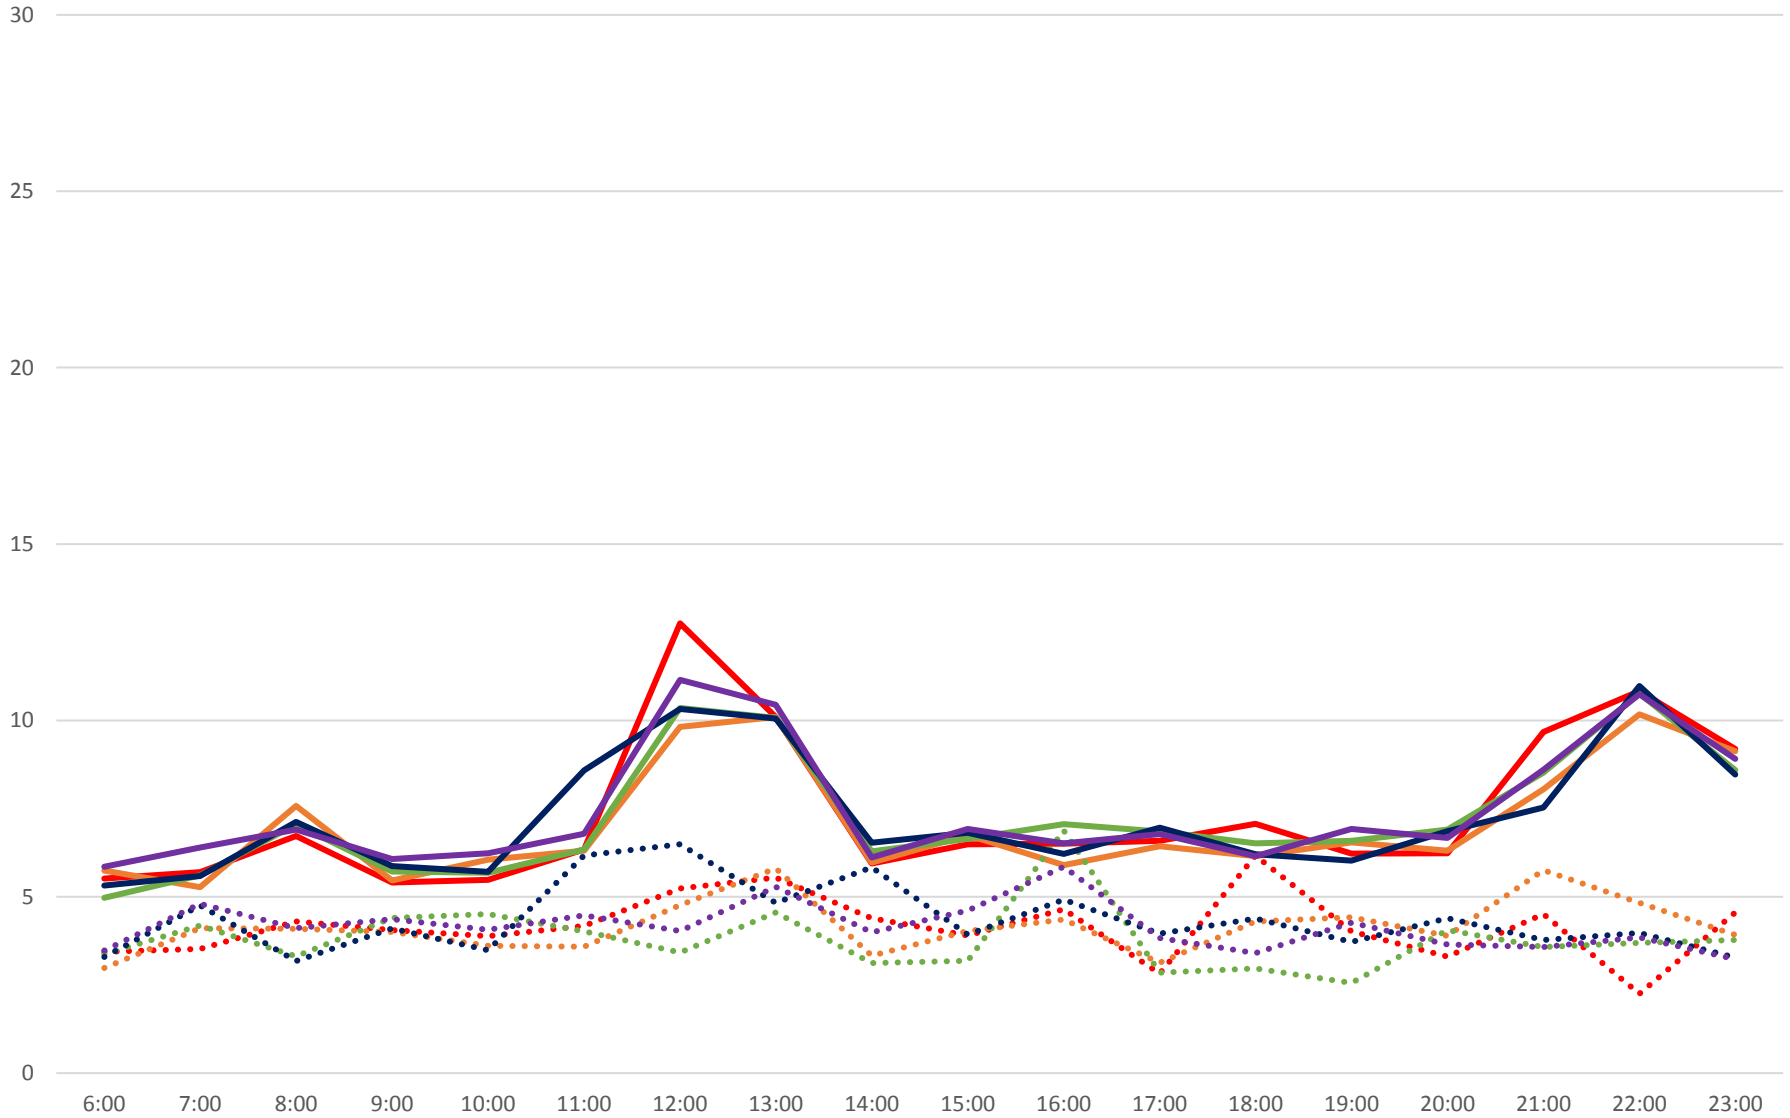

7 Bathurst Bus Headways at N of Lawrence Ave Southbound July 2020 Weekday Statistics

— Average Week 1    ···· Std Devn Week 1    — Average Week 2    ···· Std Devn Week 2    — Average Week 3  
···· Std Devn Week 3    — Average Week 4    ···· Std Devn Week 4    — Average Week 5    ···· Std Devn Week 5

7 Bathurst Bus Headways at N of Lawrence Ave Southbound July 2020

# 7 Bathurst Bus Headways at N of Lawrence Ave Southbound July 2020 Quartiles Week 1

7 Bathurst Bus Headways at N of Lawrence Ave Southbound July 2020

# 7 Bathurst Bus Headways at N of Lawrence Ave Southbound July 2020 Quartiles Week 2