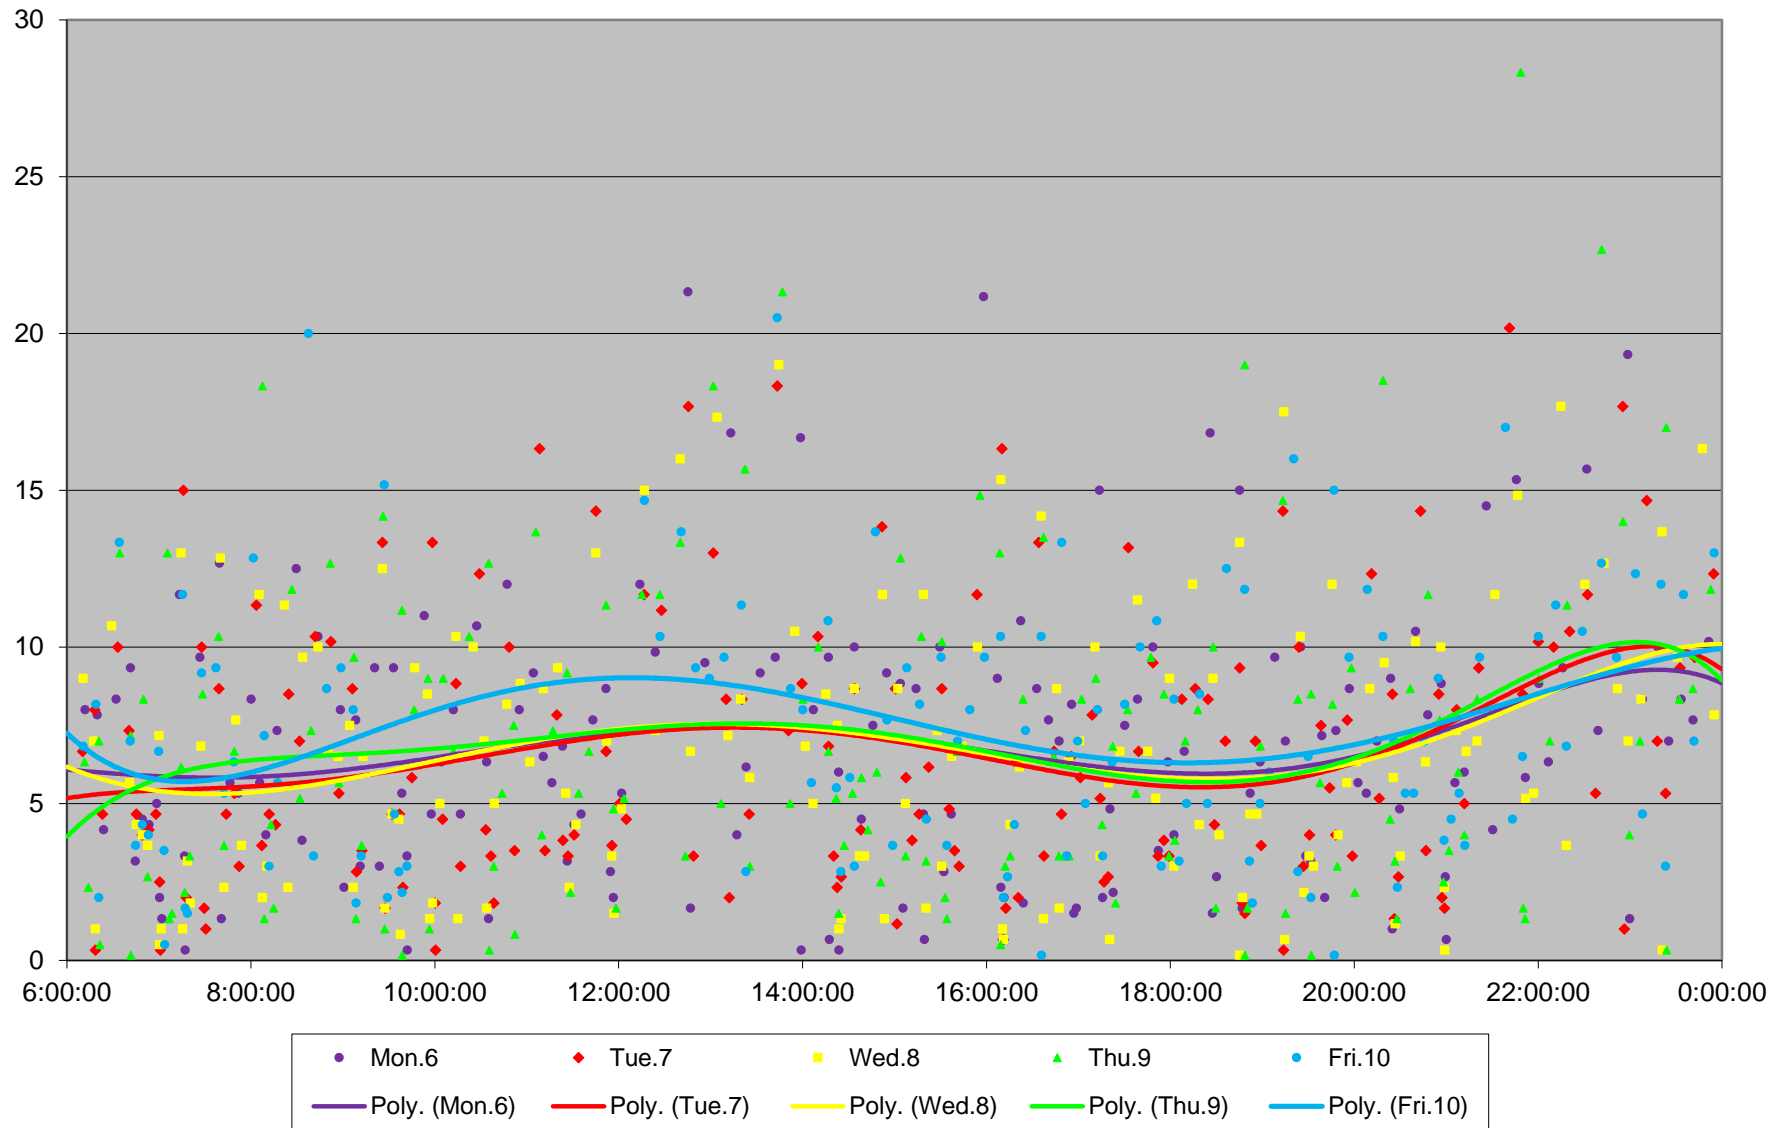

7 Bathurst Bus Headways at N of Lawrence Ave Southbound July 2020 Weekday Statistics

— Average Week 1    ···· Std Devn Week 1    — Average Week 2    ···· Std Devn Week 2    — Average Week 3  
···· Std Devn Week 3    — Average Week 4    ···· Std Devn Week 4    — Average Week 5    ···· Std Devn Week 5

7 Bathurst Bus Headways at N of Lawrence Ave Southbound July 2020

# 7 Bathurst Bus Headways at N of Lawrence Ave Southbound July 2020 Quartiles Week 1

7 Bathurst Bus Headways at N of Lawrence Ave Southbound July 2020