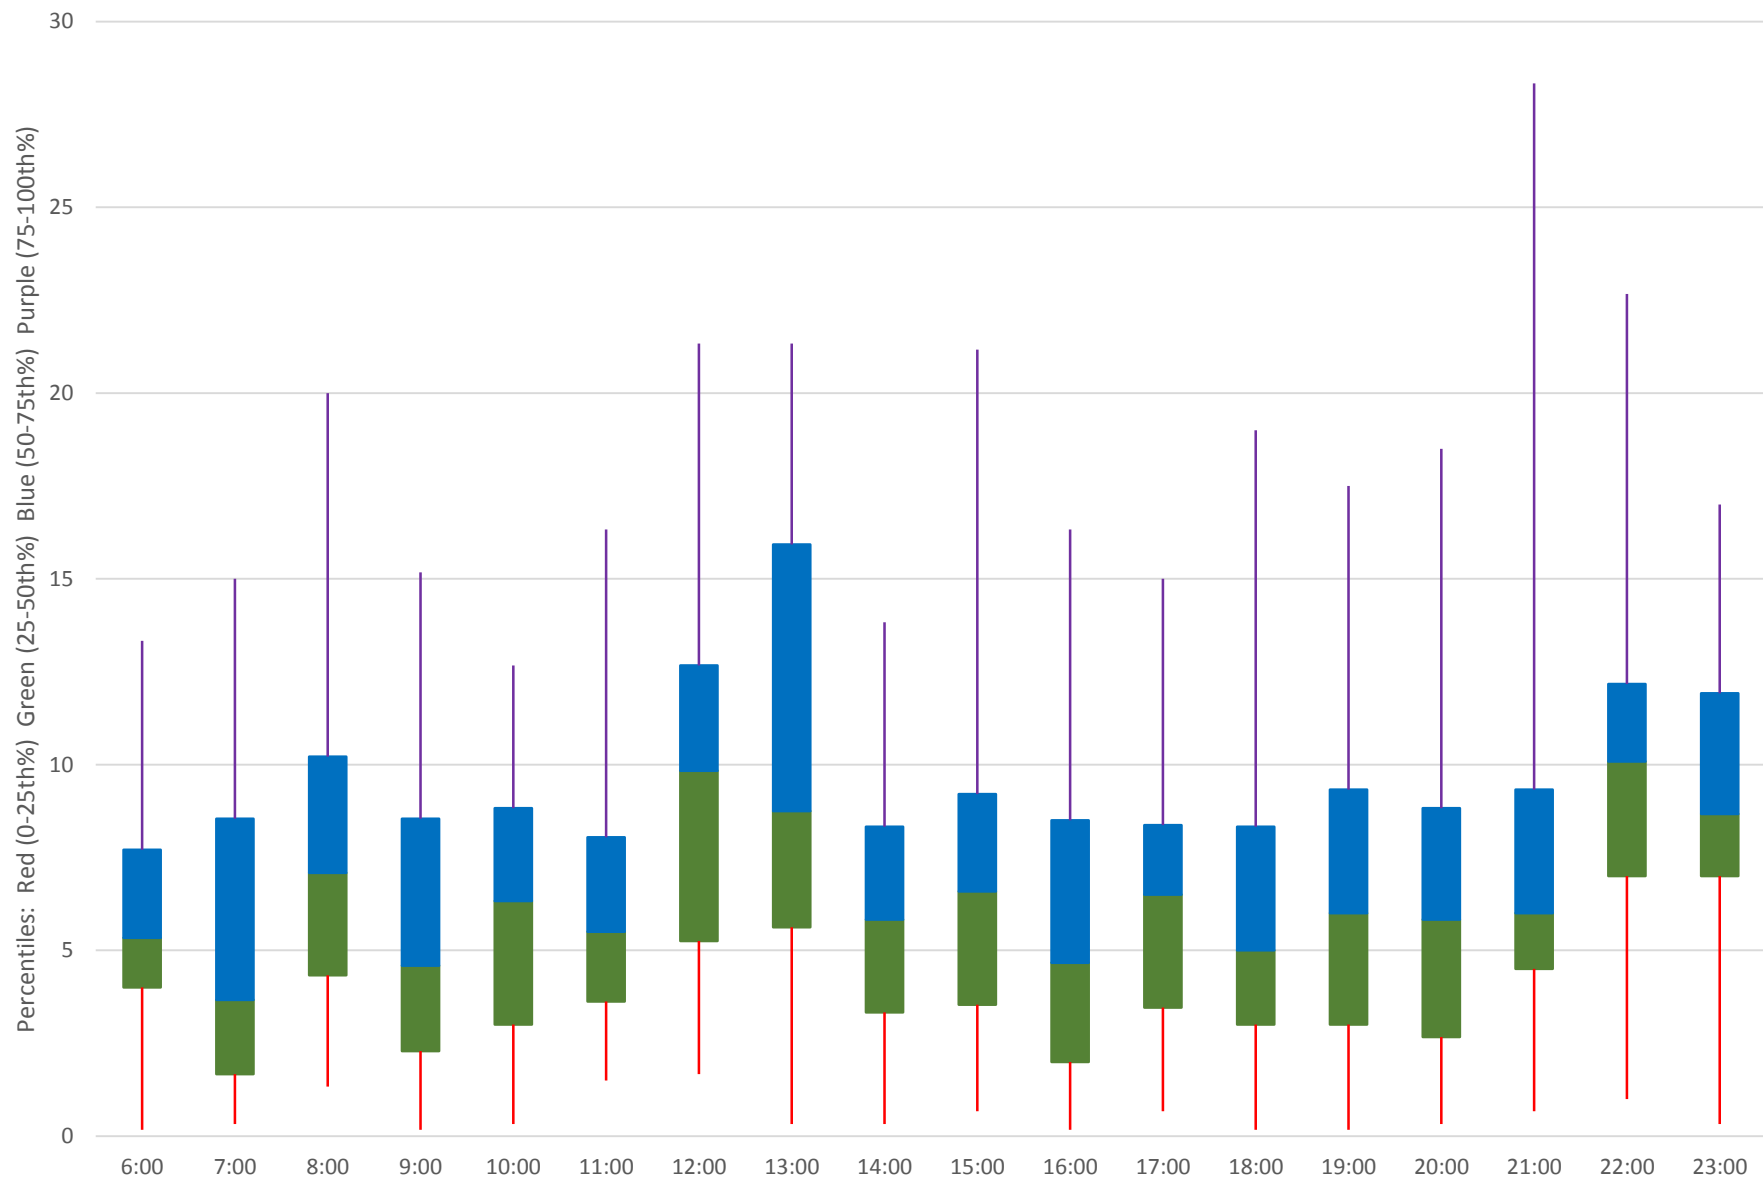

7 Bathurst Bus Headways at N of Lawrence Ave Southbound July 2020 Quartiles Week 2