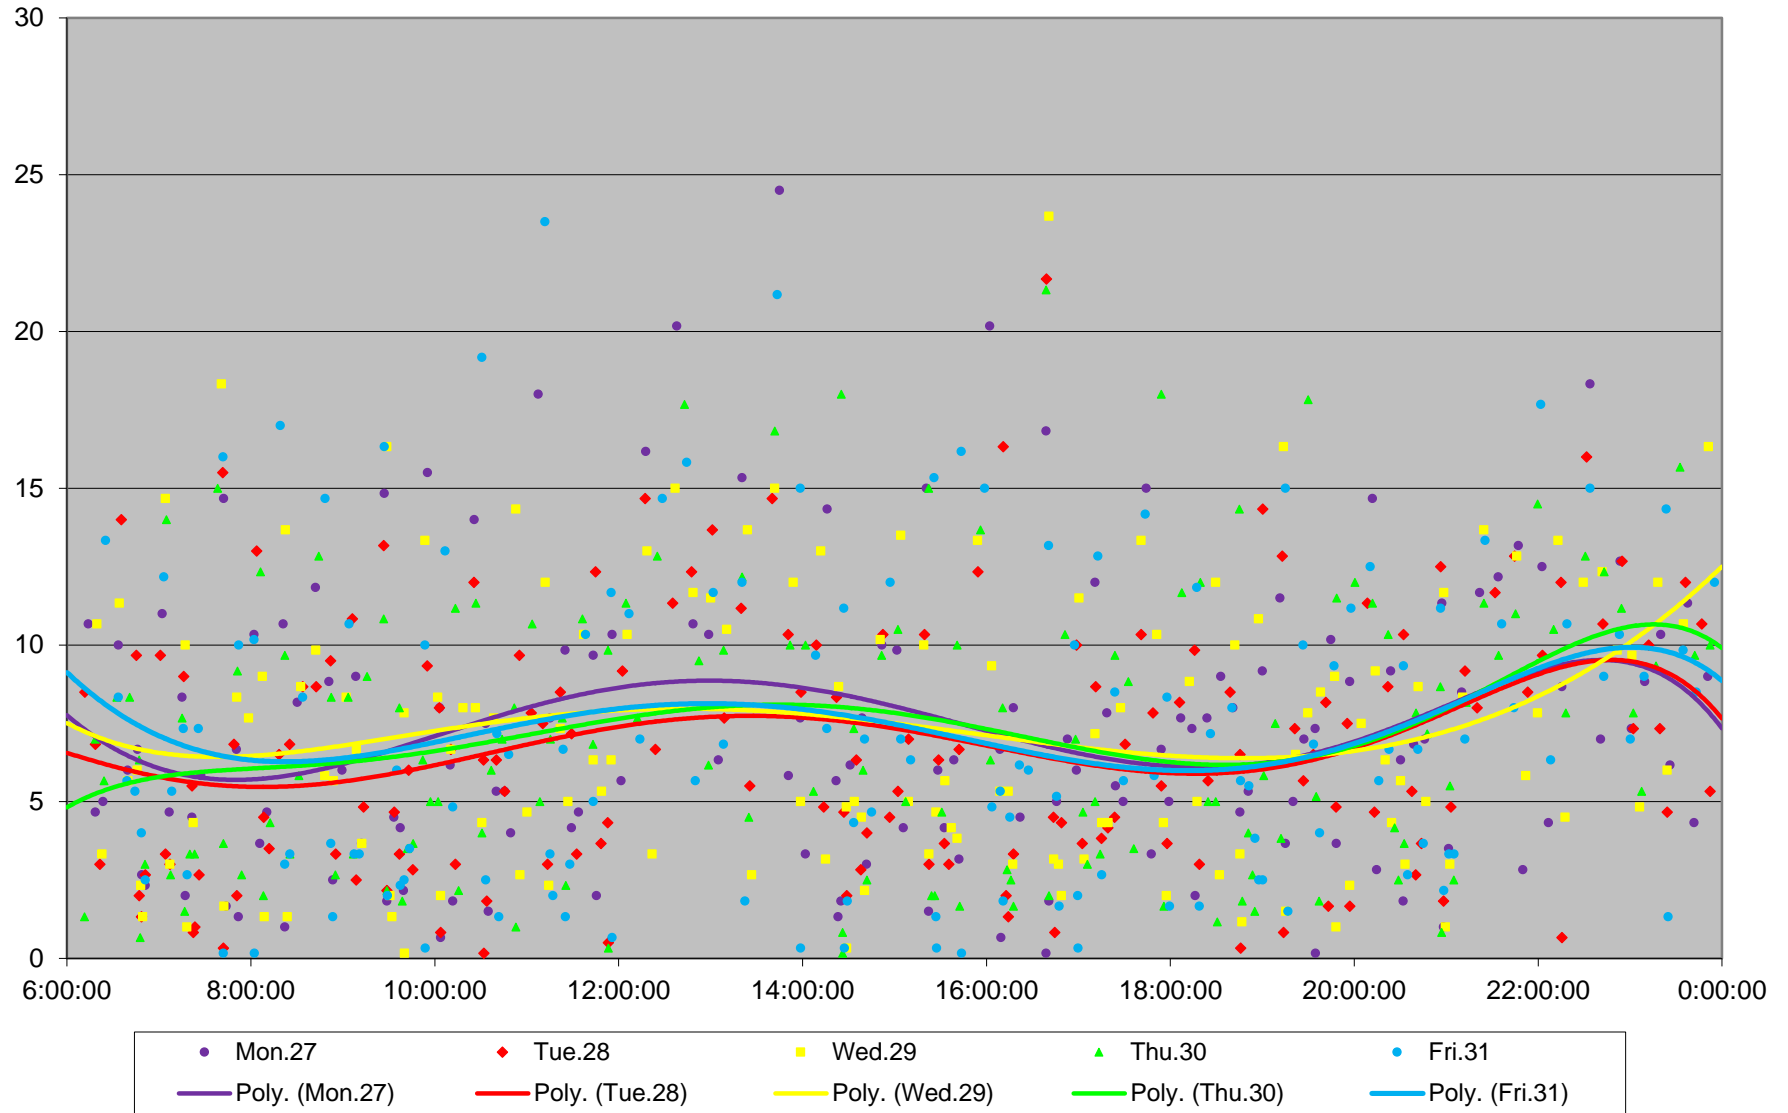

7 Bathurst Bus Headways at N of Lawrence Ave Southbound July 2020