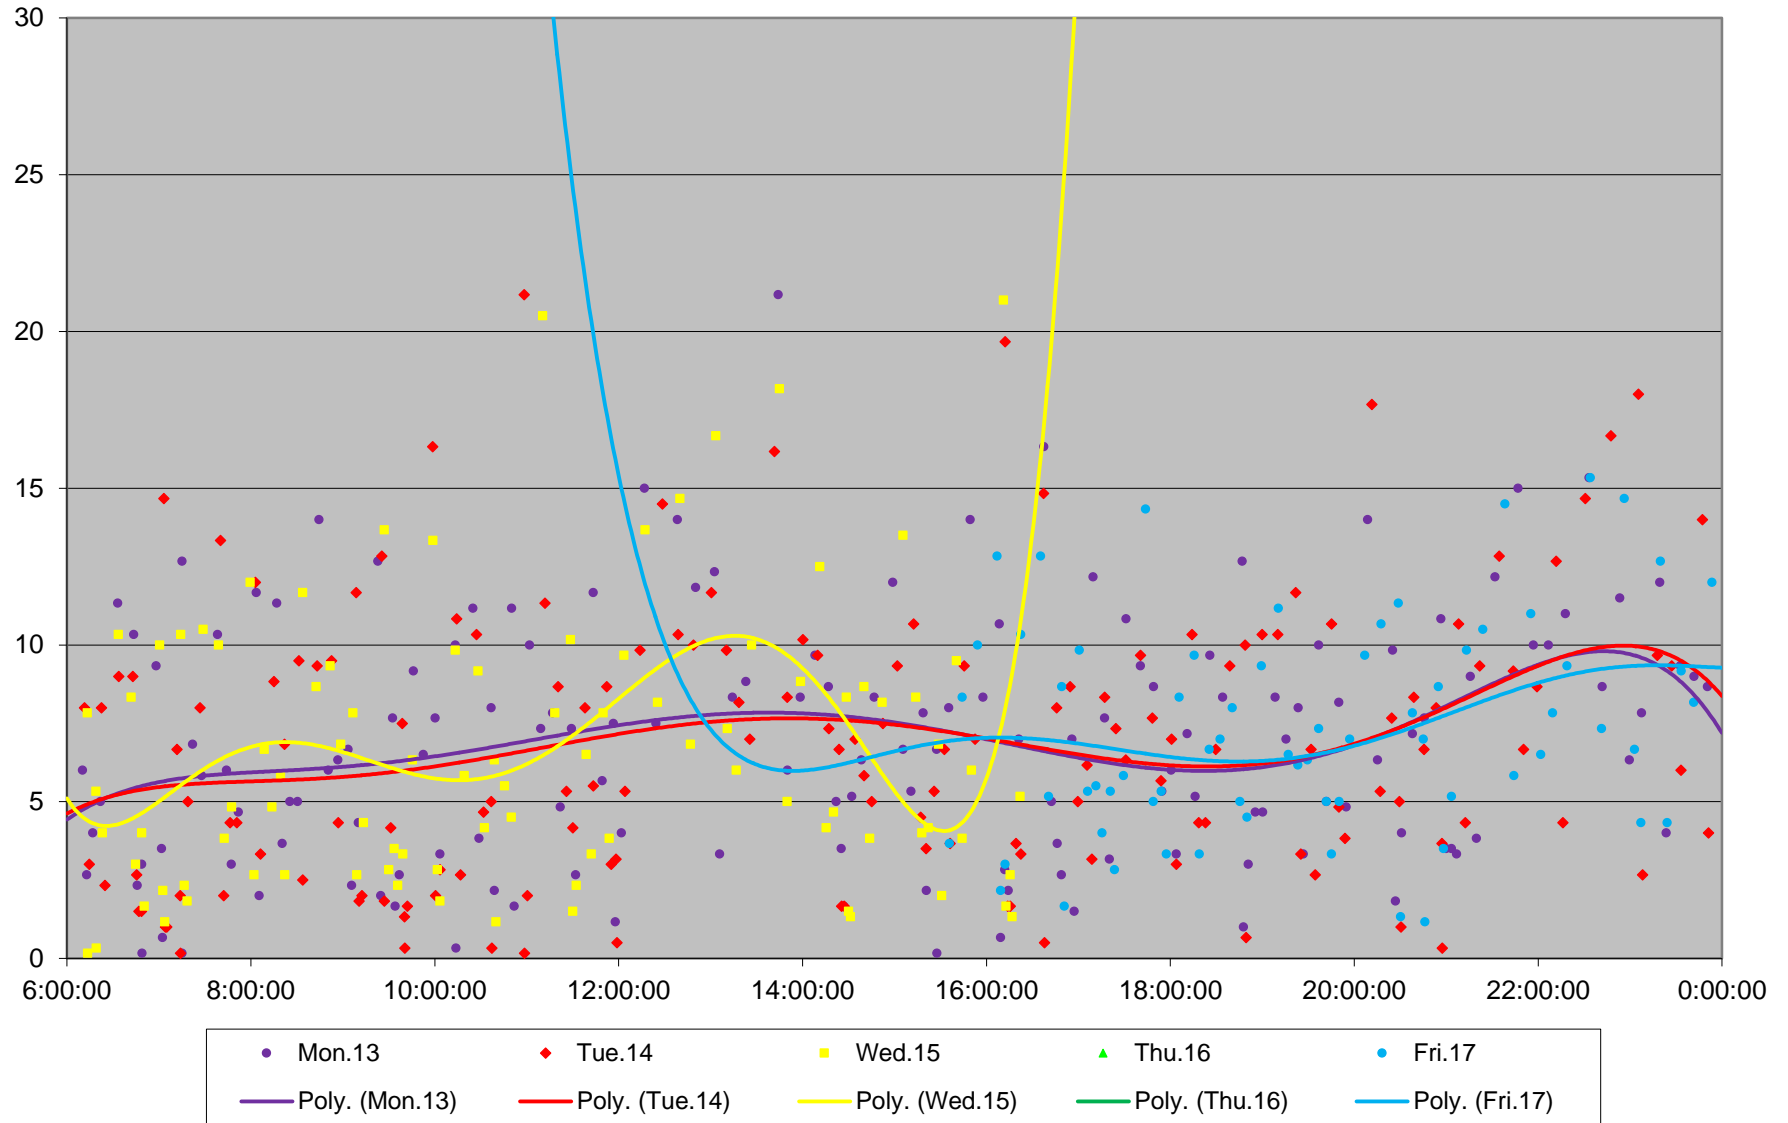

7 Bathurst Bus Headways at N of Lawrence Ave Southbound July 2020