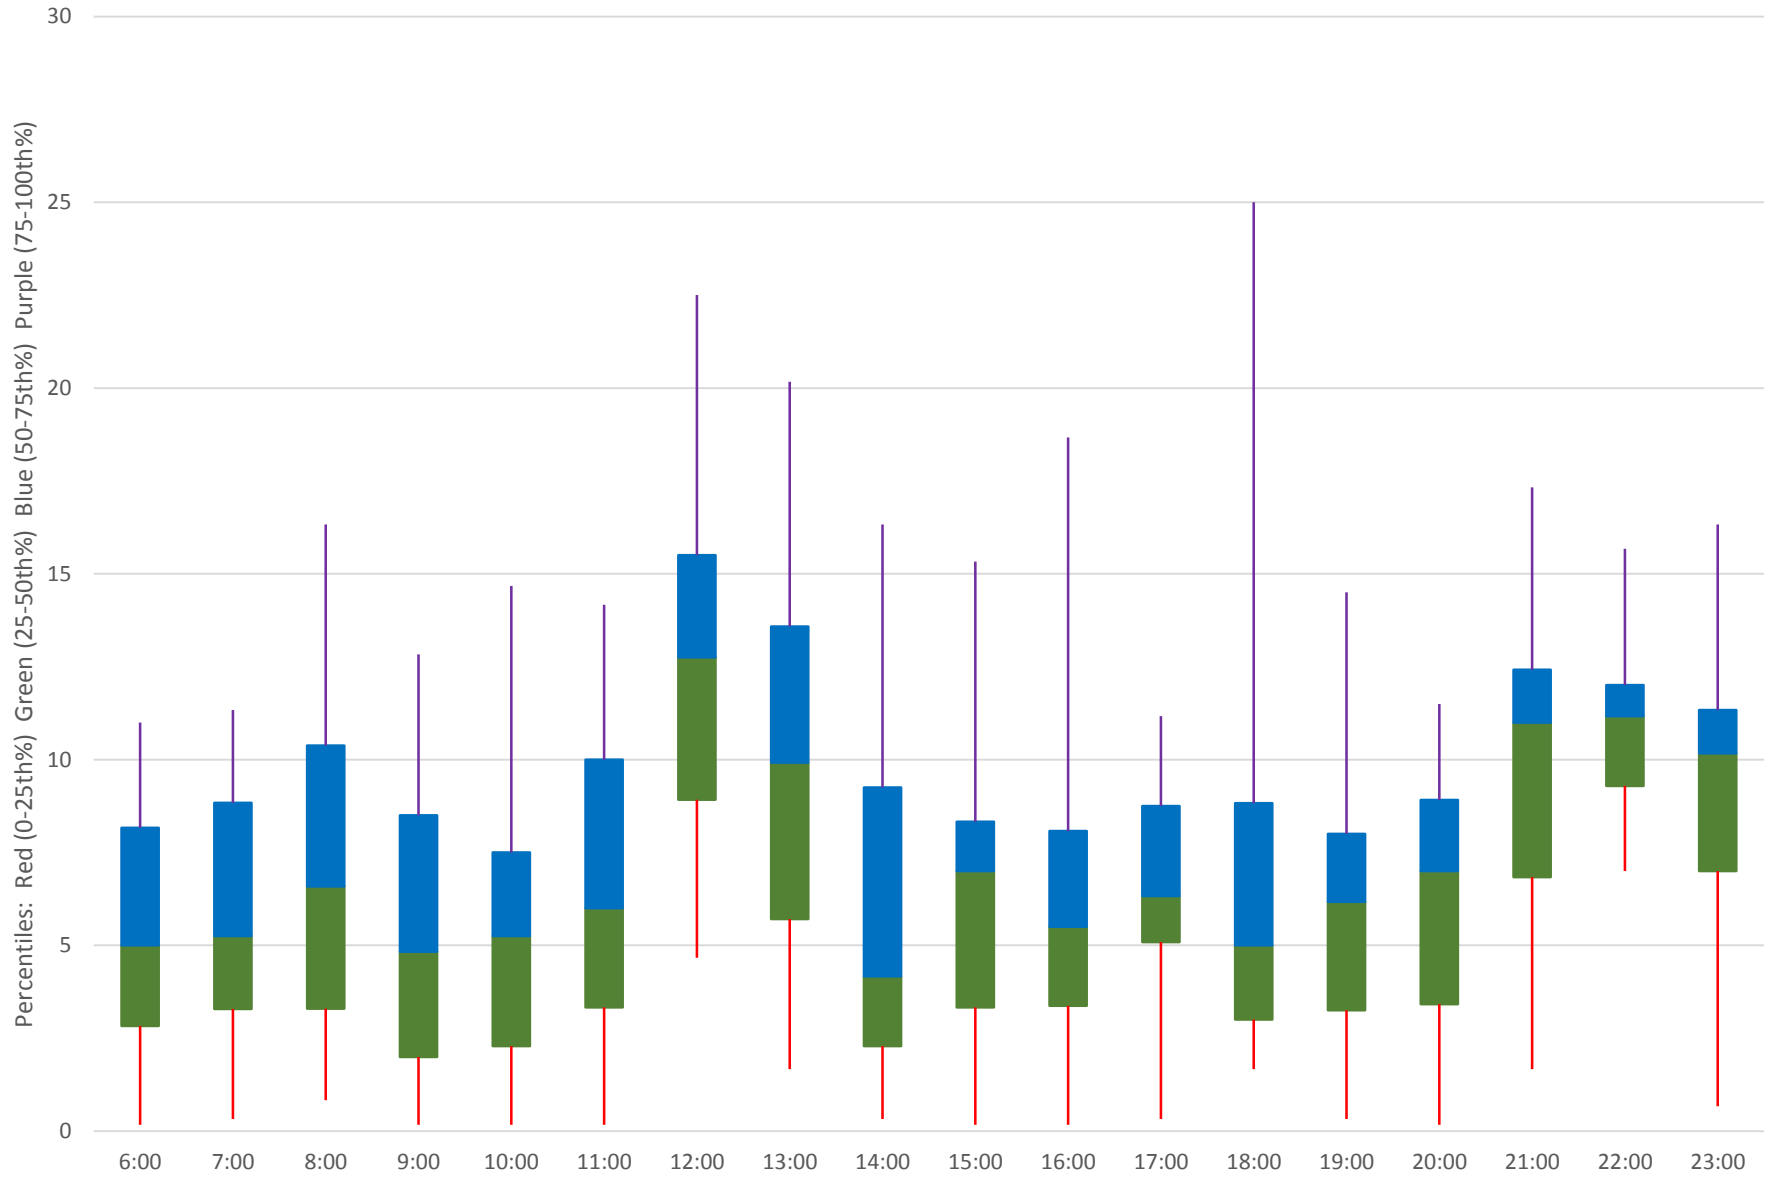

7 Bathurst Bus Headways at N of Lawrence Ave Southbound July 2020 Quartiles Week 1