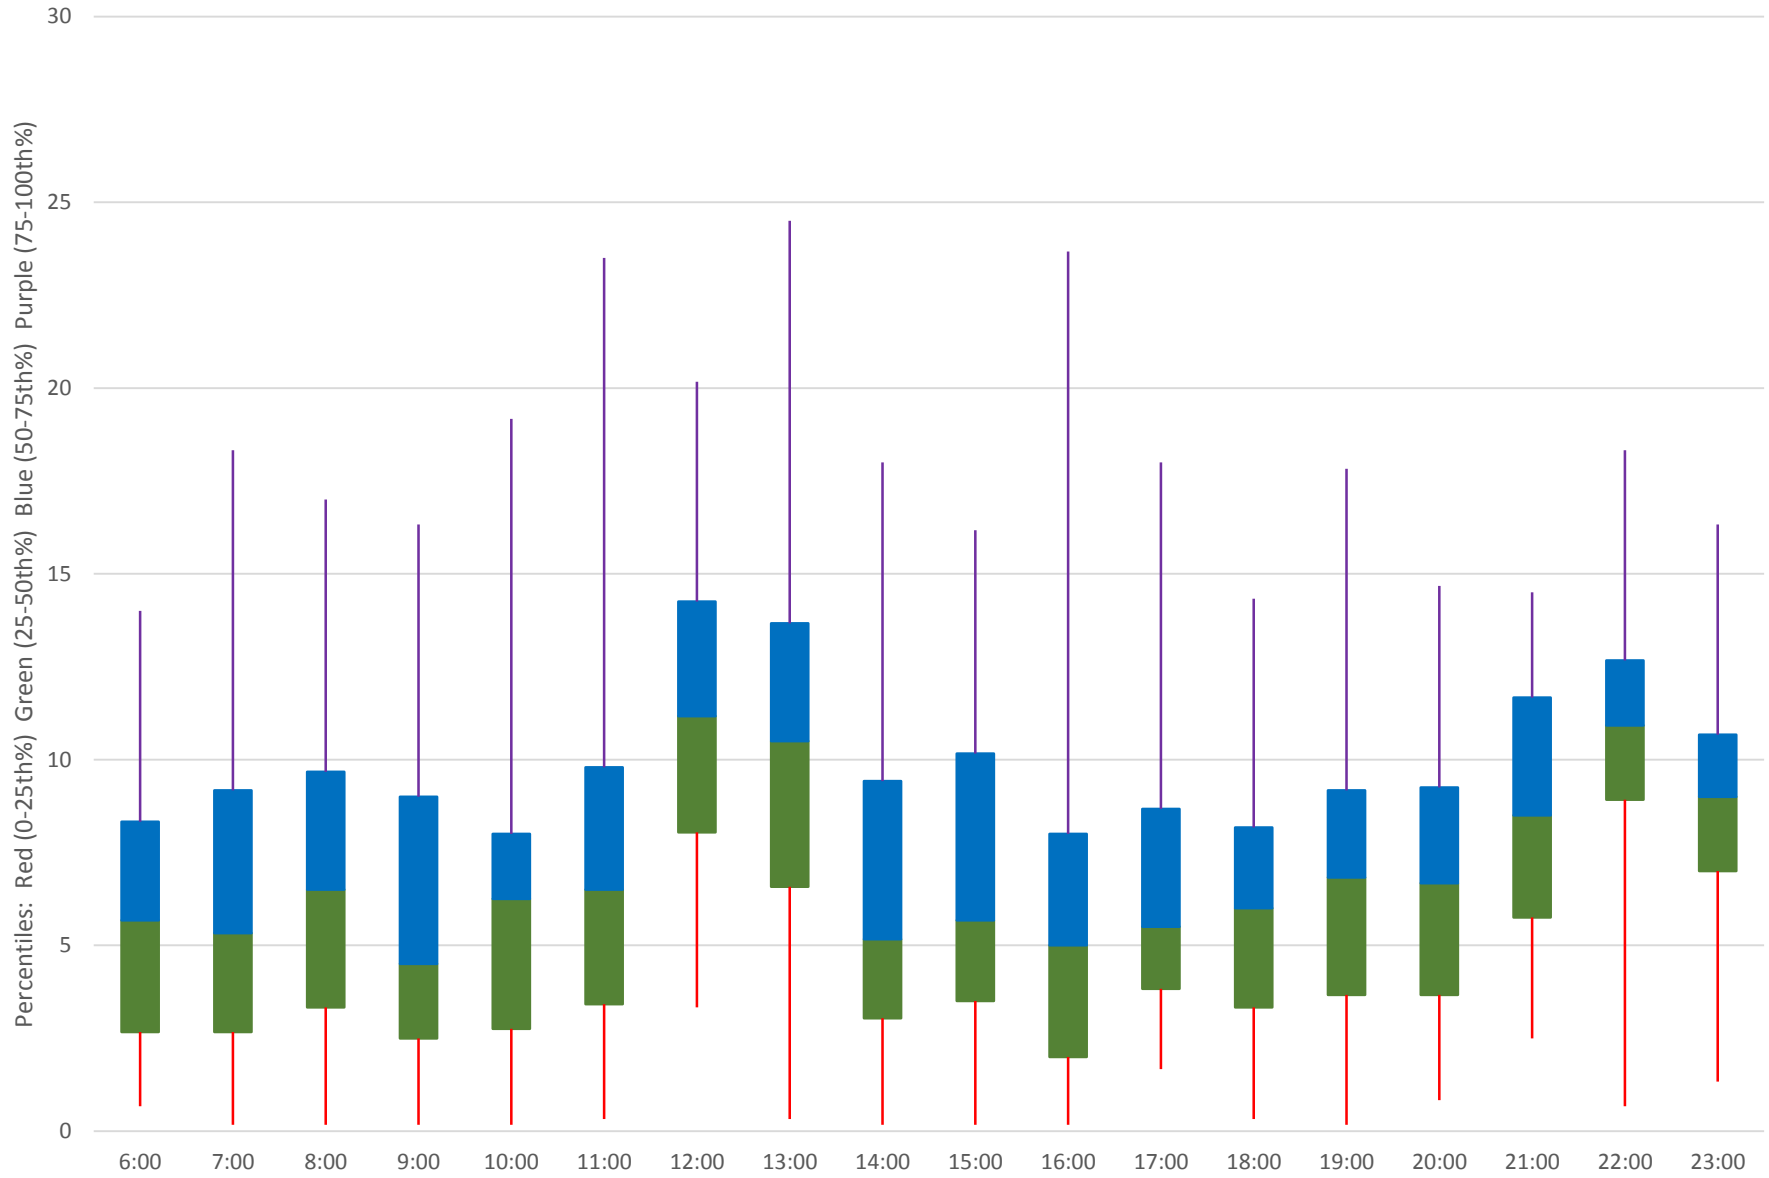

7 Bathurst Bus Headways at N of Lawrence Ave Southbound July 2020 Quartiles Week 5