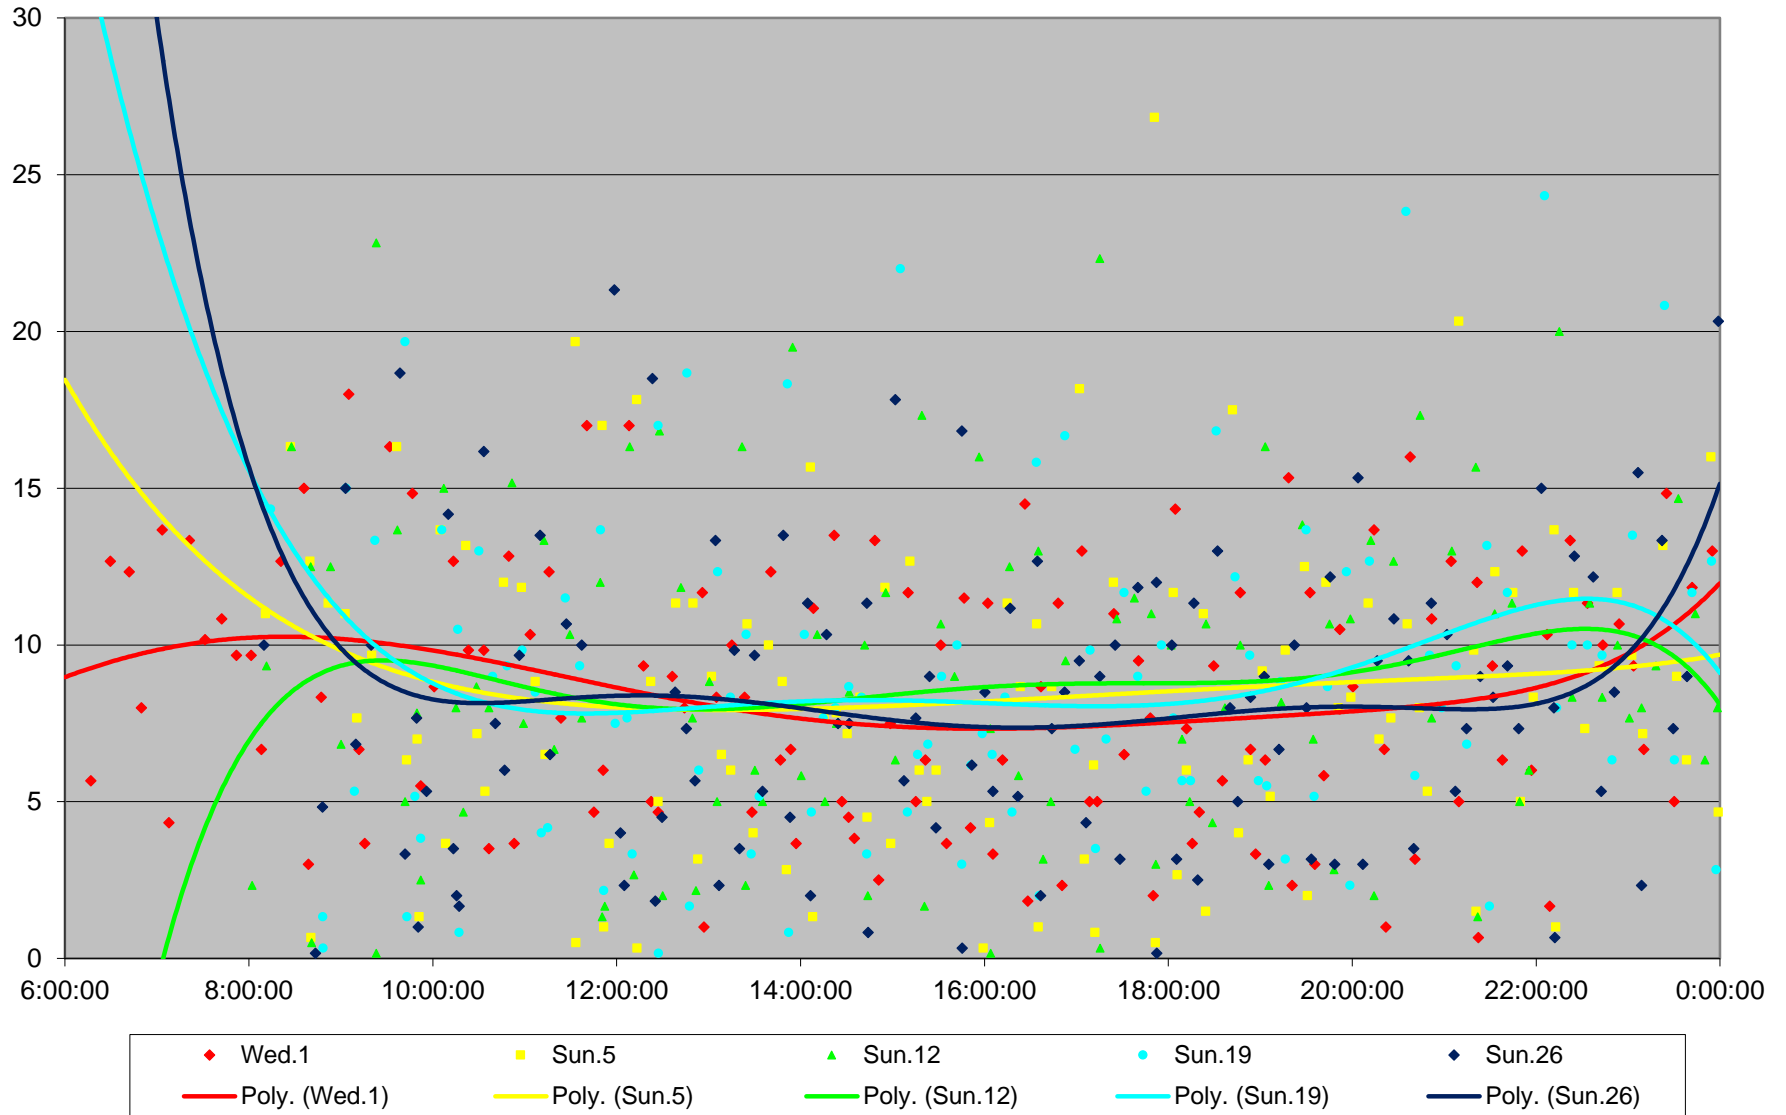

### 7 Bathurst Bus Headways at N of Lawrence Ave Southbound July 2020

# 7 Bathurst Bus Headways at N of Lawrence Ave Southbound July 2020 Quartiles Saturdays

7 Bathurst Bus Headways at N of Lawrence Ave Southbound July 2020 Sunday Statistics

7 Bathurst Bus Headways at N of Lawrence Ave Southbound July 2020