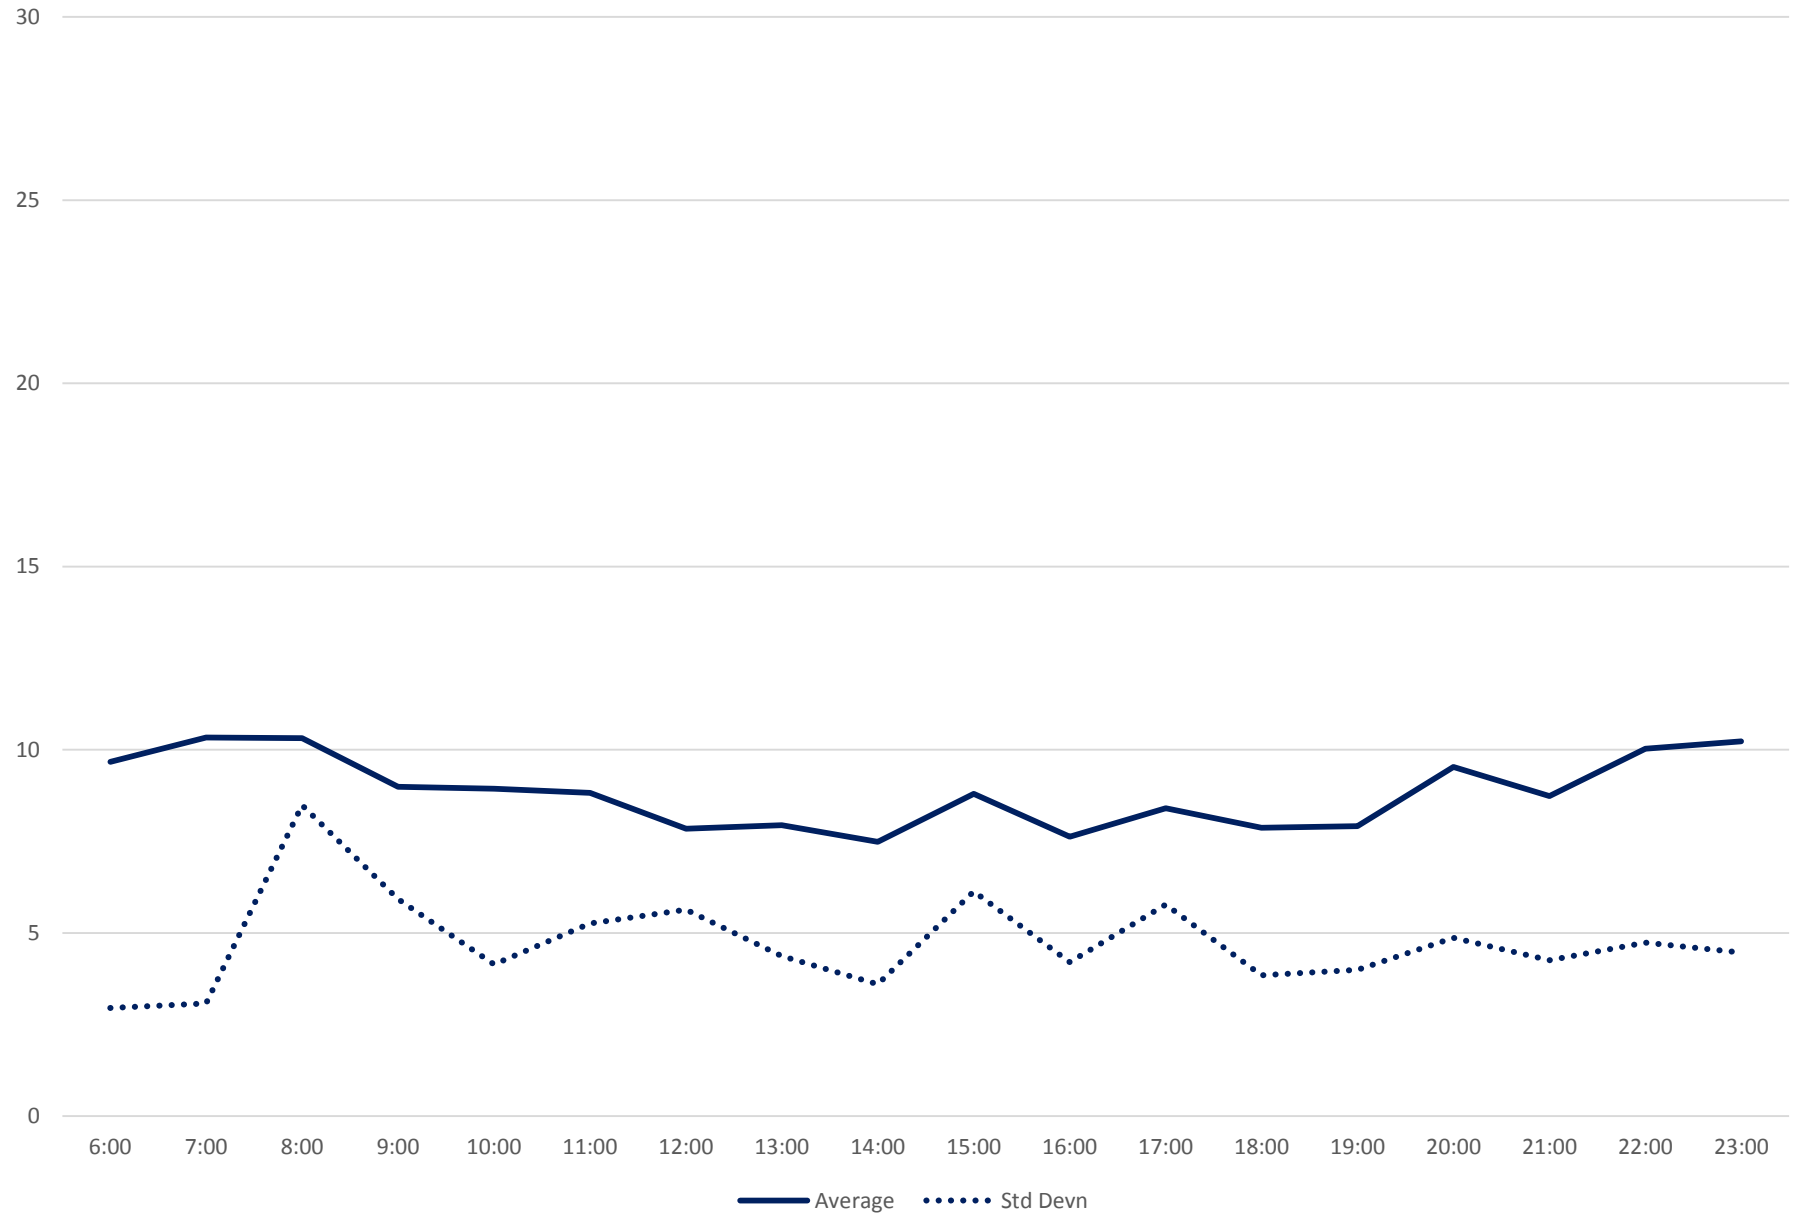

7 Bathurst Bus Headways at N of Lawrence Ave Southbound July 2020 Sunday Statistics