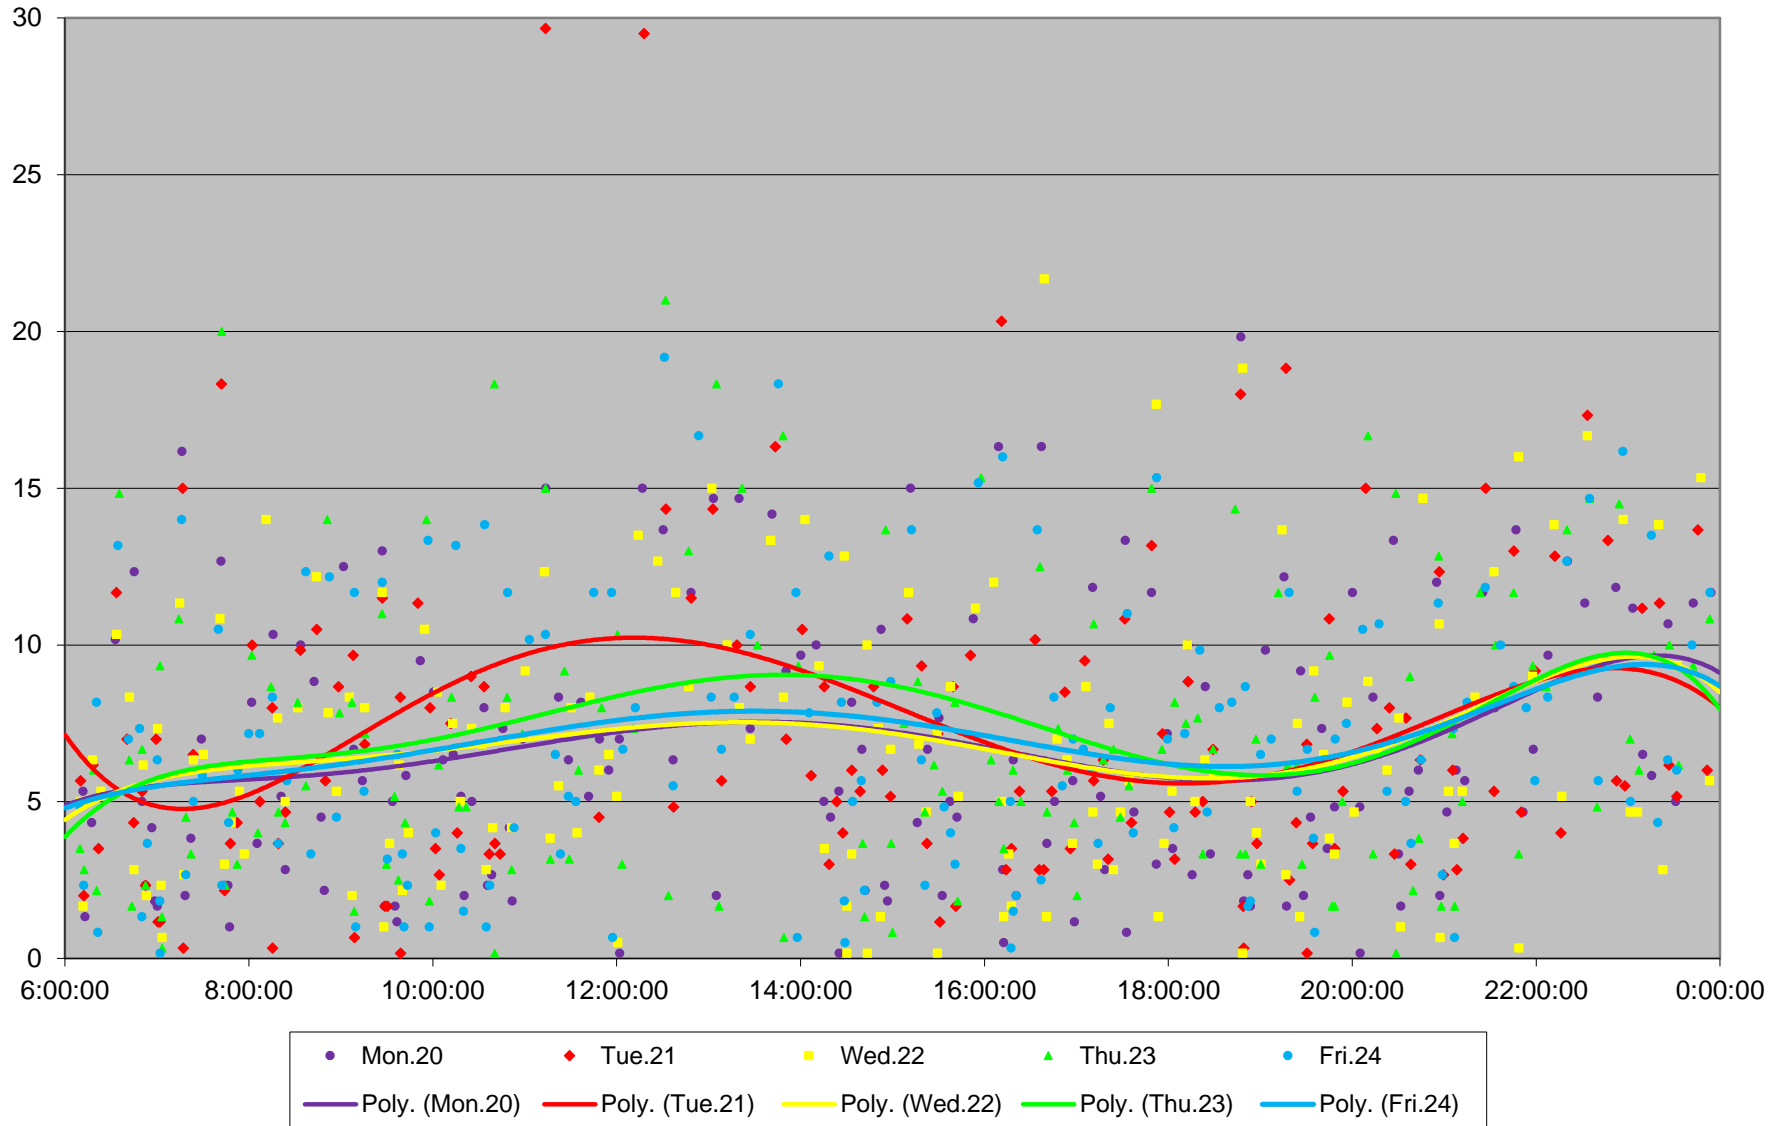

7 Bathurst Bus Headways at N of Lawrence Ave Southbound July 2020