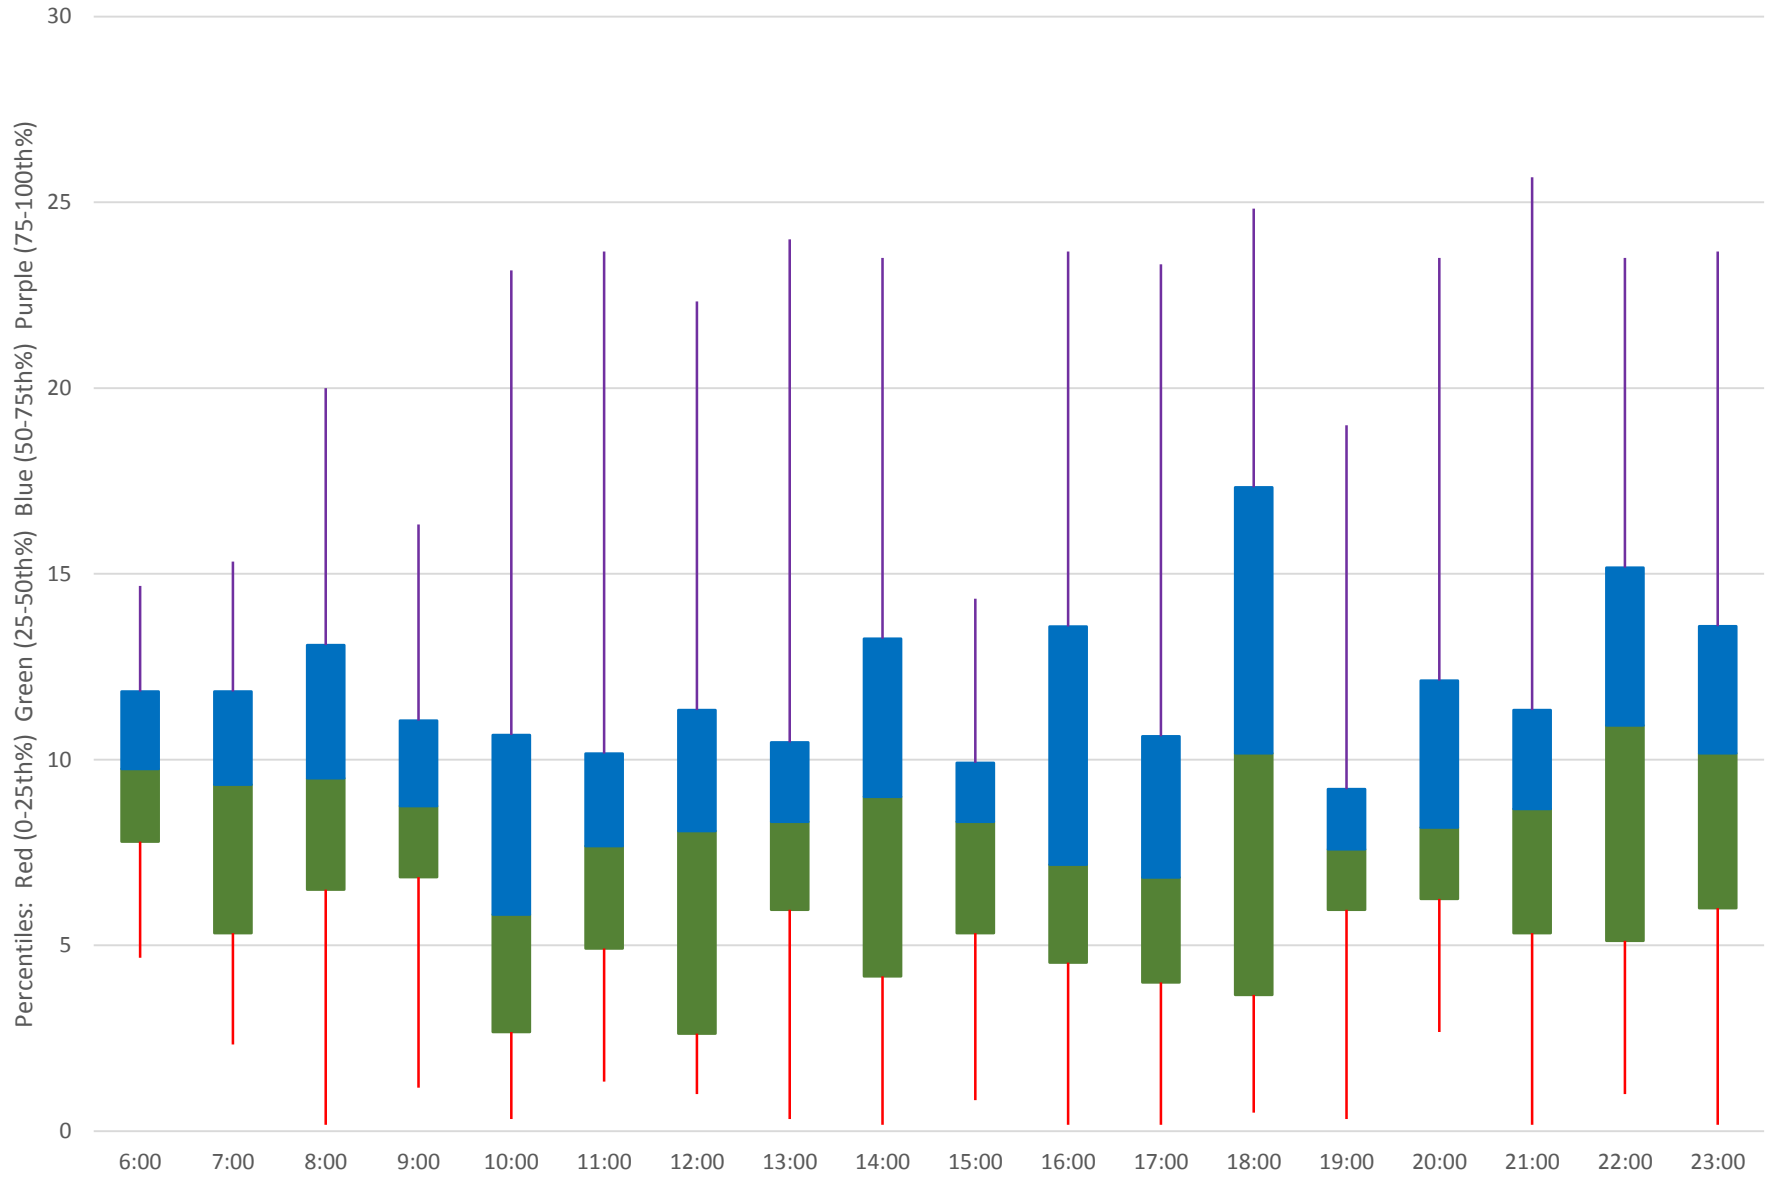

7 Bathurst Bus Headways at N of Lawrence Ave Southbound July 2020 Quartiles Saturdays