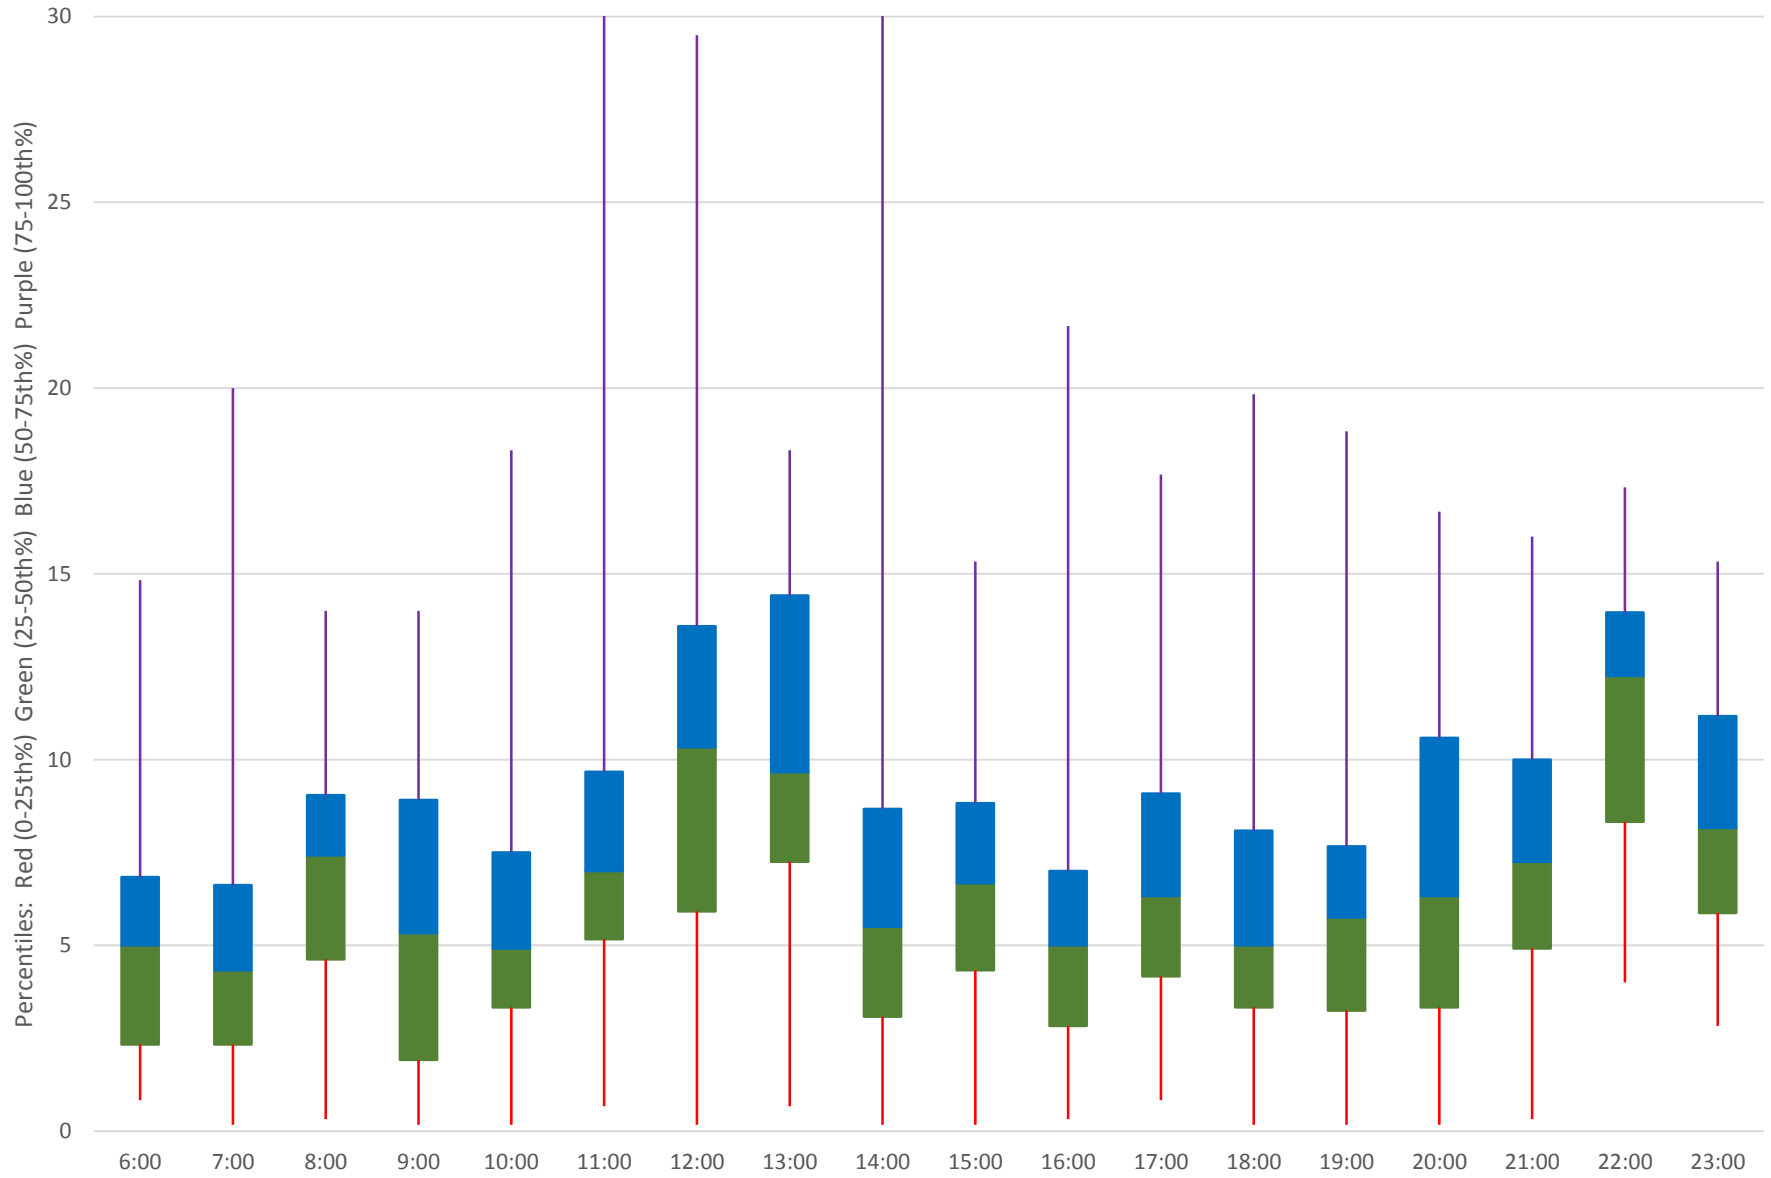

7 Bathurst Bus Headways at N of Lawrence Ave Southbound July 2020 Quartiles Week 4