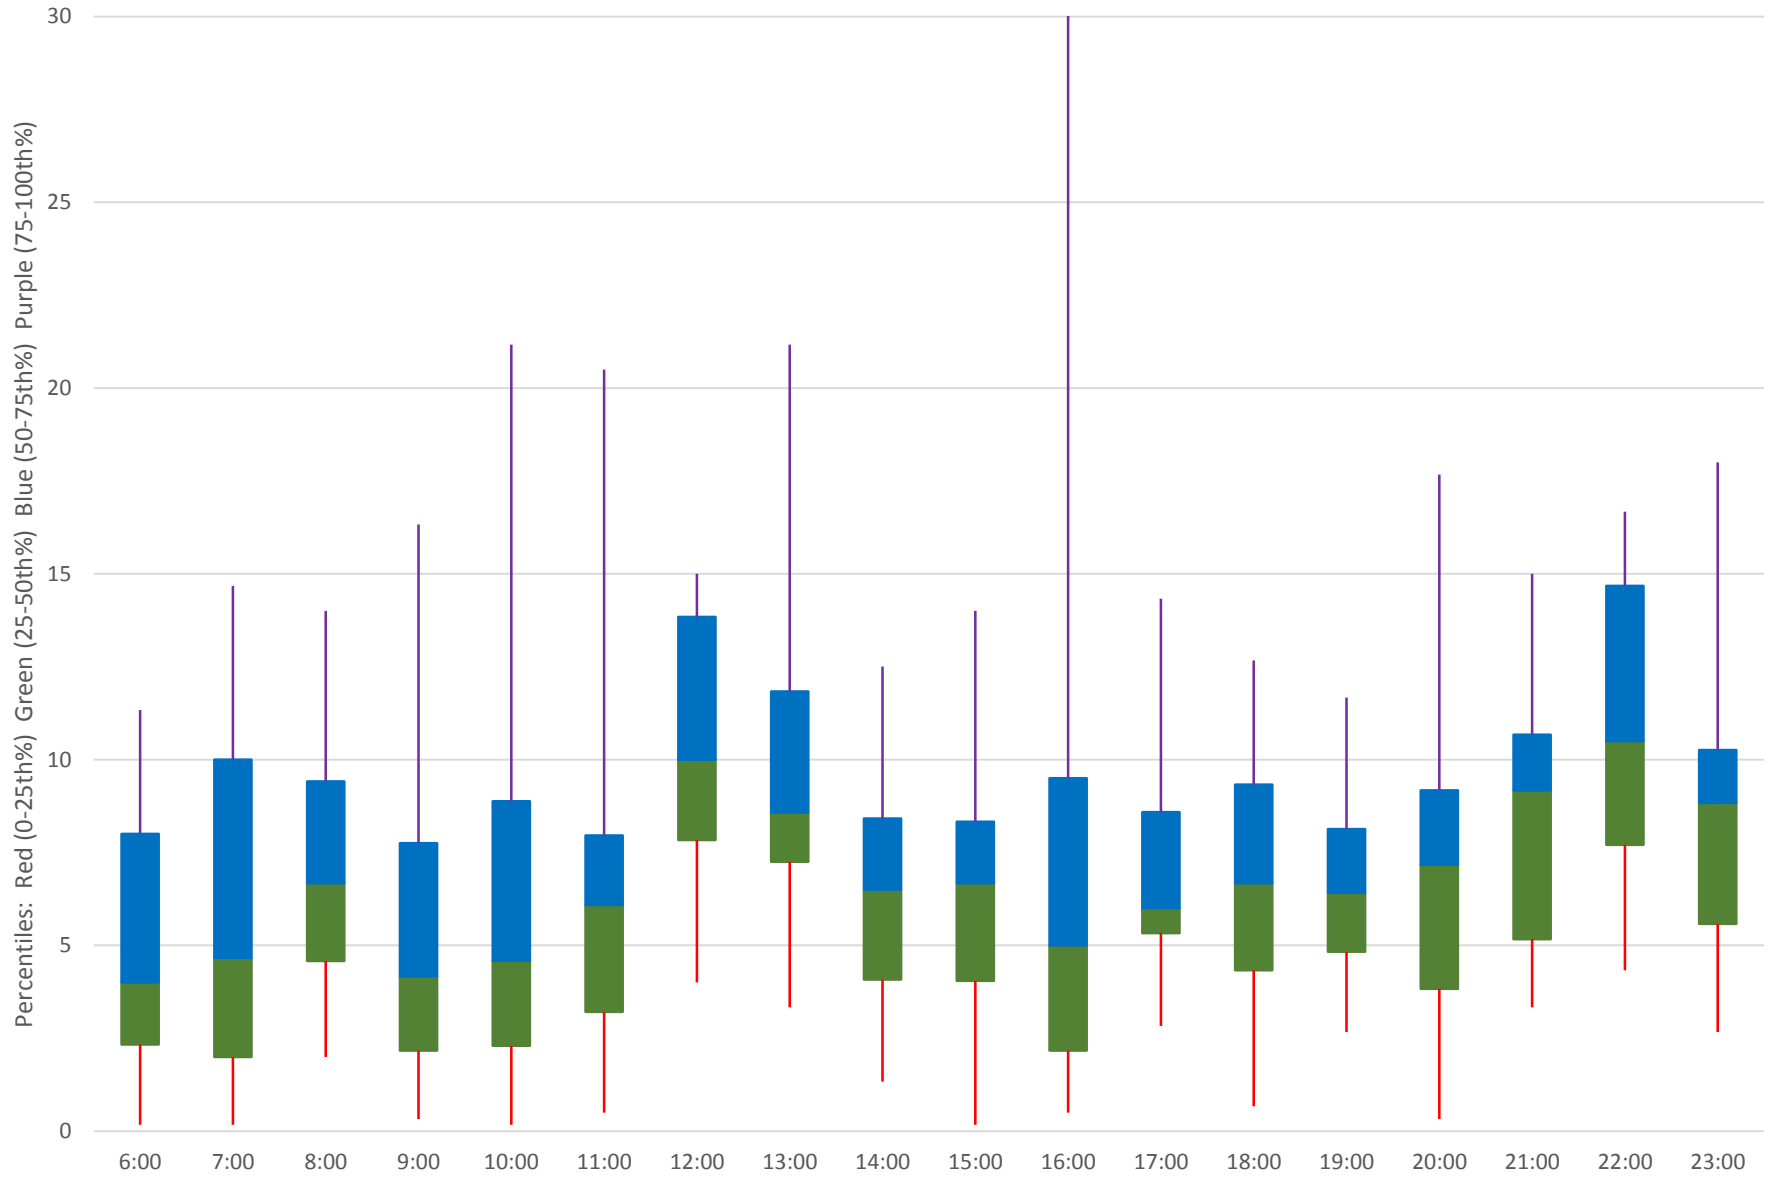

7 Bathurst Bus Headways at N of Lawrence Ave Southbound July 2020 Quartiles Week 3