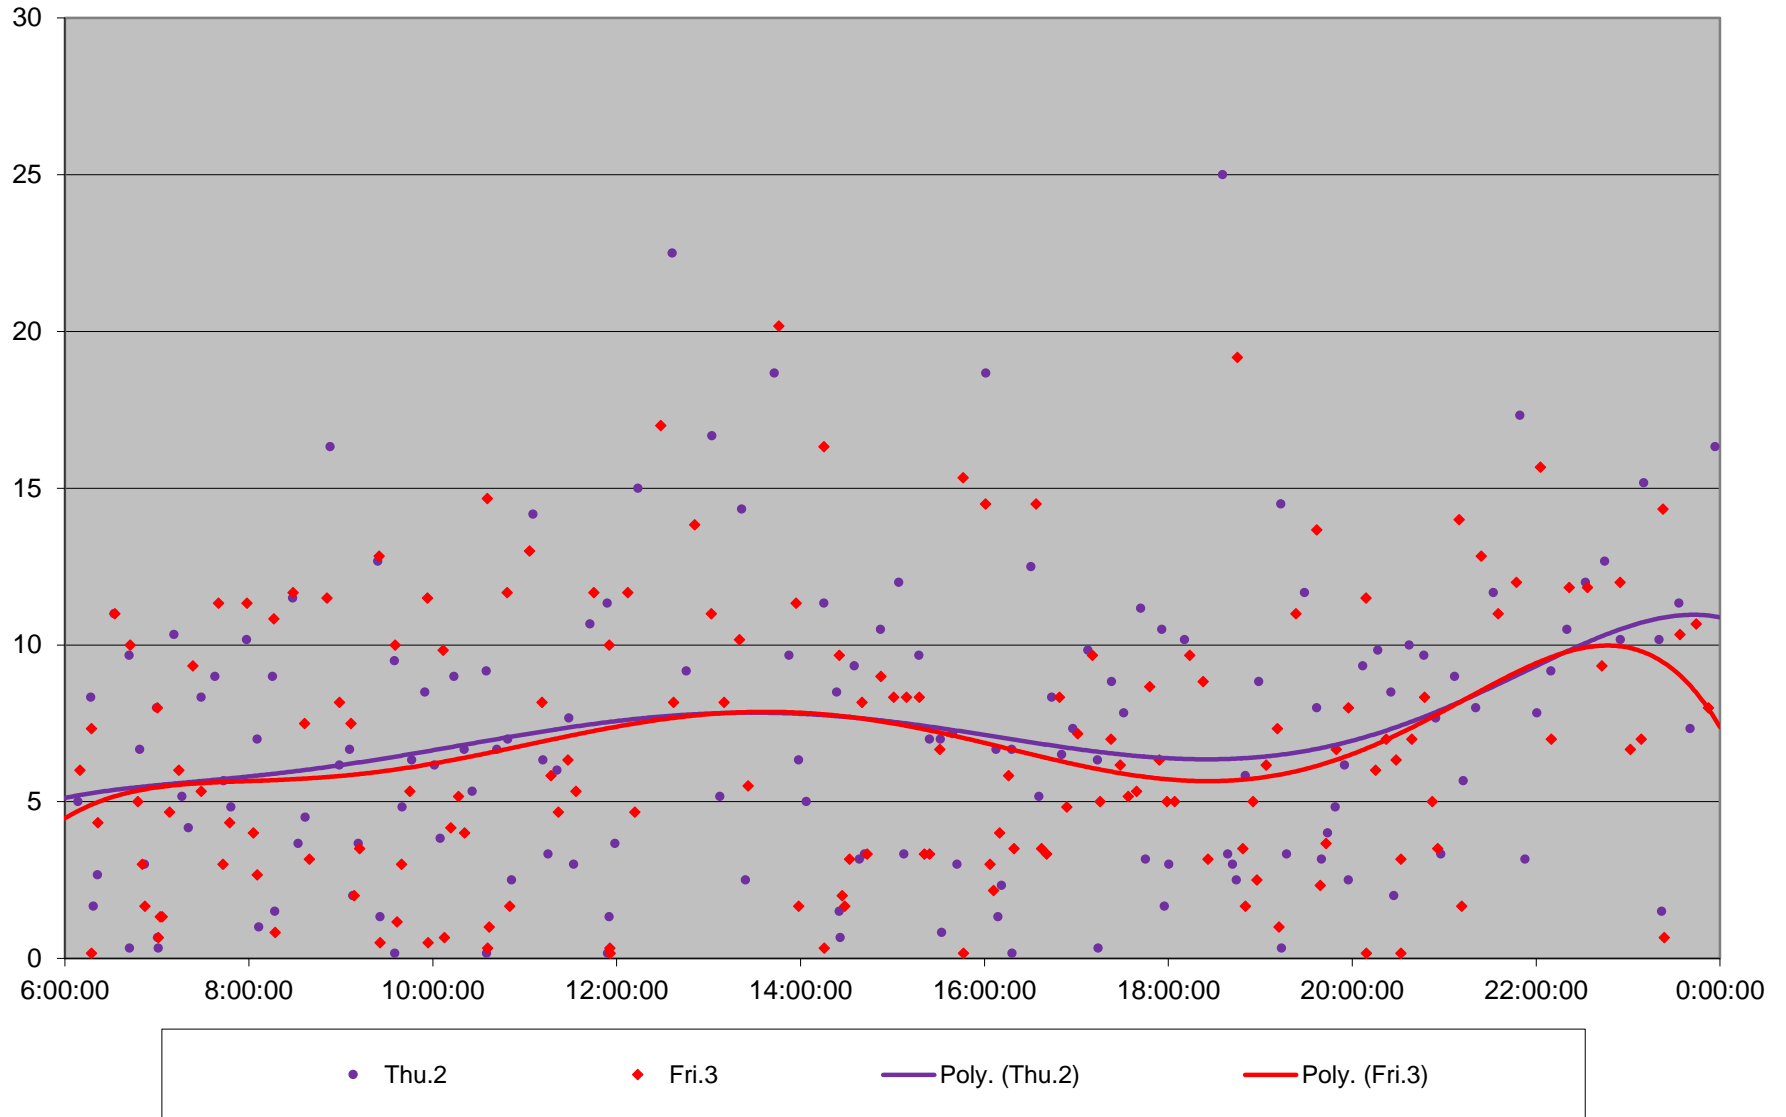

7 Bathurst Bus Headways at N of Lawrence Ave Southbound July 2020