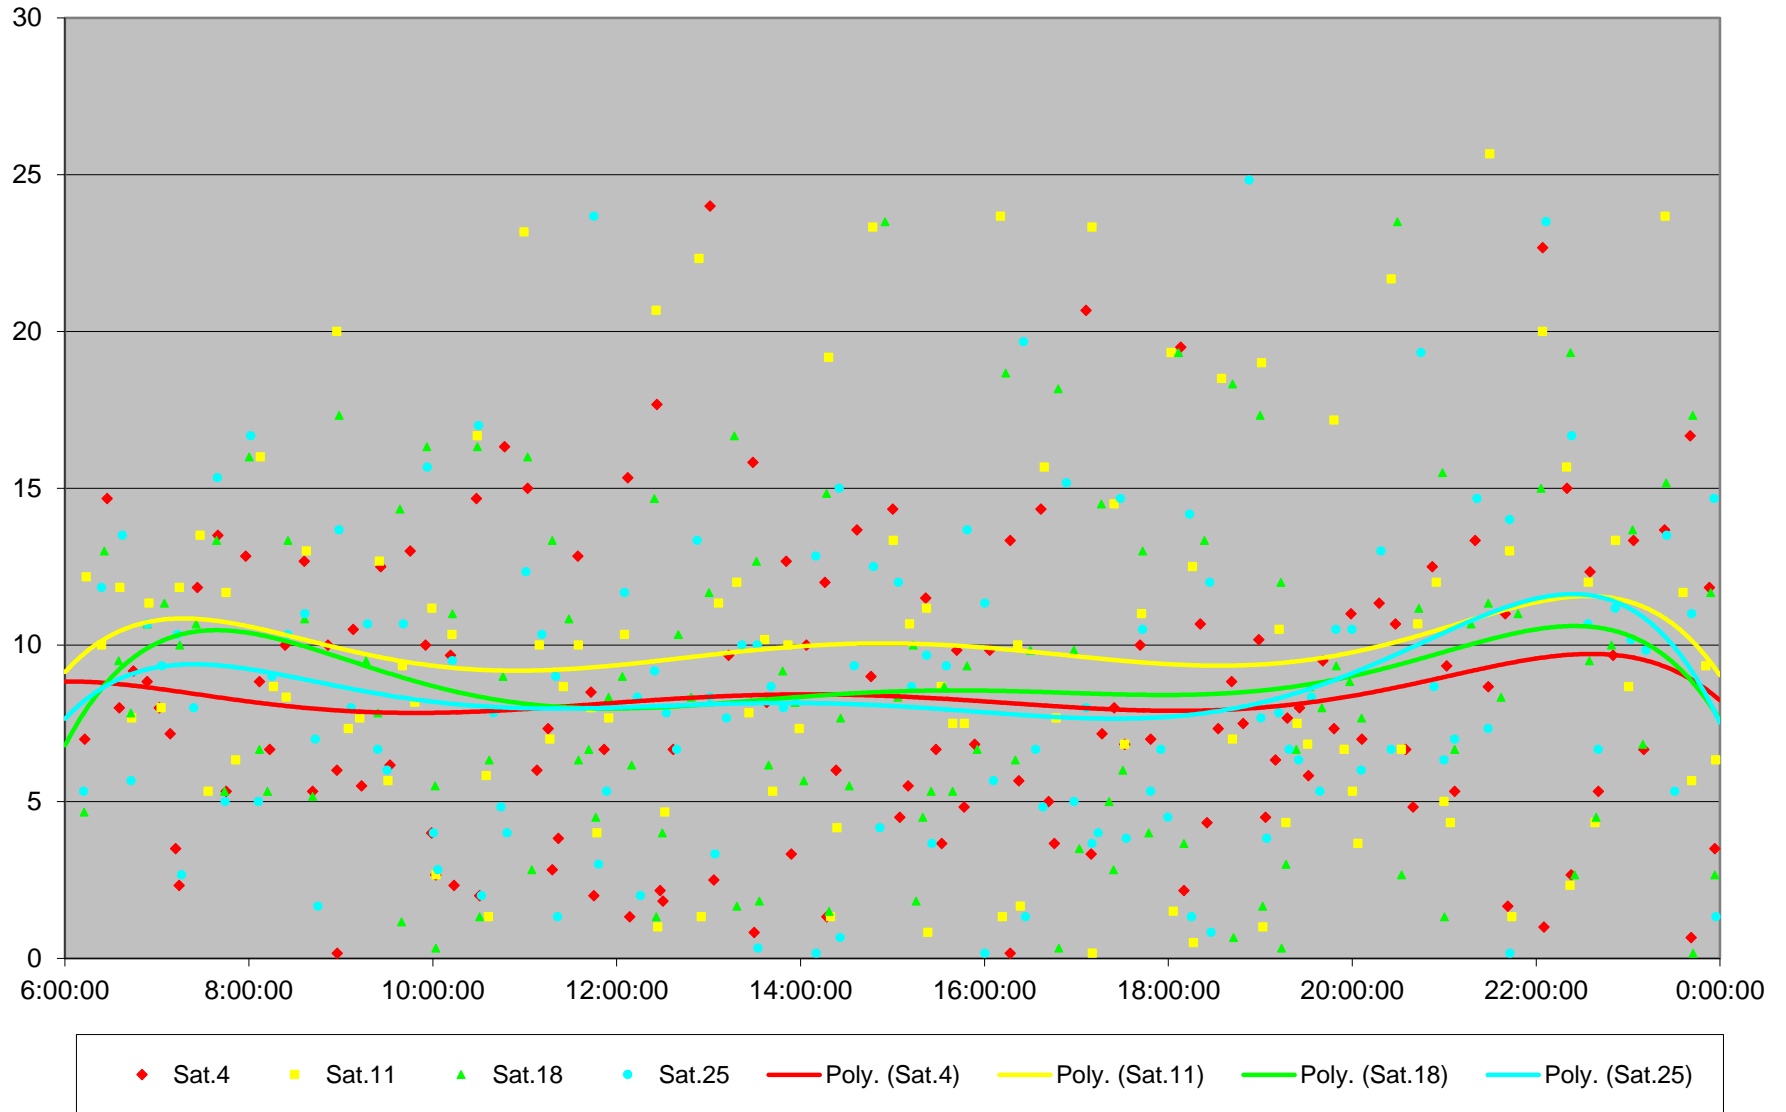

7 Bathurst Bus Headways at N of Lawrence Ave Southbound July 2020