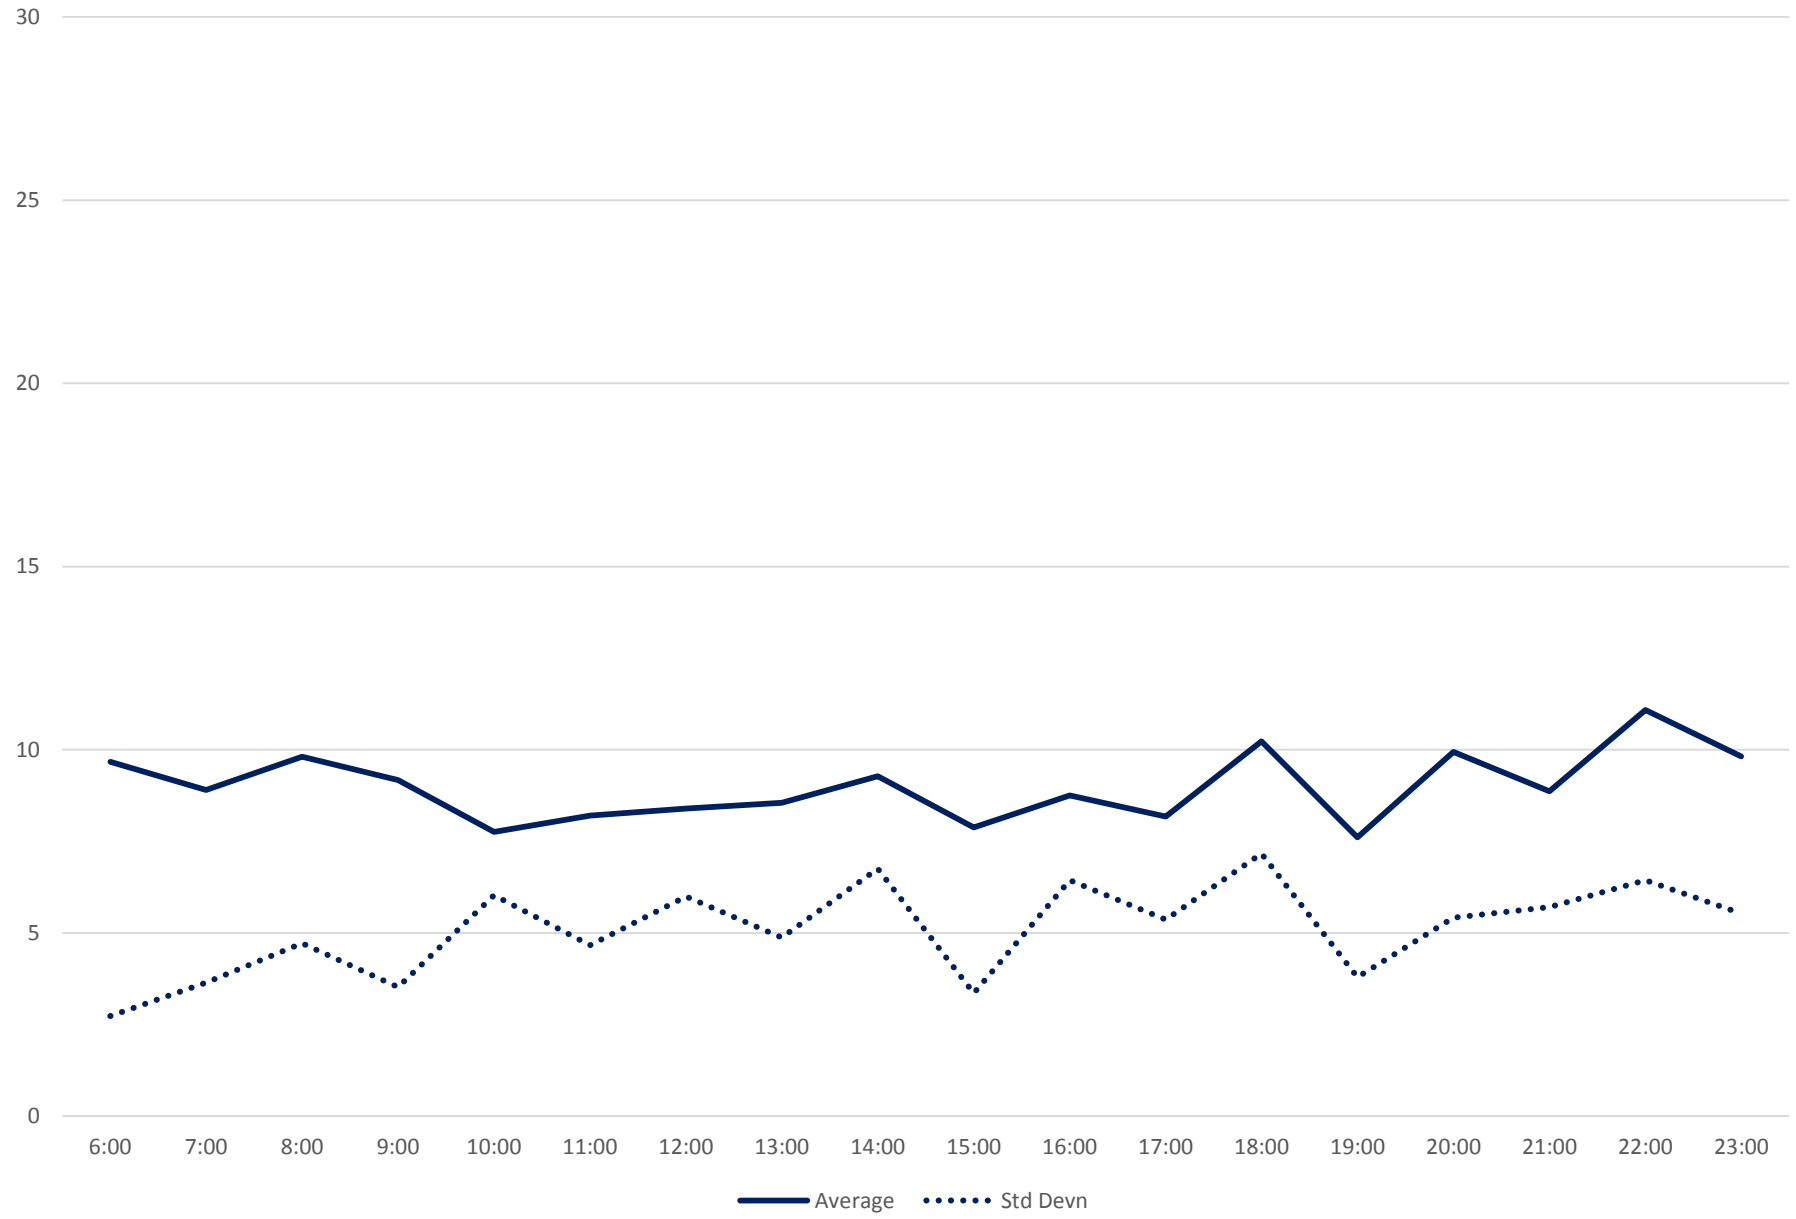

7 Bathurst Bus Headways at N of Lawrence Ave Southbound July 2020 Saturday Statistics