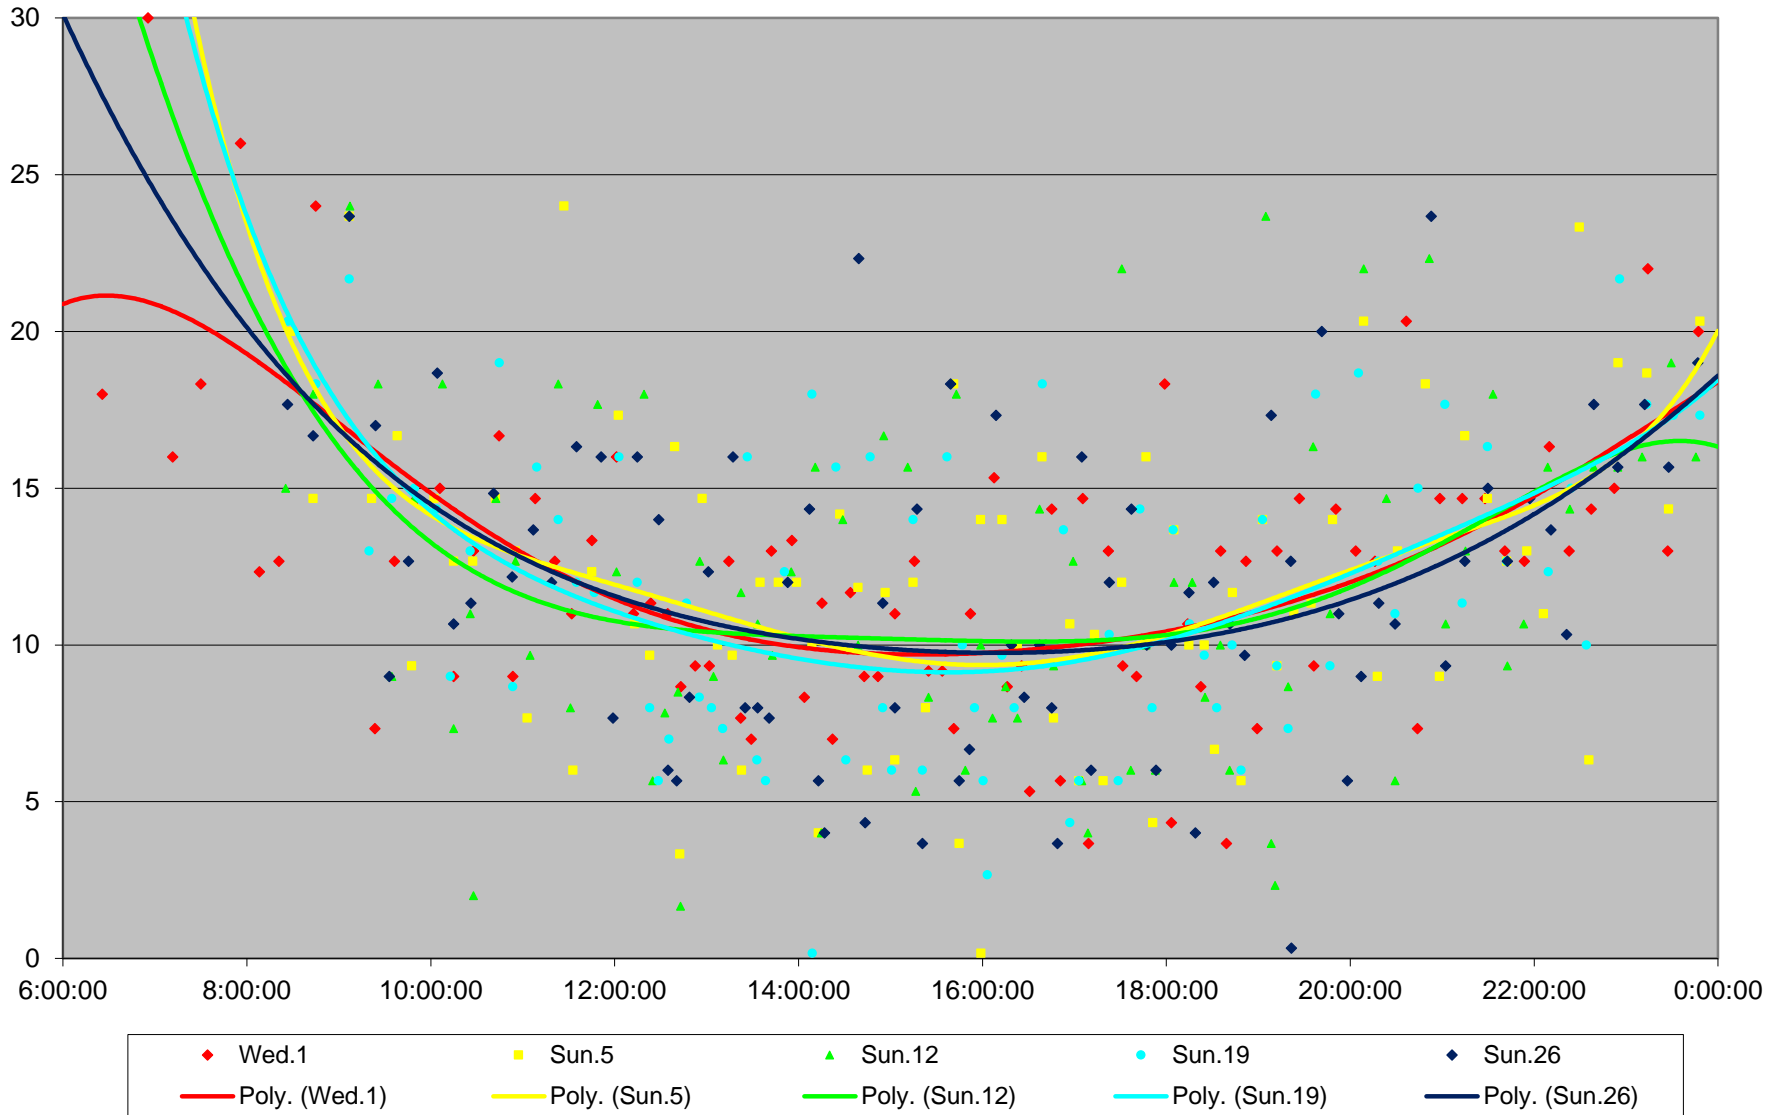

60 Steeles West Headways at Jane Westbound July 2020

60 Steeles West Headways at Jane Westbound July 2020

Quartiles Saturdays

60 Steeles West Headways at Jane Westbound July 2020 Sunday Statistics

60 Steeles West Headways at Jane Westbound July 2020