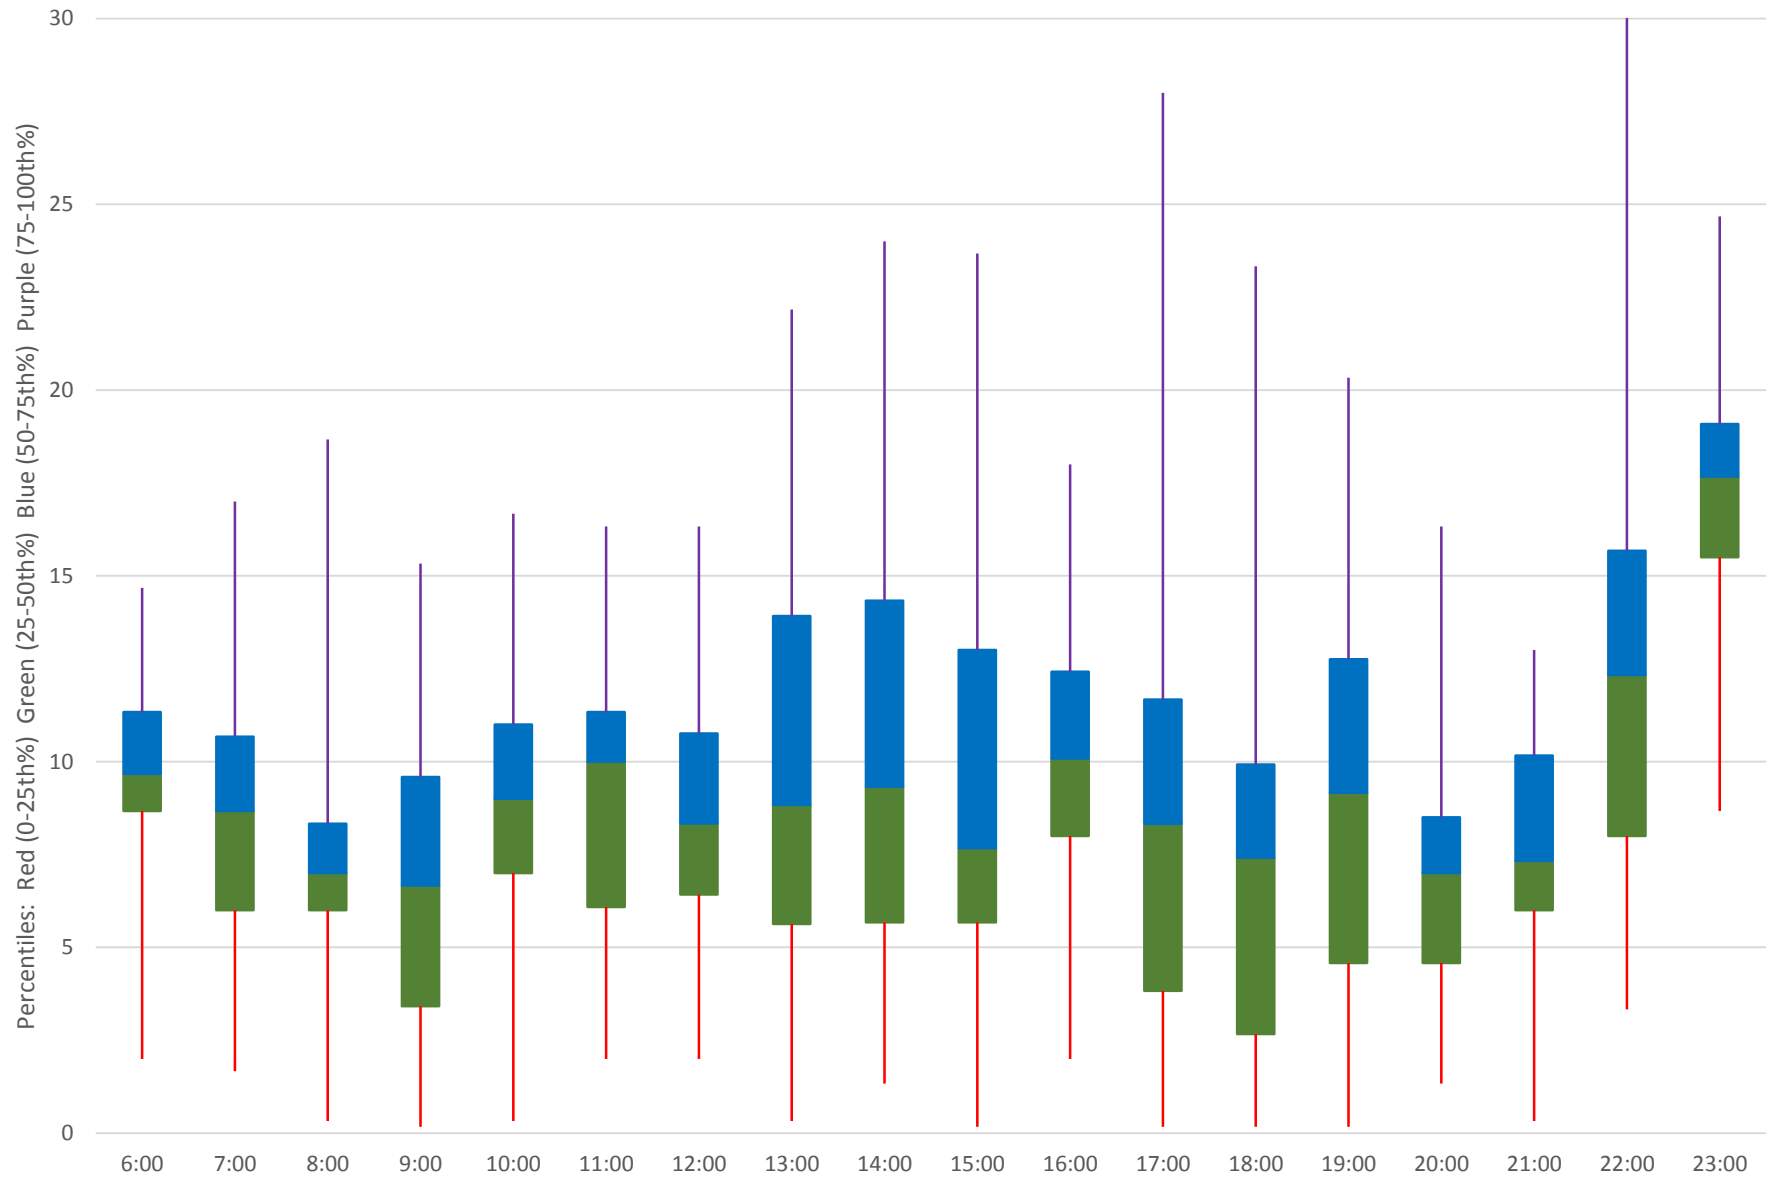

60 Steeles West Headways at Jane Westbound July 2020

Quartiles Week 2