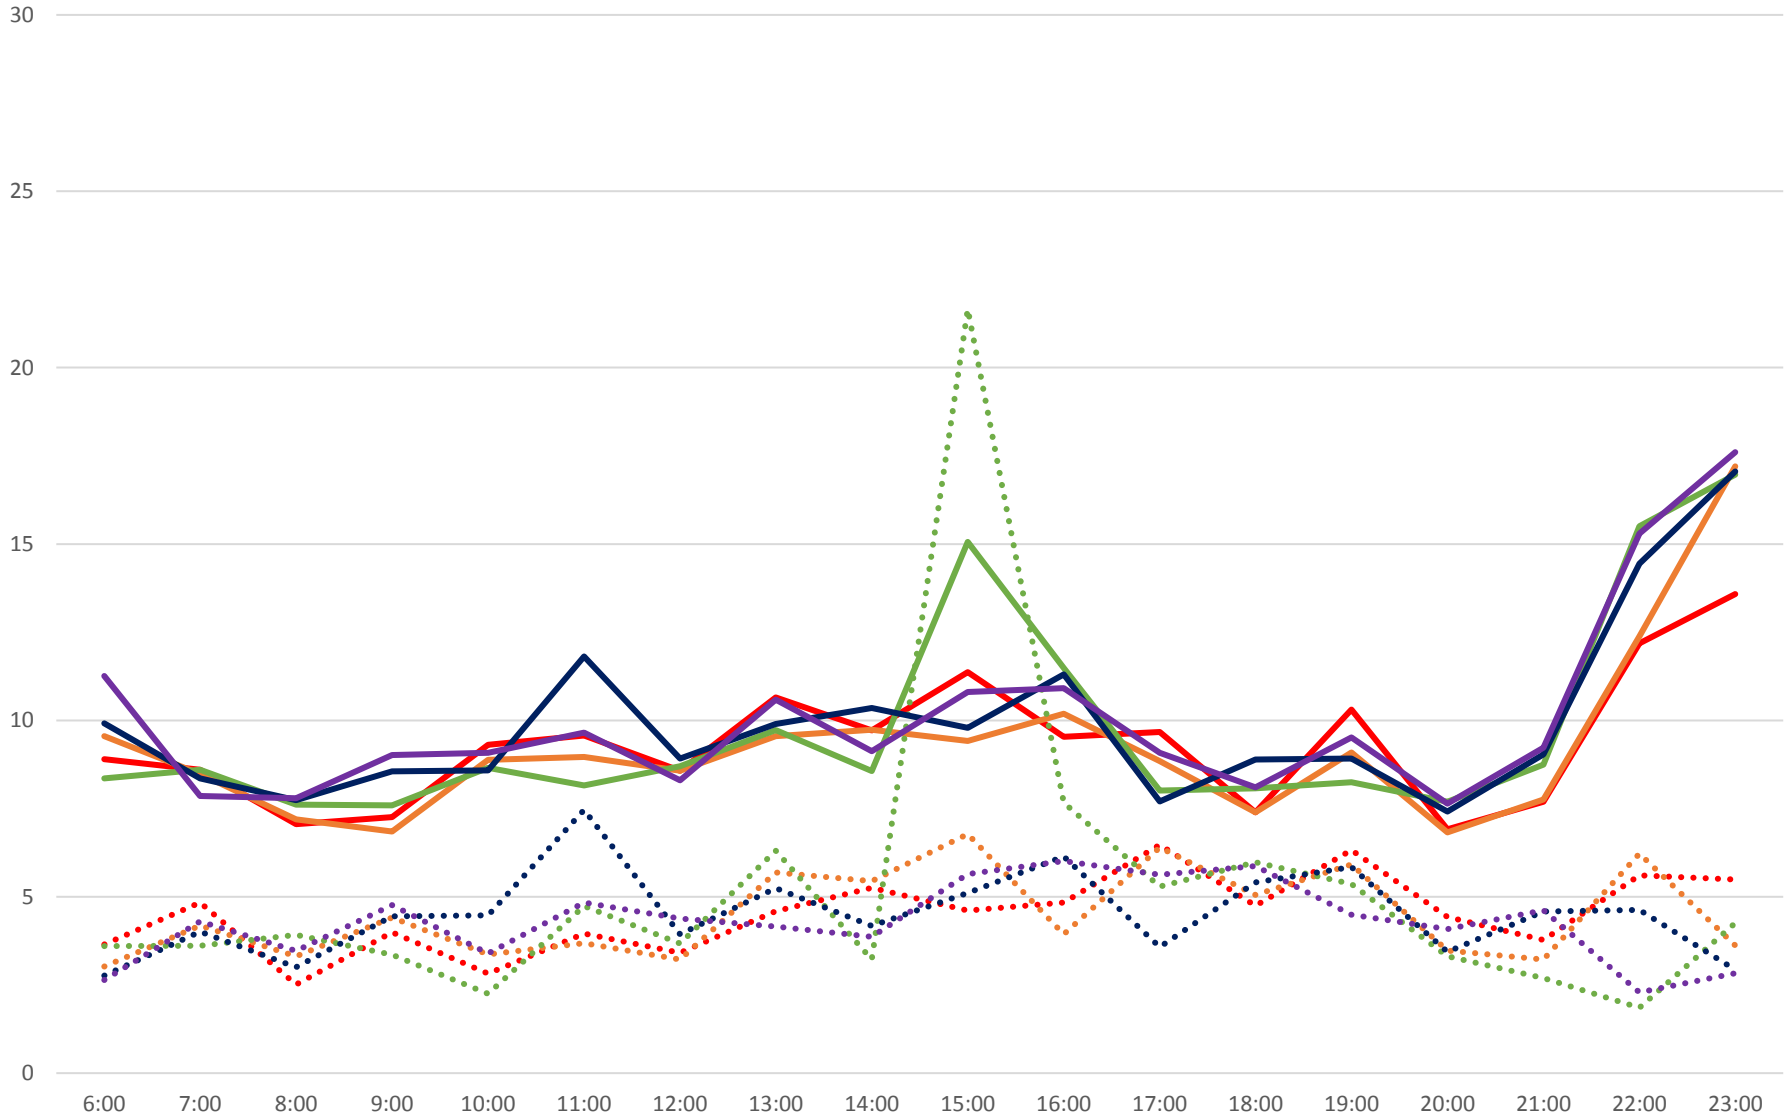

60 Steeles West Headways at Jane Westbound July 2020 Weekday Statistics

— Average Week 1 ···· Std Devn Week 1 — Average Week 2 ···· Std Devn Week 2 — Average Week 3
···· Std Devn Week 3 — Average Week 4 ···· Std Devn Week 4 — Average Week 5 ···· Std Devn Week 5

60 Steeles West Headways at Jane Westbound July 2020

60 Steeles West Headways at Jane Westbound July 2020

Quartiles Week 1

60 Steeles West Headways at Jane Westbound July 2020

60 Steeles West Headways at Jane Westbound July 2020

Quartiles Week 4

60 Steeles West Headways at Jane Westbound July 2020

60 Steeles West Headways at Jane Westbound July 2020

Quartiles Week 5

60 Steeles West Headways at Jane Westbound July 2020 Saturday Statistics

60 Steeles West Headways at Jane Westbound July 2020

60 Steeles West Headways at Jane Westbound July 2020

Quartiles Saturdays

60 Steeles West Headways at Jane Westbound July 2020 Sunday Statistics

60 Steeles West Headways at Jane Westbound July 2020