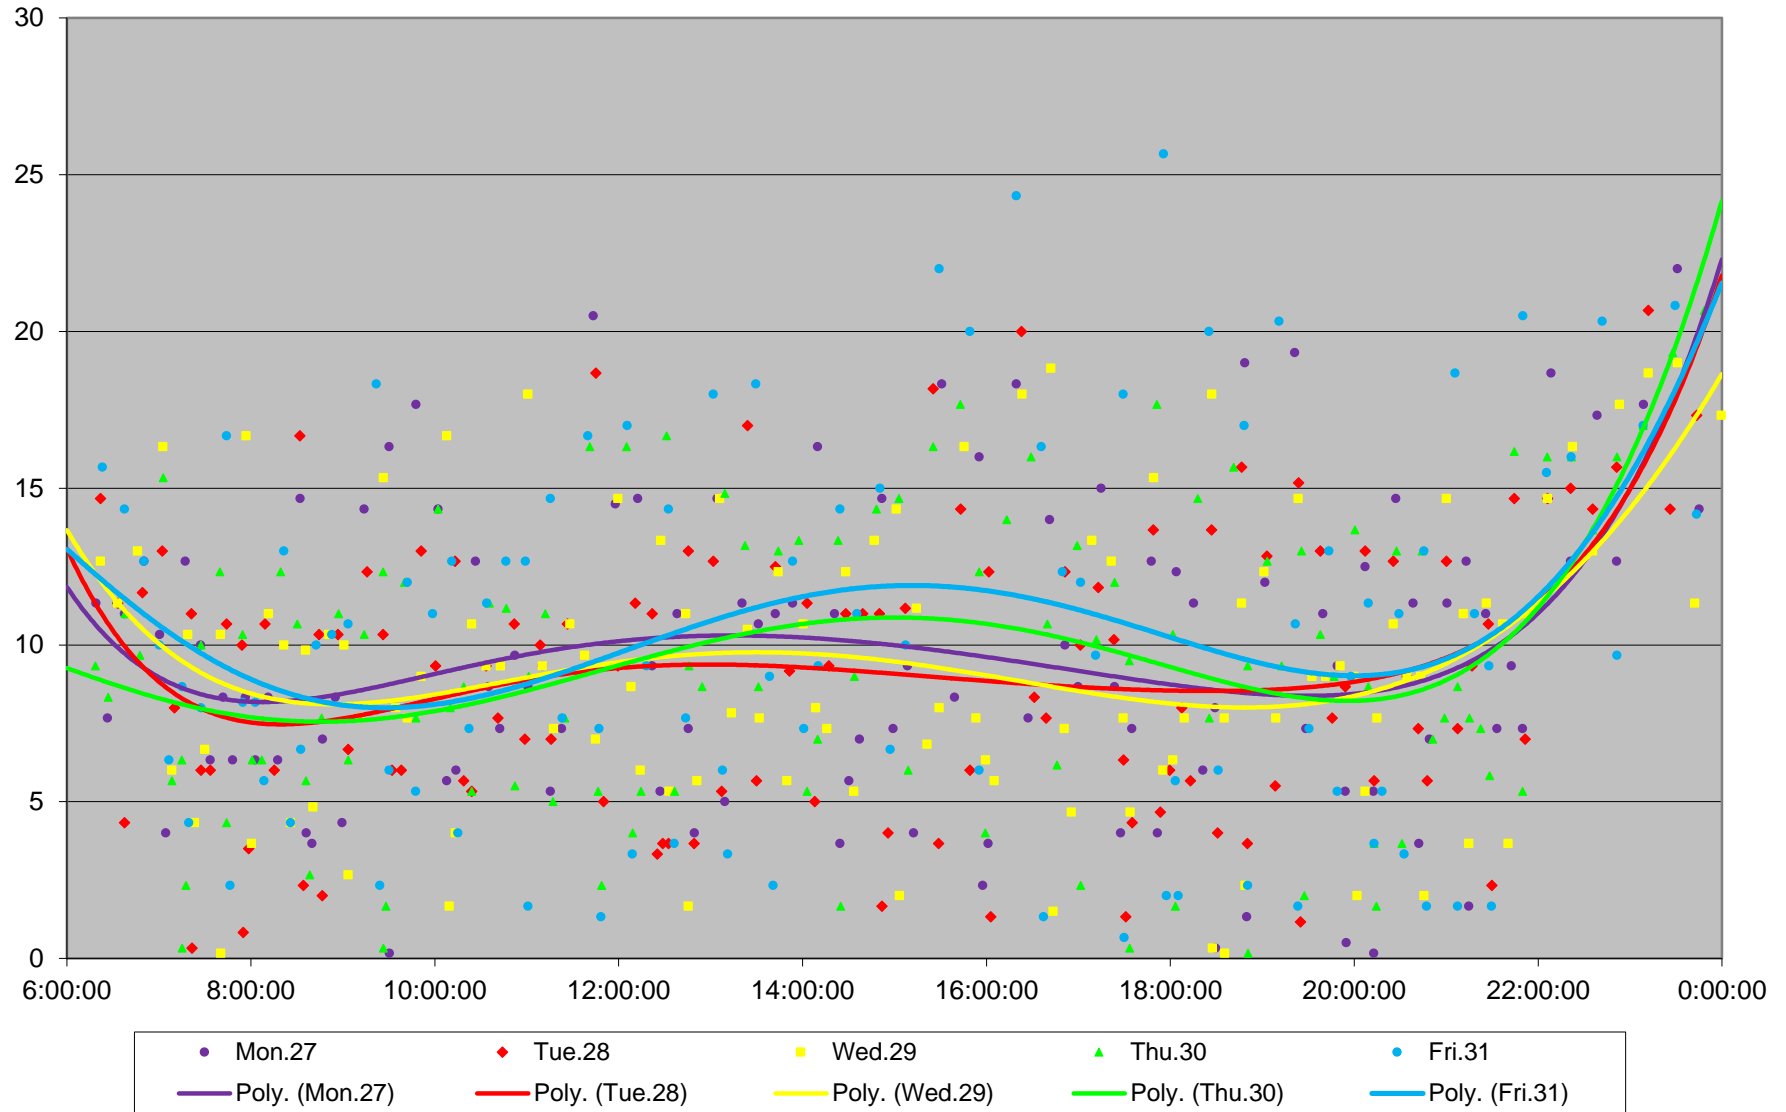

60 Steeles West Headways at Jane Westbound July 2020