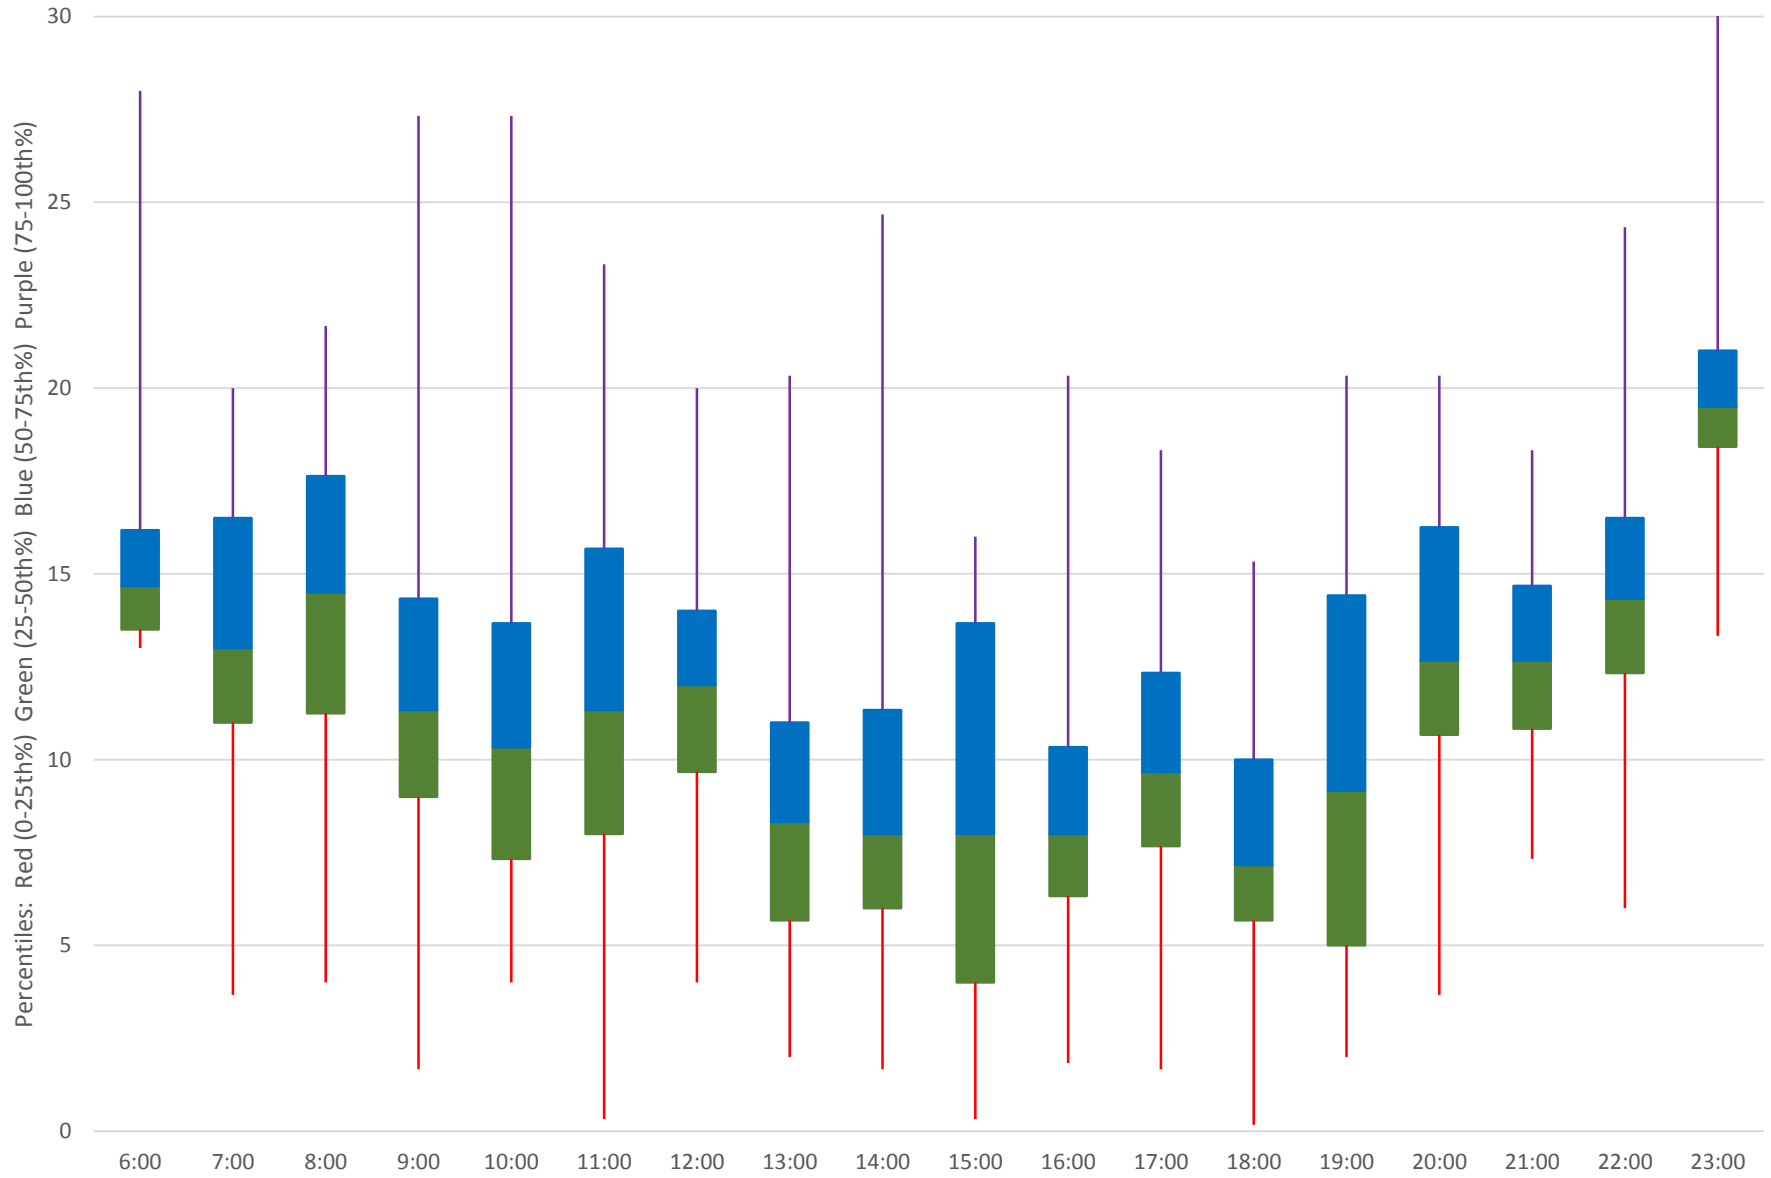

Quartiles Week 4

60 Steeles West Headways at Jane Westbound July 2020

60 Steeles West Headways at Jane Westbound July 2020

Quartiles Week 5

60 Steeles West Headways at Jane Westbound July 2020 Saturday Statistics

60 Steeles West Headways at Jane Westbound July 2020

60 Steeles West Headways at Jane Westbound July 2020

Quartiles Saturdays

60 Steeles West Headways at Jane Westbound July 2020 Sunday Statistics

60 Steeles West Headways at Jane Westbound July 2020