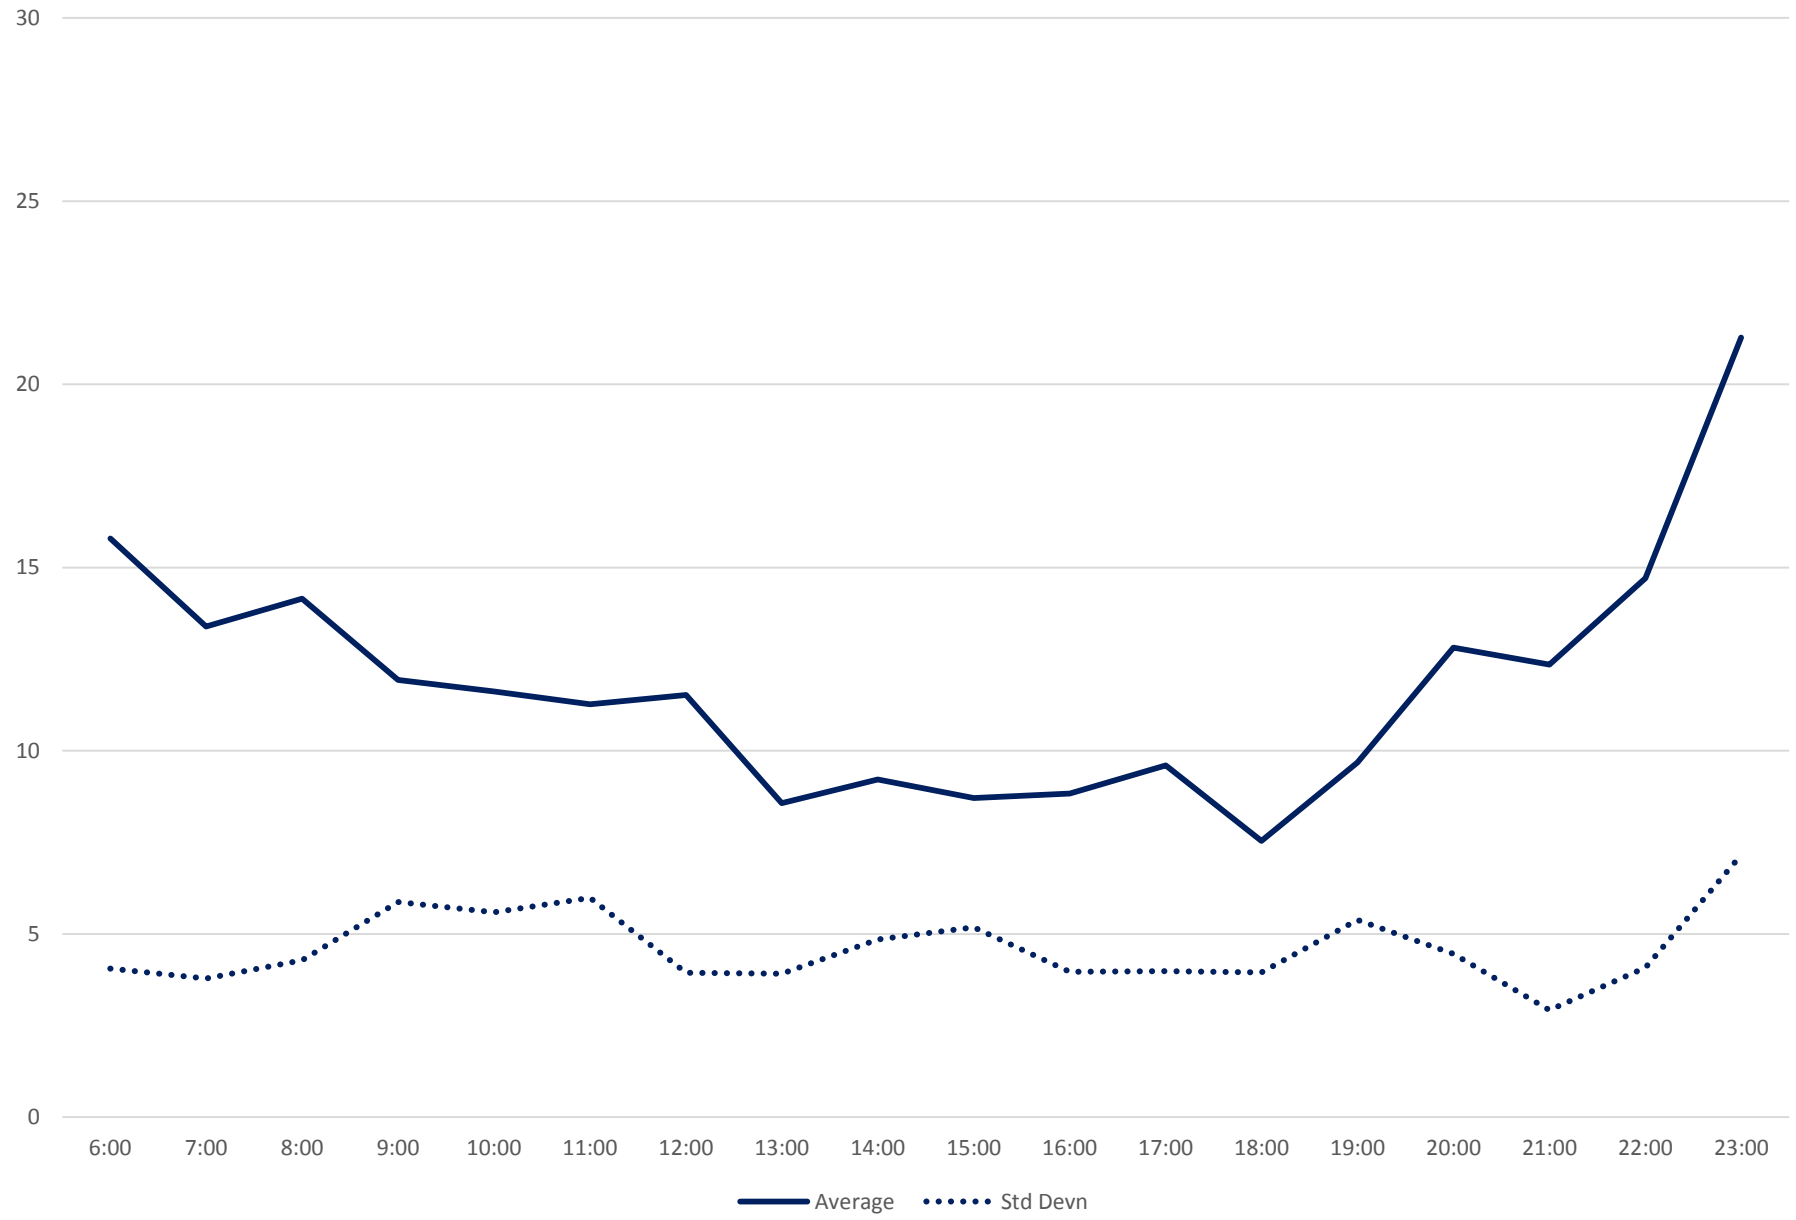

Quartiles Week 4

60 Steeles West Headways at Jane Westbound July 2020

60 Steeles West Headways at Jane Westbound July 2020

Quartiles Week 5

60 Steeles West Headways at Jane Westbound July 2020 Saturday Statistics

60 Steeles West Headways at Jane Westbound July 2020

60 Steeles West Headways at Jane Westbound July 2020

Quartiles Saturdays

60 Steeles West Headways at Jane Westbound July 2020 Sunday Statistics

60 Steeles West Headways at Jane Westbound July 2020