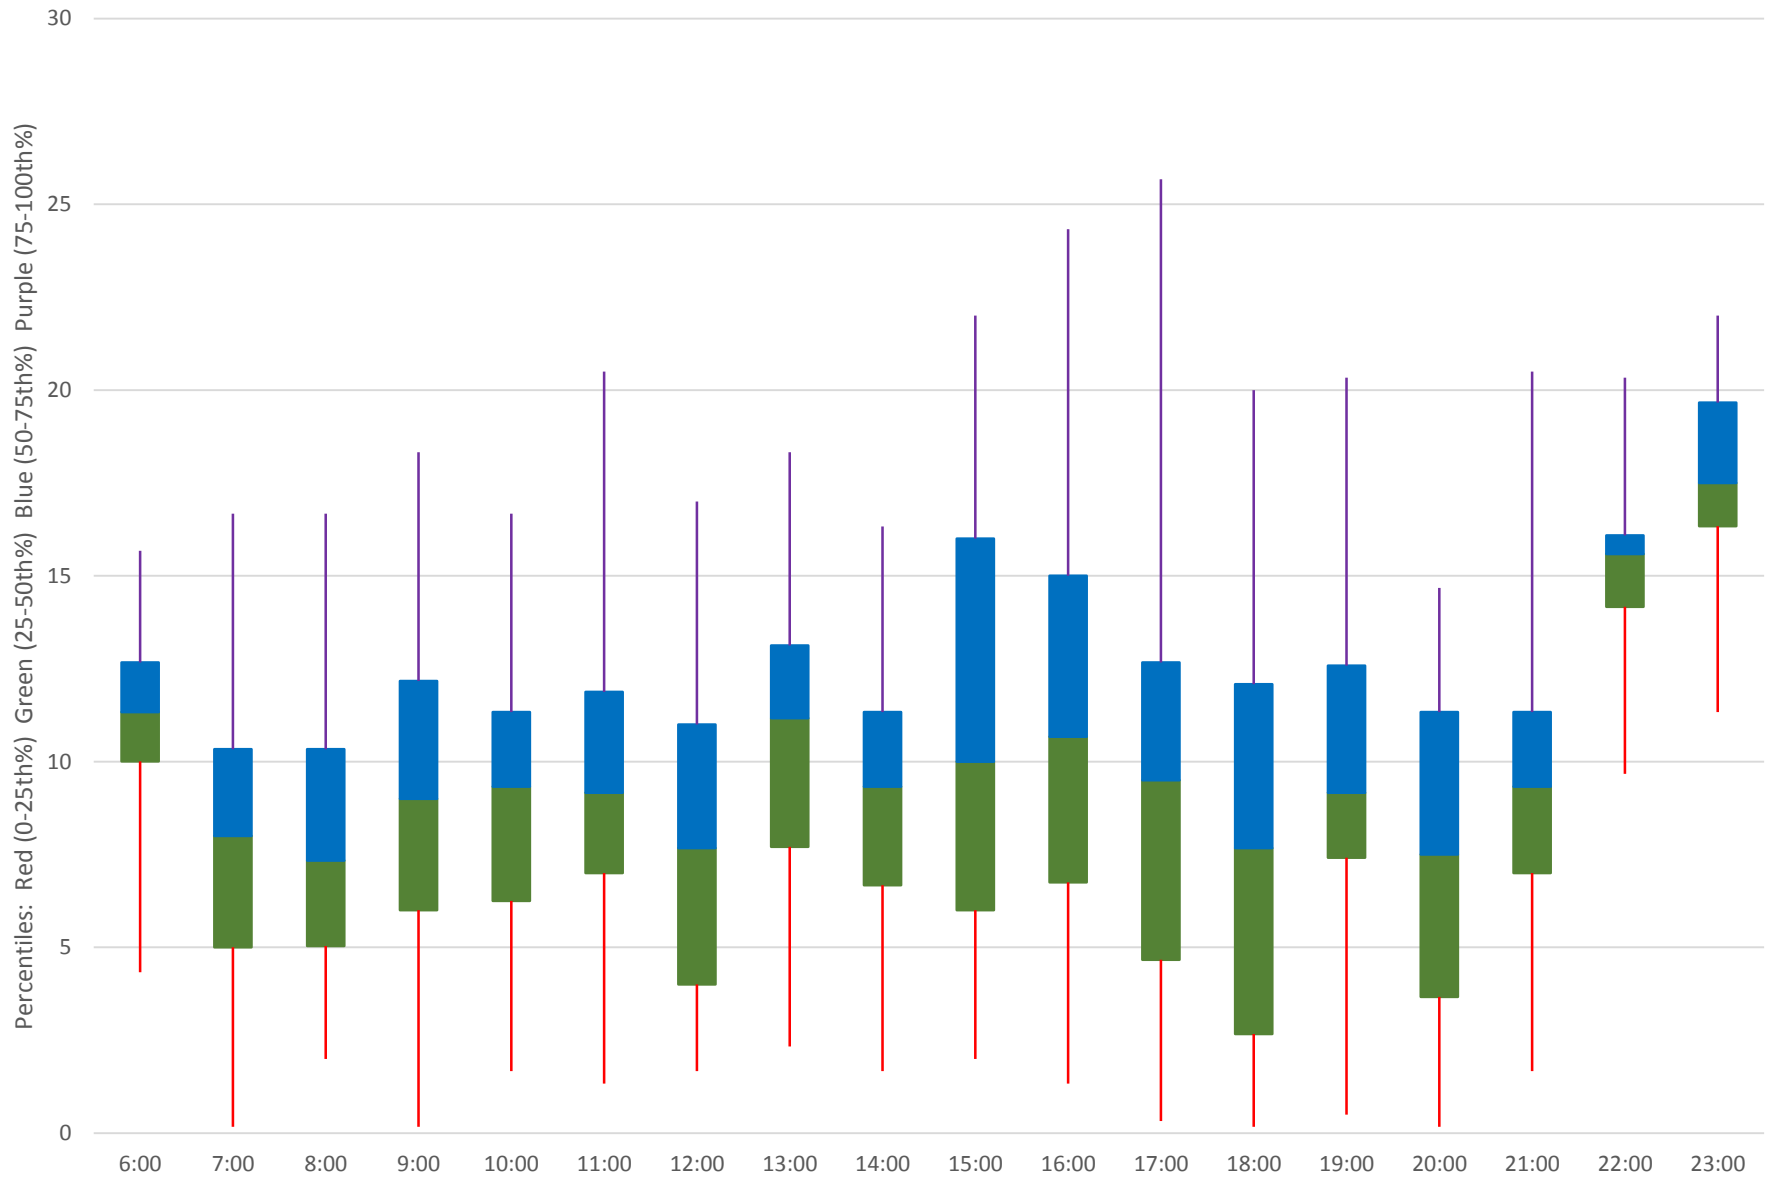

Quartiles Week 4

60 Steeles West Headways at Jane Westbound July 2020

60 Steeles West Headways at Jane Westbound July 2020

Quartiles Week 5

60 Steeles West Headways at Jane Westbound July 2020 Saturday Statistics

60 Steeles West Headways at Jane Westbound July 2020

60 Steeles West Headways at Jane Westbound July 2020

Quartiles Saturdays

60 Steeles West Headways at Jane Westbound July 2020 Sunday Statistics

60 Steeles West Headways at Jane Westbound July 2020