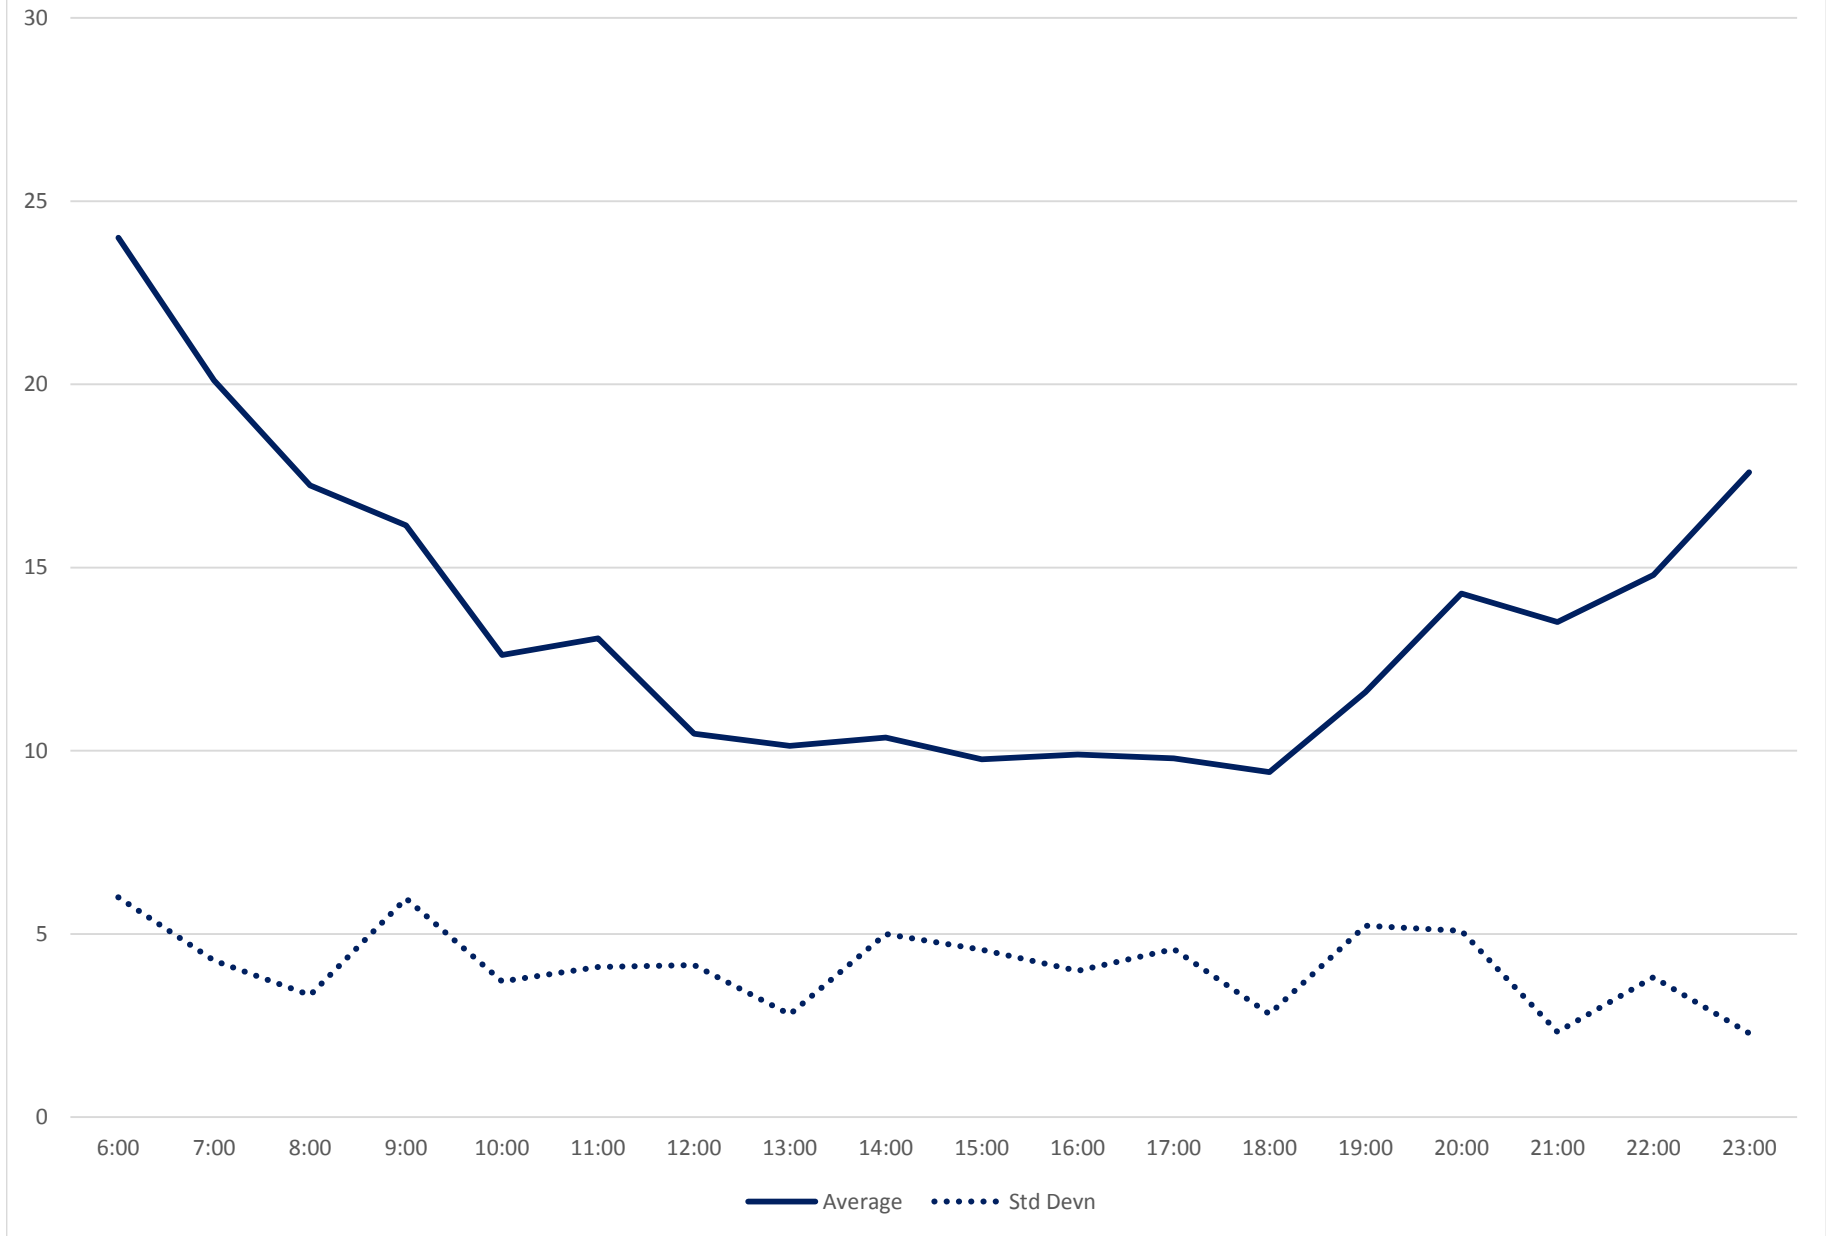

60 Steeles West Headways at Jane Westbound July 2020

60 Steeles West Headways at Jane Westbound July 2020

Quartiles Saturdays

60 Steeles West Headways at Jane Westbound July 2020 Sunday Statistics

60 Steeles West Headways at Jane Westbound July 2020

60 Steeles West Headways at Jane Westbound July 2020

Quartiles Sundays/Holidays