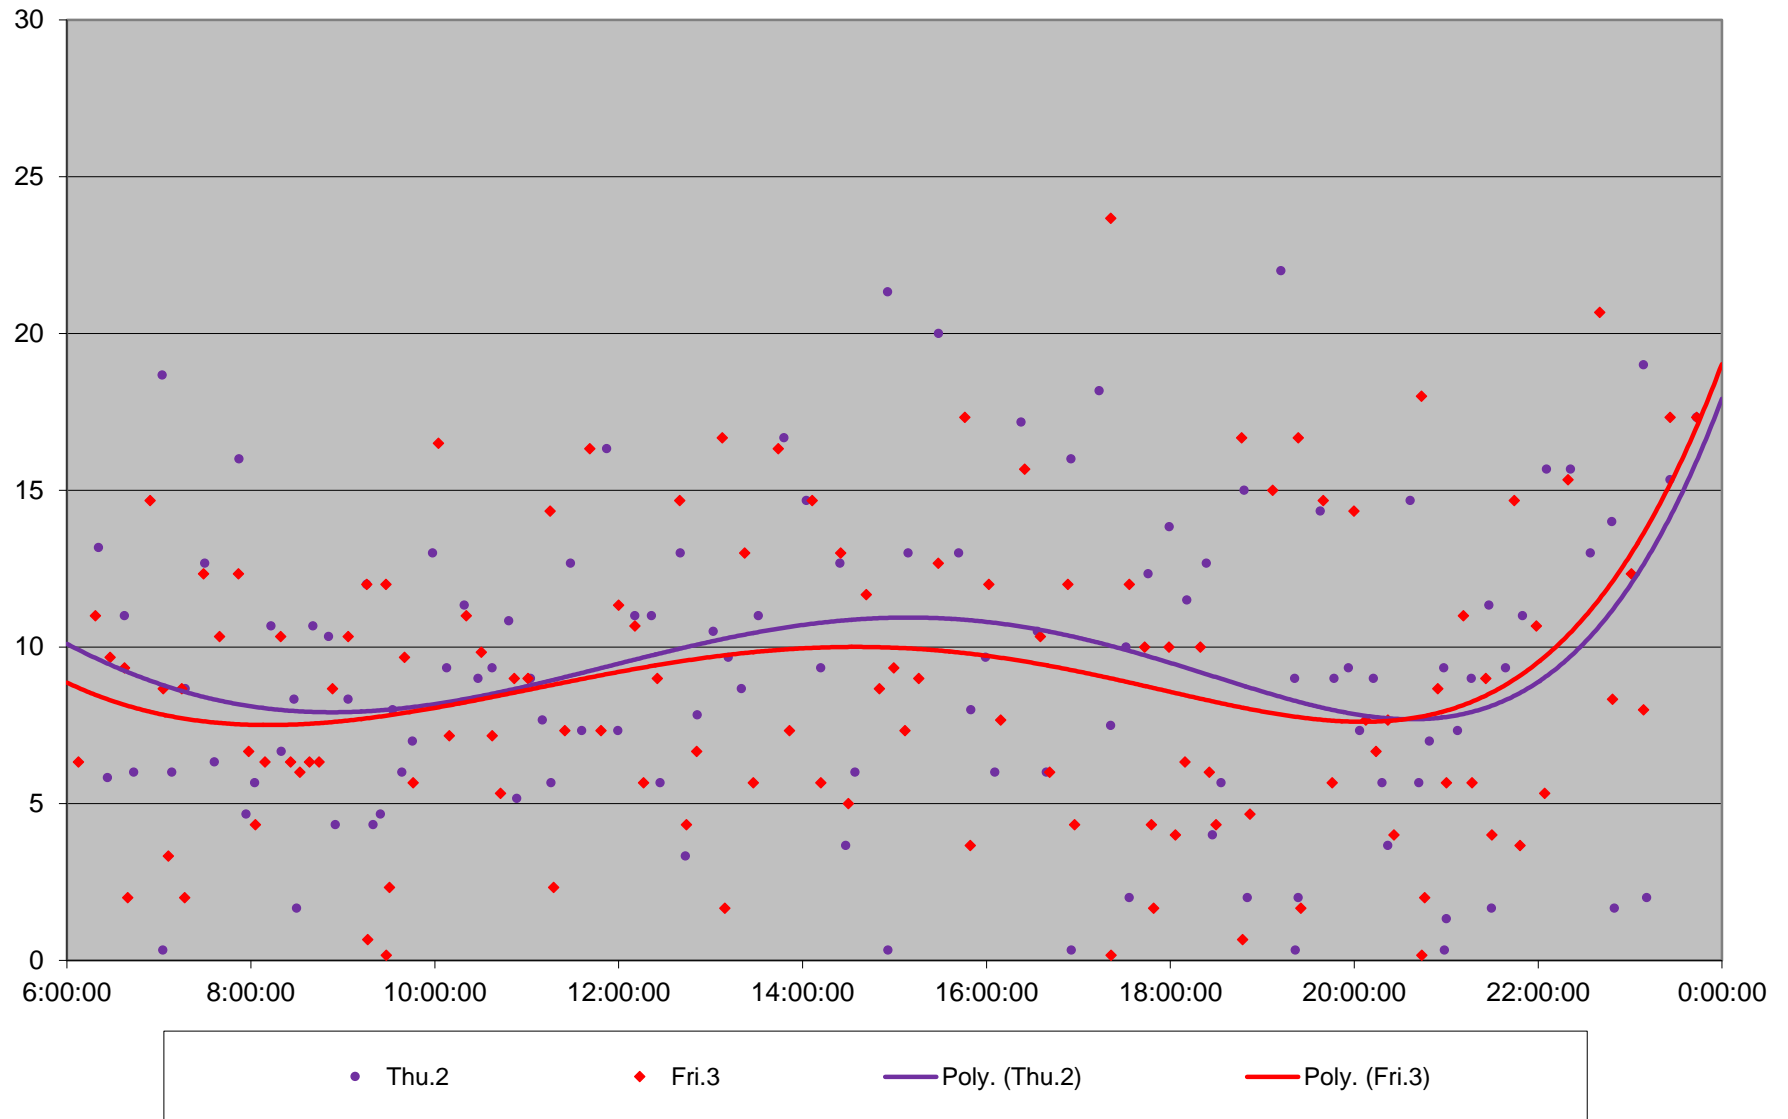

60 Steeles West Headways at Jane Westbound July 2020 Weekday Statistics

— Average Week 1 ···· Std Devn Week 1 — Average Week 2 ···· Std Devn Week 2 — Average Week 3
···· Std Devn Week 3 — Average Week 4 ···· Std Devn Week 4 — Average Week 5 ···· Std Devn Week 5

60 Steeles West Headways at Jane Westbound July 2020

60 Steeles West Headways at Jane Westbound July 2020

Quartiles Week 1

60 Steeles West Headways at Jane Westbound July 2020

60 Steeles West Headways at Jane Westbound July 2020

Quartiles Week 4

60 Steeles West Headways at Jane Westbound July 2020

60 Steeles West Headways at Jane Westbound July 2020

Quartiles Week 5

60 Steeles West Headways at Jane Westbound July 2020 Saturday Statistics

60 Steeles West Headways at Jane Westbound July 2020

60 Steeles West Headways at Jane Westbound July 2020

Quartiles Saturdays

60 Steeles West Headways at Jane Westbound July 2020 Sunday Statistics

60 Steeles West Headways at Jane Westbound July 2020