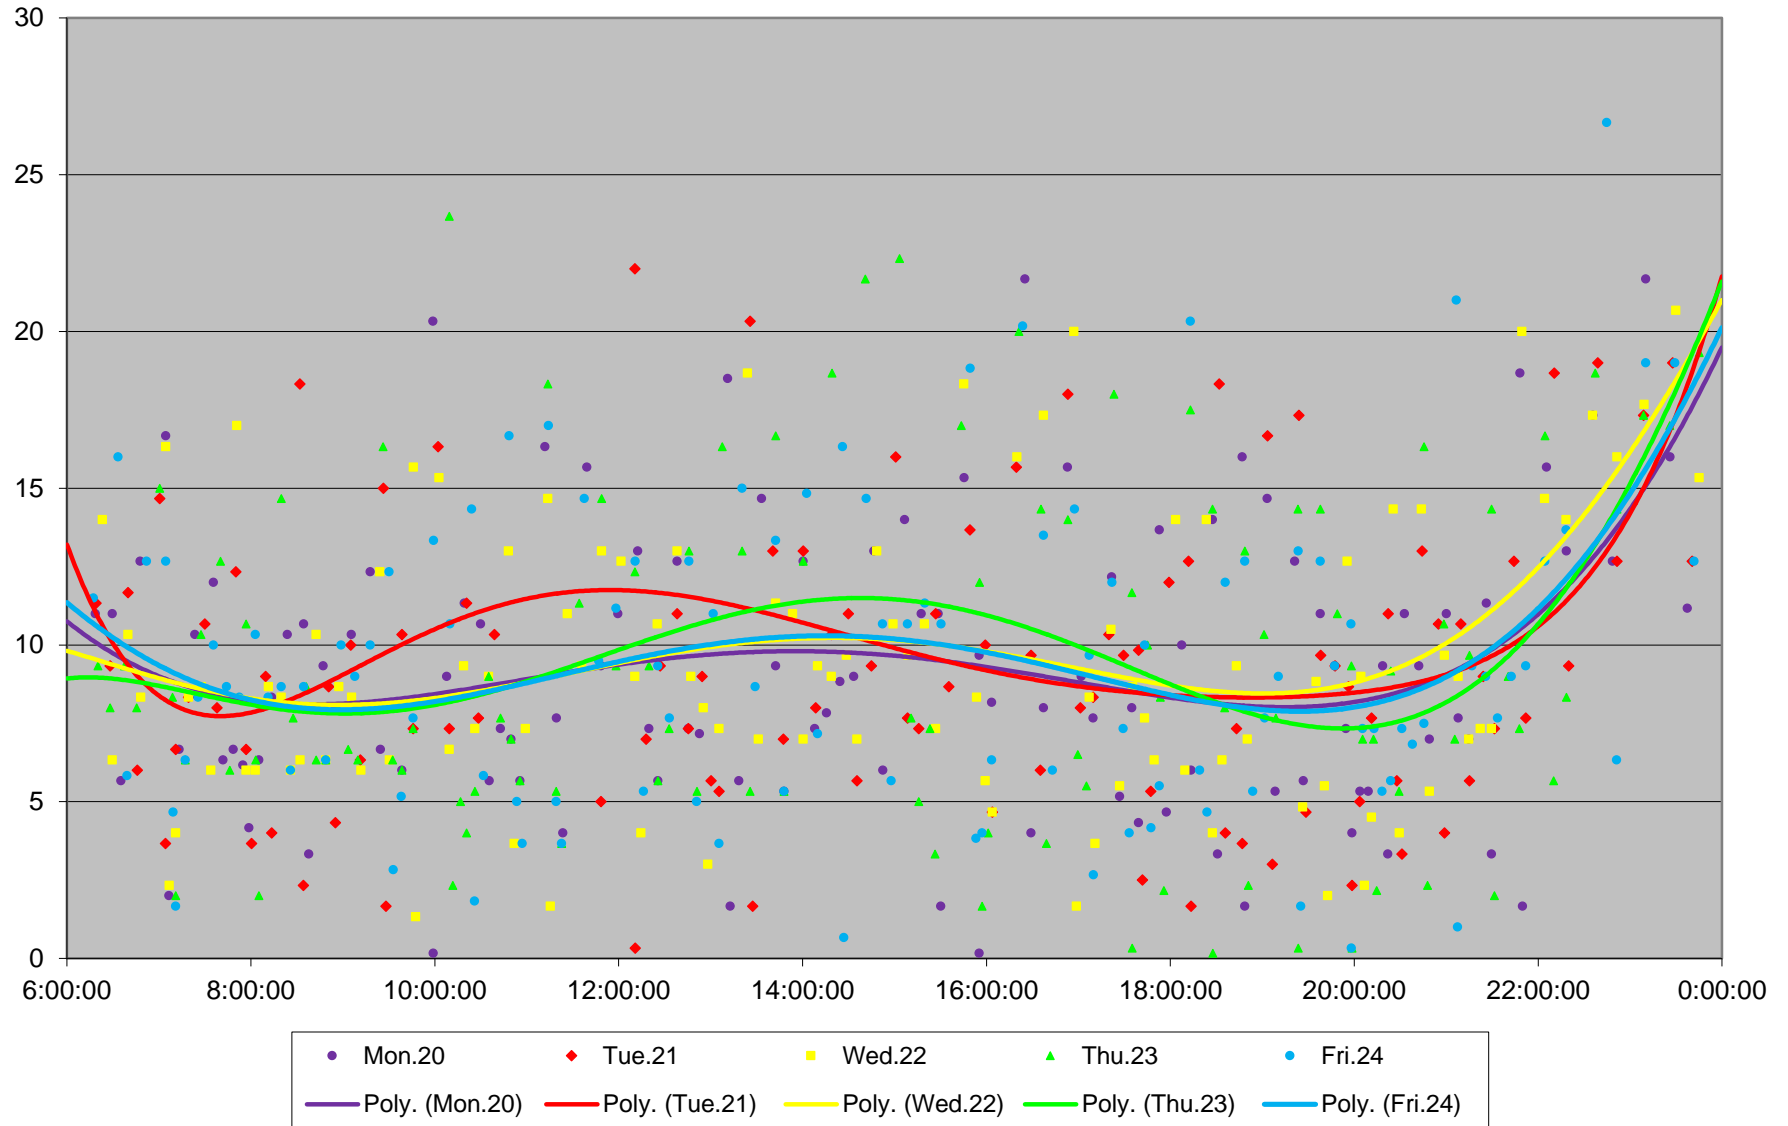

60 Steeles West Headways at Jane Westbound July 2020 Weekday Statistics

— Average Week 1 ···· Std Devn Week 1 — Average Week 2 ···· Std Devn Week 2 — Average Week 3
···· Std Devn Week 3 — Average Week 4 ···· Std Devn Week 4 — Average Week 5 ···· Std Devn Week 5

Quartiles Week 2

60 Steeles West Headways at Jane Westbound July 2020

60 Steeles West Headways at Jane Westbound July 2020

Quartiles Week 3

60 Steeles West Headways at Jane Westbound July 2020

60 Steeles West Headways at Jane Westbound July 2020

Quartiles Week 4

60 Steeles West Headways at Jane Westbound July 2020

60 Steeles West Headways at Jane Westbound July 2020

Quartiles Week 5

60 Steeles West Headways at Jane Westbound July 2020 Saturday Statistics

60 Steeles West Headways at Jane Westbound July 2020

60 Steeles West Headways at Jane Westbound July 2020

Quartiles Saturdays

60 Steeles West Headways at Jane Westbound July 2020 Sunday Statistics

60 Steeles West Headways at Jane Westbound July 2020