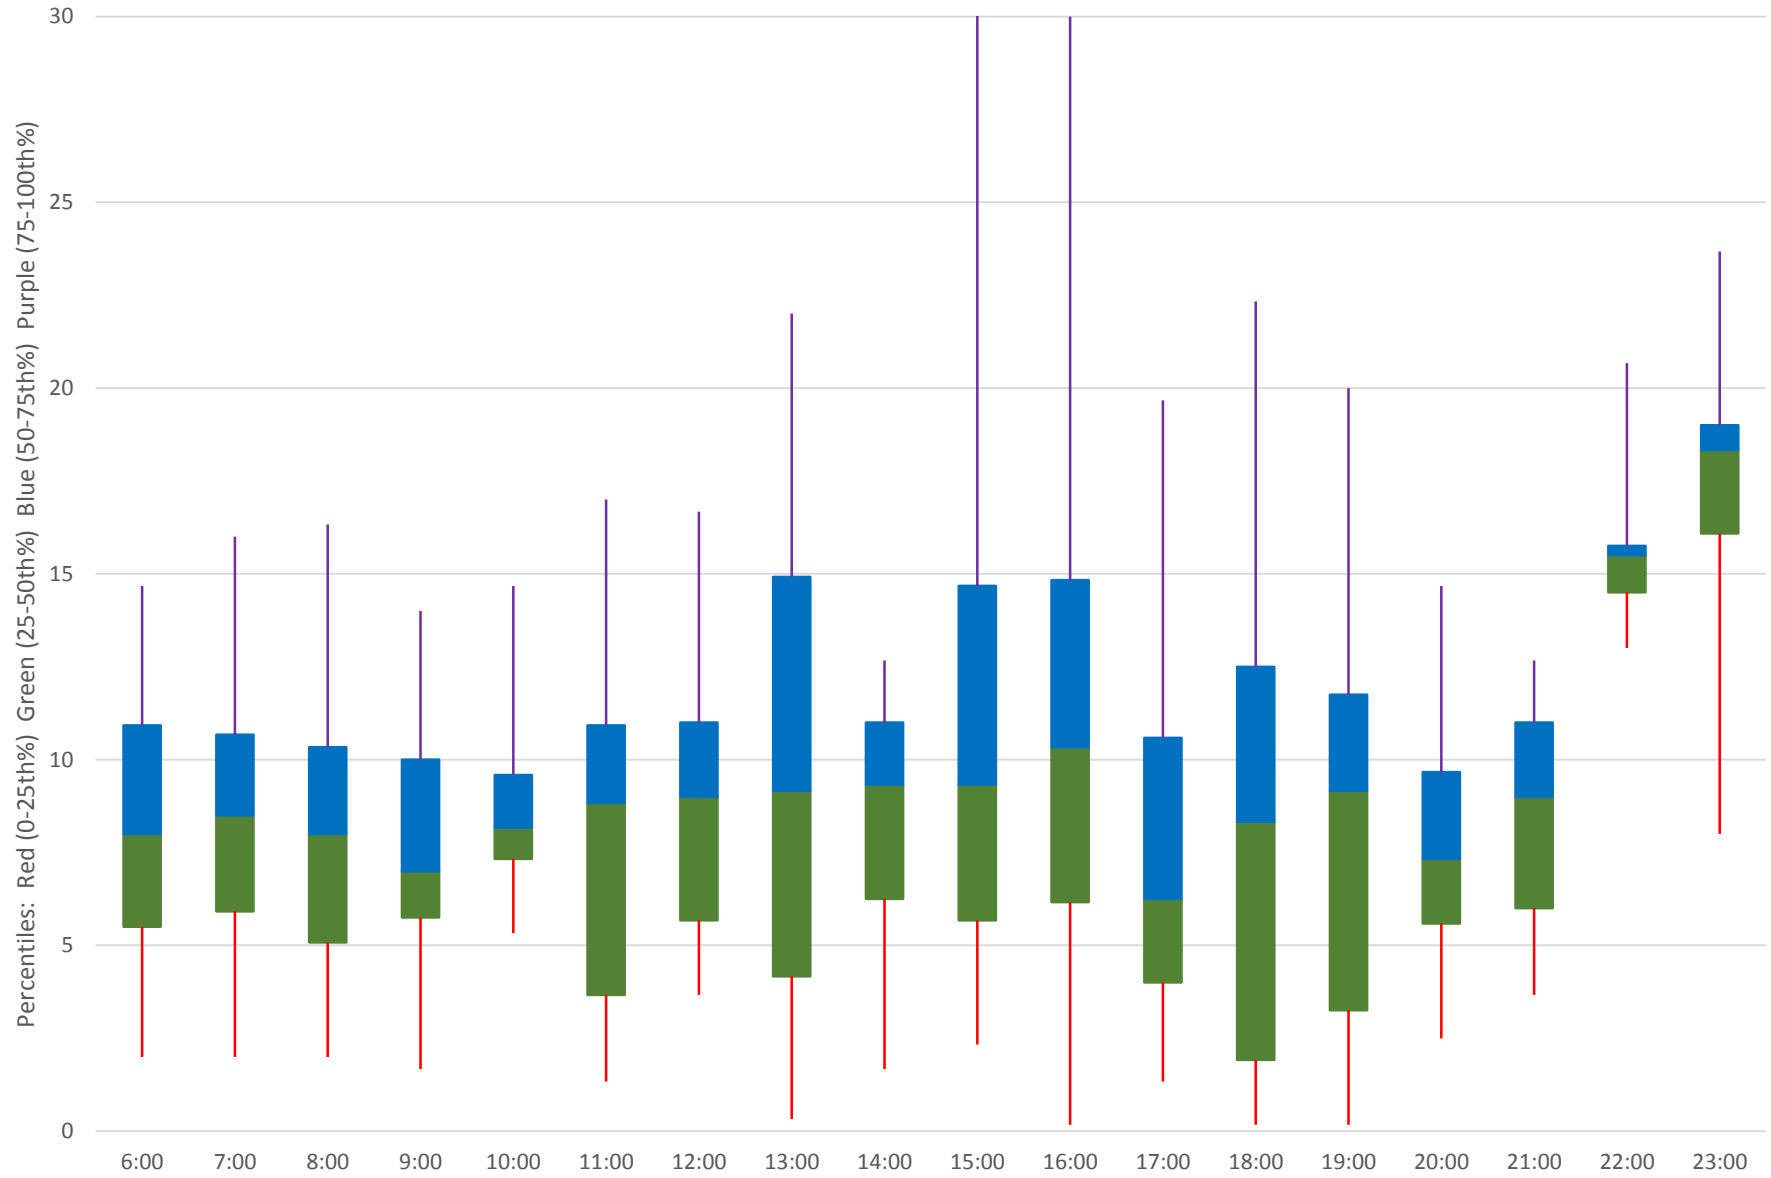

Quartiles Week 2

60 Steeles West Headways at Jane Westbound July 2020

60 Steeles West Headways at Jane Westbound July 2020

Quartiles Week 3

60 Steeles West Headways at Jane Westbound July 2020

60 Steeles West Headways at Jane Westbound July 2020

60 Steeles West Headways at Jane Westbound July 2020

60 Steeles West Headways at Jane Westbound July 2020

Quartiles Saturdays

60 Steeles West Headways at Jane Westbound July 2020 Sunday Statistics

60 Steeles West Headways at Jane Westbound July 2020