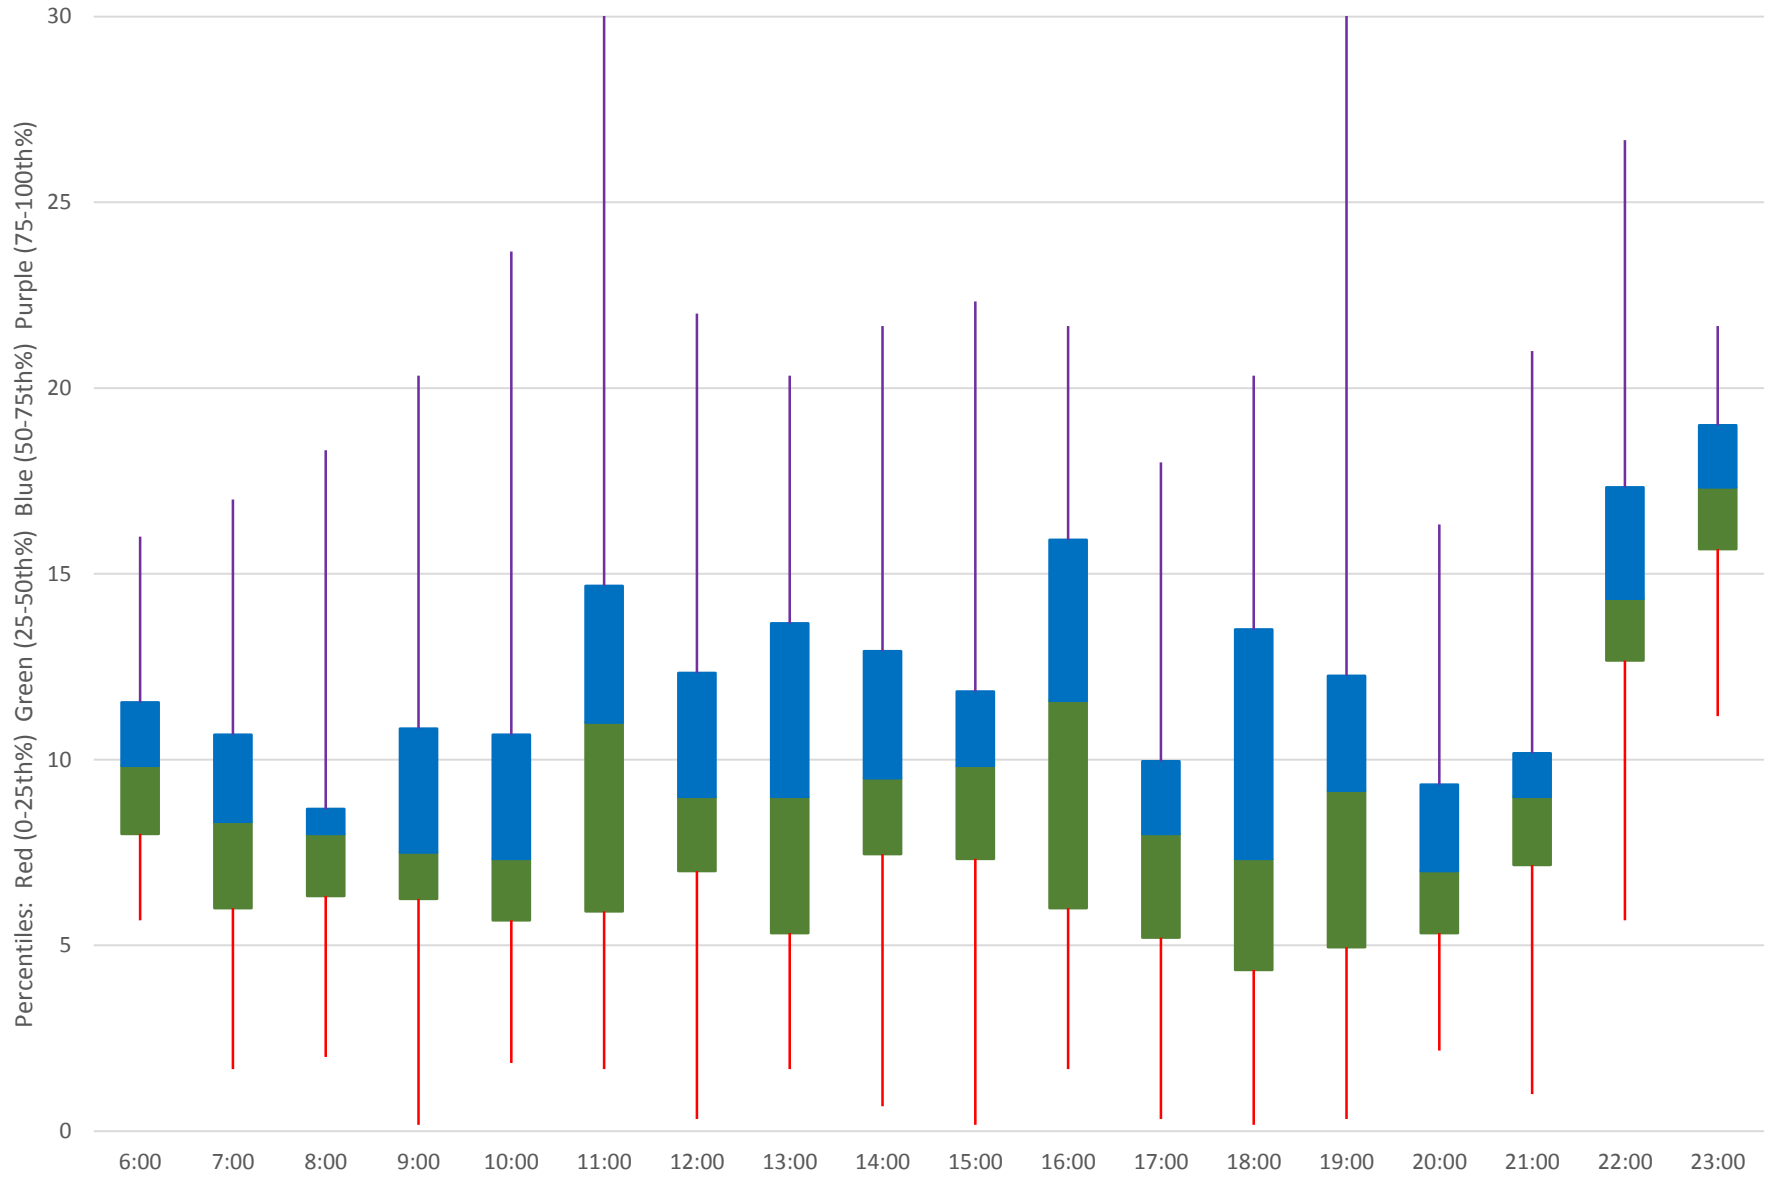

60 Steeles West Headways at Jane Westbound July 2020

Quartiles Week 4