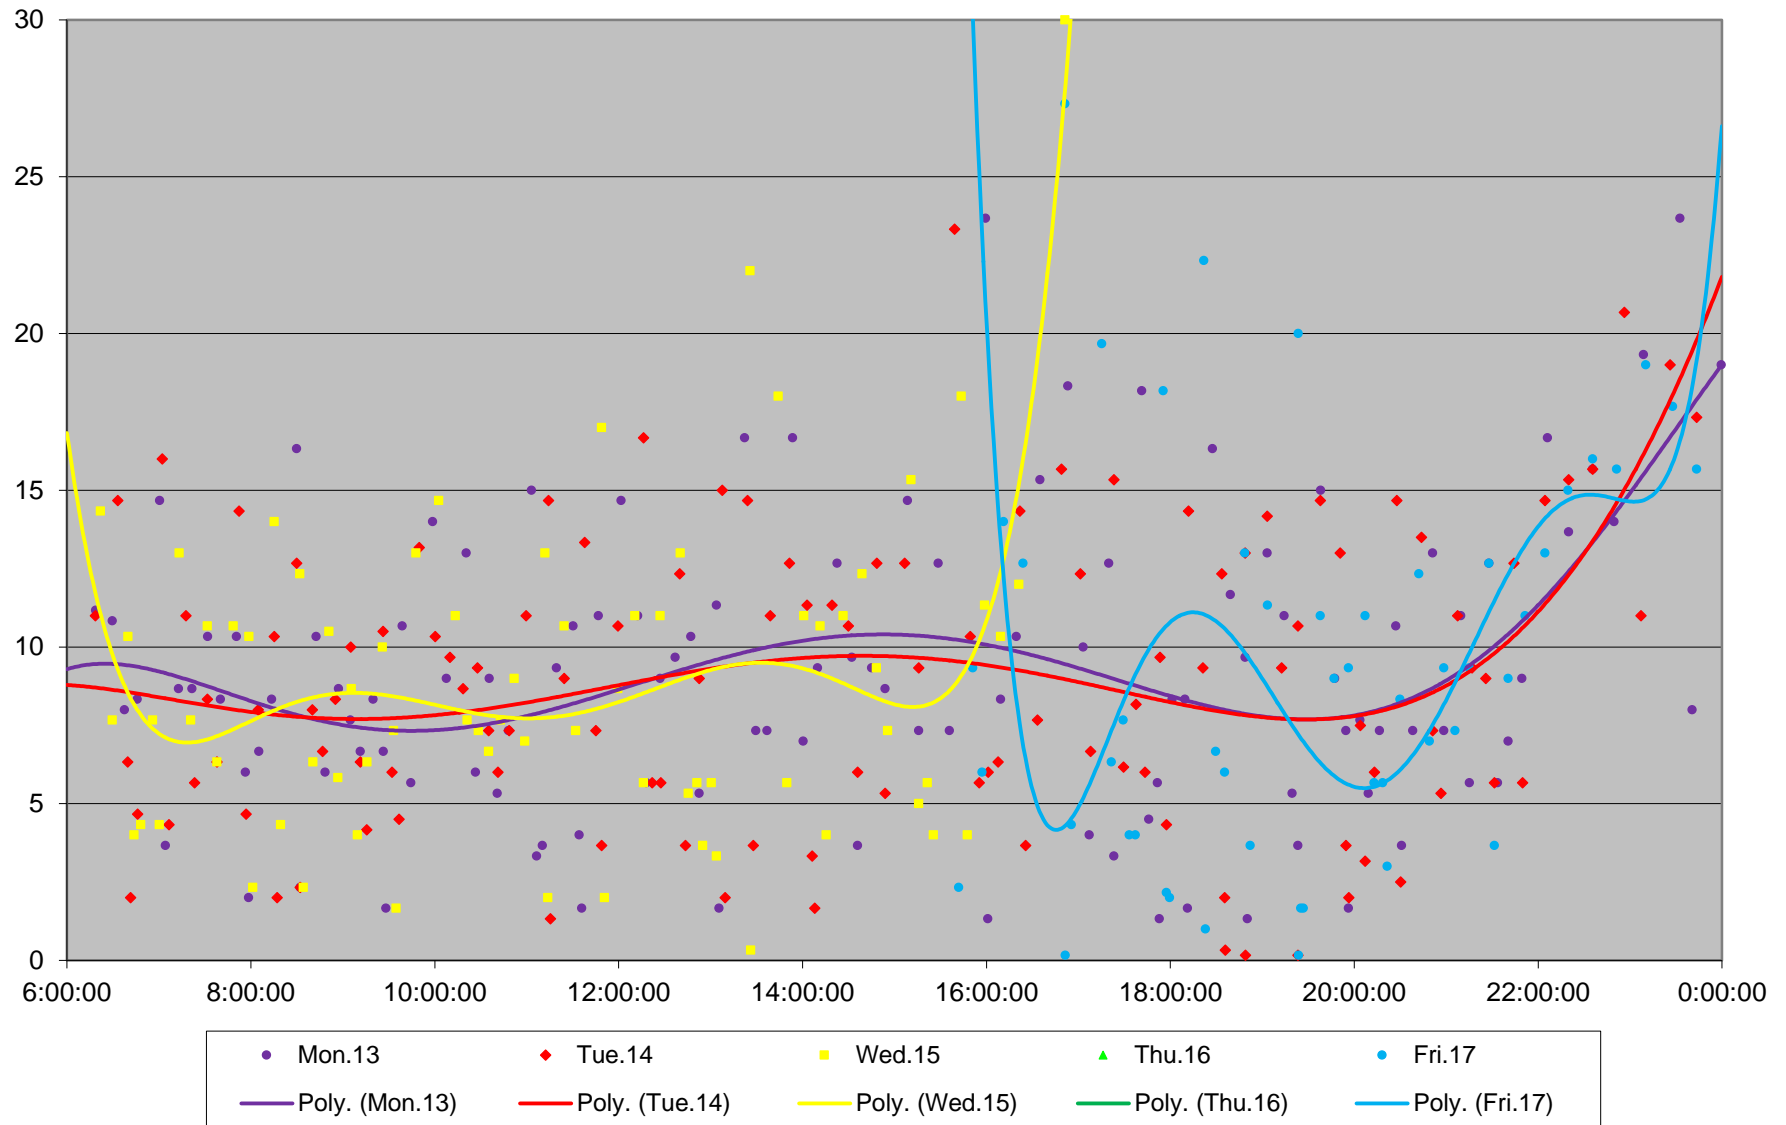

60 Steeles West Headways at Jane Westbound July 2020 Weekday Statistics

— Average Week 1 ···· Std Devn Week 1 — Average Week 2 ···· Std Devn Week 2 — Average Week 3
···· Std Devn Week 3 — Average Week 4 ···· Std Devn Week 4 — Average Week 5 ···· Std Devn Week 5

60 Steeles West Headways at Jane Westbound July 2020

60 Steeles West Headways at Jane Westbound July 2020

Quartiles Week 1

60 Steeles West Headways at Jane Westbound July 2020

60 Steeles West Headways at Jane Westbound July 2020

Quartiles Week 2

60 Steeles West Headways at Jane Westbound July 2020

60 Steeles West Headways at Jane Westbound July 2020

Quartiles Week 3

60 Steeles West Headways at Jane Westbound July 2020

60 Steeles West Headways at Jane Westbound July 2020

60 Steeles West Headways at Jane Westbound July 2020

60 Steeles West Headways at Jane Westbound July 2020

Quartiles Saturdays

60 Steeles West Headways at Jane Westbound July 2020 Sunday Statistics

60 Steeles West Headways at Jane Westbound July 2020