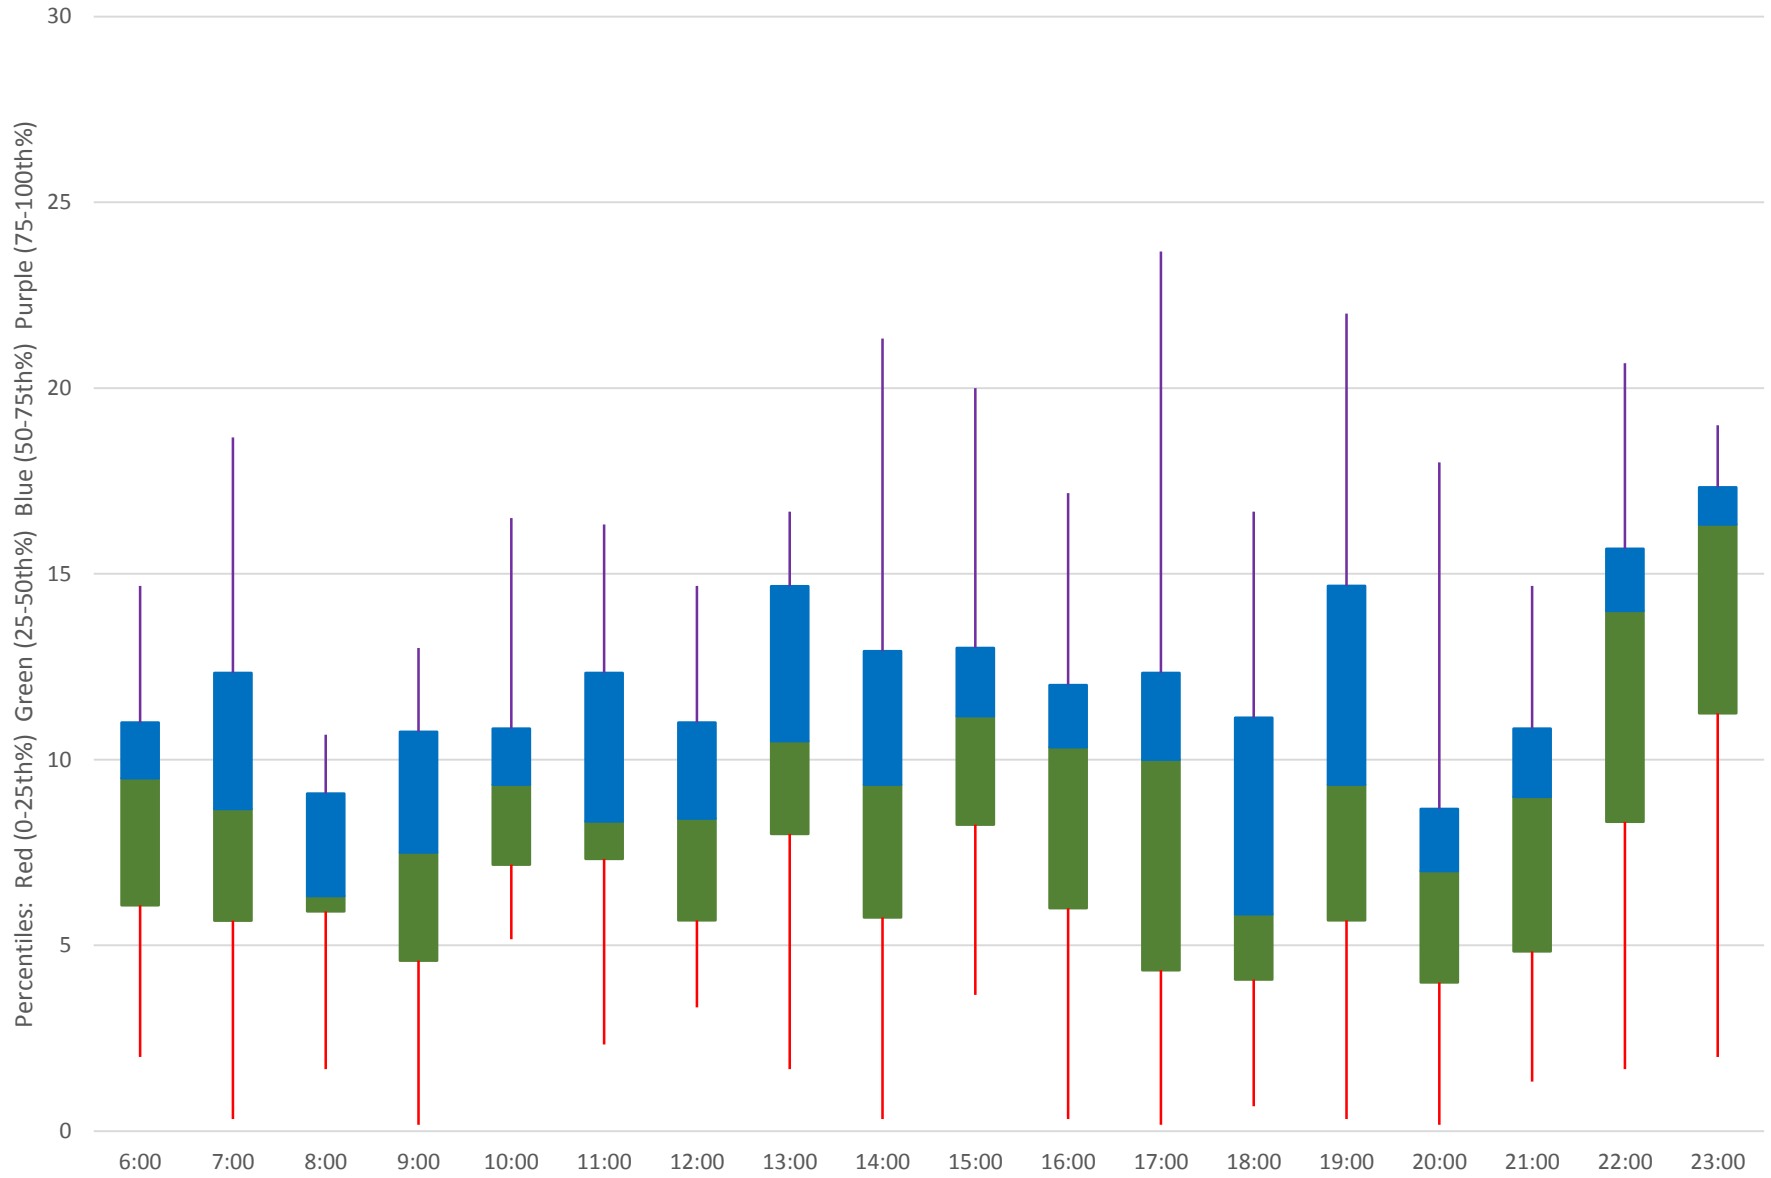

60 Steeles West Headways at Jane Westbound July 2020 Weekday Statistics

— Average Week 1 ···· Std Devn Week 1 — Average Week 2 ···· Std Devn Week 2 — Average Week 3
···· Std Devn Week 3 — Average Week 4 ···· Std Devn Week 4 — Average Week 5 ···· Std Devn Week 5

60 Steeles West Headways at Jane Westbound July 2020

60 Steeles West Headways at Jane Westbound July 2020

Quartiles Week 1

60 Steeles West Headways at Jane Westbound July 2020

60 Steeles West Headways at Jane Westbound July 2020

60 Steeles West Headways at Jane Westbound July 2020

60 Steeles West Headways at Jane Westbound July 2020

Quartiles Saturdays

60 Steeles West Headways at Jane Westbound July 2020 Sunday Statistics

60 Steeles West Headways at Jane Westbound July 2020