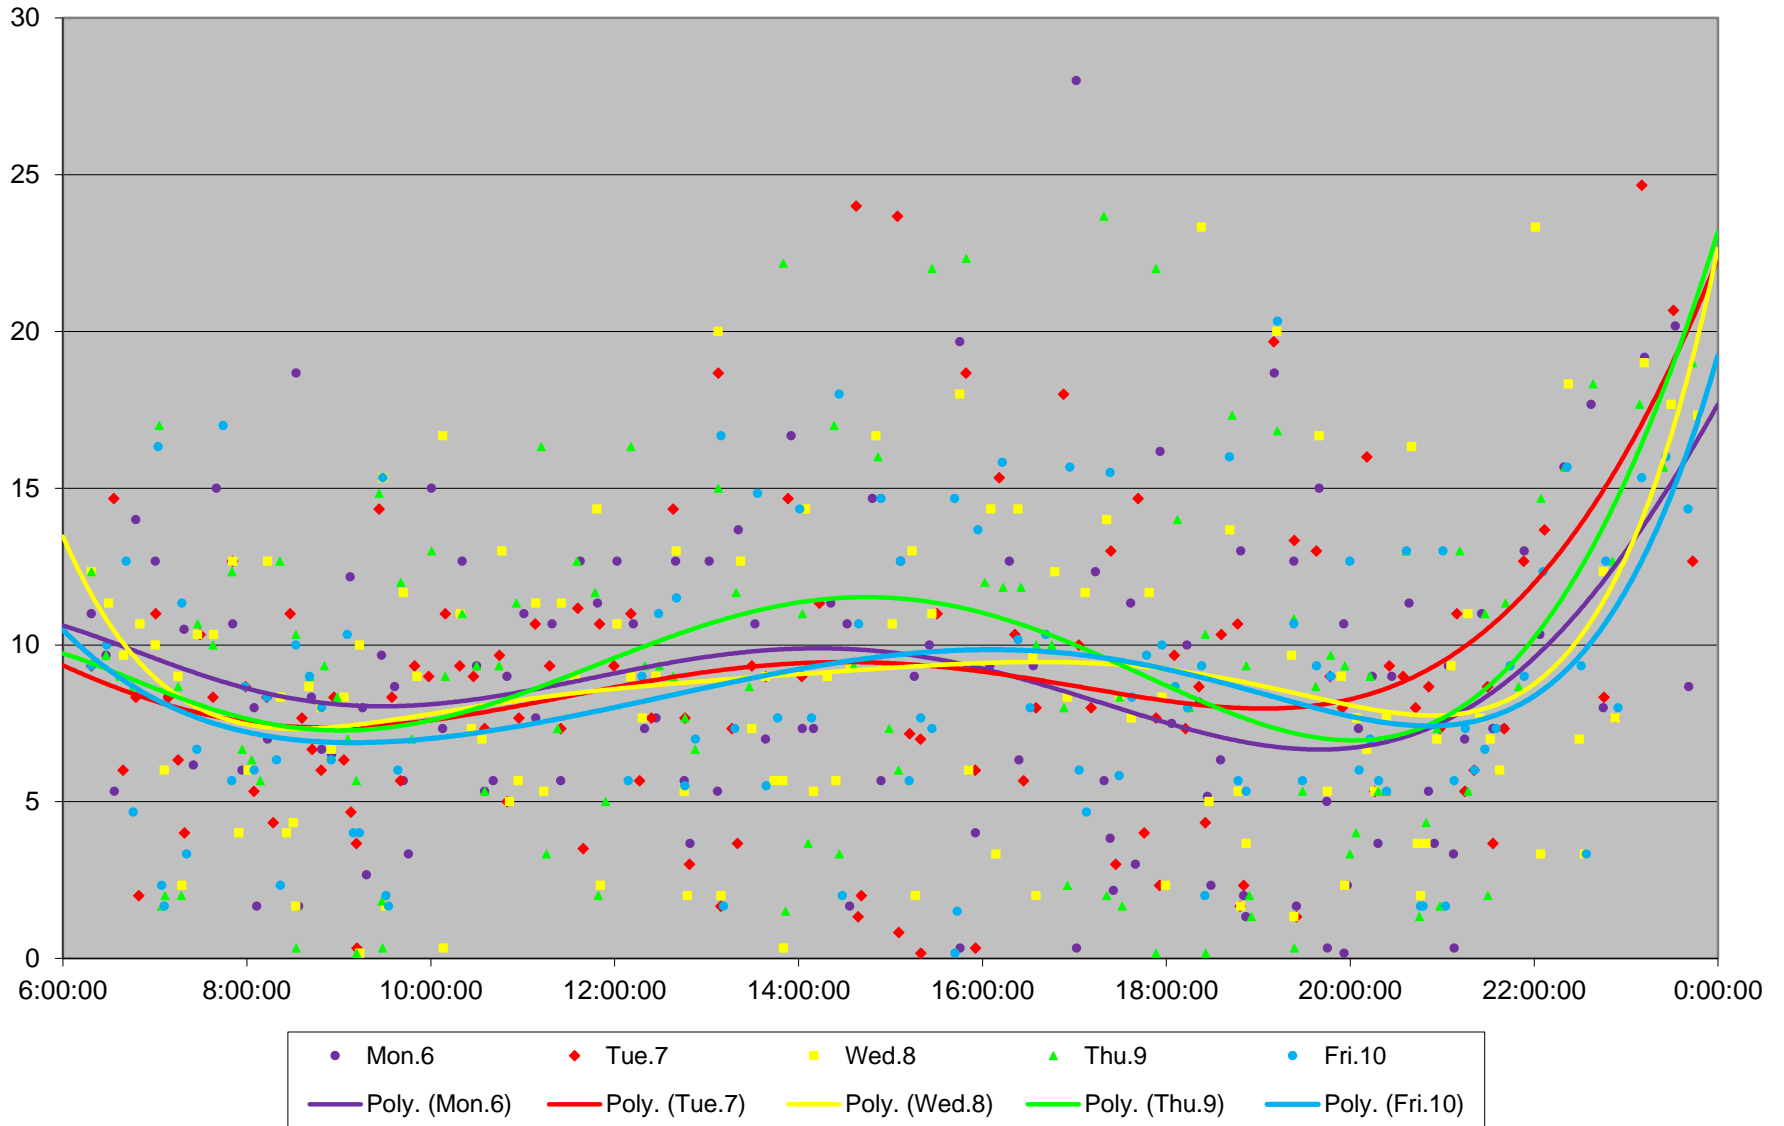

60 Steeles West Headways at Jane Westbound July 2020 Weekday Statistics

— Average Week 1 ···· Std Devn Week 1 — Average Week 2 ···· Std Devn Week 2 — Average Week 3
···· Std Devn Week 3 — Average Week 4 ···· Std Devn Week 4 — Average Week 5 ···· Std Devn Week 5

60 Steeles West Headways at Jane Westbound July 2020

60 Steeles West Headways at Jane Westbound July 2020

Quartiles Week 1

60 Steeles West Headways at Jane Westbound July 2020

60 Steeles West Headways at Jane Westbound July 2020

Quartiles Week 2

60 Steeles West Headways at Jane Westbound July 2020

60 Steeles West Headways at Jane Westbound July 2020

Quartiles Week 3

60 Steeles West Headways at Jane Westbound July 2020

60 Steeles West Headways at Jane Westbound July 2020

60 Steeles West Headways at Jane Westbound July 2020

60 Steeles West Headways at Jane Westbound July 2020

Quartiles Saturdays

60 Steeles West Headways at Jane Westbound July 2020 Sunday Statistics

60 Steeles West Headways at Jane Westbound July 2020