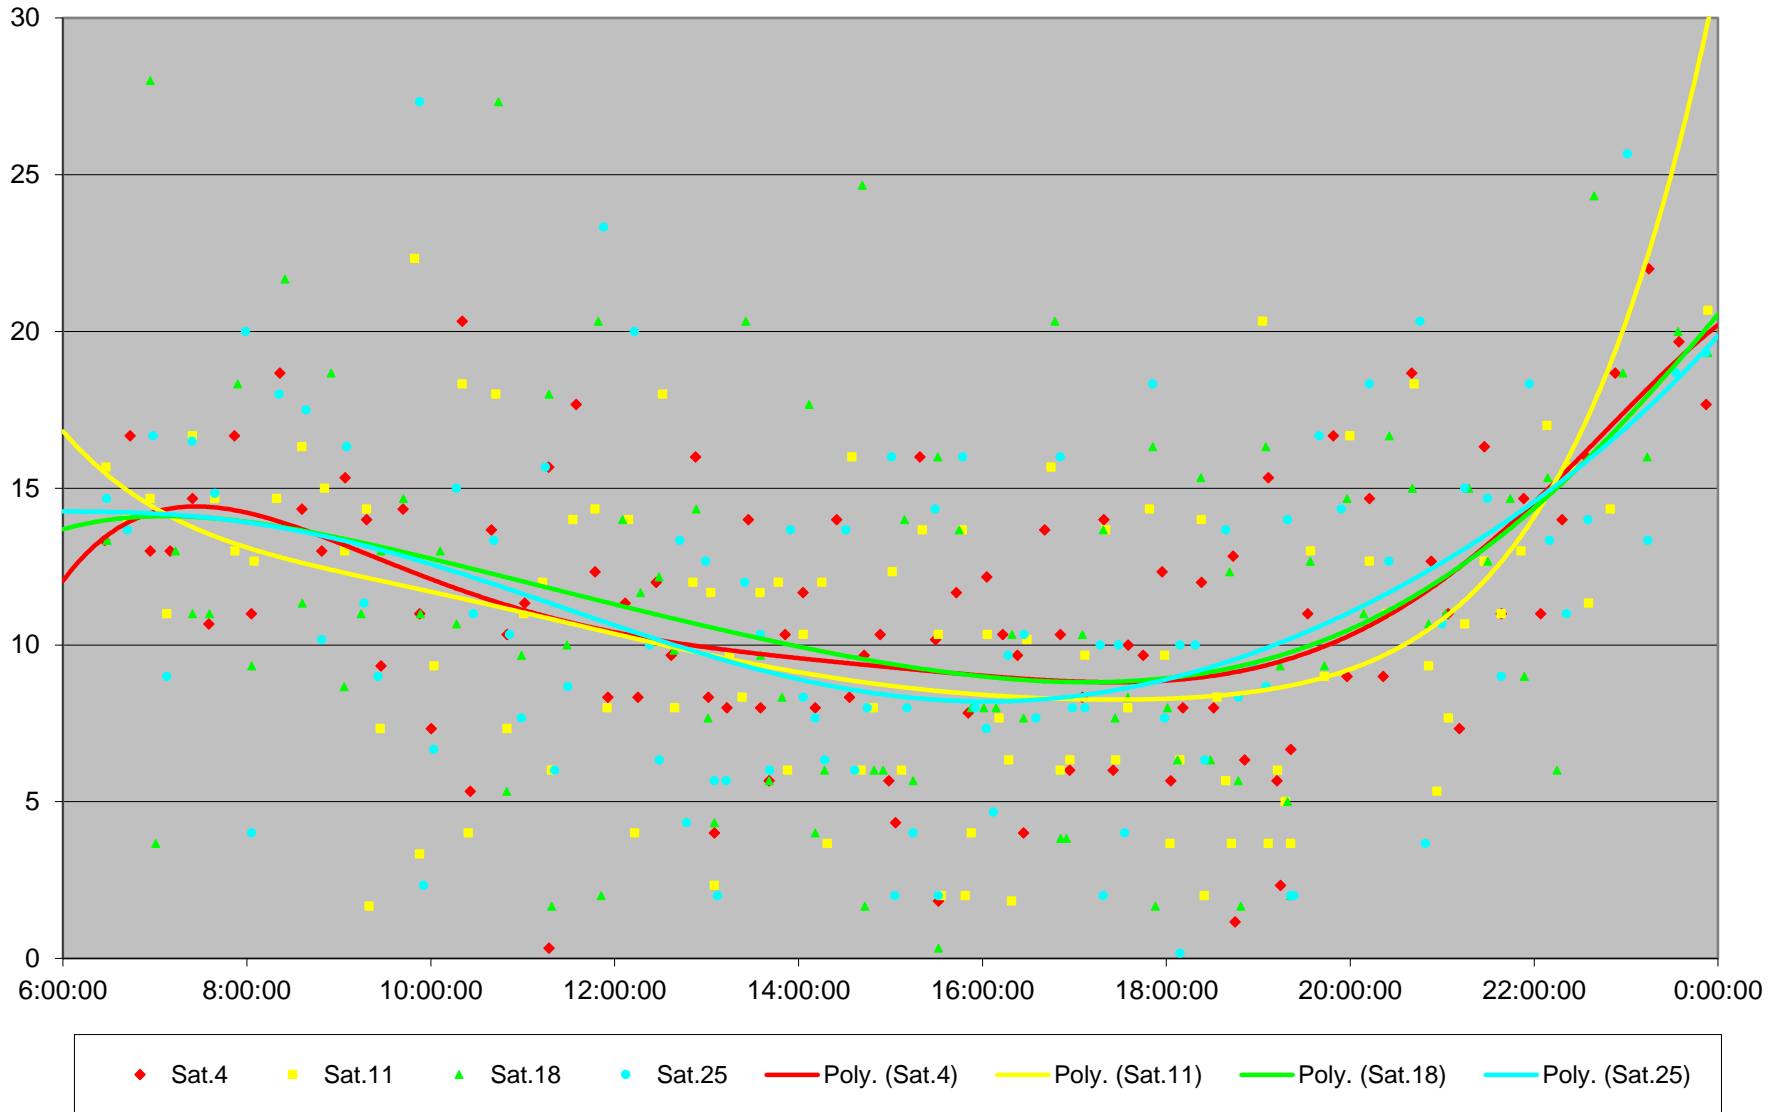

60 Steeles West Headways at Jane Westbound July 2020 Weekday Statistics

— Average Week 1 ···· Std Devn Week 1 — Average Week 2 ···· Std Devn Week 2 — Average Week 3
···· Std Devn Week 3 — Average Week 4 ···· Std Devn Week 4 — Average Week 5 ···· Std Devn Week 5

Quartiles Week 4

60 Steeles West Headways at Jane Westbound July 2020

60 Steeles West Headways at Jane Westbound July 2020

Quartiles Week 5

60 Steeles West Headways at Jane Westbound July 2020 Saturday Statistics

60 Steeles West Headways at Jane Westbound July 2020

60 Steeles West Headways at Jane Westbound July 2020

Quartiles Saturdays

60 Steeles West Headways at Jane Westbound July 2020 Sunday Statistics

60 Steeles West Headways at Jane Westbound July 2020