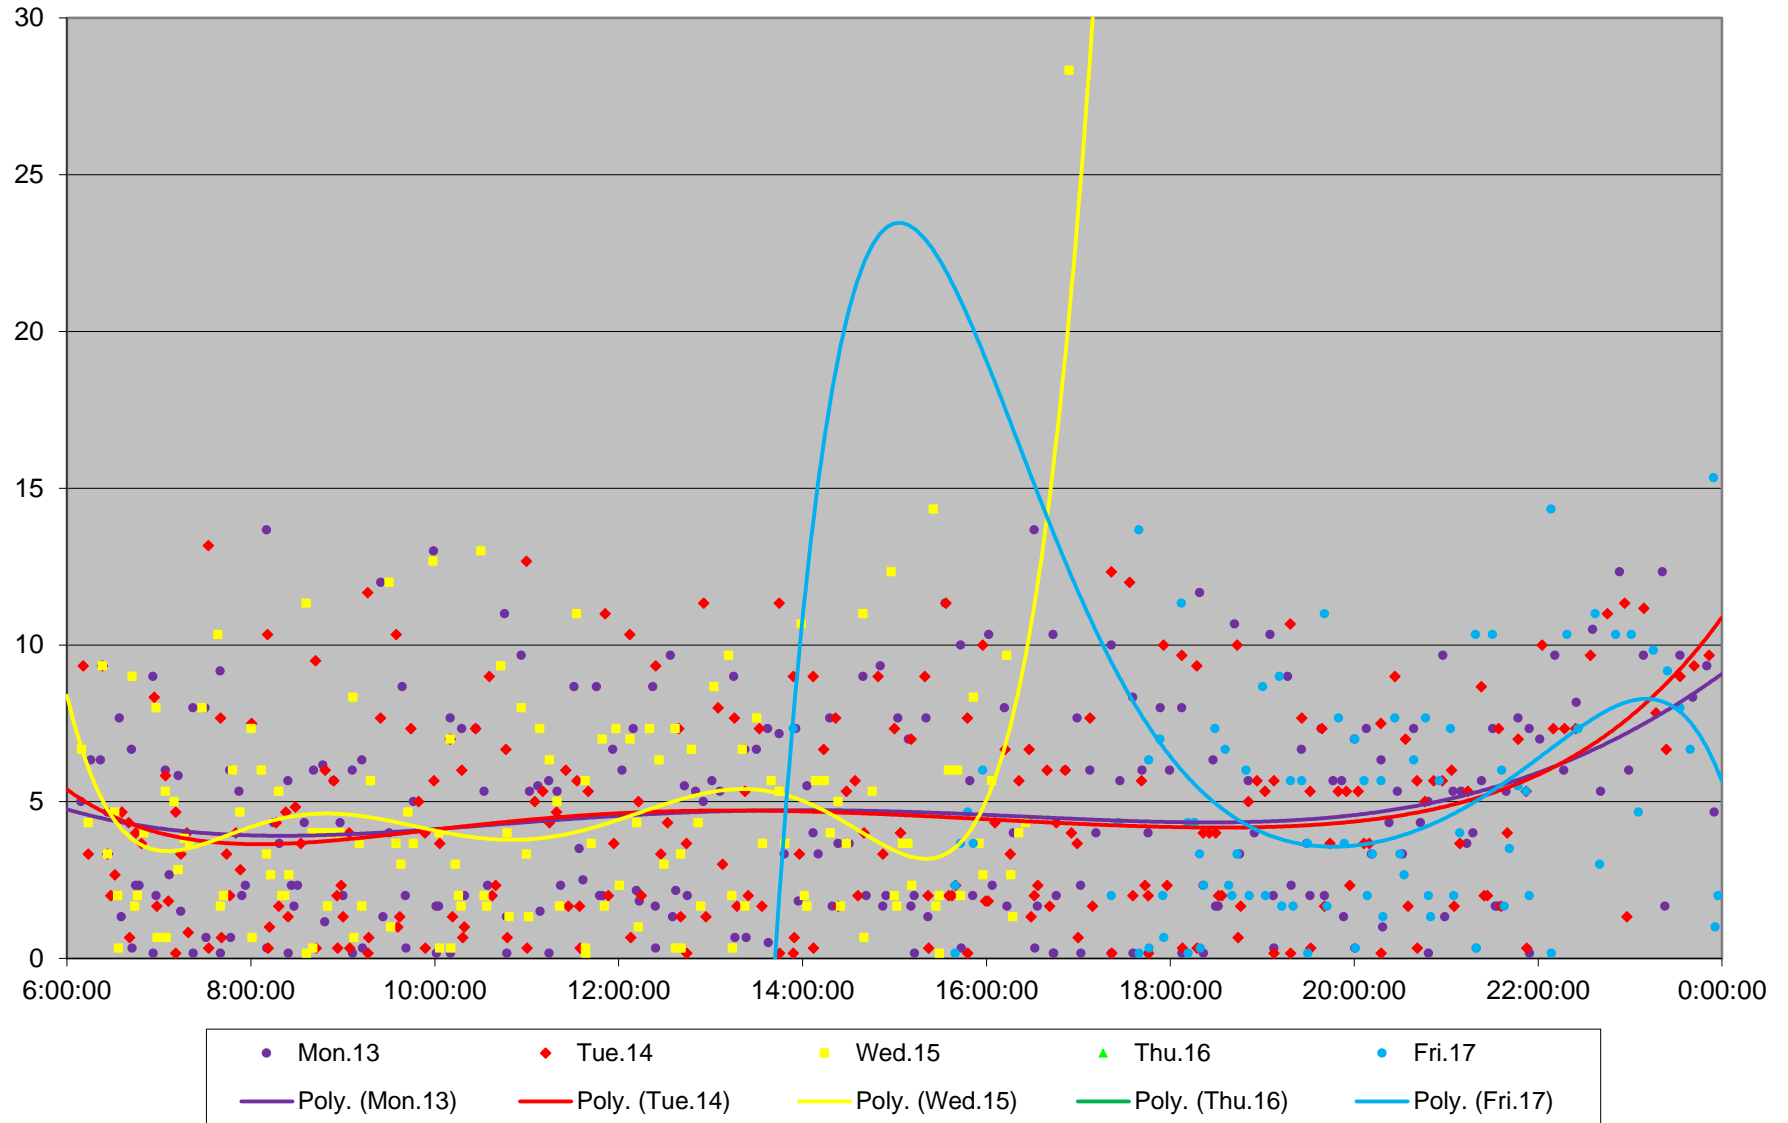

60 Steeles West Headways at Dufferin Westbound July 2020