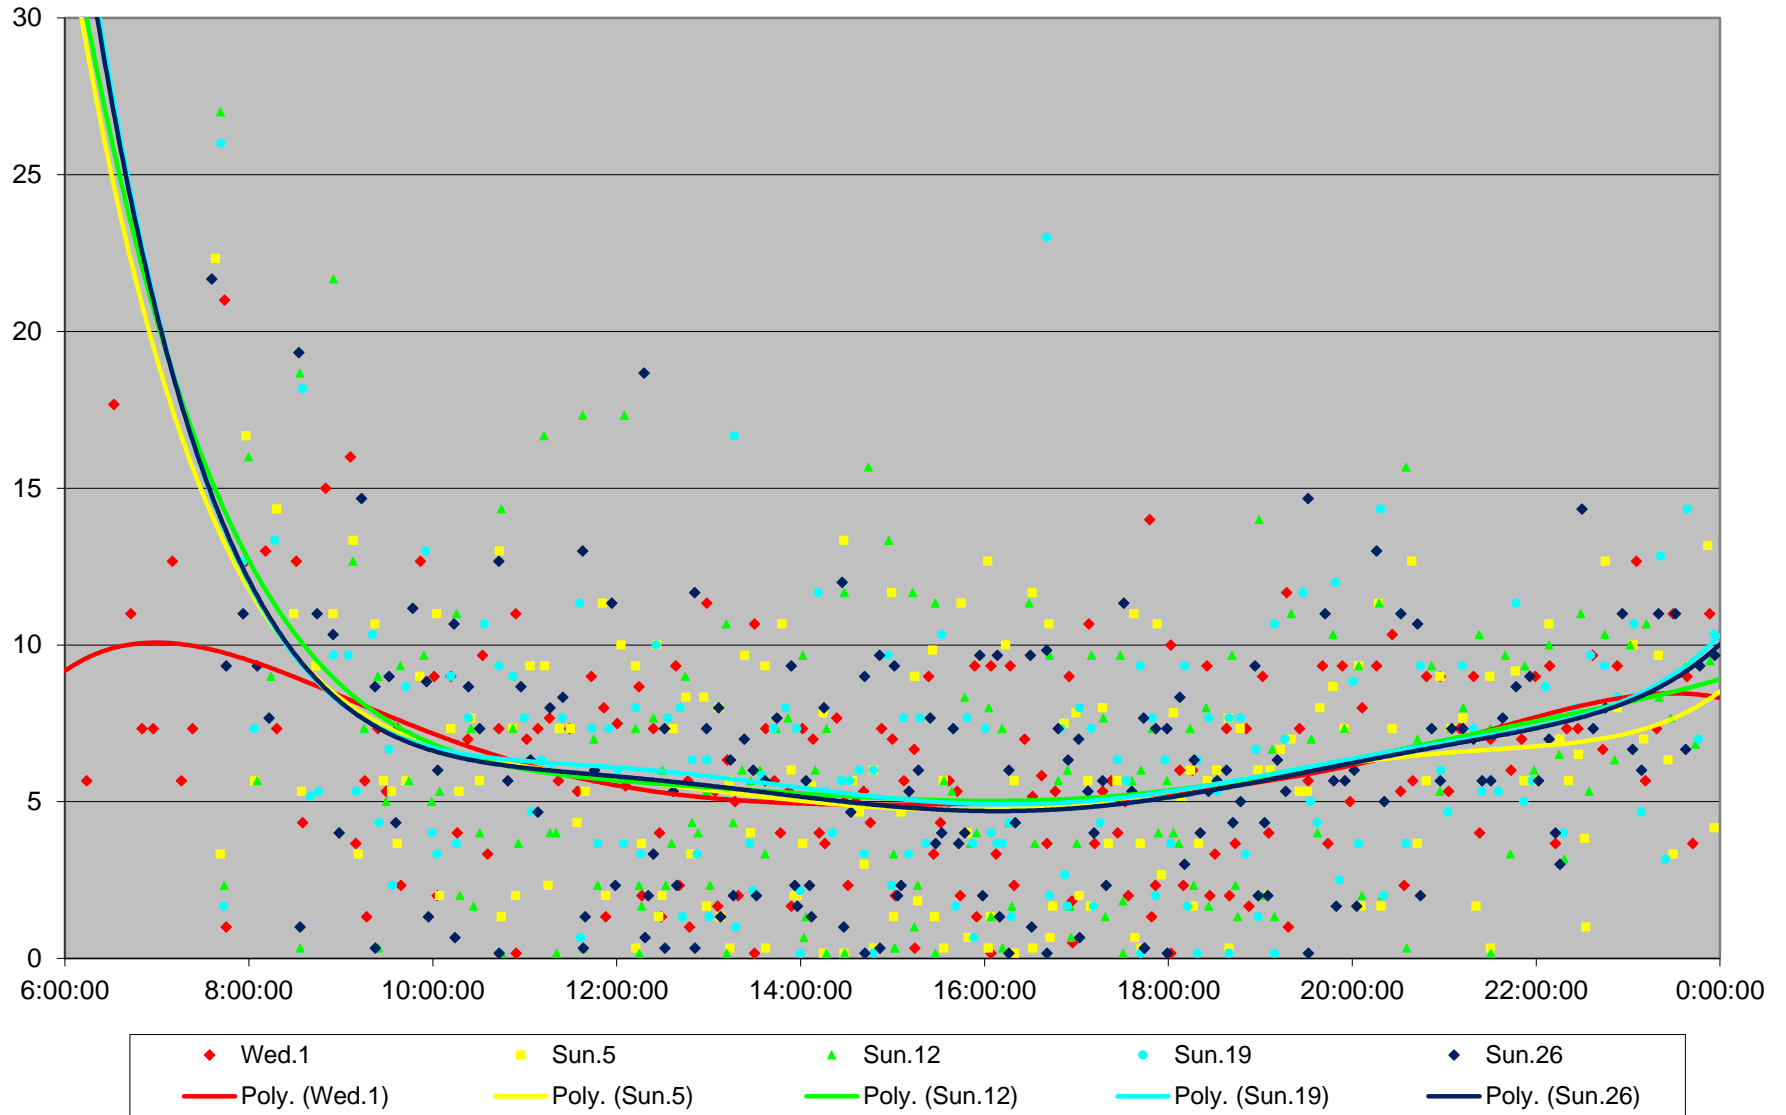

60 Steeles West Headways at Dufferin Westbound July 2020 Weekday Statistics

— Average Week 1 Std Devn Week 1 — Average Week 2 Std Devn Week 2 — Average Week 3
..... Std Devn Week 3 — Average Week 4 Std Devn Week 4 — Average Week 5 Std Devn Week 5

60 Steeles West Headways at Dufferin Westbound July 2020 Saturday Statistics

60 Steeles West Headways at Dufferin Westbound July 2020

60 Steeles West Headways at Dufferin Westbound July 2020

Quartiles Saturdays

60 Steeles West Headways at Dufferin Westbound July 2020 Sunday Statistics

60 Steeles West Headways at Dufferin Westbound July 2020

60 Steeles West Headways at Dufferin Westbound July 2020

Quartiles Sundays/Holidays