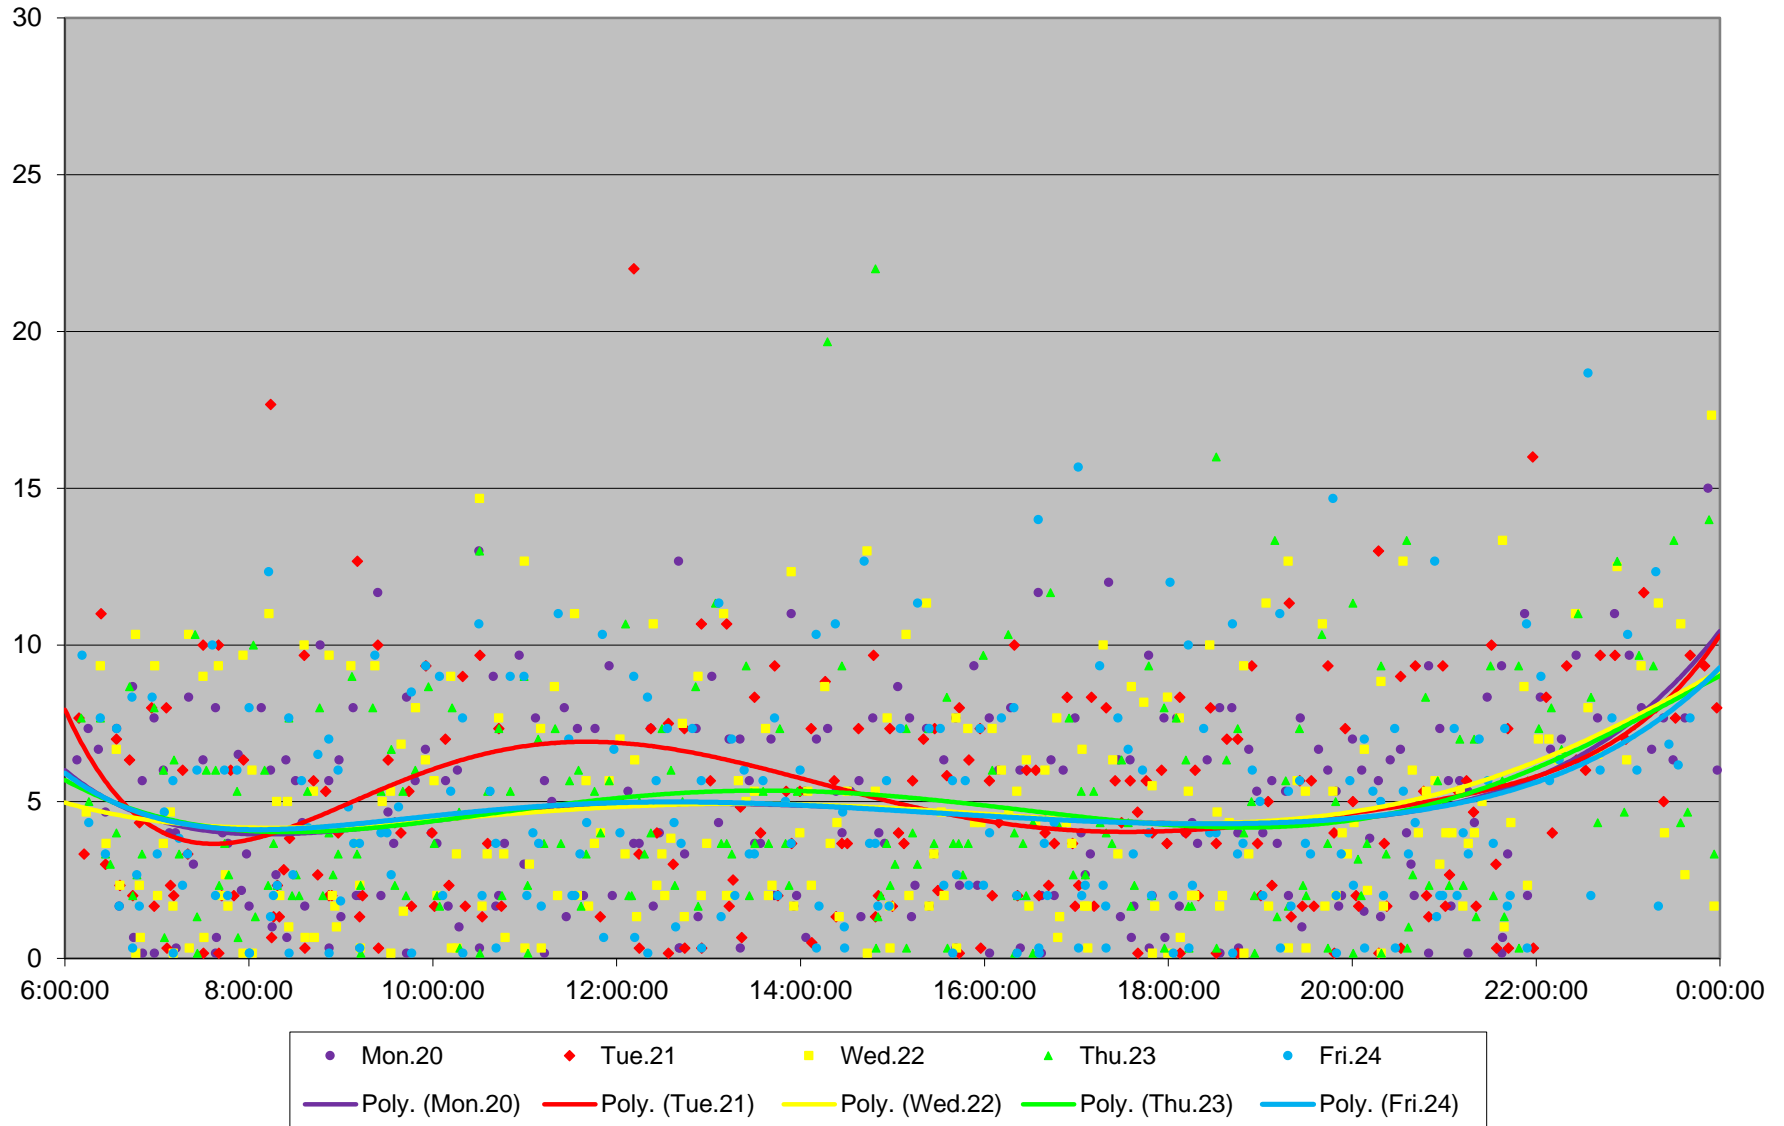

60 Steeles West Headways at Dufferin Westbound July 2020 Weekday Statistics

— Average Week 1 Std Devn Week 1 — Average Week 2 Std Devn Week 2 — Average Week 3
..... Std Devn Week 3 — Average Week 4 Std Devn Week 4 — Average Week 5 Std Devn Week 5

Quartiles Week 2

60 Steeles West Headways at Dufferin Westbound July 2020

60 Steeles West Headways at Dufferin Westbound July 2020

Quartiles Week 3

60 Steeles West Headways at Dufferin Westbound July 2020

60 Steeles West Headways at Dufferin Westbound July 2020 Saturday Statistics

60 Steeles West Headways at Dufferin Westbound July 2020

60 Steeles West Headways at Dufferin Westbound July 2020

Quartiles Saturdays