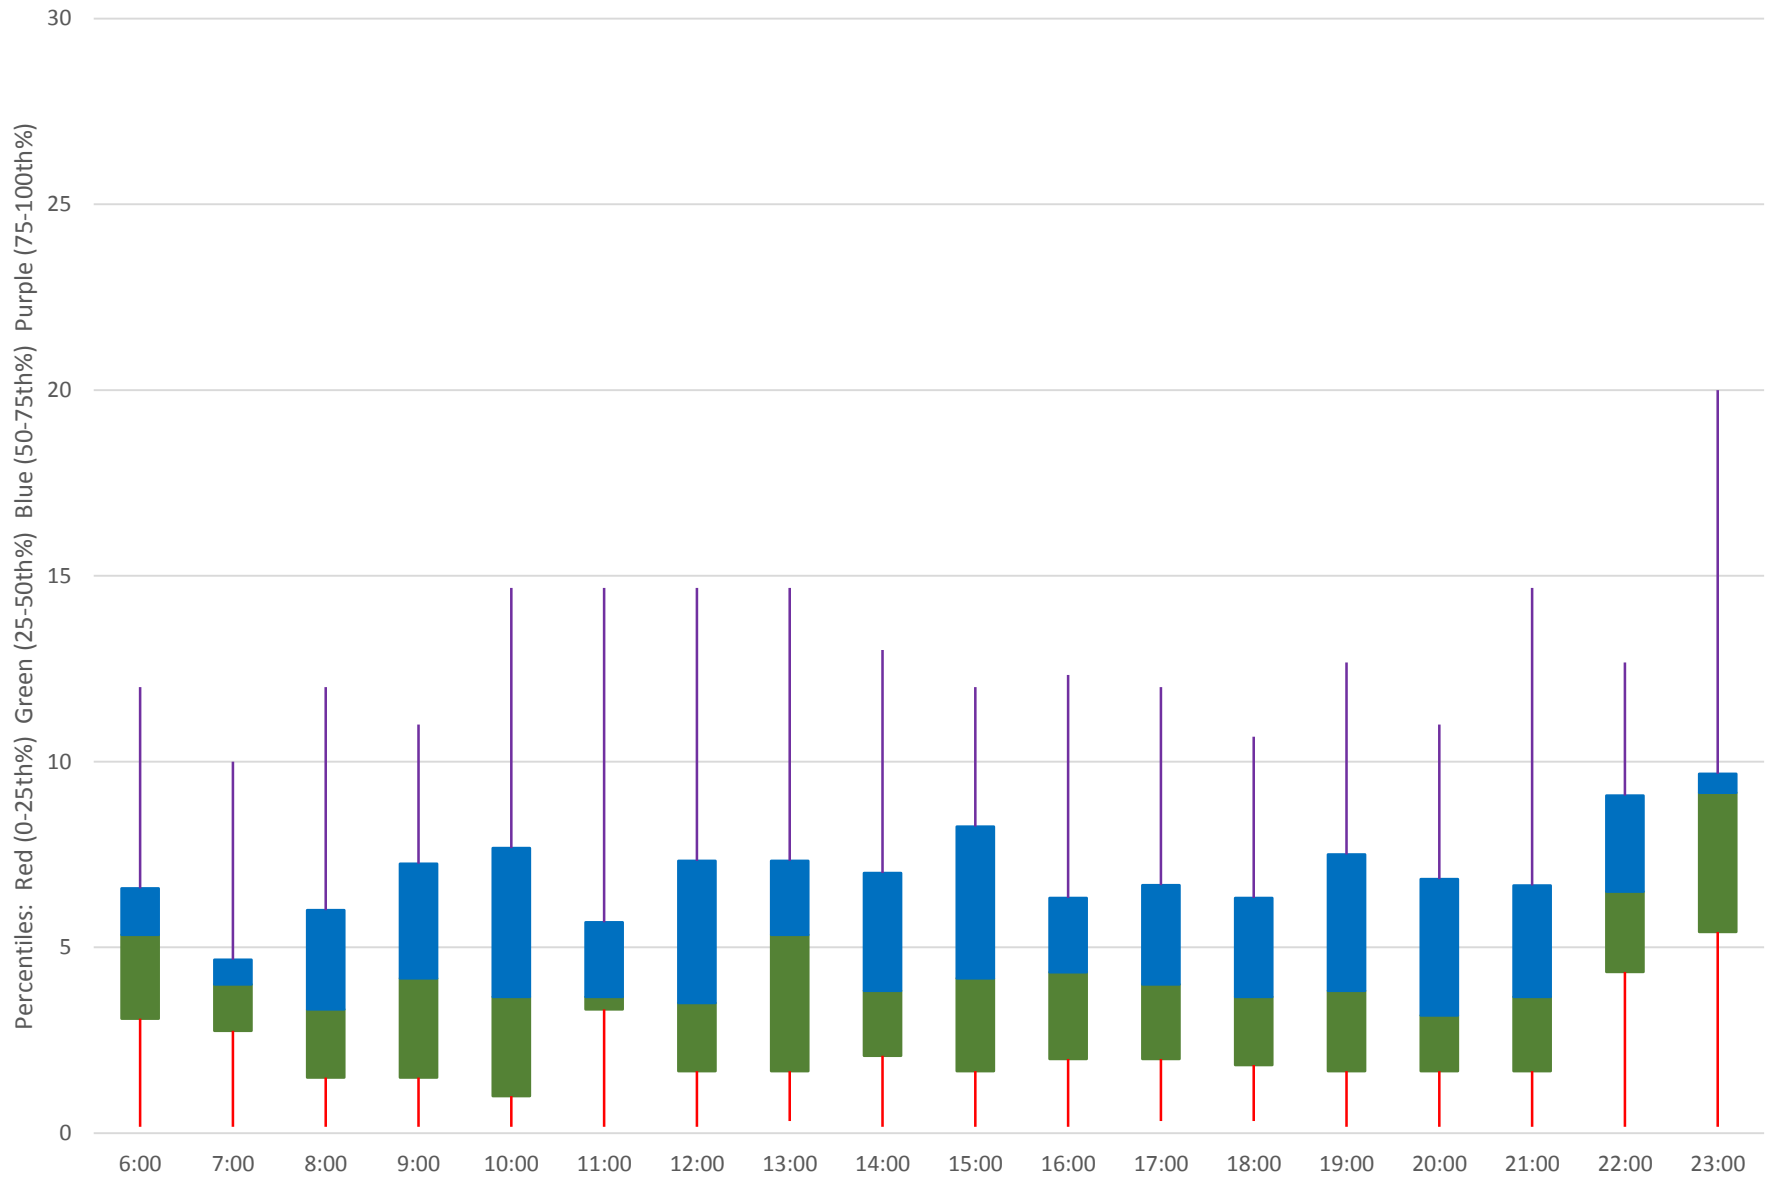

60 Steeles West Headways at Dufferin Westbound July 2020 Weekday Statistics

— Average Week 1 Std Devn Week 1 — Average Week 2 Std Devn Week 2 — Average Week 3
..... Std Devn Week 3 — Average Week 4 Std Devn Week 4 — Average Week 5 Std Devn Week 5

60 Steeles West Headways at Dufferin Westbound July 2020

60 Steeles West Headways at Dufferin Westbound July 2020

Quartiles Week 1

60 Steeles West Headways at Dufferin Westbound July 2020

60 Steeles West Headways at Dufferin Westbound July 2020

60 Steeles West Headways at Dufferin Westbound July 2020 Saturday Statistics

60 Steeles West Headways at Dufferin Westbound July 2020

60 Steeles West Headways at Dufferin Westbound July 2020

Quartiles Saturdays

60 Steeles West Headways at Dufferin Westbound July 2020 Sunday Statistics

60 Steeles West Headways at Dufferin Westbound July 2020

60 Steeles West Headways at Dufferin Westbound July 2020

Quartiles Sundays/Holidays