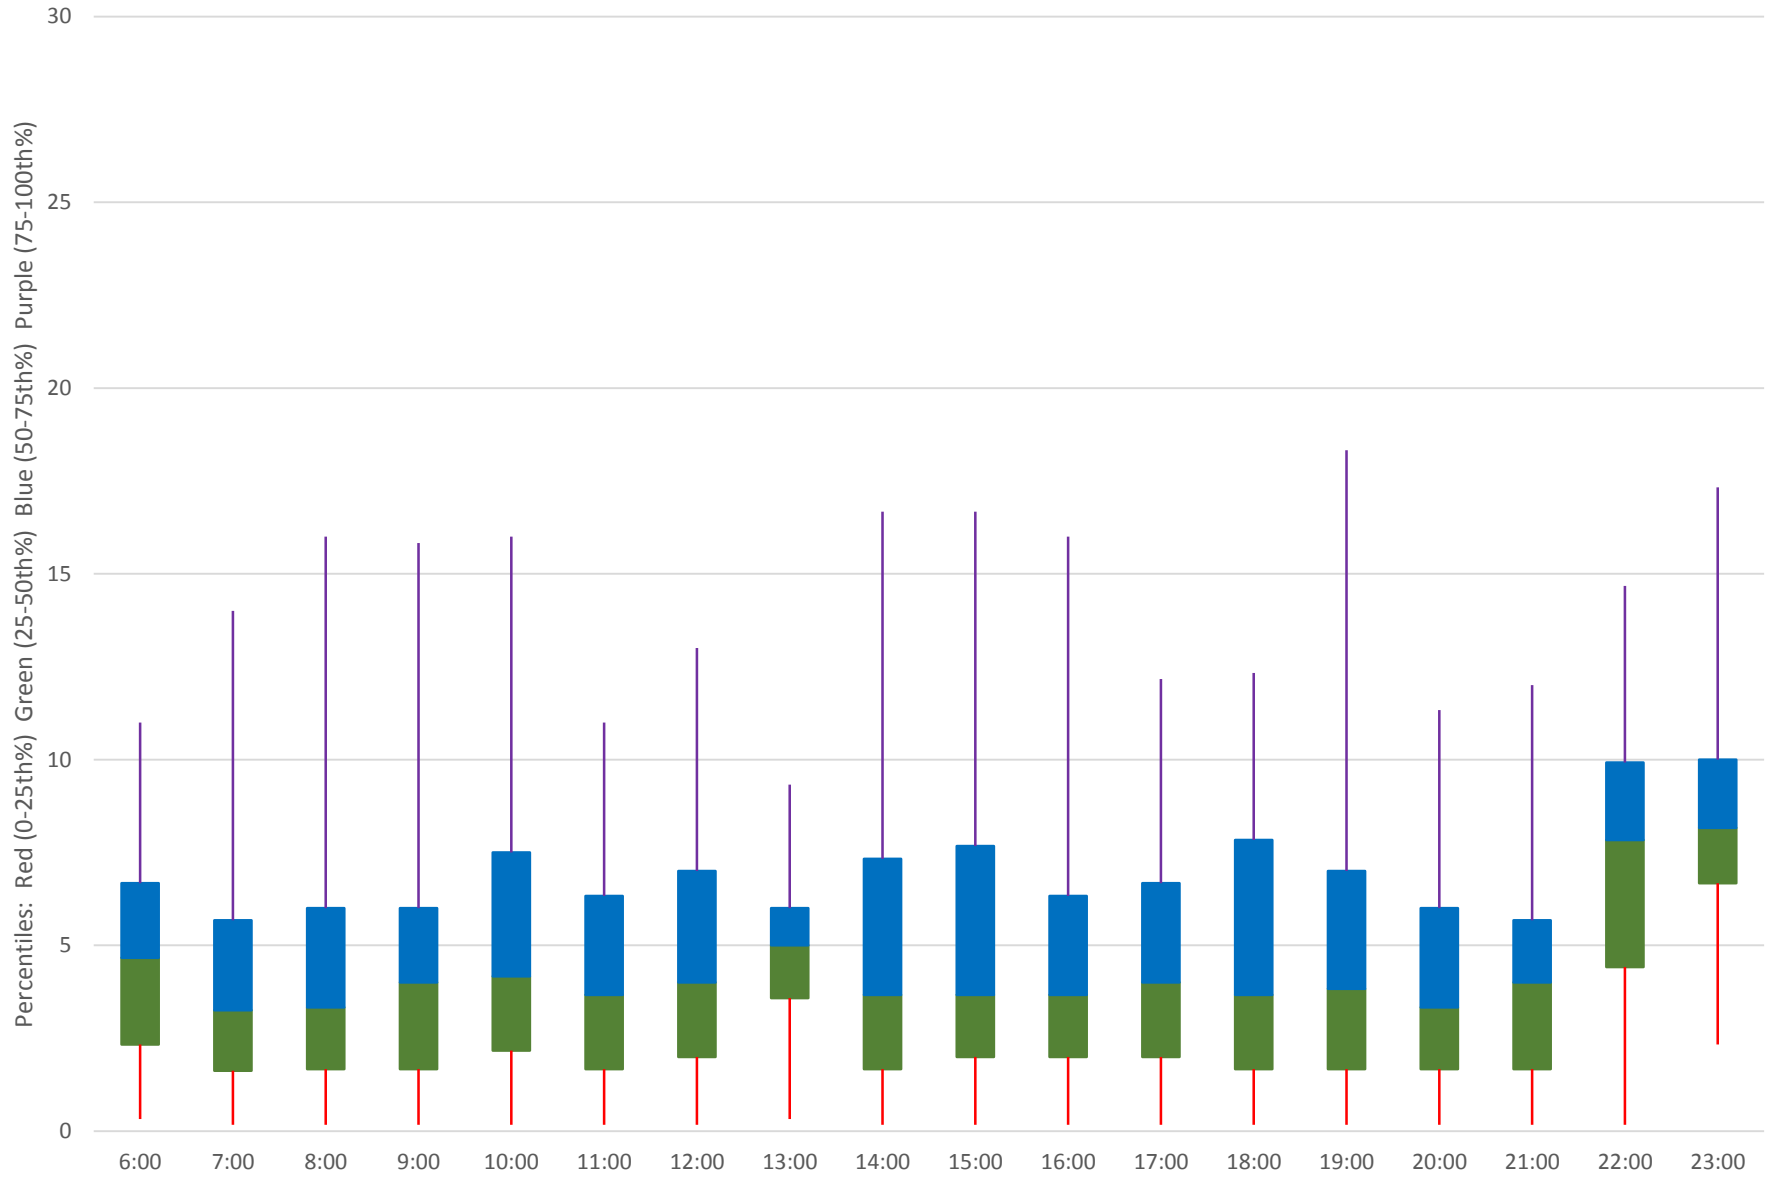

60 Steeles West Headways at Dufferin Westbound July 2020

Quartiles Week 2