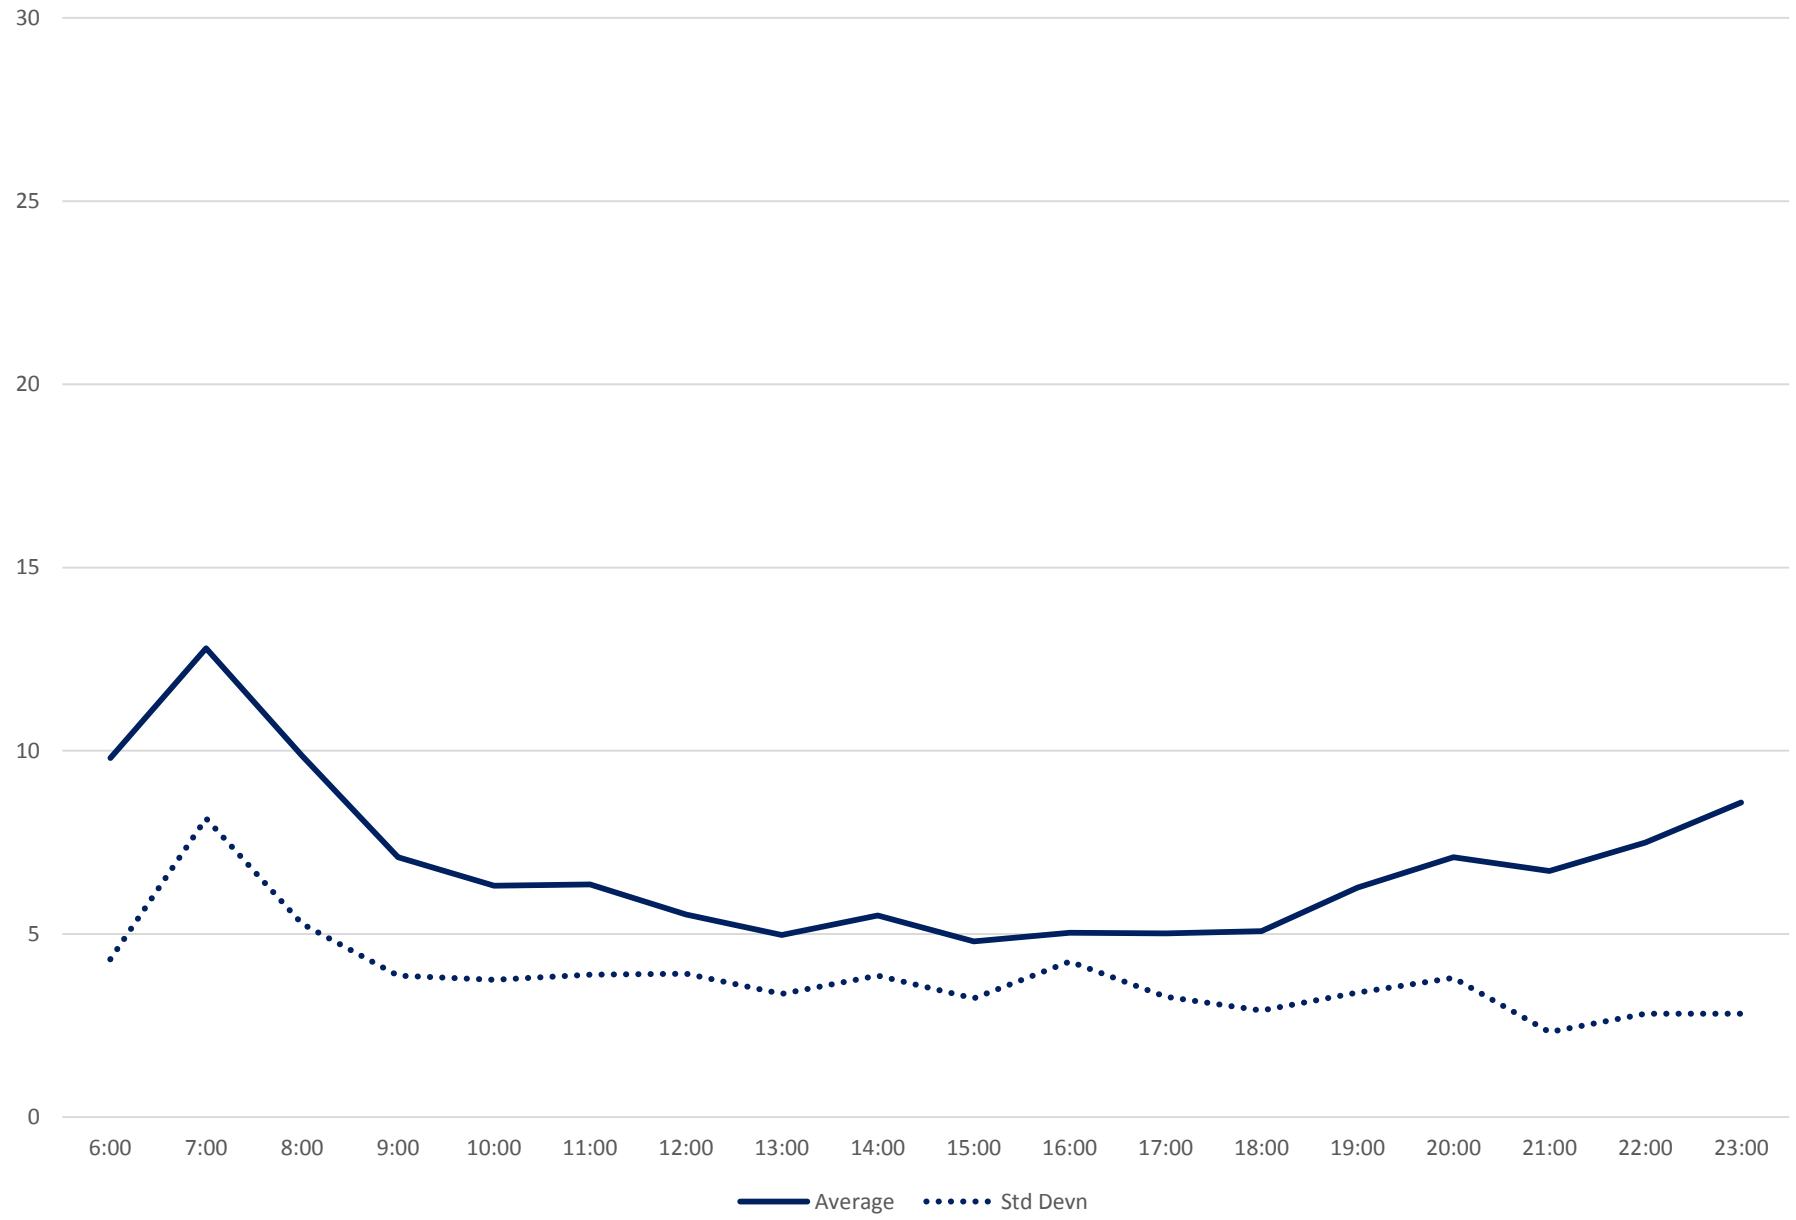

60 Steeles West Headways at Dufferin Westbound July 2020 Weekday Statistics

— Average Week 1 Std Devn Week 1 — Average Week 2 Std Devn Week 2 — Average Week 3
..... Std Devn Week 3 — Average Week 4 Std Devn Week 4 — Average Week 5 Std Devn Week 5

60 Steeles West Headways at Dufferin Westbound July 2020

Quartiles Week 4

60 Steeles West Headways at Dufferin Westbound July 2020

60 Steeles West Headways at Dufferin Westbound July 2020

Quartiles Week 5

60 Steeles West Headways at Dufferin Westbound July 2020 Saturday Statistics

60 Steeles West Headways at Dufferin Westbound July 2020

60 Steeles West Headways at Dufferin Westbound July 2020

Quartiles Saturdays

60 Steeles West Headways at Dufferin Westbound July 2020 Sunday Statistics

60 Steeles West Headways at Dufferin Westbound July 2020

60 Steeles West Headways at Dufferin Westbound July 2020

Quartiles Sundays/Holidays