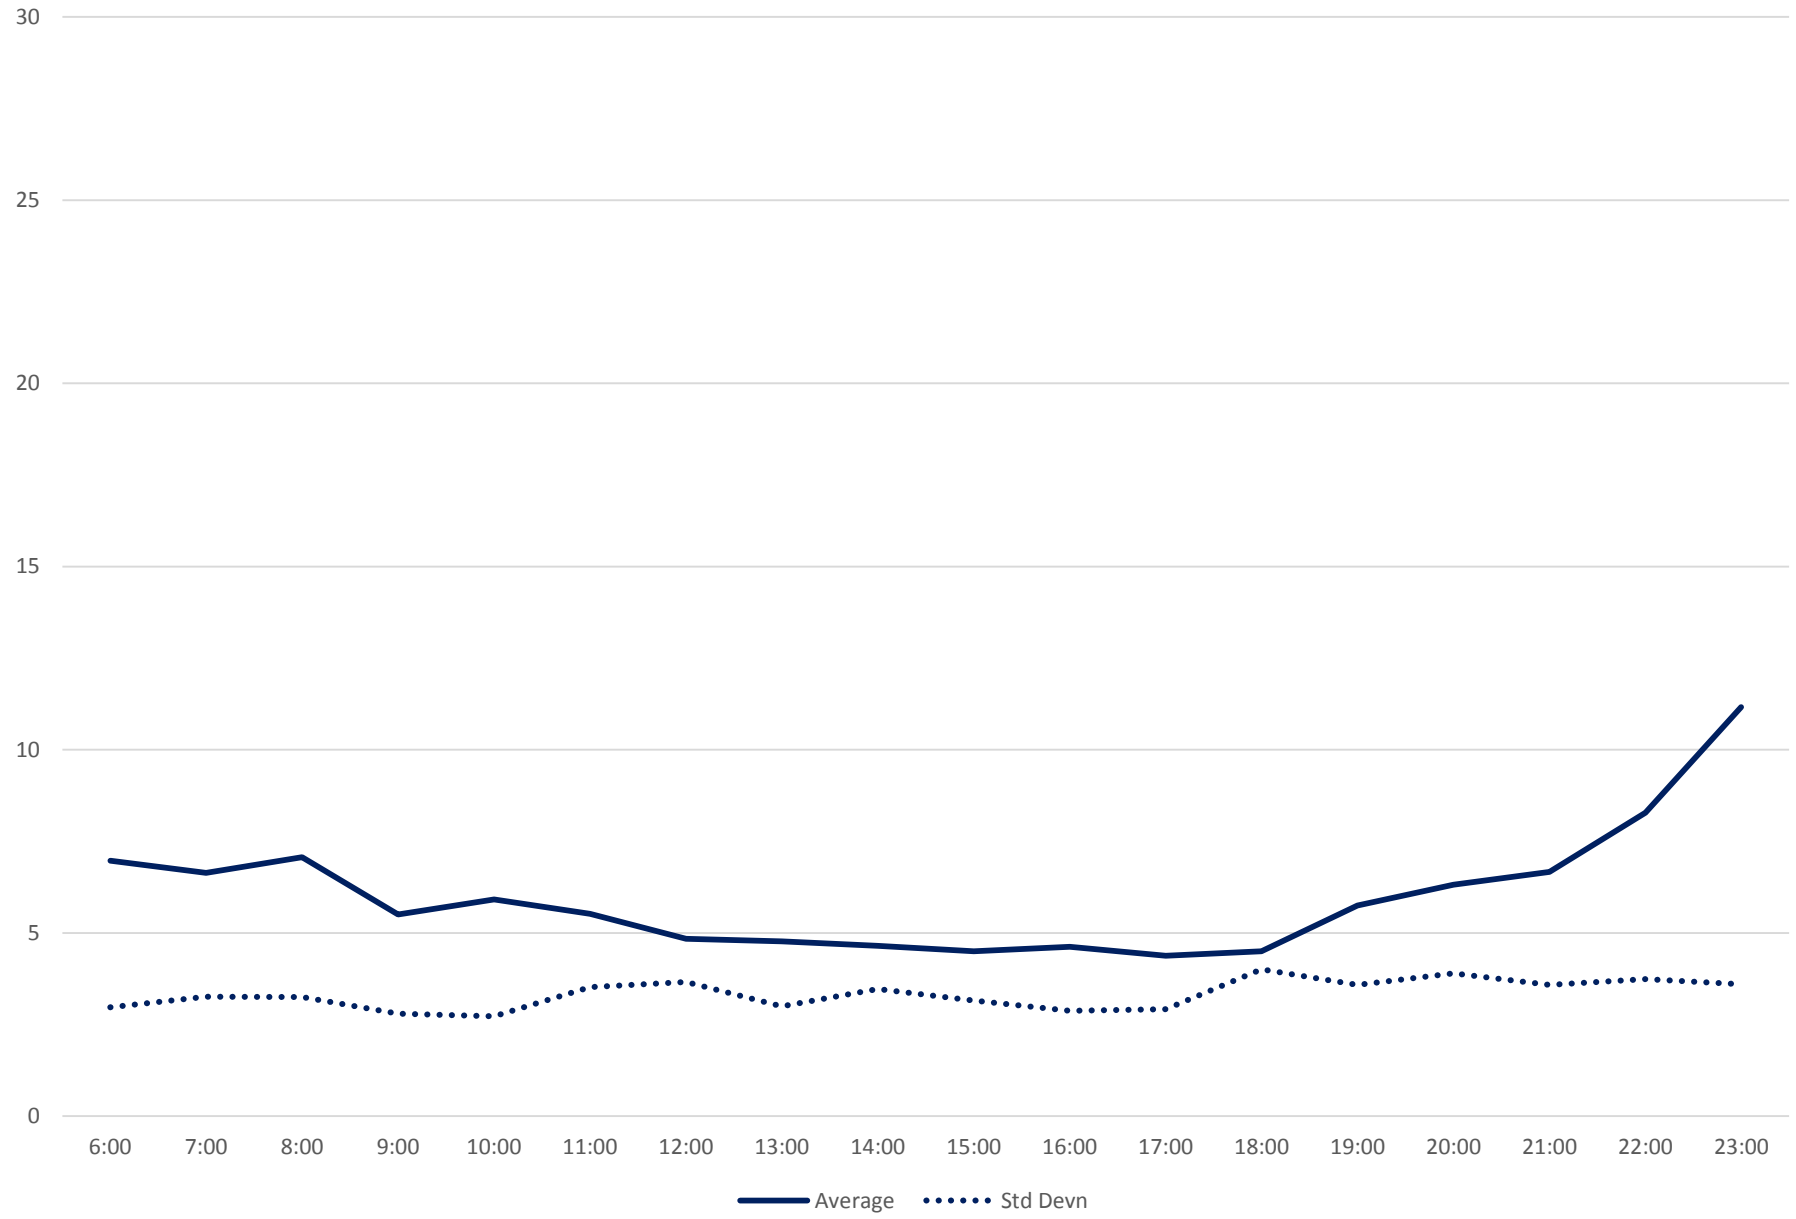

60 Steeles West Headways at Dufferin Westbound July 2020 Weekday Statistics

— Average Week 1 Std Devn Week 1 — Average Week 2 Std Devn Week 2 — Average Week 3
..... Std Devn Week 3 — Average Week 4 Std Devn Week 4 — Average Week 5 Std Devn Week 5

60 Steeles West Headways at Dufferin Westbound July 2020

Quartiles Week 4

60 Steeles West Headways at Dufferin Westbound July 2020

60 Steeles West Headways at Dufferin Westbound July 2020

Quartiles Week 5

60 Steeles West Headways at Dufferin Westbound July 2020 Saturday Statistics

60 Steeles West Headways at Dufferin Westbound July 2020

60 Steeles West Headways at Dufferin Westbound July 2020

Quartiles Saturdays

60 Steeles West Headways at Dufferin Westbound July 2020 Sunday Statistics

60 Steeles West Headways at Dufferin Westbound July 2020

60 Steeles West Headways at Dufferin Westbound July 2020

Quartiles Sundays/Holidays