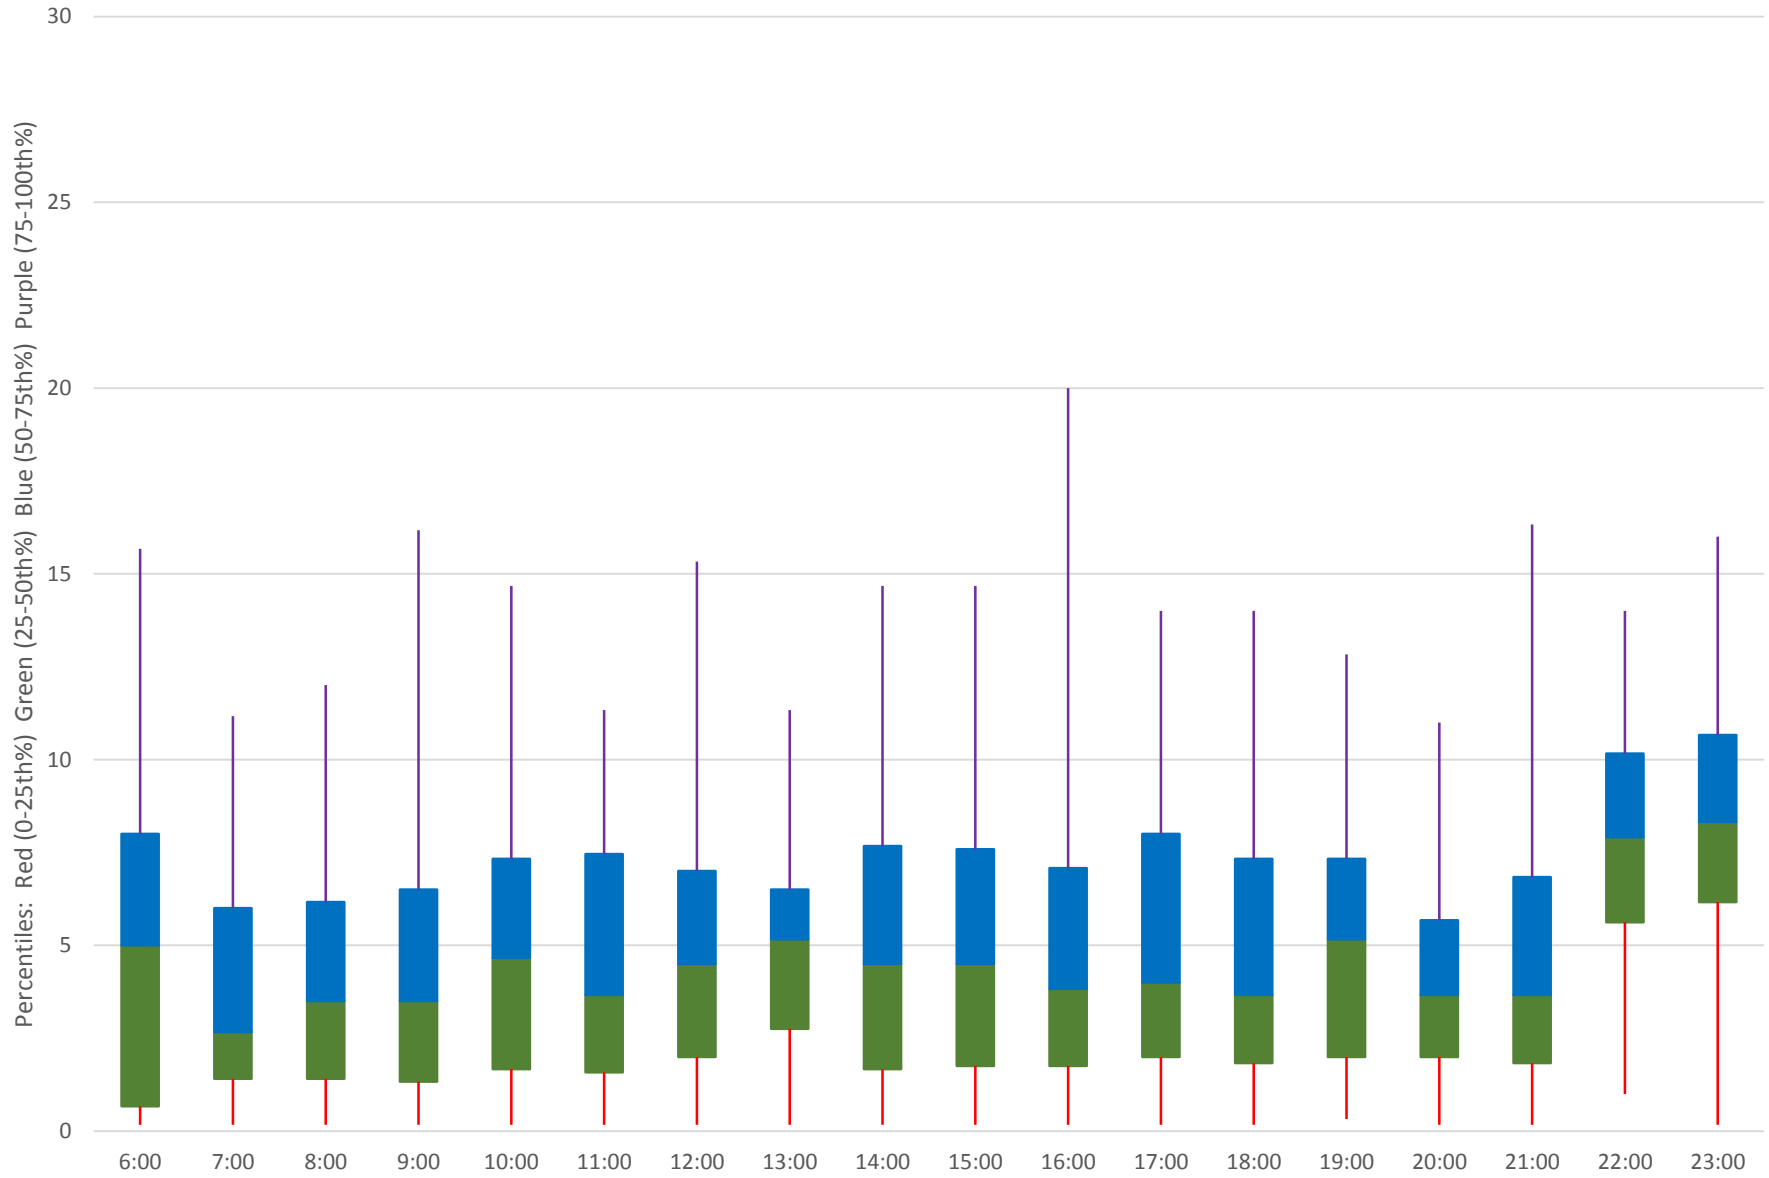

60 Steeles West Headways at Dufferin Westbound July 2020 Weekday Statistics

— Average Week 1 Std Devn Week 1 — Average Week 2 Std Devn Week 2 — Average Week 3
..... Std Devn Week 3 — Average Week 4 Std Devn Week 4 — Average Week 5 Std Devn Week 5

60 Steeles West Headways at Dufferin Westbound July 2020

Quartiles Week 4

60 Steeles West Headways at Dufferin Westbound July 2020

60 Steeles West Headways at Dufferin Westbound July 2020

Quartiles Week 5

60 Steeles West Headways at Dufferin Westbound July 2020 Saturday Statistics

60 Steeles West Headways at Dufferin Westbound July 2020

60 Steeles West Headways at Dufferin Westbound July 2020

Quartiles Saturdays

60 Steeles West Headways at Dufferin Westbound July 2020 Sunday Statistics

60 Steeles West Headways at Dufferin Westbound July 2020

60 Steeles West Headways at Dufferin Westbound July 2020

Quartiles Sundays/Holidays