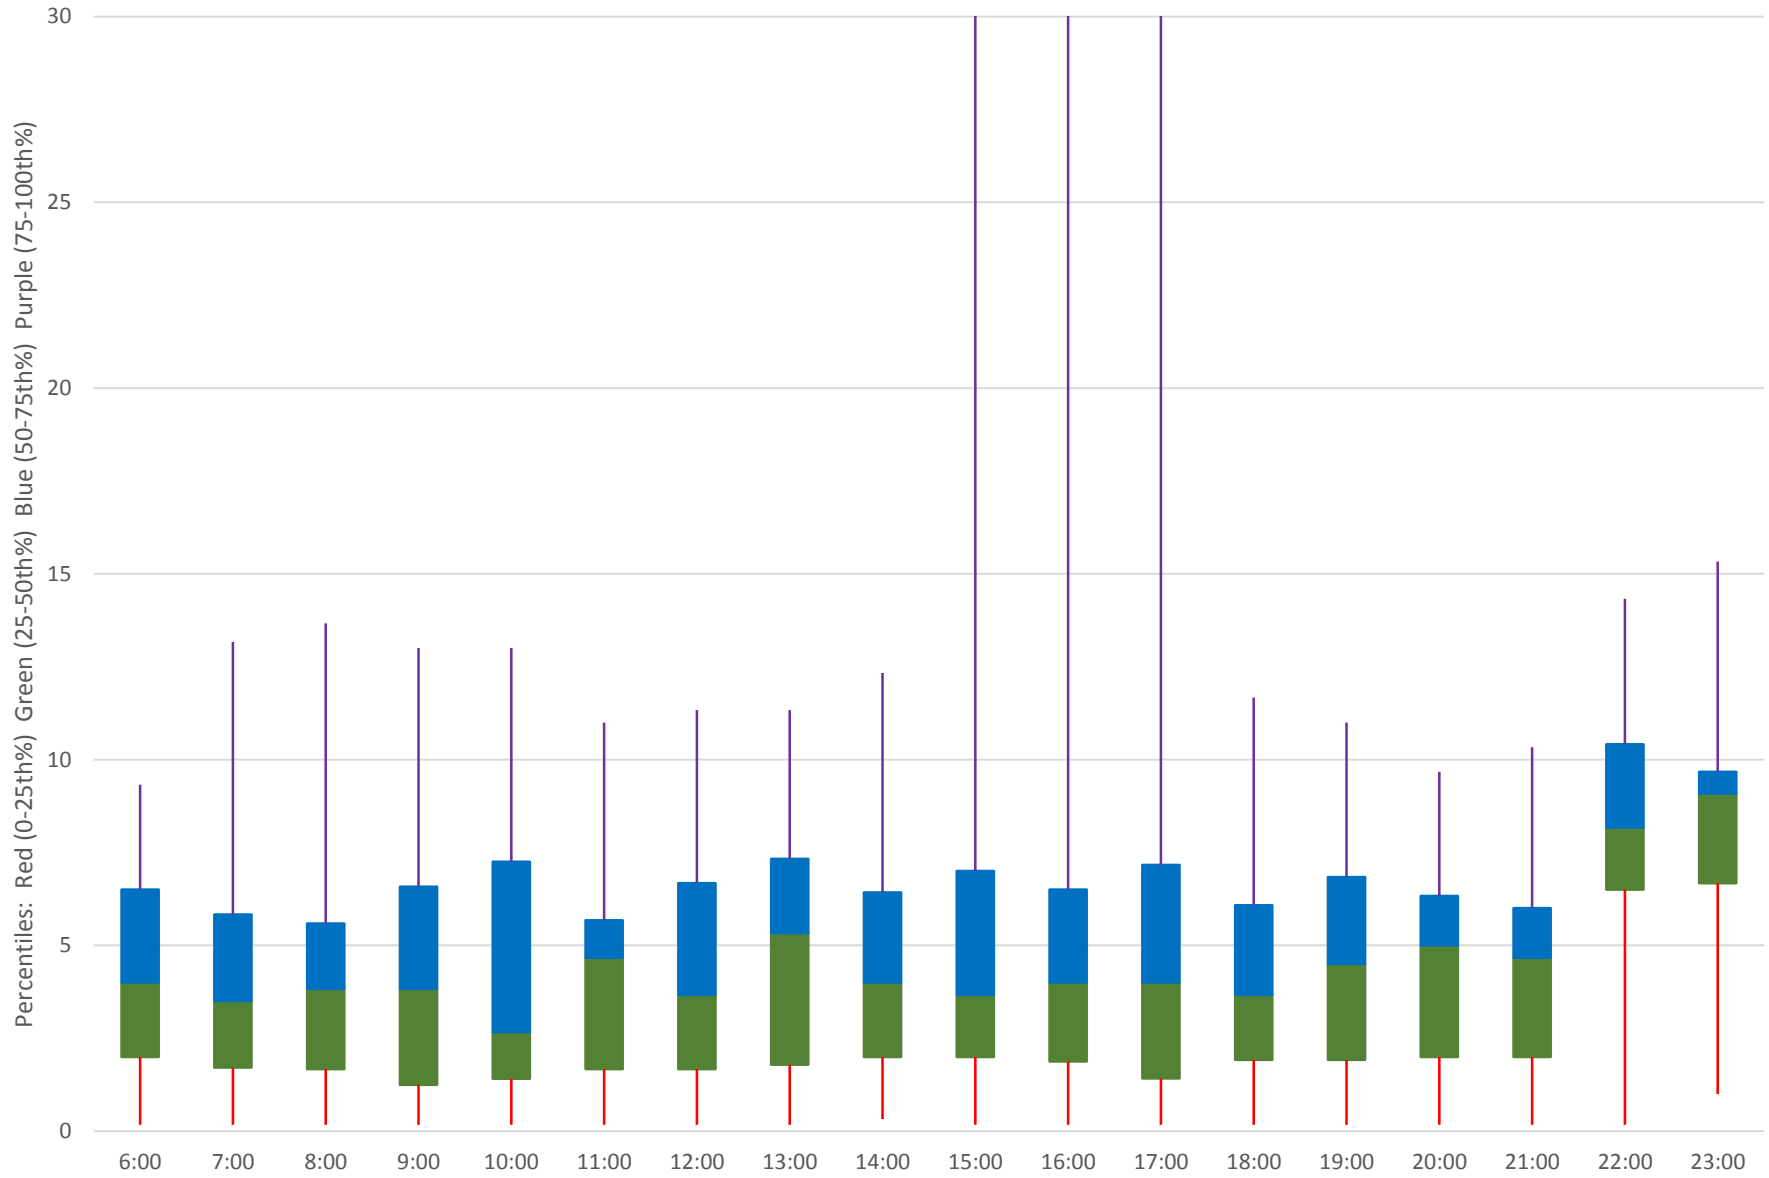

60 Steeles West Headways at Dufferin Westbound July 2020 Weekday Statistics

— Average Week 1 Std Devn Week 1 — Average Week 2 Std Devn Week 2 — Average Week 3
..... Std Devn Week 3 — Average Week 4 Std Devn Week 4 — Average Week 5 Std Devn Week 5

Quartiles Week 2

60 Steeles West Headways at Dufferin Westbound July 2020

60 Steeles West Headways at Dufferin Westbound July 2020

Quartiles Week 3

60 Steeles West Headways at Dufferin Westbound July 2020

60 Steeles West Headways at Dufferin Westbound July 2020 Saturday Statistics

60 Steeles West Headways at Dufferin Westbound July 2020

60 Steeles West Headways at Dufferin Westbound July 2020

Quartiles Saturdays

60 Steeles West Headways at Dufferin Westbound July 2020 Sunday Statistics

60 Steeles West Headways at Dufferin Westbound July 2020

60 Steeles West Headways at Dufferin Westbound July 2020

Quartiles Sundays/Holidays