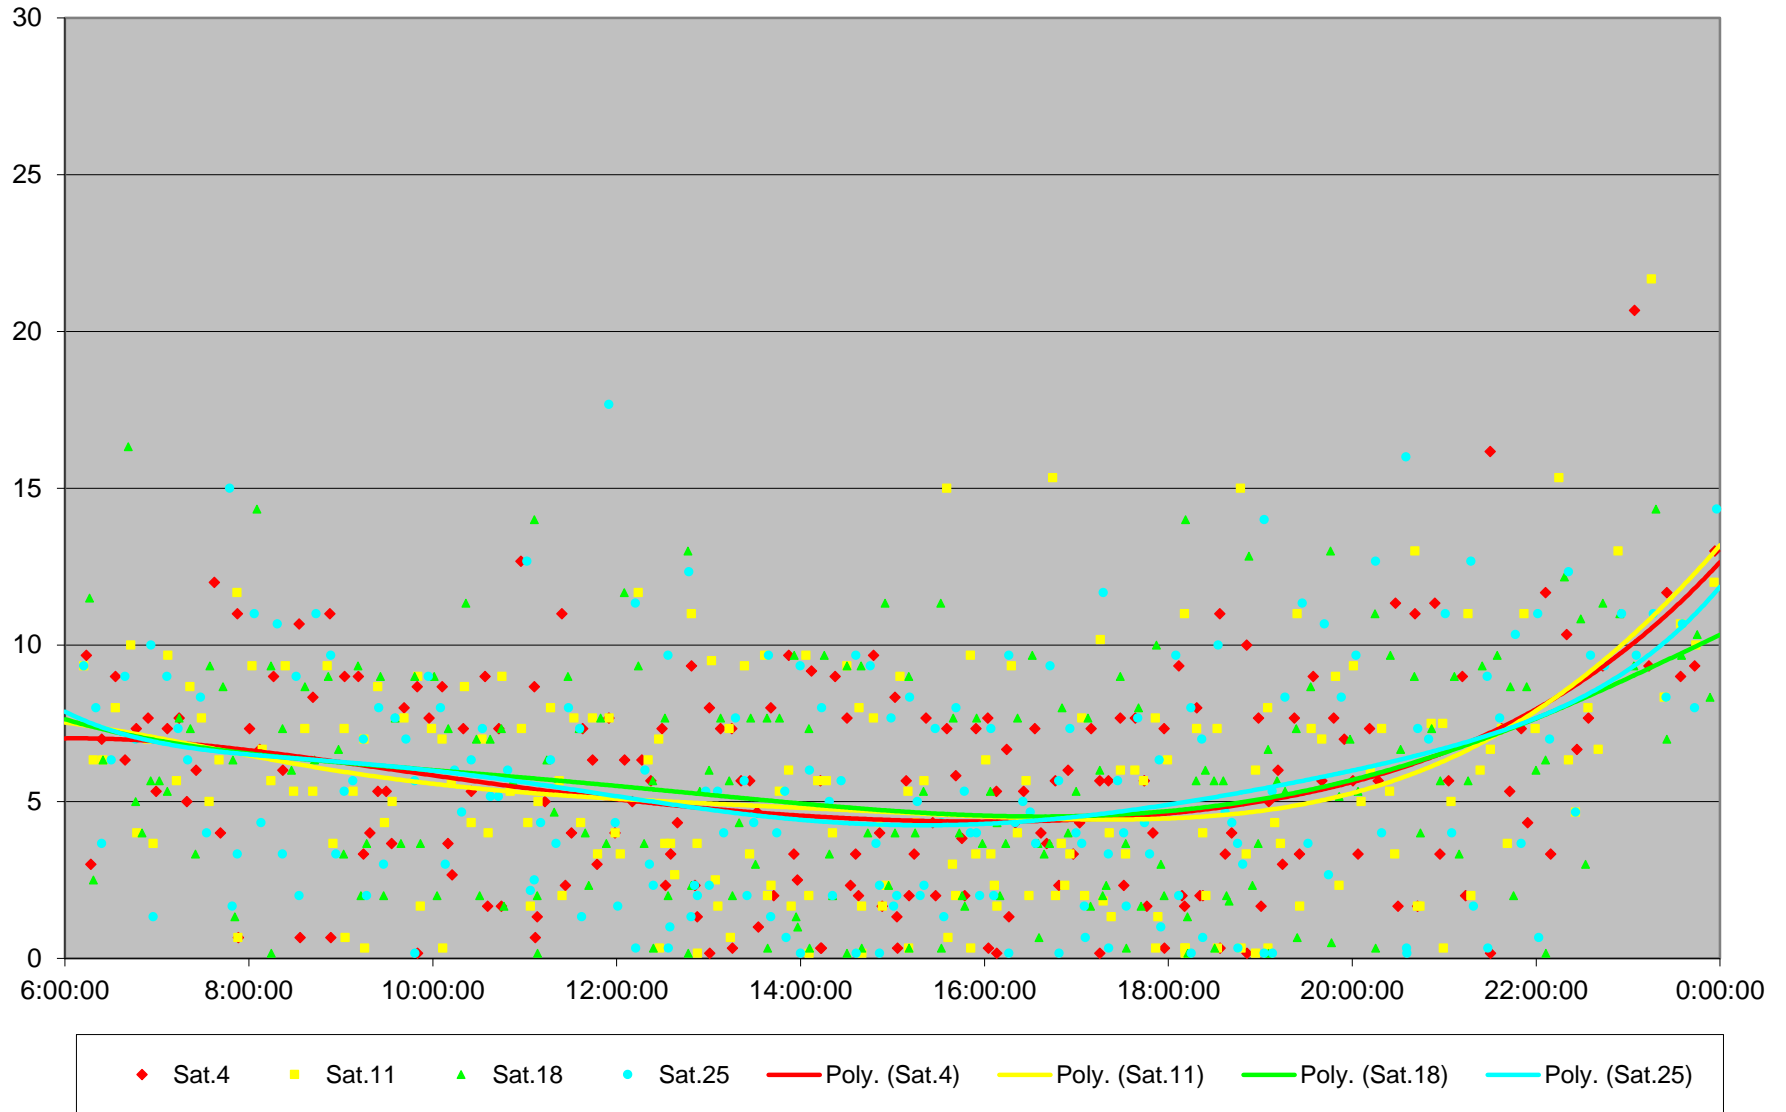

60 Steeles West Headways at Dufferin Westbound July 2020 Weekday Statistics

— Average Week 1 Std Devn Week 1 — Average Week 2 Std Devn Week 2 — Average Week 3
..... Std Devn Week 3 — Average Week 4 Std Devn Week 4 — Average Week 5 Std Devn Week 5

60 Steeles West Headways at Dufferin Westbound July 2020

Quartiles Week 4

60 Steeles West Headways at Dufferin Westbound July 2020

60 Steeles West Headways at Dufferin Westbound July 2020

Quartiles Week 5

60 Steeles West Headways at Dufferin Westbound July 2020 Saturday Statistics

60 Steeles West Headways at Dufferin Westbound July 2020

60 Steeles West Headways at Dufferin Westbound July 2020

Quartiles Saturdays

60 Steeles West Headways at Dufferin Westbound July 2020 Sunday Statistics

60 Steeles West Headways at Dufferin Westbound July 2020

60 Steeles West Headways at Dufferin Westbound July 2020

Quartiles Sundays/Holidays