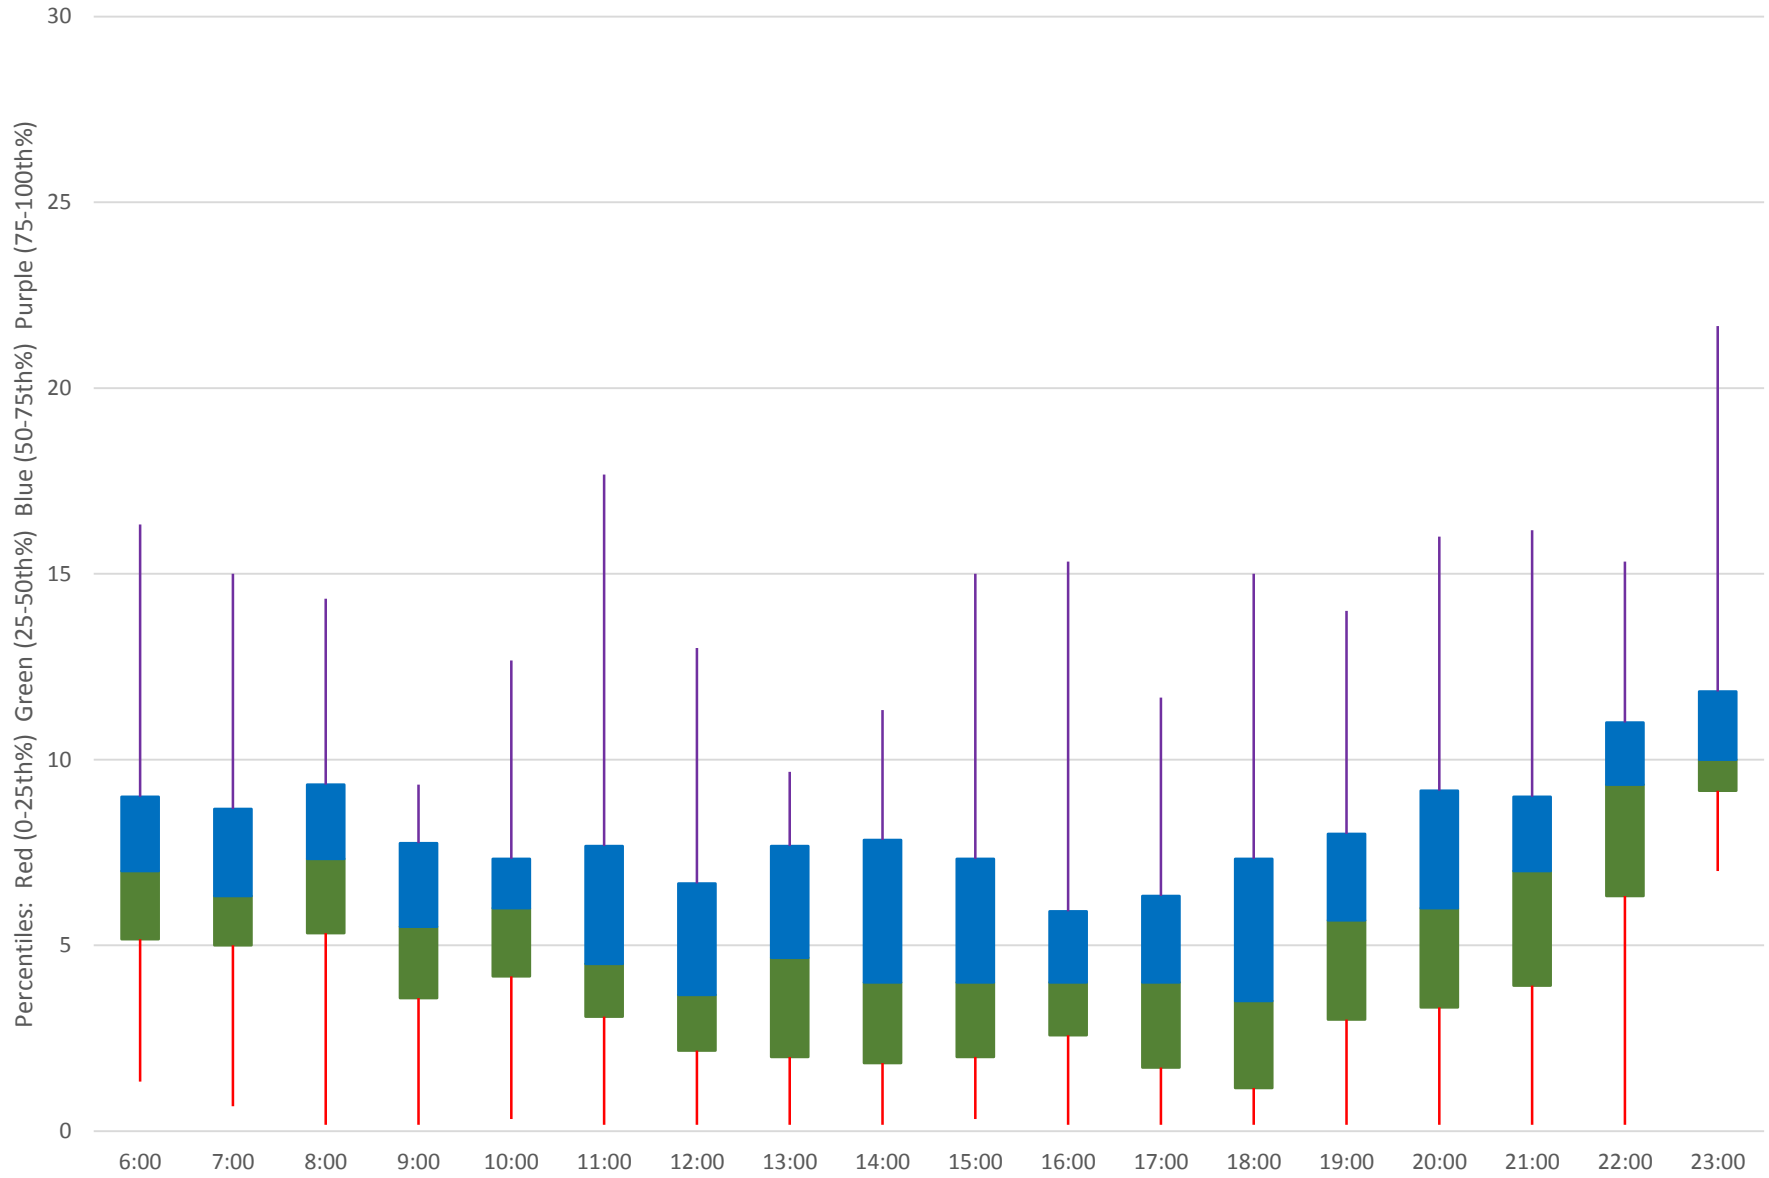

60 Steeles West Headways at Dufferin Westbound July 2020 Saturday Statistics

60 Steeles West Headways at Dufferin Westbound July 2020

60 Steeles West Headways at Dufferin Westbound July 2020

Quartiles Saturdays

60 Steeles West Headways at Dufferin Westbound July 2020 Sunday Statistics

60 Steeles West Headways at Dufferin Westbound July 2020

60 Steeles West Headways at Dufferin Westbound July 2020

Quartiles Sundays/Holidays