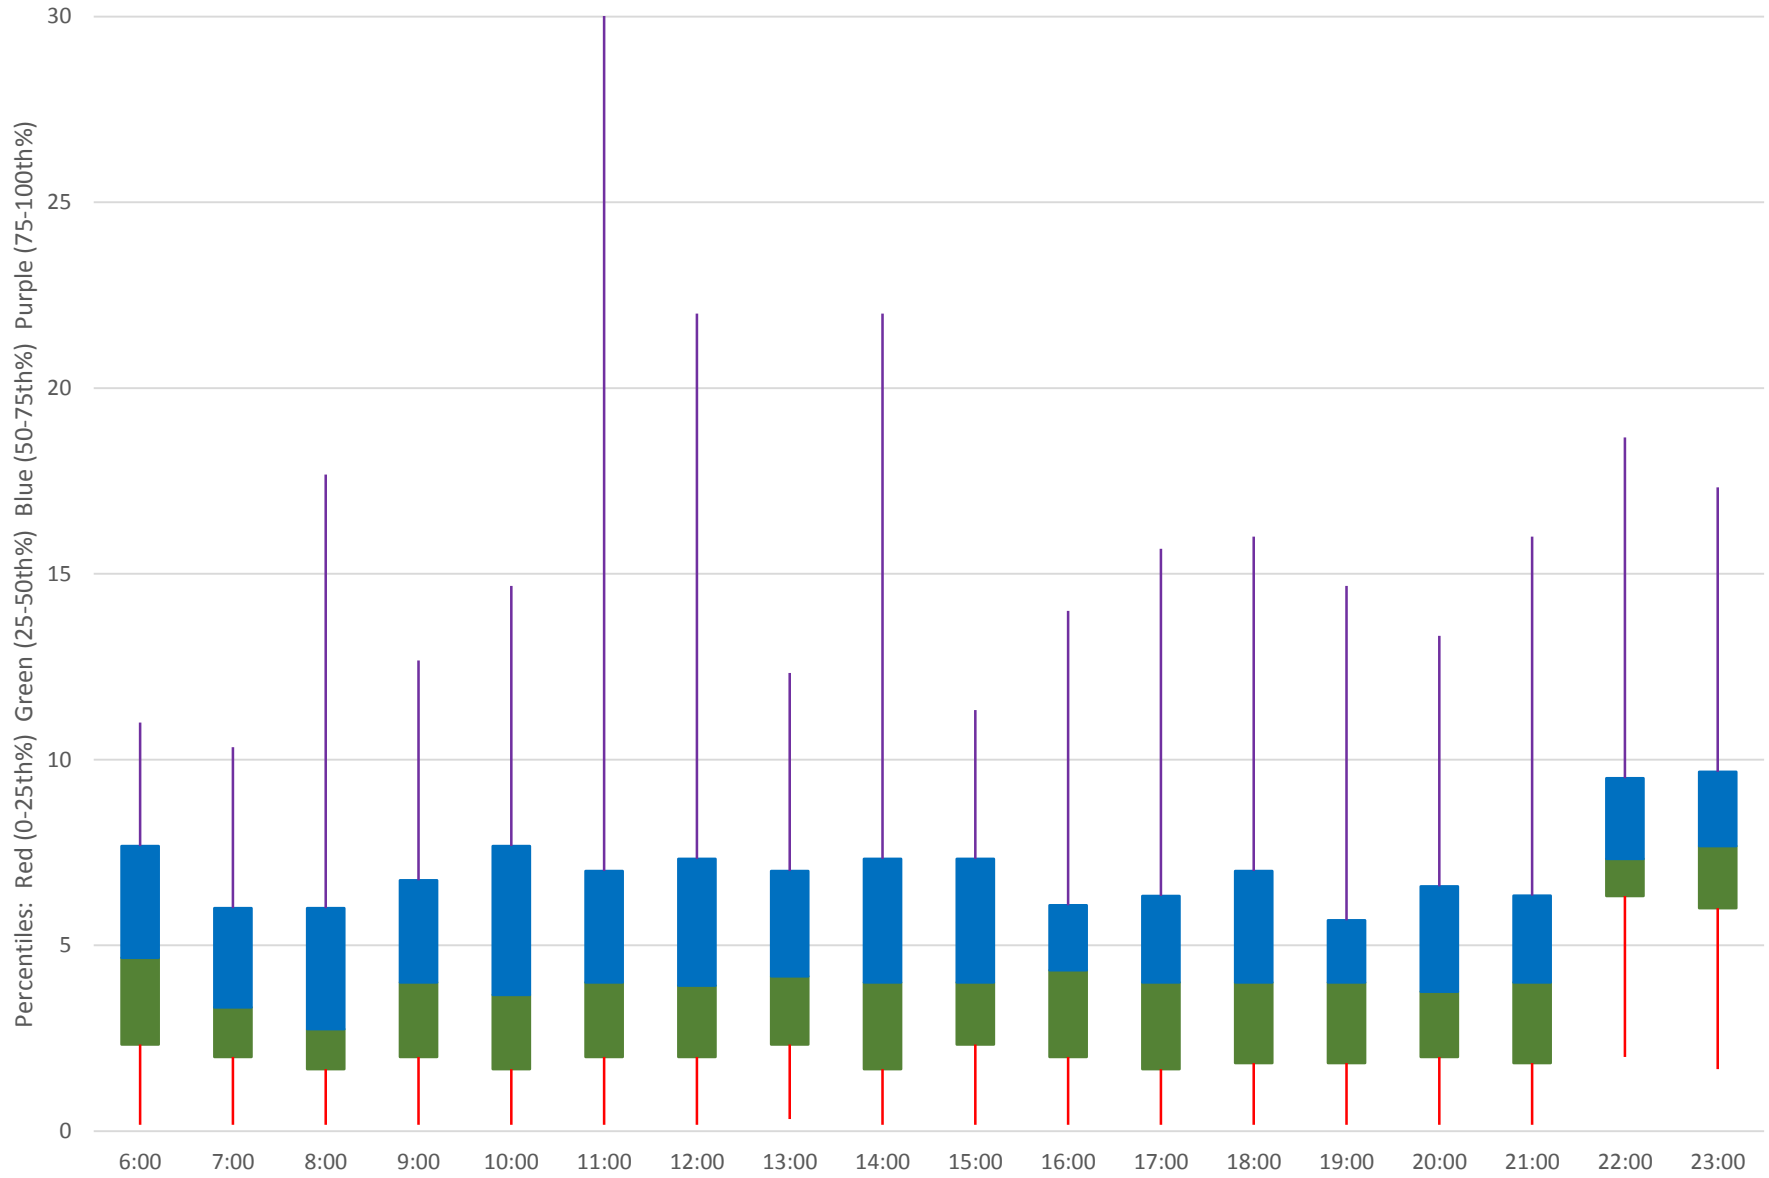

60 Steeles West Headways at Dufferin Westbound July 2020

Quartiles Week 4