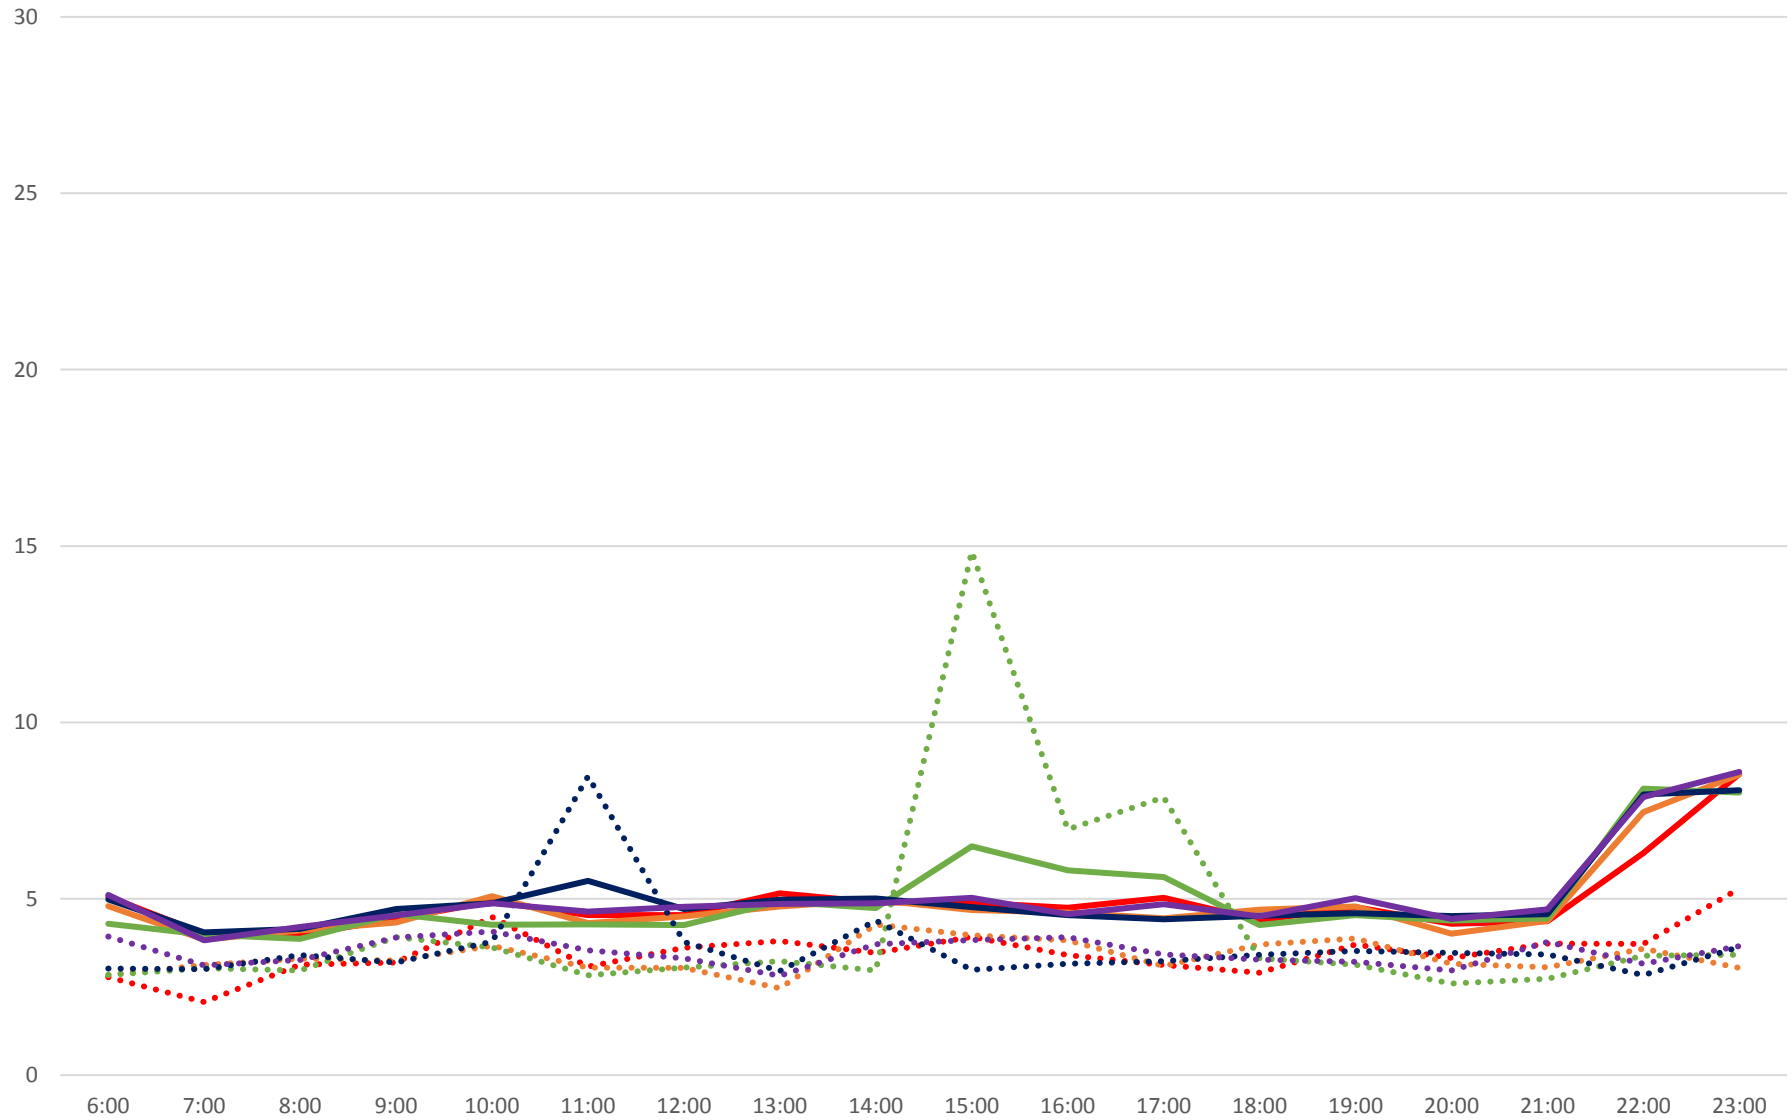

60 Steeles West Headways at Dufferin Westbound July 2020 Weekday Statistics

— Average Week 1 Std Devn Week 1 — Average Week 2 Std Devn Week 2 — Average Week 3
..... Std Devn Week 3 — Average Week 4 Std Devn Week 4 — Average Week 5 Std Devn Week 5

60 Steeles West Headways at Dufferin Westbound July 2020

60 Steeles West Headways at Dufferin Westbound July 2020

Quartiles Week 1

60 Steeles West Headways at Dufferin Westbound July 2020

60 Steeles West Headways at Dufferin Westbound July 2020

60 Steeles West Headways at Dufferin Westbound July 2020 Saturday Statistics

60 Steeles West Headways at Dufferin Westbound July 2020

60 Steeles West Headways at Dufferin Westbound July 2020

Quartiles Saturdays

60 Steeles West Headways at Dufferin Westbound July 2020 Sunday Statistics

60 Steeles West Headways at Dufferin Westbound July 2020

60 Steeles West Headways at Dufferin Westbound July 2020

Quartiles Sundays/Holidays