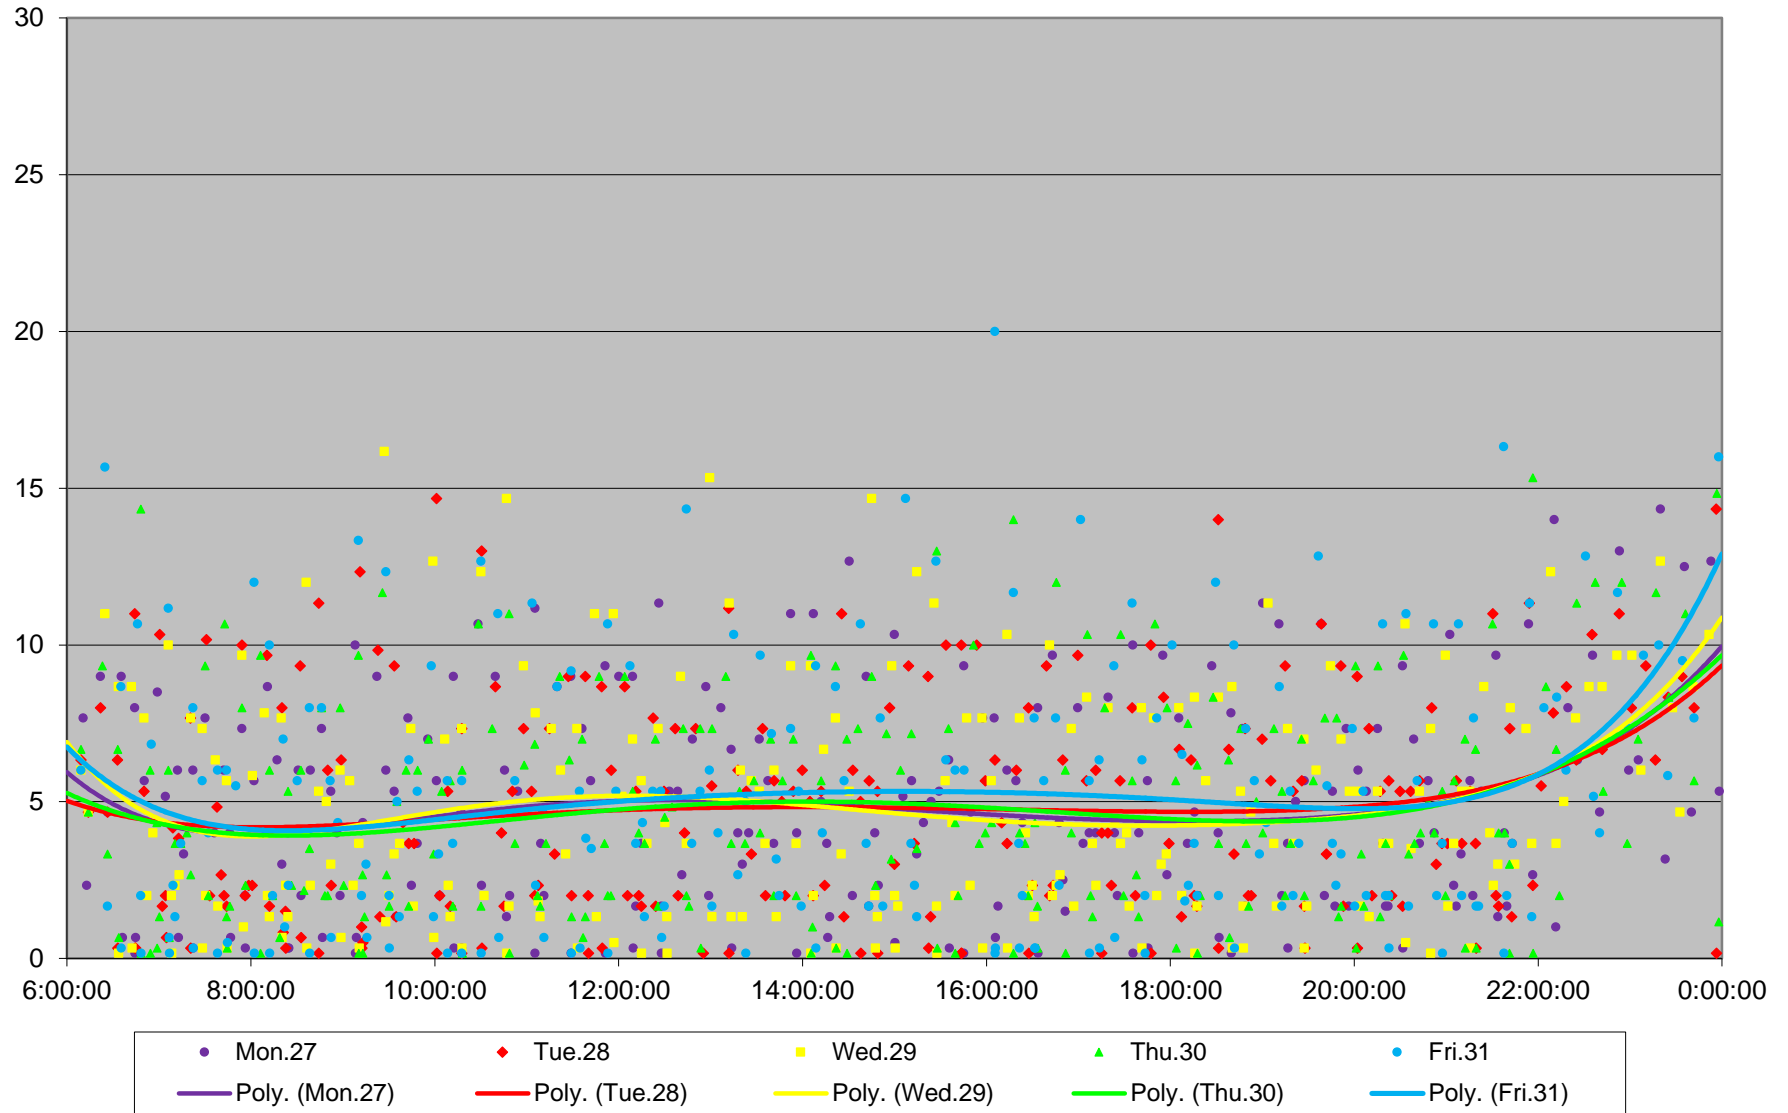

60 Steeles West Headways at Dufferin Westbound July 2020