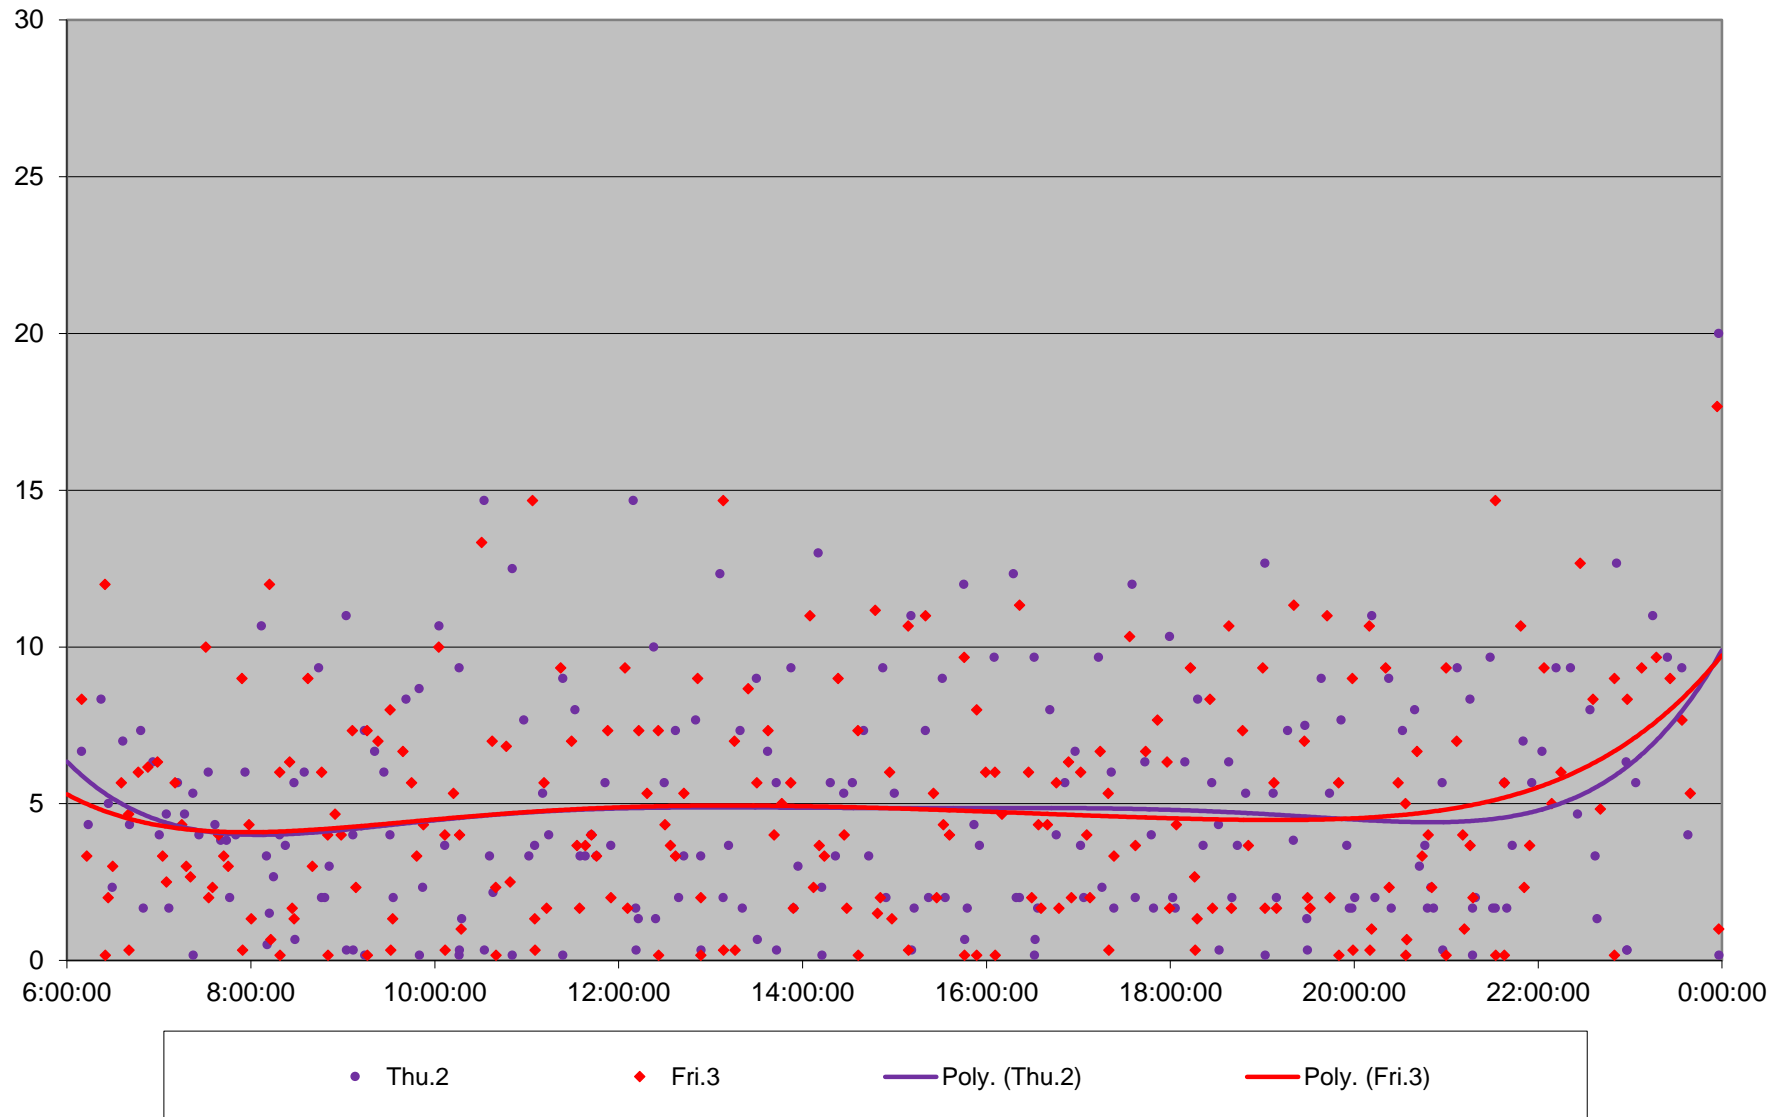

60 Steeles West Headways at Dufferin Westbound July 2020 Weekday Statistics

— Average Week 1 Std Devn Week 1 — Average Week 2 Std Devn Week 2 — Average Week 3
..... Std Devn Week 3 — Average Week 4 Std Devn Week 4 — Average Week 5 Std Devn Week 5

60 Steeles West Headways at Dufferin Westbound July 2020

60 Steeles West Headways at Dufferin Westbound July 2020

Quartiles Week 1

60 Steeles West Headways at Dufferin Westbound July 2020

60 Steeles West Headways at Dufferin Westbound July 2020

60 Steeles West Headways at Dufferin Westbound July 2020 Saturday Statistics

60 Steeles West Headways at Dufferin Westbound July 2020

60 Steeles West Headways at Dufferin Westbound July 2020

Quartiles Saturdays

60 Steeles West Headways at Dufferin Westbound July 2020 Sunday Statistics

60 Steeles West Headways at Dufferin Westbound July 2020

60 Steeles West Headways at Dufferin Westbound July 2020

Quartiles Sundays/Holidays