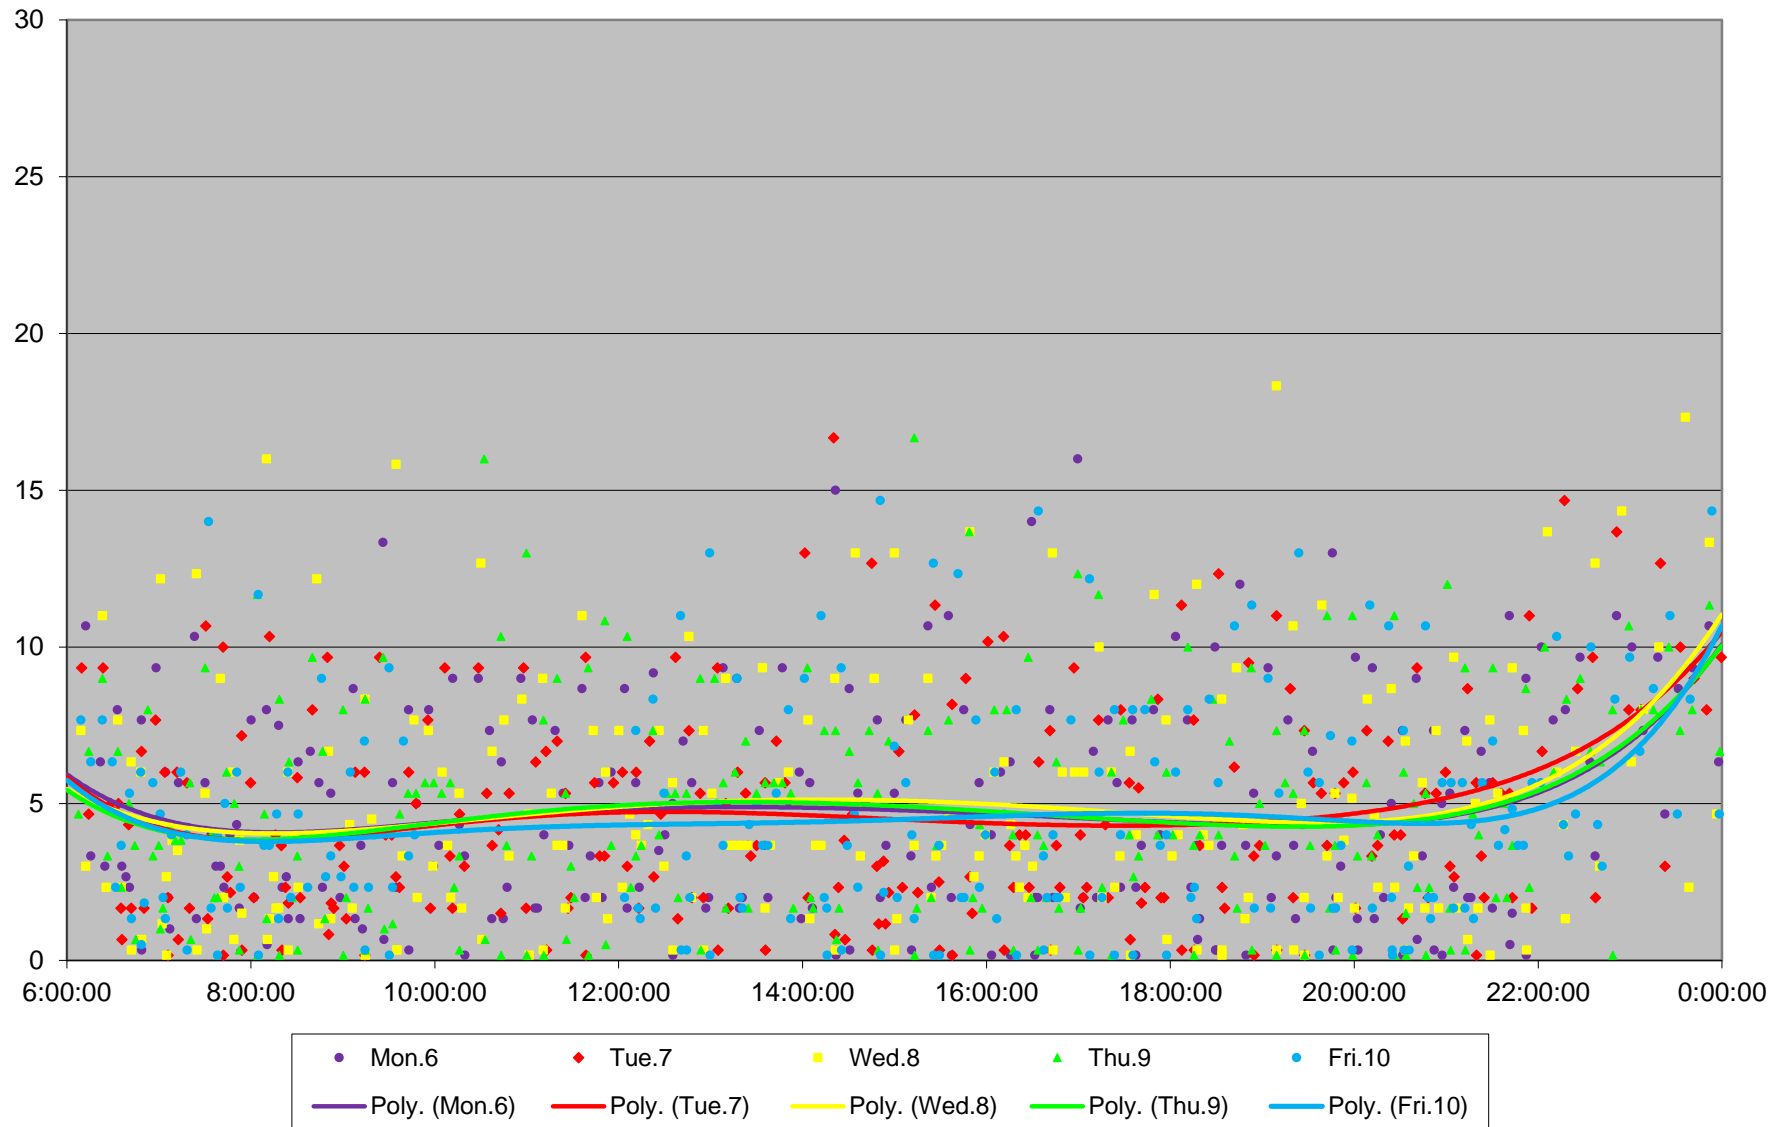

60 Steeles West Headways at Dufferin Westbound July 2020 Weekday Statistics

— Average Week 1 Std Devn Week 1 — Average Week 2 Std Devn Week 2 — Average Week 3
..... Std Devn Week 3 — Average Week 4 Std Devn Week 4 — Average Week 5 Std Devn Week 5

60 Steeles West Headways at Dufferin Westbound July 2020

60 Steeles West Headways at Dufferin Westbound July 2020

Quartiles Week 1

60 Steeles West Headways at Dufferin Westbound July 2020

60 Steeles West Headways at Dufferin Westbound July 2020

60 Steeles West Headways at Dufferin Westbound July 2020 Saturday Statistics

60 Steeles West Headways at Dufferin Westbound July 2020

60 Steeles West Headways at Dufferin Westbound July 2020

Quartiles Saturdays

60 Steeles West Headways at Dufferin Westbound July 2020 Sunday Statistics

60 Steeles West Headways at Dufferin Westbound July 2020

60 Steeles West Headways at Dufferin Westbound July 2020

Quartiles Sundays/Holidays