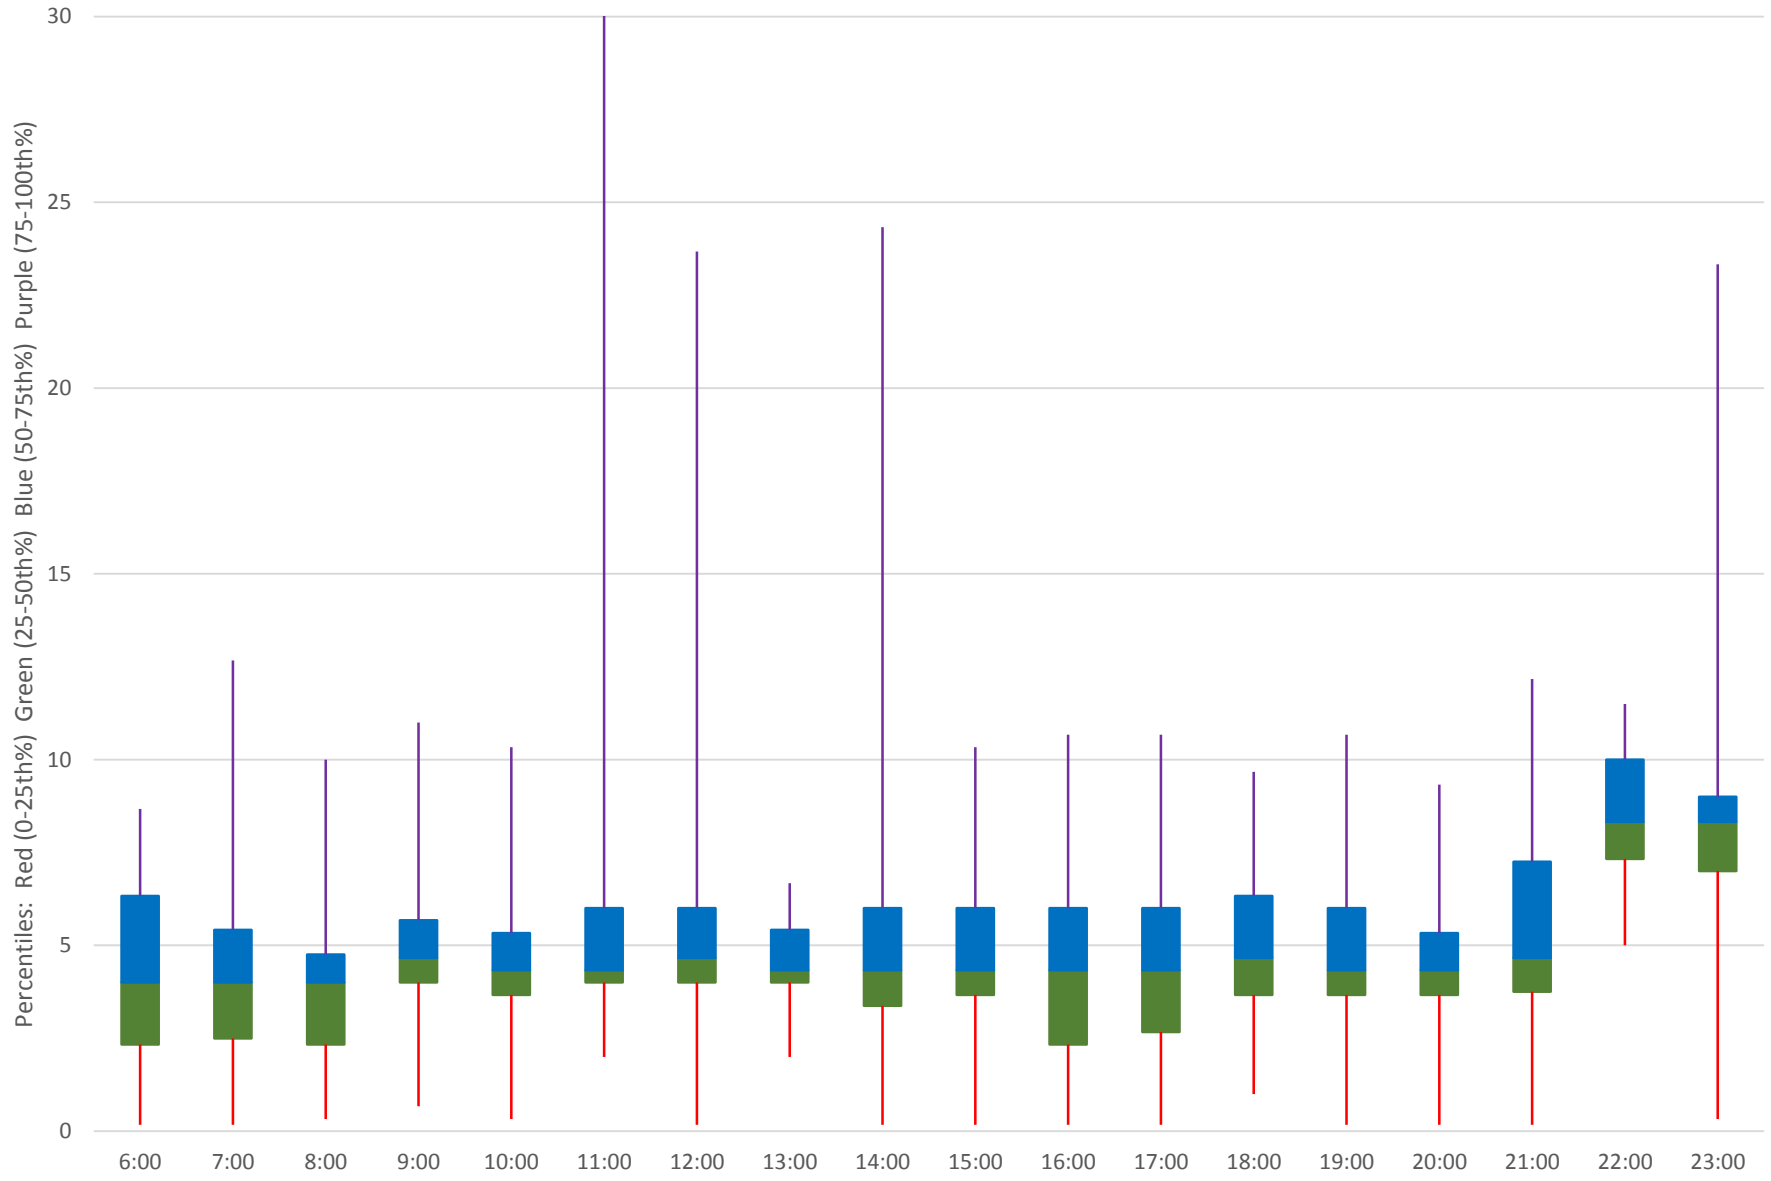

Quartiles Week 3

60 Steeles West Headways at N of Finch Stn Northbound July 2020

60 Steeles West Headways at N of Finch Stn Northbound July 2020

Quartiles Week 4

60 Steeles West Headways at N of Finch Stn Northbound July 2020