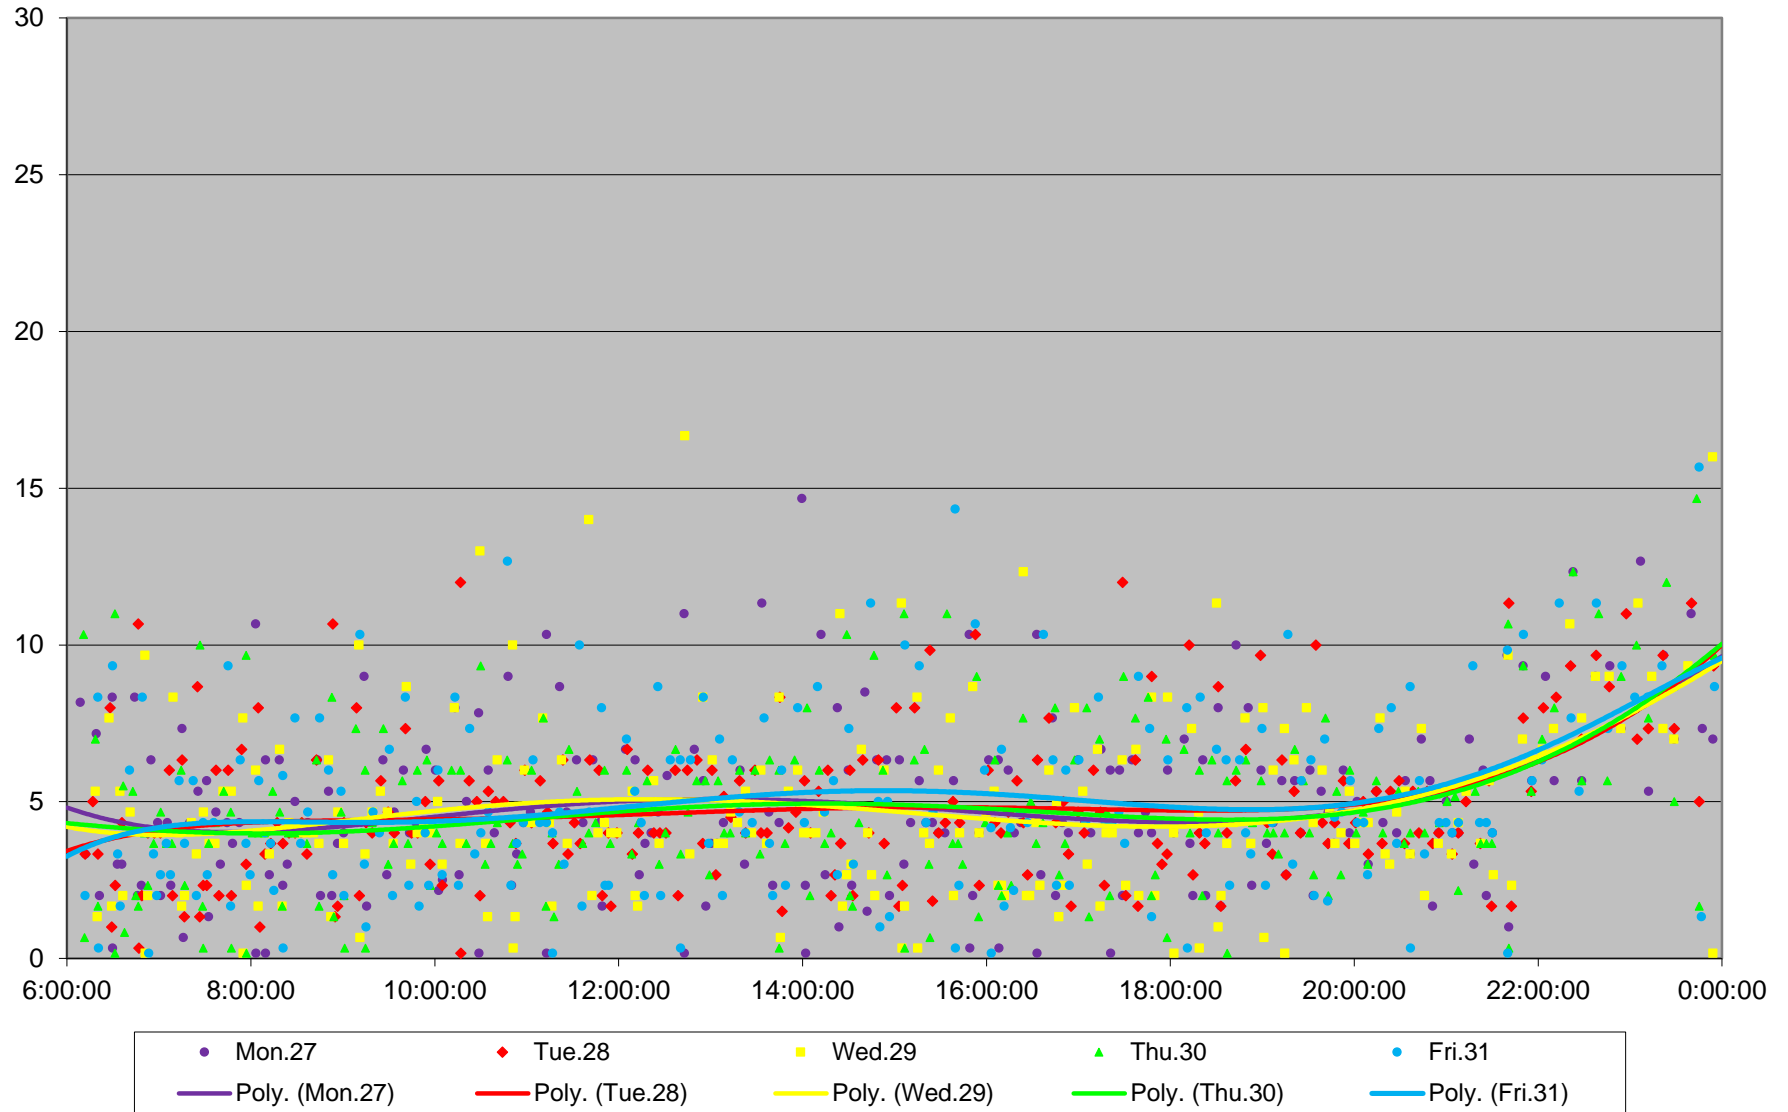

Quartiles Week 3

60 Steeles West Headways at N of Finch Stn Northbound July 2020

60 Steeles West Headways at N of Finch Stn Northbound July 2020

Quartiles Week 4

60 Steeles West Headways at N of Finch Stn Northbound July 2020