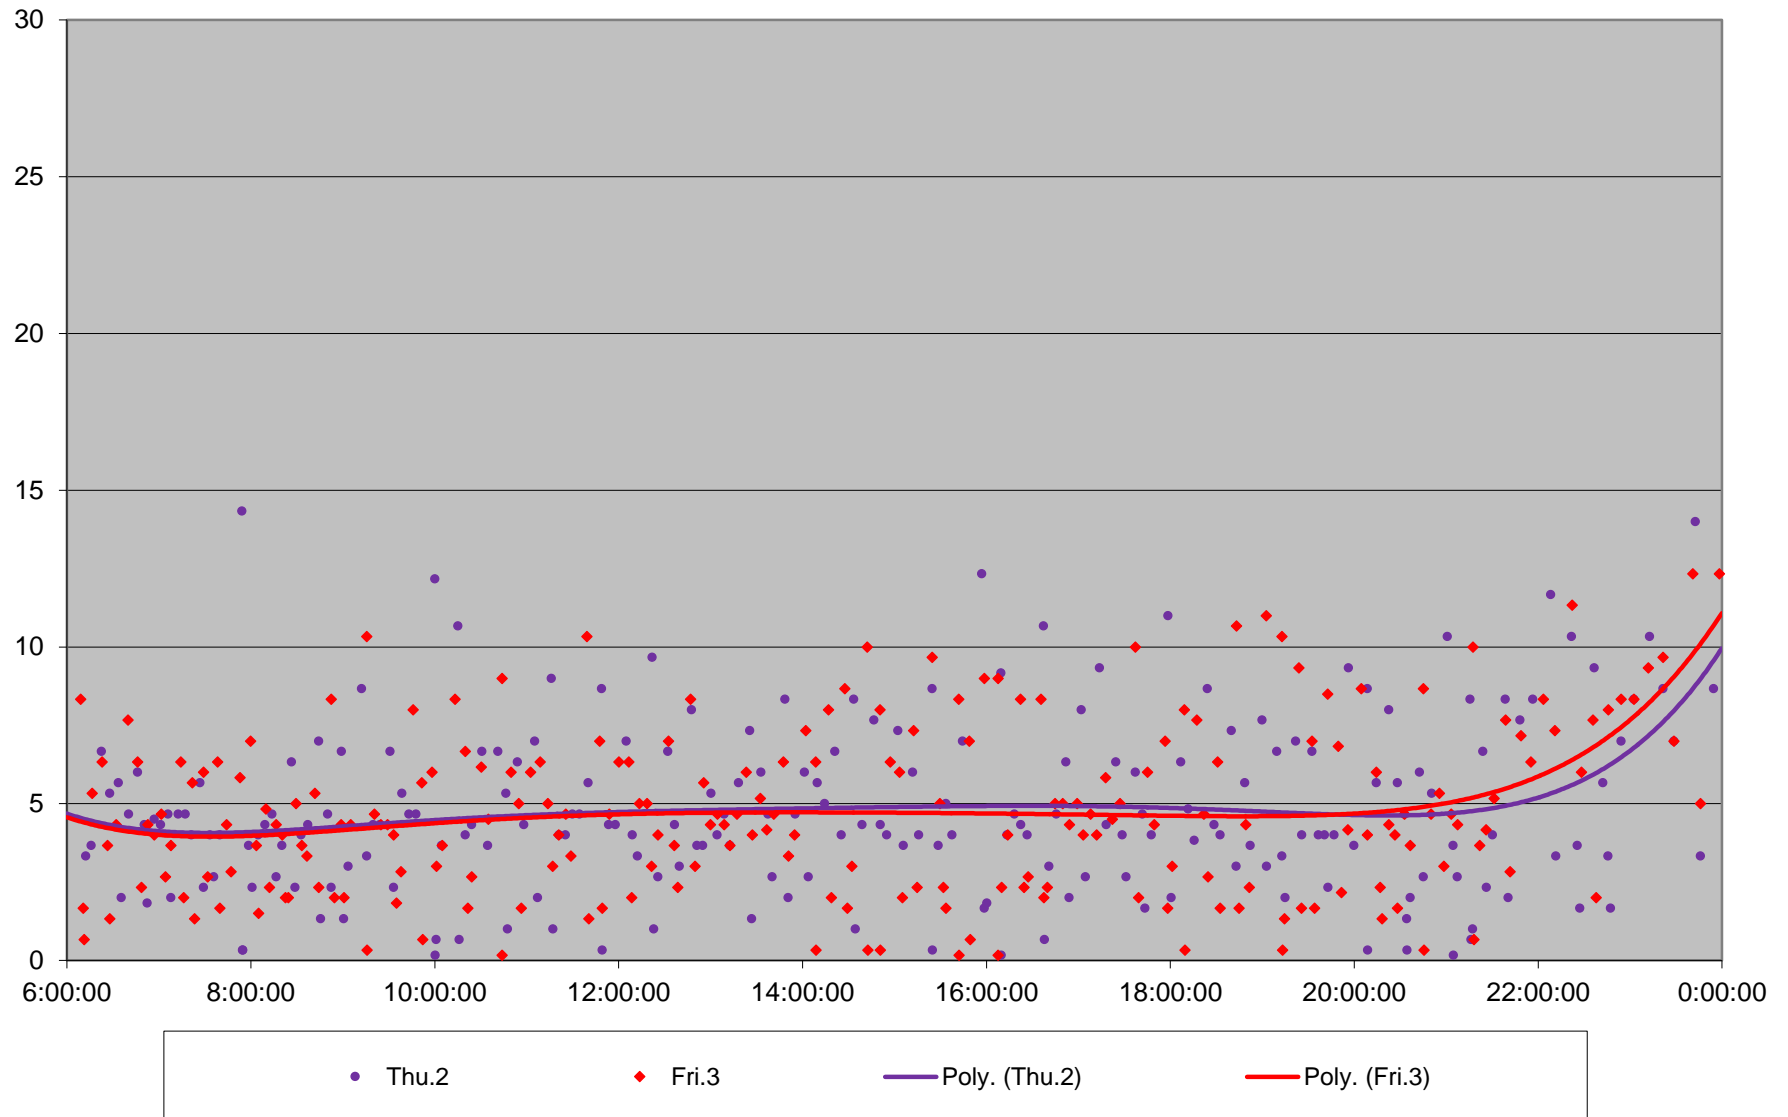

60 Steeles West Headways at N of Finch Stn Northbound July 2020