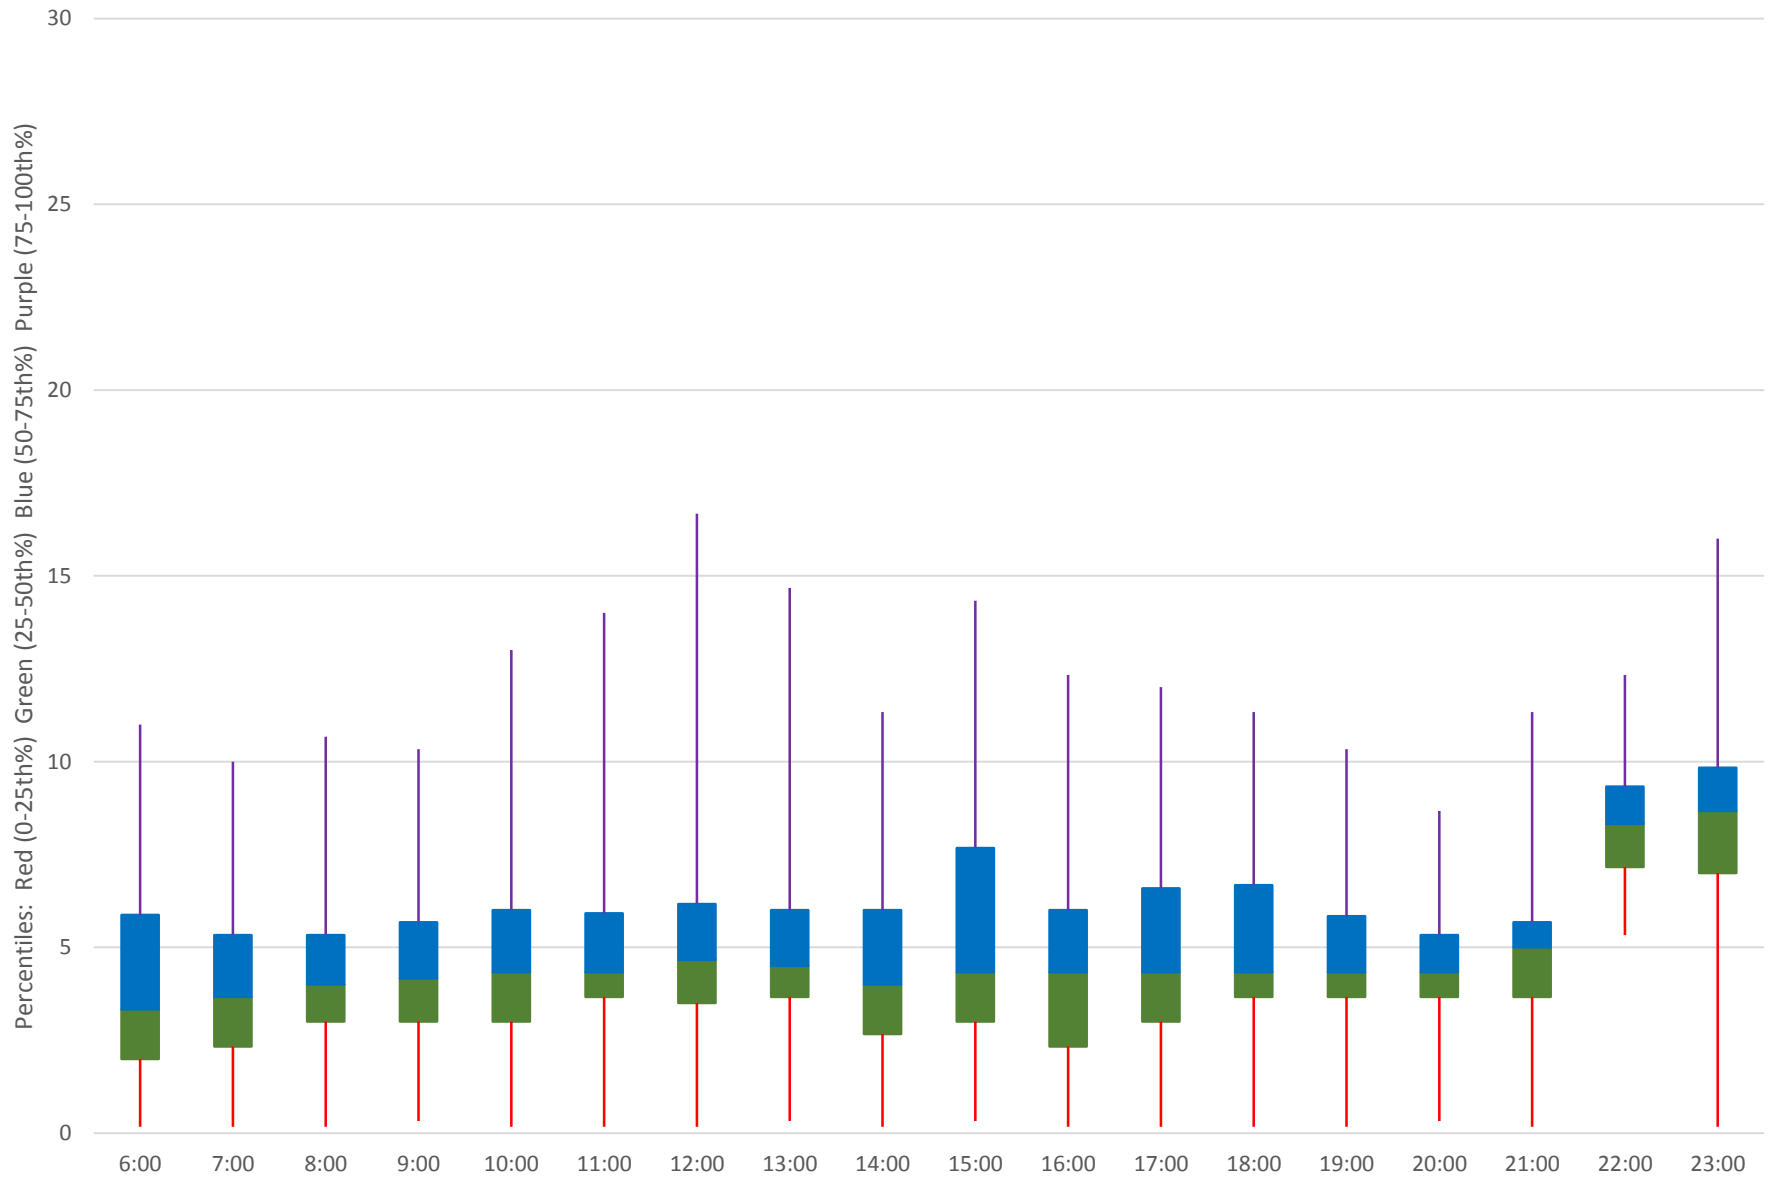

60 Steeles West Headways at N of Finch Stn Northbound July 2020

Quartiles Week 5