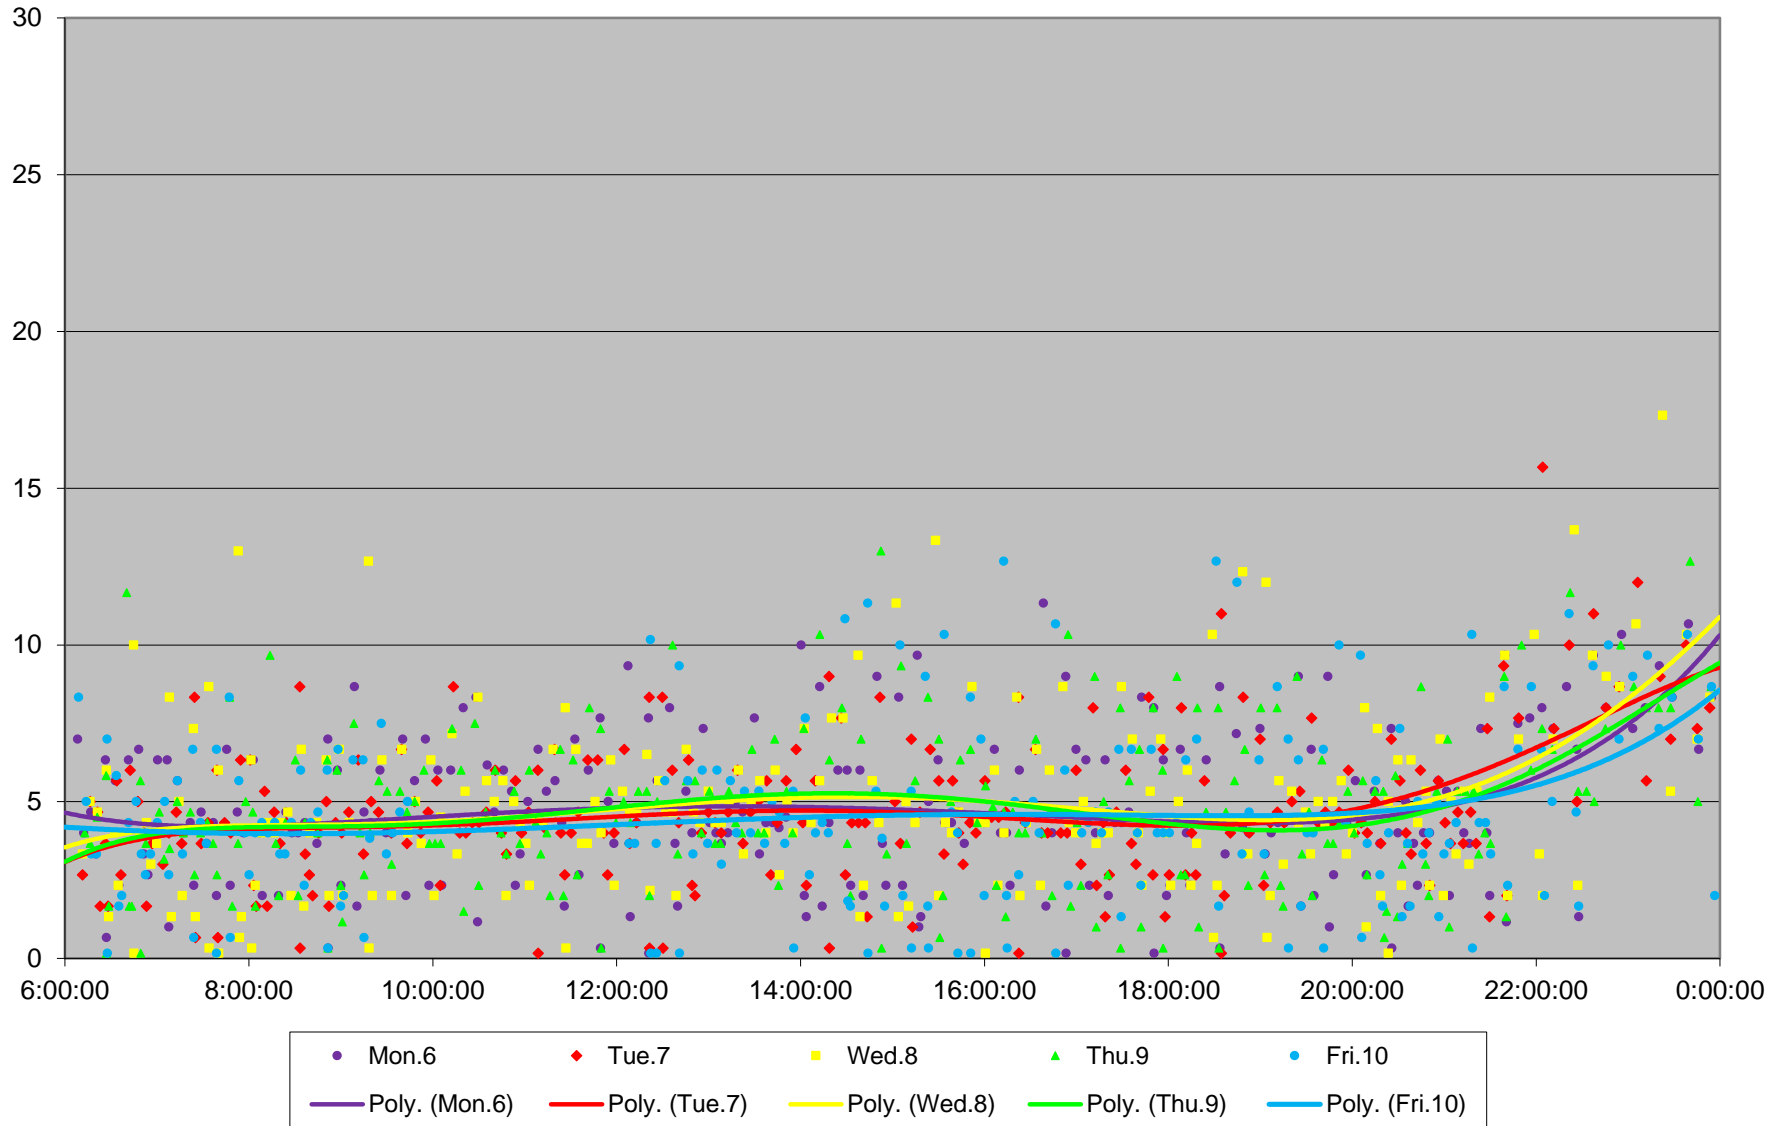

60 Steeles West Headways at N of Finch Stn Northbound July 2020 Weekday Statistics

— Average Week 1 Std Devn Week 1 — Average Week 2 Std Devn Week 2 — Average Week 3
..... Std Devn Week 3 — Average Week 4 Std Devn Week 4 — Average Week 5 Std Devn Week 5

60 Steeles West Headways at N of Finch Stn Northbound July 2020

60 Steeles West Headways at N of Finch Stn Northbound July 2020

Quartiles Week 1

60 Steeles West Headways at N of Finch Stn Northbound July 2020