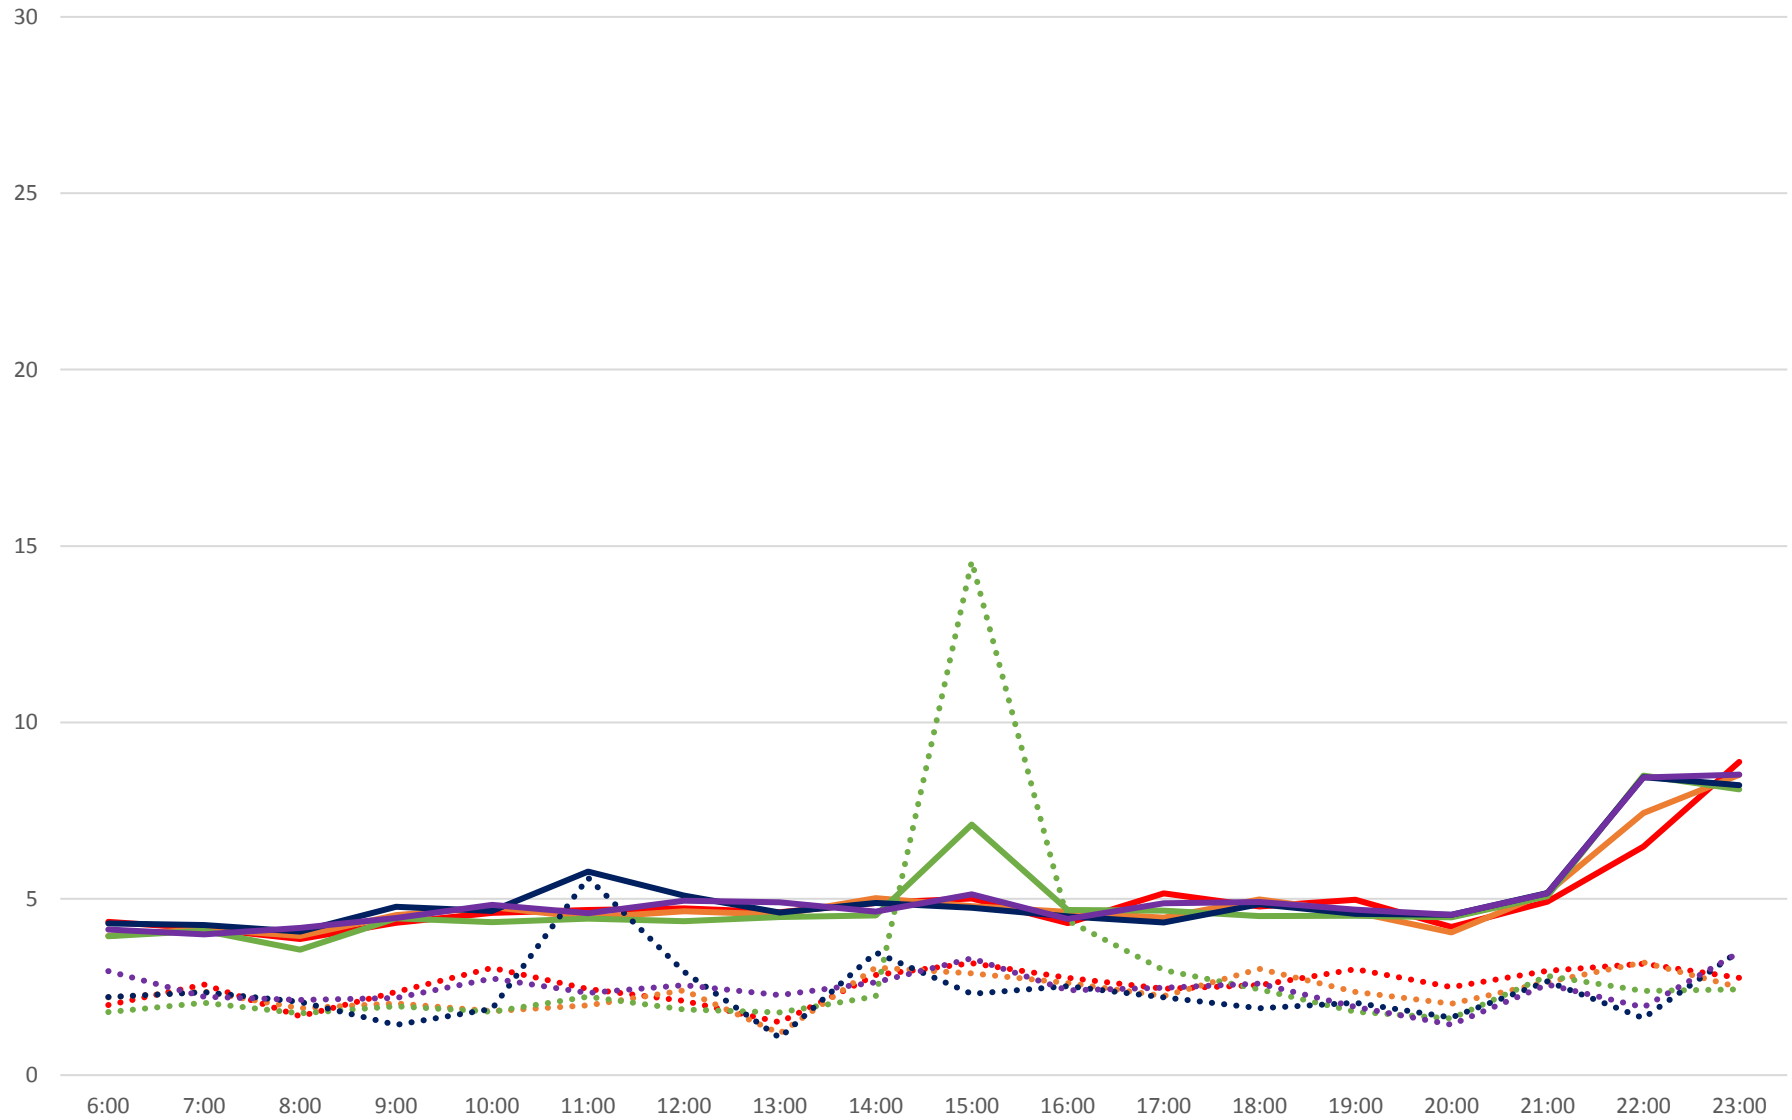

60 Steeles West Headways at N of Finch Stn Northbound July 2020 Weekday Statistics

— Average Week 1 Std Devn Week 1 — Average Week 2 Std Devn Week 2 — Average Week 3
..... Std Devn Week 3 — Average Week 4 Std Devn Week 4 — Average Week 5 Std Devn Week 5

60 Steeles West Headways at N of Finch Stn Northbound July 2020

60 Steeles West Headways at N of Finch Stn Northbound July 2020

Quartiles Week 1

60 Steeles West Headways at N of Finch Stn Northbound July 2020