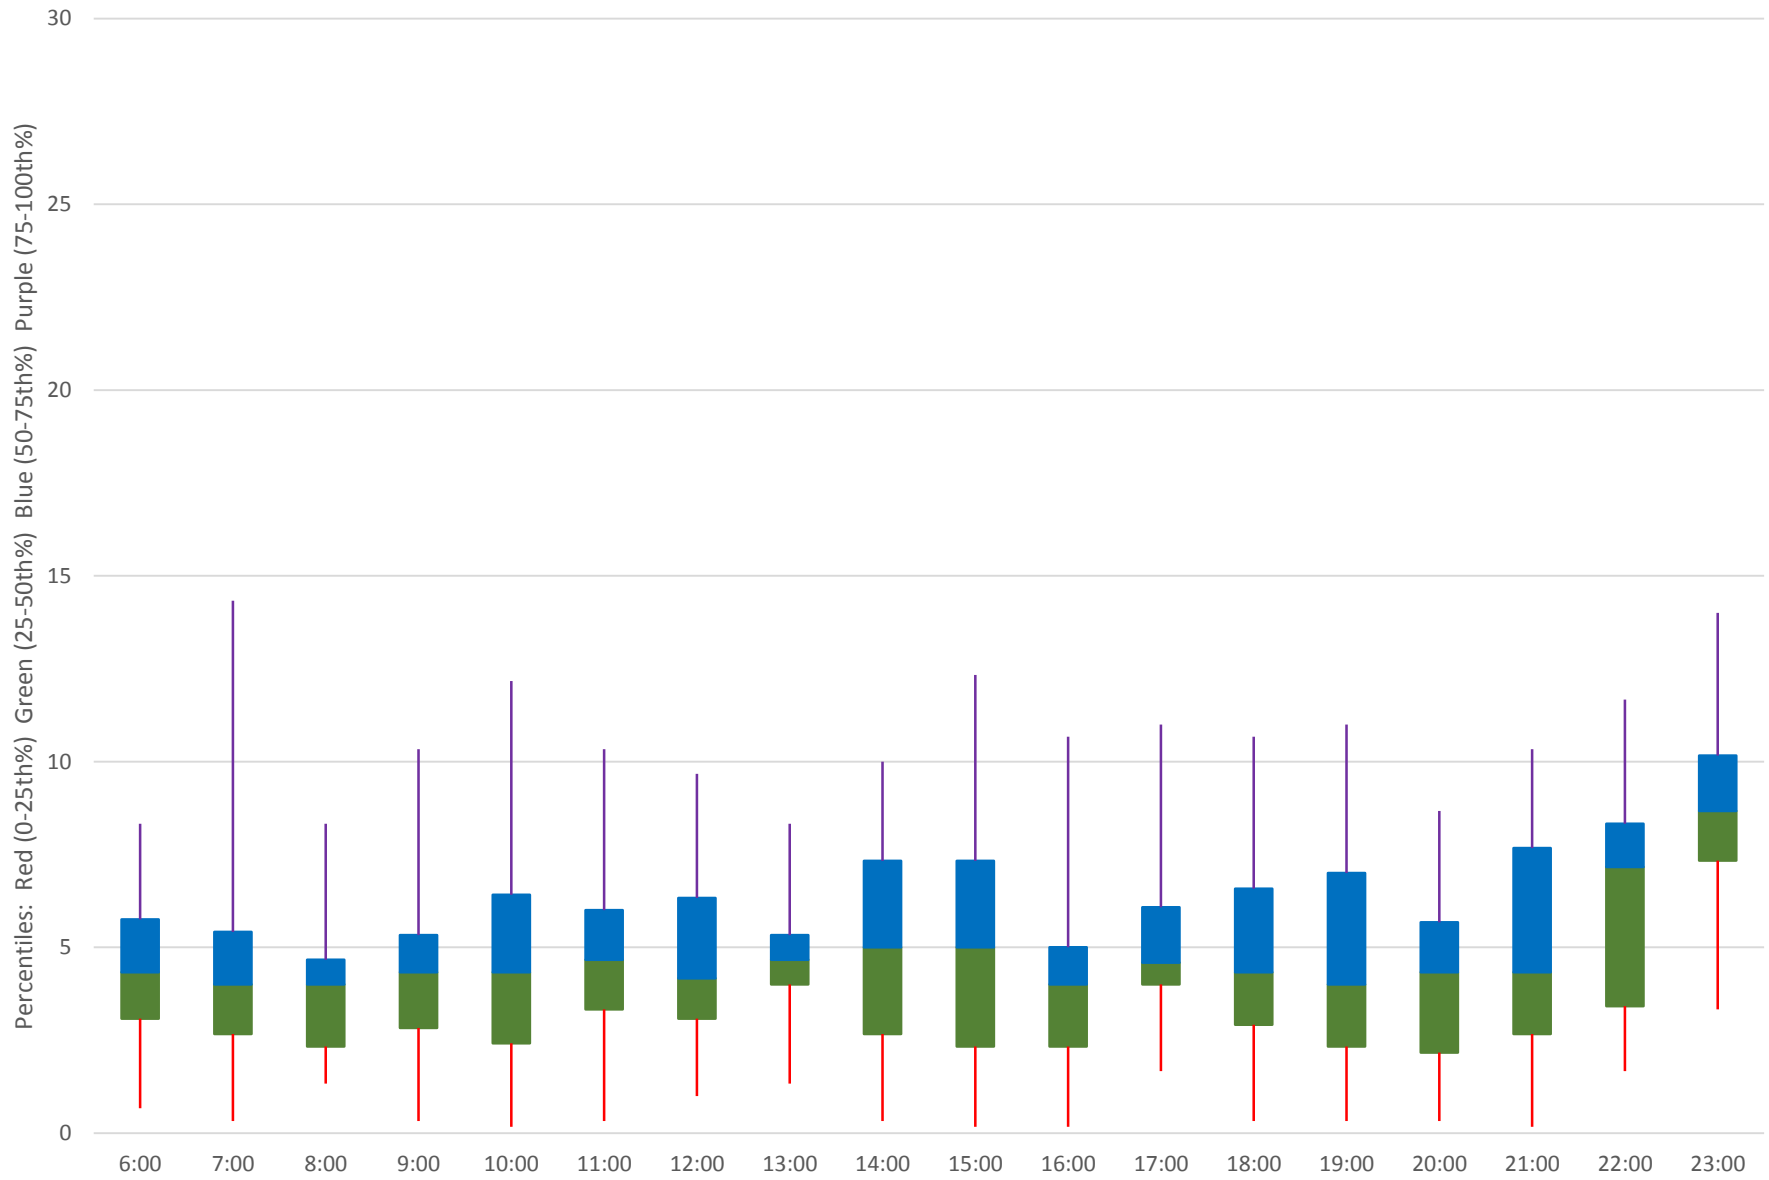

60 Steeles West Headways at N of Finch Stn Northbound July 2020

Quartiles Week 1