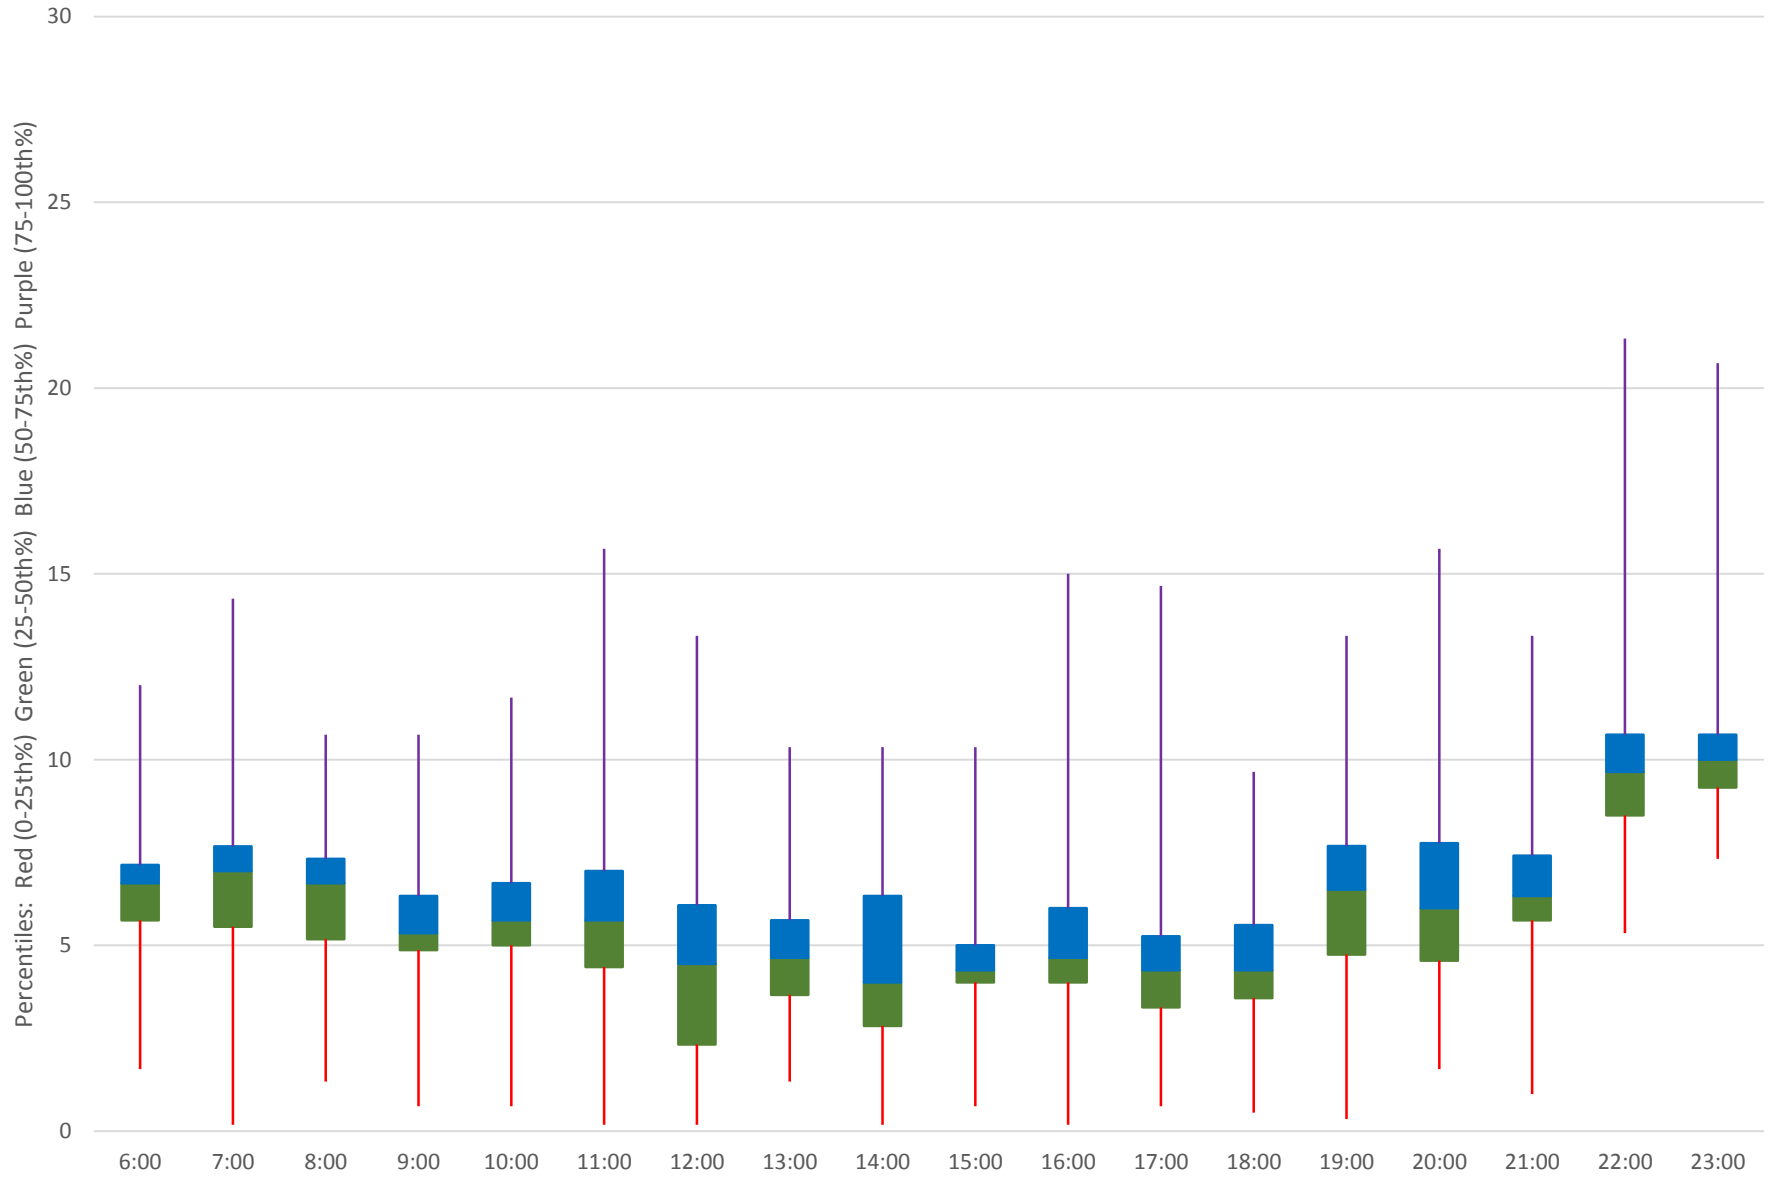

60 Steeles West Headways at N of Finch Stn Northbound July 2020

Quartiles Saturdays