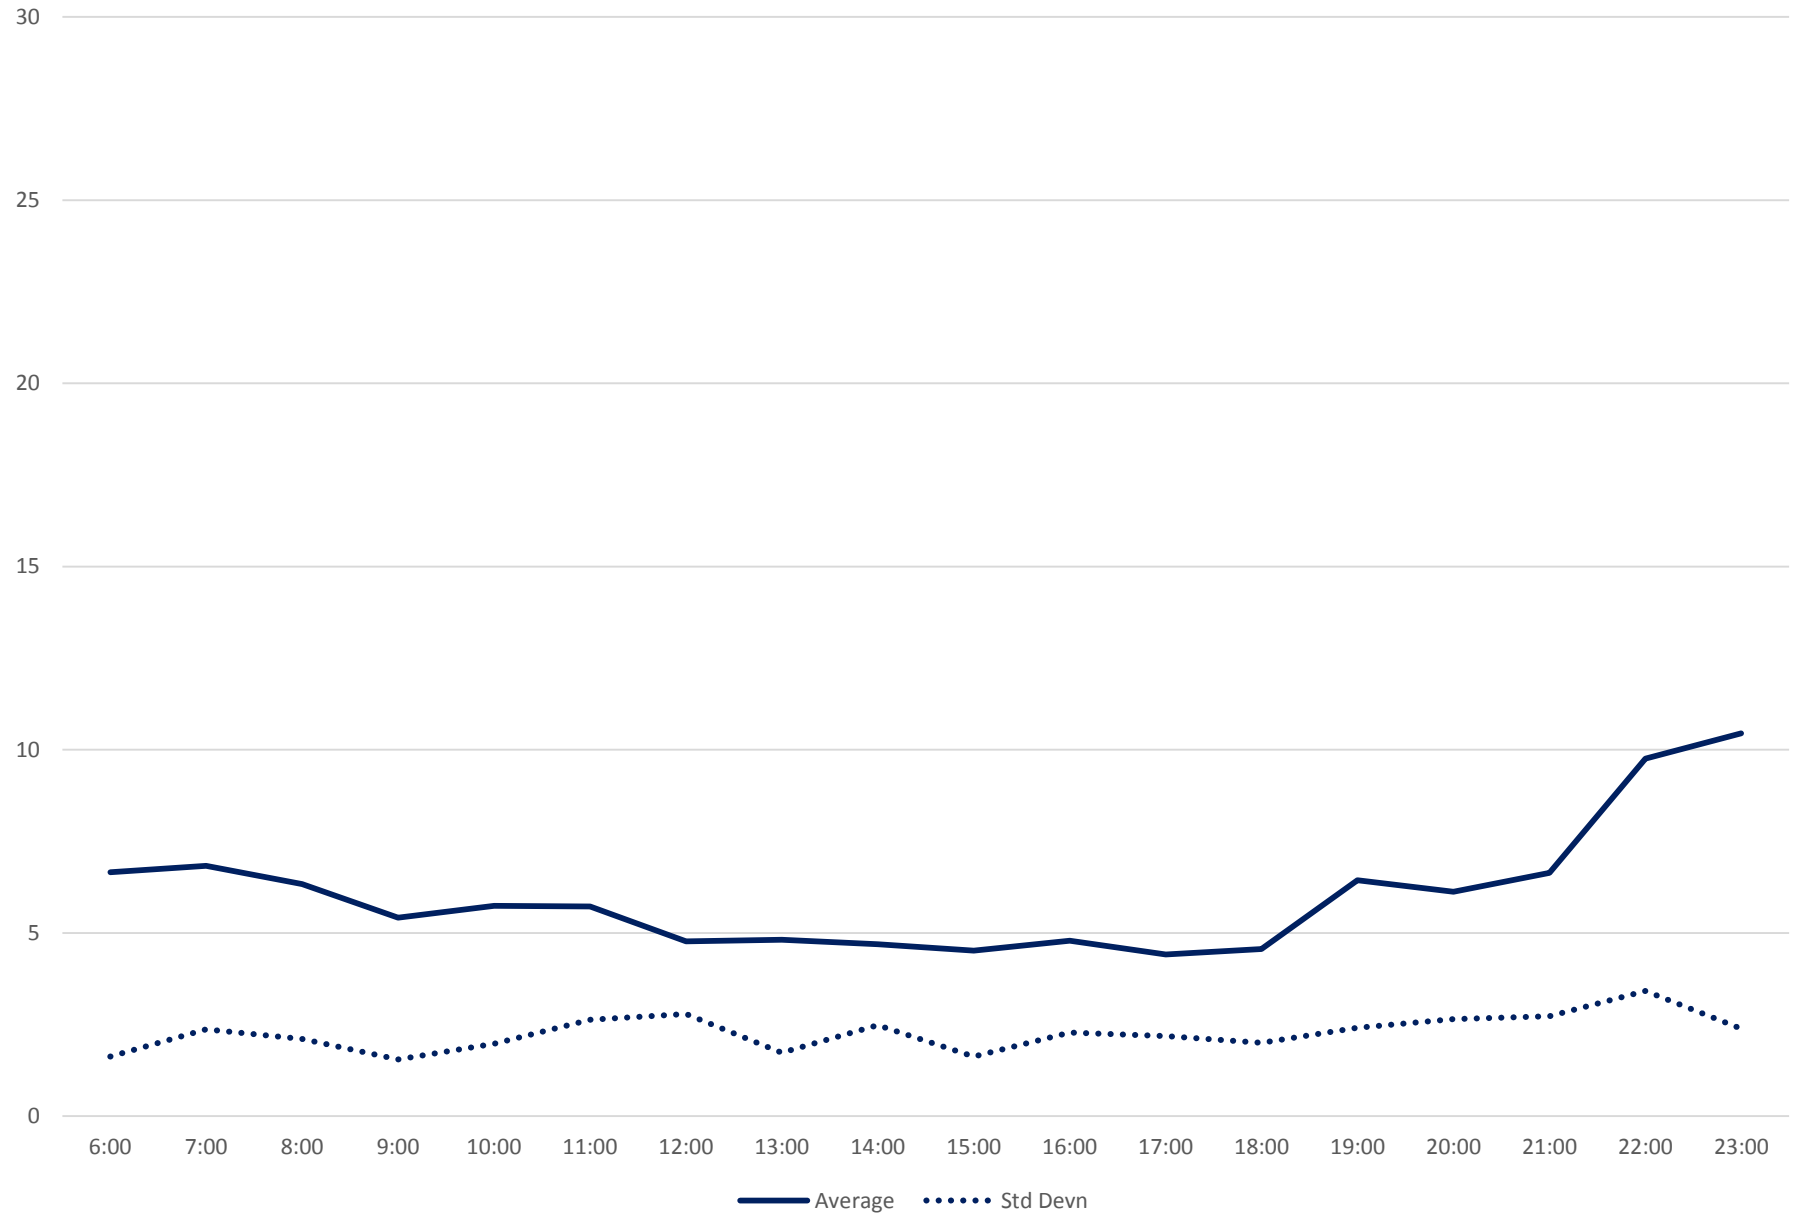

60 Steeles West Headways at N of Finch Stn Northbound July 2020 Saturday Statistics