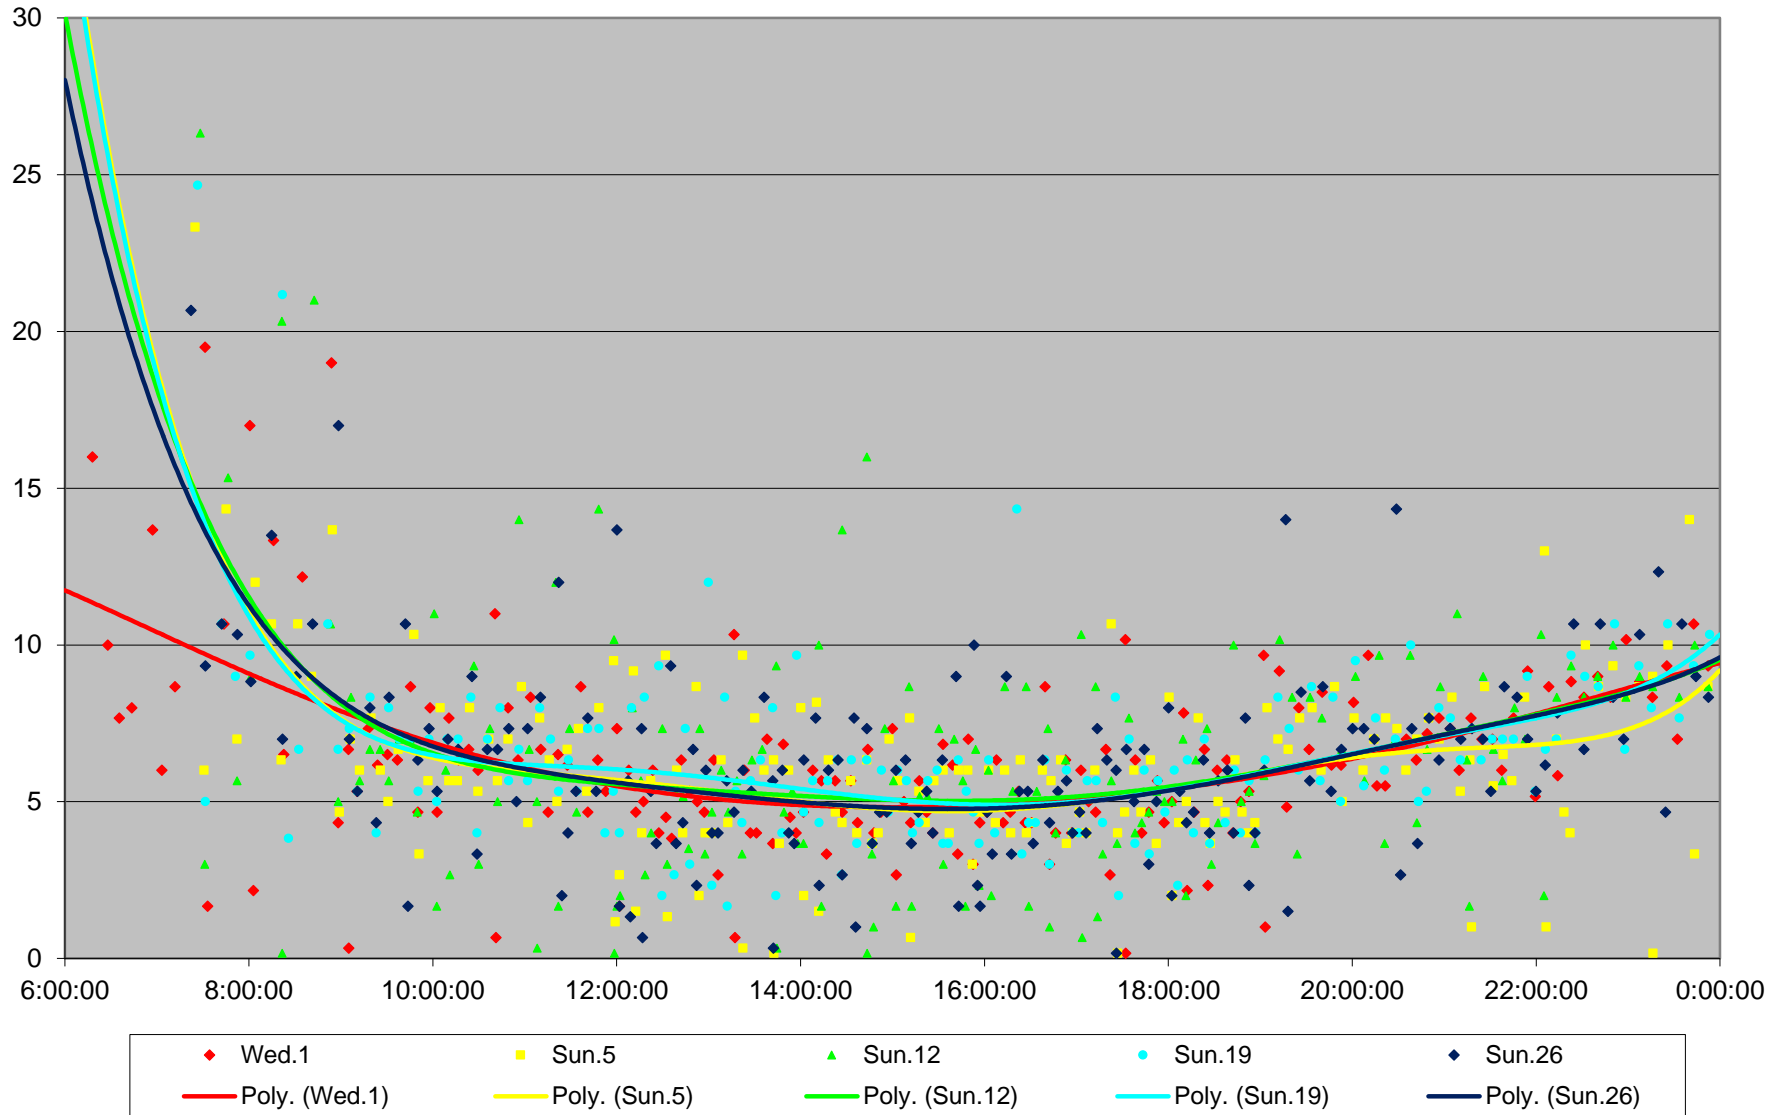

60 Steeles West Headways at N of Finch Stn Northbound July 2020

Quartiles Saturdays

60 Steeles West Headways at N of Finch Stn Northbound July 2020 Sunday Statistics

60 Steeles West Headways at N of Finch Stn Northbound July 2020