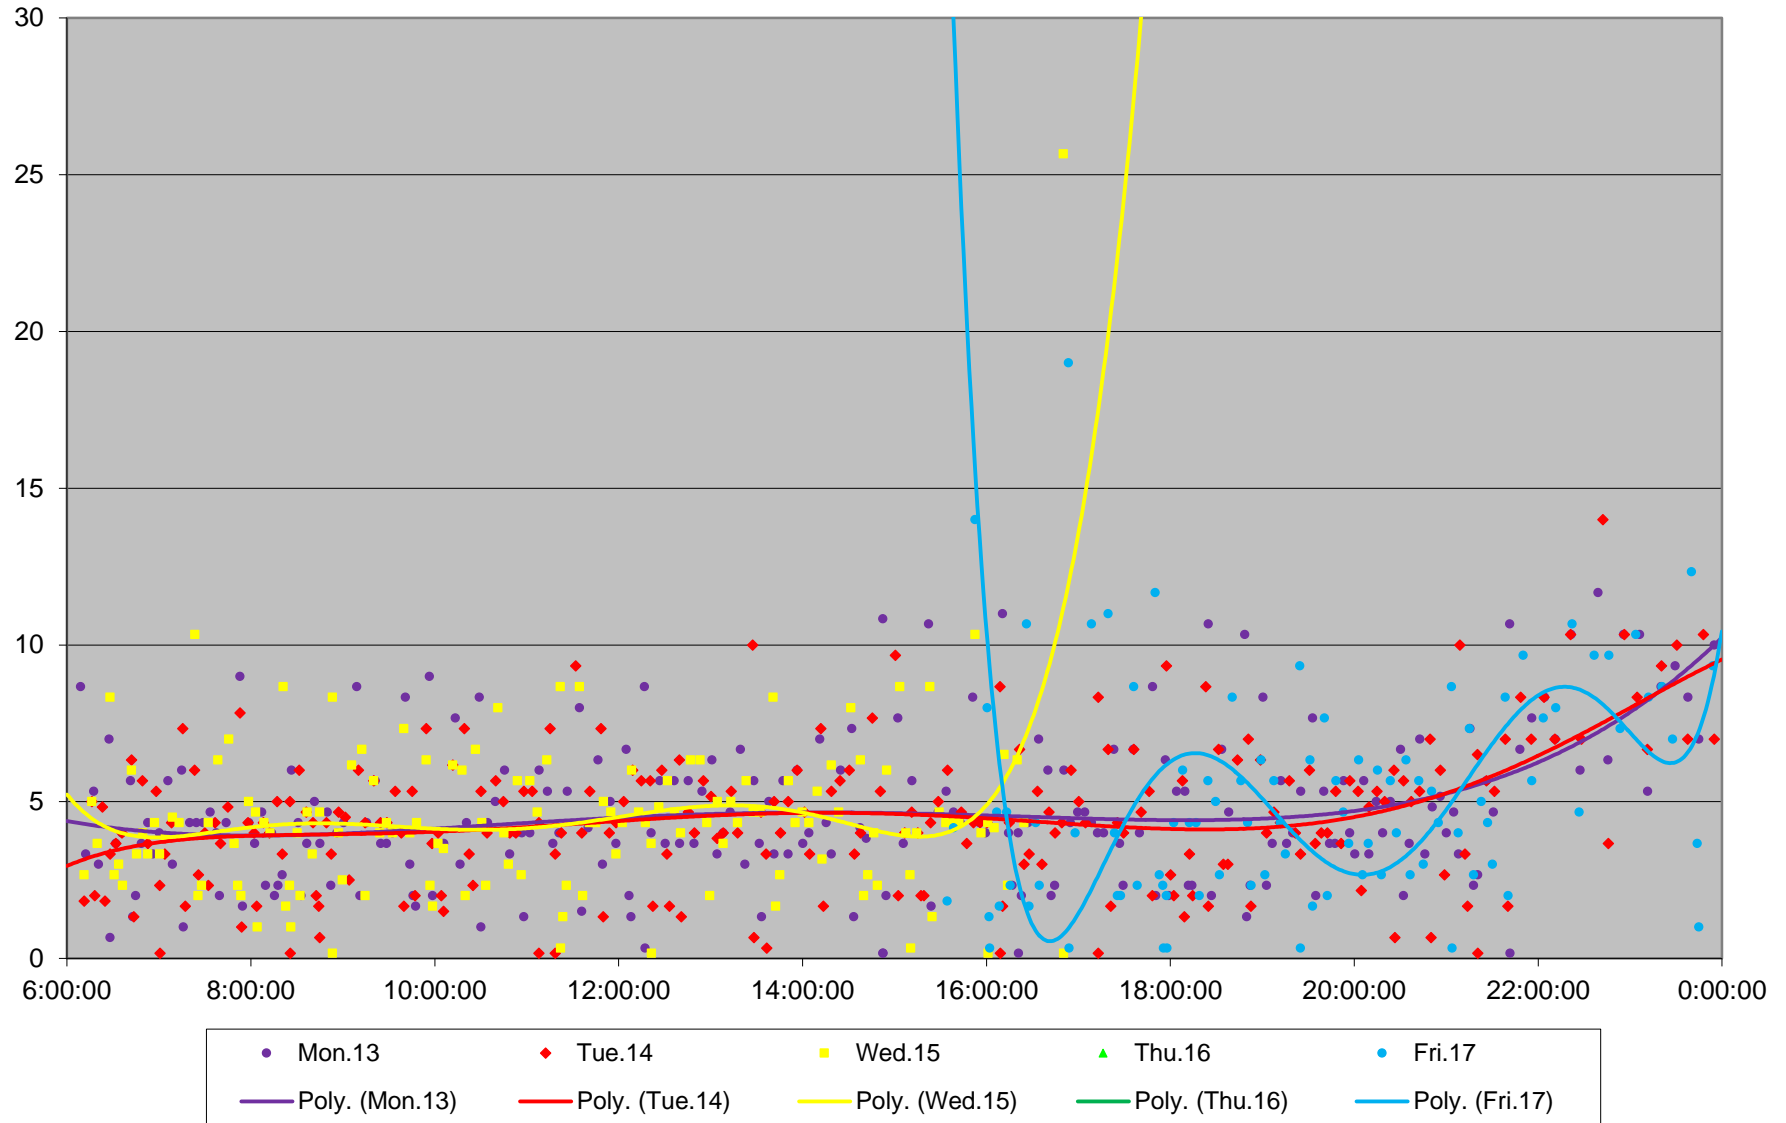

60 Steeles West Headways at N of Finch Stn Northbound July 2020