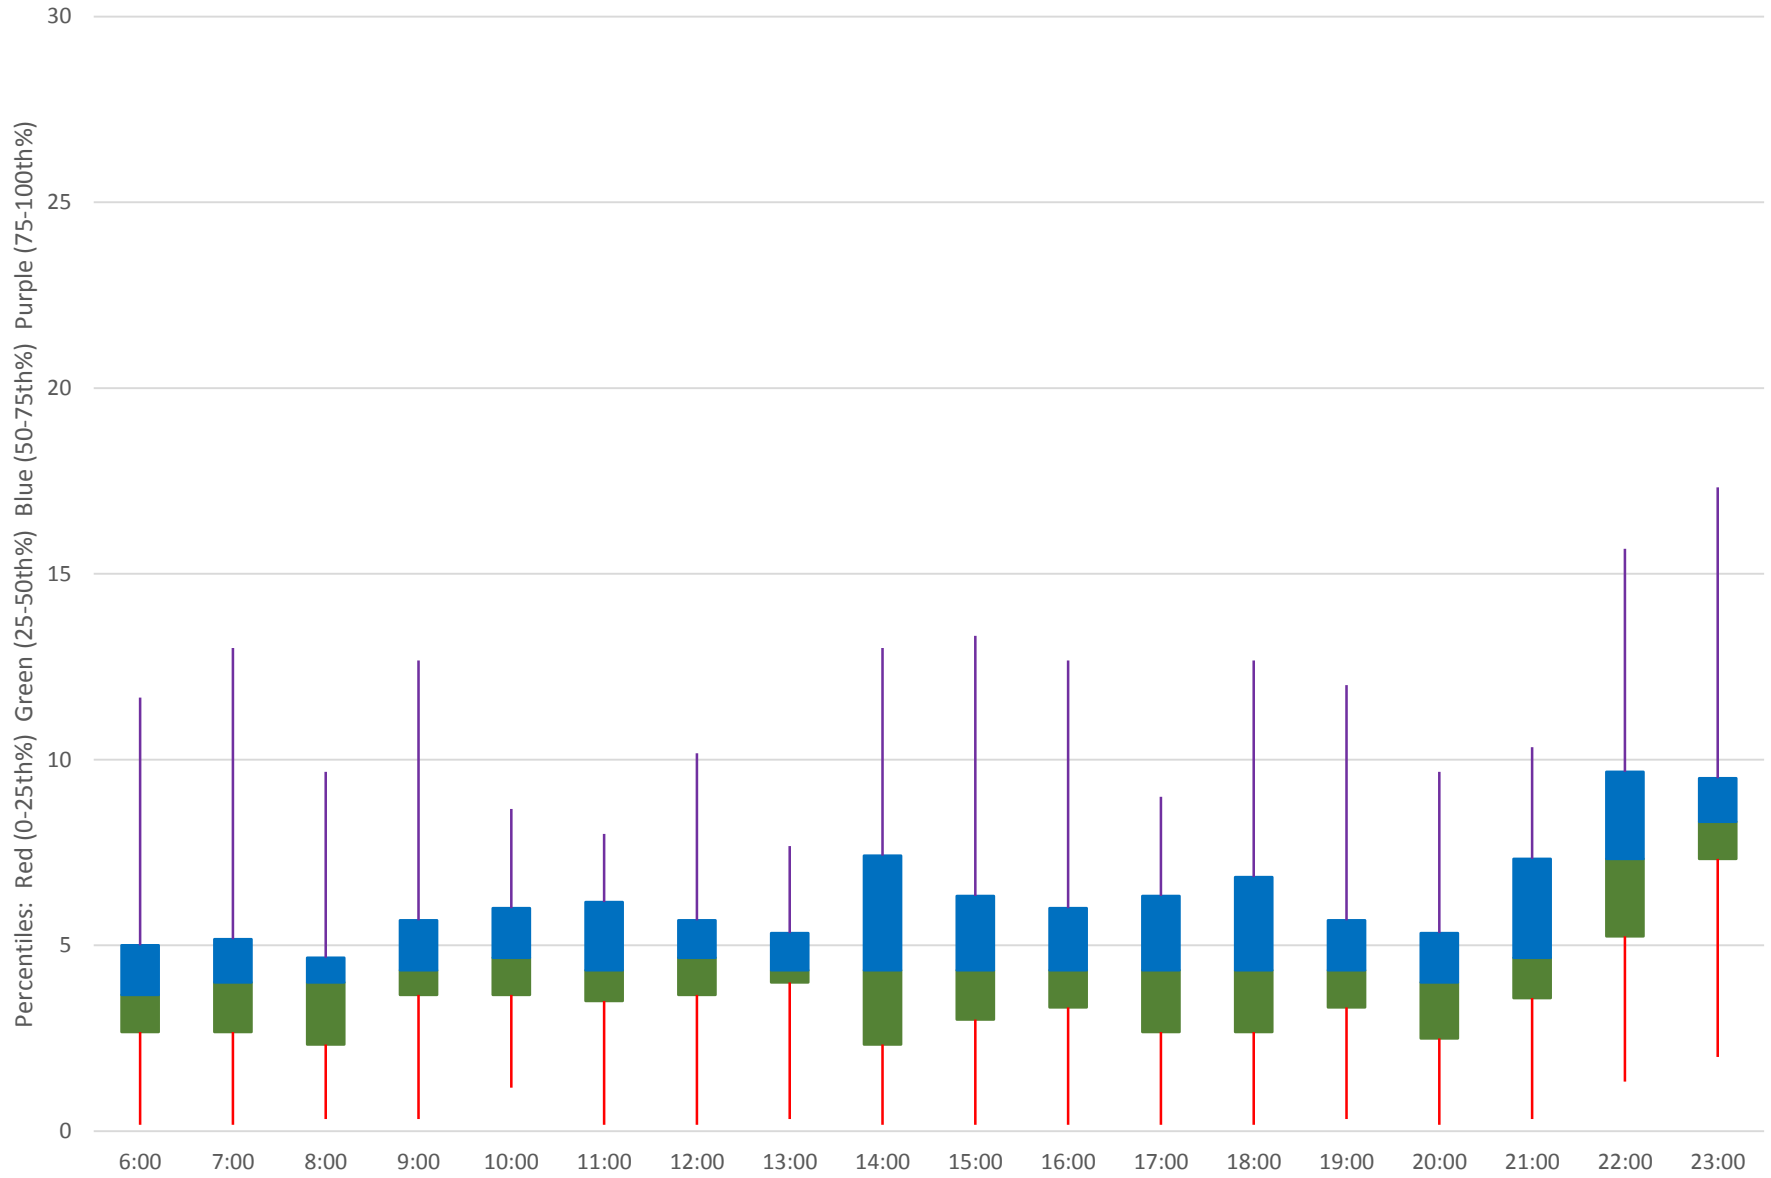

60 Steeles West Headways at N of Finch Stn Northbound July 2020

Quartiles Week 2