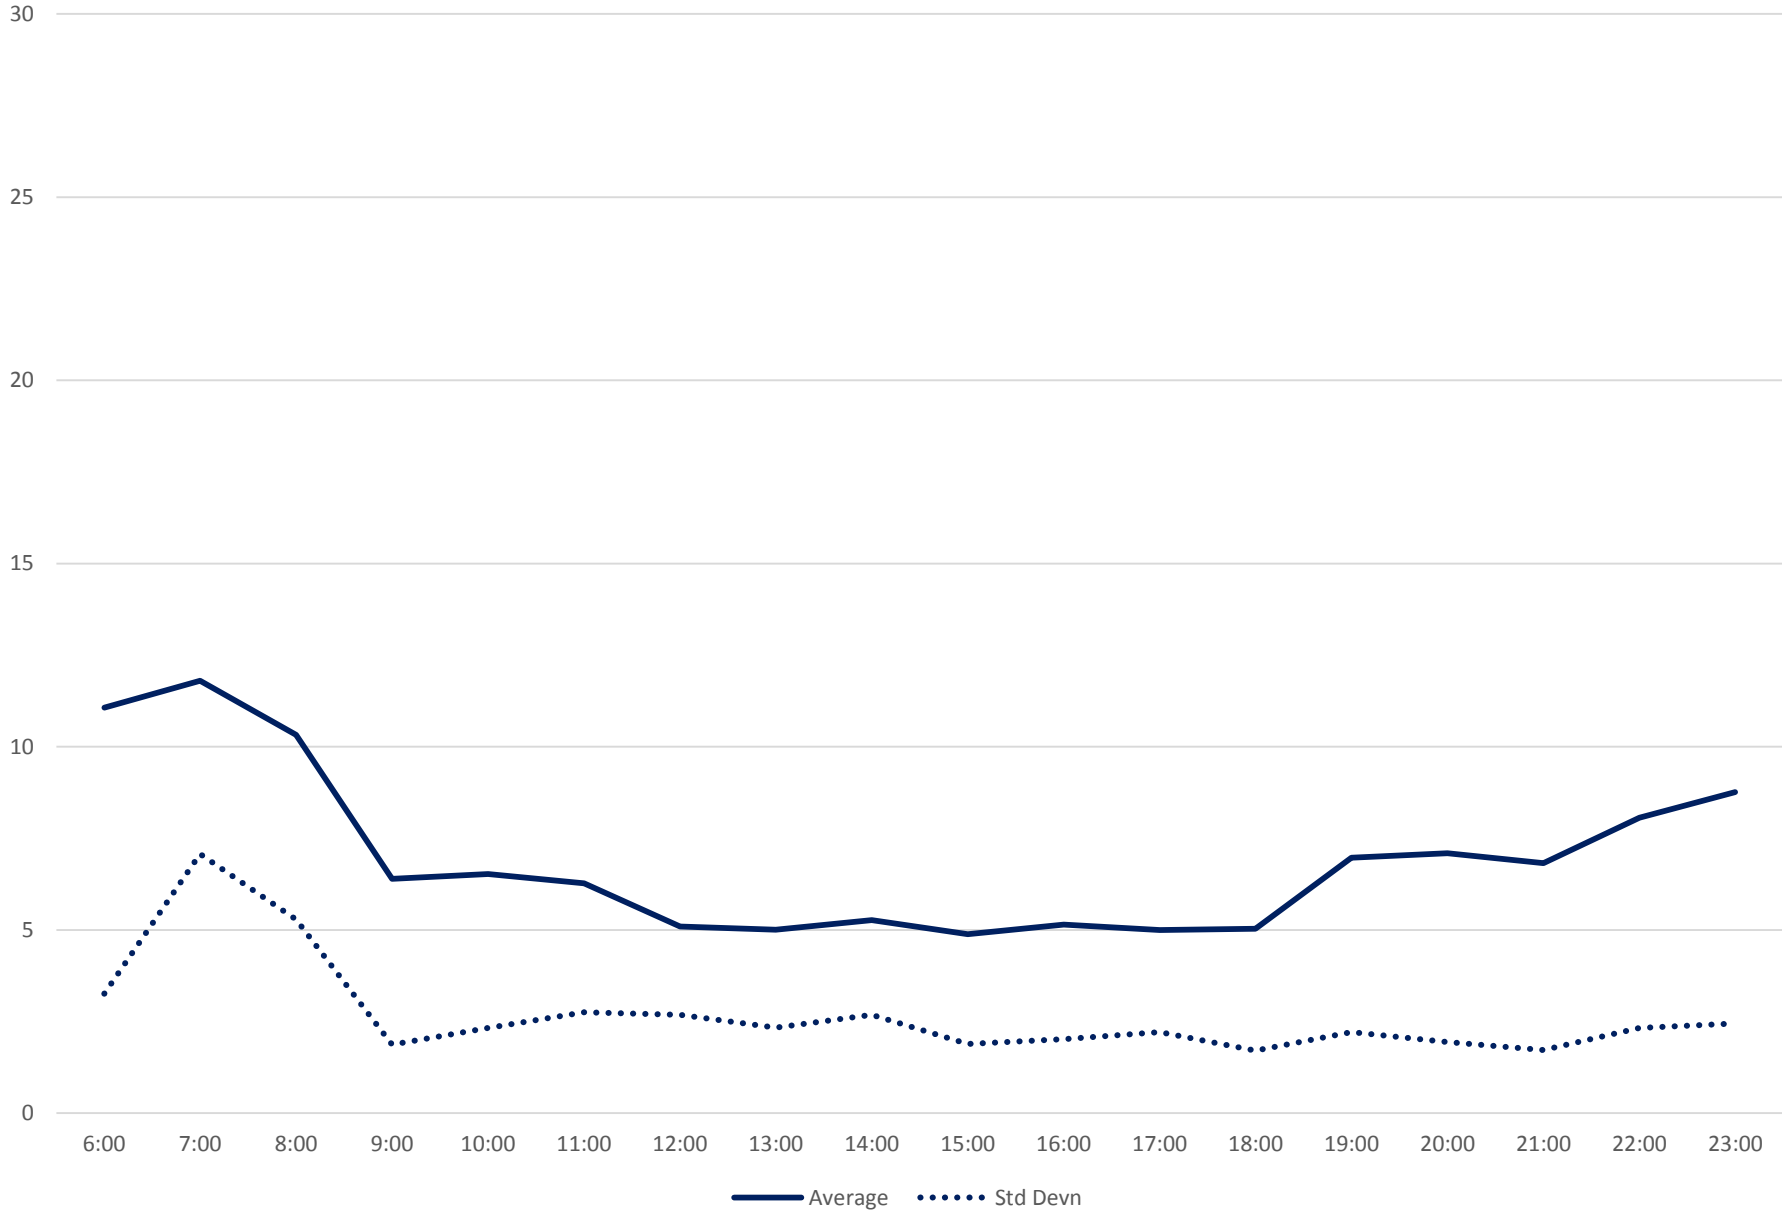

60 Steeles West Headways at N of Finch Stn Northbound July 2020

Quartiles Week 5

60 Steeles West Headways at N of Finch Stn Northbound July 2020 Saturday Statistics

60 Steeles West Headways at N of Finch Stn Northbound July 2020

60 Steeles West Headways at N of Finch Stn Northbound July 2020

Quartiles Saturdays

60 Steeles West Headways at N of Finch Stn Northbound July 2020 Sunday Statistics

60 Steeles West Headways at N of Finch Stn Northbound July 2020