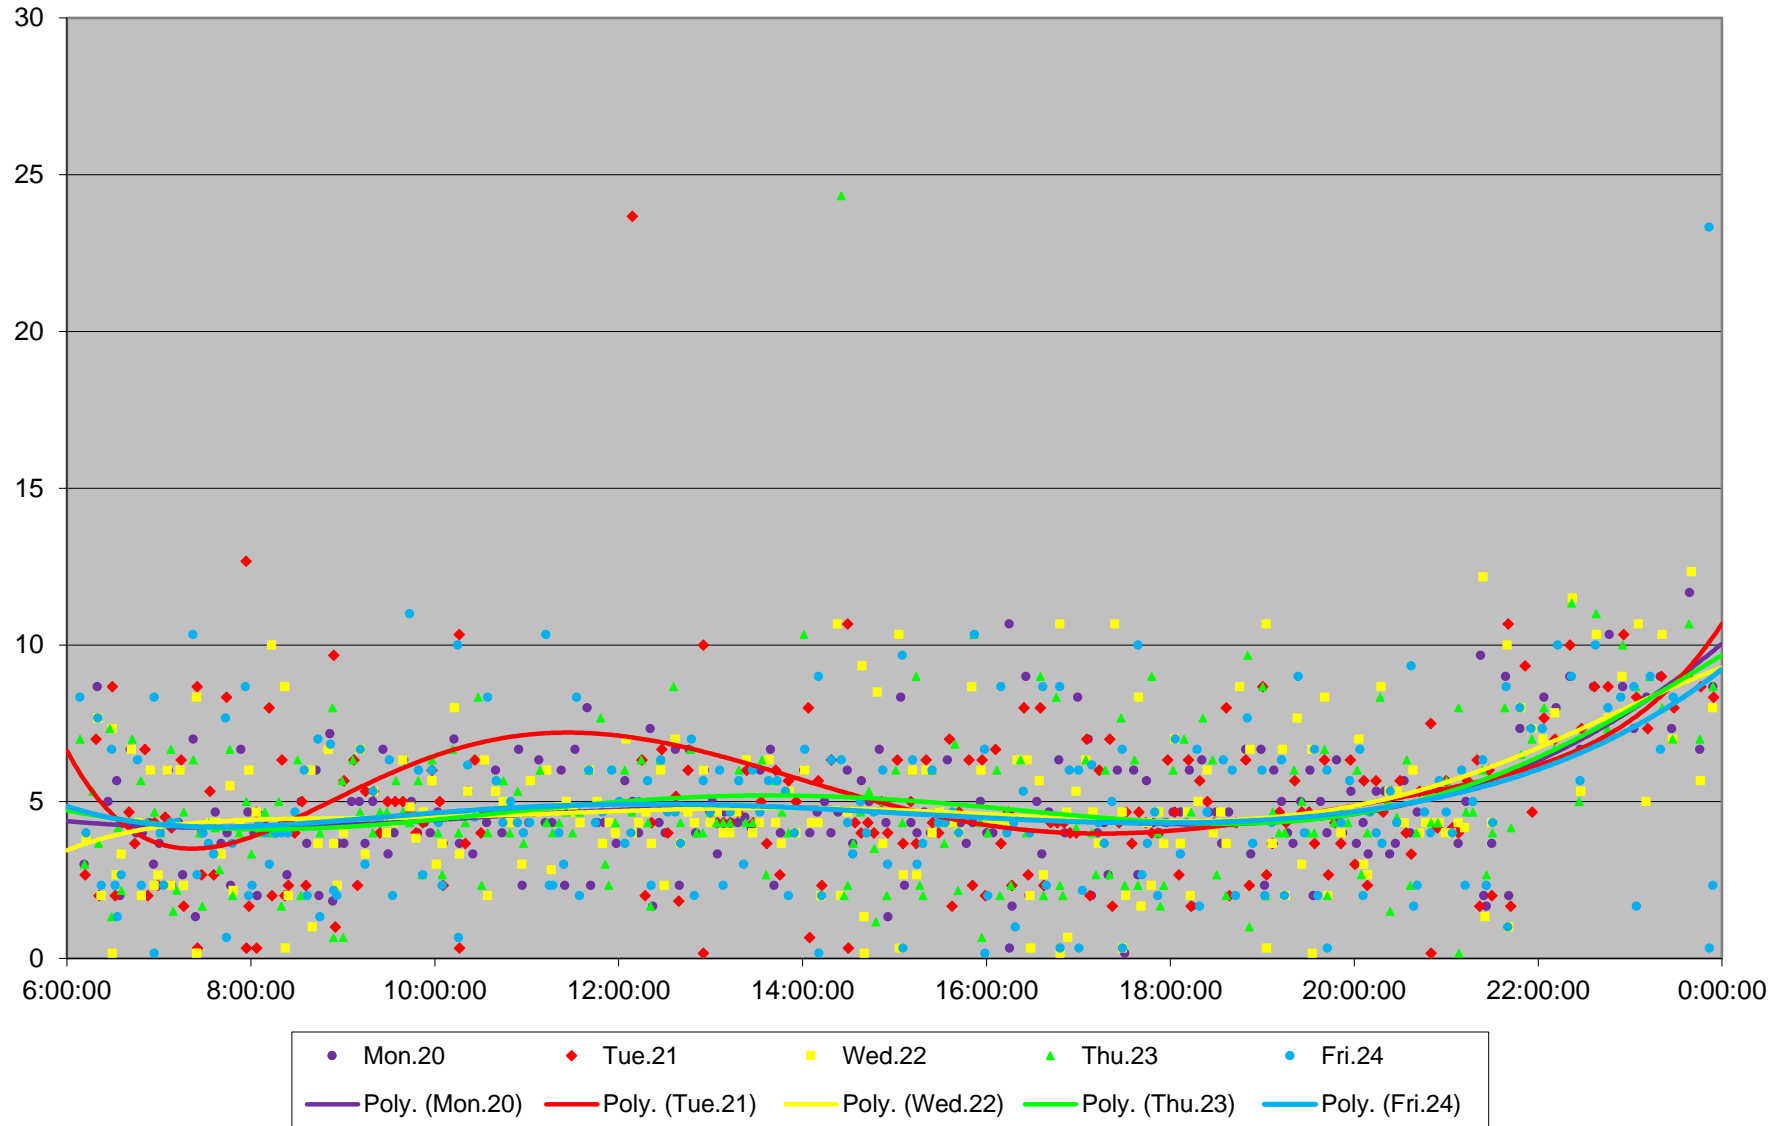

60 Steeles West Headways at N of Finch Stn Northbound July 2020