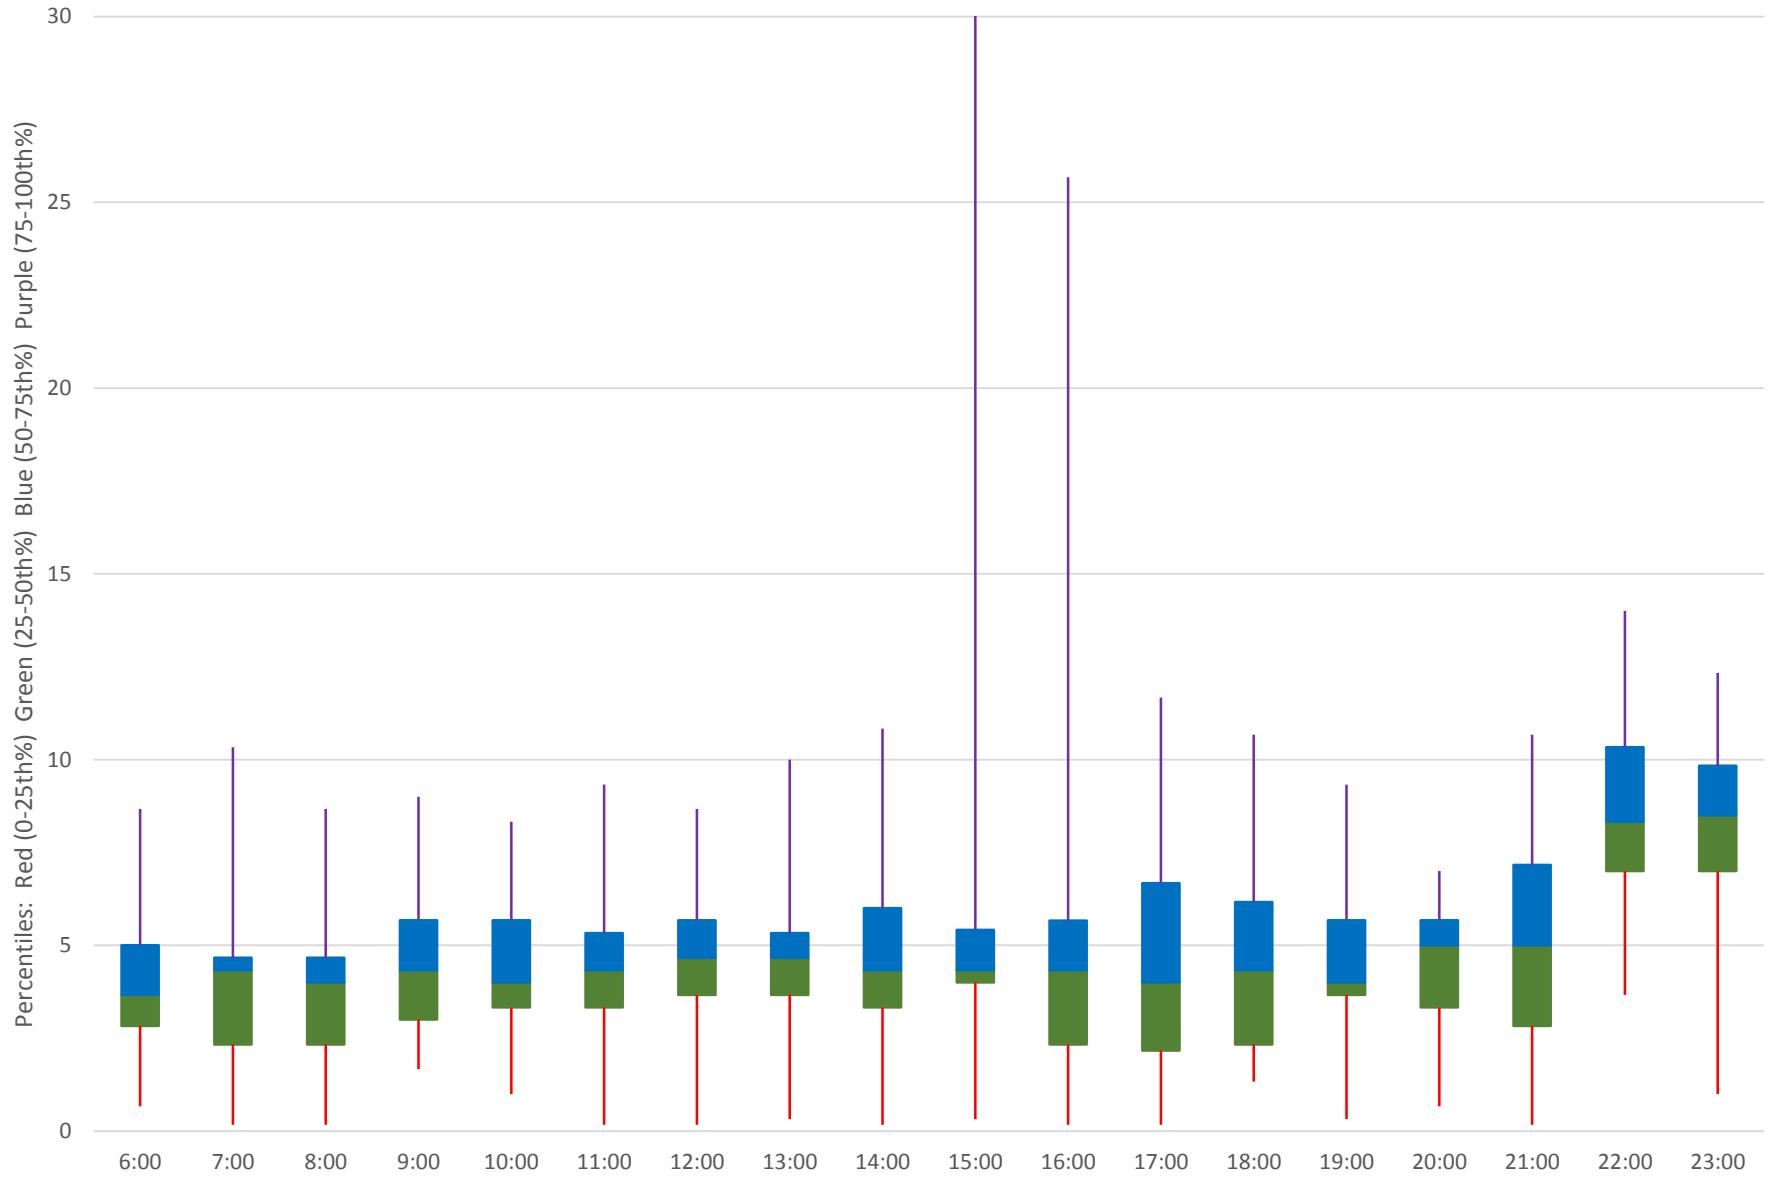

60 Steeles West Headways at N of Finch Stn Northbound July 2020

Quartiles Week 3