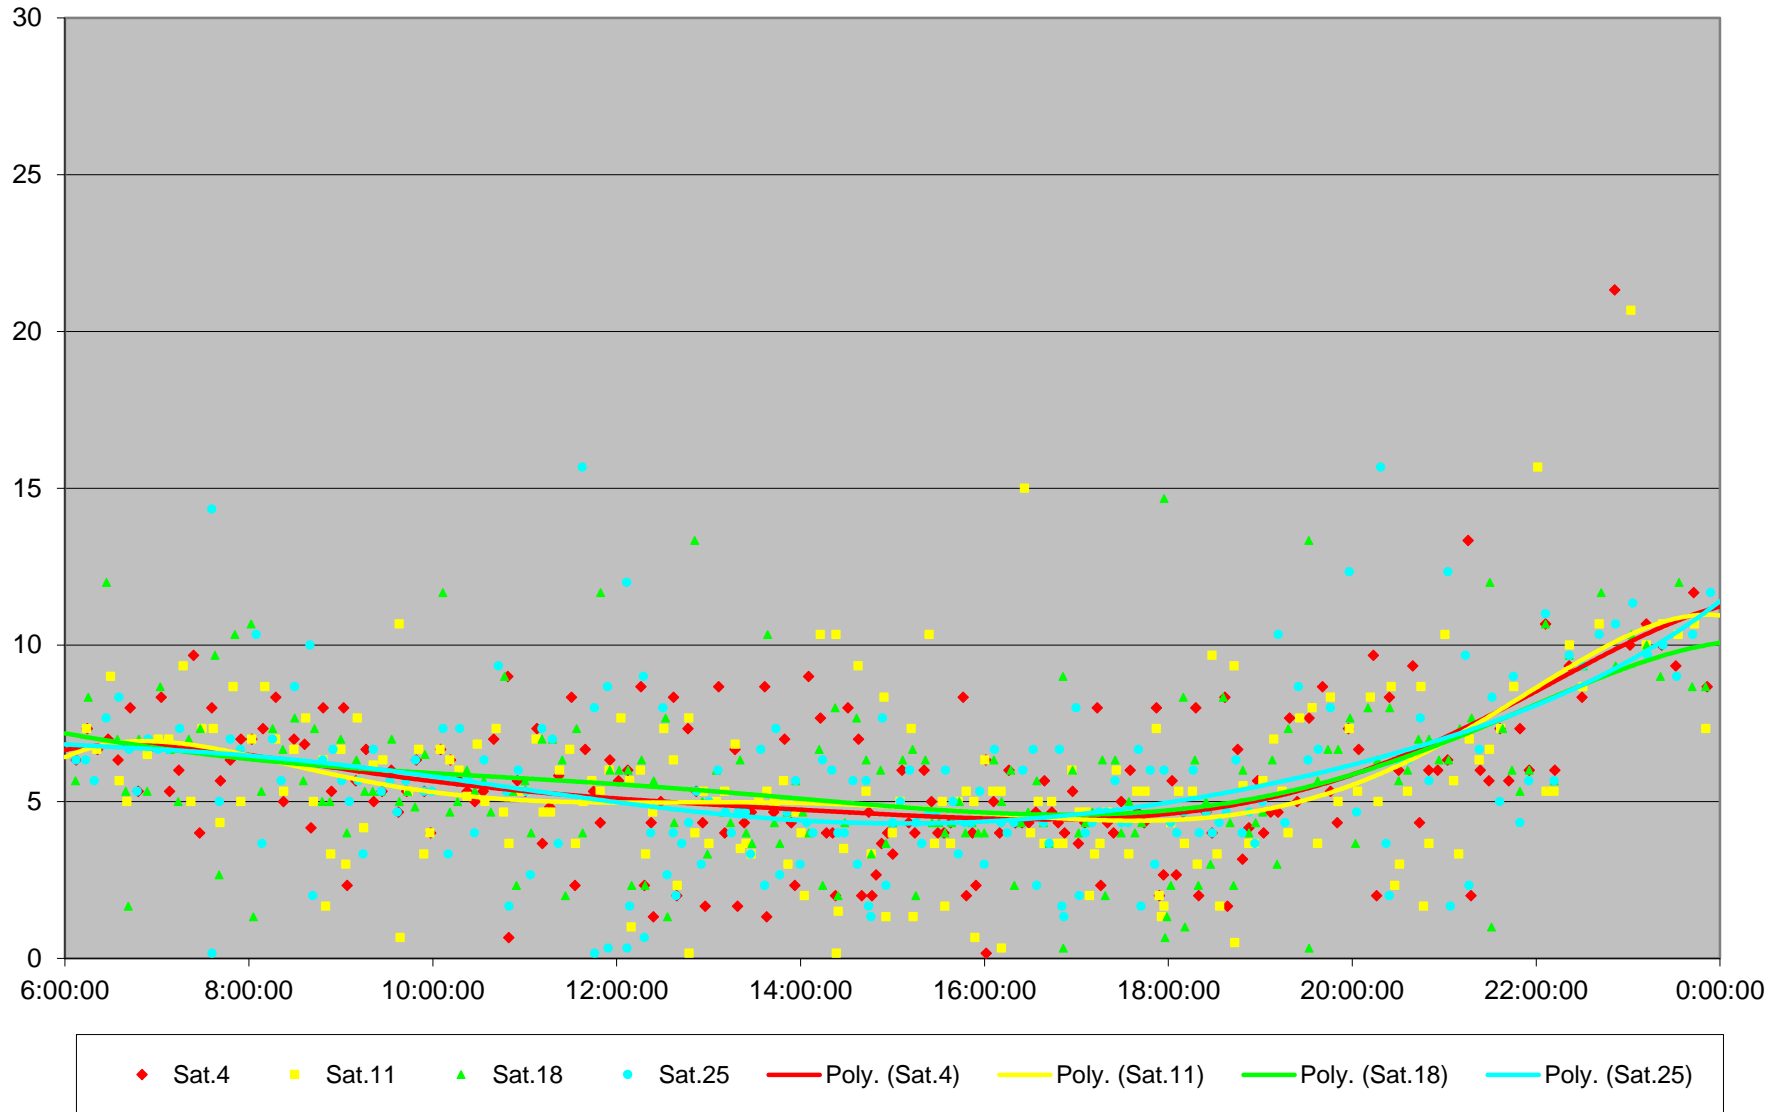

60 Steeles West Headways at N of Finch Stn Northbound July 2020

Quartiles Week 5

60 Steeles West Headways at N of Finch Stn Northbound July 2020 Saturday Statistics

60 Steeles West Headways at N of Finch Stn Northbound July 2020