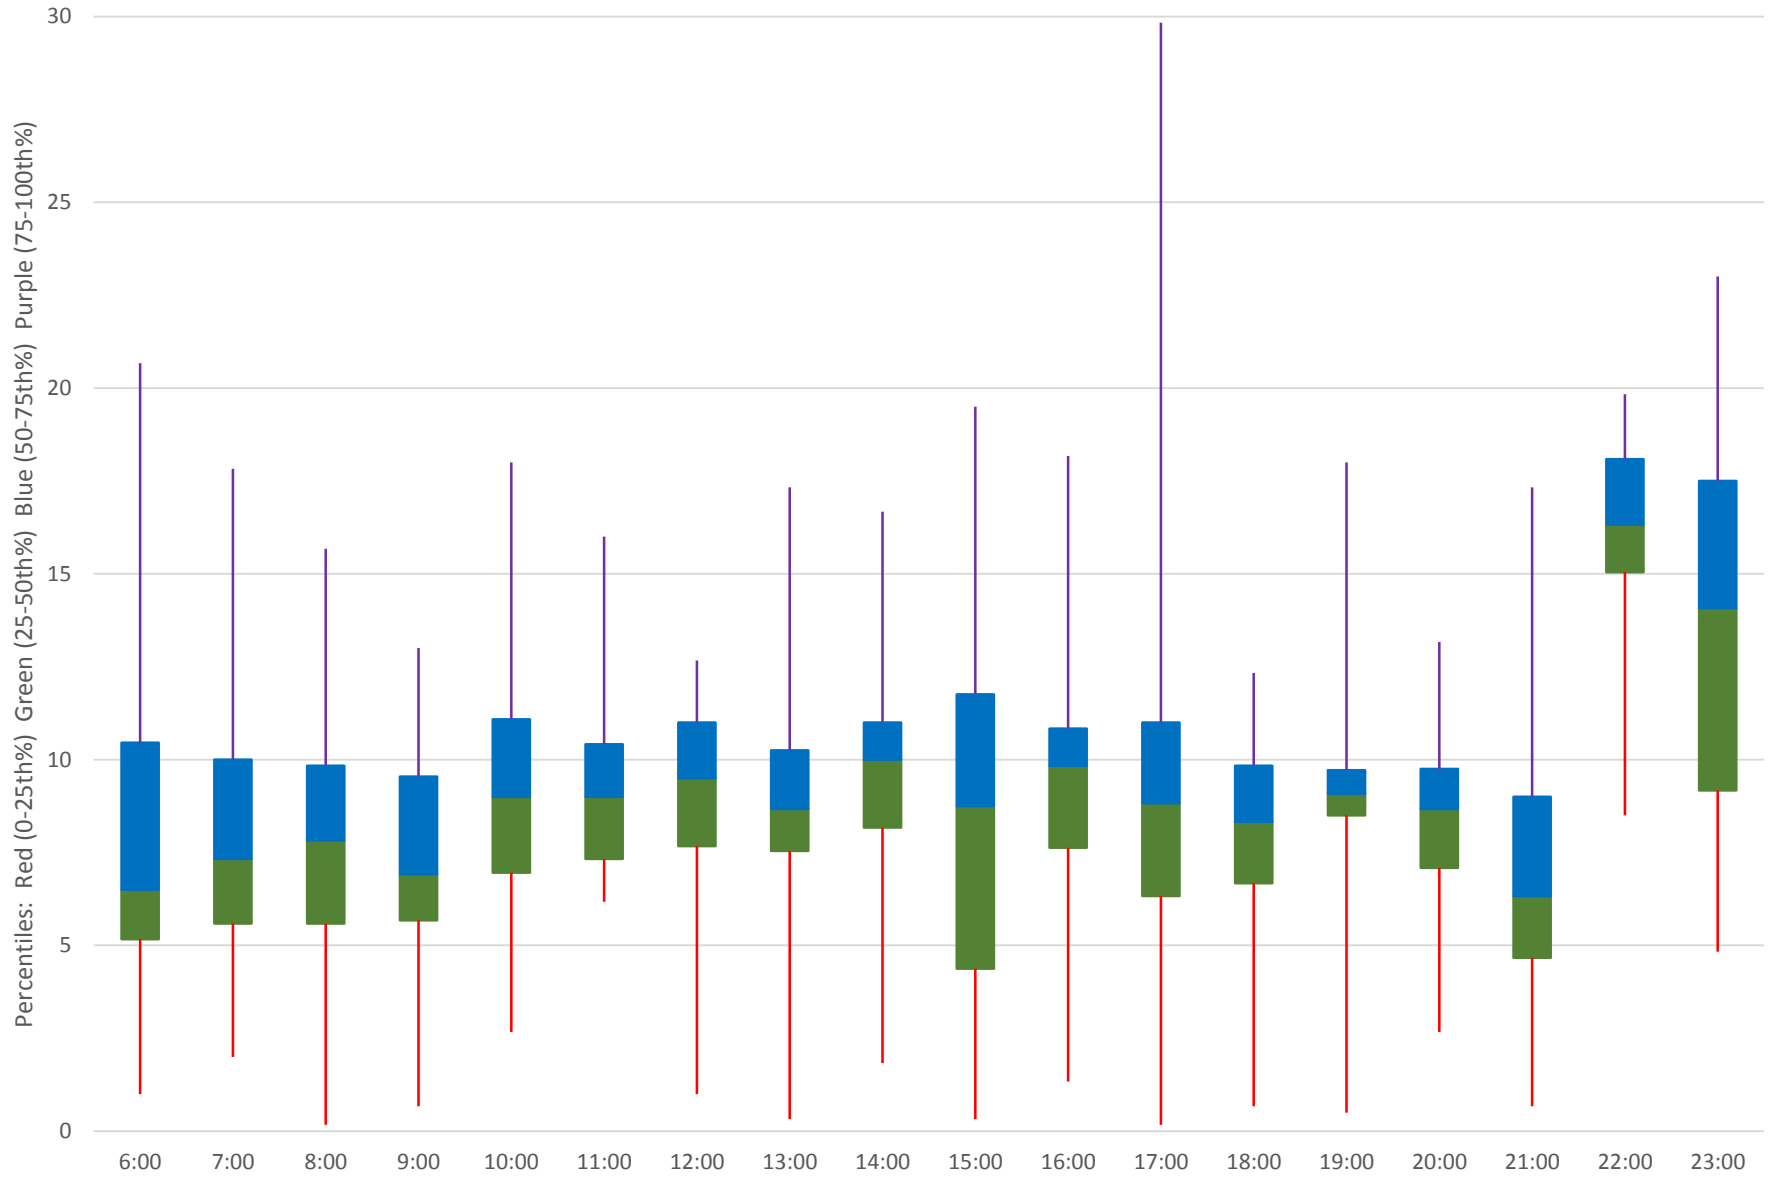

60 Steeles West Headways at Kipling Eastbound July 2020 Weekday Statistics

60 Steeles West Headways at Kipling Eastbound July 2020

60 Steeles West Headways at Kipling Eastbound July 2020

Quartiles Week 1

60 Steeles West Headways at Kipling Eastbound July 2020

60 Steeles West Headways at Kipling Eastbound July 2020

Quartiles Week 2

60 Steeles West Headways at Kipling Eastbound July 2020

60 Steeles West Headways at Kipling Eastbound July 2020

Quartiles Week 5

60 Steeles West Headways at Kipling Eastbound July 2020 Saturday Statistics

60 Steeles West Headways at Kipling Eastbound July 2020

60 Steeles West Headways at Kipling Eastbound July 2020

Quartiles Saturdays

60 Steeles West Headways at Kipling Eastbound July 2020 Sunday Statistics

60 Steeles West Headways at Kipling Eastbound July 2020

60 Steeles West Headways at Kipling Eastbound July 2020