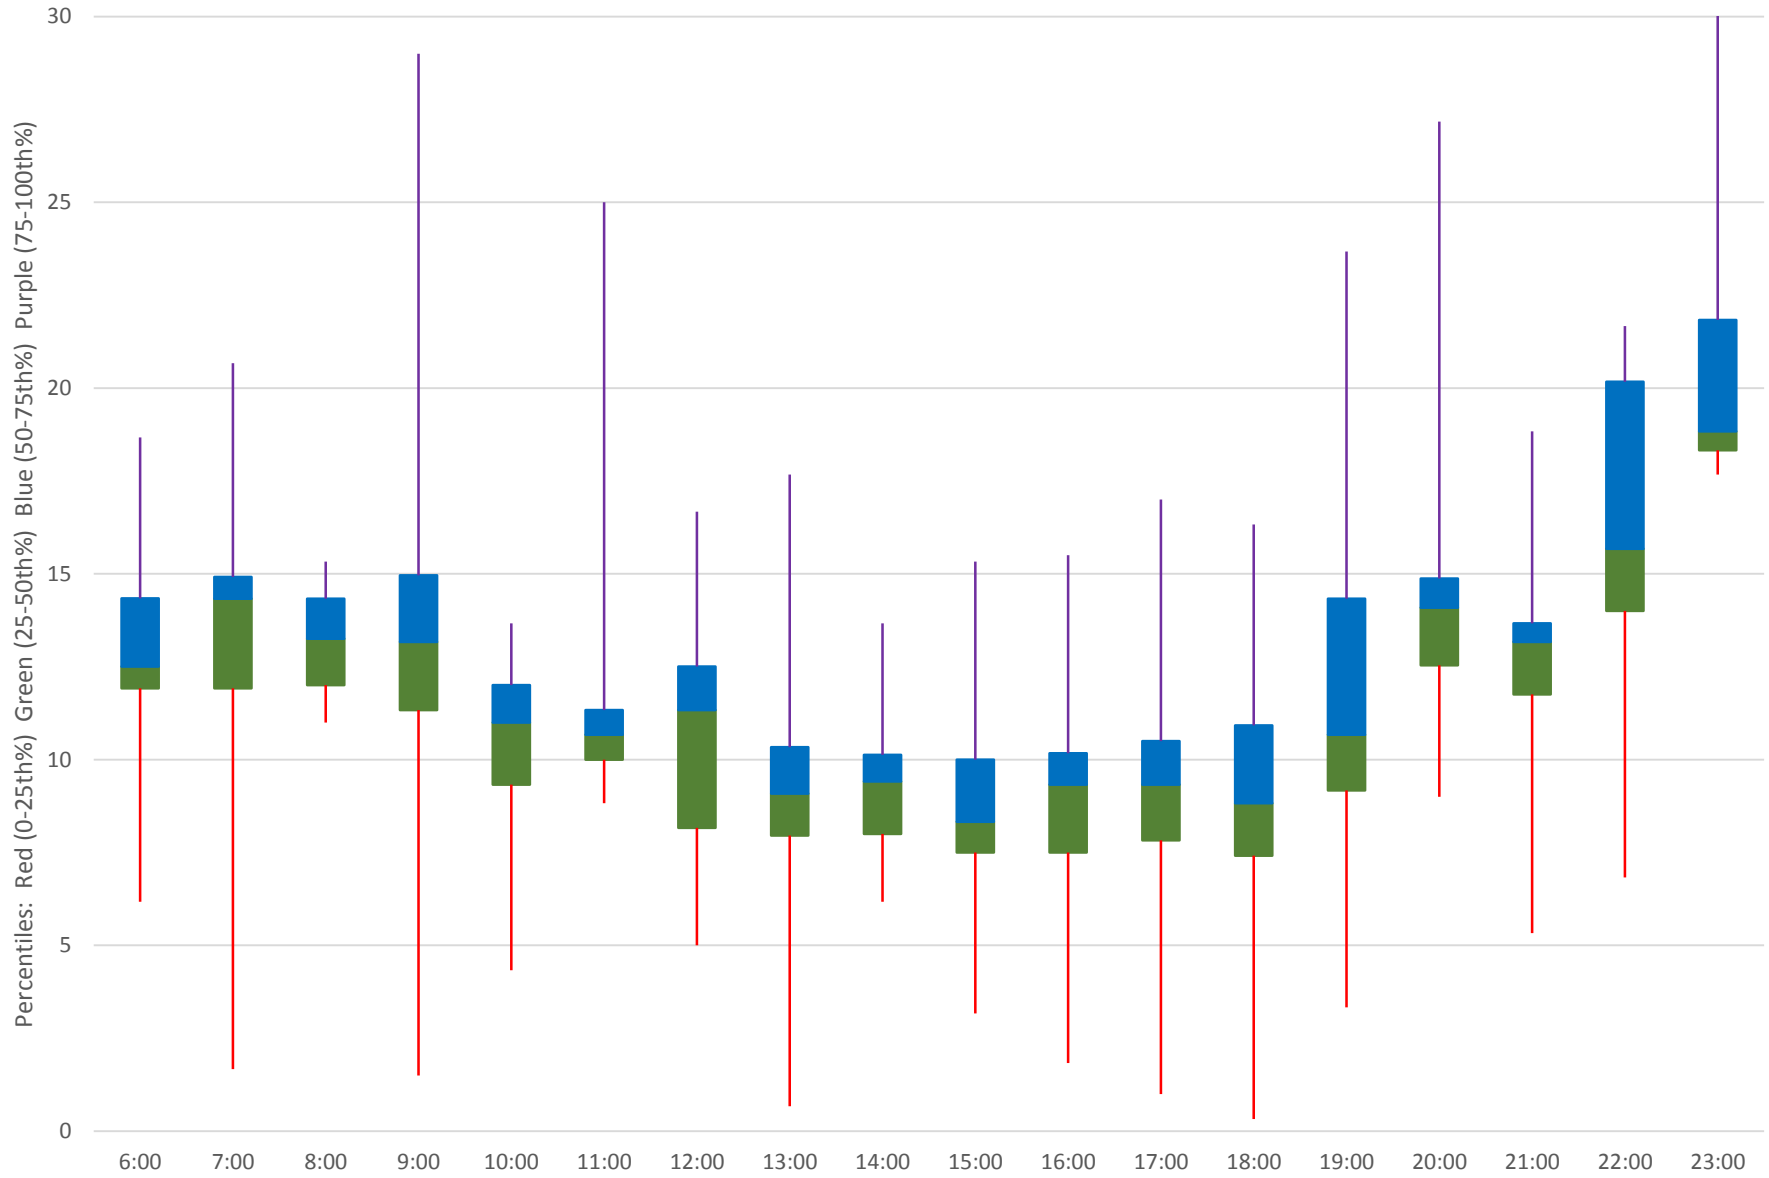

Quartiles Week 5

60 Steeles West Headways at Kipling Eastbound July 2020 Saturday Statistics

60 Steeles West Headways at Kipling Eastbound July 2020

60 Steeles West Headways at Kipling Eastbound July 2020

Quartiles Saturdays

60 Steeles West Headways at Kipling Eastbound July 2020 Sunday Statistics

60 Steeles West Headways at Kipling Eastbound July 2020

60 Steeles West Headways at Kipling Eastbound July 2020