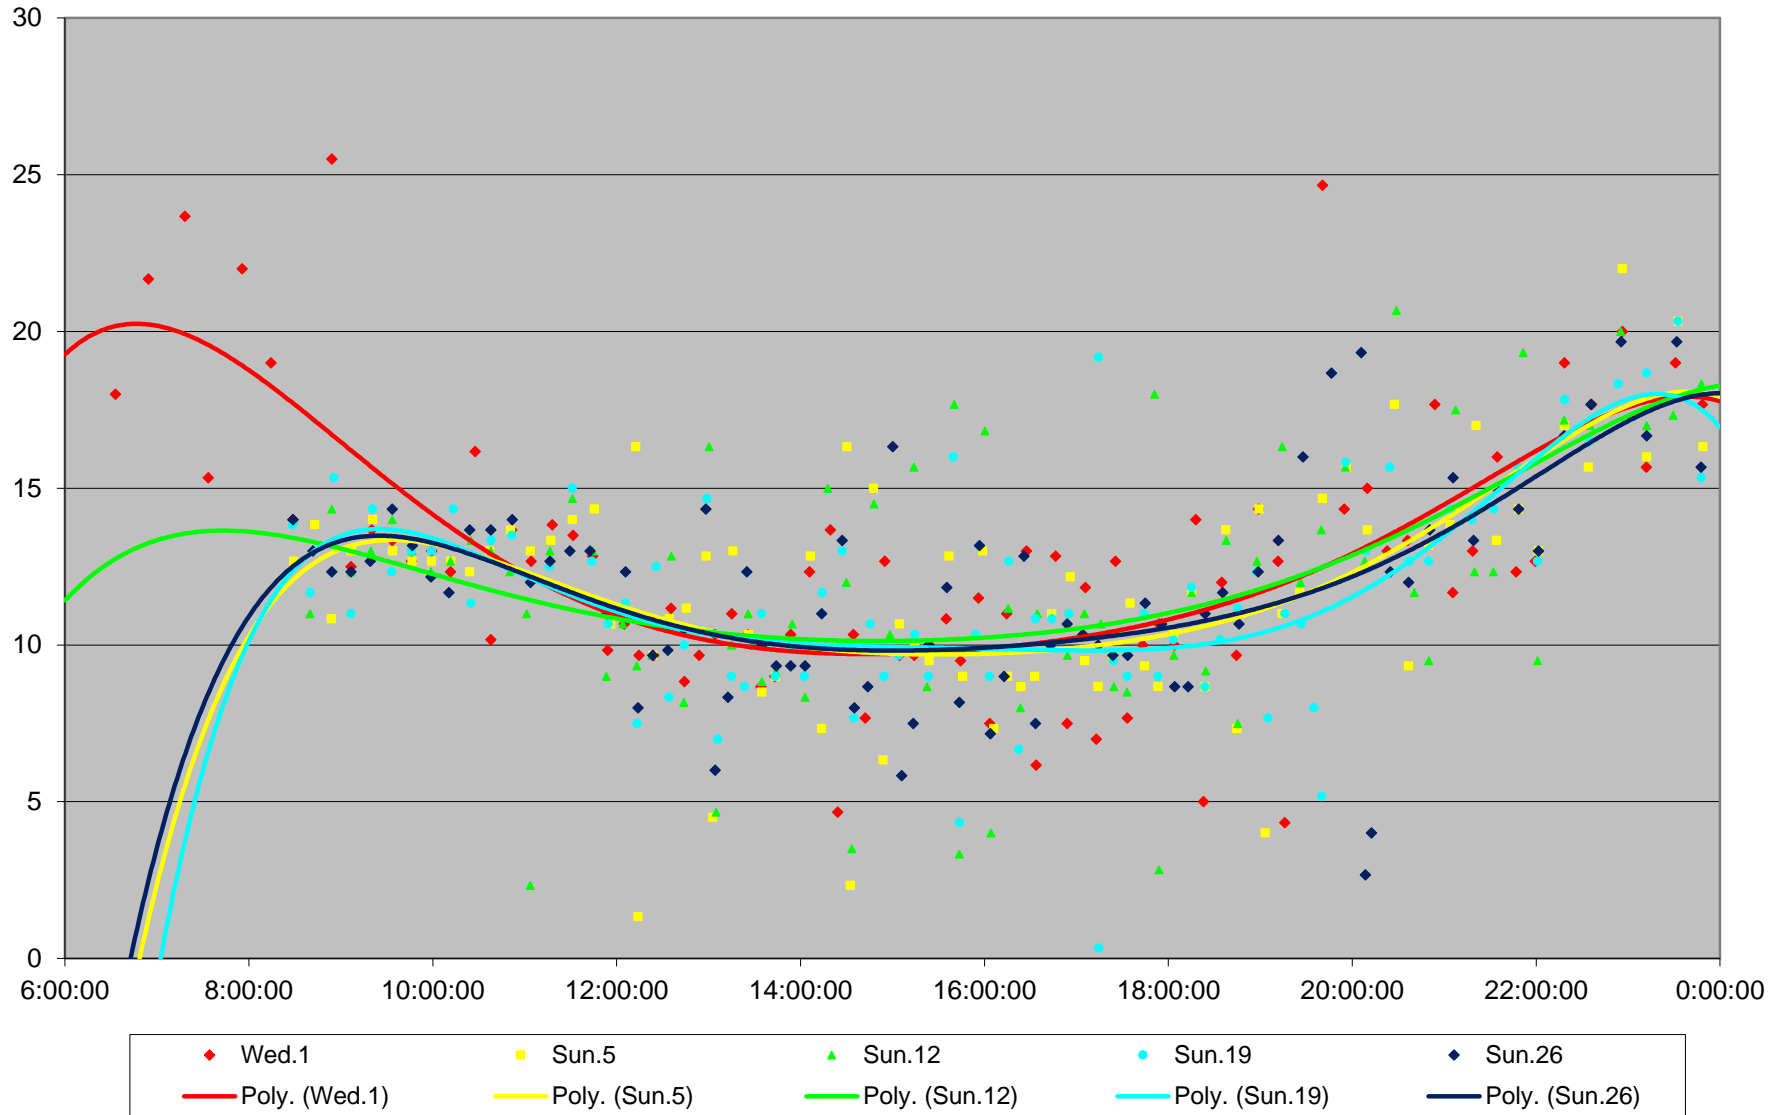

Quartiles Week 5

60 Steeles West Headways at Kipling Eastbound July 2020 Saturday Statistics

60 Steeles West Headways at Kipling Eastbound July 2020

60 Steeles West Headways at Kipling Eastbound July 2020

Quartiles Saturdays

60 Steeles West Headways at Kipling Eastbound July 2020 Sunday Statistics

60 Steeles West Headways at Kipling Eastbound July 2020

60 Steeles West Headways at Kipling Eastbound July 2020