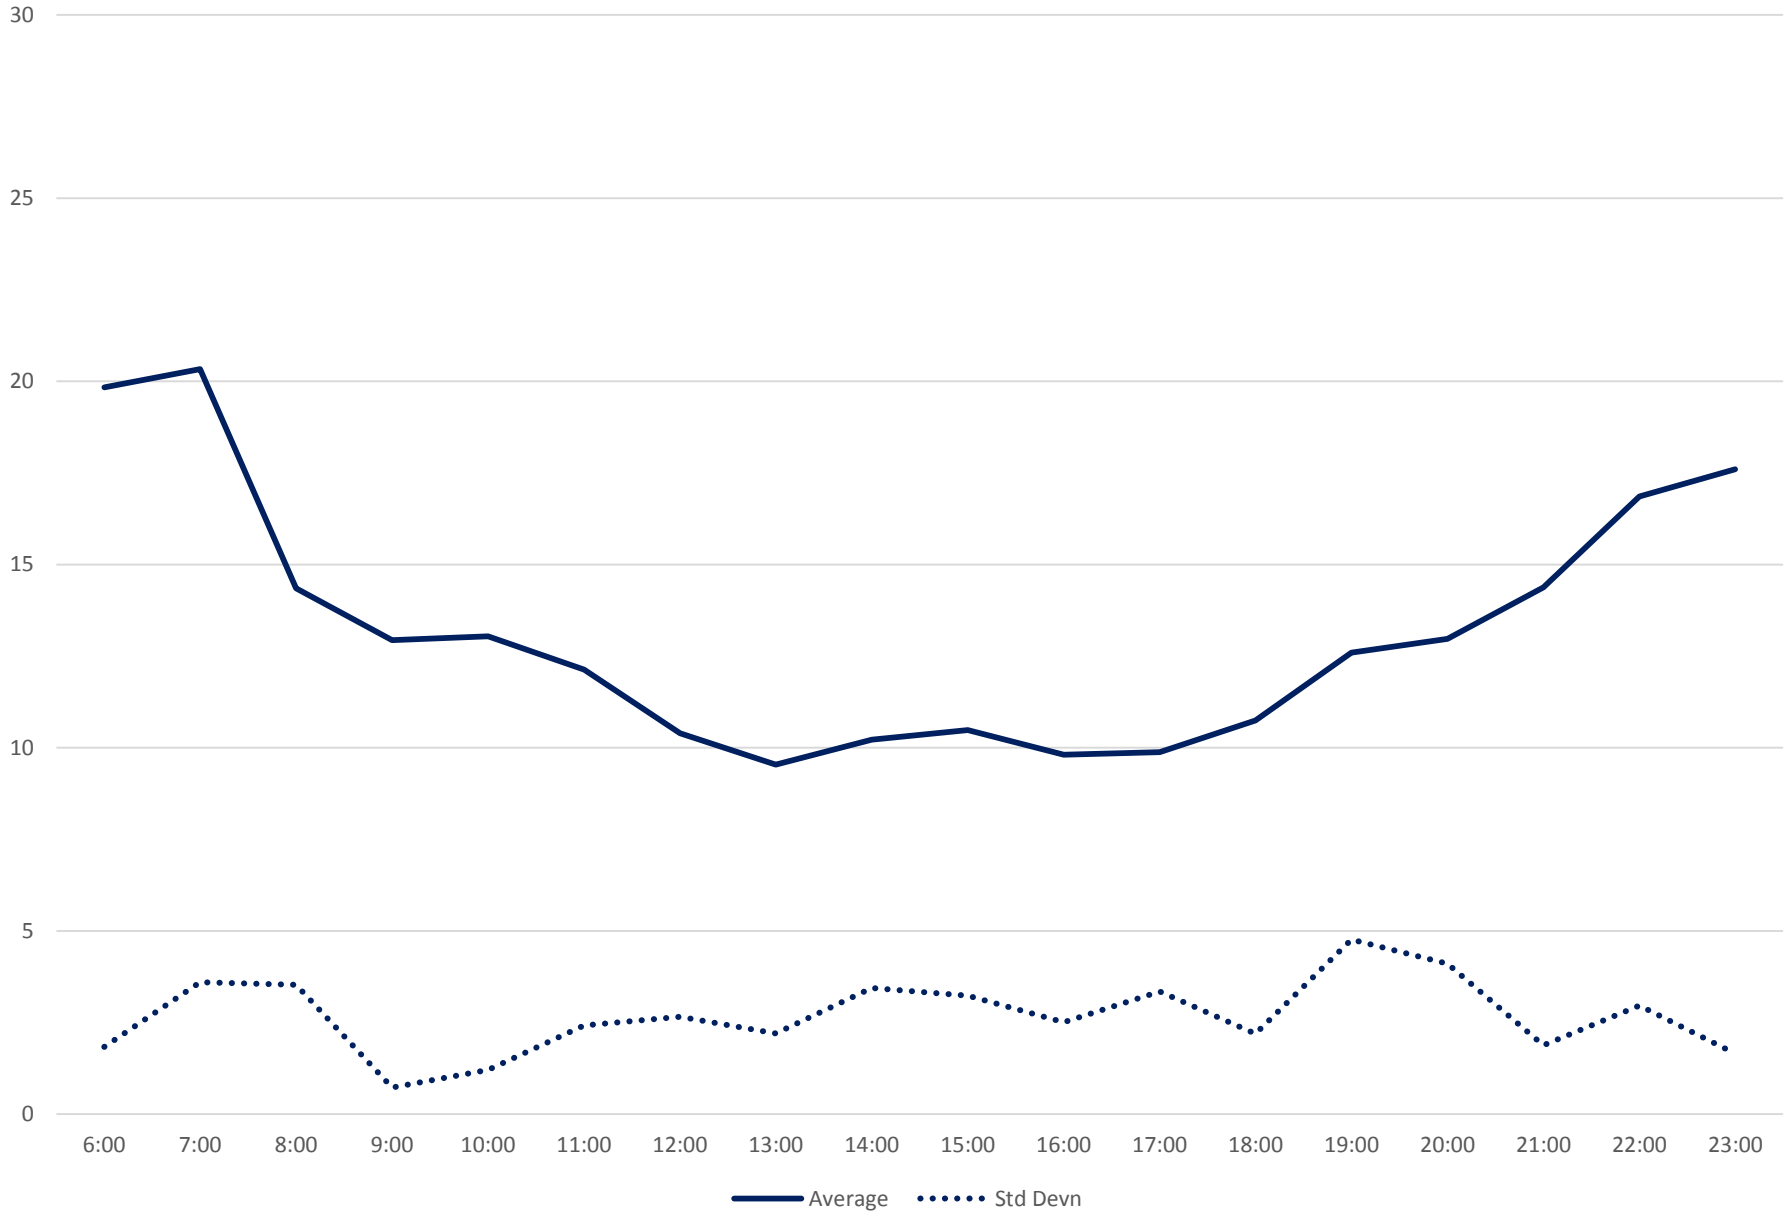

60 Steeles West Headways at Kipling Eastbound July 2020 Weekday Statistics

60 Steeles West Headways at Kipling Eastbound July 2020

60 Steeles West Headways at Kipling Eastbound July 2020

Quartiles Week 1

60 Steeles West Headways at Kipling Eastbound July 2020

60 Steeles West Headways at Kipling Eastbound July 2020

Quartiles Week 2

60 Steeles West Headways at Kipling Eastbound July 2020

60 Steeles West Headways at Kipling Eastbound July 2020

Quartiles Week 5

60 Steeles West Headways at Kipling Eastbound July 2020 Saturday Statistics

60 Steeles West Headways at Kipling Eastbound July 2020

60 Steeles West Headways at Kipling Eastbound July 2020

Quartiles Saturdays

60 Steeles West Headways at Kipling Eastbound July 2020 Sunday Statistics

60 Steeles West Headways at Kipling Eastbound July 2020

60 Steeles West Headways at Kipling Eastbound July 2020