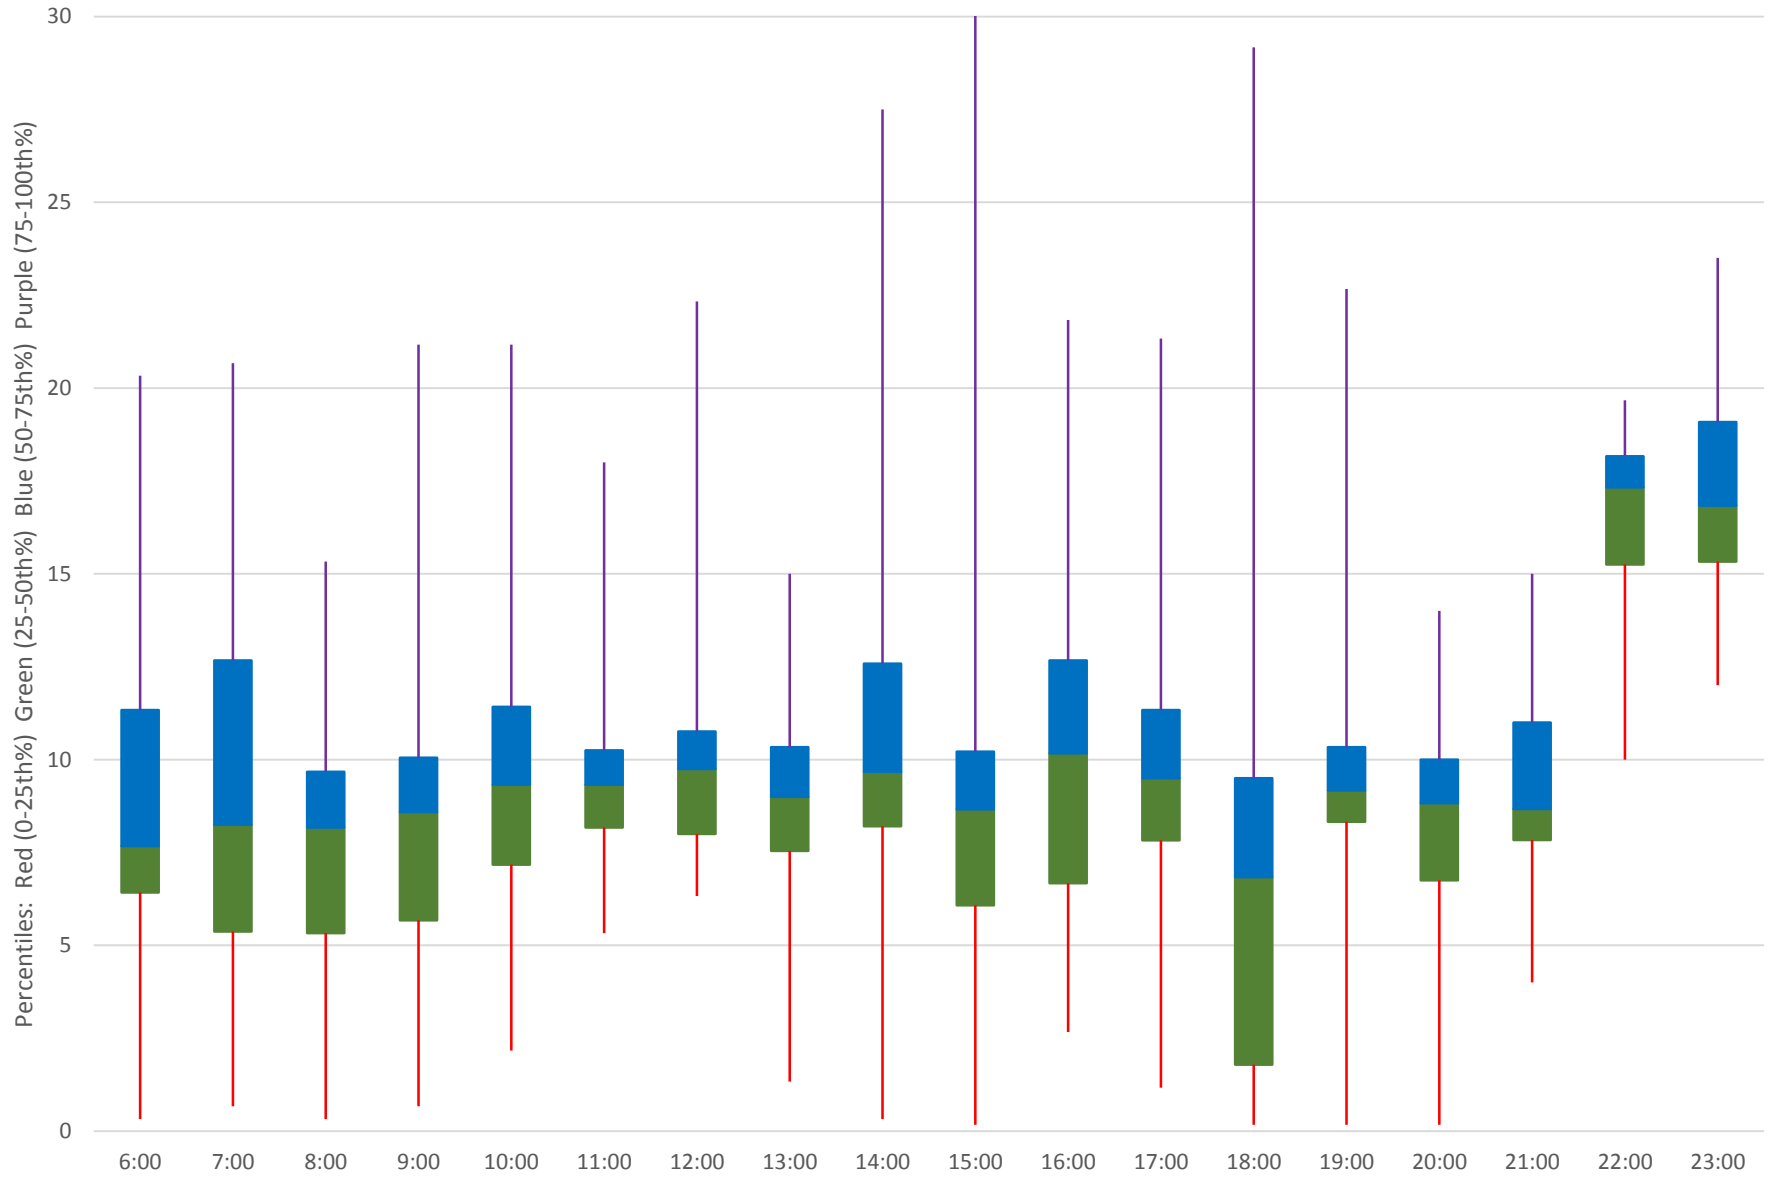

Quartiles Week 3

60 Steeles West Headways at Kipling Eastbound July 2020

60 Steeles West Headways at Kipling Eastbound July 2020

Quartiles Week 4

60 Steeles West Headways at Kipling Eastbound July 2020

60 Steeles West Headways at Kipling Eastbound July 2020

Quartiles Week 5

60 Steeles West Headways at Kipling Eastbound July 2020 Saturday Statistics

60 Steeles West Headways at Kipling Eastbound July 2020

60 Steeles West Headways at Kipling Eastbound July 2020

Quartiles Saturdays

60 Steeles West Headways at Kipling Eastbound July 2020 Sunday Statistics

60 Steeles West Headways at Kipling Eastbound July 2020

60 Steeles West Headways at Kipling Eastbound July 2020