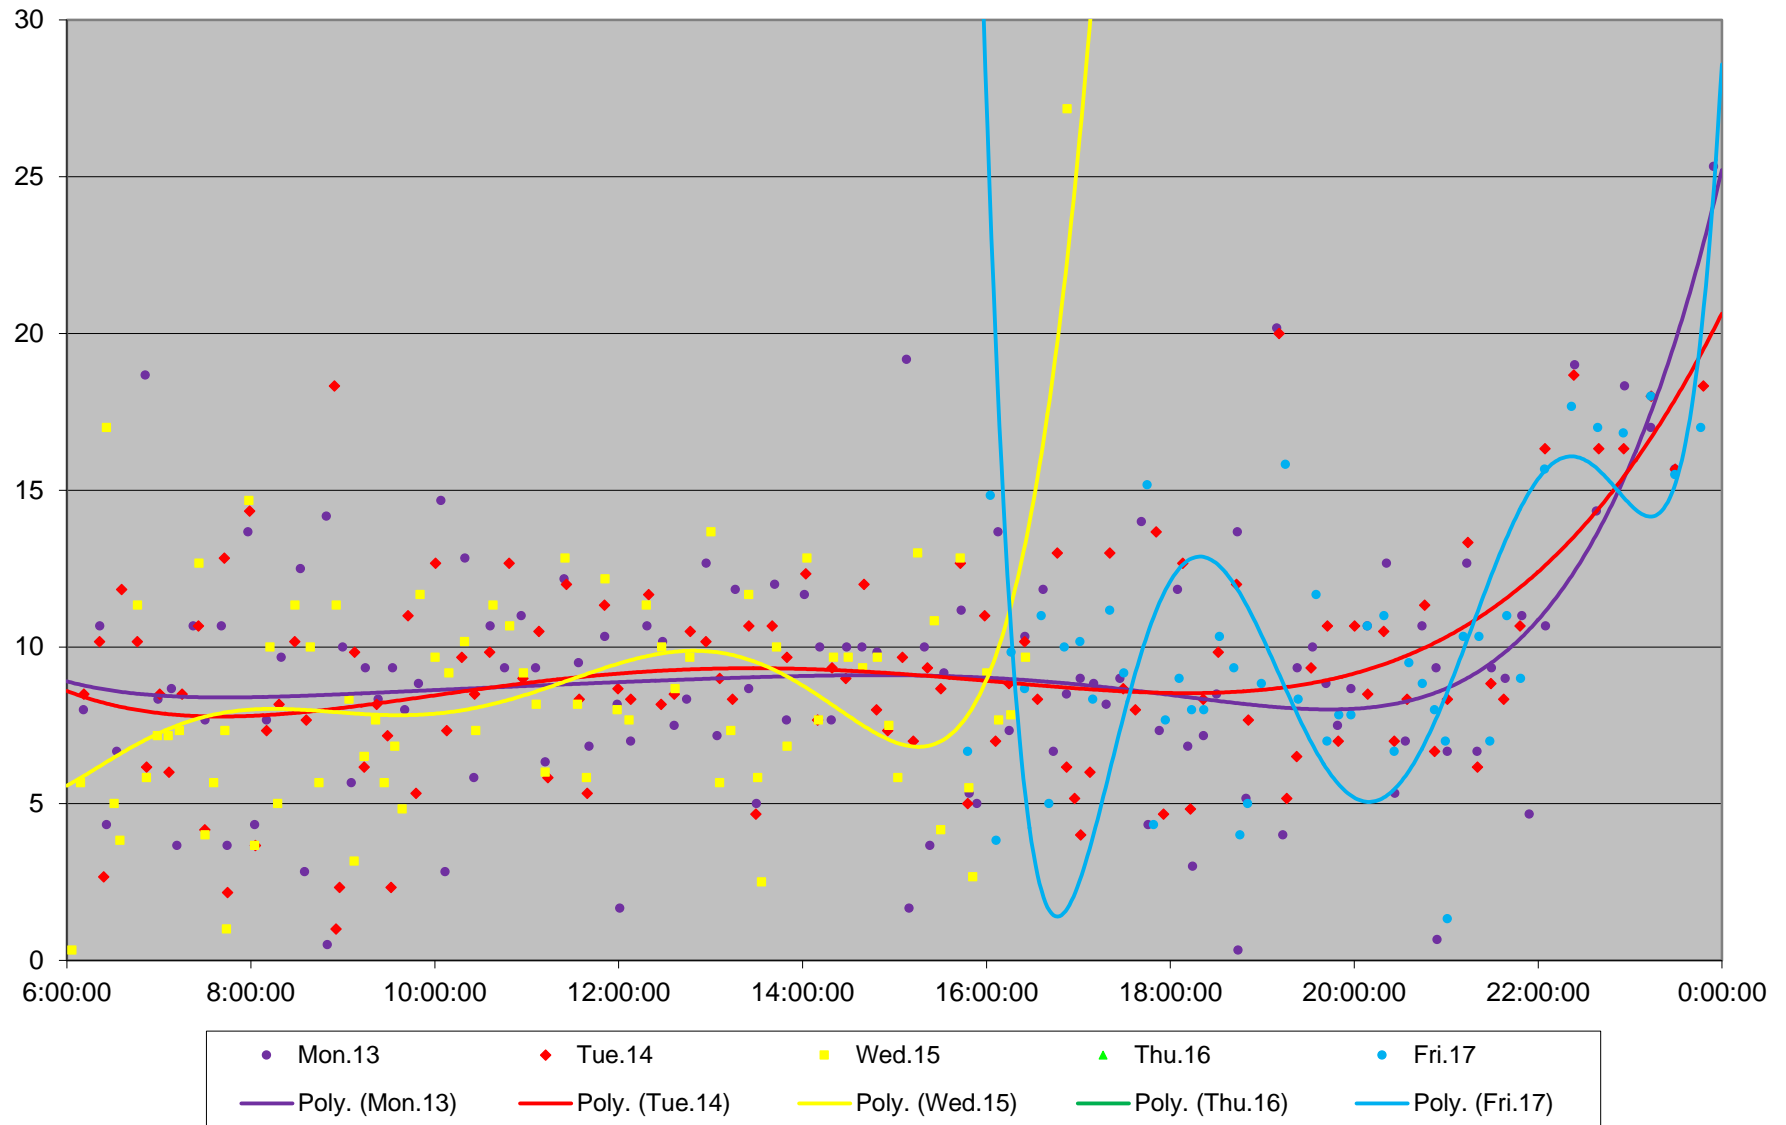

60 Steeles West Headways at Kipling Eastbound July 2020 Weekday Statistics

60 Steeles West Headways at Kipling Eastbound July 2020

60 Steeles West Headways at Kipling Eastbound July 2020

Quartiles Week 1

60 Steeles West Headways at Kipling Eastbound July 2020

60 Steeles West Headways at Kipling Eastbound July 2020

Quartiles Week 2

60 Steeles West Headways at Kipling Eastbound July 2020

60 Steeles West Headways at Kipling Eastbound July 2020

Quartiles Week 5

60 Steeles West Headways at Kipling Eastbound July 2020 Saturday Statistics

60 Steeles West Headways at Kipling Eastbound July 2020

60 Steeles West Headways at Kipling Eastbound July 2020

Quartiles Saturdays

60 Steeles West Headways at Kipling Eastbound July 2020 Sunday Statistics

60 Steeles West Headways at Kipling Eastbound July 2020

60 Steeles West Headways at Kipling Eastbound July 2020