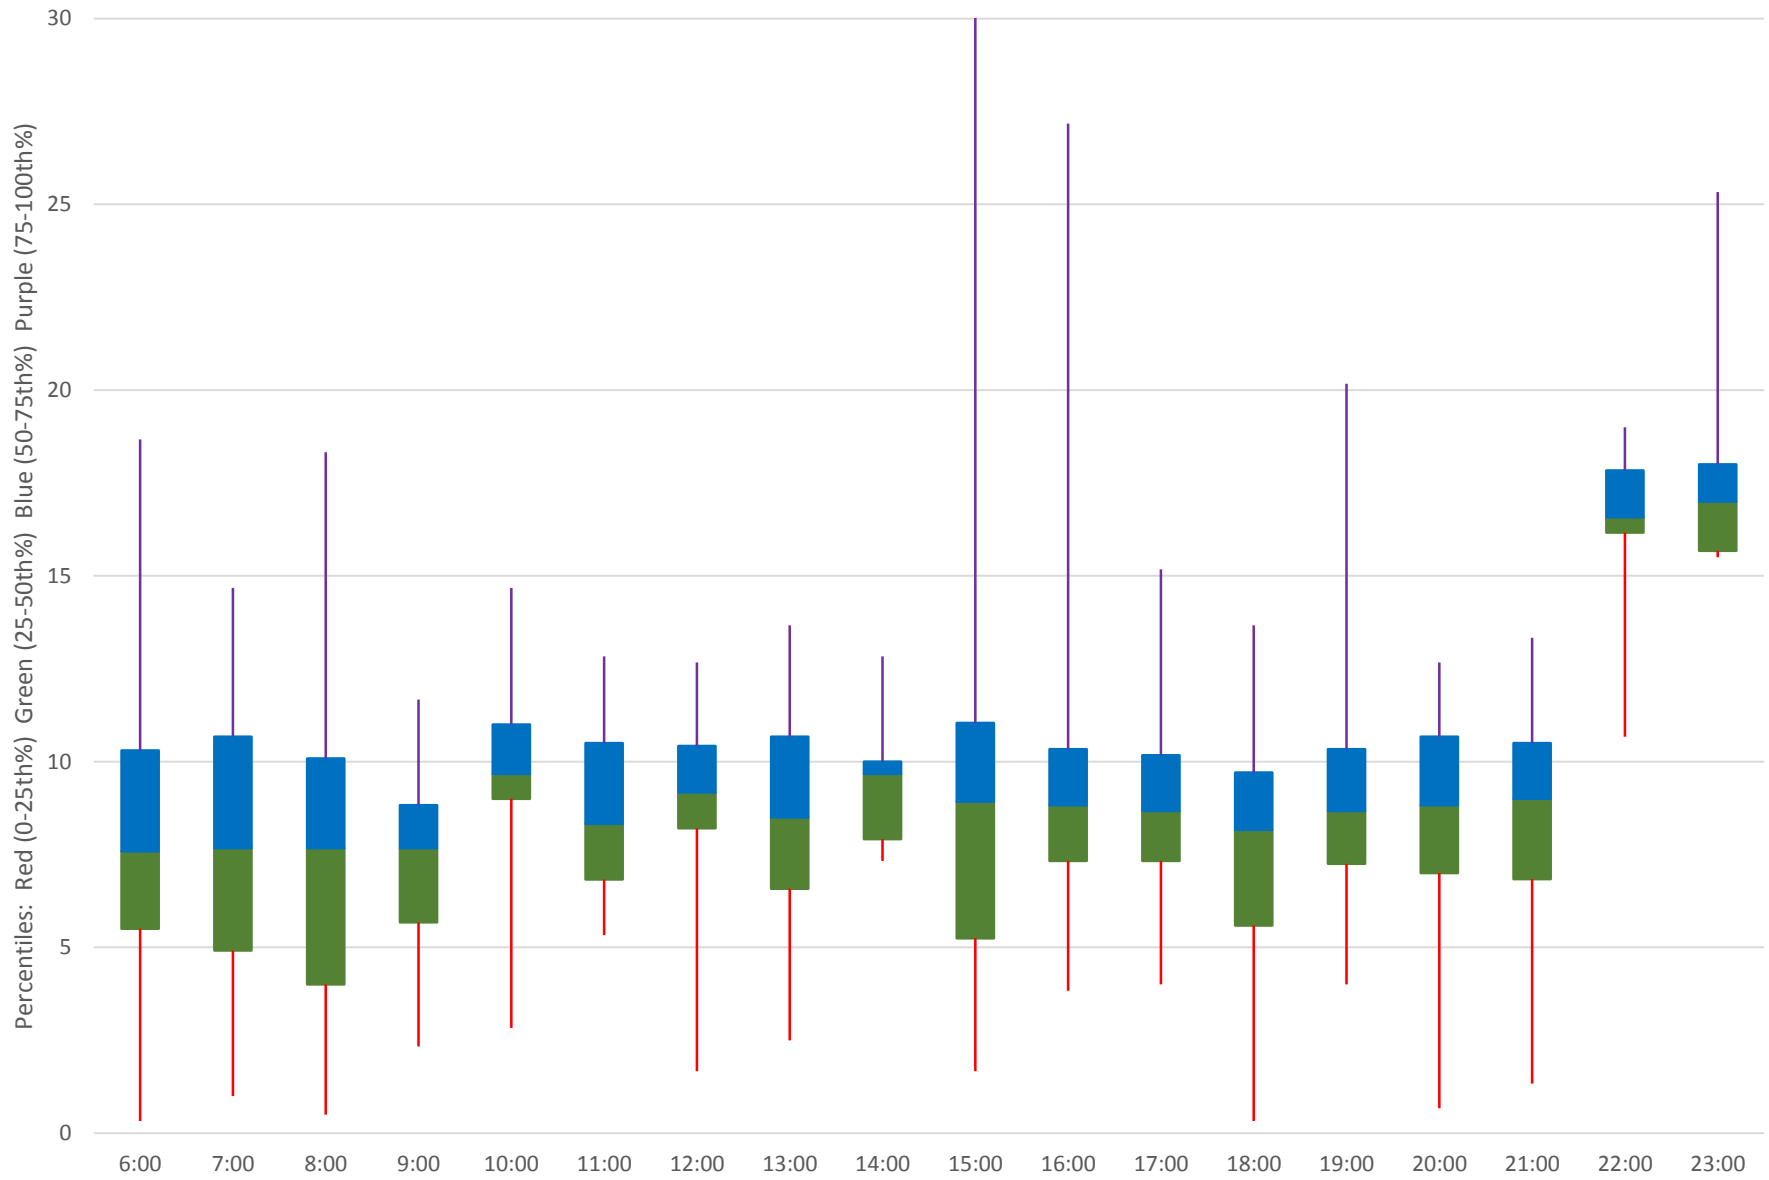

60 Steeles West Headways at Kipling Eastbound July 2020

Quartiles Week 3