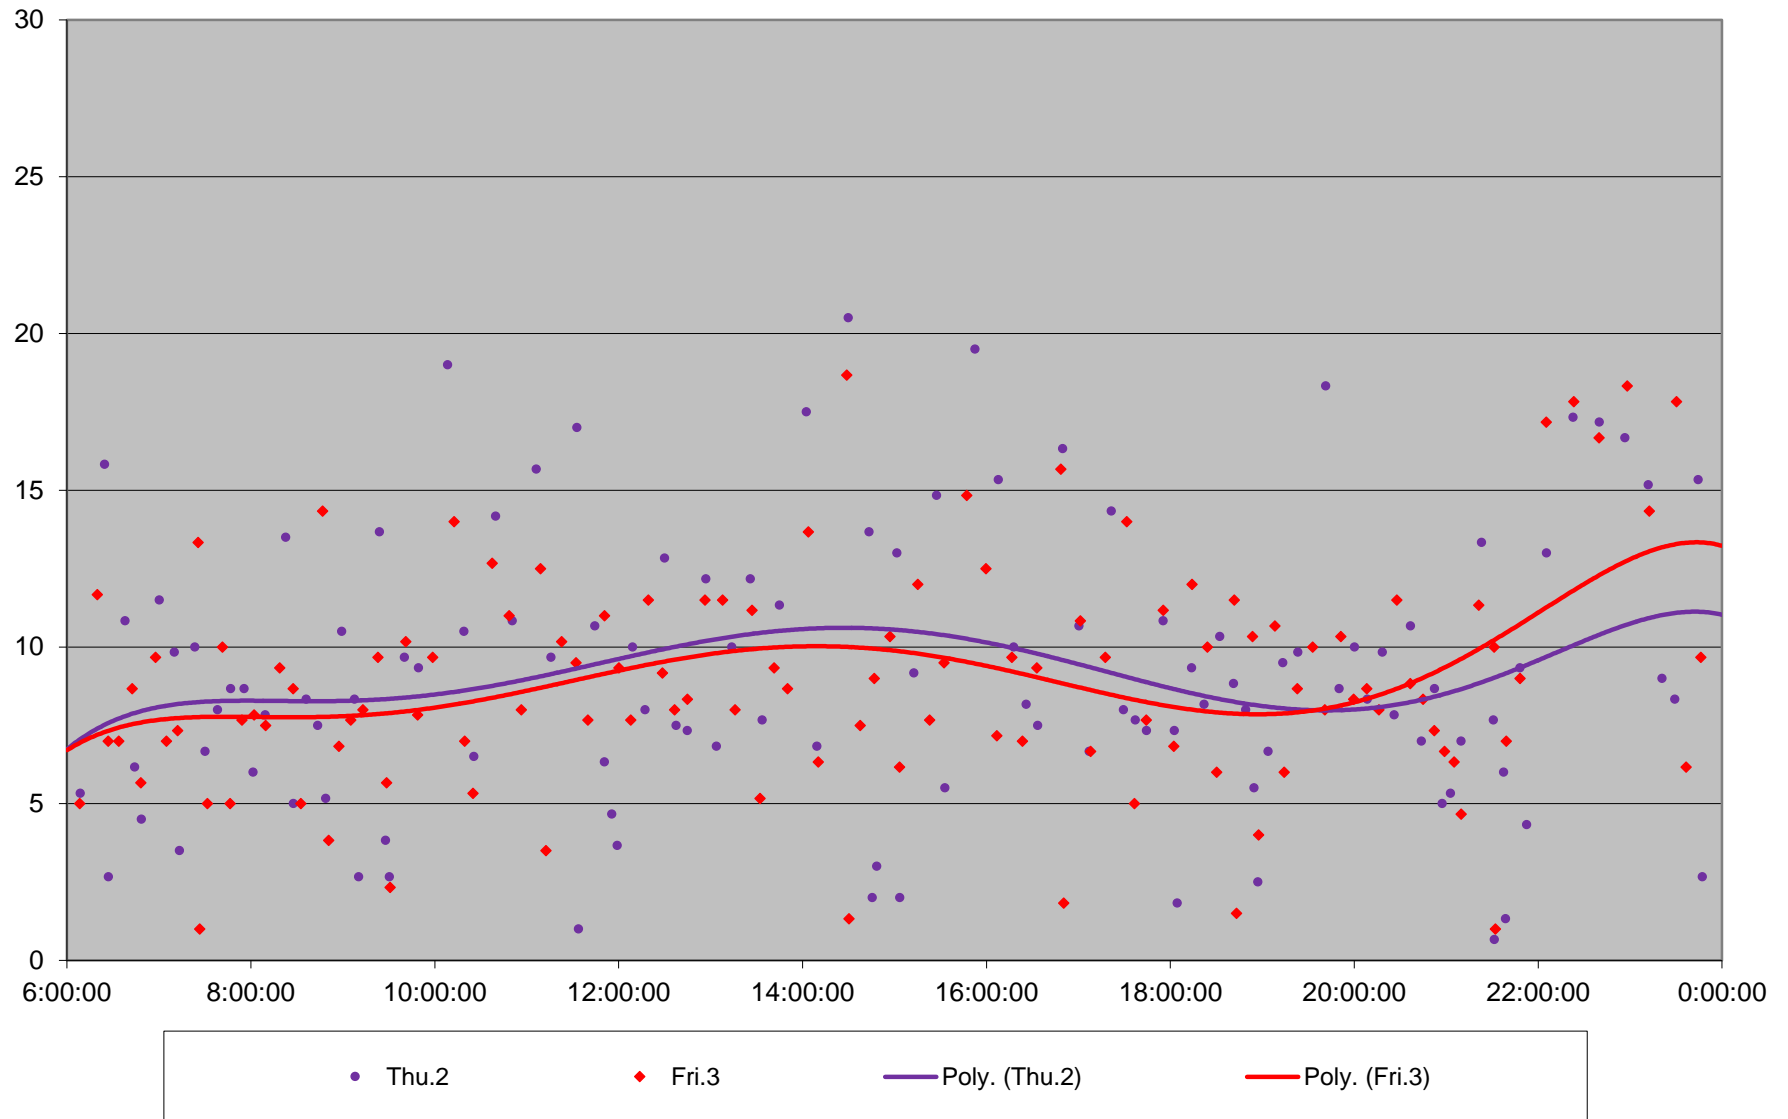

60 Steeles West Headways at Kipling Eastbound July 2020 Weekday Statistics

60 Steeles West Headways at Kipling Eastbound July 2020

60 Steeles West Headways at Kipling Eastbound July 2020

Quartiles Week 1

60 Steeles West Headways at Kipling Eastbound July 2020

60 Steeles West Headways at Kipling Eastbound July 2020

Quartiles Week 2

60 Steeles West Headways at Kipling Eastbound July 2020

60 Steeles West Headways at Kipling Eastbound July 2020

Quartiles Week 5

60 Steeles West Headways at Kipling Eastbound July 2020 Saturday Statistics

60 Steeles West Headways at Kipling Eastbound July 2020

60 Steeles West Headways at Kipling Eastbound July 2020

Quartiles Saturdays

60 Steeles West Headways at Kipling Eastbound July 2020 Sunday Statistics

60 Steeles West Headways at Kipling Eastbound July 2020

60 Steeles West Headways at Kipling Eastbound July 2020