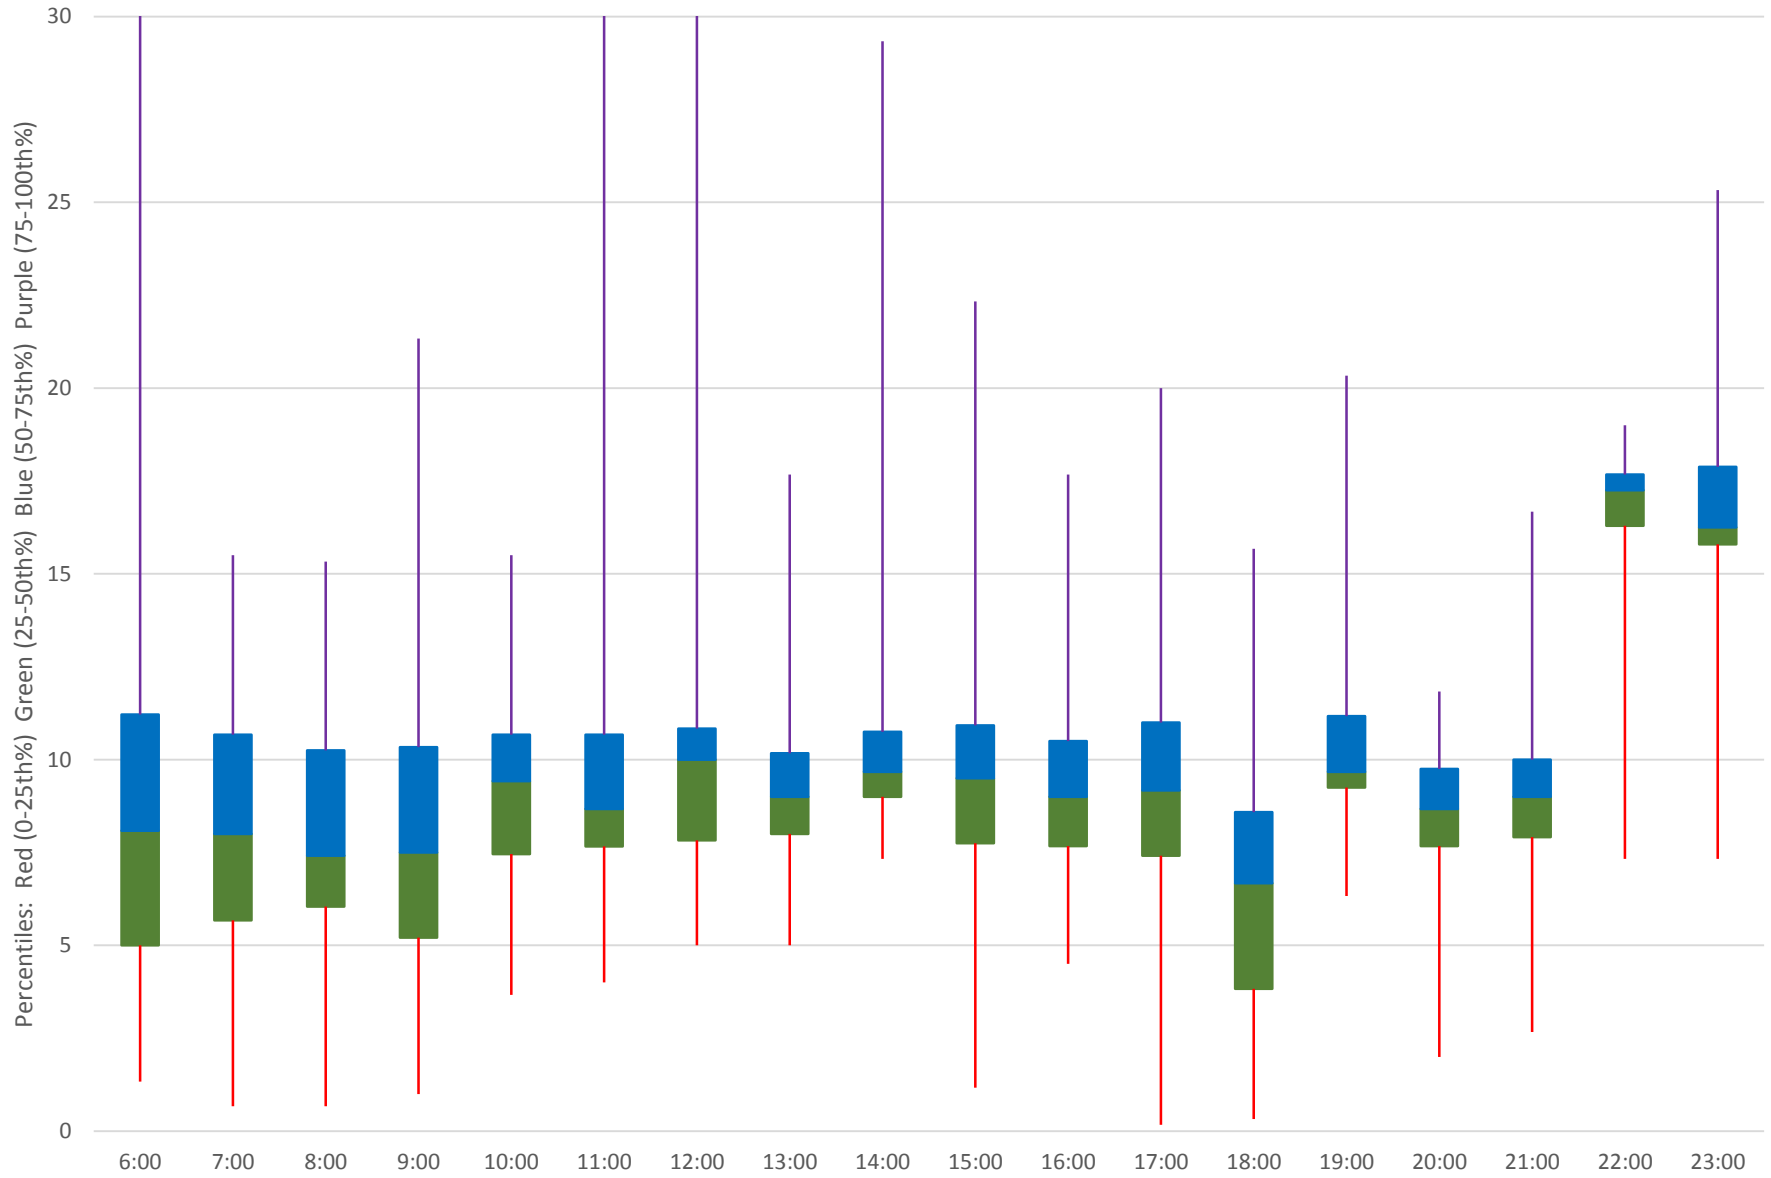

Quartiles Week 3

60 Steeles West Headways at Kipling Eastbound July 2020

60 Steeles West Headways at Kipling Eastbound July 2020

Quartiles Week 4

60 Steeles West Headways at Kipling Eastbound July 2020

60 Steeles West Headways at Kipling Eastbound July 2020

Quartiles Week 5

60 Steeles West Headways at Kipling Eastbound July 2020 Saturday Statistics

60 Steeles West Headways at Kipling Eastbound July 2020

60 Steeles West Headways at Kipling Eastbound July 2020

Quartiles Saturdays

60 Steeles West Headways at Kipling Eastbound July 2020 Sunday Statistics

60 Steeles West Headways at Kipling Eastbound July 2020

60 Steeles West Headways at Kipling Eastbound July 2020