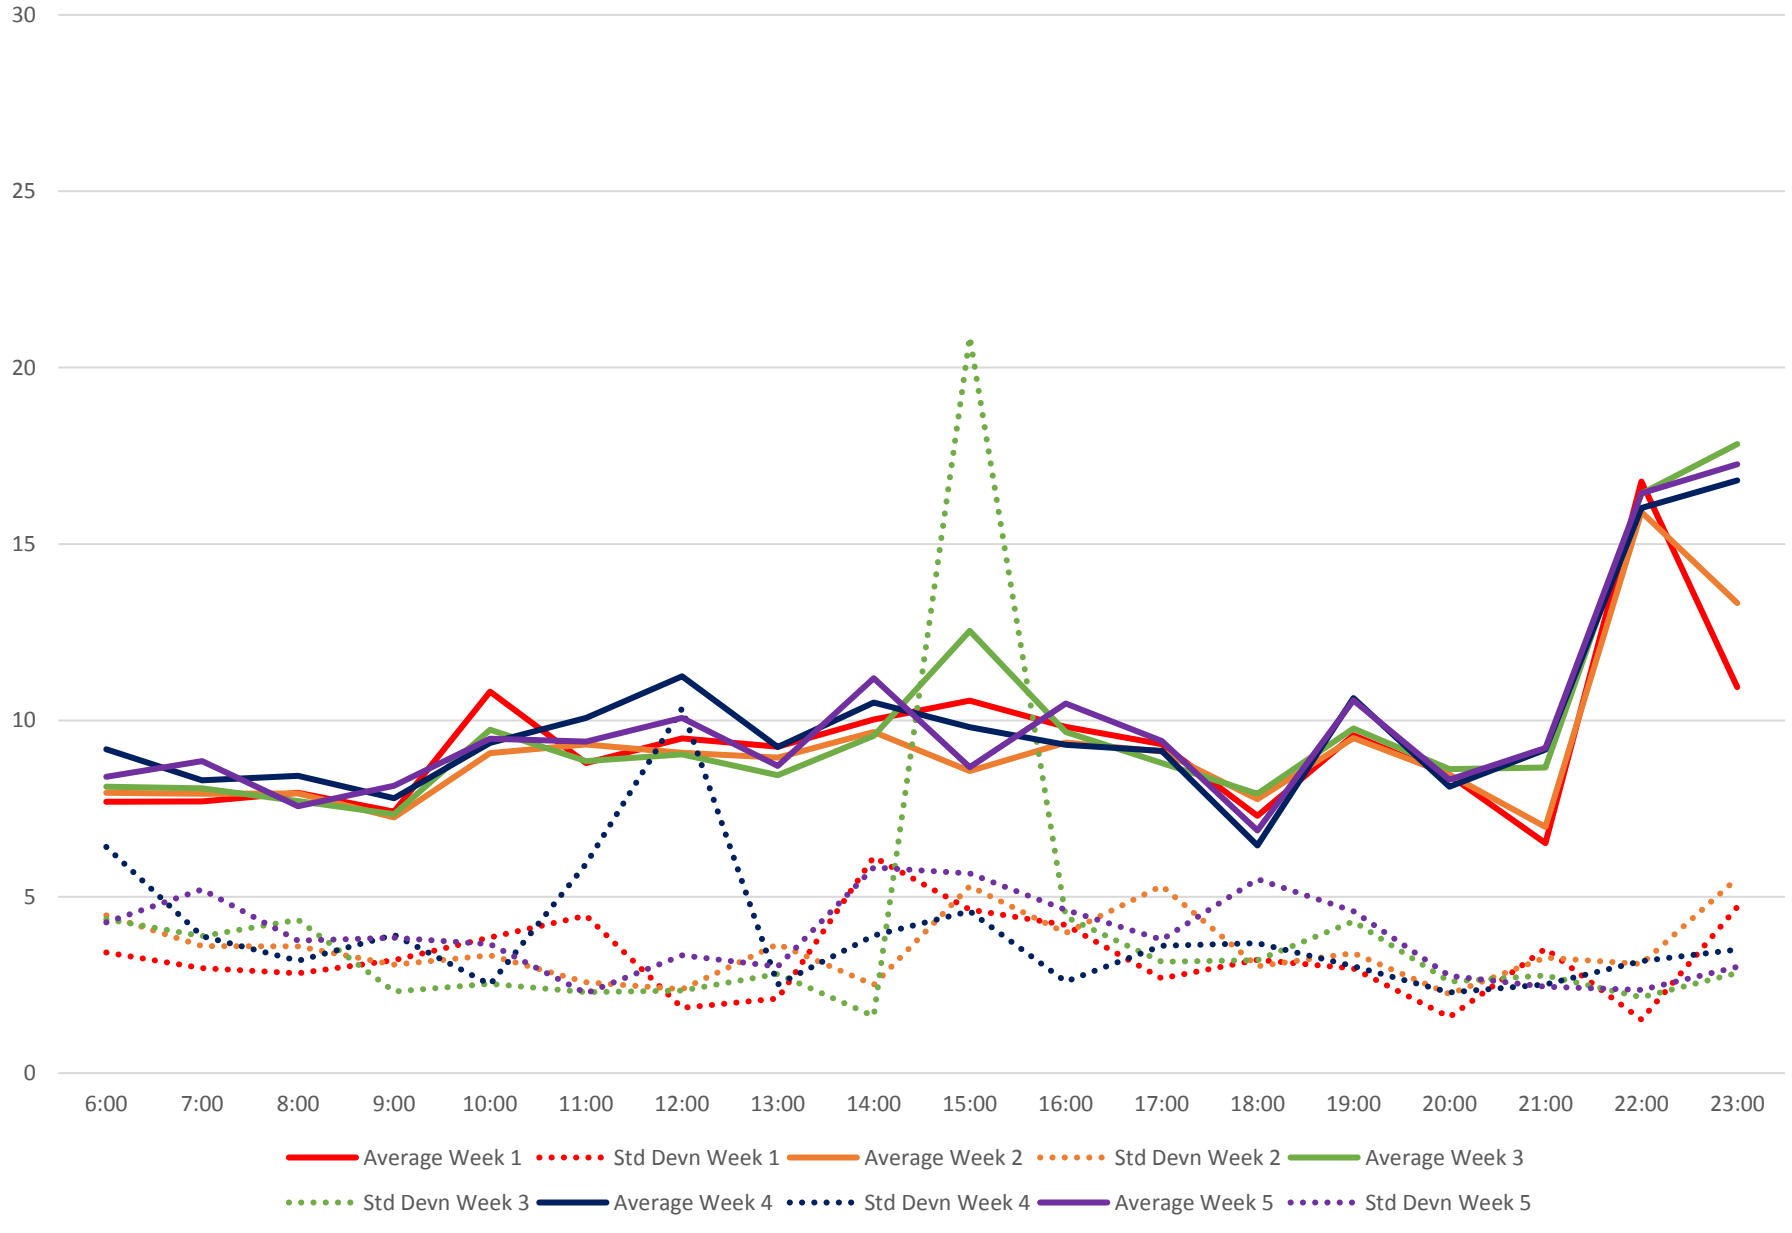

60 Steeles West Headways at Kipling Eastbound July 2020 Weekday Statistics

60 Steeles West Headways at Kipling Eastbound July 2020

60 Steeles West Headways at Kipling Eastbound July 2020

Quartiles Week 1

60 Steeles West Headways at Kipling Eastbound July 2020

60 Steeles West Headways at Kipling Eastbound July 2020

Quartiles Week 2

60 Steeles West Headways at Kipling Eastbound July 2020

60 Steeles West Headways at Kipling Eastbound July 2020

Quartiles Week 5

60 Steeles West Headways at Kipling Eastbound July 2020 Saturday Statistics

60 Steeles West Headways at Kipling Eastbound July 2020

60 Steeles West Headways at Kipling Eastbound July 2020

Quartiles Saturdays

60 Steeles West Headways at Kipling Eastbound July 2020 Sunday Statistics

60 Steeles West Headways at Kipling Eastbound July 2020

60 Steeles West Headways at Kipling Eastbound July 2020