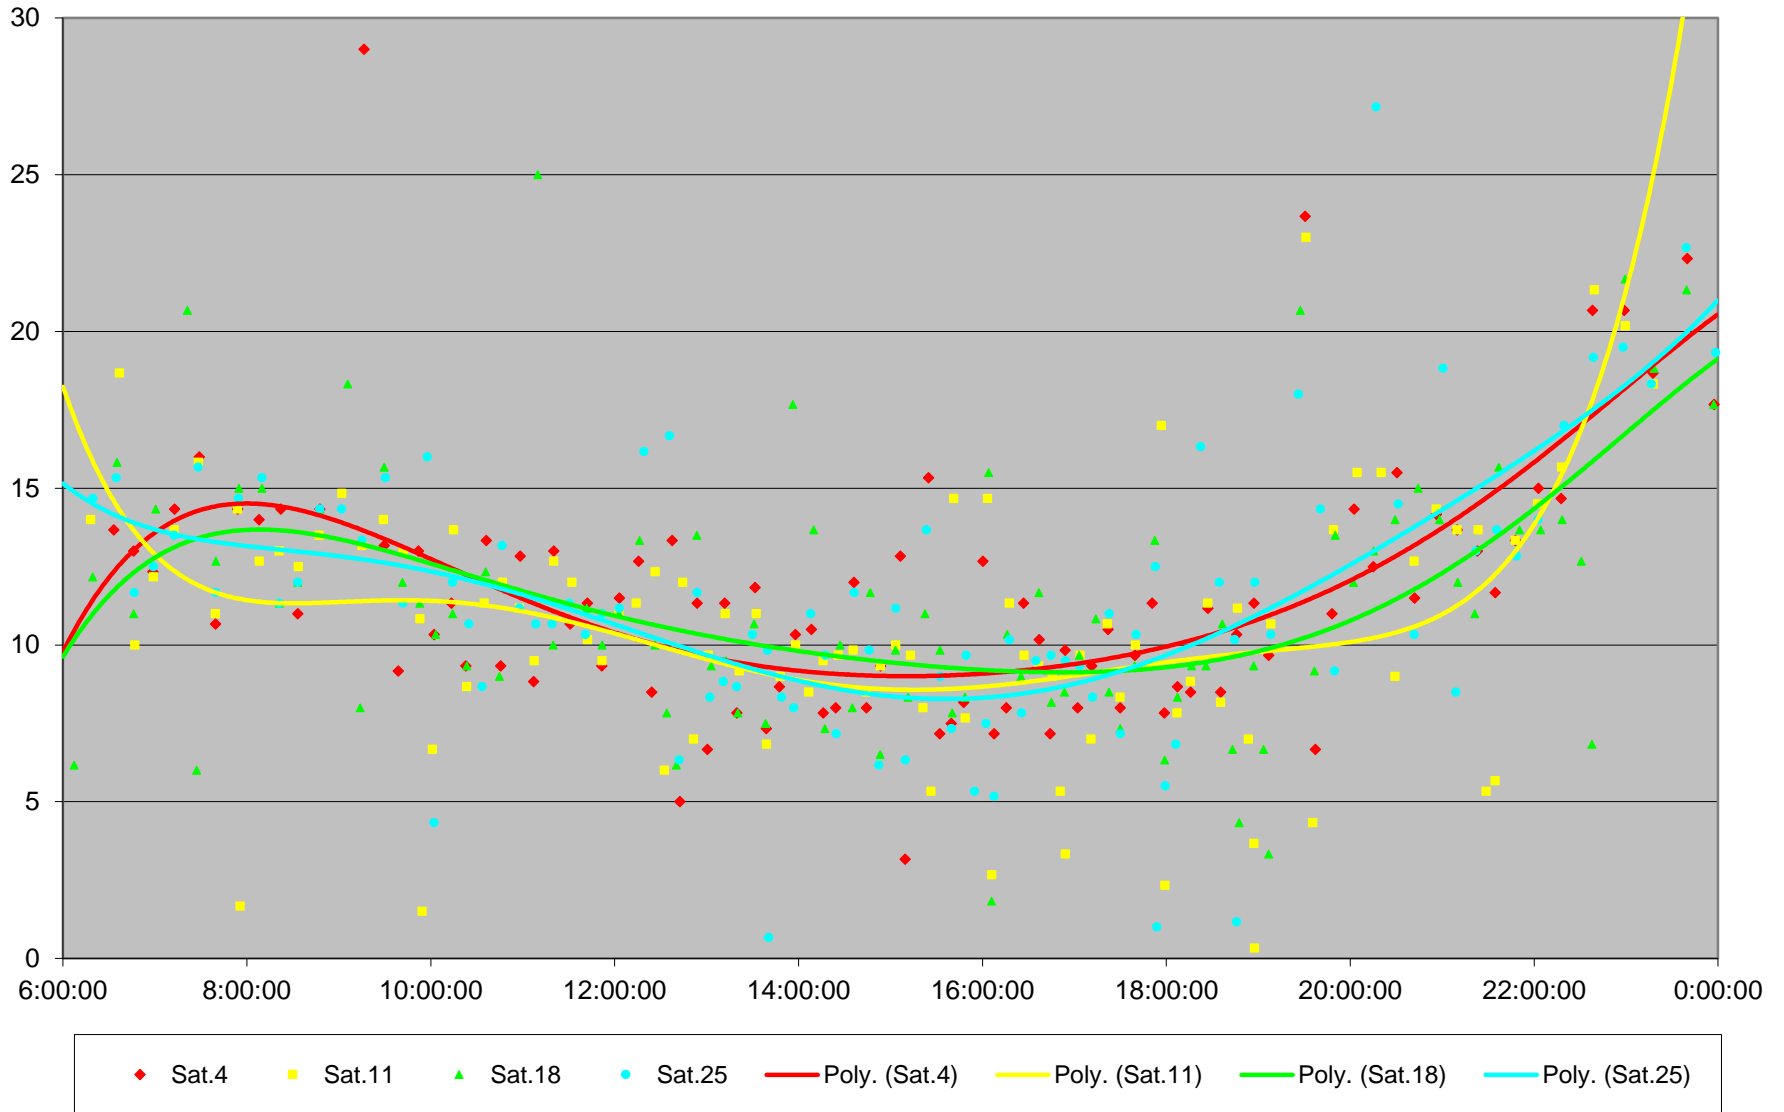

60 Steeles West Headways at Kipling Eastbound July 2020

60 Steeles West Headways at Kipling Eastbound July 2020

Quartiles Week 2

60 Steeles West Headways at Kipling Eastbound July 2020

60 Steeles West Headways at Kipling Eastbound July 2020

Quartiles Week 3

60 Steeles West Headways at Kipling Eastbound July 2020

60 Steeles West Headways at Kipling Eastbound July 2020

Quartiles Week 4

60 Steeles West Headways at Kipling Eastbound July 2020

60 Steeles West Headways at Kipling Eastbound July 2020

Quartiles Week 5

60 Steeles West Headways at Kipling Eastbound July 2020 Saturday Statistics

60 Steeles West Headways at Kipling Eastbound July 2020

60 Steeles West Headways at Kipling Eastbound July 2020

Quartiles Saturdays

60 Steeles West Headways at Kipling Eastbound July 2020 Sunday Statistics

60 Steeles West Headways at Kipling Eastbound July 2020

60 Steeles West Headways at Kipling Eastbound July 2020