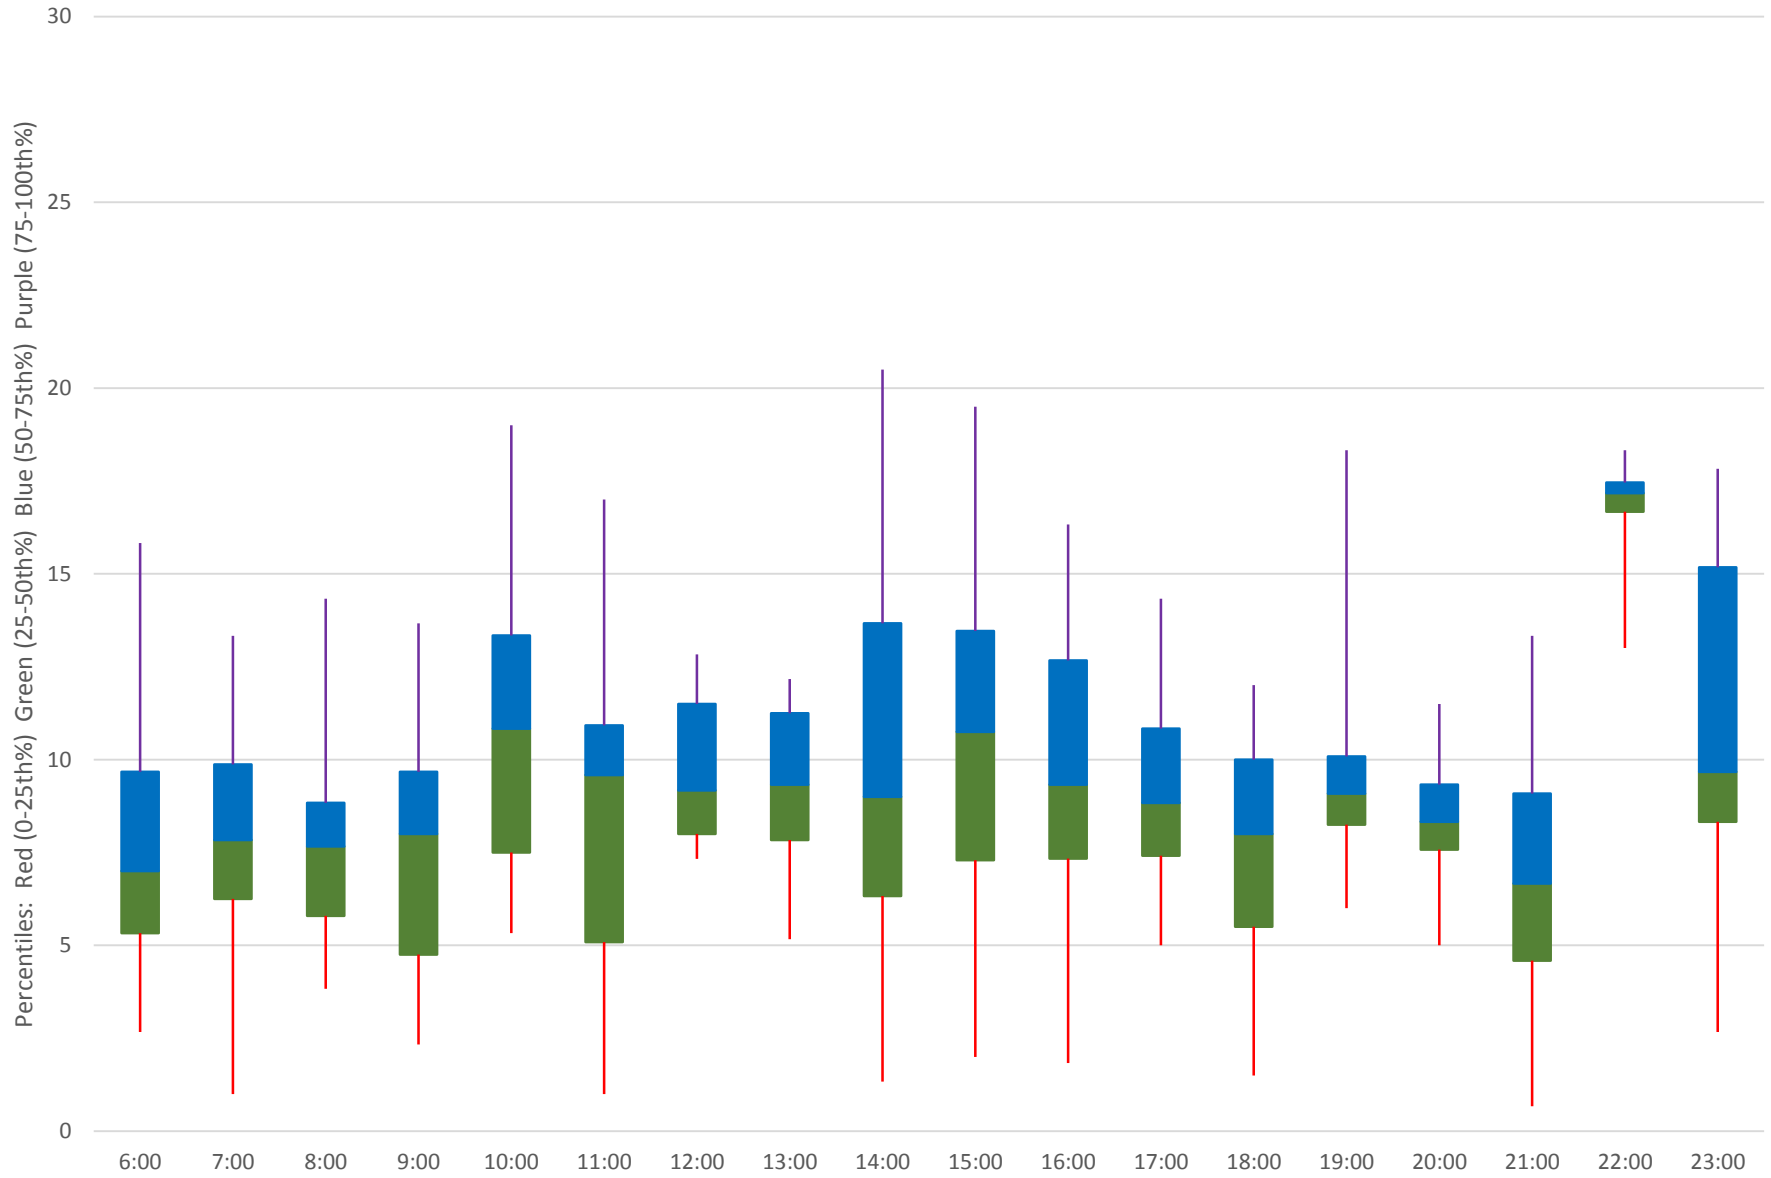

60 Steeles West Headways at Kipling Eastbound July 2020 Weekday Statistics

60 Steeles West Headways at Kipling Eastbound July 2020

60 Steeles West Headways at Kipling Eastbound July 2020

Quartiles Week 1

60 Steeles West Headways at Kipling Eastbound July 2020

60 Steeles West Headways at Kipling Eastbound July 2020

Quartiles Week 2

60 Steeles West Headways at Kipling Eastbound July 2020

60 Steeles West Headways at Kipling Eastbound July 2020

Quartiles Week 5

60 Steeles West Headways at Kipling Eastbound July 2020 Saturday Statistics

60 Steeles West Headways at Kipling Eastbound July 2020

60 Steeles West Headways at Kipling Eastbound July 2020

Quartiles Saturdays

60 Steeles West Headways at Kipling Eastbound July 2020 Sunday Statistics

60 Steeles West Headways at Kipling Eastbound July 2020

60 Steeles West Headways at Kipling Eastbound July 2020