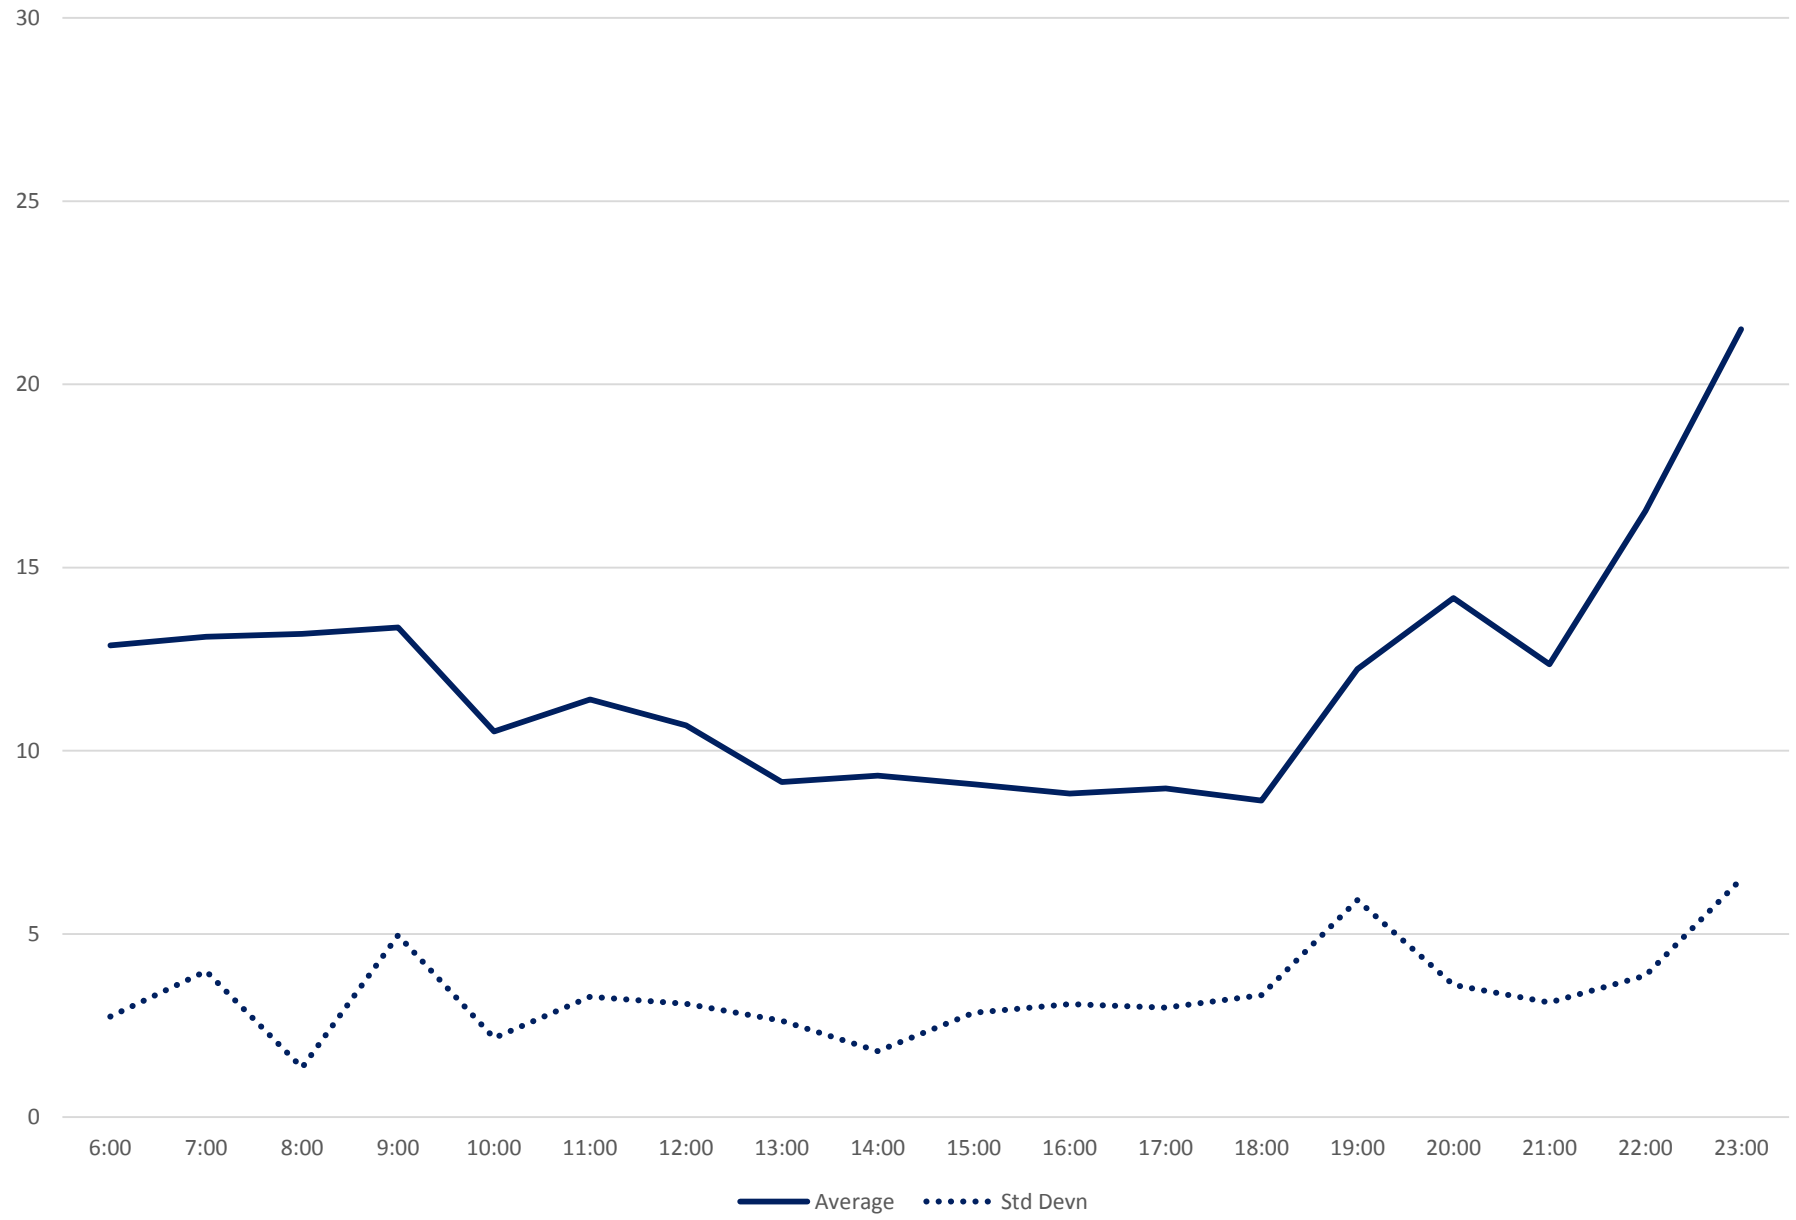

60 Steeles West Headways at Kipling Eastbound July 2020

60 Steeles West Headways at Kipling Eastbound July 2020

Quartiles Week 2

60 Steeles West Headways at Kipling Eastbound July 2020

60 Steeles West Headways at Kipling Eastbound July 2020

Quartiles Week 3

60 Steeles West Headways at Kipling Eastbound July 2020

60 Steeles West Headways at Kipling Eastbound July 2020

Quartiles Week 4

60 Steeles West Headways at Kipling Eastbound July 2020

60 Steeles West Headways at Kipling Eastbound July 2020

Quartiles Week 5

60 Steeles West Headways at Kipling Eastbound July 2020 Saturday Statistics

60 Steeles West Headways at Kipling Eastbound July 2020

60 Steeles West Headways at Kipling Eastbound July 2020

Quartiles Saturdays

60 Steeles West Headways at Kipling Eastbound July 2020 Sunday Statistics

60 Steeles West Headways at Kipling Eastbound July 2020

60 Steeles West Headways at Kipling Eastbound July 2020