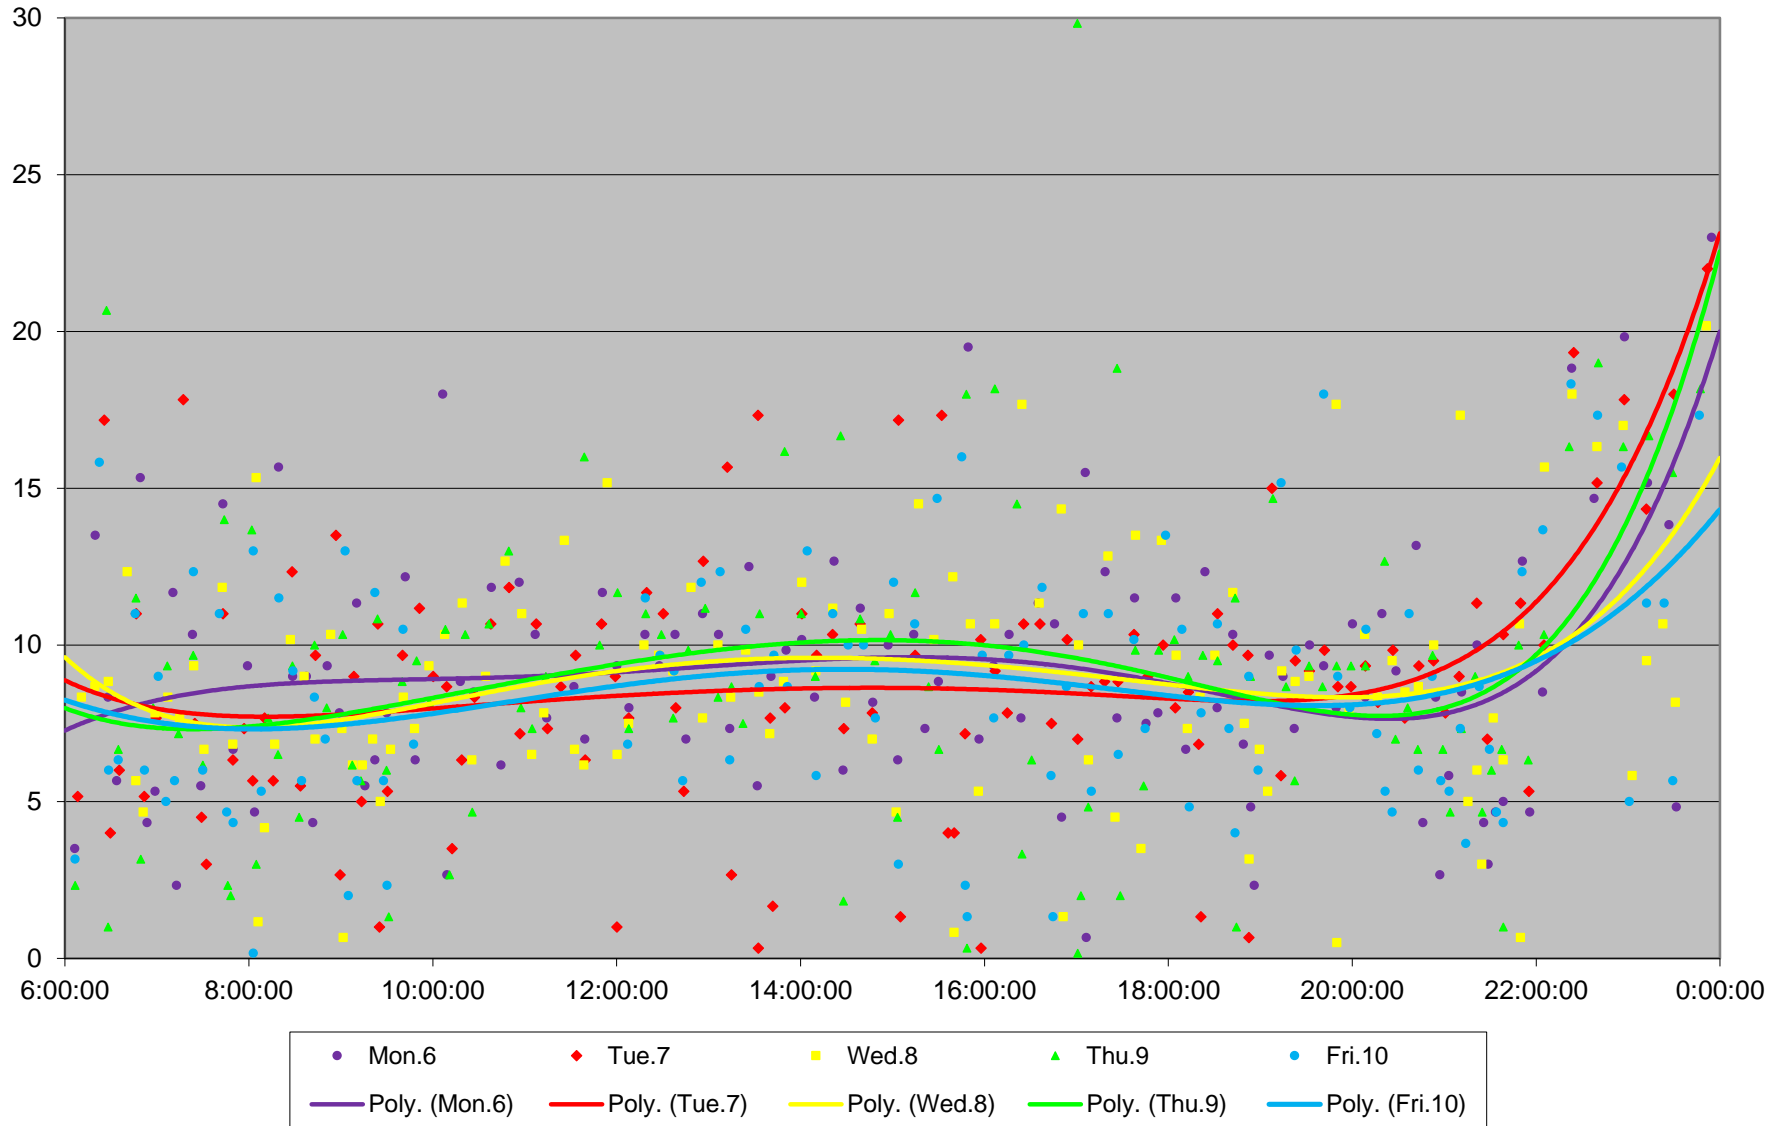

60 Steeles West Headways at Kipling Eastbound July 2020 Weekday Statistics

60 Steeles West Headways at Kipling Eastbound July 2020

60 Steeles West Headways at Kipling Eastbound July 2020

Quartiles Week 1

60 Steeles West Headways at Kipling Eastbound July 2020

60 Steeles West Headways at Kipling Eastbound July 2020

Quartiles Week 2

60 Steeles West Headways at Kipling Eastbound July 2020

60 Steeles West Headways at Kipling Eastbound July 2020

Quartiles Week 5

60 Steeles West Headways at Kipling Eastbound July 2020 Saturday Statistics

60 Steeles West Headways at Kipling Eastbound July 2020

60 Steeles West Headways at Kipling Eastbound July 2020

Quartiles Saturdays

60 Steeles West Headways at Kipling Eastbound July 2020 Sunday Statistics

60 Steeles West Headways at Kipling Eastbound July 2020

60 Steeles West Headways at Kipling Eastbound July 2020