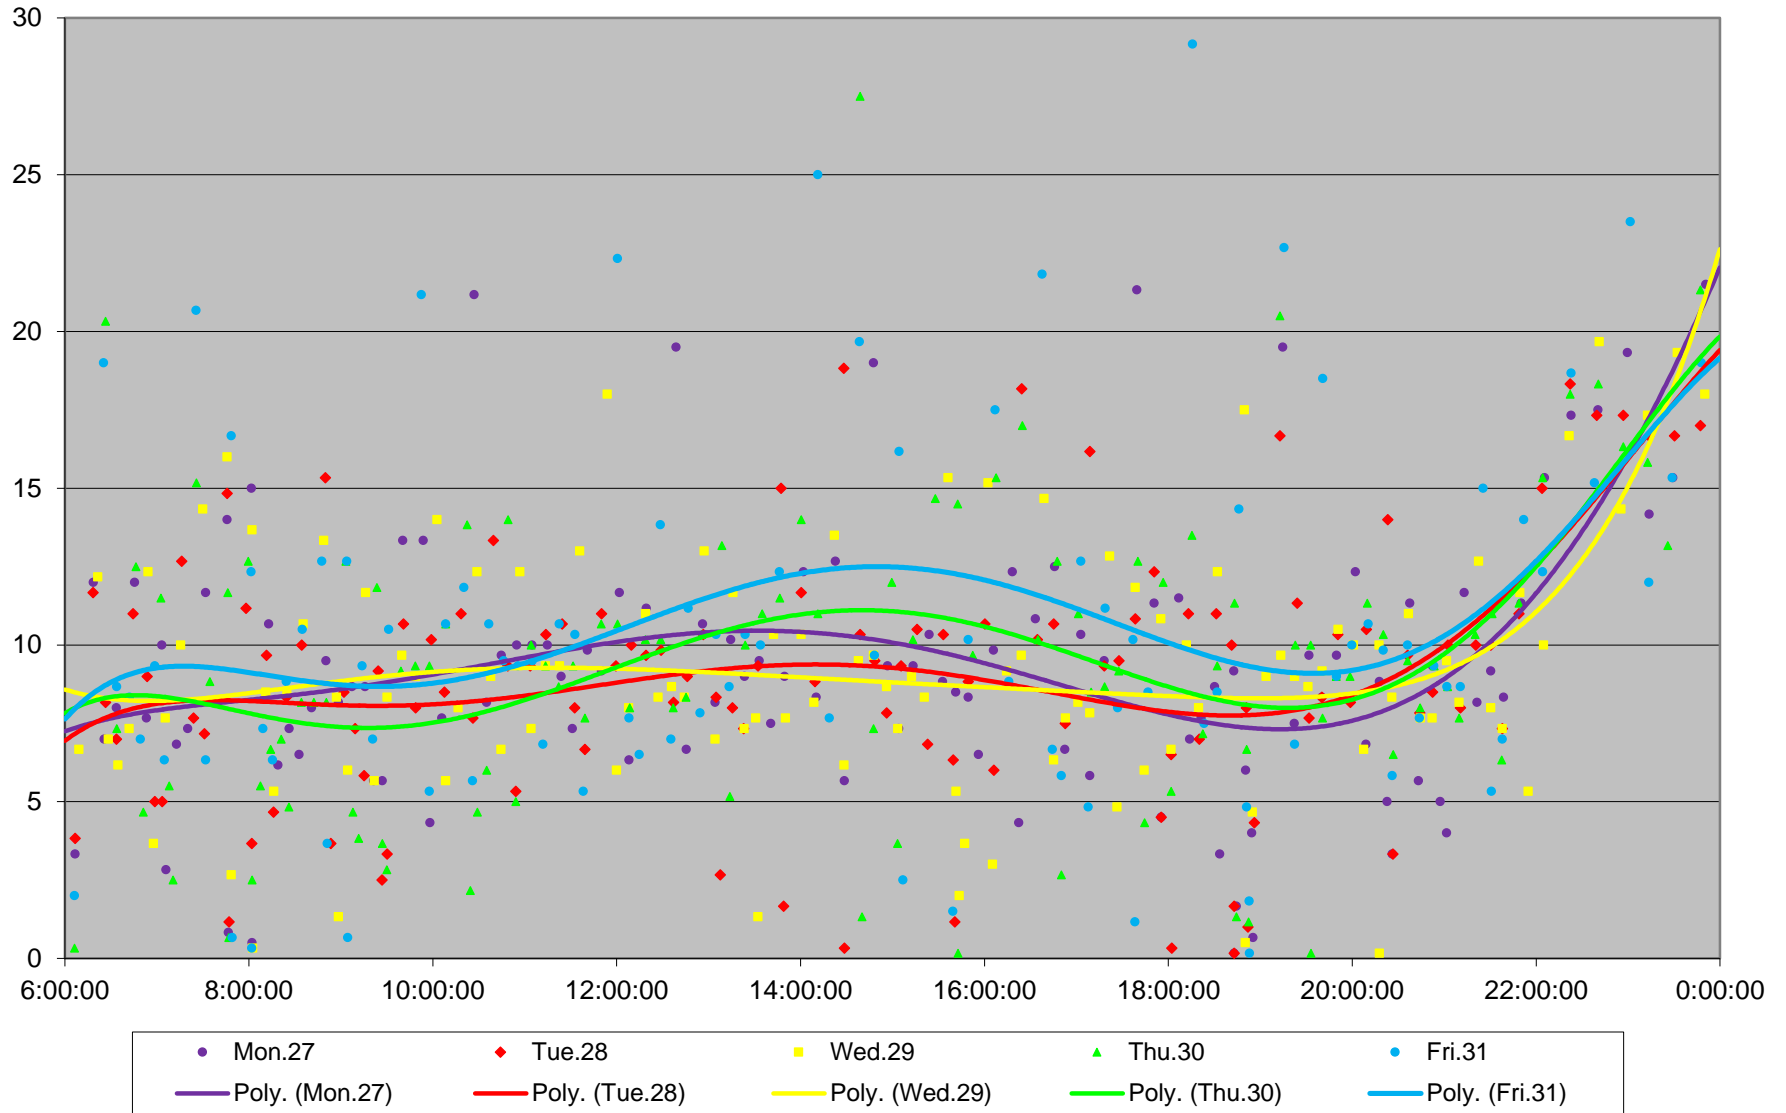

60 Steeles West Headways at Kipling Eastbound July 2020

60 Steeles West Headways at Kipling Eastbound July 2020

Quartiles Week 2

60 Steeles West Headways at Kipling Eastbound July 2020

60 Steeles West Headways at Kipling Eastbound July 2020

Quartiles Week 3

60 Steeles West Headways at Kipling Eastbound July 2020

60 Steeles West Headways at Kipling Eastbound July 2020

Quartiles Week 4

60 Steeles West Headways at Kipling Eastbound July 2020

60 Steeles West Headways at Kipling Eastbound July 2020

Quartiles Week 5

60 Steeles West Headways at Kipling Eastbound July 2020 Saturday Statistics

60 Steeles West Headways at Kipling Eastbound July 2020

60 Steeles West Headways at Kipling Eastbound July 2020

Quartiles Saturdays

60 Steeles West Headways at Kipling Eastbound July 2020 Sunday Statistics

60 Steeles West Headways at Kipling Eastbound July 2020

60 Steeles West Headways at Kipling Eastbound July 2020