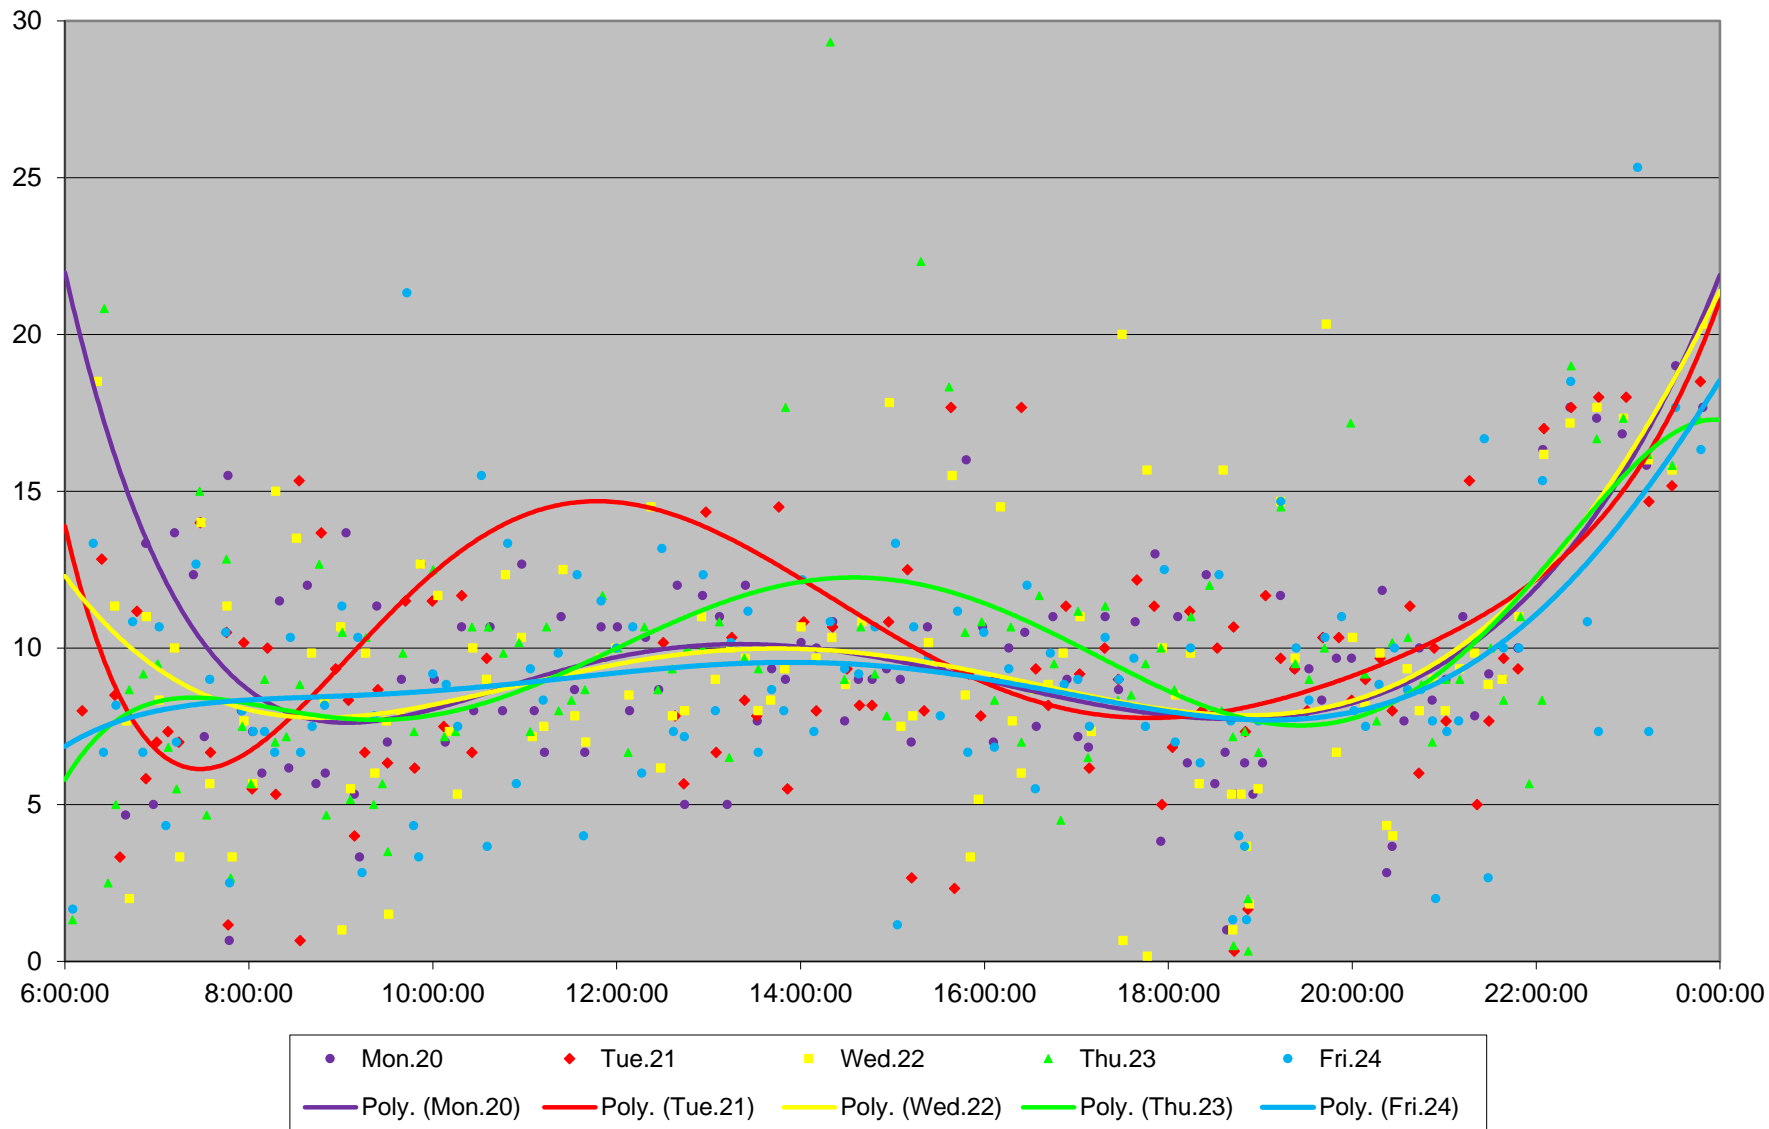

60 Steeles West Headways at Kipling Eastbound July 2020