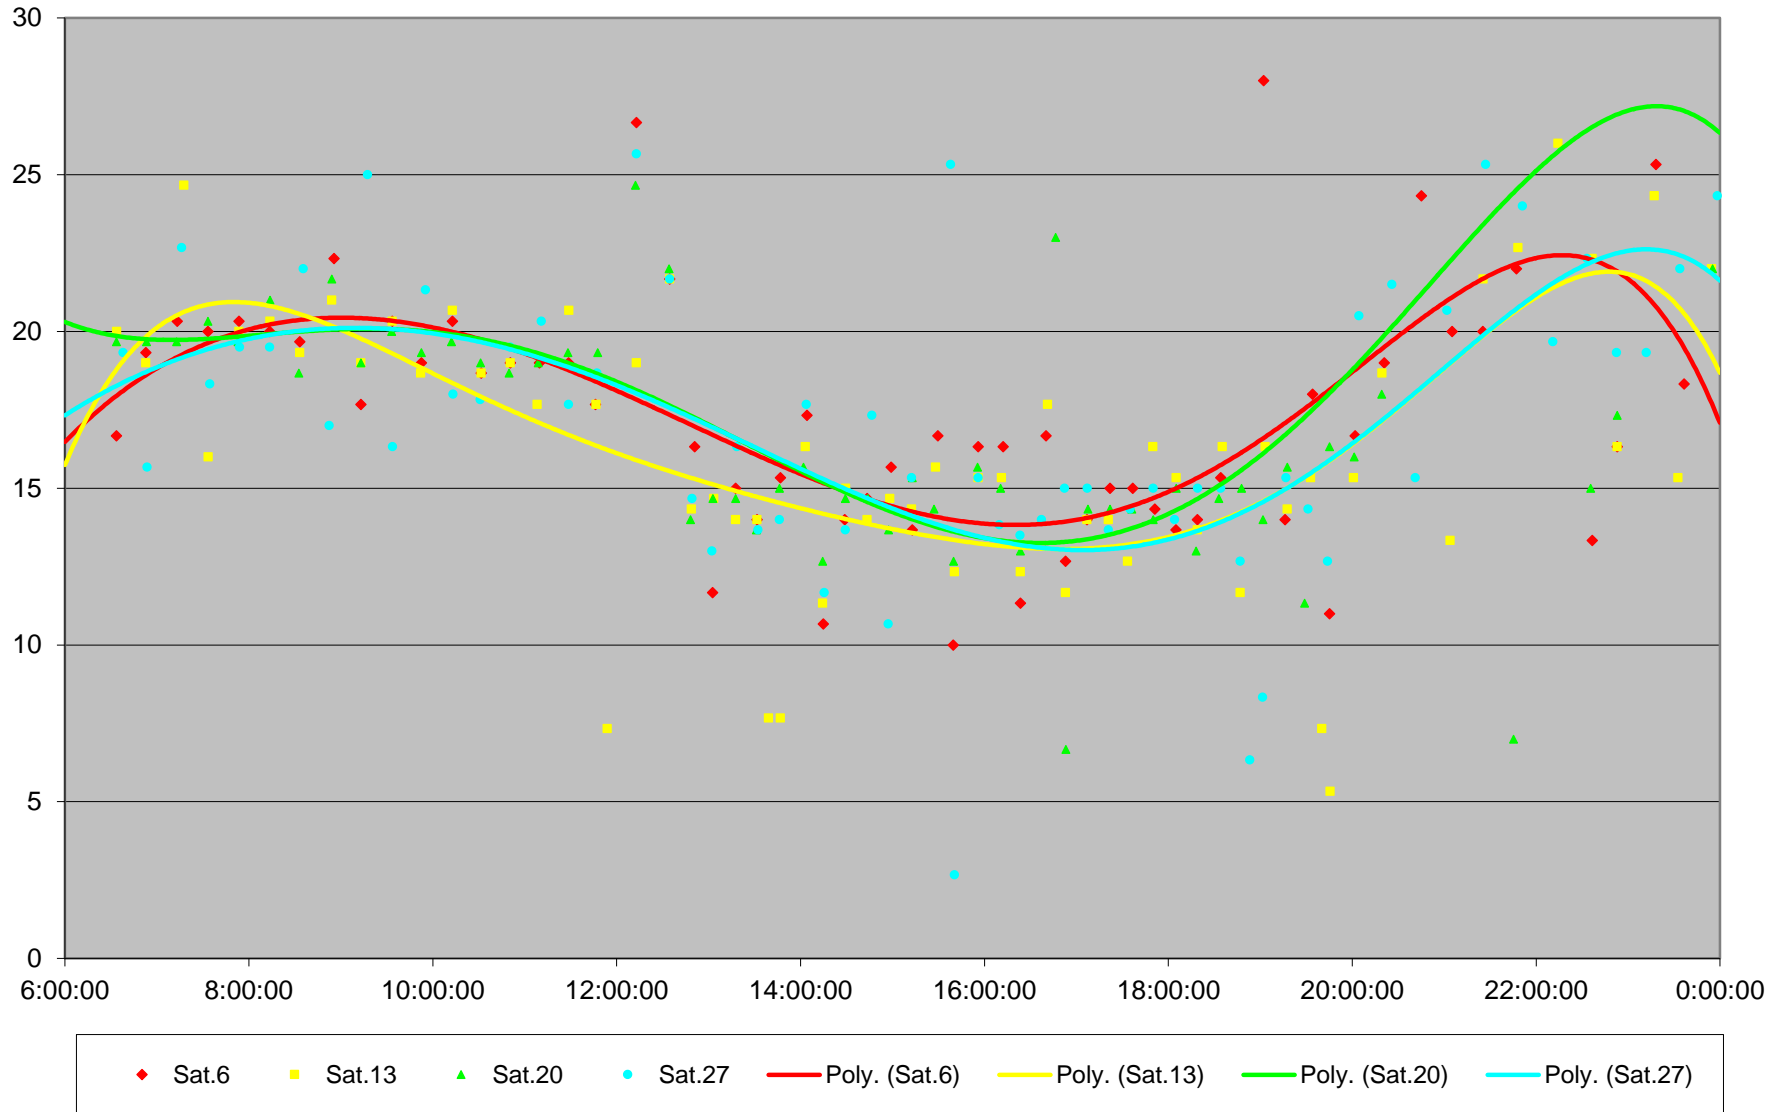

54 Lawrence East Headways at Port Union Westbound June 2020

Quartiles Week 5

54 Lawrence East Headways at Port Union Westbound June 2020 Saturday Statistics

54 Lawrence East Headways at Port Union Westbound June 2020

54 Lawrence East Headways at Port Union Westbound June 2020

Quartiles Saturdays

54 Lawrence East Headways at Port Union Westbound June 2020 Sunday Statistics

54 Lawrence East Headways at Port Union Westbound June 2020

54 Lawrence East Headways at Port Union Westbound June 2020
Quartiles Sundays/Holidays