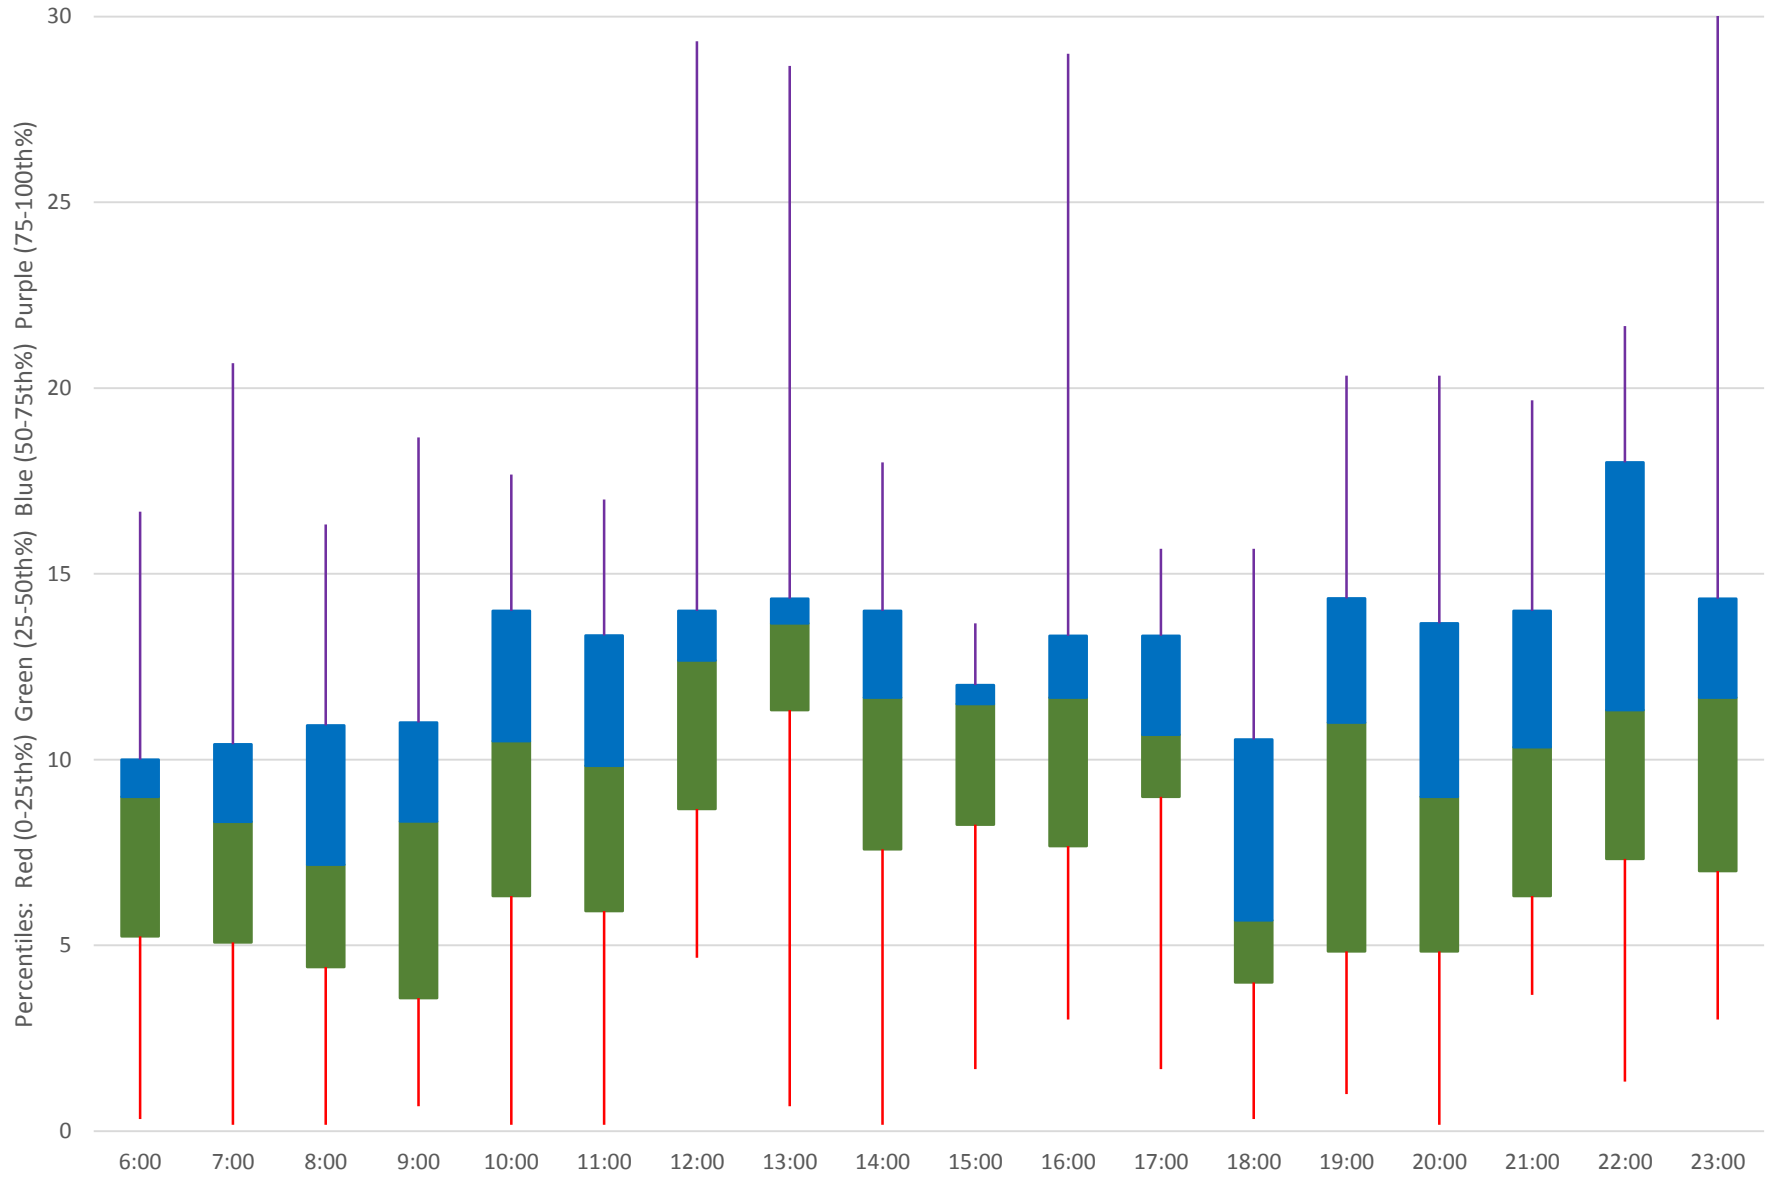

54 Lawrence East Headways at Port Union Westbound June 2020

Quartiles Week 3