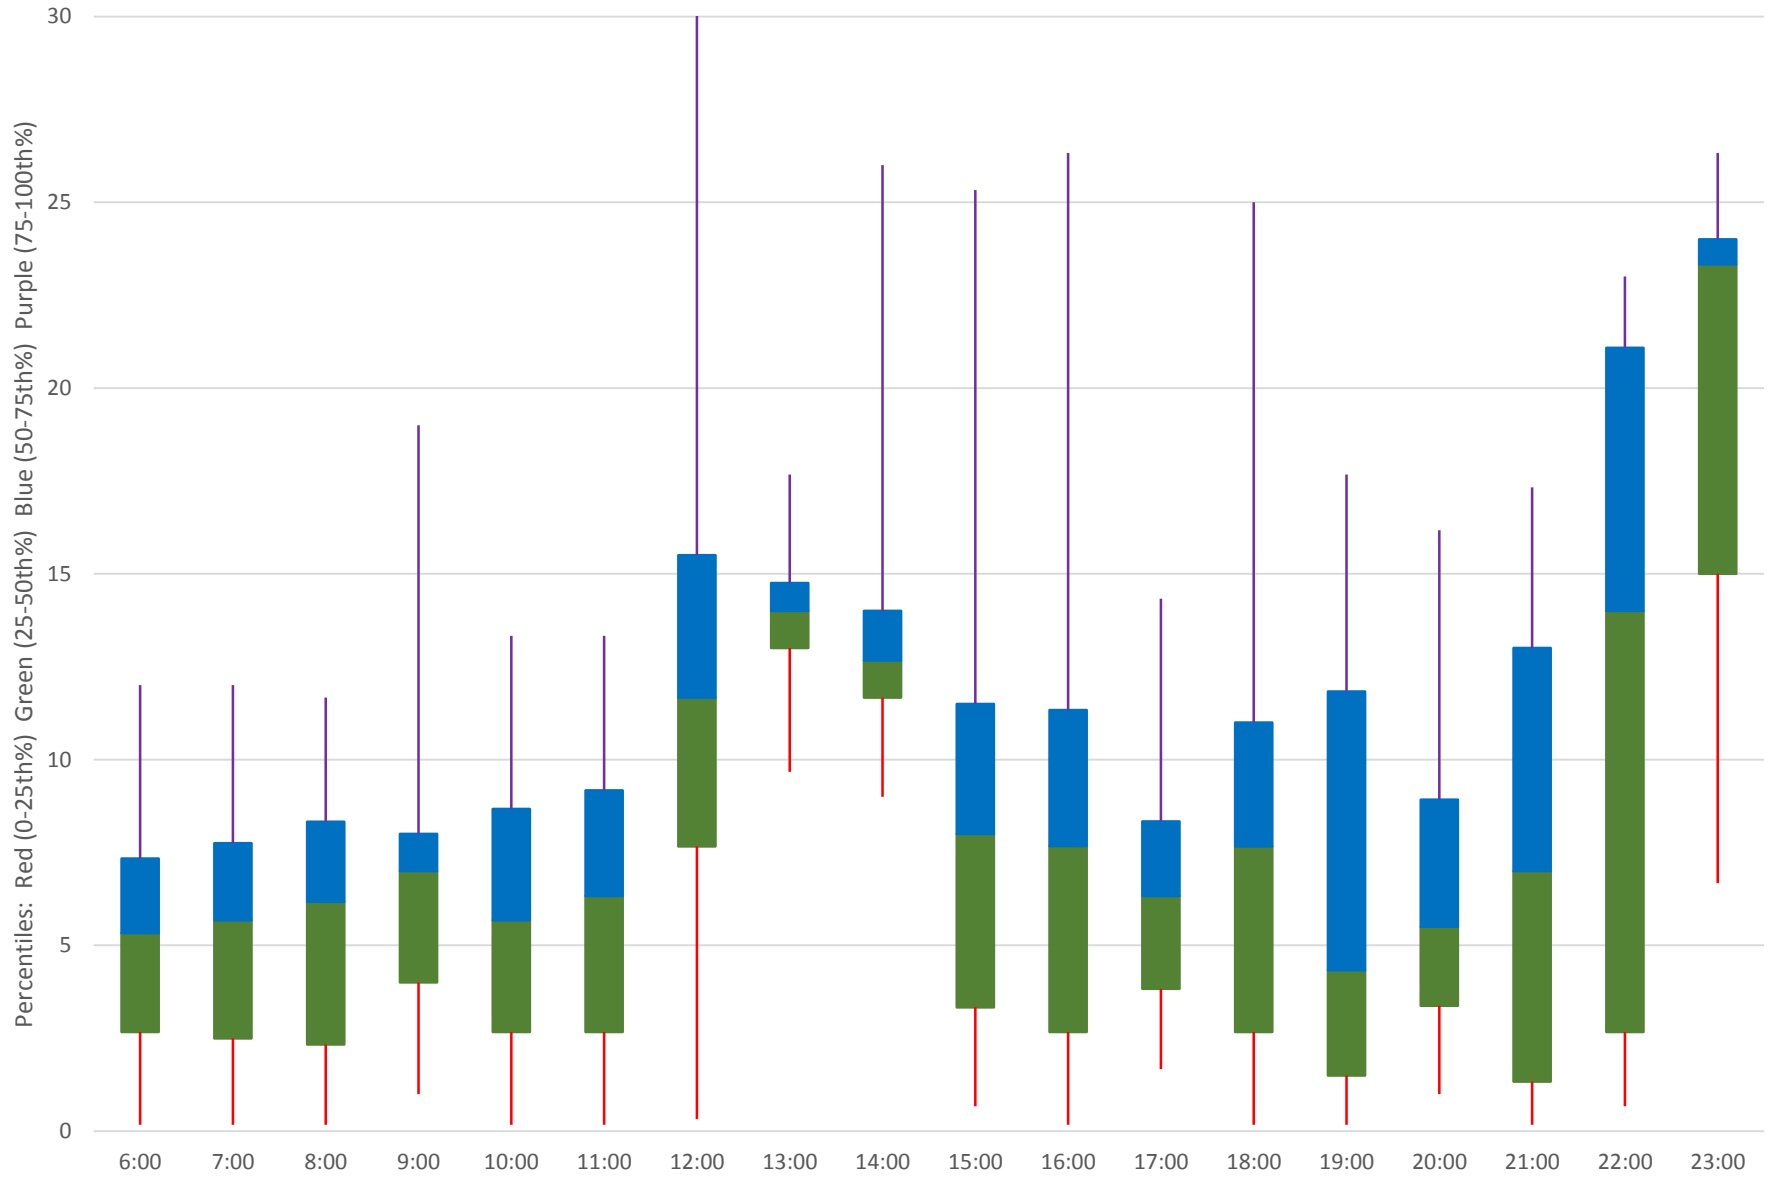

Quartiles Week 3

54 Lawrence East Headways at Port Union Westbound June 2020

54 Lawrence East Headways at Port Union Westbound June 2020

Quartiles Week 4

54 Lawrence East Headways at Port Union Westbound June 2020

54 Lawrence East Headways at Port Union Westbound June 2020

Quartiles Week 5

54 Lawrence East Headways at Port Union Westbound June 2020 Saturday Statistics

54 Lawrence East Headways at Port Union Westbound June 2020

54 Lawrence East Headways at Port Union Westbound June 2020

Quartiles Saturdays

54 Lawrence East Headways at Port Union Westbound June 2020 Sunday Statistics

54 Lawrence East Headways at Port Union Westbound June 2020