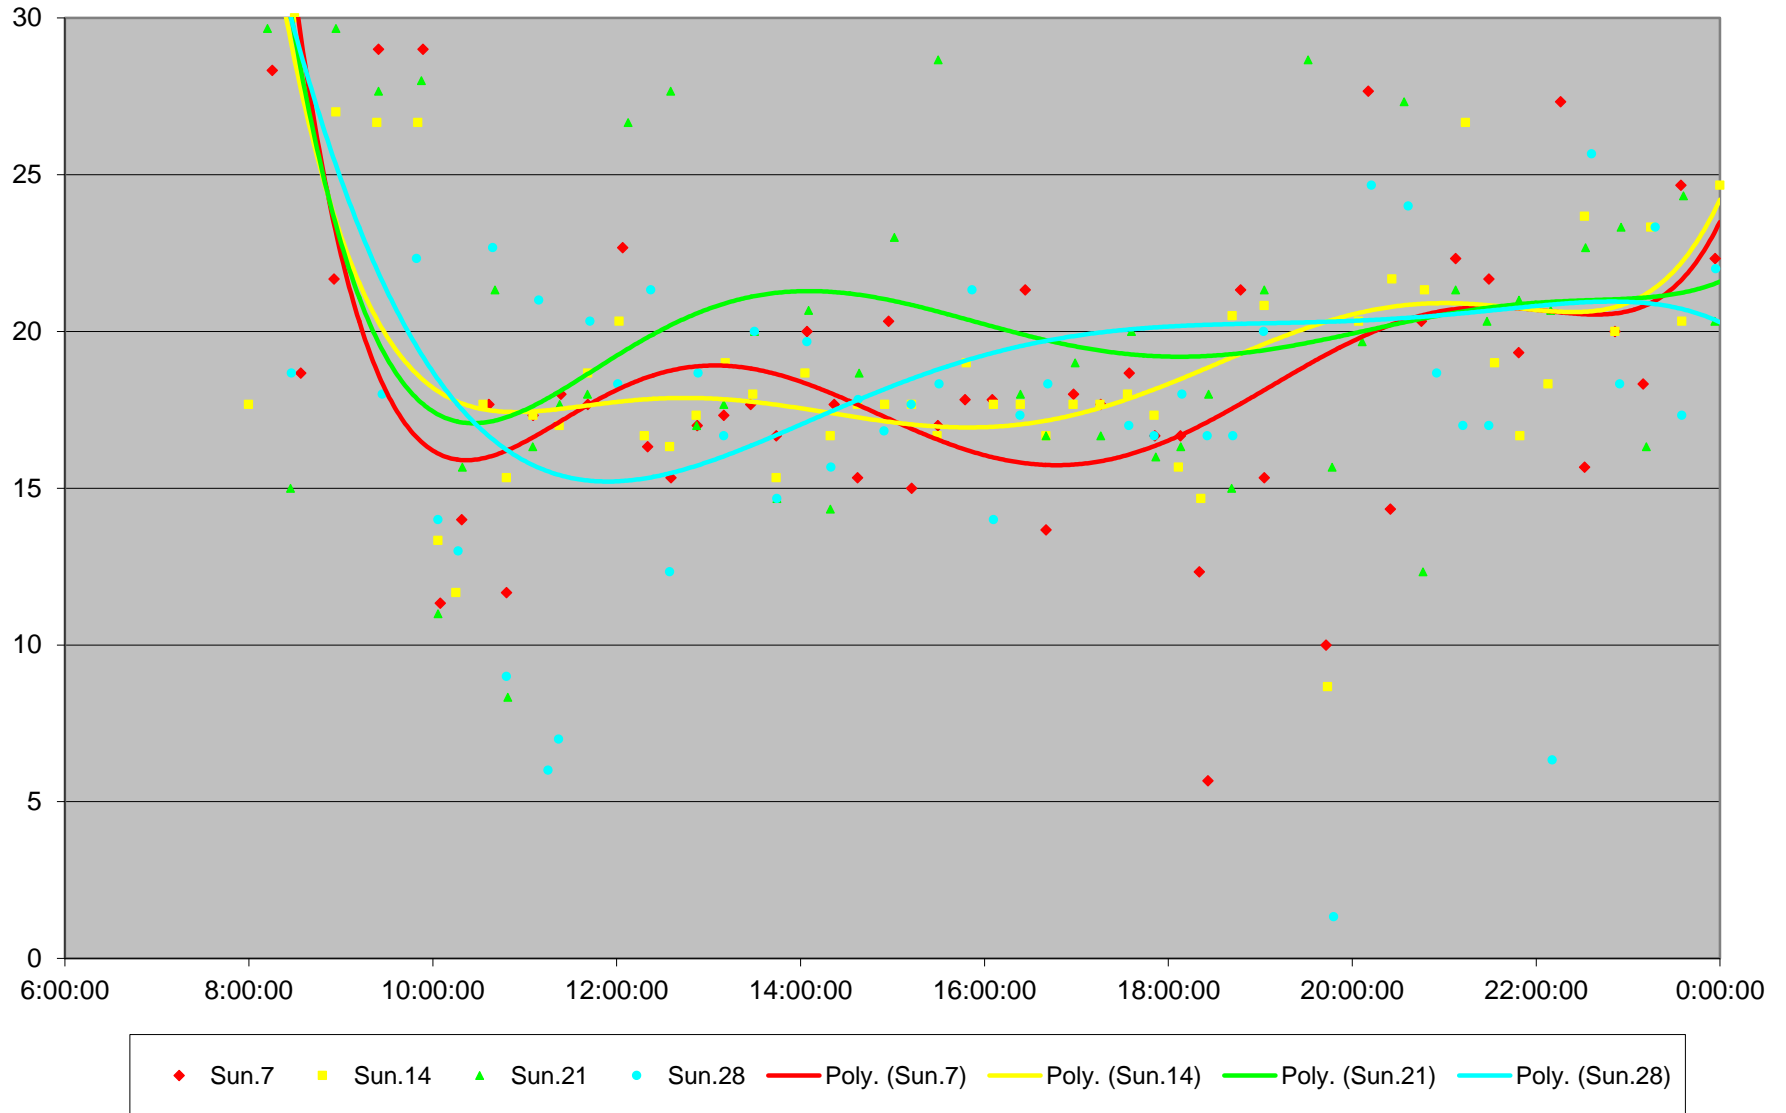

54 Lawrence East Headways at Port Union Westbound June 2020

Quartiles Week 5

54 Lawrence East Headways at Port Union Westbound June 2020 Saturday Statistics

54 Lawrence East Headways at Port Union Westbound June 2020

54 Lawrence East Headways at Port Union Westbound June 2020

Quartiles Saturdays

54 Lawrence East Headways at Port Union Westbound June 2020 Sunday Statistics

54 Lawrence East Headways at Port Union Westbound June 2020

54 Lawrence East Headways at Port Union Westbound June 2020
Quartiles Sundays/Holidays