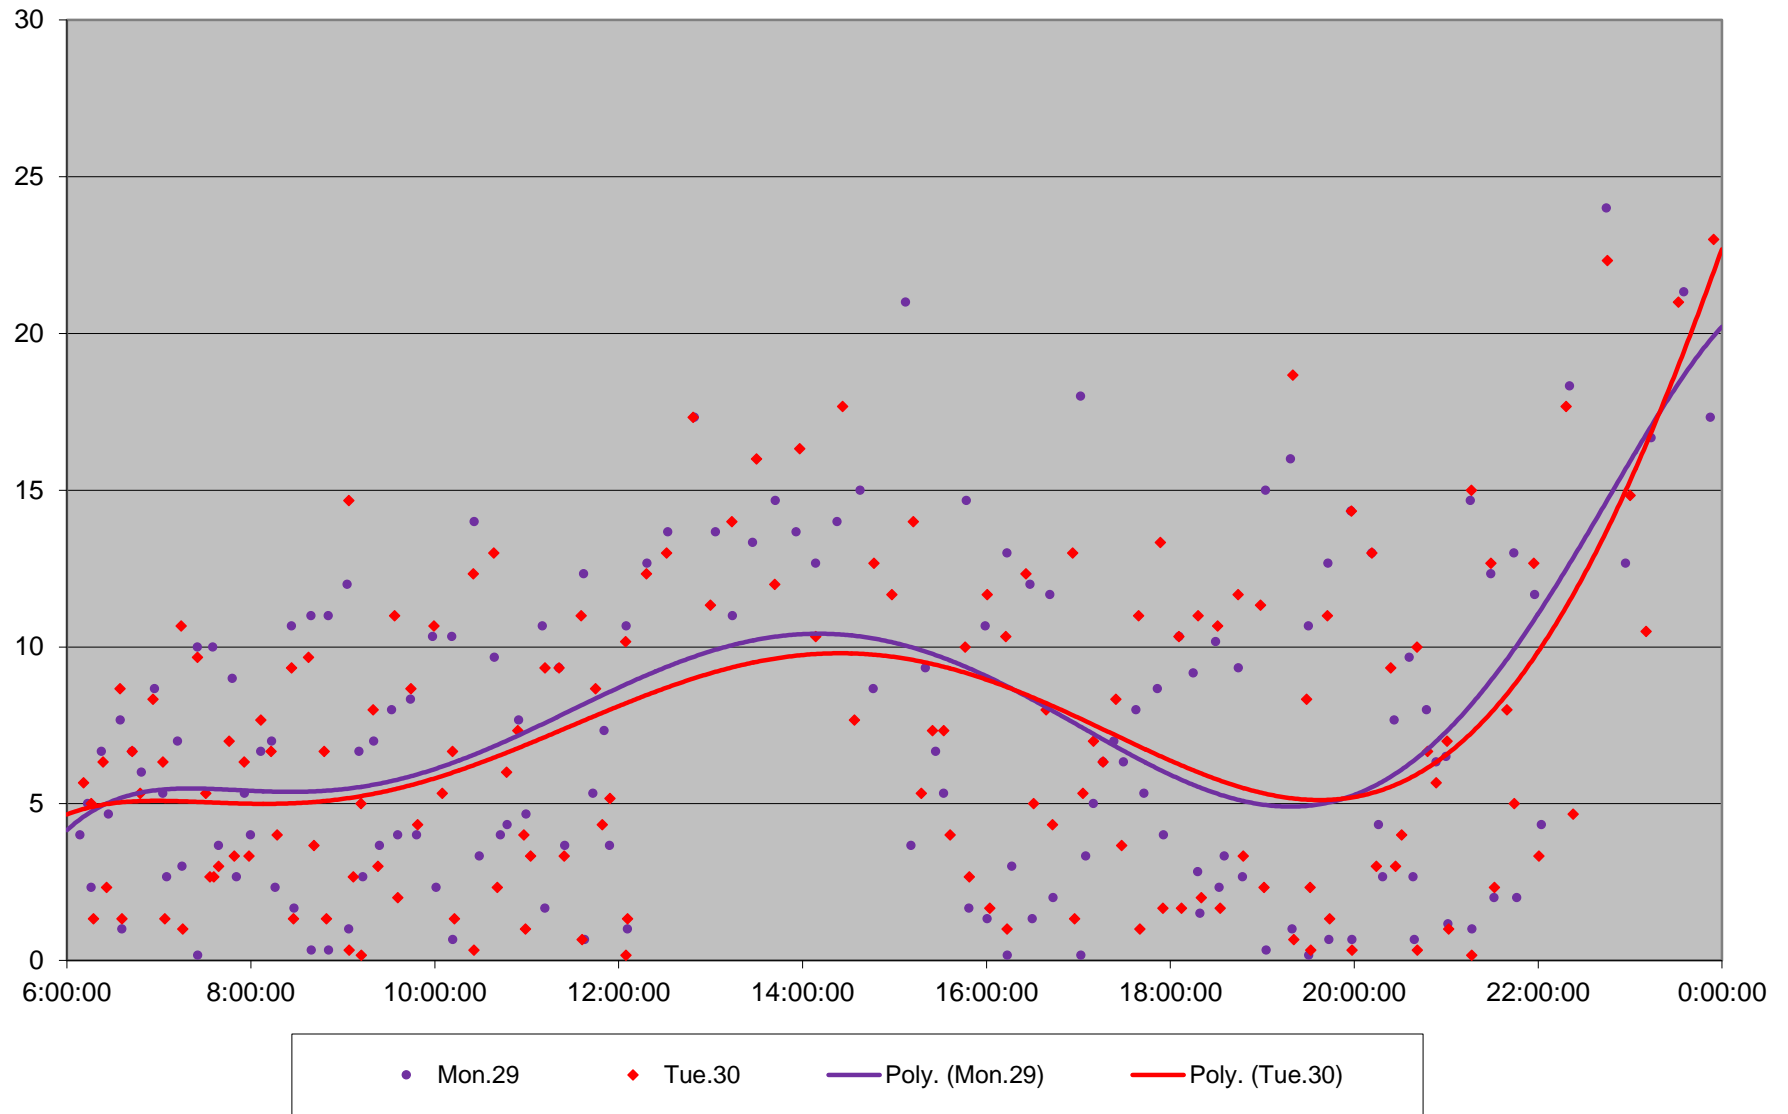

Quartiles Week 3

54 Lawrence East Headways at Port Union Westbound June 2020

54 Lawrence East Headways at Port Union Westbound June 2020

Quartiles Week 4

54 Lawrence East Headways at Port Union Westbound June 2020

54 Lawrence East Headways at Port Union Westbound June 2020

Quartiles Week 5

54 Lawrence East Headways at Port Union Westbound June 2020 Saturday Statistics

54 Lawrence East Headways at Port Union Westbound June 2020

54 Lawrence East Headways at Port Union Westbound June 2020

Quartiles Saturdays

54 Lawrence East Headways at Port Union Westbound June 2020 Sunday Statistics

54 Lawrence East Headways at Port Union Westbound June 2020