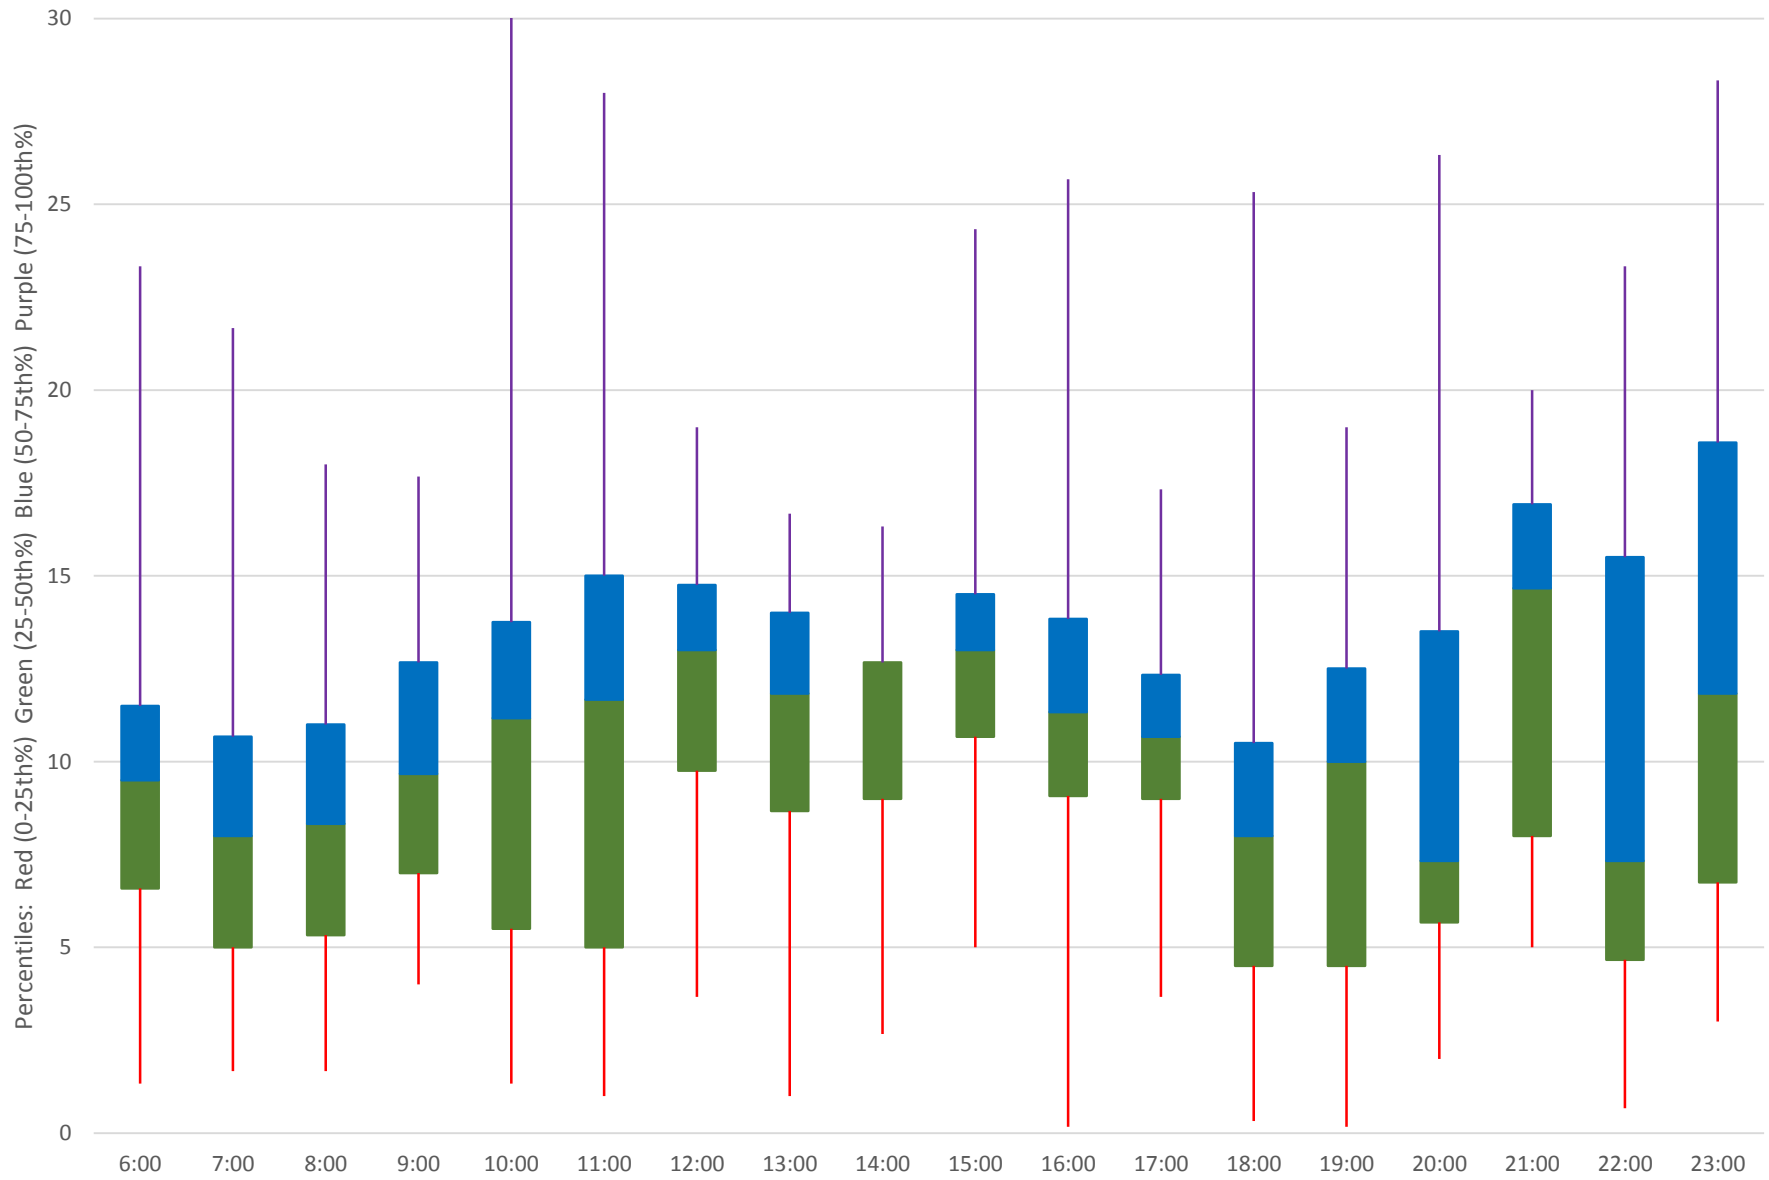

54 Lawrence East Headways at Port Union Westbound June 2020 Weekday Statistics

54 Lawrence East Headways at Port Union Westbound June 2020

54 Lawrence East Headways at Port Union Westbound June 2020

Quartiles Week 1

54 Lawrence East Headways at Port Union Westbound June 2020

54 Lawrence East Headways at Port Union Westbound June 2020

Quartiles Week 2

54 Lawrence East Headways at Port Union Westbound June 2020

54 Lawrence East Headways at Port Union Westbound June 2020

54 Lawrence East Headways at Port Union Westbound June 2020

Quartiles Week 5

54 Lawrence East Headways at Port Union Westbound June 2020 Saturday Statistics

54 Lawrence East Headways at Port Union Westbound June 2020

54 Lawrence East Headways at Port Union Westbound June 2020

Quartiles Saturdays

54 Lawrence East Headways at Port Union Westbound June 2020 Sunday Statistics

54 Lawrence East Headways at Port Union Westbound June 2020