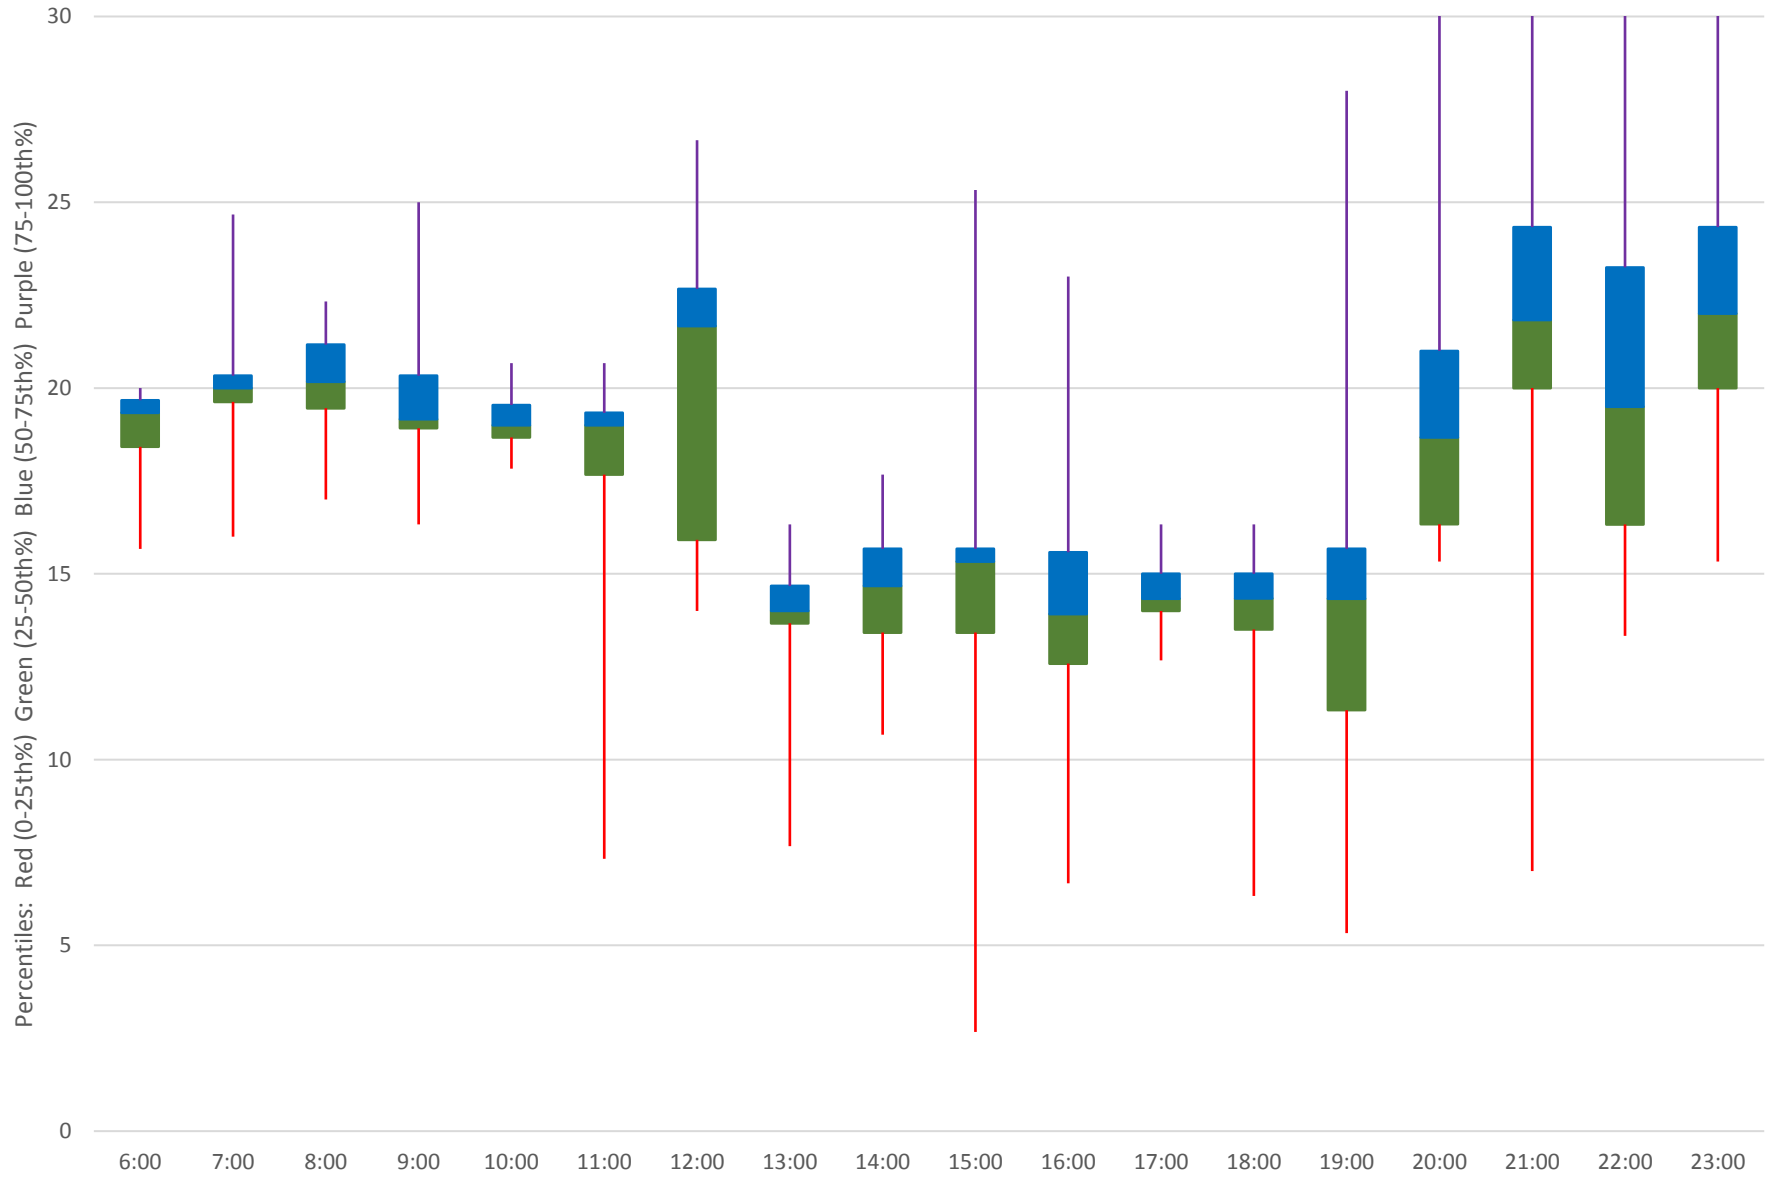

54 Lawrence East Headways at Port Union Westbound June 2020

Quartiles Week 5

54 Lawrence East Headways at Port Union Westbound June 2020 Saturday Statistics

54 Lawrence East Headways at Port Union Westbound June 2020

54 Lawrence East Headways at Port Union Westbound June 2020

Quartiles Saturdays

54 Lawrence East Headways at Port Union Westbound June 2020 Sunday Statistics

54 Lawrence East Headways at Port Union Westbound June 2020

54 Lawrence East Headways at Port Union Westbound June 2020
Quartiles Sundays/Holidays