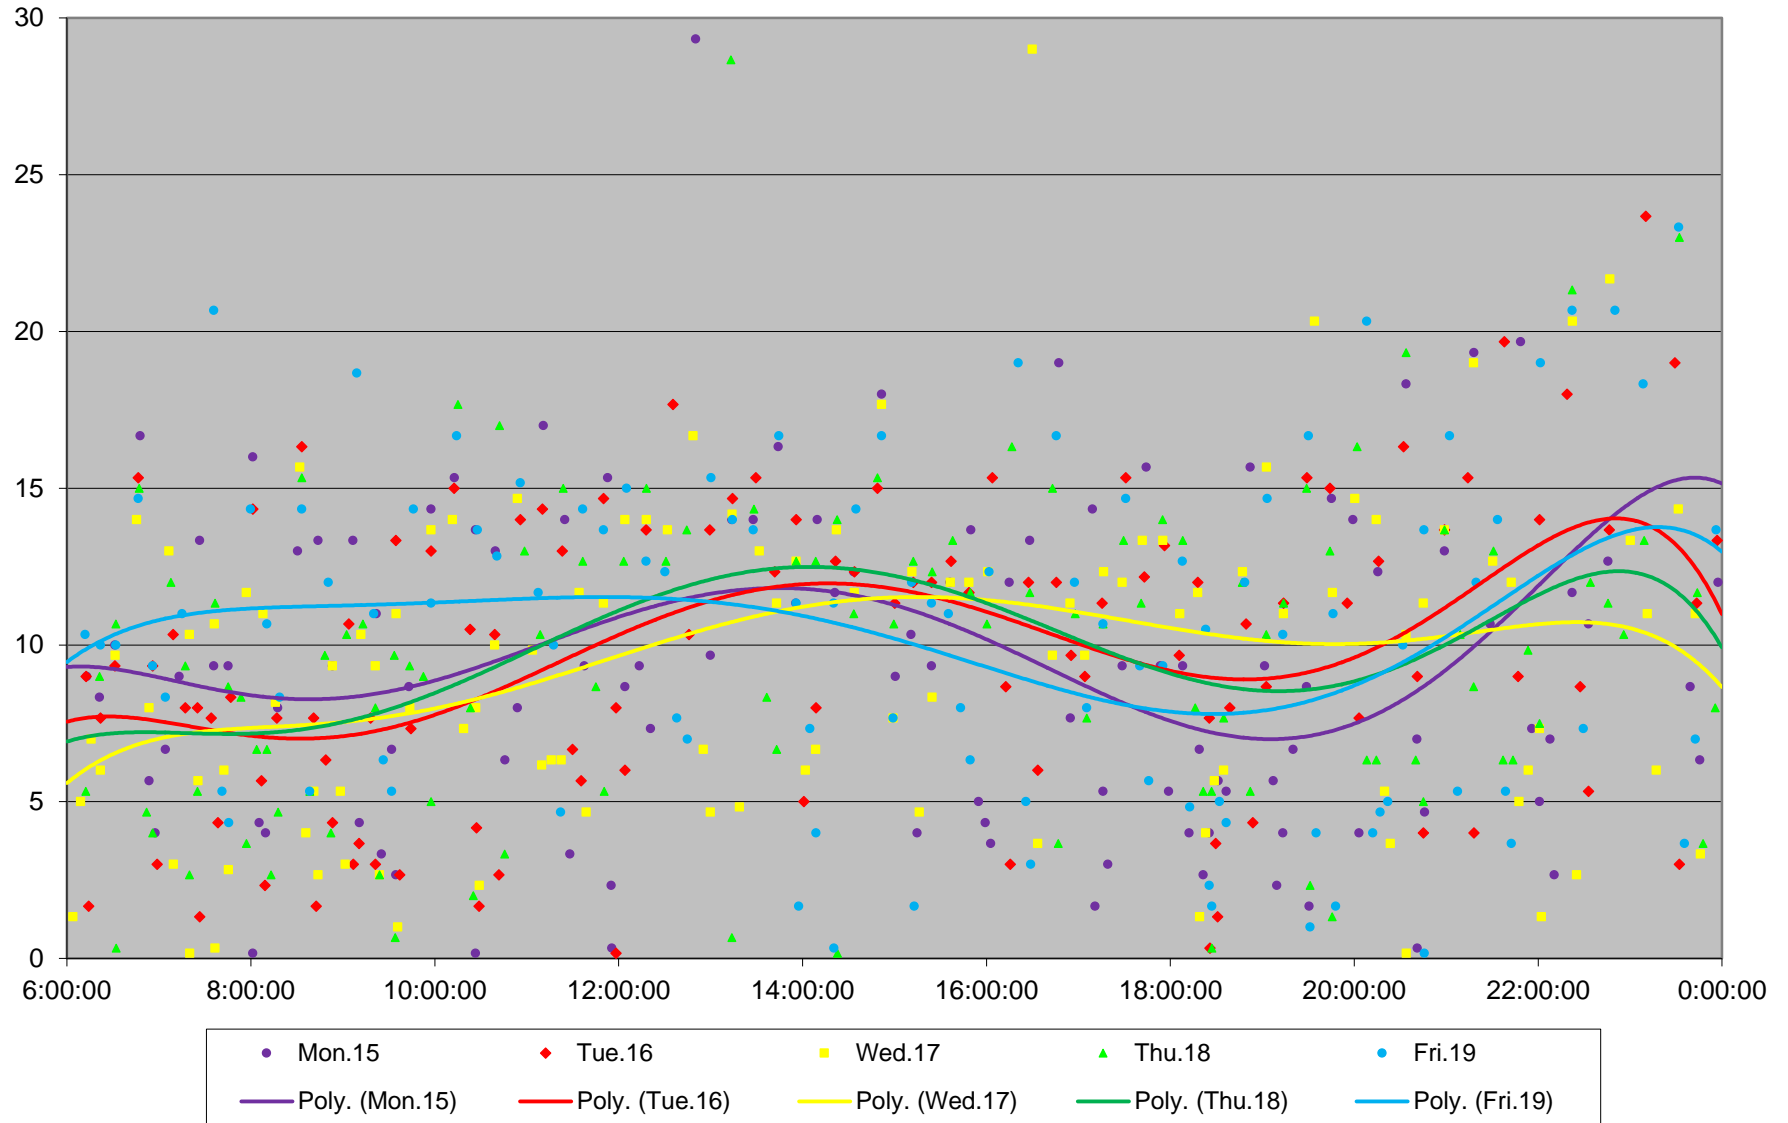

54 Lawrence East Headways at Port Union Westbound June 2020 Weekday Statistics

54 Lawrence East Headways at Port Union Westbound June 2020

54 Lawrence East Headways at Port Union Westbound June 2020

Quartiles Week 1

54 Lawrence East Headways at Port Union Westbound June 2020

54 Lawrence East Headways at Port Union Westbound June 2020

Quartiles Week 2

54 Lawrence East Headways at Port Union Westbound June 2020

54 Lawrence East Headways at Port Union Westbound June 2020

54 Lawrence East Headways at Port Union Westbound June 2020

Quartiles Week 5

54 Lawrence East Headways at Port Union Westbound June 2020 Saturday Statistics

54 Lawrence East Headways at Port Union Westbound June 2020

54 Lawrence East Headways at Port Union Westbound June 2020

Quartiles Saturdays

54 Lawrence East Headways at Port Union Westbound June 2020 Sunday Statistics

54 Lawrence East Headways at Port Union Westbound June 2020