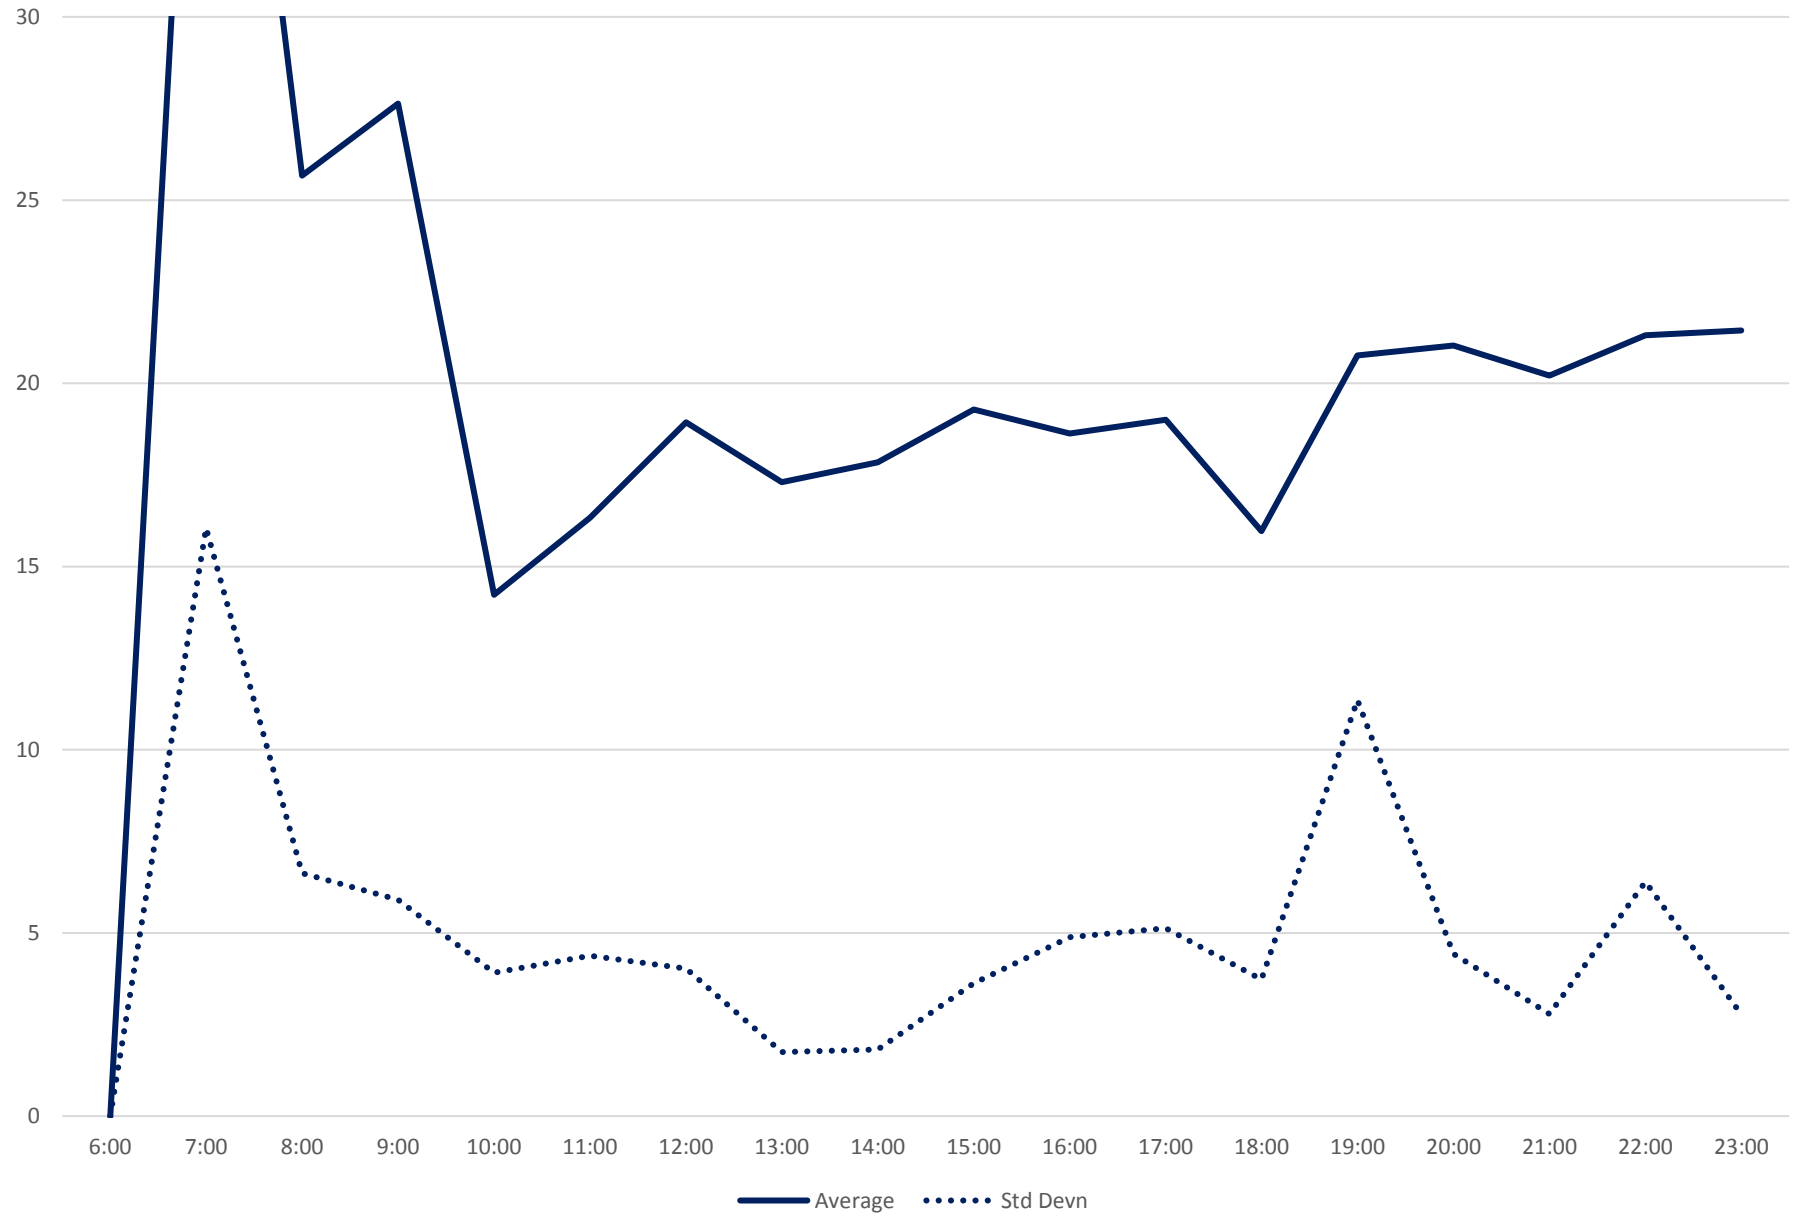

54 Lawrence East Headways at Port Union Westbound June 2020

Quartiles Week 5

54 Lawrence East Headways at Port Union Westbound June 2020 Saturday Statistics

54 Lawrence East Headways at Port Union Westbound June 2020

54 Lawrence East Headways at Port Union Westbound June 2020

Quartiles Saturdays

54 Lawrence East Headways at Port Union Westbound June 2020 Sunday Statistics

54 Lawrence East Headways at Port Union Westbound June 2020

54 Lawrence East Headways at Port Union Westbound June 2020
Quartiles Sundays/Holidays