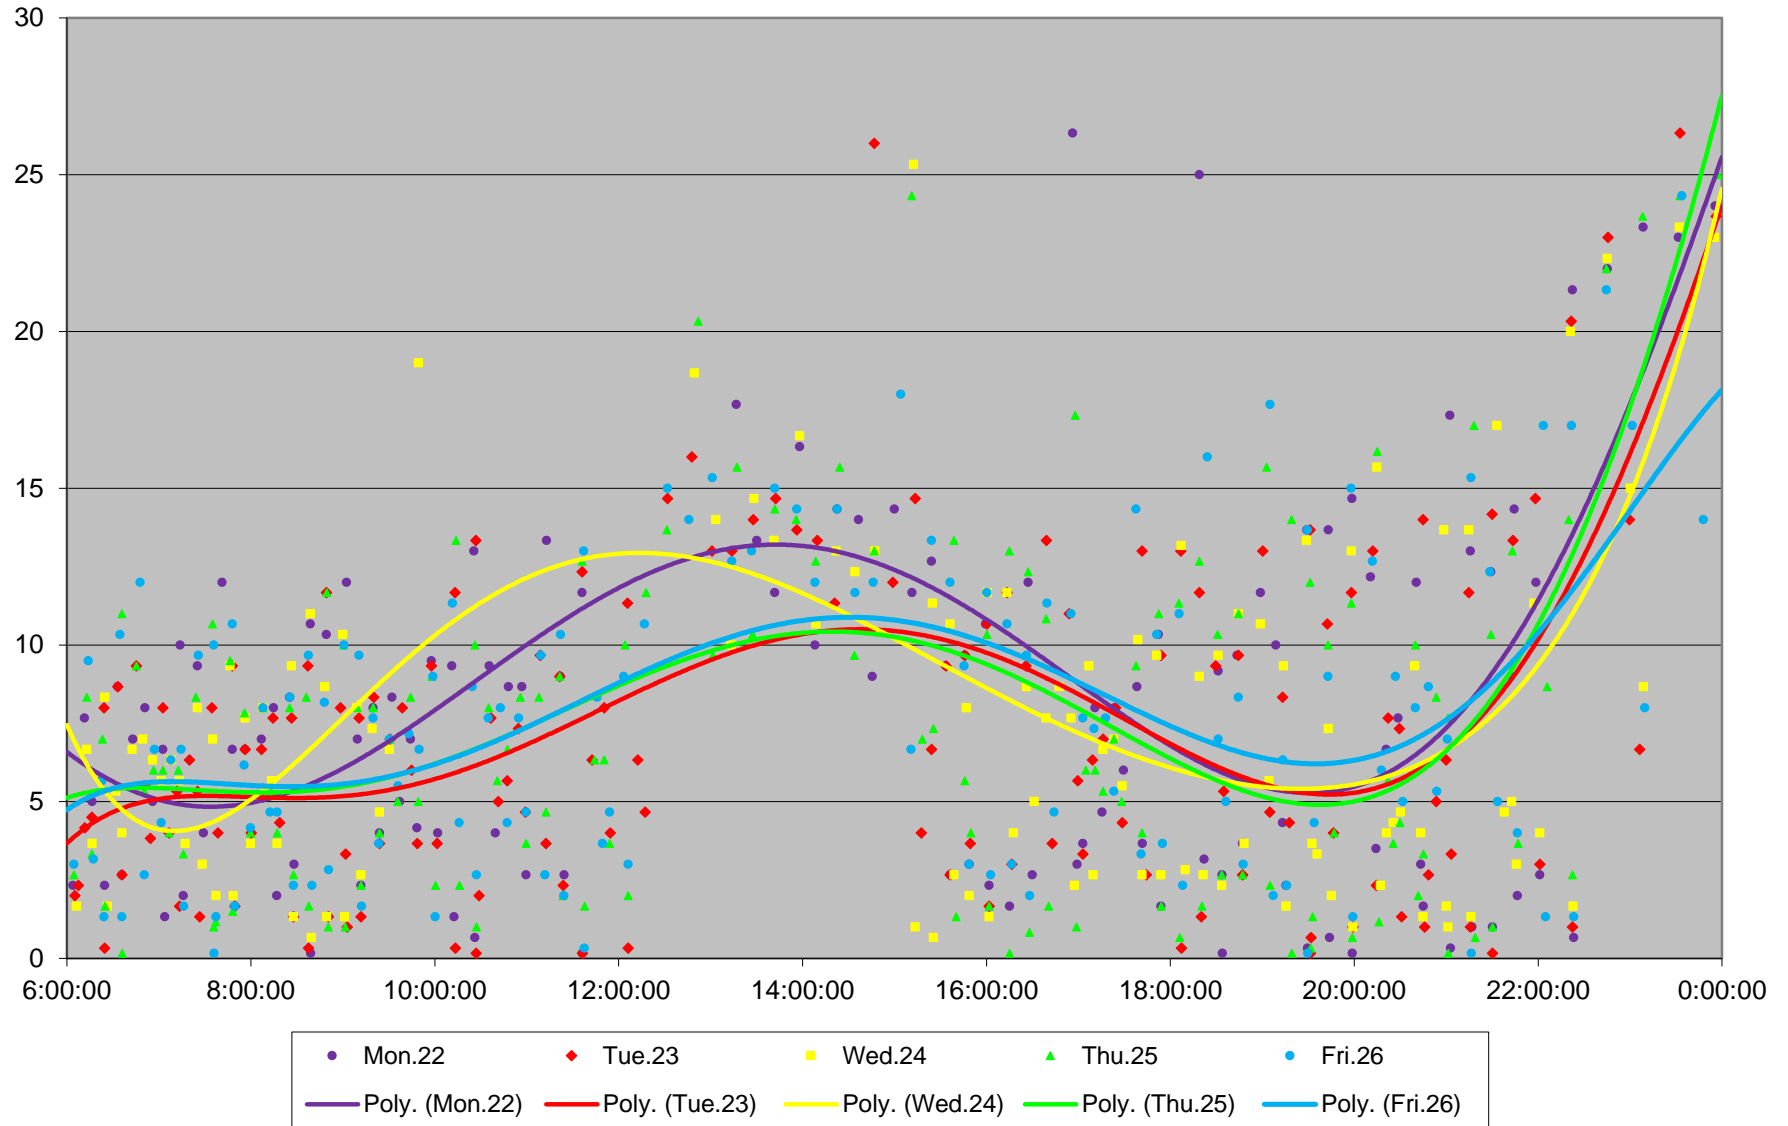

54 Lawrence East Headways at Port Union Westbound June 2020