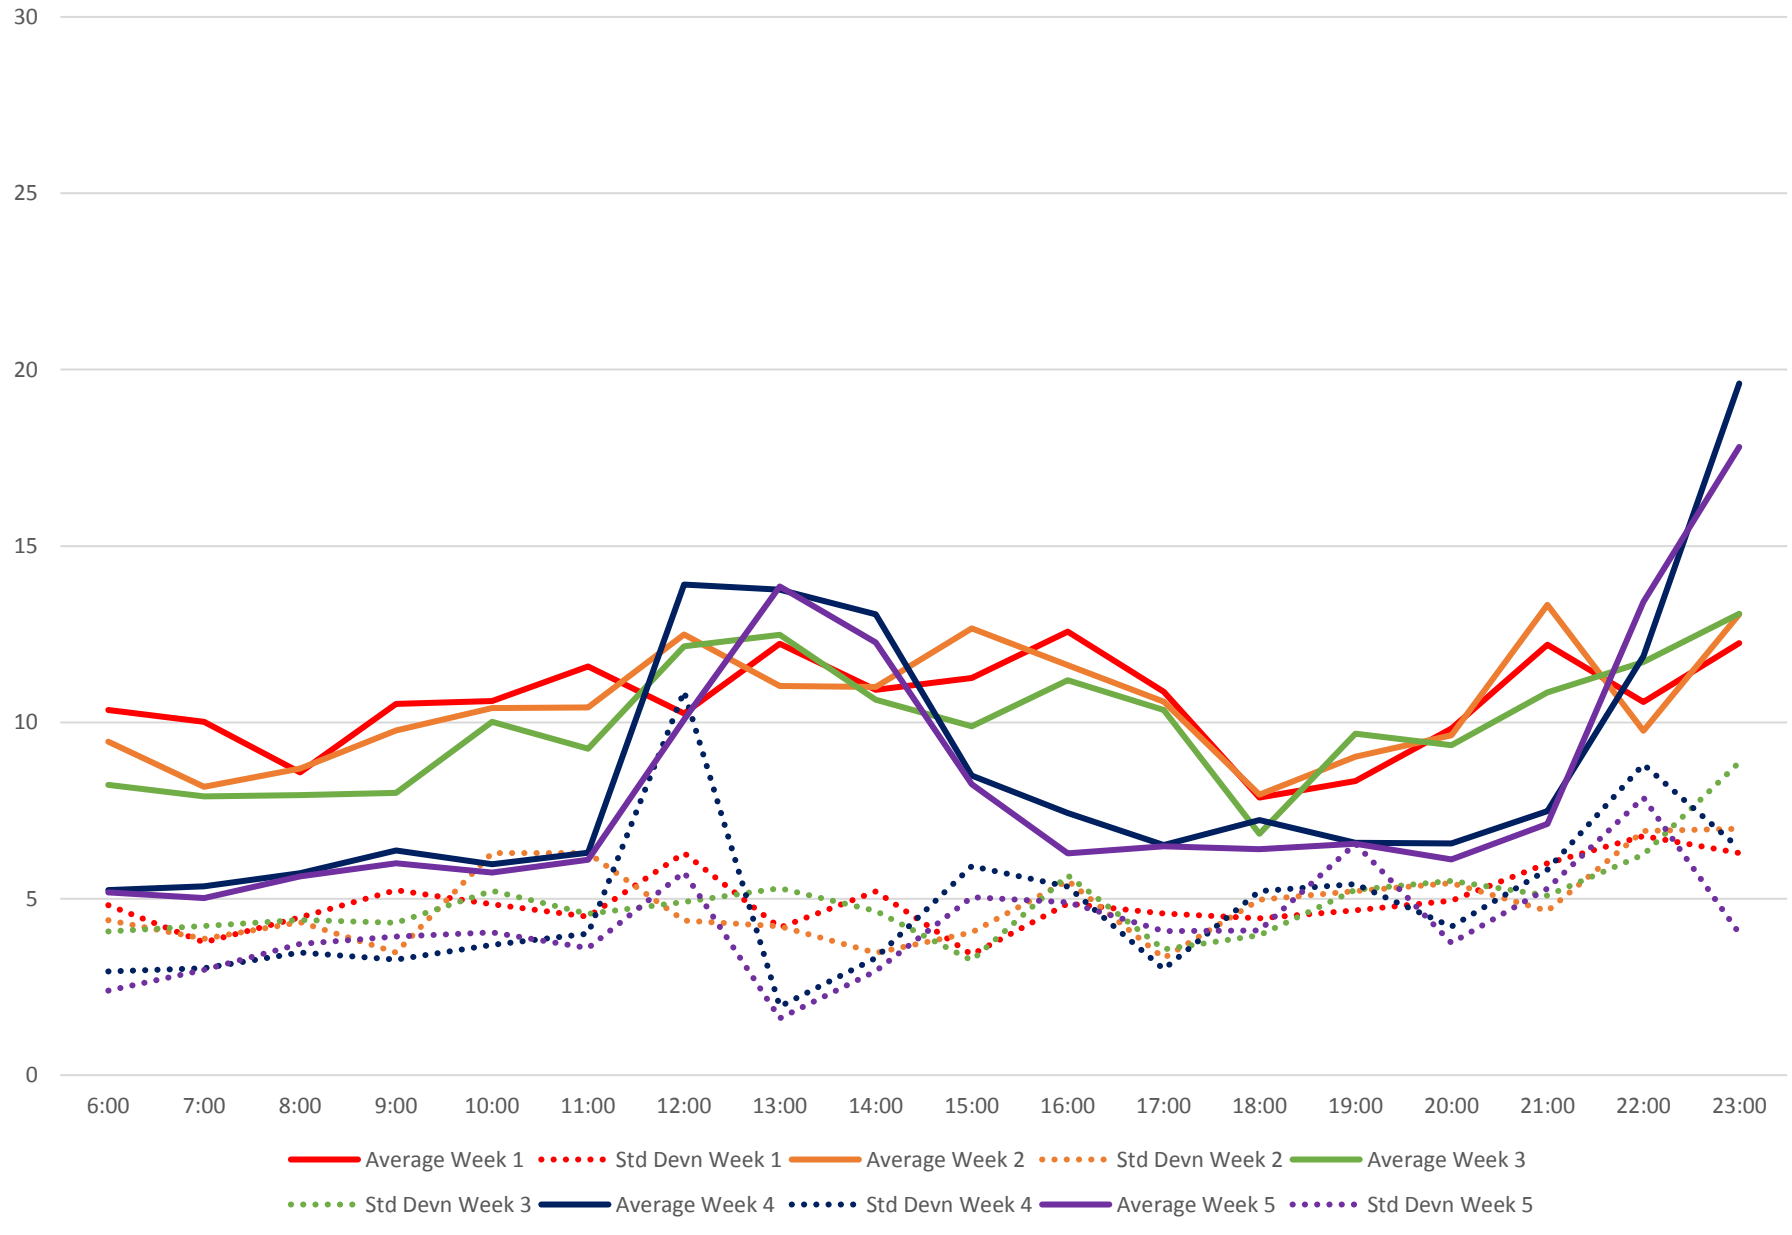

54 Lawrence East Headways at Port Union Westbound June 2020 Weekday Statistics

54 Lawrence East Headways at Port Union Westbound June 2020

54 Lawrence East Headways at Port Union Westbound June 2020

Quartiles Week 1

54 Lawrence East Headways at Port Union Westbound June 2020

54 Lawrence East Headways at Port Union Westbound June 2020

Quartiles Week 2

54 Lawrence East Headways at Port Union Westbound June 2020

54 Lawrence East Headways at Port Union Westbound June 2020

54 Lawrence East Headways at Port Union Westbound June 2020

Quartiles Week 5

54 Lawrence East Headways at Port Union Westbound June 2020 Saturday Statistics

54 Lawrence East Headways at Port Union Westbound June 2020

54 Lawrence East Headways at Port Union Westbound June 2020

Quartiles Saturdays

54 Lawrence East Headways at Port Union Westbound June 2020 Sunday Statistics

54 Lawrence East Headways at Port Union Westbound June 2020