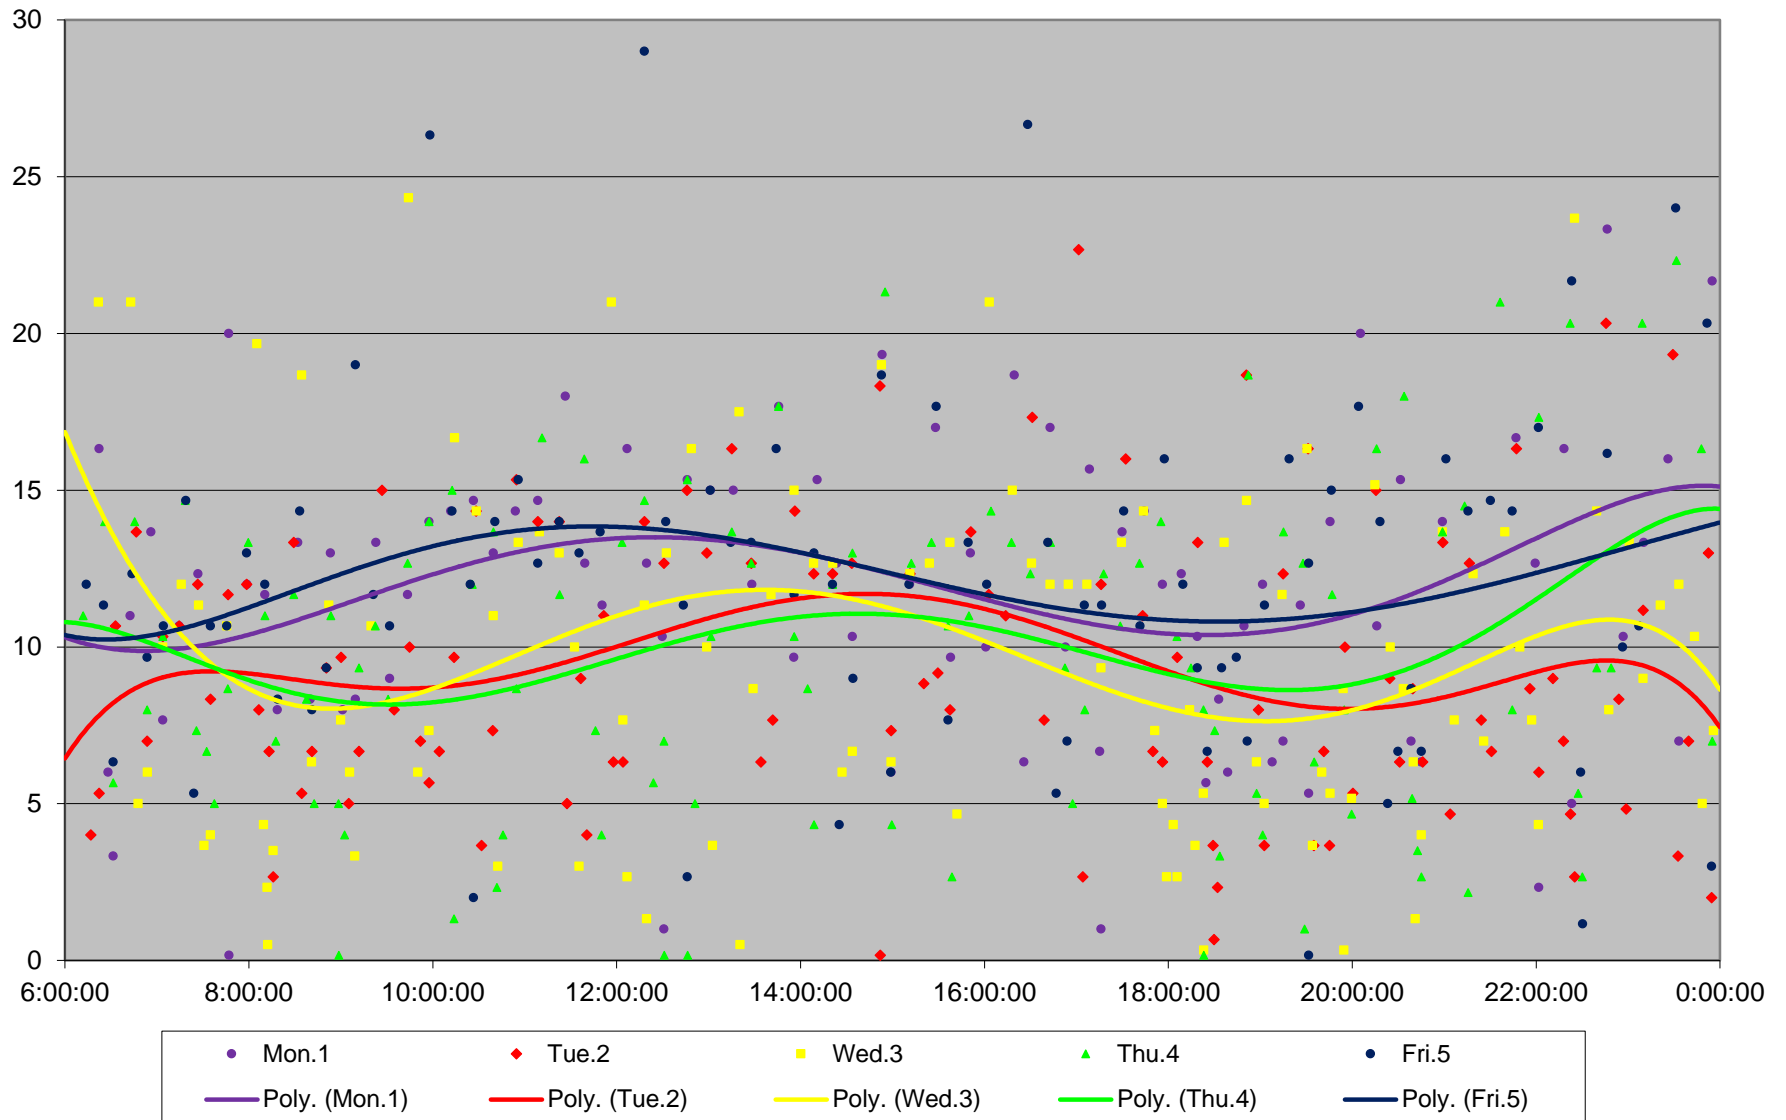

54 Lawrence East Headways at Port Union Westbound June 2020 Weekday Statistics

54 Lawrence East Headways at Port Union Westbound June 2020

54 Lawrence East Headways at Port Union Westbound June 2020

Quartiles Week 1

54 Lawrence East Headways at Port Union Westbound June 2020

54 Lawrence East Headways at Port Union Westbound June 2020

Quartiles Week 2

54 Lawrence East Headways at Port Union Westbound June 2020

54 Lawrence East Headways at Port Union Westbound June 2020

54 Lawrence East Headways at Port Union Westbound June 2020

Quartiles Week 5

54 Lawrence East Headways at Port Union Westbound June 2020 Saturday Statistics

54 Lawrence East Headways at Port Union Westbound June 2020

54 Lawrence East Headways at Port Union Westbound June 2020

Quartiles Saturdays

54 Lawrence East Headways at Port Union Westbound June 2020 Sunday Statistics

54 Lawrence East Headways at Port Union Westbound June 2020