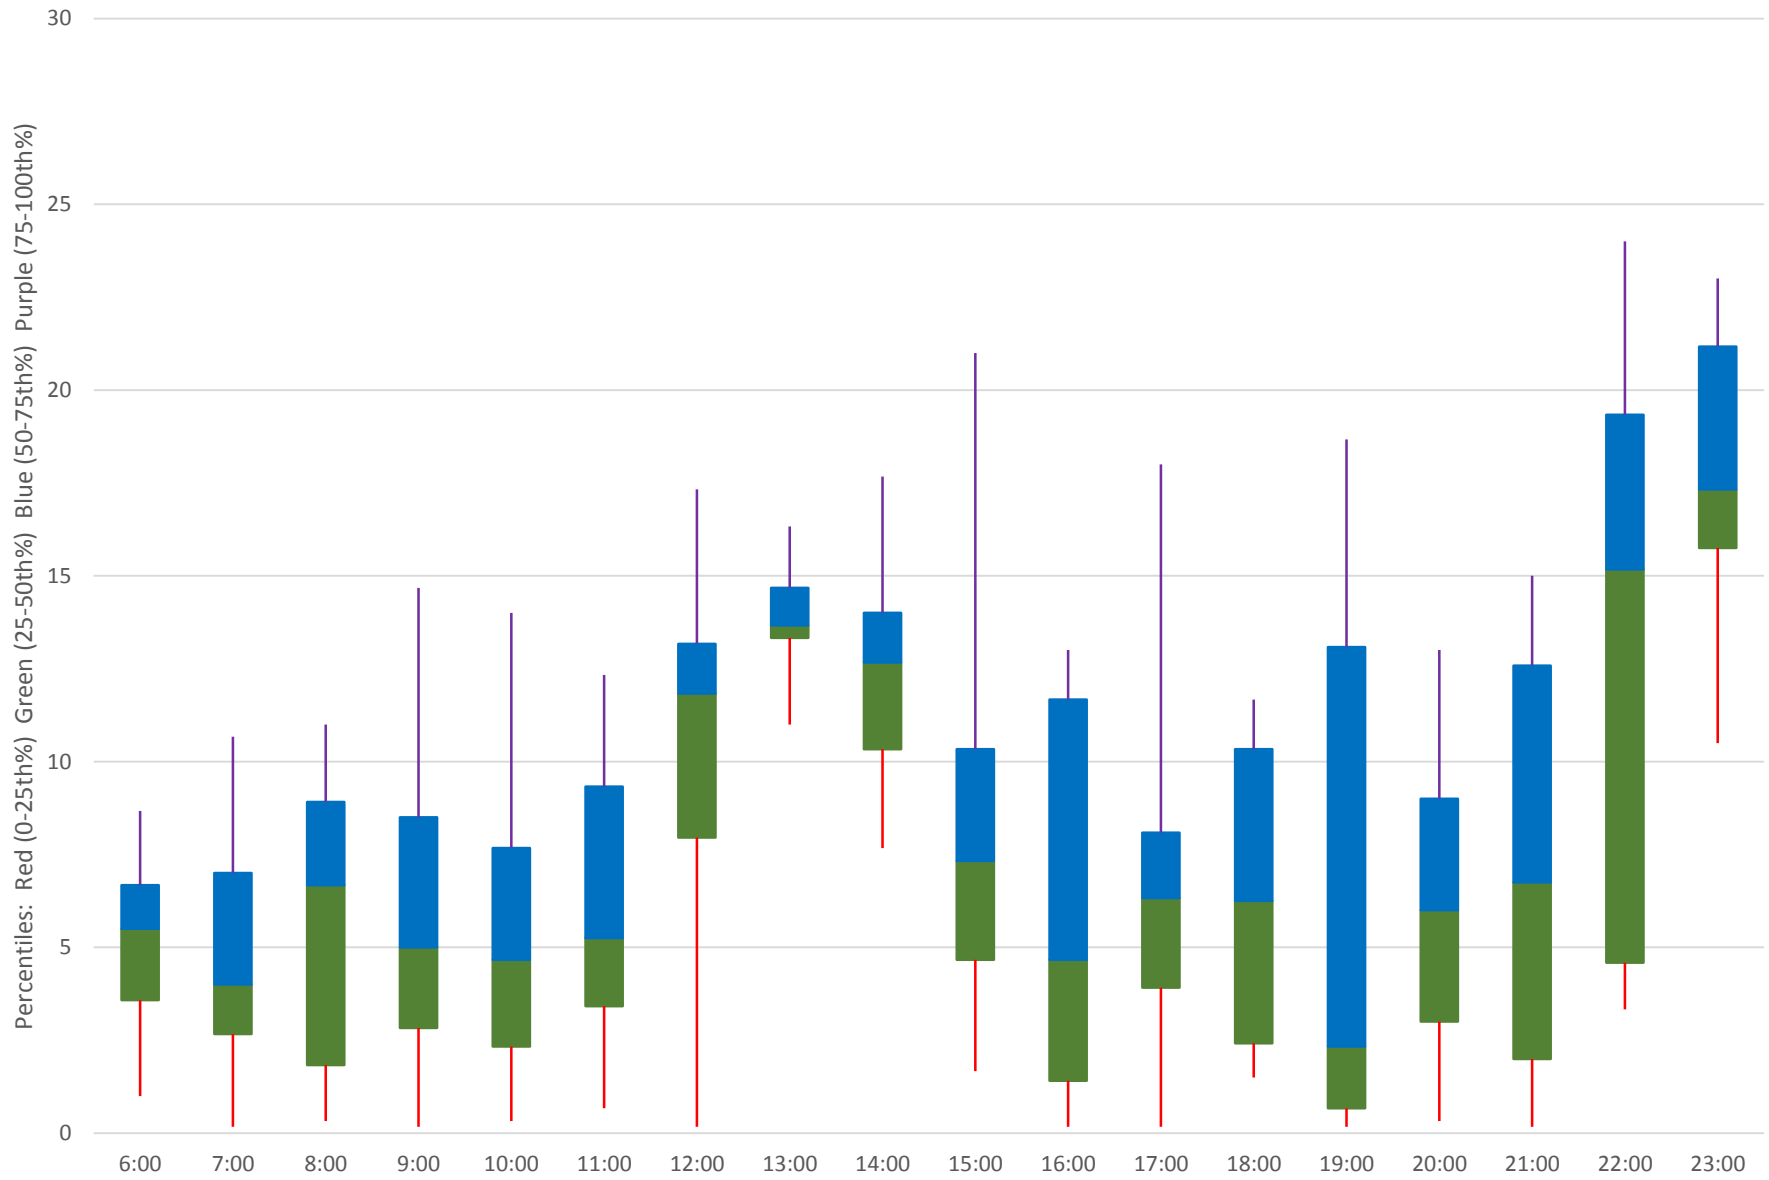

Quartiles Week 3

54 Lawrence East Headways at Port Union Westbound June 2020

54 Lawrence East Headways at Port Union Westbound June 2020

Quartiles Week 4

54 Lawrence East Headways at Port Union Westbound June 2020

54 Lawrence East Headways at Port Union Westbound June 2020

Quartiles Week 5

54 Lawrence East Headways at Port Union Westbound June 2020 Saturday Statistics

54 Lawrence East Headways at Port Union Westbound June 2020

54 Lawrence East Headways at Port Union Westbound June 2020

Quartiles Saturdays

54 Lawrence East Headways at Port Union Westbound June 2020 Sunday Statistics

54 Lawrence East Headways at Port Union Westbound June 2020