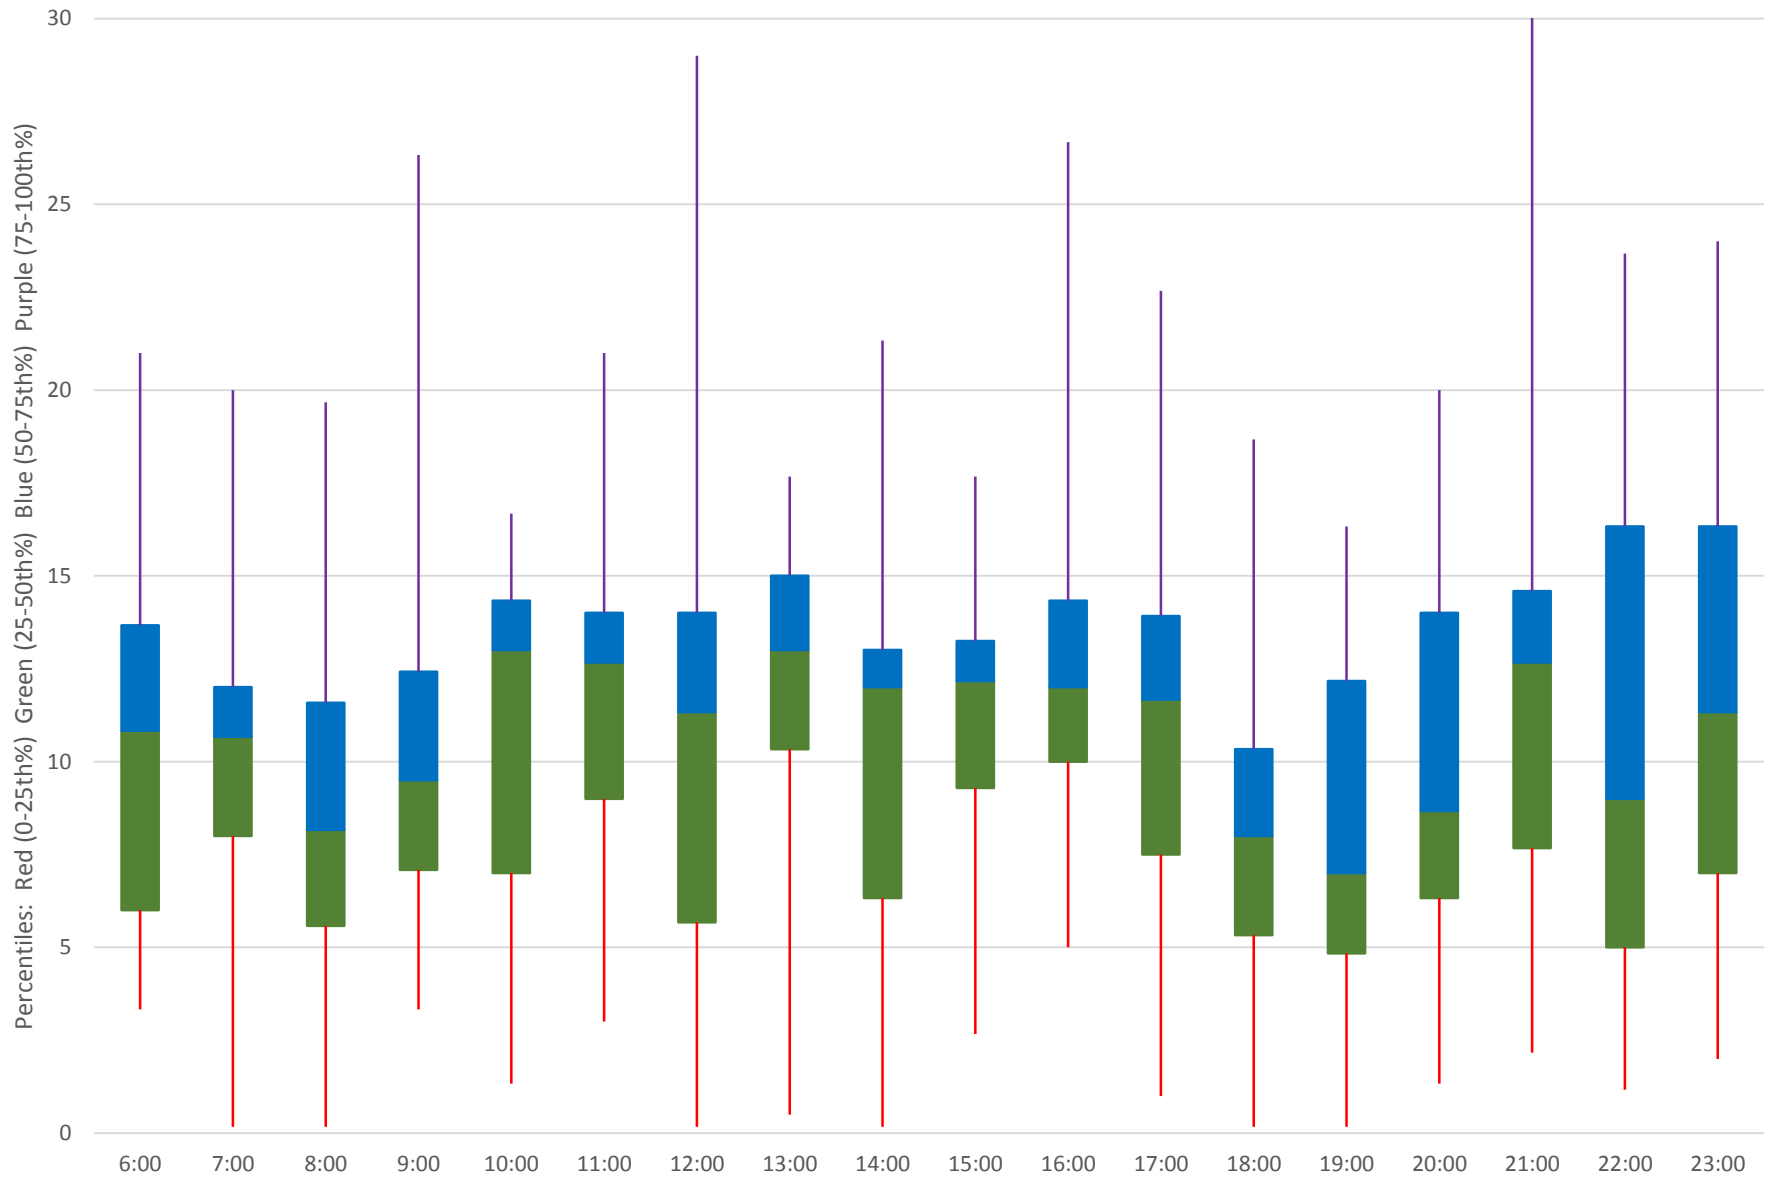

54 Lawrence East Headways at Port Union Westbound June 2020 Weekday Statistics

54 Lawrence East Headways at Port Union Westbound June 2020

54 Lawrence East Headways at Port Union Westbound June 2020

Quartiles Week 1

54 Lawrence East Headways at Port Union Westbound June 2020

54 Lawrence East Headways at Port Union Westbound June 2020

Quartiles Week 2

54 Lawrence East Headways at Port Union Westbound June 2020

54 Lawrence East Headways at Port Union Westbound June 2020

54 Lawrence East Headways at Port Union Westbound June 2020

Quartiles Week 5

54 Lawrence East Headways at Port Union Westbound June 2020 Saturday Statistics

54 Lawrence East Headways at Port Union Westbound June 2020

54 Lawrence East Headways at Port Union Westbound June 2020

Quartiles Saturdays

54 Lawrence East Headways at Port Union Westbound June 2020 Sunday Statistics

54 Lawrence East Headways at Port Union Westbound June 2020