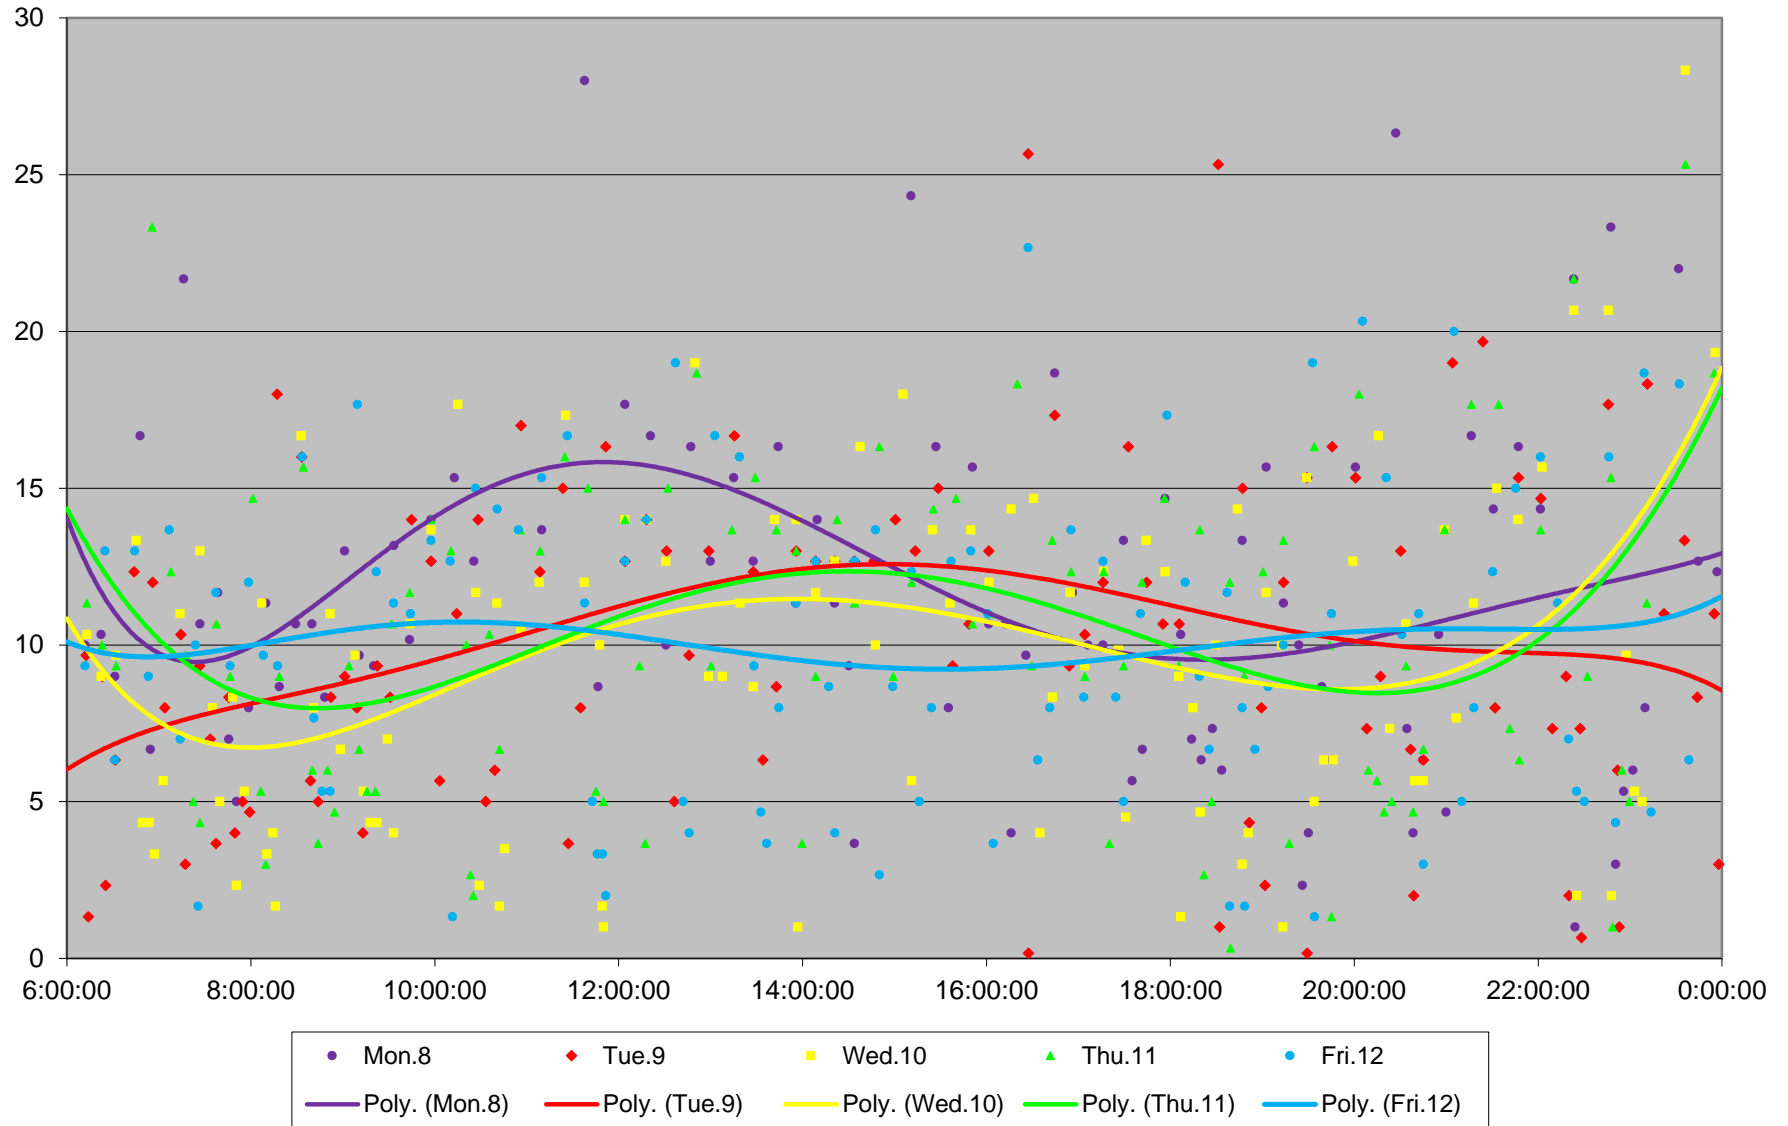

54 Lawrence East Headways at Port Union Westbound June 2020 Weekday Statistics

54 Lawrence East Headways at Port Union Westbound June 2020

54 Lawrence East Headways at Port Union Westbound June 2020

Quartiles Week 1

54 Lawrence East Headways at Port Union Westbound June 2020

54 Lawrence East Headways at Port Union Westbound June 2020

Quartiles Week 2

54 Lawrence East Headways at Port Union Westbound June 2020

54 Lawrence East Headways at Port Union Westbound June 2020

54 Lawrence East Headways at Port Union Westbound June 2020

Quartiles Week 5

54 Lawrence East Headways at Port Union Westbound June 2020 Saturday Statistics

54 Lawrence East Headways at Port Union Westbound June 2020

54 Lawrence East Headways at Port Union Westbound June 2020

Quartiles Saturdays

54 Lawrence East Headways at Port Union Westbound June 2020 Sunday Statistics

54 Lawrence East Headways at Port Union Westbound June 2020