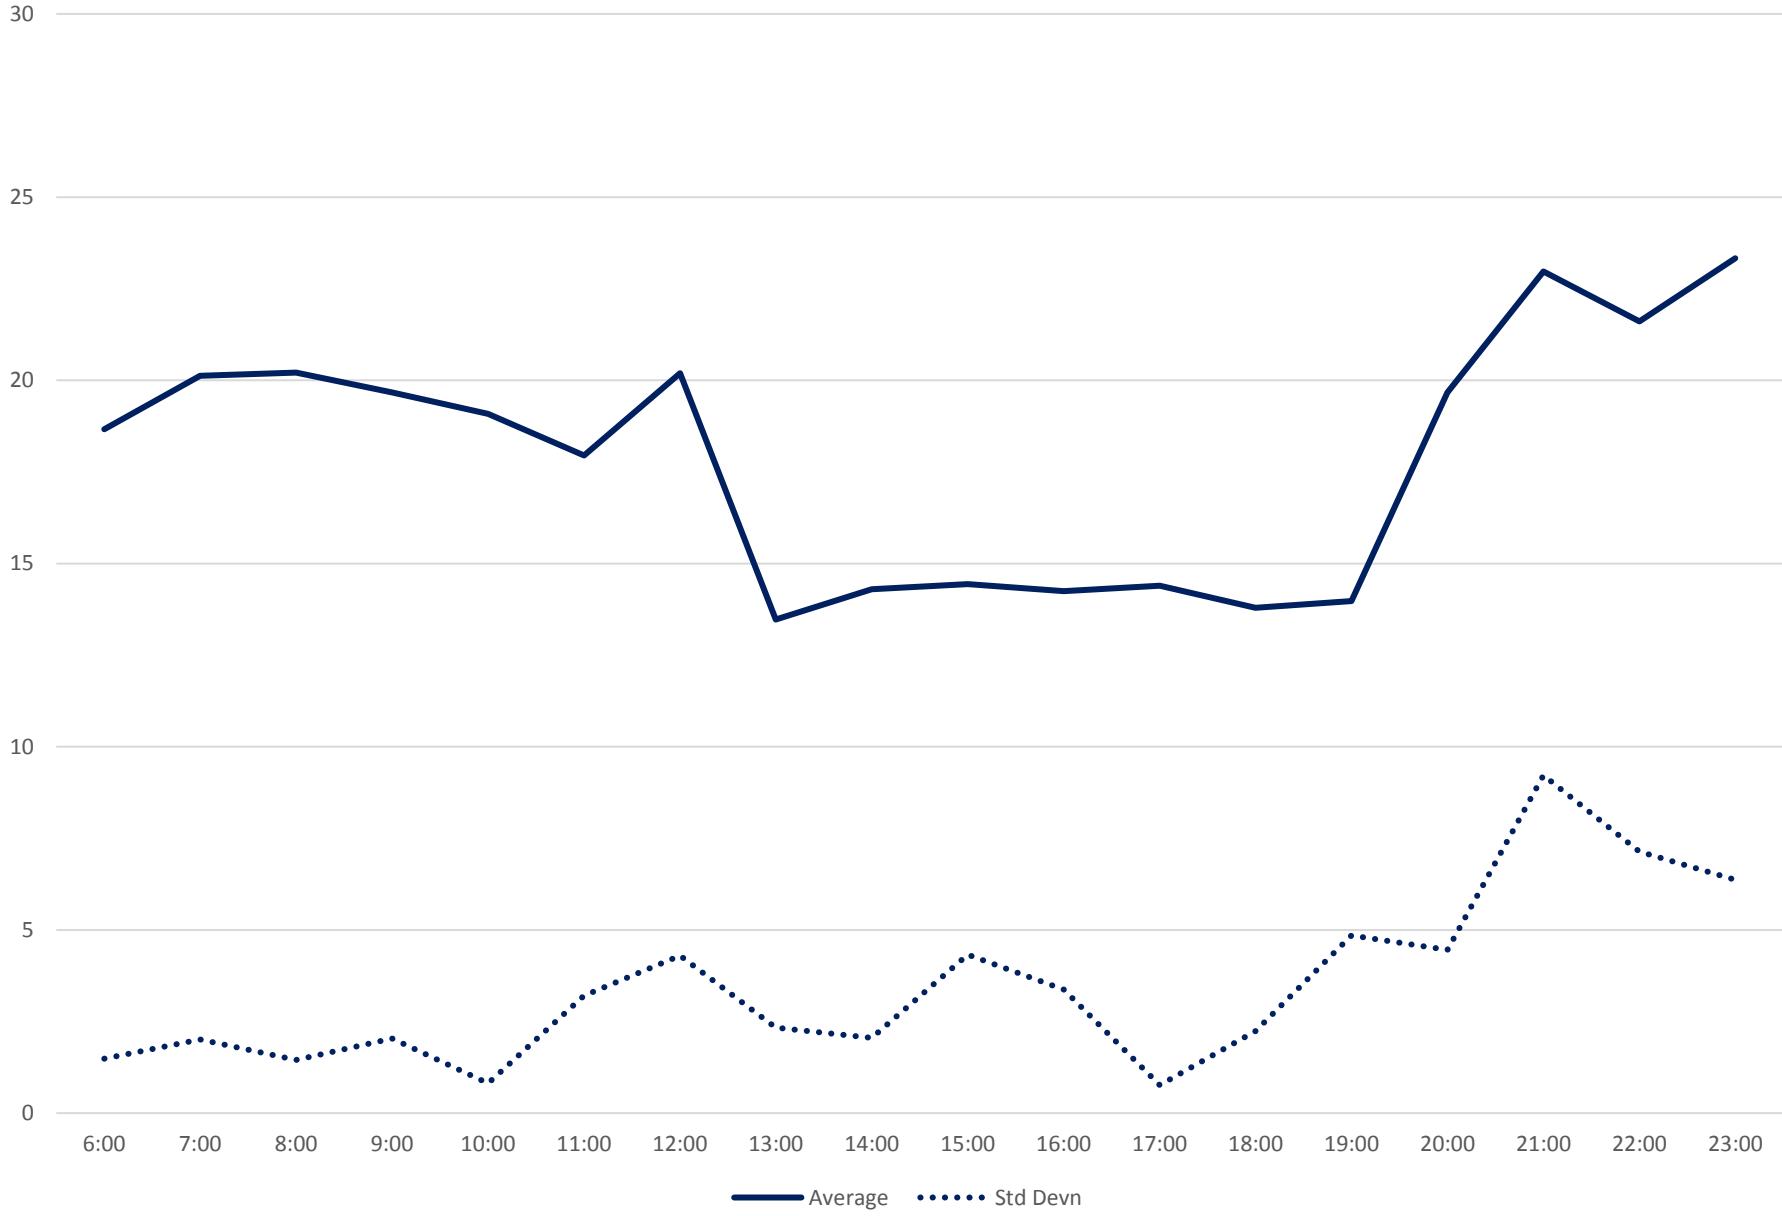

Quartiles Week 3

54 Lawrence East Headways at Port Union Westbound June 2020

54 Lawrence East Headways at Port Union Westbound June 2020

Quartiles Week 4

54 Lawrence East Headways at Port Union Westbound June 2020

54 Lawrence East Headways at Port Union Westbound June 2020

Quartiles Week 5

54 Lawrence East Headways at Port Union Westbound June 2020 Saturday Statistics

54 Lawrence East Headways at Port Union Westbound June 2020

54 Lawrence East Headways at Port Union Westbound June 2020

Quartiles Saturdays

54 Lawrence East Headways at Port Union Westbound June 2020 Sunday Statistics

54 Lawrence East Headways at Port Union Westbound June 2020

54 Lawrence East Headways at Port Union Westbound June 2020
Quartiles Sundays/Holidays