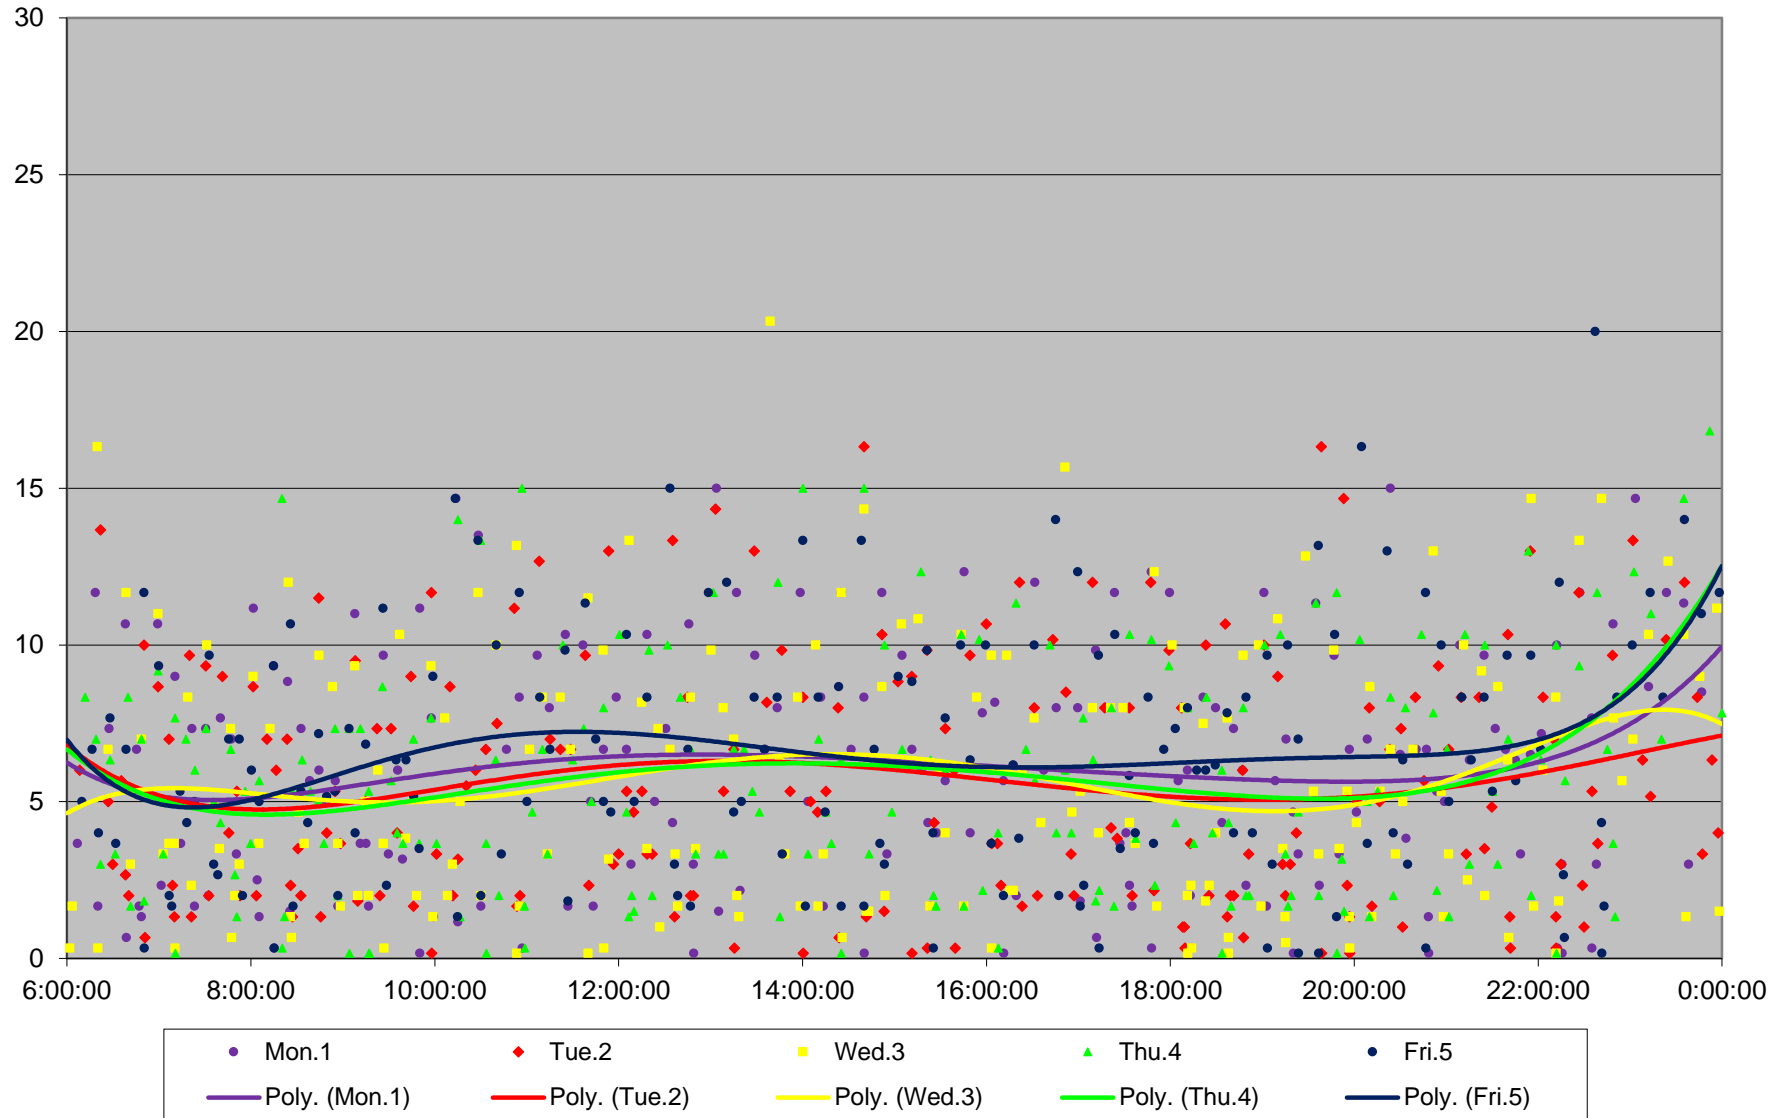

54 Lawrence East Headways at Markham Road Westbound June 2020