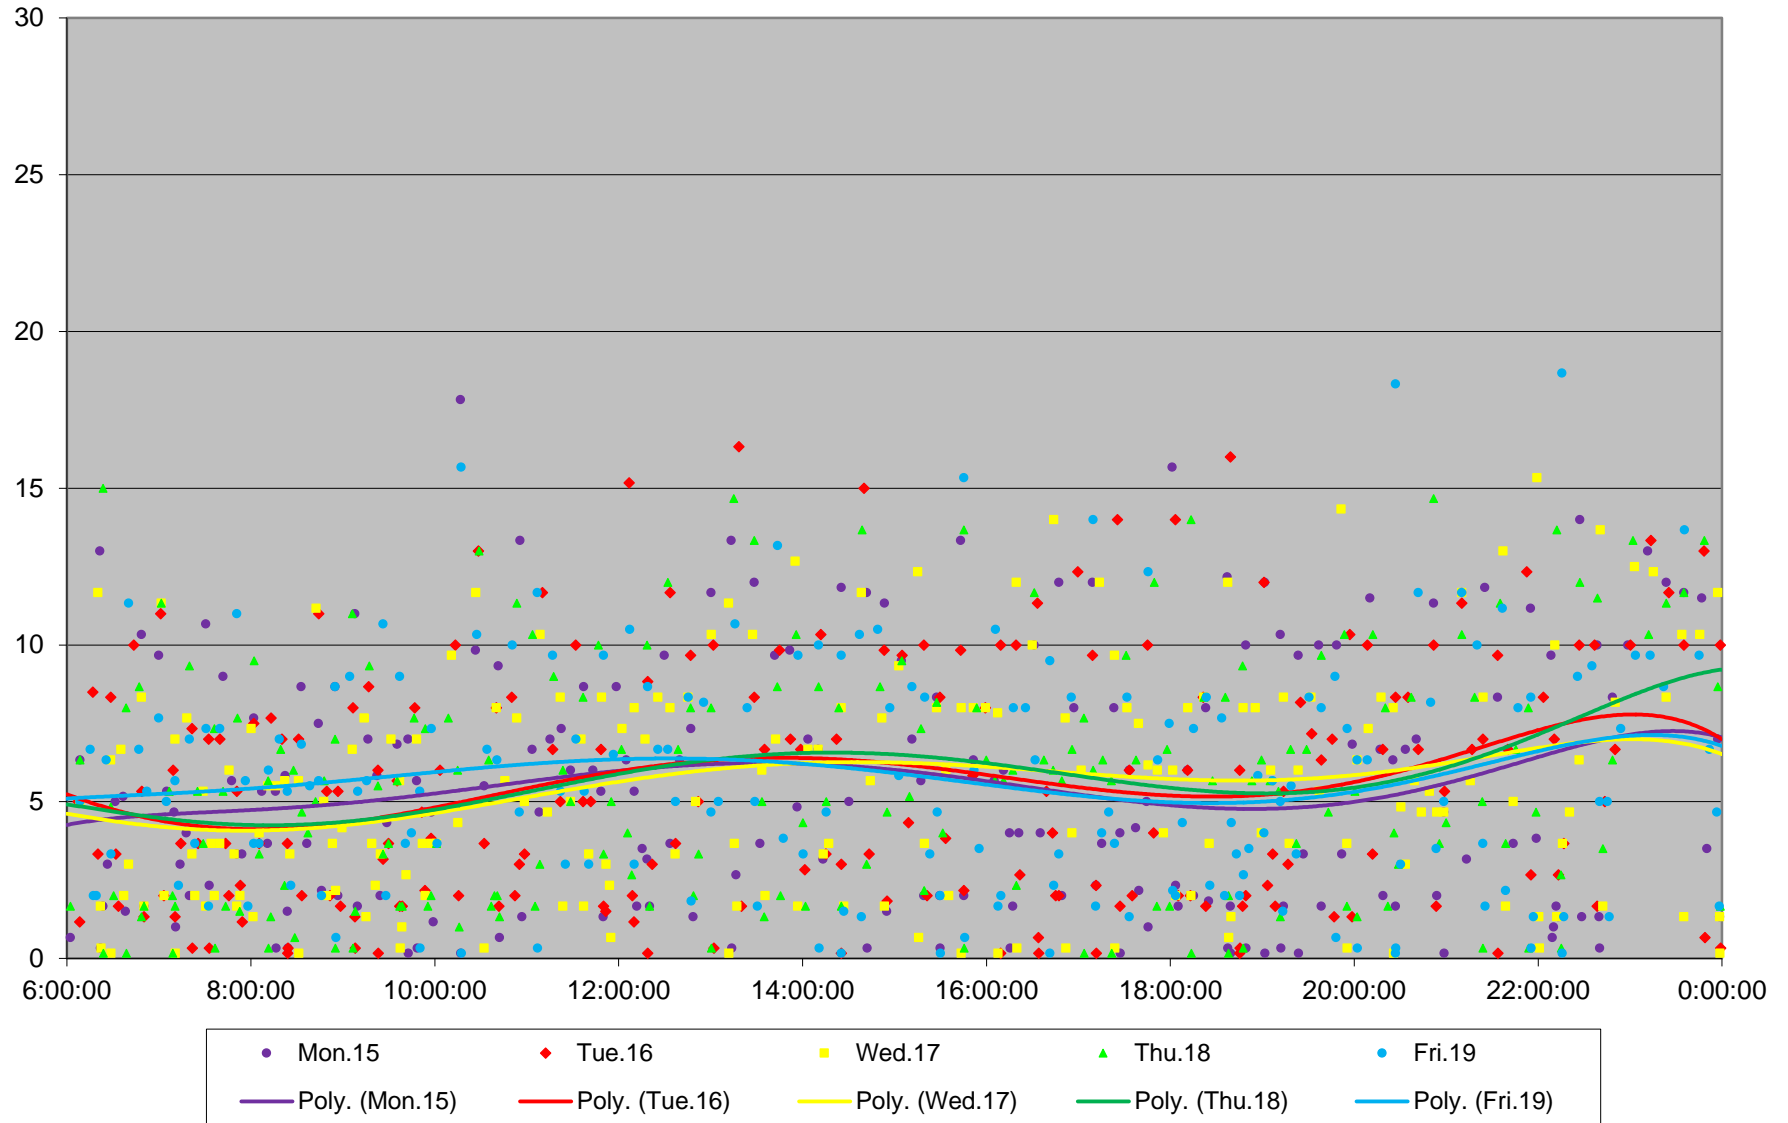

54 Lawrence East Headways at Markham Road Westbound June 2020