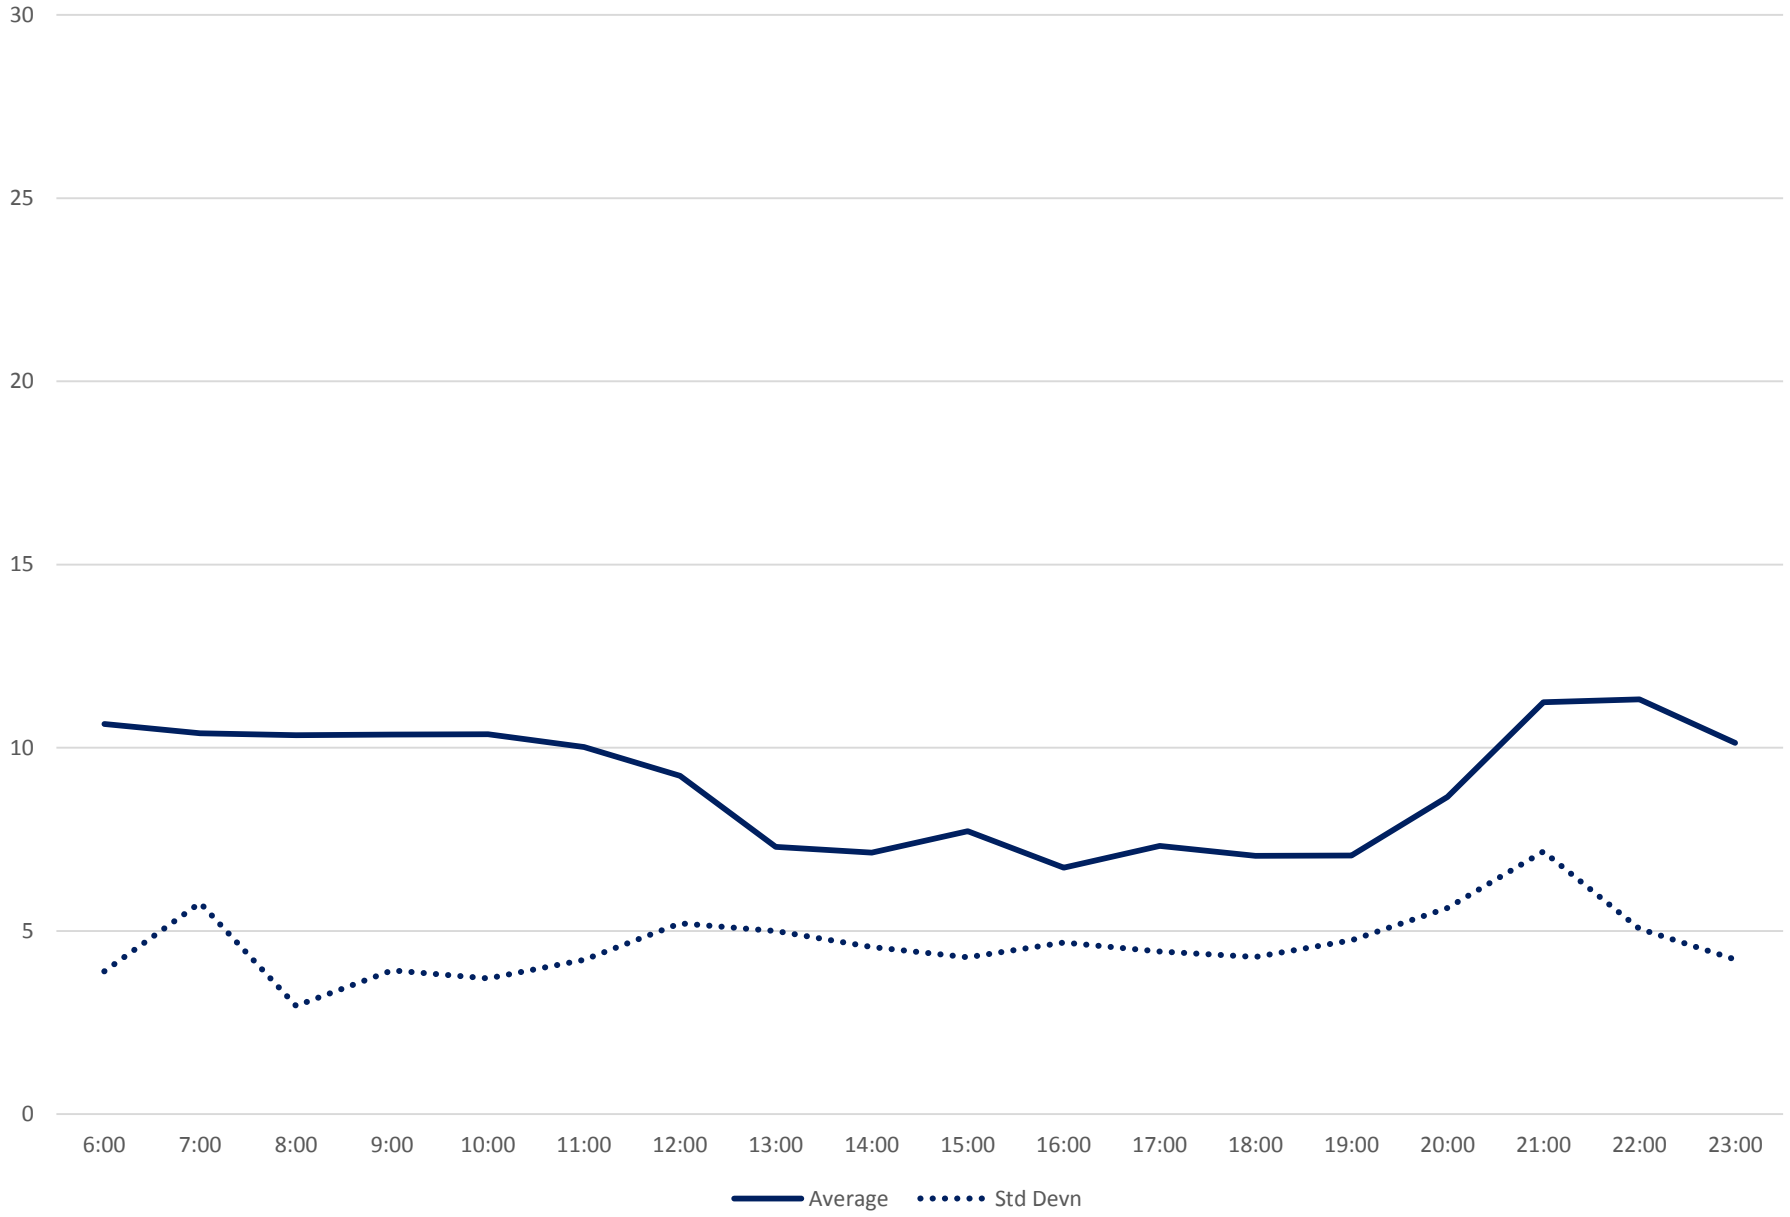

54 Lawrence East Headways at Markham Road Westbound June 2020 Saturday Statistics