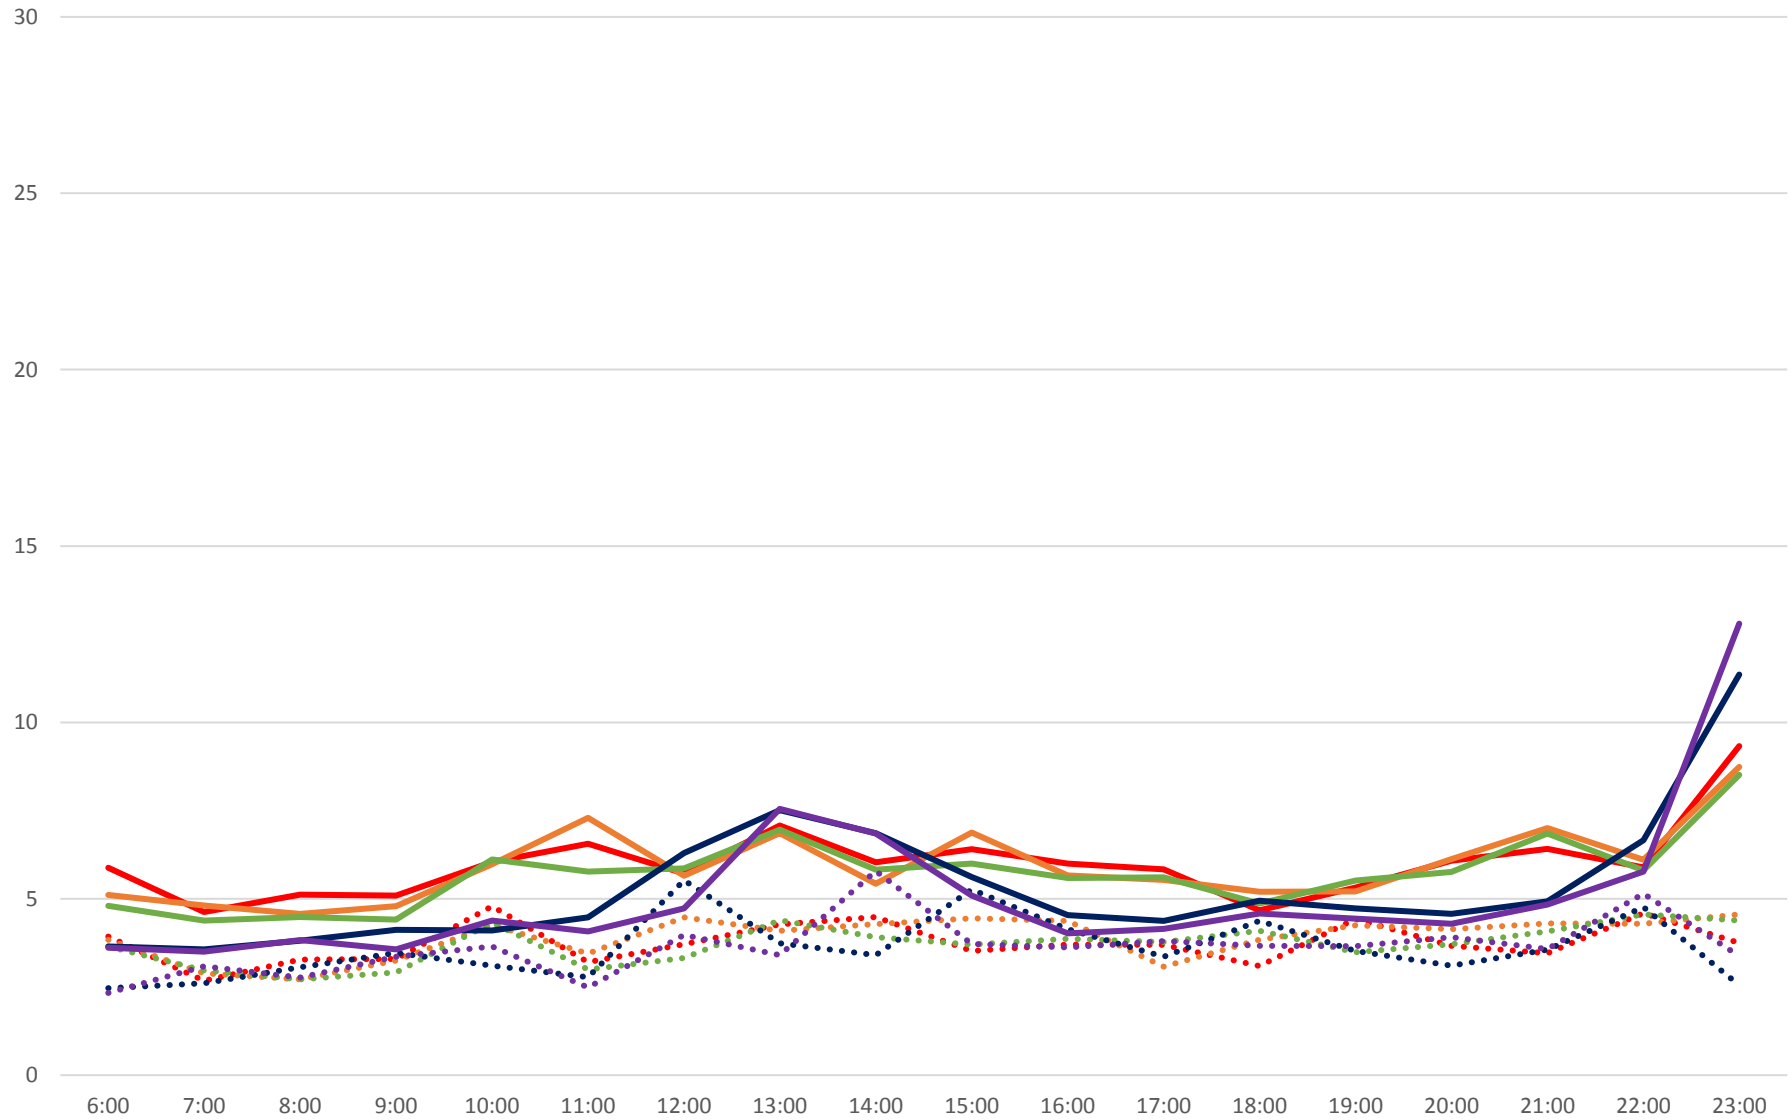

54 Lawrence East Headways at Markham Road Westbound June 2020 Weekday Statistics

— Average Week 1    ..... Std Devn Week 1    — Average Week 2    ..... Std Devn Week 2    — Average Week 3  
..... Std Devn Week 3    — Average Week 4    ..... Std Devn Week 4    — Average Week 5    ..... Std Devn Week 5

# 54 Lawrence East Headways at Markham Road Westbound June 2020