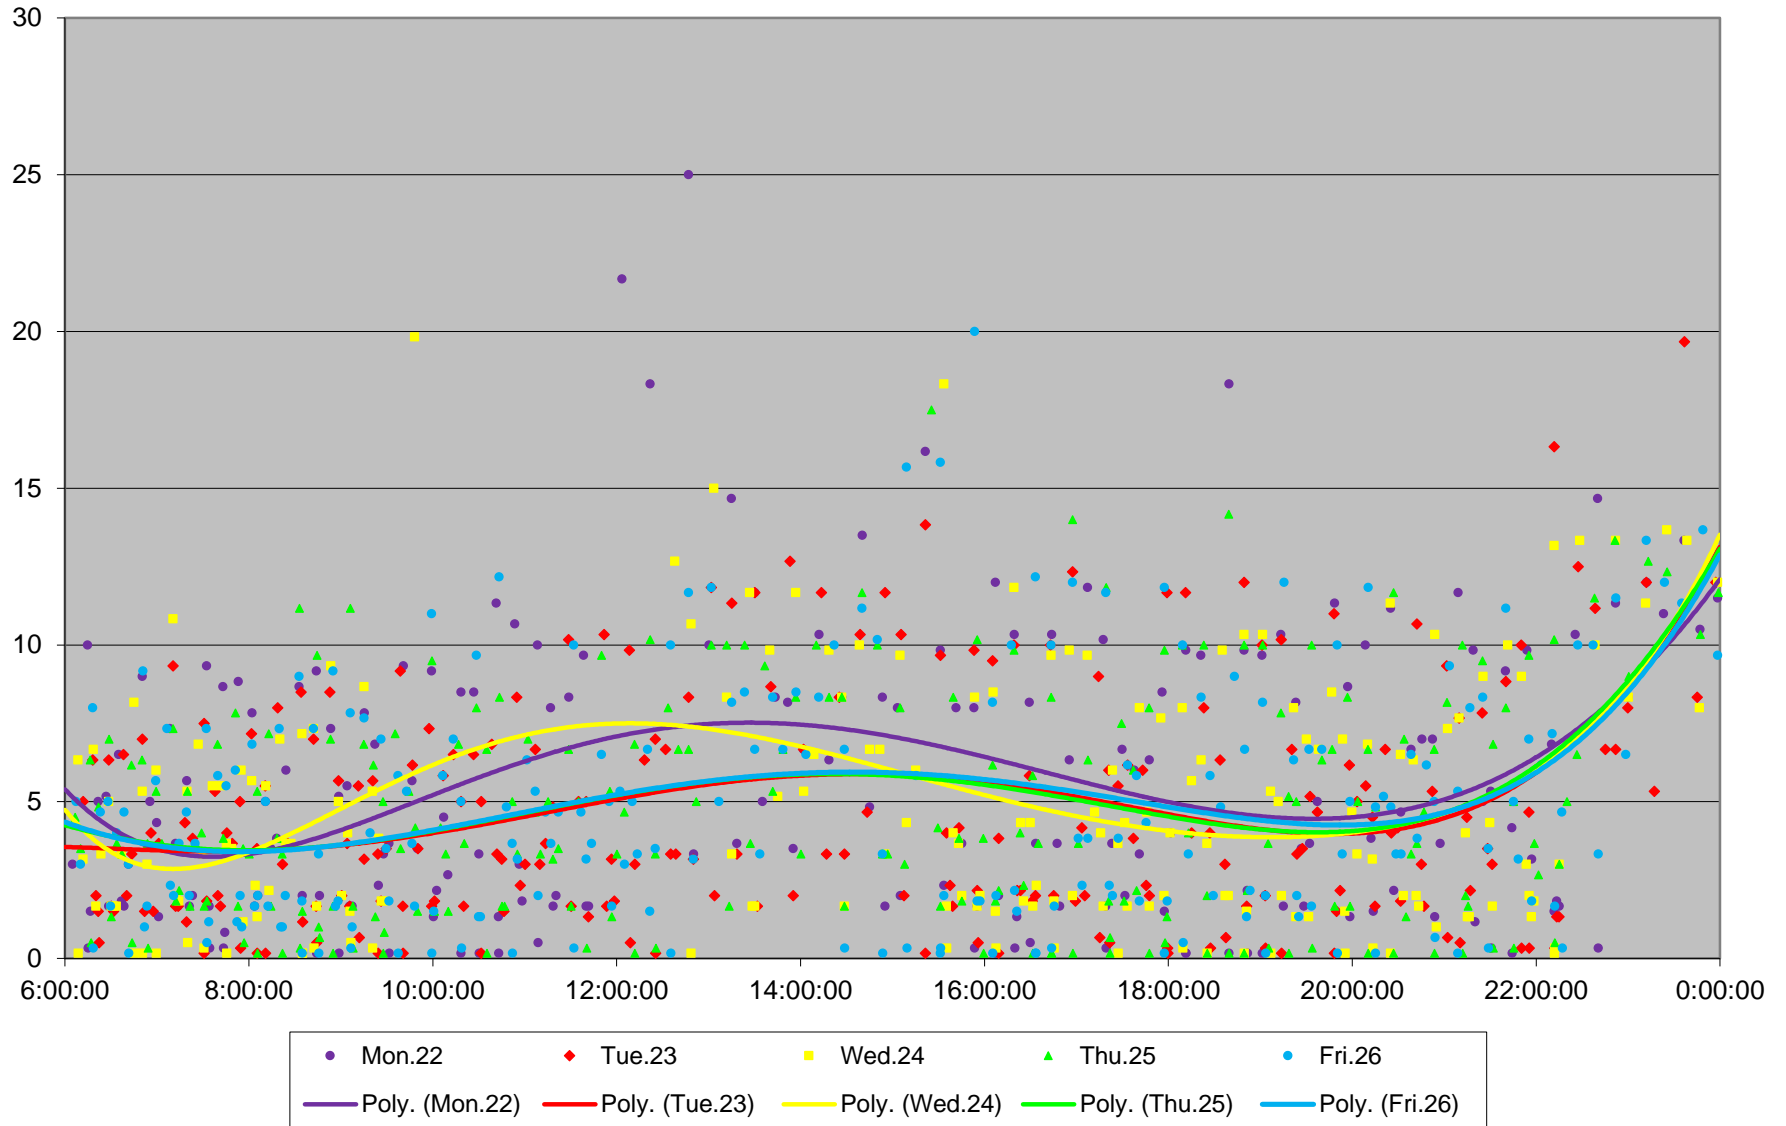

54 Lawrence East Headways at Markham Road Westbound June 2020