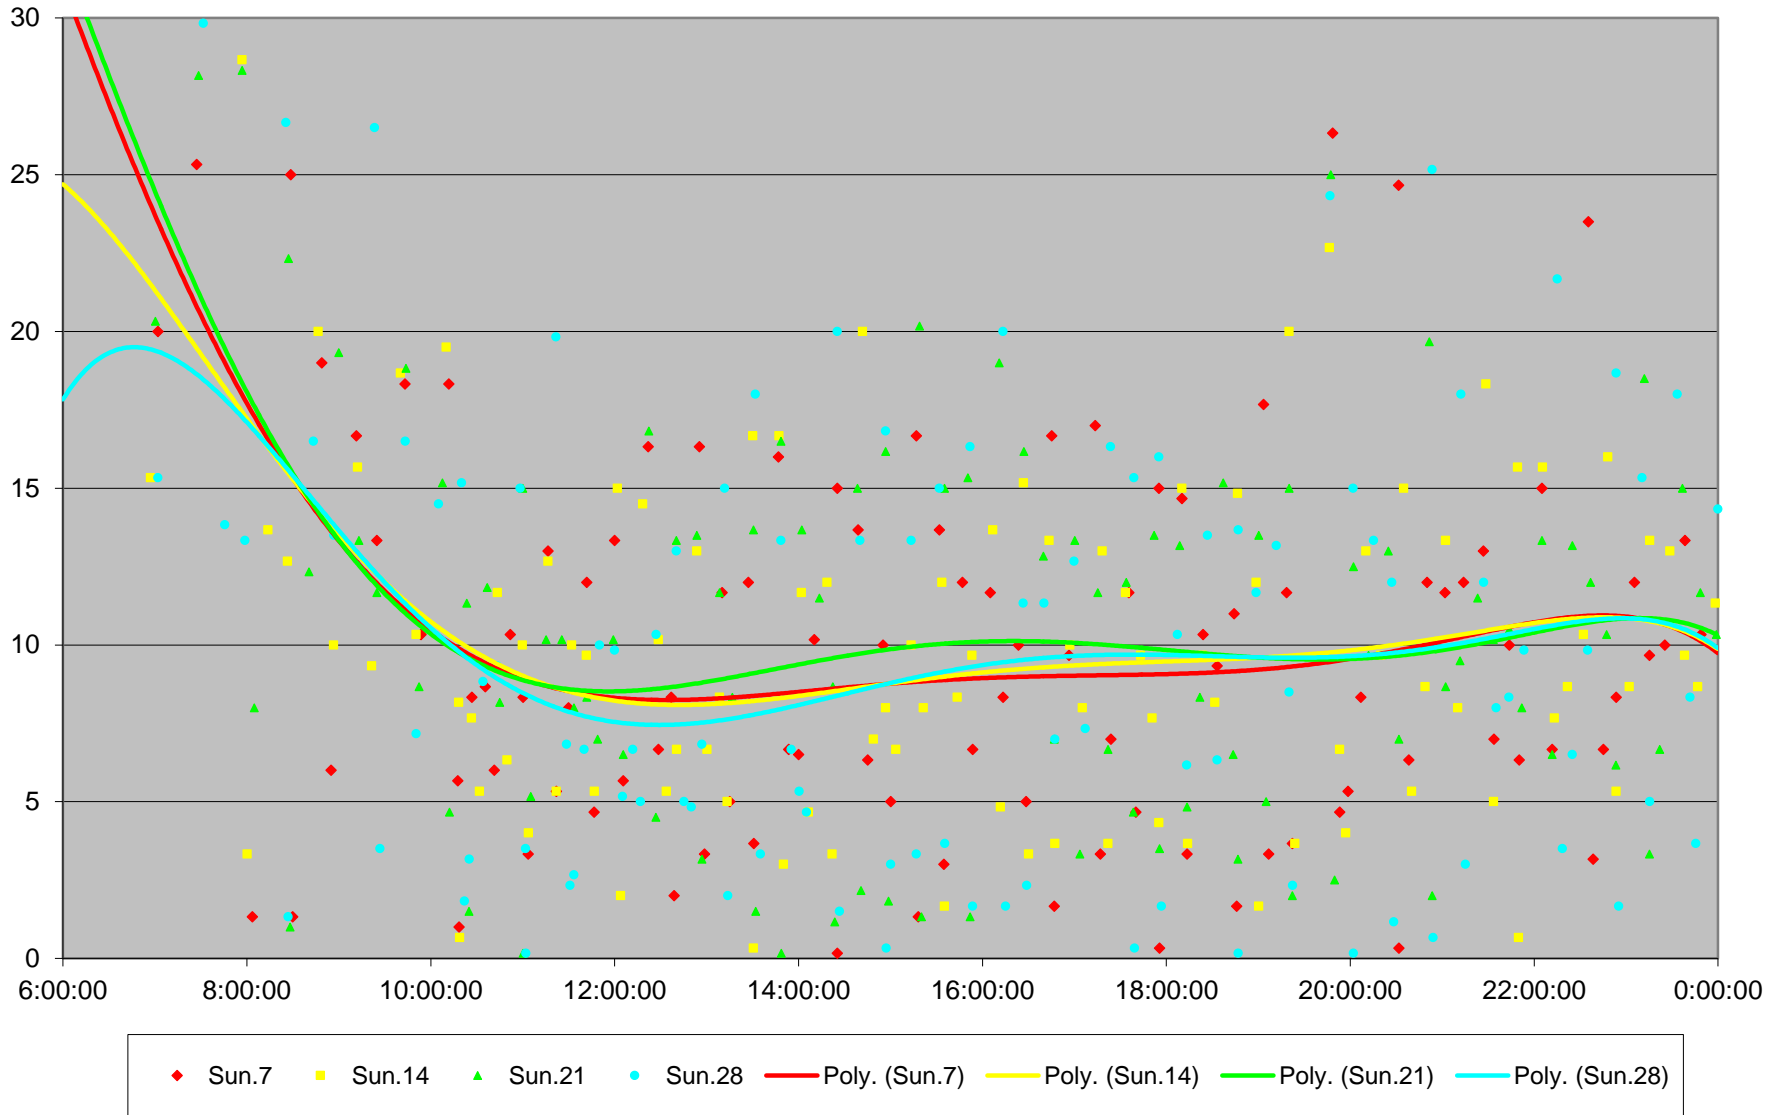

54 Lawrence East Headways at Markham Road Westbound June 2020