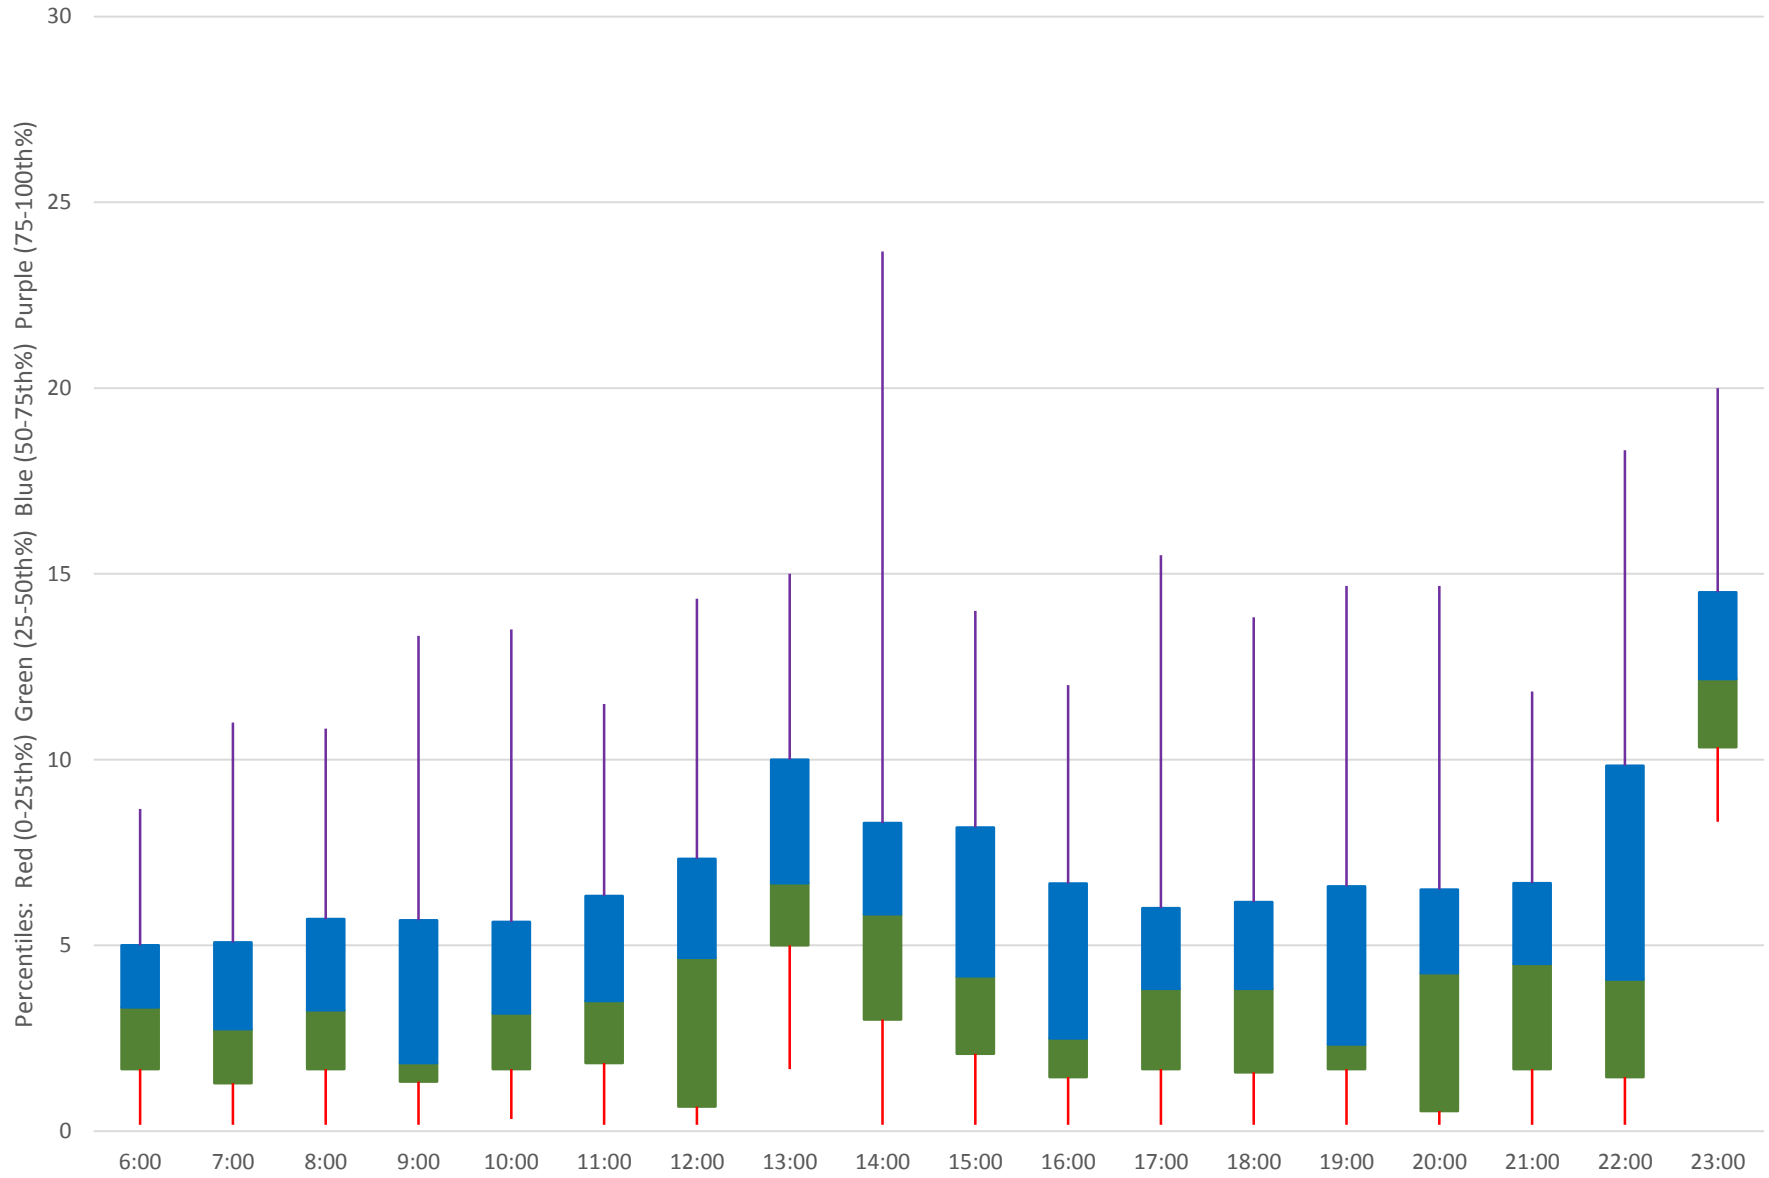

54 Lawrence East Headways at Markham Road Westbound June 2020

Quartiles Week 5