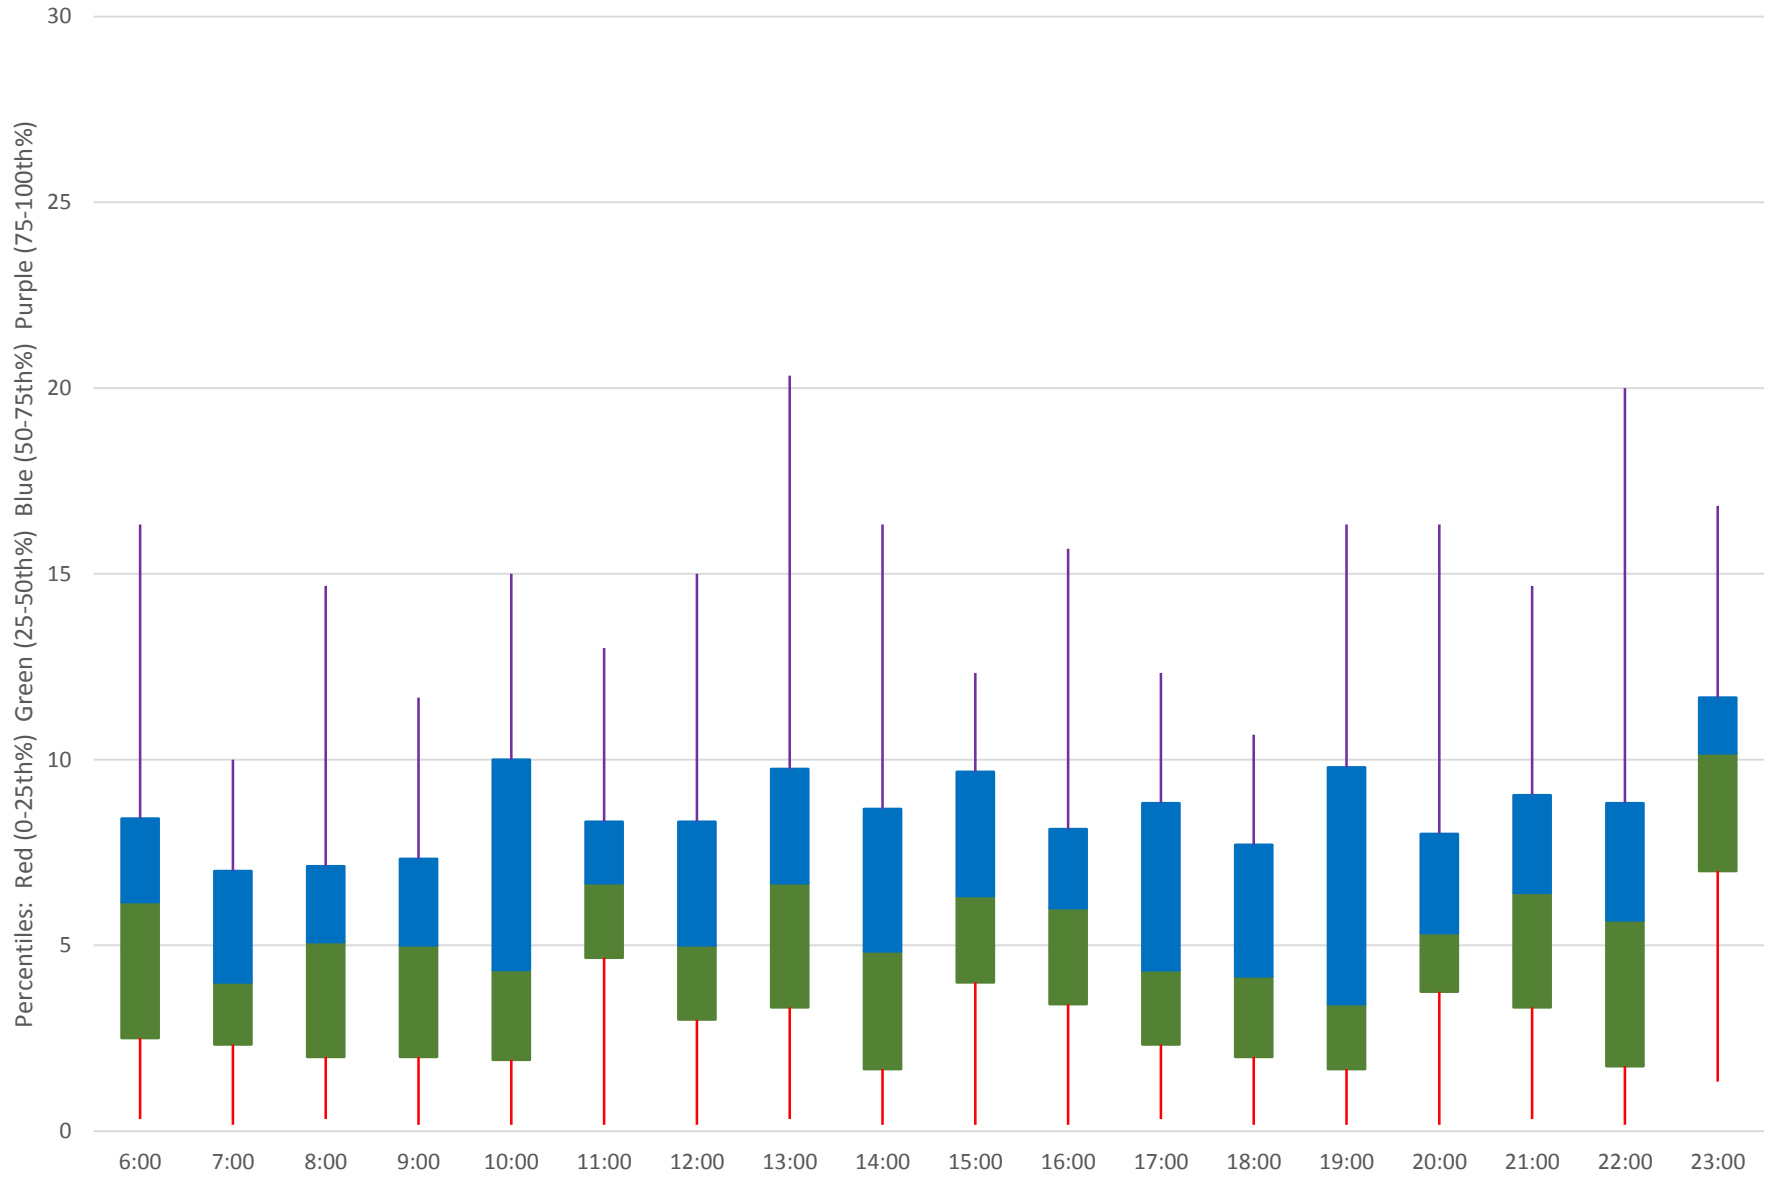

54 Lawrence East Headways at Markham Road Westbound June 2020

Quartiles Week 1