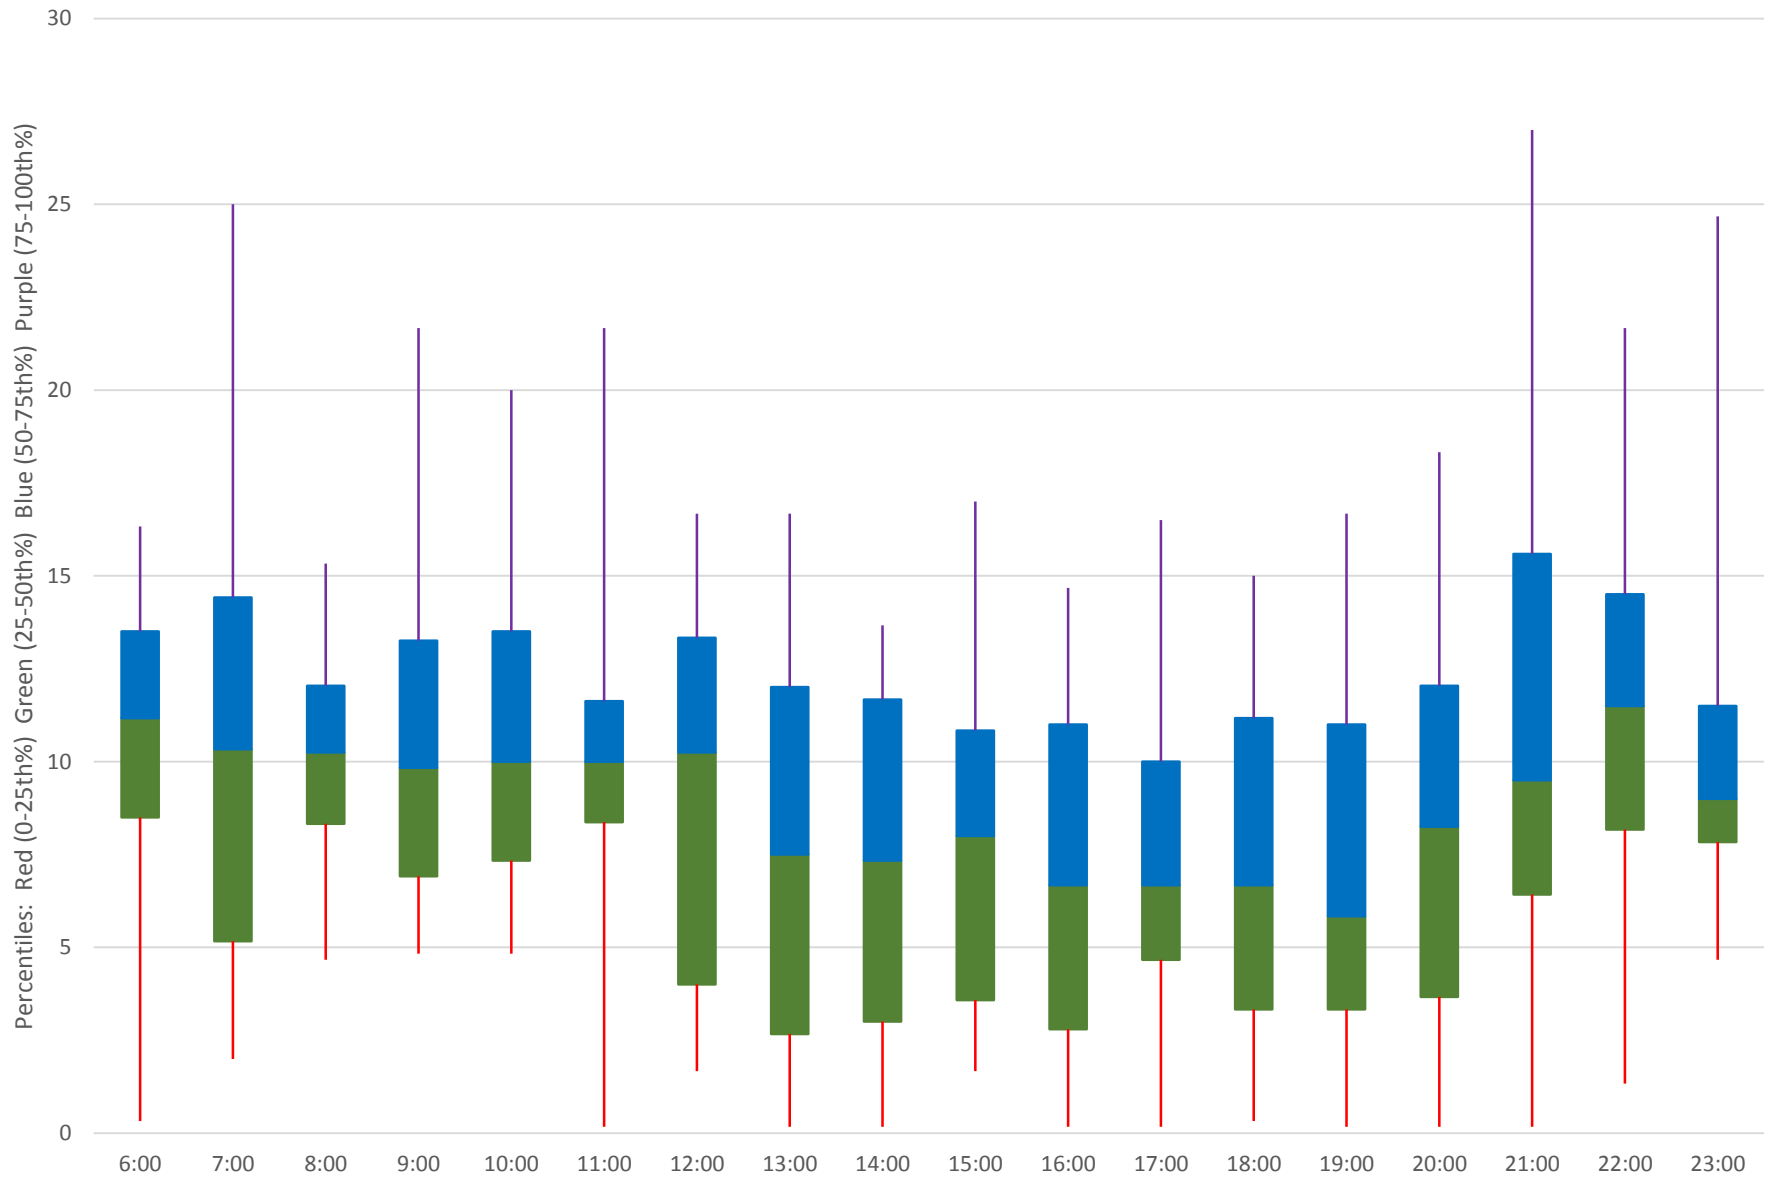

54 Lawrence East Headways at Markham Road Westbound June 2020

Quartiles Saturdays