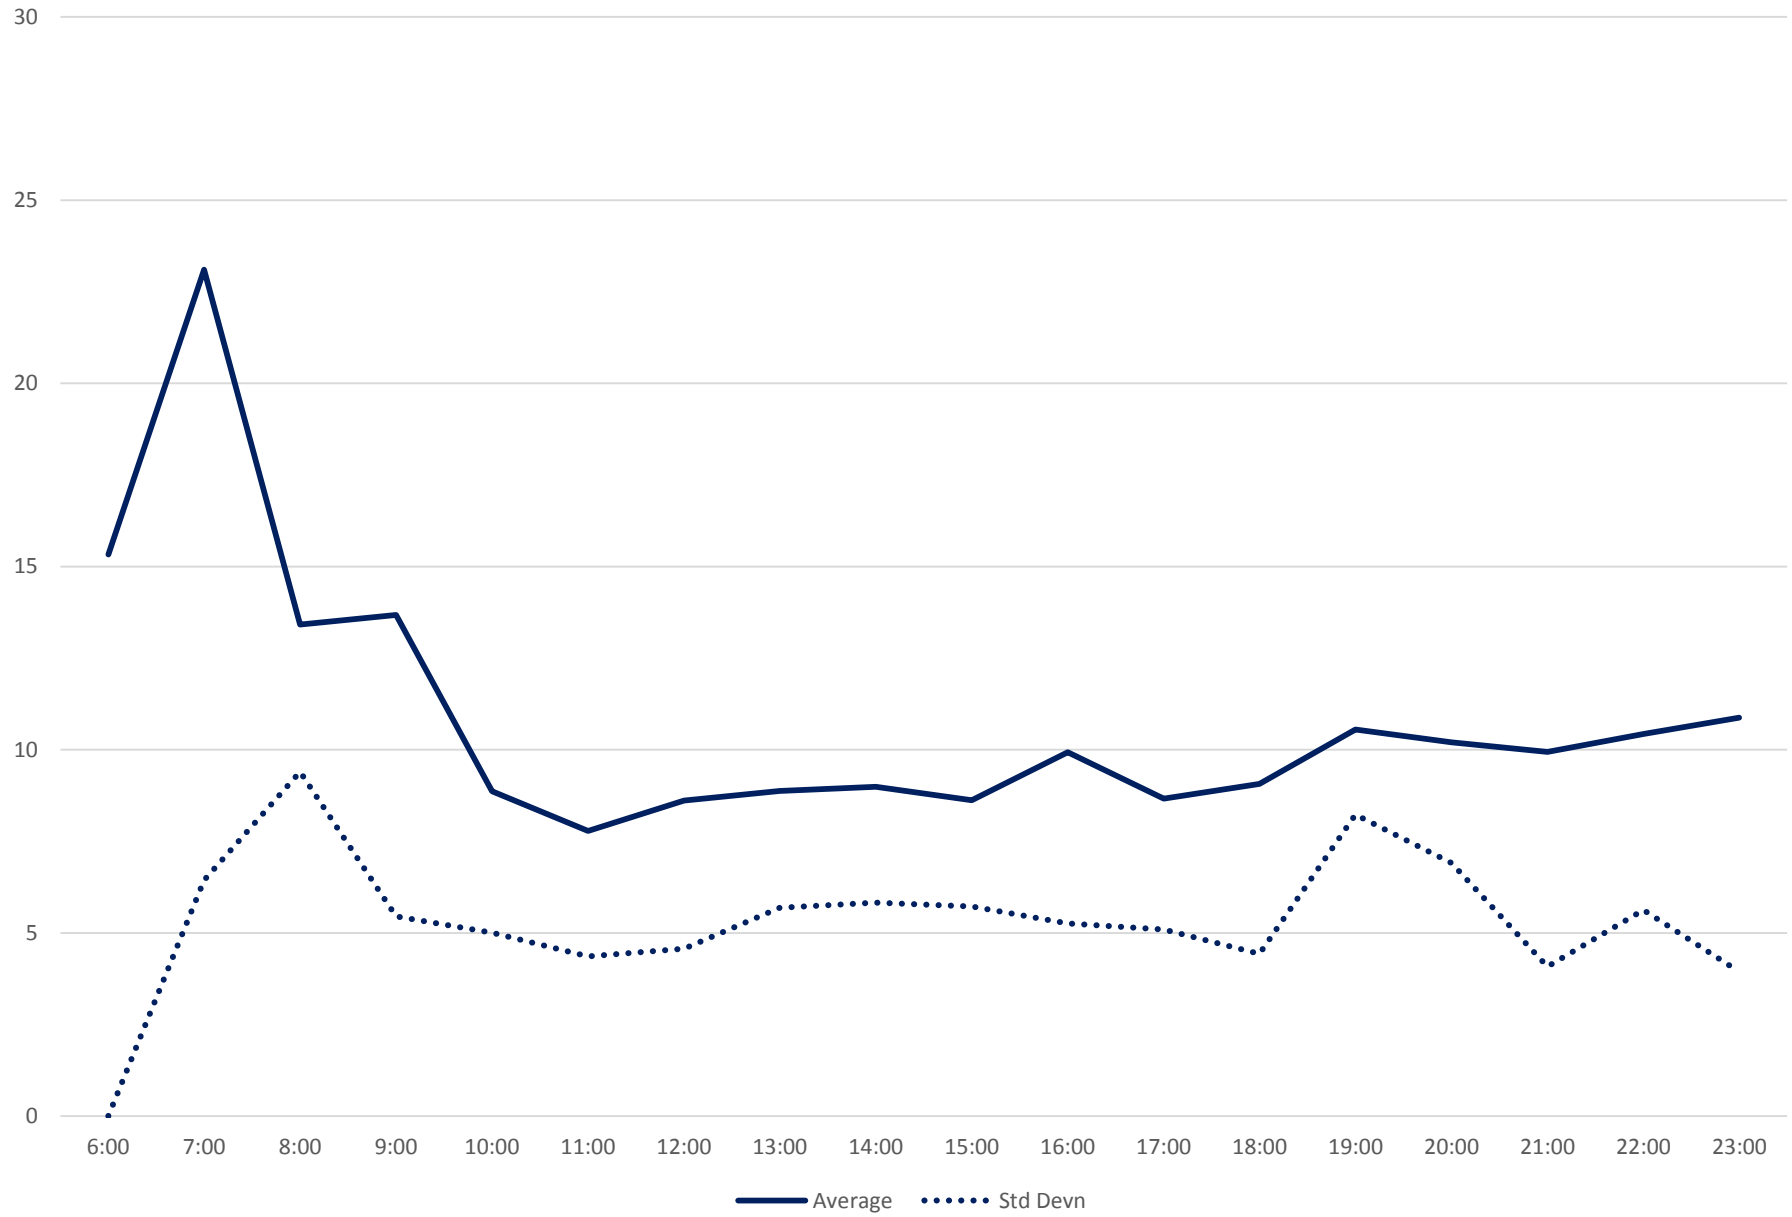

### 54 Lawrence East Headways at Markham Road Westbound June 2020

# 54 Lawrence East Headways at Markham Road Westbound June 2020

## Quartiles Saturdays

54 Lawrence East Headways at Markham Road Westbound June 2020 Sunday Statistics