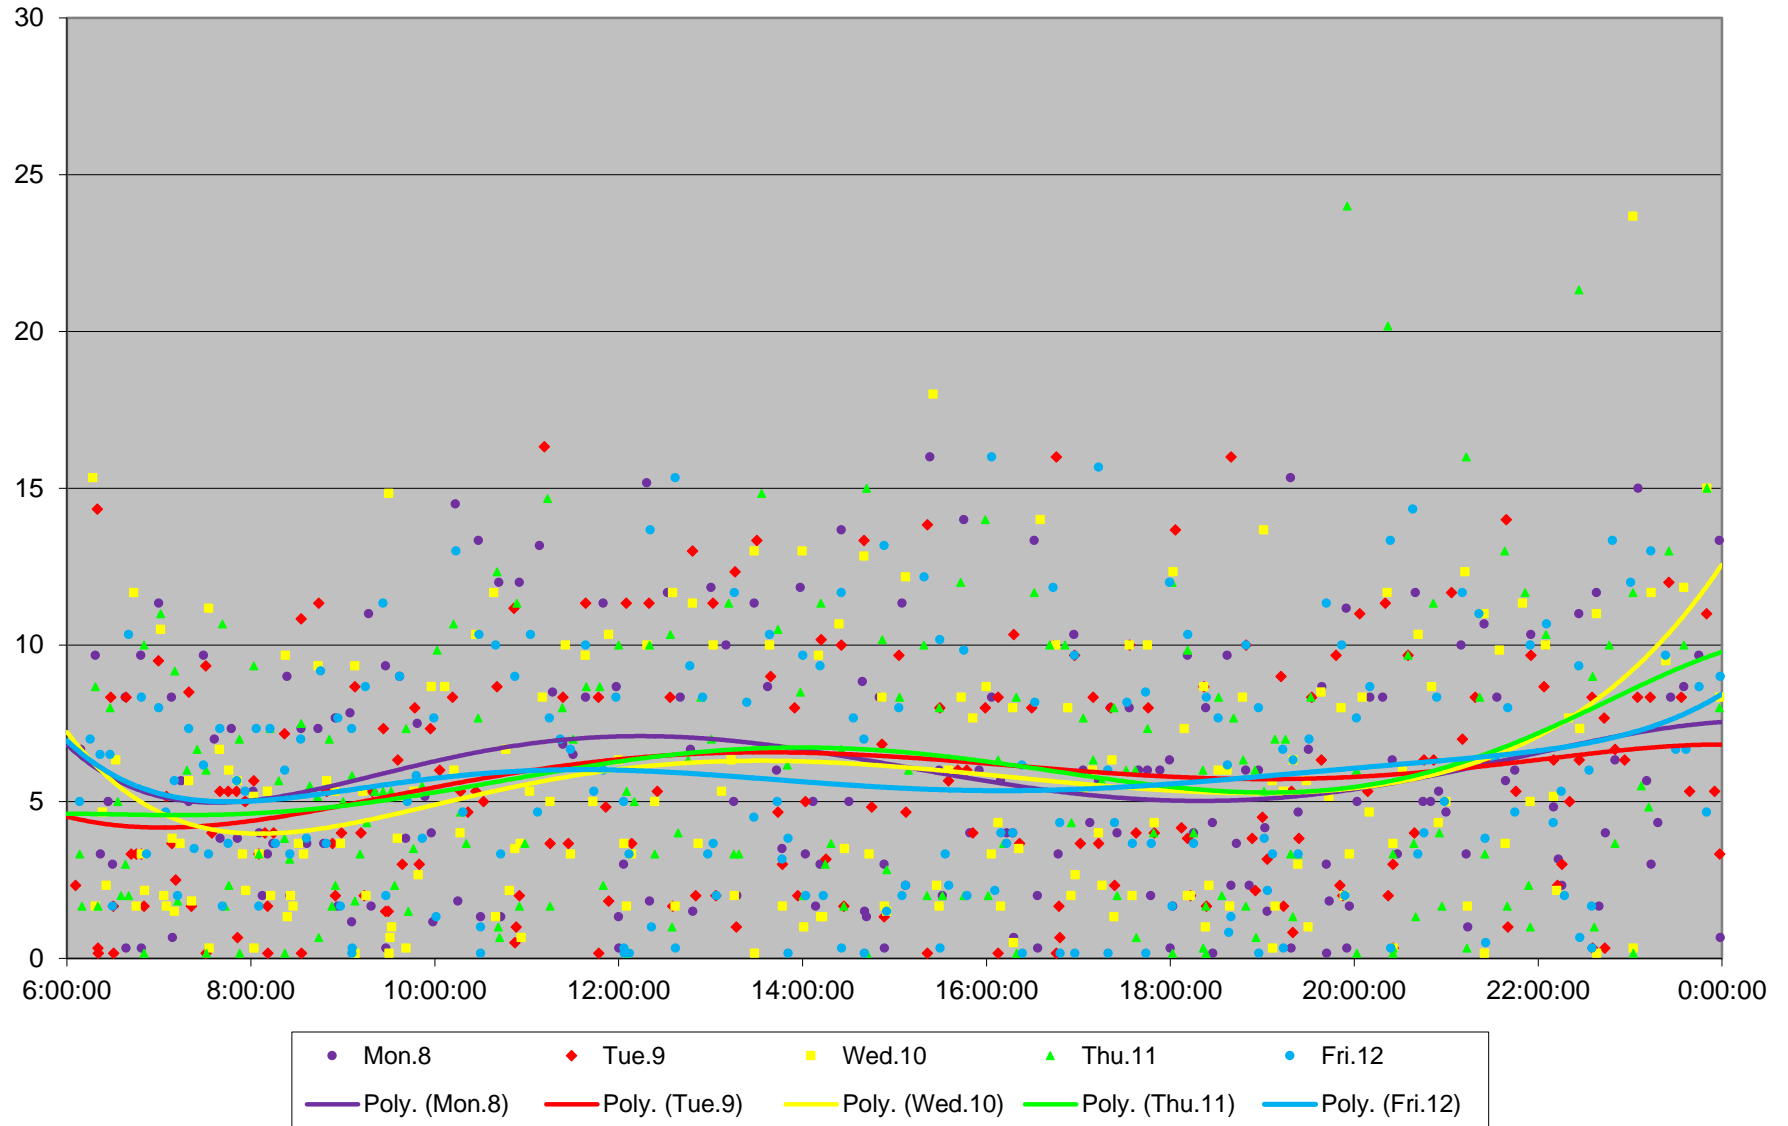

54 Lawrence East Headways at Markham Road Westbound June 2020