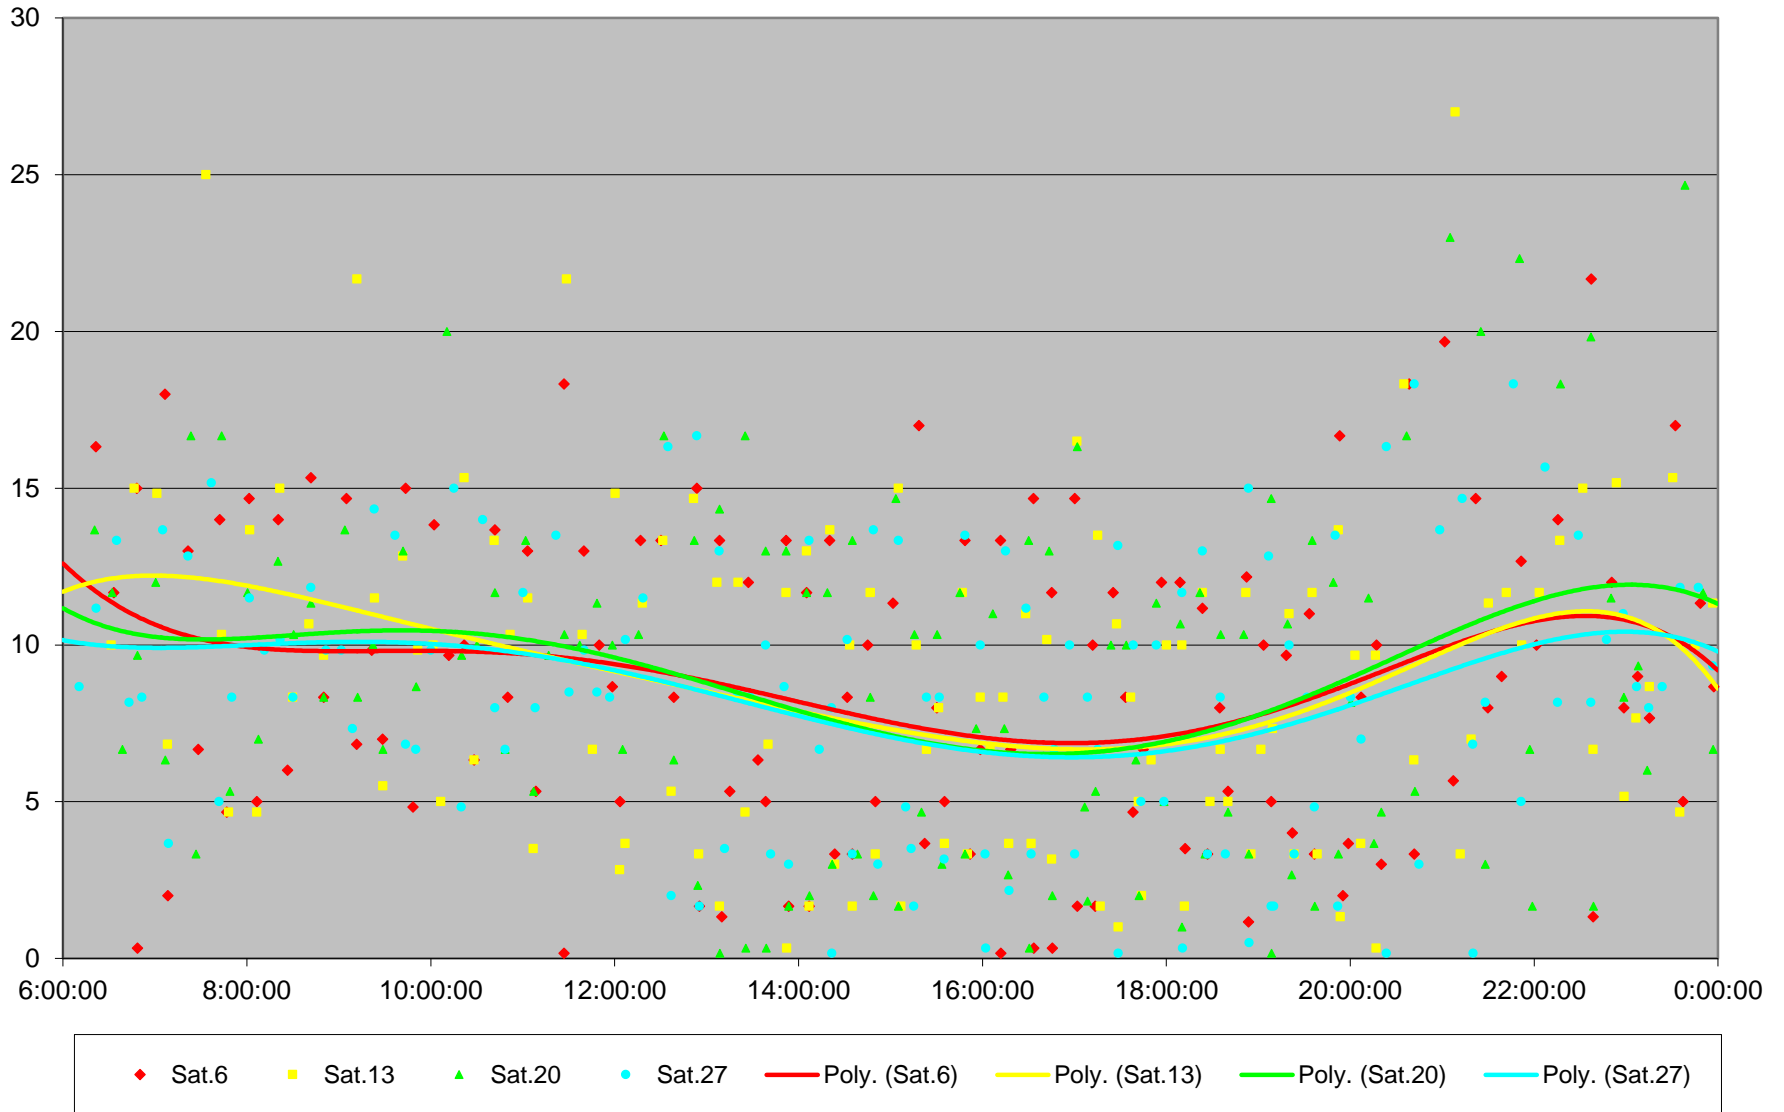

54 Lawrence East Headways at Markham Road Westbound June 2020