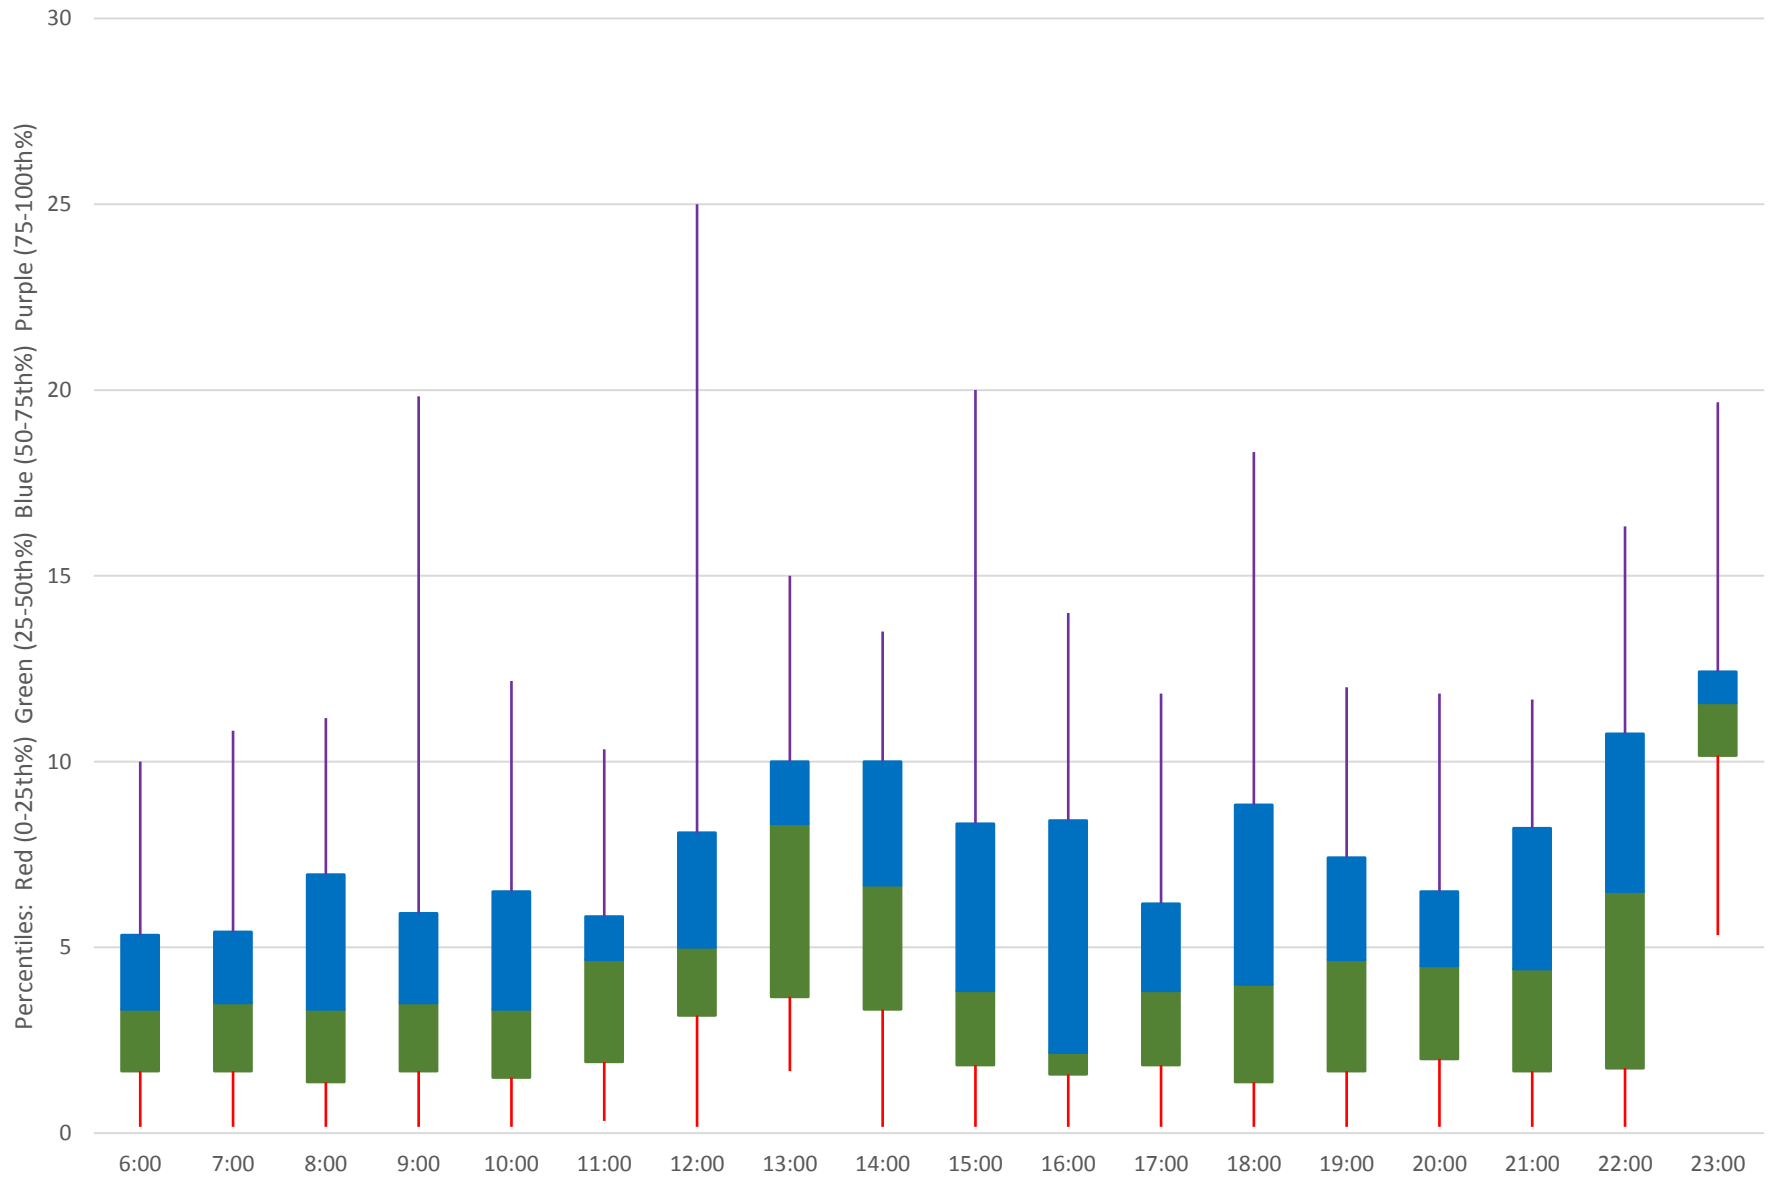

54 Lawrence East Headways at Markham Road Westbound June 2020

Quartiles Week 4