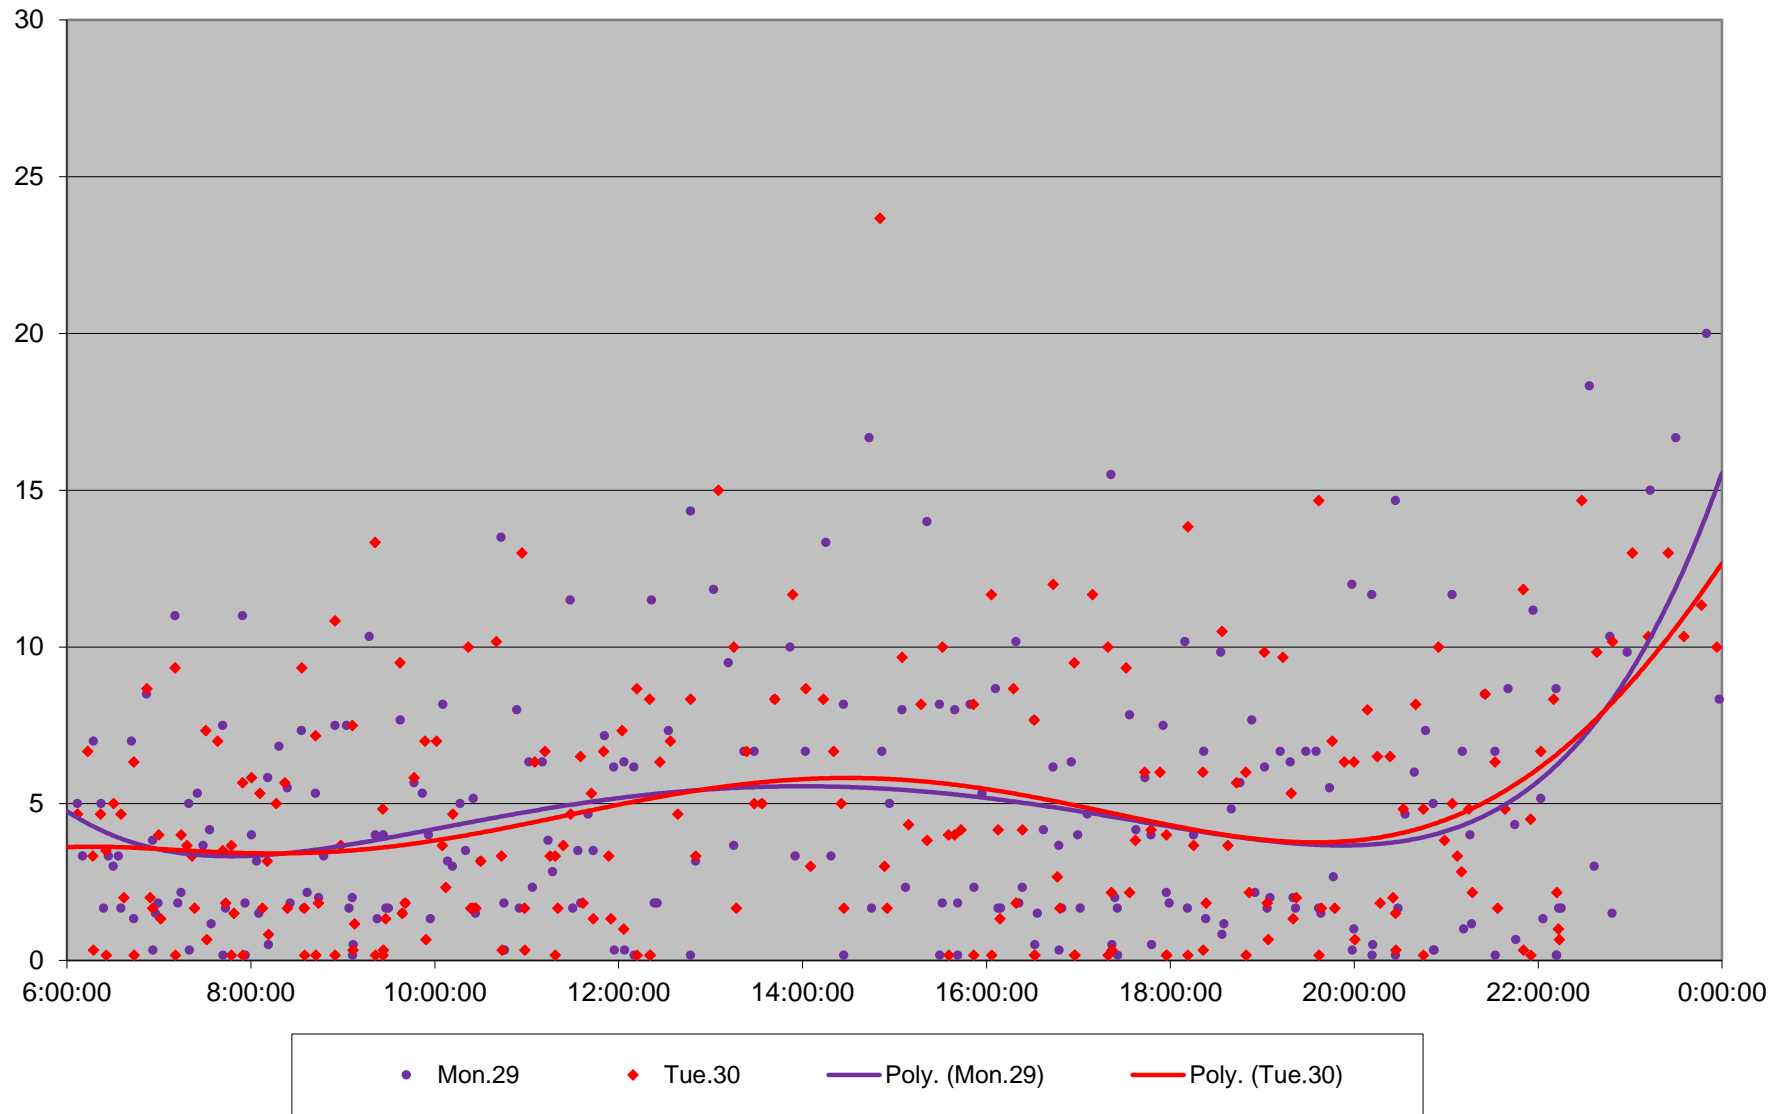

54 Lawrence East Headways at Markham Road Westbound June 2020