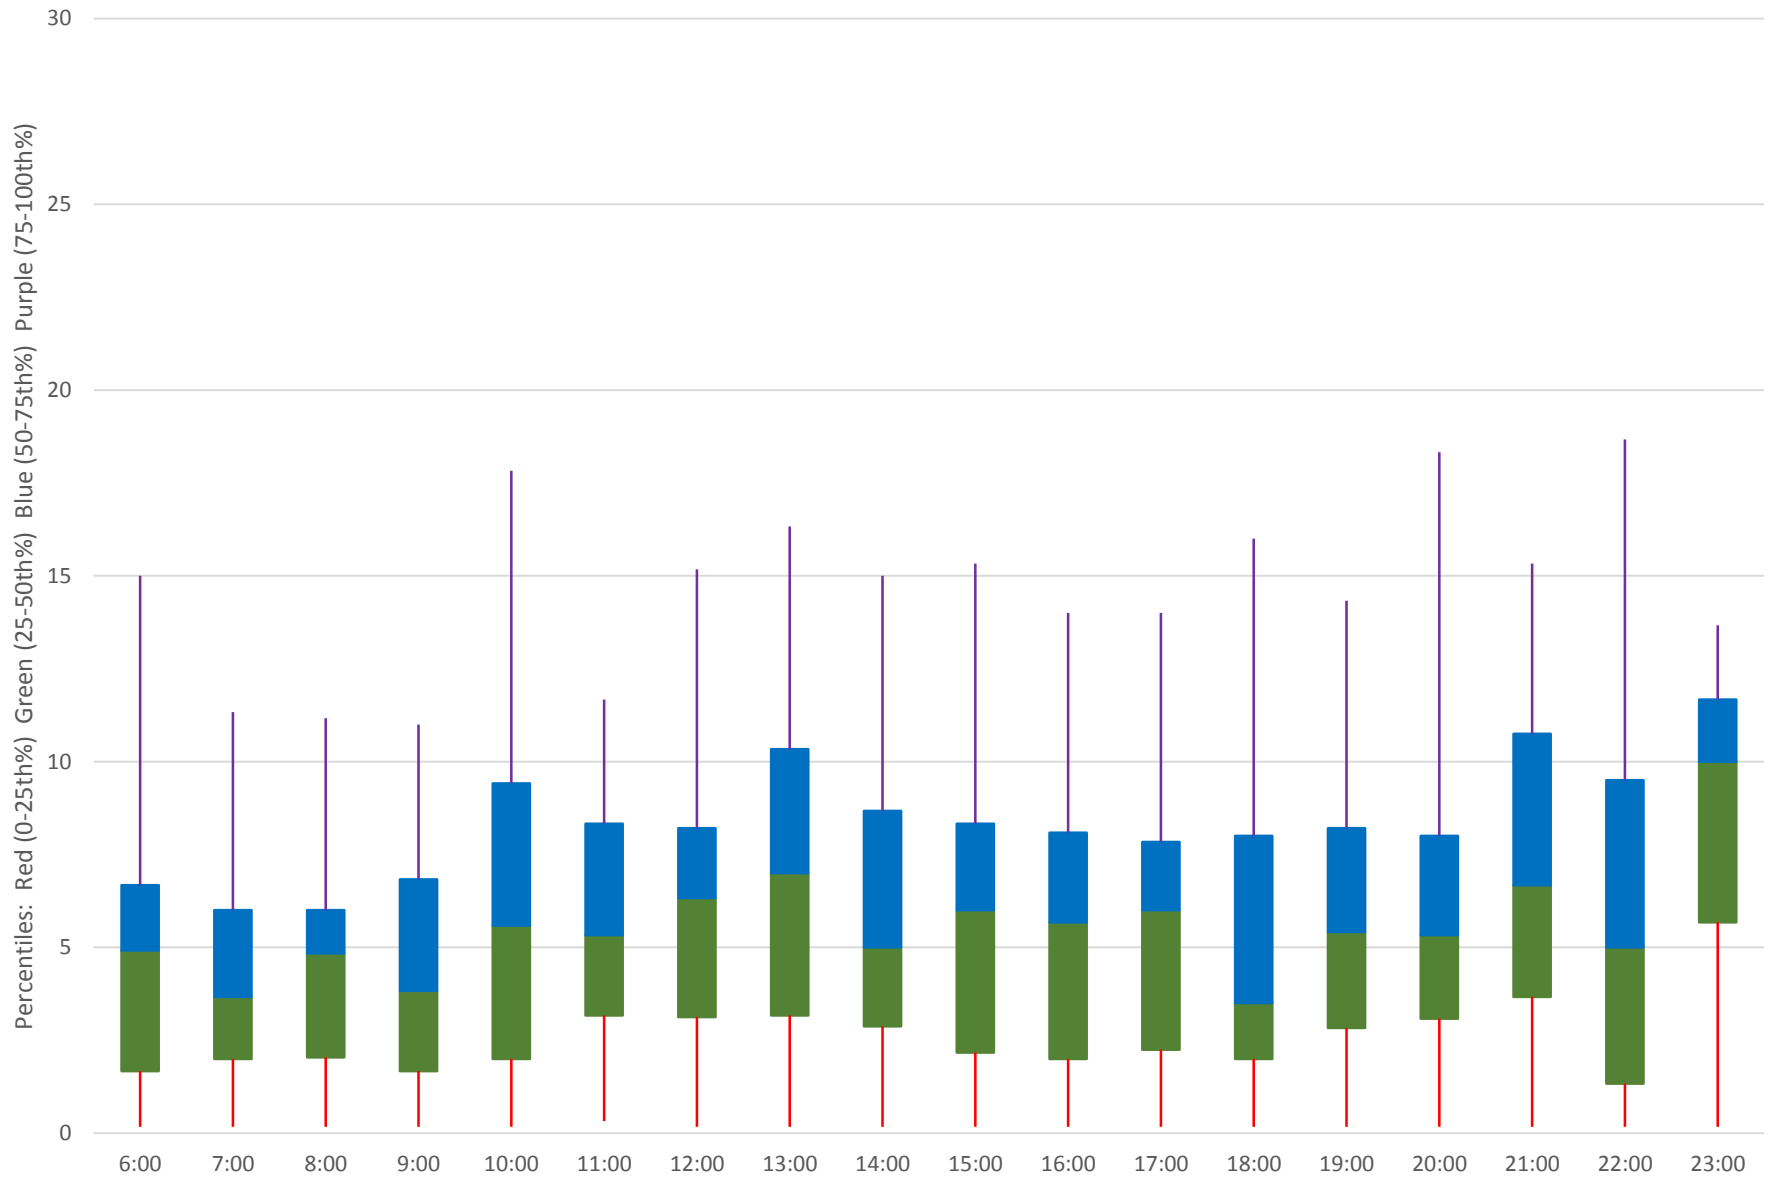

54 Lawrence East Headways at Markham Road Westbound June 2020

Quartiles Week 3