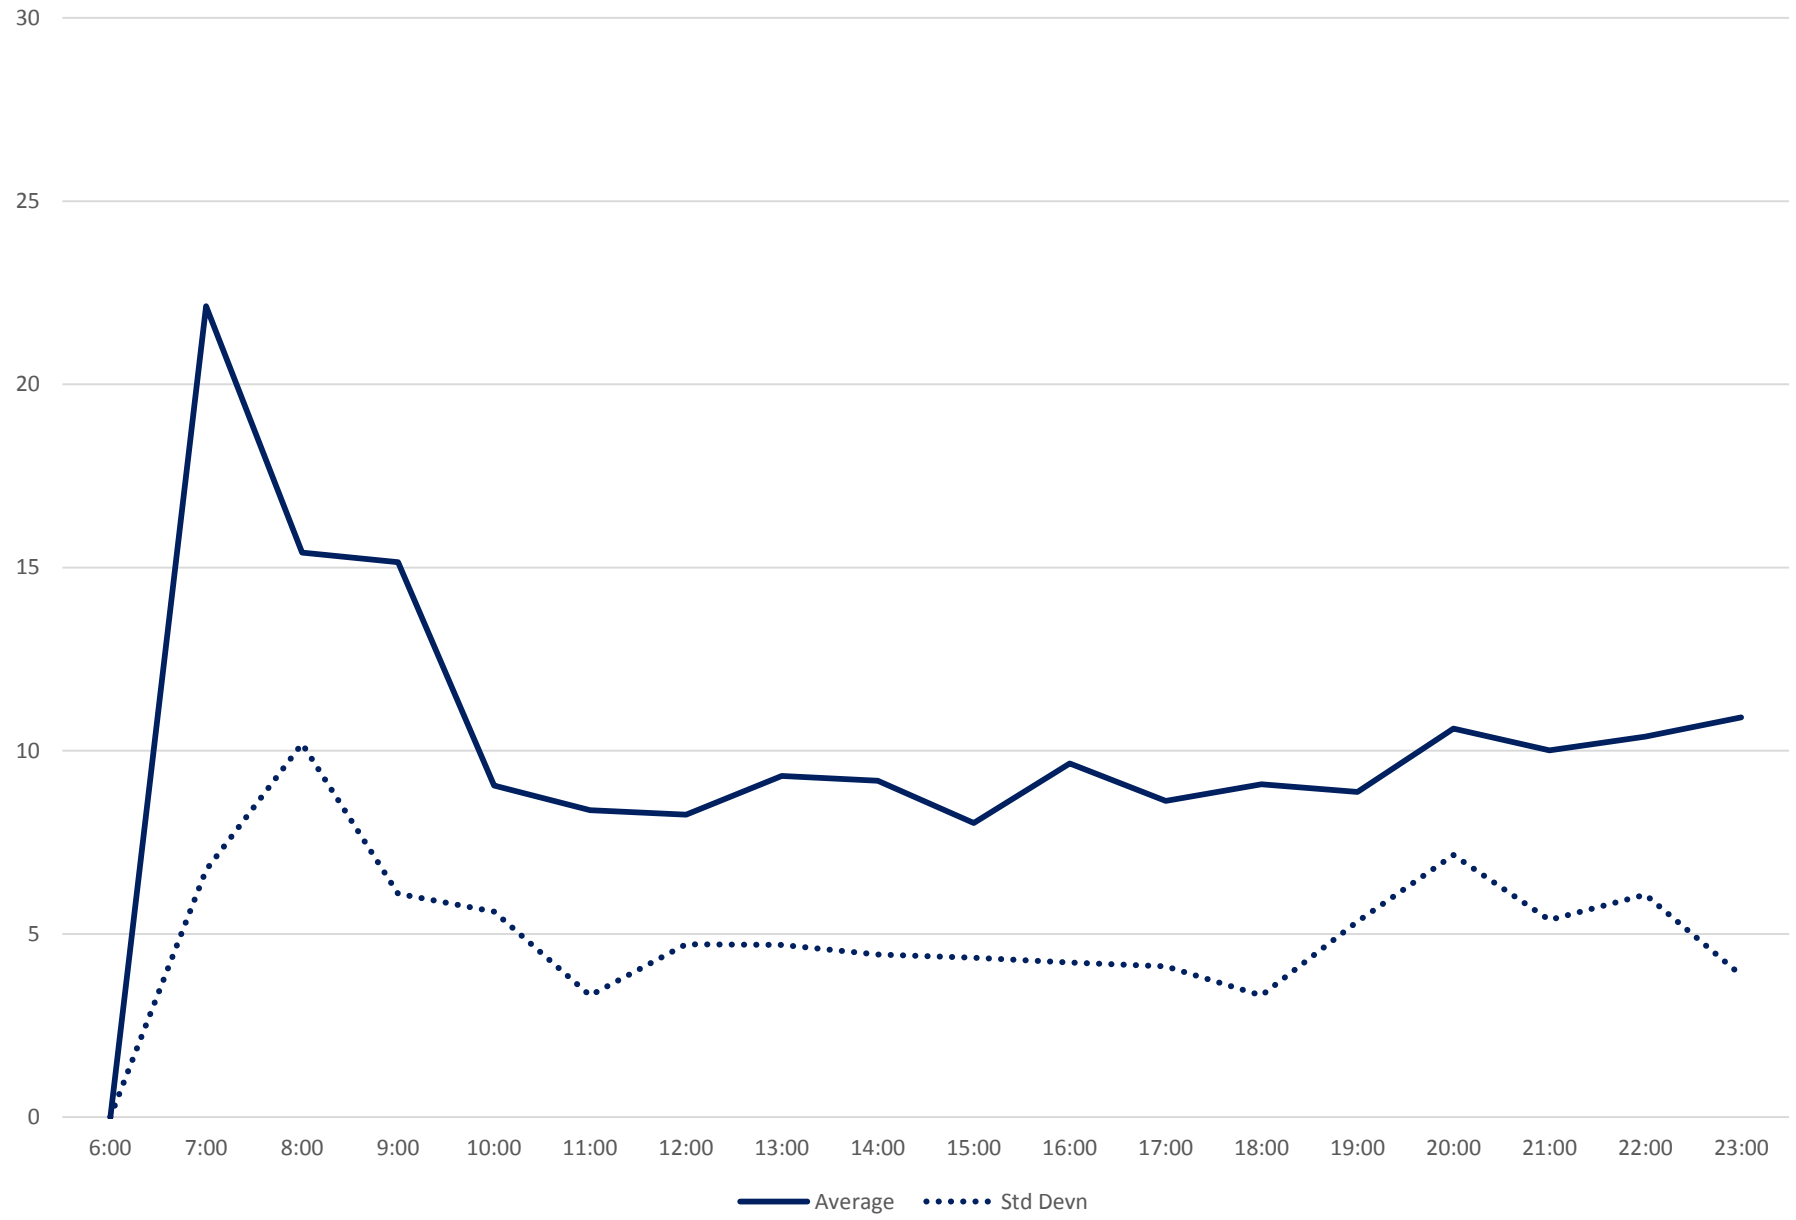

54 Lawrence East Headways at Kennedy Westbound June 2020

Quartiles Week 5

54 Lawrence East Headways at Kennedy Westbound June 2020 Saturday Statistics

54 Lawrence East Headways at Kennedy Westbound June 2020

54 Lawrence East Headways at Kennedy Westbound June 2020

Quartiles Saturdays

54 Lawrence East Headways at Kennedy Westbound June 2020 Sunday Statistics

54 Lawrence East Headways at Kennedy Westbound June 2020

54 Lawrence East Headways at Kennedy Westbound June 2020

Quartiles Sundays/Holidays