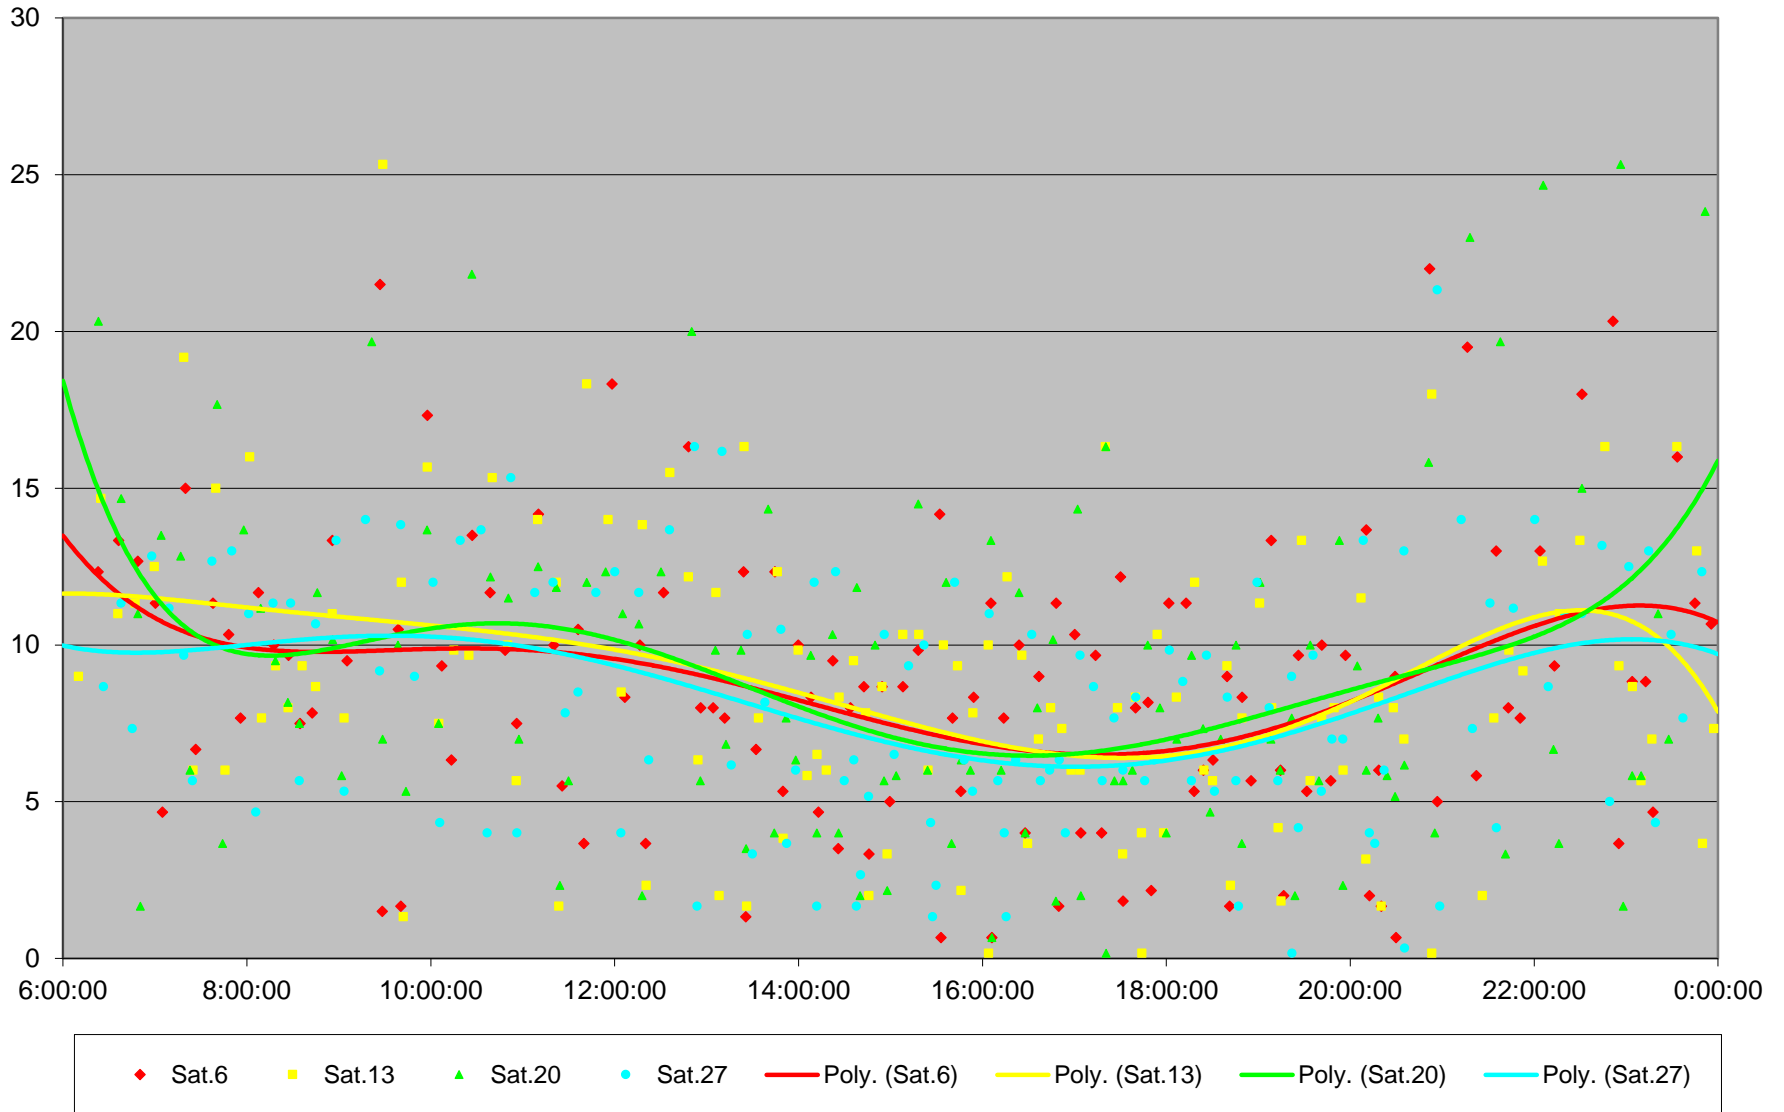

54 Lawrence East Headways at Kennedy Westbound June 2020

Quartiles Week 5

54 Lawrence East Headways at Kennedy Westbound June 2020 Saturday Statistics

54 Lawrence East Headways at Kennedy Westbound June 2020

54 Lawrence East Headways at Kennedy Westbound June 2020

Quartiles Saturdays

54 Lawrence East Headways at Kennedy Westbound June 2020 Sunday Statistics

54 Lawrence East Headways at Kennedy Westbound June 2020

54 Lawrence East Headways at Kennedy Westbound June 2020

Quartiles Sundays/Holidays