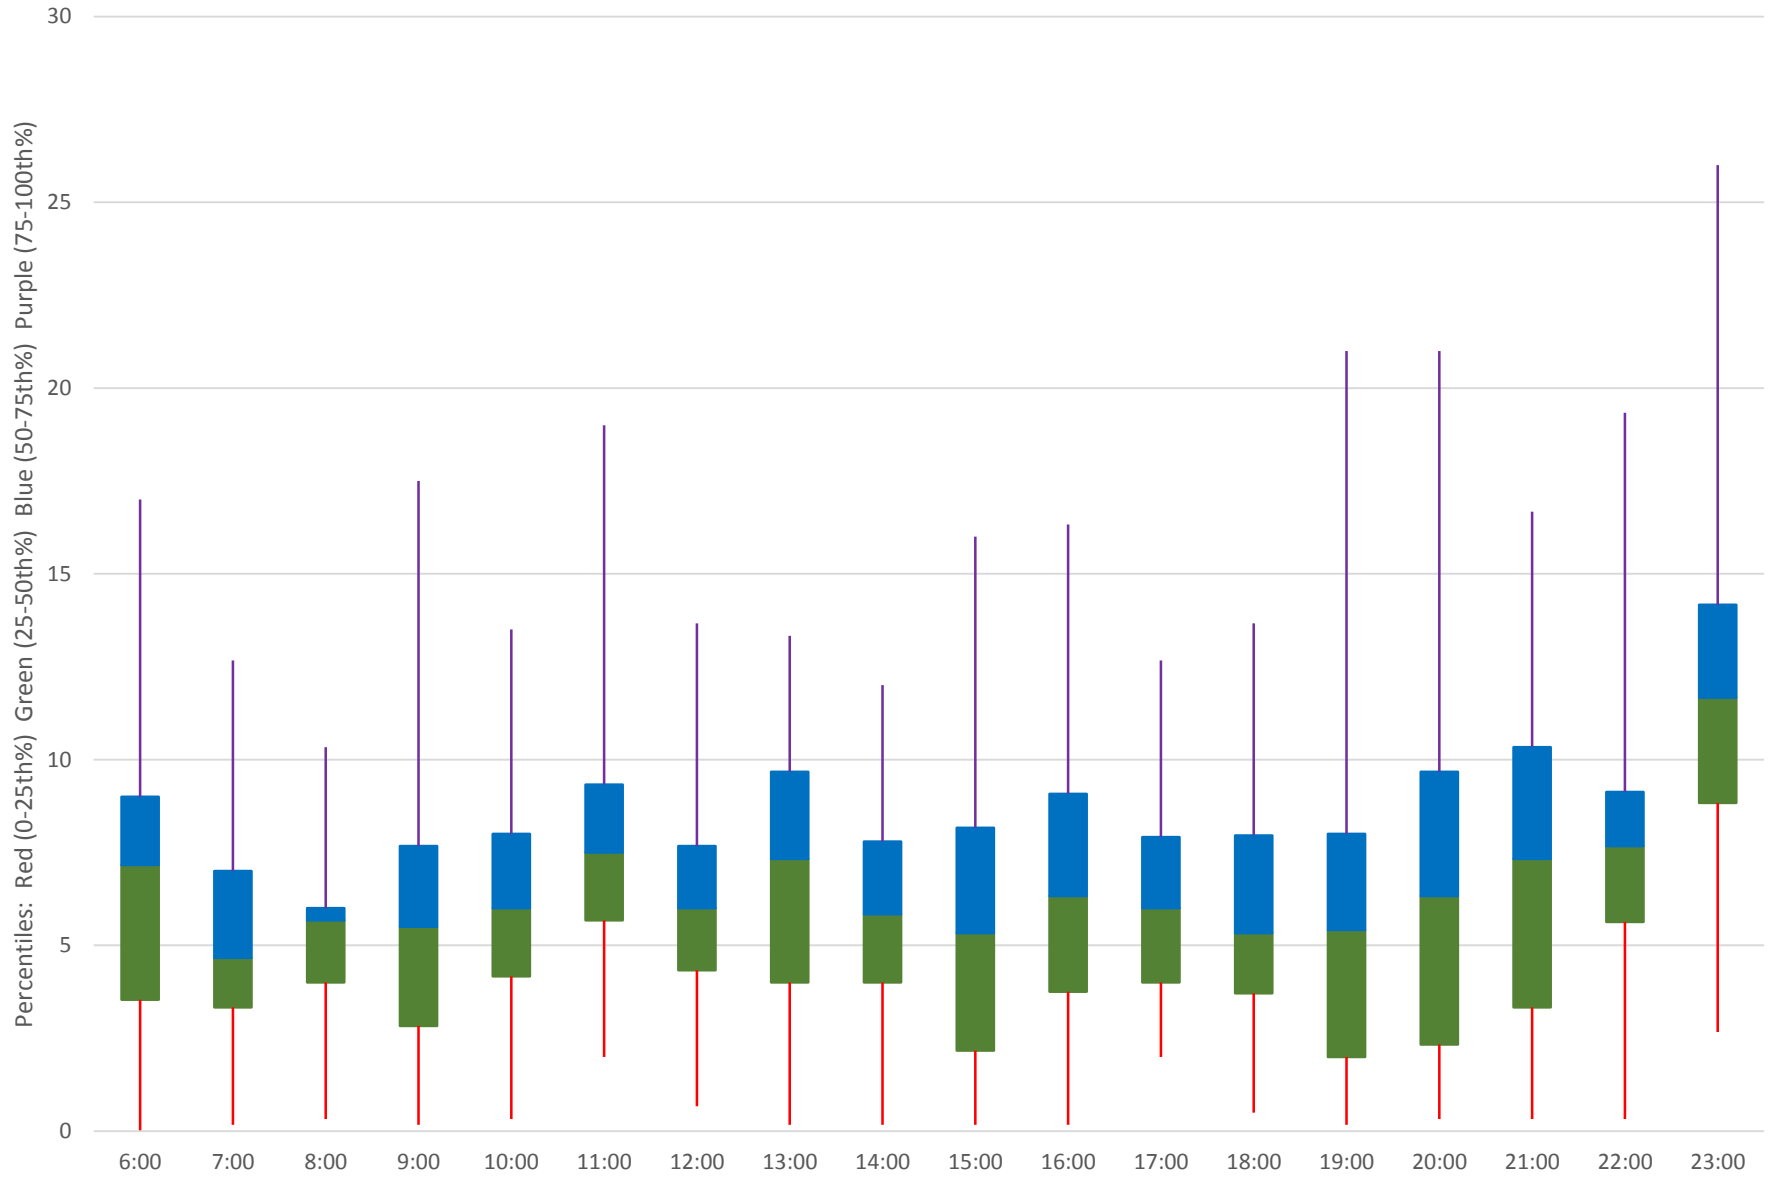

54 Lawrence East Headways at Kennedy Westbound June 2020 Weekday Statistics

54 Lawrence East Headways at Kennedy Westbound June 2020

54 Lawrence East Headways at Kennedy Westbound June 2020

Quartiles Week 1

54 Lawrence East Headways at Kennedy Westbound June 2020

54 Lawrence East Headways at Kennedy Westbound June 2020

Quartiles Week 2

54 Lawrence East Headways at Kennedy Westbound June 2020

54 Lawrence East Headways at Kennedy Westbound June 2020

54 Lawrence East Headways at Kennedy Westbound June 2020

Quartiles Saturdays

54 Lawrence East Headways at Kennedy Westbound June 2020 Sunday Statistics

54 Lawrence East Headways at Kennedy Westbound June 2020

54 Lawrence East Headways at Kennedy Westbound June 2020

Quartiles Sundays/Holidays