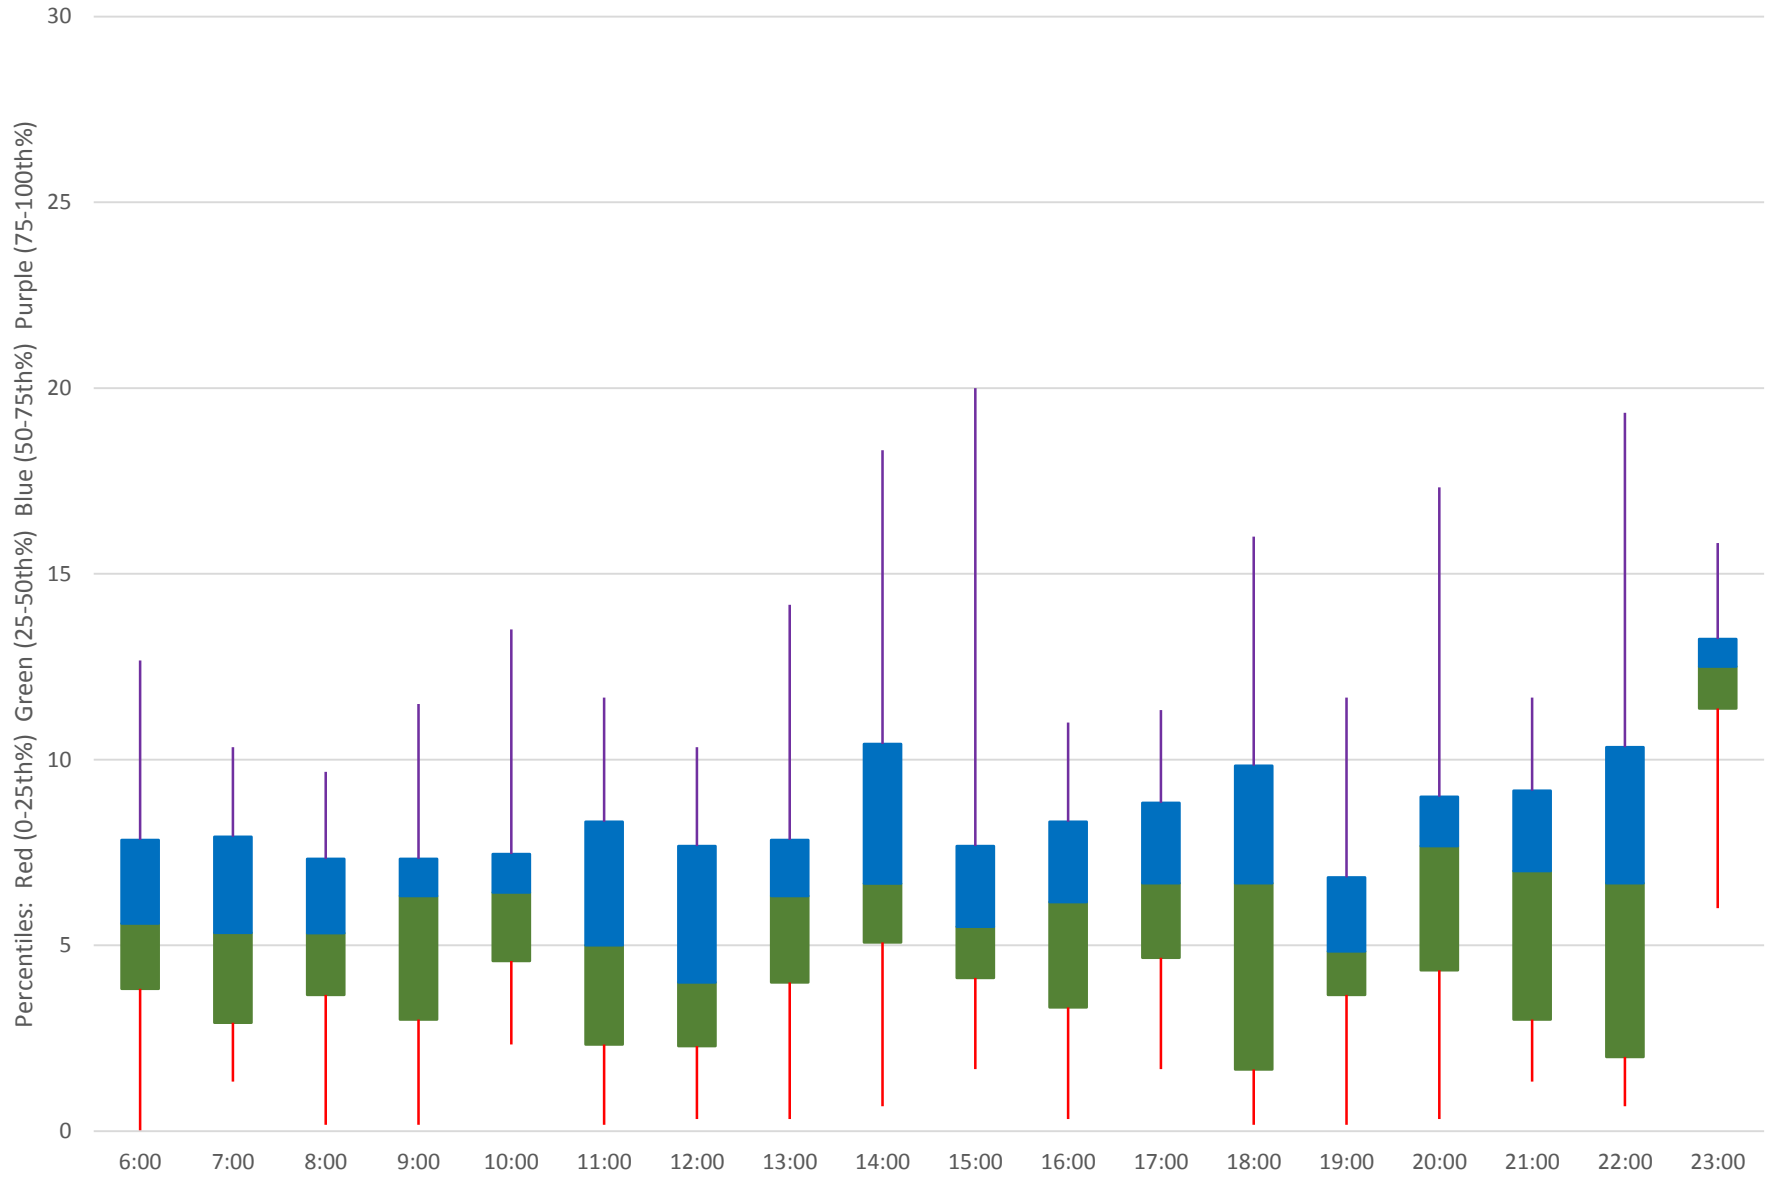

Quartiles Week 3

54 Lawrence East Headways at Kennedy Westbound June 2020

54 Lawrence East Headways at Kennedy Westbound June 2020

Quartiles Week 4

54 Lawrence East Headways at Kennedy Westbound June 2020

54 Lawrence East Headways at Kennedy Westbound June 2020

Quartiles Week 5

54 Lawrence East Headways at Kennedy Westbound June 2020 Saturday Statistics

54 Lawrence East Headways at Kennedy Westbound June 2020

54 Lawrence East Headways at Kennedy Westbound June 2020

Quartiles Saturdays

54 Lawrence East Headways at Kennedy Westbound June 2020 Sunday Statistics

54 Lawrence East Headways at Kennedy Westbound June 2020

54 Lawrence East Headways at Kennedy Westbound June 2020

Quartiles Sundays/Holidays