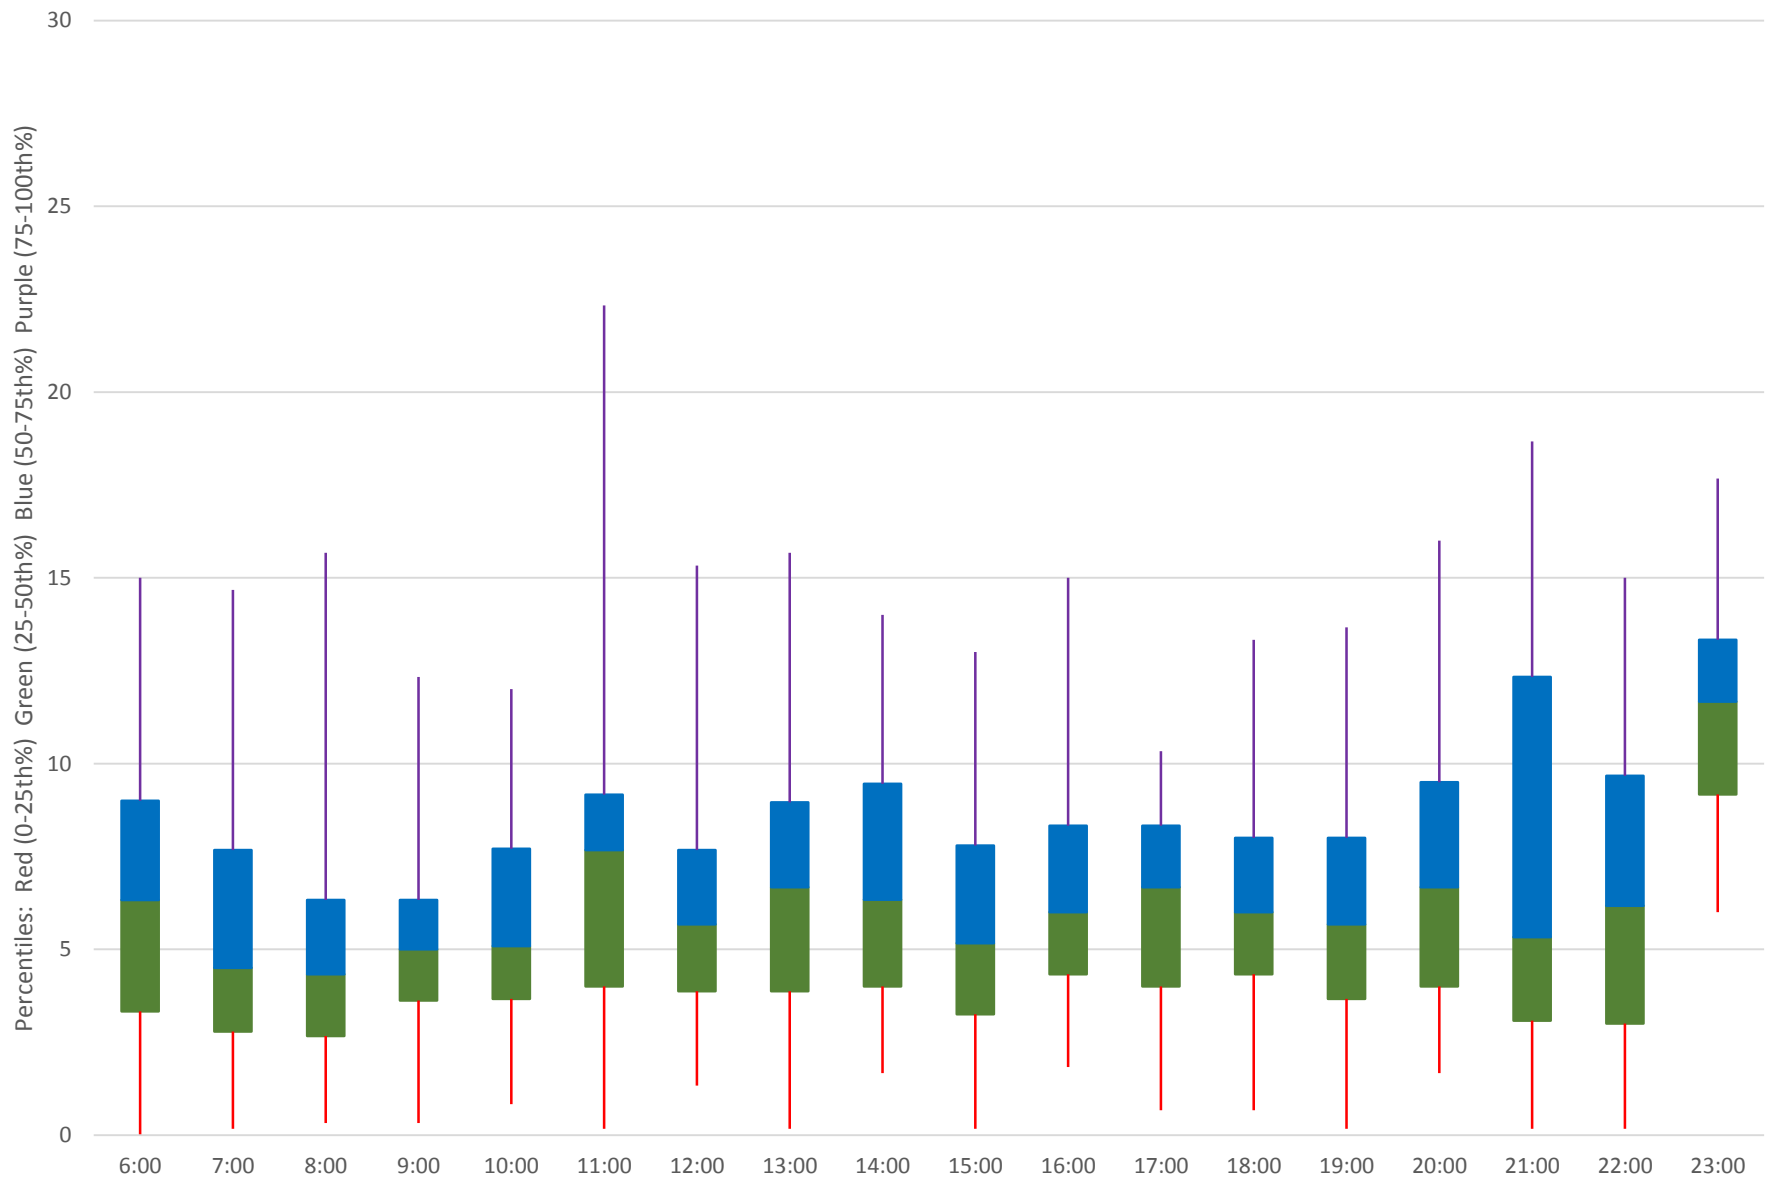

54 Lawrence East Headways at Kennedy Westbound June 2020

Quartiles Week 3