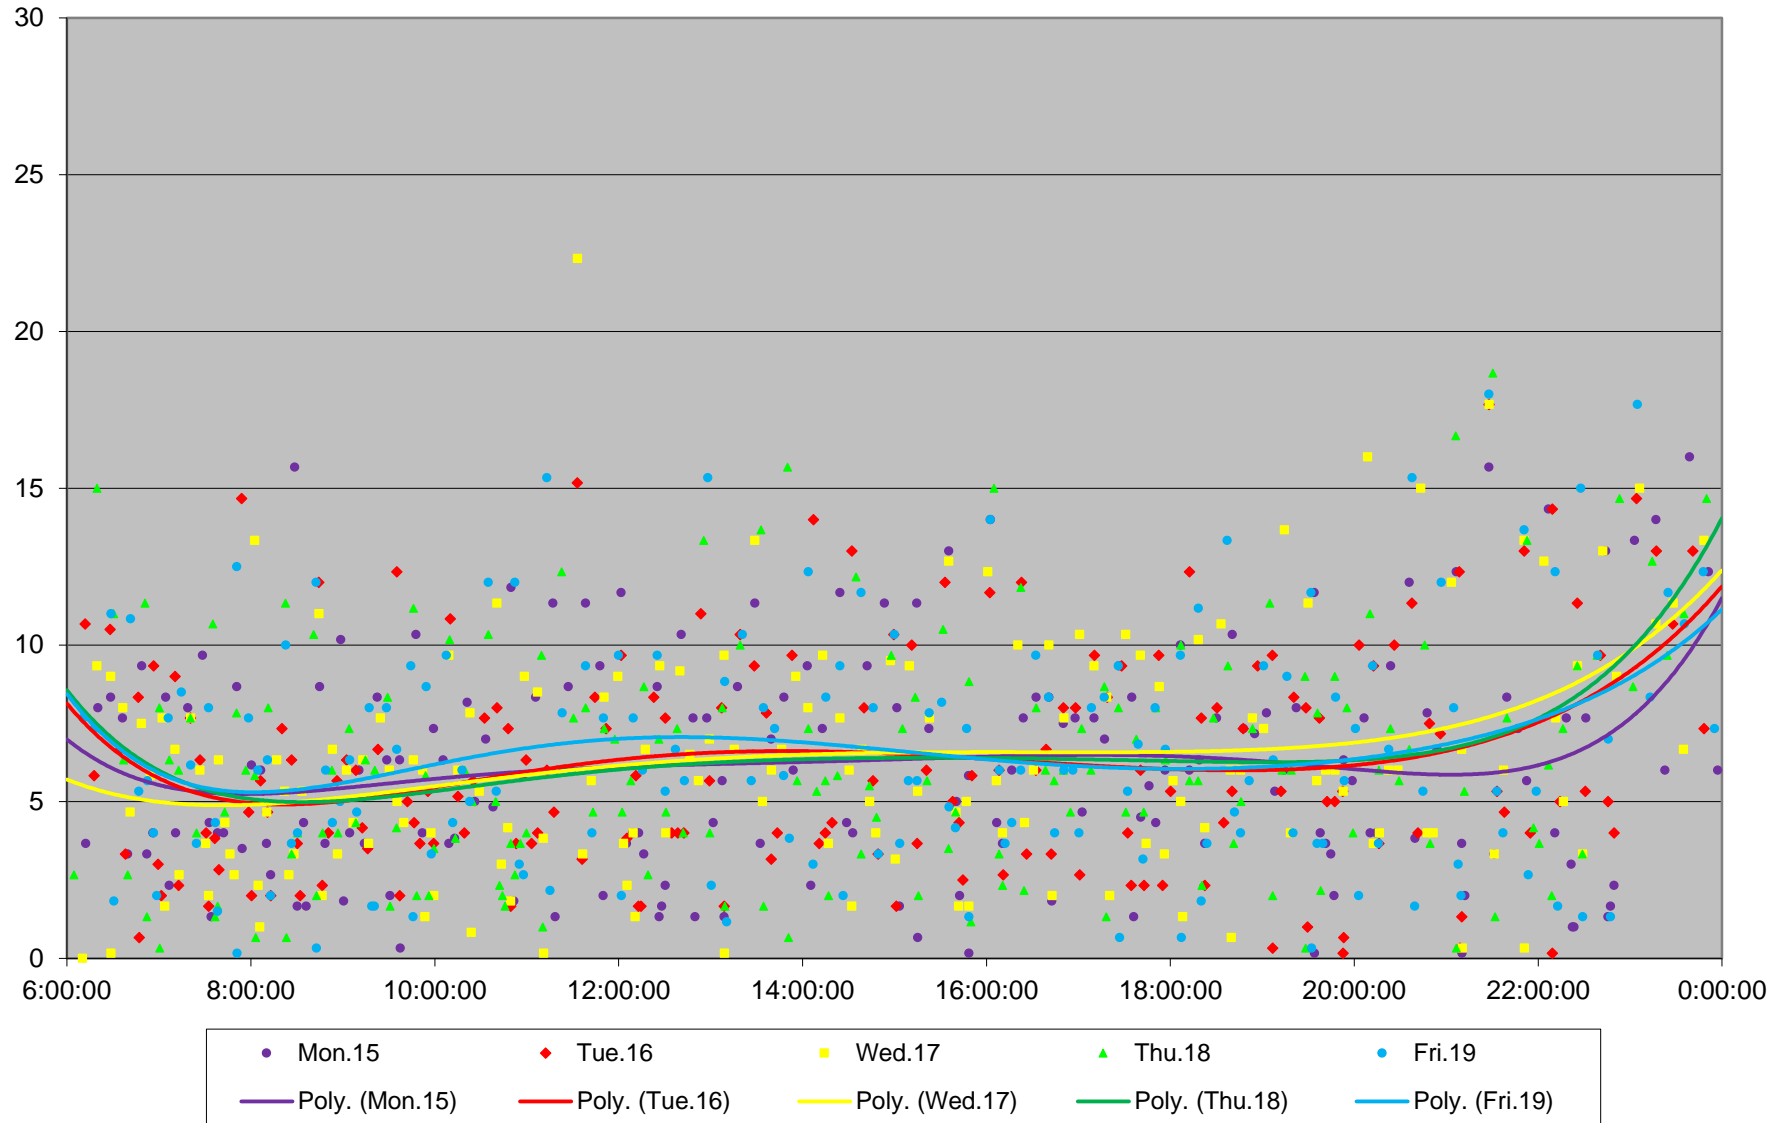

54 Lawrence East Headways at Kennedy Westbound June 2020 Weekday Statistics

54 Lawrence East Headways at Kennedy Westbound June 2020

54 Lawrence East Headways at Kennedy Westbound June 2020

Quartiles Week 1

54 Lawrence East Headways at Kennedy Westbound June 2020

54 Lawrence East Headways at Kennedy Westbound June 2020

Quartiles Week 2

54 Lawrence East Headways at Kennedy Westbound June 2020

54 Lawrence East Headways at Kennedy Westbound June 2020

54 Lawrence East Headways at Kennedy Westbound June 2020

Quartiles Week 5

54 Lawrence East Headways at Kennedy Westbound June 2020 Saturday Statistics

54 Lawrence East Headways at Kennedy Westbound June 2020

54 Lawrence East Headways at Kennedy Westbound June 2020

Quartiles Saturdays

54 Lawrence East Headways at Kennedy Westbound June 2020 Sunday Statistics

54 Lawrence East Headways at Kennedy Westbound June 2020