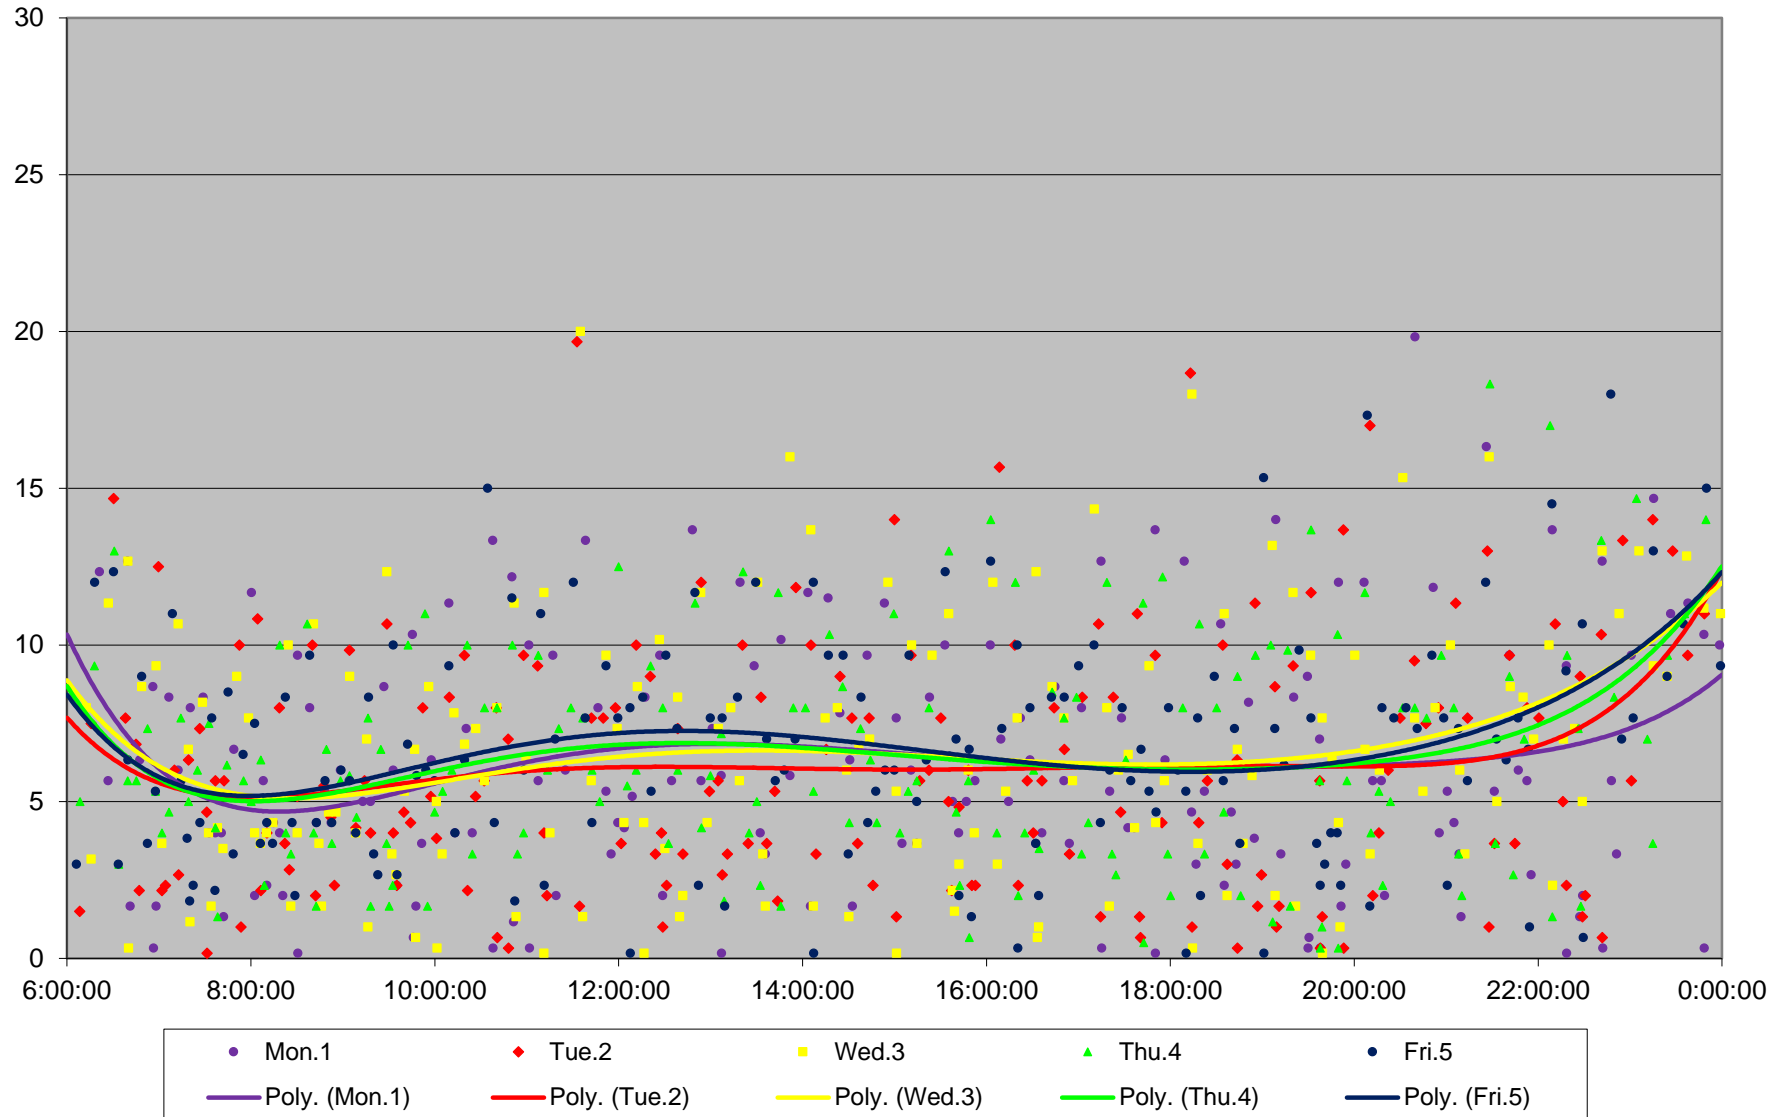

54 Lawrence East Headways at Kennedy Westbound June 2020 Weekday Statistics

54 Lawrence East Headways at Kennedy Westbound June 2020

54 Lawrence East Headways at Kennedy Westbound June 2020

Quartiles Week 1

54 Lawrence East Headways at Kennedy Westbound June 2020

54 Lawrence East Headways at Kennedy Westbound June 2020

Quartiles Week 2

54 Lawrence East Headways at Kennedy Westbound June 2020

54 Lawrence East Headways at Kennedy Westbound June 2020

54 Lawrence East Headways at Kennedy Westbound June 2020

Quartiles Week 5

54 Lawrence East Headways at Kennedy Westbound June 2020 Saturday Statistics

54 Lawrence East Headways at Kennedy Westbound June 2020

54 Lawrence East Headways at Kennedy Westbound June 2020

Quartiles Saturdays

54 Lawrence East Headways at Kennedy Westbound June 2020 Sunday Statistics

54 Lawrence East Headways at Kennedy Westbound June 2020