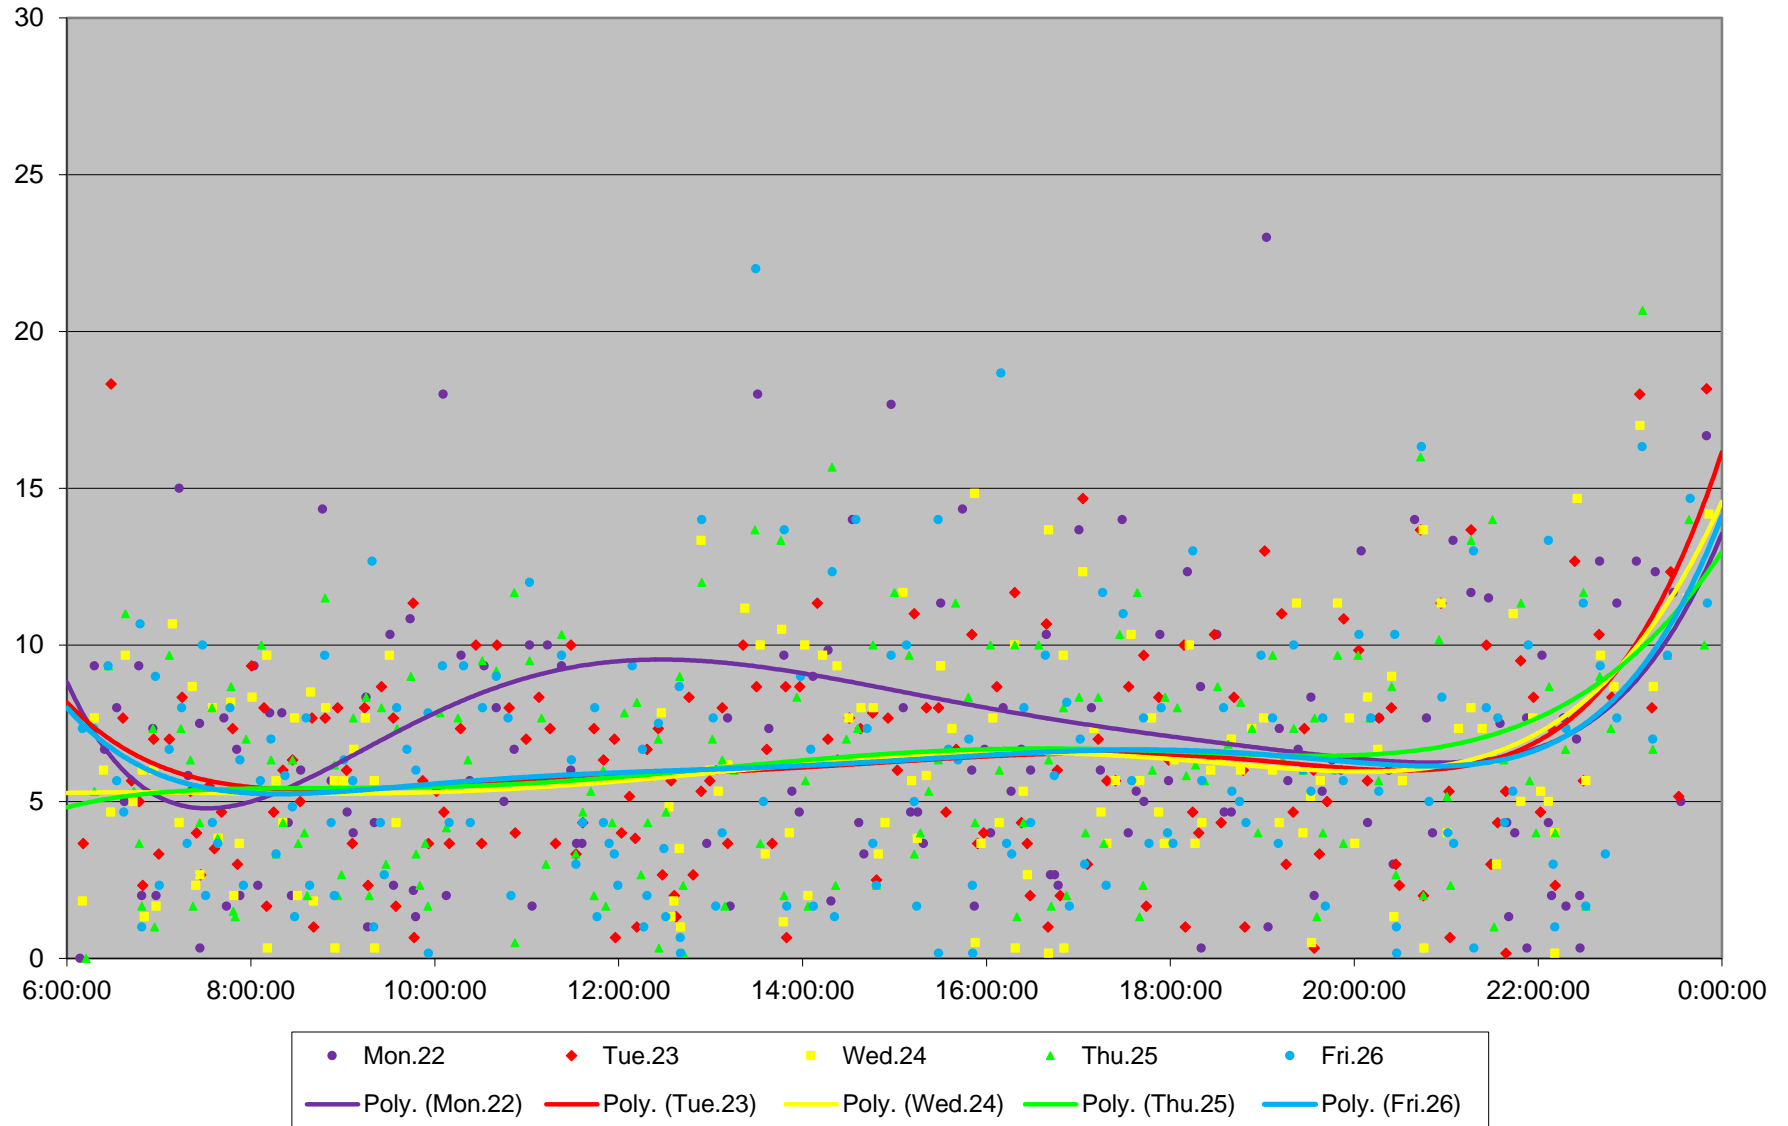

54 Lawrence East Headways at Kennedy Westbound June 2020 Weekday Statistics

54 Lawrence East Headways at Kennedy Westbound June 2020

54 Lawrence East Headways at Kennedy Westbound June 2020

Quartiles Week 1

54 Lawrence East Headways at Kennedy Westbound June 2020

54 Lawrence East Headways at Kennedy Westbound June 2020

Quartiles Week 2

54 Lawrence East Headways at Kennedy Westbound June 2020

54 Lawrence East Headways at Kennedy Westbound June 2020

Quartiles Week 3

54 Lawrence East Headways at Kennedy Westbound June 2020

54 Lawrence East Headways at Kennedy Westbound June 2020

Quartiles Week 4

54 Lawrence East Headways at Kennedy Westbound June 2020

54 Lawrence East Headways at Kennedy Westbound June 2020

Quartiles Week 5

54 Lawrence East Headways at Kennedy Westbound June 2020 Saturday Statistics

54 Lawrence East Headways at Kennedy Westbound June 2020