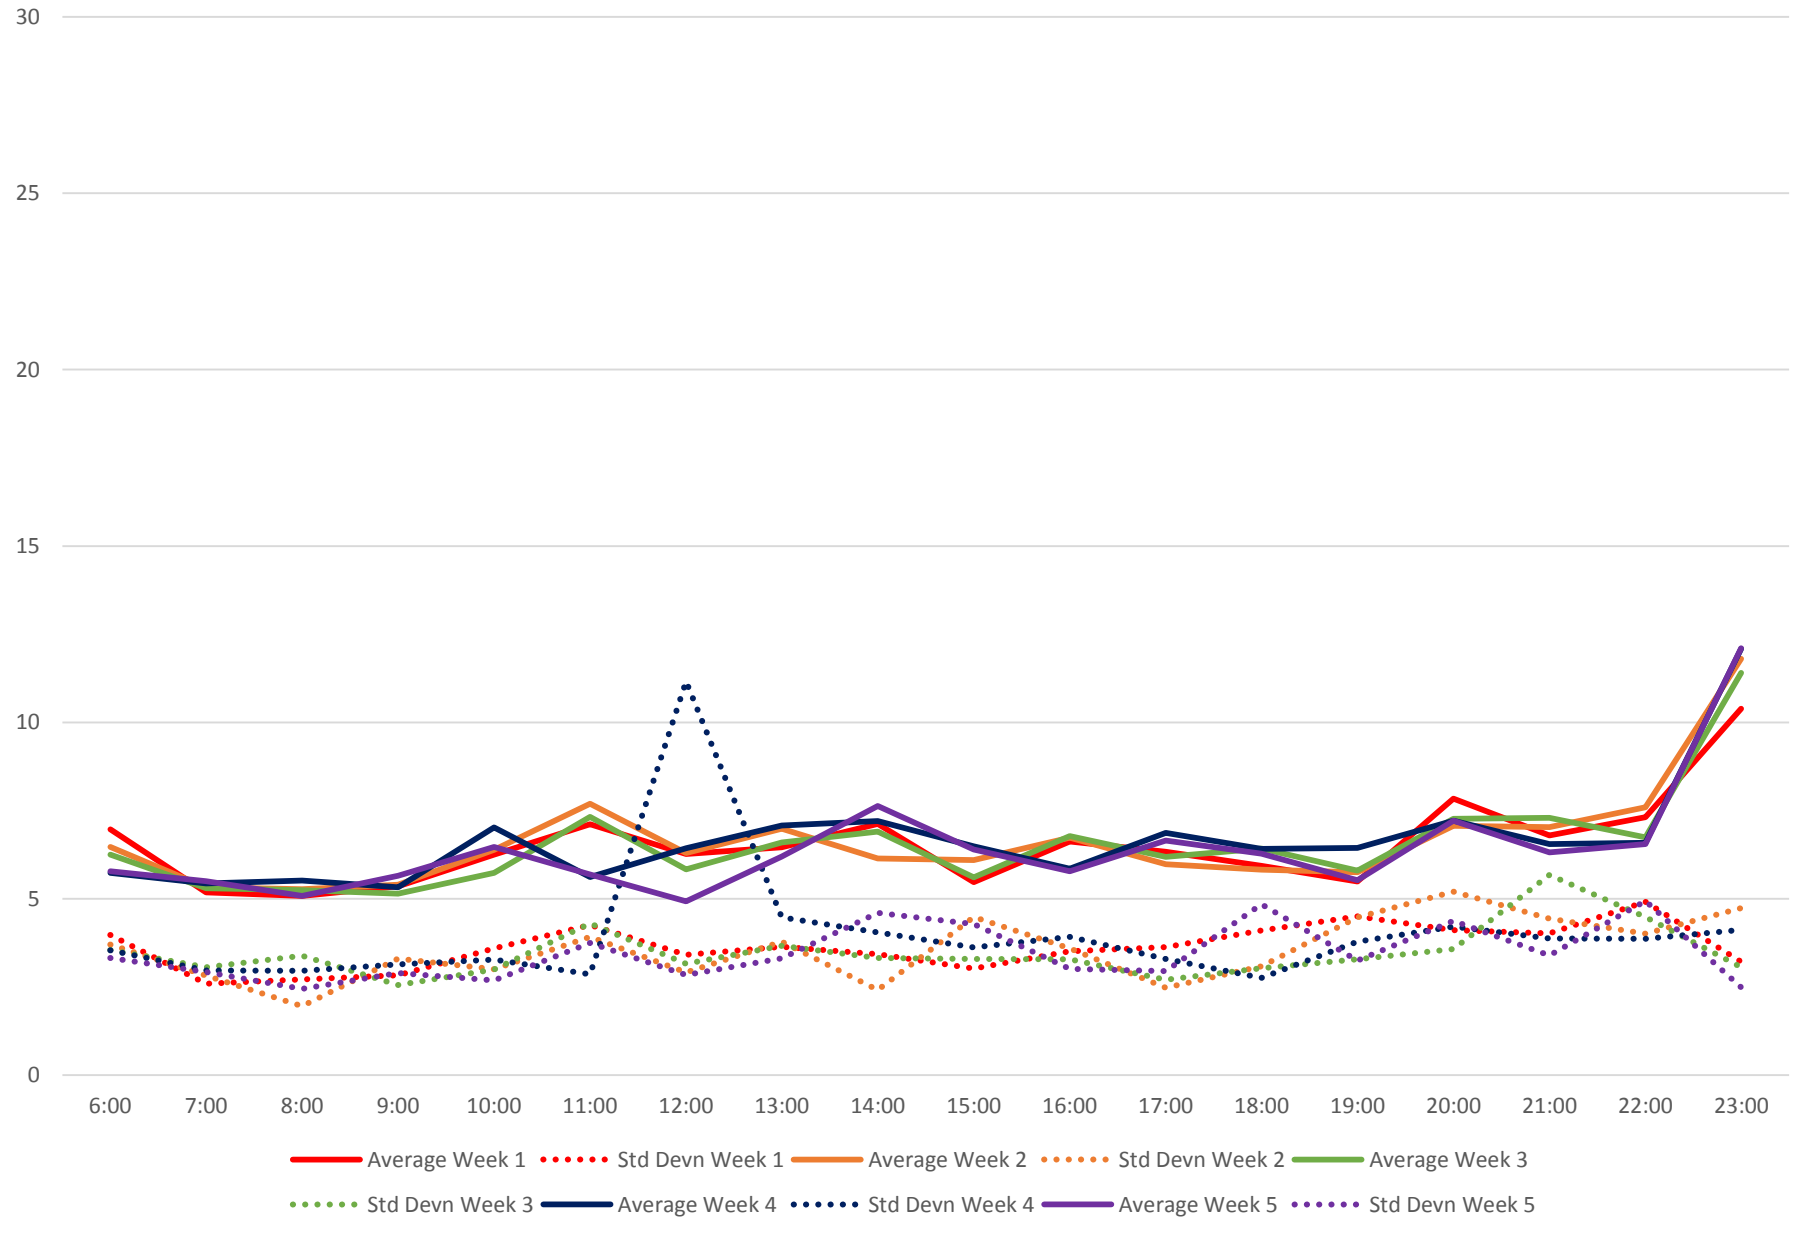

54 Lawrence East Headways at Kennedy Westbound June 2020 Weekday Statistics

54 Lawrence East Headways at Kennedy Westbound June 2020

54 Lawrence East Headways at Kennedy Westbound June 2020

Quartiles Week 1

54 Lawrence East Headways at Kennedy Westbound June 2020

54 Lawrence East Headways at Kennedy Westbound June 2020

Quartiles Week 2

54 Lawrence East Headways at Kennedy Westbound June 2020

54 Lawrence East Headways at Kennedy Westbound June 2020

54 Lawrence East Headways at Kennedy Westbound June 2020

Quartiles Week 5

54 Lawrence East Headways at Kennedy Westbound June 2020 Saturday Statistics

54 Lawrence East Headways at Kennedy Westbound June 2020

54 Lawrence East Headways at Kennedy Westbound June 2020

Quartiles Saturdays

54 Lawrence East Headways at Kennedy Westbound June 2020 Sunday Statistics

54 Lawrence East Headways at Kennedy Westbound June 2020