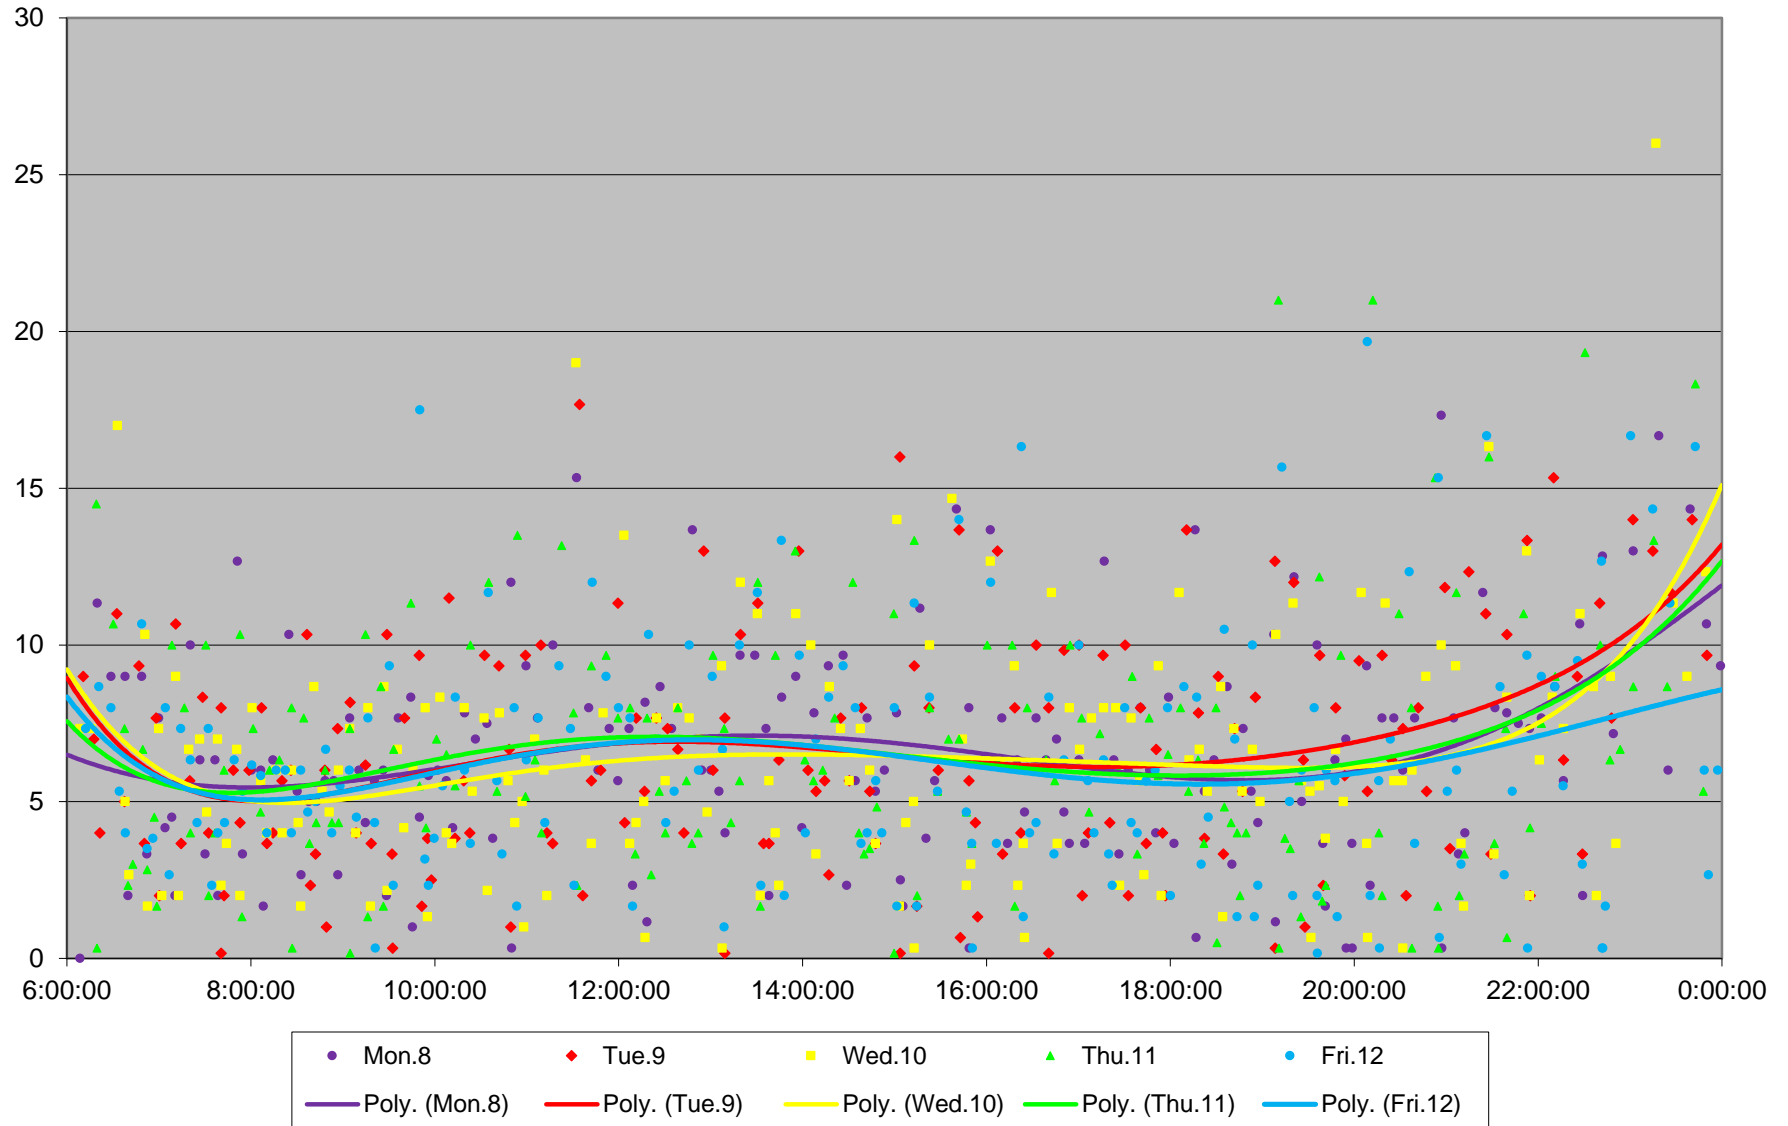

54 Lawrence East Headways at Kennedy Westbound June 2020 Weekday Statistics

54 Lawrence East Headways at Kennedy Westbound June 2020

54 Lawrence East Headways at Kennedy Westbound June 2020

Quartiles Week 1

54 Lawrence East Headways at Kennedy Westbound June 2020

54 Lawrence East Headways at Kennedy Westbound June 2020

Quartiles Week 2

54 Lawrence East Headways at Kennedy Westbound June 2020

54 Lawrence East Headways at Kennedy Westbound June 2020

54 Lawrence East Headways at Kennedy Westbound June 2020

Quartiles Week 5

54 Lawrence East Headways at Kennedy Westbound June 2020 Saturday Statistics

54 Lawrence East Headways at Kennedy Westbound June 2020

54 Lawrence East Headways at Kennedy Westbound June 2020

Quartiles Saturdays

54 Lawrence East Headways at Kennedy Westbound June 2020 Sunday Statistics

54 Lawrence East Headways at Kennedy Westbound June 2020