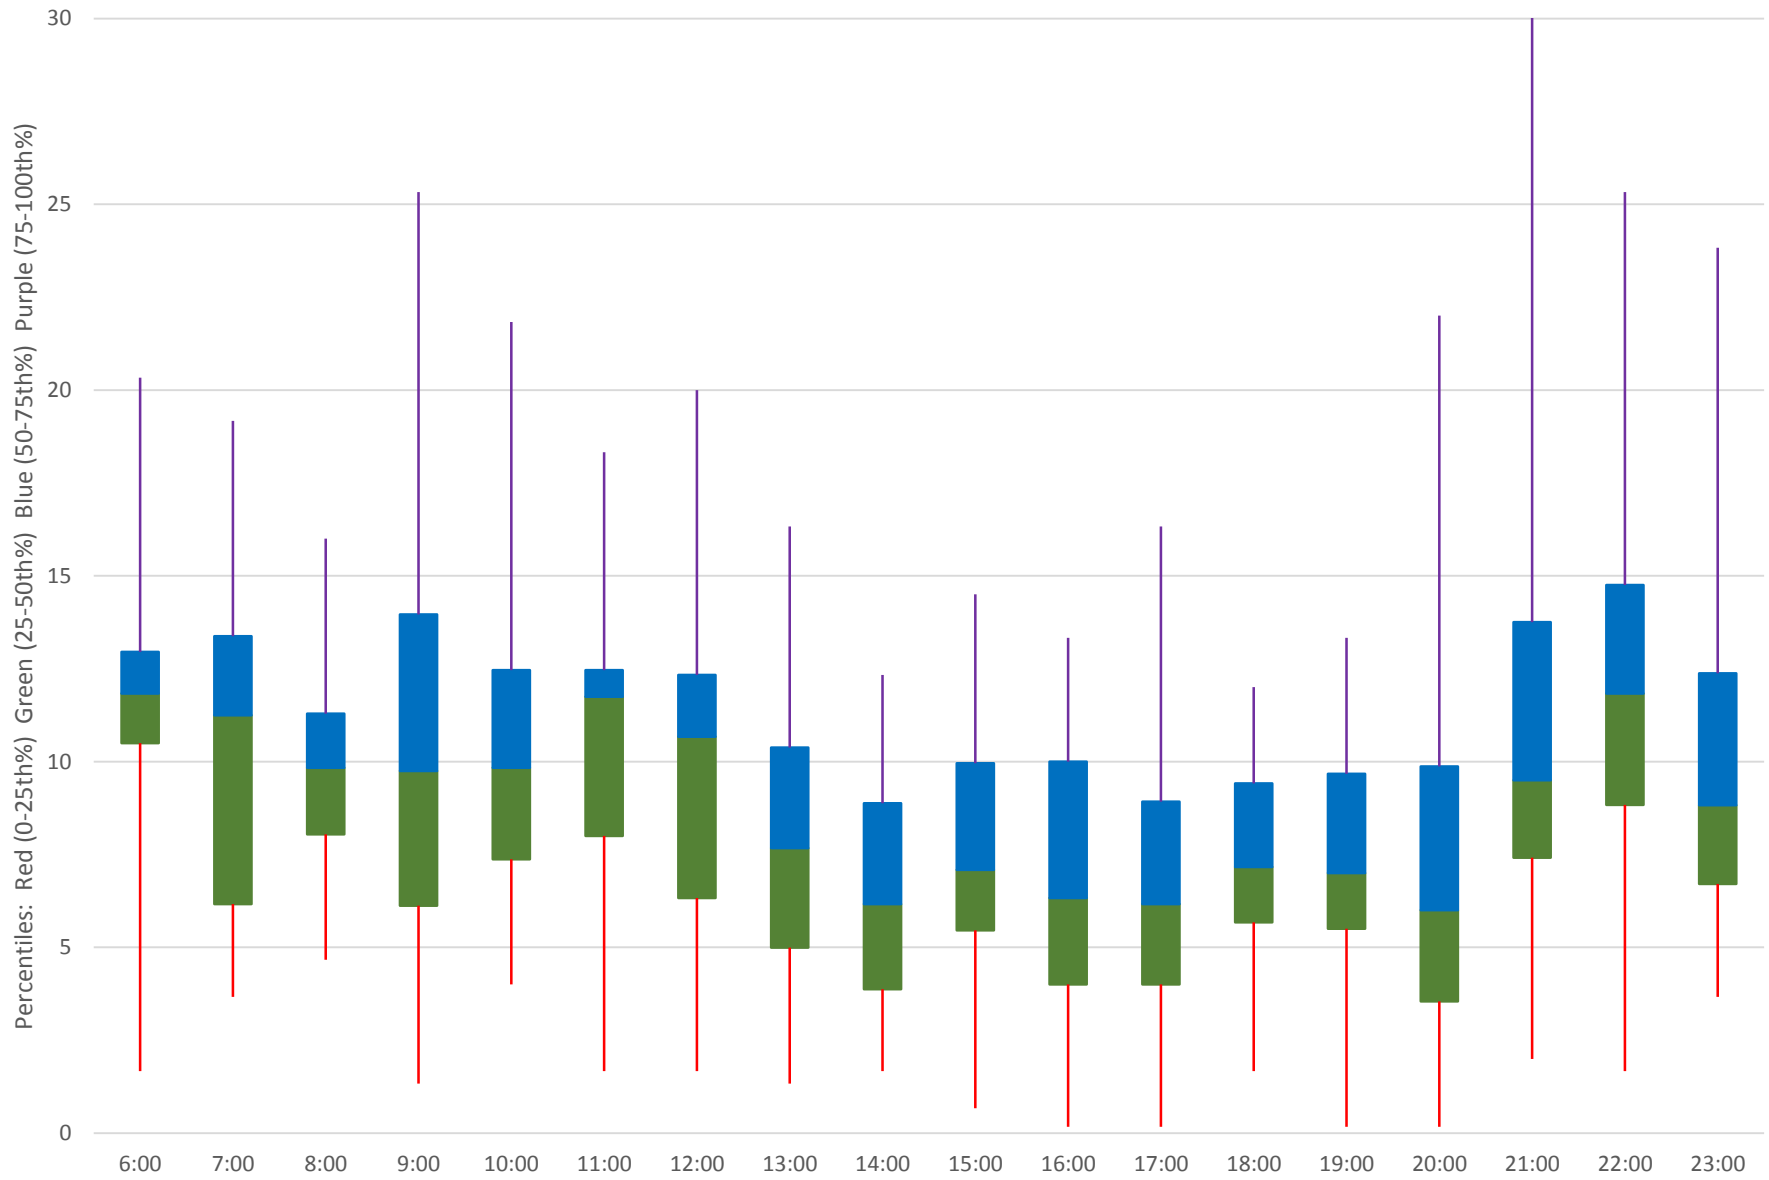

54 Lawrence East Headways at Kennedy Westbound June 2020

Quartiles Week 5

54 Lawrence East Headways at Kennedy Westbound June 2020 Saturday Statistics

54 Lawrence East Headways at Kennedy Westbound June 2020

54 Lawrence East Headways at Kennedy Westbound June 2020

Quartiles Saturdays

54 Lawrence East Headways at Kennedy Westbound June 2020 Sunday Statistics

54 Lawrence East Headways at Kennedy Westbound June 2020

54 Lawrence East Headways at Kennedy Westbound June 2020

Quartiles Sundays/Holidays