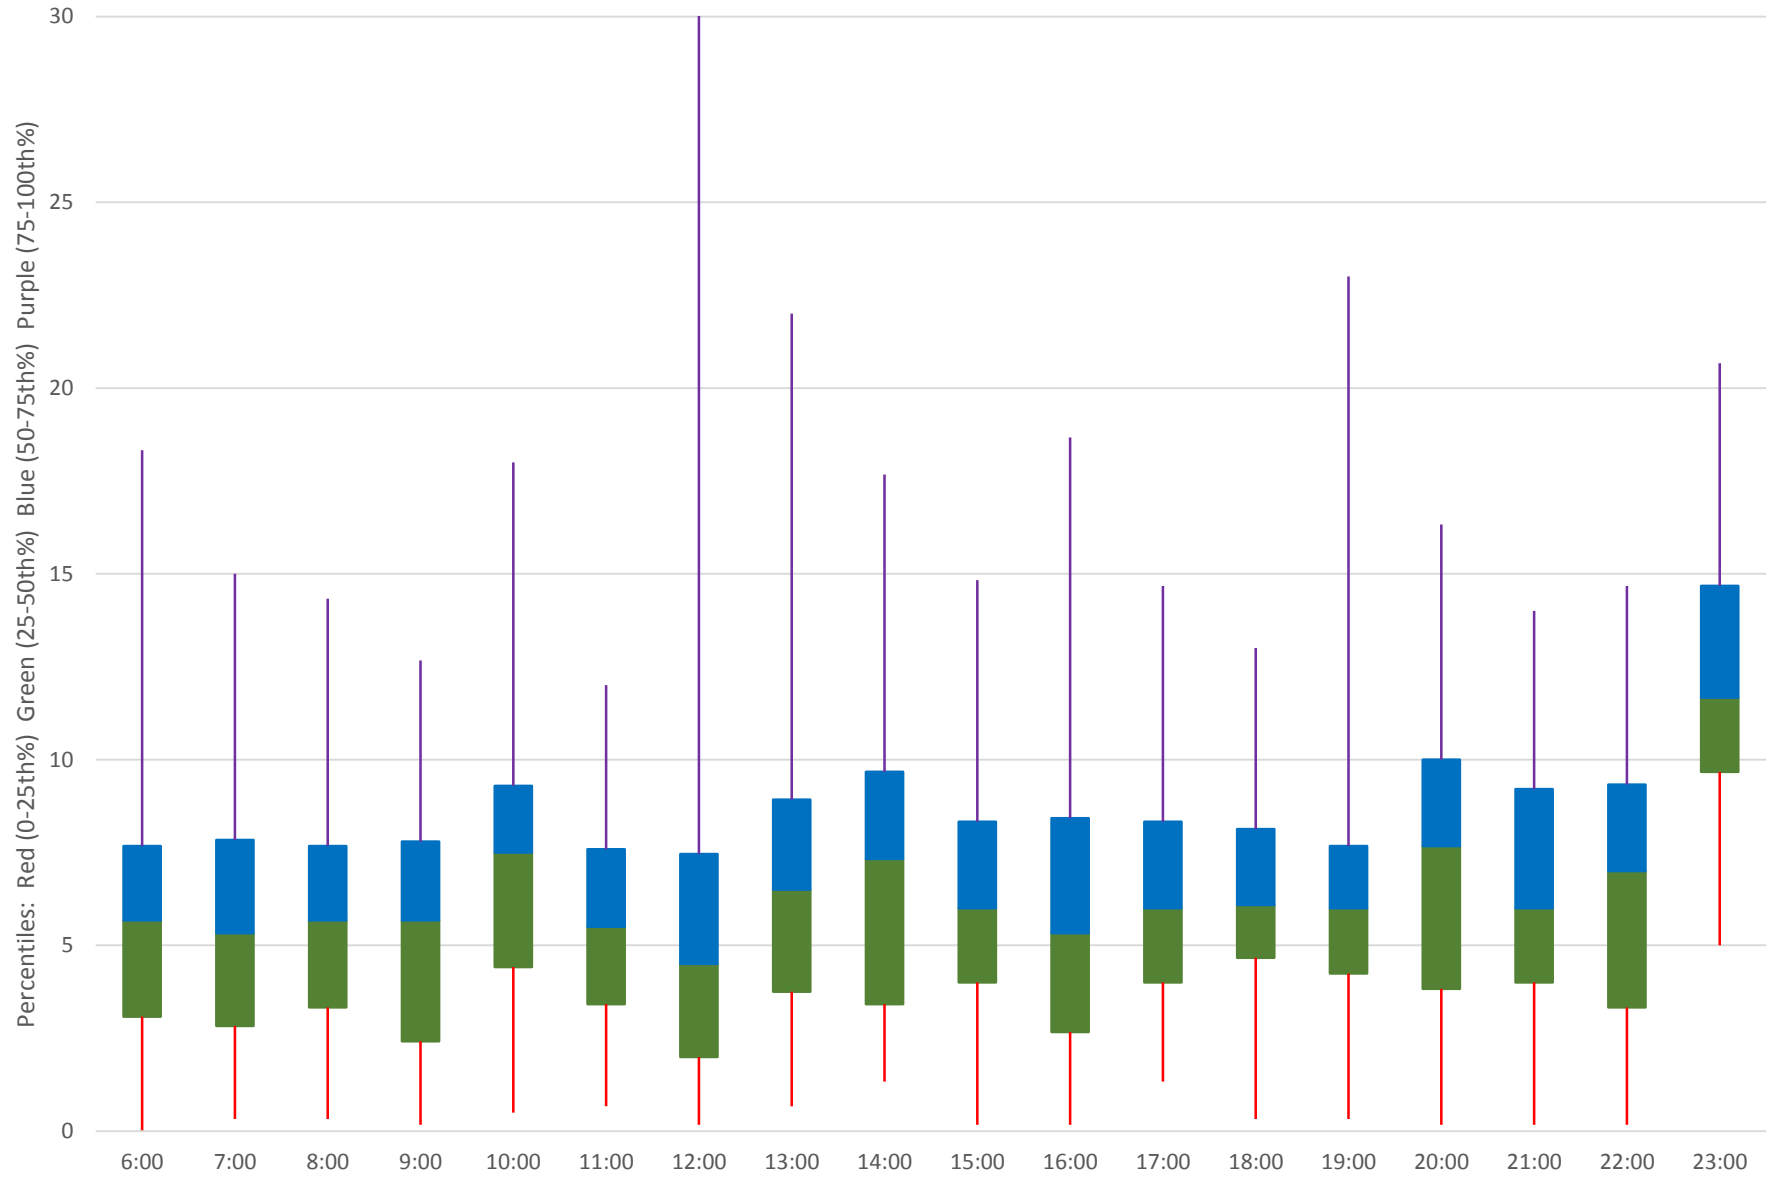

Quartiles Week 3

54 Lawrence East Headways at Kennedy Westbound June 2020

54 Lawrence East Headways at Kennedy Westbound June 2020

Quartiles Week 4

54 Lawrence East Headways at Kennedy Westbound June 2020

54 Lawrence East Headways at Kennedy Westbound June 2020

Quartiles Week 5

54 Lawrence East Headways at Kennedy Westbound June 2020 Saturday Statistics

54 Lawrence East Headways at Kennedy Westbound June 2020

54 Lawrence East Headways at Kennedy Westbound June 2020

Quartiles Saturdays

54 Lawrence East Headways at Kennedy Westbound June 2020 Sunday Statistics

54 Lawrence East Headways at Kennedy Westbound June 2020

54 Lawrence East Headways at Kennedy Westbound June 2020

Quartiles Sundays/Holidays