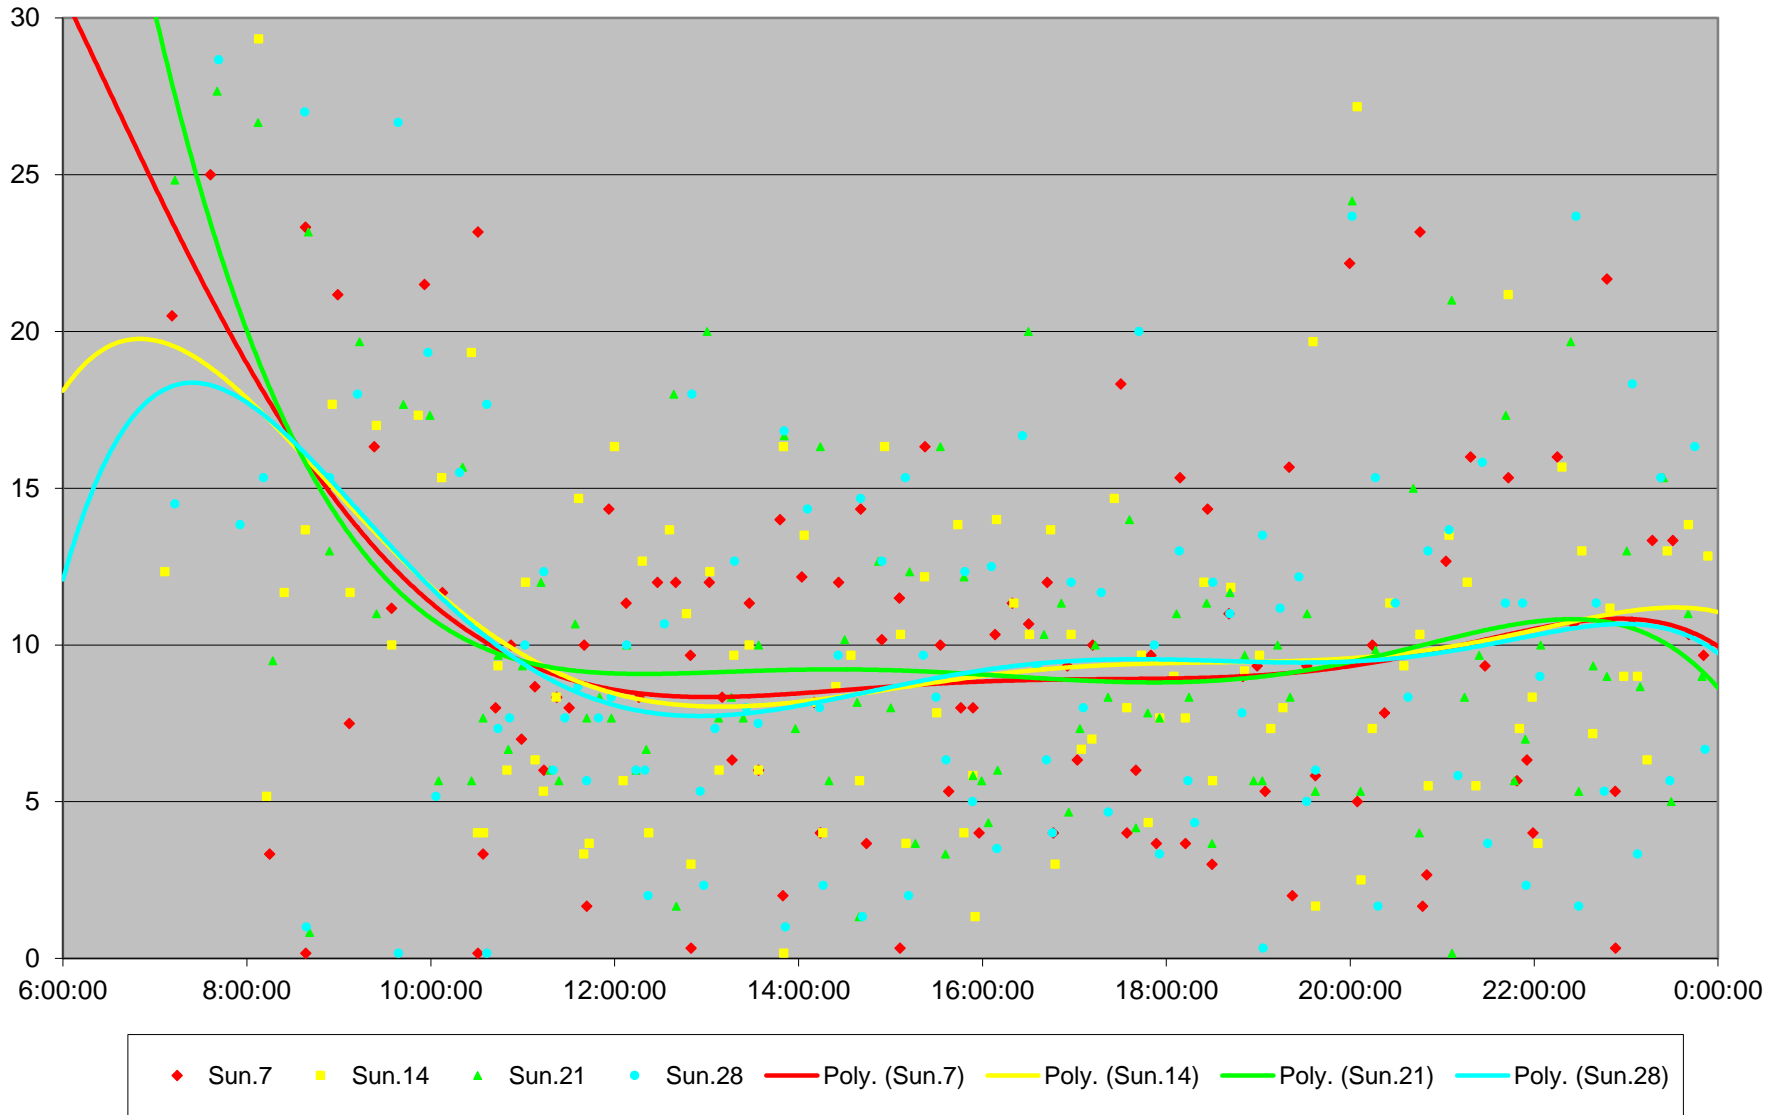

54 Lawrence East Headways at Kennedy Westbound June 2020

Quartiles Saturdays

54 Lawrence East Headways at Kennedy Westbound June 2020 Sunday Statistics

54 Lawrence East Headways at Kennedy Westbound June 2020

54 Lawrence East Headways at Kennedy Westbound June 2020

Quartiles Sundays/Holidays