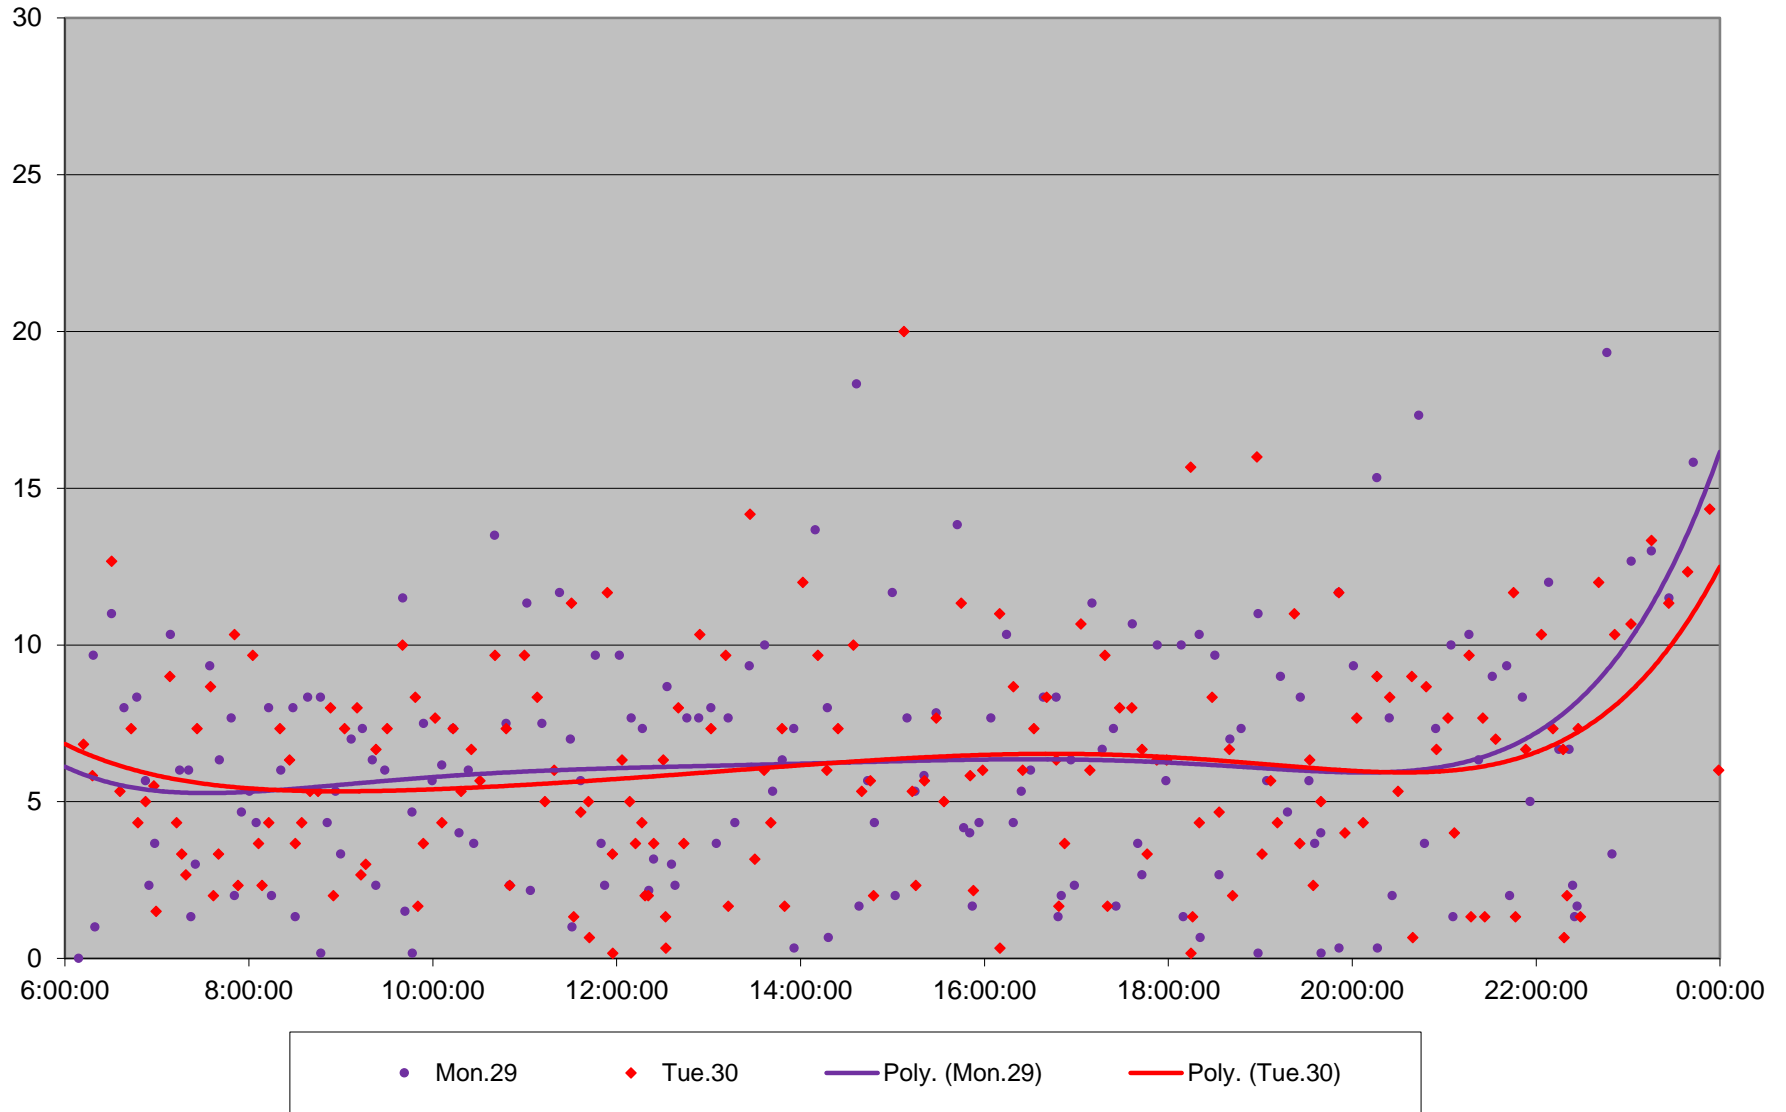

Quartiles Week 3

54 Lawrence East Headways at Kennedy Westbound June 2020

54 Lawrence East Headways at Kennedy Westbound June 2020

Quartiles Week 4

54 Lawrence East Headways at Kennedy Westbound June 2020

54 Lawrence East Headways at Kennedy Westbound June 2020

Quartiles Week 5

54 Lawrence East Headways at Kennedy Westbound June 2020 Saturday Statistics

54 Lawrence East Headways at Kennedy Westbound June 2020

54 Lawrence East Headways at Kennedy Westbound June 2020

Quartiles Saturdays

54 Lawrence East Headways at Kennedy Westbound June 2020 Sunday Statistics

54 Lawrence East Headways at Kennedy Westbound June 2020