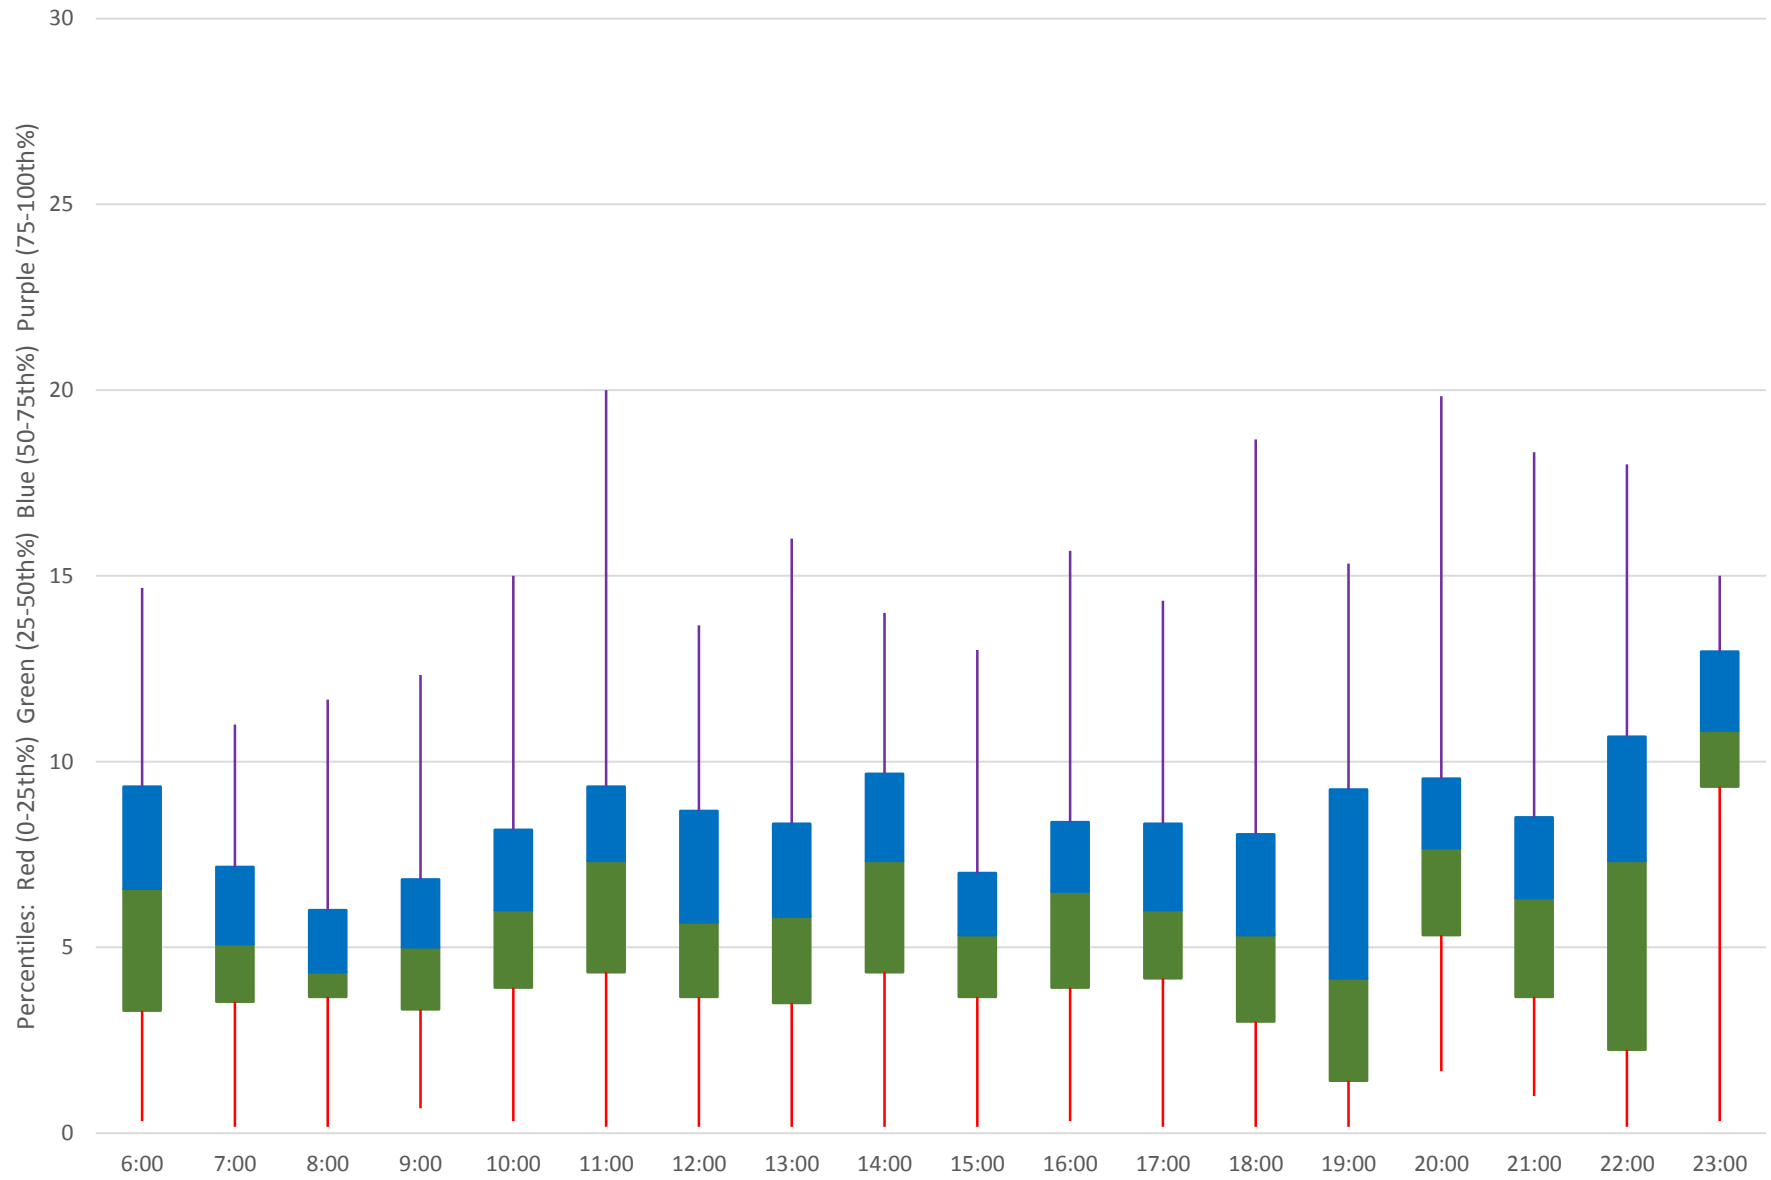

54 Lawrence East Headways at Kennedy Westbound June 2020 Weekday Statistics

54 Lawrence East Headways at Kennedy Westbound June 2020

54 Lawrence East Headways at Kennedy Westbound June 2020

Quartiles Week 1

54 Lawrence East Headways at Kennedy Westbound June 2020

54 Lawrence East Headways at Kennedy Westbound June 2020

Quartiles Week 2

54 Lawrence East Headways at Kennedy Westbound June 2020

54 Lawrence East Headways at Kennedy Westbound June 2020

54 Lawrence East Headways at Kennedy Westbound June 2020

Quartiles Week 5

54 Lawrence East Headways at Kennedy Westbound June 2020 Saturday Statistics

54 Lawrence East Headways at Kennedy Westbound June 2020

54 Lawrence East Headways at Kennedy Westbound June 2020

Quartiles Saturdays

54 Lawrence East Headways at Kennedy Westbound June 2020 Sunday Statistics

54 Lawrence East Headways at Kennedy Westbound June 2020