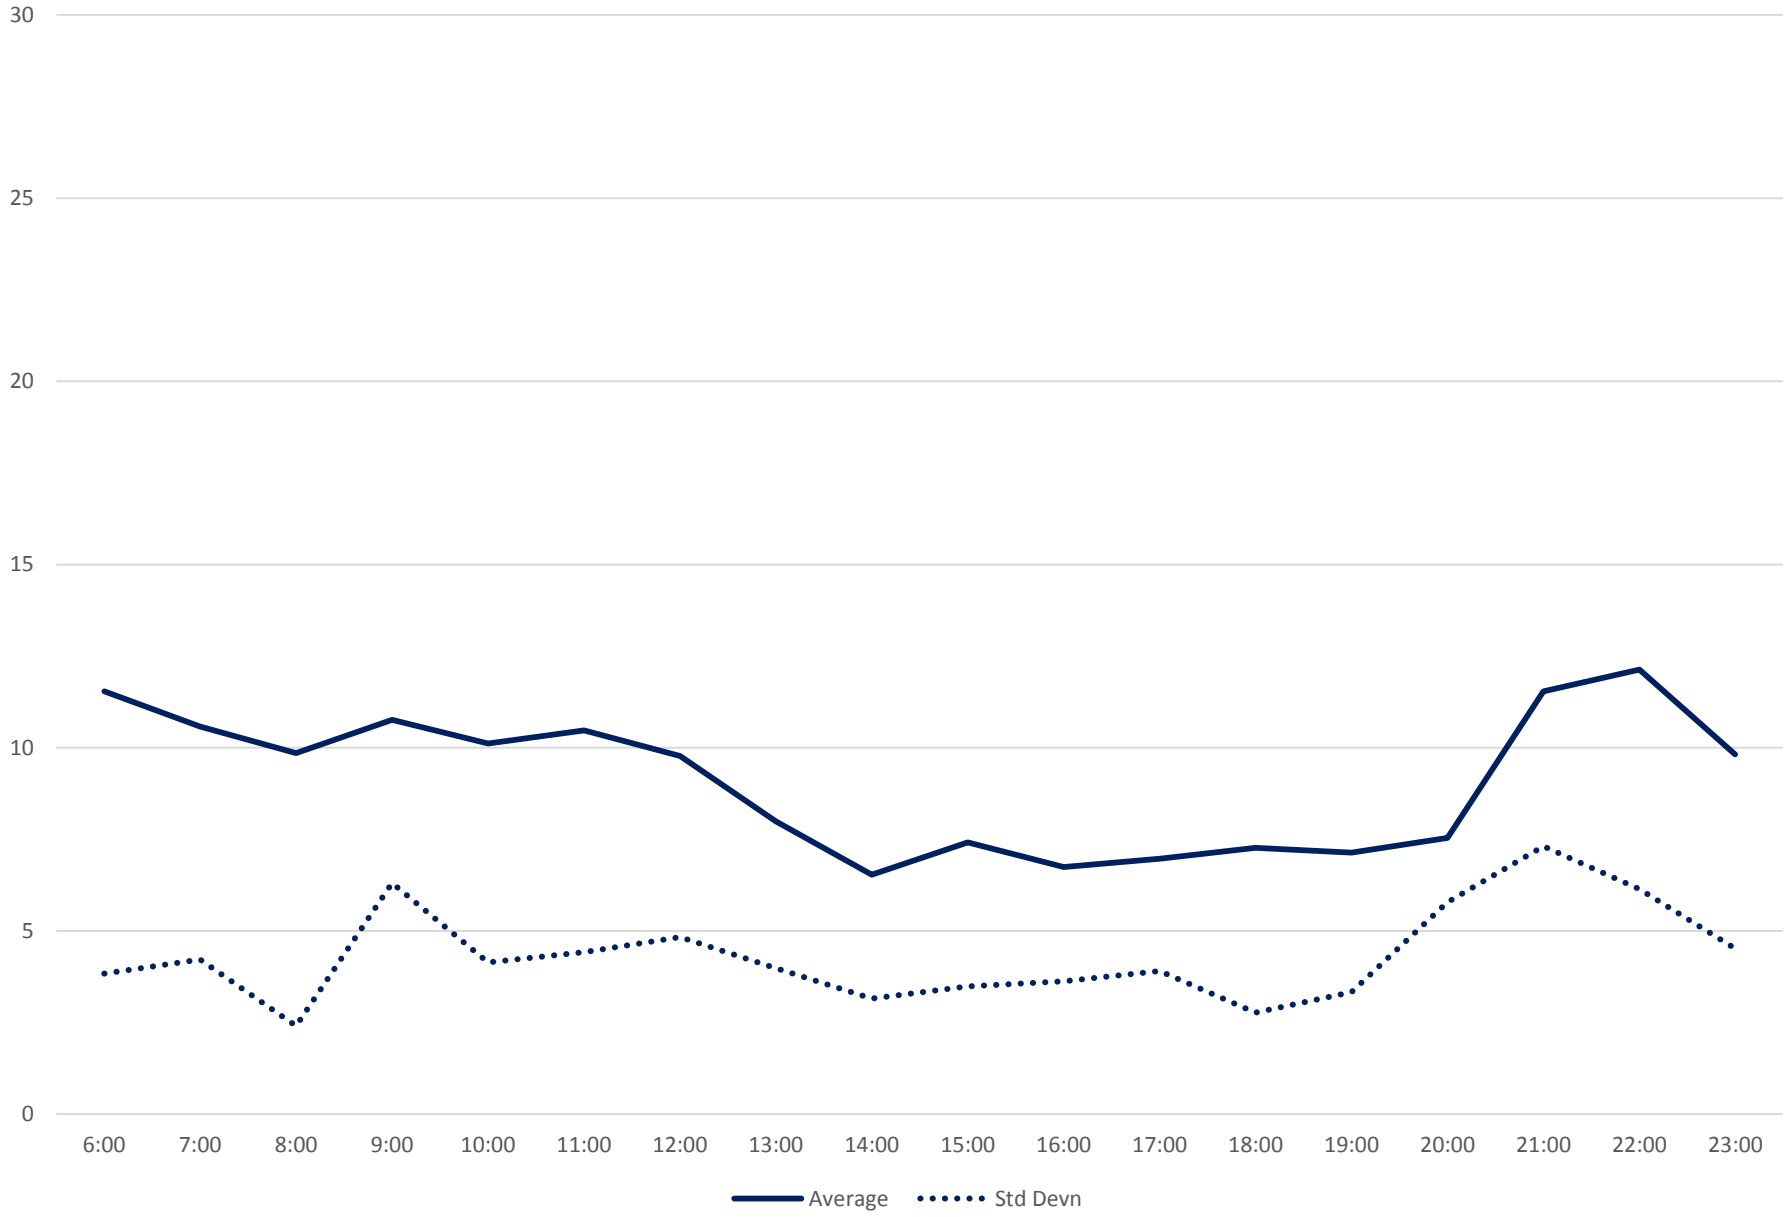

Quartiles Week 3

54 Lawrence East Headways at Kennedy Westbound June 2020

54 Lawrence East Headways at Kennedy Westbound June 2020

Quartiles Week 4

54 Lawrence East Headways at Kennedy Westbound June 2020

54 Lawrence East Headways at Kennedy Westbound June 2020

Quartiles Week 5

54 Lawrence East Headways at Kennedy Westbound June 2020 Saturday Statistics

54 Lawrence East Headways at Kennedy Westbound June 2020

54 Lawrence East Headways at Kennedy Westbound June 2020

Quartiles Saturdays

54 Lawrence East Headways at Kennedy Westbound June 2020 Sunday Statistics

54 Lawrence East Headways at Kennedy Westbound June 2020

54 Lawrence East Headways at Kennedy Westbound June 2020

Quartiles Sundays/Holidays