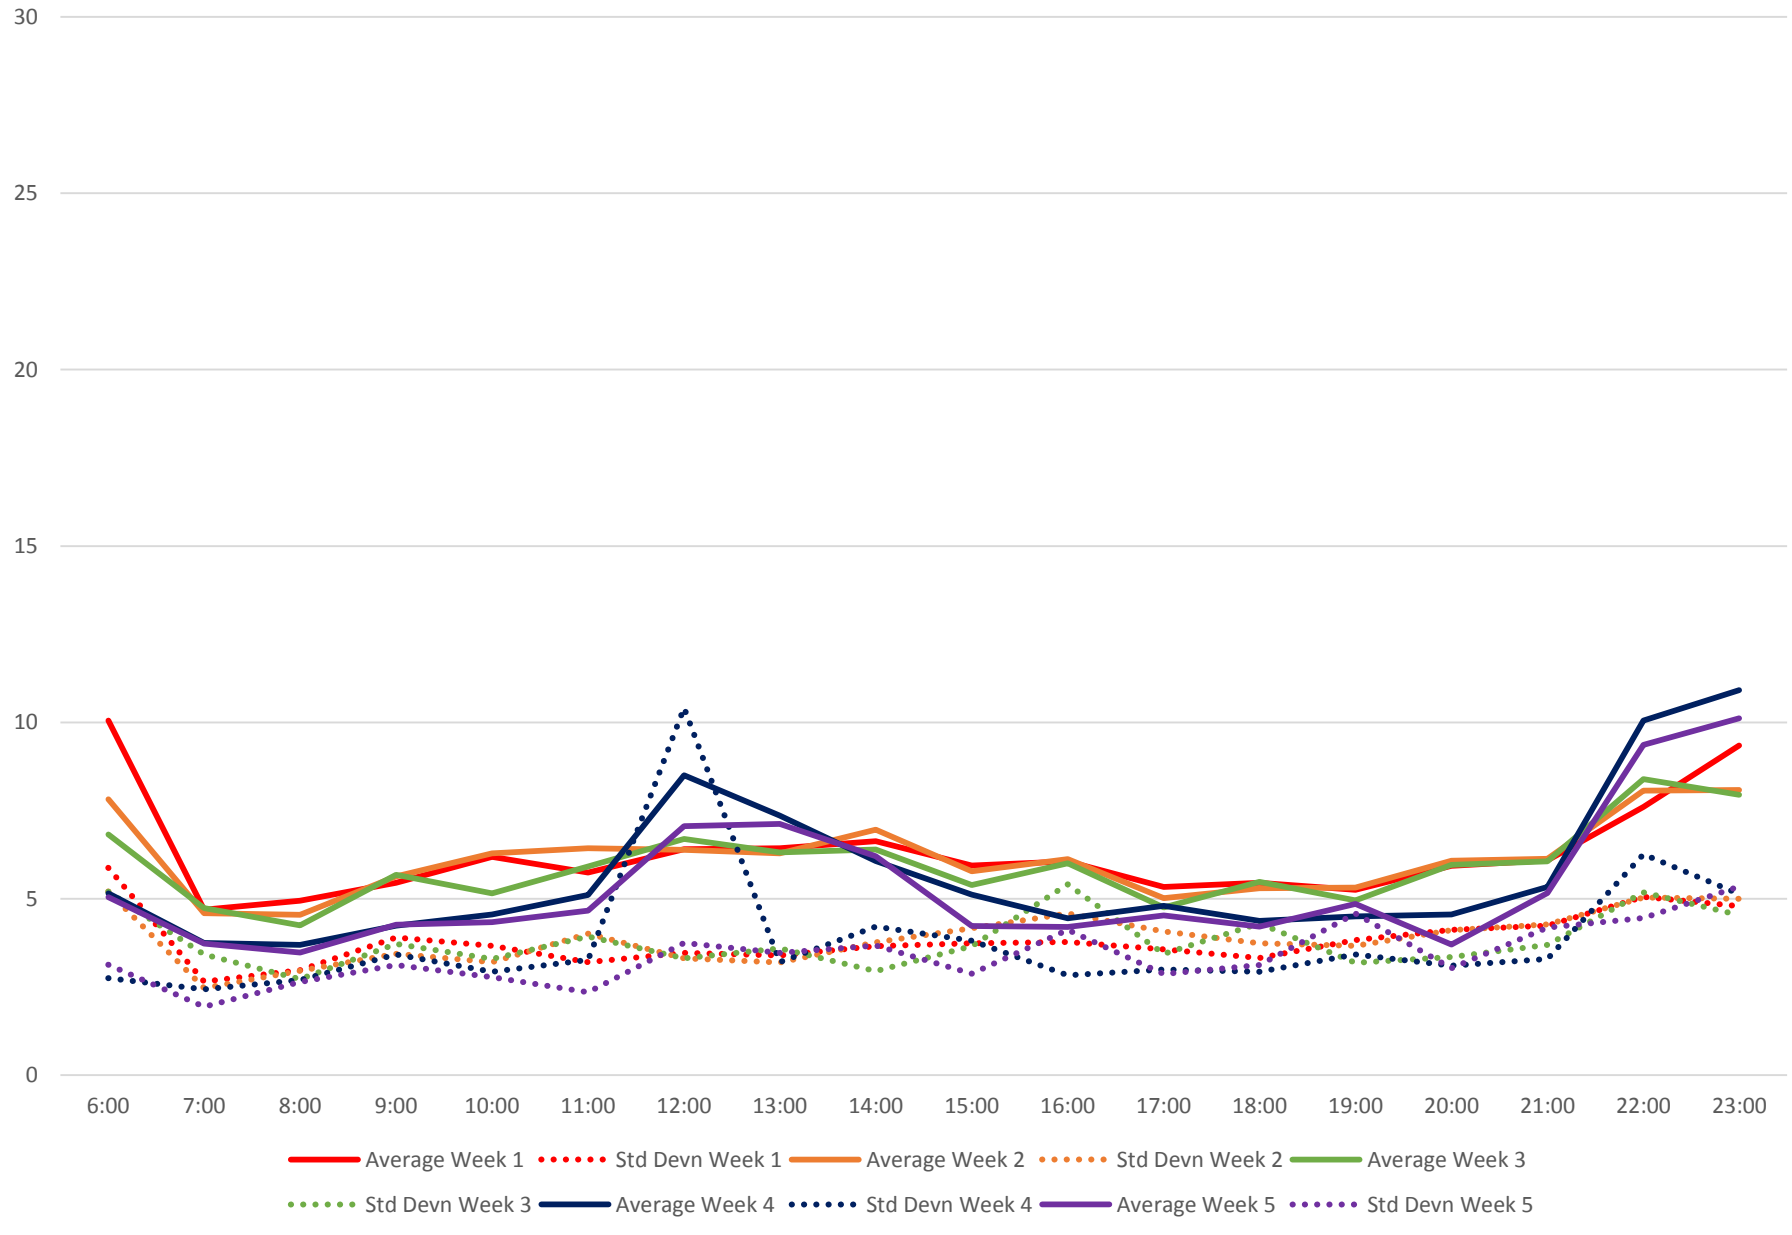

54 Lawrence East Headways at Midland Eastbound June 2020 Weekday Statistics

### 54 Lawrence East Headways at Midland Eastbound June 2020