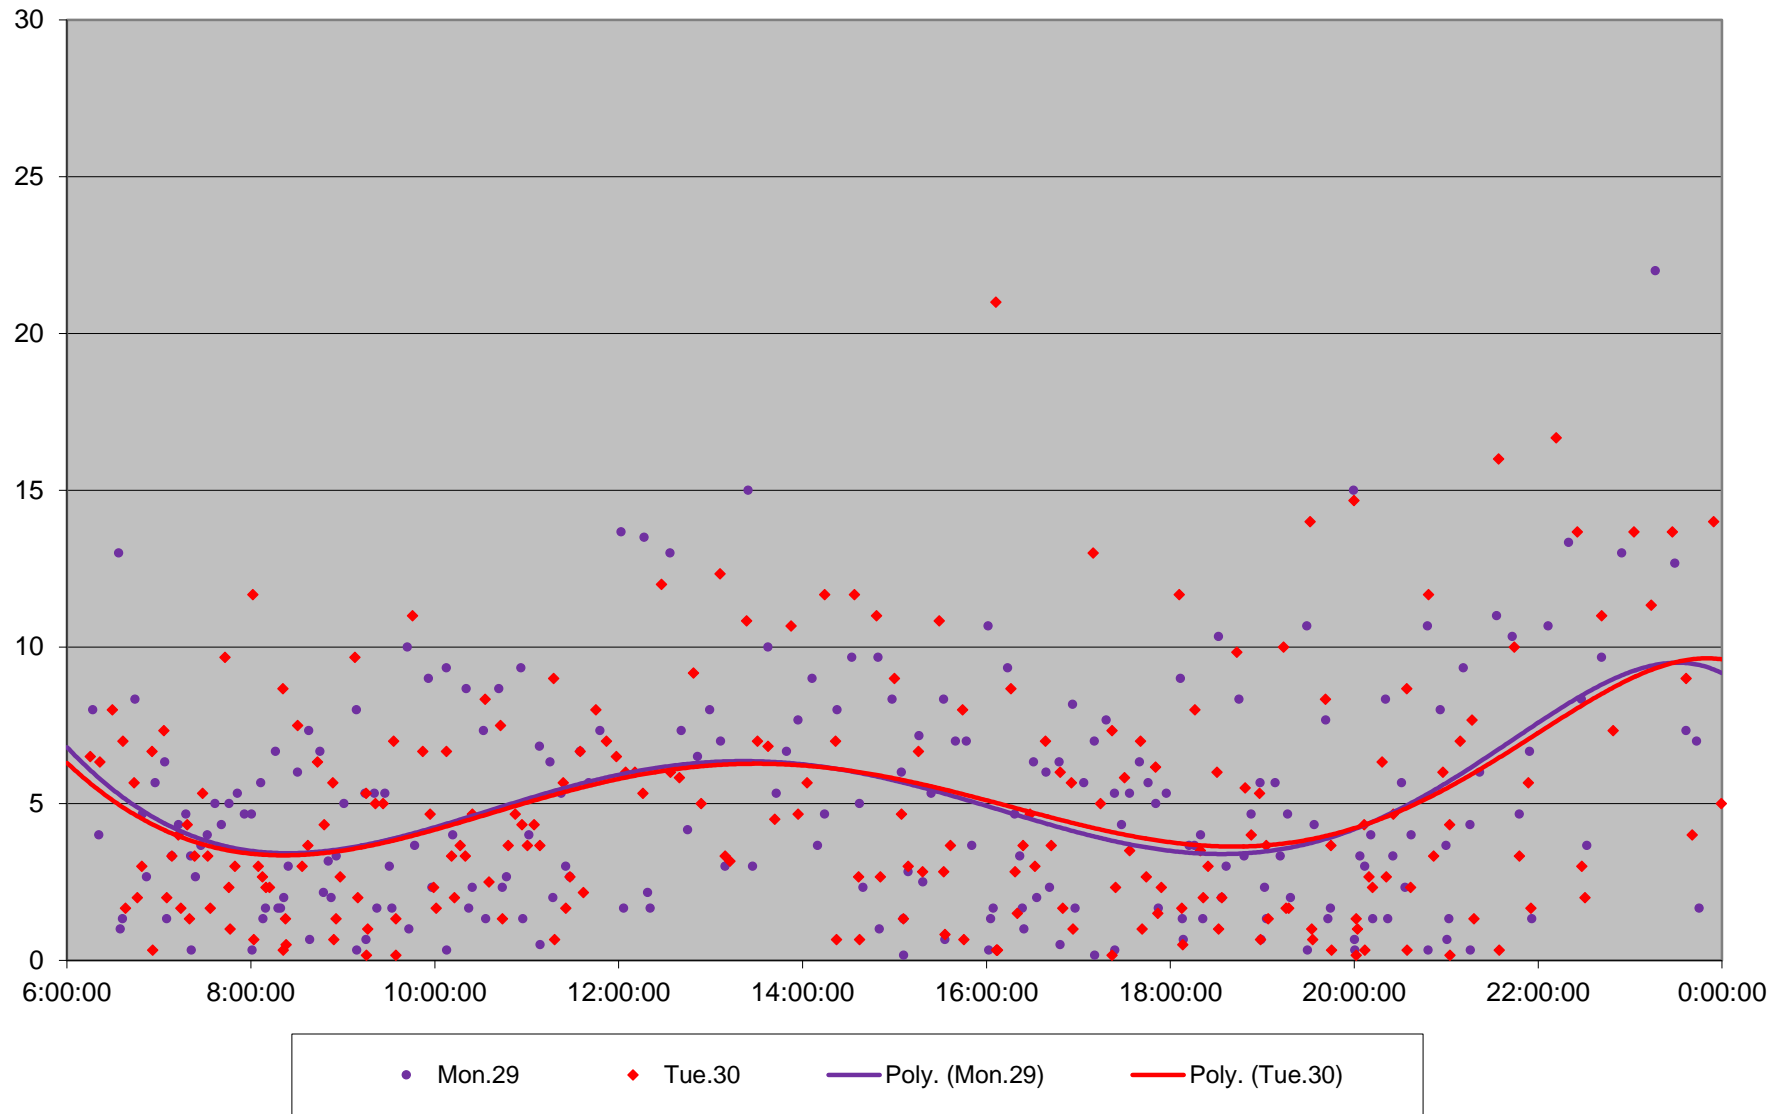

54 Lawrence East Headways at Midland Eastbound June 2020