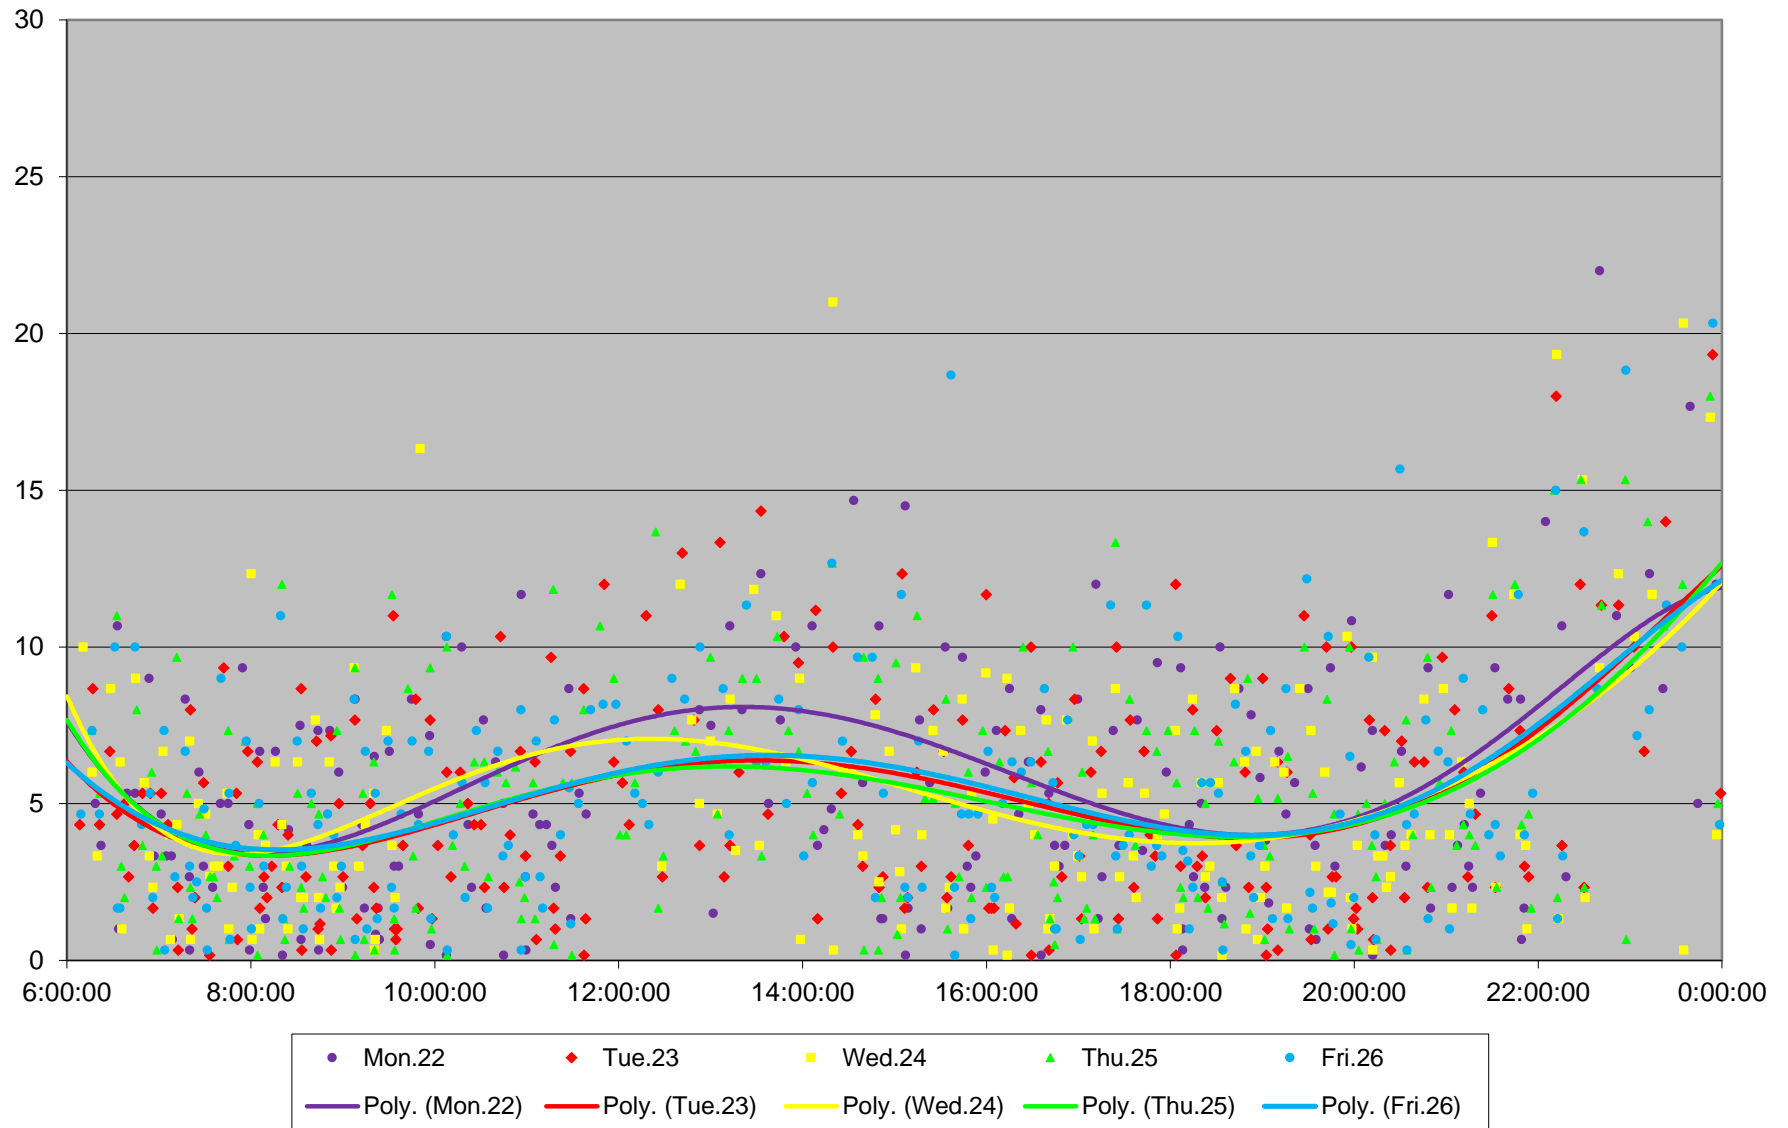

54 Lawrence East Headways at Midland Eastbound June 2020