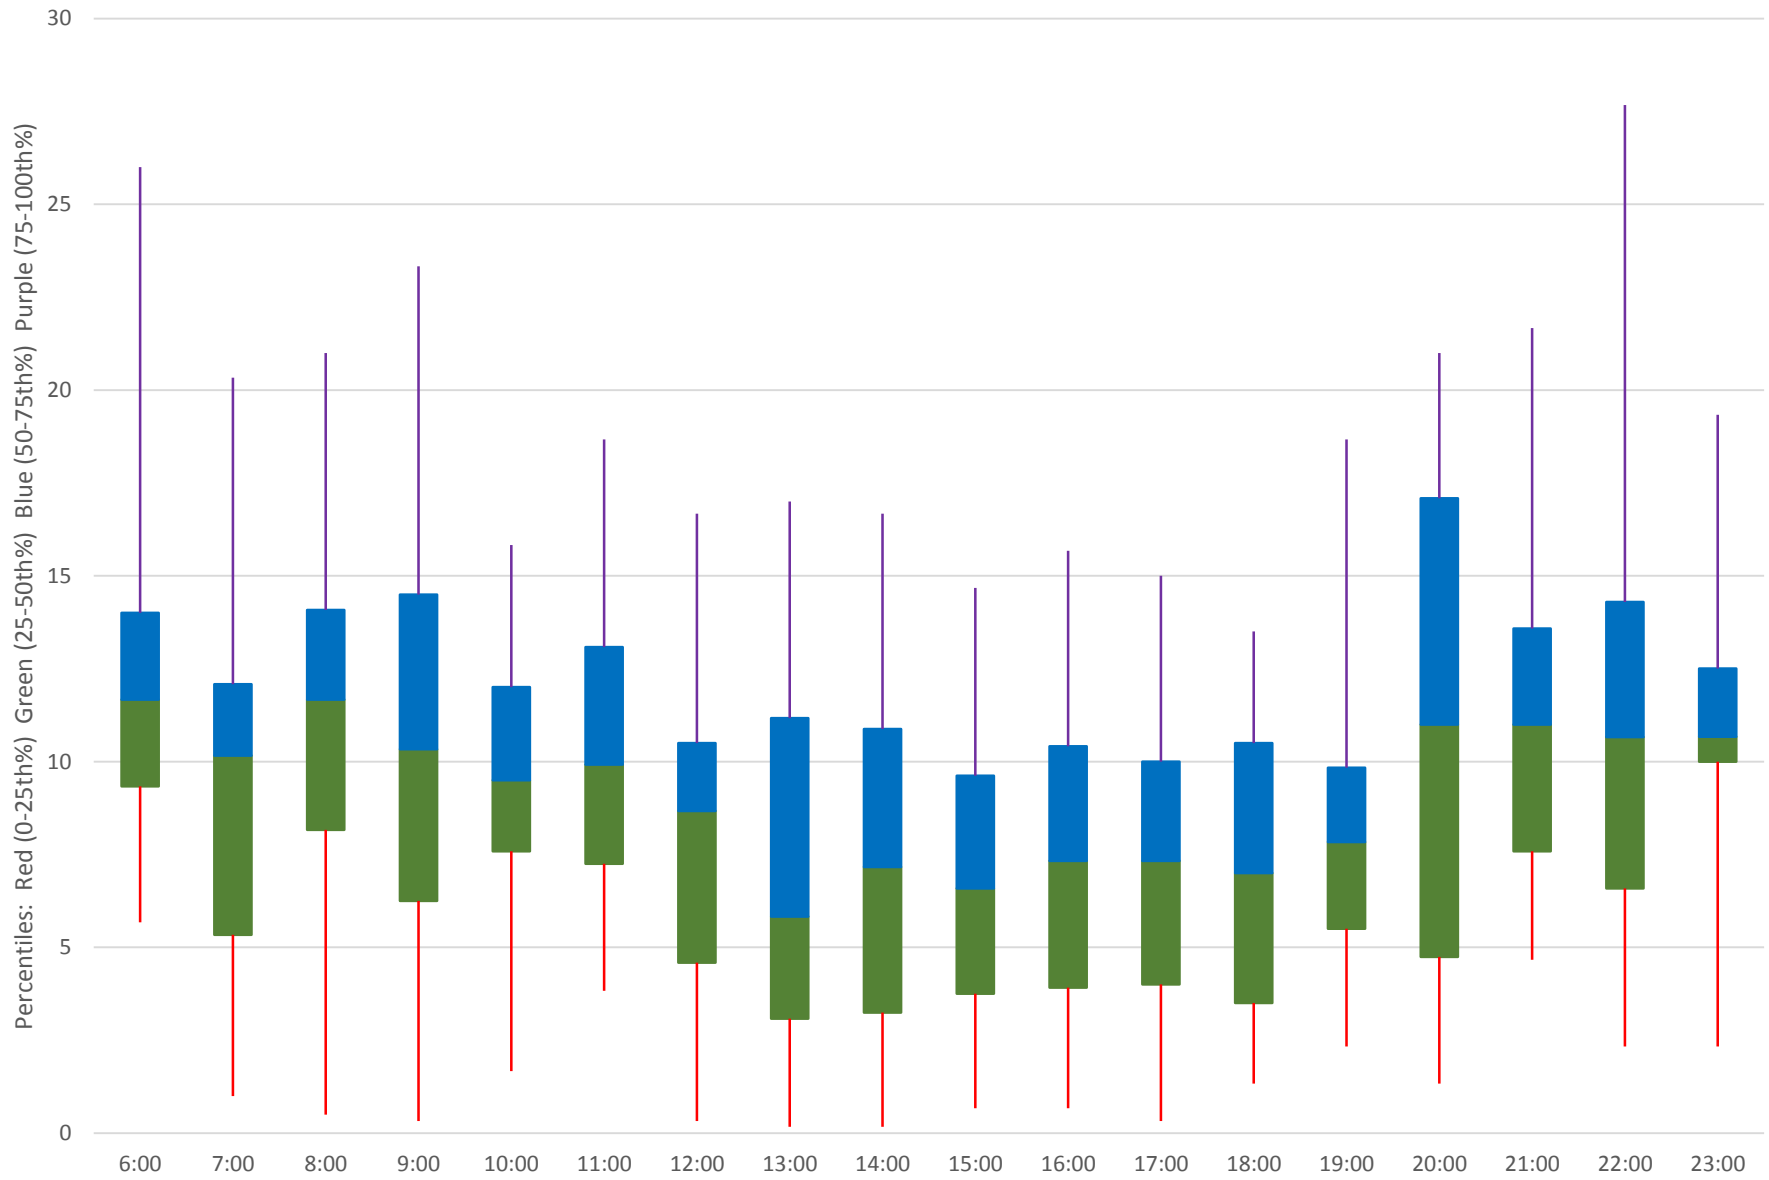

54 Lawrence East Headways at Midland Eastbound June 2020 Sunday Statistics

54 Lawrence East Headways at Midland Eastbound June 2020

Quartiles Saturdays