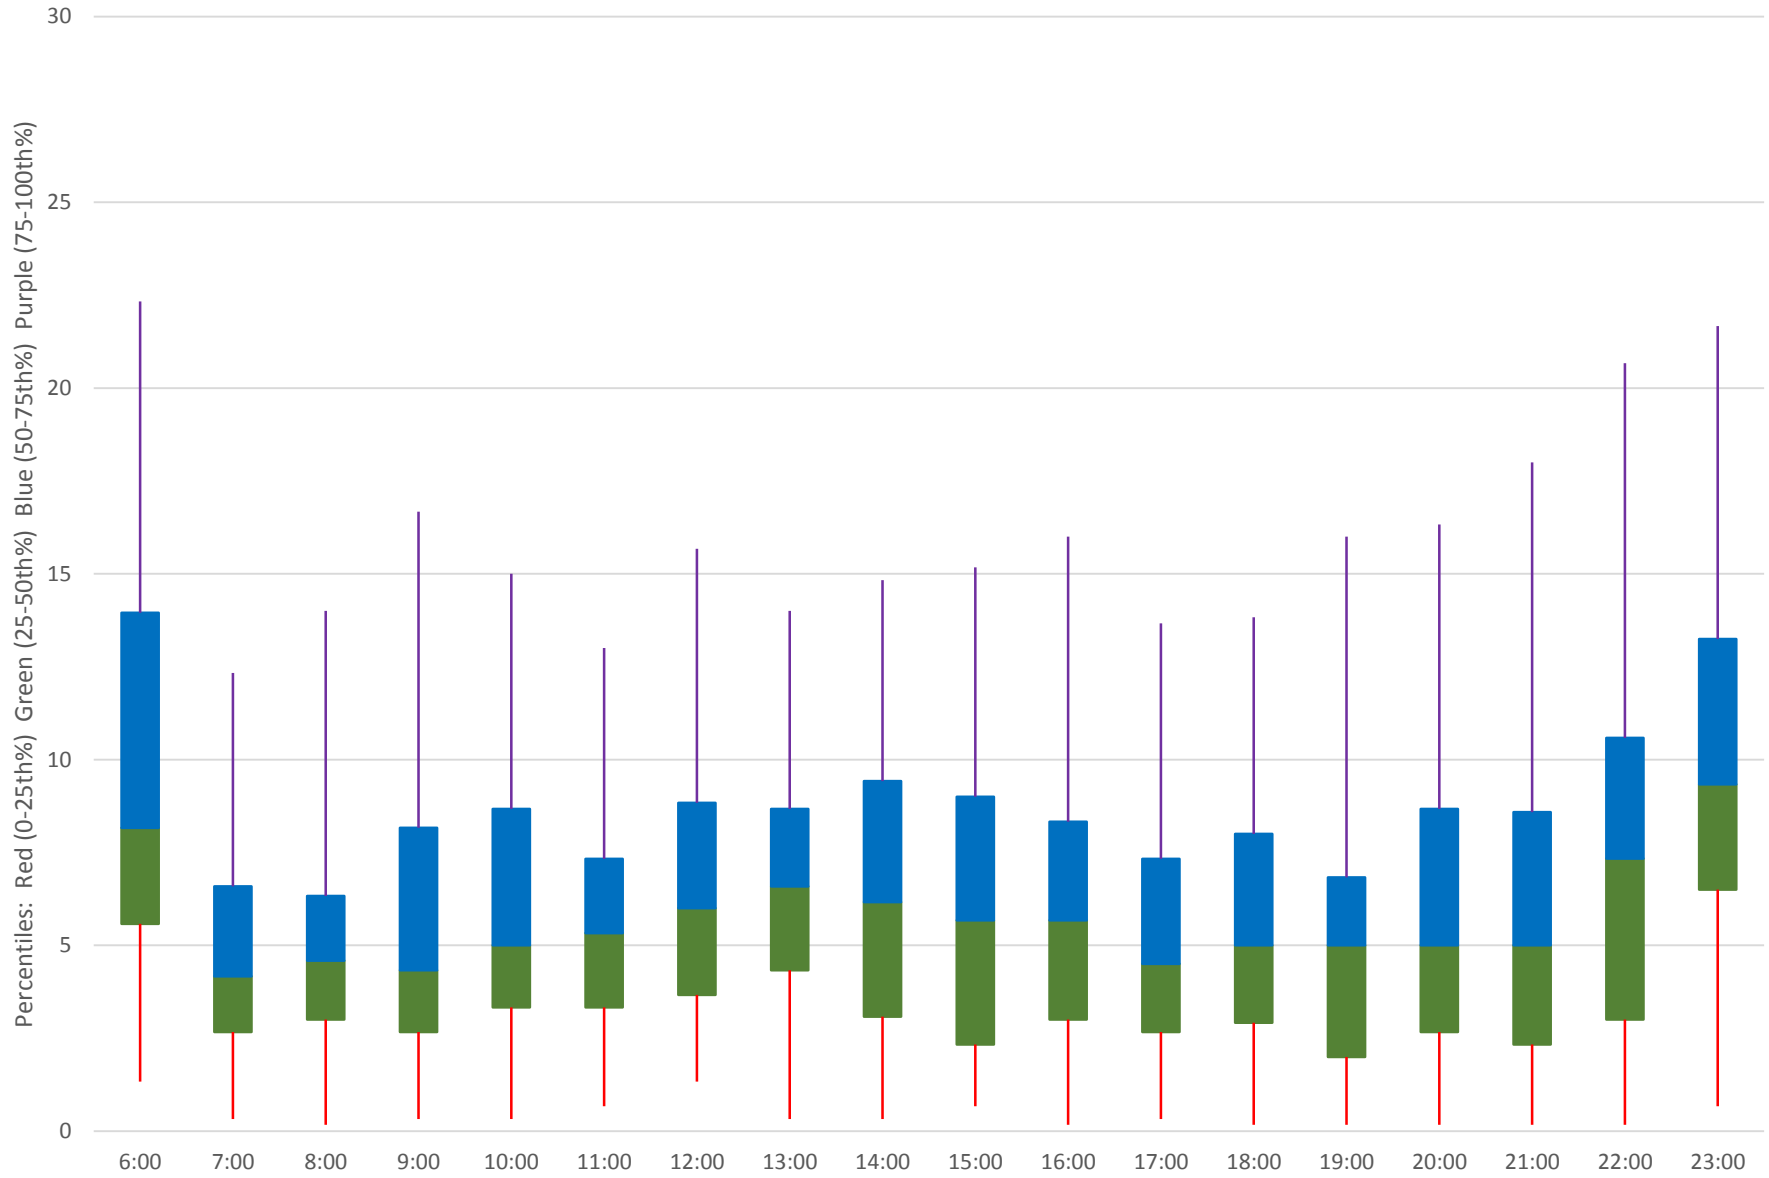

54 Lawrence East Headways at Midland Eastbound June 2020

Quartiles Week 1