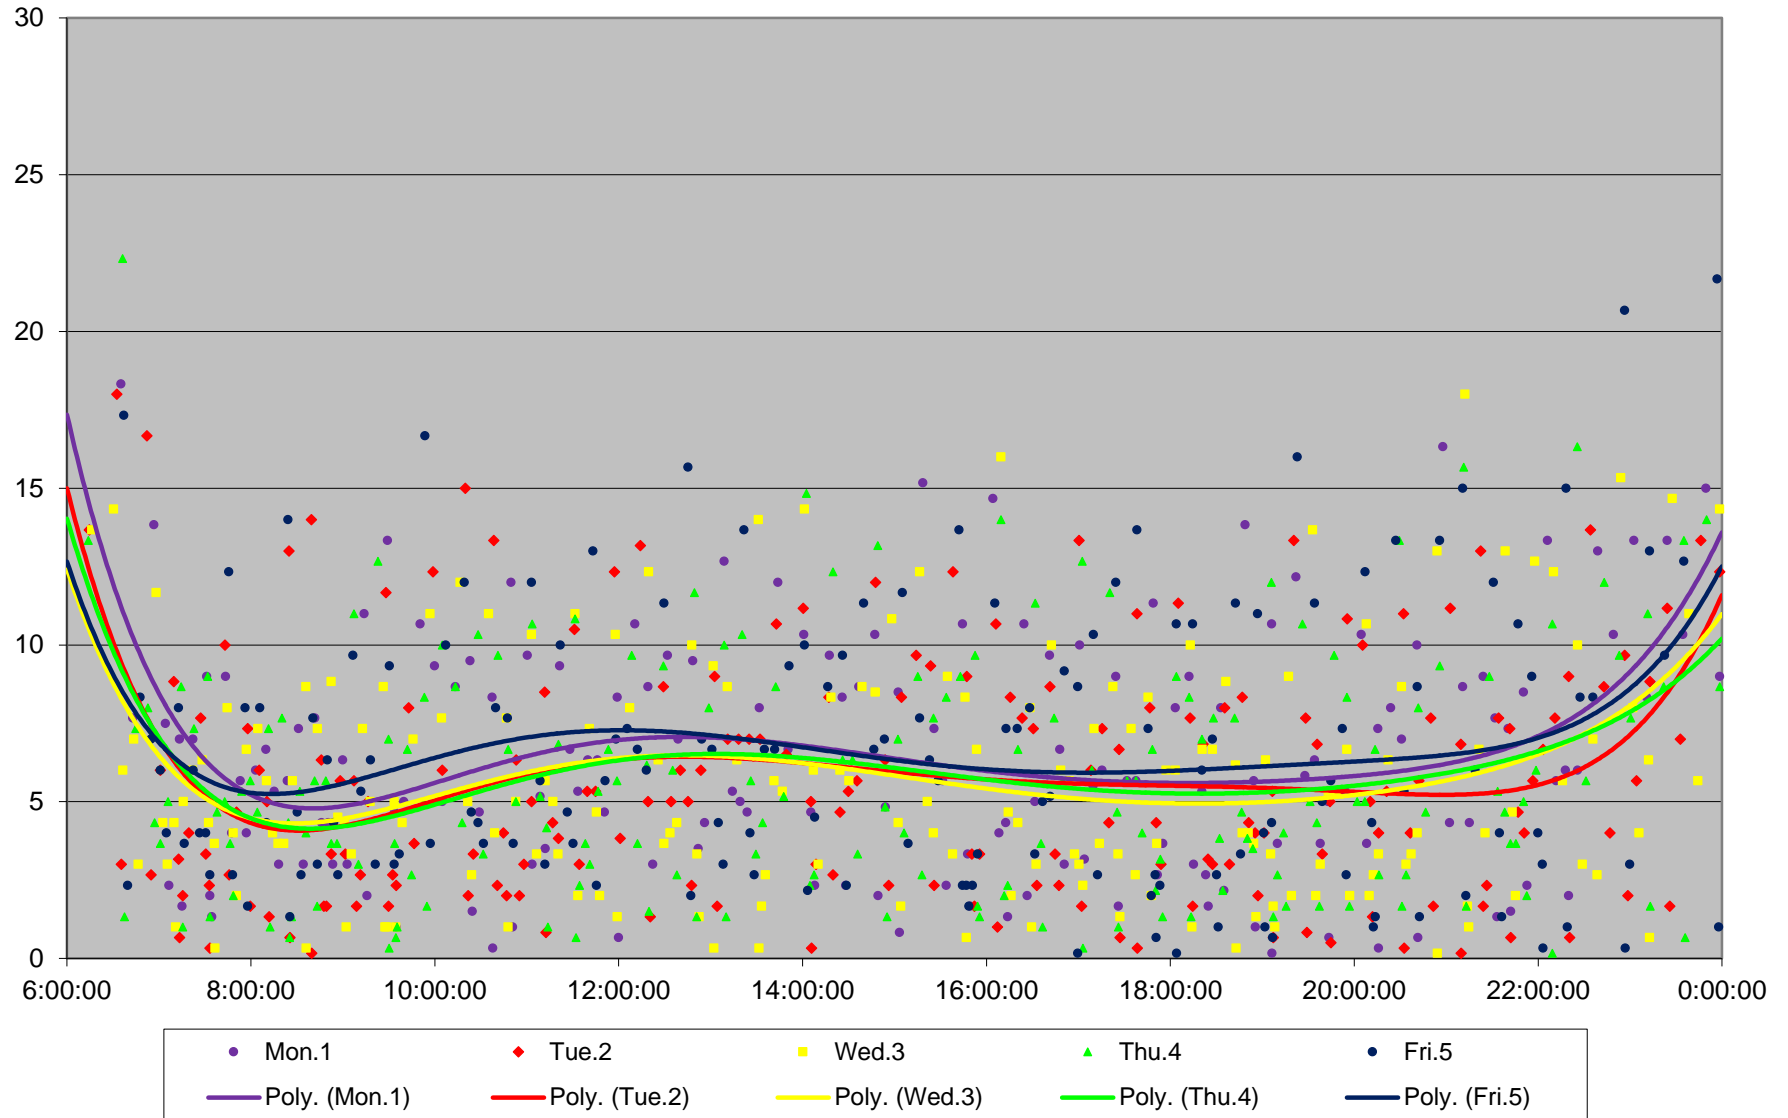

54 Lawrence East Headways at Midland Eastbound June 2020