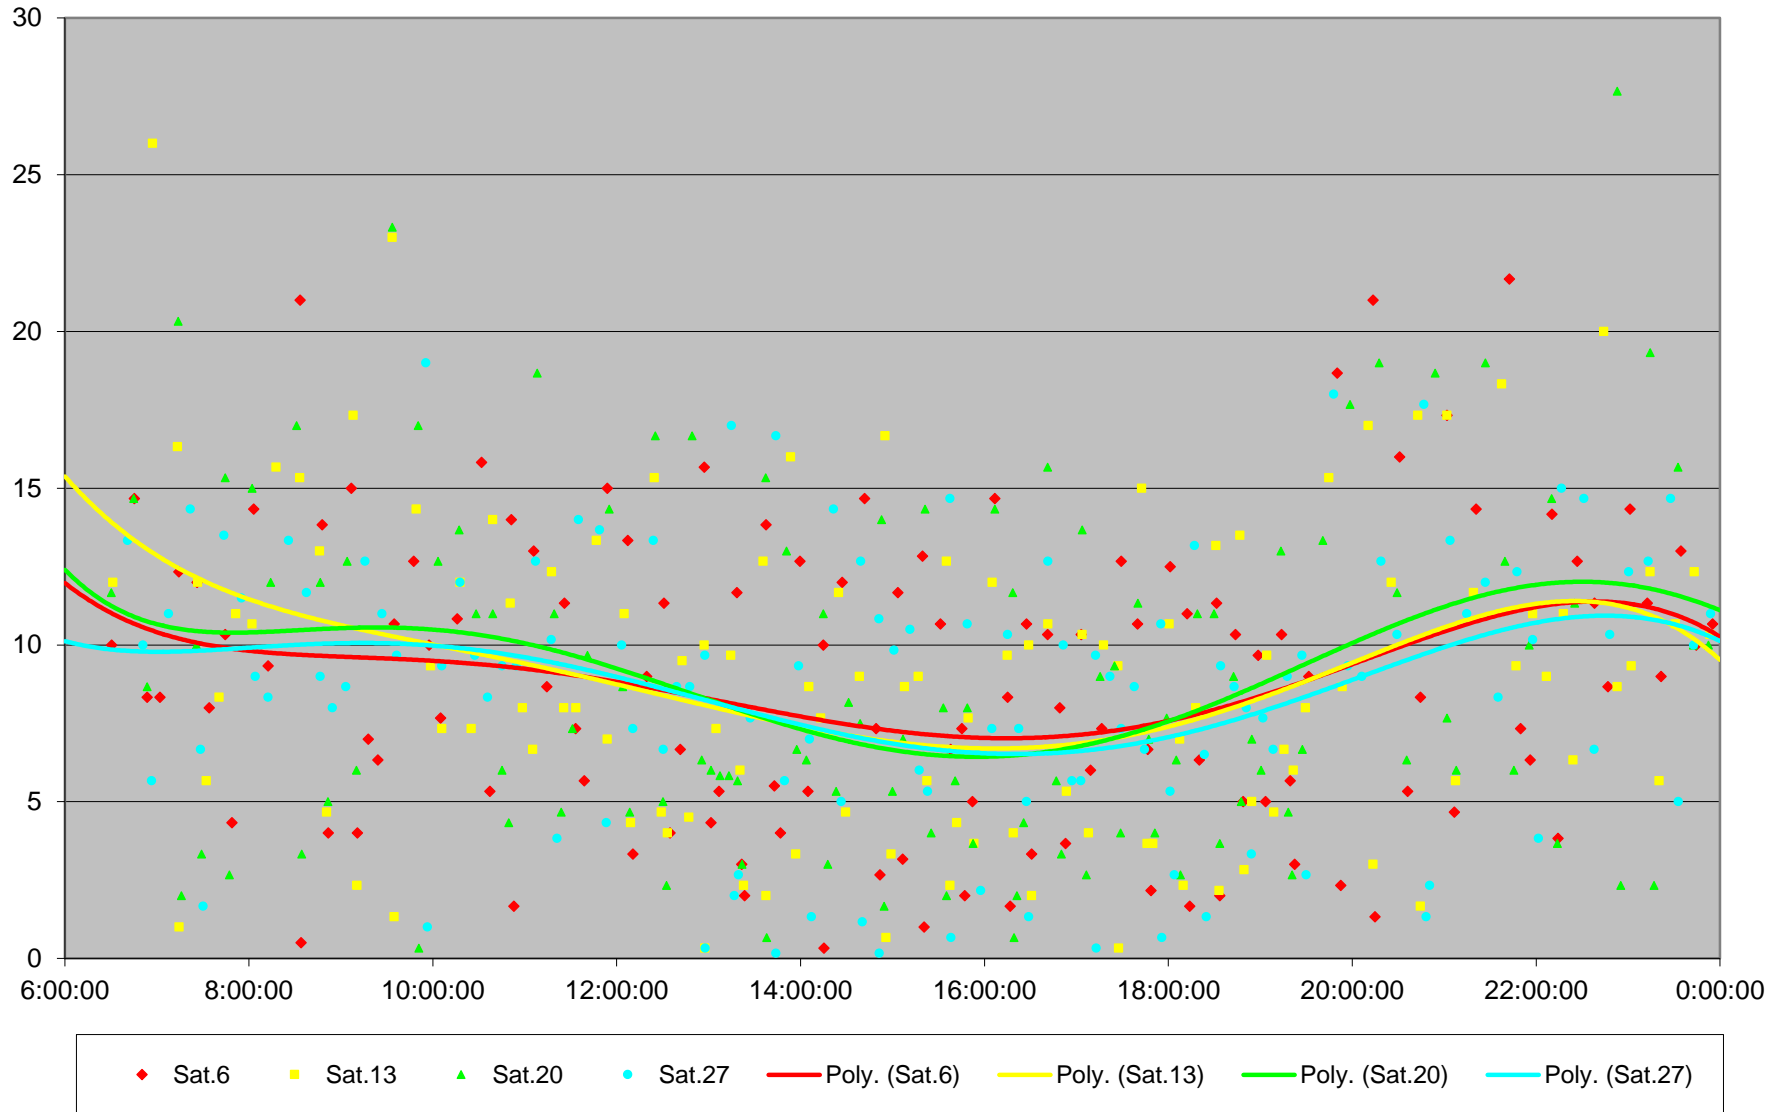

54 Lawrence East Headways at Midland Eastbound June 2020