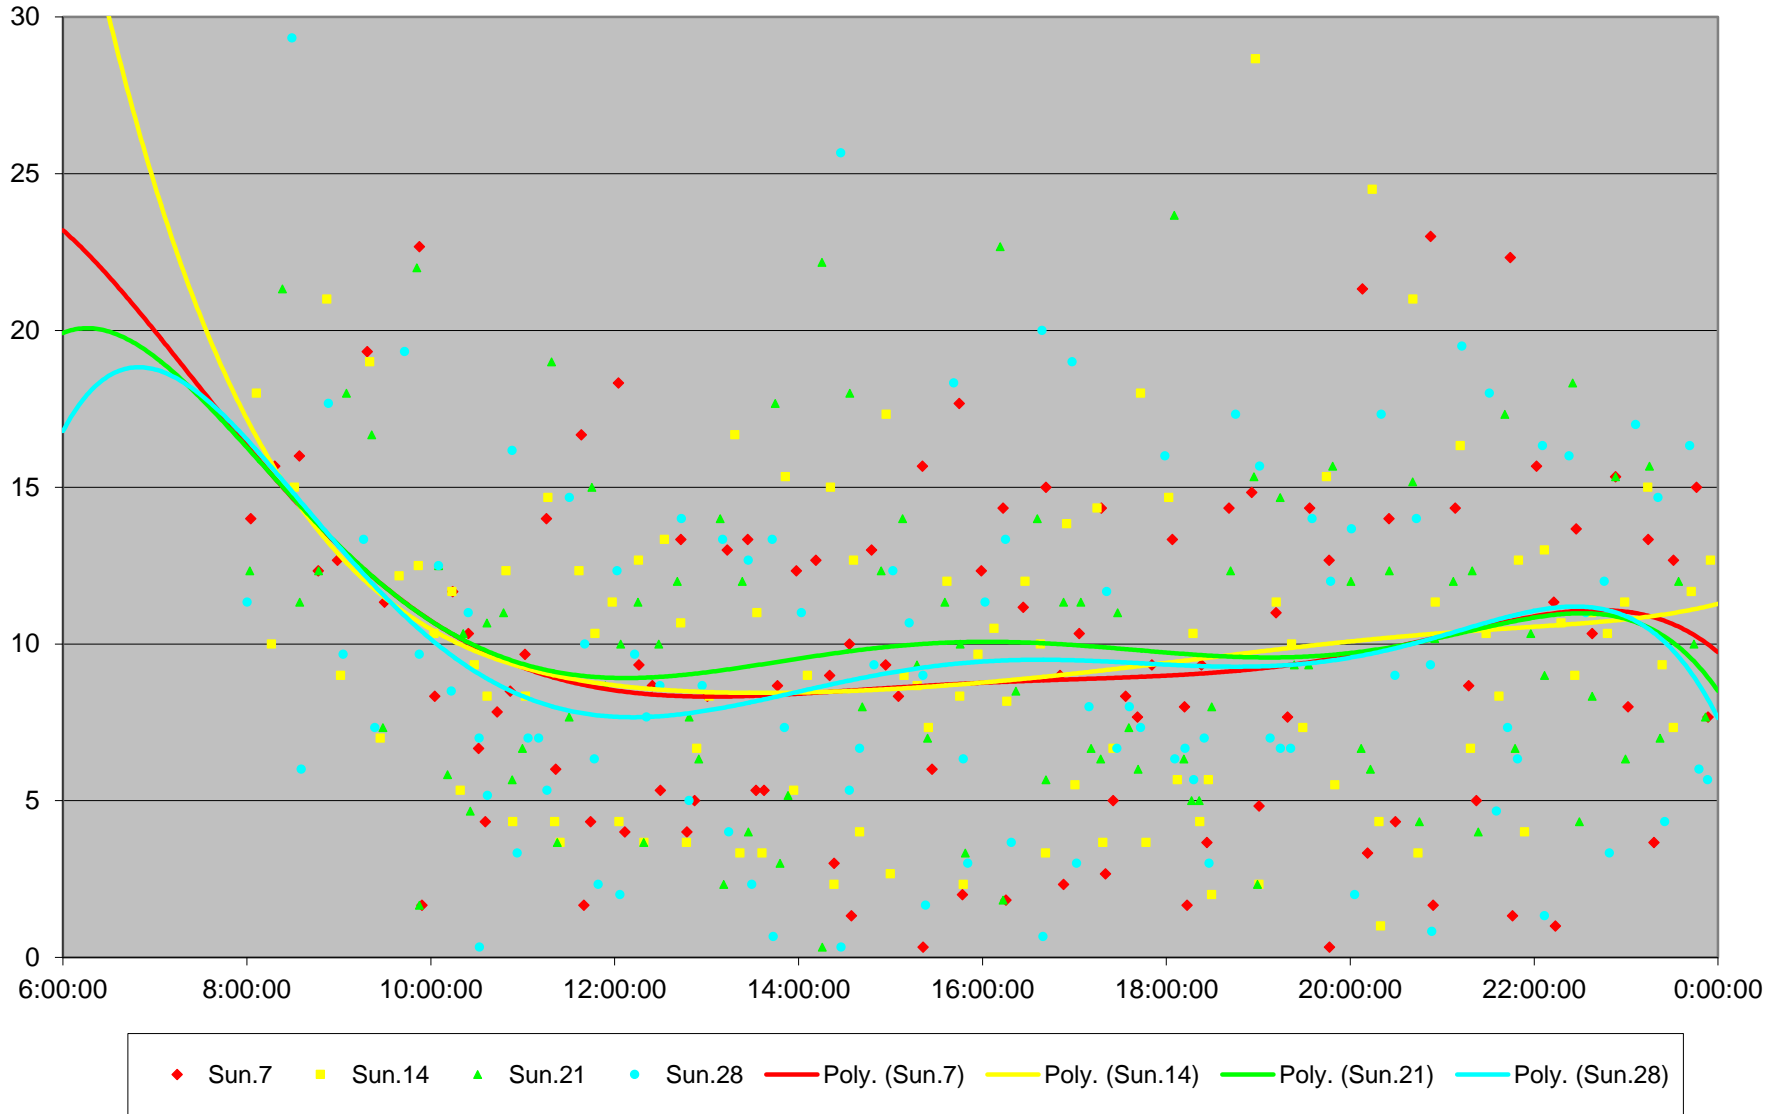

54 Lawrence East Headways at Midland Eastbound June 2020