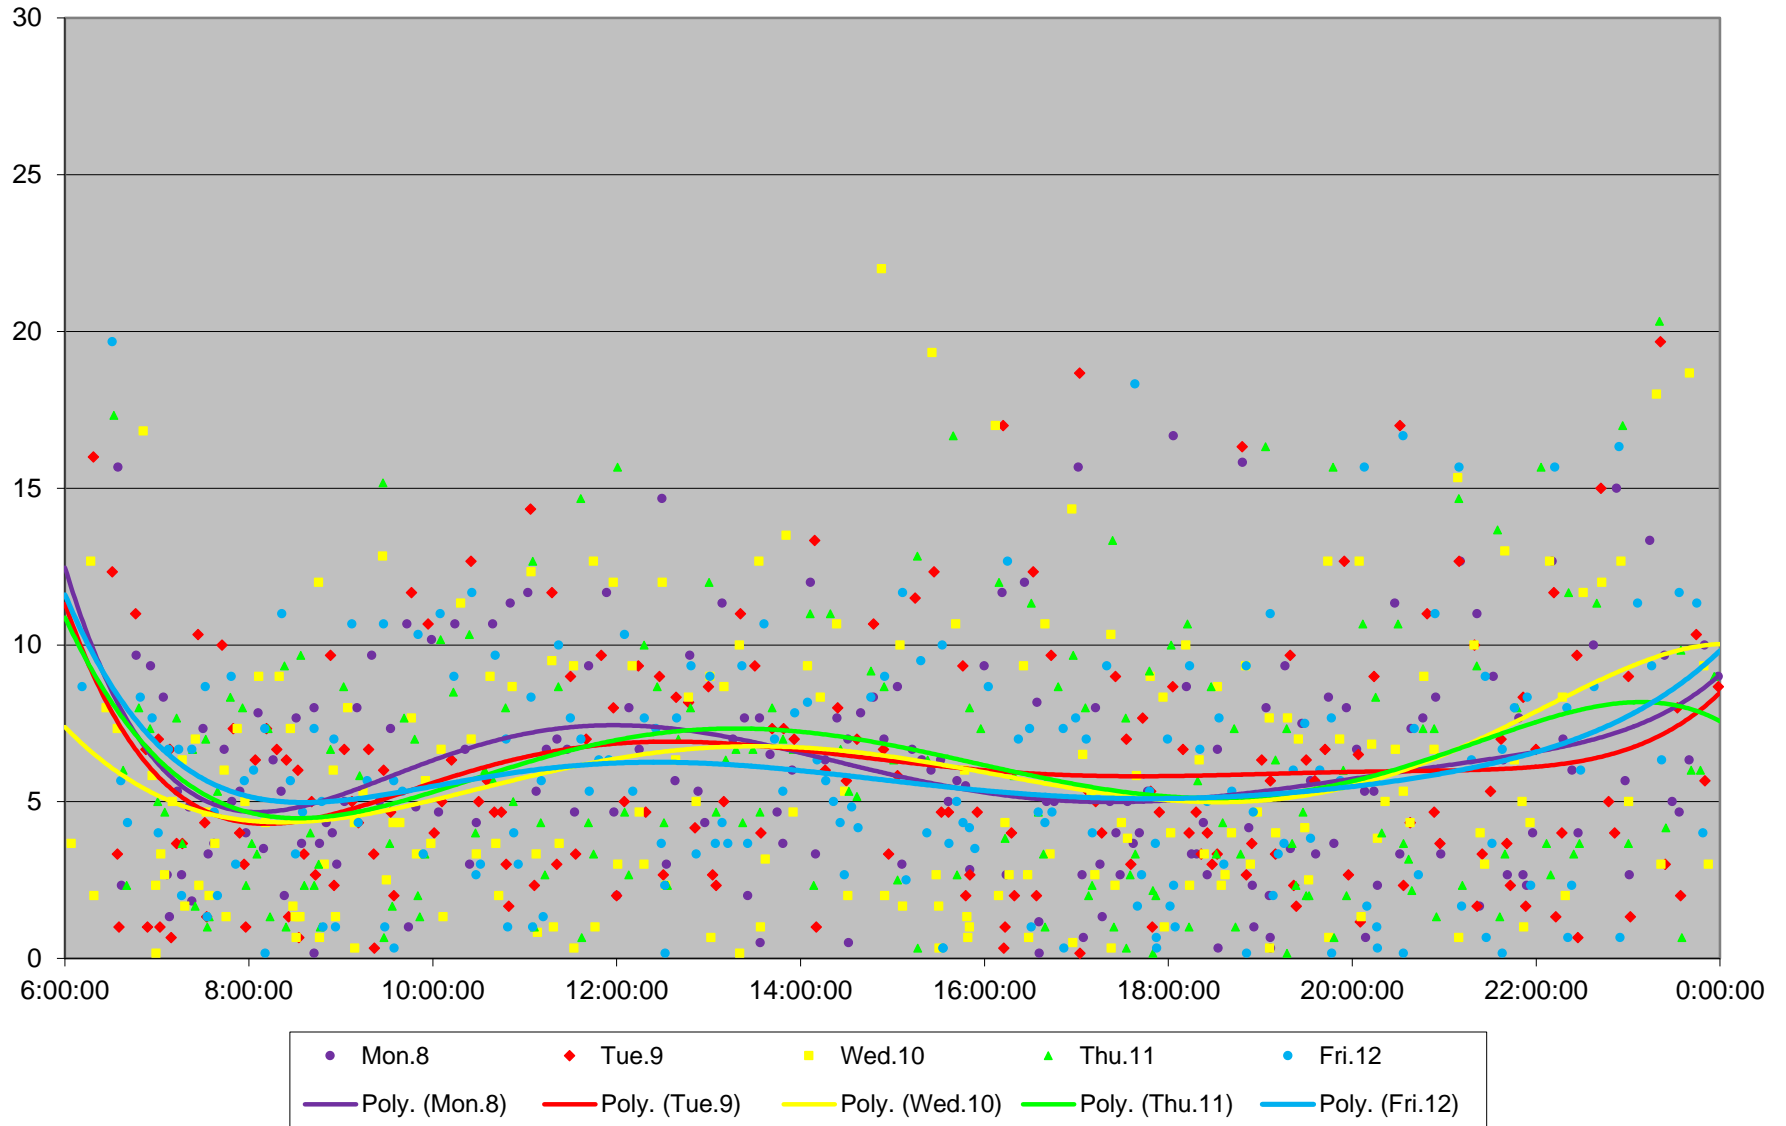

54 Lawrence East Headways at Midland Eastbound June 2020