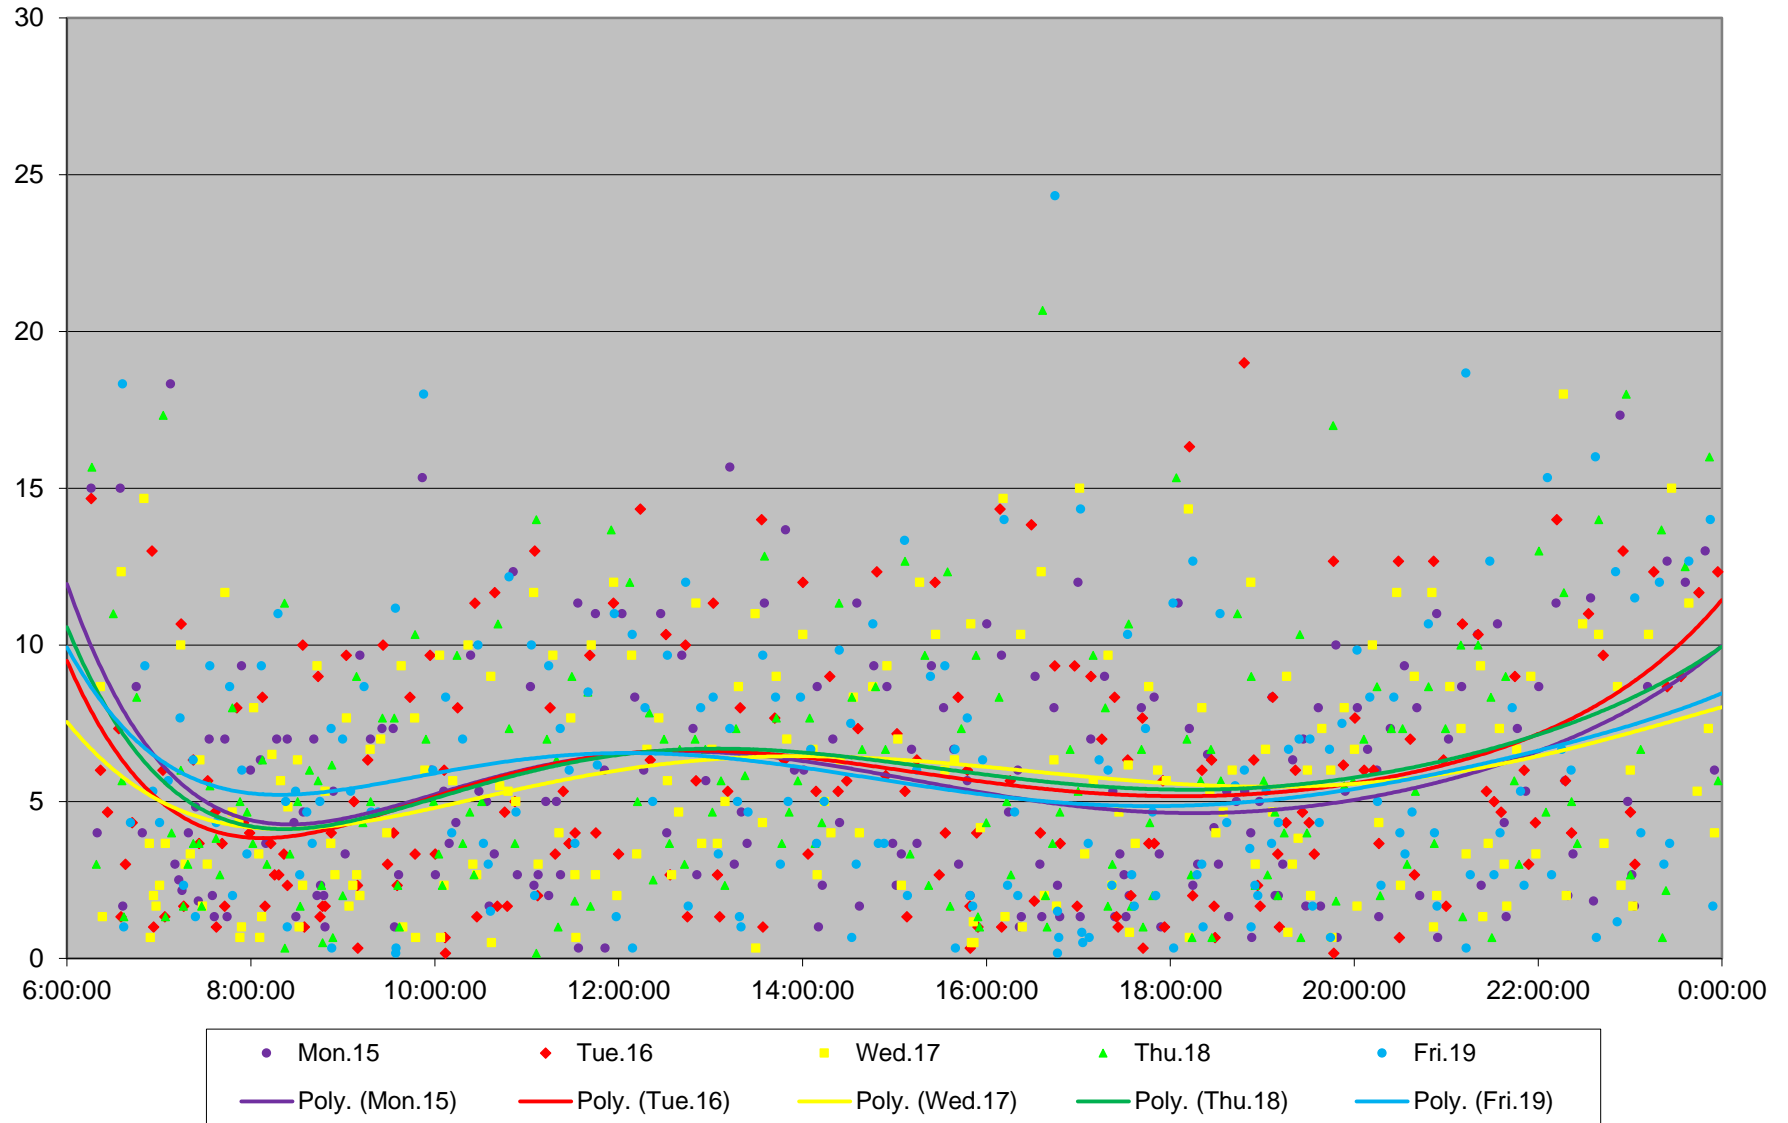

54 Lawrence East Headways at Midland Eastbound June 2020