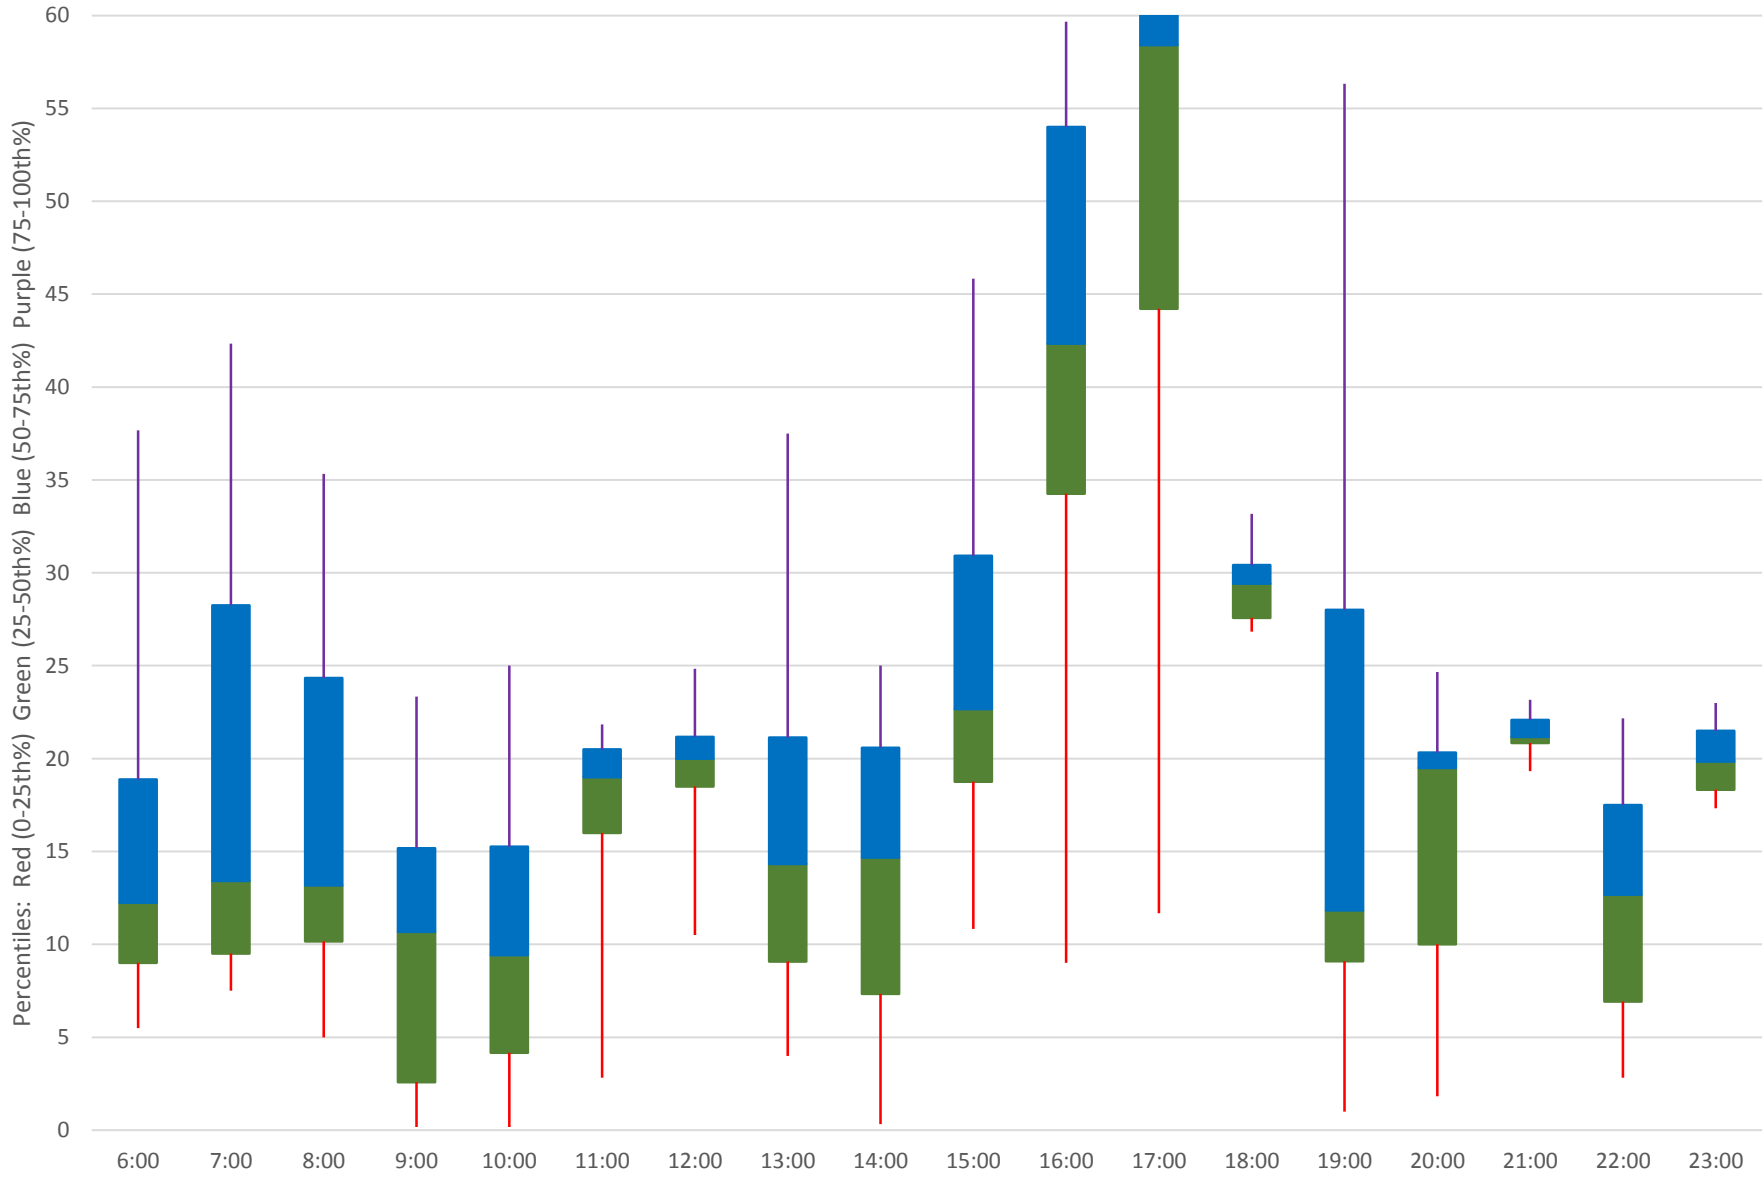

53 Steeles East Headways at Staines Westbound June 2020 Weekday Statistics

— Average Week 1 ···· Std Devn Week 1 — Average Week 2 ···· Std Devn Week 2 — Average Week 3
···· Std Devn Week 3 — Average Week 4 ···· Std Devn Week 4 — Average Week 5 ···· Std Devn Week 5

53 Steeles East Headways at Staines Westbound June 2020

53 Steeles East Headways at Staines Westbound June 2020

Quartiles Week 1

53 Steeles East Headways at Staines Westbound June 2020

53 Steeles East Headways at Staines Westbound June 2020

Quartiles Week 4

53 Steeles East Headways at Staines Westbound June 2020

53 Steeles East Headways at Staines Westbound June 2020

Quartiles Week 5

53 Steeles East Headways at Staines Westbound June 2020 Saturday Statistics

53 Steeles East Headways at Staines Westbound June 2020

53 Steeles East Headways at Staines Westbound June 2020

Quartiles Saturdays

53 Steeles East Headways at Staines Westbound June 2020 Sunday Statistics