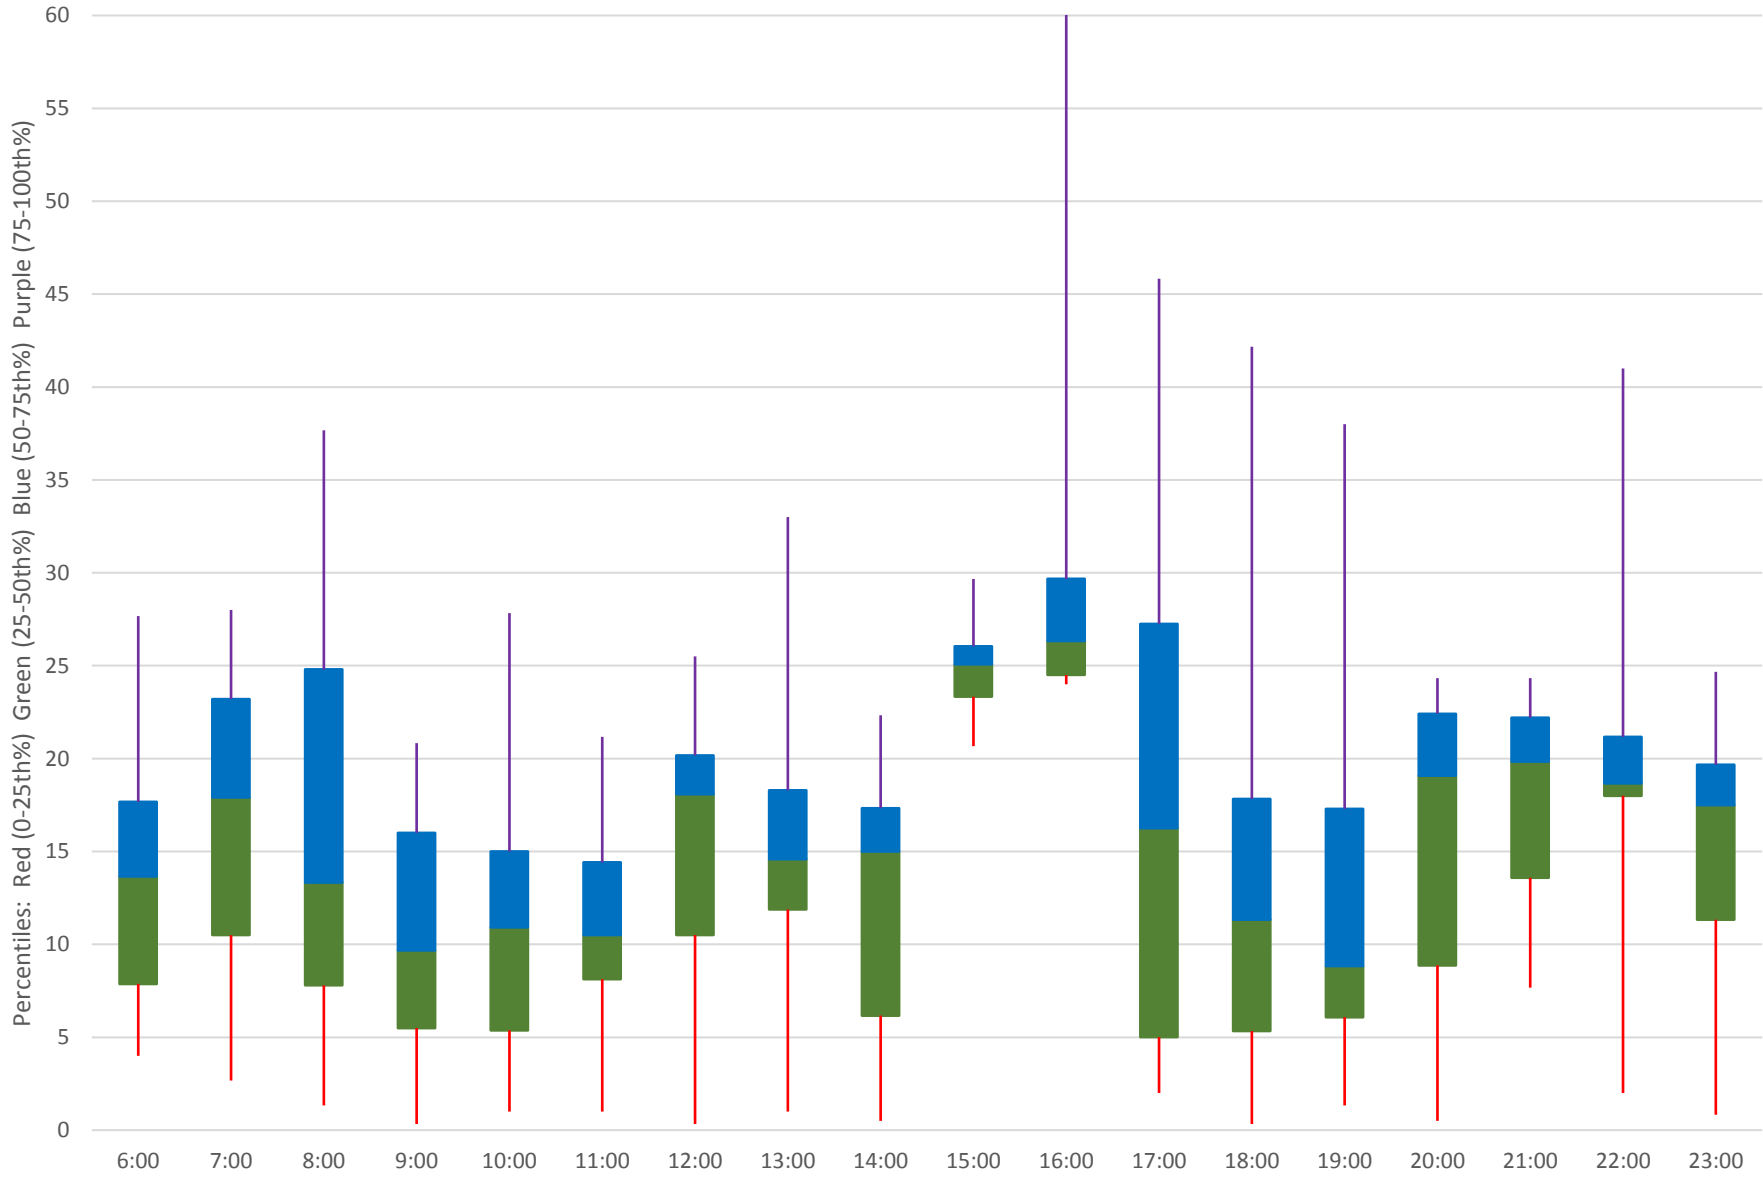

53 Steeles East Headways at Staines Westbound June 2020 Weekday Statistics

— Average Week 1 ···· Std Devn Week 1 — Average Week 2 ···· Std Devn Week 2 — Average Week 3
···· Std Devn Week 3 — Average Week 4 ···· Std Devn Week 4 — Average Week 5 ···· Std Devn Week 5

53 Steeles East Headways at Staines Westbound June 2020

53 Steeles East Headways at Staines Westbound June 2020

Quartiles Week 1

53 Steeles East Headways at Staines Westbound June 2020

53 Steeles East Headways at Staines Westbound June 2020

Quartiles Week 2

53 Steeles East Headways at Staines Westbound June 2020

53 Steeles East Headways at Staines Westbound June 2020

Quartiles Week 3

53 Steeles East Headways at Staines Westbound June 2020

53 Steeles East Headways at Staines Westbound June 2020

53 Steeles East Headways at Staines Westbound June 2020

53 Steeles East Headways at Staines Westbound June 2020

Quartiles Saturdays

53 Steeles East Headways at Staines Westbound June 2020 Sunday Statistics