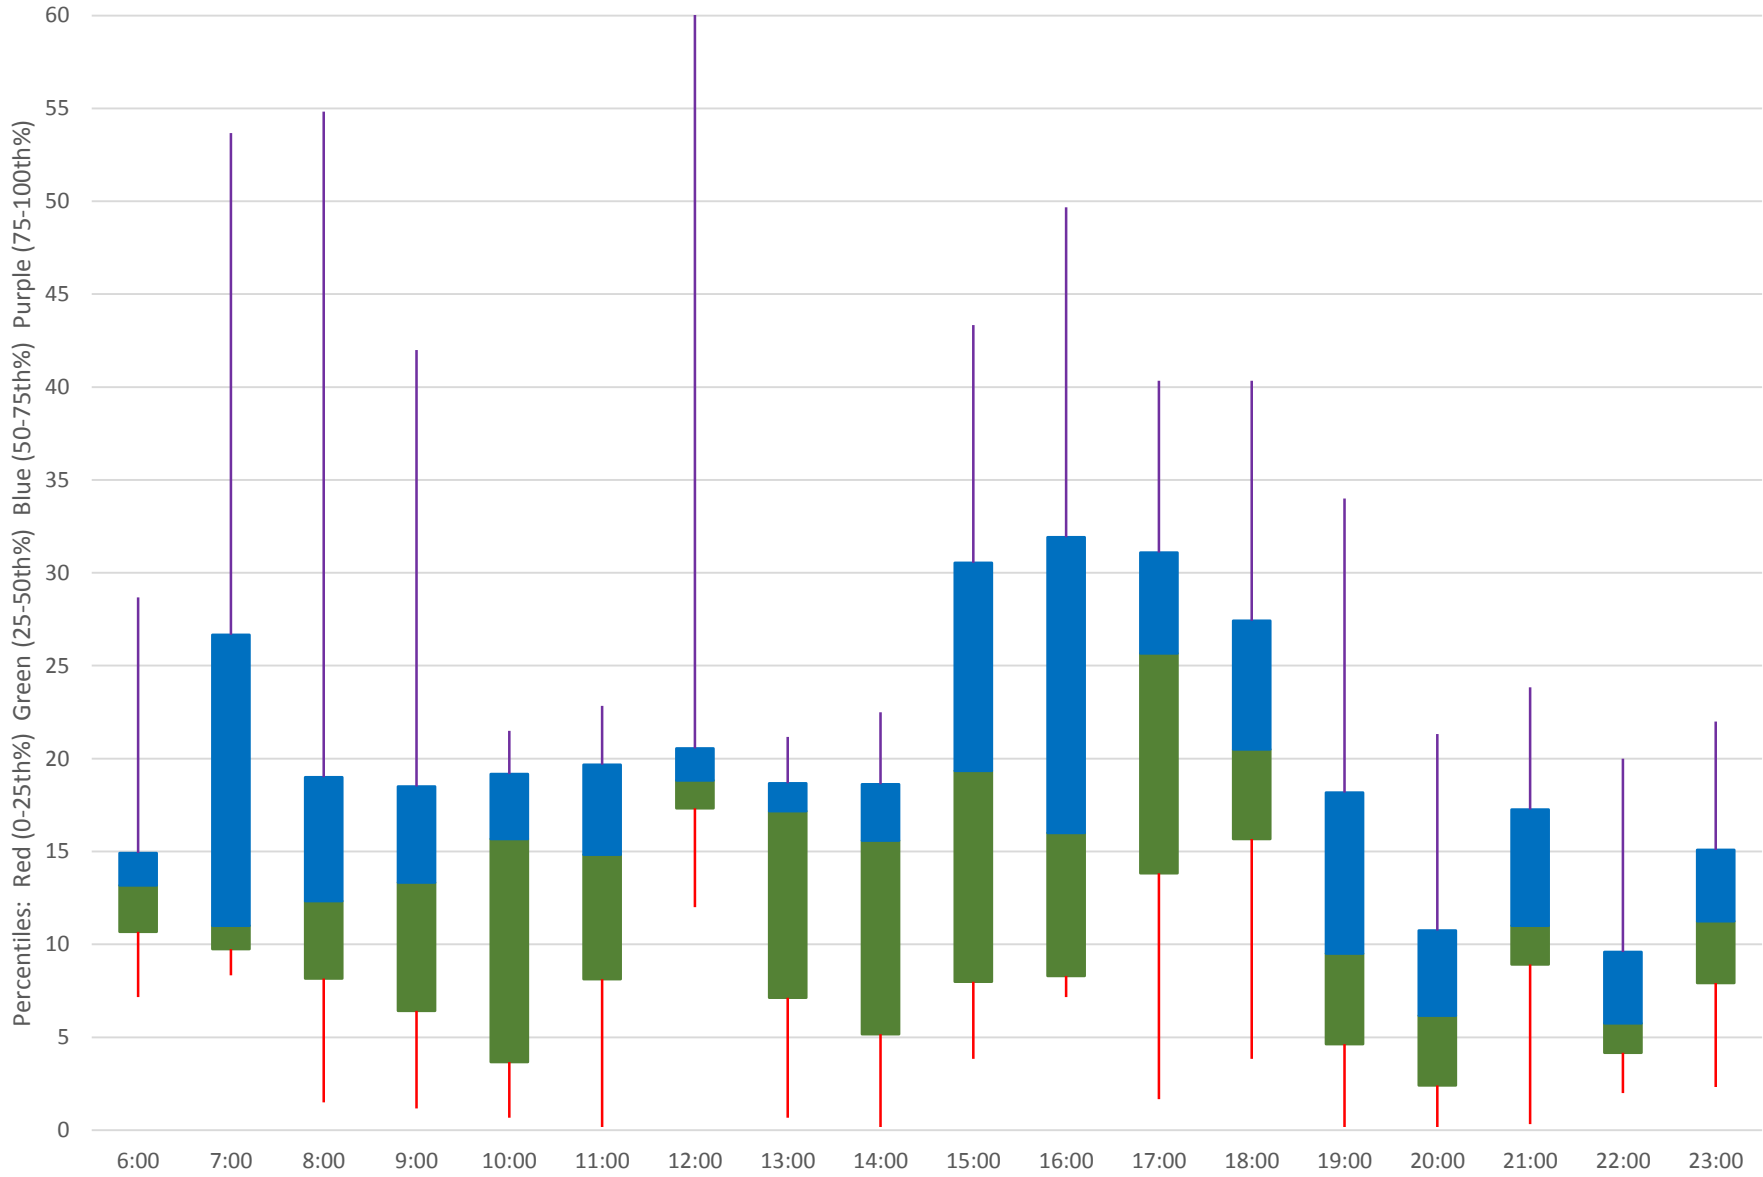

Quartiles Week 2

53 Steeles East Headways at Staines Westbound June 2020

53 Steeles East Headways at Staines Westbound June 2020

Quartiles Week 3

53 Steeles East Headways at Staines Westbound June 2020

53 Steeles East Headways at Staines Westbound June 2020

Quartiles Week 4

53 Steeles East Headways at Staines Westbound June 2020

53 Steeles East Headways at Staines Westbound June 2020

Quartiles Week 5

53 Steeles East Headways at Staines Westbound June 2020 Saturday Statistics

53 Steeles East Headways at Staines Westbound June 2020

53 Steeles East Headways at Staines Westbound June 2020

Quartiles Saturdays

53 Steeles East Headways at Staines Westbound June 2020 Sunday Statistics