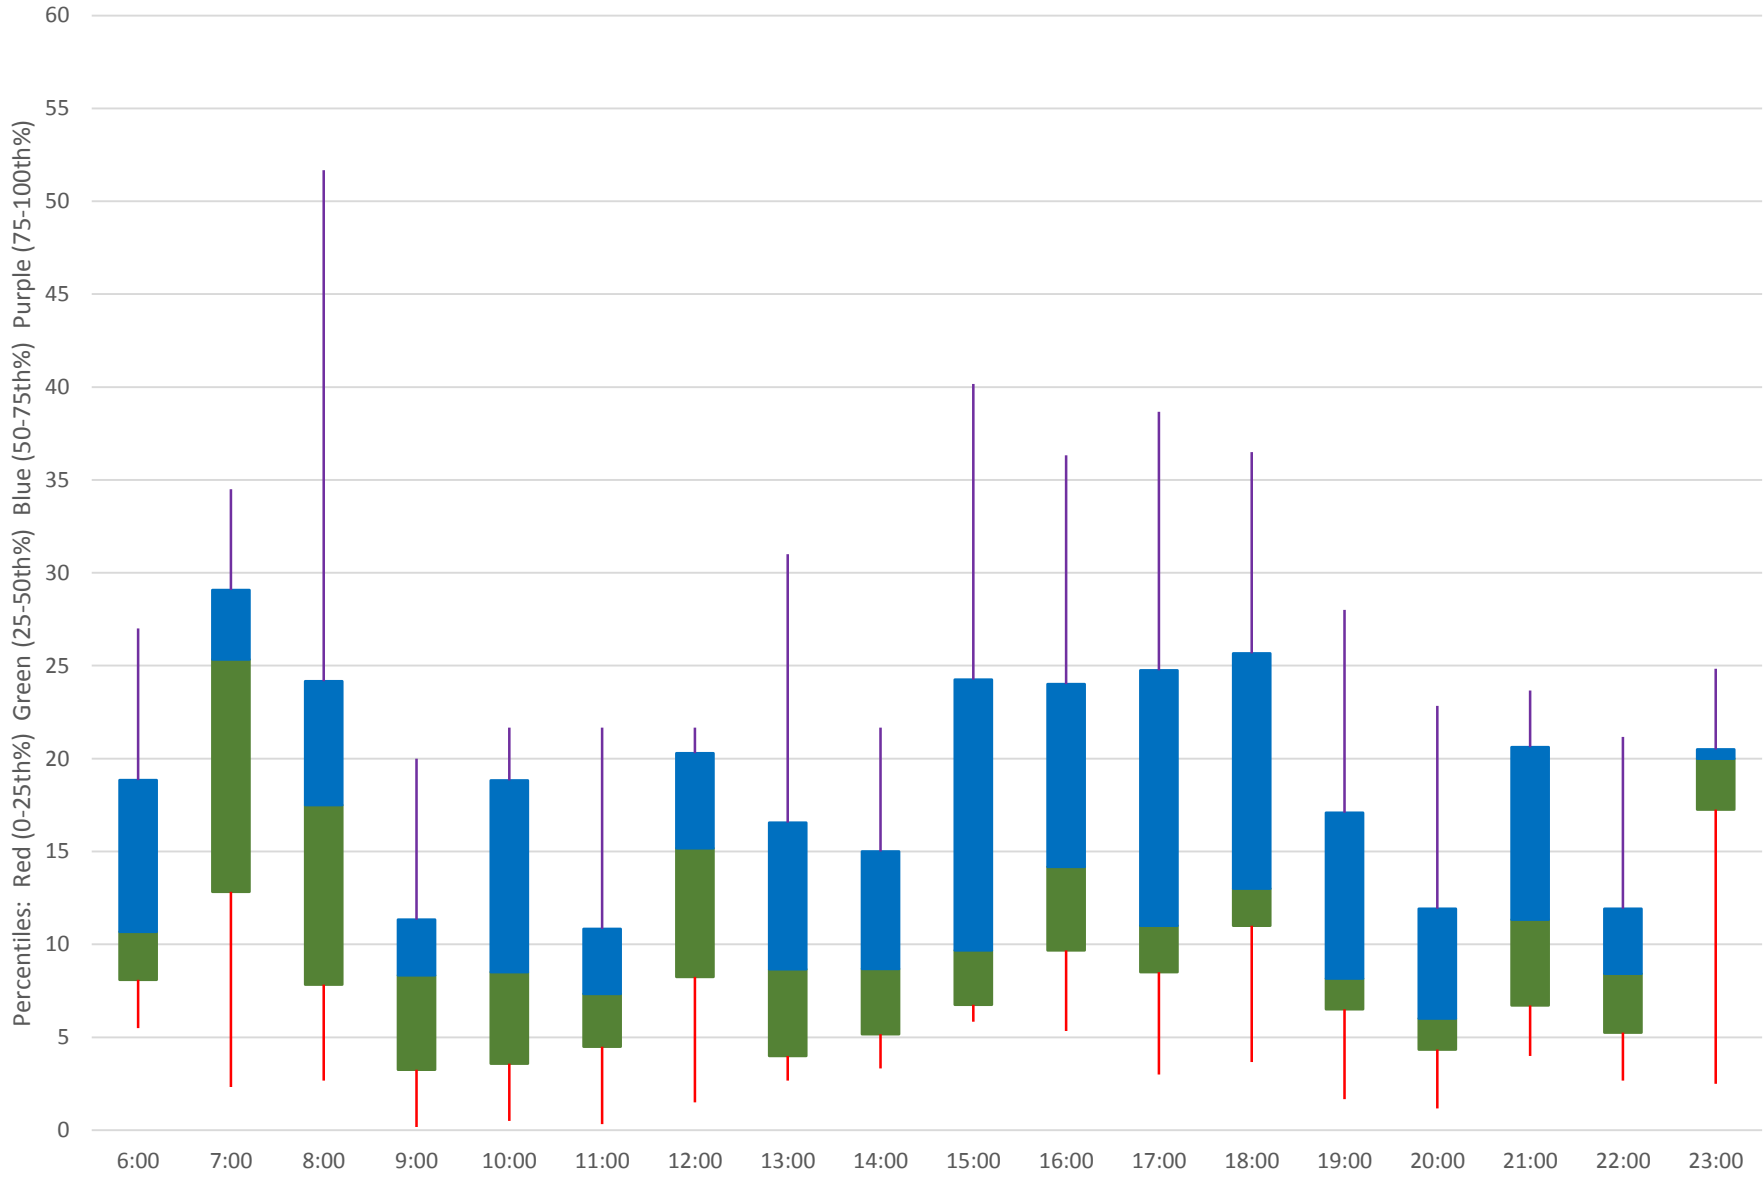

Quartiles Week 4

53 Steeles East Headways at Staines Westbound June 2020

53 Steeles East Headways at Staines Westbound June 2020

Quartiles Week 5

53 Steeles East Headways at Staines Westbound June 2020 Saturday Statistics

53 Steeles East Headways at Staines Westbound June 2020

53 Steeles East Headways at Staines Westbound June 2020

Quartiles Saturdays

53 Steeles East Headways at Staines Westbound June 2020 Sunday Statistics

53 Steeles East Headways at Staines Westbound June 2020

53 Steeles East Headways at Staines Westbound June 2020

Quartiles Sundays/Holidays