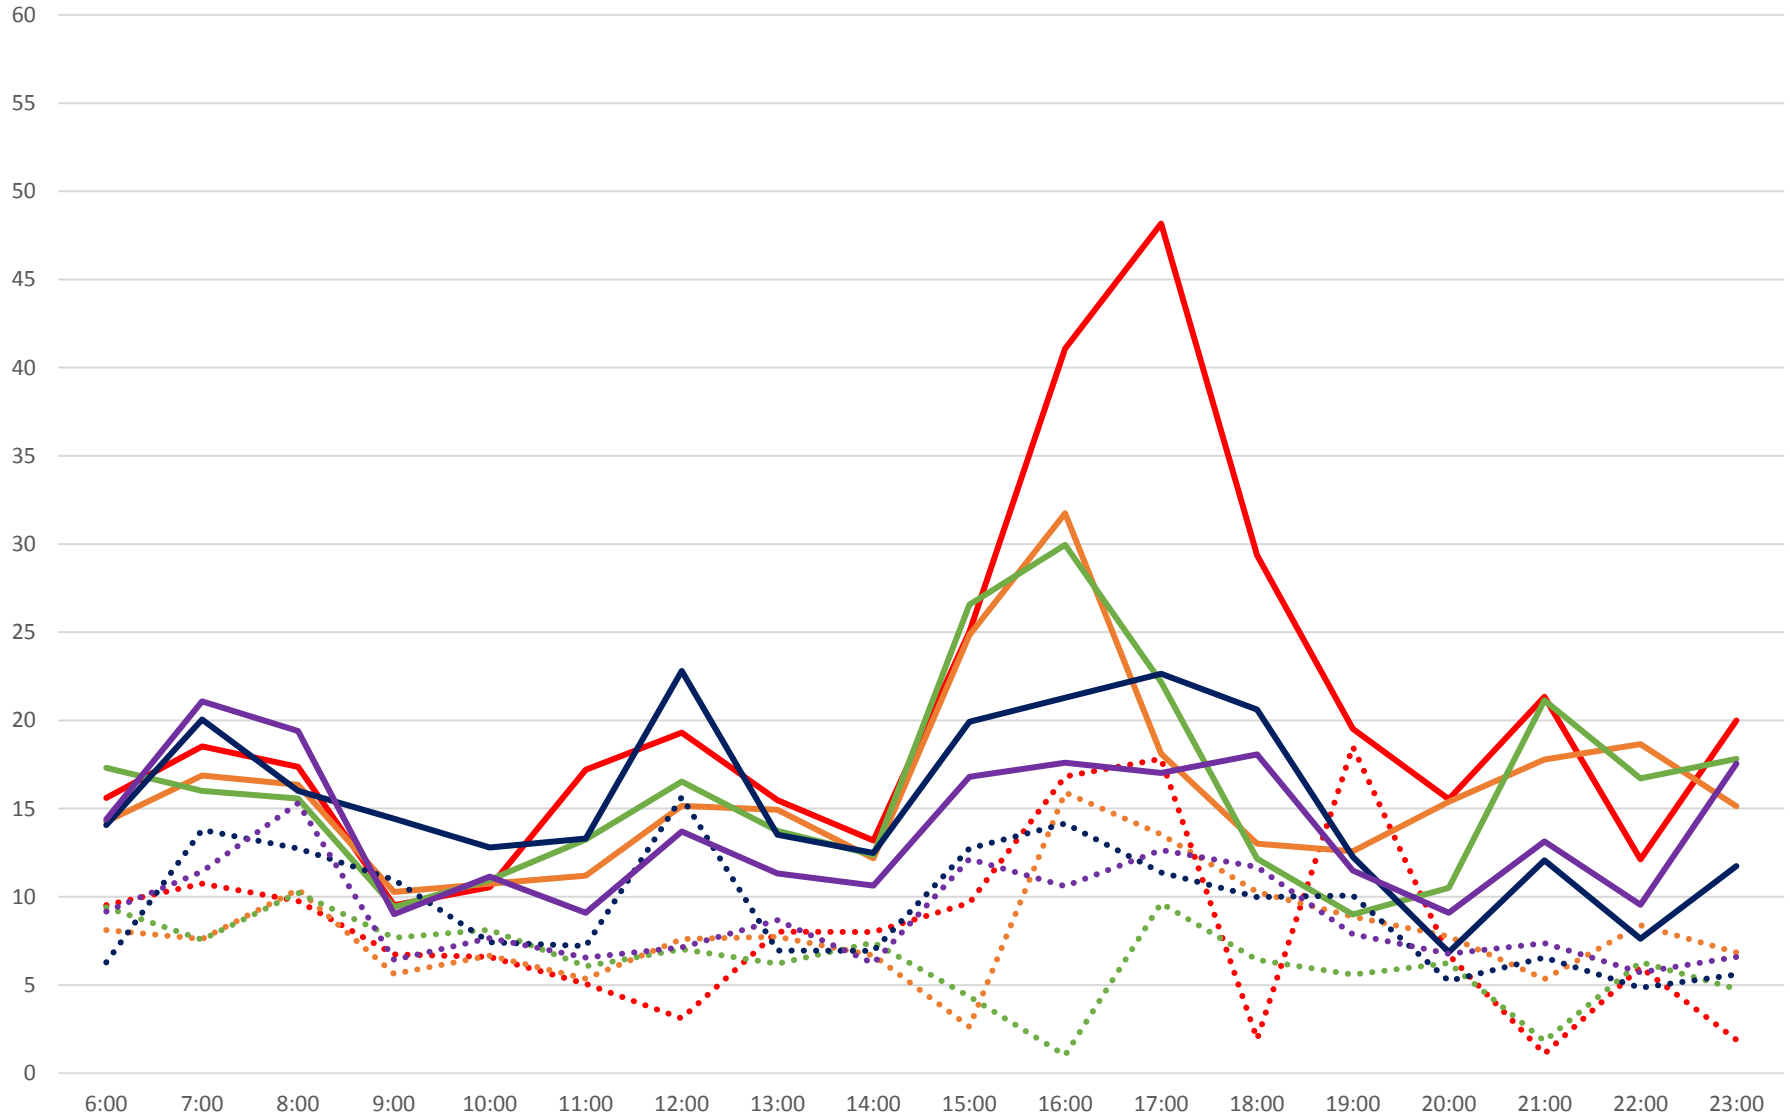

53 Steeles East Headways at Staines Westbound June 2020 Weekday Statistics

— Average Week 1 ···· Std Devn Week 1 — Average Week 2 ···· Std Devn Week 2 — Average Week 3
···· Std Devn Week 3 — Average Week 4 ···· Std Devn Week 4 — Average Week 5 ···· Std Devn Week 5

53 Steeles East Headways at Staines Westbound June 2020

53 Steeles East Headways at Staines Westbound June 2020

Quartiles Week 1

53 Steeles East Headways at Staines Westbound June 2020

53 Steeles East Headways at Staines Westbound June 2020

Quartiles Week 2

53 Steeles East Headways at Staines Westbound June 2020

53 Steeles East Headways at Staines Westbound June 2020

Quartiles Week 3

53 Steeles East Headways at Staines Westbound June 2020

53 Steeles East Headways at Staines Westbound June 2020

53 Steeles East Headways at Staines Westbound June 2020

53 Steeles East Headways at Staines Westbound June 2020

Quartiles Saturdays

53 Steeles East Headways at Staines Westbound June 2020 Sunday Statistics