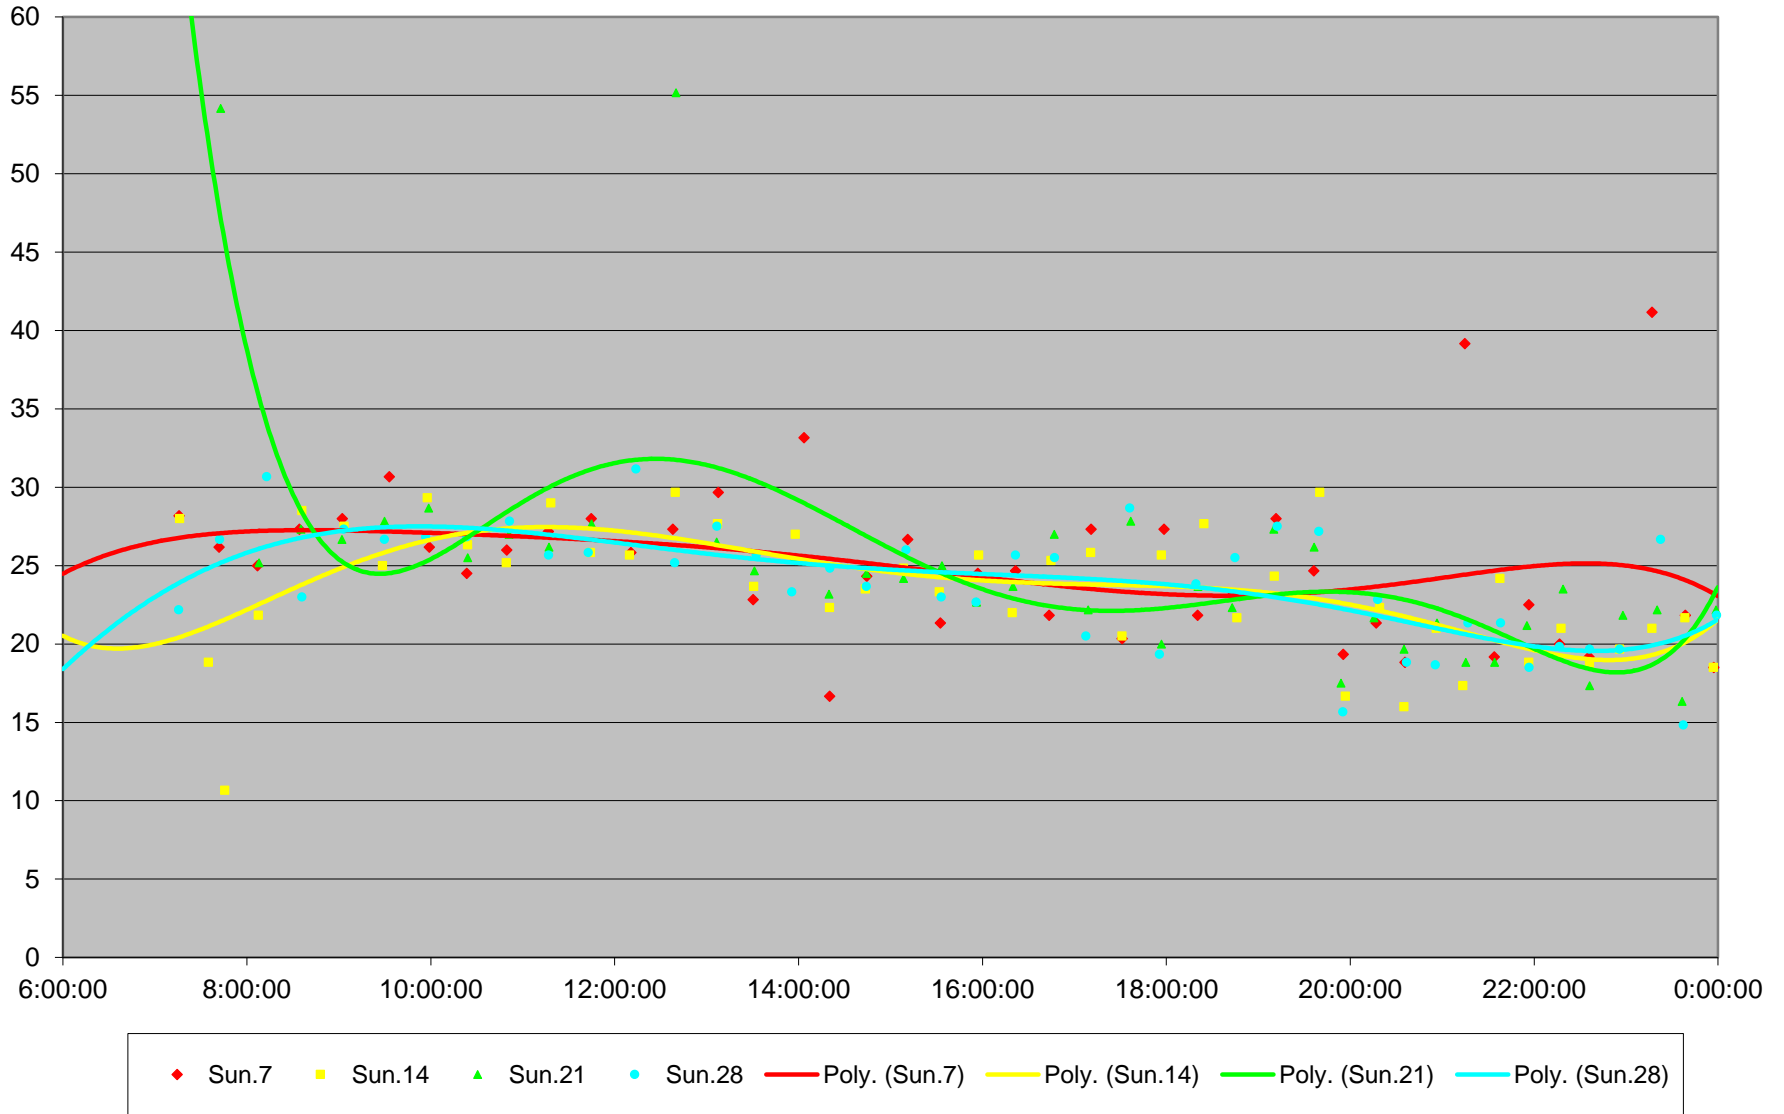

Quartiles Week 4

53 Steeles East Headways at Staines Westbound June 2020

53 Steeles East Headways at Staines Westbound June 2020

Quartiles Week 5

53 Steeles East Headways at Staines Westbound June 2020 Saturday Statistics

53 Steeles East Headways at Staines Westbound June 2020

53 Steeles East Headways at Staines Westbound June 2020

Quartiles Saturdays

53 Steeles East Headways at Staines Westbound June 2020 Sunday Statistics

53 Steeles East Headways at Staines Westbound June 2020

53 Steeles East Headways at Staines Westbound June 2020

Quartiles Sundays/Holidays