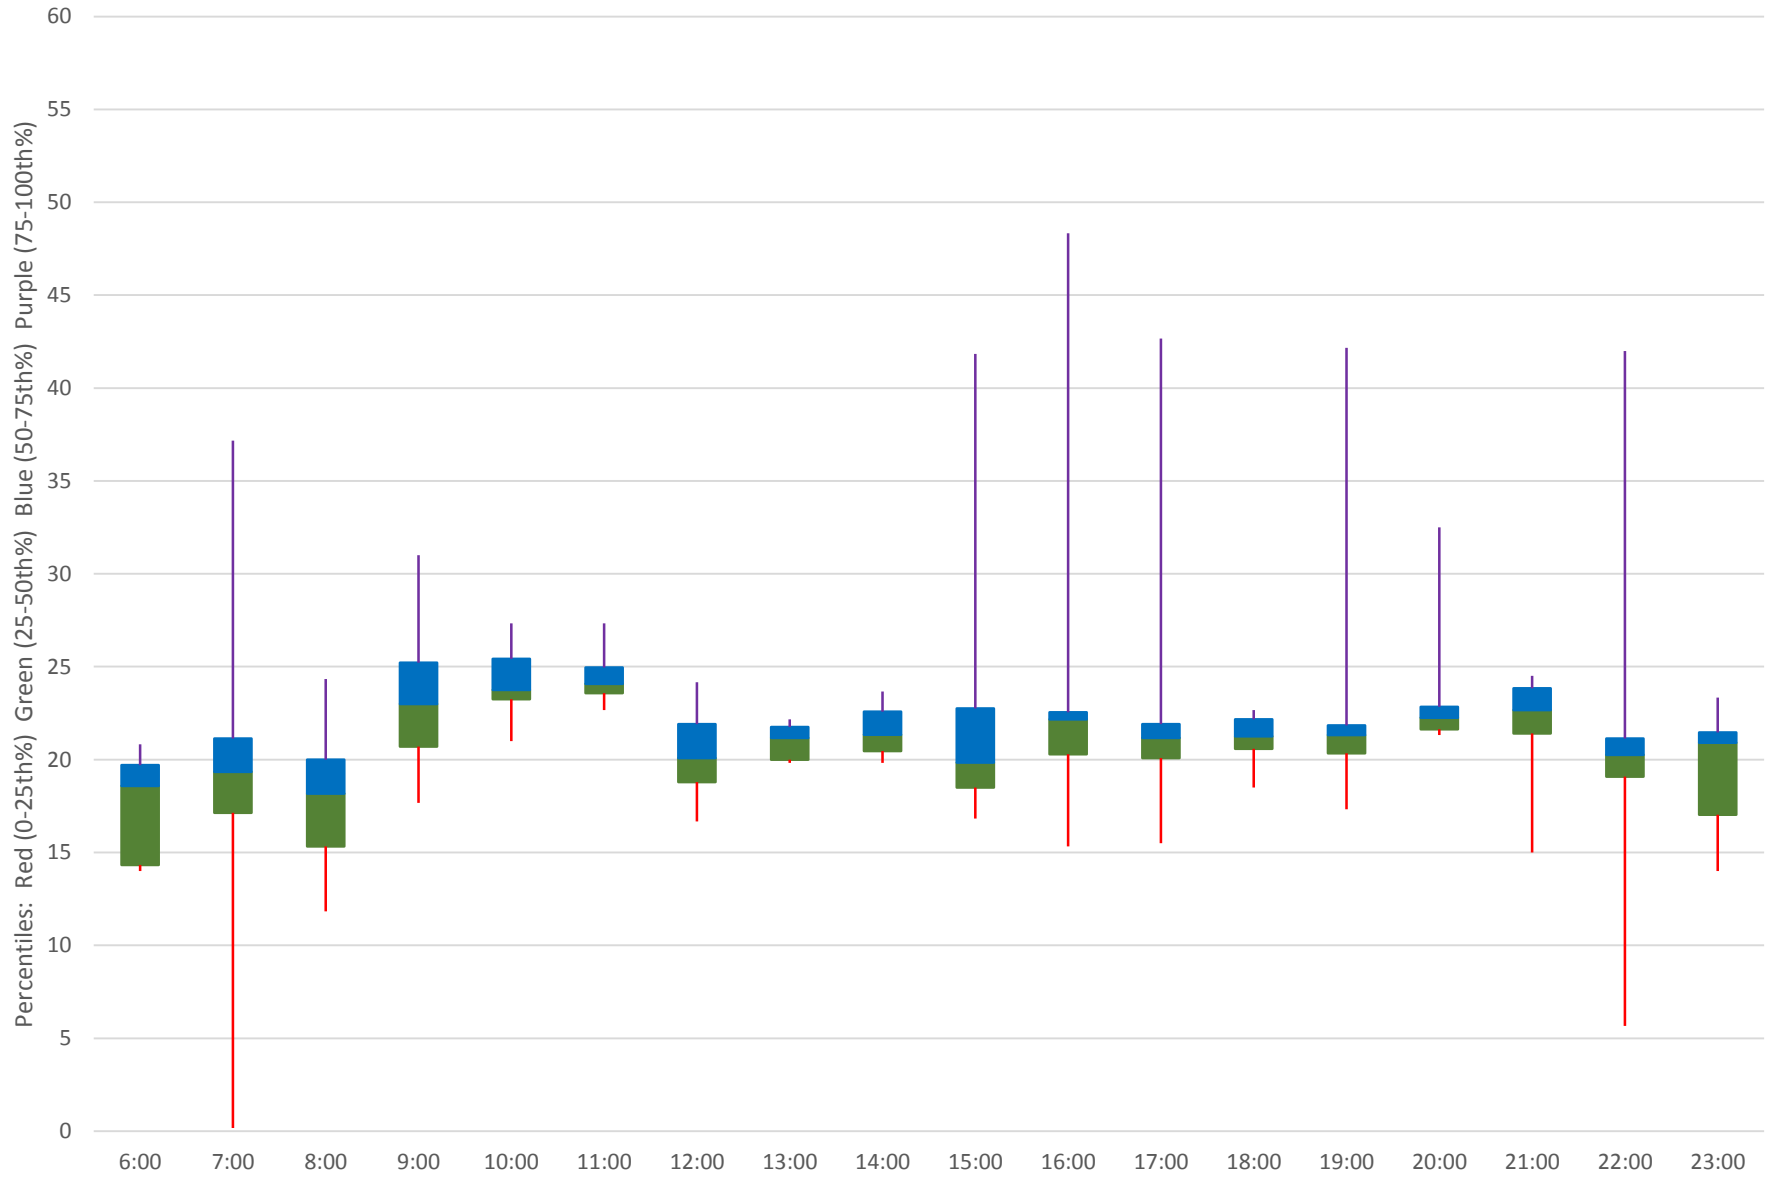

Quartiles Week 4

53 Steeles East Headways at Staines Westbound June 2020

53 Steeles East Headways at Staines Westbound June 2020

Quartiles Week 5

53 Steeles East Headways at Staines Westbound June 2020 Saturday Statistics

53 Steeles East Headways at Staines Westbound June 2020

53 Steeles East Headways at Staines Westbound June 2020

Quartiles Saturdays

53 Steeles East Headways at Staines Westbound June 2020 Sunday Statistics

53 Steeles East Headways at Staines Westbound June 2020

53 Steeles East Headways at Staines Westbound June 2020

Quartiles Sundays/Holidays