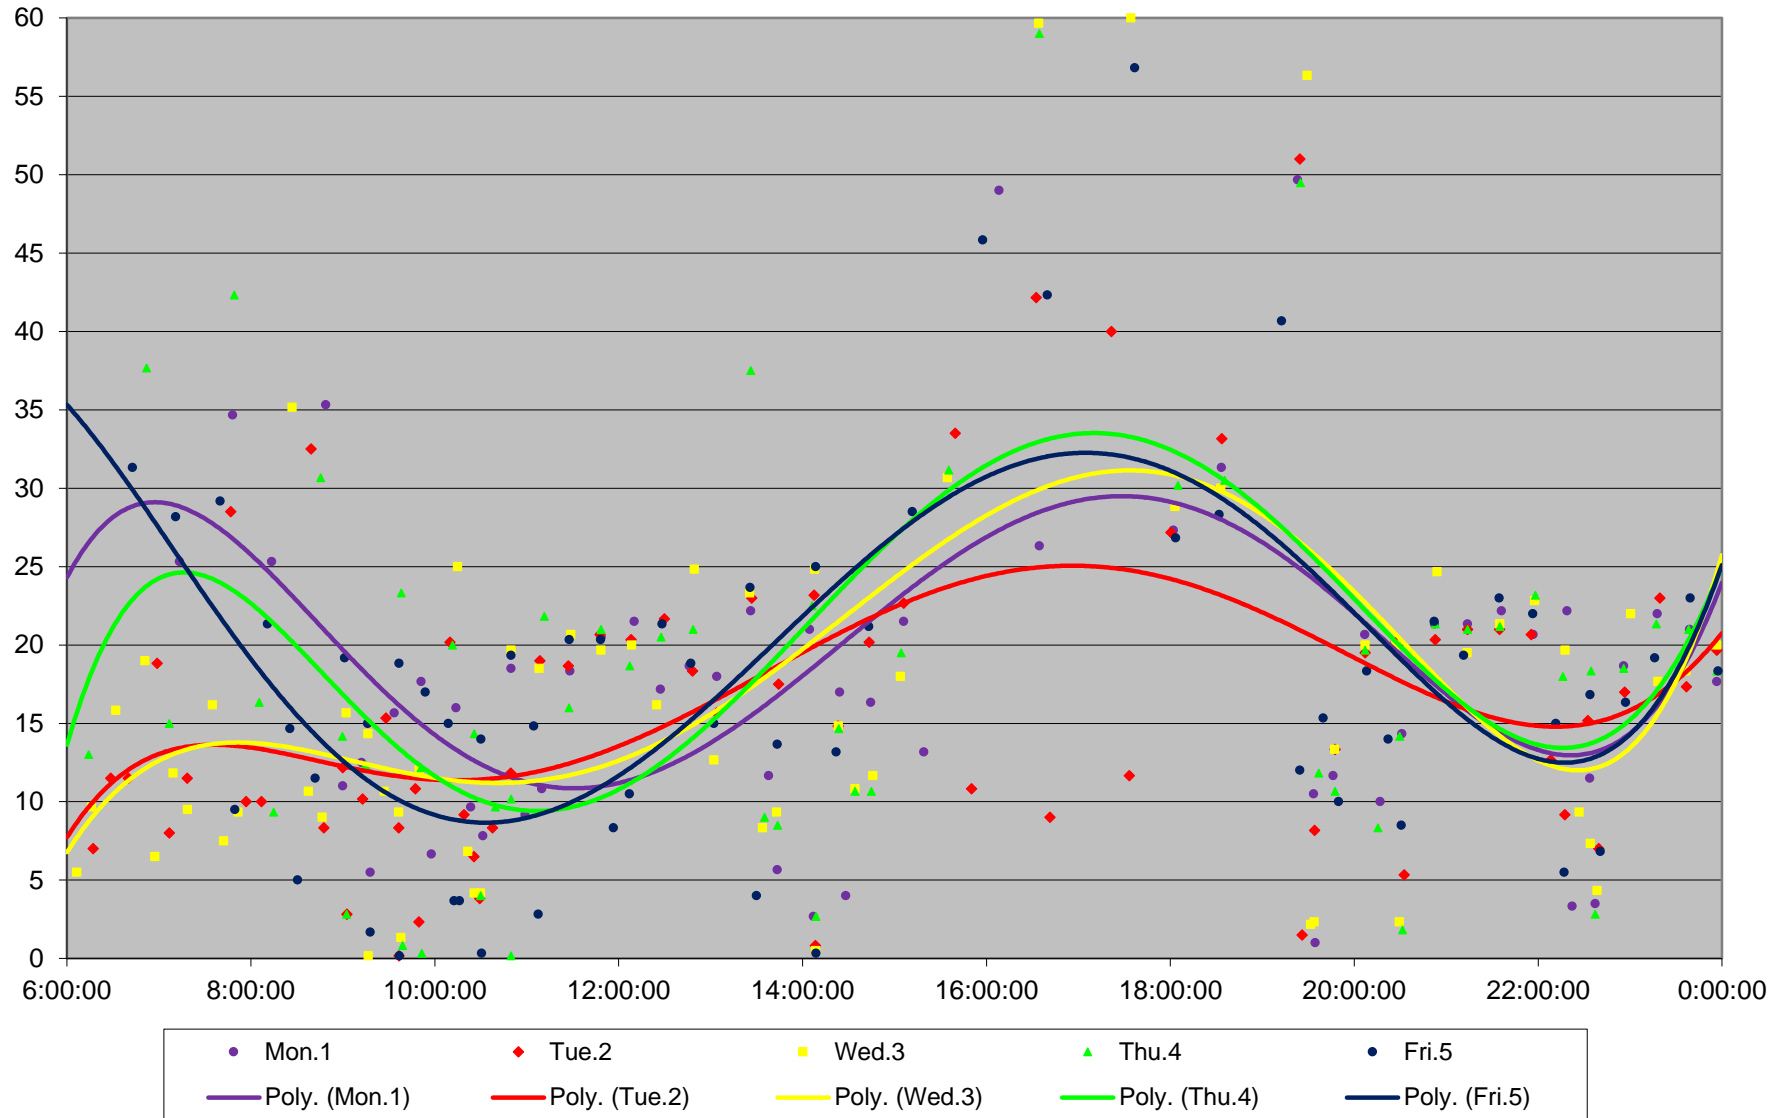

53 Steeles East Headways at Staines Westbound June 2020 Weekday Statistics

— Average Week 1 ···· Std Devn Week 1 — Average Week 2 ···· Std Devn Week 2 — Average Week 3
···· Std Devn Week 3 — Average Week 4 ···· Std Devn Week 4 — Average Week 5 ···· Std Devn Week 5

53 Steeles East Headways at Staines Westbound June 2020

53 Steeles East Headways at Staines Westbound June 2020

Quartiles Week 1

53 Steeles East Headways at Staines Westbound June 2020

53 Steeles East Headways at Staines Westbound June 2020

Quartiles Week 4

53 Steeles East Headways at Staines Westbound June 2020

53 Steeles East Headways at Staines Westbound June 2020

Quartiles Week 5

53 Steeles East Headways at Staines Westbound June 2020 Saturday Statistics

53 Steeles East Headways at Staines Westbound June 2020

53 Steeles East Headways at Staines Westbound June 2020

Quartiles Saturdays

53 Steeles East Headways at Staines Westbound June 2020 Sunday Statistics