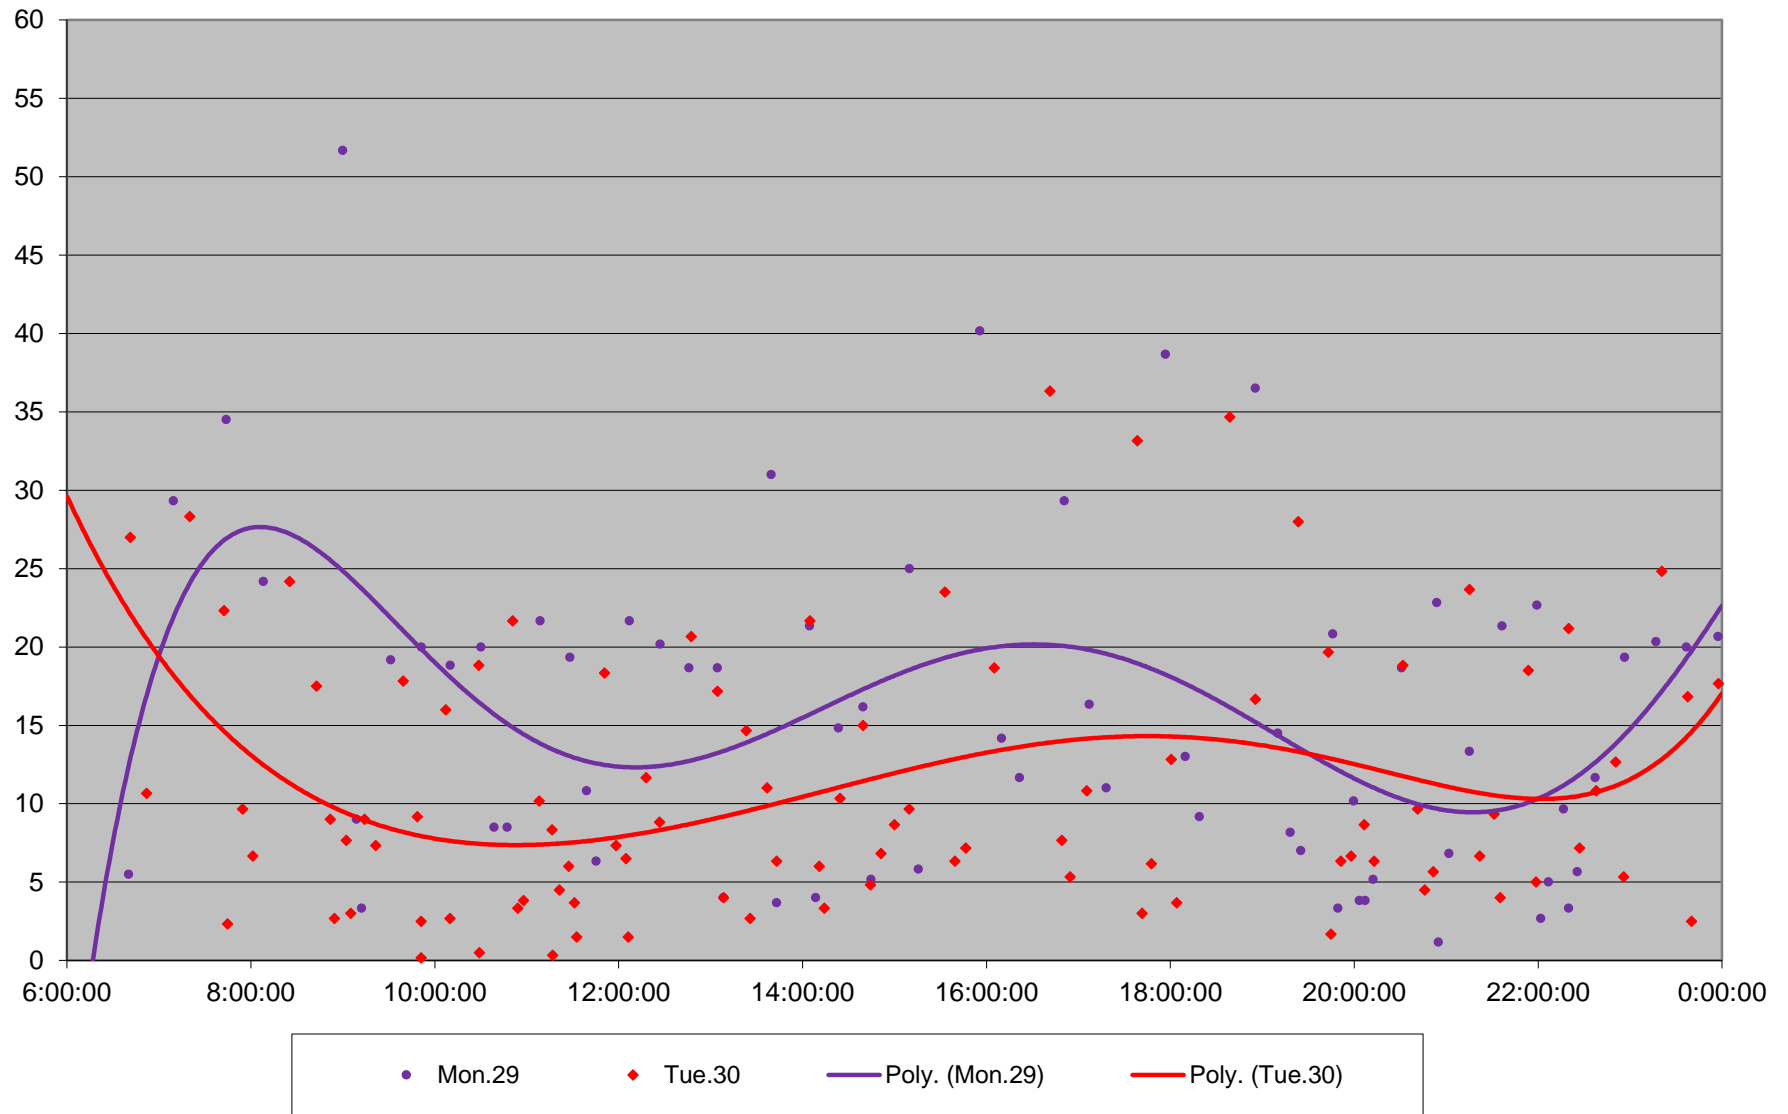

53 Steeles East Headways at Staines Westbound June 2020 Weekday Statistics

— Average Week 1 ···· Std Devn Week 1 — Average Week 2 ···· Std Devn Week 2 — Average Week 3
···· Std Devn Week 3 — Average Week 4 ···· Std Devn Week 4 — Average Week 5 ···· Std Devn Week 5

Quartiles Week 2

53 Steeles East Headways at Staines Westbound June 2020

53 Steeles East Headways at Staines Westbound June 2020

Quartiles Week 3

53 Steeles East Headways at Staines Westbound June 2020

53 Steeles East Headways at Staines Westbound June 2020

Quartiles Week 4

53 Steeles East Headways at Staines Westbound June 2020

53 Steeles East Headways at Staines Westbound June 2020

Quartiles Week 5

53 Steeles East Headways at Staines Westbound June 2020 Saturday Statistics

53 Steeles East Headways at Staines Westbound June 2020

53 Steeles East Headways at Staines Westbound June 2020

Quartiles Saturdays

53 Steeles East Headways at Staines Westbound June 2020 Sunday Statistics