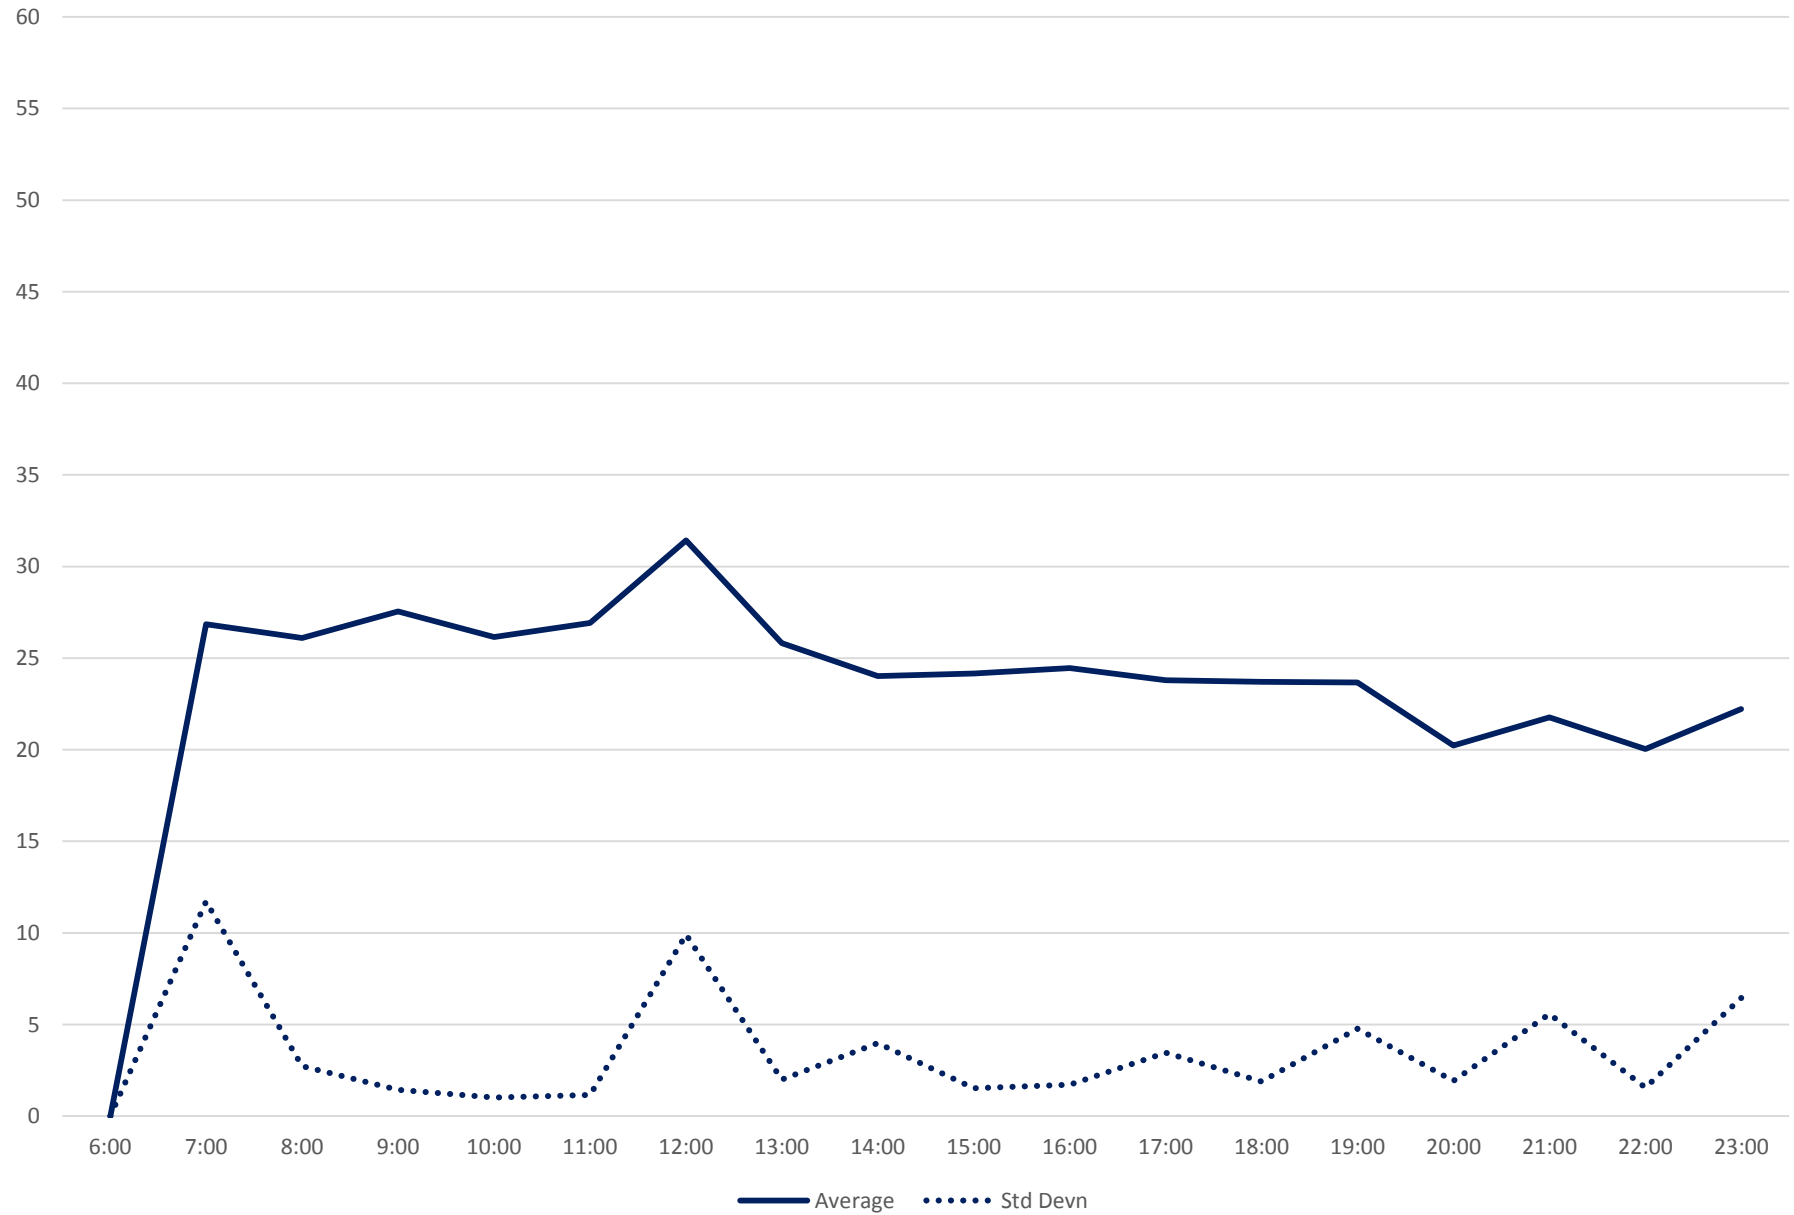

Quartiles Week 4

53 Steeles East Headways at Staines Westbound June 2020

53 Steeles East Headways at Staines Westbound June 2020

Quartiles Week 5

53 Steeles East Headways at Staines Westbound June 2020 Saturday Statistics

53 Steeles East Headways at Staines Westbound June 2020

53 Steeles East Headways at Staines Westbound June 2020

Quartiles Saturdays

53 Steeles East Headways at Staines Westbound June 2020 Sunday Statistics

53 Steeles East Headways at Staines Westbound June 2020

53 Steeles East Headways at Staines Westbound June 2020

Quartiles Sundays/Holidays