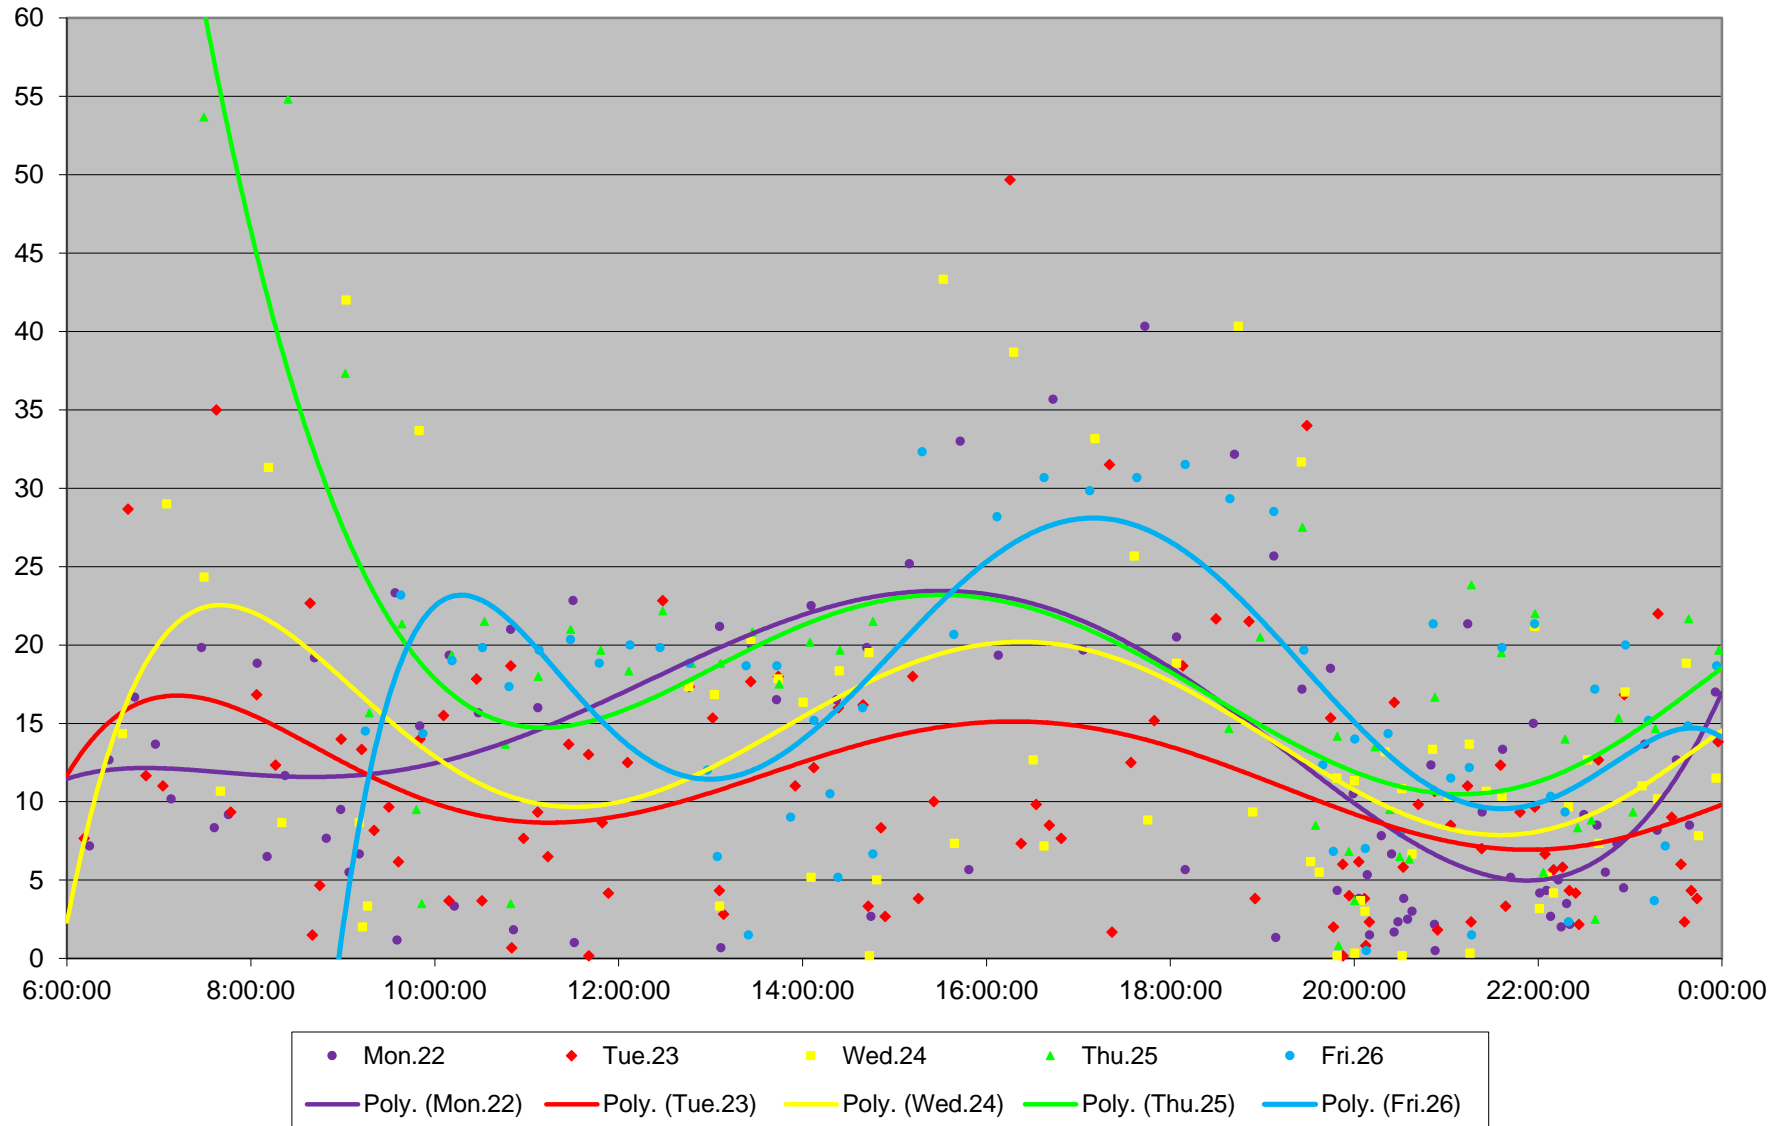

53 Steeles East Headways at Staines Westbound June 2020 Weekday Statistics

— Average Week 1 ···· Std Devn Week 1 — Average Week 2 ···· Std Devn Week 2 — Average Week 3
···· Std Devn Week 3 — Average Week 4 ···· Std Devn Week 4 — Average Week 5 ···· Std Devn Week 5

Quartiles Week 2

53 Steeles East Headways at Staines Westbound June 2020

53 Steeles East Headways at Staines Westbound June 2020

Quartiles Week 3

53 Steeles East Headways at Staines Westbound June 2020

53 Steeles East Headways at Staines Westbound June 2020

Quartiles Week 4

53 Steeles East Headways at Staines Westbound June 2020

53 Steeles East Headways at Staines Westbound June 2020

Quartiles Week 5

53 Steeles East Headways at Staines Westbound June 2020 Saturday Statistics

53 Steeles East Headways at Staines Westbound June 2020

53 Steeles East Headways at Staines Westbound June 2020

Quartiles Saturdays

53 Steeles East Headways at Staines Westbound June 2020 Sunday Statistics