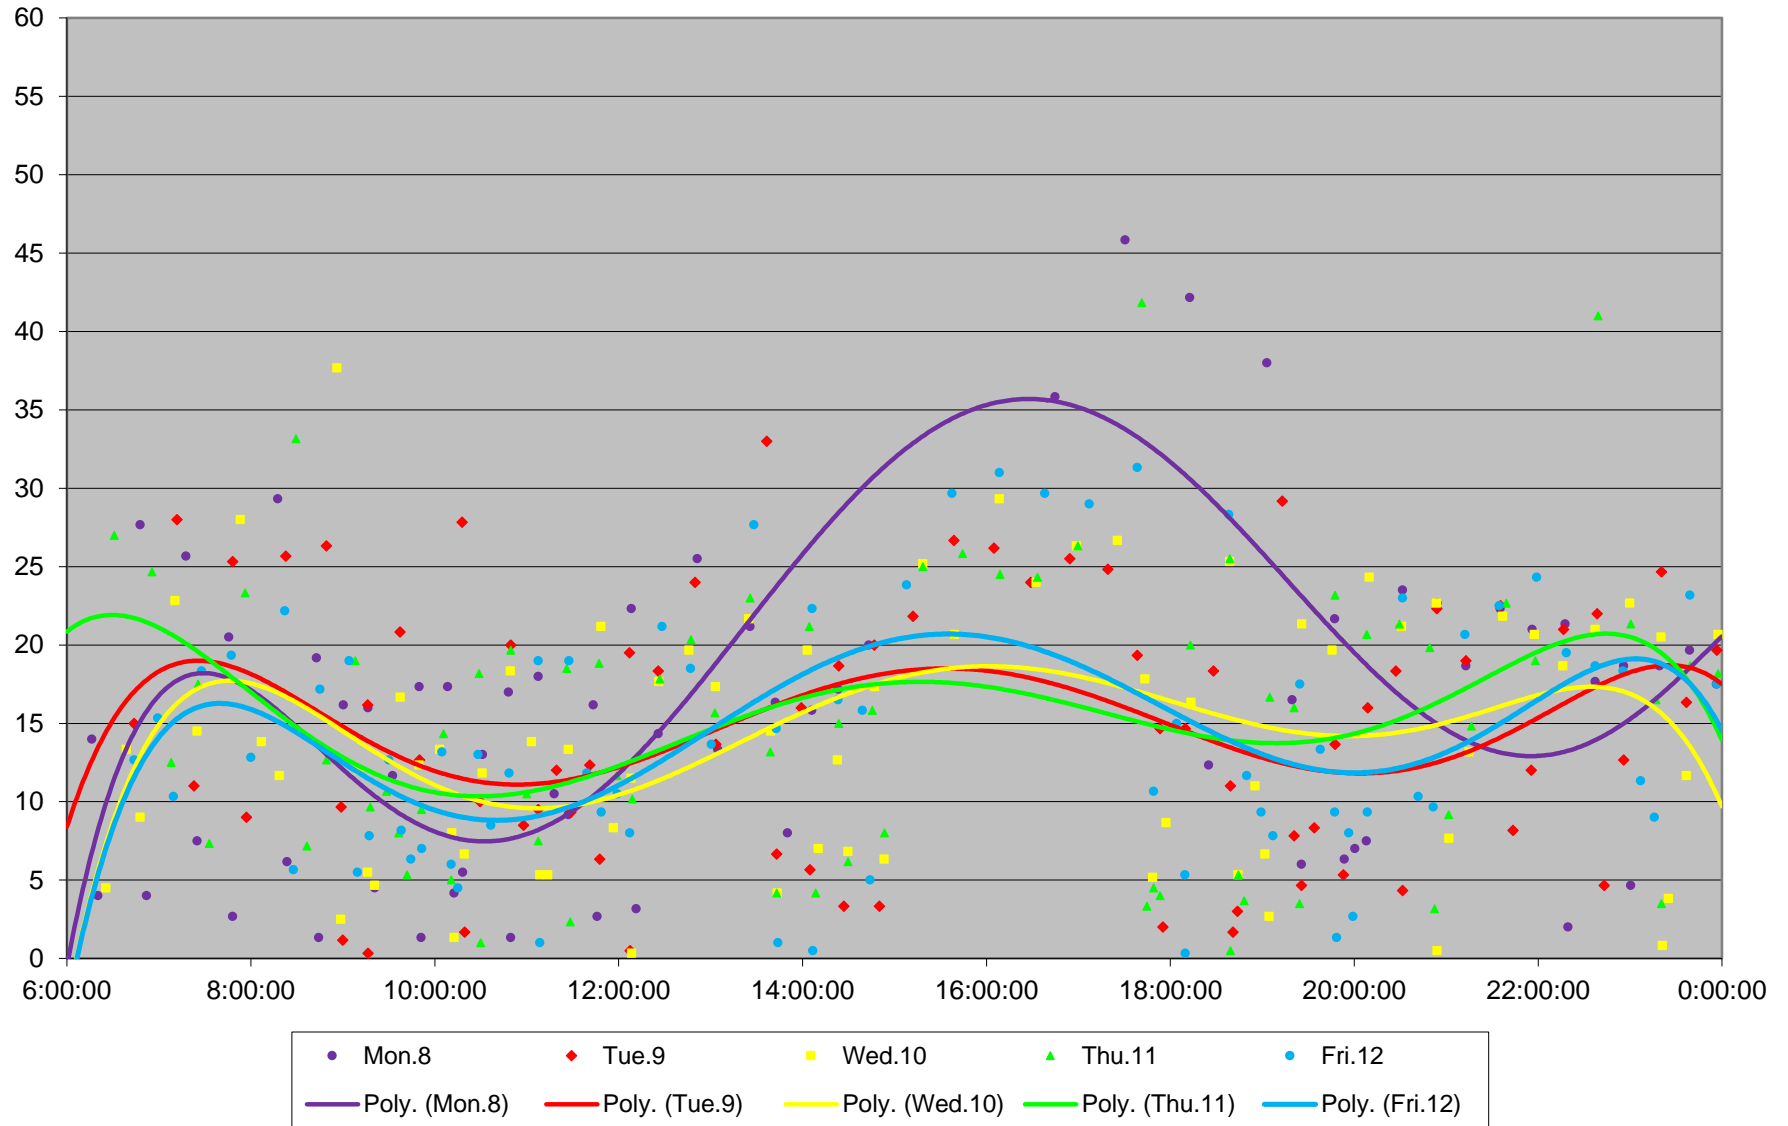

53 Steeles East Headways at Staines Westbound June 2020 Weekday Statistics

— Average Week 1 ···· Std Devn Week 1 — Average Week 2 ···· Std Devn Week 2 — Average Week 3
···· Std Devn Week 3 — Average Week 4 ···· Std Devn Week 4 — Average Week 5 ···· Std Devn Week 5

53 Steeles East Headways at Staines Westbound June 2020

53 Steeles East Headways at Staines Westbound June 2020

Quartiles Week 1

53 Steeles East Headways at Staines Westbound June 2020

53 Steeles East Headways at Staines Westbound June 2020

Quartiles Week 2

53 Steeles East Headways at Staines Westbound June 2020

53 Steeles East Headways at Staines Westbound June 2020

Quartiles Week 3

53 Steeles East Headways at Staines Westbound June 2020

53 Steeles East Headways at Staines Westbound June 2020

53 Steeles East Headways at Staines Westbound June 2020

53 Steeles East Headways at Staines Westbound June 2020

Quartiles Saturdays

53 Steeles East Headways at Staines Westbound June 2020 Sunday Statistics