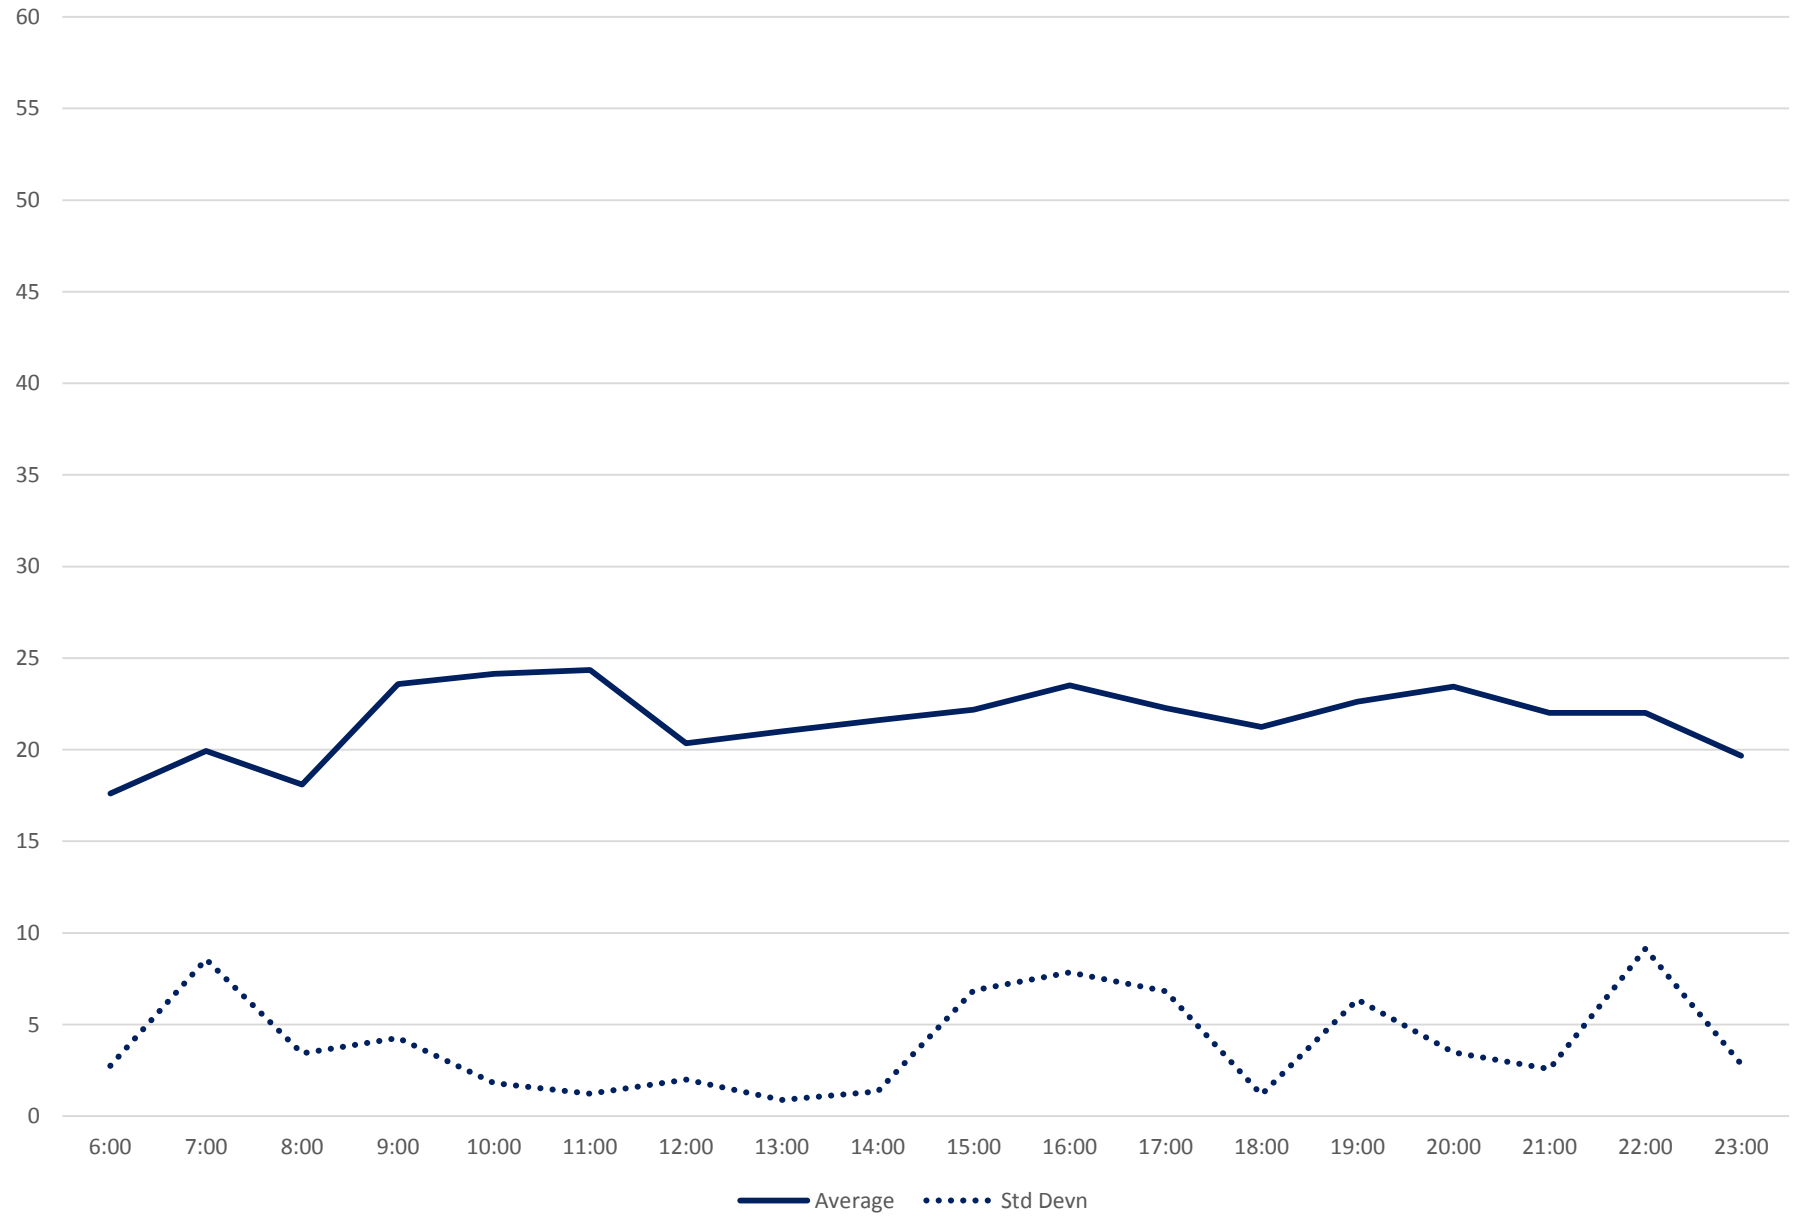

Quartiles Week 4

53 Steeles East Headways at Staines Westbound June 2020

53 Steeles East Headways at Staines Westbound June 2020

Quartiles Week 5

53 Steeles East Headways at Staines Westbound June 2020 Saturday Statistics

53 Steeles East Headways at Staines Westbound June 2020

53 Steeles East Headways at Staines Westbound June 2020

Quartiles Saturdays

53 Steeles East Headways at Staines Westbound June 2020 Sunday Statistics

53 Steeles East Headways at Staines Westbound June 2020

53 Steeles East Headways at Staines Westbound June 2020

Quartiles Sundays/Holidays