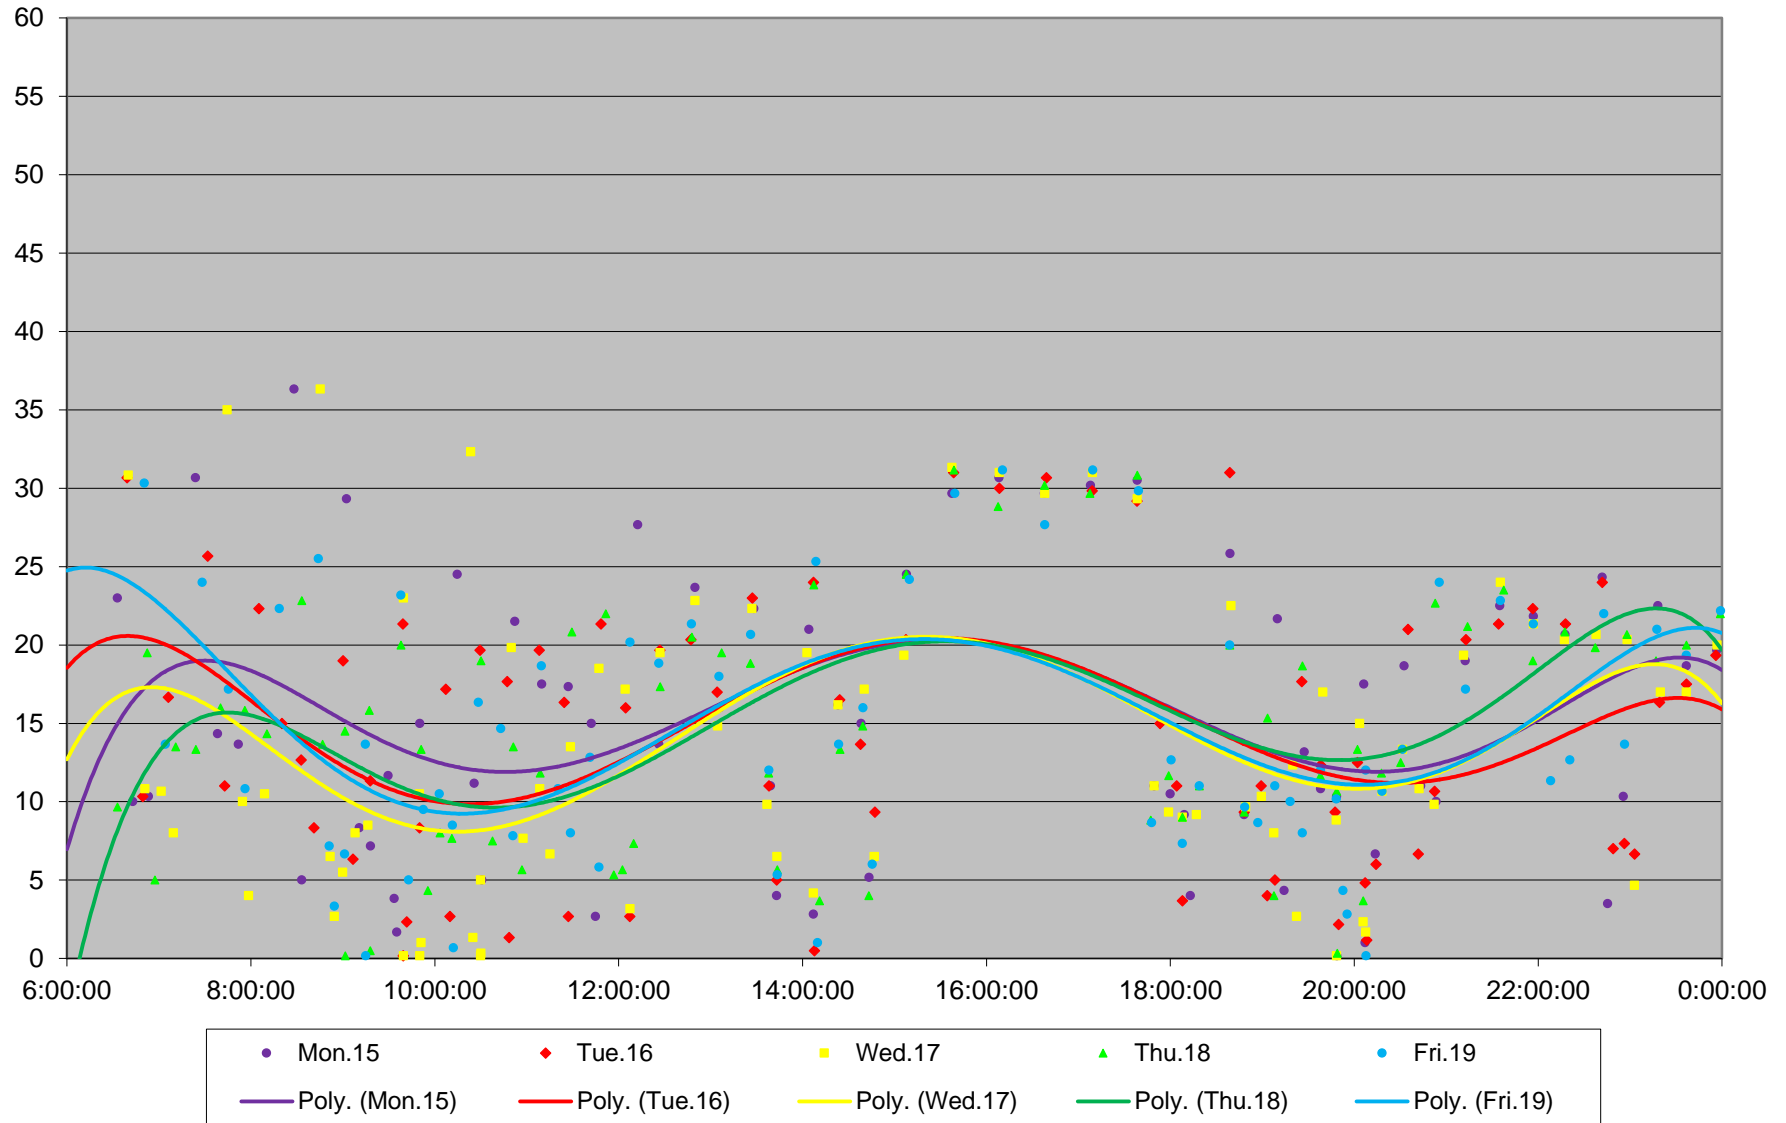

53 Steeles East Headways at Staines Westbound June 2020 Weekday Statistics

— Average Week 1 ···· Std Devn Week 1 — Average Week 2 ···· Std Devn Week 2 — Average Week 3
···· Std Devn Week 3 — Average Week 4 ···· Std Devn Week 4 — Average Week 5 ···· Std Devn Week 5

53 Steeles East Headways at Staines Westbound June 2020

53 Steeles East Headways at Staines Westbound June 2020

Quartiles Week 1

53 Steeles East Headways at Staines Westbound June 2020

53 Steeles East Headways at Staines Westbound June 2020

Quartiles Week 2

53 Steeles East Headways at Staines Westbound June 2020

53 Steeles East Headways at Staines Westbound June 2020

Quartiles Week 3

53 Steeles East Headways at Staines Westbound June 2020

53 Steeles East Headways at Staines Westbound June 2020

53 Steeles East Headways at Staines Westbound June 2020

53 Steeles East Headways at Staines Westbound June 2020

Quartiles Saturdays

53 Steeles East Headways at Staines Westbound June 2020 Sunday Statistics