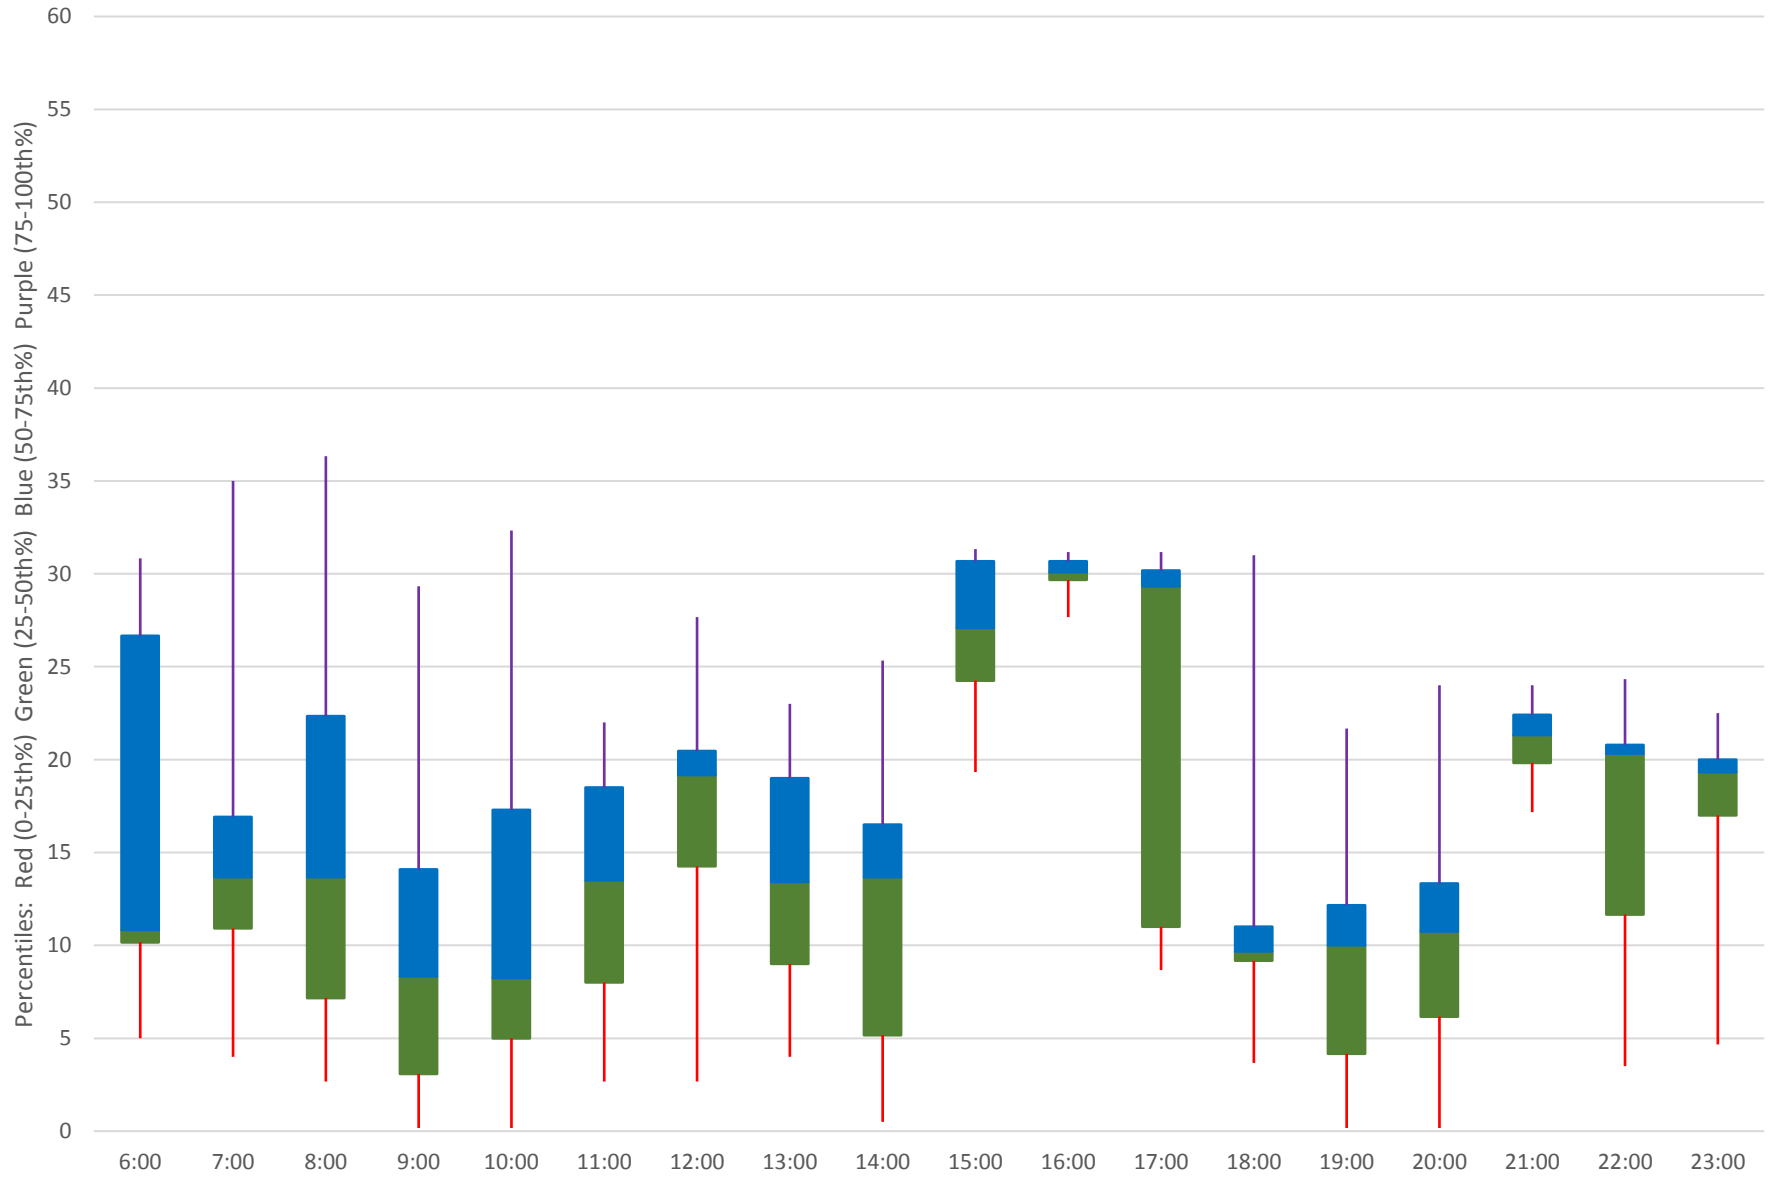

Quartiles Week 2

53 Steeles East Headways at Staines Westbound June 2020

53 Steeles East Headways at Staines Westbound June 2020

Quartiles Week 3

53 Steeles East Headways at Staines Westbound June 2020

53 Steeles East Headways at Staines Westbound June 2020

Quartiles Week 4

53 Steeles East Headways at Staines Westbound June 2020

53 Steeles East Headways at Staines Westbound June 2020

Quartiles Week 5

53 Steeles East Headways at Staines Westbound June 2020 Saturday Statistics

53 Steeles East Headways at Staines Westbound June 2020

53 Steeles East Headways at Staines Westbound June 2020

Quartiles Saturdays

53 Steeles East Headways at Staines Westbound June 2020 Sunday Statistics