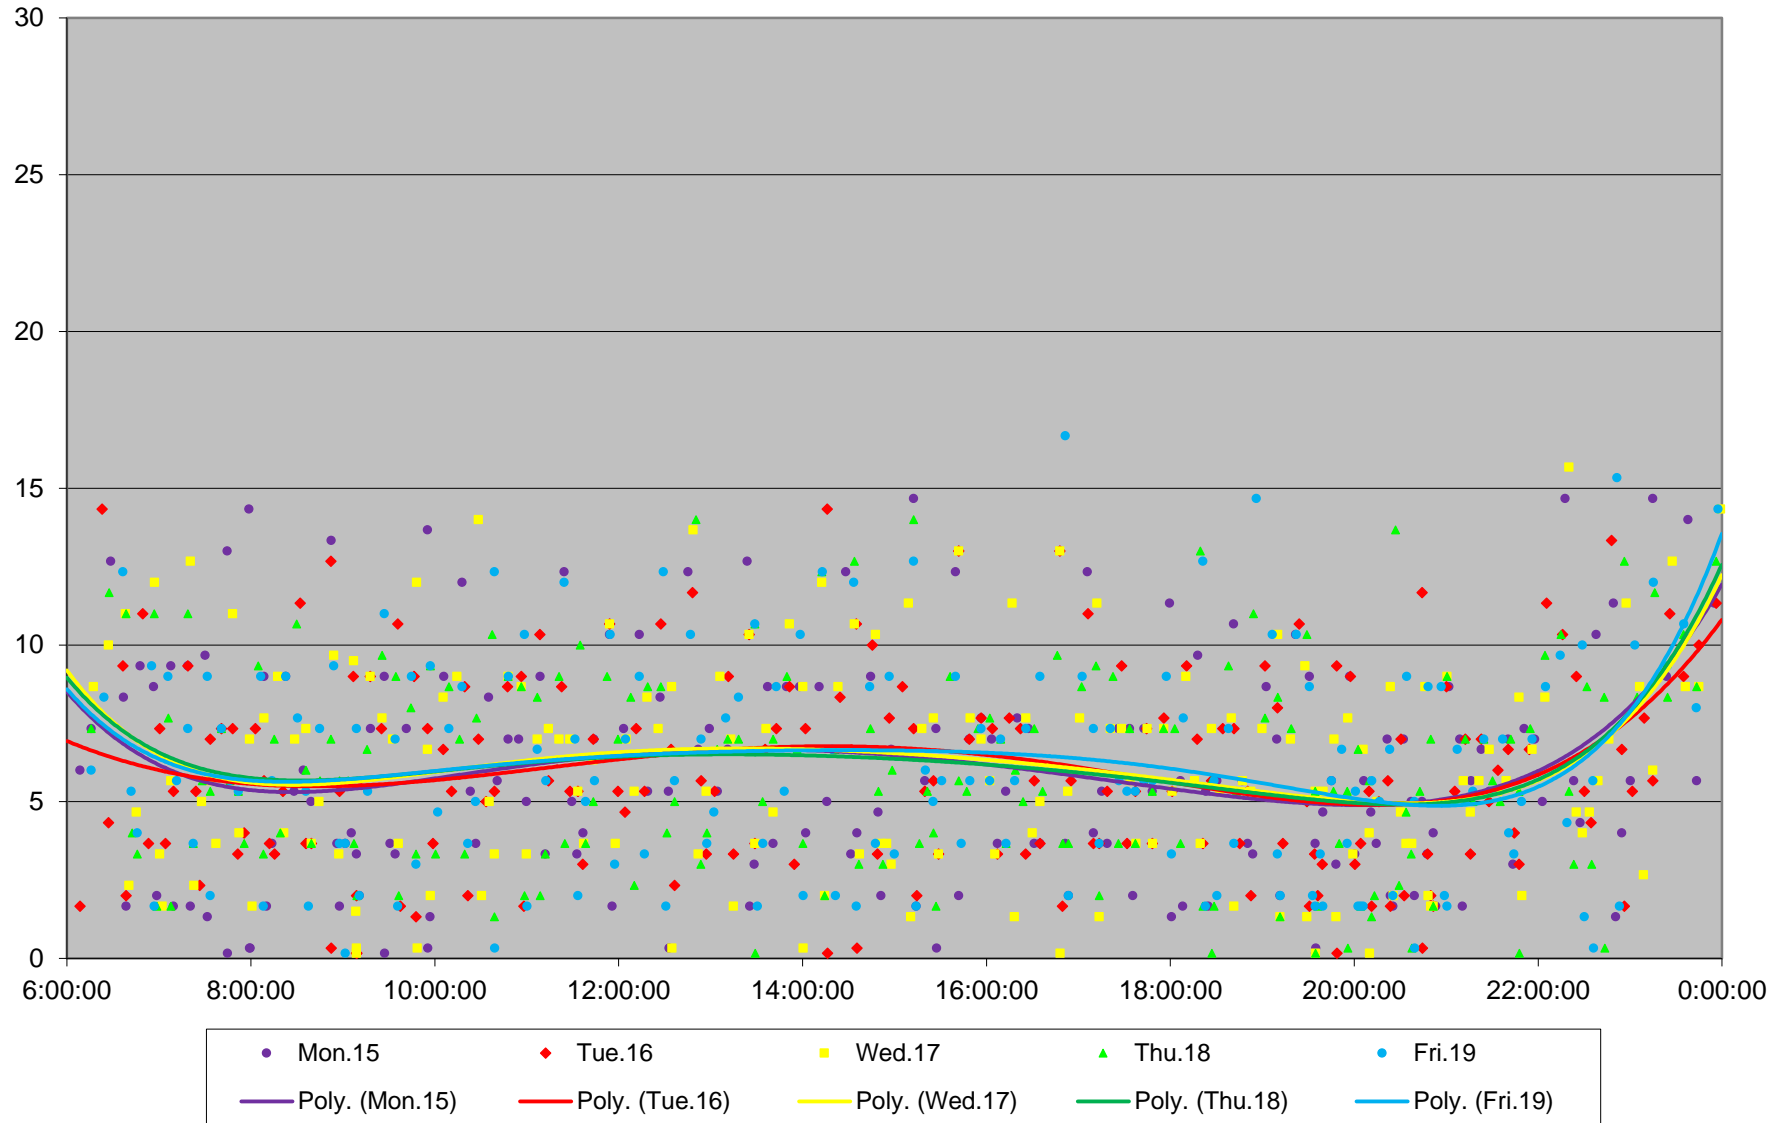

53 Steeles East Headways at McCowan Westbound June 2020 Weekday Statistics

53 Steeles East Headways at McCowan Westbound June 2020

53 Steeles East Headways at McCowan Westbound June 2020

Quartiles Week 1

53 Steeles East Headways at McCowan Westbound June 2020

53 Steeles East Headways at McCowan Westbound June 2020

Quartiles Week 2

53 Steeles East Headways at McCowan Westbound June 2020

53 Steeles East Headways at McCowan Westbound June 2020