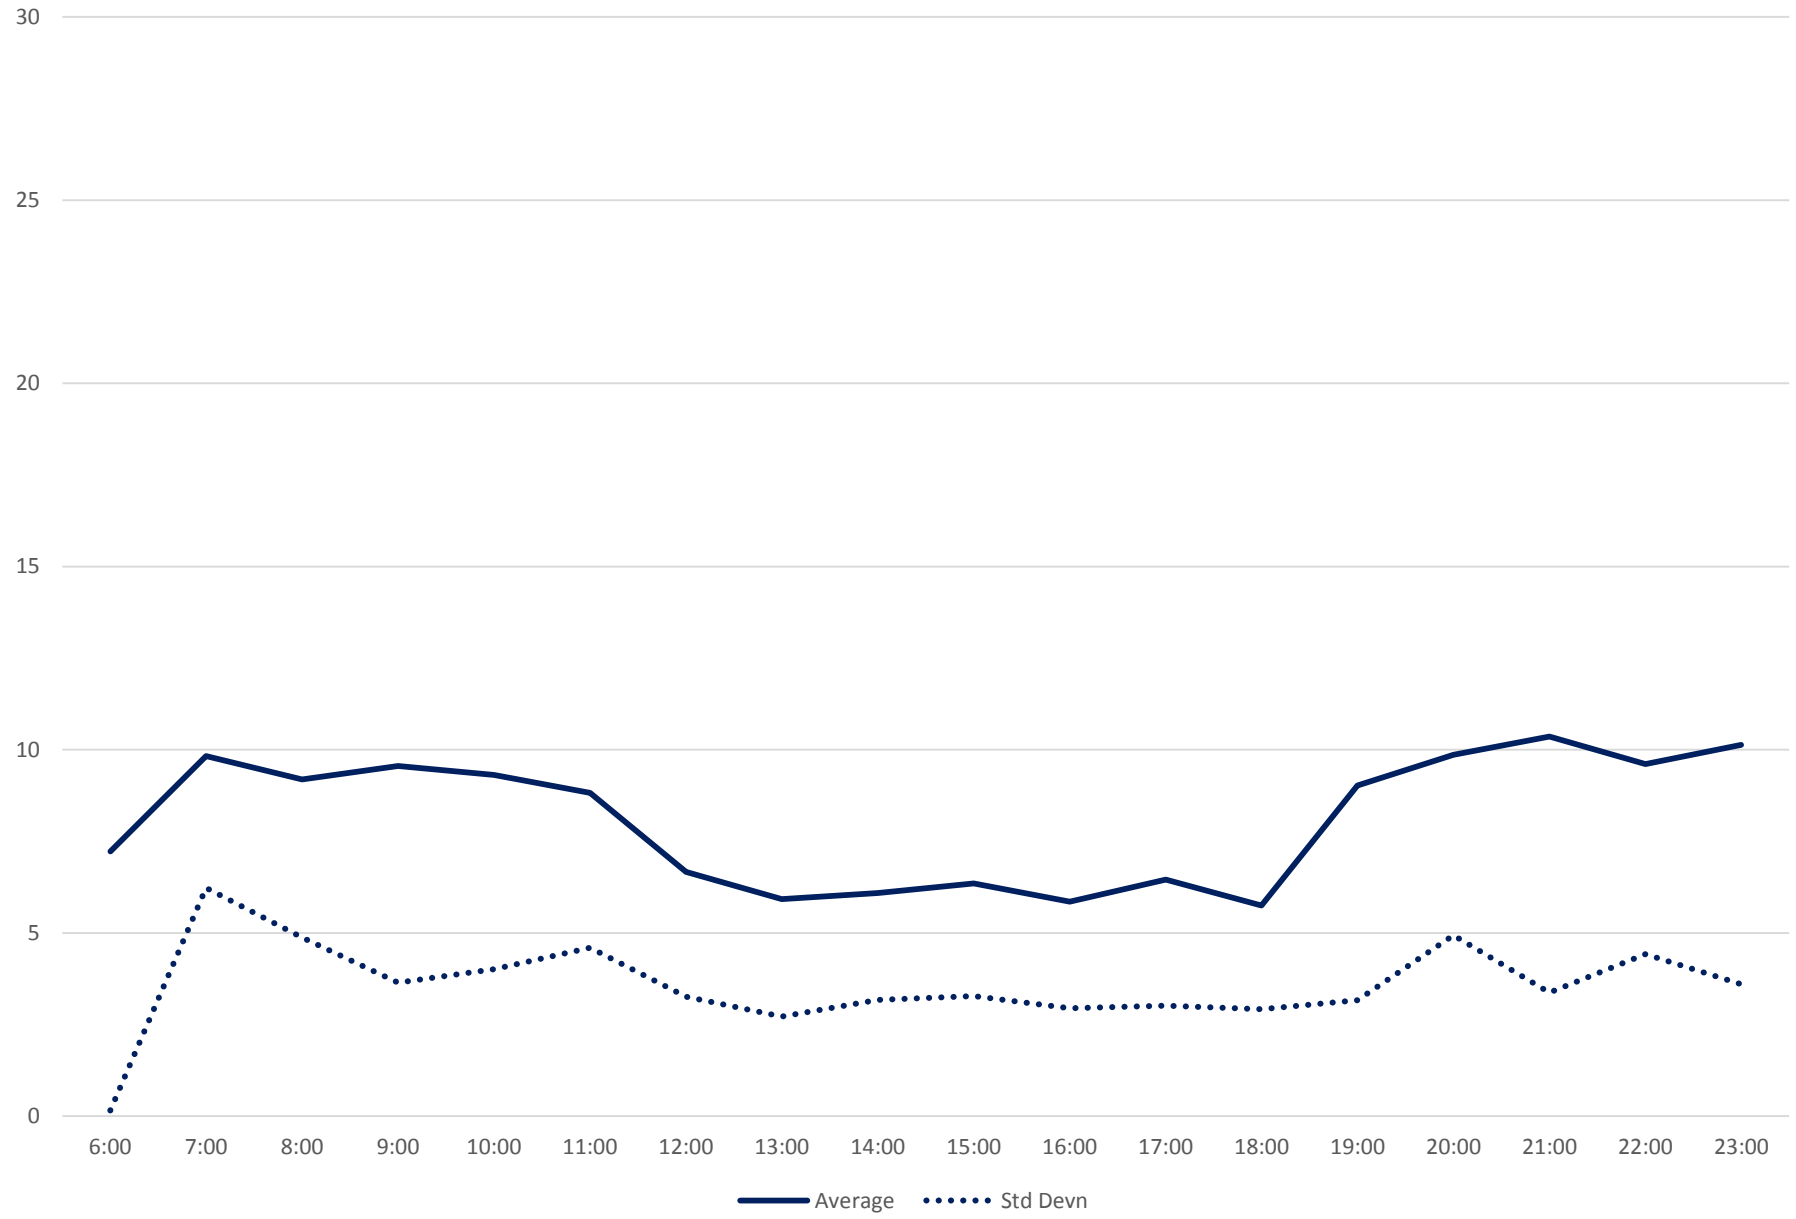

Quartiles Week 5

53 Steeles East Headways at McCowan Westbound June 2020 Saturday Statistics

53 Steeles East Headways at McCowan Westbound June 2020

53 Steeles East Headways at McCowan Westbound June 2020

Quartiles Saturdays

53 Steeles East Headways at McCowan Westbound June 2020 Sunday Statistics

53 Steeles East Headways at McCowan Westbound June 2020

53 Steeles East Headways at McCowan Westbound June 2020