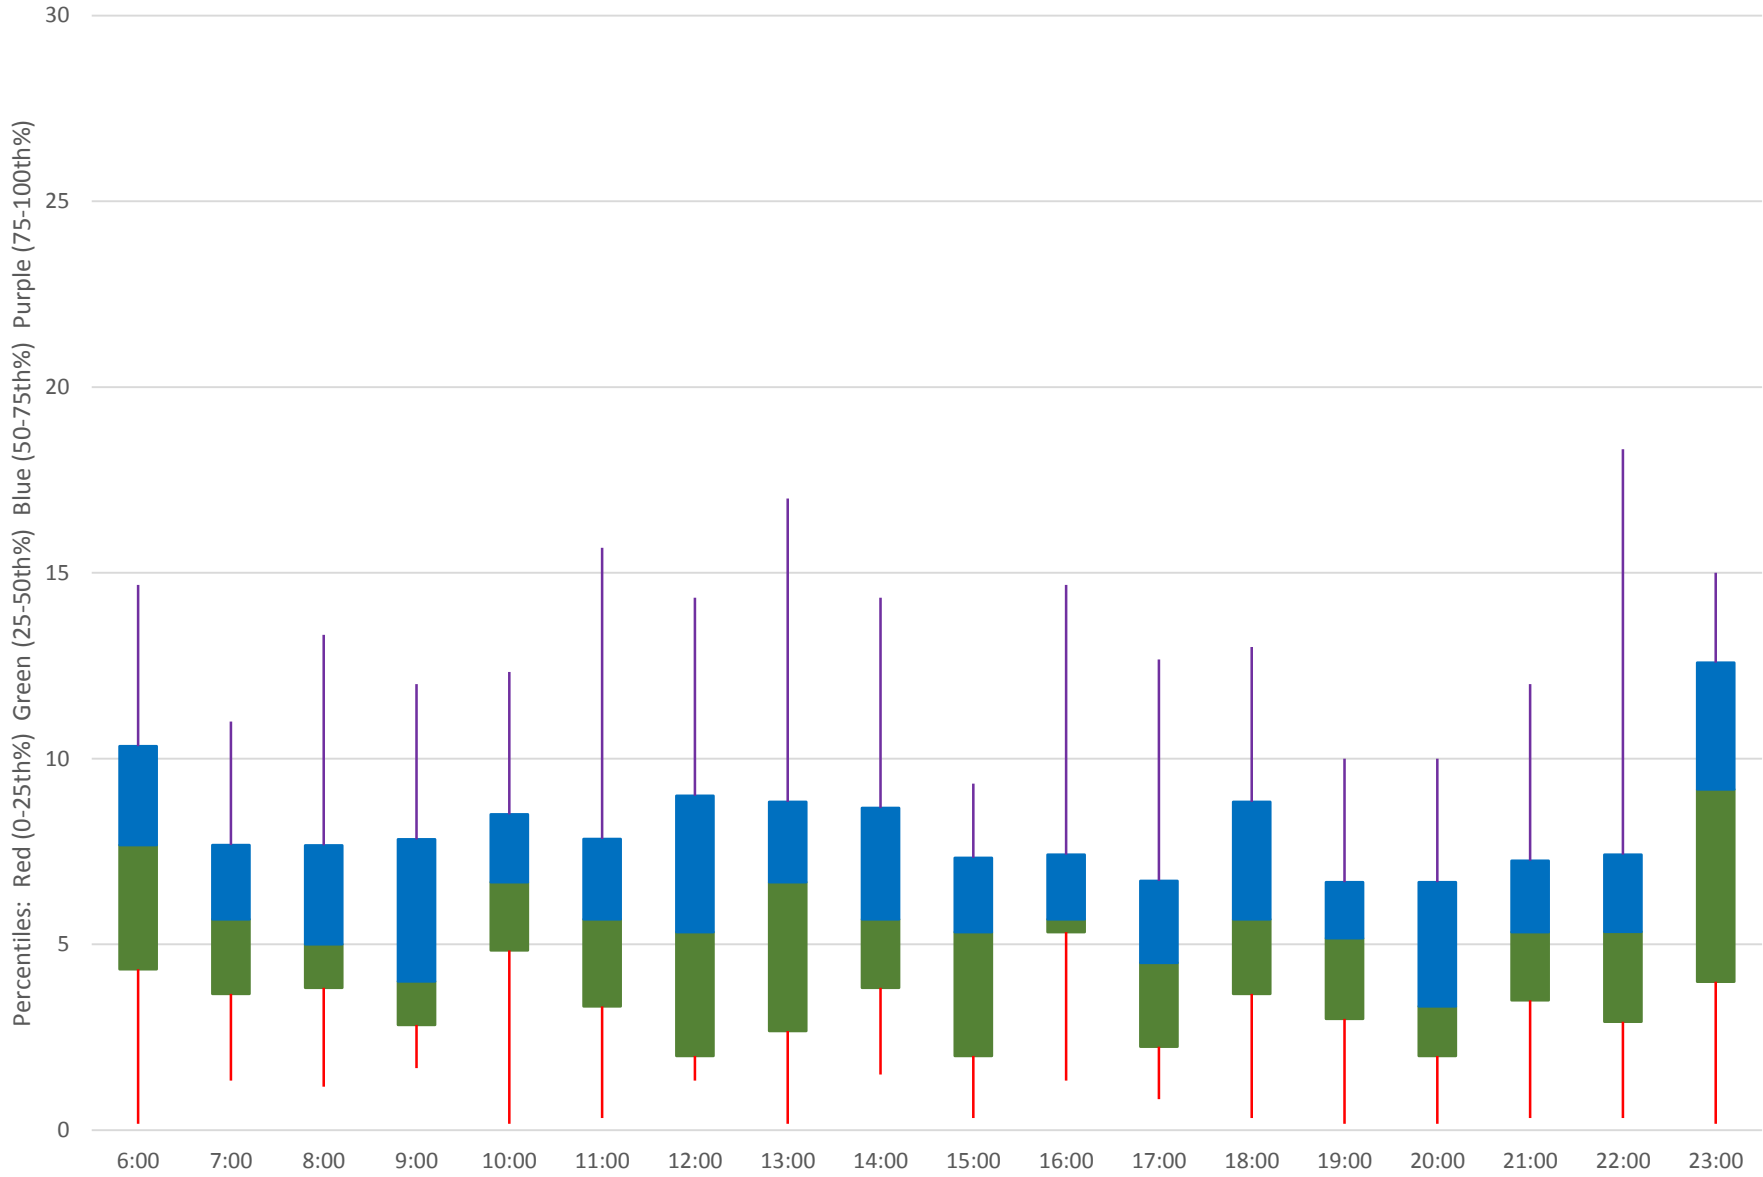

Quartiles Week 5

53 Steeles East Headways at McCowan Westbound June 2020 Saturday Statistics

53 Steeles East Headways at McCowan Westbound June 2020

53 Steeles East Headways at McCowan Westbound June 2020