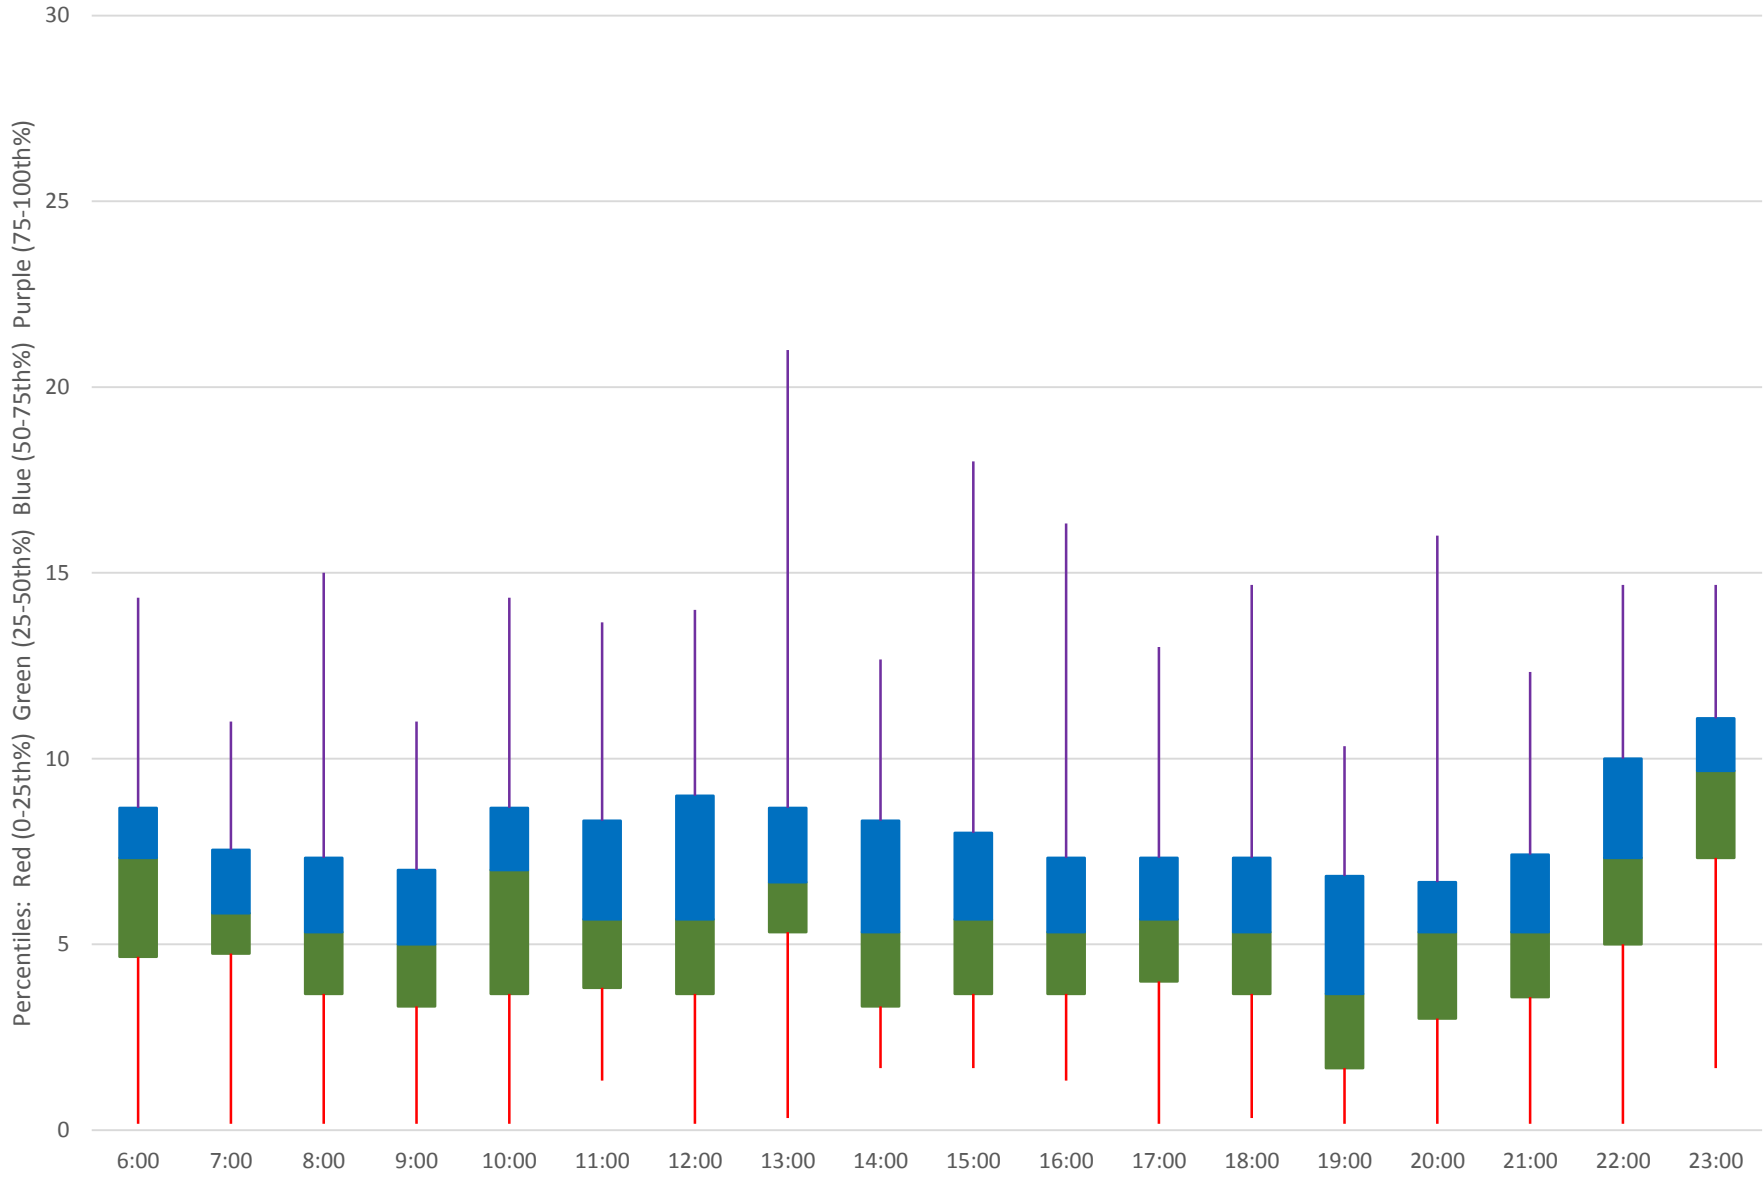

53 Steeles East Headways at McCowan Westbound June 2020 Weekday Statistics

53 Steeles East Headways at McCowan Westbound June 2020

53 Steeles East Headways at McCowan Westbound June 2020

Quartiles Week 1

53 Steeles East Headways at McCowan Westbound June 2020

53 Steeles East Headways at McCowan Westbound June 2020

Quartiles Week 2

53 Steeles East Headways at McCowan Westbound June 2020

53 Steeles East Headways at McCowan Westbound June 2020