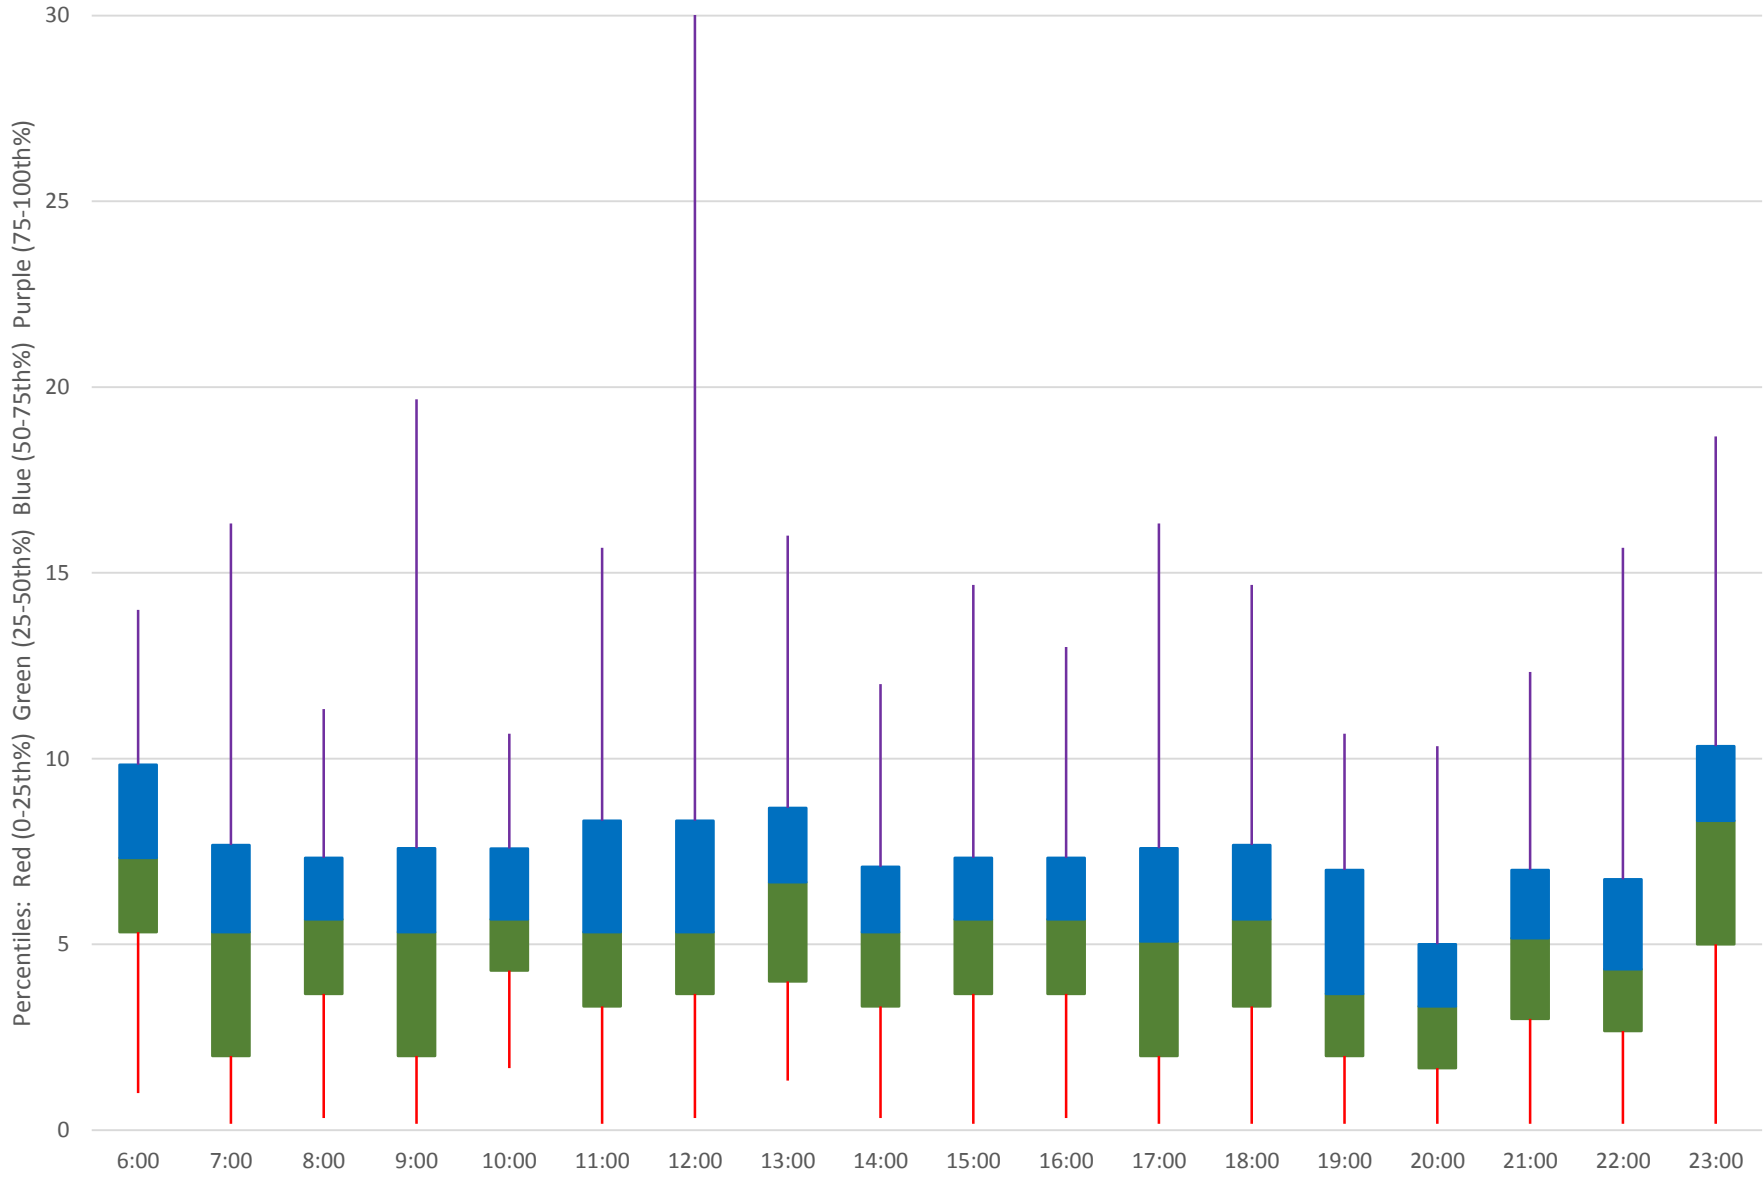

Quartiles Week 3

53 Steeles East Headways at McCowan Westbound June 2020

53 Steeles East Headways at McCowan Westbound June 2020

Quartiles Week 4

53 Steeles East Headways at McCowan Westbound June 2020

53 Steeles East Headways at McCowan Westbound June 2020

Quartiles Week 5

53 Steeles East Headways at McCowan Westbound June 2020 Saturday Statistics

53 Steeles East Headways at McCowan Westbound June 2020

53 Steeles East Headways at McCowan Westbound June 2020