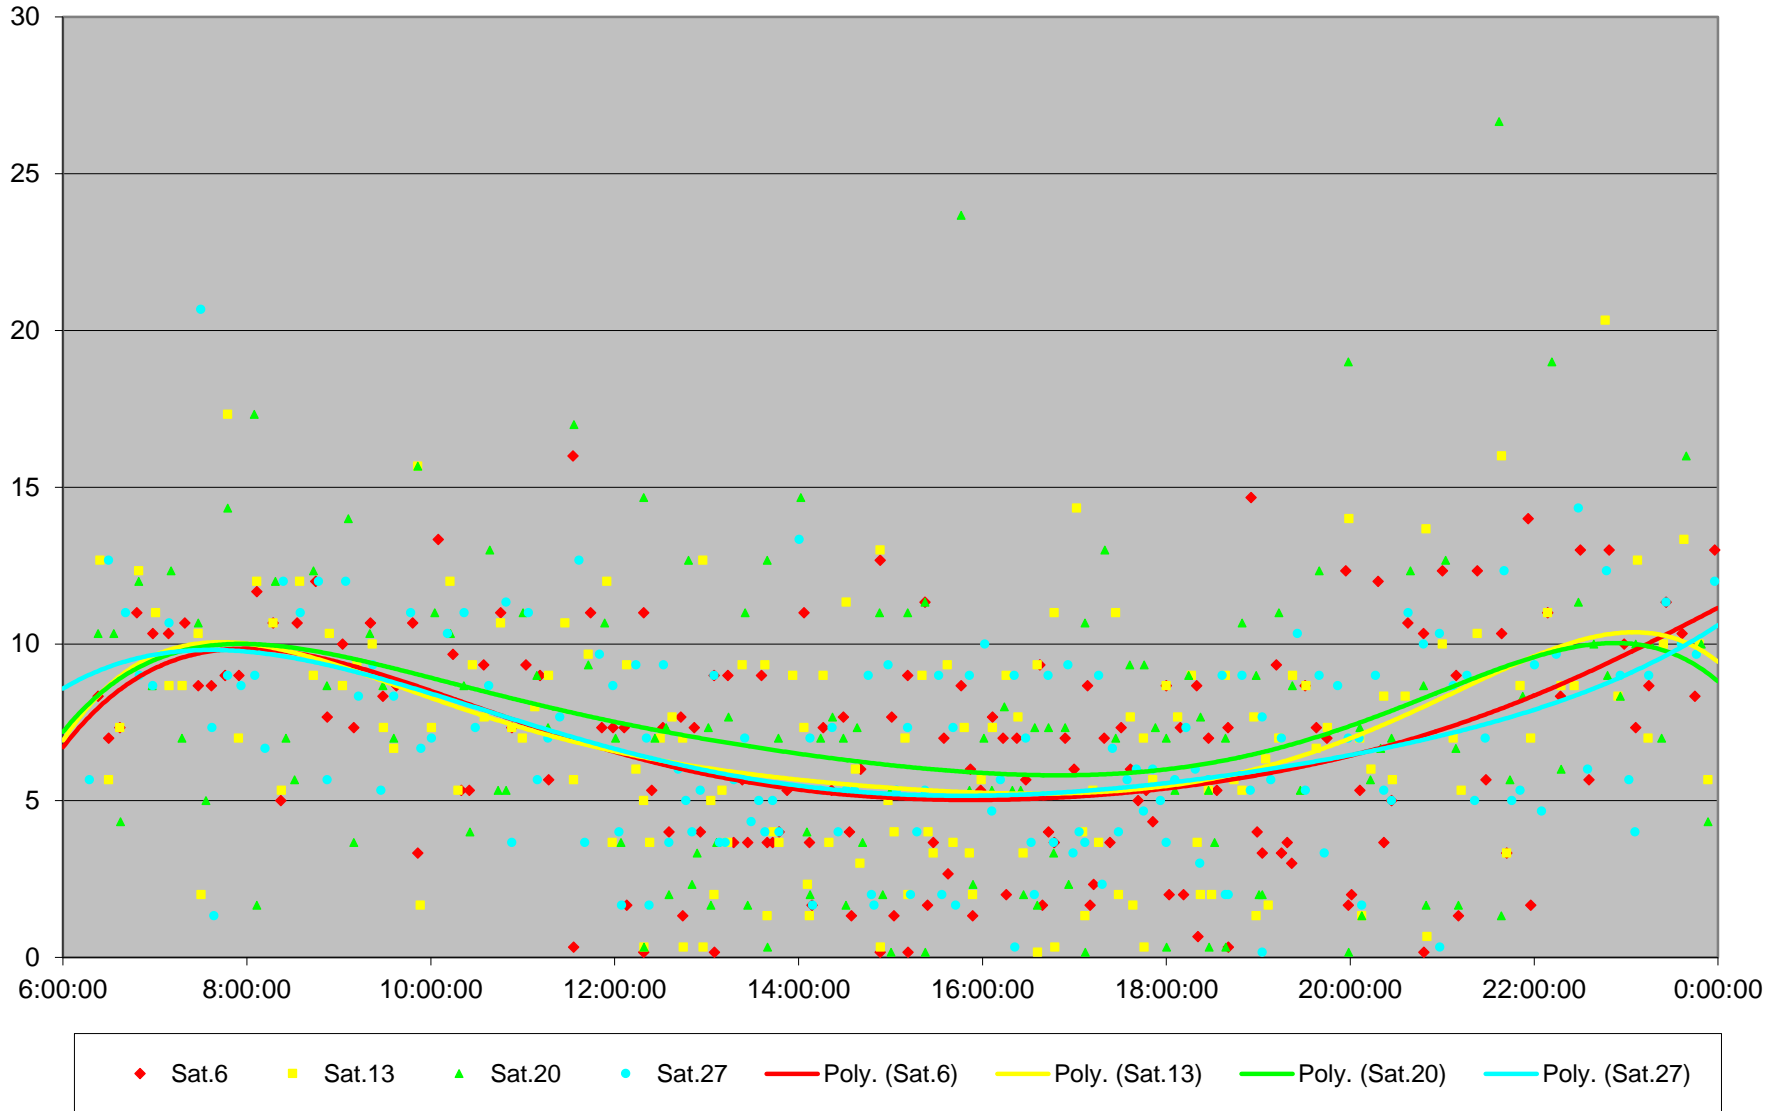

Quartiles Week 3

53 Steeles East Headways at McCowan Westbound June 2020

53 Steeles East Headways at McCowan Westbound June 2020

Quartiles Week 4

53 Steeles East Headways at McCowan Westbound June 2020

53 Steeles East Headways at McCowan Westbound June 2020

Quartiles Week 5

53 Steeles East Headways at McCowan Westbound June 2020 Saturday Statistics

53 Steeles East Headways at McCowan Westbound June 2020

53 Steeles East Headways at McCowan Westbound June 2020

Quartiles Saturdays

53 Steeles East Headways at McCowan Westbound June 2020 Sunday Statistics

53 Steeles East Headways at McCowan Westbound June 2020

53 Steeles East Headways at McCowan Westbound June 2020