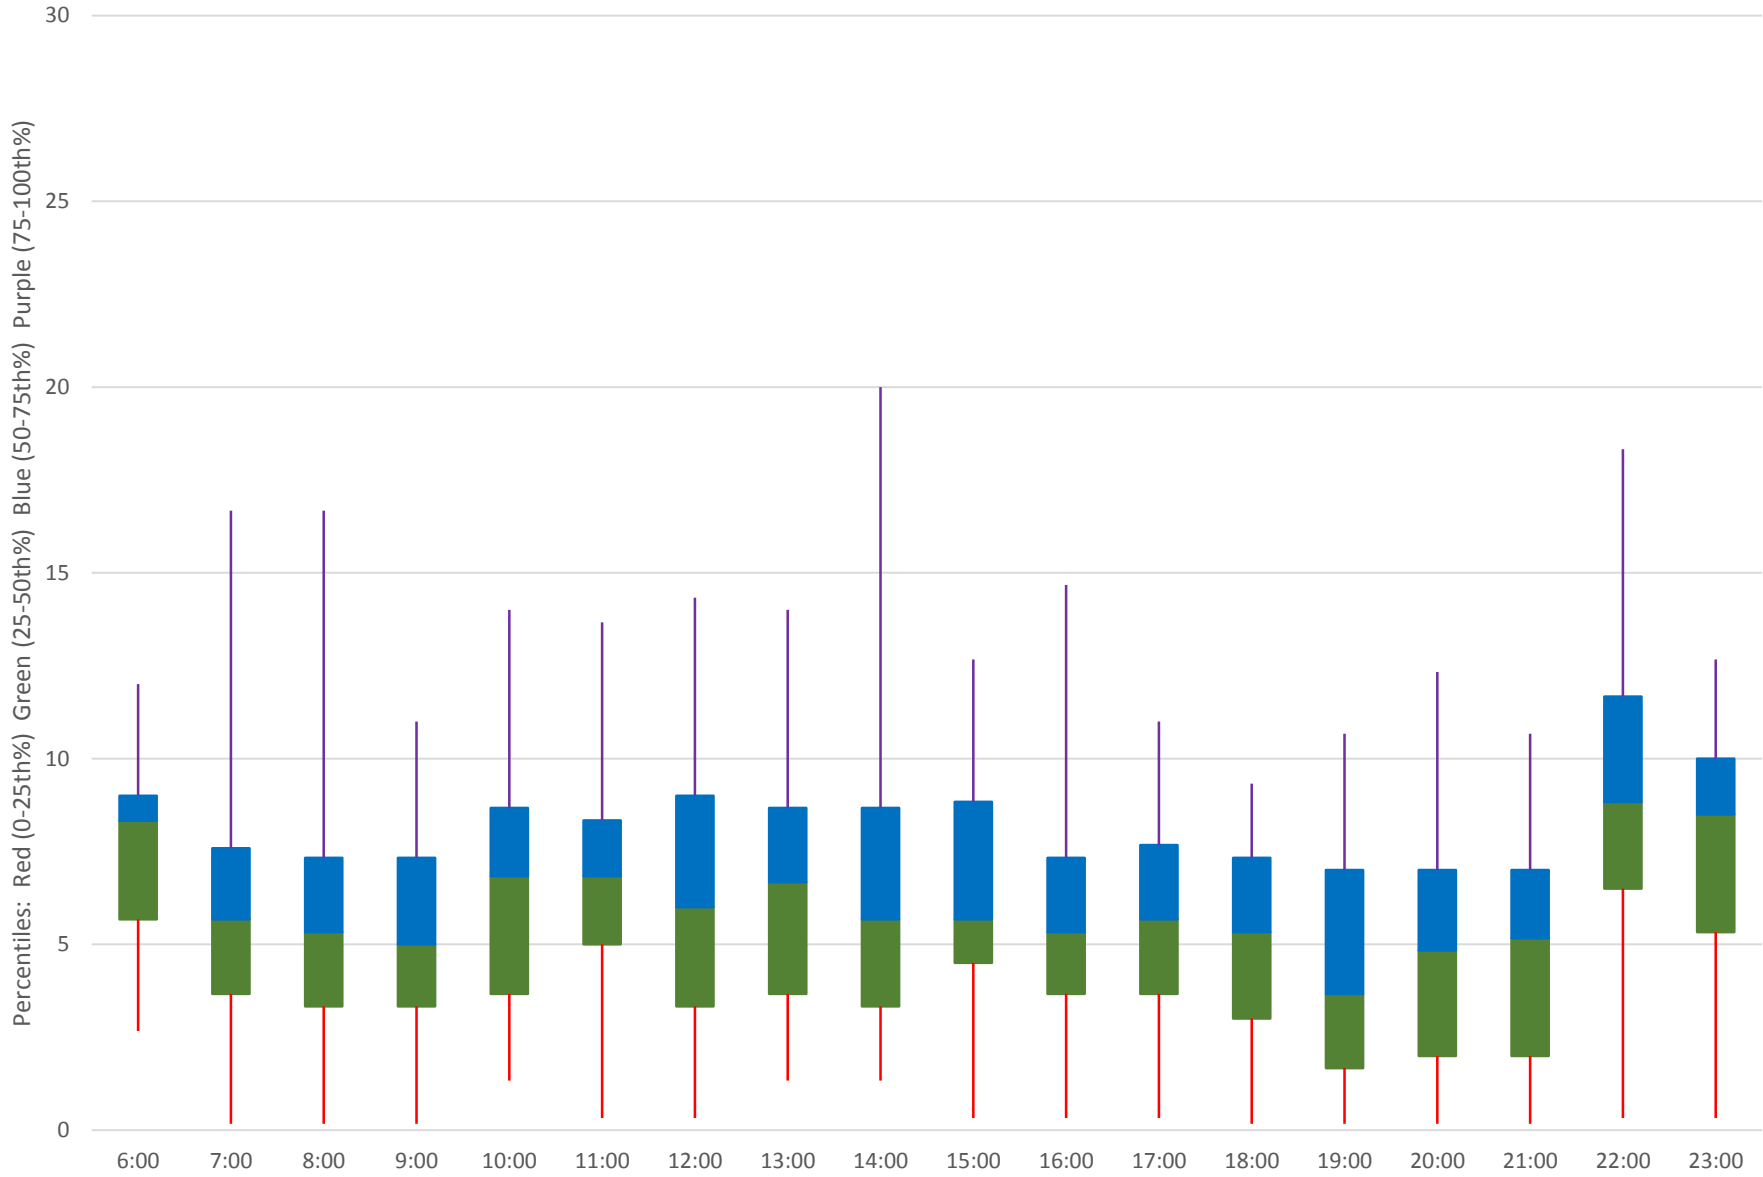

53 Steeles East Headways at McCowan Westbound June 2020 Weekday Statistics

53 Steeles East Headways at McCowan Westbound June 2020

53 Steeles East Headways at McCowan Westbound June 2020

Quartiles Week 1

53 Steeles East Headways at McCowan Westbound June 2020

53 Steeles East Headways at McCowan Westbound June 2020

Quartiles Week 2

53 Steeles East Headways at McCowan Westbound June 2020

53 Steeles East Headways at McCowan Westbound June 2020