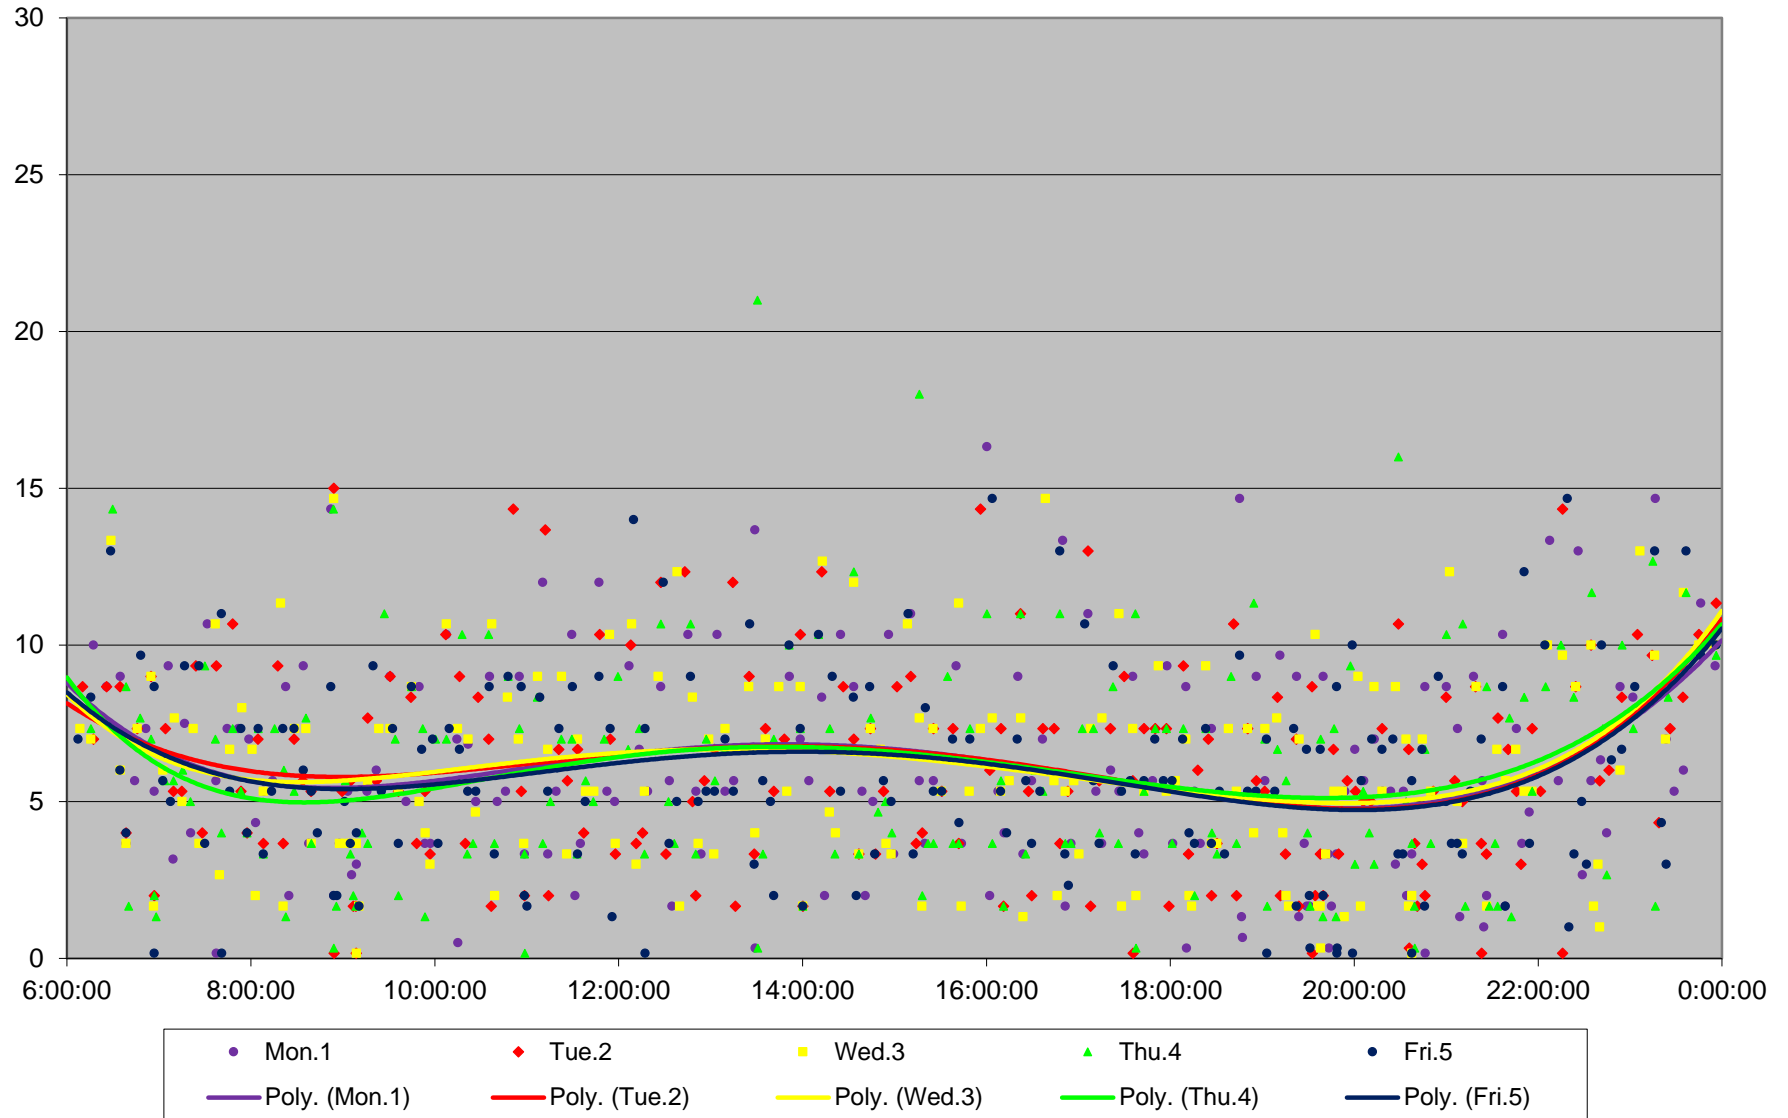

53 Steeles East Headways at McCowan Westbound June 2020 Weekday Statistics

53 Steeles East Headways at McCowan Westbound June 2020

53 Steeles East Headways at McCowan Westbound June 2020

Quartiles Week 1

53 Steeles East Headways at McCowan Westbound June 2020

53 Steeles East Headways at McCowan Westbound June 2020

Quartiles Week 2

53 Steeles East Headways at McCowan Westbound June 2020

53 Steeles East Headways at McCowan Westbound June 2020