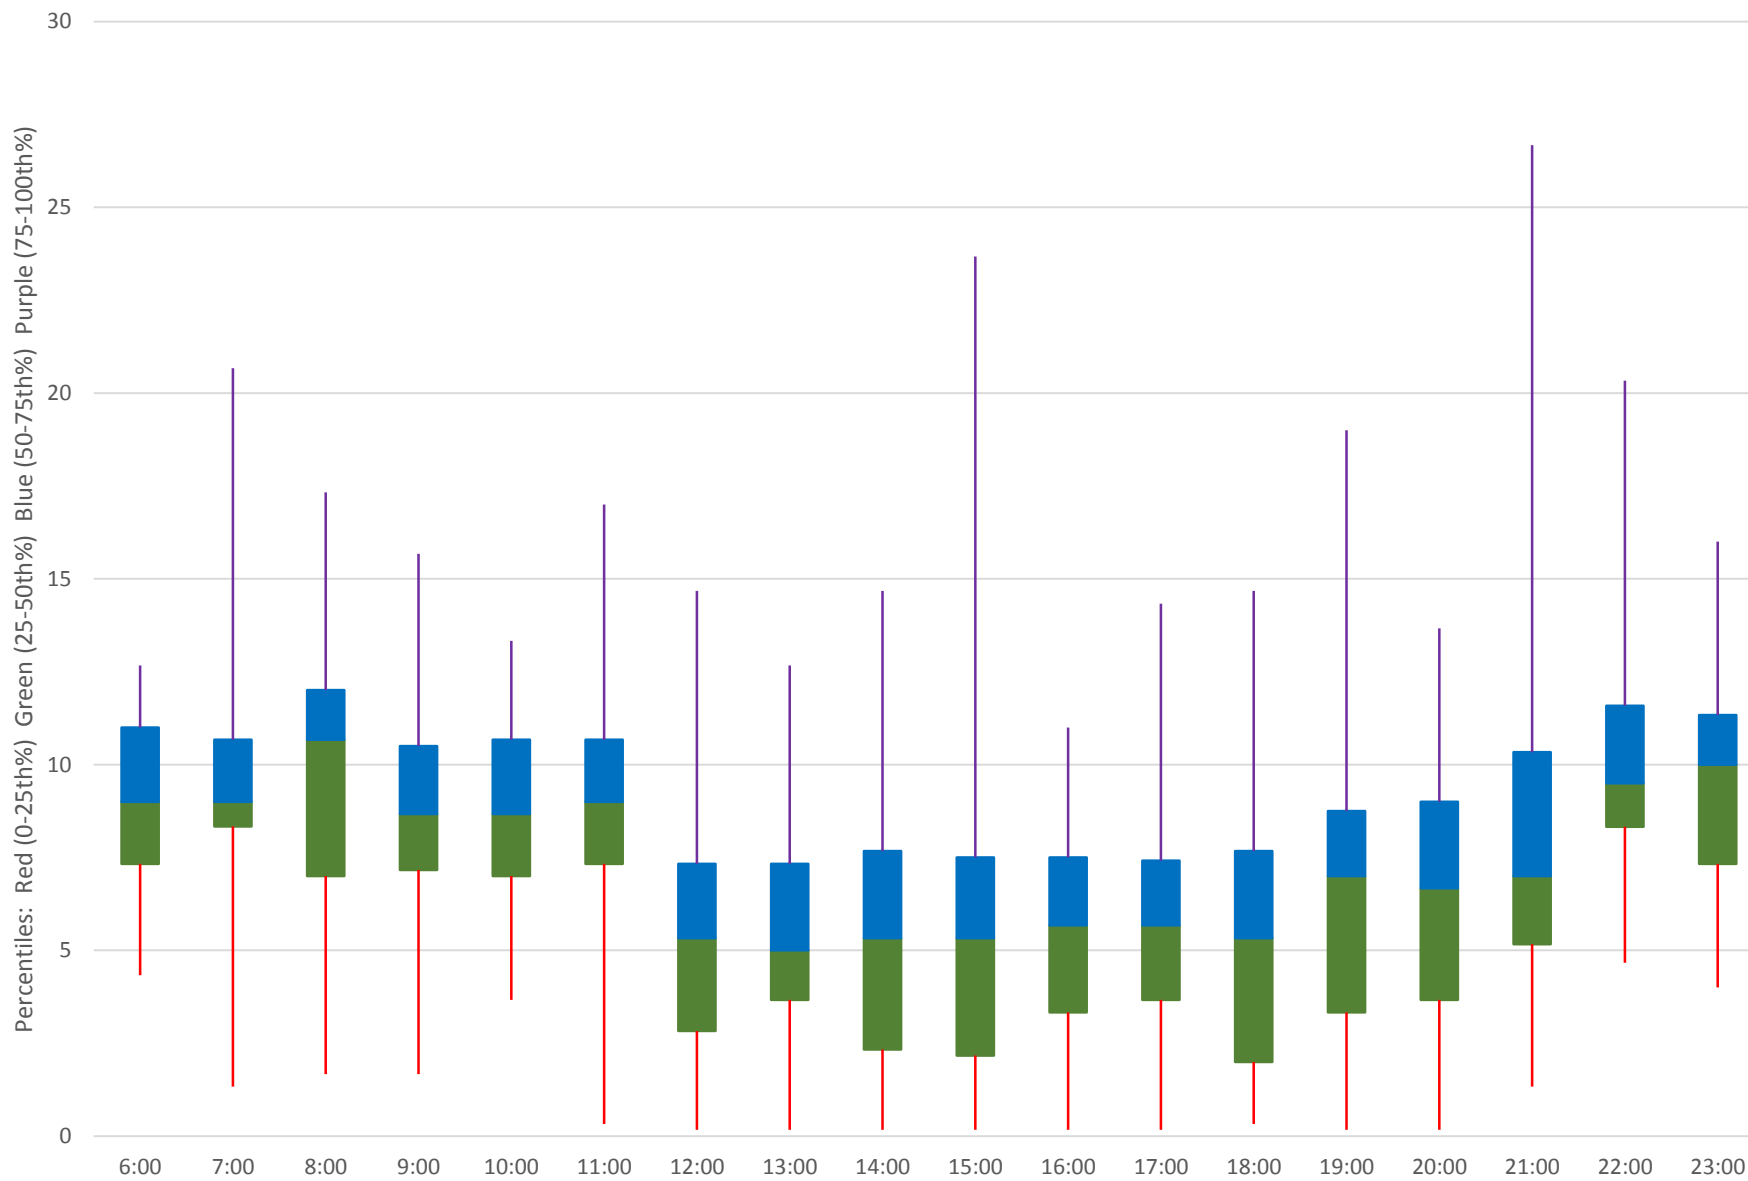

Quartiles Week 5

53 Steeles East Headways at McCowan Westbound June 2020 Saturday Statistics

53 Steeles East Headways at McCowan Westbound June 2020

53 Steeles East Headways at McCowan Westbound June 2020

Quartiles Saturdays

53 Steeles East Headways at McCowan Westbound June 2020 Sunday Statistics

53 Steeles East Headways at McCowan Westbound June 2020

53 Steeles East Headways at McCowan Westbound June 2020