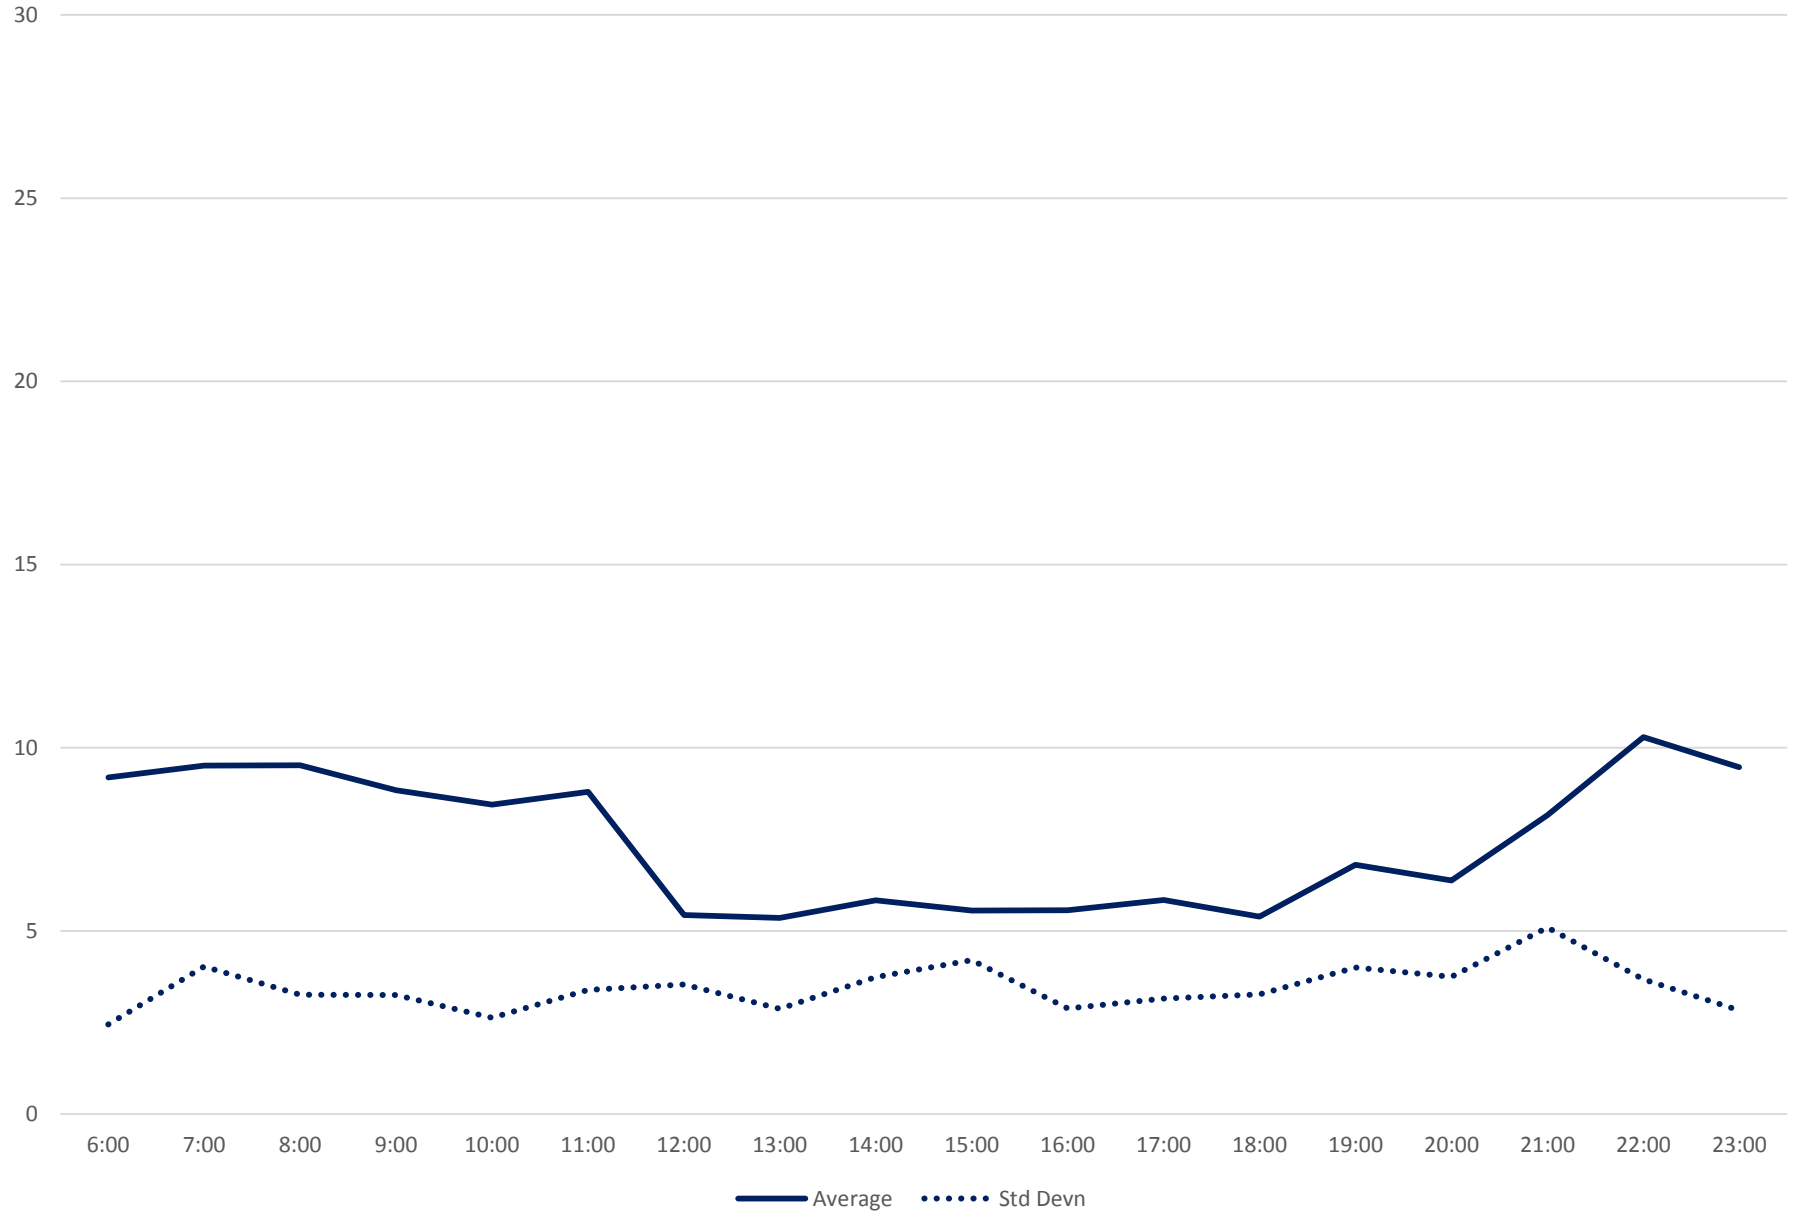

Quartiles Week 3

53 Steeles East Headways at McCowan Westbound June 2020

53 Steeles East Headways at McCowan Westbound June 2020

Quartiles Week 4

53 Steeles East Headways at McCowan Westbound June 2020

53 Steeles East Headways at McCowan Westbound June 2020

Quartiles Week 5

53 Steeles East Headways at McCowan Westbound June 2020 Saturday Statistics

53 Steeles East Headways at McCowan Westbound June 2020

53 Steeles East Headways at McCowan Westbound June 2020

Quartiles Saturdays

53 Steeles East Headways at McCowan Westbound June 2020 Sunday Statistics

53 Steeles East Headways at McCowan Westbound June 2020

53 Steeles East Headways at McCowan Westbound June 2020