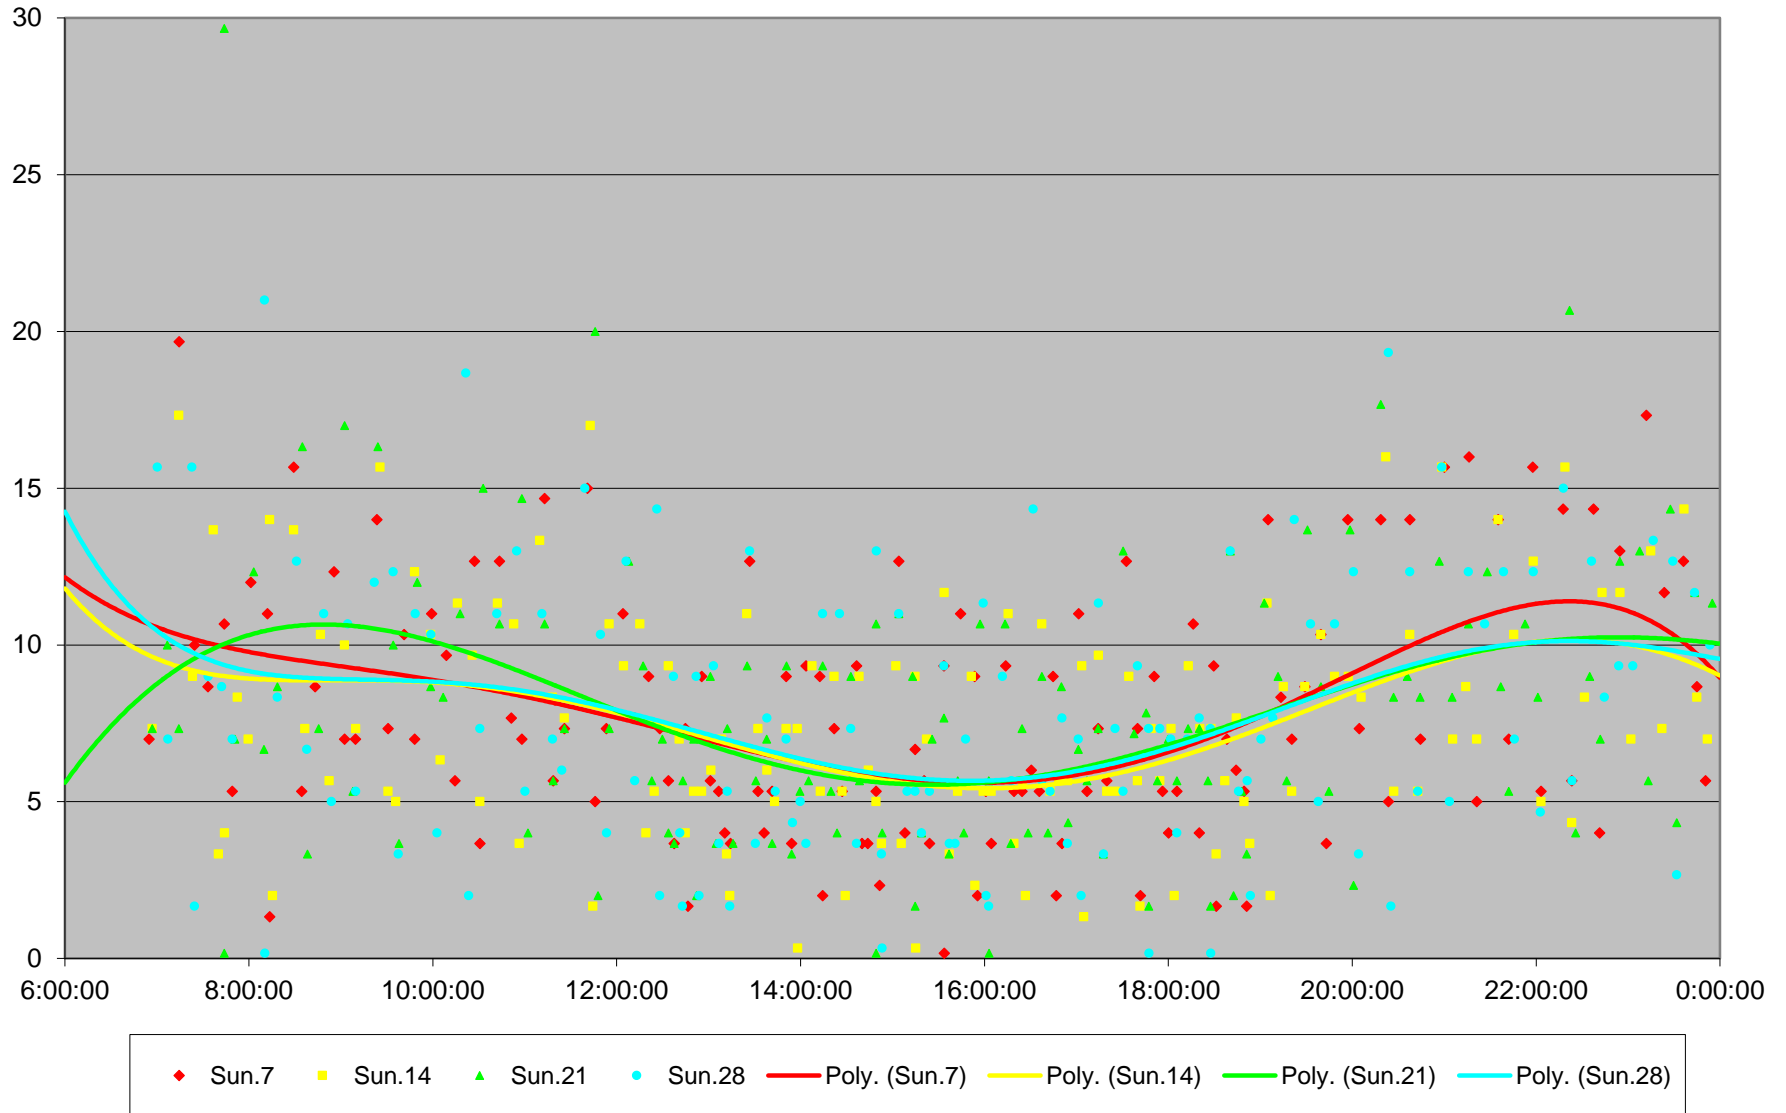

Quartiles Week 5

53 Steeles East Headways at McCowan Westbound June 2020 Saturday Statistics

53 Steeles East Headways at McCowan Westbound June 2020

53 Steeles East Headways at McCowan Westbound June 2020

Quartiles Saturdays

53 Steeles East Headways at McCowan Westbound June 2020 Sunday Statistics

53 Steeles East Headways at McCowan Westbound June 2020

53 Steeles East Headways at McCowan Westbound June 2020