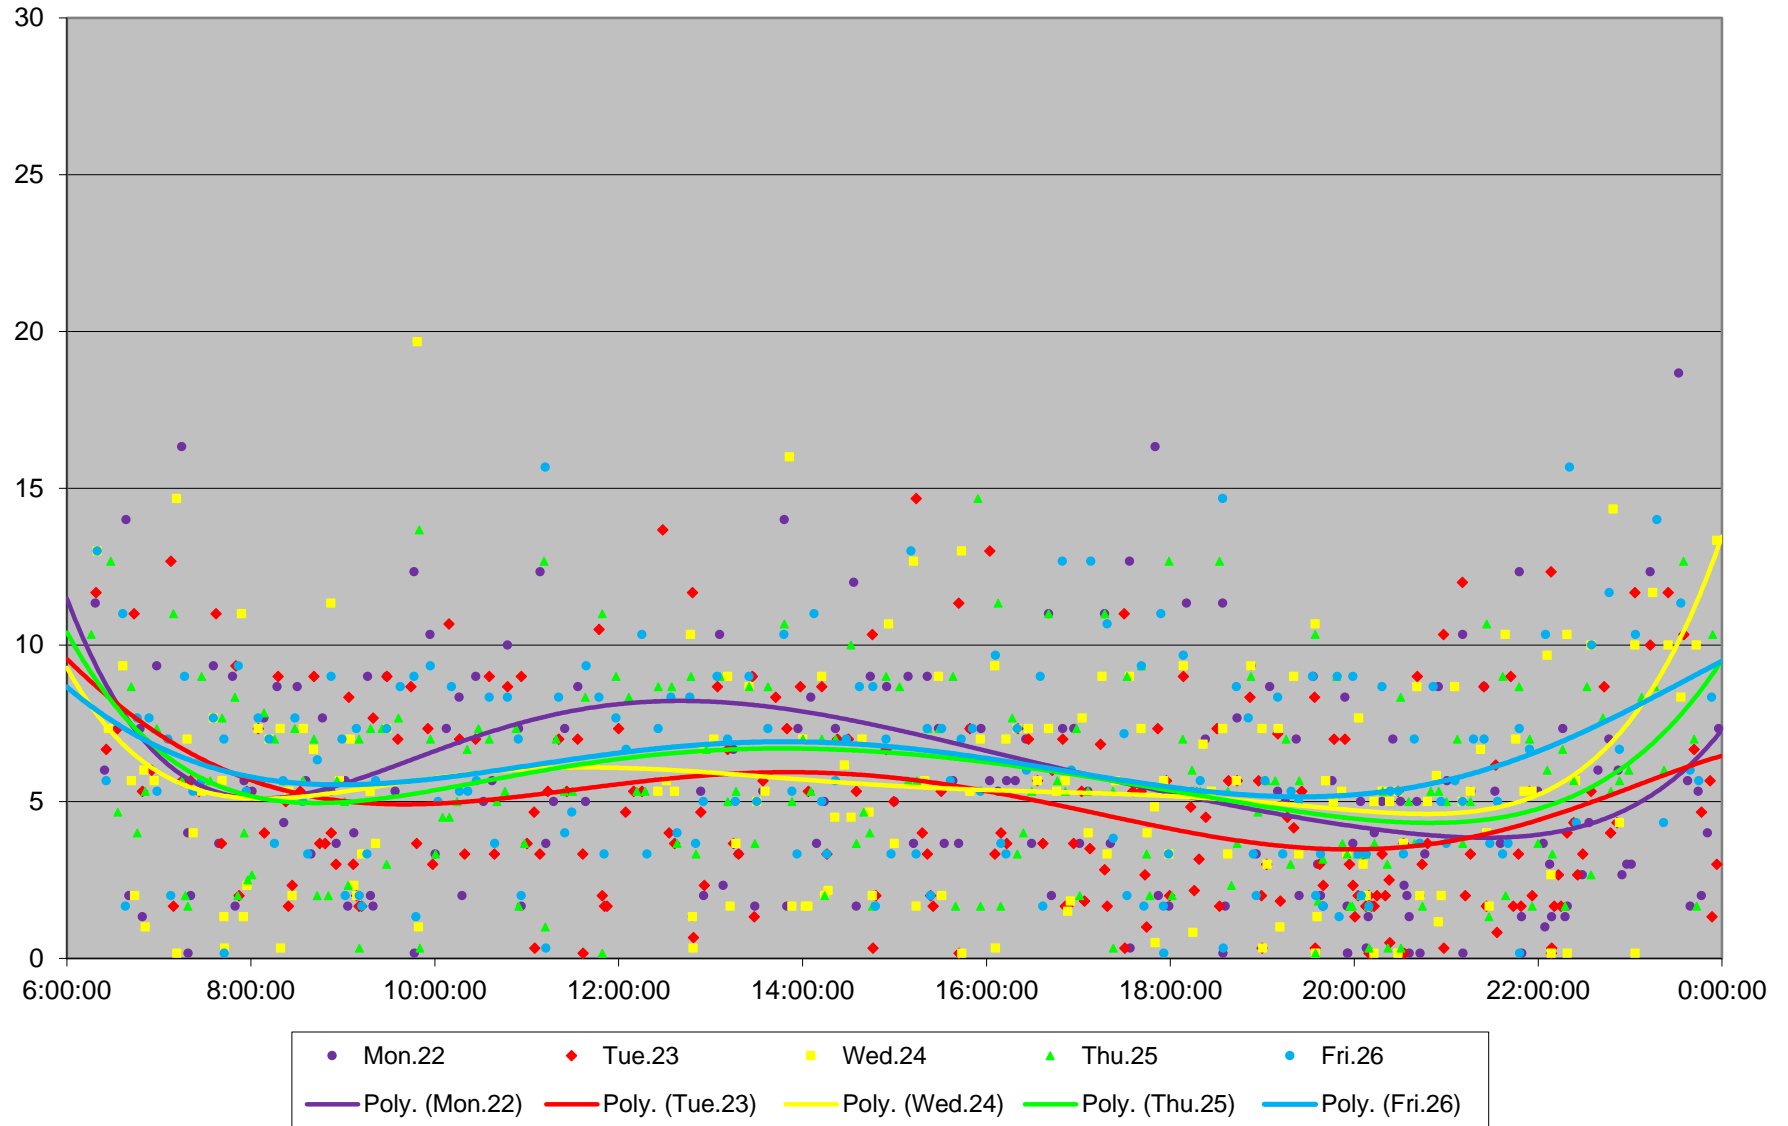

53 Steeles East Headways at McCowan Westbound June 2020 Weekday Statistics

53 Steeles East Headways at McCowan Westbound June 2020

53 Steeles East Headways at McCowan Westbound June 2020

Quartiles Week 1

53 Steeles East Headways at McCowan Westbound June 2020

53 Steeles East Headways at McCowan Westbound June 2020

Quartiles Week 2

53 Steeles East Headways at McCowan Westbound June 2020

53 Steeles East Headways at McCowan Westbound June 2020

Quartiles Week 3

53 Steeles East Headways at McCowan Westbound June 2020

53 Steeles East Headways at McCowan Westbound June 2020

Quartiles Week 4

53 Steeles East Headways at McCowan Westbound June 2020

53 Steeles East Headways at McCowan Westbound June 2020

Quartiles Week 5

53 Steeles East Headways at McCowan Westbound June 2020 Saturday Statistics

53 Steeles East Headways at McCowan Westbound June 2020

53 Steeles East Headways at McCowan Westbound June 2020