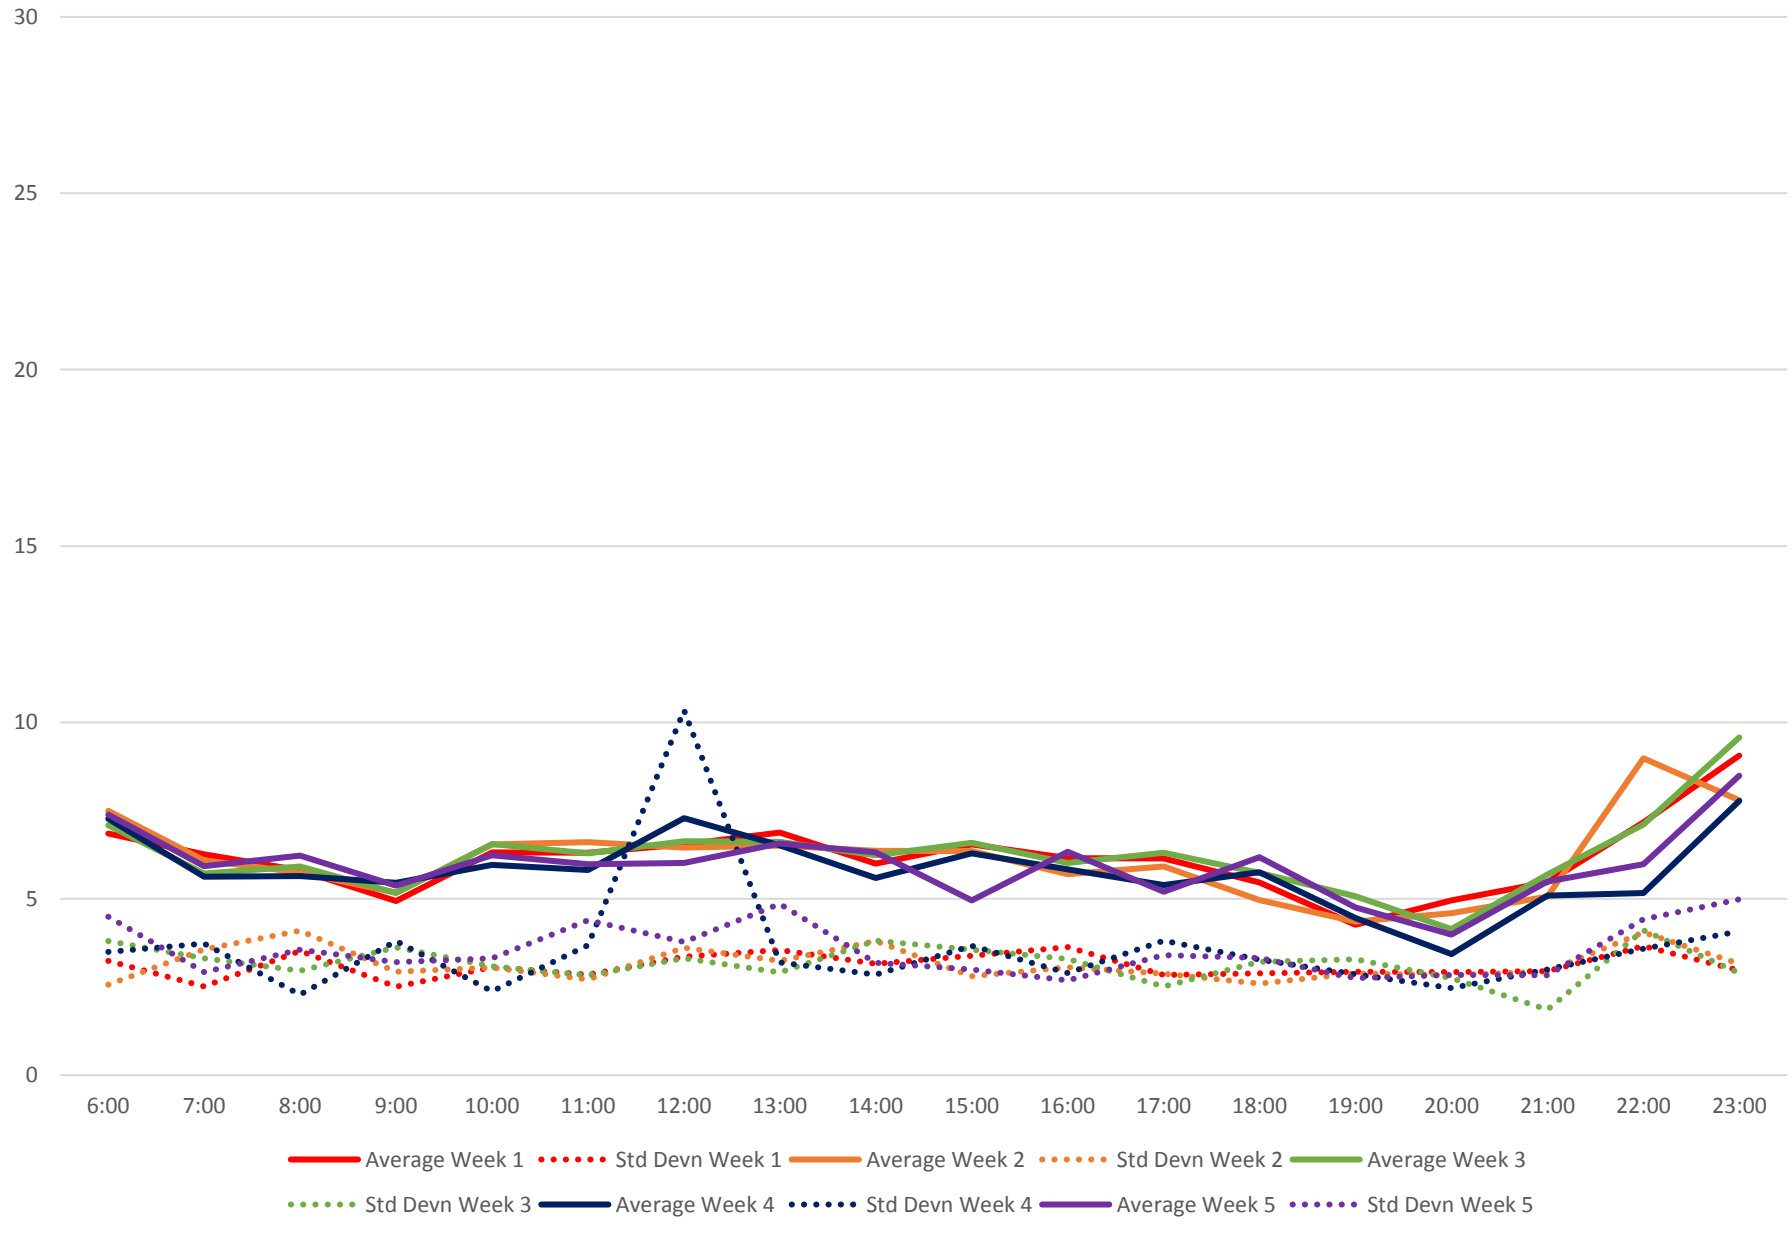

53 Steeles East Headways at McCowan Westbound June 2020 Weekday Statistics

53 Steeles East Headways at McCowan Westbound June 2020

53 Steeles East Headways at McCowan Westbound June 2020

Quartiles Week 1

53 Steeles East Headways at McCowan Westbound June 2020

53 Steeles East Headways at McCowan Westbound June 2020

Quartiles Week 2

53 Steeles East Headways at McCowan Westbound June 2020

53 Steeles East Headways at McCowan Westbound June 2020

Quartiles Week 5

53 Steeles East Headways at McCowan Westbound June 2020 Saturday Statistics

53 Steeles East Headways at McCowan Westbound June 2020

53 Steeles East Headways at McCowan Westbound June 2020

Quartiles Saturdays

53 Steeles East Headways at McCowan Westbound June 2020 Sunday Statistics

53 Steeles East Headways at McCowan Westbound June 2020

53 Steeles East Headways at McCowan Westbound June 2020