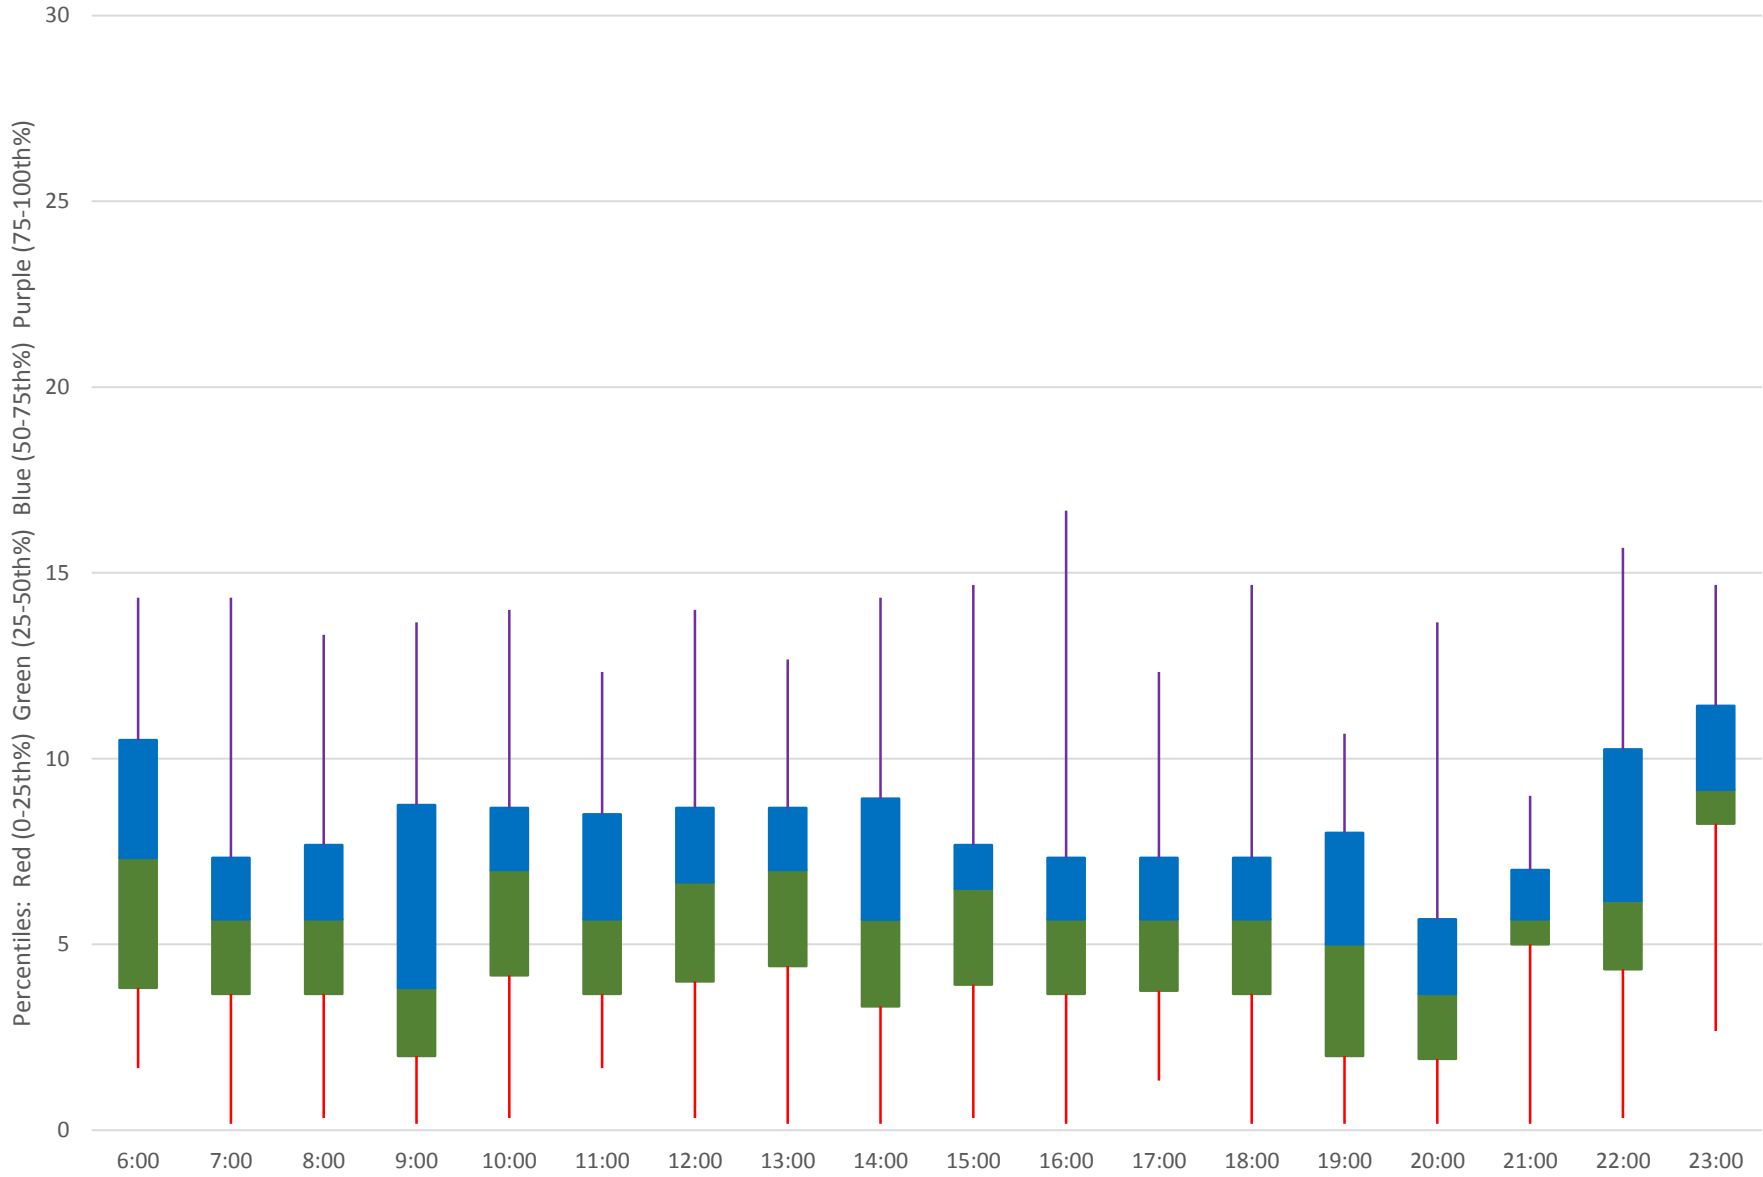

53 Steeles East Headways at McCowan Westbound June 2020

Quartiles Week 3