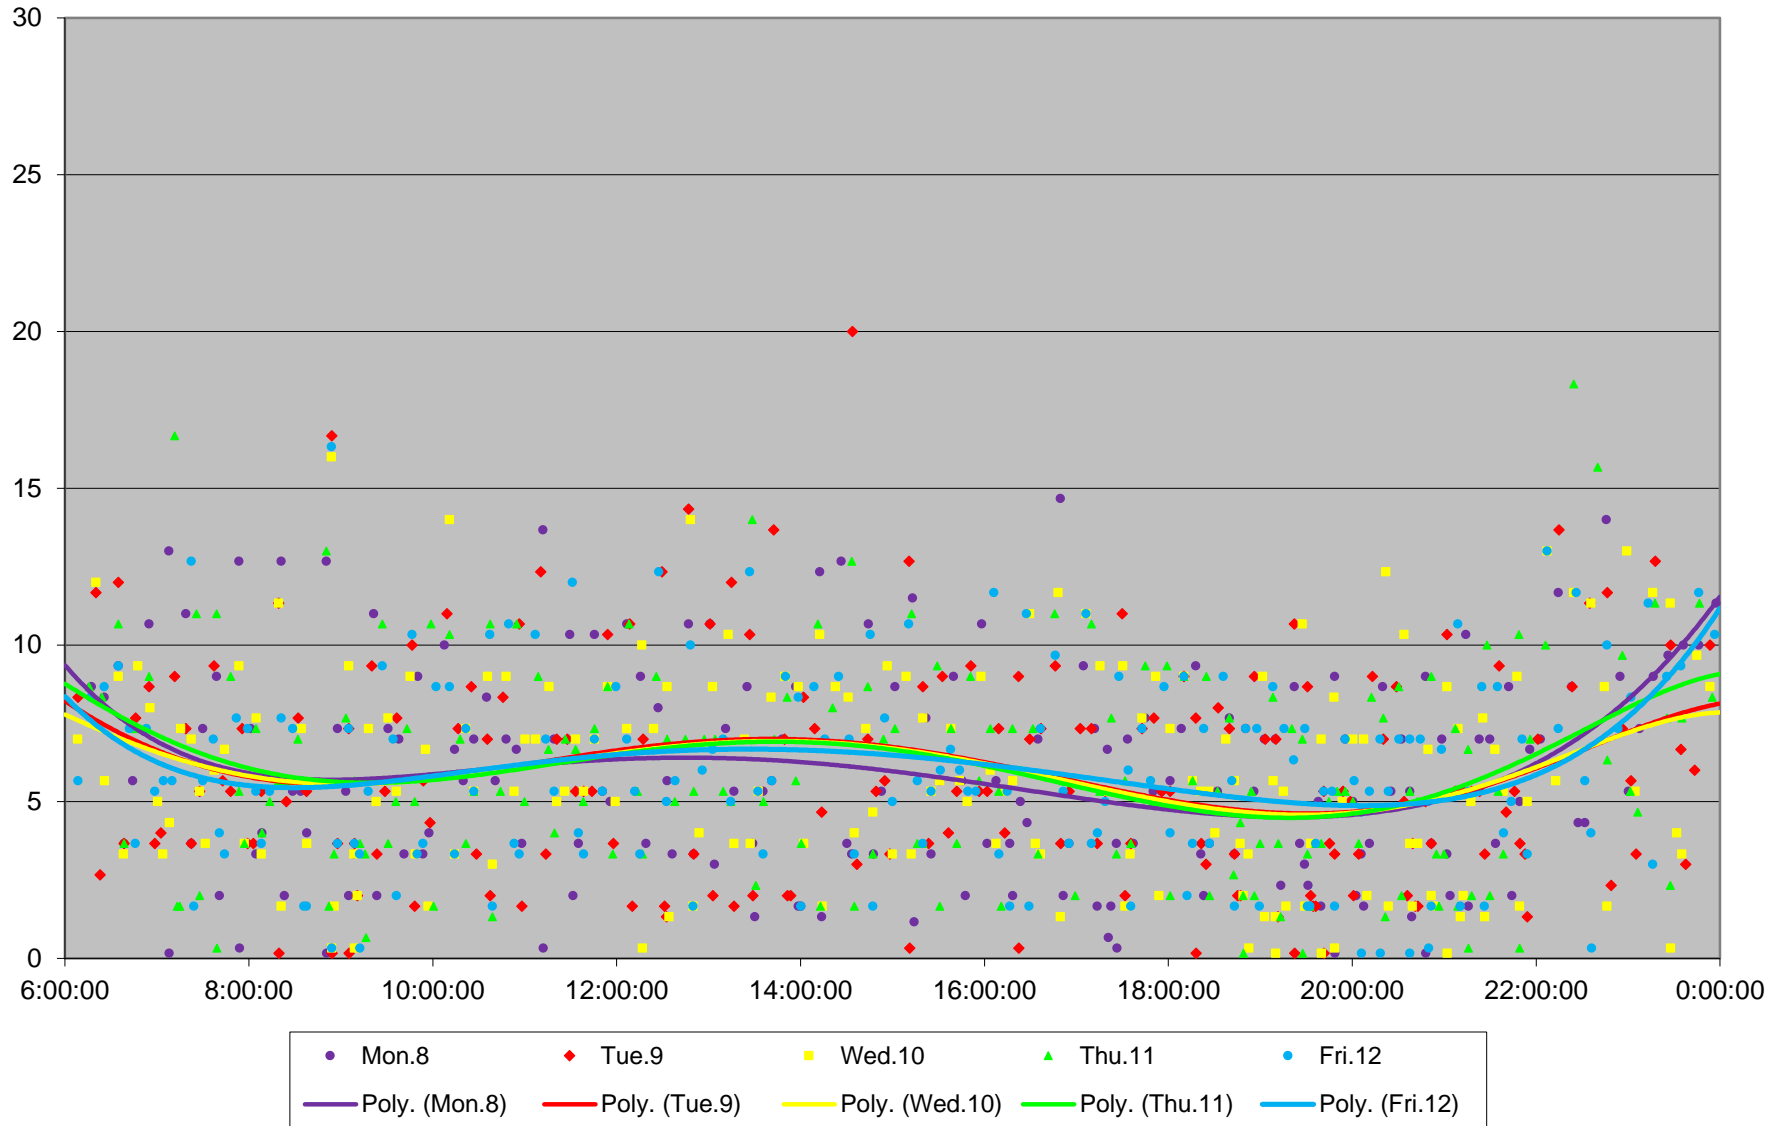

53 Steeles East Headways at McCowan Westbound June 2020 Weekday Statistics

53 Steeles East Headways at McCowan Westbound June 2020

53 Steeles East Headways at McCowan Westbound June 2020

Quartiles Week 1

53 Steeles East Headways at McCowan Westbound June 2020

53 Steeles East Headways at McCowan Westbound June 2020

Quartiles Week 2

53 Steeles East Headways at McCowan Westbound June 2020

53 Steeles East Headways at McCowan Westbound June 2020