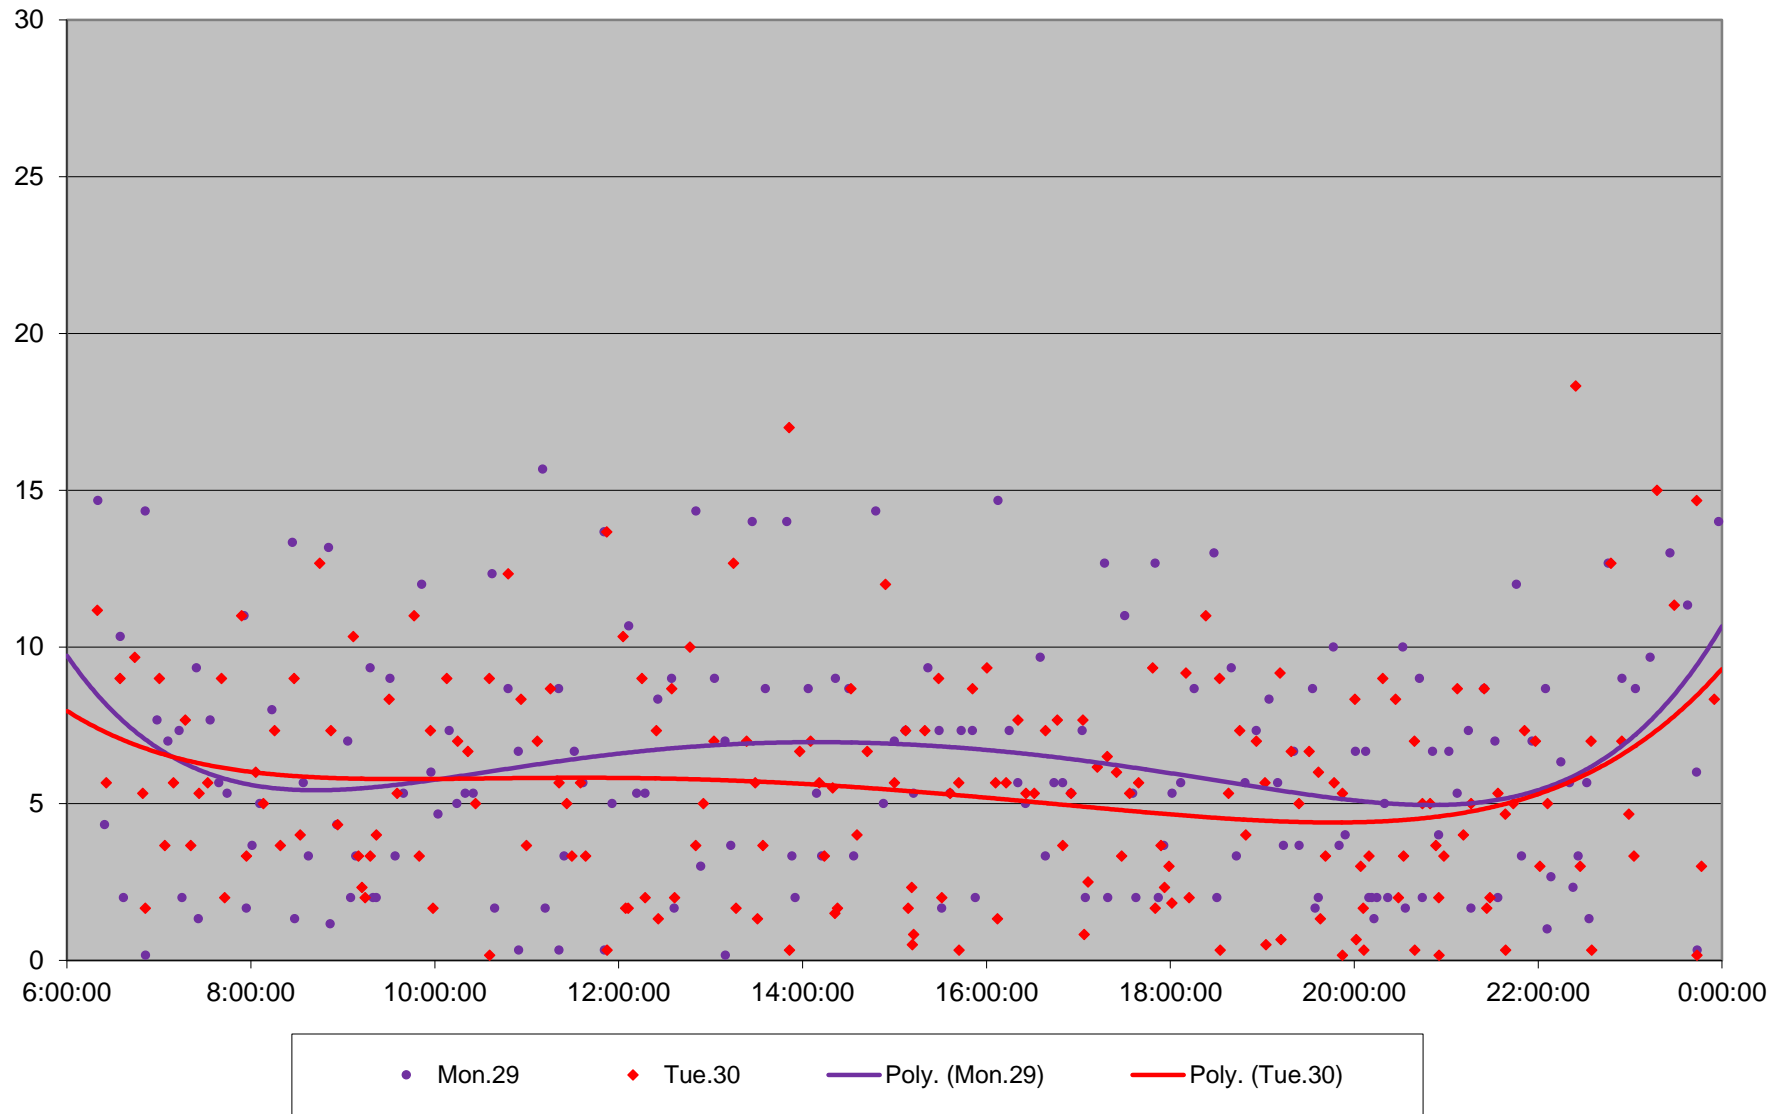

Quartiles Week 3

53 Steeles East Headways at McCowan Westbound June 2020

53 Steeles East Headways at McCowan Westbound June 2020

Quartiles Week 4

53 Steeles East Headways at McCowan Westbound June 2020

53 Steeles East Headways at McCowan Westbound June 2020

Quartiles Week 5

53 Steeles East Headways at McCowan Westbound June 2020 Saturday Statistics

53 Steeles East Headways at McCowan Westbound June 2020

53 Steeles East Headways at McCowan Westbound June 2020

Quartiles Saturdays

53 Steeles East Headways at McCowan Westbound June 2020 Sunday Statistics

53 Steeles East Headways at McCowan Westbound June 2020

53 Steeles East Headways at McCowan Westbound June 2020