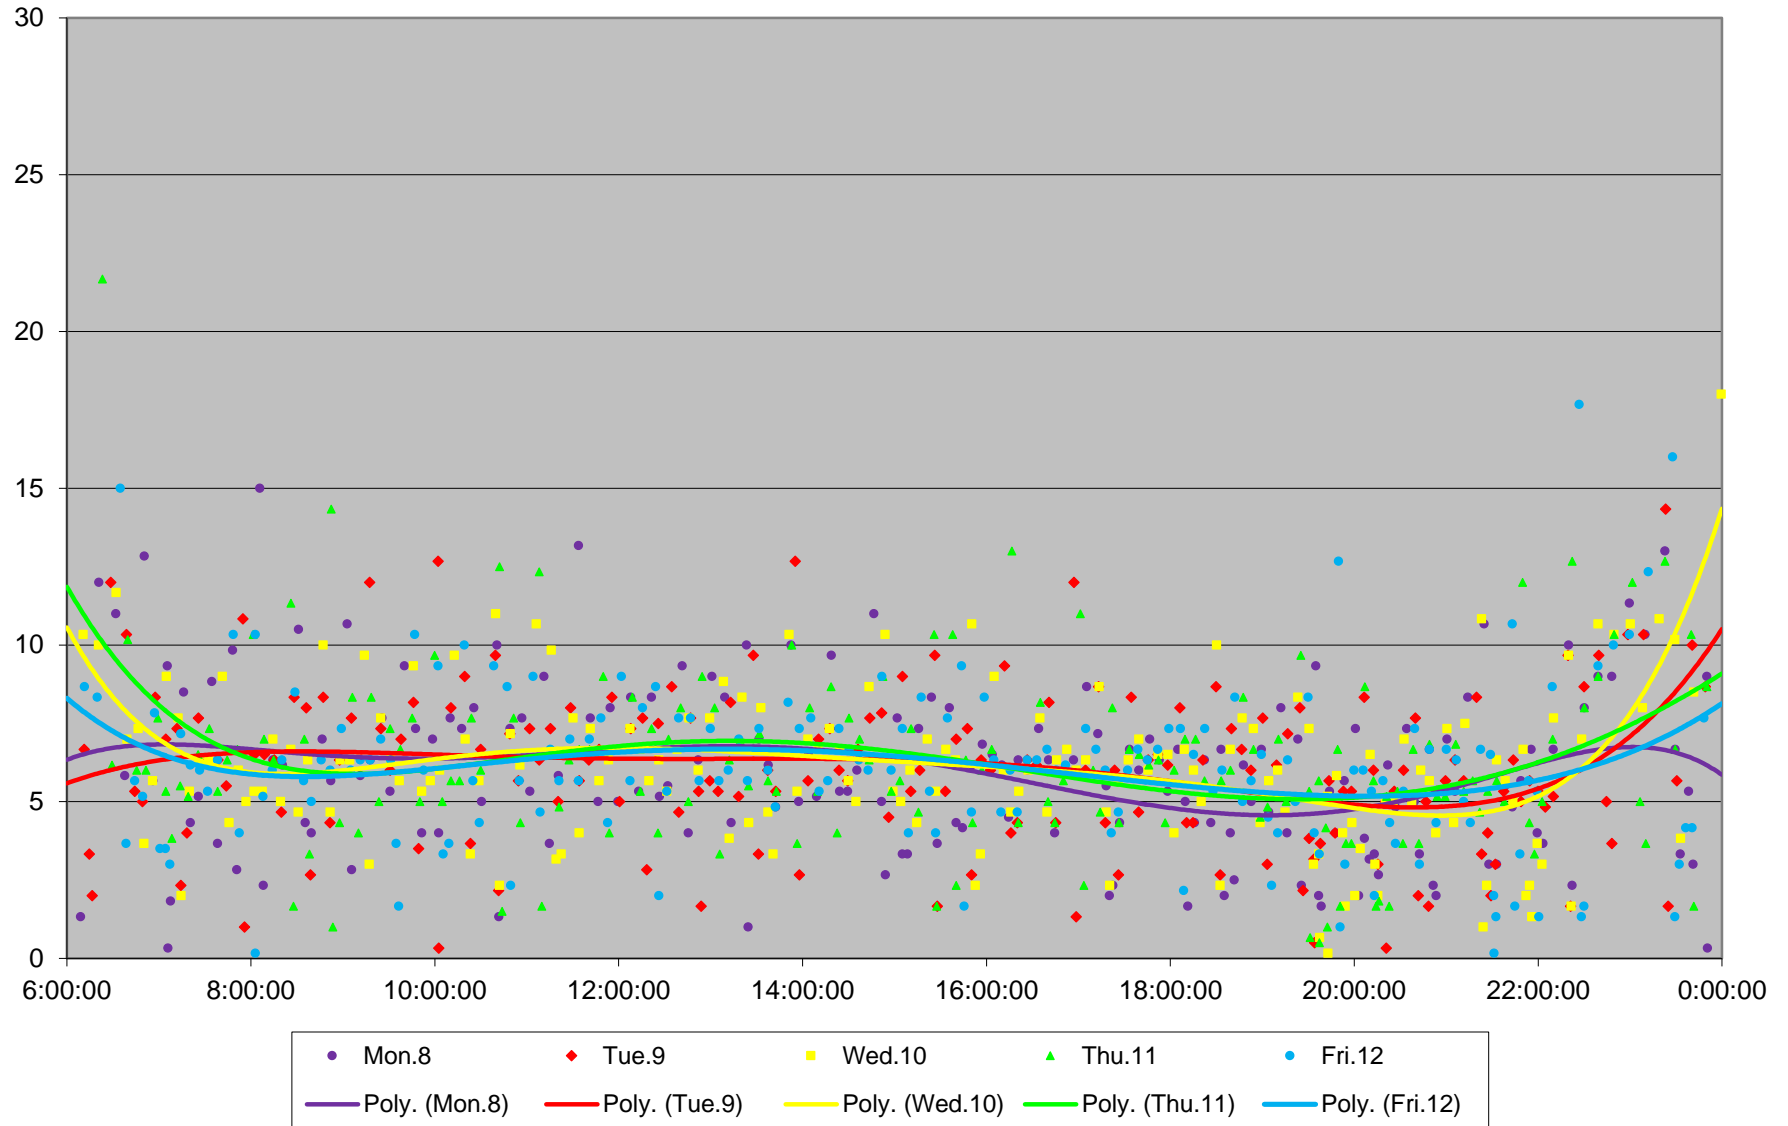

53 Steeles East Headways at N of Finch Stn Northbound June 2020