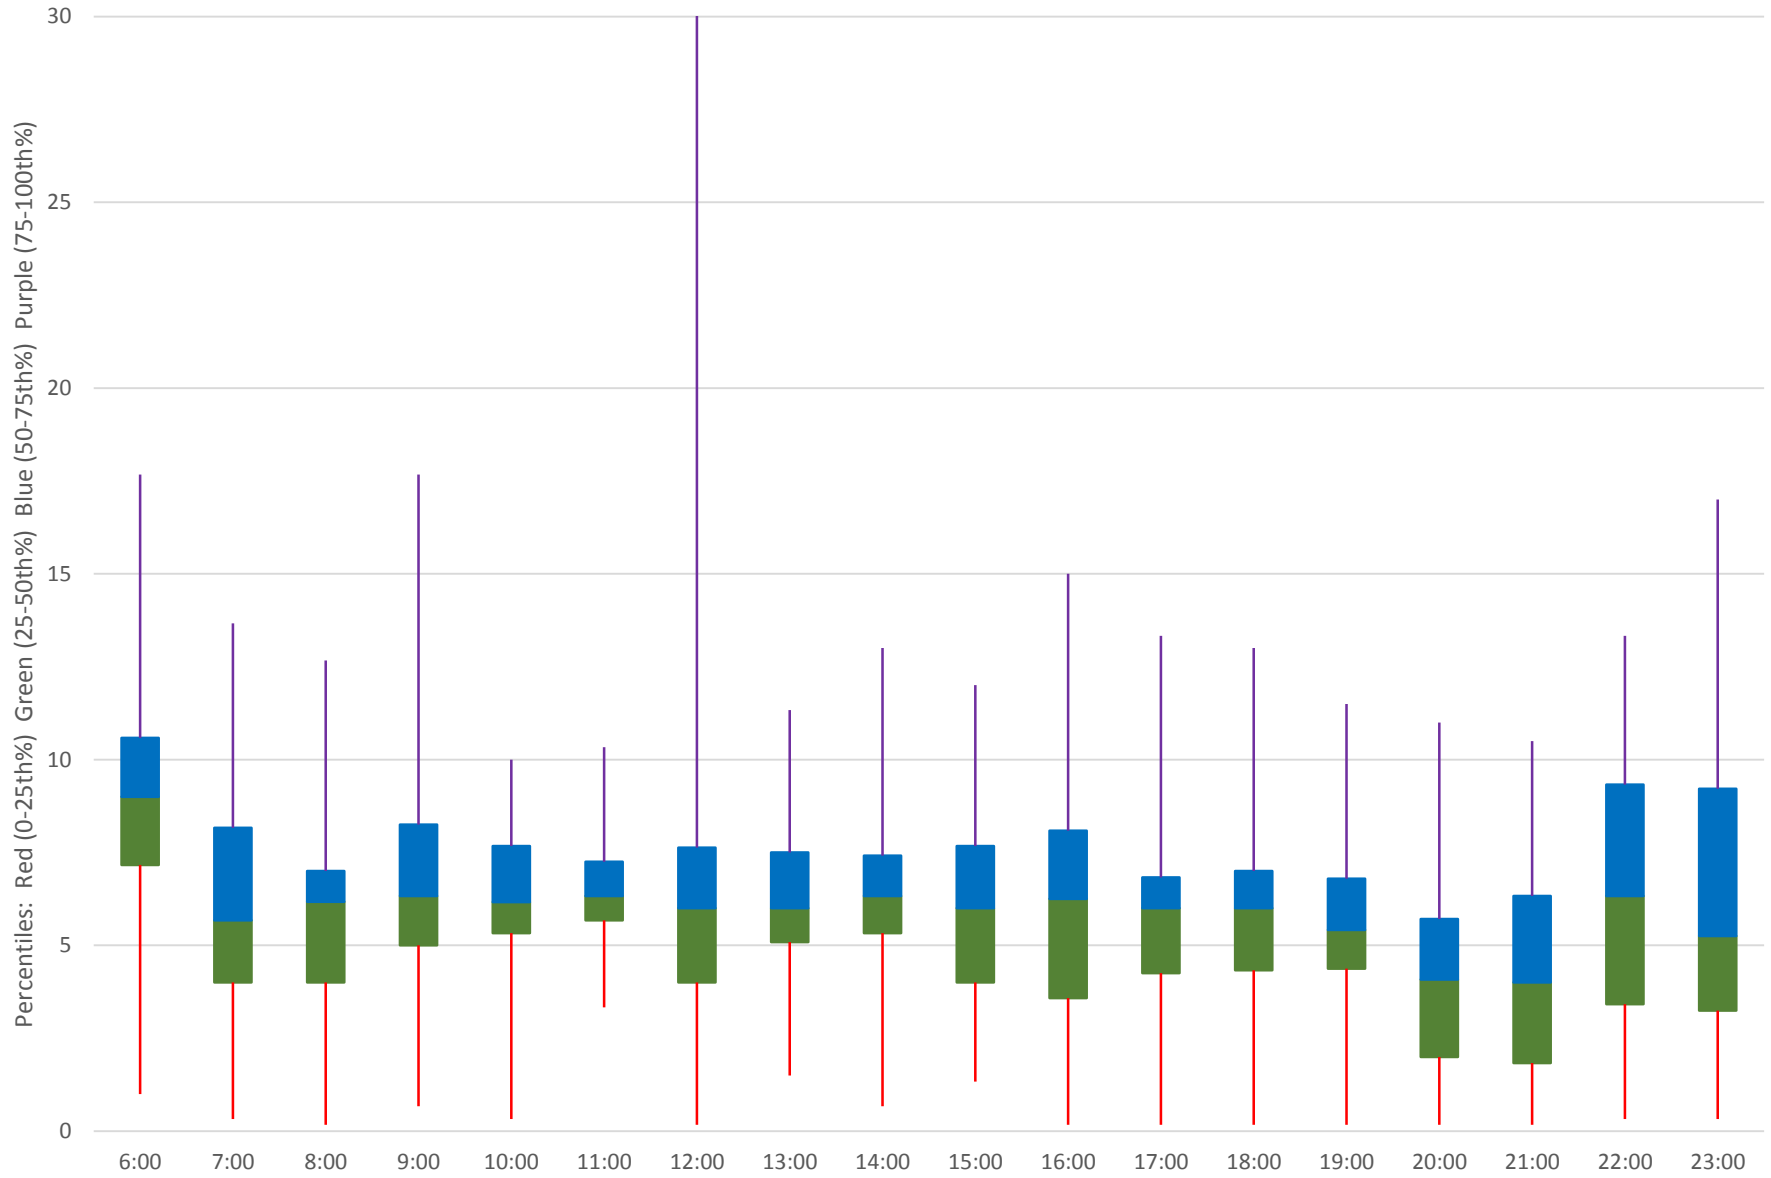

Quartiles Week 4

53 Steeles East Headways at N of Finch Stn Northbound June 2020

53 Steeles East Headways at N of Finch Stn Northbound June 2020

Quartiles Week 5

53 Steeles East Headways at N of Finch Stn Northbound June 2020 Saturday Statistics