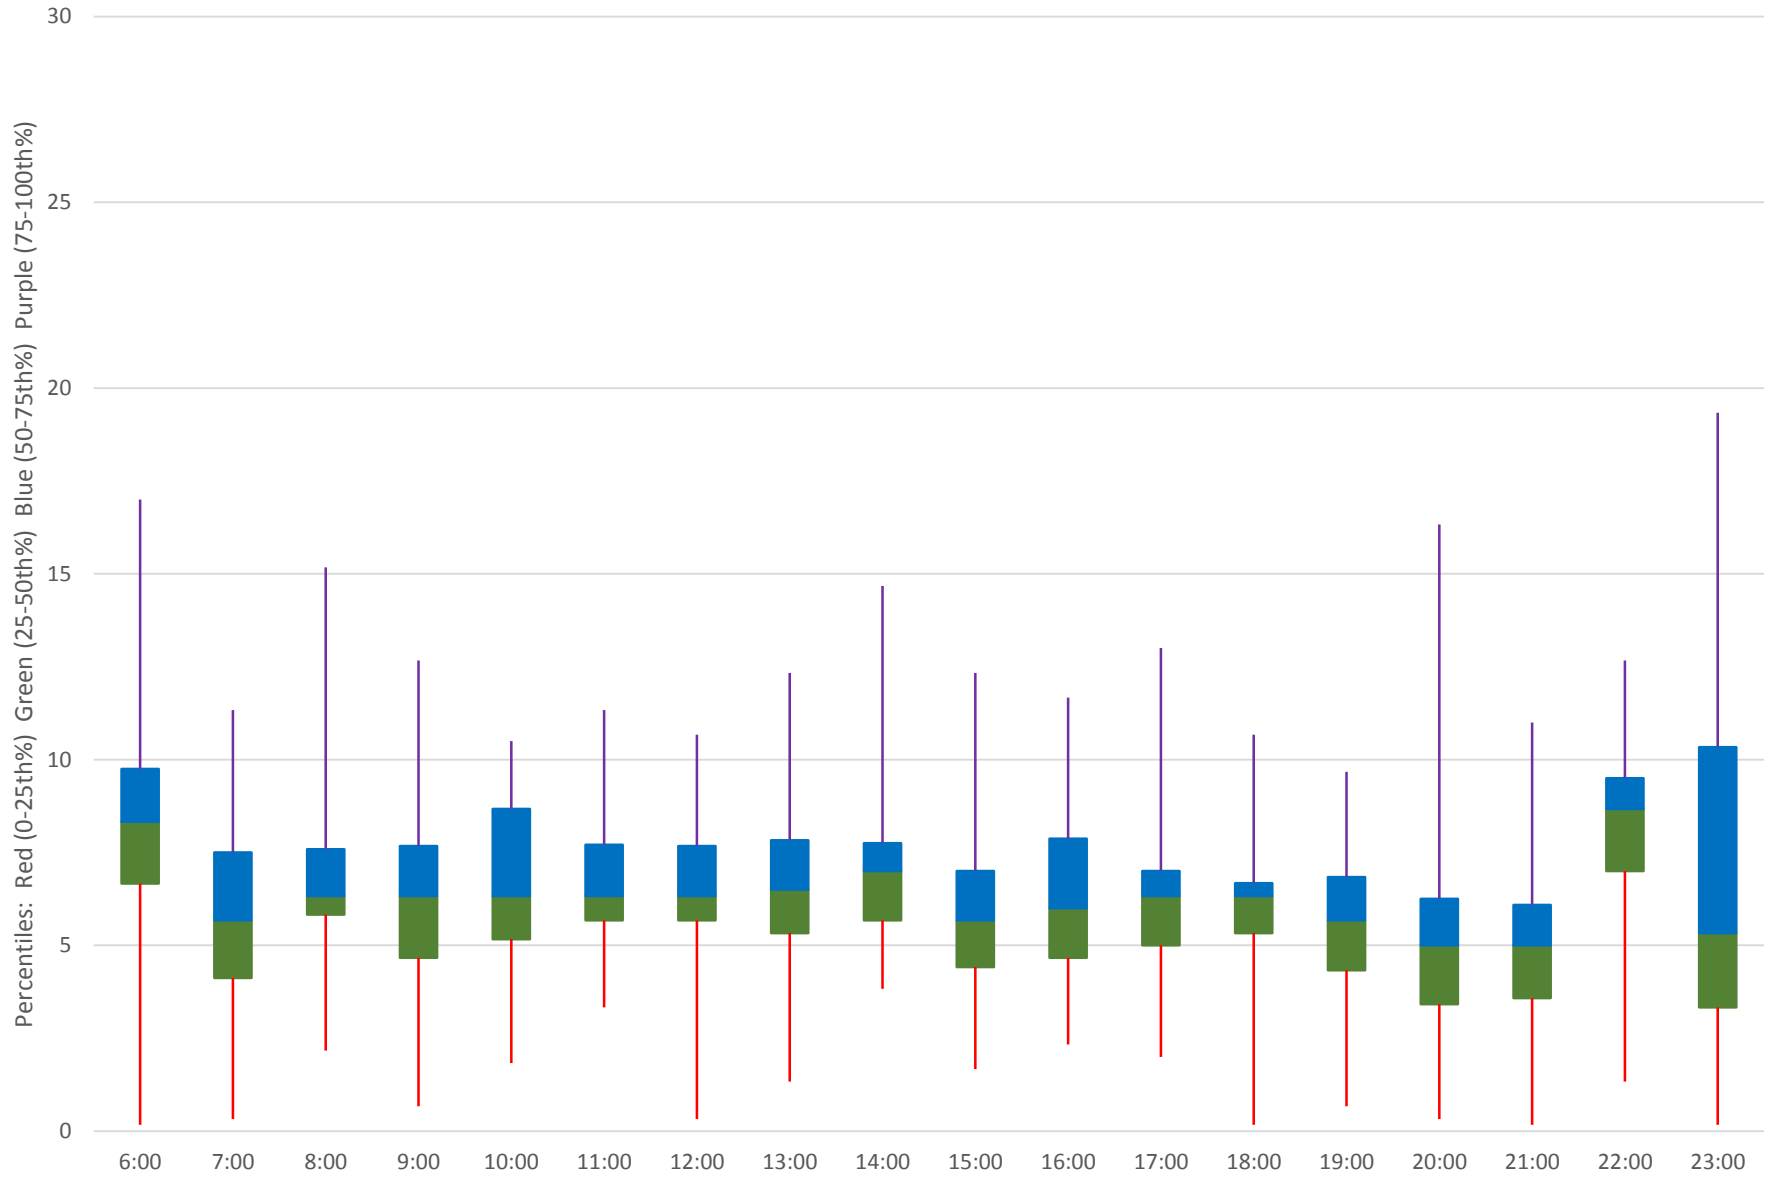

53 Steeles East Headways at N of Finch Stn Northbound June 2020

Quartiles Week 3