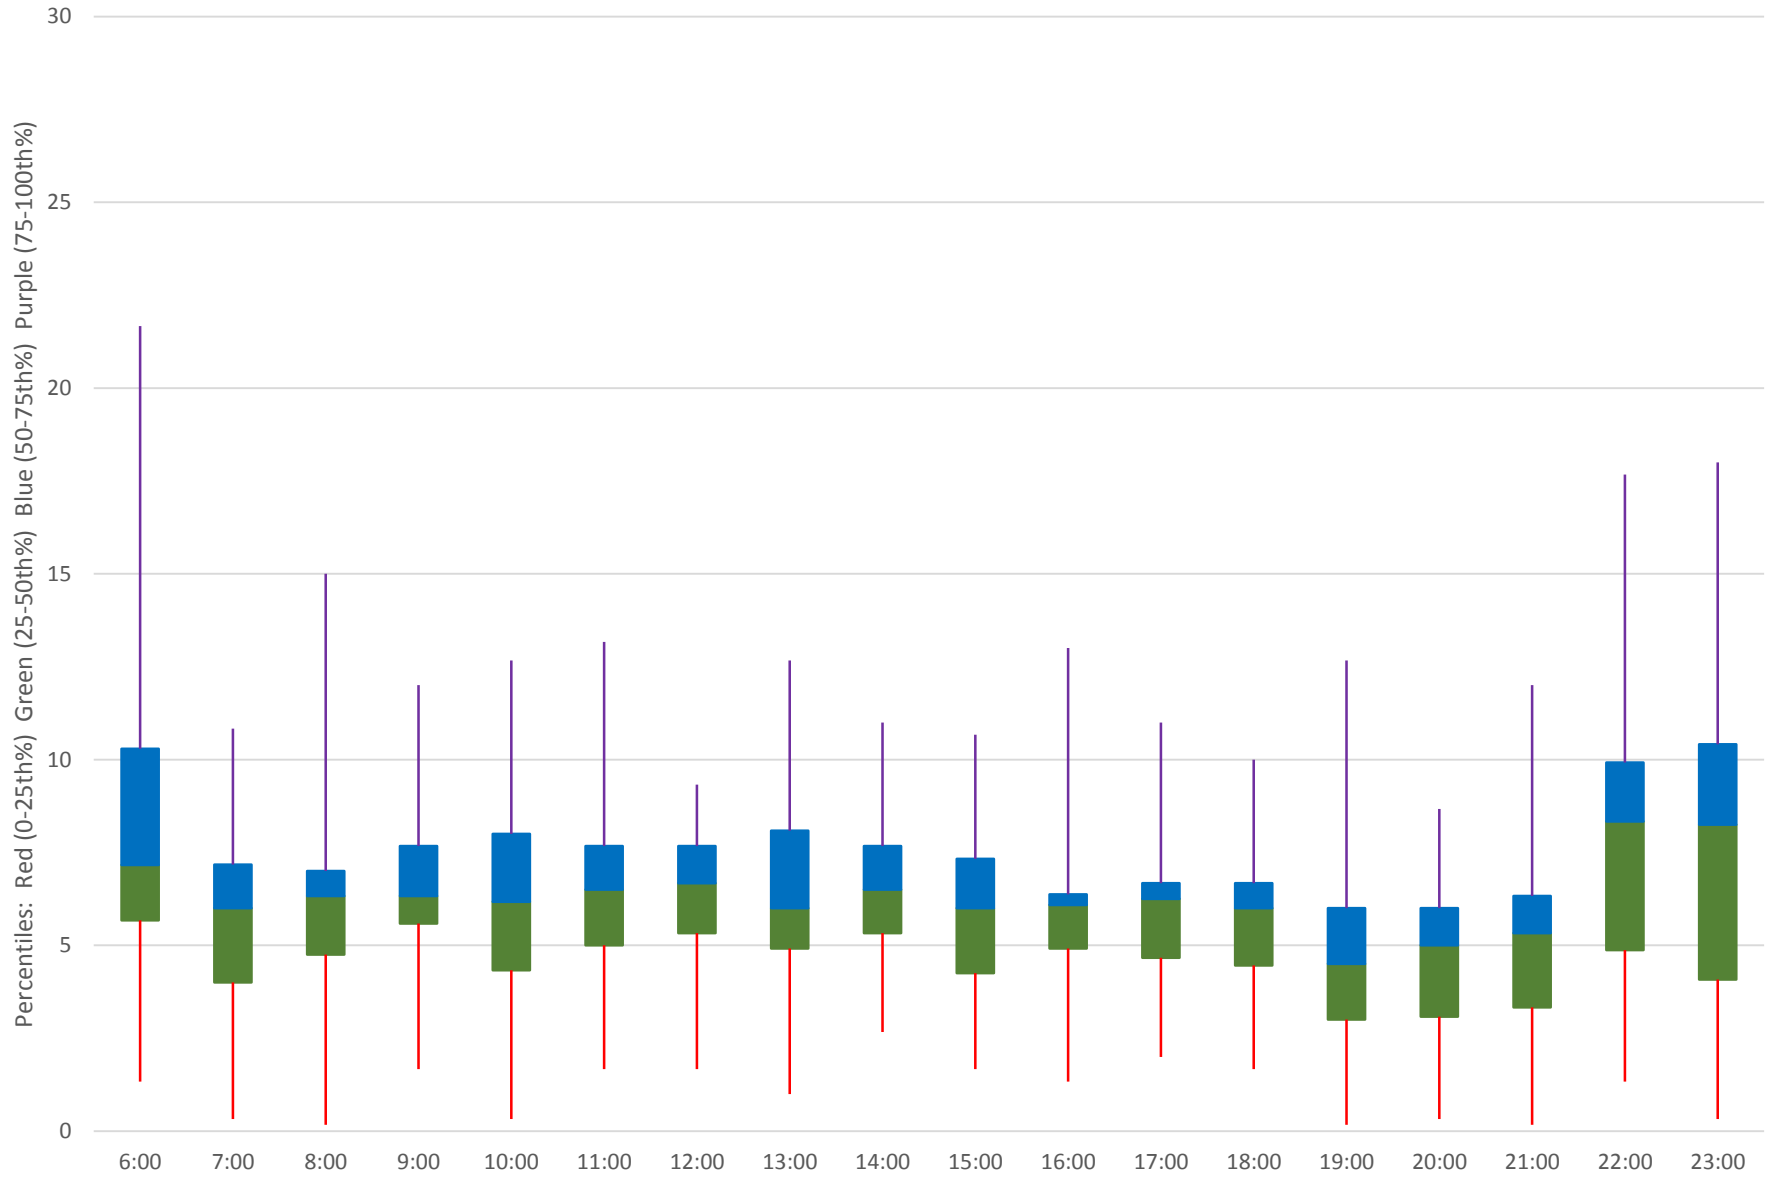

Quartiles Week 1

53 Steeles East Headways at N of Finch Stn Northbound June 2020

53 Steeles East Headways at N of Finch Stn Northbound June 2020

Quartiles Week 2

53 Steeles East Headways at N of Finch Stn Northbound June 2020