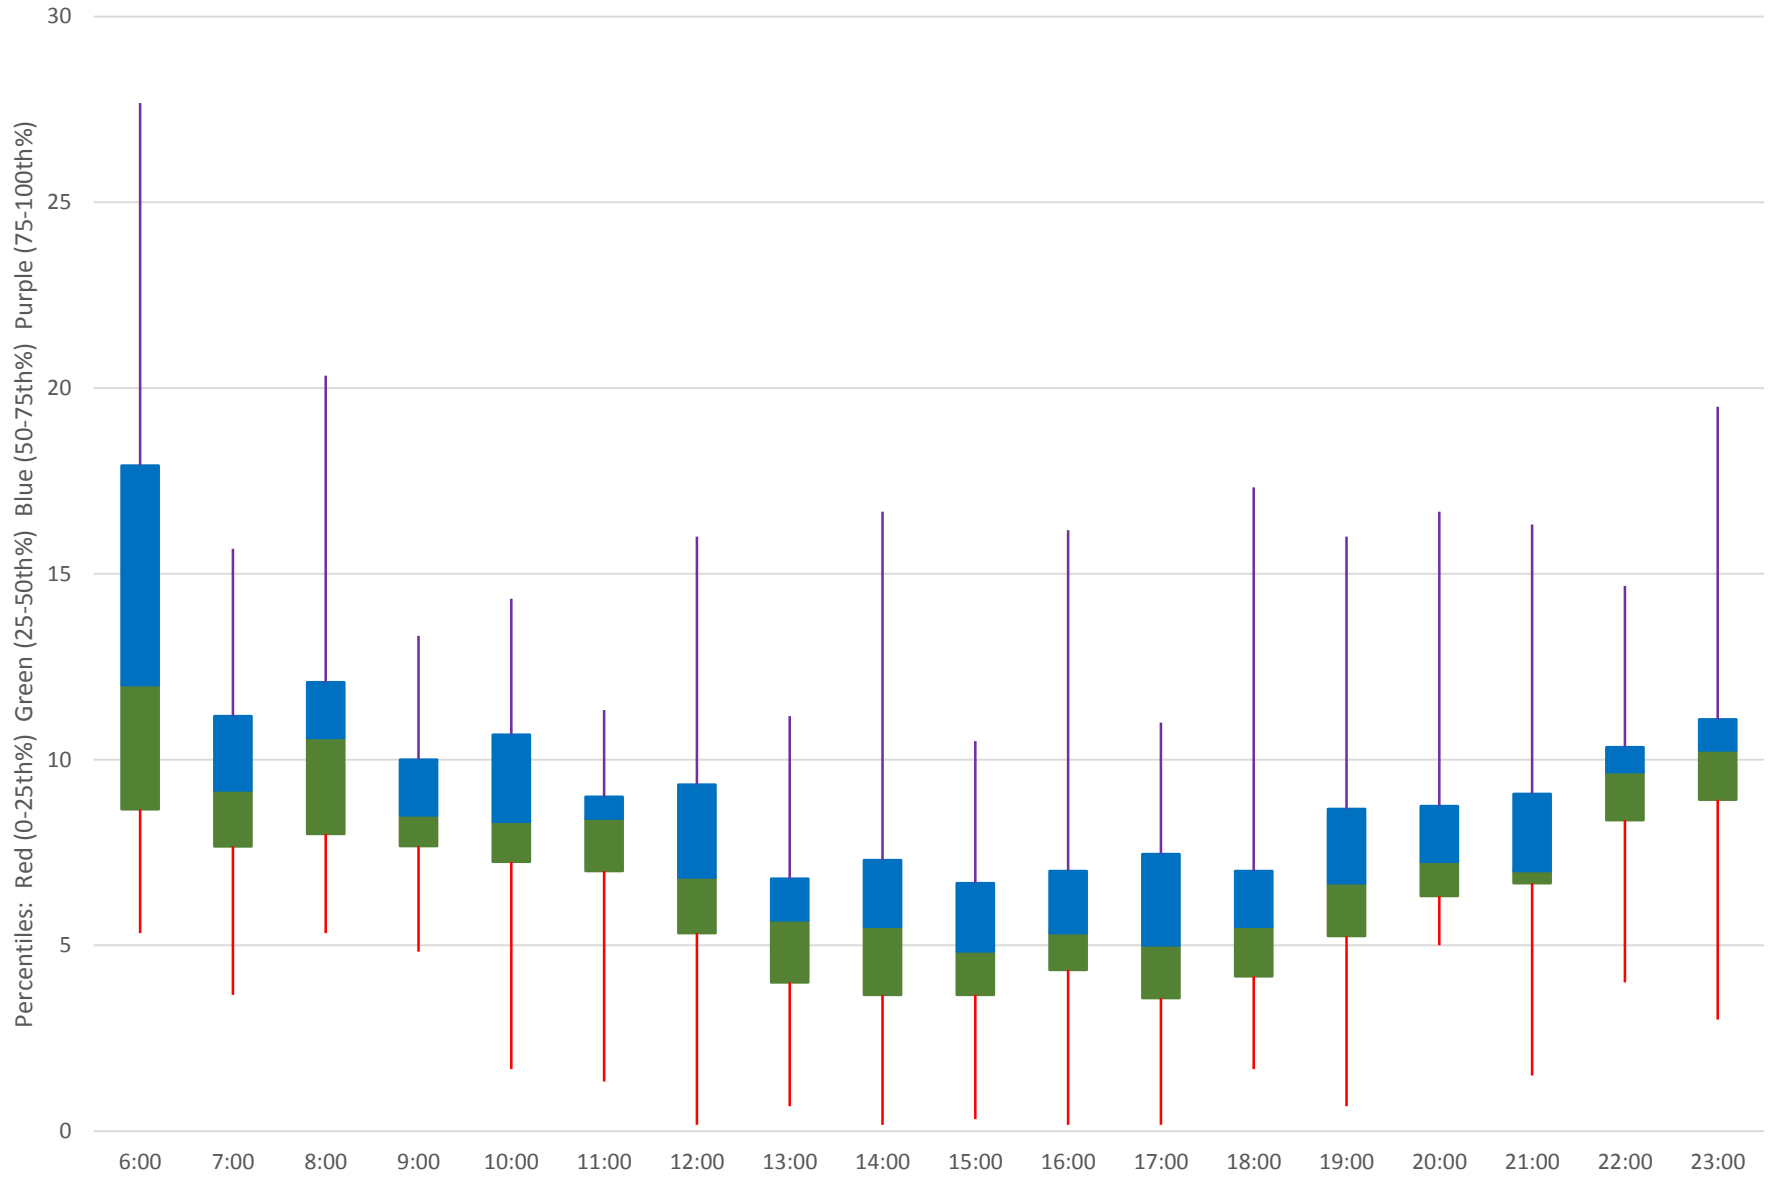

53 Steeles East Headways at N of Finch Stn Northbound June 2020 Sunday Statistics

53 Steeles East Headways at N of Finch Stn Northbound June 2020

Quartiles Saturdays