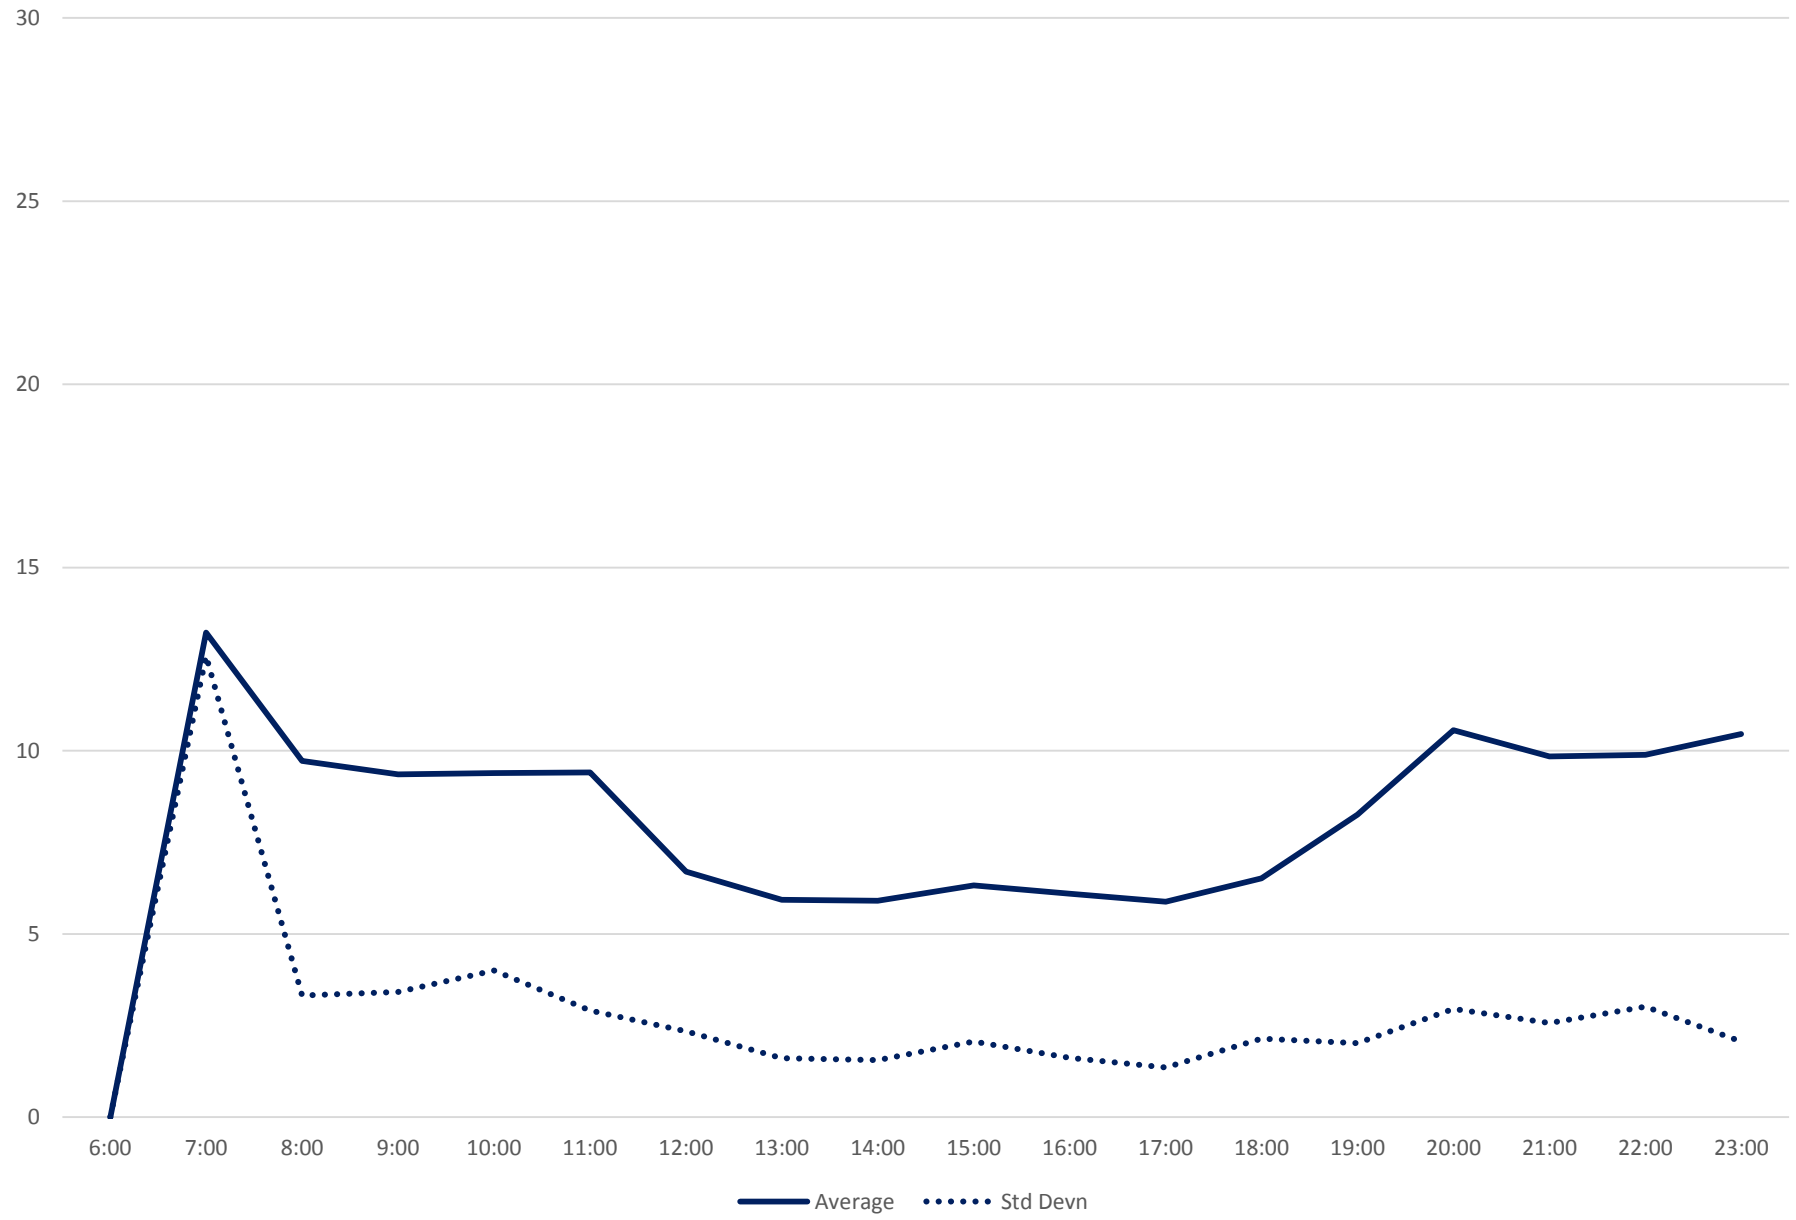

53 Steeles East Headways at N of Finch Stn Northbound June 2020

53 Steeles East Headways at N of Finch Stn Northbound June 2020

Quartiles Saturdays

53 Steeles East Headways at N of Finch Stn Northbound June 2020 Sunday Statistics

53 Steeles East Headways at N of Finch Stn Northbound June 2020

53 Steeles East Headways at N of Finch Stn Northbound June 2020

Quartiles Sundays/Holidays