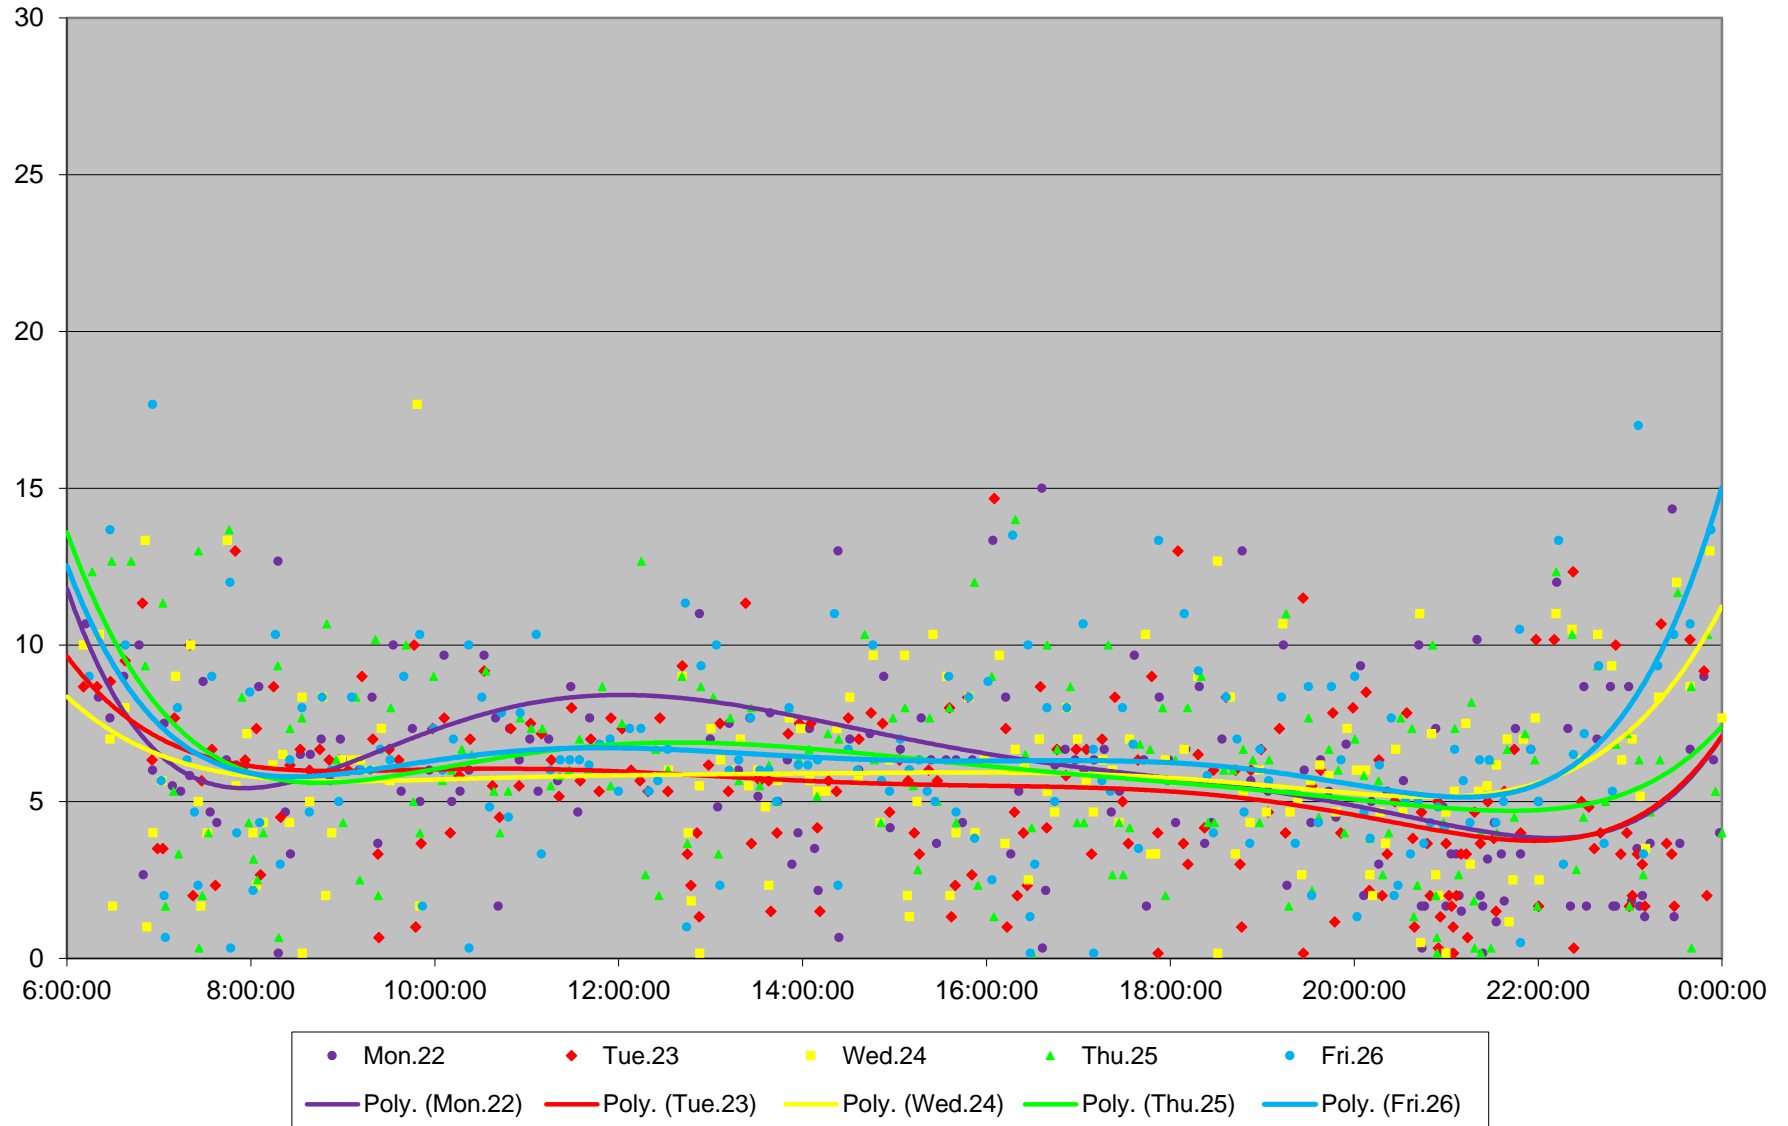

53 Steeles East Headways at N of Finch Stn Northbound June 2020