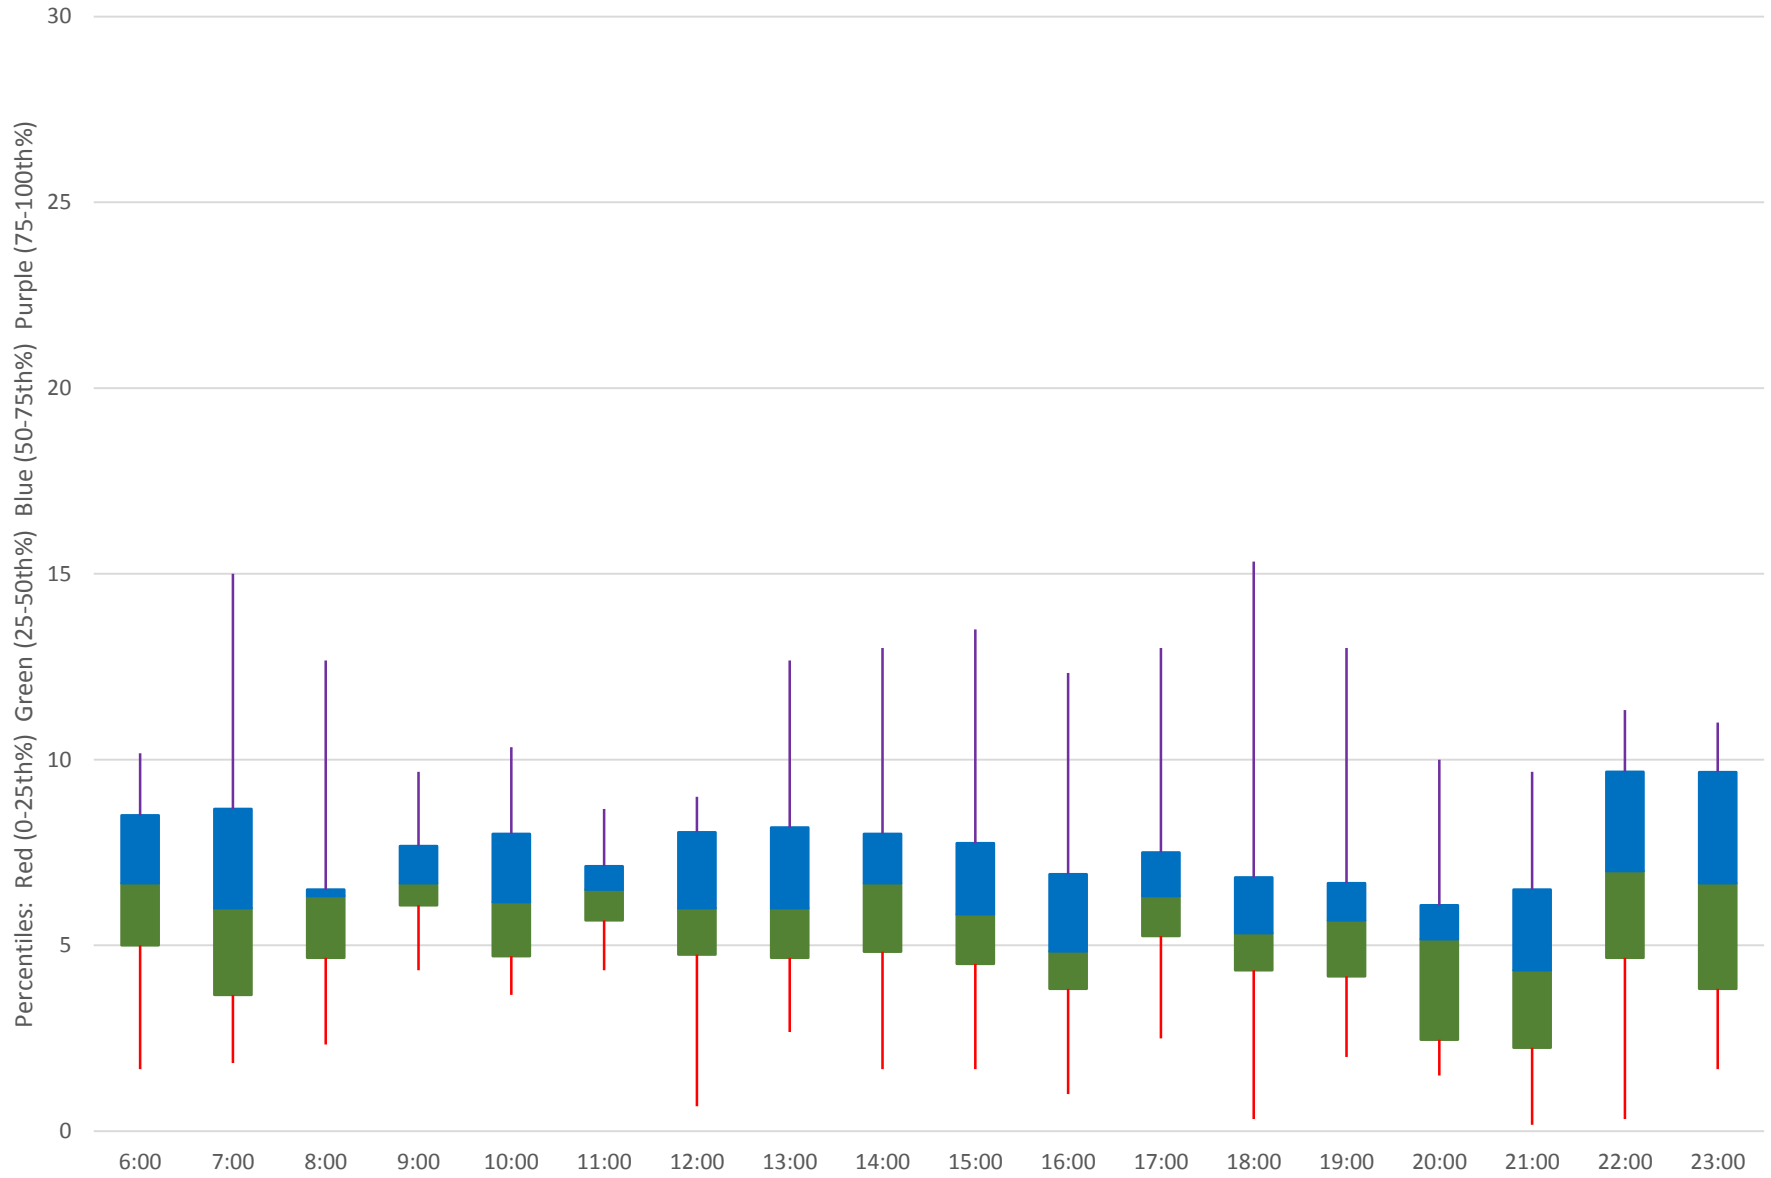

Quartiles Week 4

53 Steeles East Headways at N of Finch Stn Northbound June 2020

53 Steeles East Headways at N of Finch Stn Northbound June 2020

Quartiles Week 5

53 Steeles East Headways at N of Finch Stn Northbound June 2020 Saturday Statistics