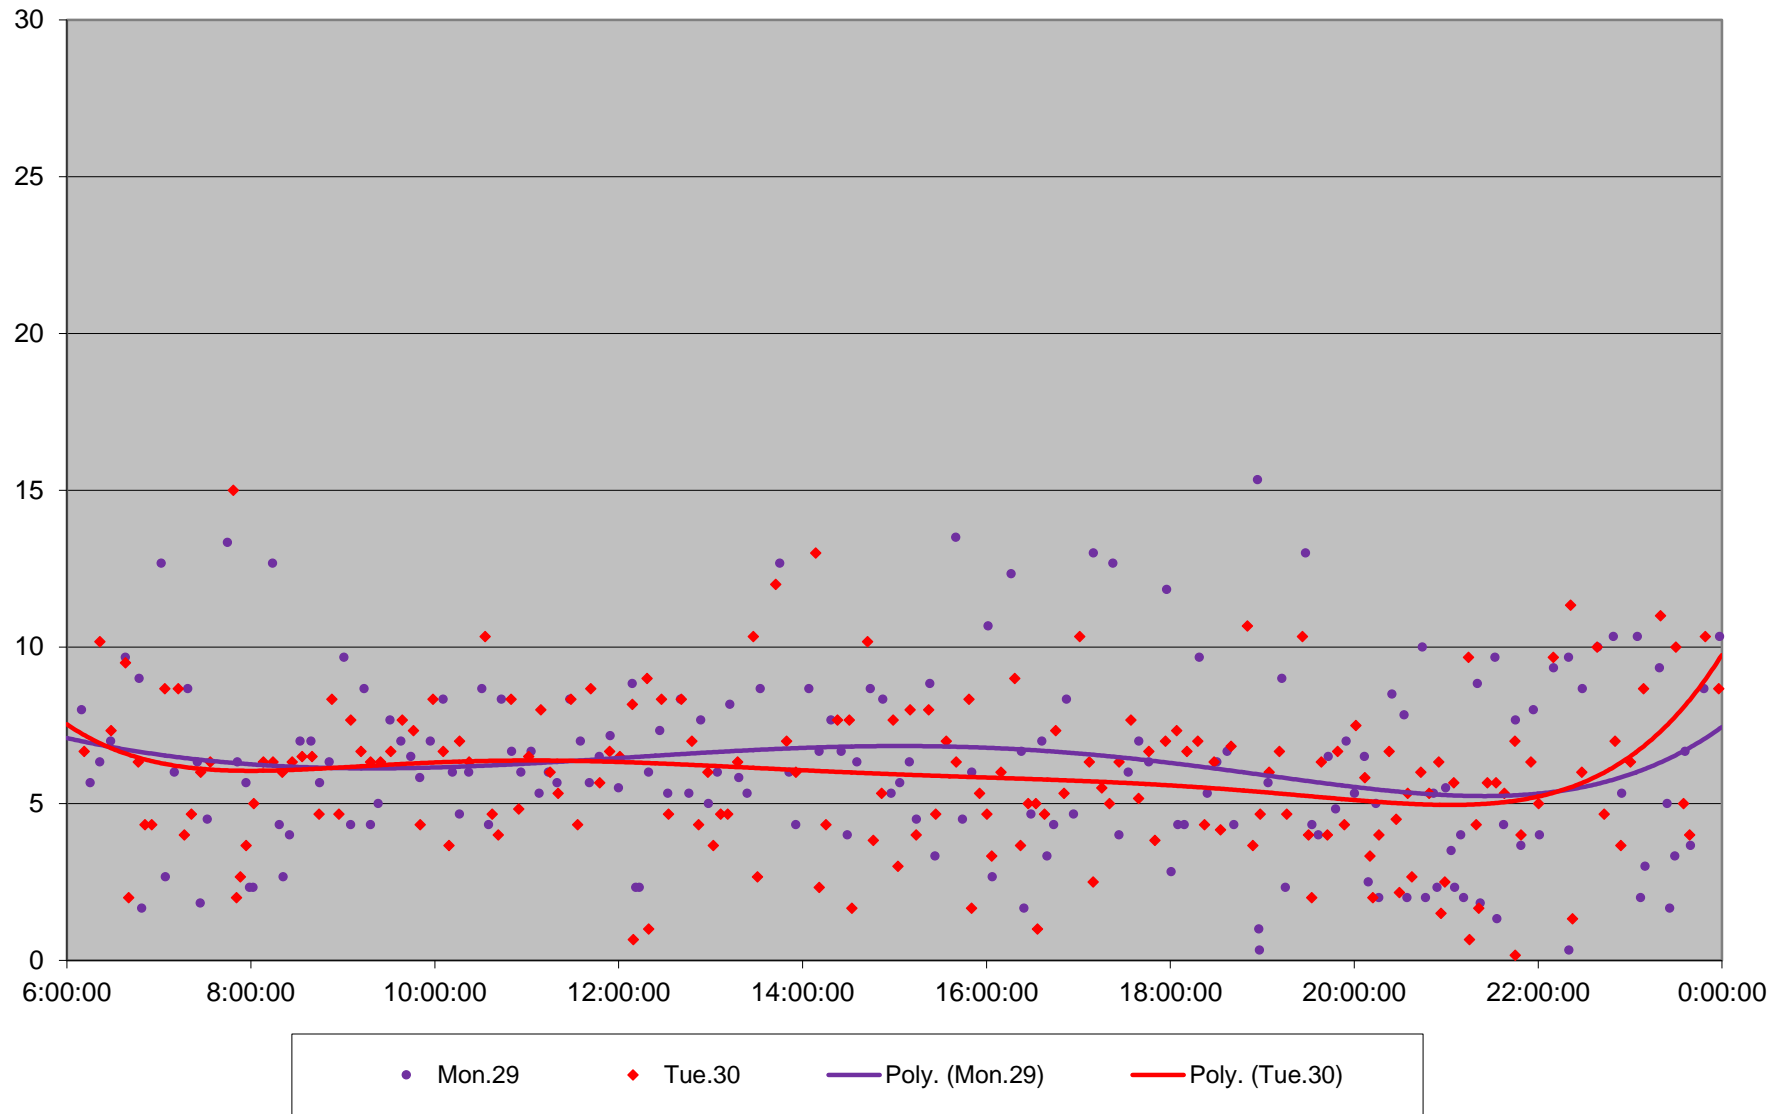

Quartiles Week 4

53 Steeles East Headways at N of Finch Stn Northbound June 2020

53 Steeles East Headways at N of Finch Stn Northbound June 2020

Quartiles Week 5

53 Steeles East Headways at N of Finch Stn Northbound June 2020 Saturday Statistics