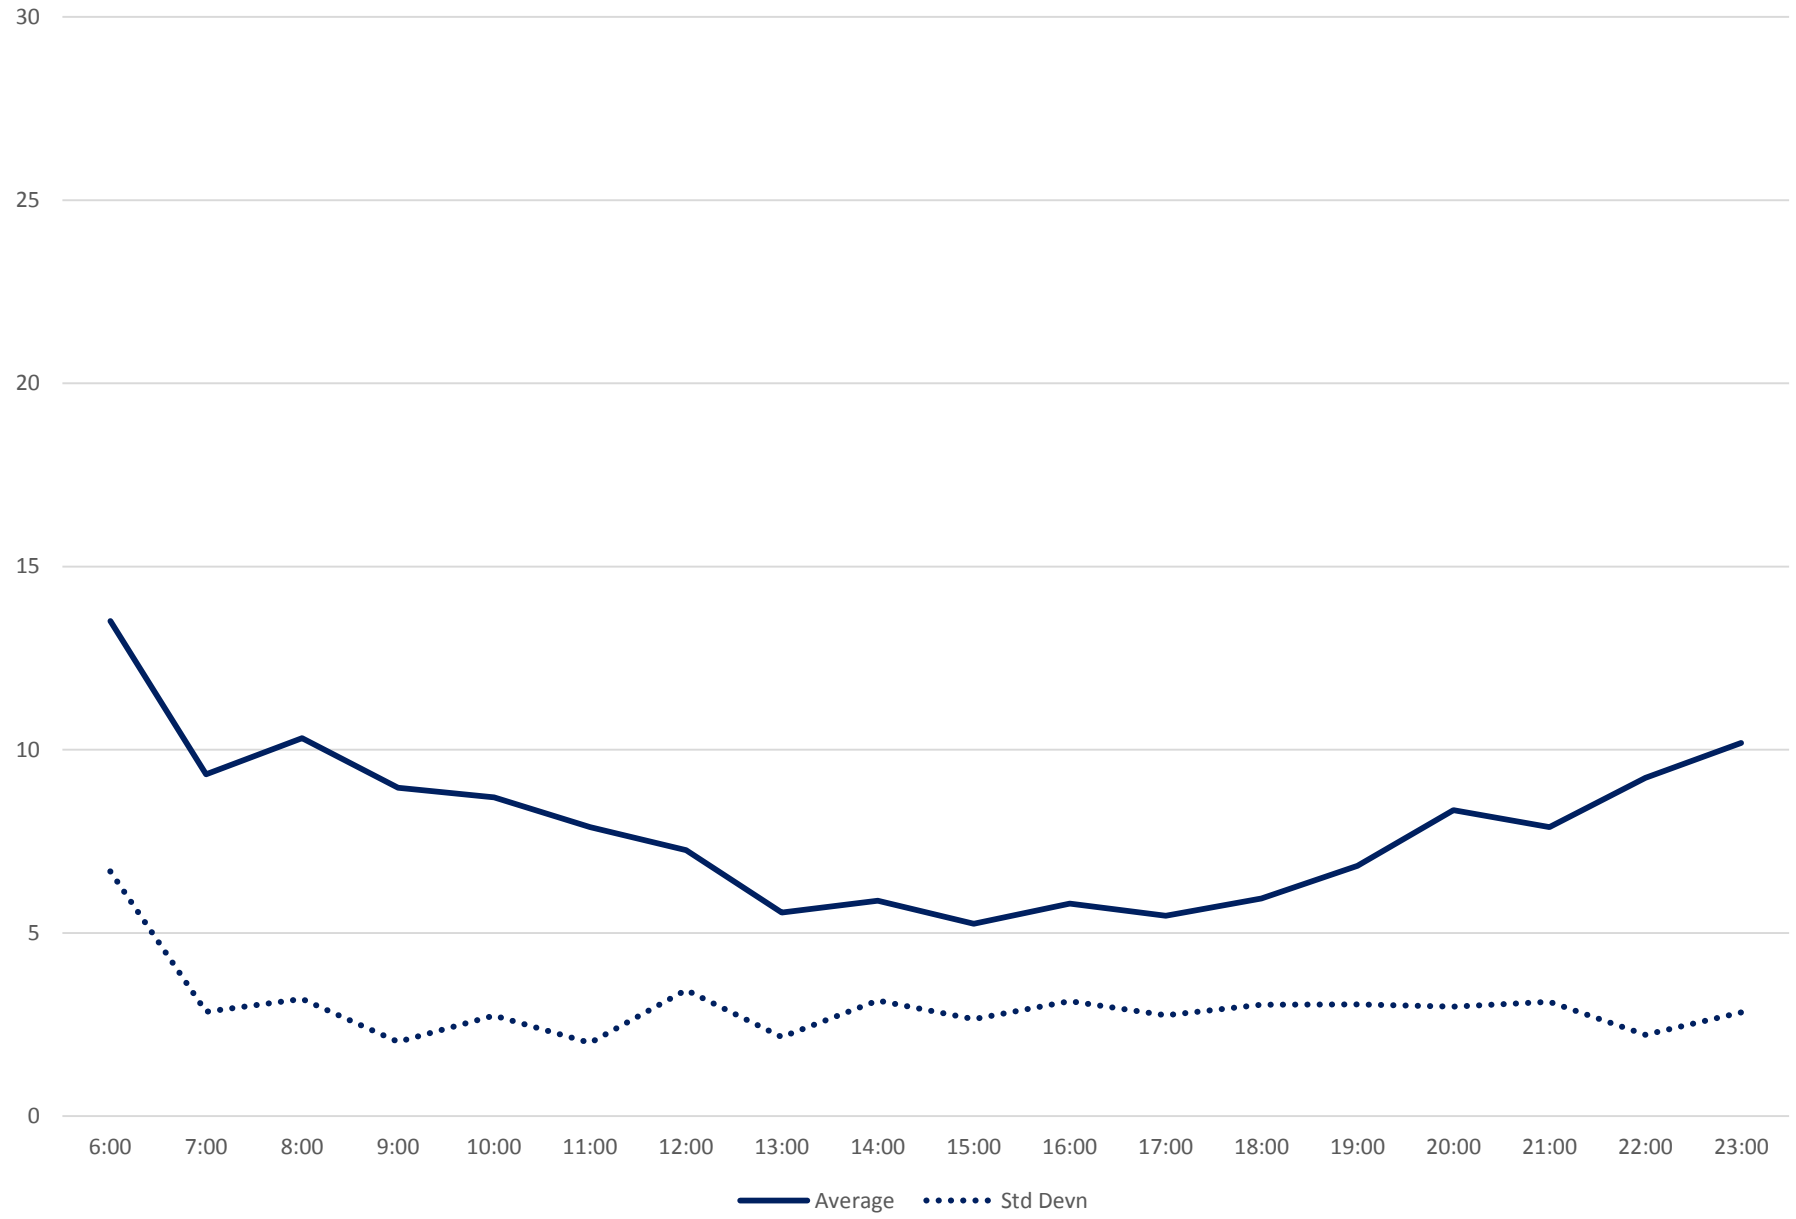

Quartiles Week 4

53 Steeles East Headways at N of Finch Stn Northbound June 2020

53 Steeles East Headways at N of Finch Stn Northbound June 2020

Quartiles Week 5

53 Steeles East Headways at N of Finch Stn Northbound June 2020 Saturday Statistics

53 Steeles East Headways at N of Finch Stn Northbound June 2020

53 Steeles East Headways at N of Finch Stn Northbound June 2020

Quartiles Saturdays

53 Steeles East Headways at N of Finch Stn Northbound June 2020 Sunday Statistics