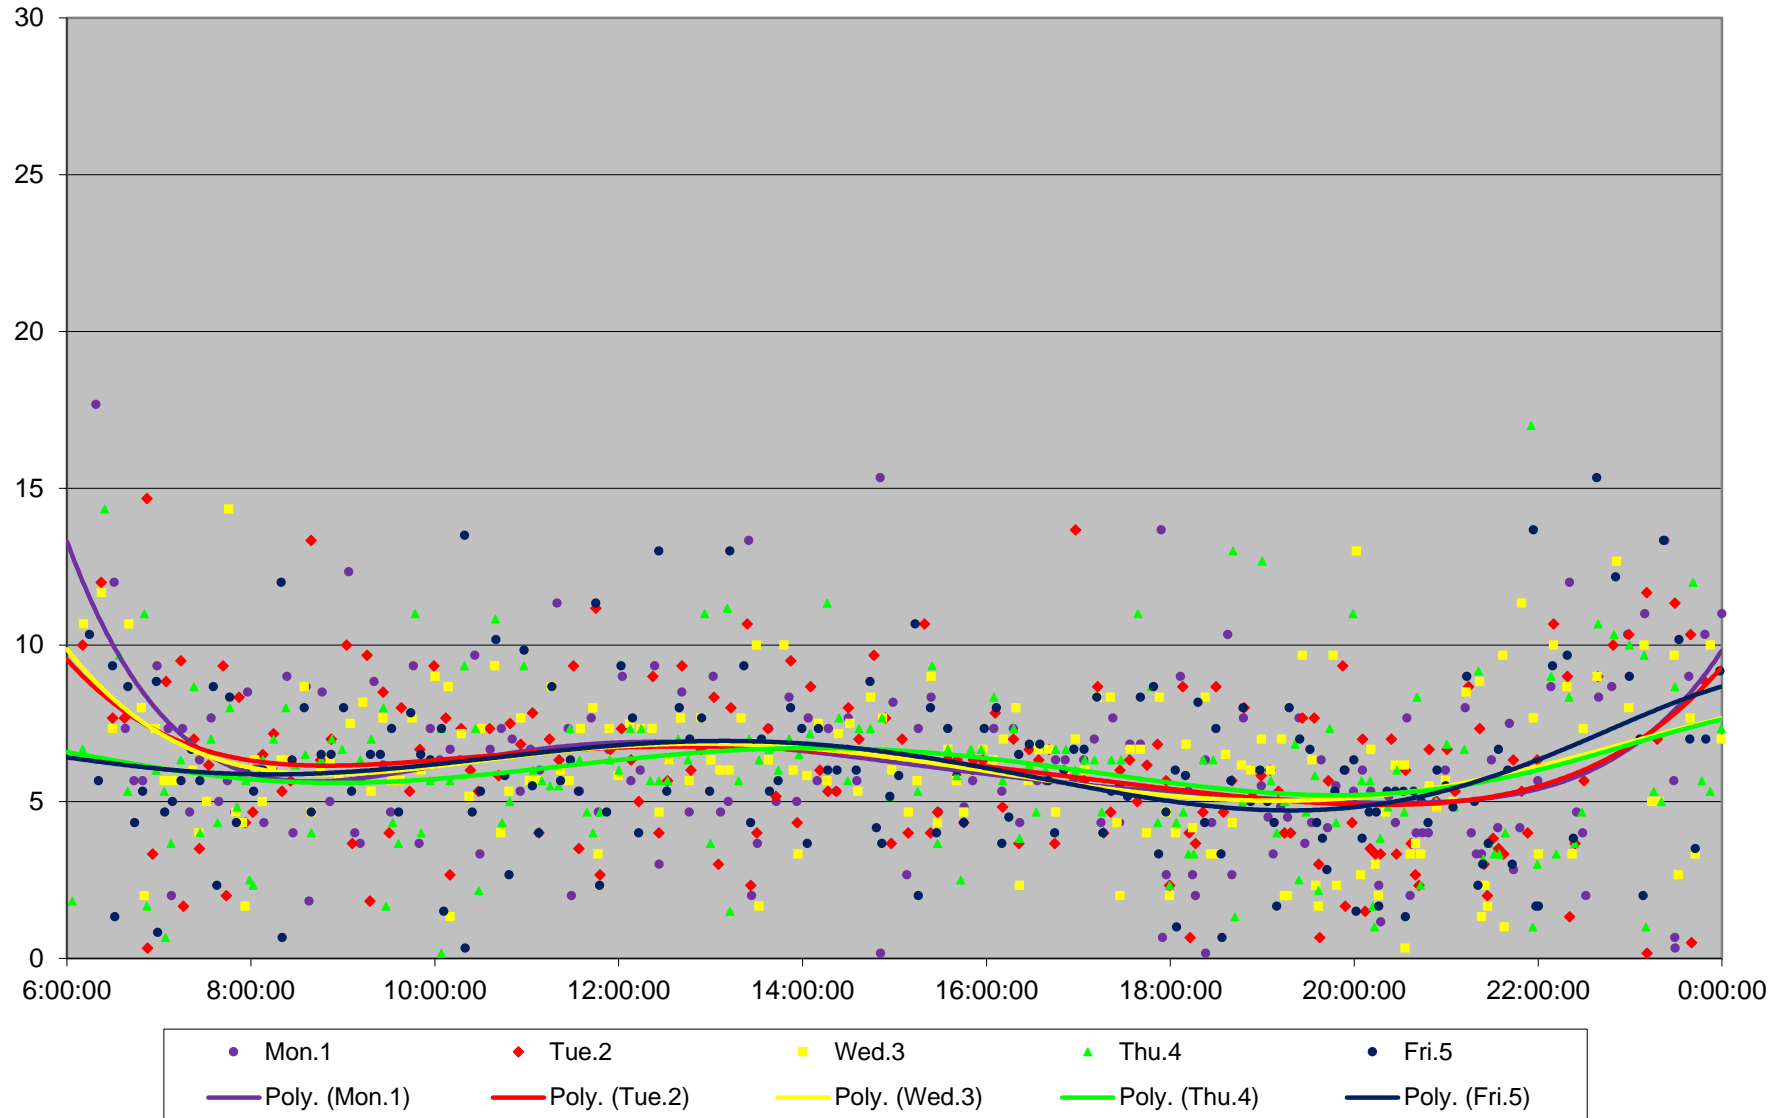

53 Steeles East Headways at N of Finch Stn Northbound June 2020 Weekday Statistics

53 Steeles East Headways at N of Finch Stn Northbound June 2020

53 Steeles East Headways at N of Finch Stn Northbound June 2020