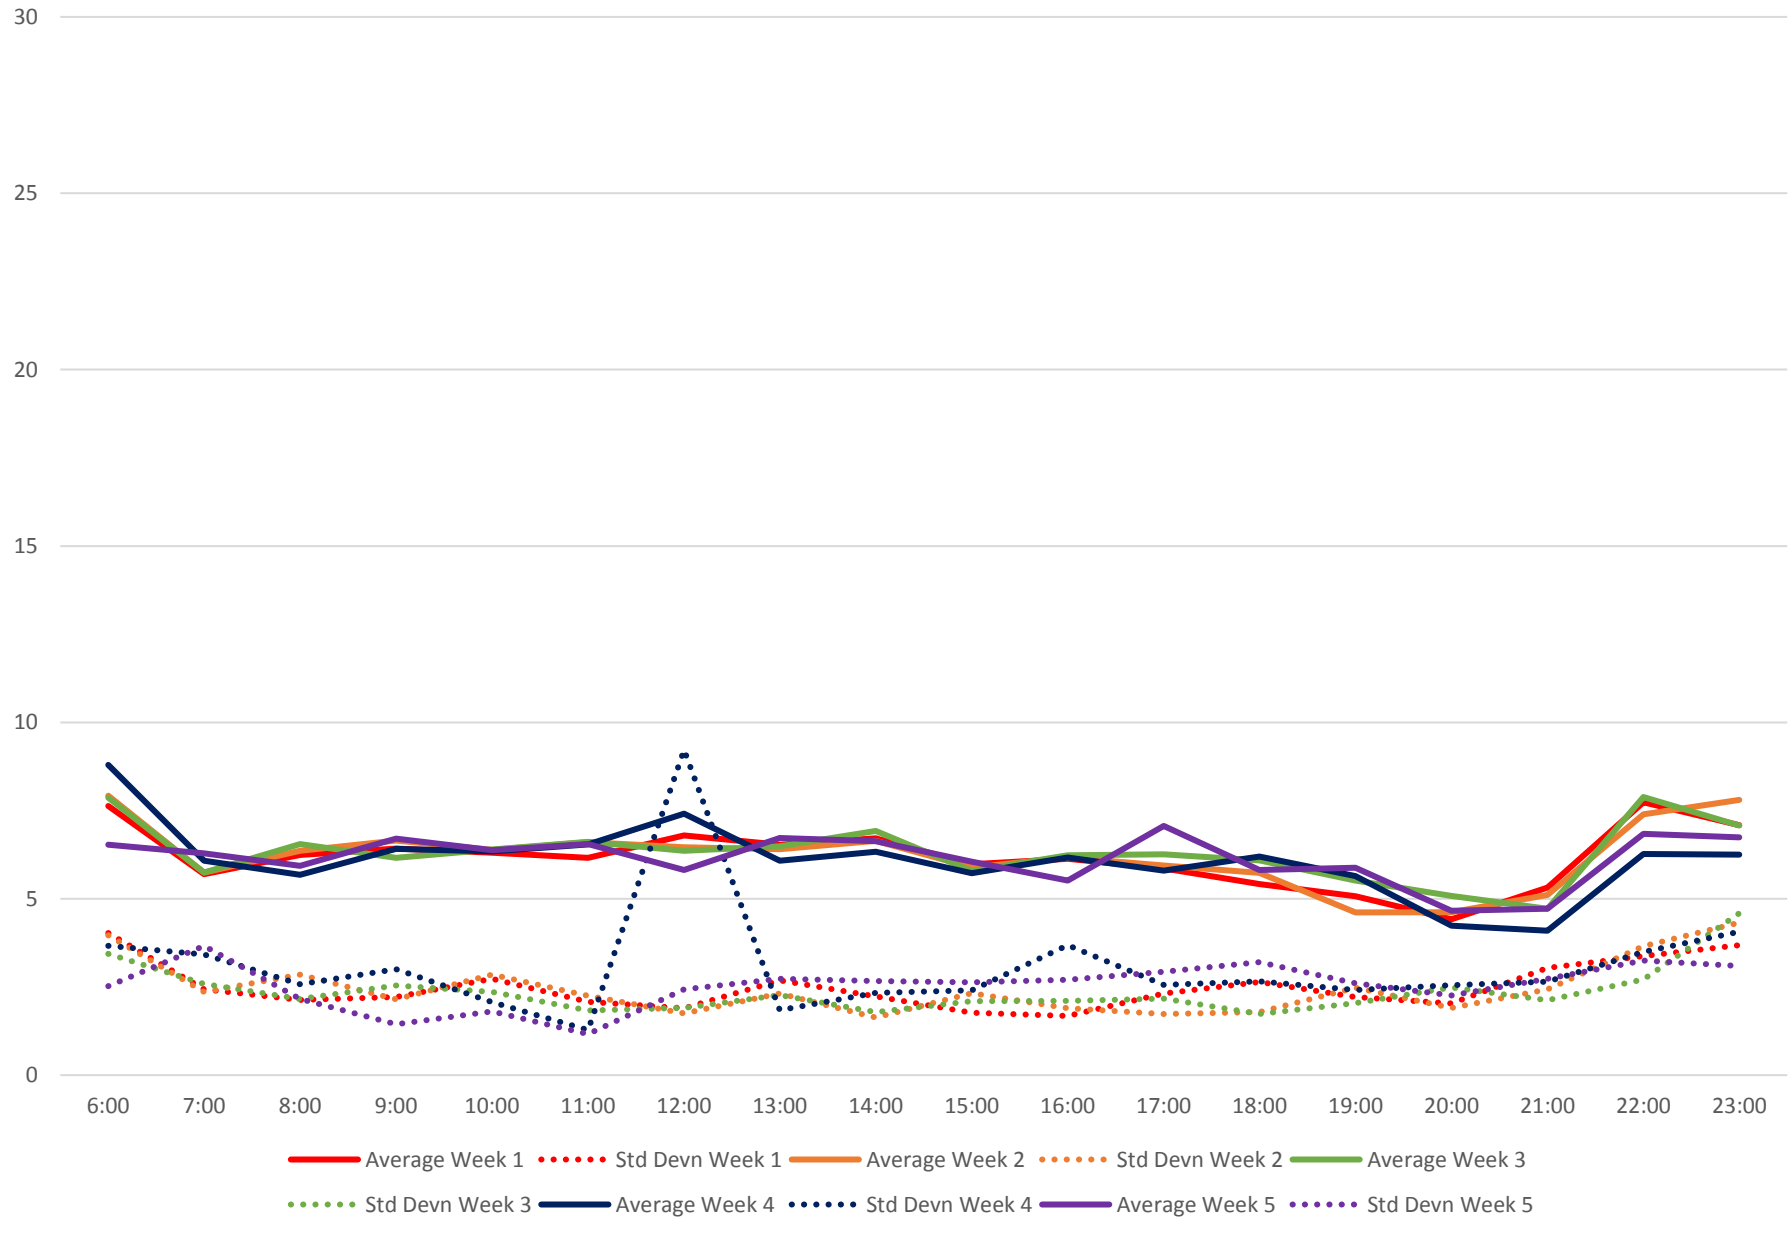

53 Steeles East Headways at N of Finch Stn Northbound June 2020 Weekday Statistics

53 Steeles East Headways at N of Finch Stn Northbound June 2020

53 Steeles East Headways at N of Finch Stn Northbound June 2020

Quartiles Week 1

53 Steeles East Headways at N of Finch Stn Northbound June 2020

53 Steeles East Headways at N of Finch Stn Northbound June 2020

Quartiles Week 2

53 Steeles East Headways at N of Finch Stn Northbound June 2020

53 Steeles East Headways at N of Finch Stn Northbound June 2020

Quartiles Week 3

53 Steeles East Headways at N of Finch Stn Northbound June 2020

53 Steeles East Headways at N of Finch Stn Northbound June 2020