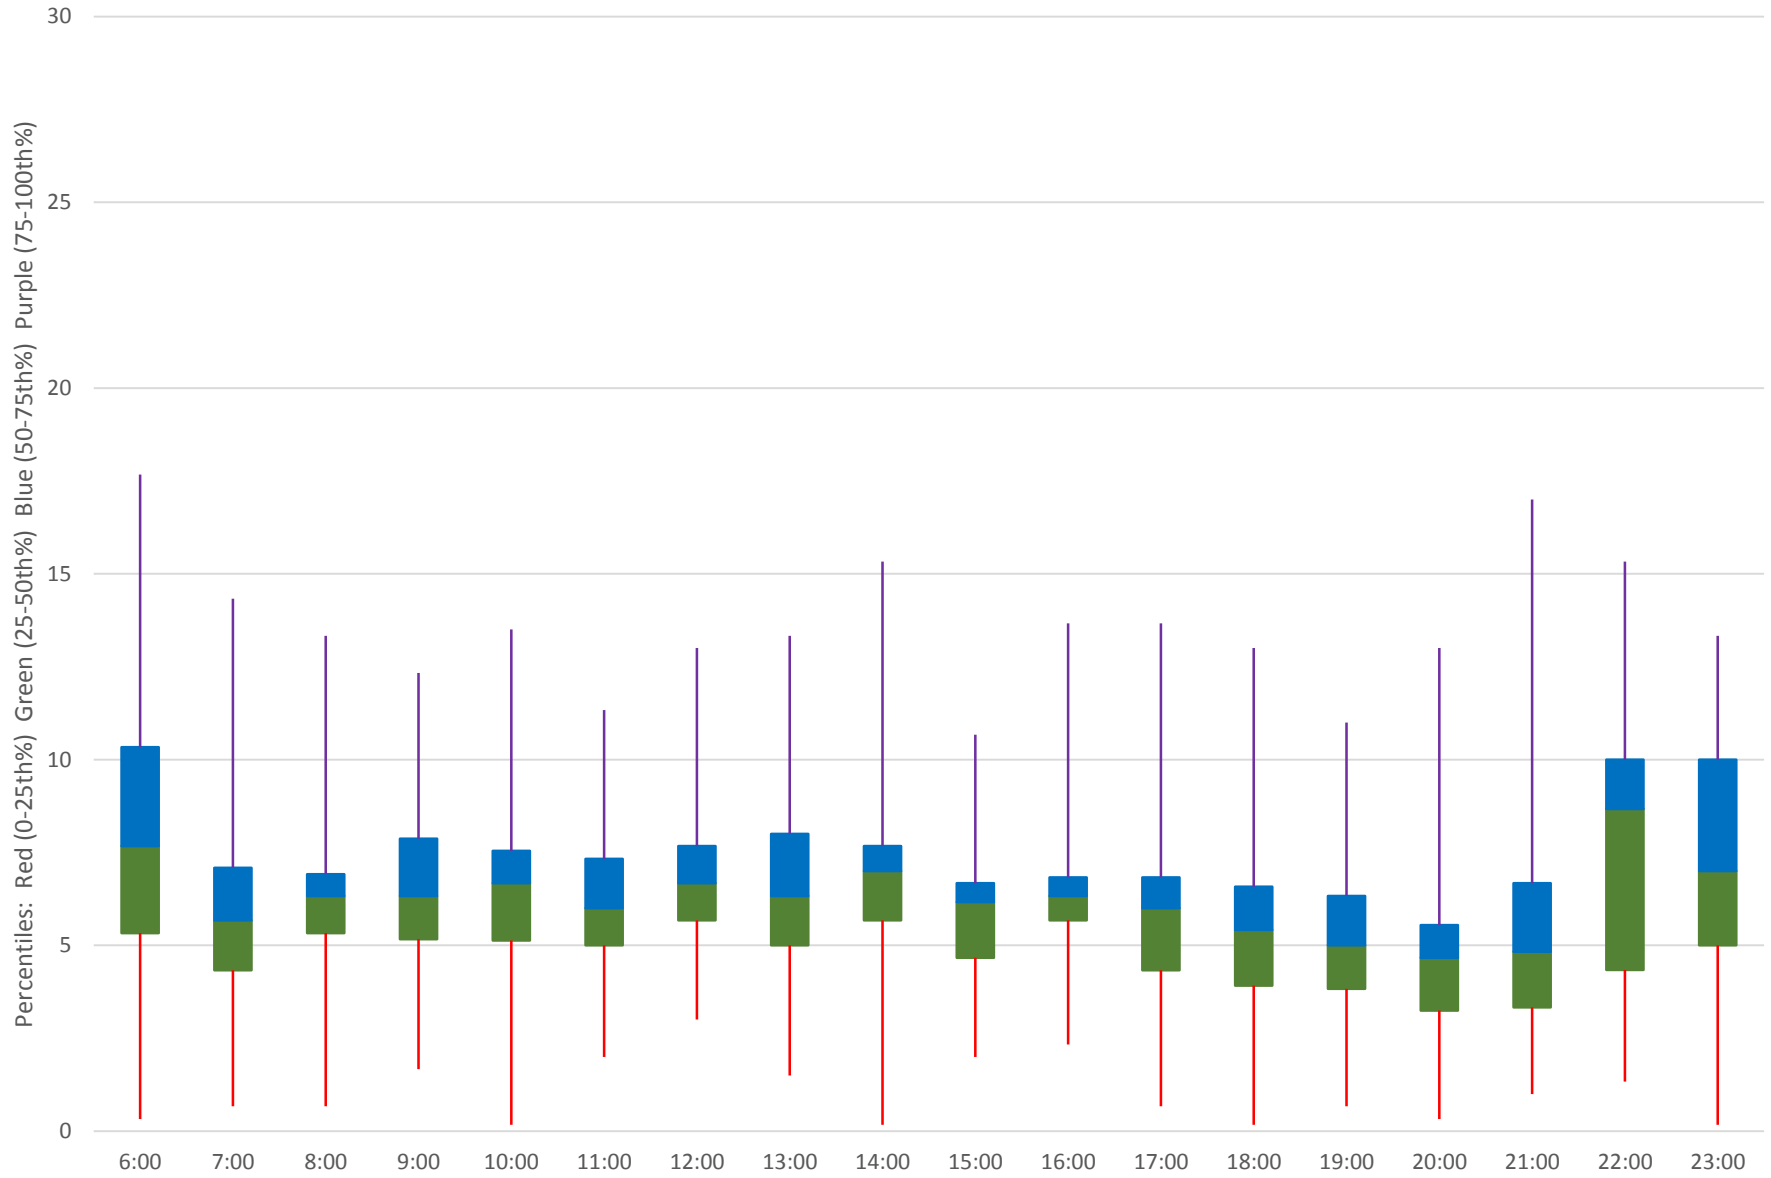

53 Steeles East Headways at N of Finch Stn Northbound June 2020

Quartiles Week 1