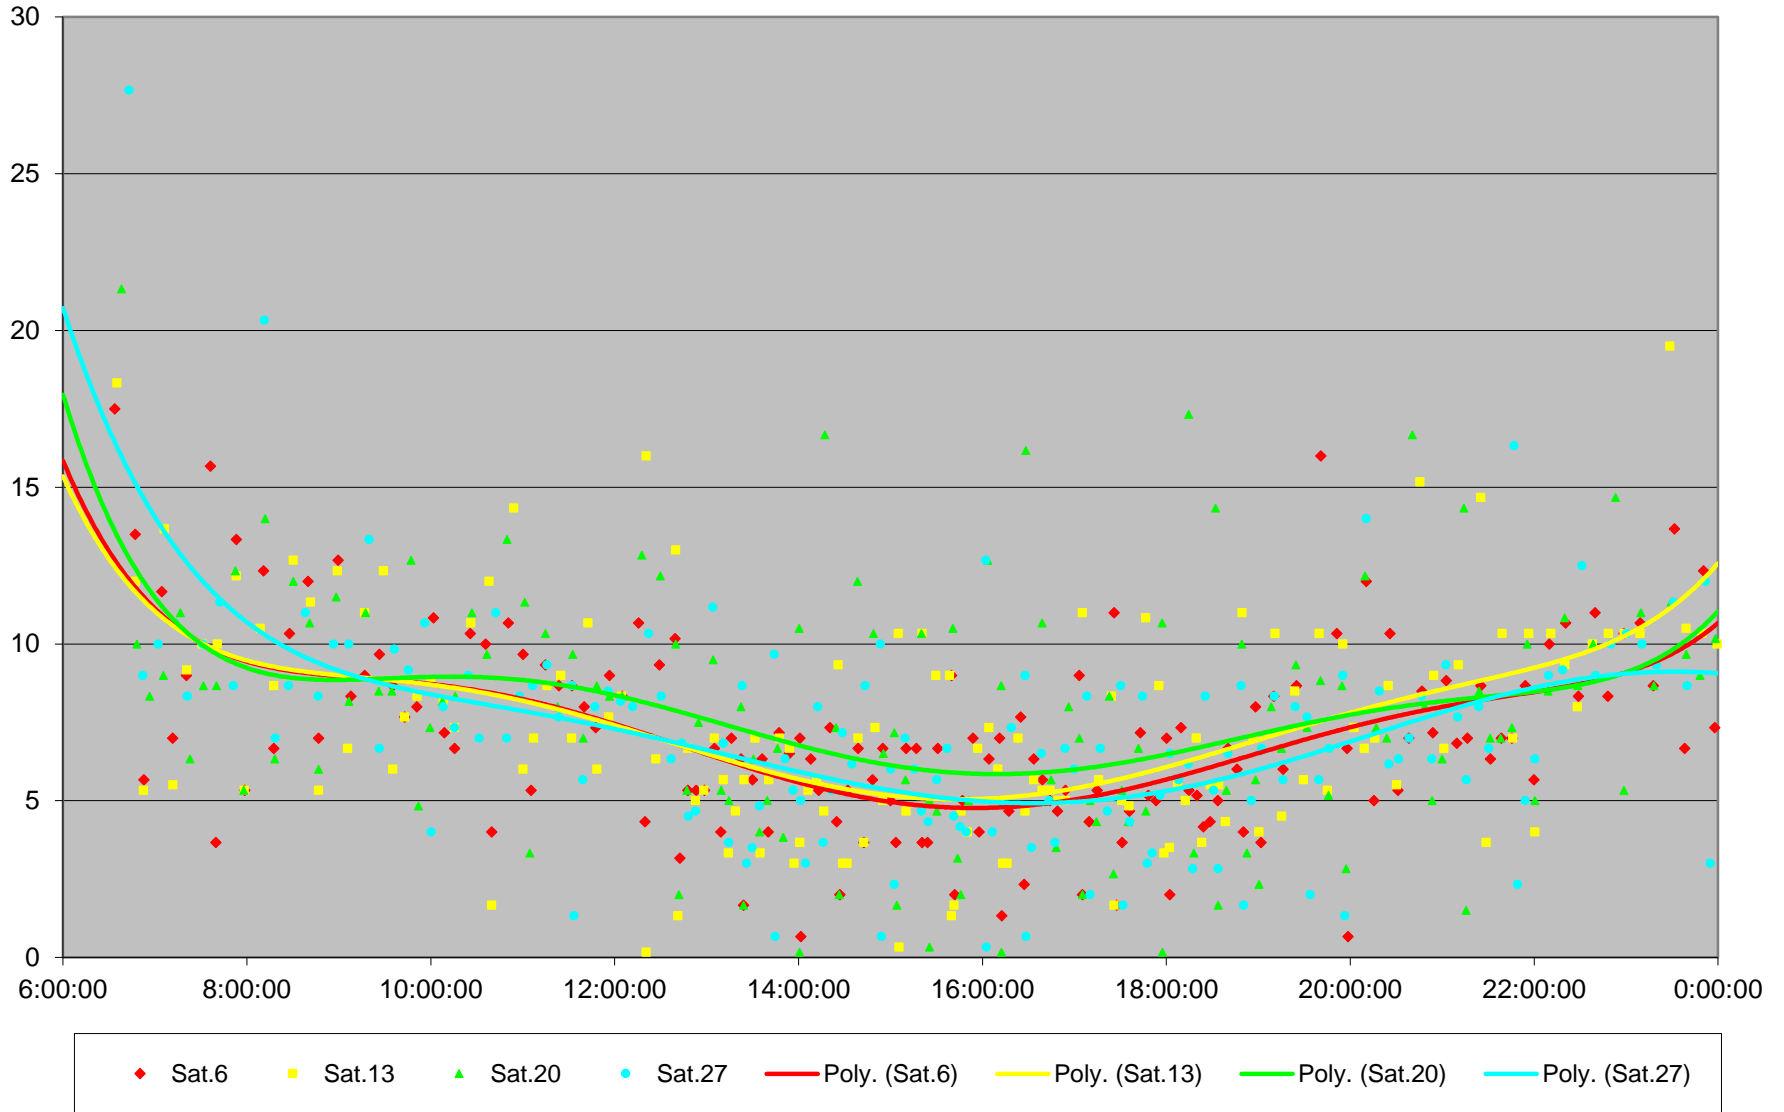

Quartiles Week 4

53 Steeles East Headways at N of Finch Stn Northbound June 2020

53 Steeles East Headways at N of Finch Stn Northbound June 2020

Quartiles Week 5

53 Steeles East Headways at N of Finch Stn Northbound June 2020 Saturday Statistics

53 Steeles East Headways at N of Finch Stn Northbound June 2020

53 Steeles East Headways at N of Finch Stn Northbound June 2020

Quartiles Saturdays

53 Steeles East Headways at N of Finch Stn Northbound June 2020 Sunday Statistics