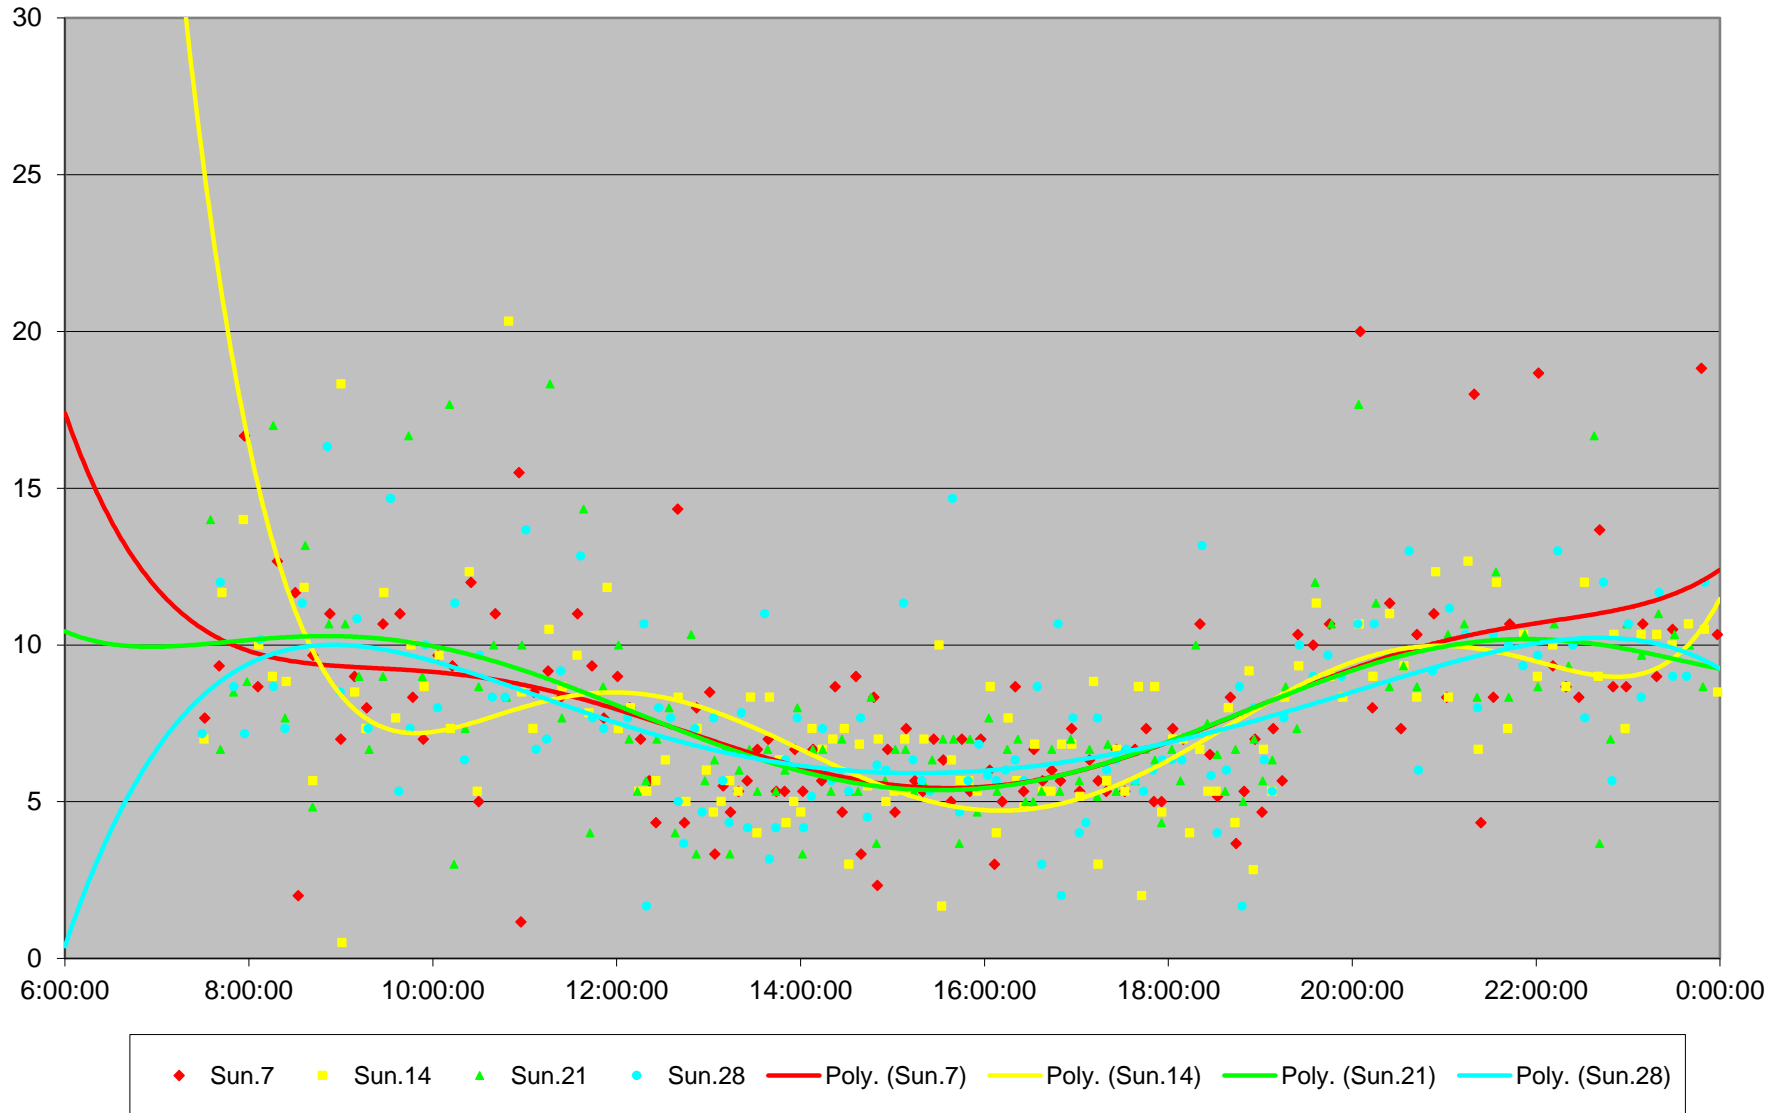

53 Steeles East Headways at N of Finch Stn Northbound June 2020

53 Steeles East Headways at N of Finch Stn Northbound June 2020

Quartiles Saturdays

53 Steeles East Headways at N of Finch Stn Northbound June 2020 Sunday Statistics

53 Steeles East Headways at N of Finch Stn Northbound June 2020

53 Steeles East Headways at N of Finch Stn Northbound June 2020

Quartiles Sundays/Holidays