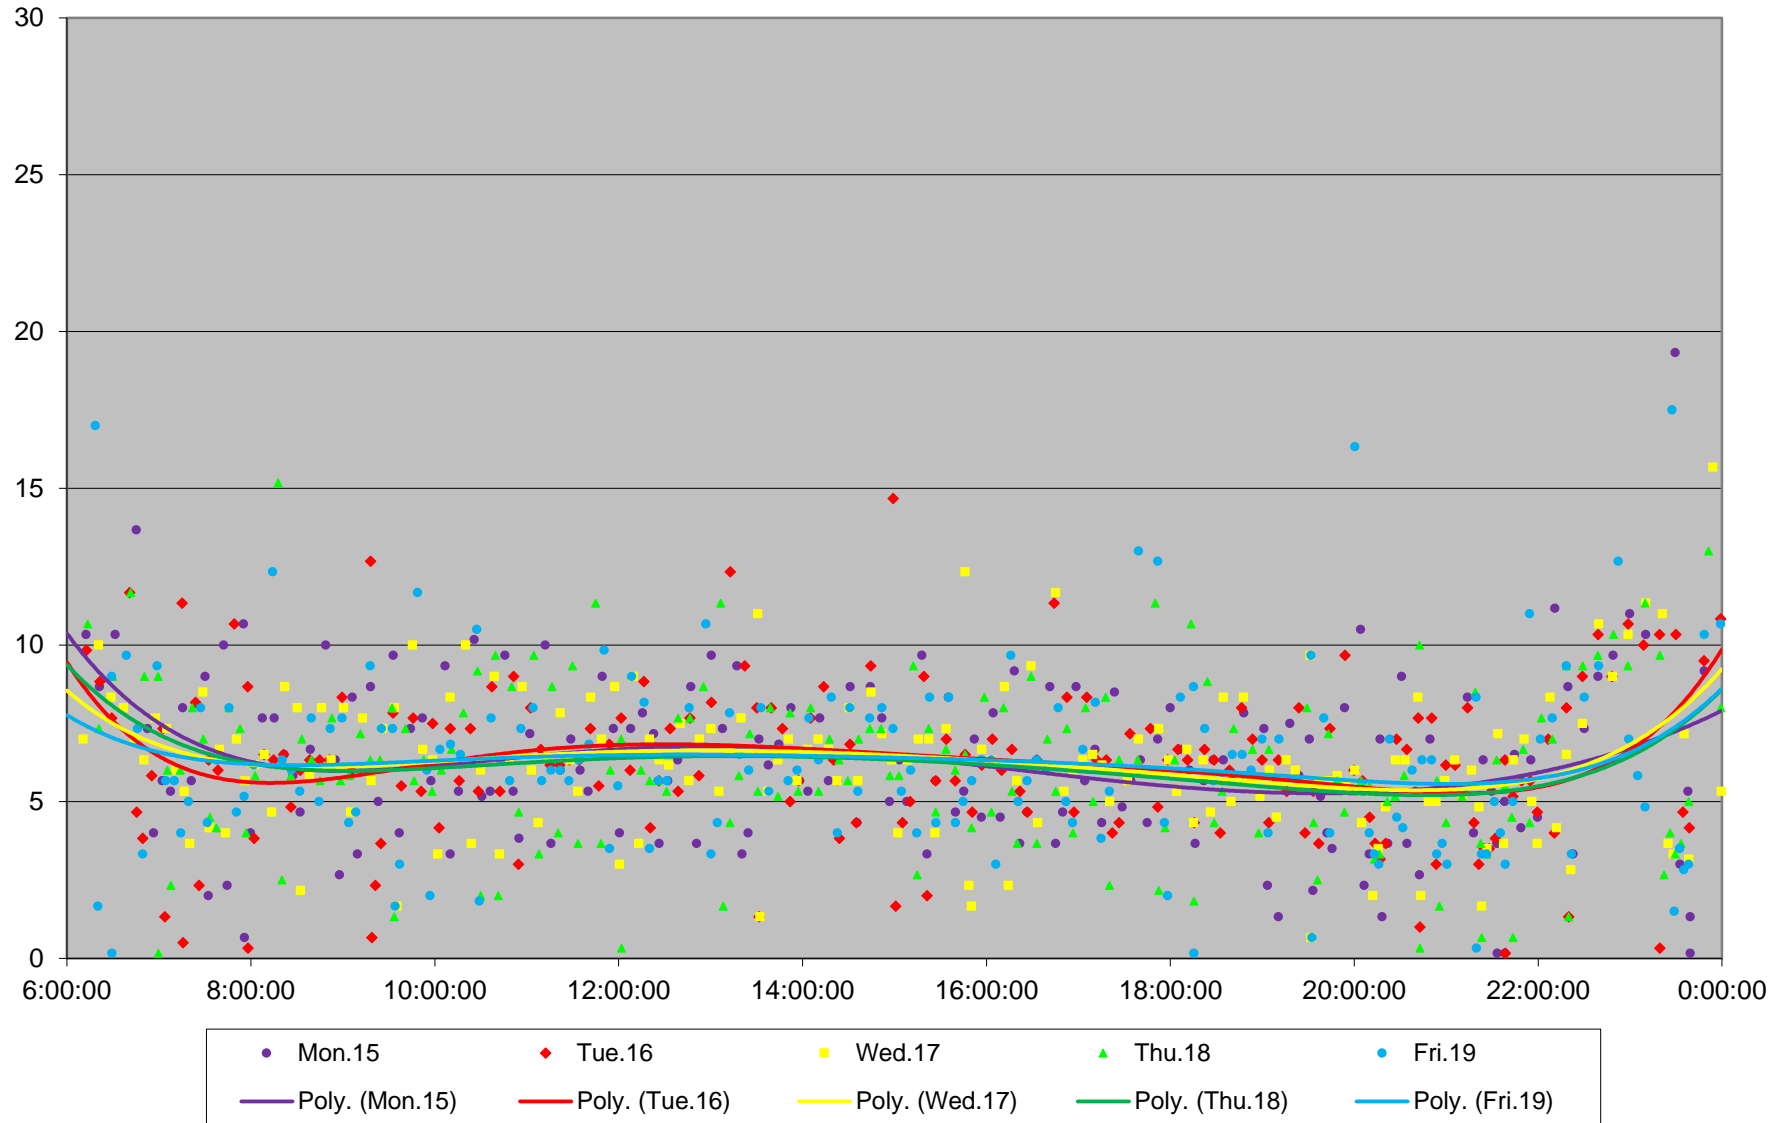

Quartiles Week 1

53 Steeles East Headways at N of Finch Stn Northbound June 2020

53 Steeles East Headways at N of Finch Stn Northbound June 2020

Quartiles Week 2

53 Steeles East Headways at N of Finch Stn Northbound June 2020