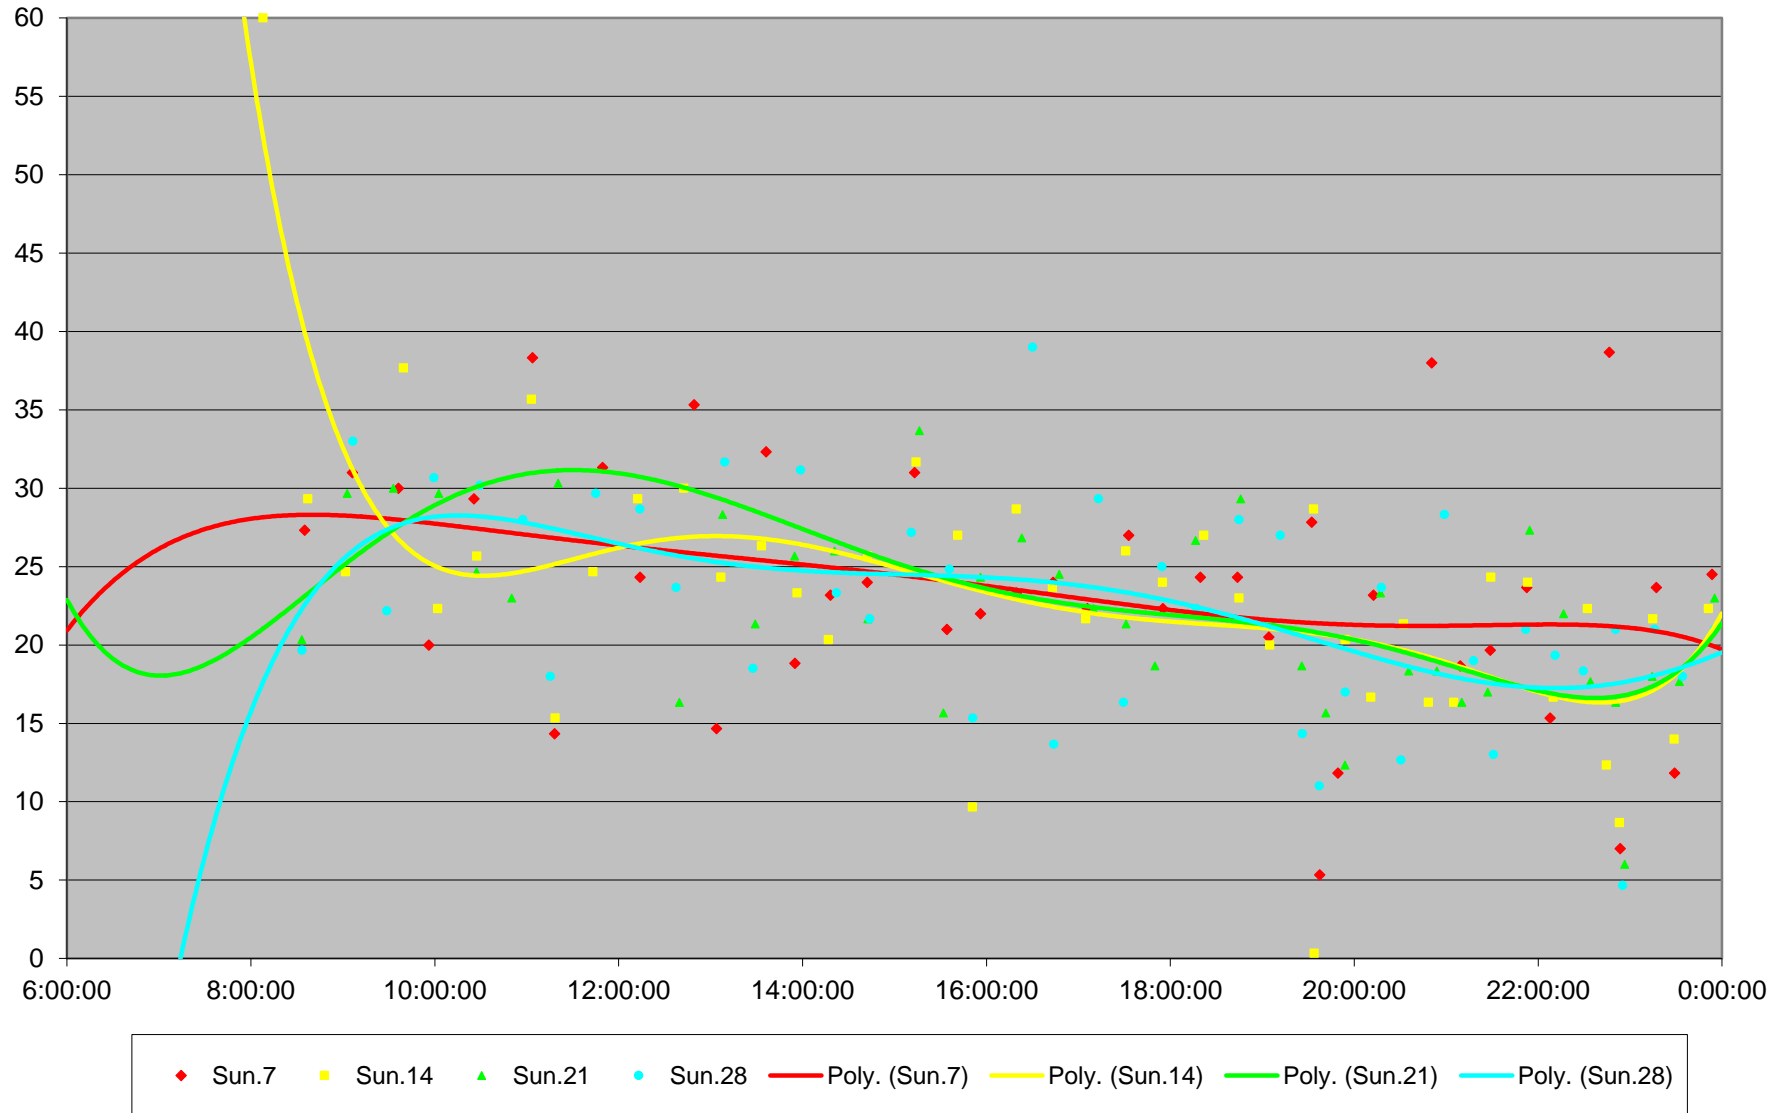

Quartiles Week 5

53 Steeles East Headways at Staines Eastbound June 2020 Saturday Statistics

53 Steeles East Headways at Staines Eastbound June 2020

53 Steeles East Headways at Staines Eastbound June 2020

Quartiles Saturdays

53 Steeles East Headways at Staines Eastbound June 2020 Sunday Statistics

53 Steeles East Headways at Staines Eastbound June 2020

53 Steeles East Headways at Staines Eastbound June 2020