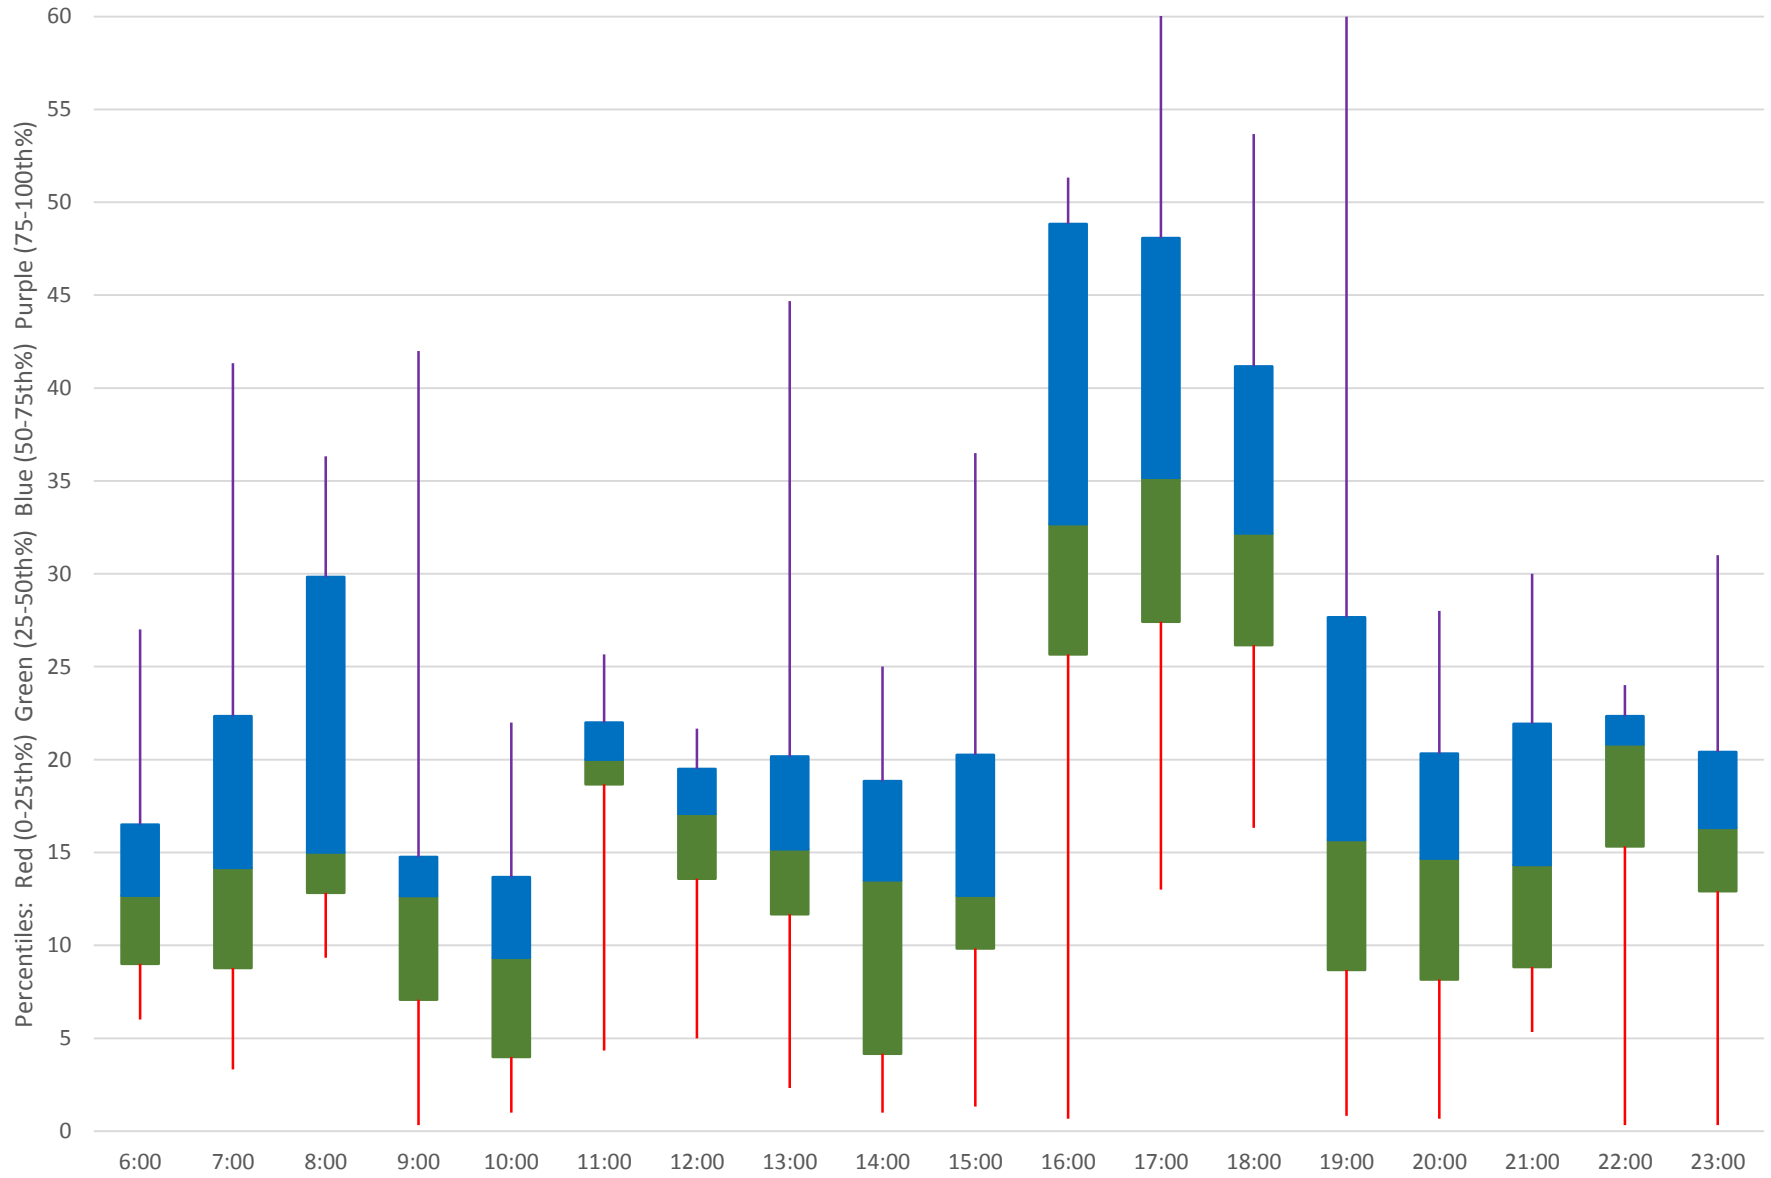

53 Steeles East Headways at Staines Eastbound June 2020 Weekday Statistics

53 Steeles East Headways at Staines Eastbound June 2020

53 Steeles East Headways at Staines Eastbound June 2020

Quartiles Week 1

53 Steeles East Headways at Staines Eastbound June 2020

53 Steeles East Headways at Staines Eastbound June 2020

Quartiles Week 2

53 Steeles East Headways at Staines Eastbound June 2020

53 Steeles East Headways at Staines Eastbound June 2020

Quartiles Week 5

53 Steeles East Headways at Staines Eastbound June 2020 Saturday Statistics

53 Steeles East Headways at Staines Eastbound June 2020

53 Steeles East Headways at Staines Eastbound June 2020

Quartiles Saturdays

53 Steeles East Headways at Staines Eastbound June 2020 Sunday Statistics

53 Steeles East Headways at Staines Eastbound June 2020

53 Steeles East Headways at Staines Eastbound June 2020