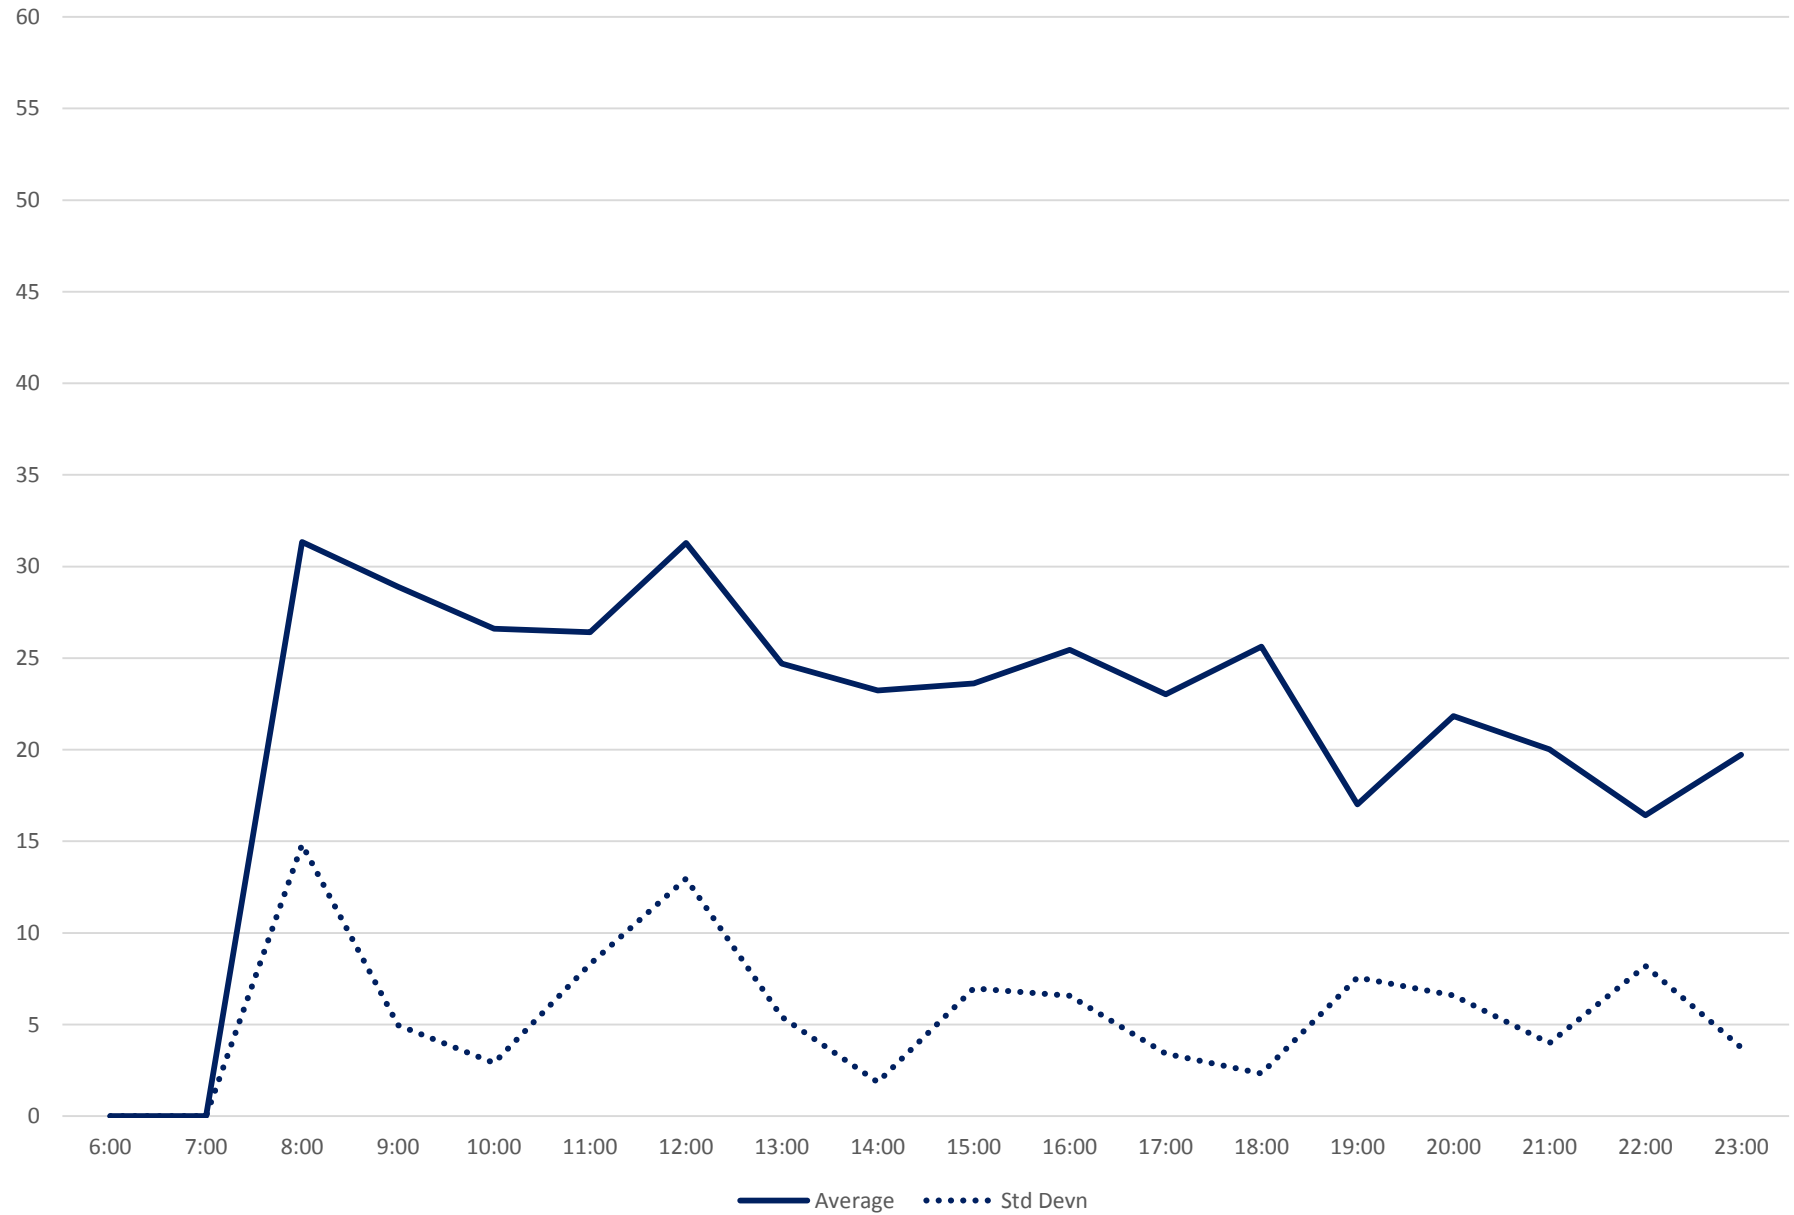

Quartiles Week 5

53 Steeles East Headways at Staines Eastbound June 2020 Saturday Statistics

53 Steeles East Headways at Staines Eastbound June 2020

53 Steeles East Headways at Staines Eastbound June 2020

Quartiles Saturdays

53 Steeles East Headways at Staines Eastbound June 2020 Sunday Statistics

53 Steeles East Headways at Staines Eastbound June 2020

53 Steeles East Headways at Staines Eastbound June 2020