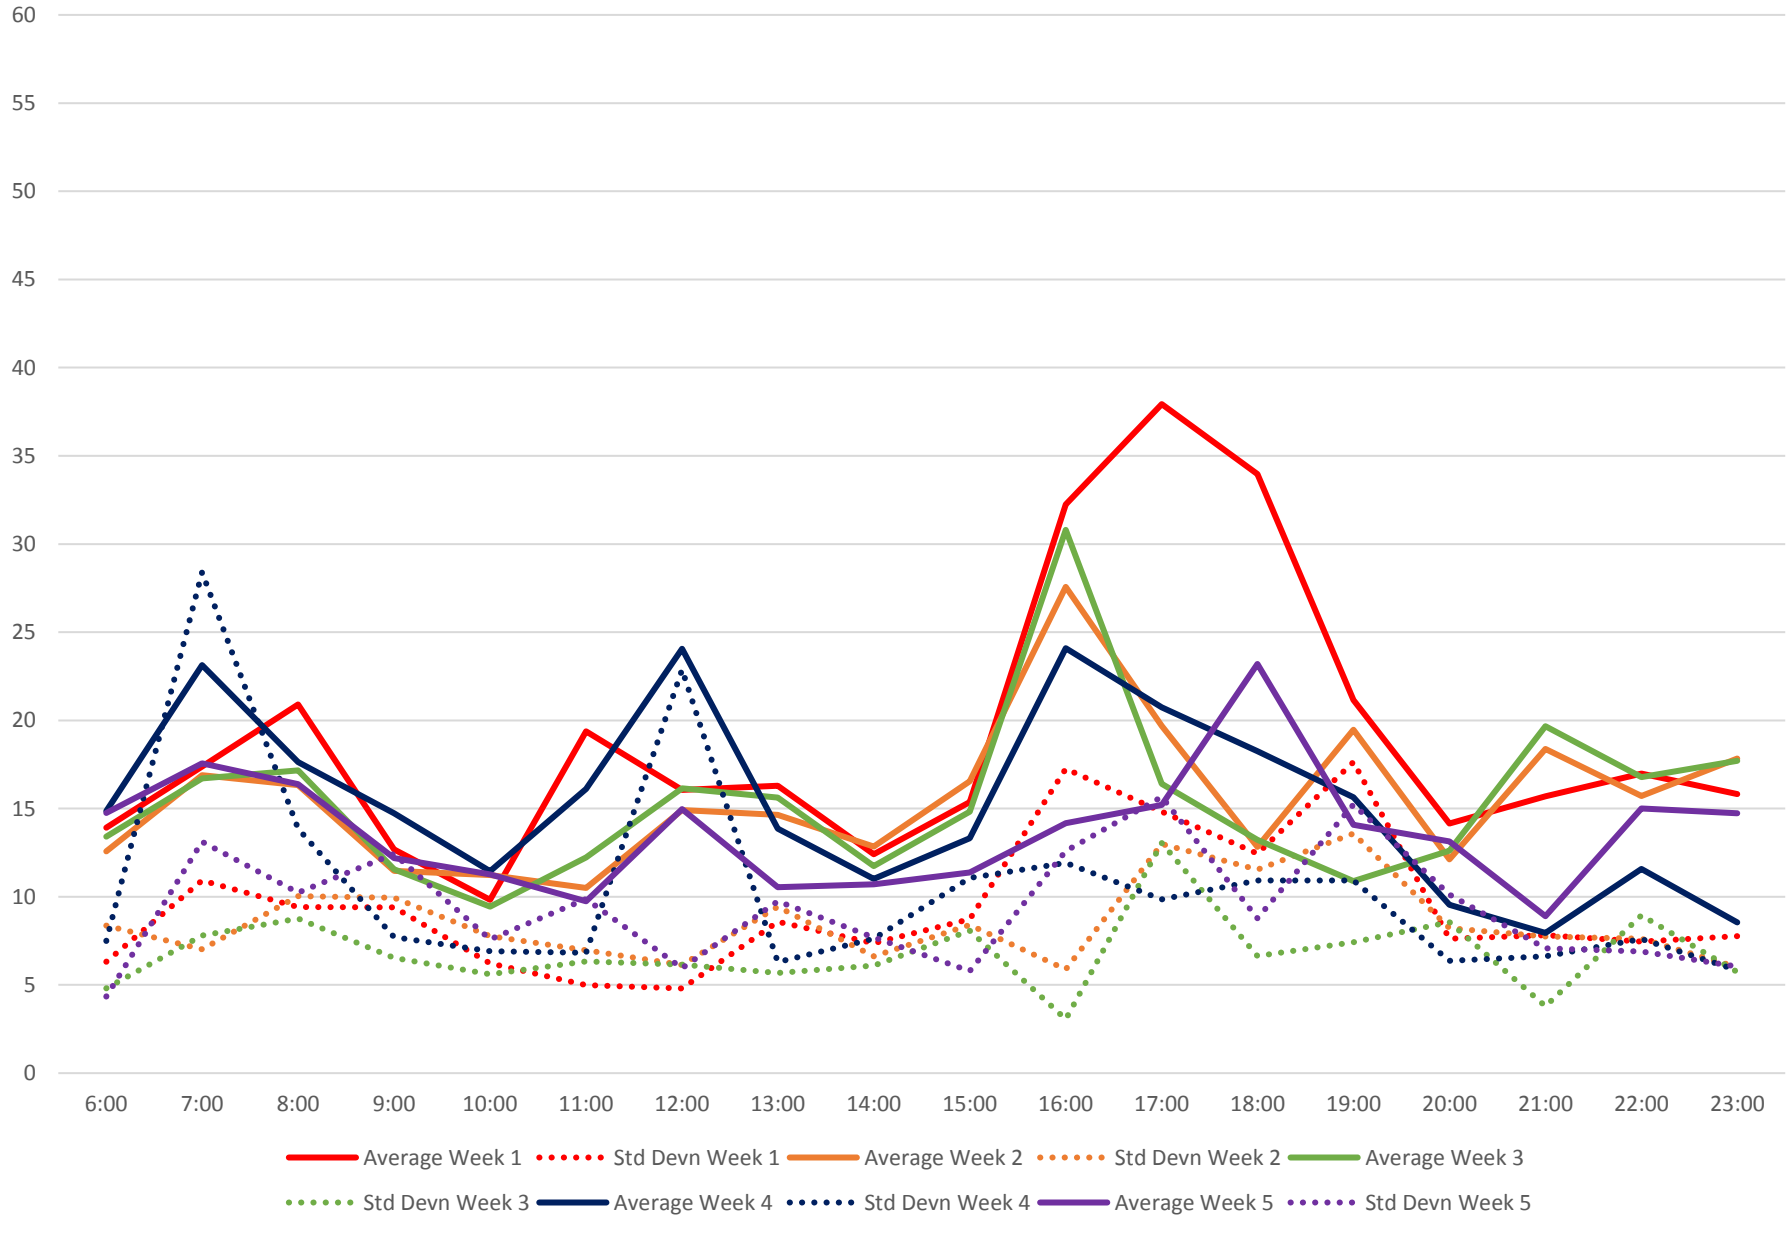

53 Steeles East Headways at Staines Eastbound June 2020 Weekday Statistics

53 Steeles East Headways at Staines Eastbound June 2020

53 Steeles East Headways at Staines Eastbound June 2020

Quartiles Week 1

53 Steeles East Headways at Staines Eastbound June 2020

53 Steeles East Headways at Staines Eastbound June 2020

Quartiles Week 2

53 Steeles East Headways at Staines Eastbound June 2020

53 Steeles East Headways at Staines Eastbound June 2020

Quartiles Week 5

53 Steeles East Headways at Staines Eastbound June 2020 Saturday Statistics

53 Steeles East Headways at Staines Eastbound June 2020

53 Steeles East Headways at Staines Eastbound June 2020

Quartiles Saturdays

53 Steeles East Headways at Staines Eastbound June 2020 Sunday Statistics

53 Steeles East Headways at Staines Eastbound June 2020

53 Steeles East Headways at Staines Eastbound June 2020