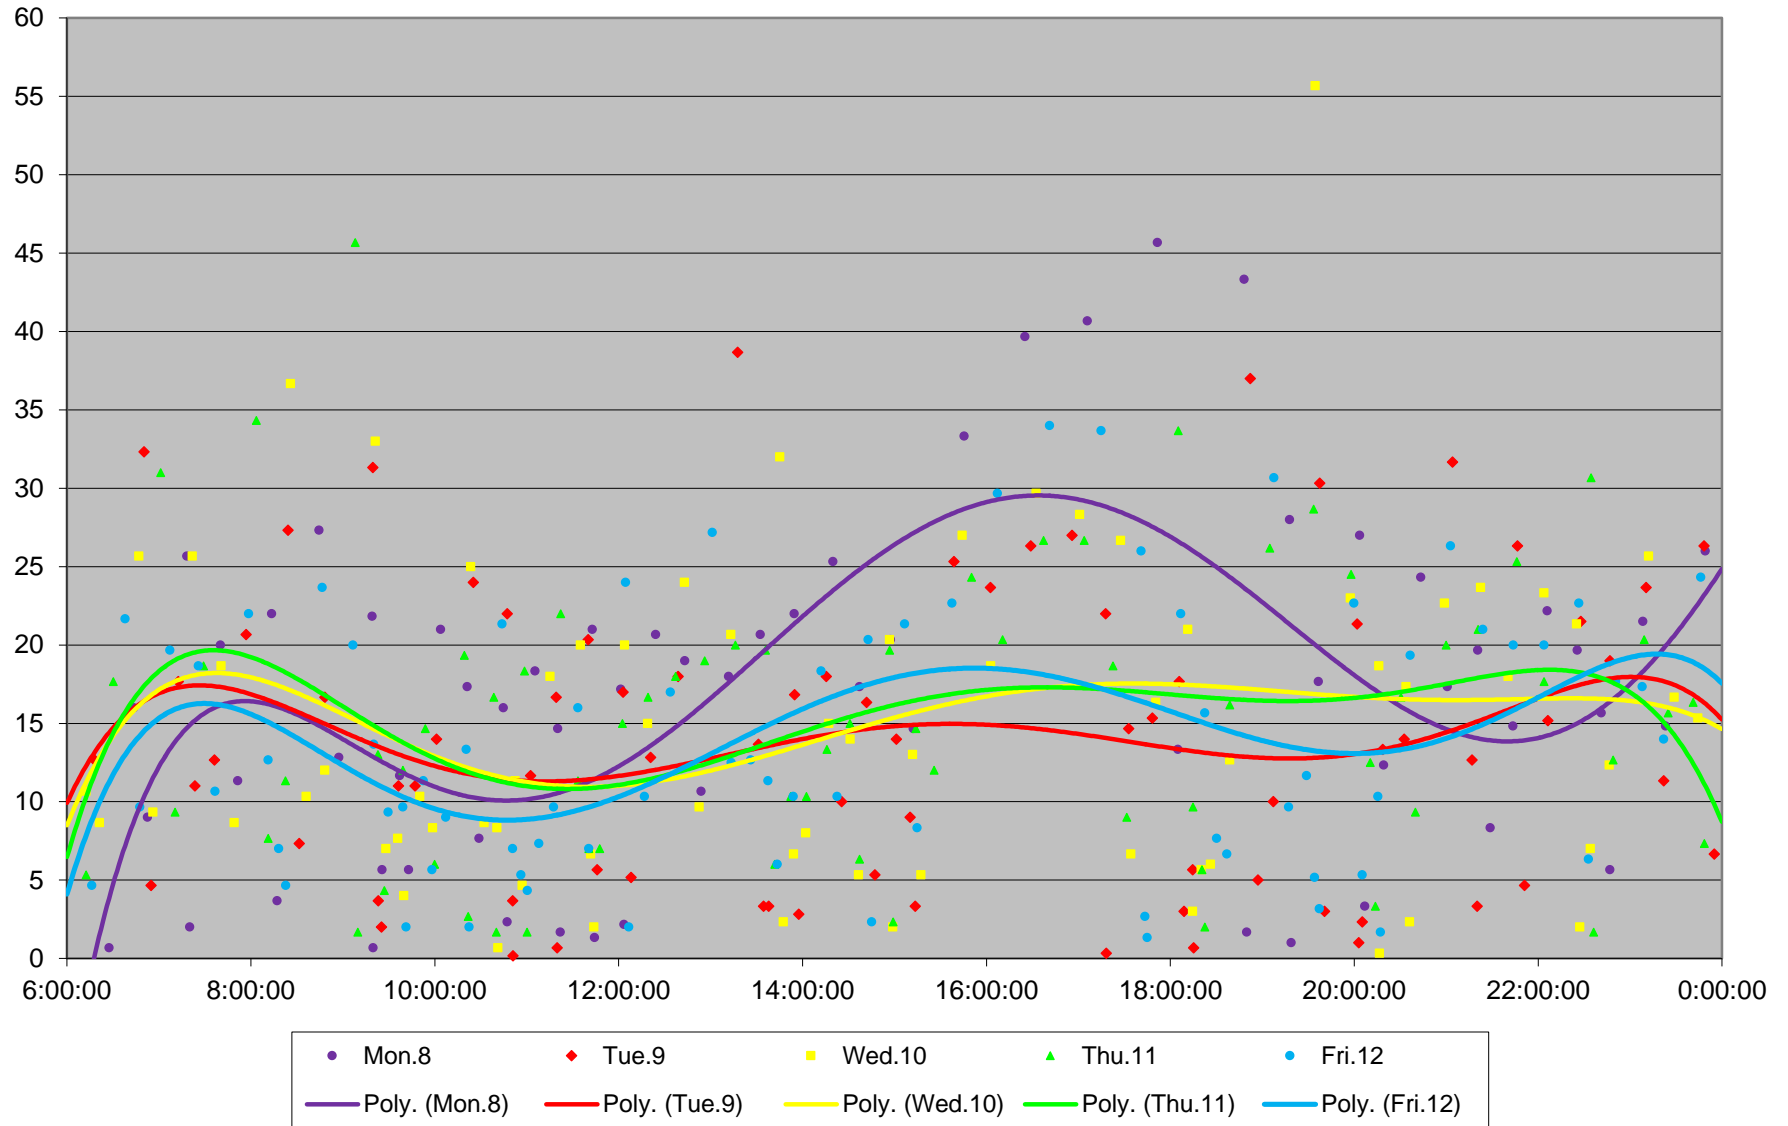

53 Steeles East Headways at Staines Eastbound June 2020 Weekday Statistics

53 Steeles East Headways at Staines Eastbound June 2020

53 Steeles East Headways at Staines Eastbound June 2020

Quartiles Week 1

53 Steeles East Headways at Staines Eastbound June 2020

53 Steeles East Headways at Staines Eastbound June 2020

Quartiles Week 2

53 Steeles East Headways at Staines Eastbound June 2020

53 Steeles East Headways at Staines Eastbound June 2020

Quartiles Week 5

53 Steeles East Headways at Staines Eastbound June 2020 Saturday Statistics

53 Steeles East Headways at Staines Eastbound June 2020

53 Steeles East Headways at Staines Eastbound June 2020

Quartiles Saturdays

53 Steeles East Headways at Staines Eastbound June 2020 Sunday Statistics

53 Steeles East Headways at Staines Eastbound June 2020

53 Steeles East Headways at Staines Eastbound June 2020