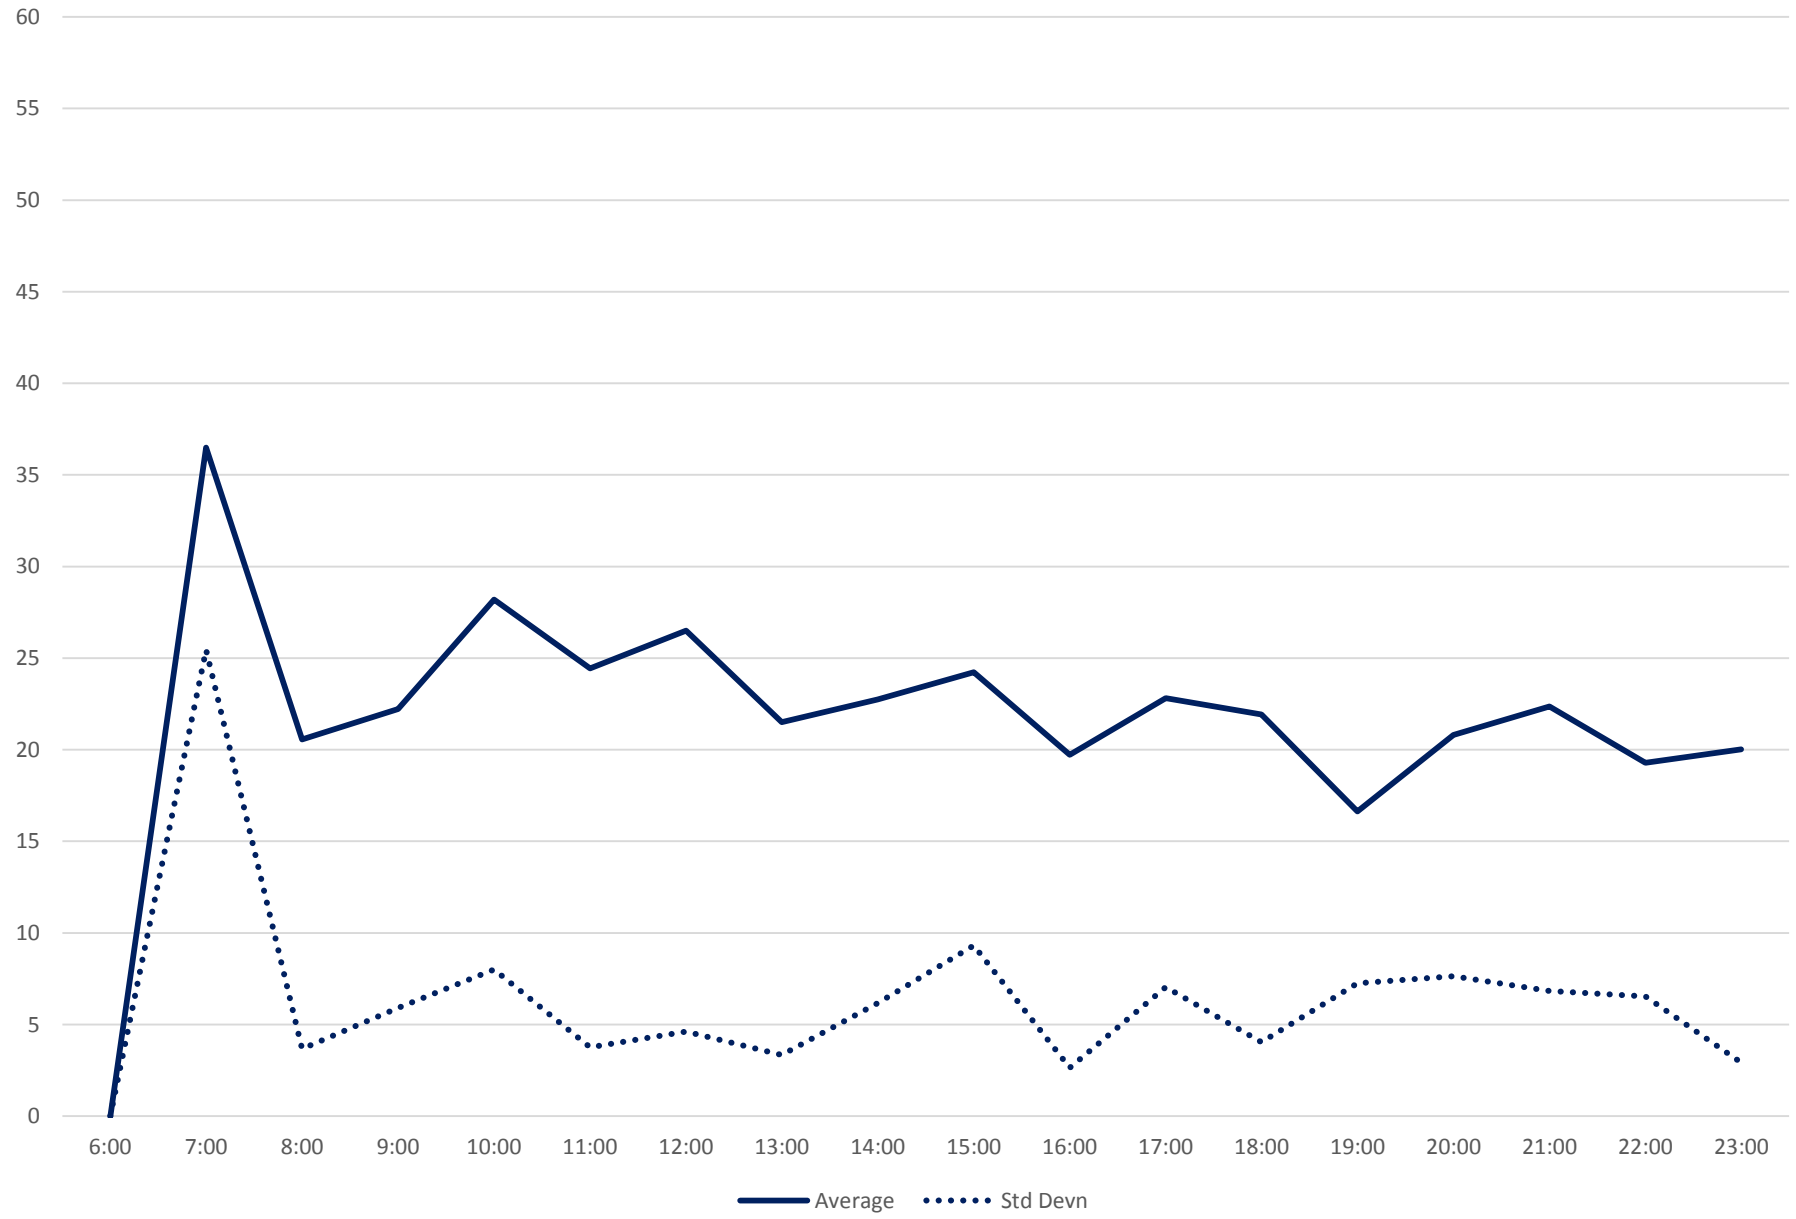

Quartiles Week 3

53 Steeles East Headways at Staines Eastbound June 2020

53 Steeles East Headways at Staines Eastbound June 2020

Quartiles Week 4

53 Steeles East Headways at Staines Eastbound June 2020

53 Steeles East Headways at Staines Eastbound June 2020

Quartiles Week 5

53 Steeles East Headways at Staines Eastbound June 2020 Saturday Statistics

53 Steeles East Headways at Staines Eastbound June 2020

53 Steeles East Headways at Staines Eastbound June 2020

Quartiles Saturdays

53 Steeles East Headways at Staines Eastbound June 2020 Sunday Statistics

53 Steeles East Headways at Staines Eastbound June 2020

53 Steeles East Headways at Staines Eastbound June 2020