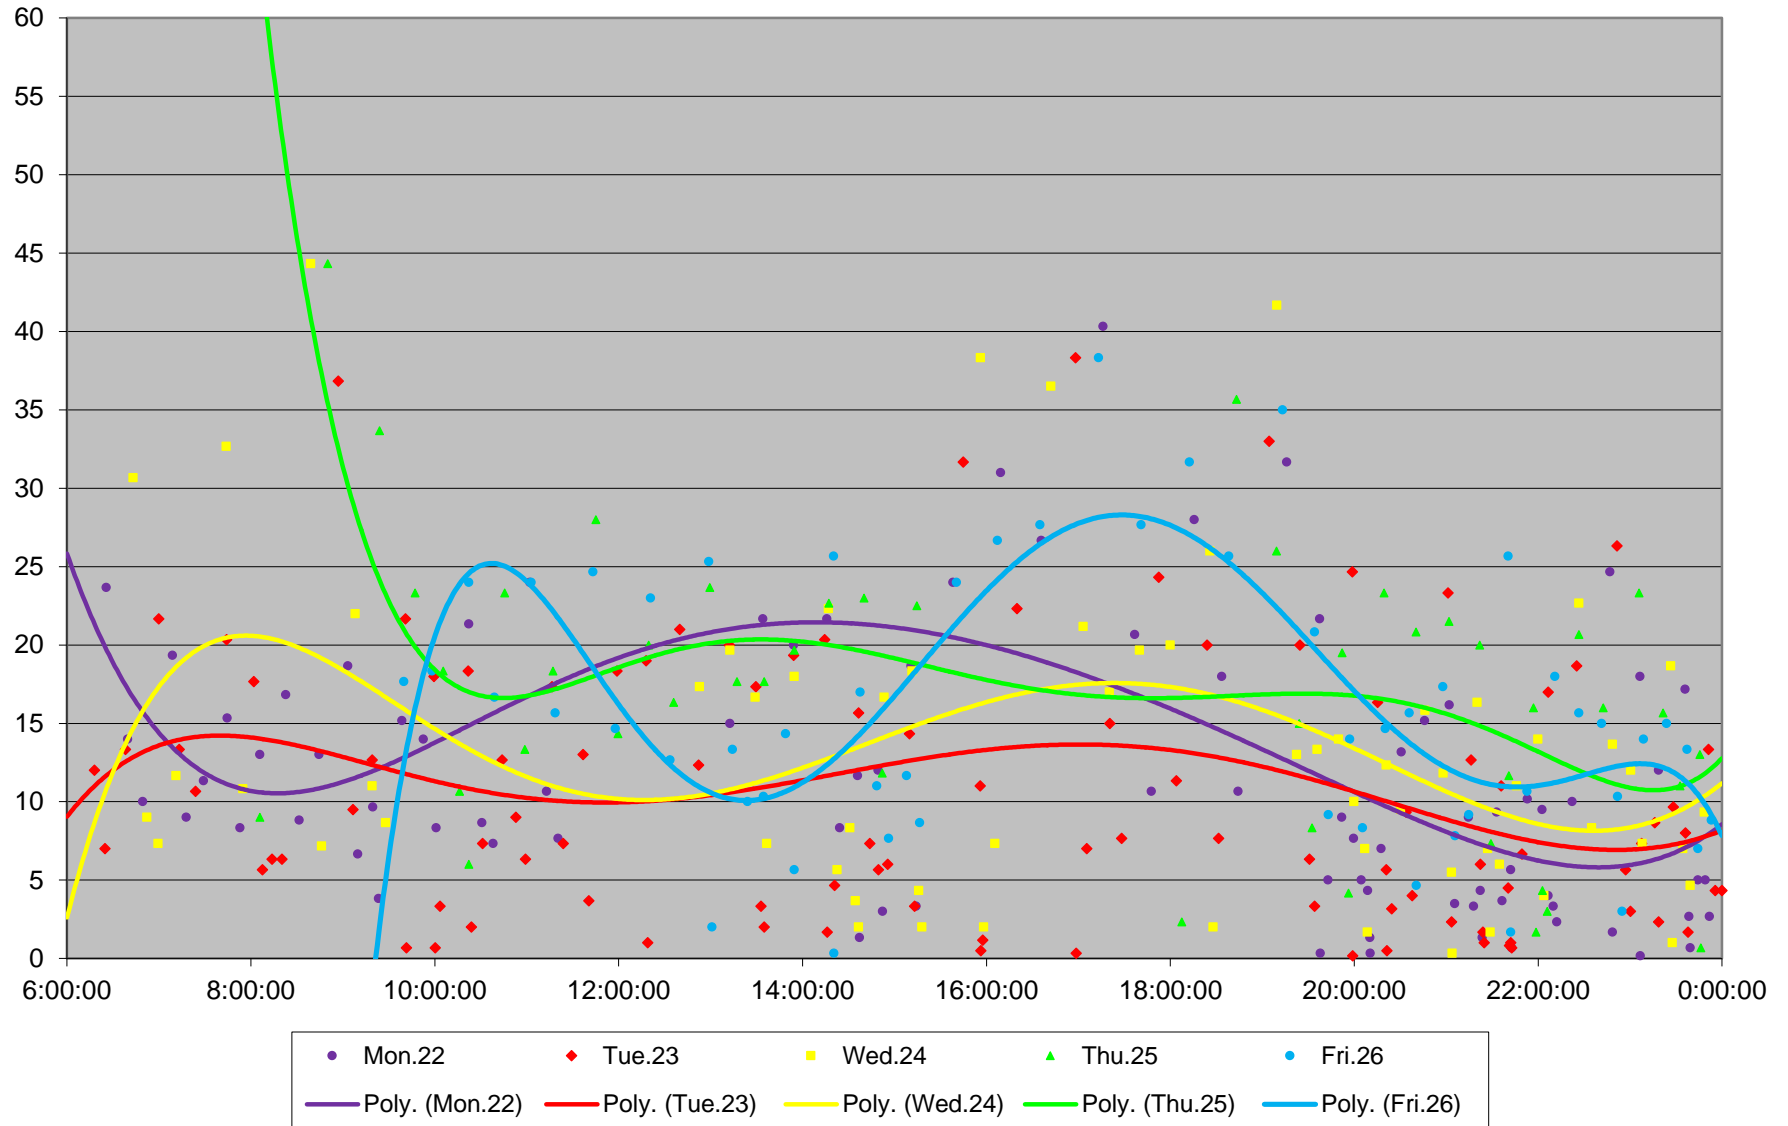

53 Steeles East Headways at Staines Eastbound June 2020 Weekday Statistics

53 Steeles East Headways at Staines Eastbound June 2020

53 Steeles East Headways at Staines Eastbound June 2020

Quartiles Week 1

53 Steeles East Headways at Staines Eastbound June 2020

53 Steeles East Headways at Staines Eastbound June 2020

Quartiles Week 2

53 Steeles East Headways at Staines Eastbound June 2020

53 Steeles East Headways at Staines Eastbound June 2020

Quartiles Week 3

53 Steeles East Headways at Staines Eastbound June 2020

53 Steeles East Headways at Staines Eastbound June 2020

Quartiles Week 4

53 Steeles East Headways at Staines Eastbound June 2020

53 Steeles East Headways at Staines Eastbound June 2020

Quartiles Week 5

53 Steeles East Headways at Staines Eastbound June 2020 Saturday Statistics

53 Steeles East Headways at Staines Eastbound June 2020

53 Steeles East Headways at Staines Eastbound June 2020