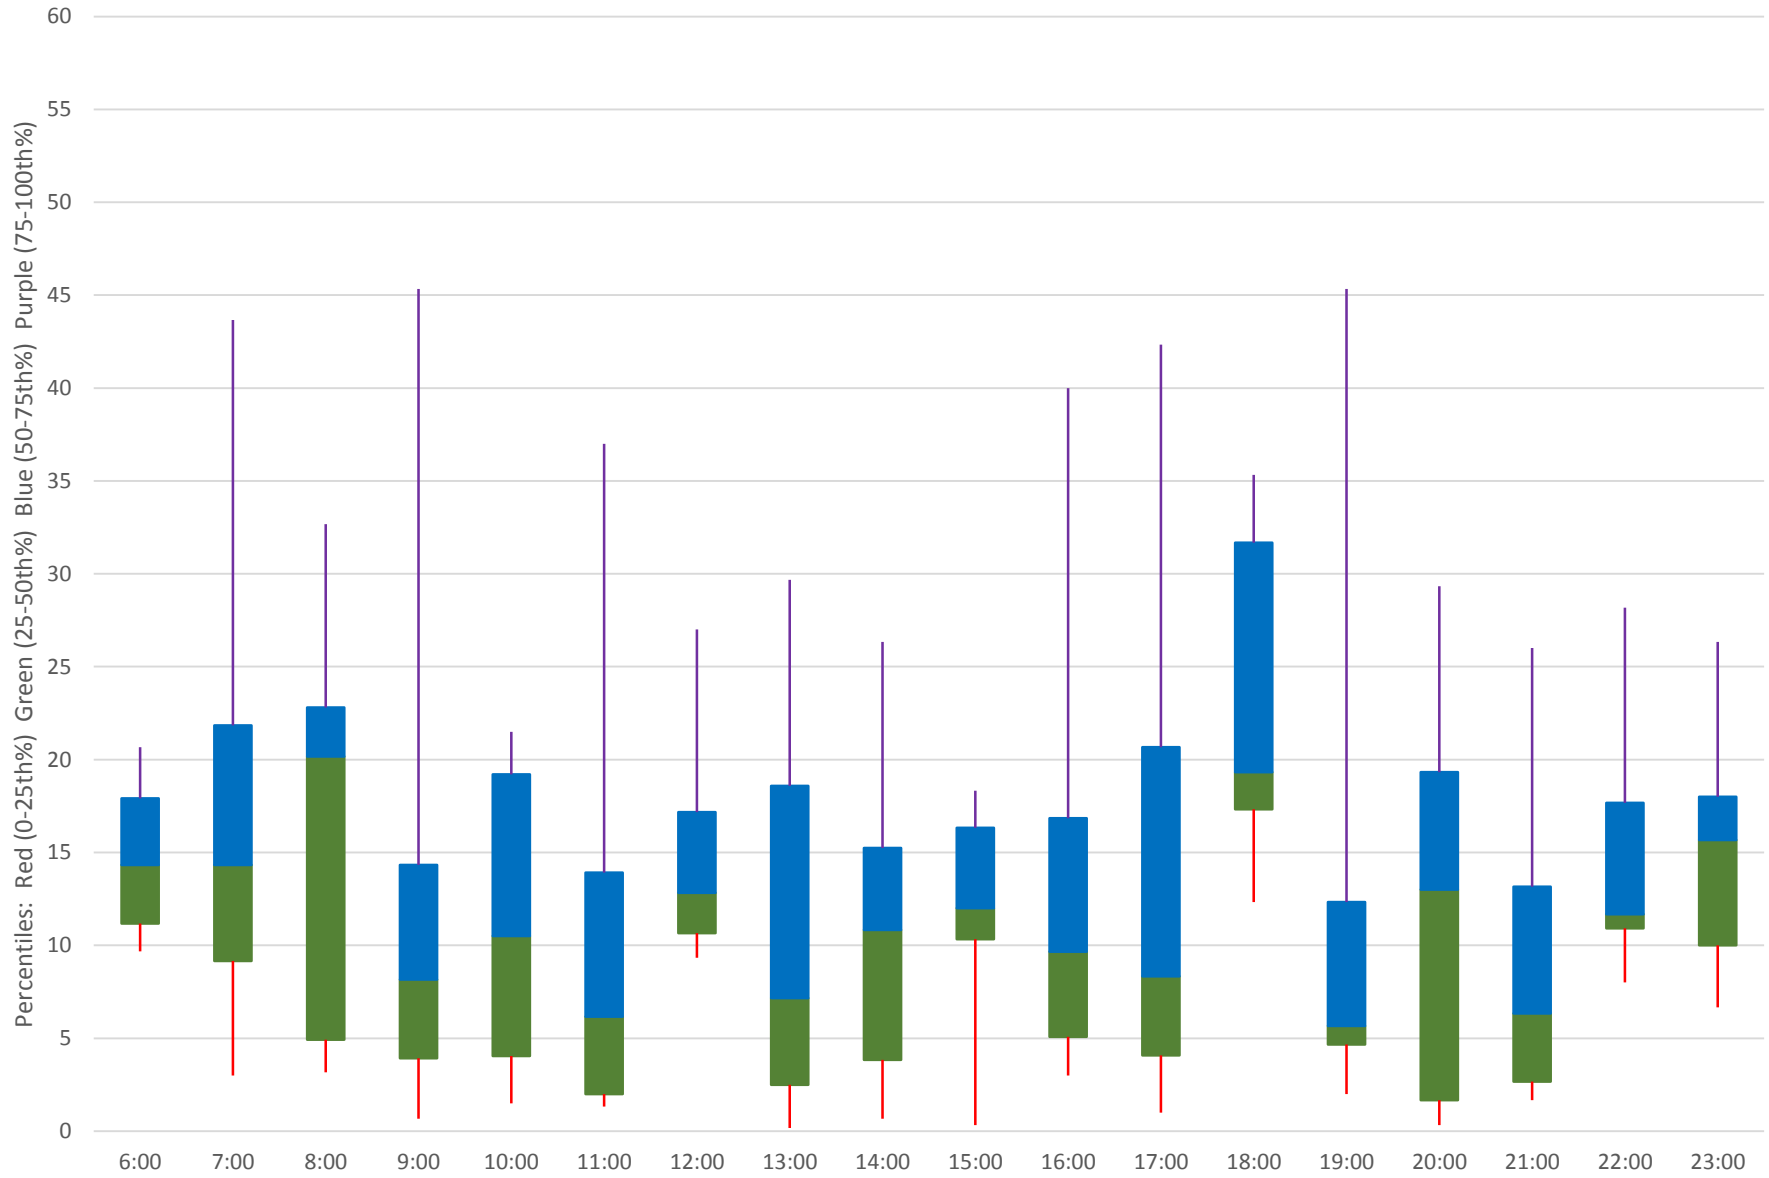

Quartiles Week 3

53 Steeles East Headways at Staines Eastbound June 2020

53 Steeles East Headways at Staines Eastbound June 2020

Quartiles Week 4

53 Steeles East Headways at Staines Eastbound June 2020

53 Steeles East Headways at Staines Eastbound June 2020

Quartiles Week 5

53 Steeles East Headways at Staines Eastbound June 2020 Saturday Statistics

53 Steeles East Headways at Staines Eastbound June 2020

53 Steeles East Headways at Staines Eastbound June 2020

Quartiles Saturdays

53 Steeles East Headways at Staines Eastbound June 2020 Sunday Statistics

53 Steeles East Headways at Staines Eastbound June 2020

53 Steeles East Headways at Staines Eastbound June 2020