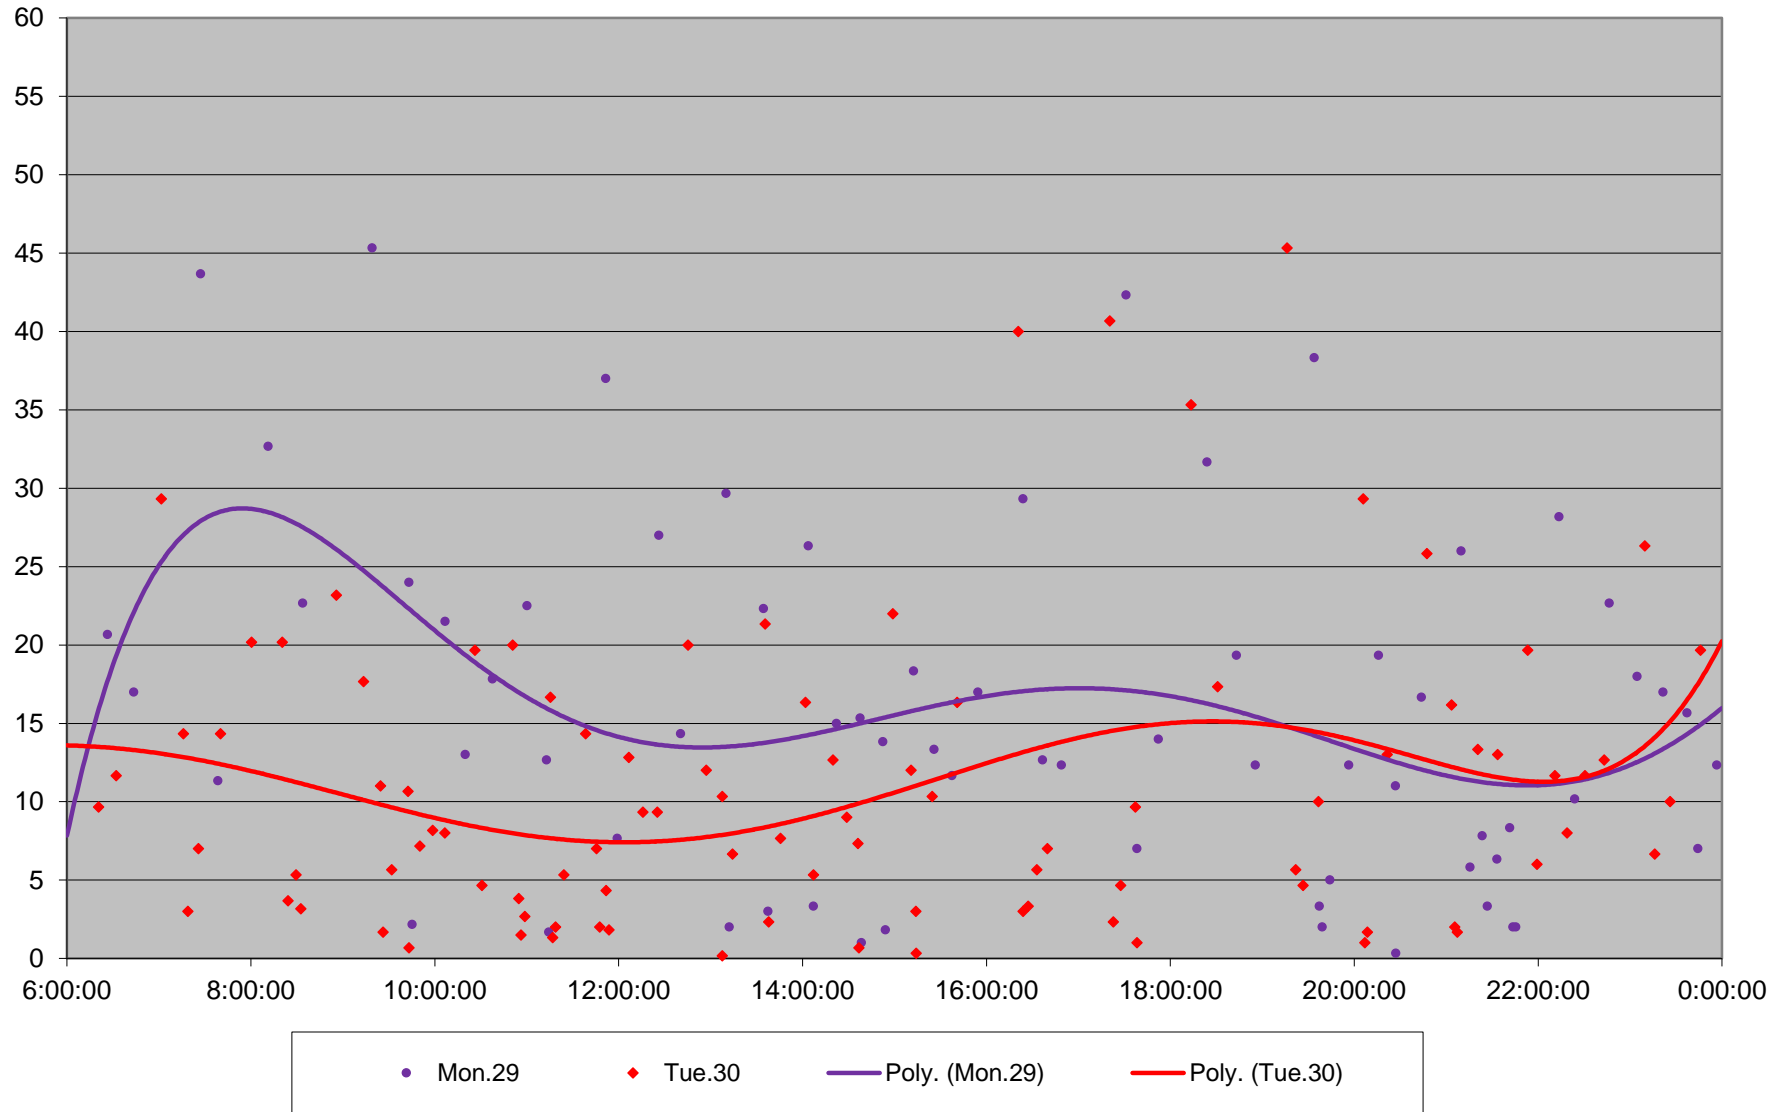

Quartiles Week 3

53 Steeles East Headways at Staines Eastbound June 2020

53 Steeles East Headways at Staines Eastbound June 2020

Quartiles Week 4

53 Steeles East Headways at Staines Eastbound June 2020

53 Steeles East Headways at Staines Eastbound June 2020

Quartiles Week 5

53 Steeles East Headways at Staines Eastbound June 2020 Saturday Statistics

53 Steeles East Headways at Staines Eastbound June 2020

53 Steeles East Headways at Staines Eastbound June 2020

Quartiles Saturdays

53 Steeles East Headways at Staines Eastbound June 2020 Sunday Statistics

53 Steeles East Headways at Staines Eastbound June 2020

53 Steeles East Headways at Staines Eastbound June 2020