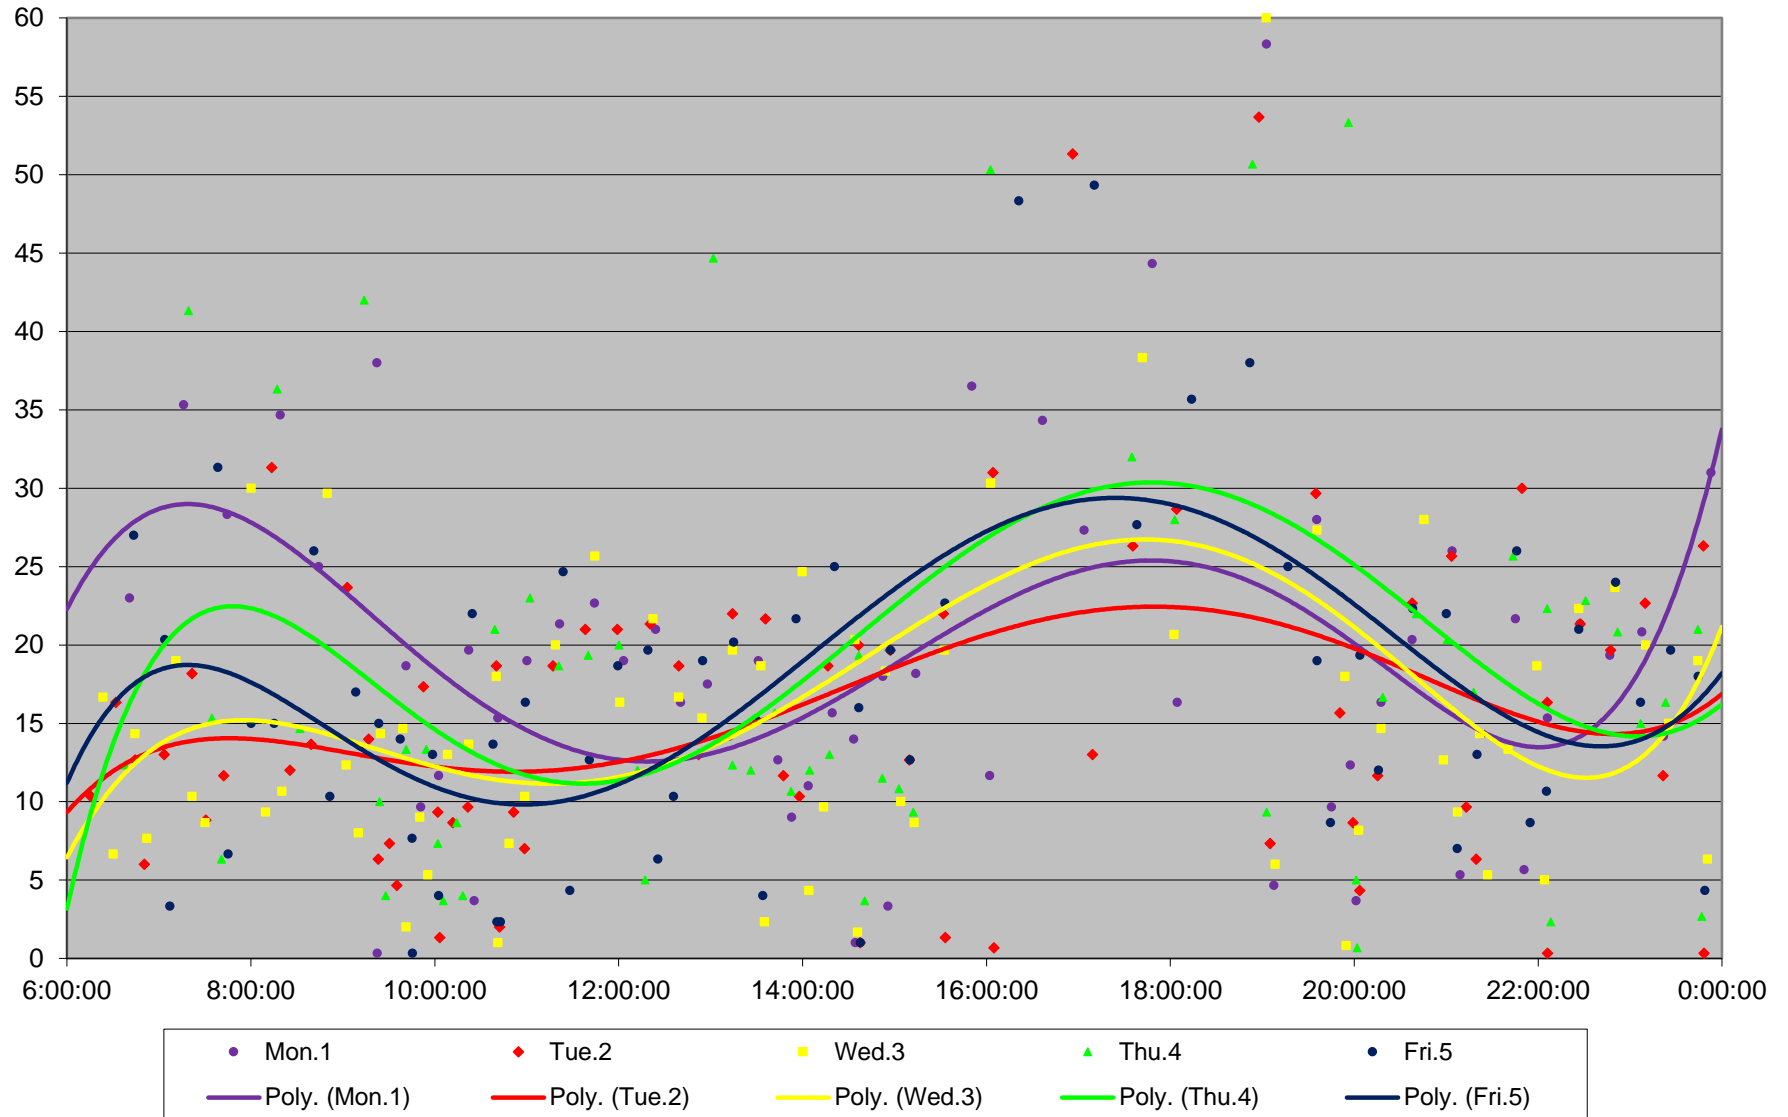

53 Steeles East Headways at Staines Eastbound June 2020 Weekday Statistics

53 Steeles East Headways at Staines Eastbound June 2020

53 Steeles East Headways at Staines Eastbound June 2020

Quartiles Week 1

53 Steeles East Headways at Staines Eastbound June 2020

53 Steeles East Headways at Staines Eastbound June 2020

Quartiles Week 2

53 Steeles East Headways at Staines Eastbound June 2020

53 Steeles East Headways at Staines Eastbound June 2020

Quartiles Week 5

53 Steeles East Headways at Staines Eastbound June 2020 Saturday Statistics

53 Steeles East Headways at Staines Eastbound June 2020

53 Steeles East Headways at Staines Eastbound June 2020

Quartiles Saturdays

53 Steeles East Headways at Staines Eastbound June 2020 Sunday Statistics

53 Steeles East Headways at Staines Eastbound June 2020

53 Steeles East Headways at Staines Eastbound June 2020