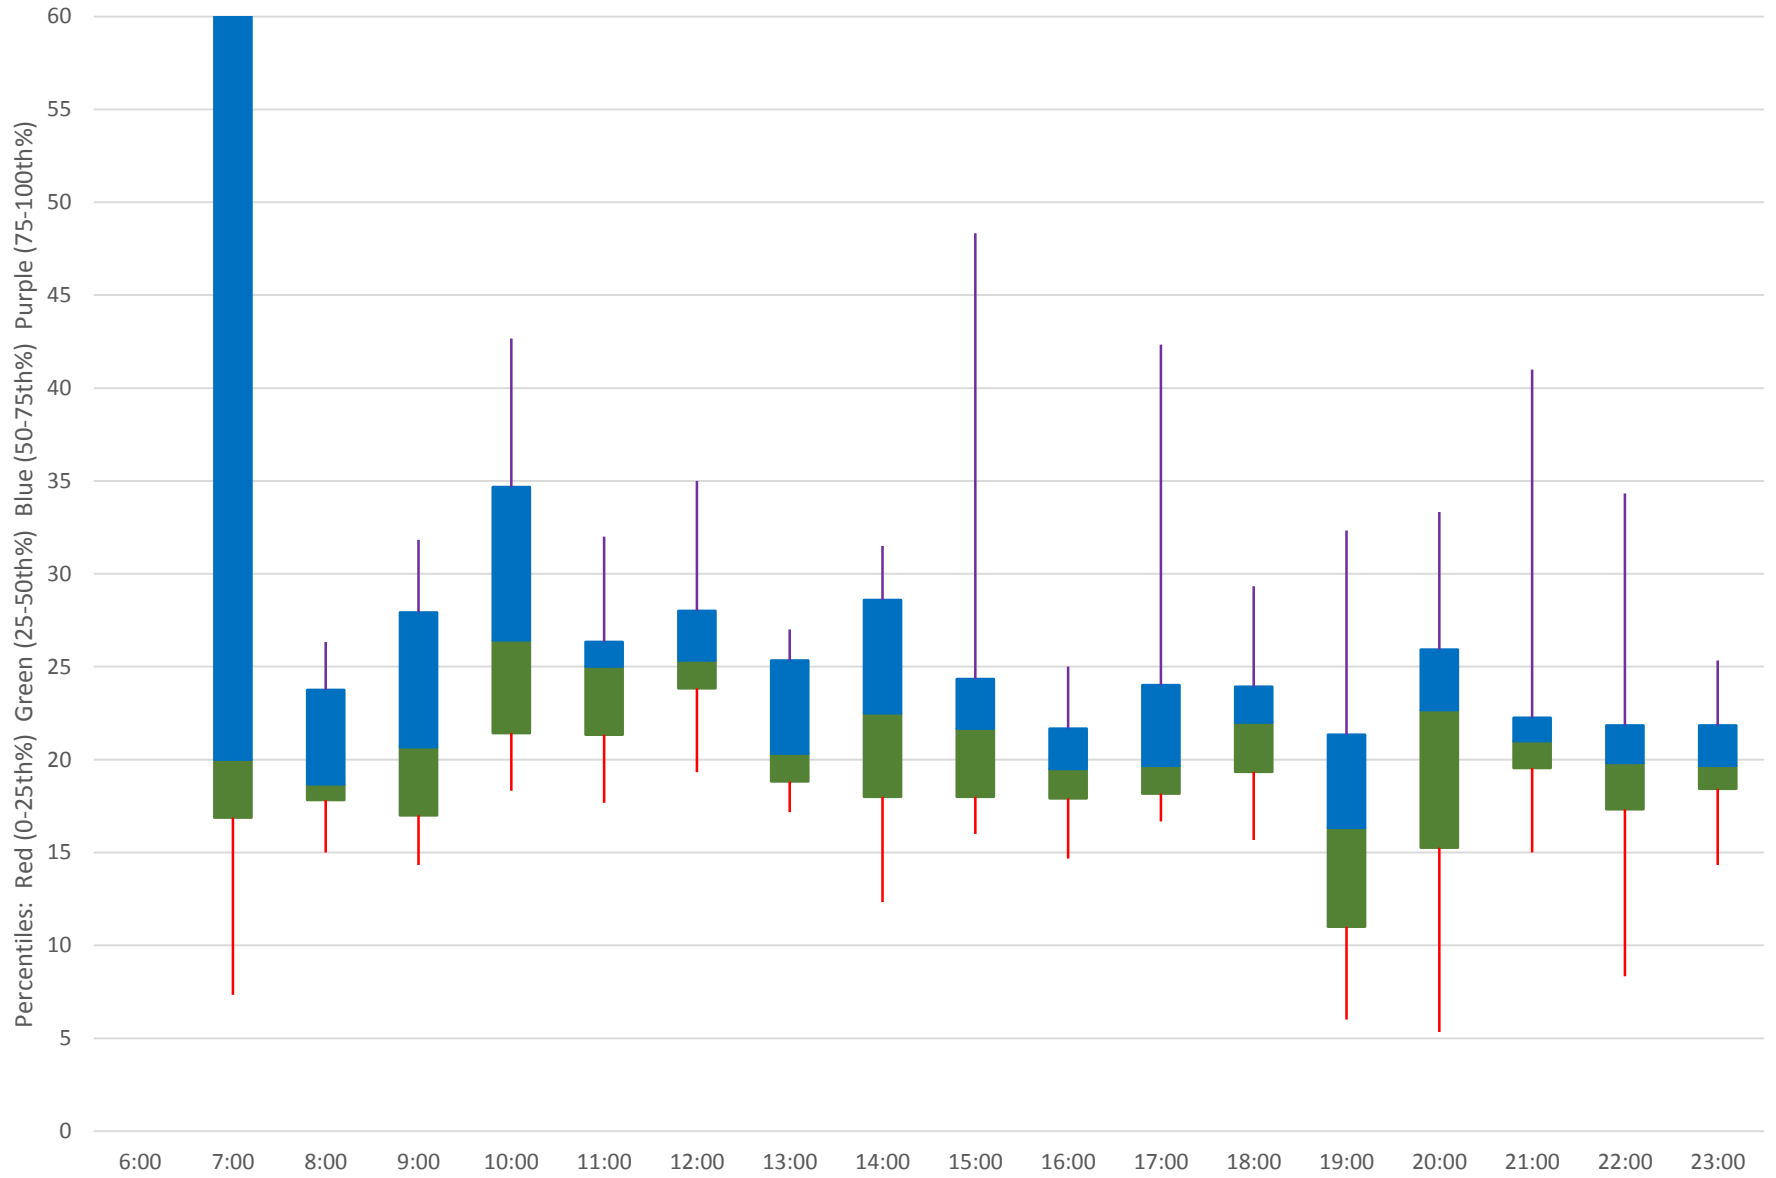

Quartiles Week 5

53 Steeles East Headways at Staines Eastbound June 2020 Saturday Statistics

53 Steeles East Headways at Staines Eastbound June 2020

53 Steeles East Headways at Staines Eastbound June 2020

Quartiles Saturdays

53 Steeles East Headways at Staines Eastbound June 2020 Sunday Statistics

53 Steeles East Headways at Staines Eastbound June 2020

53 Steeles East Headways at Staines Eastbound June 2020