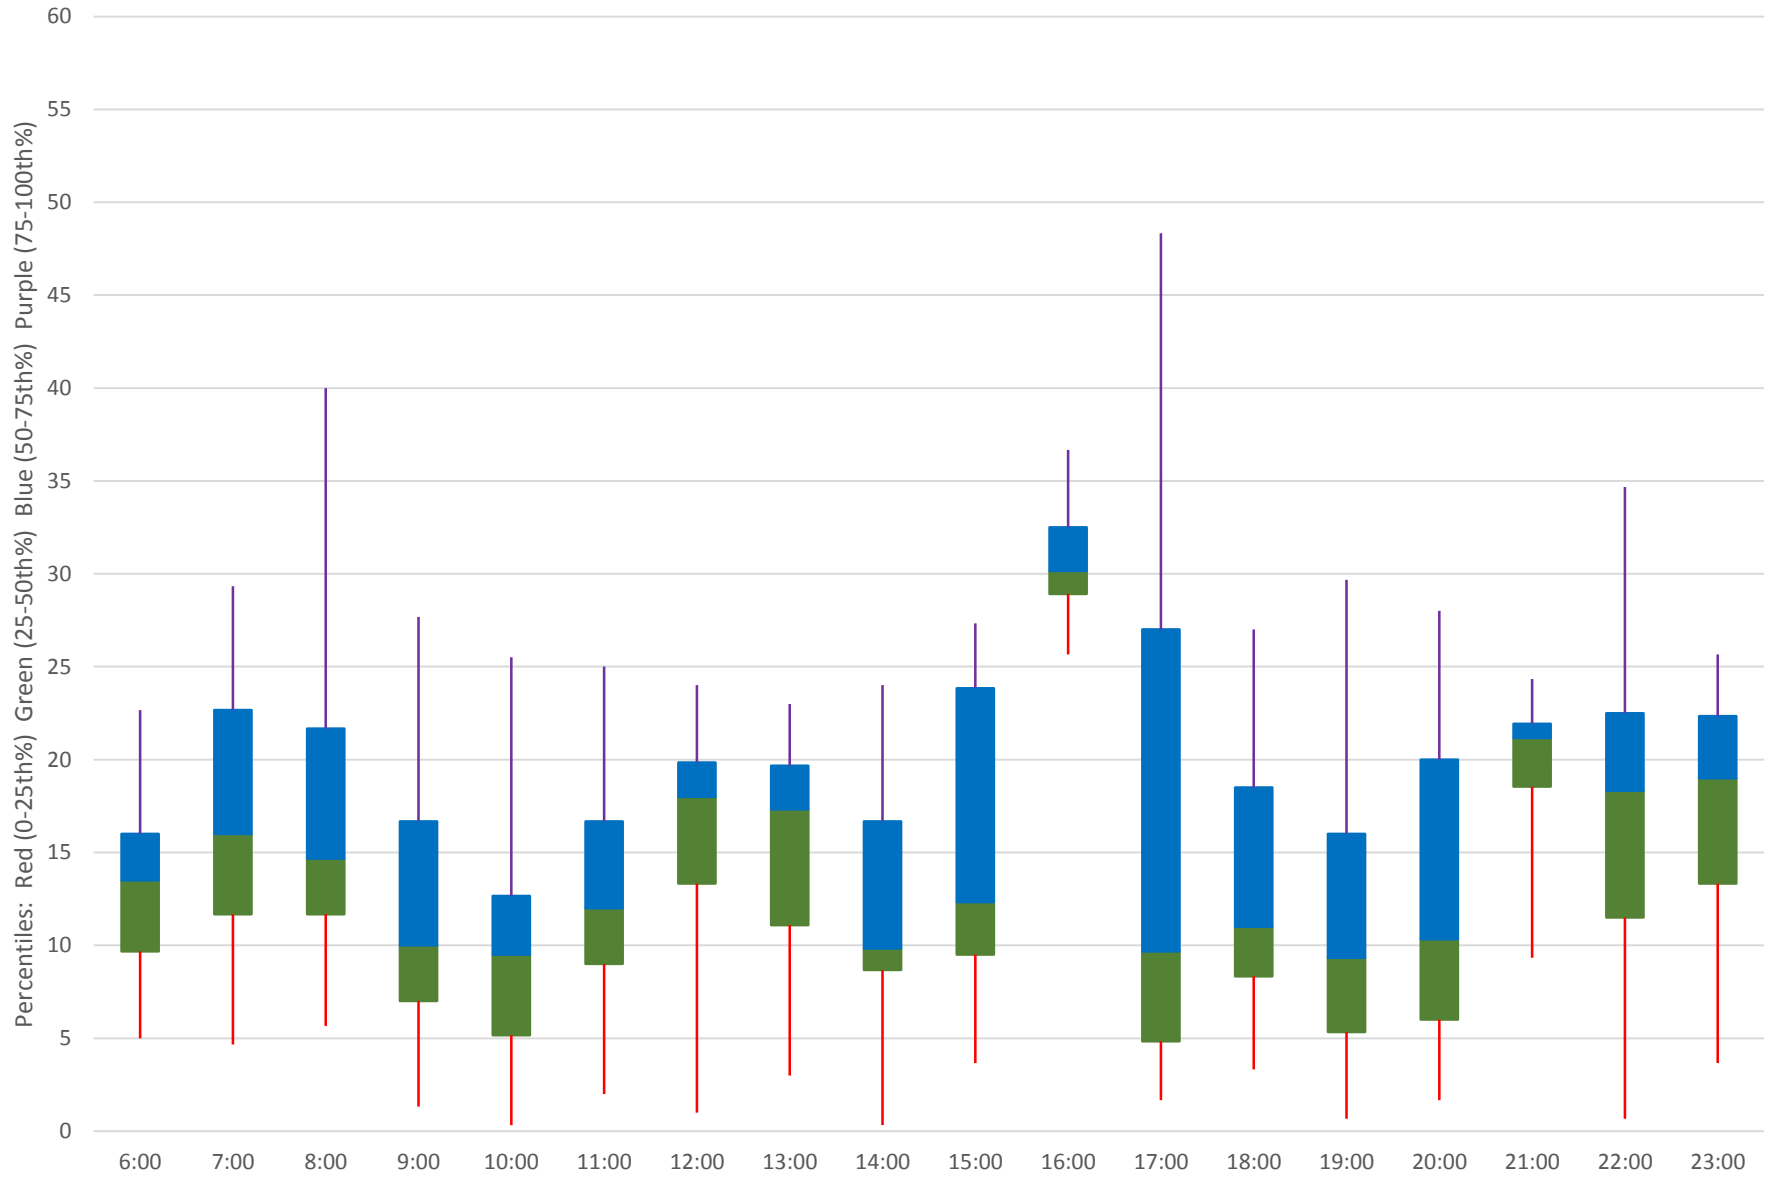

53 Steeles East Headways at Staines Eastbound June 2020

Quartiles Week 3