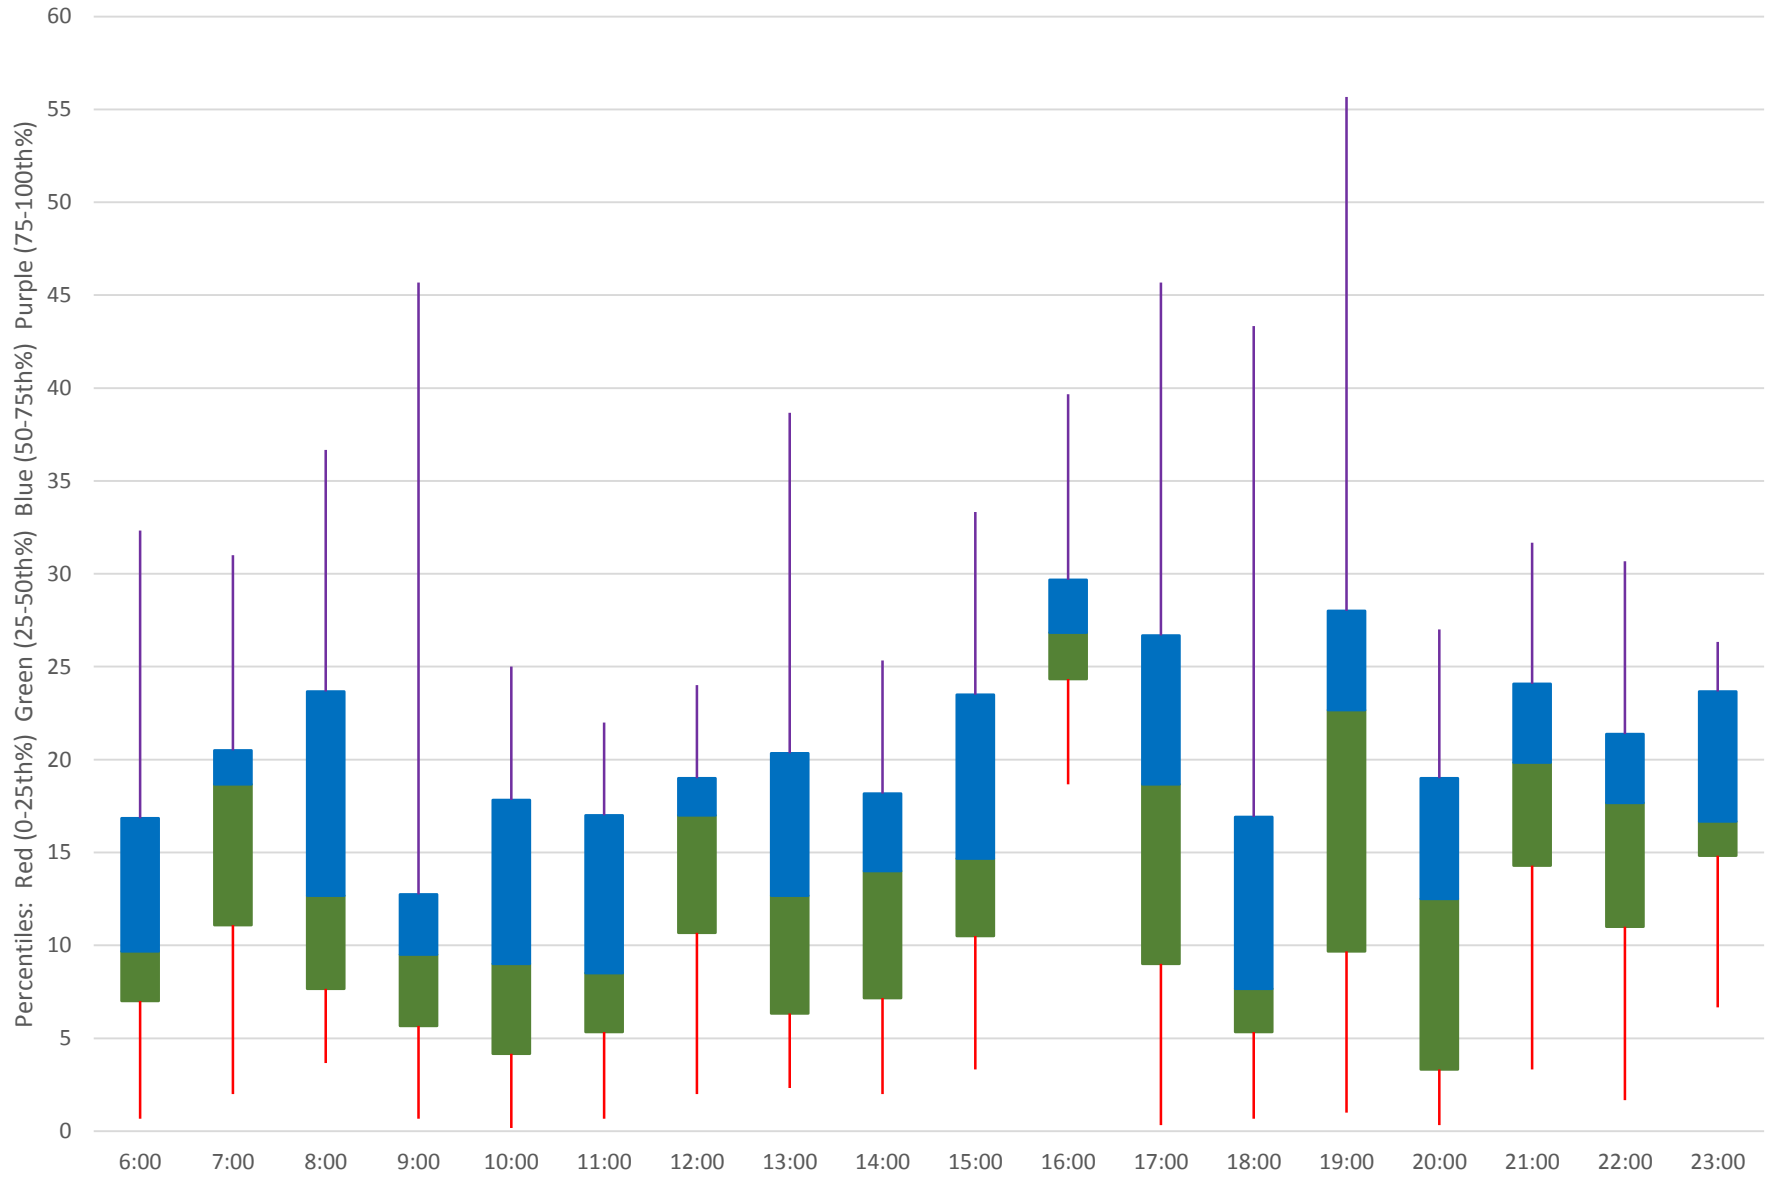

53 Steeles East Headways at Staines Eastbound June 2020 Weekday Statistics

53 Steeles East Headways at Staines Eastbound June 2020

53 Steeles East Headways at Staines Eastbound June 2020

Quartiles Week 1

53 Steeles East Headways at Staines Eastbound June 2020

53 Steeles East Headways at Staines Eastbound June 2020

Quartiles Week 2

53 Steeles East Headways at Staines Eastbound June 2020

53 Steeles East Headways at Staines Eastbound June 2020

Quartiles Week 5

53 Steeles East Headways at Staines Eastbound June 2020 Saturday Statistics

53 Steeles East Headways at Staines Eastbound June 2020

53 Steeles East Headways at Staines Eastbound June 2020

Quartiles Saturdays

53 Steeles East Headways at Staines Eastbound June 2020 Sunday Statistics

53 Steeles East Headways at Staines Eastbound June 2020

53 Steeles East Headways at Staines Eastbound June 2020