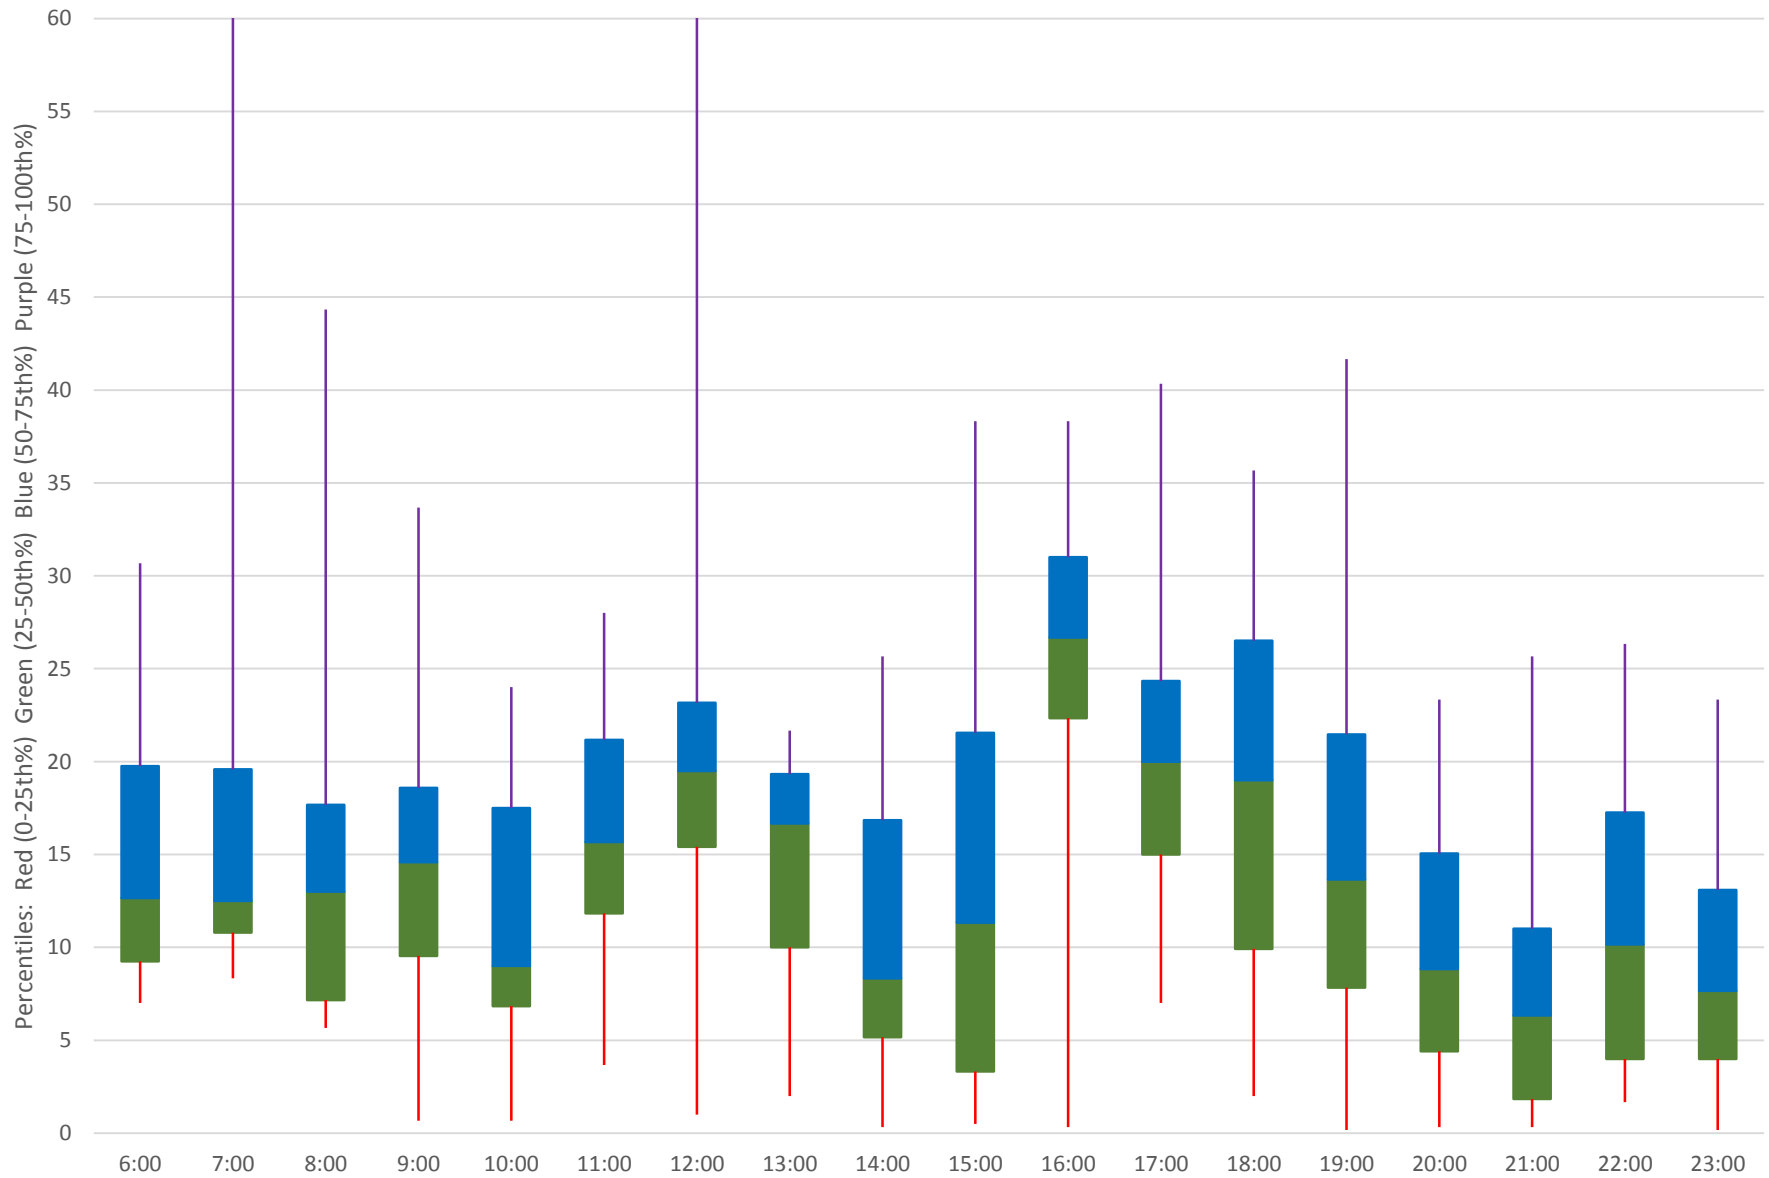

Quartiles Week 3

53 Steeles East Headways at Staines Eastbound June 2020

53 Steeles East Headways at Staines Eastbound June 2020

Quartiles Week 4

53 Steeles East Headways at Staines Eastbound June 2020

53 Steeles East Headways at Staines Eastbound June 2020

Quartiles Week 5

53 Steeles East Headways at Staines Eastbound June 2020 Saturday Statistics

53 Steeles East Headways at Staines Eastbound June 2020

53 Steeles East Headways at Staines Eastbound June 2020

Quartiles Saturdays

53 Steeles East Headways at Staines Eastbound June 2020 Sunday Statistics

53 Steeles East Headways at Staines Eastbound June 2020

53 Steeles East Headways at Staines Eastbound June 2020