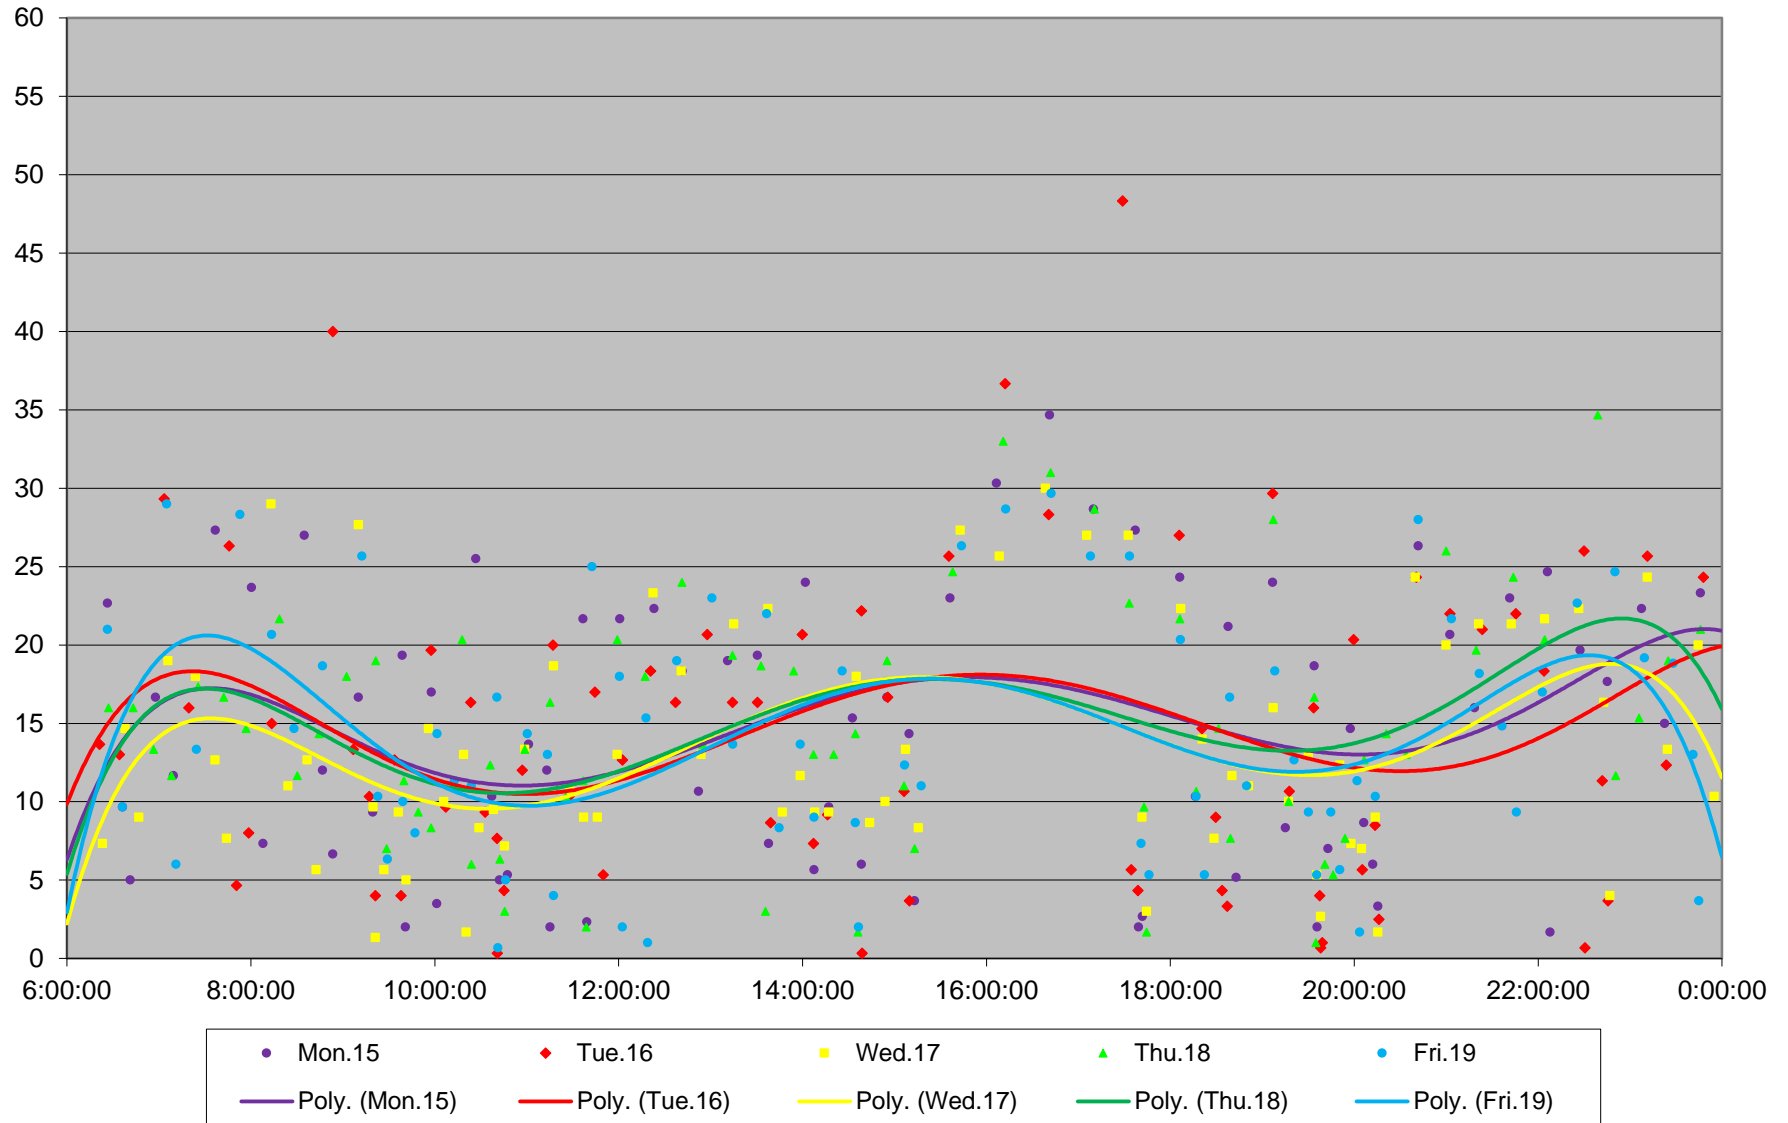

53 Steeles East Headways at Staines Eastbound June 2020 Weekday Statistics

53 Steeles East Headways at Staines Eastbound June 2020

53 Steeles East Headways at Staines Eastbound June 2020

Quartiles Week 1

53 Steeles East Headways at Staines Eastbound June 2020

53 Steeles East Headways at Staines Eastbound June 2020

Quartiles Week 2

53 Steeles East Headways at Staines Eastbound June 2020

53 Steeles East Headways at Staines Eastbound June 2020

Quartiles Week 5

53 Steeles East Headways at Staines Eastbound June 2020 Saturday Statistics

53 Steeles East Headways at Staines Eastbound June 2020

53 Steeles East Headways at Staines Eastbound June 2020

Quartiles Saturdays

53 Steeles East Headways at Staines Eastbound June 2020 Sunday Statistics

53 Steeles East Headways at Staines Eastbound June 2020

53 Steeles East Headways at Staines Eastbound June 2020