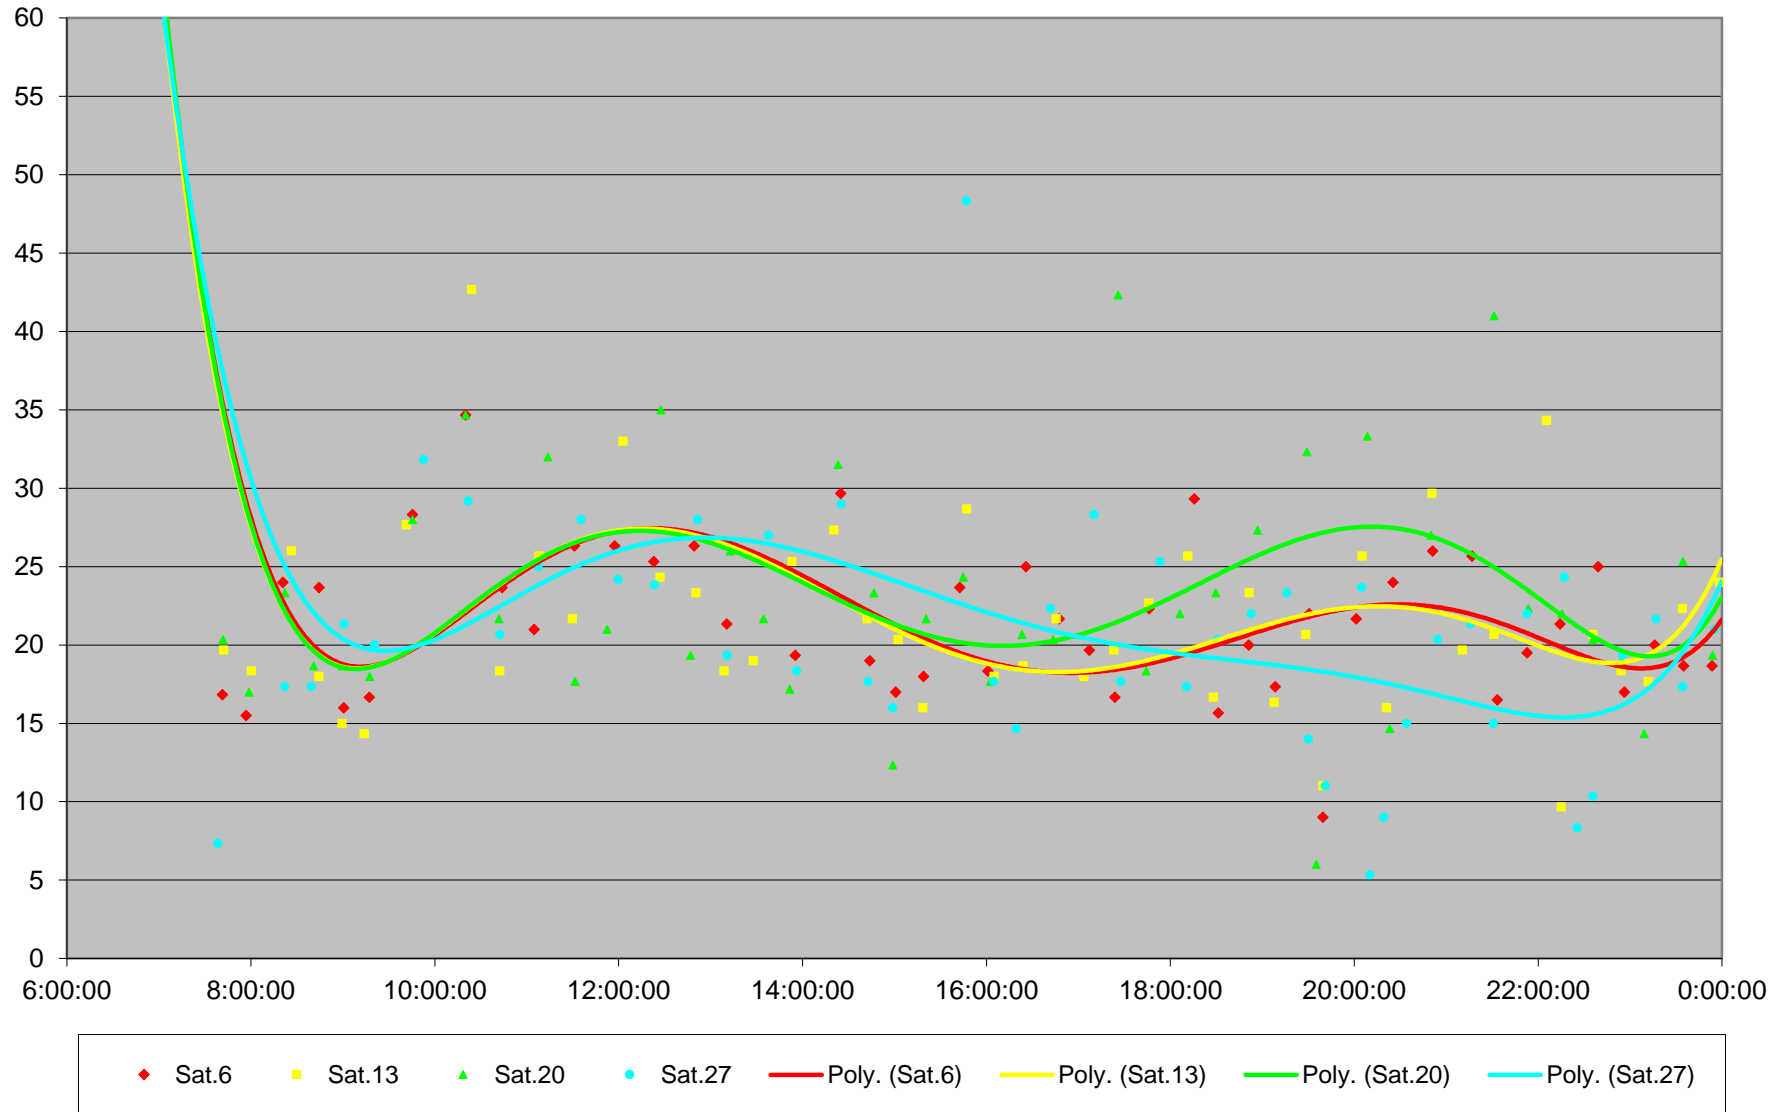

Quartiles Week 3

53 Steeles East Headways at Staines Eastbound June 2020

53 Steeles East Headways at Staines Eastbound June 2020

Quartiles Week 4

53 Steeles East Headways at Staines Eastbound June 2020

53 Steeles East Headways at Staines Eastbound June 2020

Quartiles Week 5

53 Steeles East Headways at Staines Eastbound June 2020 Saturday Statistics

53 Steeles East Headways at Staines Eastbound June 2020

53 Steeles East Headways at Staines Eastbound June 2020

Quartiles Saturdays

53 Steeles East Headways at Staines Eastbound June 2020 Sunday Statistics

53 Steeles East Headways at Staines Eastbound June 2020

53 Steeles East Headways at Staines Eastbound June 2020