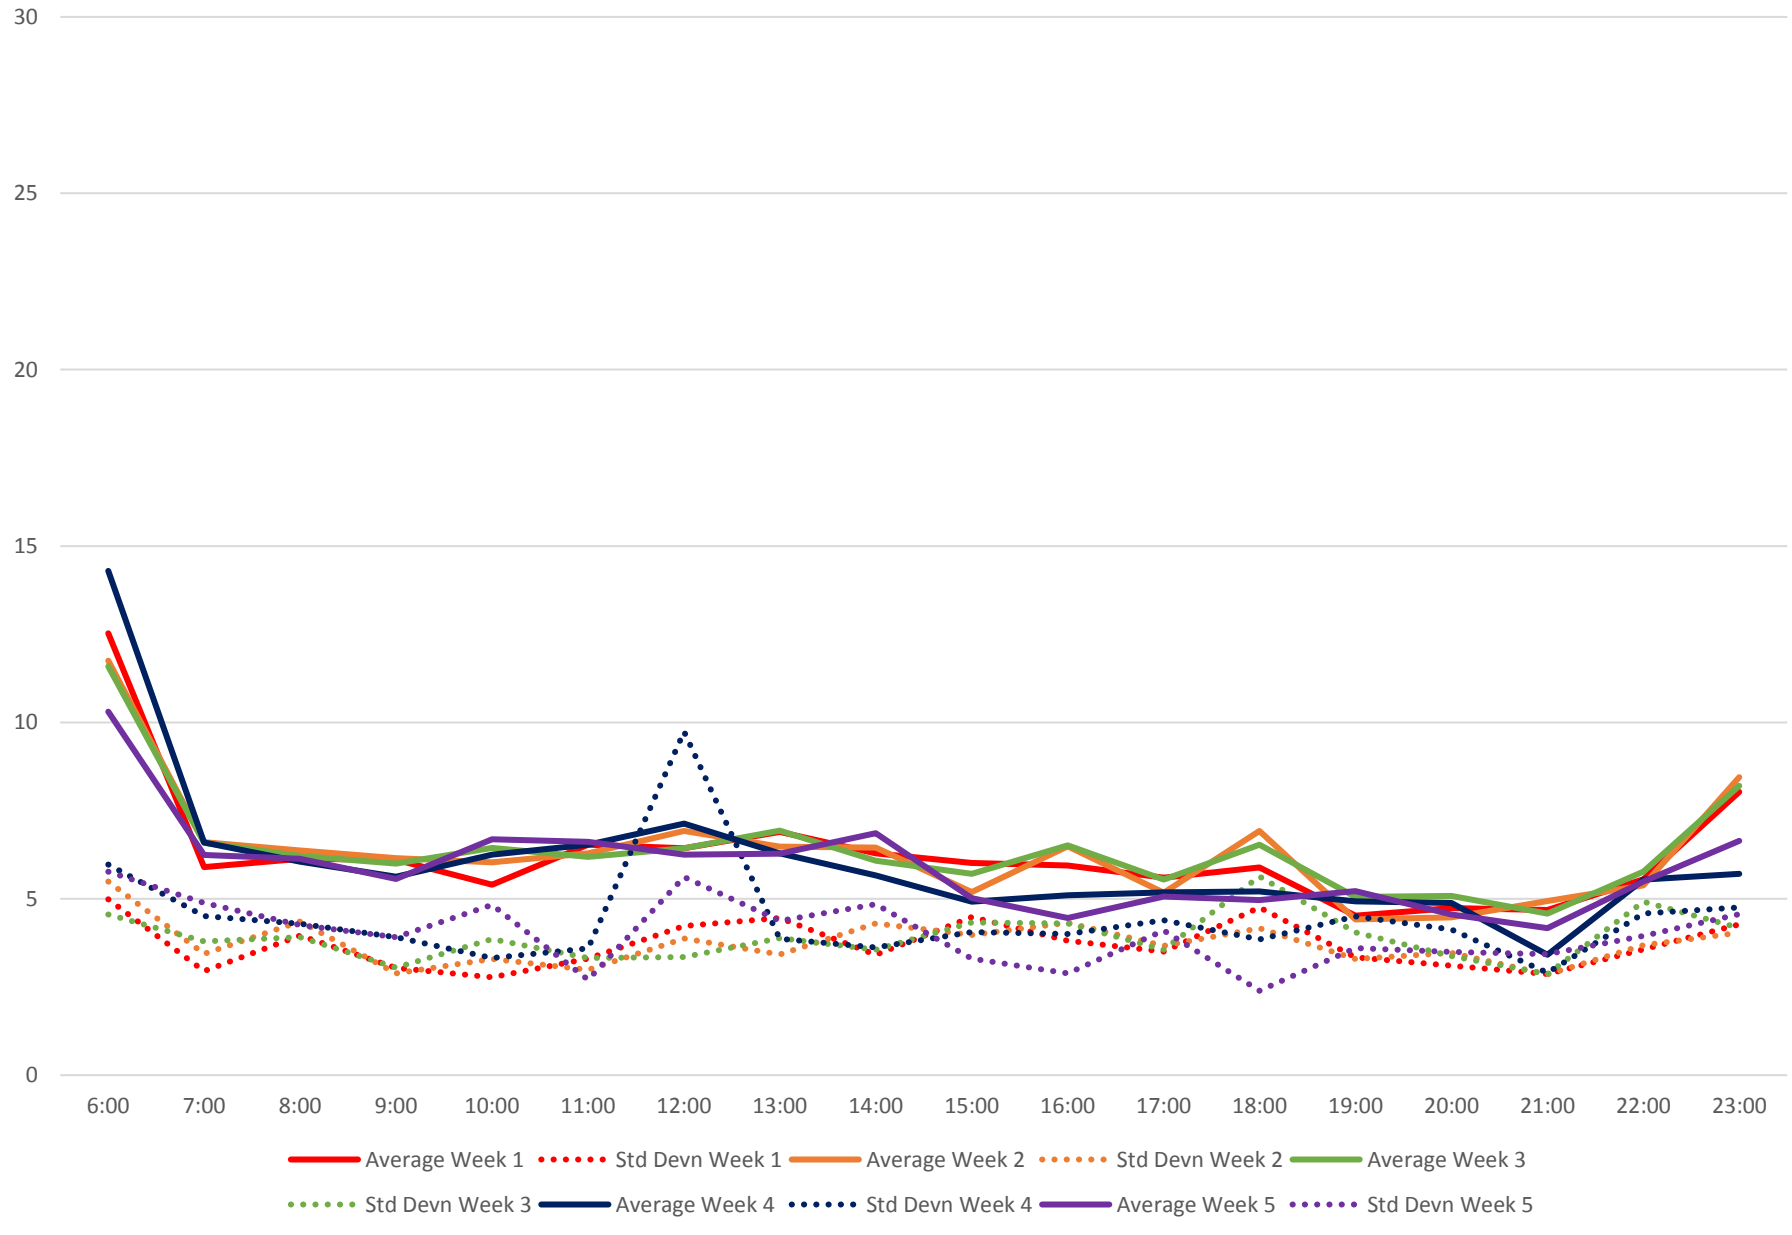

53 Steeles East Headways at McCowan Eastbound June 2020 Weekday Statistics

### 53 Steeles East Headways at McCowan Eastbound June 2020