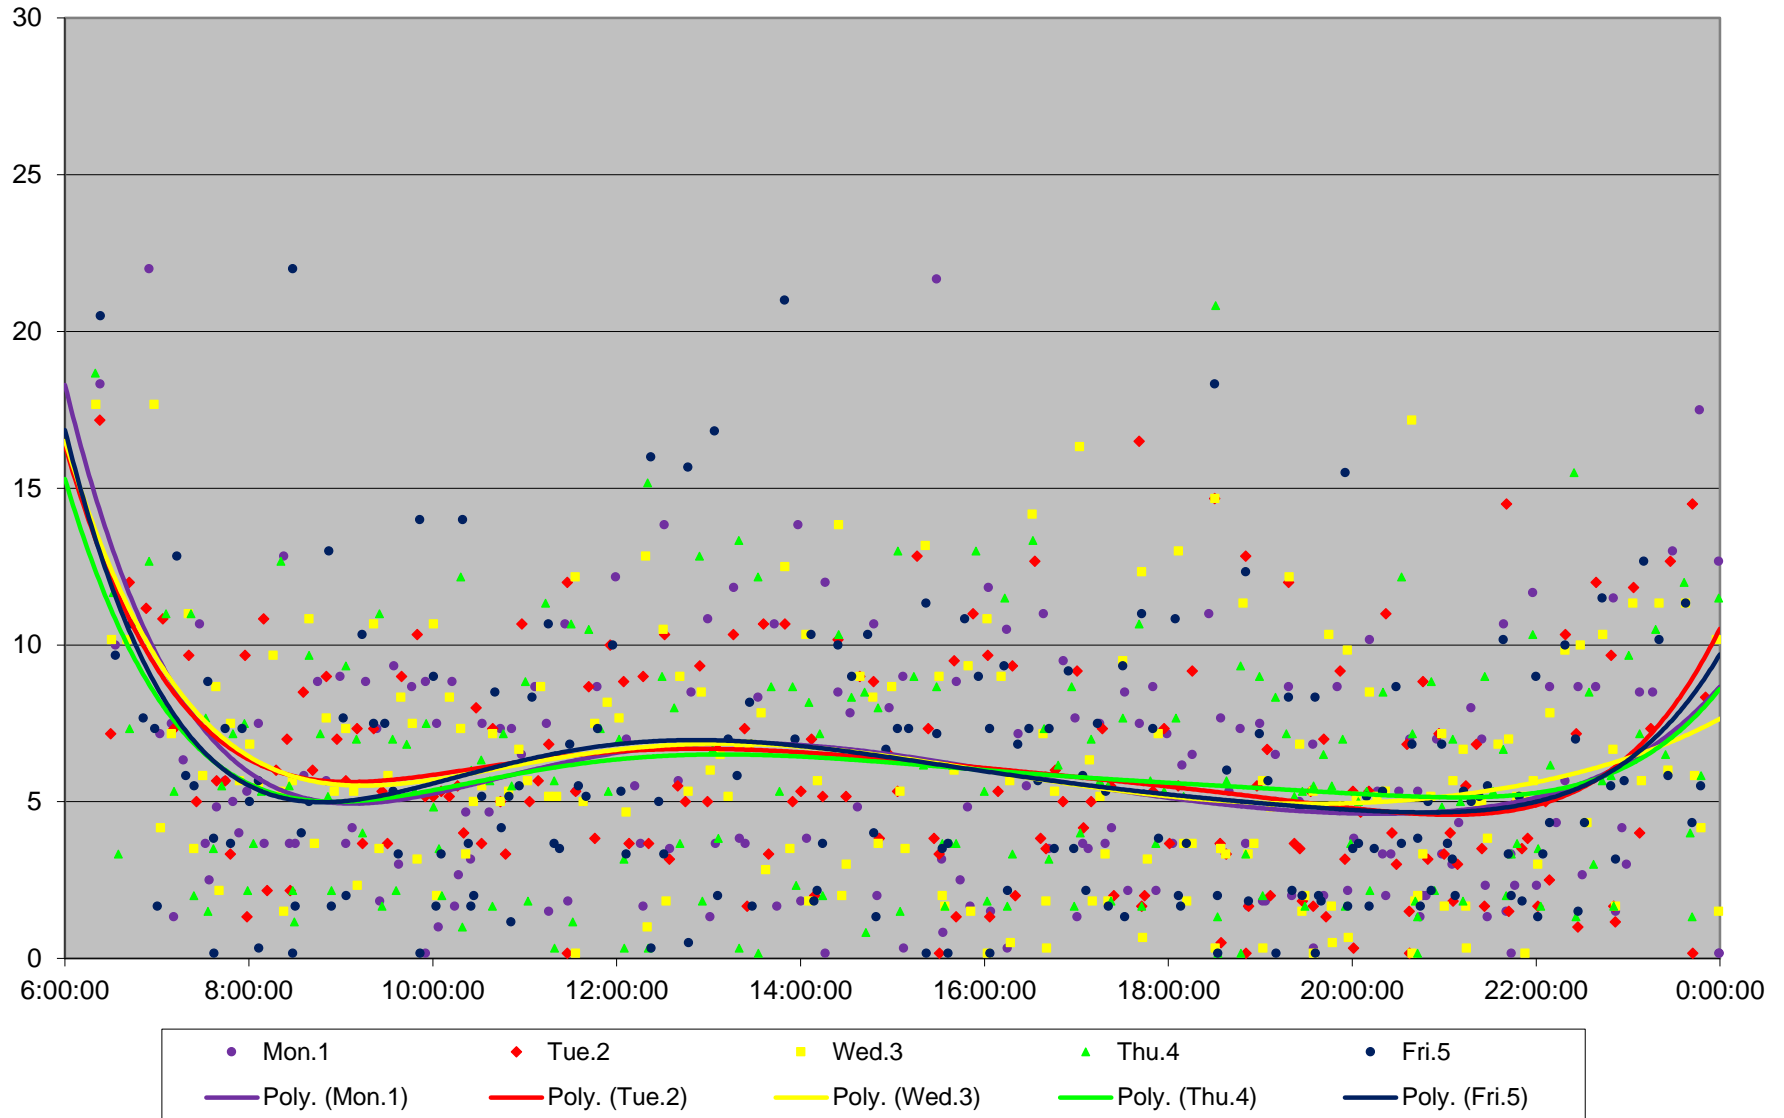

53 Steeles East Headways at McCowan Eastbound June 2020