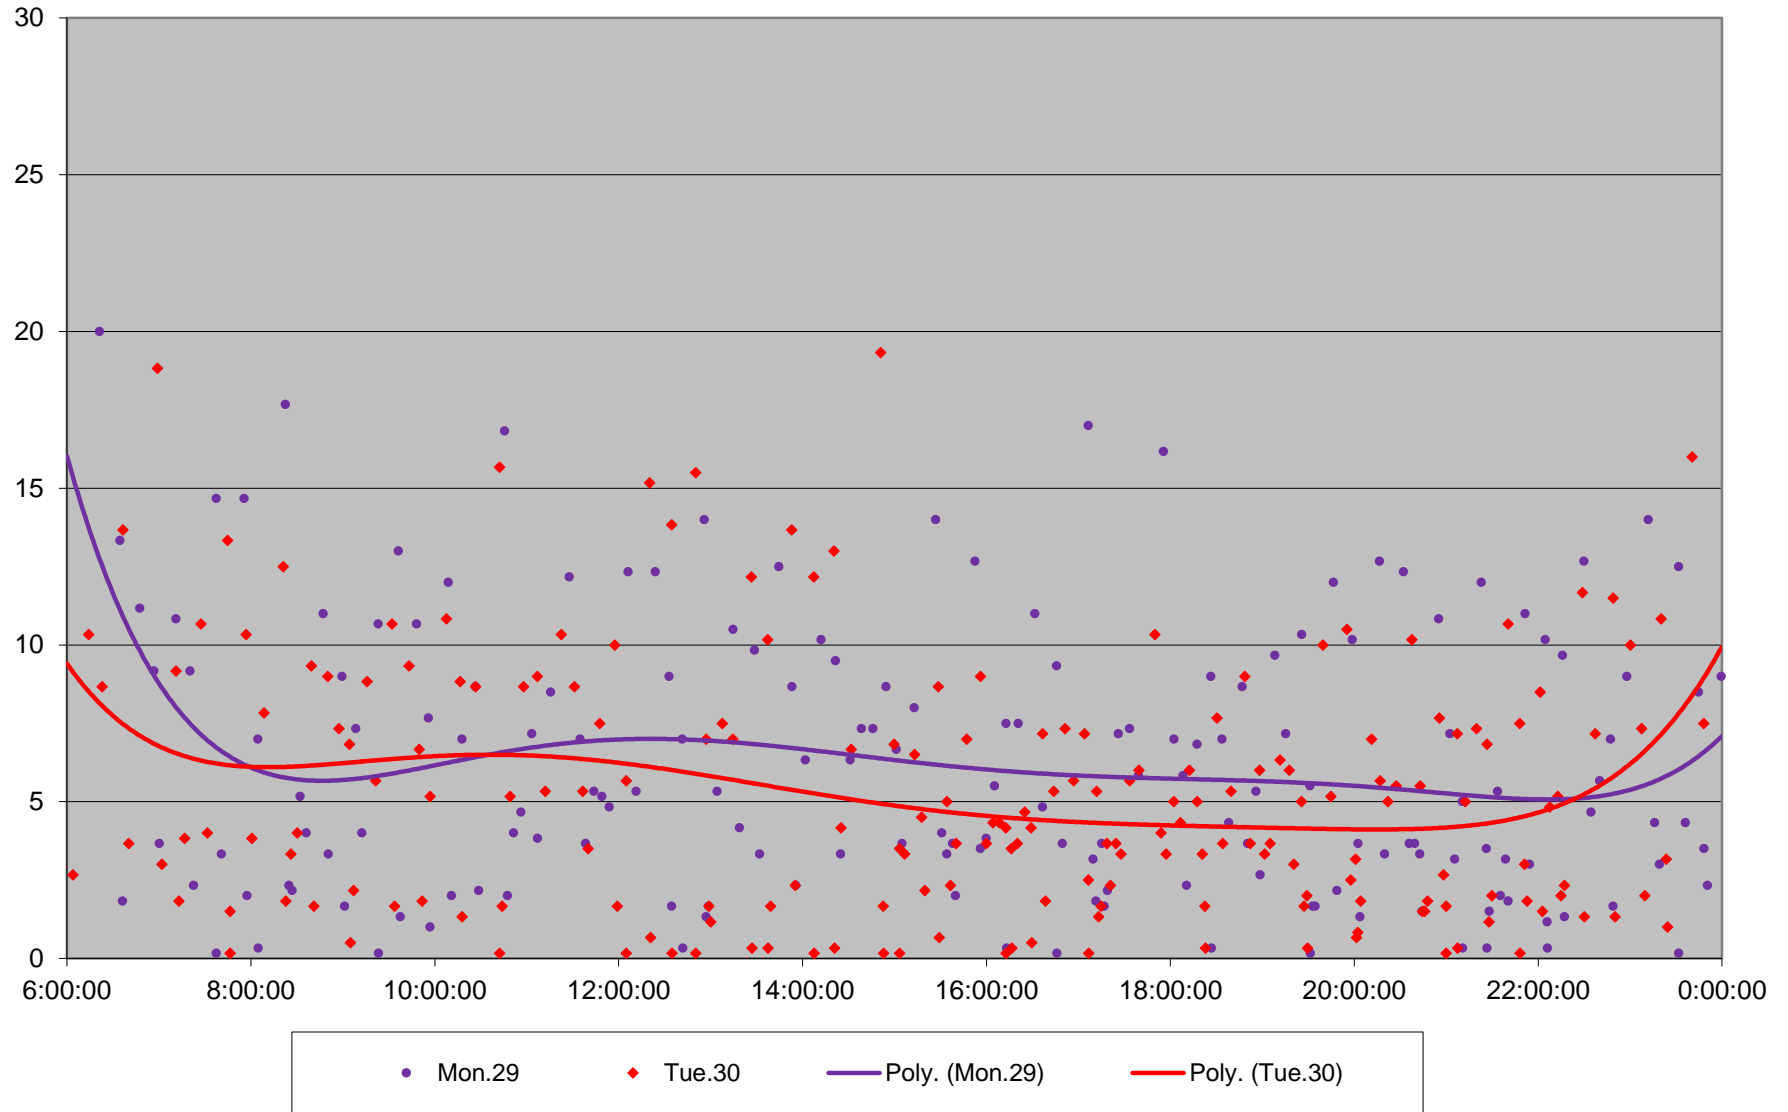

53 Steeles East Headways at McCowan Eastbound June 2020