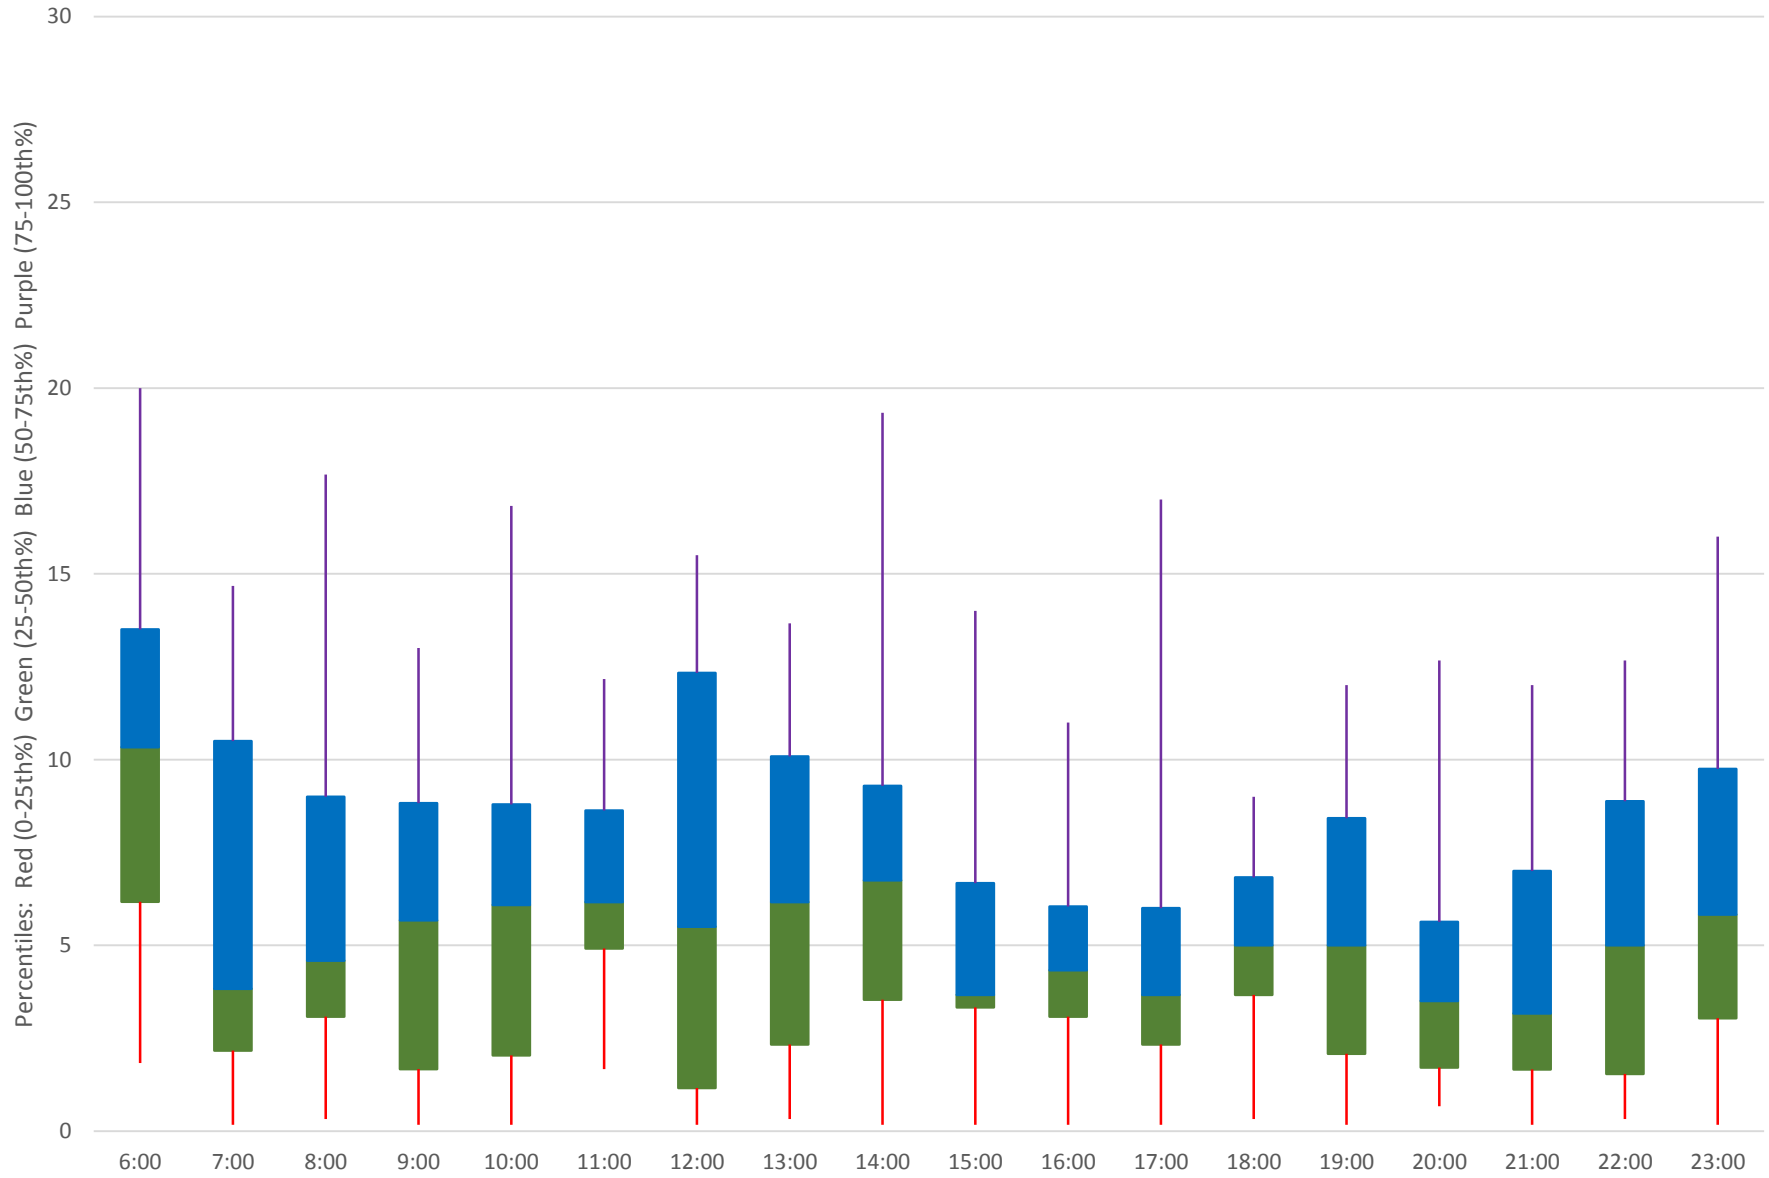

53 Steeles East Headways at McCowan Eastbound June 2020 Saturday Statistics

53 Steeles East Headways at McCowan Eastbound June 2020 Quartiles Week 5