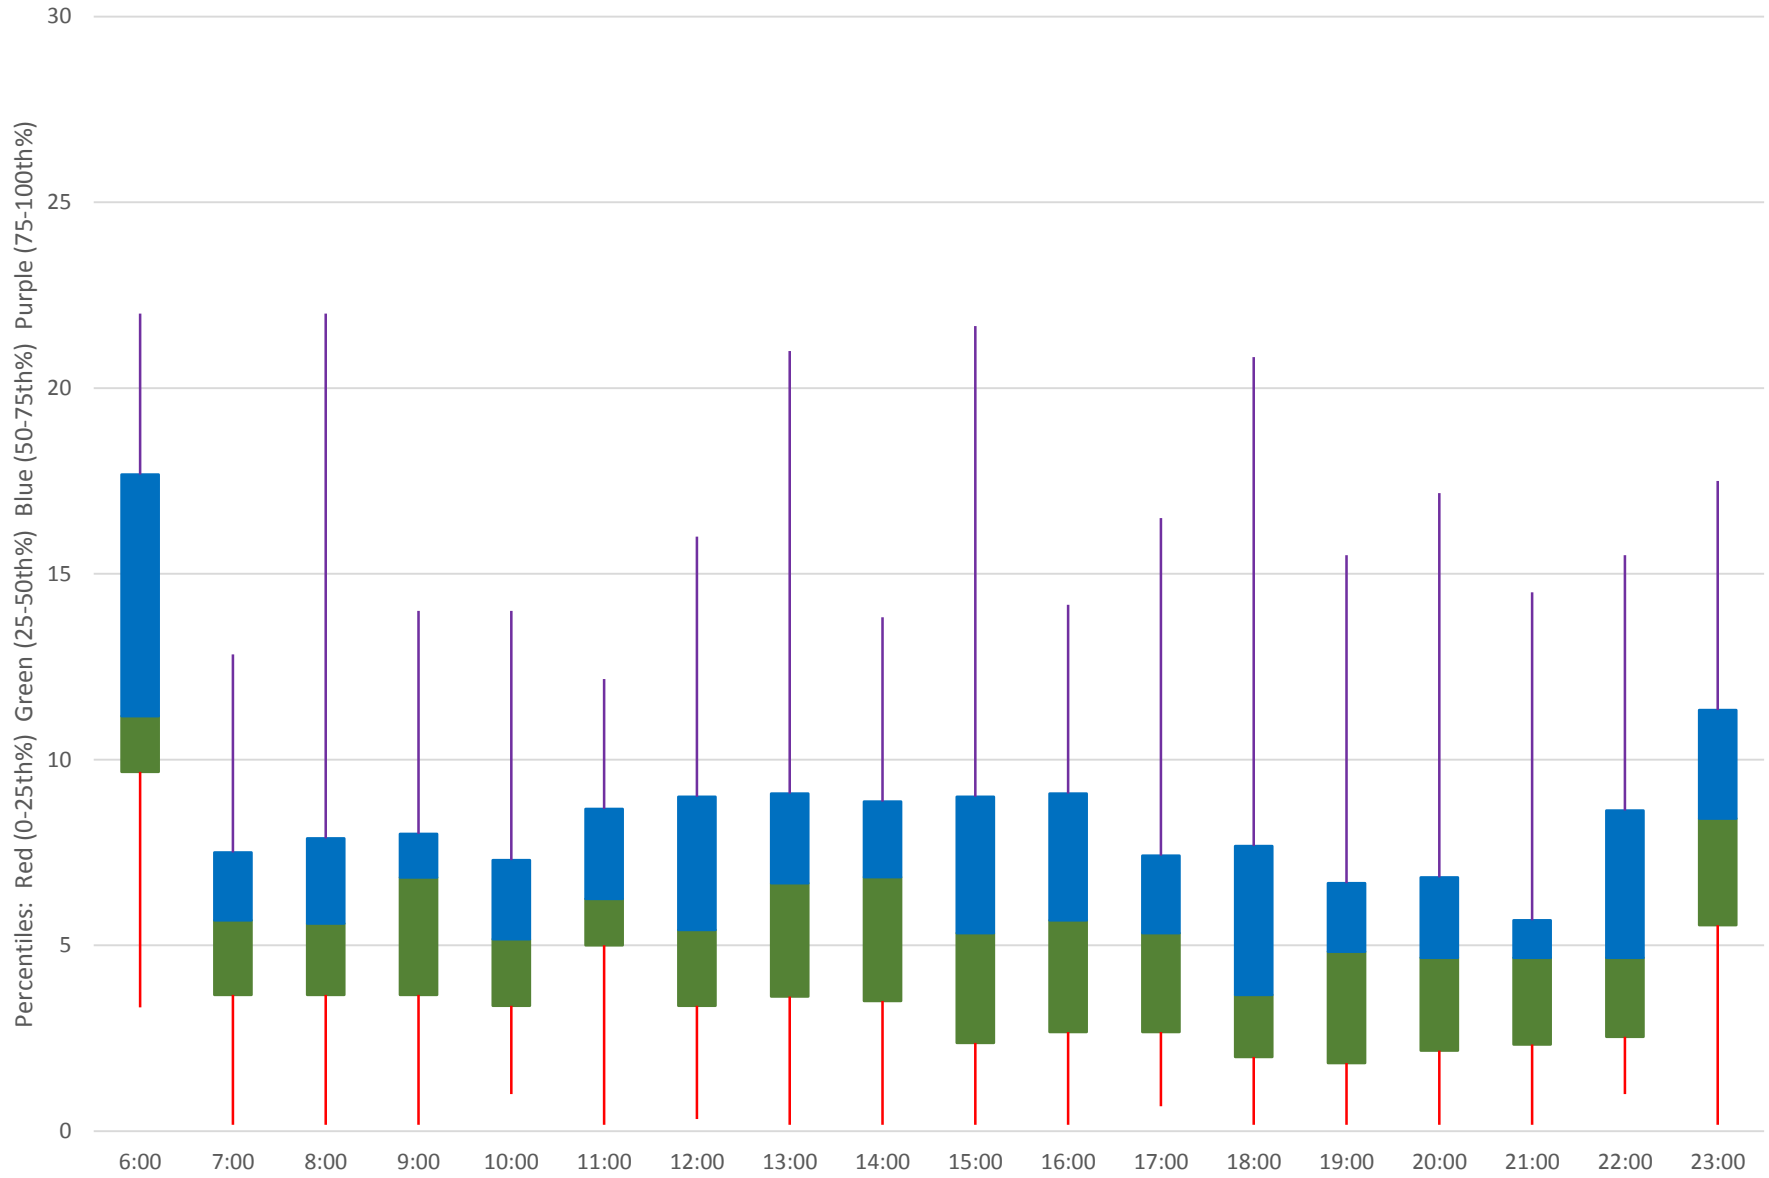

53 Steeles East Headways at McCowan Eastbound June 2020

Quartiles Week 1