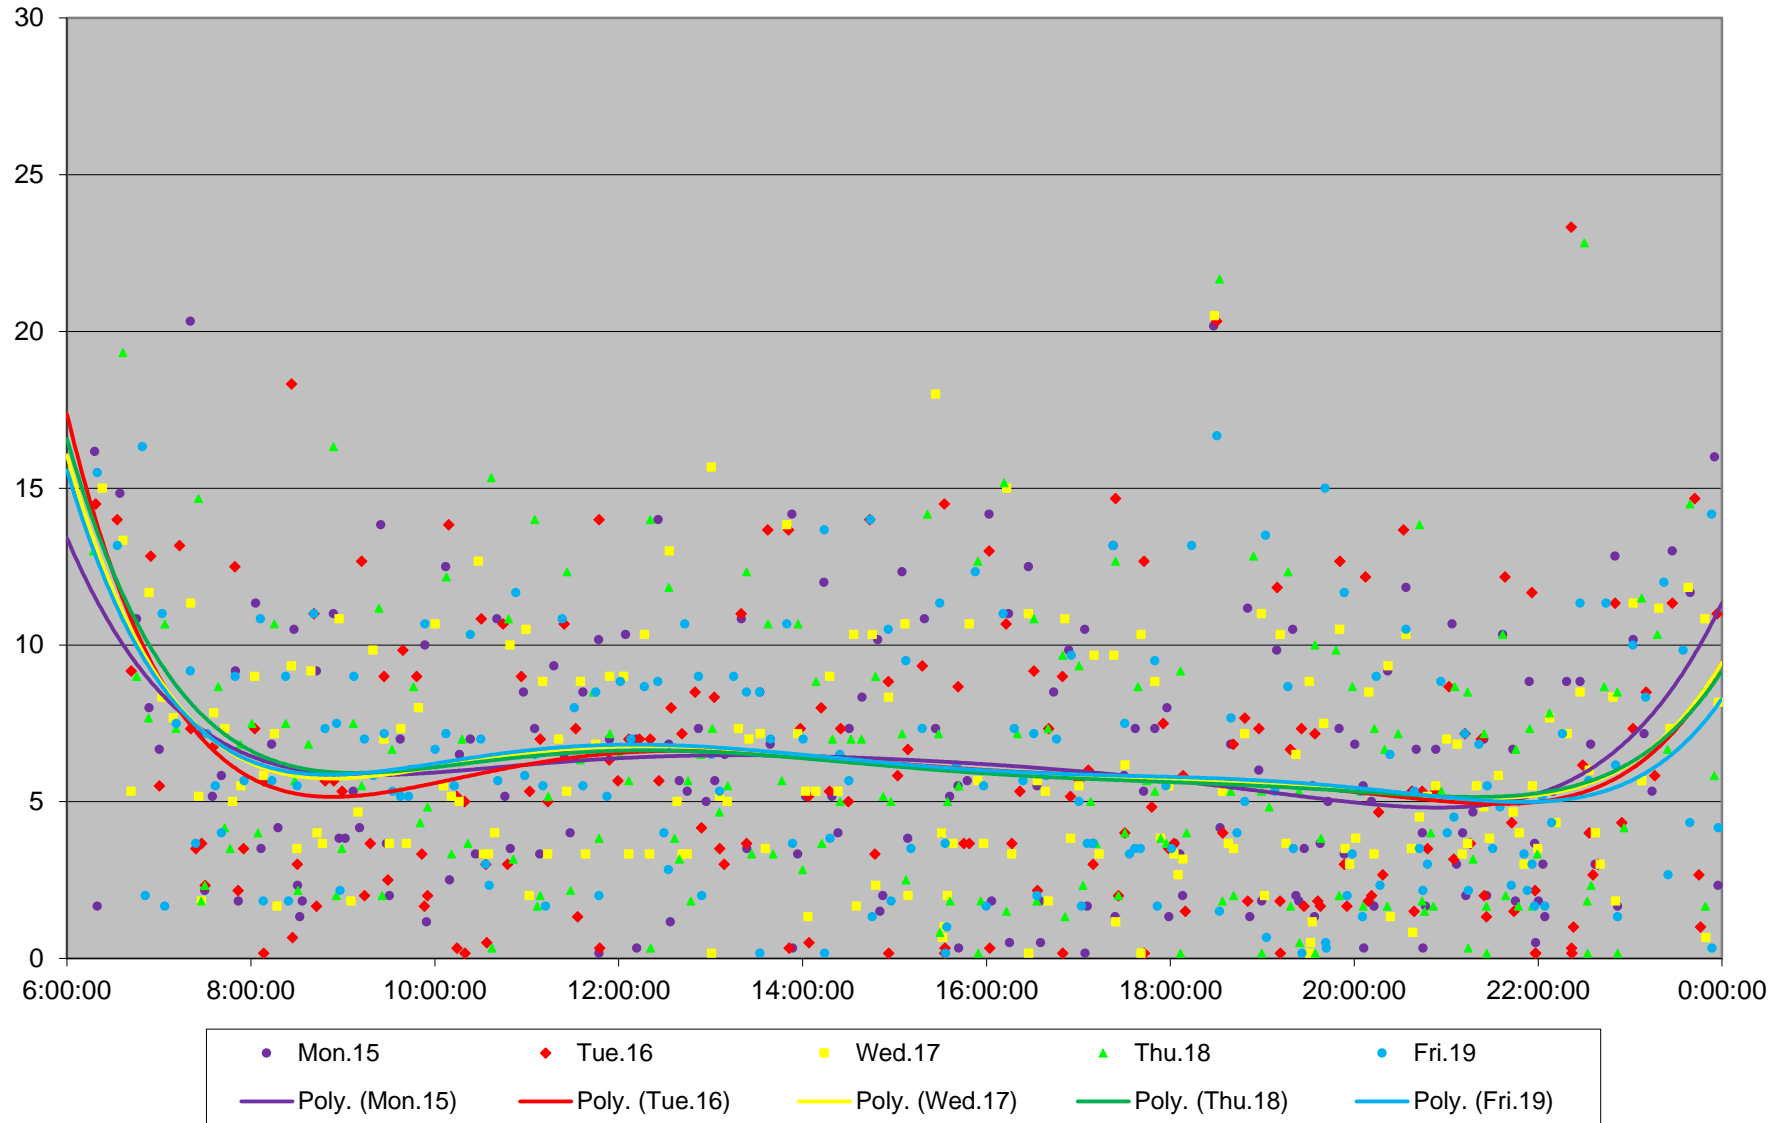

53 Steeles East Headways at McCowan Eastbound June 2020