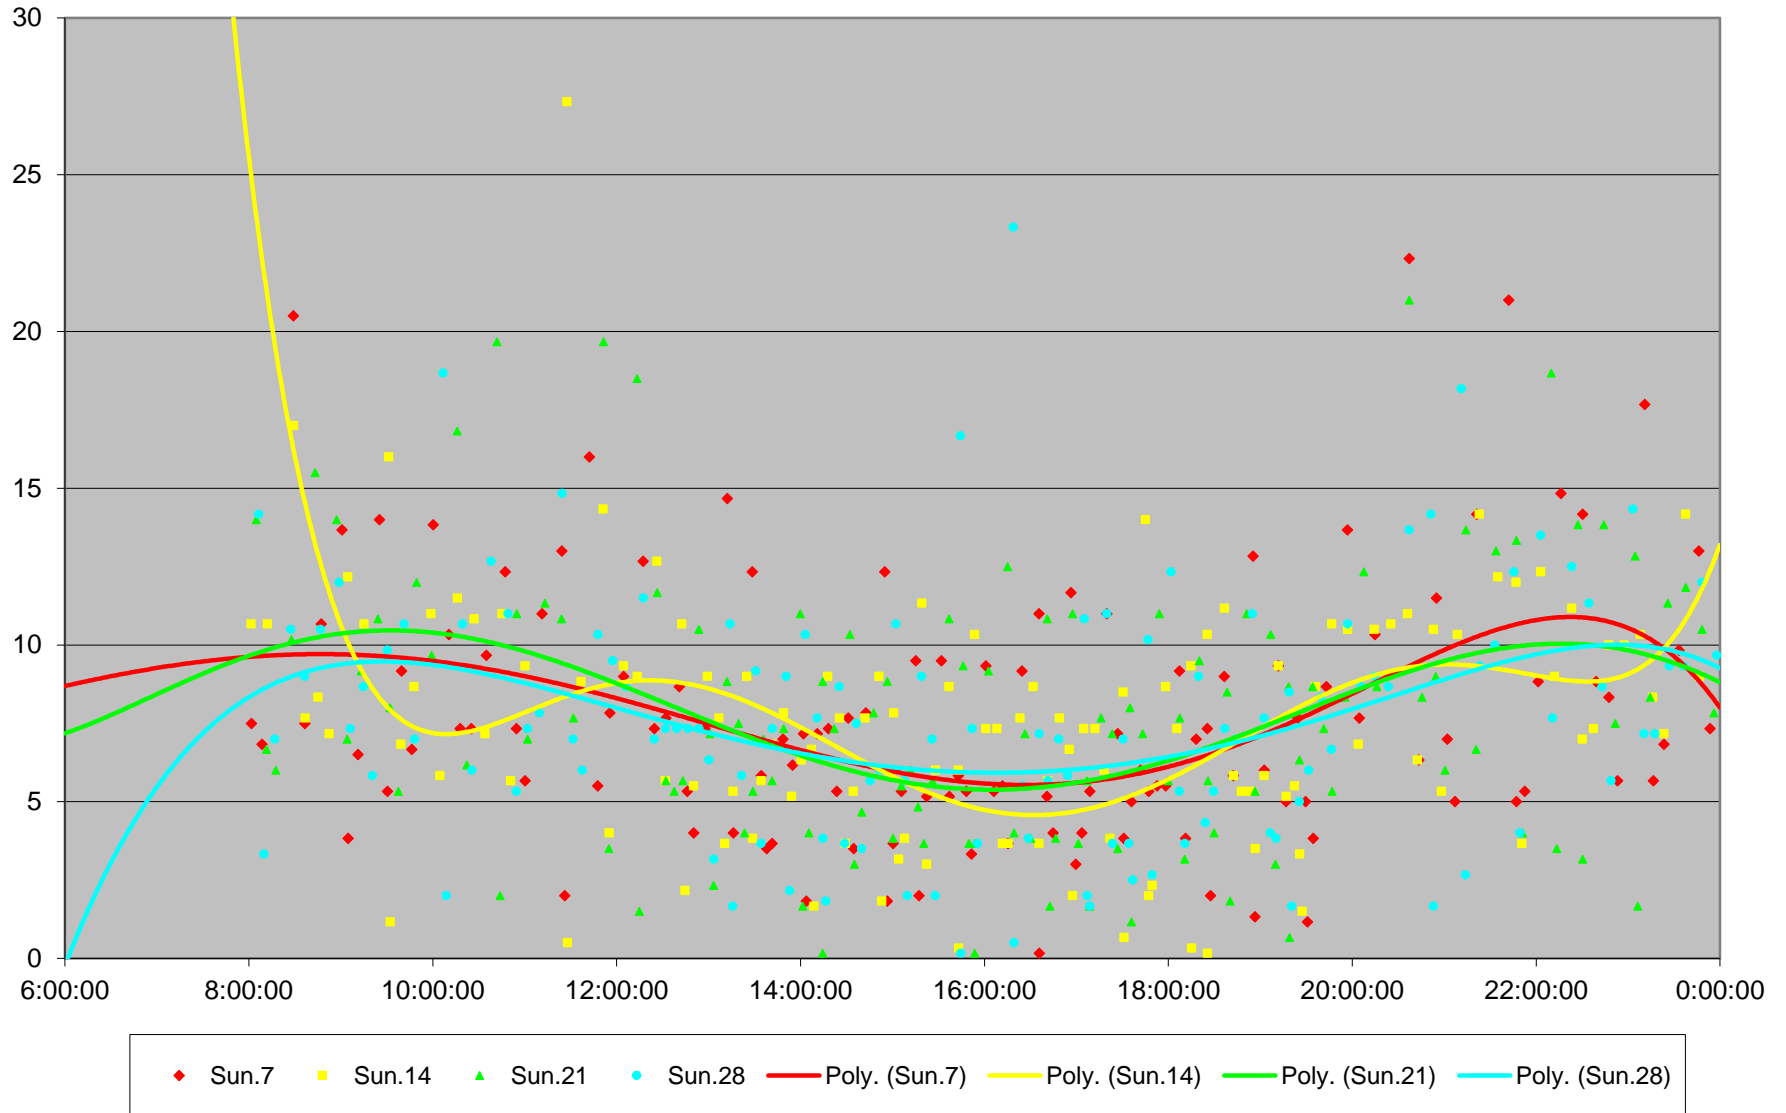

53 Steeles East Headways at McCowan Eastbound June 2020