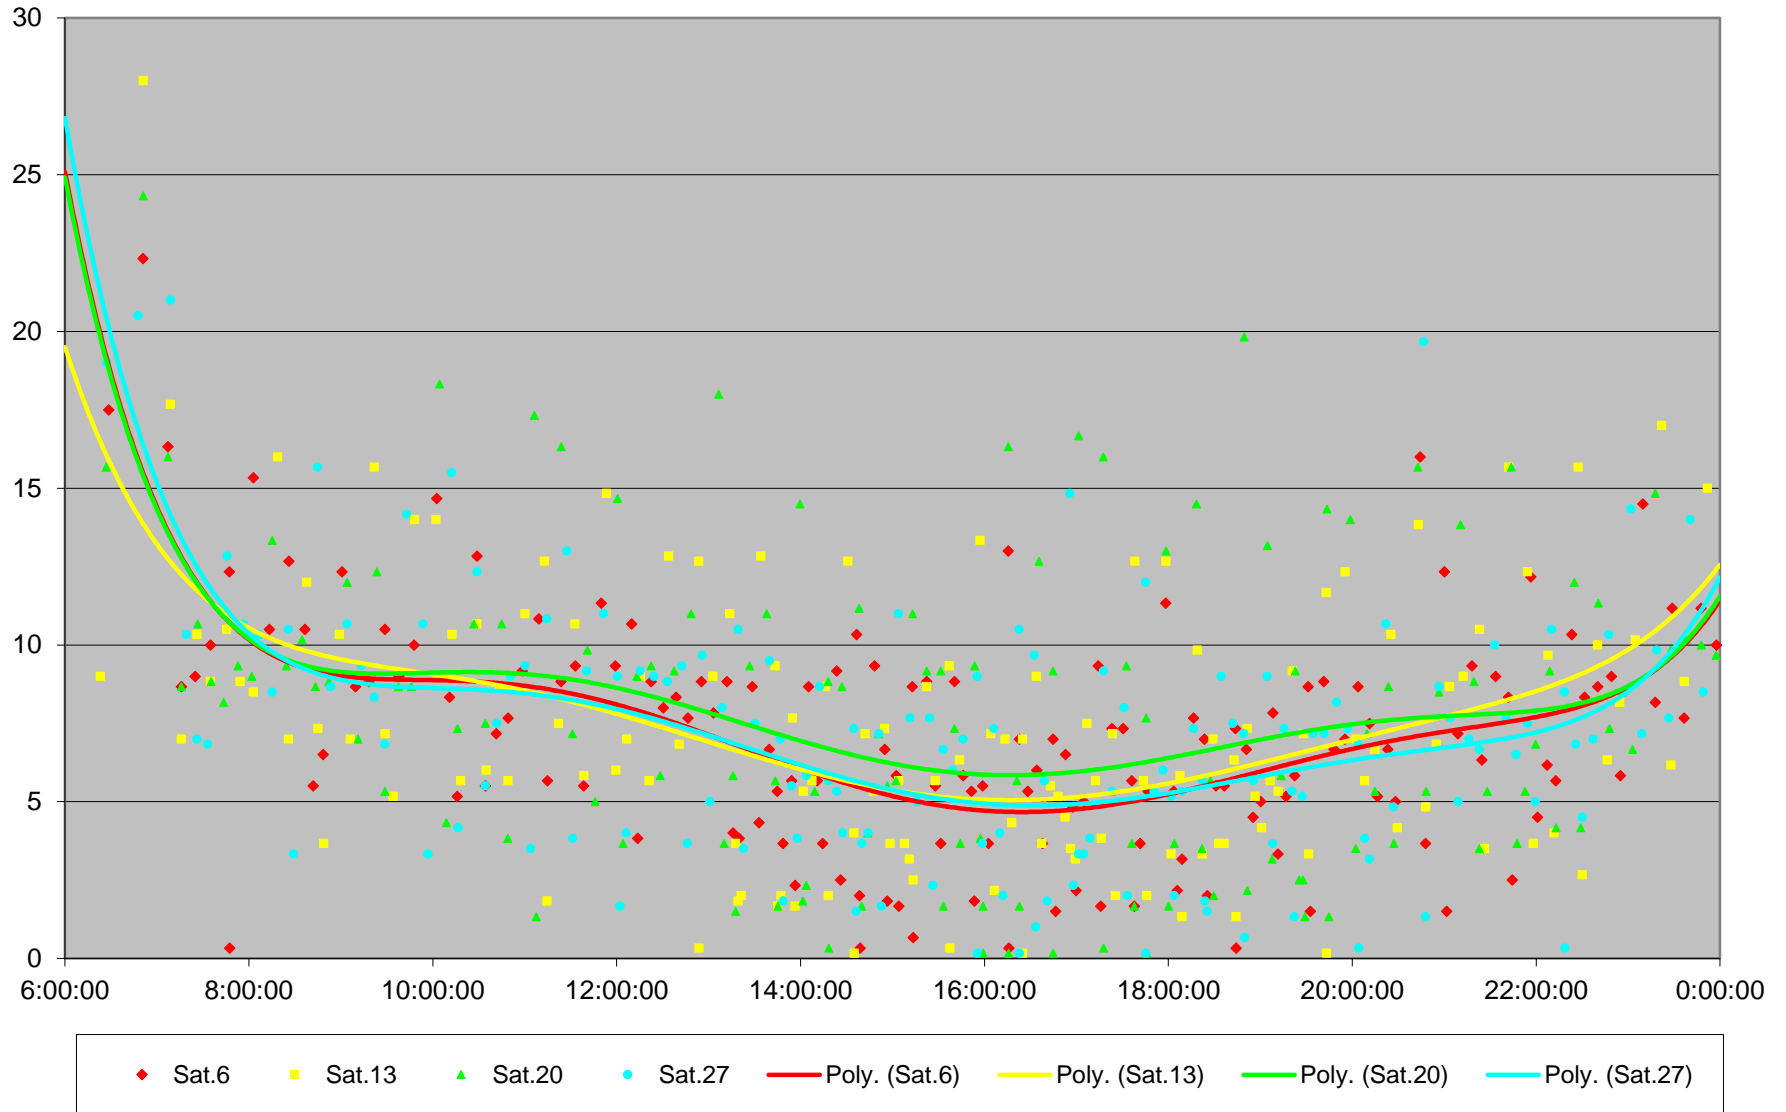

53 Steeles East Headways at McCowan Eastbound June 2020