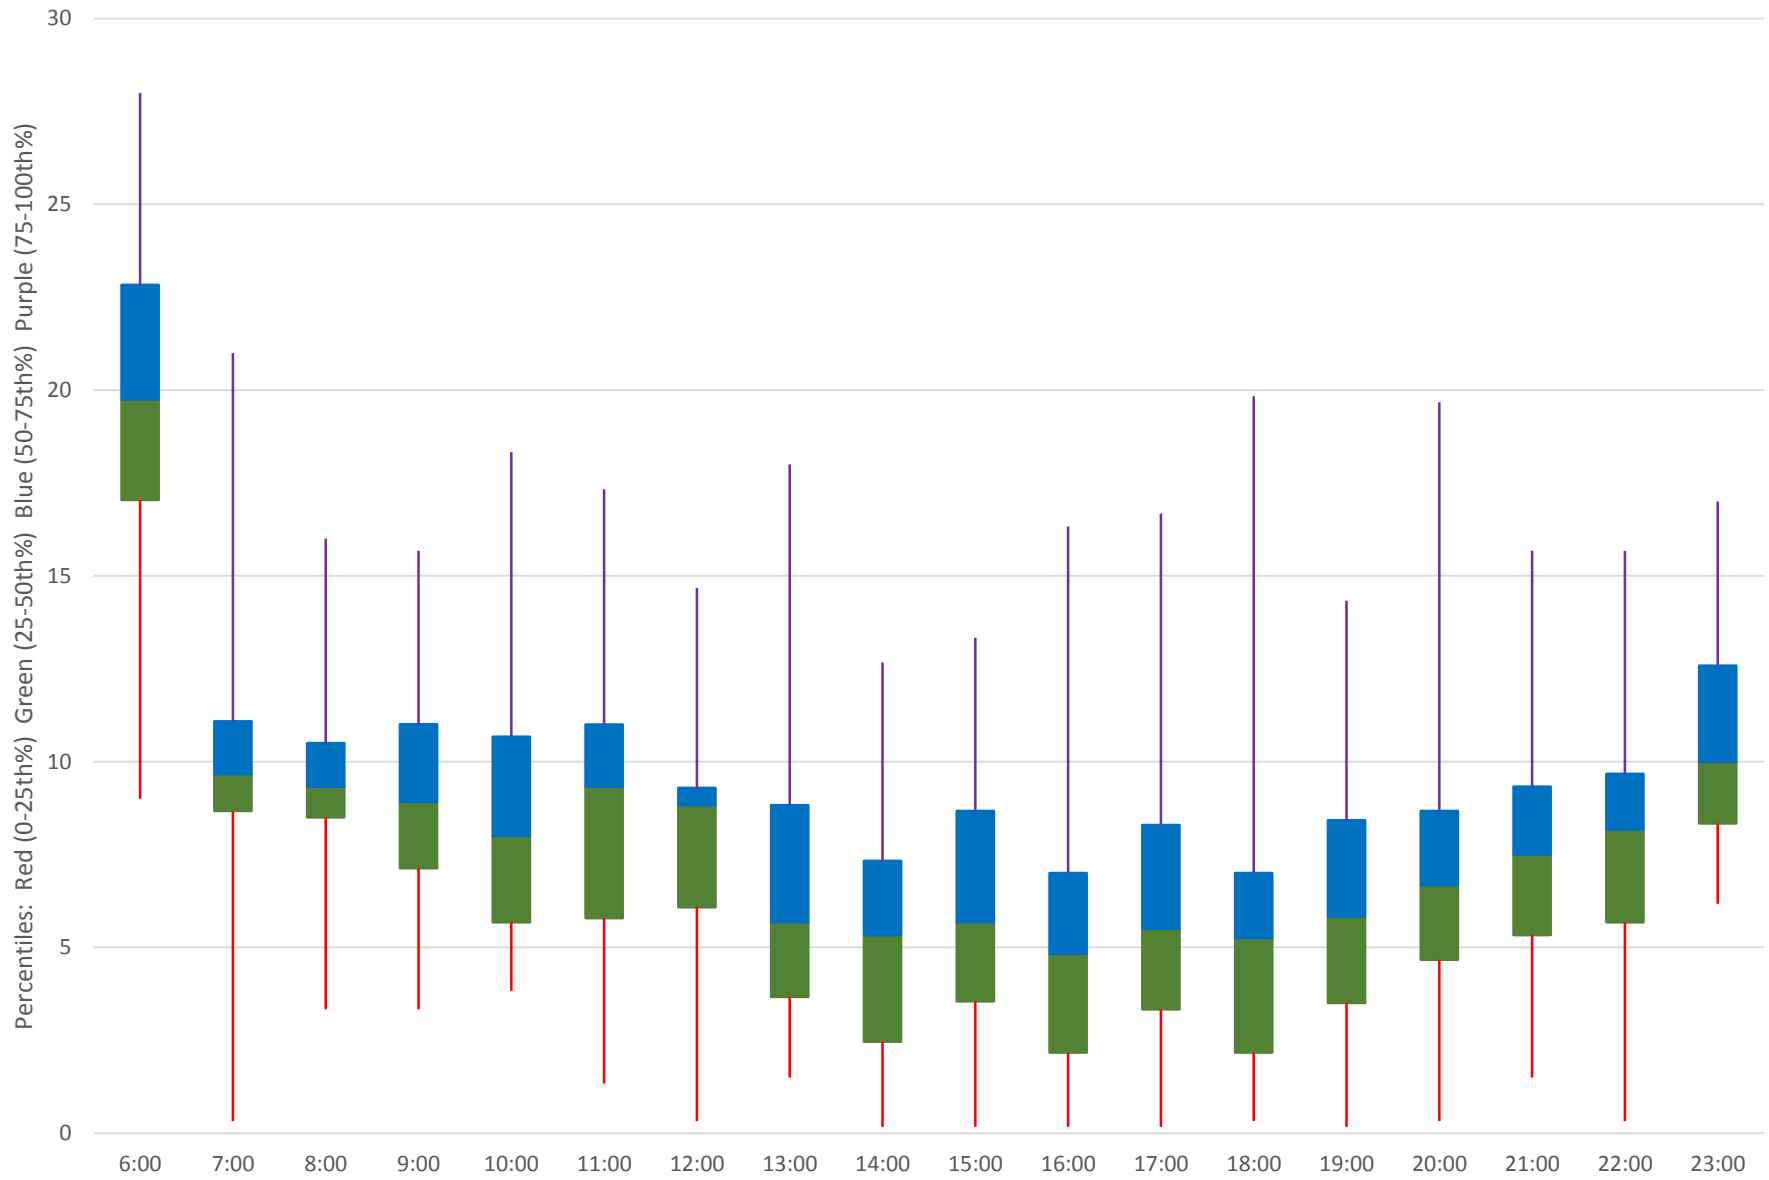

53 Steeles East Headways at McCowan Eastbound June 2020 Sunday Statistics

53 Steeles East Headways at McCowan Eastbound June 2020

Quartiles Saturdays