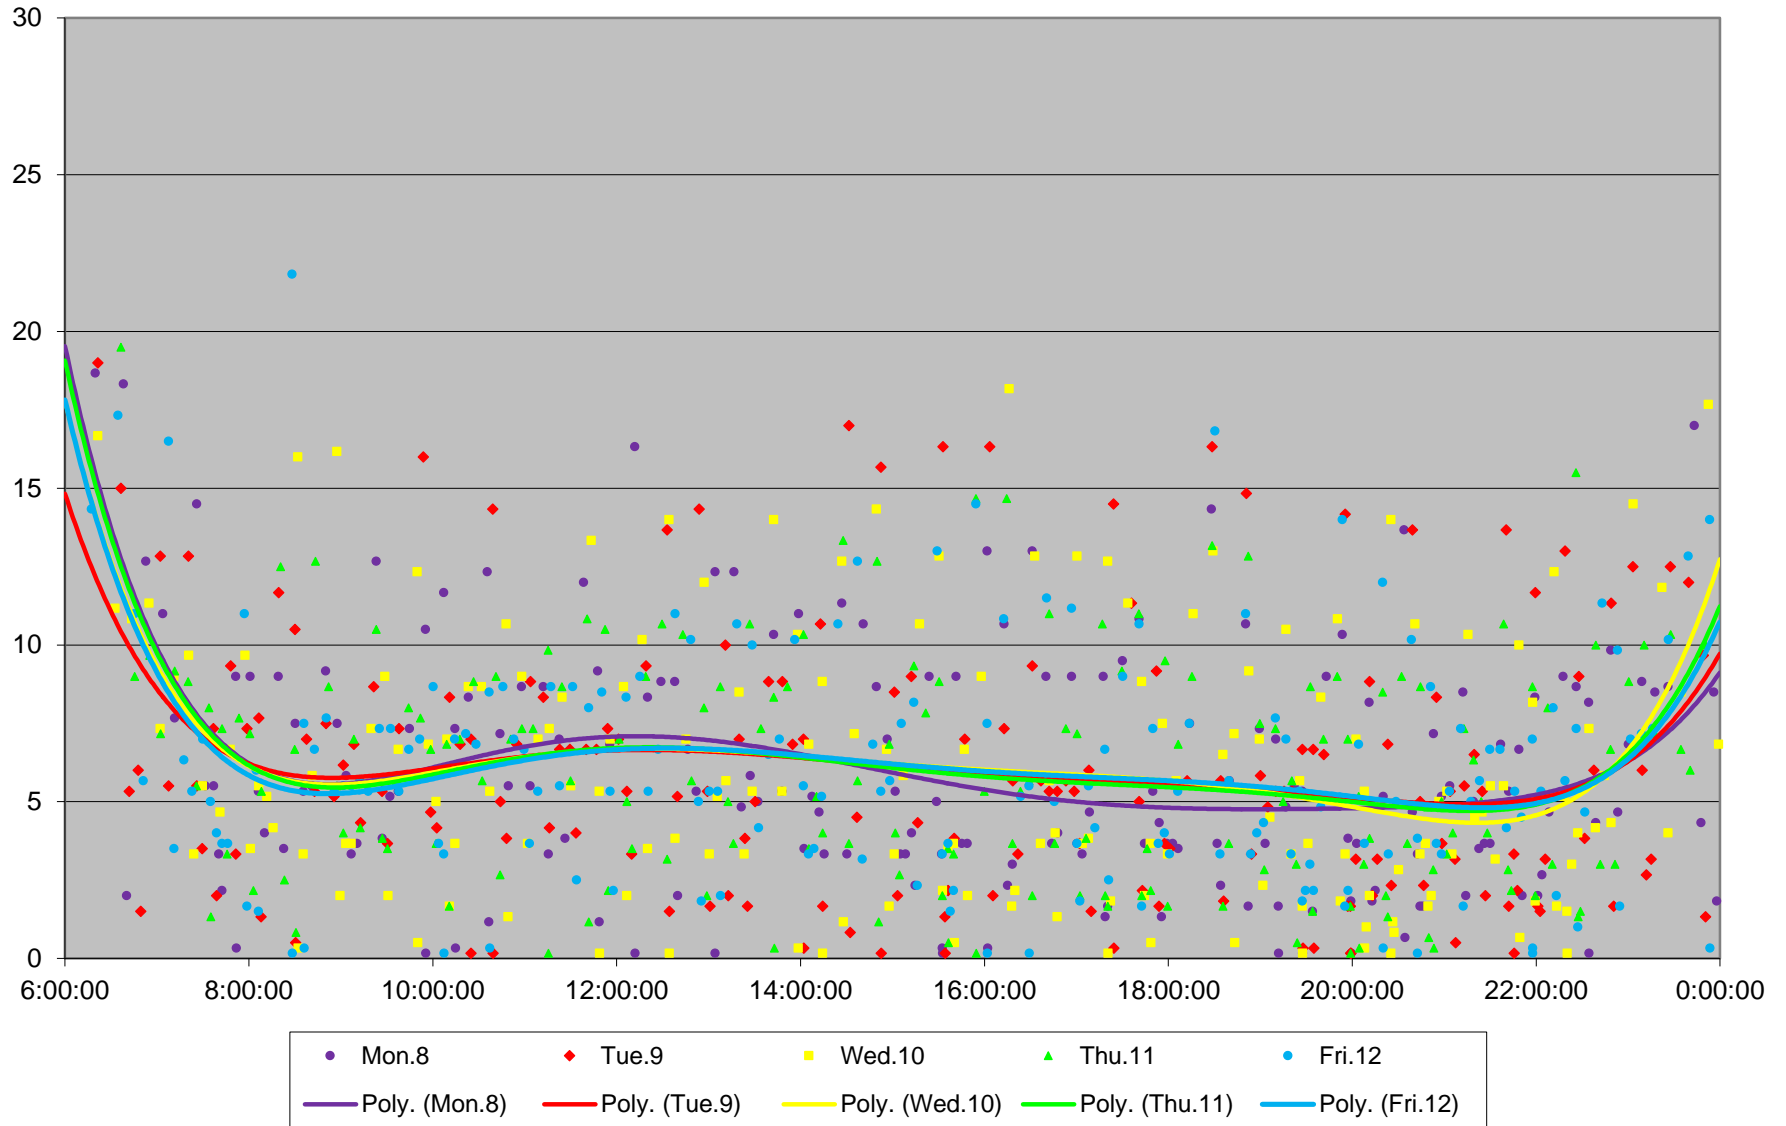

53 Steeles East Headways at McCowan Eastbound June 2020