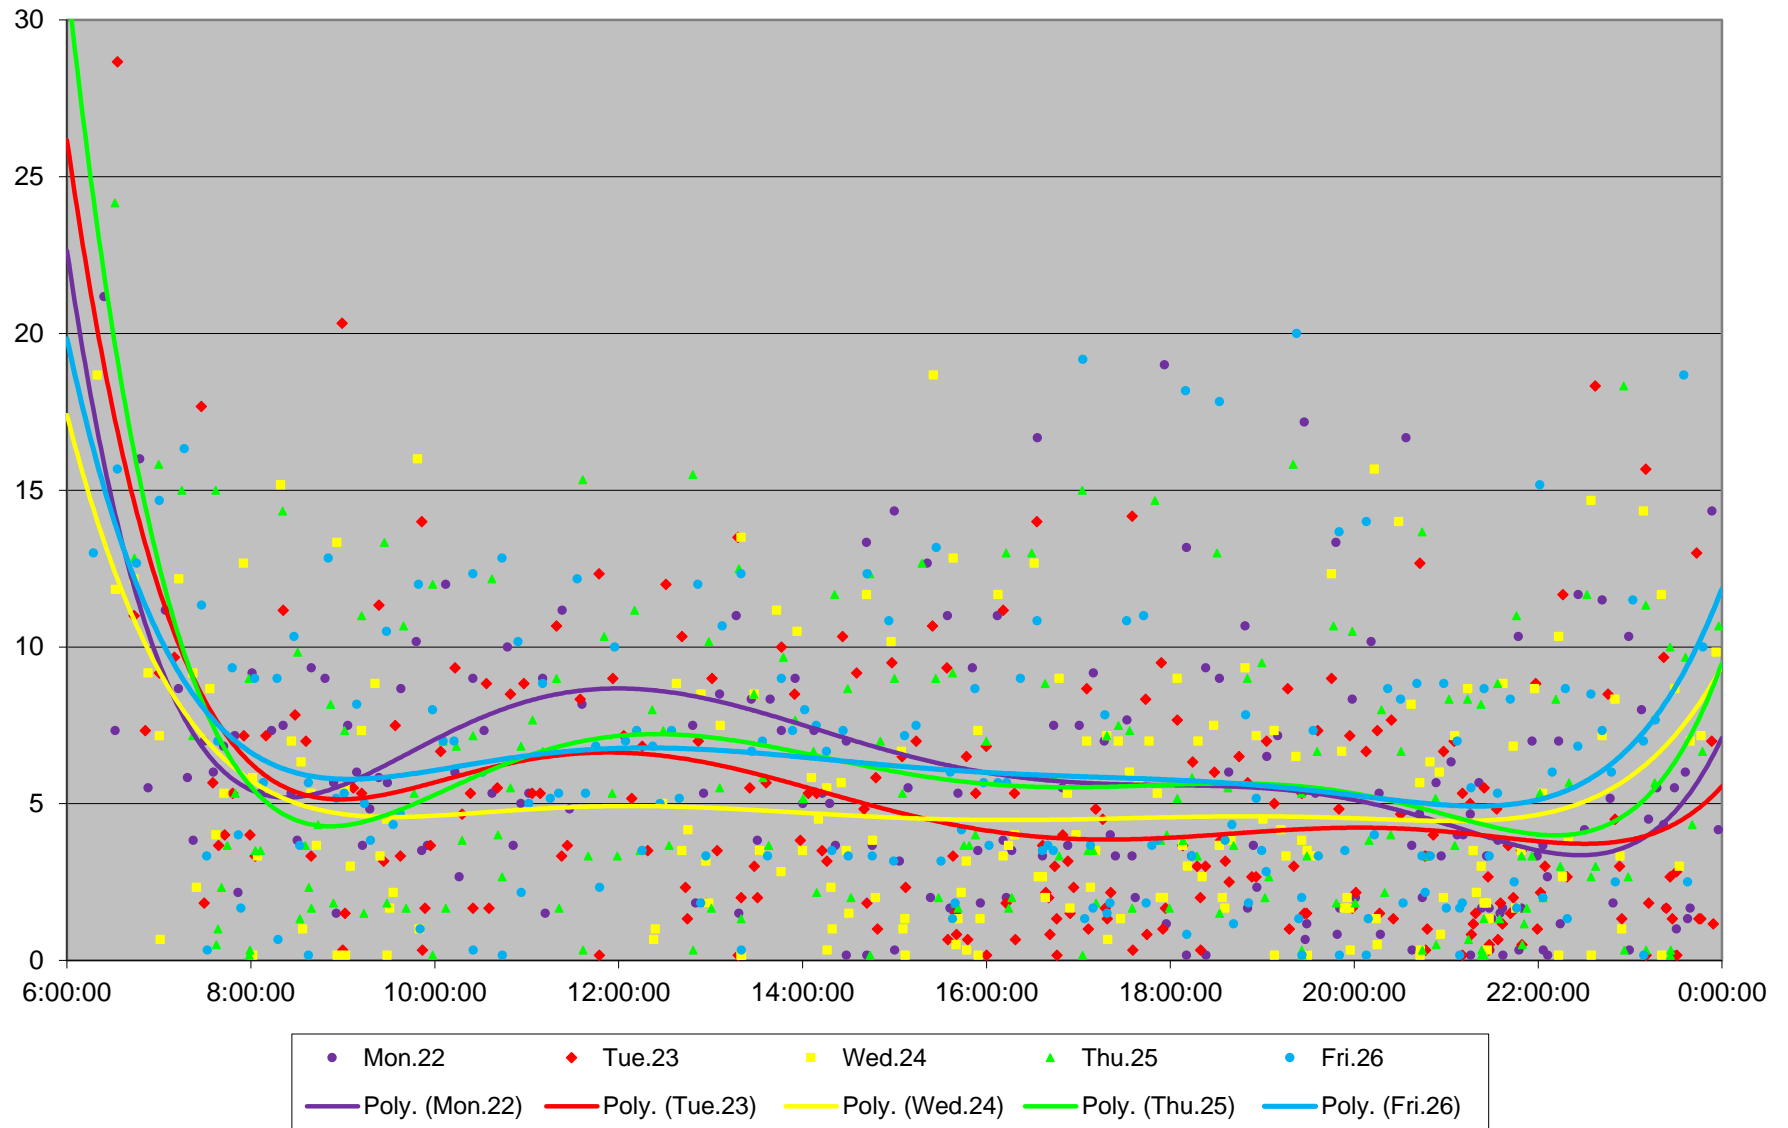

53 Steeles East Headways at McCowan Eastbound June 2020