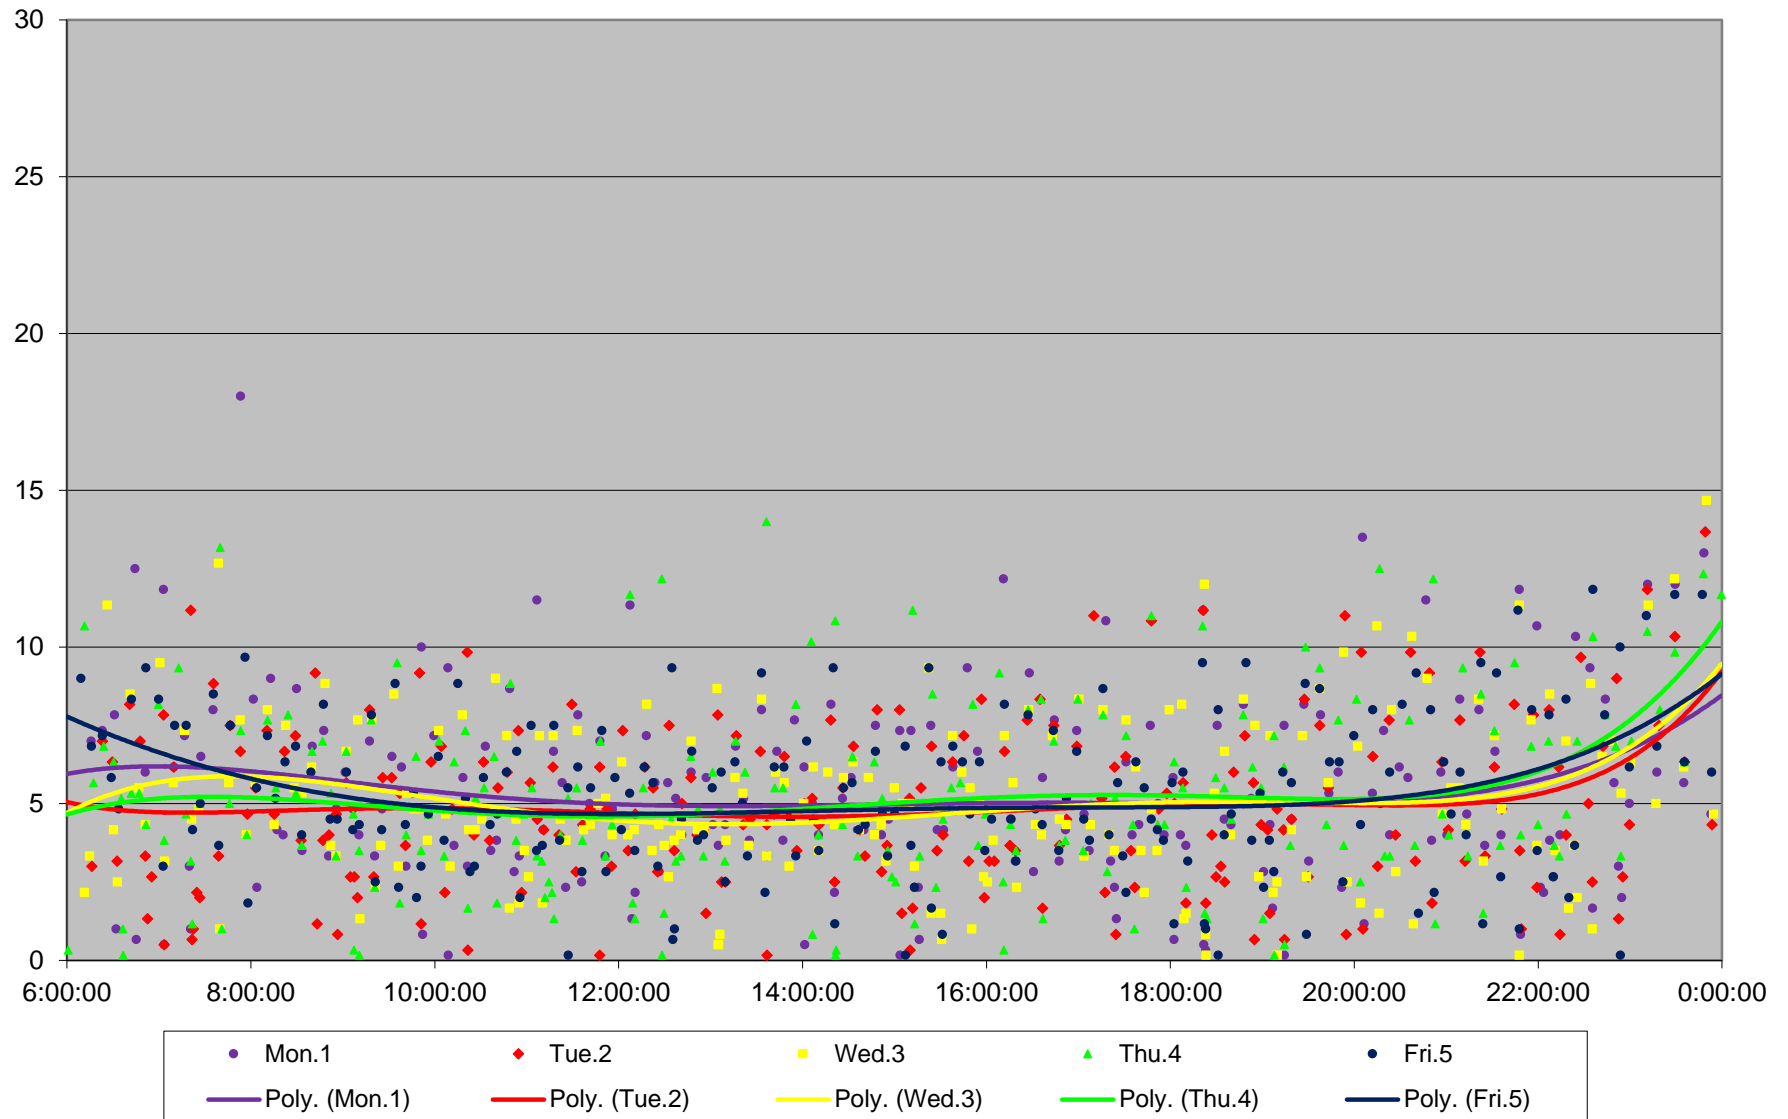

52 Lawrence West Headways at West of Yonge Westbound June 2020 Weekday Statistics

52 Lawrence West Headways at West of Yonge Westbound June 2020

52 Lawrence West Headways at West of Yonge Westbound June 2020

Quartiles Week 1

52 Lawrence West Headways at West of Yonge Westbound June 2020

52 Lawrence West Headways at West of Yonge Westbound June 2020

Quartiles Week 2

52 Lawrence West Headways at West of Yonge Westbound June 2020