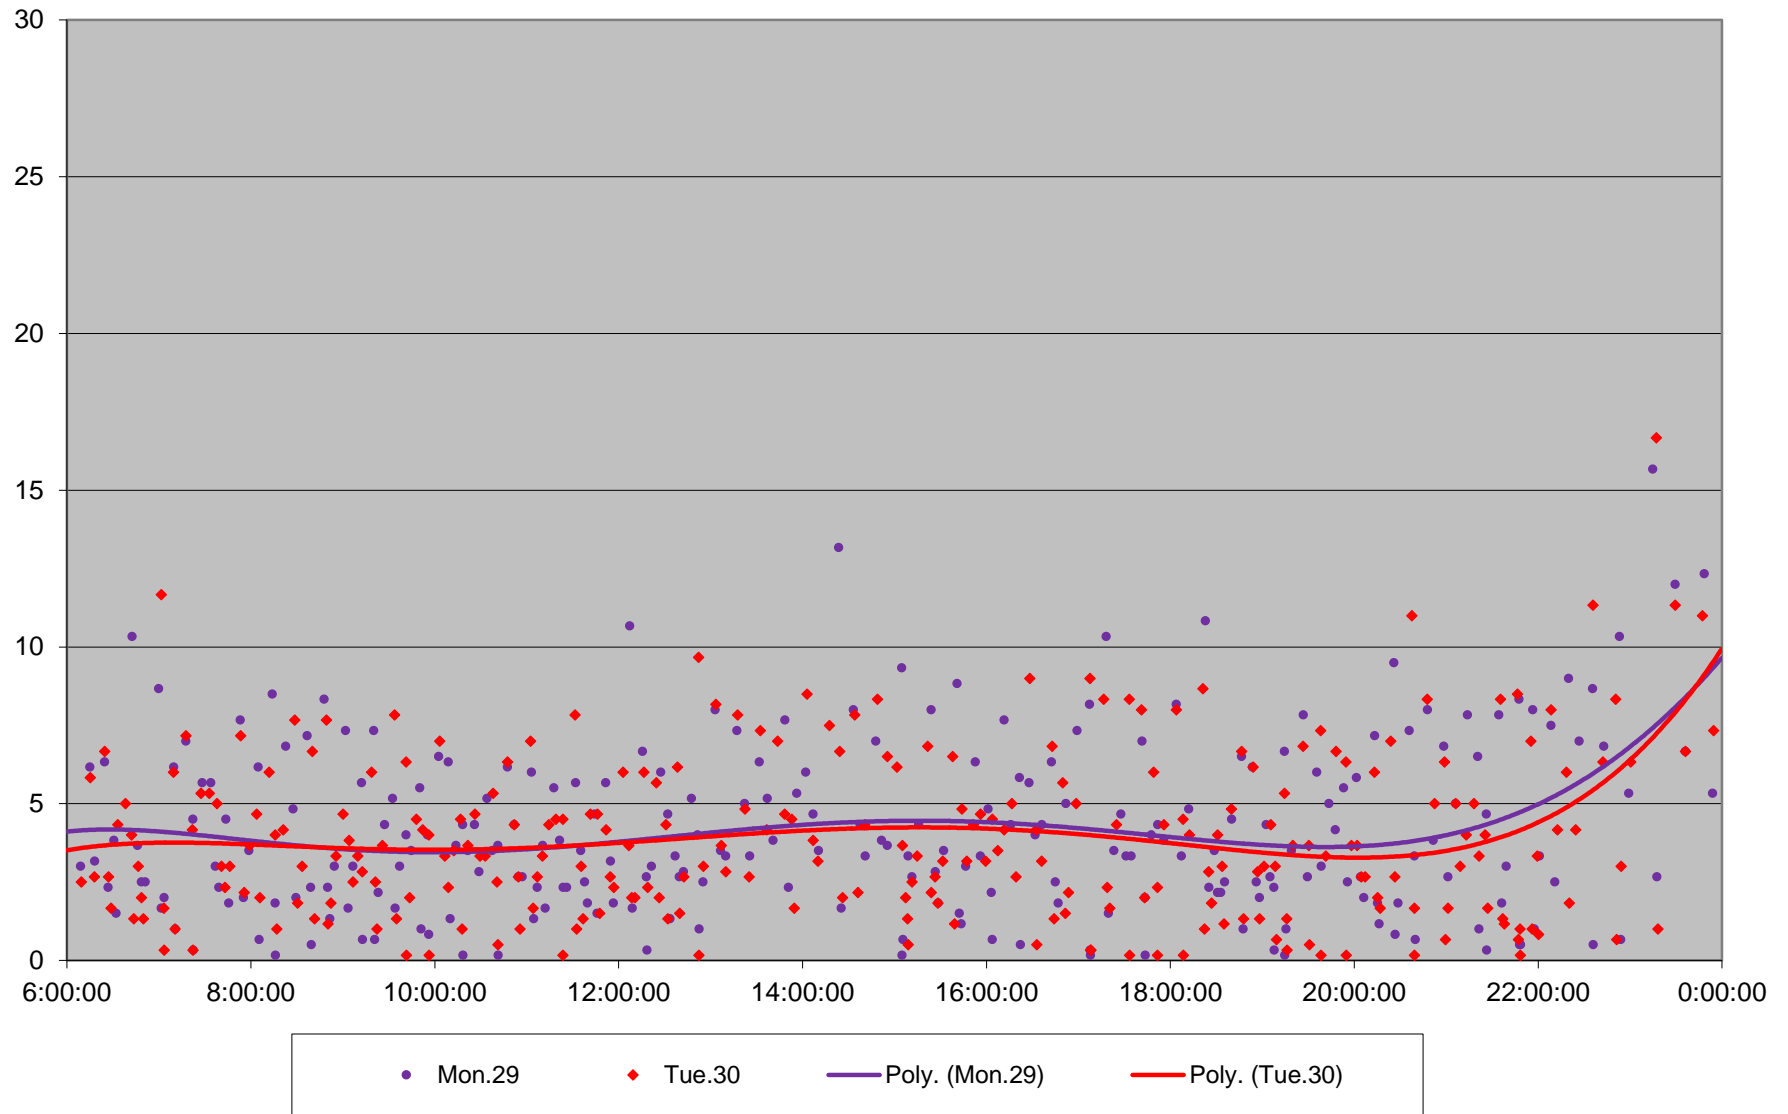

52 Lawrence West Headways at West of Yonge Westbound June 2020