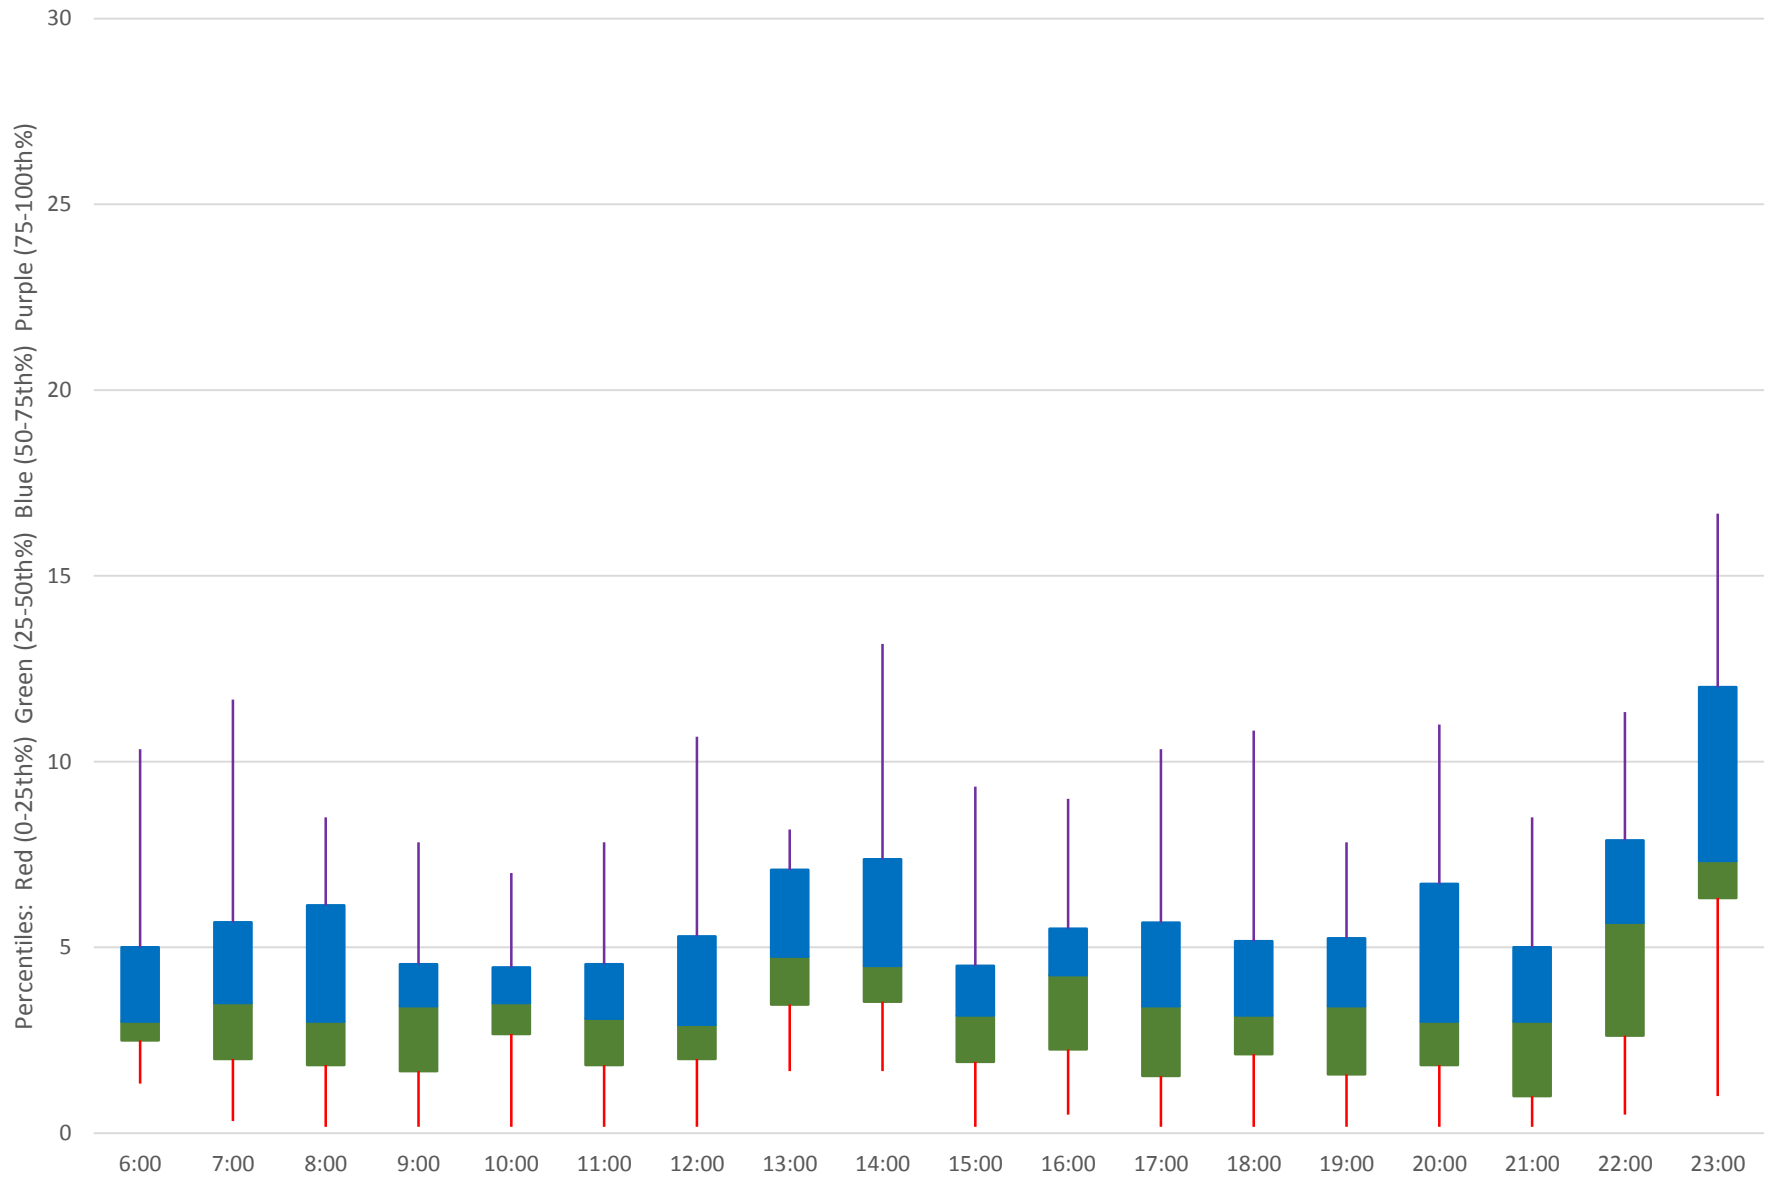

Quartiles Week 4

52 Lawrence West Headways at West of Yonge Westbound June 2020

52 Lawrence West Headways at West of Yonge Westbound June 2020

Quartiles Week 5

52 Lawrence West Headways at West of Yonge Westbound June 2020 Saturday Statistics

52 Lawrence West Headways at West of Yonge Westbound June 2020

52 Lawrence West Headways at West of Yonge Westbound June 2020

Quartiles Saturdays

52 Lawrence West Headways at West of Yonge Westbound June 2020 Sunday Statistics