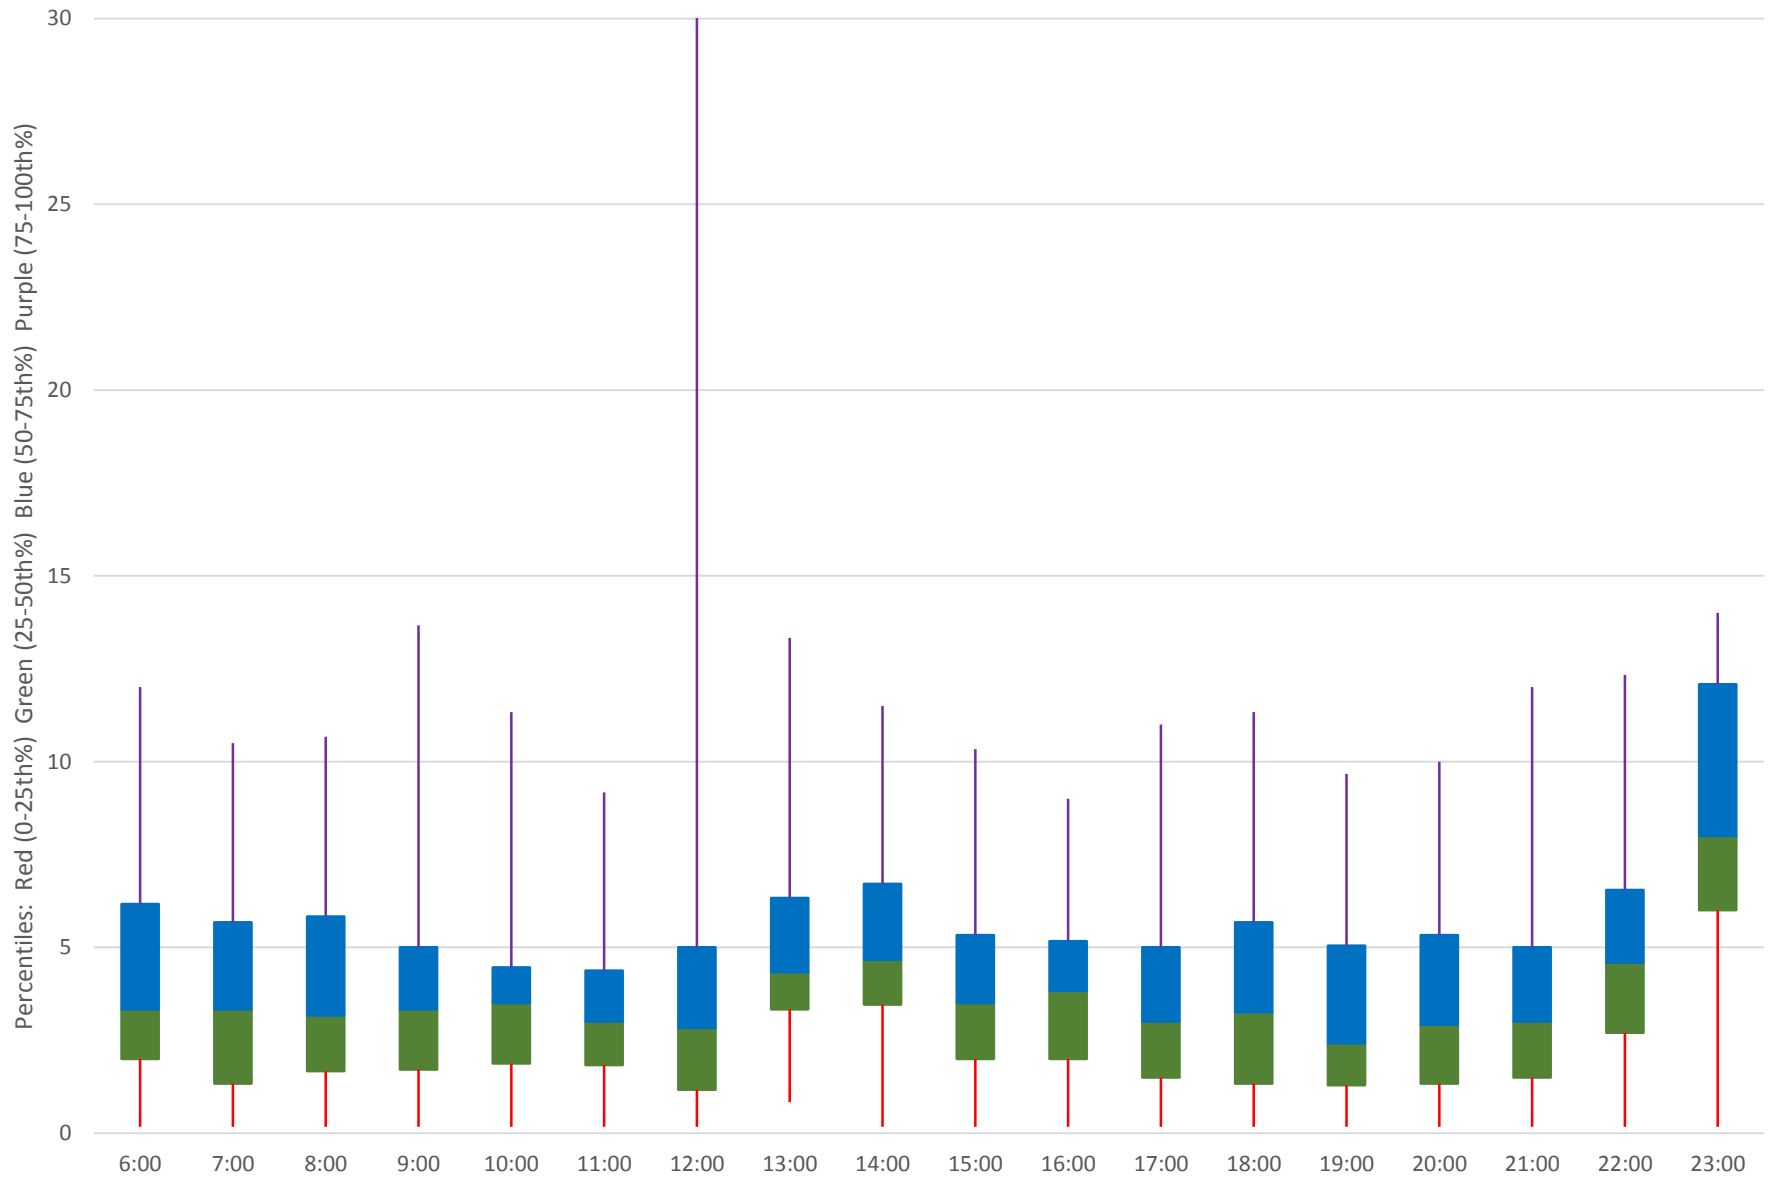

52 Lawrence West Headways at West of Yonge Westbound June 2020

Quartiles Week 3

52 Lawrence West Headways at West of Yonge Westbound June 2020

52 Lawrence West Headways at West of Yonge Westbound June 2020

Quartiles Week 4

52 Lawrence West Headways at West of Yonge Westbound June 2020

52 Lawrence West Headways at West of Yonge Westbound June 2020

Quartiles Week 5

52 Lawrence West Headways at West of Yonge Westbound June 2020 Saturday Statistics