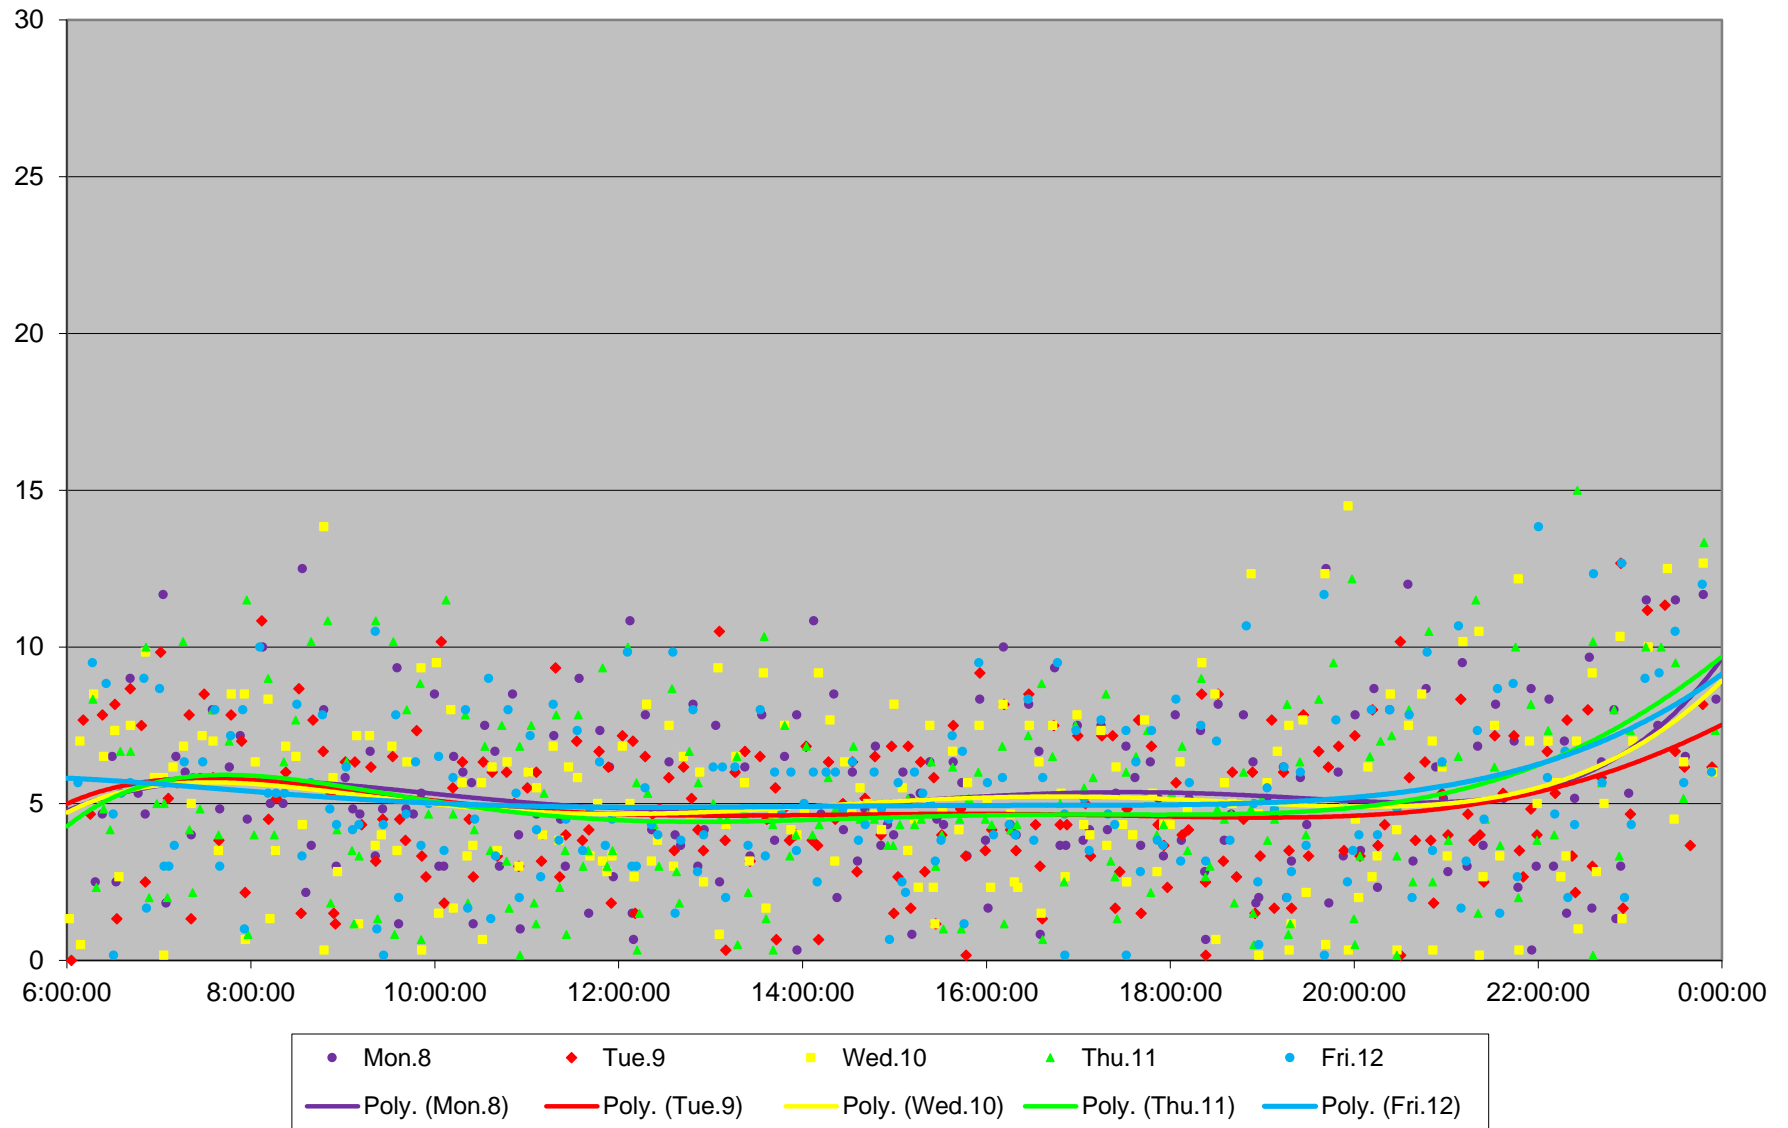

52 Lawrence West Headways at West of Yonge Westbound June 2020 Weekday Statistics

52 Lawrence West Headways at West of Yonge Westbound June 2020

52 Lawrence West Headways at West of Yonge Westbound June 2020

Quartiles Week 1

52 Lawrence West Headways at West of Yonge Westbound June 2020

52 Lawrence West Headways at West of Yonge Westbound June 2020

Quartiles Week 2

52 Lawrence West Headways at West of Yonge Westbound June 2020