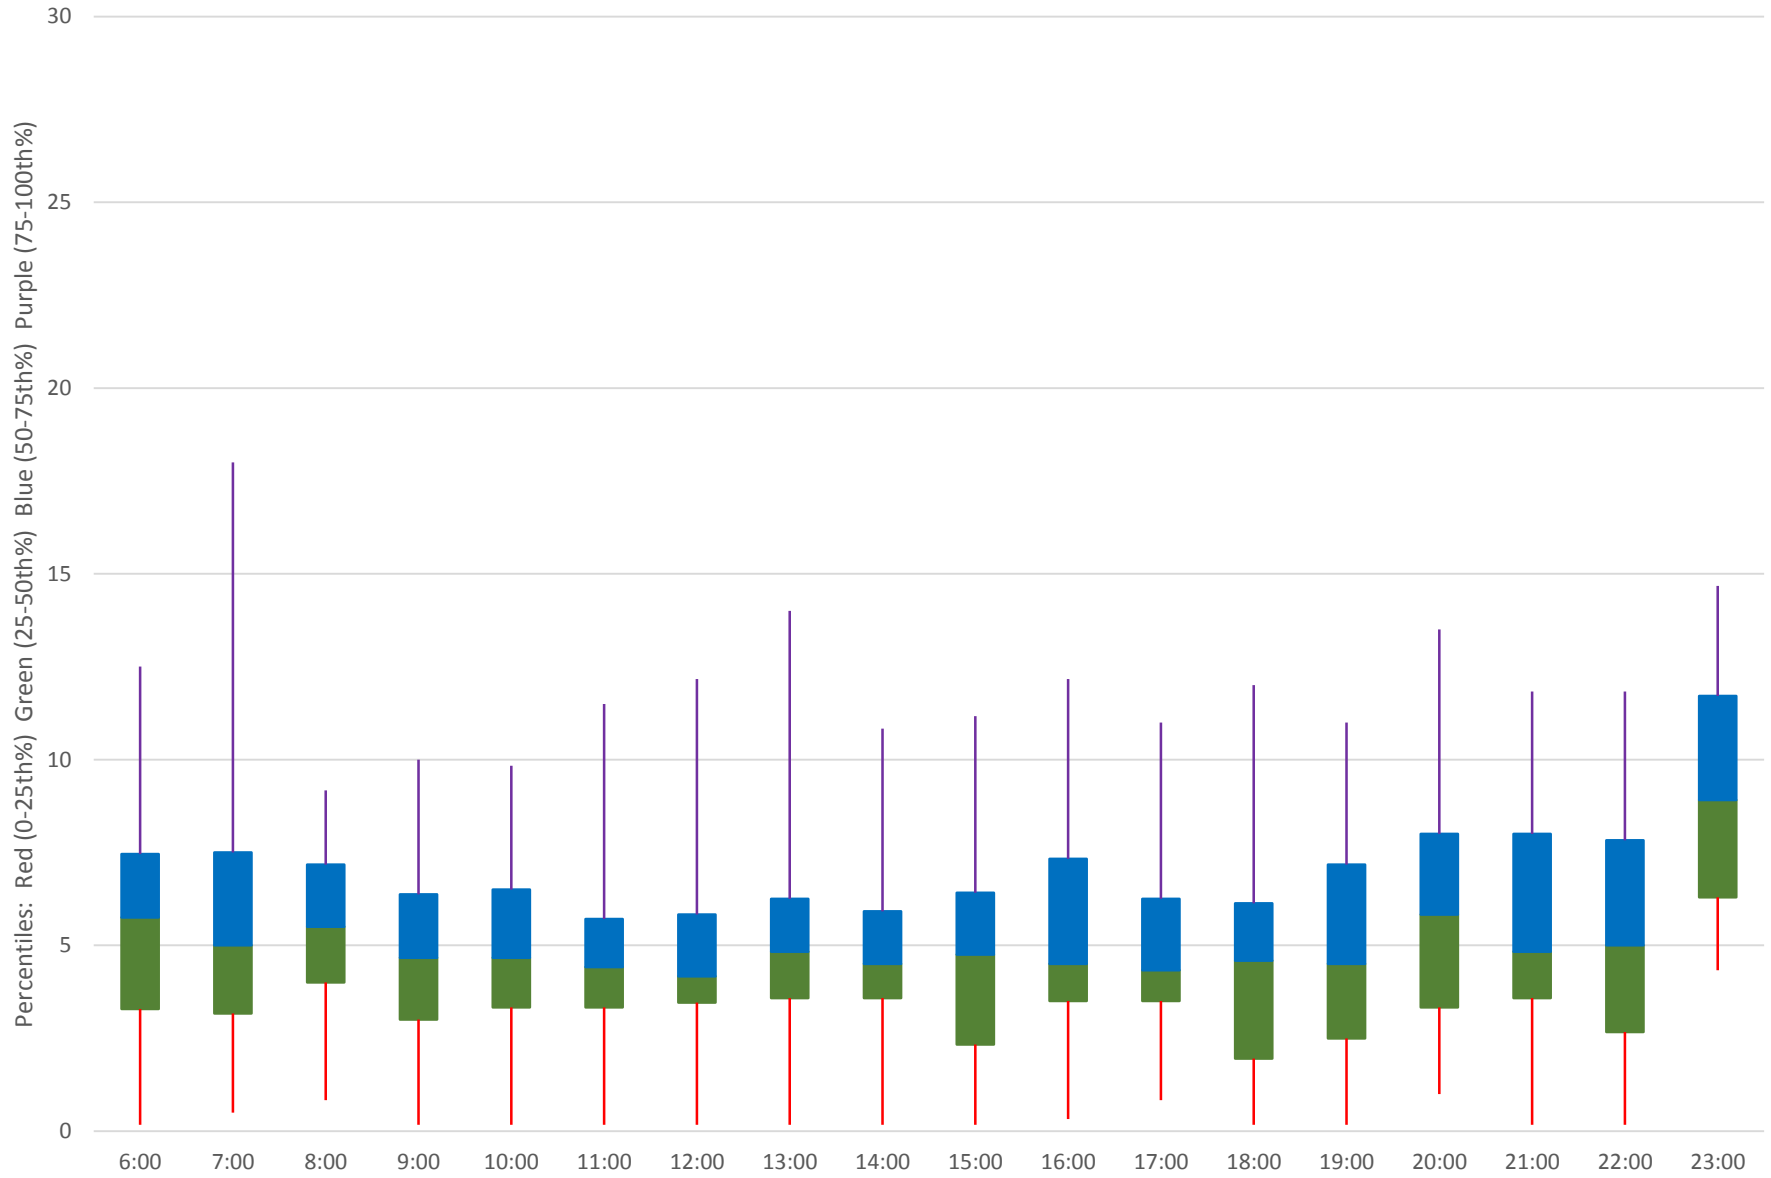

52 Lawrence West Headways at West of Yonge Westbound June 2020 Weekday Statistics

52 Lawrence West Headways at West of Yonge Westbound June 2020

52 Lawrence West Headways at West of Yonge Westbound June 2020

Quartiles Week 1

52 Lawrence West Headways at West of Yonge Westbound June 2020

52 Lawrence West Headways at West of Yonge Westbound June 2020

Quartiles Week 2

52 Lawrence West Headways at West of Yonge Westbound June 2020

52 Lawrence West Headways at West of Yonge Westbound June 2020

Quartiles Week 3

52 Lawrence West Headways at West of Yonge Westbound June 2020

52 Lawrence West Headways at West of Yonge Westbound June 2020