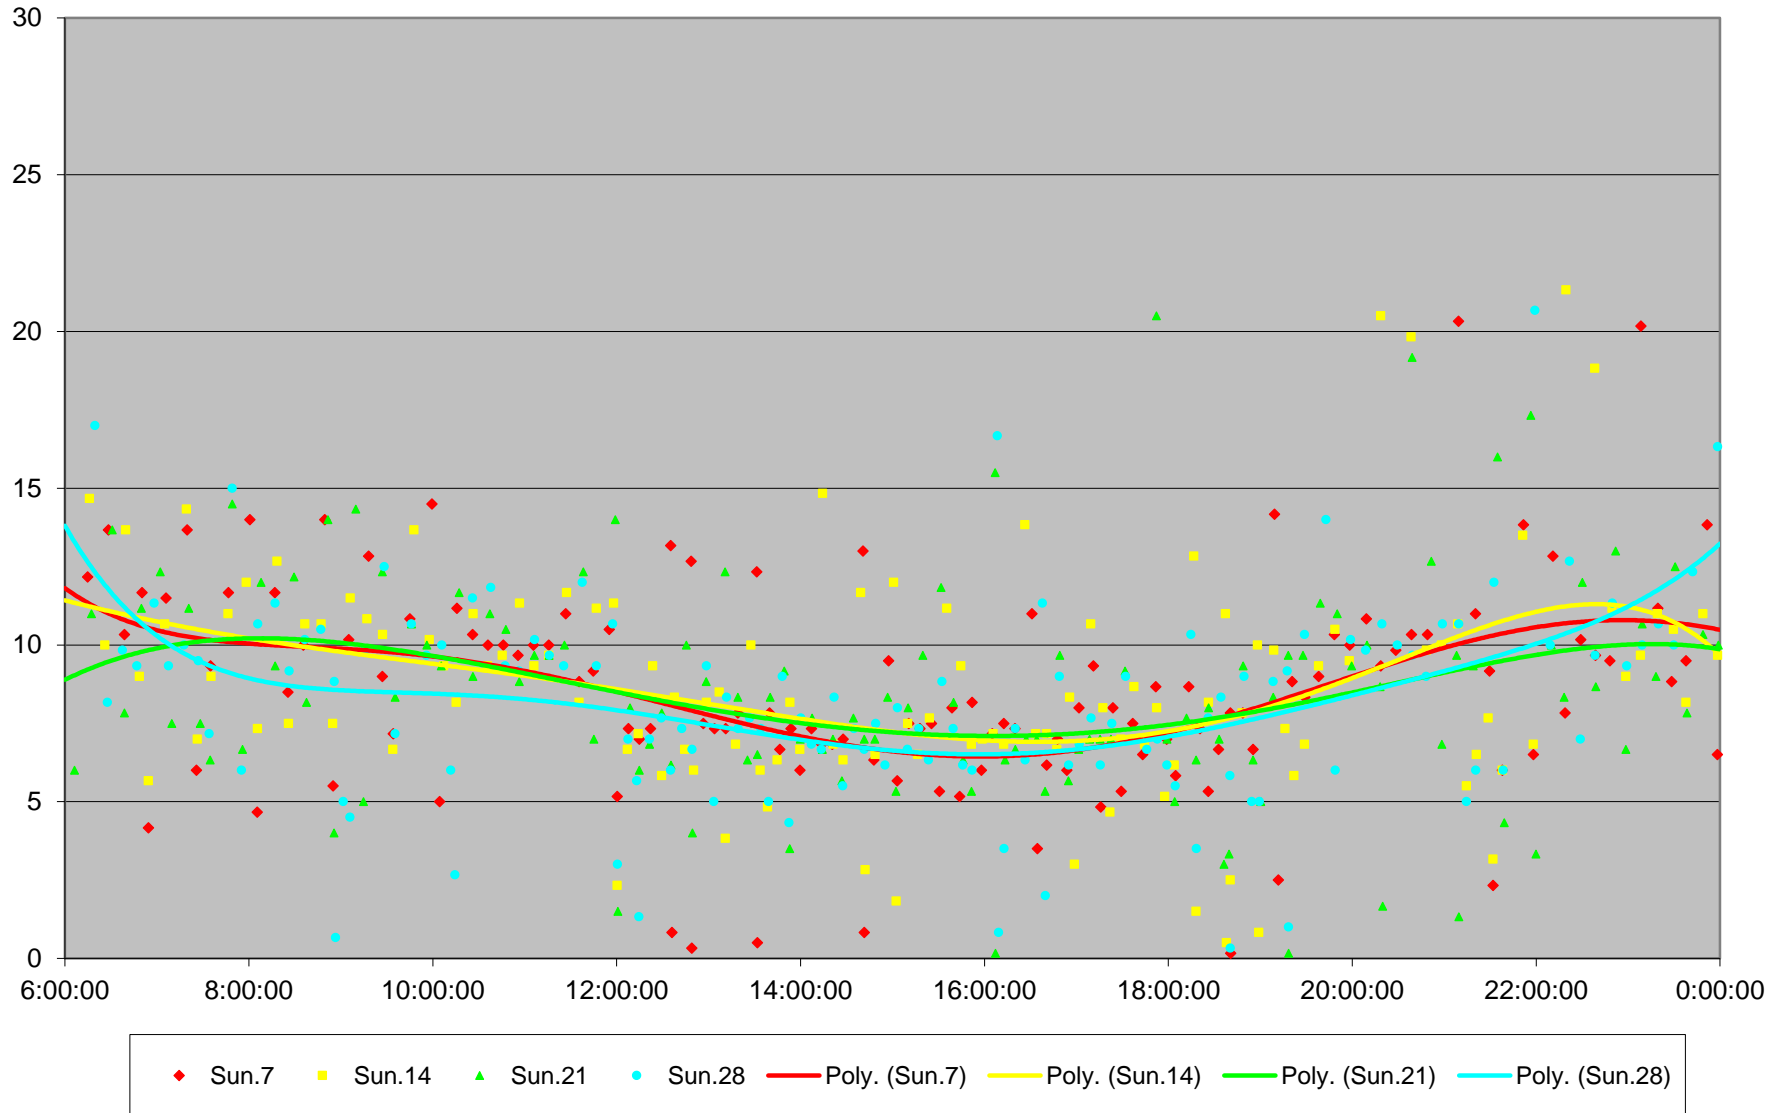

52 Lawrence West Headways at West of Yonge Westbound June 2020

52 Lawrence West Headways at West of Yonge Westbound June 2020

Quartiles Saturdays

52 Lawrence West Headways at West of Yonge Westbound June 2020 Sunday Statistics

52 Lawrence West Headways at West of Yonge Westbound June 2020

52 Lawrence West Headways at West of Yonge Westbound June 2020

Quartiles Sundays/Holidays