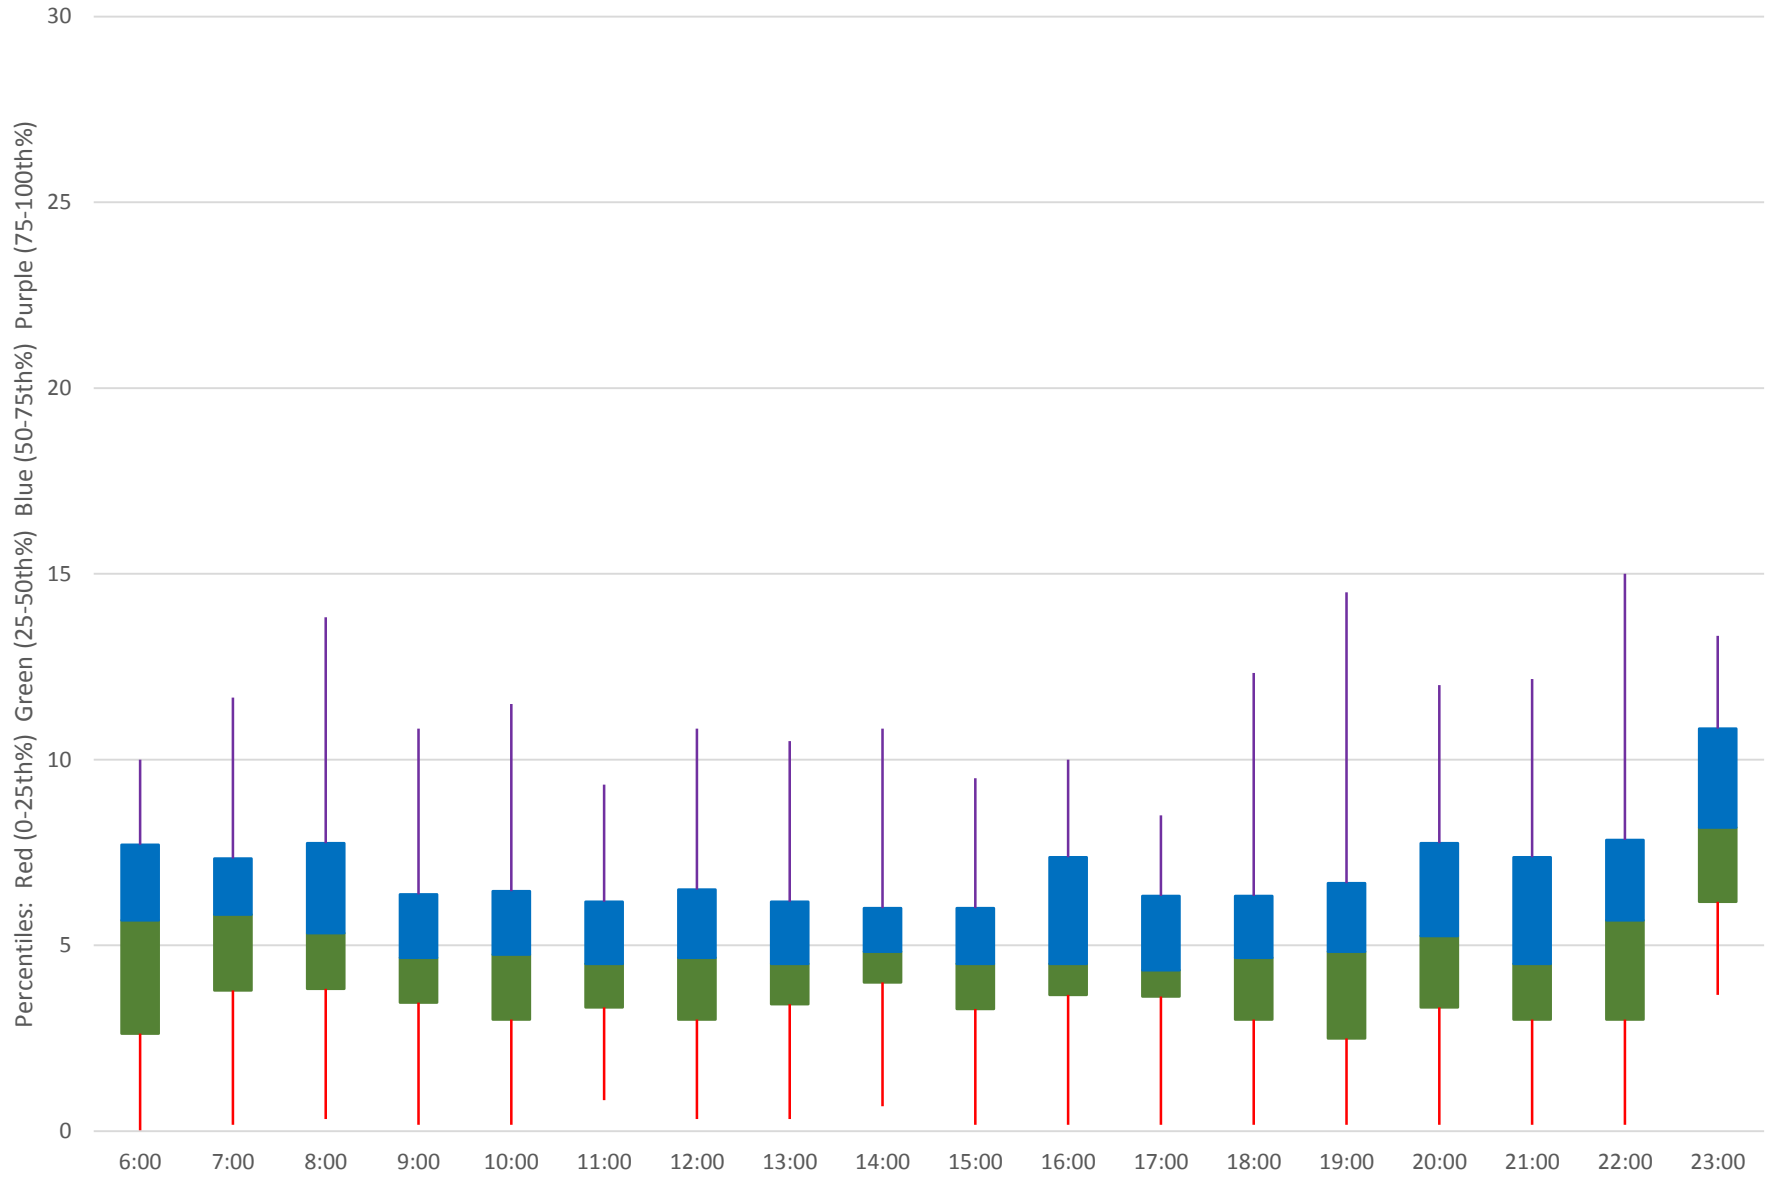

52 Lawrence West Headways at West of Yonge Westbound June 2020 Weekday Statistics

52 Lawrence West Headways at West of Yonge Westbound June 2020

52 Lawrence West Headways at West of Yonge Westbound June 2020

Quartiles Week 1

52 Lawrence West Headways at West of Yonge Westbound June 2020

52 Lawrence West Headways at West of Yonge Westbound June 2020

Quartiles Week 2

52 Lawrence West Headways at West of Yonge Westbound June 2020

52 Lawrence West Headways at West of Yonge Westbound June 2020

Quartiles Week 3

52 Lawrence West Headways at West of Yonge Westbound June 2020

52 Lawrence West Headways at West of Yonge Westbound June 2020