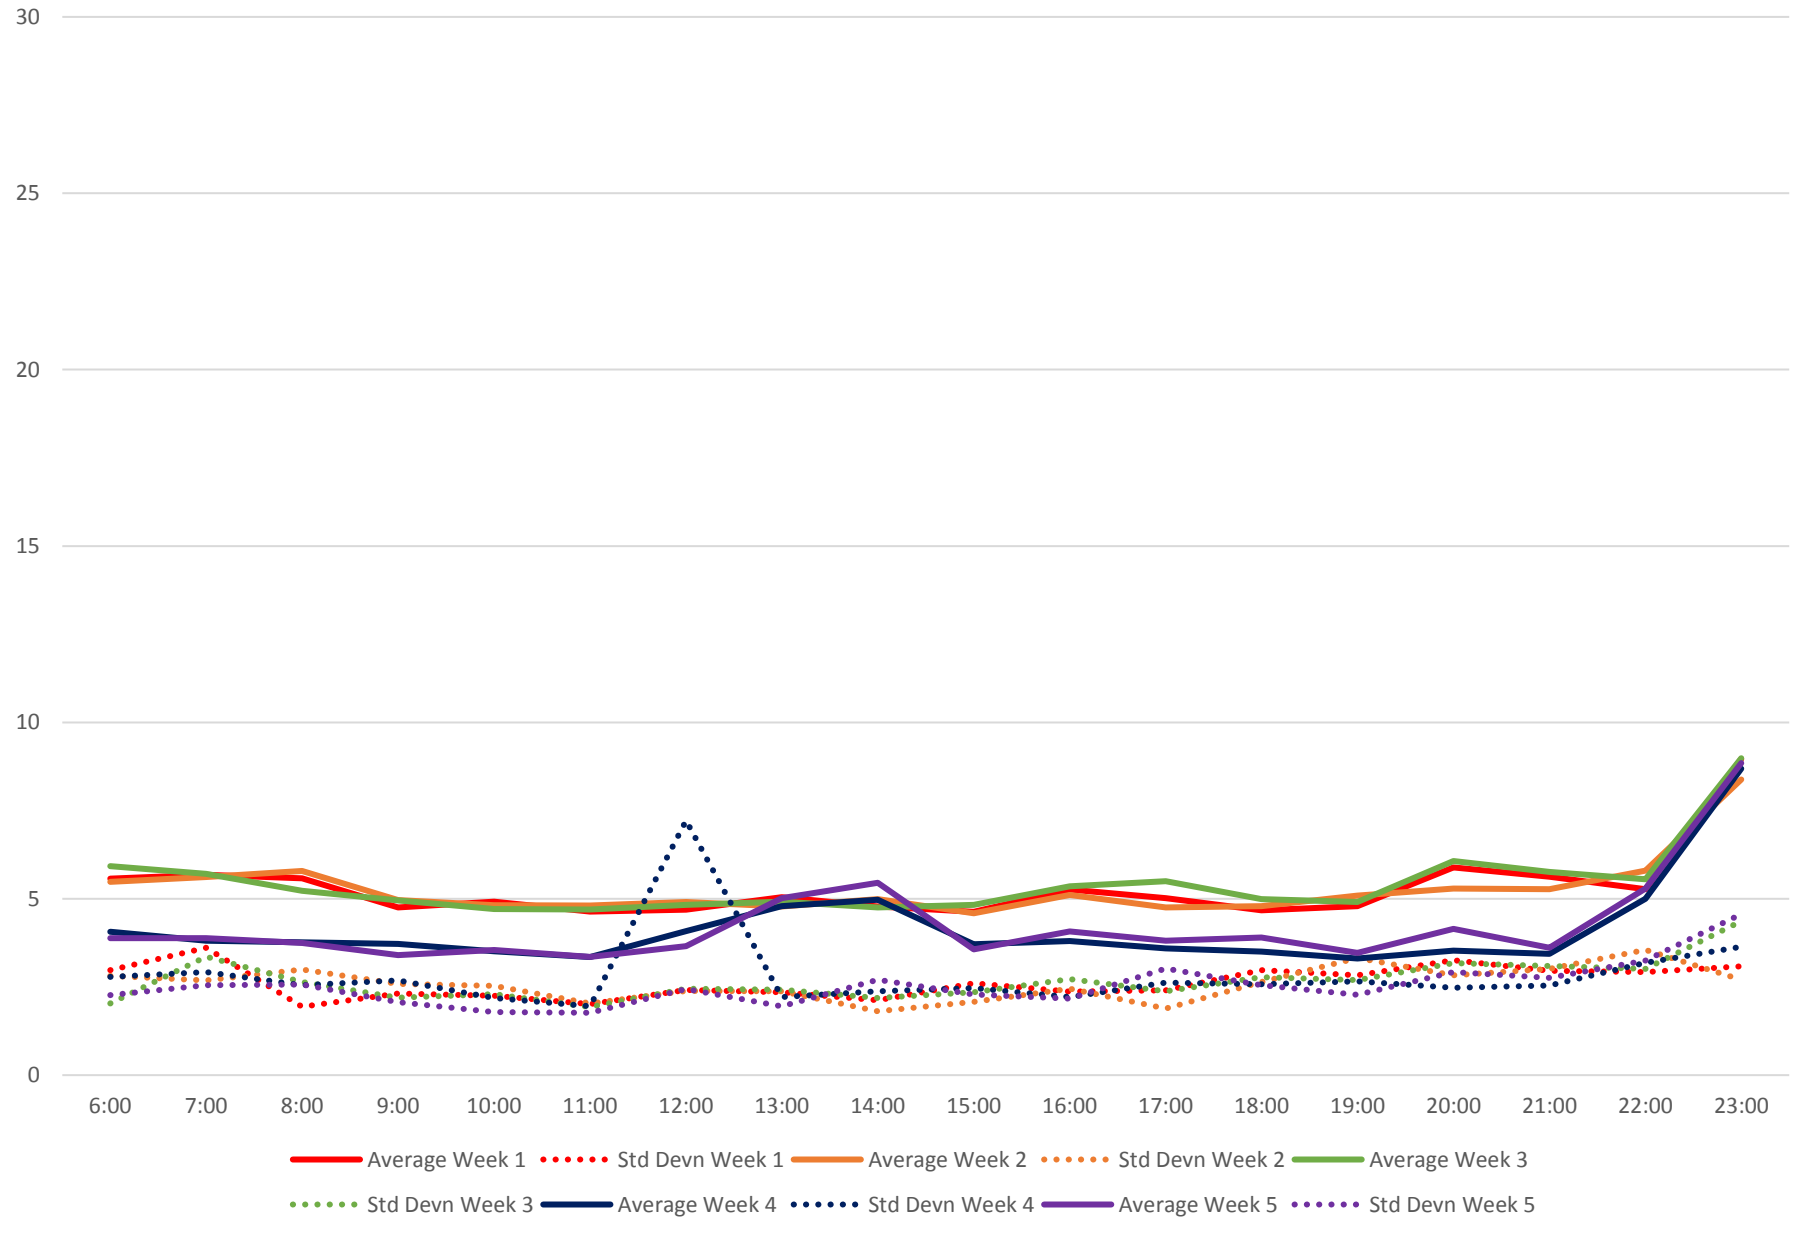

52 Lawrence West Headways at West of Yonge Westbound June 2020 Weekday Statistics

52 Lawrence West Headways at West of Yonge Westbound June 2020

52 Lawrence West Headways at West of Yonge Westbound June 2020

Quartiles Week 1

52 Lawrence West Headways at West of Yonge Westbound June 2020

52 Lawrence West Headways at West of Yonge Westbound June 2020

Quartiles Week 2

52 Lawrence West Headways at West of Yonge Westbound June 2020

52 Lawrence West Headways at West of Yonge Westbound June 2020

Quartiles Week 3

52 Lawrence West Headways at West of Yonge Westbound June 2020

52 Lawrence West Headways at West of Yonge Westbound June 2020

52 Lawrence West Headways at West of Yonge Westbound June 2020

52 Lawrence West Headways at West of Yonge Westbound June 2020

Quartiles Saturdays

52 Lawrence West Headways at West of Yonge Westbound June 2020 Sunday Statistics