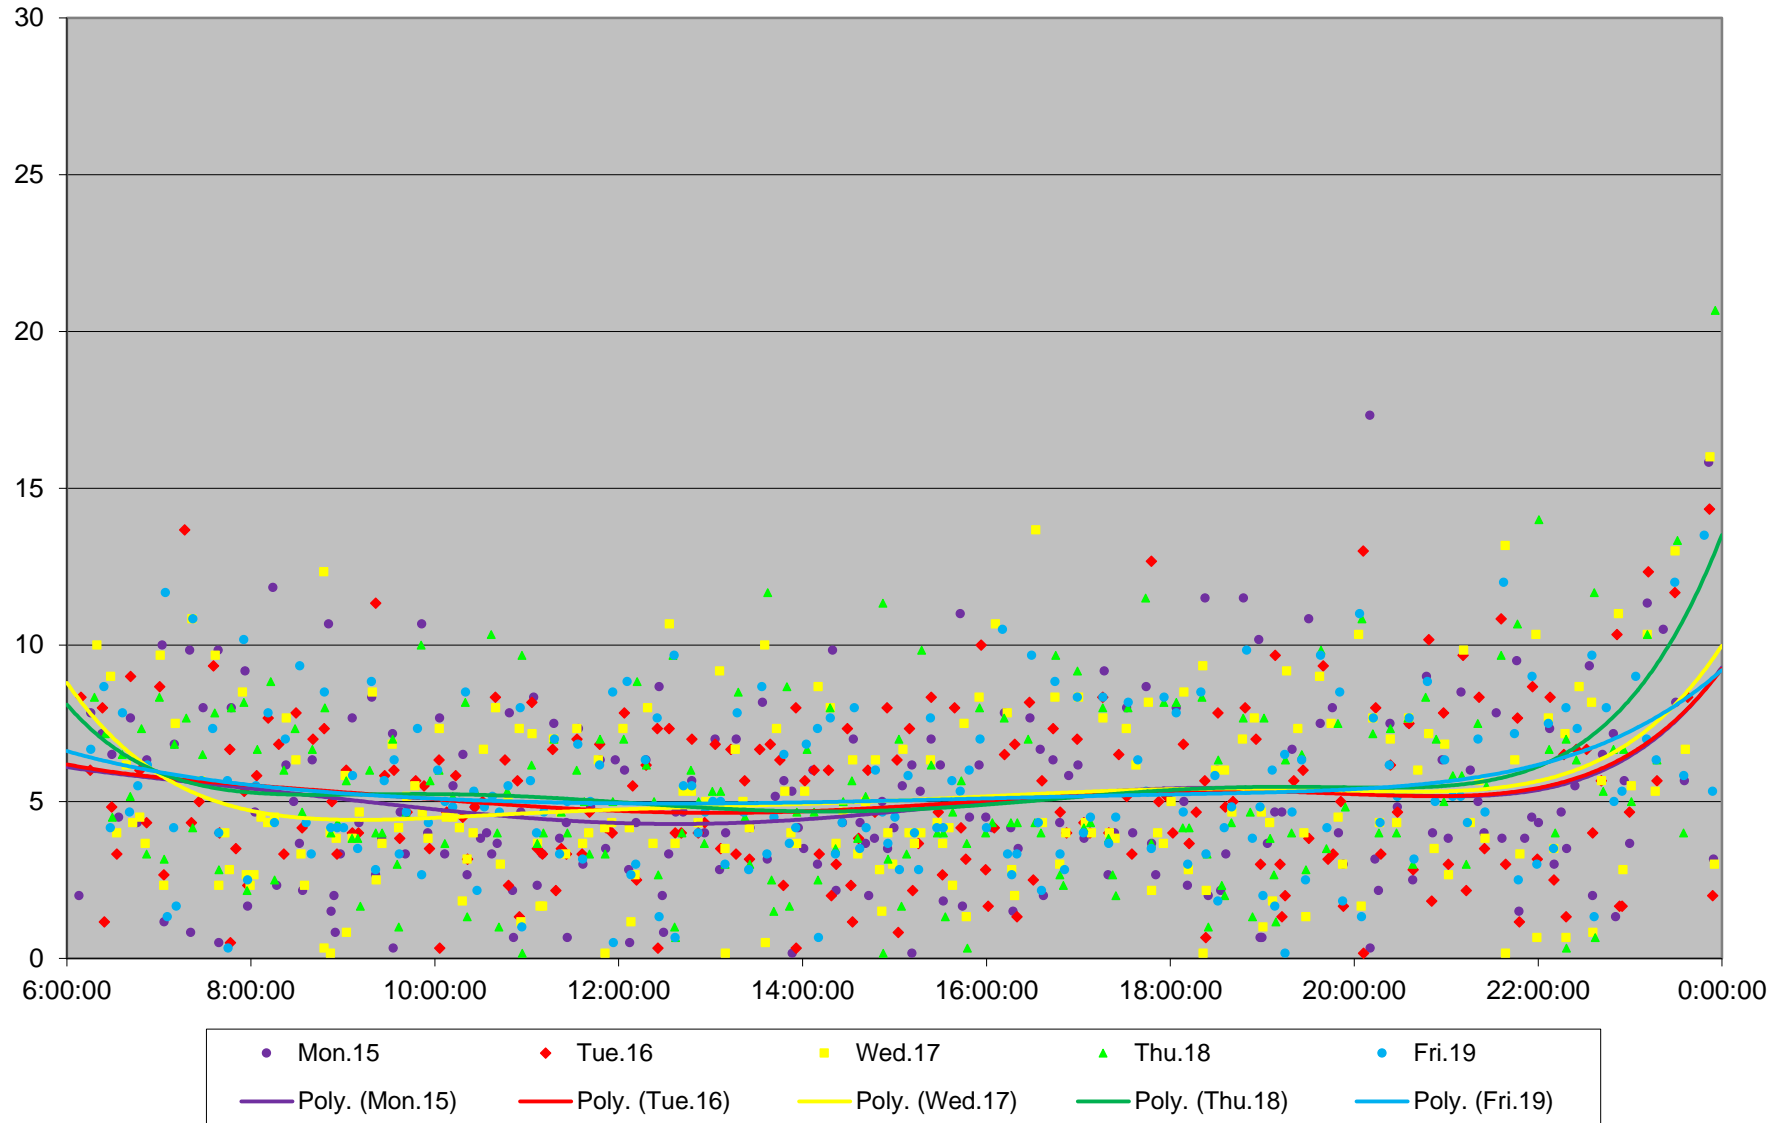

Quartiles Week 1

52 Lawrence West Headways at West of Yonge Westbound June 2020

52 Lawrence West Headways at West of Yonge Westbound June 2020

Quartiles Week 2

52 Lawrence West Headways at West of Yonge Westbound June 2020