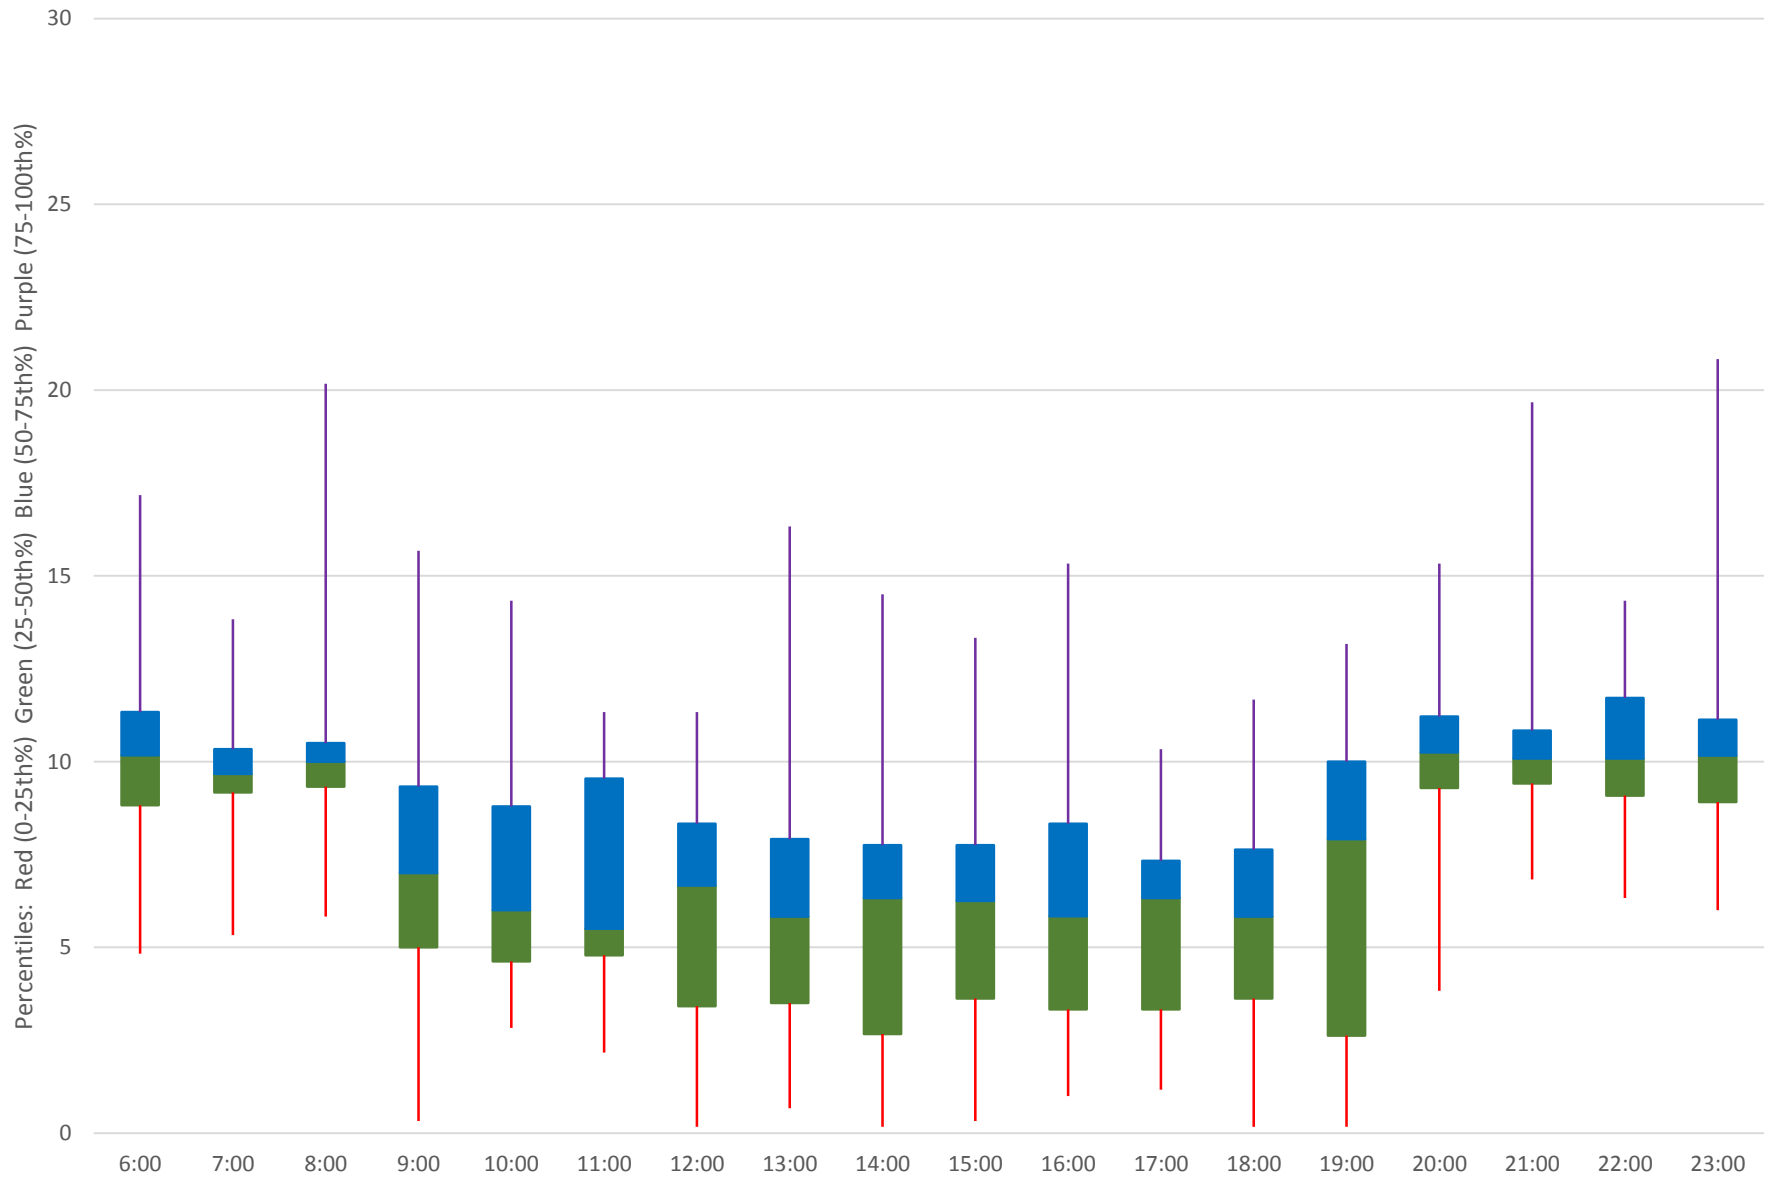

Quartiles Week 4

52 Lawrence West Headways at West of Yonge Westbound June 2020

52 Lawrence West Headways at West of Yonge Westbound June 2020

Quartiles Week 5

52 Lawrence West Headways at West of Yonge Westbound June 2020 Saturday Statistics

52 Lawrence West Headways at West of Yonge Westbound June 2020

52 Lawrence West Headways at West of Yonge Westbound June 2020

Quartiles Saturdays

52 Lawrence West Headways at West of Yonge Westbound June 2020 Sunday Statistics