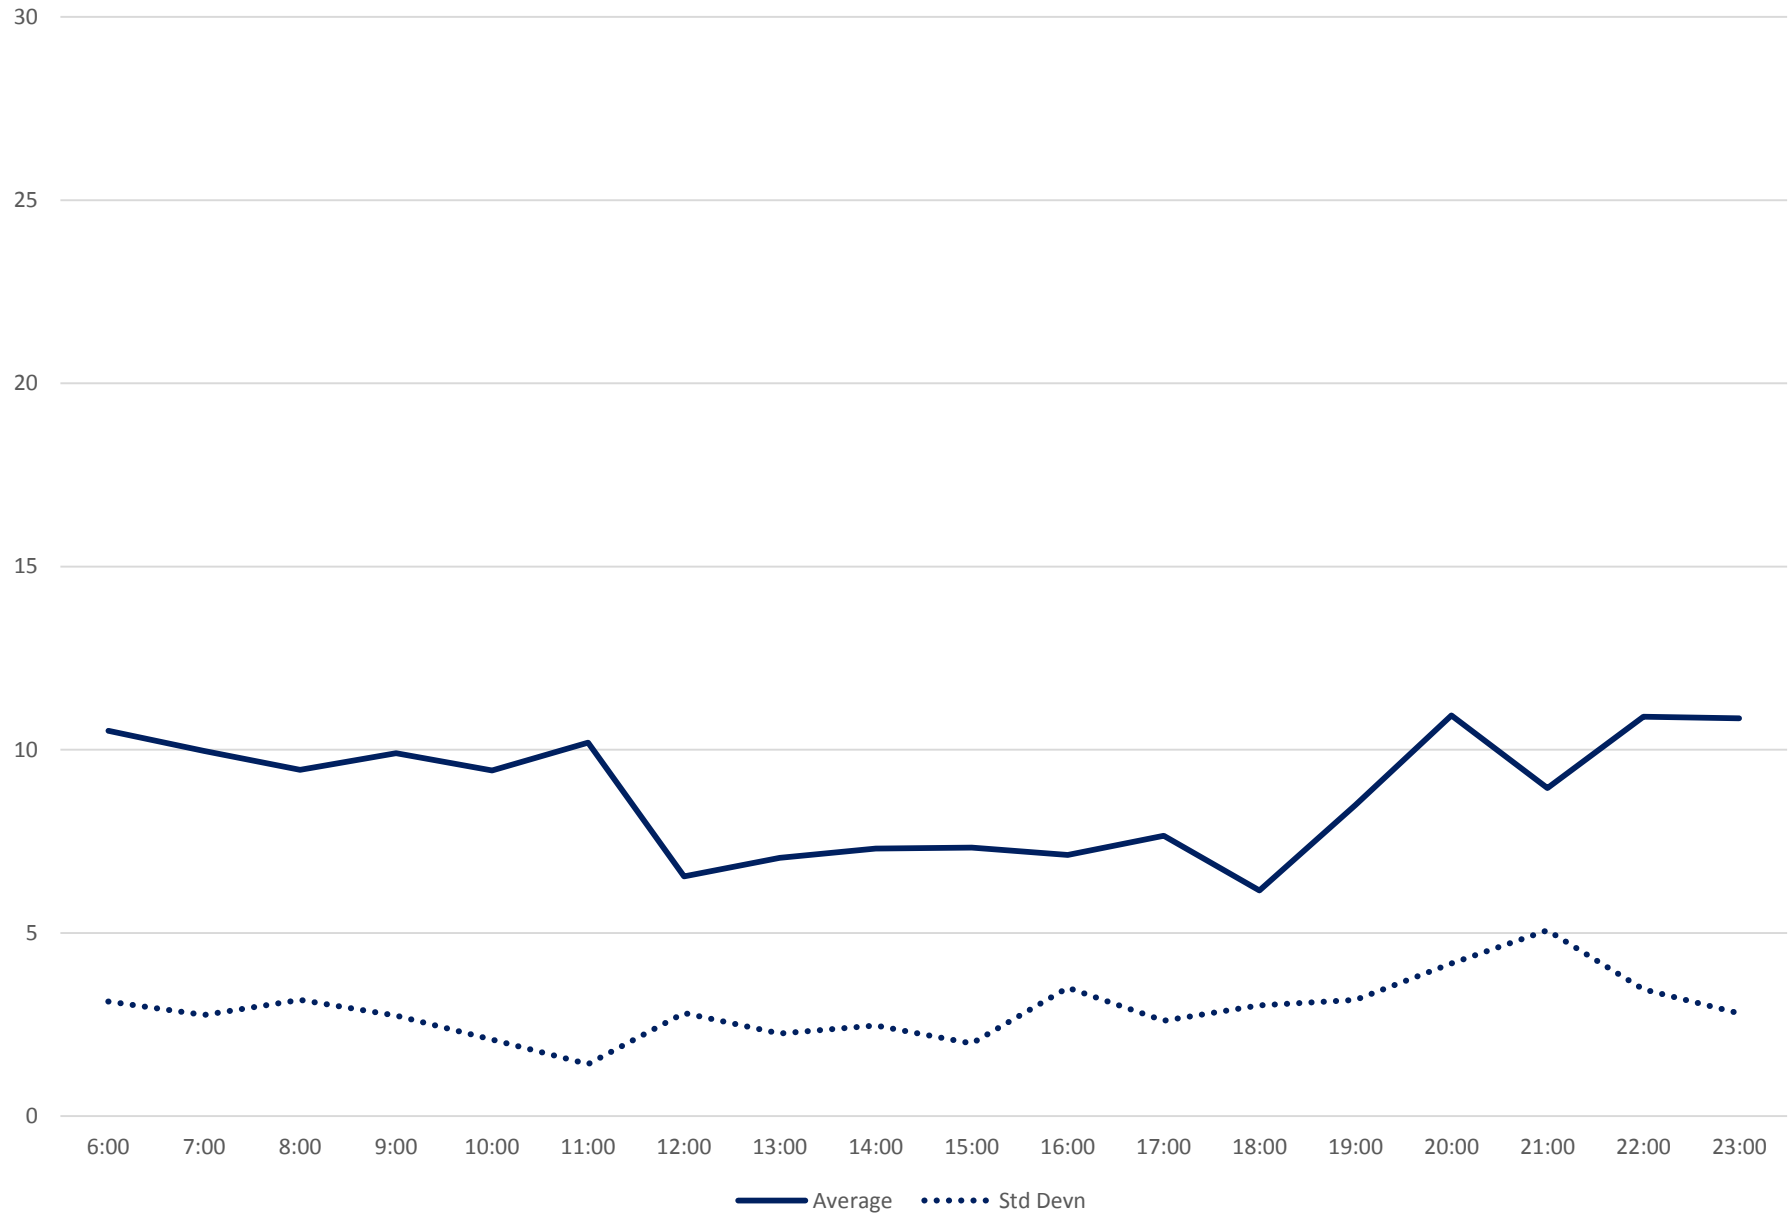

Quartiles Week 4

52 Lawrence West Headways at West of Yonge Westbound June 2020

52 Lawrence West Headways at West of Yonge Westbound June 2020

Quartiles Week 5

52 Lawrence West Headways at West of Yonge Westbound June 2020 Saturday Statistics

52 Lawrence West Headways at West of Yonge Westbound June 2020

52 Lawrence West Headways at West of Yonge Westbound June 2020

Quartiles Saturdays

52 Lawrence West Headways at West of Yonge Westbound June 2020 Sunday Statistics

52 Lawrence West Headways at West of Yonge Westbound June 2020

52 Lawrence West Headways at West of Yonge Westbound June 2020

Quartiles Sundays/Holidays