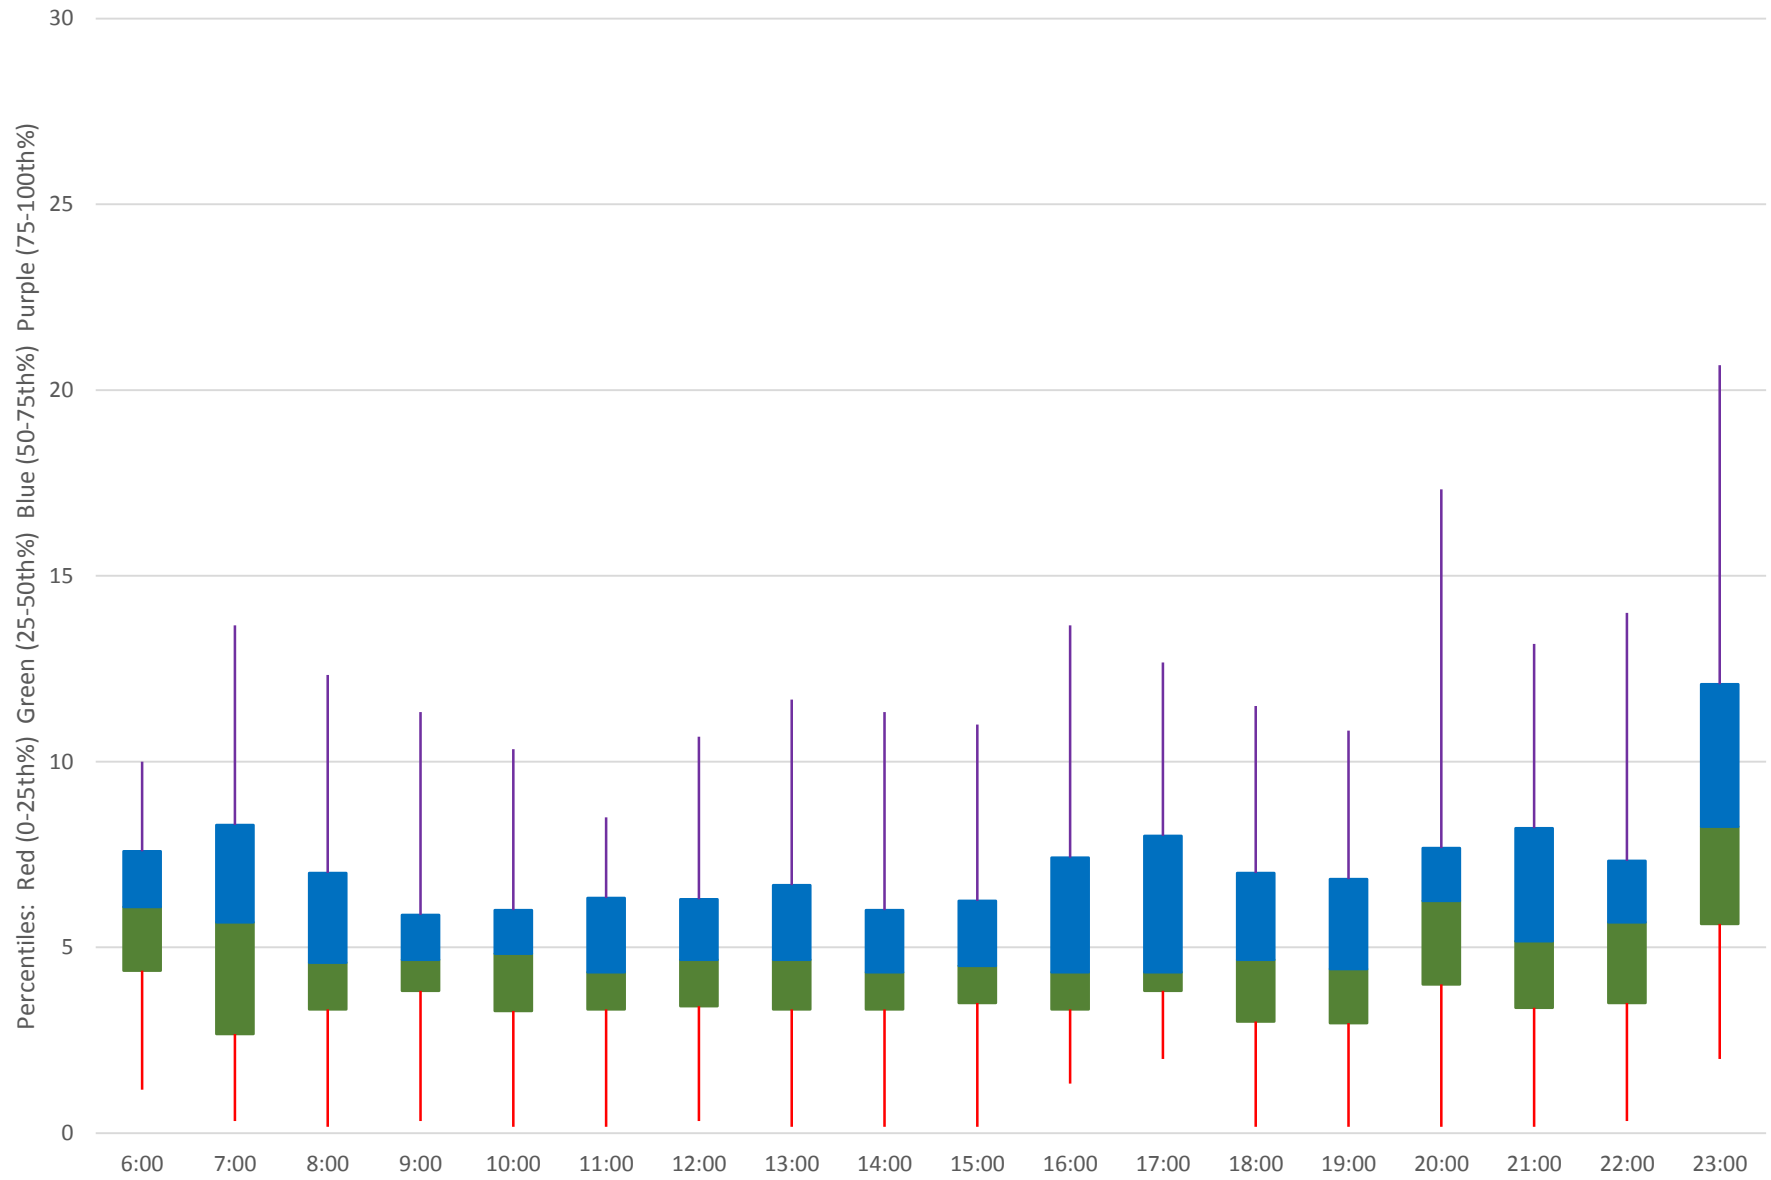

52 Lawrence West Headways at West of Yonge Westbound June 2020 Weekday Statistics

52 Lawrence West Headways at West of Yonge Westbound June 2020

52 Lawrence West Headways at West of Yonge Westbound June 2020

Quartiles Week 1

52 Lawrence West Headways at West of Yonge Westbound June 2020

52 Lawrence West Headways at West of Yonge Westbound June 2020

Quartiles Week 2

52 Lawrence West Headways at West of Yonge Westbound June 2020

52 Lawrence West Headways at West of Yonge Westbound June 2020

Quartiles Week 3

52 Lawrence West Headways at West of Yonge Westbound June 2020

52 Lawrence West Headways at West of Yonge Westbound June 2020