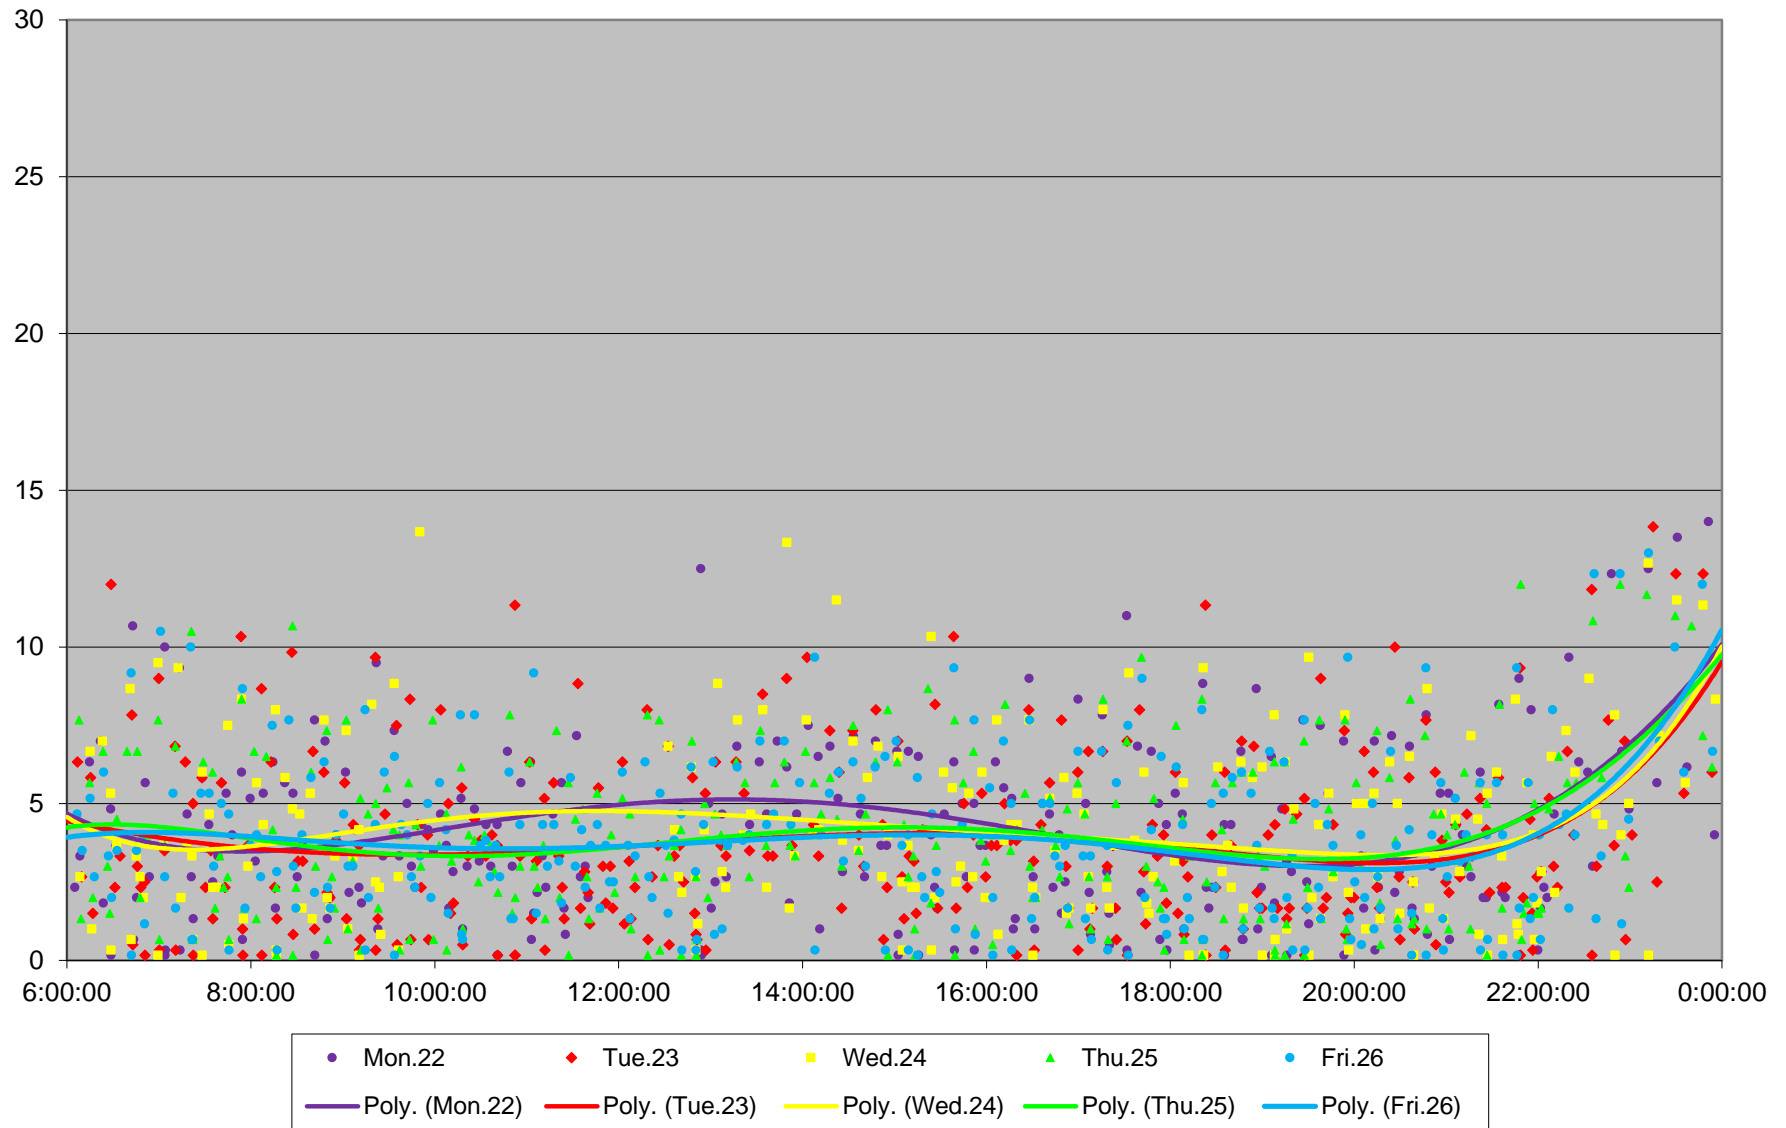

52 Lawrence West Headways at West of Yonge Westbound June 2020 Weekday Statistics

52 Lawrence West Headways at West of Yonge Westbound June 2020

52 Lawrence West Headways at West of Yonge Westbound June 2020

Quartiles Week 1

52 Lawrence West Headways at West of Yonge Westbound June 2020

52 Lawrence West Headways at West of Yonge Westbound June 2020

Quartiles Week 2

52 Lawrence West Headways at West of Yonge Westbound June 2020

52 Lawrence West Headways at West of Yonge Westbound June 2020

Quartiles Week 3

52 Lawrence West Headways at West of Yonge Westbound June 2020

52 Lawrence West Headways at West of Yonge Westbound June 2020