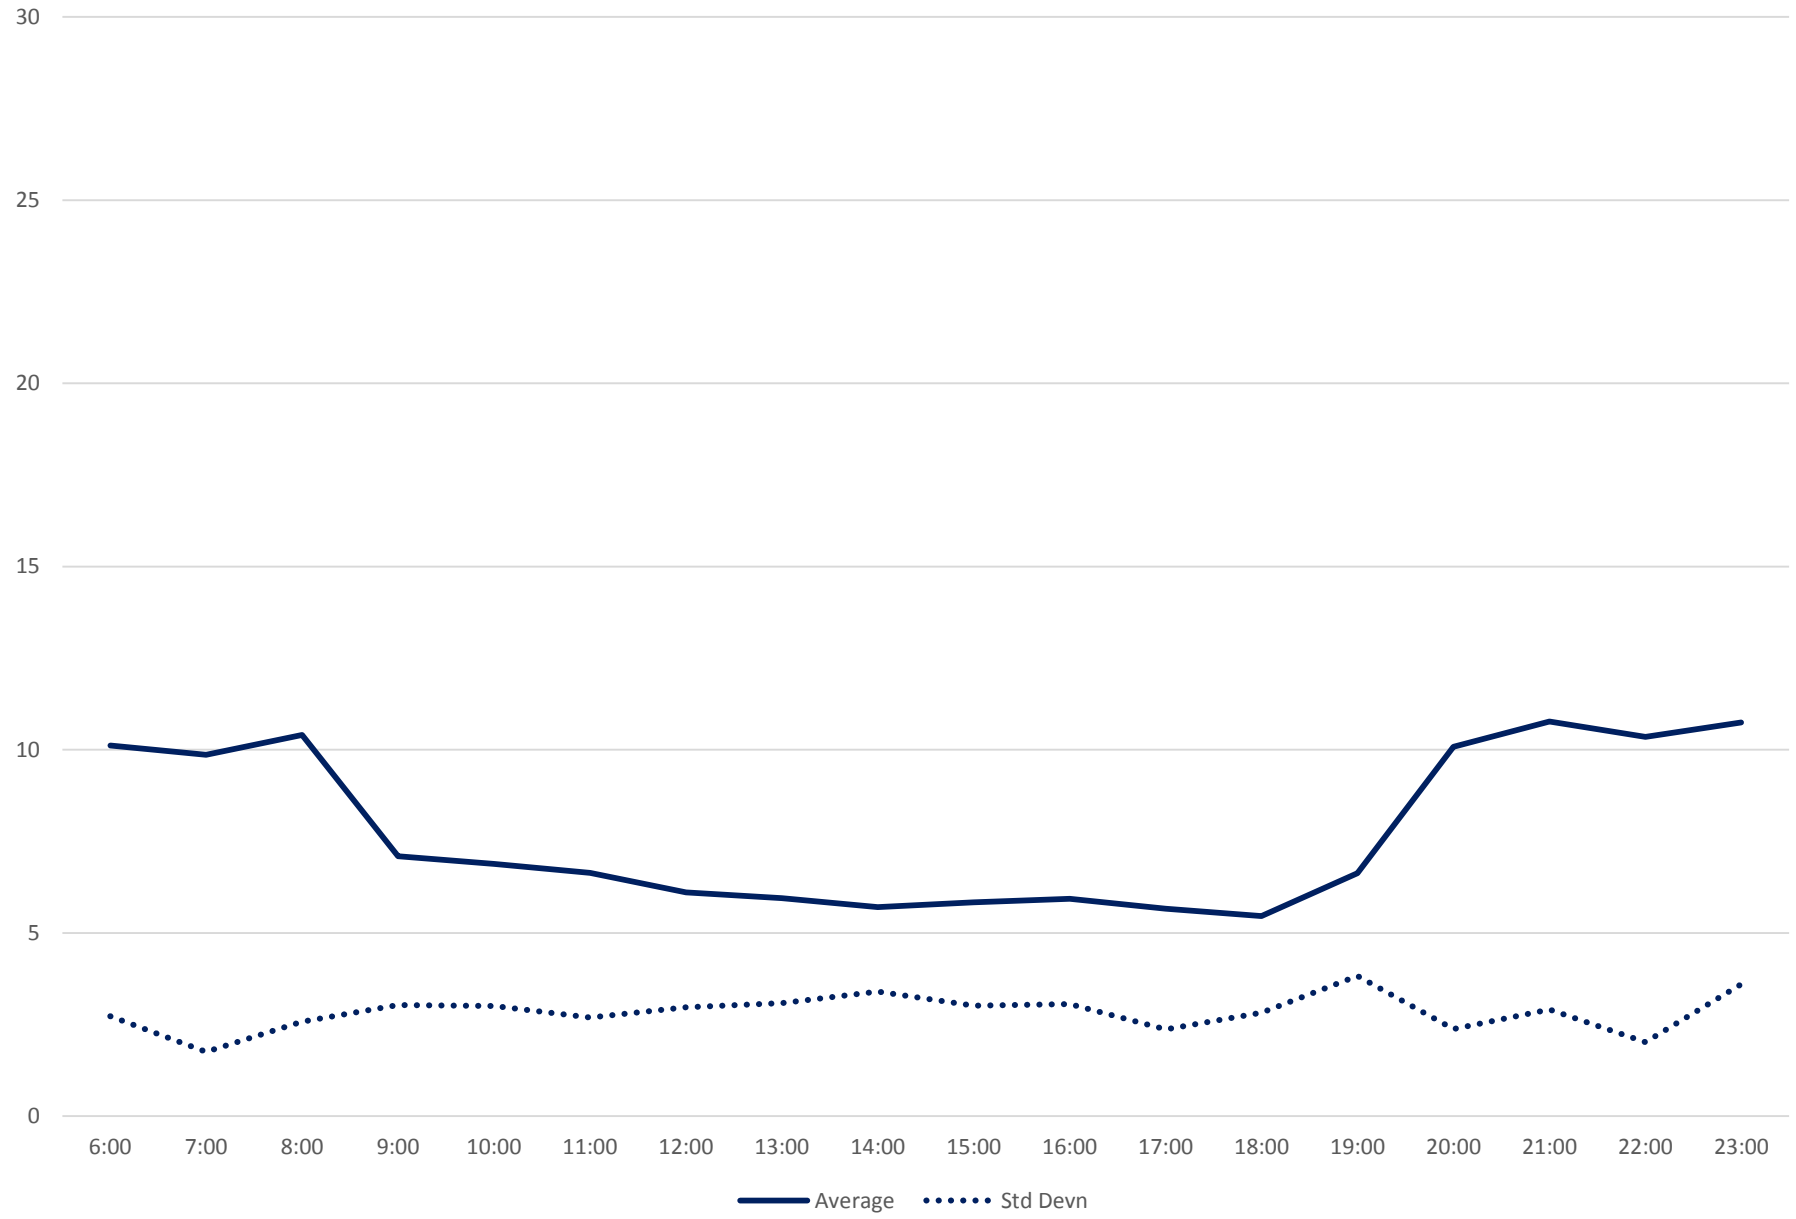

Quartiles Week 4

52 Lawrence West Headways at West of Yonge Westbound June 2020

52 Lawrence West Headways at West of Yonge Westbound June 2020

Quartiles Week 5

52 Lawrence West Headways at West of Yonge Westbound June 2020 Saturday Statistics

52 Lawrence West Headways at West of Yonge Westbound June 2020

52 Lawrence West Headways at West of Yonge Westbound June 2020

Quartiles Saturdays

52 Lawrence West Headways at West of Yonge Westbound June 2020 Sunday Statistics

52 Lawrence West Headways at West of Yonge Westbound June 2020

52 Lawrence West Headways at West of Yonge Westbound June 2020

Quartiles Sundays/Holidays