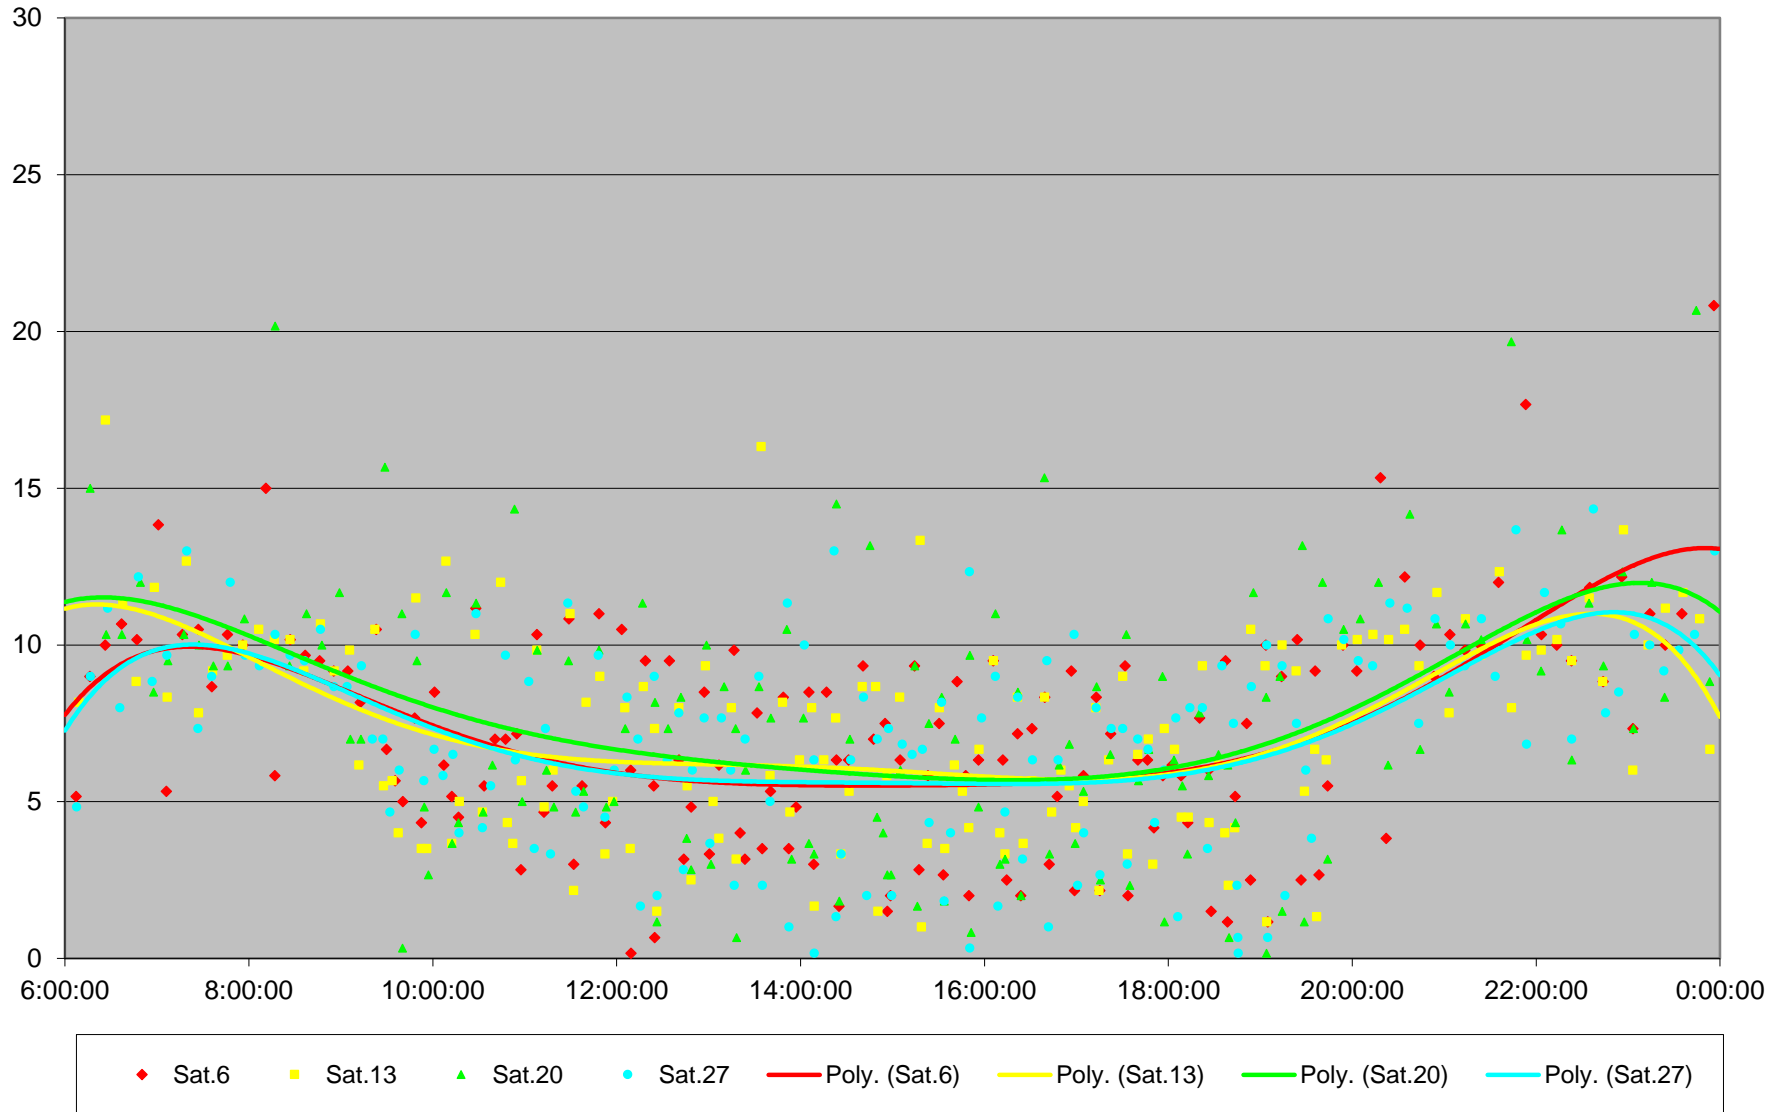

Quartiles Week 4

52 Lawrence West Headways at West of Yonge Westbound June 2020

52 Lawrence West Headways at West of Yonge Westbound June 2020

Quartiles Week 5

52 Lawrence West Headways at West of Yonge Westbound June 2020 Saturday Statistics

52 Lawrence West Headways at West of Yonge Westbound June 2020

52 Lawrence West Headways at West of Yonge Westbound June 2020

Quartiles Saturdays

52 Lawrence West Headways at West of Yonge Westbound June 2020 Sunday Statistics