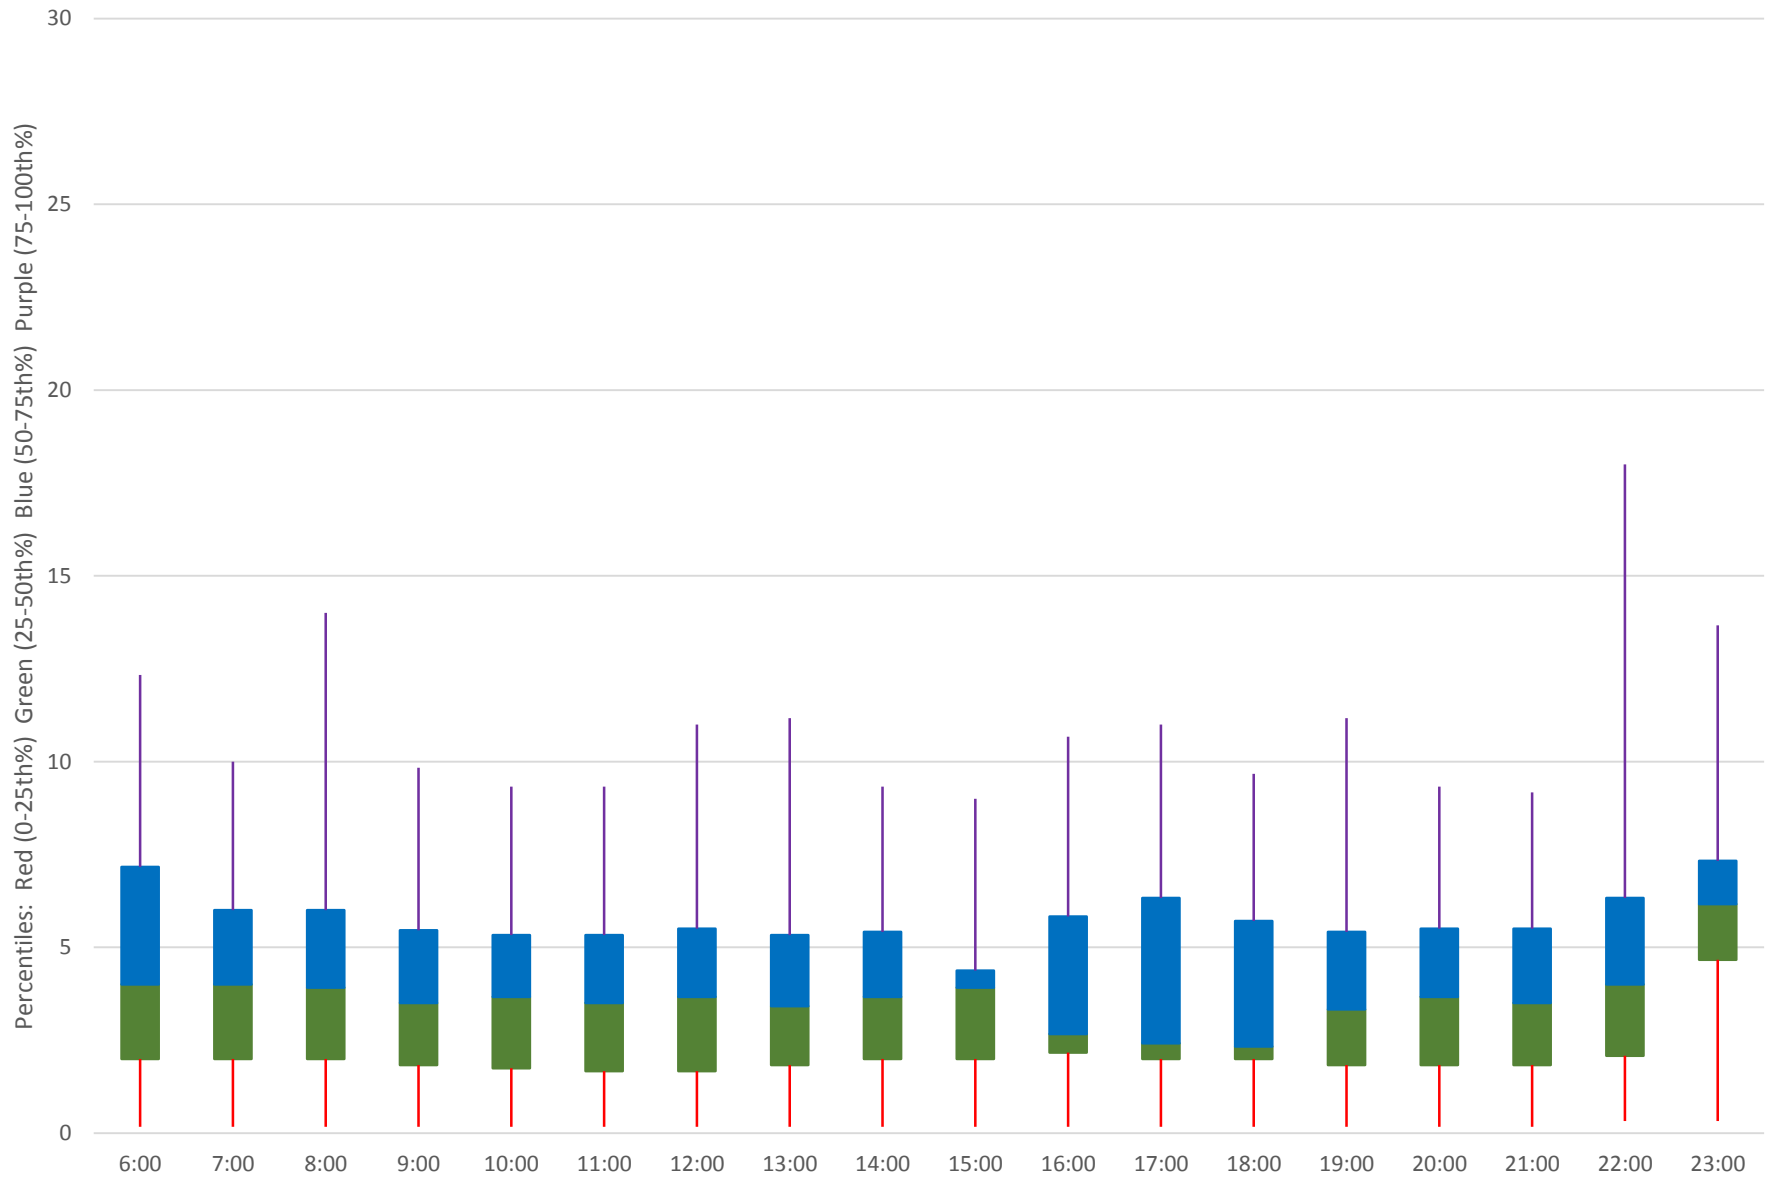

52 Lawrence West Headways at West of Lawrence W Stn Westbound June 2020 Weekday Statistics

52 Lawrence West Headways at West of Lawrence W Stn Westbound June 2020

52 Lawrence West Headways at West of Lawrence W Stn Westbound June 2020

Quartiles Week 1

52 Lawrence West Headways at West of Lawrence W Stn Westbound June 2020

52 Lawrence West Headways at West of Lawrence W Stn Westbound June 2020

Quartiles Week 2

52 Lawrence West Headways at West of Lawrence W Stn Westbound June 2020

52 Lawrence West Headways at West of Lawrence W Stn Westbound June 2020

Quartiles Week 3

52 Lawrence West Headways at West of Lawrence W Stn Westbound June 2020

52 Lawrence West Headways at West of Lawrence W Stn Westbound June 2020

52 Lawrence West Headways at West of Lawrence W Stn Westbound June 2020

52 Lawrence West Headways at West of Lawrence W Stn Westbound June 2020

Quartiles Saturdays

52 Lawrence West Headways at West of Lawrence W Stn Westbound June 2020 Sunday Statistics