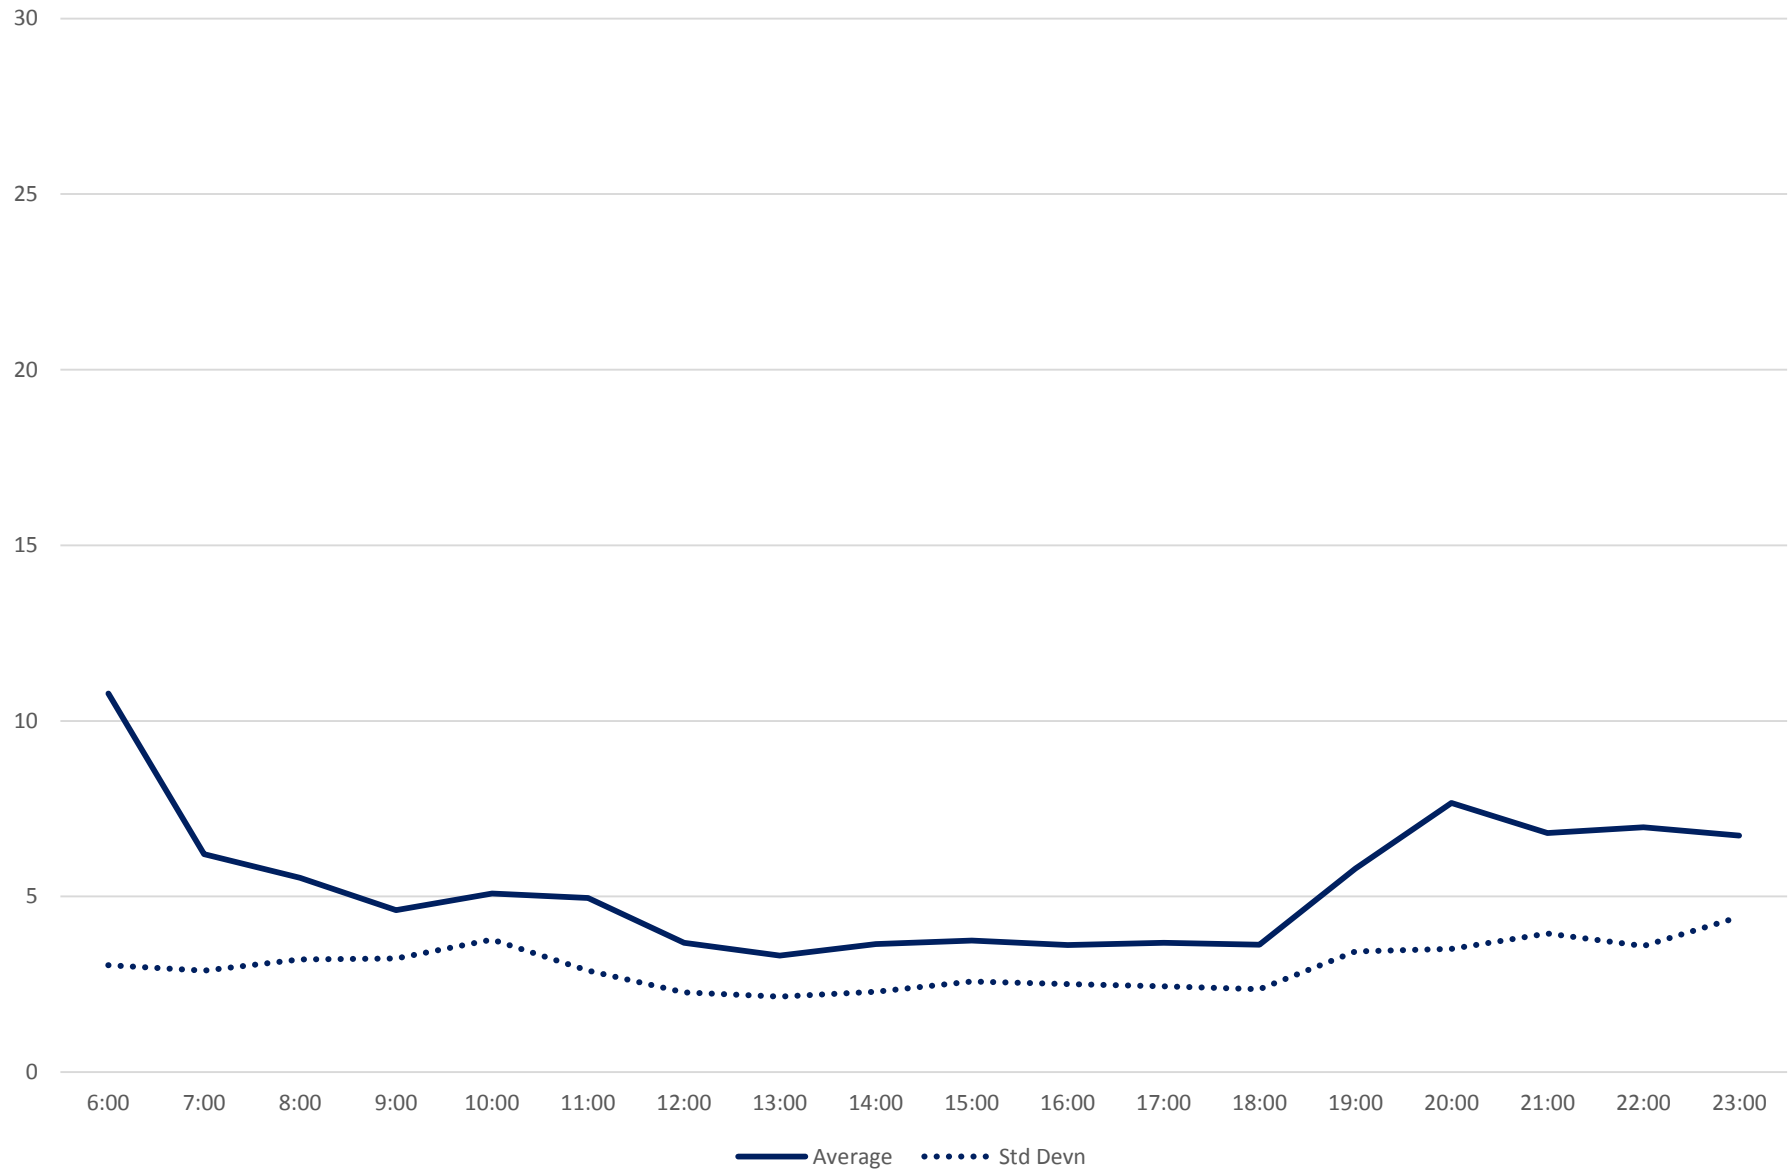

Quartiles Week 4

52 Lawrence West Headways at West of Lawrence W Stn Westbound June 2020

52 Lawrence West Headways at West of Lawrence W Stn Westbound June 2020

Quartiles Week 5

52 Lawrence West Headways at West of Lawrence W Stn Westbound June 2020 Saturday Statistics

52 Lawrence West Headways at West of Lawrence W Stn Westbound June 2020

52 Lawrence West Headways at West of Lawrence W Stn Westbound June 2020

Quartiles Saturdays

52 Lawrence West Headways at West of Lawrence W Stn Westbound June 2020 Sunday Statistics

52 Lawrence West Headways at West of Lawrence W Stn Westbound June 2020

52 Lawrence West Headways at West of Lawrence W Stn Westbound June 2020

Quartiles Sundays/Holidays