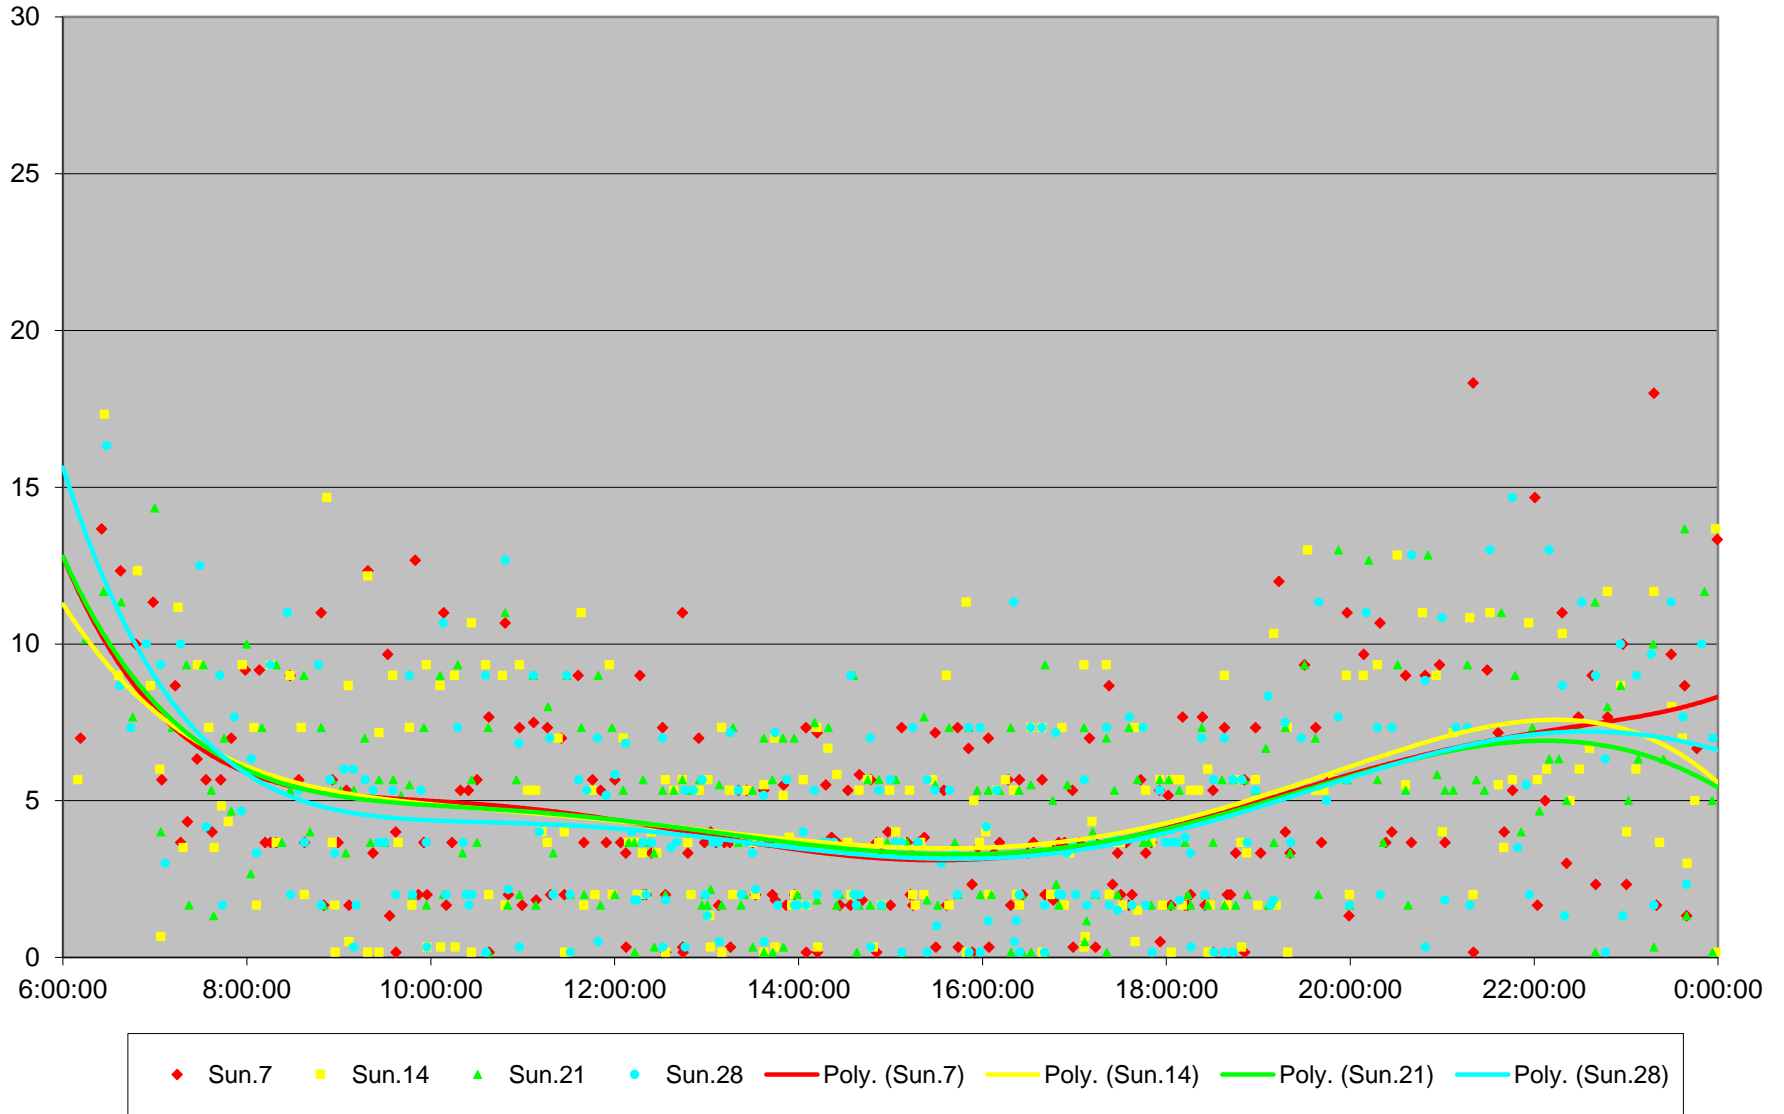

52 Lawrence West Headways at West of Lawrence W Stn Westbound June 2020

52 Lawrence West Headways at West of Lawrence W Stn Westbound June 2020

Quartiles Saturdays

52 Lawrence West Headways at West of Lawrence W Stn Westbound June 2020 Sunday Statistics

52 Lawrence West Headways at West of Lawrence W Stn Westbound June 2020

52 Lawrence West Headways at West of Lawrence W Stn Westbound June 2020

Quartiles Sundays/Holidays