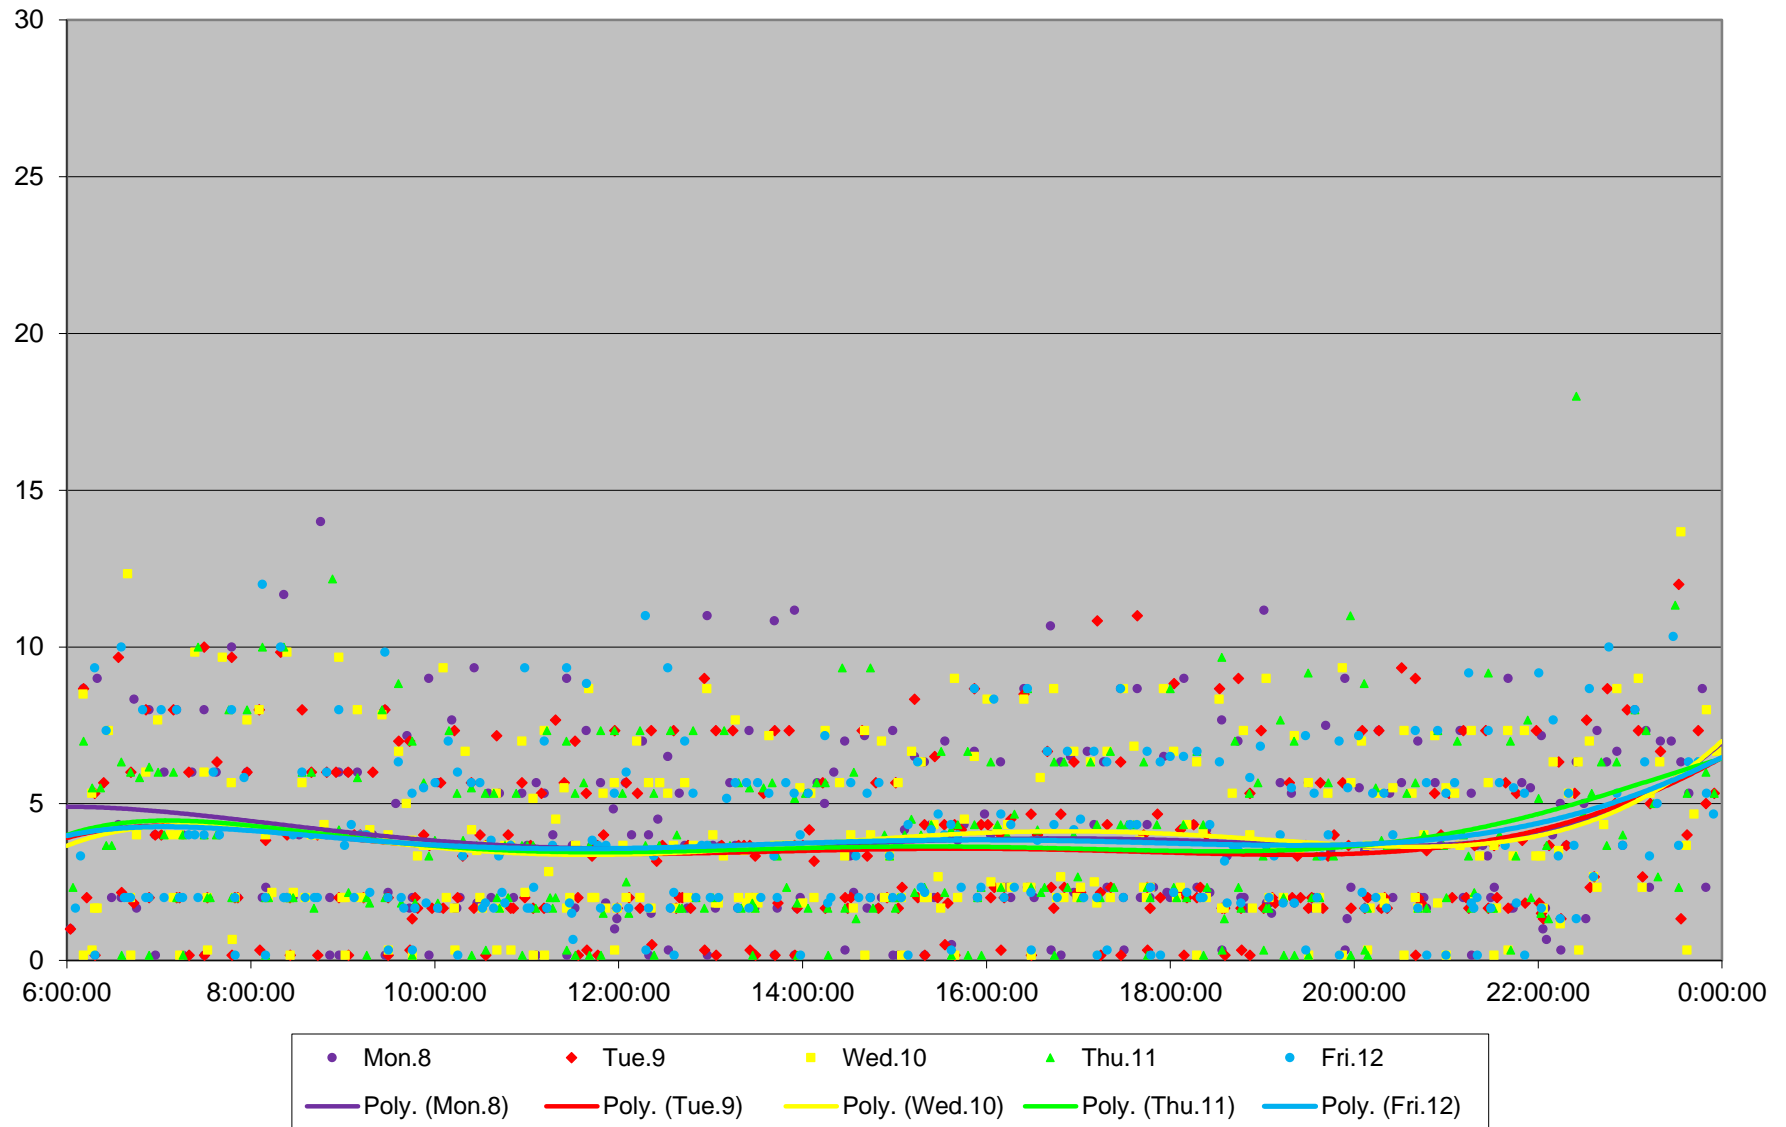

52 Lawrence West Headways at West of Lawrence W Stn Westbound June 2020 Weekday Statistics

52 Lawrence West Headways at West of Lawrence W Stn Westbound June 2020

52 Lawrence West Headways at West of Lawrence W Stn Westbound June 2020

Quartiles Week 1

52 Lawrence West Headways at West of Lawrence W Stn Westbound June 2020

52 Lawrence West Headways at West of Lawrence W Stn Westbound June 2020

Quartiles Week 2

52 Lawrence West Headways at West of Lawrence W Stn Westbound June 2020