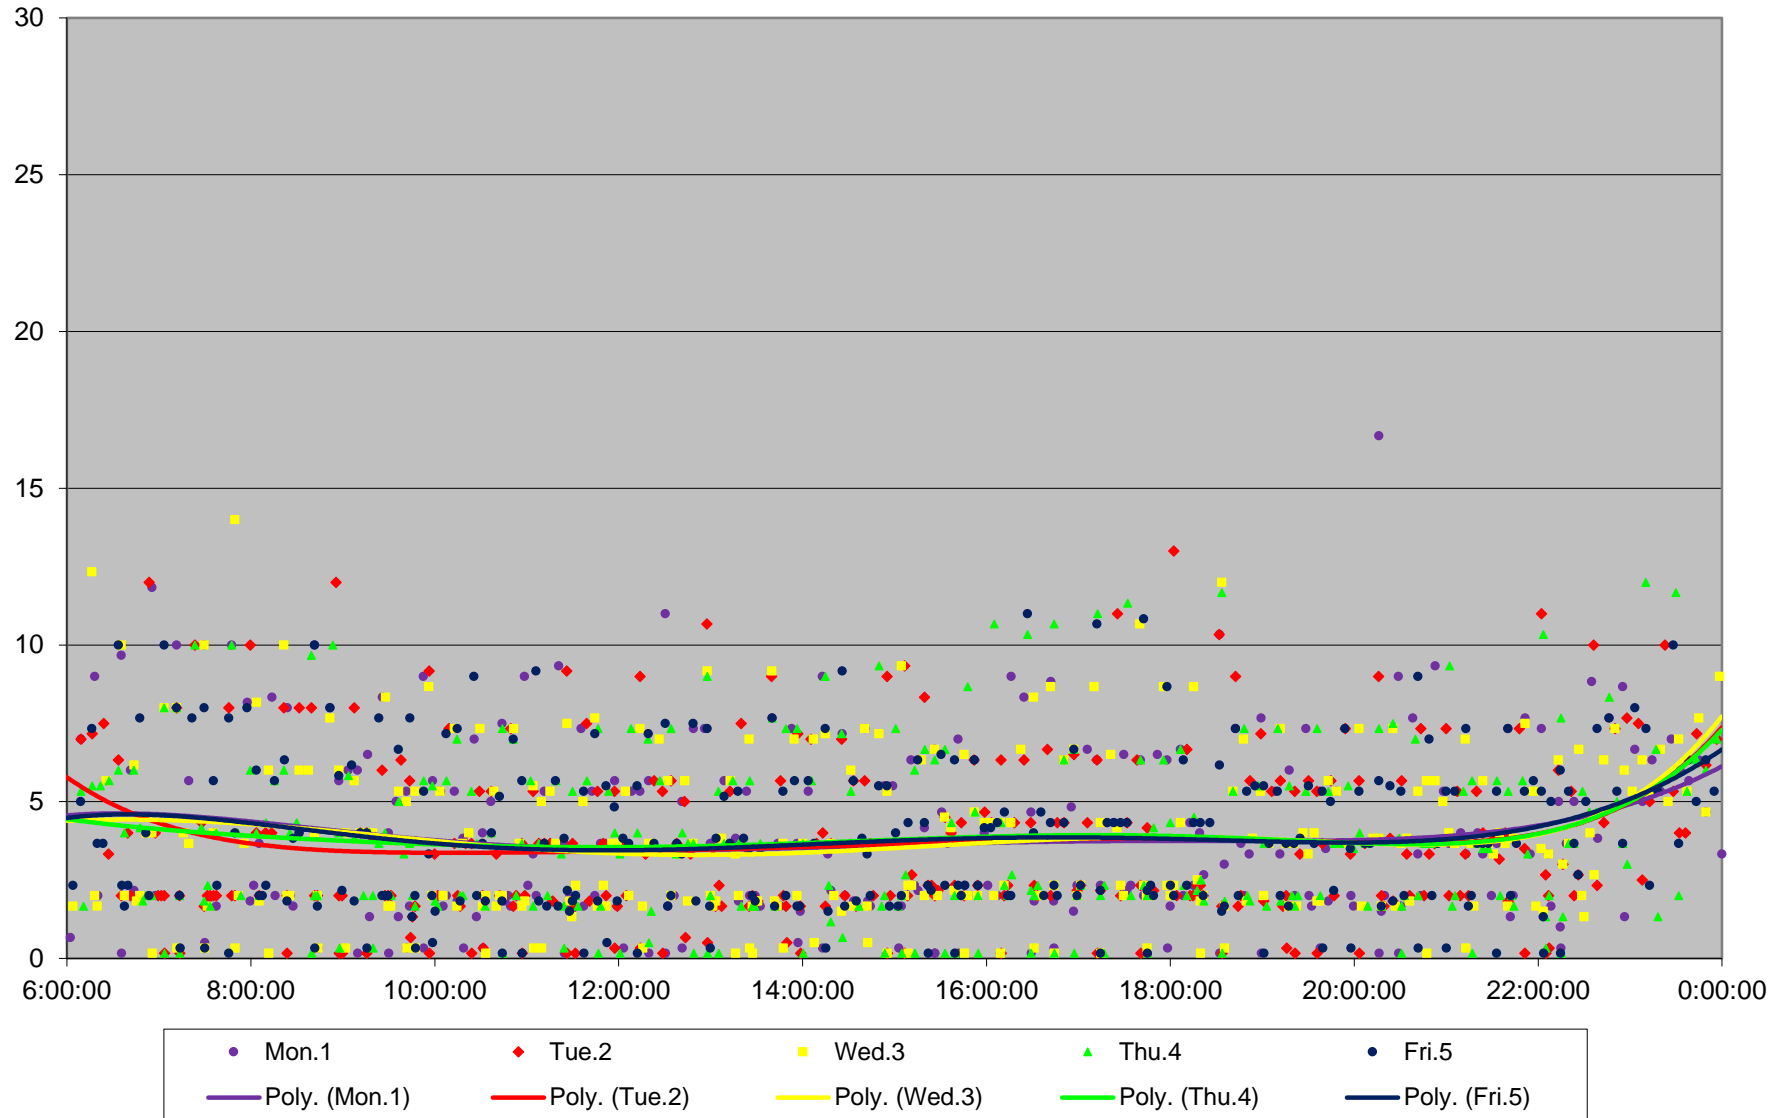

52 Lawrence West Headways at West of Lawrence W Stn Westbound June 2020 Weekday Statistics

52 Lawrence West Headways at West of Lawrence W Stn Westbound June 2020

52 Lawrence West Headways at West of Lawrence W Stn Westbound June 2020

Quartiles Week 1

52 Lawrence West Headways at West of Lawrence W Stn Westbound June 2020

52 Lawrence West Headways at West of Lawrence W Stn Westbound June 2020

Quartiles Week 2

52 Lawrence West Headways at West of Lawrence W Stn Westbound June 2020