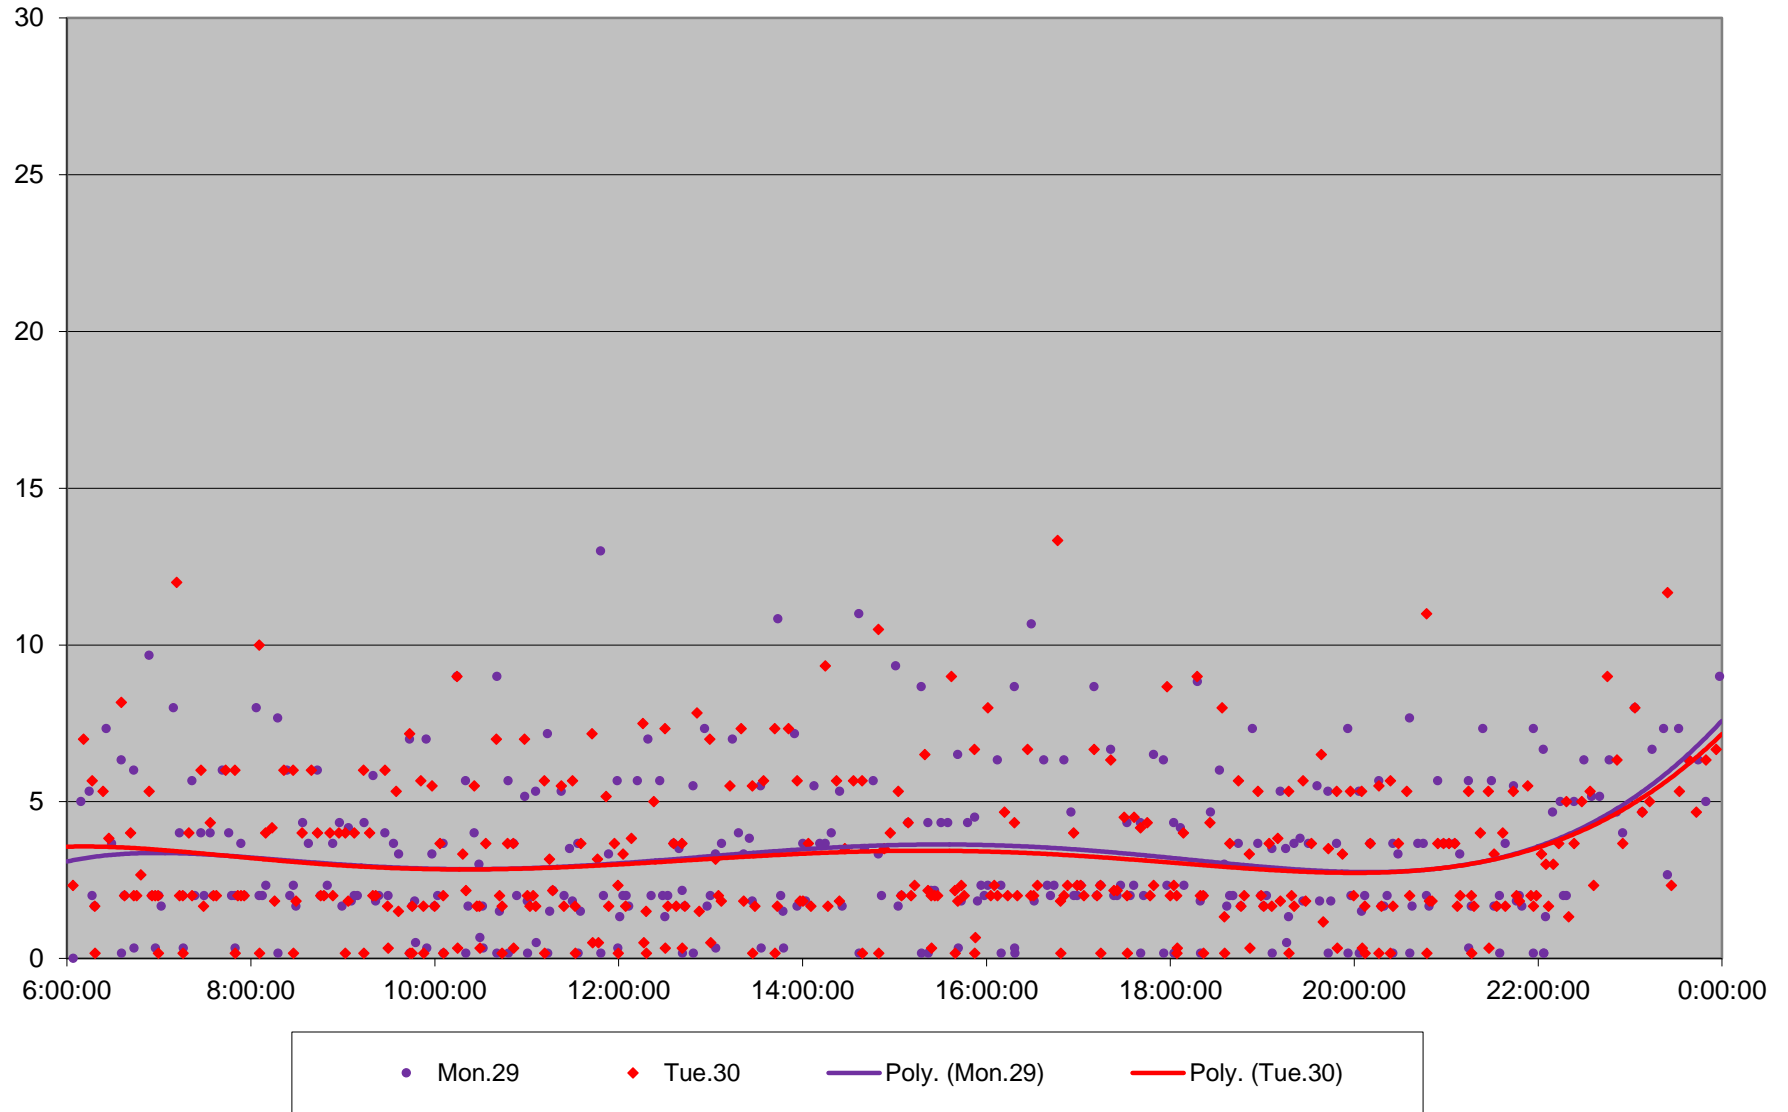

52 Lawrence West Headways at West of Lawrence W Stn Westbound June 2020