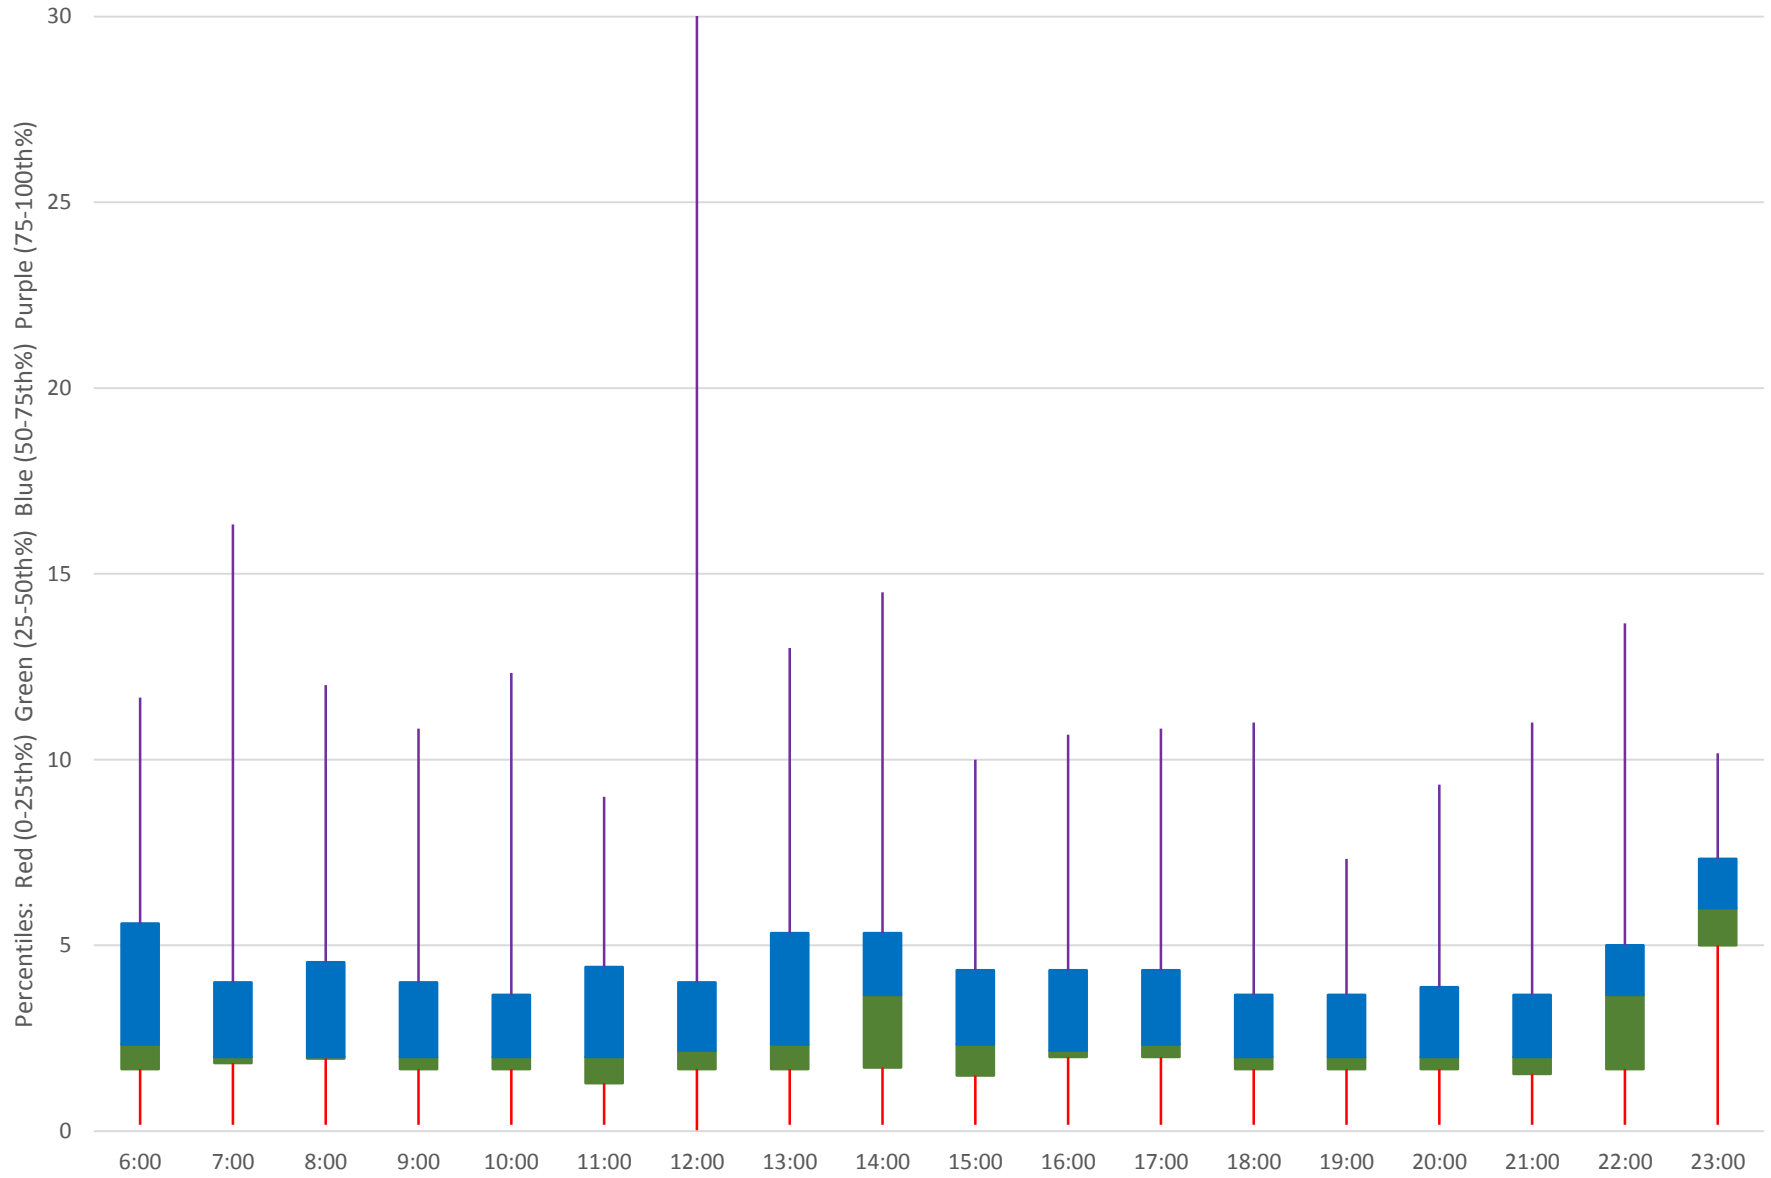

52 Lawrence West Headways at West of Lawrence W Stn Westbound June 2020

Quartiles Week 3

52 Lawrence West Headways at West of Lawrence W Stn Westbound June 2020

52 Lawrence West Headways at West of Lawrence W Stn Westbound June 2020

Quartiles Week 4

52 Lawrence West Headways at West of Lawrence W Stn Westbound June 2020

52 Lawrence West Headways at West of Lawrence W Stn Westbound June 2020

Quartiles Week 5

52 Lawrence West Headways at West of Lawrence W Stn Westbound June 2020 Saturday Statistics

52 Lawrence West Headways at West of Lawrence W Stn Westbound June 2020

52 Lawrence West Headways at West of Lawrence W Stn Westbound June 2020

Quartiles Saturdays

52 Lawrence West Headways at West of Lawrence W Stn Westbound June 2020 Sunday Statistics