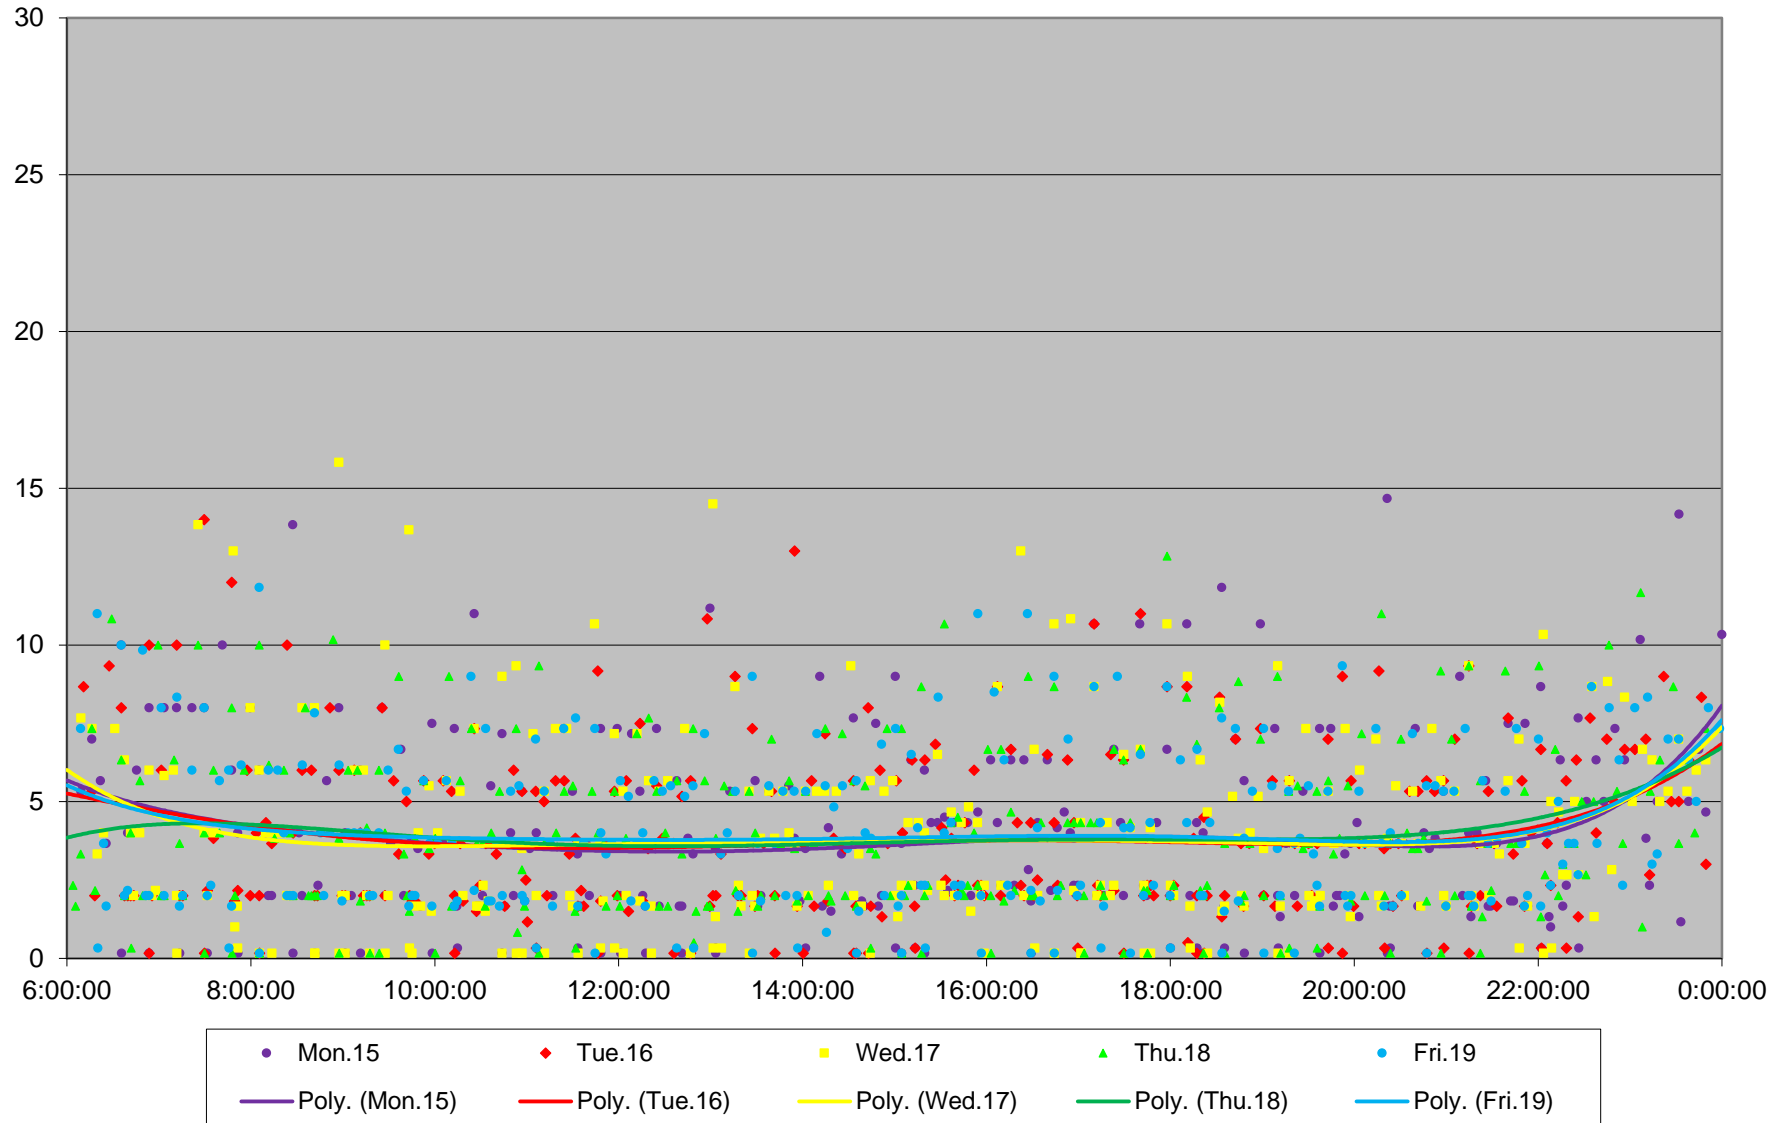

Quartiles Week 1

52 Lawrence West Headways at West of Lawrence W Stn Westbound June 2020

52 Lawrence West Headways at West of Lawrence W Stn Westbound June 2020

Quartiles Week 2

52 Lawrence West Headways at West of Lawrence W Stn Westbound June 2020