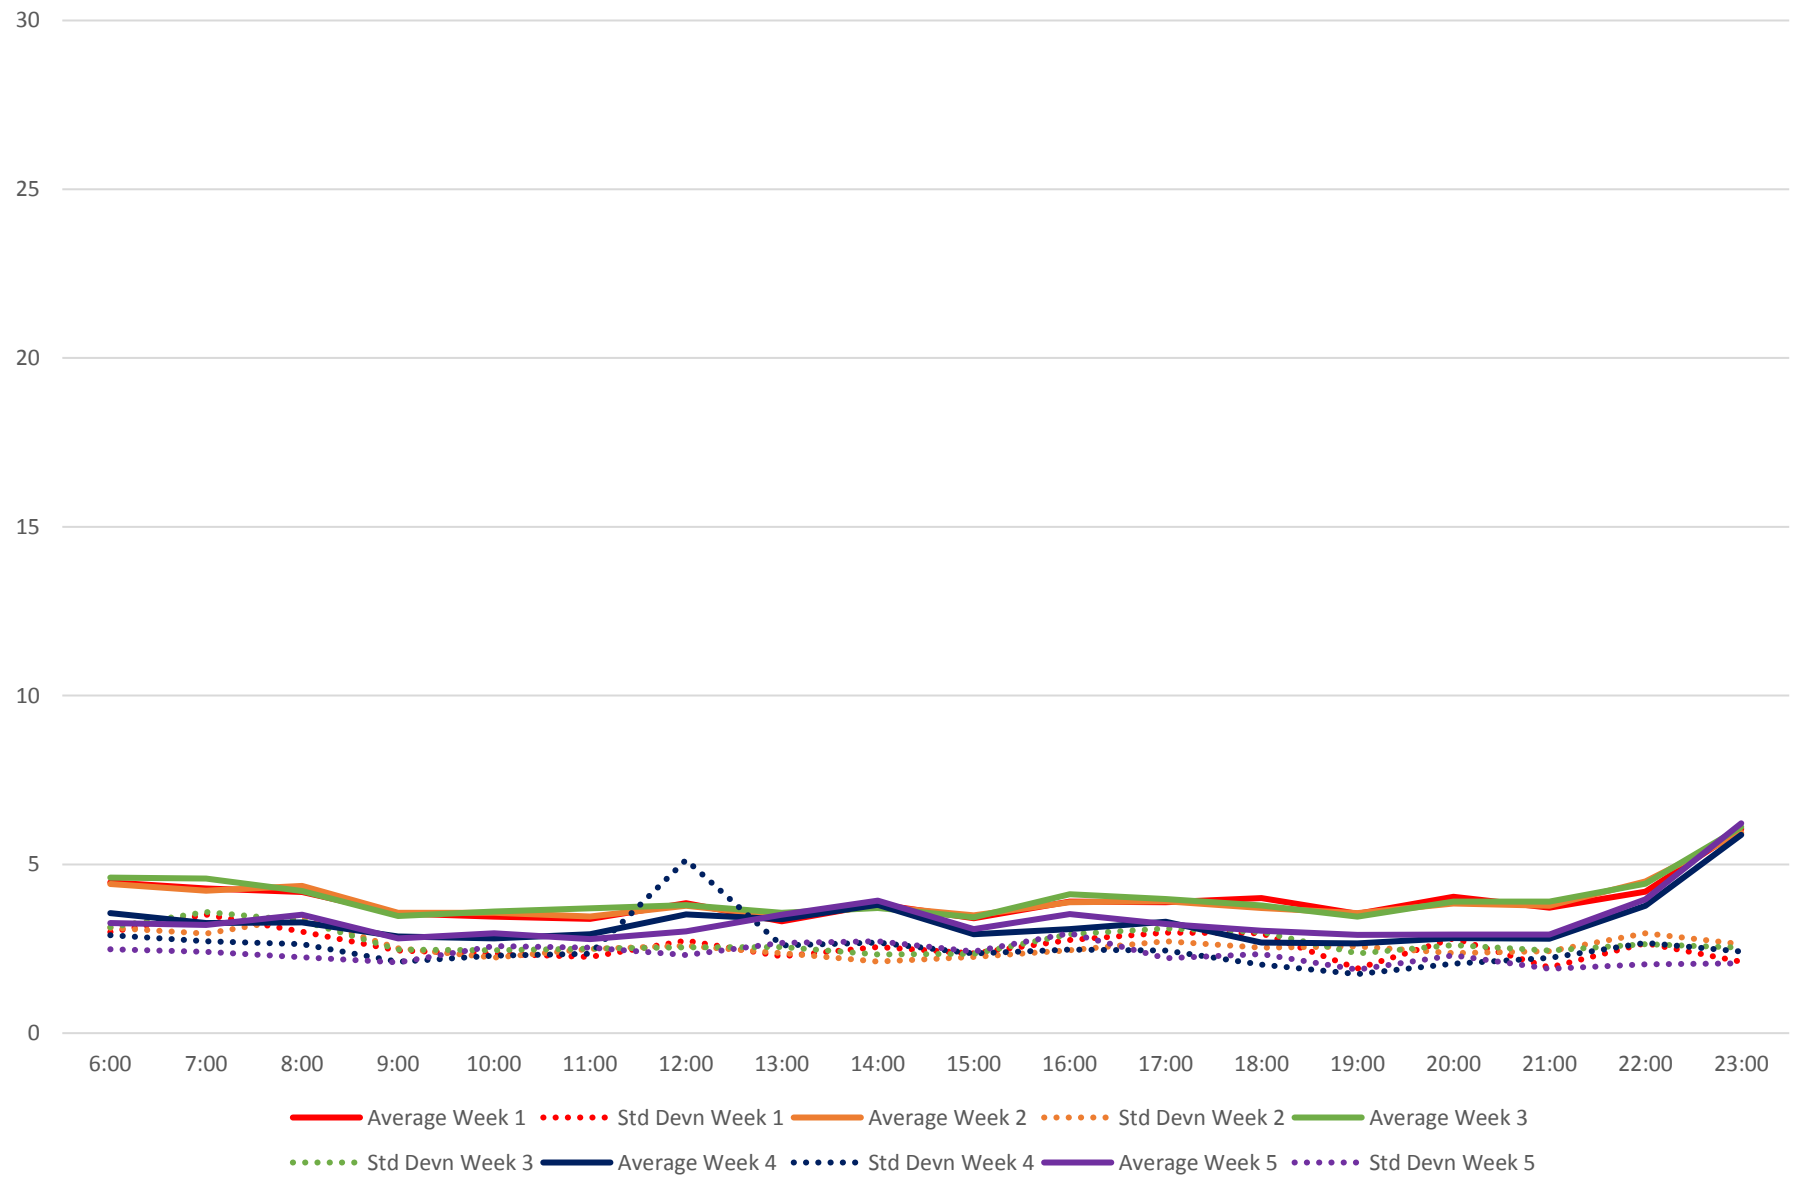

52 Lawrence West Headways at West of Lawrence W Stn Westbound June 2020 Weekday Statistics

52 Lawrence West Headways at West of Lawrence W Stn Westbound June 2020

52 Lawrence West Headways at West of Lawrence W Stn Westbound June 2020

Quartiles Week 1

52 Lawrence West Headways at West of Lawrence W Stn Westbound June 2020

52 Lawrence West Headways at West of Lawrence W Stn Westbound June 2020

Quartiles Week 2

52 Lawrence West Headways at West of Lawrence W Stn Westbound June 2020

52 Lawrence West Headways at West of Lawrence W Stn Westbound June 2020

Quartiles Week 3

52 Lawrence West Headways at West of Lawrence W Stn Westbound June 2020

52 Lawrence West Headways at West of Lawrence W Stn Westbound June 2020

52 Lawrence West Headways at West of Lawrence W Stn Westbound June 2020

52 Lawrence West Headways at West of Lawrence W Stn Westbound June 2020

Quartiles Saturdays

52 Lawrence West Headways at West of Lawrence W Stn Westbound June 2020 Sunday Statistics