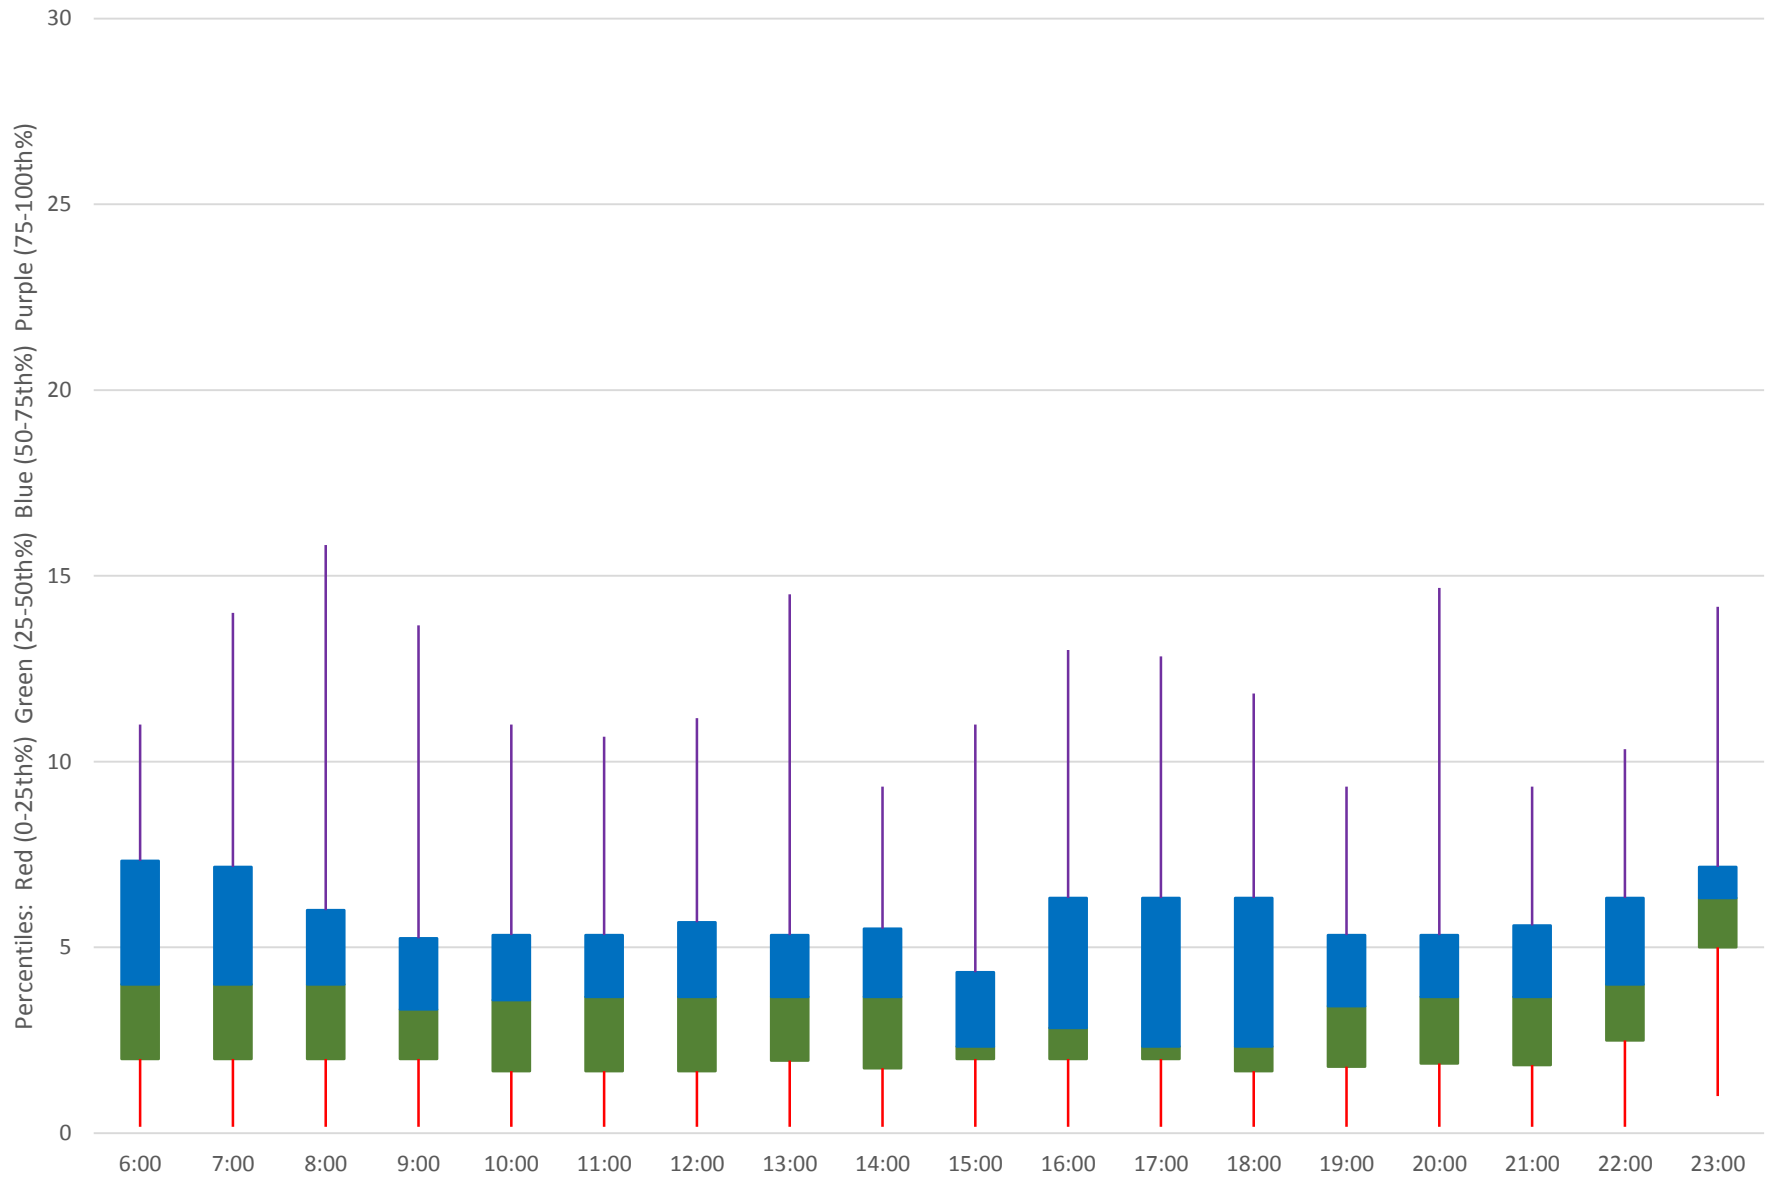

52 Lawrence West Headways at West of Lawrence W Stn Westbound June 2020 Weekday Statistics

52 Lawrence West Headways at West of Lawrence W Stn Westbound June 2020

52 Lawrence West Headways at West of Lawrence W Stn Westbound June 2020

Quartiles Week 1

52 Lawrence West Headways at West of Lawrence W Stn Westbound June 2020

52 Lawrence West Headways at West of Lawrence W Stn Westbound June 2020

Quartiles Week 2

52 Lawrence West Headways at West of Lawrence W Stn Westbound June 2020

52 Lawrence West Headways at West of Lawrence W Stn Westbound June 2020

Quartiles Week 3

52 Lawrence West Headways at West of Lawrence W Stn Westbound June 2020

52 Lawrence West Headways at West of Lawrence W Stn Westbound June 2020

52 Lawrence West Headways at West of Lawrence W Stn Westbound June 2020

52 Lawrence West Headways at West of Lawrence W Stn Westbound June 2020

Quartiles Saturdays

52 Lawrence West Headways at West of Lawrence W Stn Westbound June 2020 Sunday Statistics