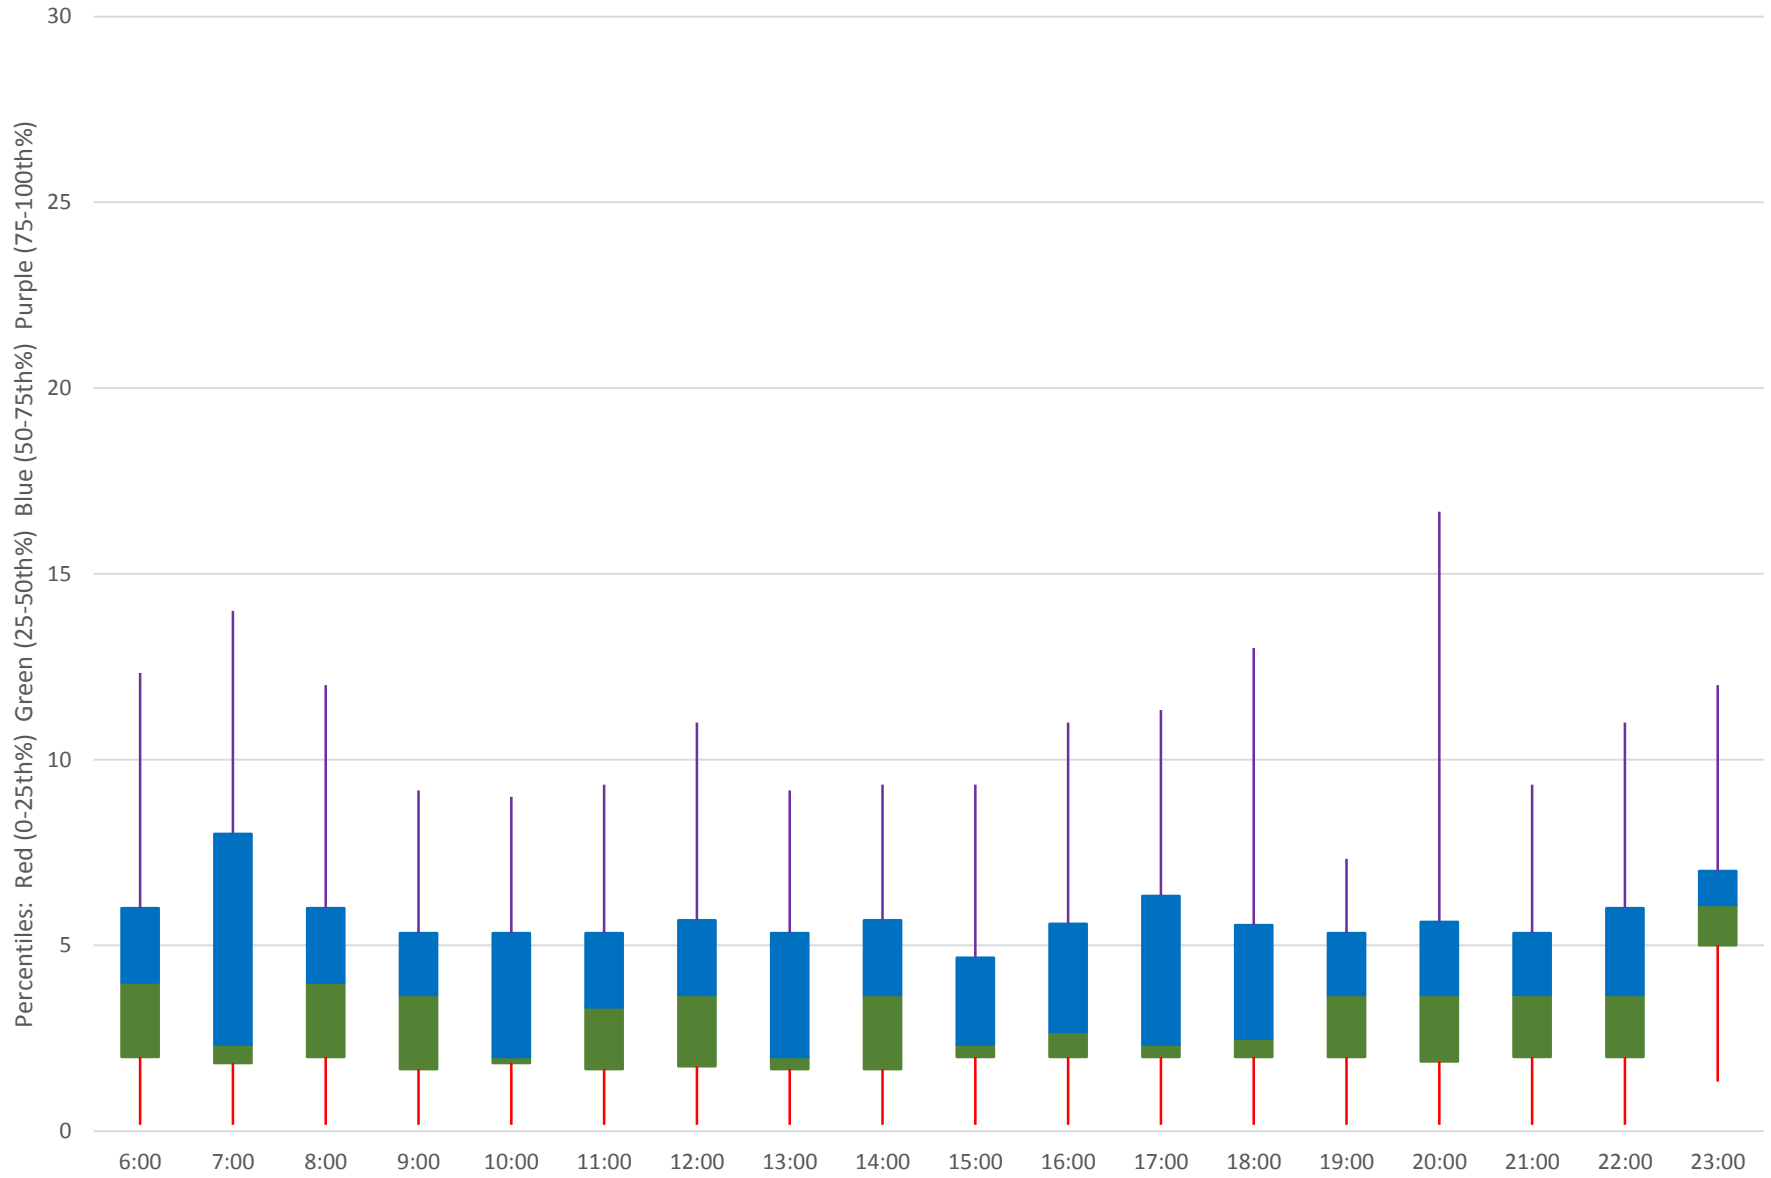

52 Lawrence West Headways at West of Lawrence W Stn Westbound June 2020 Weekday Statistics

52 Lawrence West Headways at West of Lawrence W Stn Westbound June 2020

52 Lawrence West Headways at West of Lawrence W Stn Westbound June 2020

Quartiles Week 1

52 Lawrence West Headways at West of Lawrence W Stn Westbound June 2020

52 Lawrence West Headways at West of Lawrence W Stn Westbound June 2020

Quartiles Week 2

52 Lawrence West Headways at West of Lawrence W Stn Westbound June 2020

52 Lawrence West Headways at West of Lawrence W Stn Westbound June 2020

Quartiles Week 3

52 Lawrence West Headways at West of Lawrence W Stn Westbound June 2020

52 Lawrence West Headways at West of Lawrence W Stn Westbound June 2020

52 Lawrence West Headways at West of Lawrence W Stn Westbound June 2020

52 Lawrence West Headways at West of Lawrence W Stn Westbound June 2020

Quartiles Saturdays

52 Lawrence West Headways at West of Lawrence W Stn Westbound June 2020 Sunday Statistics