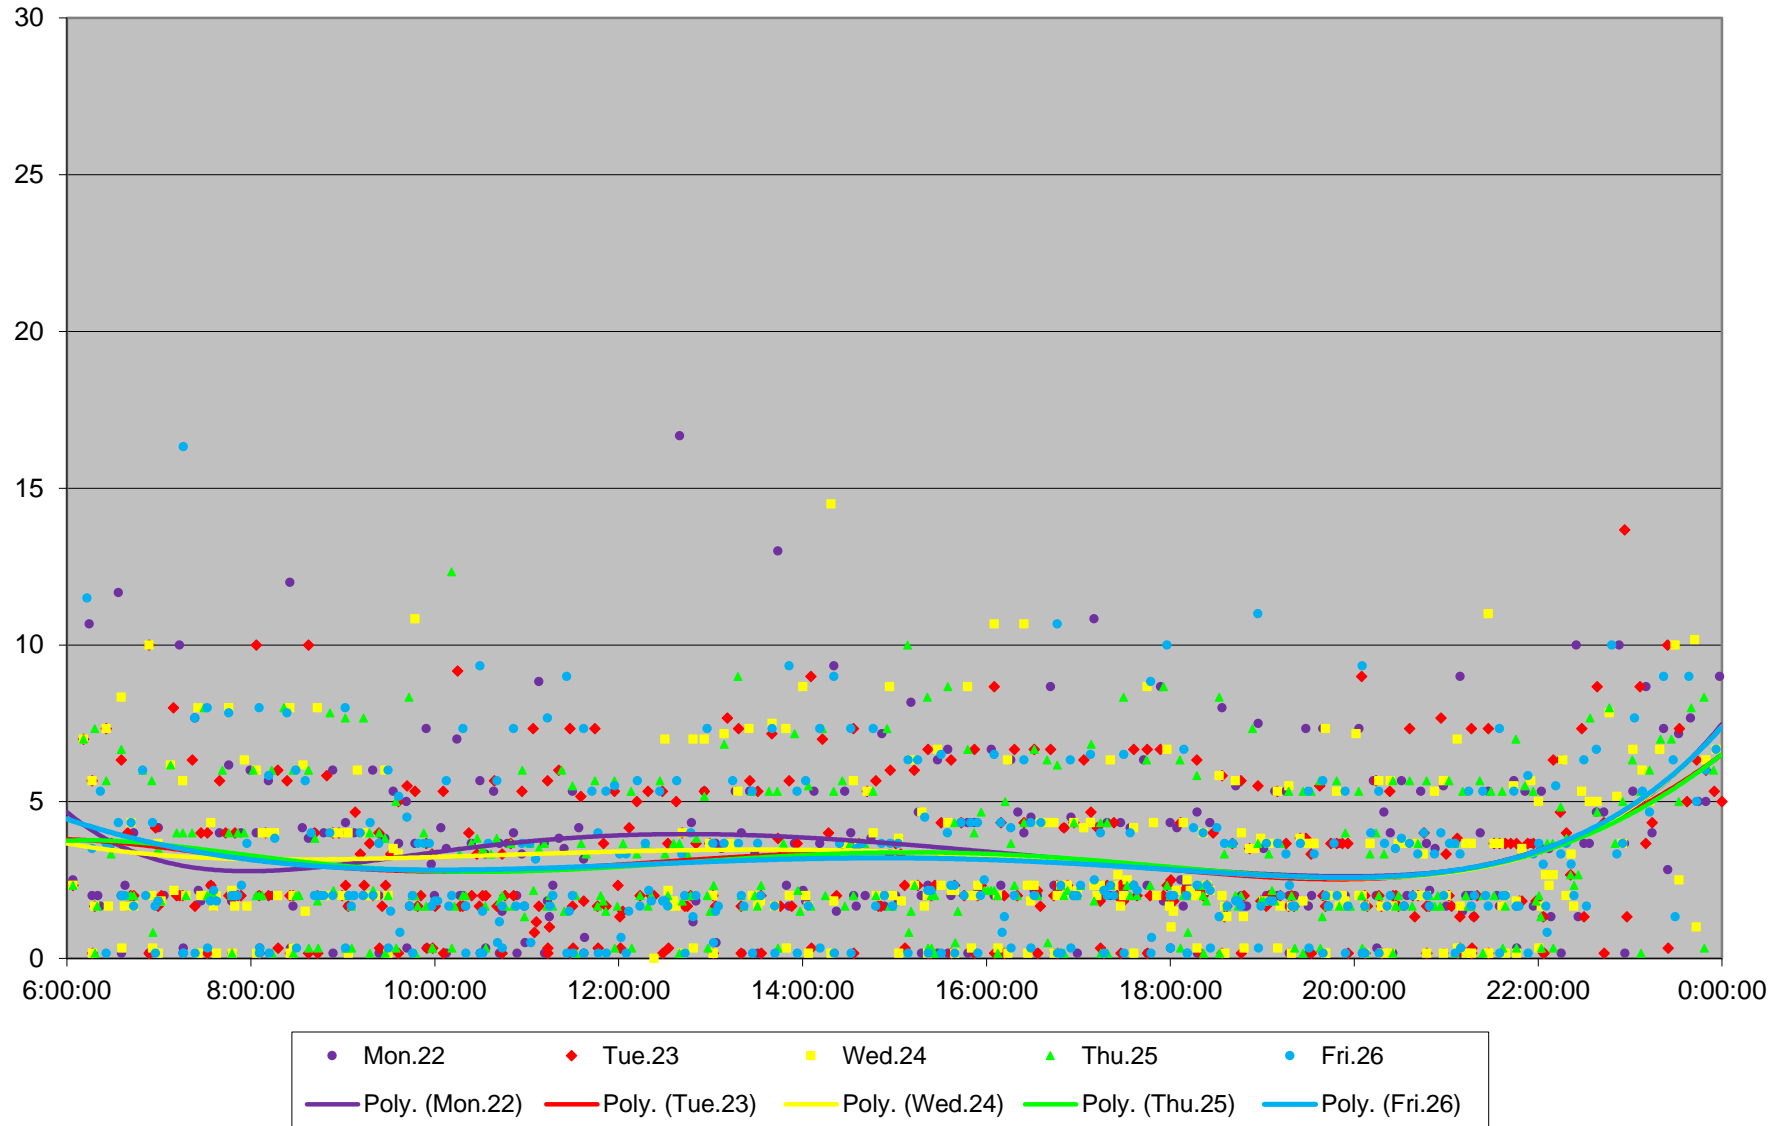

52 Lawrence West Headways at West of Lawrence W Stn Westbound June 2020 Weekday Statistics

52 Lawrence West Headways at West of Lawrence W Stn Westbound June 2020

52 Lawrence West Headways at West of Lawrence W Stn Westbound June 2020

Quartiles Week 1

52 Lawrence West Headways at West of Lawrence W Stn Westbound June 2020

52 Lawrence West Headways at West of Lawrence W Stn Westbound June 2020

Quartiles Week 2

52 Lawrence West Headways at West of Lawrence W Stn Westbound June 2020

52 Lawrence West Headways at West of Lawrence W Stn Westbound June 2020

Quartiles Week 3

52 Lawrence West Headways at West of Lawrence W Stn Westbound June 2020

52 Lawrence West Headways at West of Lawrence W Stn Westbound June 2020