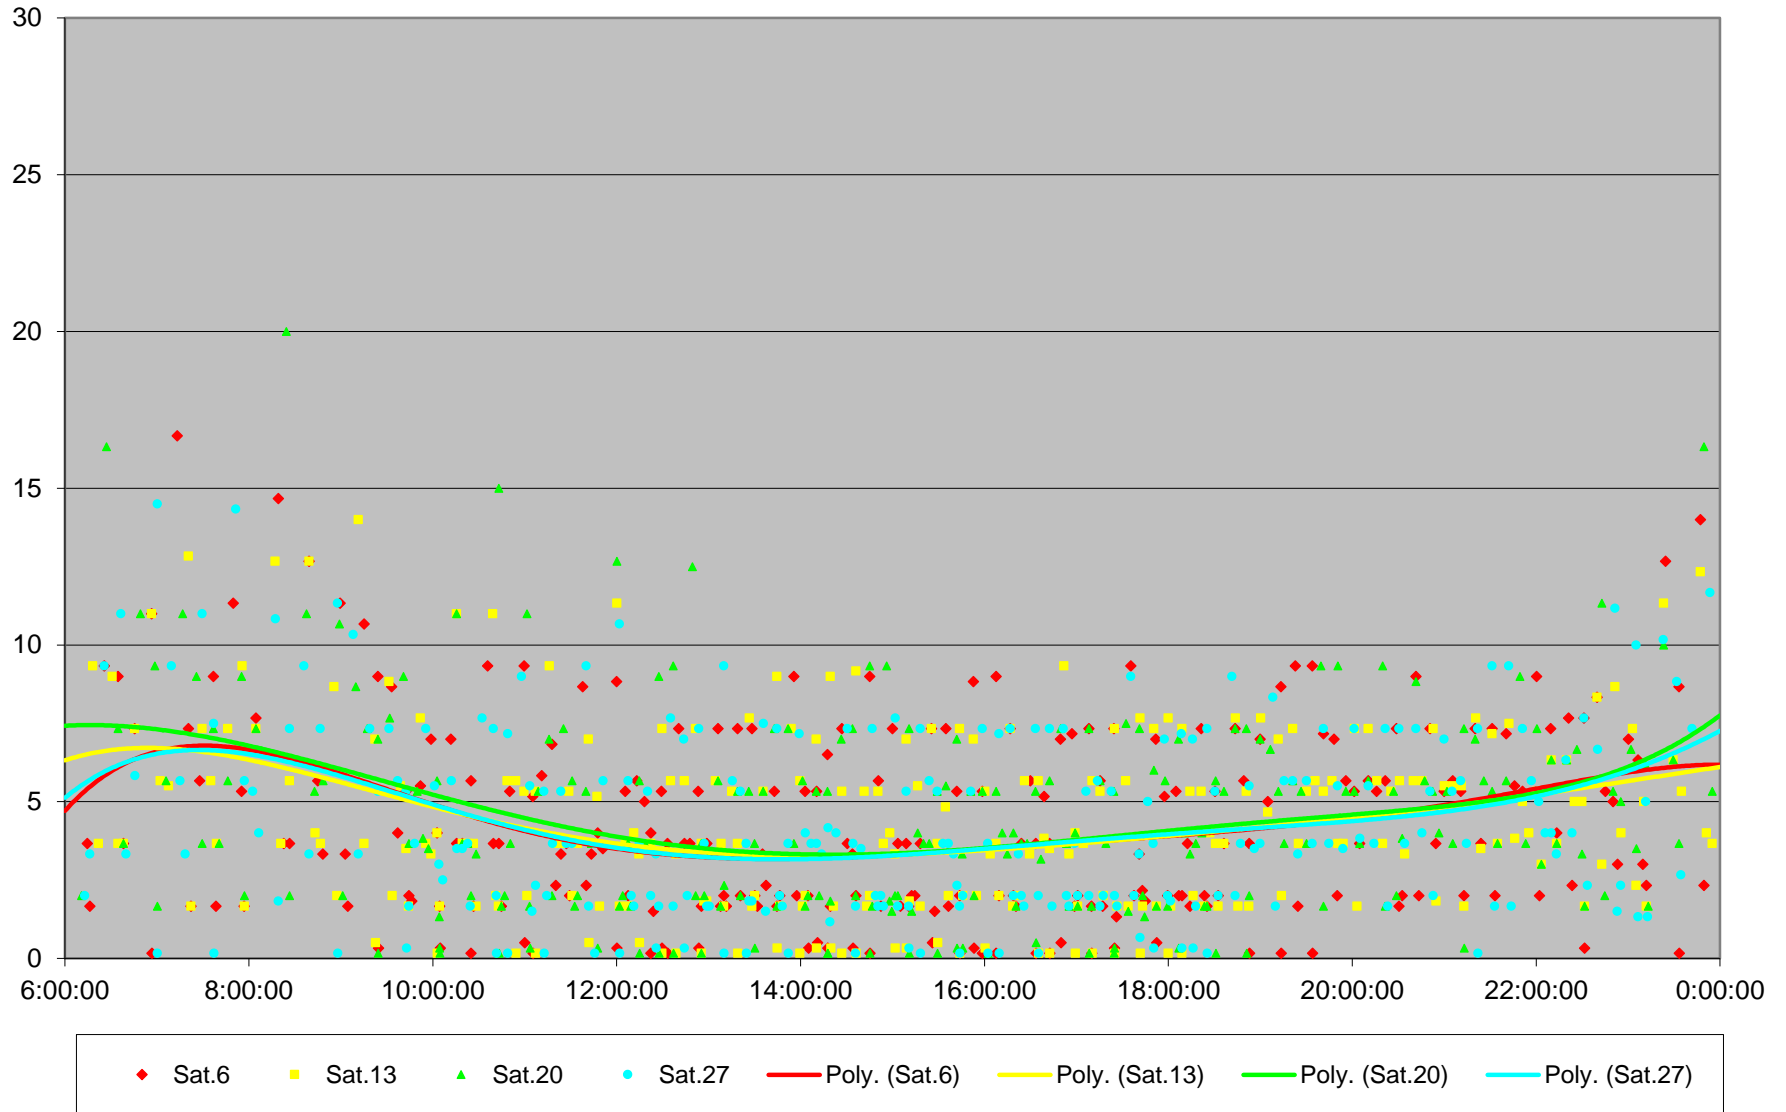

Quartiles Week 4

52 Lawrence West Headways at West of Lawrence W Stn Westbound June 2020

52 Lawrence West Headways at West of Lawrence W Stn Westbound June 2020

Quartiles Week 5

52 Lawrence West Headways at West of Lawrence W Stn Westbound June 2020 Saturday Statistics

52 Lawrence West Headways at West of Lawrence W Stn Westbound June 2020

52 Lawrence West Headways at West of Lawrence W Stn Westbound June 2020

Quartiles Saturdays

52 Lawrence West Headways at West of Lawrence W Stn Westbound June 2020 Sunday Statistics