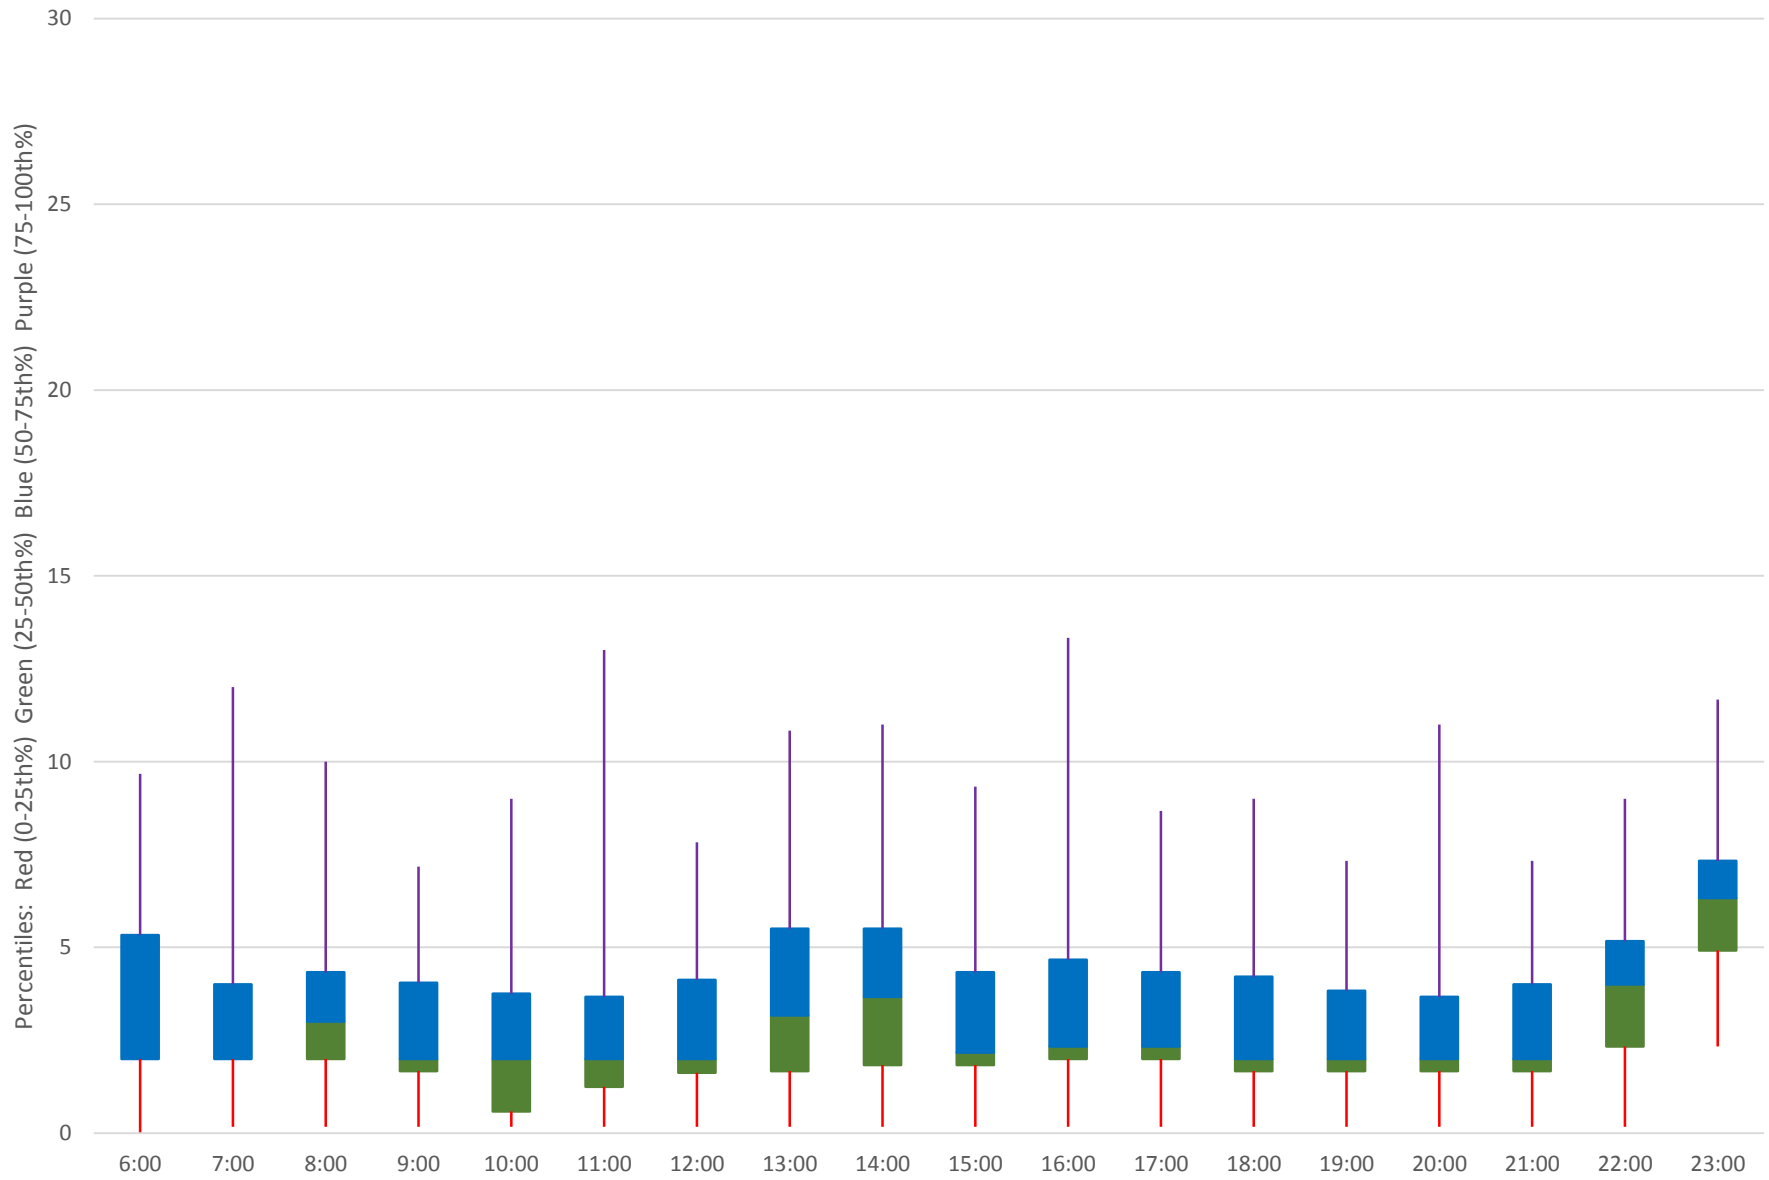

Quartiles Week 4

52 Lawrence West Headways at West of Lawrence W Stn Westbound June 2020

52 Lawrence West Headways at West of Lawrence W Stn Westbound June 2020

Quartiles Week 5

52 Lawrence West Headways at West of Lawrence W Stn Westbound June 2020 Saturday Statistics

52 Lawrence West Headways at West of Lawrence W Stn Westbound June 2020

52 Lawrence West Headways at West of Lawrence W Stn Westbound June 2020

Quartiles Saturdays

52 Lawrence West Headways at West of Lawrence W Stn Westbound June 2020 Sunday Statistics

52 Lawrence West Headways at West of Lawrence W Stn Westbound June 2020

52 Lawrence West Headways at West of Lawrence W Stn Westbound June 2020

Quartiles Sundays/Holidays