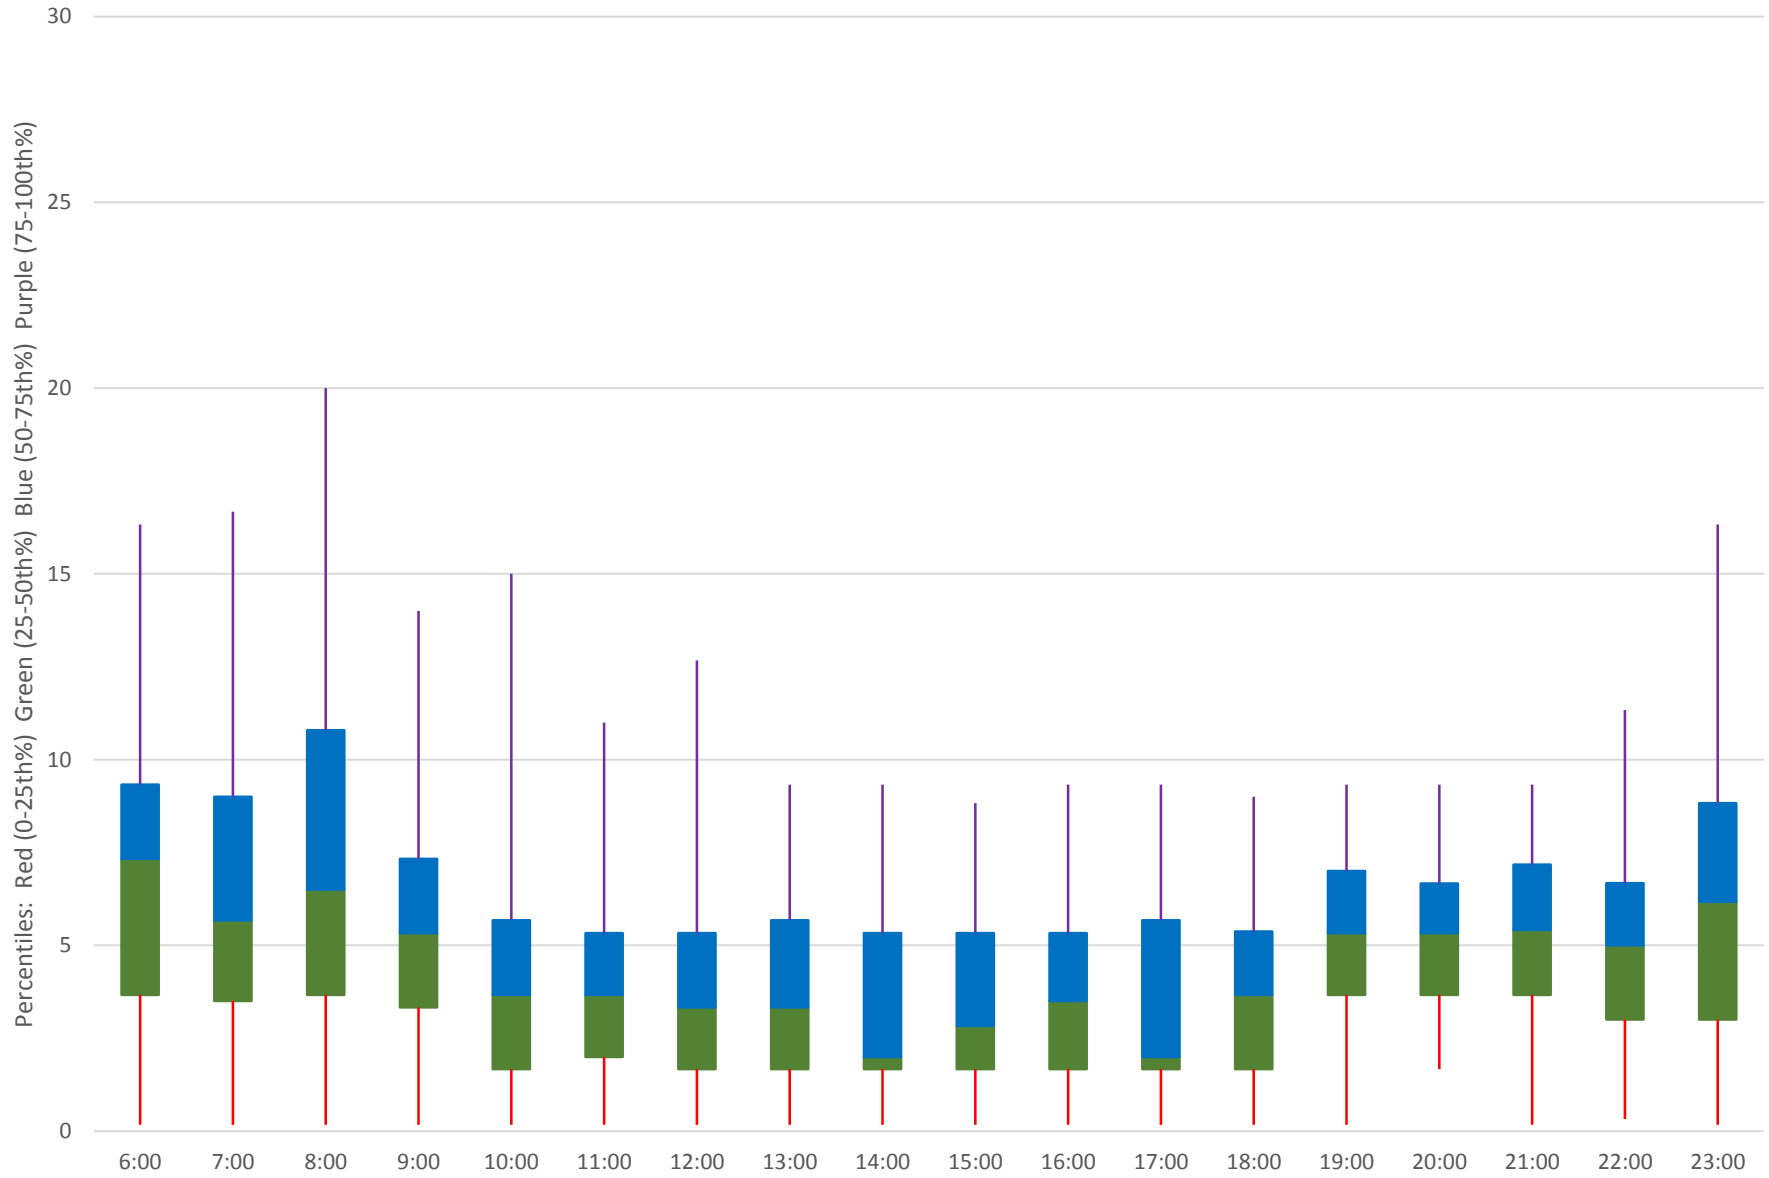

Quartiles Week 4

52 Lawrence West Headways at West of Lawrence W Stn Westbound June 2020

52 Lawrence West Headways at West of Lawrence W Stn Westbound June 2020

Quartiles Week 5

52 Lawrence West Headways at West of Lawrence W Stn Westbound June 2020 Saturday Statistics

52 Lawrence West Headways at West of Lawrence W Stn Westbound June 2020

52 Lawrence West Headways at West of Lawrence W Stn Westbound June 2020

Quartiles Saturdays

52 Lawrence West Headways at West of Lawrence W Stn Westbound June 2020 Sunday Statistics

52 Lawrence West Headways at West of Lawrence W Stn Westbound June 2020

52 Lawrence West Headways at West of Lawrence W Stn Westbound June 2020

Quartiles Sundays/Holidays