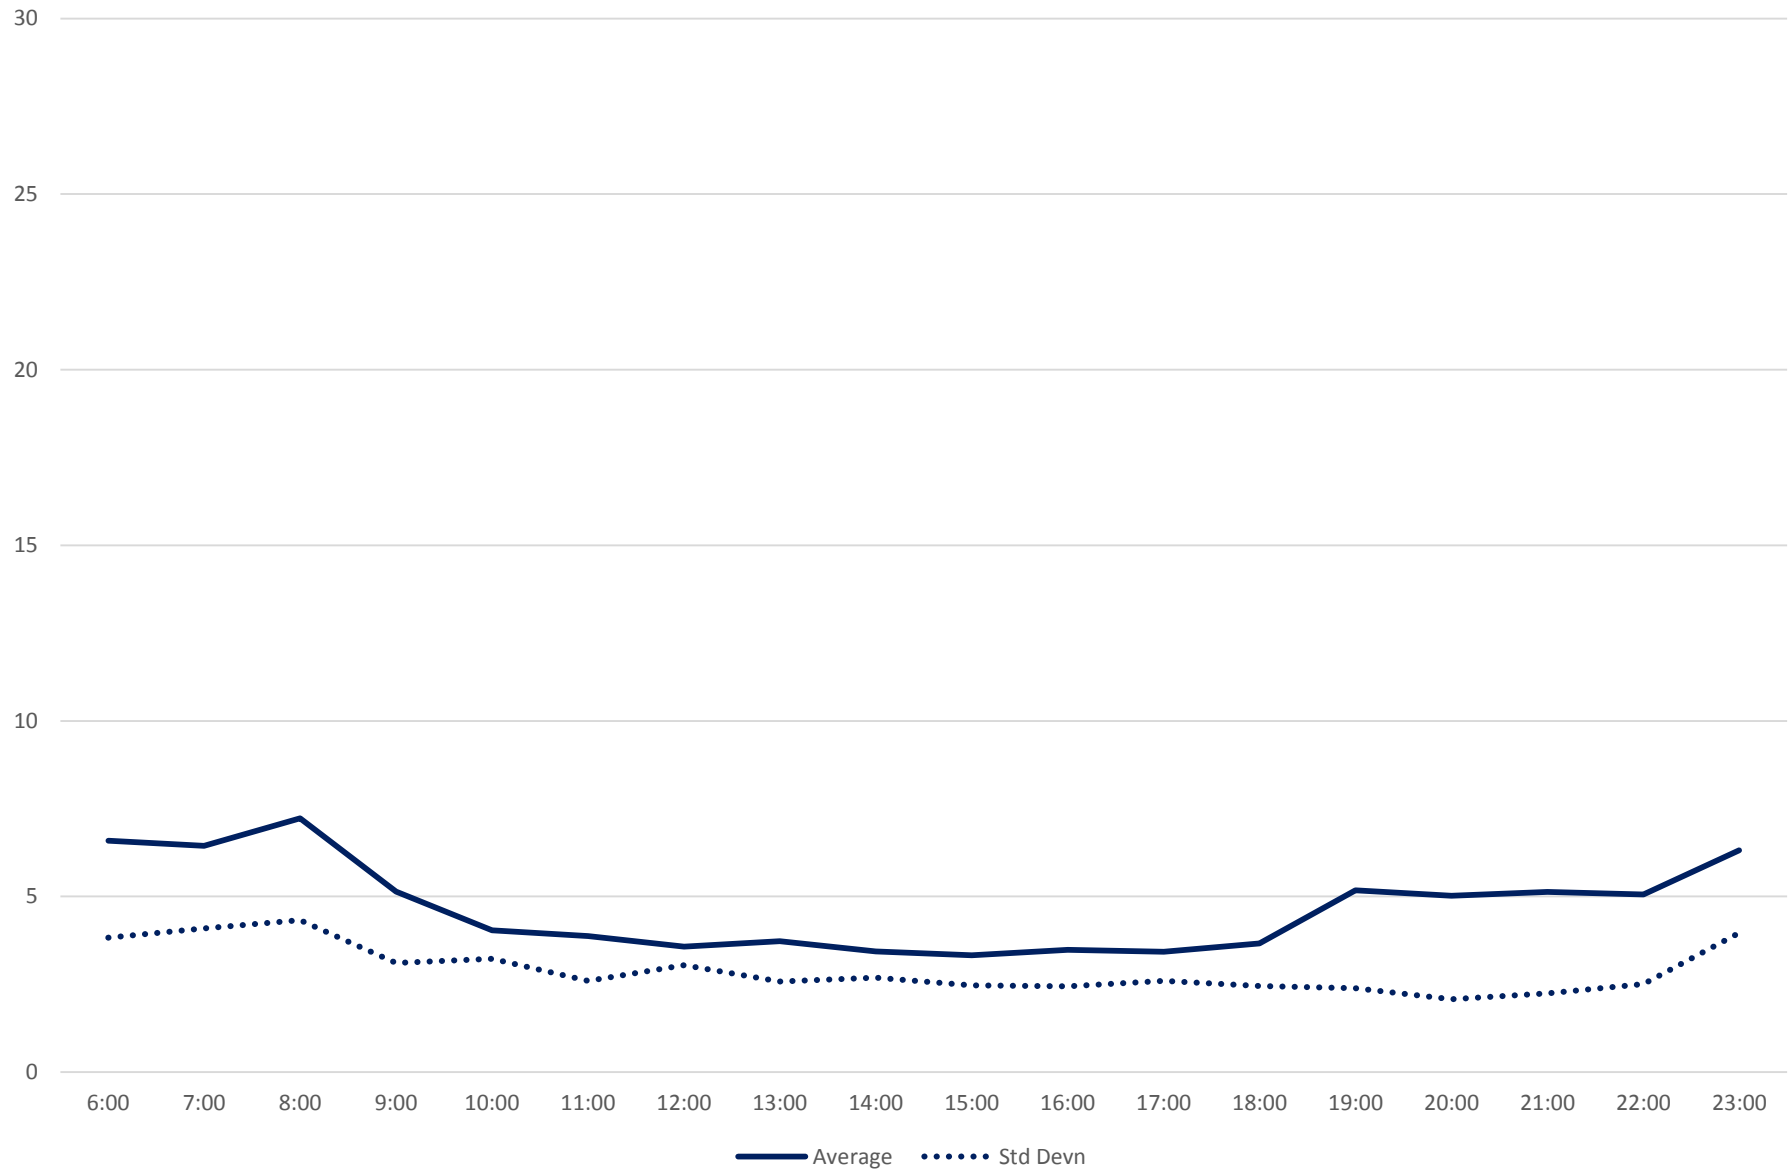

Quartiles Week 4

52 Lawrence West Headways at West of Lawrence W Stn Westbound June 2020

52 Lawrence West Headways at West of Lawrence W Stn Westbound June 2020

Quartiles Week 5

52 Lawrence West Headways at West of Lawrence W Stn Westbound June 2020 Saturday Statistics

52 Lawrence West Headways at West of Lawrence W Stn Westbound June 2020

52 Lawrence West Headways at West of Lawrence W Stn Westbound June 2020

Quartiles Saturdays

52 Lawrence West Headways at West of Lawrence W Stn Westbound June 2020 Sunday Statistics

52 Lawrence West Headways at West of Lawrence W Stn Westbound June 2020

52 Lawrence West Headways at West of Lawrence W Stn Westbound June 2020

Quartiles Sundays/Holidays