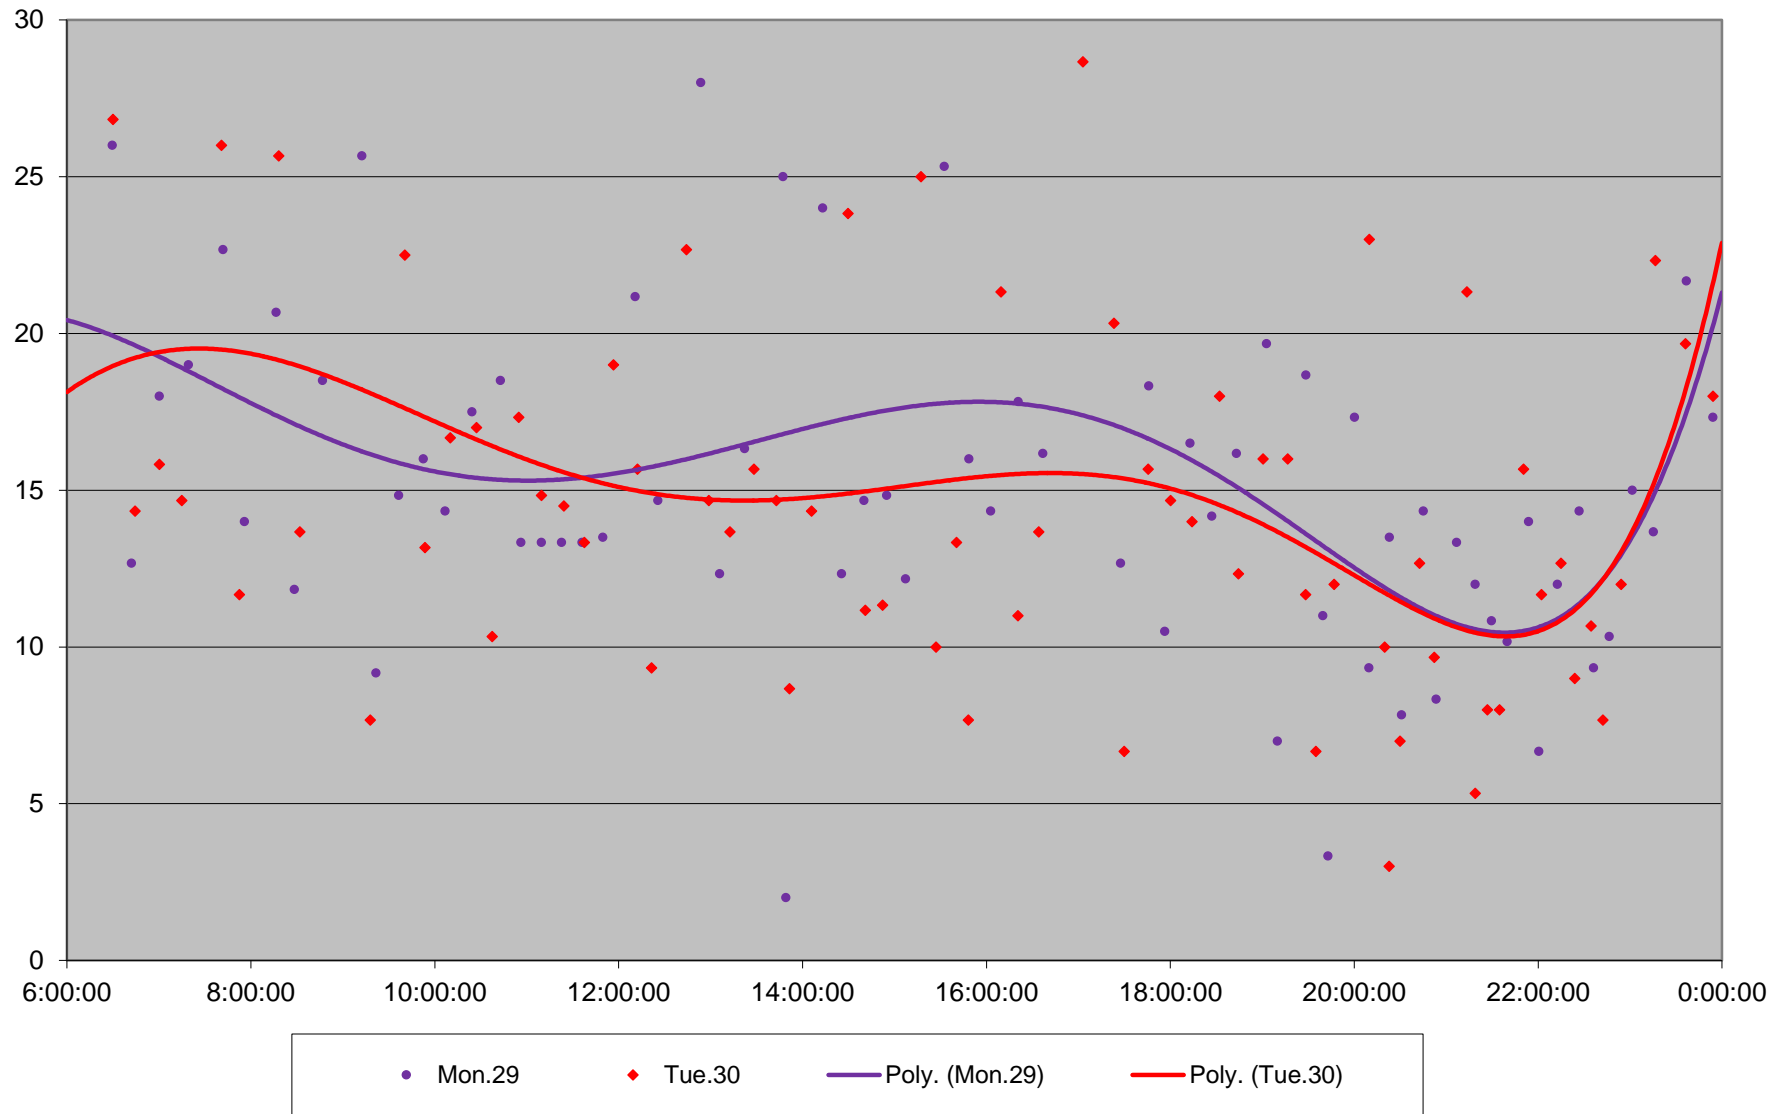

52 Lawrence West Headways at The Westway E of Martin Grove Westbound June 2020

Quartiles Week 3

52 Lawrence West Headways at The Westway E of Martin Grove Westbound June 2020

52 Lawrence West Headways at The Westway E of Martin Grove Westbound June 2020

Quartiles Week 4

52 Lawrence West Headways at The Westway E of Martin Grove Westbound June 2020

52 Lawrence West Headways at The Westway E of Martin Grove Westbound June 2020 Quartiles Week 5

52 Lawrence West Headways at The Westway E of Martin Grove Westbound June 2020 Saturday Statistics

52 Lawrence West Headways at The Westway E of Martin Grove Westbound June 2020

52 Lawrence West Headways at The Westway E of Martin Grove Westbound June 2020

Quartiles Saturdays

52 Lawrence West Headways at The Westway E of Martin Grove Westbound June 2020 Sunday
Statistics