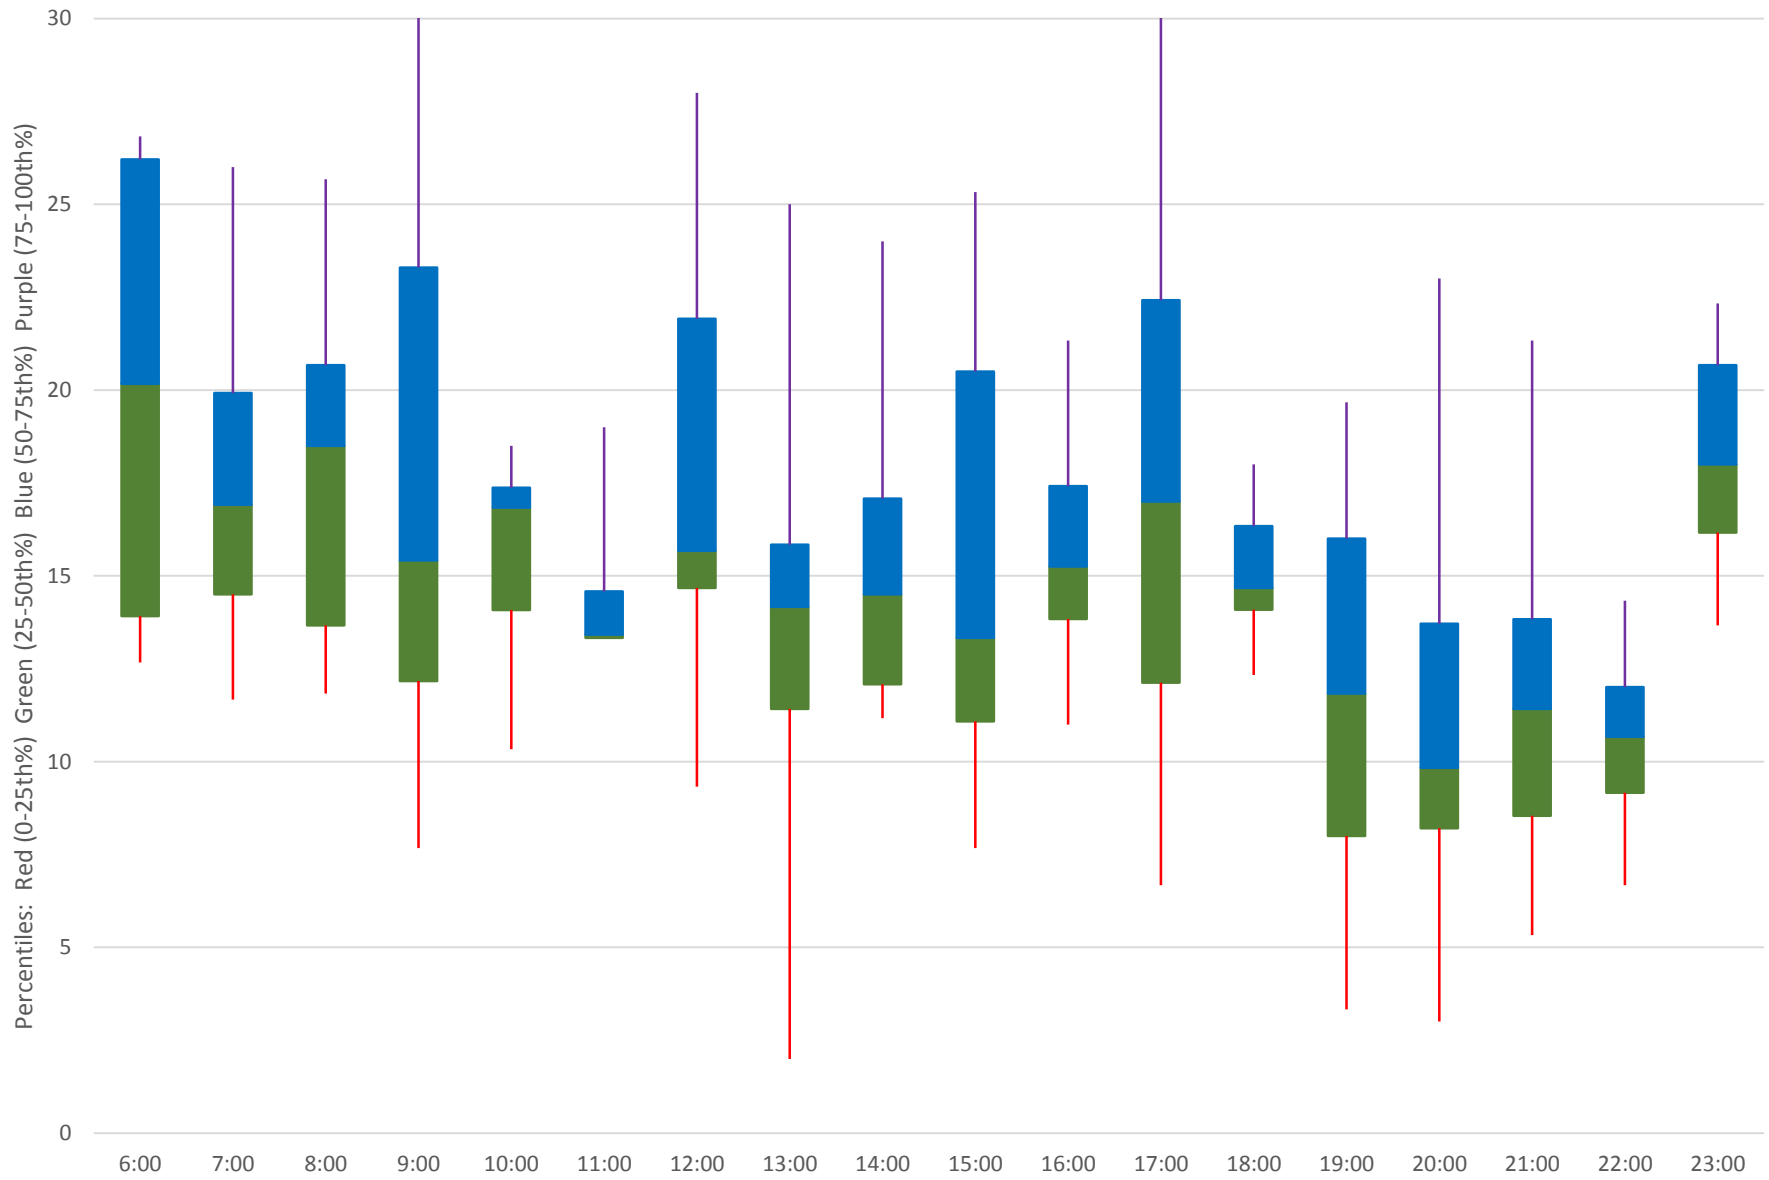

52 Lawrence West Headways at The Westway E of Martin Grove Westbound June 2020

Quartiles Week 3

52 Lawrence West Headways at The Westway E of Martin Grove Westbound June 2020

52 Lawrence West Headways at The Westway E of Martin Grove Westbound June 2020

Quartiles Week 4

52 Lawrence West Headways at The Westway E of Martin Grove Westbound June 2020

52 Lawrence West Headways at The Westway E of Martin Grove Westbound June 2020 Quartiles Week 5

52 Lawrence West Headways at The Westway E of Martin Grove Westbound June 2020 Saturday Statistics

52 Lawrence West Headways at The Westway E of Martin Grove Westbound June 2020

52 Lawrence West Headways at The Westway E of Martin Grove Westbound June 2020

Quartiles Saturdays

52 Lawrence West Headways at The Westway E of Martin Grove Westbound June 2020 Sunday
Statistics