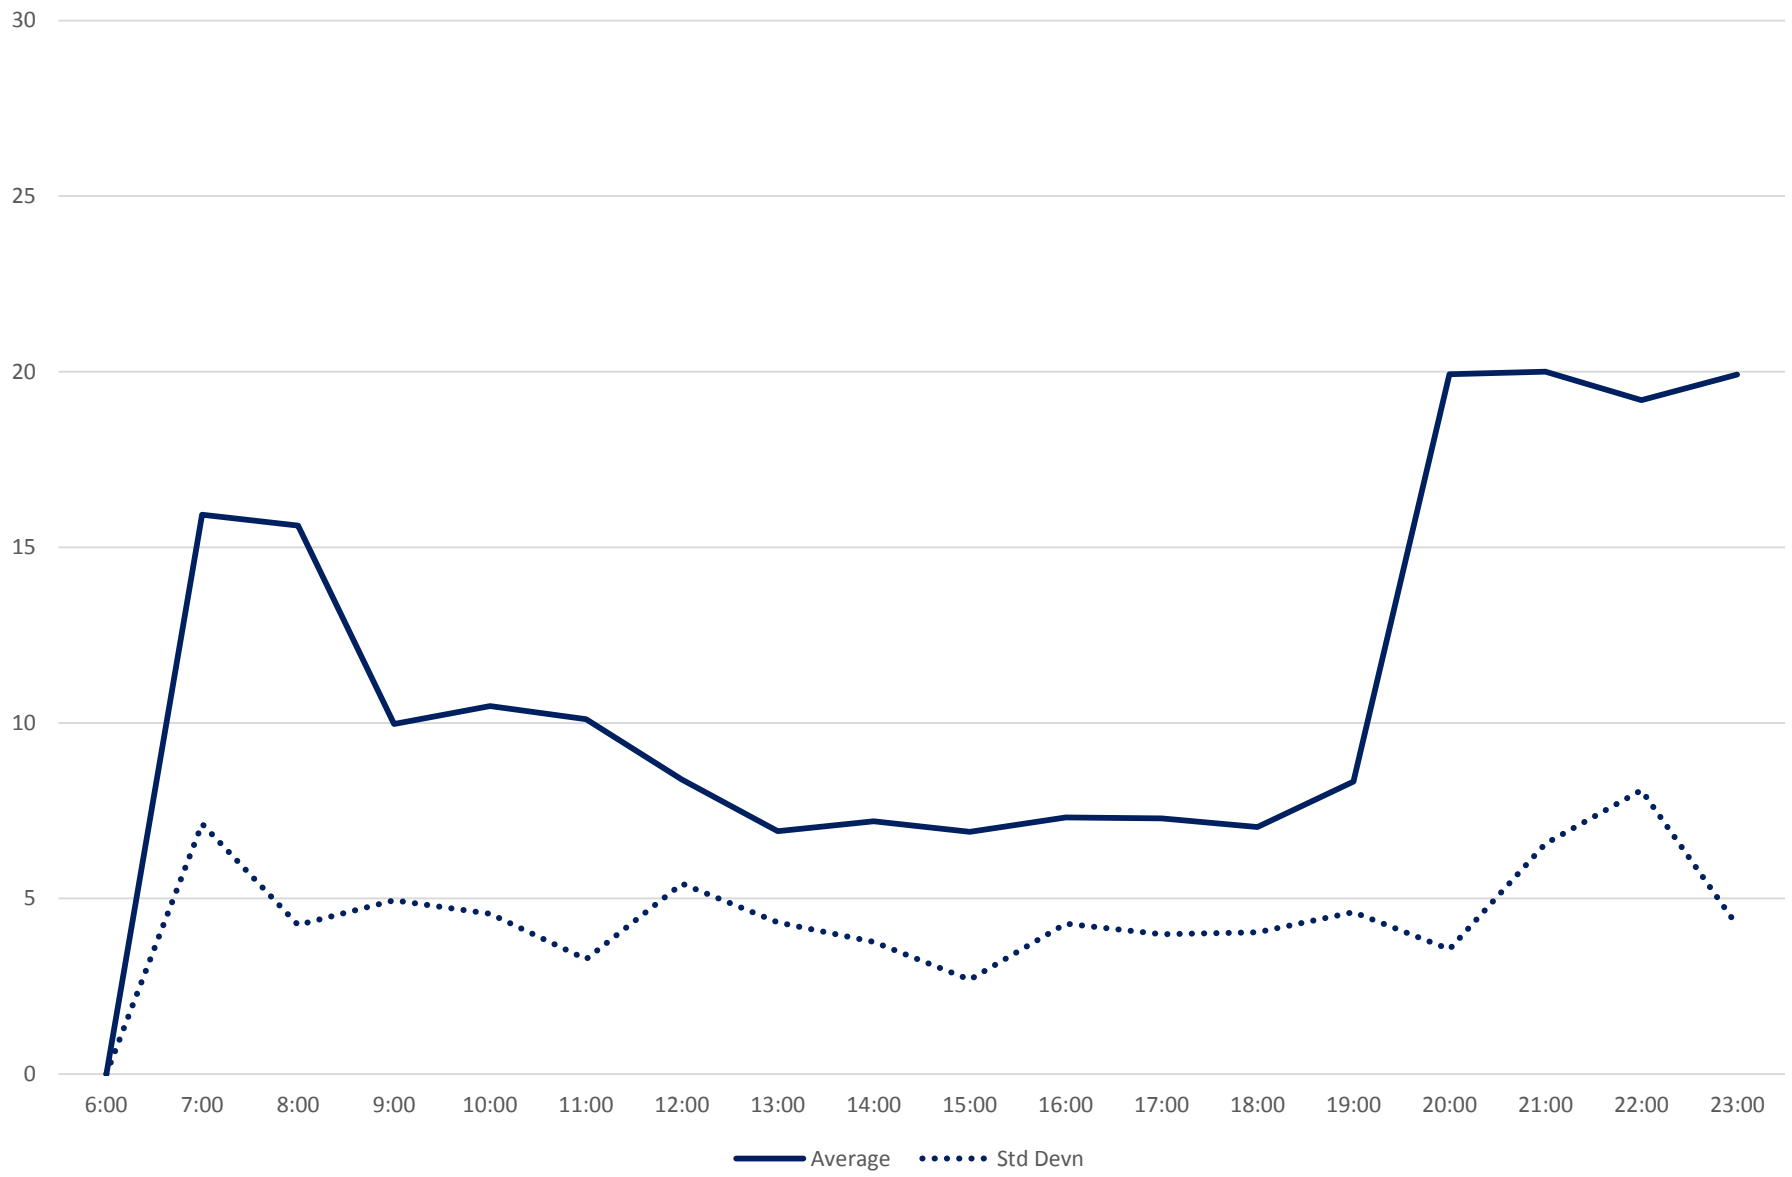

52 Lawrence West Headways at The Westway E of Martin Grove Westbound June 2020

Quartiles Week 3

52 Lawrence West Headways at The Westway E of Martin Grove Westbound June 2020

52 Lawrence West Headways at The Westway E of Martin Grove Westbound June 2020

Quartiles Week 4

52 Lawrence West Headways at The Westway E of Martin Grove Westbound June 2020

52 Lawrence West Headways at The Westway E of Martin Grove Westbound June 2020 Quartiles Week 5

52 Lawrence West Headways at The Westway E of Martin Grove Westbound June 2020 Saturday Statistics

52 Lawrence West Headways at The Westway E of Martin Grove Westbound June 2020

52 Lawrence West Headways at The Westway E of Martin Grove Westbound June 2020

Quartiles Saturdays

52 Lawrence West Headways at The Westway E of Martin Grove Westbound June 2020 Sunday
Statistics

52 Lawrence West Headways at The Westway E of Martin Grove Westbound June 2020

52 Lawrence West Headways at The Westway E of Martin Grove Westbound June 2020

Quartiles Sundays/Holidays