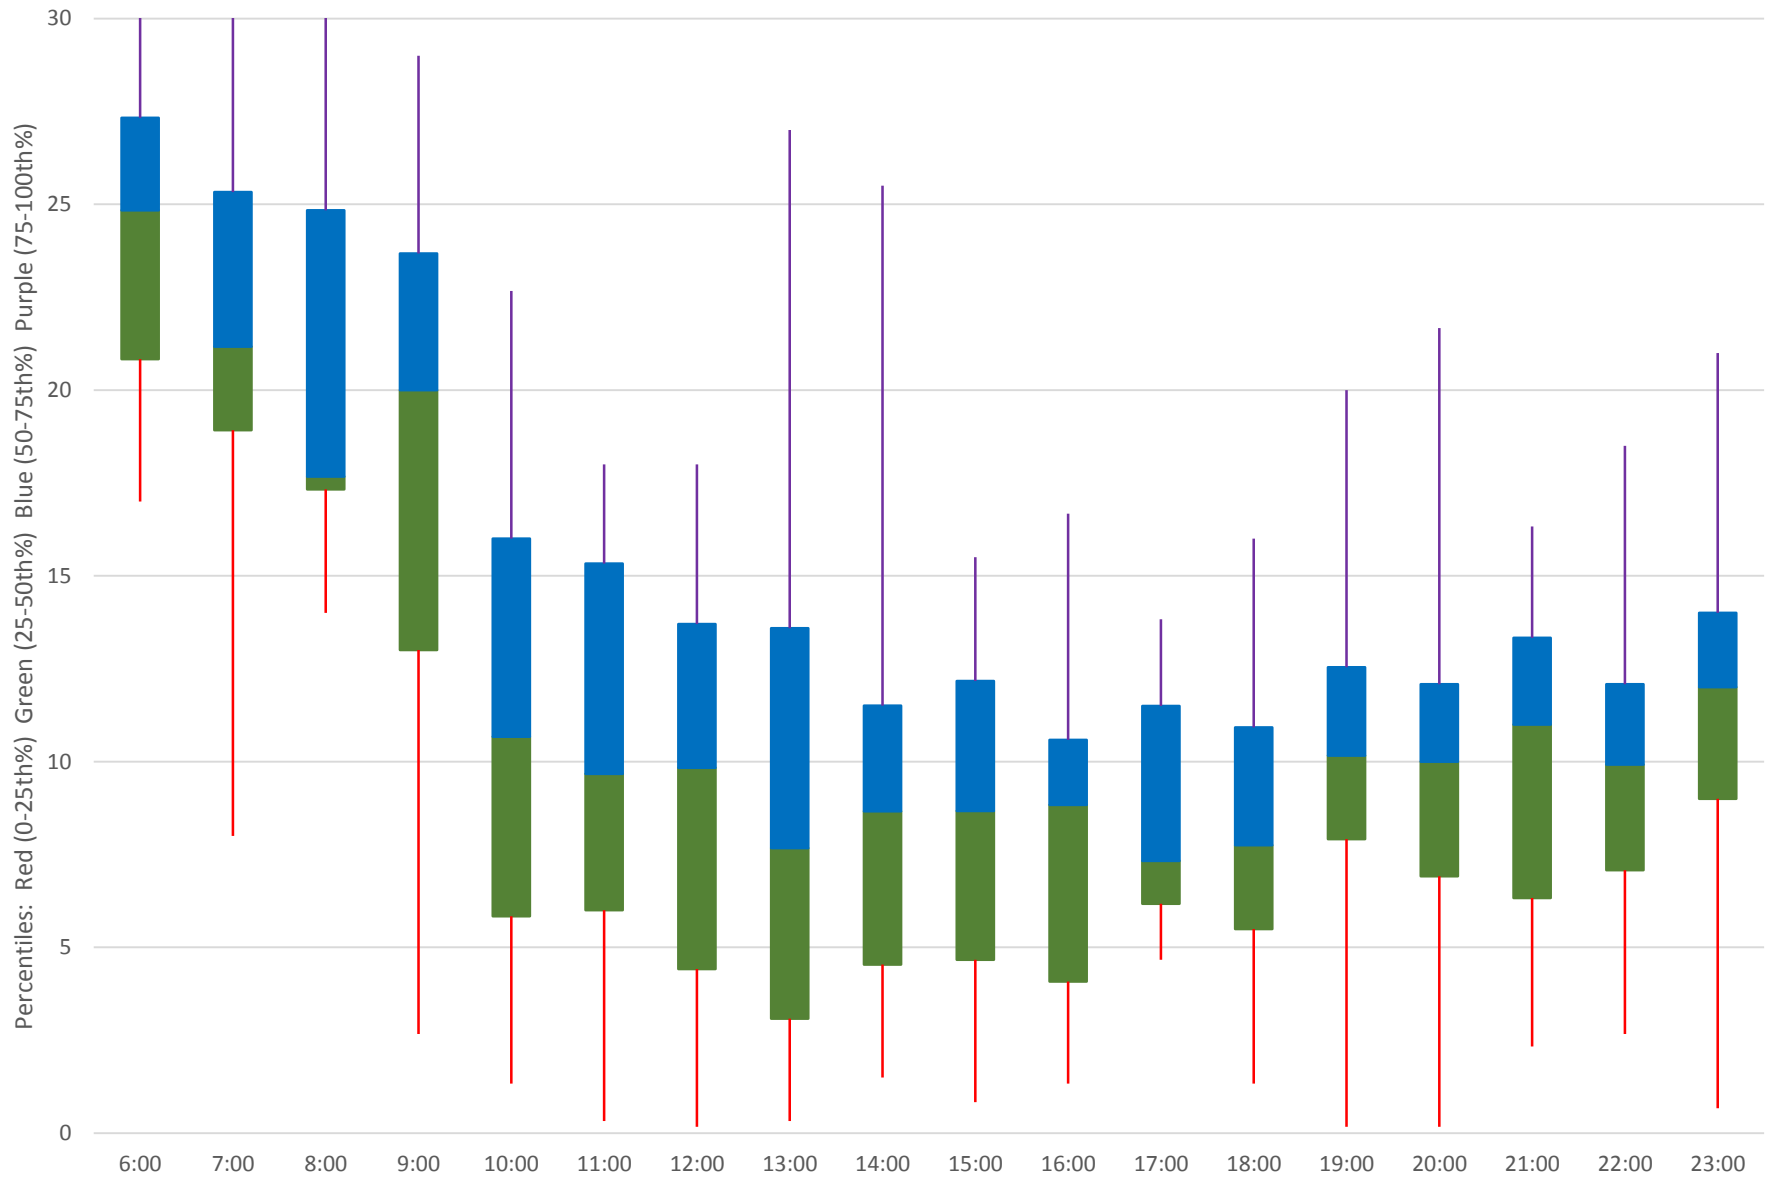

52 Lawrence West Headways at The Westway E of Martin Grove Westbound June 2020

Quartiles Week 3

52 Lawrence West Headways at The Westway E of Martin Grove Westbound June 2020

52 Lawrence West Headways at The Westway E of Martin Grove Westbound June 2020

Quartiles Week 4

52 Lawrence West Headways at The Westway E of Martin Grove Westbound June 2020

52 Lawrence West Headways at The Westway E of Martin Grove Westbound June 2020 Quartiles Week 5

52 Lawrence West Headways at The Westway E of Martin Grove Westbound June 2020 Saturday Statistics

52 Lawrence West Headways at The Westway E of Martin Grove Westbound June 2020

52 Lawrence West Headways at The Westway E of Martin Grove Westbound June 2020

Quartiles Saturdays

52 Lawrence West Headways at The Westway E of Martin Grove Westbound June 2020 Sunday
Statistics

52 Lawrence West Headways at The Westway E of Martin Grove Westbound June 2020

52 Lawrence West Headways at The Westway E of Martin Grove Westbound June 2020

Quartiles Sundays/Holidays