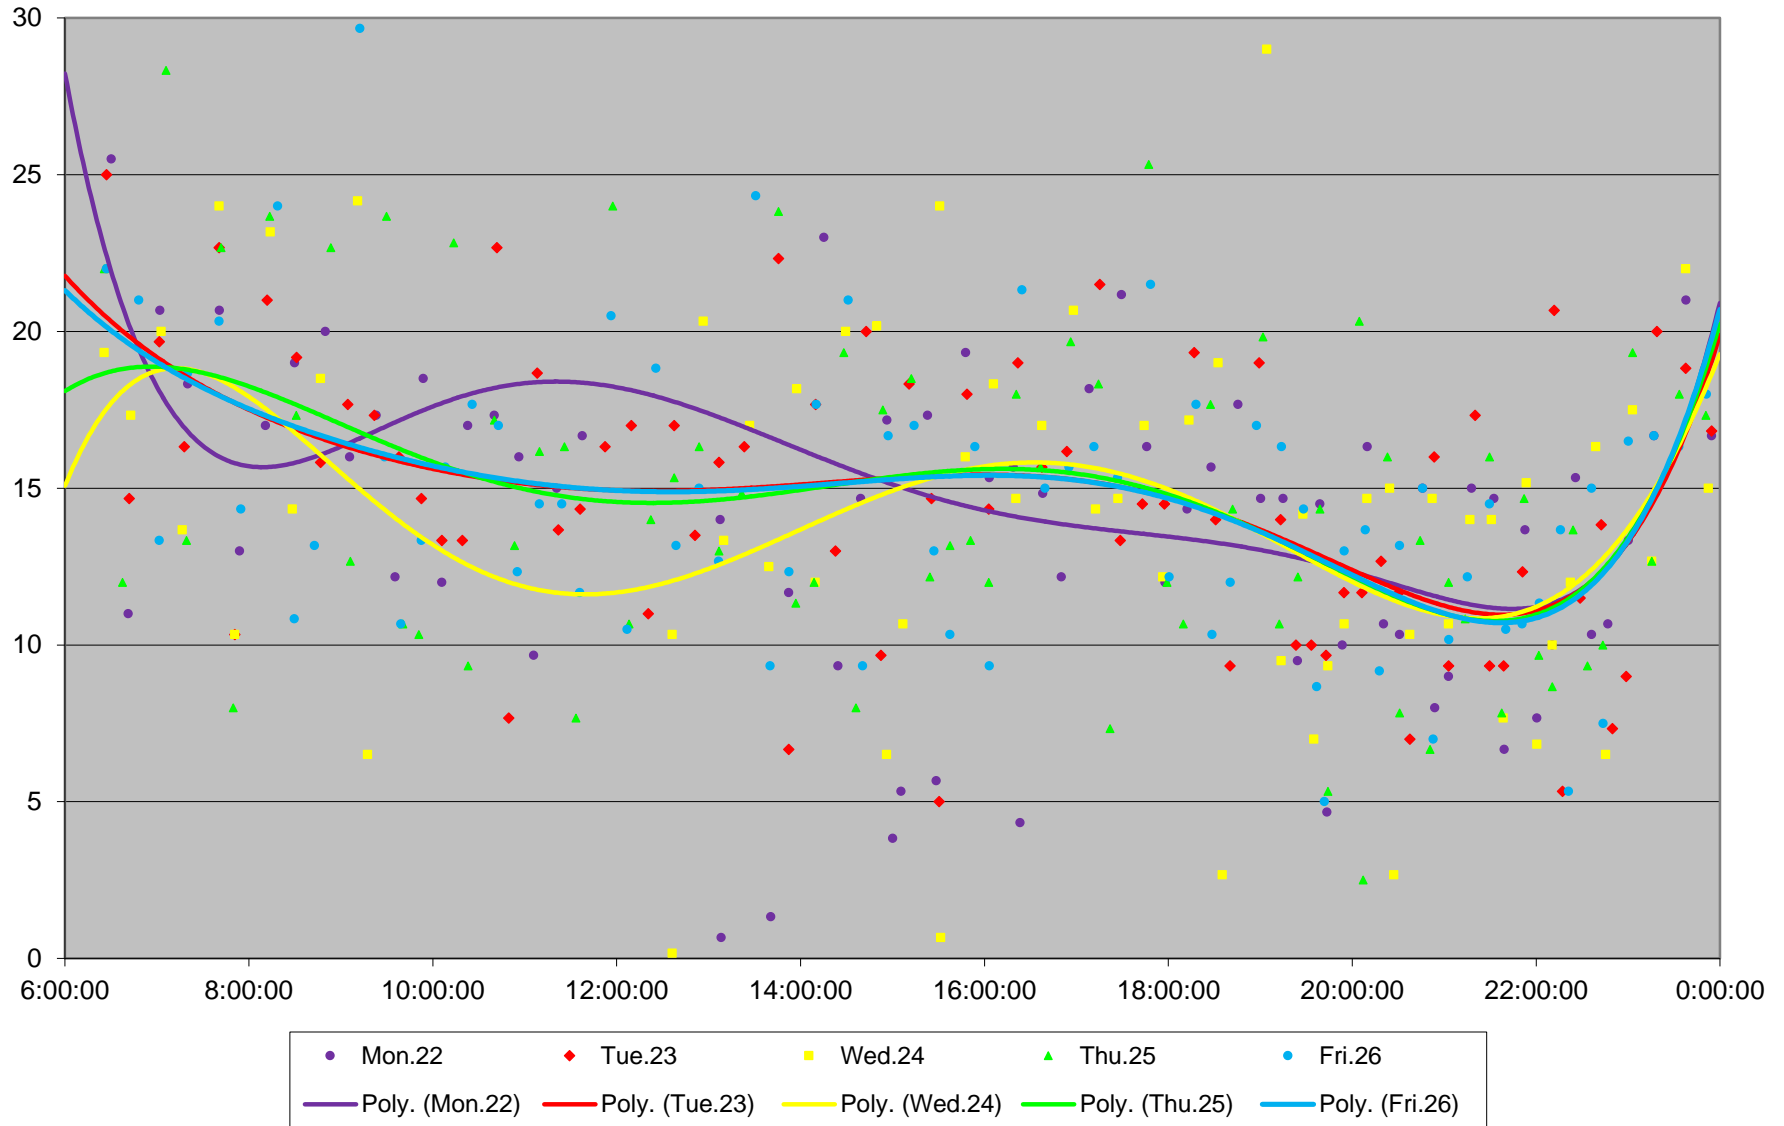

52 Lawrence West Headways at The Westway E of Martin Grove Westbound June 2020 Weekday Statistics

52 Lawrence West Headways at The Westway E of Martin Grove Westbound June 2020

52 Lawrence West Headways at The Westway E of Martin Grove Westbound June 2020

Quartiles Week 1

52 Lawrence West Headways at The Westway E of Martin Grove Westbound June 2020

52 Lawrence West Headways at The Westway E of Martin Grove Westbound June 2020

Quartiles Week 2

52 Lawrence West Headways at The Westway E of Martin Grove Westbound June 2020

52 Lawrence West Headways at The Westway E of Martin Grove Westbound June 2020

Quartiles Week 3

52 Lawrence West Headways at The Westway E of Martin Grove Westbound June 2020

52 Lawrence West Headways at The Westway E of Martin Grove Westbound June 2020

Quartiles Week 4

52 Lawrence West Headways at The Westway E of Martin Grove Westbound June 2020

52 Lawrence West Headways at The Westway E of Martin Grove Westbound June 2020 Quartiles Week 5

52 Lawrence West Headways at The Westway E of Martin Grove Westbound June 2020 Saturday Statistics