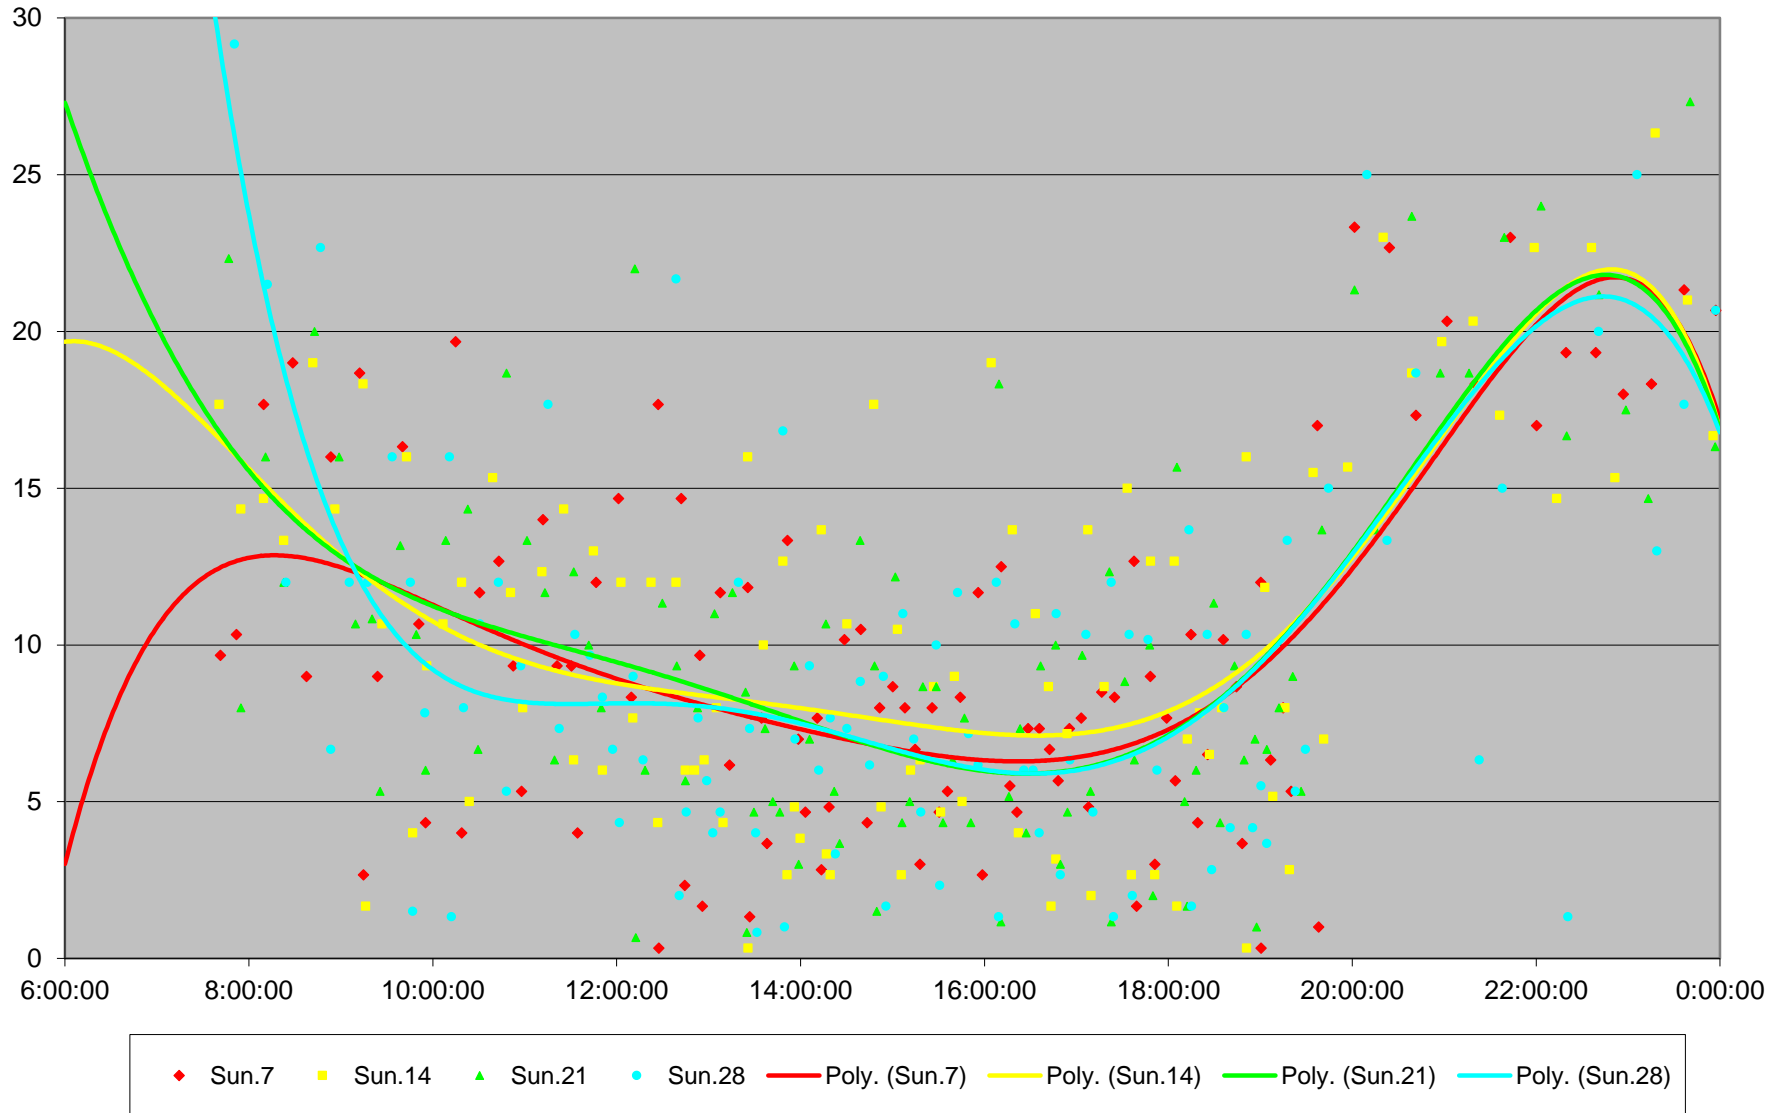

Quartiles Week 4

52 Lawrence West Headways at The Westway E of Martin Grove Westbound June 2020

52 Lawrence West Headways at The Westway E of Martin Grove Westbound June 2020 Quartiles Week 5

52 Lawrence West Headways at The Westway E of Martin Grove Westbound June 2020 Saturday Statistics

52 Lawrence West Headways at The Westway E of Martin Grove Westbound June 2020

52 Lawrence West Headways at The Westway E of Martin Grove Westbound June 2020

Quartiles Saturdays

52 Lawrence West Headways at The Westway E of Martin Grove Westbound June 2020 Sunday
Statistics

52 Lawrence West Headways at The Westway E of Martin Grove Westbound June 2020

52 Lawrence West Headways at The Westway E of Martin Grove Westbound June 2020

Quartiles Sundays/Holidays