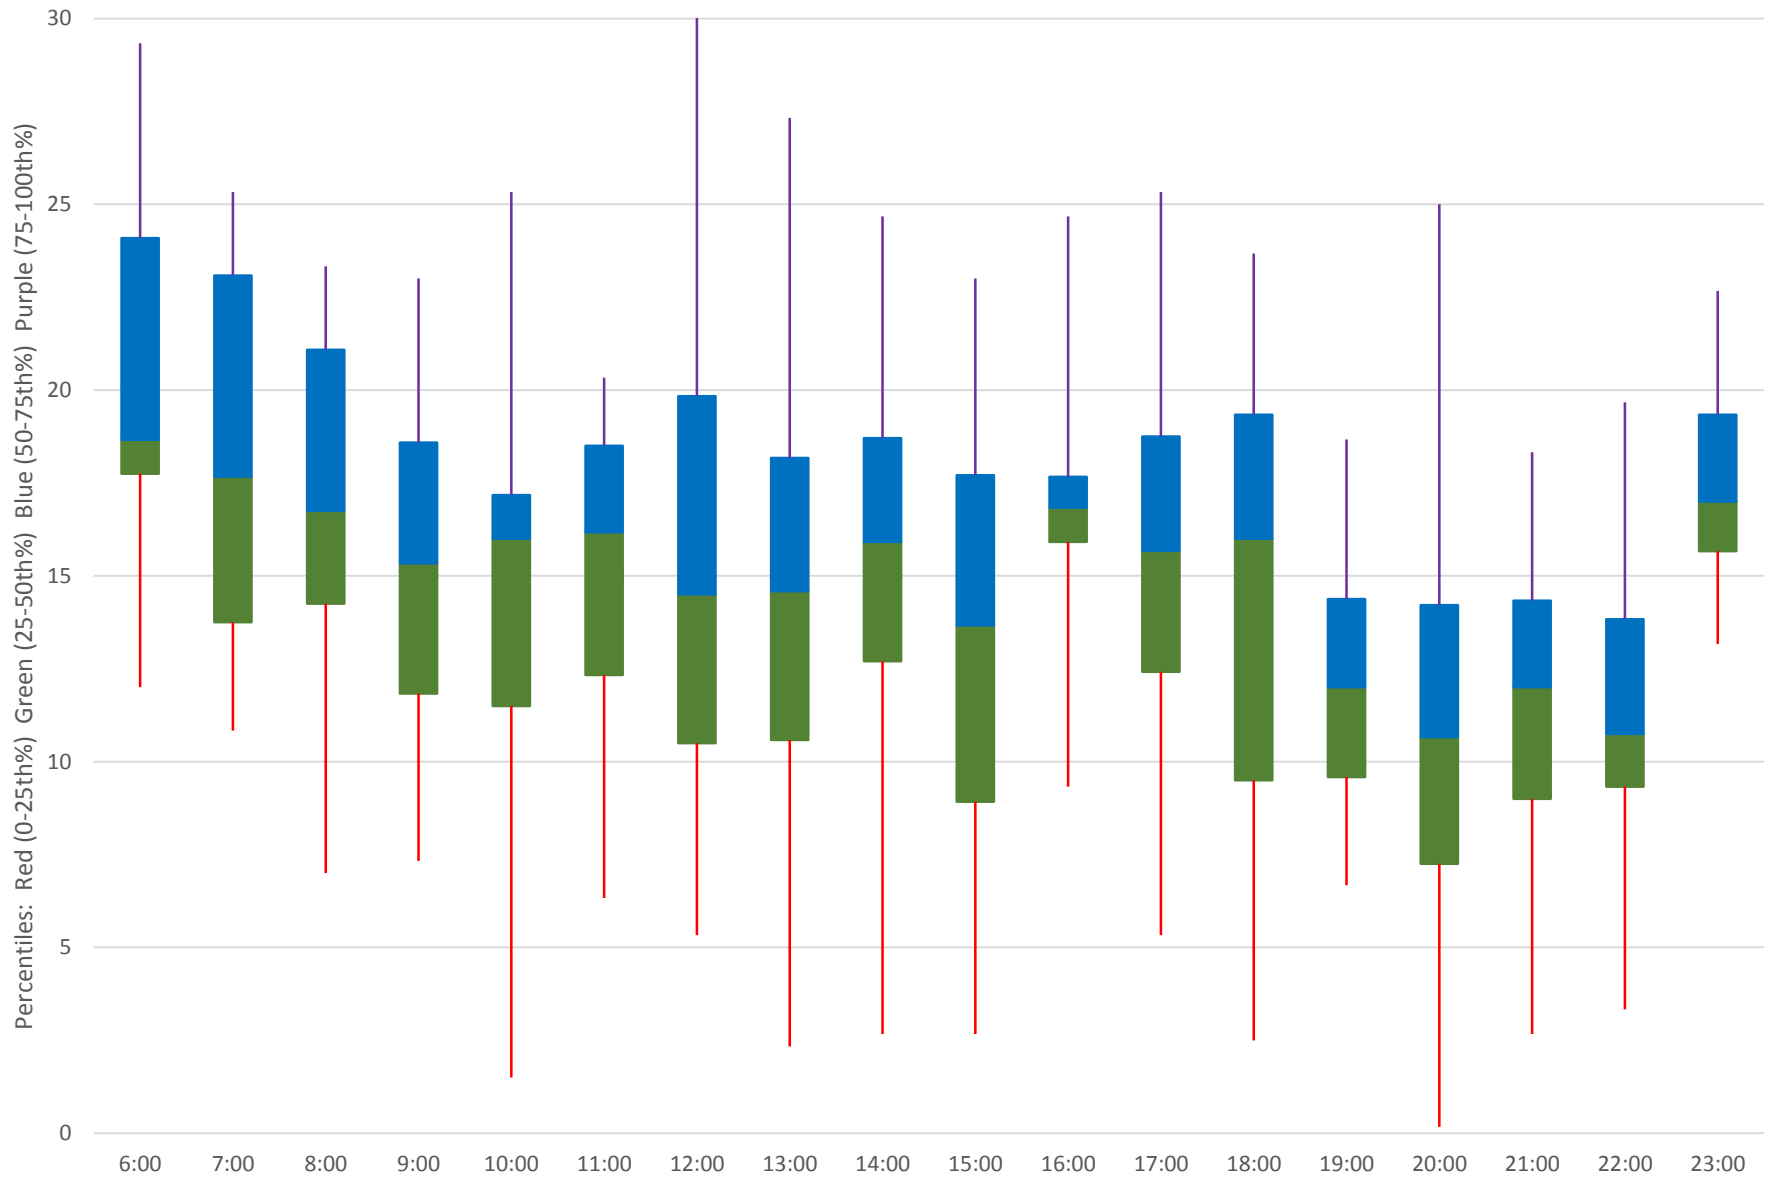

52 Lawrence West Headways at The Westway E of Martin Grove Westbound June 2020 Weekday Statistics

52 Lawrence West Headways at The Westway E of Martin Grove Westbound June 2020

52 Lawrence West Headways at The Westway E of Martin Grove Westbound June 2020

Quartiles Week 1

52 Lawrence West Headways at The Westway E of Martin Grove Westbound June 2020

52 Lawrence West Headways at The Westway E of Martin Grove Westbound June 2020

Quartiles Week 2

52 Lawrence West Headways at The Westway E of Martin Grove Westbound June 2020

52 Lawrence West Headways at The Westway E of Martin Grove Westbound June 2020

Quartiles Week 3

52 Lawrence West Headways at The Westway E of Martin Grove Westbound June 2020

52 Lawrence West Headways at The Westway E of Martin Grove Westbound June 2020

Quartiles Week 4

52 Lawrence West Headways at The Westway E of Martin Grove Westbound June 2020

52 Lawrence West Headways at The Westway E of Martin Grove Westbound June 2020 Quartiles Week 5

52 Lawrence West Headways at The Westway E of Martin Grove Westbound June 2020 Saturday Statistics