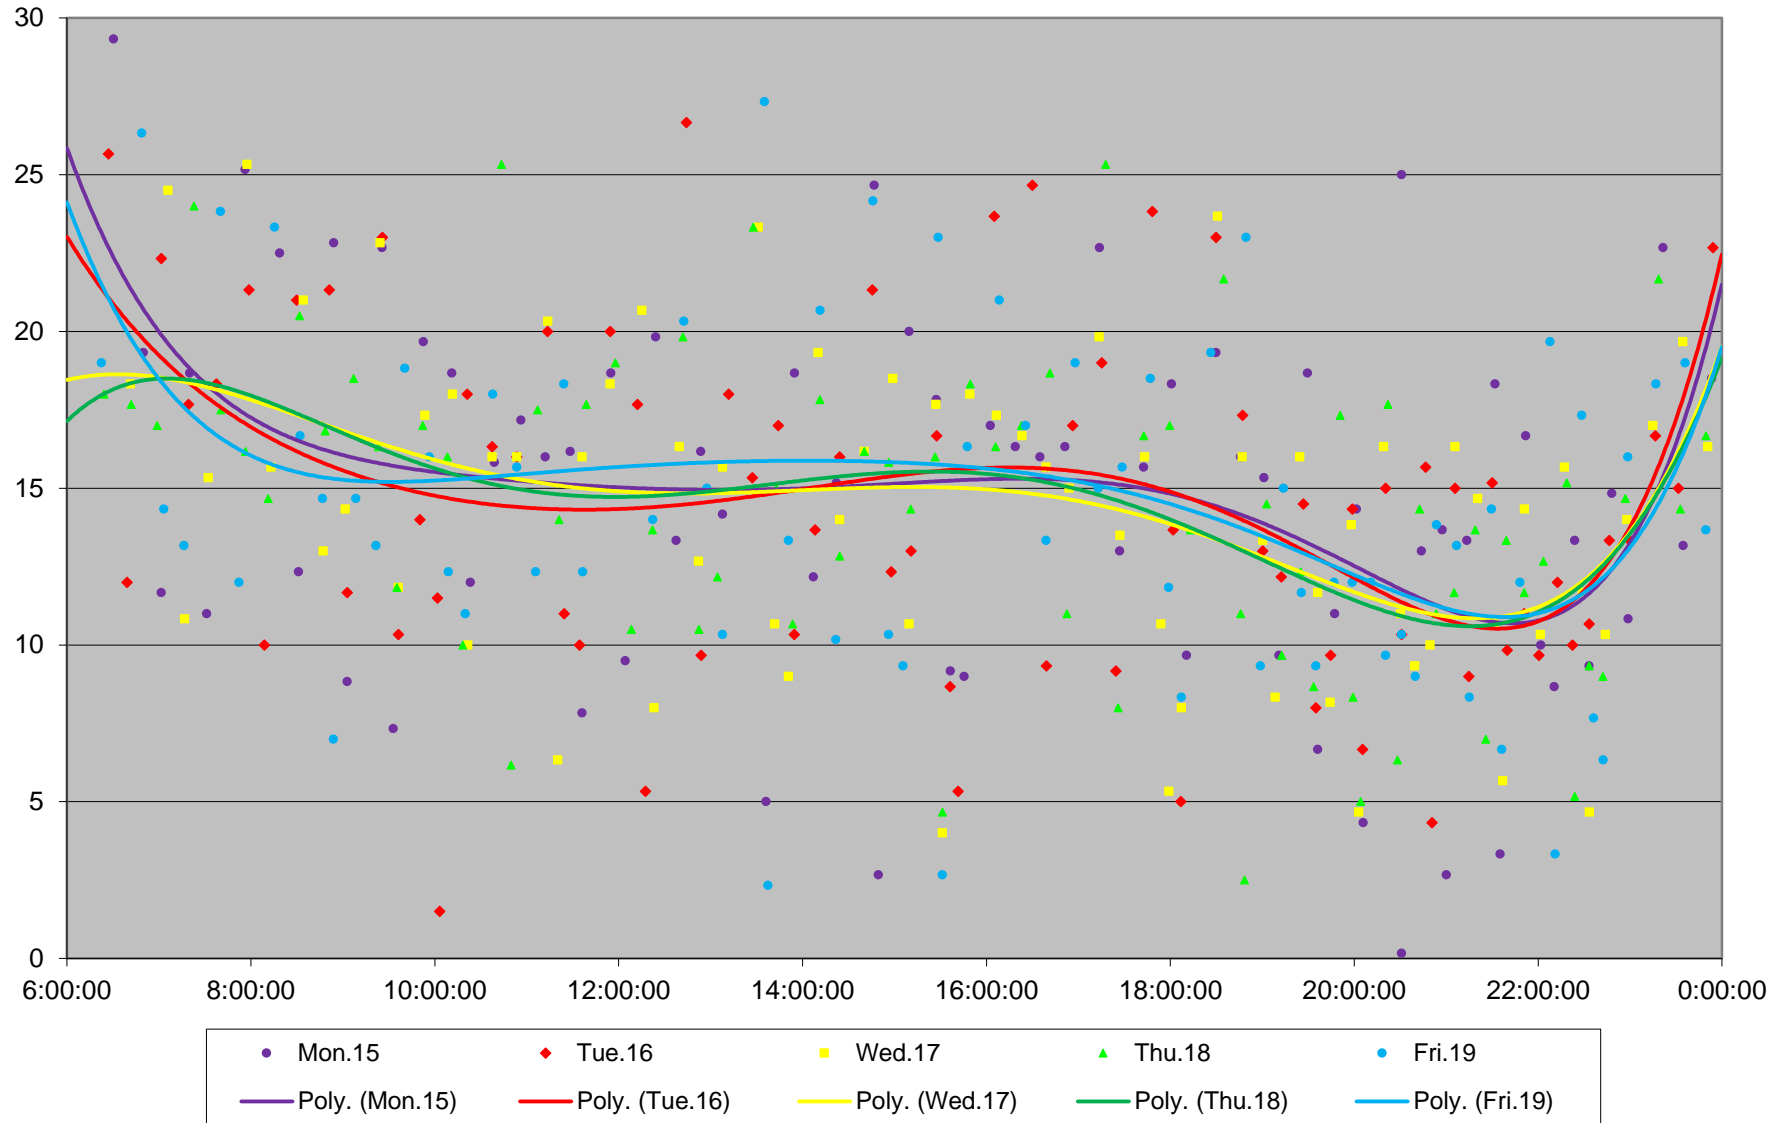

52 Lawrence West Headways at The Westway E of Martin Grove Westbound June 2020 Weekday Statistics

52 Lawrence West Headways at The Westway E of Martin Grove Westbound June 2020

52 Lawrence West Headways at The Westway E of Martin Grove Westbound June 2020

Quartiles Week 1

52 Lawrence West Headways at The Westway E of Martin Grove Westbound June 2020

52 Lawrence West Headways at The Westway E of Martin Grove Westbound June 2020

Quartiles Week 2

52 Lawrence West Headways at The Westway E of Martin Grove Westbound June 2020

52 Lawrence West Headways at The Westway E of Martin Grove Westbound June 2020

Quartiles Week 3

52 Lawrence West Headways at The Westway E of Martin Grove Westbound June 2020

52 Lawrence West Headways at The Westway E of Martin Grove Westbound June 2020

Quartiles Week 4

52 Lawrence West Headways at The Westway E of Martin Grove Westbound June 2020

52 Lawrence West Headways at The Westway E of Martin Grove Westbound June 2020 Quartiles Week 5

52 Lawrence West Headways at The Westway E of Martin Grove Westbound June 2020 Saturday Statistics