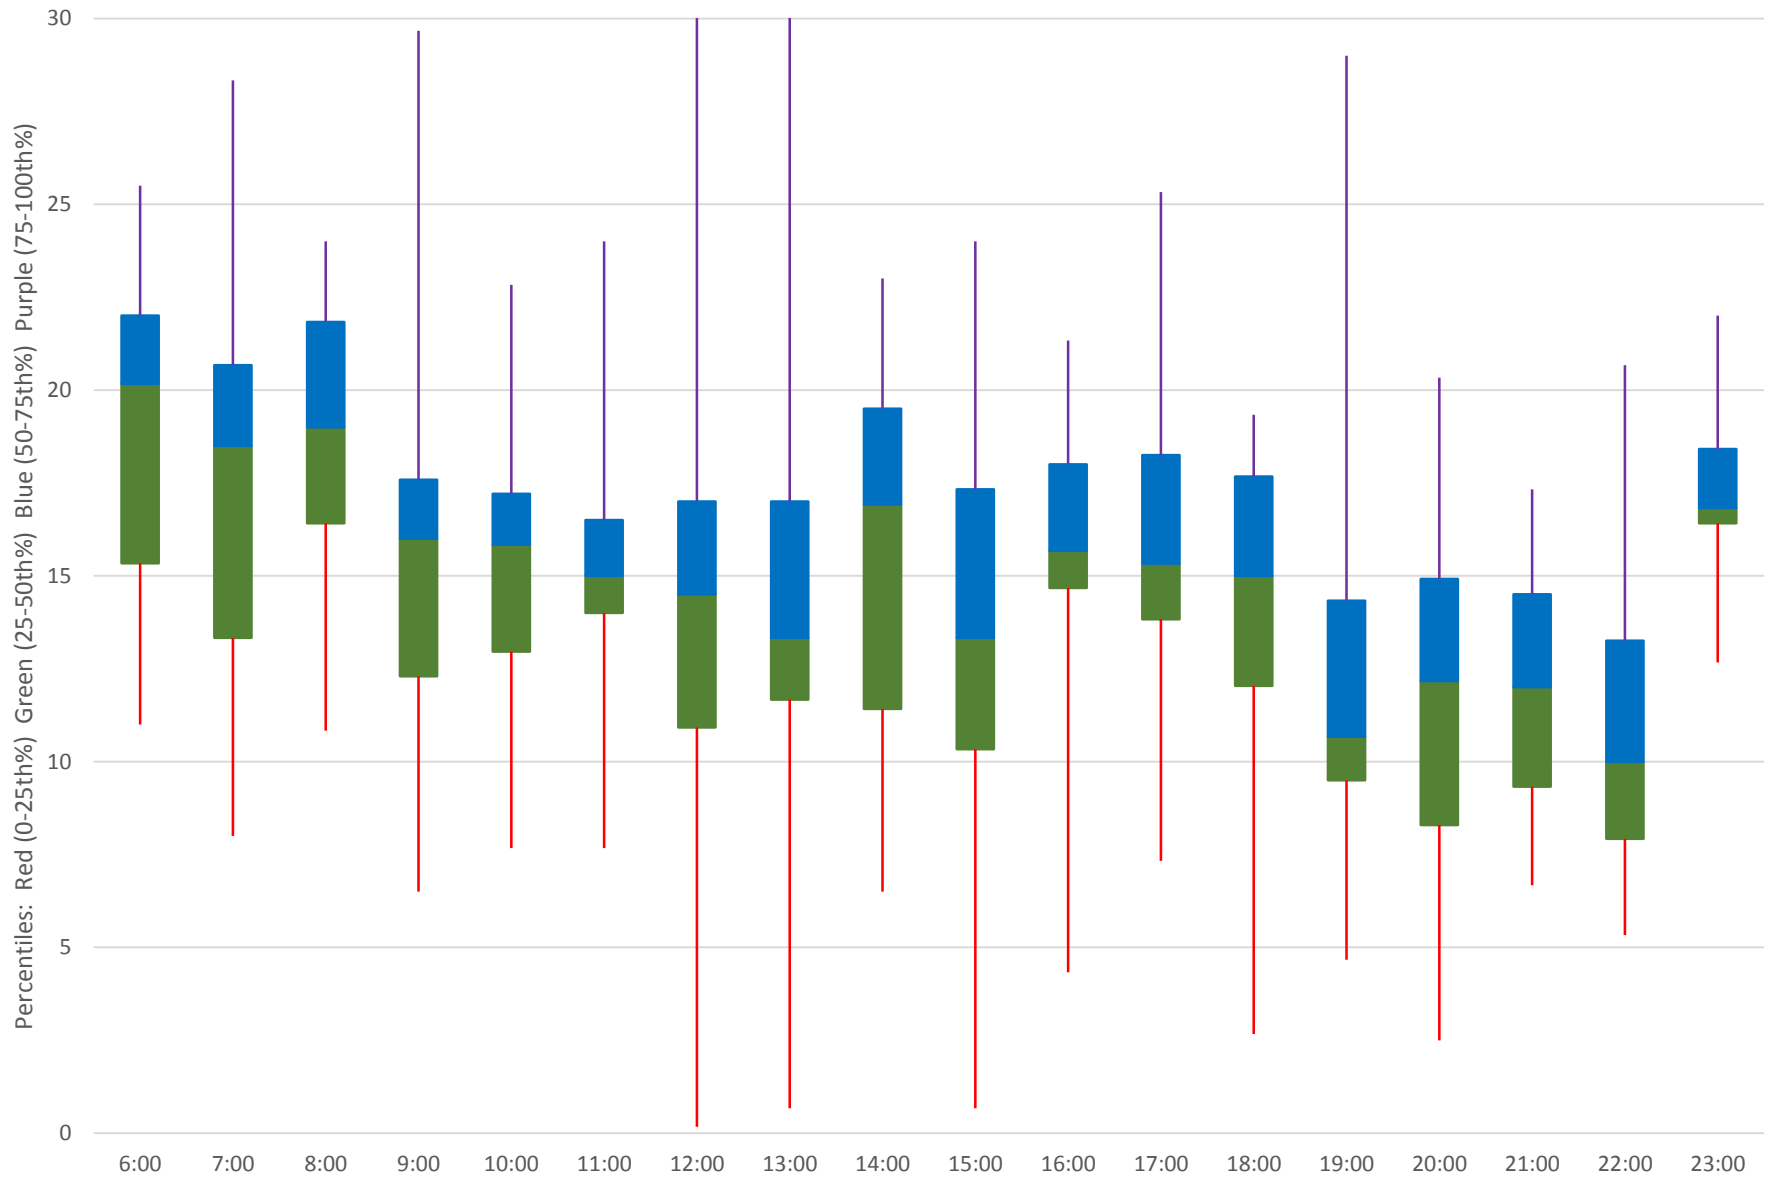

52 Lawrence West Headways at The Westway E of Martin Grove Westbound June 2020

Quartiles Week 3

52 Lawrence West Headways at The Westway E of Martin Grove Westbound June 2020

52 Lawrence West Headways at The Westway E of Martin Grove Westbound June 2020

Quartiles Week 4

52 Lawrence West Headways at The Westway E of Martin Grove Westbound June 2020

52 Lawrence West Headways at The Westway E of Martin Grove Westbound June 2020 Quartiles Week 5

52 Lawrence West Headways at The Westway E of Martin Grove Westbound June 2020 Saturday Statistics

52 Lawrence West Headways at The Westway E of Martin Grove Westbound June 2020

52 Lawrence West Headways at The Westway E of Martin Grove Westbound June 2020

Quartiles Saturdays

52 Lawrence West Headways at The Westway E of Martin Grove Westbound June 2020 Sunday
Statistics