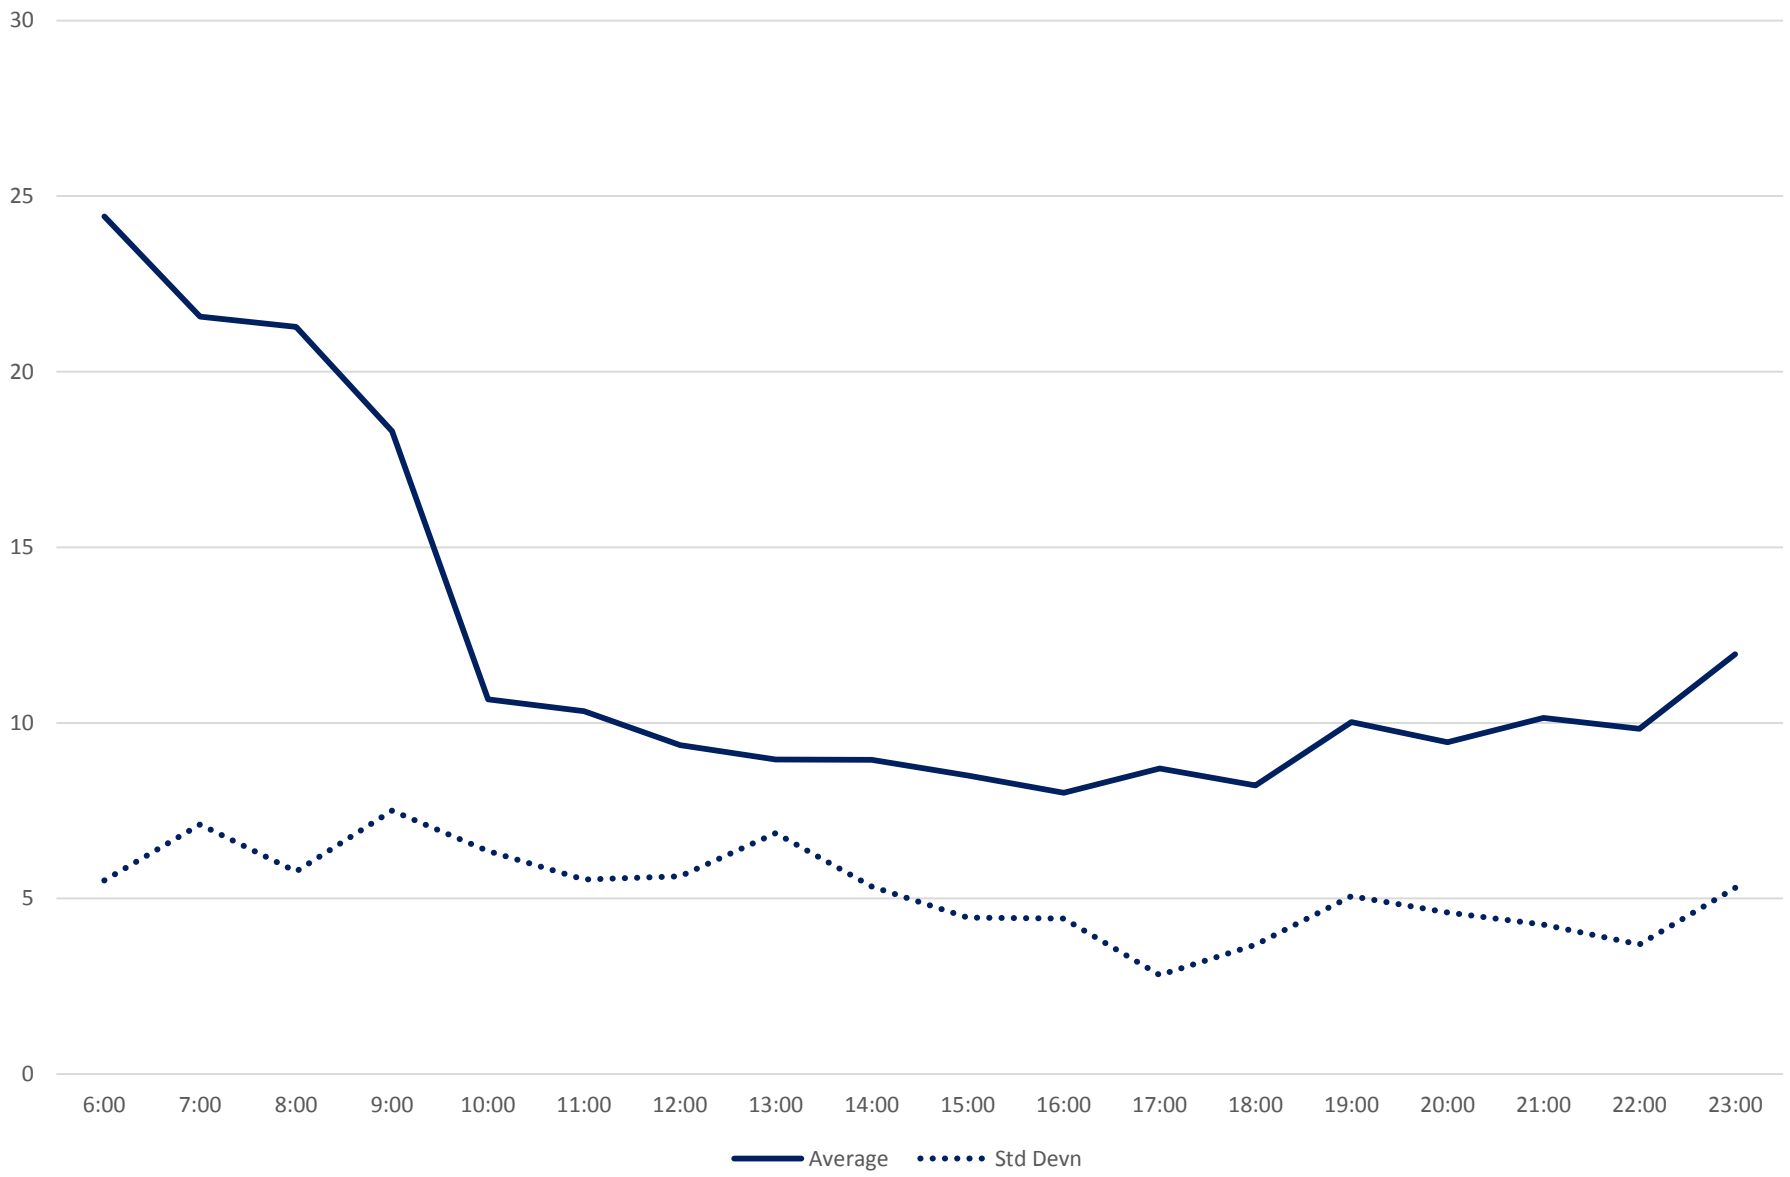

52 Lawrence West Headways at The Westway E of Martin Grove Westbound June 2020

Quartiles Week 3

52 Lawrence West Headways at The Westway E of Martin Grove Westbound June 2020

52 Lawrence West Headways at The Westway E of Martin Grove Westbound June 2020

Quartiles Week 4

52 Lawrence West Headways at The Westway E of Martin Grove Westbound June 2020

52 Lawrence West Headways at The Westway E of Martin Grove Westbound June 2020 Quartiles Week 5

52 Lawrence West Headways at The Westway E of Martin Grove Westbound June 2020 Saturday Statistics

52 Lawrence West Headways at The Westway E of Martin Grove Westbound June 2020

52 Lawrence West Headways at The Westway E of Martin Grove Westbound June 2020

Quartiles Saturdays

52 Lawrence West Headways at The Westway E of Martin Grove Westbound June 2020 Sunday
Statistics

52 Lawrence West Headways at The Westway E of Martin Grove Westbound June 2020

52 Lawrence West Headways at The Westway E of Martin Grove Westbound June 2020

Quartiles Sundays/Holidays