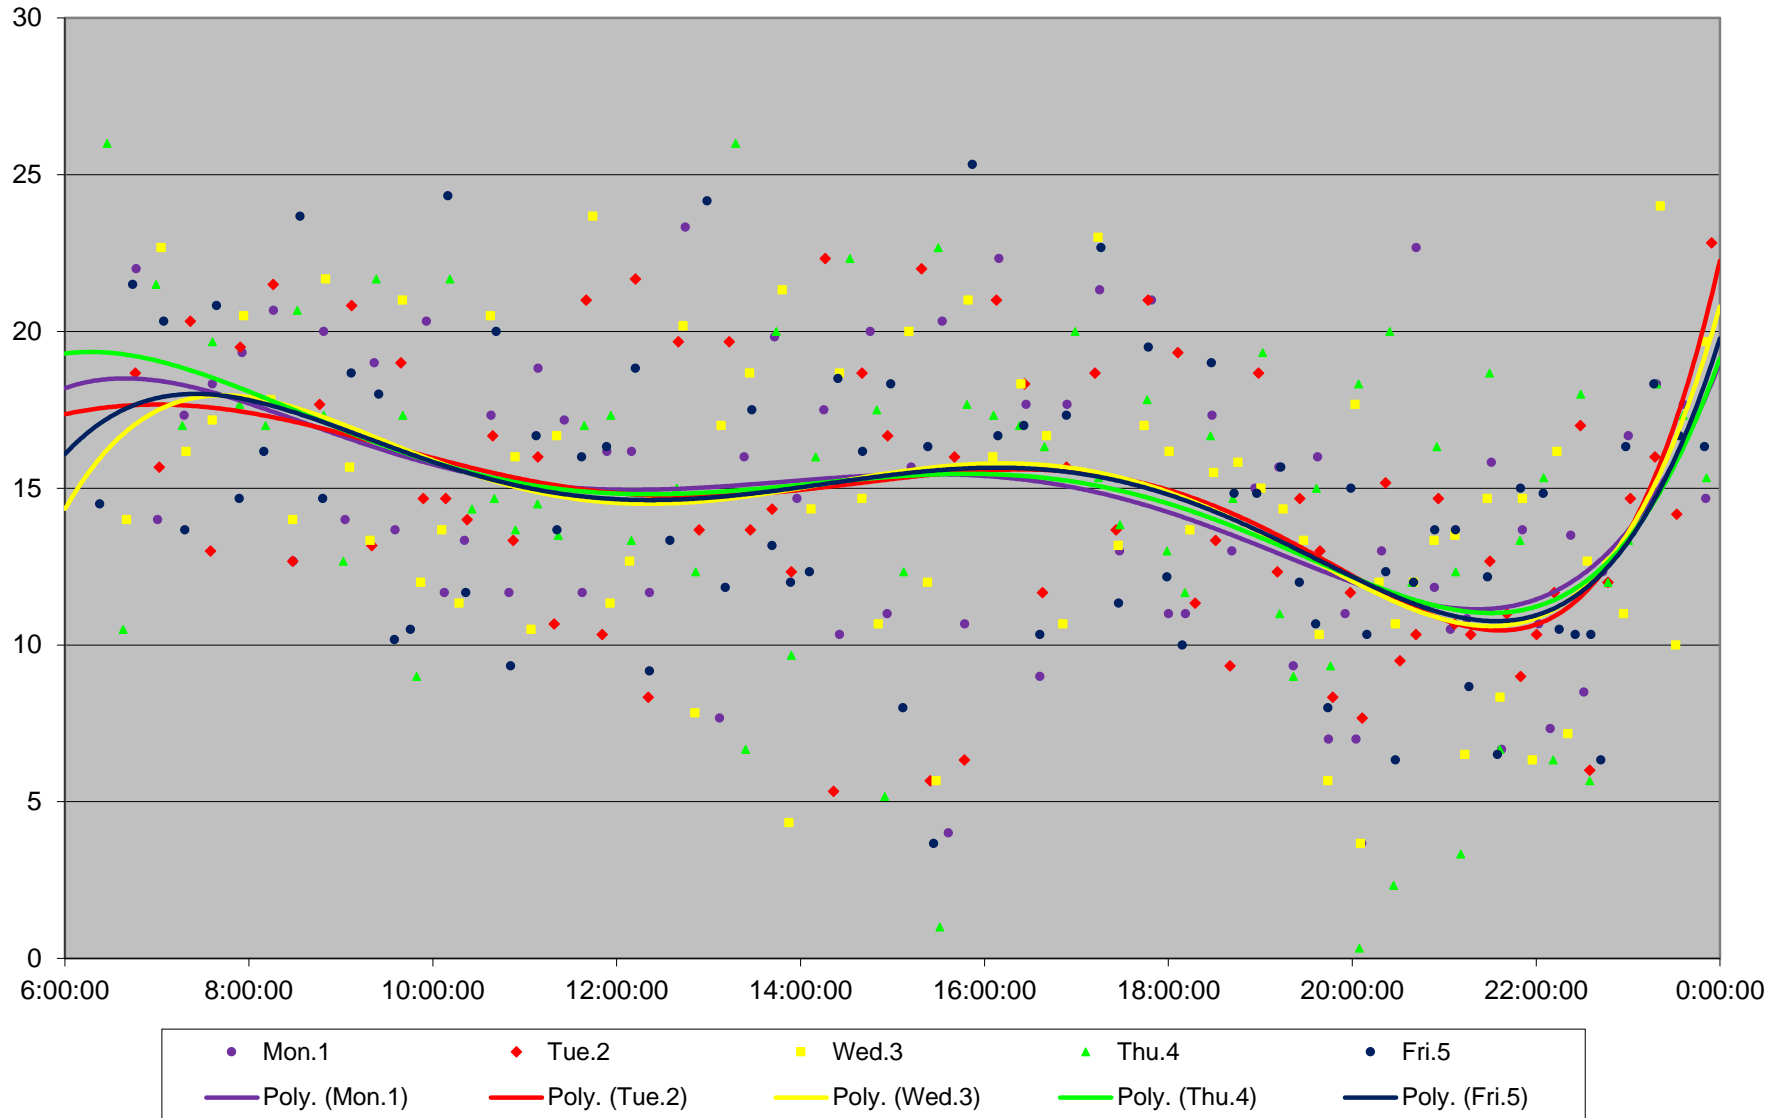

52 Lawrence West Headways at The Westway E of Martin Grove Westbound June 2020 Weekday Statistics

52 Lawrence West Headways at The Westway E of Martin Grove Westbound June 2020

52 Lawrence West Headways at The Westway E of Martin Grove Westbound June 2020

Quartiles Week 1

52 Lawrence West Headways at The Westway E of Martin Grove Westbound June 2020

52 Lawrence West Headways at The Westway E of Martin Grove Westbound June 2020

Quartiles Week 2

52 Lawrence West Headways at The Westway E of Martin Grove Westbound June 2020

52 Lawrence West Headways at The Westway E of Martin Grove Westbound June 2020

Quartiles Week 3

52 Lawrence West Headways at The Westway E of Martin Grove Westbound June 2020

52 Lawrence West Headways at The Westway E of Martin Grove Westbound June 2020

52 Lawrence West Headways at The Westway E of Martin Grove Westbound June 2020

52 Lawrence West Headways at The Westway E of Martin Grove Westbound June 2020

Quartiles Saturdays

52 Lawrence West Headways at The Westway E of Martin Grove Westbound June 2020 Sunday
Statistics