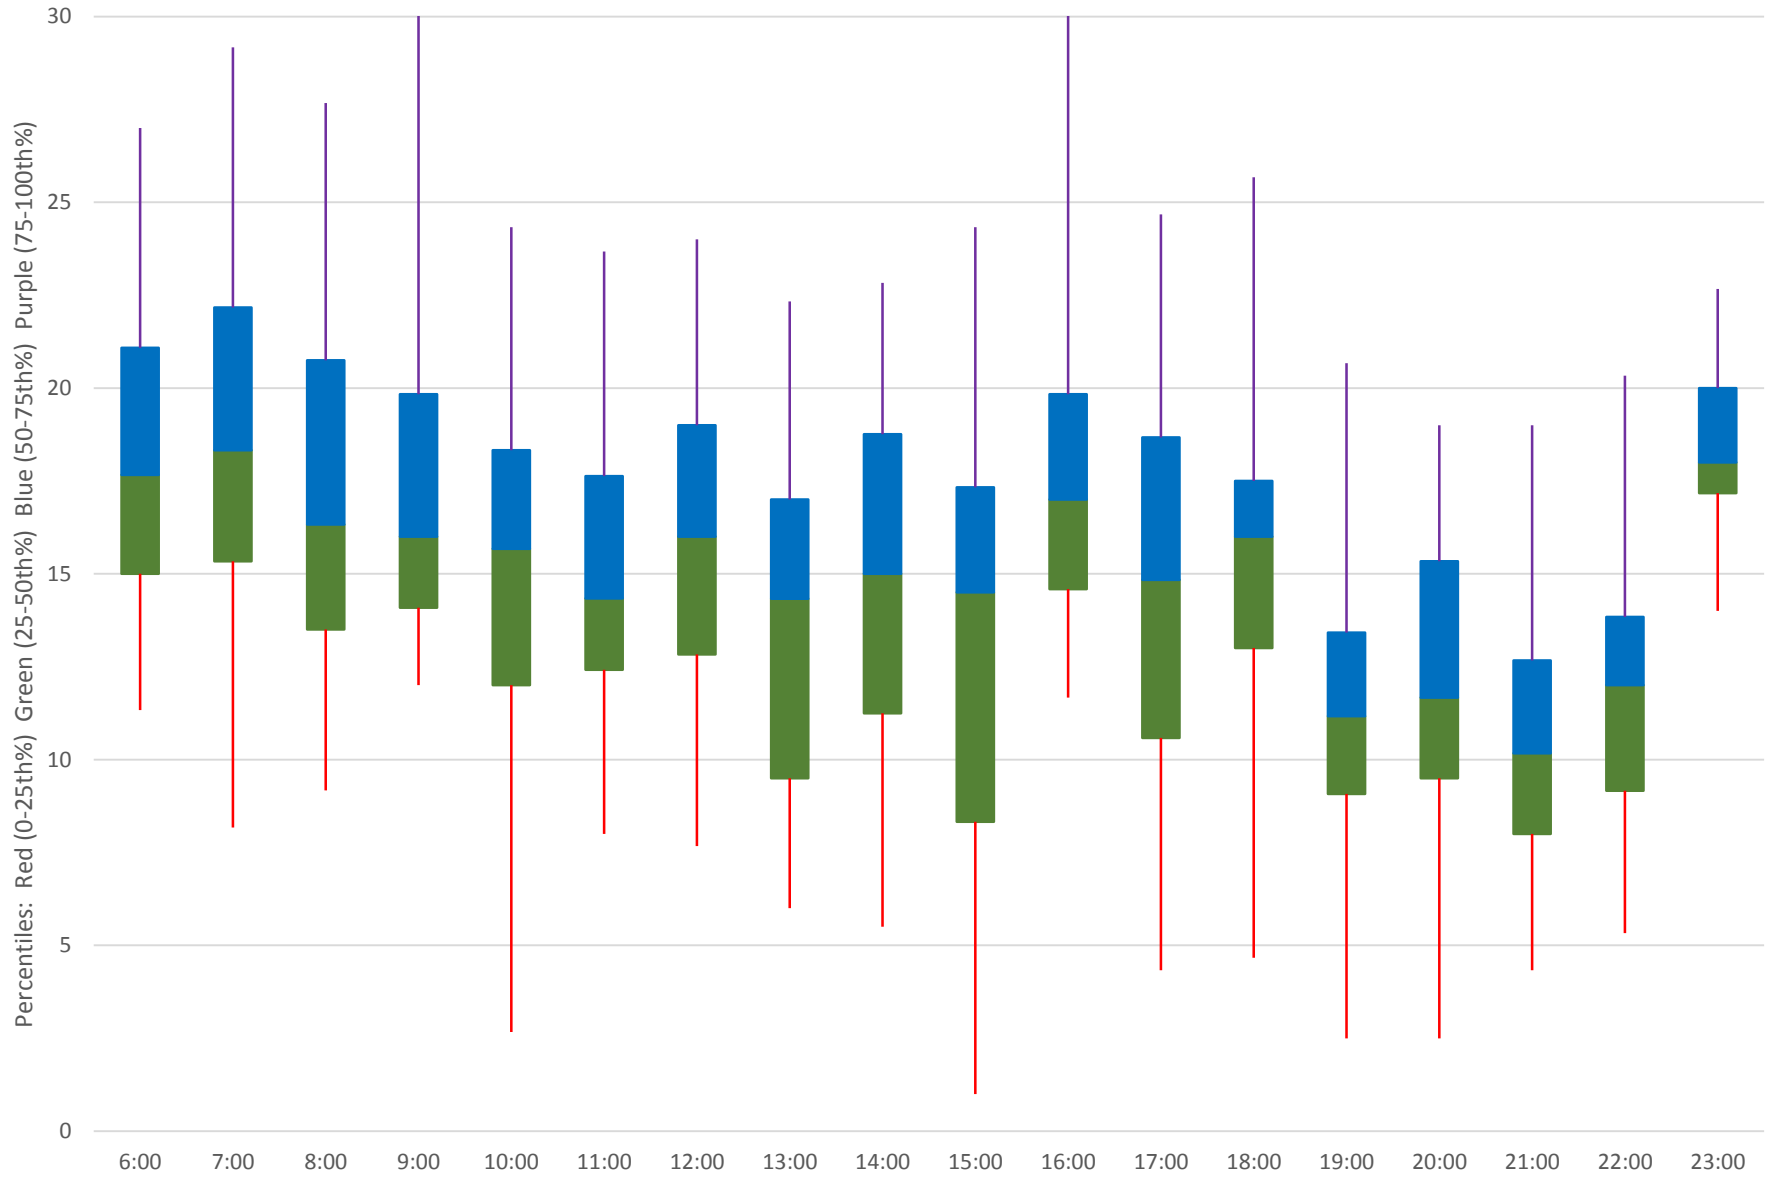

52 Lawrence West Headways at The Westway E of Martin Grove Westbound June 2020 Weekday Statistics

52 Lawrence West Headways at The Westway E of Martin Grove Westbound June 2020

52 Lawrence West Headways at The Westway E of Martin Grove Westbound June 2020

Quartiles Week 1

52 Lawrence West Headways at The Westway E of Martin Grove Westbound June 2020

52 Lawrence West Headways at The Westway E of Martin Grove Westbound June 2020

Quartiles Week 2

52 Lawrence West Headways at The Westway E of Martin Grove Westbound June 2020

52 Lawrence West Headways at The Westway E of Martin Grove Westbound June 2020

Quartiles Week 3

52 Lawrence West Headways at The Westway E of Martin Grove Westbound June 2020

52 Lawrence West Headways at The Westway E of Martin Grove Westbound June 2020

Quartiles Week 4

52 Lawrence West Headways at The Westway E of Martin Grove Westbound June 2020

52 Lawrence West Headways at The Westway E of Martin Grove Westbound June 2020 Quartiles Week 5

52 Lawrence West Headways at The Westway E of Martin Grove Westbound June 2020 Saturday Statistics