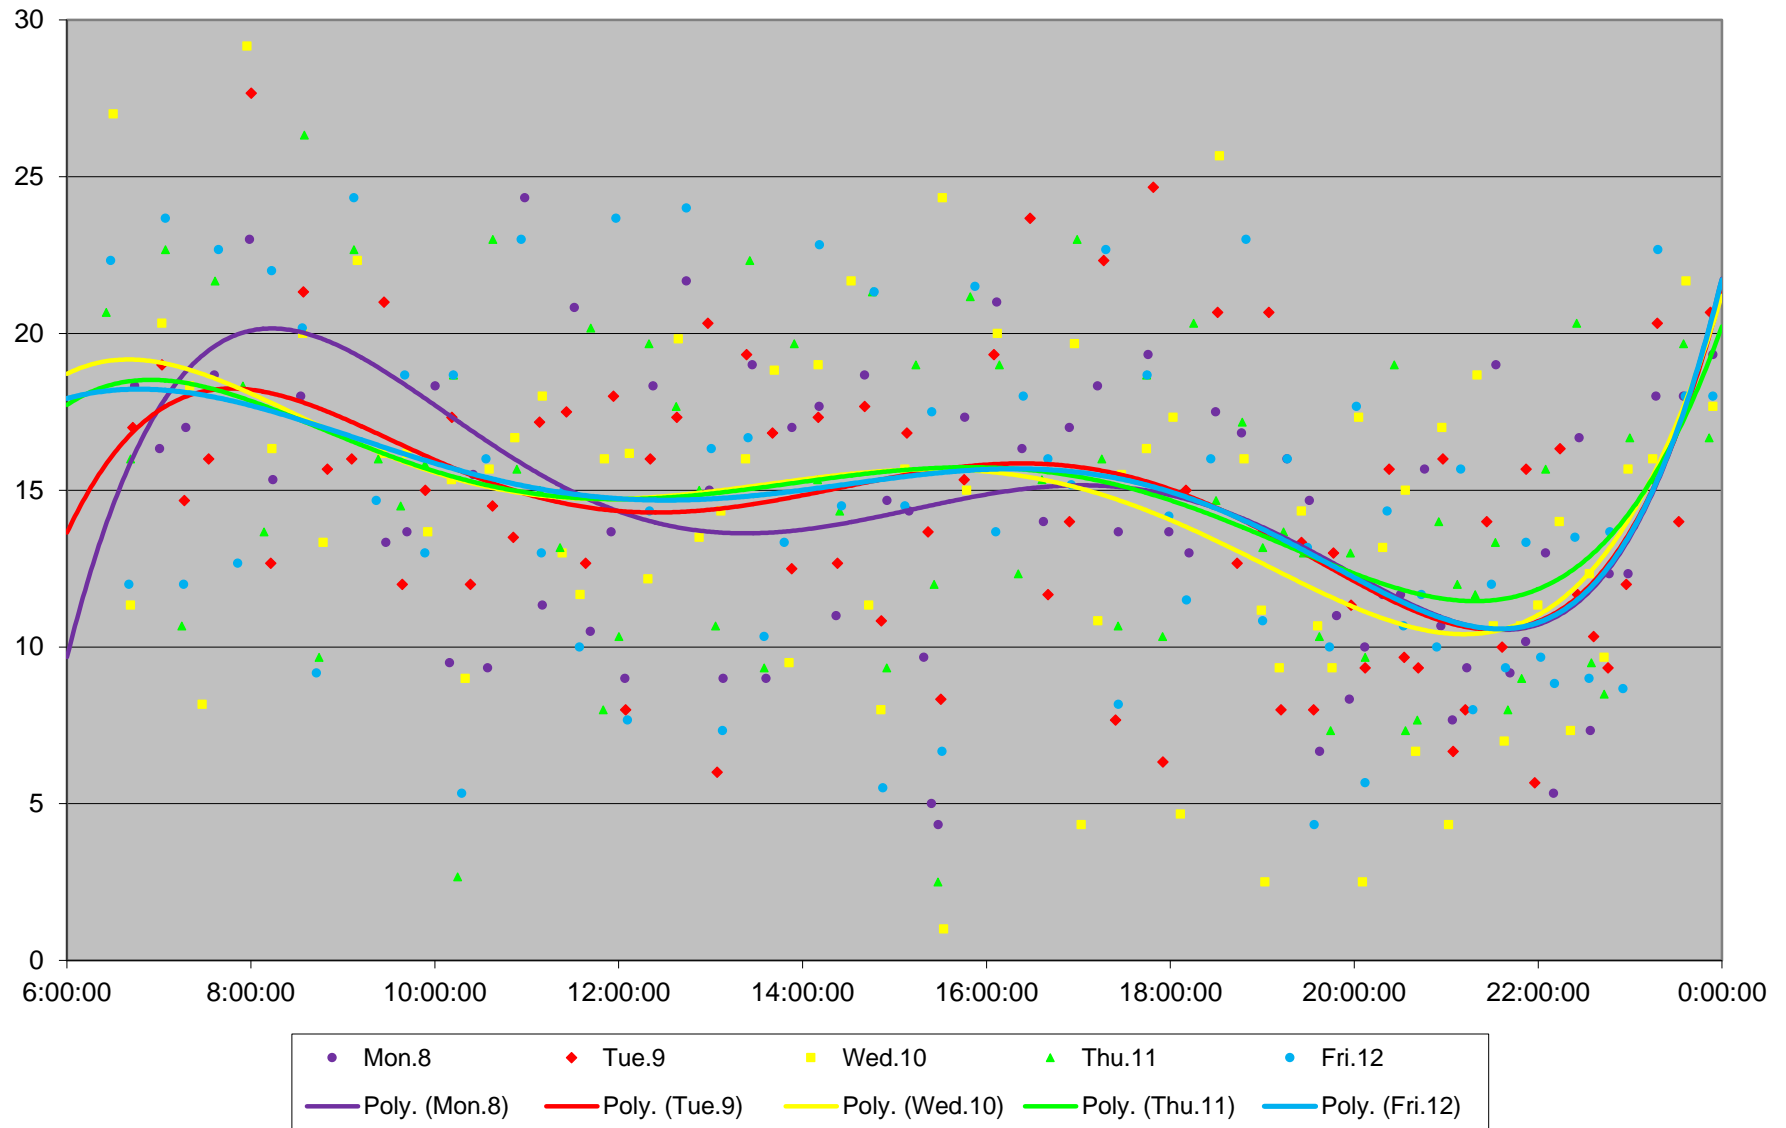

52 Lawrence West Headways at The Westway E of Martin Grove Westbound June 2020 Weekday Statistics

52 Lawrence West Headways at The Westway E of Martin Grove Westbound June 2020

52 Lawrence West Headways at The Westway E of Martin Grove Westbound June 2020

Quartiles Week 1

52 Lawrence West Headways at The Westway E of Martin Grove Westbound June 2020

52 Lawrence West Headways at The Westway E of Martin Grove Westbound June 2020

Quartiles Week 2

52 Lawrence West Headways at The Westway E of Martin Grove Westbound June 2020

52 Lawrence West Headways at The Westway E of Martin Grove Westbound June 2020

Quartiles Week 3

52 Lawrence West Headways at The Westway E of Martin Grove Westbound June 2020

52 Lawrence West Headways at The Westway E of Martin Grove Westbound June 2020

52 Lawrence West Headways at The Westway E of Martin Grove Westbound June 2020

52 Lawrence West Headways at The Westway E of Martin Grove Westbound June 2020

Quartiles Saturdays

52 Lawrence West Headways at The Westway E of Martin Grove Westbound June 2020 Sunday
Statistics