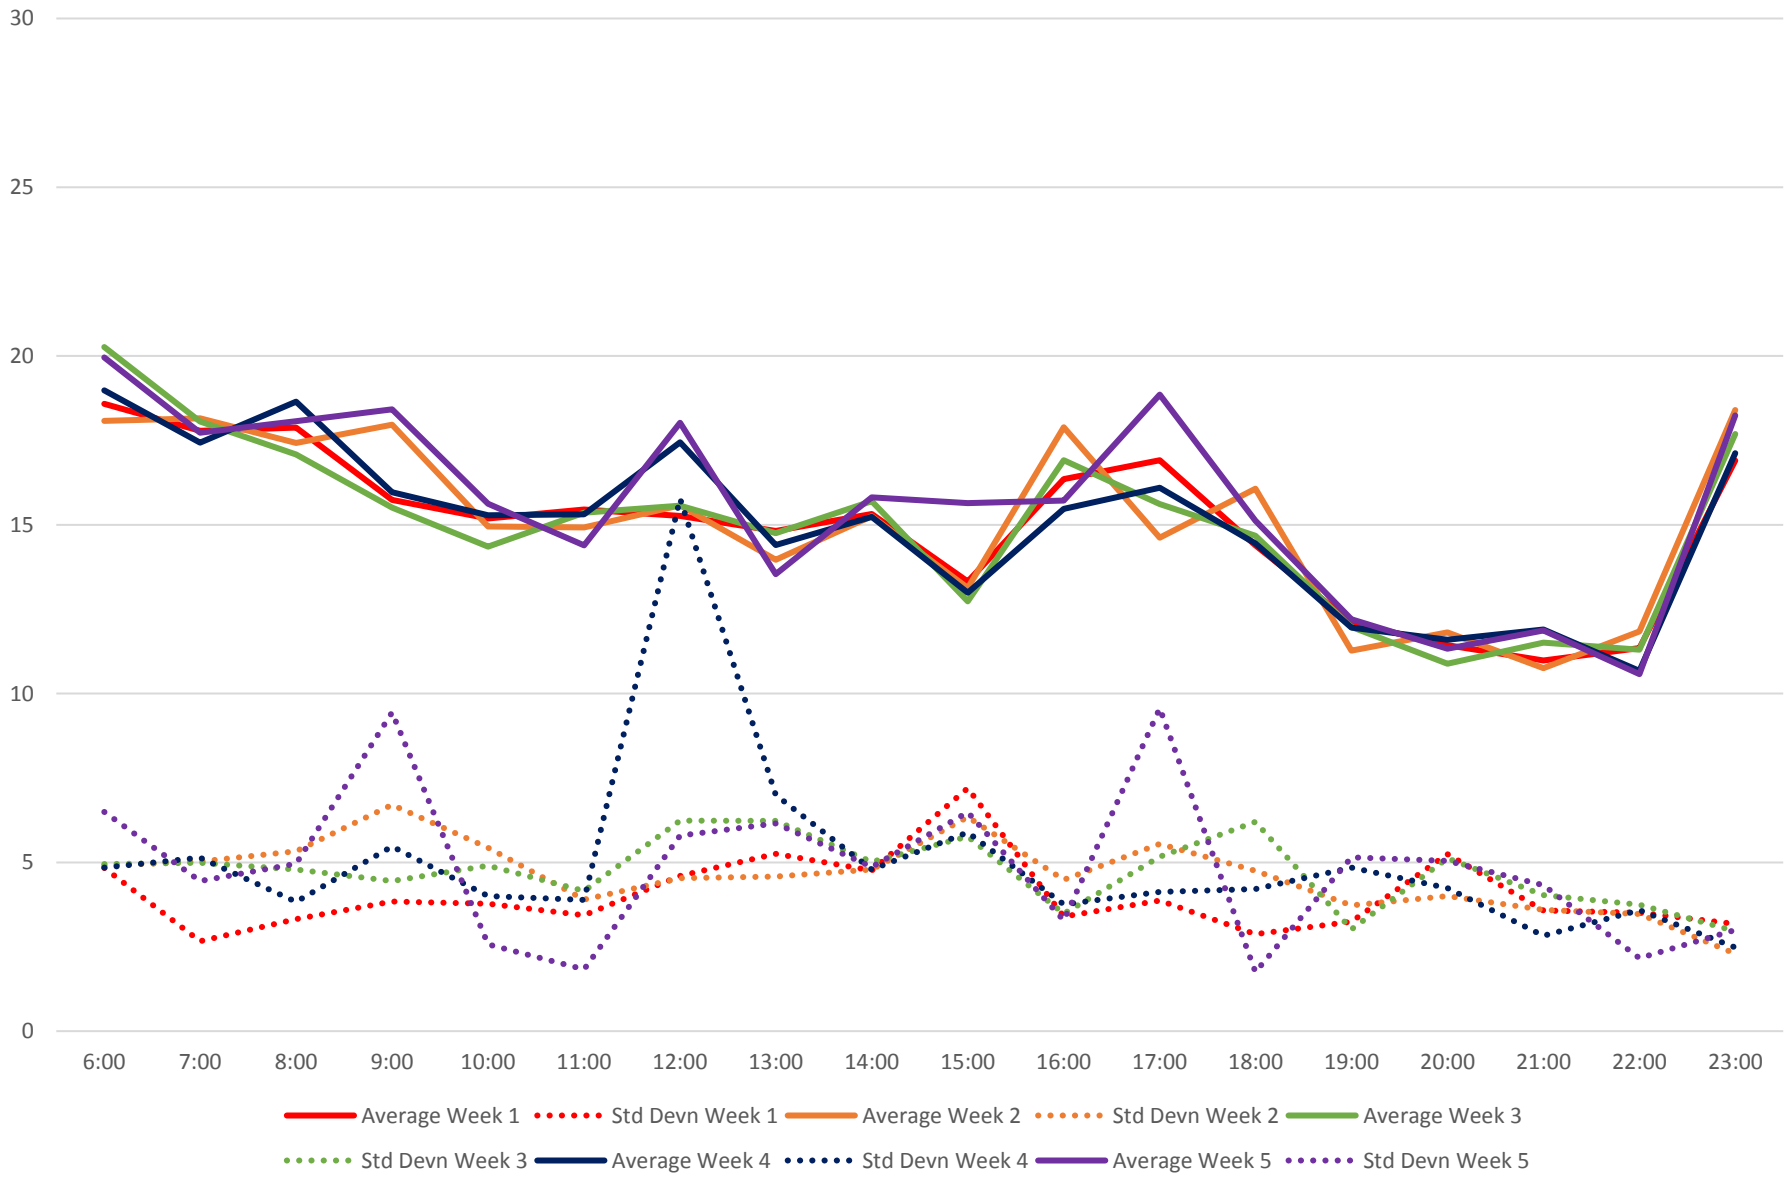

52 Lawrence West Headways at The Westway E of Martin Grove Westbound June 2020 Weekday Statistics

52 Lawrence West Headways at The Westway E of Martin Grove Westbound June 2020

52 Lawrence West Headways at The Westway E of Martin Grove Westbound June 2020

Quartiles Week 1

52 Lawrence West Headways at The Westway E of Martin Grove Westbound June 2020

52 Lawrence West Headways at The Westway E of Martin Grove Westbound June 2020

Quartiles Week 2

52 Lawrence West Headways at The Westway E of Martin Grove Westbound June 2020

52 Lawrence West Headways at The Westway E of Martin Grove Westbound June 2020

Quartiles Week 3

52 Lawrence West Headways at The Westway E of Martin Grove Westbound June 2020

52 Lawrence West Headways at The Westway E of Martin Grove Westbound June 2020

52 Lawrence West Headways at The Westway E of Martin Grove Westbound June 2020

52 Lawrence West Headways at The Westway E of Martin Grove Westbound June 2020

Quartiles Saturdays

52 Lawrence West Headways at The Westway E of Martin Grove Westbound June 2020 Sunday
Statistics