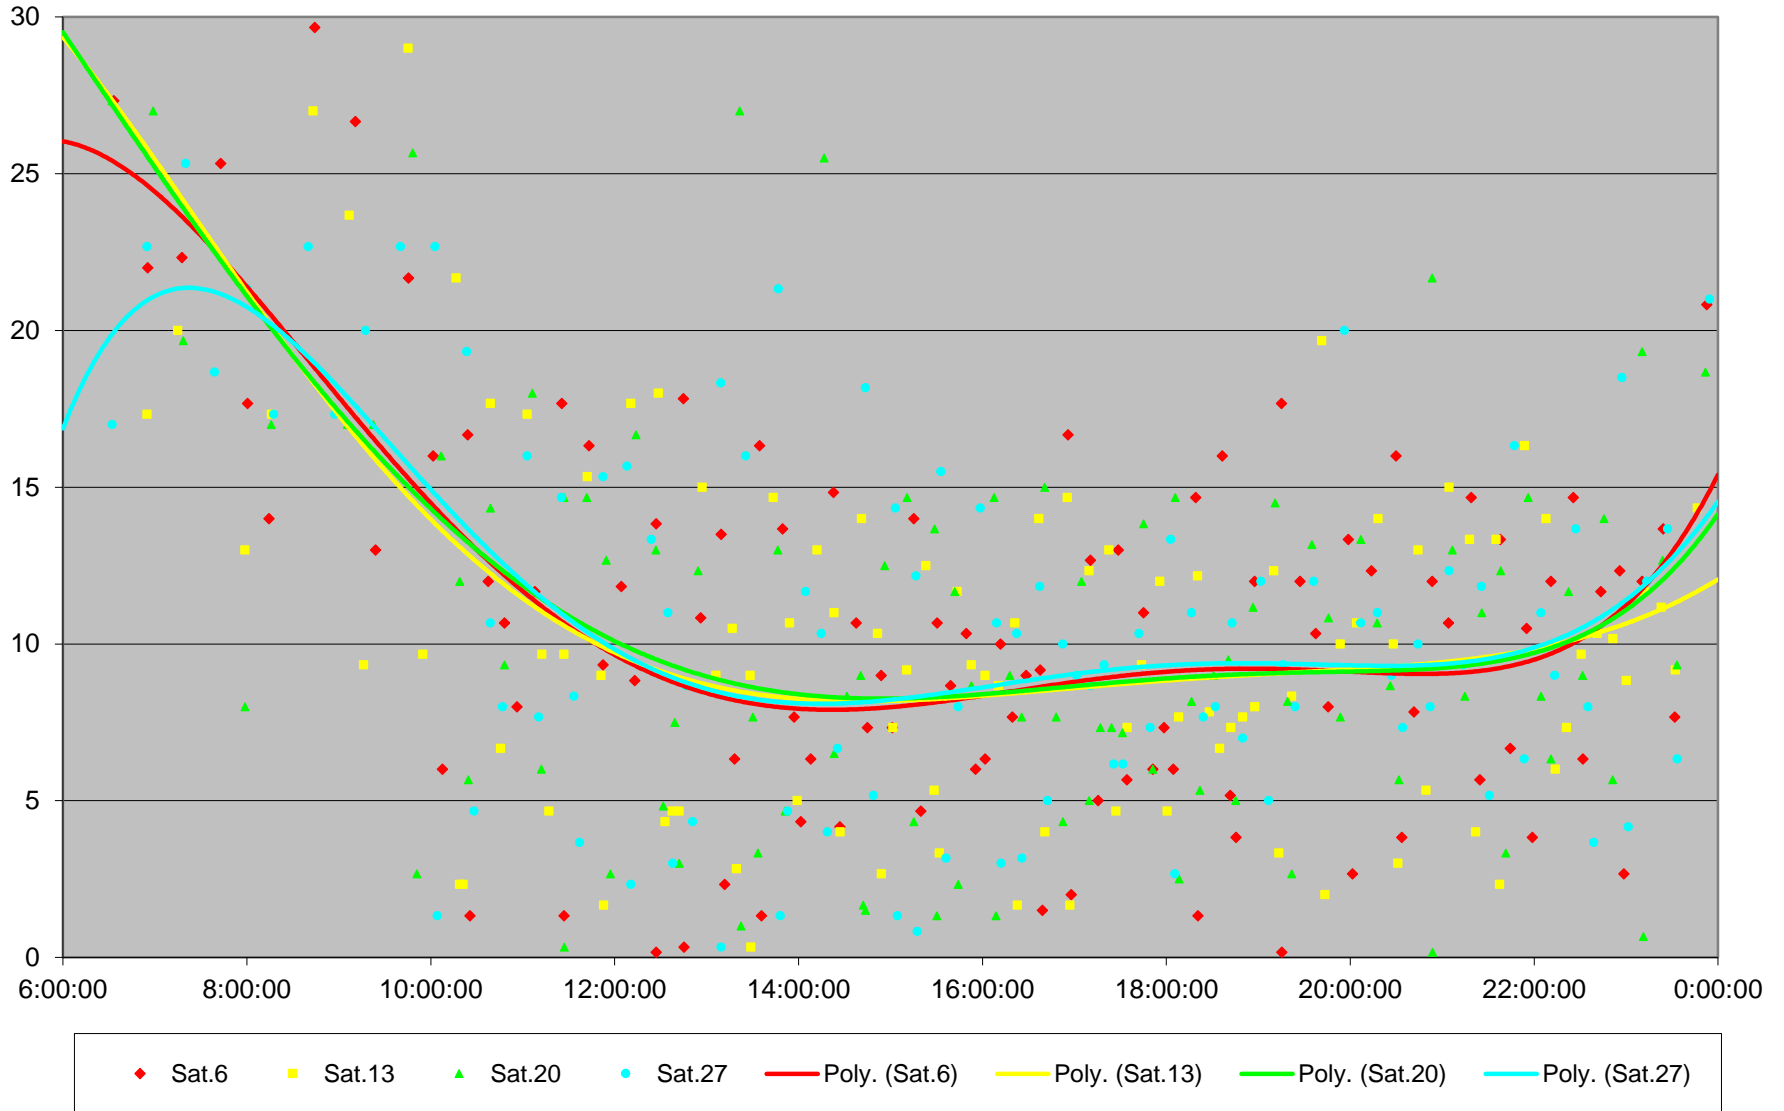

52 Lawrence West Headways at The Westway E of Martin Grove Westbound June 2020

Quartiles Week 3

52 Lawrence West Headways at The Westway E of Martin Grove Westbound June 2020

52 Lawrence West Headways at The Westway E of Martin Grove Westbound June 2020

Quartiles Week 4

52 Lawrence West Headways at The Westway E of Martin Grove Westbound June 2020

52 Lawrence West Headways at The Westway E of Martin Grove Westbound June 2020 Quartiles Week 5

52 Lawrence West Headways at The Westway E of Martin Grove Westbound June 2020 Saturday Statistics

52 Lawrence West Headways at The Westway E of Martin Grove Westbound June 2020

52 Lawrence West Headways at The Westway E of Martin Grove Westbound June 2020

Quartiles Saturdays

52 Lawrence West Headways at The Westway E of Martin Grove Westbound June 2020 Sunday
Statistics

52 Lawrence West Headways at The Westway E of Martin Grove Westbound June 2020

52 Lawrence West Headways at The Westway E of Martin Grove Westbound June 2020

Quartiles Sundays/Holidays