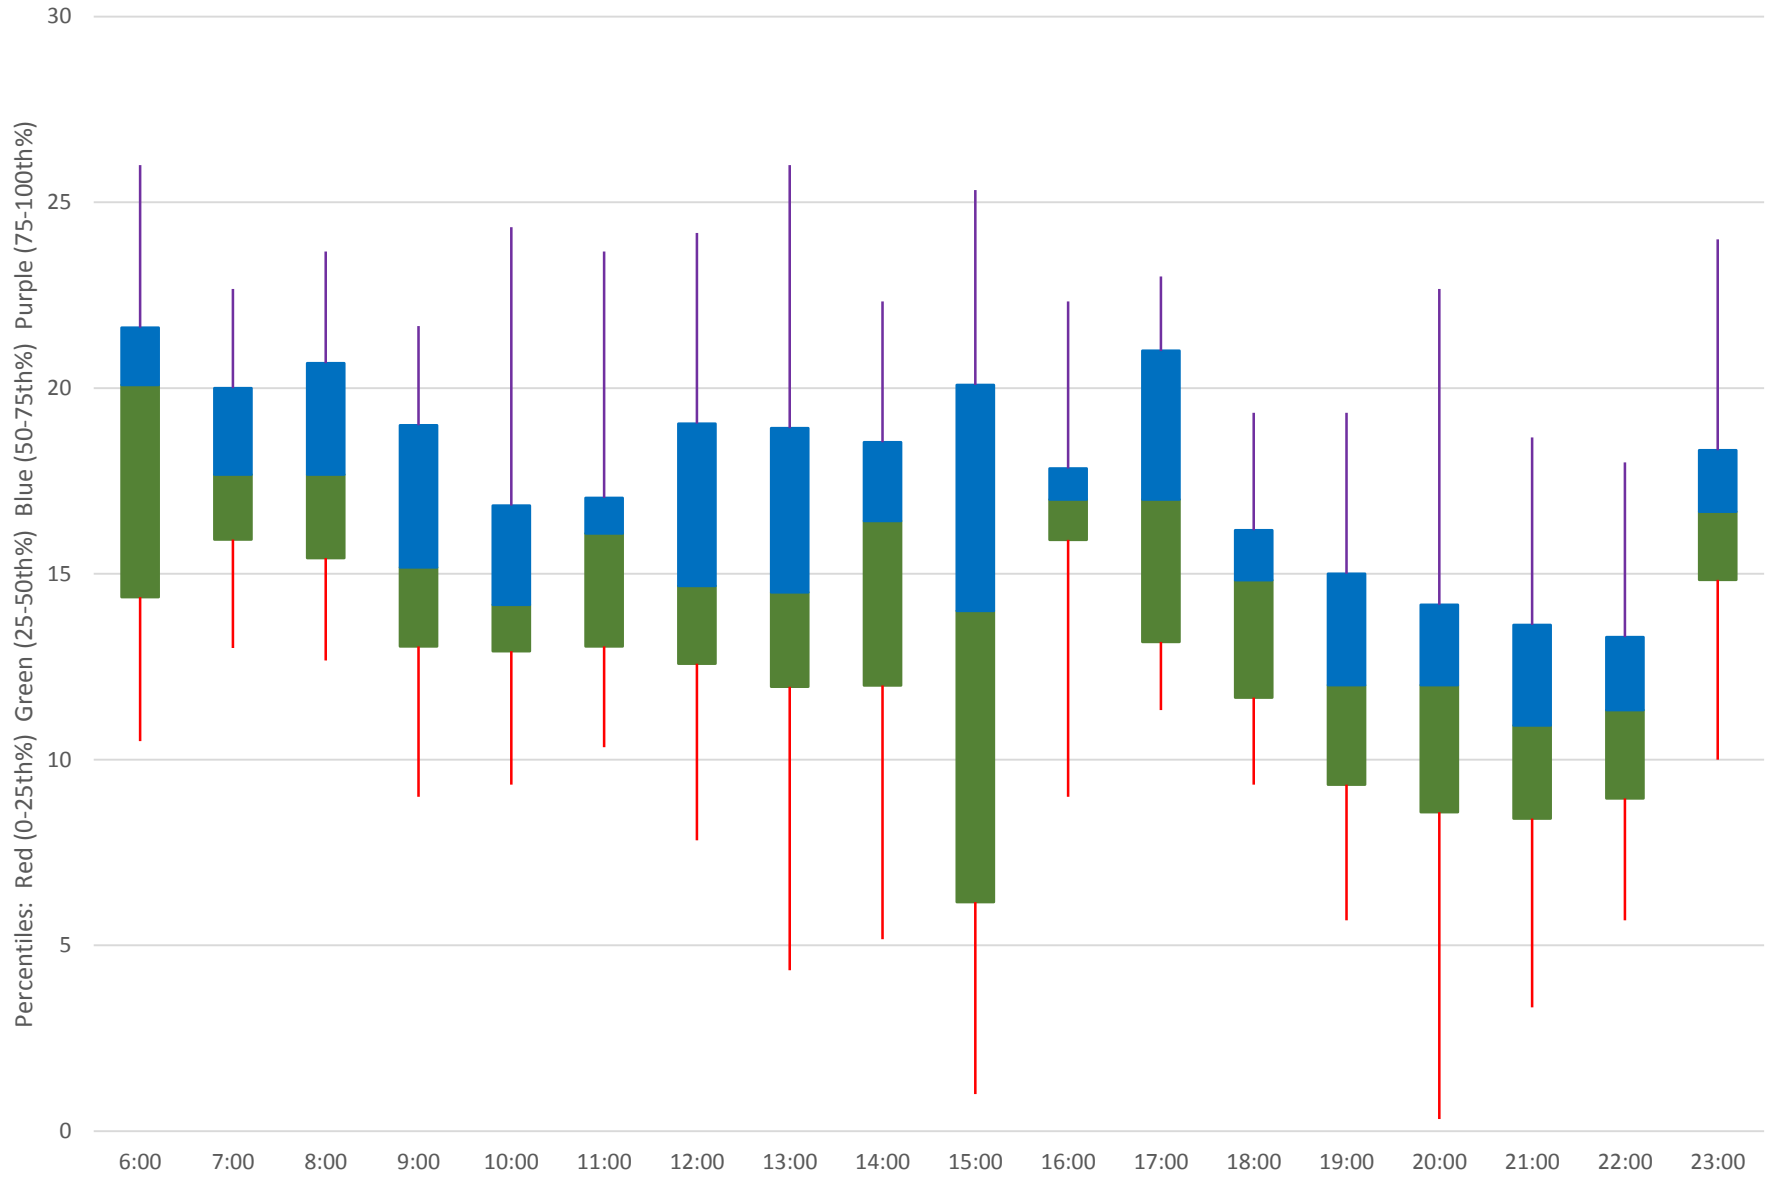

52 Lawrence West Headways at The Westway E of Martin Grove Westbound June 2020 Weekday Statistics

52 Lawrence West Headways at The Westway E of Martin Grove Westbound June 2020

52 Lawrence West Headways at The Westway E of Martin Grove Westbound June 2020

Quartiles Week 1

52 Lawrence West Headways at The Westway E of Martin Grove Westbound June 2020

52 Lawrence West Headways at The Westway E of Martin Grove Westbound June 2020

Quartiles Week 2

52 Lawrence West Headways at The Westway E of Martin Grove Westbound June 2020

52 Lawrence West Headways at The Westway E of Martin Grove Westbound June 2020

Quartiles Week 3

52 Lawrence West Headways at The Westway E of Martin Grove Westbound June 2020

52 Lawrence West Headways at The Westway E of Martin Grove Westbound June 2020

52 Lawrence West Headways at The Westway E of Martin Grove Westbound June 2020

52 Lawrence West Headways at The Westway E of Martin Grove Westbound June 2020

Quartiles Saturdays

52 Lawrence West Headways at The Westway E of Martin Grove Westbound June 2020 Sunday
Statistics