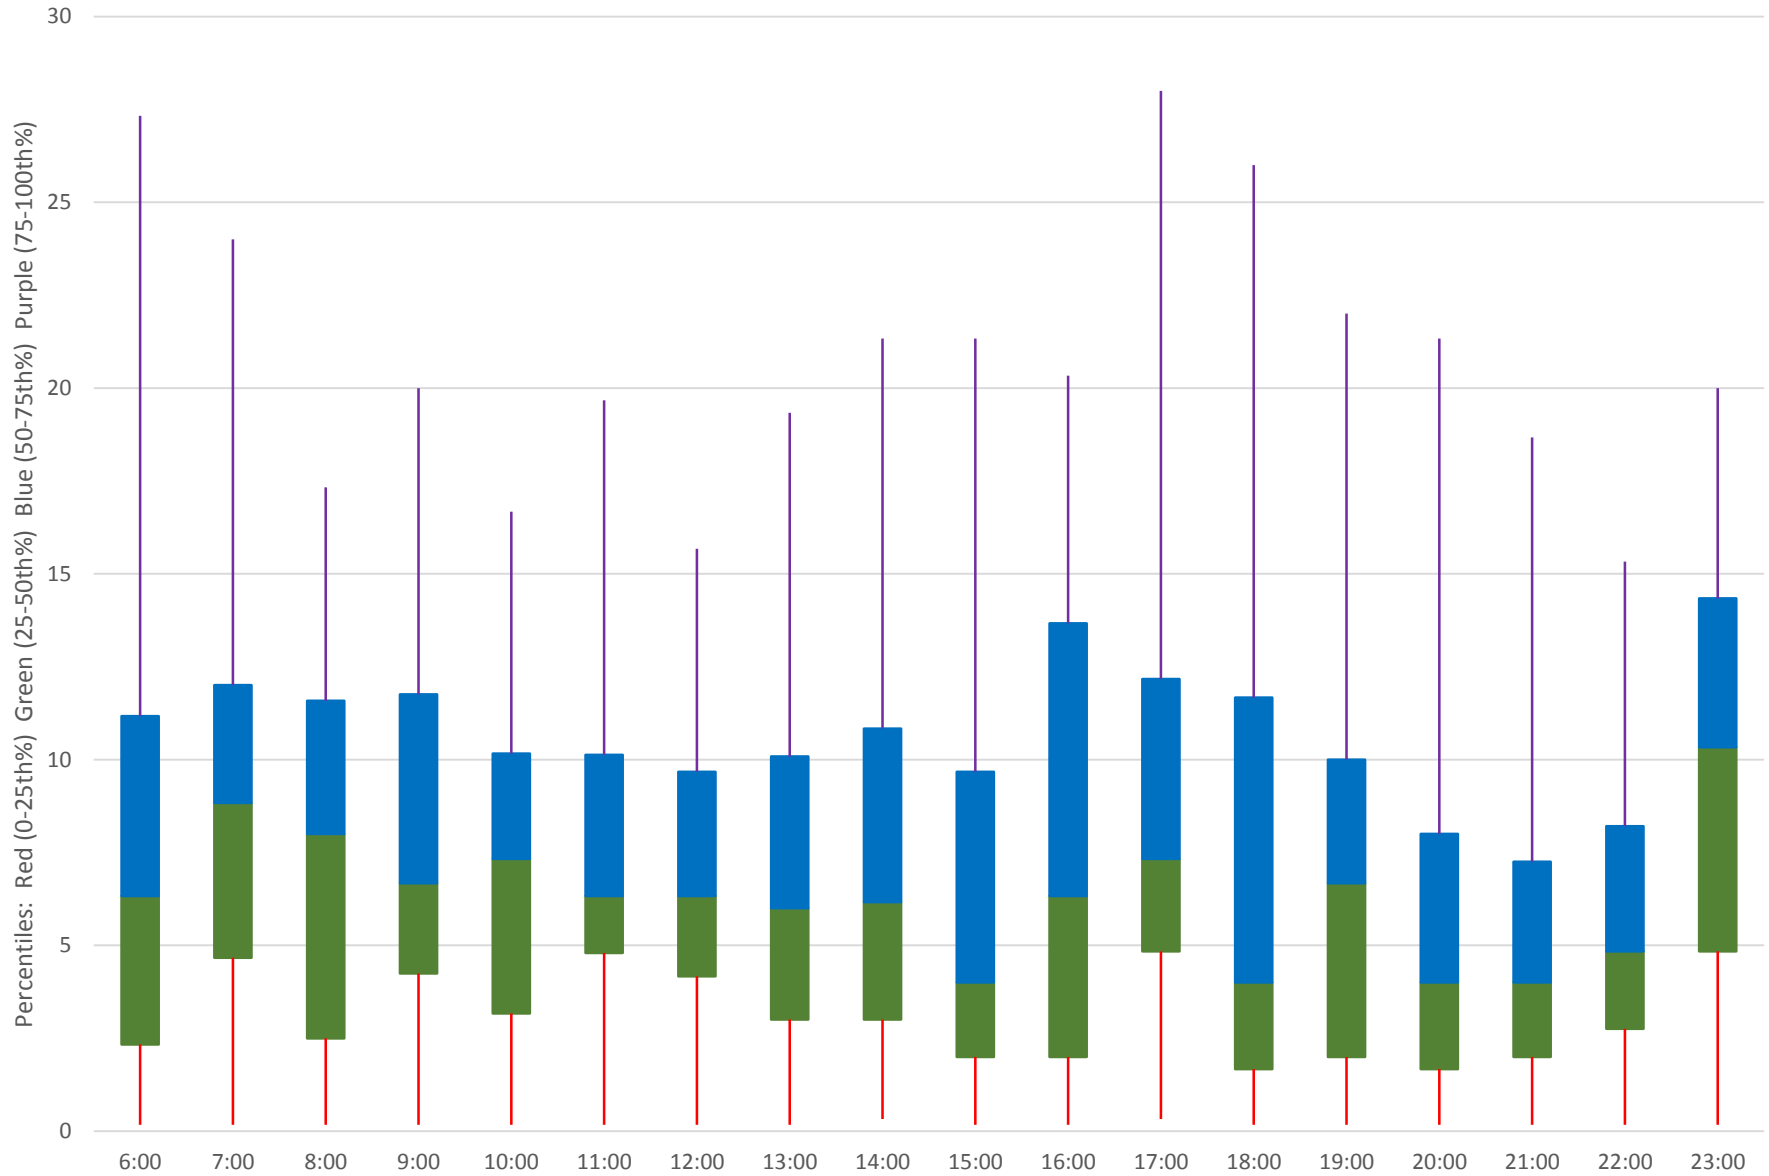

52 Lawrence West Headways at Martin Grove & Dixon Westbound June 2020

Quartiles Week 3