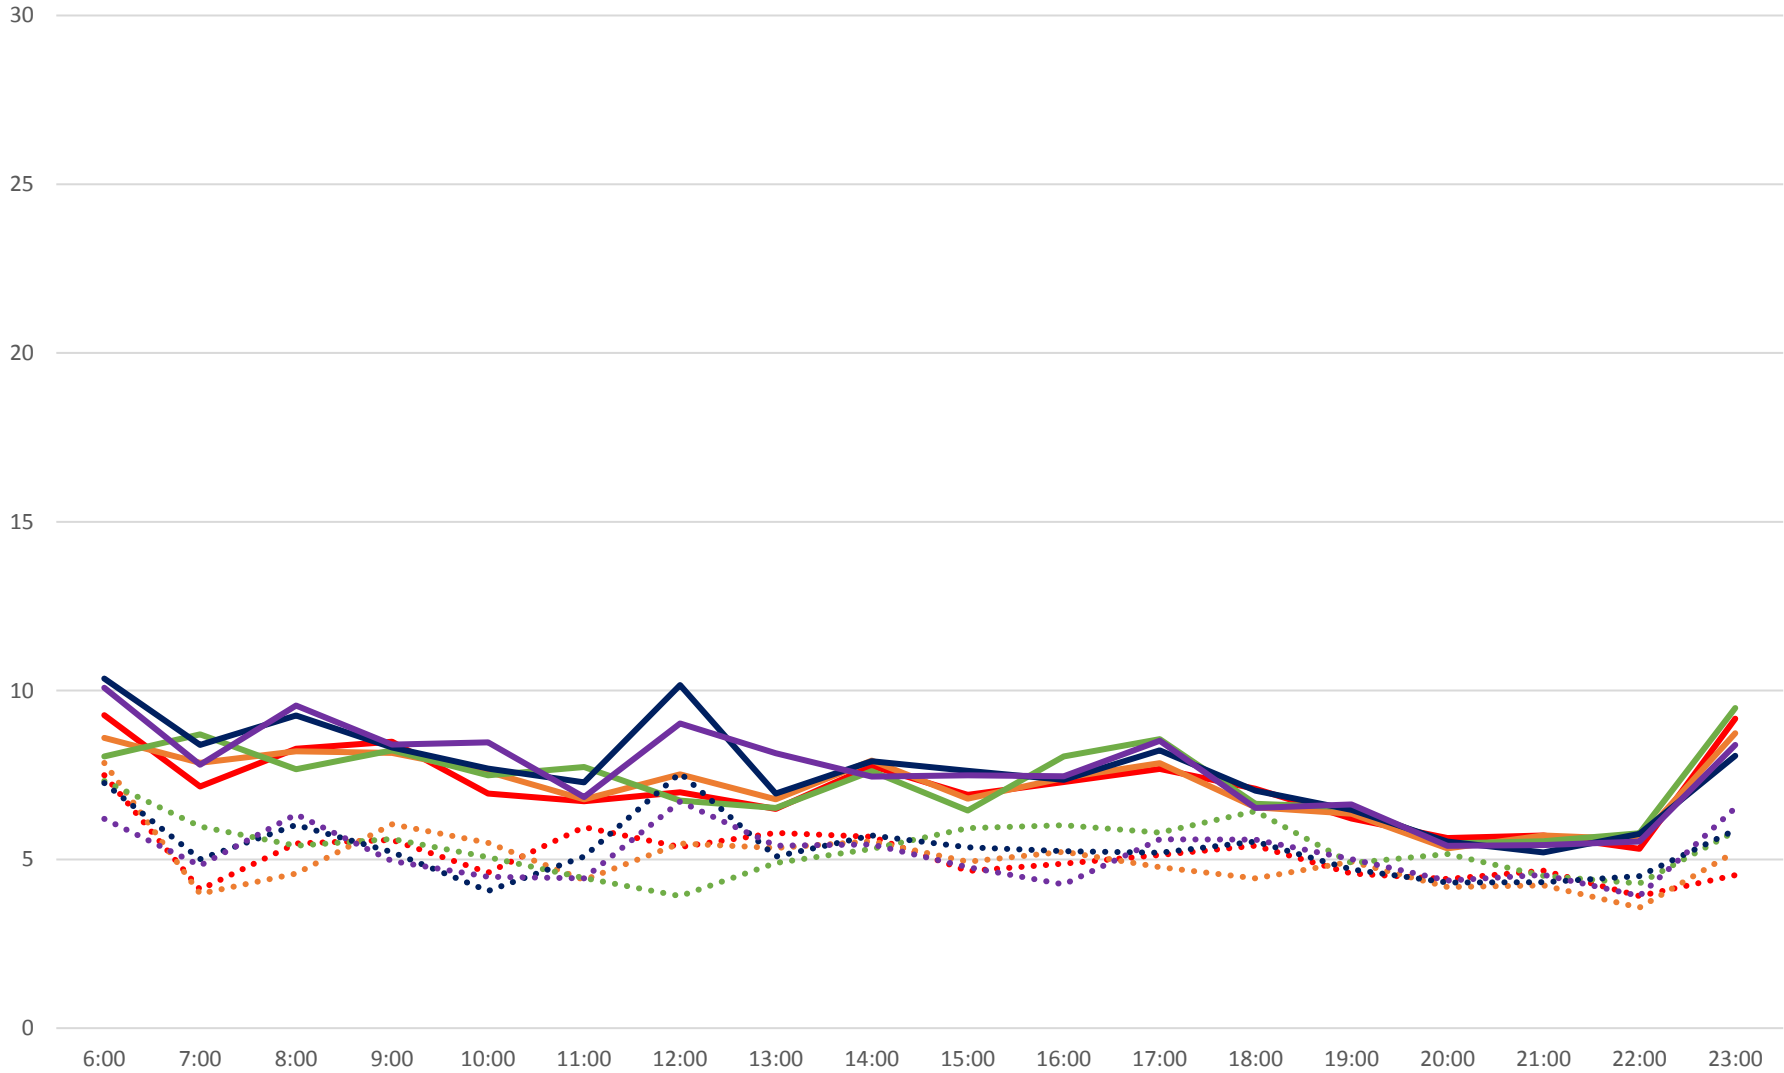

52 Lawrence West Headways at Martin Grove & Dixon Westbound June 2020 Weekday Statistics

— Average Week 1 Std Devn Week 1 — Average Week 2 Std Devn Week 2 — Average Week 3
..... Std Devn Week 3 — Average Week 4 Std Devn Week 4 — Average Week 5 Std Devn Week 5

52 Lawrence West Headways at Martin Grove & Dixon Westbound June 2020

52 Lawrence West Headways at Martin Grove & Dixon Westbound June 2020

Quartiles Week 1

52 Lawrence West Headways at Martin Grove & Dixon Westbound June 2020

52 Lawrence West Headways at Martin Grove & Dixon Westbound June 2020

Quartiles Week 2

52 Lawrence West Headways at Martin Grove & Dixon Westbound June 2020

52 Lawrence West Headways at Martin Grove & Dixon Westbound June 2020

52 Lawrence West Headways at Martin Grove & Dixon Westbound June 2020

Quartiles Saturdays

52 Lawrence West Headways at Martin Grove & Dixon Westbound June 2020 Sunday Statistics

52 Lawrence West Headways at Martin Grove & Dixon Westbound June 2020