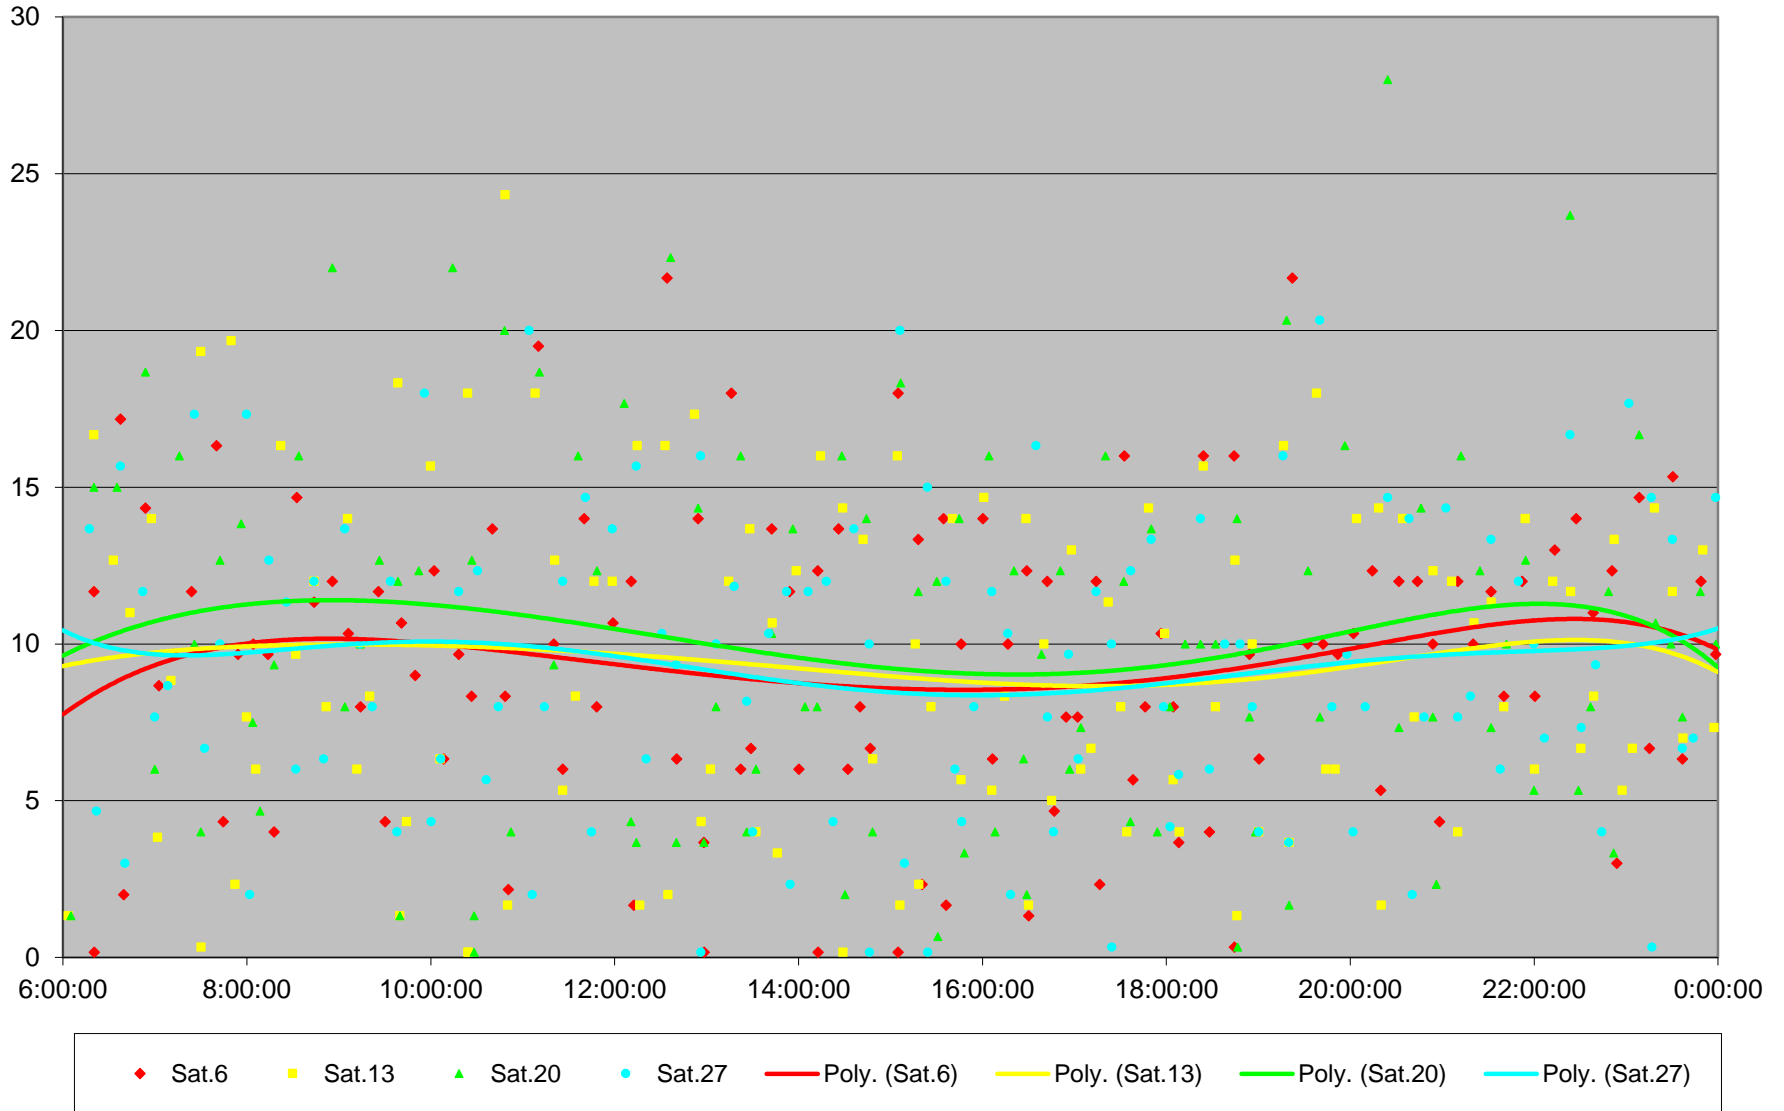

52 Lawrence West Headways at Martin Grove & Dixon Westbound June 2020 Weekday Statistics

— Average Week 1 Std Devn Week 1 — Average Week 2 Std Devn Week 2 — Average Week 3
..... Std Devn Week 3 — Average Week 4 Std Devn Week 4 — Average Week 5 Std Devn Week 5

52 Lawrence West Headways at Martin Grove & Dixon Westbound June 2020

Quartiles Week 5

52 Lawrence West Headways at Martin Grove & Dixon Westbound June 2020 Saturday Statistics

52 Lawrence West Headways at Martin Grove & Dixon Westbound June 2020

52 Lawrence West Headways at Martin Grove & Dixon Westbound June 2020

Quartiles Saturdays

52 Lawrence West Headways at Martin Grove & Dixon Westbound June 2020 Sunday Statistics

52 Lawrence West Headways at Martin Grove & Dixon Westbound June 2020

52 Lawrence West Headways at Martin Grove & Dixon Westbound June 2020

Quartiles Sundays/Holidays