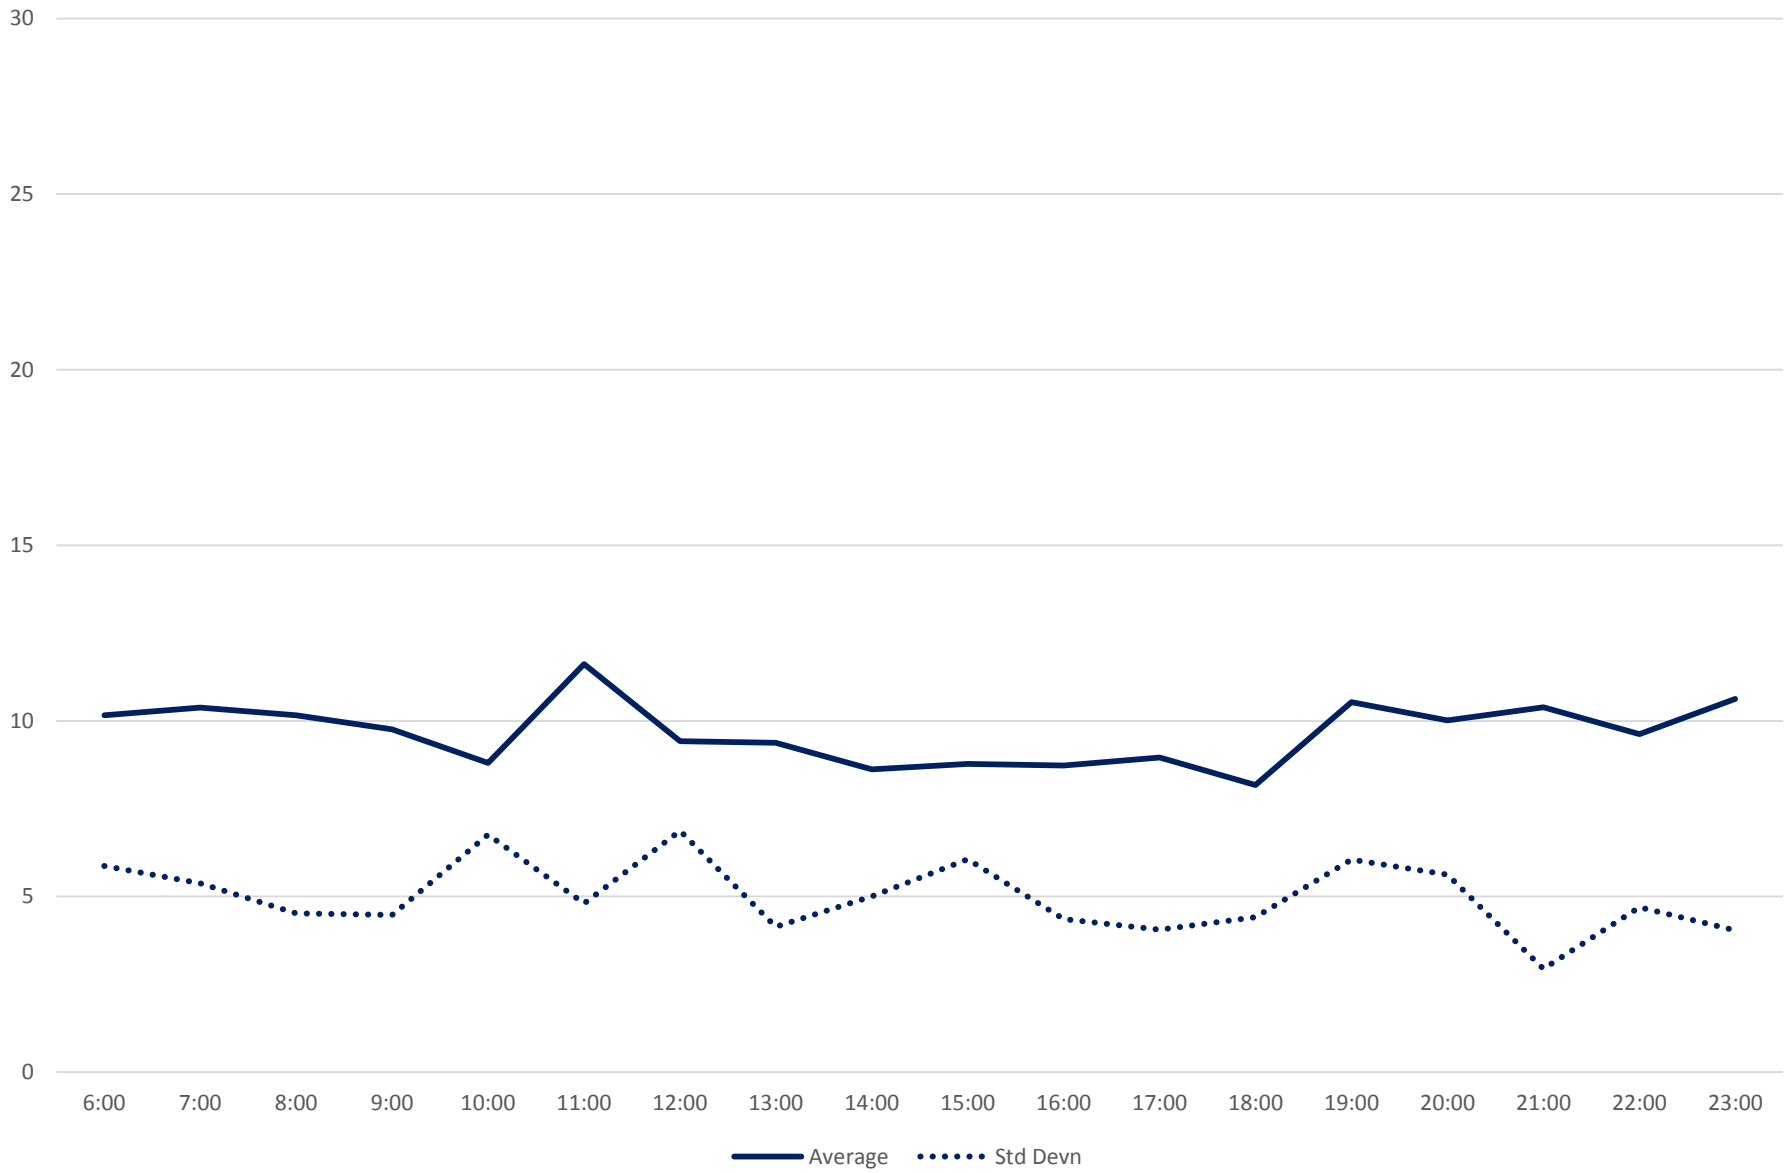

Quartiles Week 3

52 Lawrence West Headways at Martin Grove & Dixon Westbound June 2020

52 Lawrence West Headways at Martin Grove & Dixon Westbound June 2020

Quartiles Week 4

52 Lawrence West Headways at Martin Grove & Dixon Westbound June 2020

52 Lawrence West Headways at Martin Grove & Dixon Westbound June 2020

Quartiles Week 5

52 Lawrence West Headways at Martin Grove & Dixon Westbound June 2020 Saturday Statistics

52 Lawrence West Headways at Martin Grove & Dixon Westbound June 2020

52 Lawrence West Headways at Martin Grove & Dixon Westbound June 2020

Quartiles Saturdays

52 Lawrence West Headways at Martin Grove & Dixon Westbound June 2020 Sunday Statistics

52 Lawrence West Headways at Martin Grove & Dixon Westbound June 2020

52 Lawrence West Headways at Martin Grove & Dixon Westbound June 2020

Quartiles Sundays/Holidays