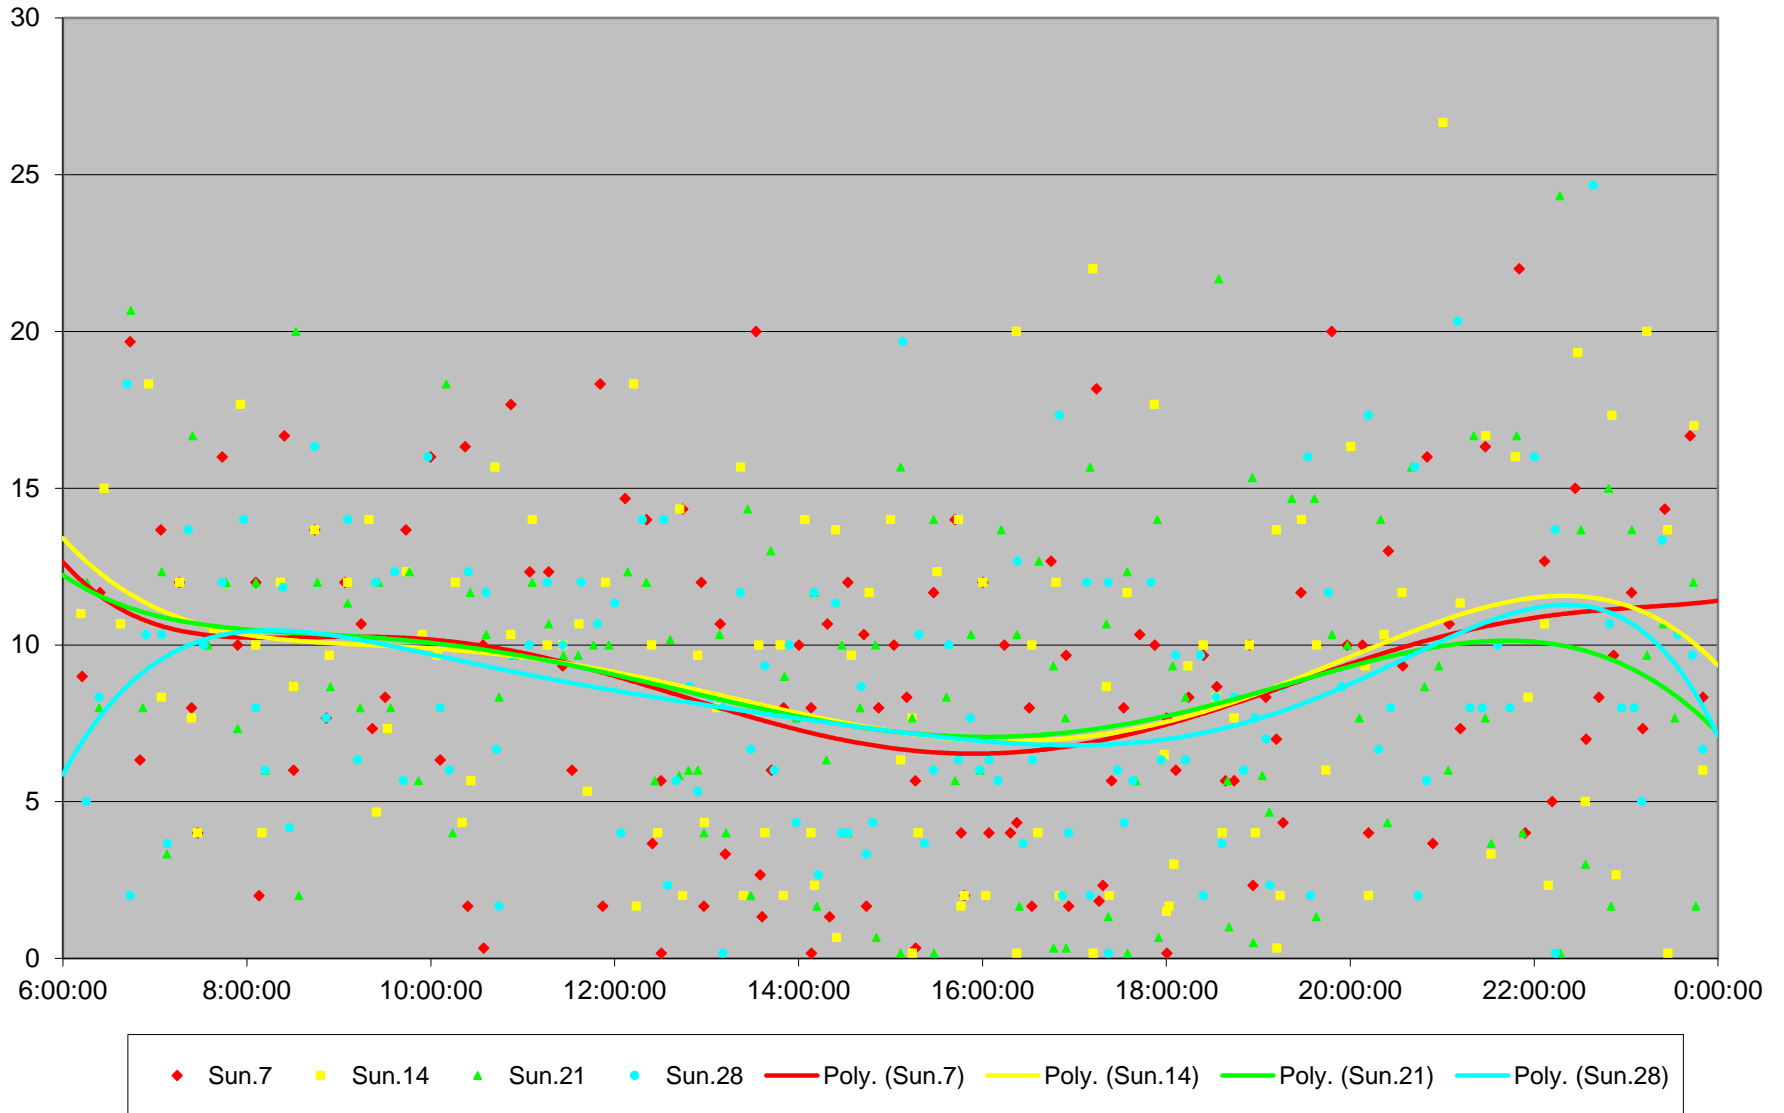

52 Lawrence West Headways at Martin Grove & Dixon Westbound June 2020

Quartiles Week 5

52 Lawrence West Headways at Martin Grove & Dixon Westbound June 2020 Saturday Statistics

52 Lawrence West Headways at Martin Grove & Dixon Westbound June 2020

52 Lawrence West Headways at Martin Grove & Dixon Westbound June 2020

Quartiles Saturdays

52 Lawrence West Headways at Martin Grove & Dixon Westbound June 2020 Sunday Statistics

52 Lawrence West Headways at Martin Grove & Dixon Westbound June 2020

52 Lawrence West Headways at Martin Grove & Dixon Westbound June 2020

Quartiles Sundays/Holidays