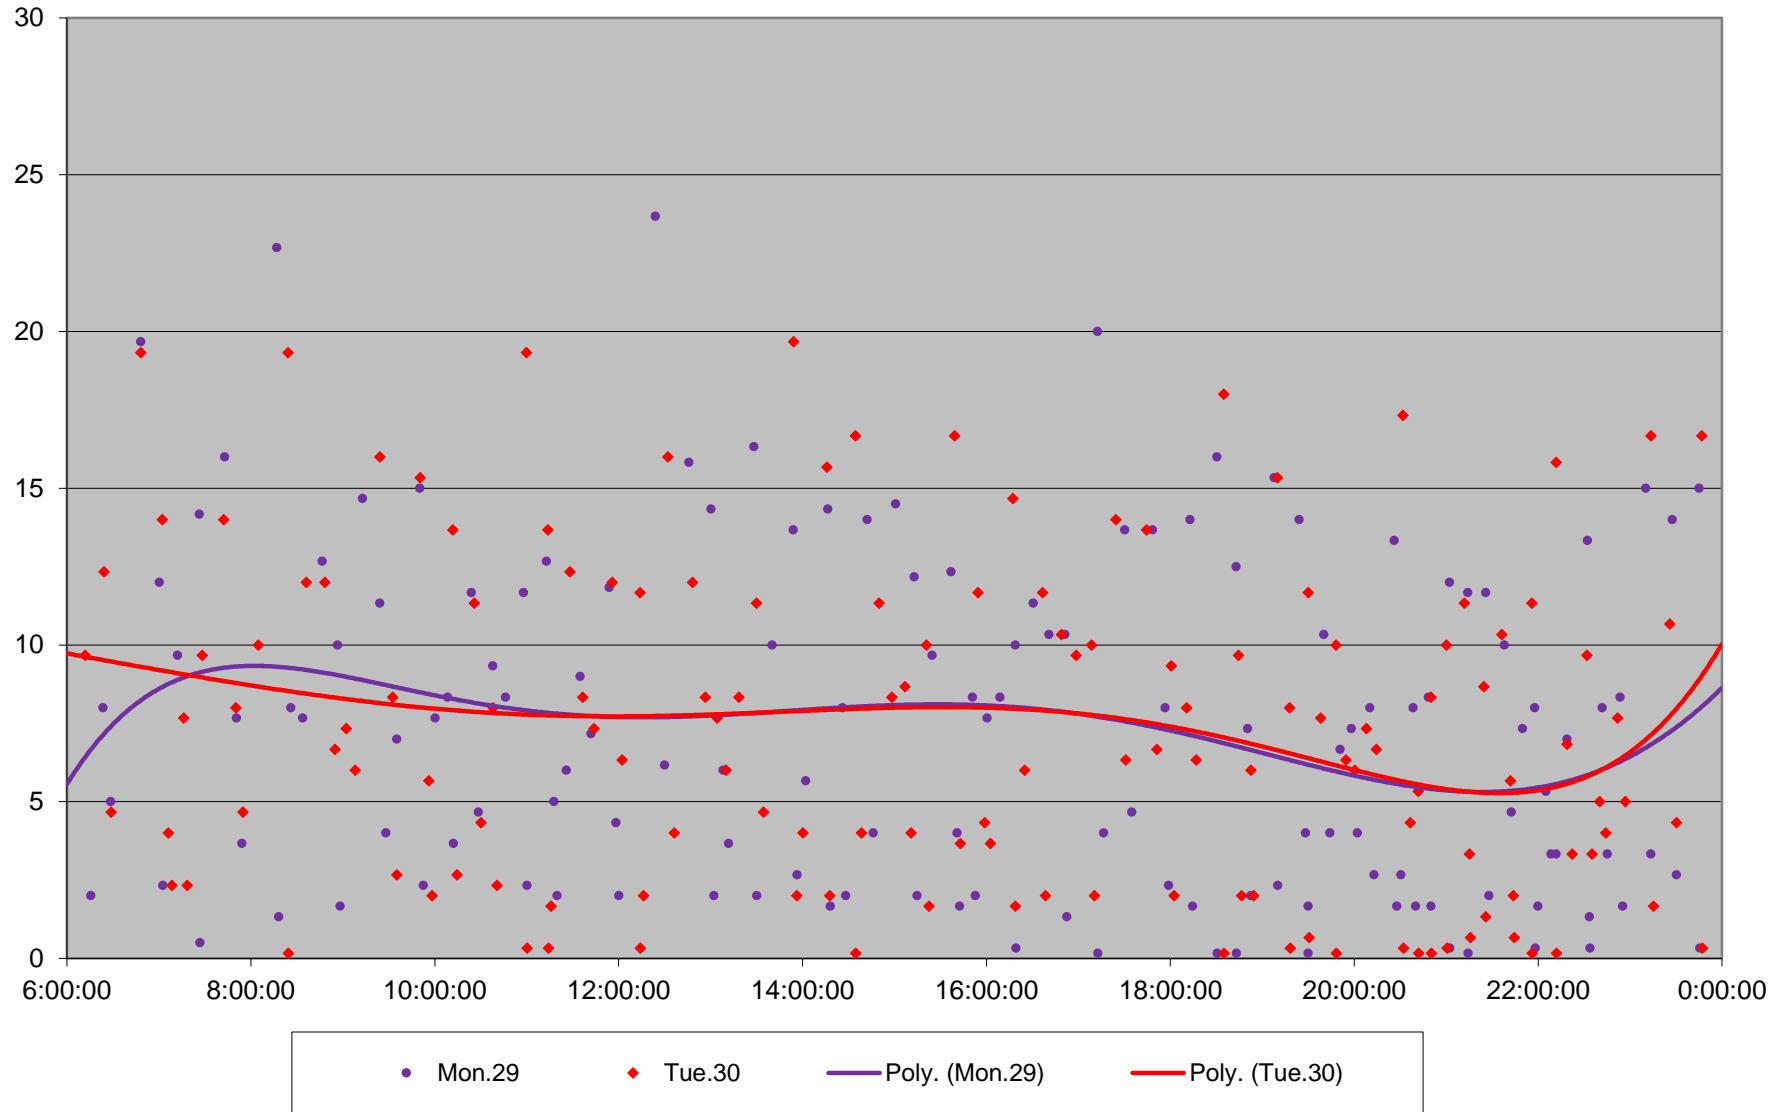

Quartiles Week 3

52 Lawrence West Headways at Martin Grove & Dixon Westbound June 2020

52 Lawrence West Headways at Martin Grove & Dixon Westbound June 2020

Quartiles Week 4

52 Lawrence West Headways at Martin Grove & Dixon Westbound June 2020

52 Lawrence West Headways at Martin Grove & Dixon Westbound June 2020

Quartiles Week 5

52 Lawrence West Headways at Martin Grove & Dixon Westbound June 2020 Saturday Statistics

52 Lawrence West Headways at Martin Grove & Dixon Westbound June 2020

52 Lawrence West Headways at Martin Grove & Dixon Westbound June 2020

Quartiles Saturdays

52 Lawrence West Headways at Martin Grove & Dixon Westbound June 2020 Sunday Statistics

52 Lawrence West Headways at Martin Grove & Dixon Westbound June 2020