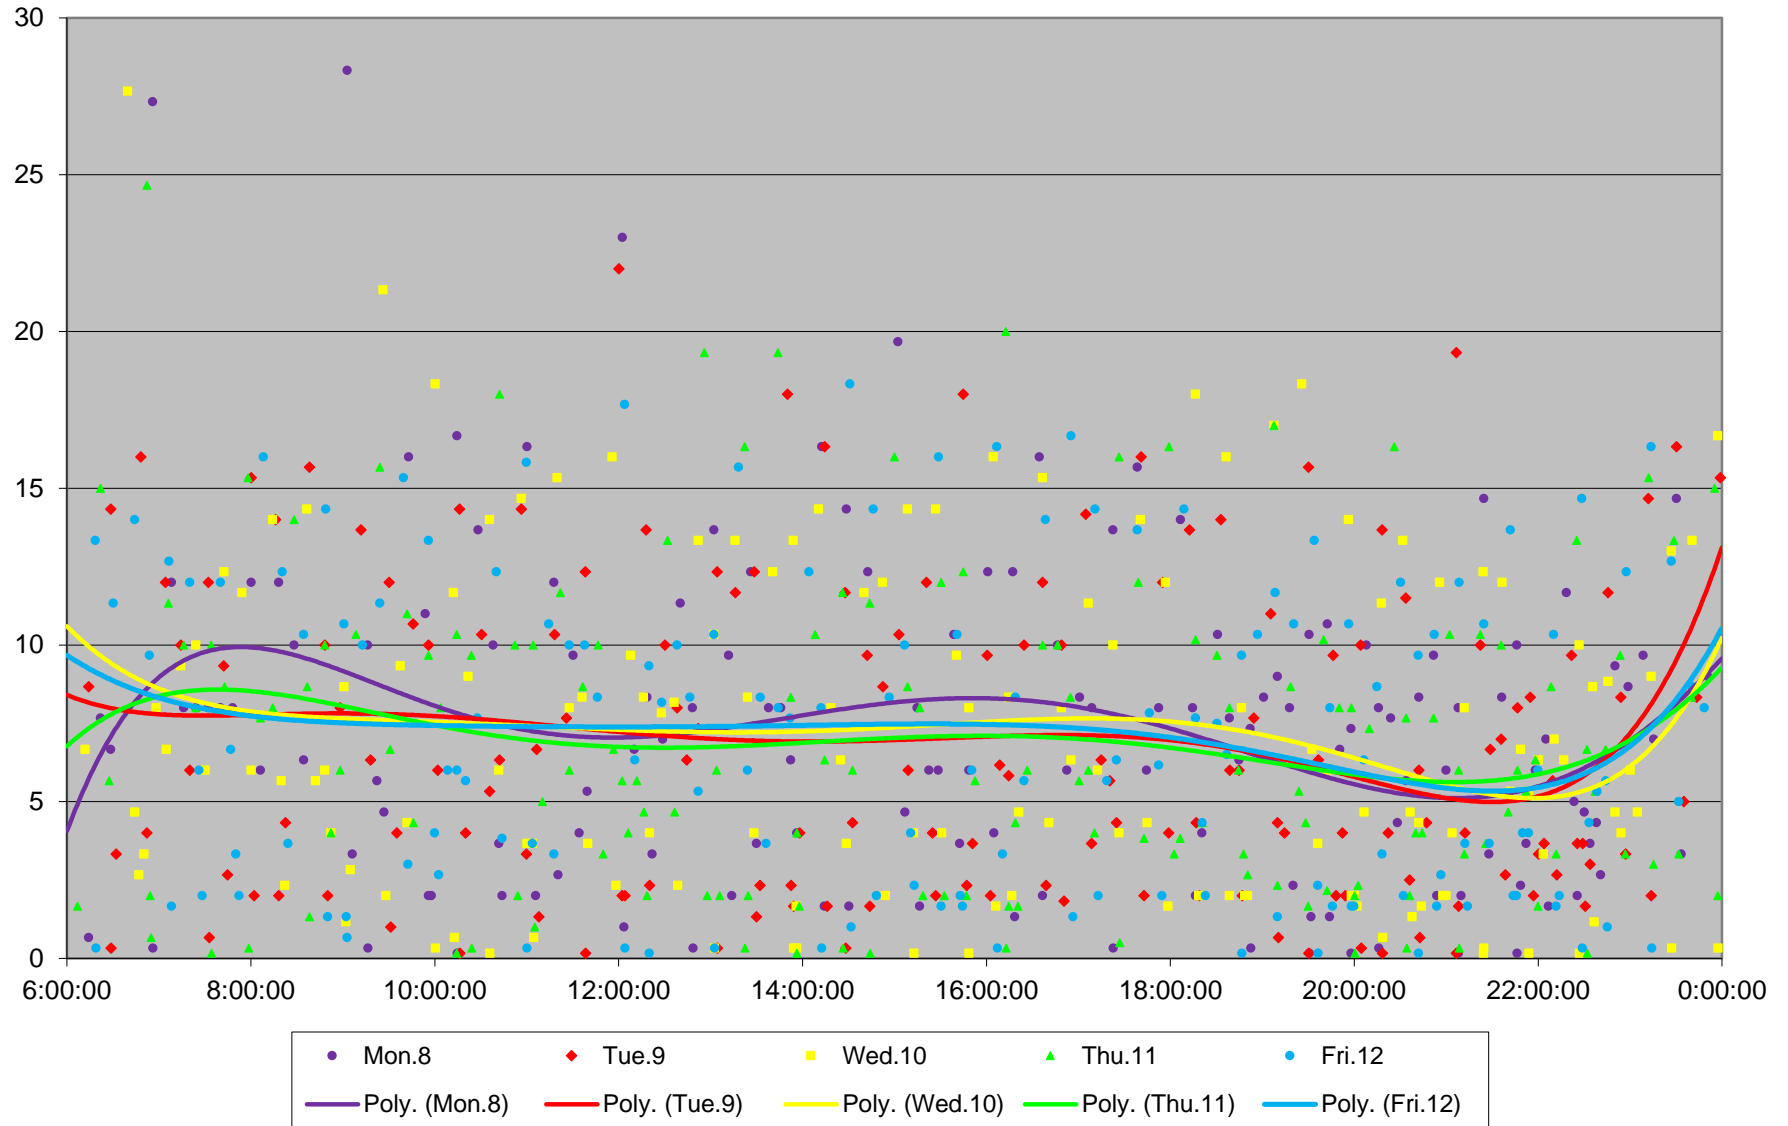

52 Lawrence West Headways at Martin Grove & Dixon Westbound June 2020 Weekday Statistics

— Average Week 1 Std Devn Week 1 — Average Week 2 Std Devn Week 2 — Average Week 3
..... Std Devn Week 3 — Average Week 4 Std Devn Week 4 — Average Week 5 Std Devn Week 5

52 Lawrence West Headways at Martin Grove & Dixon Westbound June 2020

52 Lawrence West Headways at Martin Grove & Dixon Westbound June 2020

Quartiles Week 1

52 Lawrence West Headways at Martin Grove & Dixon Westbound June 2020

52 Lawrence West Headways at Martin Grove & Dixon Westbound June 2020

Quartiles Week 2

52 Lawrence West Headways at Martin Grove & Dixon Westbound June 2020

52 Lawrence West Headways at Martin Grove & Dixon Westbound June 2020

52 Lawrence West Headways at Martin Grove & Dixon Westbound June 2020

Quartiles Week 5

52 Lawrence West Headways at Martin Grove & Dixon Westbound June 2020 Saturday Statistics

52 Lawrence West Headways at Martin Grove & Dixon Westbound June 2020