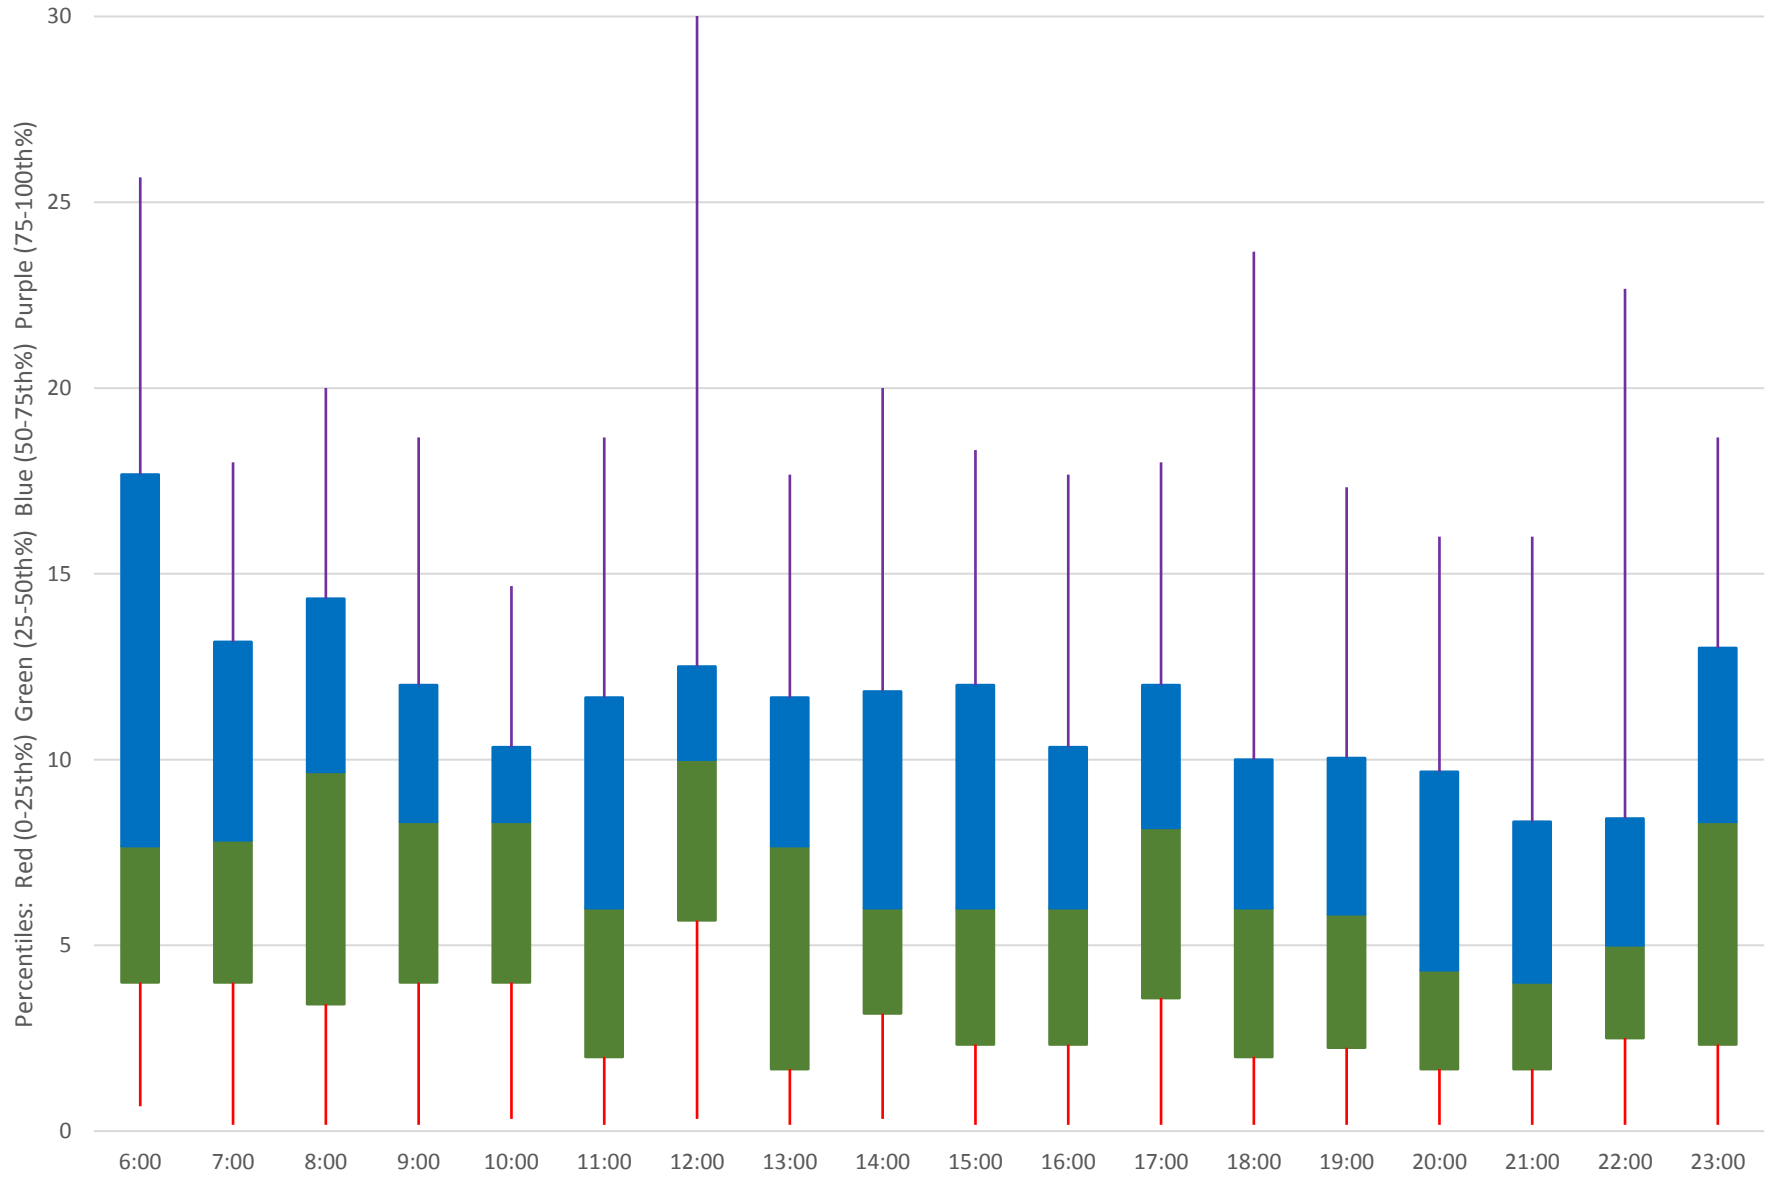

Quartiles Week 3

52 Lawrence West Headways at Martin Grove & Dixon Westbound June 2020

52 Lawrence West Headways at Martin Grove & Dixon Westbound June 2020

Quartiles Week 4

52 Lawrence West Headways at Martin Grove & Dixon Westbound June 2020

52 Lawrence West Headways at Martin Grove & Dixon Westbound June 2020

Quartiles Week 5

52 Lawrence West Headways at Martin Grove & Dixon Westbound June 2020 Saturday Statistics

52 Lawrence West Headways at Martin Grove & Dixon Westbound June 2020

52 Lawrence West Headways at Martin Grove & Dixon Westbound June 2020

Quartiles Saturdays

52 Lawrence West Headways at Martin Grove & Dixon Westbound June 2020 Sunday Statistics

52 Lawrence West Headways at Martin Grove & Dixon Westbound June 2020

52 Lawrence West Headways at Martin Grove & Dixon Westbound June 2020

Quartiles Sundays/Holidays