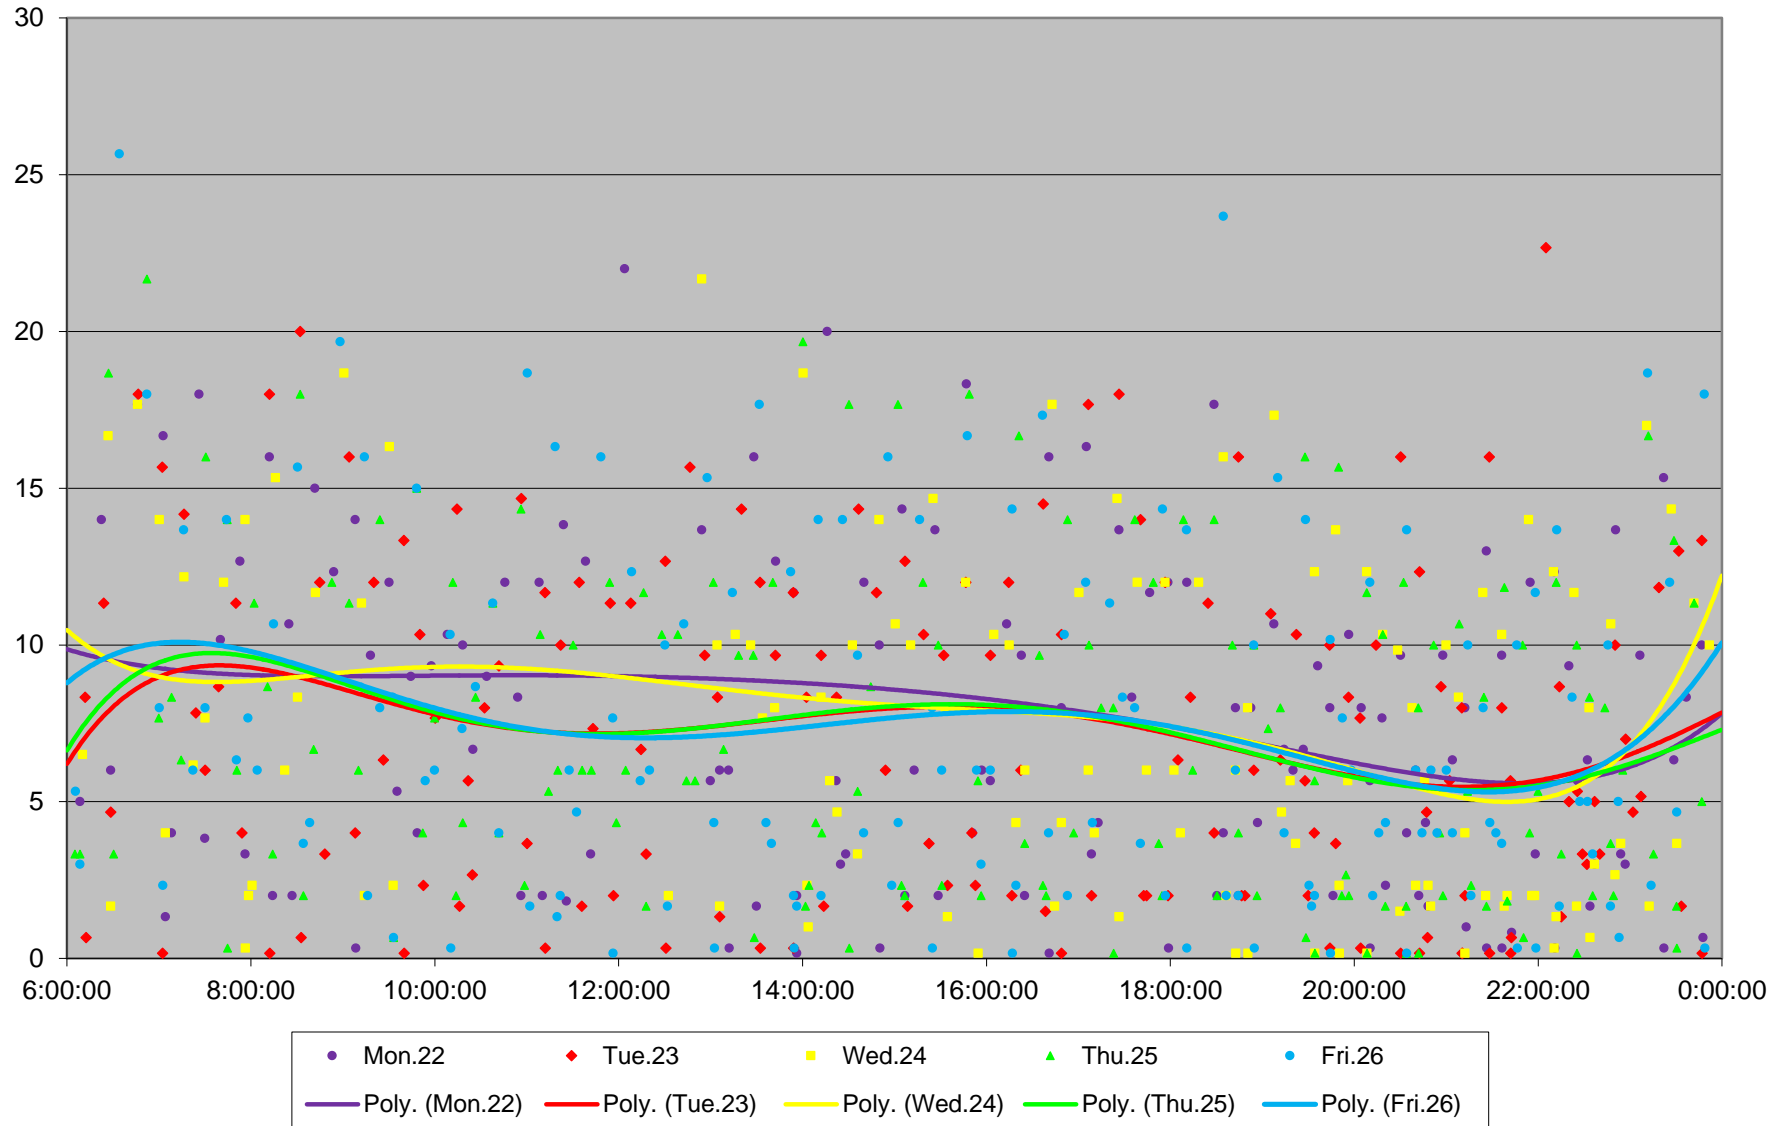

52 Lawrence West Headways at Martin Grove & Dixon Westbound June 2020 Weekday Statistics

— Average Week 1 Std Devn Week 1 — Average Week 2 Std Devn Week 2 — Average Week 3
..... Std Devn Week 3 — Average Week 4 Std Devn Week 4 — Average Week 5 Std Devn Week 5

52 Lawrence West Headways at Martin Grove & Dixon Westbound June 2020

Quartiles Week 2

52 Lawrence West Headways at Martin Grove & Dixon Westbound June 2020

52 Lawrence West Headways at Martin Grove & Dixon Westbound June 2020

Quartiles Week 3

52 Lawrence West Headways at Martin Grove & Dixon Westbound June 2020

52 Lawrence West Headways at Martin Grove & Dixon Westbound June 2020

Quartiles Week 4

52 Lawrence West Headways at Martin Grove & Dixon Westbound June 2020

52 Lawrence West Headways at Martin Grove & Dixon Westbound June 2020

Quartiles Week 5

52 Lawrence West Headways at Martin Grove & Dixon Westbound June 2020 Saturday Statistics

52 Lawrence West Headways at Martin Grove & Dixon Westbound June 2020