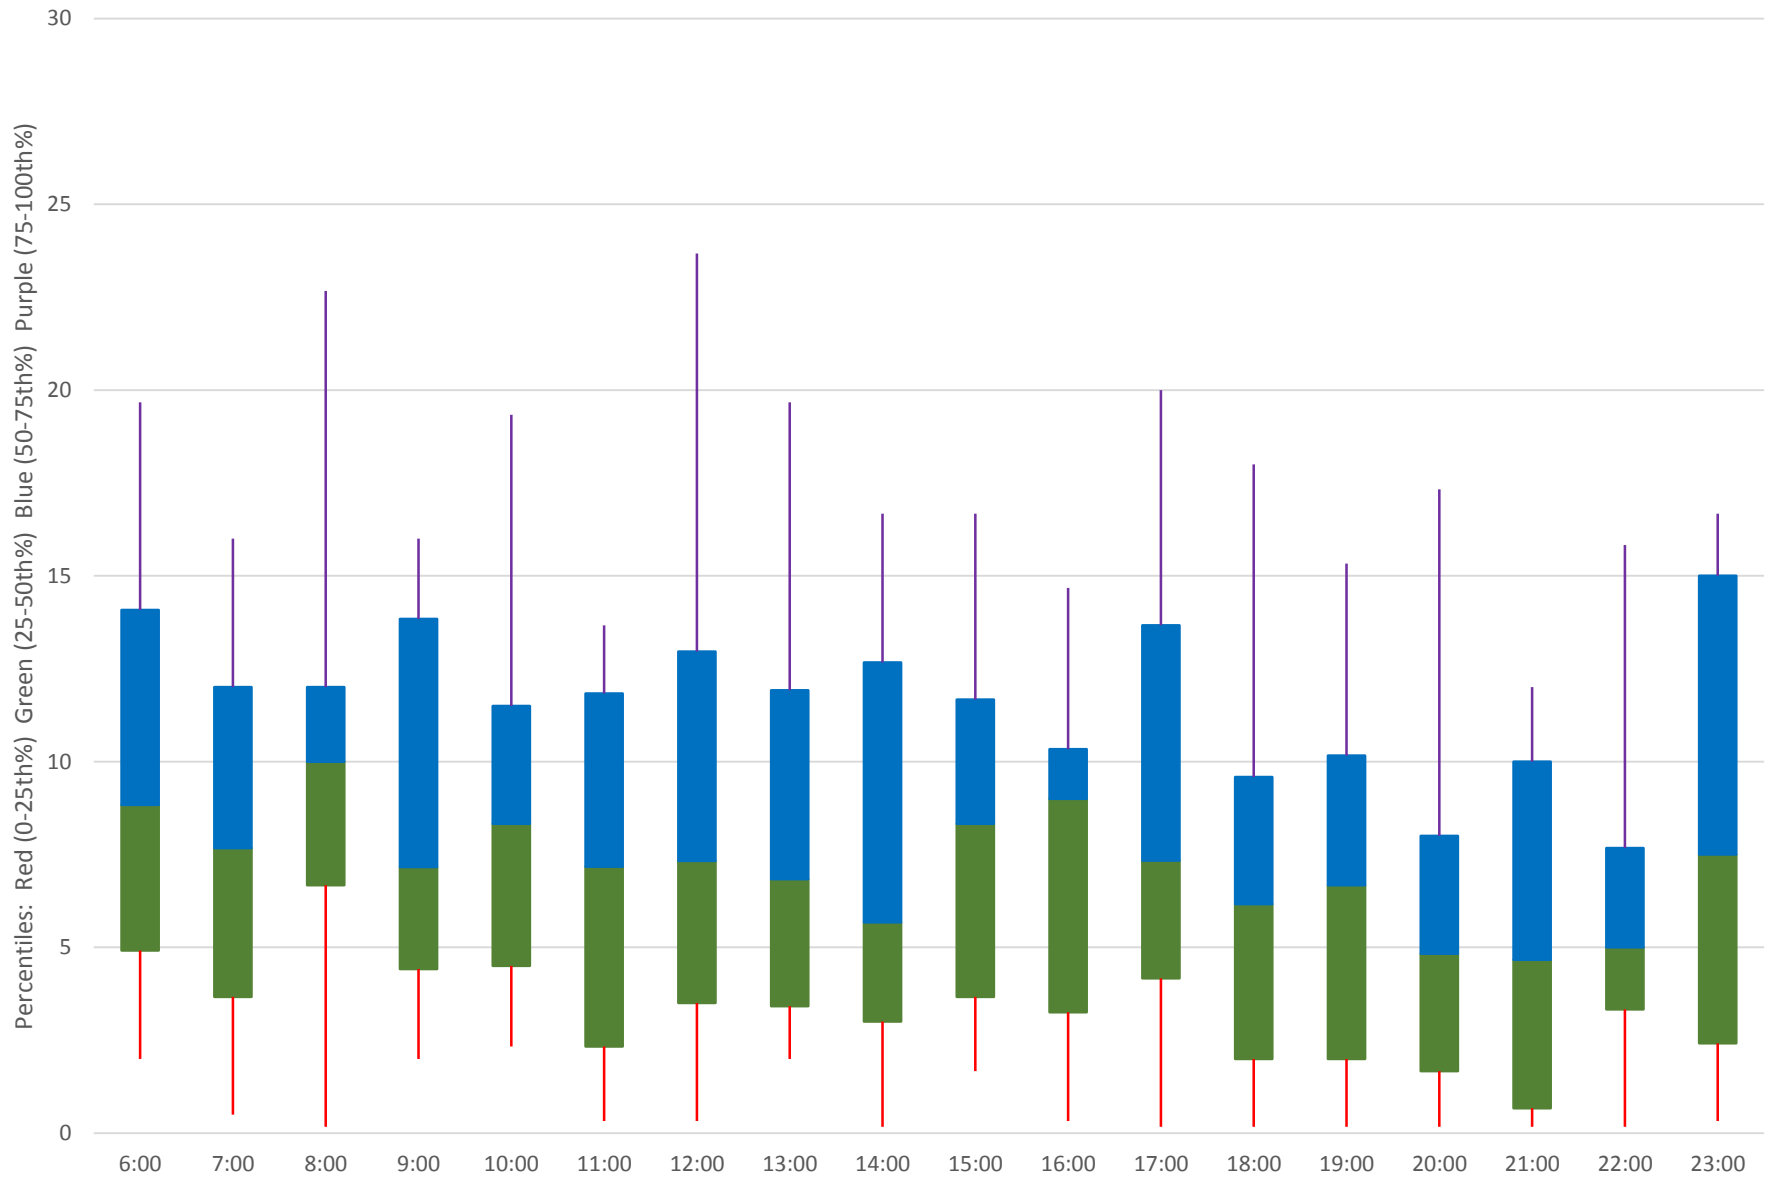

Quartiles Week 3

52 Lawrence West Headways at Martin Grove & Dixon Westbound June 2020

52 Lawrence West Headways at Martin Grove & Dixon Westbound June 2020

Quartiles Week 4

52 Lawrence West Headways at Martin Grove & Dixon Westbound June 2020

52 Lawrence West Headways at Martin Grove & Dixon Westbound June 2020

Quartiles Week 5

52 Lawrence West Headways at Martin Grove & Dixon Westbound June 2020 Saturday Statistics

52 Lawrence West Headways at Martin Grove & Dixon Westbound June 2020

52 Lawrence West Headways at Martin Grove & Dixon Westbound June 2020

Quartiles Saturdays

52 Lawrence West Headways at Martin Grove & Dixon Westbound June 2020 Sunday Statistics

52 Lawrence West Headways at Martin Grove & Dixon Westbound June 2020

52 Lawrence West Headways at Martin Grove & Dixon Westbound June 2020

Quartiles Sundays/Holidays