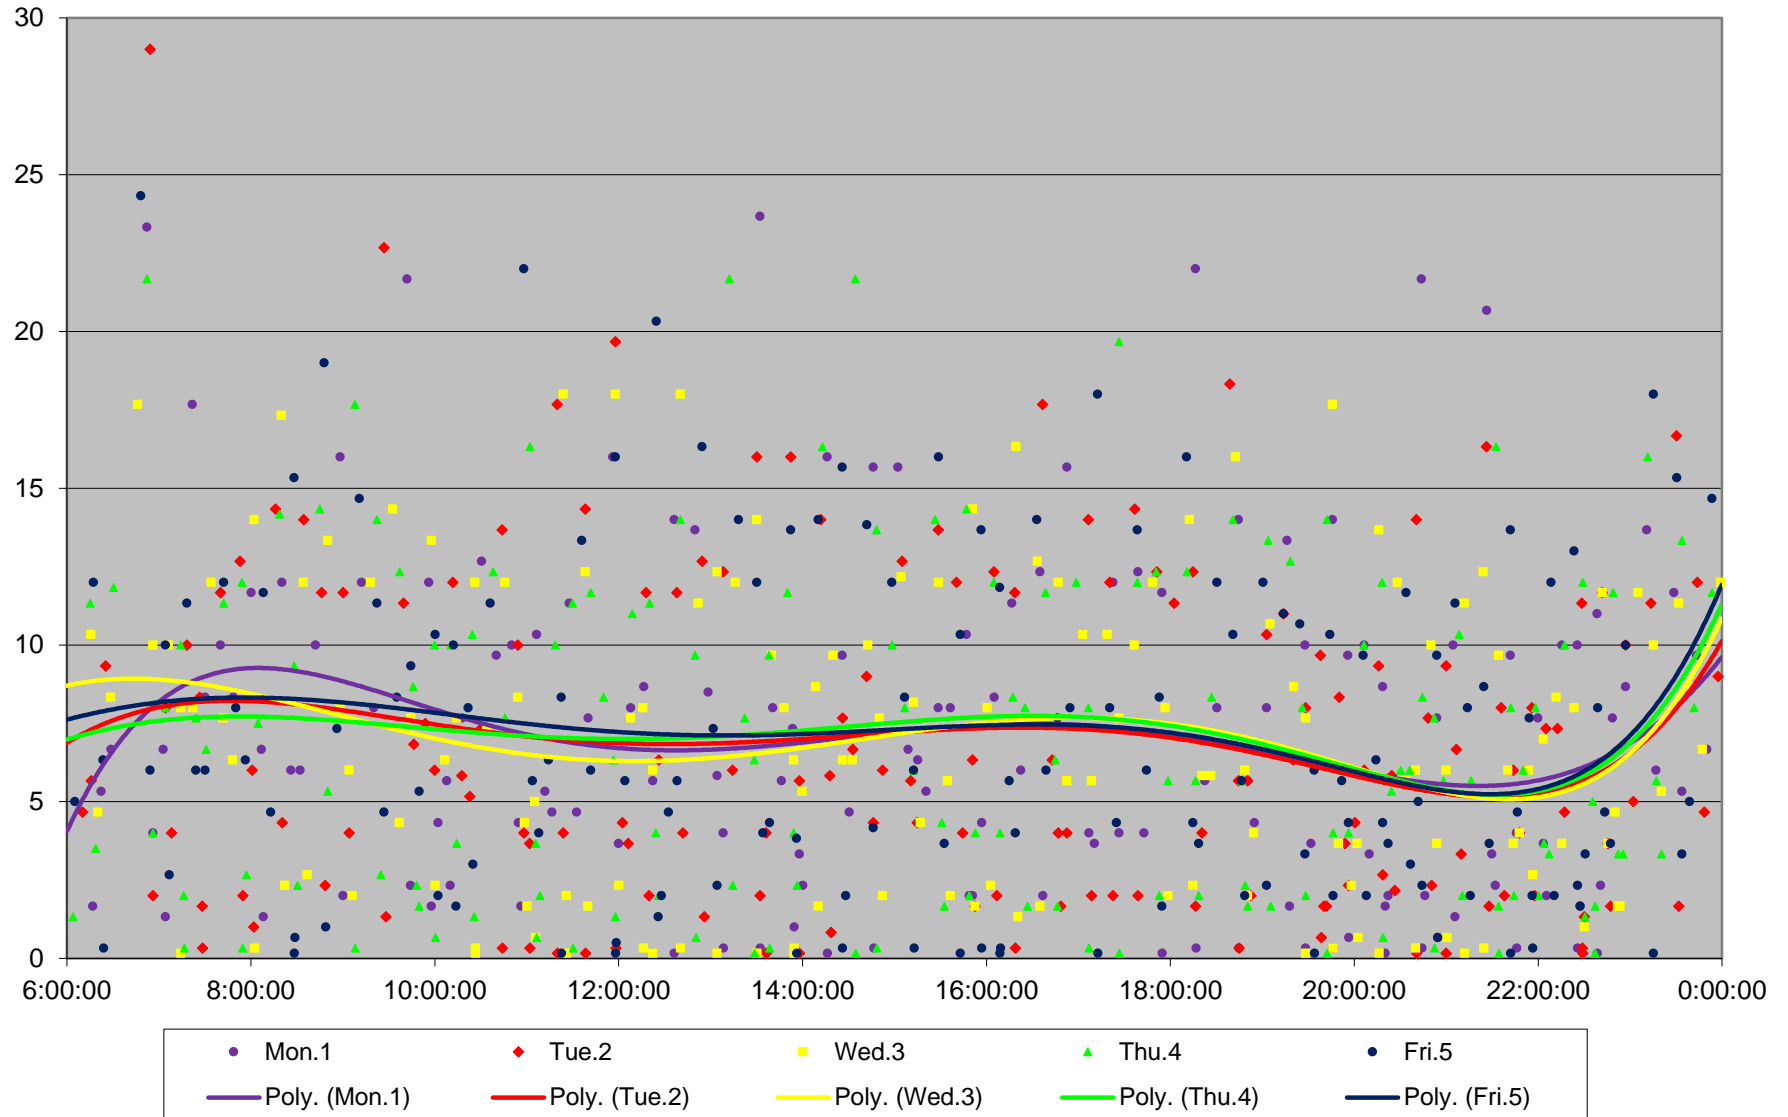

52 Lawrence West Headways at Martin Grove & Dixon Westbound June 2020 Weekday Statistics

— Average Week 1 Std Devn Week 1 — Average Week 2 Std Devn Week 2 — Average Week 3
..... Std Devn Week 3 — Average Week 4 Std Devn Week 4 — Average Week 5 Std Devn Week 5

52 Lawrence West Headways at Martin Grove & Dixon Westbound June 2020

52 Lawrence West Headways at Martin Grove & Dixon Westbound June 2020

Quartiles Week 1

52 Lawrence West Headways at Martin Grove & Dixon Westbound June 2020

52 Lawrence West Headways at Martin Grove & Dixon Westbound June 2020

Quartiles Week 2

52 Lawrence West Headways at Martin Grove & Dixon Westbound June 2020

52 Lawrence West Headways at Martin Grove & Dixon Westbound June 2020

52 Lawrence West Headways at Martin Grove & Dixon Westbound June 2020

Quartiles Week 5

52 Lawrence West Headways at Martin Grove & Dixon Westbound June 2020 Saturday Statistics

52 Lawrence West Headways at Martin Grove & Dixon Westbound June 2020