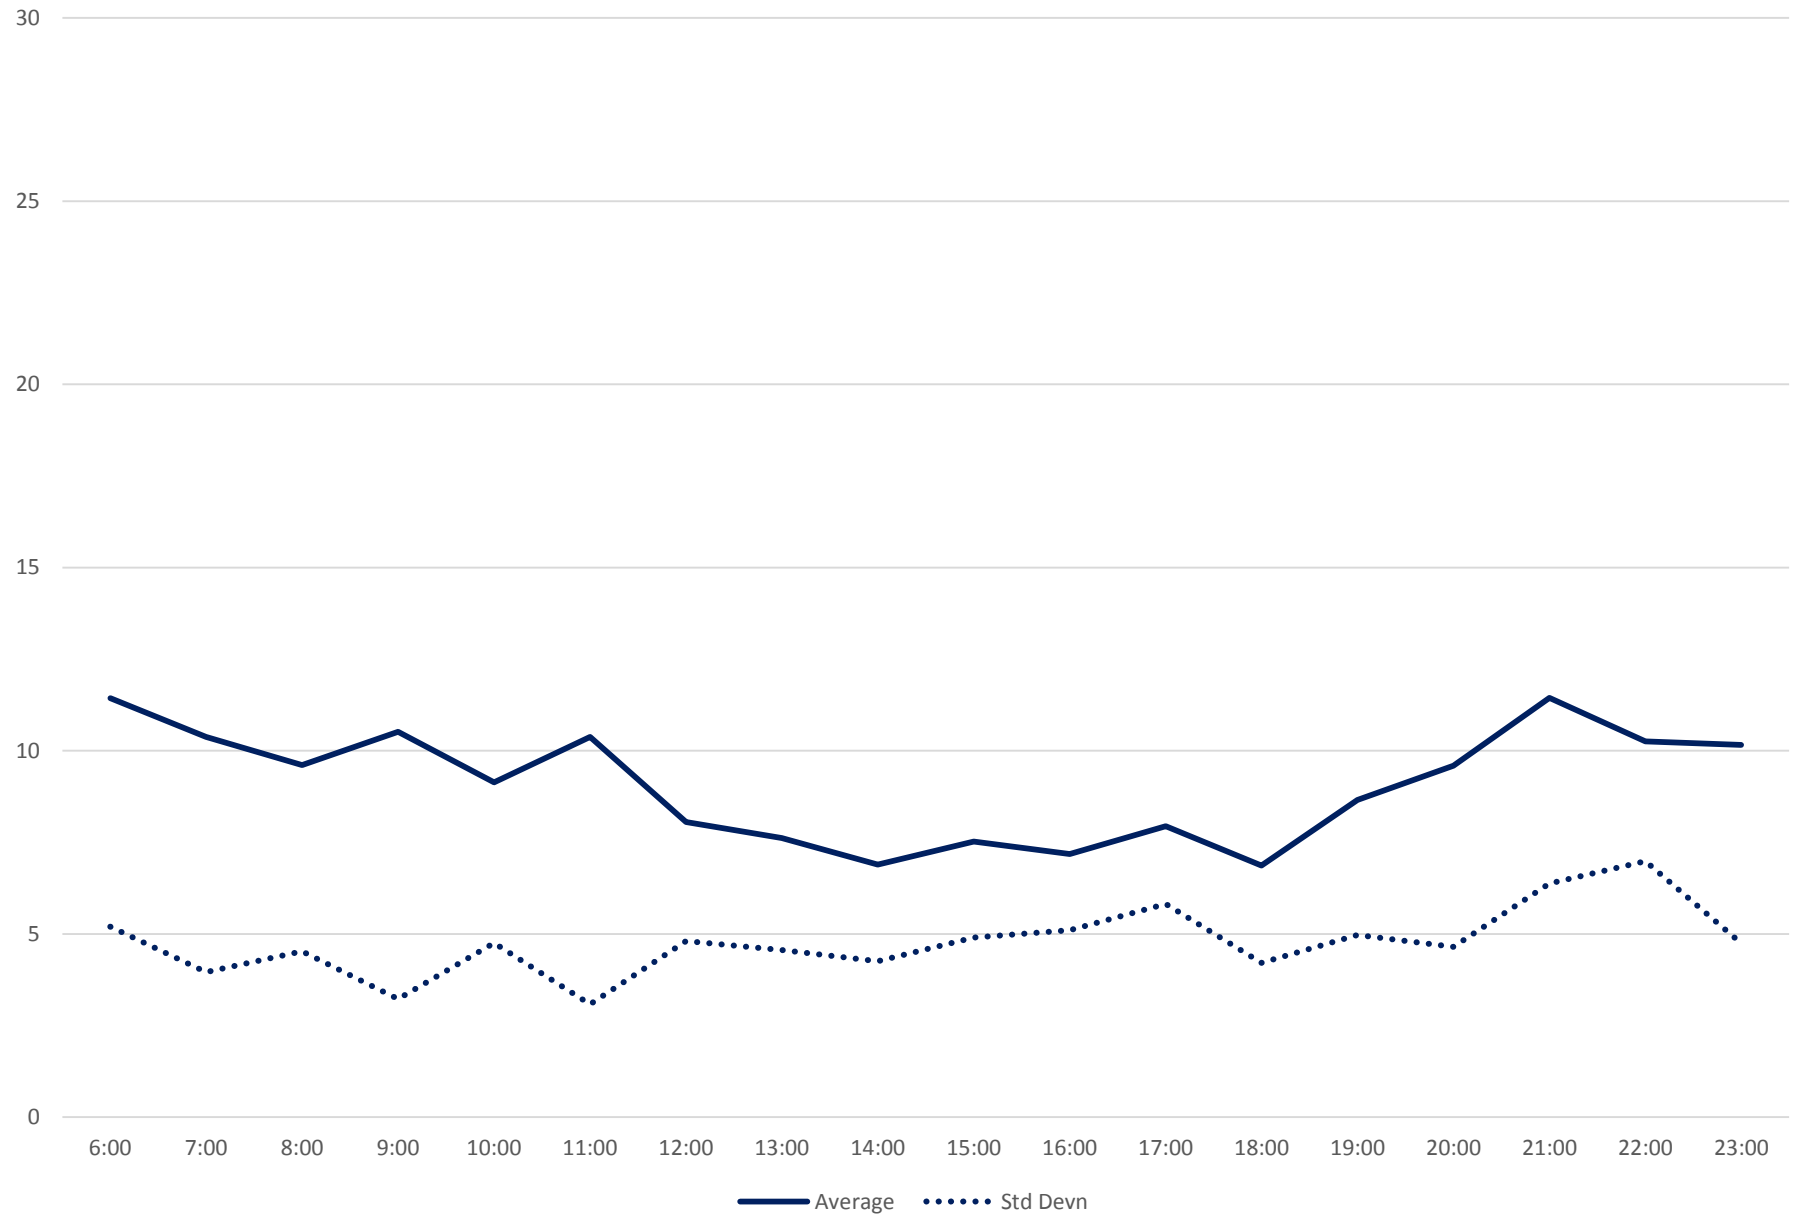

Quartiles Week 3

52 Lawrence West Headways at Martin Grove & Dixon Westbound June 2020

52 Lawrence West Headways at Martin Grove & Dixon Westbound June 2020

Quartiles Week 4

52 Lawrence West Headways at Martin Grove & Dixon Westbound June 2020

52 Lawrence West Headways at Martin Grove & Dixon Westbound June 2020

Quartiles Week 5

52 Lawrence West Headways at Martin Grove & Dixon Westbound June 2020 Saturday Statistics

52 Lawrence West Headways at Martin Grove & Dixon Westbound June 2020

52 Lawrence West Headways at Martin Grove & Dixon Westbound June 2020

Quartiles Saturdays

52 Lawrence West Headways at Martin Grove & Dixon Westbound June 2020 Sunday Statistics

52 Lawrence West Headways at Martin Grove & Dixon Westbound June 2020

52 Lawrence West Headways at Martin Grove & Dixon Westbound June 2020

Quartiles Sundays/Holidays