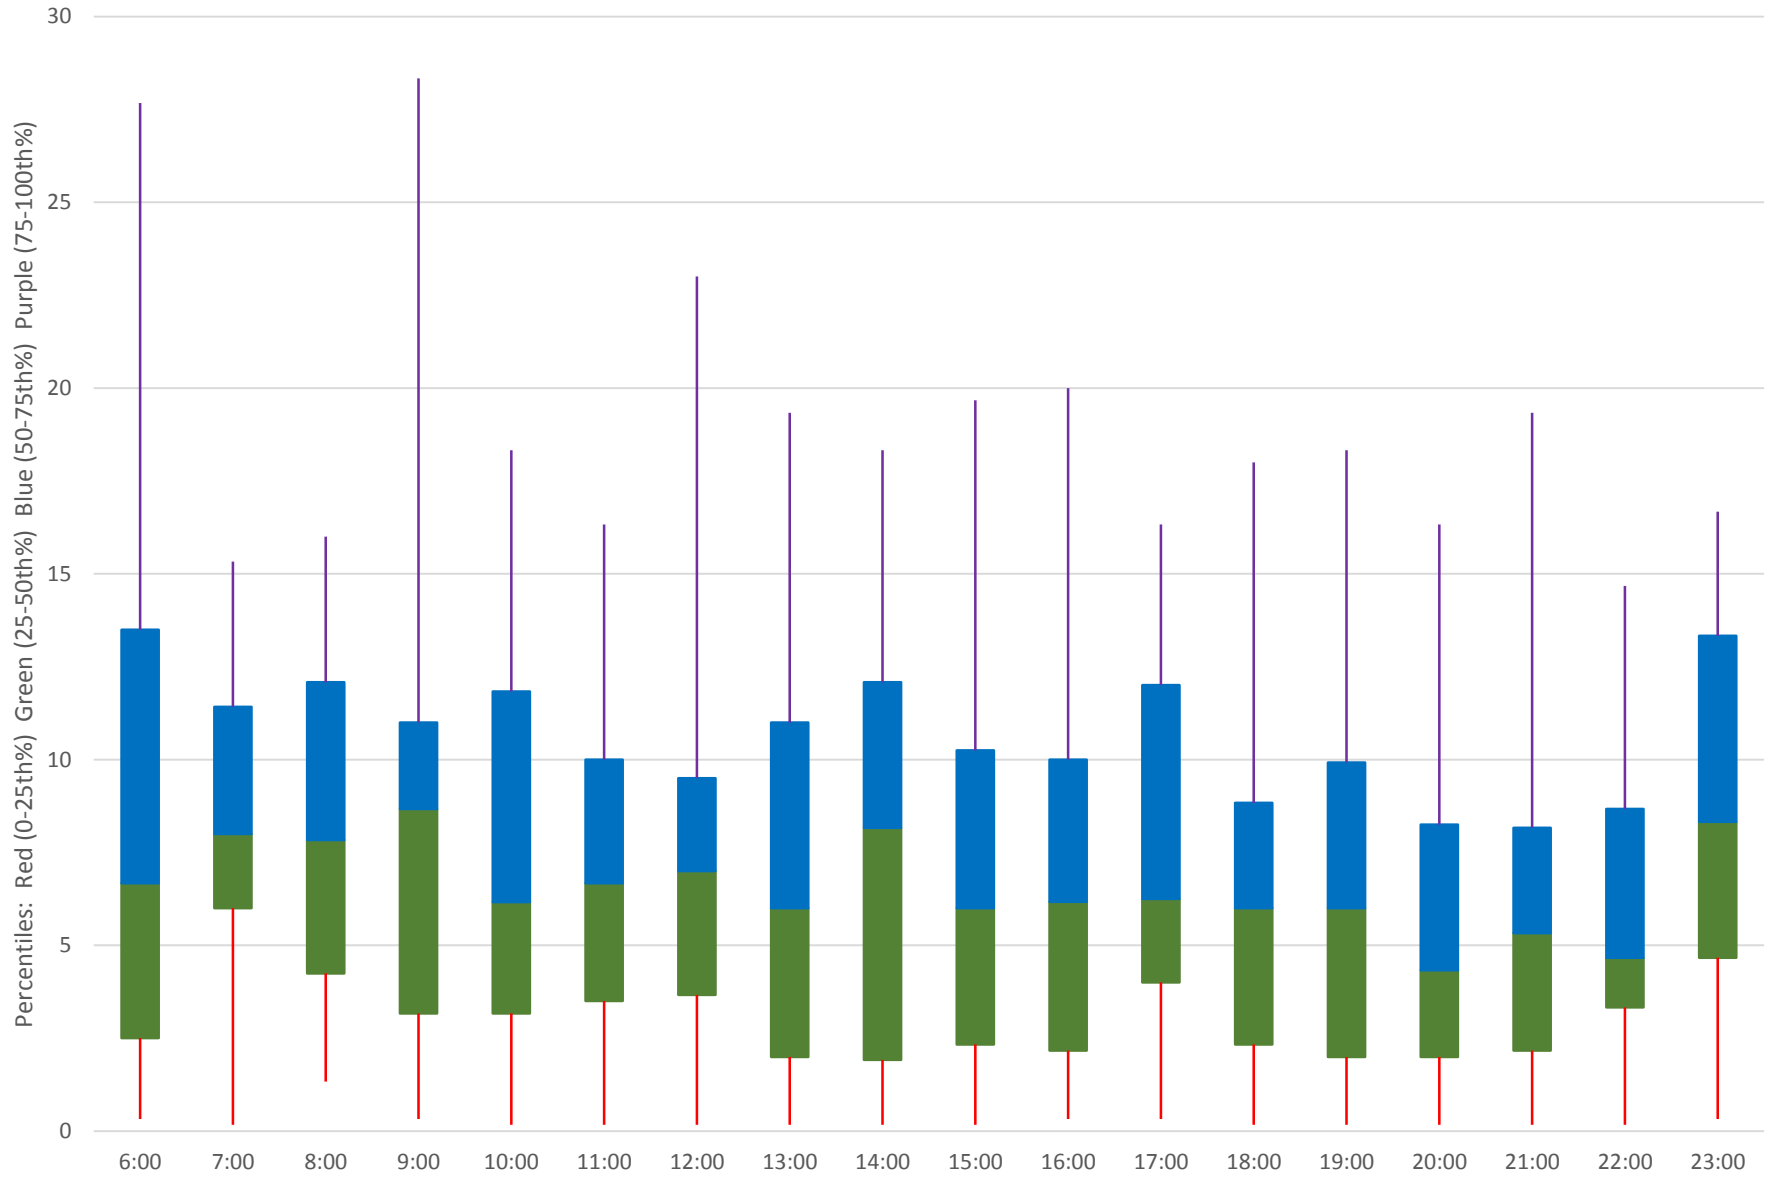

52 Lawrence West Headways at Martin Grove & Dixon Westbound June 2020 Weekday Statistics

— Average Week 1 Std Devn Week 1 — Average Week 2 Std Devn Week 2 — Average Week 3
..... Std Devn Week 3 — Average Week 4 Std Devn Week 4 — Average Week 5 Std Devn Week 5

52 Lawrence West Headways at Martin Grove & Dixon Westbound June 2020

52 Lawrence West Headways at Martin Grove & Dixon Westbound June 2020

Quartiles Week 1

52 Lawrence West Headways at Martin Grove & Dixon Westbound June 2020

52 Lawrence West Headways at Martin Grove & Dixon Westbound June 2020

Quartiles Week 2

52 Lawrence West Headways at Martin Grove & Dixon Westbound June 2020

52 Lawrence West Headways at Martin Grove & Dixon Westbound June 2020

52 Lawrence West Headways at Martin Grove & Dixon Westbound June 2020

Quartiles Week 5

52 Lawrence West Headways at Martin Grove & Dixon Westbound June 2020 Saturday Statistics

52 Lawrence West Headways at Martin Grove & Dixon Westbound June 2020