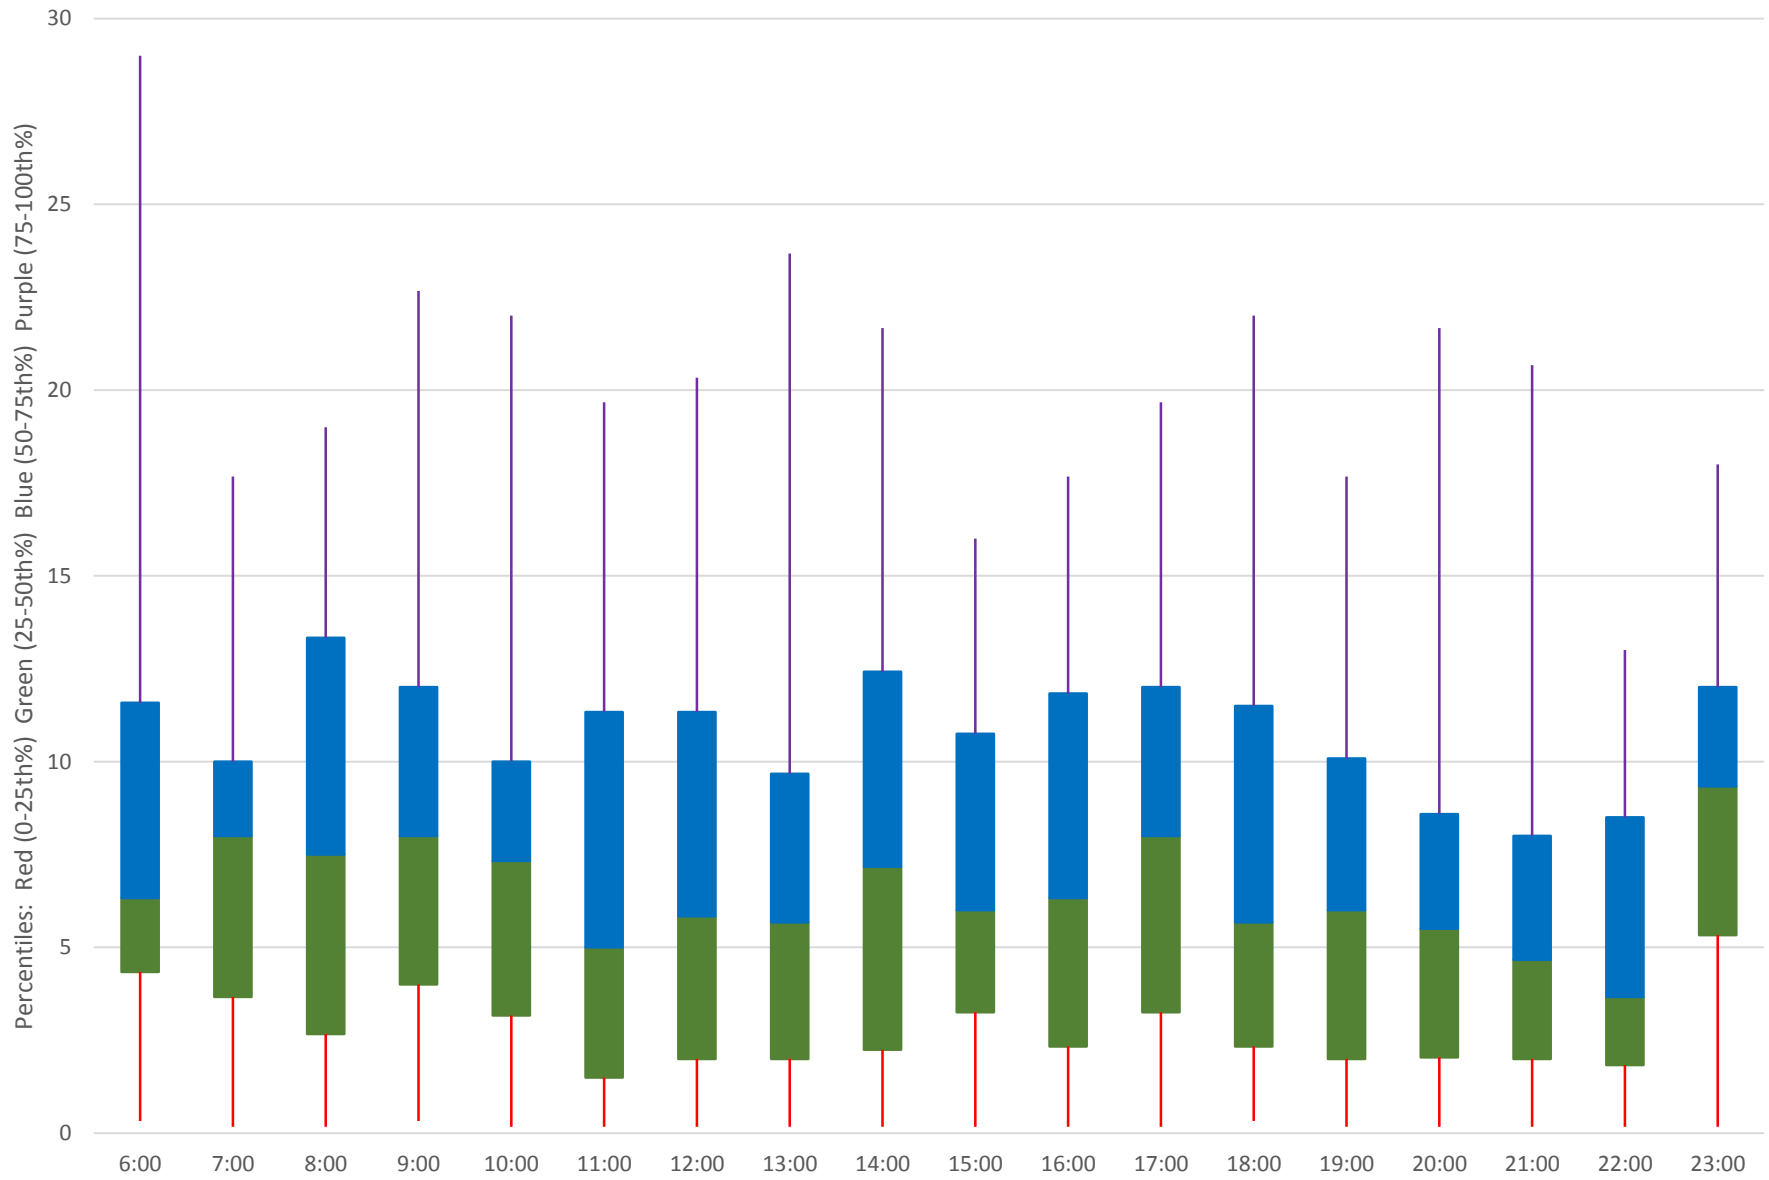

52 Lawrence West Headways at Martin Grove & Dixon Westbound June 2020 Weekday Statistics

— Average Week 1 Std Devn Week 1 — Average Week 2 Std Devn Week 2 — Average Week 3
..... Std Devn Week 3 — Average Week 4 Std Devn Week 4 — Average Week 5 Std Devn Week 5

52 Lawrence West Headways at Martin Grove & Dixon Westbound June 2020

52 Lawrence West Headways at Martin Grove & Dixon Westbound June 2020

Quartiles Week 1

52 Lawrence West Headways at Martin Grove & Dixon Westbound June 2020

52 Lawrence West Headways at Martin Grove & Dixon Westbound June 2020

Quartiles Week 5

52 Lawrence West Headways at Martin Grove & Dixon Westbound June 2020 Saturday Statistics

52 Lawrence West Headways at Martin Grove & Dixon Westbound June 2020

52 Lawrence West Headways at Martin Grove & Dixon Westbound June 2020

Quartiles Sundays/Holidays