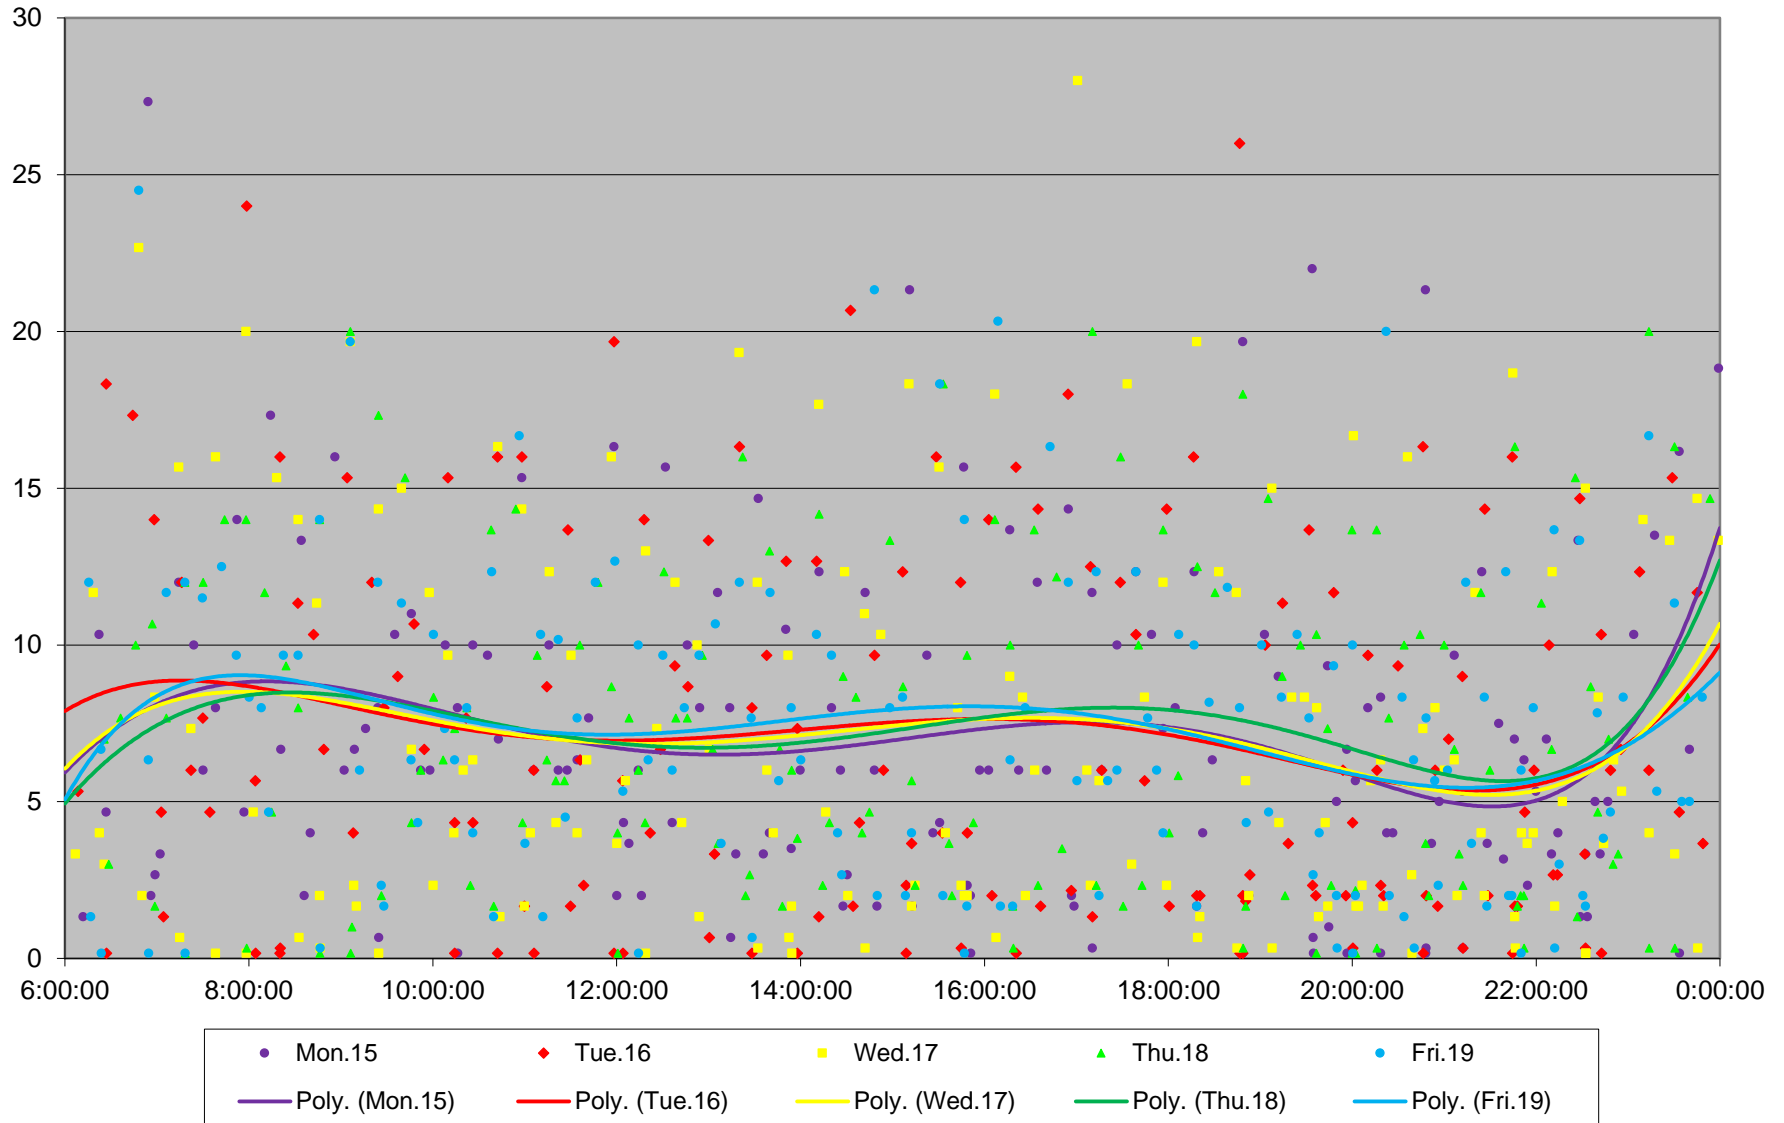

52 Lawrence West Headways at Martin Grove & Dixon Westbound June 2020 Weekday Statistics

— Average Week 1 Std Devn Week 1 — Average Week 2 Std Devn Week 2 — Average Week 3
..... Std Devn Week 3 — Average Week 4 Std Devn Week 4 — Average Week 5 Std Devn Week 5

52 Lawrence West Headways at Martin Grove & Dixon Westbound June 2020

52 Lawrence West Headways at Martin Grove & Dixon Westbound June 2020

Quartiles Week 1

52 Lawrence West Headways at Martin Grove & Dixon Westbound June 2020

52 Lawrence West Headways at Martin Grove & Dixon Westbound June 2020

Quartiles Week 2

52 Lawrence West Headways at Martin Grove & Dixon Westbound June 2020

52 Lawrence West Headways at Martin Grove & Dixon Westbound June 2020

52 Lawrence West Headways at Martin Grove & Dixon Westbound June 2020

Quartiles Week 5

52 Lawrence West Headways at Martin Grove & Dixon Westbound June 2020 Saturday Statistics

52 Lawrence West Headways at Martin Grove & Dixon Westbound June 2020