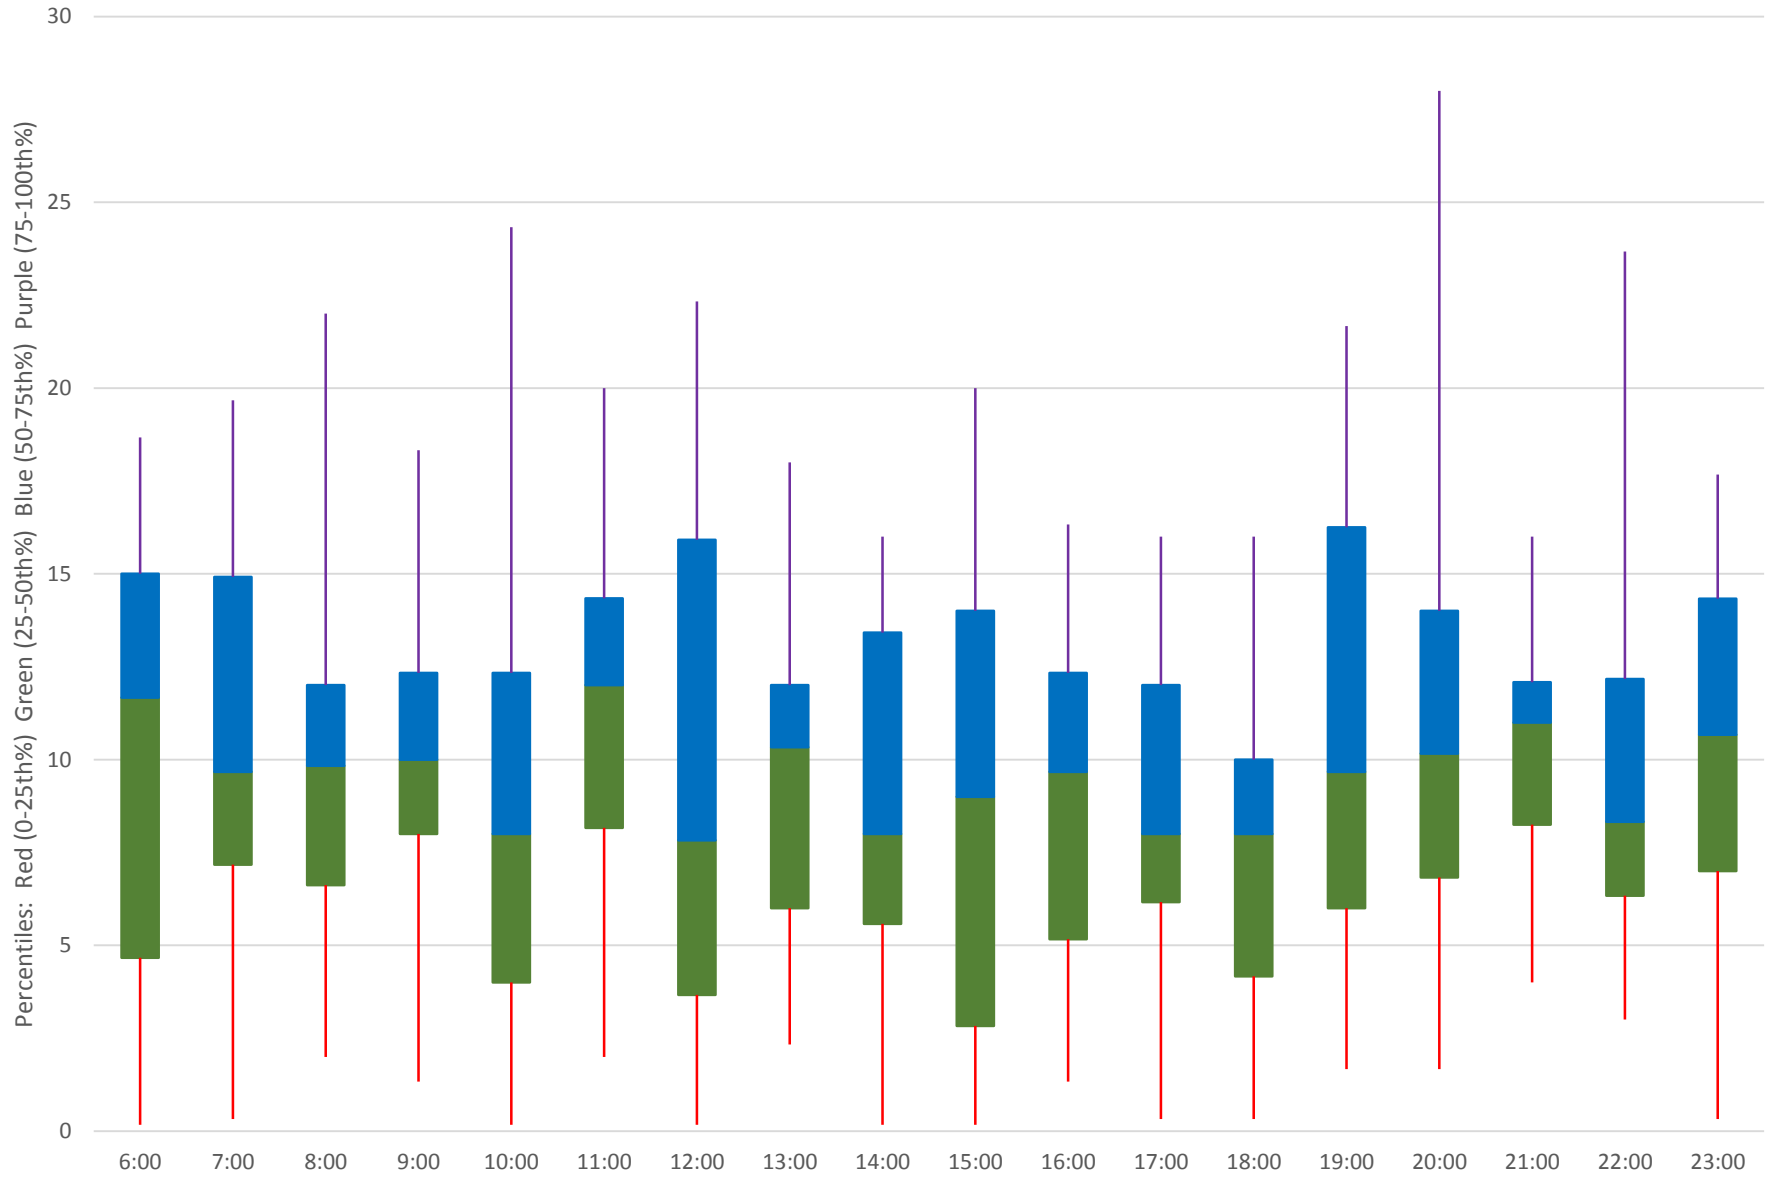

52 Lawrence West Headways at Martin Grove & Dixon Westbound June 2020

Quartiles Week 5

52 Lawrence West Headways at Martin Grove & Dixon Westbound June 2020 Saturday Statistics

52 Lawrence West Headways at Martin Grove & Dixon Westbound June 2020

52 Lawrence West Headways at Martin Grove & Dixon Westbound June 2020

Quartiles Saturdays

52 Lawrence West Headways at Martin Grove & Dixon Westbound June 2020 Sunday Statistics

52 Lawrence West Headways at Martin Grove & Dixon Westbound June 2020

52 Lawrence West Headways at Martin Grove & Dixon Westbound June 2020

Quartiles Sundays/Holidays