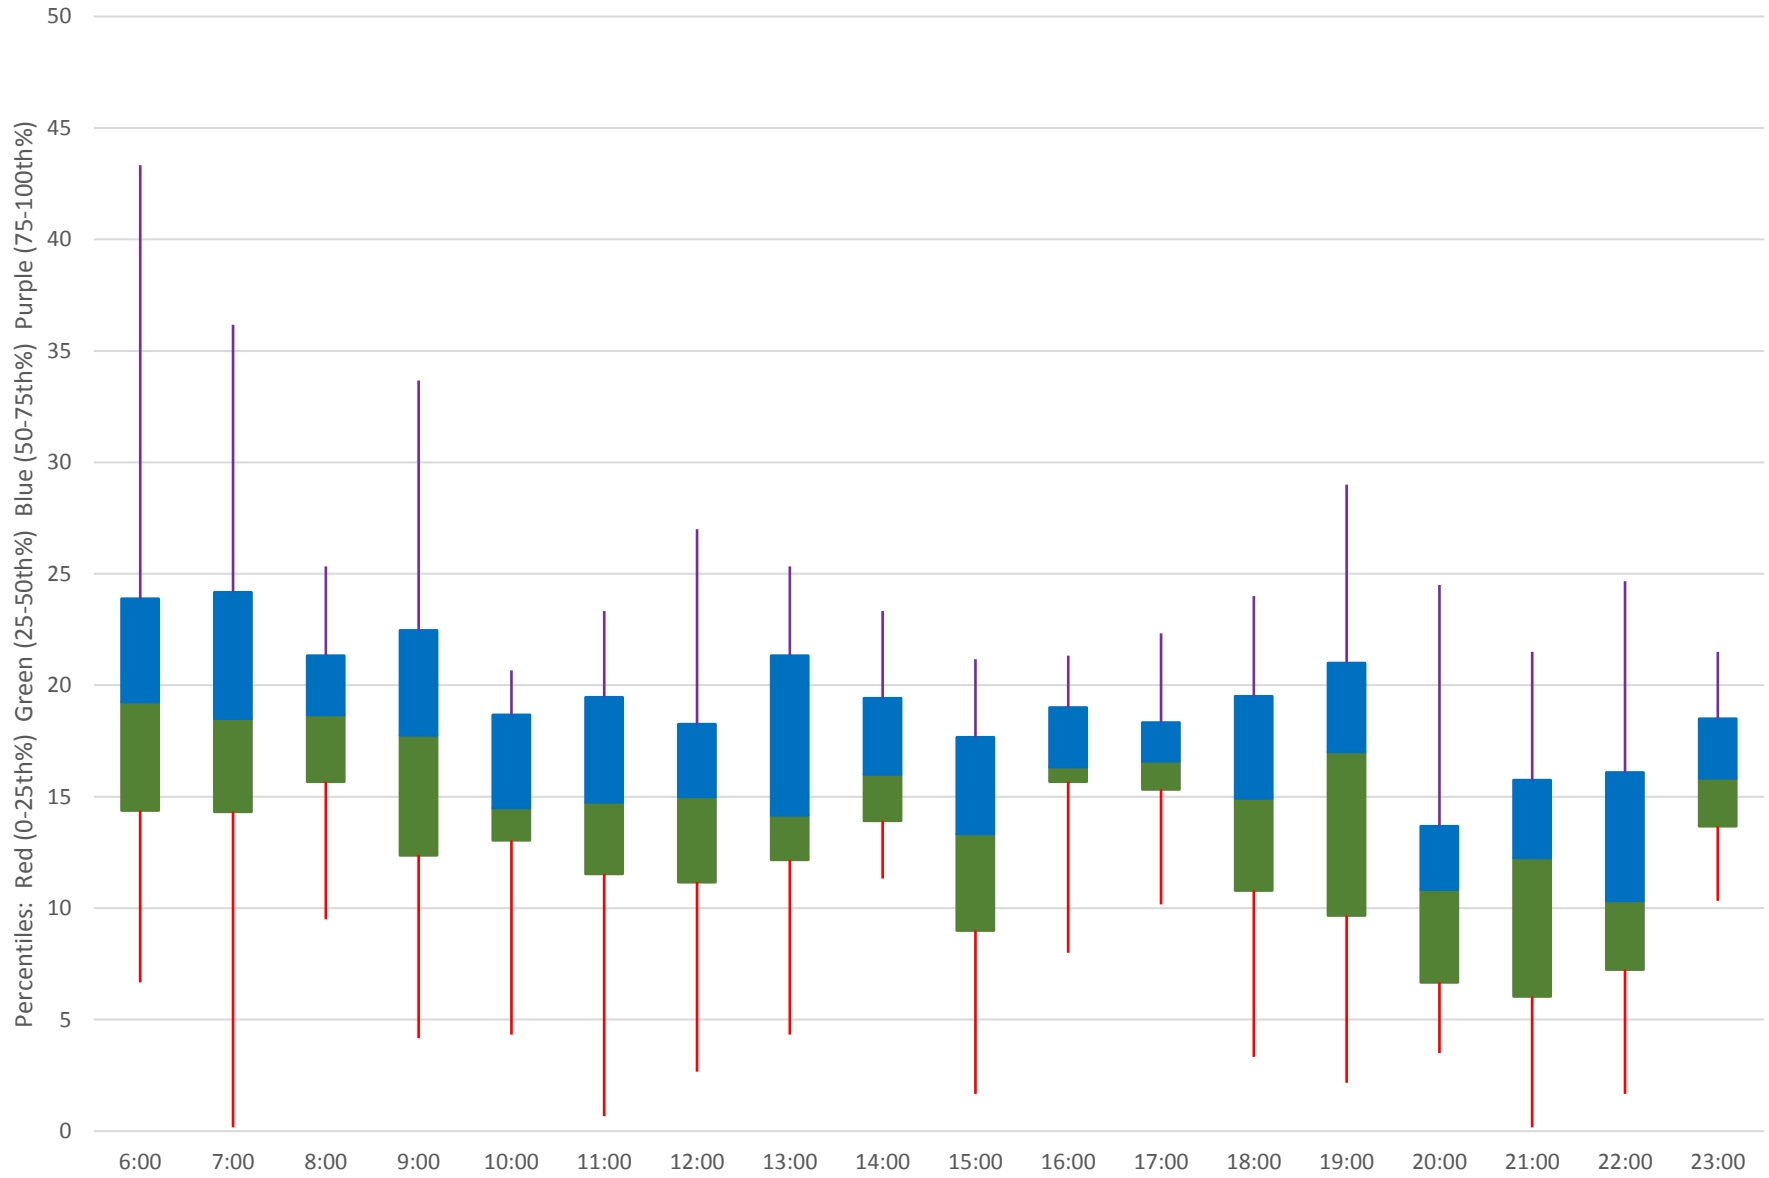

52 Lawrence West Headways at Airport Rd & American Westbound June 2020

52 Lawrence West Headways at Airport Rd & American Westbound June 2020

Quartiles Week 2