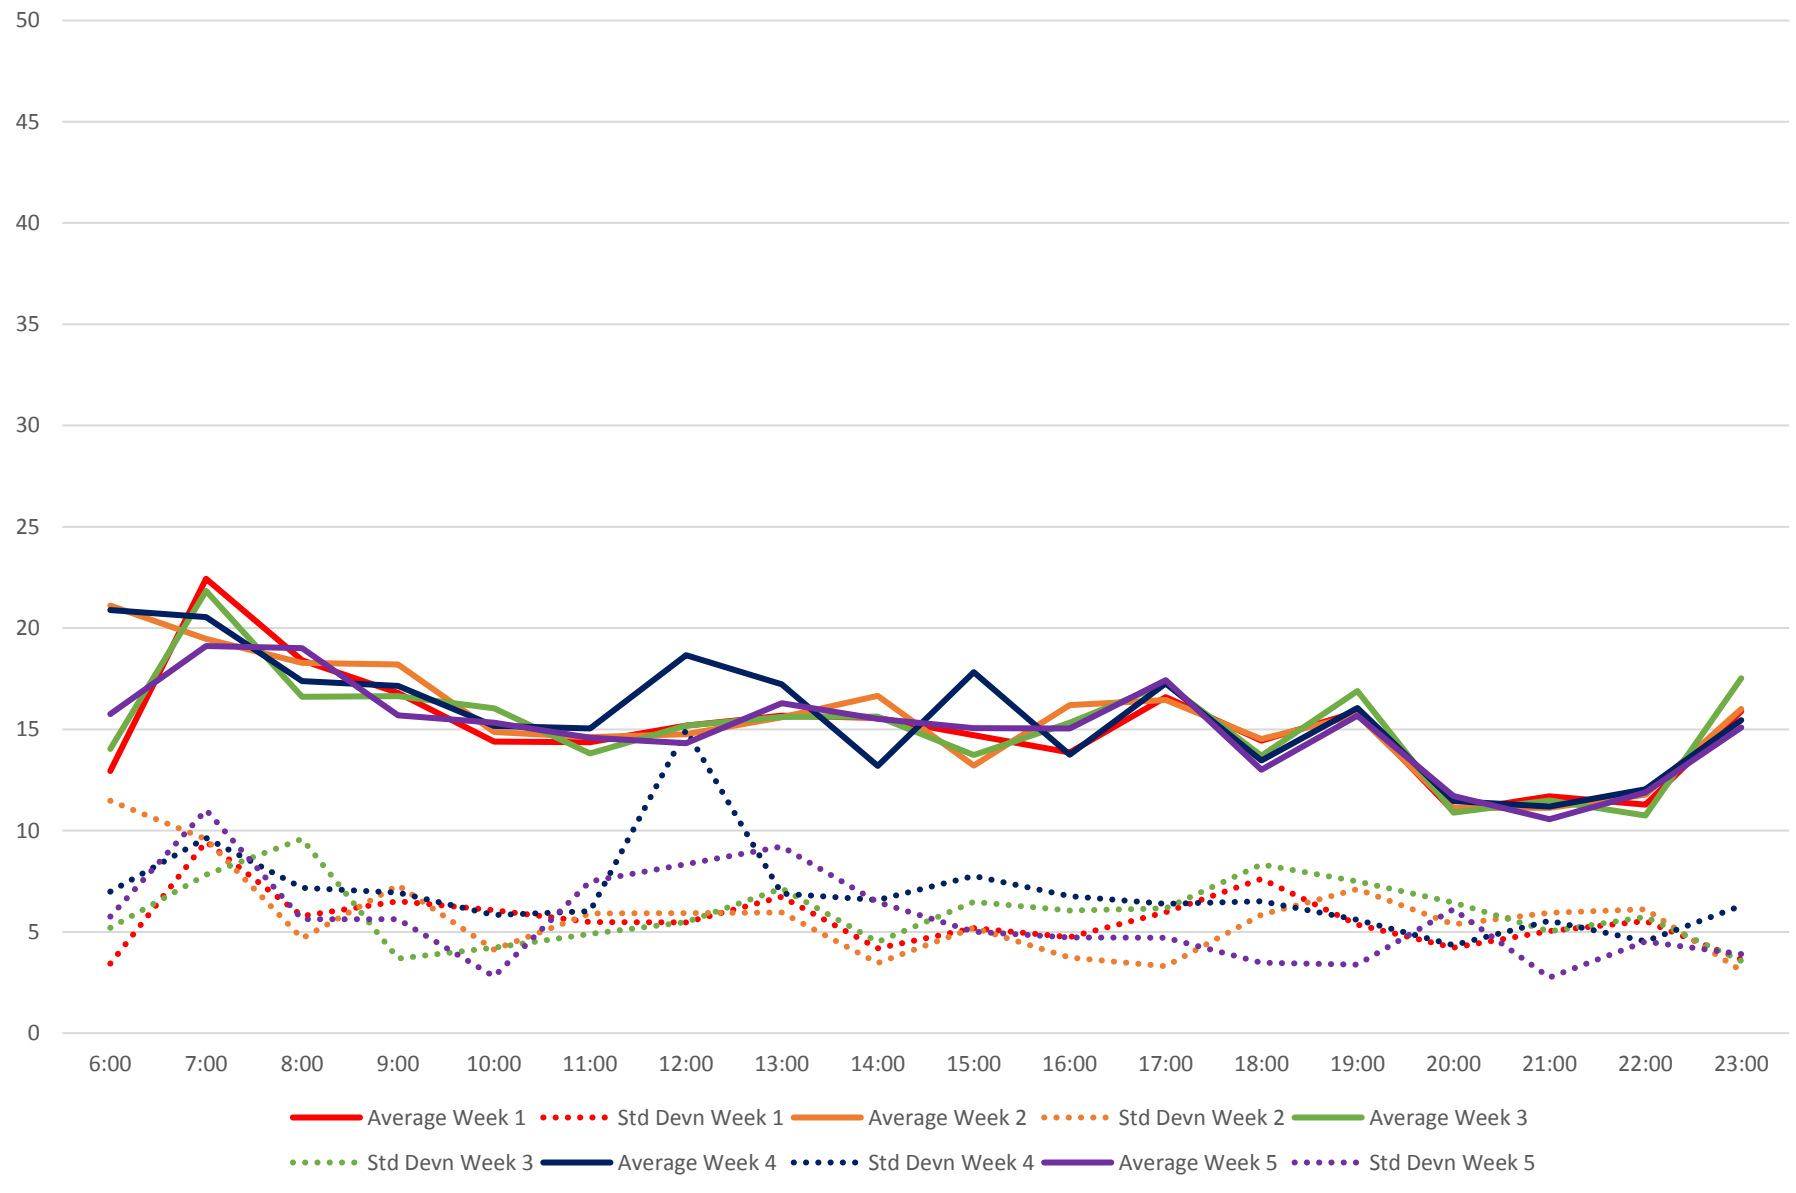

# 52 Lawrence West Headways at Airport Rd & American Westbound June 2020 Weekday Statistics