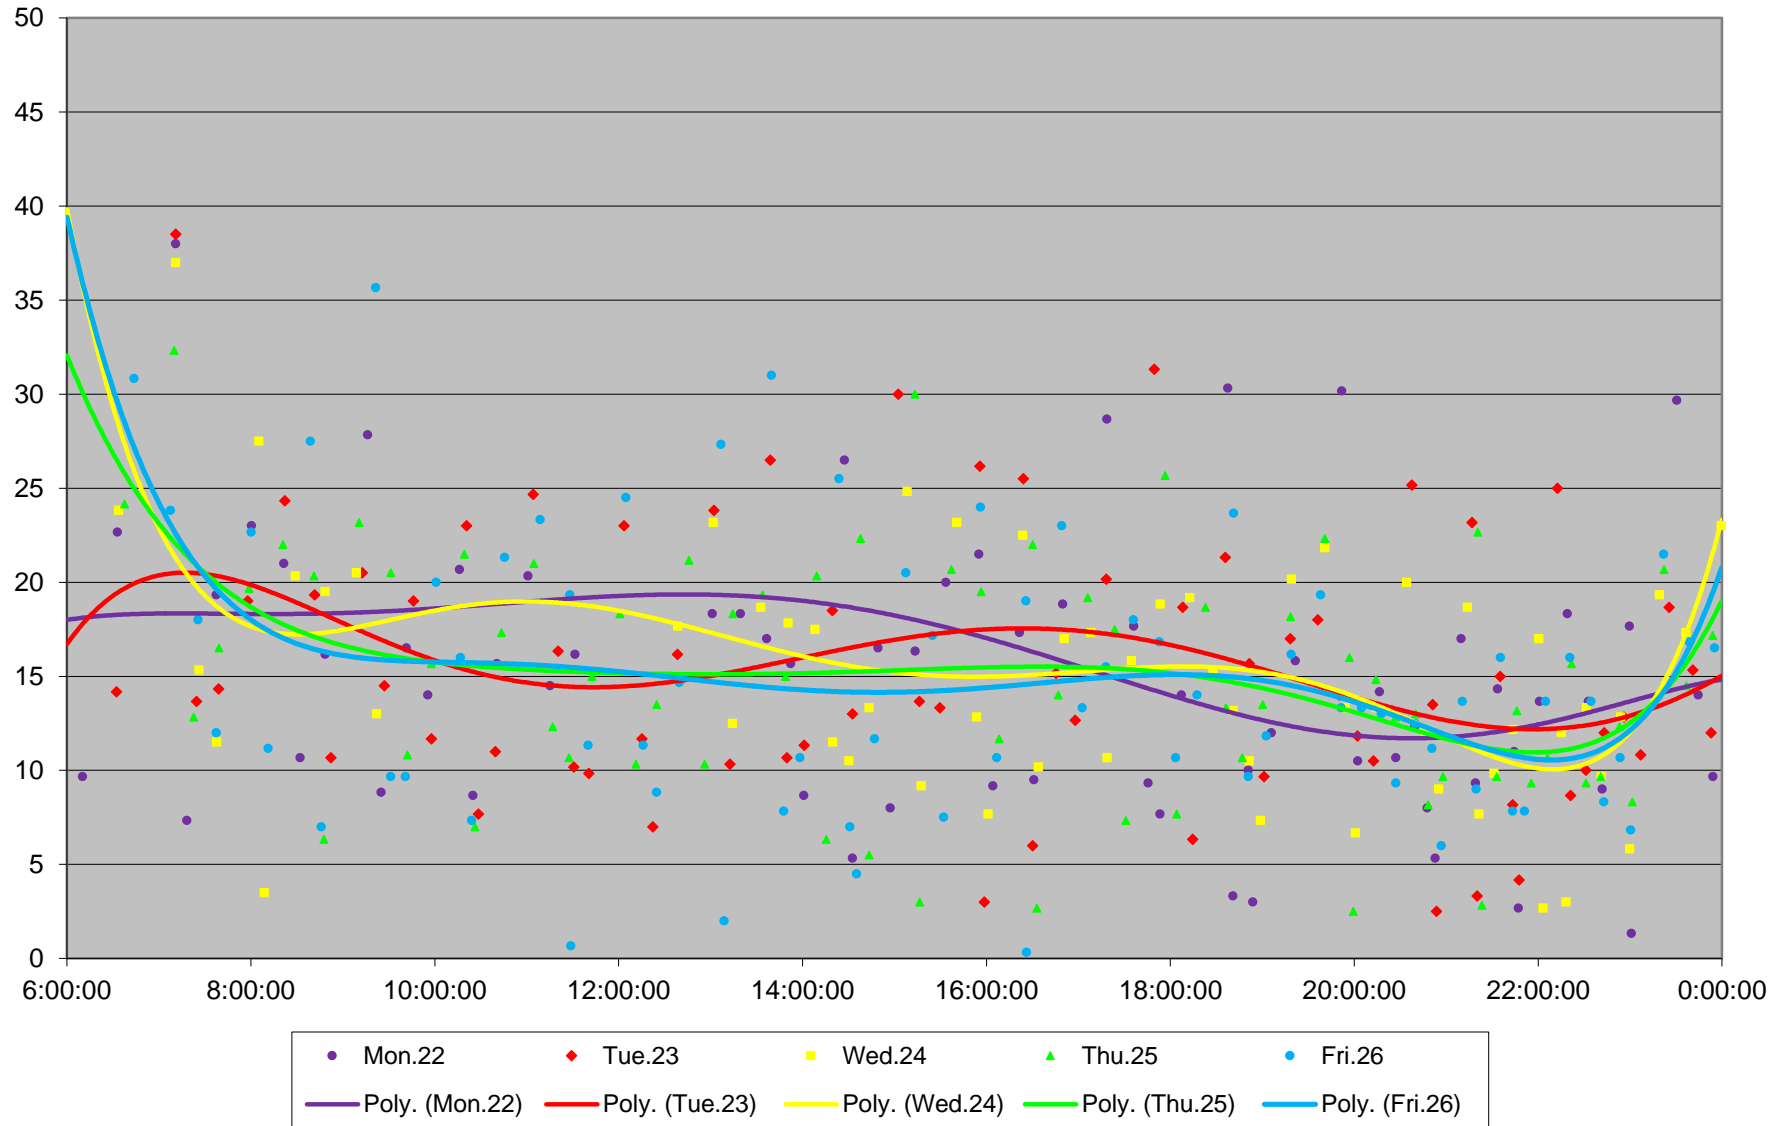

52 Lawrence West Headways at Airport Rd & American Westbound June 2020