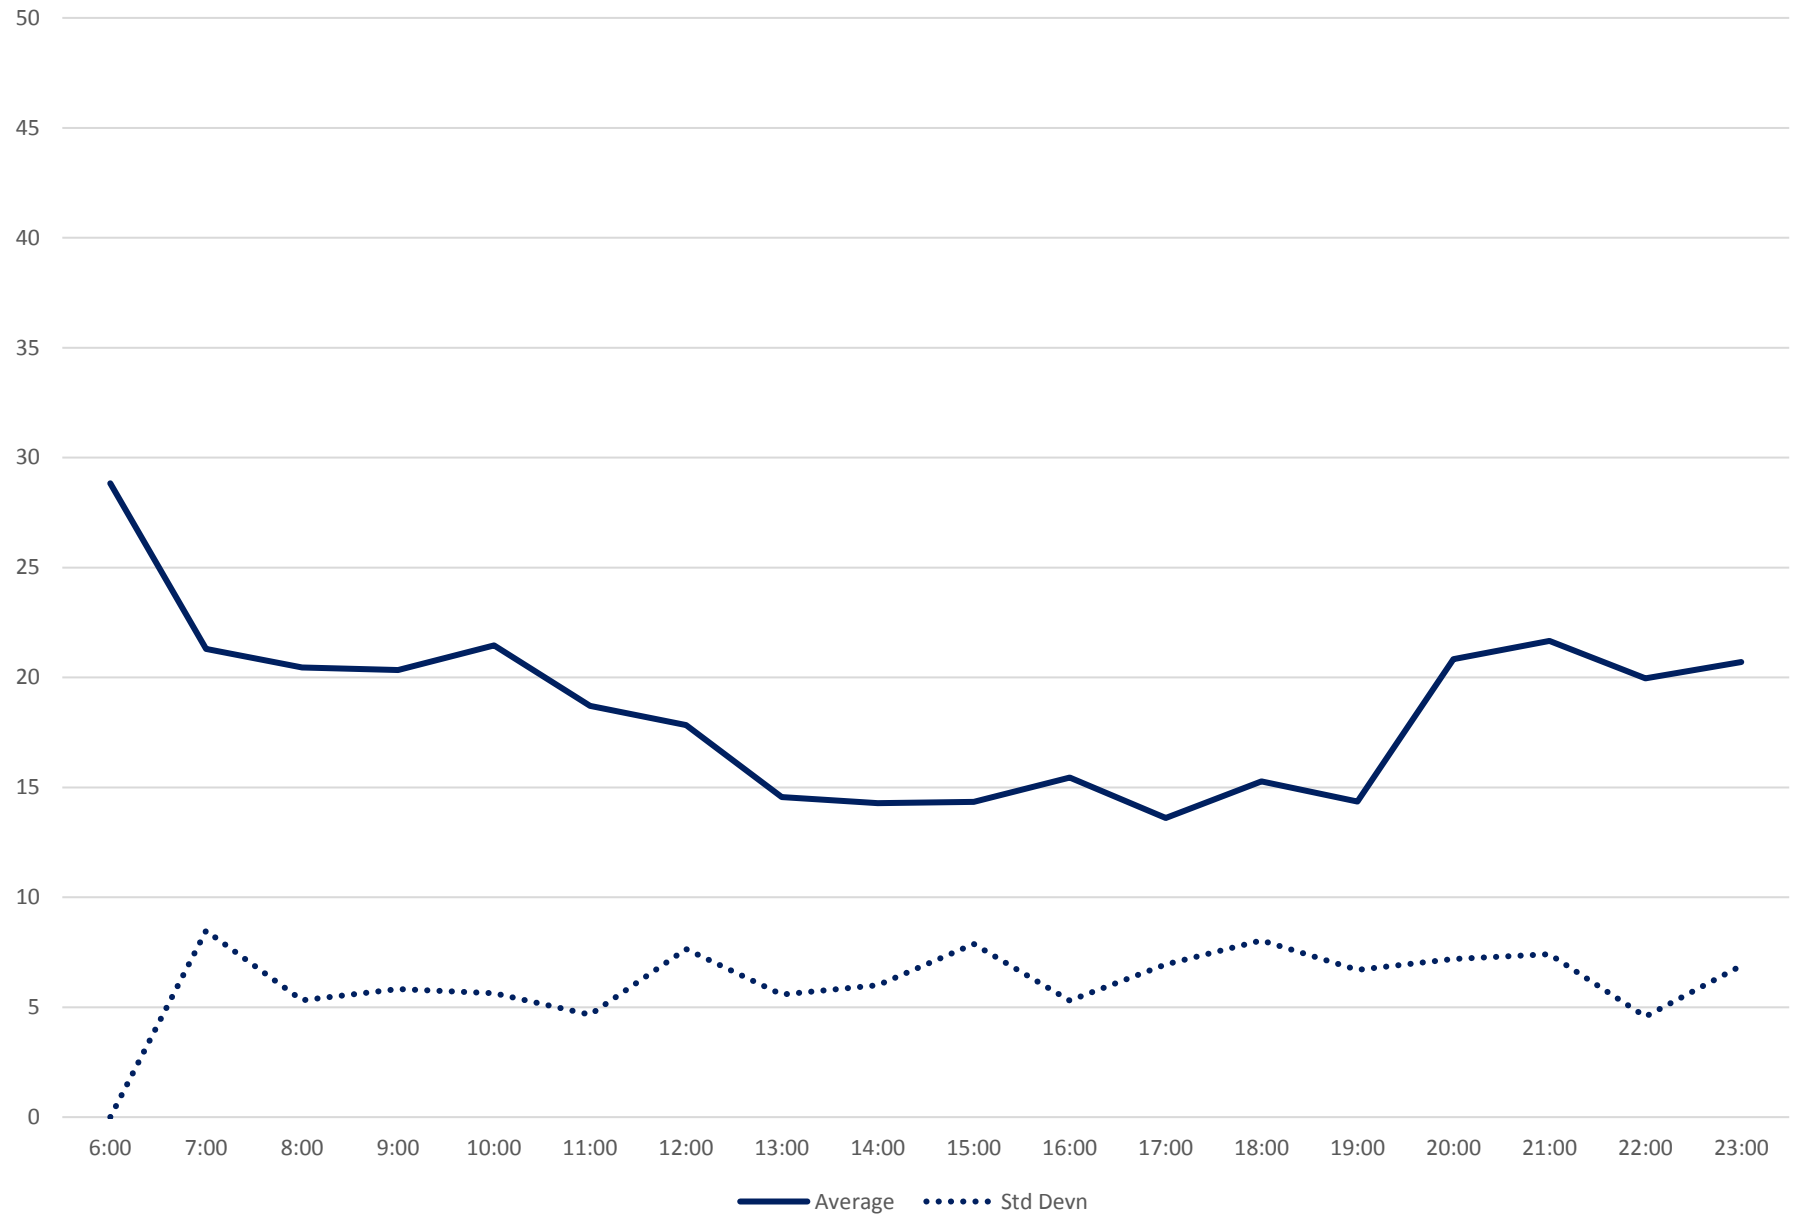

52 Lawrence West Headways at Airport Rd & American Westbound June 2020

52 Lawrence West Headways at Airport Rd & American Westbound June 2020 Sunday Statistics