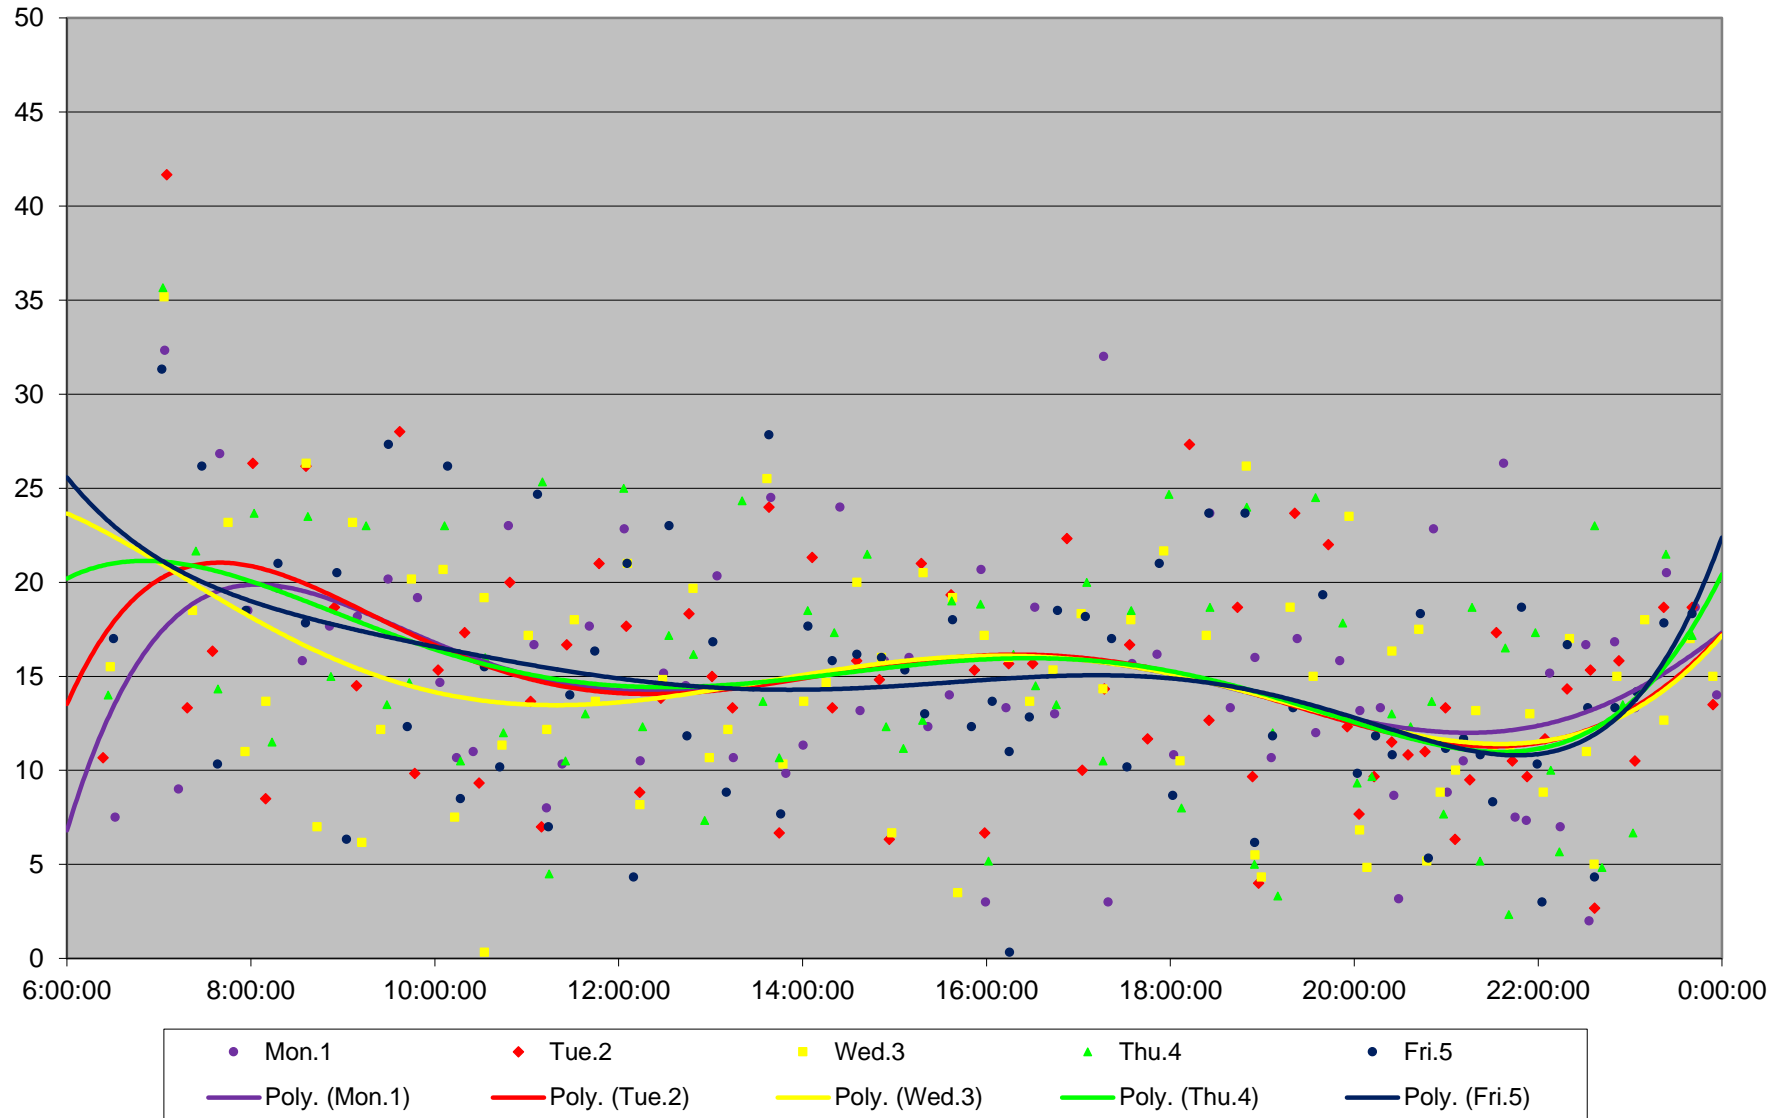

52 Lawrence West Headways at Airport Rd & American Westbound June 2020