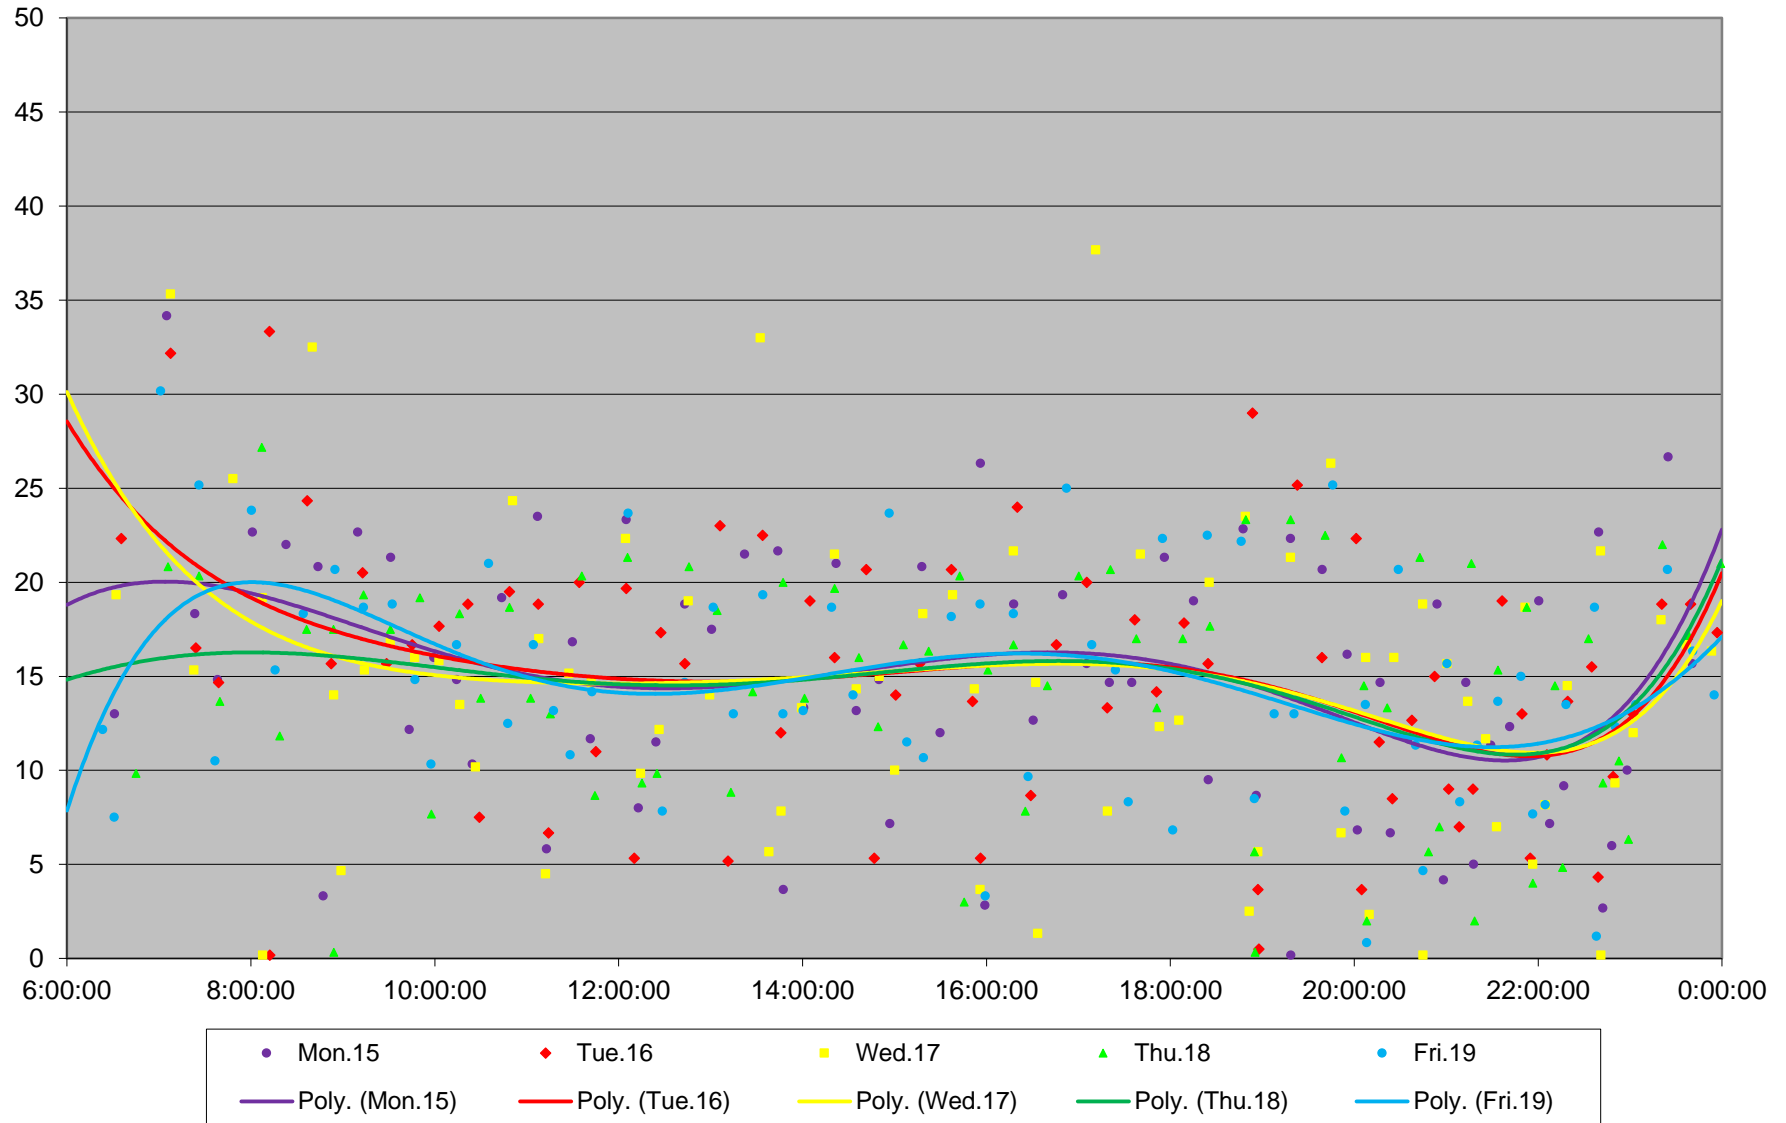

52 Lawrence West Headways at Airport Rd & American Westbound June 2020