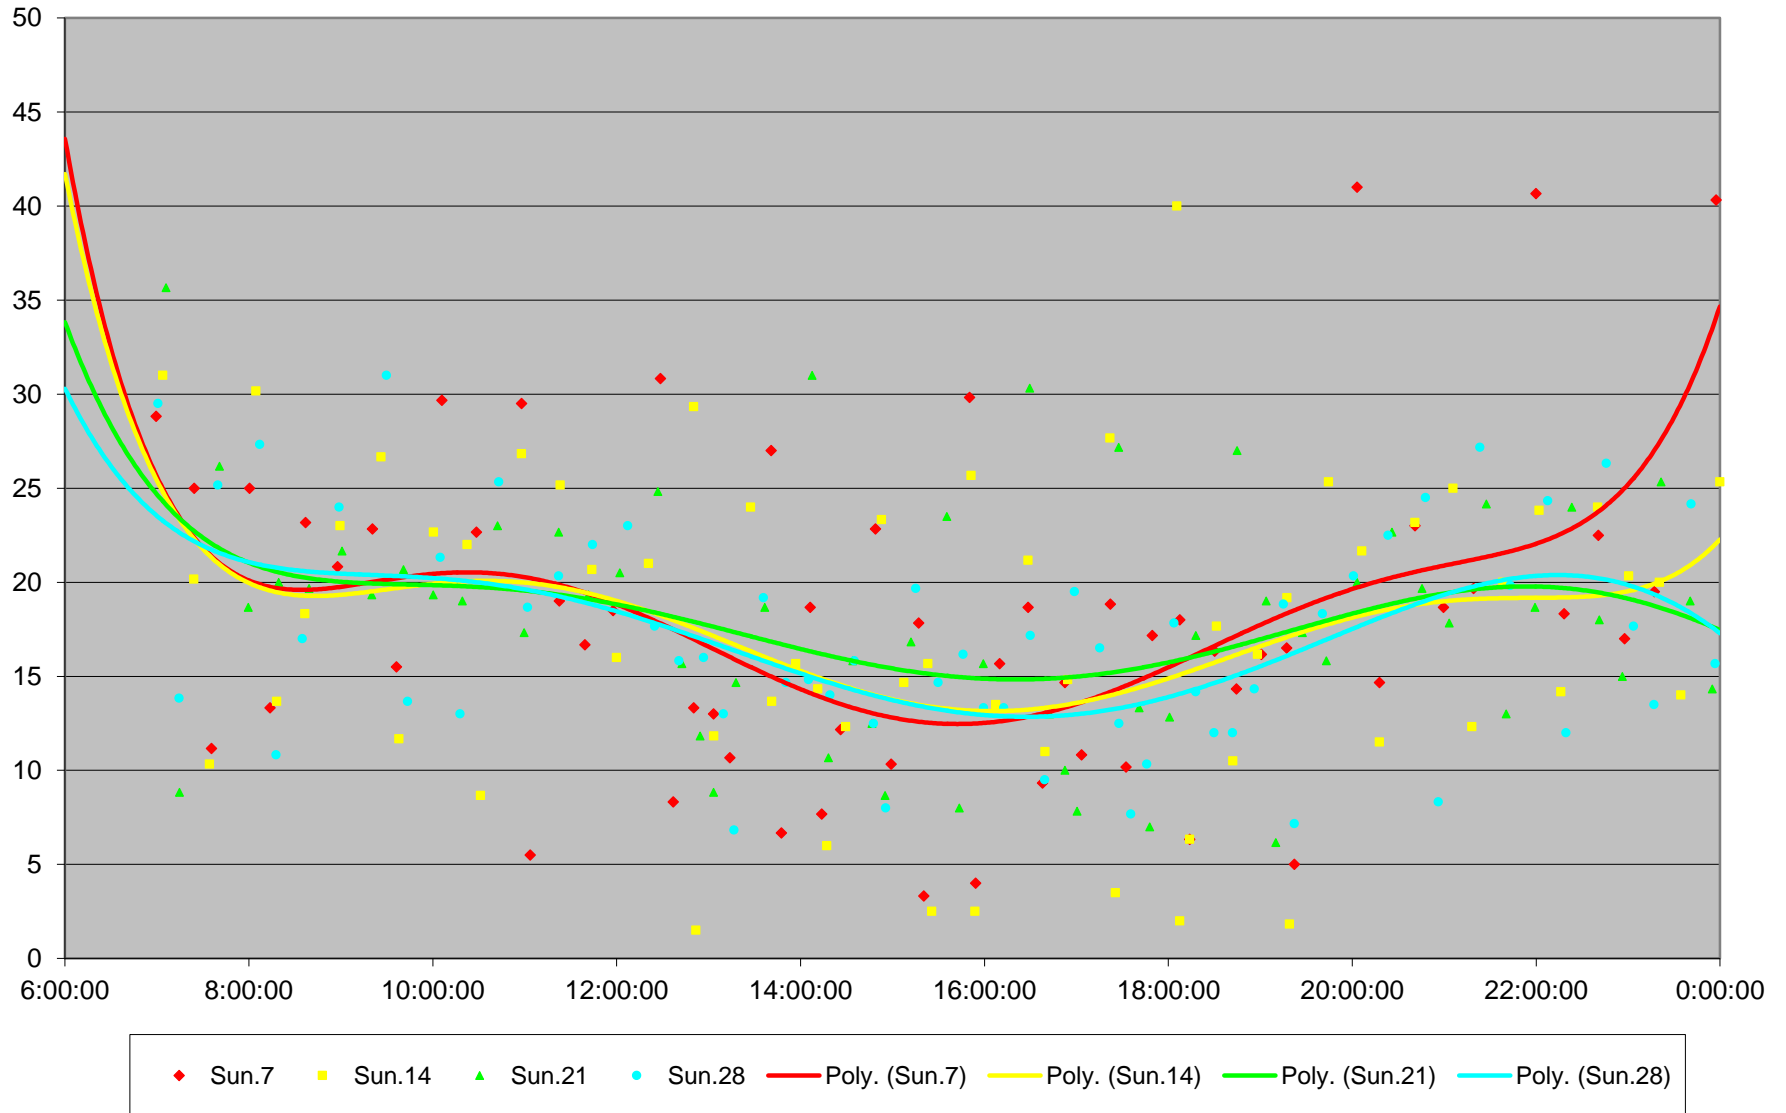

## Quartiles Saturdays

52 Lawrence West Headways at Airport Rd & American Westbound June 2020 Sunday Statistics

52 Lawrence West Headways at Airport Rd & American Westbound June 2020