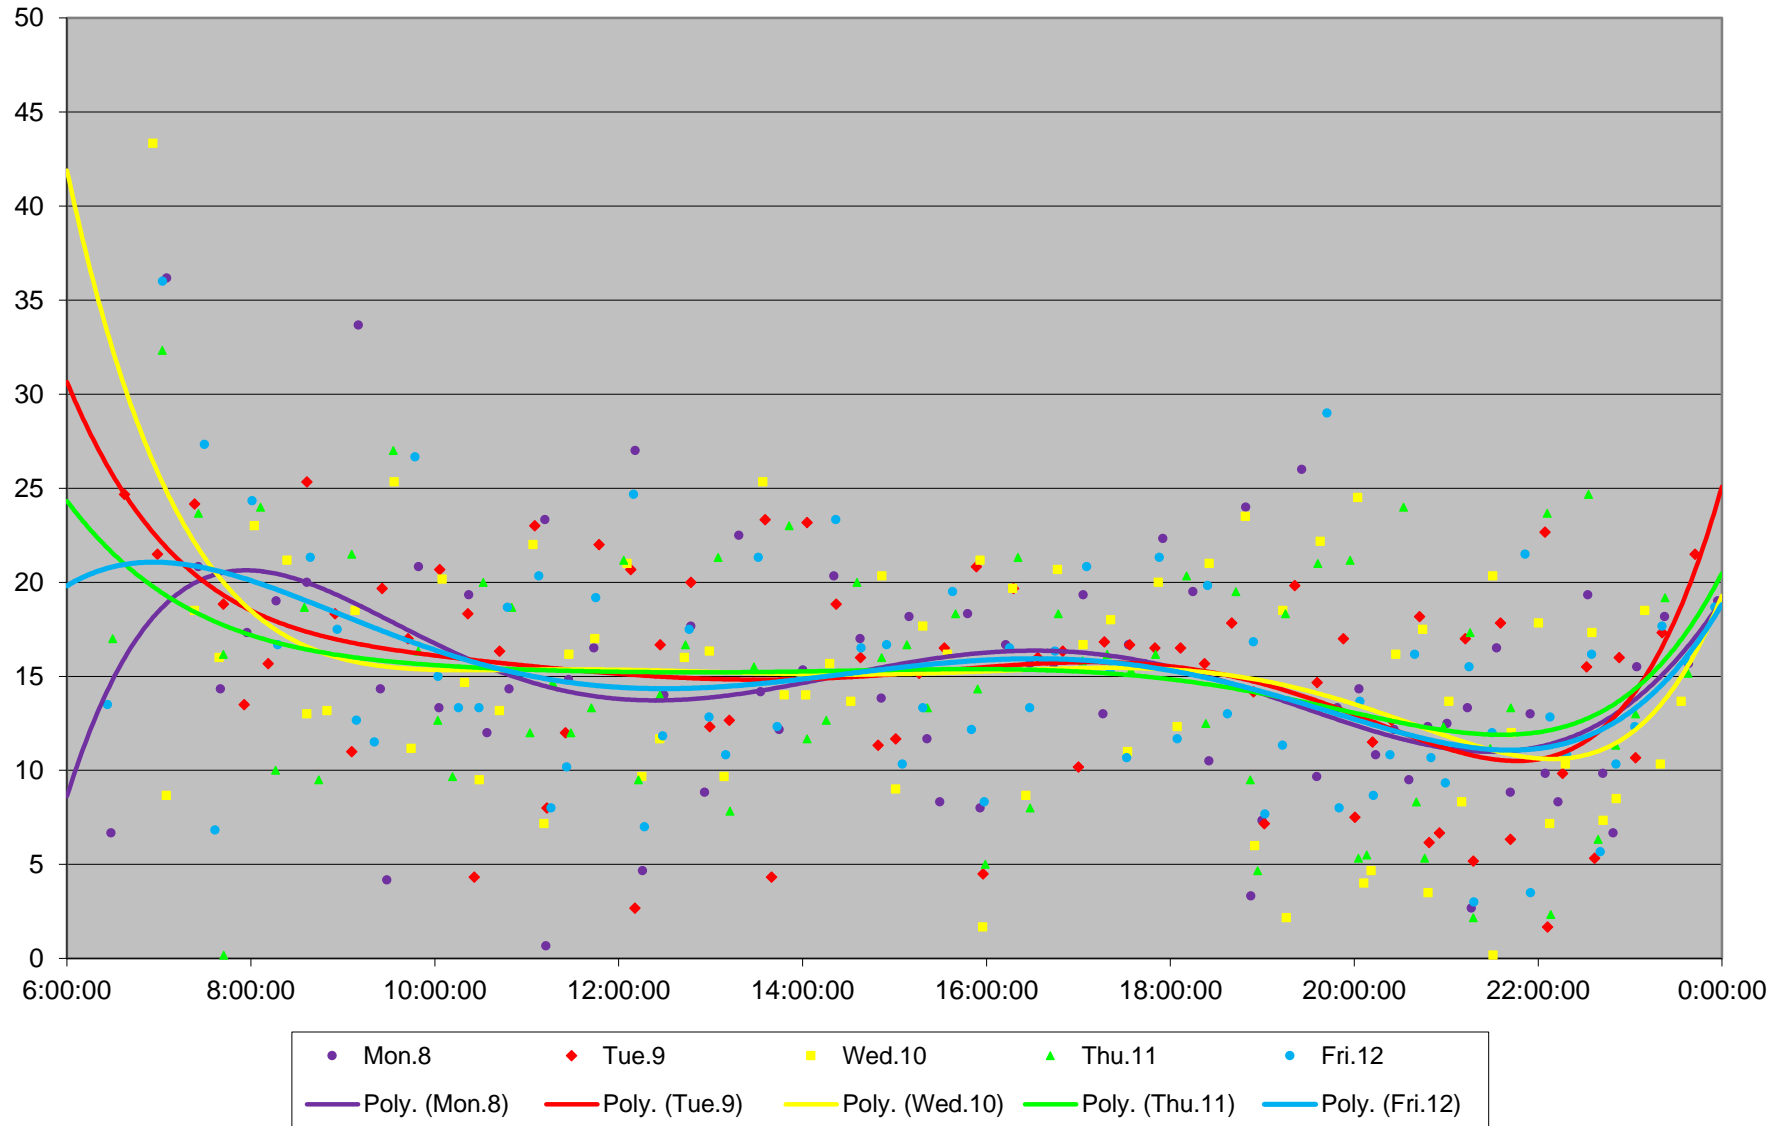

52 Lawrence West Headways at Airport Rd & American Westbound June 2020