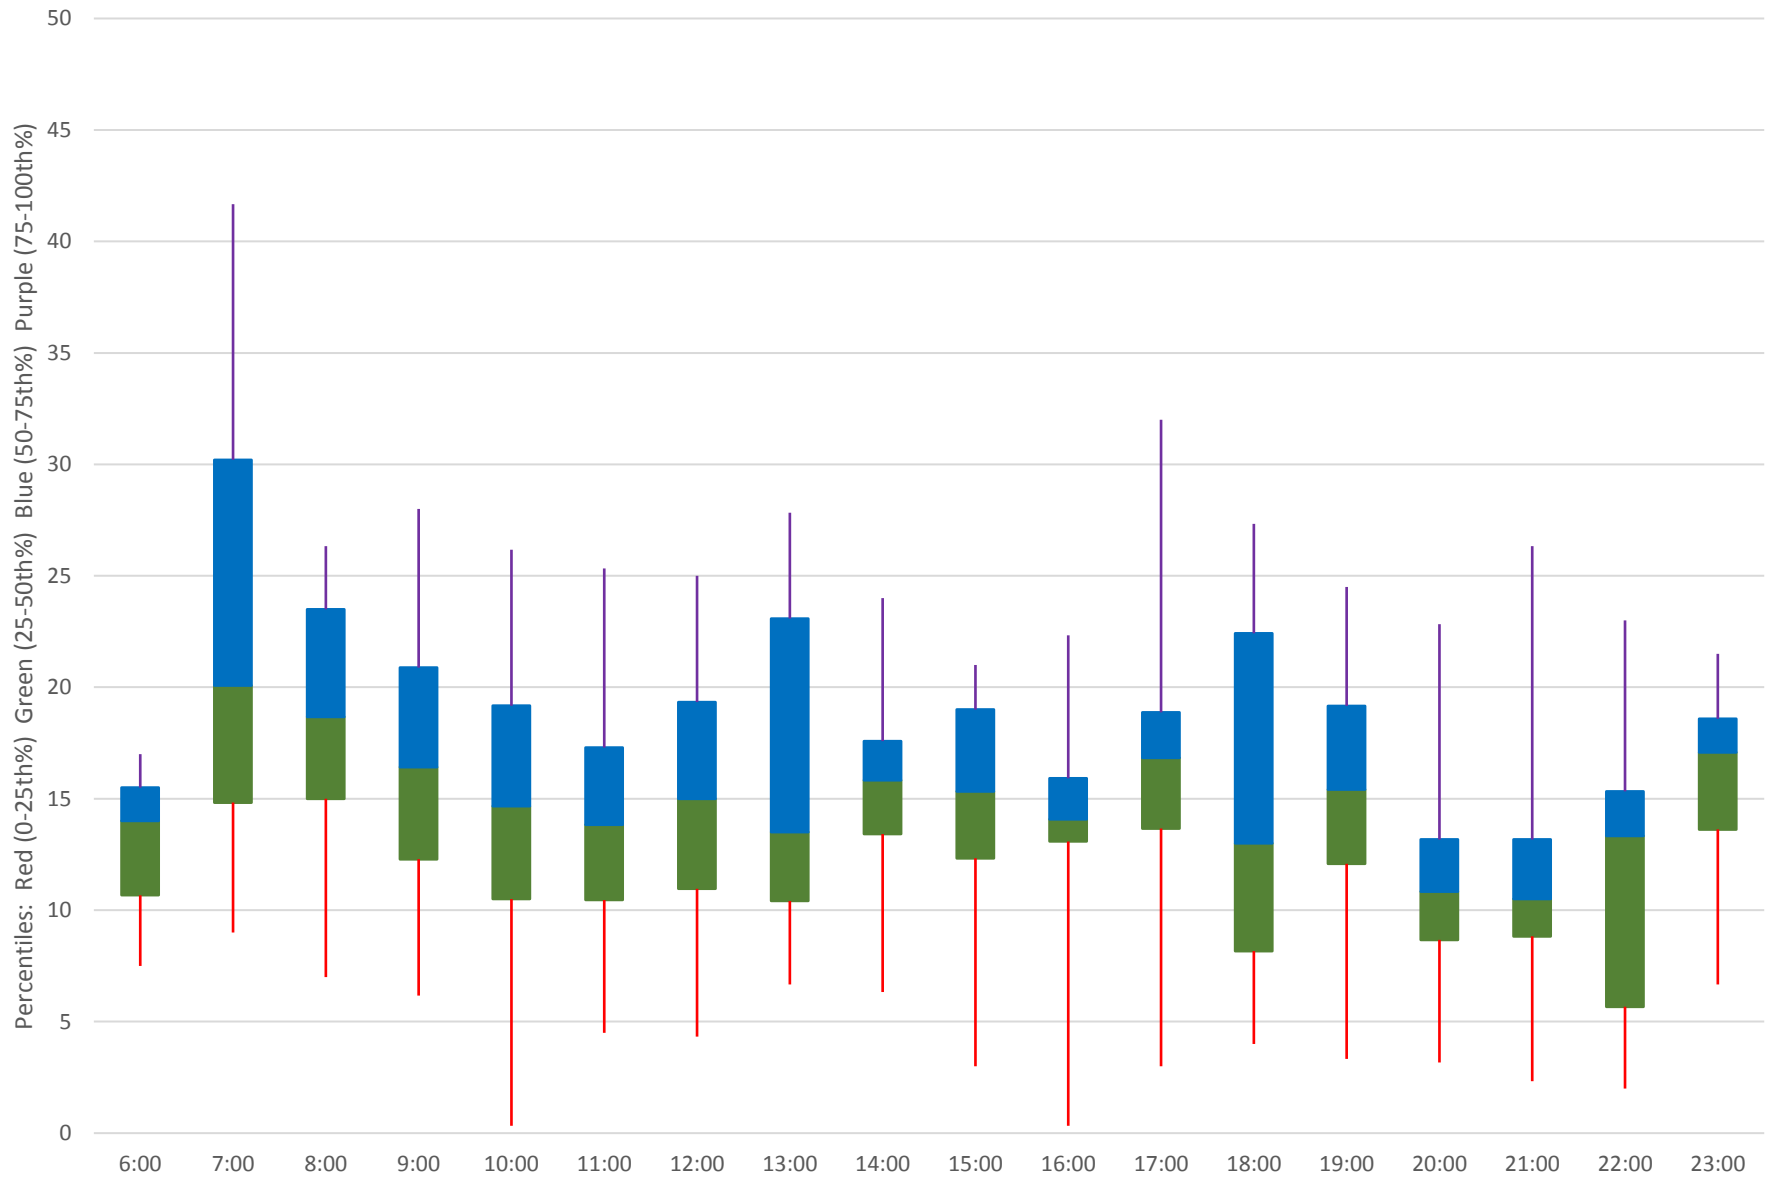

52 Lawrence West Headways at Airport Rd & American Westbound June 2020

52 Lawrence West Headways at Airport Rd & American Westbound June 2020

Quartiles Week 1