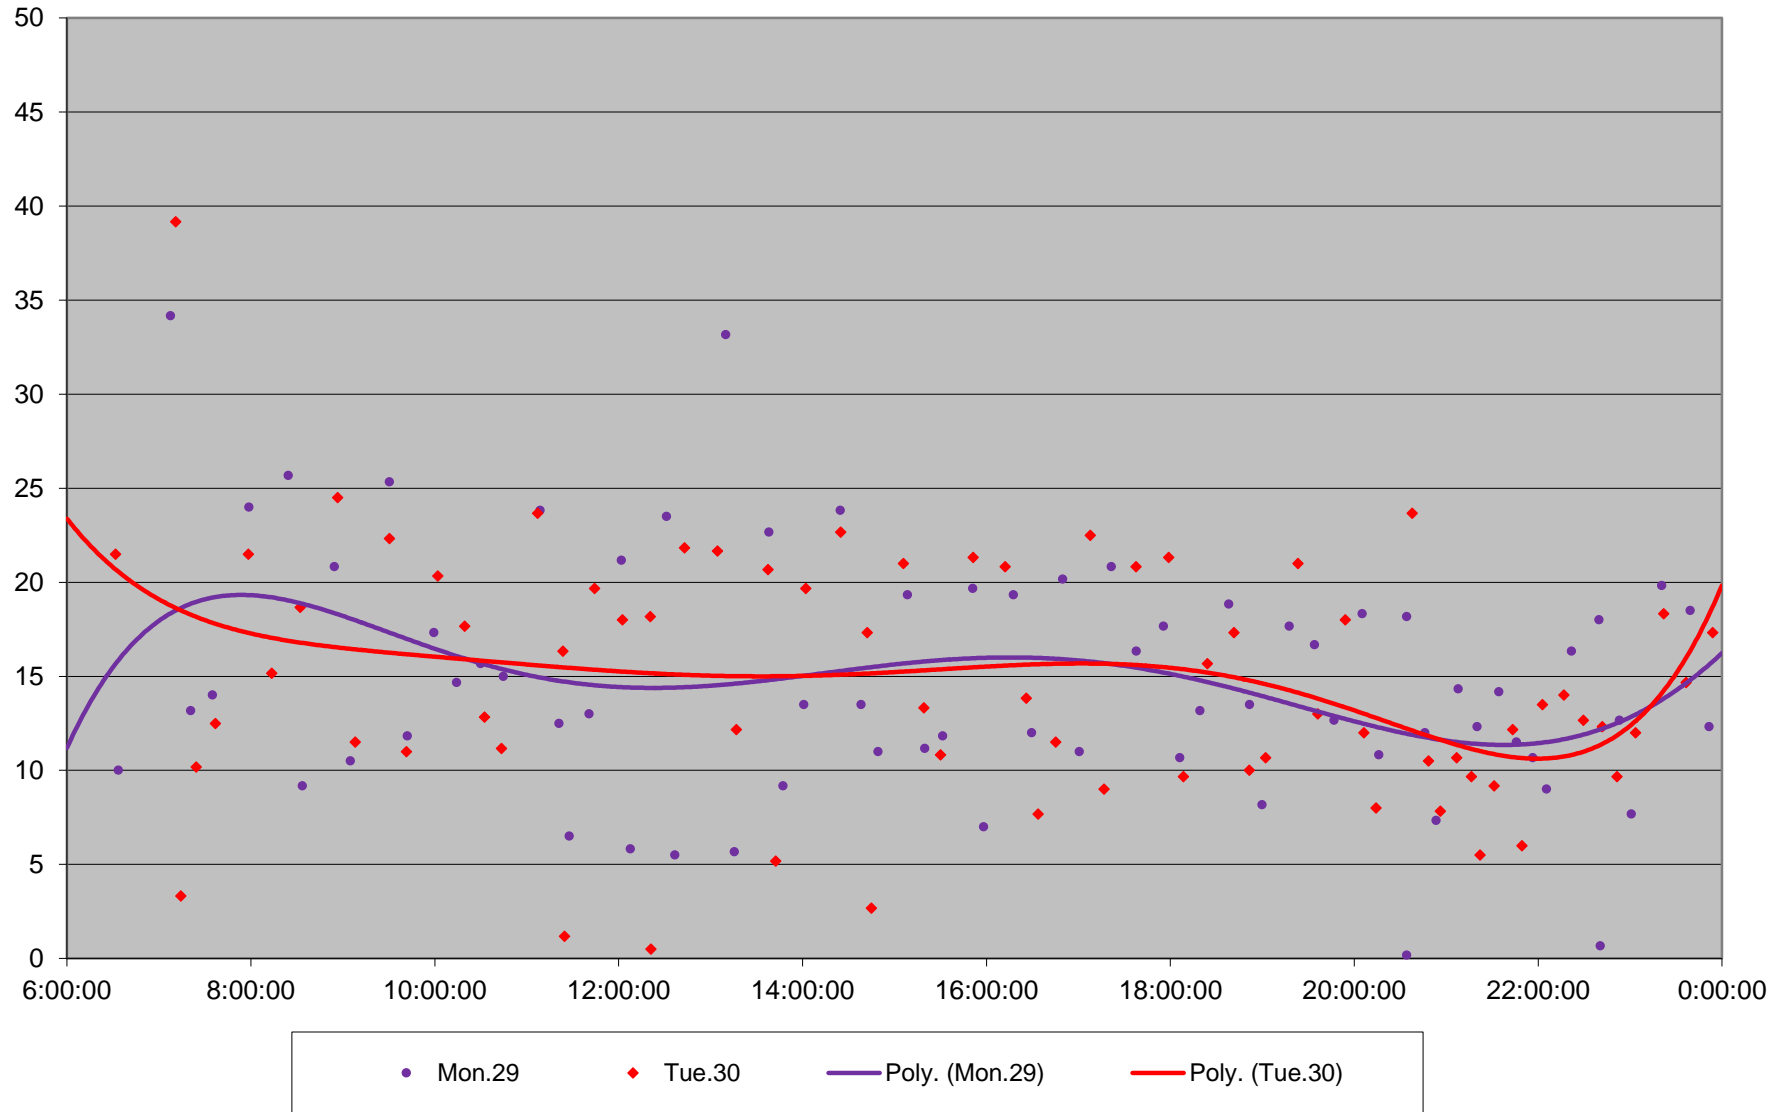

52 Lawrence West Headways at Airport Rd & American Westbound June 2020