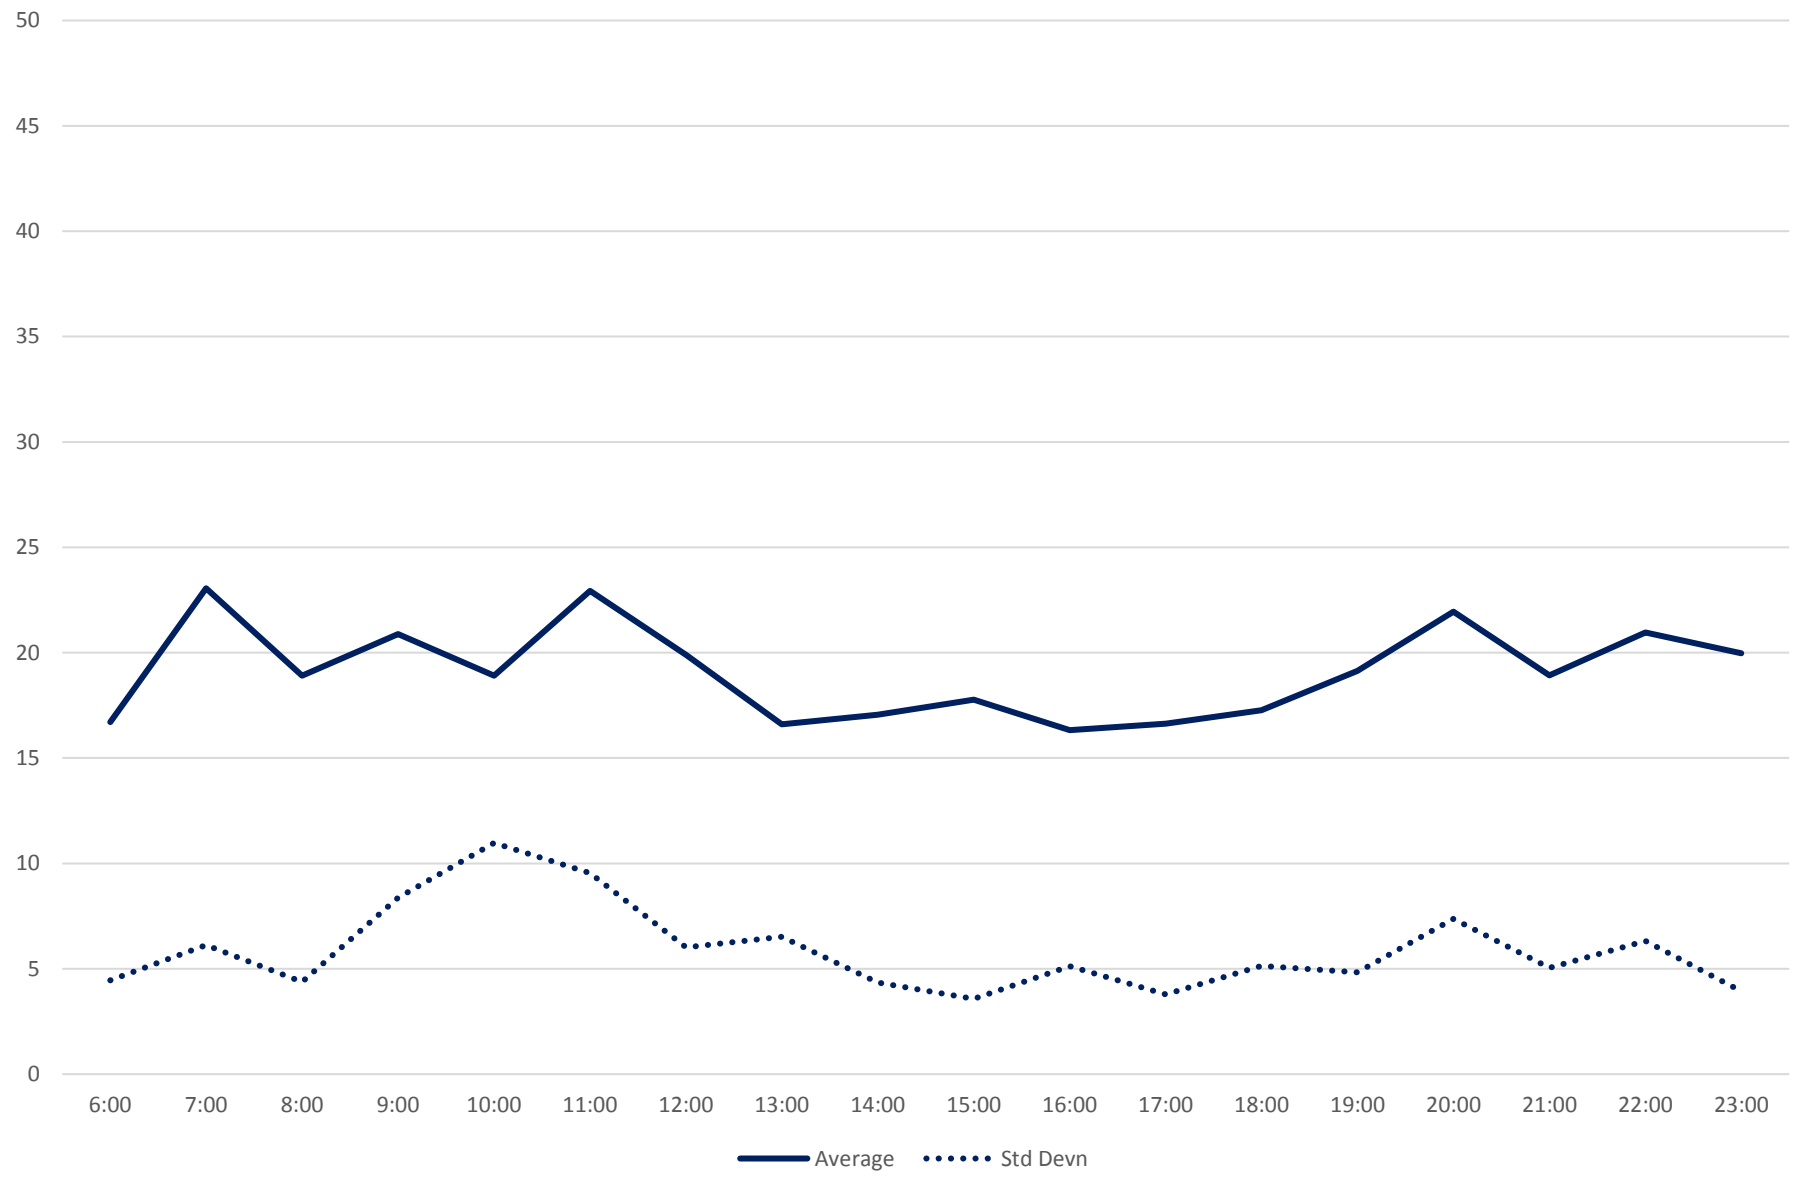

52 Lawrence West Headways at Airport Rd & American Westbound June 2020

52 Lawrence West Headways at Airport Rd & American Westbound June 2020 Saturday Statistics