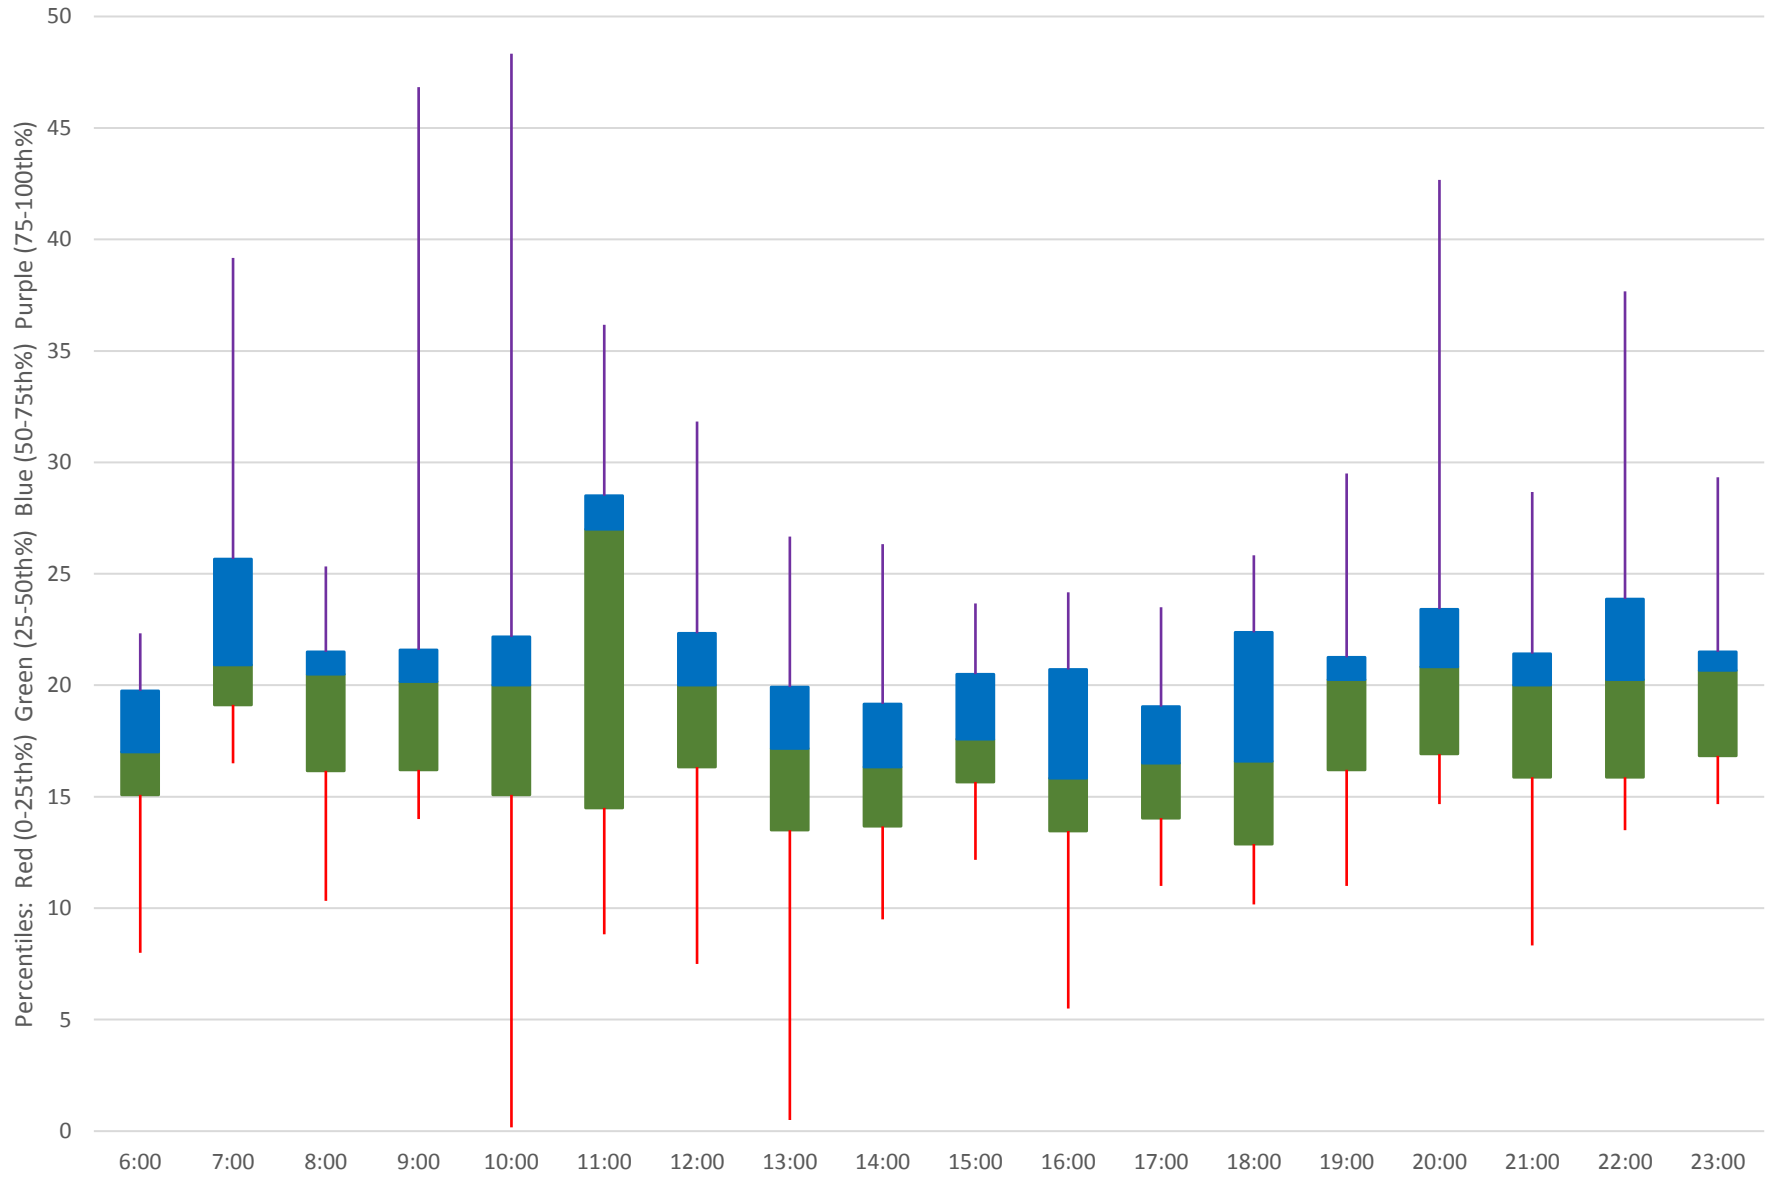

52 Lawrence West Headways at Airport Rd & American Westbound June 2020 Sunday Statistics

52 Lawrence West Headways at Airport Rd & American Westbound June 2020

Quartiles Saturdays