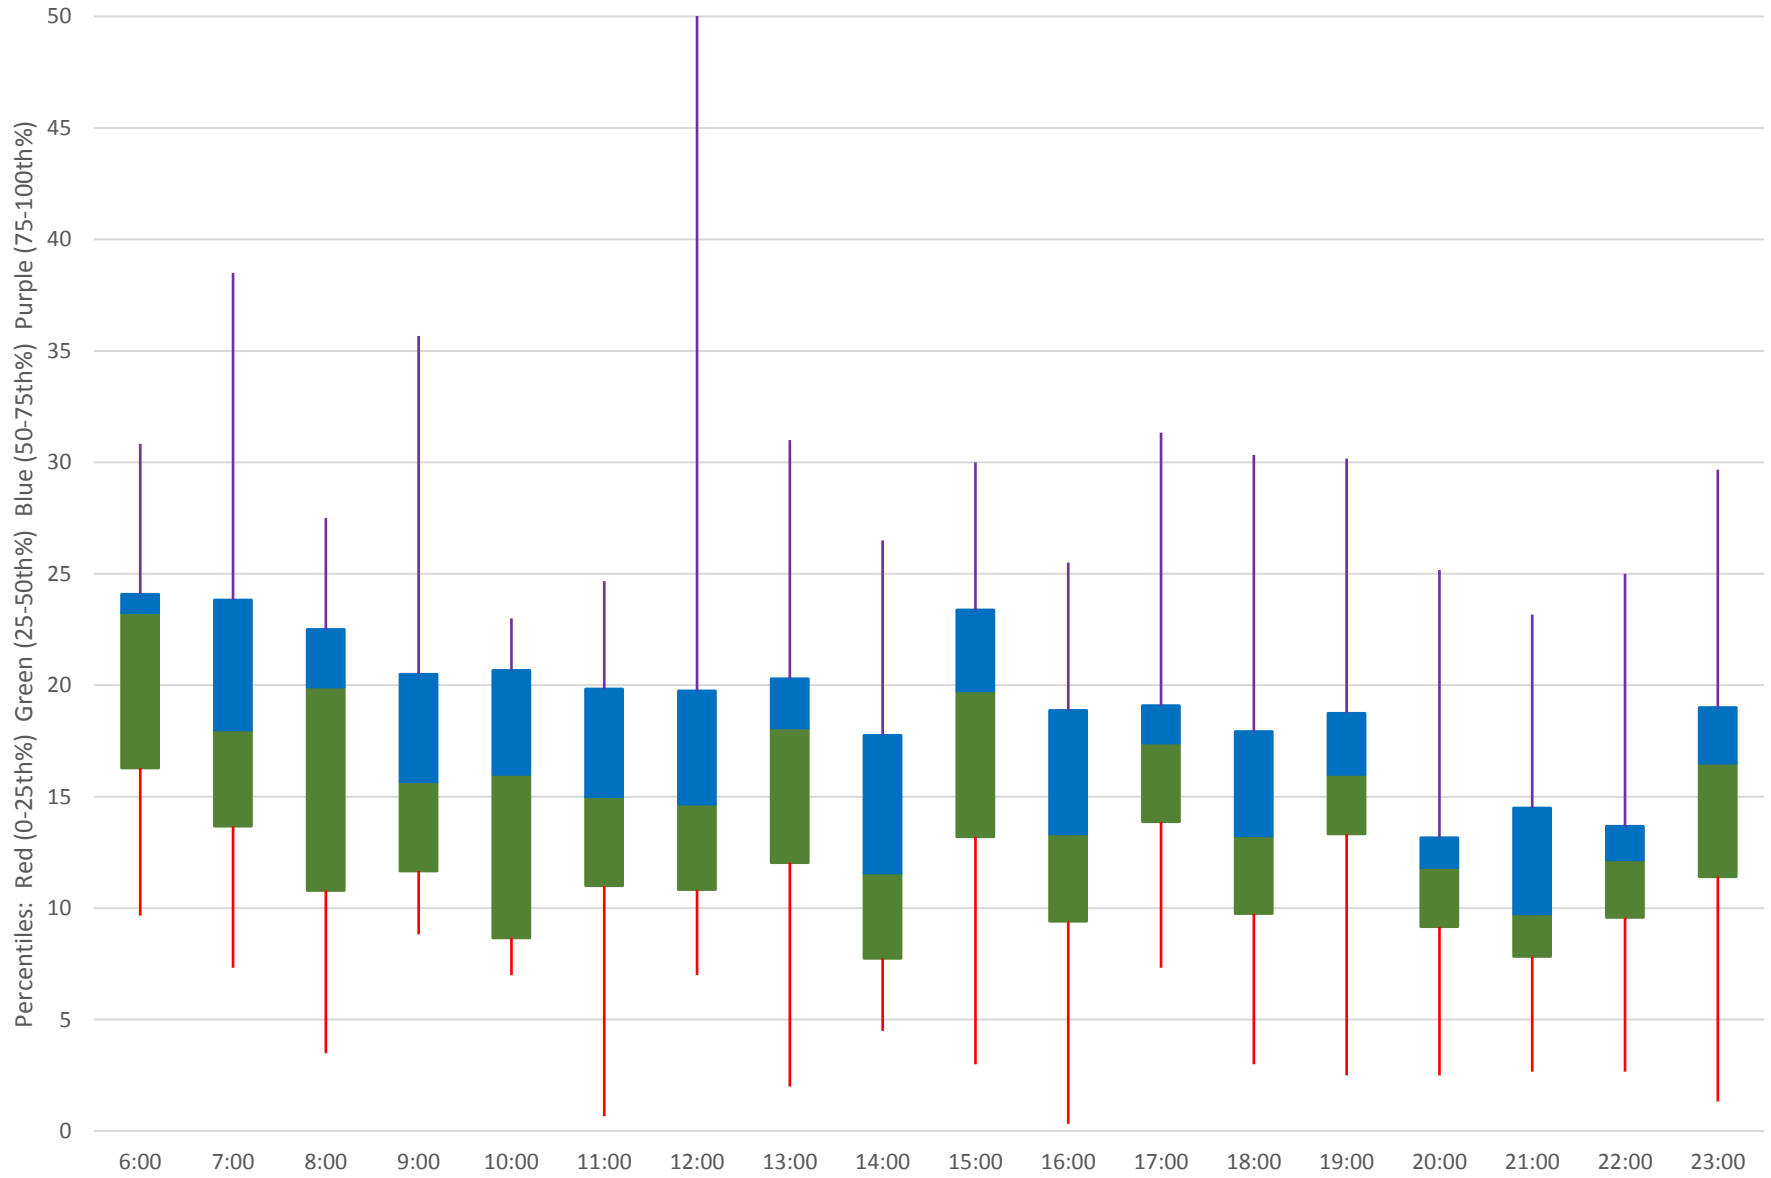

52 Lawrence West Headways at Airport Rd & American Westbound June 2020

Quartiles Week 4