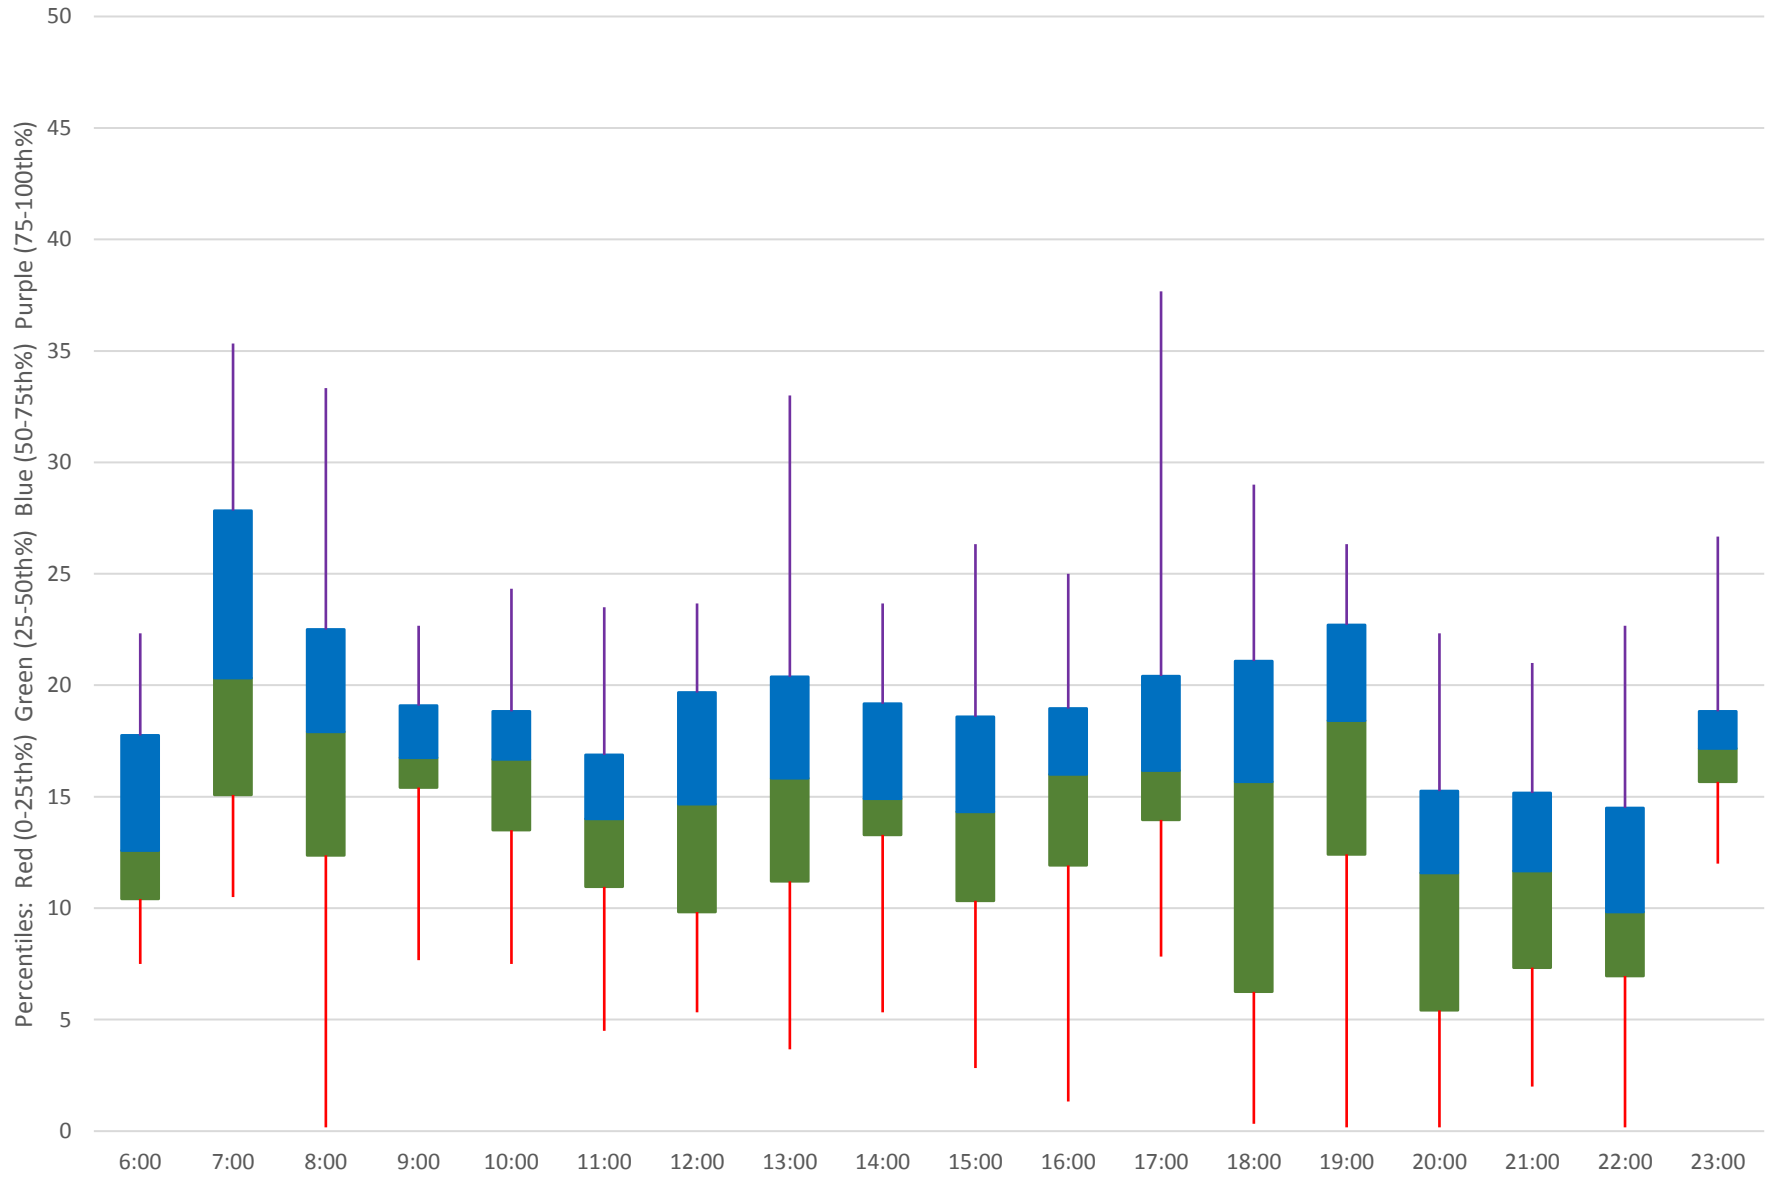

52 Lawrence West Headways at Airport Rd & American Westbound June 2020

52 Lawrence West Headways at Airport Rd & American Westbound June 2020

Quartiles Week 3