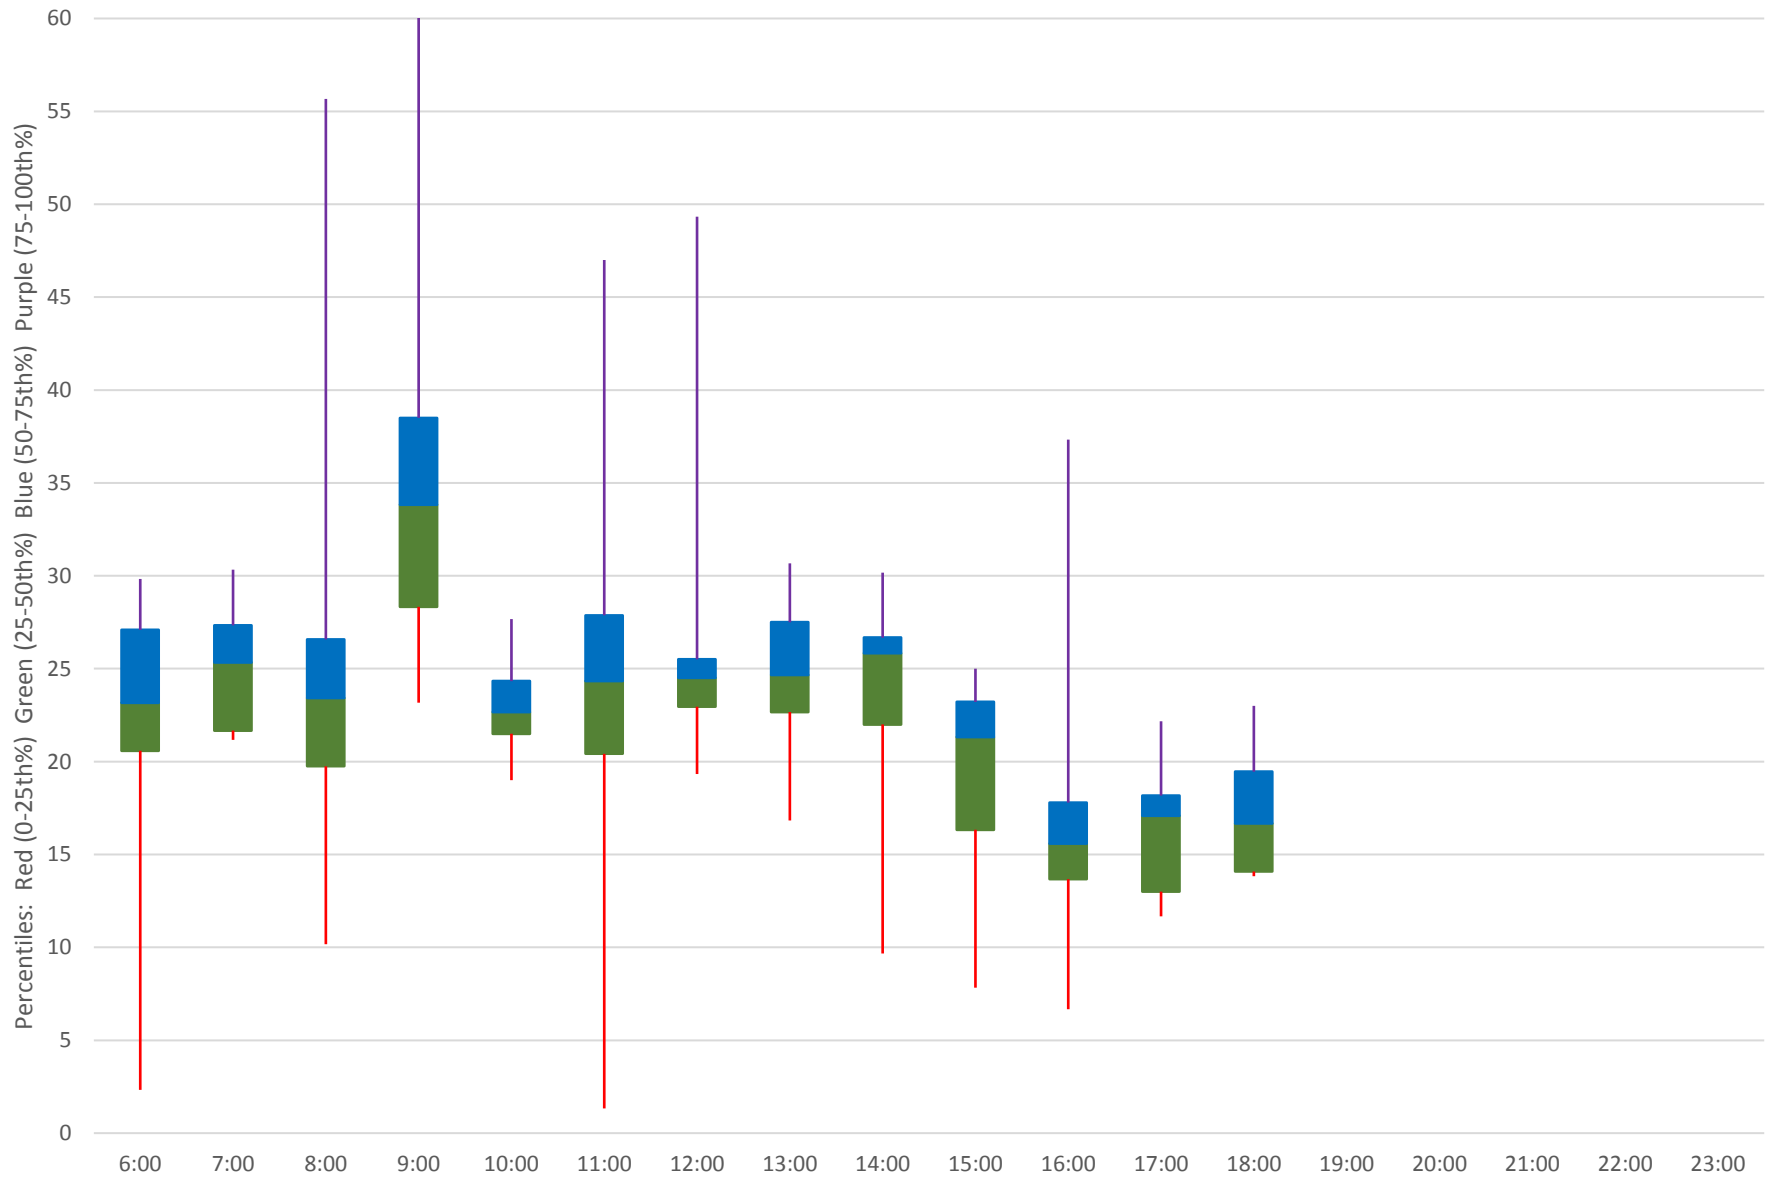

45 Kipling Headways at Belfield W of Kipling Westbound June 2020

45 Kipling Headways at Belfield W of Kipling Westbound June 2020 Quartiles Week 1

45 Kipling Headways at Belfield W of Kipling Westbound June 2020

45 Kipling Headways at Belfield W of Kipling Westbound June 2020 Quartiles Week 2

45 Kipling Headways at Belfield W of Kipling Westbound June 2020

45 Kipling Headways at Belfield W of Kipling Westbound June 2020 Quartiles Week 3

45 Kipling Headways at Belfield W of Kipling Westbound June 2020

45 Kipling Headways at Belfield W of Kipling Westbound June 2020

Quartiles Week 4

45 Kipling Headways at Belfield W of Kipling Westbound June 2020