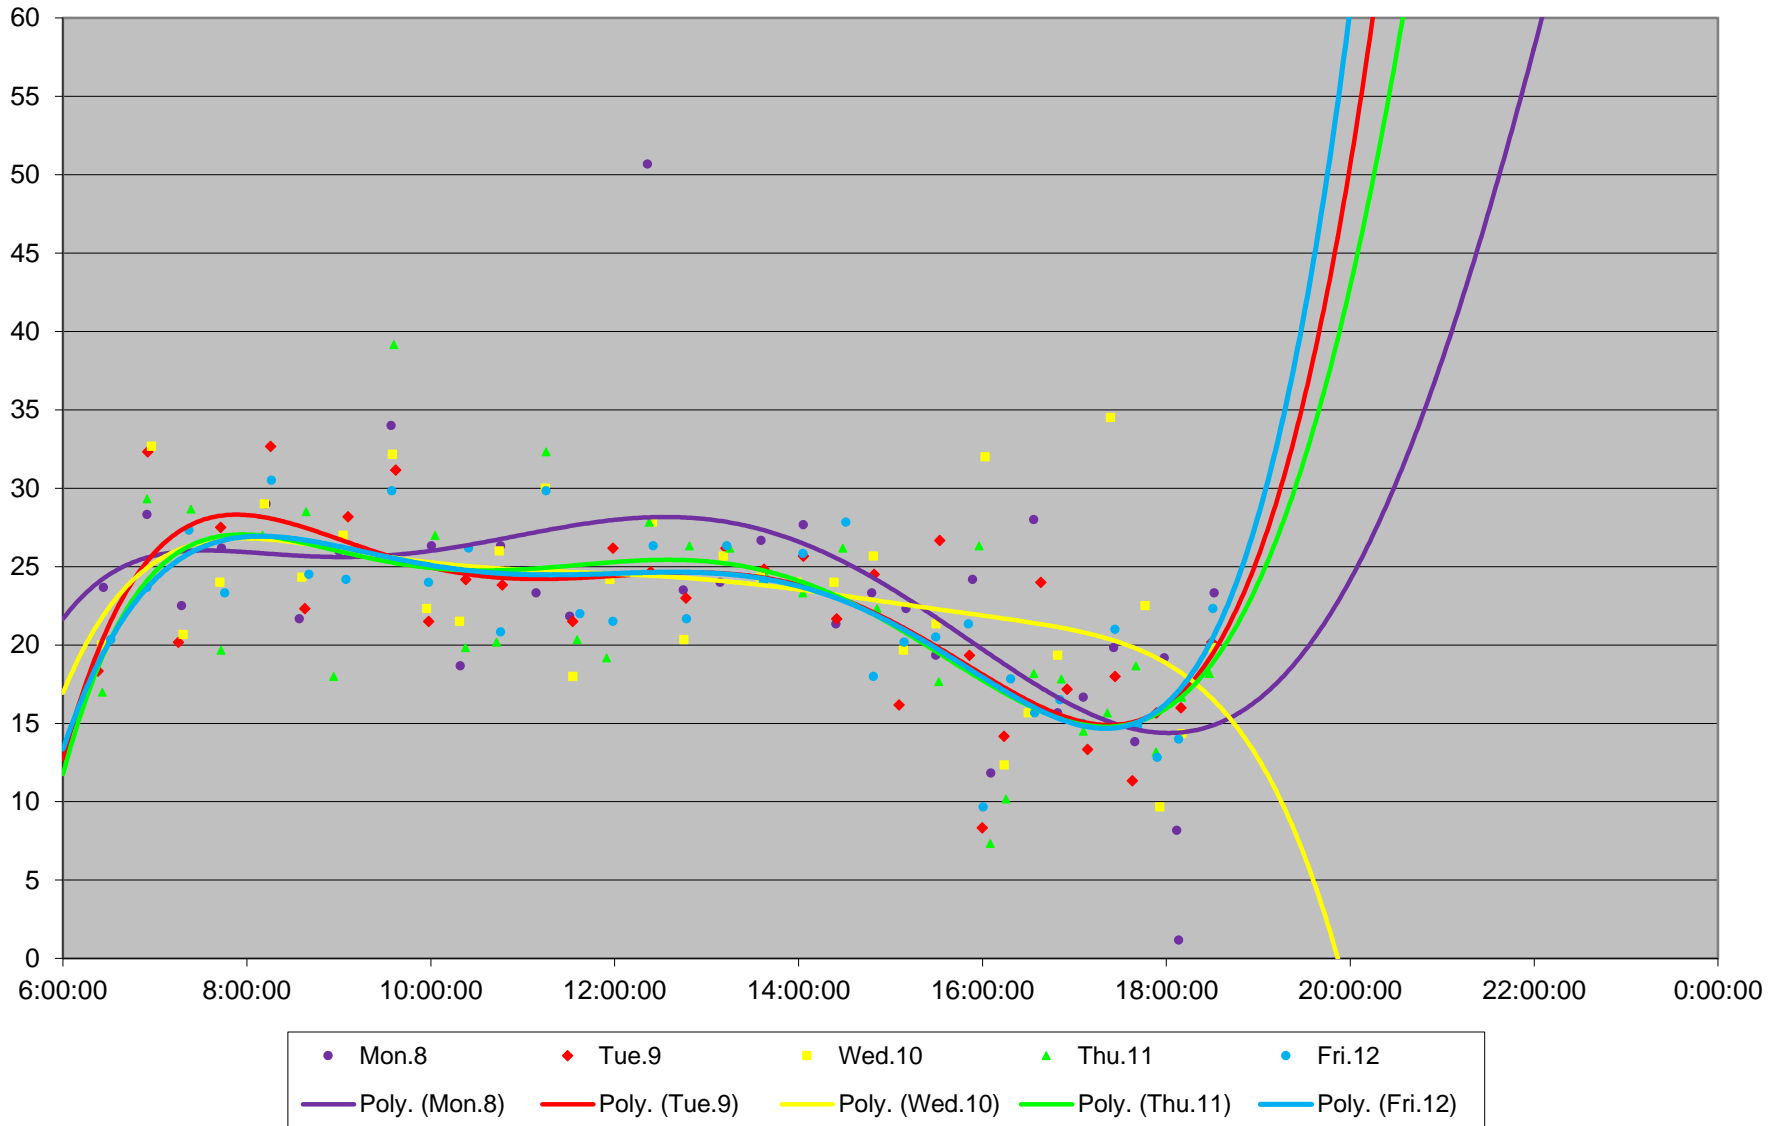

45 Kipling Headways at Belfield W of Kipling Westbound June 2020

45 Kipling Headways at Belfield W of Kipling Westbound June 2020 Quartiles Week 1

45 Kipling Headways at Belfield W of Kipling Westbound June 2020

45 Kipling Headways at Belfield W of Kipling Westbound June 2020 Quartiles Week 2

45 Kipling Headways at Belfield W of Kipling Westbound June 2020

45 Kipling Headways at Belfield W of Kipling Westbound June 2020 Quartiles Week 3

45 Kipling Headways at Belfield W of Kipling Westbound June 2020

45 Kipling Headways at Belfield W of Kipling Westbound June 2020

Quartiles Week 4

45 Kipling Headways at Belfield W of Kipling Westbound June 2020