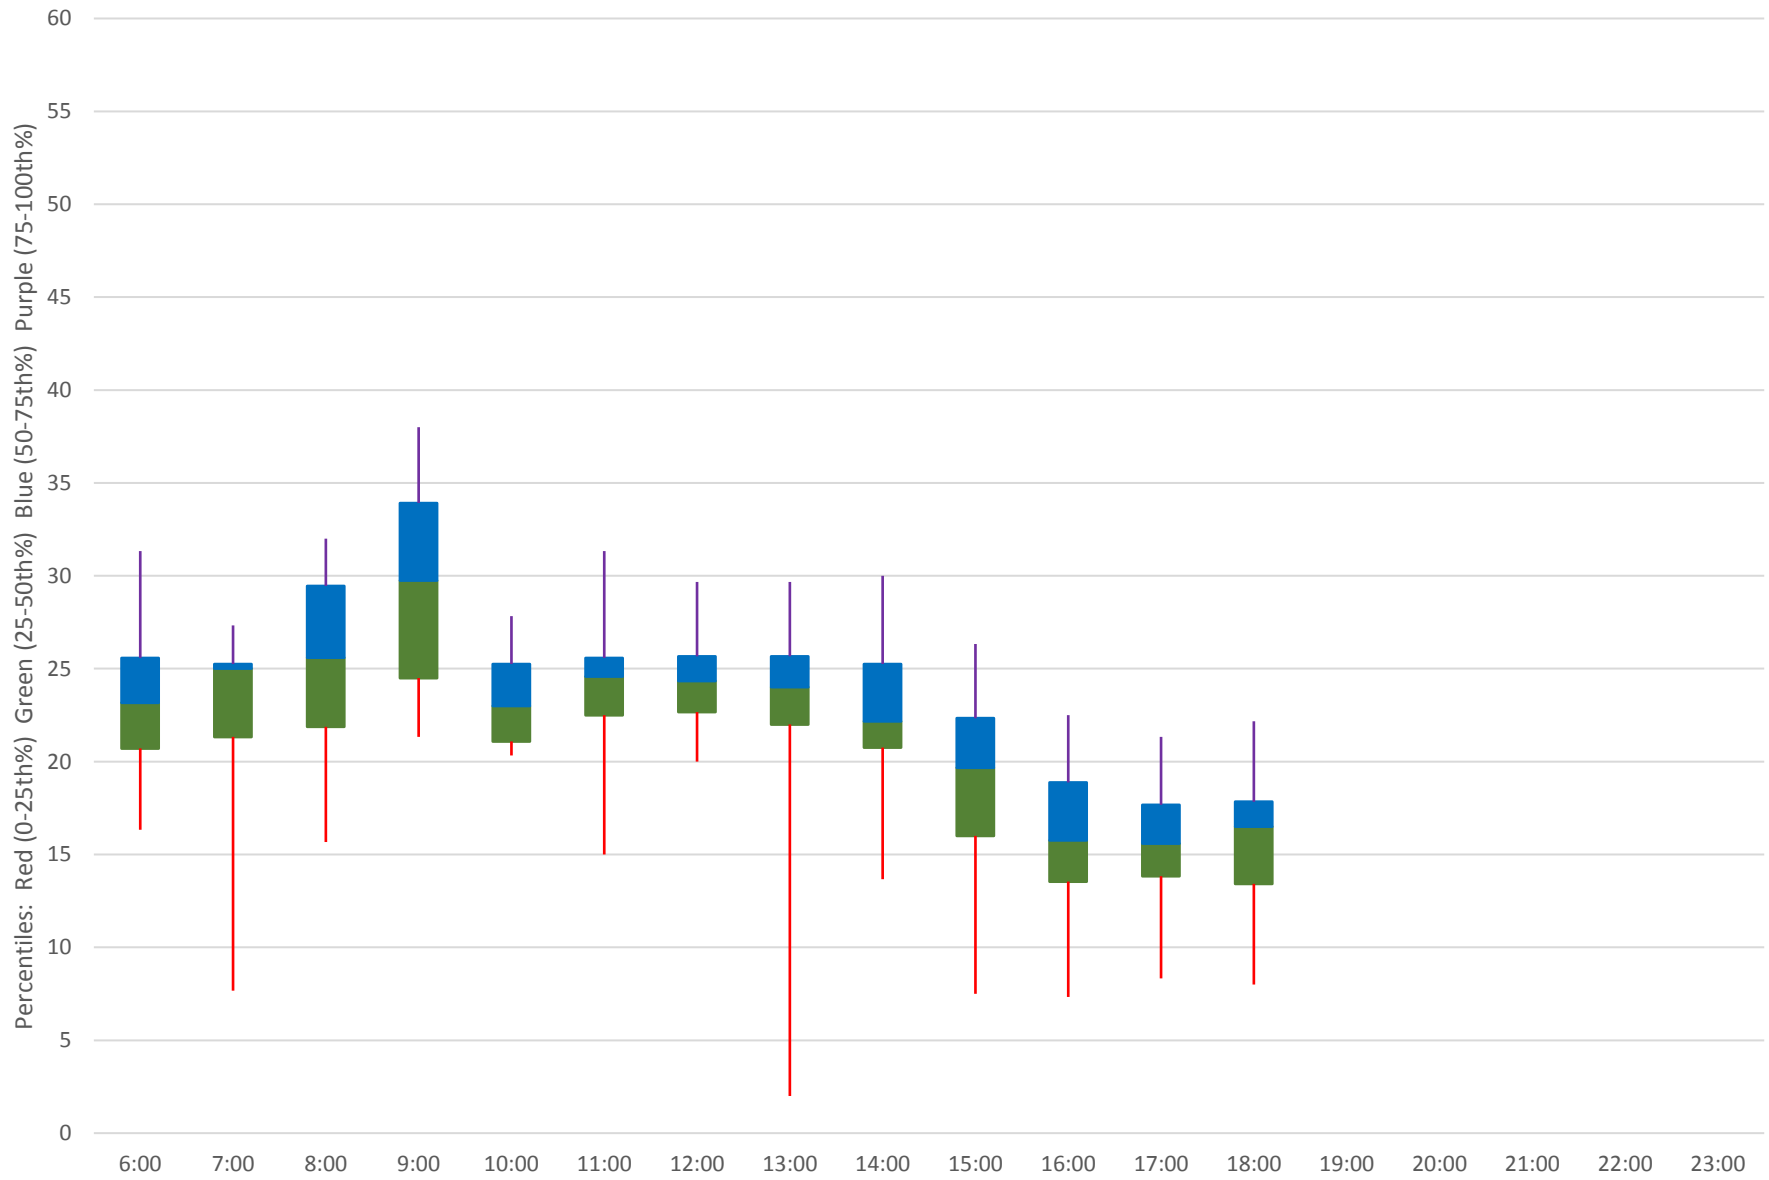

45 Kipling Headways at Belfield W of Kipling Westbound June 2020

45 Kipling Headways at Belfield W of Kipling Westbound June 2020 Quartiles Week 1

45 Kipling Headways at Belfield W of Kipling Westbound June 2020

45 Kipling Headways at Belfield W of Kipling Westbound June 2020 Quartiles Week 2

45 Kipling Headways at Belfield W of Kipling Westbound June 2020

45 Kipling Headways at Belfield W of Kipling Westbound June 2020 Quartiles Week 3

45 Kipling Headways at Belfield W of Kipling Westbound June 2020

45 Kipling Headways at Belfield W of Kipling Westbound June 2020

Quartiles Week 4

45 Kipling Headways at Belfield W of Kipling Westbound June 2020