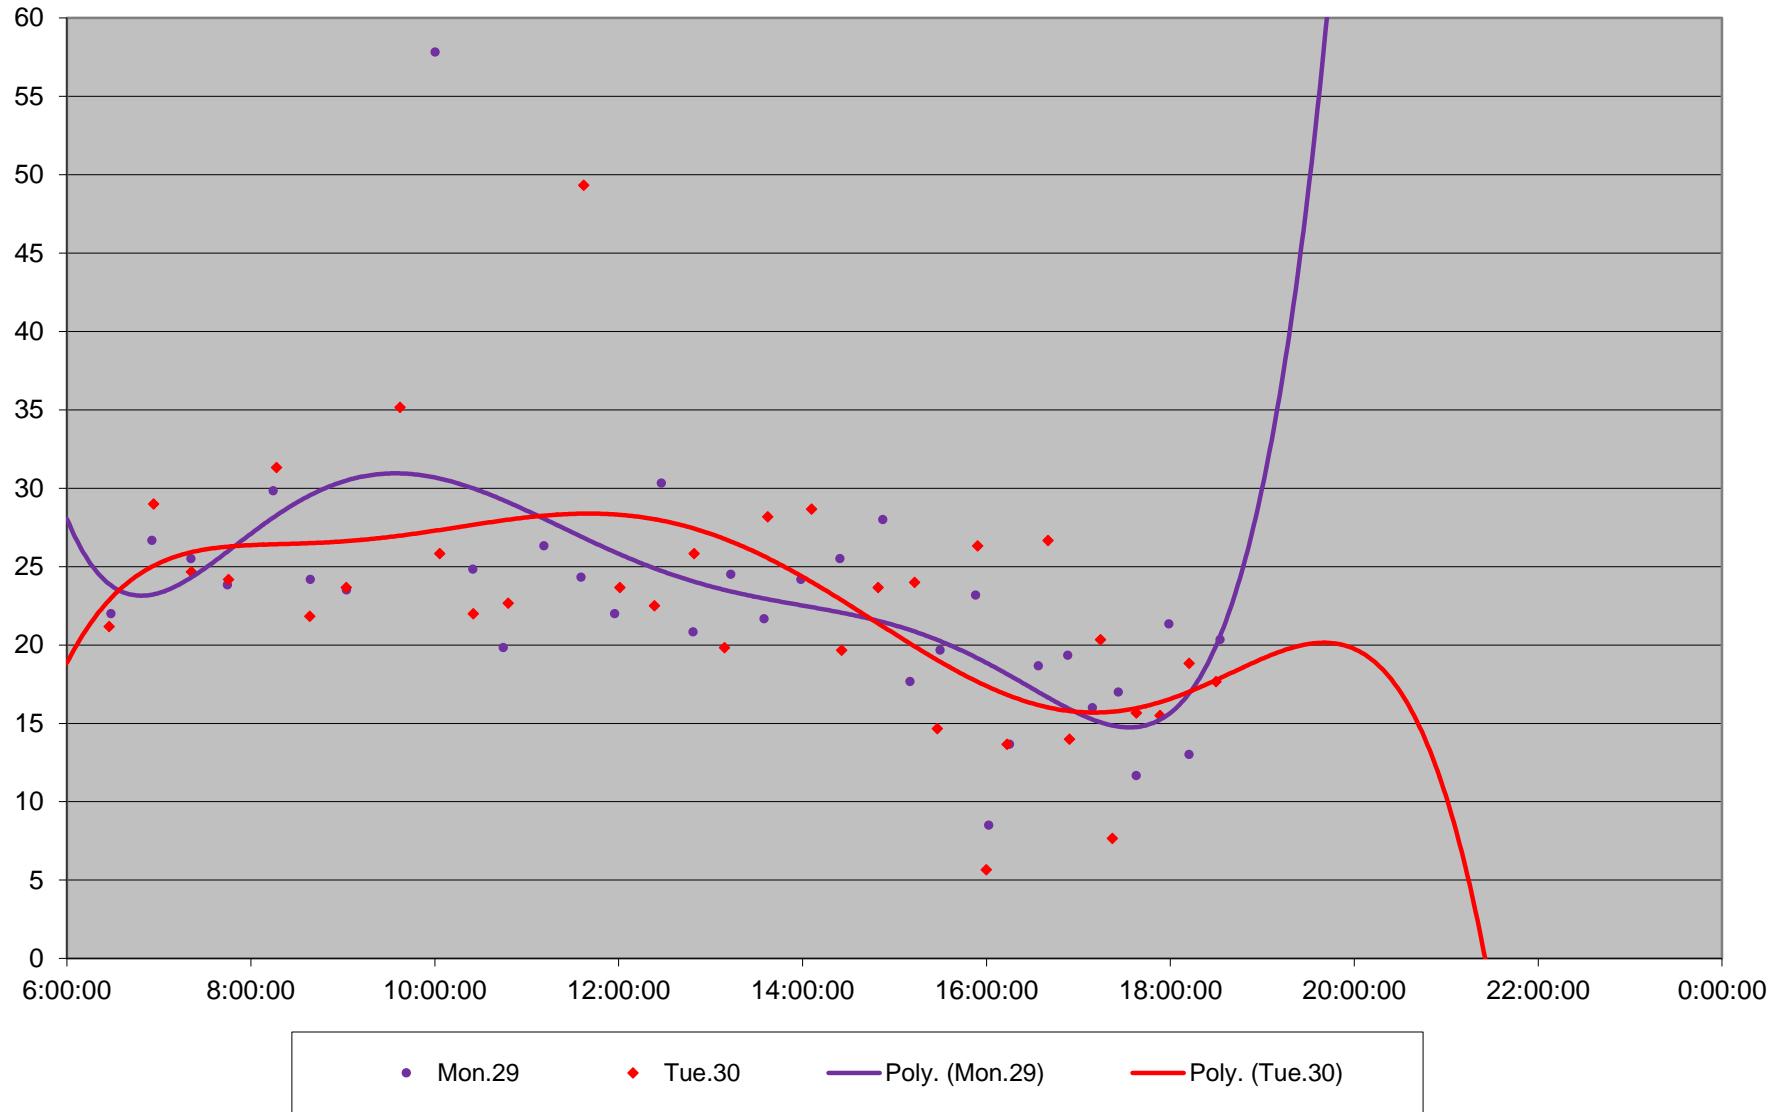

45 Kipling Headways at Belfield W of Kipling Westbound June 2020

45 Kipling Headways at Belfield W of Kipling Westbound June 2020

Quartiles Week 4

45 Kipling Headways at Belfield W of Kipling Westbound June 2020