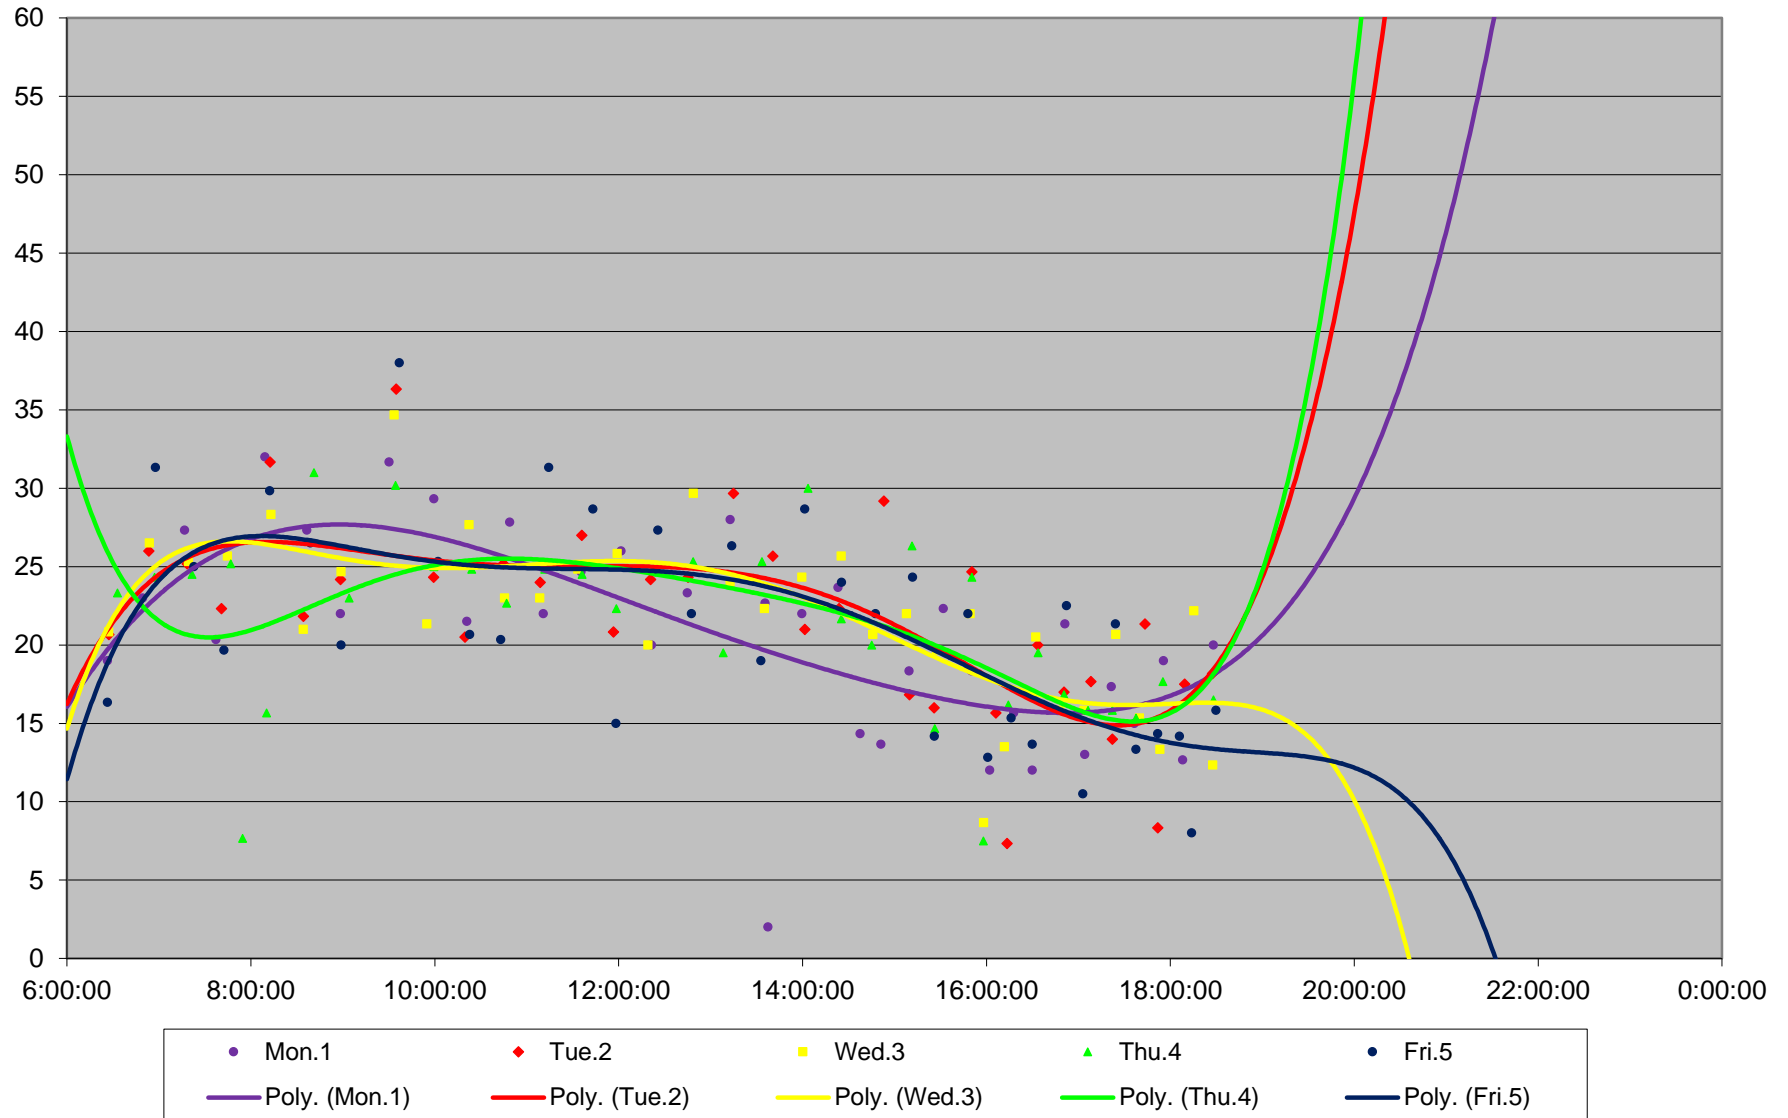

45 Kipling Headways at Belfield W of Kipling Westbound June 2020

45 Kipling Headways at Belfield W of Kipling Westbound June 2020 Quartiles Week 1

45 Kipling Headways at Belfield W of Kipling Westbound June 2020

45 Kipling Headways at Belfield W of Kipling Westbound June 2020 Quartiles Week 2

45 Kipling Headways at Belfield W of Kipling Westbound June 2020

45 Kipling Headways at Belfield W of Kipling Westbound June 2020 Quartiles Week 3