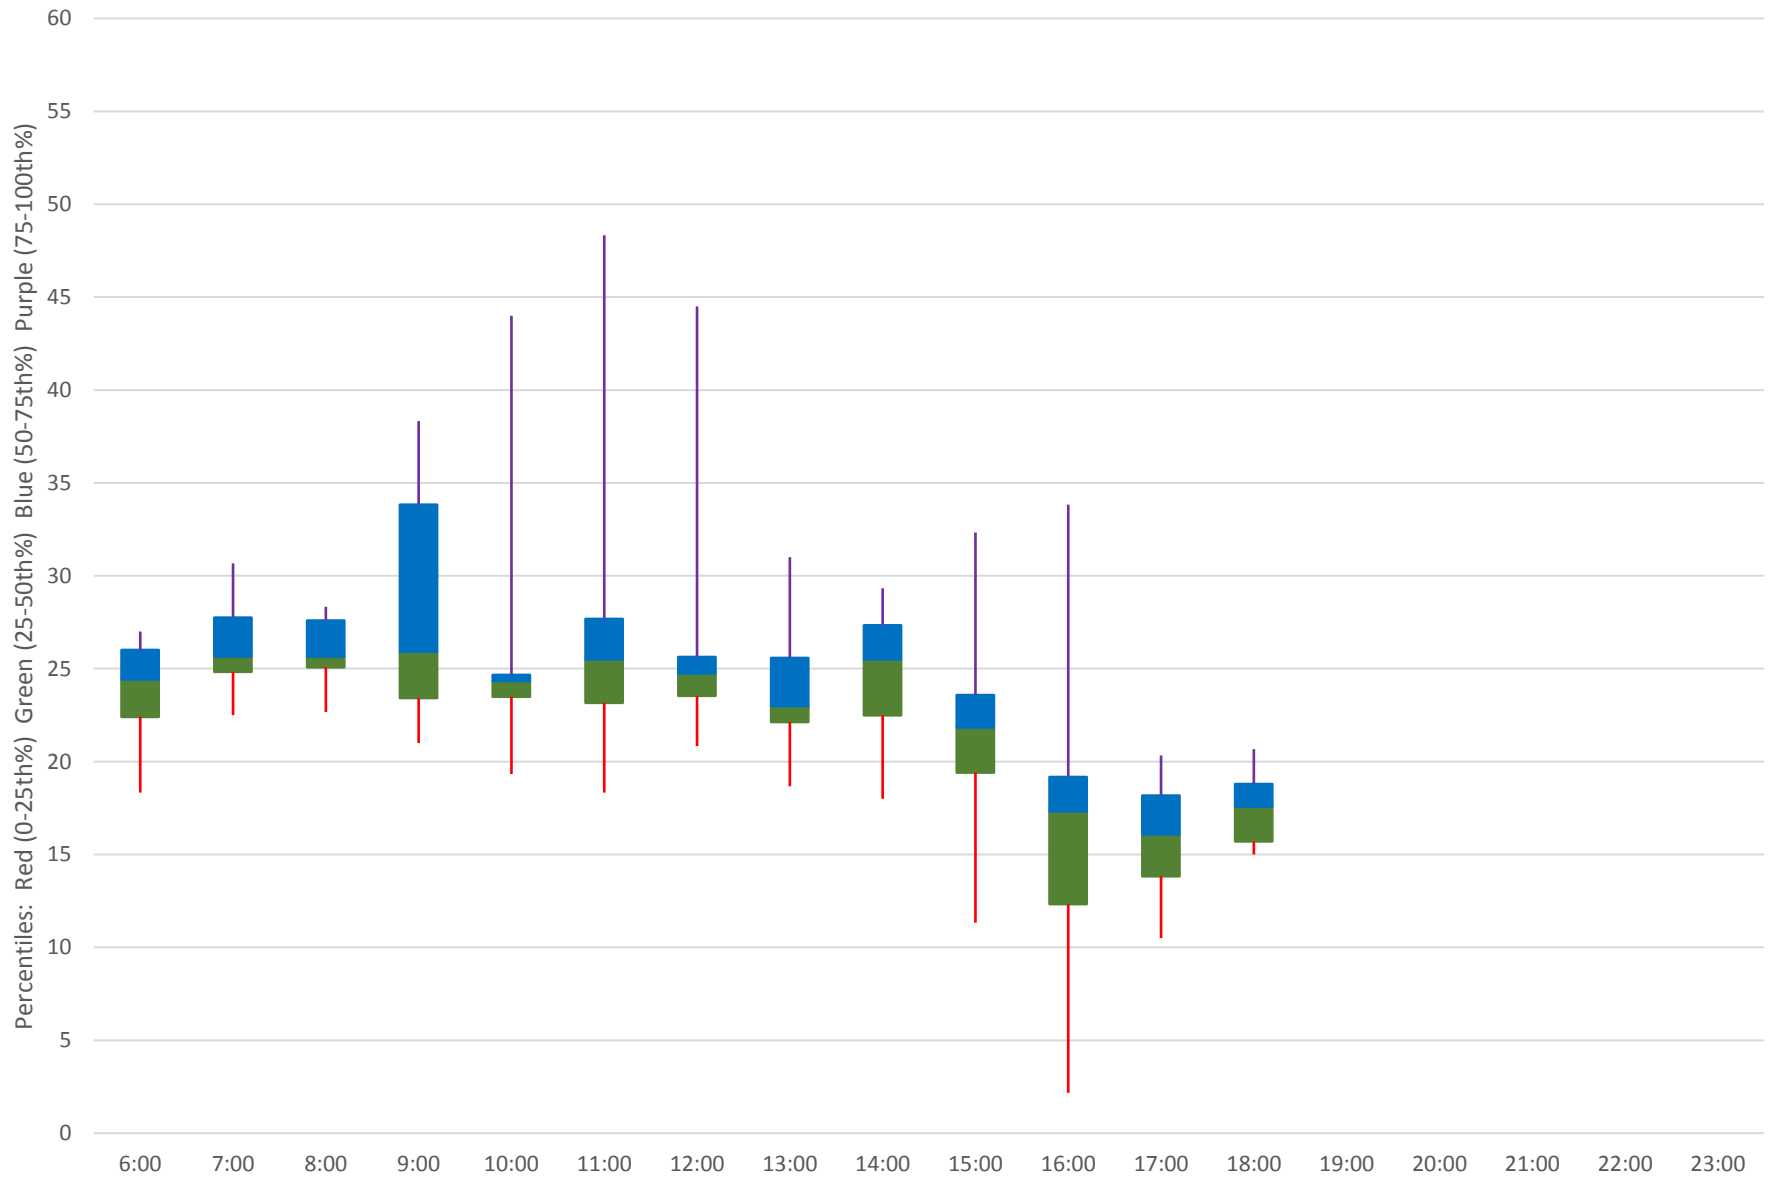

45 Kipling Headways at Belfield W of Kipling Westbound June 2020

45 Kipling Headways at Belfield W of Kipling Westbound June 2020 Quartiles Week 1

45 Kipling Headways at Belfield W of Kipling Westbound June 2020

45 Kipling Headways at Belfield W of Kipling Westbound June 2020 Quartiles Week 2

45 Kipling Headways at Belfield W of Kipling Westbound June 2020

45 Kipling Headways at Belfield W of Kipling Westbound June 2020 Quartiles Week 3

45 Kipling Headways at Belfield W of Kipling Westbound June 2020

45 Kipling Headways at Belfield W of Kipling Westbound June 2020

Quartiles Week 4

45 Kipling Headways at Belfield W of Kipling Westbound June 2020