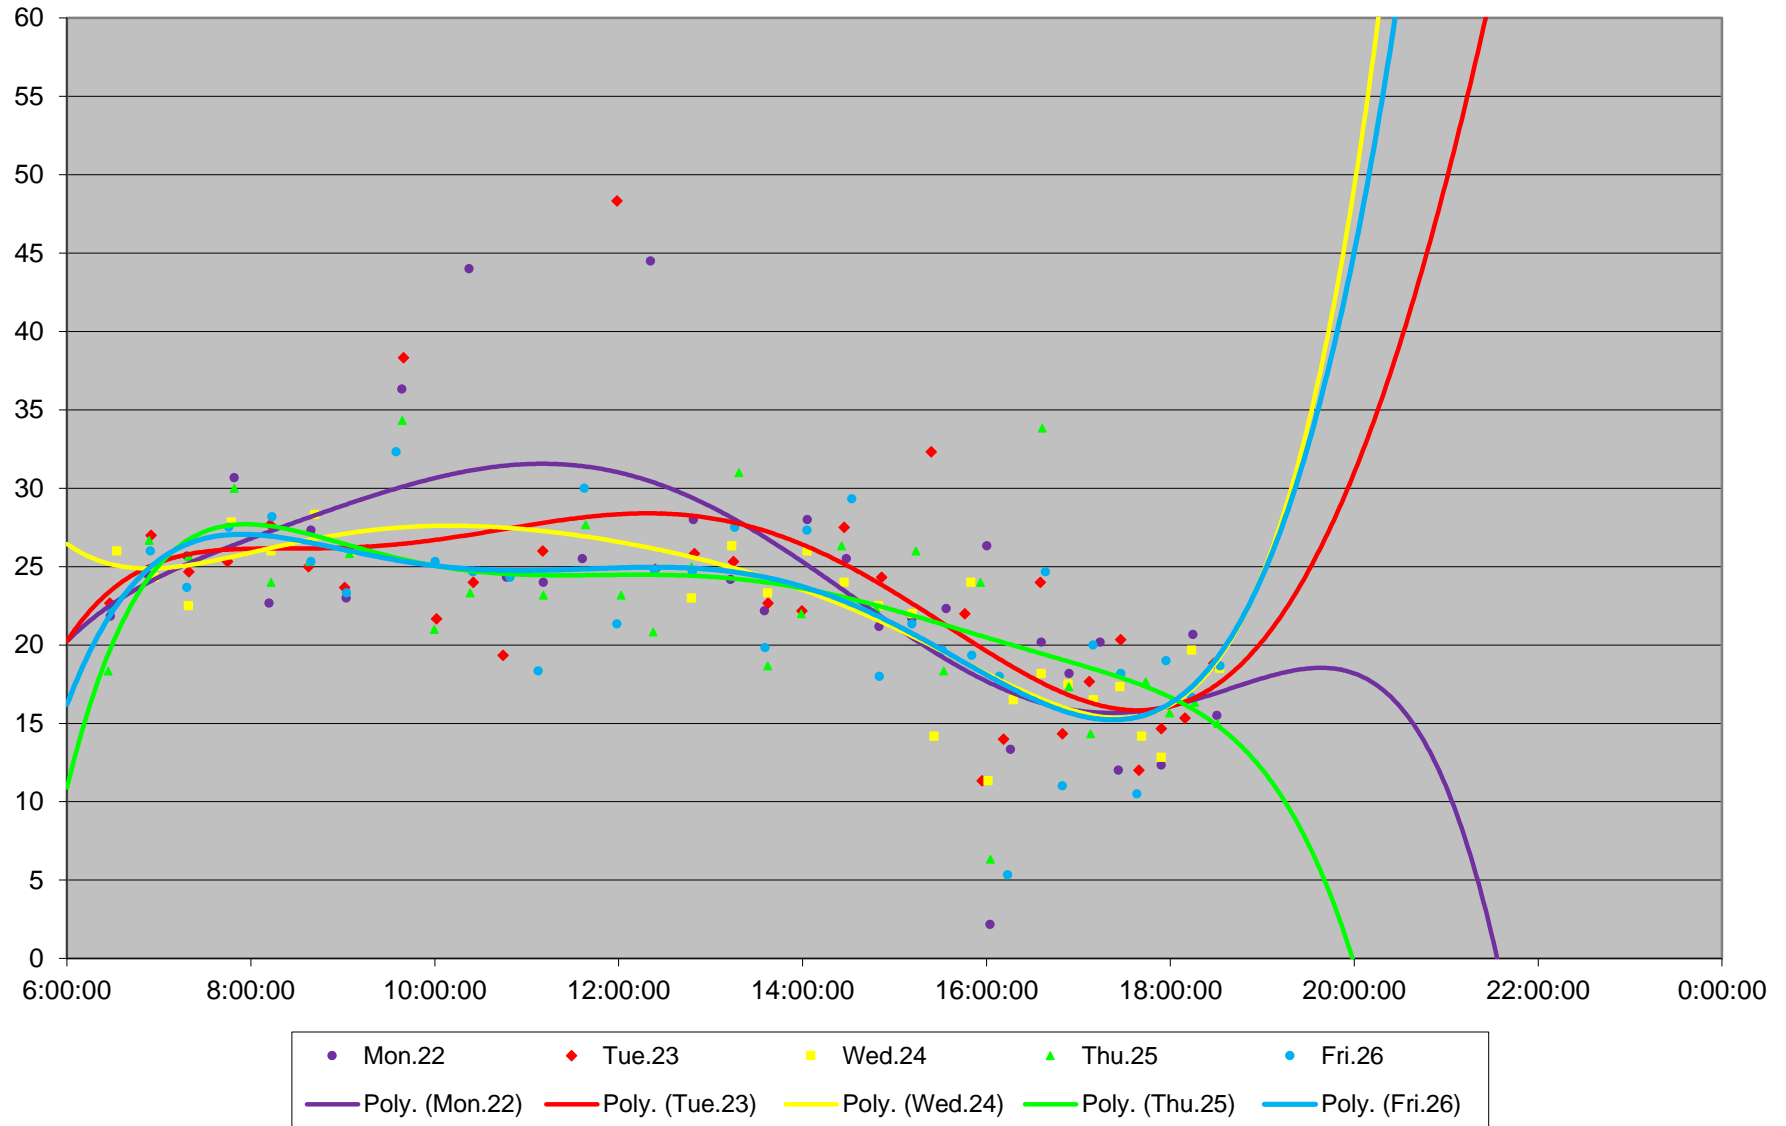

45 Kipling Headways at Belfield W of Kipling Westbound June 2020

45 Kipling Headways at Belfield W of Kipling Westbound June 2020 Quartiles Week 1

45 Kipling Headways at Belfield W of Kipling Westbound June 2020

45 Kipling Headways at Belfield W of Kipling Westbound June 2020 Quartiles Week 2

45 Kipling Headways at Belfield W of Kipling Westbound June 2020

45 Kipling Headways at Belfield W of Kipling Westbound June 2020 Quartiles Week 3

45 Kipling Headways at Belfield W of Kipling Westbound June 2020

45 Kipling Headways at Belfield W of Kipling Westbound June 2020

Quartiles Week 4

45 Kipling Headways at Belfield W of Kipling Westbound June 2020