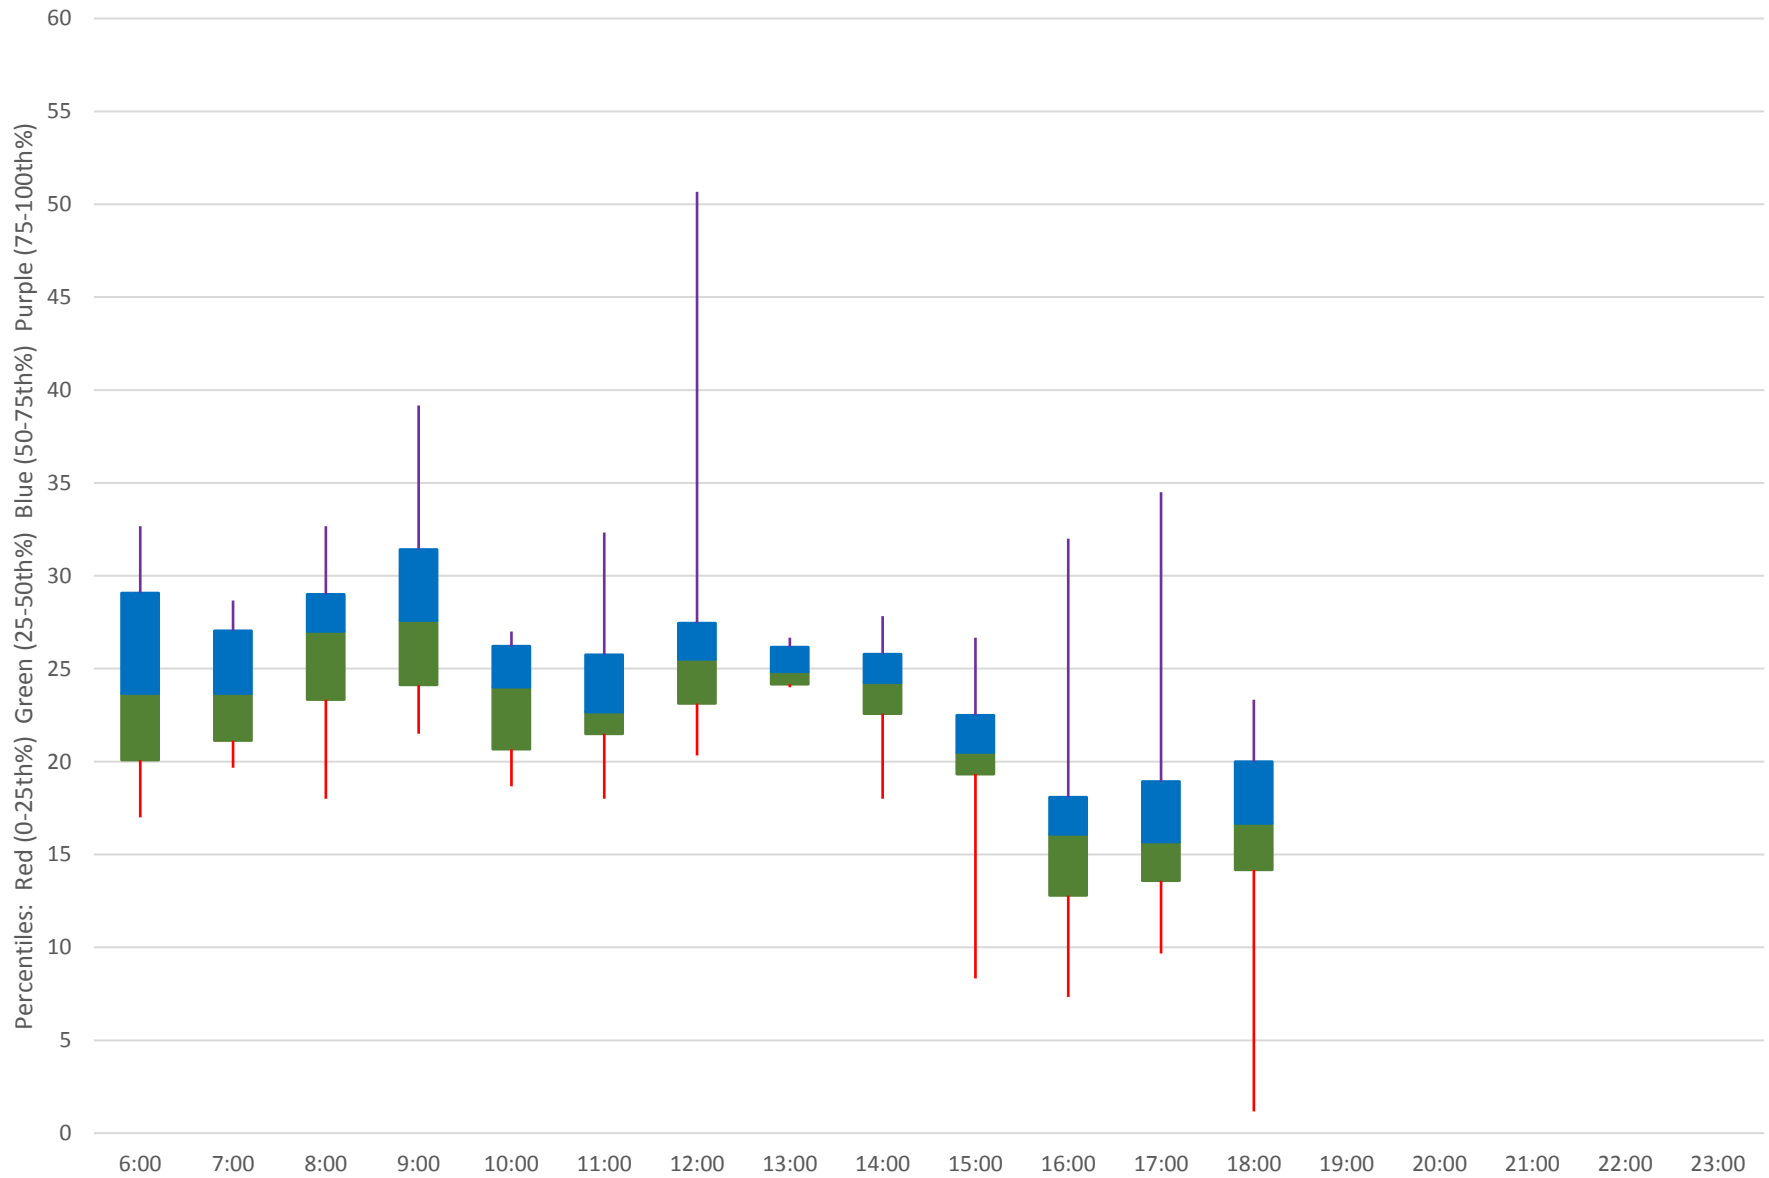

45 Kipling Headways at Belfield W of Kipling Westbound June 2020

45 Kipling Headways at Belfield W of Kipling Westbound June 2020 Quartiles Week 1

45 Kipling Headways at Belfield W of Kipling Westbound June 2020

45 Kipling Headways at Belfield W of Kipling Westbound June 2020 Quartiles Week 2

45 Kipling Headways at Belfield W of Kipling Westbound June 2020

45 Kipling Headways at Belfield W of Kipling Westbound June 2020 Quartiles Week 3

45 Kipling Headways at Belfield W of Kipling Westbound June 2020

45 Kipling Headways at Belfield W of Kipling Westbound June 2020

Quartiles Week 4

45 Kipling Headways at Belfield W of Kipling Westbound June 2020