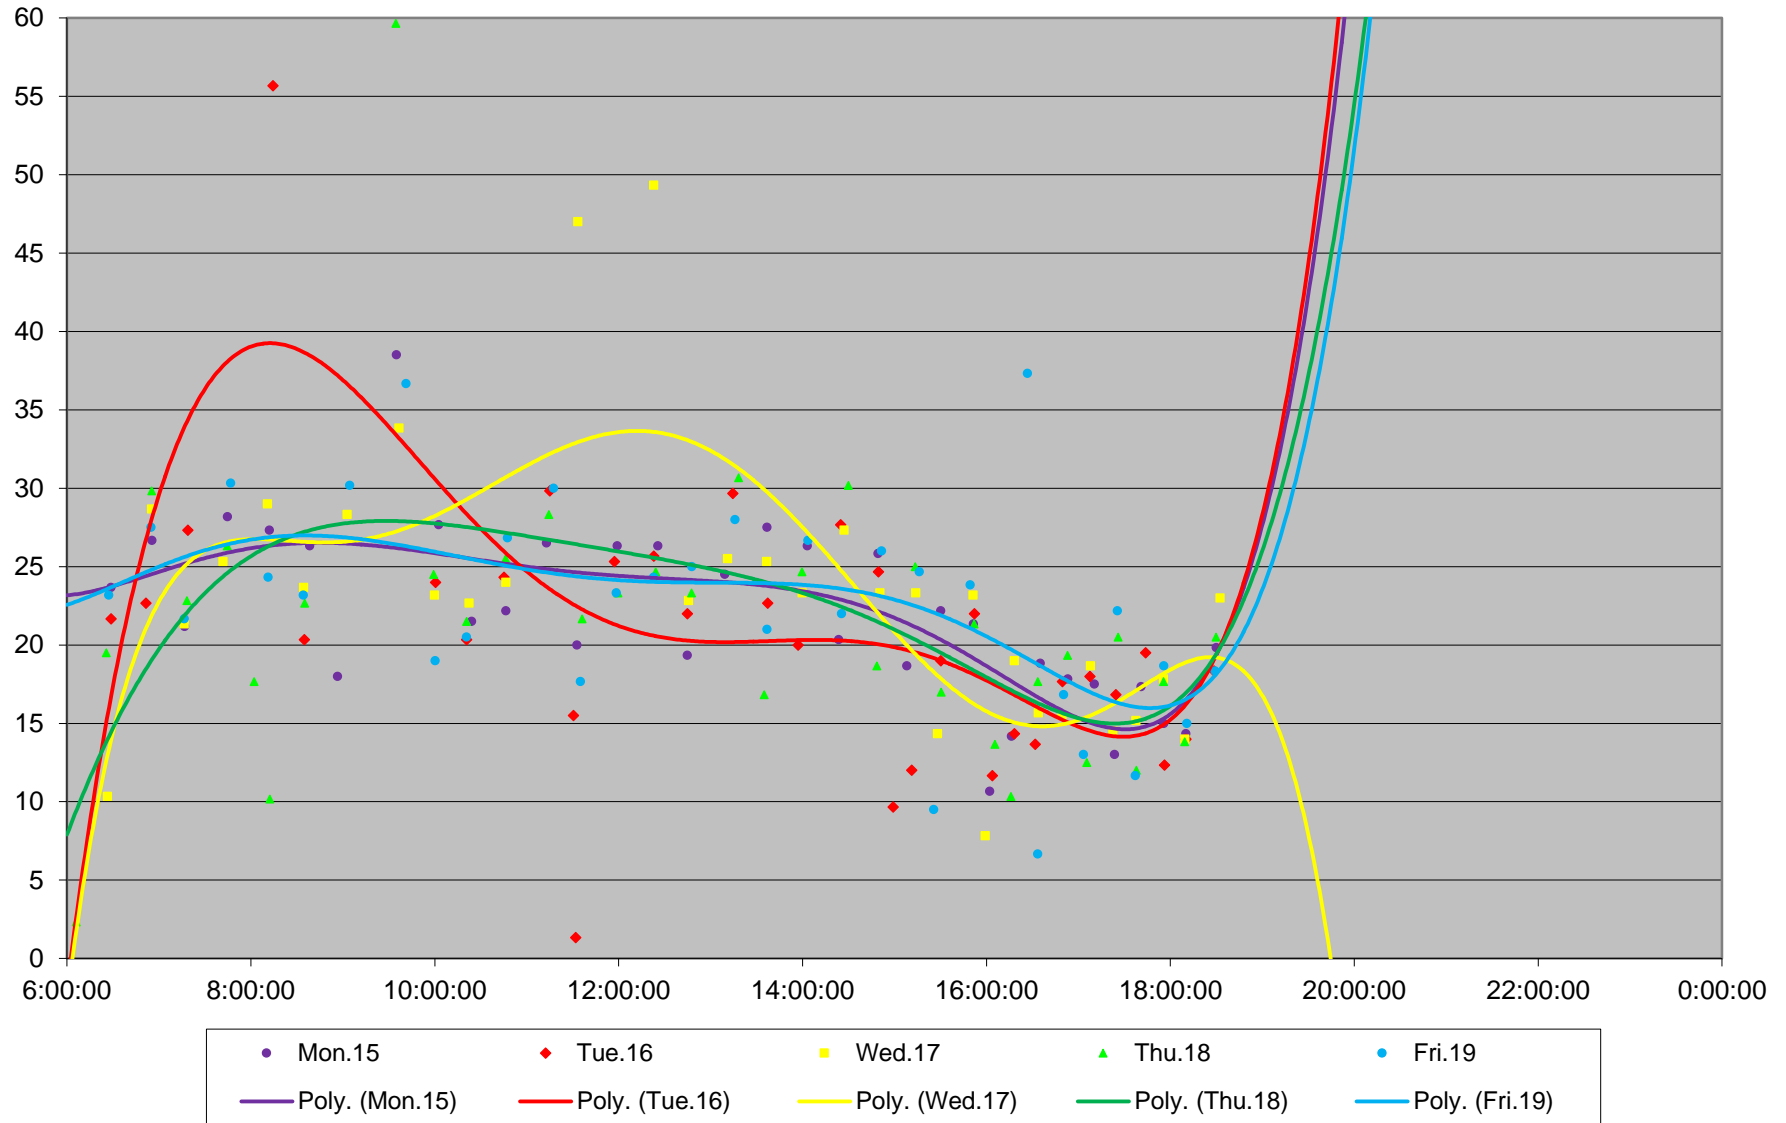

45 Kipling Headways at Belfield W of Kipling Westbound June 2020

45 Kipling Headways at Belfield W of Kipling Westbound June 2020 Quartiles Week 1

45 Kipling Headways at Belfield W of Kipling Westbound June 2020

45 Kipling Headways at Belfield W of Kipling Westbound June 2020 Quartiles Week 2

45 Kipling Headways at Belfield W of Kipling Westbound June 2020

45 Kipling Headways at Belfield W of Kipling Westbound June 2020 Quartiles Week 3

45 Kipling Headways at Belfield W of Kipling Westbound June 2020

45 Kipling Headways at Belfield W of Kipling Westbound June 2020

Quartiles Week 4

45 Kipling Headways at Belfield W of Kipling Westbound June 2020