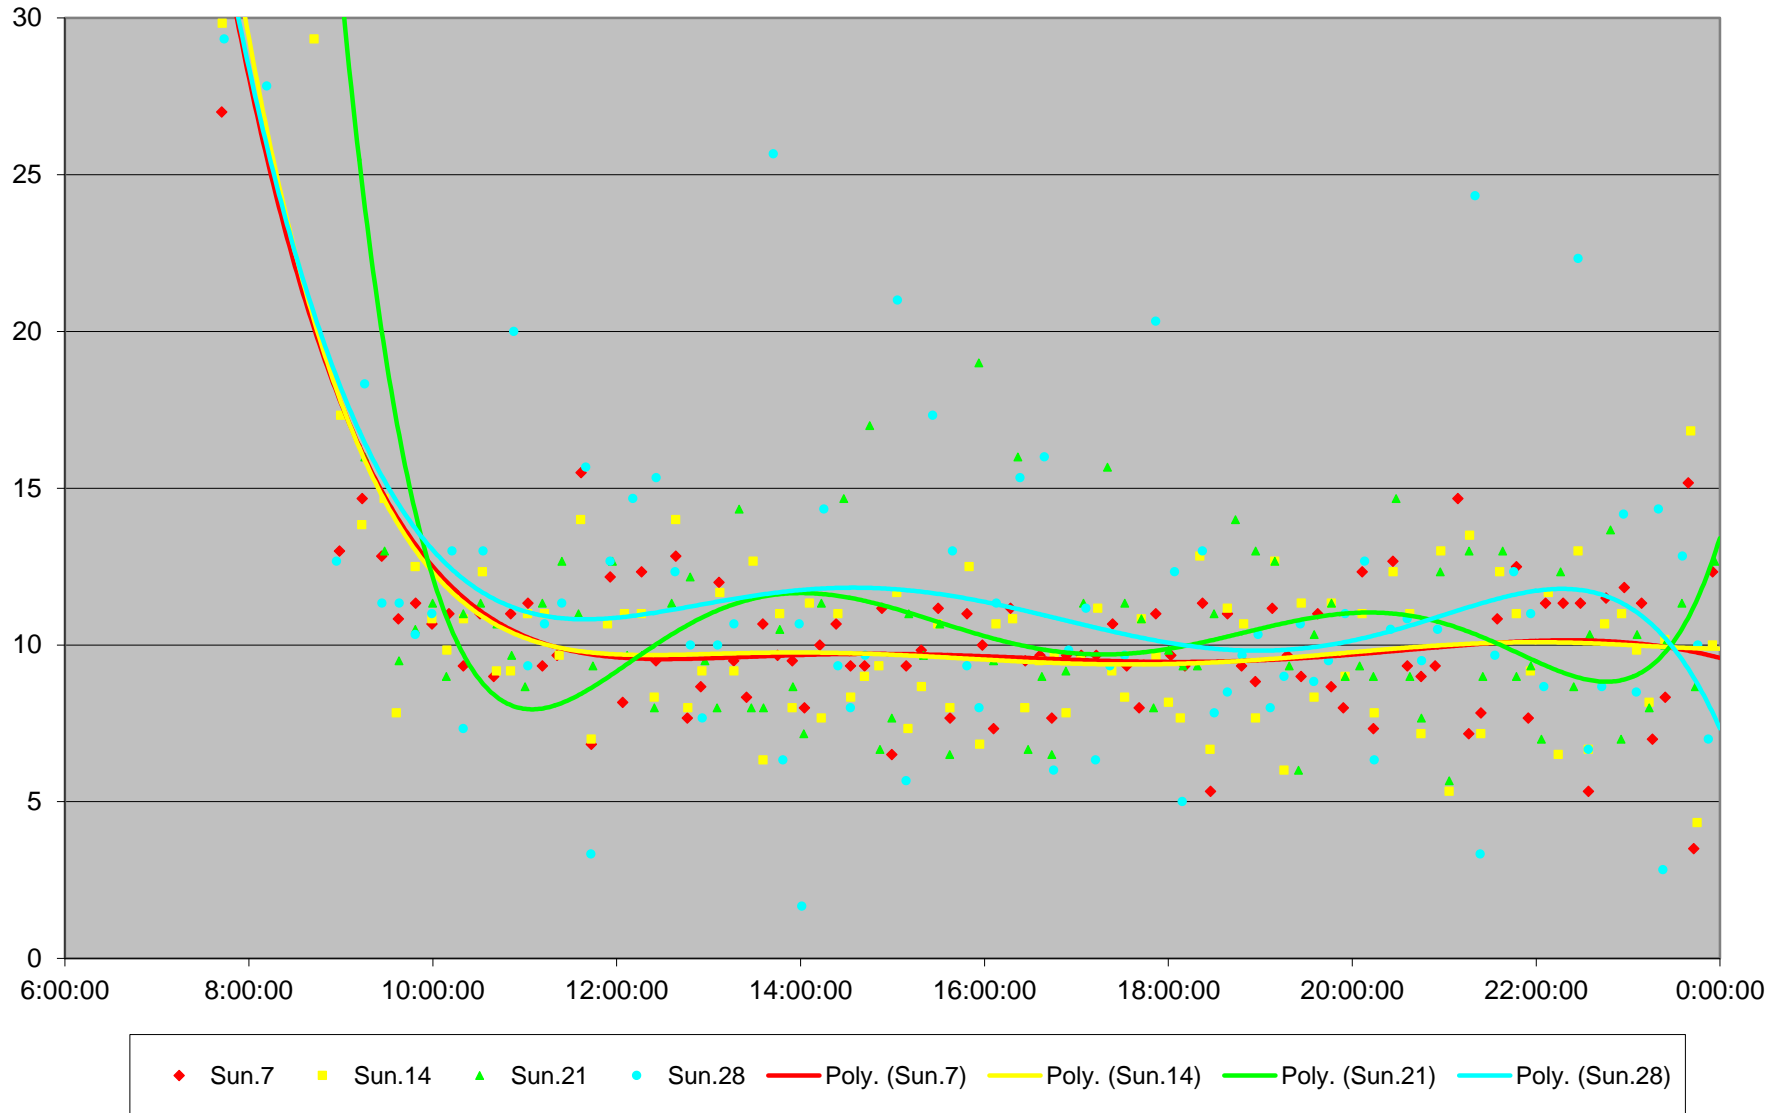

45 Kipling Headways at Finch Southbound June 2020

45 Kipling Headways at Finch Southbound June 2020

Quartiles Saturdays

45 Kipling Headways at Finch Southbound June 2020 Sunday Statistics

45 Kipling Headways at Finch Southbound June 2020

45 Kipling Headways at Finch Southbound June 2020 Quartiles Sundays/Holidays