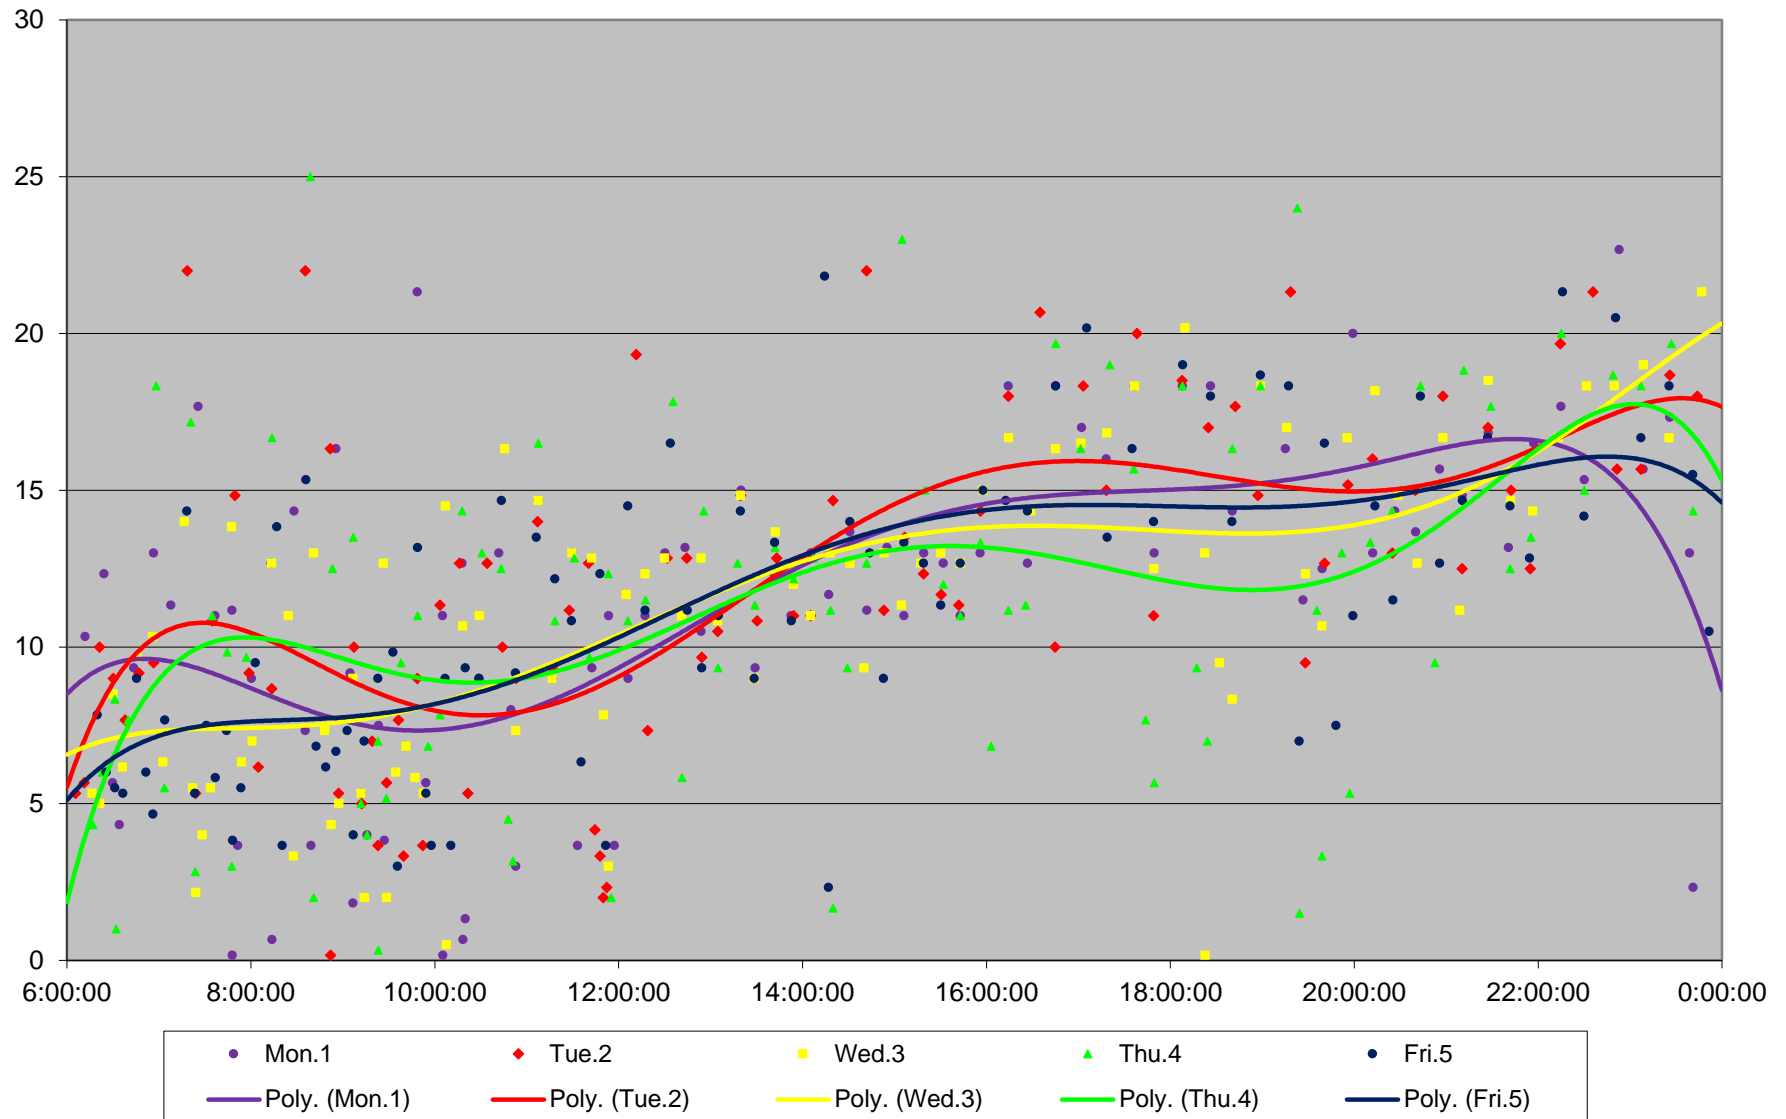

45 Kipling Headways at Finch Southbound June 2020 Weekday Statistics

45 Kipling Headways at Finch Southbound June 2020

45 Kipling Headways at Finch Southbound June 2020 Quartiles Week 1

45 Kipling Headways at Finch Southbound June 2020