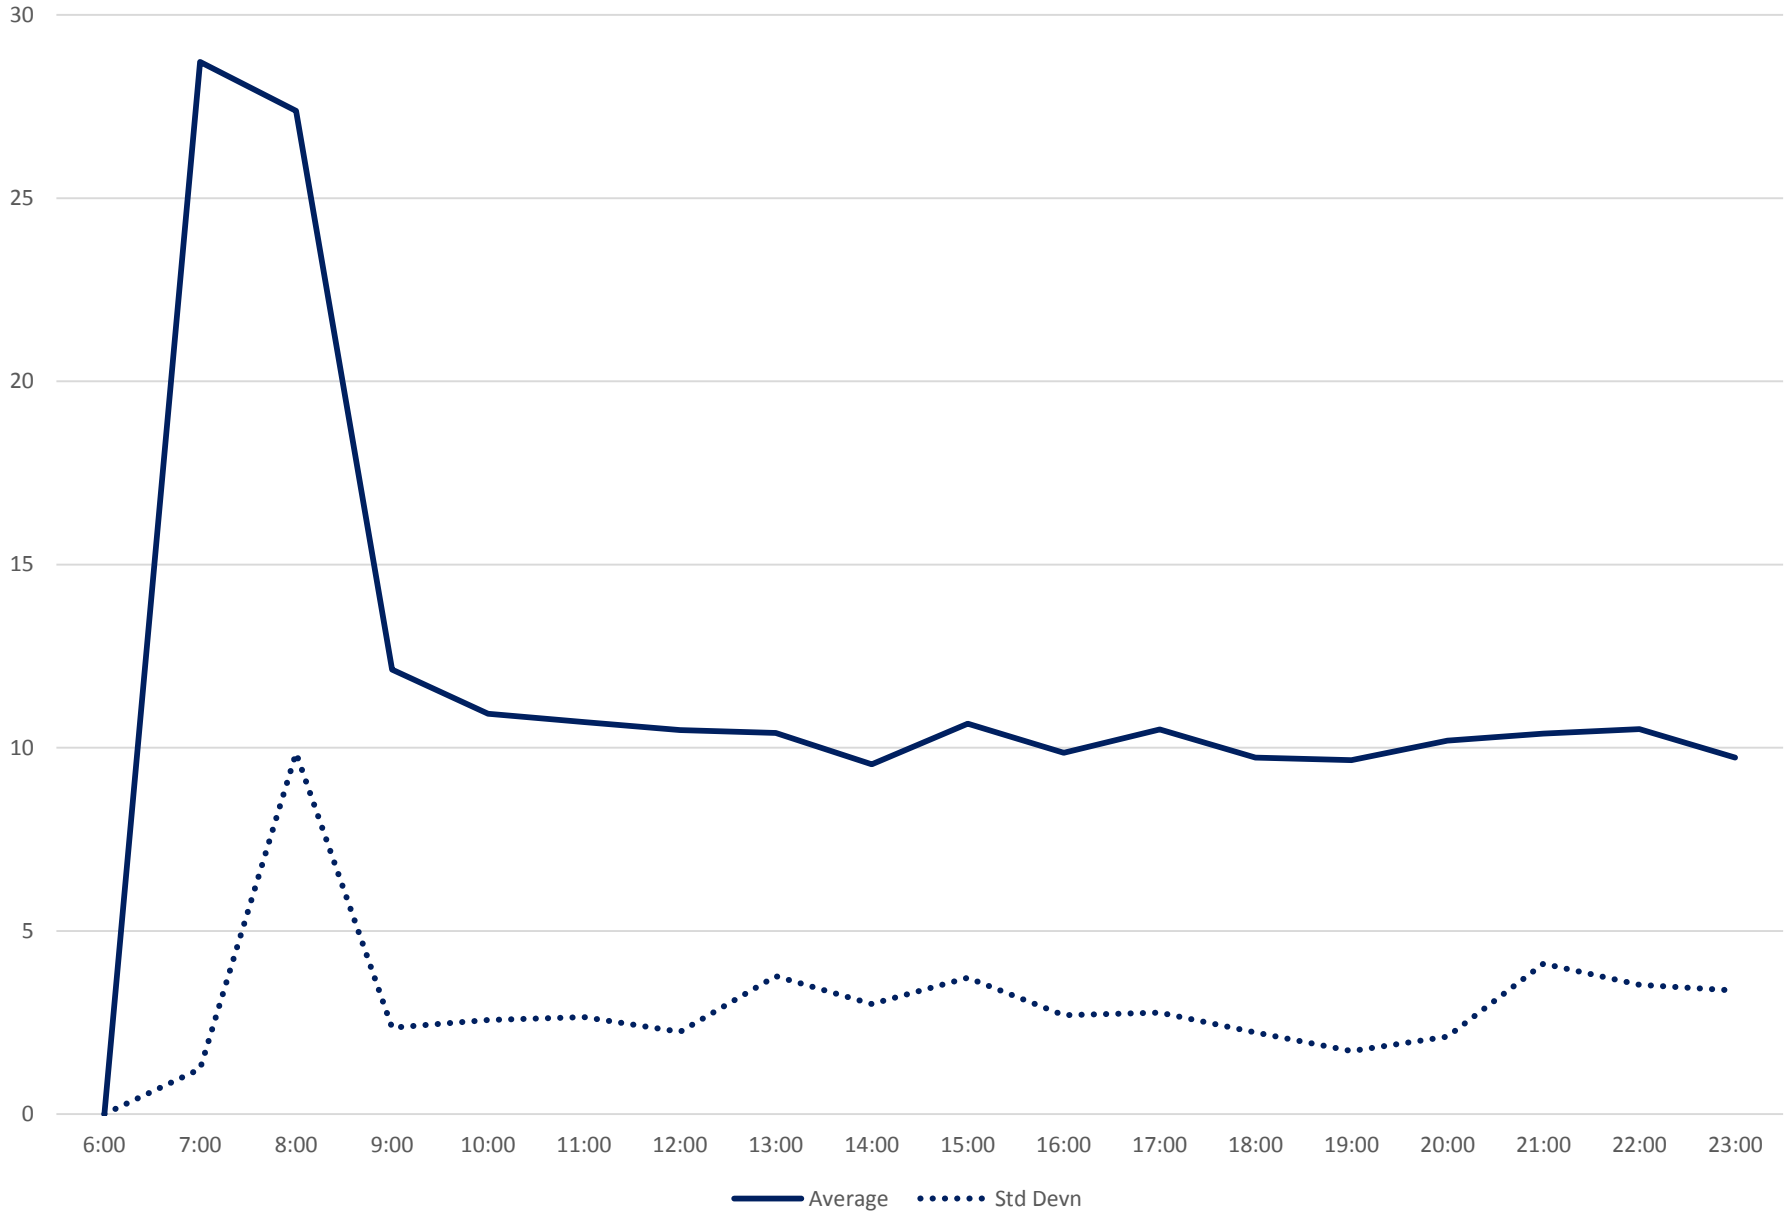

45 Kipling Headways at Finch Southbound June 2020
Quartiles Week 4

45 Kipling Headways at Finch Southbound June 2020

45 Kipling Headways at Finch Southbound June 2020 Quartiles Week 5

45 Kipling Headways at Finch Southbound June 2020 Saturday Statistics

45 Kipling Headways at Finch Southbound June 2020

45 Kipling Headways at Finch Southbound June 2020

Quartiles Saturdays

45 Kipling Headways at Finch Southbound June 2020 Sunday Statistics

45 Kipling Headways at Finch Southbound June 2020

45 Kipling Headways at Finch Southbound June 2020 Quartiles Sundays/Holidays