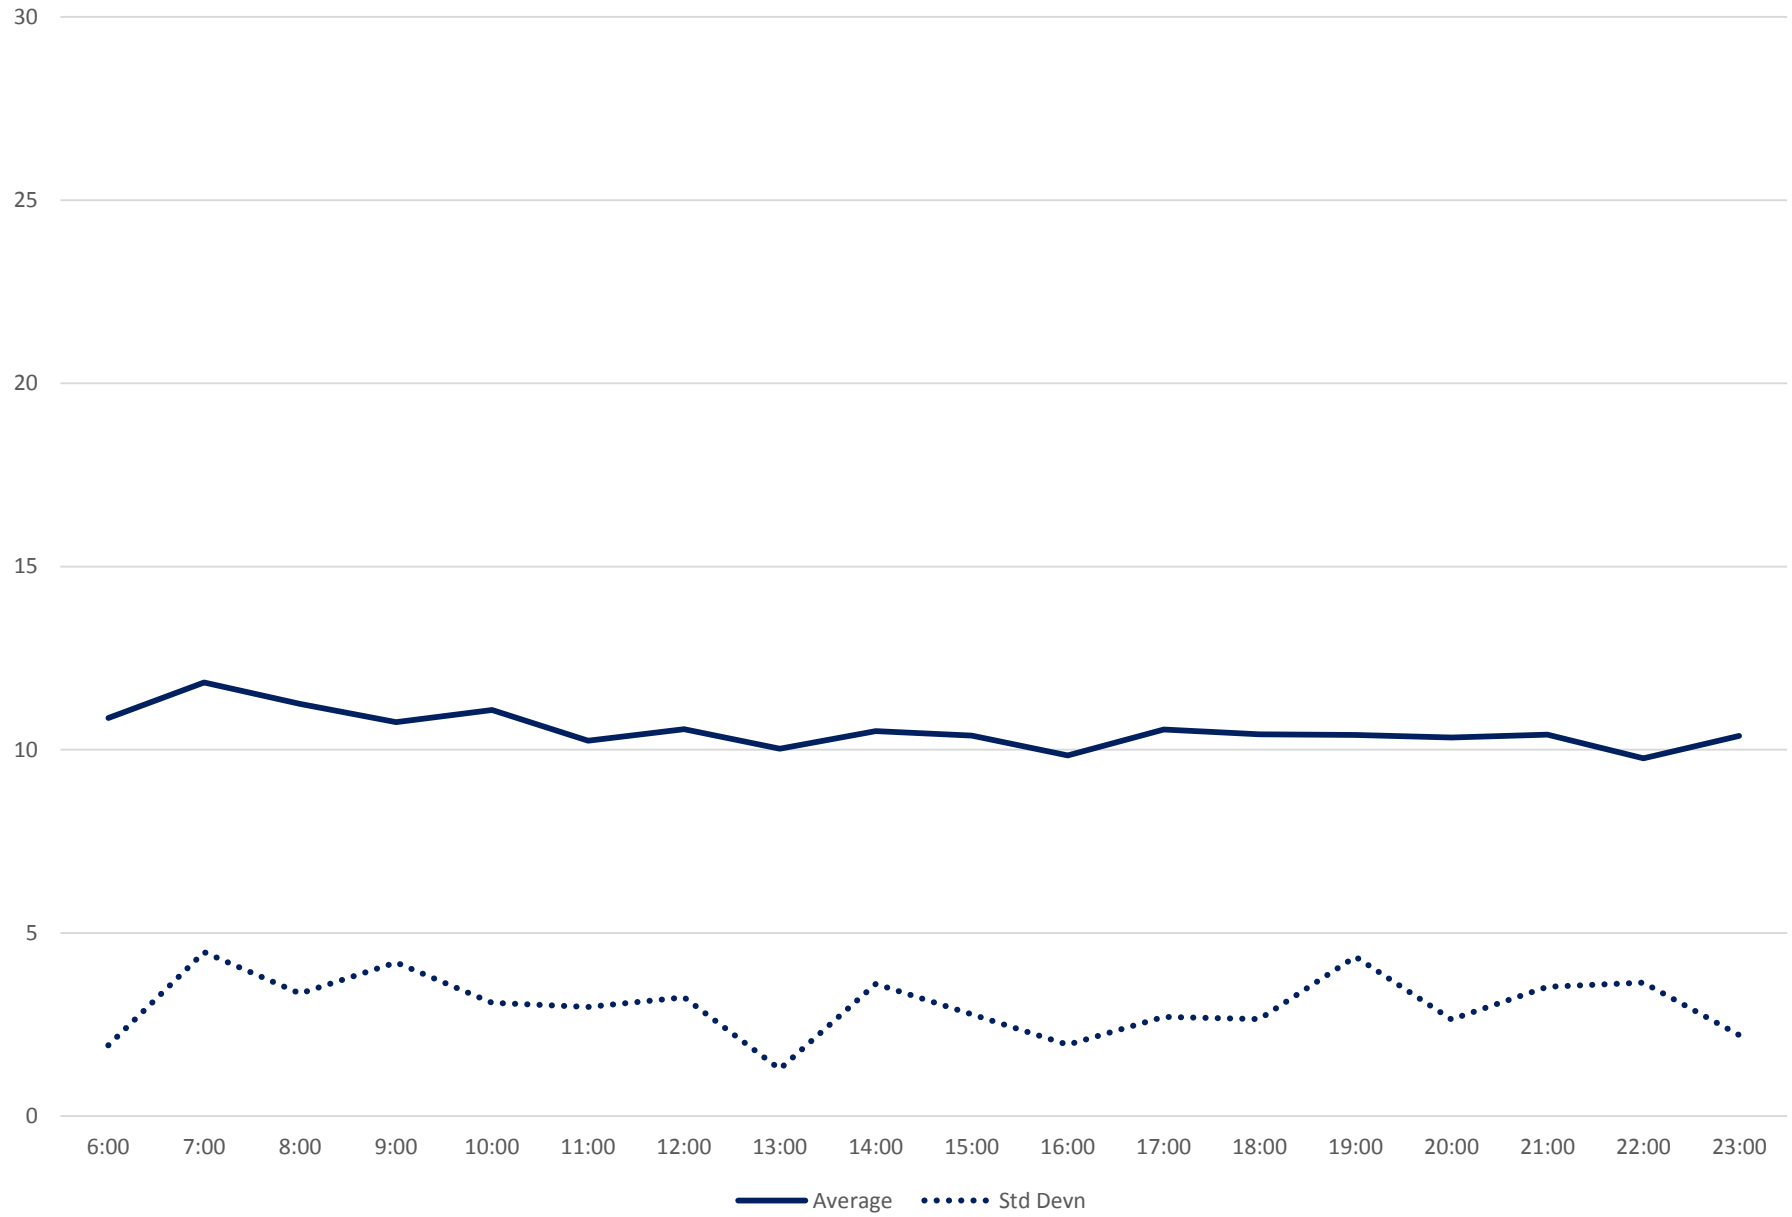

45 Kipling Headways at Finch Southbound June 2020
Quartiles Week 4

45 Kipling Headways at Finch Southbound June 2020

45 Kipling Headways at Finch Southbound June 2020 Quartiles Week 5

45 Kipling Headways at Finch Southbound June 2020 Saturday Statistics

45 Kipling Headways at Finch Southbound June 2020

45 Kipling Headways at Finch Southbound June 2020

Quartiles Saturdays

45 Kipling Headways at Finch Southbound June 2020 Sunday Statistics

45 Kipling Headways at Finch Southbound June 2020