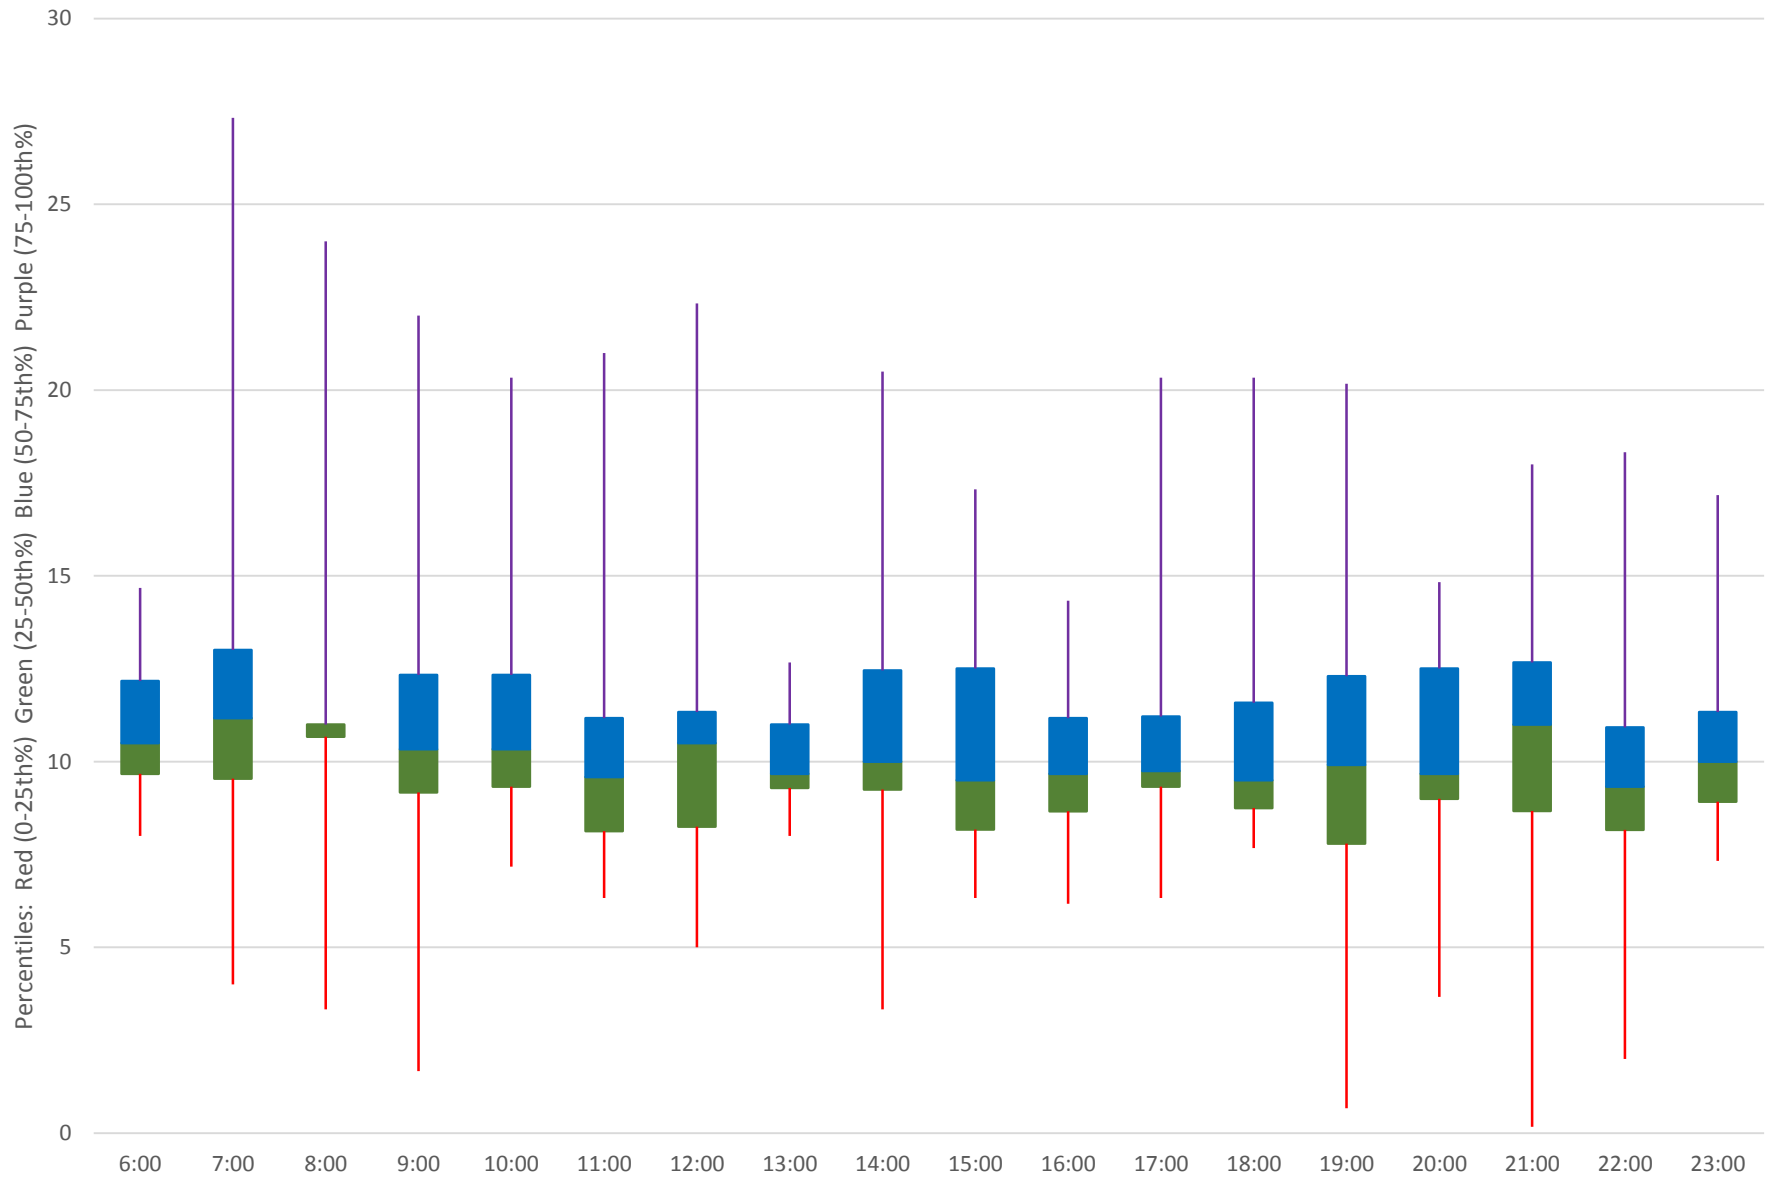

45 Kipling Headways at Finch Southbound June 2020
Quartiles Week 4

45 Kipling Headways at Finch Southbound June 2020

45 Kipling Headways at Finch Southbound June 2020 Quartiles Week 5

45 Kipling Headways at Finch Southbound June 2020 Saturday Statistics

45 Kipling Headways at Finch Southbound June 2020

45 Kipling Headways at Finch Southbound June 2020

Quartiles Saturdays

45 Kipling Headways at Finch Southbound June 2020 Sunday Statistics

45 Kipling Headways at Finch Southbound June 2020