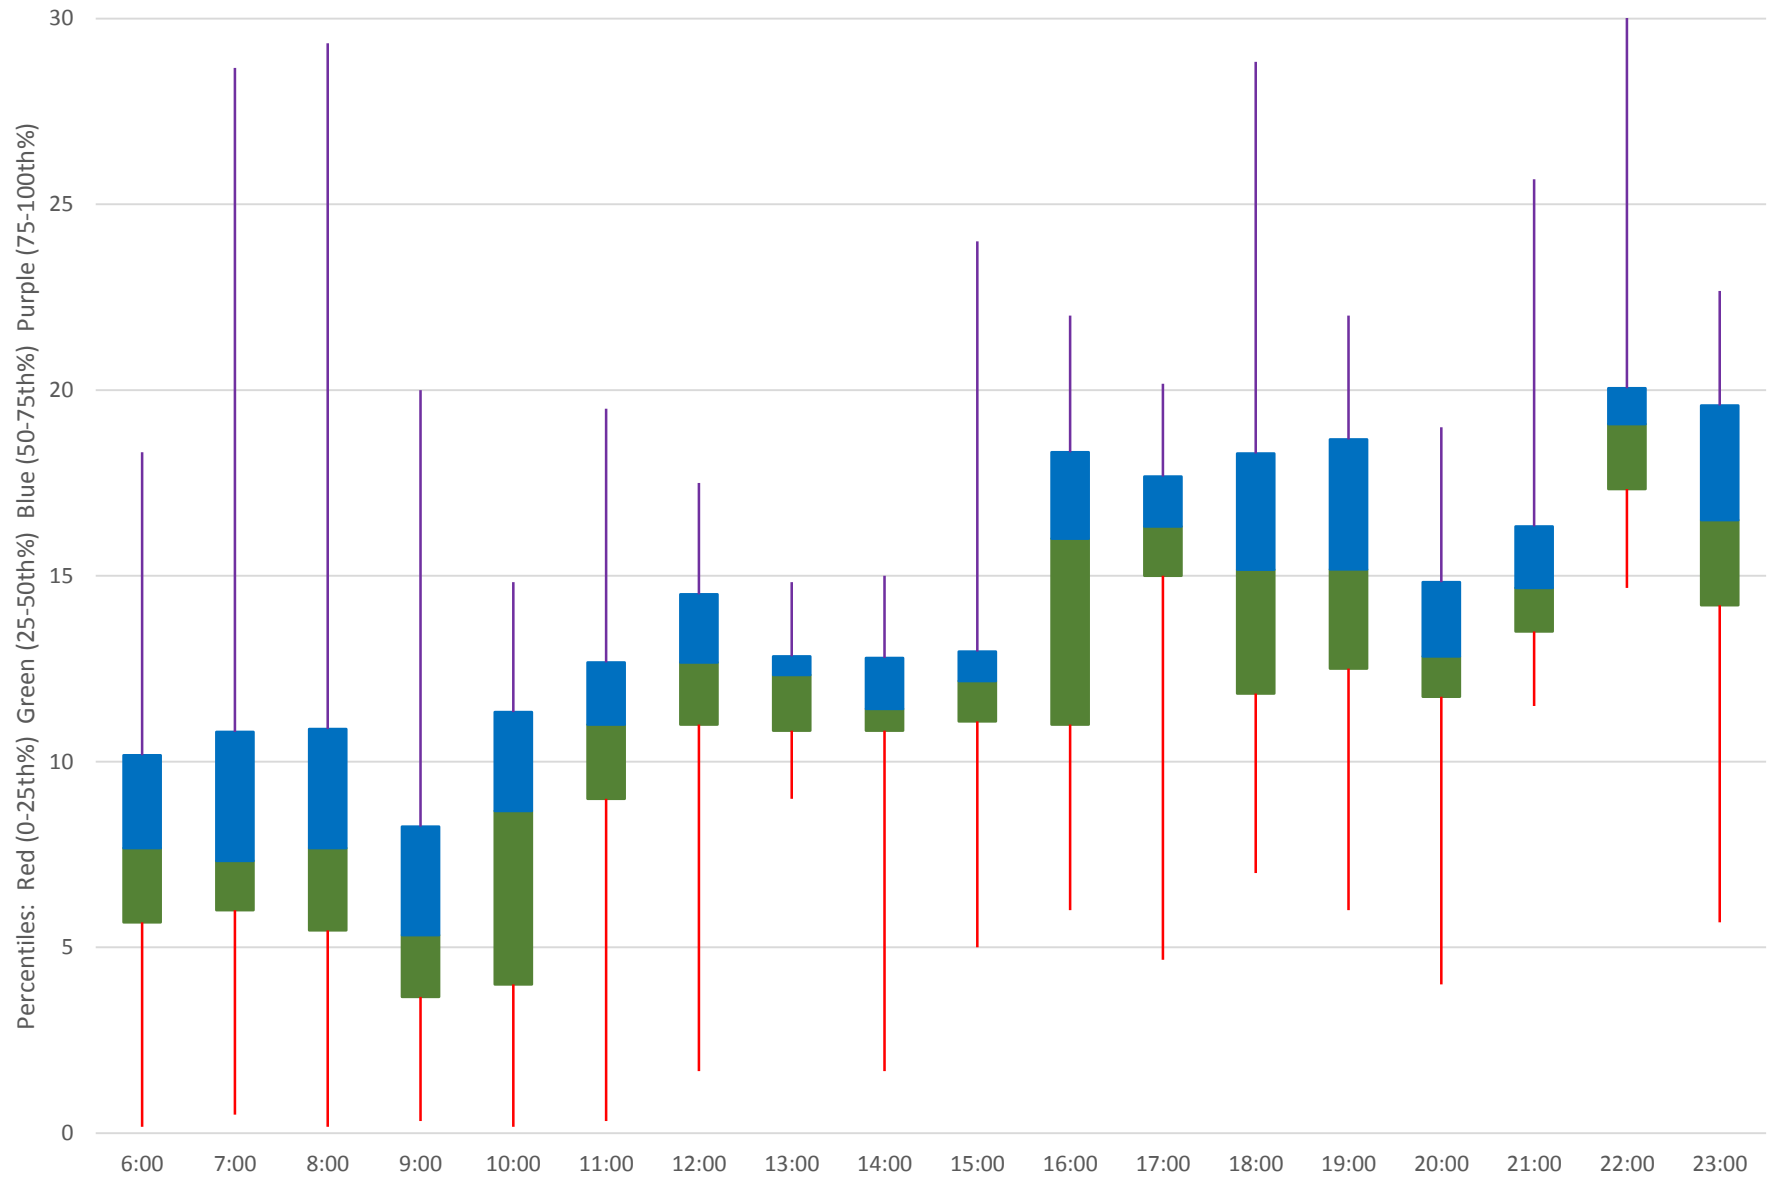

45 Kipling Headways at Finch Southbound June 2020 Quartiles Week 3