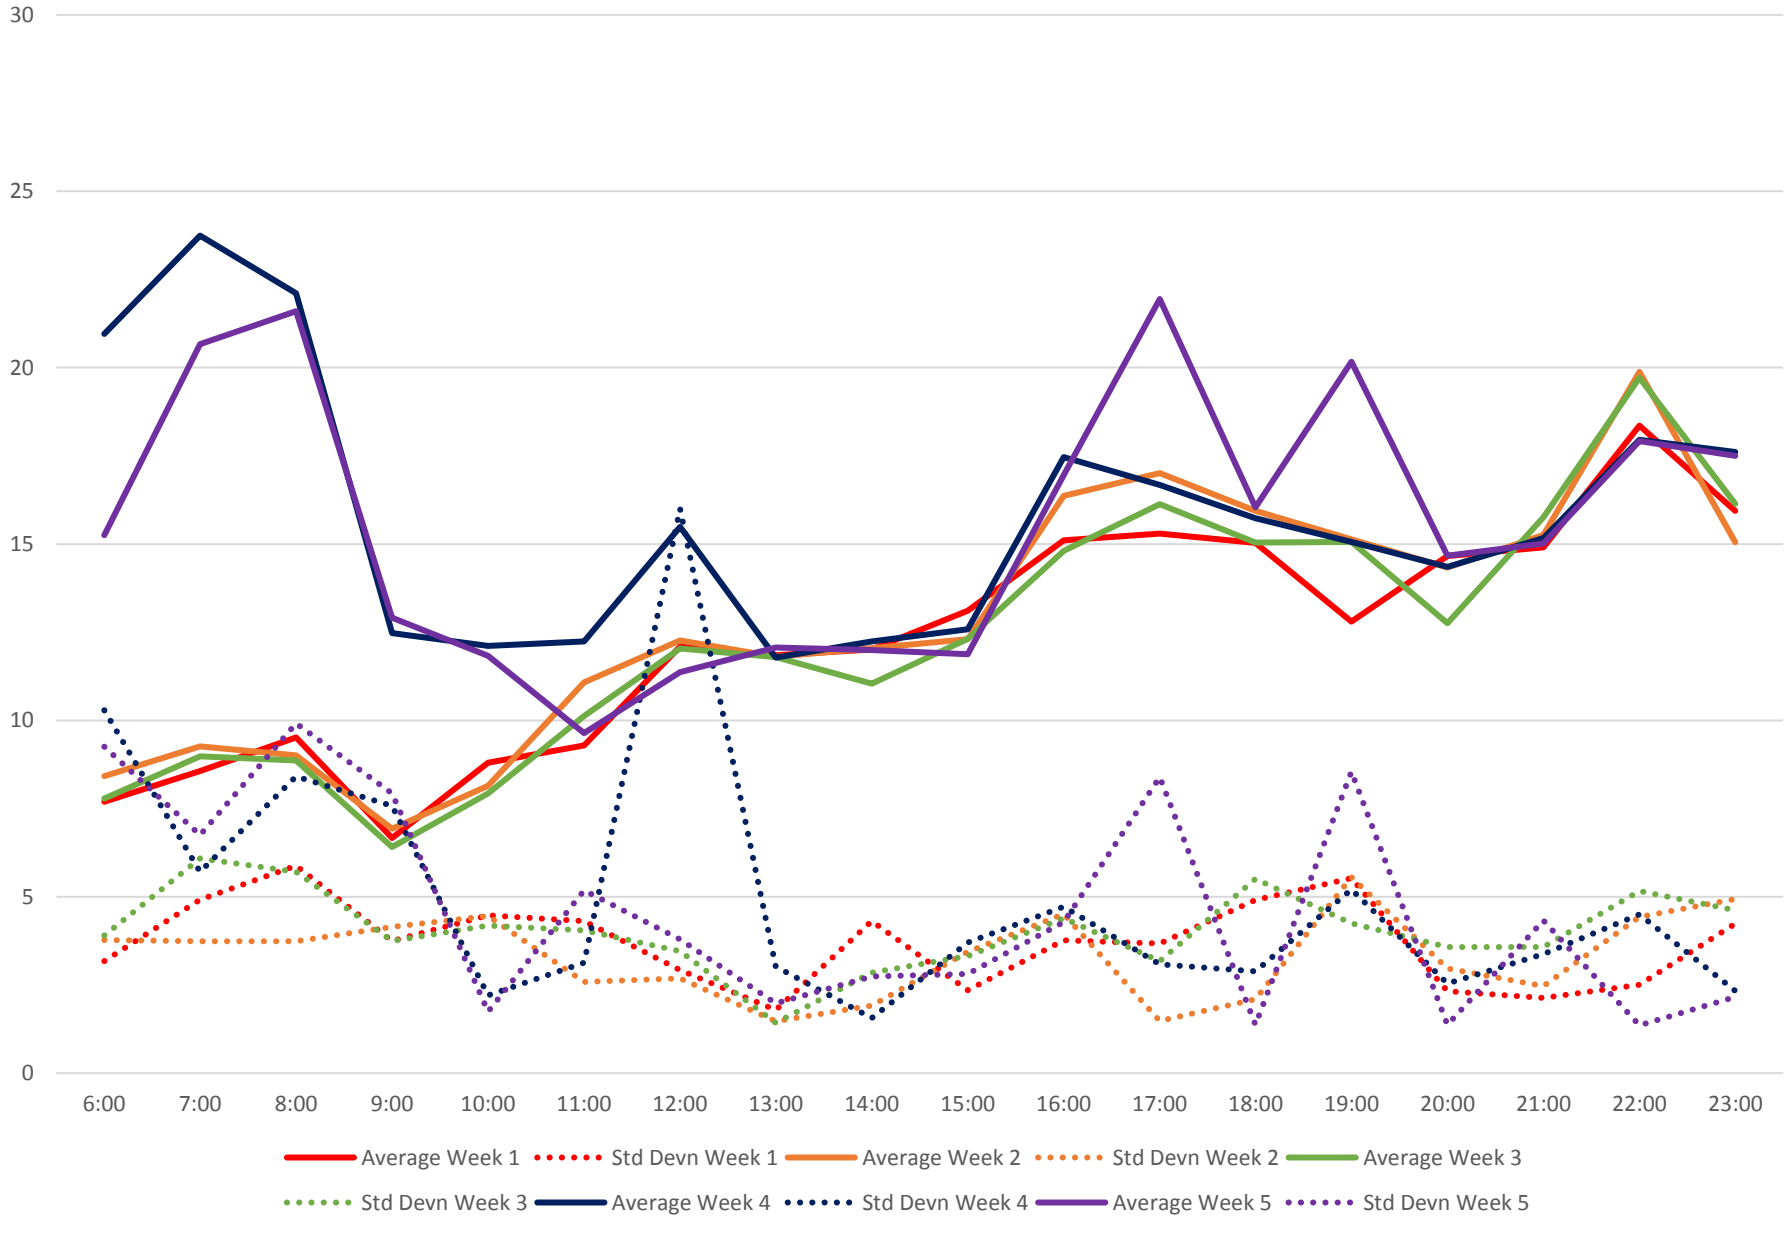

45 Kipling Headways at Finch Southbound June 2020 Weekday Statistics

45 Kipling Headways at Finch Southbound June 2020

45 Kipling Headways at Finch Southbound June 2020 Quartiles Week 1

45 Kipling Headways at Finch Southbound June 2020

45 Kipling Headways at Finch Southbound June 2020 Quartiles Week 2

45 Kipling Headways at Finch Southbound June 2020

45 Kipling Headways at Finch Southbound June 2020 Quartiles Week 3

45 Kipling Headways at Finch Southbound June 2020

45 Kipling Headways at Finch Southbound June 2020
Quartiles Week 4

45 Kipling Headways at Finch Southbound June 2020

45 Kipling Headways at Finch Southbound June 2020 Quartiles Week 5

45 Kipling Headways at Finch Southbound June 2020 Saturday Statistics

45 Kipling Headways at Finch Southbound June 2020

45 Kipling Headways at Finch Southbound June 2020

Quartiles Saturdays

45 Kipling Headways at Finch Southbound June 2020 Sunday Statistics

45 Kipling Headways at Finch Southbound June 2020