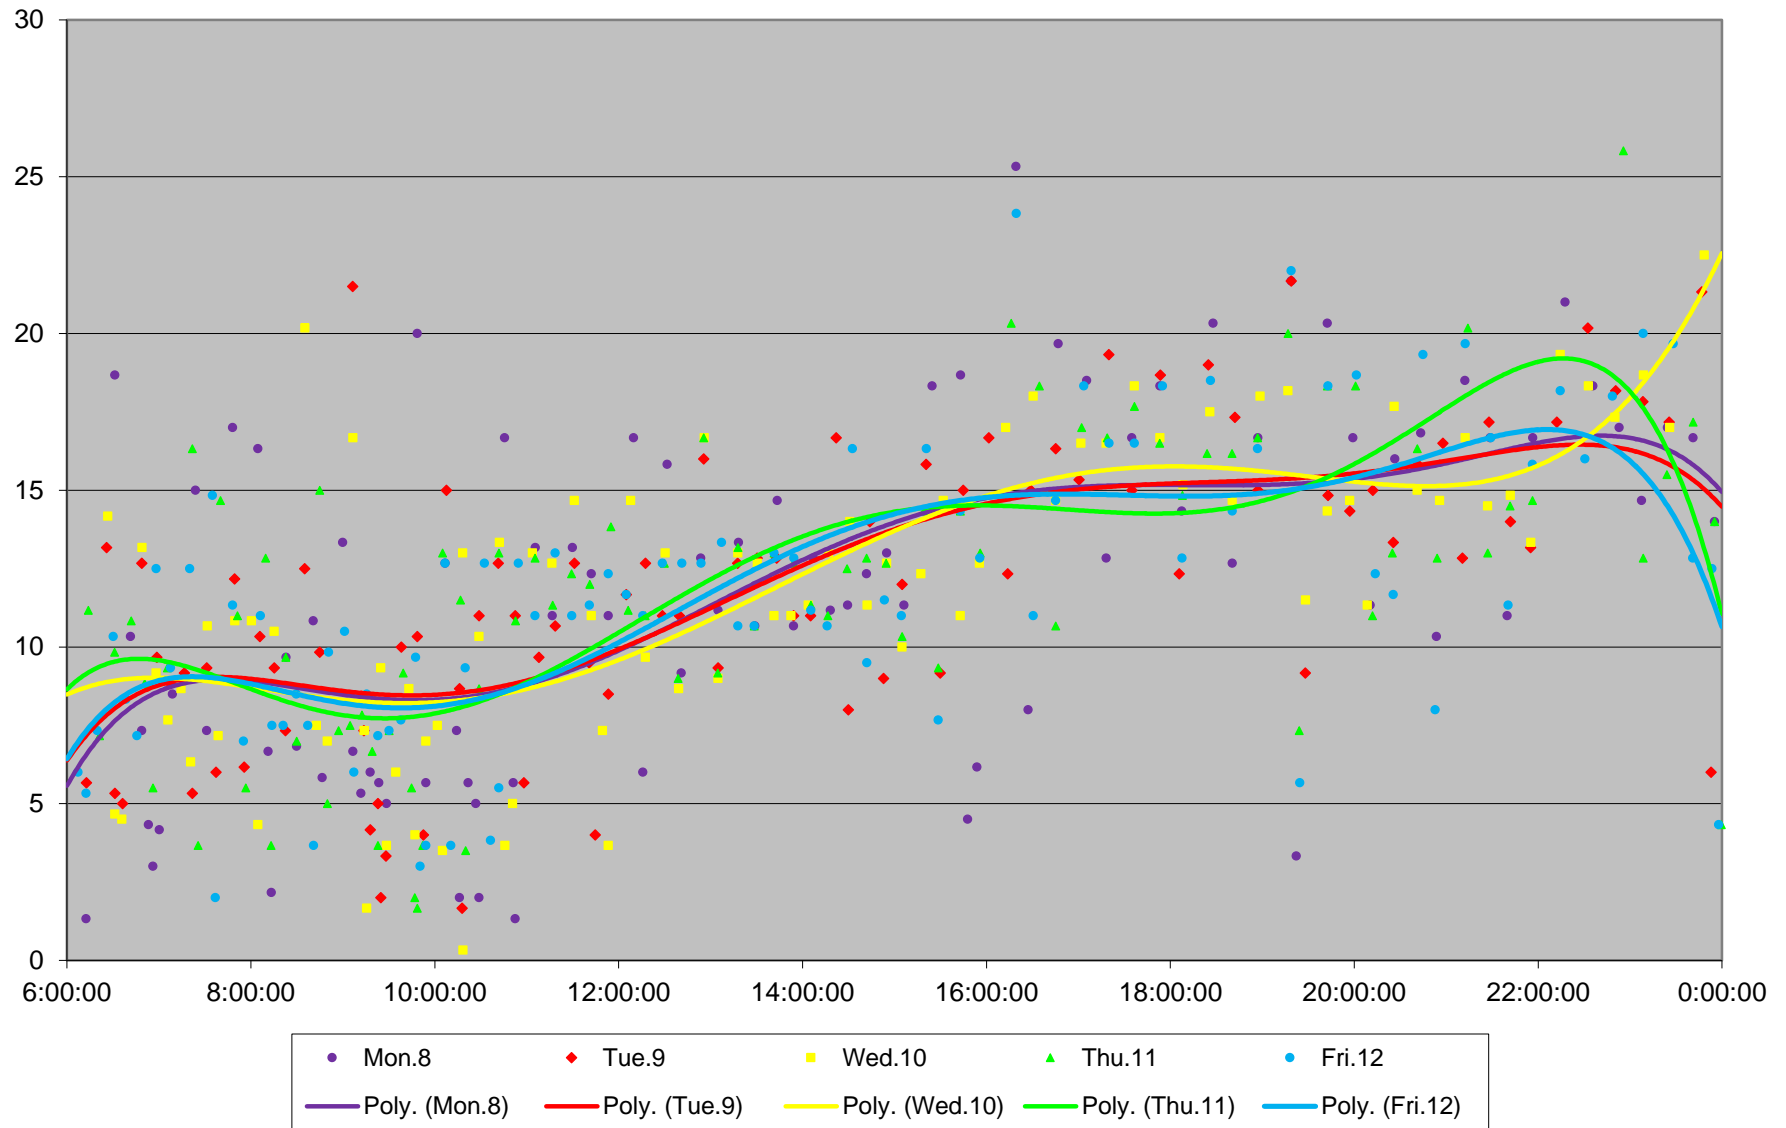

45 Kipling Headways at Finch Southbound June 2020 Weekday Statistics

45 Kipling Headways at Finch Southbound June 2020

45 Kipling Headways at Finch Southbound June 2020 Quartiles Week 1

45 Kipling Headways at Finch Southbound June 2020

45 Kipling Headways at Finch Southbound June 2020

45 Kipling Headways at Finch Southbound June 2020

Quartiles Saturdays

45 Kipling Headways at Finch Southbound June 2020 Sunday Statistics

45 Kipling Headways at Finch Southbound June 2020