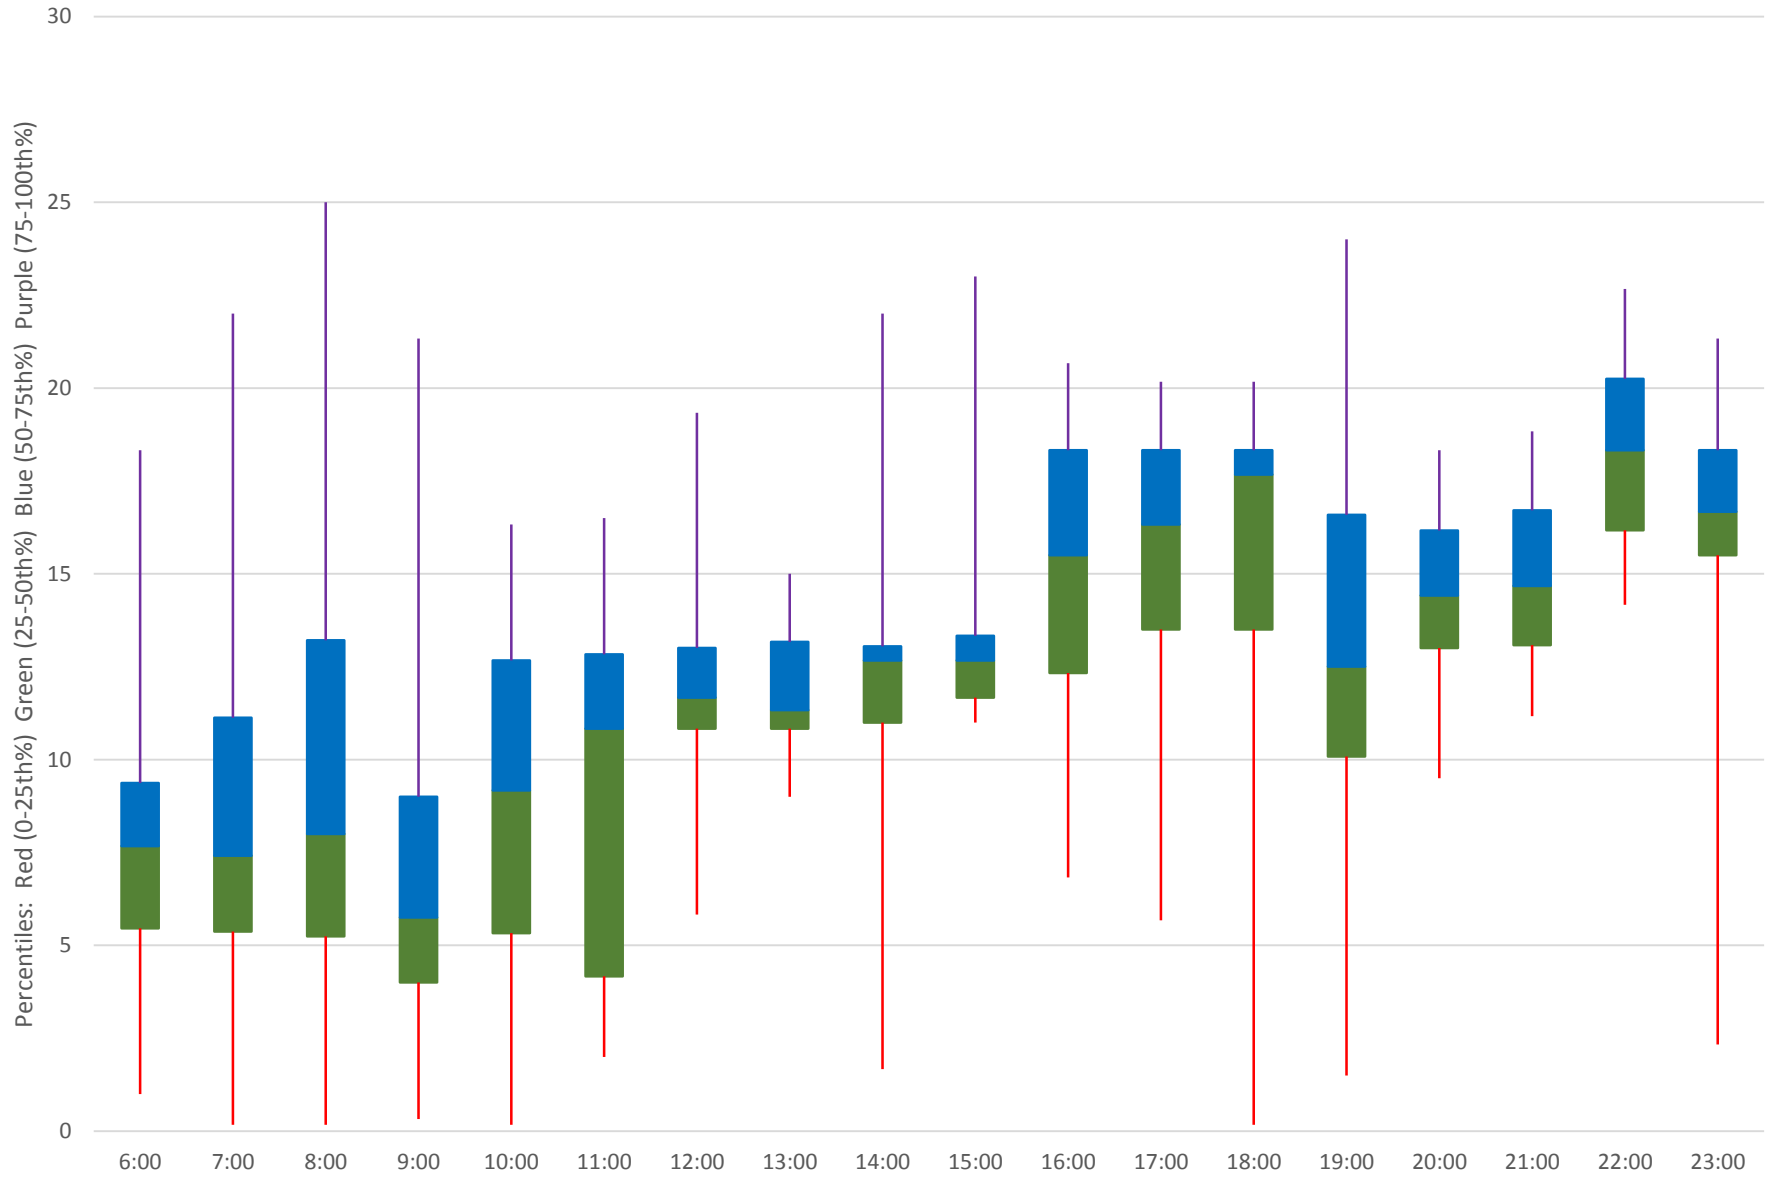

45 Kipling Headways at Finch Southbound June 2020 Weekday Statistics

45 Kipling Headways at Finch Southbound June 2020

45 Kipling Headways at Finch Southbound June 2020 Quartiles Week 1

45 Kipling Headways at Finch Southbound June 2020