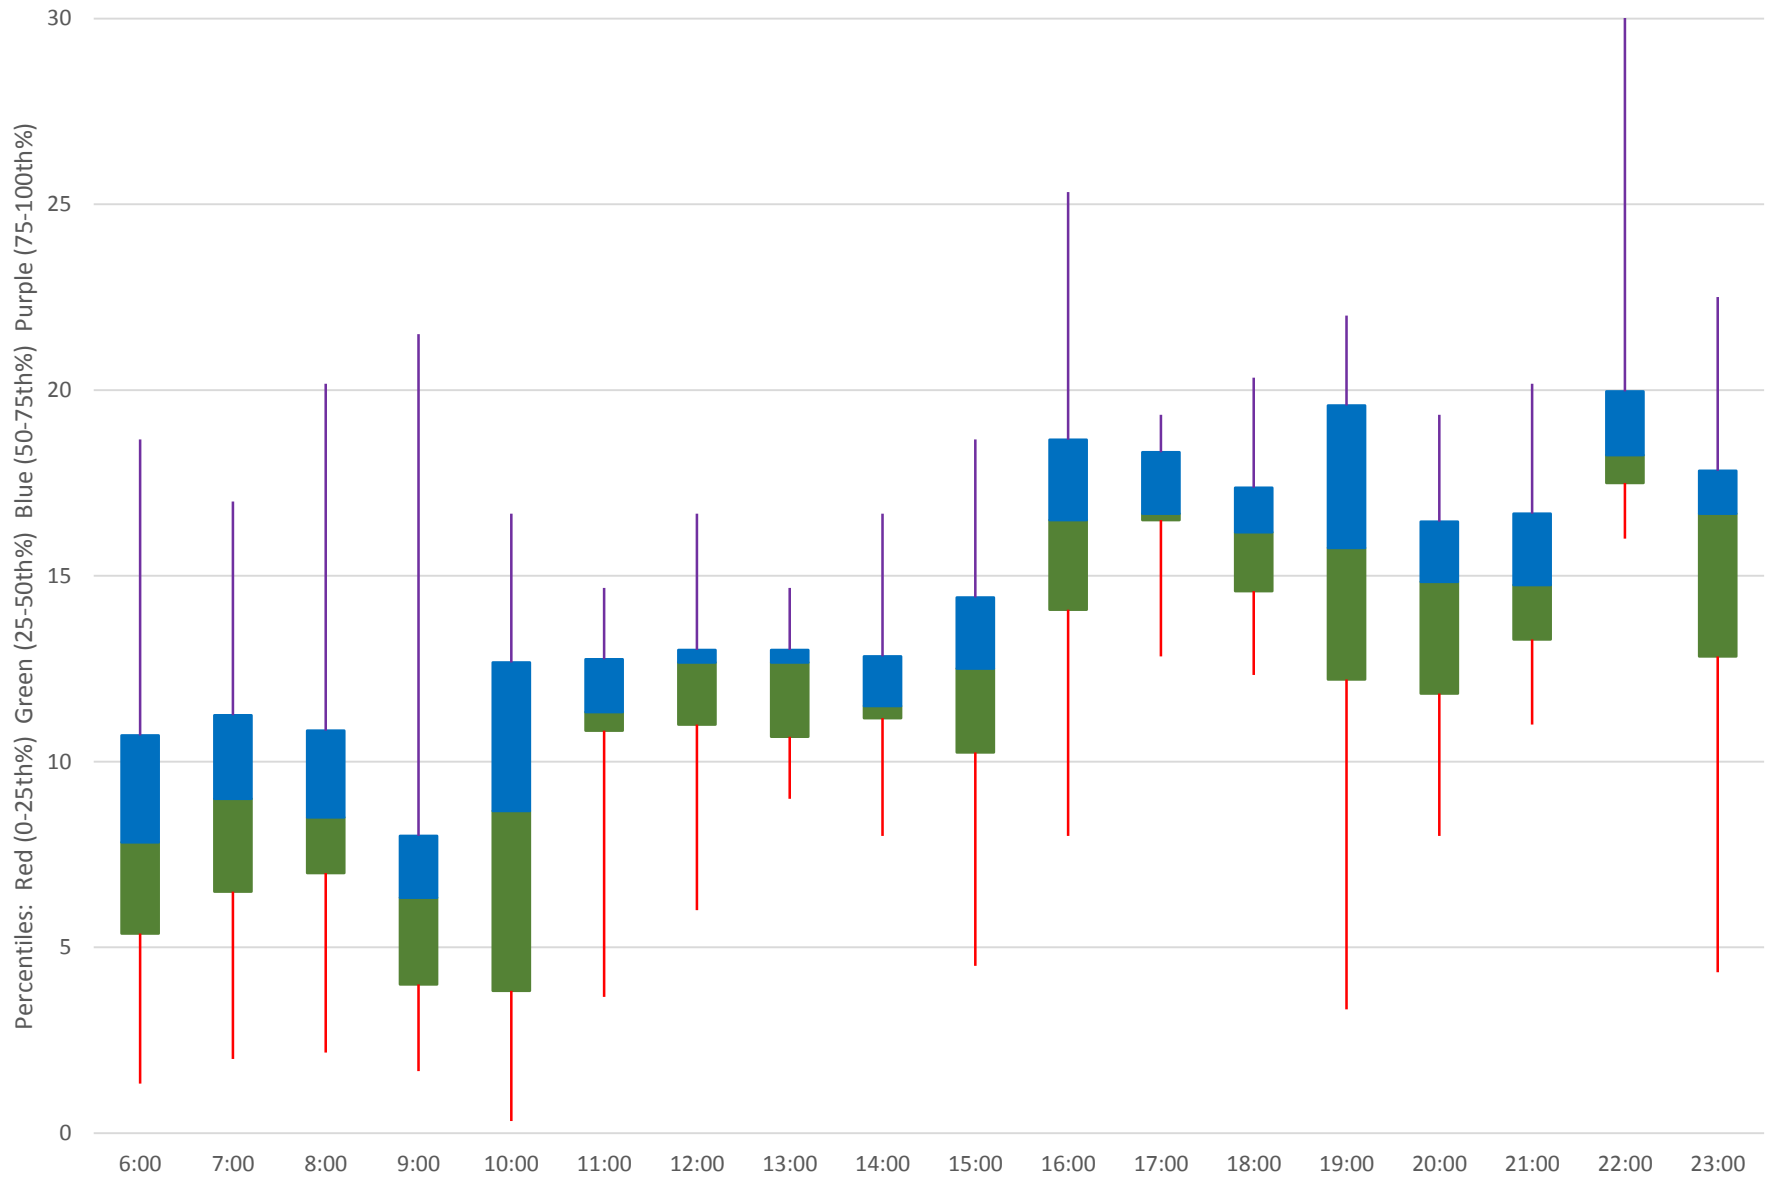

45 Kipling Headways at Finch Southbound June 2020 Quartiles Week 2