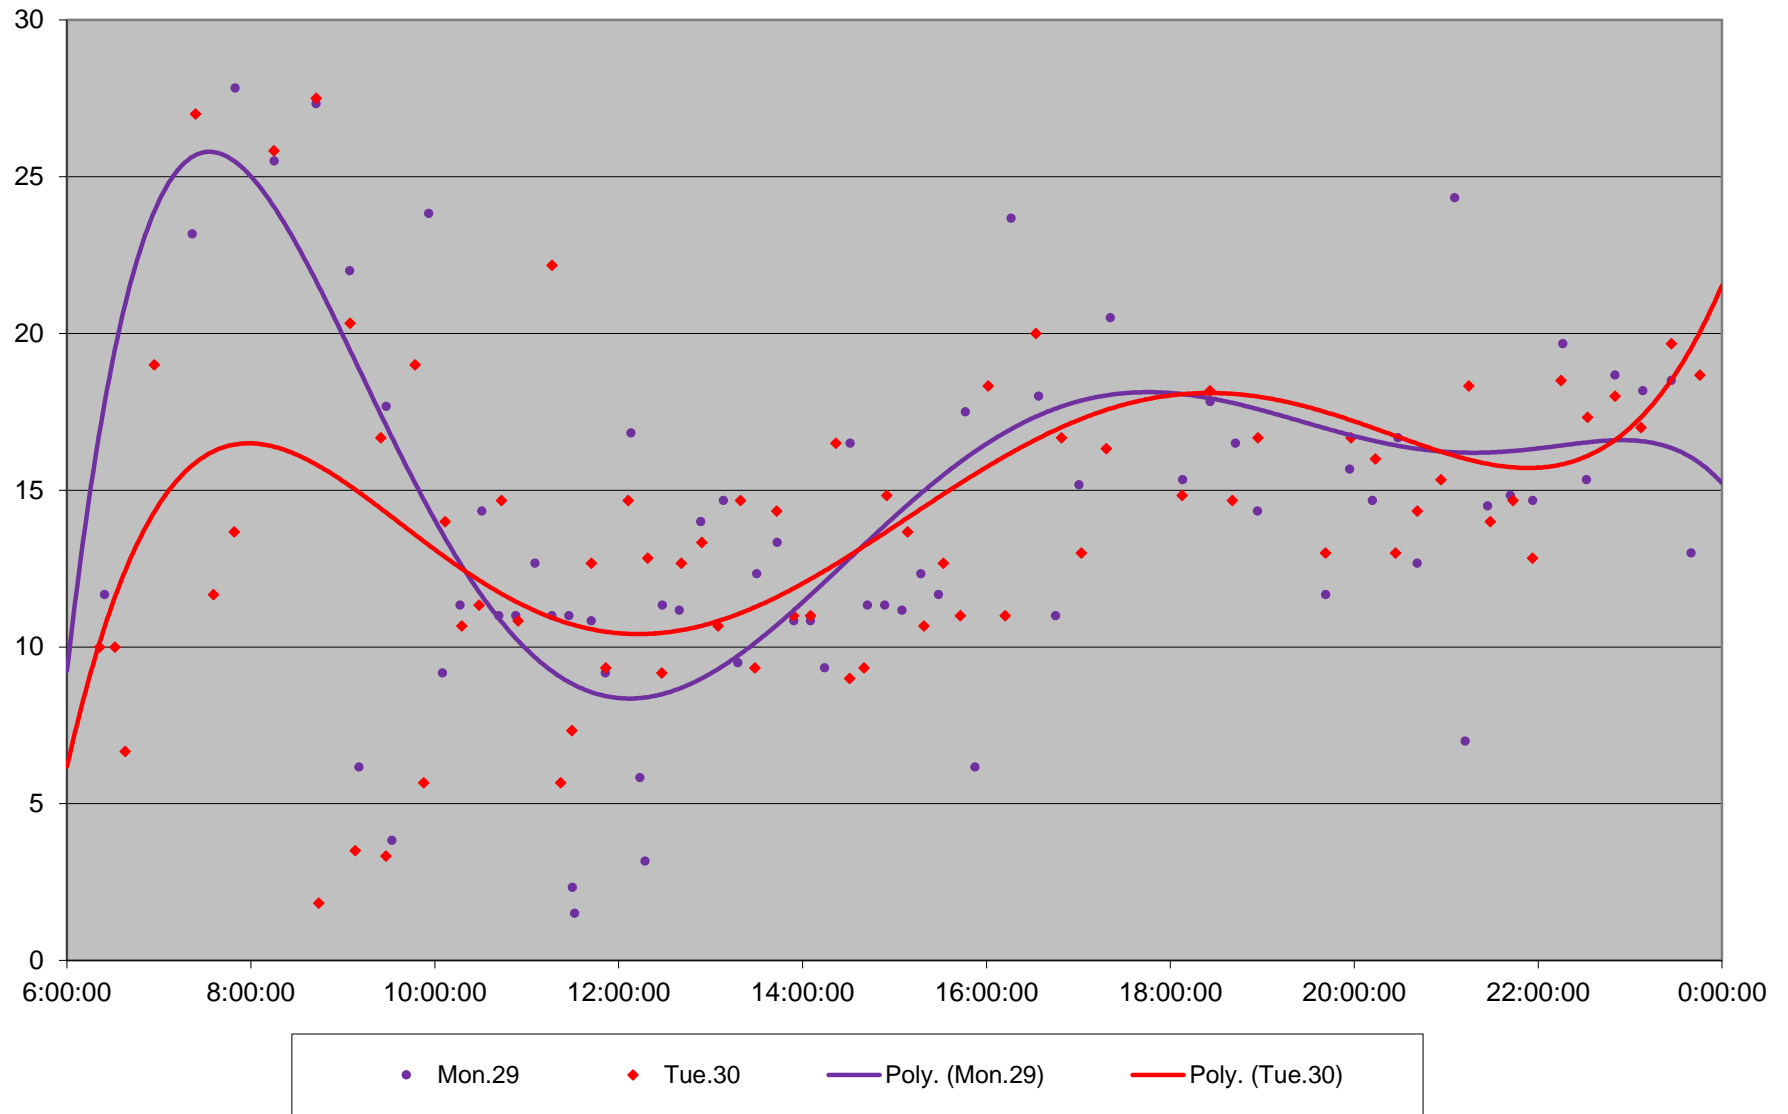

45 Kipling Headways at Finch Southbound June 2020