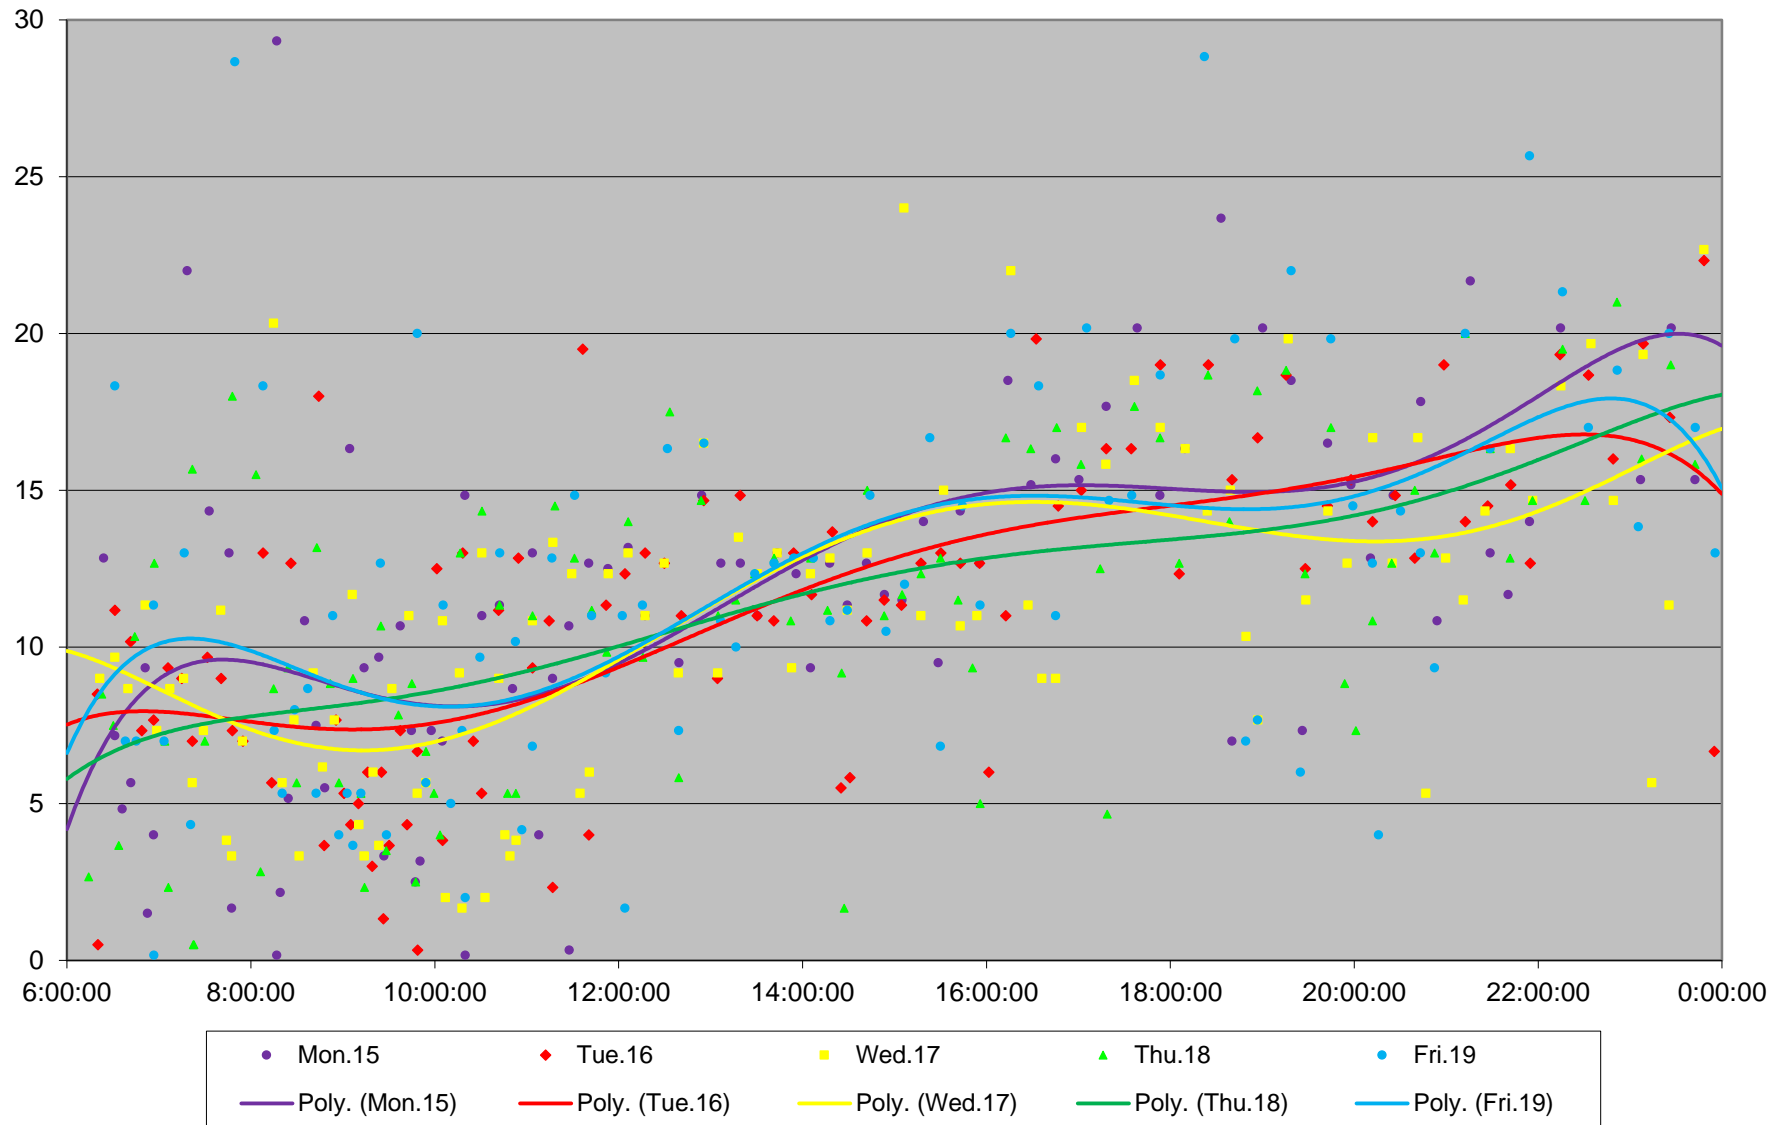

45 Kipling Headways at Finch Southbound June 2020