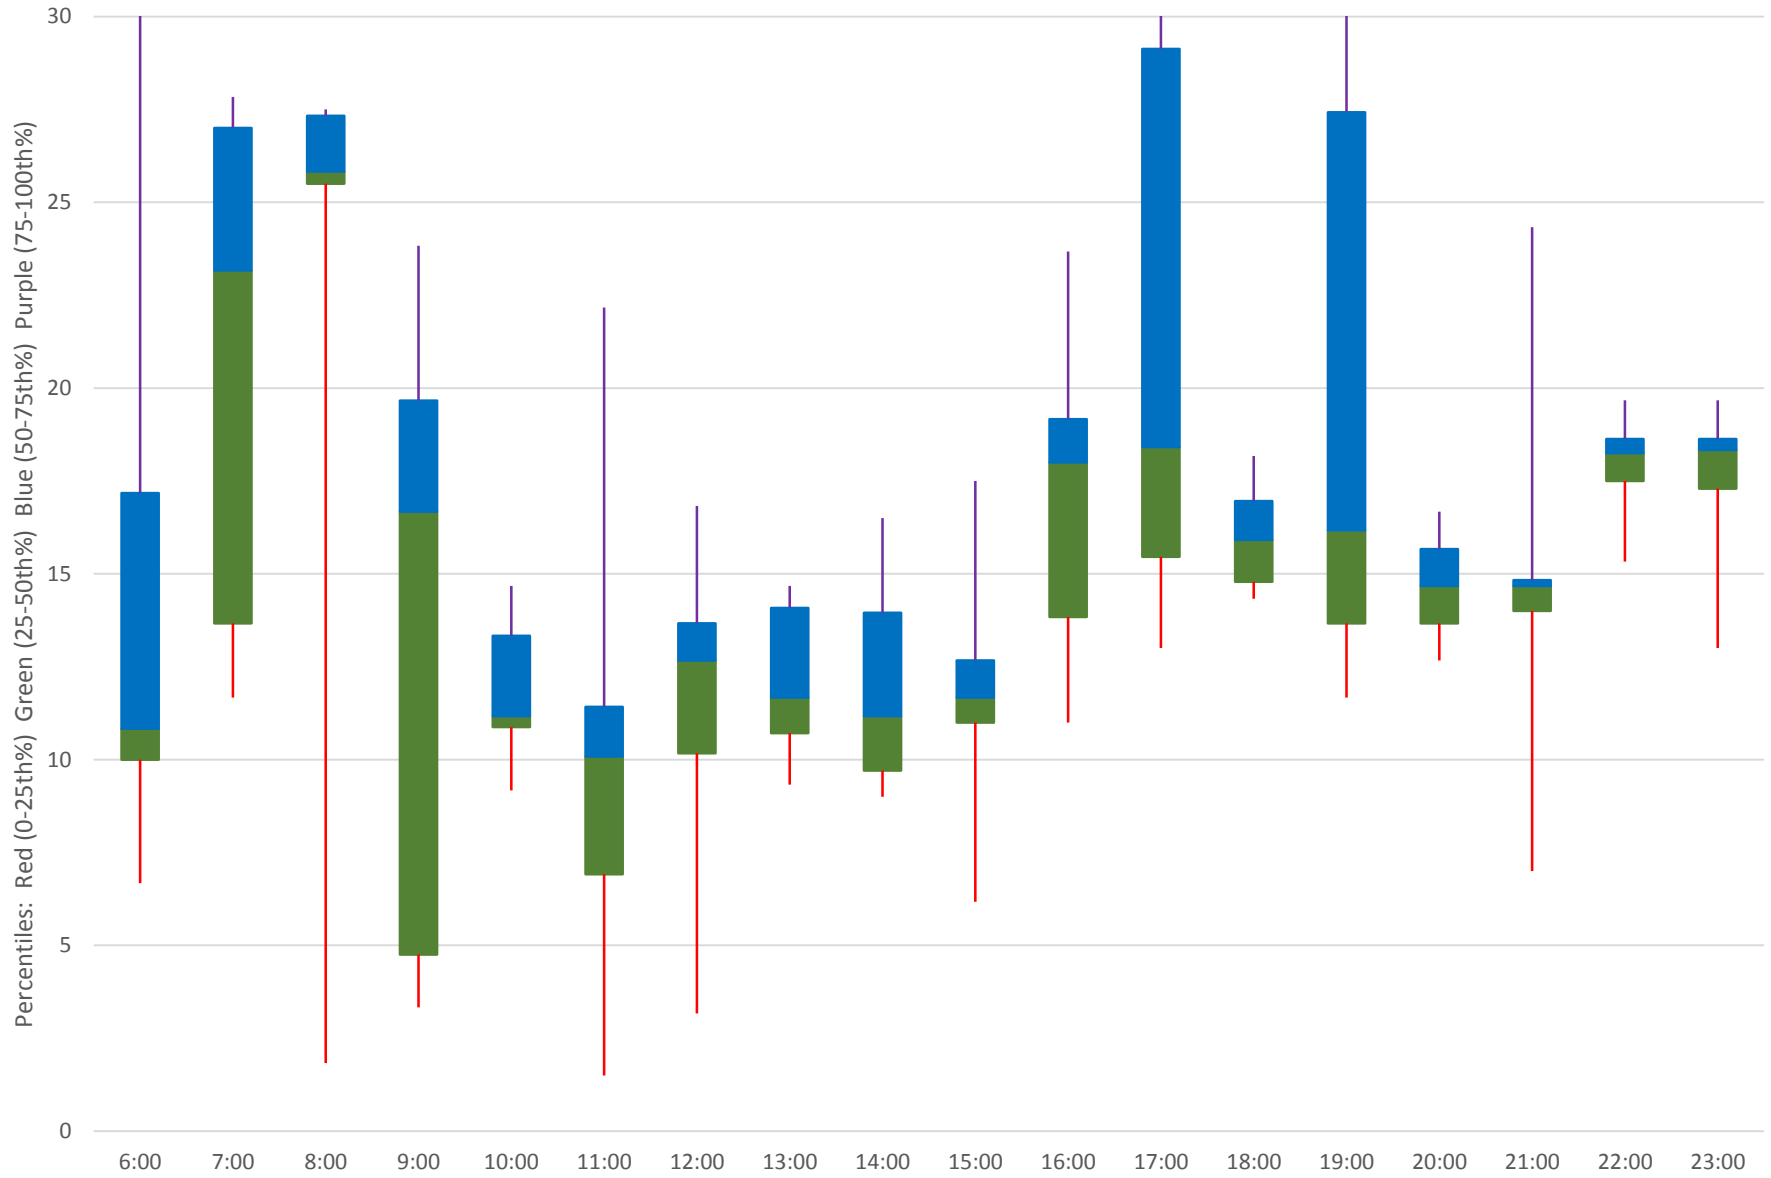

45 Kipling Headways at Finch Southbound June 2020 Quartiles Week 2

45 Kipling Headways at Finch Southbound June 2020

45 Kipling Headways at Finch Southbound June 2020 Quartiles Week 3

45 Kipling Headways at Finch Southbound June 2020

45 Kipling Headways at Finch Southbound June 2020
Quartiles Week 4

45 Kipling Headways at Finch Southbound June 2020

45 Kipling Headways at Finch Southbound June 2020 Quartiles Week 5

45 Kipling Headways at Finch Southbound June 2020 Saturday Statistics

45 Kipling Headways at Finch Southbound June 2020

45 Kipling Headways at Finch Southbound June 2020

Quartiles Saturdays

45 Kipling Headways at Finch Southbound June 2020 Sunday Statistics

45 Kipling Headways at Finch Southbound June 2020