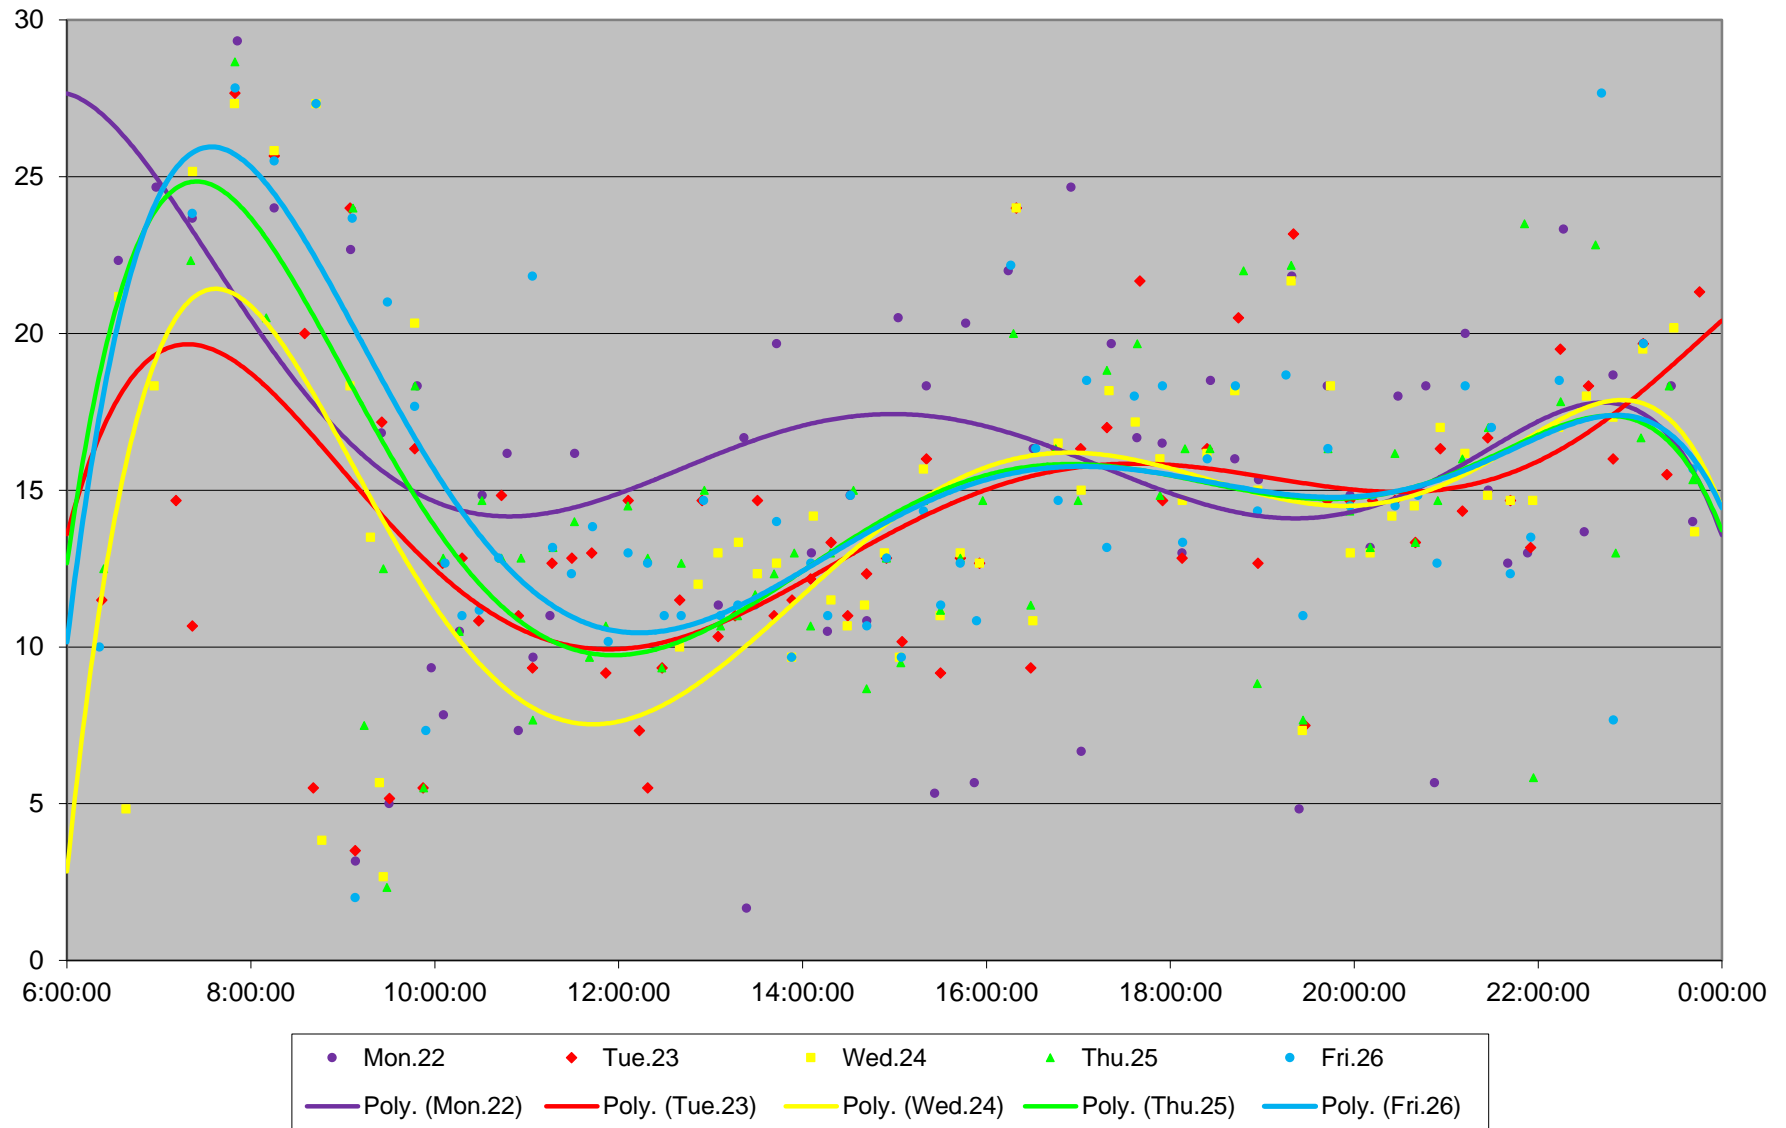

45 Kipling Headways at Finch Southbound June 2020 Weekday Statistics

45 Kipling Headways at Finch Southbound June 2020

45 Kipling Headways at Finch Southbound June 2020 Quartiles Week 1

45 Kipling Headways at Finch Southbound June 2020

45 Kipling Headways at Finch Southbound June 2020 Quartiles Week 2

45 Kipling Headways at Finch Southbound June 2020

45 Kipling Headways at Finch Southbound June 2020 Quartiles Week 3

45 Kipling Headways at Finch Southbound June 2020

45 Kipling Headways at Finch Southbound June 2020
Quartiles Week 4

45 Kipling Headways at Finch Southbound June 2020

45 Kipling Headways at Finch Southbound June 2020 Quartiles Week 5

45 Kipling Headways at Finch Southbound June 2020 Saturday Statistics

45 Kipling Headways at Finch Southbound June 2020

45 Kipling Headways at Finch Southbound June 2020

Quartiles Saturdays

45 Kipling Headways at Finch Southbound June 2020 Sunday Statistics

45 Kipling Headways at Finch Southbound June 2020