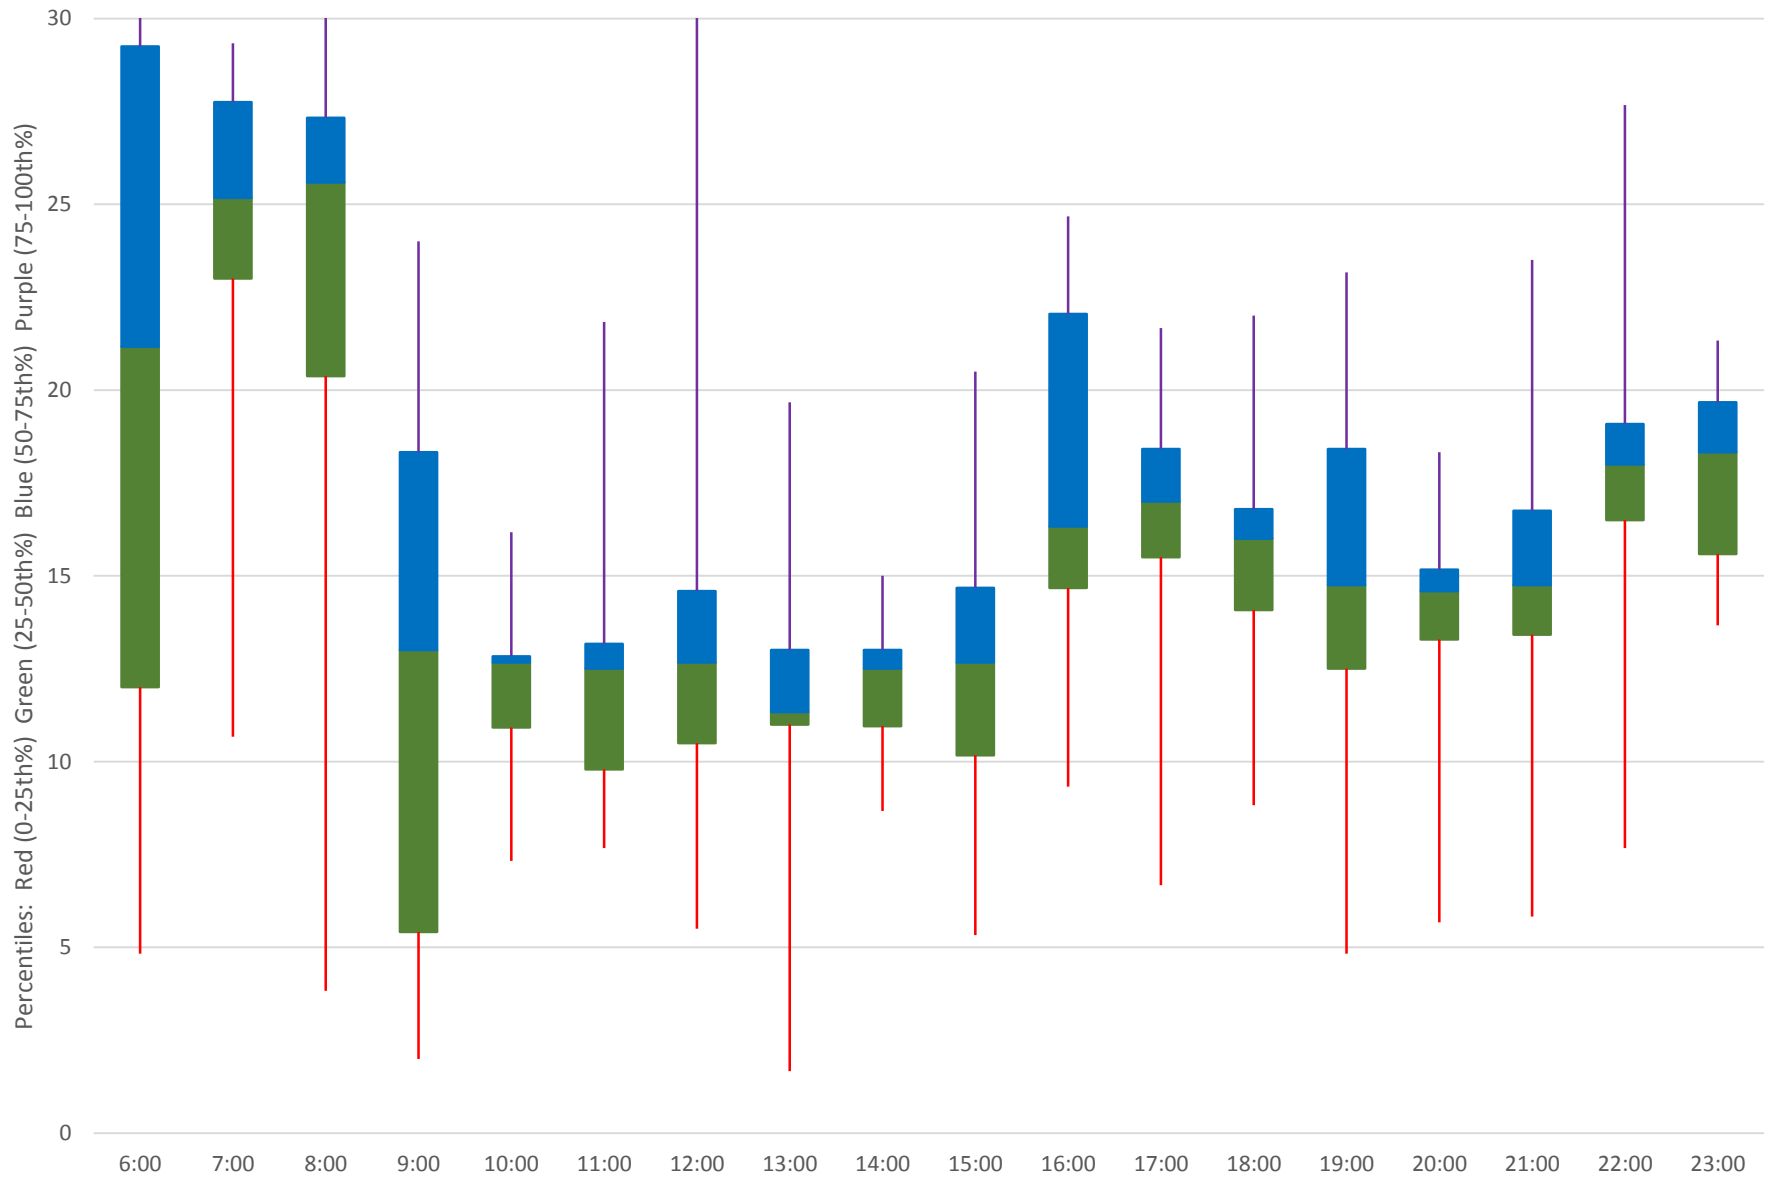

45 Kipling Headways at Finch Southbound June 2020
Quartiles Week 4

45 Kipling Headways at Finch Southbound June 2020

45 Kipling Headways at Finch Southbound June 2020 Quartiles Week 5

45 Kipling Headways at Finch Southbound June 2020 Saturday Statistics