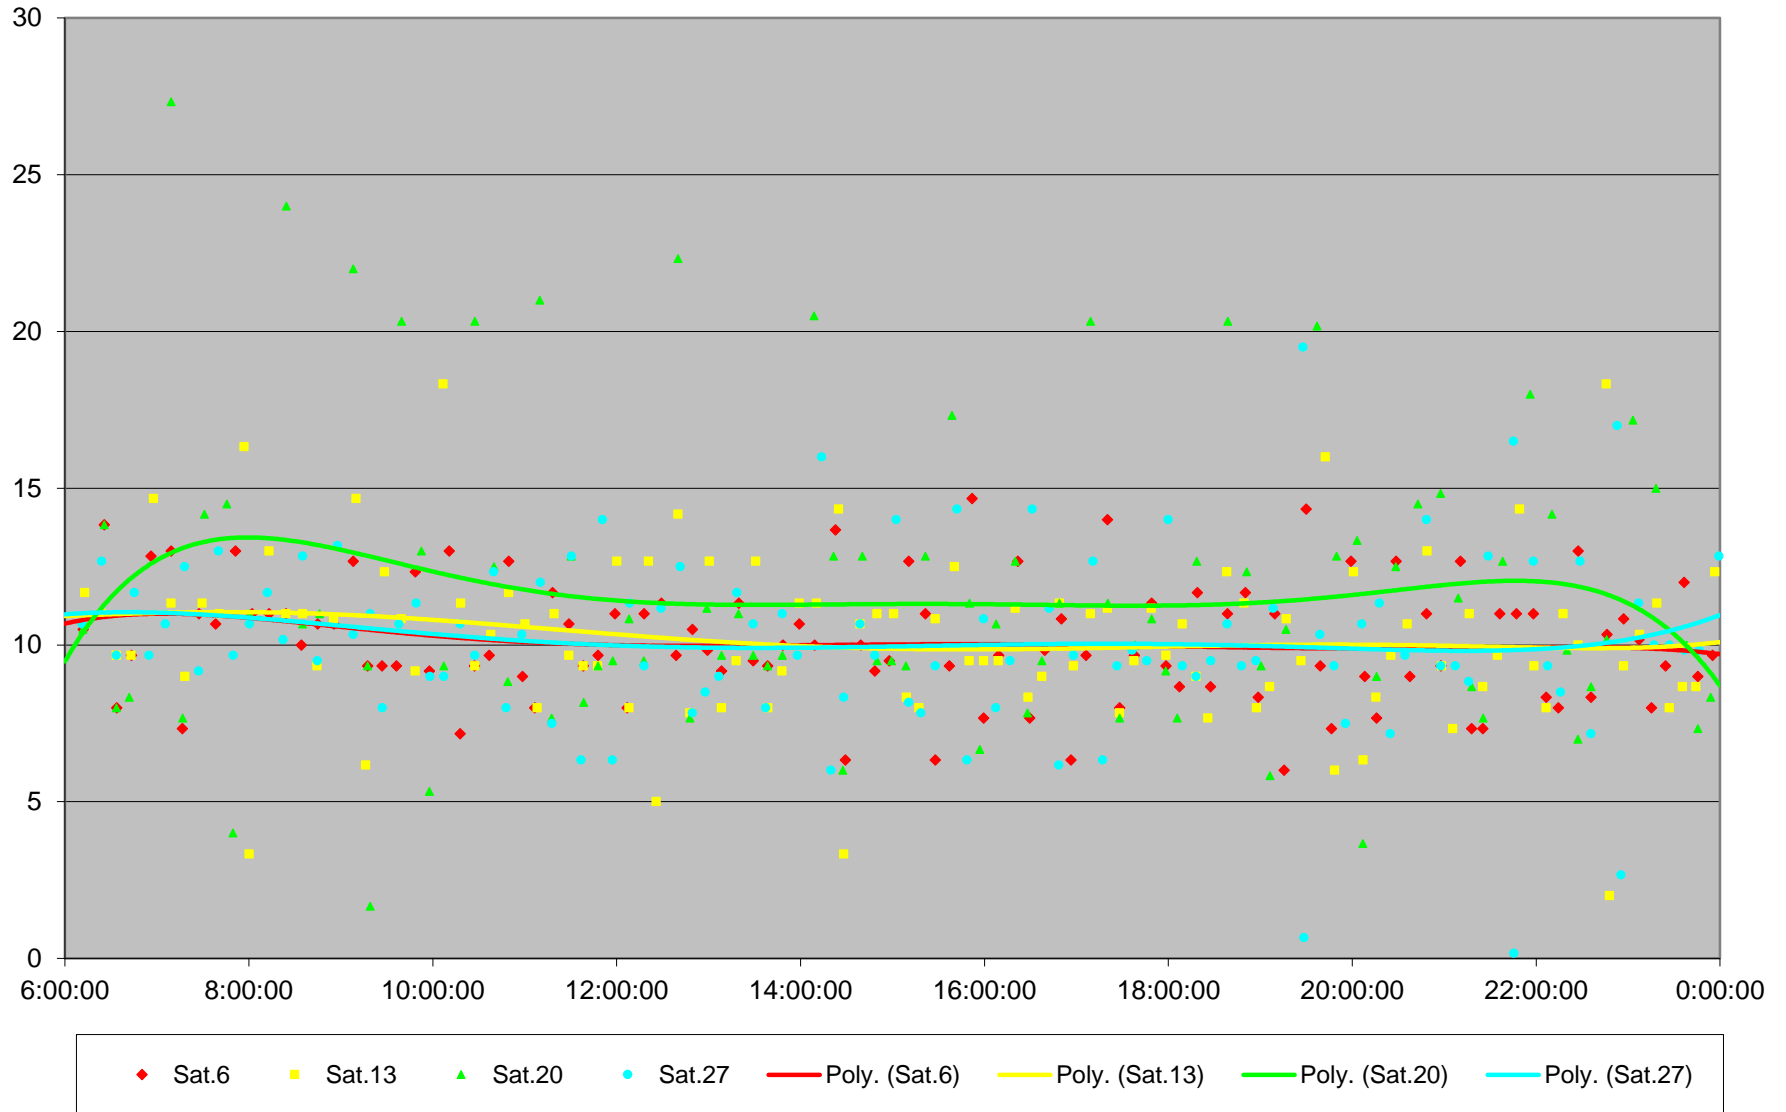

45 Kipling Headways at Finch Southbound June 2020
Quartiles Week 4

45 Kipling Headways at Finch Southbound June 2020

45 Kipling Headways at Finch Southbound June 2020 Quartiles Week 5

45 Kipling Headways at Finch Southbound June 2020 Saturday Statistics

45 Kipling Headways at Finch Southbound June 2020

45 Kipling Headways at Finch Southbound June 2020

Quartiles Saturdays

45 Kipling Headways at Finch Southbound June 2020 Sunday Statistics

45 Kipling Headways at Finch Southbound June 2020