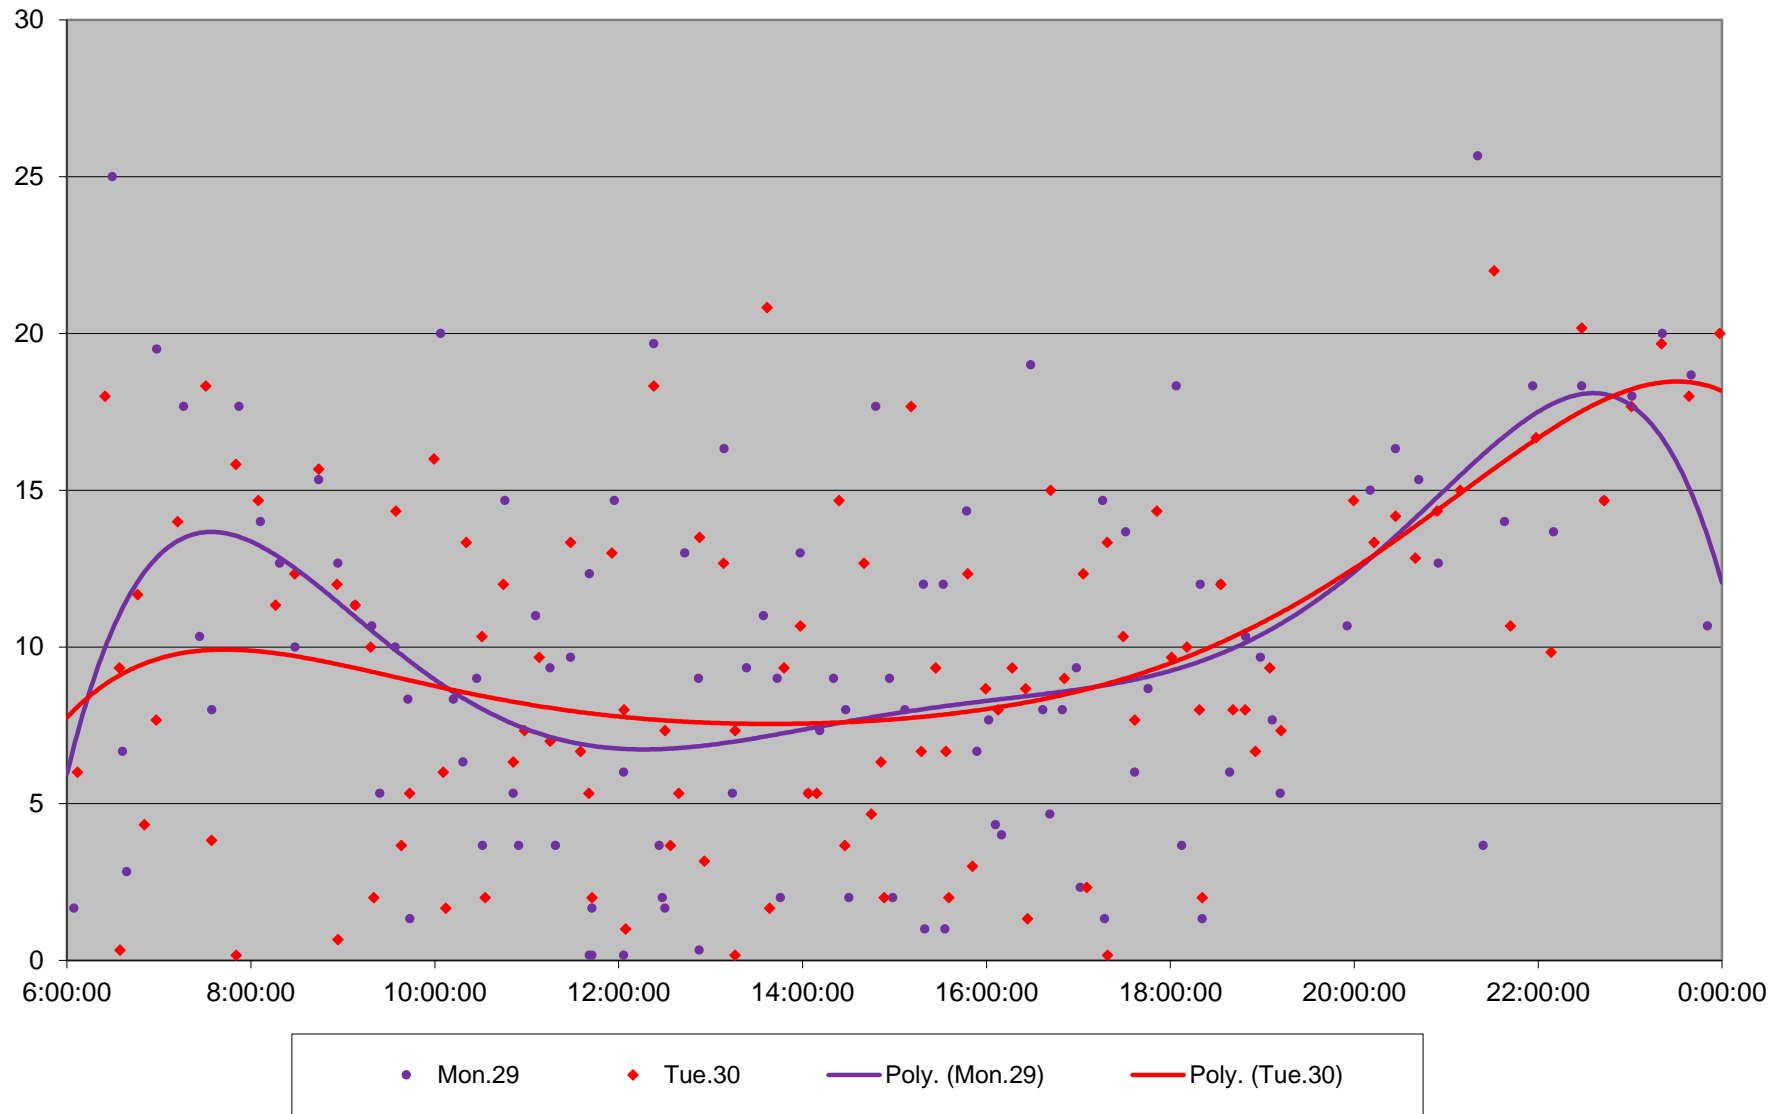

45 Kipling Headways at Dixon Rd Southbound June 2020 Weekday Statistics

— Average Week 1 Std Devn Week 1 — Average Week 2 Std Devn Week 2 — Average Week 3
..... Std Devn Week 3 — Average Week 4 Std Devn Week 4 — Average Week 5 Std Devn Week 5

Quartiles Week 2

45 Kipling Headways at Dixon Rd Southbound June 2020

45 Kipling Headways at Dixon Rd Southbound June 2020 Quartiles Week 3

45 Kipling Headways at Dixon Rd Southbound June 2020

45 Kipling Headways at Dixon Rd Southbound June 2020 Quartiles Week 4

45 Kipling Headways at Dixon Rd Southbound June 2020

45 Kipling Headways at Dixon Rd Southbound June 2020 Quartiles Week 5

45 Kipling Headways at Dixon Rd Southbound June 2020 Saturday Statistics

45 Kipling Headways at Dixon Rd Southbound June 2020