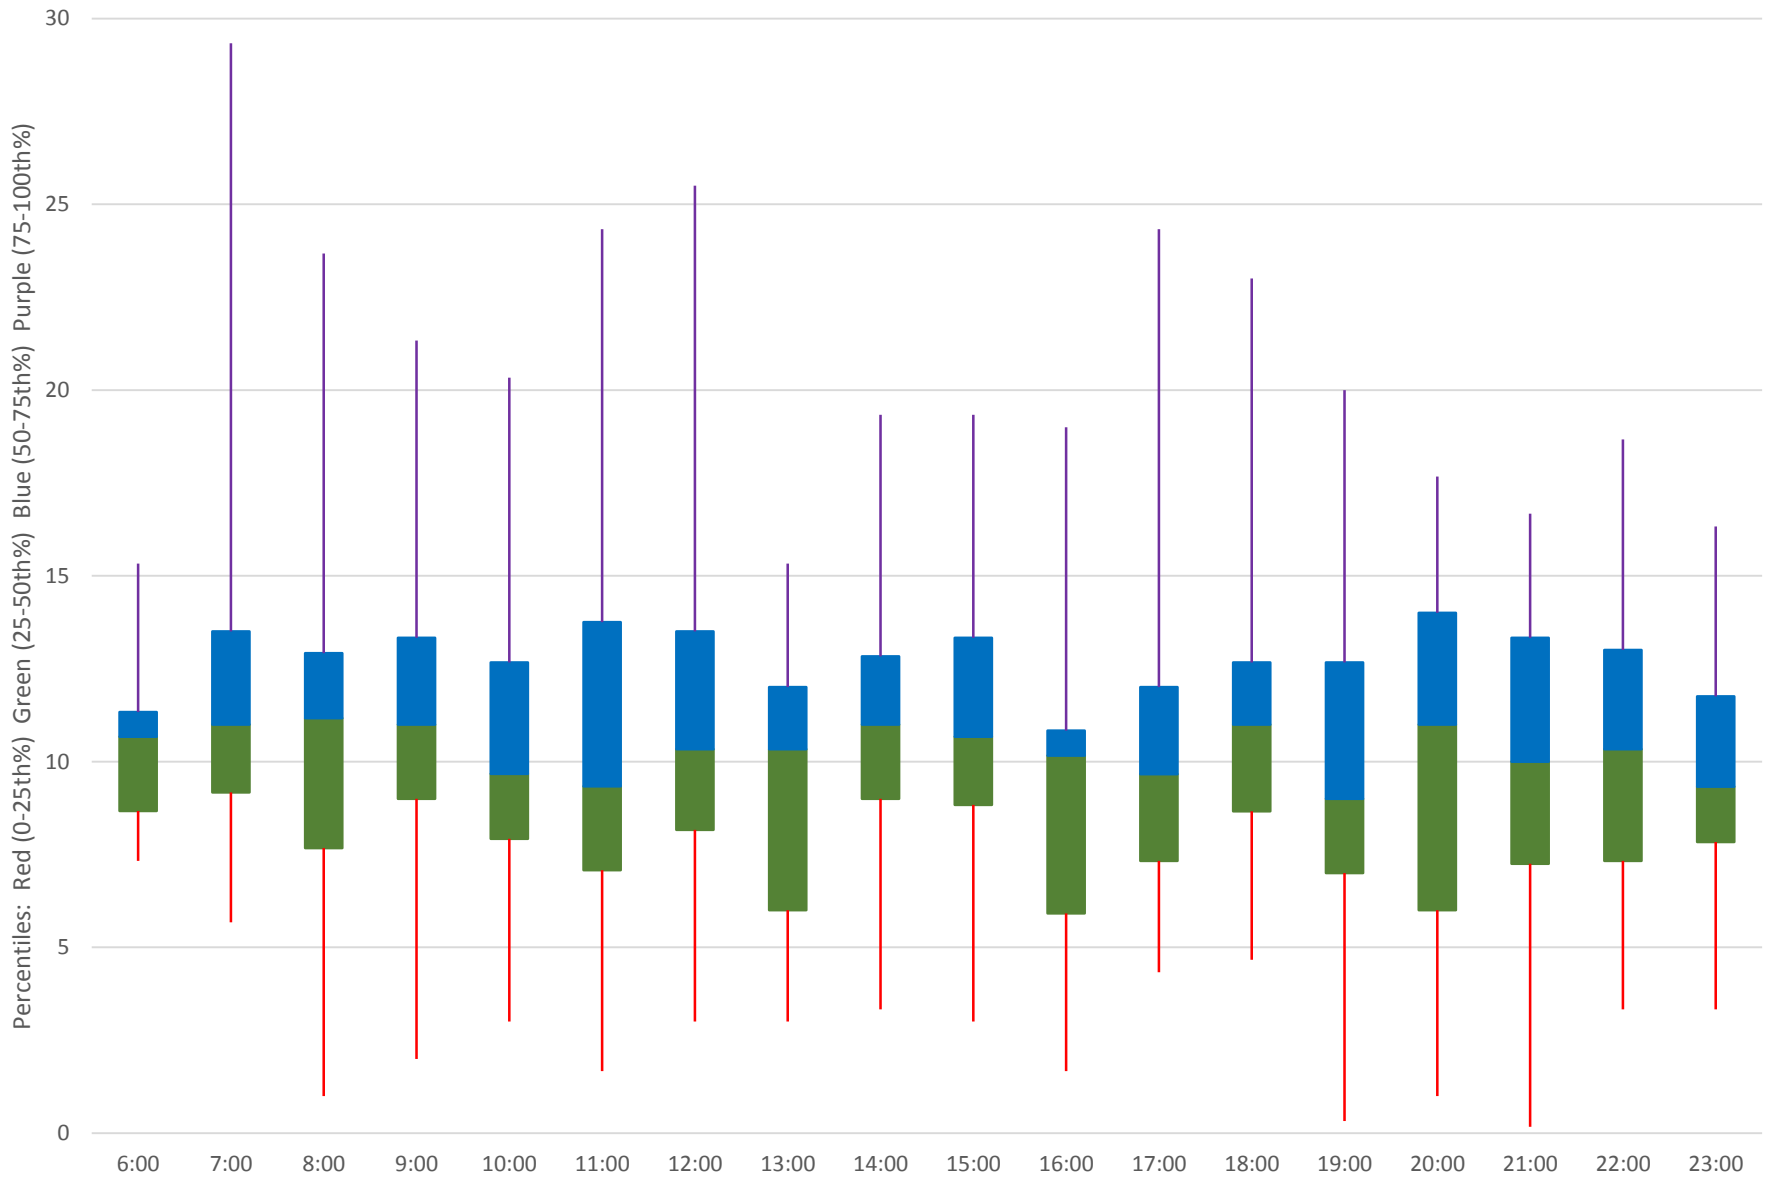

45 Kipling Headways at Dixon Rd Southbound June 2020 Weekday Statistics

— Average Week 1 Std Devn Week 1 — Average Week 2 Std Devn Week 2 — Average Week 3
..... Std Devn Week 3 — Average Week 4 Std Devn Week 4 — Average Week 5 Std Devn Week 5

45 Kipling Headways at Dixon Rd Southbound June 2020

45 Kipling Headways at Dixon Rd Southbound June 2020 Quartiles Week 5

45 Kipling Headways at Dixon Rd Southbound June 2020 Saturday Statistics

45 Kipling Headways at Dixon Rd Southbound June 2020

45 Kipling Headways at Dixon Rd Southbound June 2020 Quartiles Saturdays

45 Kipling Headways at Dixon Rd Southbound June 2020 Sunday Statistics

45 Kipling Headways at Dixon Rd Southbound June 2020

45 Kipling Headways at Dixon Rd Southbound June 2020 Quartiles Sundays/Holidays