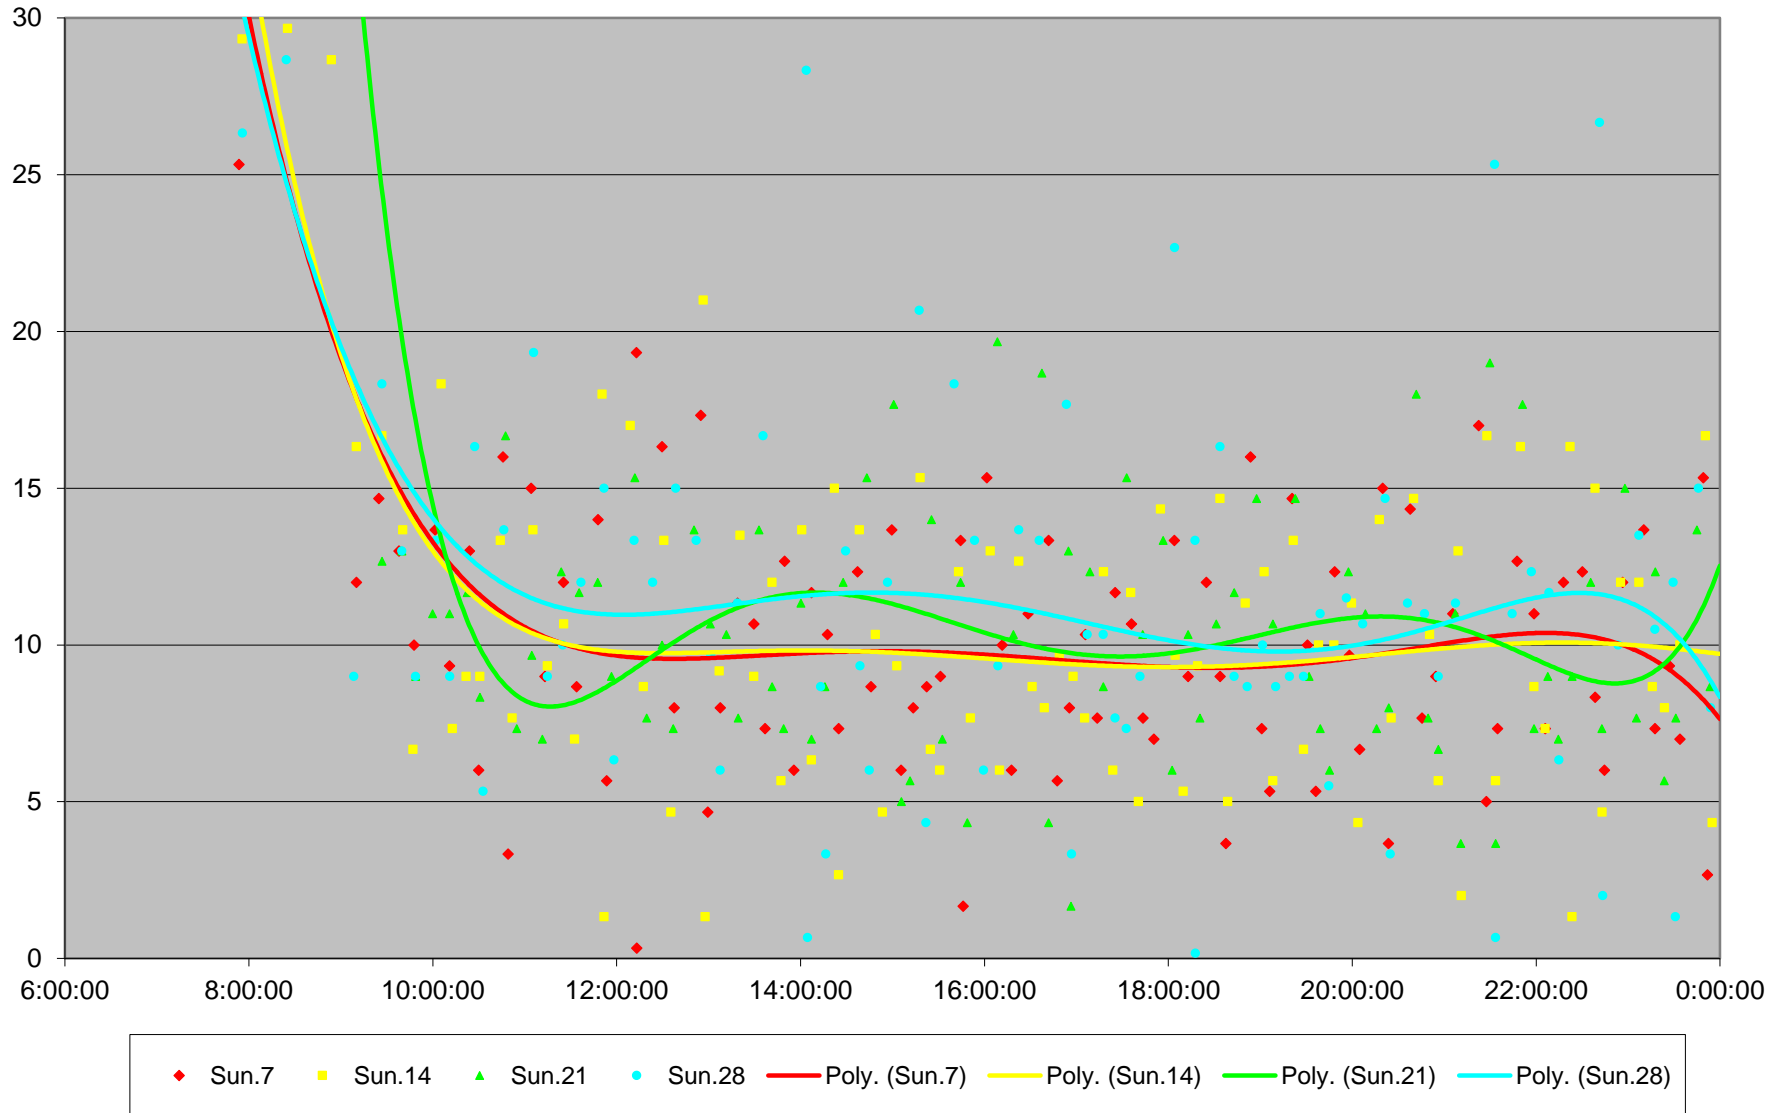

45 Kipling Headways at Dixon Rd Southbound June 2020 Weekday Statistics

— Average Week 1 Std Devn Week 1 — Average Week 2 Std Devn Week 2 — Average Week 3
..... Std Devn Week 3 — Average Week 4 Std Devn Week 4 — Average Week 5 Std Devn Week 5

45 Kipling Headways at Dixon Rd Southbound June 2020

45 Kipling Headways at Dixon Rd Southbound June 2020 Quartiles Week 5

45 Kipling Headways at Dixon Rd Southbound June 2020 Saturday Statistics

45 Kipling Headways at Dixon Rd Southbound June 2020

45 Kipling Headways at Dixon Rd Southbound June 2020 Quartiles Saturdays

45 Kipling Headways at Dixon Rd Southbound June 2020 Sunday Statistics

45 Kipling Headways at Dixon Rd Southbound June 2020

45 Kipling Headways at Dixon Rd Southbound June 2020 Quartiles Sundays/Holidays