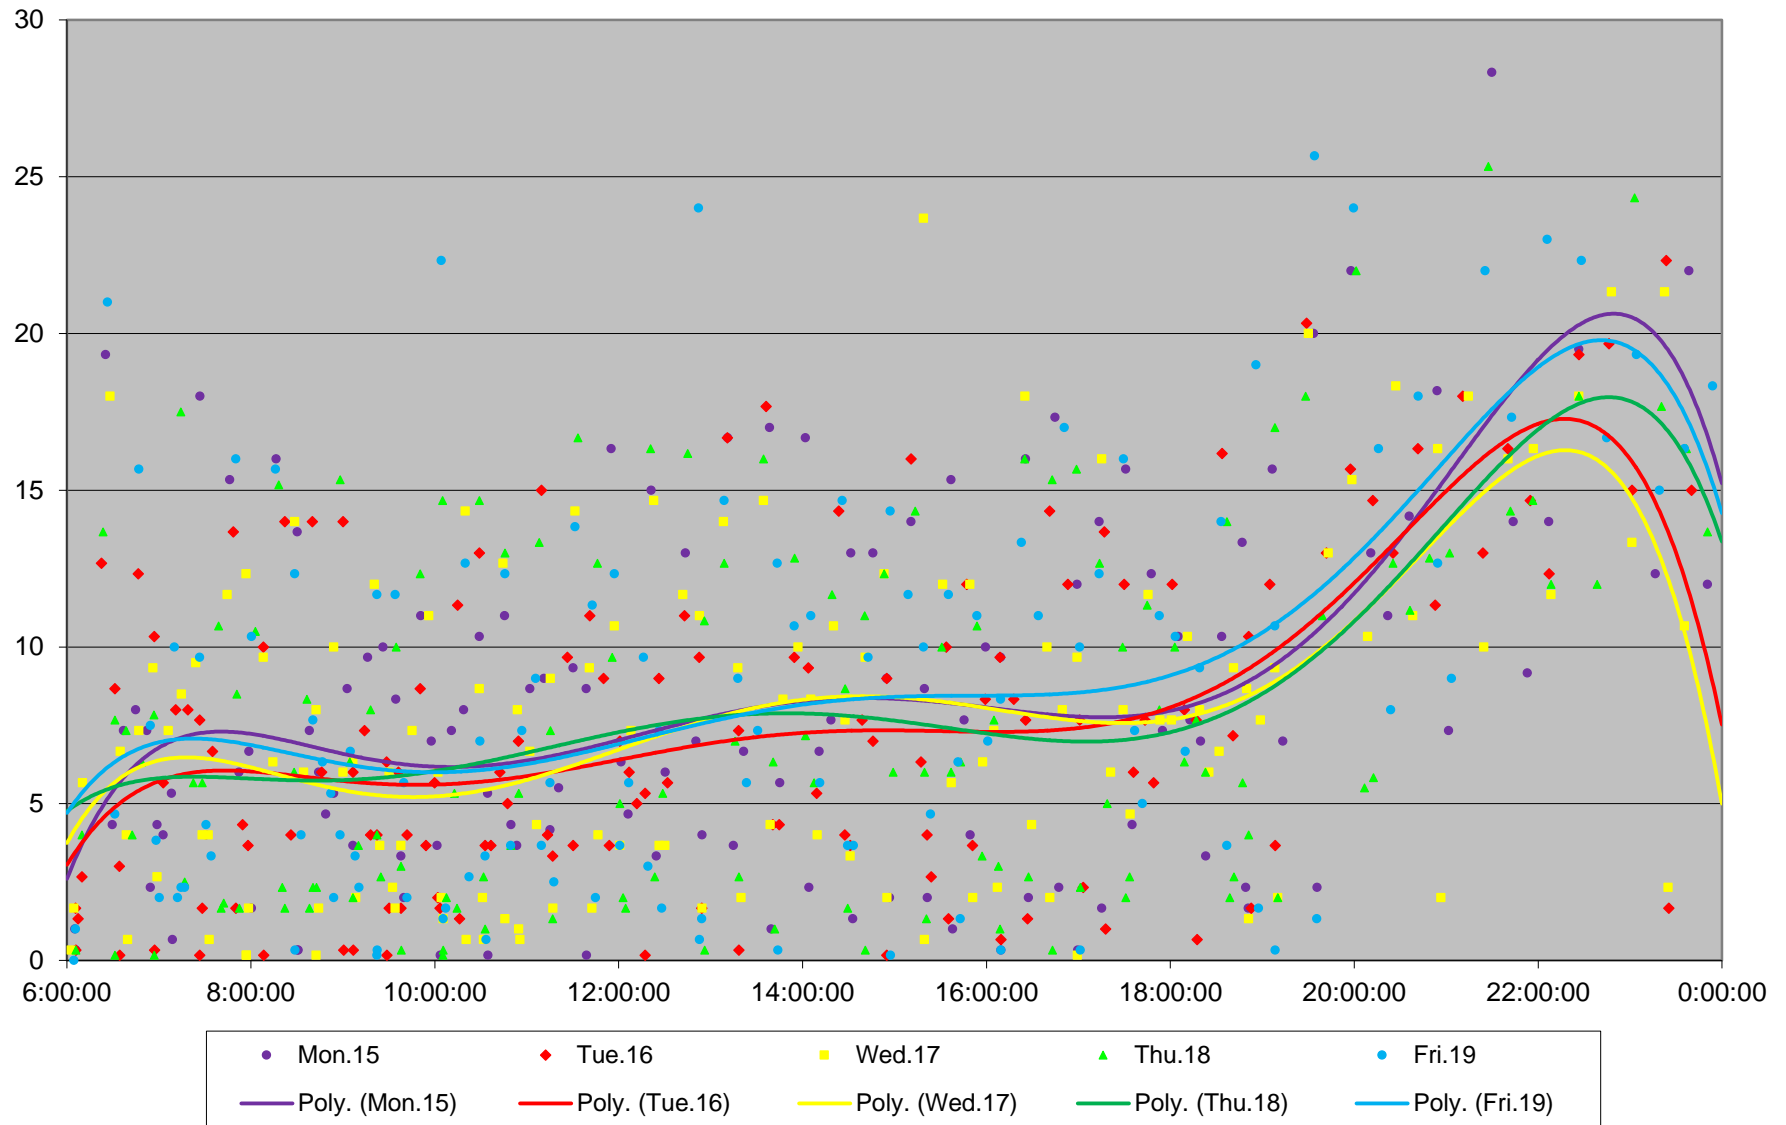

45 Kipling Headways at Dixon Rd Southbound June 2020 Weekday Statistics

— Average Week 1 Std Devn Week 1 — Average Week 2 Std Devn Week 2 — Average Week 3
..... Std Devn Week 3 — Average Week 4 Std Devn Week 4 — Average Week 5 Std Devn Week 5

45 Kipling Headways at Dixon Rd Southbound June 2020

45 Kipling Headways at Dixon Rd Southbound June 2020 Quartiles Week 1

45 Kipling Headways at Dixon Rd Southbound June 2020

45 Kipling Headways at Dixon Rd Southbound June 2020

Quartiles Week 2

45 Kipling Headways at Dixon Rd Southbound June 2020

45 Kipling Headways at Dixon Rd Southbound June 2020 Quartiles Week 3

45 Kipling Headways at Dixon Rd Southbound June 2020

45 Kipling Headways at Dixon Rd Southbound June 2020 Quartiles Week 4

45 Kipling Headways at Dixon Rd Southbound June 2020

45 Kipling Headways at Dixon Rd Southbound June 2020 Quartiles Week 5

45 Kipling Headways at Dixon Rd Southbound June 2020 Saturday Statistics

45 Kipling Headways at Dixon Rd Southbound June 2020