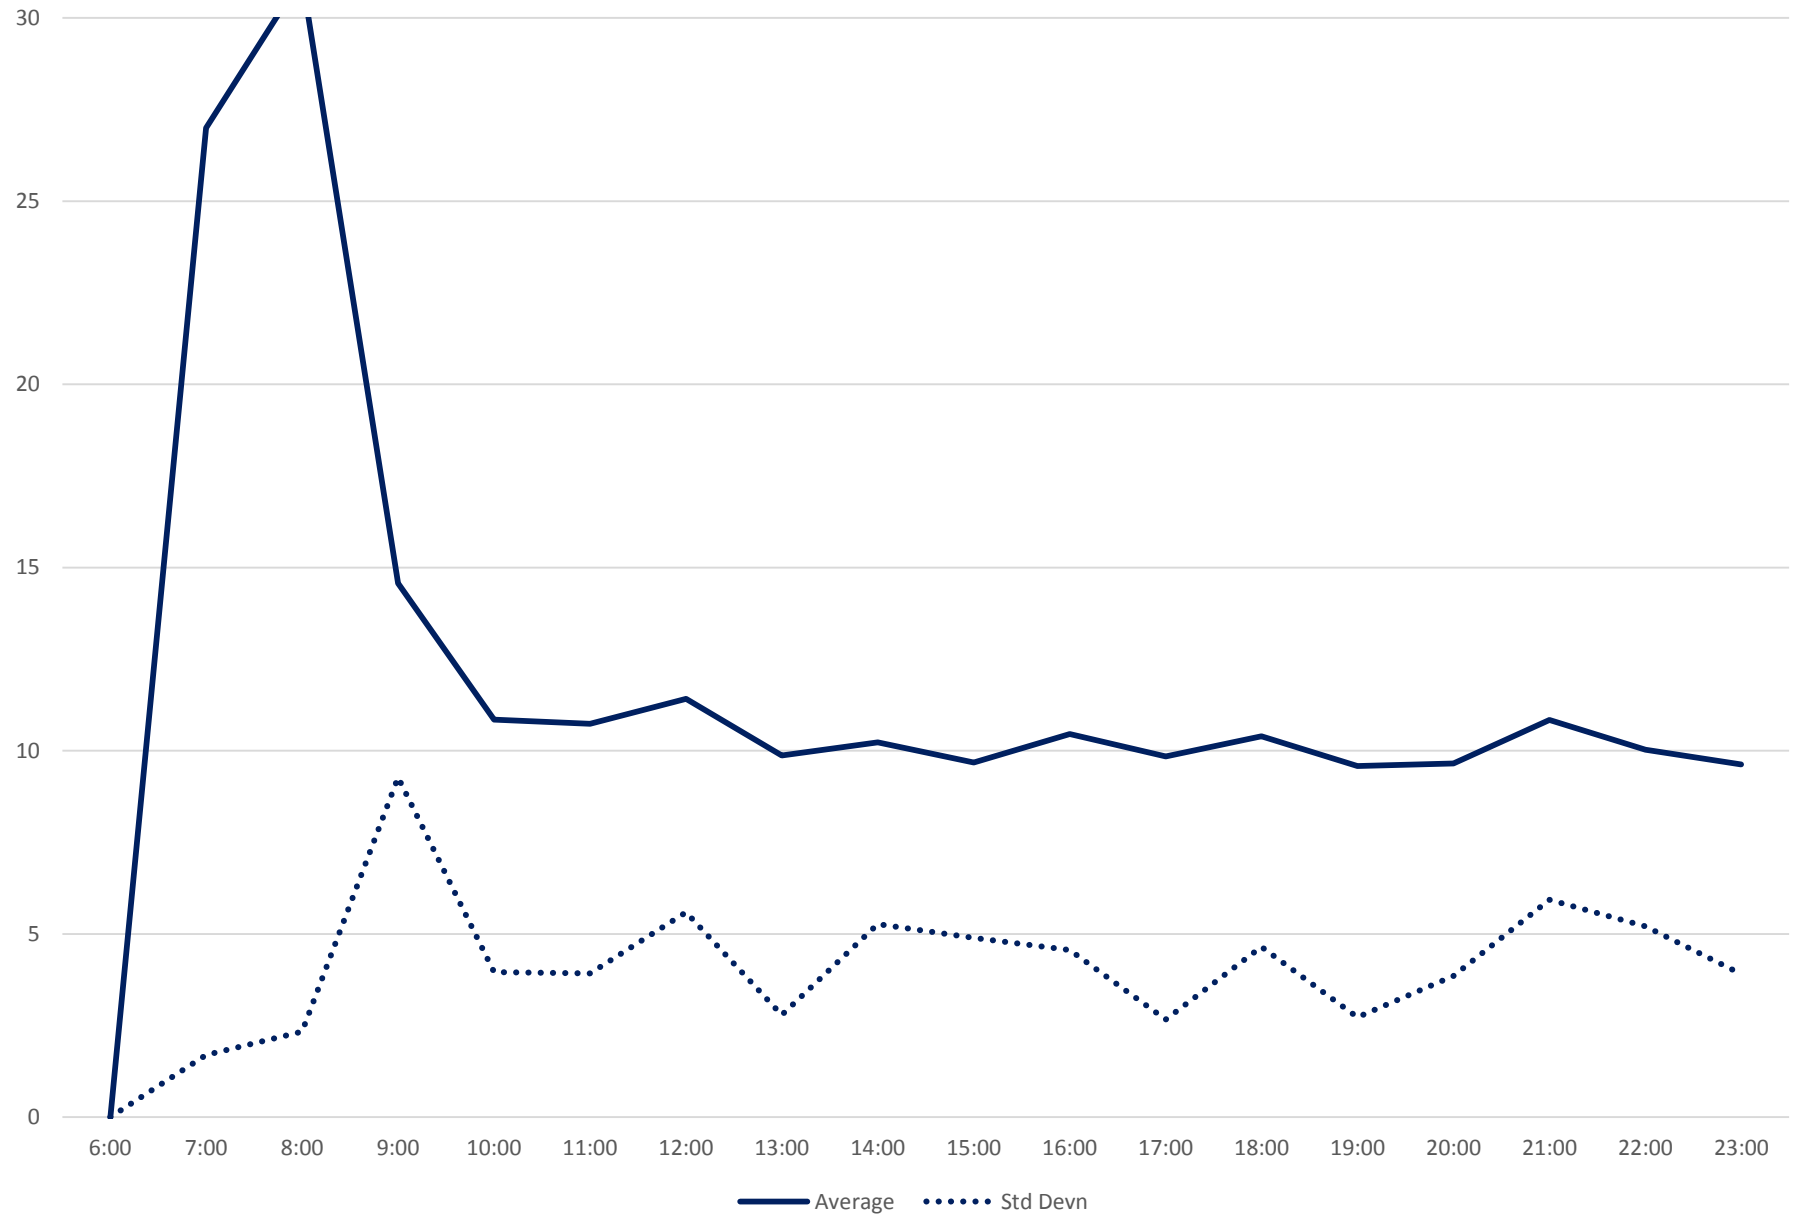

45 Kipling Headways at Dixon Rd Southbound June 2020 Weekday Statistics

— Average Week 1 Std Devn Week 1 — Average Week 2 Std Devn Week 2 — Average Week 3
..... Std Devn Week 3 — Average Week 4 Std Devn Week 4 — Average Week 5 Std Devn Week 5

45 Kipling Headways at Dixon Rd Southbound June 2020

45 Kipling Headways at Dixon Rd Southbound June 2020 Quartiles Week 5

45 Kipling Headways at Dixon Rd Southbound June 2020 Saturday Statistics

45 Kipling Headways at Dixon Rd Southbound June 2020

45 Kipling Headways at Dixon Rd Southbound June 2020 Quartiles Saturdays

45 Kipling Headways at Dixon Rd Southbound June 2020 Sunday Statistics

45 Kipling Headways at Dixon Rd Southbound June 2020

45 Kipling Headways at Dixon Rd Southbound June 2020 Quartiles Sundays/Holidays