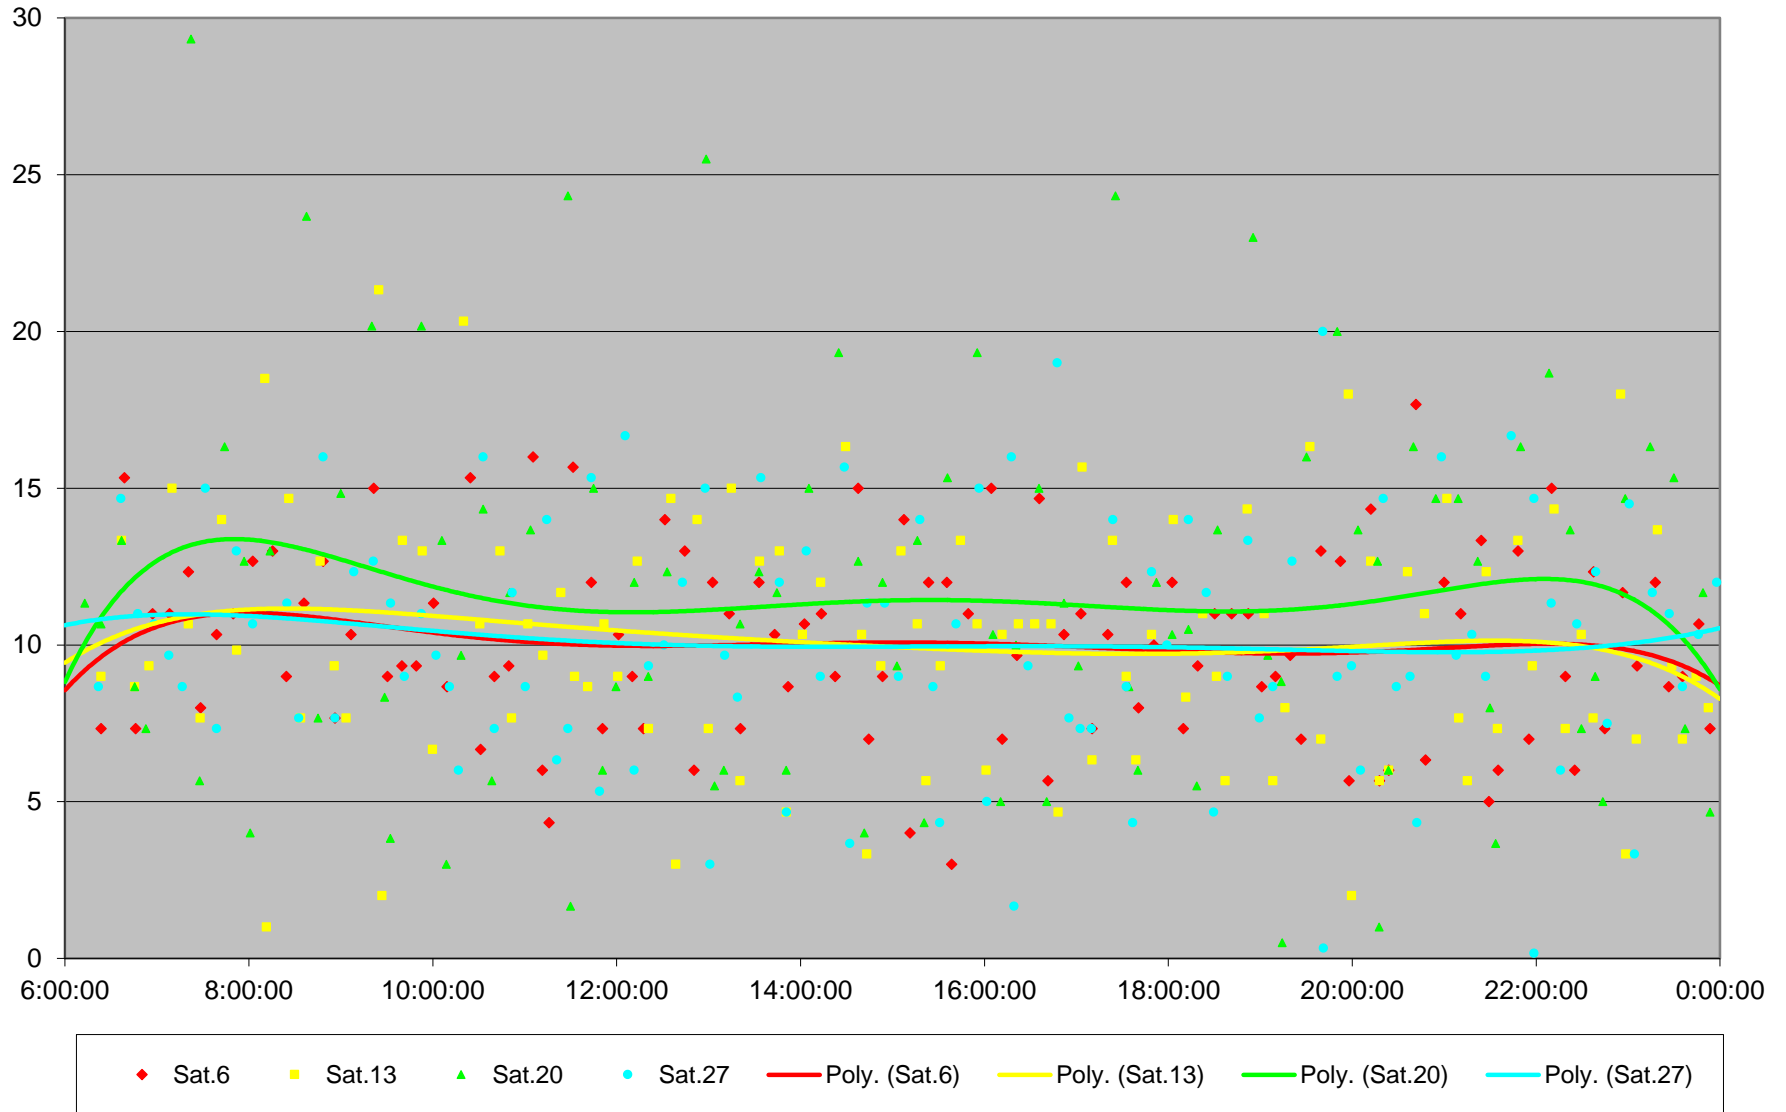

45 Kipling Headways at Dixon Rd Southbound June 2020 Weekday Statistics

— Average Week 1 Std Devn Week 1 — Average Week 2 Std Devn Week 2 — Average Week 3
..... Std Devn Week 3 — Average Week 4 Std Devn Week 4 — Average Week 5 Std Devn Week 5

45 Kipling Headways at Dixon Rd Southbound June 2020

45 Kipling Headways at Dixon Rd Southbound June 2020 Quartiles Week 5

45 Kipling Headways at Dixon Rd Southbound June 2020 Saturday Statistics

45 Kipling Headways at Dixon Rd Southbound June 2020

45 Kipling Headways at Dixon Rd Southbound June 2020 Quartiles Saturdays

45 Kipling Headways at Dixon Rd Southbound June 2020 Sunday Statistics

45 Kipling Headways at Dixon Rd Southbound June 2020

45 Kipling Headways at Dixon Rd Southbound June 2020 Quartiles Sundays/Holidays