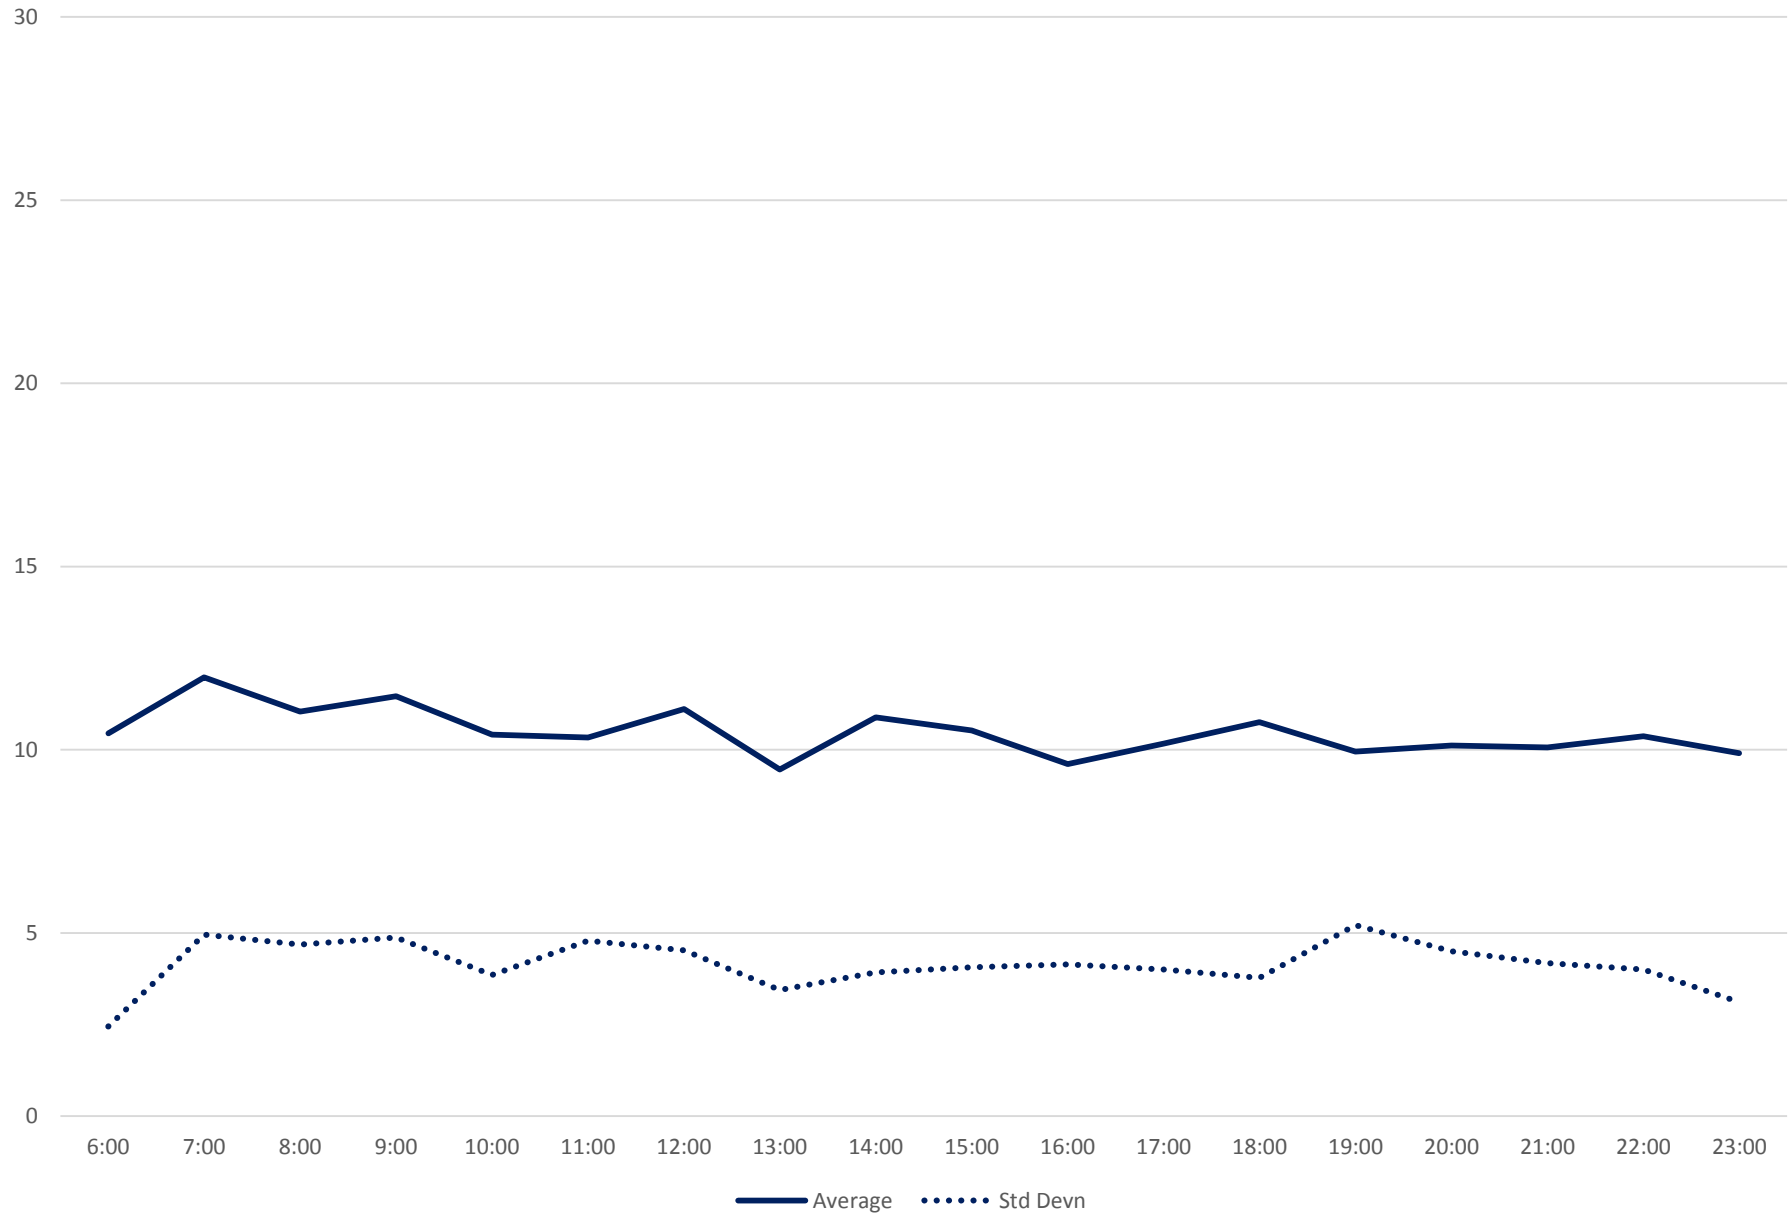

45 Kipling Headways at Dixon Rd Southbound June 2020 Weekday Statistics

— Average Week 1 Std Devn Week 1 — Average Week 2 Std Devn Week 2 — Average Week 3
..... Std Devn Week 3 — Average Week 4 Std Devn Week 4 — Average Week 5 Std Devn Week 5

Quartiles Week 2

45 Kipling Headways at Dixon Rd Southbound June 2020

45 Kipling Headways at Dixon Rd Southbound June 2020 Quartiles Week 3

45 Kipling Headways at Dixon Rd Southbound June 2020

45 Kipling Headways at Dixon Rd Southbound June 2020 Quartiles Week 4

45 Kipling Headways at Dixon Rd Southbound June 2020

45 Kipling Headways at Dixon Rd Southbound June 2020 Quartiles Week 5

45 Kipling Headways at Dixon Rd Southbound June 2020 Saturday Statistics

45 Kipling Headways at Dixon Rd Southbound June 2020

45 Kipling Headways at Dixon Rd Southbound June 2020 Quartiles Saturdays

45 Kipling Headways at Dixon Rd Southbound June 2020 Sunday Statistics

45 Kipling Headways at Dixon Rd Southbound June 2020

45 Kipling Headways at Dixon Rd Southbound June 2020 Quartiles Sundays/Holidays