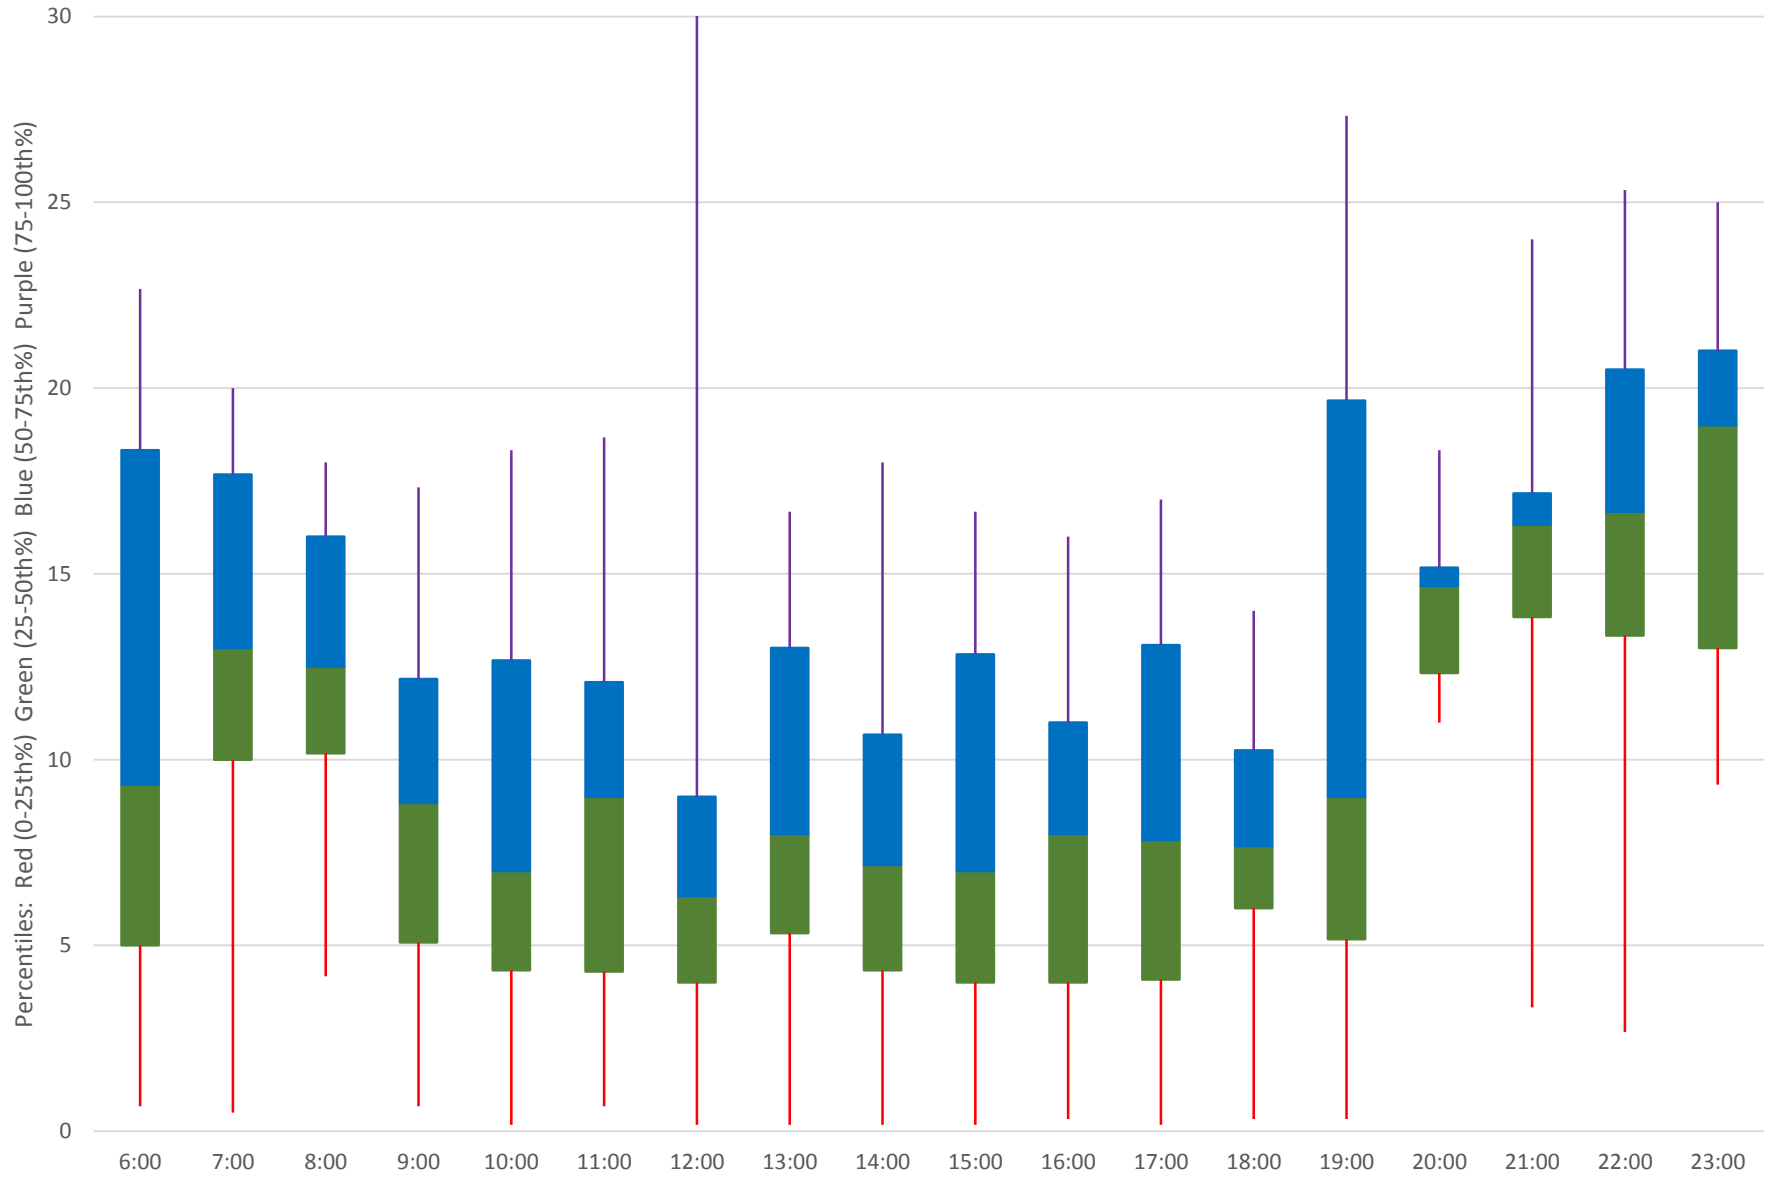

45 Kipling Headways at Dixon Rd Southbound June 2020 Weekday Statistics

— Average Week 1 Std Devn Week 1 — Average Week 2 Std Devn Week 2 — Average Week 3
..... Std Devn Week 3 — Average Week 4 Std Devn Week 4 — Average Week 5 Std Devn Week 5

Quartiles Week 2

45 Kipling Headways at Dixon Rd Southbound June 2020

45 Kipling Headways at Dixon Rd Southbound June 2020 Quartiles Week 3

45 Kipling Headways at Dixon Rd Southbound June 2020

45 Kipling Headways at Dixon Rd Southbound June 2020 Quartiles Week 4

45 Kipling Headways at Dixon Rd Southbound June 2020

45 Kipling Headways at Dixon Rd Southbound June 2020 Quartiles Week 5

45 Kipling Headways at Dixon Rd Southbound June 2020 Saturday Statistics

45 Kipling Headways at Dixon Rd Southbound June 2020