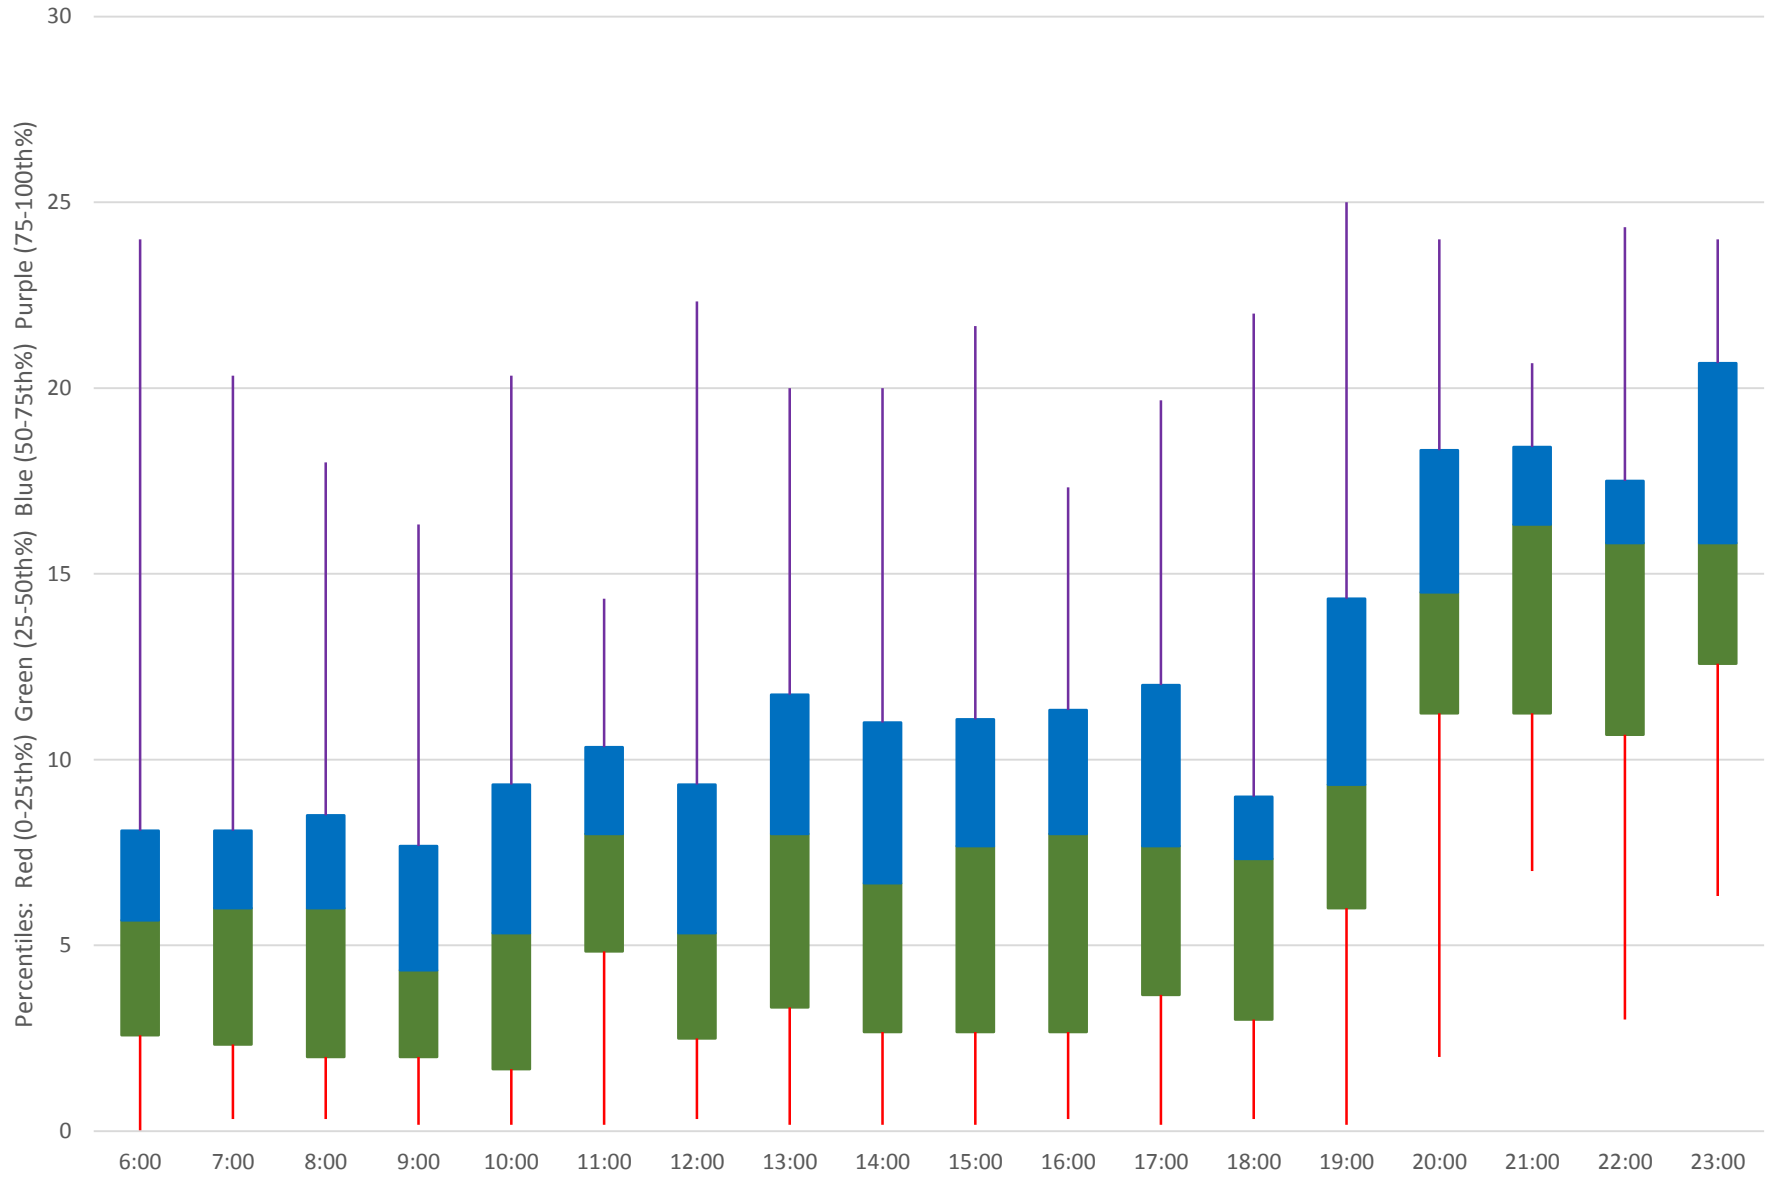

45 Kipling Headways at Dixon Rd Southbound June 2020 Weekday Statistics

— Average Week 1 Std Devn Week 1 — Average Week 2 Std Devn Week 2 — Average Week 3
..... Std Devn Week 3 — Average Week 4 Std Devn Week 4 — Average Week 5 Std Devn Week 5

45 Kipling Headways at Dixon Rd Southbound June 2020

45 Kipling Headways at Dixon Rd Southbound June 2020 Quartiles Week 1

45 Kipling Headways at Dixon Rd Southbound June 2020

45 Kipling Headways at Dixon Rd Southbound June 2020

Quartiles Week 2

45 Kipling Headways at Dixon Rd Southbound June 2020

45 Kipling Headways at Dixon Rd Southbound June 2020 Quartiles Week 3

45 Kipling Headways at Dixon Rd Southbound June 2020

45 Kipling Headways at Dixon Rd Southbound June 2020 Quartiles Week 4

45 Kipling Headways at Dixon Rd Southbound June 2020

45 Kipling Headways at Dixon Rd Southbound June 2020 Quartiles Week 5

45 Kipling Headways at Dixon Rd Southbound June 2020 Saturday Statistics

45 Kipling Headways at Dixon Rd Southbound June 2020