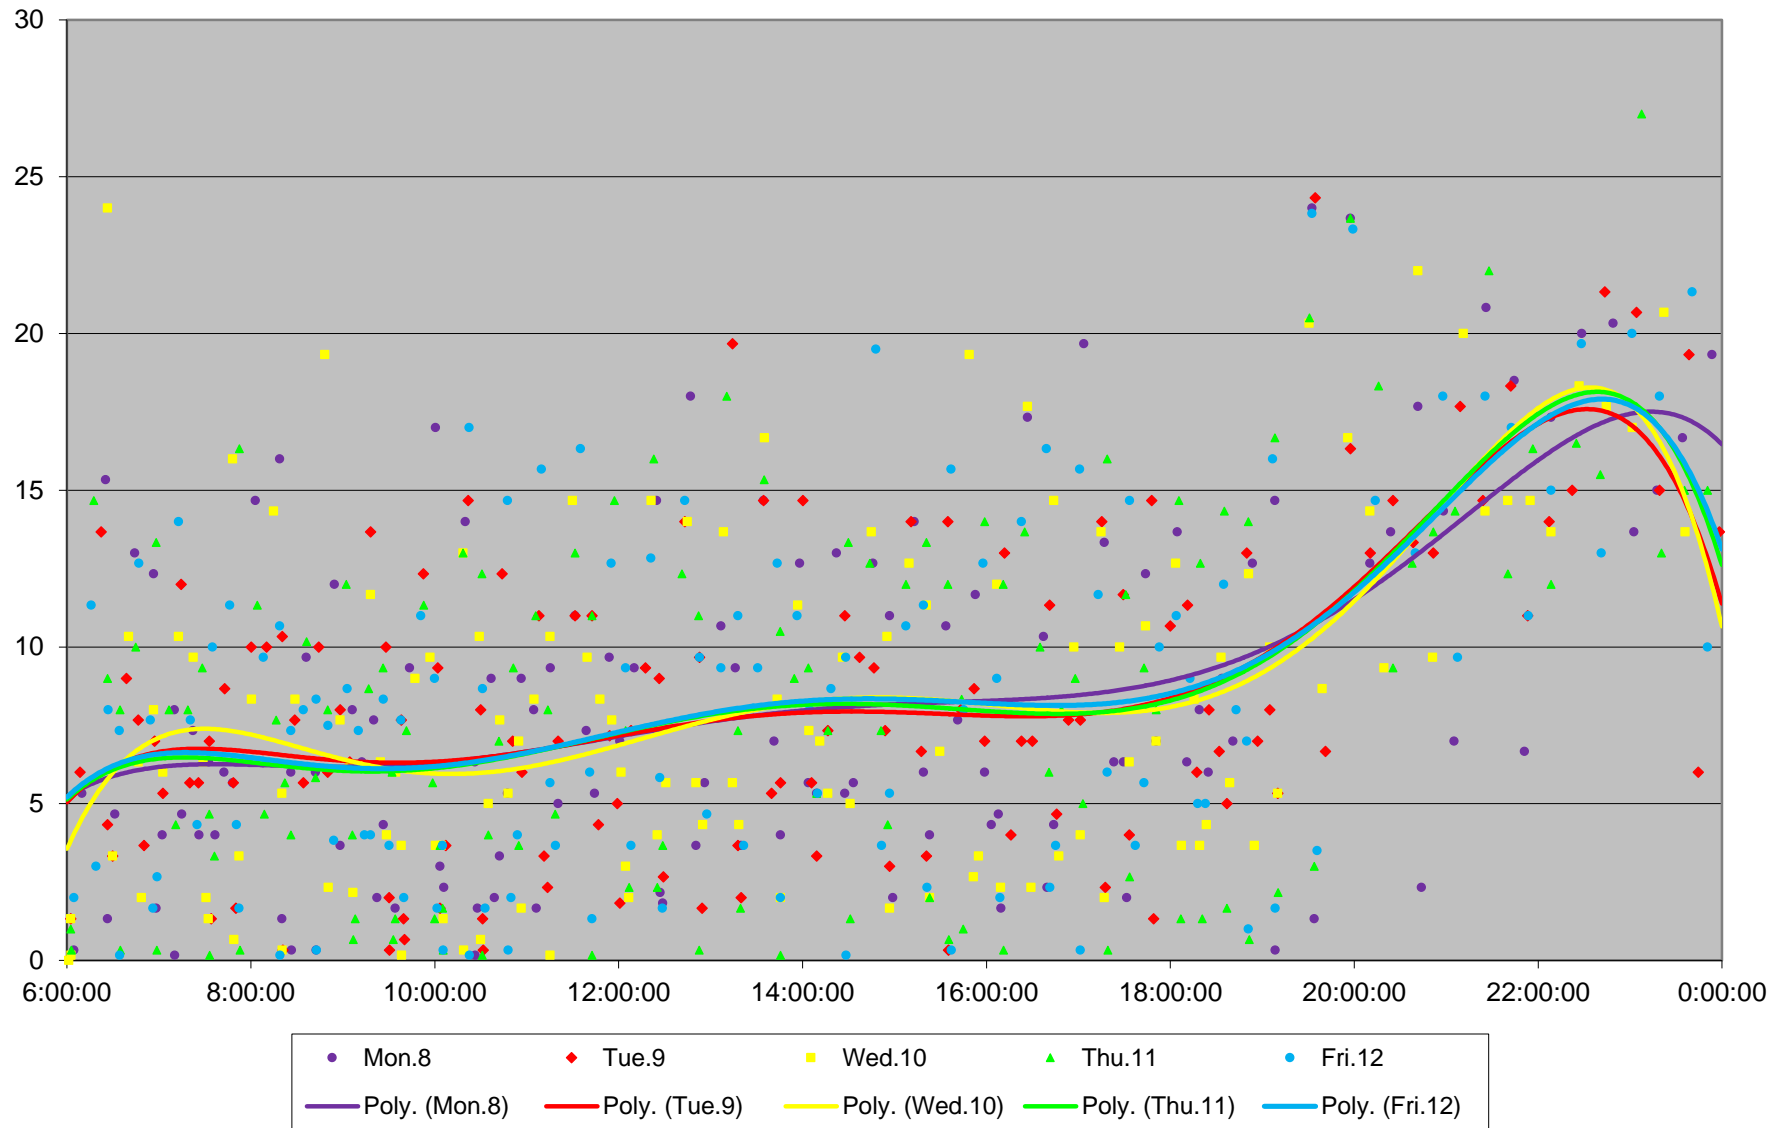

45 Kipling Headways at Dixon Rd Southbound June 2020 Weekday Statistics

— Average Week 1 Std Devn Week 1 — Average Week 2 Std Devn Week 2 — Average Week 3
..... Std Devn Week 3 — Average Week 4 Std Devn Week 4 — Average Week 5 Std Devn Week 5

45 Kipling Headways at Dixon Rd Southbound June 2020

45 Kipling Headways at Dixon Rd Southbound June 2020 Quartiles Week 1

45 Kipling Headways at Dixon Rd Southbound June 2020

45 Kipling Headways at Dixon Rd Southbound June 2020

Quartiles Week 2

45 Kipling Headways at Dixon Rd Southbound June 2020

45 Kipling Headways at Dixon Rd Southbound June 2020 Quartiles Week 3

45 Kipling Headways at Dixon Rd Southbound June 2020

45 Kipling Headways at Dixon Rd Southbound June 2020 Quartiles Week 4

45 Kipling Headways at Dixon Rd Southbound June 2020

45 Kipling Headways at Dixon Rd Southbound June 2020 Quartiles Week 5

45 Kipling Headways at Dixon Rd Southbound June 2020 Saturday Statistics

45 Kipling Headways at Dixon Rd Southbound June 2020