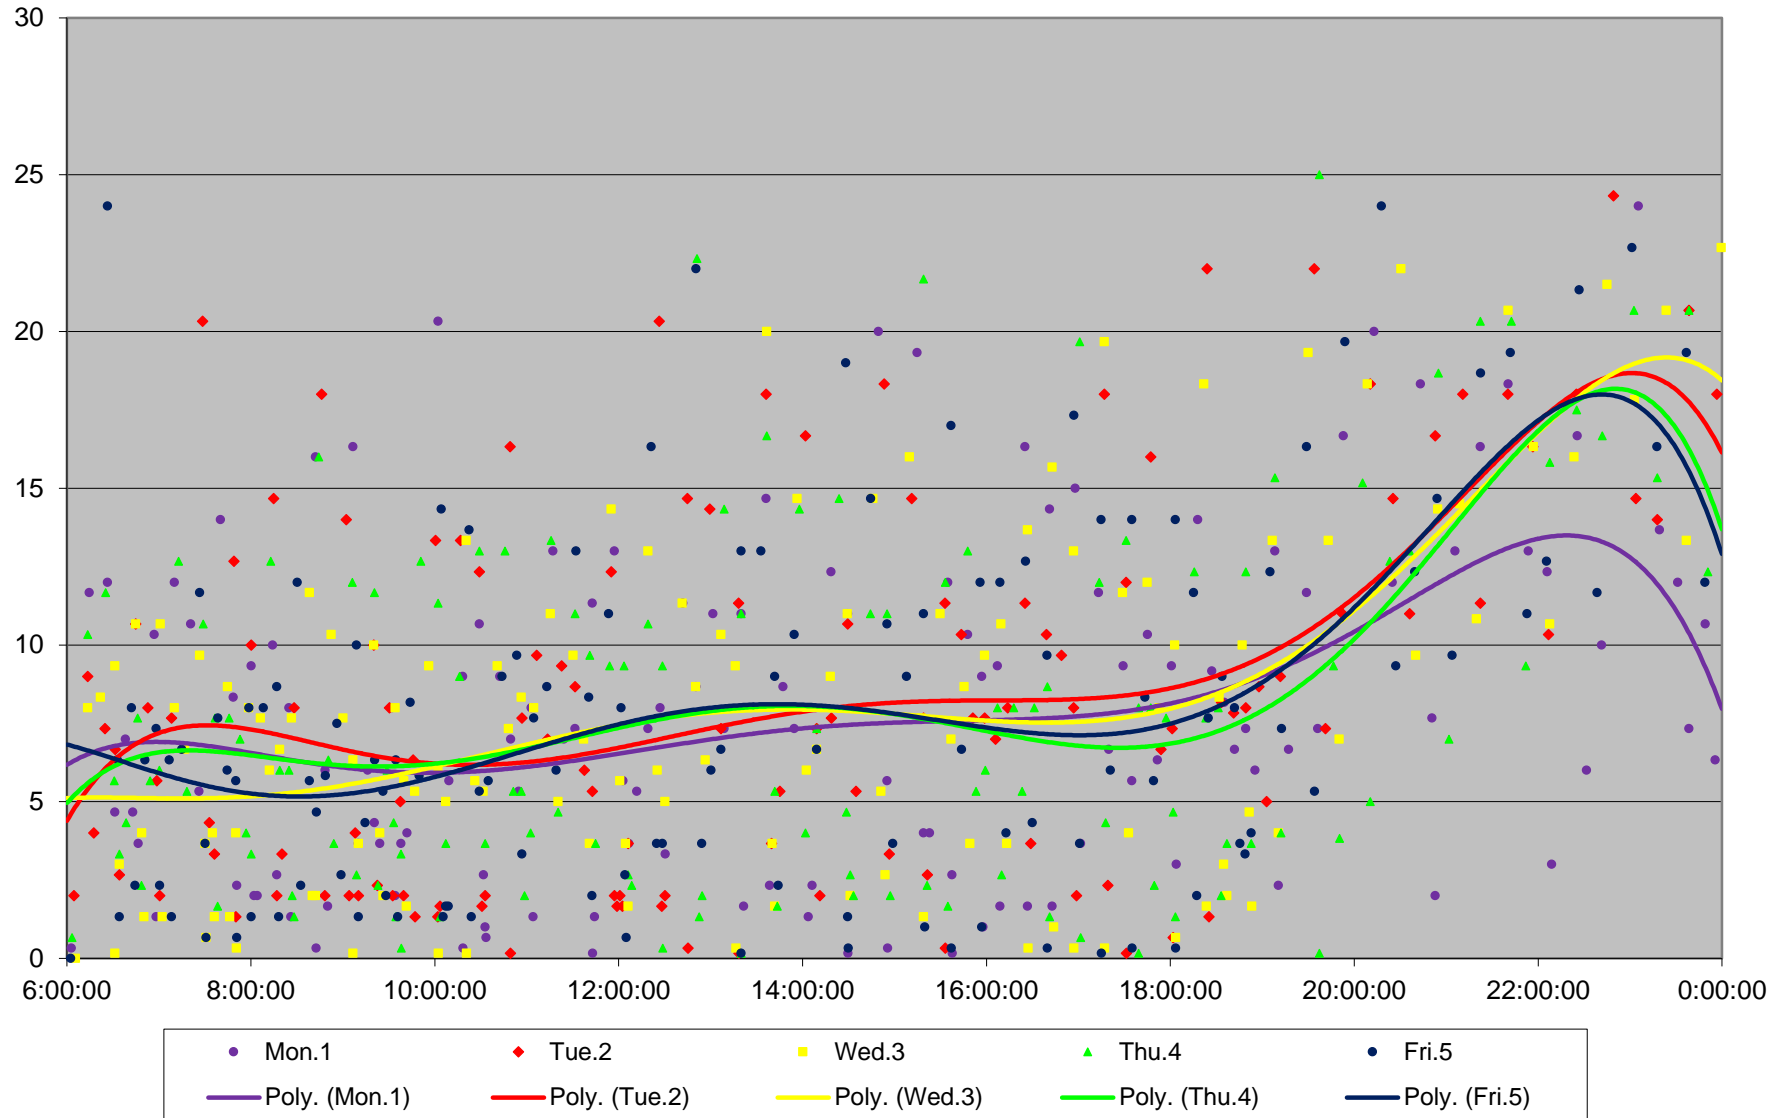

45 Kipling Headways at Dixon Rd Southbound June 2020 Weekday Statistics

— Average Week 1 Std Devn Week 1 — Average Week 2 Std Devn Week 2 — Average Week 3
..... Std Devn Week 3 — Average Week 4 Std Devn Week 4 — Average Week 5 Std Devn Week 5

45 Kipling Headways at Dixon Rd Southbound June 2020

45 Kipling Headways at Dixon Rd Southbound June 2020 Quartiles Week 1

45 Kipling Headways at Dixon Rd Southbound June 2020

45 Kipling Headways at Dixon Rd Southbound June 2020

Quartiles Week 2

45 Kipling Headways at Dixon Rd Southbound June 2020

45 Kipling Headways at Dixon Rd Southbound June 2020 Quartiles Week 3

45 Kipling Headways at Dixon Rd Southbound June 2020

45 Kipling Headways at Dixon Rd Southbound June 2020 Quartiles Week 4

45 Kipling Headways at Dixon Rd Southbound June 2020

45 Kipling Headways at Dixon Rd Southbound June 2020 Quartiles Week 5

45 Kipling Headways at Dixon Rd Southbound June 2020 Saturday Statistics

45 Kipling Headways at Dixon Rd Southbound June 2020