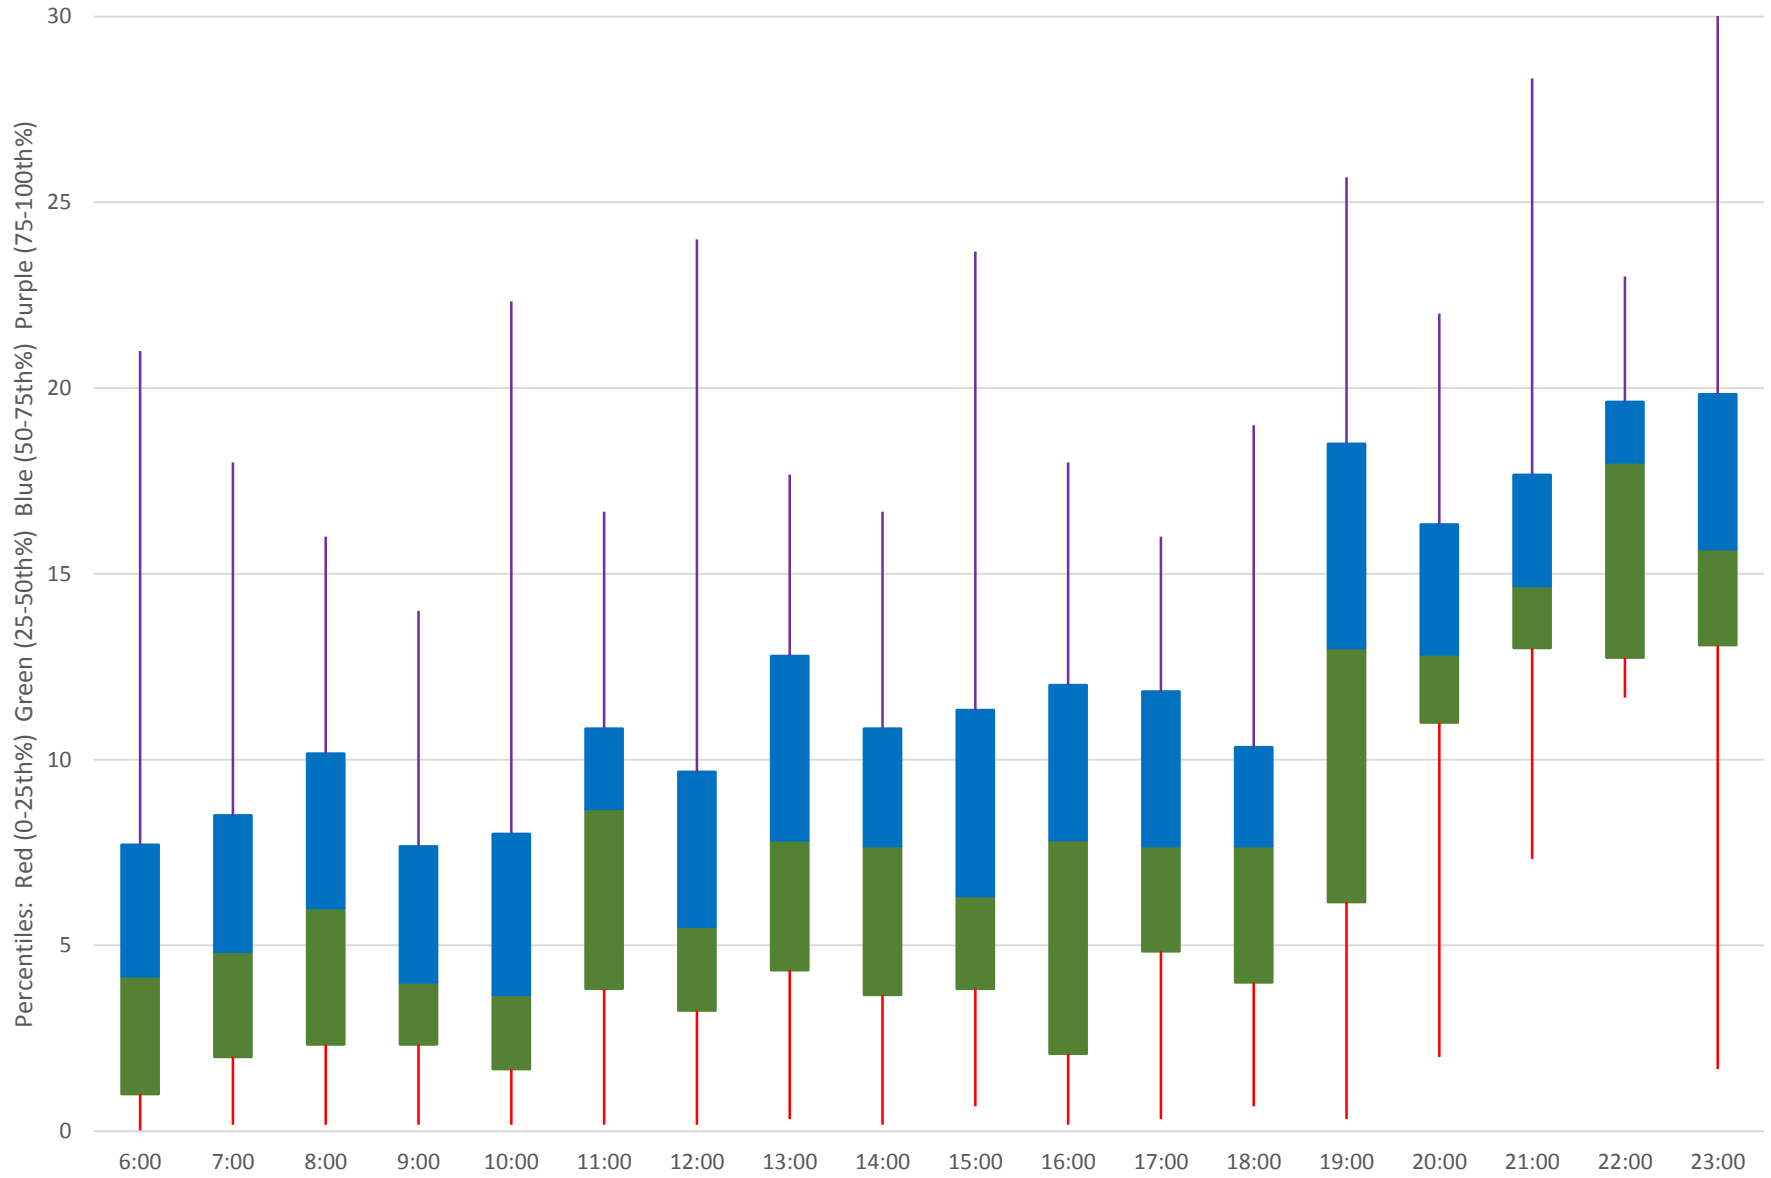

45 Kipling Headways at Dixon Rd Southbound June 2020 Weekday Statistics

— Average Week 1 Std Devn Week 1 — Average Week 2 Std Devn Week 2 — Average Week 3
..... Std Devn Week 3 — Average Week 4 Std Devn Week 4 — Average Week 5 Std Devn Week 5

45 Kipling Headways at Dixon Rd Southbound June 2020

45 Kipling Headways at Dixon Rd Southbound June 2020 Quartiles Week 1

45 Kipling Headways at Dixon Rd Southbound June 2020

45 Kipling Headways at Dixon Rd Southbound June 2020

Quartiles Week 2

45 Kipling Headways at Dixon Rd Southbound June 2020

45 Kipling Headways at Dixon Rd Southbound June 2020 Quartiles Week 3

45 Kipling Headways at Dixon Rd Southbound June 2020

45 Kipling Headways at Dixon Rd Southbound June 2020 Quartiles Week 4

45 Kipling Headways at Dixon Rd Southbound June 2020

45 Kipling Headways at Dixon Rd Southbound June 2020 Quartiles Week 5

45 Kipling Headways at Dixon Rd Southbound June 2020 Saturday Statistics

45 Kipling Headways at Dixon Rd Southbound June 2020