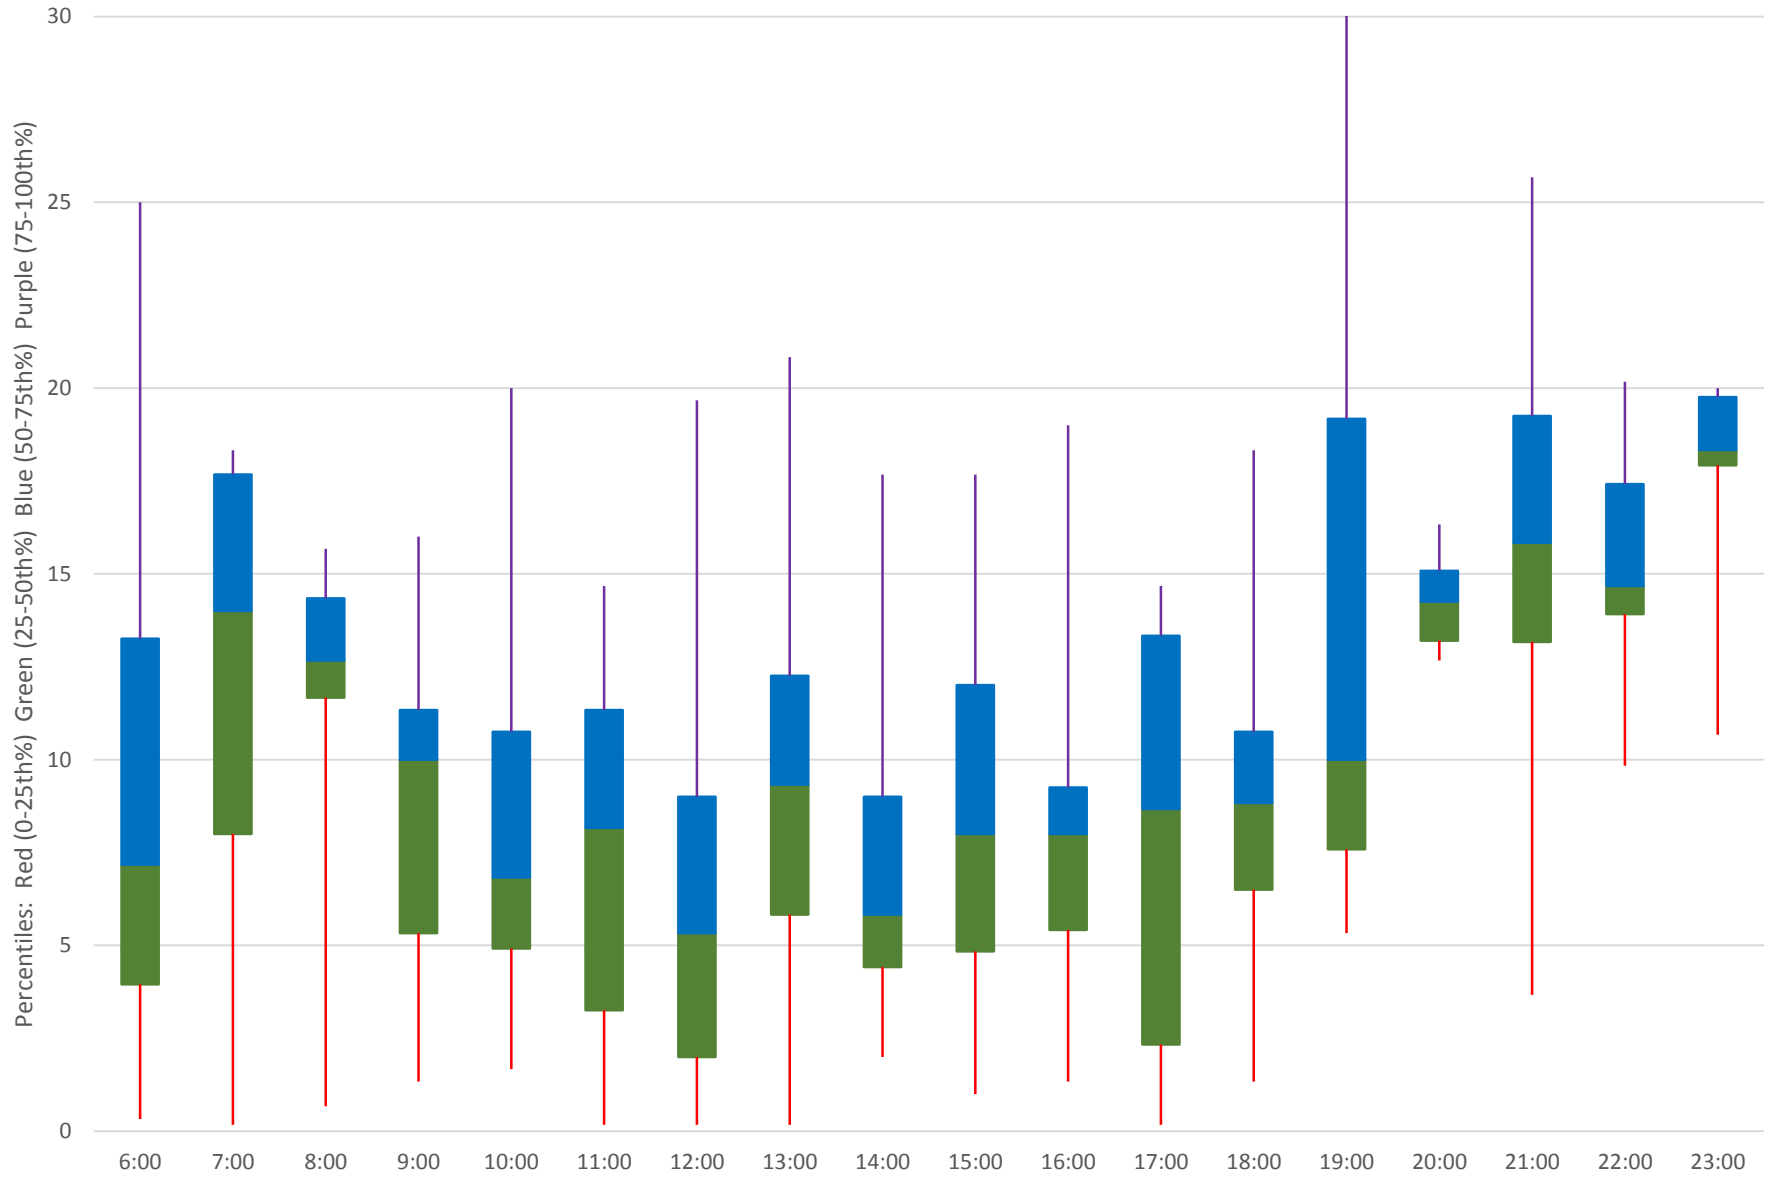

45 Kipling Headways at Dixon Rd Southbound June 2020 Weekday Statistics

— Average Week 1 Std Devn Week 1 — Average Week 2 Std Devn Week 2 — Average Week 3
..... Std Devn Week 3 — Average Week 4 Std Devn Week 4 — Average Week 5 Std Devn Week 5

Quartiles Week 2

45 Kipling Headways at Dixon Rd Southbound June 2020

45 Kipling Headways at Dixon Rd Southbound June 2020 Quartiles Week 3

45 Kipling Headways at Dixon Rd Southbound June 2020

45 Kipling Headways at Dixon Rd Southbound June 2020 Quartiles Week 4

45 Kipling Headways at Dixon Rd Southbound June 2020

45 Kipling Headways at Dixon Rd Southbound June 2020 Quartiles Week 5

45 Kipling Headways at Dixon Rd Southbound June 2020 Saturday Statistics

45 Kipling Headways at Dixon Rd Southbound June 2020