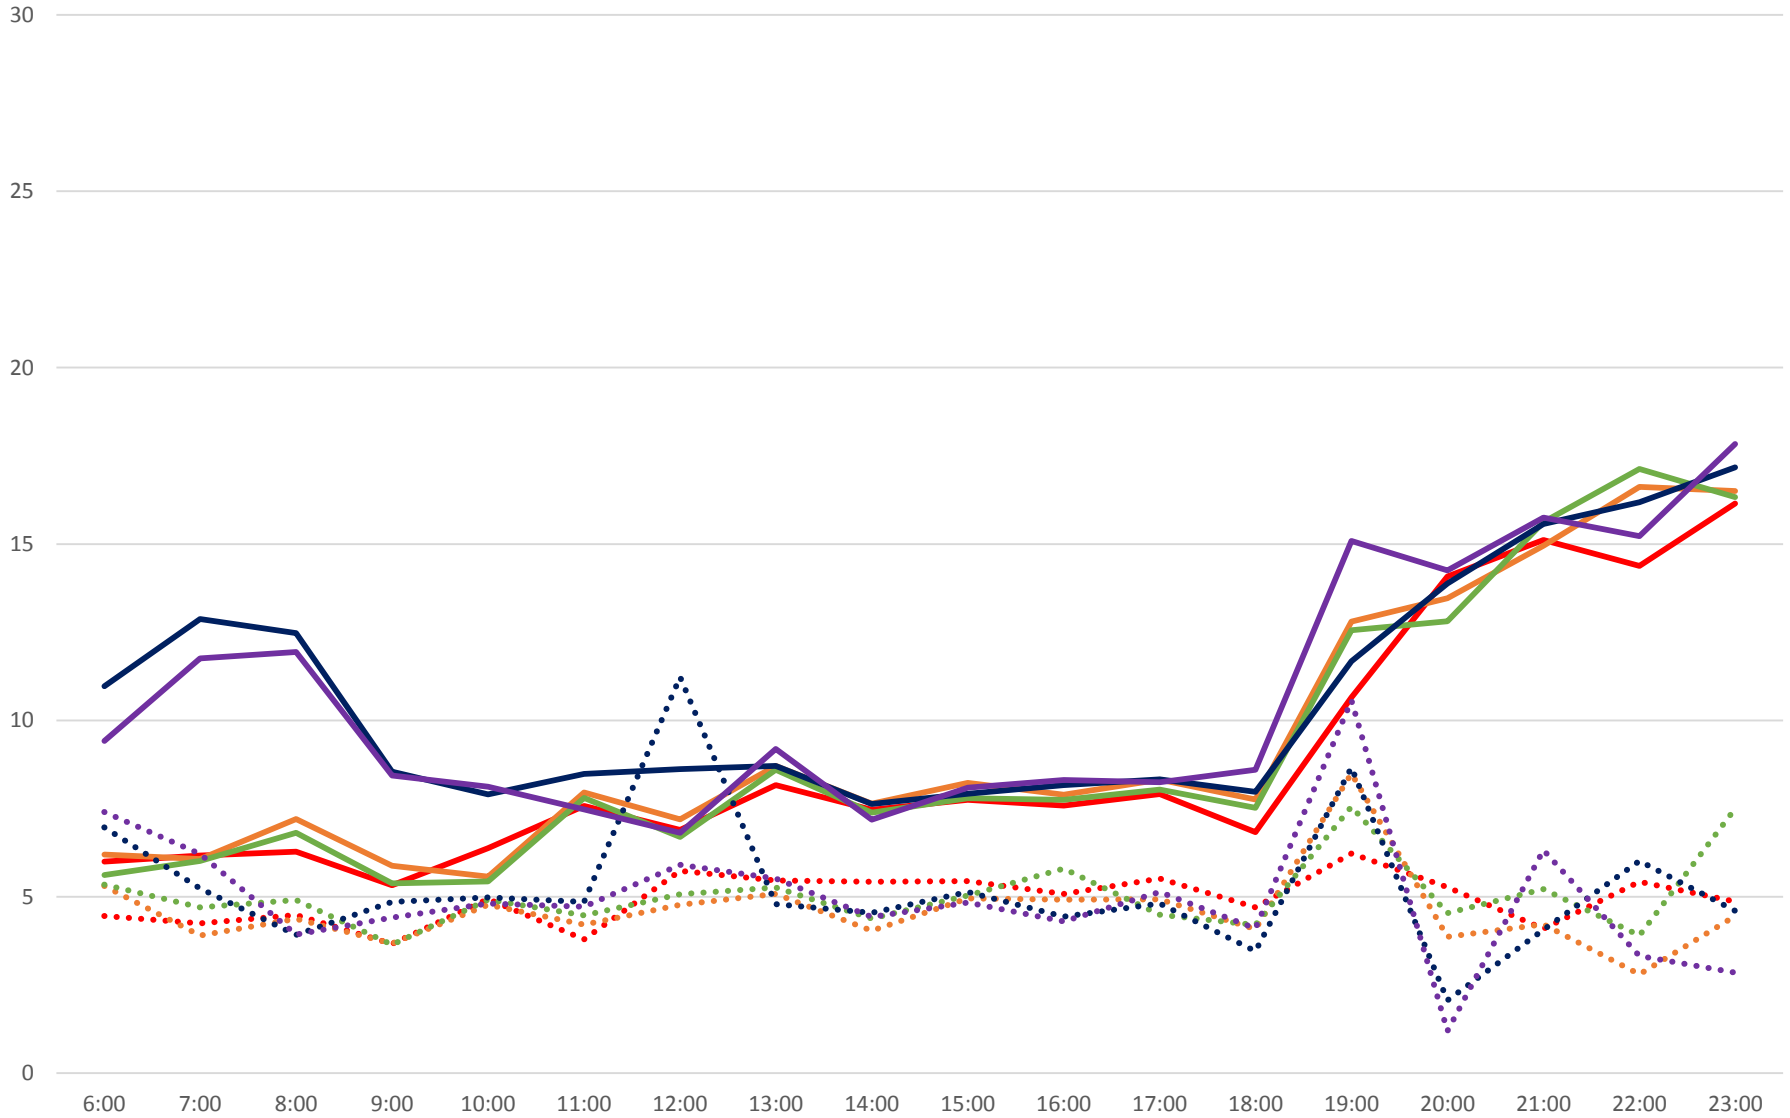

45 Kipling Headways at Dixon Rd Southbound June 2020 Weekday Statistics

— Average Week 1 Std Devn Week 1 — Average Week 2 Std Devn Week 2 — Average Week 3
..... Std Devn Week 3 — Average Week 4 Std Devn Week 4 — Average Week 5 Std Devn Week 5

45 Kipling Headways at Dixon Rd Southbound June 2020

45 Kipling Headways at Dixon Rd Southbound June 2020 Quartiles Week 1

45 Kipling Headways at Dixon Rd Southbound June 2020

45 Kipling Headways at Dixon Rd Southbound June 2020

Quartiles Week 2

45 Kipling Headways at Dixon Rd Southbound June 2020

45 Kipling Headways at Dixon Rd Southbound June 2020 Quartiles Week 3

45 Kipling Headways at Dixon Rd Southbound June 2020

45 Kipling Headways at Dixon Rd Southbound June 2020 Quartiles Week 4

45 Kipling Headways at Dixon Rd Southbound June 2020

45 Kipling Headways at Dixon Rd Southbound June 2020 Quartiles Week 5

45 Kipling Headways at Dixon Rd Southbound June 2020 Saturday Statistics

45 Kipling Headways at Dixon Rd Southbound June 2020