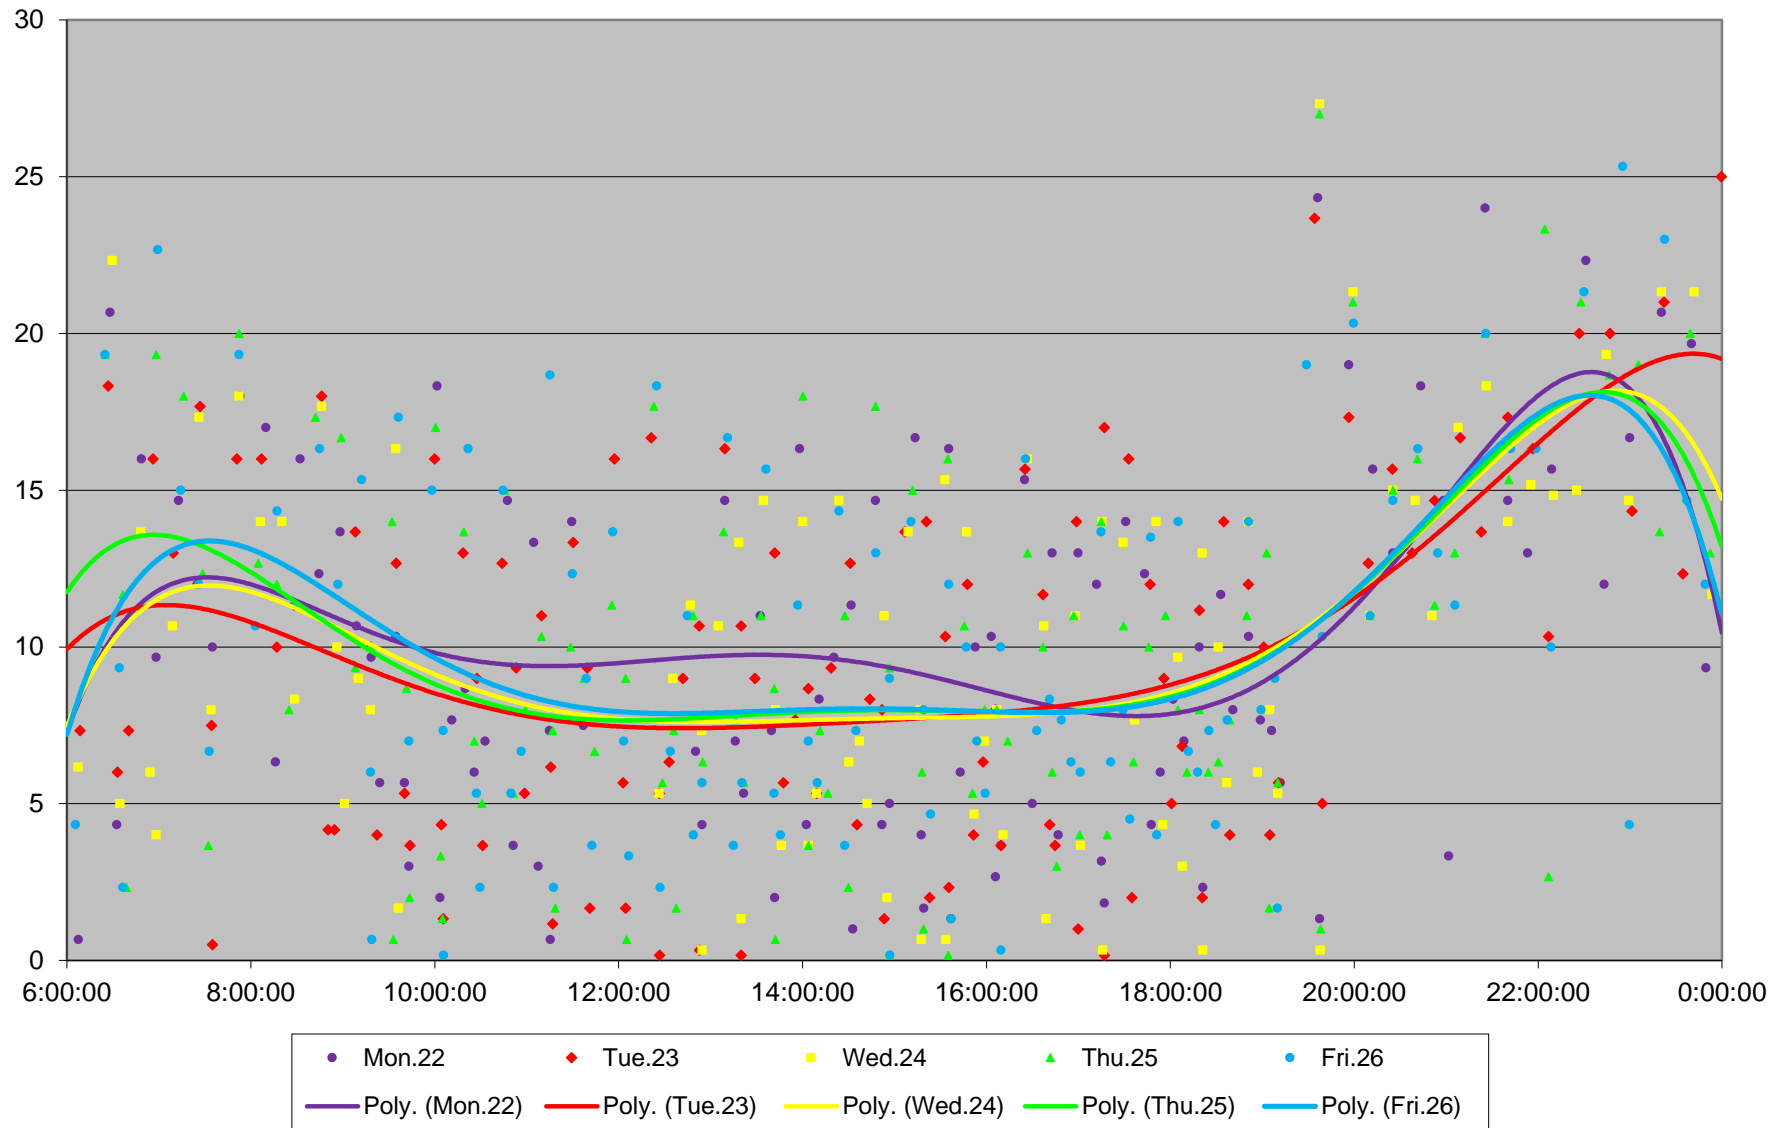

45 Kipling Headways at Dixon Rd Southbound June 2020 Weekday Statistics

— Average Week 1 Std Devn Week 1 — Average Week 2 Std Devn Week 2 — Average Week 3
..... Std Devn Week 3 — Average Week 4 Std Devn Week 4 — Average Week 5 Std Devn Week 5

Quartiles Week 2

45 Kipling Headways at Dixon Rd Southbound June 2020

45 Kipling Headways at Dixon Rd Southbound June 2020 Quartiles Week 3

45 Kipling Headways at Dixon Rd Southbound June 2020

45 Kipling Headways at Dixon Rd Southbound June 2020 Quartiles Week 4

45 Kipling Headways at Dixon Rd Southbound June 2020

45 Kipling Headways at Dixon Rd Southbound June 2020 Quartiles Week 5

45 Kipling Headways at Dixon Rd Southbound June 2020 Saturday Statistics

45 Kipling Headways at Dixon Rd Southbound June 2020

45 Kipling Headways at Dixon Rd Southbound June 2020 Quartiles Saturdays

45 Kipling Headways at Dixon Rd Southbound June 2020 Sunday Statistics

45 Kipling Headways at Dixon Rd Southbound June 2020

45 Kipling Headways at Dixon Rd Southbound June 2020 Quartiles Sundays/Holidays