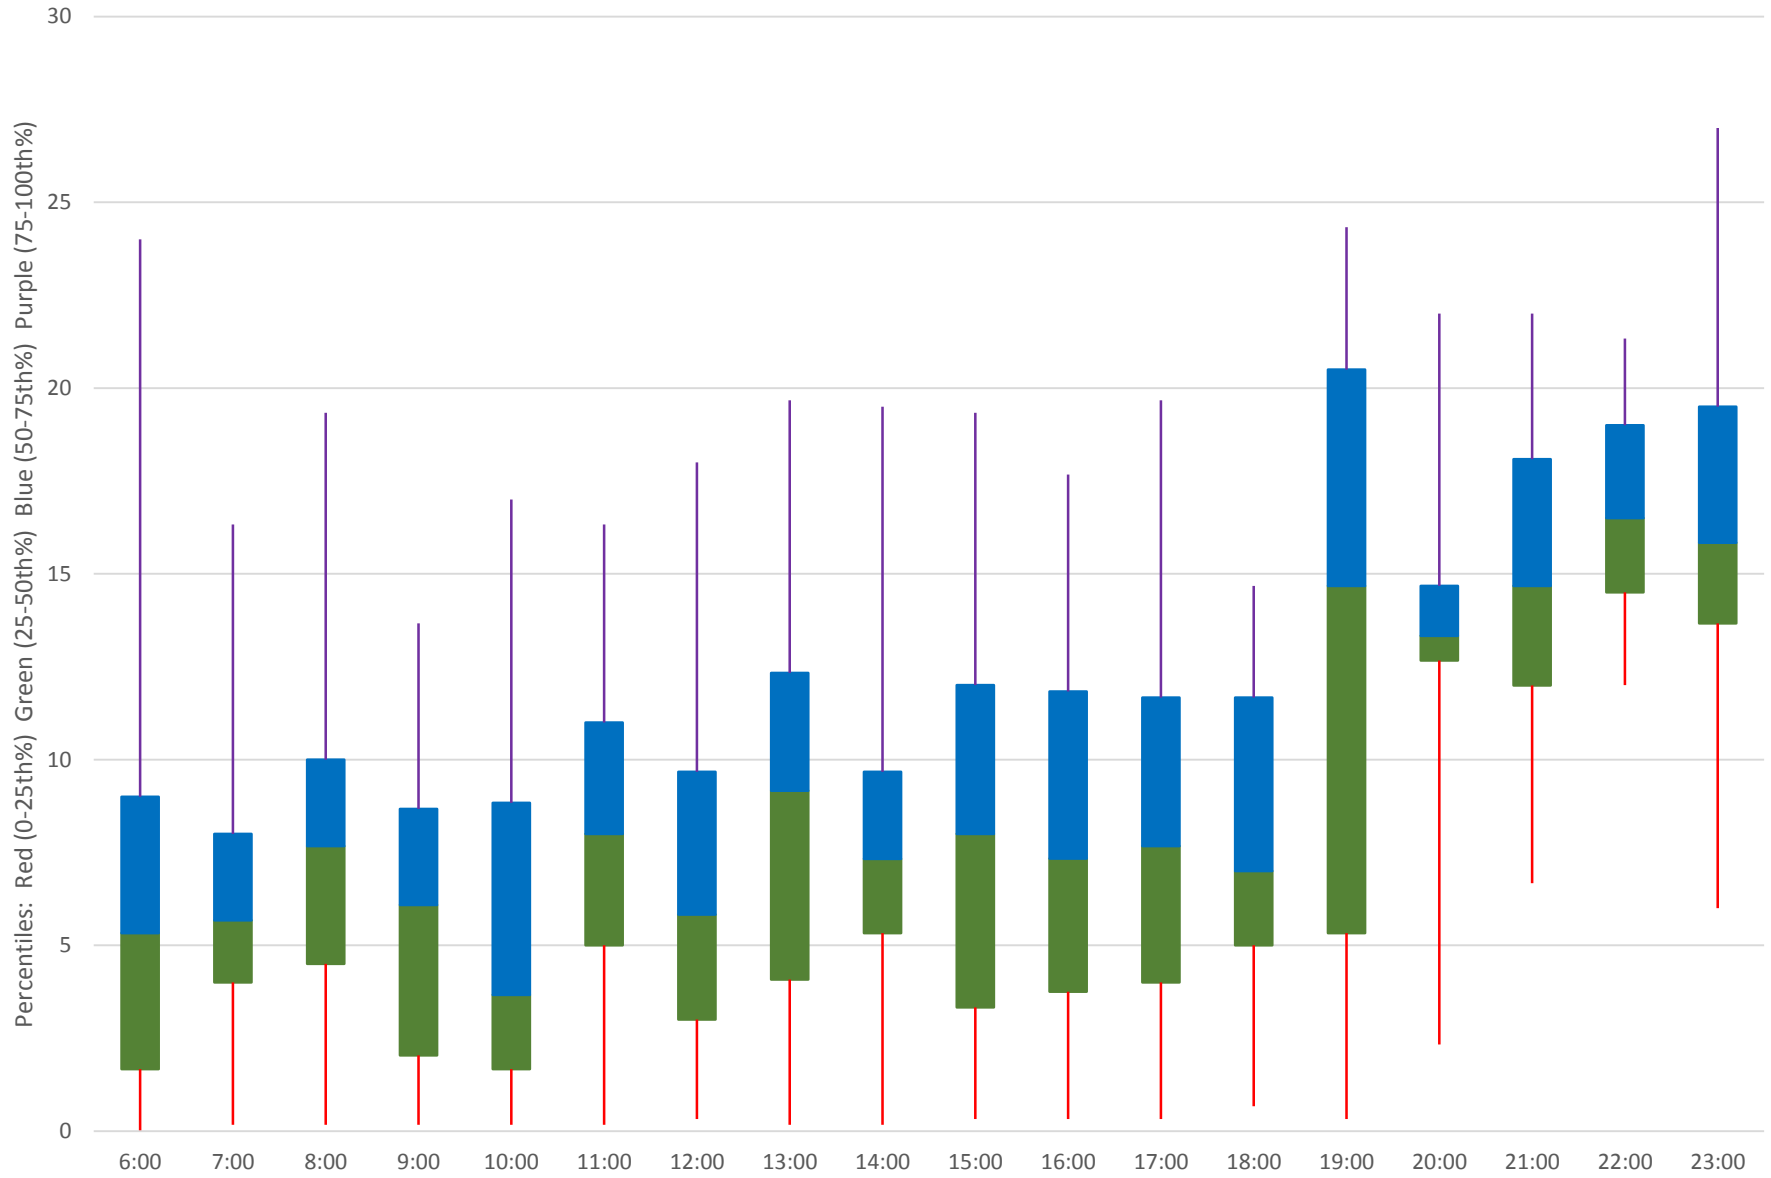

45 Kipling Headways at Dixon Rd Southbound June 2020 Weekday Statistics

— Average Week 1 Std Devn Week 1 — Average Week 2 Std Devn Week 2 — Average Week 3
..... Std Devn Week 3 — Average Week 4 Std Devn Week 4 — Average Week 5 Std Devn Week 5

45 Kipling Headways at Dixon Rd Southbound June 2020

45 Kipling Headways at Dixon Rd Southbound June 2020 Quartiles Week 1

45 Kipling Headways at Dixon Rd Southbound June 2020

45 Kipling Headways at Dixon Rd Southbound June 2020

Quartiles Week 2

45 Kipling Headways at Dixon Rd Southbound June 2020

45 Kipling Headways at Dixon Rd Southbound June 2020 Quartiles Week 3

45 Kipling Headways at Dixon Rd Southbound June 2020

45 Kipling Headways at Dixon Rd Southbound June 2020 Quartiles Week 4

45 Kipling Headways at Dixon Rd Southbound June 2020

45 Kipling Headways at Dixon Rd Southbound June 2020 Quartiles Week 5

45 Kipling Headways at Dixon Rd Southbound June 2020 Saturday Statistics

45 Kipling Headways at Dixon Rd Southbound June 2020