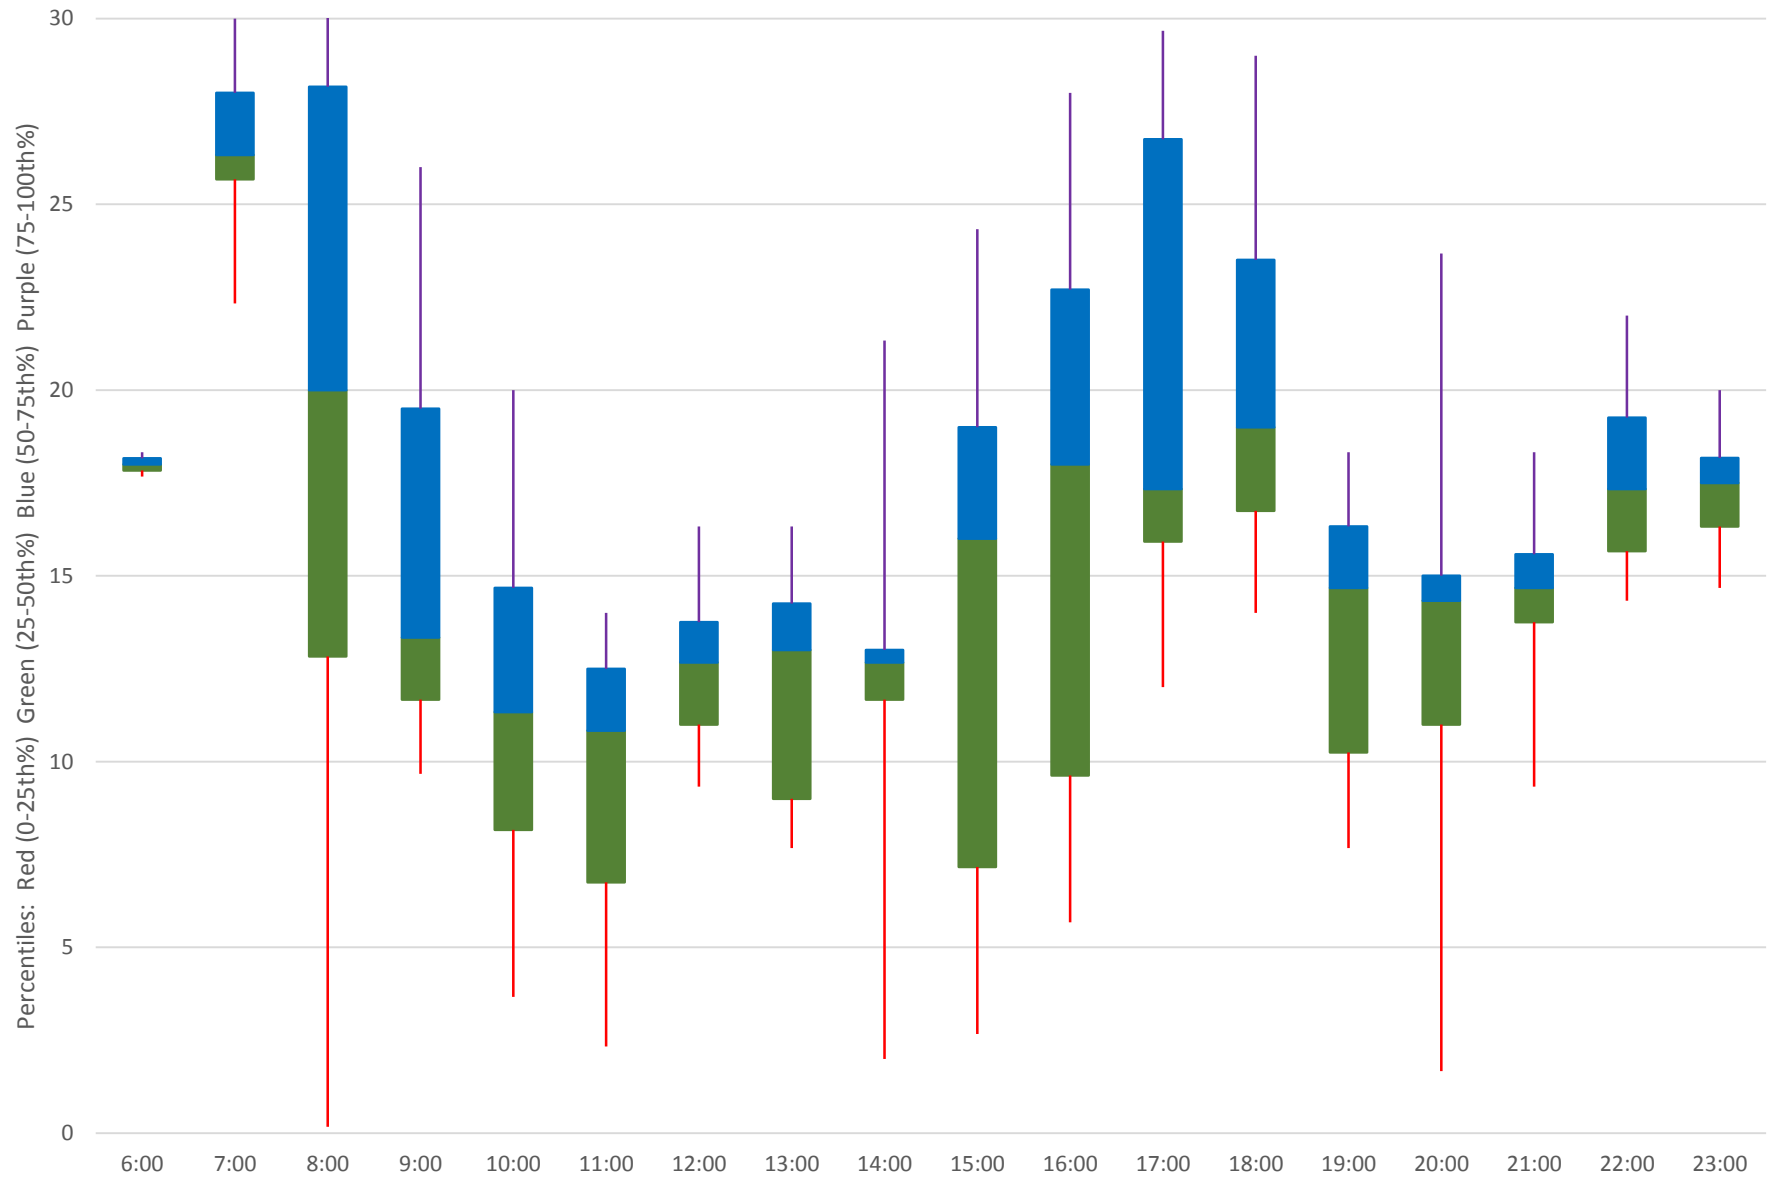

45 Kipling Headways at Rexdale Northbound June 2020 Weekday Statistics

— Average Week 1
 ••••• Std Devn Week 1
 — Average Week 2
 ••••• Std Devn Week 2
 — Average Week 3
 ••••• Std Devn Week 3
 — Average Week 4
 ••••• Std Devn Week 4
 — Average Week 5
 ••••• Std Devn Week 5

45 Kipling Headways at Rexdale Northbound June 2020

45 Kipling Headways at Rexdale Northbound June 2020 Quartiles Week 3

45 Kipling Headways at Rexdale Northbound June 2020

45 Kipling Headways at Rexdale Northbound June 2020 Quartiles Week 4

45 Kipling Headways at Rexdale Northbound June 2020

45 Kipling Headways at Rexdale Northbound June 2020

Quartiles Week 5

45 Kipling Headways at Rexdale Northbound June 2020 Saturday Statistics

45 Kipling Headways at Rexdale Northbound June 2020