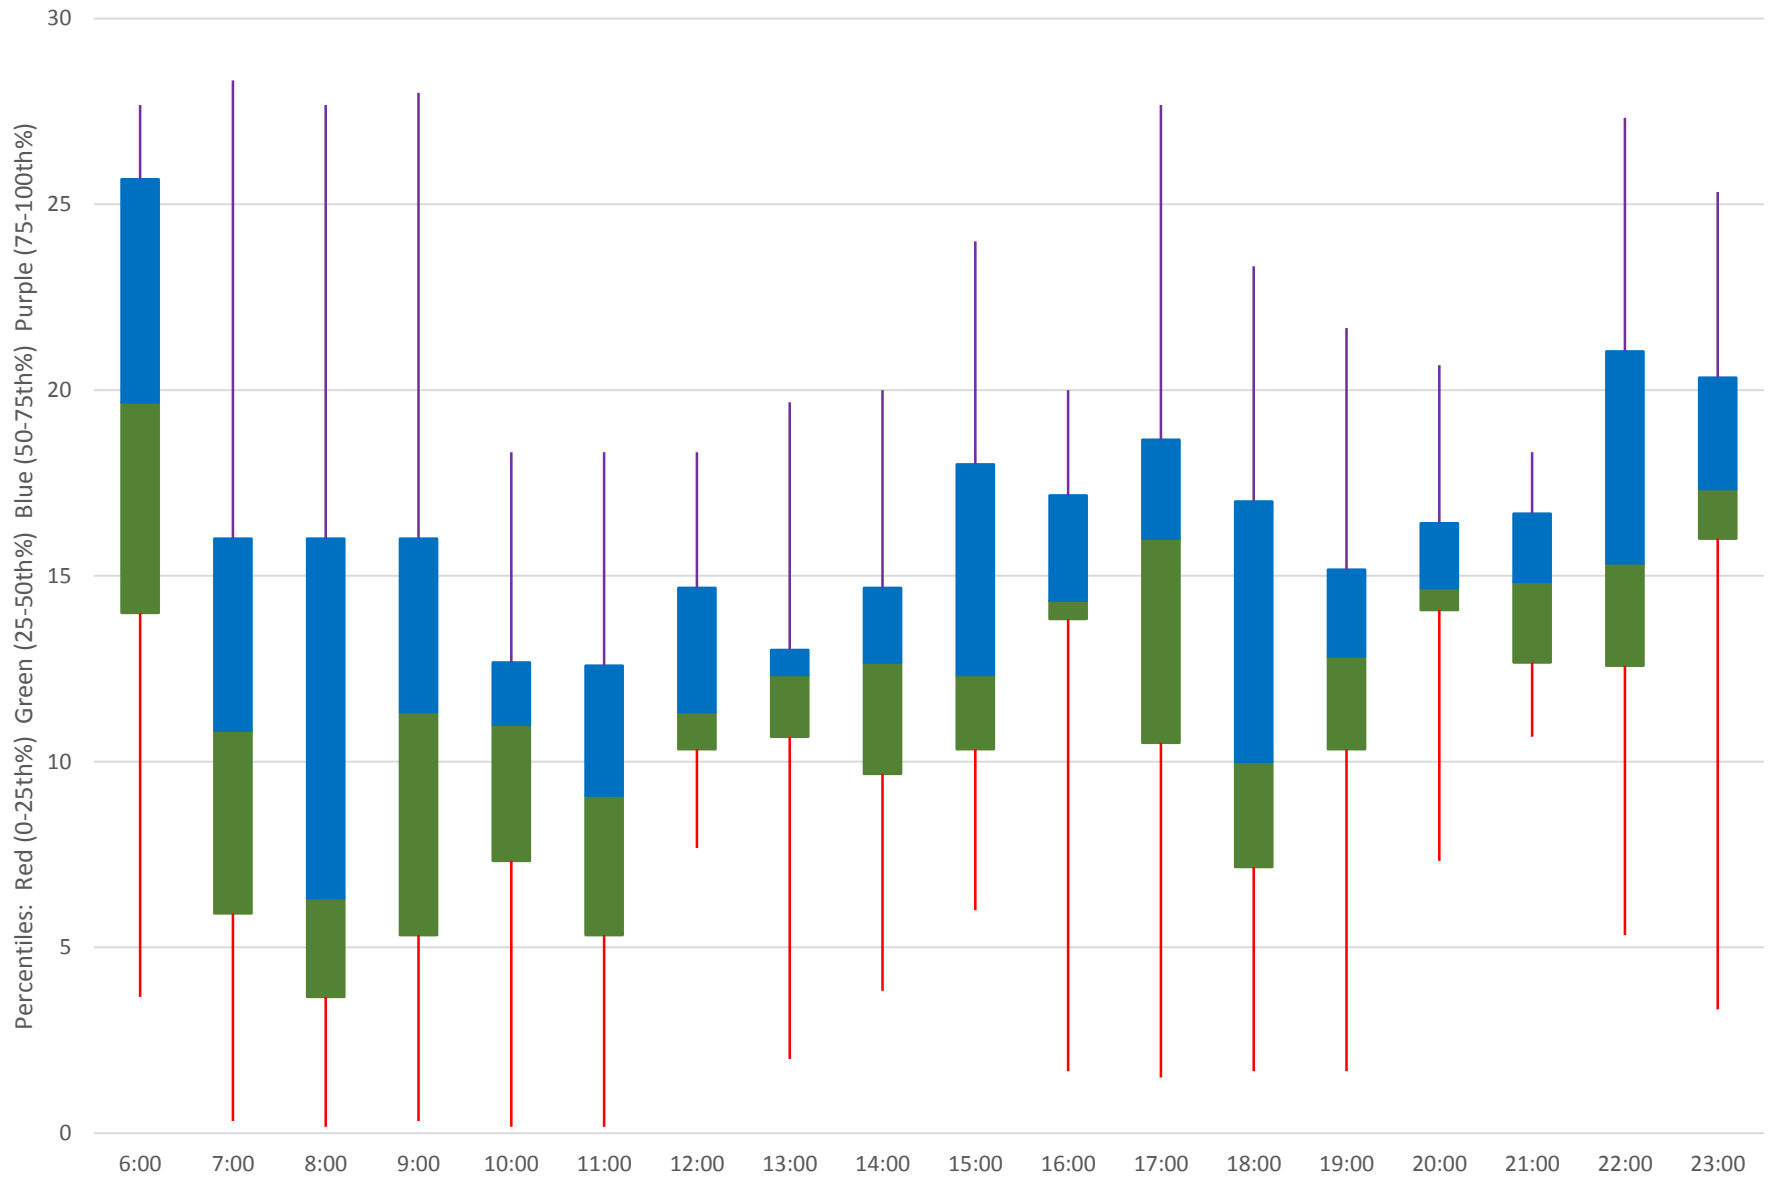

45 Kipling Headways at Rexdale Northbound June 2020 Weekday Statistics

— Average Week 1
 ••••• Std Devn Week 1
 — Average Week 2
 ••••• Std Devn Week 2
 — Average Week 3
 ••••• Std Devn Week 3
 — Average Week 4
 ••••• Std Devn Week 4
 — Average Week 5
 ••••• Std Devn Week 5

45 Kipling Headways at Rexdale Northbound June 2020

45 Kipling Headways at Rexdale Northbound June 2020 Quartiles Week 1

45 Kipling Headways at Rexdale Northbound June 2020

45 Kipling Headways at Rexdale Northbound June 2020 Quartiles Week 2