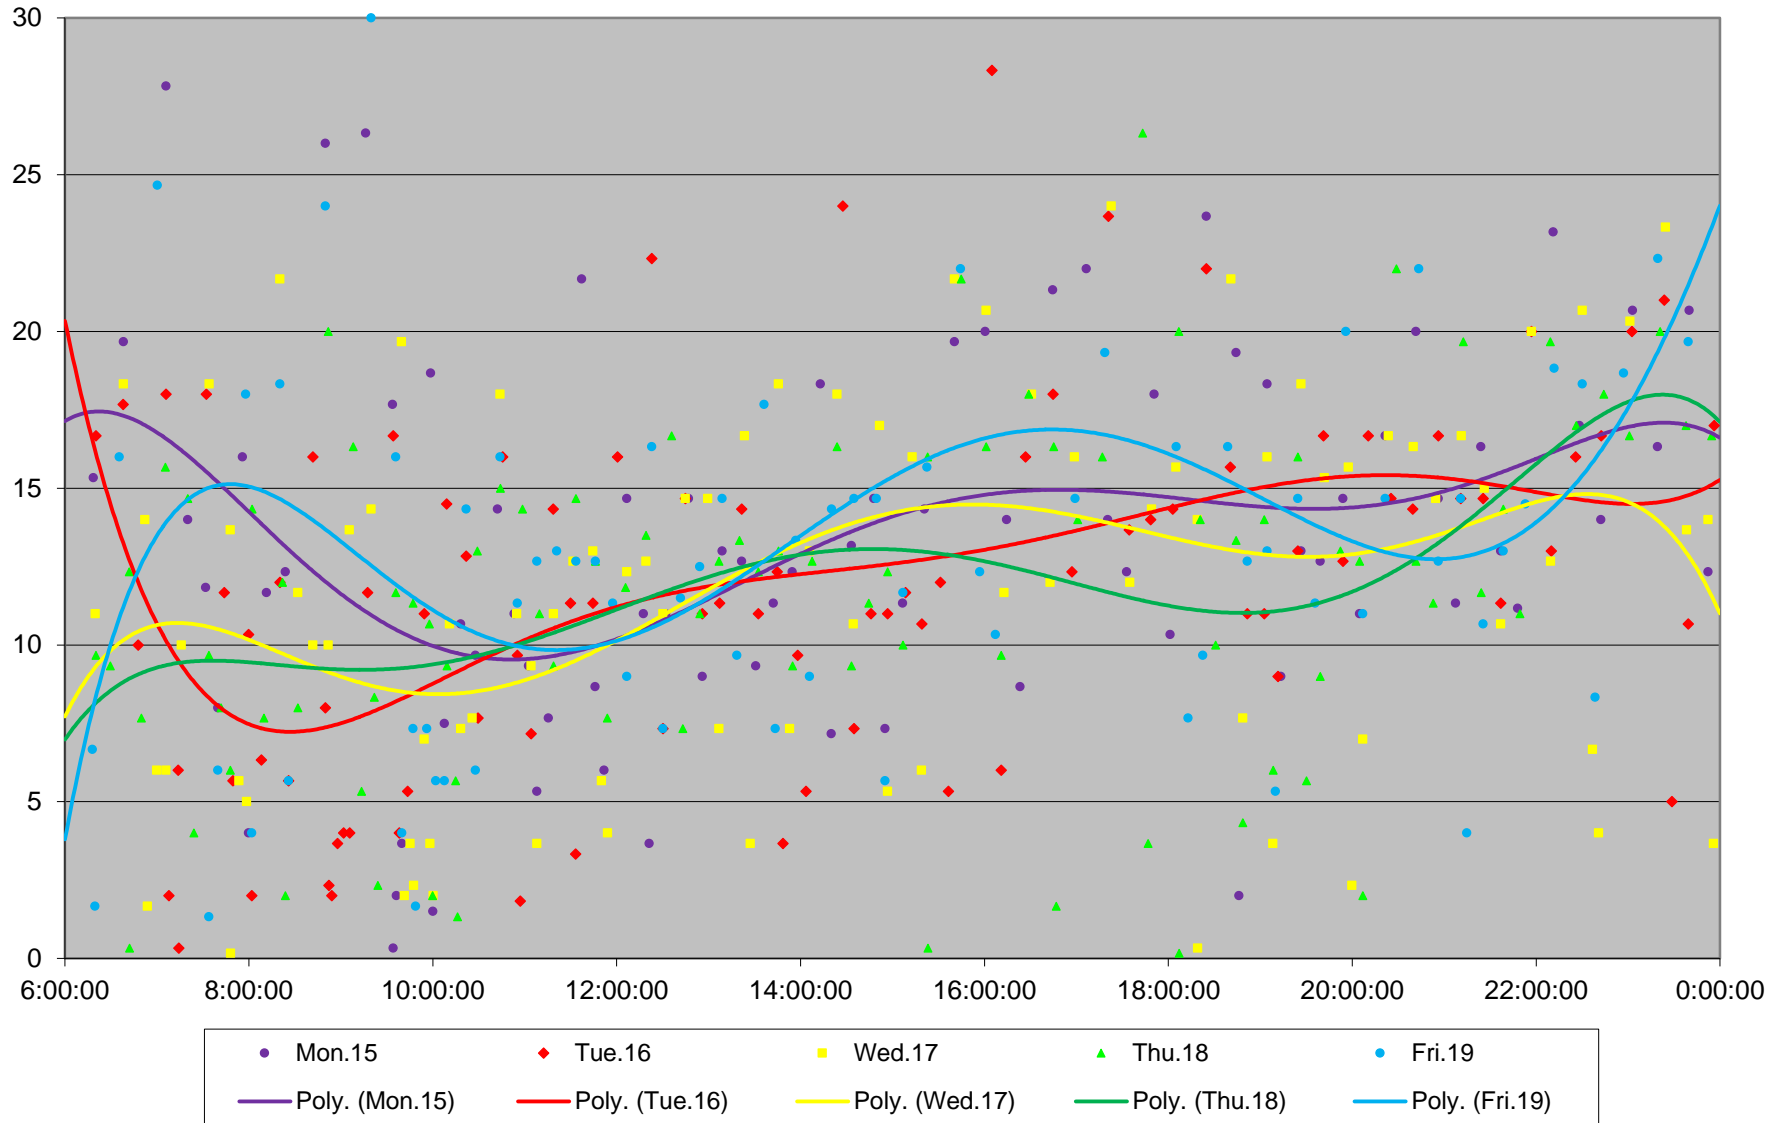

45 Kipling Headways at Rexdale Northbound June 2020 Weekday Statistics

— Average Week 1
 ••••• Std Devn Week 1
 — Average Week 2
 ••••• Std Devn Week 2
 — Average Week 3
 ••••• Std Devn Week 3
 — Average Week 4
 ••••• Std Devn Week 4
 — Average Week 5
 ••••• Std Devn Week 5

45 Kipling Headways at Rexdale Northbound June 2020

45 Kipling Headways at Rexdale Northbound June 2020 Quartiles Week 1

45 Kipling Headways at Rexdale Northbound June 2020

45 Kipling Headways at Rexdale Northbound June 2020 Quartiles Week 2

45 Kipling Headways at Rexdale Northbound June 2020

45 Kipling Headways at Rexdale Northbound June 2020 Quartiles Week 3

45 Kipling Headways at Rexdale Northbound June 2020

45 Kipling Headways at Rexdale Northbound June 2020 Quartiles Week 4

45 Kipling Headways at Rexdale Northbound June 2020

45 Kipling Headways at Rexdale Northbound June 2020

Quartiles Week 5

45 Kipling Headways at Rexdale Northbound June 2020 Saturday Statistics

45 Kipling Headways at Rexdale Northbound June 2020