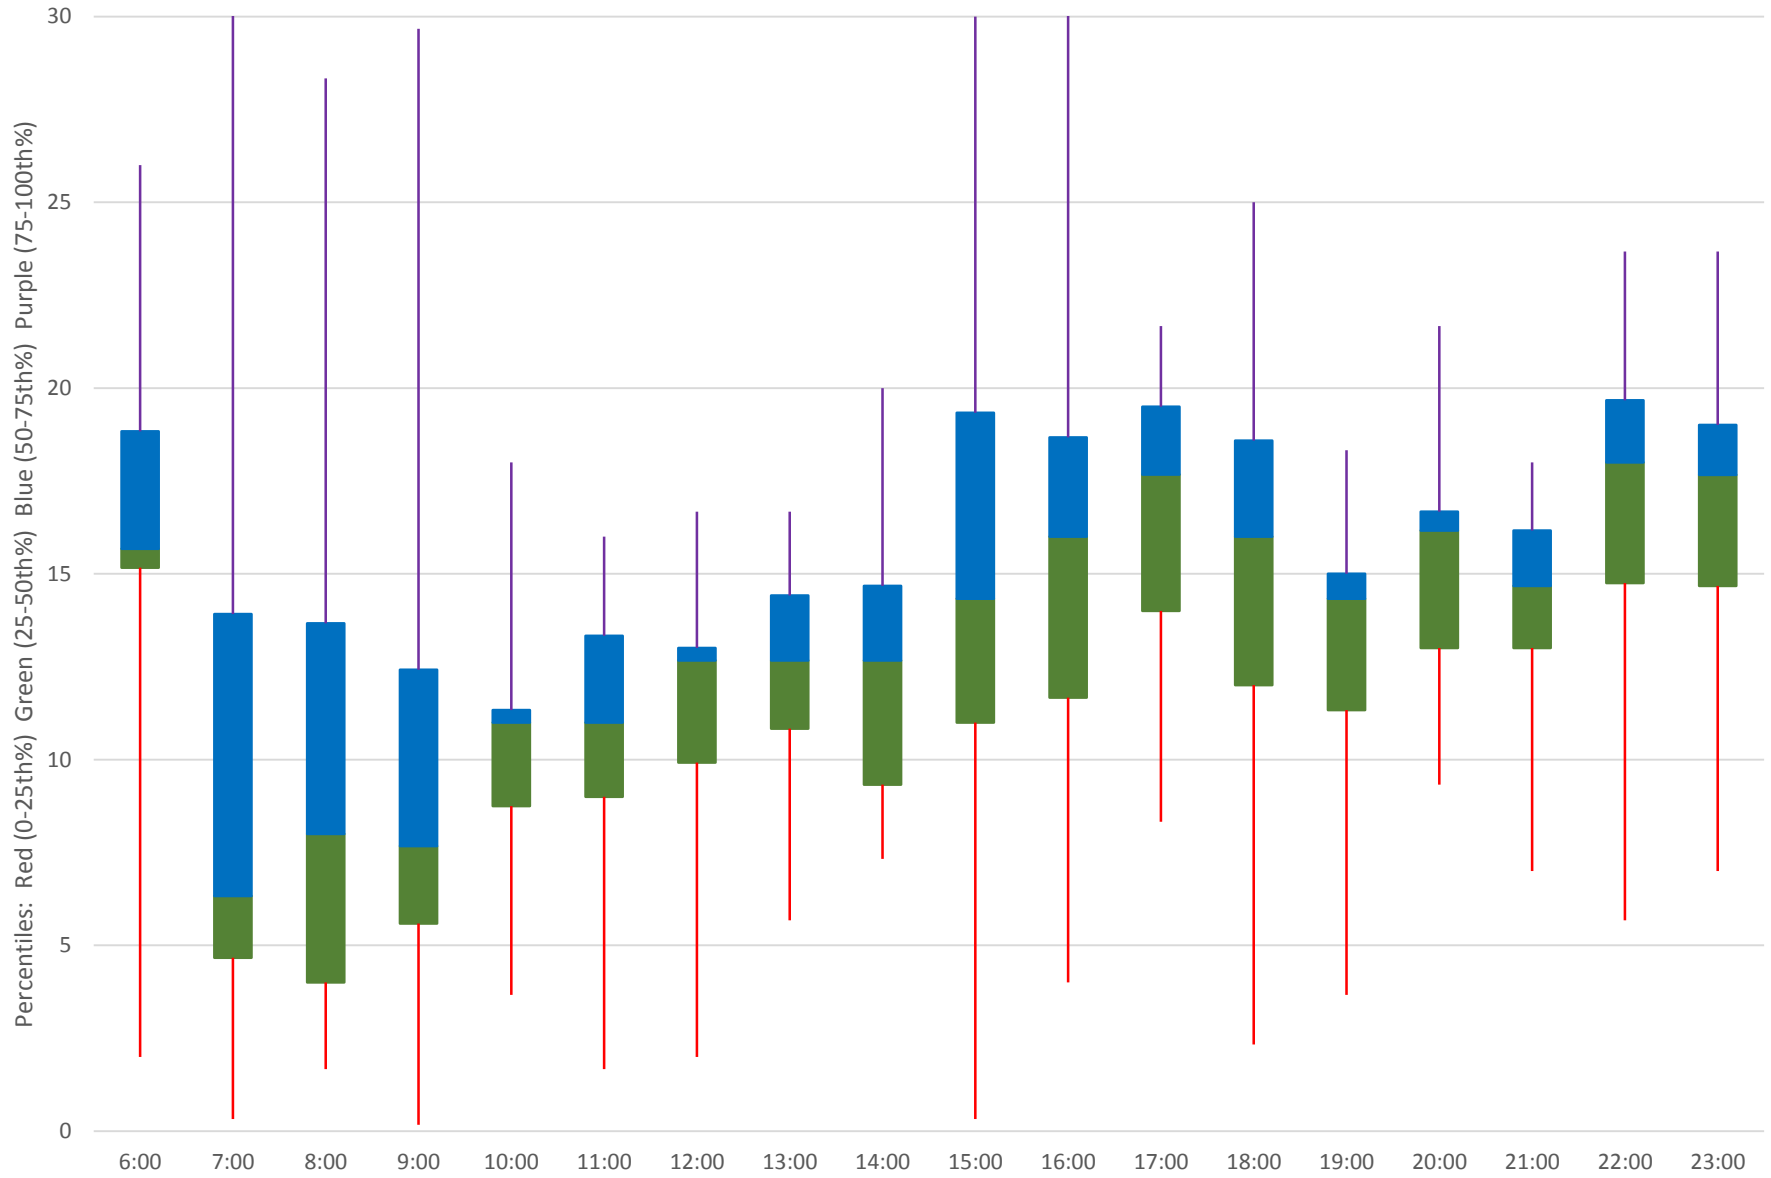

45 Kipling Headways at Rexdale Northbound June 2020 Weekday Statistics

— Average Week 1
 ••••• Std Devn Week 1
 — Average Week 2
 ••••• Std Devn Week 2
 — Average Week 3
 ••••• Std Devn Week 3
 — Average Week 4
 ••••• Std Devn Week 4
 — Average Week 5
 ••••• Std Devn Week 5

45 Kipling Headways at Rexdale Northbound June 2020

45 Kipling Headways at Rexdale Northbound June 2020 Quartiles Week 1

45 Kipling Headways at Rexdale Northbound June 2020

45 Kipling Headways at Rexdale Northbound June 2020 Quartiles Week 2