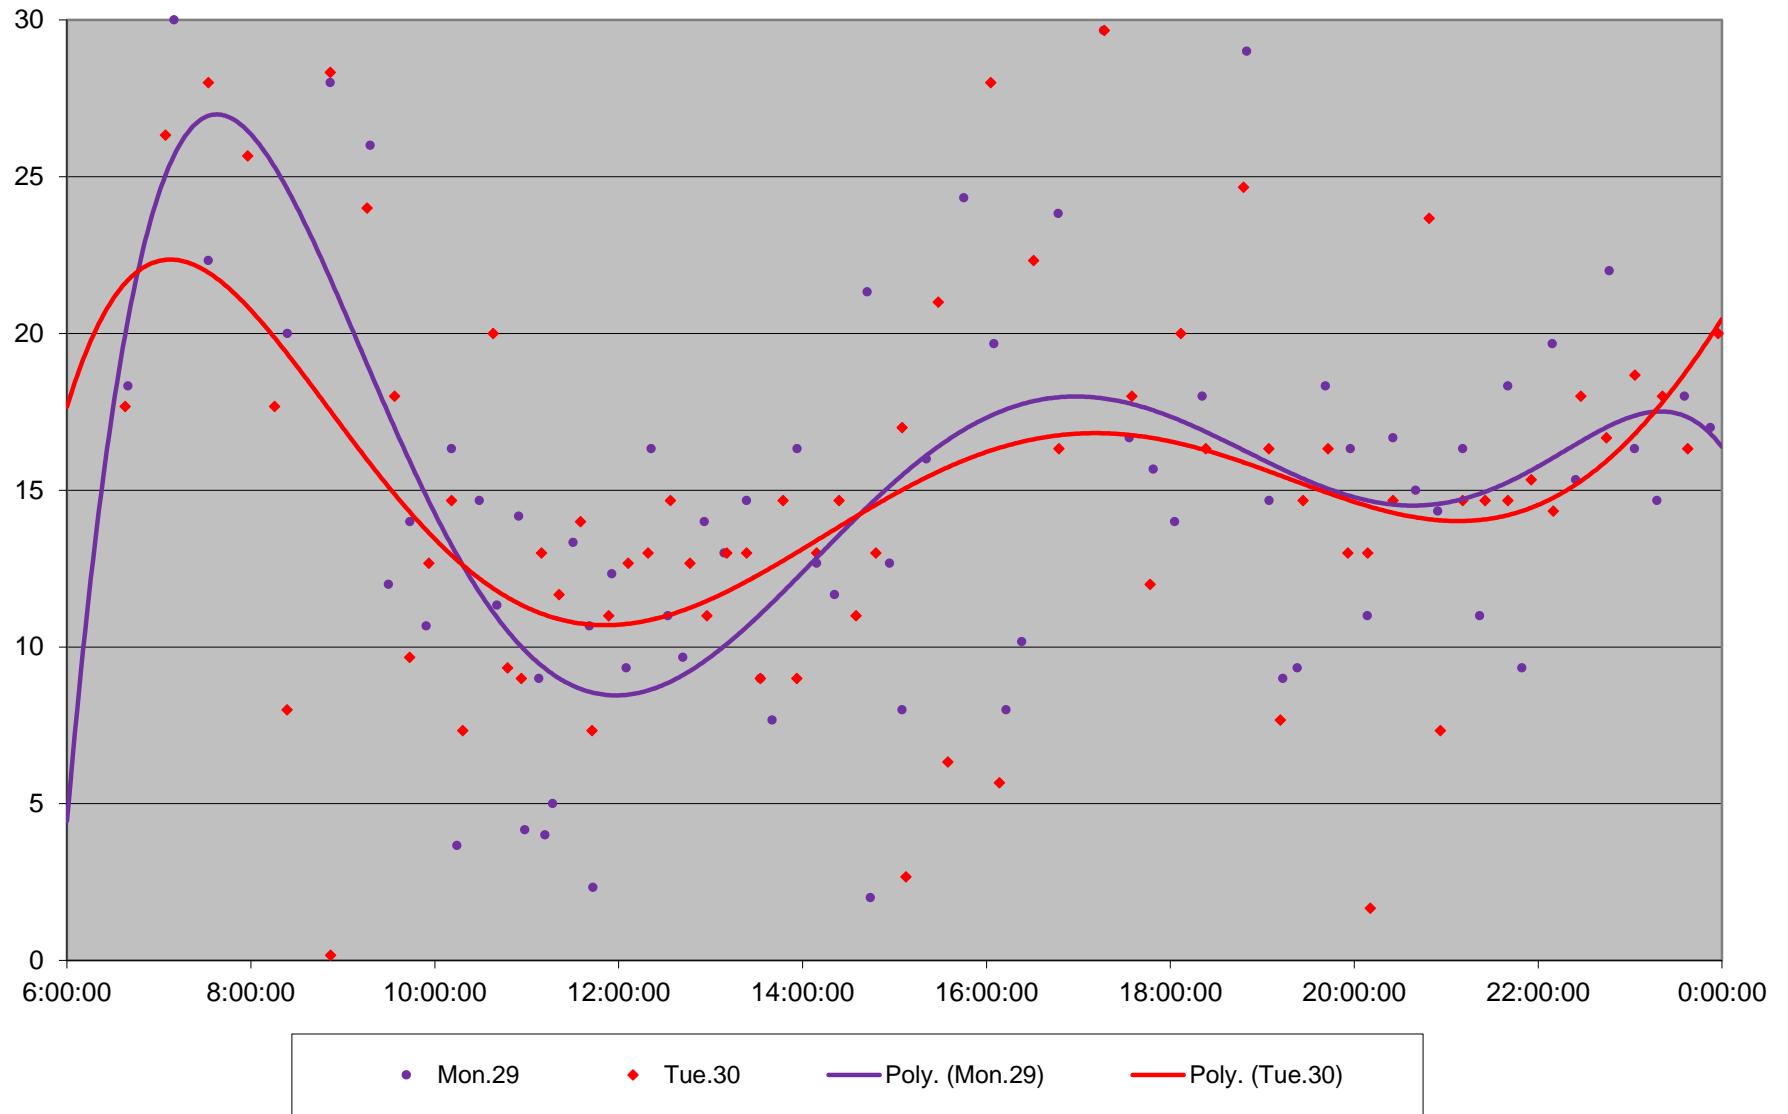

45 Kipling Headways at Rexdale Northbound June 2020 Weekday Statistics

— Average Week 1
 ••••• Std Devn Week 1
 — Average Week 2
 ••••• Std Devn Week 2
 — Average Week 3
 ••••• Std Devn Week 3
 — Average Week 4
 ••••• Std Devn Week 4
 — Average Week 5
 ••••• Std Devn Week 5

45 Kipling Headways at Rexdale Northbound June 2020

45 Kipling Headways at Rexdale Northbound June 2020 Quartiles Week 3

45 Kipling Headways at Rexdale Northbound June 2020

45 Kipling Headways at Rexdale Northbound June 2020 Quartiles Week 4

45 Kipling Headways at Rexdale Northbound June 2020

45 Kipling Headways at Rexdale Northbound June 2020

Quartiles Week 5

45 Kipling Headways at Rexdale Northbound June 2020 Saturday Statistics

45 Kipling Headways at Rexdale Northbound June 2020