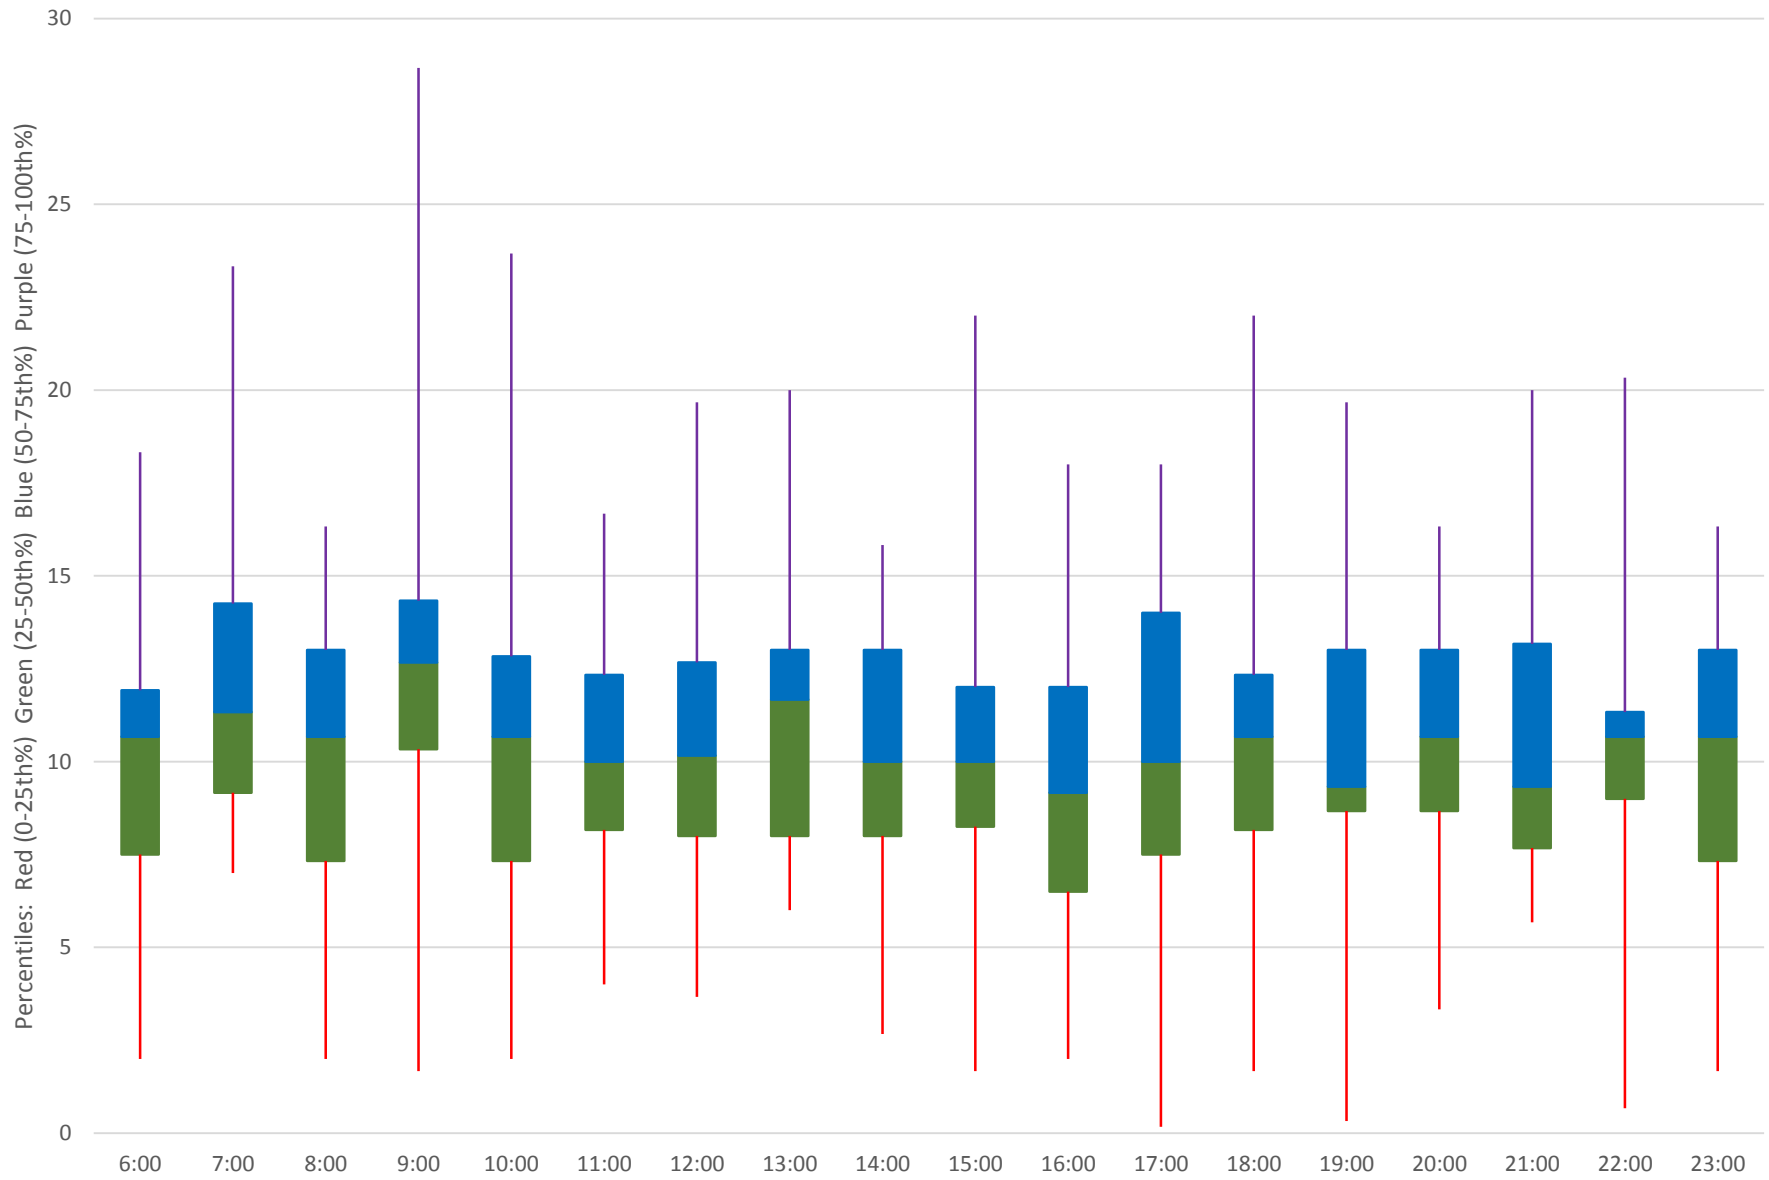

45 Kipling Headways at Rexdale Northbound June 2020 Weekday Statistics

— Average Week 1
 ••••• Std Devn Week 1
 — Average Week 2
 ••••• Std Devn Week 2
 — Average Week 3
 ••••• Std Devn Week 3
 — Average Week 4
 ••••• Std Devn Week 4
 — Average Week 5
 ••••• Std Devn Week 5

45 Kipling Headways at Rexdale Northbound June 2020

45 Kipling Headways at Rexdale Northbound June 2020

Quartiles Week 5

45 Kipling Headways at Rexdale Northbound June 2020 Saturday Statistics

45 Kipling Headways at Rexdale Northbound June 2020

45 Kipling Headways at Rexdale Northbound June 2020

Quartiles Saturdays

45 Kipling Headways at Rexdale Northbound June 2020 Sunday Statistics

45 Kipling Headways at Rexdale Northbound June 2020

45 Kipling Headways at Rexdale Northbound June 2020
Quartiles Sundays/Holidays