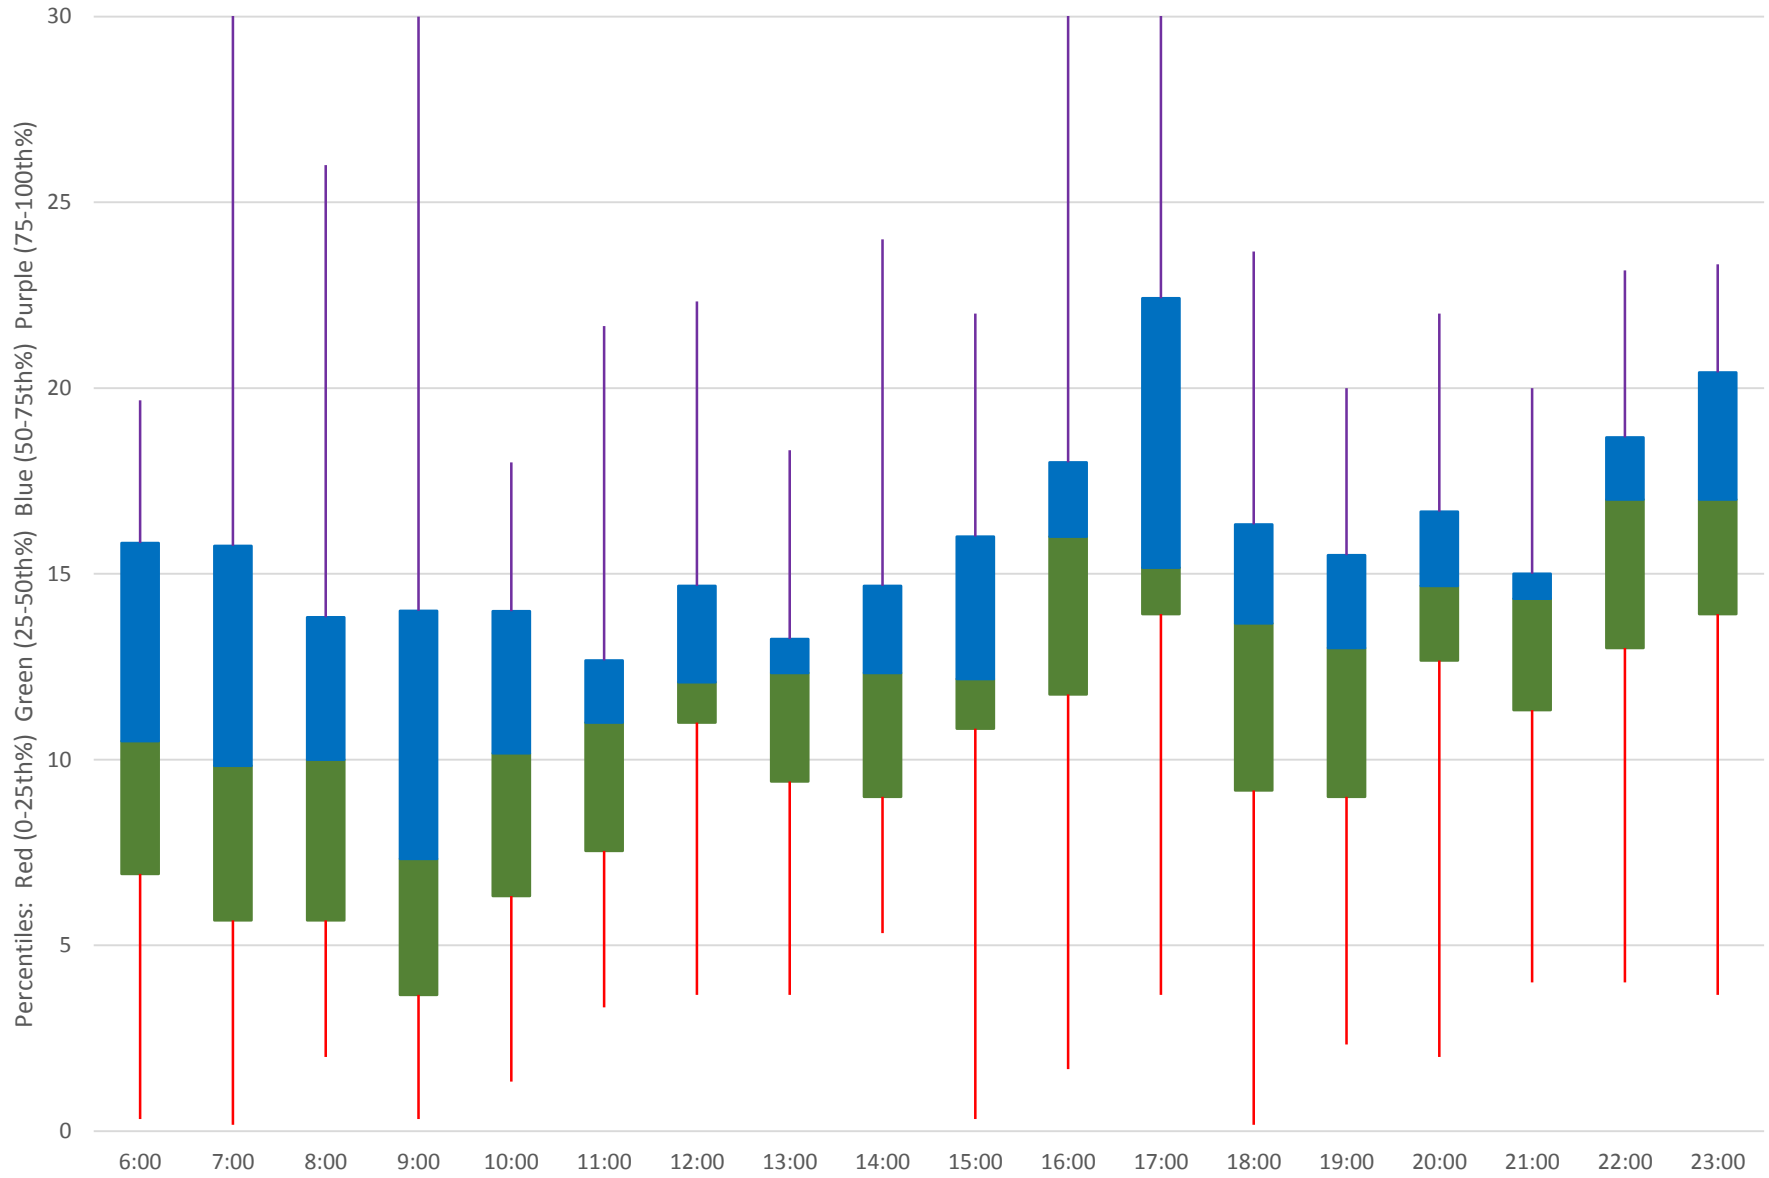

45 Kipling Headways at Rexdale Northbound June 2020

45 Kipling Headways at Rexdale Northbound June 2020 Quartiles Week 3