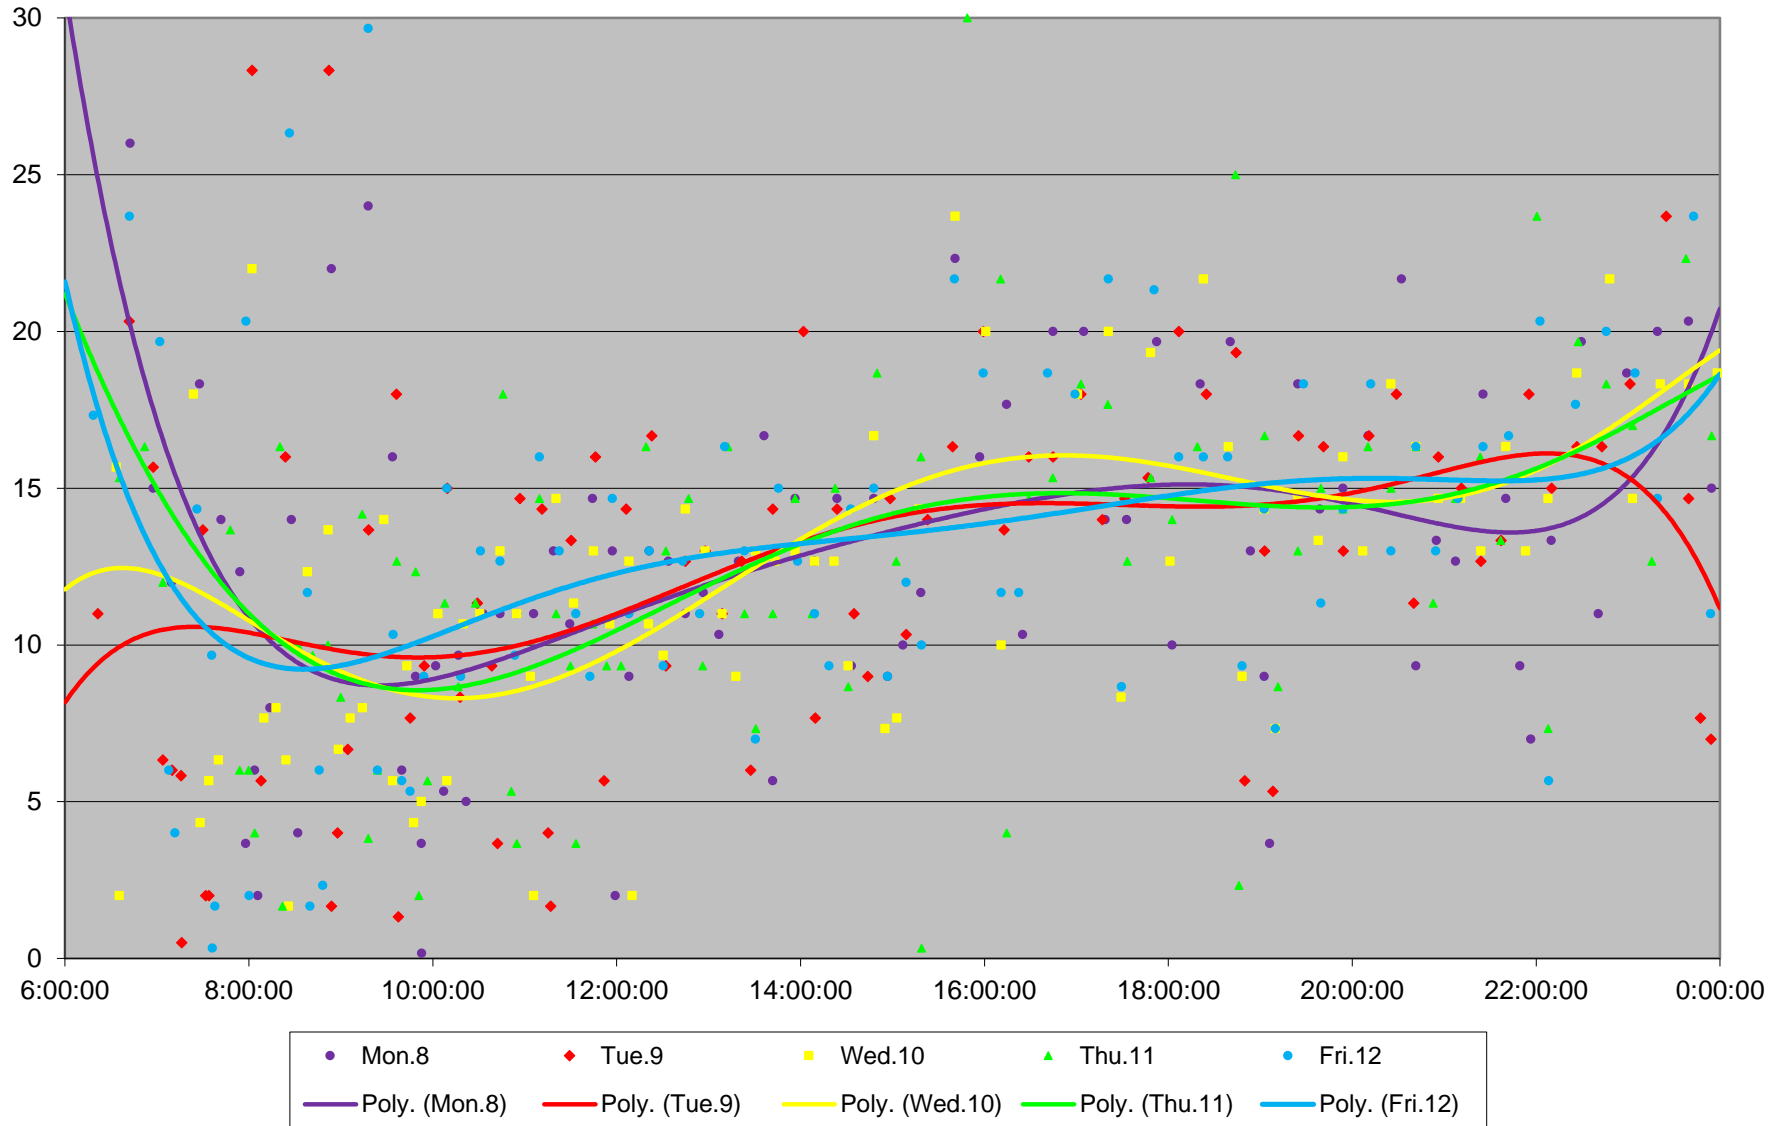

45 Kipling Headways at Rexdale Northbound June 2020 Weekday Statistics

— Average Week 1
 ••••• Std Devn Week 1
 — Average Week 2
 ••••• Std Devn Week 2
 — Average Week 3
 ••••• Std Devn Week 3
 — Average Week 4
 ••••• Std Devn Week 4
 — Average Week 5
 ••••• Std Devn Week 5

45 Kipling Headways at Rexdale Northbound June 2020

45 Kipling Headways at Rexdale Northbound June 2020 Quartiles Week 1

45 Kipling Headways at Rexdale Northbound June 2020

45 Kipling Headways at Rexdale Northbound June 2020 Quartiles Week 2

45 Kipling Headways at Rexdale Northbound June 2020

45 Kipling Headways at Rexdale Northbound June 2020

Quartiles Week 5

45 Kipling Headways at Rexdale Northbound June 2020 Saturday Statistics

45 Kipling Headways at Rexdale Northbound June 2020

45 Kipling Headways at Rexdale Northbound June 2020

Quartiles Saturdays

45 Kipling Headways at Rexdale Northbound June 2020 Sunday Statistics

45 Kipling Headways at Rexdale Northbound June 2020

45 Kipling Headways at Rexdale Northbound June 2020
Quartiles Sundays/Holidays