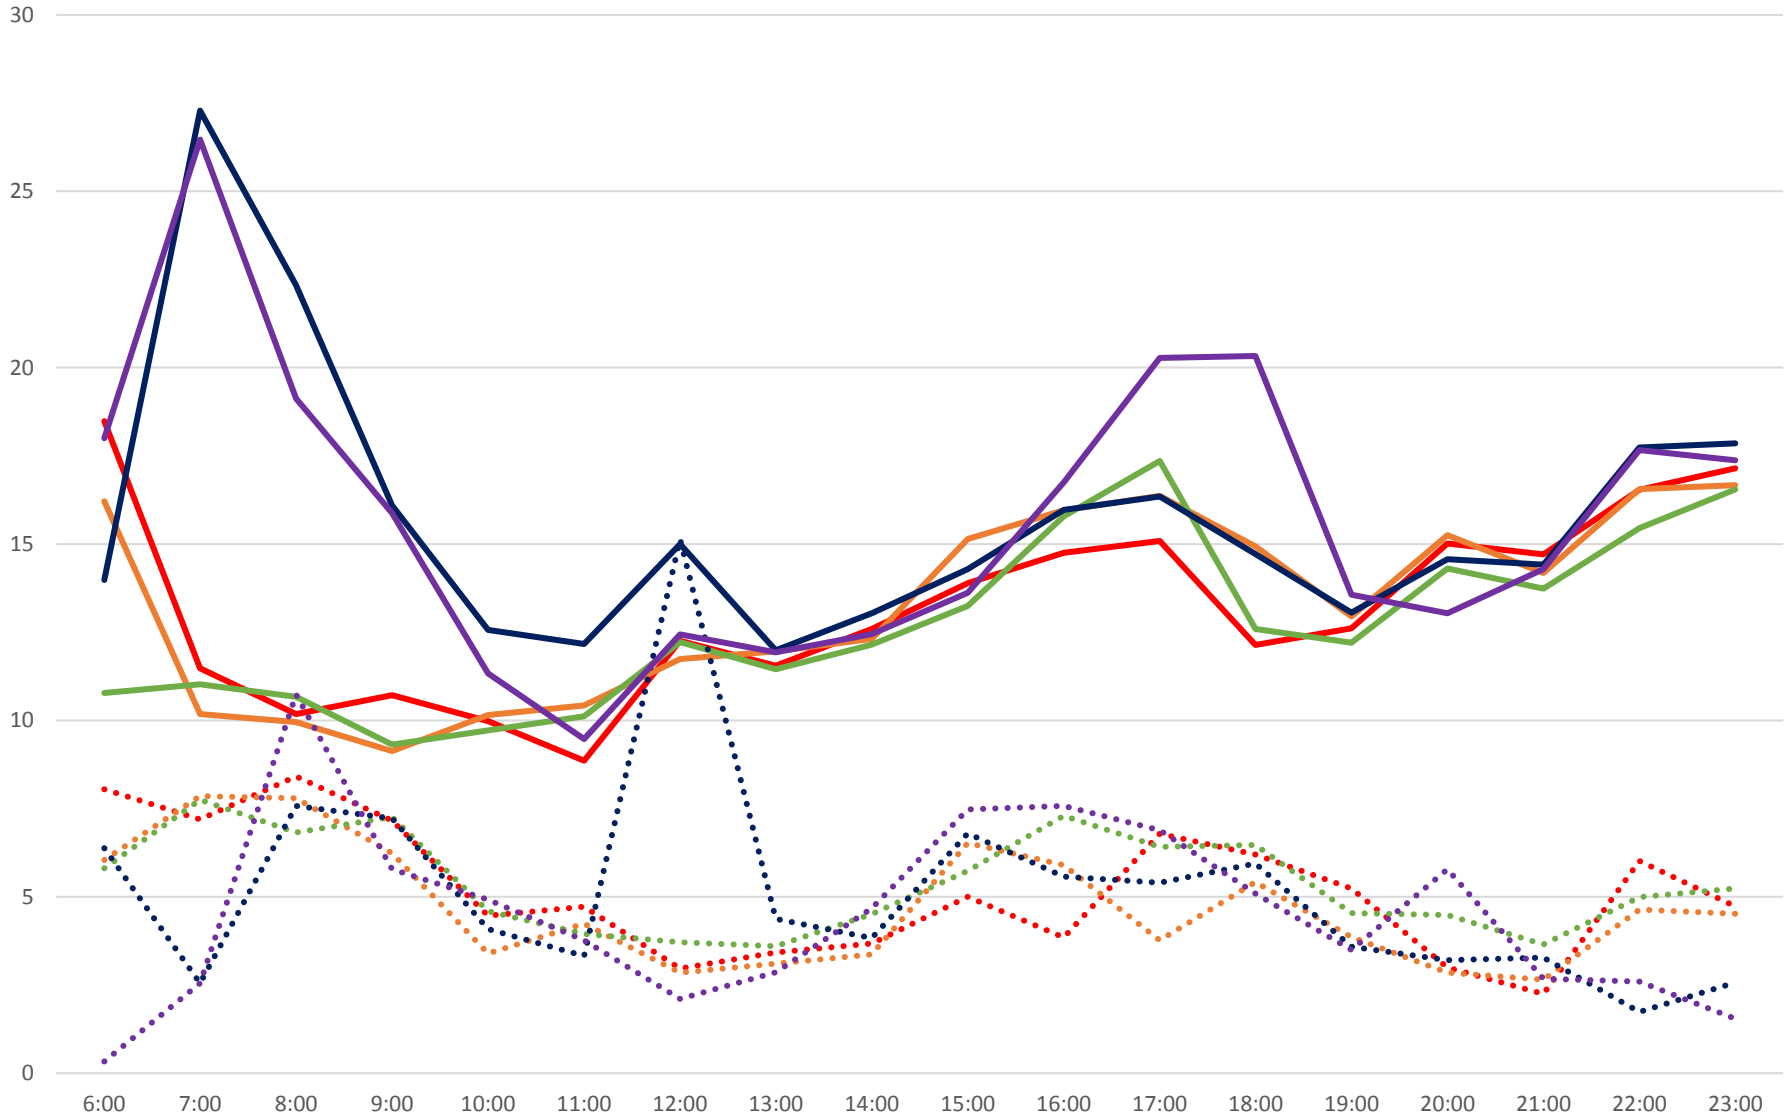

45 Kipling Headways at Rexdale Northbound June 2020 Weekday Statistics

— Average Week 1
 ••••• Std Devn Week 1
 — Average Week 2
 ••••• Std Devn Week 2
 — Average Week 3
 ••••• Std Devn Week 3
 — Average Week 4
 ••••• Std Devn Week 4
 — Average Week 5
 ••••• Std Devn Week 5

45 Kipling Headways at Rexdale Northbound June 2020

45 Kipling Headways at Rexdale Northbound June 2020 Quartiles Week 1

45 Kipling Headways at Rexdale Northbound June 2020

45 Kipling Headways at Rexdale Northbound June 2020 Quartiles Week 2

45 Kipling Headways at Rexdale Northbound June 2020

45 Kipling Headways at Rexdale Northbound June 2020

Quartiles Week 5

45 Kipling Headways at Rexdale Northbound June 2020 Saturday Statistics

45 Kipling Headways at Rexdale Northbound June 2020

45 Kipling Headways at Rexdale Northbound June 2020

Quartiles Saturdays

45 Kipling Headways at Rexdale Northbound June 2020 Sunday Statistics

45 Kipling Headways at Rexdale Northbound June 2020

45 Kipling Headways at Rexdale Northbound June 2020
Quartiles Sundays/Holidays