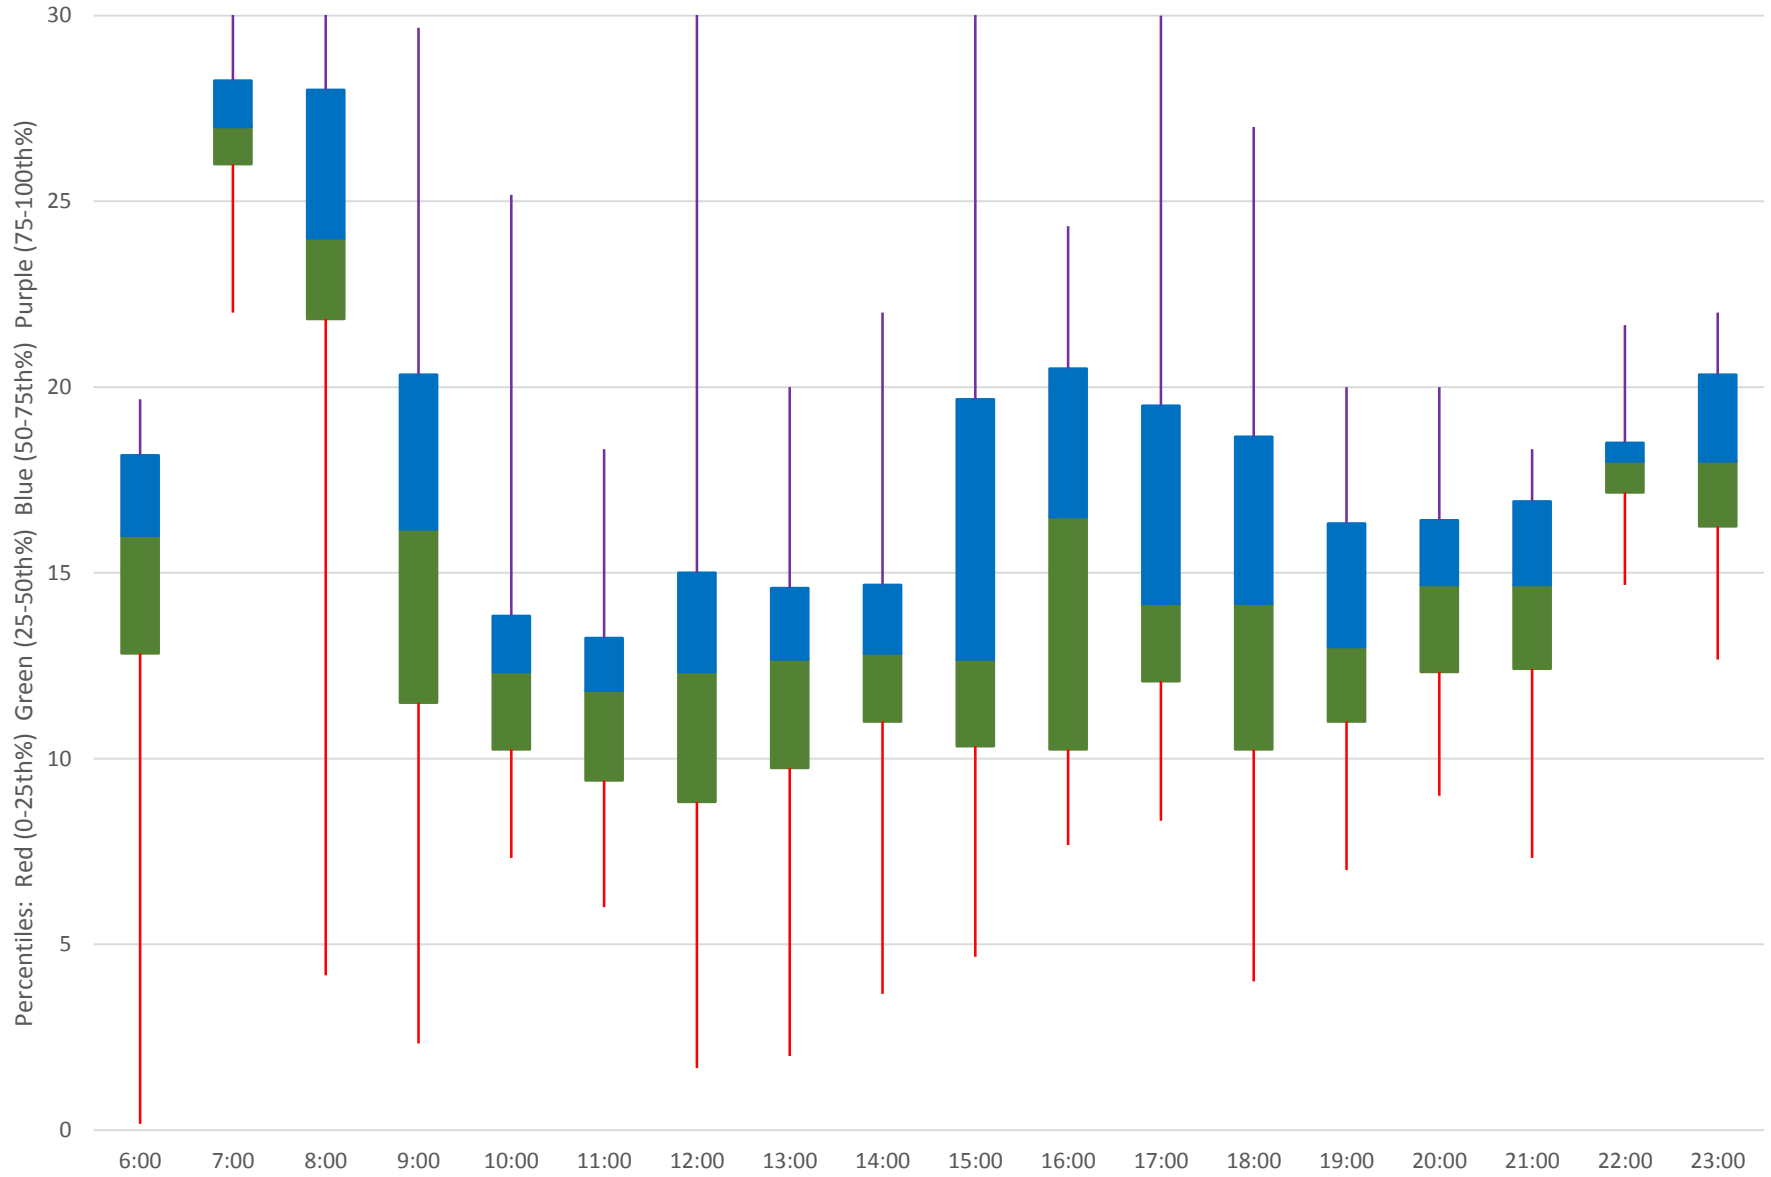

45 Kipling Headways at Rexdale Northbound June 2020 Weekday Statistics

— Average Week 1
 ••••• Std Devn Week 1
 — Average Week 2
 ••••• Std Devn Week 2
 — Average Week 3
 ••••• Std Devn Week 3
 — Average Week 4
 ••••• Std Devn Week 4
 — Average Week 5
 ••••• Std Devn Week 5

45 Kipling Headways at Rexdale Northbound June 2020

45 Kipling Headways at Rexdale Northbound June 2020 Quartiles Week 3

45 Kipling Headways at Rexdale Northbound June 2020

45 Kipling Headways at Rexdale Northbound June 2020 Quartiles Week 4

45 Kipling Headways at Rexdale Northbound June 2020

45 Kipling Headways at Rexdale Northbound June 2020

Quartiles Week 5

45 Kipling Headways at Rexdale Northbound June 2020 Saturday Statistics

45 Kipling Headways at Rexdale Northbound June 2020