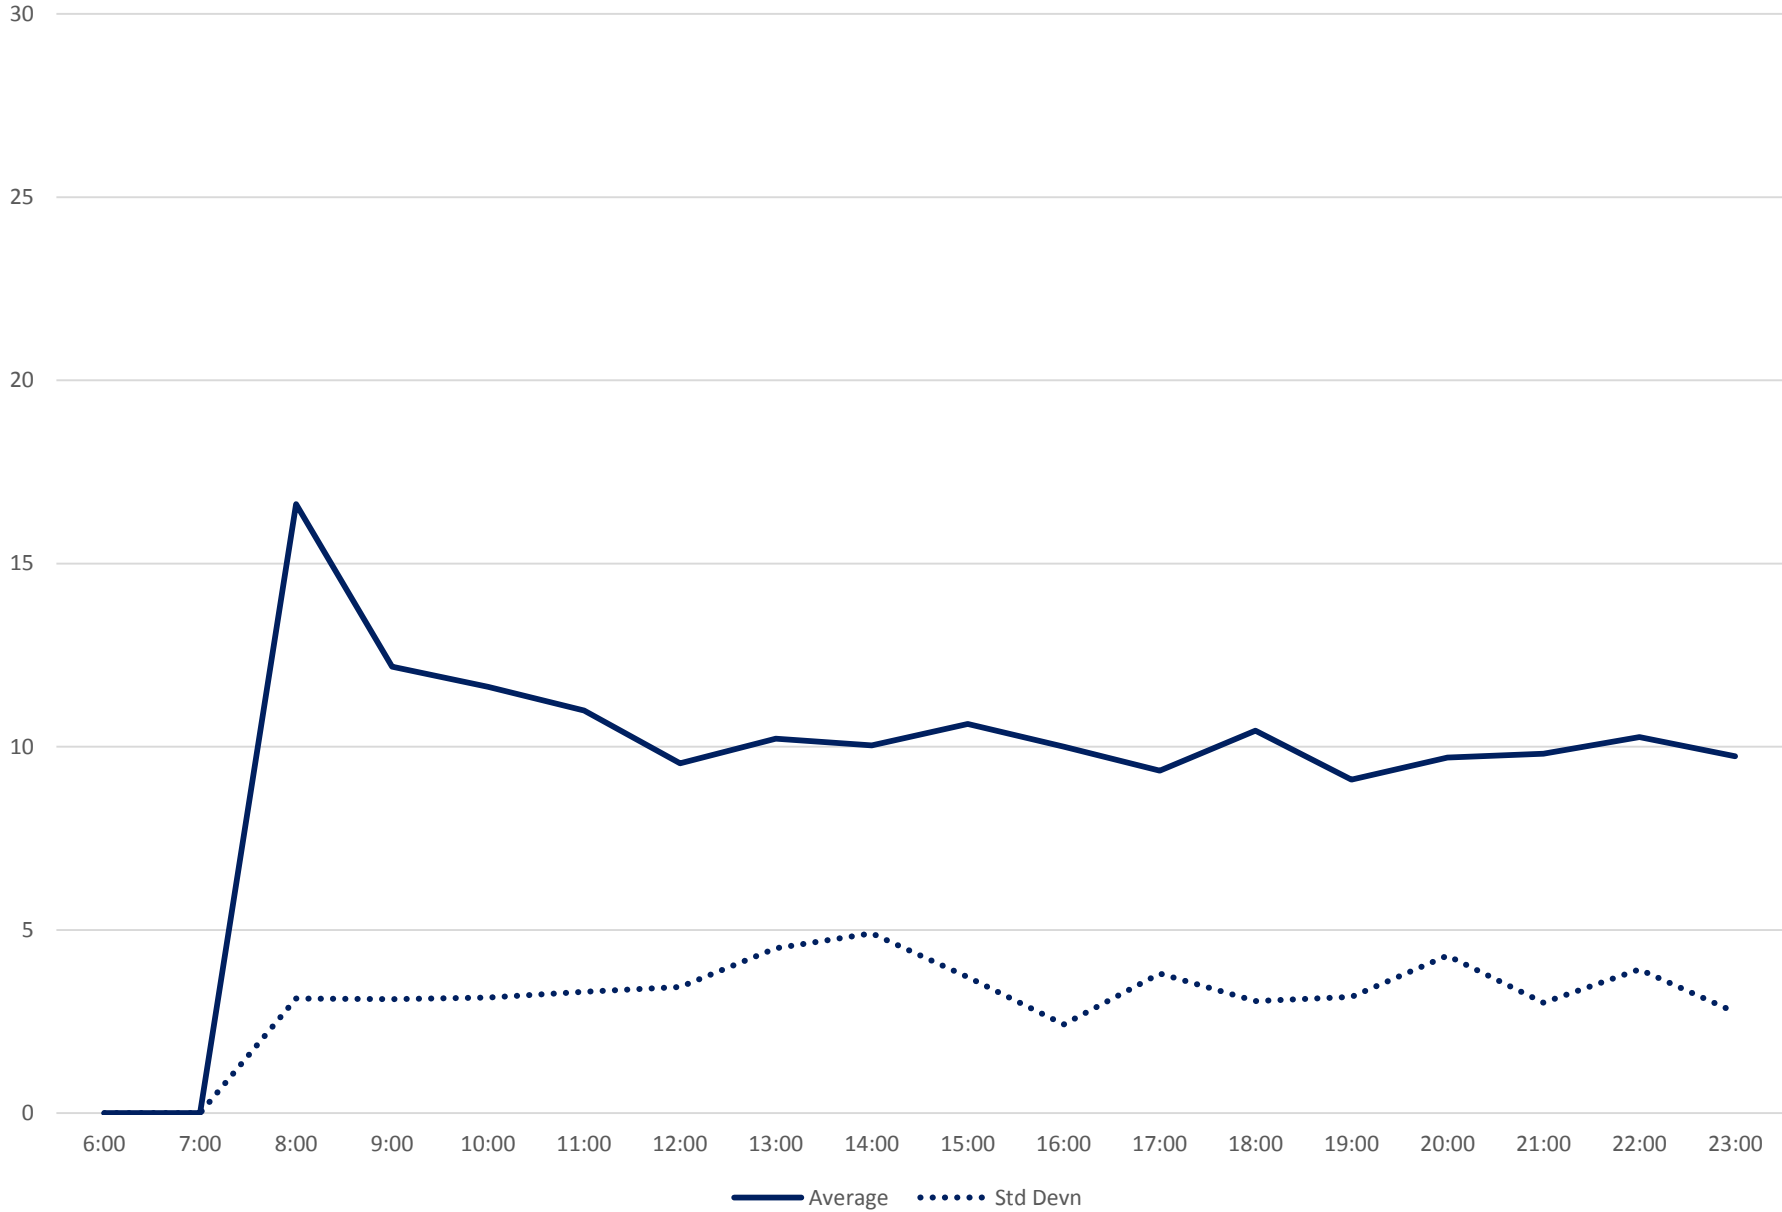

45 Kipling Headways at Rexdale Northbound June 2020 Weekday Statistics

— Average Week 1
 ••••• Std Devn Week 1
 — Average Week 2
 ••••• Std Devn Week 2
 — Average Week 3
 ••••• Std Devn Week 3
 — Average Week 4
 ••••• Std Devn Week 4
 — Average Week 5
 ••••• Std Devn Week 5

45 Kipling Headways at Rexdale Northbound June 2020

45 Kipling Headways at Rexdale Northbound June 2020

Quartiles Week 5

45 Kipling Headways at Rexdale Northbound June 2020 Saturday Statistics

45 Kipling Headways at Rexdale Northbound June 2020

45 Kipling Headways at Rexdale Northbound June 2020

Quartiles Saturdays

45 Kipling Headways at Rexdale Northbound June 2020 Sunday Statistics

45 Kipling Headways at Rexdale Northbound June 2020

45 Kipling Headways at Rexdale Northbound June 2020
Quartiles Sundays/Holidays