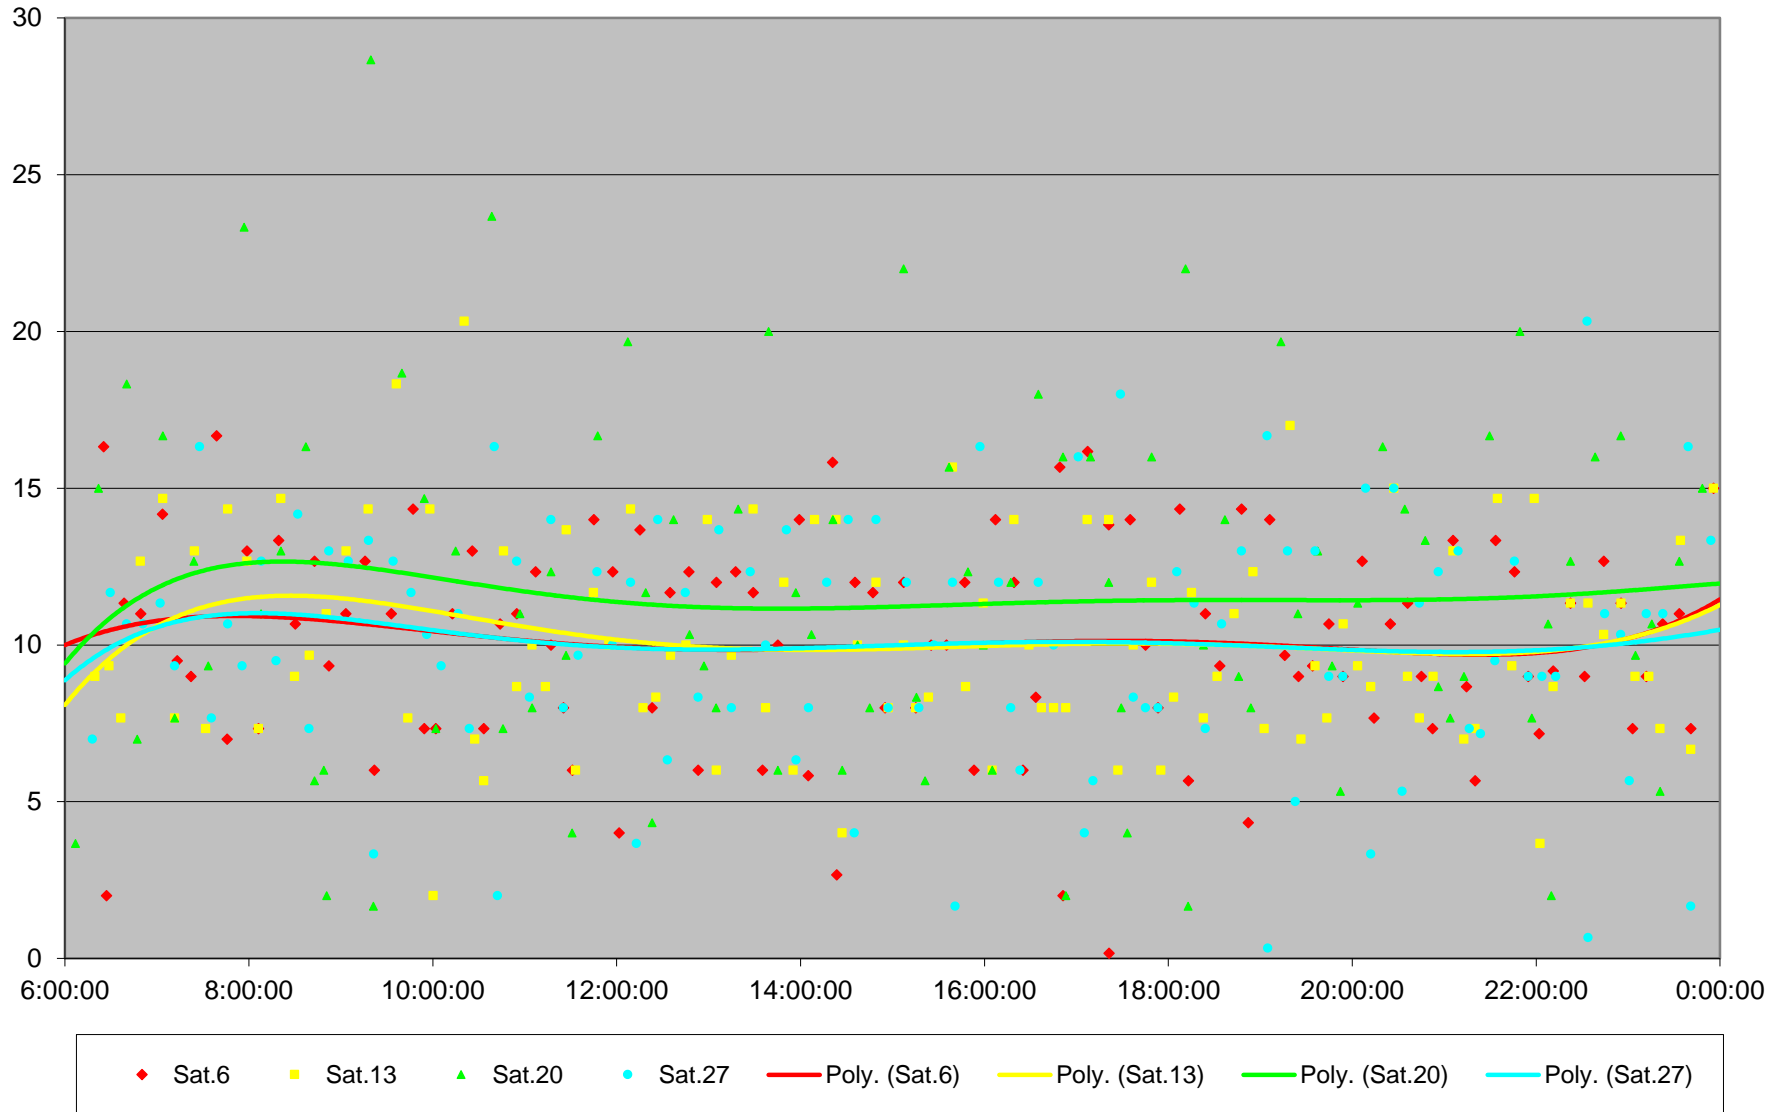

45 Kipling Headways at Rexdale Northbound June 2020 Weekday Statistics

— Average Week 1
 ••••• Std Devn Week 1
 — Average Week 2
 ••••• Std Devn Week 2
 — Average Week 3
 ••••• Std Devn Week 3
 — Average Week 4
 ••••• Std Devn Week 4
 — Average Week 5
 ••••• Std Devn Week 5

45 Kipling Headways at Rexdale Northbound June 2020

45 Kipling Headways at Rexdale Northbound June 2020

Quartiles Week 5

45 Kipling Headways at Rexdale Northbound June 2020 Saturday Statistics

45 Kipling Headways at Rexdale Northbound June 2020

45 Kipling Headways at Rexdale Northbound June 2020

Quartiles Saturdays

45 Kipling Headways at Rexdale Northbound June 2020 Sunday Statistics

45 Kipling Headways at Rexdale Northbound June 2020

45 Kipling Headways at Rexdale Northbound June 2020
Quartiles Sundays/Holidays