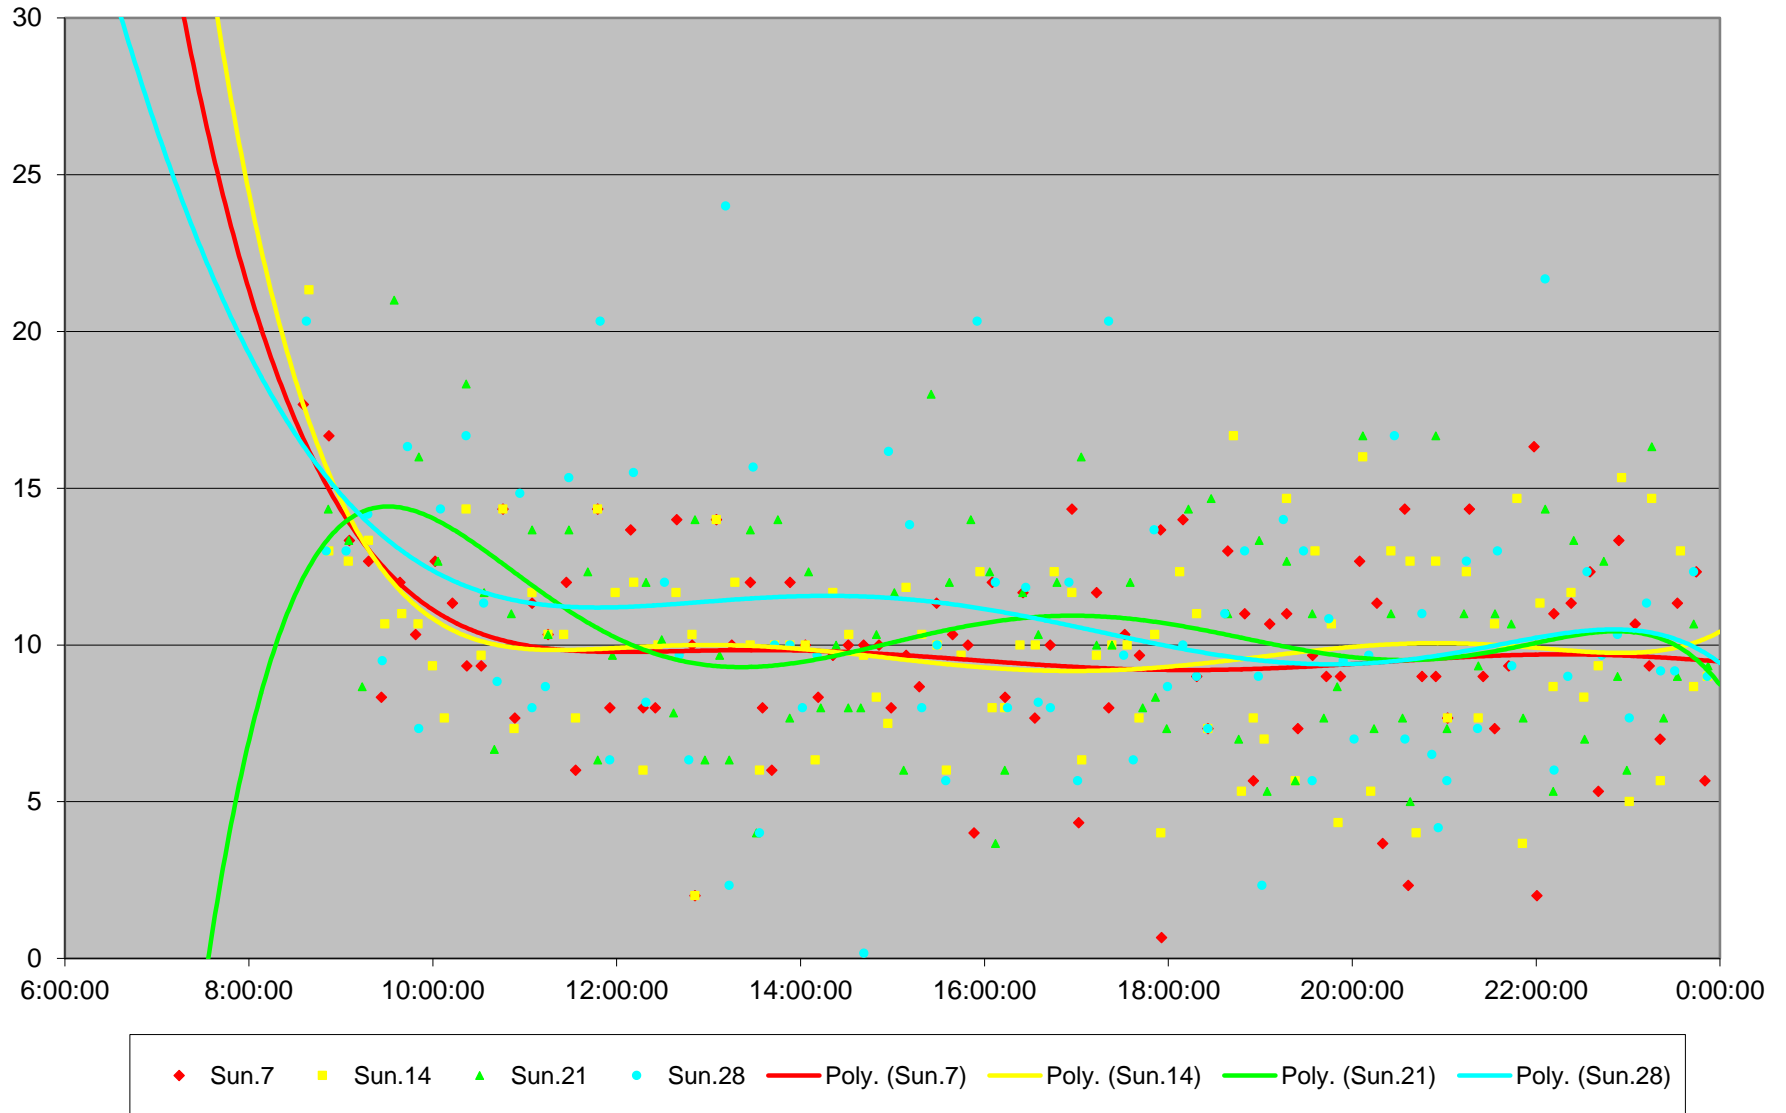

45 Kipling Headways at Rexdale Northbound June 2020 Weekday Statistics

— Average Week 1
 ••••• Std Devn Week 1
 — Average Week 2
 ••••• Std Devn Week 2
 — Average Week 3
 ••••• Std Devn Week 3
 — Average Week 4
 ••••• Std Devn Week 4
 — Average Week 5
 ••••• Std Devn Week 5

45 Kipling Headways at Rexdale Northbound June 2020

45 Kipling Headways at Rexdale Northbound June 2020

Quartiles Week 5

45 Kipling Headways at Rexdale Northbound June 2020 Saturday Statistics

45 Kipling Headways at Rexdale Northbound June 2020

45 Kipling Headways at Rexdale Northbound June 2020

Quartiles Saturdays

45 Kipling Headways at Rexdale Northbound June 2020 Sunday Statistics

45 Kipling Headways at Rexdale Northbound June 2020

45 Kipling Headways at Rexdale Northbound June 2020
Quartiles Sundays/Holidays