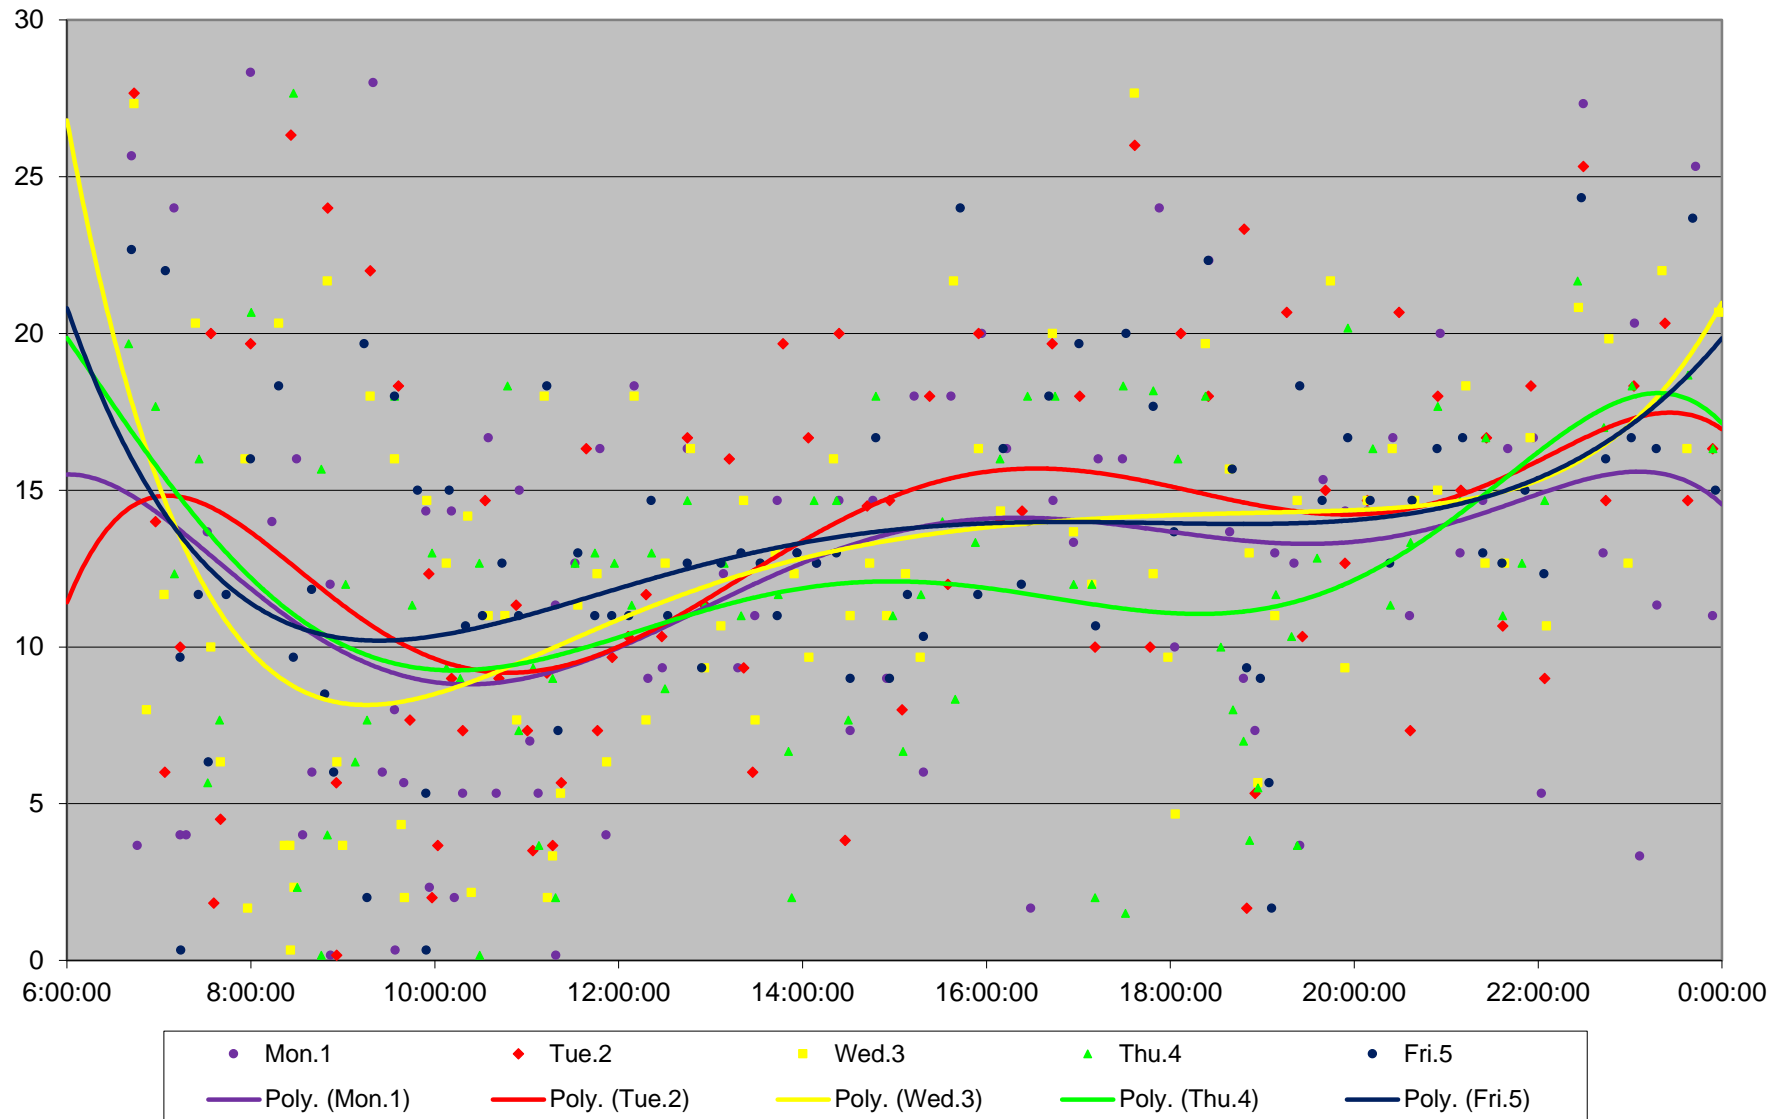

45 Kipling Headways at Rexdale Northbound June 2020 Weekday Statistics

— Average Week 1
 ••••• Std Devn Week 1
 — Average Week 2
 ••••• Std Devn Week 2
 — Average Week 3
 ••••• Std Devn Week 3
 — Average Week 4
 ••••• Std Devn Week 4
 — Average Week 5
 ••••• Std Devn Week 5

45 Kipling Headways at Rexdale Northbound June 2020

45 Kipling Headways at Rexdale Northbound June 2020 Quartiles Week 1

45 Kipling Headways at Rexdale Northbound June 2020

45 Kipling Headways at Rexdale Northbound June 2020 Quartiles Week 2

45 Kipling Headways at Rexdale Northbound June 2020

45 Kipling Headways at Rexdale Northbound June 2020

Quartiles Week 5

45 Kipling Headways at Rexdale Northbound June 2020 Saturday Statistics

45 Kipling Headways at Rexdale Northbound June 2020