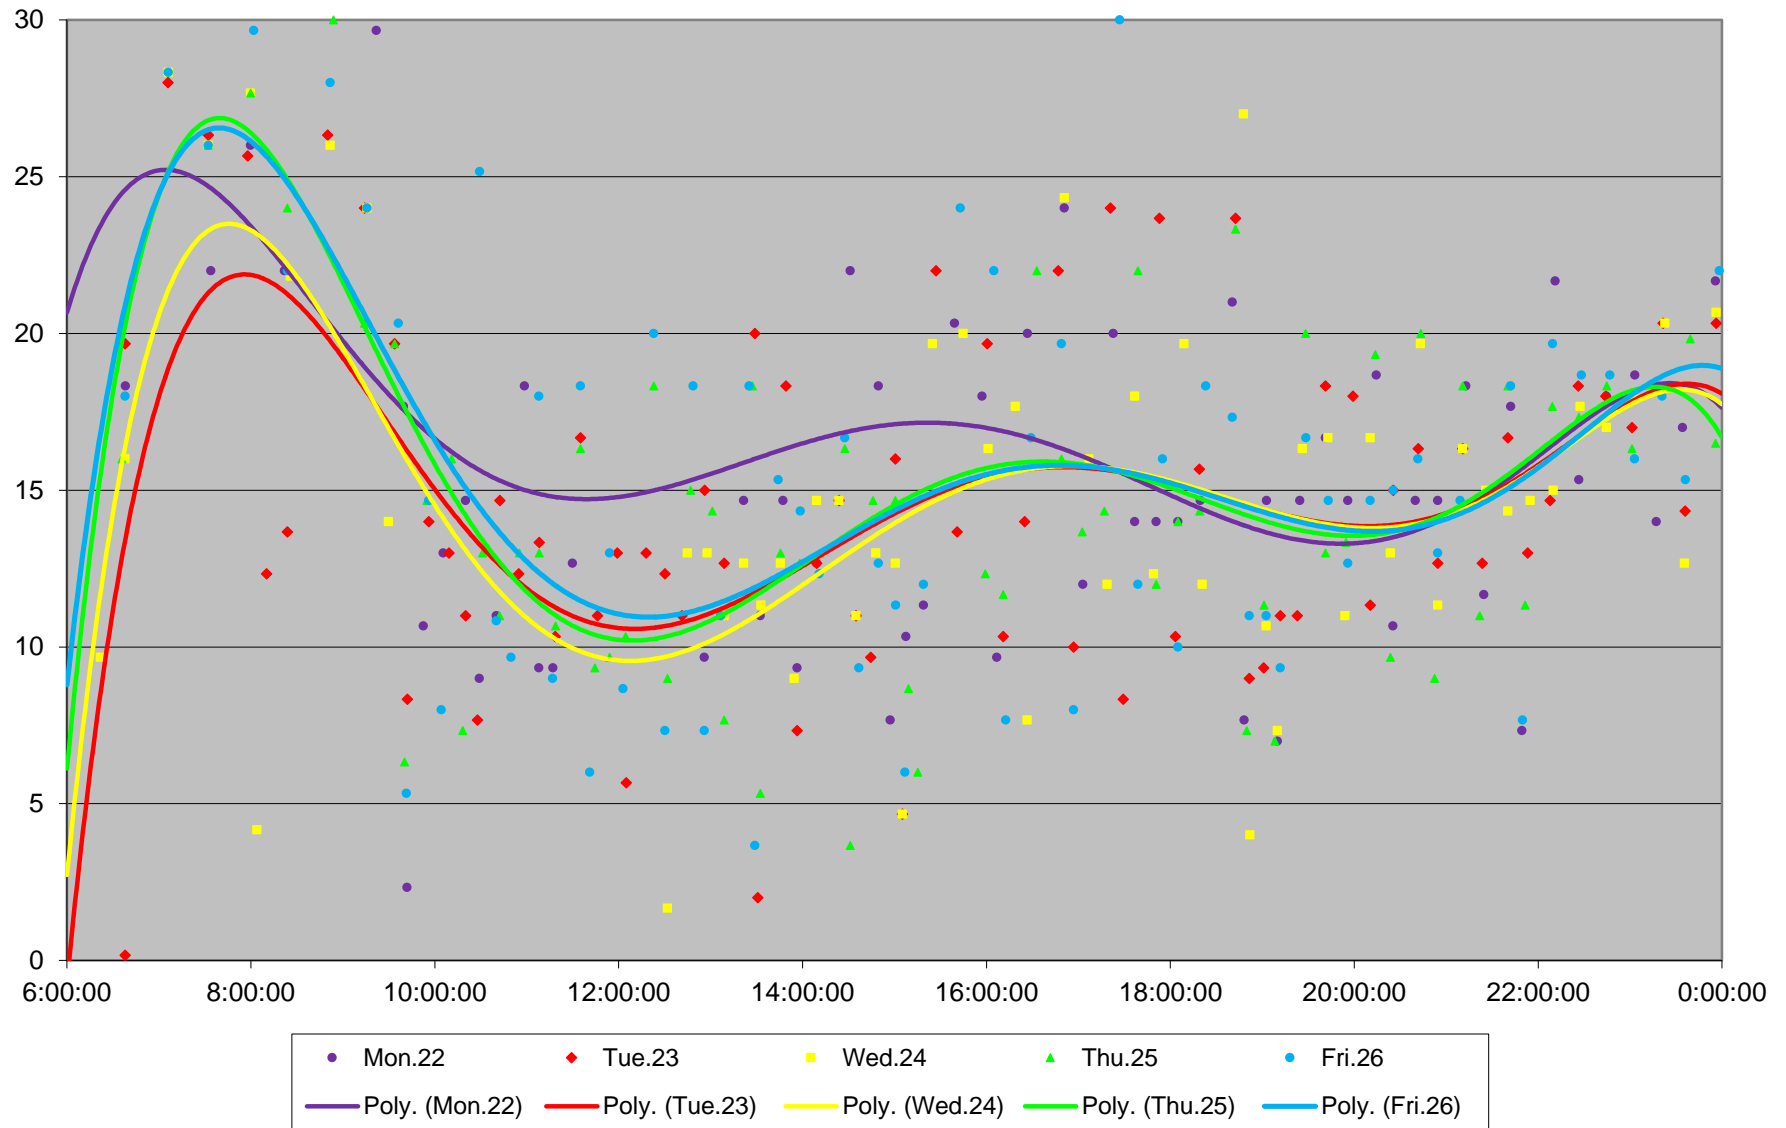

45 Kipling Headways at Rexdale Northbound June 2020 Weekday Statistics

— Average Week 1
 ••••• Std Devn Week 1
 — Average Week 2
 ••••• Std Devn Week 2
 — Average Week 3
 ••••• Std Devn Week 3
 — Average Week 4
 ••••• Std Devn Week 4
 — Average Week 5
 ••••• Std Devn Week 5

45 Kipling Headways at Rexdale Northbound June 2020

45 Kipling Headways at Rexdale Northbound June 2020 Quartiles Week 1

45 Kipling Headways at Rexdale Northbound June 2020

45 Kipling Headways at Rexdale Northbound June 2020 Quartiles Week 2

45 Kipling Headways at Rexdale Northbound June 2020

45 Kipling Headways at Rexdale Northbound June 2020 Quartiles Week 3

45 Kipling Headways at Rexdale Northbound June 2020

45 Kipling Headways at Rexdale Northbound June 2020 Quartiles Week 4

45 Kipling Headways at Rexdale Northbound June 2020

45 Kipling Headways at Rexdale Northbound June 2020

Quartiles Week 5

45 Kipling Headways at Rexdale Northbound June 2020 Saturday Statistics

45 Kipling Headways at Rexdale Northbound June 2020