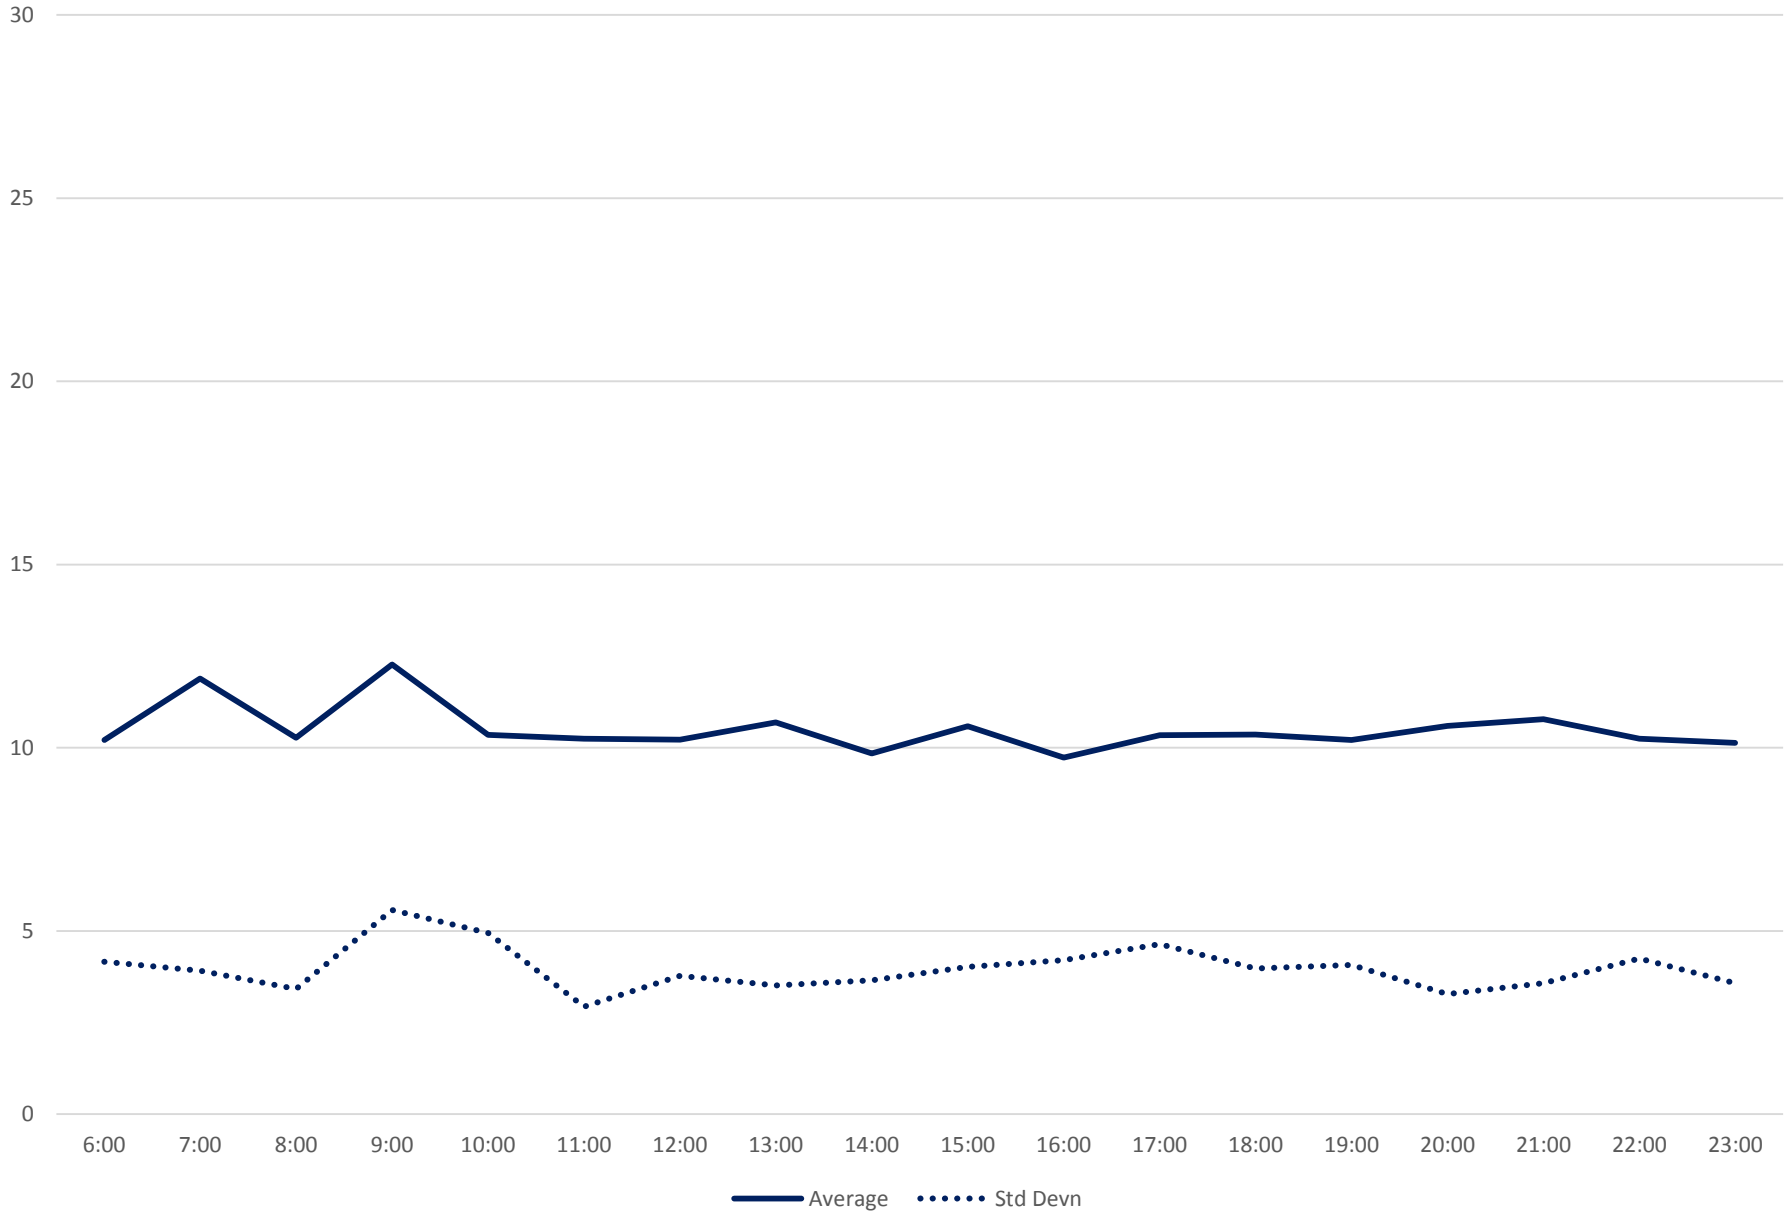

45 Kipling Headways at Rexdale Northbound June 2020 Weekday Statistics

— Average Week 1
 ••••• Std Devn Week 1
 — Average Week 2
 ••••• Std Devn Week 2
 — Average Week 3
 ••••• Std Devn Week 3
 — Average Week 4
 ••••• Std Devn Week 4
 — Average Week 5
 ••••• Std Devn Week 5

45 Kipling Headways at Rexdale Northbound June 2020

45 Kipling Headways at Rexdale Northbound June 2020 Quartiles Week 3

45 Kipling Headways at Rexdale Northbound June 2020

45 Kipling Headways at Rexdale Northbound June 2020 Quartiles Week 4

45 Kipling Headways at Rexdale Northbound June 2020

45 Kipling Headways at Rexdale Northbound June 2020

Quartiles Week 5

45 Kipling Headways at Rexdale Northbound June 2020 Saturday Statistics

45 Kipling Headways at Rexdale Northbound June 2020

45 Kipling Headways at Rexdale Northbound June 2020

Quartiles Saturdays

45 Kipling Headways at Rexdale Northbound June 2020 Sunday Statistics

45 Kipling Headways at Rexdale Northbound June 2020

45 Kipling Headways at Rexdale Northbound June 2020
Quartiles Sundays/Holidays