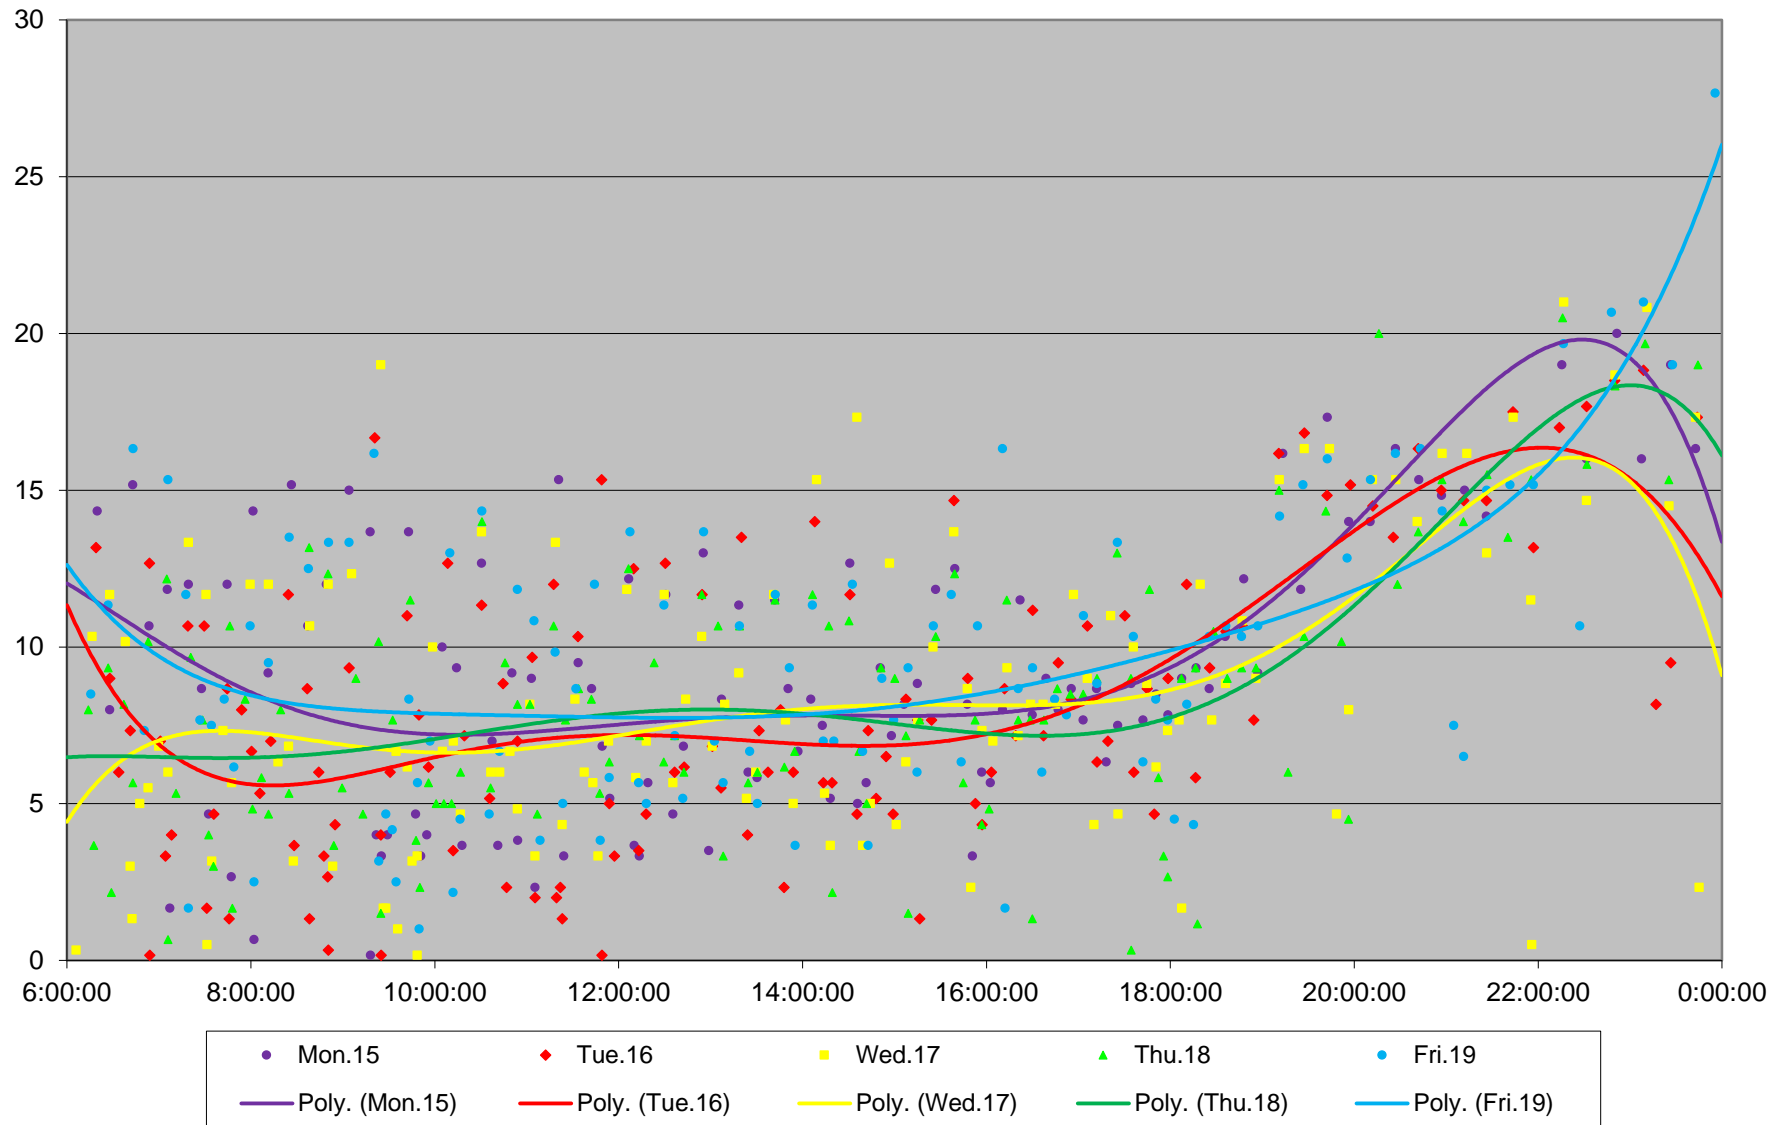

45 Kipling Headways at Rathburn Northbound June 2020