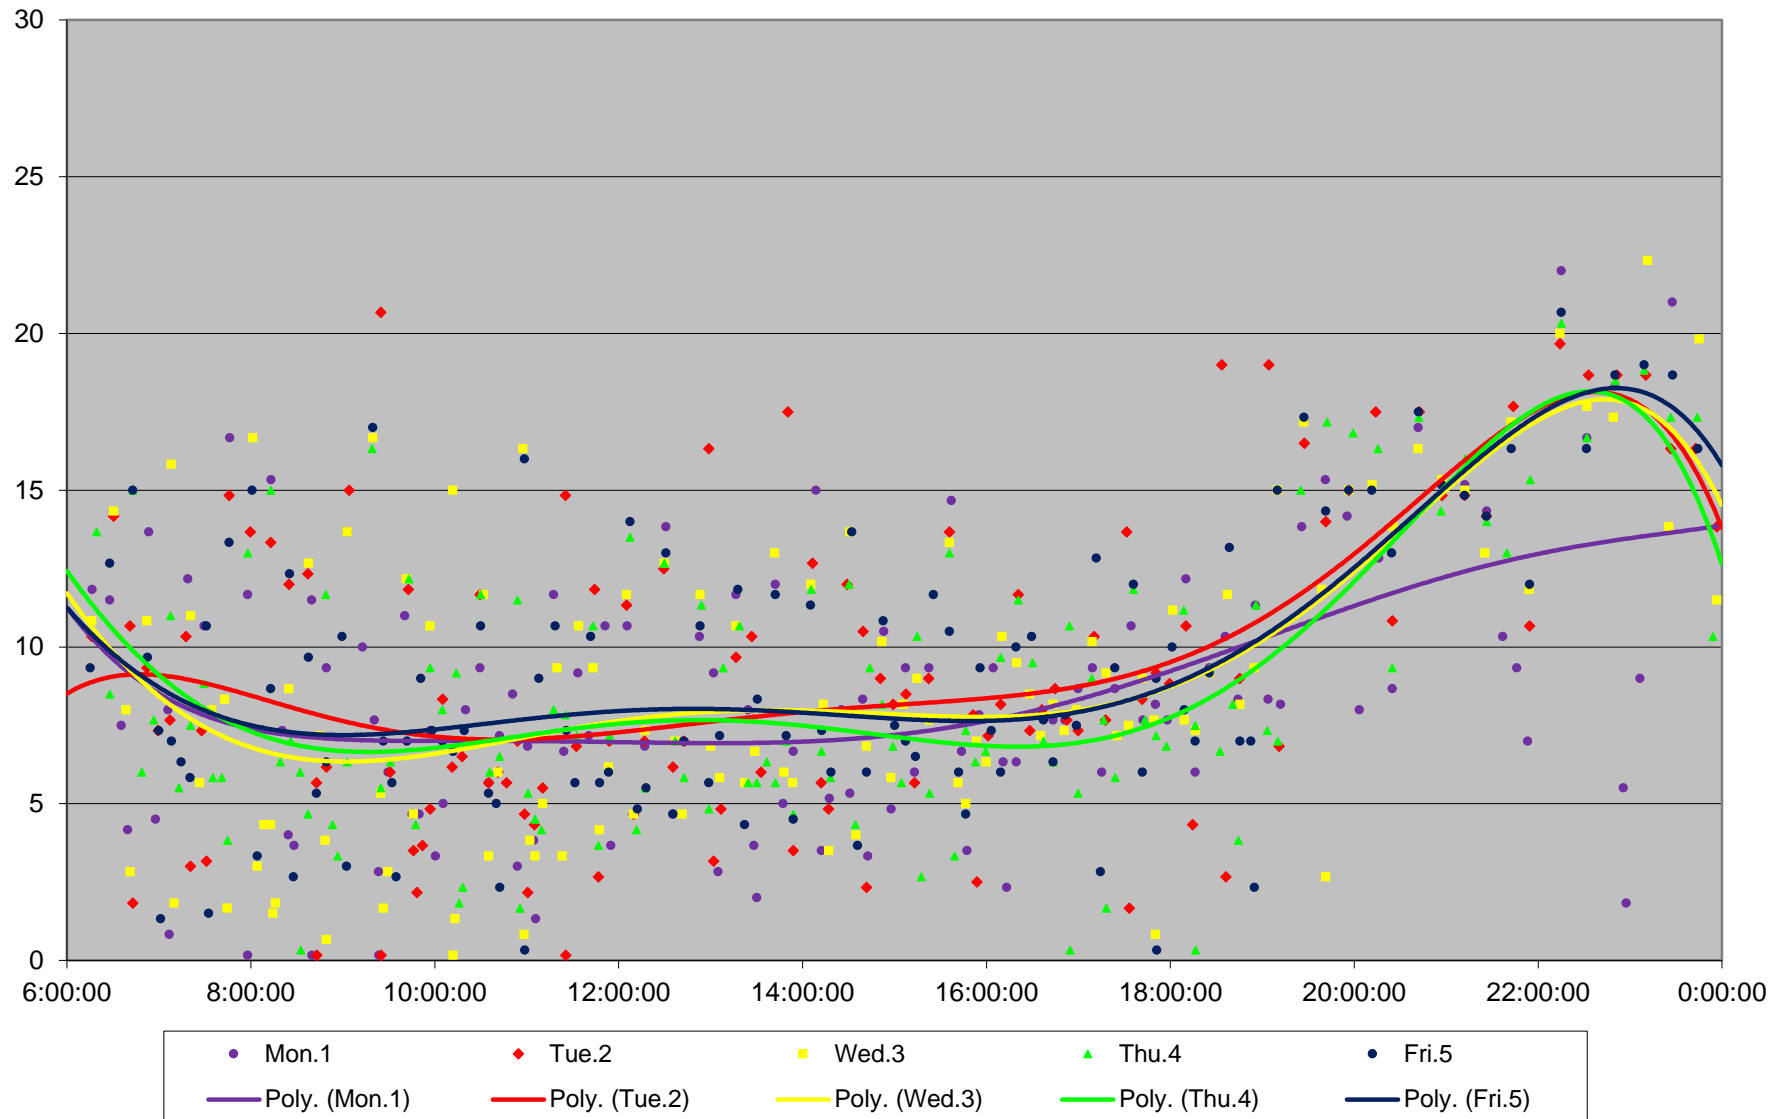

45 Kipling Headways at Rathburn Northbound June 2020