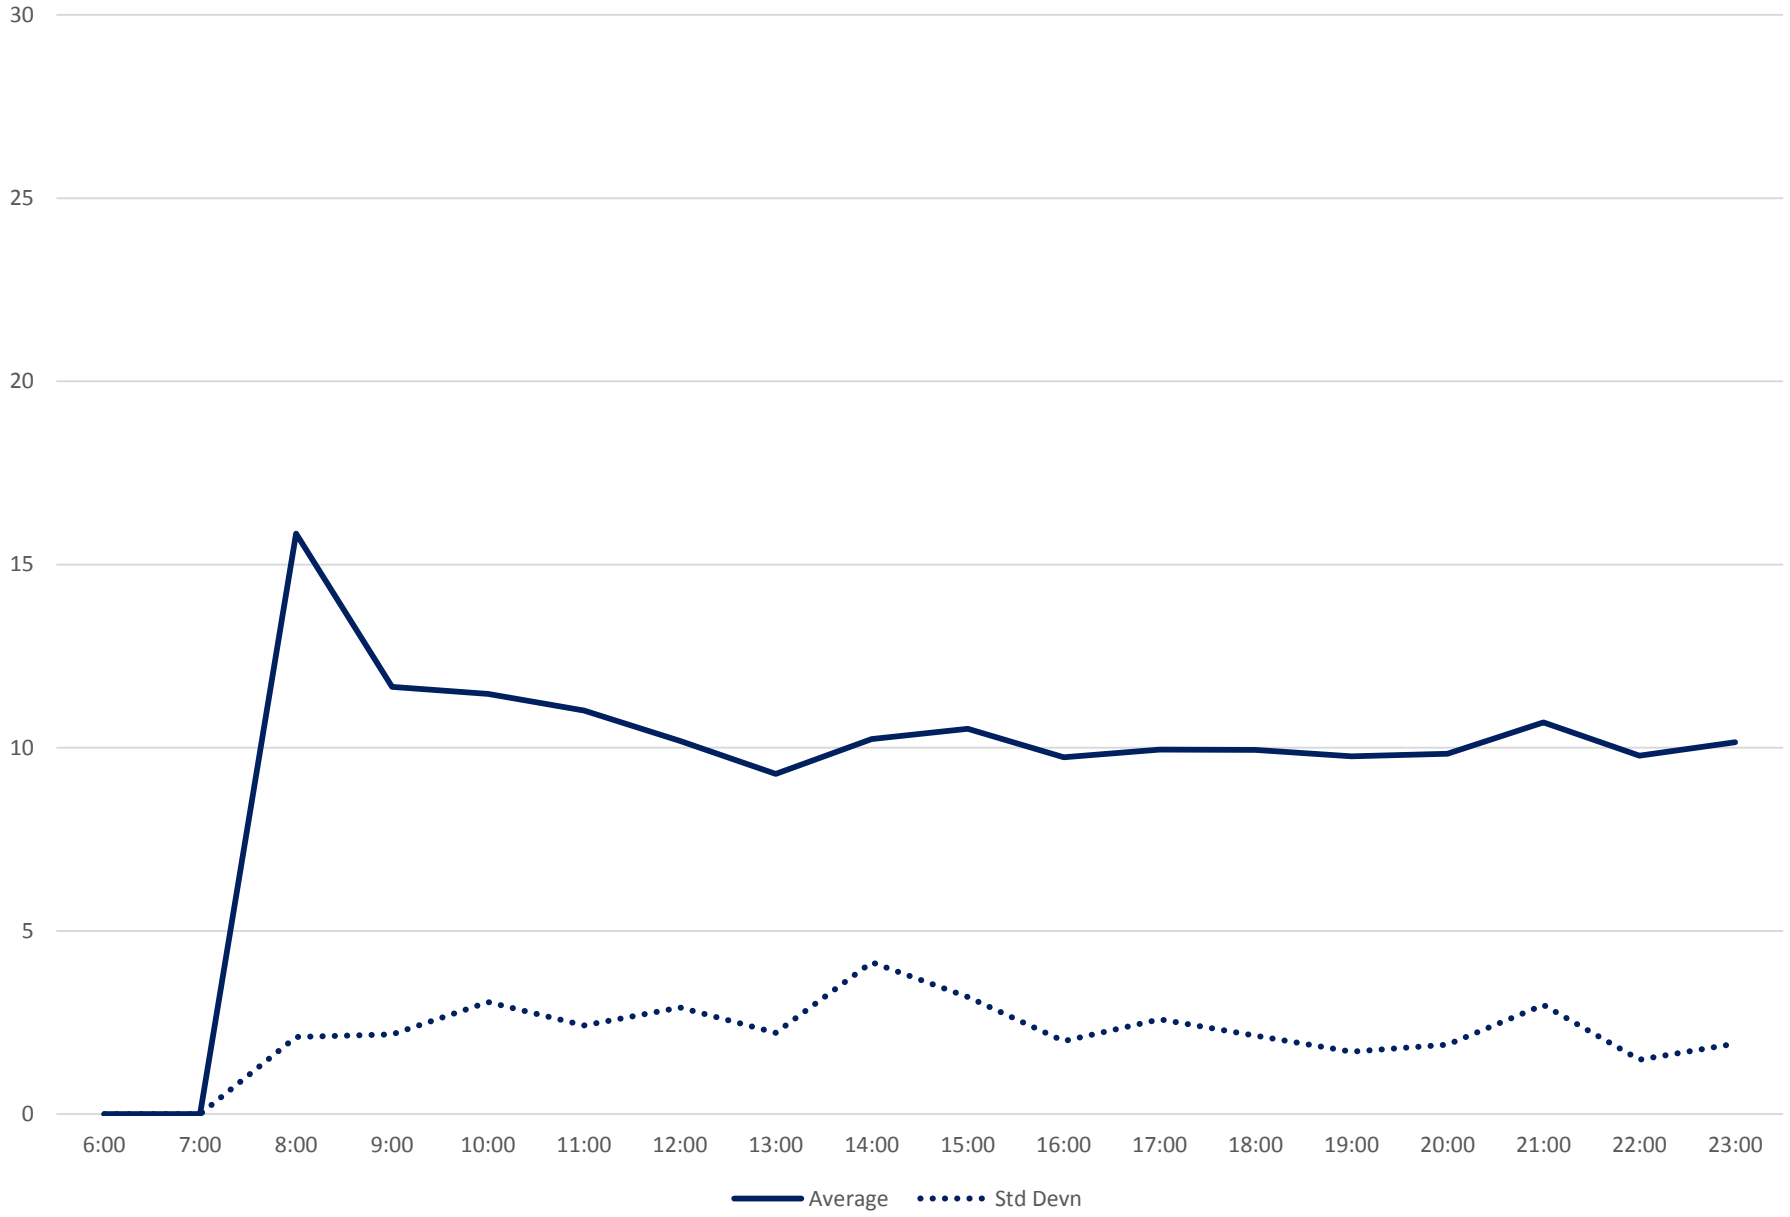

45 Kipling Headways at Rathburn Northbound June 2020 Sunday Statistics