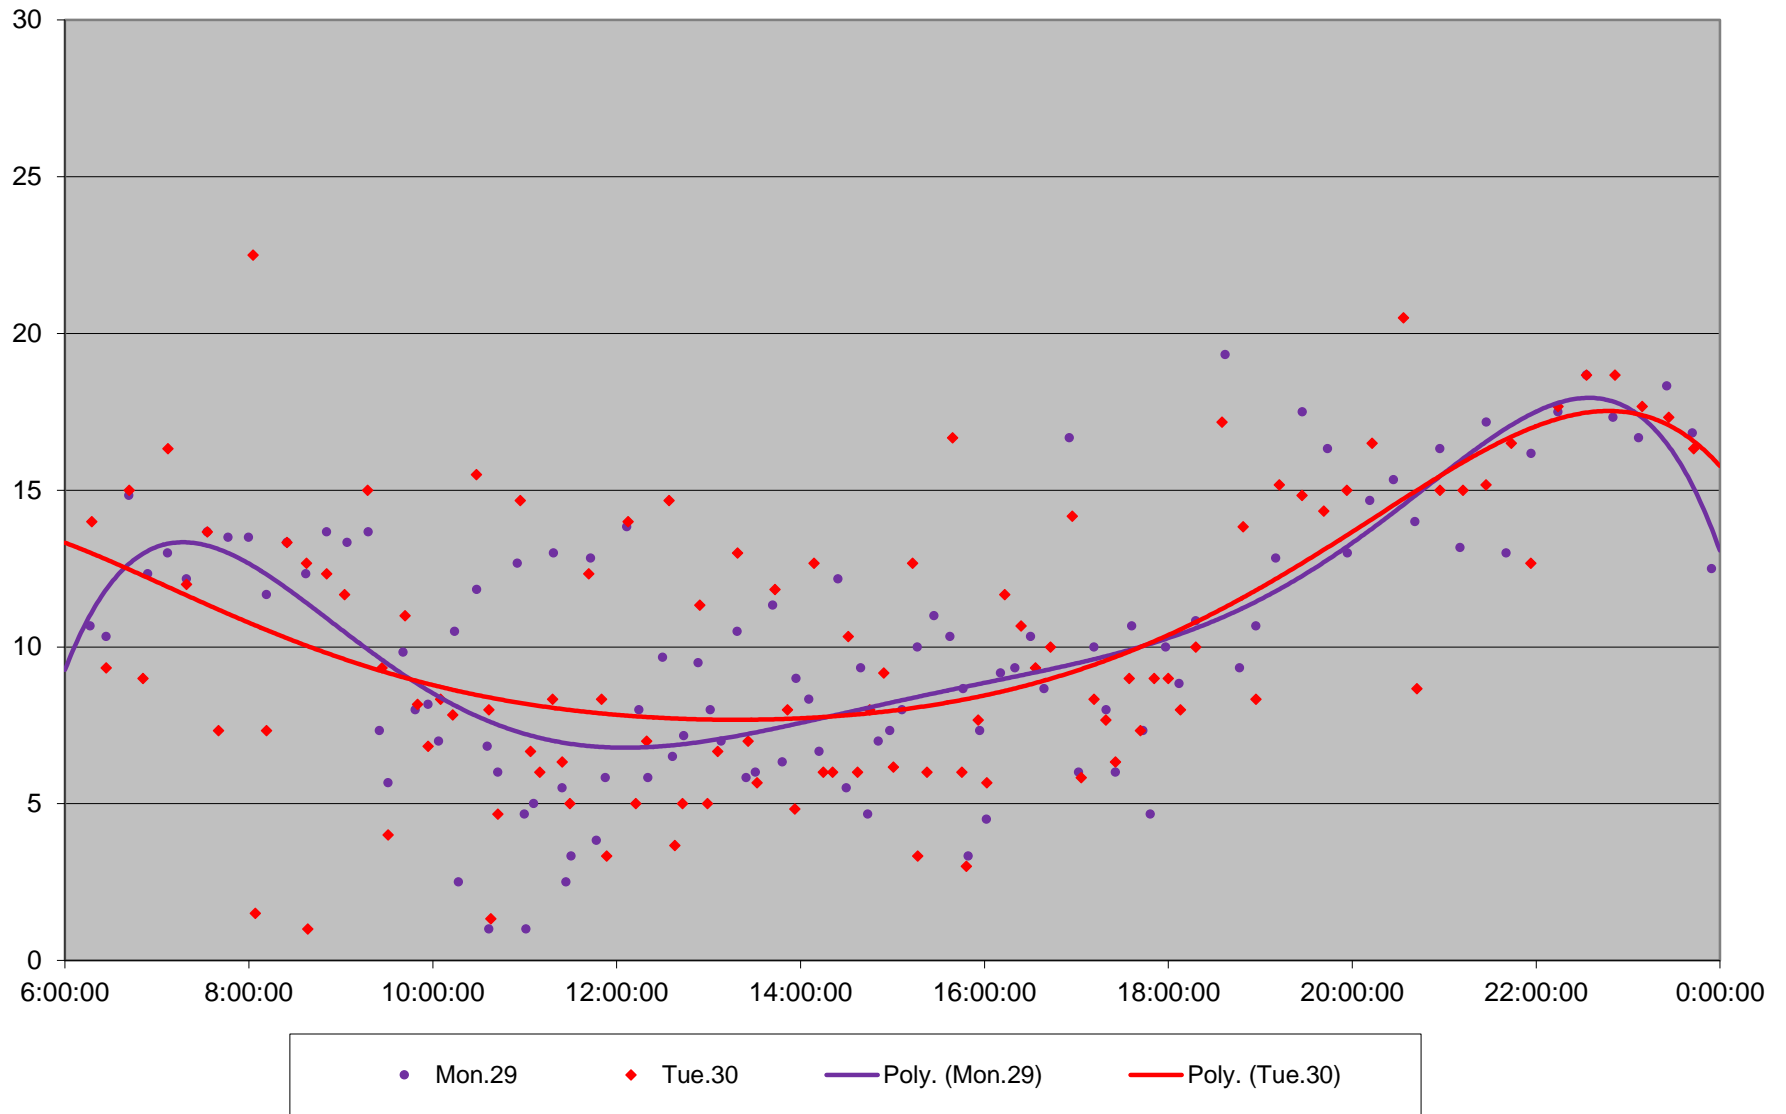

45 Kipling Headways at Rathburn Northbound June 2020