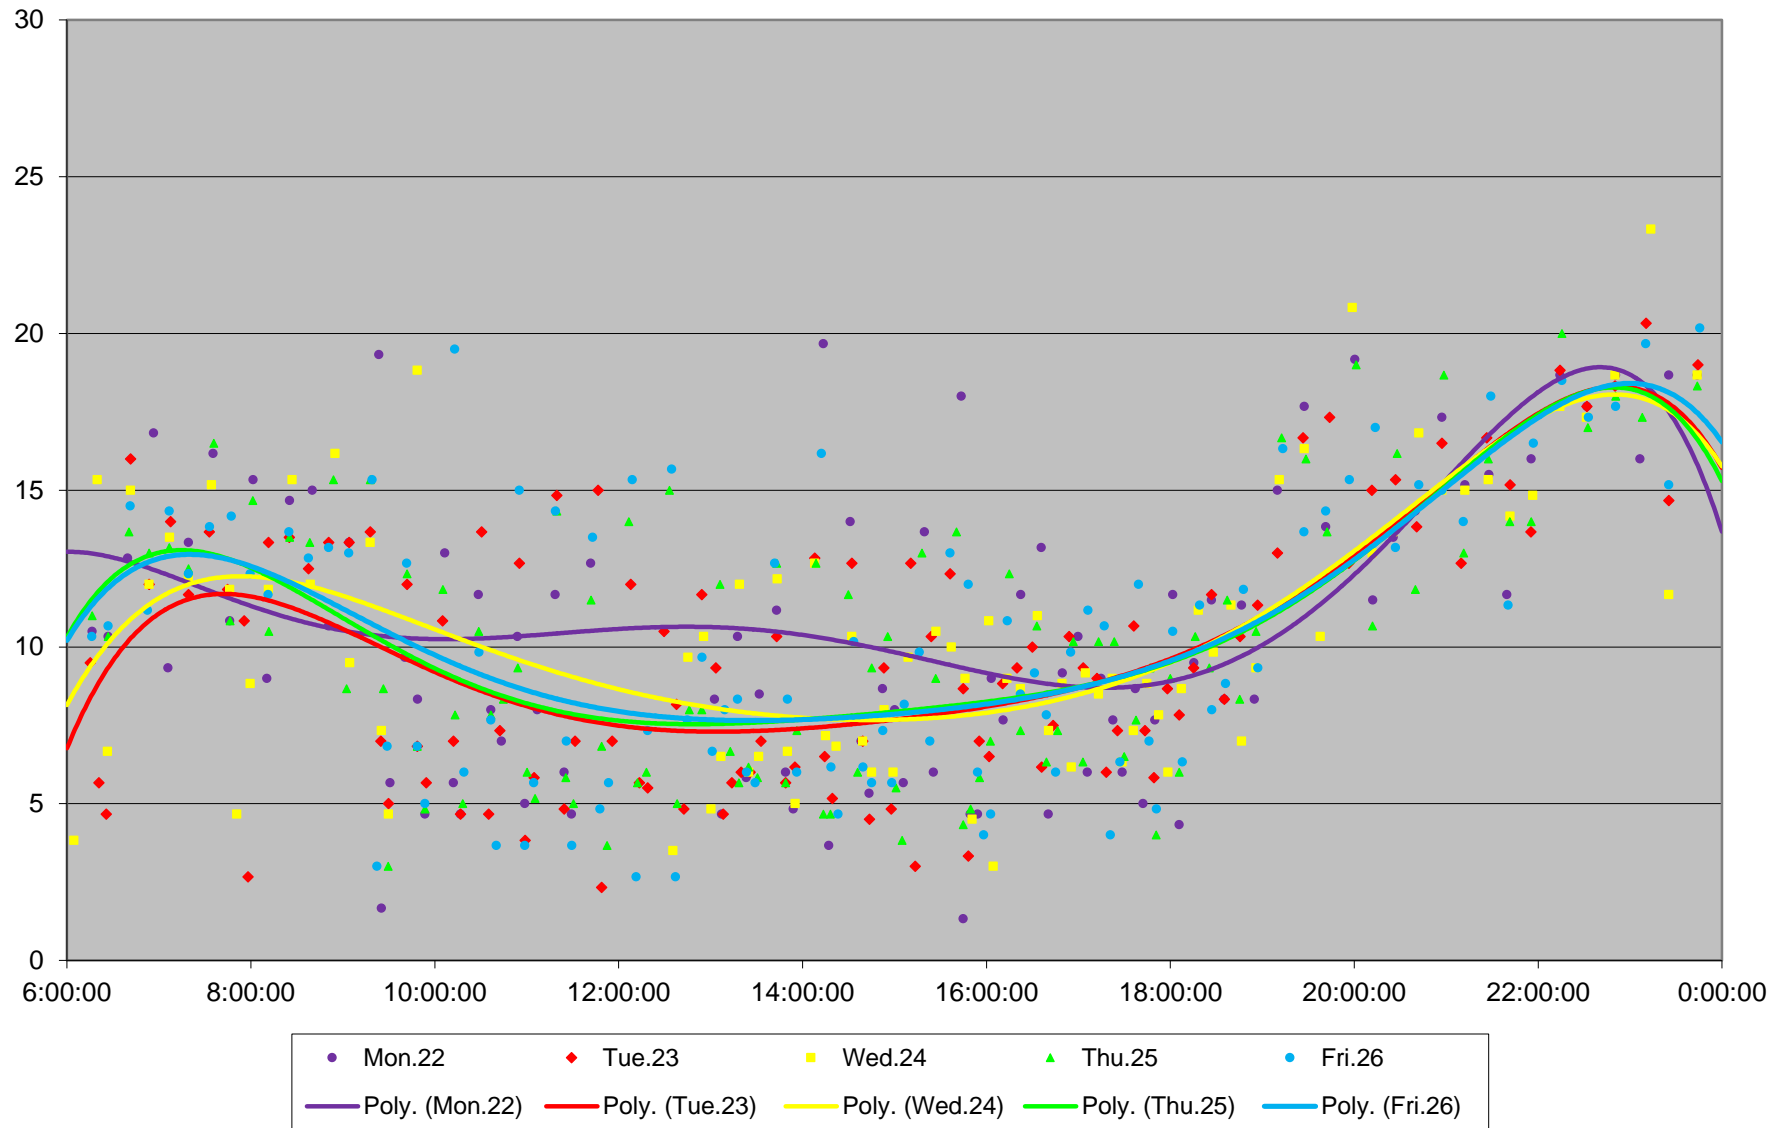

45 Kipling Headways at Rathburn Northbound June 2020