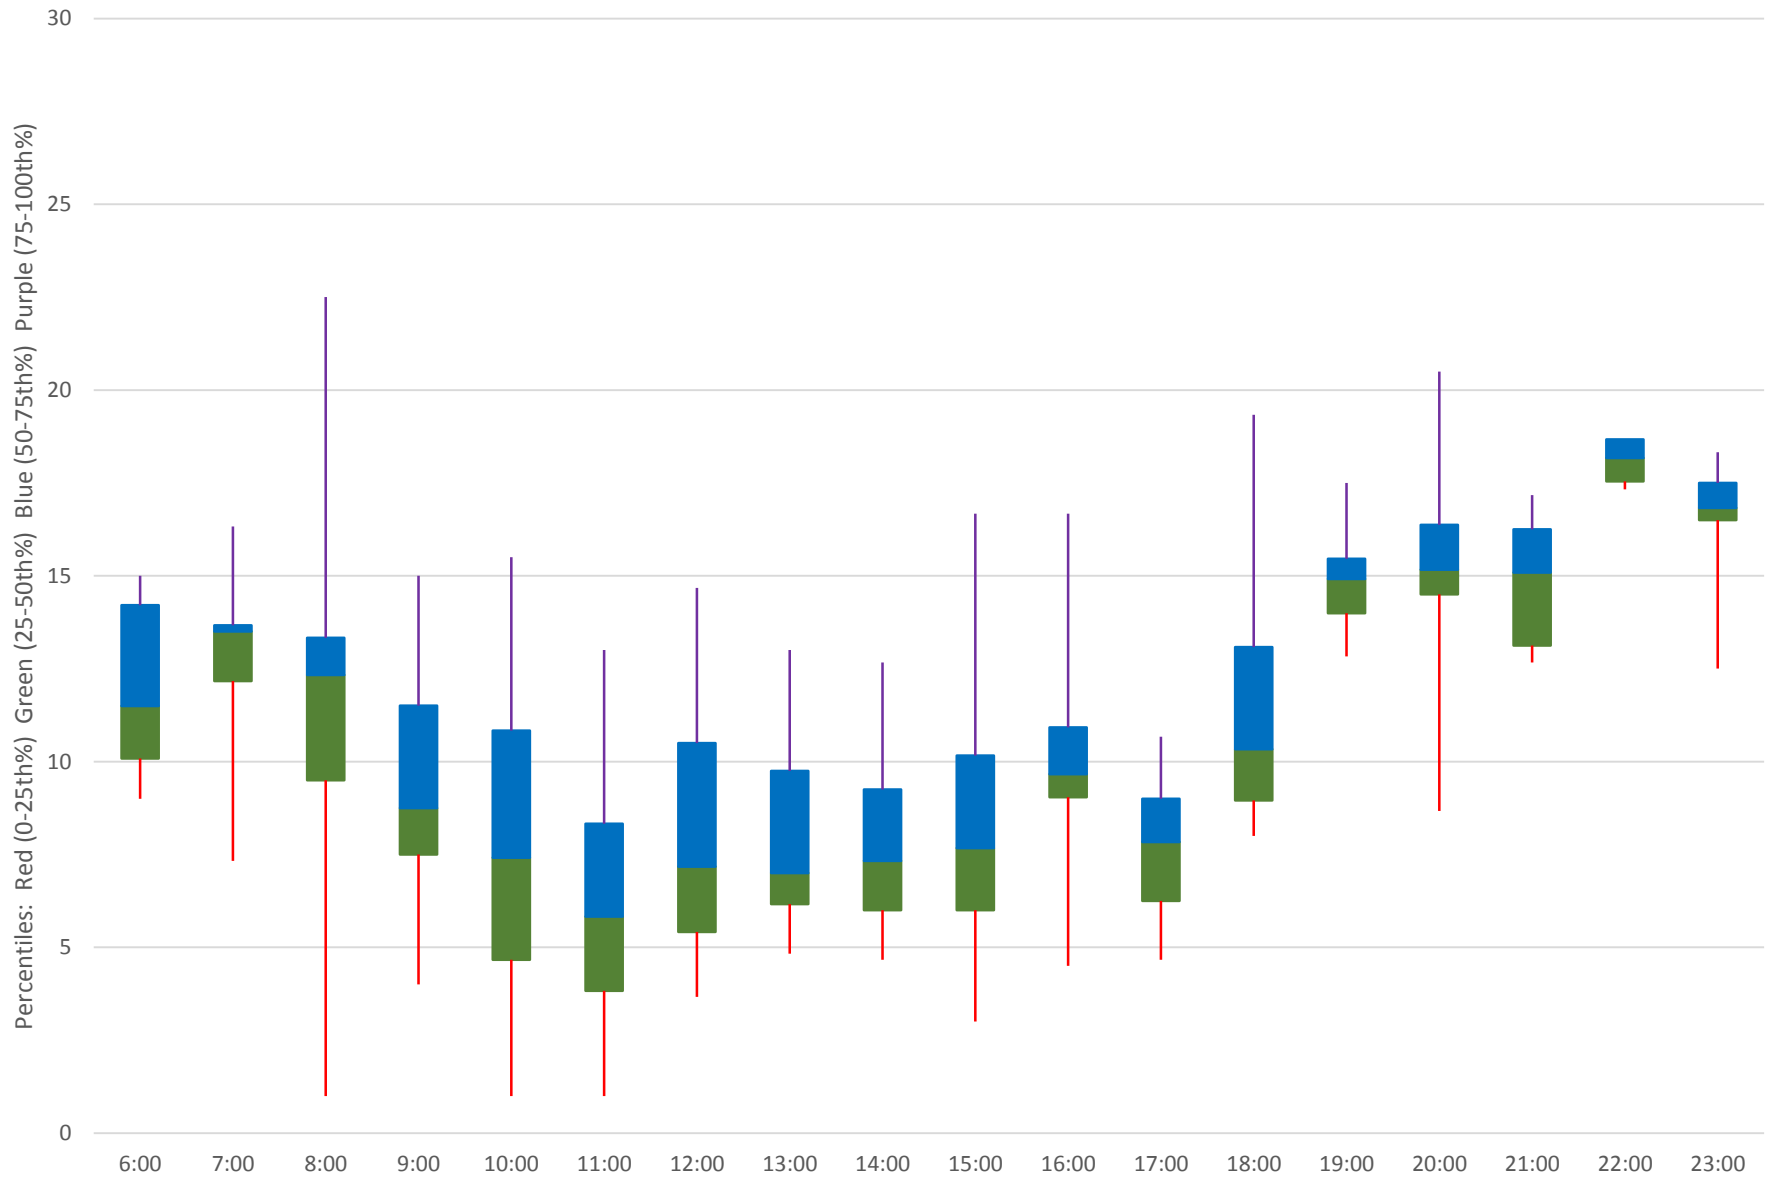

45 Kipling Headways at Rathburn Northbound June 2020 Saturday Statistics

45 Kipling Headways at Rathburn Northbound June 2020

Quartiles Week 5