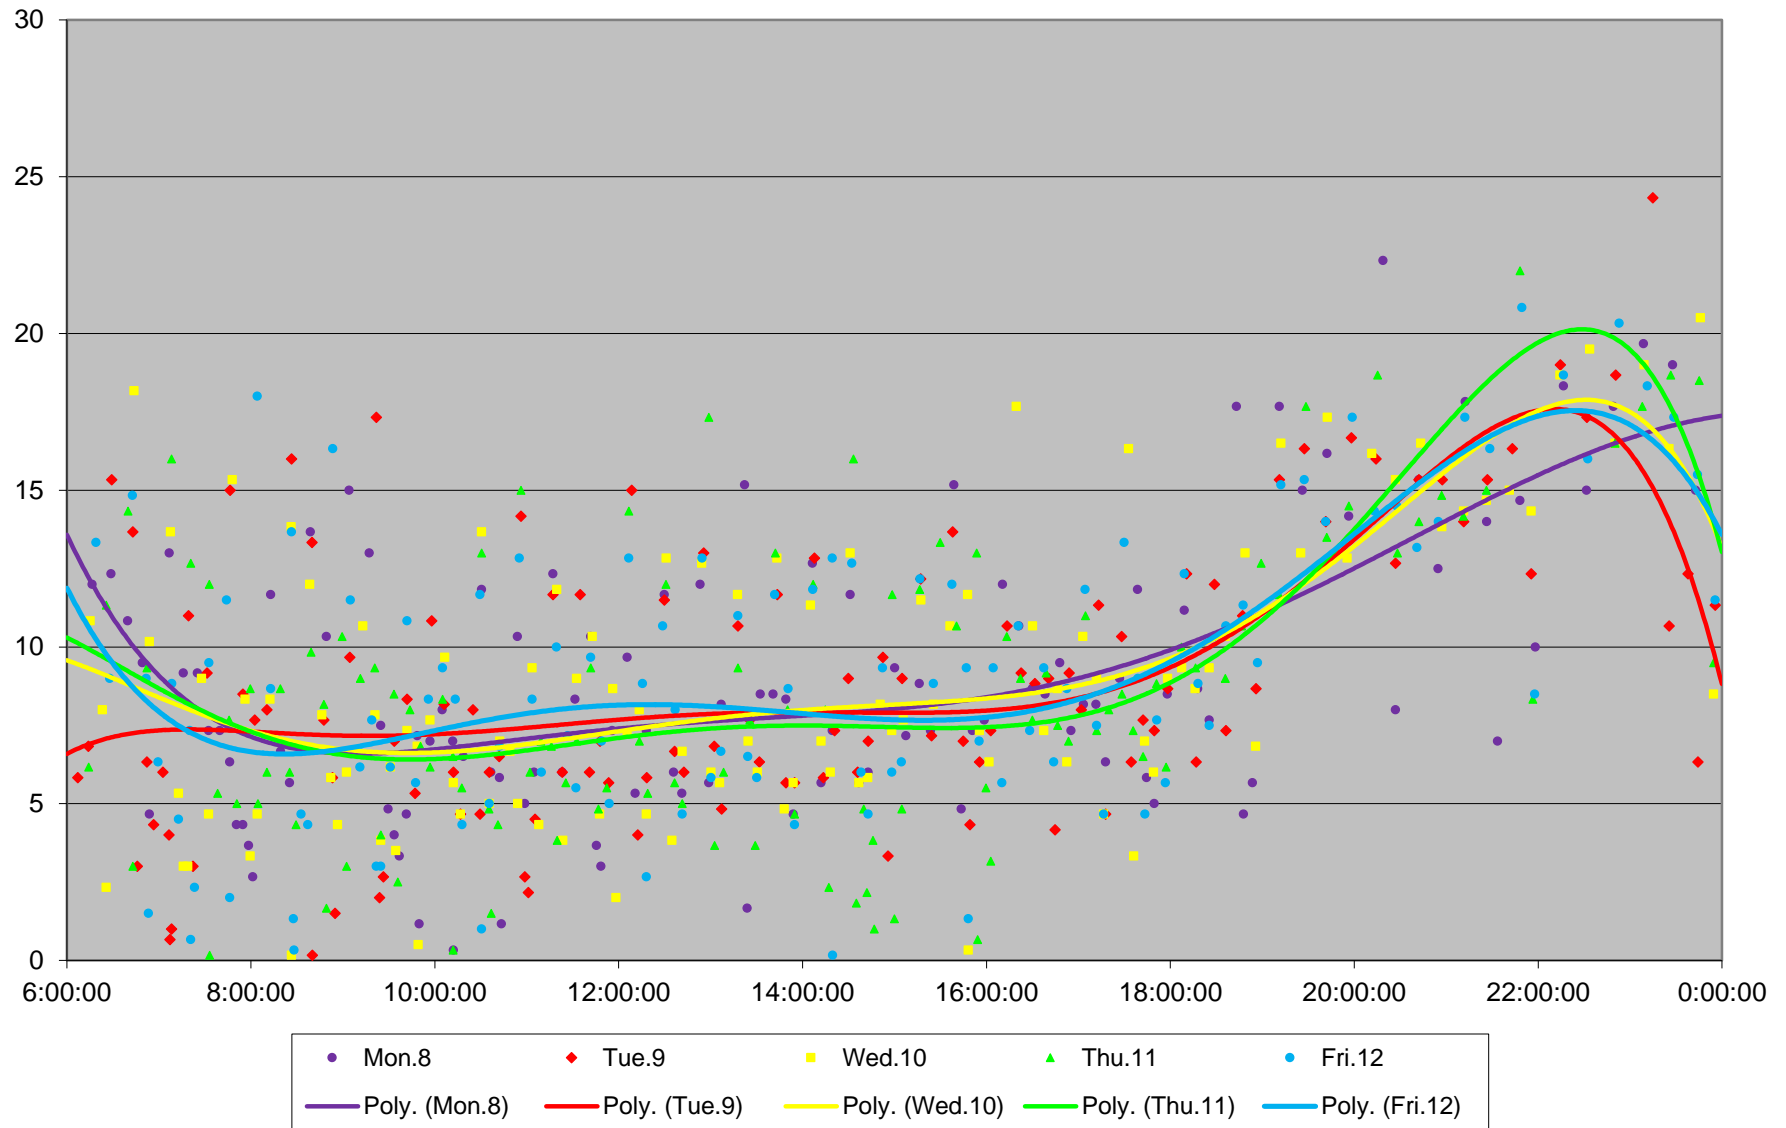

45 Kipling Headways at Rathburn Northbound June 2020