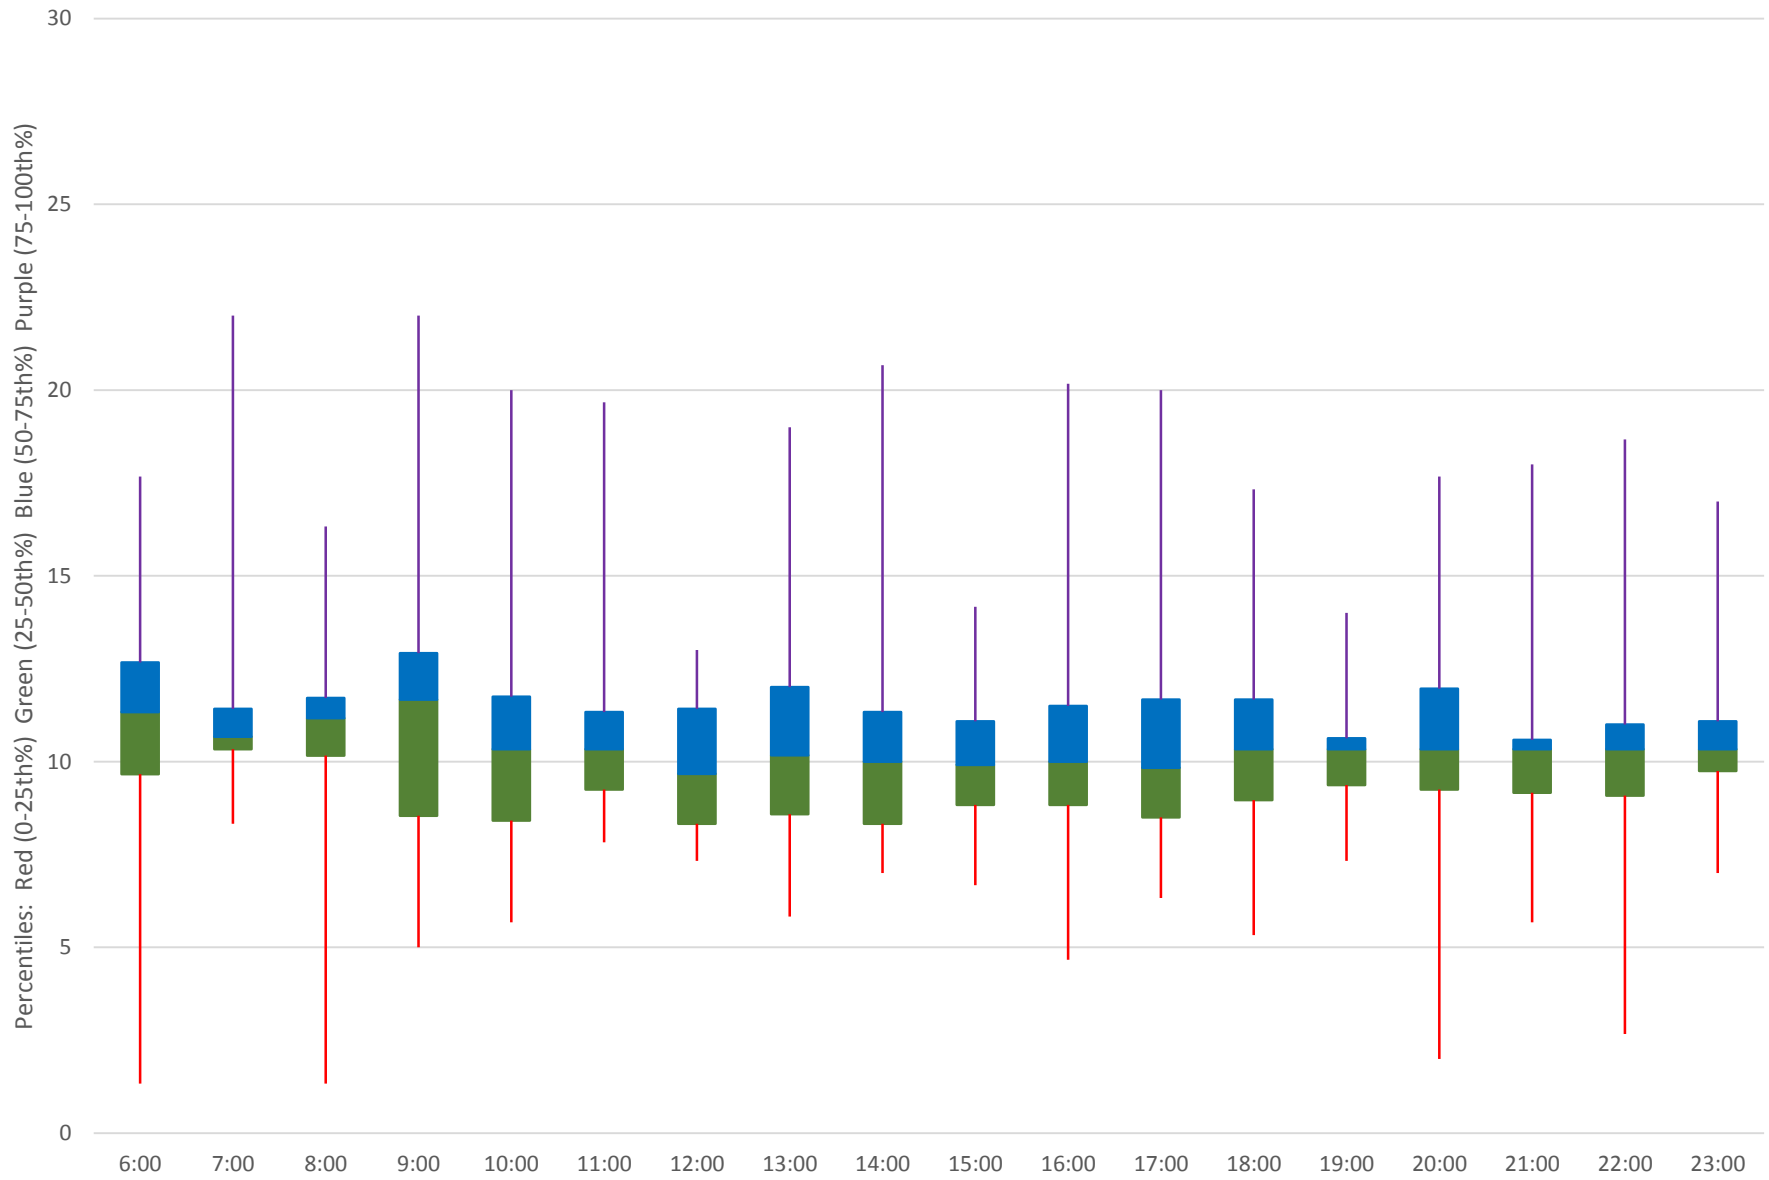

45 Kipling Headways at Rathburn Northbound June 2020 Sunday Statistics

45 Kipling Headways at Rathburn Northbound June 2020

Quartiles Saturdays