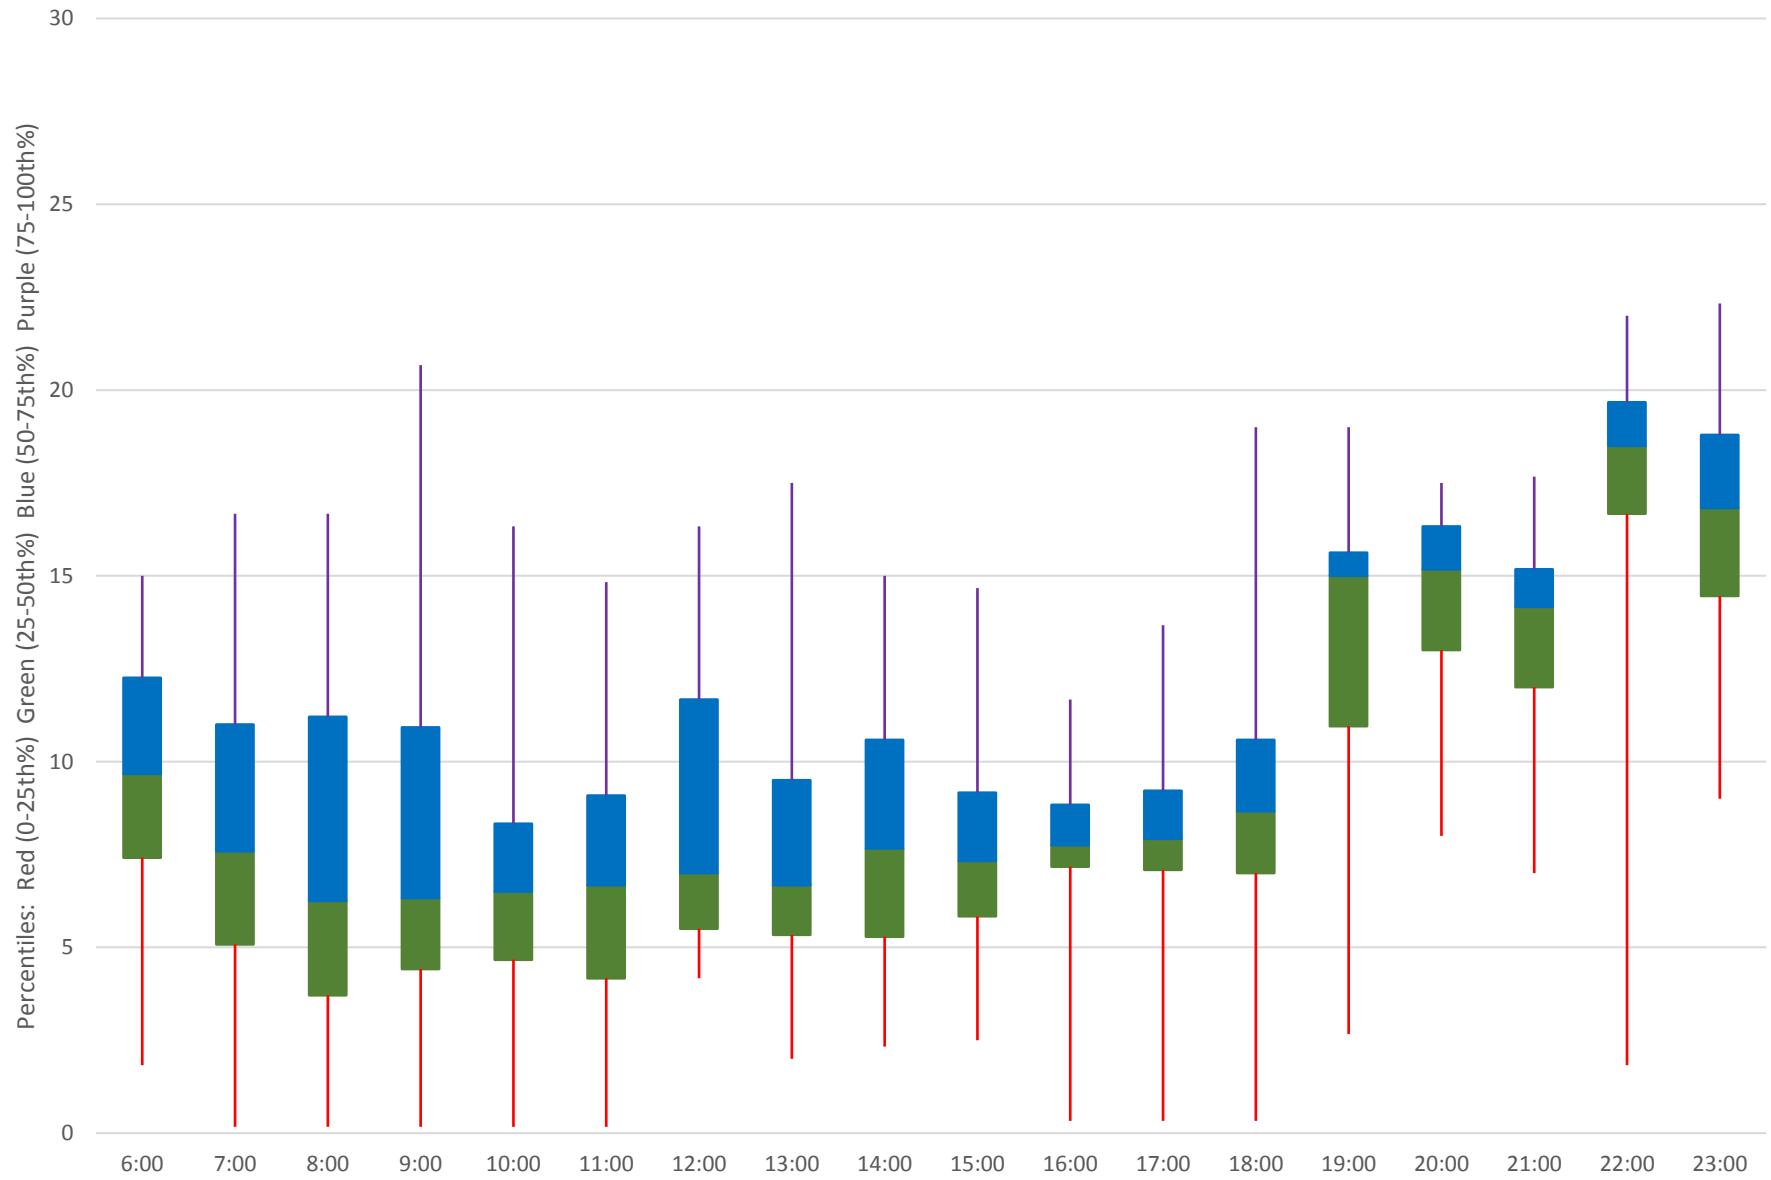

45 Kipling Headways at Rathburn Northbound June 2020

Quartiles Week 1