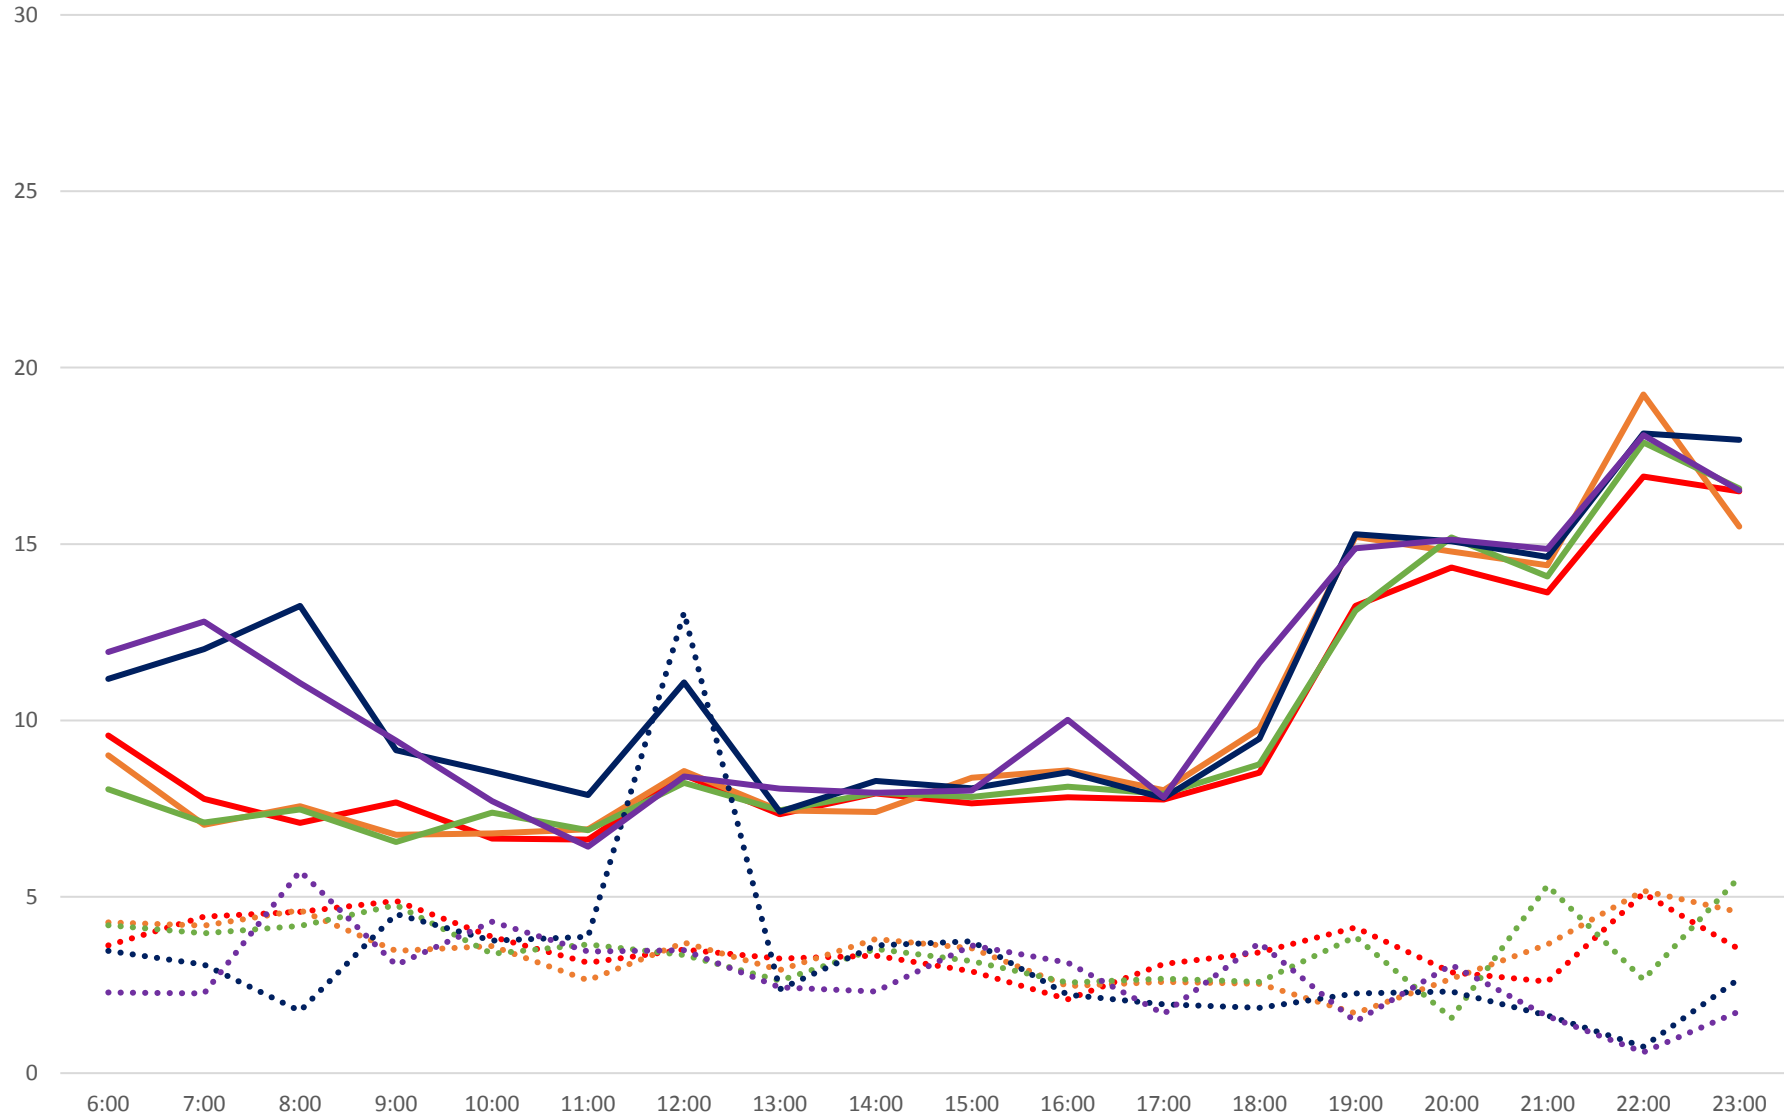

45 Kipling Headways at Rathburn Northbound June 2020 Weekday Statistics

— Average Week 1    ..... Std Devn Week 1    — Average Week 2    ..... Std Devn Week 2    — Average Week 3  
..... Std Devn Week 3    — Average Week 4    ..... Std Devn Week 4    — Average Week 5    ..... Std Devn Week 5

### 45 Kipling Headways at Rathburn Northbound June 2020