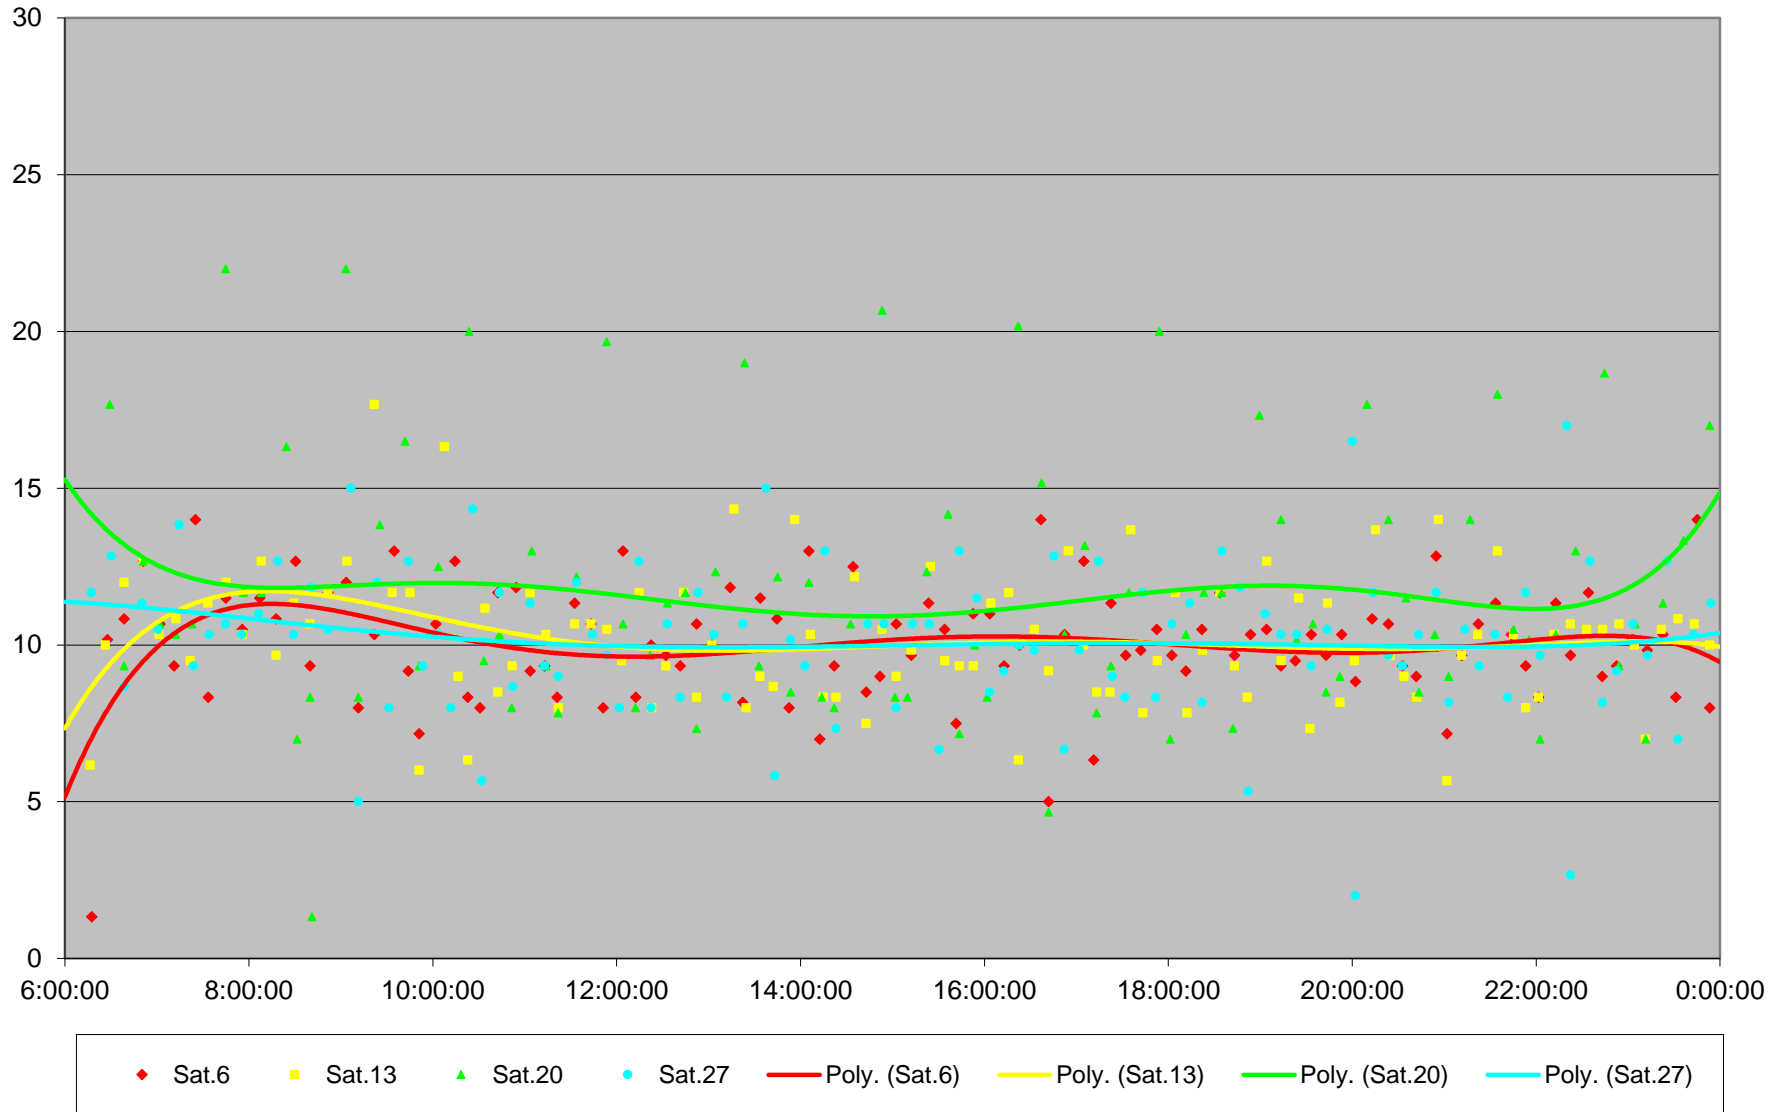

45 Kipling Headways at Rathburn Northbound June 2020