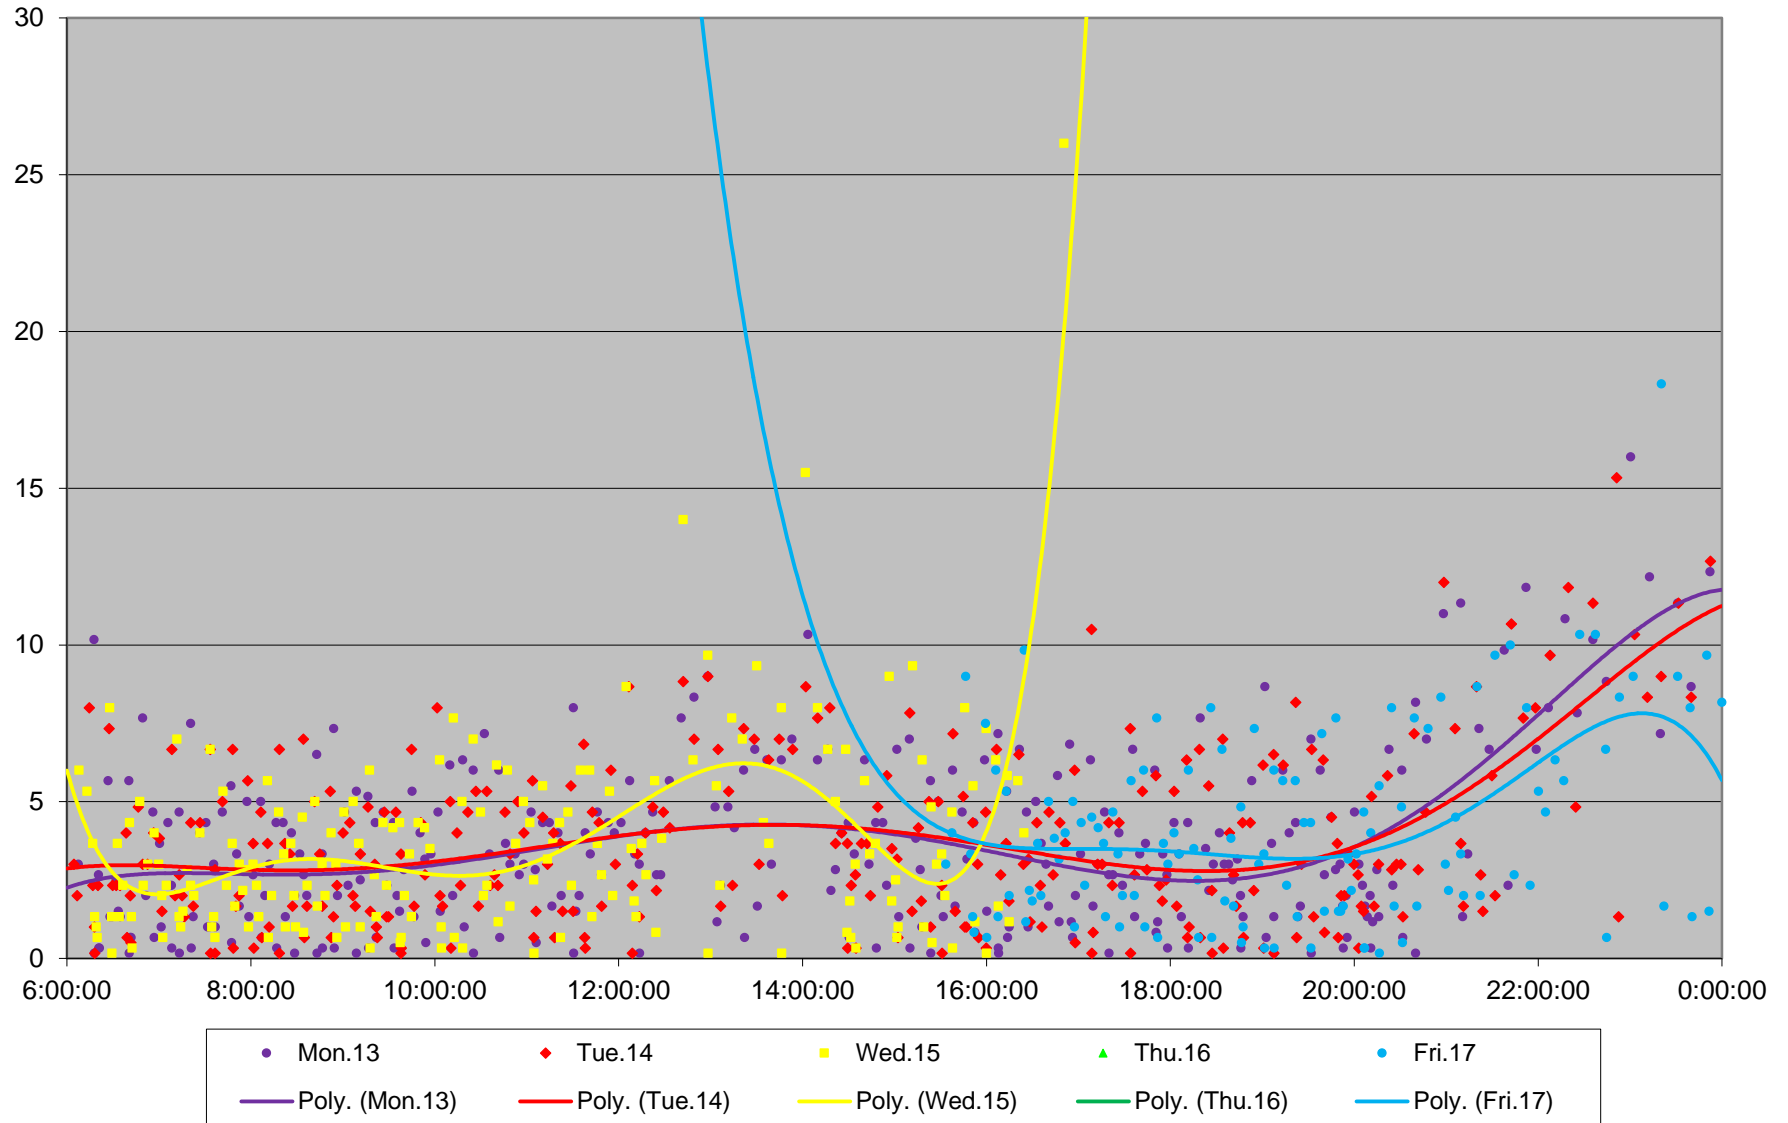

39 Finch East Headways at Nielson Westbound July 2020