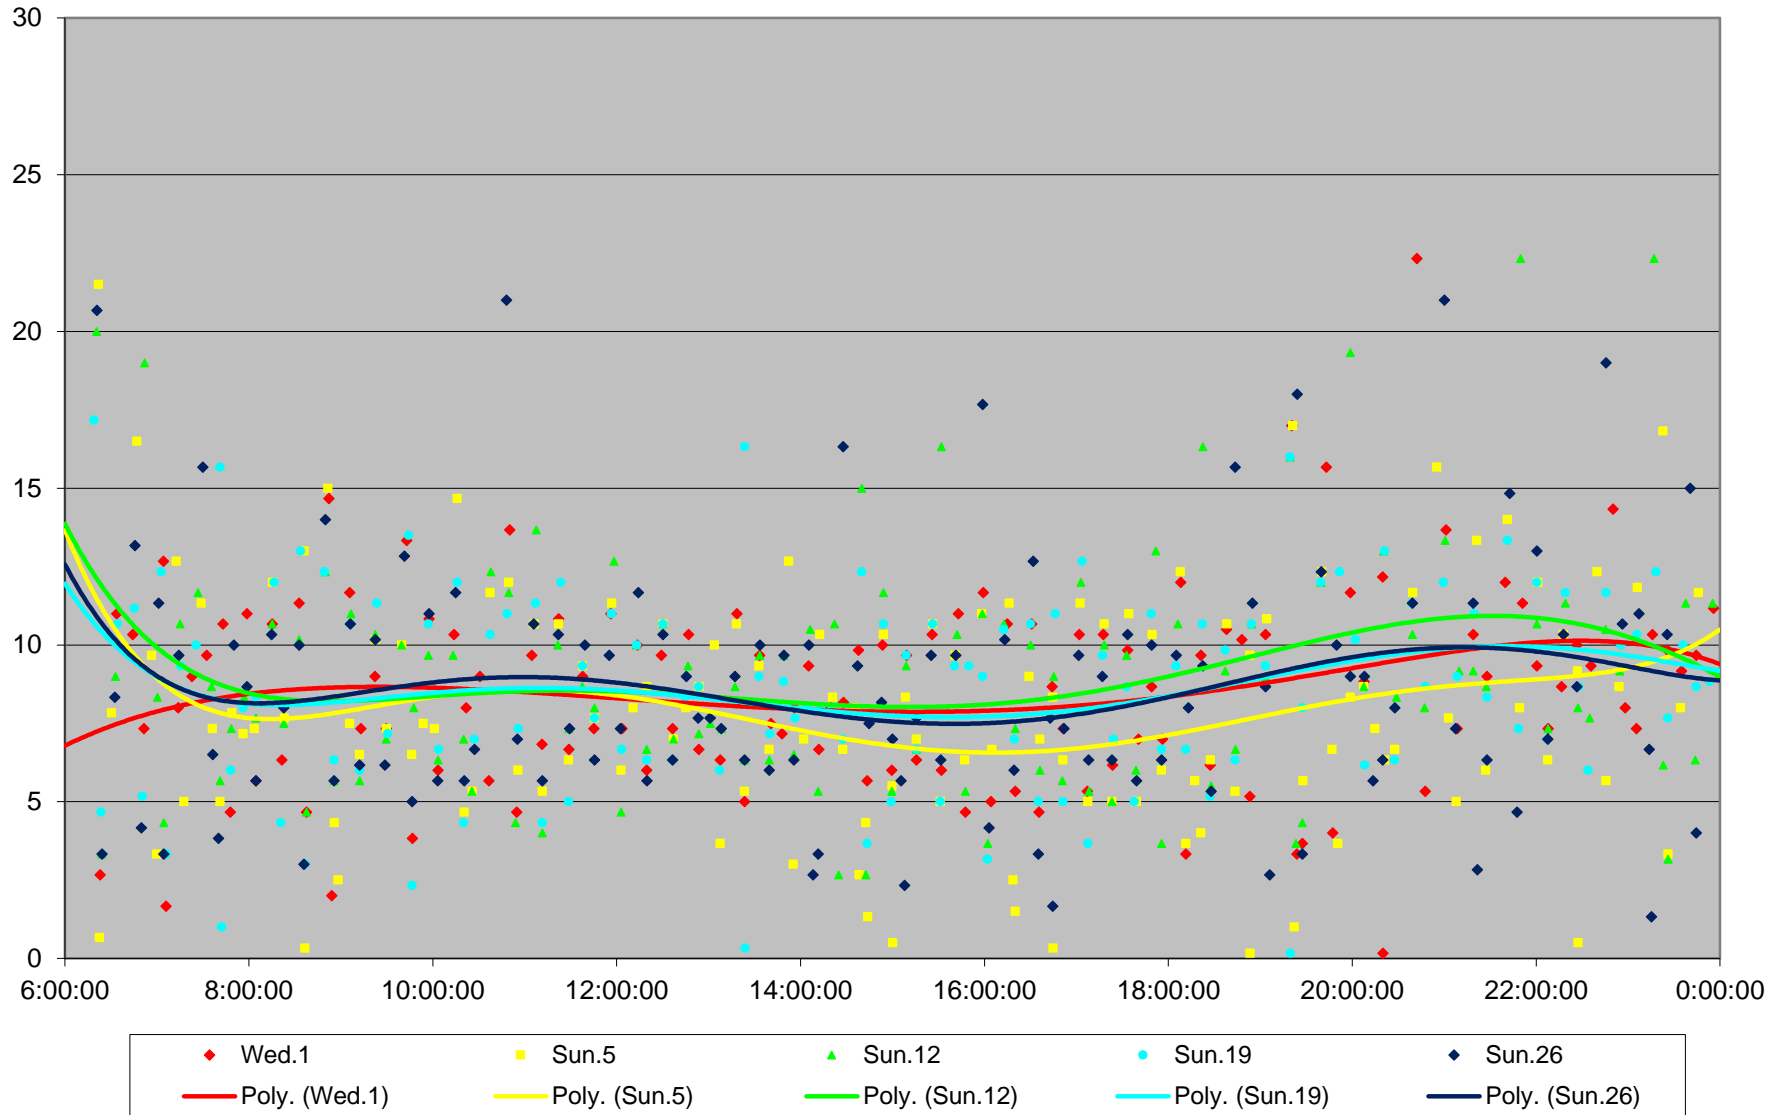

39 Finch East Headways at Nielson Westbound July 2020

Quartiles Saturdays

39 Finch East Headways at Nielson Westbound July 2020 Sunday Statistics

39 Finch East Headways at Nielson Westbound July 2020

39 Finch East Headways at Nielson Westbound July 2020