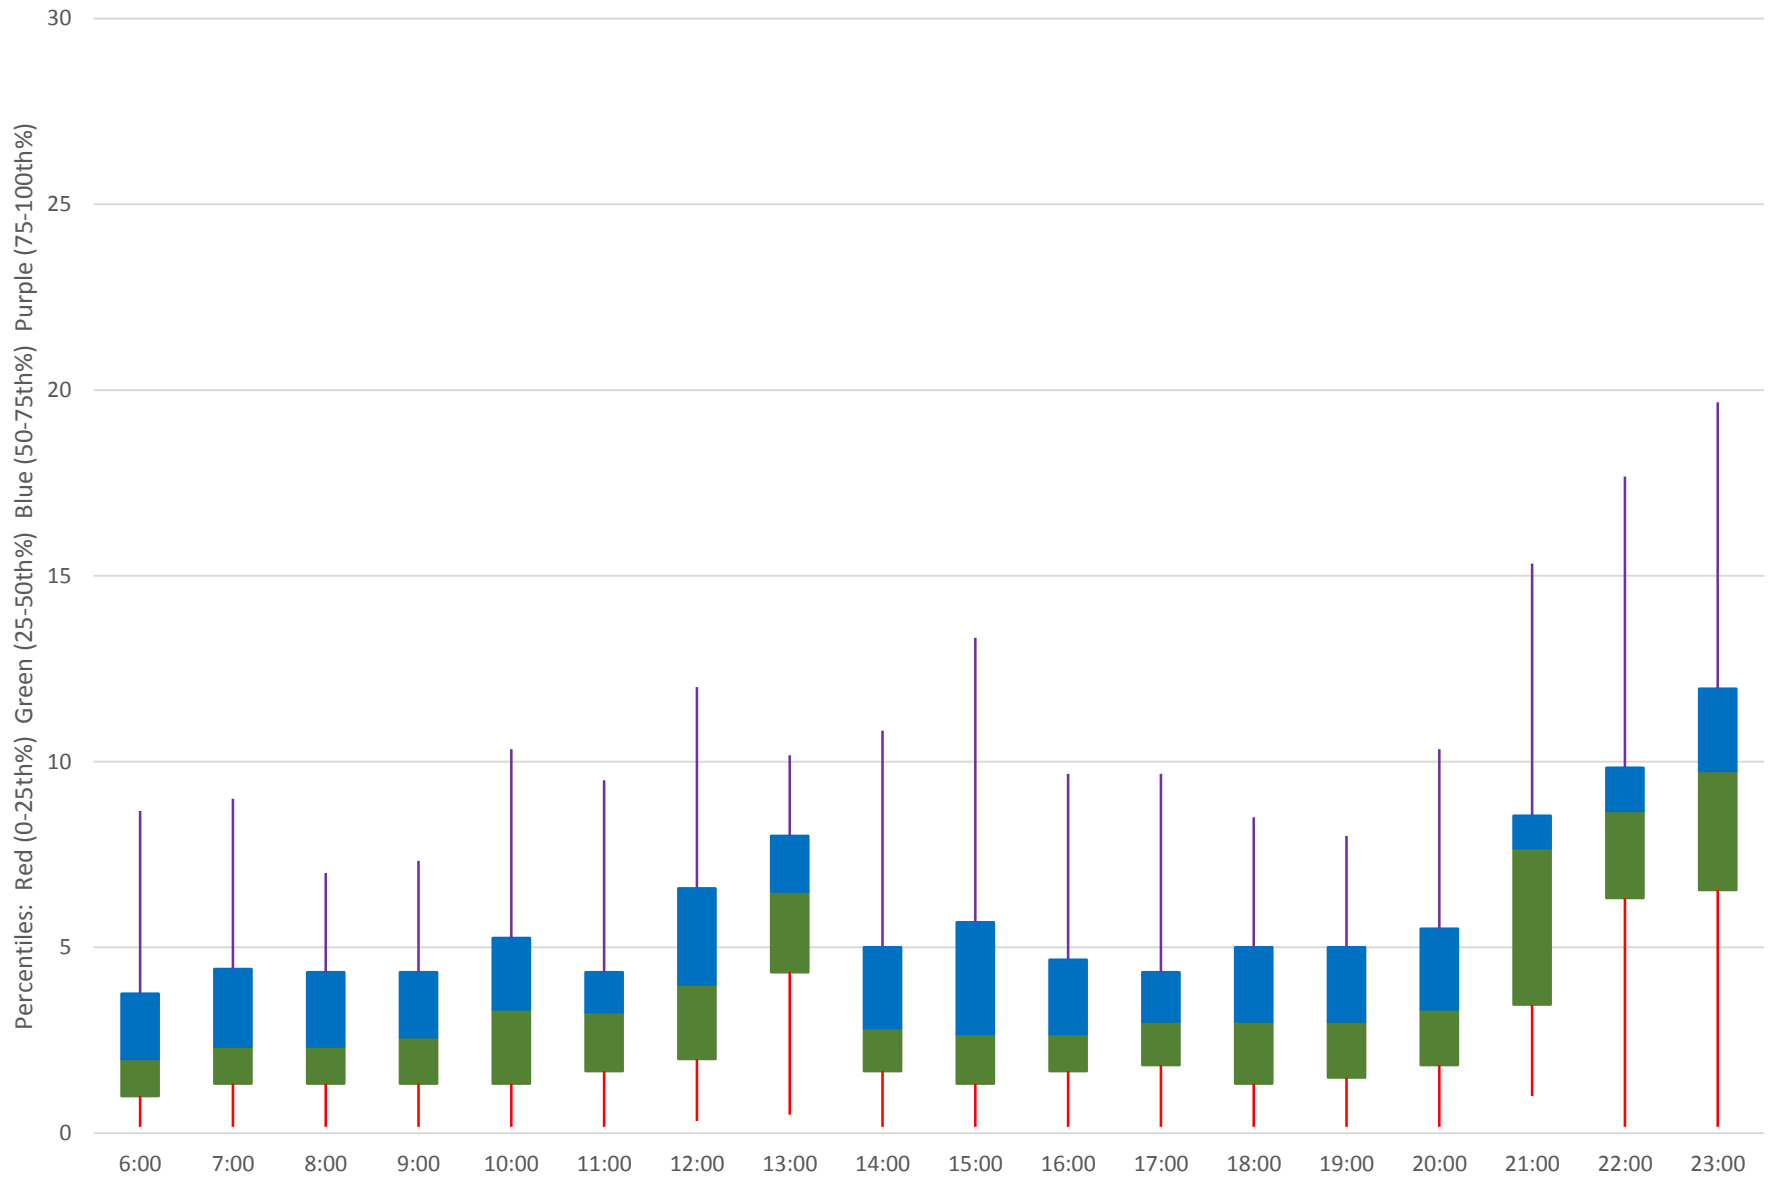

39 Finch East Headways at Nielson Westbound July 2020

Quartiles Week 2