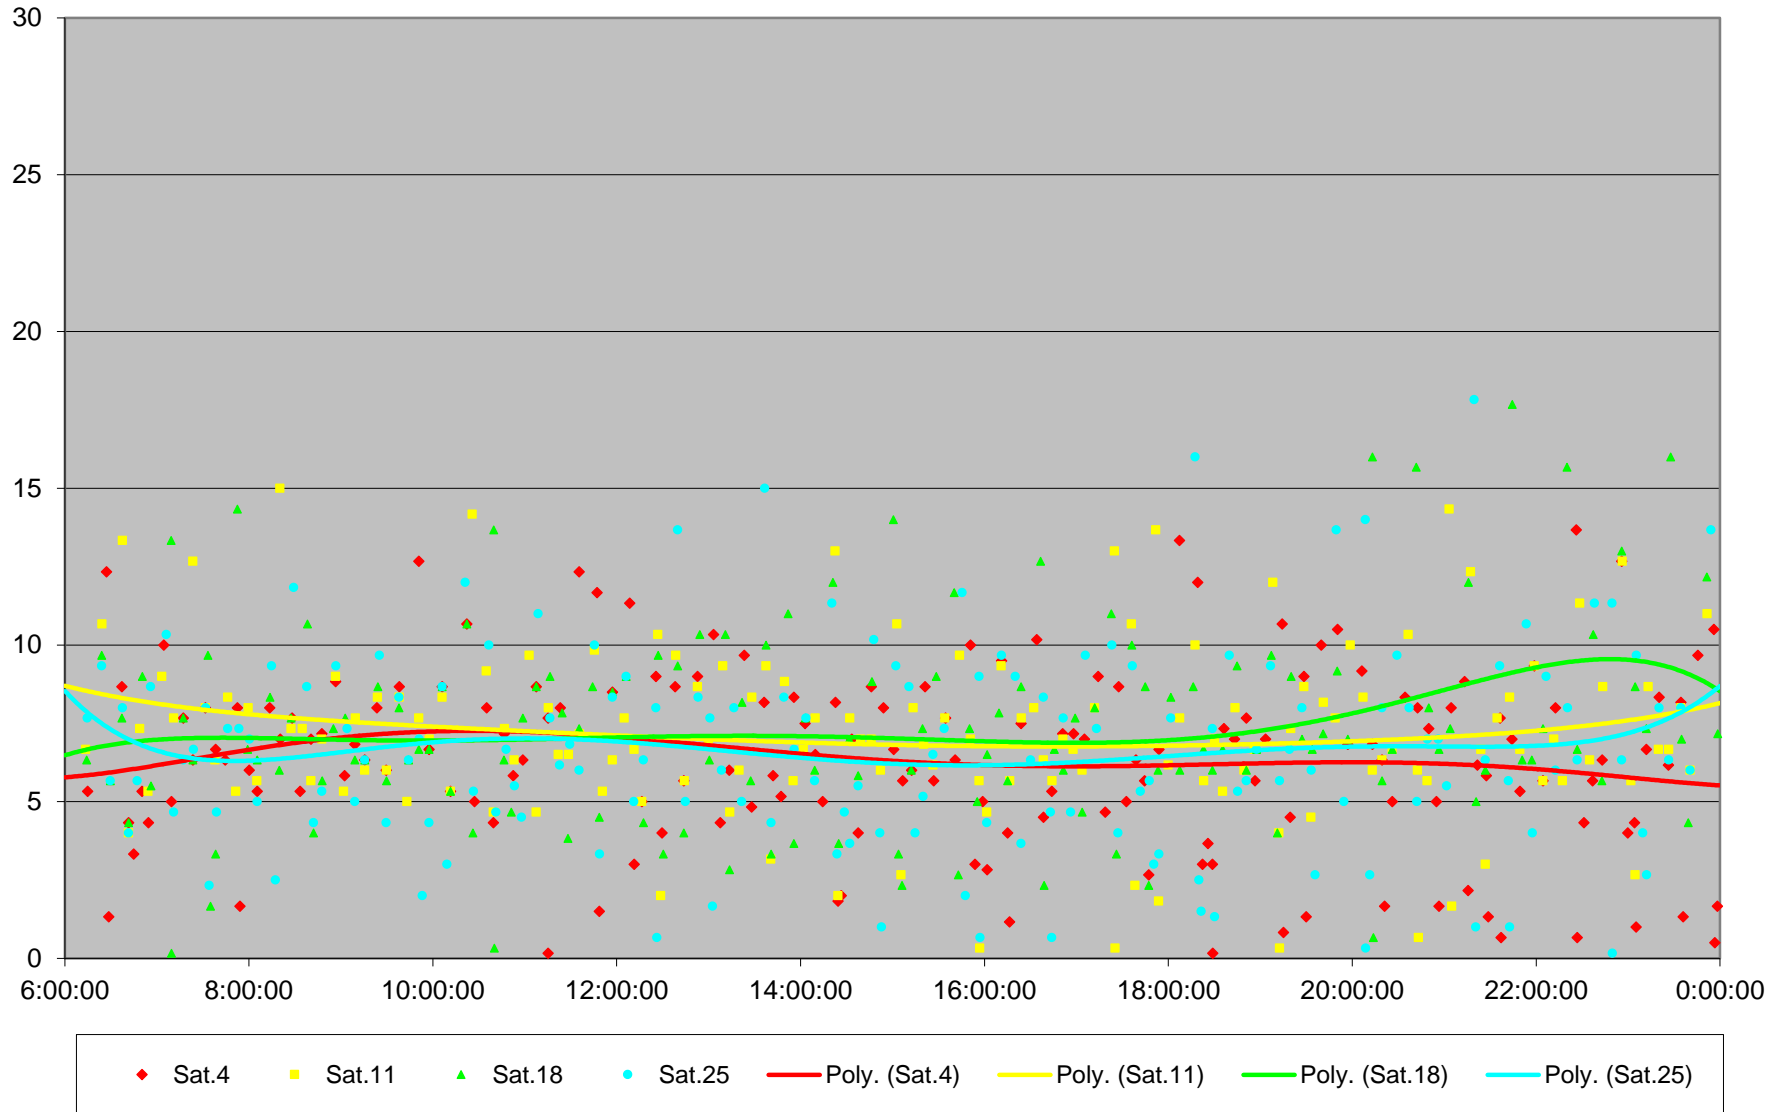

39 Finch East Headways at Nielson Westbound July 2020

39 Finch East Headways at Nielson Westbound July 2020

Quartiles Week 5

39 Finch East Headways at Nielson Westbound July 2020 Saturday Statistics

39 Finch East Headways at Nielson Westbound July 2020

39 Finch East Headways at Nielson Westbound July 2020

Quartiles Saturdays

39 Finch East Headways at Nielson Westbound July 2020 Sunday Statistics

39 Finch East Headways at Nielson Westbound July 2020

39 Finch East Headways at Nielson Westbound July 2020