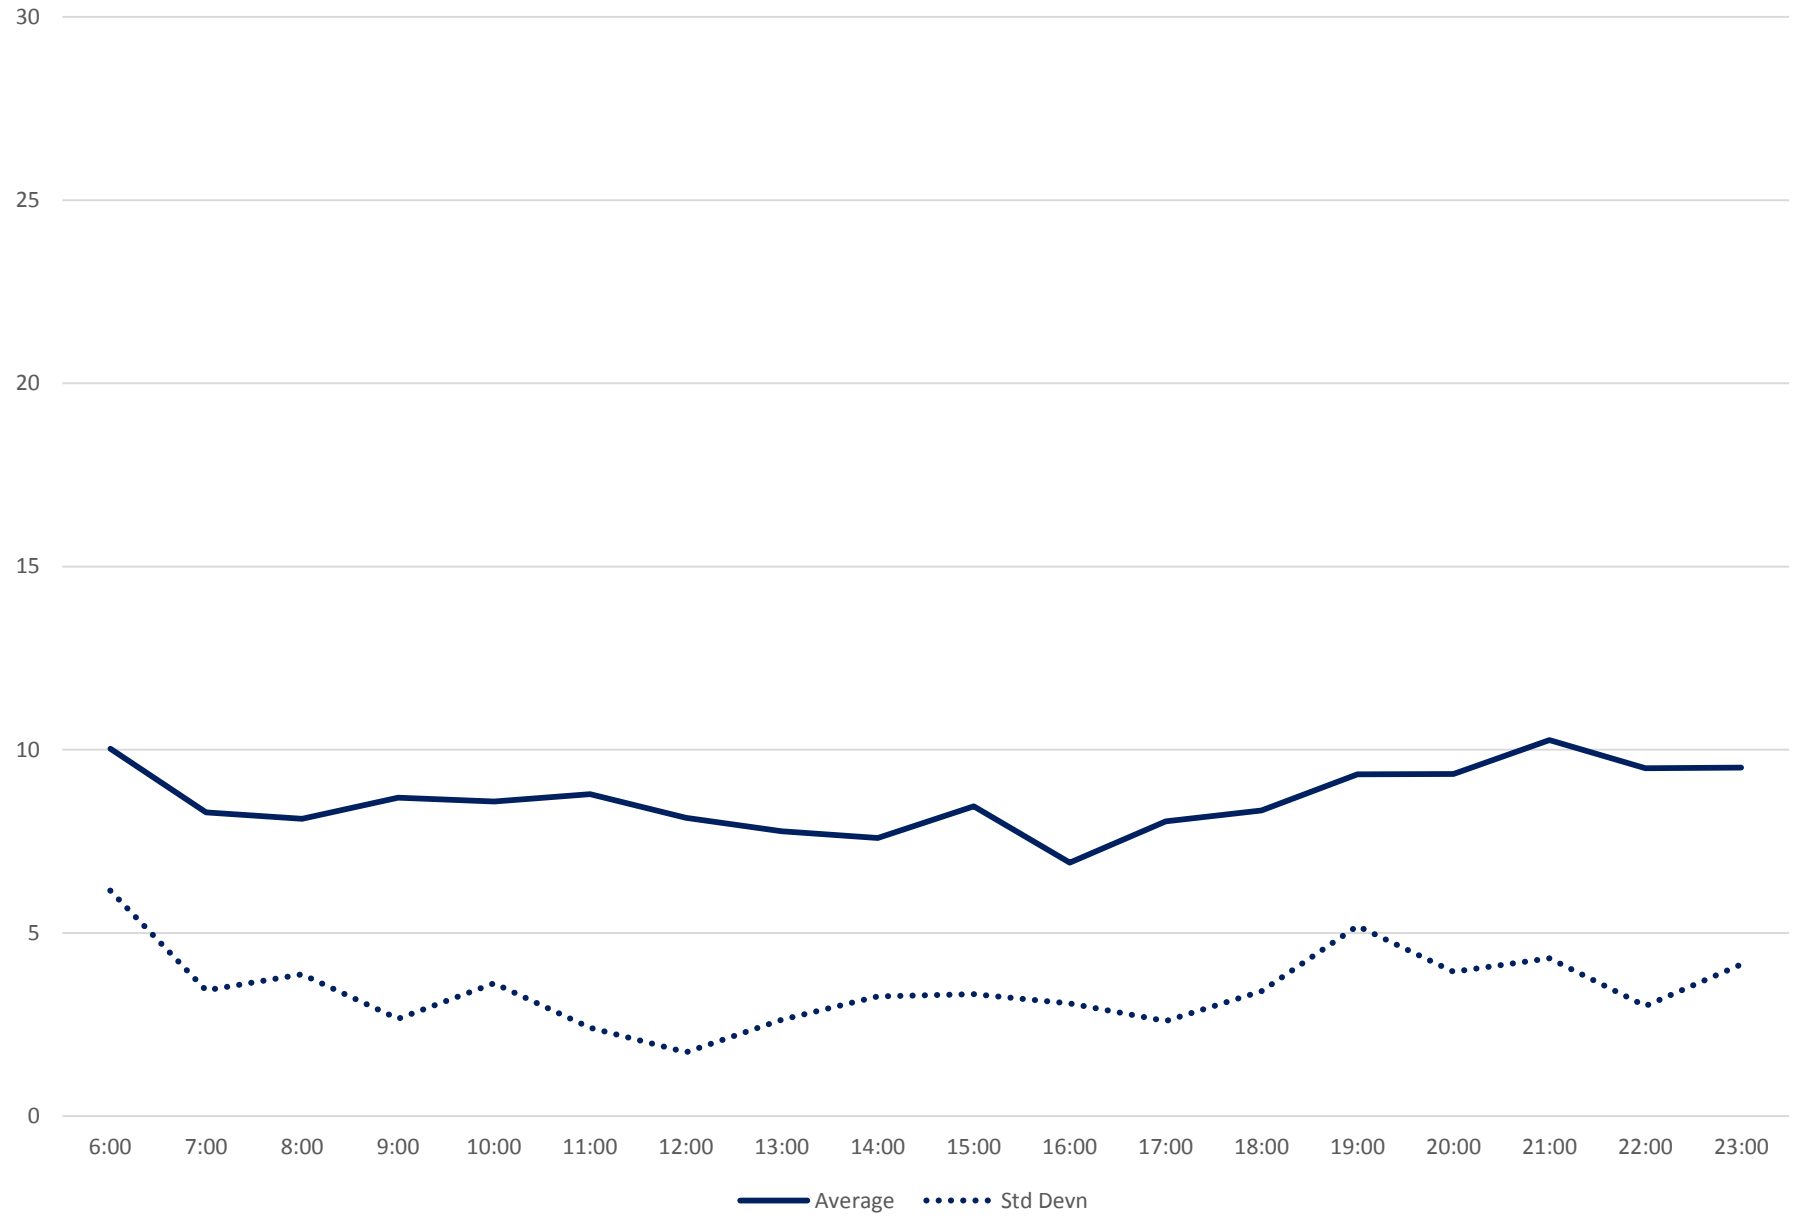

39 Finch East Headways at Nielson Westbound July 2020

39 Finch East Headways at Nielson Westbound July 2020

Quartiles Week 5

39 Finch East Headways at Nielson Westbound July 2020 Saturday Statistics

39 Finch East Headways at Nielson Westbound July 2020

39 Finch East Headways at Nielson Westbound July 2020

Quartiles Saturdays

39 Finch East Headways at Nielson Westbound July 2020 Sunday Statistics

39 Finch East Headways at Nielson Westbound July 2020

39 Finch East Headways at Nielson Westbound July 2020