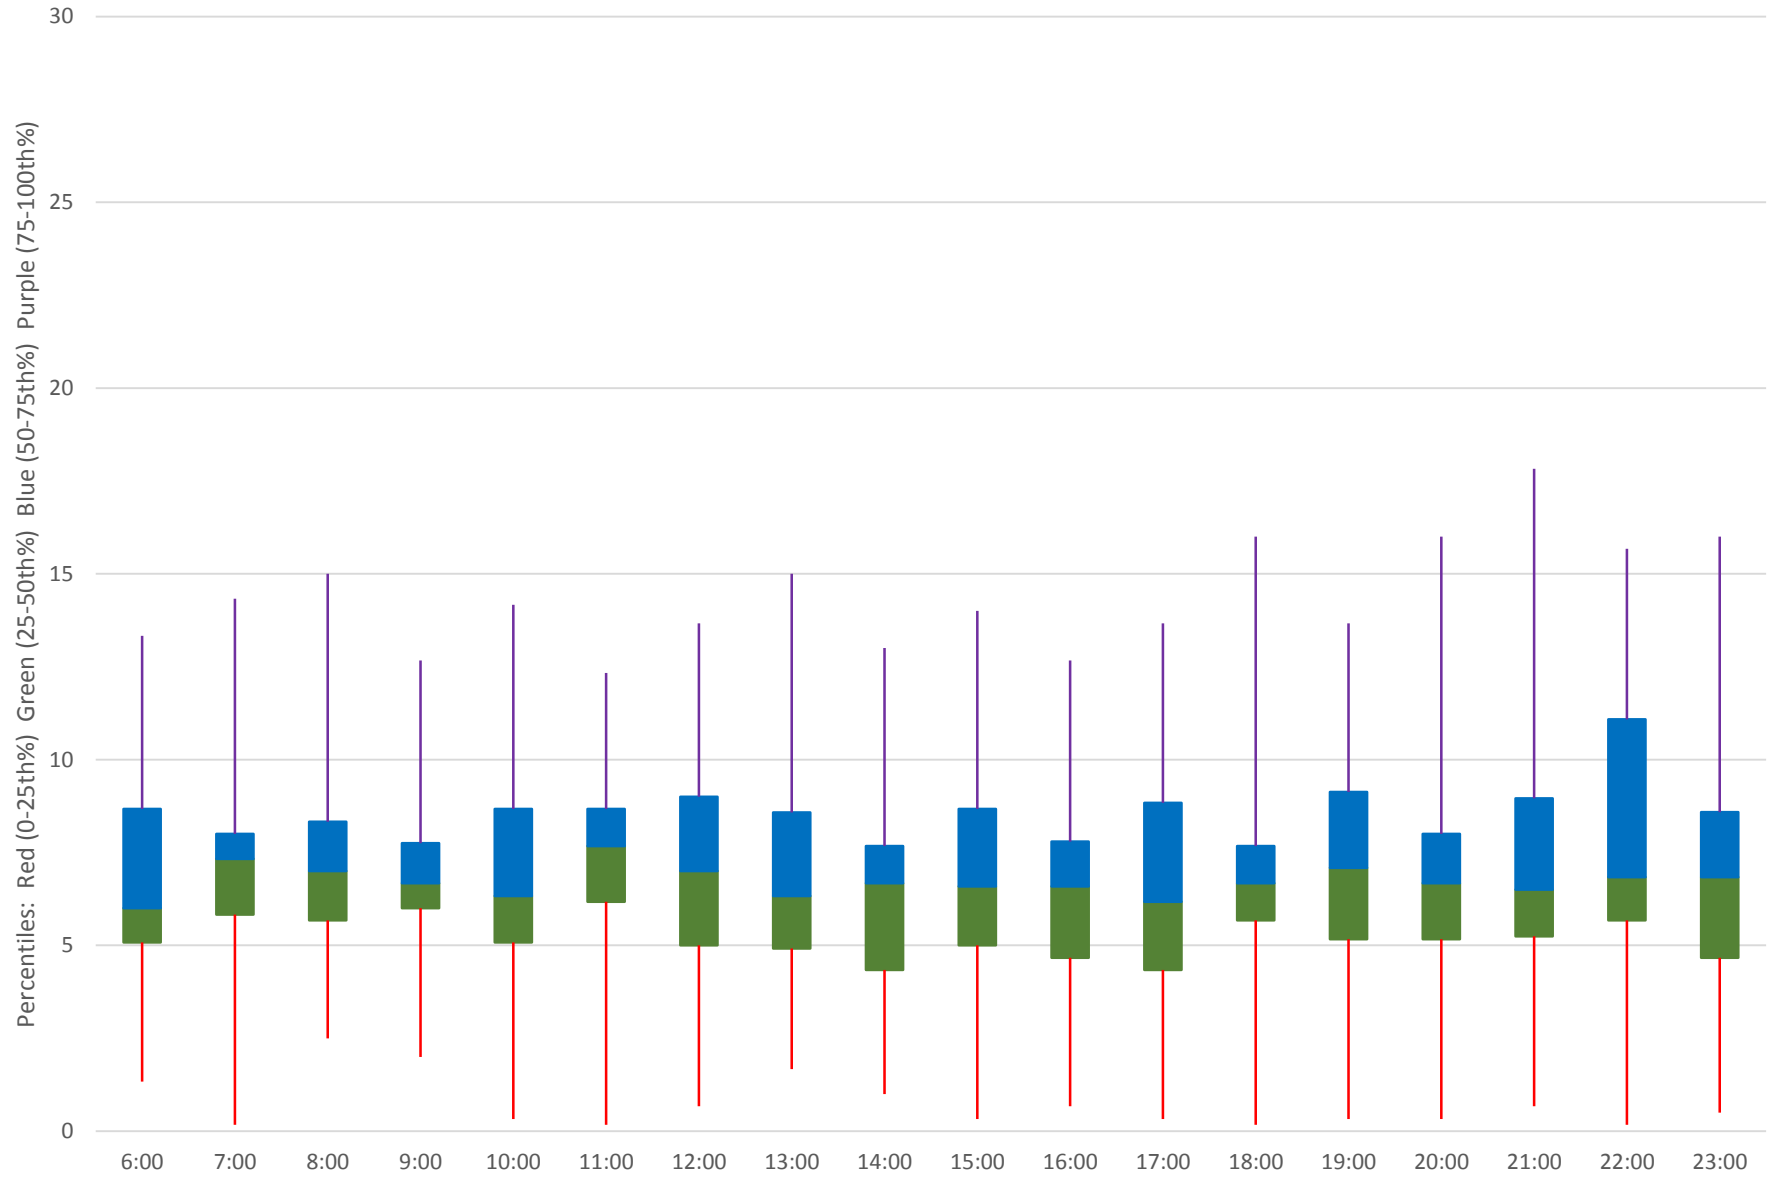

39 Finch East Headways at Nielson Westbound July 2020

39 Finch East Headways at Nielson Westbound July 2020

Quartiles Week 5

39 Finch East Headways at Nielson Westbound July 2020 Saturday Statistics

39 Finch East Headways at Nielson Westbound July 2020

39 Finch East Headways at Nielson Westbound July 2020

Quartiles Saturdays

39 Finch East Headways at Nielson Westbound July 2020 Sunday Statistics

39 Finch East Headways at Nielson Westbound July 2020

39 Finch East Headways at Nielson Westbound July 2020