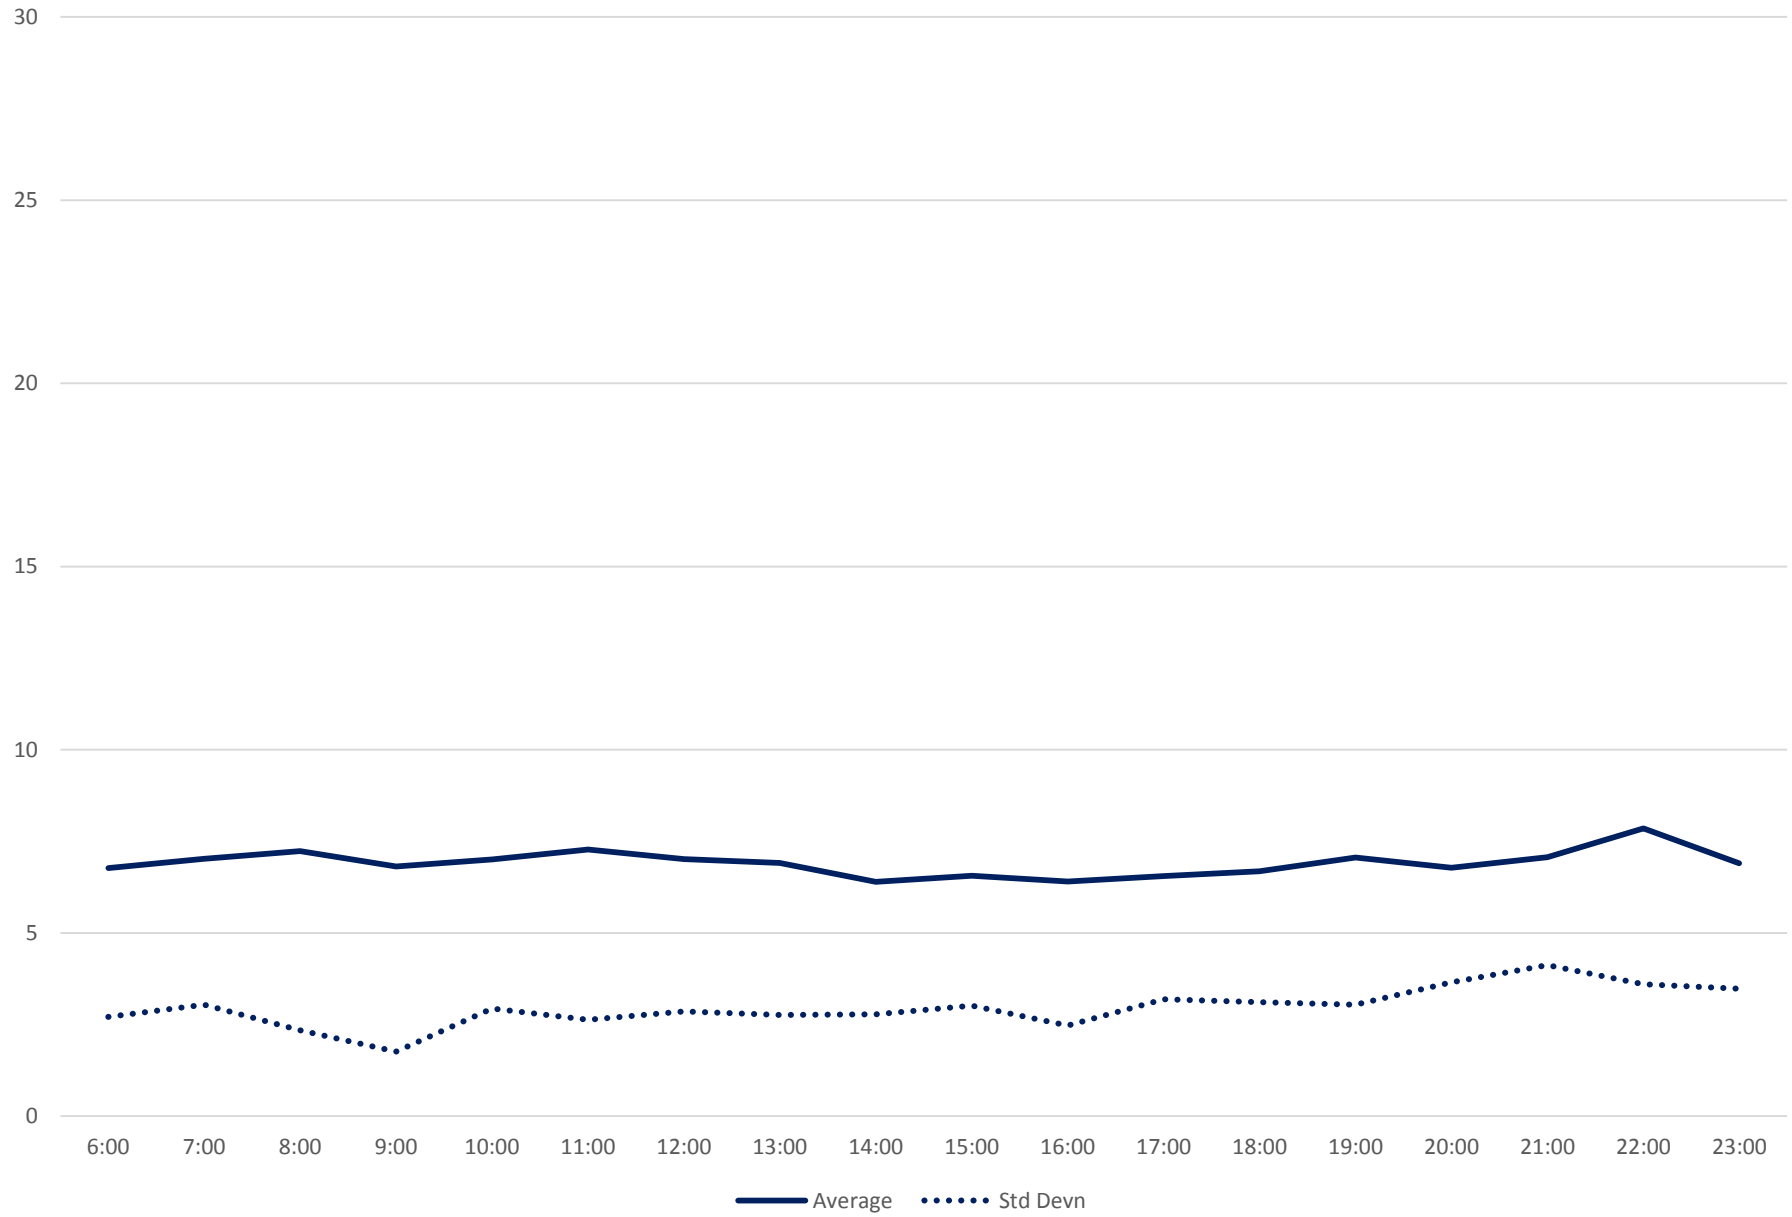

39 Finch East Headways at Nielson Westbound July 2020

39 Finch East Headways at Nielson Westbound July 2020

Quartiles Week 5

39 Finch East Headways at Nielson Westbound July 2020 Saturday Statistics

39 Finch East Headways at Nielson Westbound July 2020

39 Finch East Headways at Nielson Westbound July 2020

Quartiles Saturdays

39 Finch East Headways at Nielson Westbound July 2020 Sunday Statistics

39 Finch East Headways at Nielson Westbound July 2020

39 Finch East Headways at Nielson Westbound July 2020