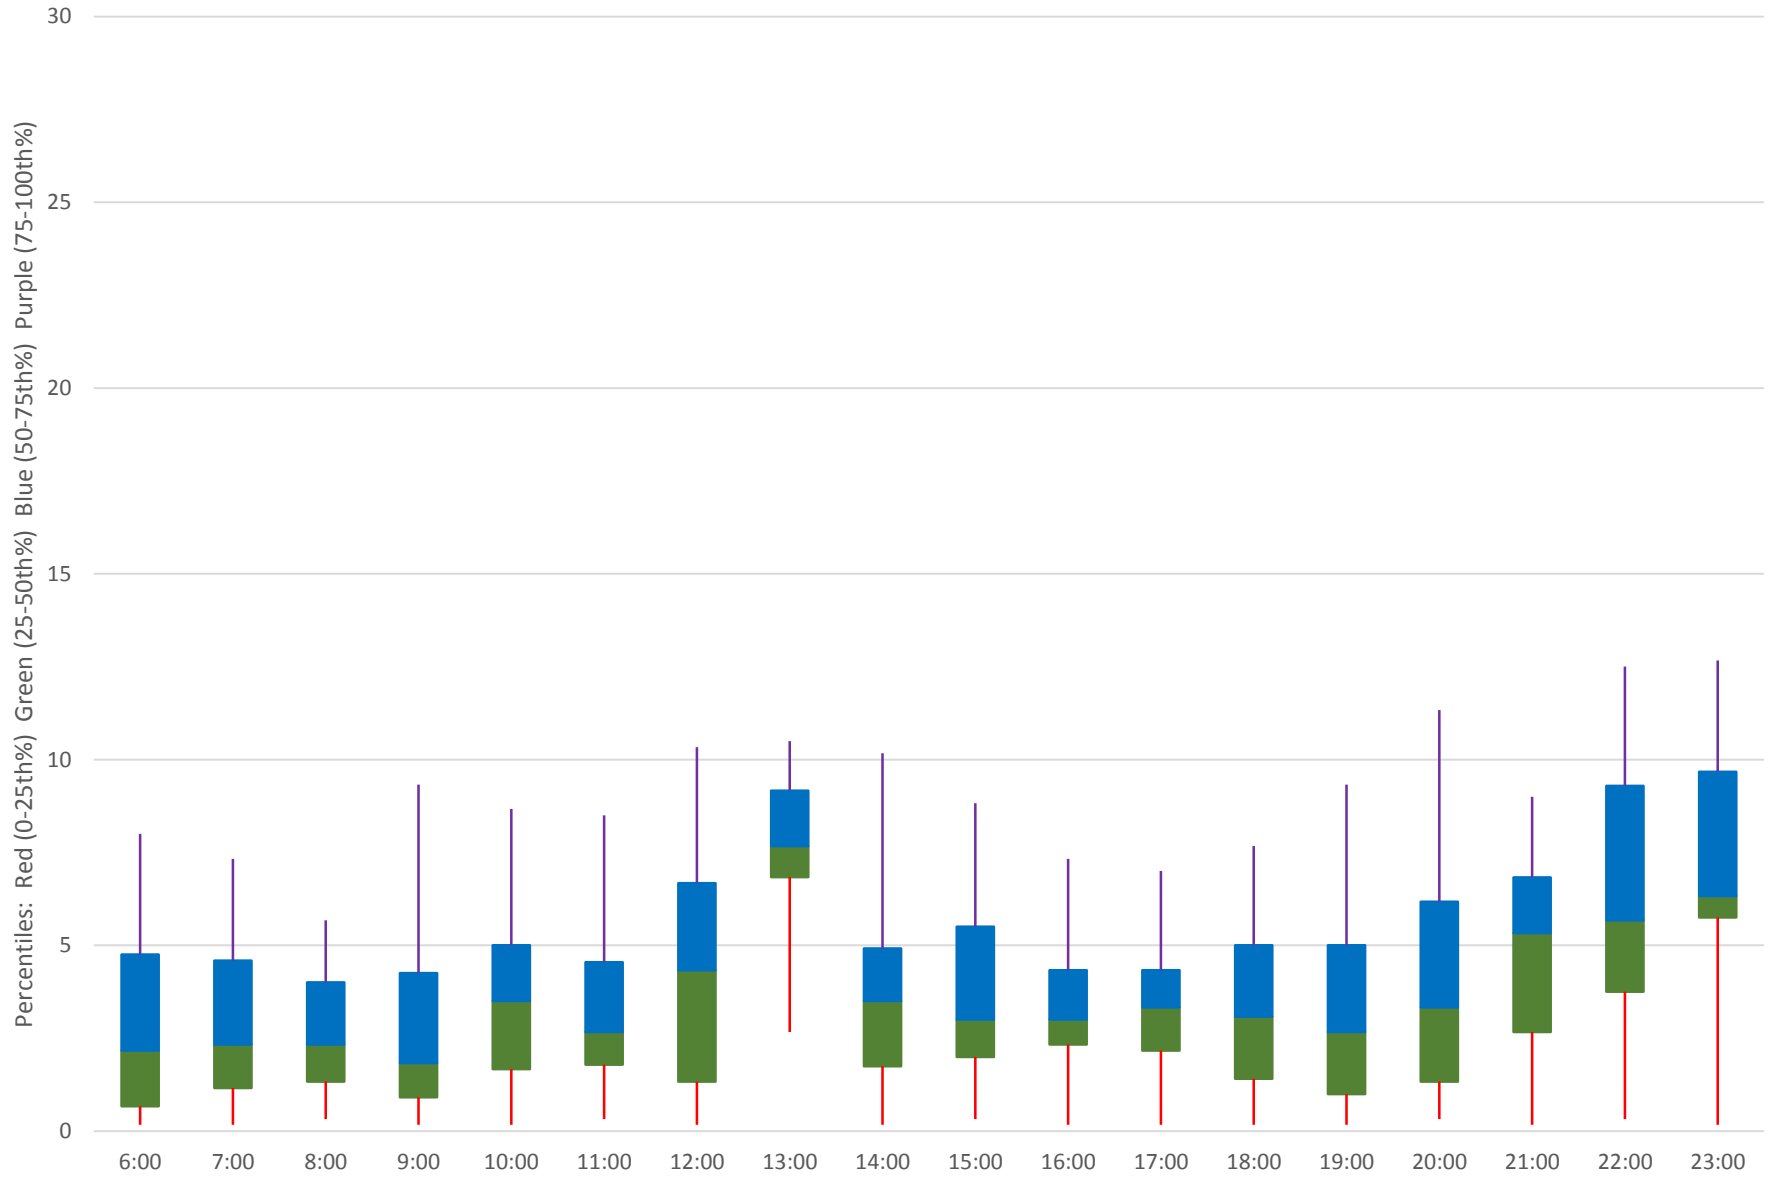

39 Finch East Headways at Nielson Westbound July 2020 Weekday Statistics

— Average Week 1 Std Devn Week 1 — Average Week 2 Std Devn Week 2 — Average Week 3
..... Std Devn Week 3 — Average Week 4 Std Devn Week 4 — Average Week 5 Std Devn Week 5

39 Finch East Headways at Nielson Westbound July 2020

39 Finch East Headways at Nielson Westbound July 2020

Quartiles Week 1

39 Finch East Headways at Nielson Westbound July 2020

39 Finch East Headways at Nielson Westbound July 2020