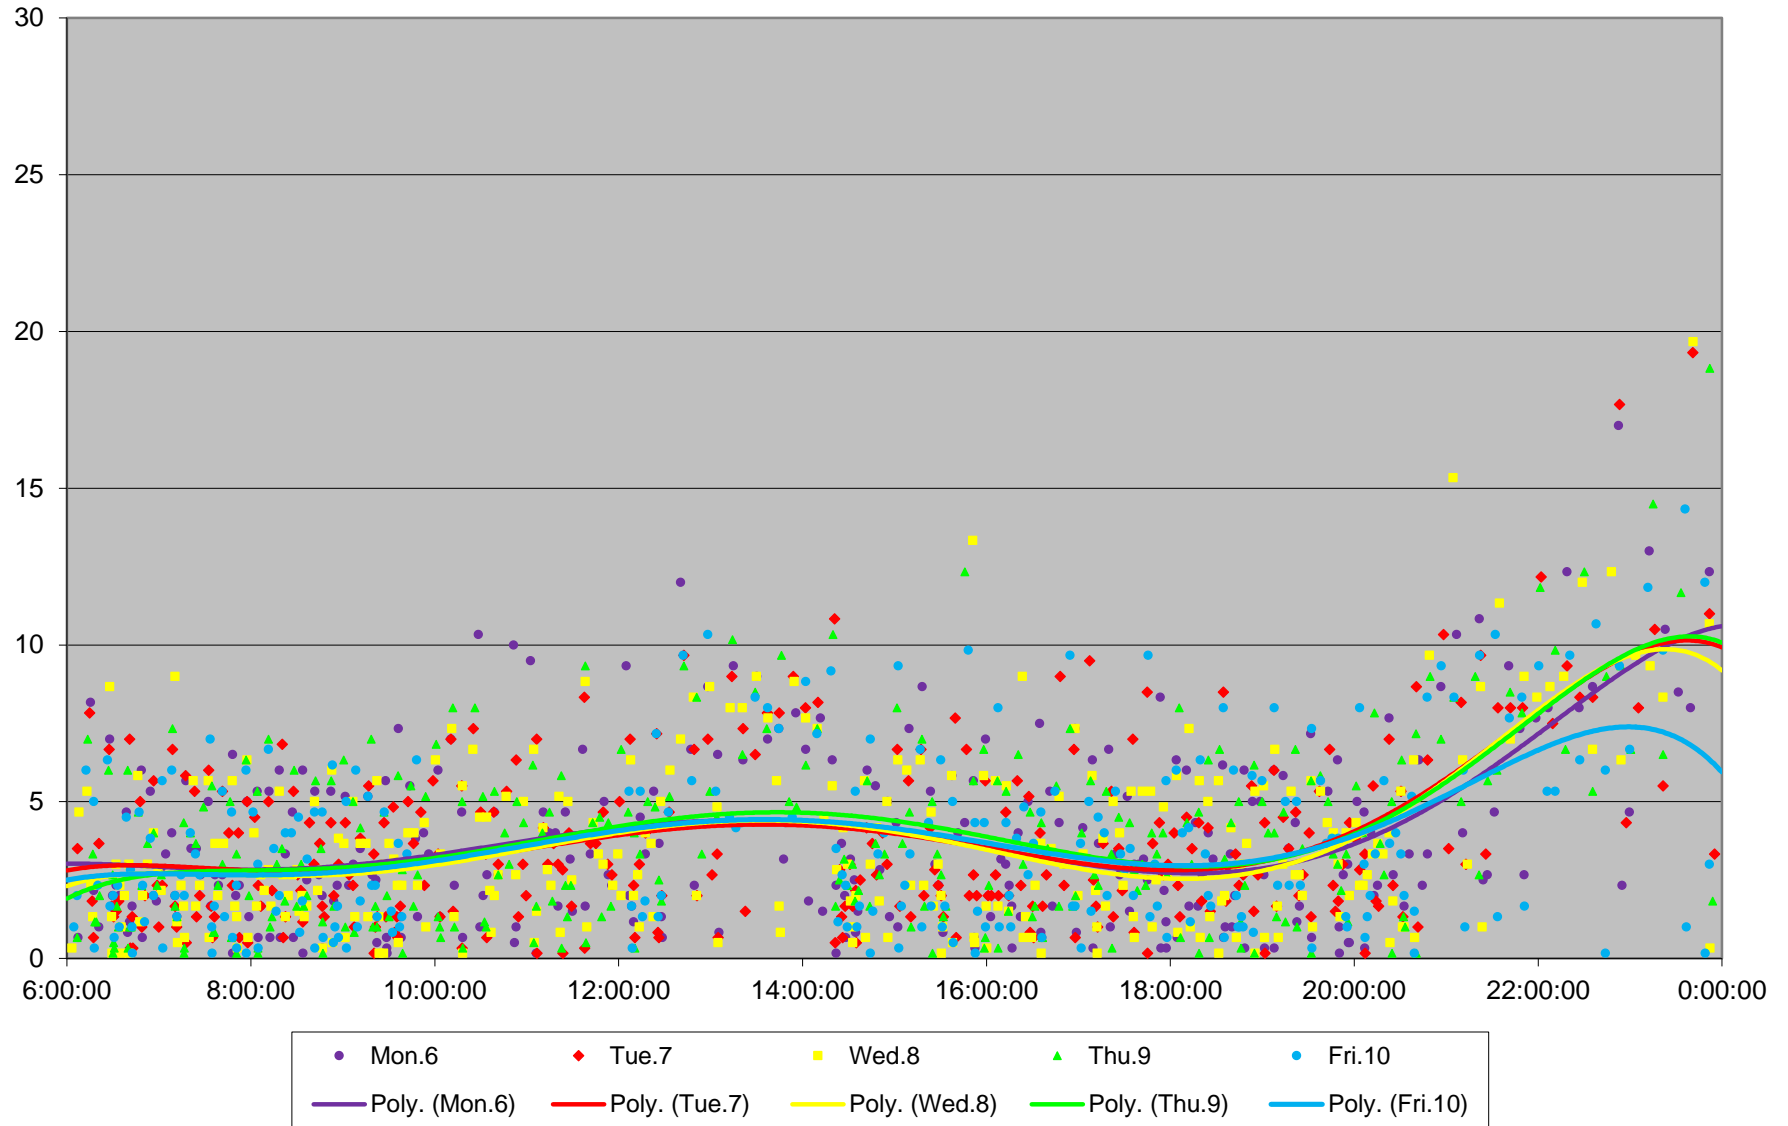

39 Finch East Headways at Nielson Westbound July 2020 Weekday Statistics

— Average Week 1 Std Devn Week 1 — Average Week 2 Std Devn Week 2 — Average Week 3
..... Std Devn Week 3 — Average Week 4 Std Devn Week 4 — Average Week 5 Std Devn Week 5

39 Finch East Headways at Nielson Westbound July 2020

39 Finch East Headways at Nielson Westbound July 2020

Quartiles Week 1

39 Finch East Headways at Nielson Westbound July 2020

39 Finch East Headways at Nielson Westbound July 2020