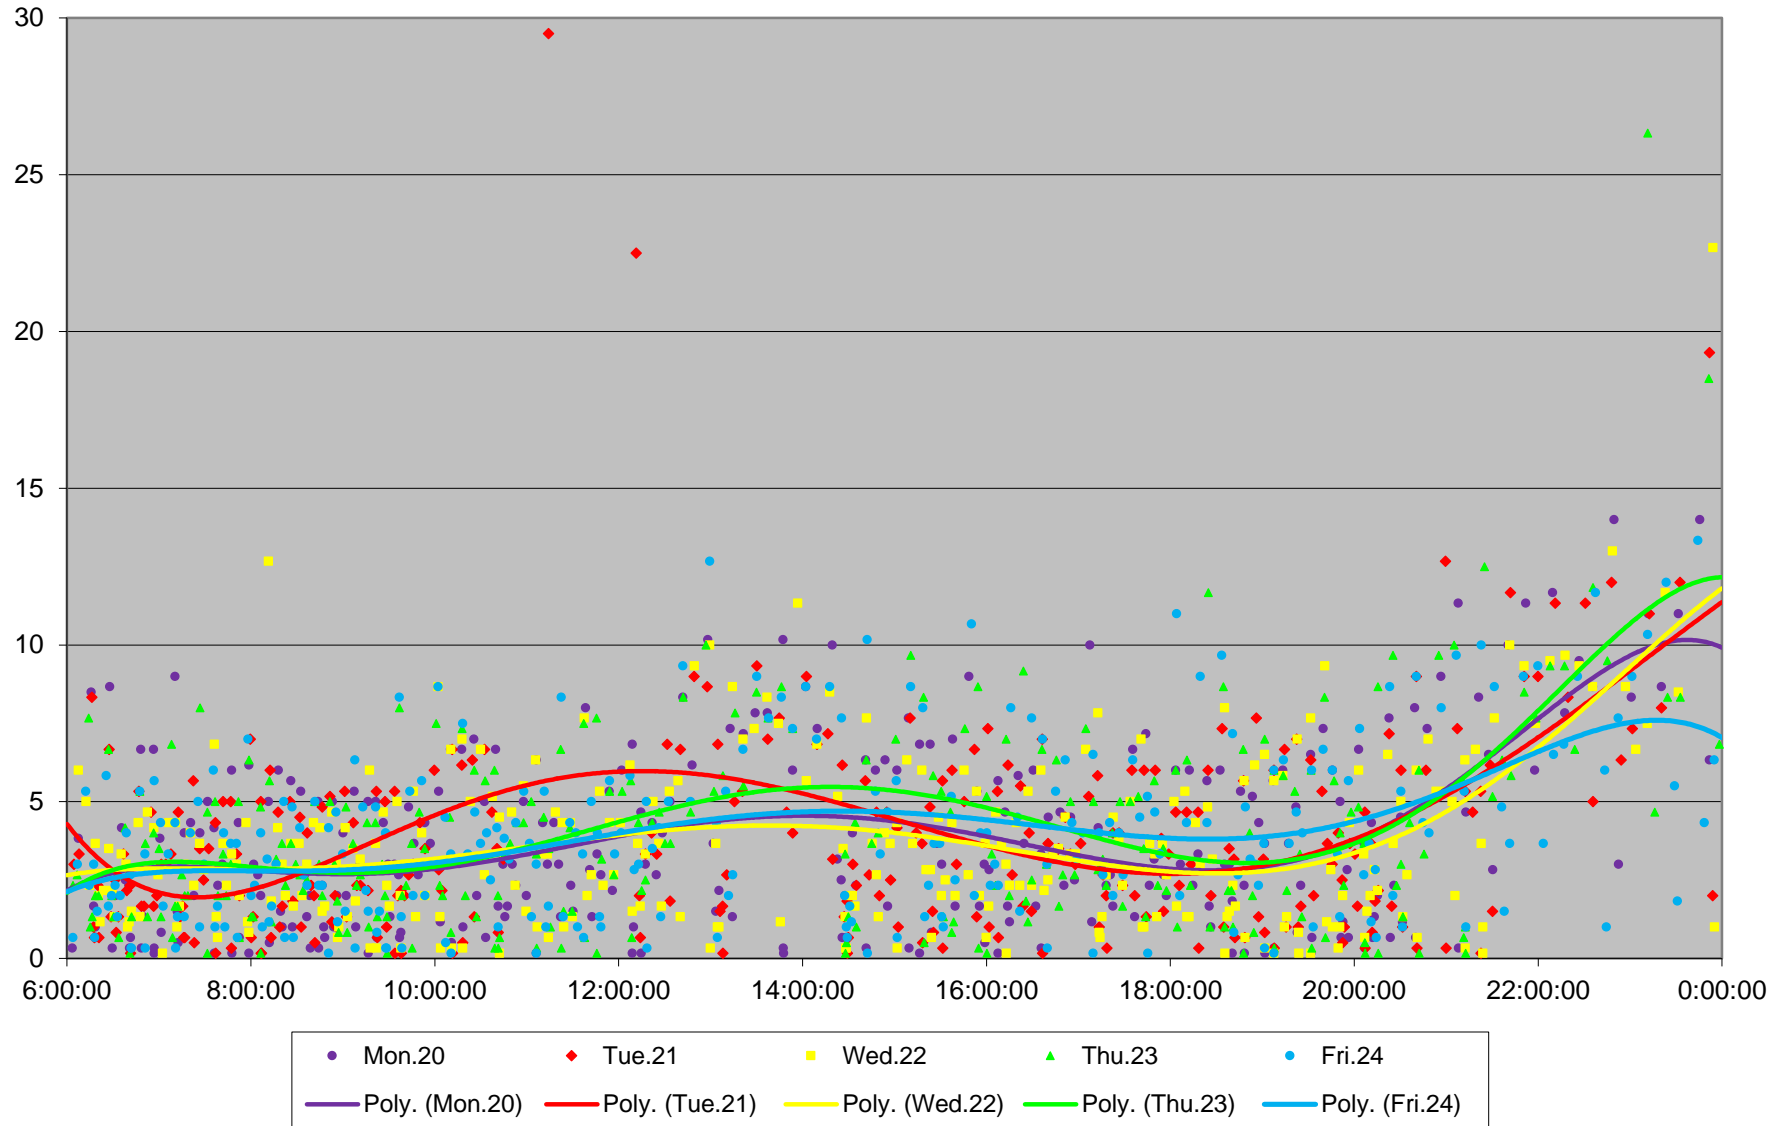

39 Finch East Headways at Nielson Westbound July 2020 Weekday Statistics

— Average Week 1 Std Devn Week 1 — Average Week 2 Std Devn Week 2 — Average Week 3
..... Std Devn Week 3 — Average Week 4 Std Devn Week 4 — Average Week 5 Std Devn Week 5

Quartiles Week 2

39 Finch East Headways at Nielson Westbound July 2020

39 Finch East Headways at Nielson Westbound July 2020

Quartiles Week 3

39 Finch East Headways at Nielson Westbound July 2020

39 Finch East Headways at Nielson Westbound July 2020 Quartiles Week 4

39 Finch East Headways at Nielson Westbound July 2020

39 Finch East Headways at Nielson Westbound July 2020

Quartiles Week 5

39 Finch East Headways at Nielson Westbound July 2020 Saturday Statistics

39 Finch East Headways at Nielson Westbound July 2020

39 Finch East Headways at Nielson Westbound July 2020

Quartiles Saturdays

39 Finch East Headways at Nielson Westbound July 2020 Sunday Statistics

39 Finch East Headways at Nielson Westbound July 2020

39 Finch East Headways at Nielson Westbound July 2020