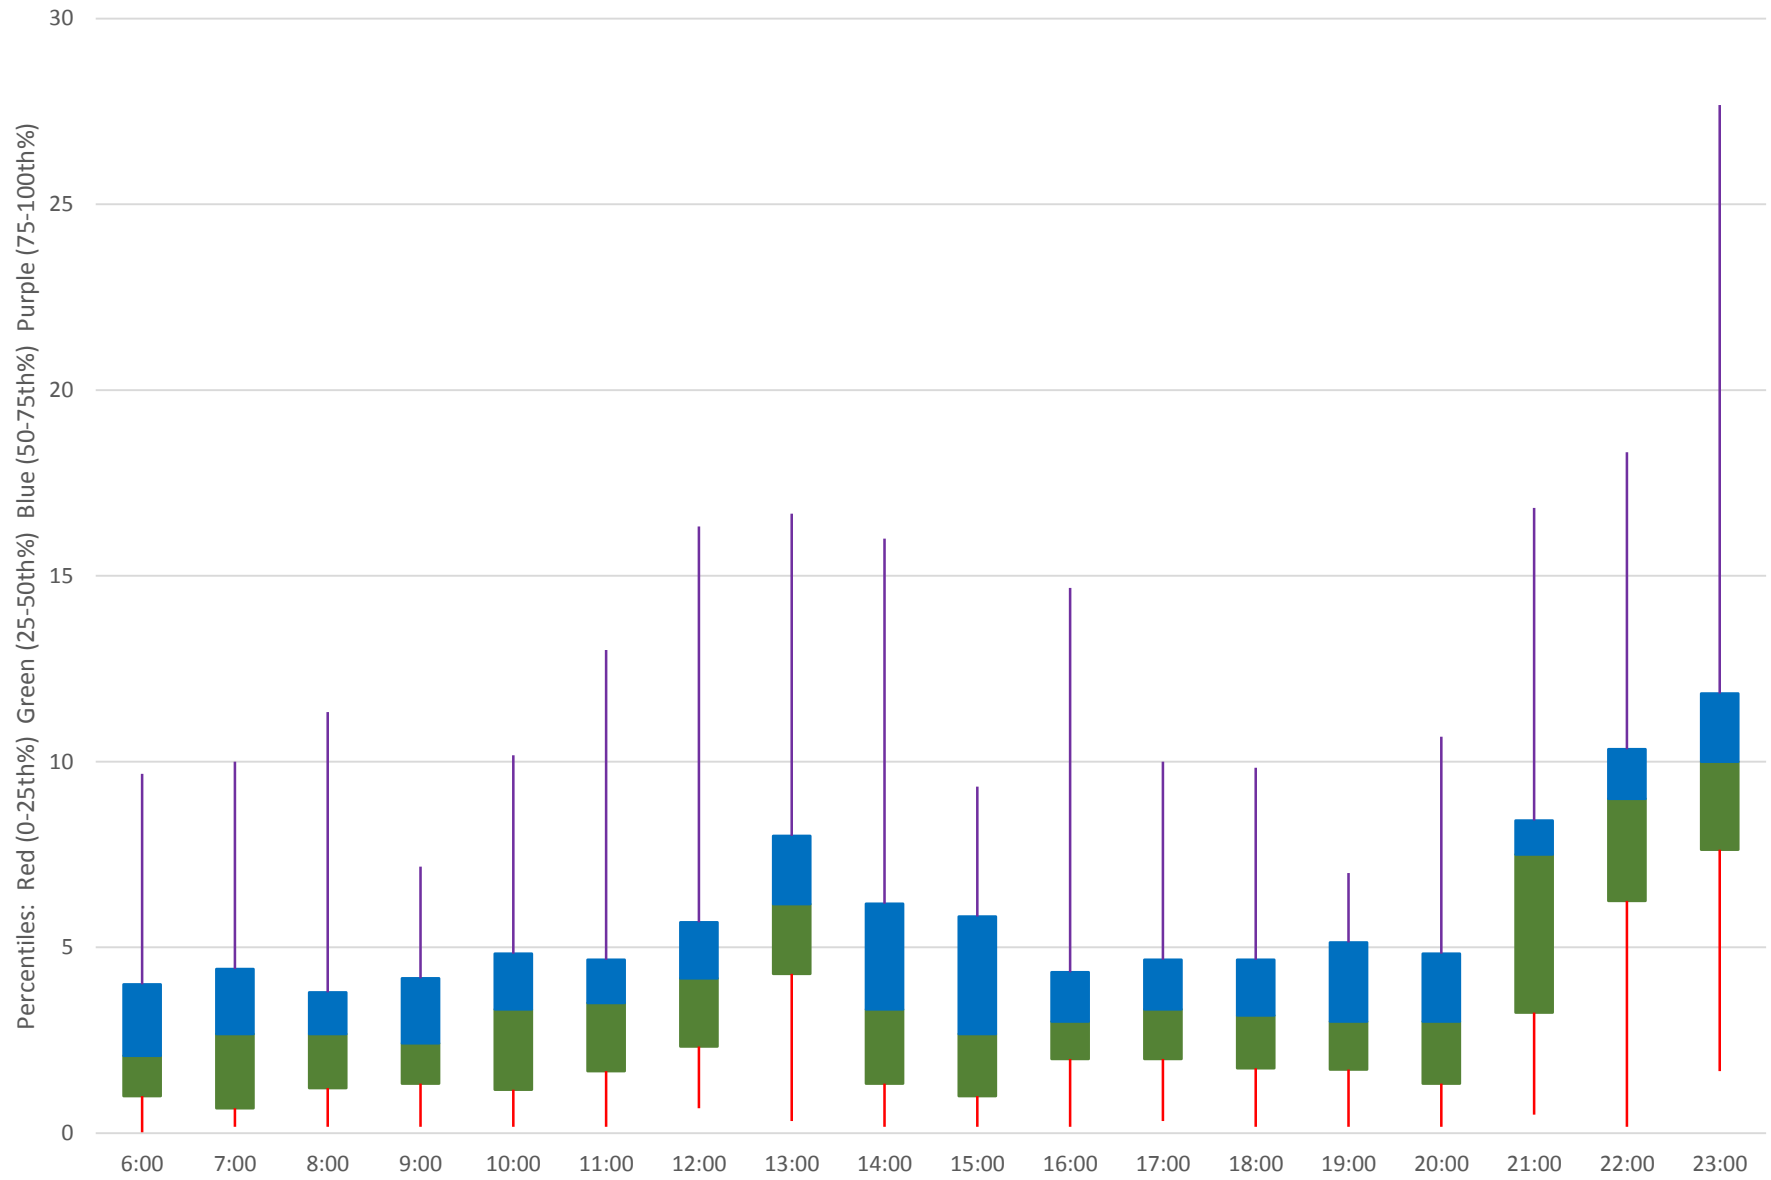

Quartiles Week 2

39 Finch East Headways at Nielson Westbound July 2020

39 Finch East Headways at Nielson Westbound July 2020

Quartiles Week 3

39 Finch East Headways at Nielson Westbound July 2020

39 Finch East Headways at Nielson Westbound July 2020 Quartiles Week 4

39 Finch East Headways at Nielson Westbound July 2020

39 Finch East Headways at Nielson Westbound July 2020

Quartiles Week 5

39 Finch East Headways at Nielson Westbound July 2020 Saturday Statistics

39 Finch East Headways at Nielson Westbound July 2020

39 Finch East Headways at Nielson Westbound July 2020

Quartiles Saturdays

39 Finch East Headways at Nielson Westbound July 2020 Sunday Statistics

39 Finch East Headways at Nielson Westbound July 2020

39 Finch East Headways at Nielson Westbound July 2020