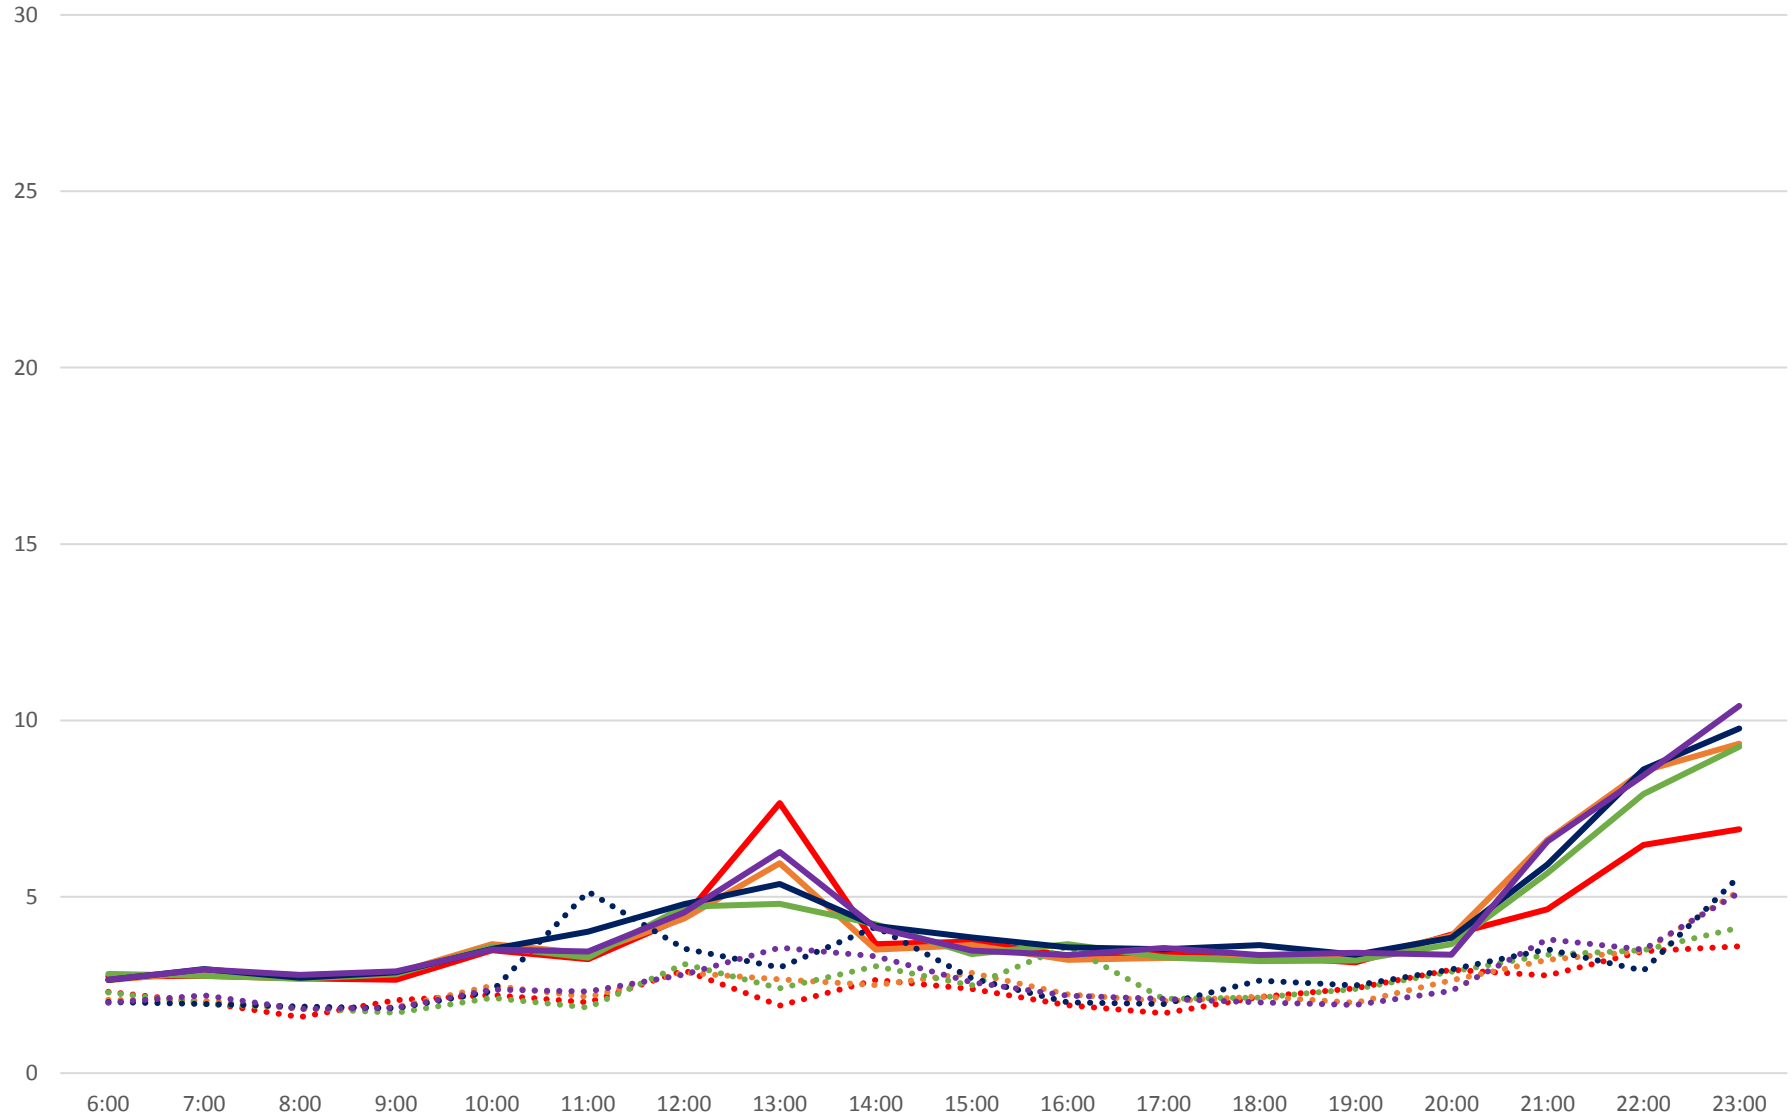

39 Finch East Headways at Nielson Westbound July 2020 Weekday Statistics

— Average Week 1 Std Devn Week 1 — Average Week 2 Std Devn Week 2 — Average Week 3
..... Std Devn Week 3 — Average Week 4 Std Devn Week 4 — Average Week 5 Std Devn Week 5

39 Finch East Headways at Nielson Westbound July 2020

39 Finch East Headways at Nielson Westbound July 2020

Quartiles Week 1

39 Finch East Headways at Nielson Westbound July 2020

39 Finch East Headways at Nielson Westbound July 2020

39 Finch East Headways at Nielson Westbound July 2020

39 Finch East Headways at Nielson Westbound July 2020

Quartiles Week 5

39 Finch East Headways at Nielson Westbound July 2020 Saturday Statistics

39 Finch East Headways at Nielson Westbound July 2020

39 Finch East Headways at Nielson Westbound July 2020

Quartiles Saturdays

39 Finch East Headways at Nielson Westbound July 2020 Sunday Statistics

39 Finch East Headways at Nielson Westbound July 2020

39 Finch East Headways at Nielson Westbound July 2020