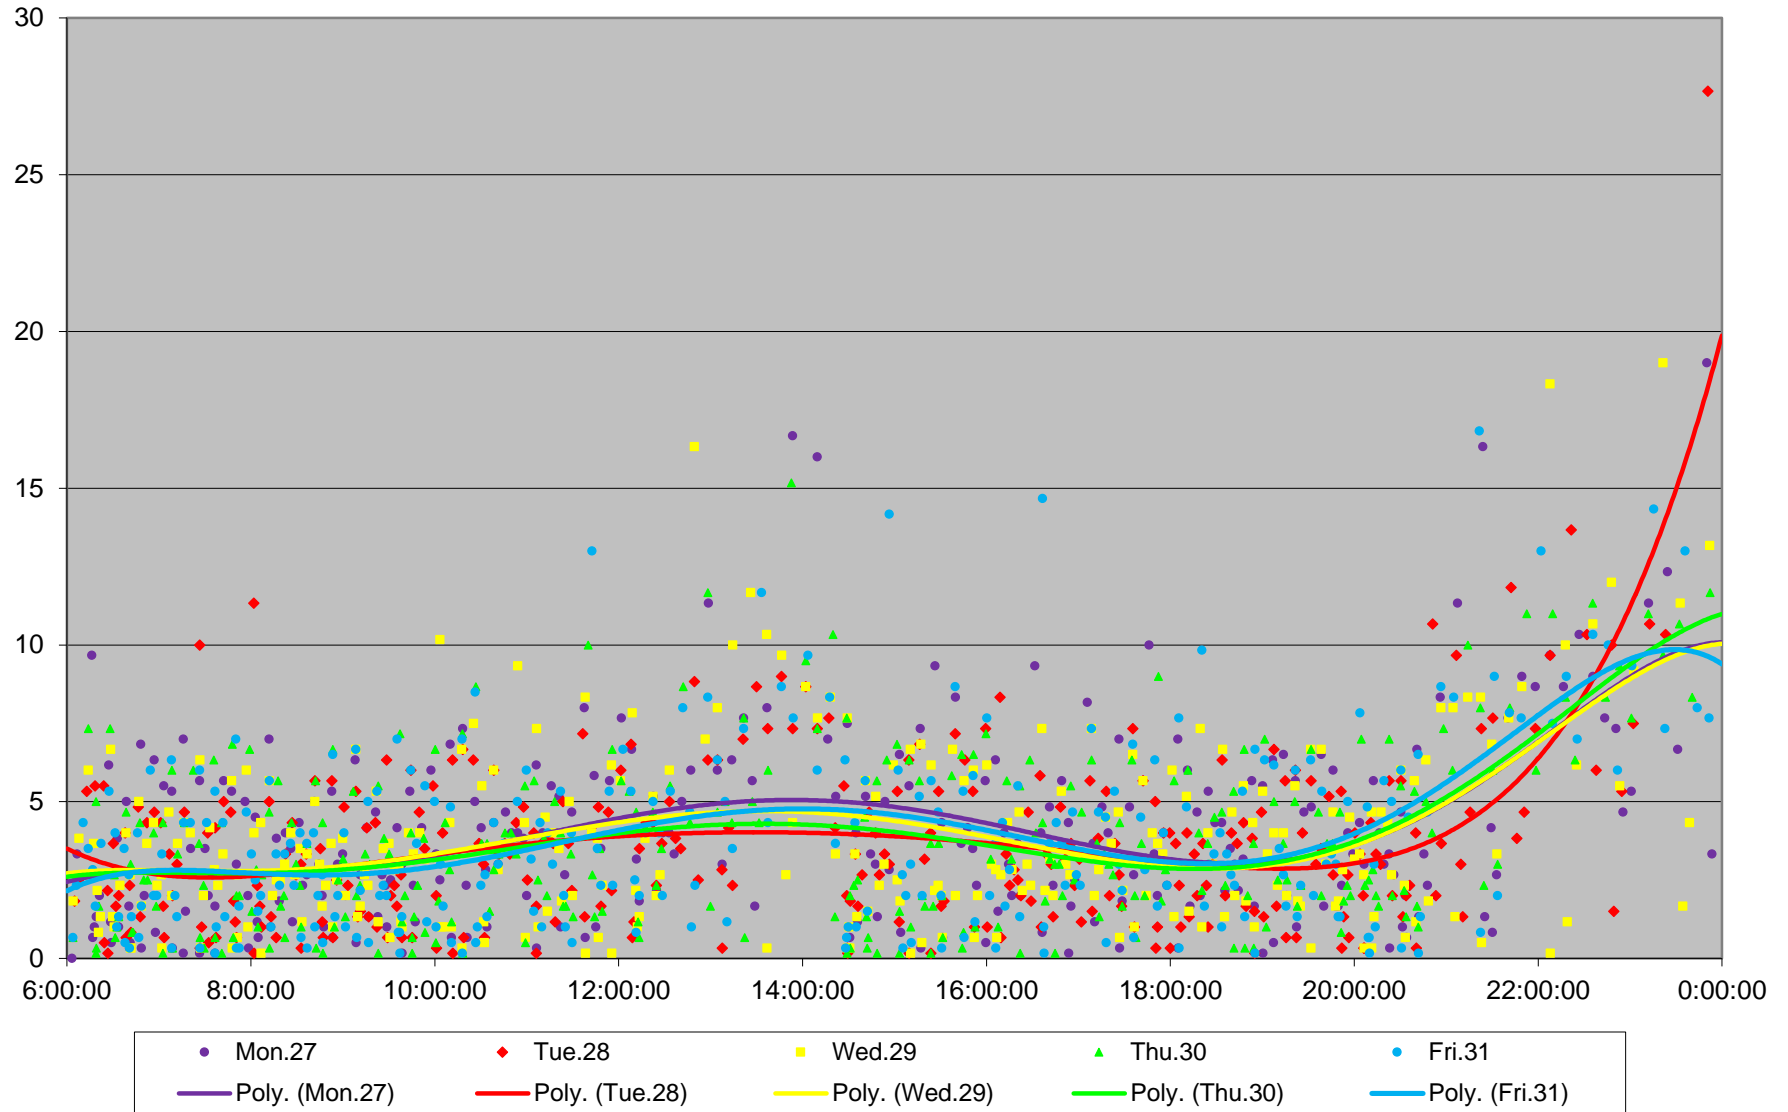

39 Finch East Headways at Nielson Westbound July 2020 Weekday Statistics

— Average Week 1 Std Devn Week 1 — Average Week 2 Std Devn Week 2 — Average Week 3
..... Std Devn Week 3 — Average Week 4 Std Devn Week 4 — Average Week 5 Std Devn Week 5

Quartiles Week 2

39 Finch East Headways at Nielson Westbound July 2020

39 Finch East Headways at Nielson Westbound July 2020

Quartiles Week 3

39 Finch East Headways at Nielson Westbound July 2020

39 Finch East Headways at Nielson Westbound July 2020 Quartiles Week 4

39 Finch East Headways at Nielson Westbound July 2020

39 Finch East Headways at Nielson Westbound July 2020

Quartiles Week 5

39 Finch East Headways at Nielson Westbound July 2020 Saturday Statistics

39 Finch East Headways at Nielson Westbound July 2020