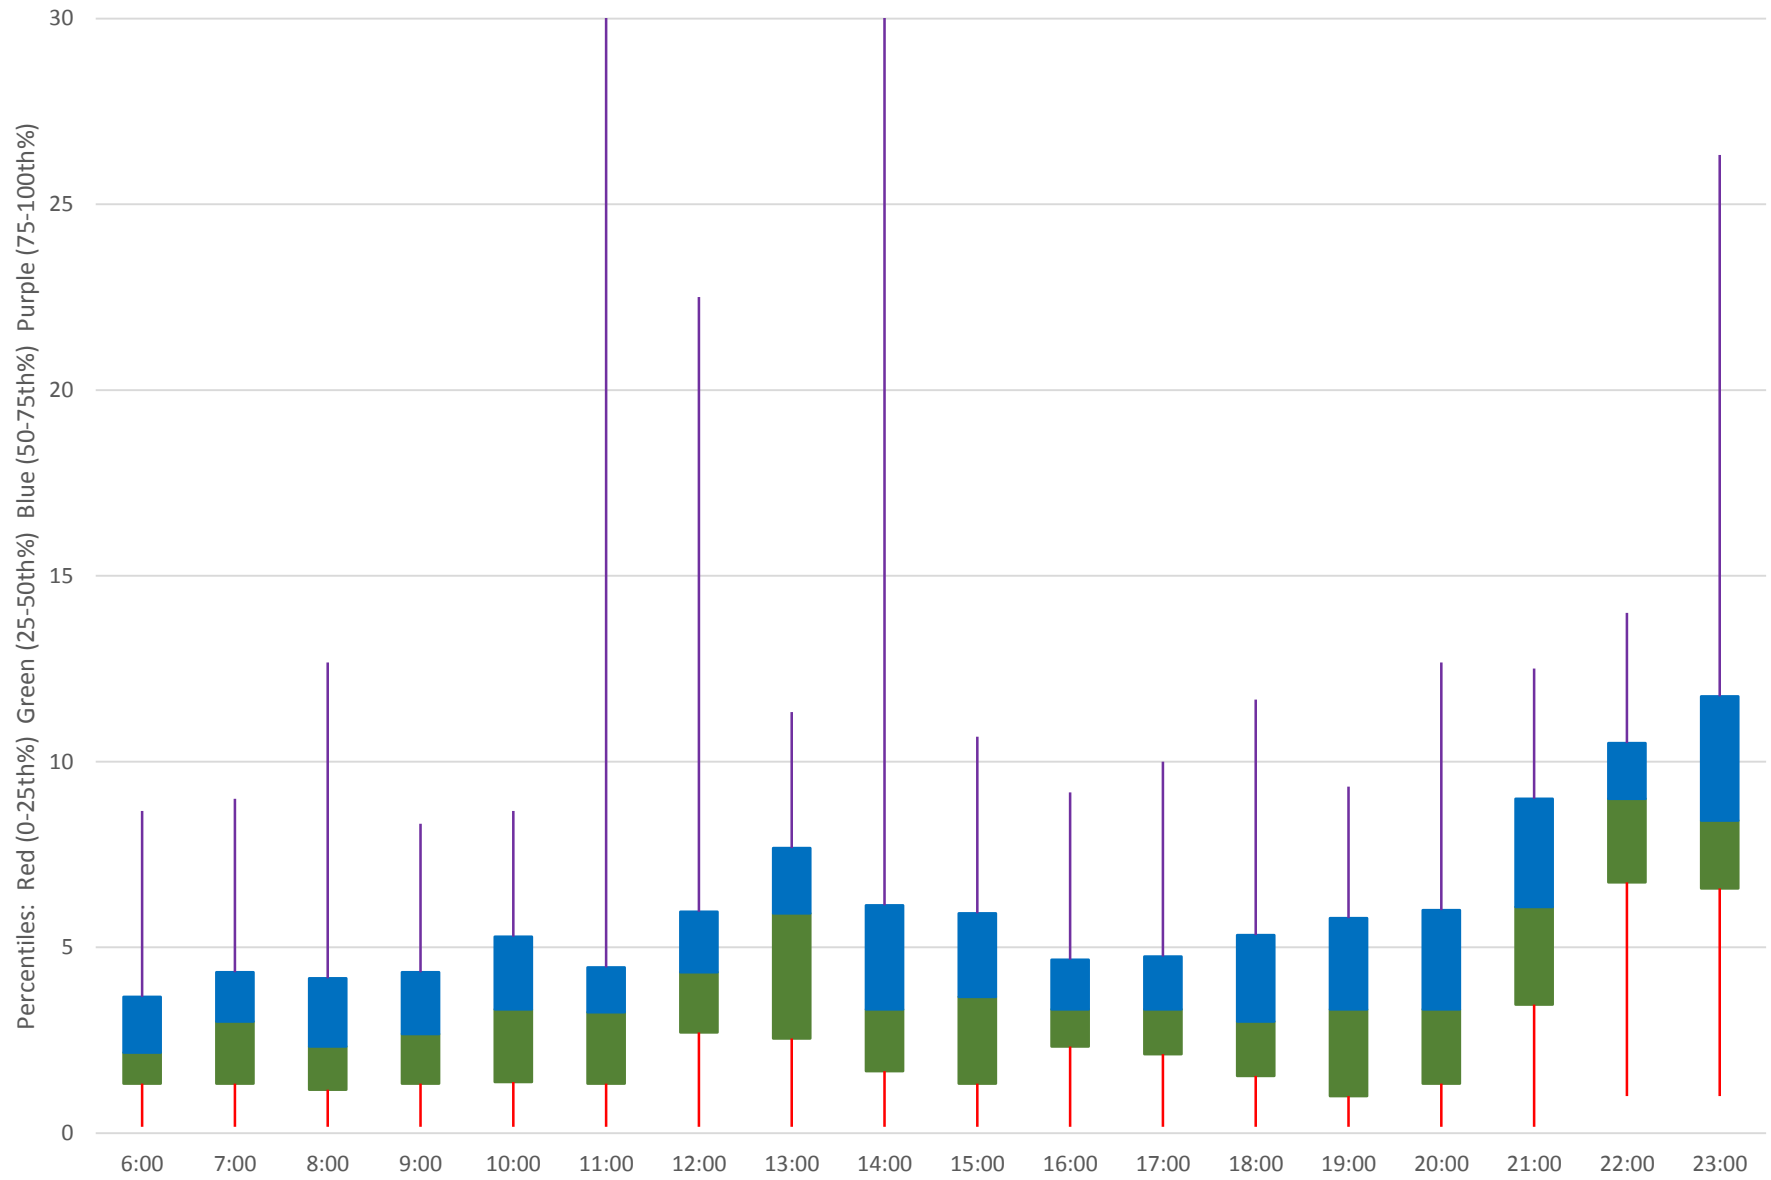

Quartiles Week 2

39 Finch East Headways at Nielson Westbound July 2020

39 Finch East Headways at Nielson Westbound July 2020

Quartiles Week 3

39 Finch East Headways at Nielson Westbound July 2020

39 Finch East Headways at Nielson Westbound July 2020 Quartiles Week 4

39 Finch East Headways at Nielson Westbound July 2020

39 Finch East Headways at Nielson Westbound July 2020

Quartiles Week 5

39 Finch East Headways at Nielson Westbound July 2020 Saturday Statistics

39 Finch East Headways at Nielson Westbound July 2020