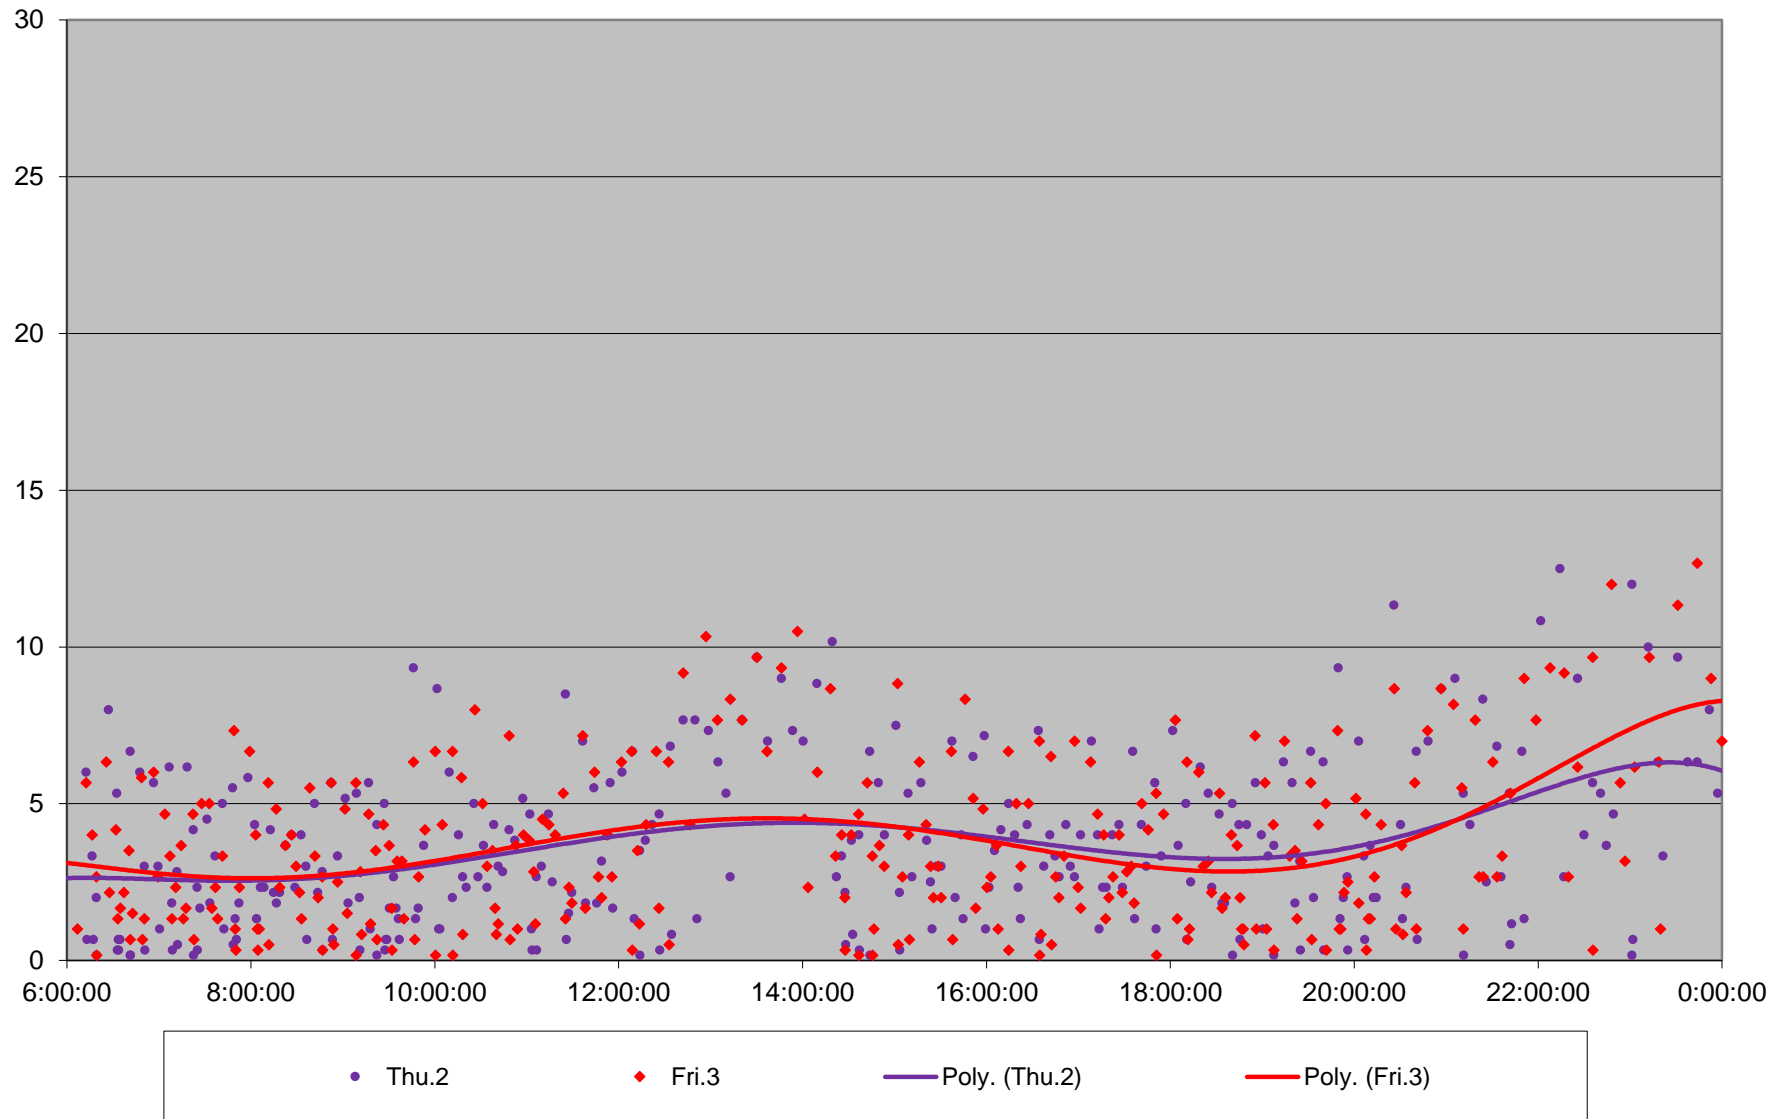

39 Finch East Headways at Nielson Westbound July 2020 Weekday Statistics

— Average Week 1 Std Devn Week 1 — Average Week 2 Std Devn Week 2 — Average Week 3
..... Std Devn Week 3 — Average Week 4 Std Devn Week 4 — Average Week 5 Std Devn Week 5

39 Finch East Headways at Nielson Westbound July 2020

39 Finch East Headways at Nielson Westbound July 2020

Quartiles Week 1

39 Finch East Headways at Nielson Westbound July 2020

39 Finch East Headways at Nielson Westbound July 2020