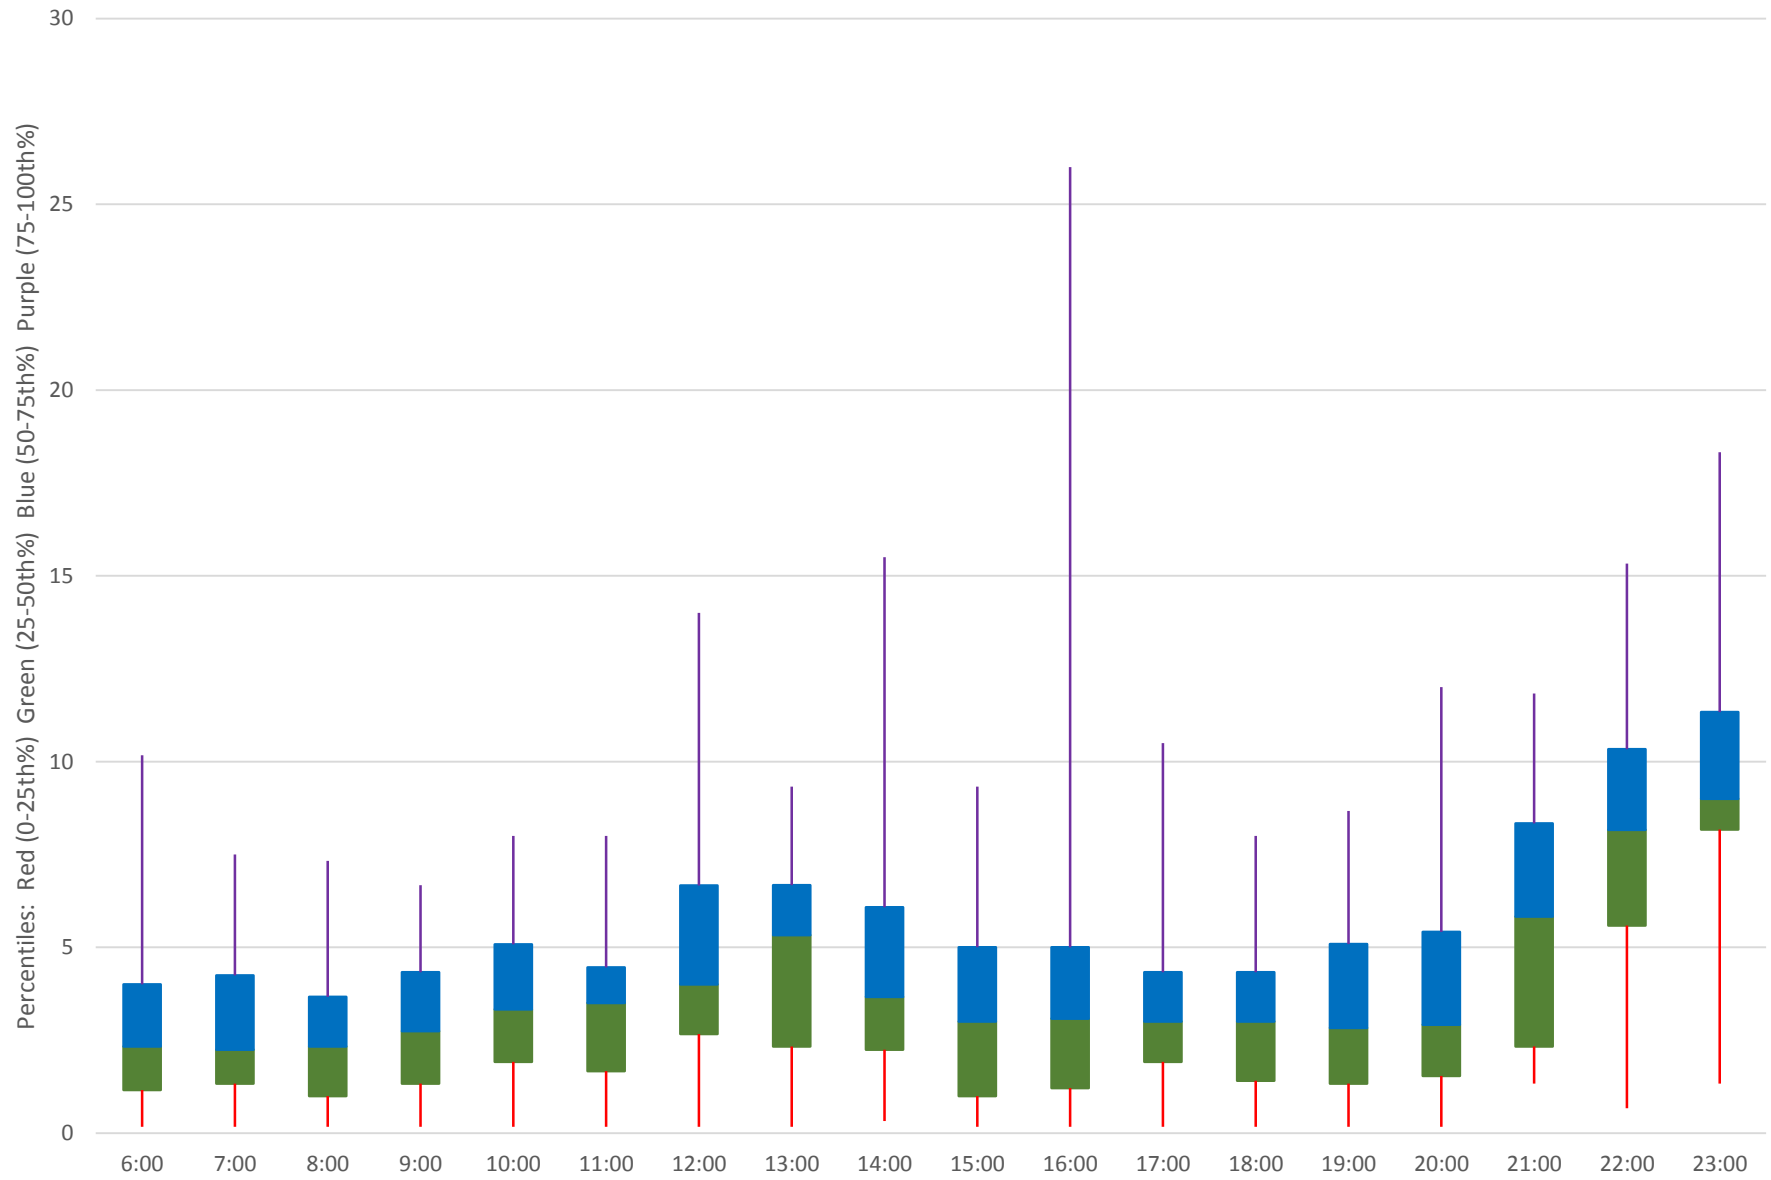

Quartiles Week 2

39 Finch East Headways at Nielson Westbound July 2020

39 Finch East Headways at Nielson Westbound July 2020

Quartiles Week 3

39 Finch East Headways at Nielson Westbound July 2020

39 Finch East Headways at Nielson Westbound July 2020 Quartiles Week 4

39 Finch East Headways at Nielson Westbound July 2020

39 Finch East Headways at Nielson Westbound July 2020

Quartiles Week 5

39 Finch East Headways at Nielson Westbound July 2020 Saturday Statistics

39 Finch East Headways at Nielson Westbound July 2020

39 Finch East Headways at Nielson Westbound July 2020

Quartiles Saturdays

39 Finch East Headways at Nielson Westbound July 2020 Sunday Statistics

39 Finch East Headways at Nielson Westbound July 2020

39 Finch East Headways at Nielson Westbound July 2020