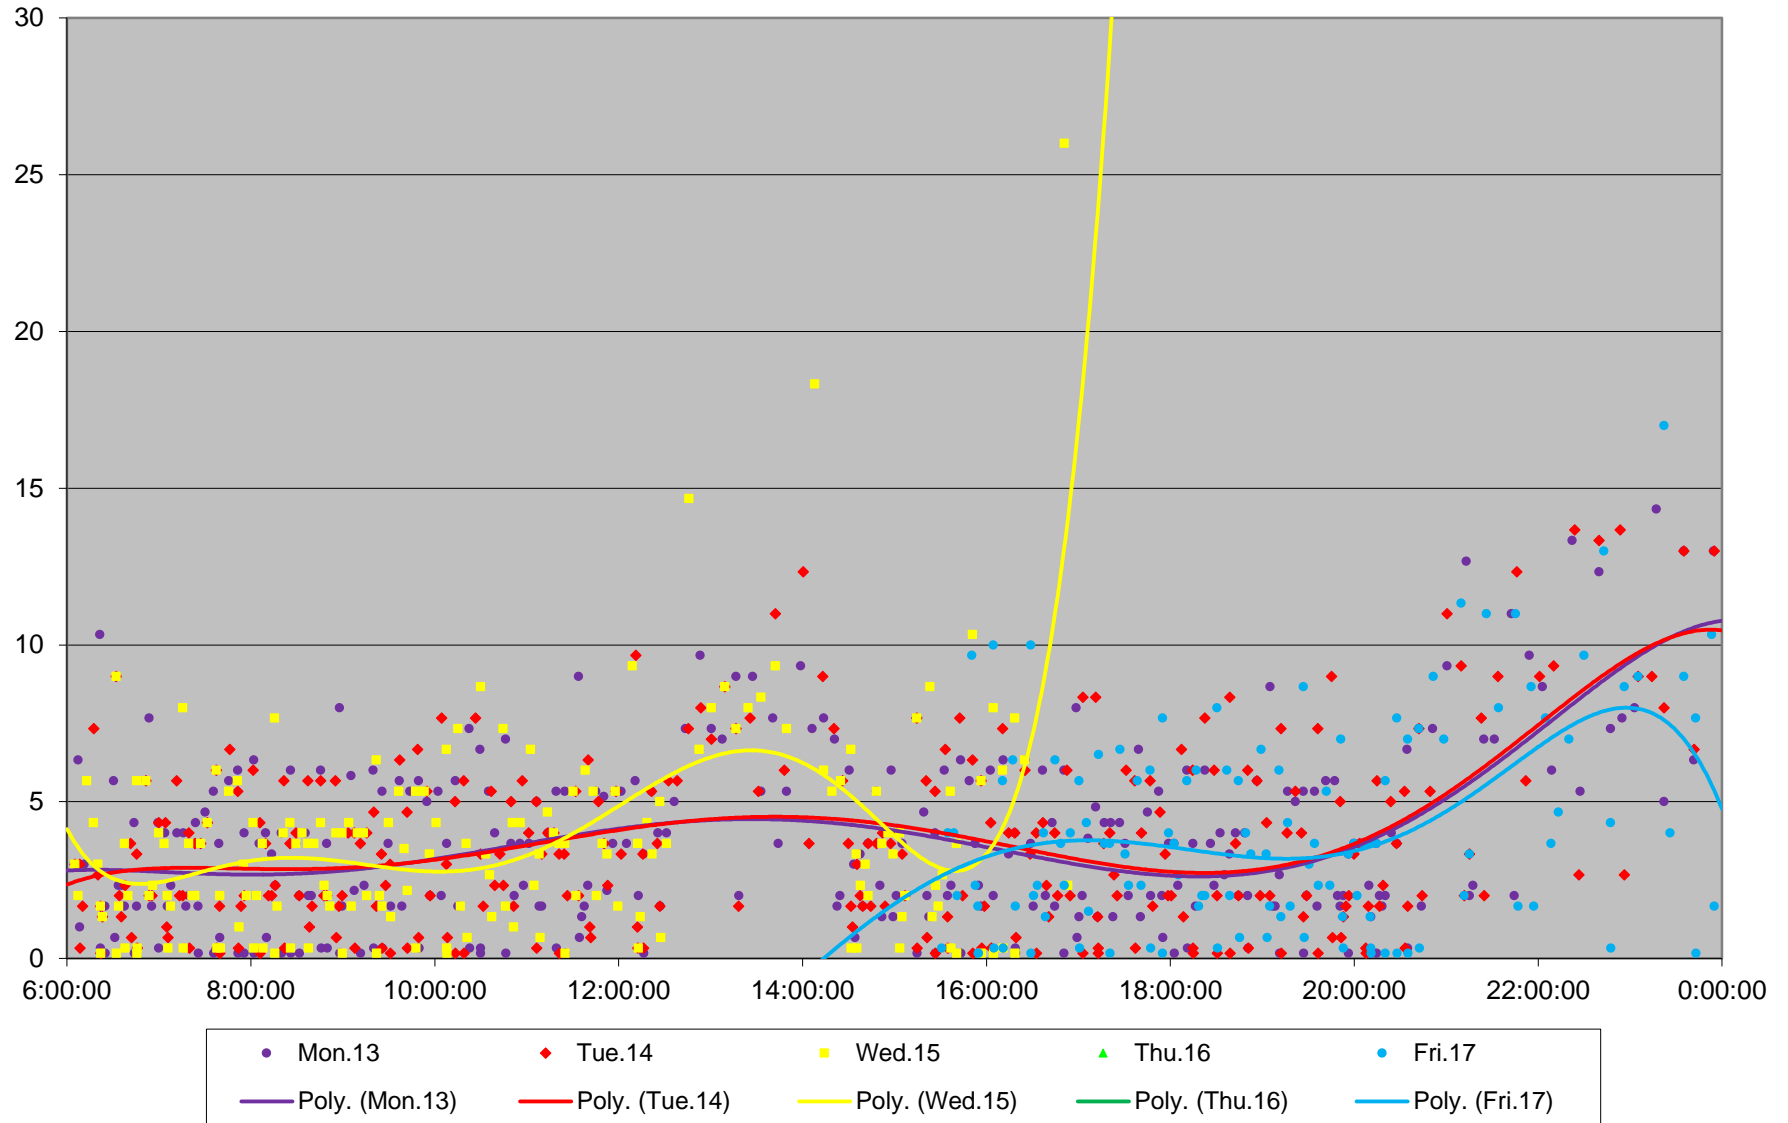

39 Finch East Headways at Markham Road Westbound July 2020

39 Finch East Headways at Markham Road Westbound July 2020

Quartiles Week 2

39 Finch East Headways at Markham Road Westbound July 2020

39 Finch East Headways at Markham Road Westbound July 2020