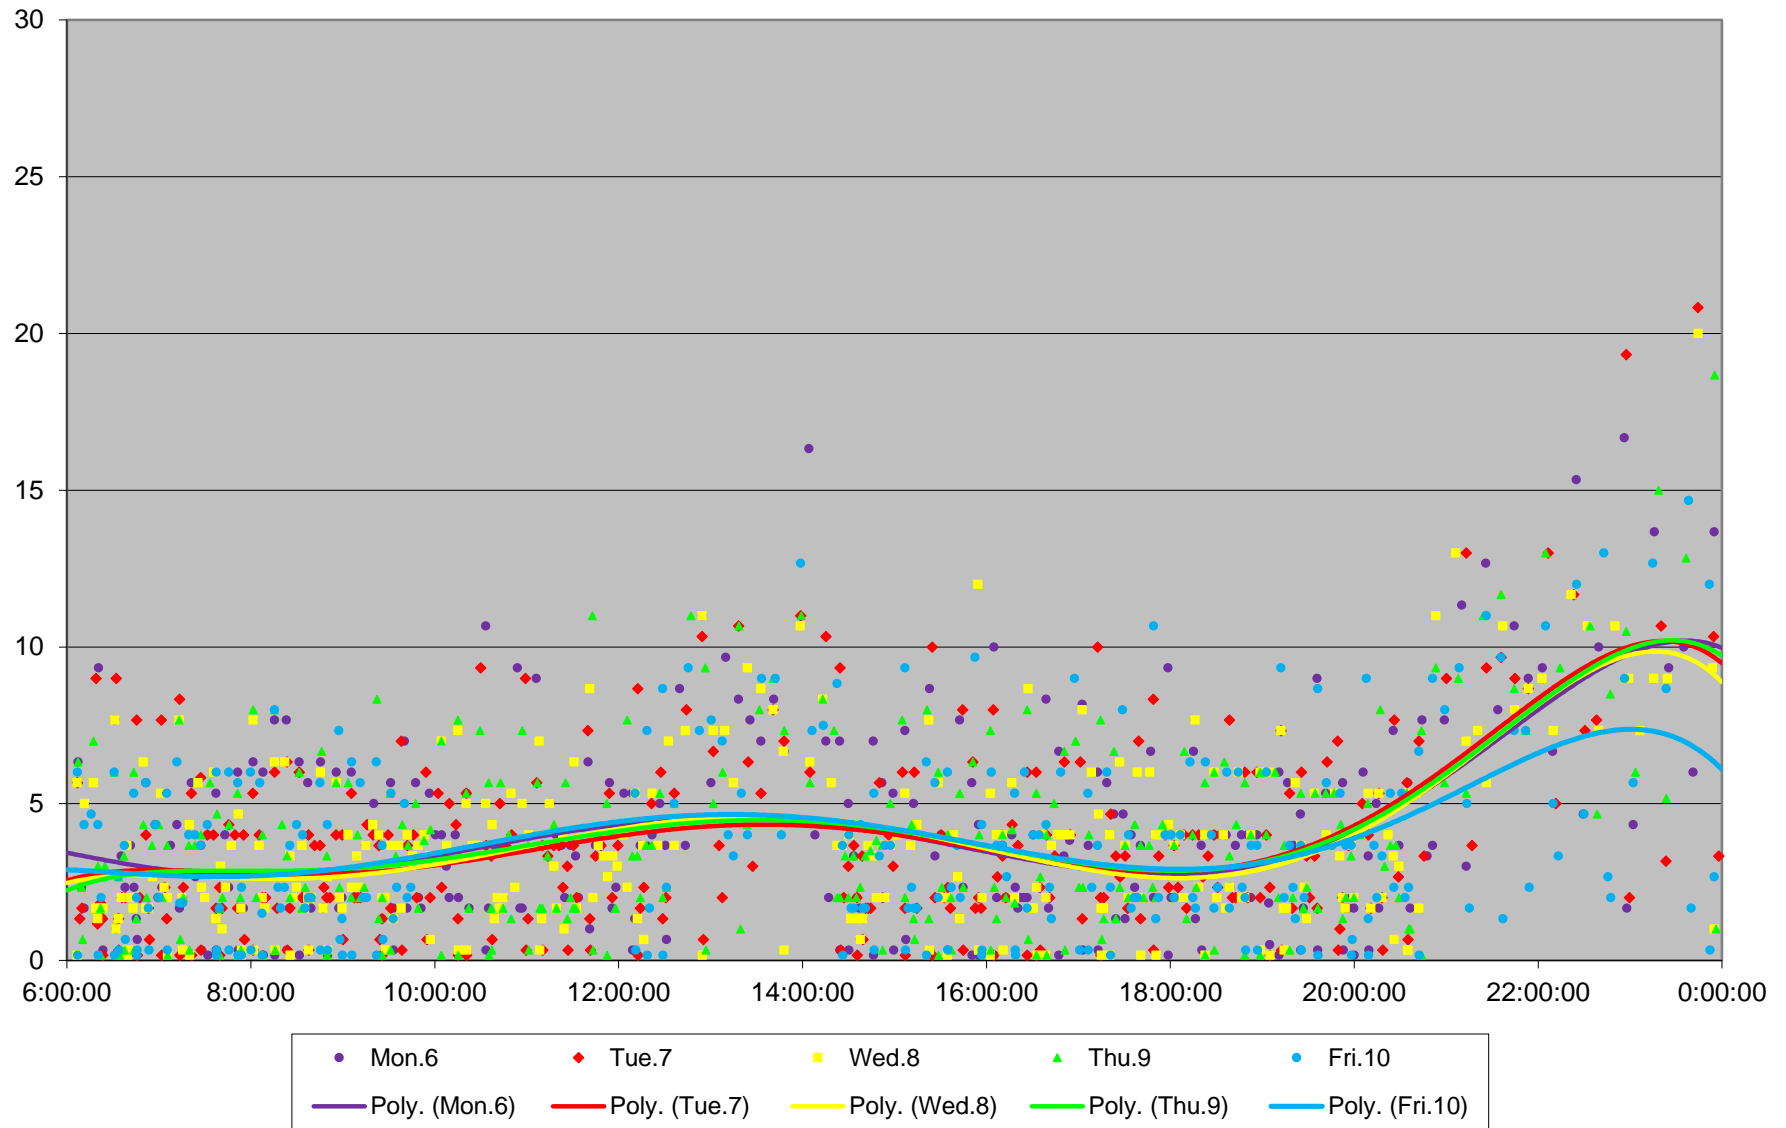

39 Finch East Headways at Markham Road Westbound July 2020 Weekday Statistics

39 Finch East Headways at Markham Road Westbound July 2020

39 Finch East Headways at Markham Road Westbound July 2020

Quartiles Week 1

39 Finch East Headways at Markham Road Westbound July 2020

39 Finch East Headways at Markham Road Westbound July 2020

Quartiles Week 2

39 Finch East Headways at Markham Road Westbound July 2020

39 Finch East Headways at Markham Road Westbound July 2020