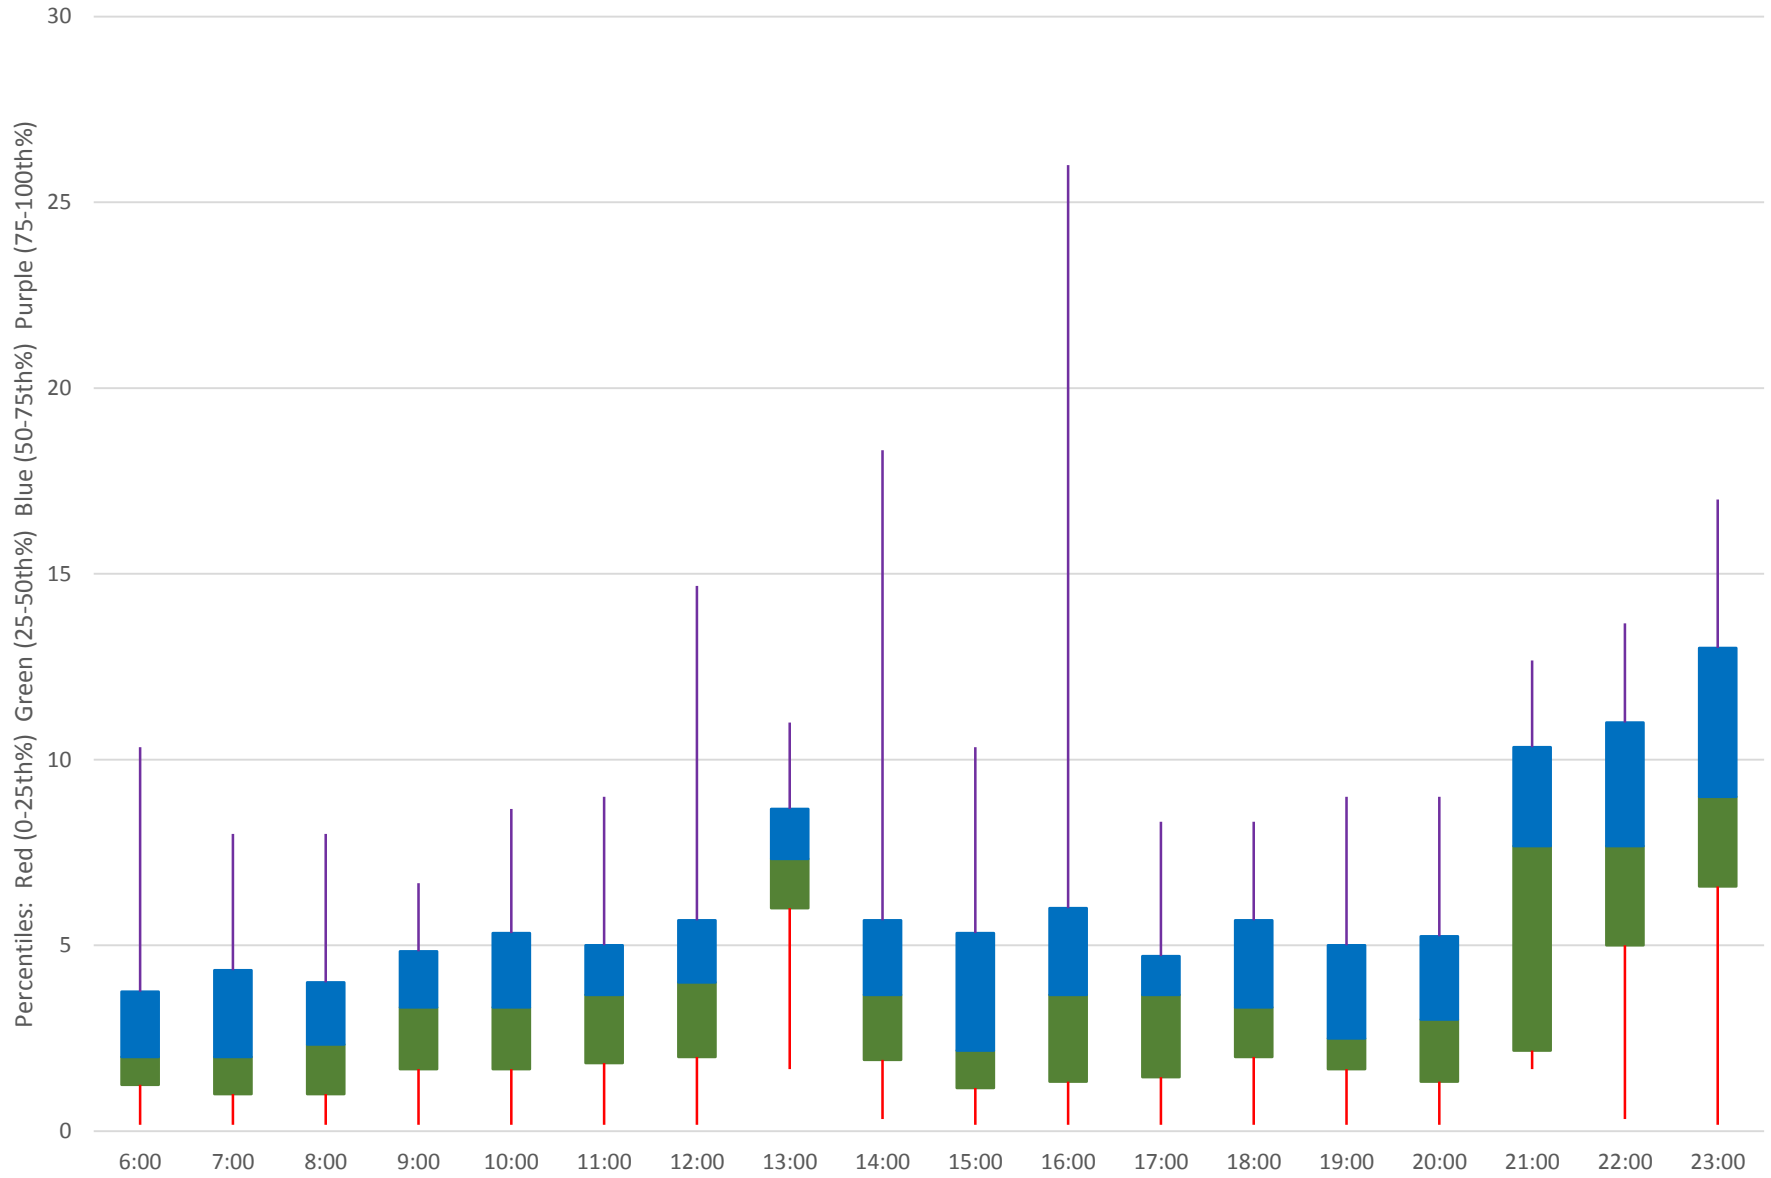

39 Finch East Headways at Markham Road Westbound July 2020

Quartiles Week 3