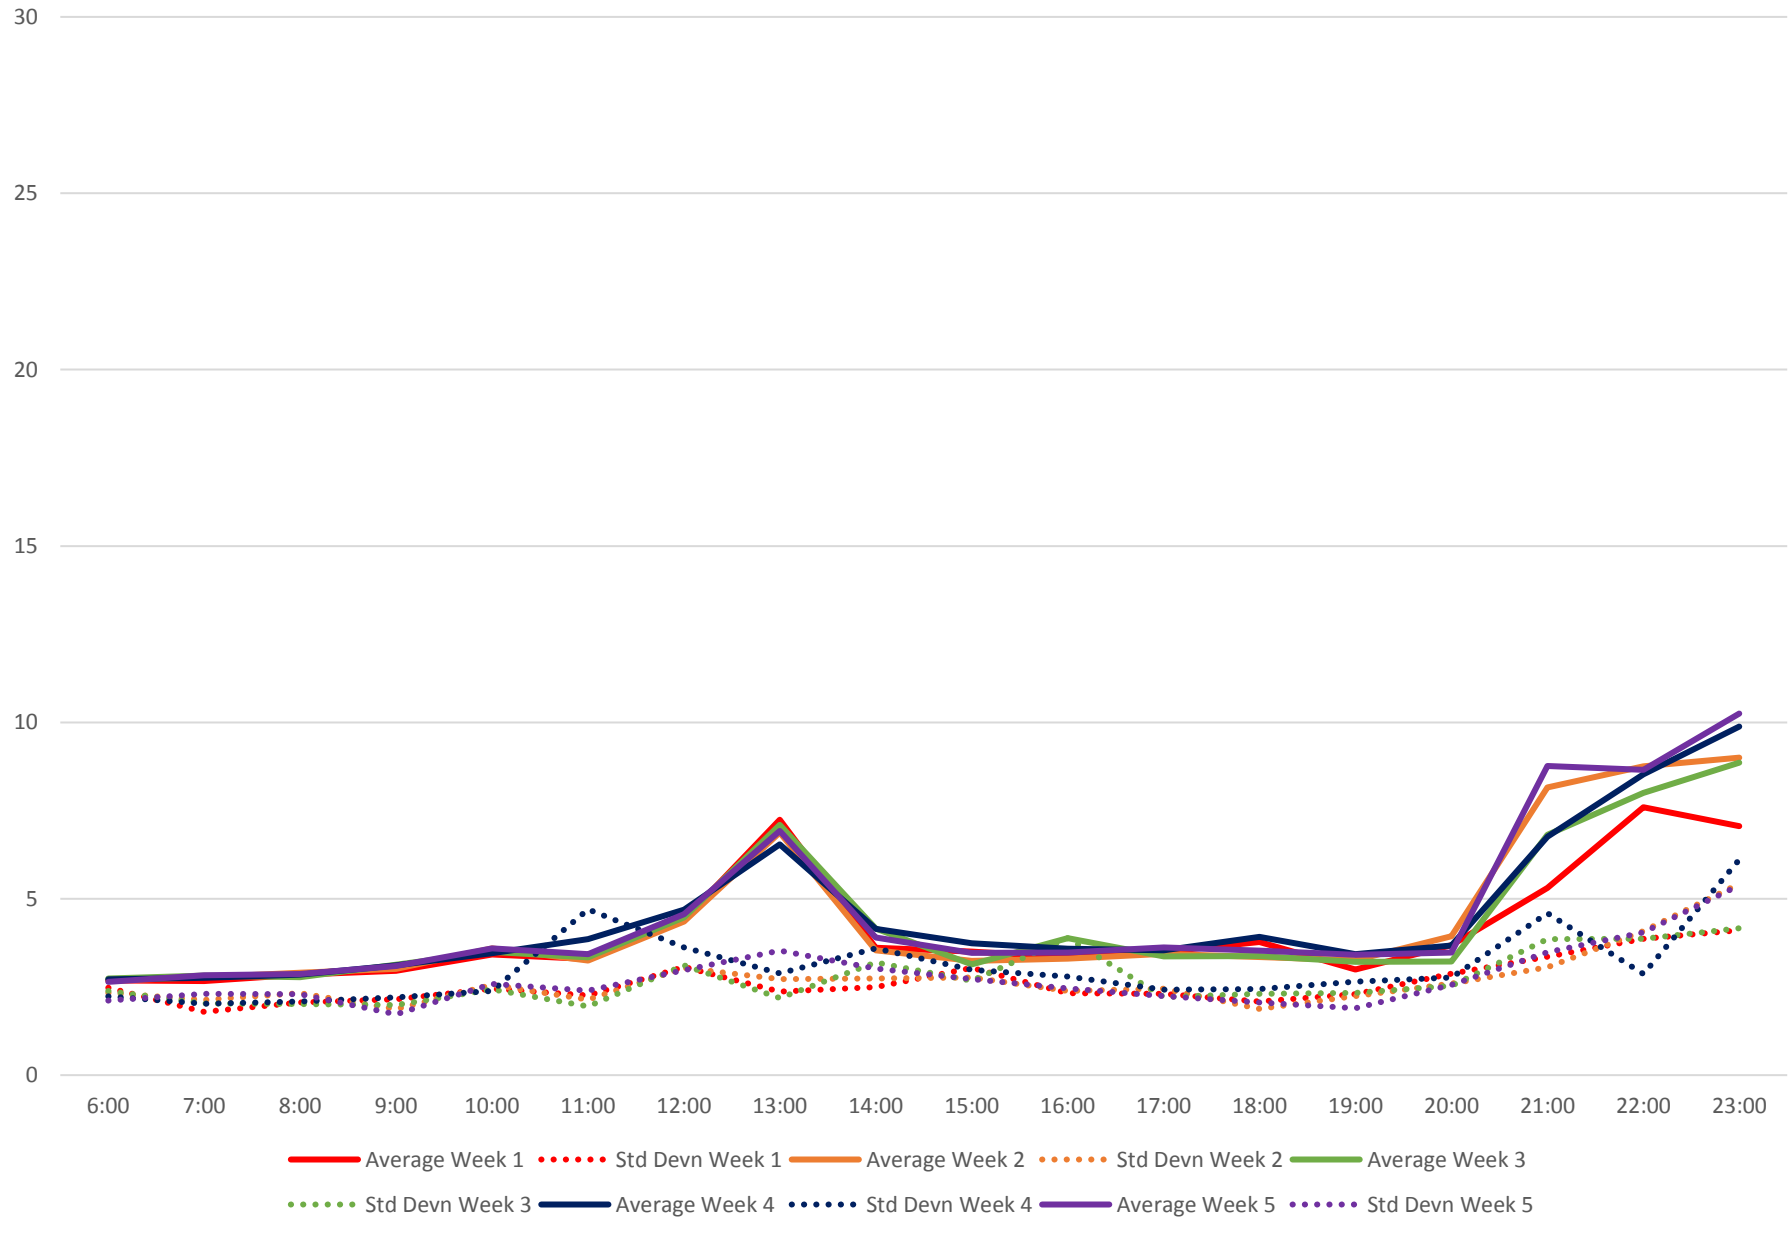

39 Finch East Headways at Markham Road Westbound July 2020 Weekday Statistics

39 Finch East Headways at Markham Road Westbound July 2020

39 Finch East Headways at Markham Road Westbound July 2020

Quartiles Week 1

39 Finch East Headways at Markham Road Westbound July 2020

39 Finch East Headways at Markham Road Westbound July 2020

Quartiles Week 2

39 Finch East Headways at Markham Road Westbound July 2020

39 Finch East Headways at Markham Road Westbound July 2020

39 Finch East Headways at Markham Road Westbound July 2020 Quartiles Week 5

39 Finch East Headways at Markham Road Westbound July 2020 Saturday Statistics

39 Finch East Headways at Markham Road Westbound July 2020