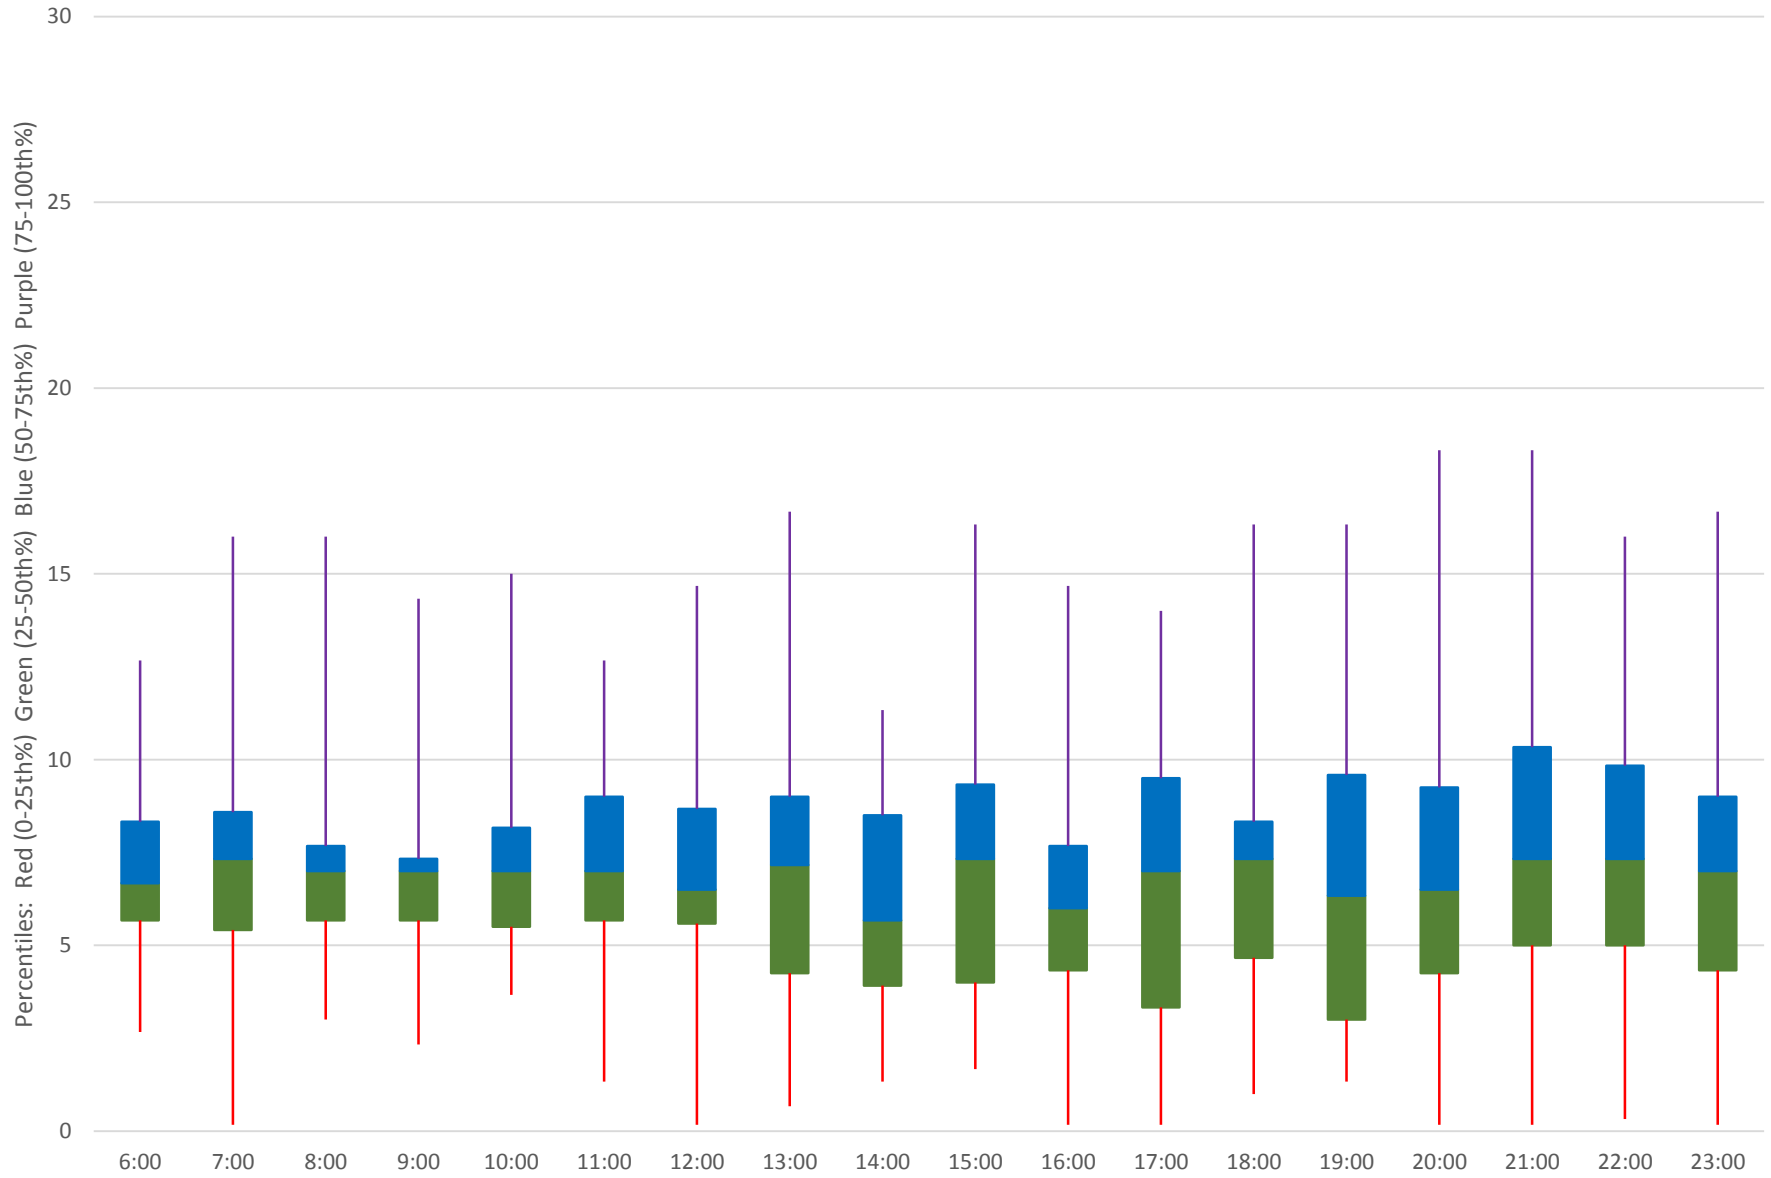

39 Finch East Headways at Markham Road Westbound July 2020 Quartiles Week 5

39 Finch East Headways at Markham Road Westbound July 2020 Saturday Statistics

39 Finch East Headways at Markham Road Westbound July 2020

39 Finch East Headways at Markham Road Westbound July 2020

Quartiles Saturdays

39 Finch East Headways at Markham Road Westbound July 2020 Sunday Statistics

39 Finch East Headways at Markham Road Westbound July 2020