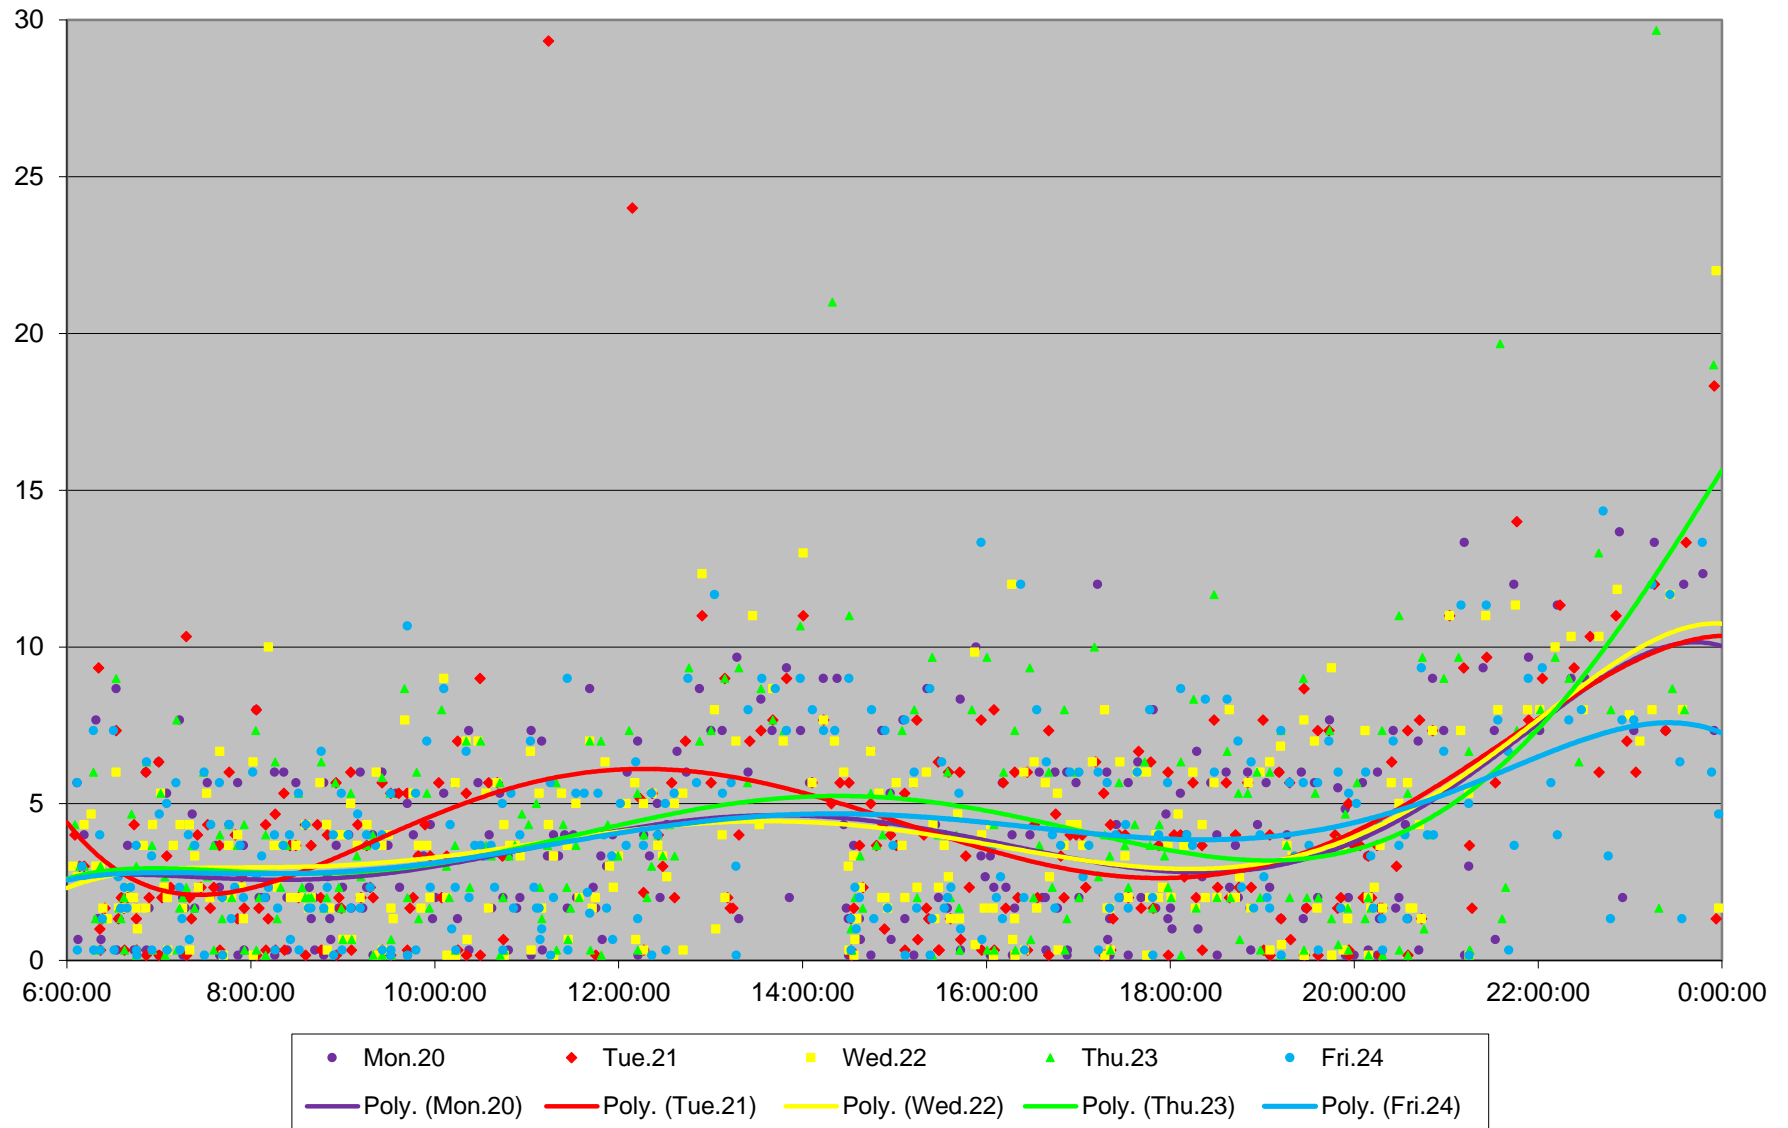

39 Finch East Headways at Markham Road Westbound July 2020