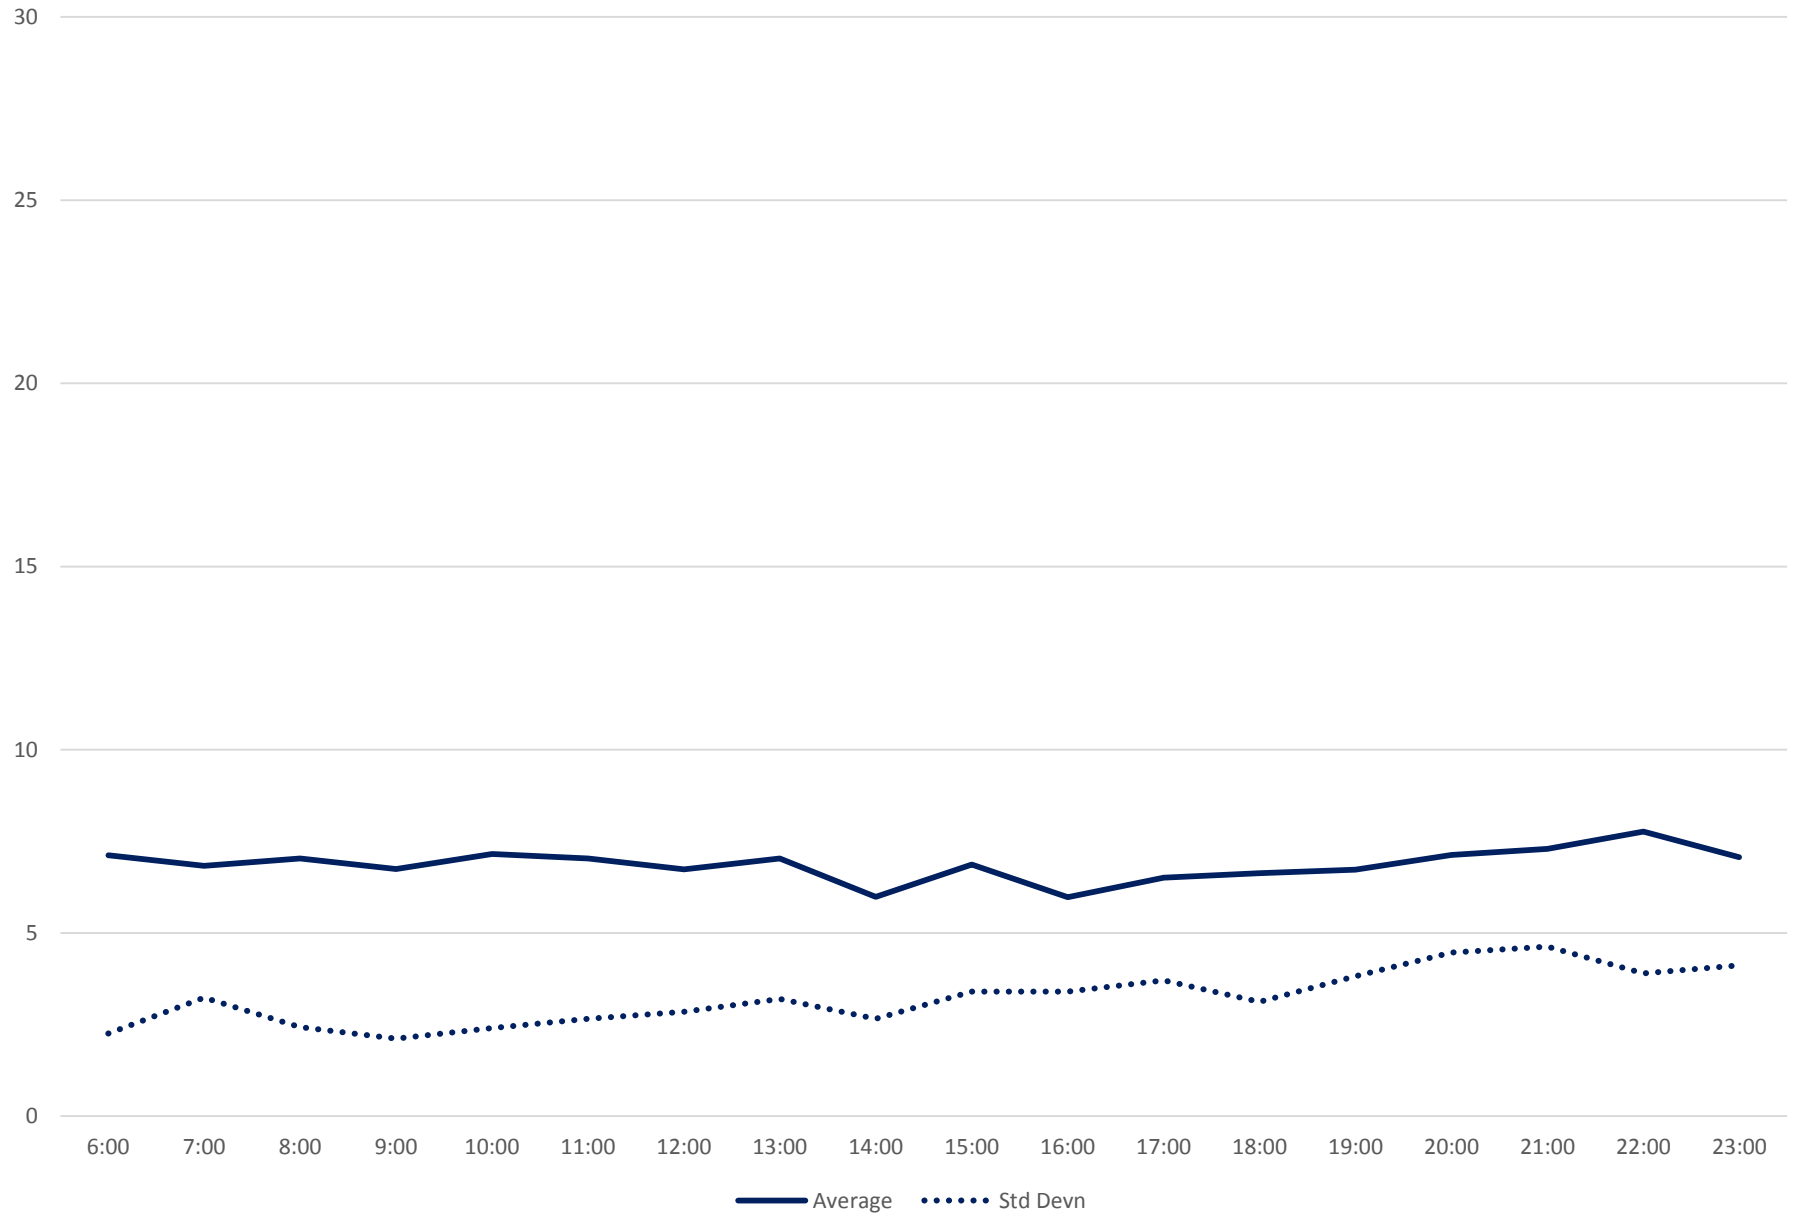

39 Finch East Headways at Markham Road Westbound July 2020 Quartiles Week 5

39 Finch East Headways at Markham Road Westbound July 2020 Saturday Statistics

39 Finch East Headways at Markham Road Westbound July 2020