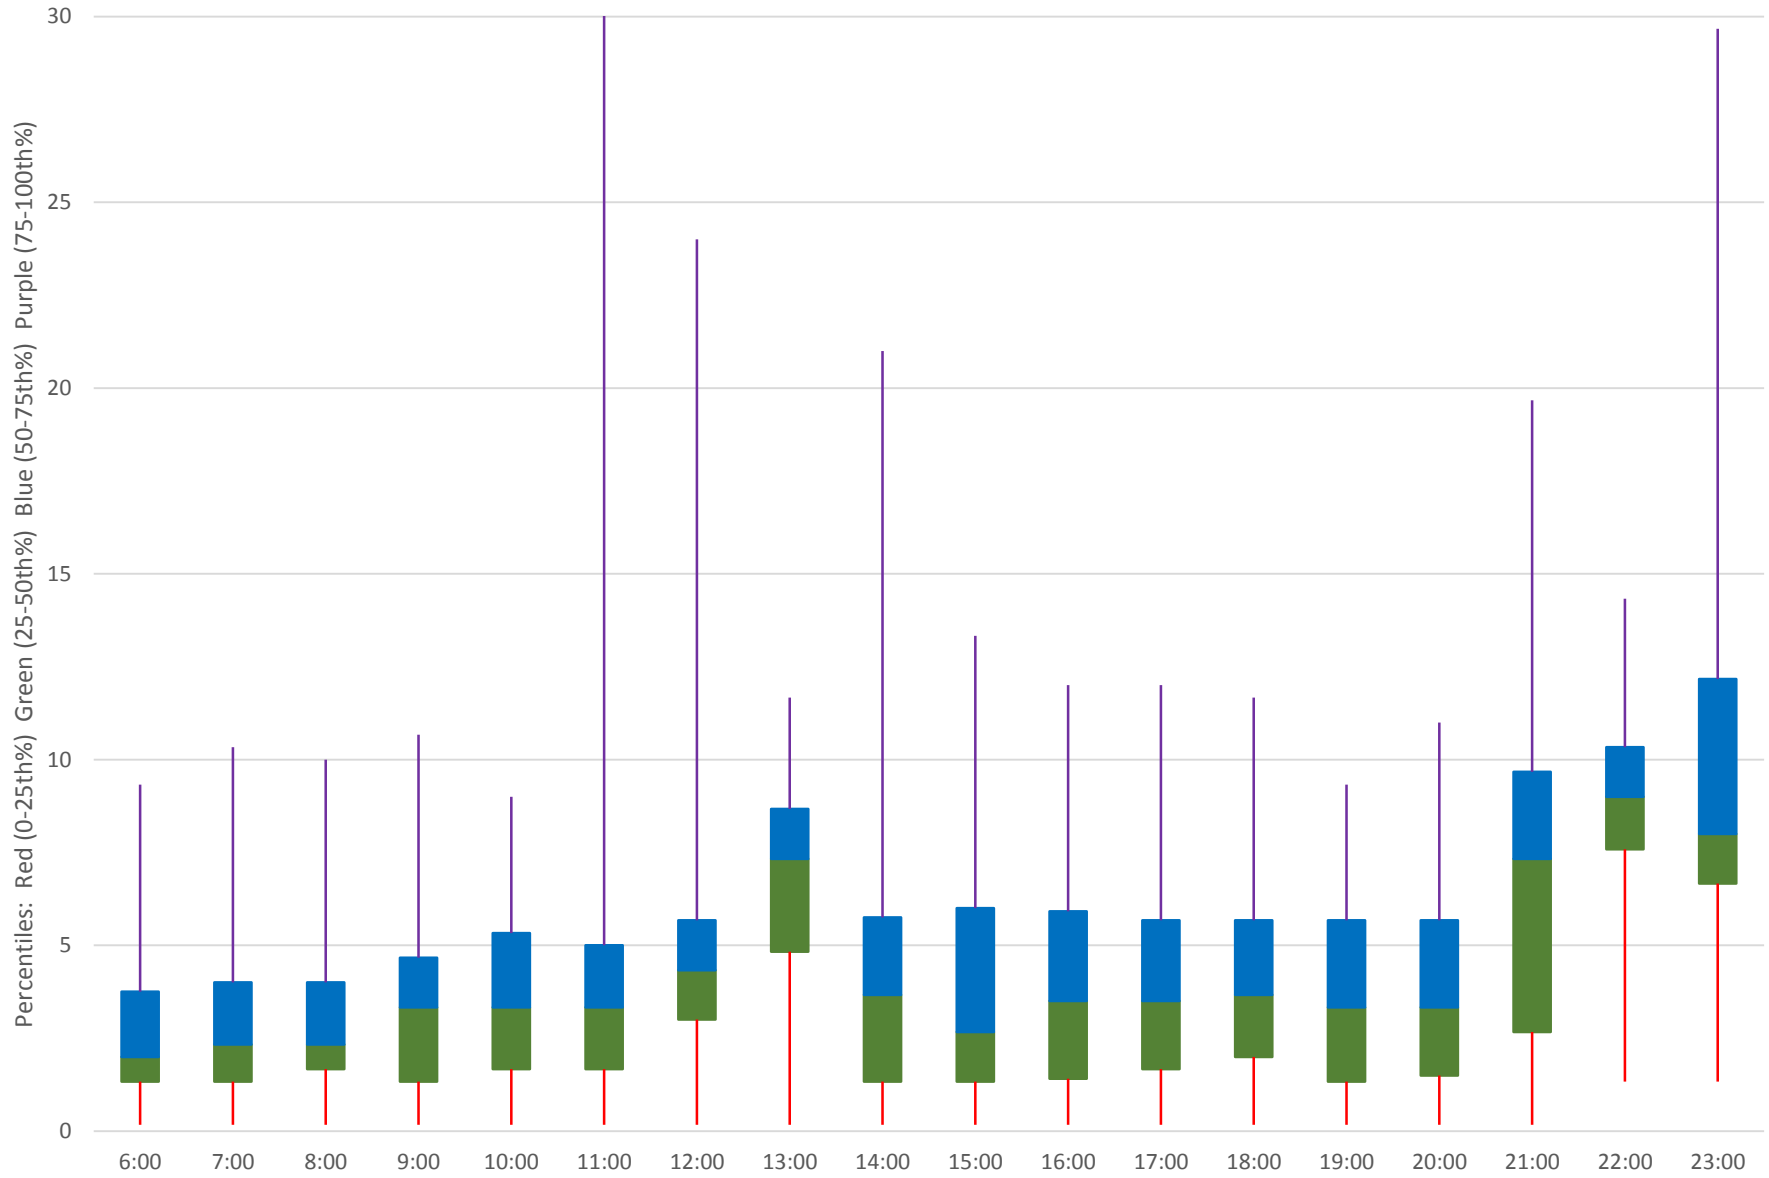

39 Finch East Headways at Markham Road Westbound July 2020

Quartiles Week 4