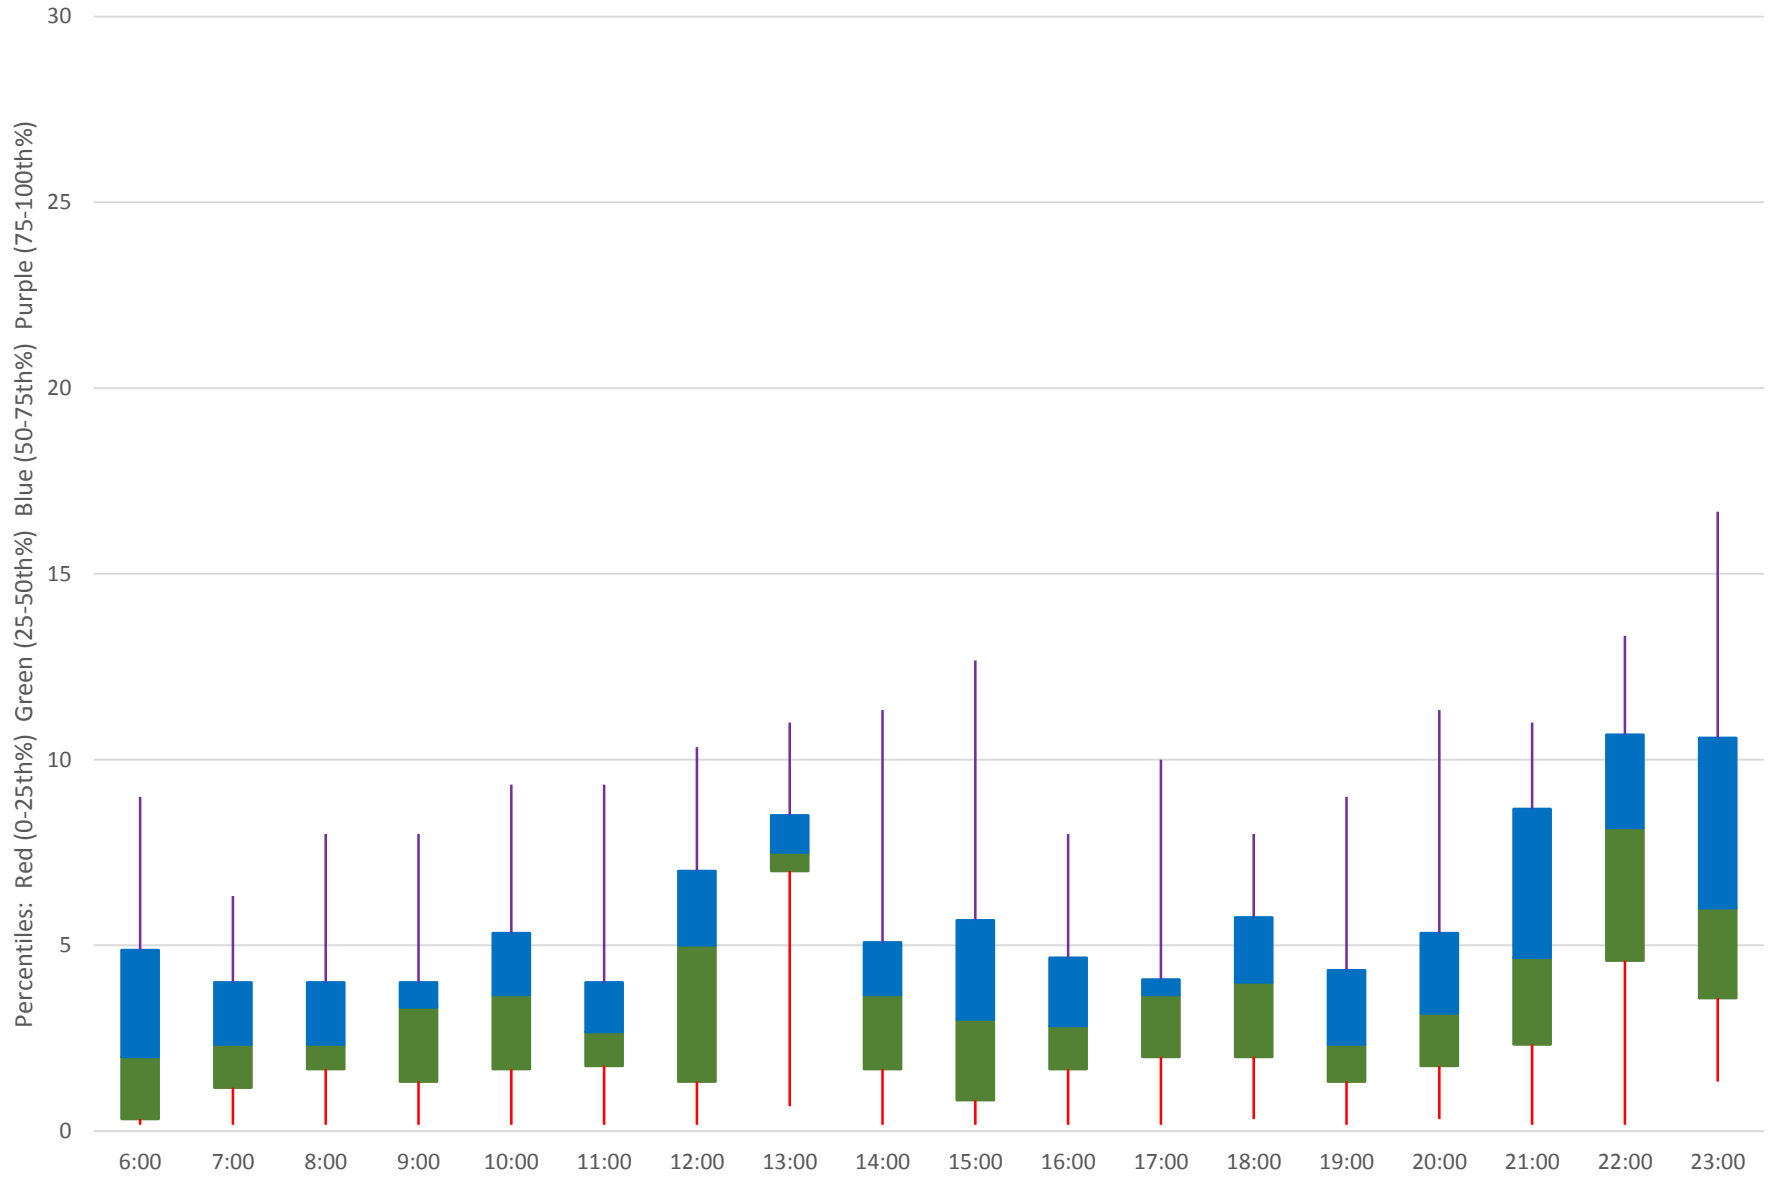

39 Finch East Headways at Markham Road Westbound July 2020 Weekday Statistics

39 Finch East Headways at Markham Road Westbound July 2020

39 Finch East Headways at Markham Road Westbound July 2020

Quartiles Week 1