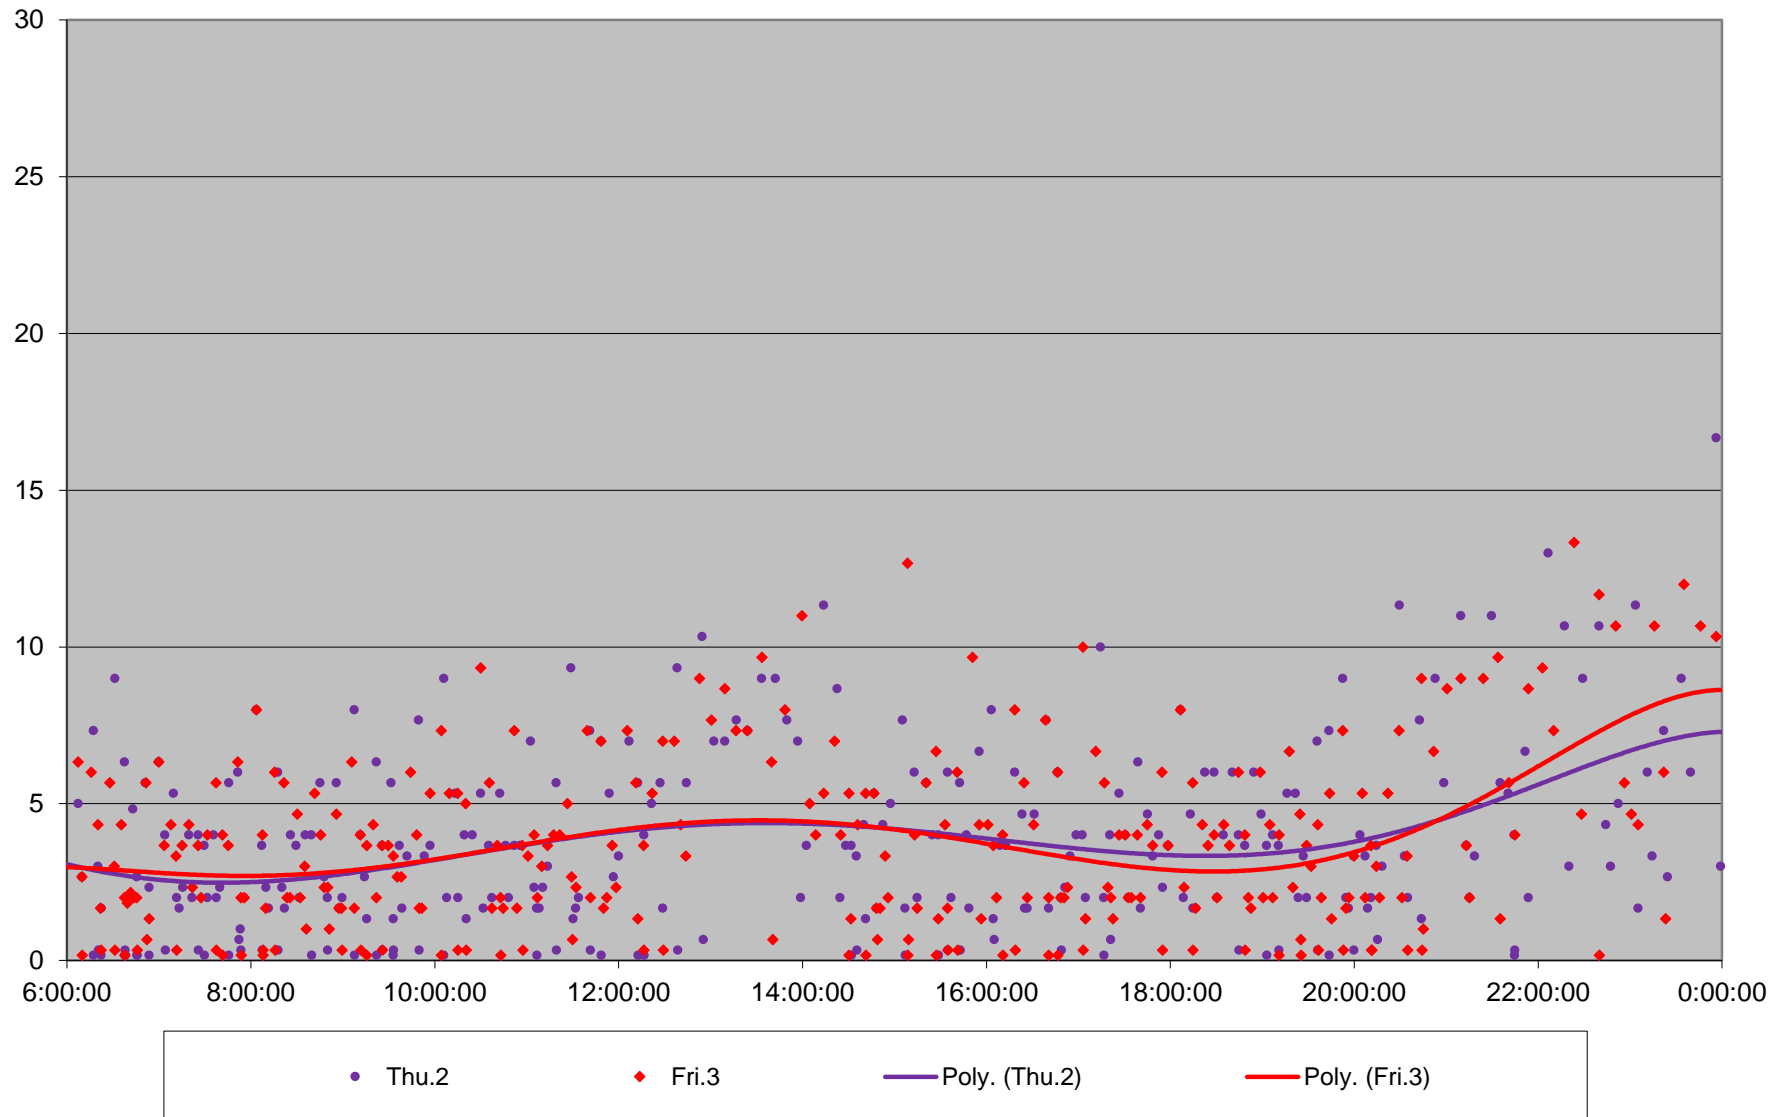

39 Finch East Headways at Markham Road Westbound July 2020 Weekday Statistics

39 Finch East Headways at Markham Road Westbound July 2020

39 Finch East Headways at Markham Road Westbound July 2020

Quartiles Week 1