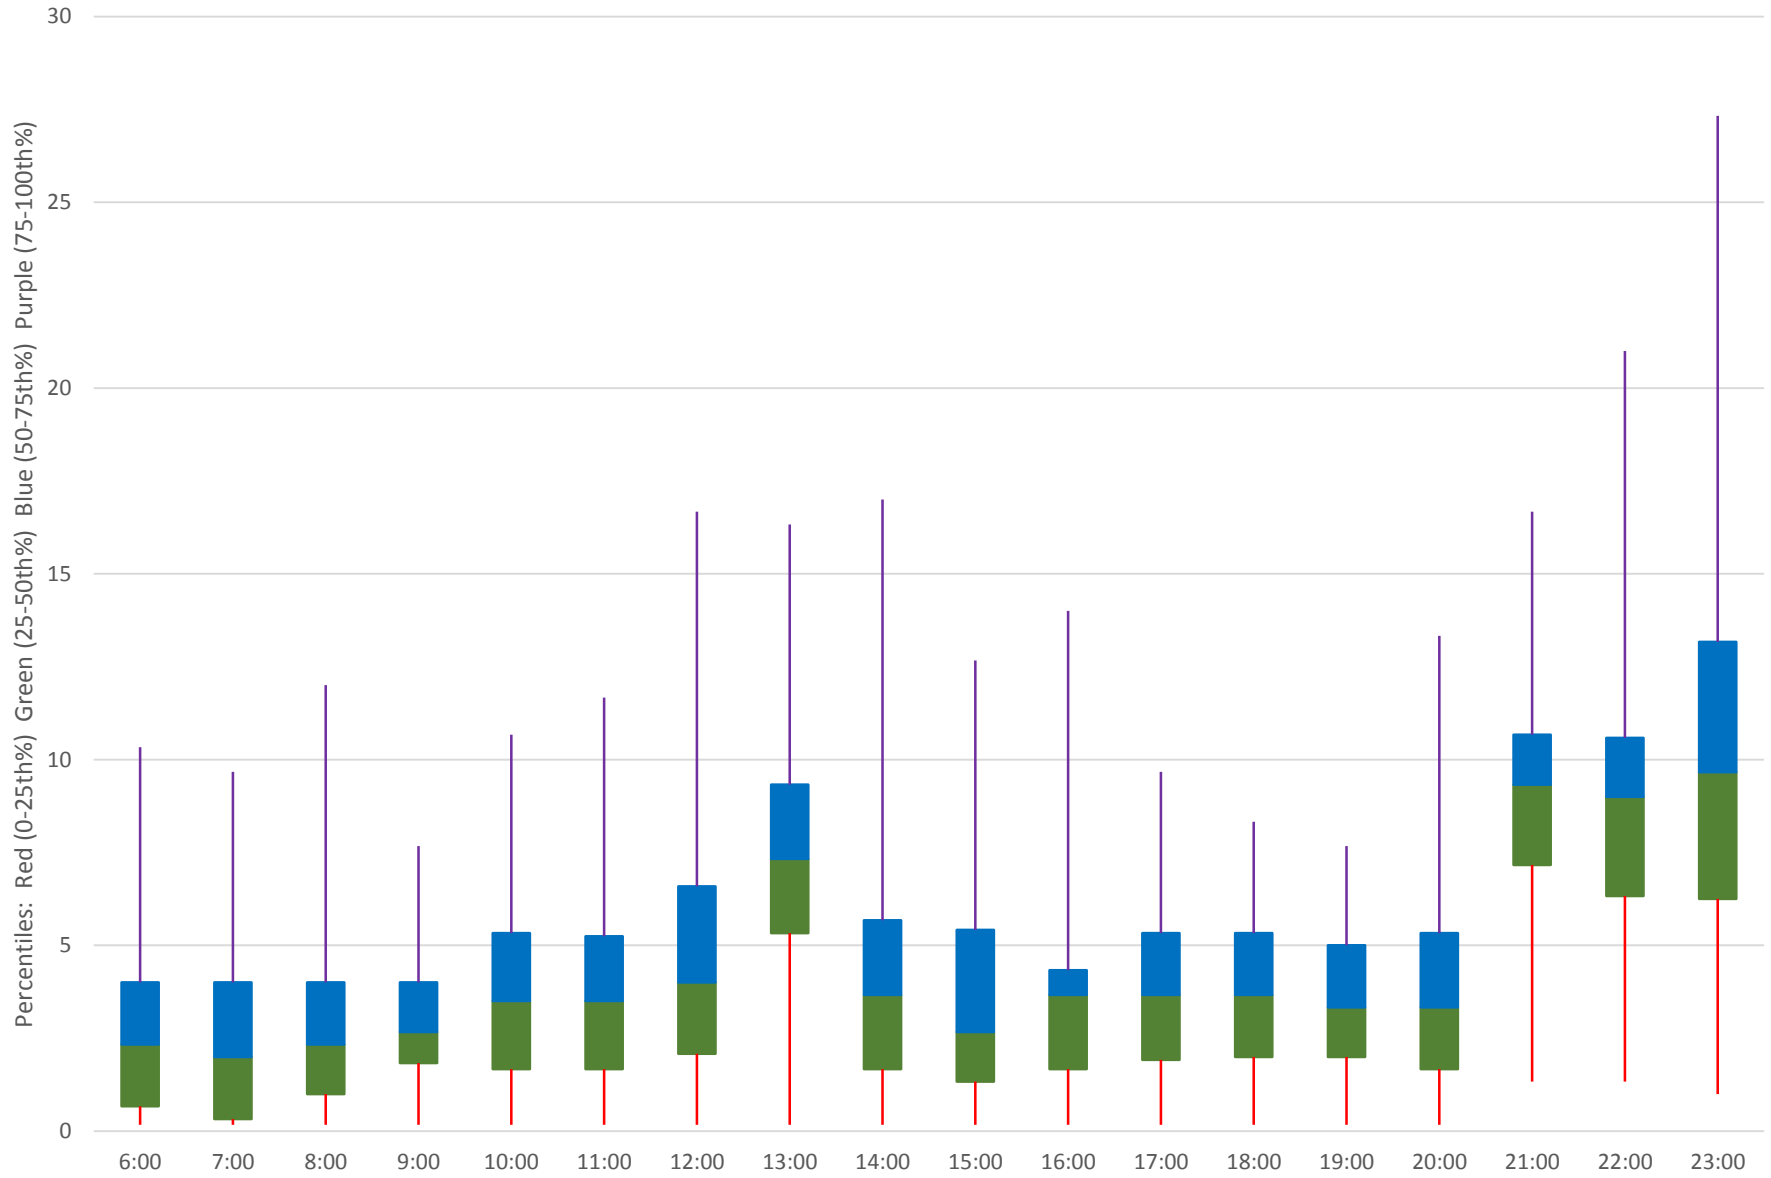

39 Finch East Headways at Markham Road Westbound July 2020 Quartiles Week 5

39 Finch East Headways at Markham Road Westbound July 2020 Saturday Statistics

39 Finch East Headways at Markham Road Westbound July 2020