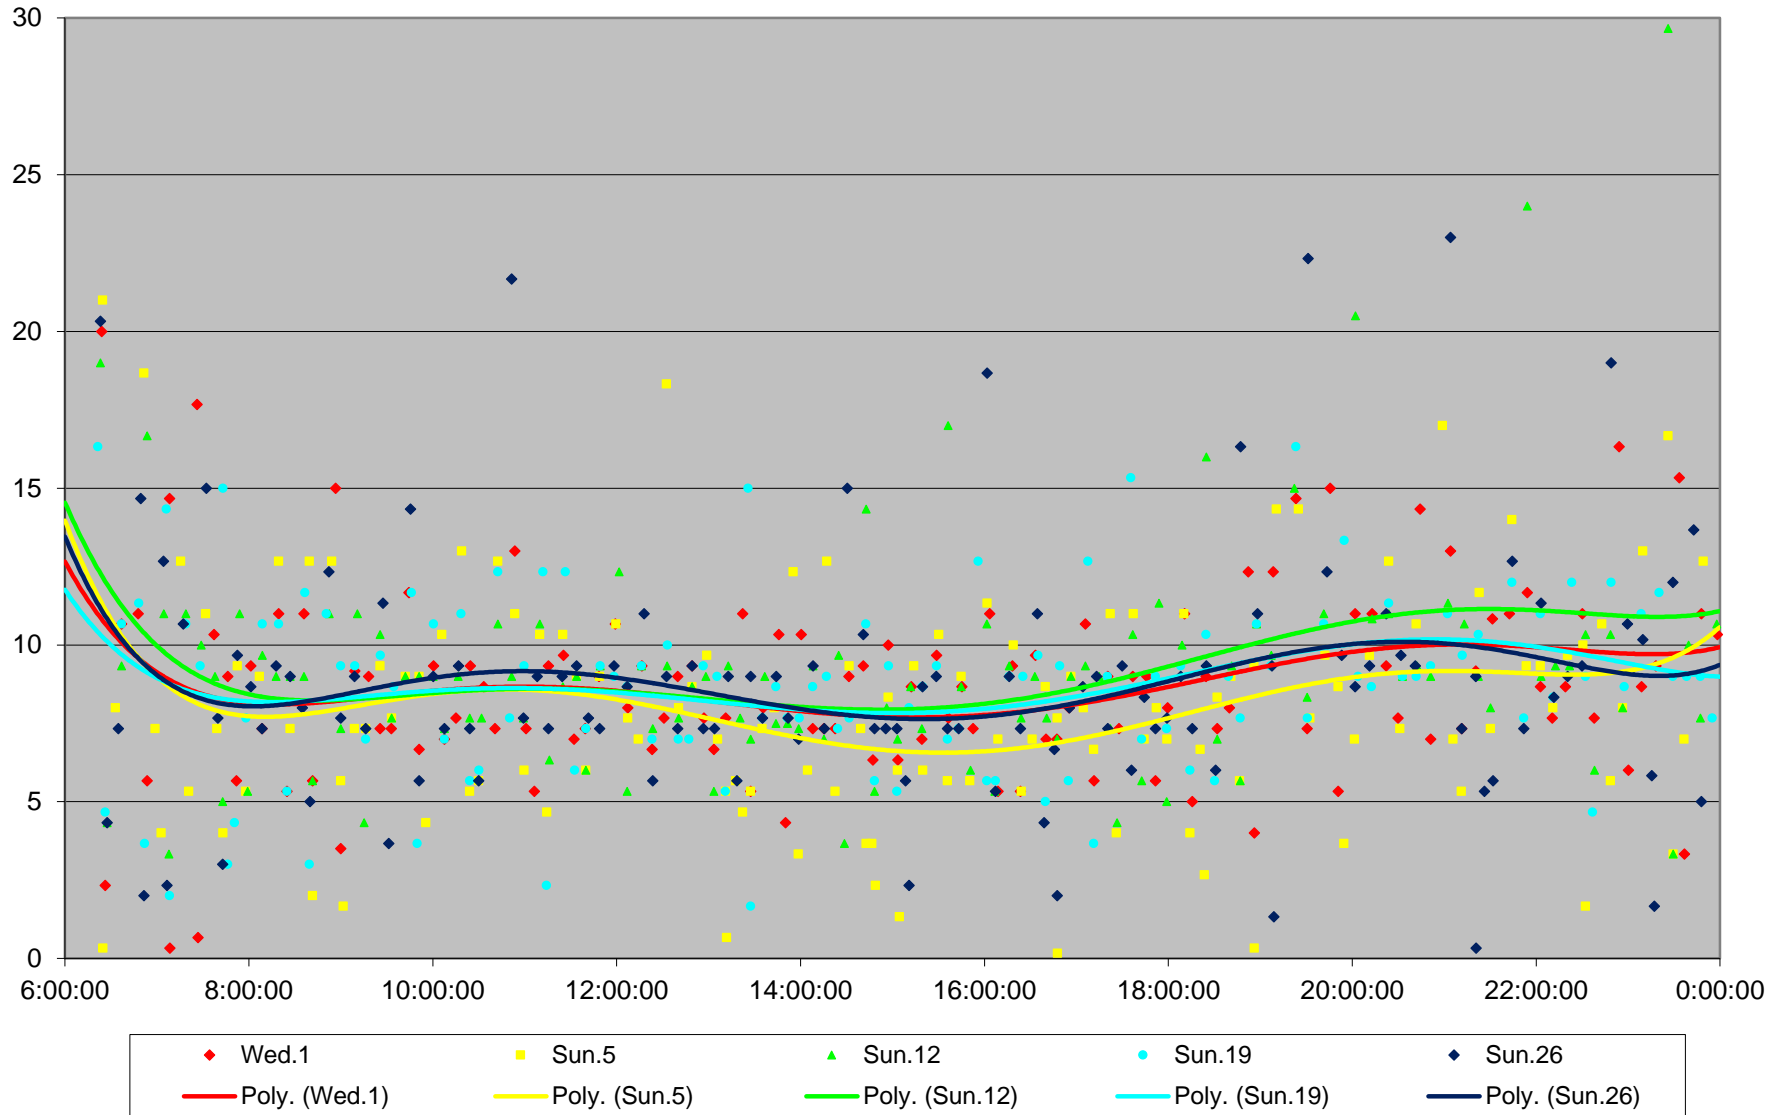

39 Finch East Headways at Markham Road Westbound July 2020

Quartiles Saturdays

39 Finch East Headways at Markham Road Westbound July 2020 Sunday Statistics

39 Finch East Headways at Markham Road Westbound July 2020