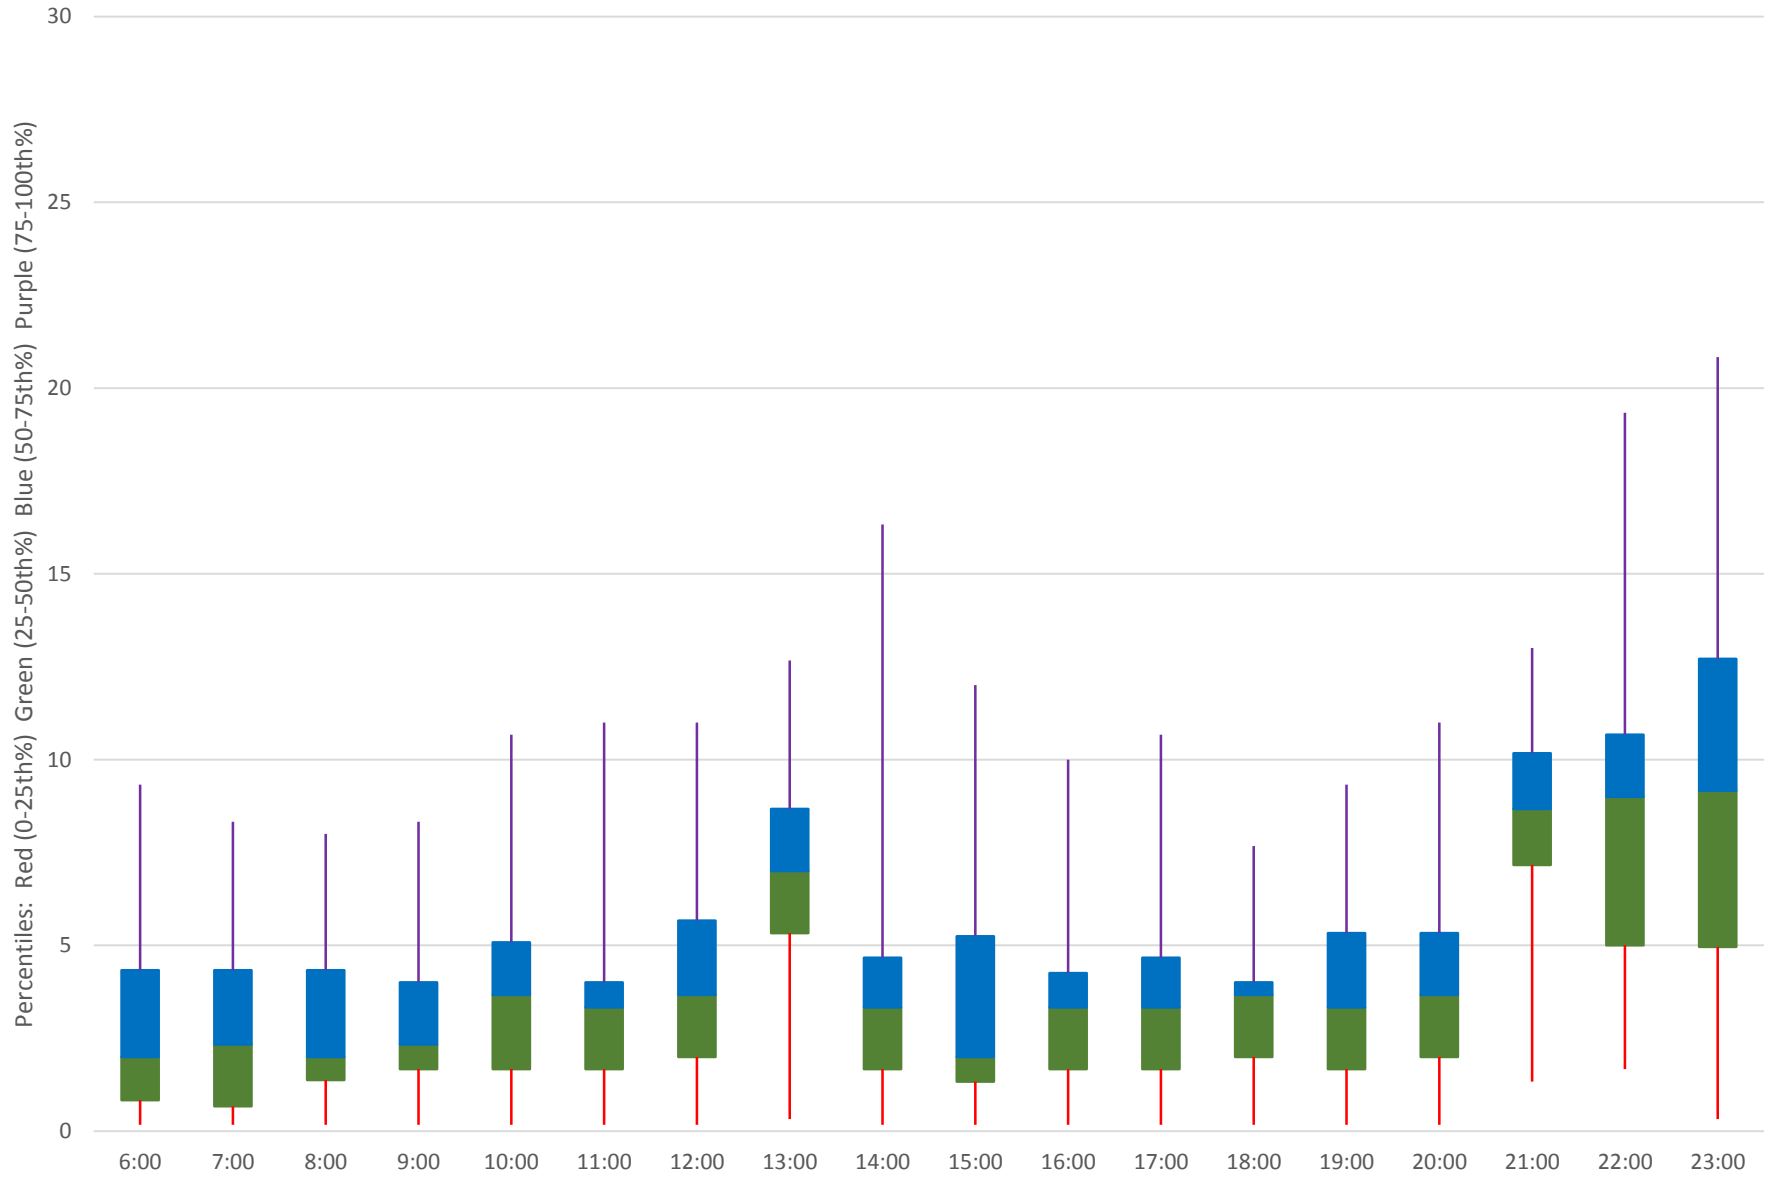

39 Finch East Headways at Markham Road Westbound July 2020

Quartiles Week 2