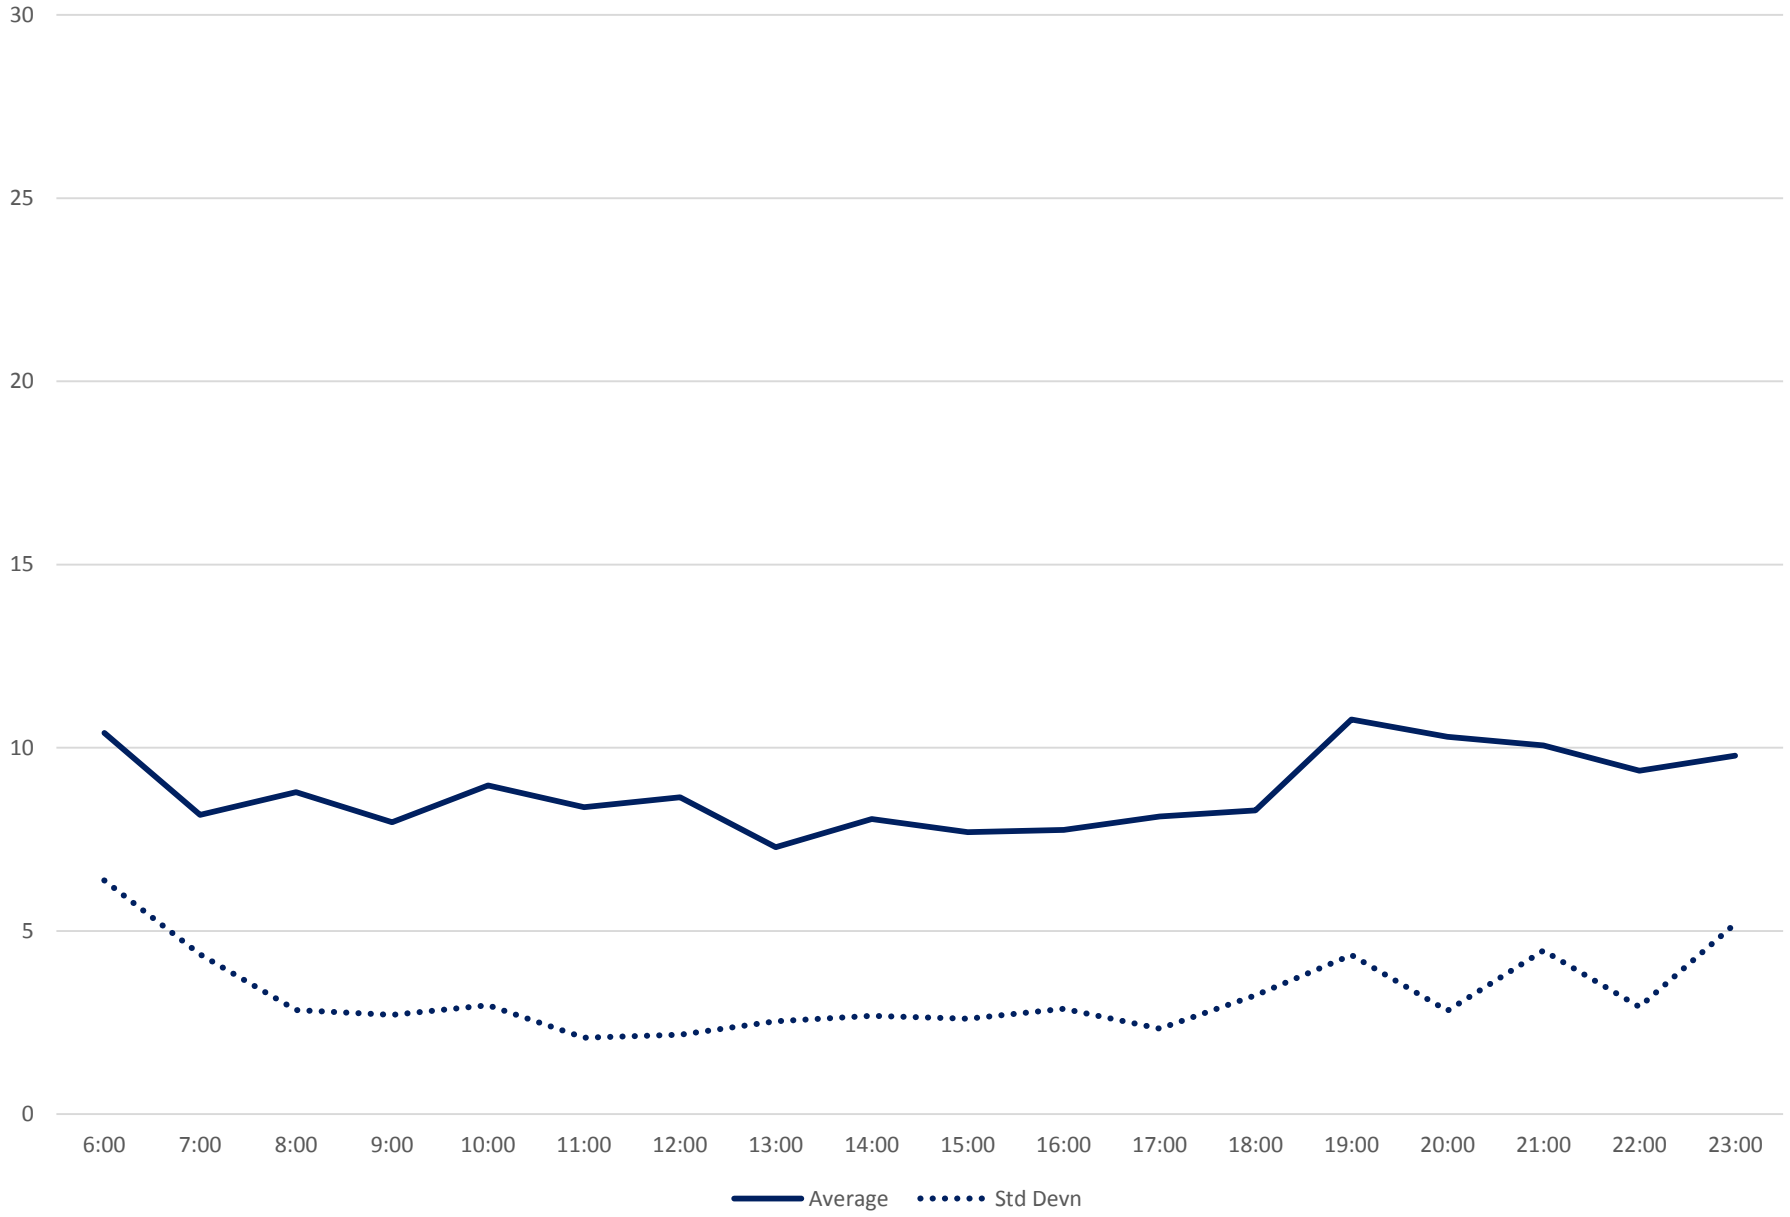

39 Finch East Headways at Markham Road Westbound July 2020 Quartiles Week 5

39 Finch East Headways at Markham Road Westbound July 2020 Saturday Statistics

39 Finch East Headways at Markham Road Westbound July 2020

39 Finch East Headways at Markham Road Westbound July 2020

Quartiles Saturdays

39 Finch East Headways at Markham Road Westbound July 2020 Sunday Statistics

39 Finch East Headways at Markham Road Westbound July 2020