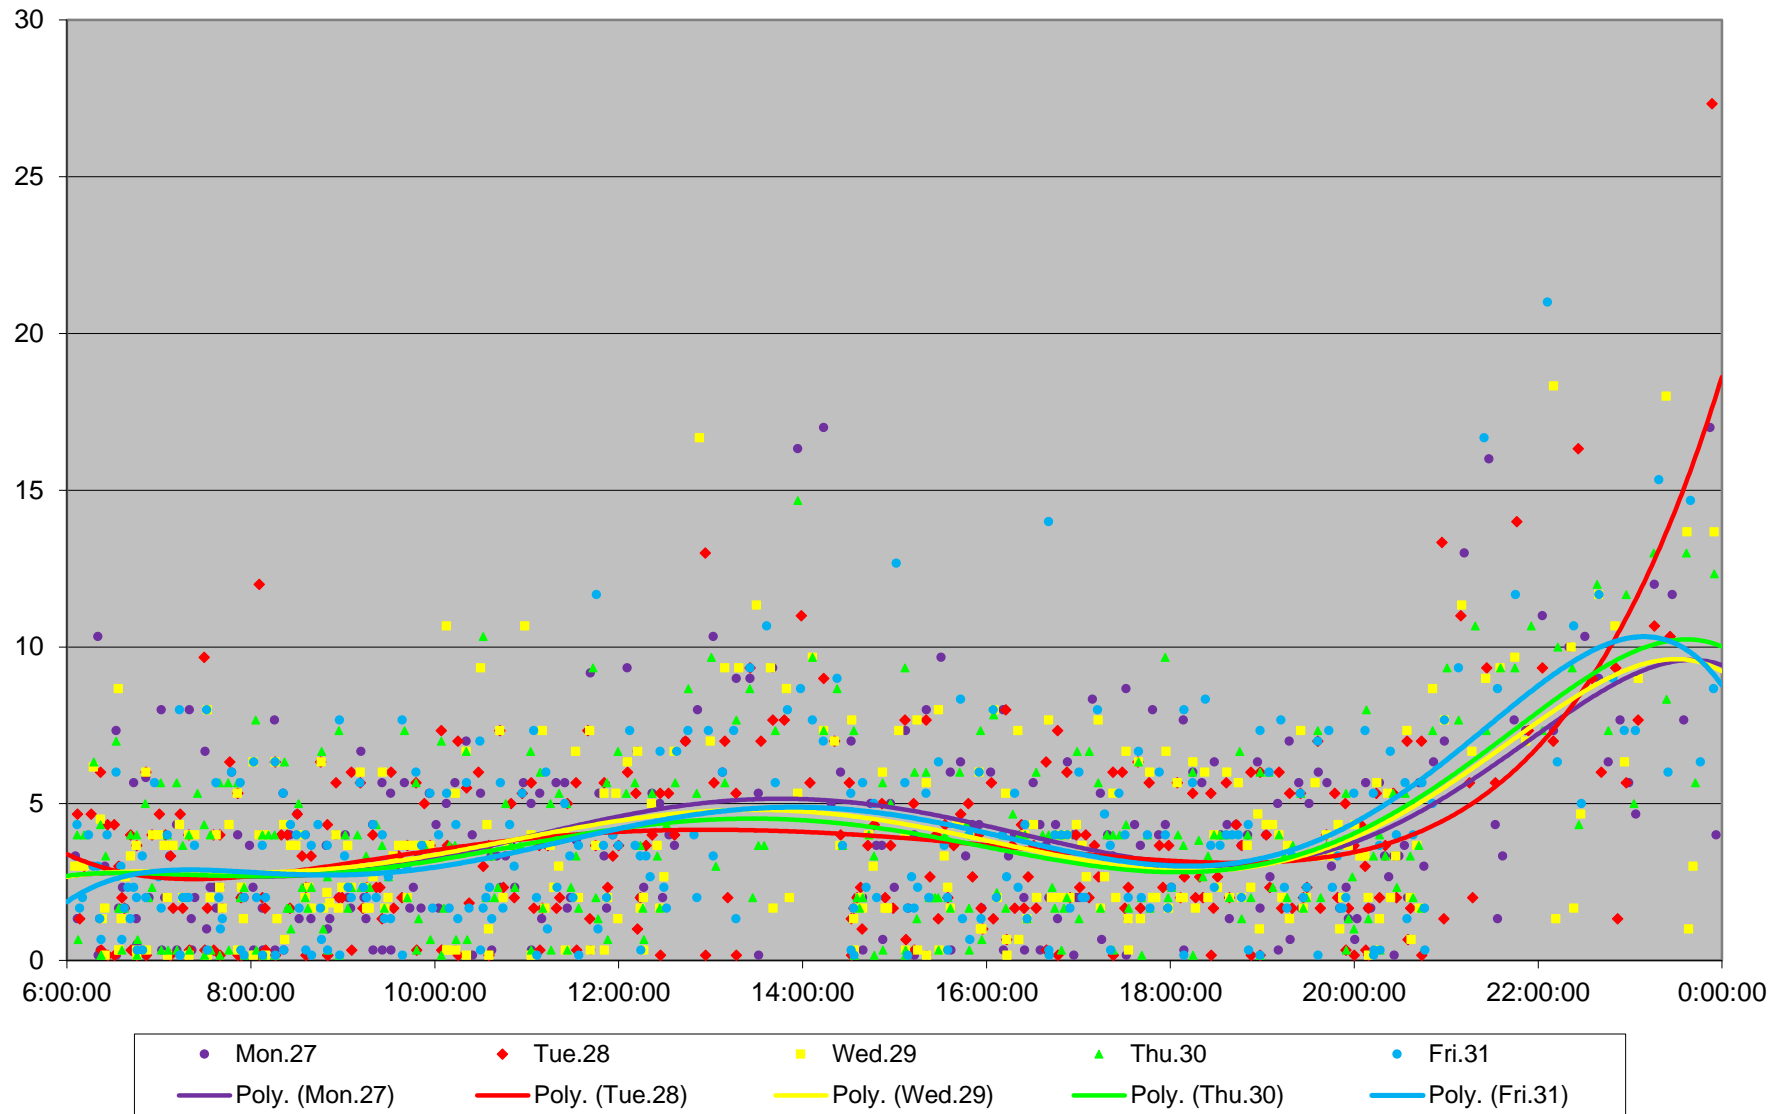

39 Finch East Headways at Markham Road Westbound July 2020 Quartiles Week 5

39 Finch East Headways at Markham Road Westbound July 2020 Saturday Statistics

39 Finch East Headways at Markham Road Westbound July 2020