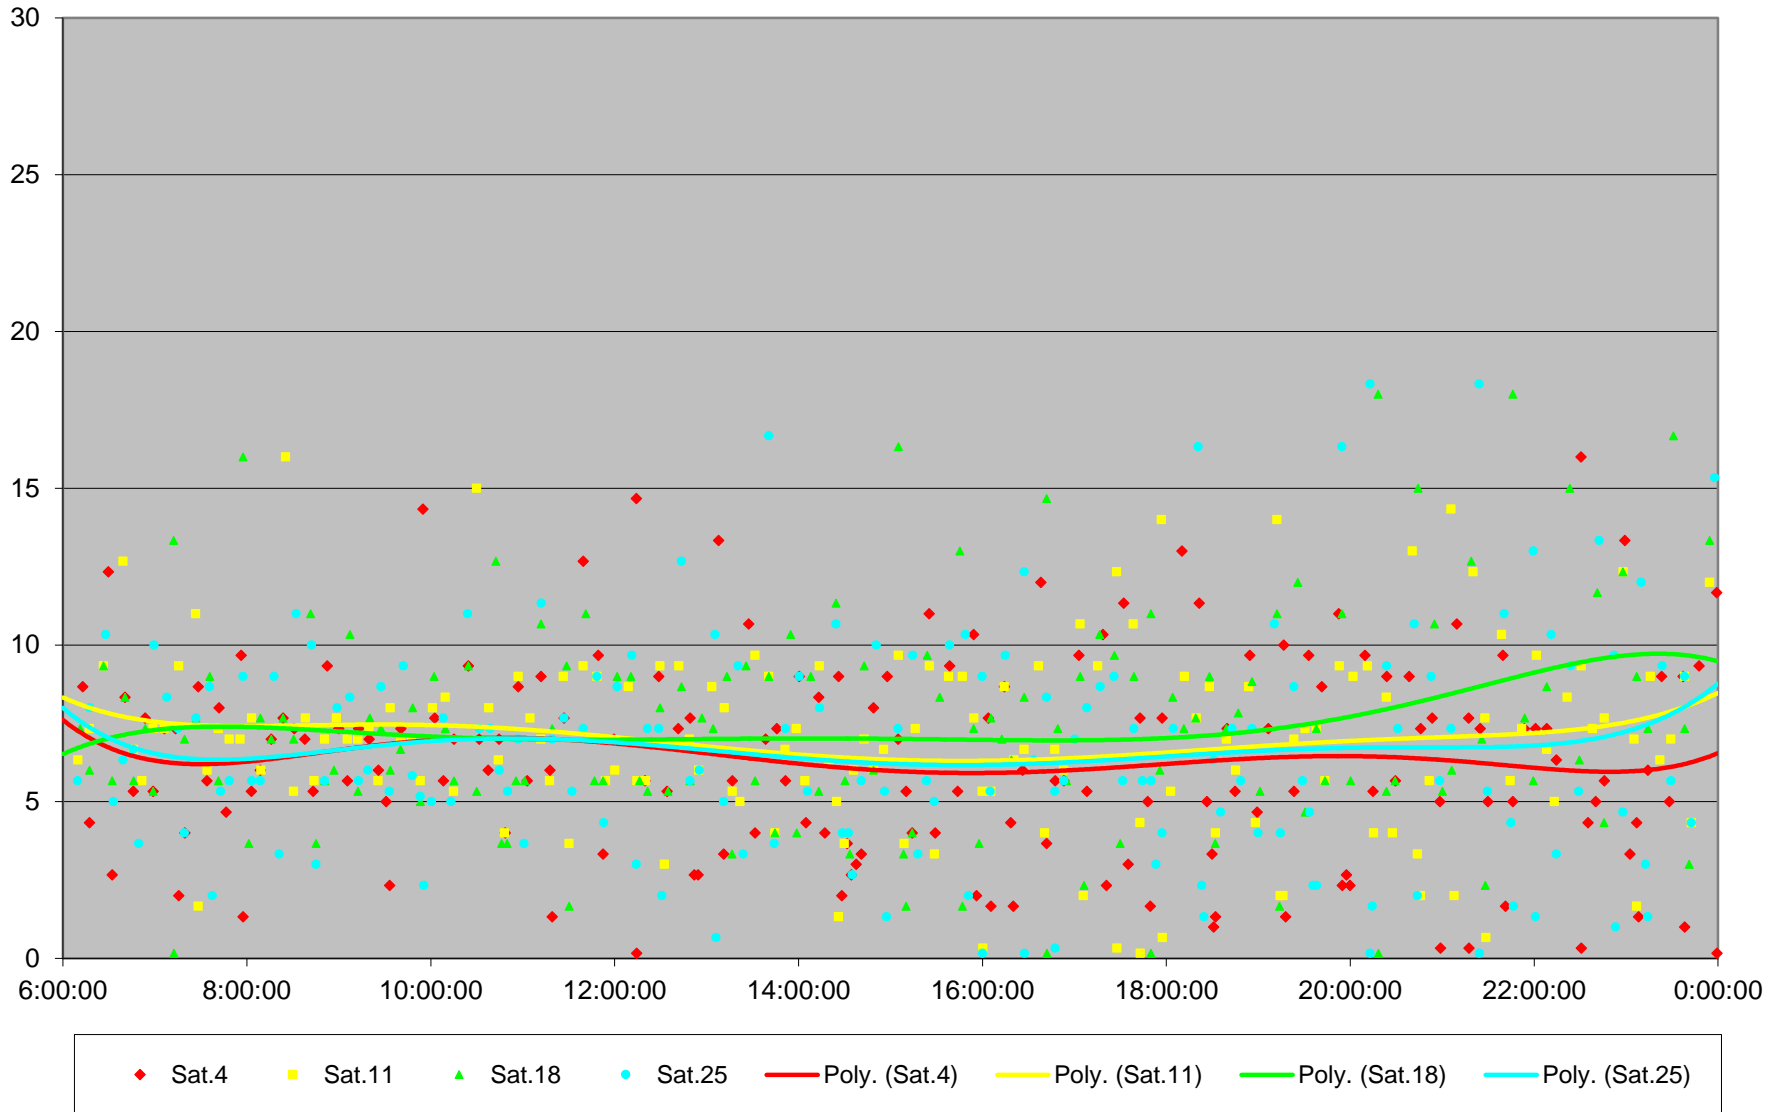

39 Finch East Headways at Markham Road Westbound July 2020 Quartiles Week 5

39 Finch East Headways at Markham Road Westbound July 2020 Saturday Statistics

39 Finch East Headways at Markham Road Westbound July 2020