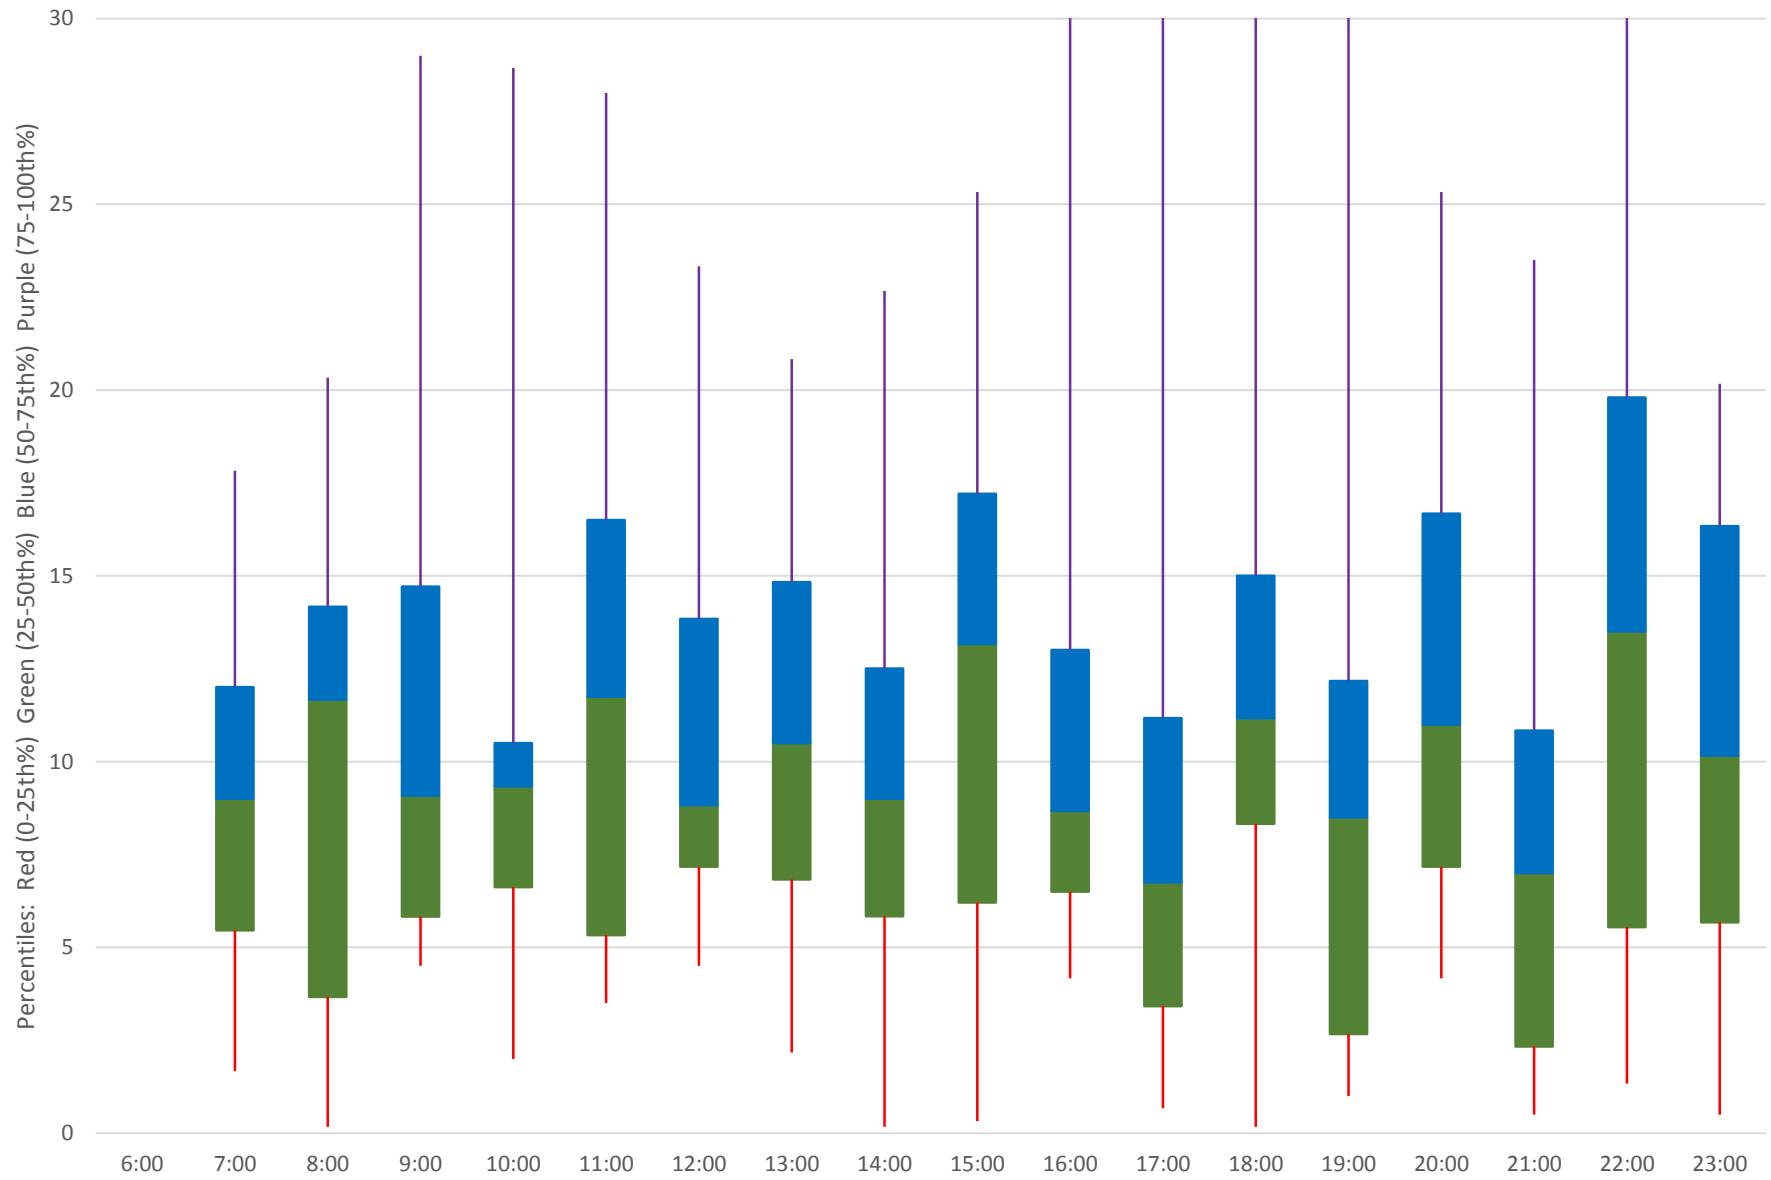

39 Finch East Headways at West of Little's Road Eastbound July 2020 Quartiles Week 3