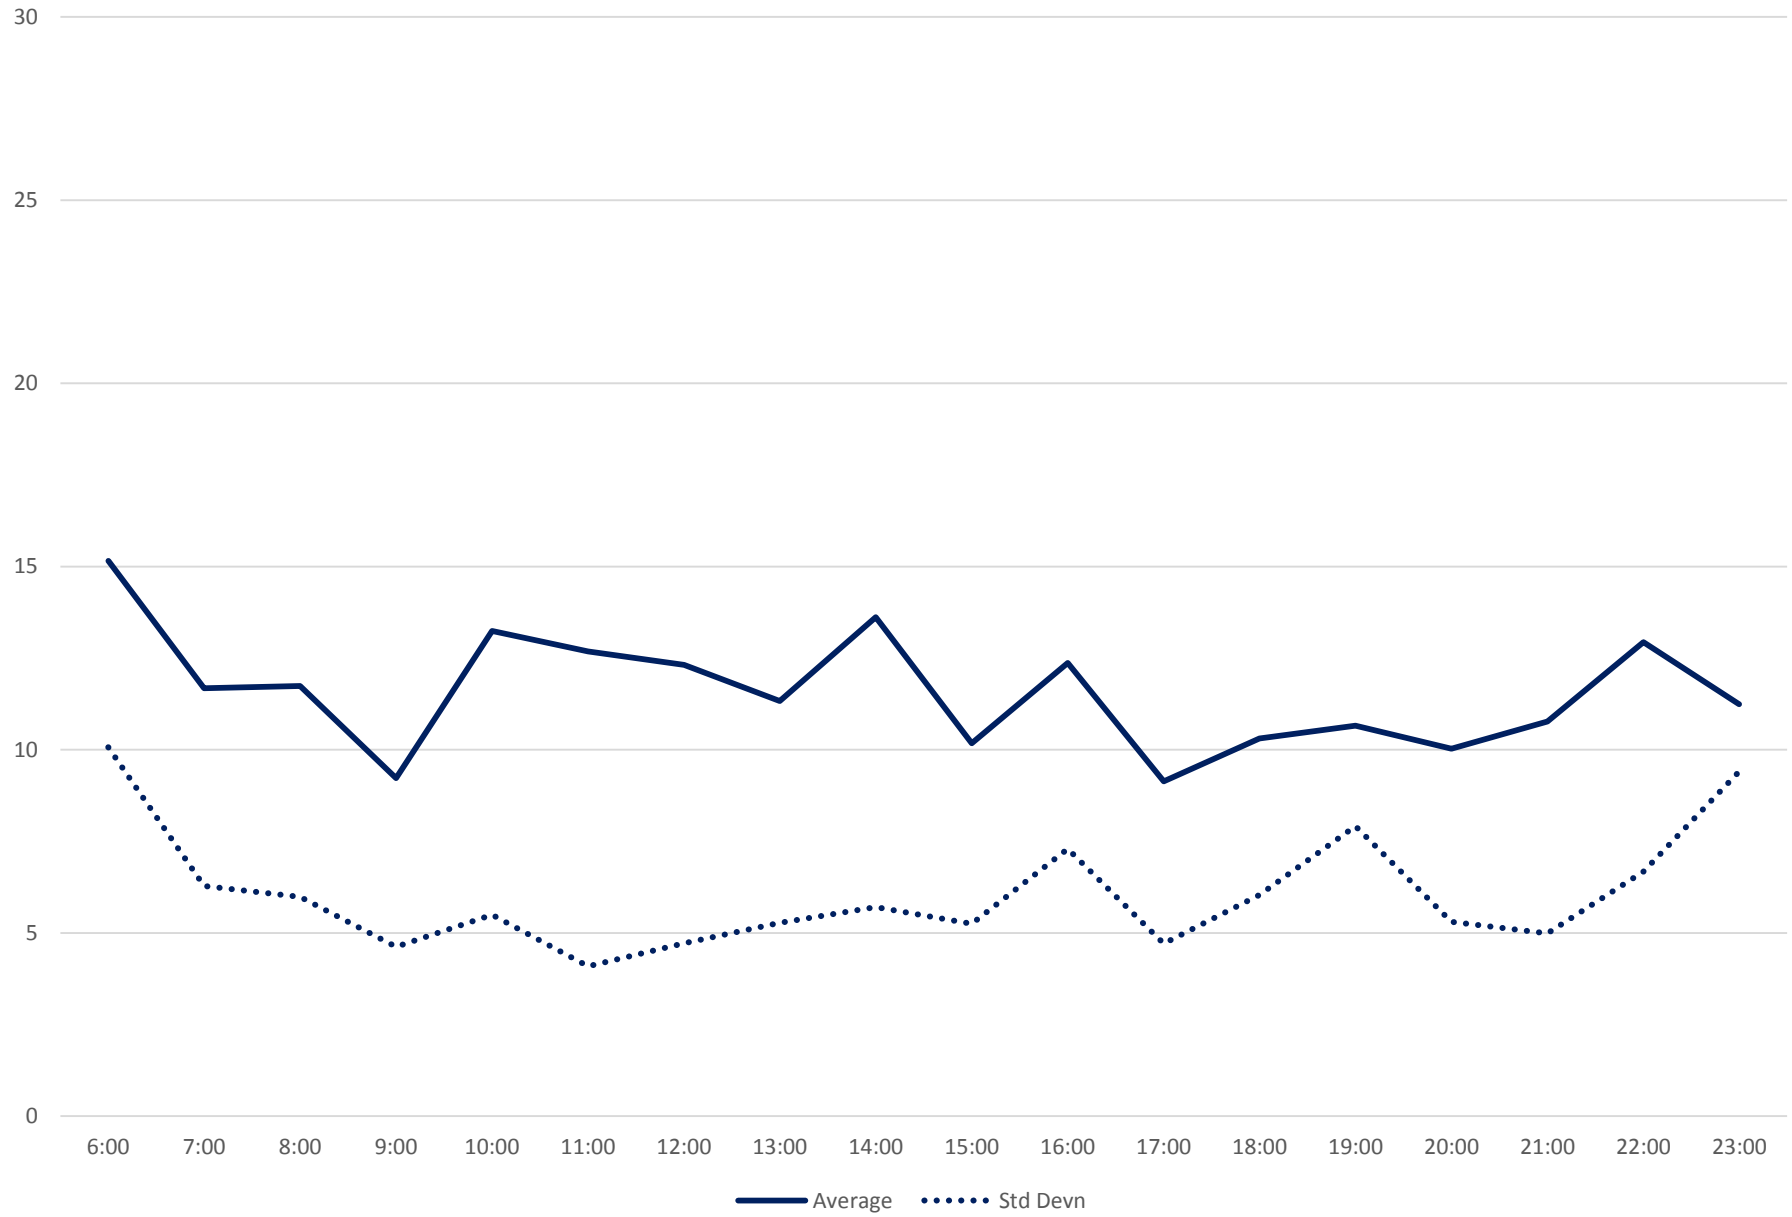

39 Finch East Headways at West of Littles Road Eastbound July 2020

39 Finch East Headways at West of Little's Road Eastbound July 2020

Quartiles Week 5

39 Finch East Headways at West of Littles Road Eastbound July 2020 Saturday Statistics

39 Finch East Headways at West of Littles Road Eastbound July 2020

39 Finch East Headways at West of Little's Road Eastbound July 2020

Quartiles Saturdays

39 Finch East Headways at West of Littles Road Eastbound July 2020 Sunday Statistics