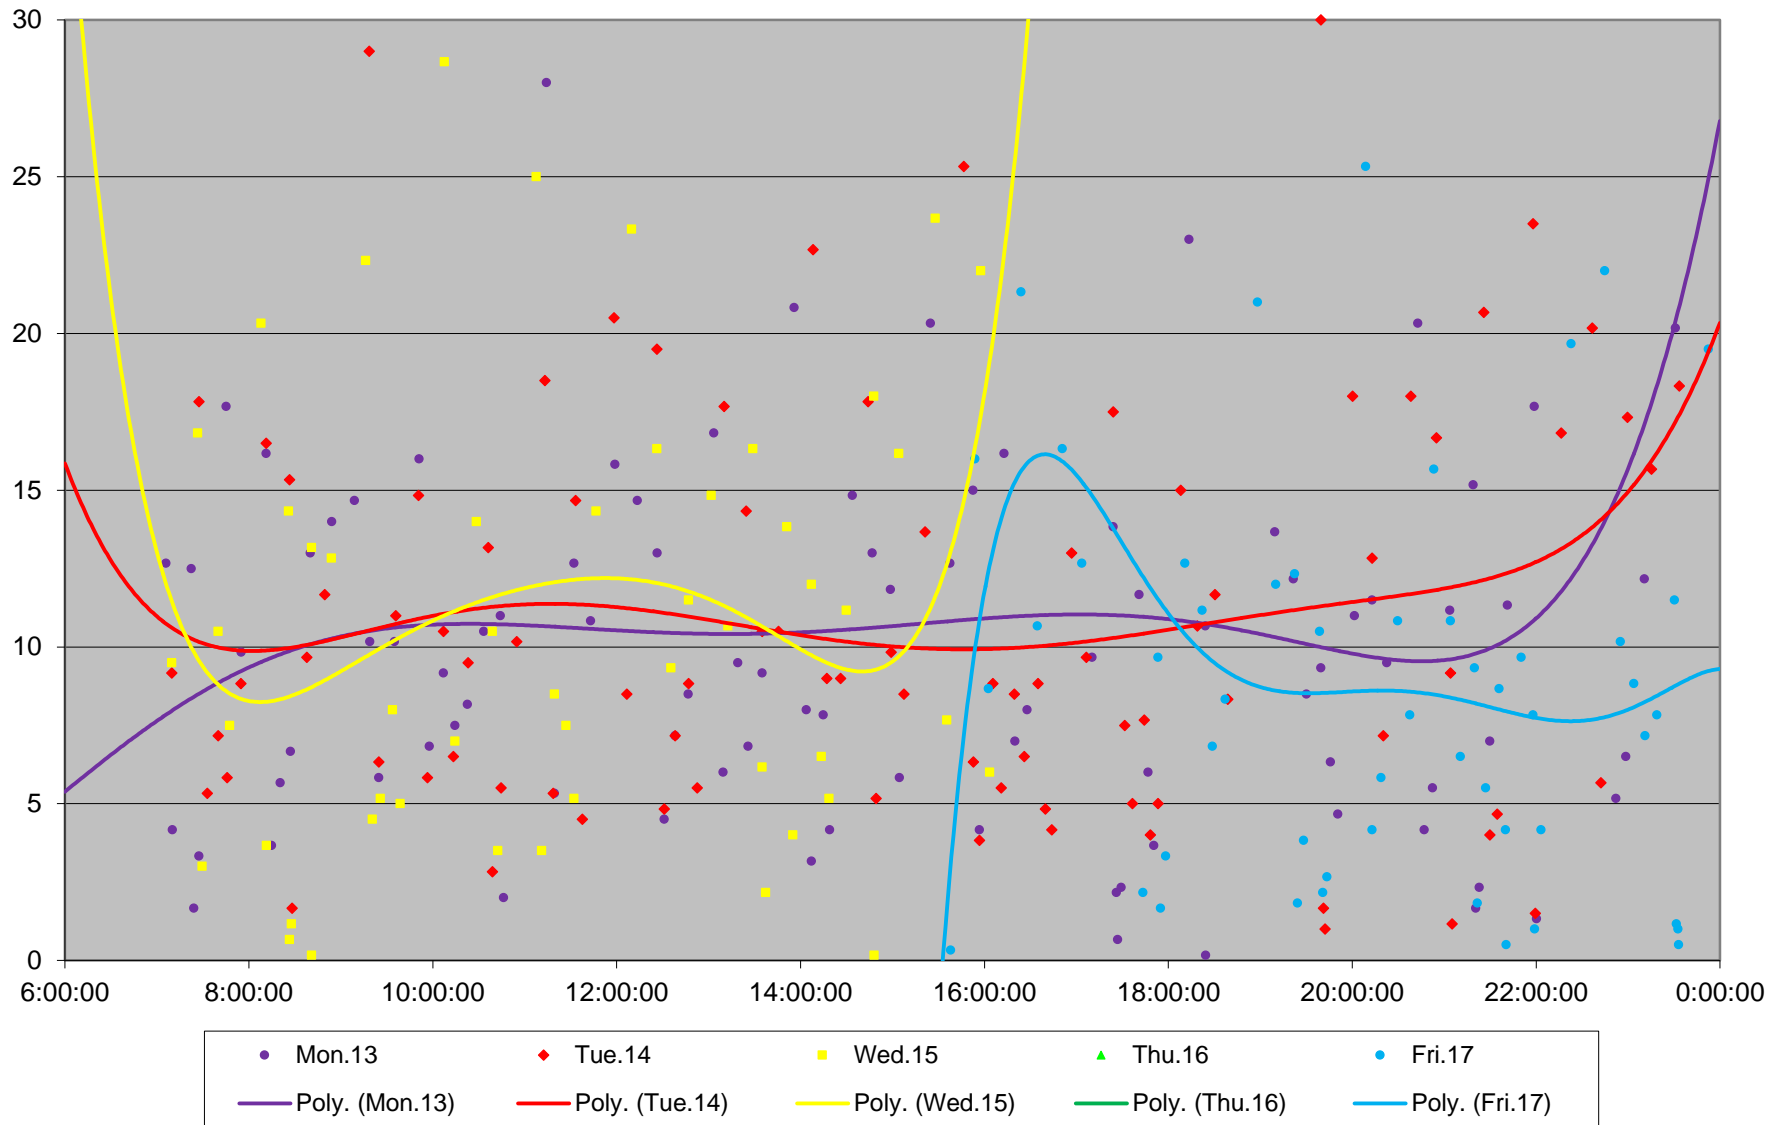

Quartiles Week 1

39 Finch East Headways at West of Little's Road Eastbound July 2020

39 Finch East Headways at West of Little's Road Eastbound July 2020

Quartiles Week 2

39 Finch East Headways at West of Little's Road Eastbound July 2020