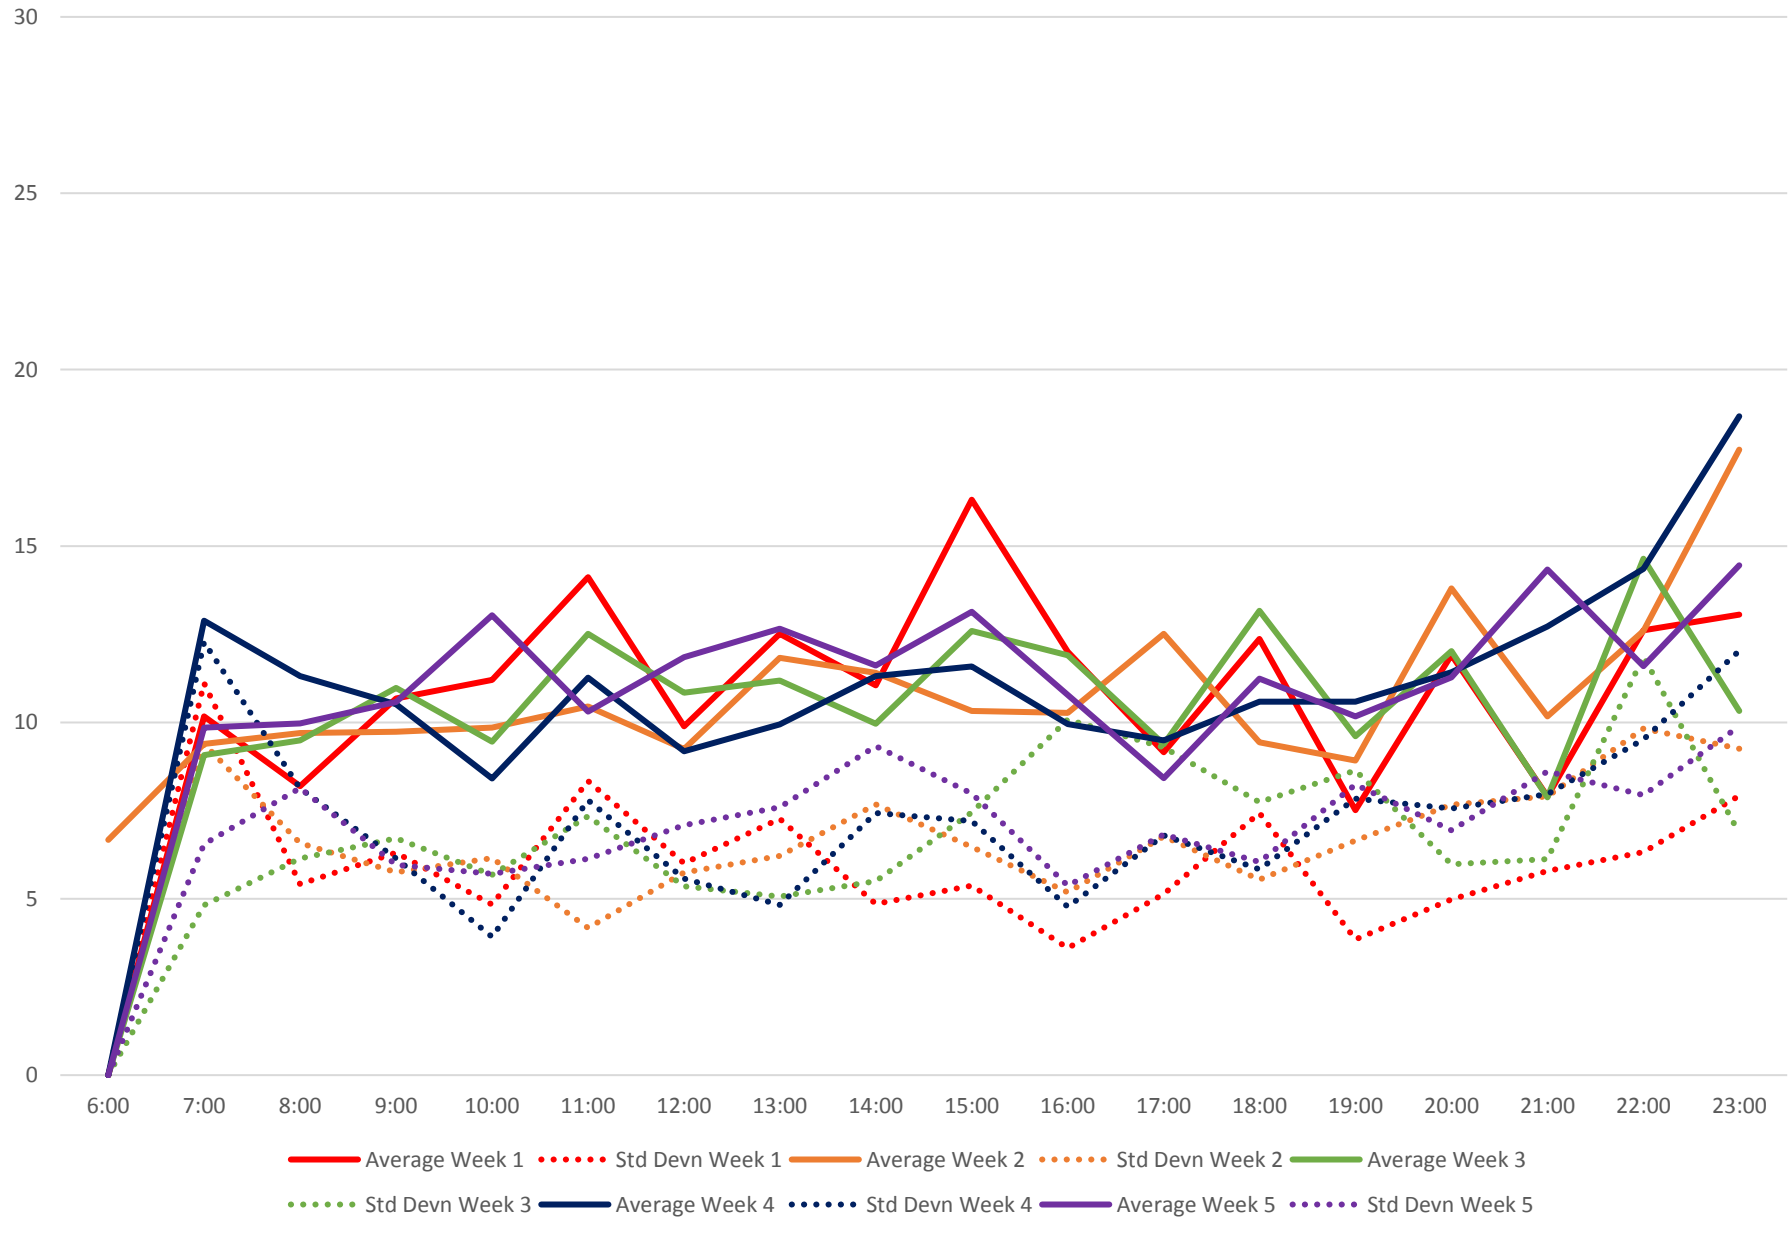

39 Finch East Headways at West of Littles Road Eastbound July 2020 Weekday Statistics

39 Finch East Headways at West of Littles Road Eastbound July 2020

39 Finch East Headways at West of Little's Road Eastbound July 2020

Quartiles Week 1

39 Finch East Headways at West of Little's Road Eastbound July 2020

39 Finch East Headways at West of Little's Road Eastbound July 2020

Quartiles Week 2

39 Finch East Headways at West of Little's Road Eastbound July 2020

39 Finch East Headways at West of Littles Road Eastbound July 2020

39 Finch East Headways at West of Little's Road Eastbound July 2020

Quartiles Week 5

39 Finch East Headways at West of Littles Road Eastbound July 2020 Saturday Statistics