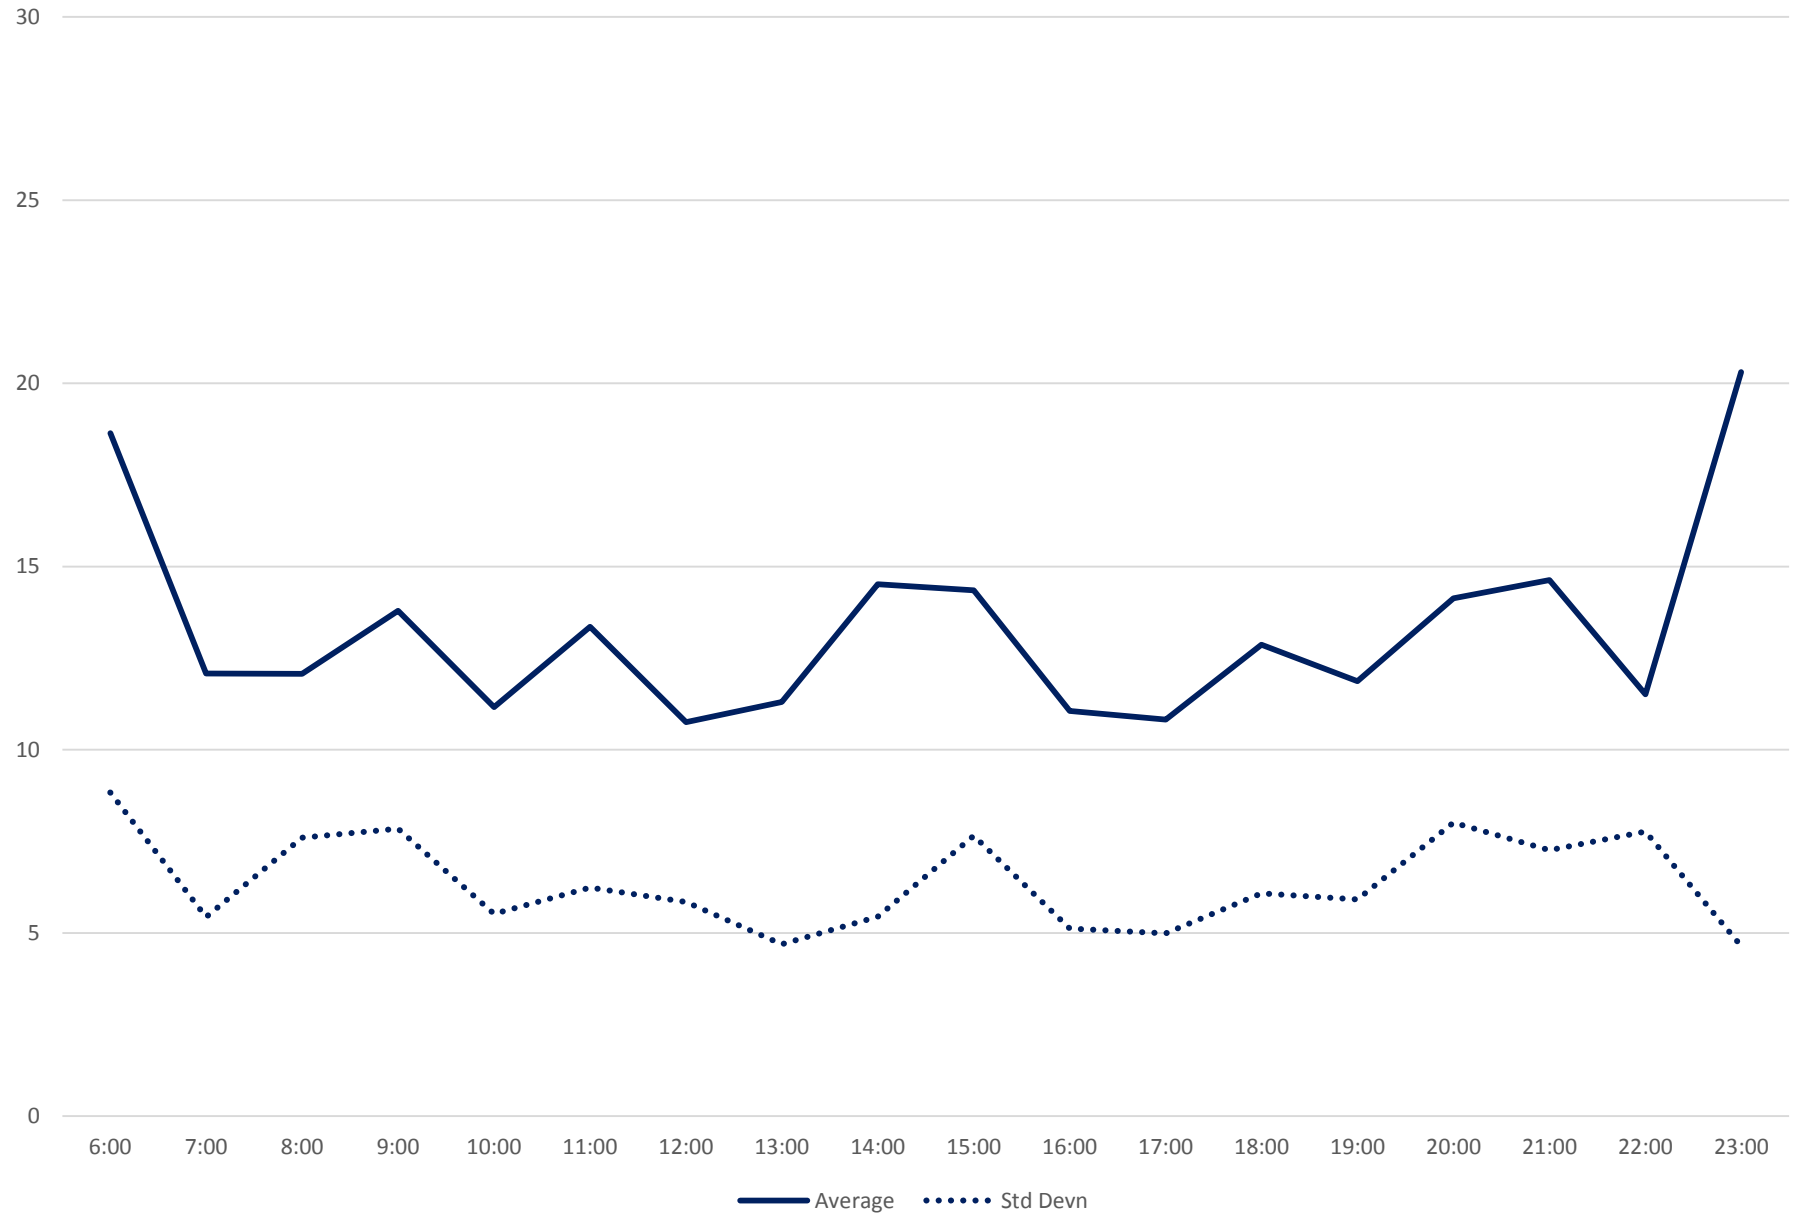

39 Finch East Headways at West of Littles Road Eastbound July 2020

39 Finch East Headways at West of Little's Road Eastbound July 2020

Quartiles Saturdays

39 Finch East Headways at West of Littles Road Eastbound July 2020 Sunday Statistics

39 Finch East Headways at West of Littles Road Eastbound July 2020

39 Finch East Headways at West of Little's Road Eastbound July 2020 Quartiles Sundays/Holidays