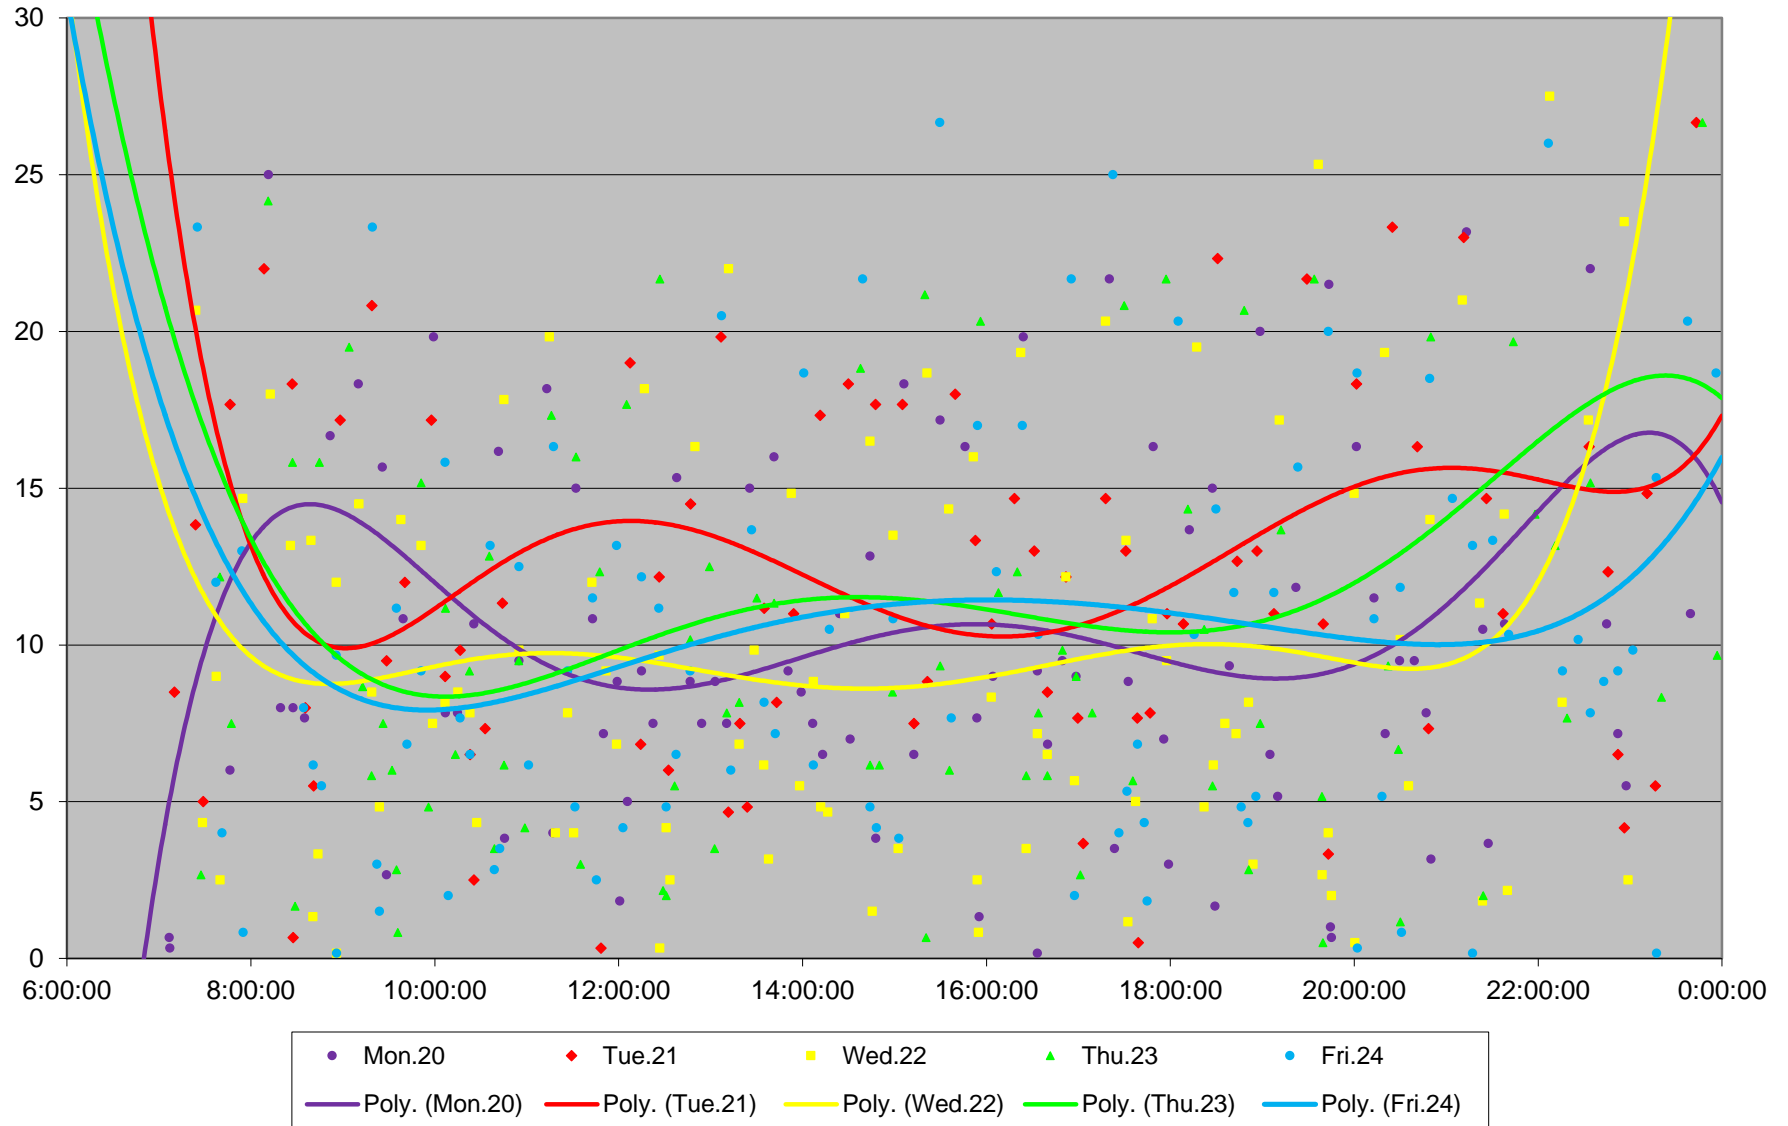

Quartiles Week 1

39 Finch East Headways at West of Little's Road Eastbound July 2020

39 Finch East Headways at West of Little's Road Eastbound July 2020

Quartiles Week 2

39 Finch East Headways at West of Little's Road Eastbound July 2020

39 Finch East Headways at West of Little's Road Eastbound July 2020 Quartiles Week 3

39 Finch East Headways at West of Little's Road Eastbound July 2020

39 Finch East Headways at West of Little's Road Eastbound July 2020 Quartiles Week 4