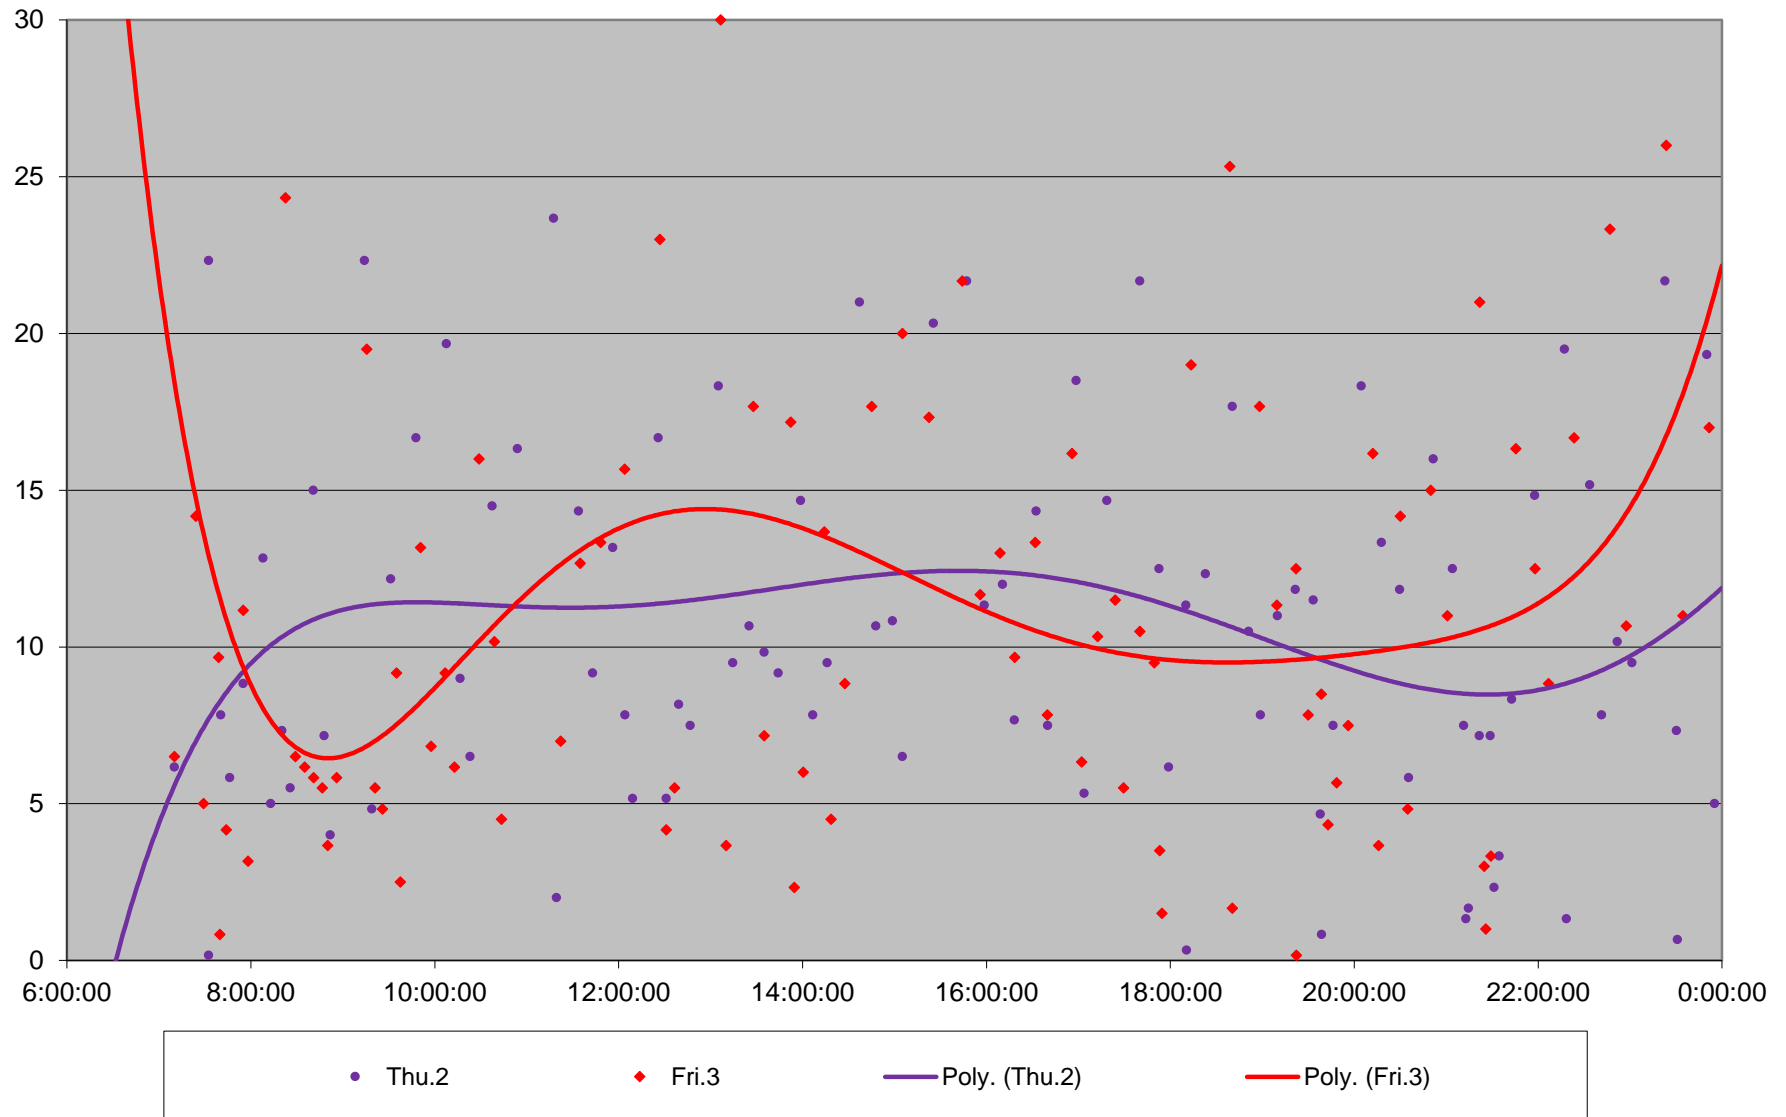

39 Finch East Headways at West of Littles Road Eastbound July 2020 Weekday Statistics

39 Finch East Headways at West of Littles Road Eastbound July 2020

39 Finch East Headways at West of Little's Road Eastbound July 2020

Quartiles Week 1

39 Finch East Headways at West of Little's Road Eastbound July 2020

39 Finch East Headways at West of Little's Road Eastbound July 2020

Quartiles Week 2

39 Finch East Headways at West of Little's Road Eastbound July 2020