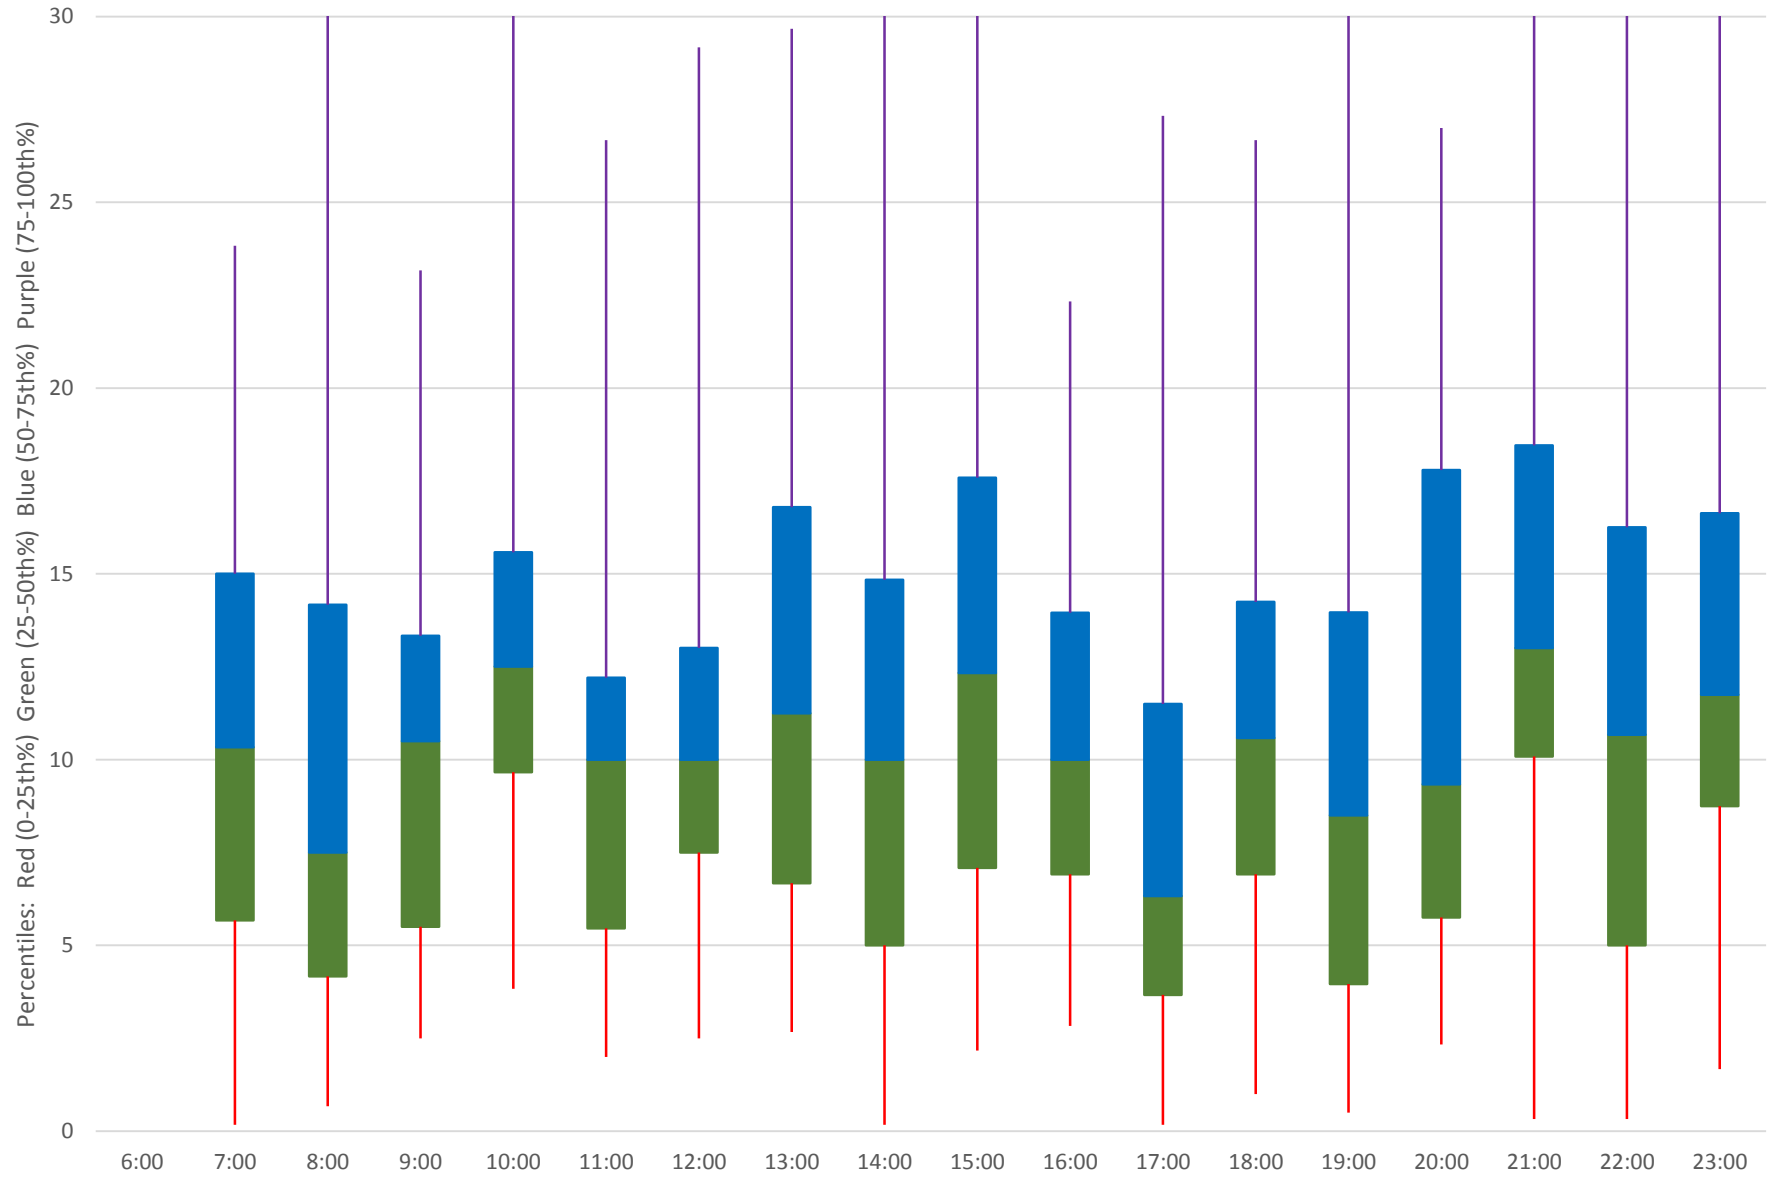

39 Finch East Headways at West of Littles Road Eastbound July 2020

39 Finch East Headways at West of Little's Road Eastbound July 2020

Quartiles Week 5

39 Finch East Headways at West of Littles Road Eastbound July 2020 Saturday Statistics