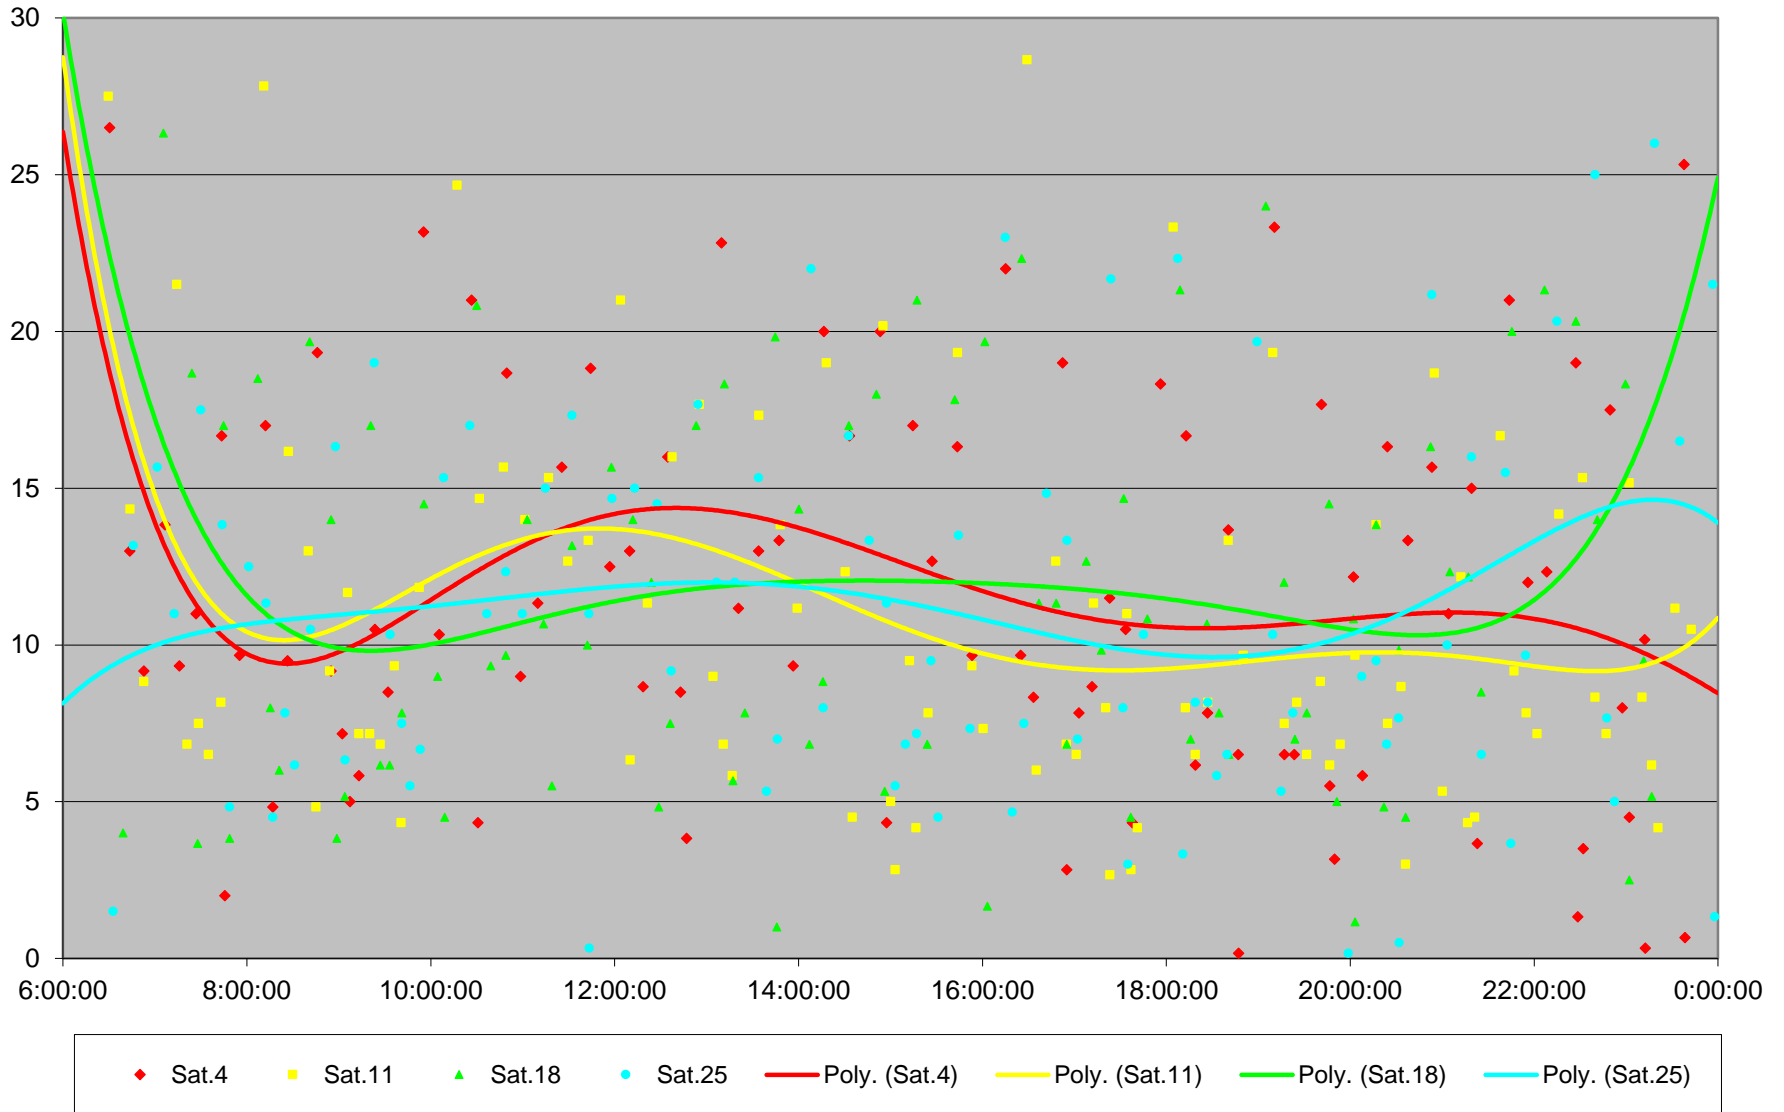

39 Finch East Headways at West of Littles Road Eastbound July 2020

39 Finch East Headways at West of Little's Road Eastbound July 2020

Quartiles Week 5

39 Finch East Headways at West of Littles Road Eastbound July 2020 Saturday Statistics

39 Finch East Headways at West of Littles Road Eastbound July 2020

39 Finch East Headways at West of Little's Road Eastbound July 2020

Quartiles Saturdays

39 Finch East Headways at West of Littles Road Eastbound July 2020 Sunday Statistics