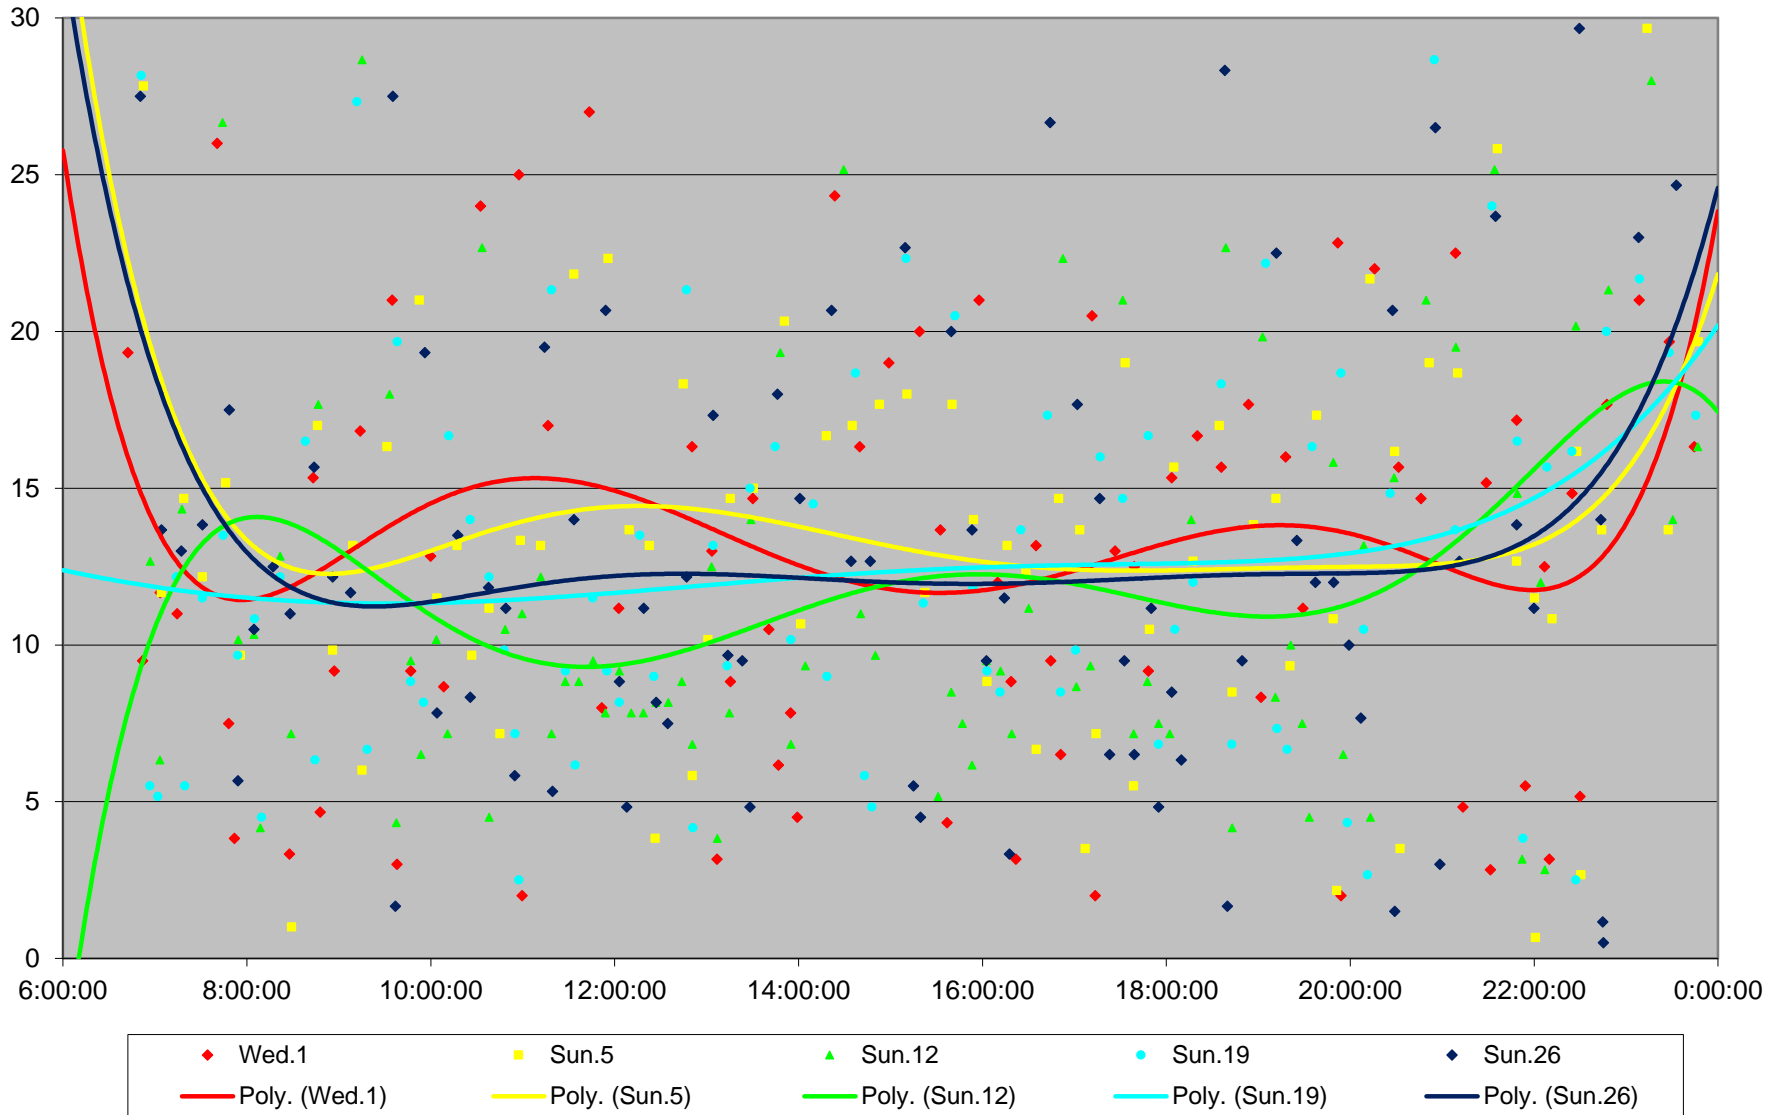

39 Finch East Headways at West of Littles Road Eastbound July 2020