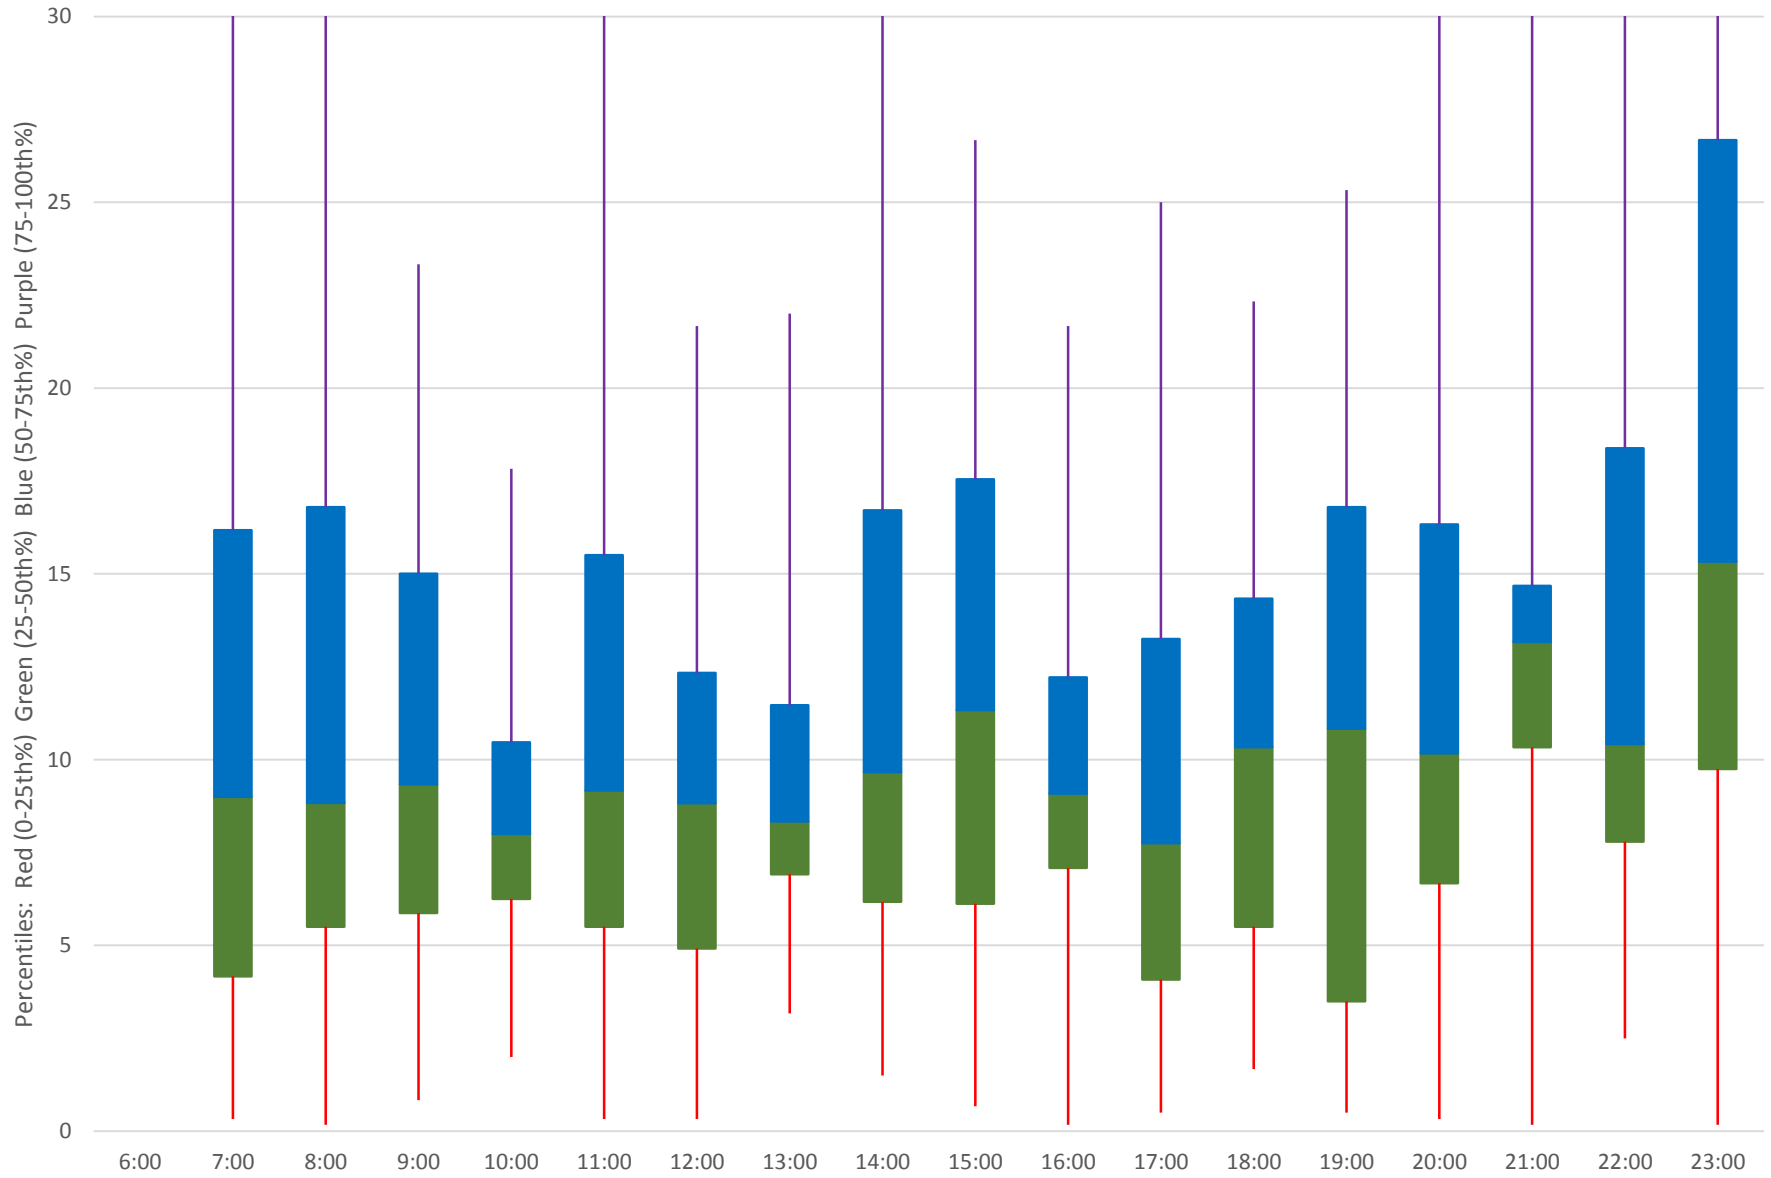

39 Finch East Headways at West of Little's Road Eastbound July 2020 Quartiles Week 4