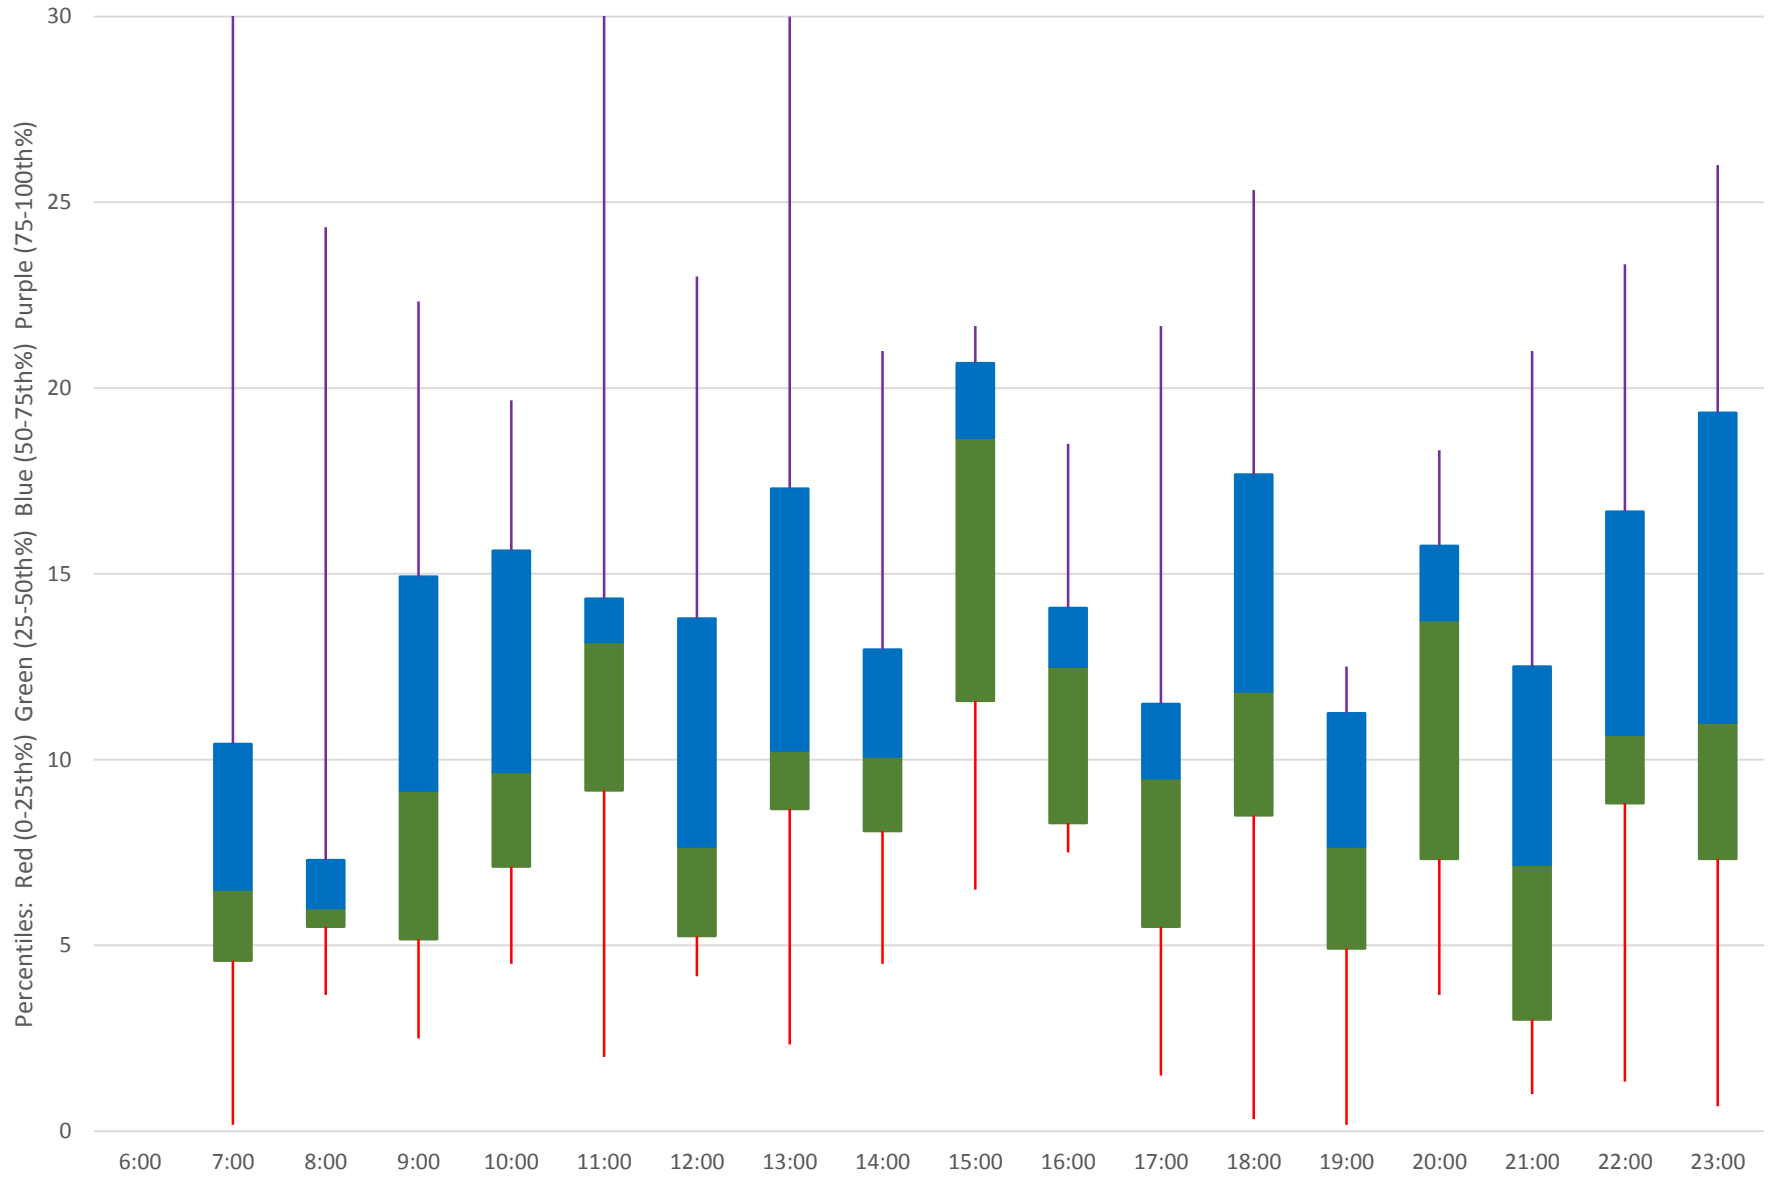

39 Finch East Headways at West of Little's Road Eastbound July 2020

Quartiles Week 1