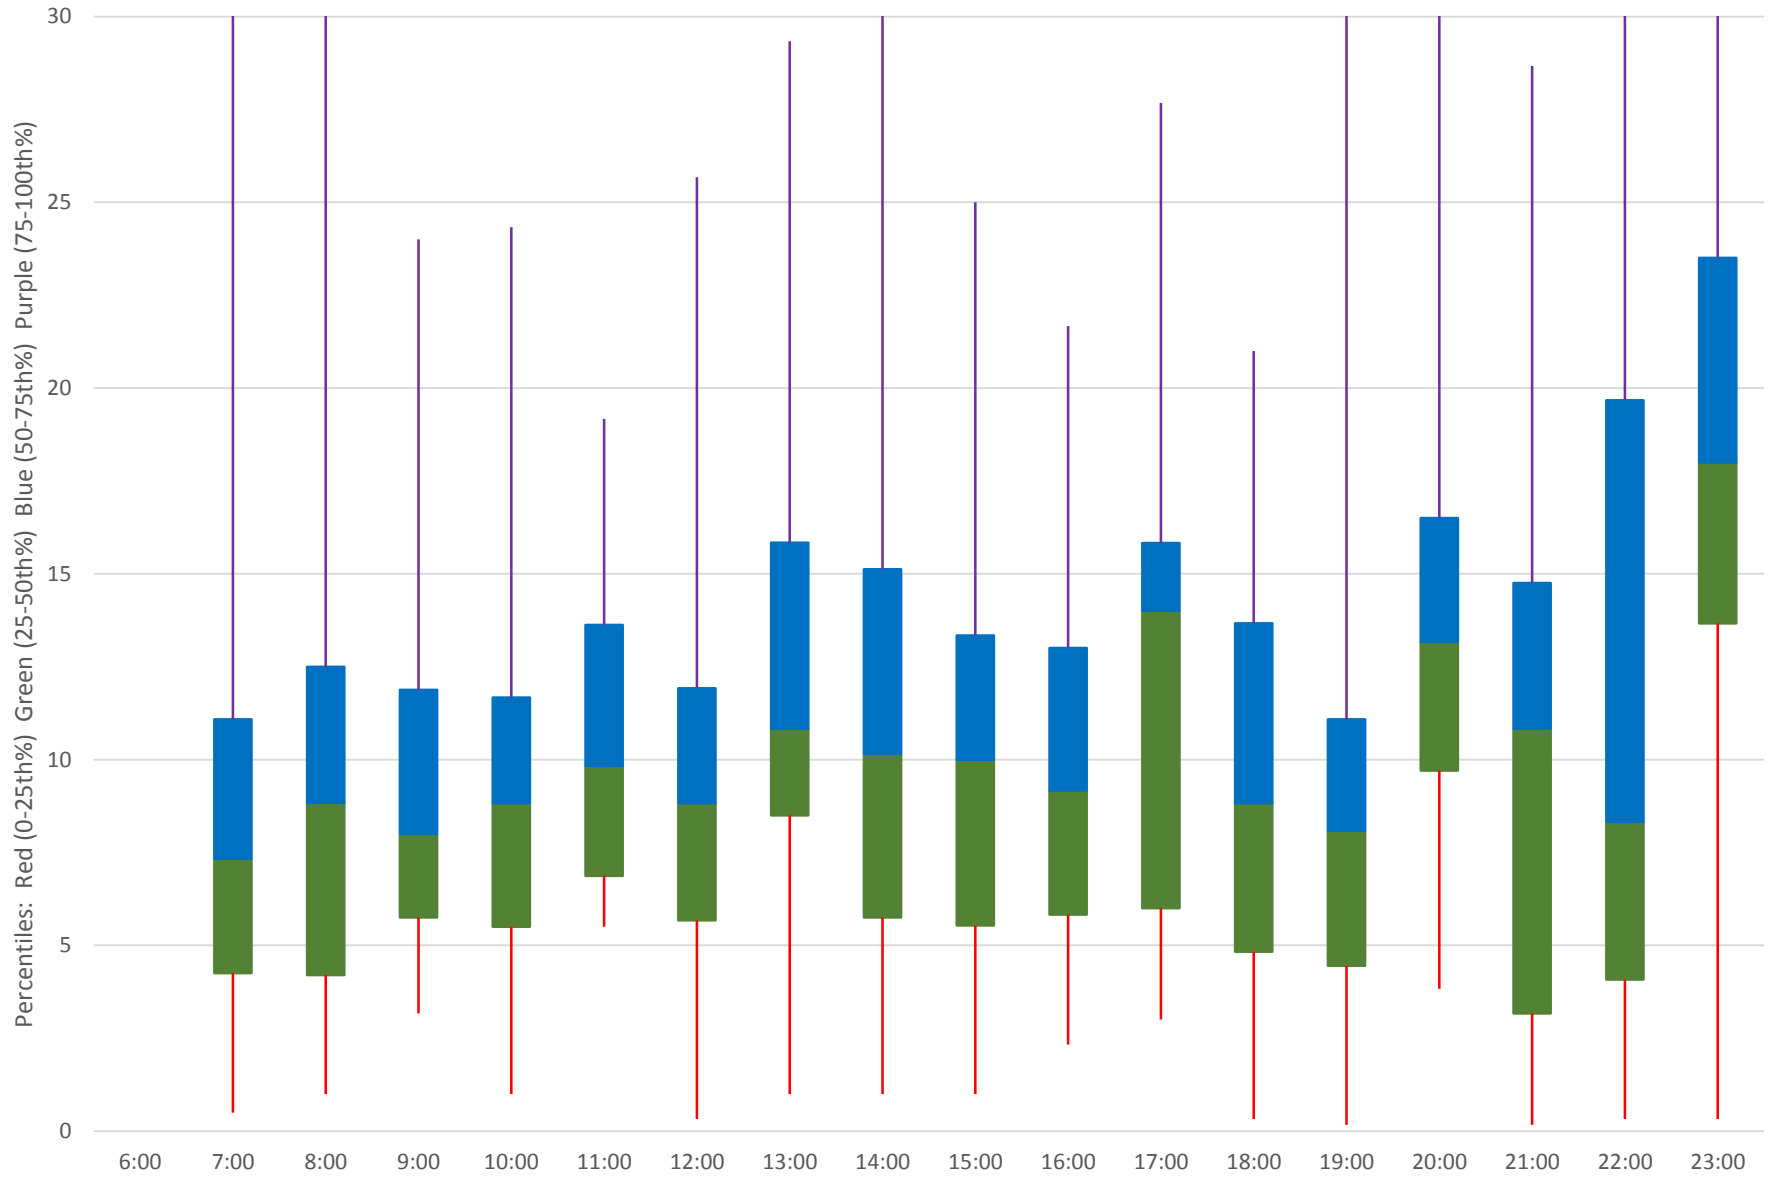

Quartiles Week 1

39 Finch East Headways at West of Little's Road Eastbound July 2020

39 Finch East Headways at West of Little's Road Eastbound July 2020

Quartiles Week 2

39 Finch East Headways at West of Little's Road Eastbound July 2020