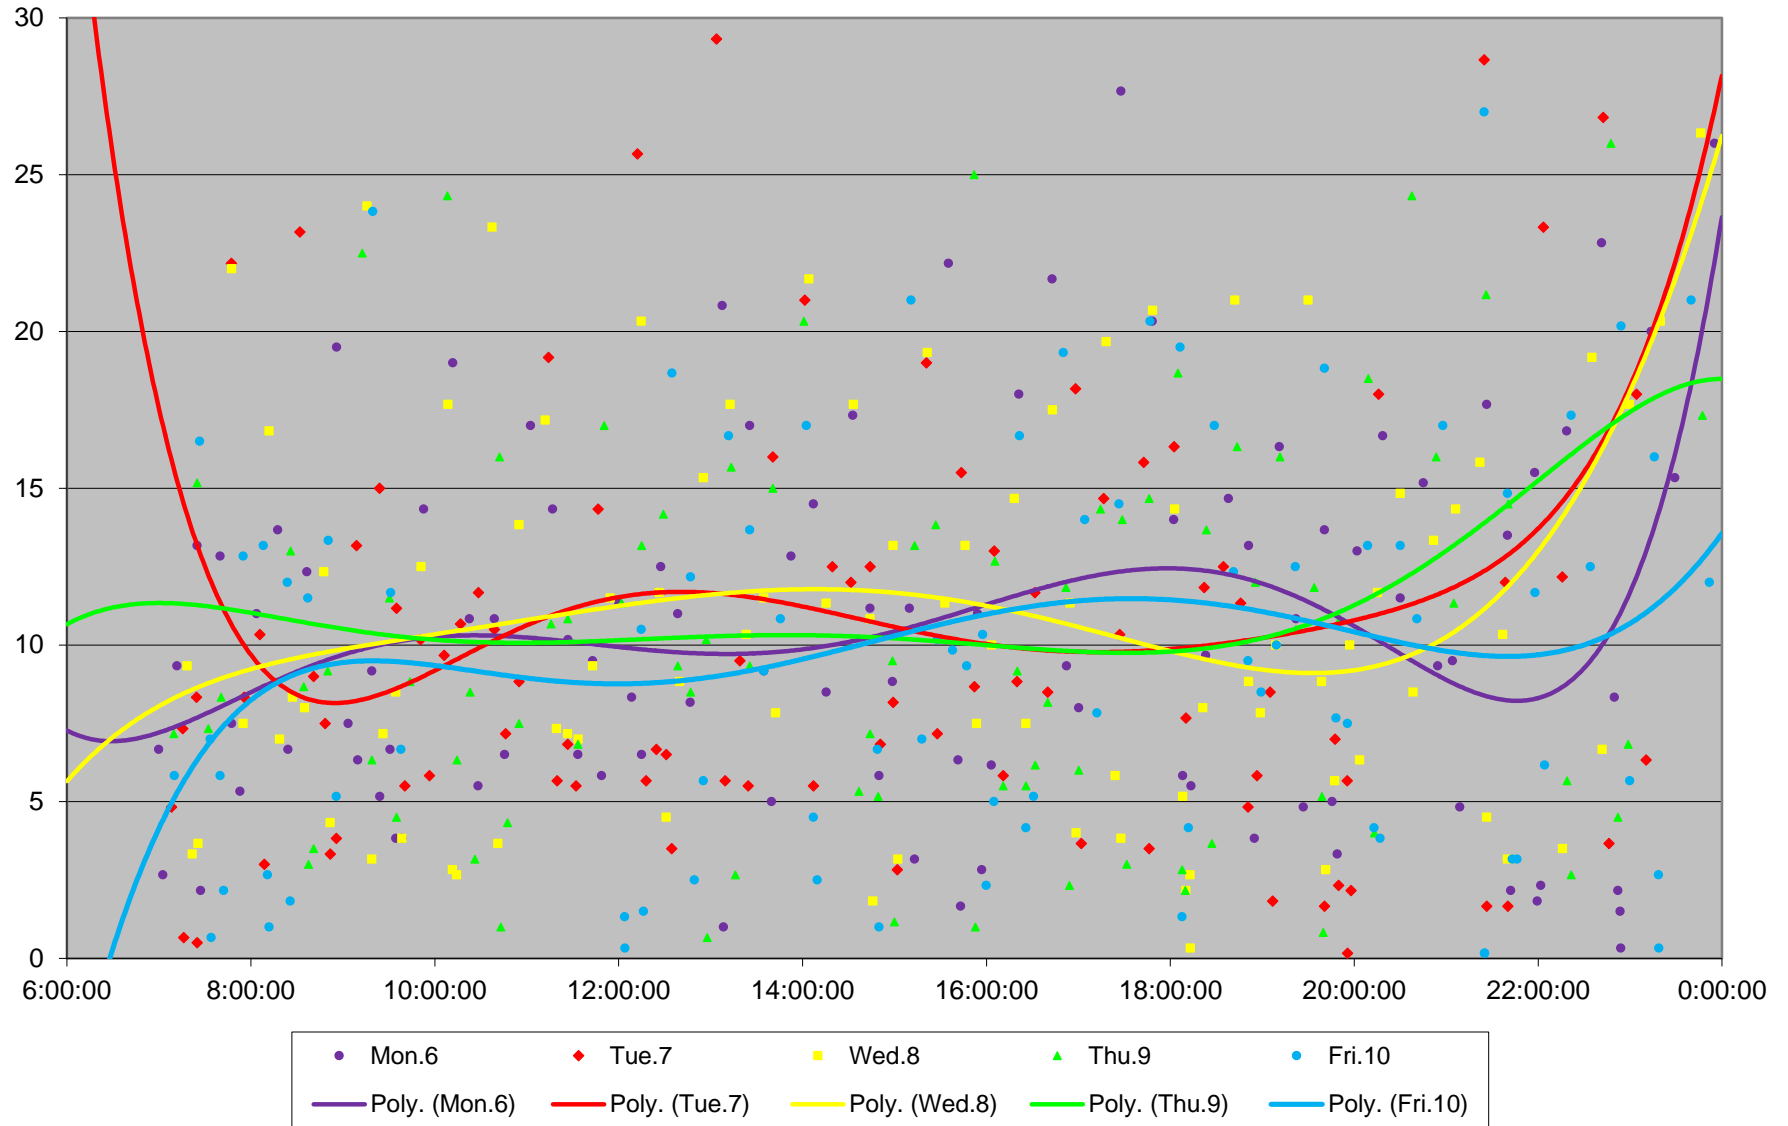

39 Finch East Headways at West of Littles Road Eastbound July 2020 Weekday Statistics

39 Finch East Headways at West of Littles Road Eastbound July 2020

39 Finch East Headways at West of Little's Road Eastbound July 2020

Quartiles Week 1

39 Finch East Headways at West of Little's Road Eastbound July 2020

39 Finch East Headways at West of Little's Road Eastbound July 2020

Quartiles Week 2

39 Finch East Headways at West of Little's Road Eastbound July 2020