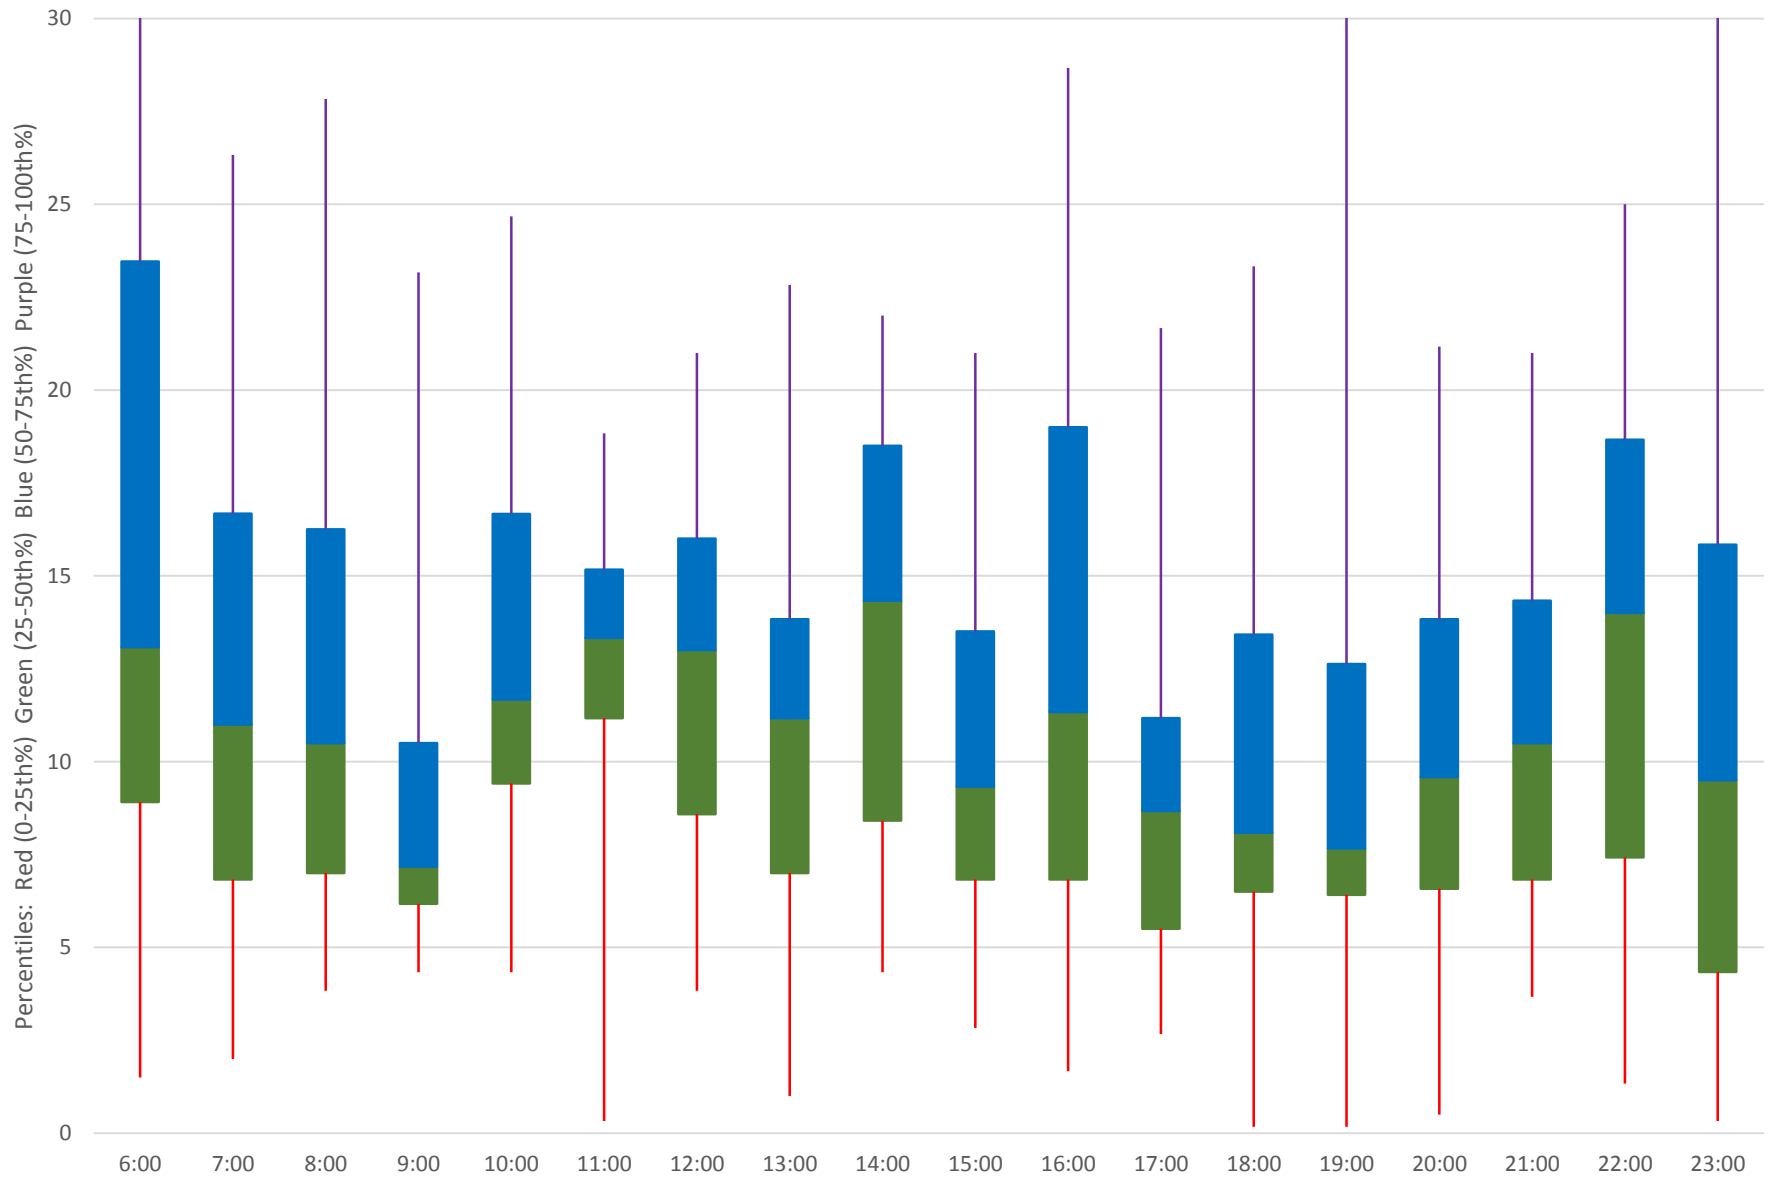

39 Finch East Headways at West of Little's Road Eastbound July 2020

Quartiles Saturdays