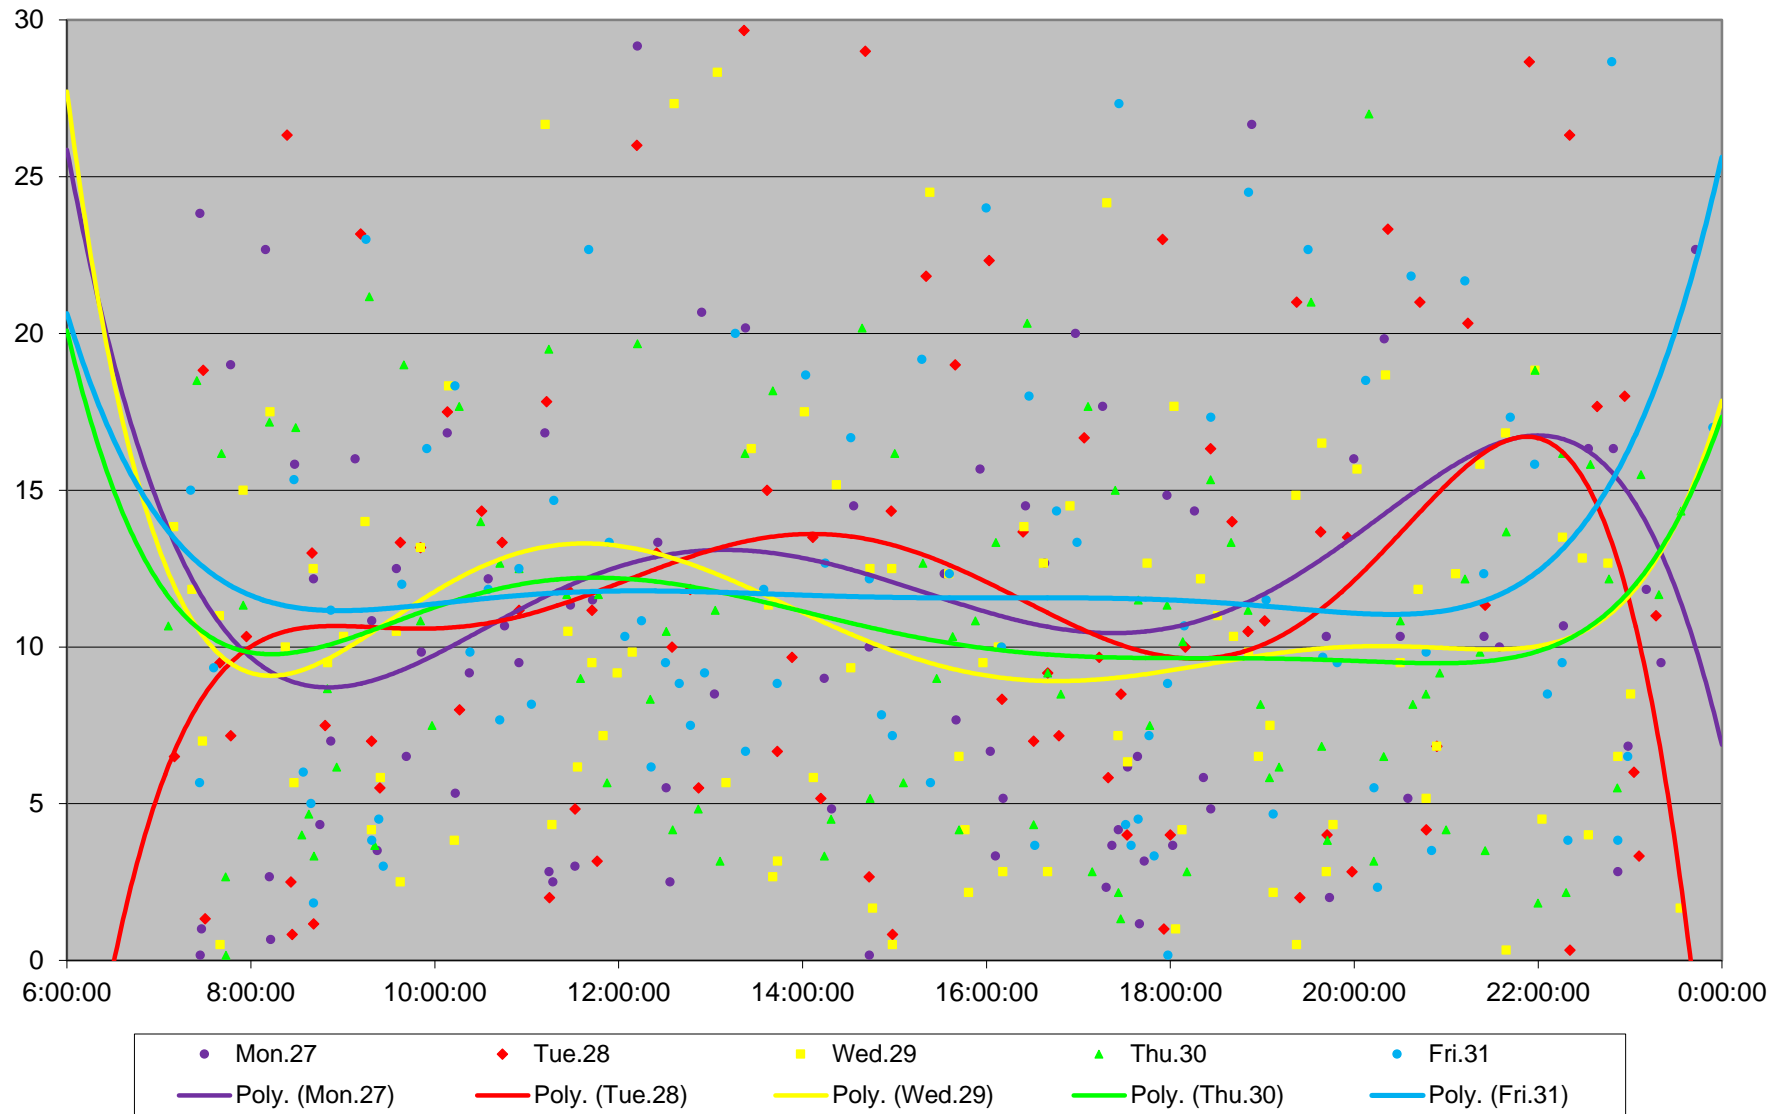

39 Finch East Headways at West of Littles Road Eastbound July 2020

39 Finch East Headways at West of Little's Road Eastbound July 2020

Quartiles Week 5

39 Finch East Headways at West of Littles Road Eastbound July 2020 Saturday Statistics