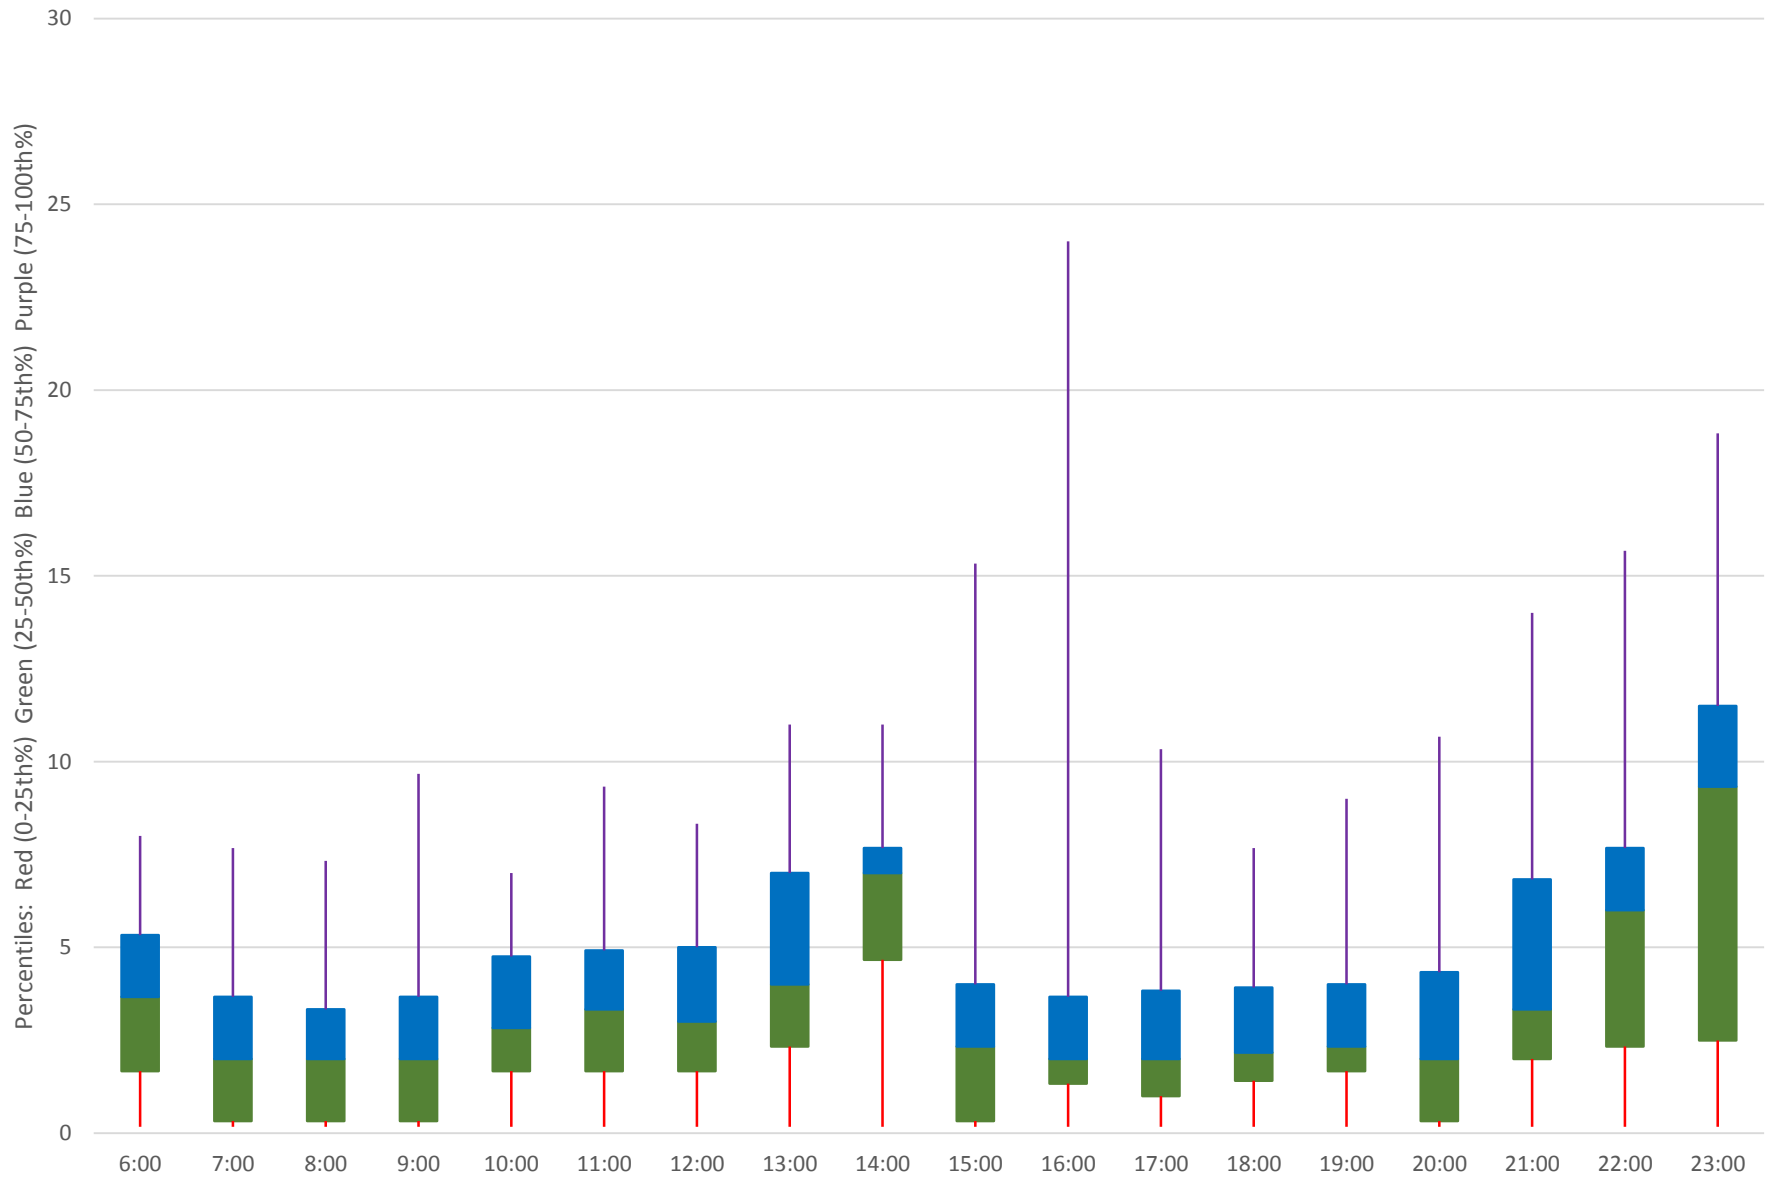

Quartiles Week 2

39 Finch East Headways at Bayview Eastbound July 2020

39 Finch East Headways at Bayview Eastbound July 2020

Quartiles Week 3

39 Finch East Headways at Bayview Eastbound July 2020

39 Finch East Headways at Bayview Eastbound July 2020 Quartiles Week 4

39 Finch East Headways at Bayview Eastbound July 2020

39 Finch East Headways at Bayview Eastbound July 2020

Quartiles Week 5

39 Finch East Headways at Bayview Eastbound July 2020 Saturday Statistics

39 Finch East Headways at Bayview Eastbound July 2020

39 Finch East Headways at Bayview Eastbound July 2020

Quartiles Saturdays

39 Finch East Headways at Bayview Eastbound July 2020 Sunday Statistics

39 Finch East Headways at Bayview Eastbound July 2020

39 Finch East Headways at Bayview Eastbound July 2020 Quartiles Sundays/Holidays