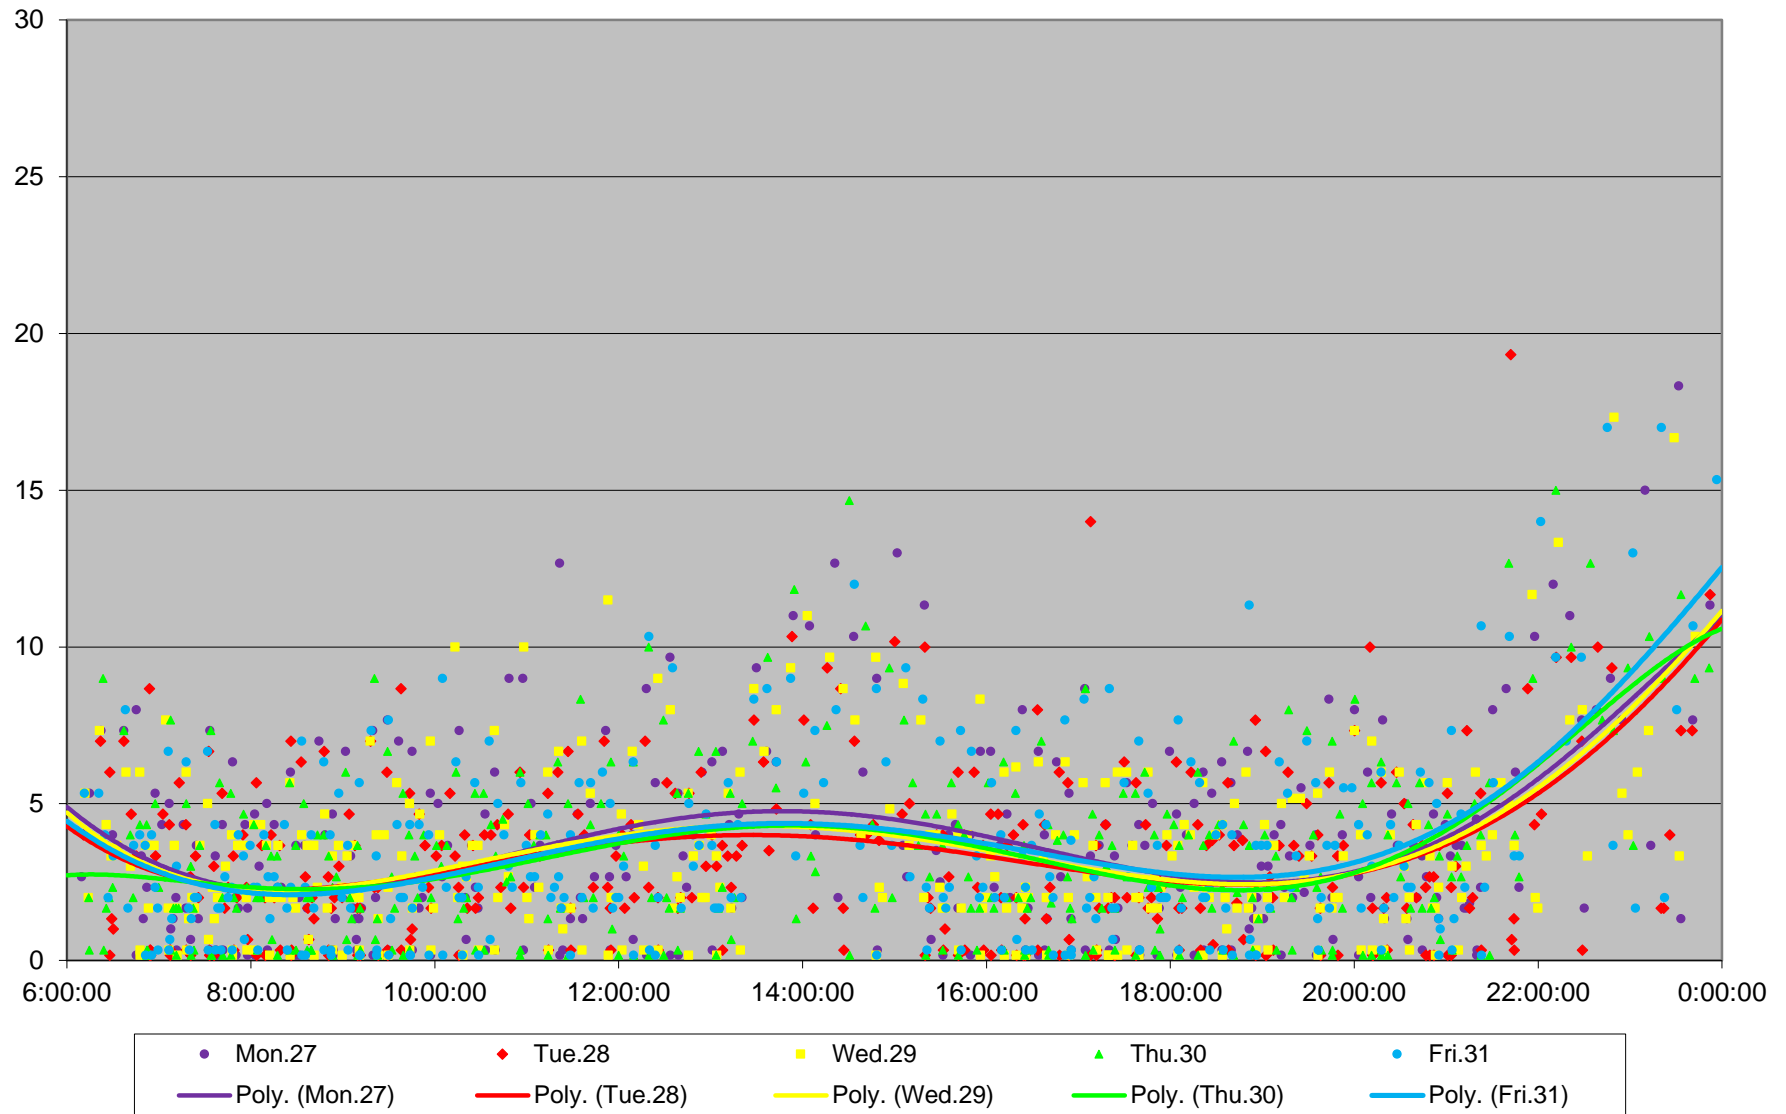

39 Finch East Headways at Bayview Eastbound July 2020 Weekday Statistics

— Average Week 1 Std Devn Week 1 — Average Week 2 Std Devn Week 2 — Average Week 3
..... Std Devn Week 3 — Average Week 4 Std Devn Week 4 — Average Week 5 Std Devn Week 5

Quartiles Week 2

39 Finch East Headways at Bayview Eastbound July 2020

39 Finch East Headways at Bayview Eastbound July 2020

Quartiles Week 3

39 Finch East Headways at Bayview Eastbound July 2020

39 Finch East Headways at Bayview Eastbound July 2020 Quartiles Week 4

39 Finch East Headways at Bayview Eastbound July 2020

39 Finch East Headways at Bayview Eastbound July 2020

Quartiles Week 5

39 Finch East Headways at Bayview Eastbound July 2020 Saturday Statistics

39 Finch East Headways at Bayview Eastbound July 2020