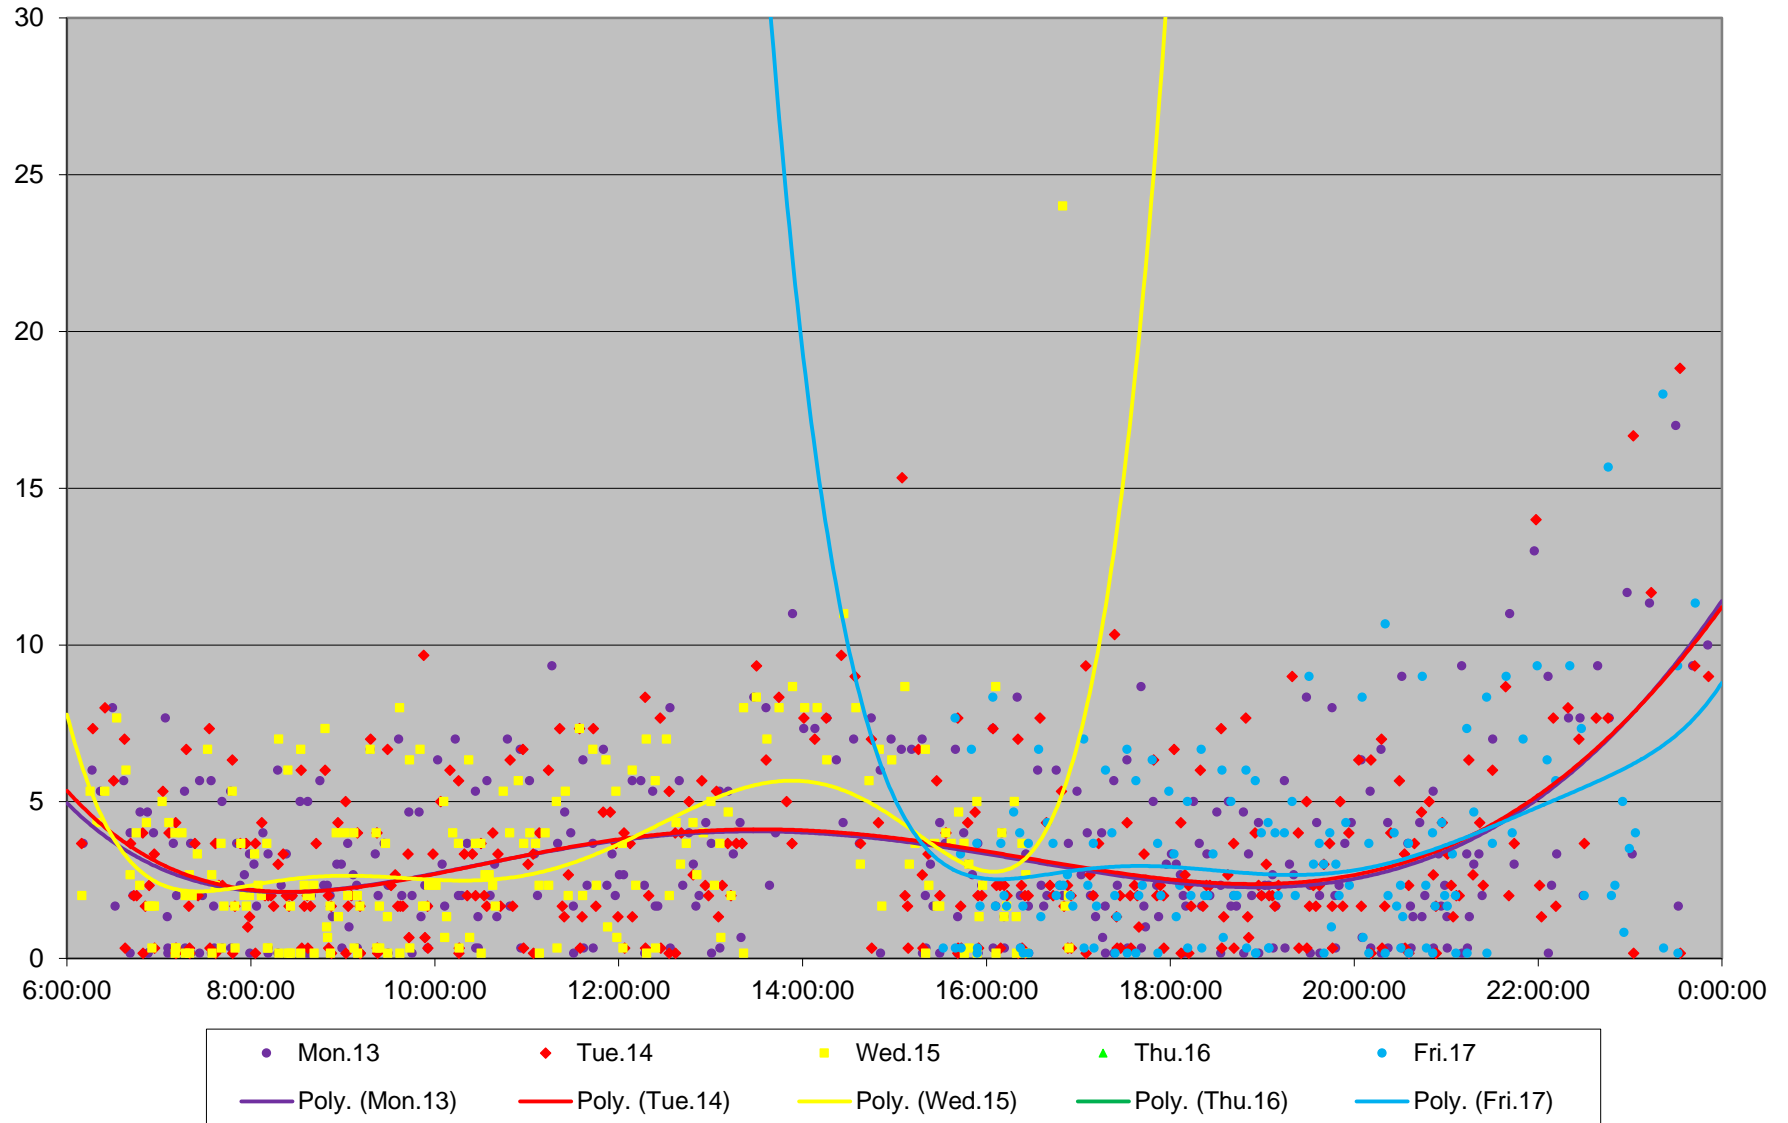

39 Finch East Headways at Bayview Eastbound July 2020 Weekday Statistics

— Average Week 1 Std Devn Week 1 — Average Week 2 Std Devn Week 2 — Average Week 3
..... Std Devn Week 3 — Average Week 4 Std Devn Week 4 — Average Week 5 Std Devn Week 5

39 Finch East Headways at Bayview Eastbound July 2020

39 Finch East Headways at Bayview Eastbound July 2020

Quartiles Week 1

39 Finch East Headways at Bayview Eastbound July 2020

39 Finch East Headways at Bayview Eastbound July 2020

Quartiles Week 2

39 Finch East Headways at Bayview Eastbound July 2020

39 Finch East Headways at Bayview Eastbound July 2020

Quartiles Week 3

39 Finch East Headways at Bayview Eastbound July 2020

39 Finch East Headways at Bayview Eastbound July 2020 Quartiles Week 4

39 Finch East Headways at Bayview Eastbound July 2020

39 Finch East Headways at Bayview Eastbound July 2020

Quartiles Week 5

39 Finch East Headways at Bayview Eastbound July 2020 Saturday Statistics

39 Finch East Headways at Bayview Eastbound July 2020