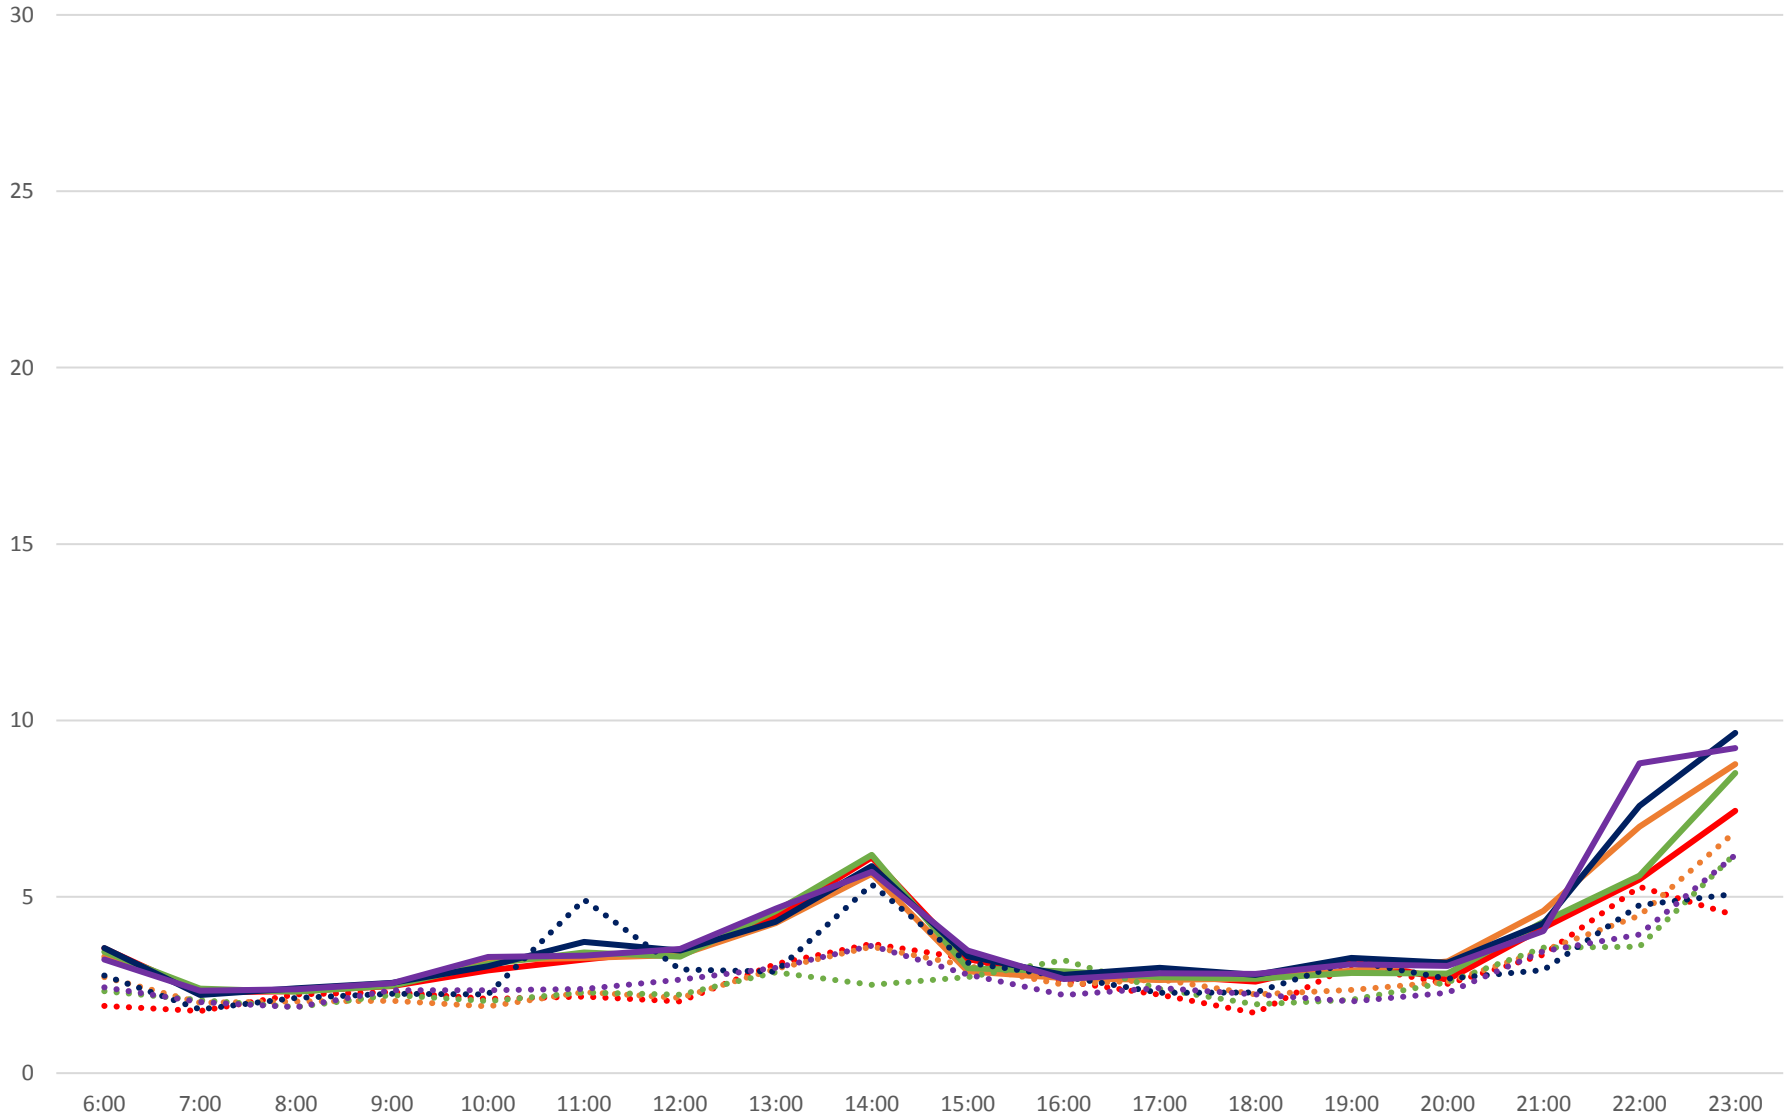

39 Finch East Headways at Bayview Eastbound July 2020 Weekday Statistics

— Average Week 1 Std Devn Week 1 — Average Week 2 Std Devn Week 2 — Average Week 3
..... Std Devn Week 3 — Average Week 4 Std Devn Week 4 — Average Week 5 Std Devn Week 5

39 Finch East Headways at Bayview Eastbound July 2020

39 Finch East Headways at Bayview Eastbound July 2020

Quartiles Week 1

39 Finch East Headways at Bayview Eastbound July 2020

39 Finch East Headways at Bayview Eastbound July 2020

Quartiles Week 2

39 Finch East Headways at Bayview Eastbound July 2020

39 Finch East Headways at Bayview Eastbound July 2020

Quartiles Week 3

39 Finch East Headways at Bayview Eastbound July 2020

39 Finch East Headways at Bayview Eastbound July 2020 Quartiles Week 4

39 Finch East Headways at Bayview Eastbound July 2020

39 Finch East Headways at Bayview Eastbound July 2020

Quartiles Week 5

39 Finch East Headways at Bayview Eastbound July 2020 Saturday Statistics

39 Finch East Headways at Bayview Eastbound July 2020