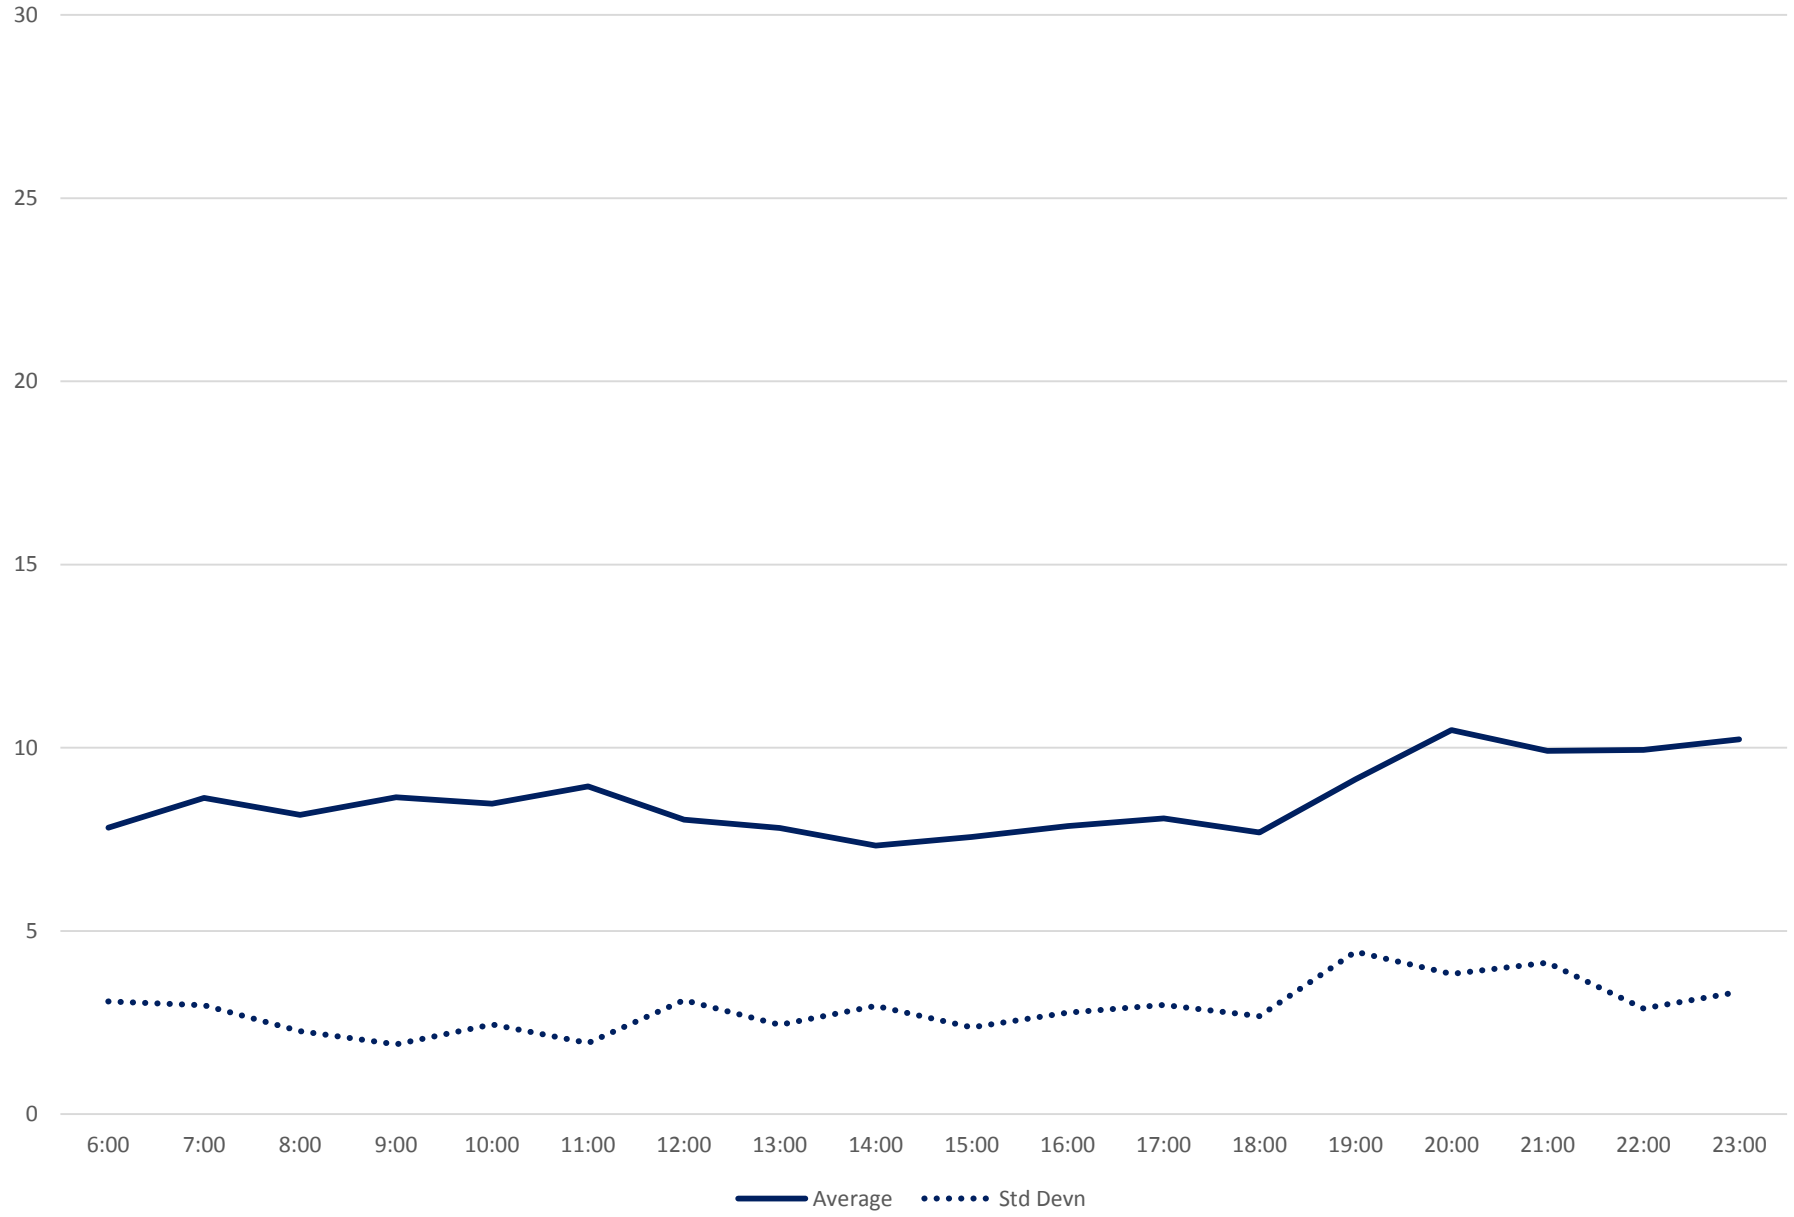

39 Finch East Headways at Bayview Eastbound July 2020

39 Finch East Headways at Bayview Eastbound July 2020

Quartiles Week 5

39 Finch East Headways at Bayview Eastbound July 2020 Saturday Statistics

39 Finch East Headways at Bayview Eastbound July 2020

39 Finch East Headways at Bayview Eastbound July 2020

Quartiles Saturdays

39 Finch East Headways at Bayview Eastbound July 2020 Sunday Statistics

39 Finch East Headways at Bayview Eastbound July 2020

39 Finch East Headways at Bayview Eastbound July 2020 Quartiles Sundays/Holidays