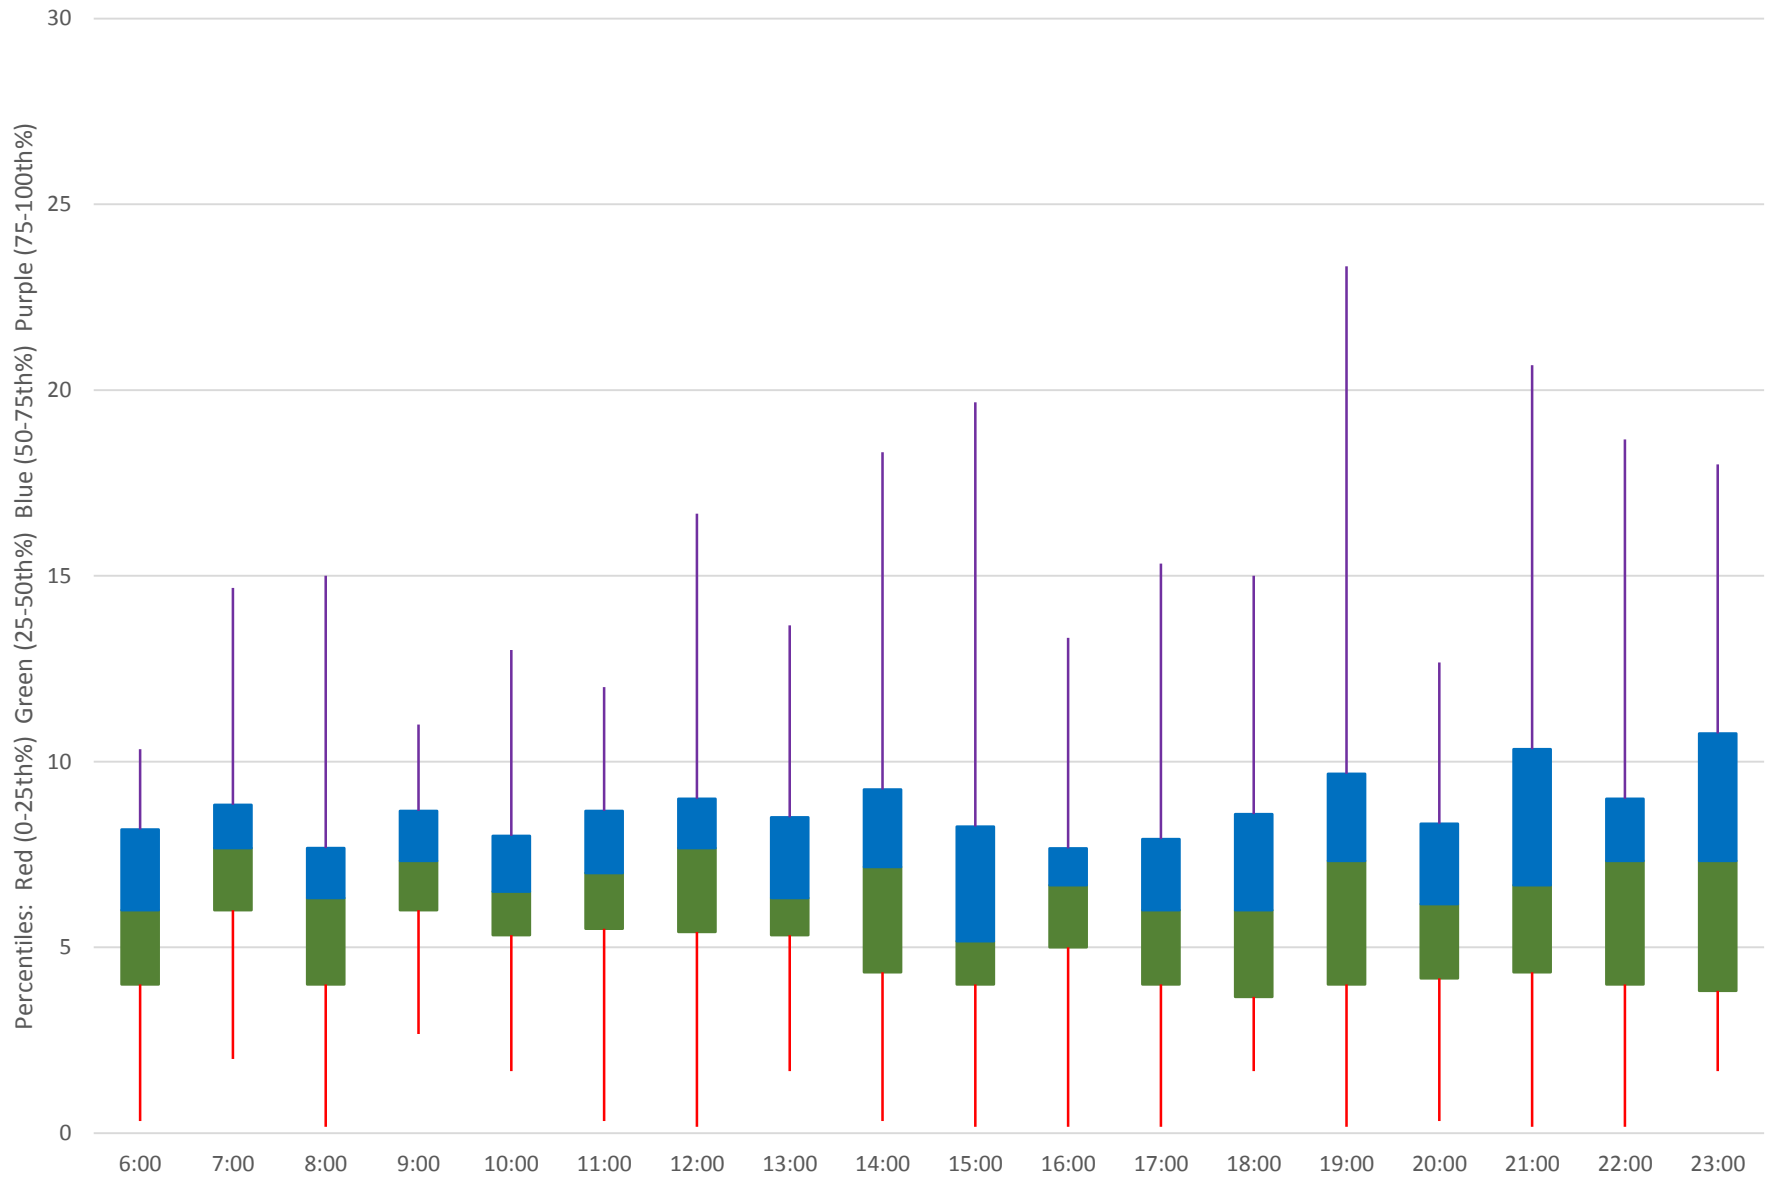

39 Finch East Headways at Bayview Eastbound July 2020

39 Finch East Headways at Bayview Eastbound July 2020

Quartiles Week 5

39 Finch East Headways at Bayview Eastbound July 2020 Saturday Statistics

39 Finch East Headways at Bayview Eastbound July 2020

39 Finch East Headways at Bayview Eastbound July 2020

Quartiles Saturdays

39 Finch East Headways at Bayview Eastbound July 2020 Sunday Statistics

39 Finch East Headways at Bayview Eastbound July 2020

39 Finch East Headways at Bayview Eastbound July 2020 Quartiles Sundays/Holidays