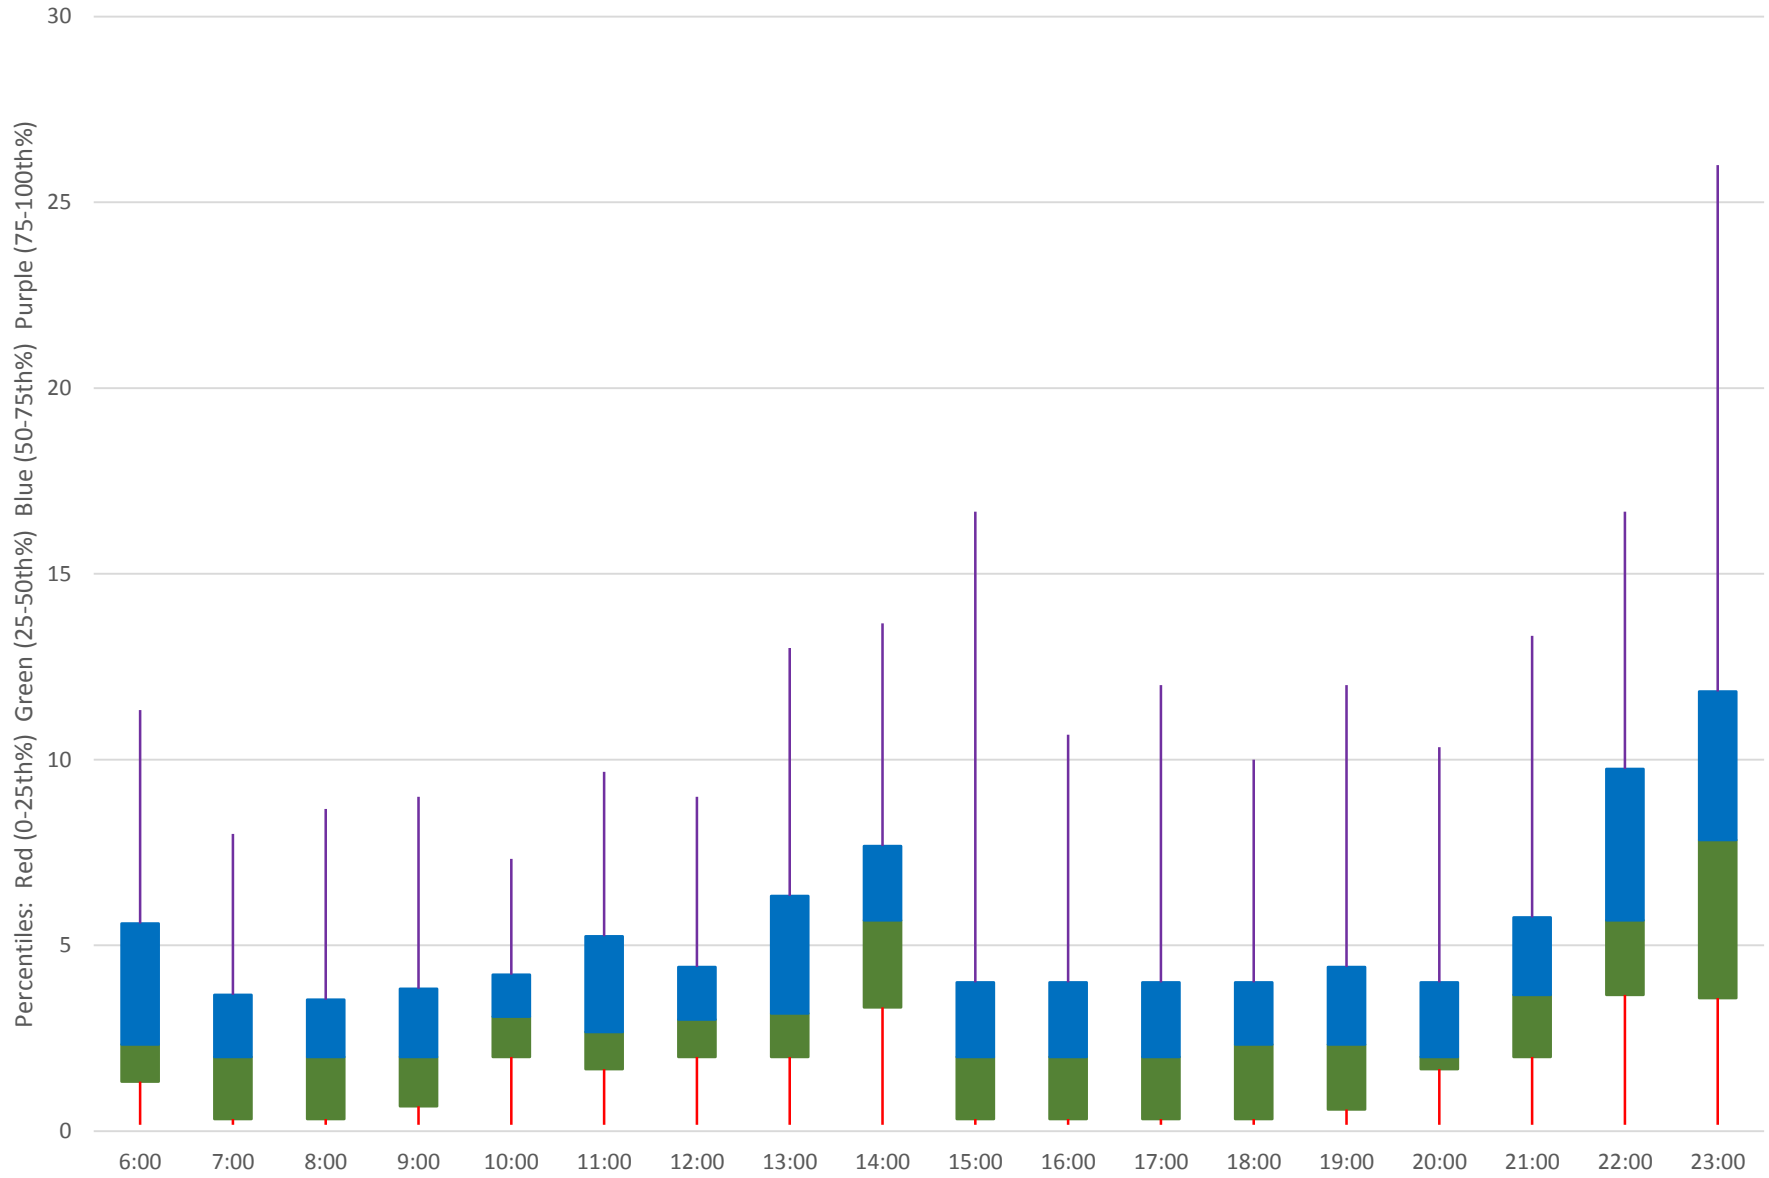

39 Finch East Headways at Bayview Eastbound July 2020 Weekday Statistics

— Average Week 1 Std Devn Week 1 — Average Week 2 Std Devn Week 2 — Average Week 3
..... Std Devn Week 3 — Average Week 4 Std Devn Week 4 — Average Week 5 Std Devn Week 5

39 Finch East Headways at Bayview Eastbound July 2020

39 Finch East Headways at Bayview Eastbound July 2020

Quartiles Week 1

39 Finch East Headways at Bayview Eastbound July 2020

39 Finch East Headways at Bayview Eastbound July 2020

Quartiles Week 2

39 Finch East Headways at Bayview Eastbound July 2020

39 Finch East Headways at Bayview Eastbound July 2020

Quartiles Week 3

39 Finch East Headways at Bayview Eastbound July 2020

39 Finch East Headways at Bayview Eastbound July 2020 Quartiles Week 4

39 Finch East Headways at Bayview Eastbound July 2020

39 Finch East Headways at Bayview Eastbound July 2020

Quartiles Week 5

39 Finch East Headways at Bayview Eastbound July 2020 Saturday Statistics

39 Finch East Headways at Bayview Eastbound July 2020