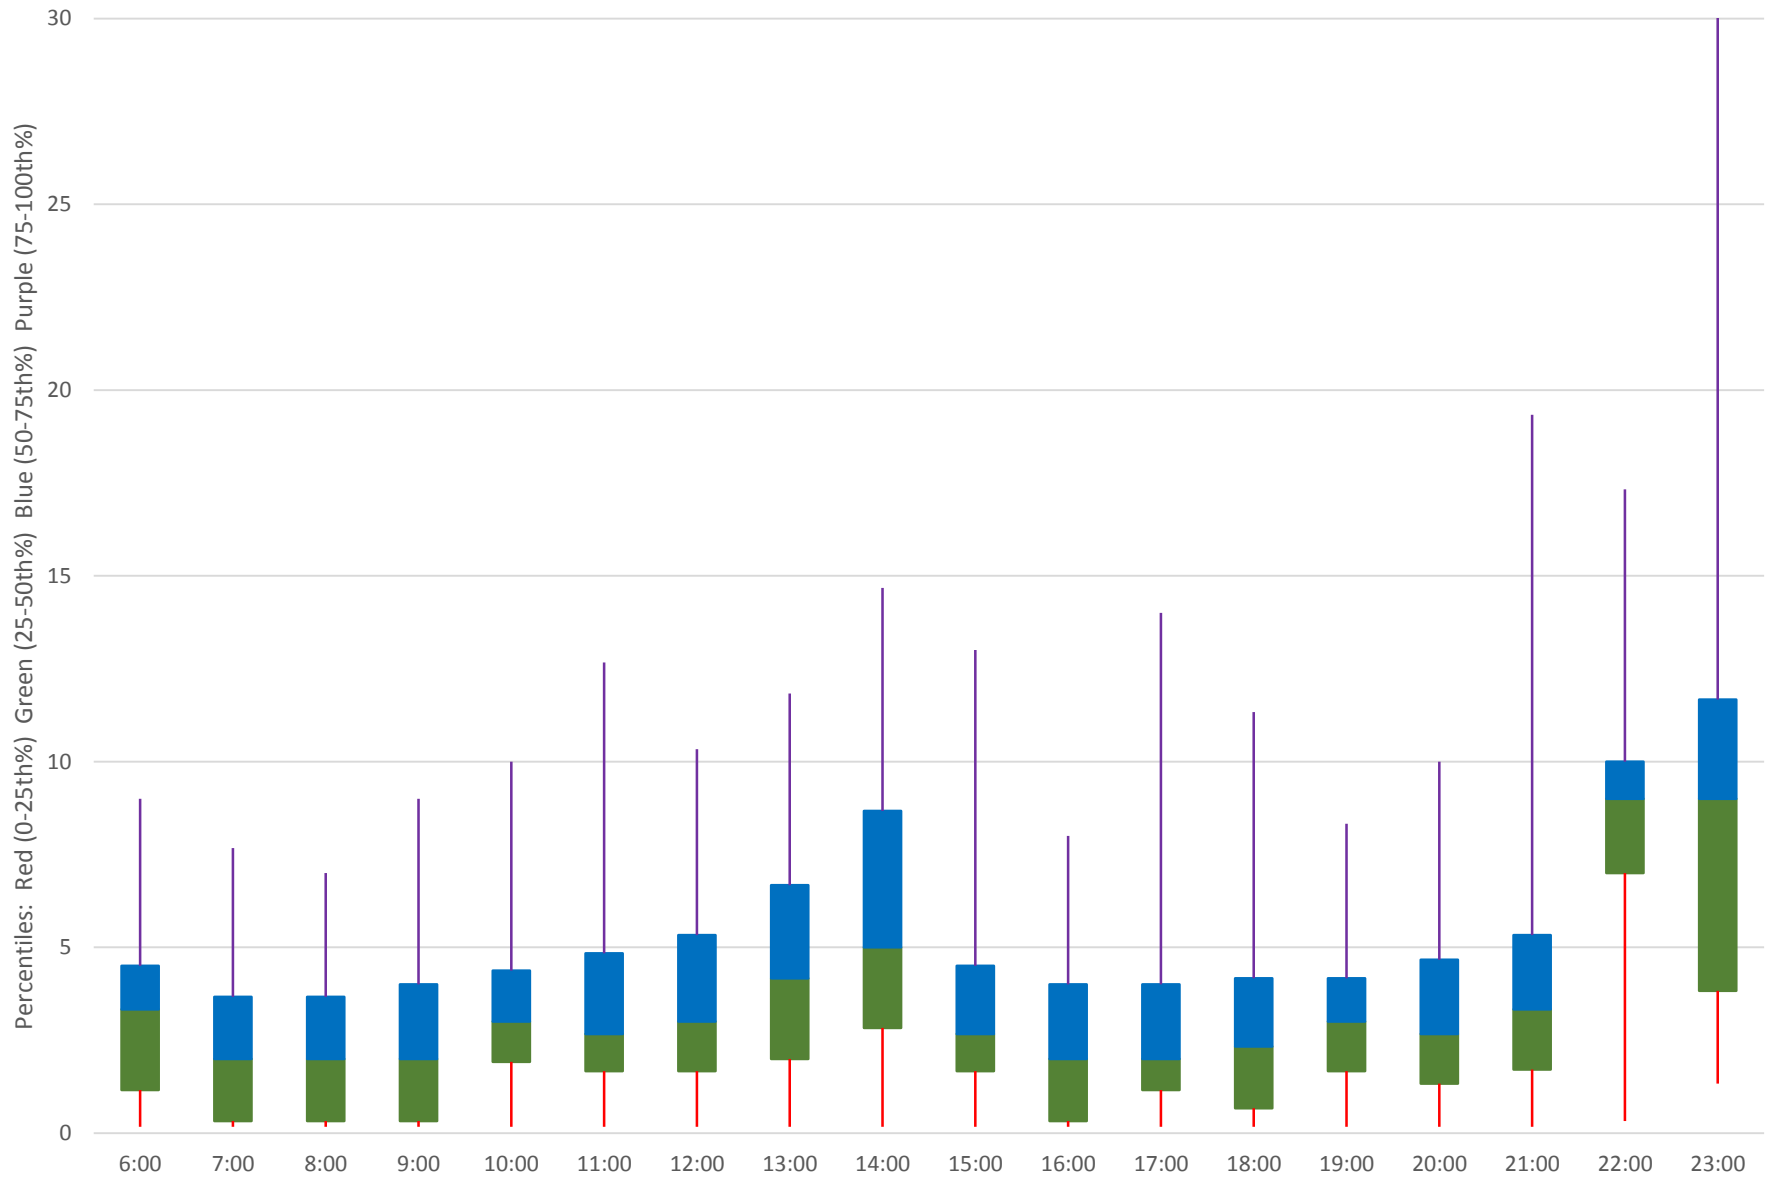

Quartiles Week 2

39 Finch East Headways at Bayview Eastbound July 2020

39 Finch East Headways at Bayview Eastbound July 2020

Quartiles Week 3

39 Finch East Headways at Bayview Eastbound July 2020

39 Finch East Headways at Bayview Eastbound July 2020 Quartiles Week 4

39 Finch East Headways at Bayview Eastbound July 2020

39 Finch East Headways at Bayview Eastbound July 2020

Quartiles Week 5

39 Finch East Headways at Bayview Eastbound July 2020 Saturday Statistics

39 Finch East Headways at Bayview Eastbound July 2020

39 Finch East Headways at Bayview Eastbound July 2020

Quartiles Saturdays

39 Finch East Headways at Bayview Eastbound July 2020 Sunday Statistics

39 Finch East Headways at Bayview Eastbound July 2020

39 Finch East Headways at Bayview Eastbound July 2020 Quartiles Sundays/Holidays