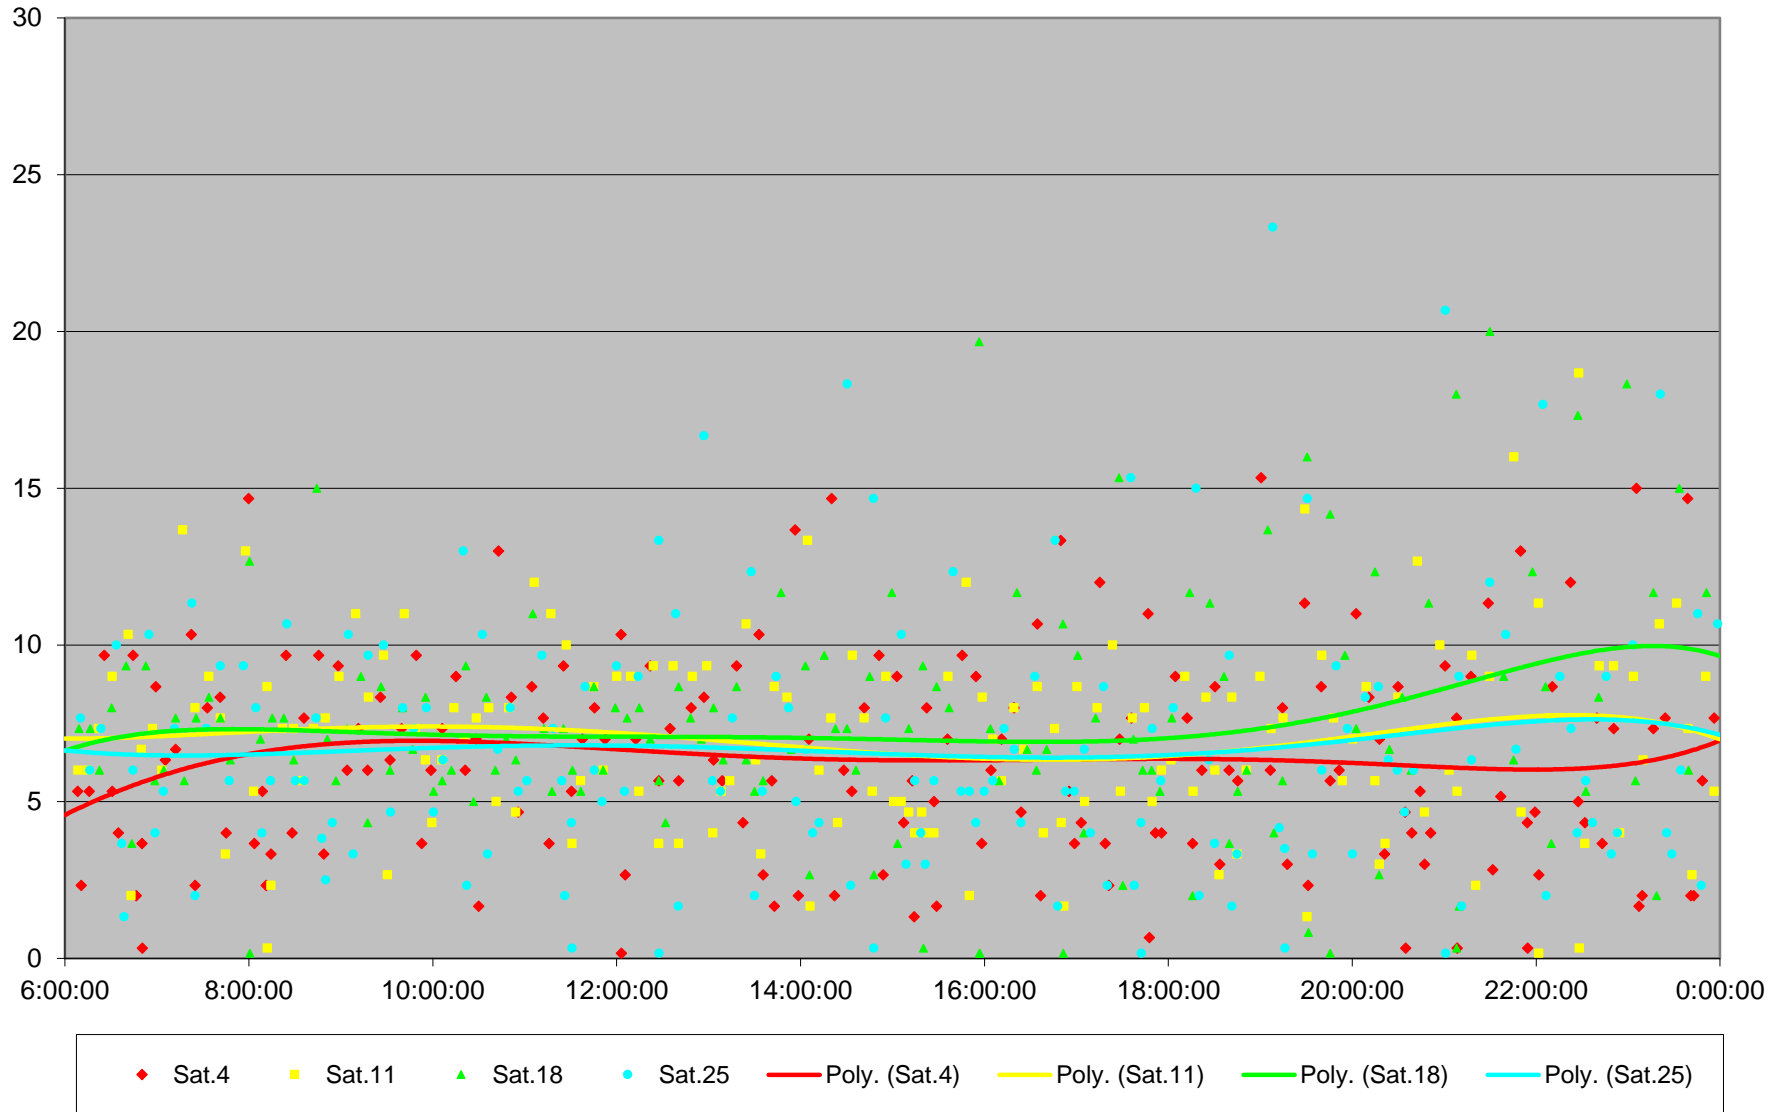

39 Finch East Headways at Bayview Eastbound July 2020

39 Finch East Headways at Bayview Eastbound July 2020

Quartiles Week 5

39 Finch East Headways at Bayview Eastbound July 2020 Saturday Statistics

39 Finch East Headways at Bayview Eastbound July 2020

39 Finch East Headways at Bayview Eastbound July 2020

Quartiles Saturdays

39 Finch East Headways at Bayview Eastbound July 2020 Sunday Statistics

39 Finch East Headways at Bayview Eastbound July 2020

39 Finch East Headways at Bayview Eastbound July 2020 Quartiles Sundays/Holidays