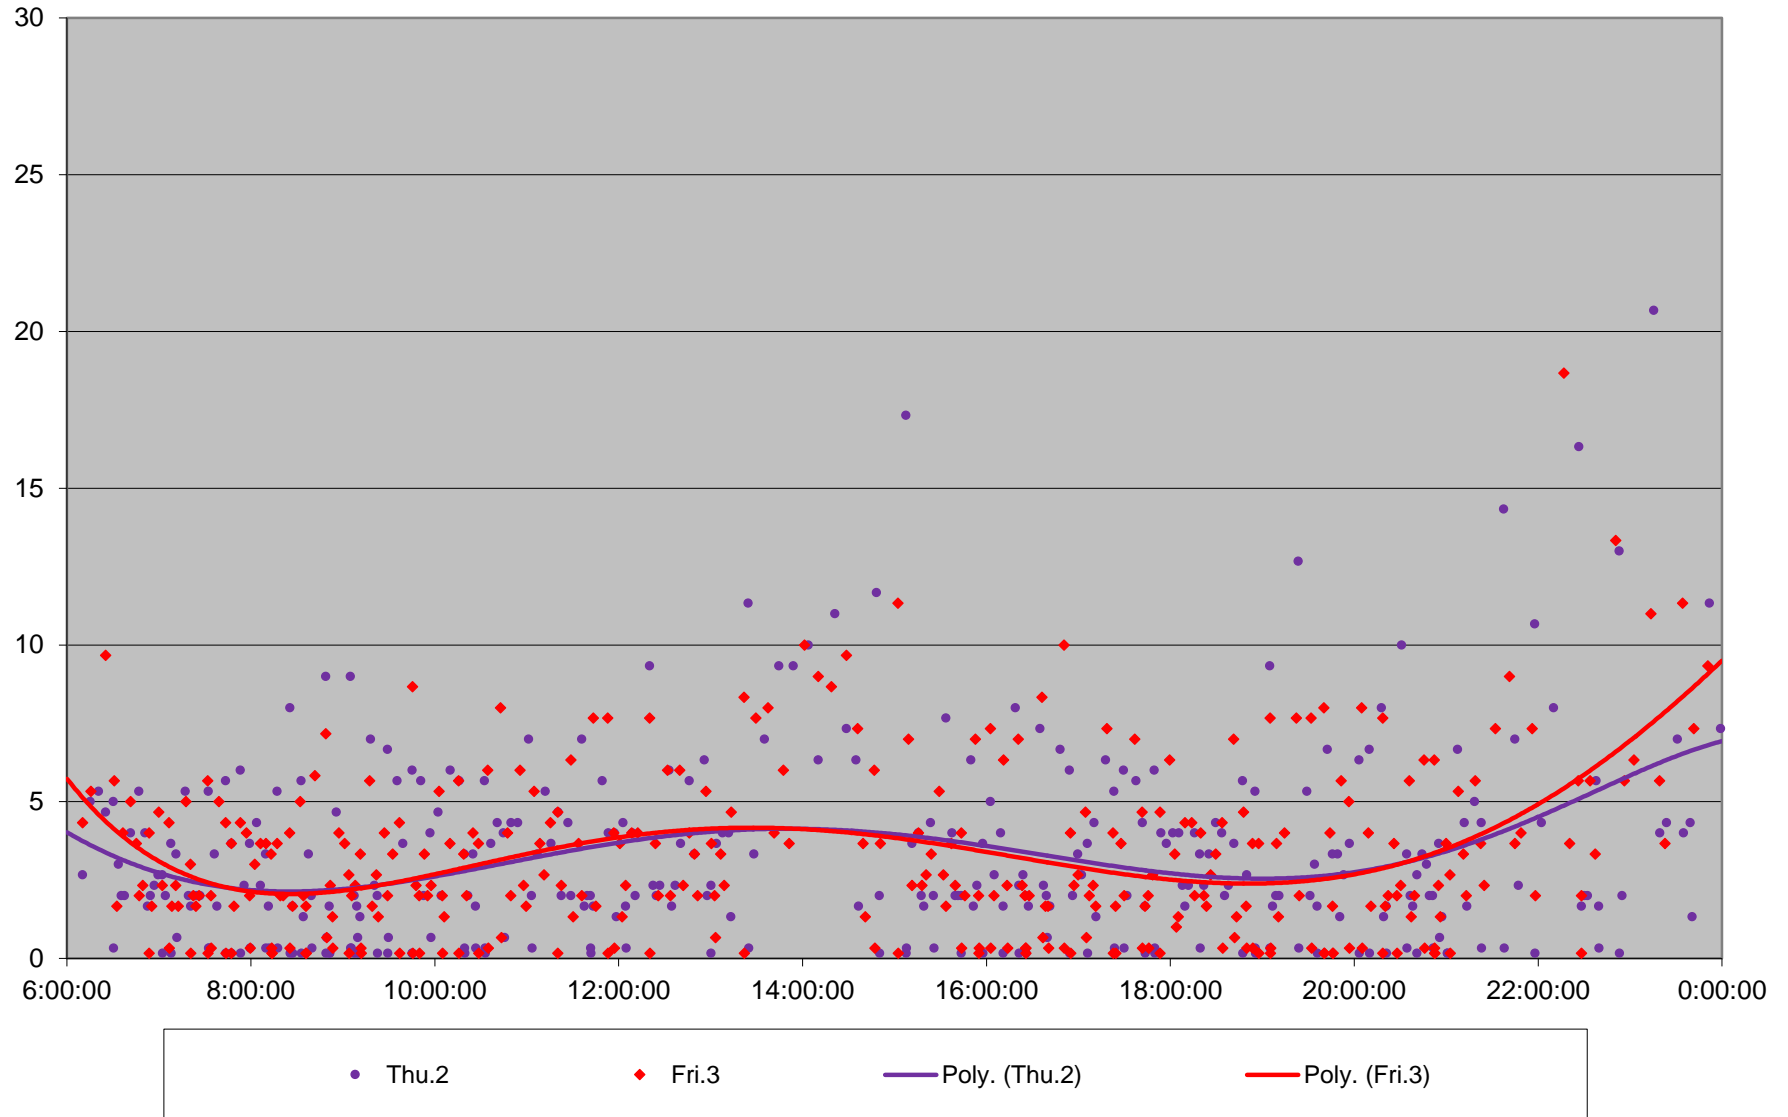

39 Finch East Headways at Bayview Eastbound July 2020 Weekday Statistics

— Average Week 1 Std Devn Week 1 — Average Week 2 Std Devn Week 2 — Average Week 3
..... Std Devn Week 3 — Average Week 4 Std Devn Week 4 — Average Week 5 Std Devn Week 5

39 Finch East Headways at Bayview Eastbound July 2020

39 Finch East Headways at Bayview Eastbound July 2020

Quartiles Week 1

39 Finch East Headways at Bayview Eastbound July 2020

39 Finch East Headways at Bayview Eastbound July 2020