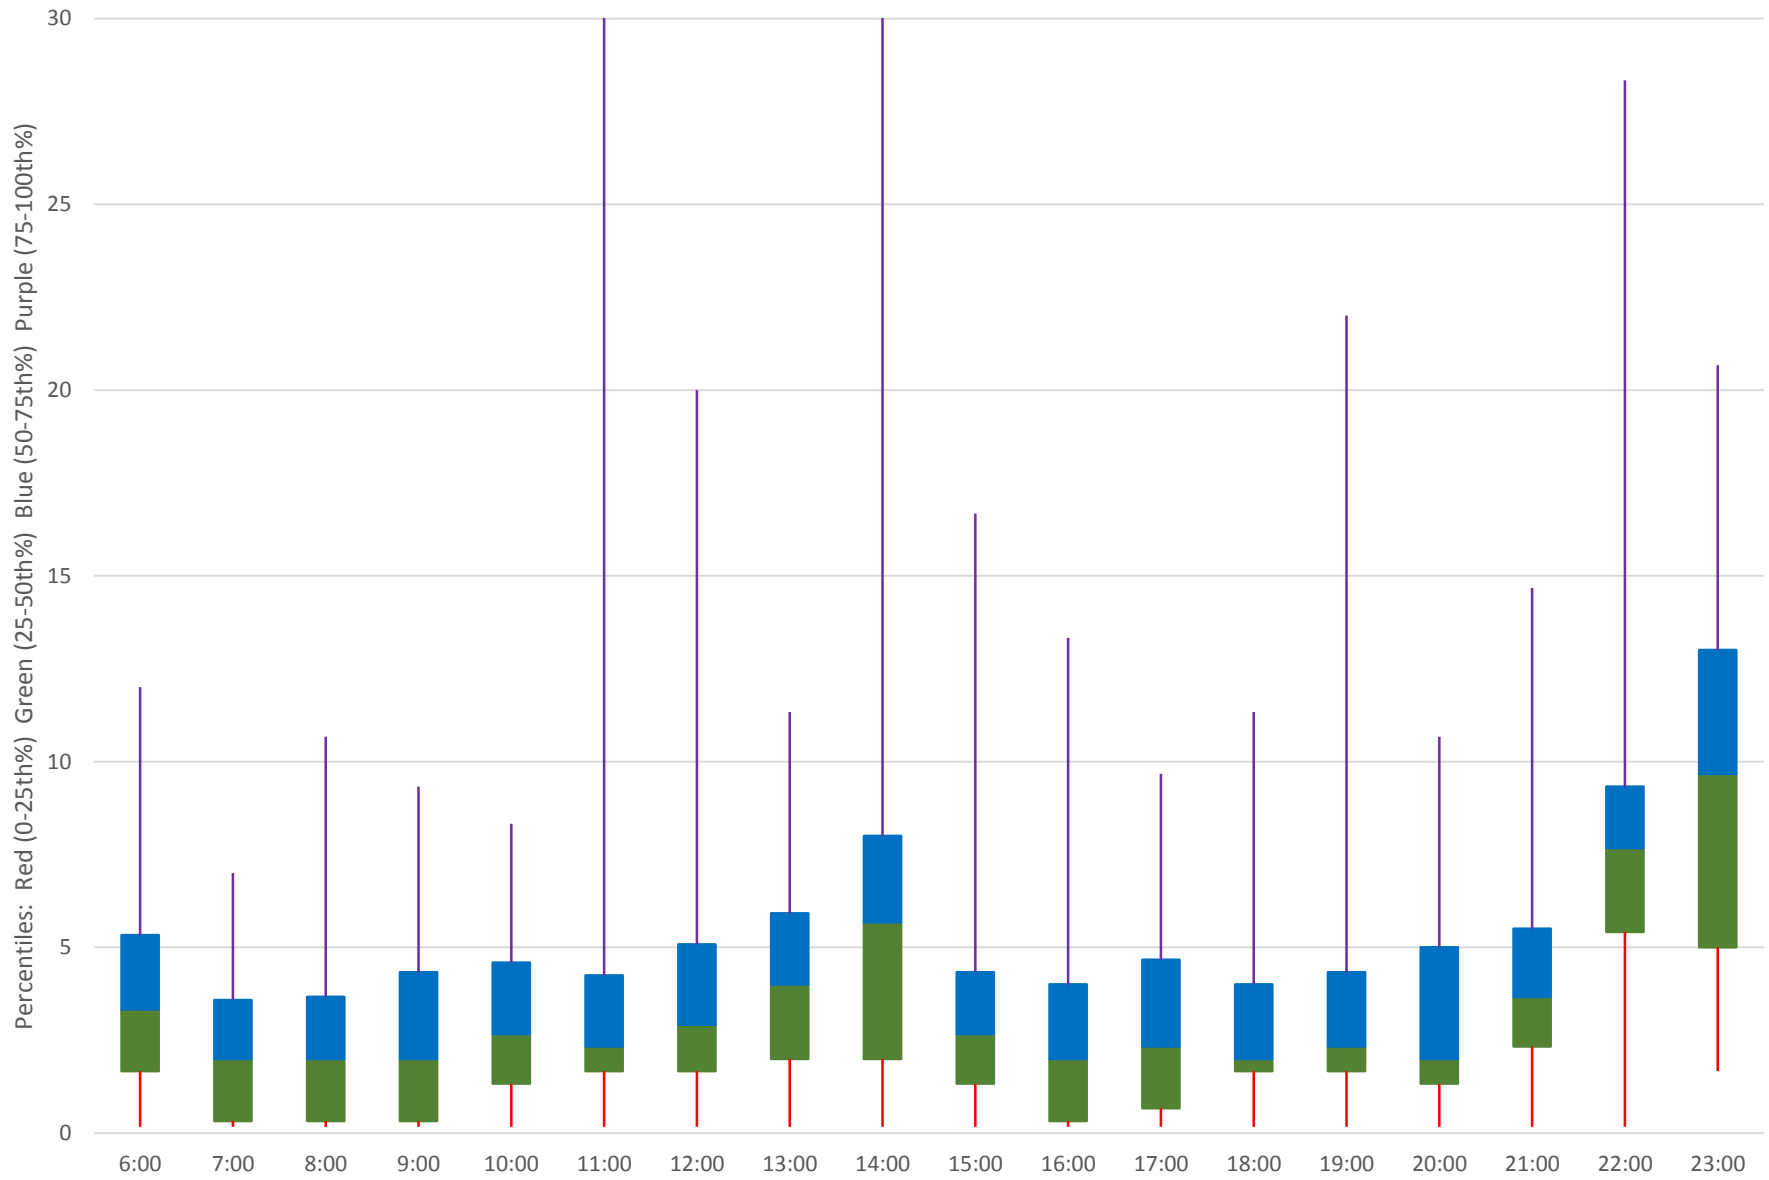

Quartiles Week 2

39 Finch East Headways at Bayview Eastbound July 2020

39 Finch East Headways at Bayview Eastbound July 2020

Quartiles Week 3

39 Finch East Headways at Bayview Eastbound July 2020

39 Finch East Headways at Bayview Eastbound July 2020 Quartiles Week 4

39 Finch East Headways at Bayview Eastbound July 2020

39 Finch East Headways at Bayview Eastbound July 2020

Quartiles Week 5

39 Finch East Headways at Bayview Eastbound July 2020 Saturday Statistics

39 Finch East Headways at Bayview Eastbound July 2020

39 Finch East Headways at Bayview Eastbound July 2020

Quartiles Saturdays

39 Finch East Headways at Bayview Eastbound July 2020 Sunday Statistics

39 Finch East Headways at Bayview Eastbound July 2020

39 Finch East Headways at Bayview Eastbound July 2020 Quartiles Sundays/Holidays