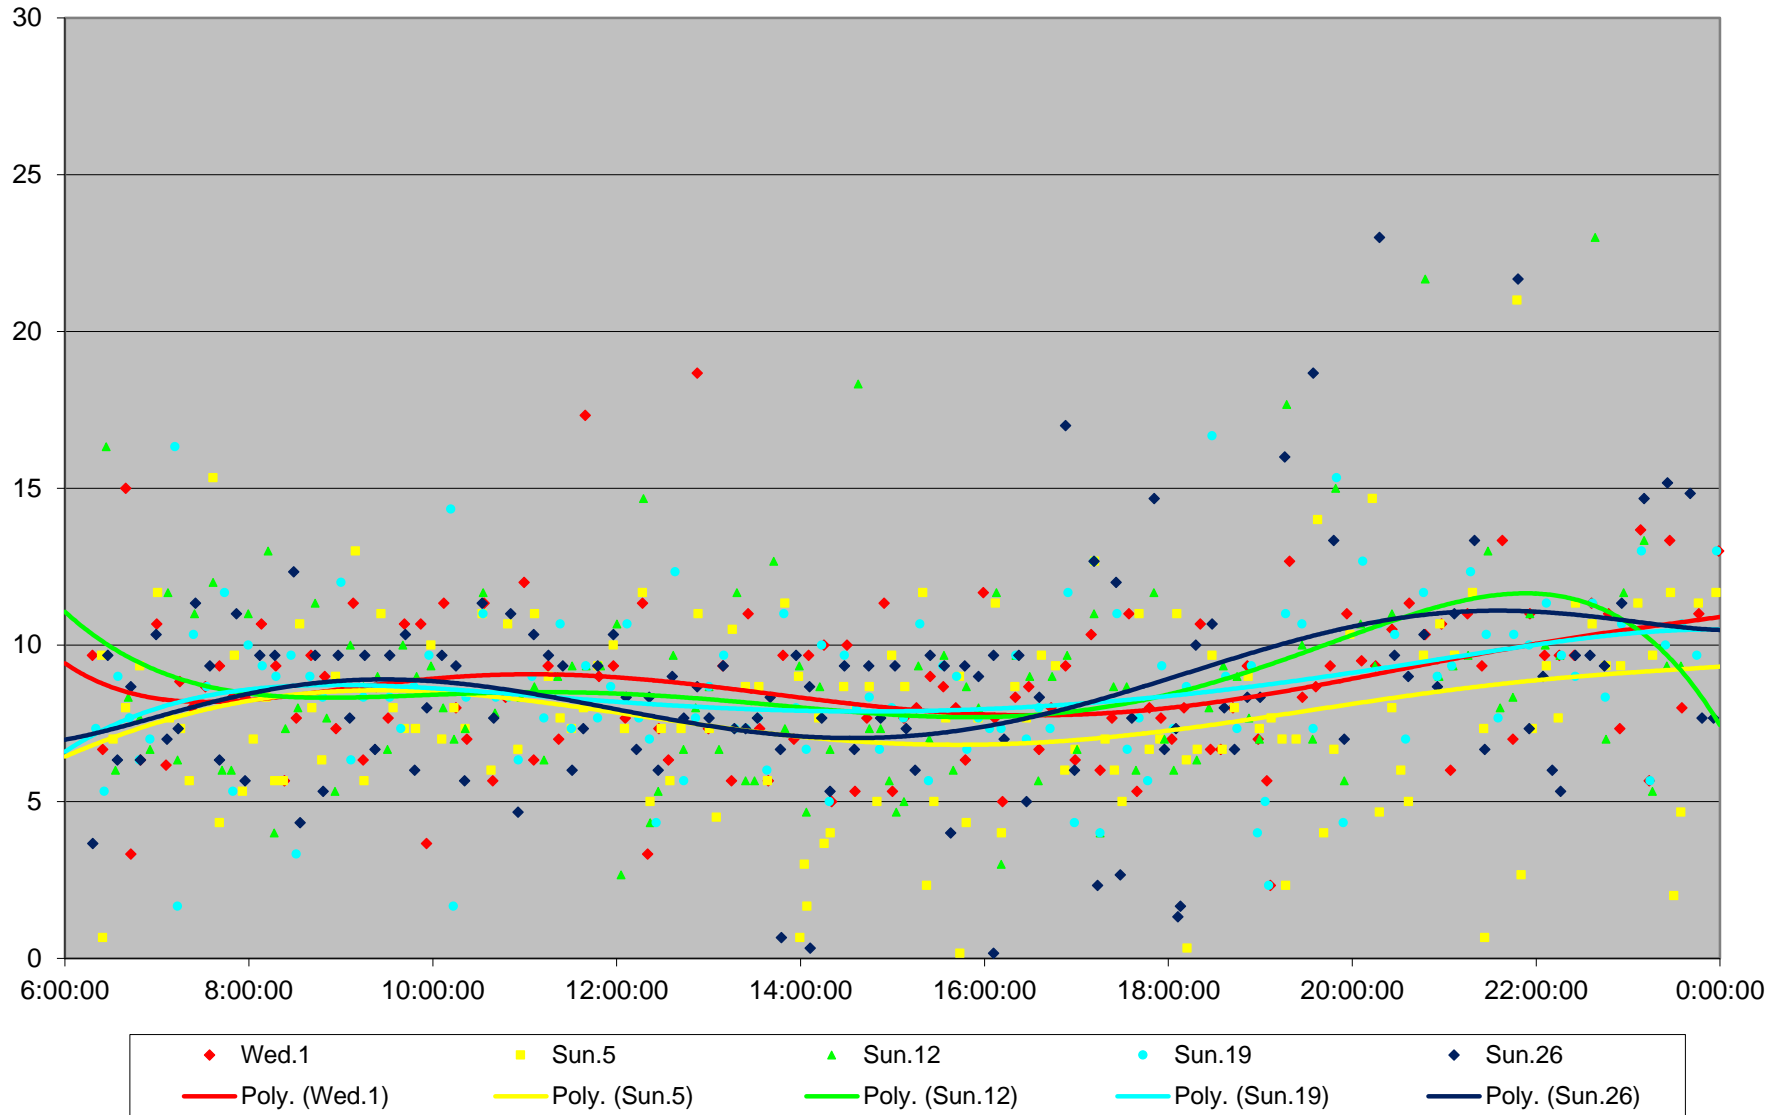

39 Finch East Headways at Bayview Eastbound July 2020

39 Finch East Headways at Bayview Eastbound July 2020

Quartiles Week 5

39 Finch East Headways at Bayview Eastbound July 2020 Saturday Statistics

39 Finch East Headways at Bayview Eastbound July 2020

39 Finch East Headways at Bayview Eastbound July 2020

Quartiles Saturdays

39 Finch East Headways at Bayview Eastbound July 2020 Sunday Statistics

39 Finch East Headways at Bayview Eastbound July 2020

39 Finch East Headways at Bayview Eastbound July 2020 Quartiles Sundays/Holidays