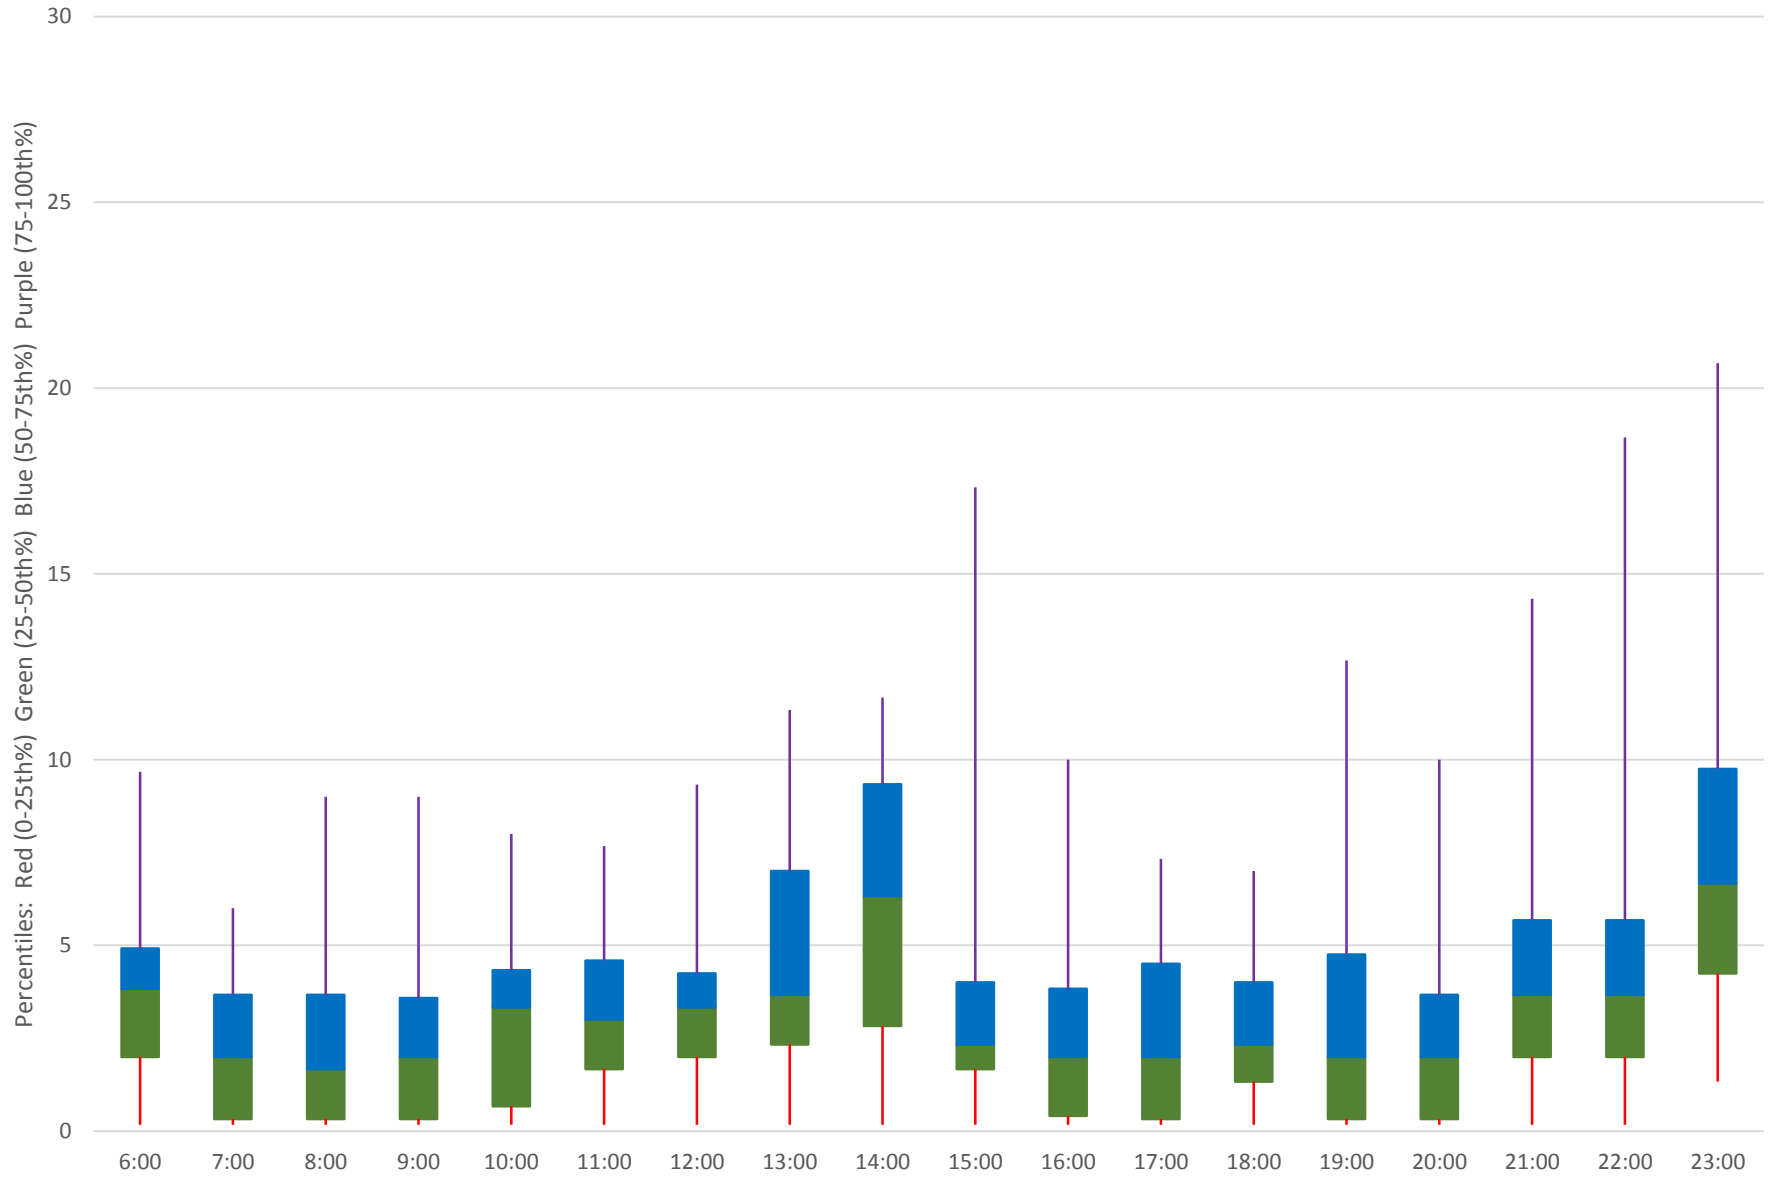

39 Finch East Headways at Bayview Eastbound July 2020 Weekday Statistics

— Average Week 1 Std Devn Week 1 — Average Week 2 Std Devn Week 2 — Average Week 3
..... Std Devn Week 3 — Average Week 4 Std Devn Week 4 — Average Week 5 Std Devn Week 5

39 Finch East Headways at Bayview Eastbound July 2020

39 Finch East Headways at Bayview Eastbound July 2020

Quartiles Week 1

39 Finch East Headways at Bayview Eastbound July 2020

39 Finch East Headways at Bayview Eastbound July 2020

39 Finch East Headways at Bayview Eastbound July 2020

39 Finch East Headways at Bayview Eastbound July 2020

Quartiles Week 5

39 Finch East Headways at Bayview Eastbound July 2020 Saturday Statistics

39 Finch East Headways at Bayview Eastbound July 2020