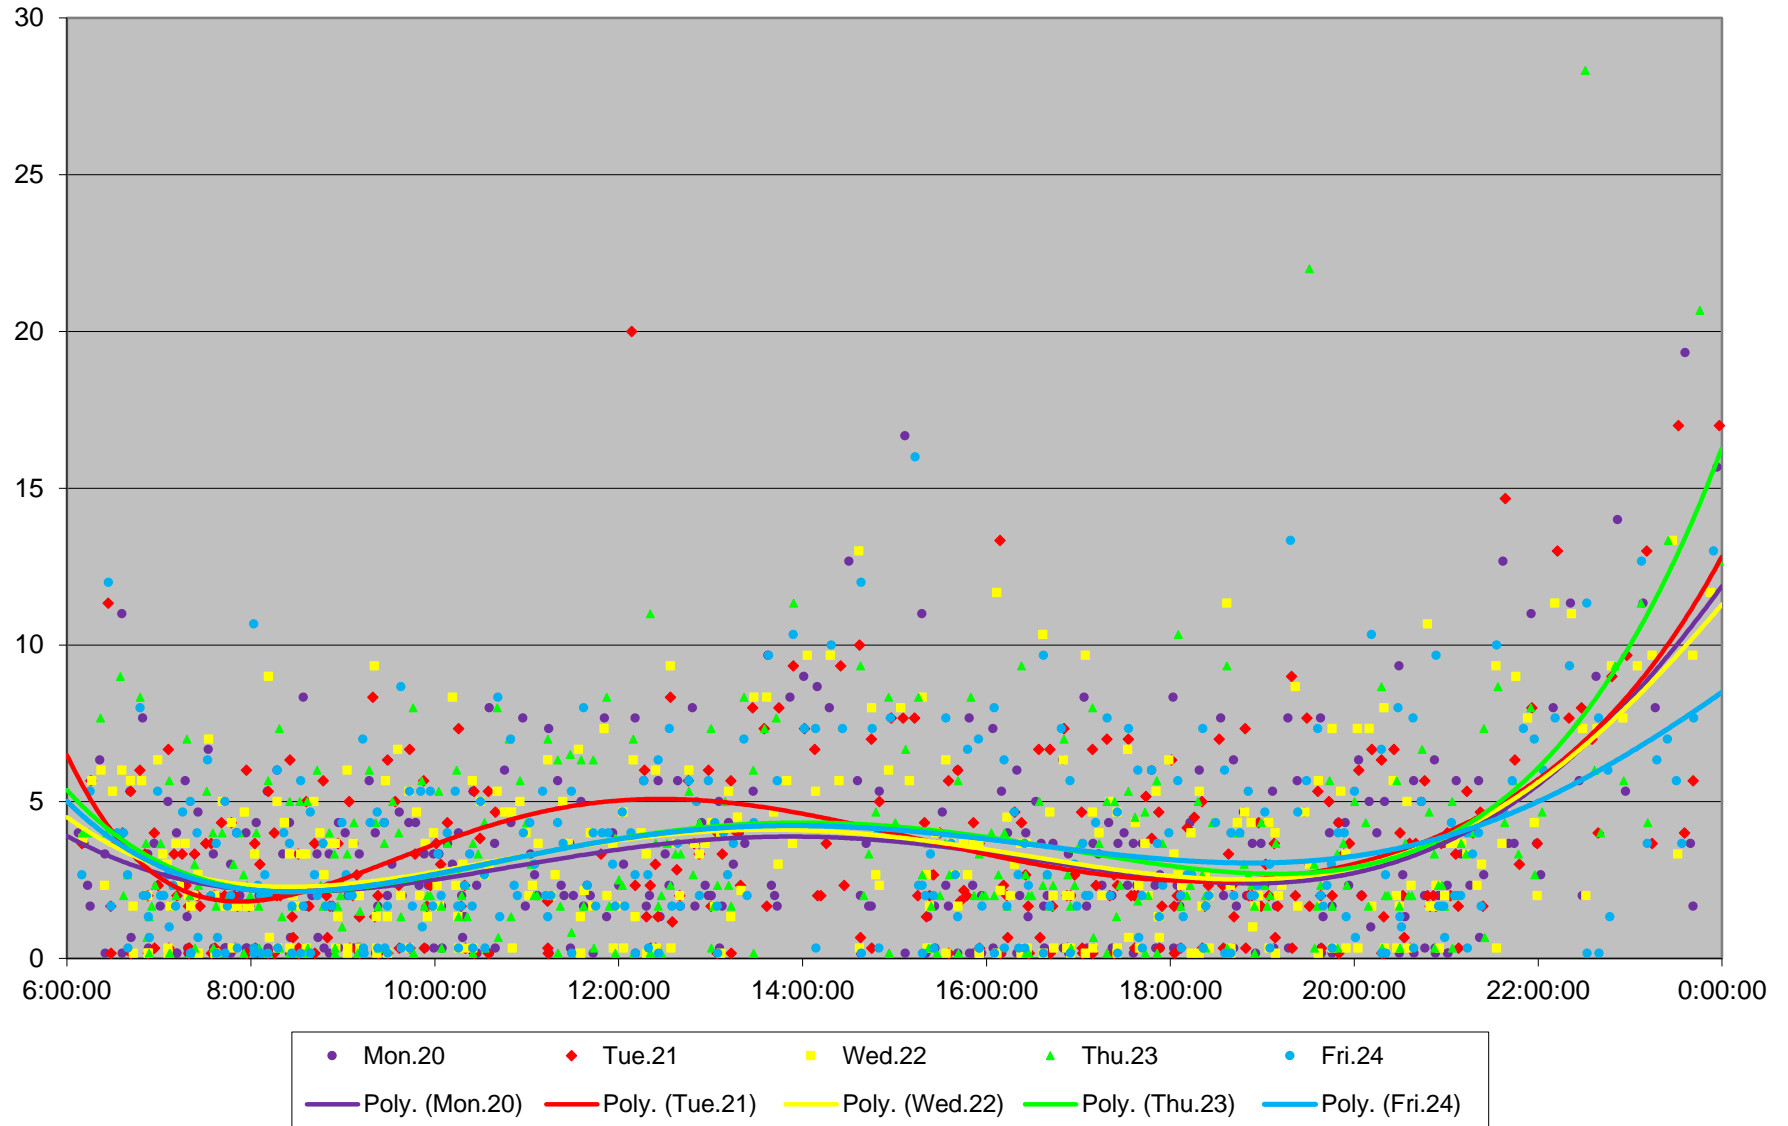

39 Finch East Headways at Bayview Eastbound July 2020 Weekday Statistics

— Average Week 1 Std Devn Week 1 — Average Week 2 Std Devn Week 2 — Average Week 3
..... Std Devn Week 3 — Average Week 4 Std Devn Week 4 — Average Week 5 Std Devn Week 5

Quartiles Week 2

39 Finch East Headways at Bayview Eastbound July 2020

39 Finch East Headways at Bayview Eastbound July 2020

Quartiles Week 3

39 Finch East Headways at Bayview Eastbound July 2020

39 Finch East Headways at Bayview Eastbound July 2020 Quartiles Week 4

39 Finch East Headways at Bayview Eastbound July 2020

39 Finch East Headways at Bayview Eastbound July 2020

Quartiles Week 5

39 Finch East Headways at Bayview Eastbound July 2020 Saturday Statistics

39 Finch East Headways at Bayview Eastbound July 2020