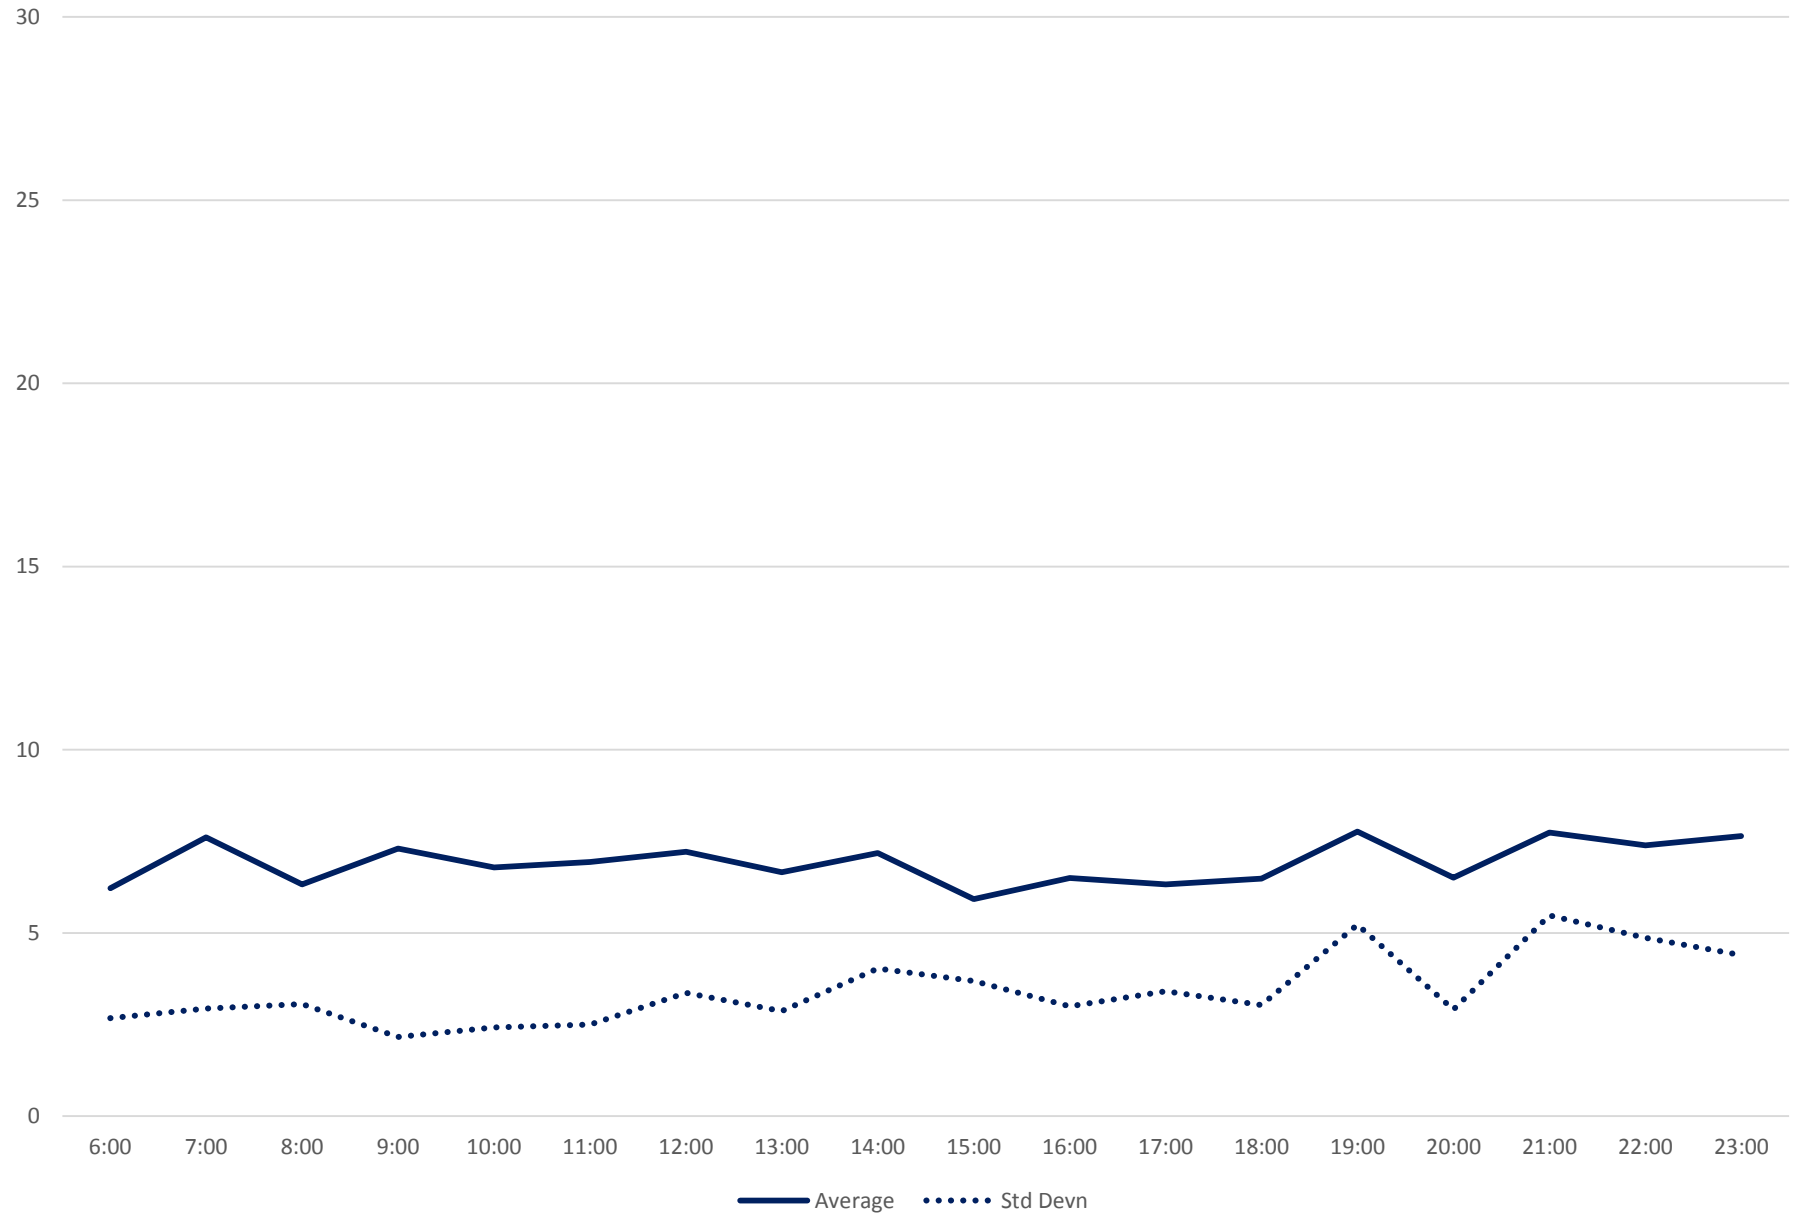

39 Finch East Headways at Bayview Eastbound July 2020

39 Finch East Headways at Bayview Eastbound July 2020

Quartiles Week 5

39 Finch East Headways at Bayview Eastbound July 2020 Saturday Statistics

39 Finch East Headways at Bayview Eastbound July 2020

39 Finch East Headways at Bayview Eastbound July 2020

Quartiles Saturdays

39 Finch East Headways at Bayview Eastbound July 2020 Sunday Statistics

39 Finch East Headways at Bayview Eastbound July 2020

39 Finch East Headways at Bayview Eastbound July 2020 Quartiles Sundays/Holidays