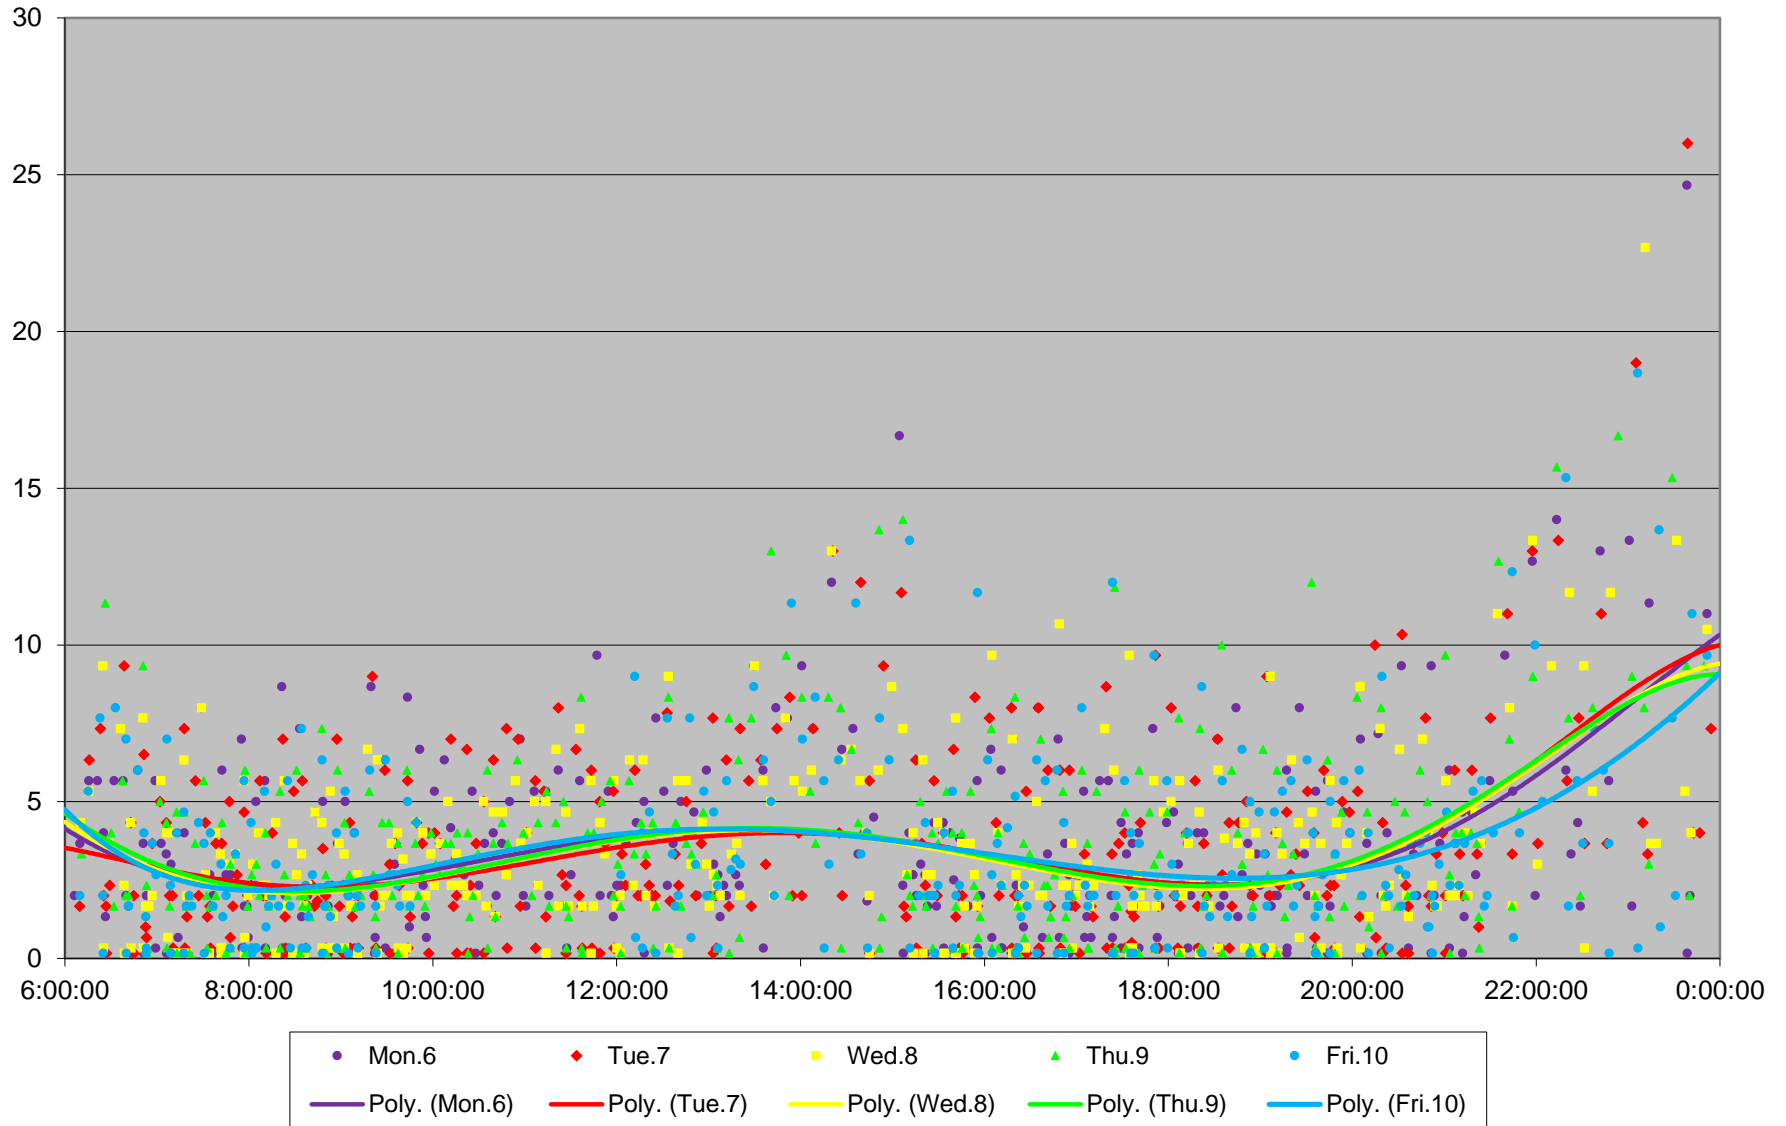

39 Finch East Headways at Bayview Eastbound July 2020 Weekday Statistics

— Average Week 1 Std Devn Week 1 — Average Week 2 Std Devn Week 2 — Average Week 3
..... Std Devn Week 3 — Average Week 4 Std Devn Week 4 — Average Week 5 Std Devn Week 5

39 Finch East Headways at Bayview Eastbound July 2020

39 Finch East Headways at Bayview Eastbound July 2020

Quartiles Week 1

39 Finch East Headways at Bayview Eastbound July 2020

39 Finch East Headways at Bayview Eastbound July 2020

Quartiles Week 2

39 Finch East Headways at Bayview Eastbound July 2020

39 Finch East Headways at Bayview Eastbound July 2020

Quartiles Week 3

39 Finch East Headways at Bayview Eastbound July 2020

39 Finch East Headways at Bayview Eastbound July 2020 Quartiles Week 4