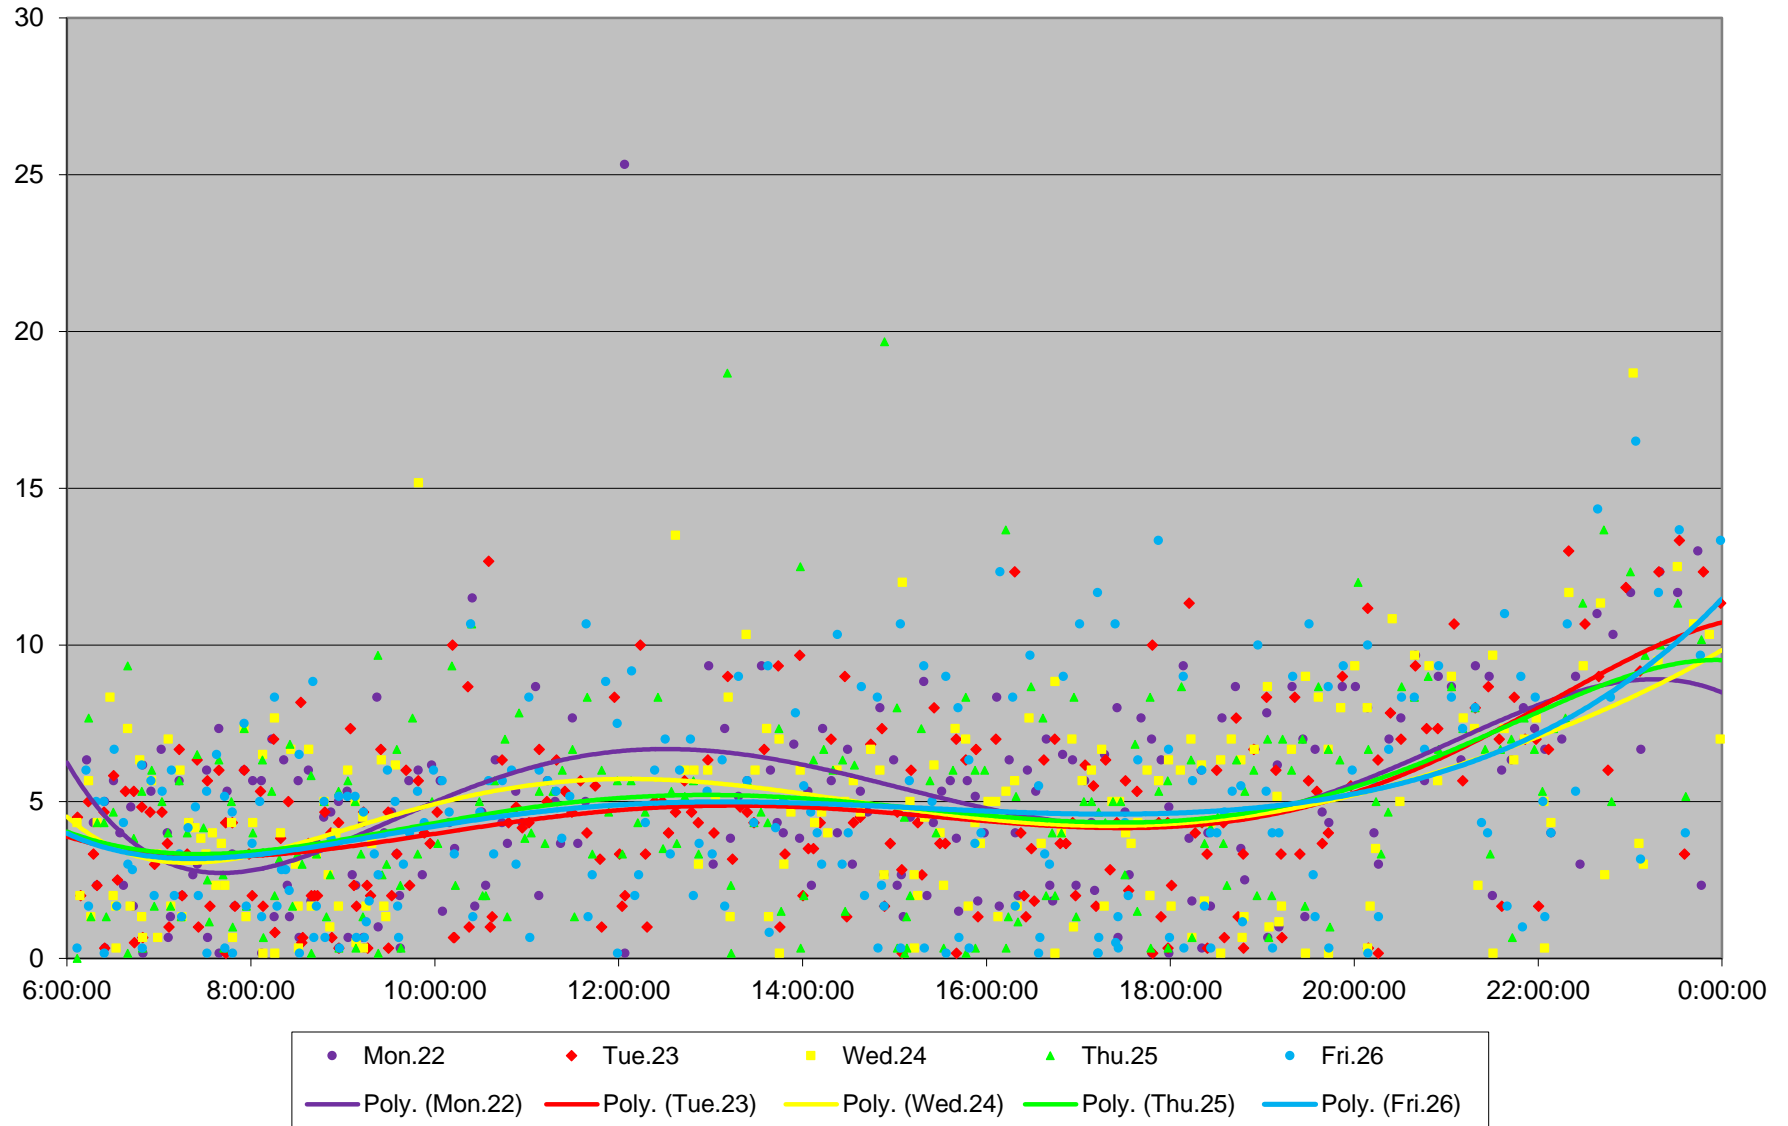

36 Finch West Headways at W of Keele Westbound June 2020