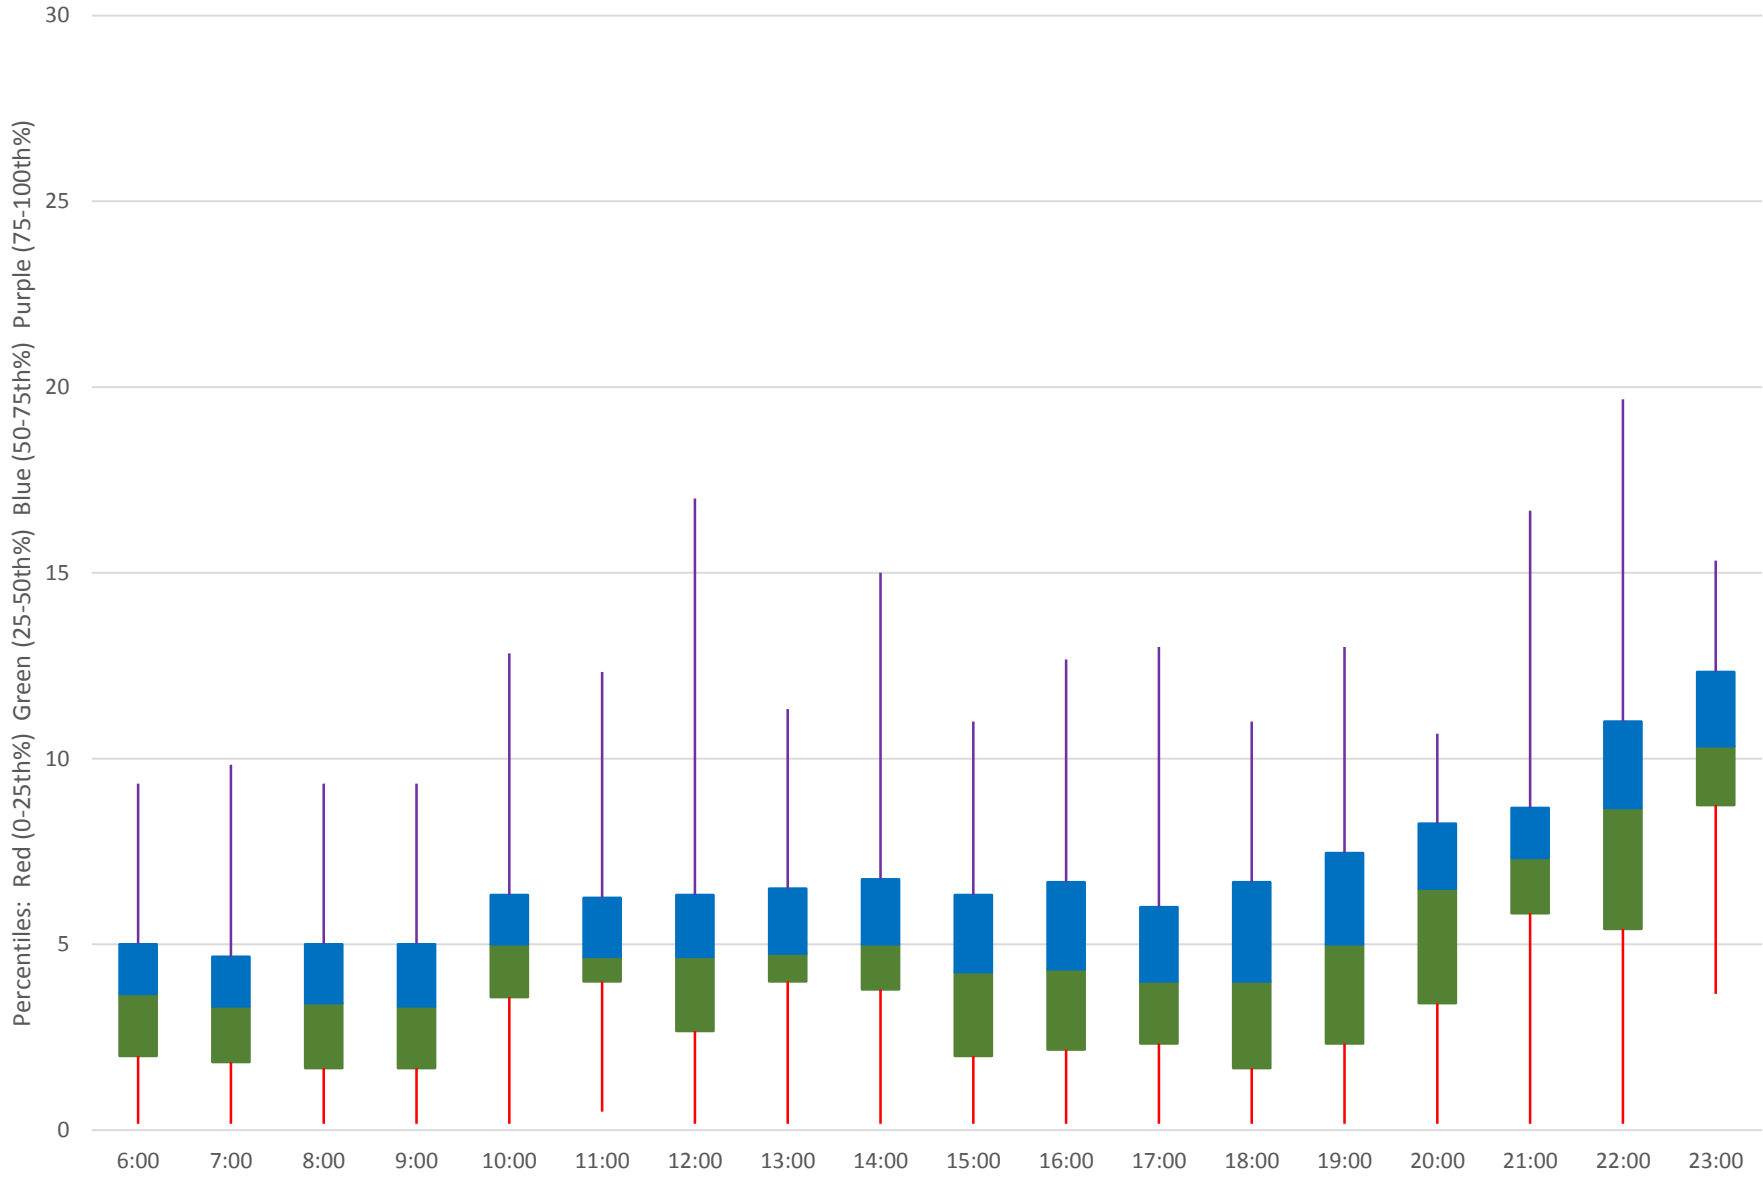

36 Finch West Headways at W of Keele Westbound June 2020

Quartiles Week 2