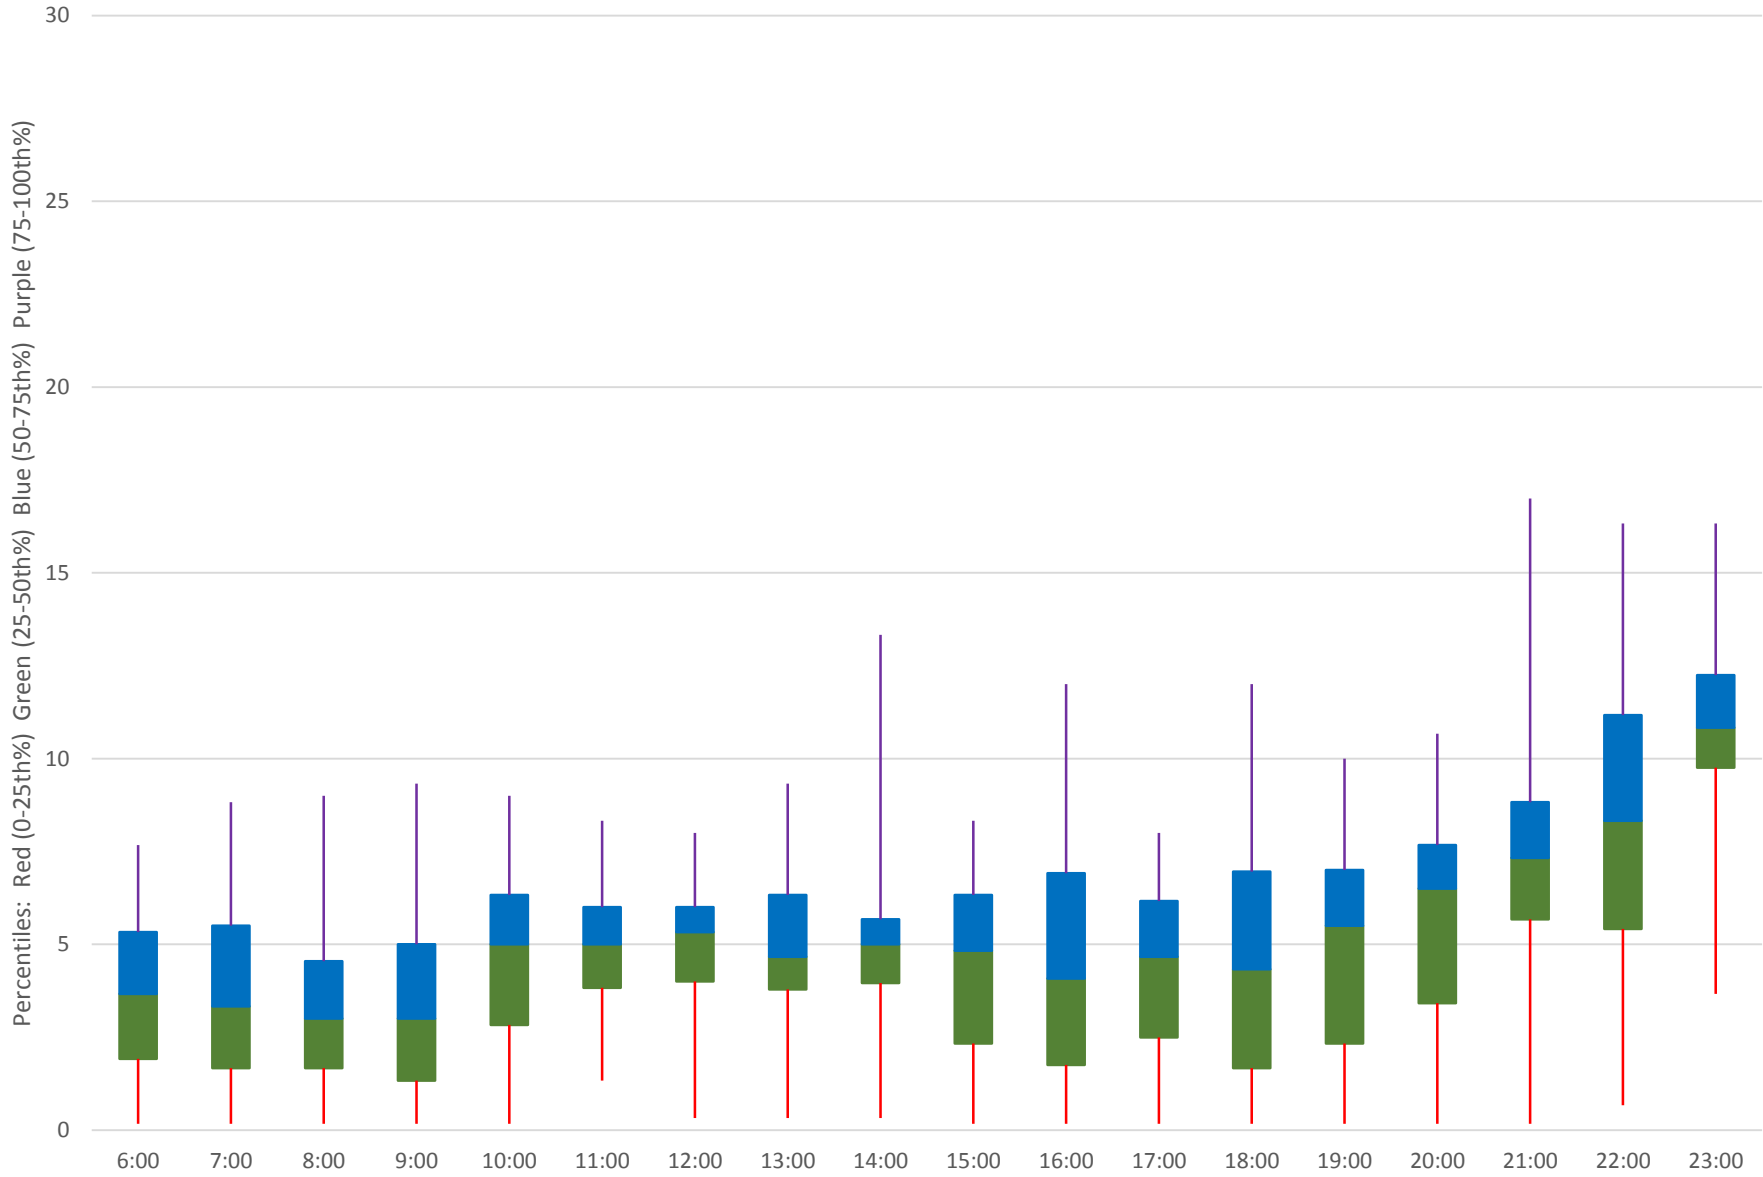

36 Finch West Headways at W of Keele Westbound June 2020 Weekday Statistics

36 Finch West Headways at W of Keele Westbound June 2020

36 Finch West Headways at W of Keele Westbound June 2020

Quartiles Week 1