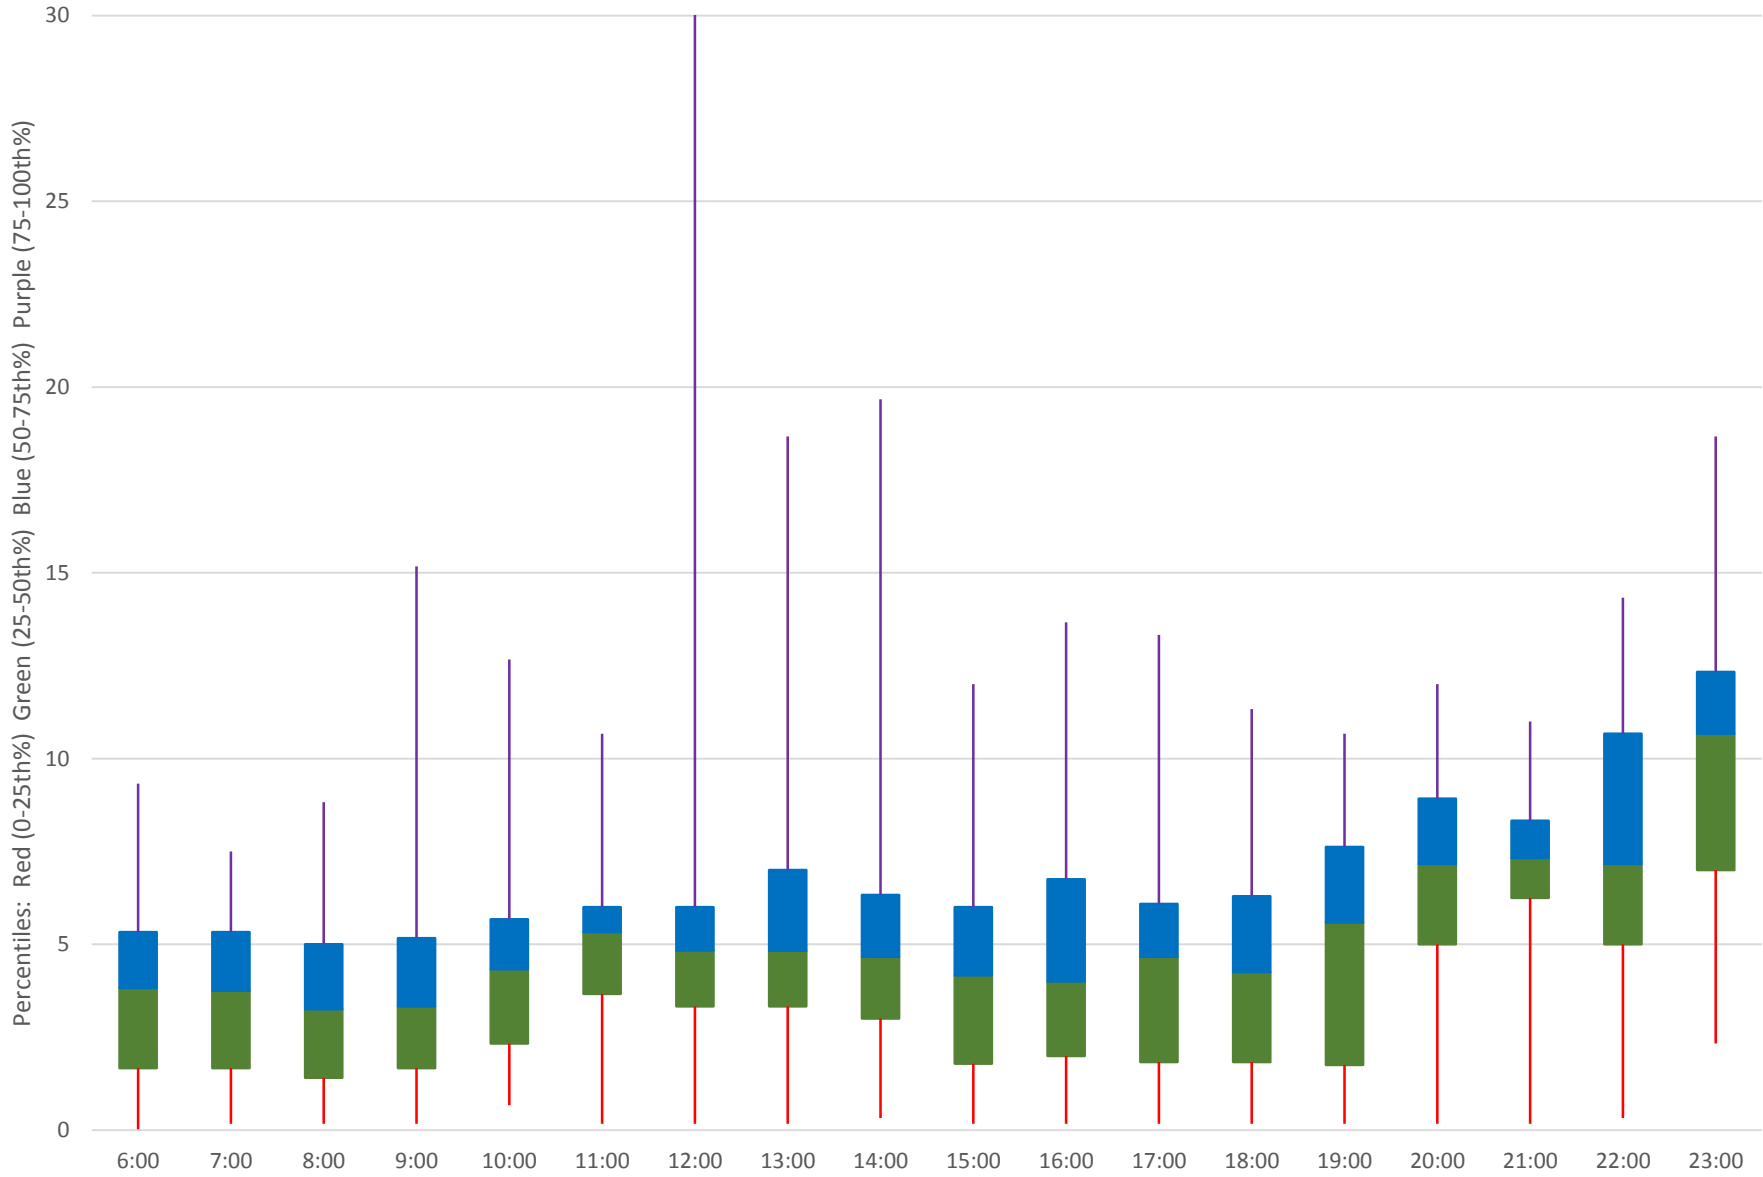

Quartiles Week 3

36 Finch West Headways at W of Keele Westbound June 2020

36 Finch West Headways at W of Keele Westbound June 2020

Quartiles Week 4

36 Finch West Headways at W of Keele Westbound June 2020