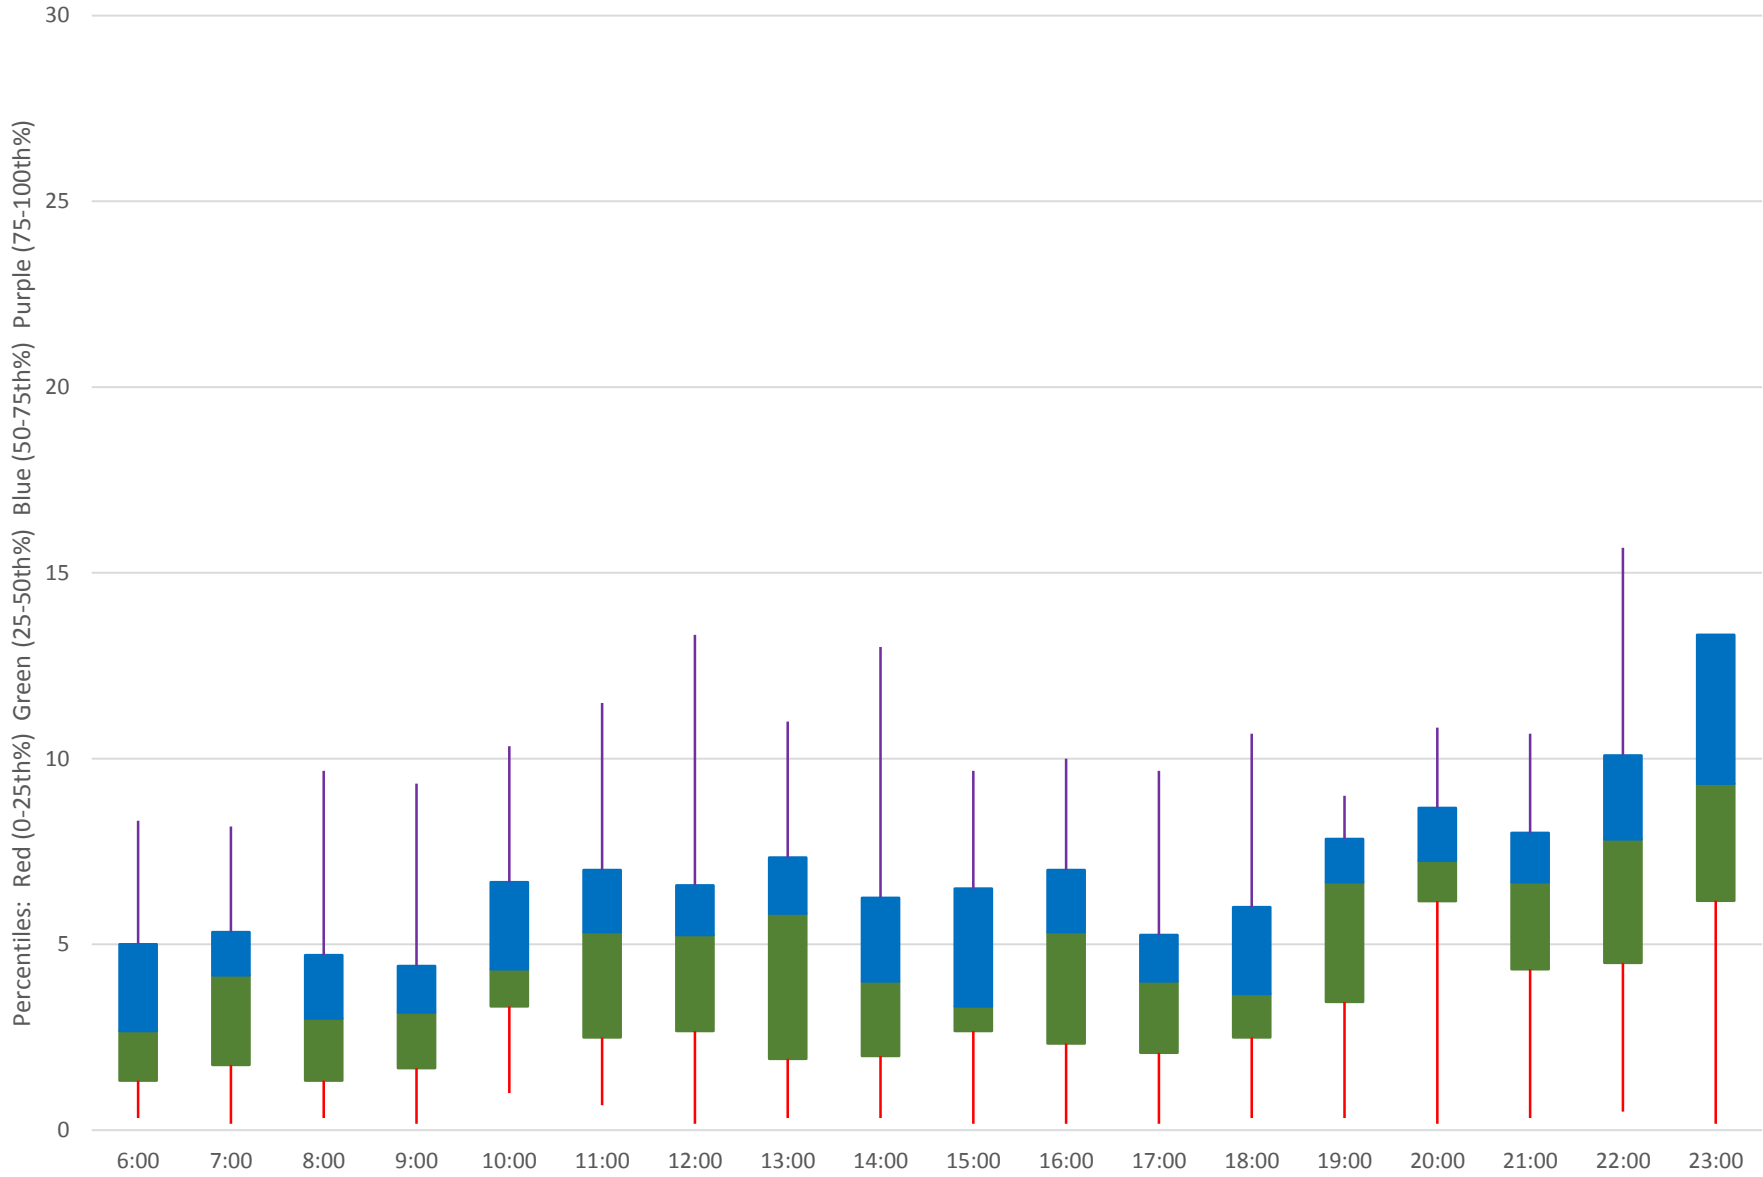

36 Finch West Headways at W of Keele Westbound June 2020 Saturday Statistics

36 Finch West Headways at W of Keele Westbound June 2020

Quartiles Week 5