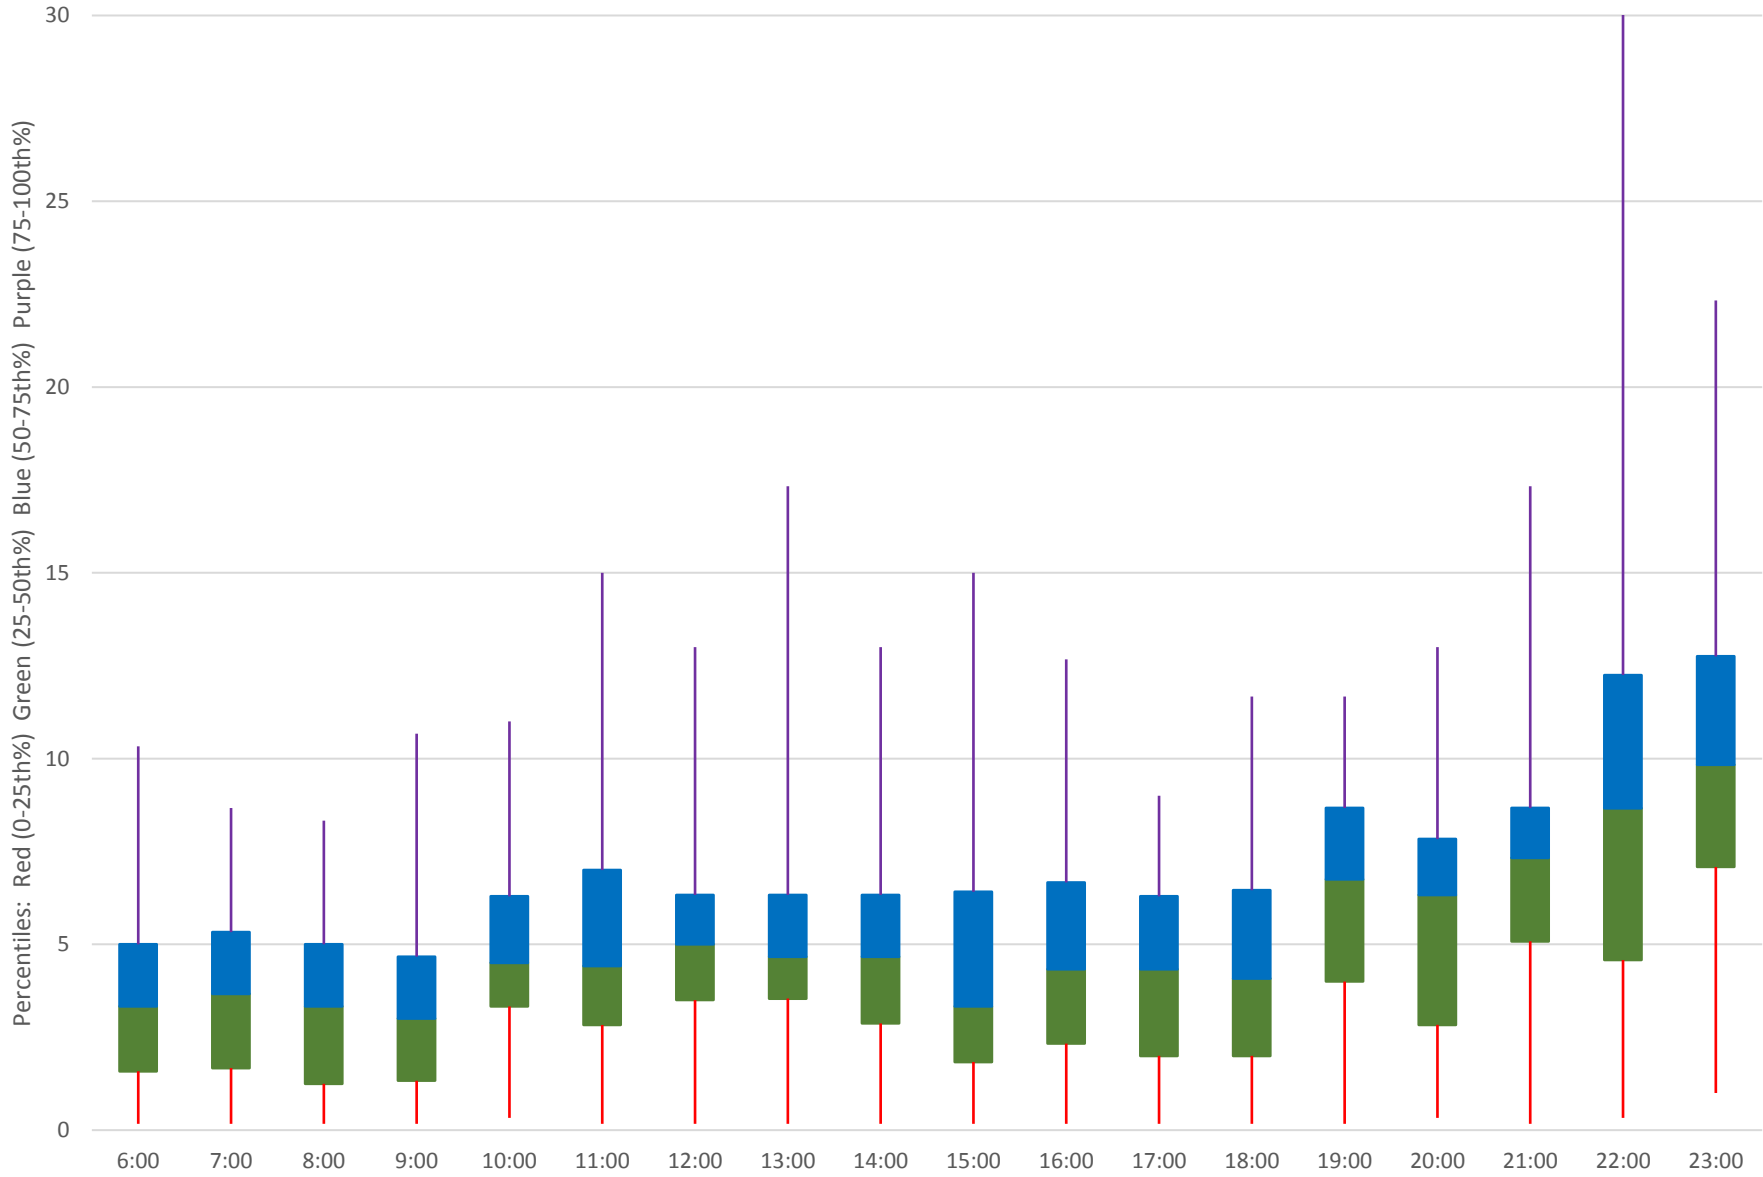

36 Finch West Headways at W of Keele Westbound June 2020

Quartiles Week 3