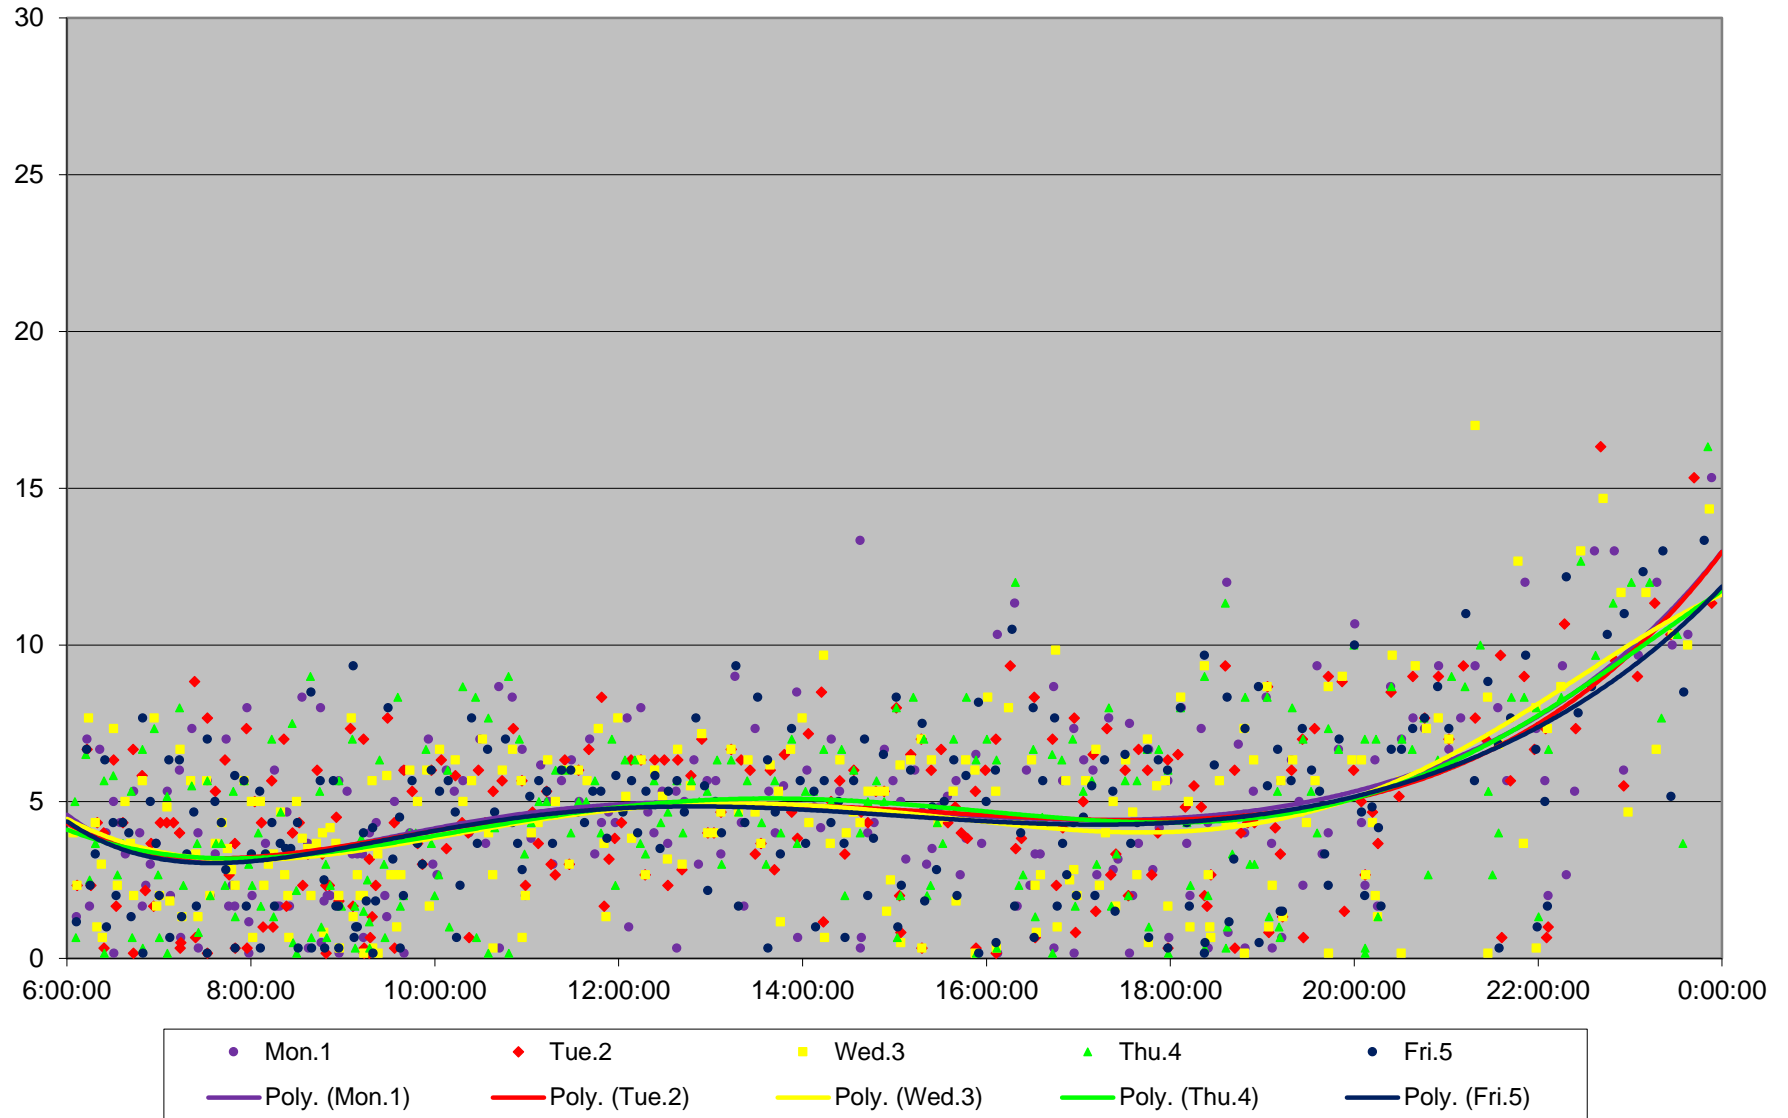

36 Finch West Headways at W of Keele Westbound June 2020 Weekday Statistics

36 Finch West Headways at W of Keele Westbound June 2020

36 Finch West Headways at W of Keele Westbound June 2020

Quartiles Week 1