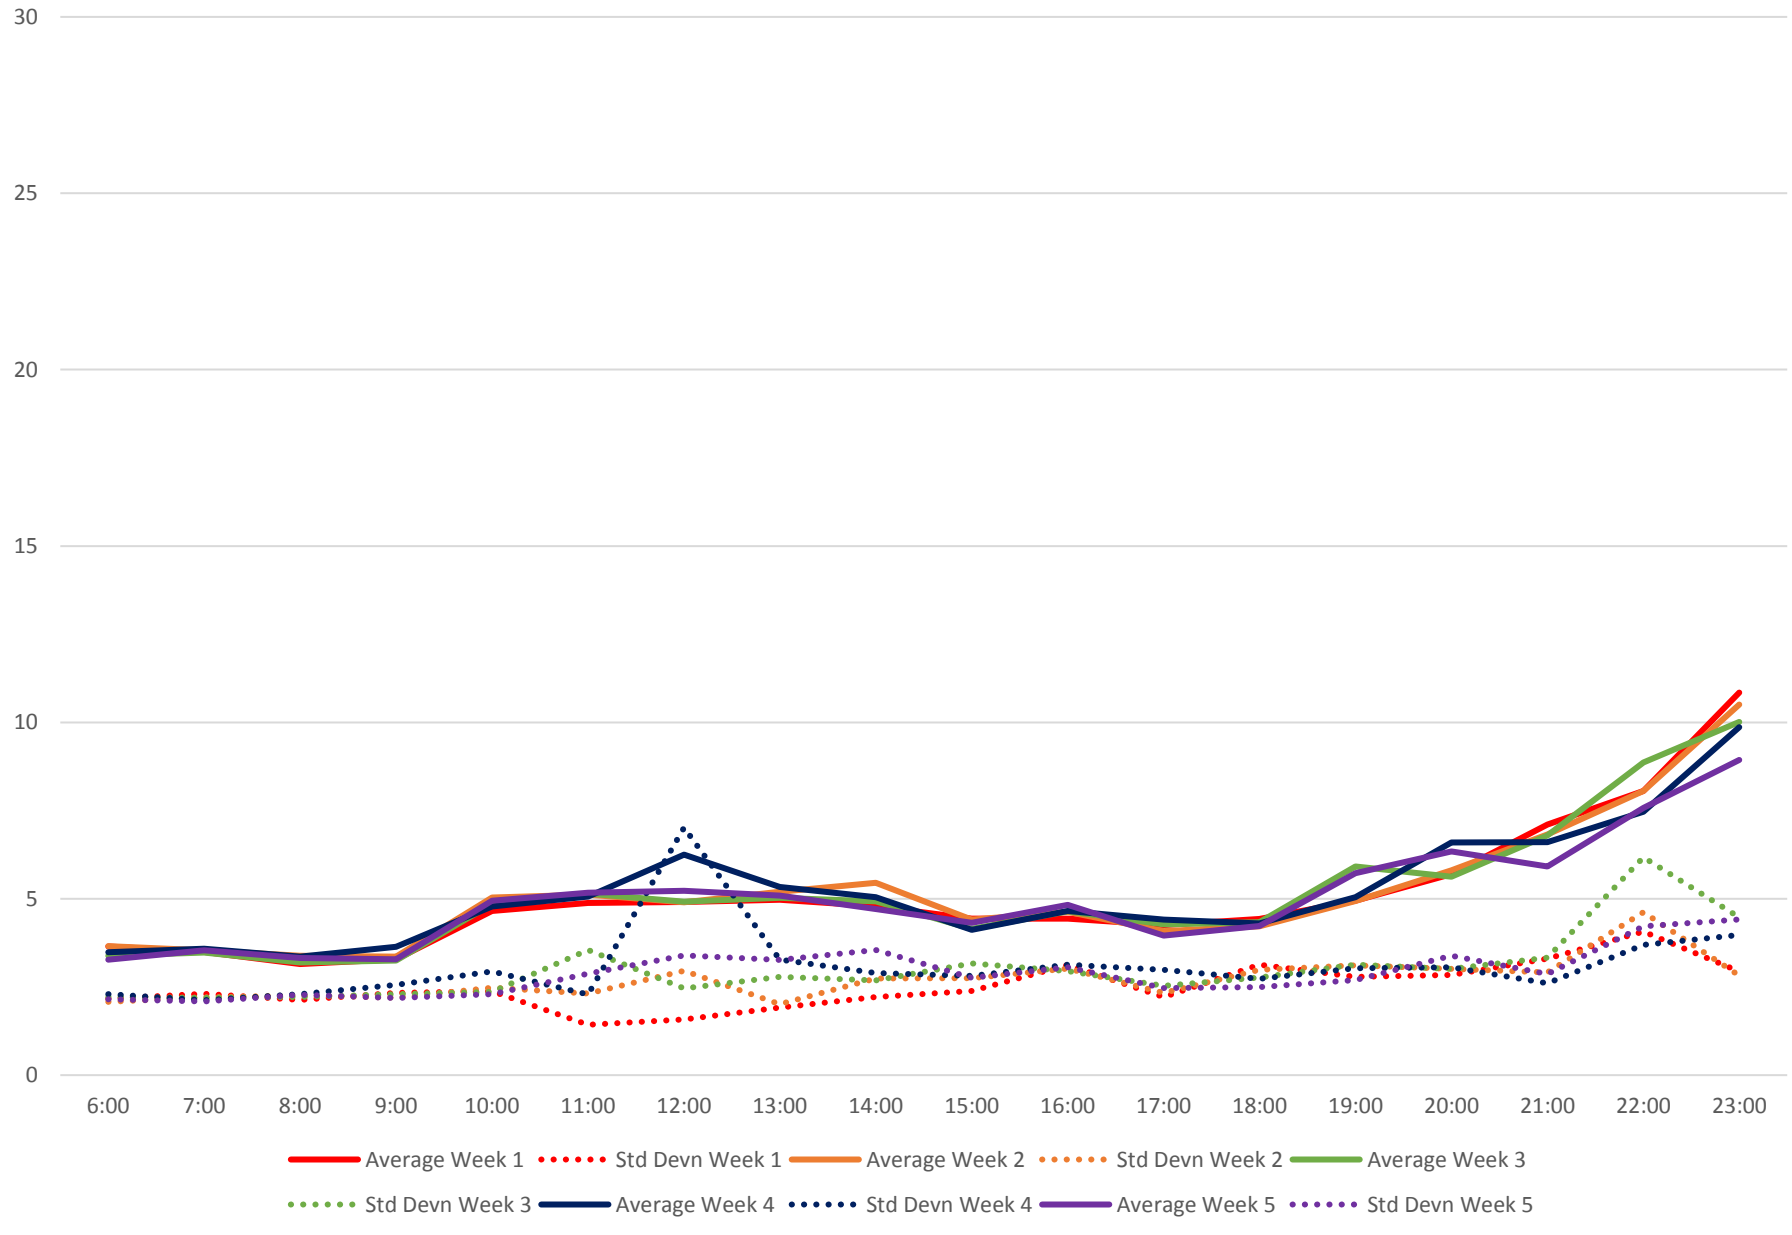

36 Finch West Headways at W of Keele Westbound June 2020 Weekday Statistics

36 Finch West Headways at W of Keele Westbound June 2020

36 Finch West Headways at W of Keele Westbound June 2020

Quartiles Week 1

36 Finch West Headways at W of Keele Westbound June 2020

36 Finch West Headways at W of Keele Westbound June 2020

Quartiles Week 2

36 Finch West Headways at W of Keele Westbound June 2020

36 Finch West Headways at W of Keele Westbound June 2020