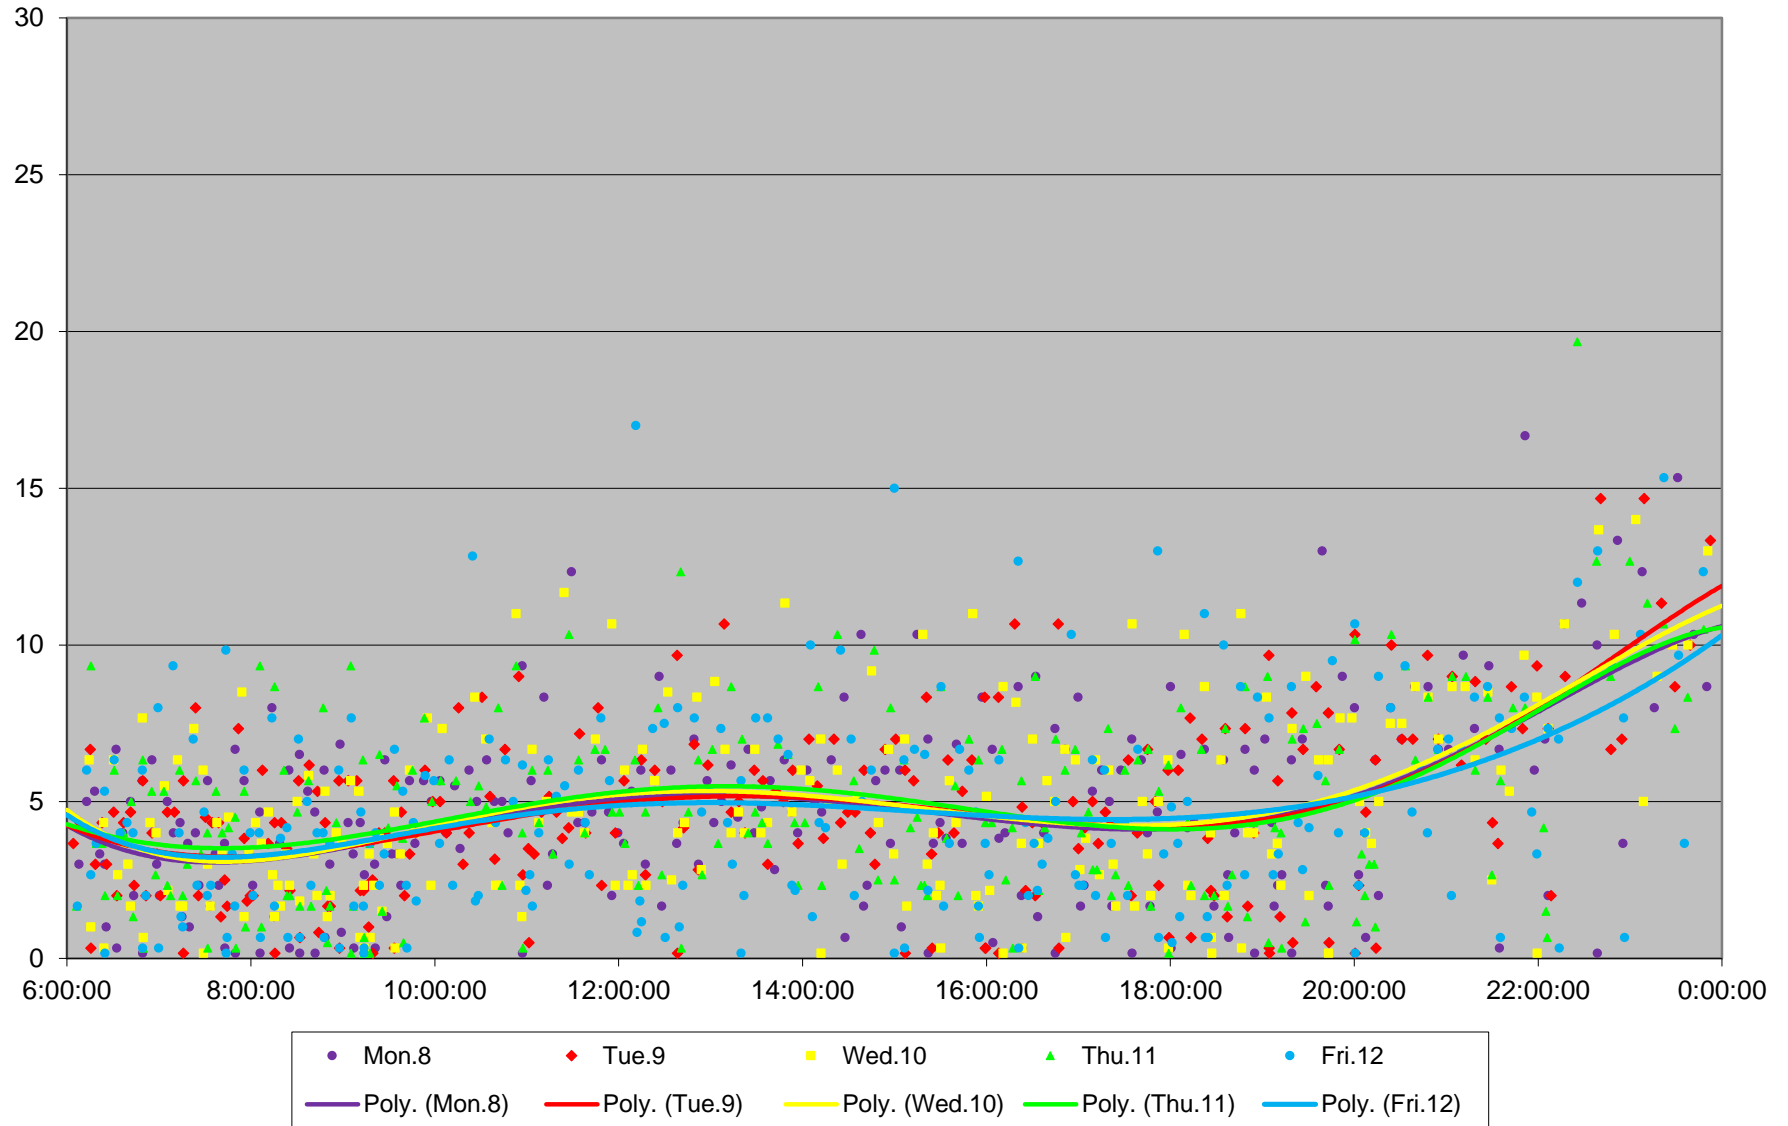

36 Finch West Headways at W of Keele Westbound June 2020