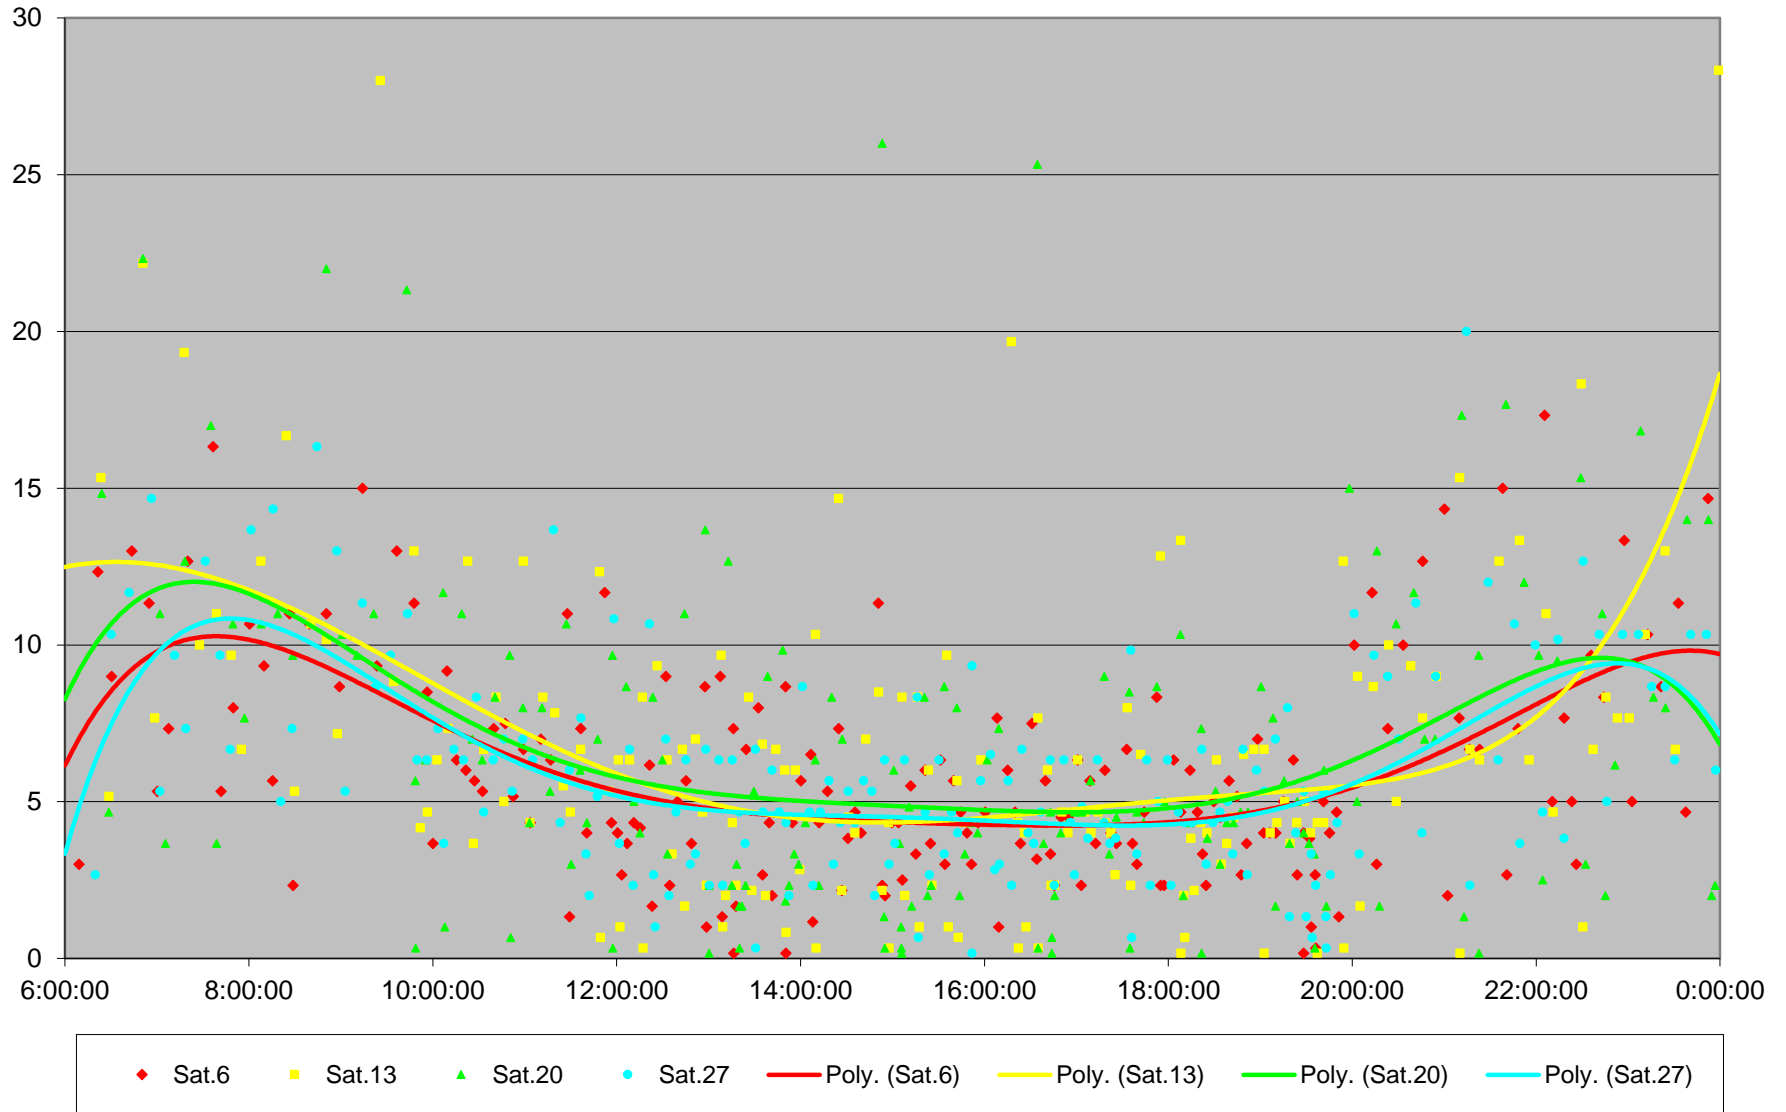

36 Finch West Headways at W of Keele Westbound June 2020

Quartiles Week 5

36 Finch West Headways at W of Keele Westbound June 2020 Saturday Statistics

36 Finch West Headways at W of Keele Westbound June 2020

36 Finch West Headways at W of Keele Westbound June 2020

Quartiles Saturdays

36 Finch West Headways at W of Keele Westbound June 2020 Sunday Statistics

36 Finch West Headways at W of Keele Westbound June 2020