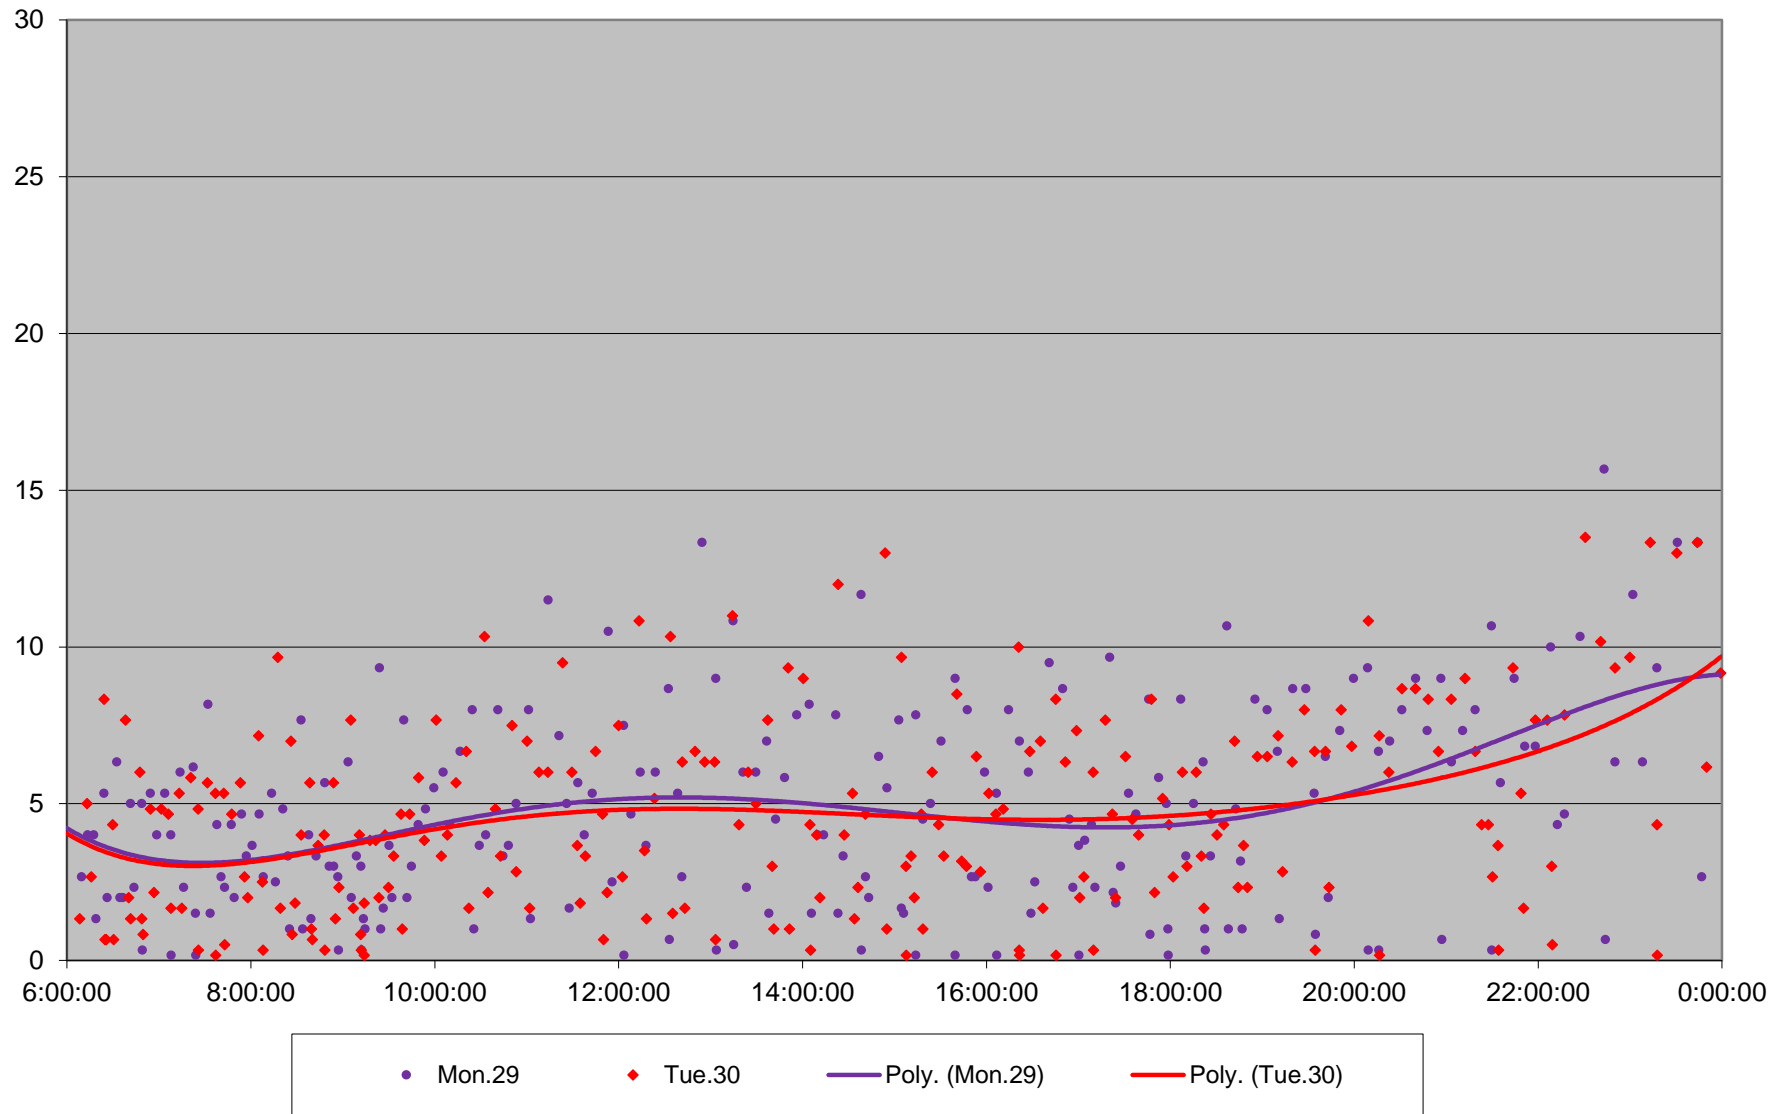

Quartiles Week 3

36 Finch West Headways at W of Keele Westbound June 2020

36 Finch West Headways at W of Keele Westbound June 2020

Quartiles Week 4

36 Finch West Headways at W of Keele Westbound June 2020