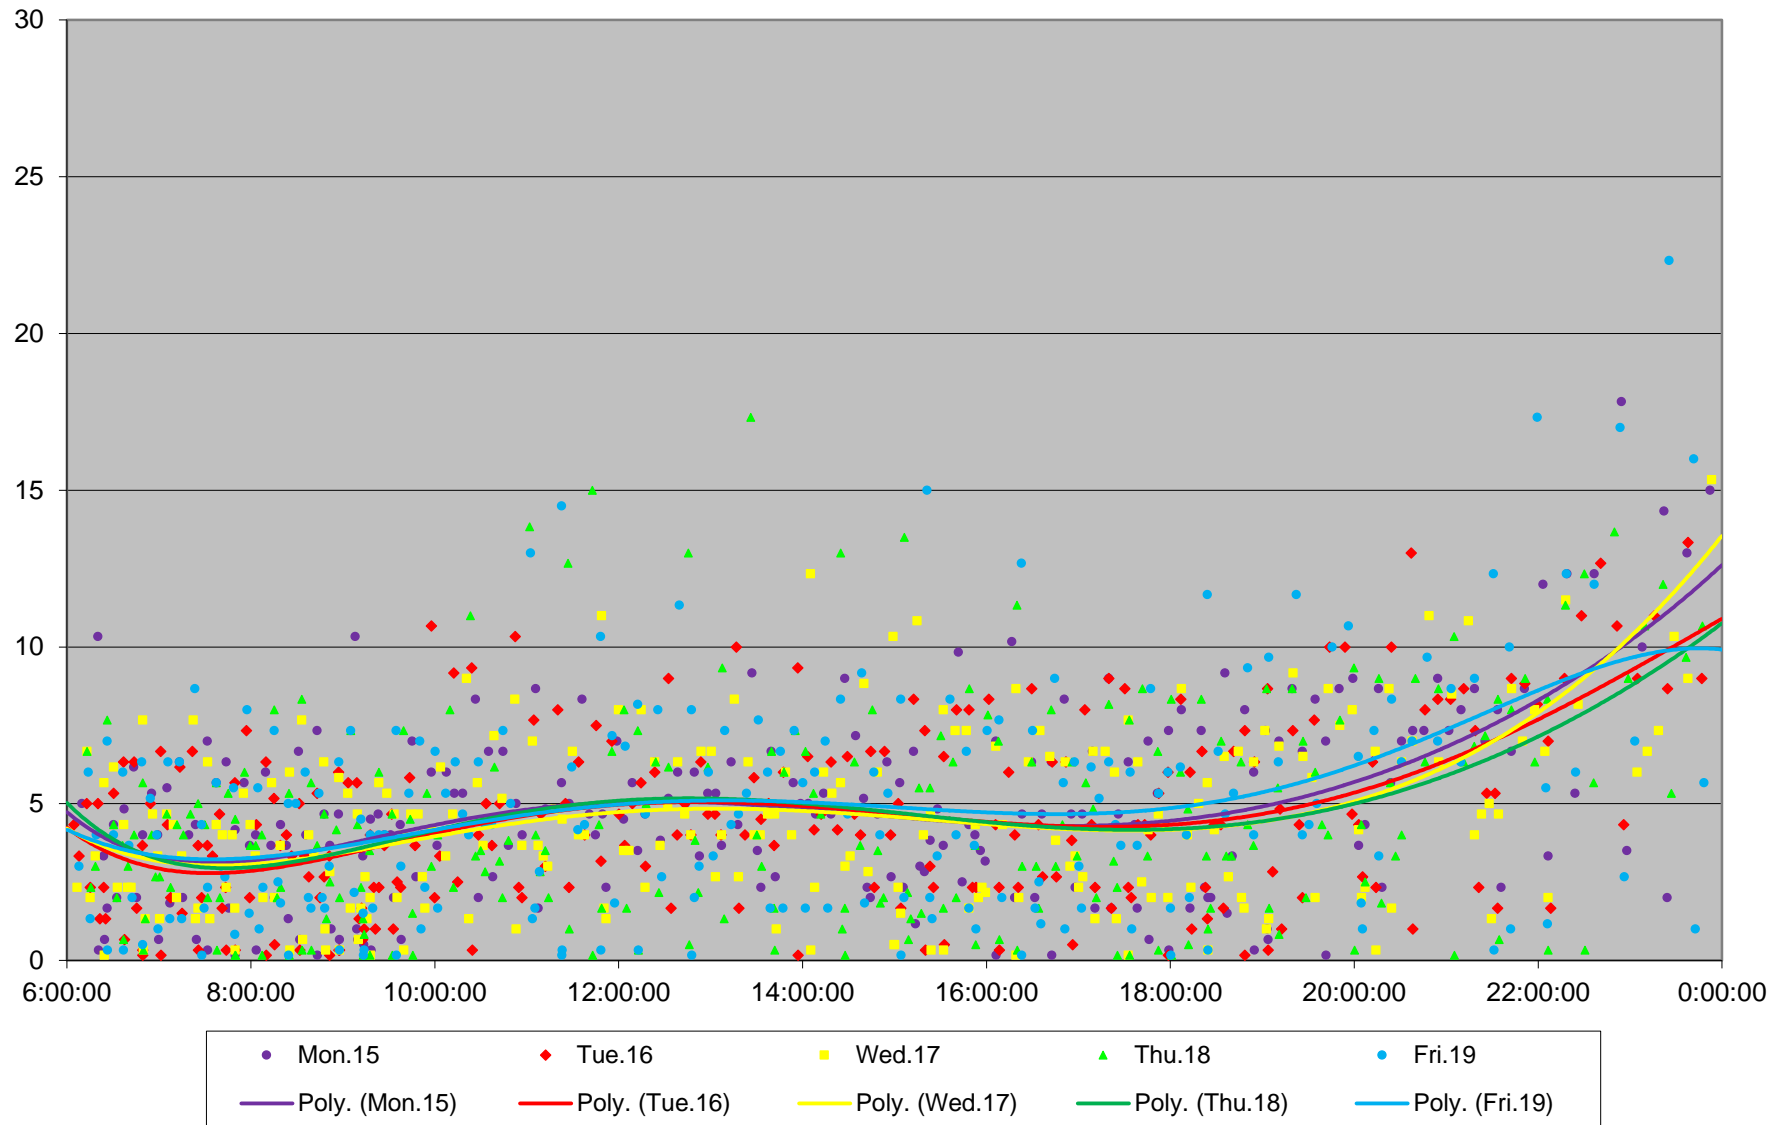

36 Finch West Headways at W of Keele Westbound June 2020

36 Finch West Headways at W of Keele Westbound June 2020

Quartiles Week 2

36 Finch West Headways at W of Keele Westbound June 2020

36 Finch West Headways at W of Keele Westbound June 2020