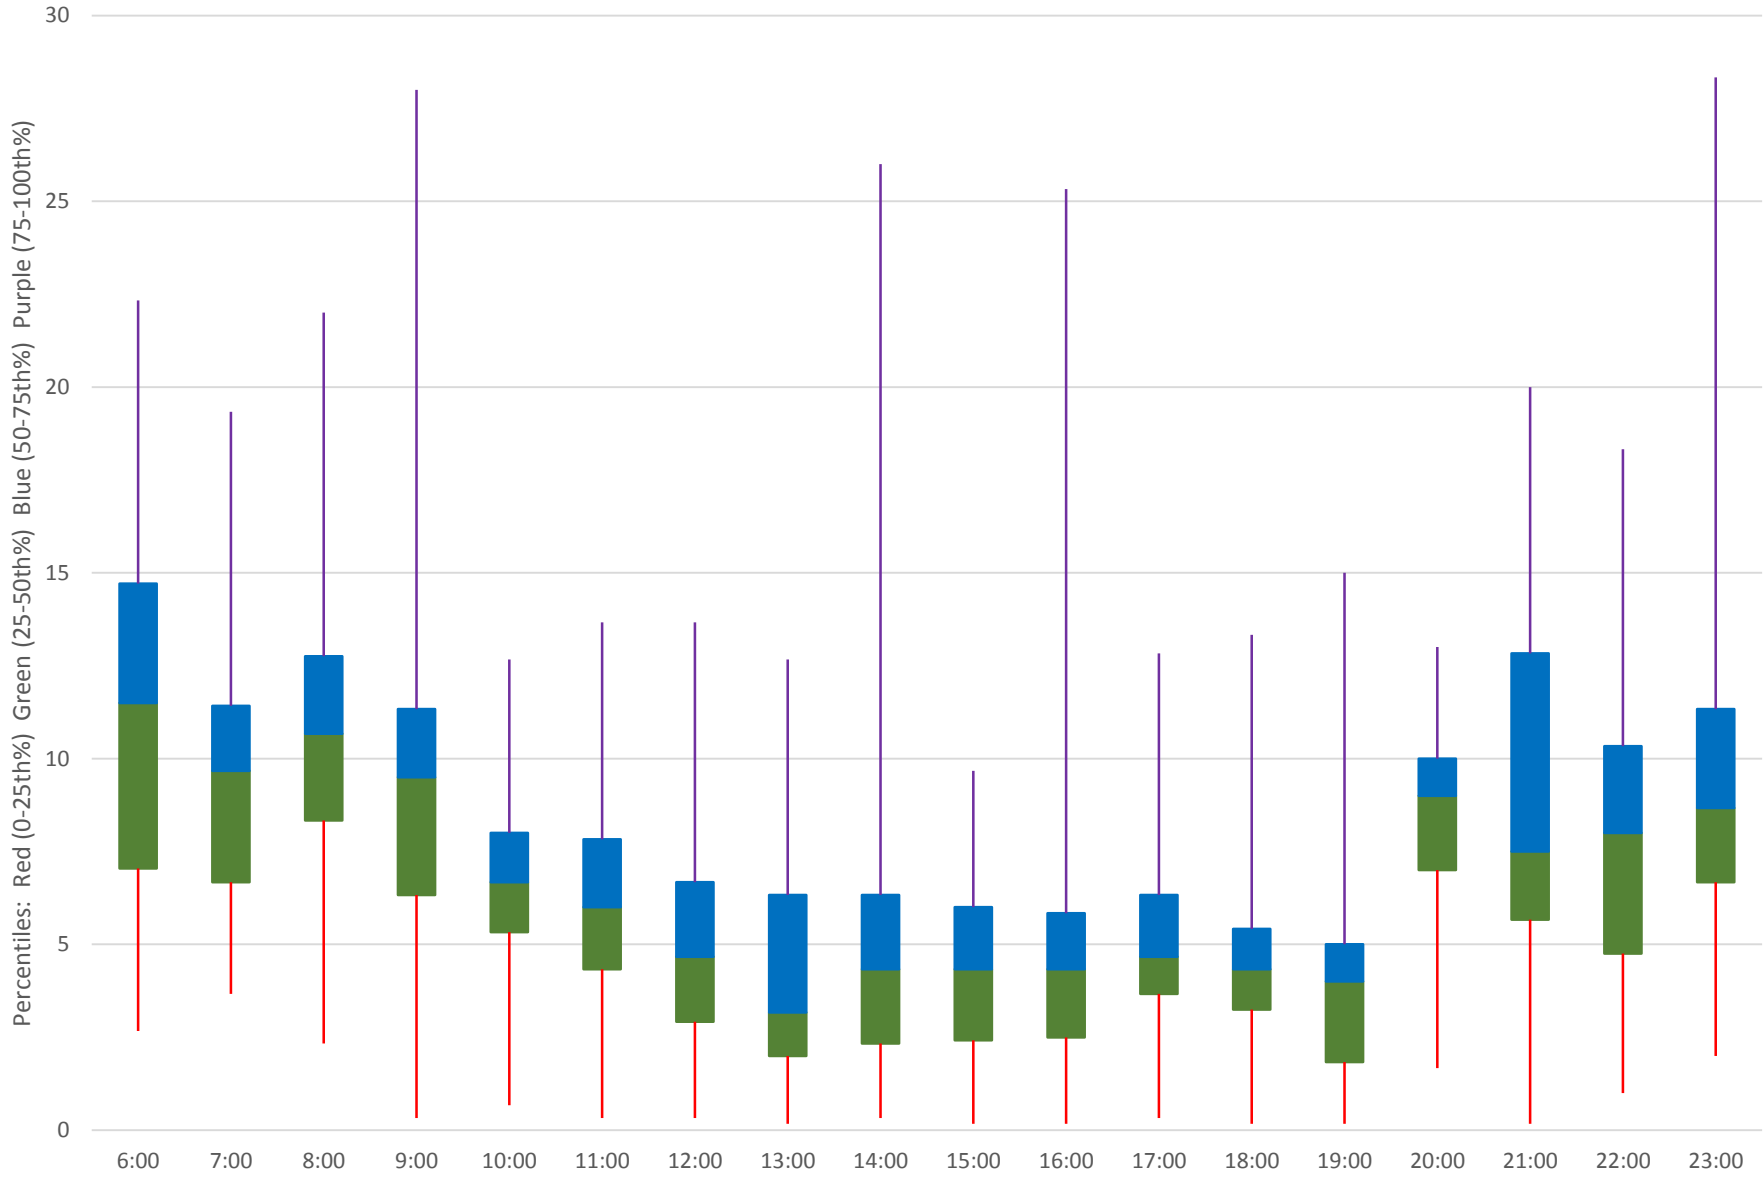

36 Finch West Headways at W of Keele Westbound June 2020

Quartiles Week 5

36 Finch West Headways at W of Keele Westbound June 2020 Saturday Statistics

36 Finch West Headways at W of Keele Westbound June 2020

36 Finch West Headways at W of Keele Westbound June 2020

Quartiles Saturdays

36 Finch West Headways at W of Keele Westbound June 2020 Sunday Statistics

36 Finch West Headways at W of Keele Westbound June 2020