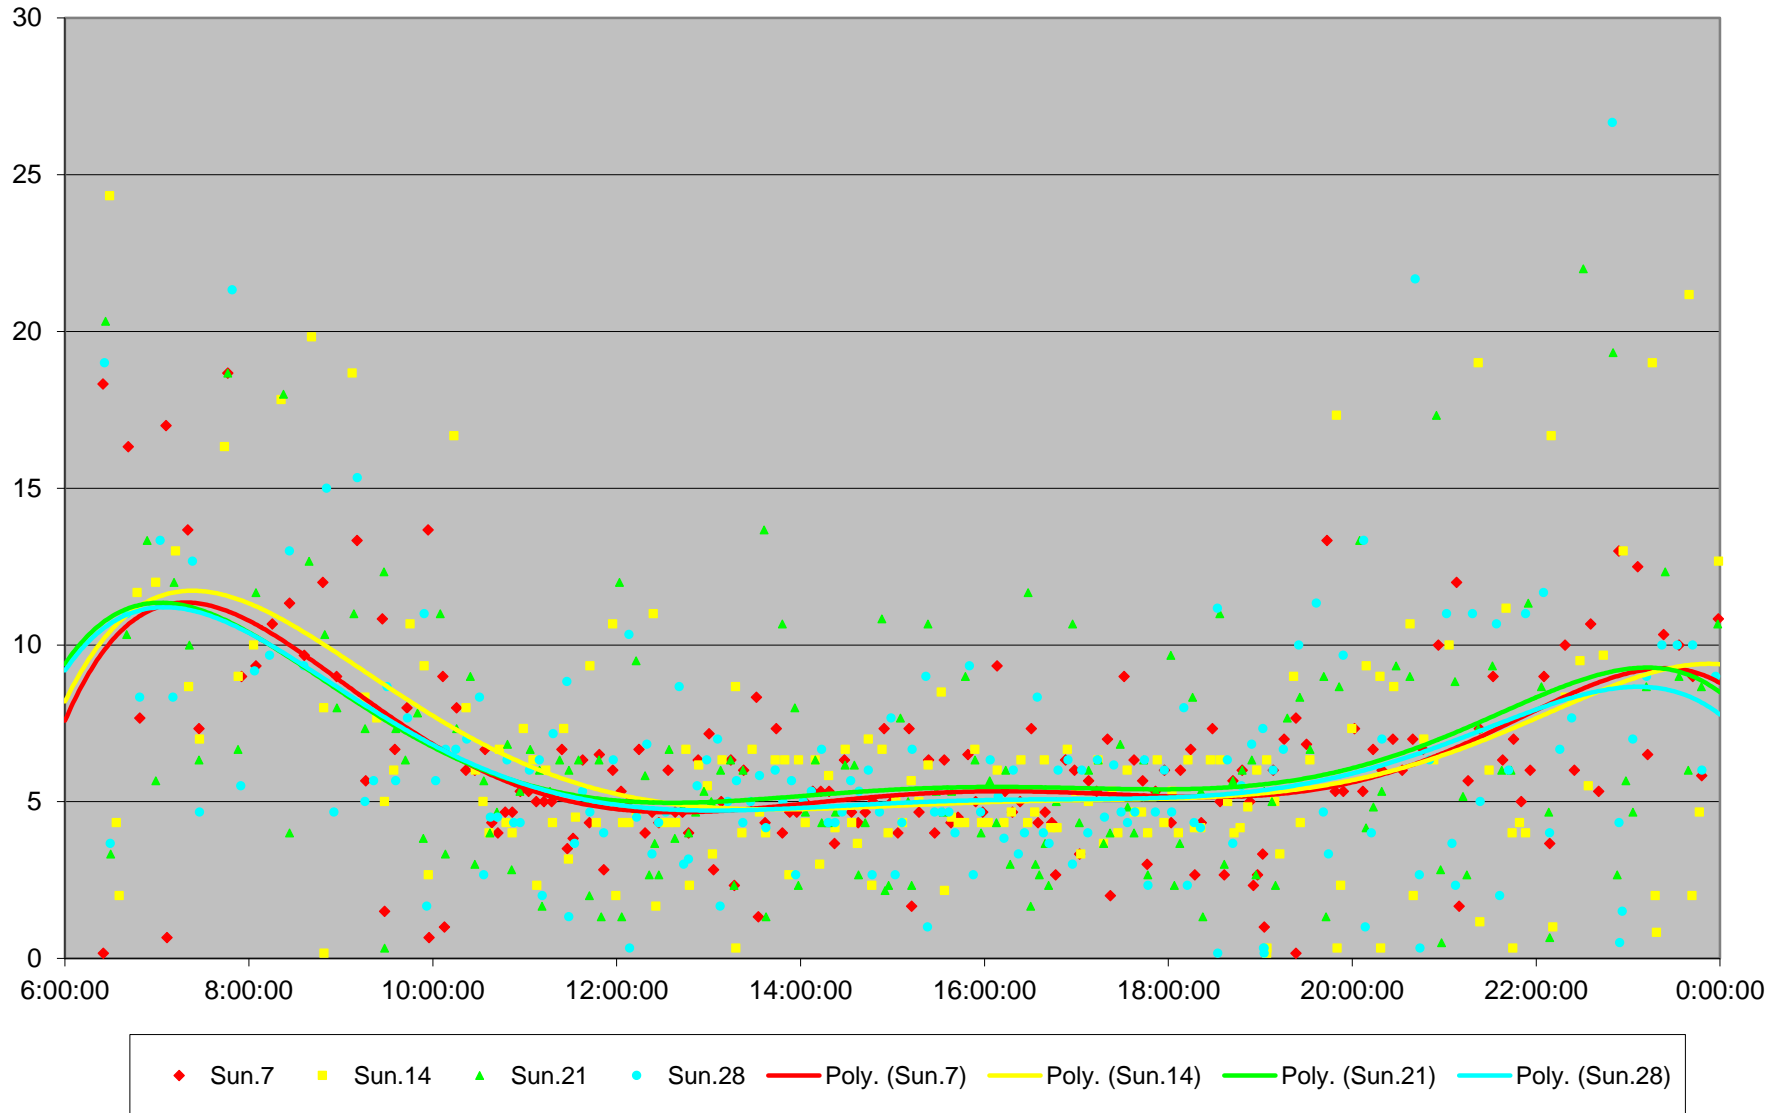

36 Finch West Headways at W of Keele Westbound June 2020

Quartiles Saturdays

36 Finch West Headways at W of Keele Westbound June 2020 Sunday Statistics

36 Finch West Headways at W of Keele Westbound June 2020

36 Finch West Headways at W of Keele Westbound June 2020

Quartiles Sundays/Holidays