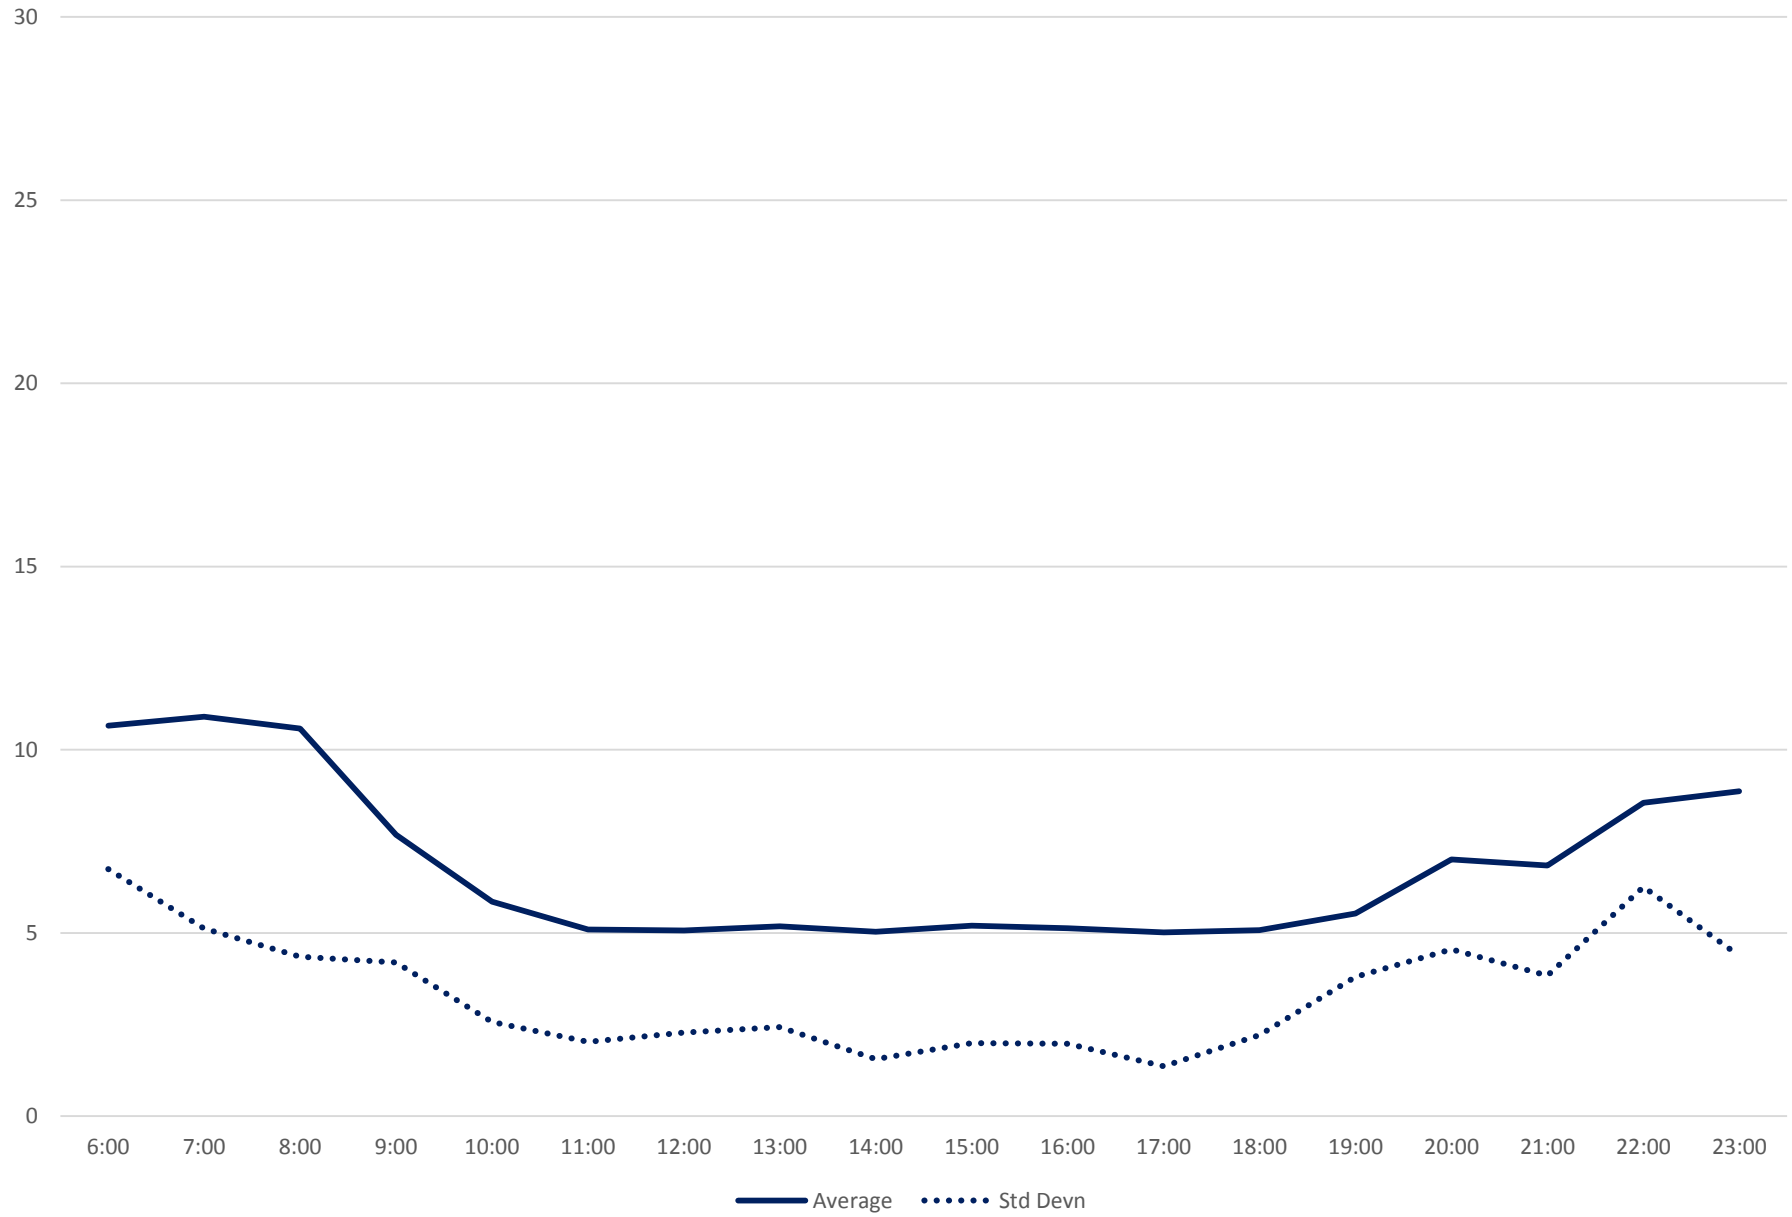

36 Finch West Headways at W of Keele Westbound June 2020

Quartiles Week 5

36 Finch West Headways at W of Keele Westbound June 2020 Saturday Statistics

36 Finch West Headways at W of Keele Westbound June 2020

36 Finch West Headways at W of Keele Westbound June 2020

Quartiles Saturdays

36 Finch West Headways at W of Keele Westbound June 2020 Sunday Statistics

36 Finch West Headways at W of Keele Westbound June 2020