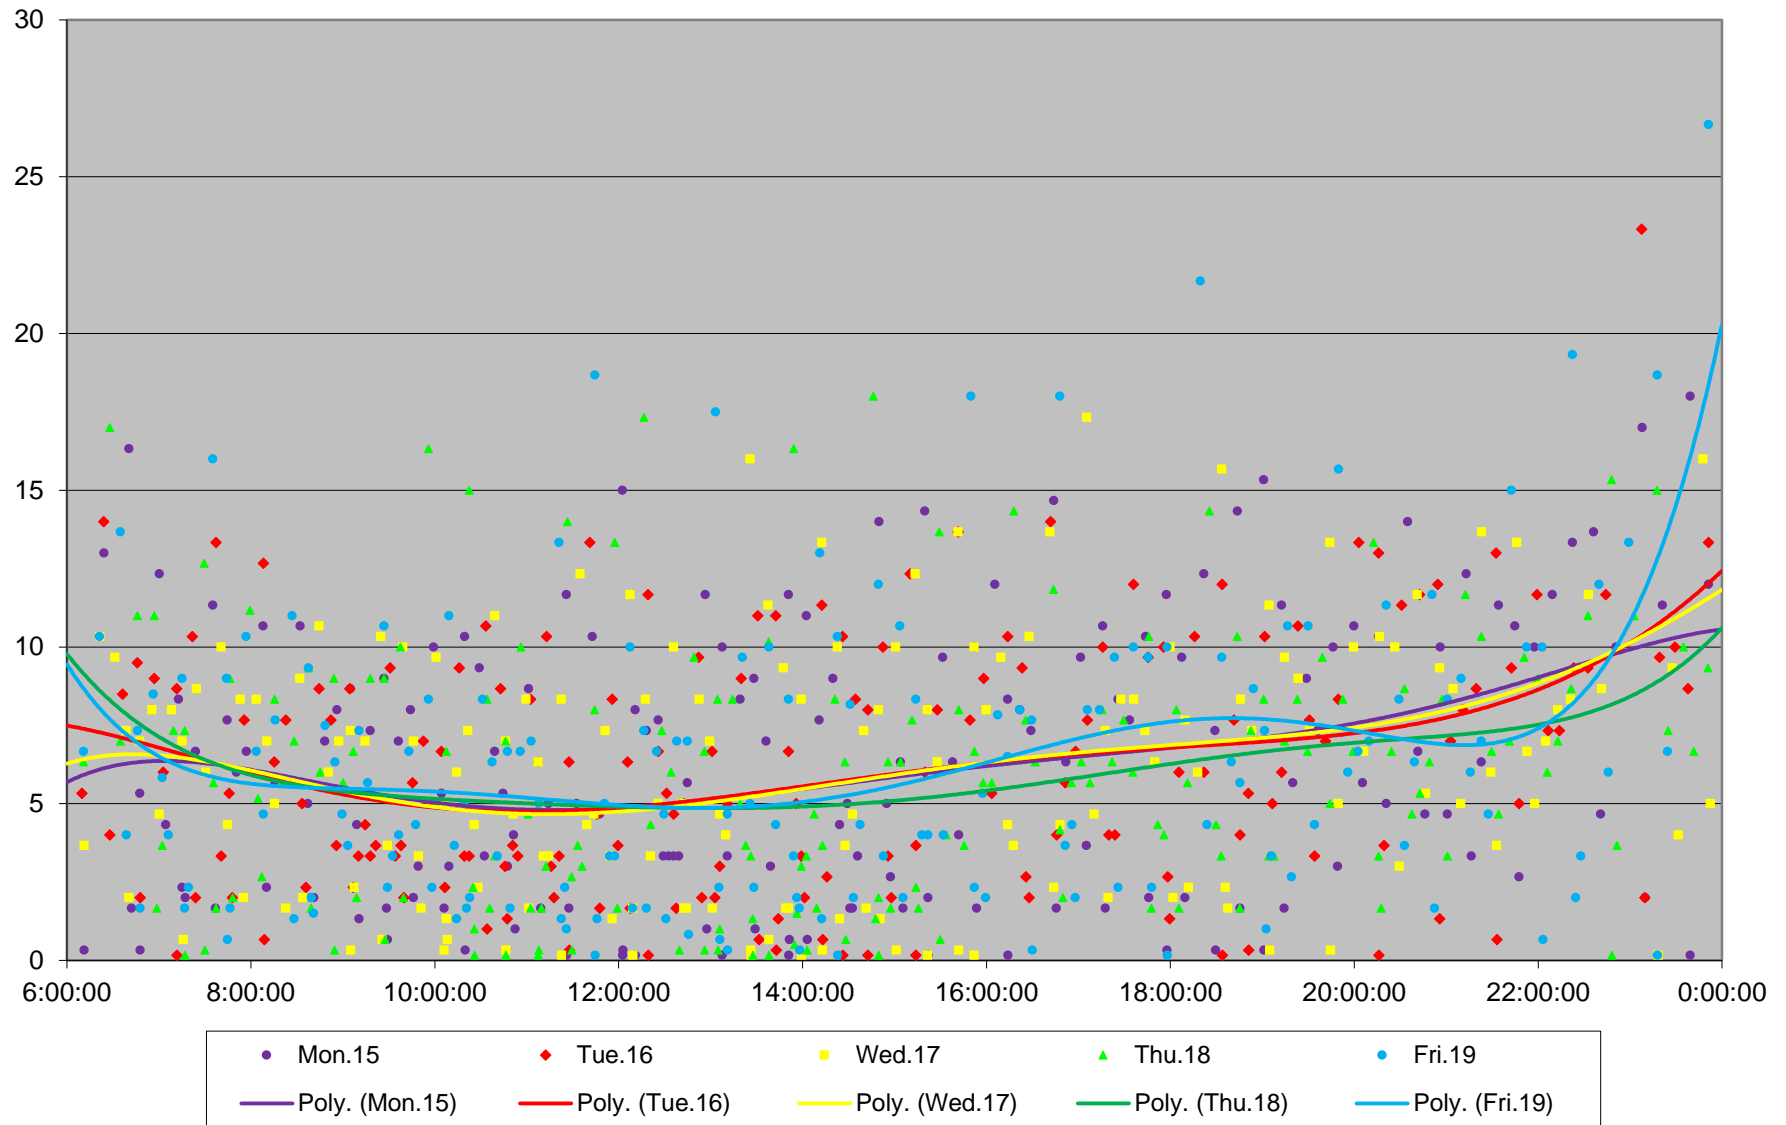

36 Finch West Headways at Islington Westbound June 2020