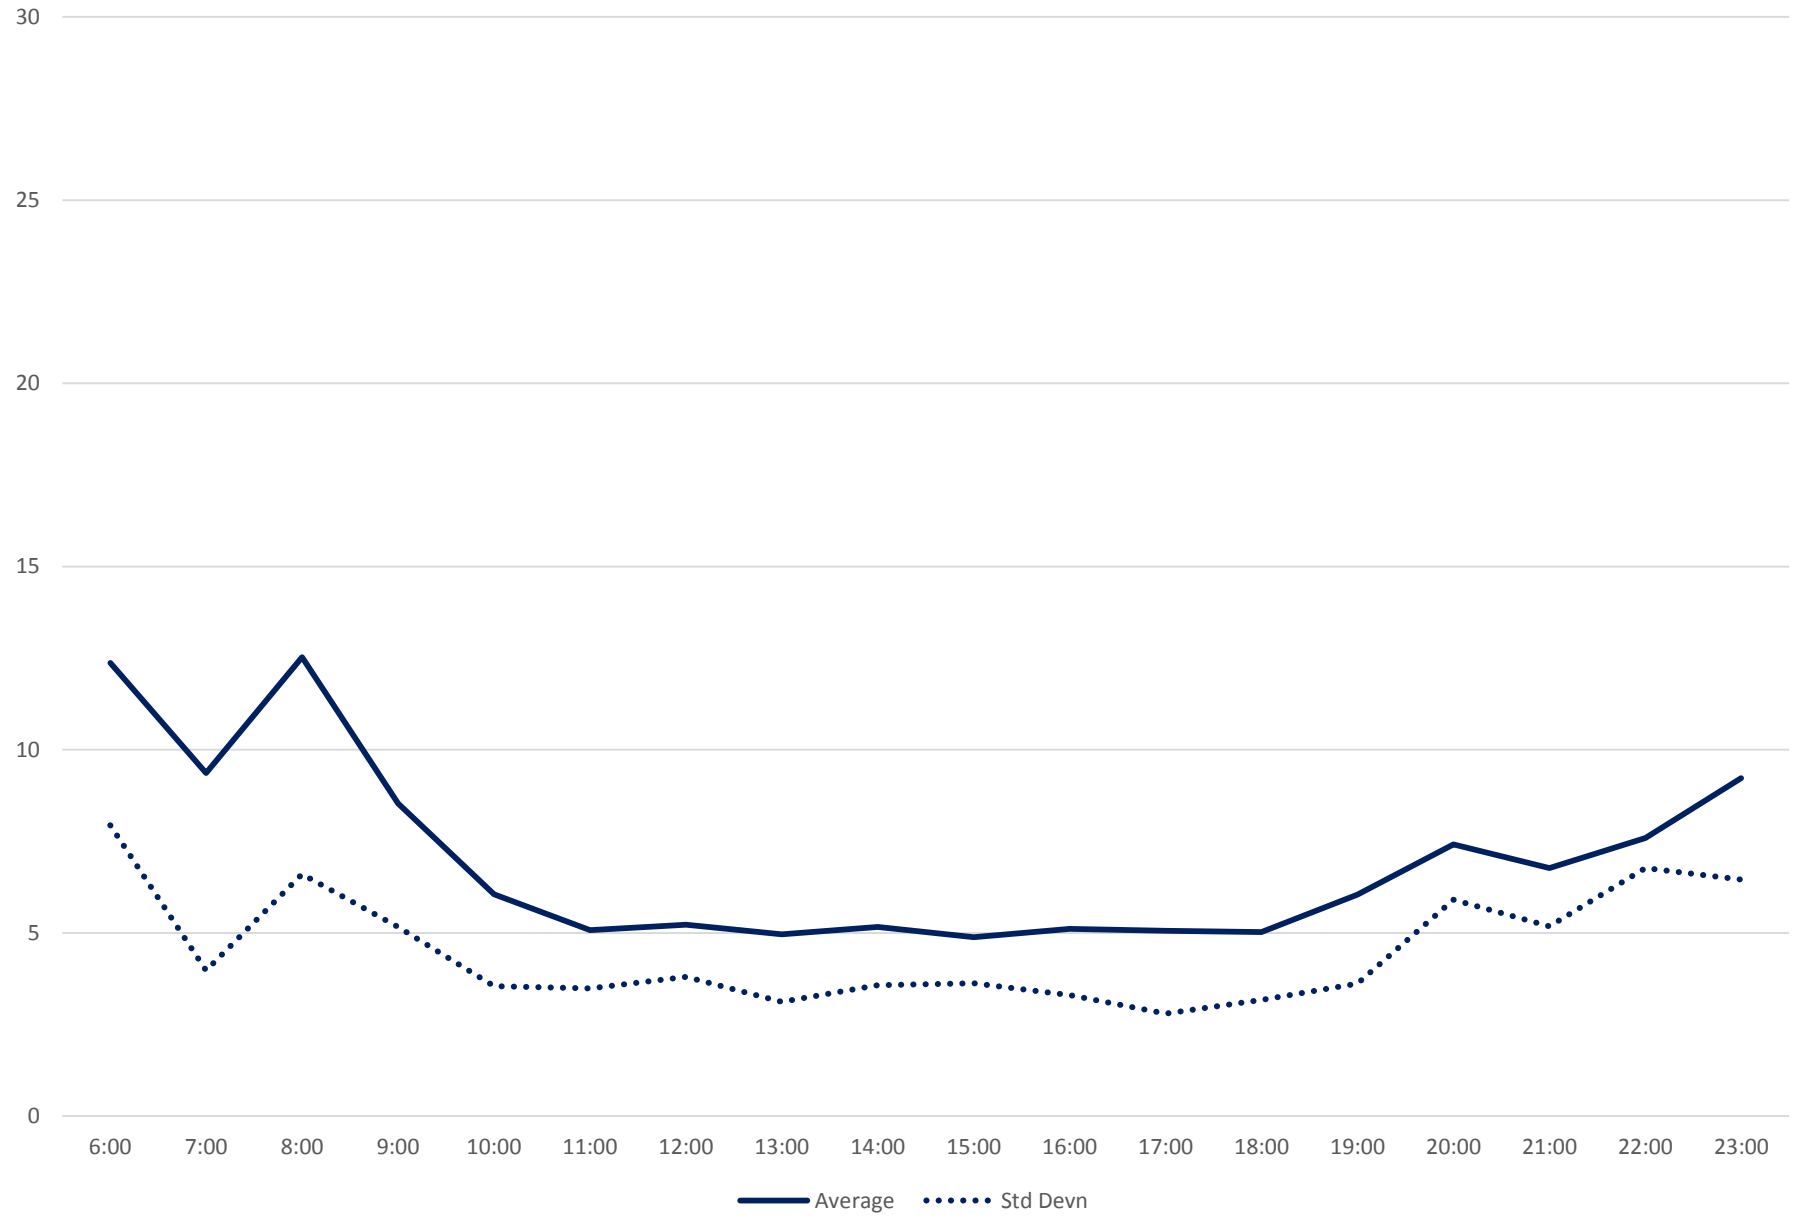

### 36 Finch West Headways at Islington Westbound June 2020

# 36 Finch West Headways at Islington Westbound June 2020

## Quartiles Saturdays

36 Finch West Headways at Islington Westbound June 2020 Sunday Statistics