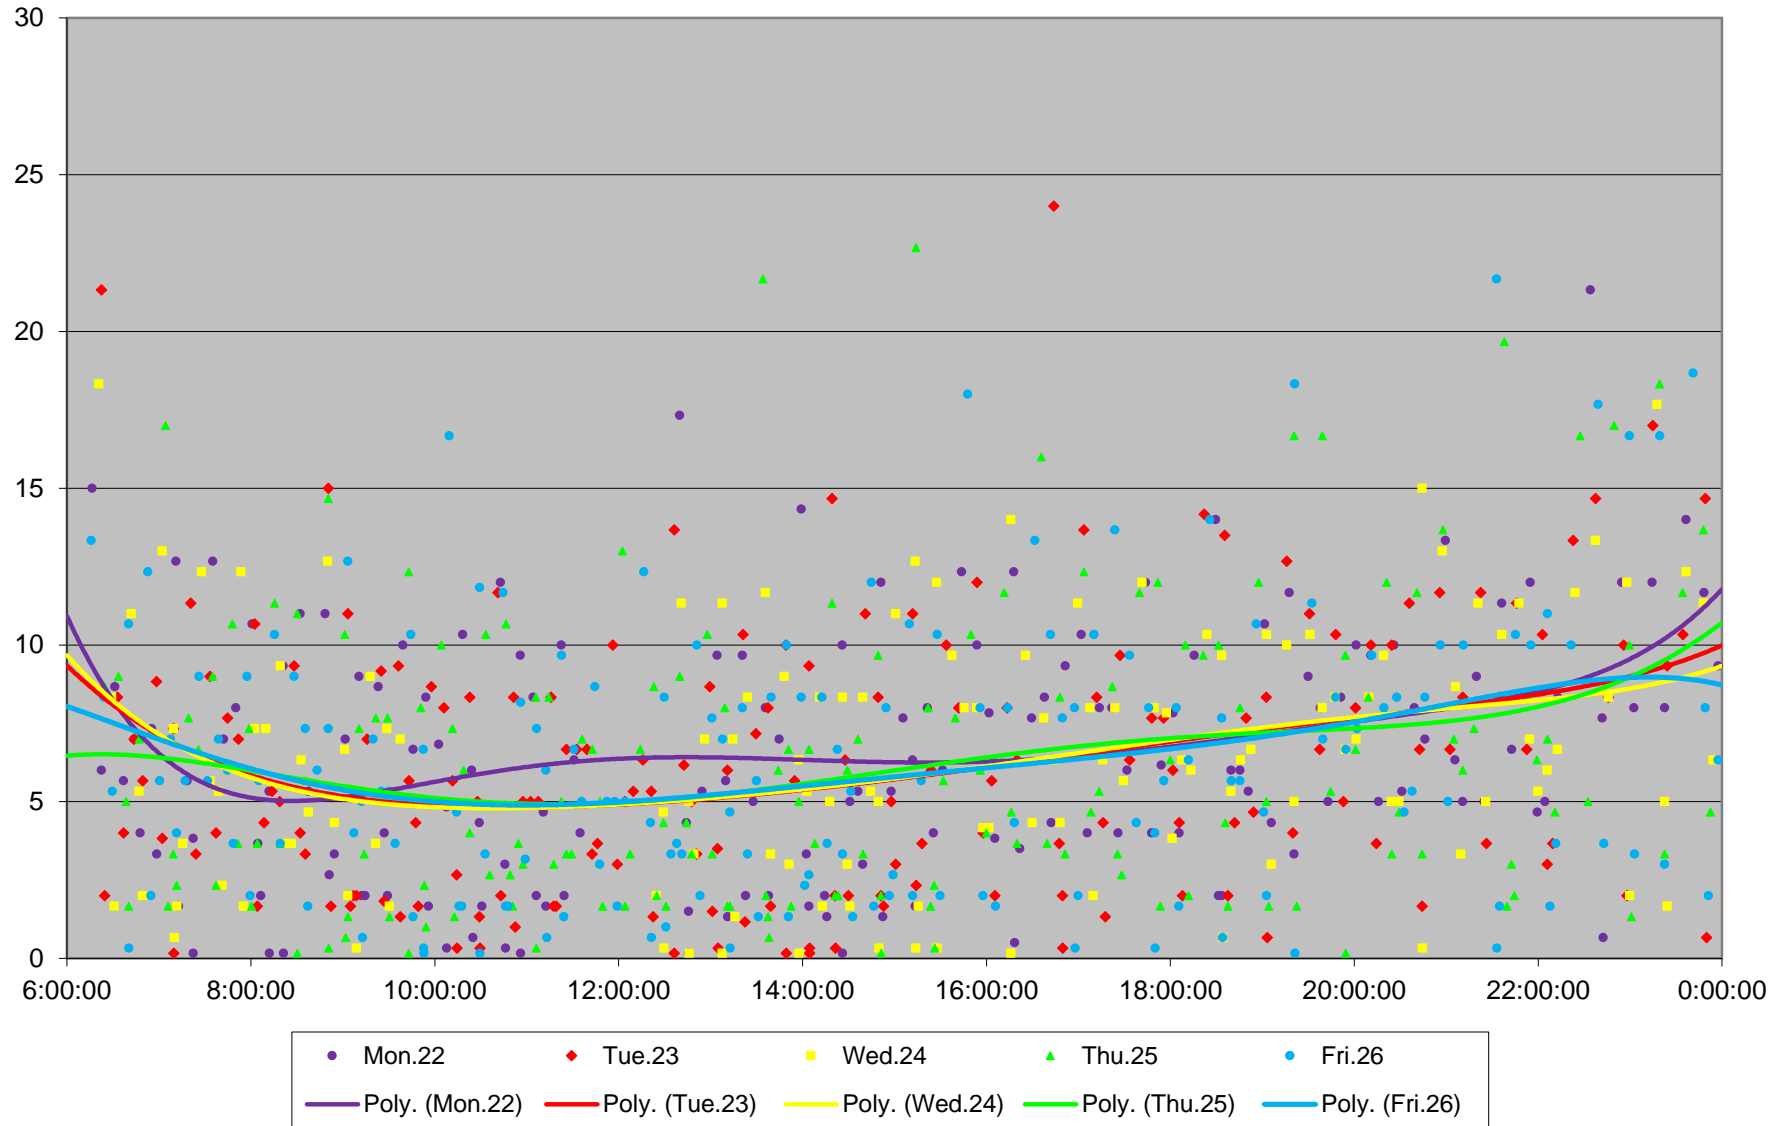

36 Finch West Headways at Islington Westbound June 2020