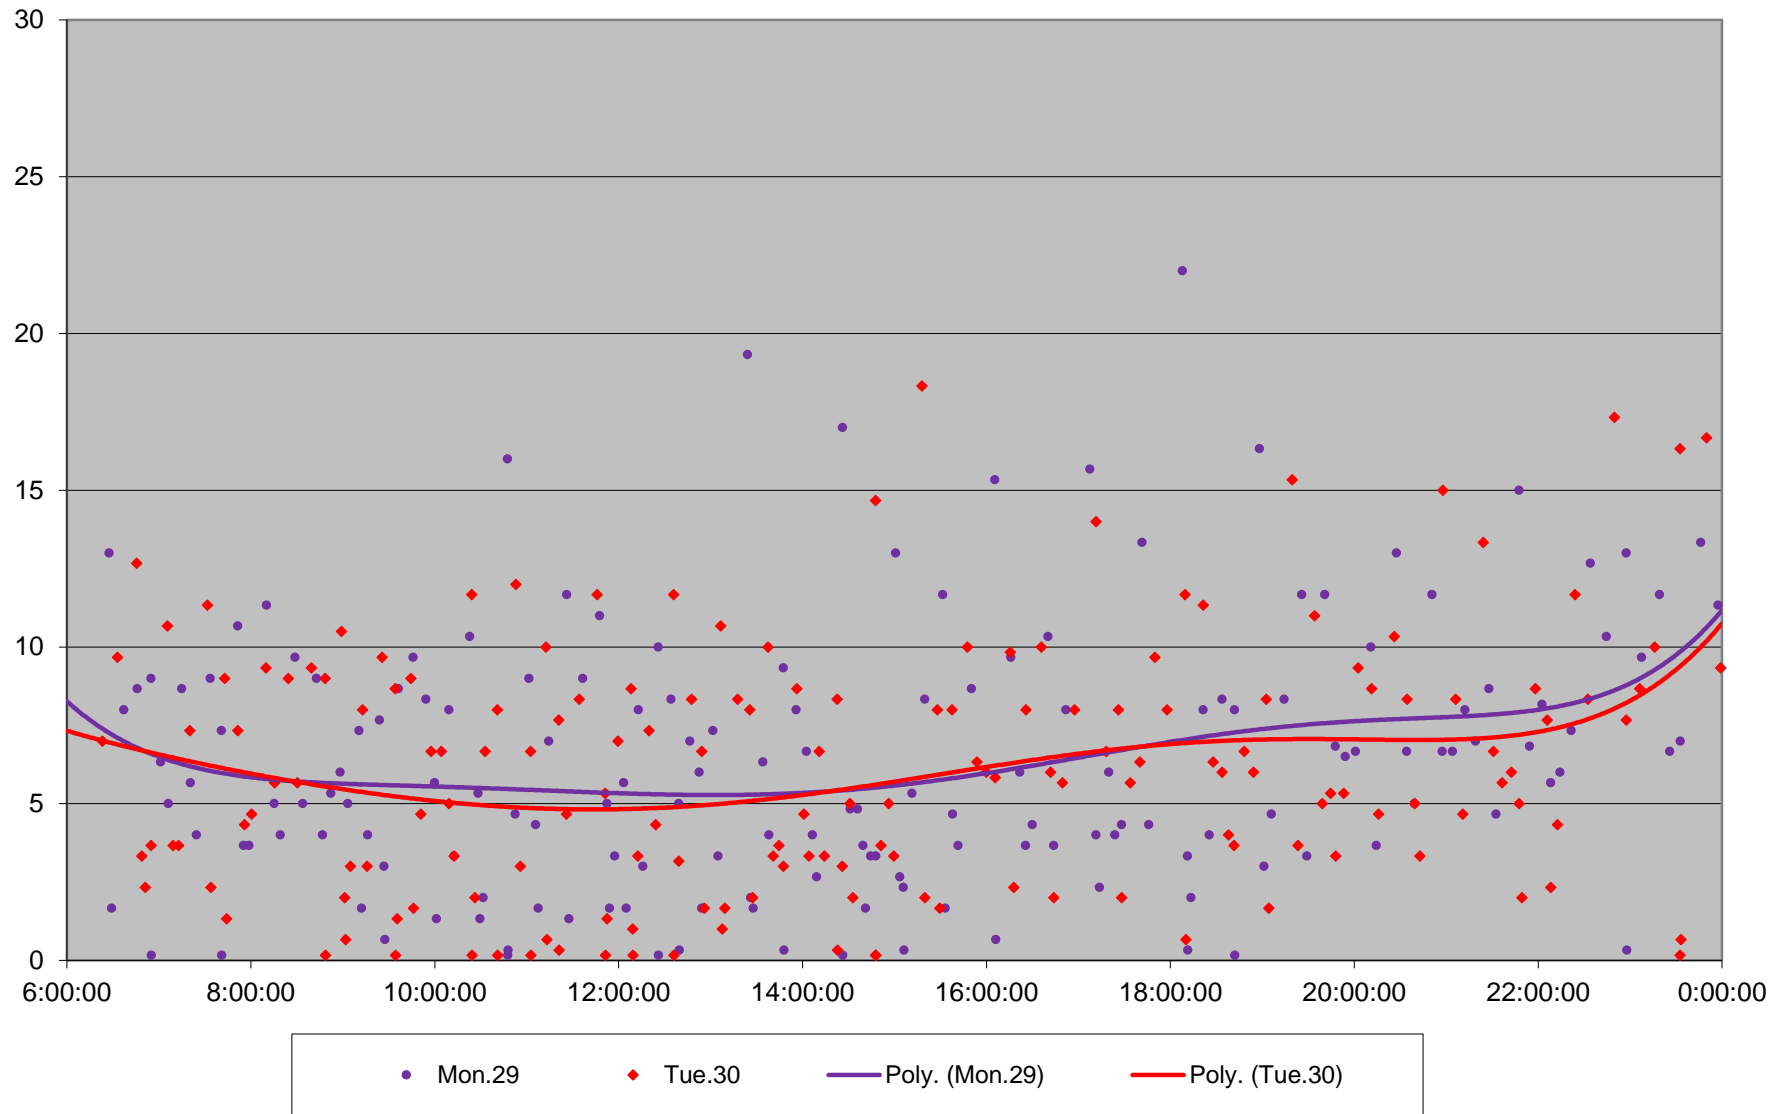

36 Finch West Headways at Islington Westbound June 2020