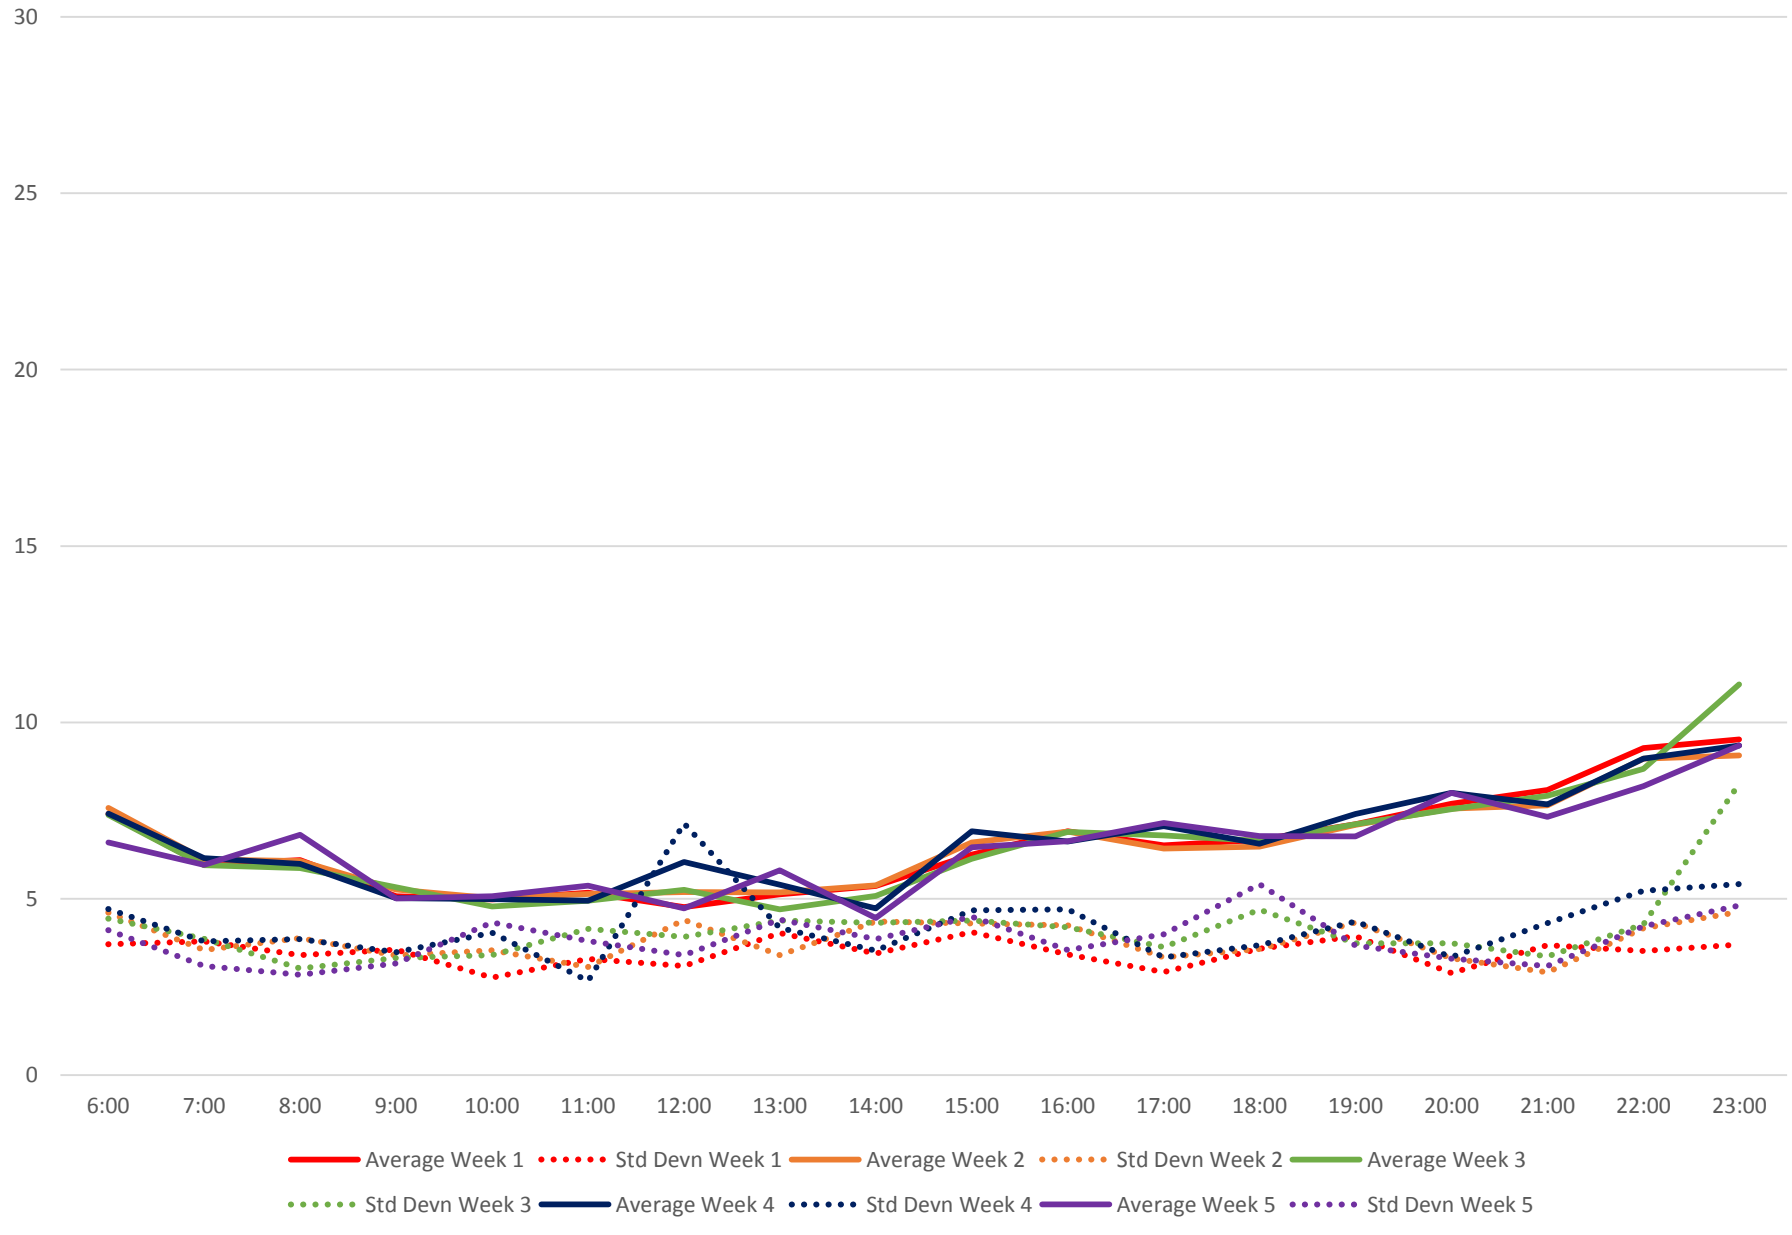

36 Finch West Headways at Islington Westbound June 2020 Weekday Statistics