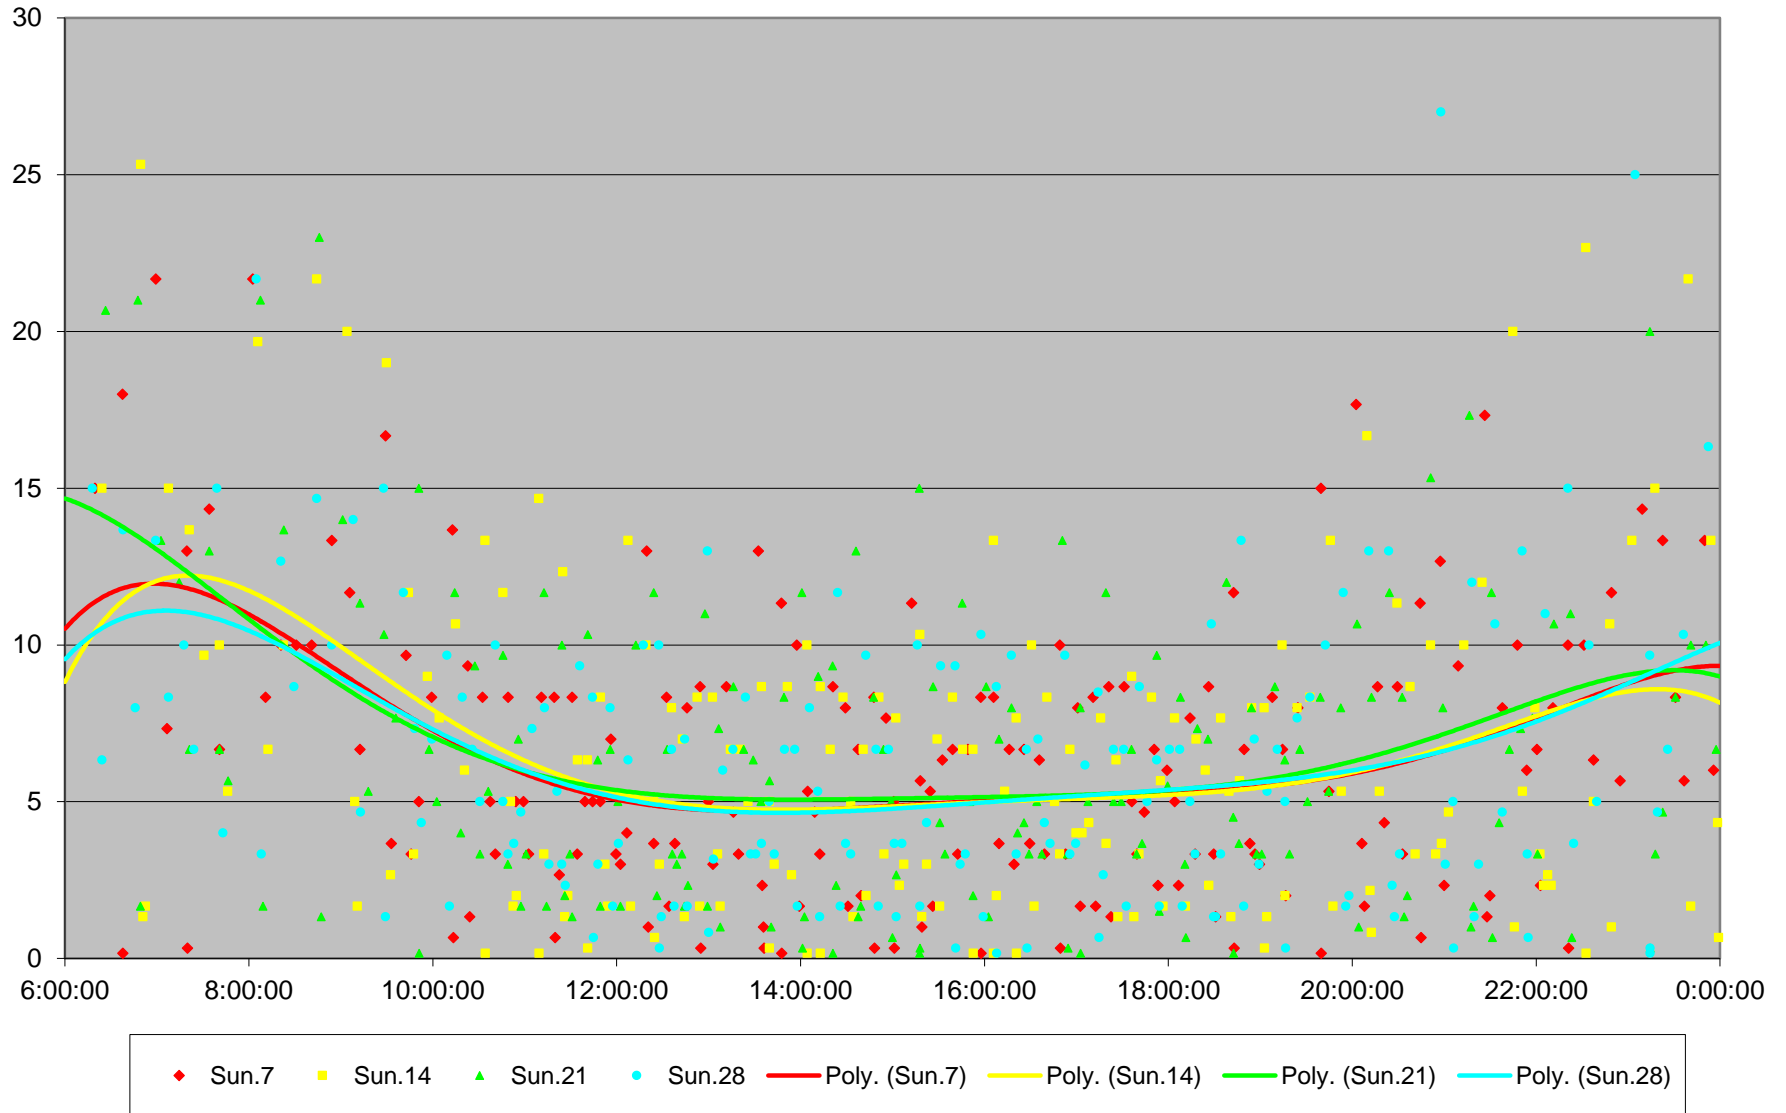

36 Finch West Headways at Islington Westbound June 2020