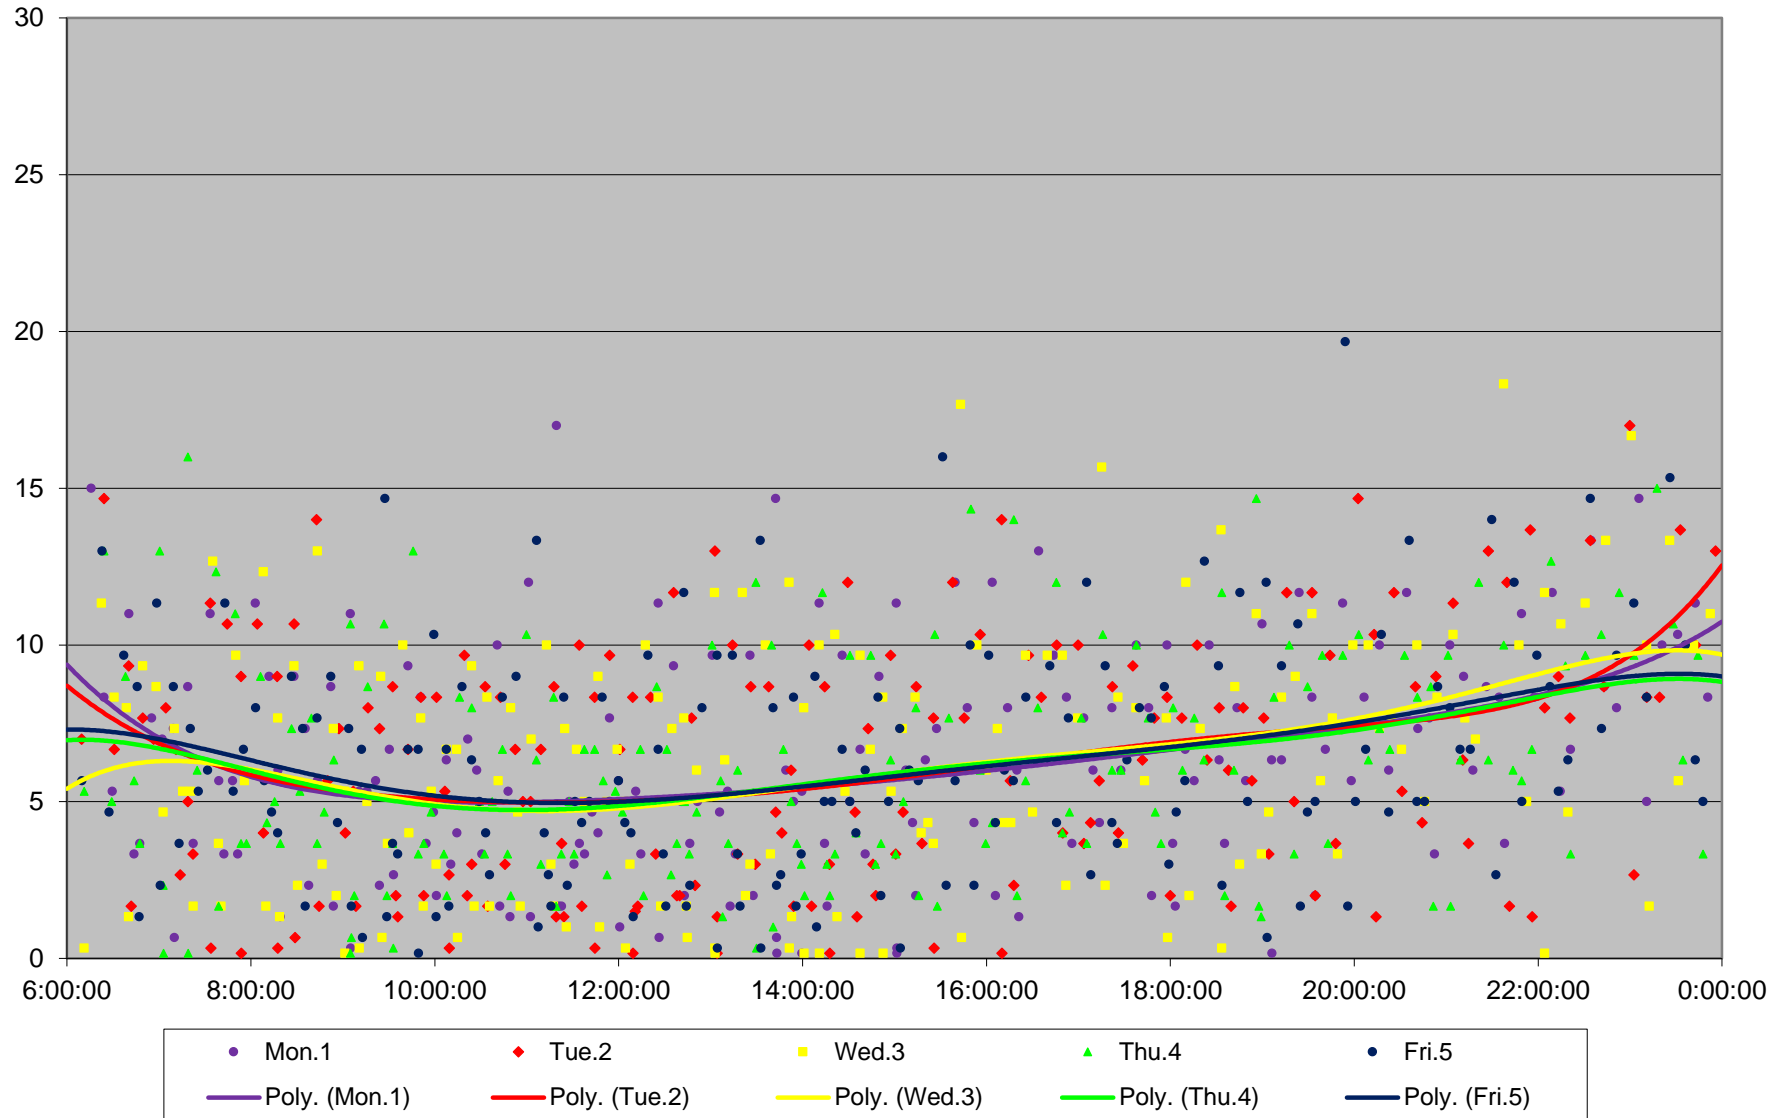

36 Finch West Headways at Islington Westbound June 2020