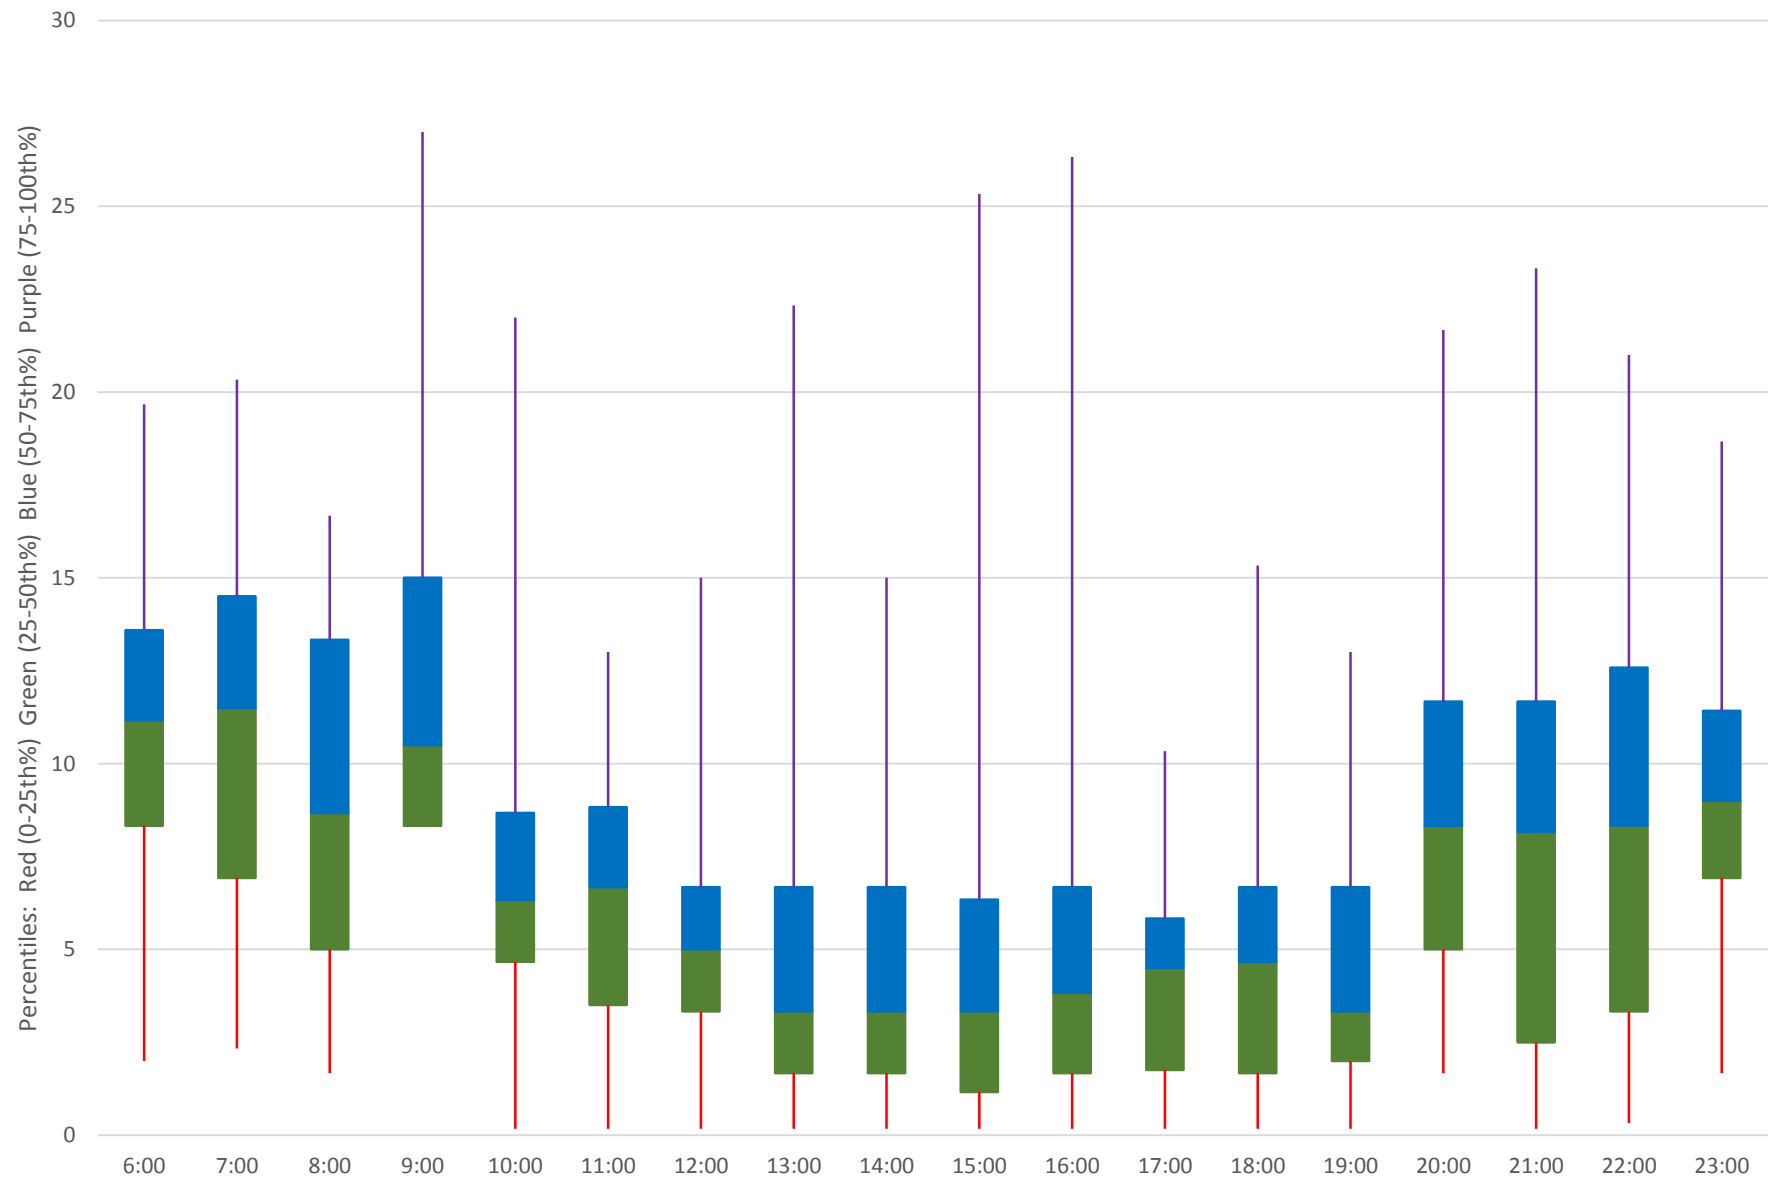

36 Finch West Headways at Islington Westbound June 2020 Sunday Statistics

36 Finch West Headways at Islington Westbound June 2020

Quartiles Saturdays