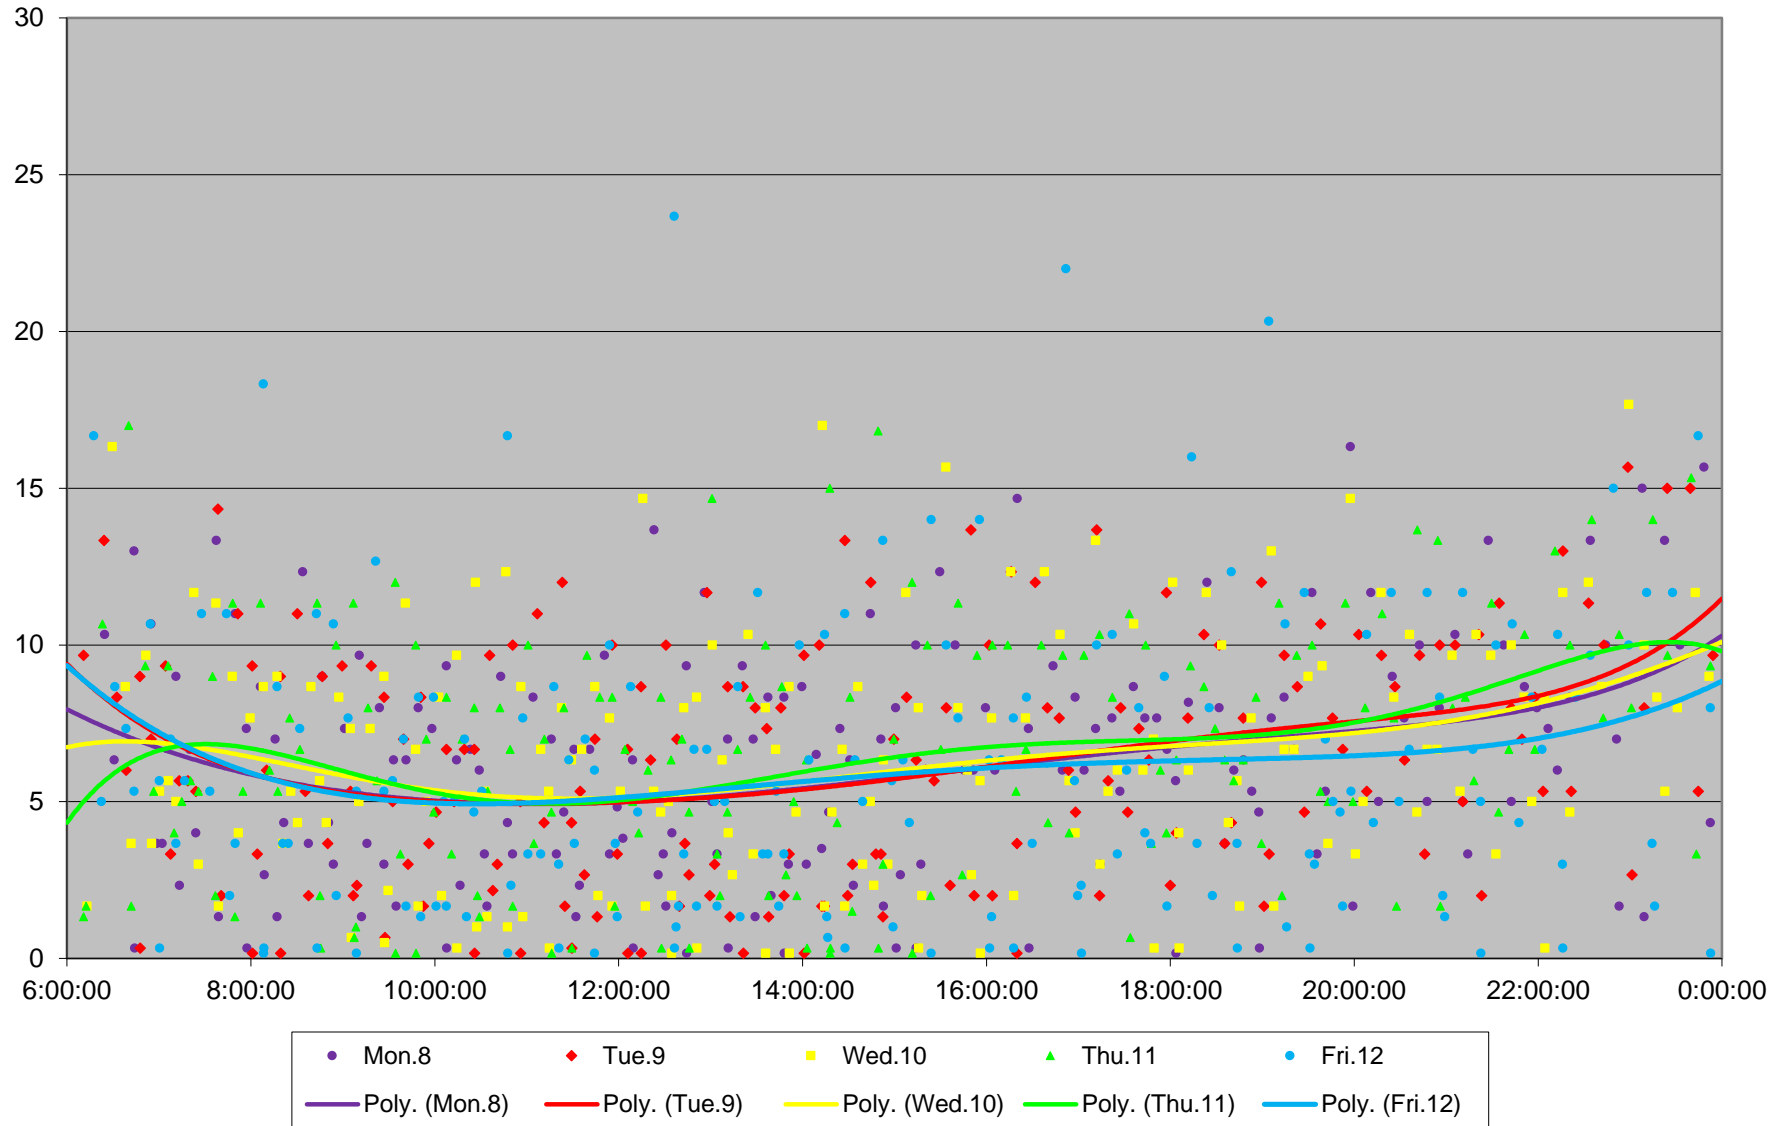

36 Finch West Headways at Islington Westbound June 2020