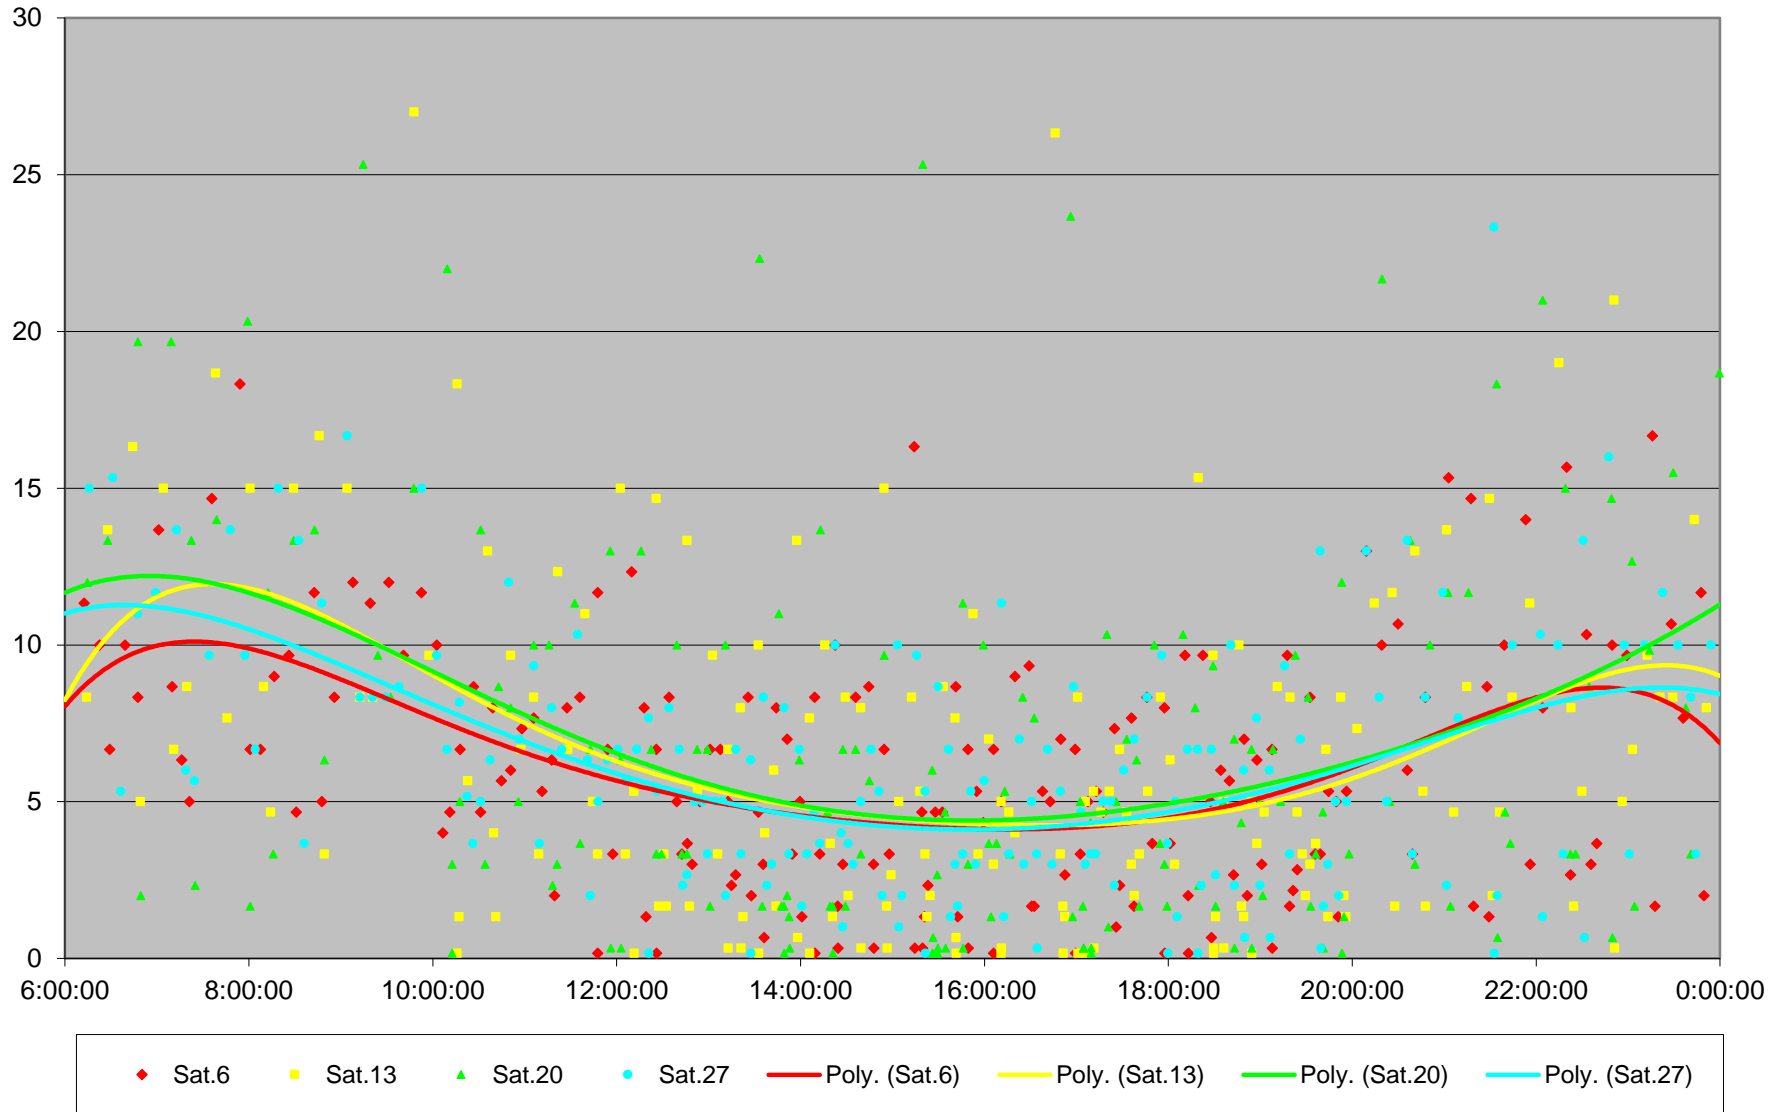

36 Finch West Headways at Islington Westbound June 2020