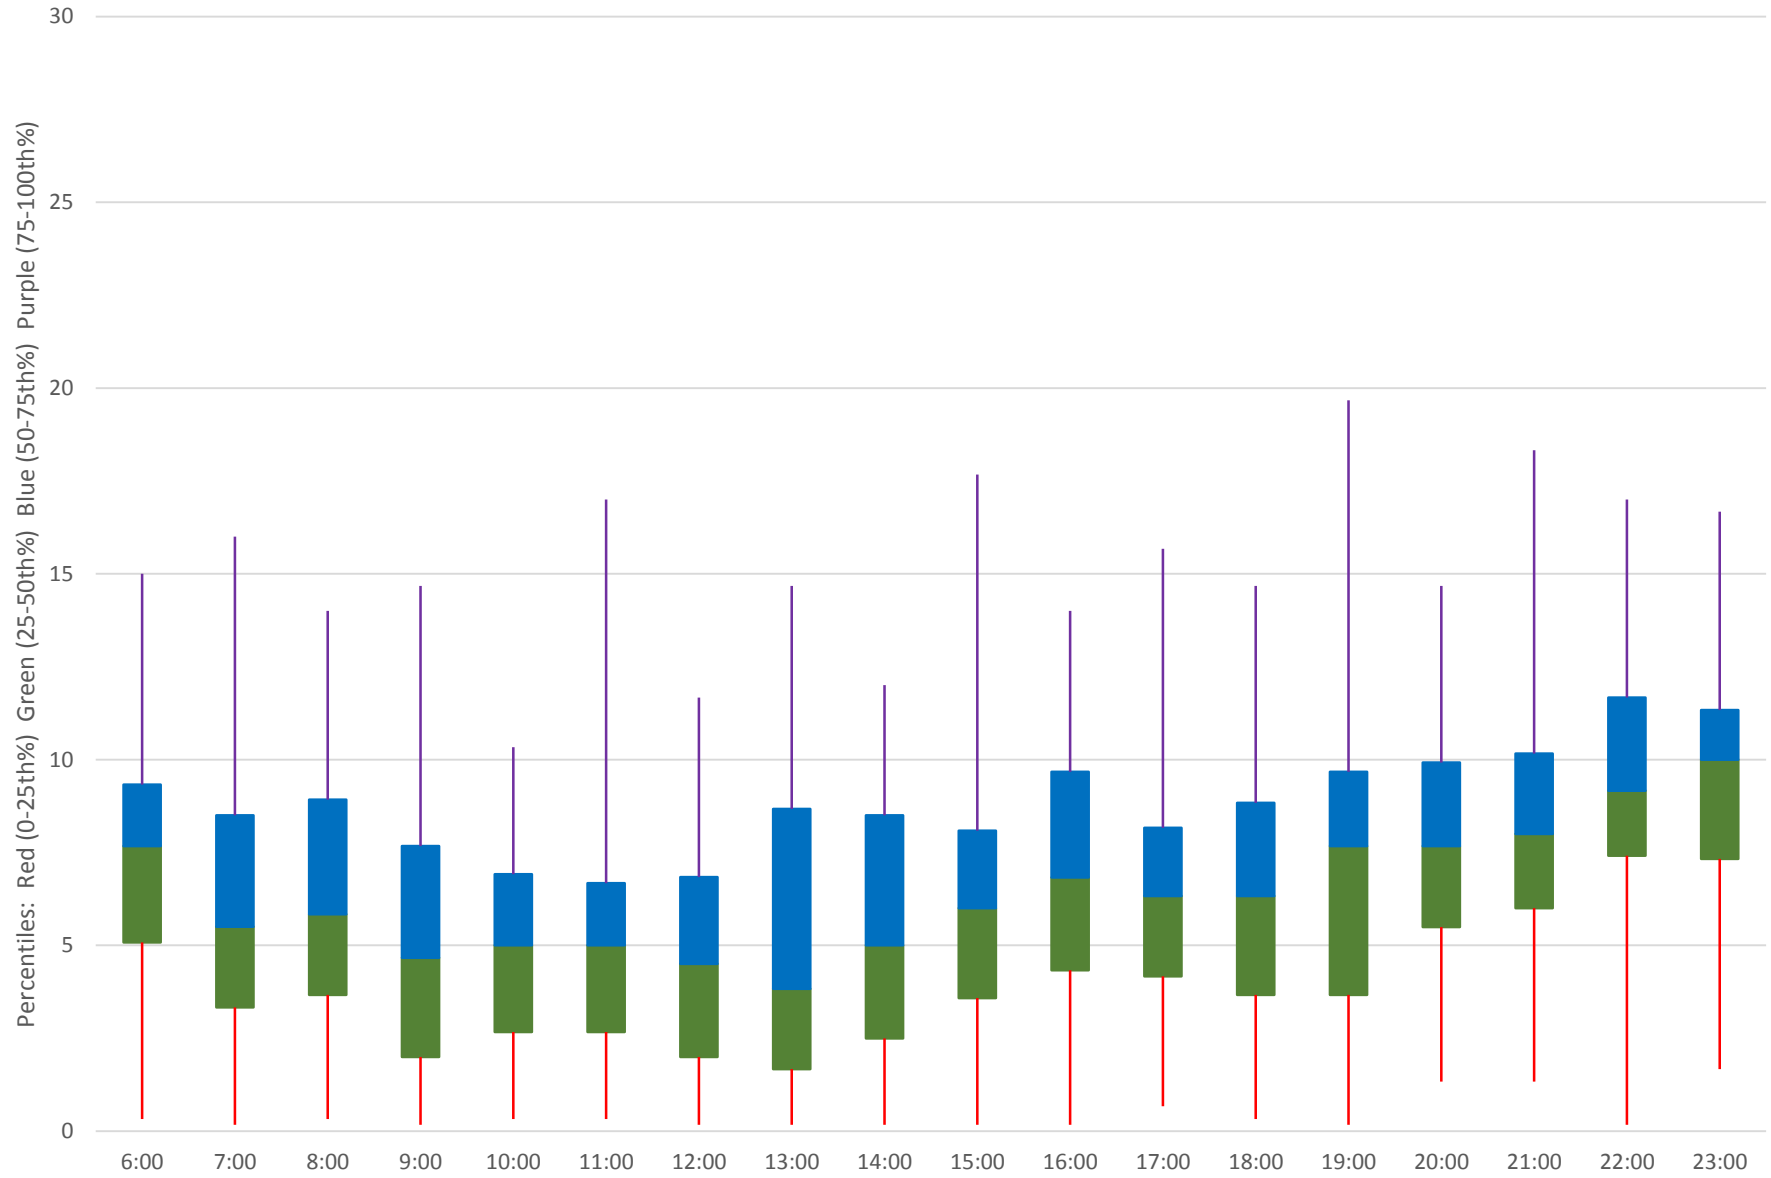

36 Finch West Headways at Islington Westbound June 2020

Quartiles Week 1