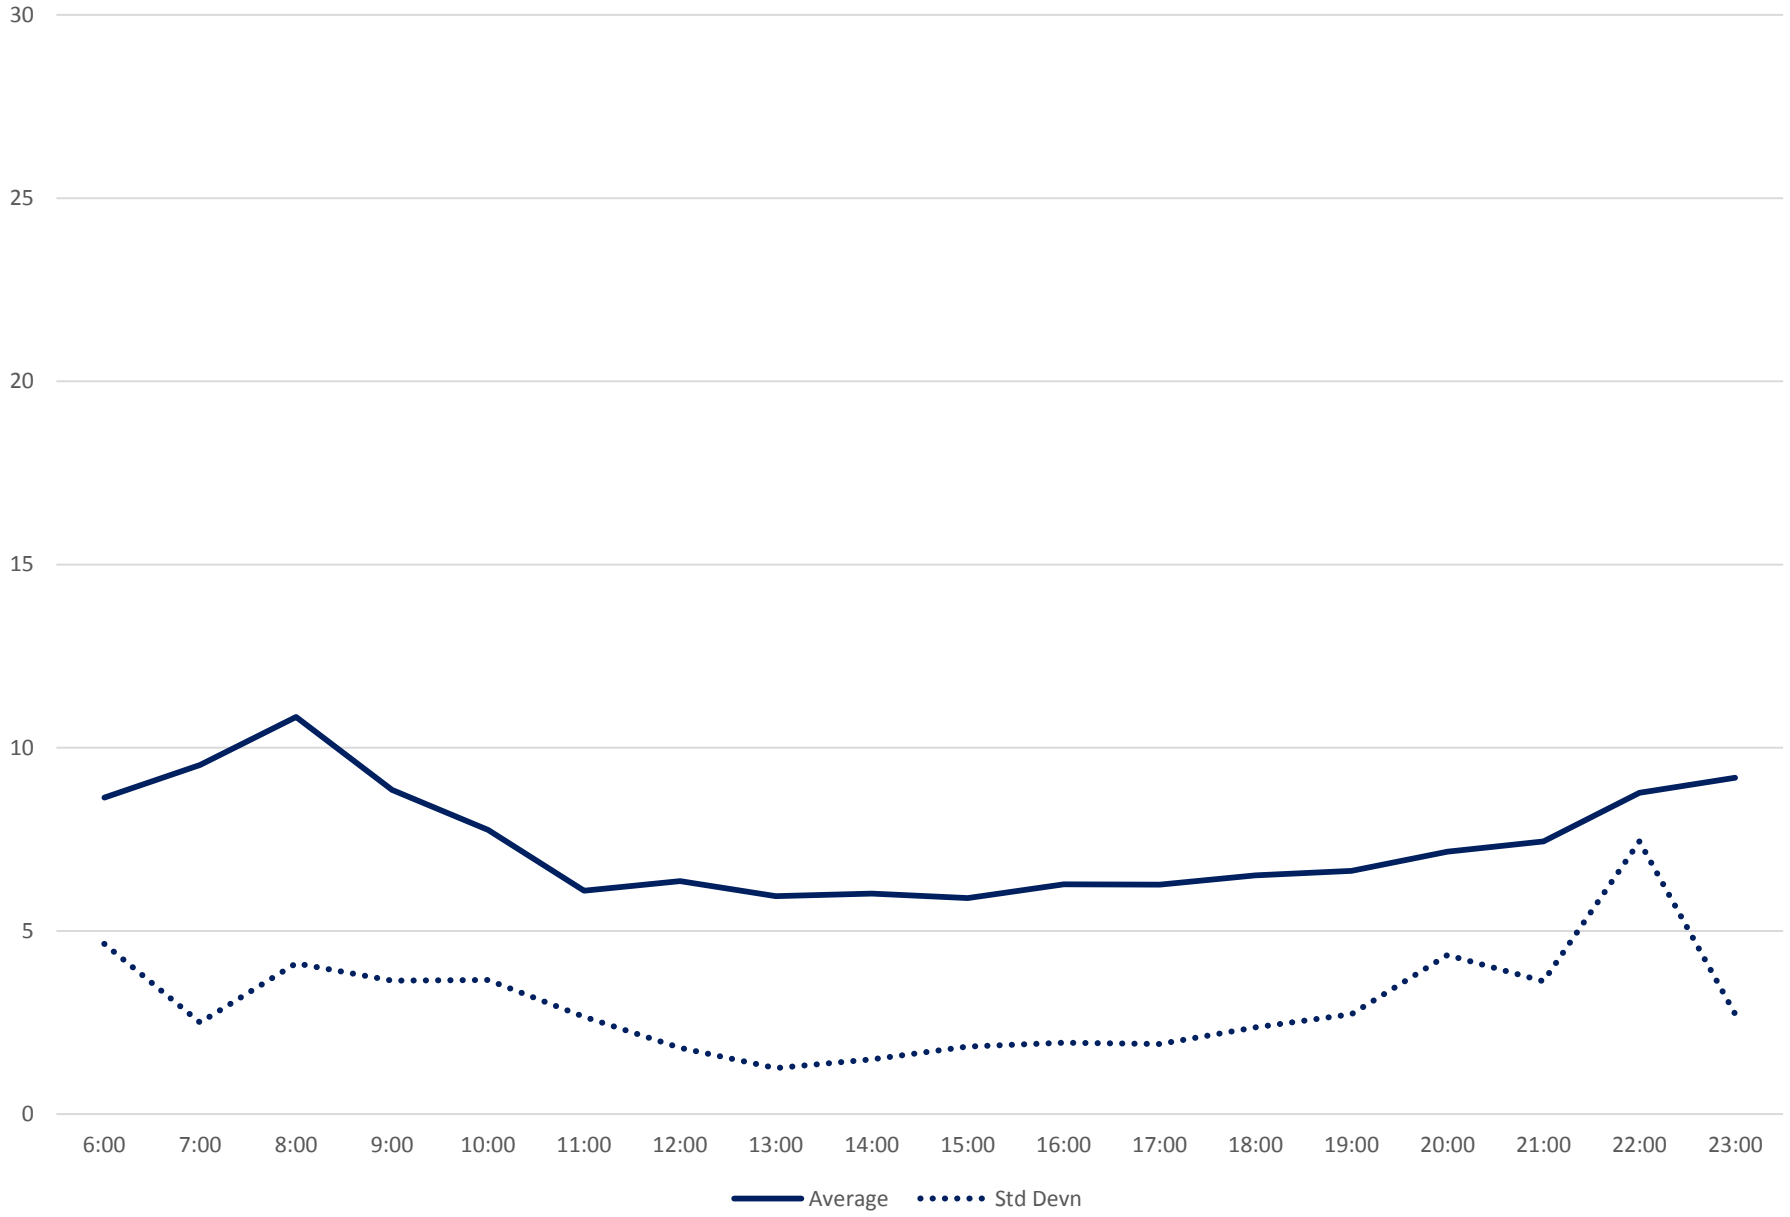

Quartiles Week 4

36 Finch West Headways at Bathurst Westbound June 2020

36 Finch West Headways at Bathurst Westbound June 2020

Quartiles Week 5

36 Finch West Headways at Bathurst Westbound June 2020 Saturday Statistics

36 Finch West Headways at Bathurst Westbound June 2020

36 Finch West Headways at Bathurst Westbound June 2020

Quartiles Saturdays

36 Finch West Headways at Bathurst Westbound June 2020 Sunday Statistics

36 Finch West Headways at Bathurst Westbound June 2020

36 Finch West Headways at Bathurst Westbound June 2020

Quartiles Sundays/Holidays