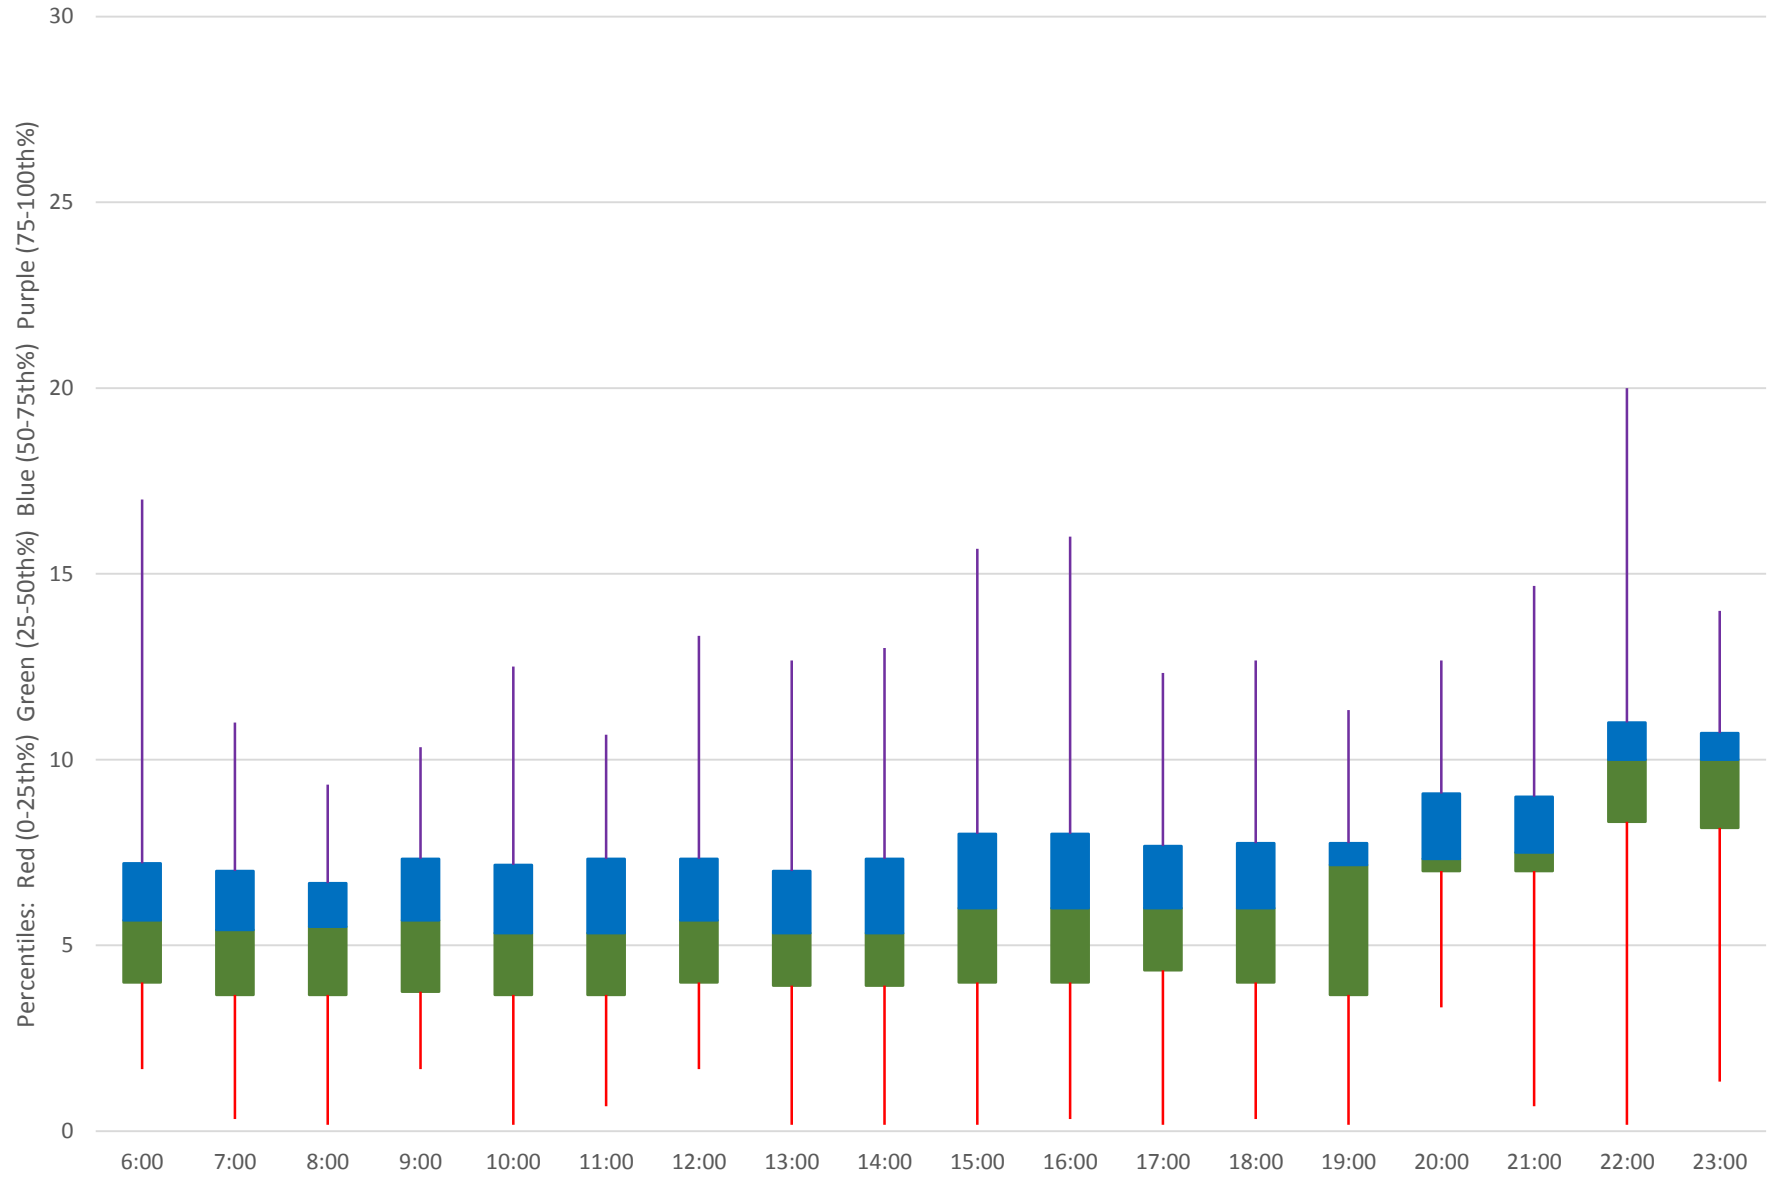

36 Finch West Headways at Bathurst Westbound June 2020

Quartiles Week 2