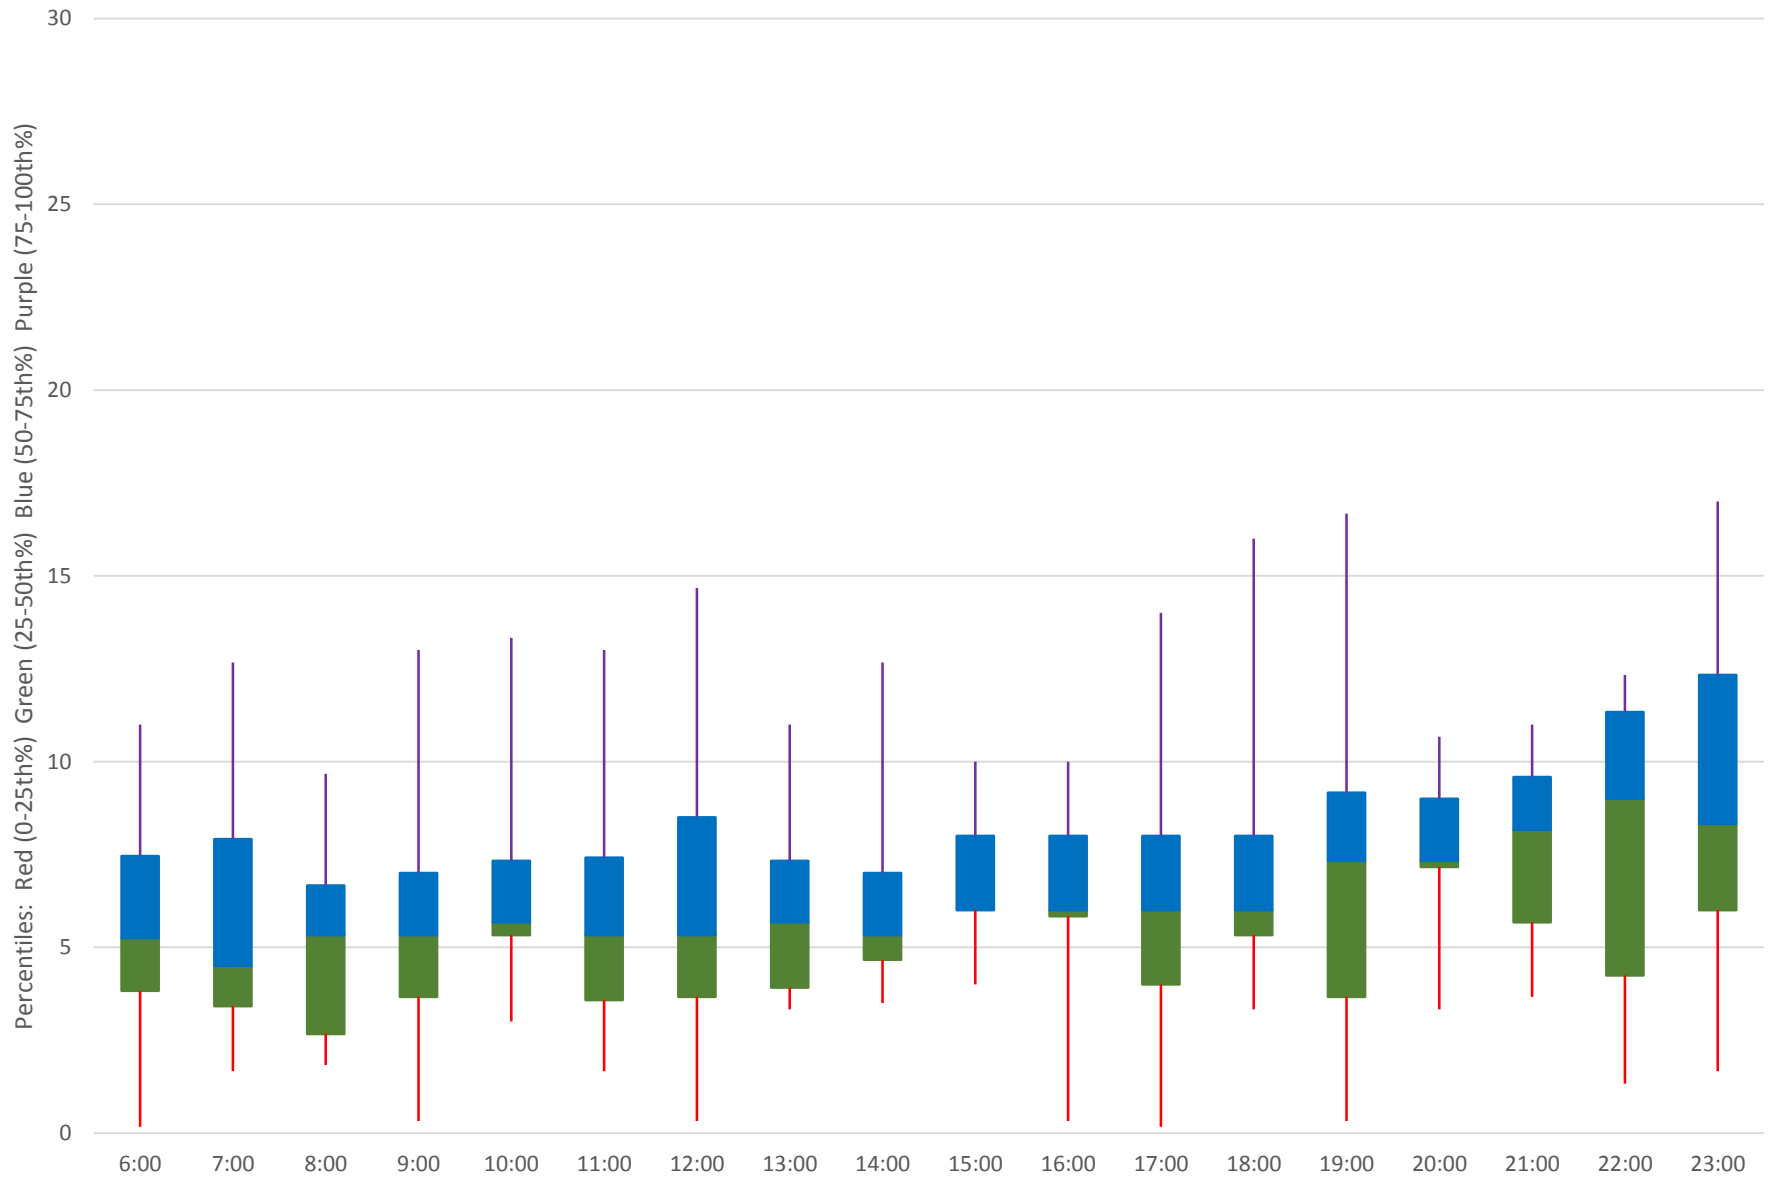

Quartiles Week 4

36 Finch West Headways at Bathurst Westbound June 2020

36 Finch West Headways at Bathurst Westbound June 2020

Quartiles Week 5

36 Finch West Headways at Bathurst Westbound June 2020 Saturday Statistics

36 Finch West Headways at Bathurst Westbound June 2020

36 Finch West Headways at Bathurst Westbound June 2020

Quartiles Saturdays

36 Finch West Headways at Bathurst Westbound June 2020 Sunday Statistics

36 Finch West Headways at Bathurst Westbound June 2020