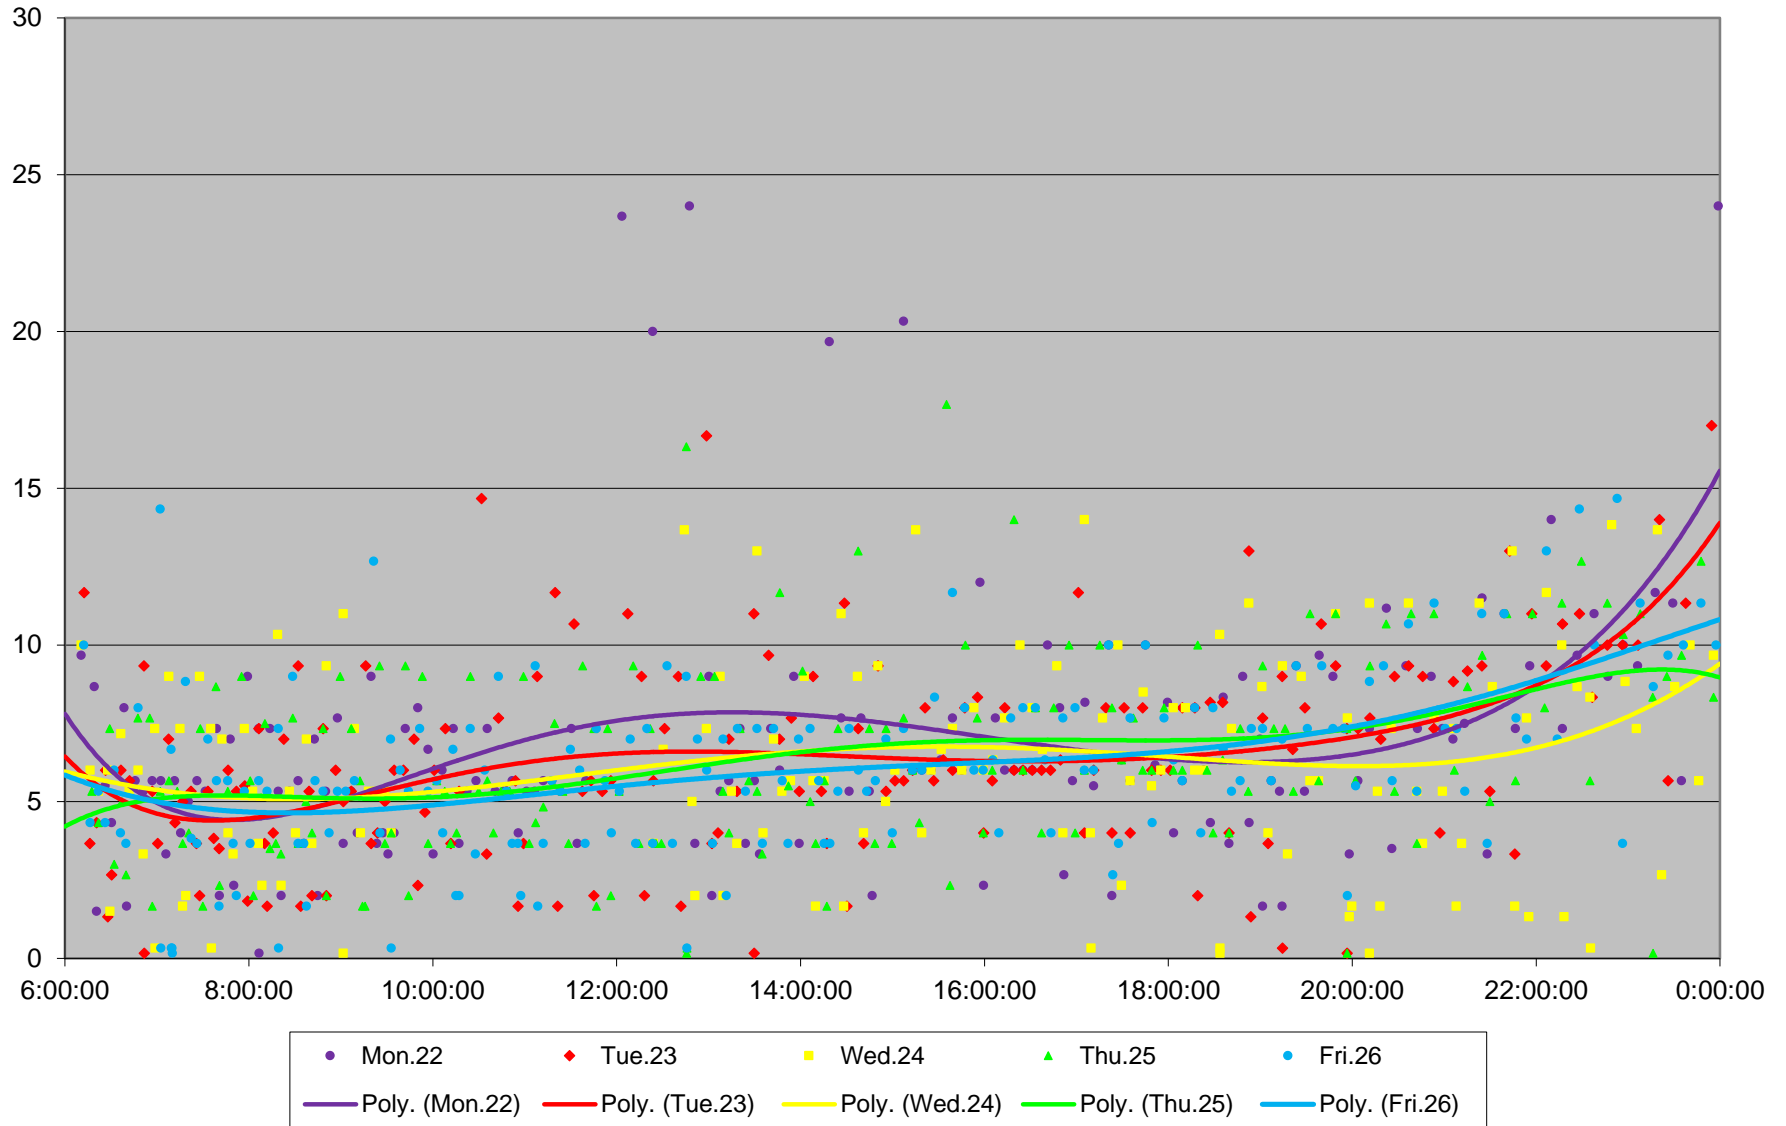

36 Finch West Headways at Bathurst Westbound June 2020 Weekday Statistics

— Average Week 1 Std Devn Week 1 — Average Week 2 Std Devn Week 2 — Average Week 3
..... Std Devn Week 3 — Average Week 4 Std Devn Week 4 — Average Week 5 Std Devn Week 5

Quartiles Week 2

36 Finch West Headways at Bathurst Westbound June 2020

36 Finch West Headways at Bathurst Westbound June 2020

Quartiles Week 3

36 Finch West Headways at Bathurst Westbound June 2020

36 Finch West Headways at Bathurst Westbound June 2020

Quartiles Week 4

36 Finch West Headways at Bathurst Westbound June 2020

36 Finch West Headways at Bathurst Westbound June 2020

Quartiles Week 5

36 Finch West Headways at Bathurst Westbound June 2020 Saturday Statistics