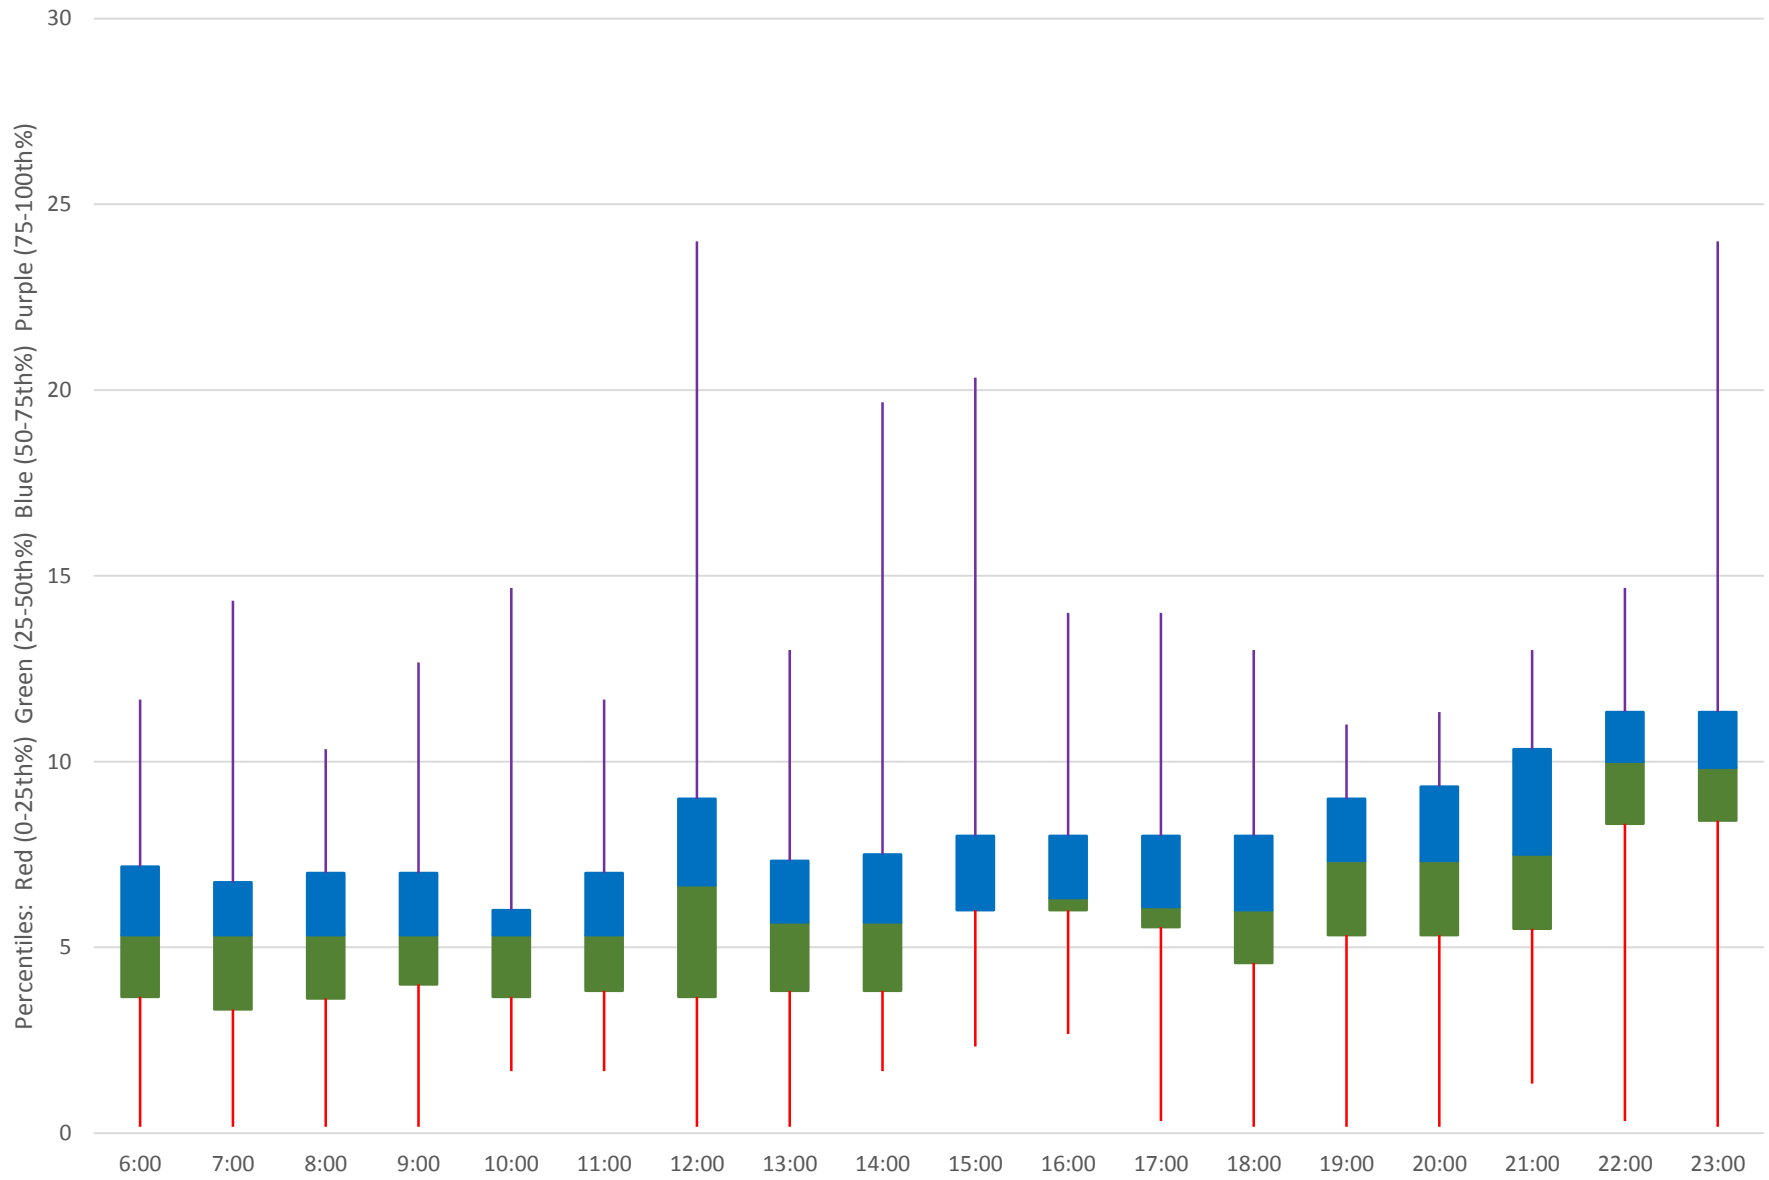

36 Finch West Headways at Bathurst Westbound June 2020

Quartiles Week 4