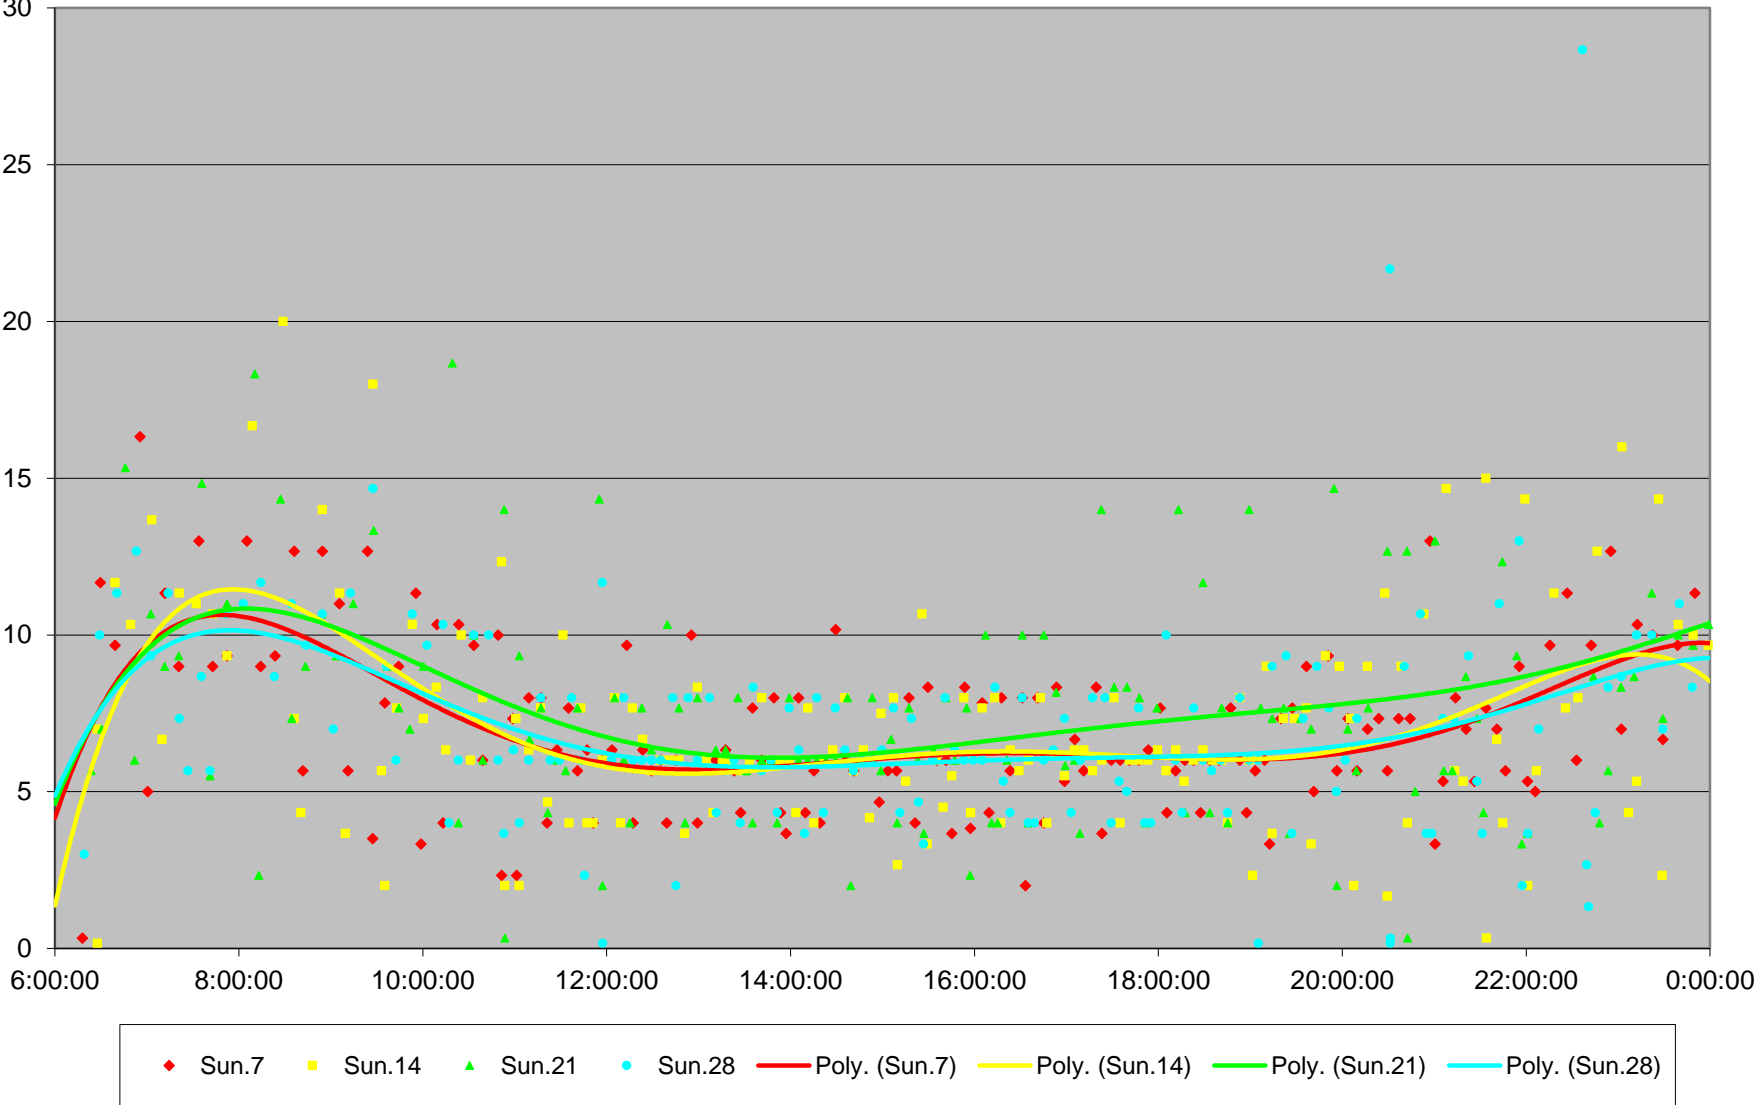

36 Finch West Headways at Bathurst Westbound June 2020

36 Finch West Headways at Bathurst Westbound June 2020

Quartiles Saturdays

36 Finch West Headways at Bathurst Westbound June 2020 Sunday Statistics

36 Finch West Headways at Bathurst Westbound June 2020

36 Finch West Headways at Bathurst Westbound June 2020

Quartiles Sundays/Holidays