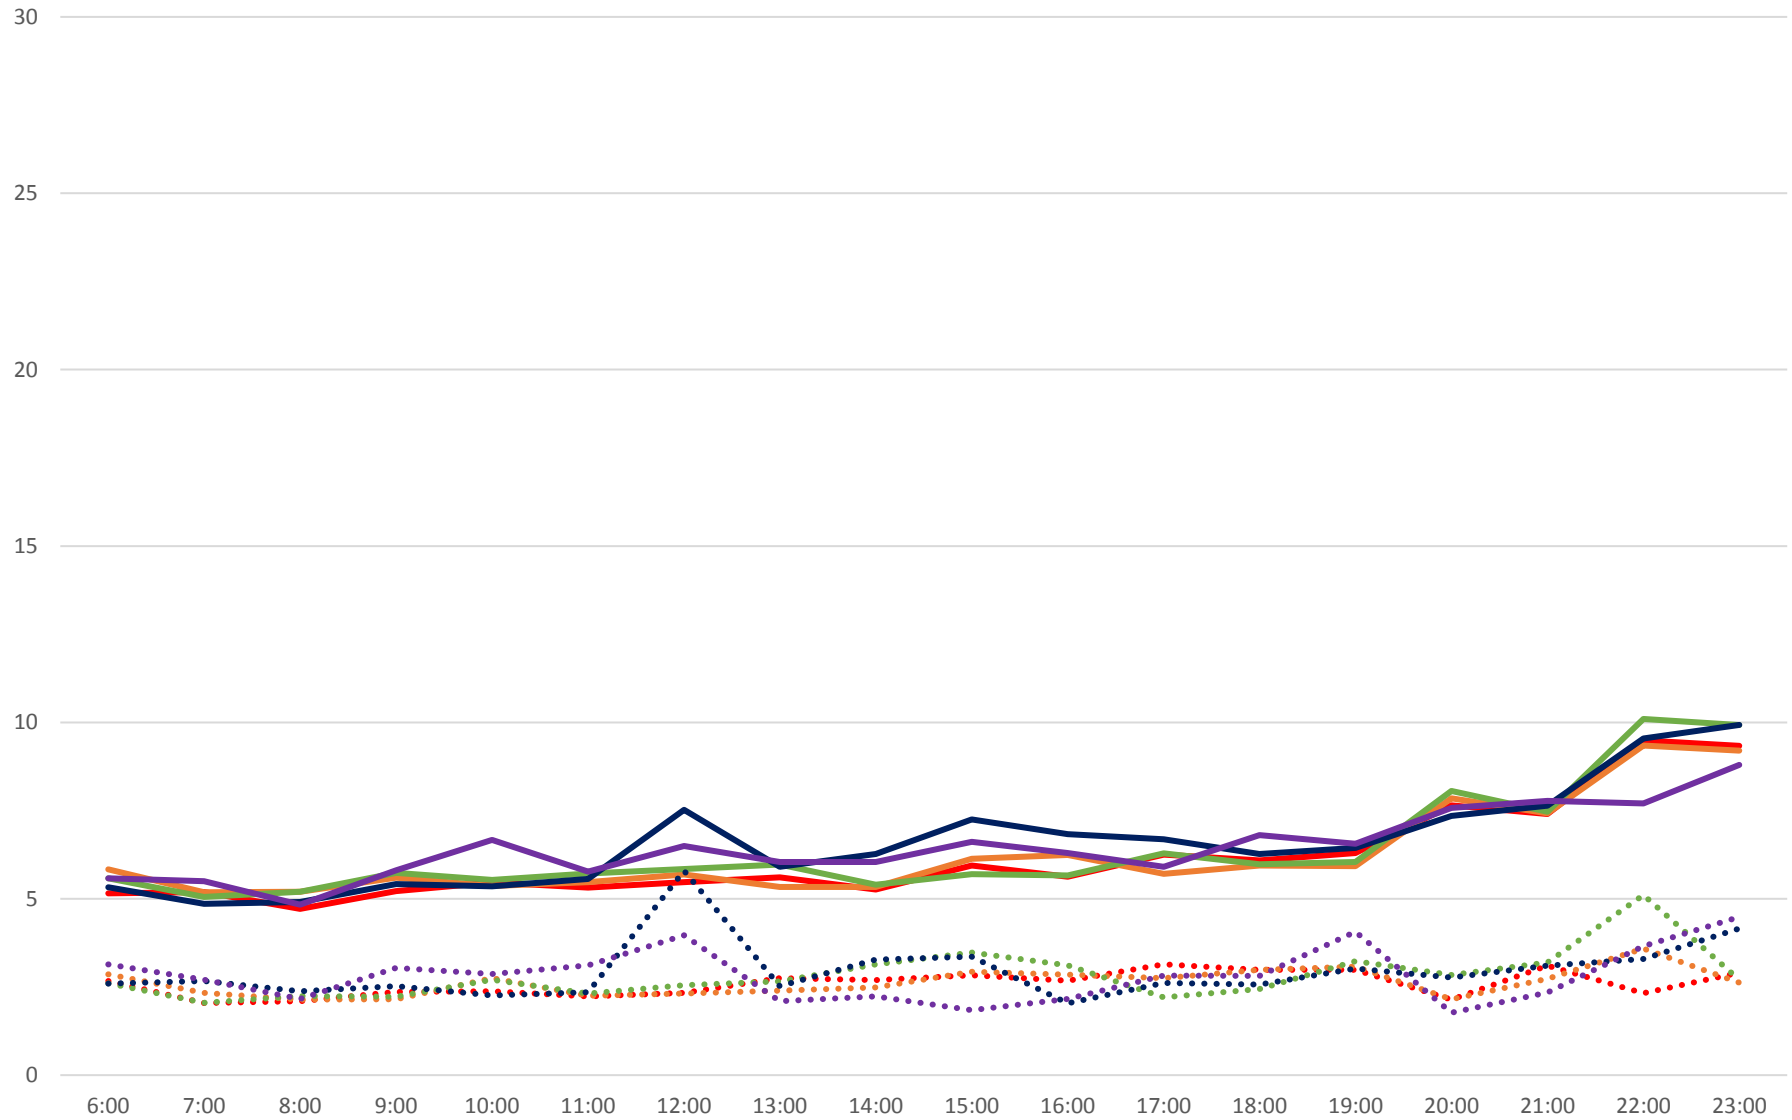

36 Finch West Headways at Bathurst Westbound June 2020 Weekday Statistics

— Average Week 1 Std Devn Week 1 — Average Week 2 Std Devn Week 2 — Average Week 3
..... Std Devn Week 3 — Average Week 4 Std Devn Week 4 — Average Week 5 Std Devn Week 5

36 Finch West Headways at Bathurst Westbound June 2020

36 Finch West Headways at Bathurst Westbound June 2020

Quartiles Week 1

36 Finch West Headways at Bathurst Westbound June 2020

36 Finch West Headways at Bathurst Westbound June 2020