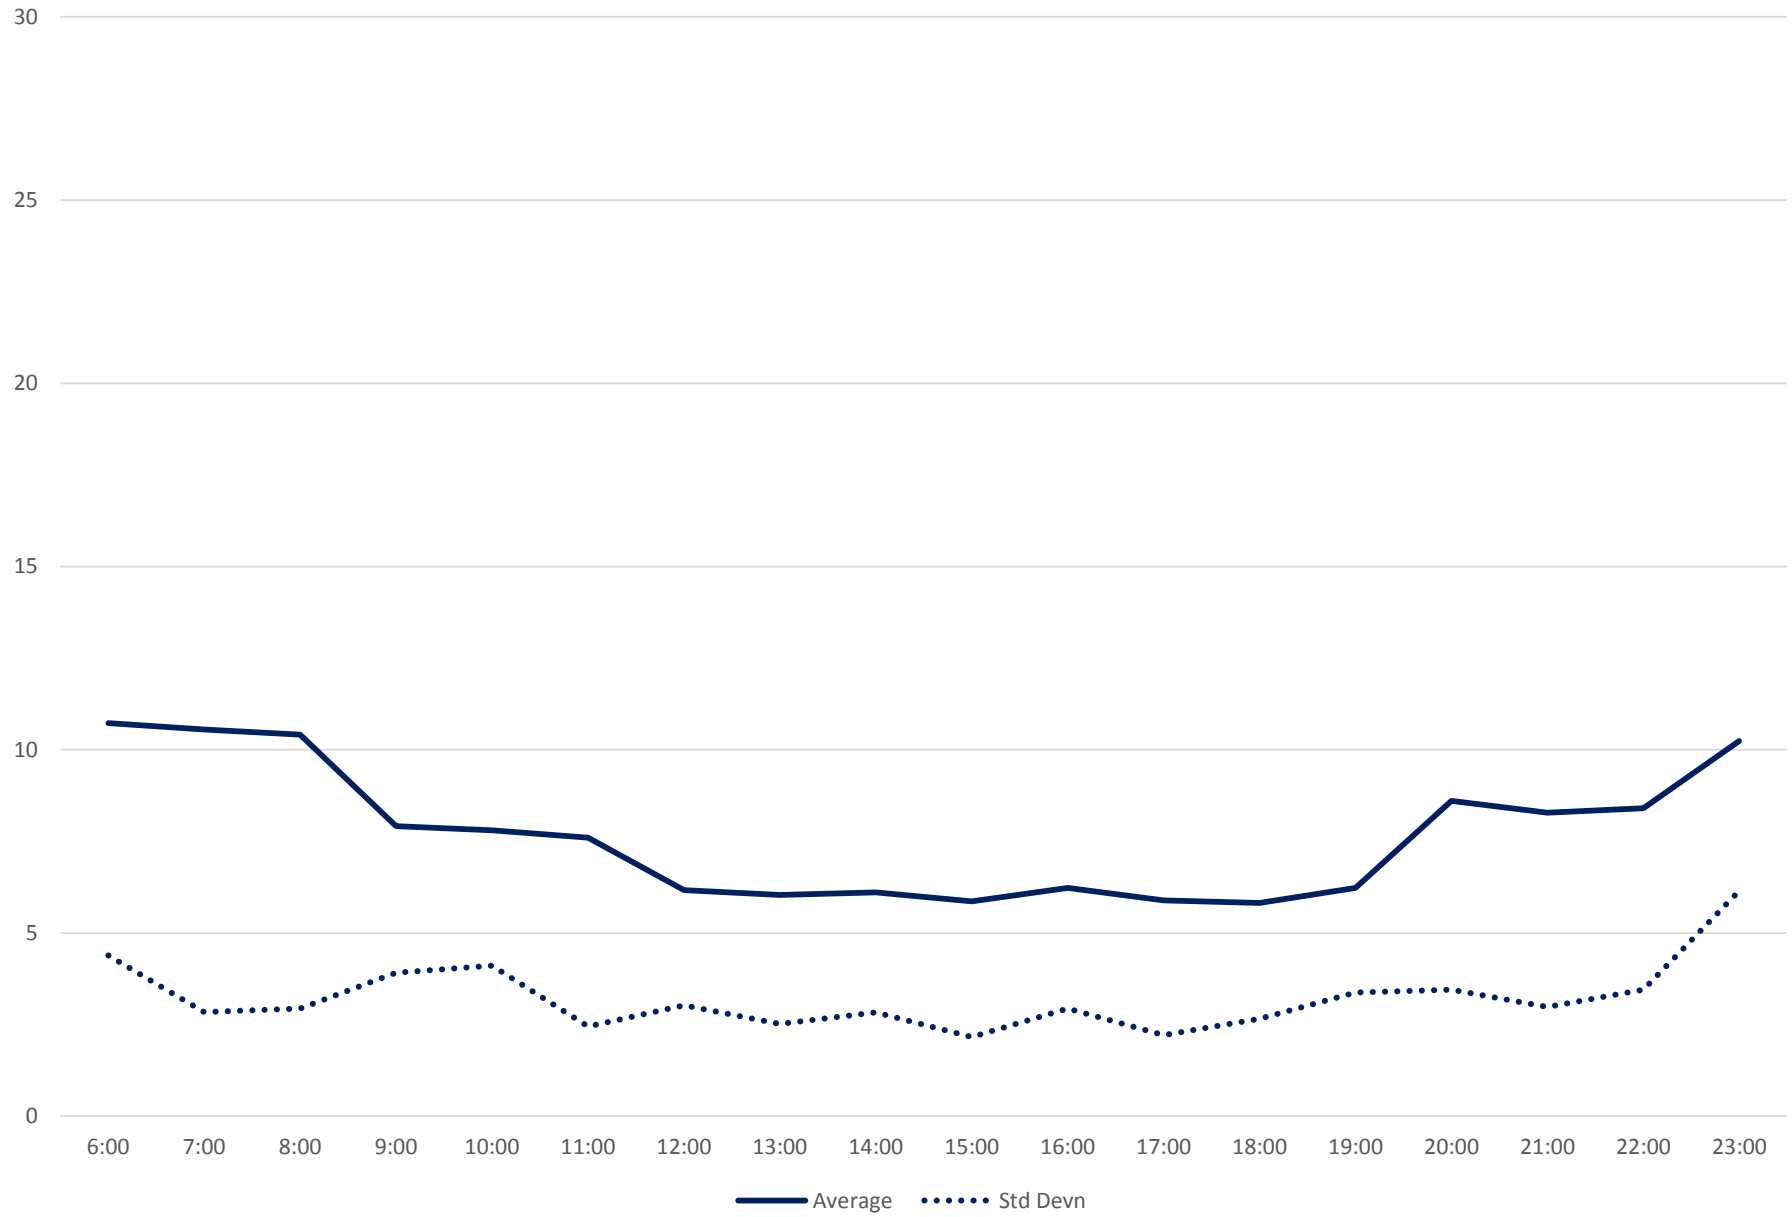

Quartiles Week 4

36 Finch West Headways at Bathurst Westbound June 2020

36 Finch West Headways at Bathurst Westbound June 2020

Quartiles Week 5

36 Finch West Headways at Bathurst Westbound June 2020 Saturday Statistics

36 Finch West Headways at Bathurst Westbound June 2020

36 Finch West Headways at Bathurst Westbound June 2020

Quartiles Saturdays

36 Finch West Headways at Bathurst Westbound June 2020 Sunday Statistics

36 Finch West Headways at Bathurst Westbound June 2020