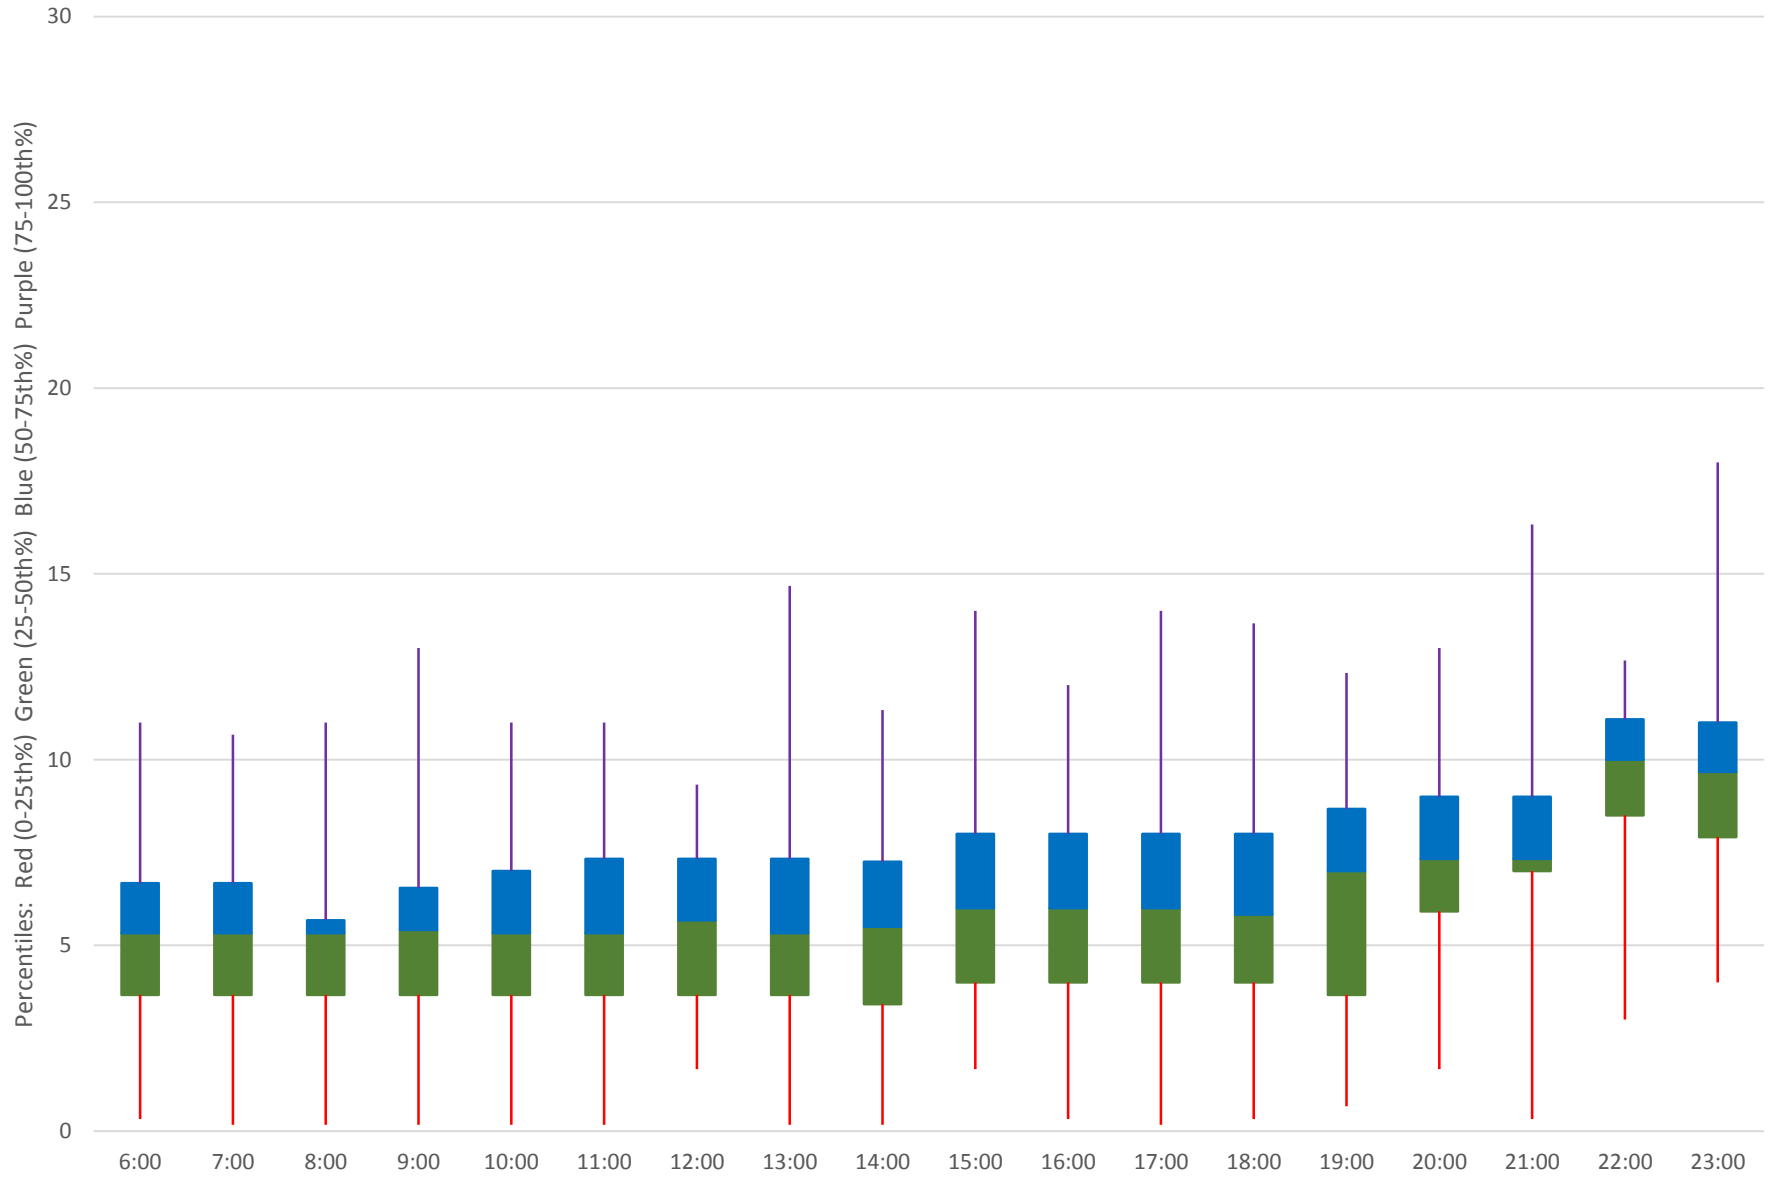

36 Finch West Headways at Bathurst Westbound June 2020 Weekday Statistics

— Average Week 1 Std Devn Week 1 — Average Week 2 Std Devn Week 2 — Average Week 3
..... Std Devn Week 3 — Average Week 4 Std Devn Week 4 — Average Week 5 Std Devn Week 5

36 Finch West Headways at Bathurst Westbound June 2020

36 Finch West Headways at Bathurst Westbound June 2020

Quartiles Week 1

36 Finch West Headways at Bathurst Westbound June 2020

36 Finch West Headways at Bathurst Westbound June 2020