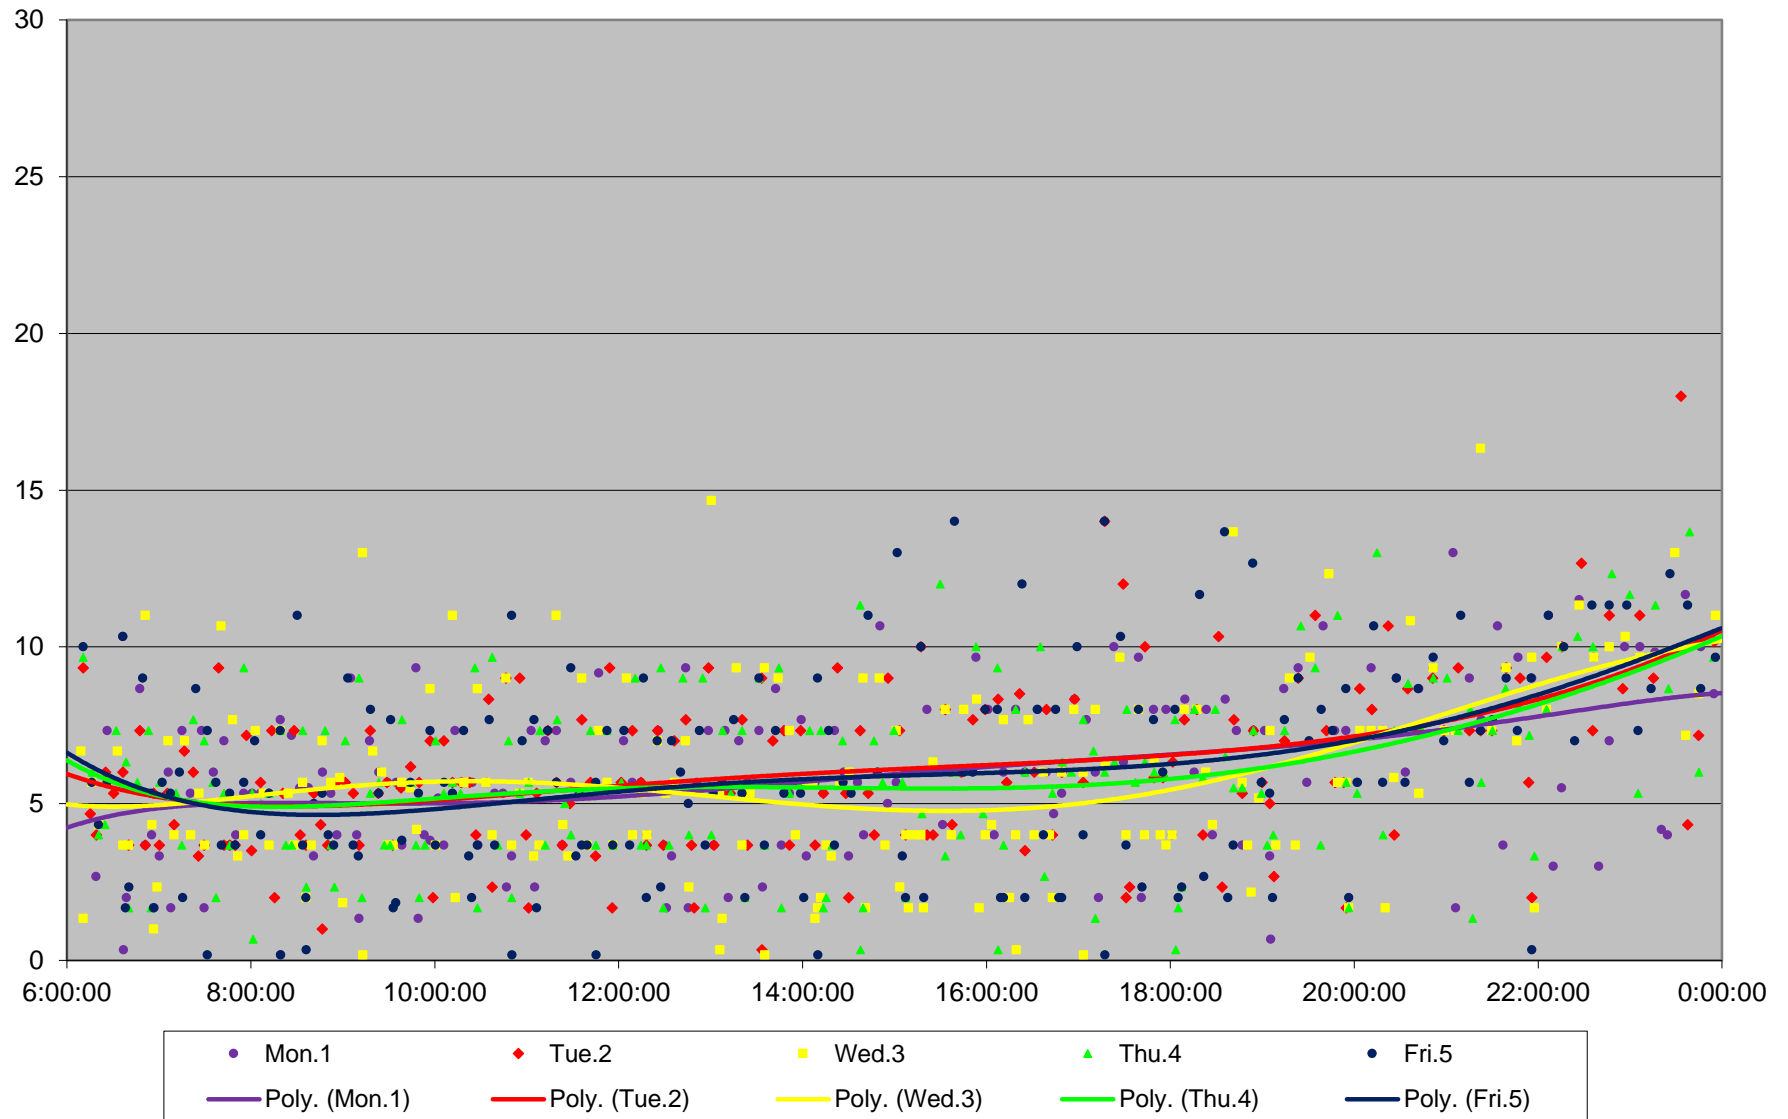

36 Finch West Headways at Bathurst Westbound June 2020 Weekday Statistics

— Average Week 1 Std Devn Week 1 — Average Week 2 Std Devn Week 2 — Average Week 3
..... Std Devn Week 3 — Average Week 4 Std Devn Week 4 — Average Week 5 Std Devn Week 5

36 Finch West Headways at Bathurst Westbound June 2020

36 Finch West Headways at Bathurst Westbound June 2020

Quartiles Week 1

36 Finch West Headways at Bathurst Westbound June 2020

36 Finch West Headways at Bathurst Westbound June 2020