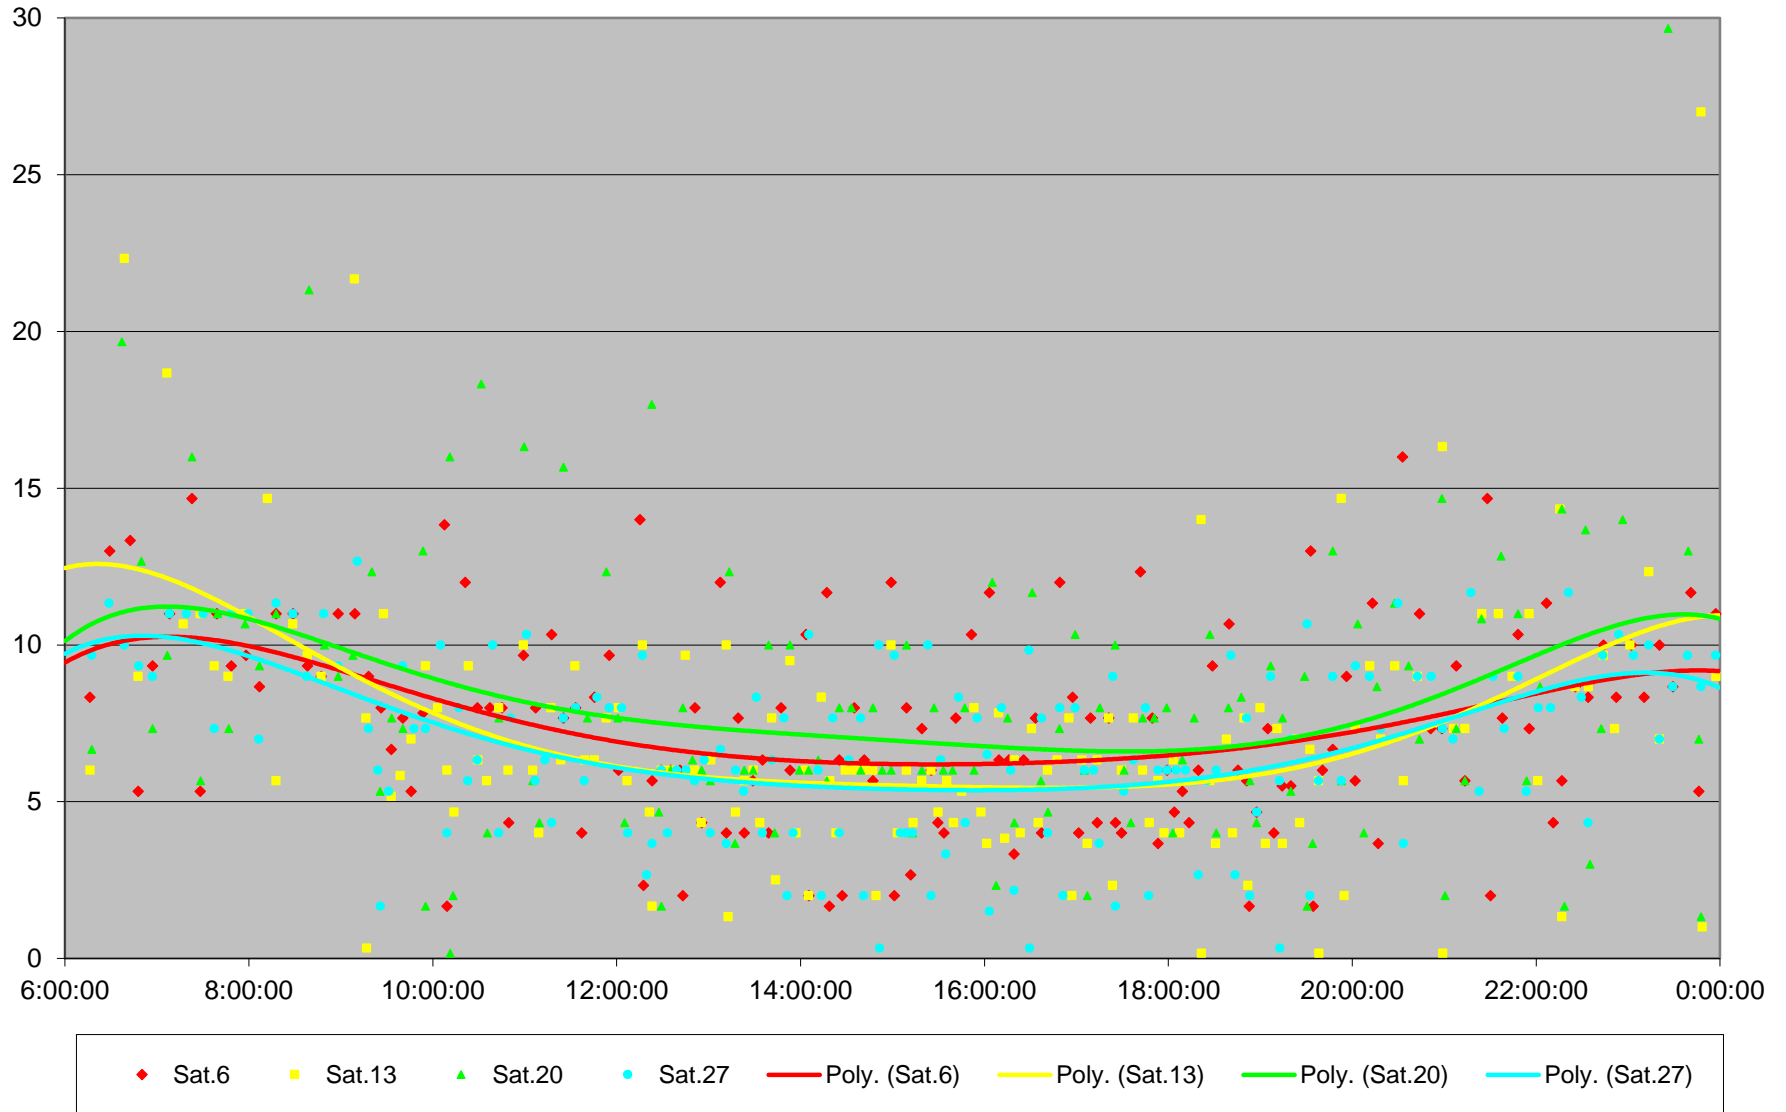

36 Finch West Headways at Bathurst Westbound June 2020 Weekday Statistics

— Average Week 1 Std Devn Week 1 — Average Week 2 Std Devn Week 2 — Average Week 3
..... Std Devn Week 3 — Average Week 4 Std Devn Week 4 — Average Week 5 Std Devn Week 5

Quartiles Week 4

36 Finch West Headways at Bathurst Westbound June 2020

36 Finch West Headways at Bathurst Westbound June 2020

Quartiles Week 5

36 Finch West Headways at Bathurst Westbound June 2020 Saturday Statistics

36 Finch West Headways at Bathurst Westbound June 2020

36 Finch West Headways at Bathurst Westbound June 2020

Quartiles Saturdays

36 Finch West Headways at Bathurst Westbound June 2020 Sunday Statistics

36 Finch West Headways at Bathurst Westbound June 2020