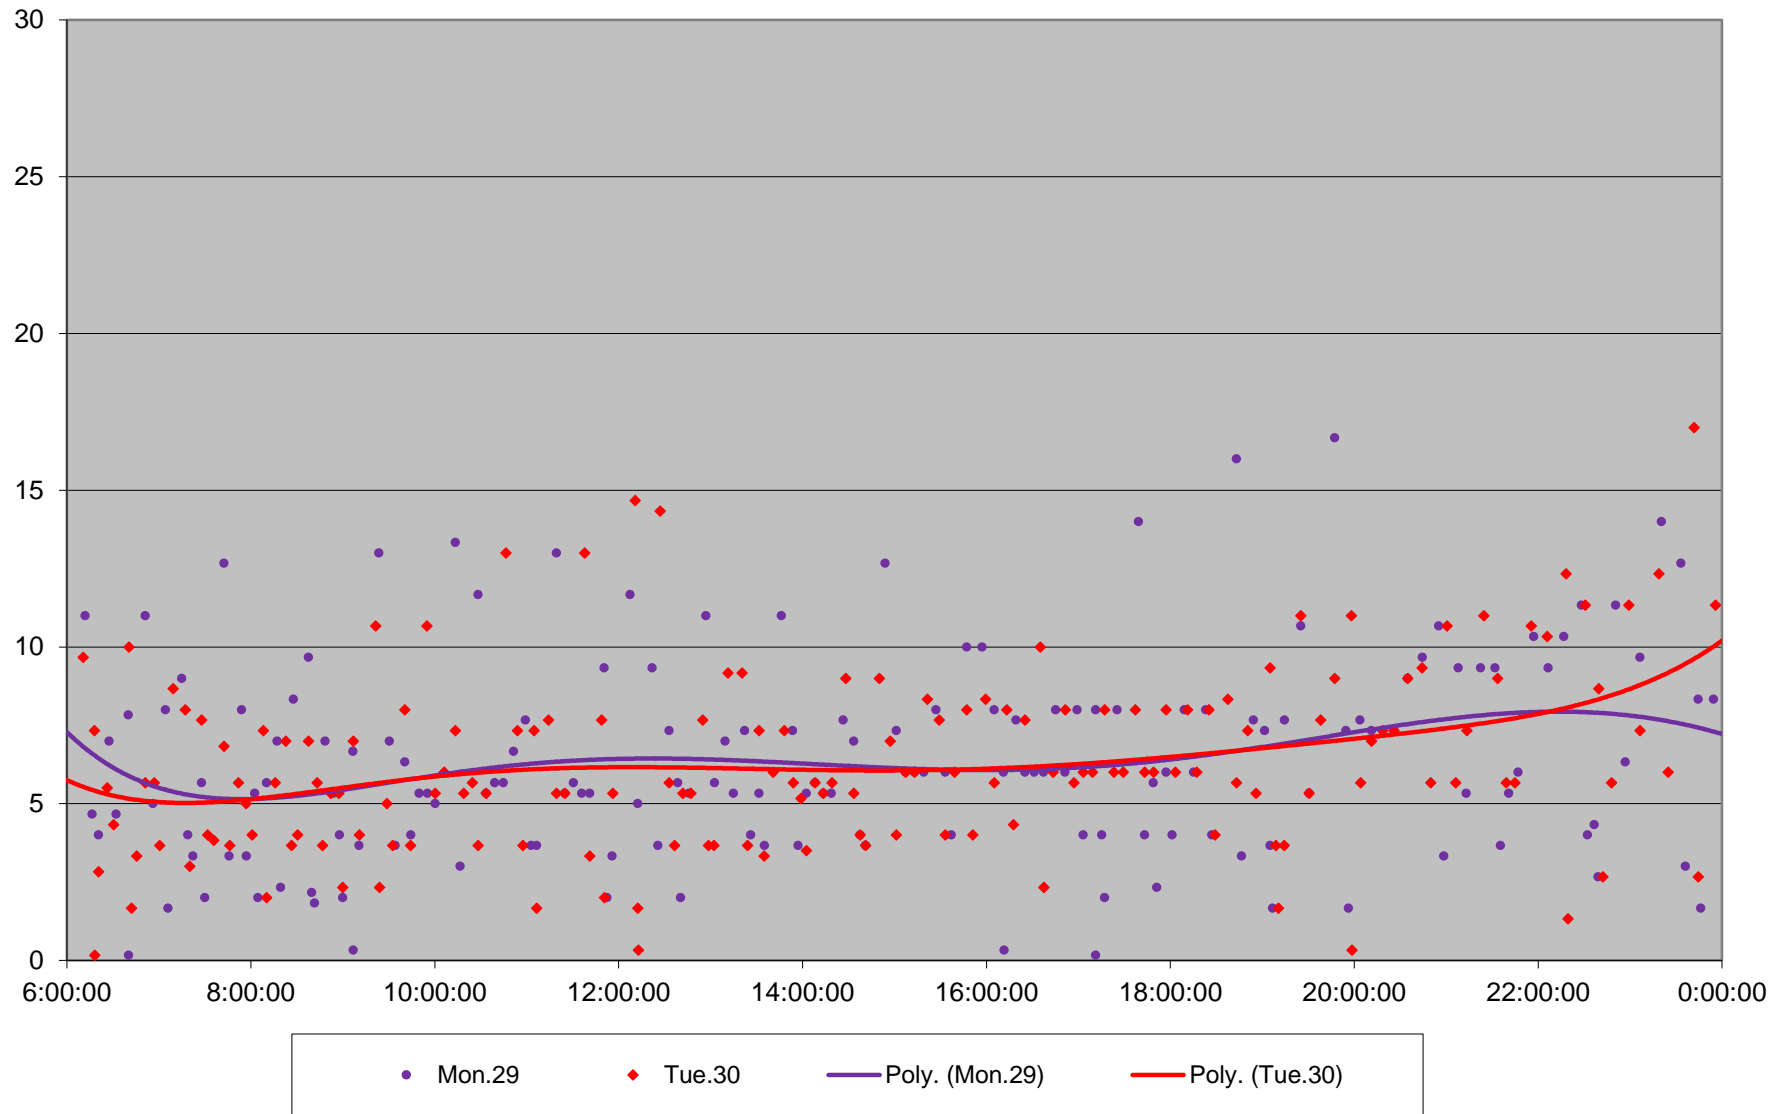

36 Finch West Headways at Bathurst Westbound June 2020