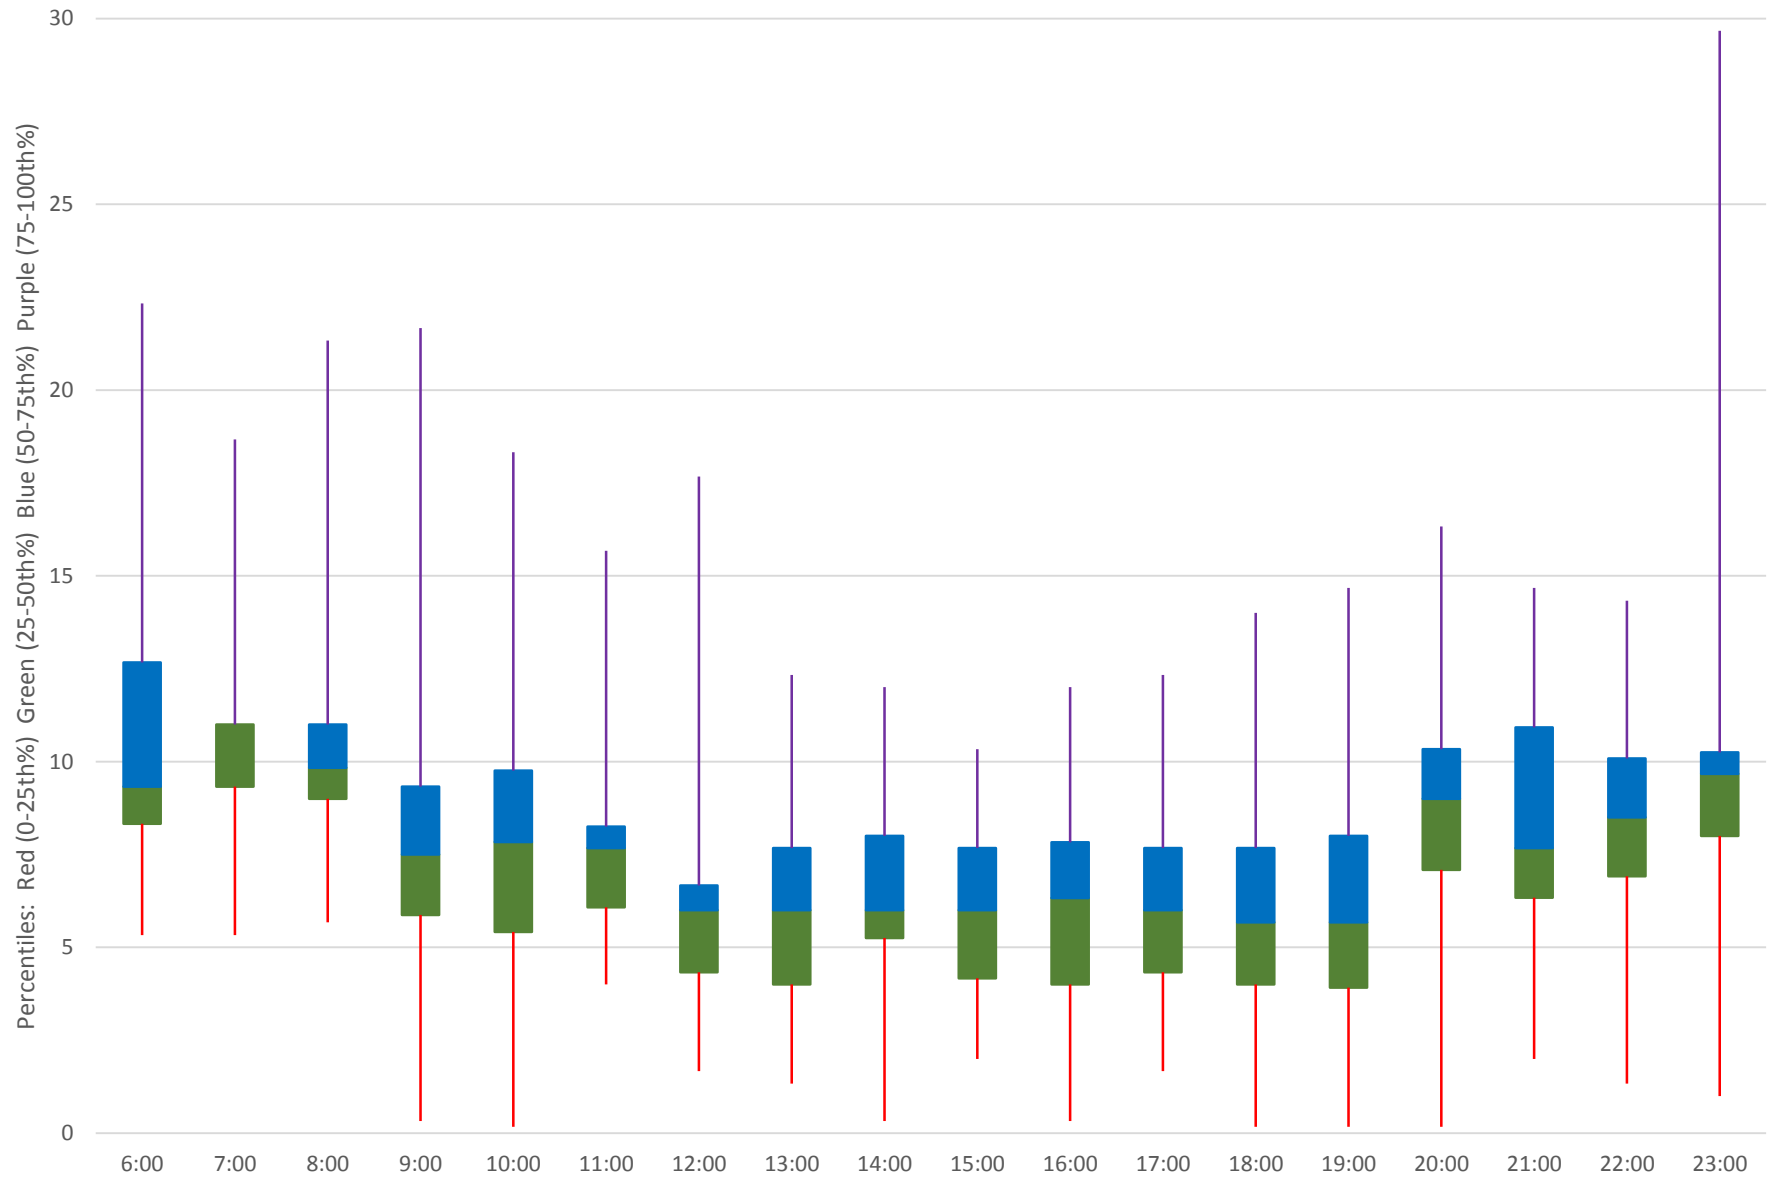

Quartiles Week 4

36 Finch West Headways at Bathurst Westbound June 2020

36 Finch West Headways at Bathurst Westbound June 2020

Quartiles Week 5

36 Finch West Headways at Bathurst Westbound June 2020 Saturday Statistics

36 Finch West Headways at Bathurst Westbound June 2020

36 Finch West Headways at Bathurst Westbound June 2020

Quartiles Saturdays

36 Finch West Headways at Bathurst Westbound June 2020 Sunday Statistics

36 Finch West Headways at Bathurst Westbound June 2020