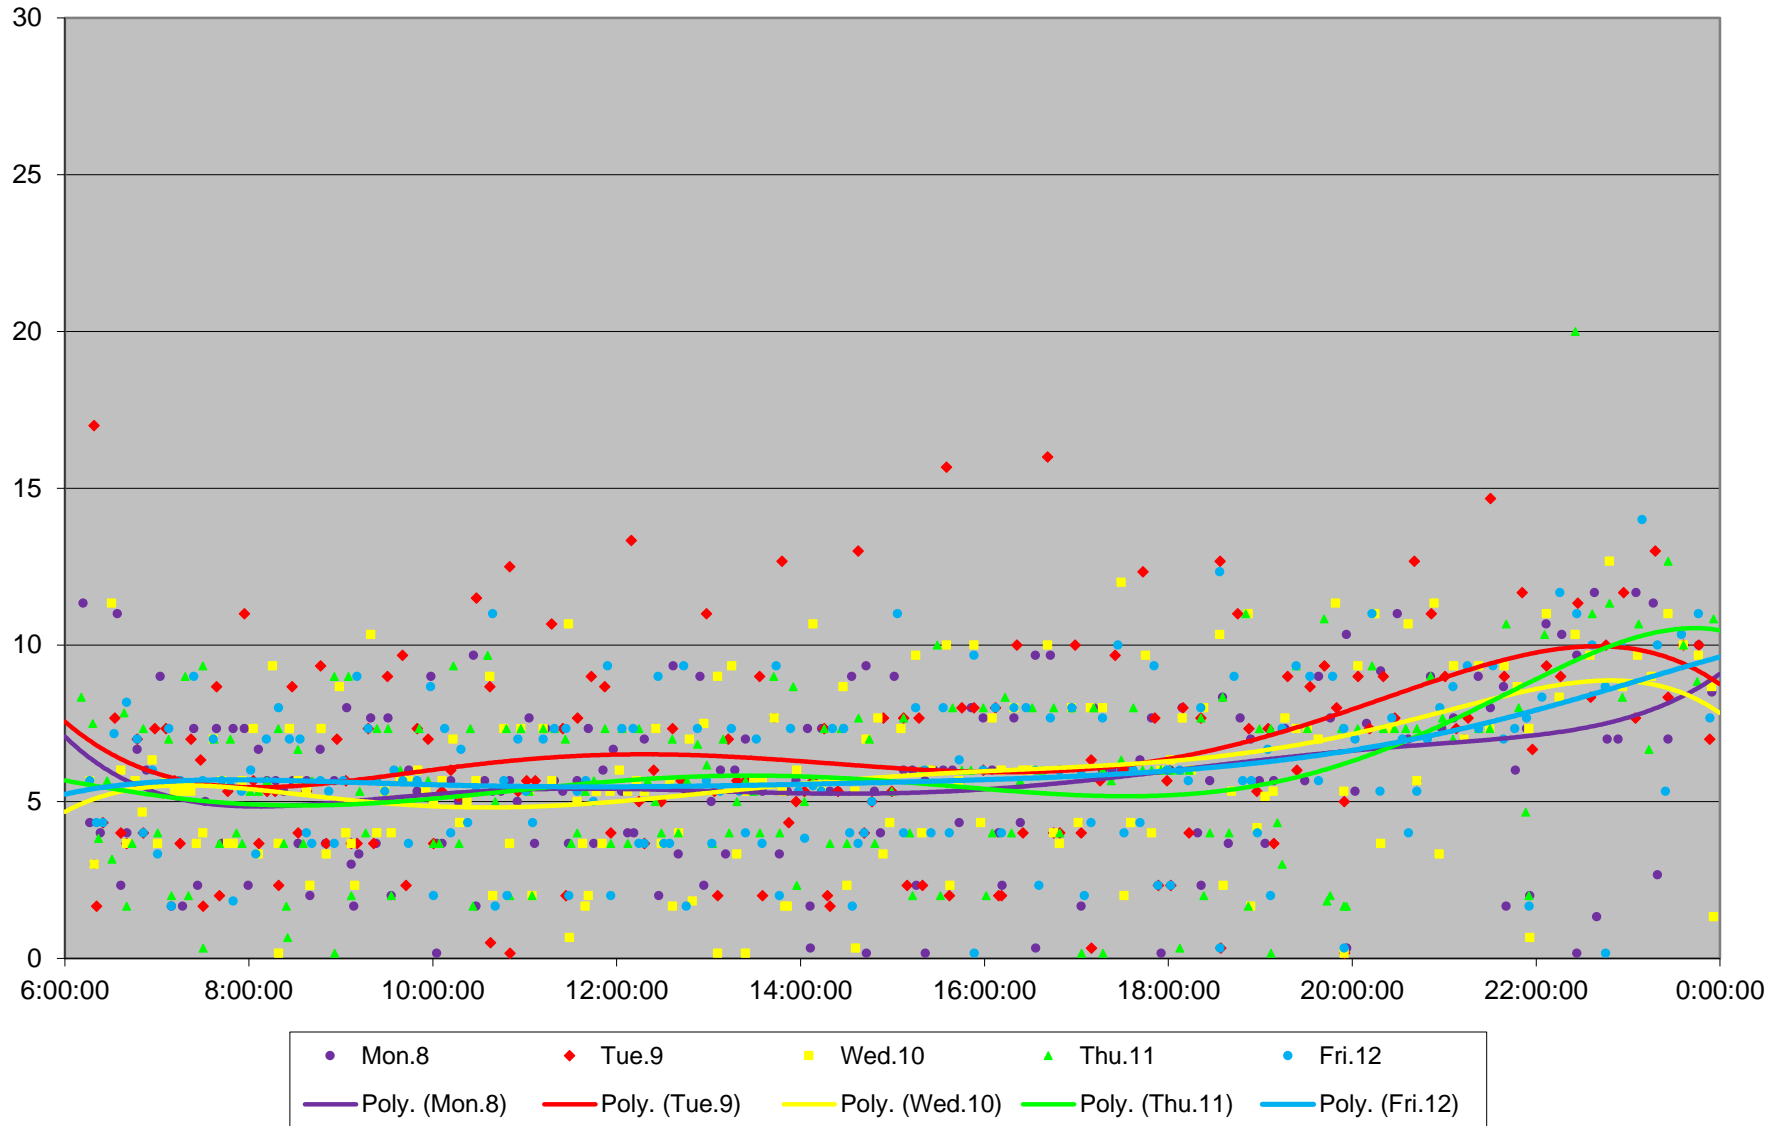

36 Finch West Headways at Bathurst Westbound June 2020 Weekday Statistics

— Average Week 1 Std Devn Week 1 — Average Week 2 Std Devn Week 2 — Average Week 3
..... Std Devn Week 3 — Average Week 4 Std Devn Week 4 — Average Week 5 Std Devn Week 5

36 Finch West Headways at Bathurst Westbound June 2020

36 Finch West Headways at Bathurst Westbound June 2020

Quartiles Week 1

36 Finch West Headways at Bathurst Westbound June 2020

36 Finch West Headways at Bathurst Westbound June 2020