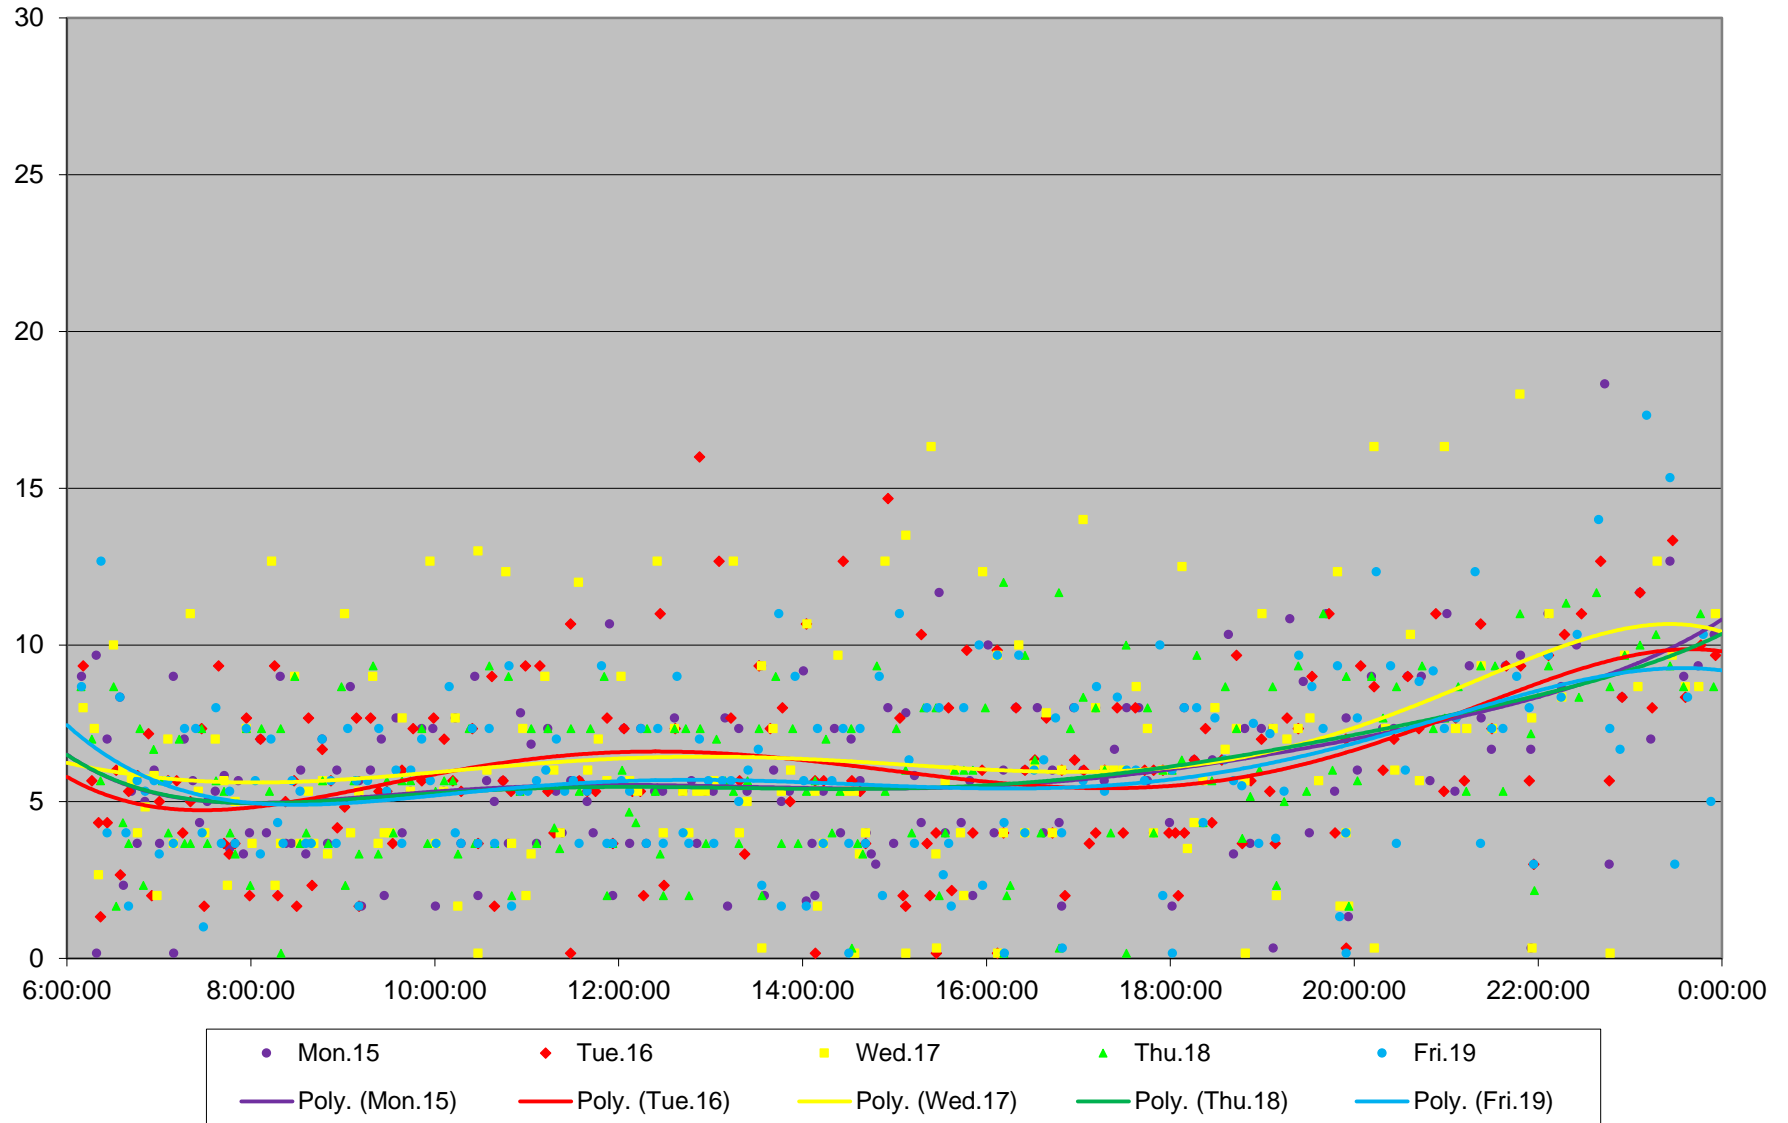

36 Finch West Headways at Bathurst Westbound June 2020