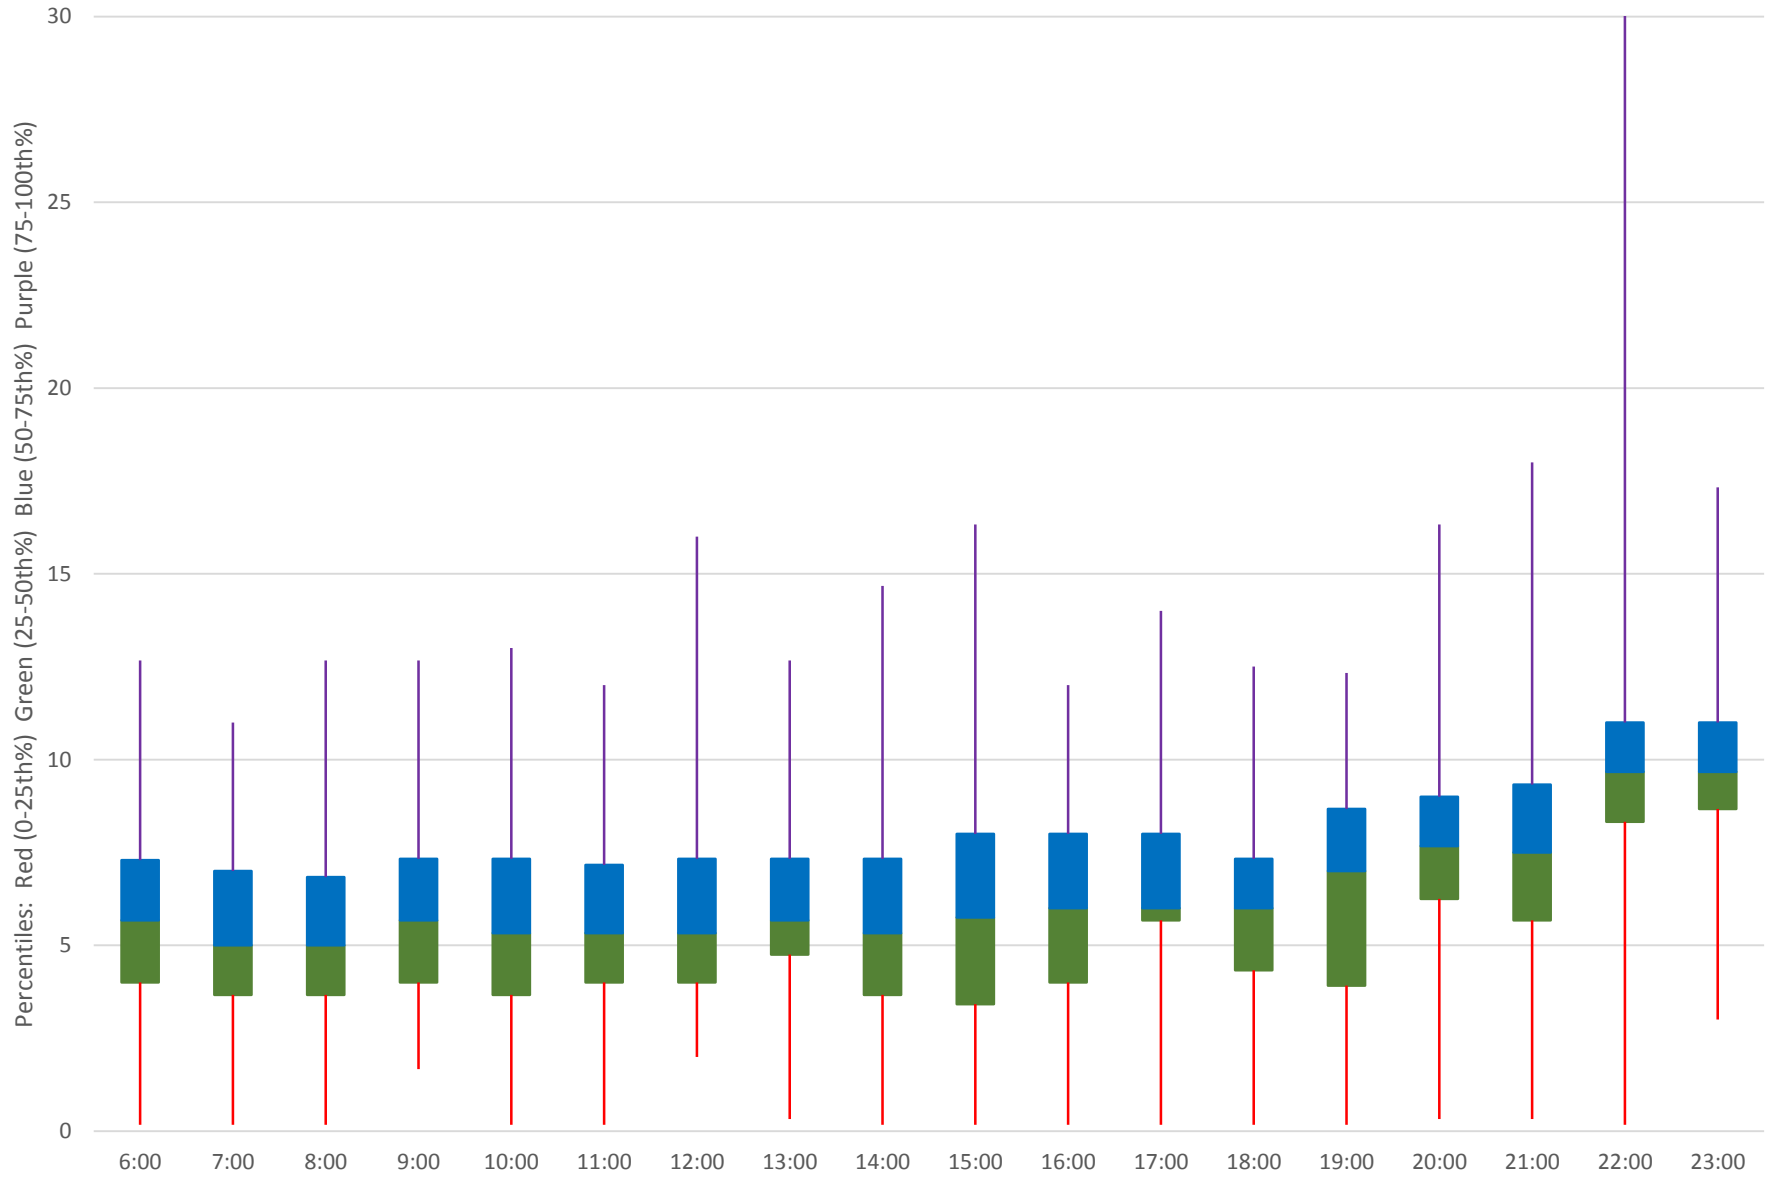

Quartiles Week 2

36 Finch West Headways at Bathurst Westbound June 2020

36 Finch West Headways at Bathurst Westbound June 2020

Quartiles Week 3

36 Finch West Headways at Bathurst Westbound June 2020

36 Finch West Headways at Bathurst Westbound June 2020