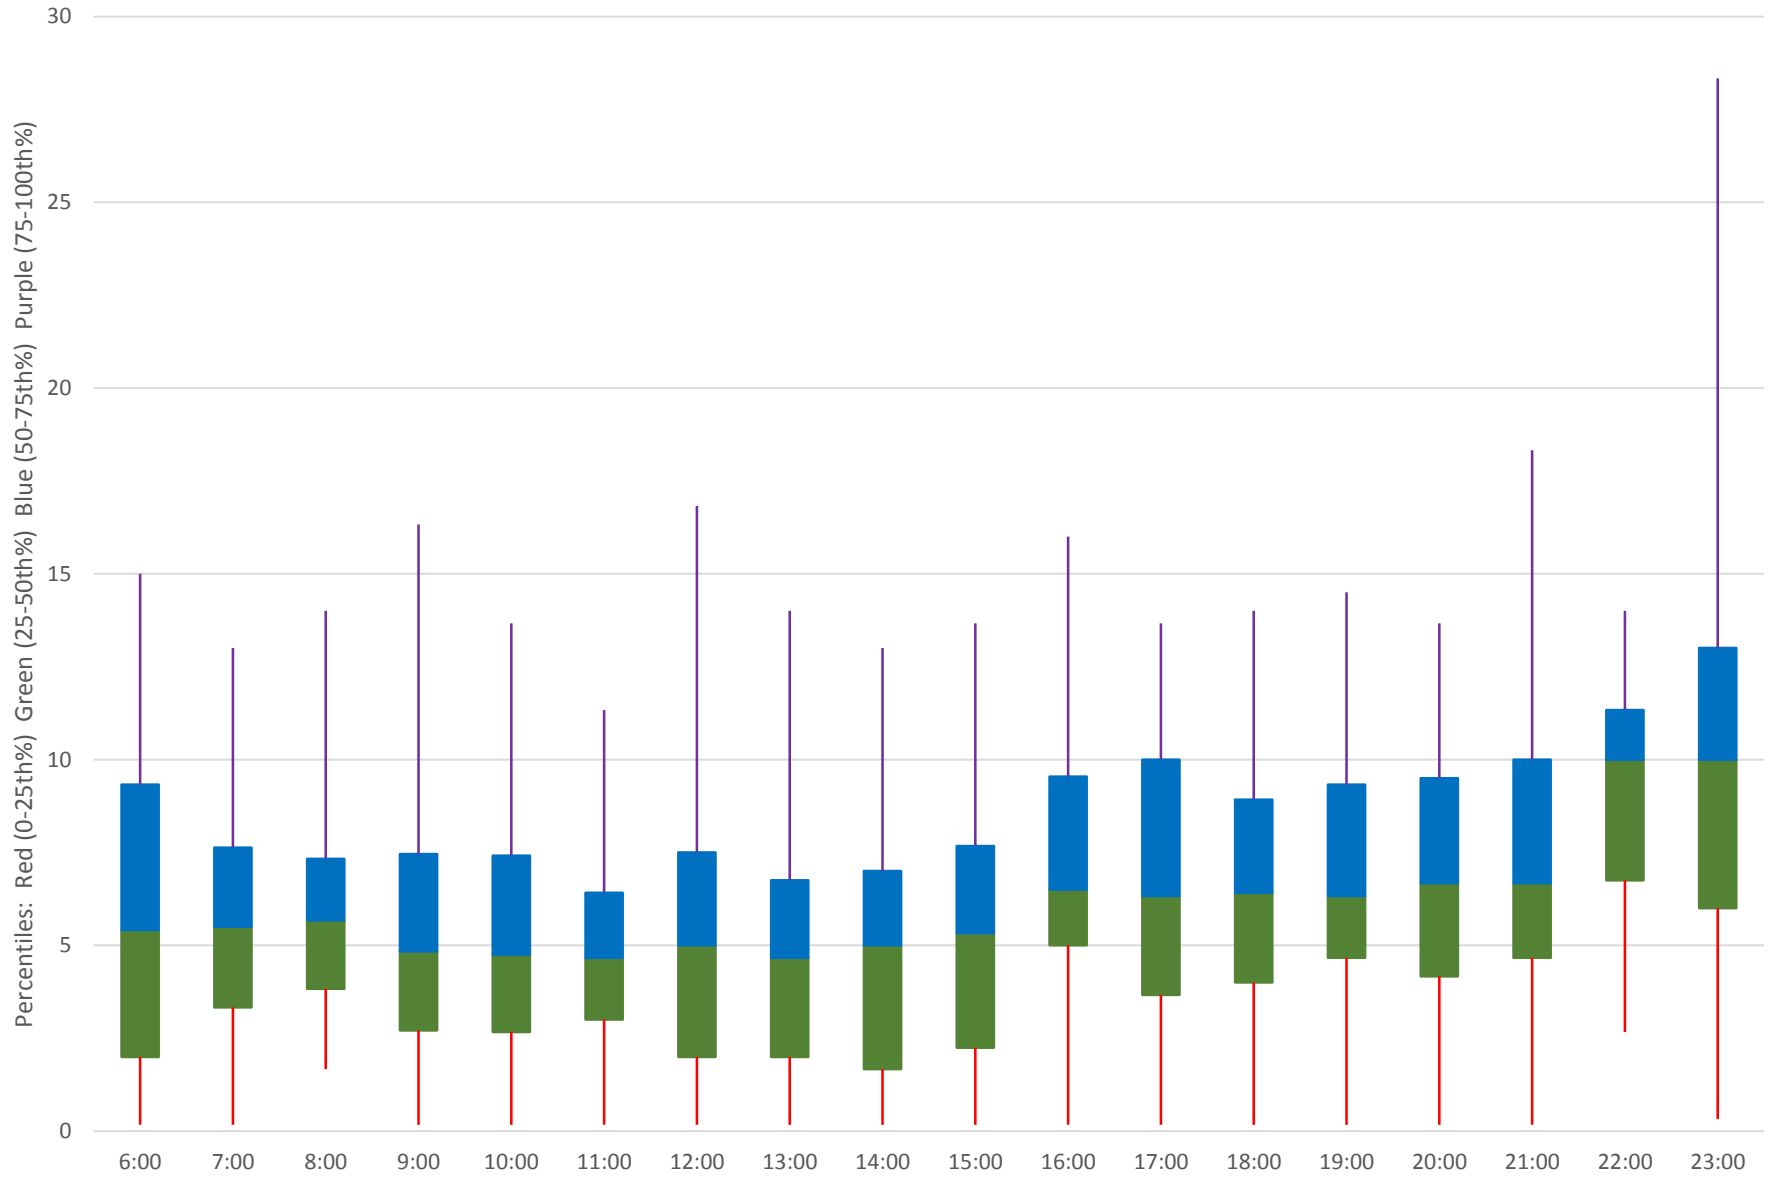

36 Finch West Headways at Islington Eastbound June 2020 Quartiles Week 3