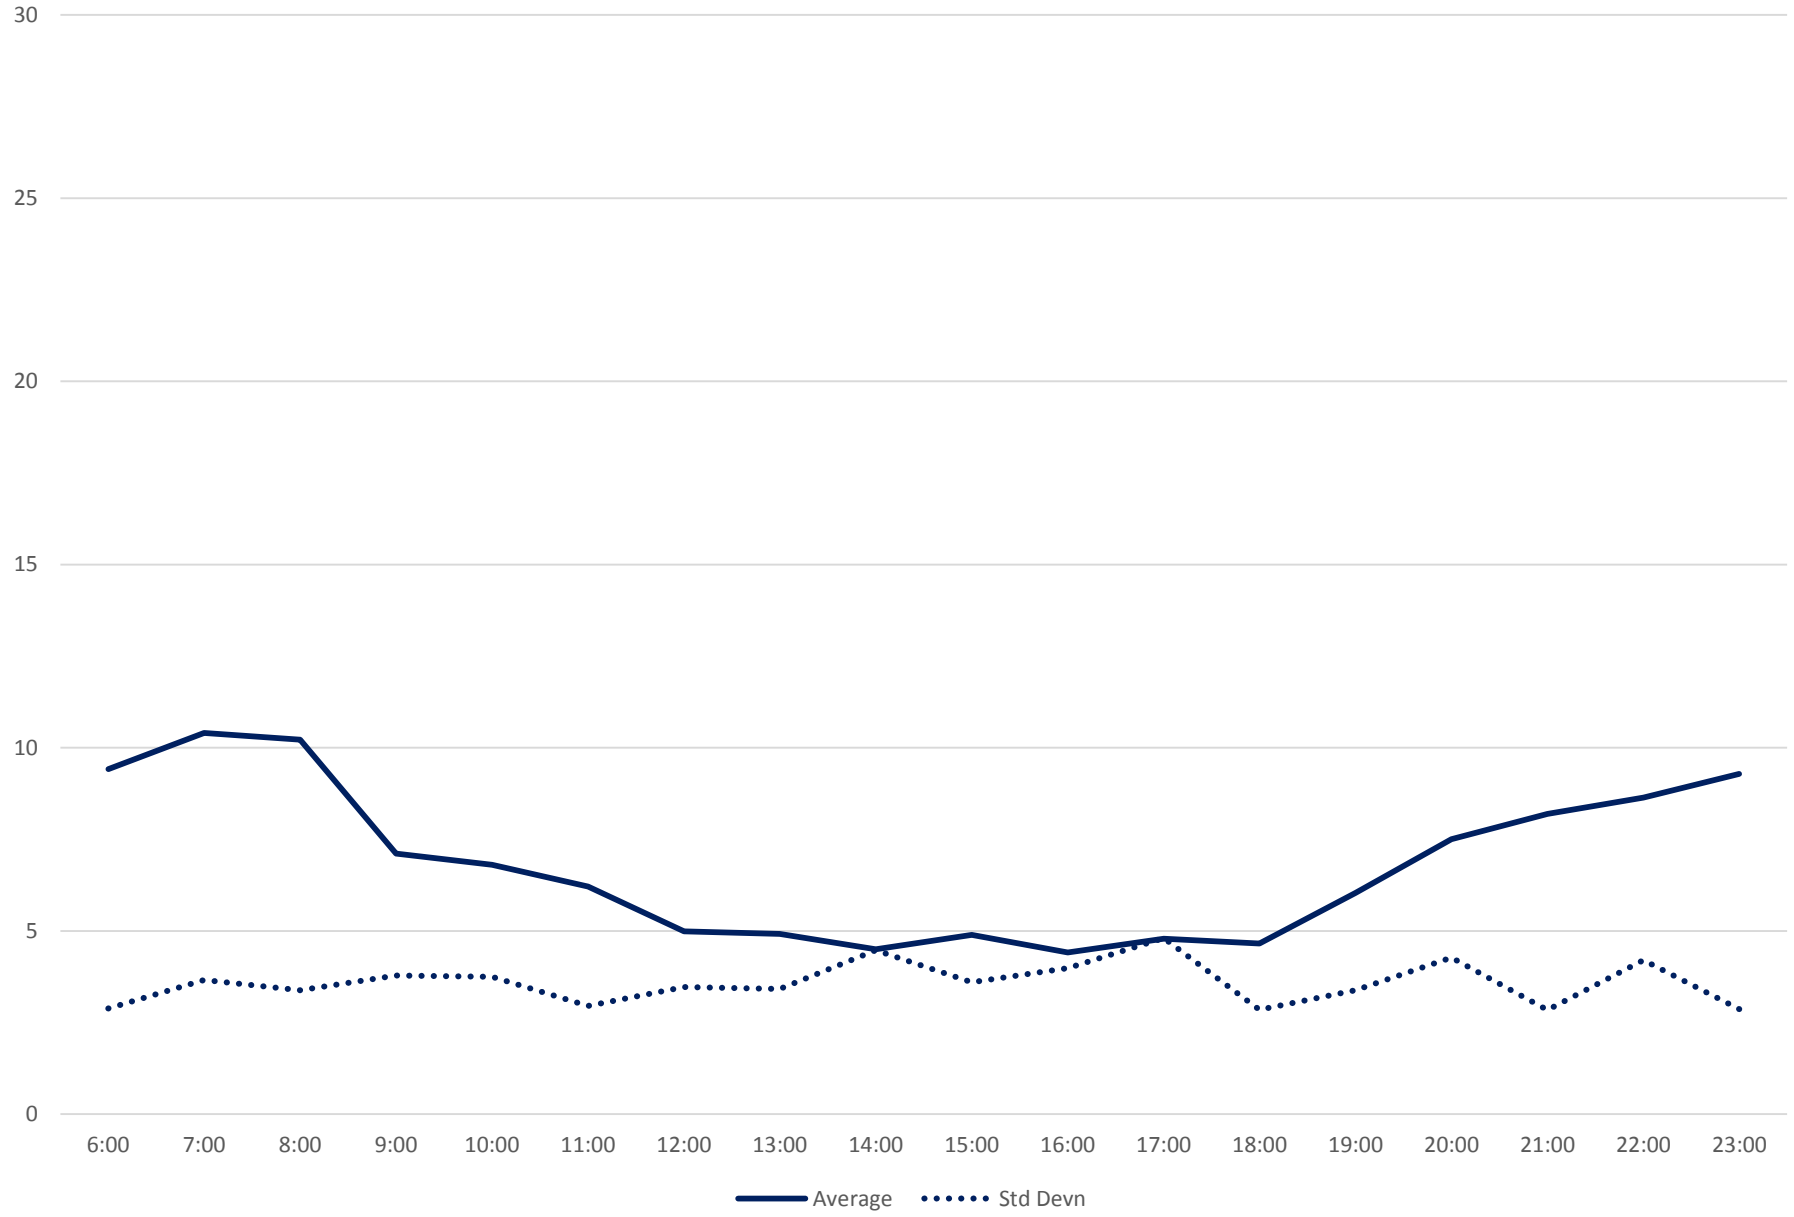

Quartiles Week 4

36 Finch West Headways at Islington Eastbound June 2020

36 Finch West Headways at Islington Eastbound June 2020

Quartiles Week 5

36 Finch West Headways at Islington Eastbound June 2020 Saturday Statistics

36 Finch West Headways at Islington Eastbound June 2020

36 Finch West Headways at Islington Eastbound June 2020

Quartiles Saturdays

36 Finch West Headways at Islington Eastbound June 2020 Sunday Statistics

36 Finch West Headways at Islington Eastbound June 2020

36 Finch West Headways at Islington Eastbound June 2020

Quartiles Sundays/Holidays