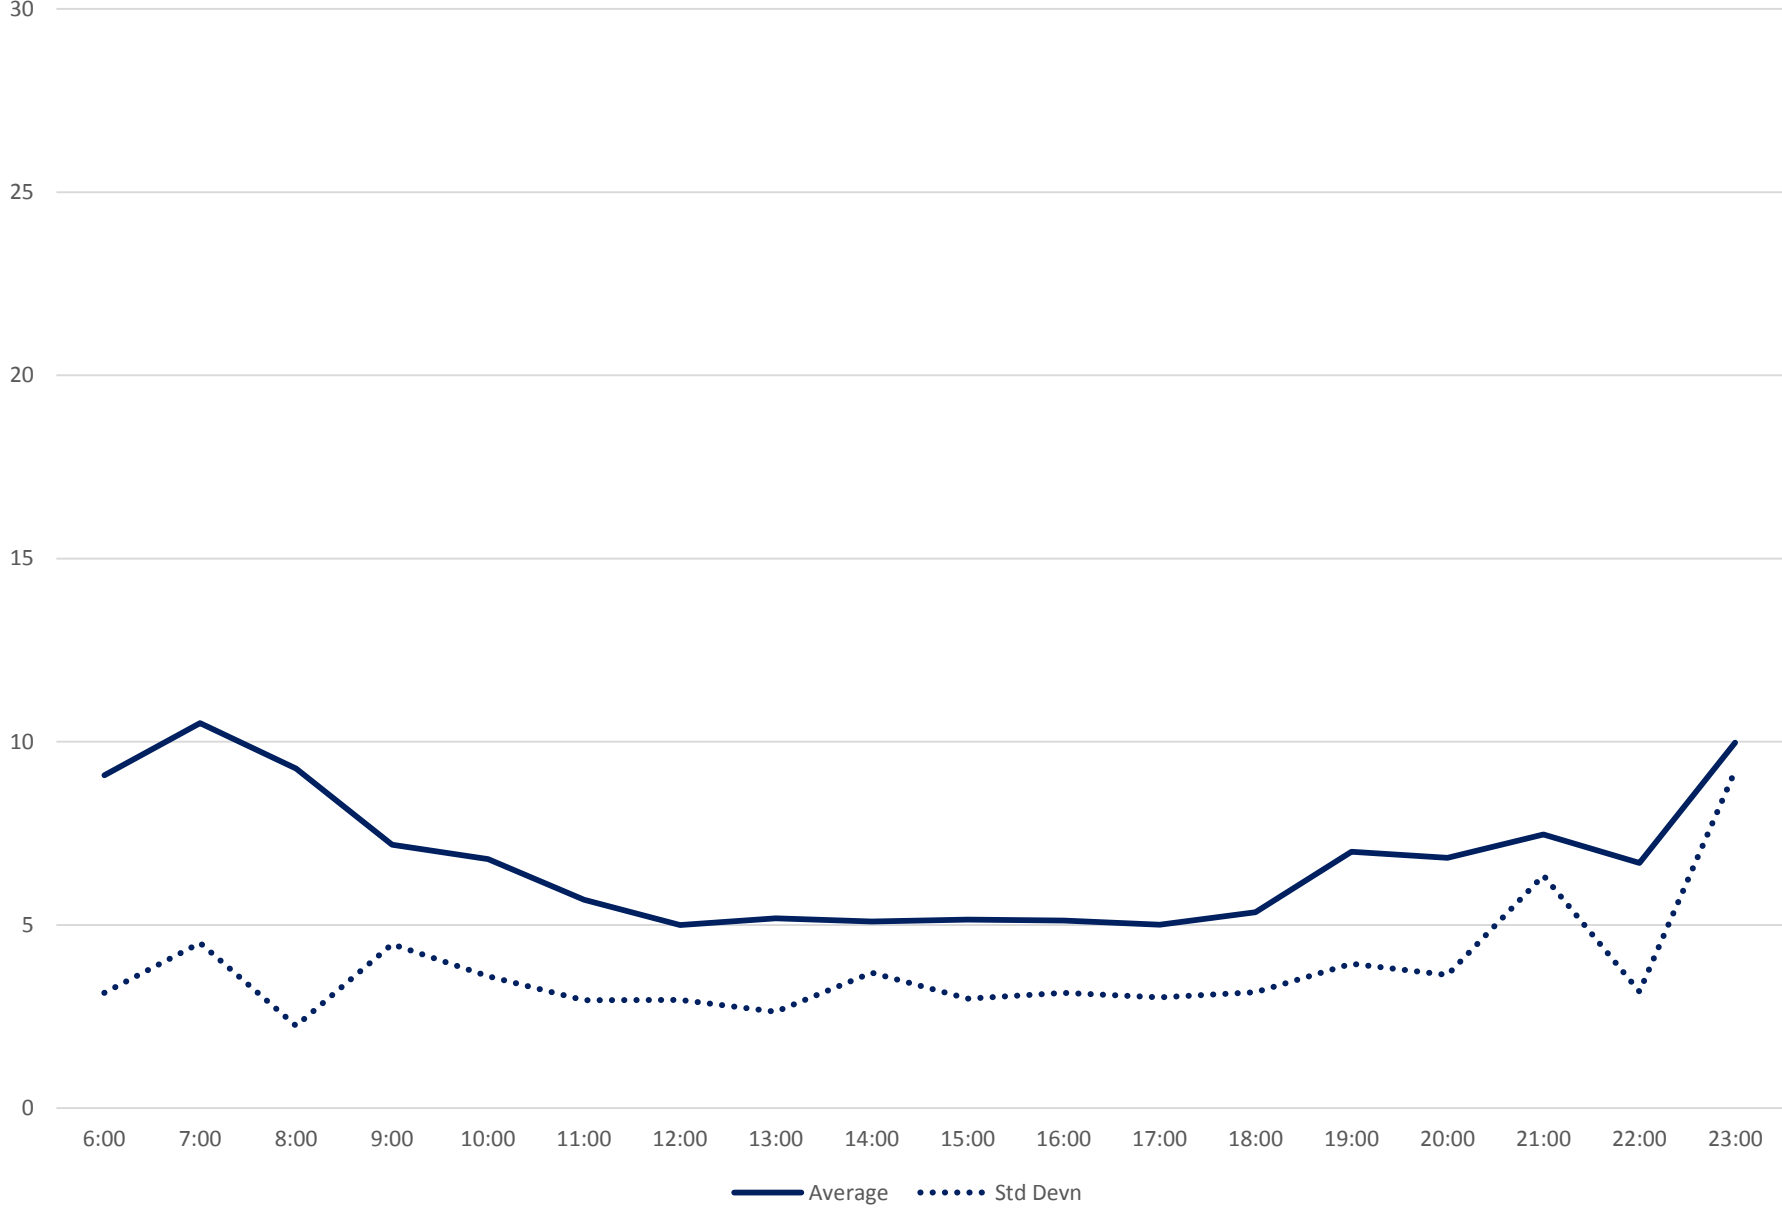

36 Finch West Headways at Islington Eastbound June 2020

36 Finch West Headways at Islington Eastbound June 2020

Quartiles Saturdays

36 Finch West Headways at Islington Eastbound June 2020 Sunday Statistics

36 Finch West Headways at Islington Eastbound June 2020

36 Finch West Headways at Islington Eastbound June 2020

Quartiles Sundays/Holidays