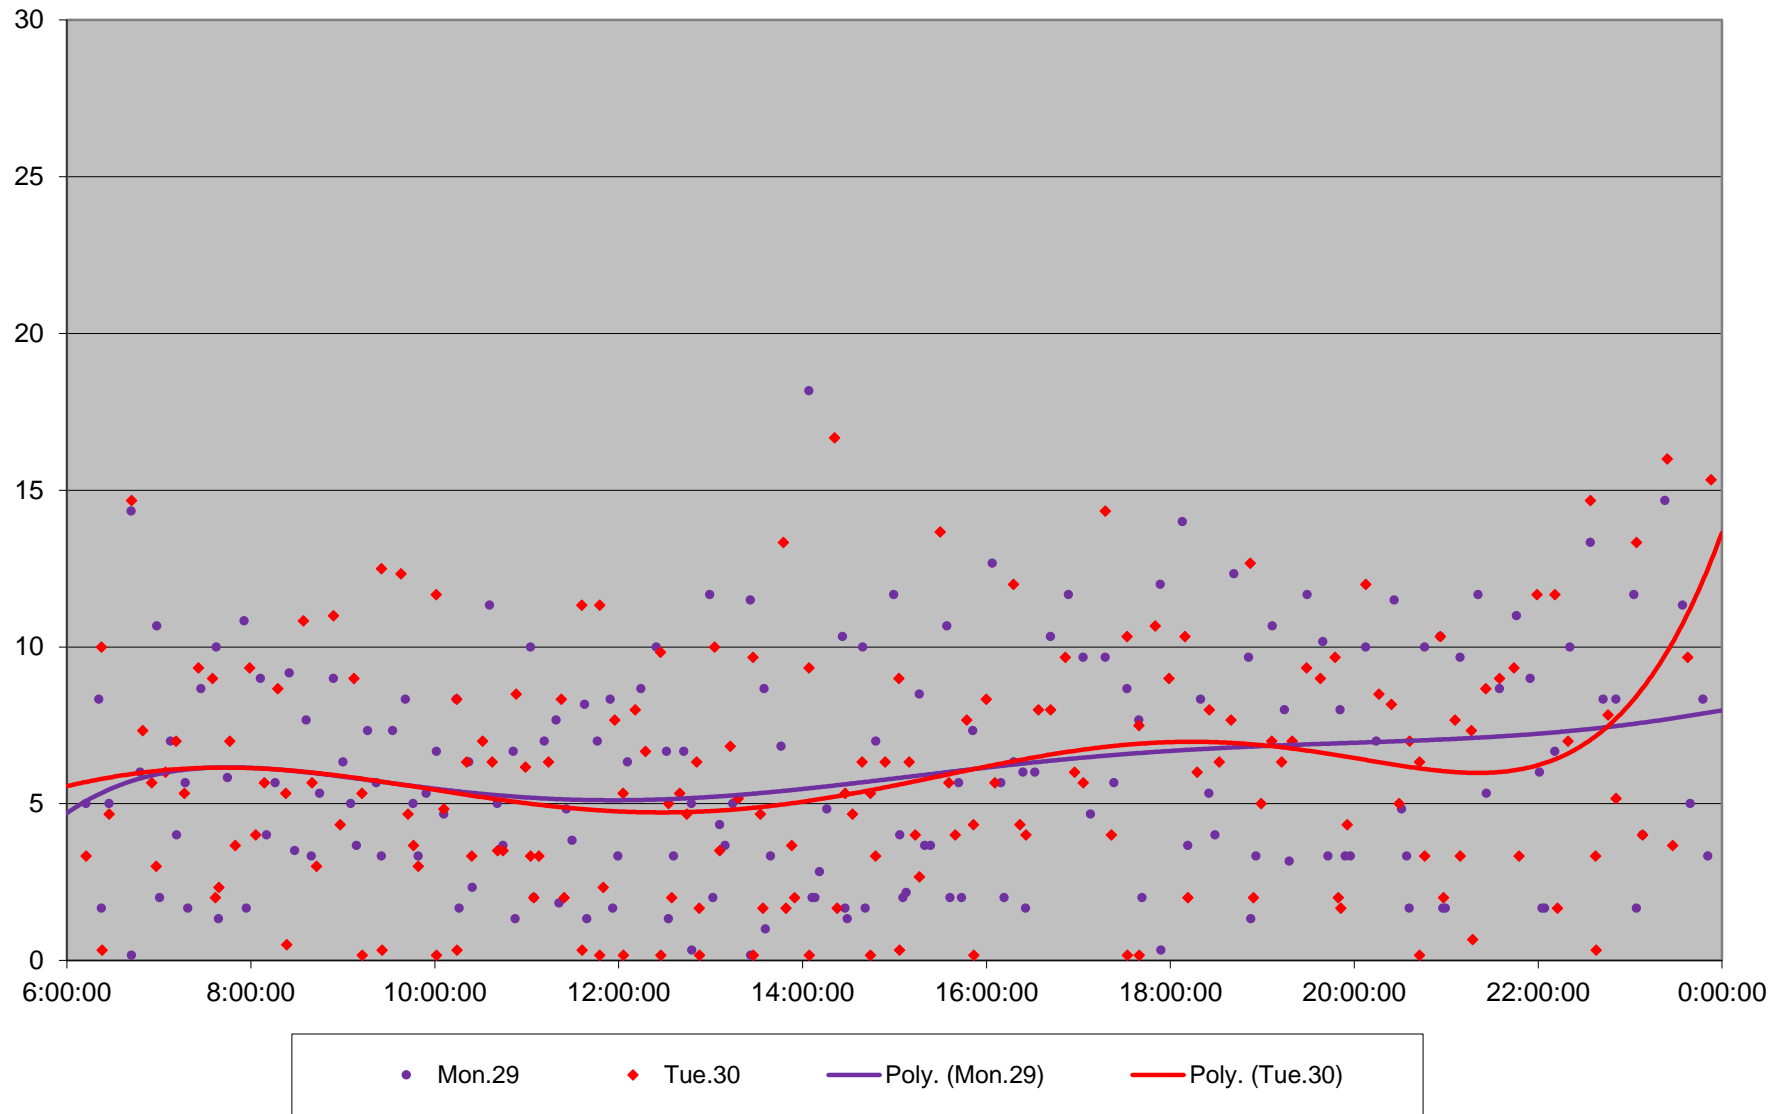

36 Finch West Headways at Islington Eastbound June 2020 Weekday Statistics

— Average Week 1 Std Devn Week 1 — Average Week 2 Std Devn Week 2 — Average Week 3
..... Std Devn Week 3 — Average Week 4 Std Devn Week 4 — Average Week 5 Std Devn Week 5

Quartiles Week 2

36 Finch West Headways at Islington Eastbound June 2020

36 Finch West Headways at Islington Eastbound June 2020 Quartiles Week 3

36 Finch West Headways at Islington Eastbound June 2020

36 Finch West Headways at Islington Eastbound June 2020

Quartiles Week 4

36 Finch West Headways at Islington Eastbound June 2020

36 Finch West Headways at Islington Eastbound June 2020

Quartiles Week 5

36 Finch West Headways at Islington Eastbound June 2020 Saturday Statistics

36 Finch West Headways at Islington Eastbound June 2020

36 Finch West Headways at Islington Eastbound June 2020

Quartiles Saturdays

36 Finch West Headways at Islington Eastbound June 2020 Sunday Statistics