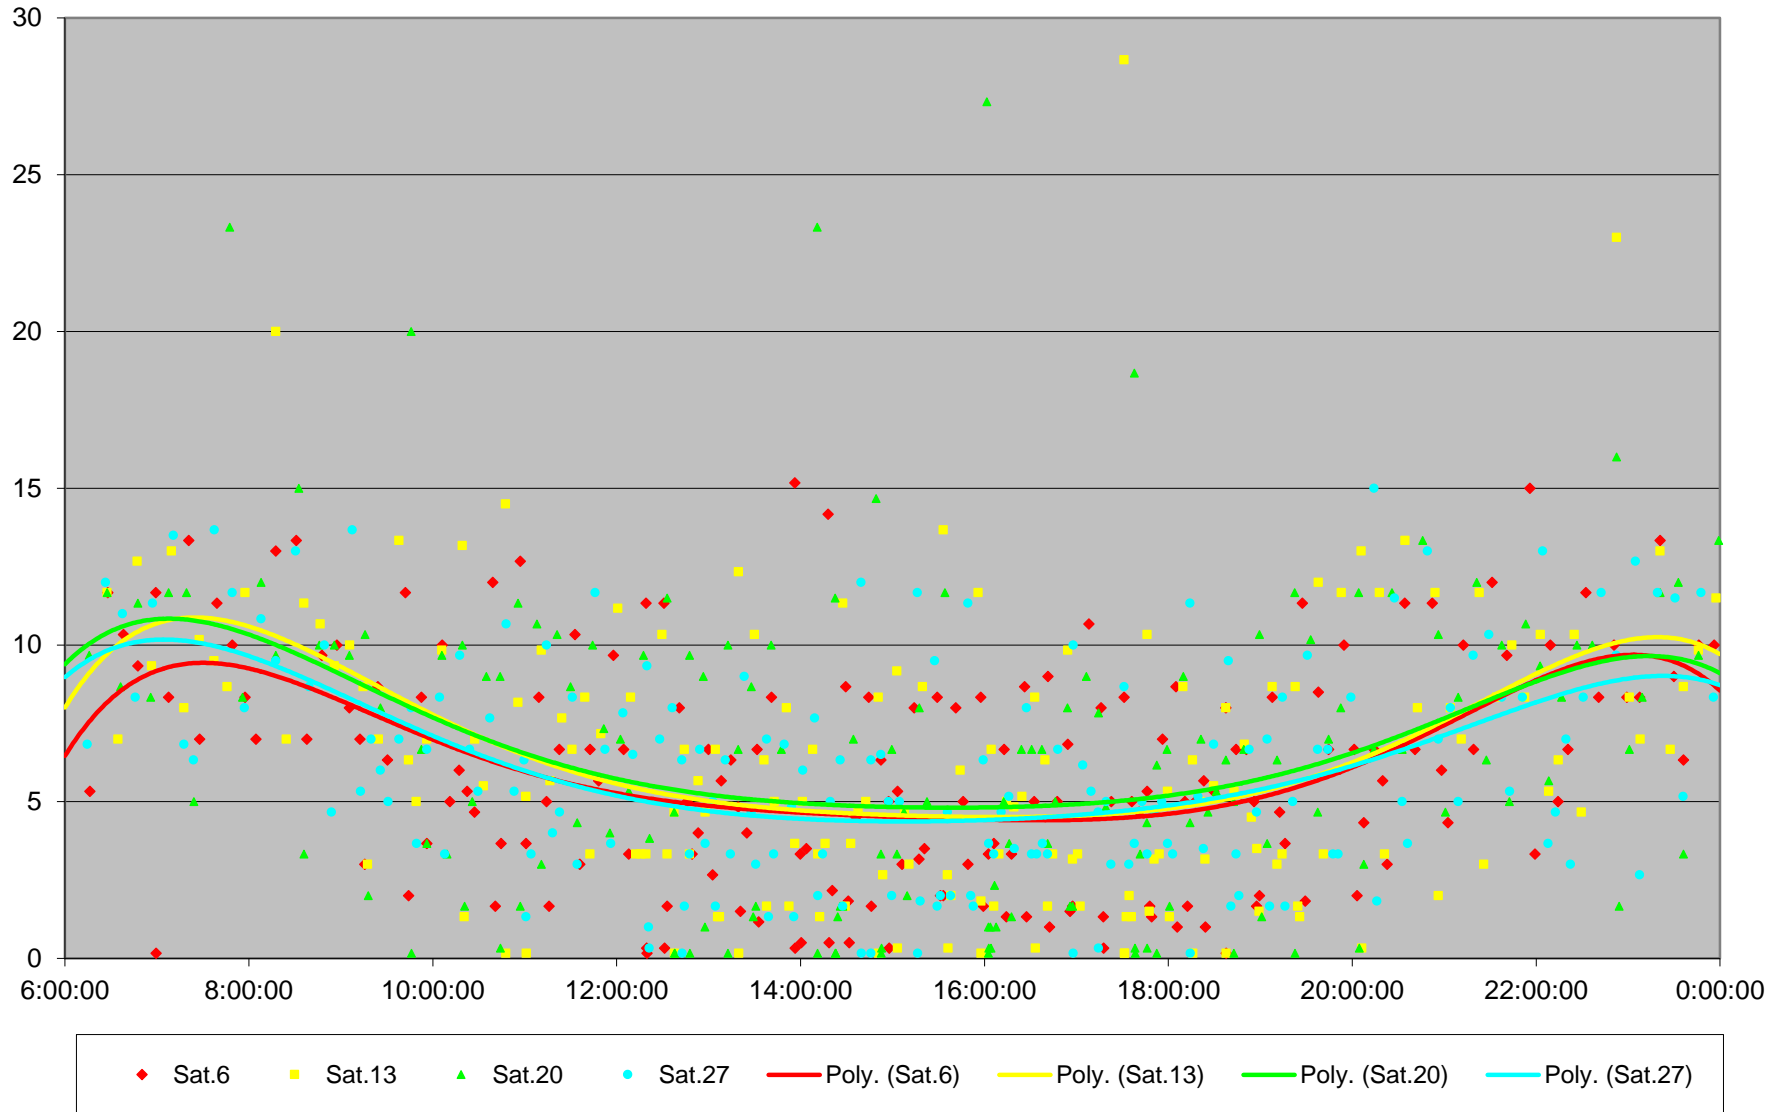

36 Finch West Headways at Islington Eastbound June 2020 Weekday Statistics

— Average Week 1 Std Devn Week 1 — Average Week 2 Std Devn Week 2 — Average Week 3
..... Std Devn Week 3 — Average Week 4 Std Devn Week 4 — Average Week 5 Std Devn Week 5

Quartiles Week 4

36 Finch West Headways at Islington Eastbound June 2020

36 Finch West Headways at Islington Eastbound June 2020

Quartiles Week 5

36 Finch West Headways at Islington Eastbound June 2020 Saturday Statistics

36 Finch West Headways at Islington Eastbound June 2020

36 Finch West Headways at Islington Eastbound June 2020

Quartiles Saturdays

36 Finch West Headways at Islington Eastbound June 2020 Sunday Statistics

36 Finch West Headways at Islington Eastbound June 2020

36 Finch West Headways at Islington Eastbound June 2020

Quartiles Sundays/Holidays