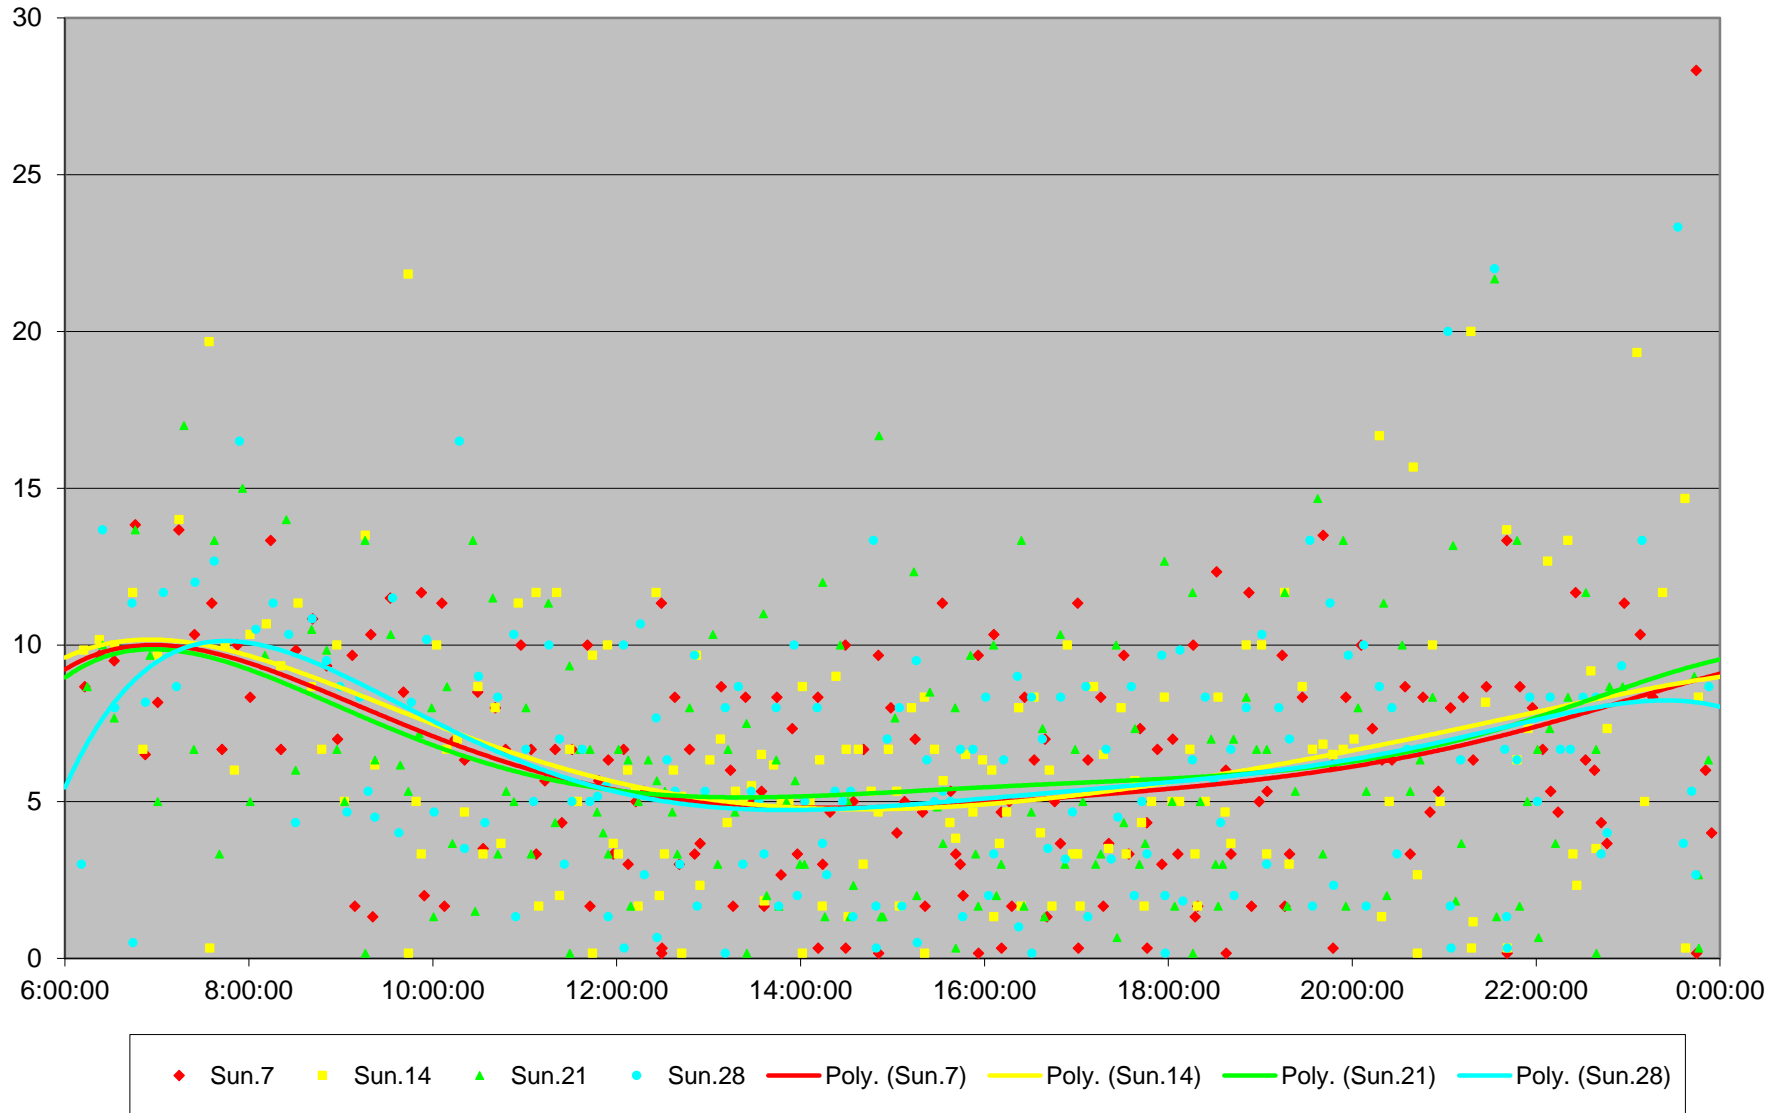

36 Finch West Headways at Islington Eastbound June 2020

36 Finch West Headways at Islington Eastbound June 2020

Quartiles Saturdays

36 Finch West Headways at Islington Eastbound June 2020 Sunday Statistics

36 Finch West Headways at Islington Eastbound June 2020

36 Finch West Headways at Islington Eastbound June 2020

Quartiles Sundays/Holidays