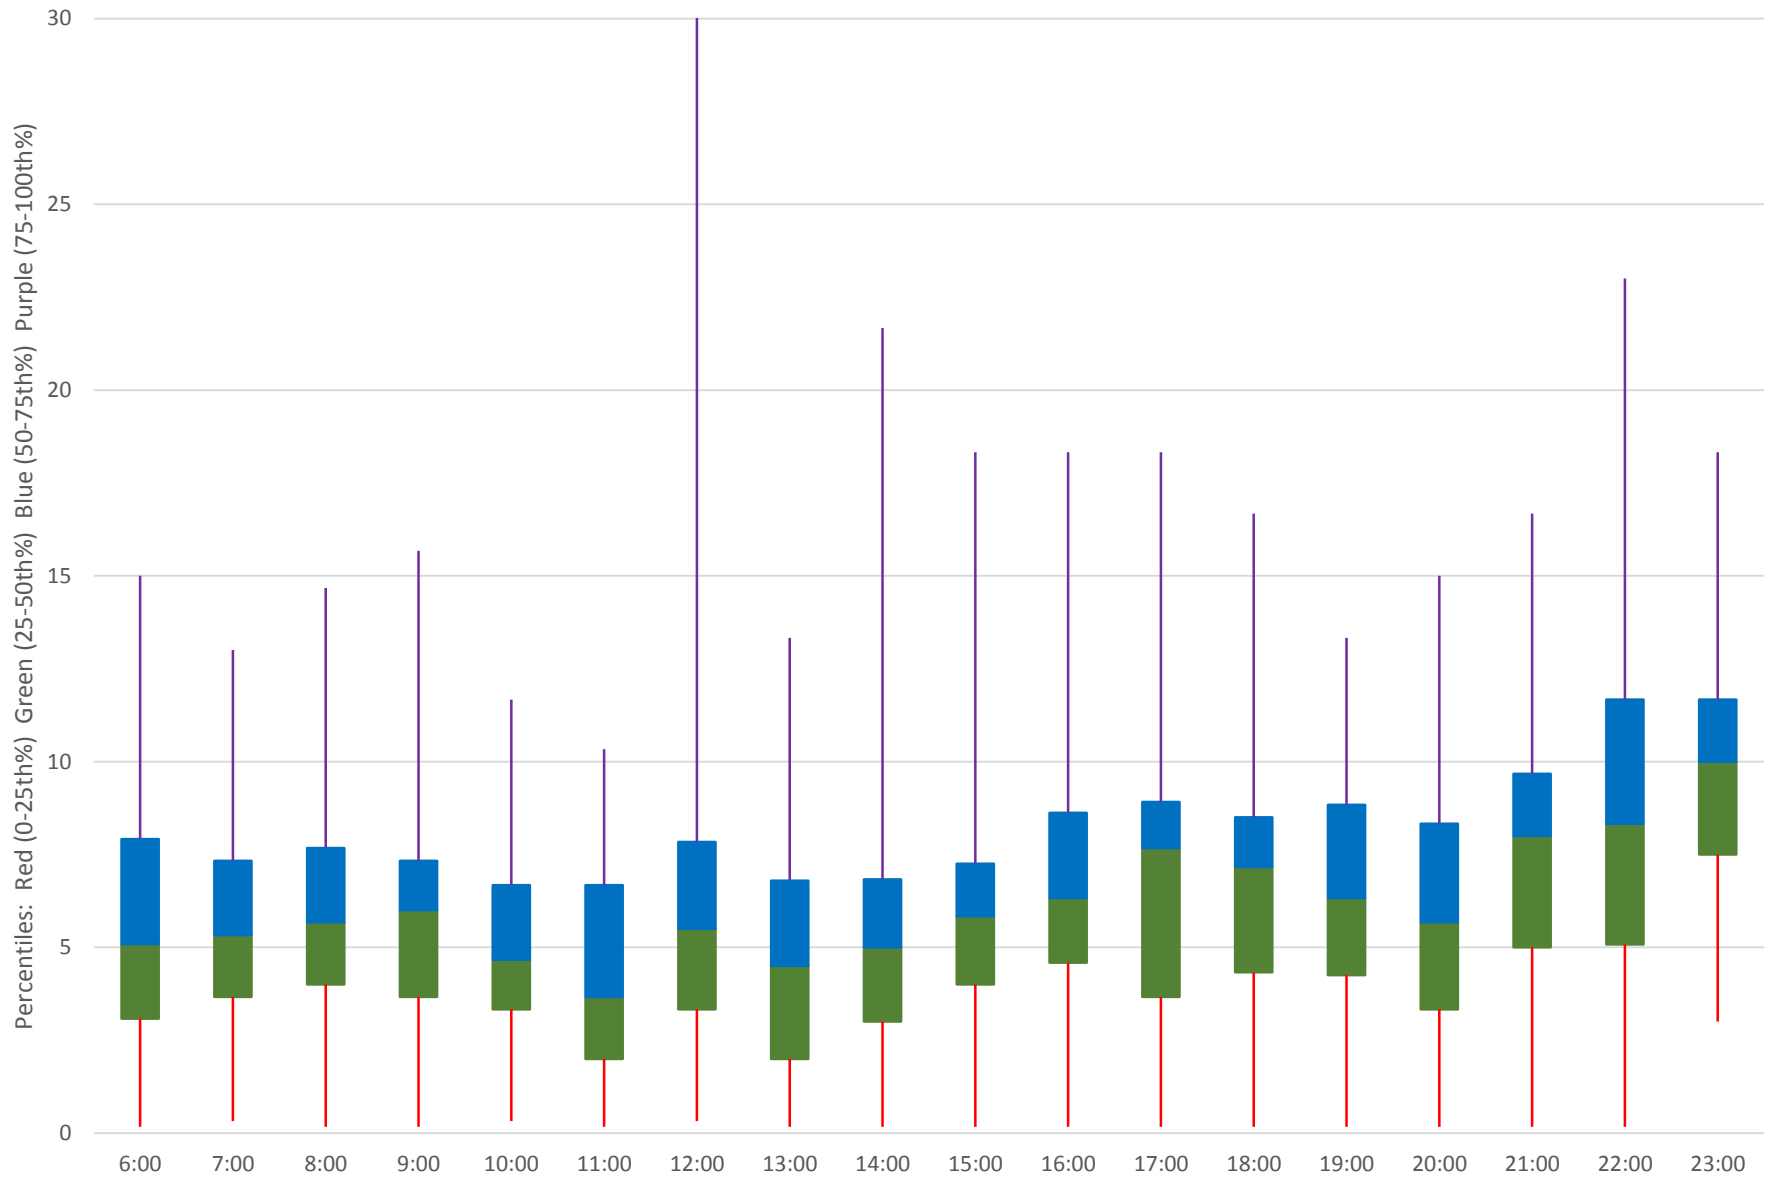

36 Finch West Headways at Islington Eastbound June 2020 Weekday Statistics

— Average Week 1 Std Devn Week 1 — Average Week 2 Std Devn Week 2 — Average Week 3
..... Std Devn Week 3 — Average Week 4 Std Devn Week 4 — Average Week 5 Std Devn Week 5

Quartiles Week 2

36 Finch West Headways at Islington Eastbound June 2020

36 Finch West Headways at Islington Eastbound June 2020 Quartiles Week 3

36 Finch West Headways at Islington Eastbound June 2020

36 Finch West Headways at Islington Eastbound June 2020

Quartiles Week 4

36 Finch West Headways at Islington Eastbound June 2020

36 Finch West Headways at Islington Eastbound June 2020

Quartiles Week 5

36 Finch West Headways at Islington Eastbound June 2020 Saturday Statistics

36 Finch West Headways at Islington Eastbound June 2020

36 Finch West Headways at Islington Eastbound June 2020

Quartiles Saturdays

36 Finch West Headways at Islington Eastbound June 2020 Sunday Statistics