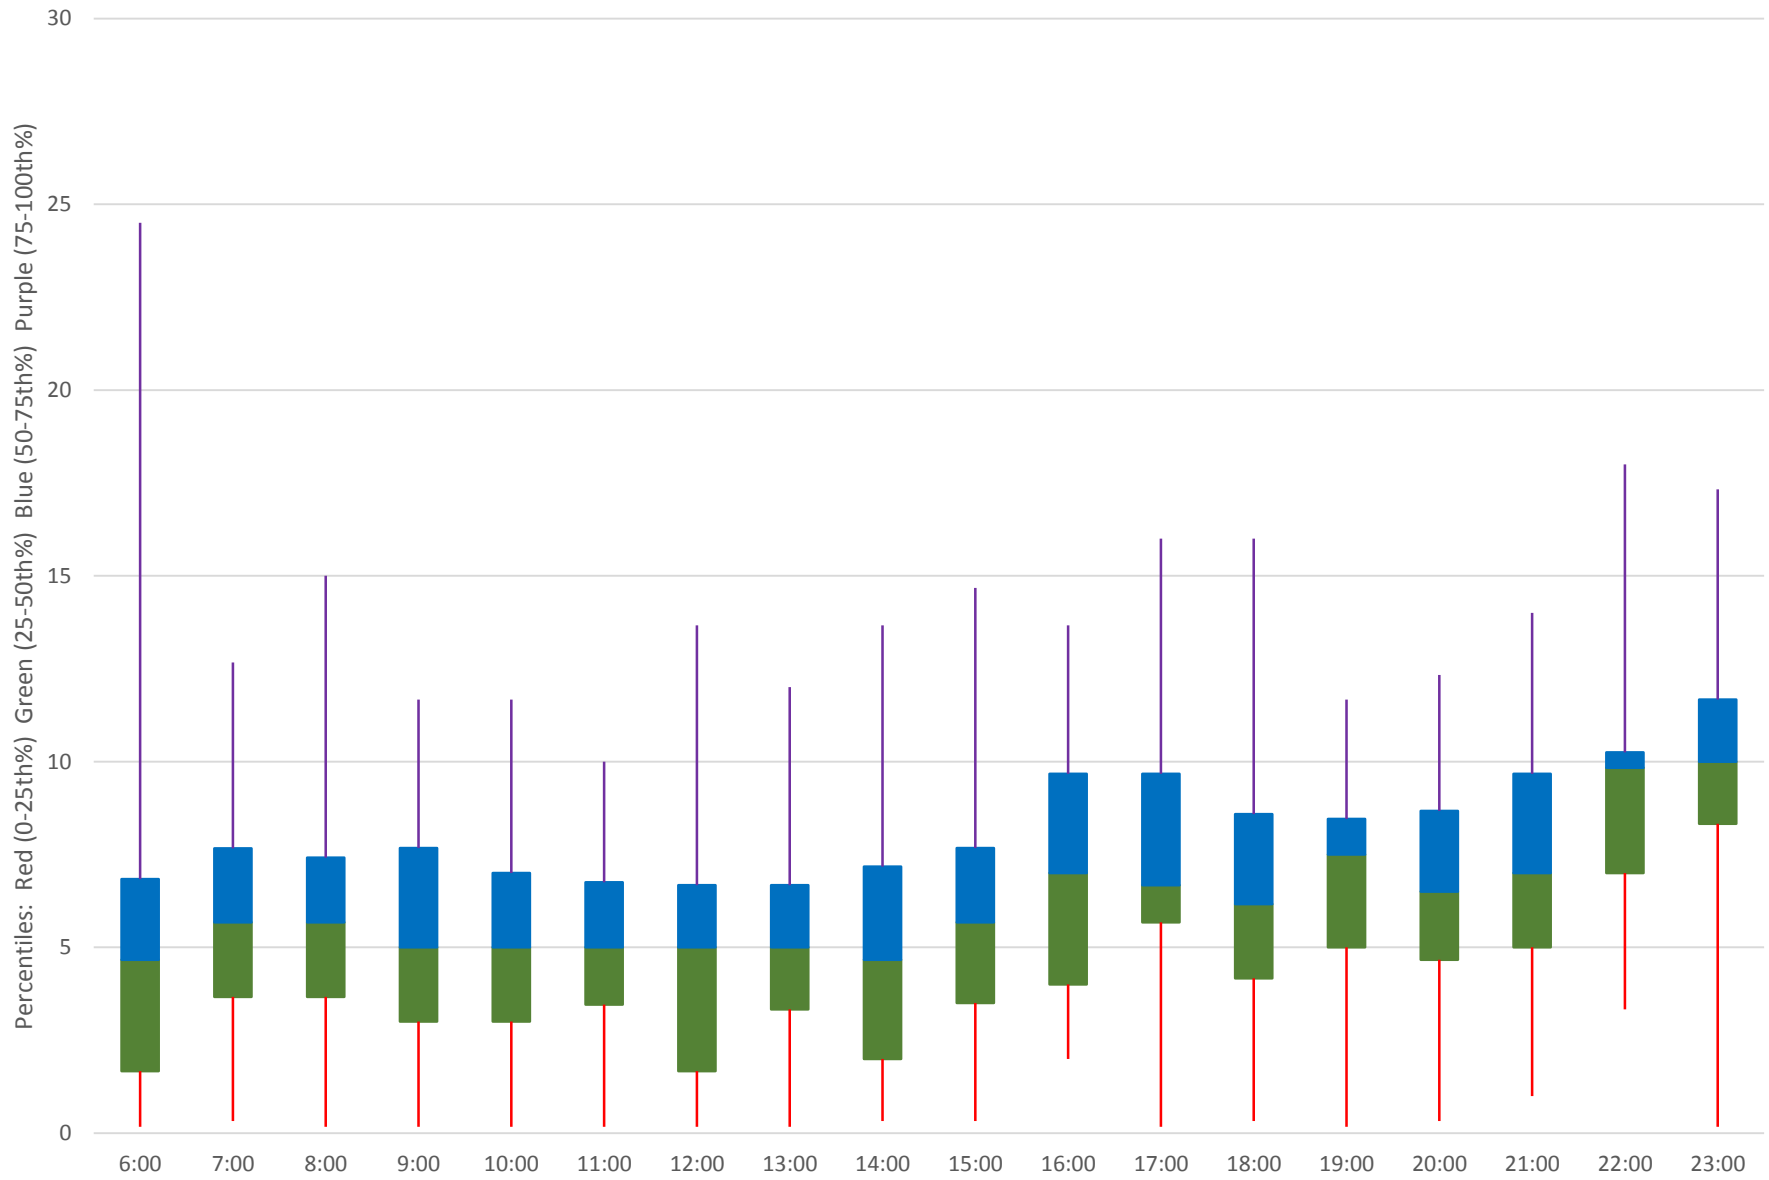

36 Finch West Headways at Islington Eastbound June 2020 Weekday Statistics

— Average Week 1 Std Devn Week 1 — Average Week 2 Std Devn Week 2 — Average Week 3
..... Std Devn Week 3 — Average Week 4 Std Devn Week 4 — Average Week 5 Std Devn Week 5

36 Finch West Headways at Islington Eastbound June 2020

36 Finch West Headways at Islington Eastbound June 2020

Quartiles Week 1

36 Finch West Headways at Islington Eastbound June 2020

36 Finch West Headways at Islington Eastbound June 2020