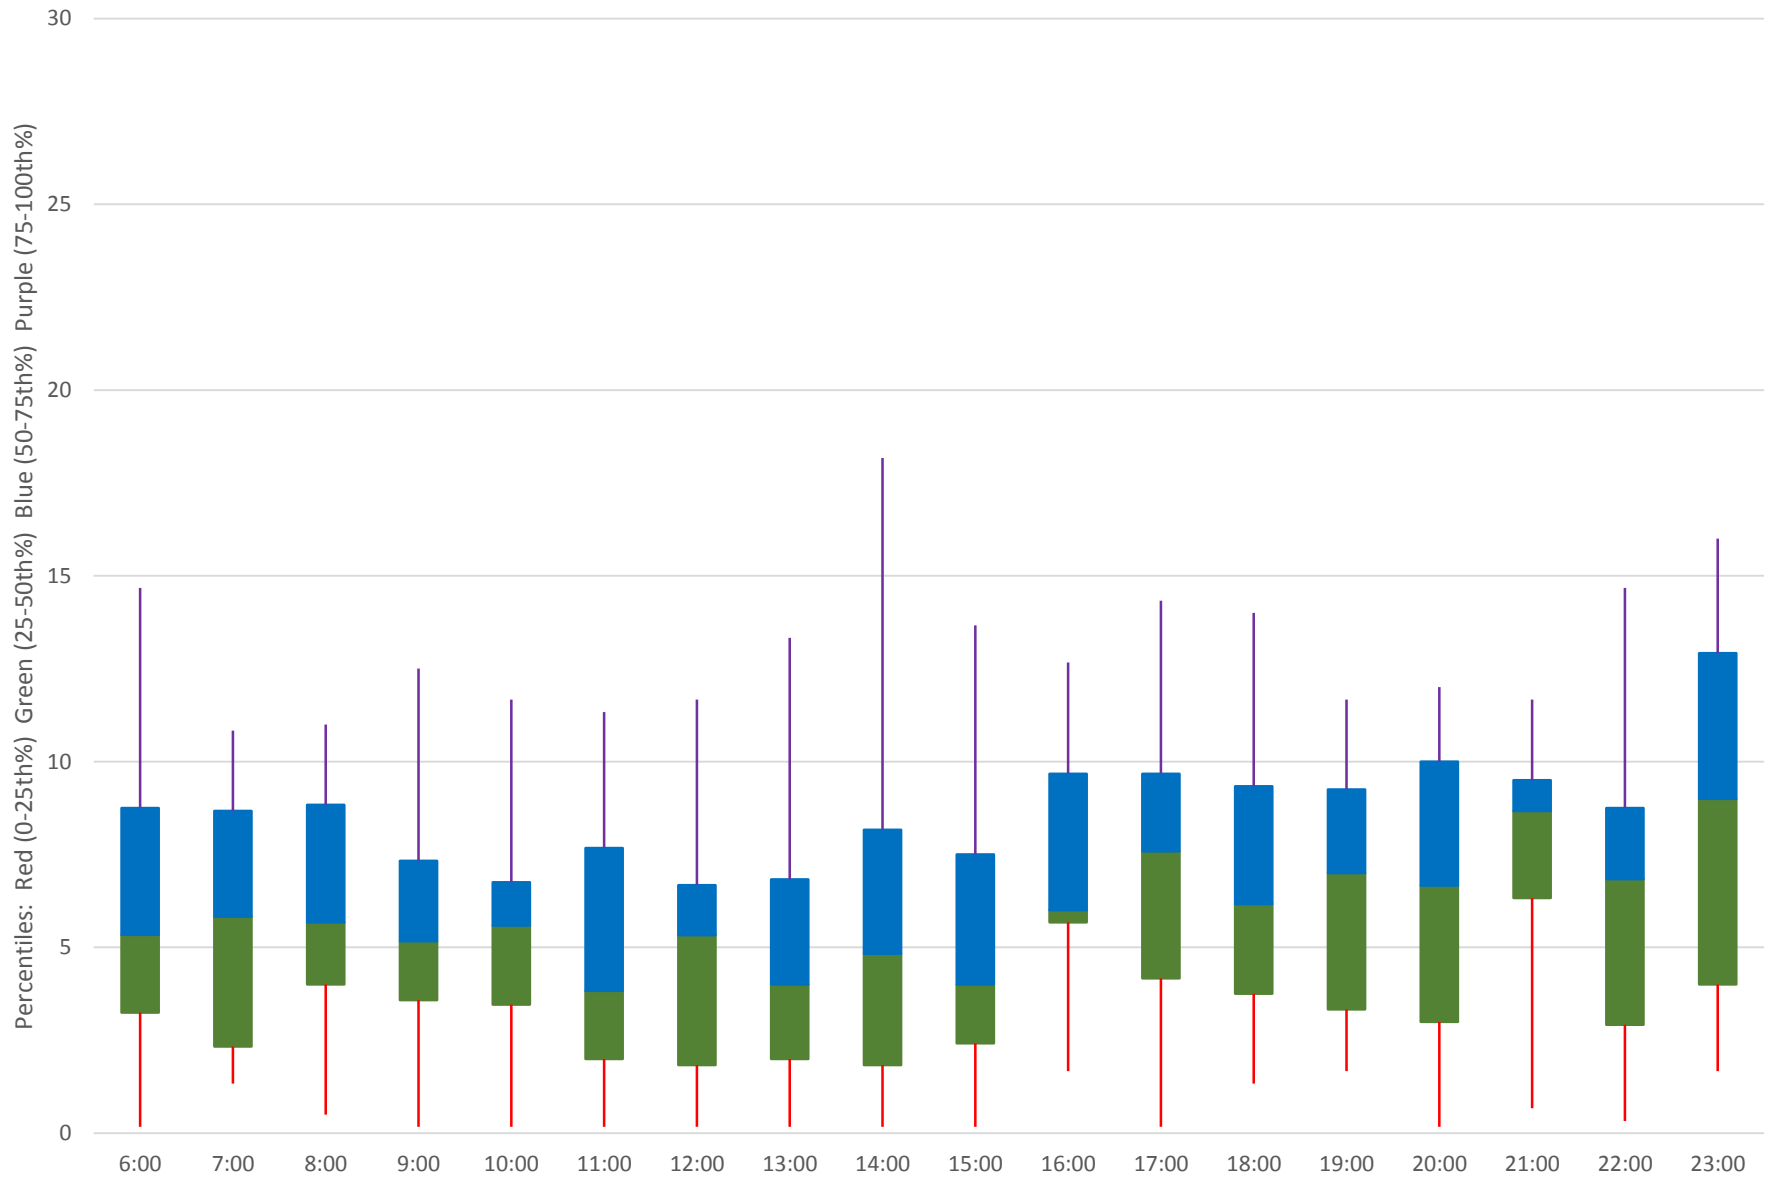

Quartiles Week 4

36 Finch West Headways at Islington Eastbound June 2020

36 Finch West Headways at Islington Eastbound June 2020

Quartiles Week 5

36 Finch West Headways at Islington Eastbound June 2020 Saturday Statistics

36 Finch West Headways at Islington Eastbound June 2020

36 Finch West Headways at Islington Eastbound June 2020

Quartiles Saturdays

36 Finch West Headways at Islington Eastbound June 2020 Sunday Statistics