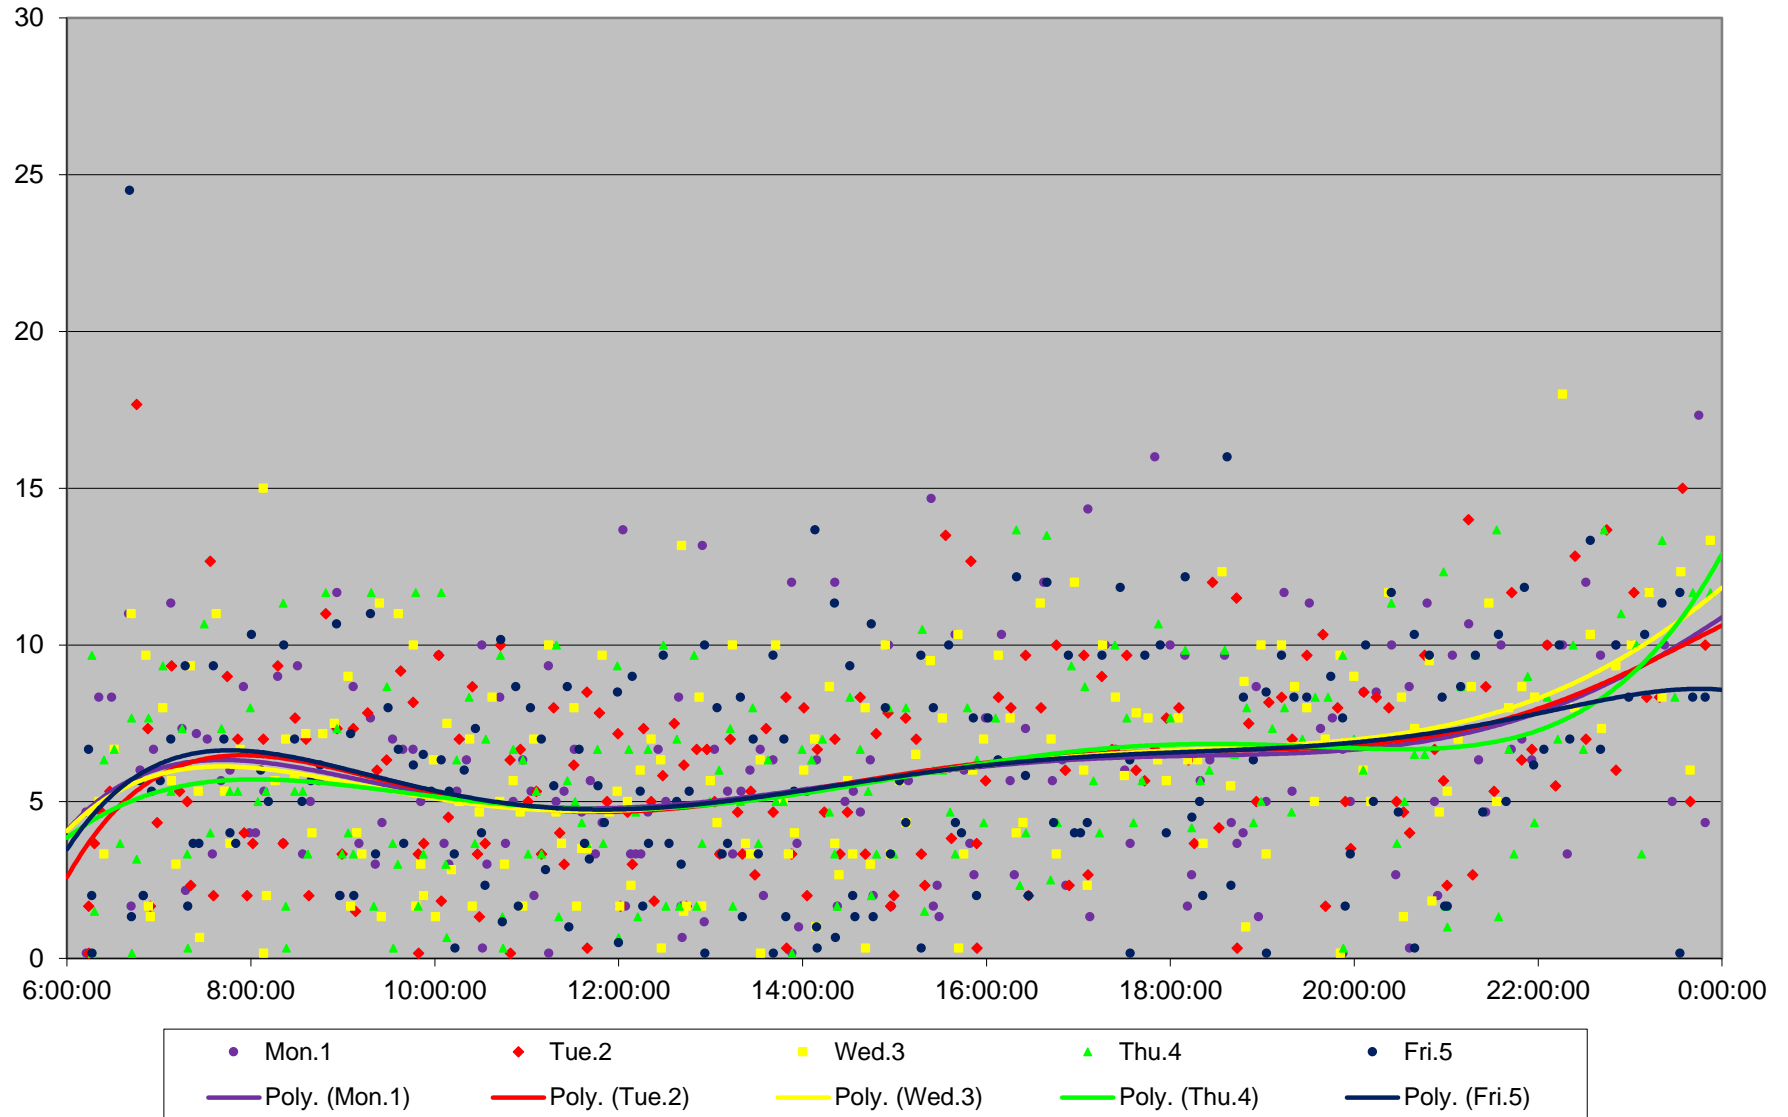

36 Finch West Headways at Islington Eastbound June 2020 Weekday Statistics

— Average Week 1 Std Devn Week 1 — Average Week 2 Std Devn Week 2 — Average Week 3
..... Std Devn Week 3 — Average Week 4 Std Devn Week 4 — Average Week 5 Std Devn Week 5

36 Finch West Headways at Islington Eastbound June 2020

36 Finch West Headways at Islington Eastbound June 2020

Quartiles Week 1

36 Finch West Headways at Islington Eastbound June 2020

36 Finch West Headways at Islington Eastbound June 2020