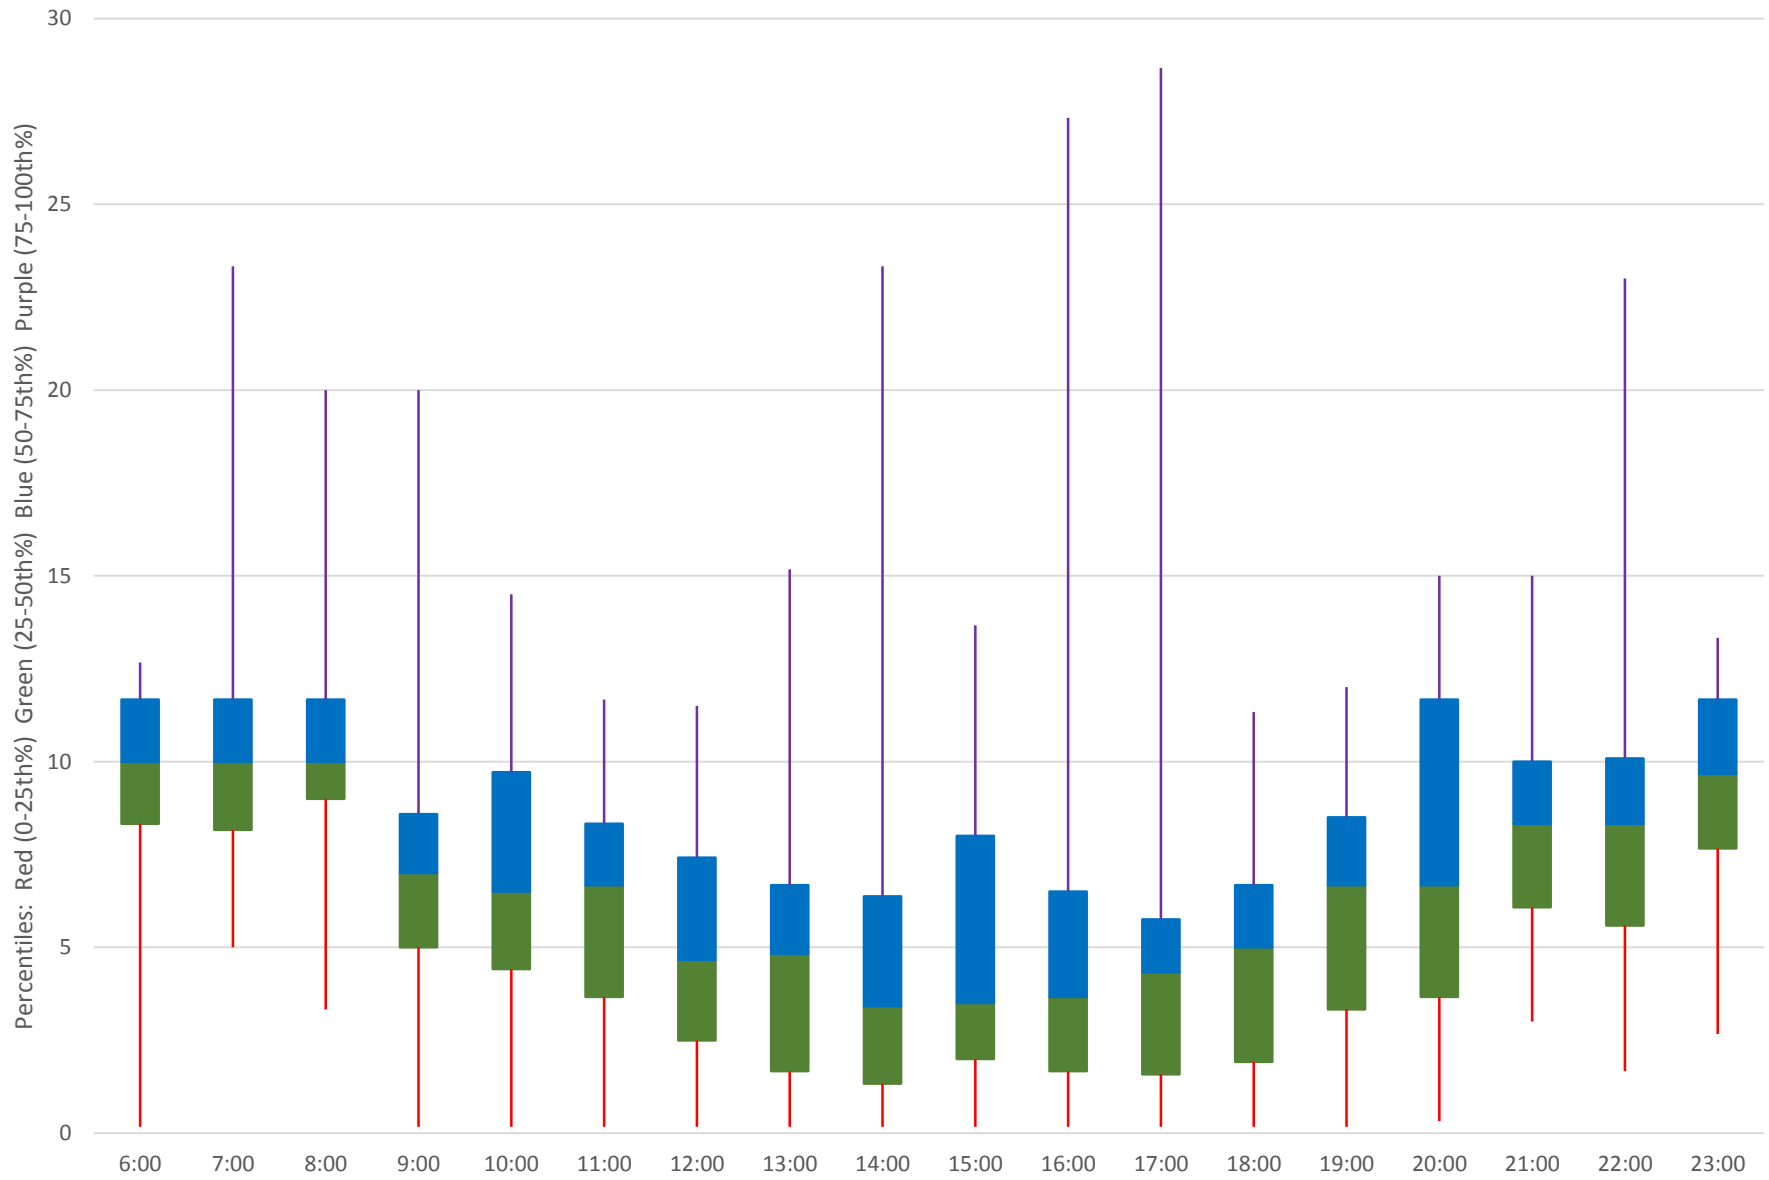

Quartiles Week 4

36 Finch West Headways at Islington Eastbound June 2020

36 Finch West Headways at Islington Eastbound June 2020

Quartiles Week 5

36 Finch West Headways at Islington Eastbound June 2020 Saturday Statistics

36 Finch West Headways at Islington Eastbound June 2020

36 Finch West Headways at Islington Eastbound June 2020

Quartiles Saturdays

36 Finch West Headways at Islington Eastbound June 2020 Sunday Statistics