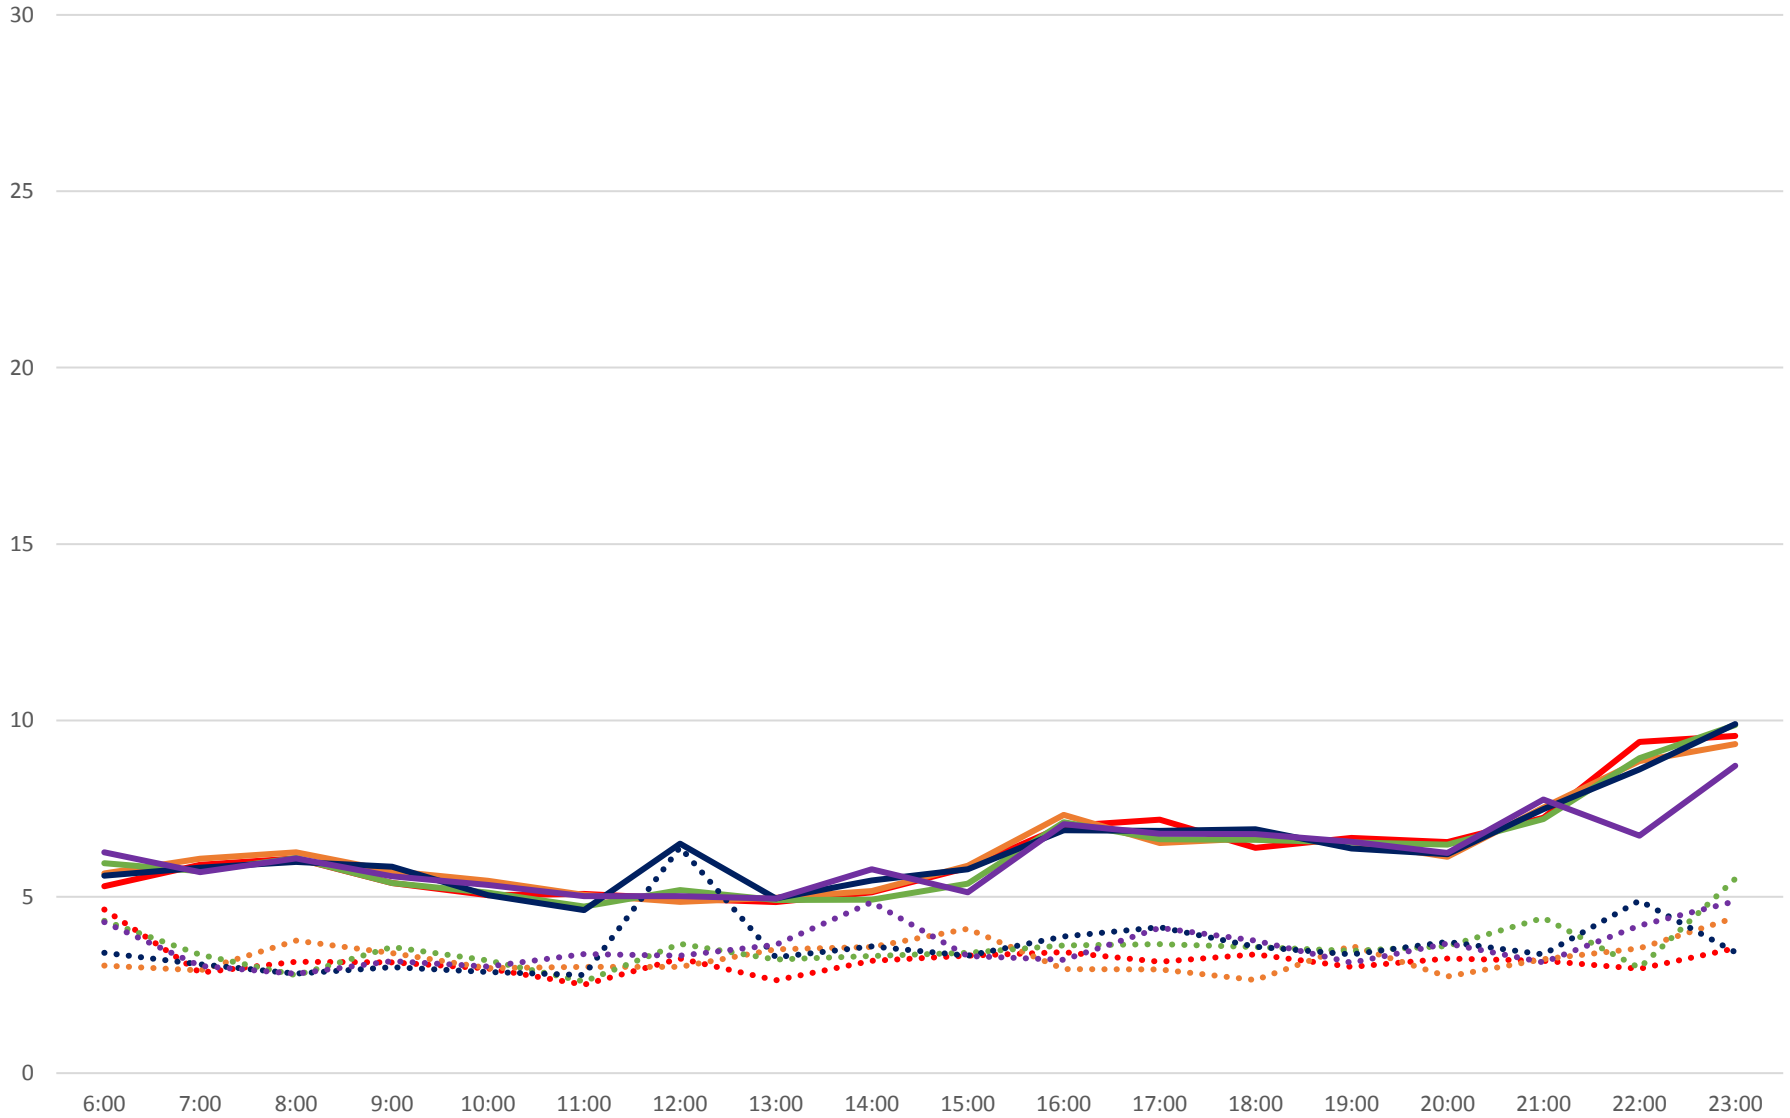

36 Finch West Headways at Islington Eastbound June 2020 Weekday Statistics

— Average Week 1 Std Devn Week 1 — Average Week 2 Std Devn Week 2 — Average Week 3
..... Std Devn Week 3 — Average Week 4 Std Devn Week 4 — Average Week 5 Std Devn Week 5

36 Finch West Headways at Islington Eastbound June 2020

36 Finch West Headways at Islington Eastbound June 2020

Quartiles Week 1

36 Finch West Headways at Islington Eastbound June 2020

36 Finch West Headways at Islington Eastbound June 2020

36 Finch West Headways at Islington Eastbound June 2020

36 Finch West Headways at Islington Eastbound June 2020

Quartiles Saturdays

36 Finch West Headways at Islington Eastbound June 2020 Sunday Statistics