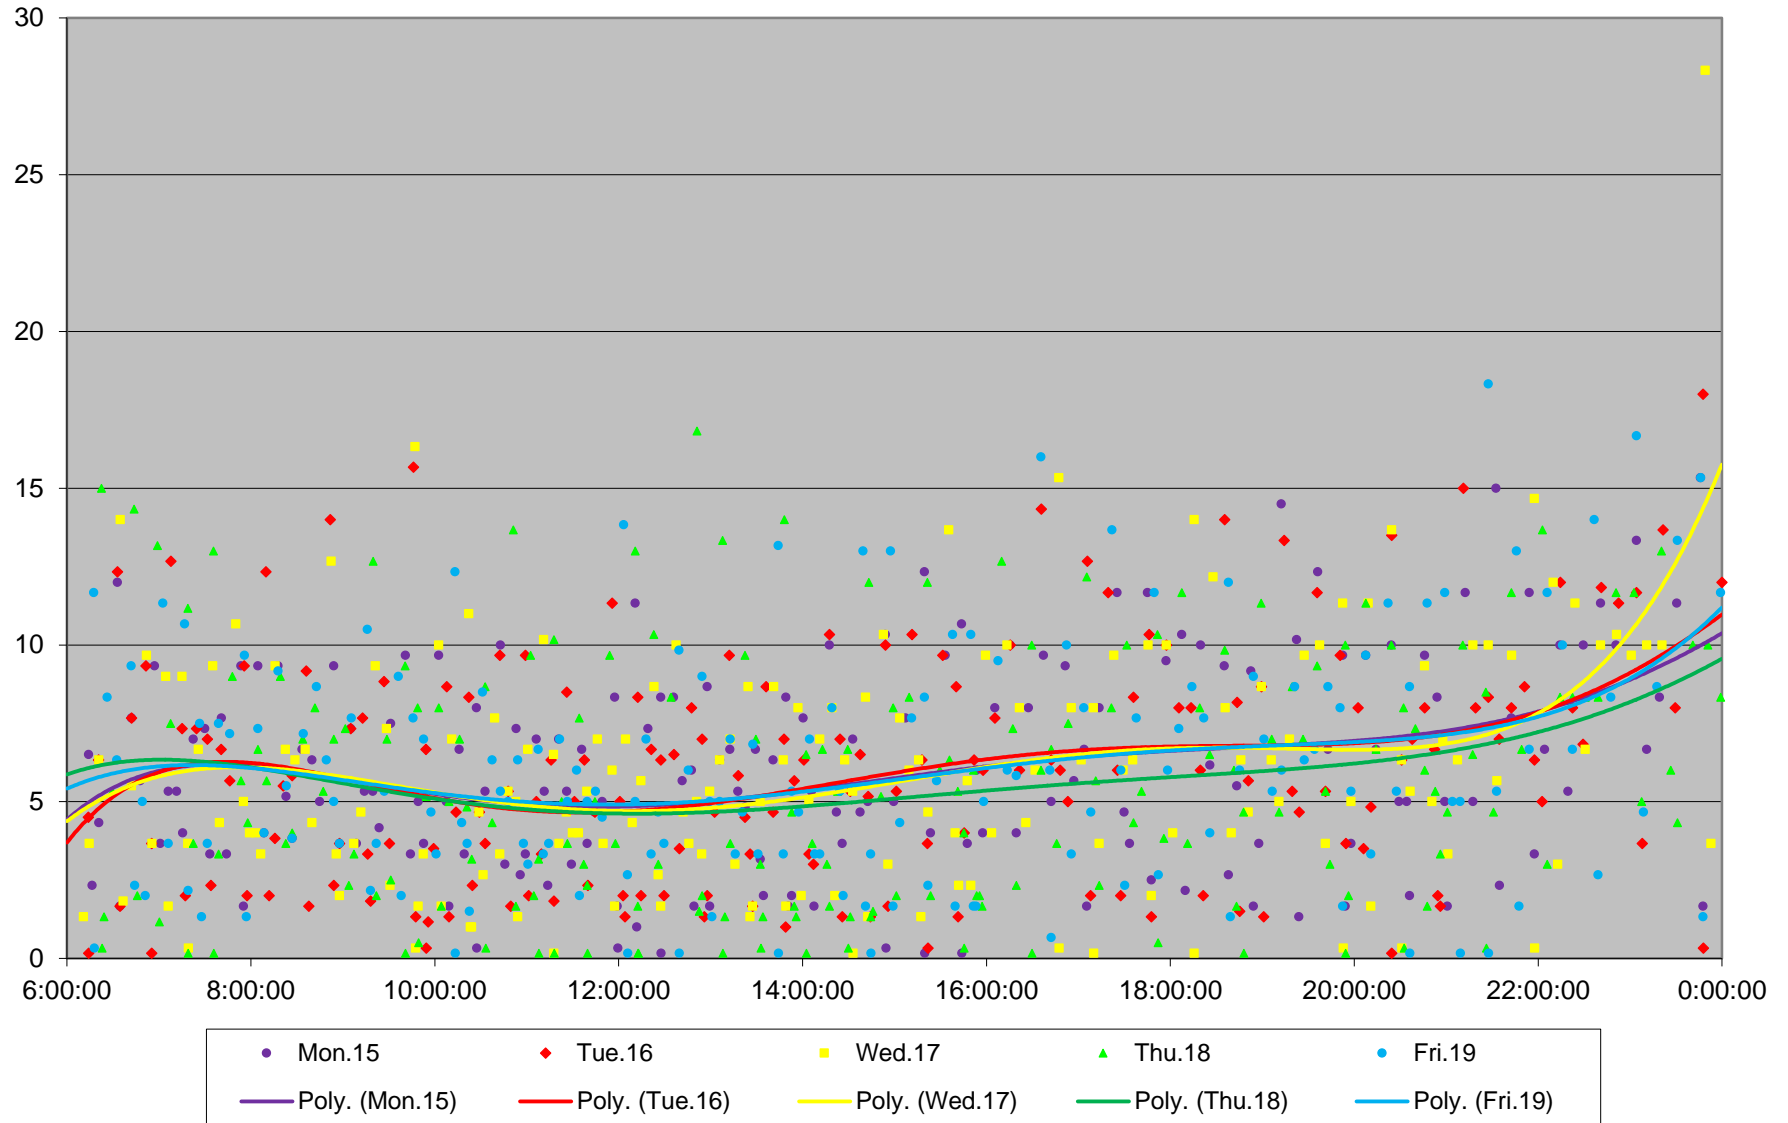

36 Finch West Headways at Islington Eastbound June 2020