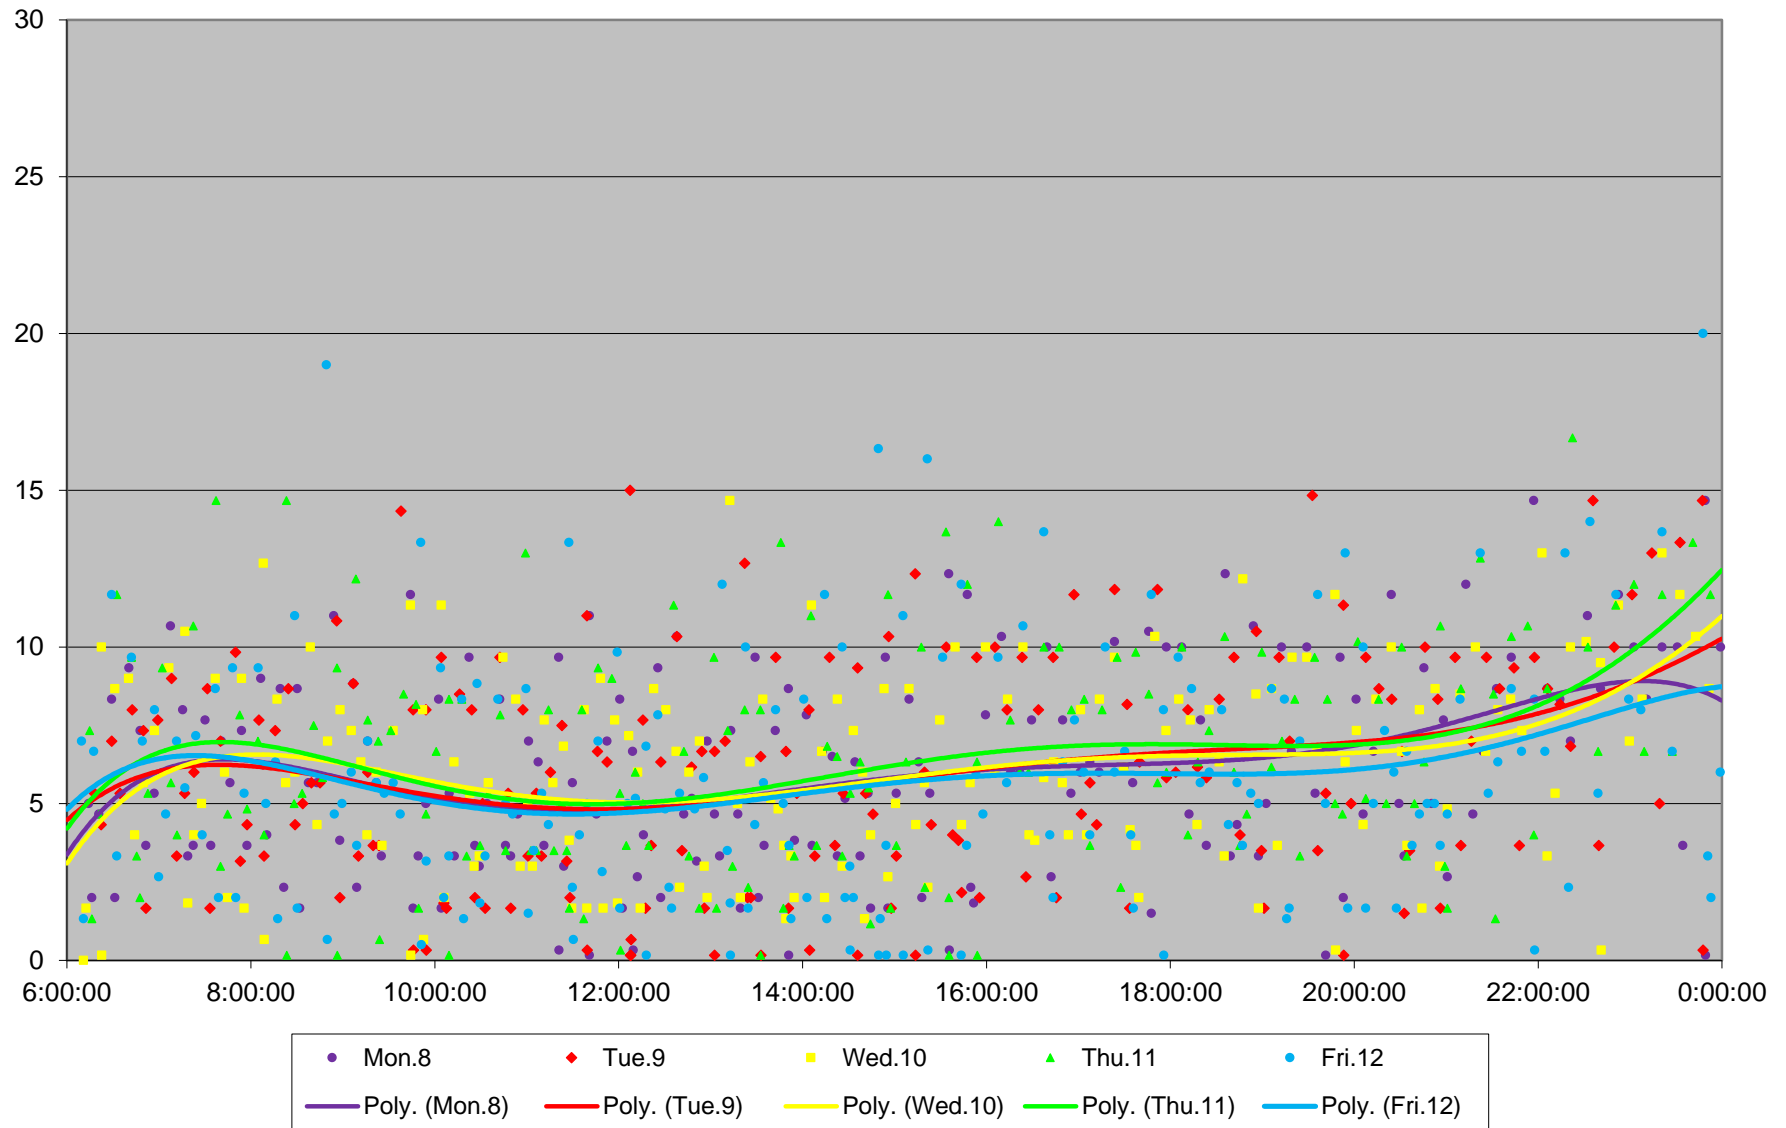

36 Finch West Headways at Islington Eastbound June 2020 Weekday Statistics

— Average Week 1 Std Devn Week 1 — Average Week 2 Std Devn Week 2 — Average Week 3
..... Std Devn Week 3 — Average Week 4 Std Devn Week 4 — Average Week 5 Std Devn Week 5

36 Finch West Headways at Islington Eastbound June 2020

36 Finch West Headways at Islington Eastbound June 2020

Quartiles Week 1

36 Finch West Headways at Islington Eastbound June 2020

36 Finch West Headways at Islington Eastbound June 2020