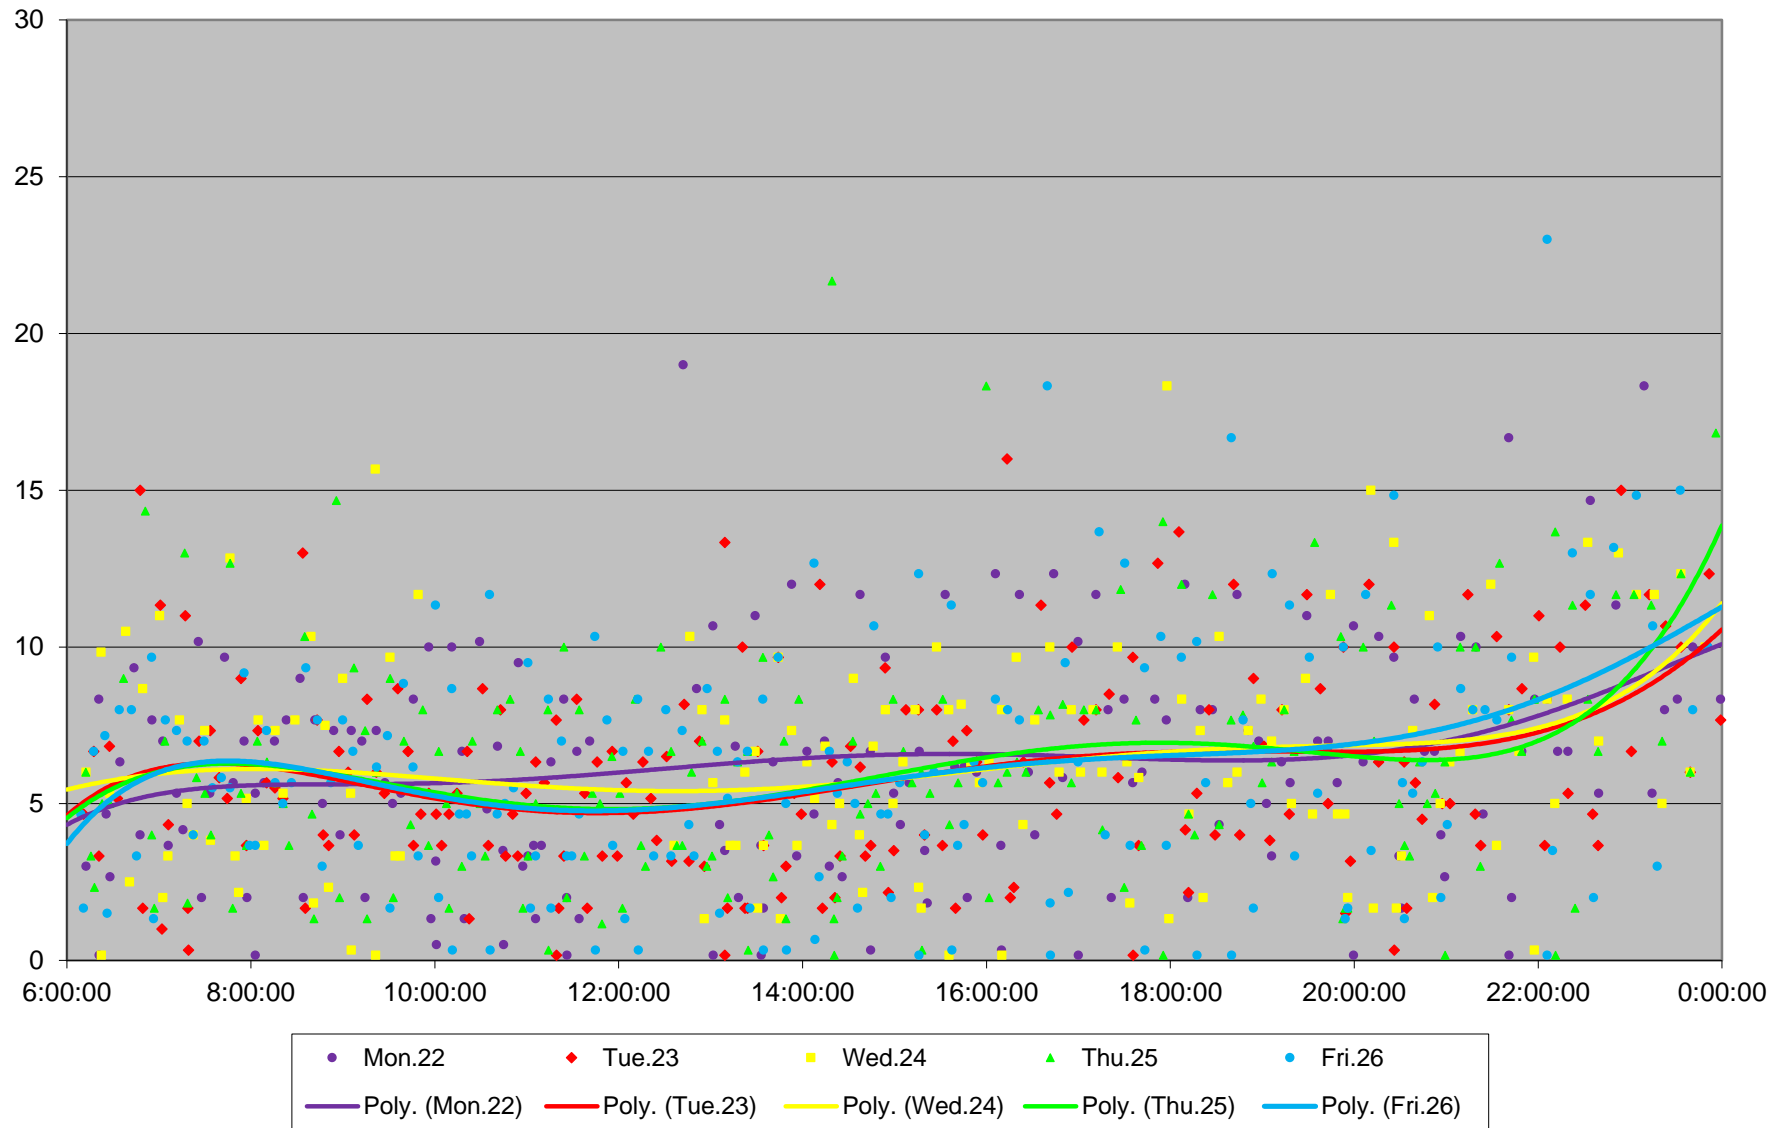

36 Finch West Headways at Islington Eastbound June 2020 Weekday Statistics

— Average Week 1 Std Devn Week 1 — Average Week 2 Std Devn Week 2 — Average Week 3
..... Std Devn Week 3 — Average Week 4 Std Devn Week 4 — Average Week 5 Std Devn Week 5

Quartiles Week 2

36 Finch West Headways at Islington Eastbound June 2020

36 Finch West Headways at Islington Eastbound June 2020 Quartiles Week 3

36 Finch West Headways at Islington Eastbound June 2020

36 Finch West Headways at Islington Eastbound June 2020

Quartiles Week 4

36 Finch West Headways at Islington Eastbound June 2020

36 Finch West Headways at Islington Eastbound June 2020

Quartiles Week 5

36 Finch West Headways at Islington Eastbound June 2020 Saturday Statistics

36 Finch West Headways at Islington Eastbound June 2020

36 Finch West Headways at Islington Eastbound June 2020

Quartiles Saturdays

36 Finch West Headways at Islington Eastbound June 2020 Sunday Statistics