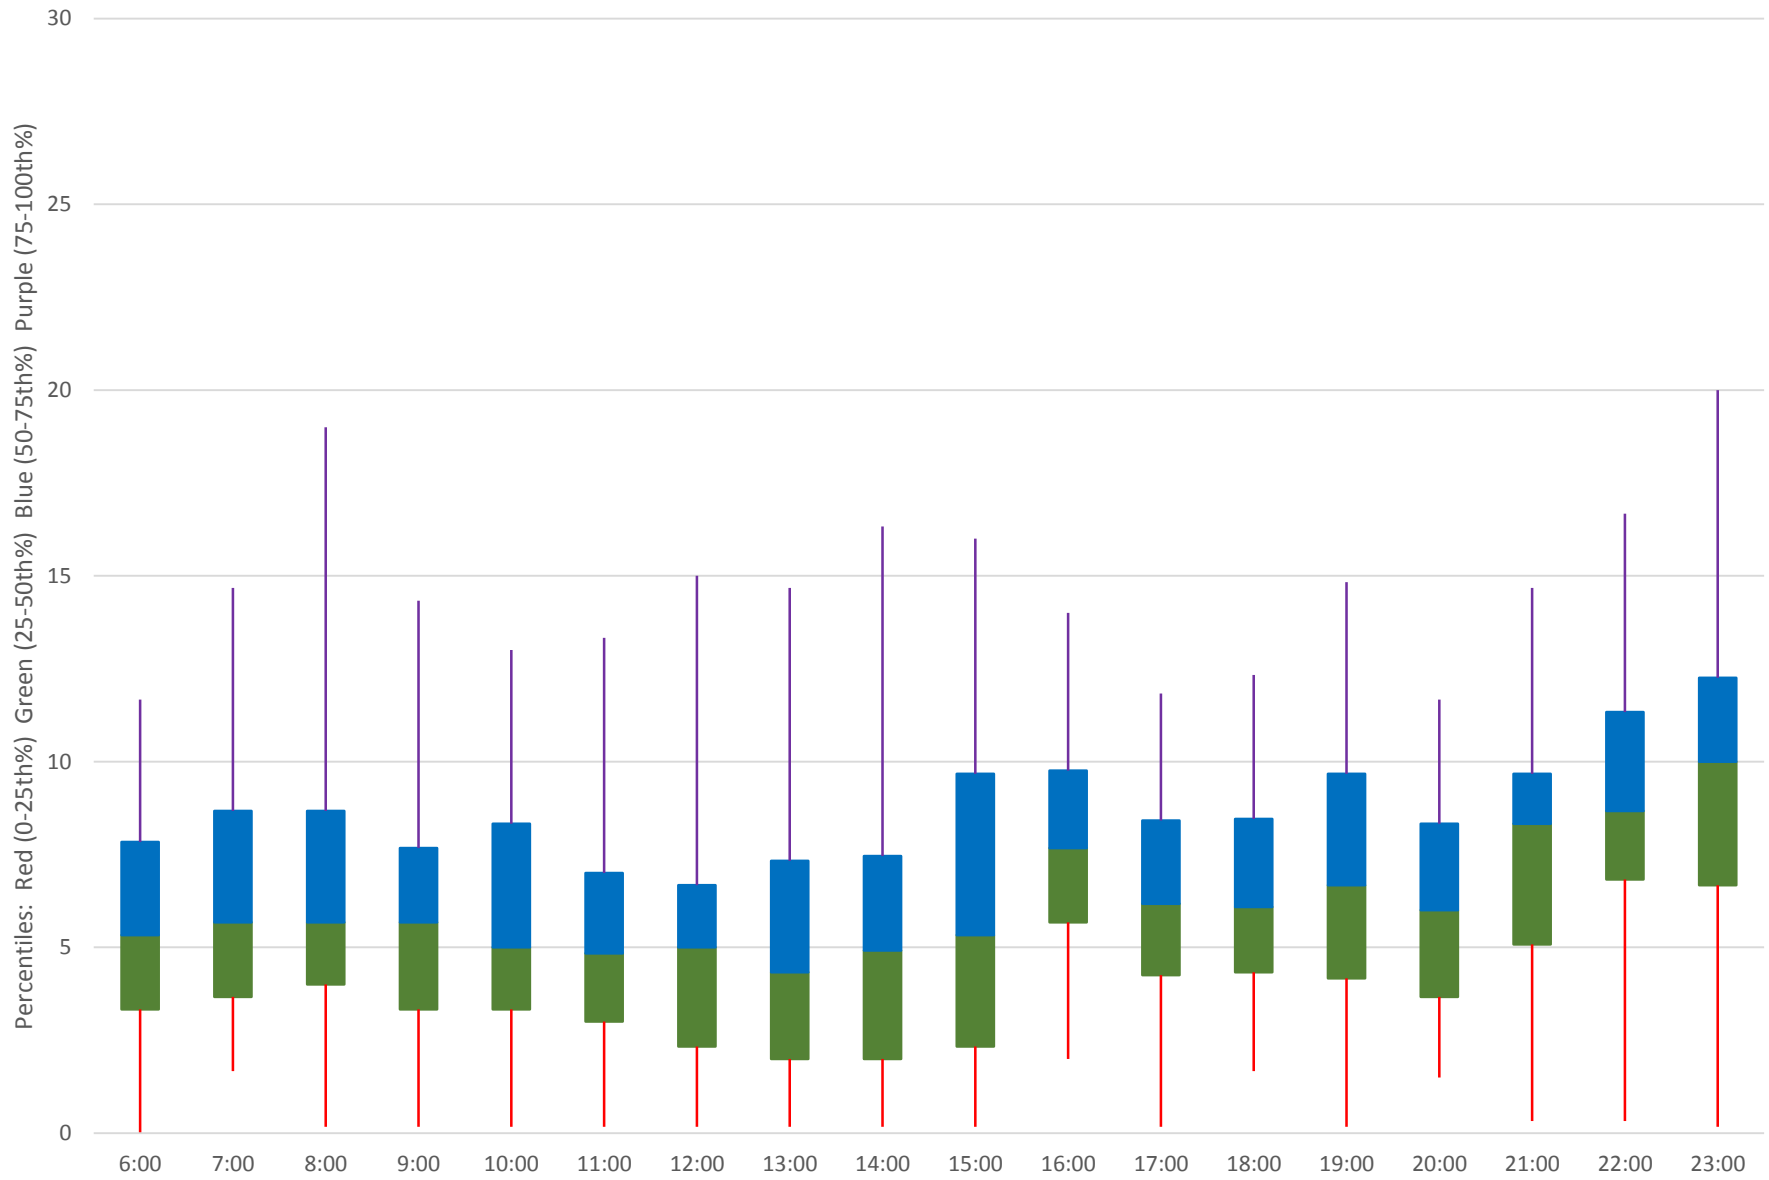

36 Finch West Headways at Islington Eastbound June 2020

Quartiles Week 2