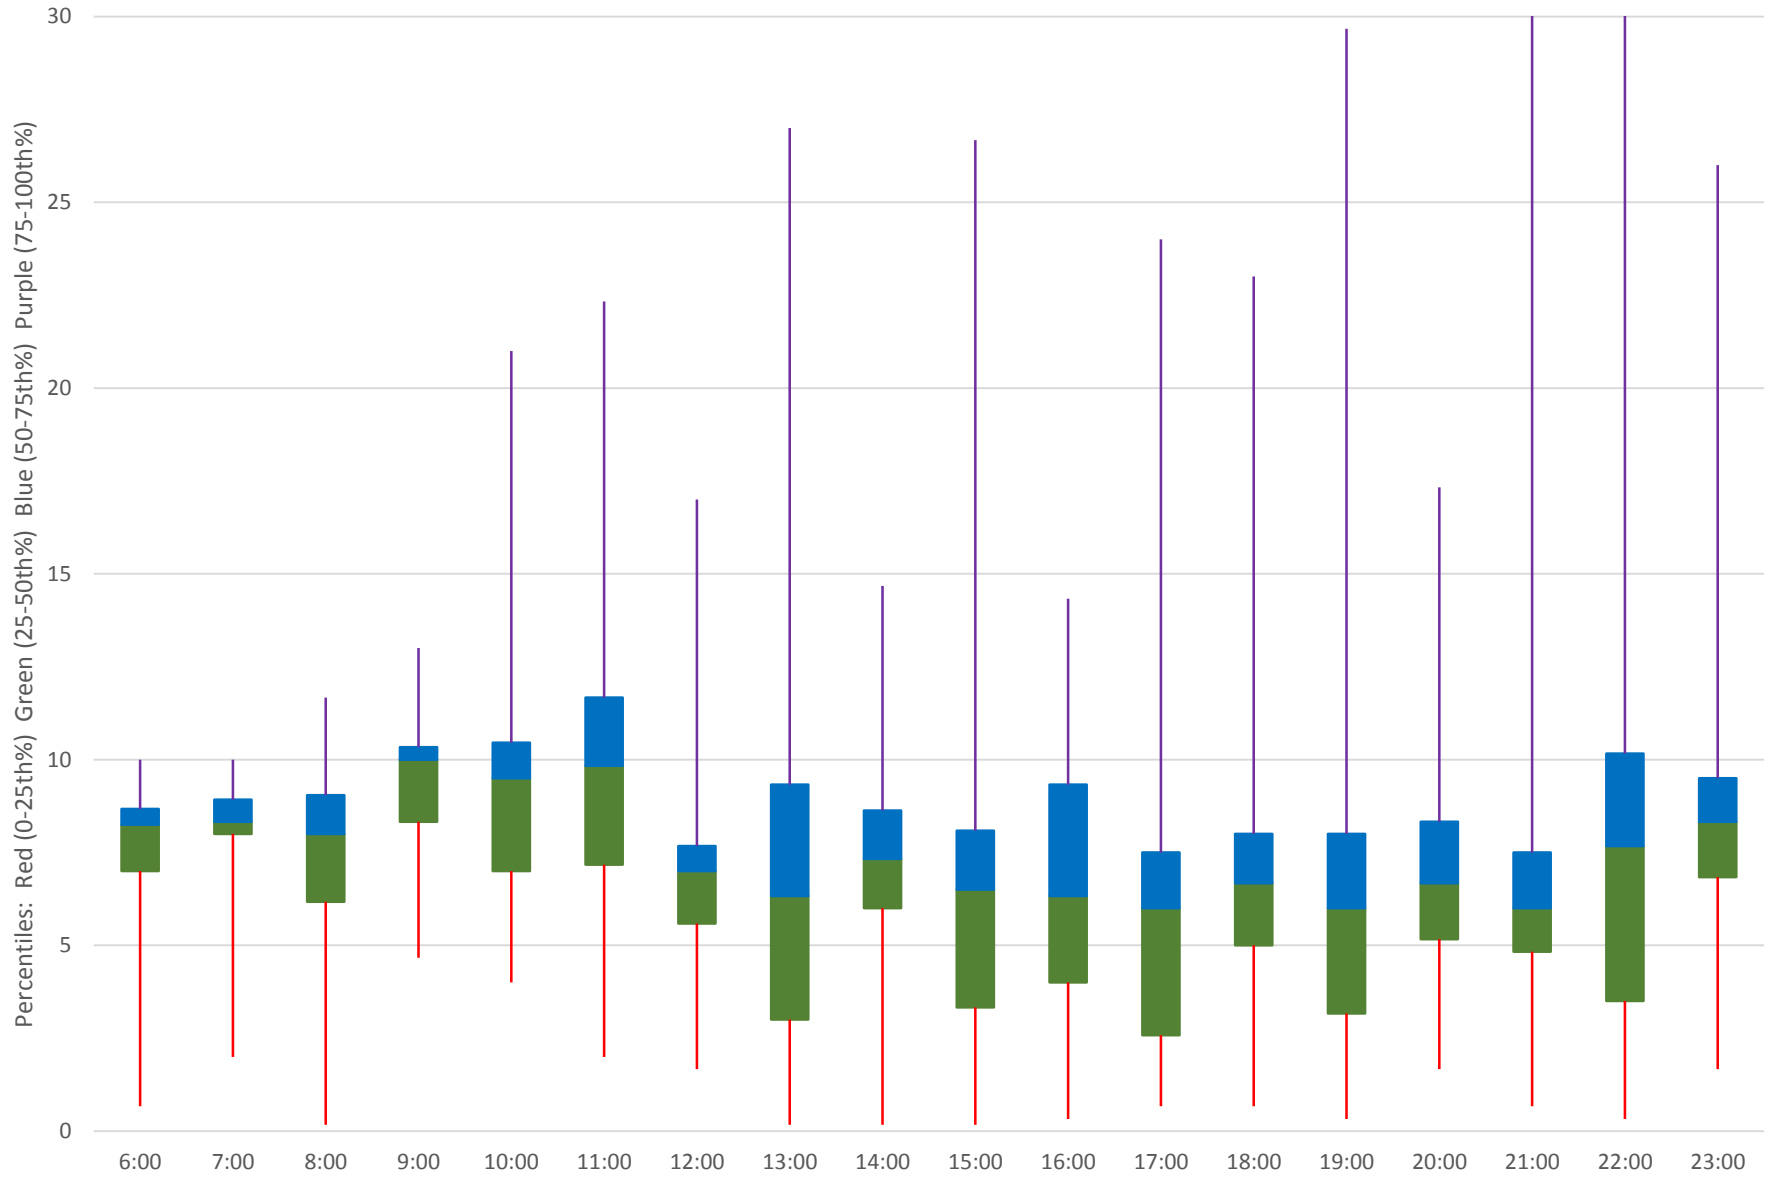

35 Jane Headways at N of Jane Stn Northbound July 2020 Sunday Statistics

35 Jane Headways at N of Jane Stn Northbound July 2020 Quartiles Saturdays