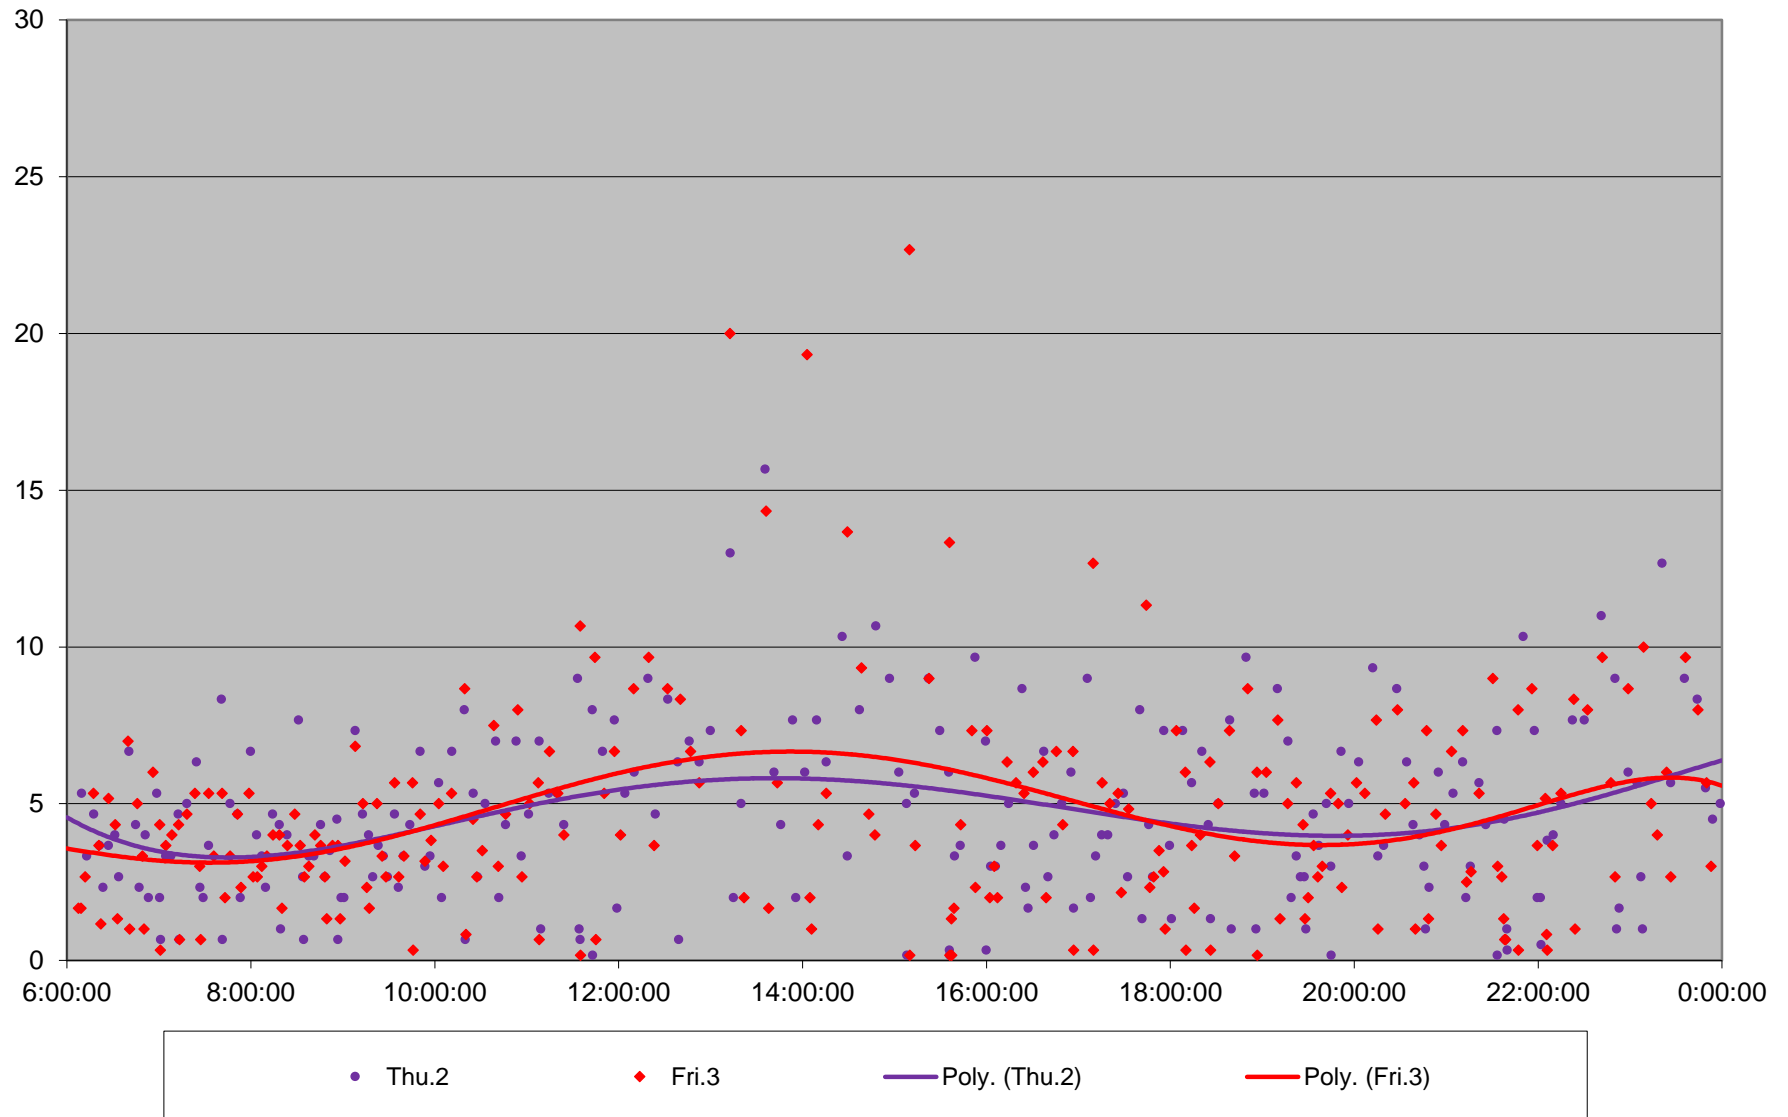

35 Jane Headways at N of Jane Stn Northbound July 2020