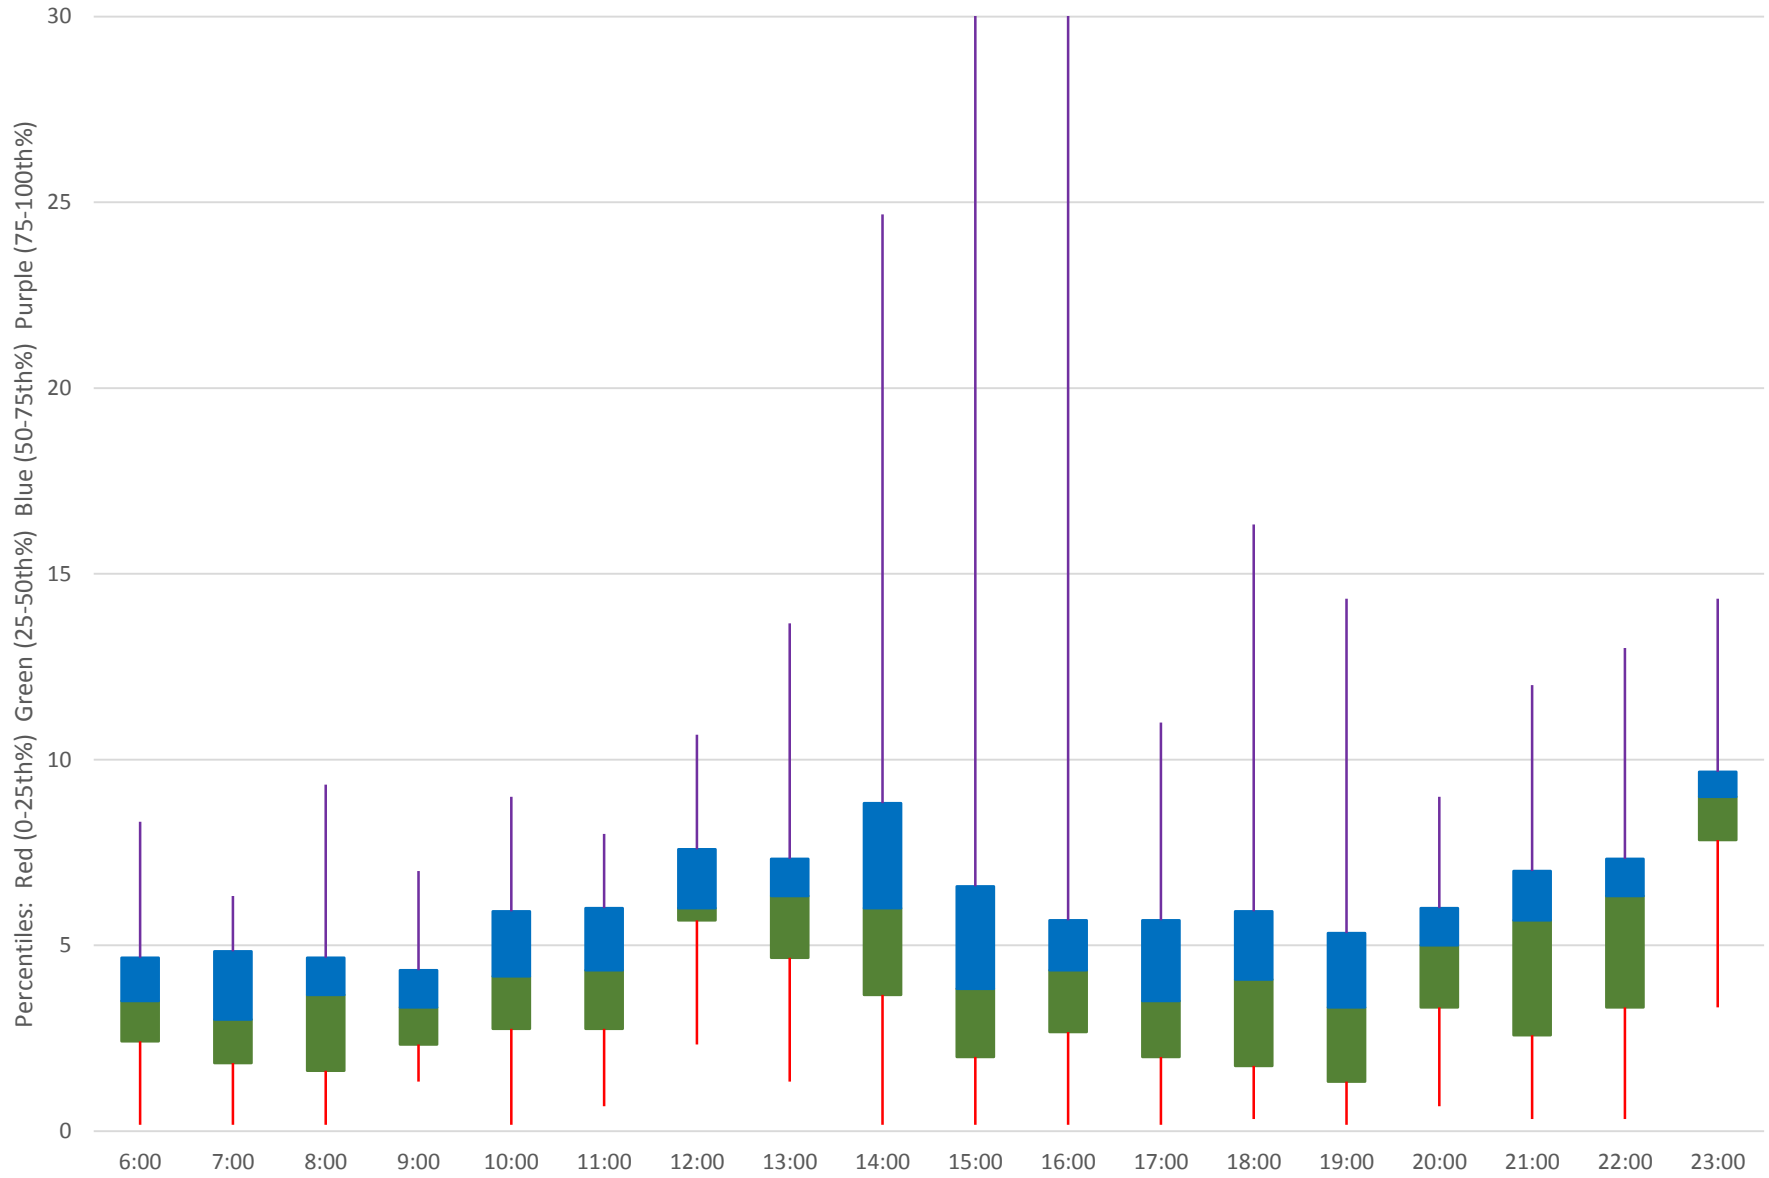

35 Jane Headways at N of Jane Stn Northbound July 2020 Quartiles Week 3