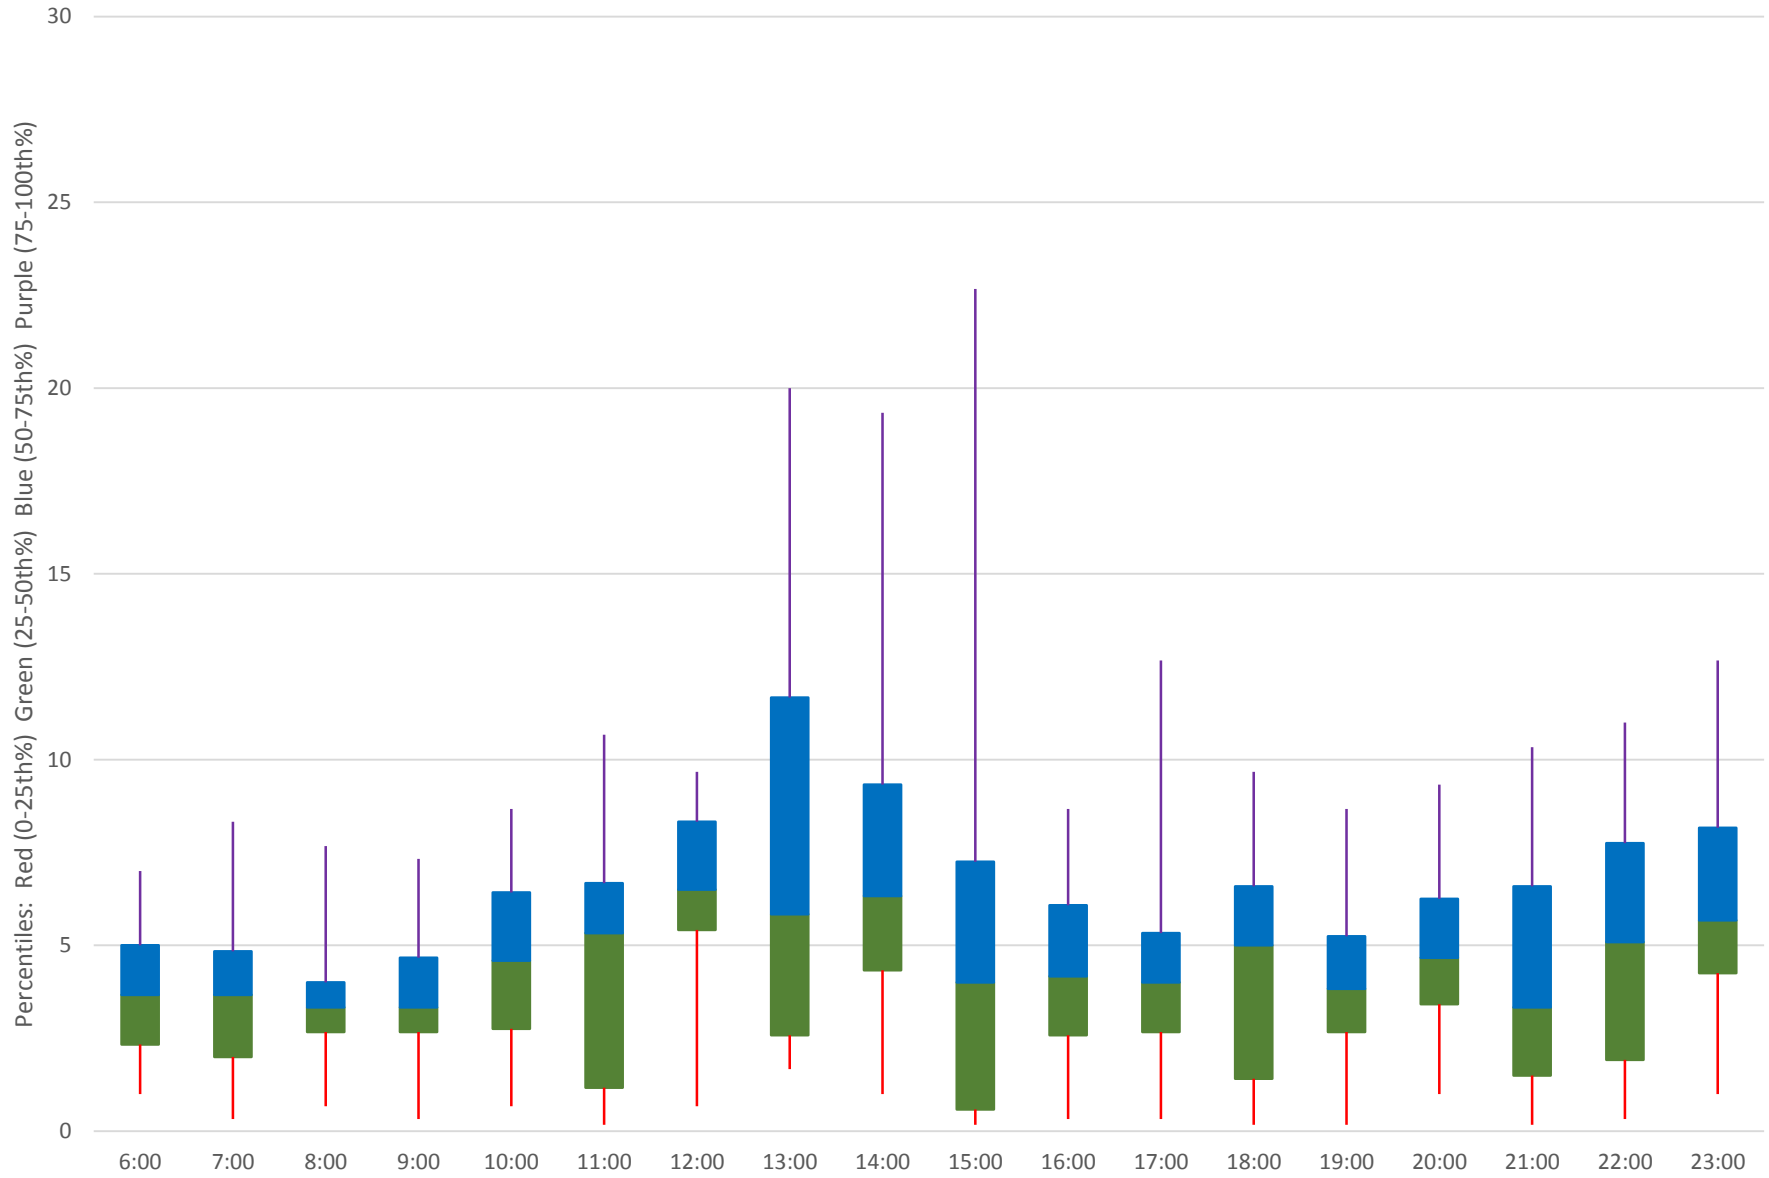

35 Jane Headways at N of Jane Stn Northbound July 2020

Quartiles Week 1