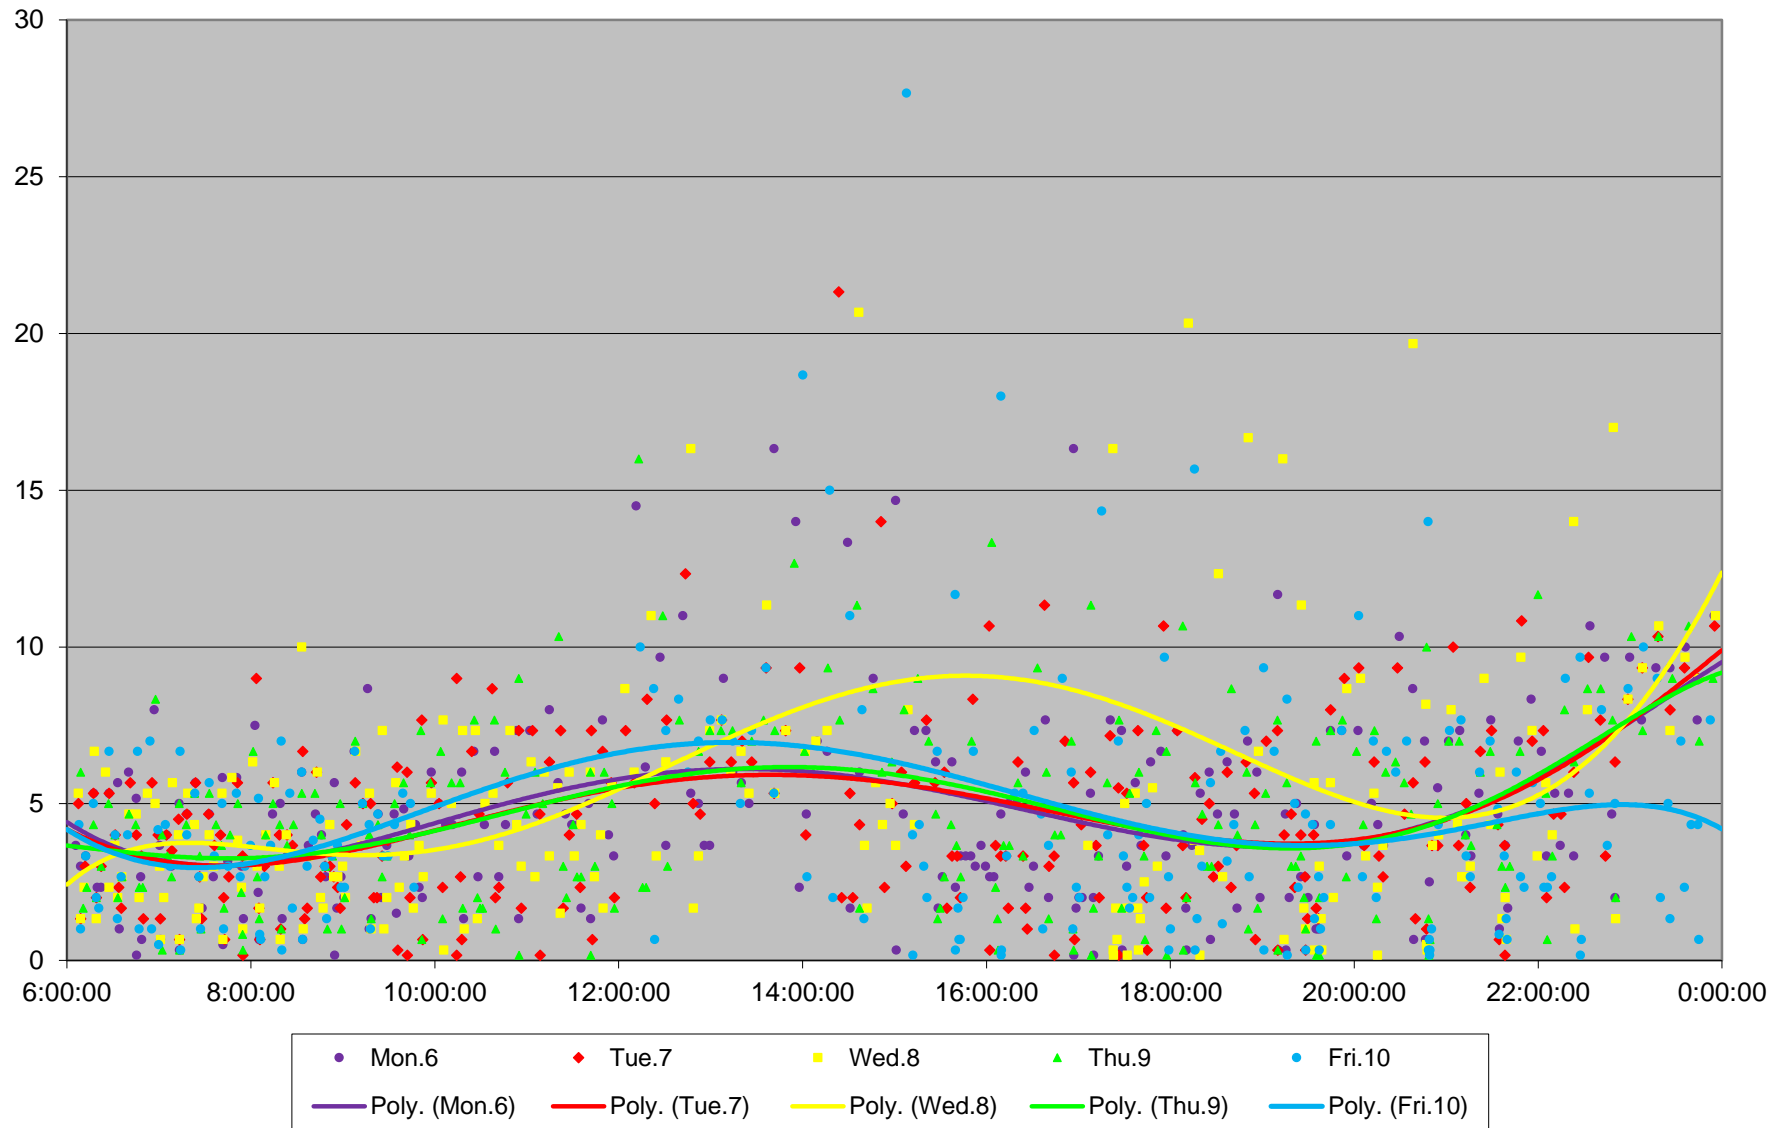

35 Jane Headways at N of Jane Stn Northbound July 2020