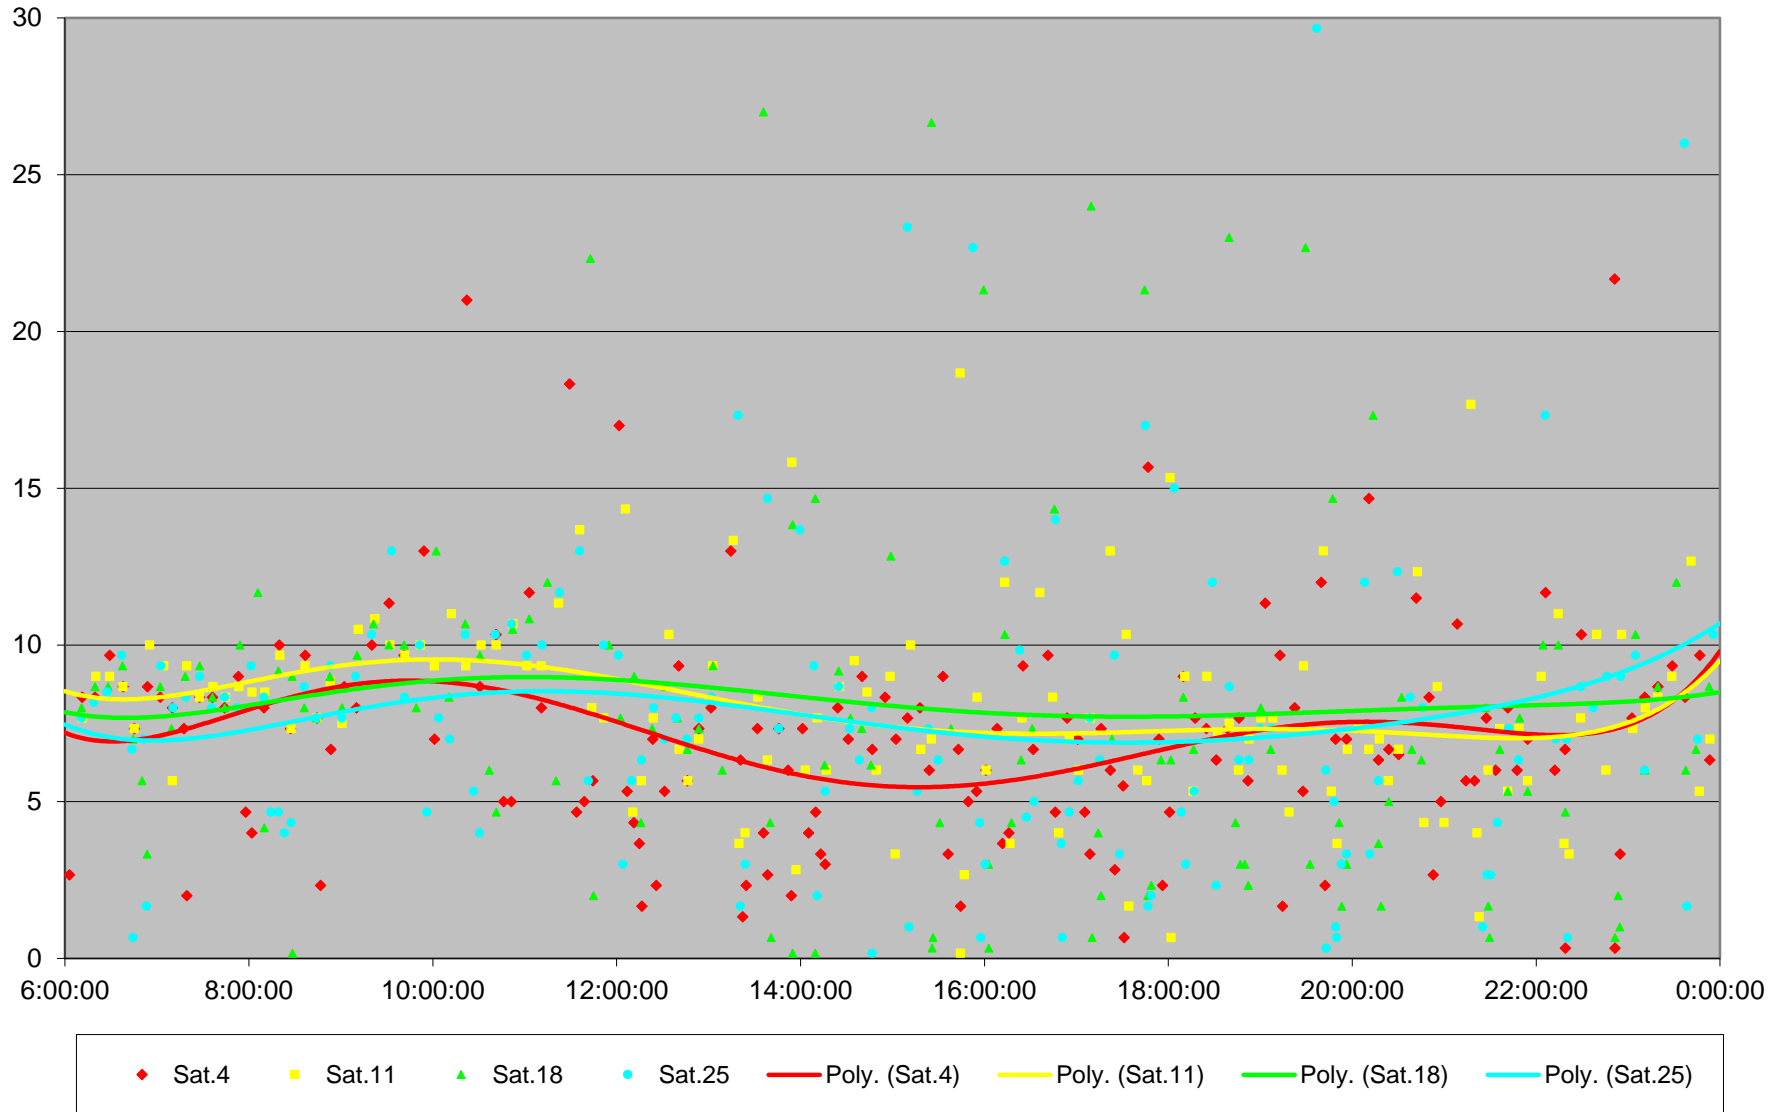

35 Jane Headways at N of Jane Stn Northbound July 2020