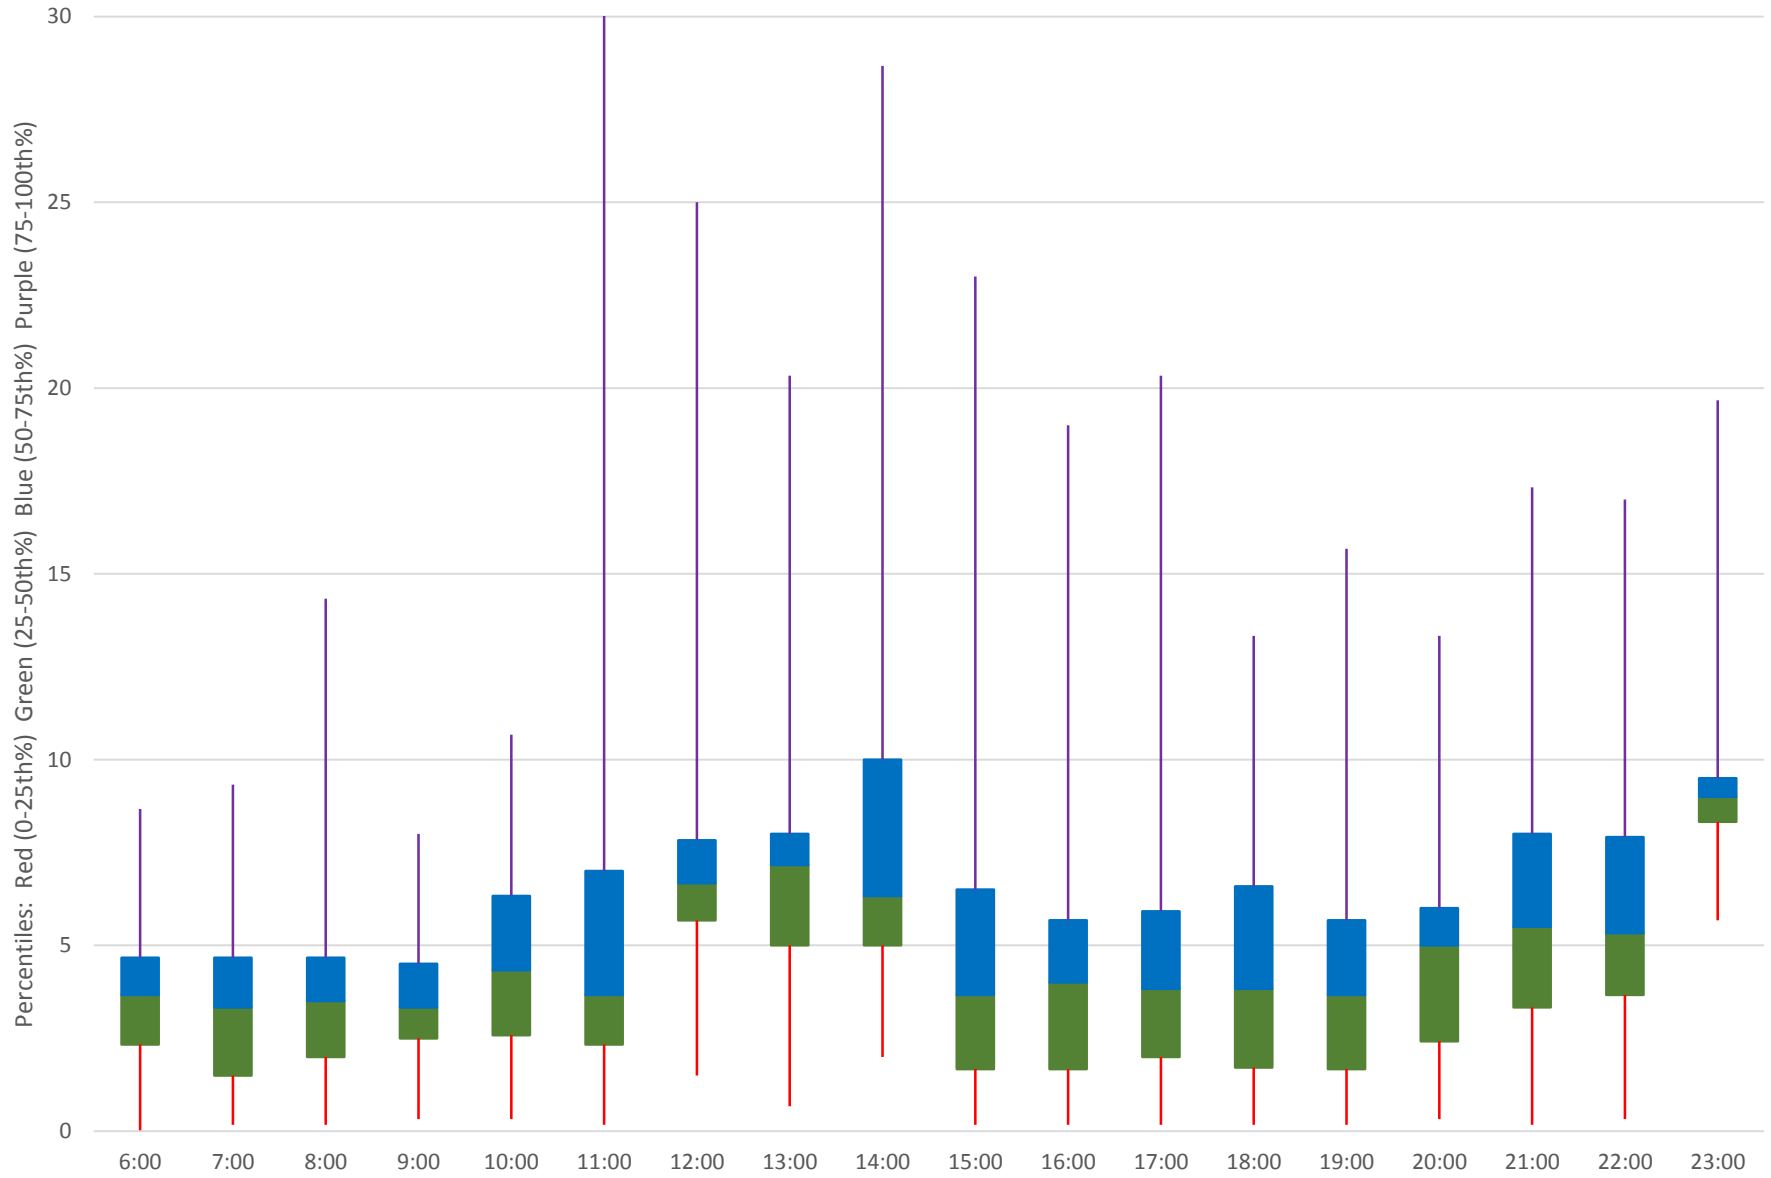

35 Jane Headways at N of Jane Stn Northbound July 2020 Quartiles Week 4