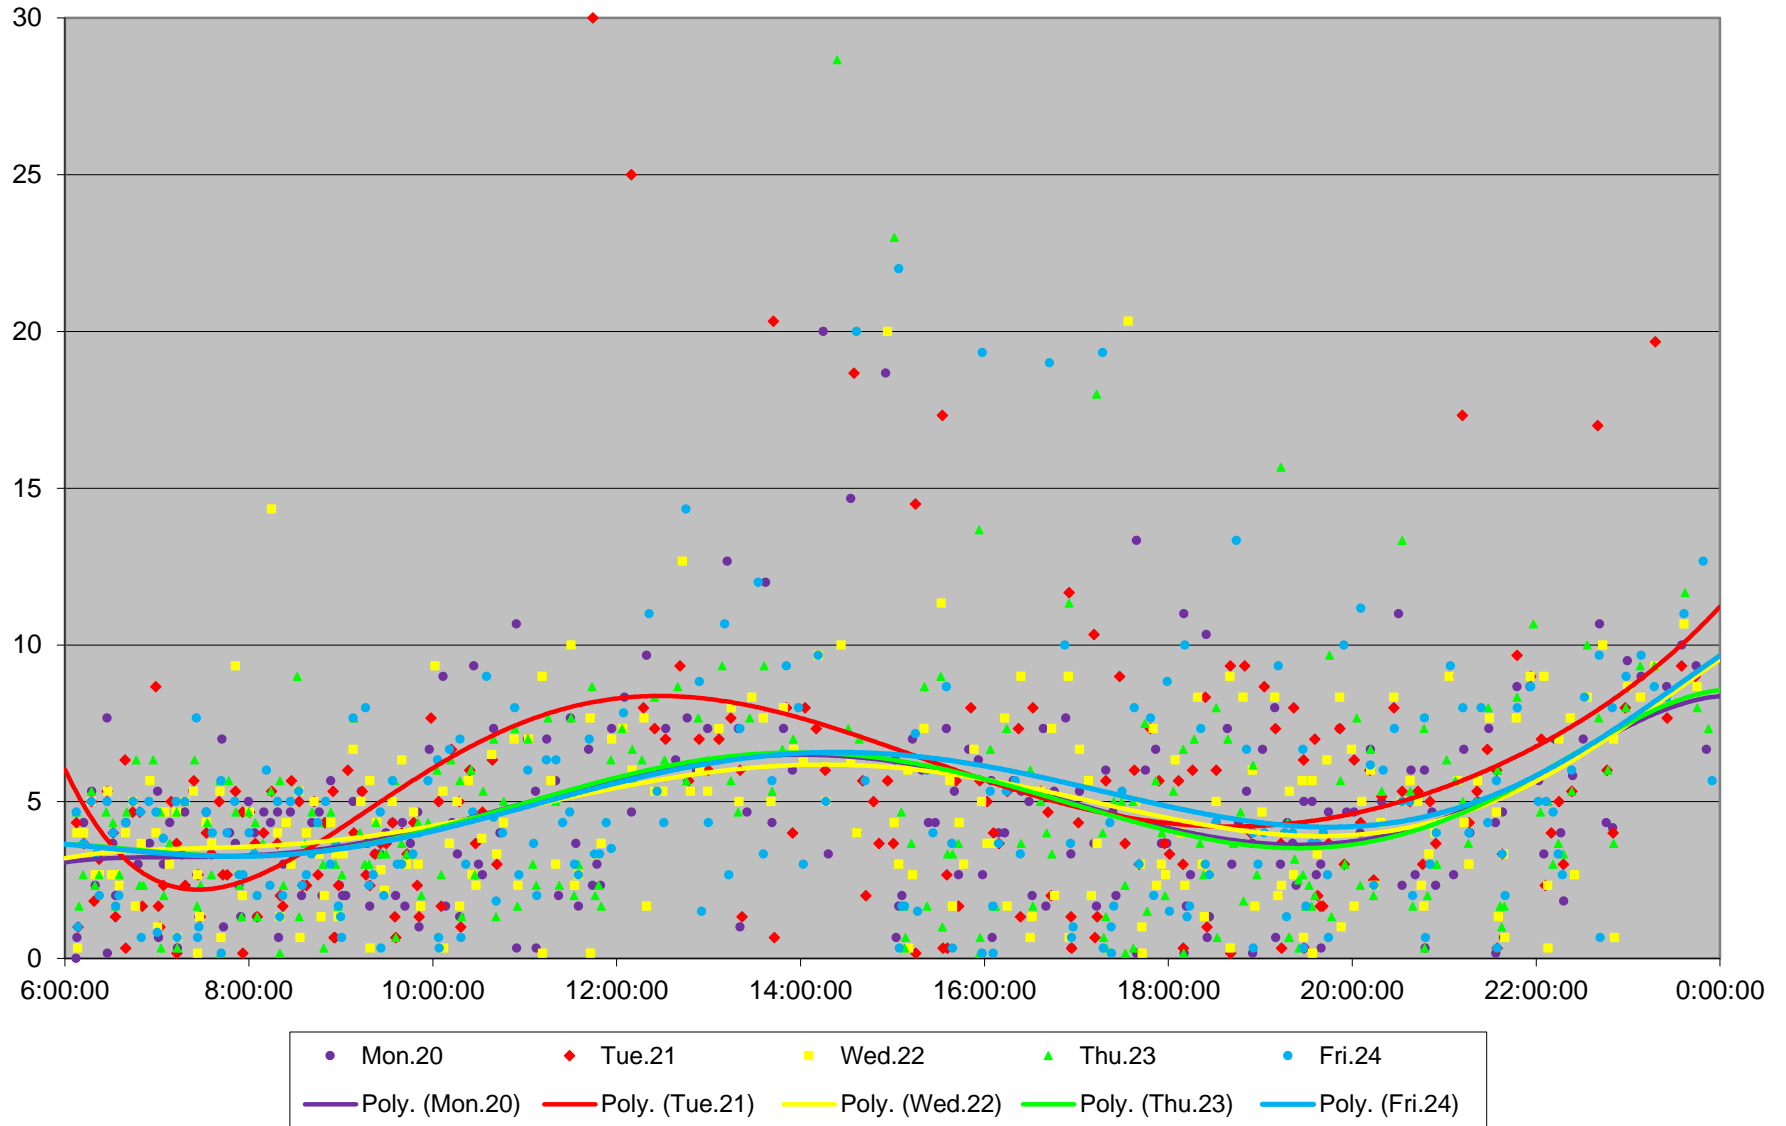

35 Jane Headways at N of Jane Stn Northbound July 2020