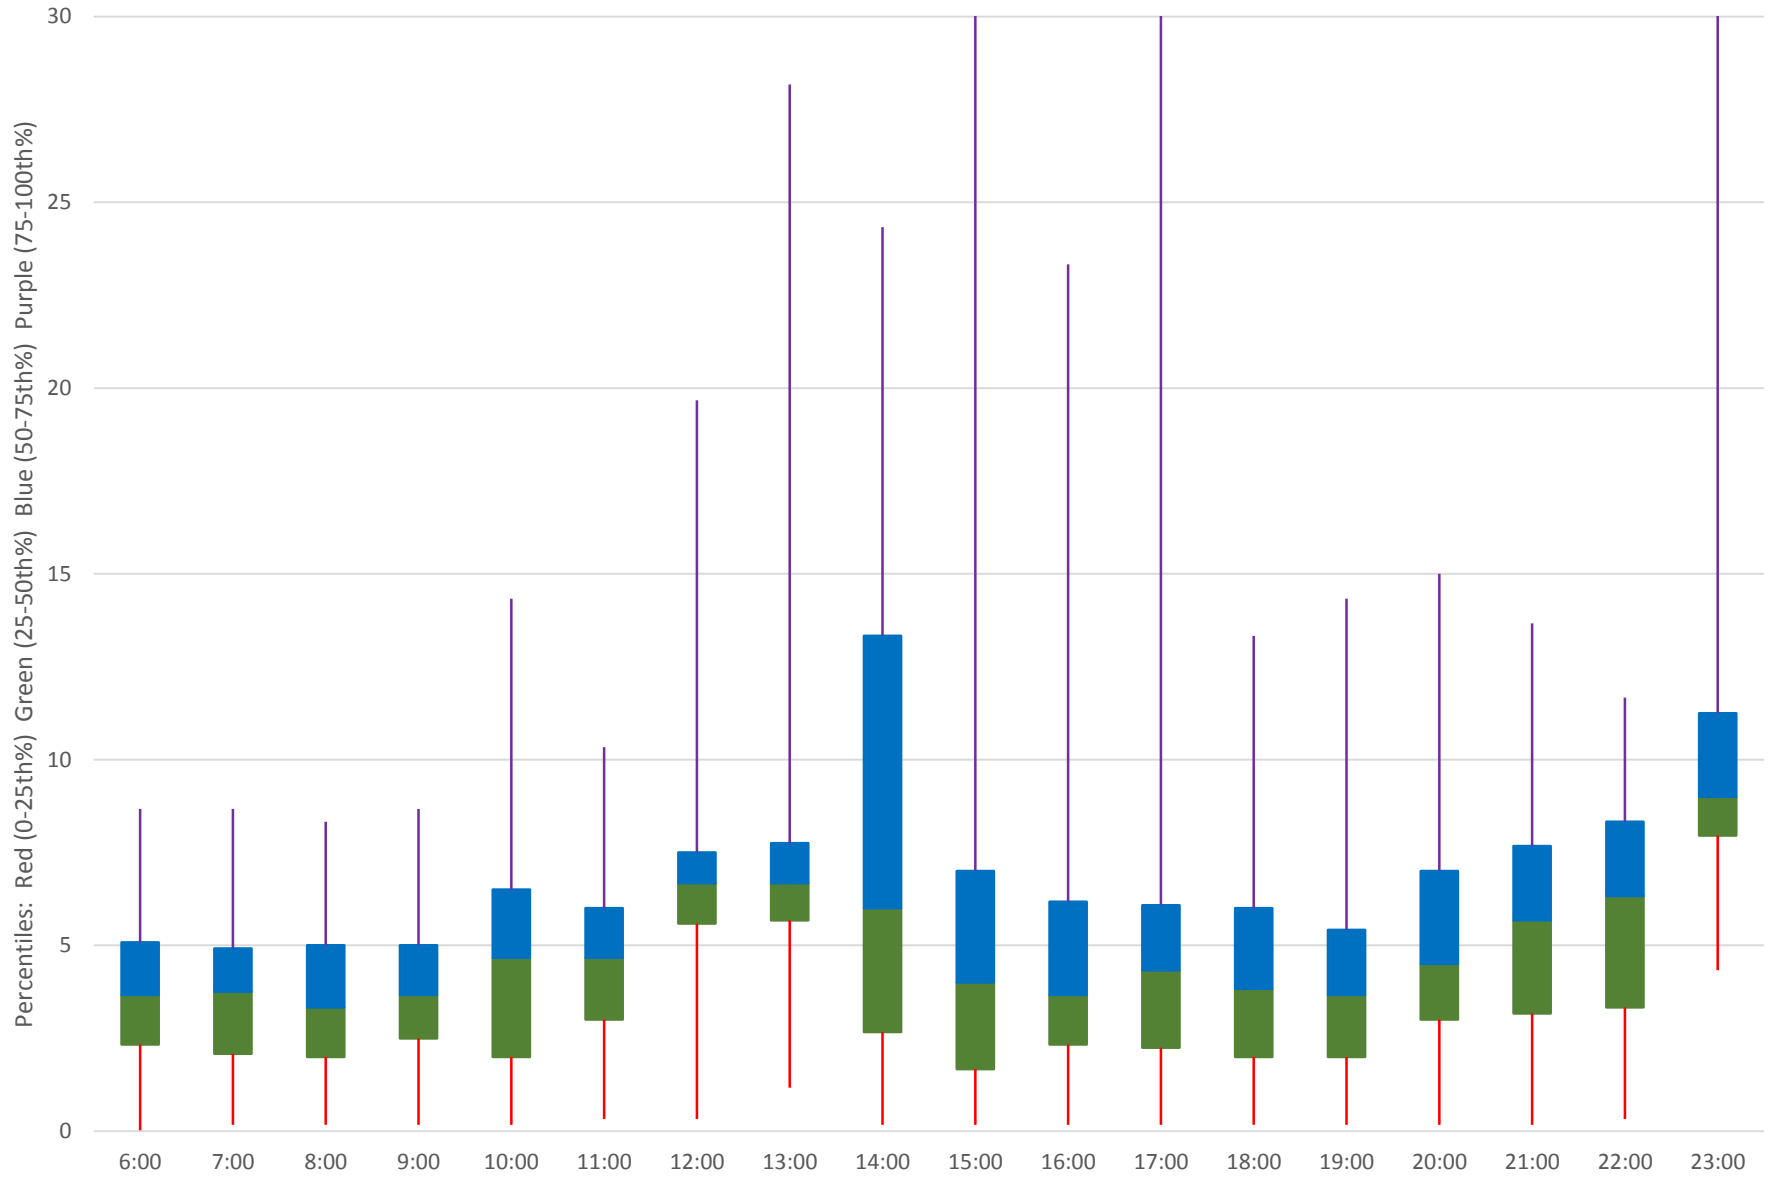

35 Jane Headways at N of Jane Stn Northbound July 2020 Saturday Statistics

35 Jane Headways at N of Jane Stn Northbound July 2020 Quartiles Week 5