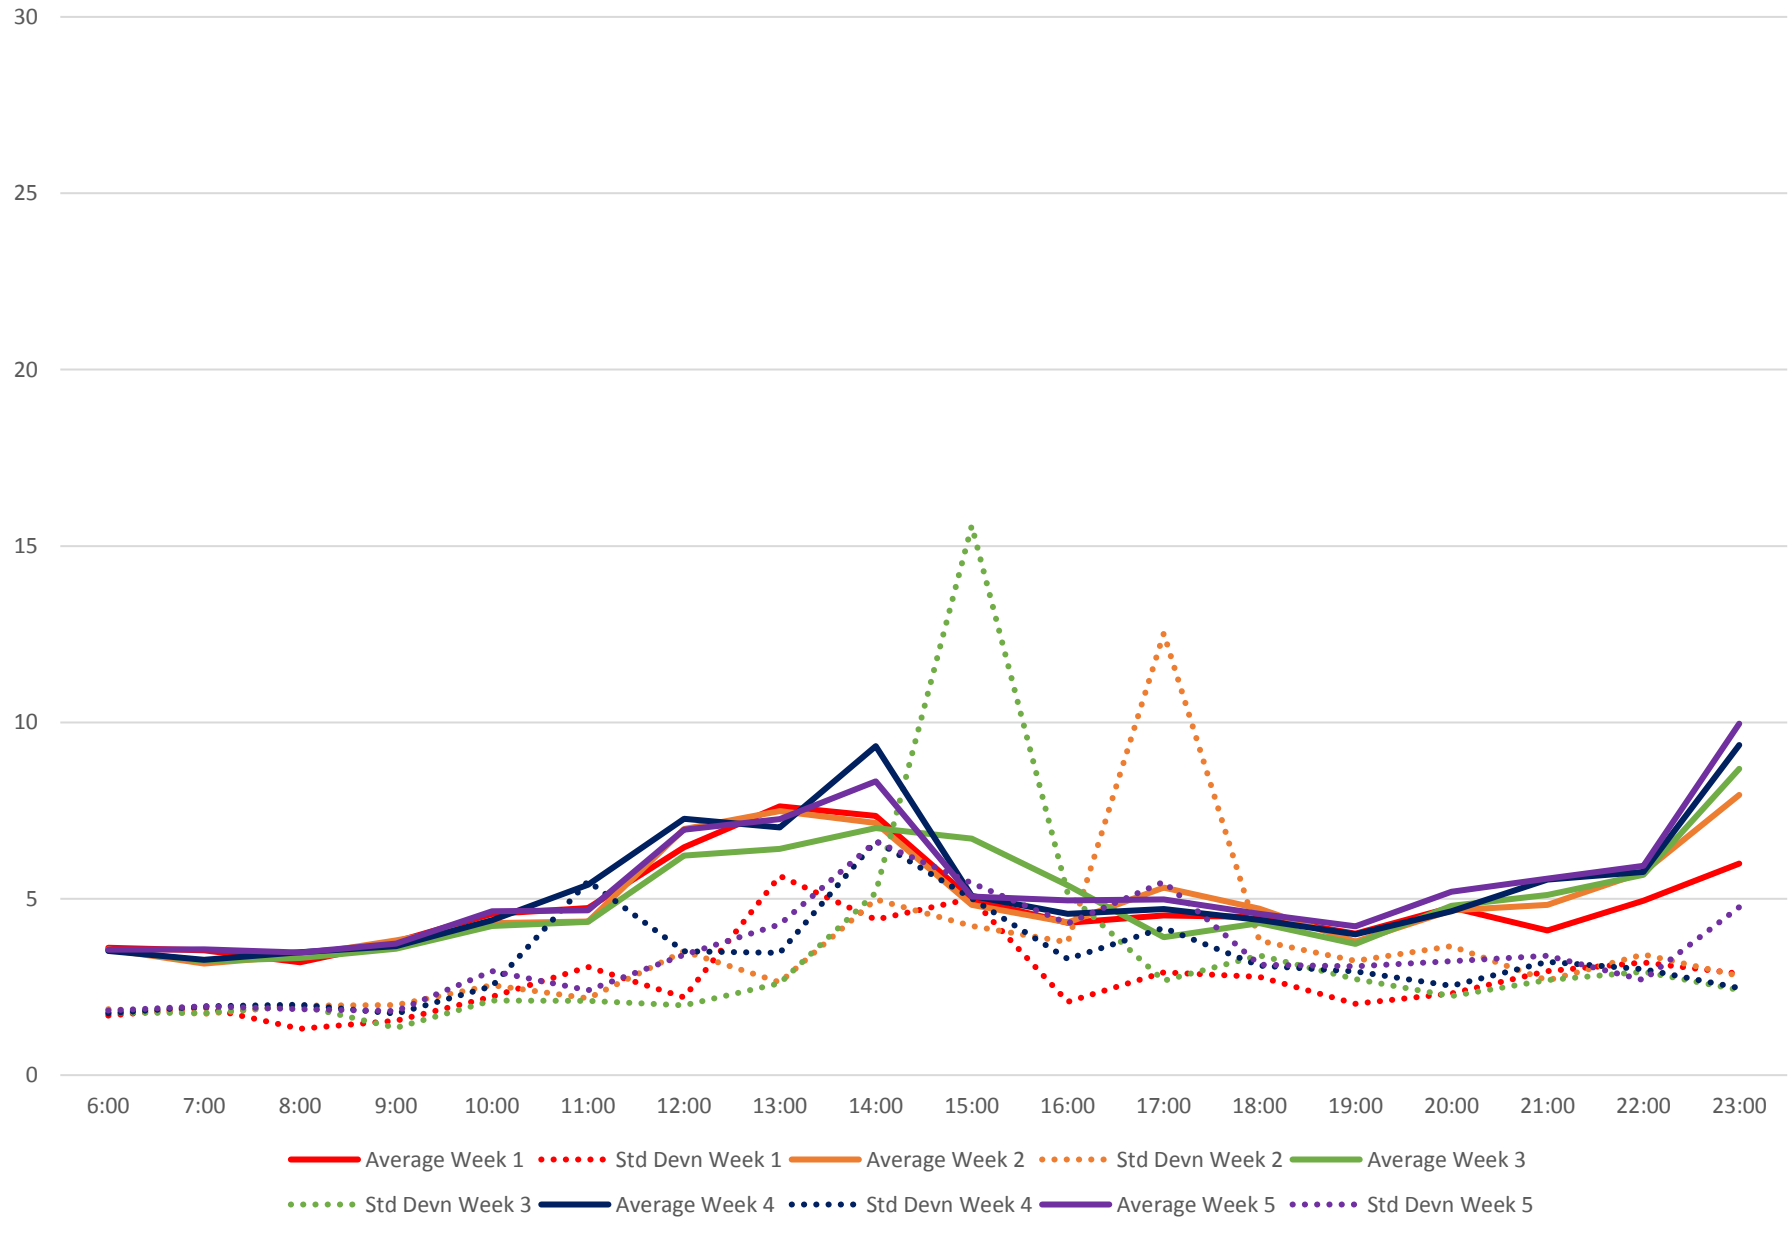

35 Jane Headways at N of Jane Stn Northbound July 2020 Weekday Statistics

### 35 Jane Headways at N of Jane Stn Northbound July 2020