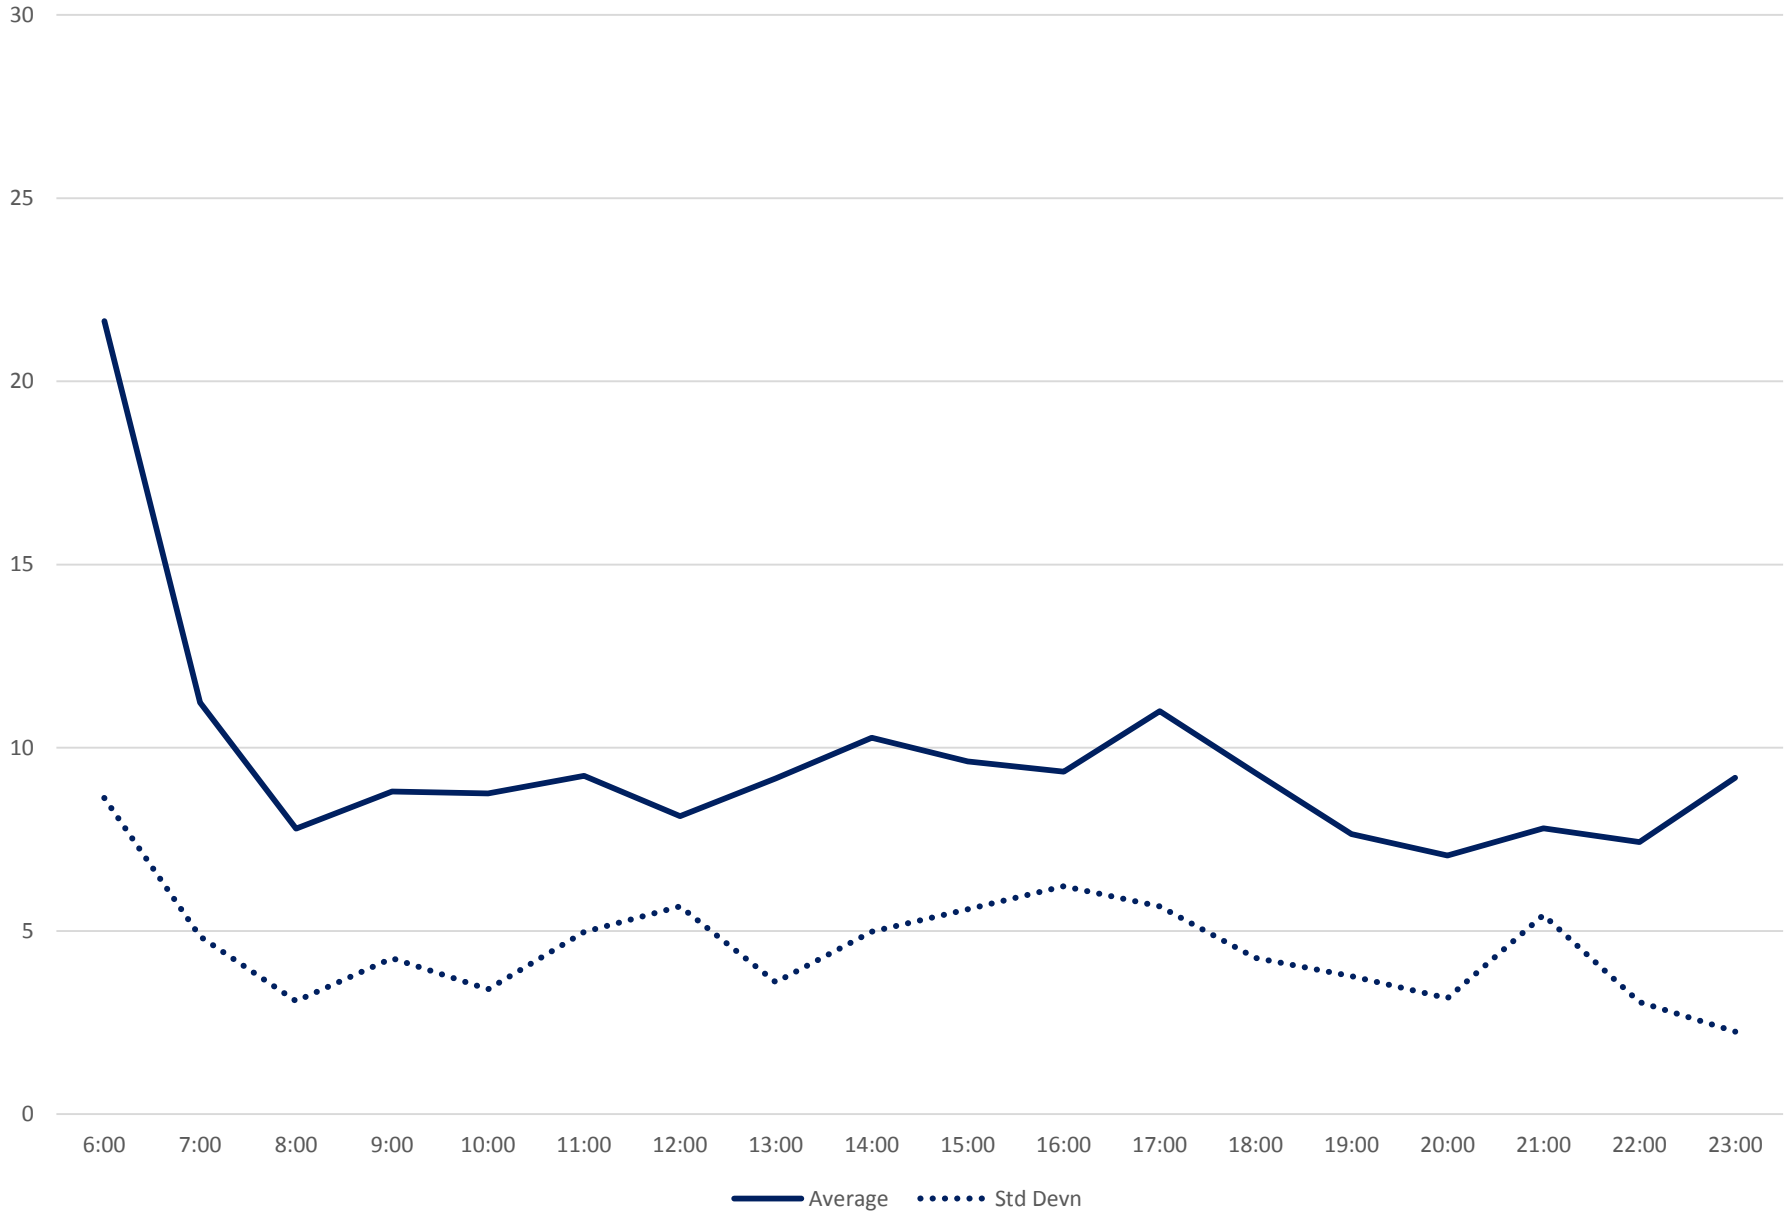

35 Jane Headways at N of Jane Stn Northbound July 2020