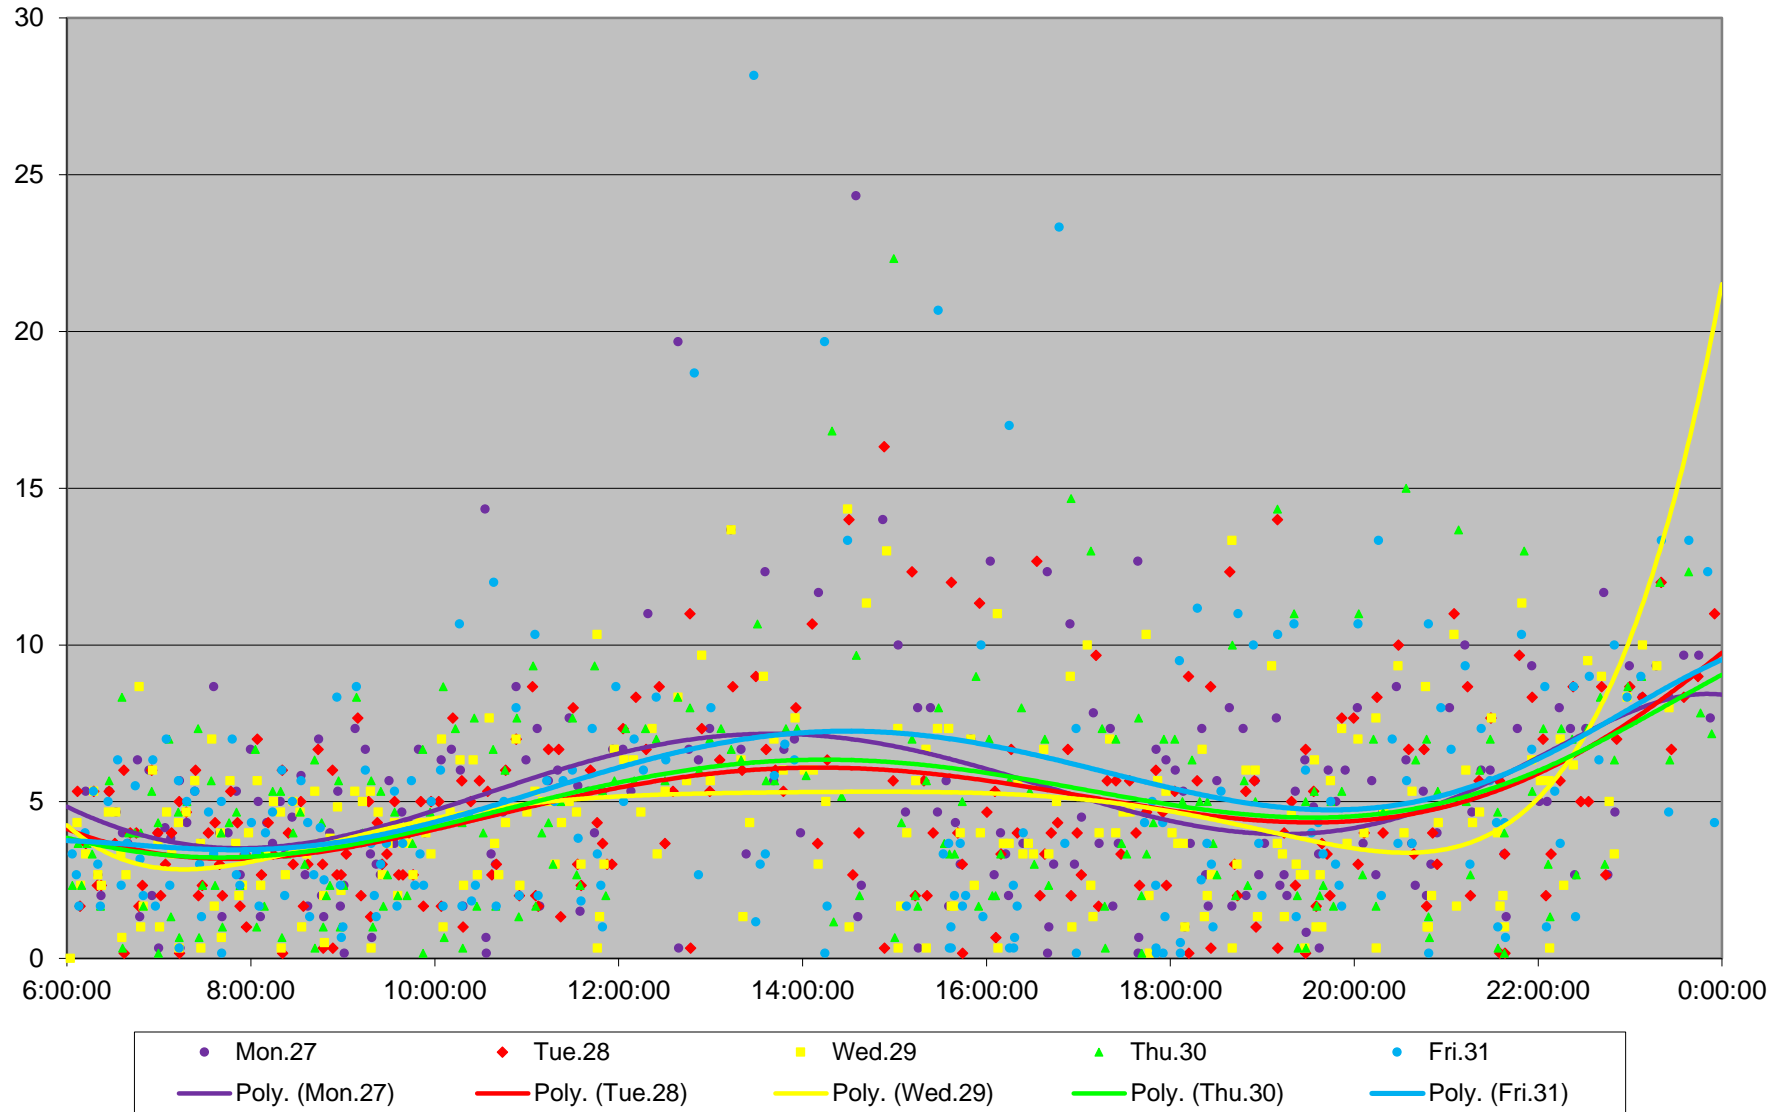

35 Jane Headways at N of Jane Stn Northbound July 2020