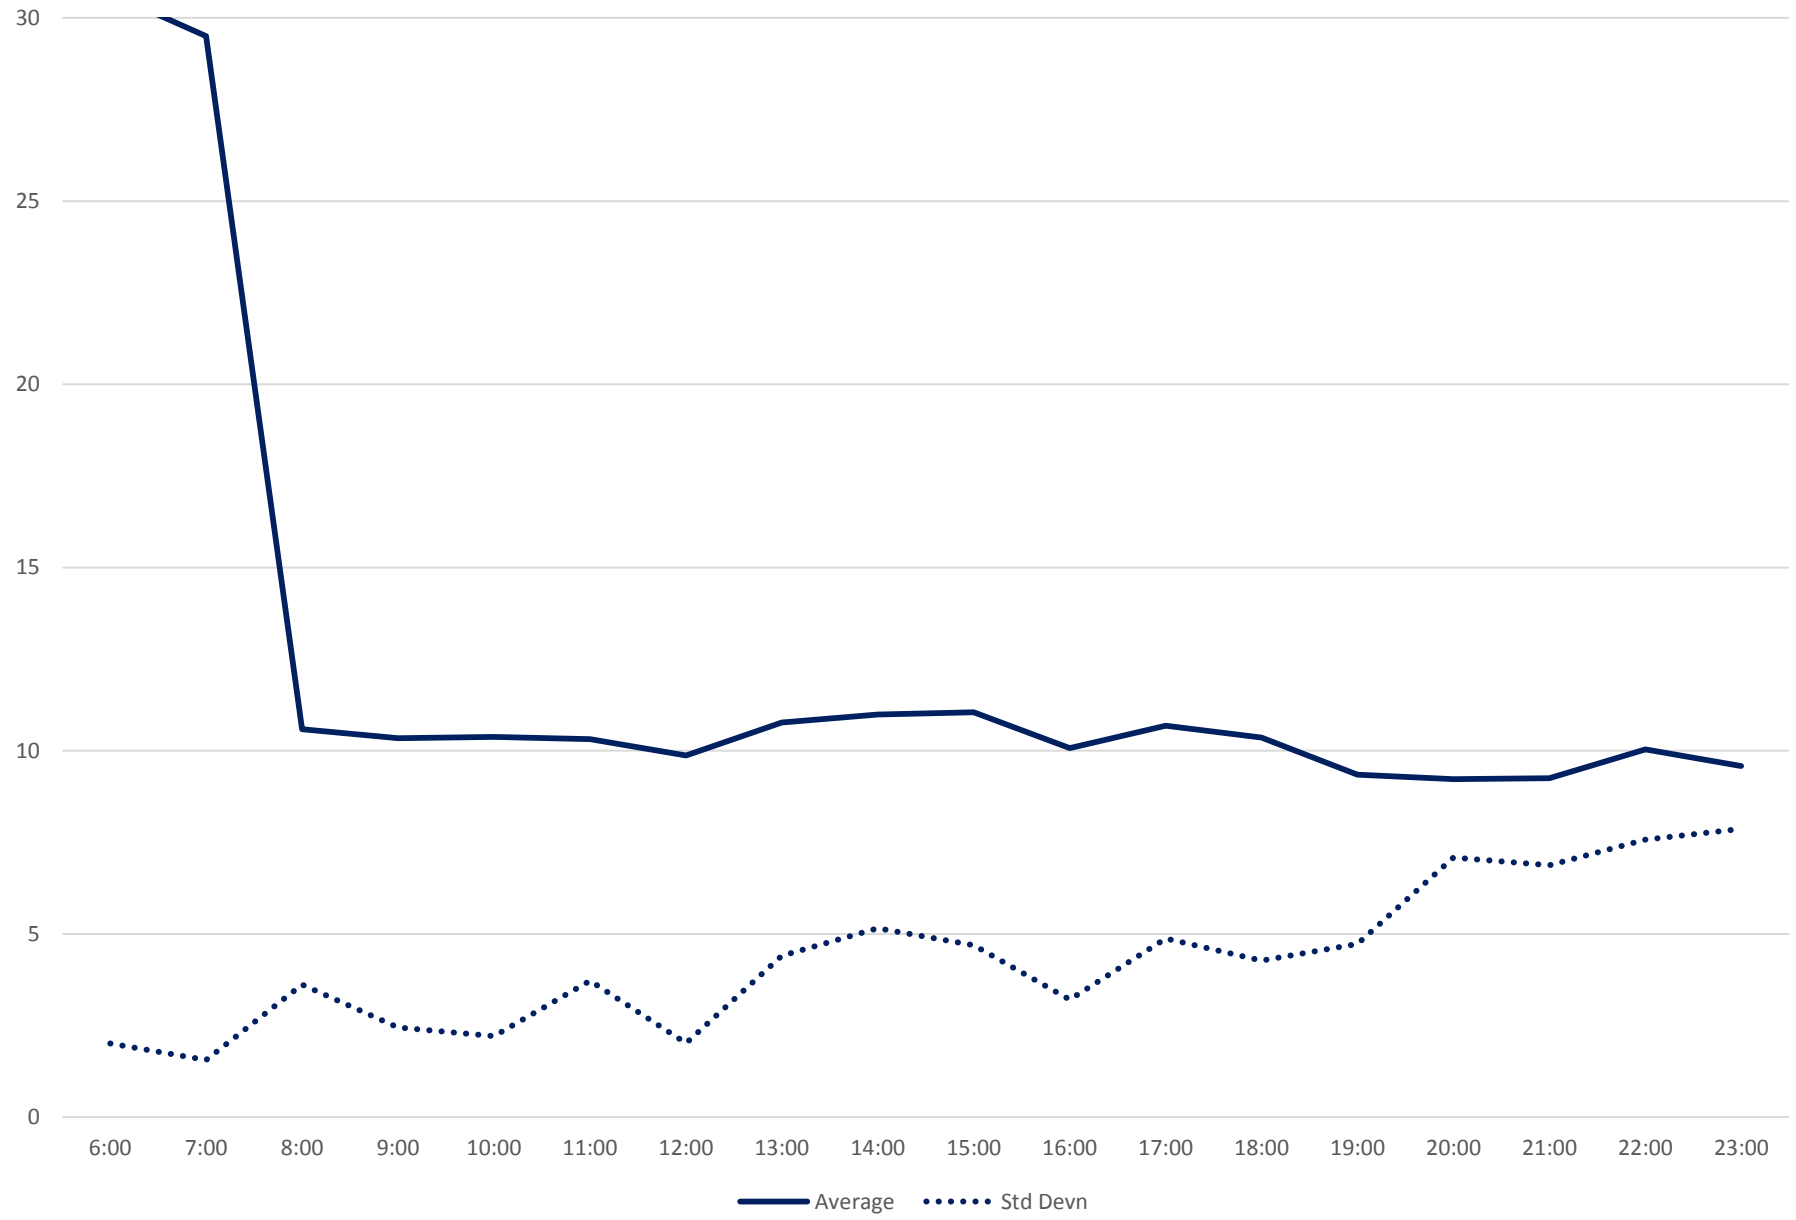

25 Don Mills Headways at South of Freshmeadow Southbound June 2020

Quartiles Week 5

25 Don Mills Headways at South of Freshmeadow Southbound June 2020 Saturday Statistics

25 Don Mills Headways at South of Freshmeadow Southbound June 2020

25 Don Mills Headways at South of Freshmeadow Southbound June 2020

Quartiles Saturdays

25 Don Mills Headways at South of Freshmeadow Southbound June 2020 Sunday Statistics

25 Don Mills Headways at South of Freshmeadow Southbound June 2020

25 Don Mills Headways at South of Freshmeadow Southbound June 2020

Quartiles Sundays/Holidays