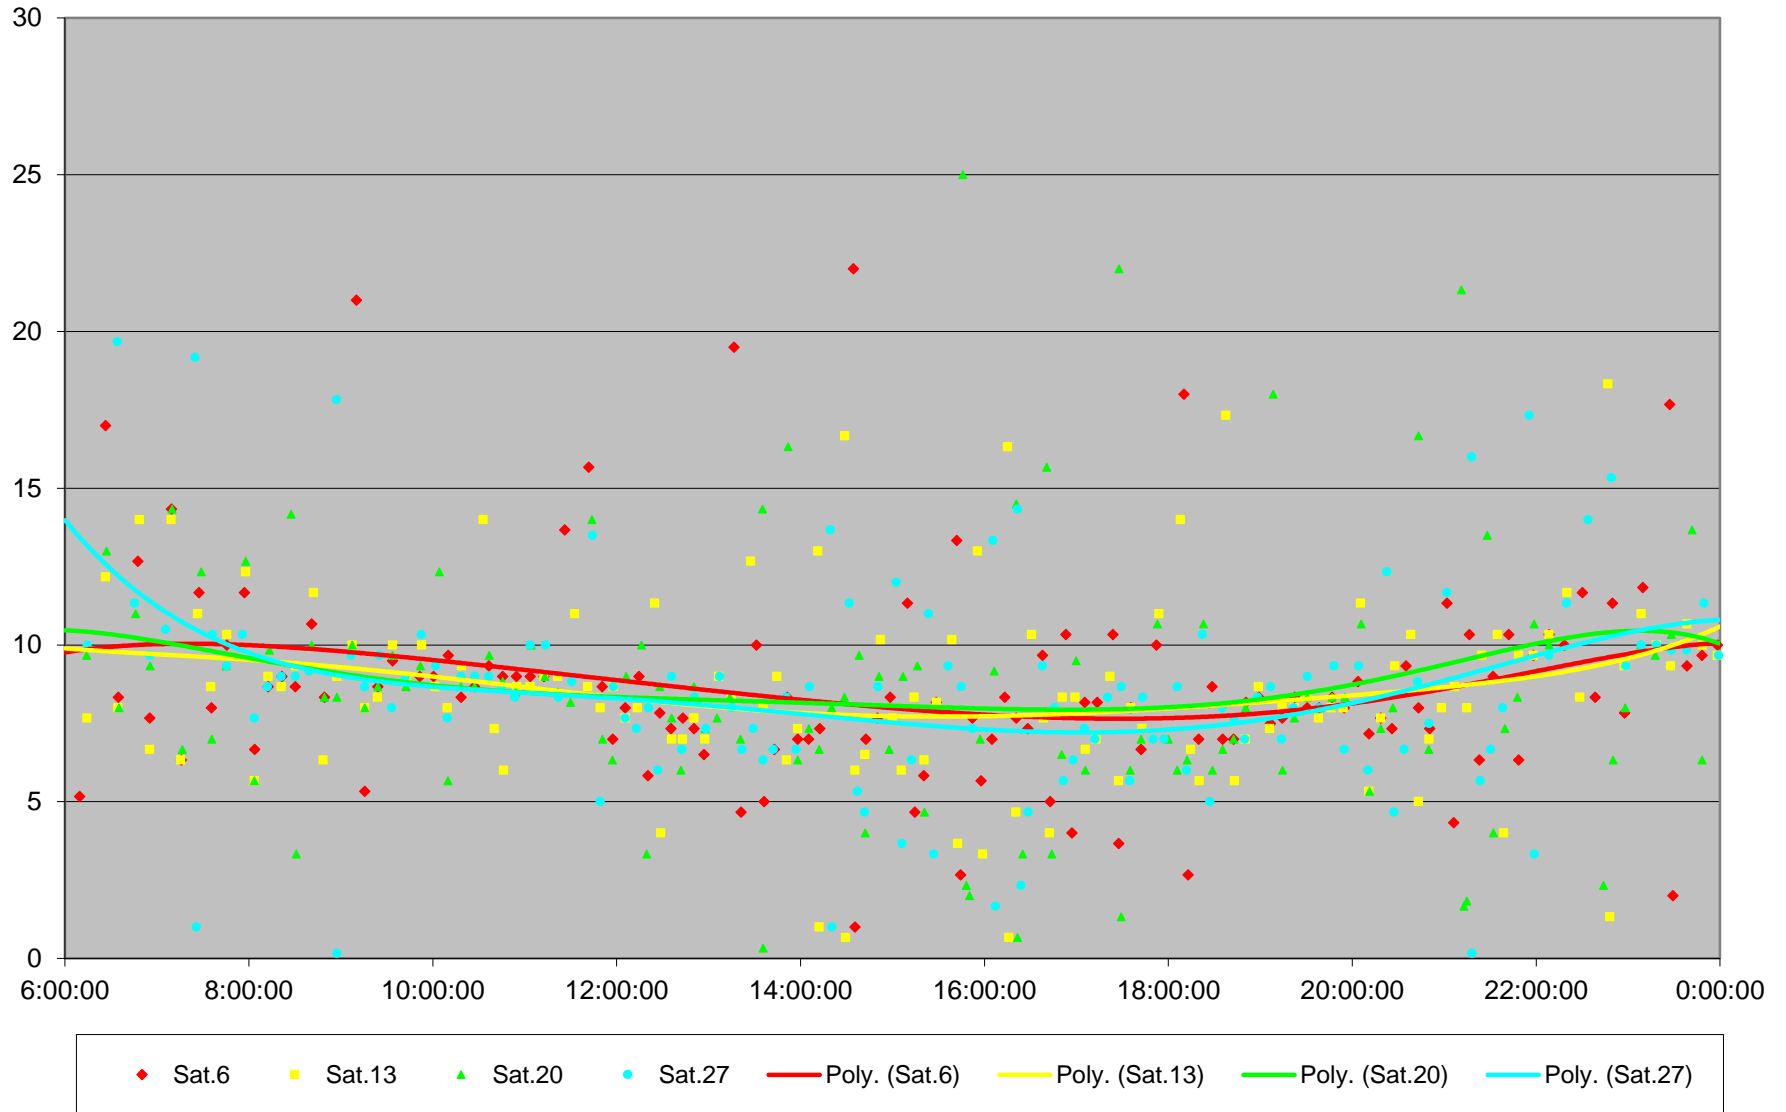

25 Don Mills Headways at South of Freshmeadow Southbound June 2020

Quartiles Week 5

25 Don Mills Headways at South of Freshmeadow Southbound June 2020 Saturday Statistics

25 Don Mills Headways at South of Freshmeadow Southbound June 2020

25 Don Mills Headways at South of Freshmeadow Southbound June 2020

Quartiles Saturdays

25 Don Mills Headways at South of Freshmeadow Southbound June 2020 Sunday Statistics

25 Don Mills Headways at South of Freshmeadow Southbound June 2020