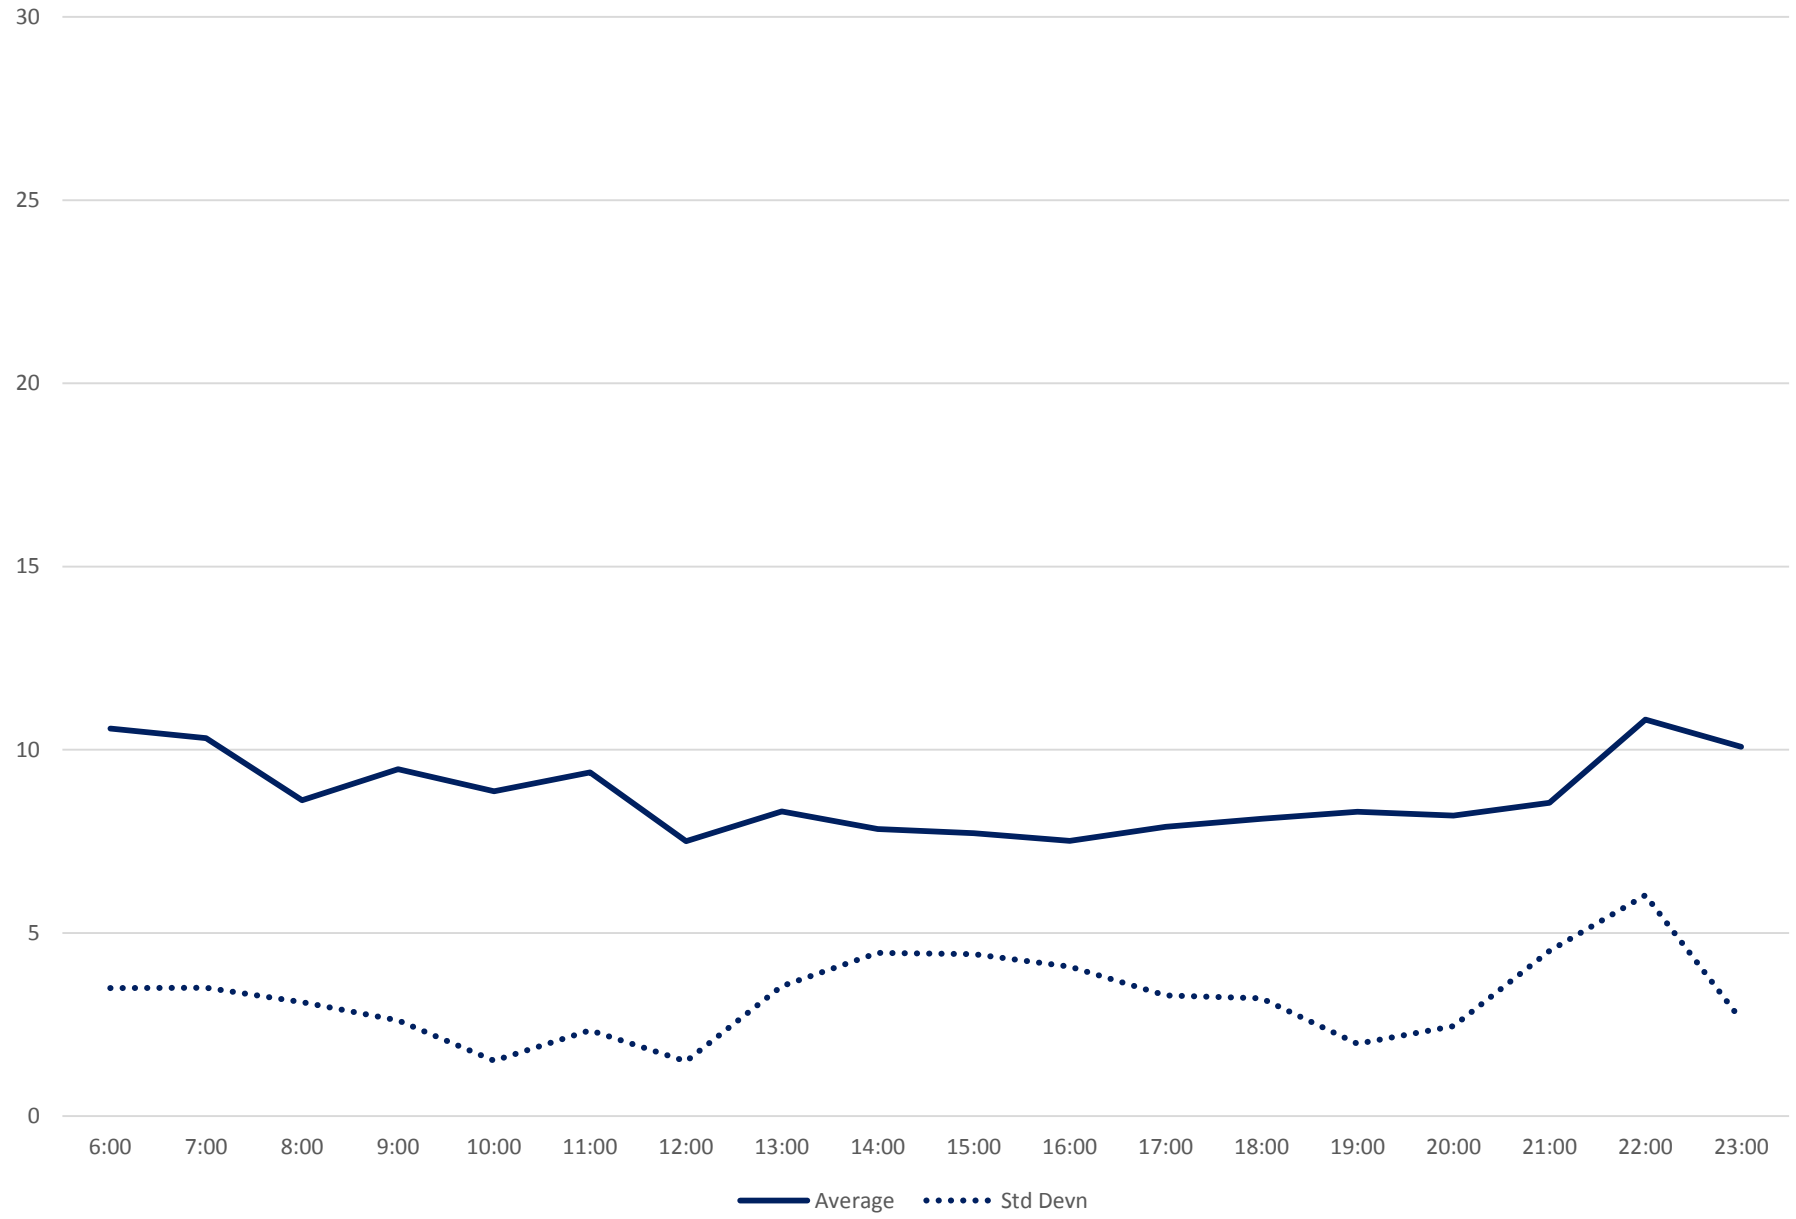

25 Don Mills Headways at South of Freshmeadow Southbound June 2020 Weekday Statistics

— Average Week 1 Std Devn Week 1 — Average Week 2 Std Devn Week 2 — Average Week 3
..... Std Devn Week 3 — Average Week 4 Std Devn Week 4 — Average Week 5 Std Devn Week 5

Quartiles Week 3

25 Don Mills Headways at South of Freshmeadow Southbound June 2020

25 Don Mills Headways at South of Freshmeadow Southbound June 2020

Quartiles Week 4

25 Don Mills Headways at South of Freshmeadow Southbound June 2020

25 Don Mills Headways at South of Freshmeadow Southbound June 2020

Quartiles Week 5

25 Don Mills Headways at South of Freshmeadow Southbound June 2020 Saturday Statistics

25 Don Mills Headways at South of Freshmeadow Southbound June 2020

25 Don Mills Headways at South of Freshmeadow Southbound June 2020

Quartiles Saturdays

25 Don Mills Headways at South of Freshmeadow Southbound June 2020 Sunday Statistics

25 Don Mills Headways at South of Freshmeadow Southbound June 2020