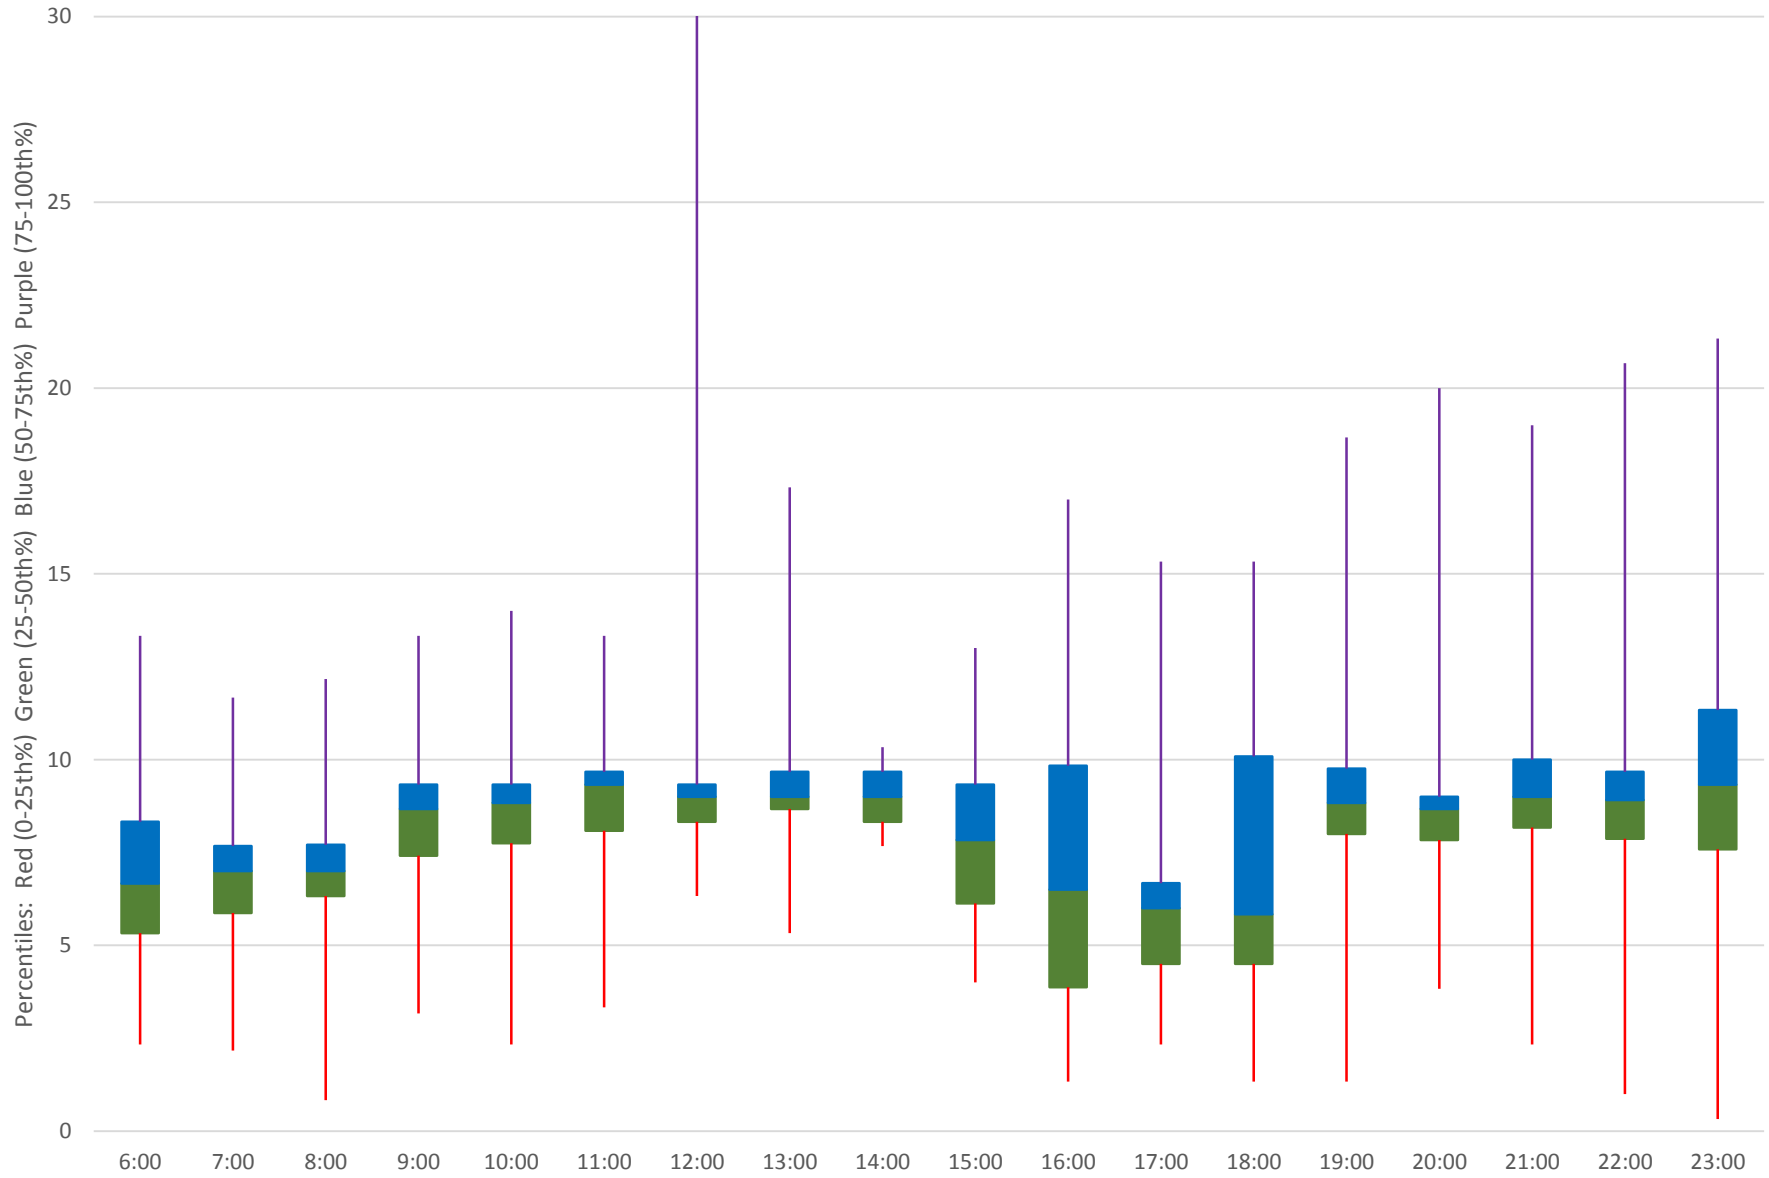

Quartiles Week 3

25 Don Mills Headways at South of Freshmeadow Southbound June 2020

25 Don Mills Headways at South of Freshmeadow Southbound June 2020

Quartiles Week 4

25 Don Mills Headways at South of Freshmeadow Southbound June 2020

25 Don Mills Headways at South of Freshmeadow Southbound June 2020

Quartiles Week 5

25 Don Mills Headways at South of Freshmeadow Southbound June 2020 Saturday Statistics

25 Don Mills Headways at South of Freshmeadow Southbound June 2020