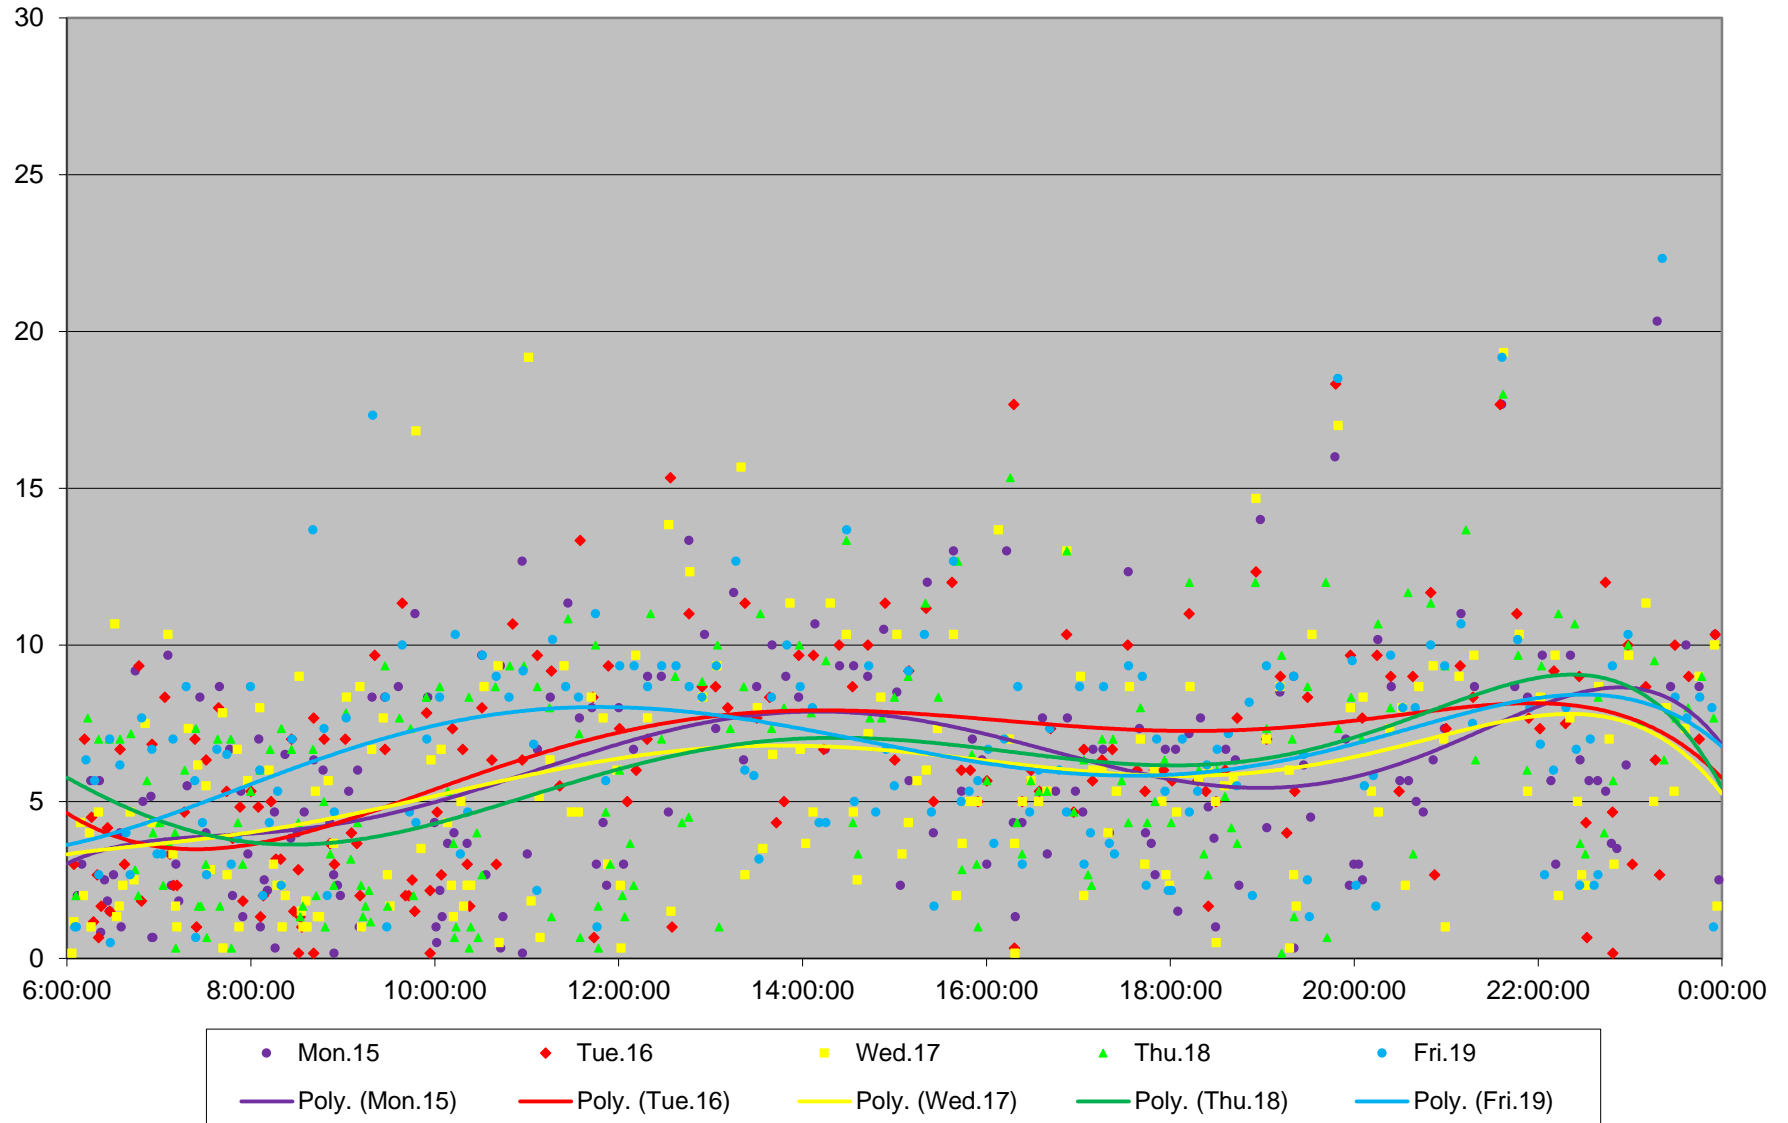

25 Don Mills Headways at South of Freshmeadow Southbound June 2020