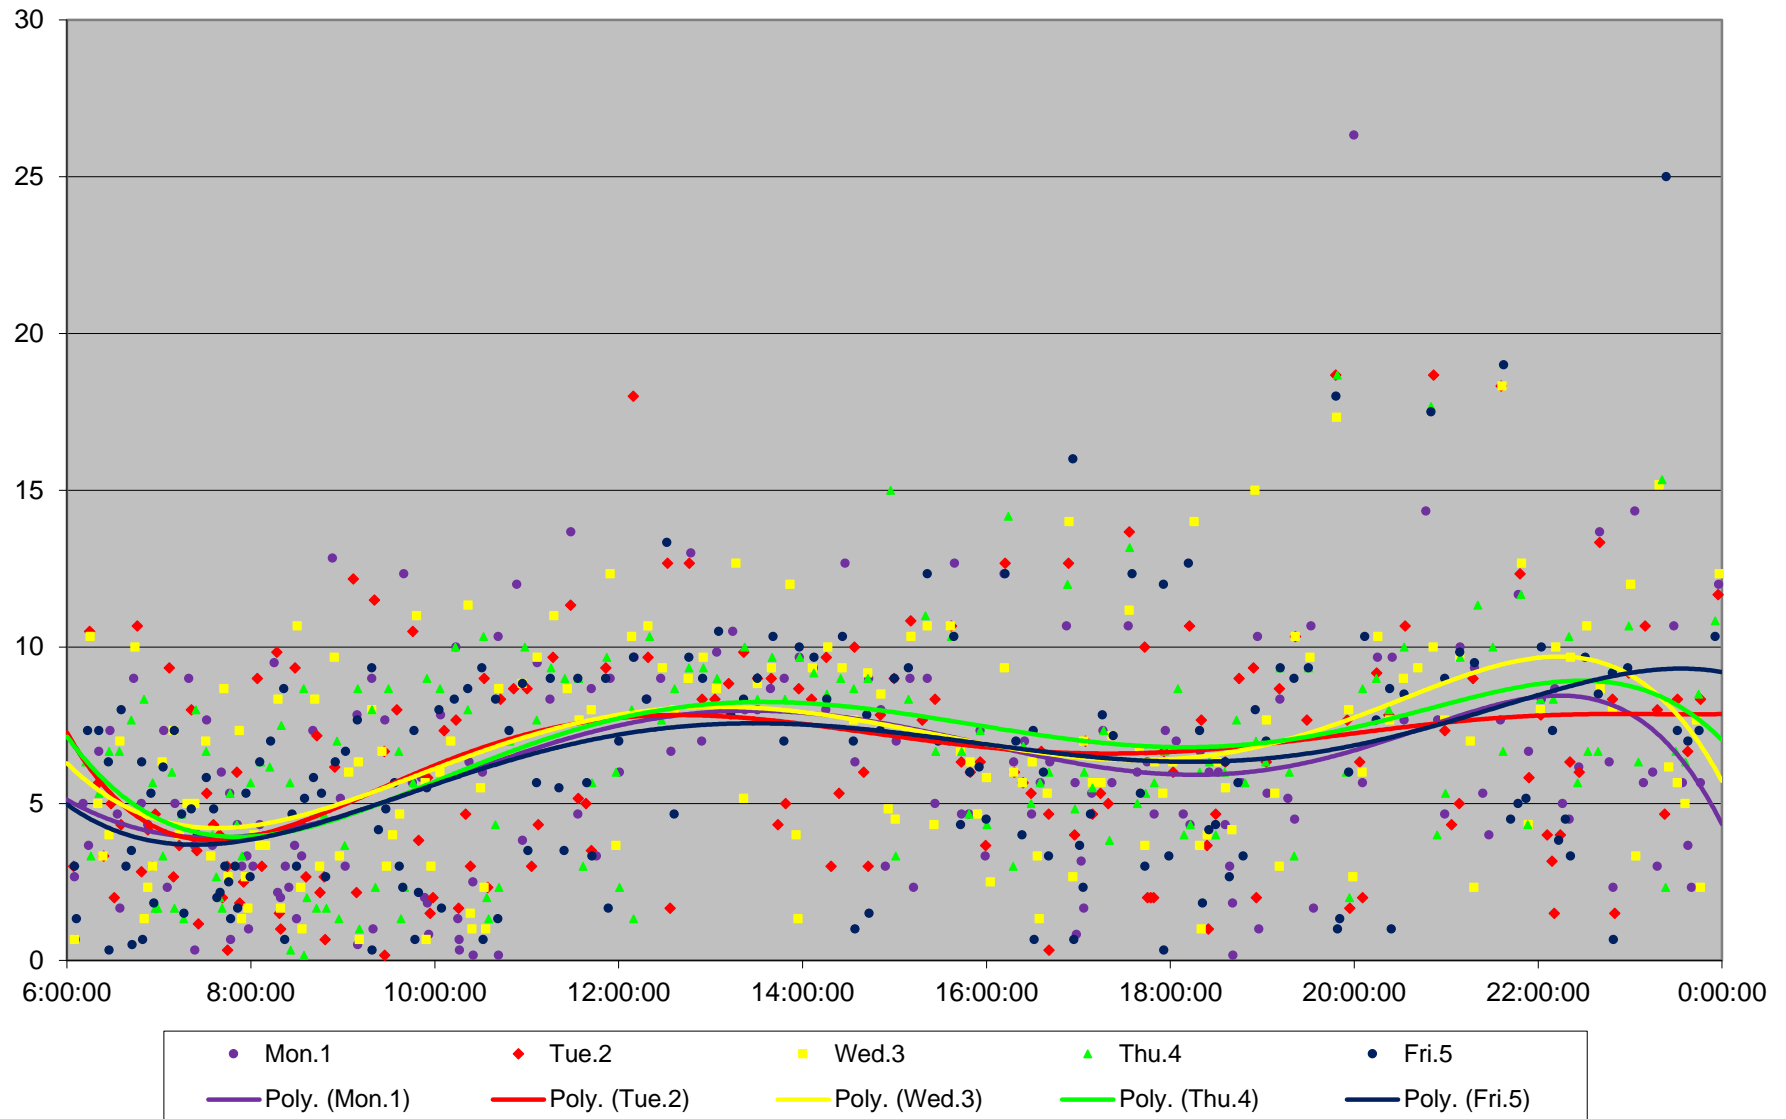

25 Don Mills Headways at South of Freshmeadow Southbound June 2020 Weekday Statistics

— Average Week 1 Std Devn Week 1 — Average Week 2 Std Devn Week 2 — Average Week 3
..... Std Devn Week 3 — Average Week 4 Std Devn Week 4 — Average Week 5 Std Devn Week 5

25 Don Mills Headways at South of Freshmeadow Southbound June 2020

25 Don Mills Headways at South of Freshmeadow Southbound June 2020

Quartiles Week 1

25 Don Mills Headways at South of Freshmeadow Southbound June 2020

25 Don Mills Headways at South of Freshmeadow Southbound June 2020

Quartiles Week 5

25 Don Mills Headways at South of Freshmeadow Southbound June 2020 Saturday Statistics

25 Don Mills Headways at South of Freshmeadow Southbound June 2020

25 Don Mills Headways at South of Freshmeadow Southbound June 2020

Quartiles Saturdays

25 Don Mills Headways at South of Freshmeadow Southbound June 2020 Sunday Statistics

25 Don Mills Headways at South of Freshmeadow Southbound June 2020