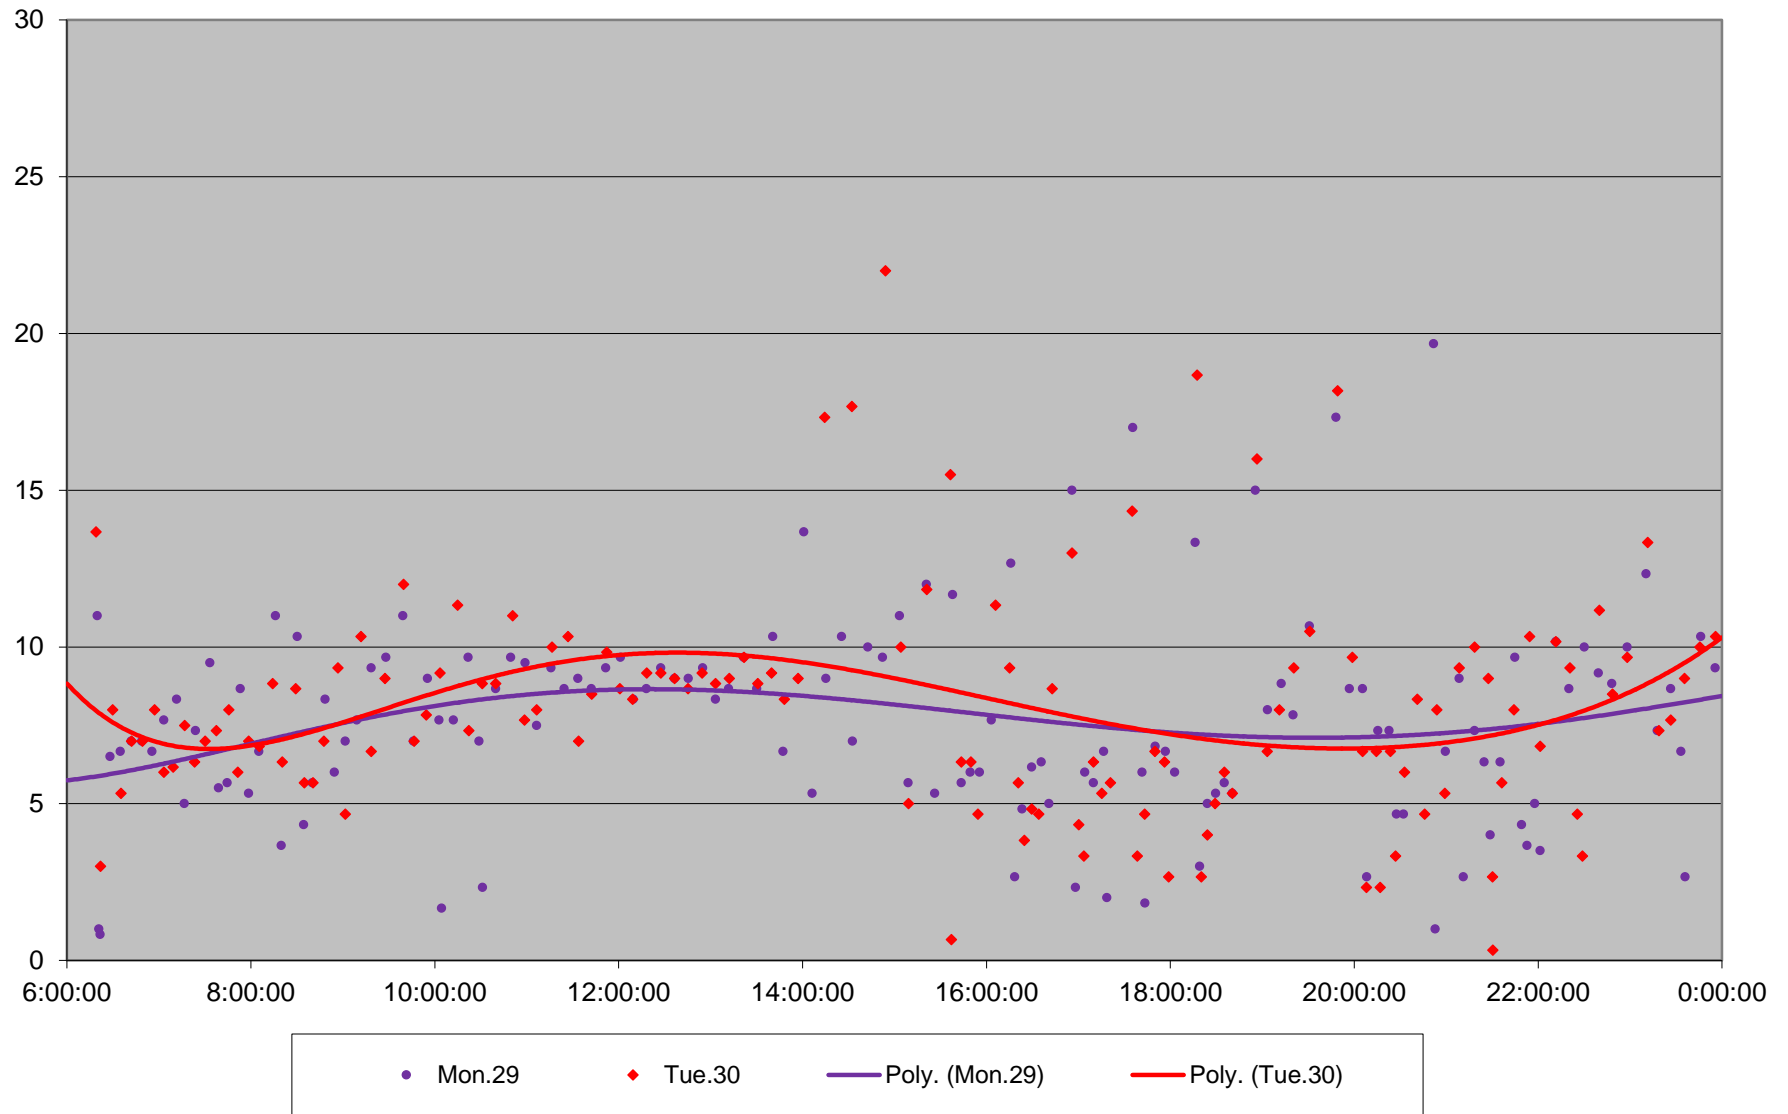

25 Don Mills Headways at South of Freshmeadow Southbound June 2020

Quartiles Week 5

25 Don Mills Headways at South of Freshmeadow Southbound June 2020 Saturday Statistics

25 Don Mills Headways at South of Freshmeadow Southbound June 2020