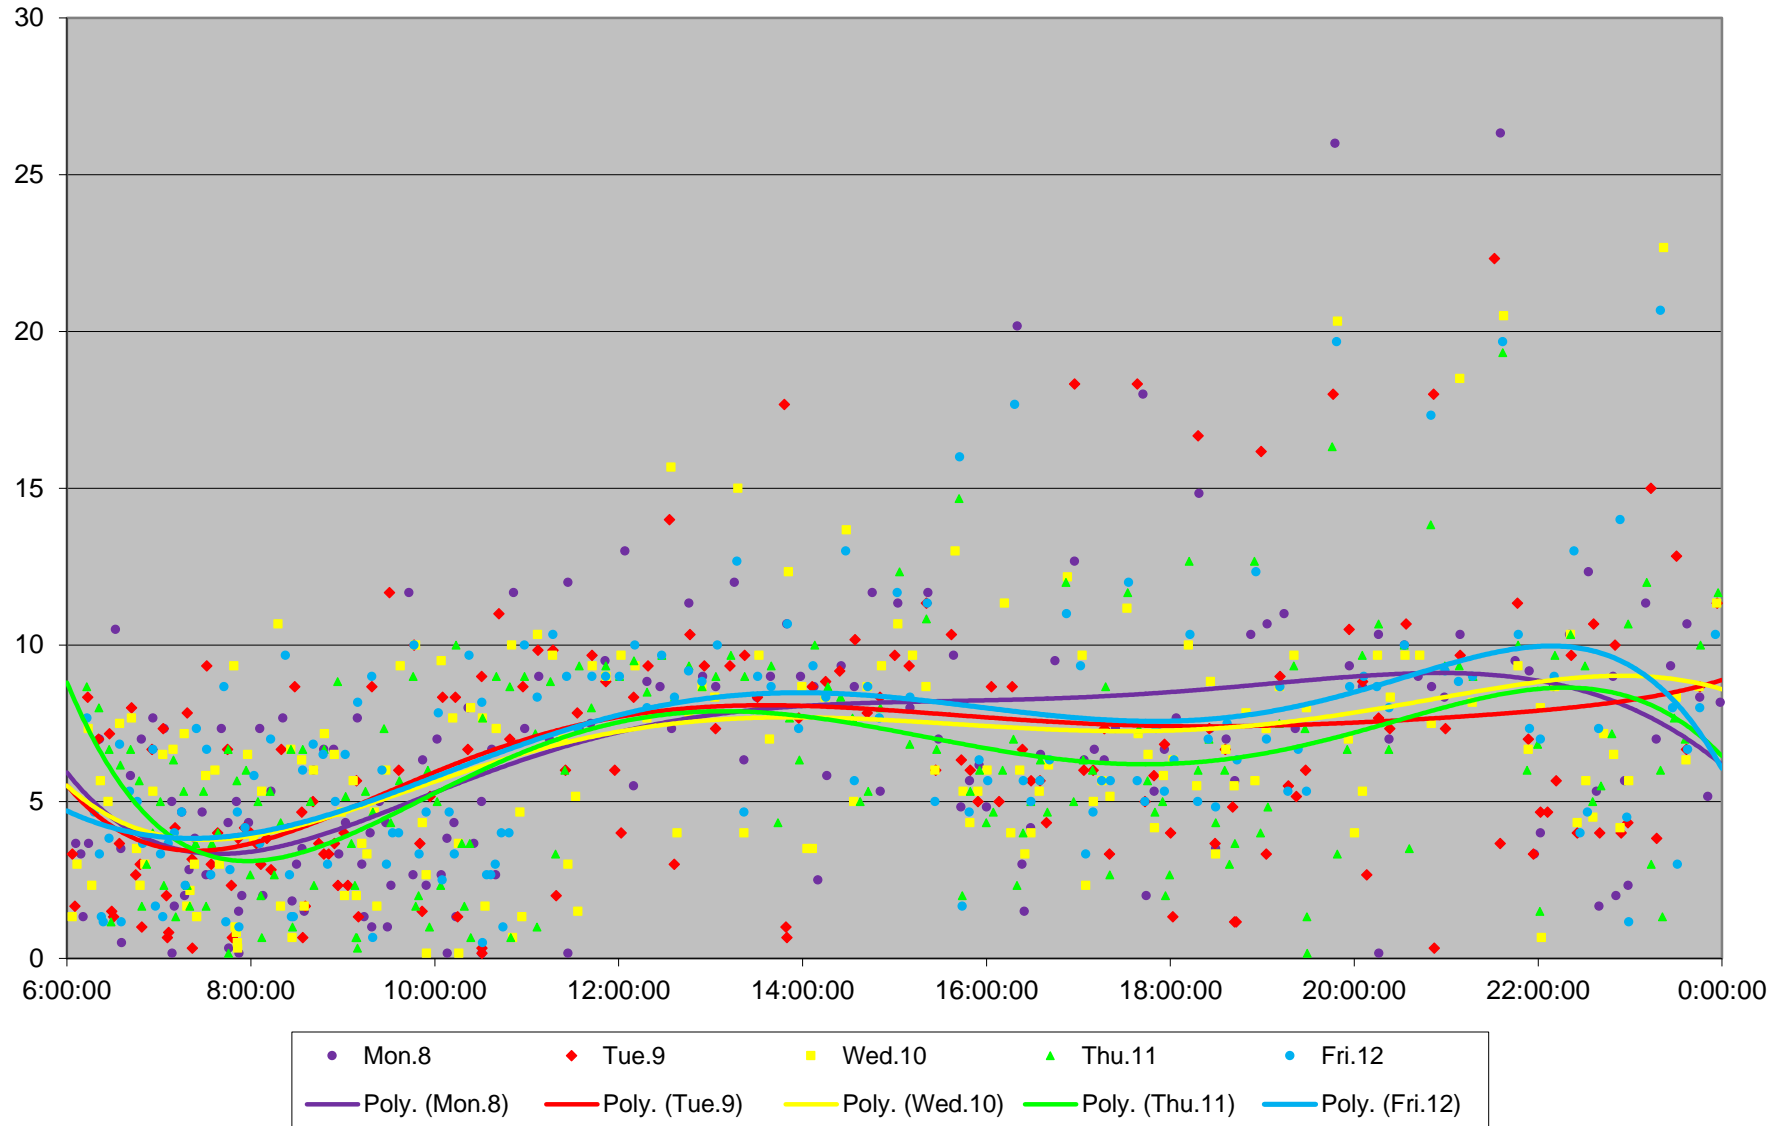

25 Don Mills Headways at South of Freshmeadow Southbound June 2020 Weekday Statistics

— Average Week 1 Std Devn Week 1 — Average Week 2 Std Devn Week 2 — Average Week 3
..... Std Devn Week 3 — Average Week 4 Std Devn Week 4 — Average Week 5 Std Devn Week 5

25 Don Mills Headways at South of Freshmeadow Southbound June 2020

25 Don Mills Headways at South of Freshmeadow Southbound June 2020

Quartiles Week 1

25 Don Mills Headways at South of Freshmeadow Southbound June 2020

25 Don Mills Headways at South of Freshmeadow Southbound June 2020

Quartiles Week 2

25 Don Mills Headways at South of Freshmeadow Southbound June 2020

25 Don Mills Headways at South of Freshmeadow Southbound June 2020