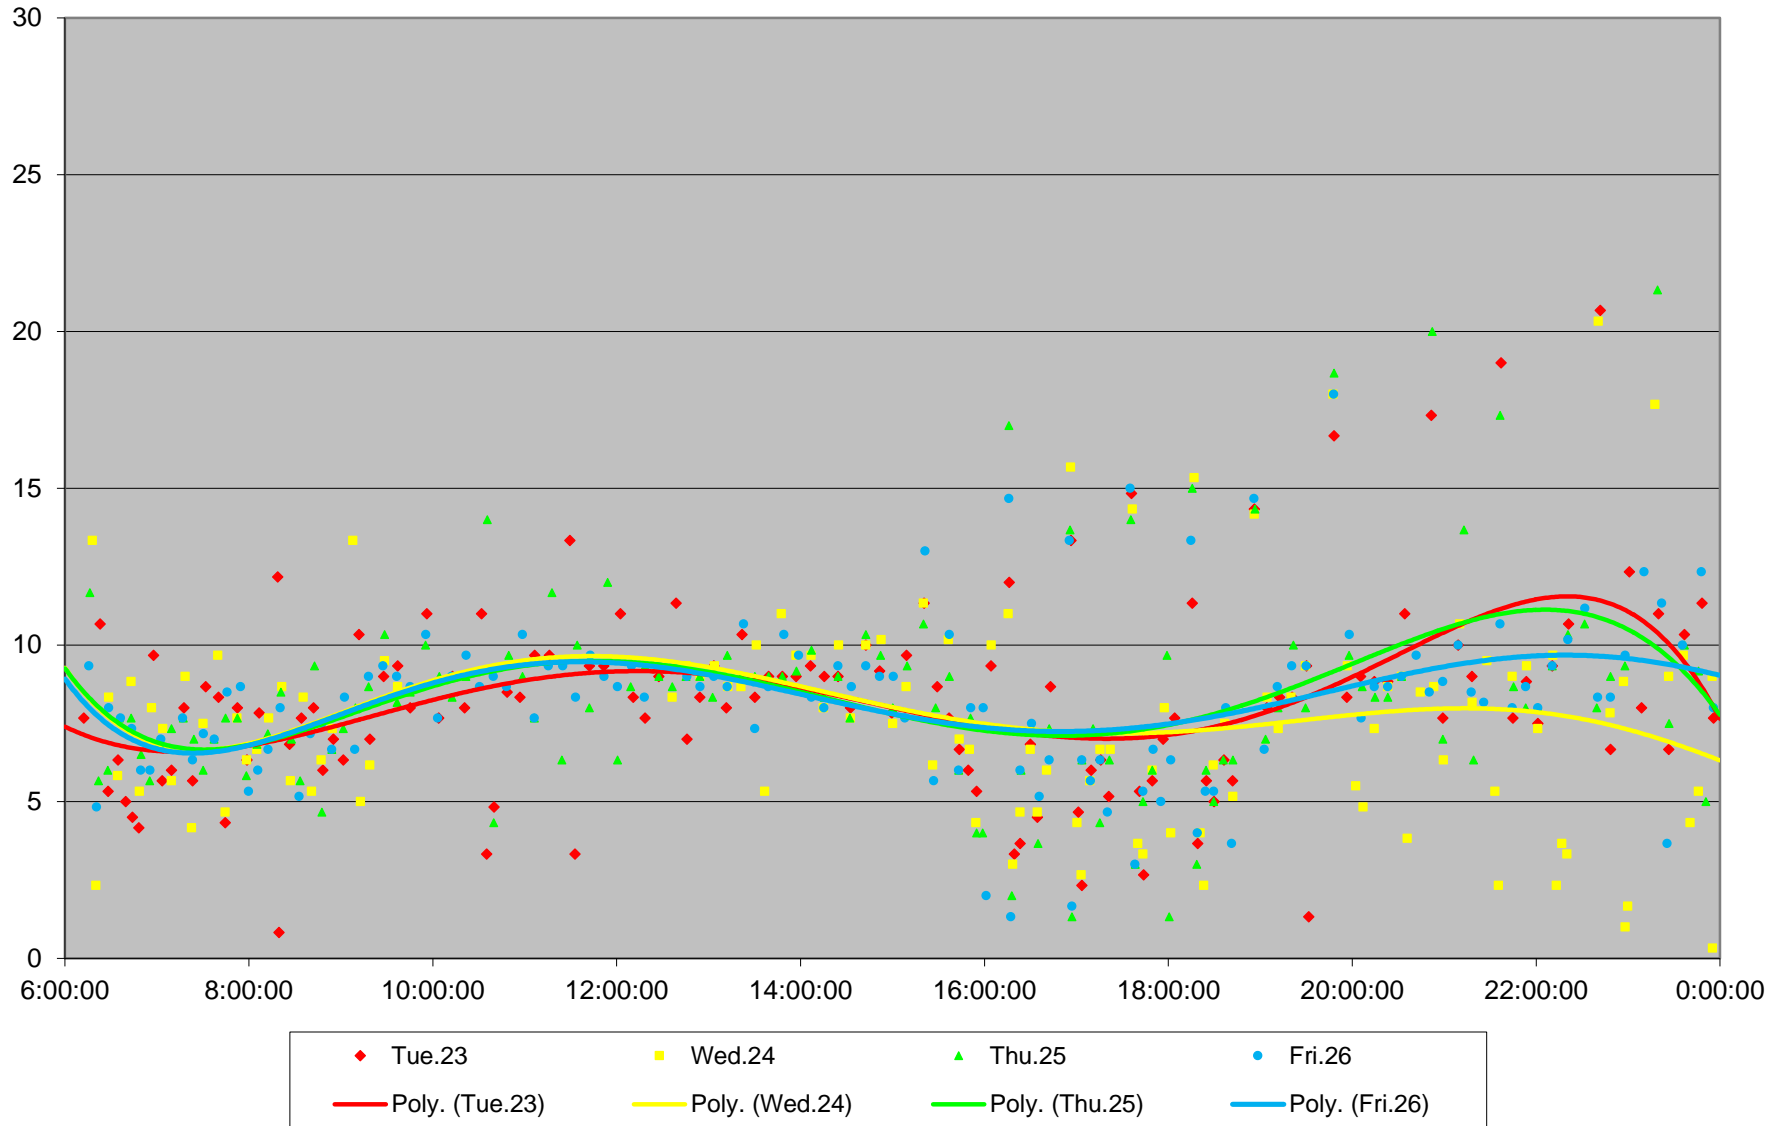

25 Don Mills Headways at South of Freshmeadow Southbound June 2020