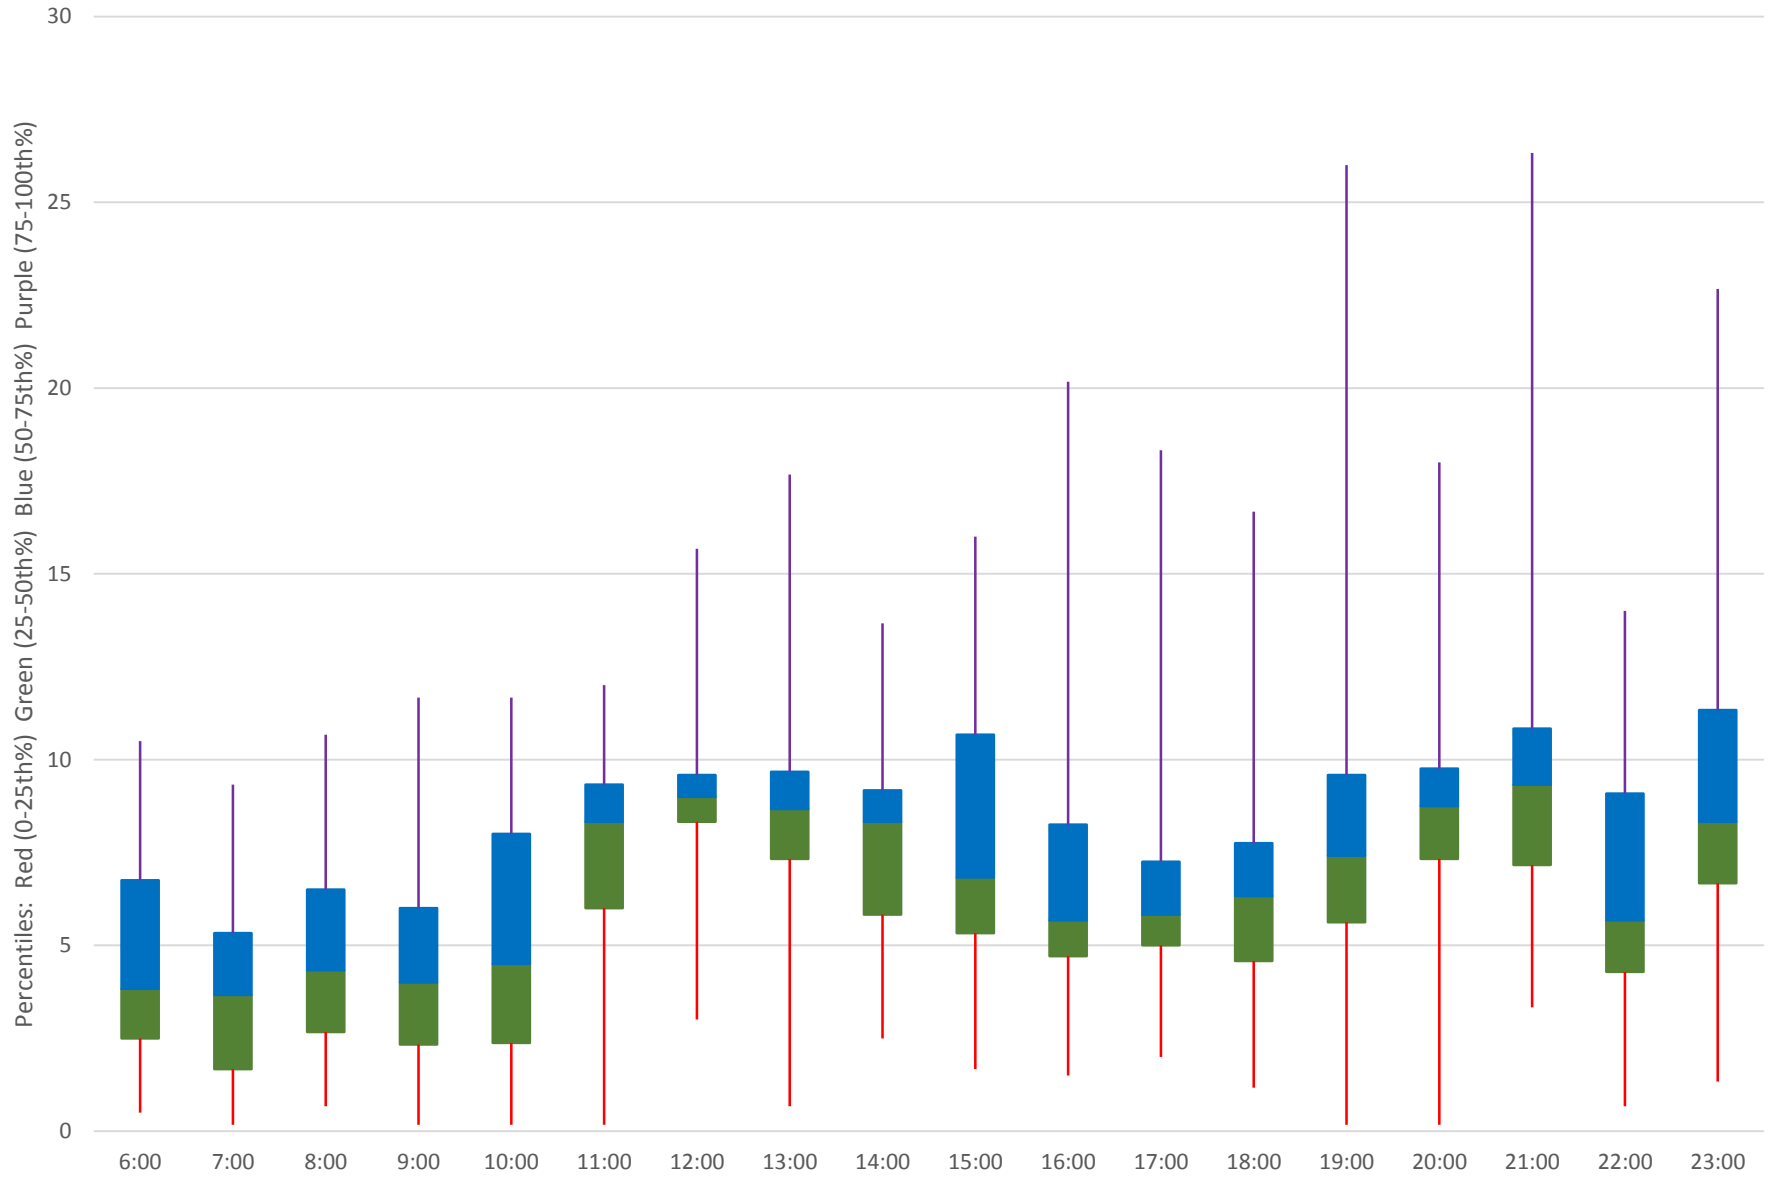

25 Don Mills Headways at South of Freshmeadow Southbound June 2020 Weekday Statistics

— Average Week 1 Std Devn Week 1 — Average Week 2 Std Devn Week 2 — Average Week 3
..... Std Devn Week 3 — Average Week 4 Std Devn Week 4 — Average Week 5 Std Devn Week 5

25 Don Mills Headways at South of Freshmeadow Southbound June 2020

25 Don Mills Headways at South of Freshmeadow Southbound June 2020

Quartiles Week 1

25 Don Mills Headways at South of Freshmeadow Southbound June 2020

25 Don Mills Headways at South of Freshmeadow Southbound June 2020

Quartiles Week 2

25 Don Mills Headways at South of Freshmeadow Southbound June 2020

25 Don Mills Headways at South of Freshmeadow Southbound June 2020

25 Don Mills Headways at South of Freshmeadow Southbound June 2020

Quartiles Week 5

25 Don Mills Headways at South of Freshmeadow Southbound June 2020 Saturday Statistics

25 Don Mills Headways at South of Freshmeadow Southbound June 2020