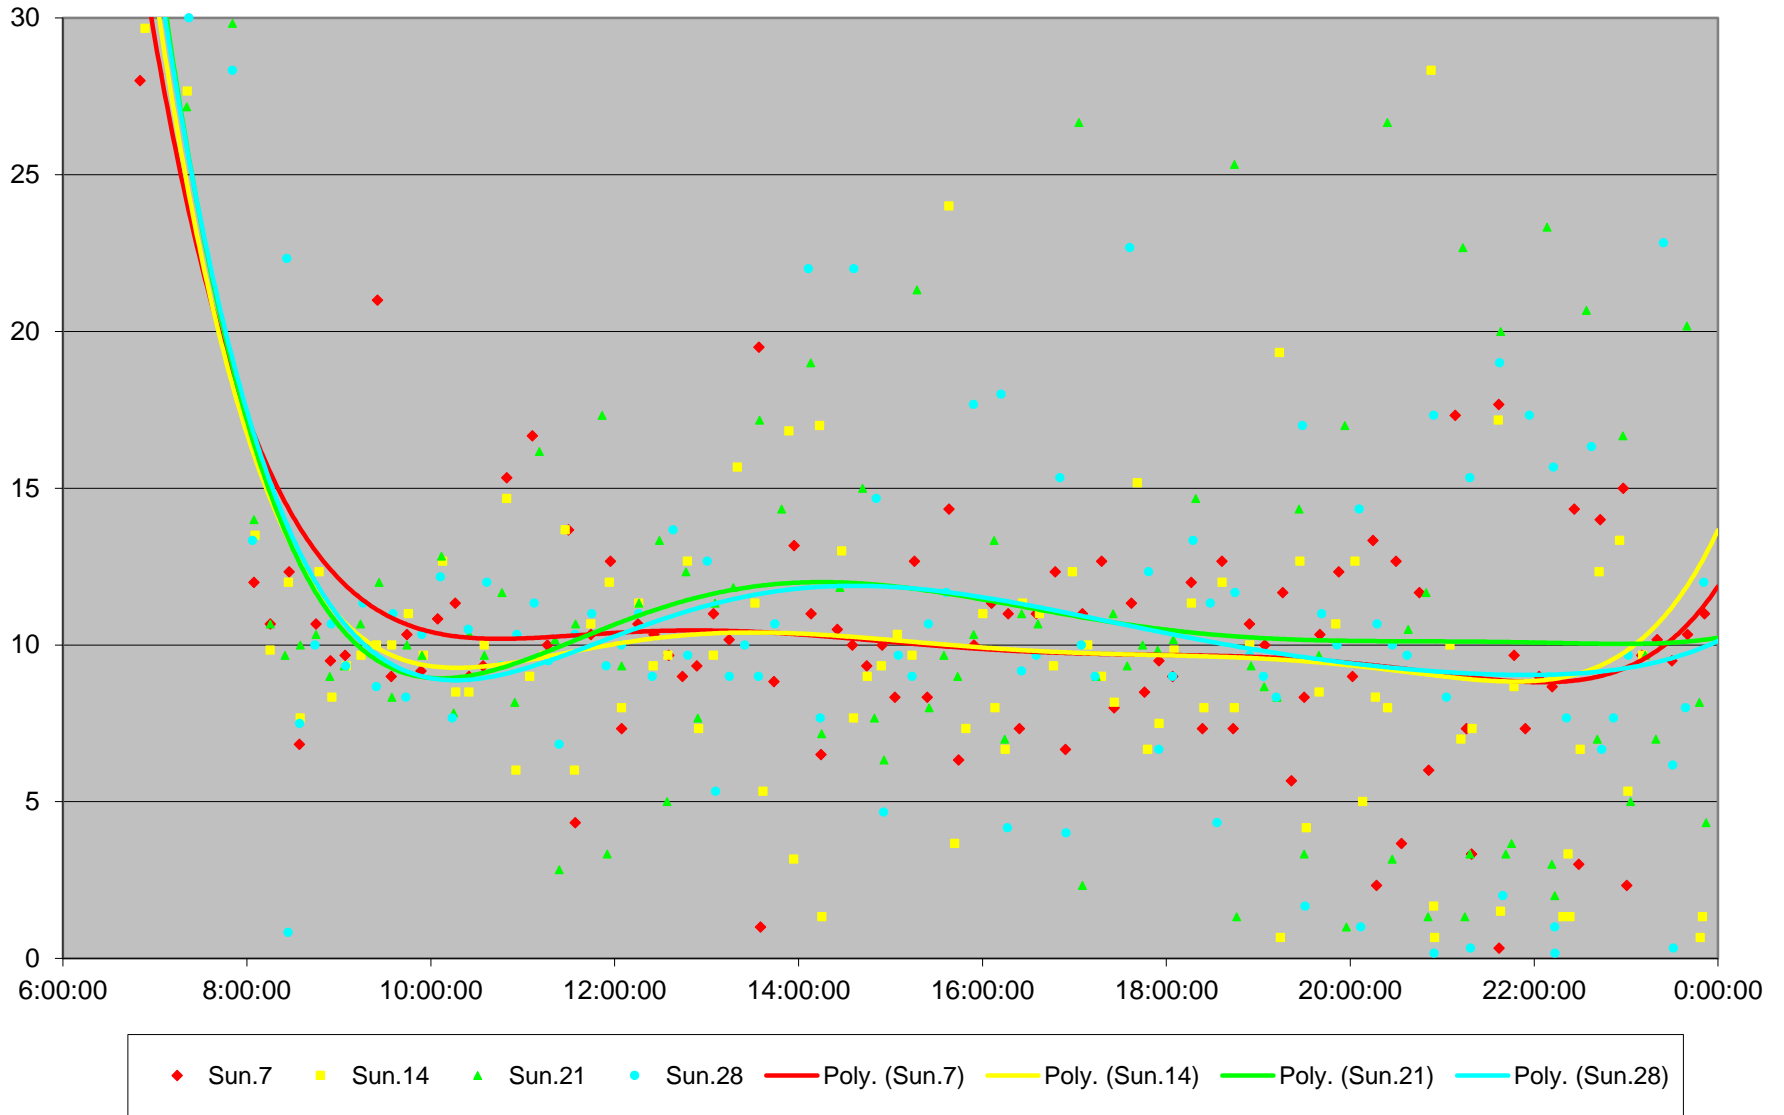

25 Don Mills Headways at South of Freshmeadow Southbound June 2020

Quartiles Saturdays

25 Don Mills Headways at South of Freshmeadow Southbound June 2020 Sunday Statistics

25 Don Mills Headways at South of Freshmeadow Southbound June 2020

25 Don Mills Headways at South of Freshmeadow Southbound June 2020

Quartiles Sundays/Holidays