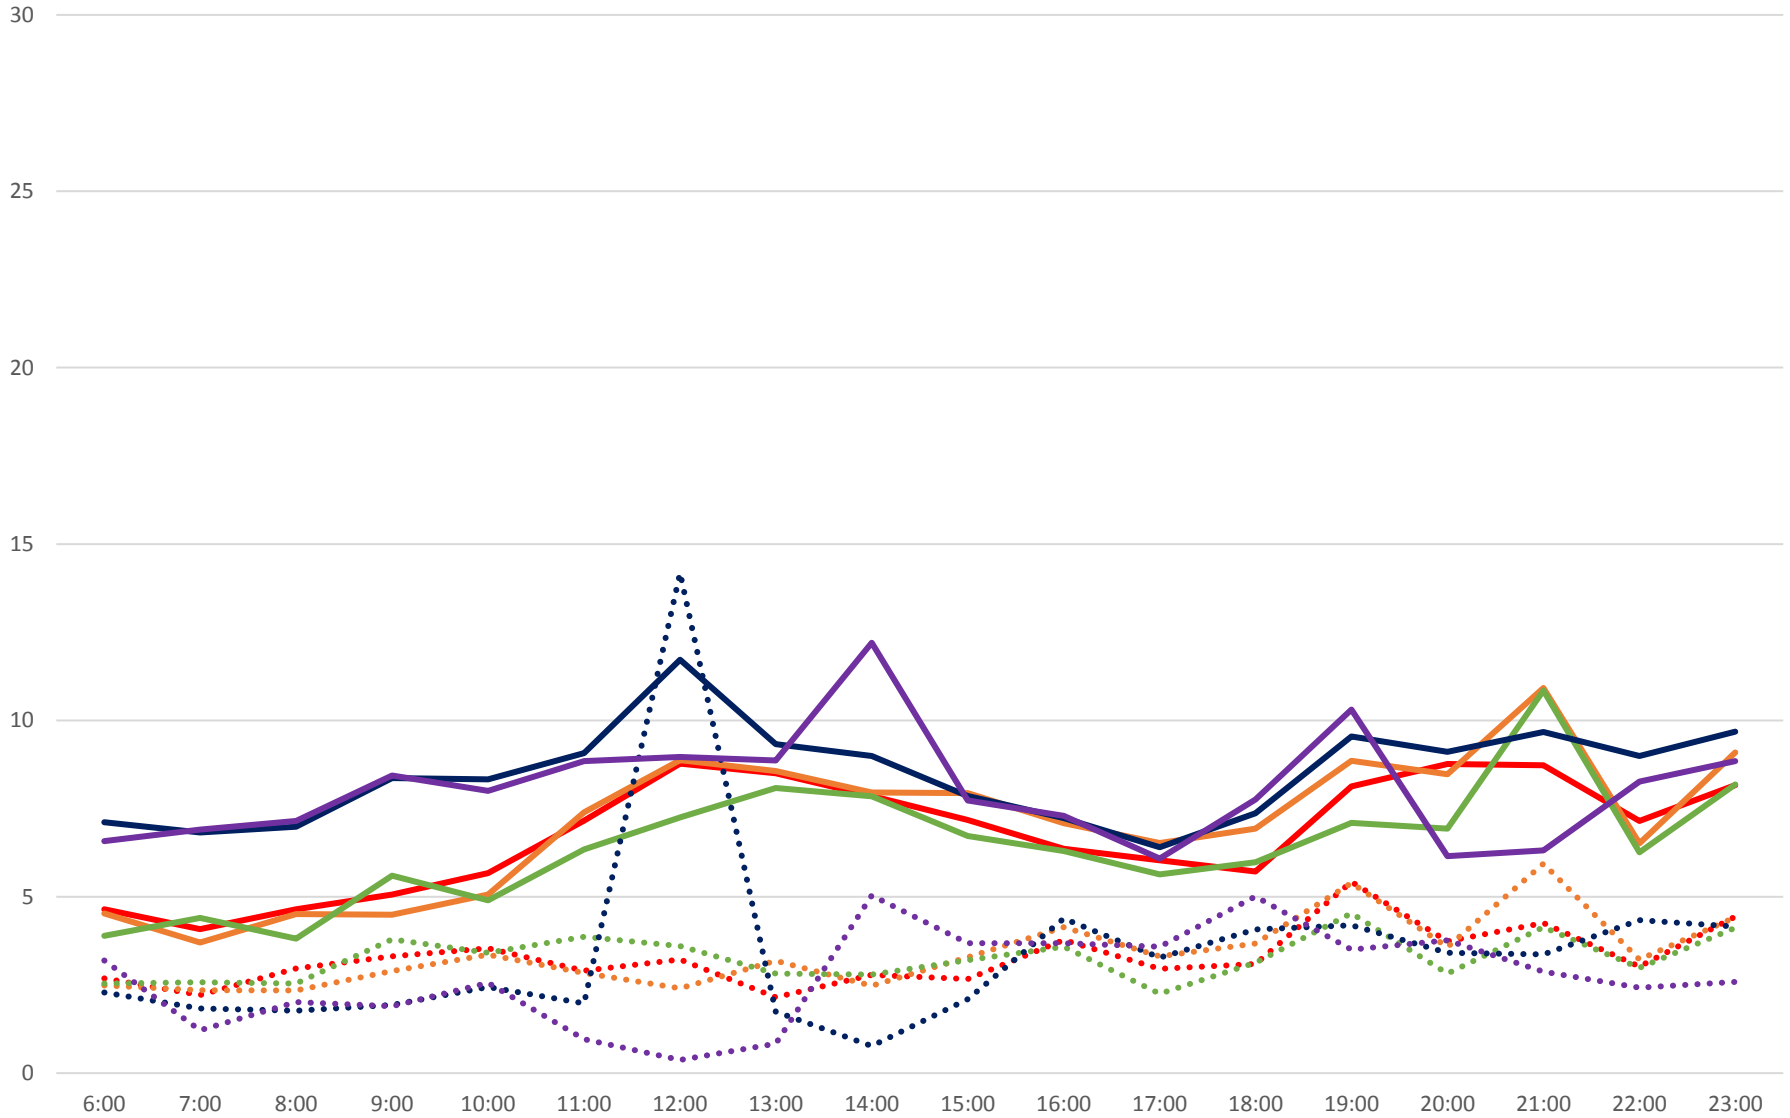

25 Don Mills Headways at South of Freshmeadow Southbound June 2020 Weekday Statistics

— Average Week 1 Std Devn Week 1 — Average Week 2 Std Devn Week 2 — Average Week 3
..... Std Devn Week 3 — Average Week 4 Std Devn Week 4 — Average Week 5 Std Devn Week 5

25 Don Mills Headways at South of Freshmeadow Southbound June 2020

25 Don Mills Headways at South of Freshmeadow Southbound June 2020

Quartiles Week 1

25 Don Mills Headways at South of Freshmeadow Southbound June 2020

25 Don Mills Headways at South of Freshmeadow Southbound June 2020

Quartiles Week 2

25 Don Mills Headways at South of Freshmeadow Southbound June 2020

25 Don Mills Headways at South of Freshmeadow Southbound June 2020

25 Don Mills Headways at South of Freshmeadow Southbound June 2020

Quartiles Week 5

25 Don Mills Headways at South of Freshmeadow Southbound June 2020 Saturday Statistics

25 Don Mills Headways at South of Freshmeadow Southbound June 2020