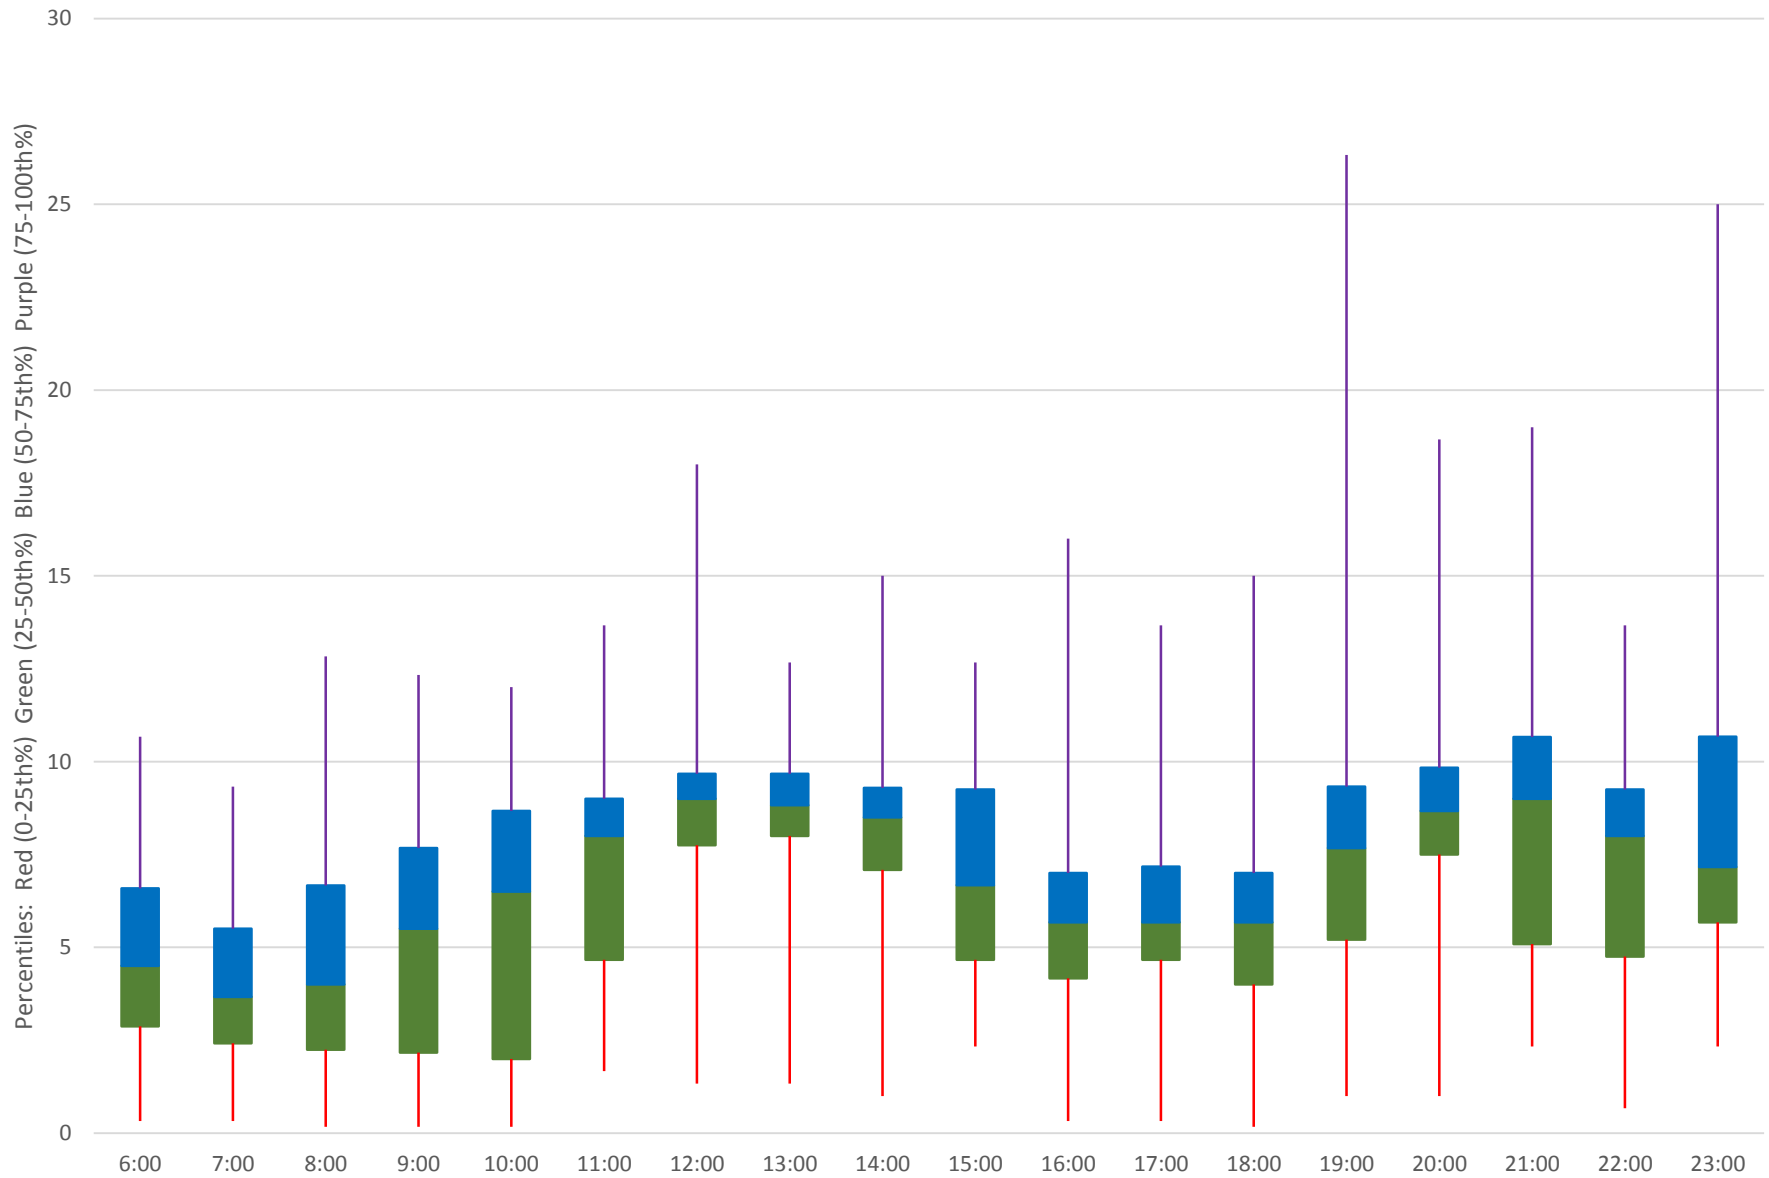

25 Don Mills Headways at South of Freshmeadow Southbound June 2020 Weekday Statistics

— Average Week 1 Std Devn Week 1 — Average Week 2 Std Devn Week 2 — Average Week 3
..... Std Devn Week 3 — Average Week 4 Std Devn Week 4 — Average Week 5 Std Devn Week 5

25 Don Mills Headways at South of Freshmeadow Southbound June 2020

25 Don Mills Headways at South of Freshmeadow Southbound June 2020

Quartiles Week 1

25 Don Mills Headways at South of Freshmeadow Southbound June 2020

25 Don Mills Headways at South of Freshmeadow Southbound June 2020

Quartiles Week 5

25 Don Mills Headways at South of Freshmeadow Southbound June 2020 Saturday Statistics

25 Don Mills Headways at South of Freshmeadow Southbound June 2020

25 Don Mills Headways at South of Freshmeadow Southbound June 2020

Quartiles Saturdays

25 Don Mills Headways at South of Freshmeadow Southbound June 2020 Sunday Statistics

25 Don Mills Headways at South of Freshmeadow Southbound June 2020