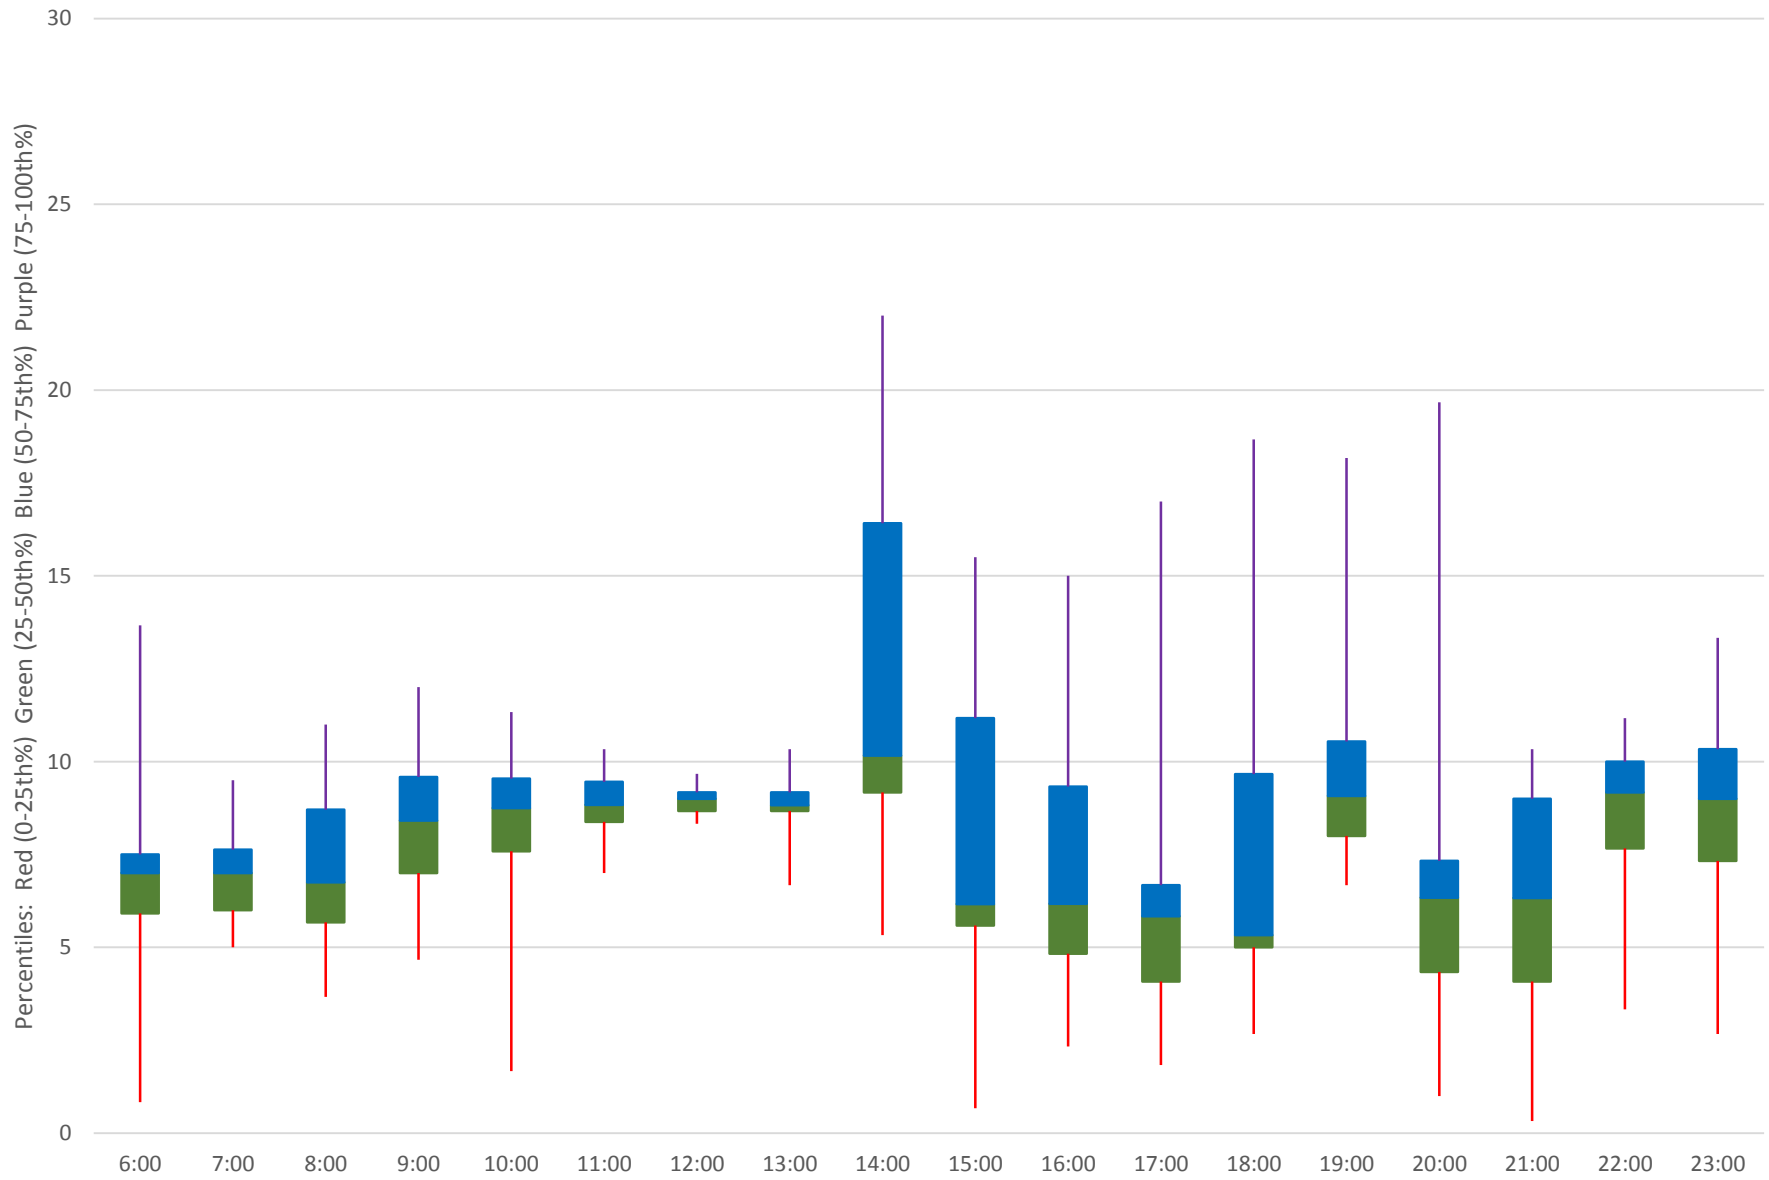

Quartiles Week 3

25 Don Mills Headways at South of Freshmeadow Southbound June 2020

25 Don Mills Headways at South of Freshmeadow Southbound June 2020

Quartiles Week 4

25 Don Mills Headways at South of Freshmeadow Southbound June 2020

25 Don Mills Headways at South of Freshmeadow Southbound June 2020

Quartiles Week 5

25 Don Mills Headways at South of Freshmeadow Southbound June 2020 Saturday Statistics

25 Don Mills Headways at South of Freshmeadow Southbound June 2020