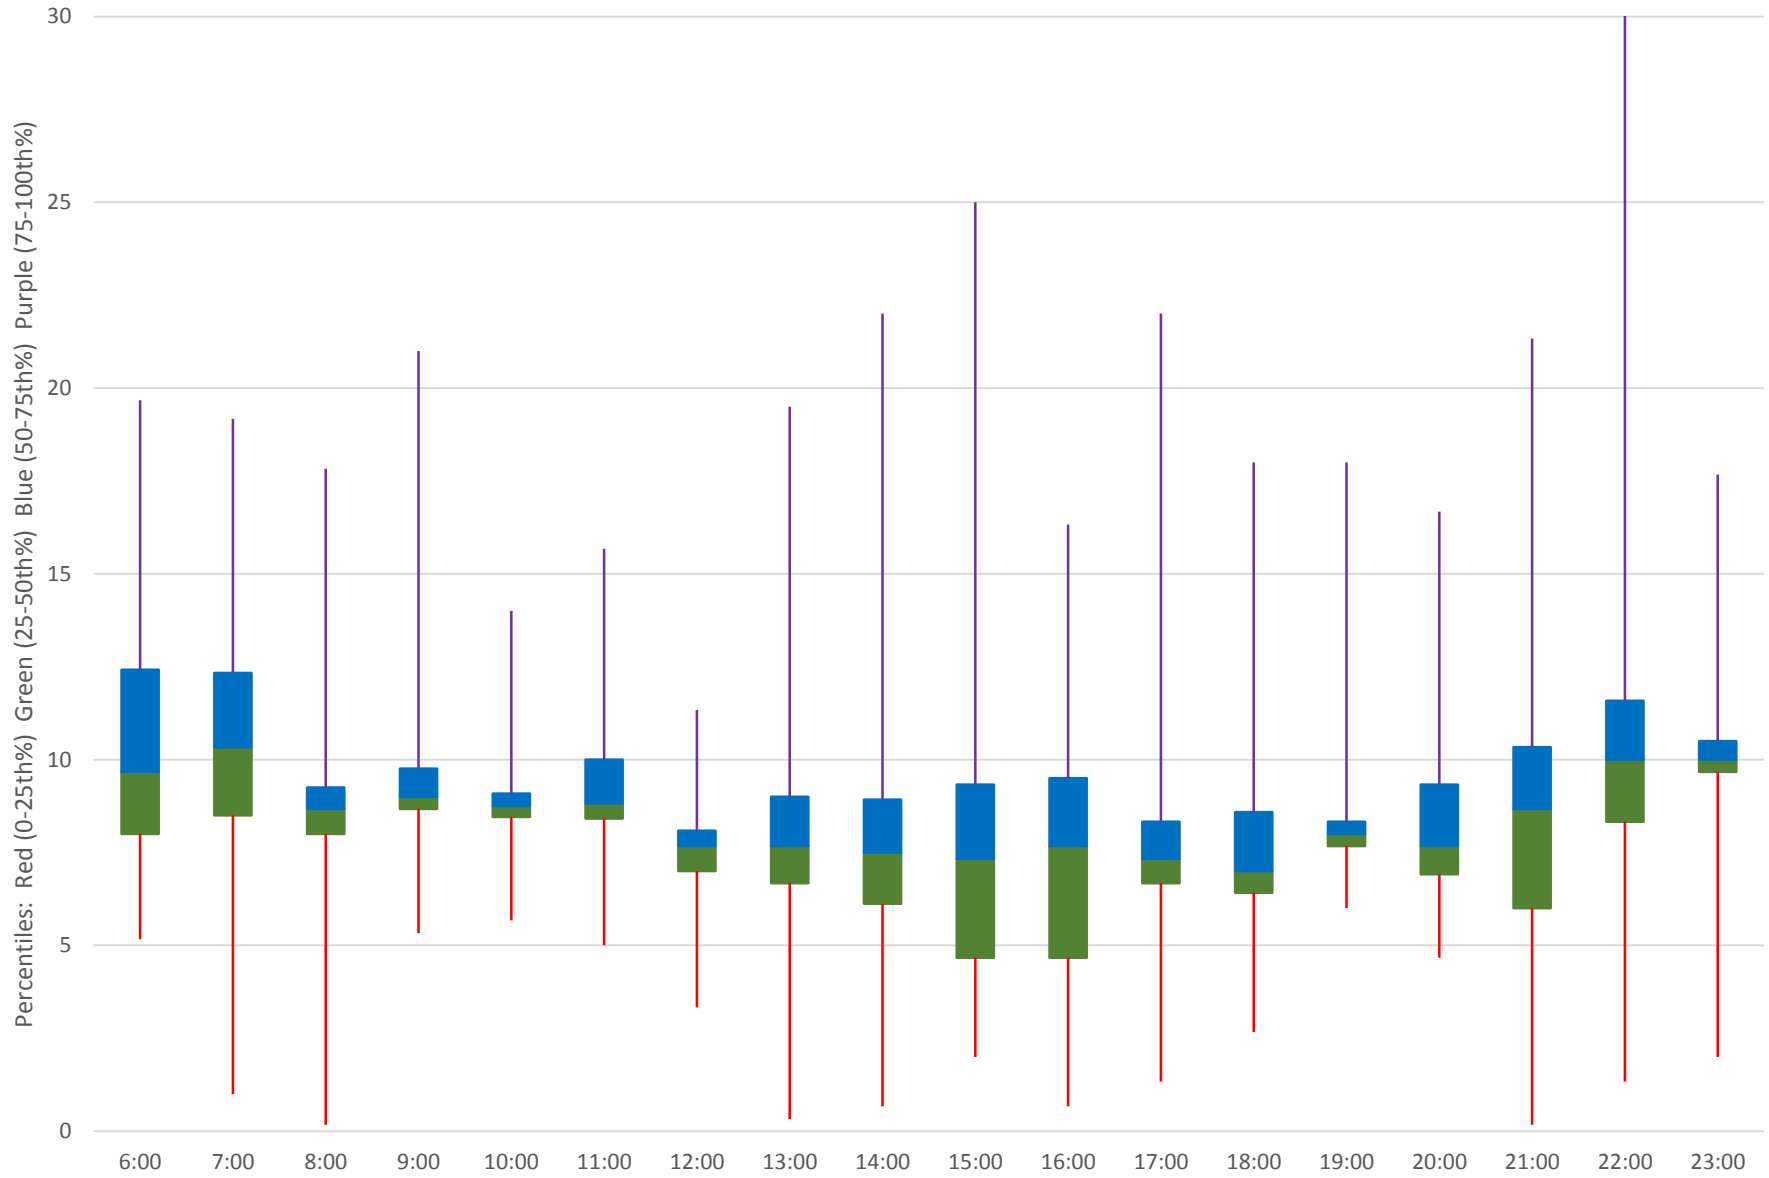

25 Don Mills Headways at South of Freshmeadow Southbound June 2020

Quartiles Week 5

25 Don Mills Headways at South of Freshmeadow Southbound June 2020 Saturday Statistics

25 Don Mills Headways at South of Freshmeadow Southbound June 2020

25 Don Mills Headways at South of Freshmeadow Southbound June 2020

Quartiles Saturdays

25 Don Mills Headways at South of Freshmeadow Southbound June 2020 Sunday Statistics

25 Don Mills Headways at South of Freshmeadow Southbound June 2020