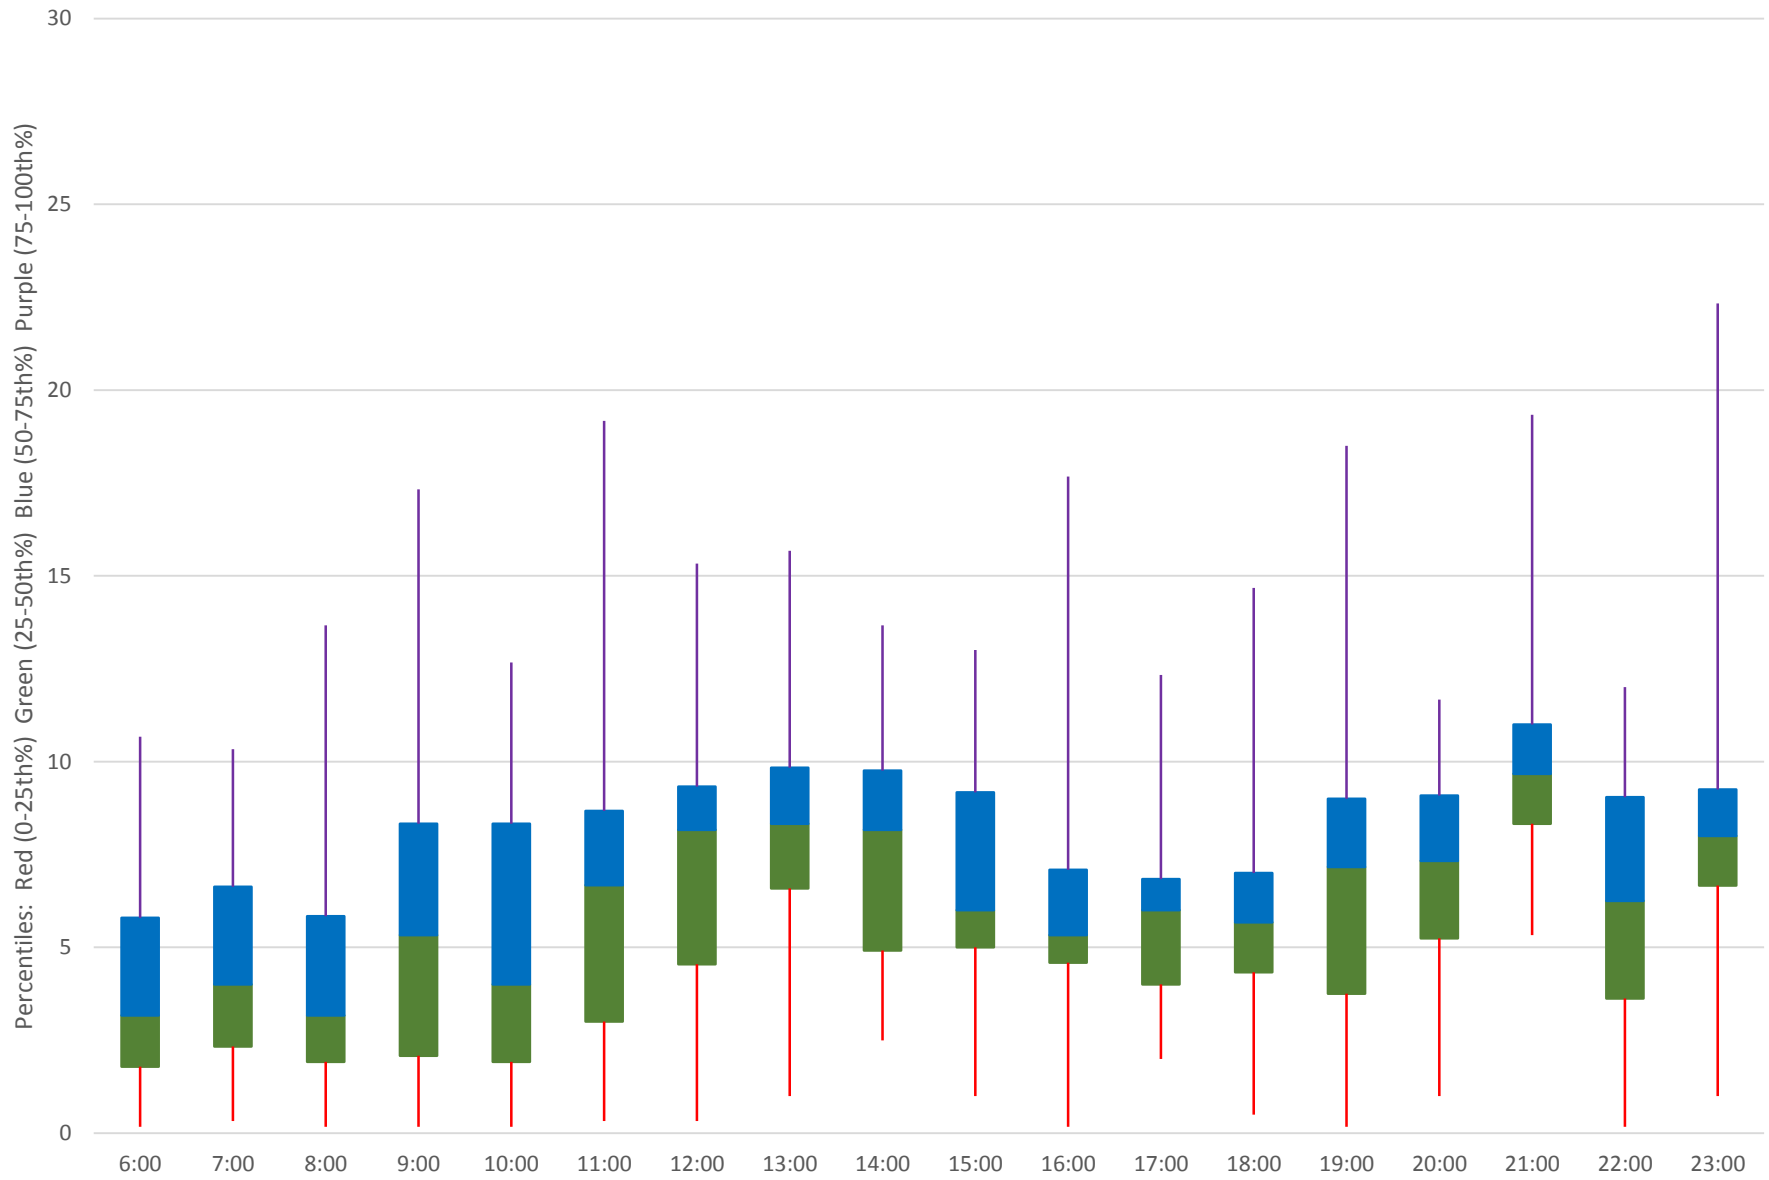

25 Don Mills Headways at South of Freshmeadow Southbound June 2020

Quartiles Week 3