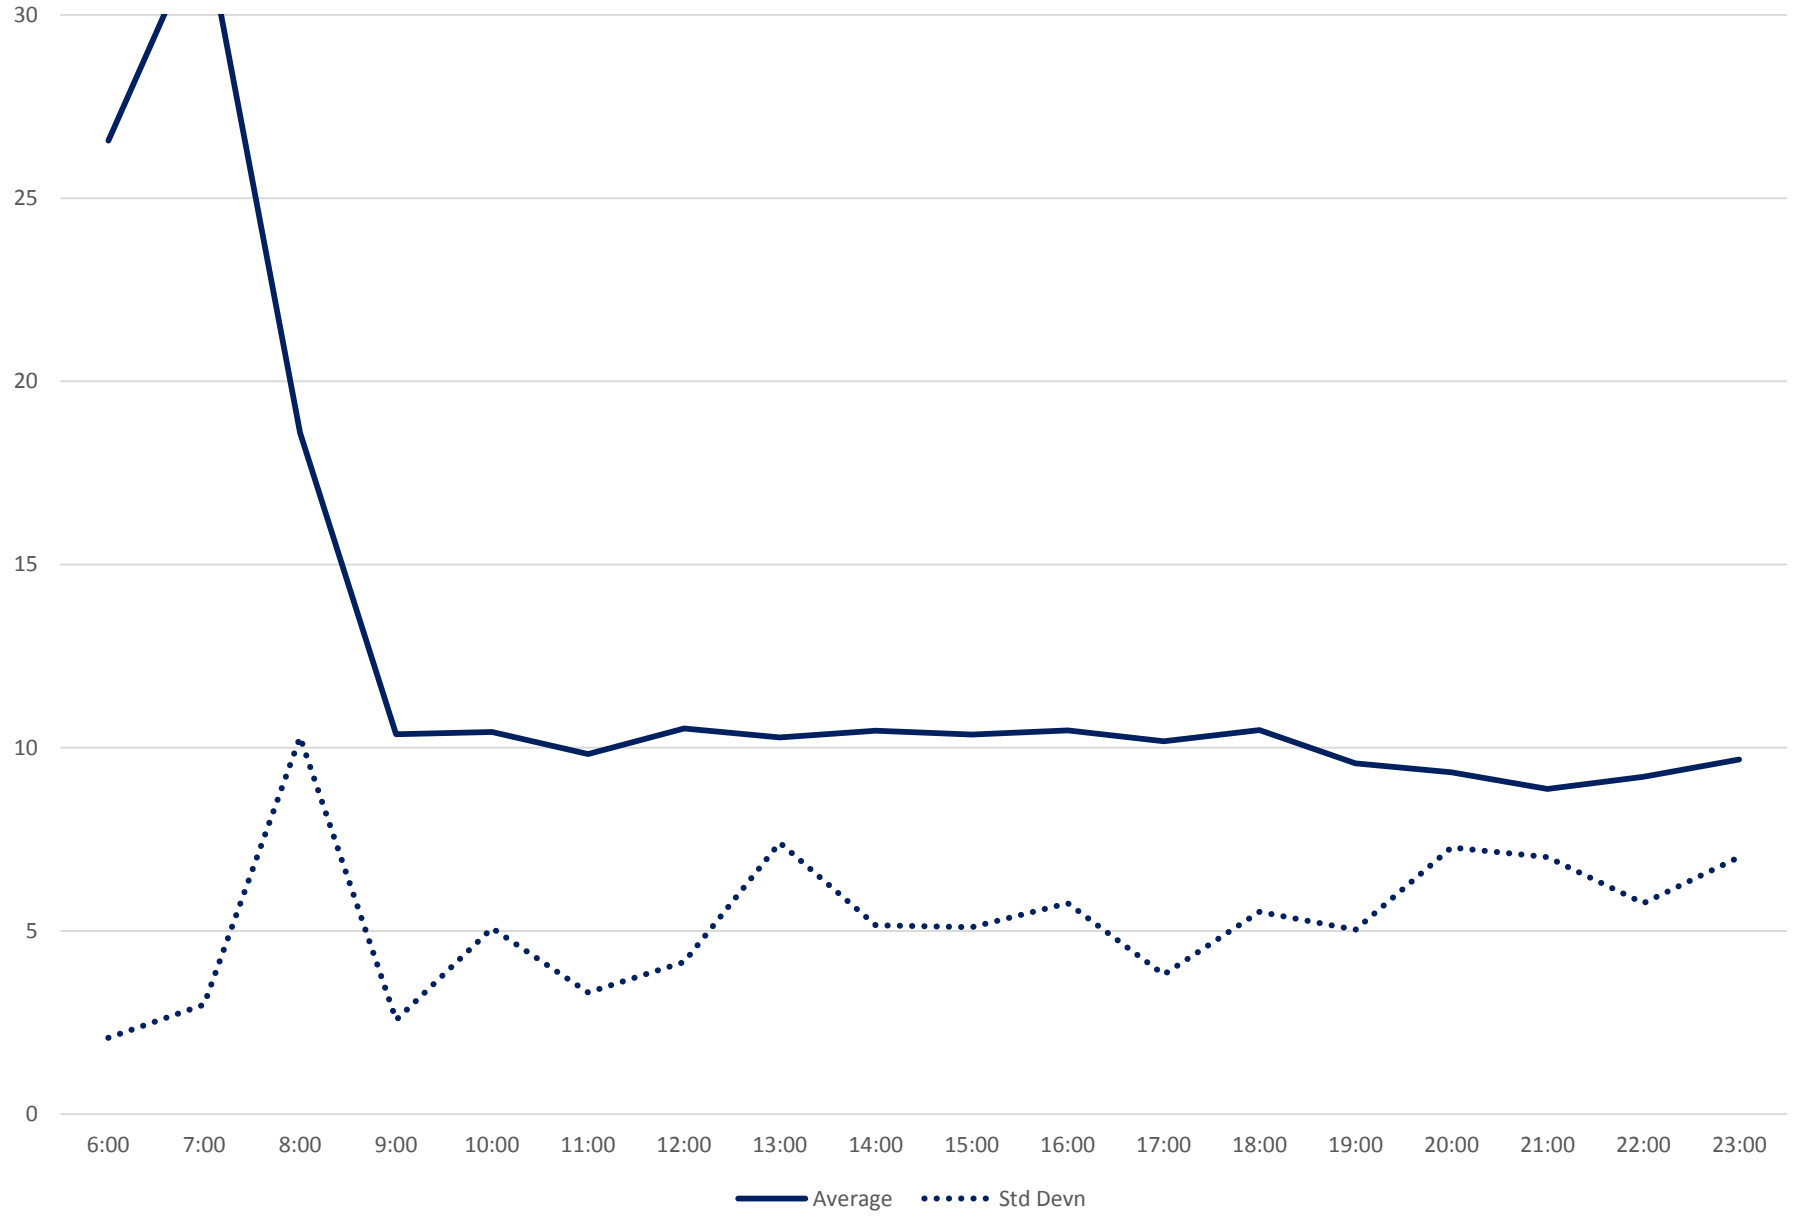

25 Don Mills Headways at York Mills Northbound June 2020