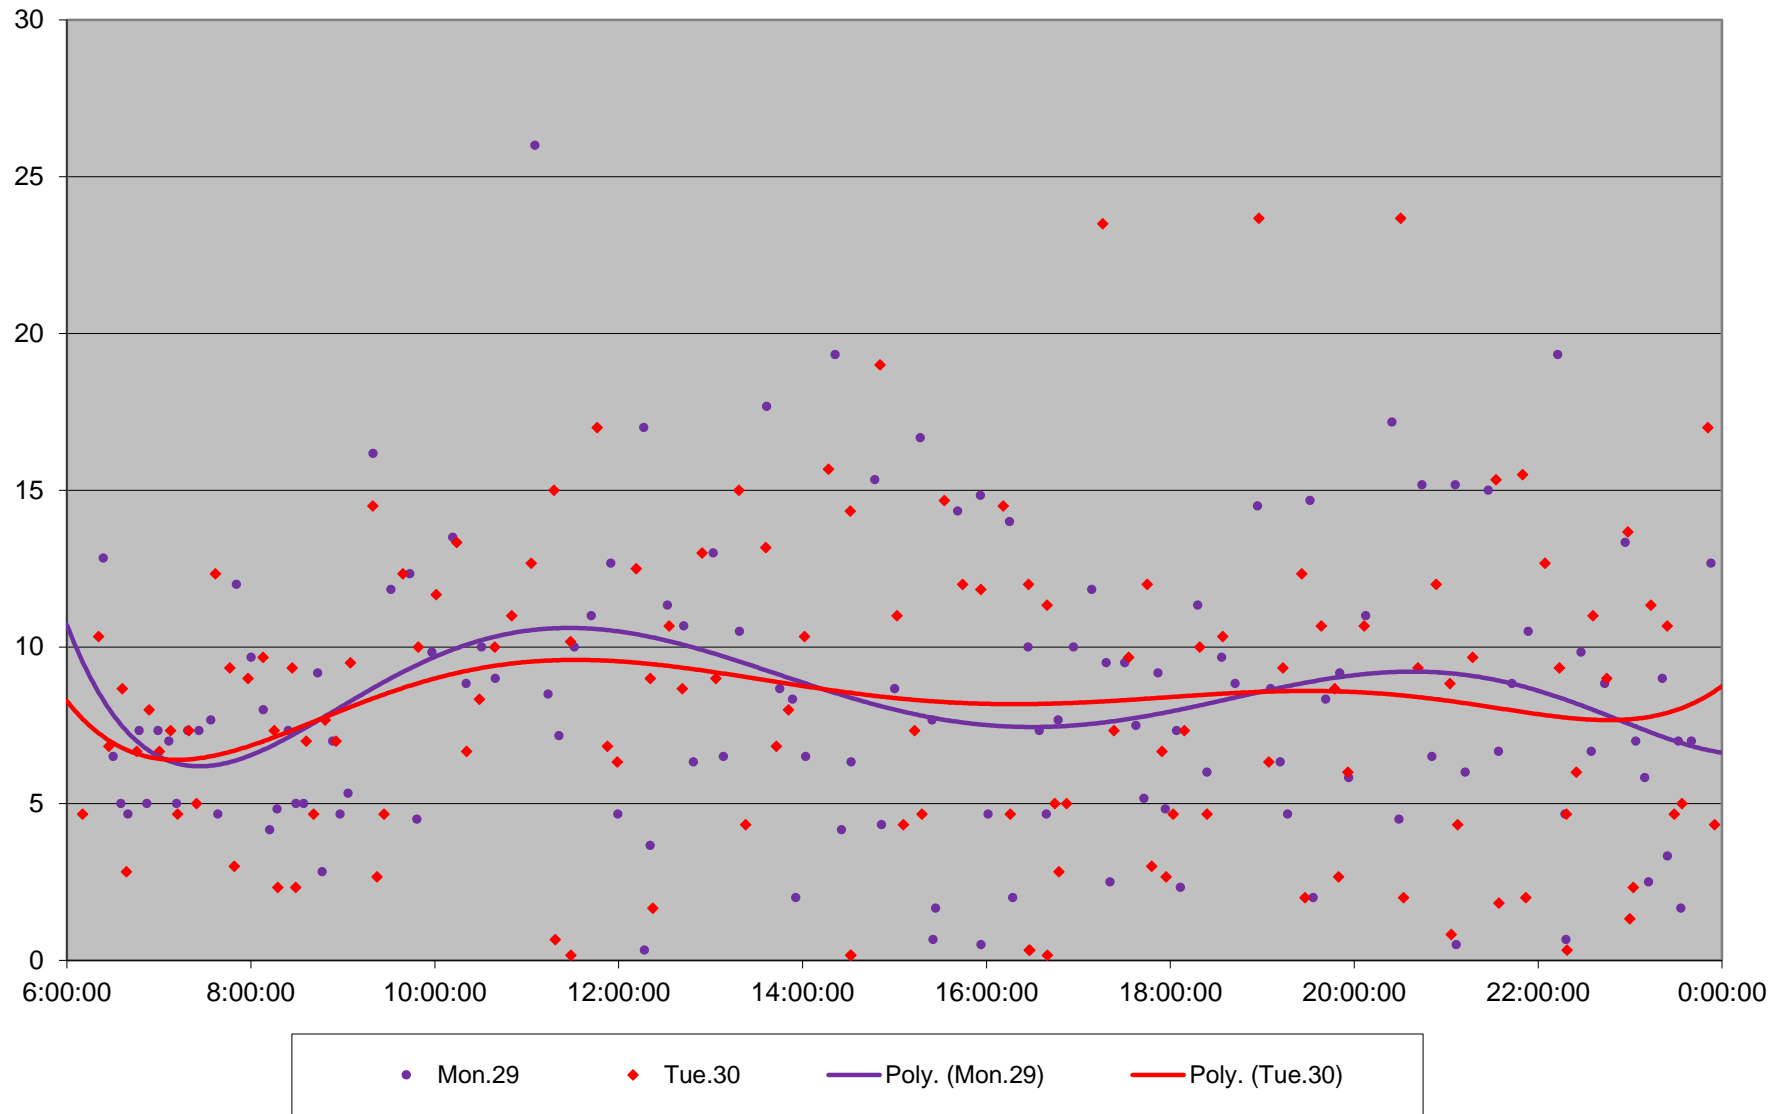

25 Don Mills Headways at York Mills Northbound June 2020