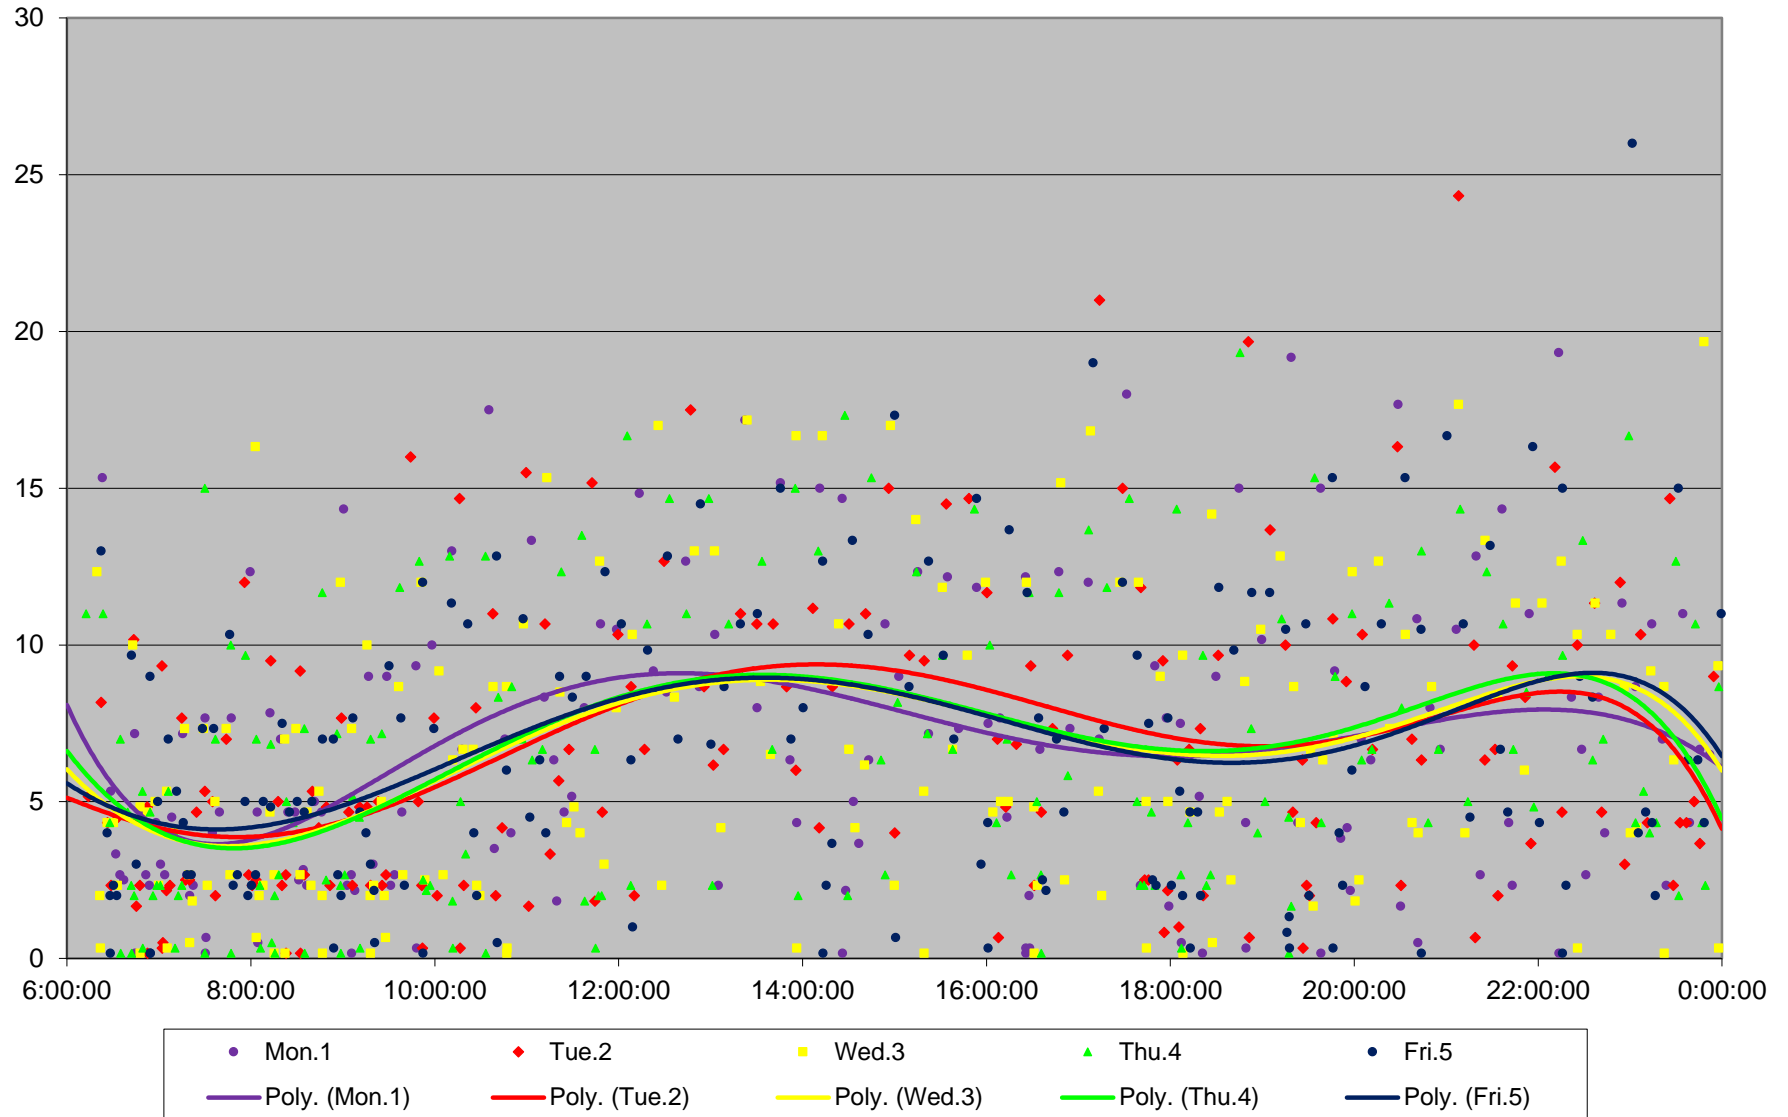

25 Don Mills Headways at York Mills Northbound June 2020