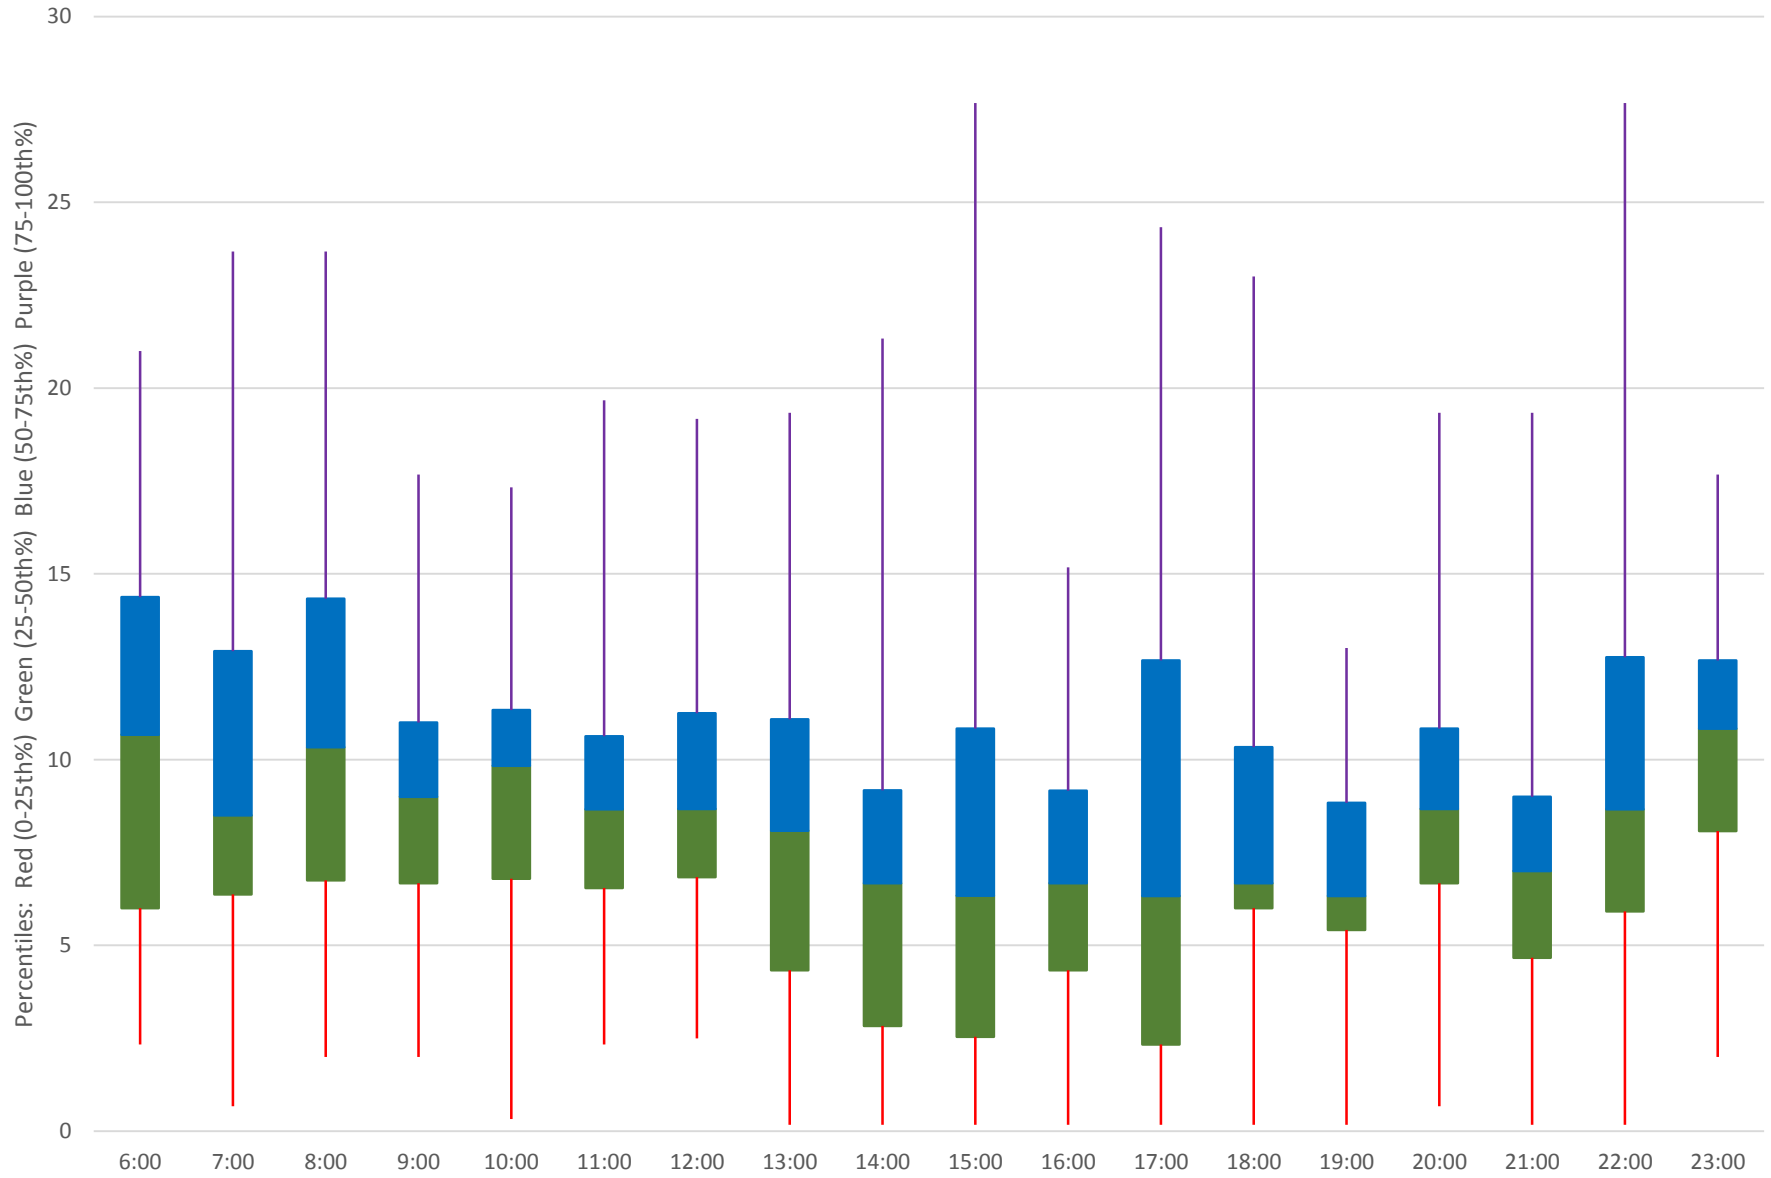

25 Don Mills Headways at York Mills Northbound June 2020 Sunday Statistics

25 Don Mills Headways at York Mills Northbound June 2020

Quartiles Saturdays