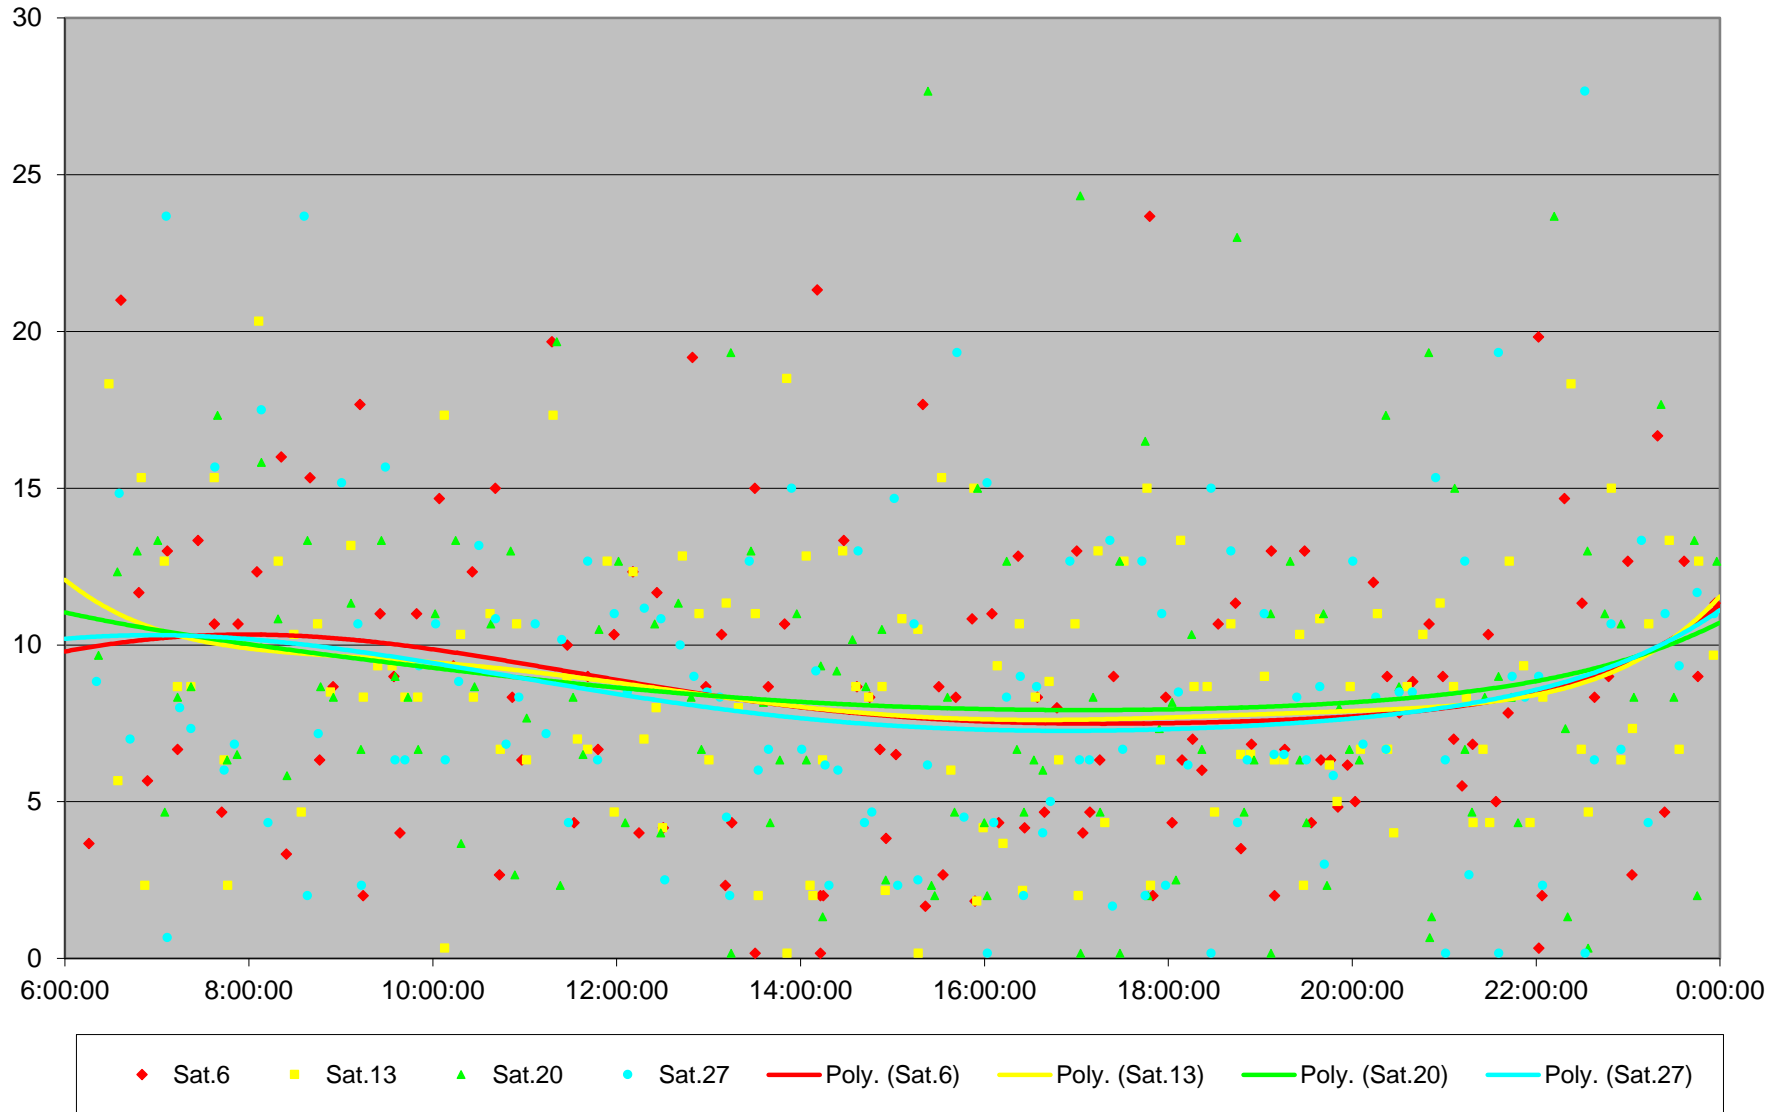

25 Don Mills Headways at York Mills Northbound June 2020