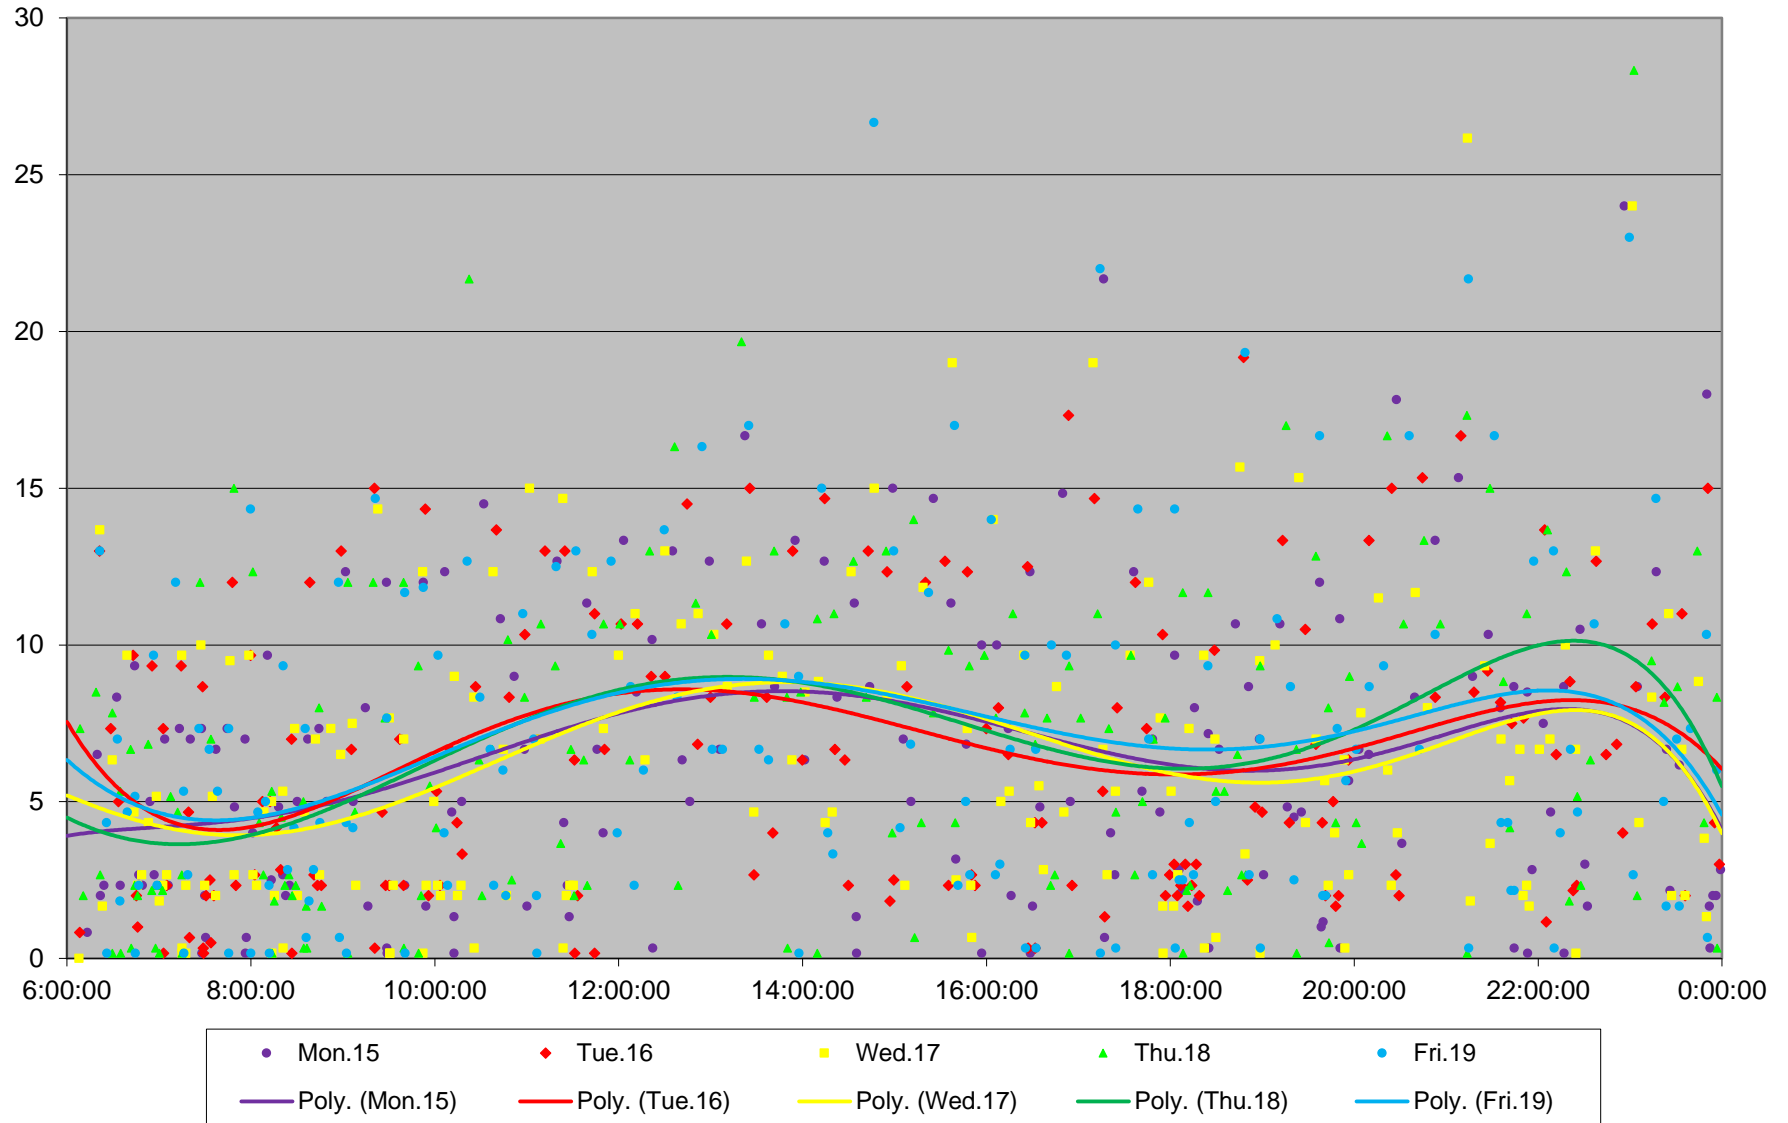

25 Don Mills Headways at York Mills Northbound June 2020