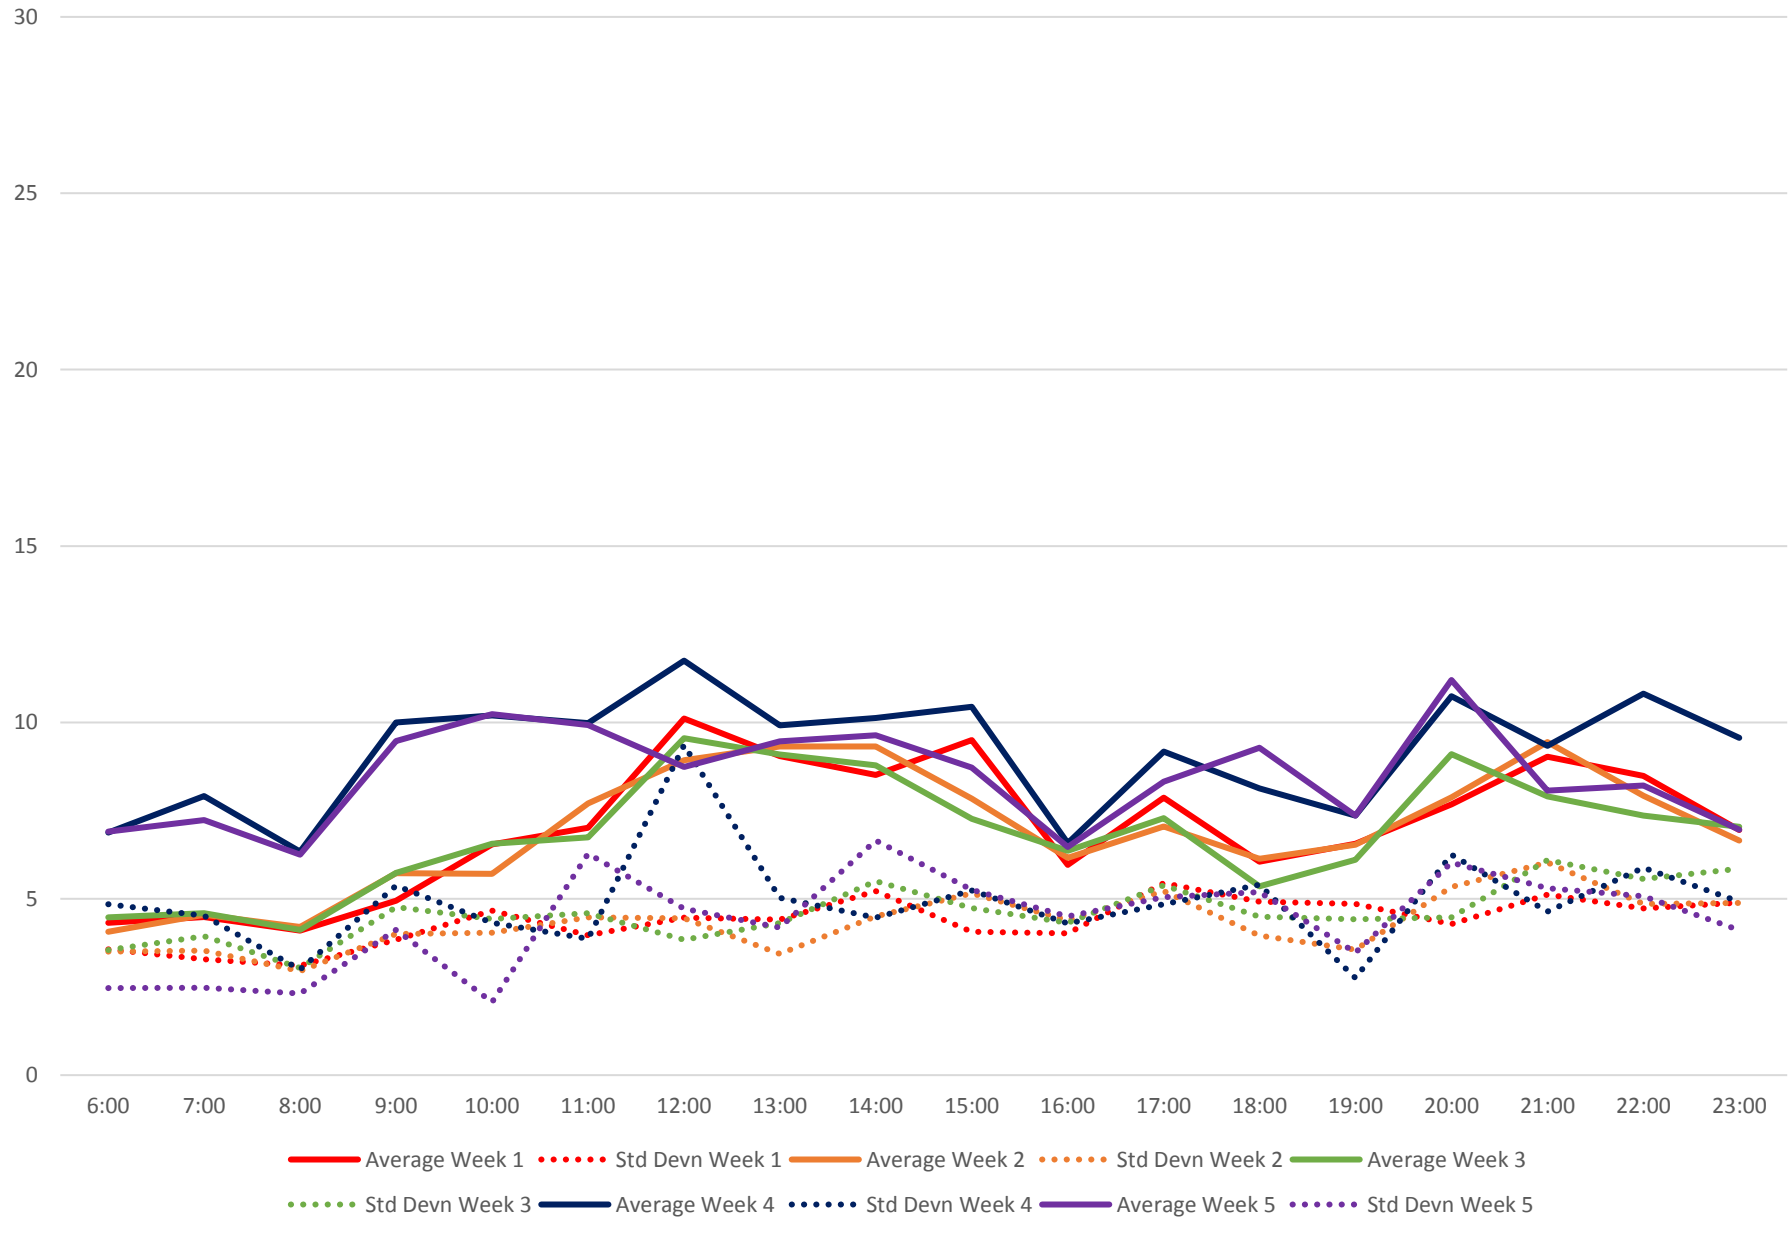

25 Don Mills Headways at York Mills Northbound June 2020 Weekday Statistics

### 25 Don Mills Headways at York Mills Northbound June 2020