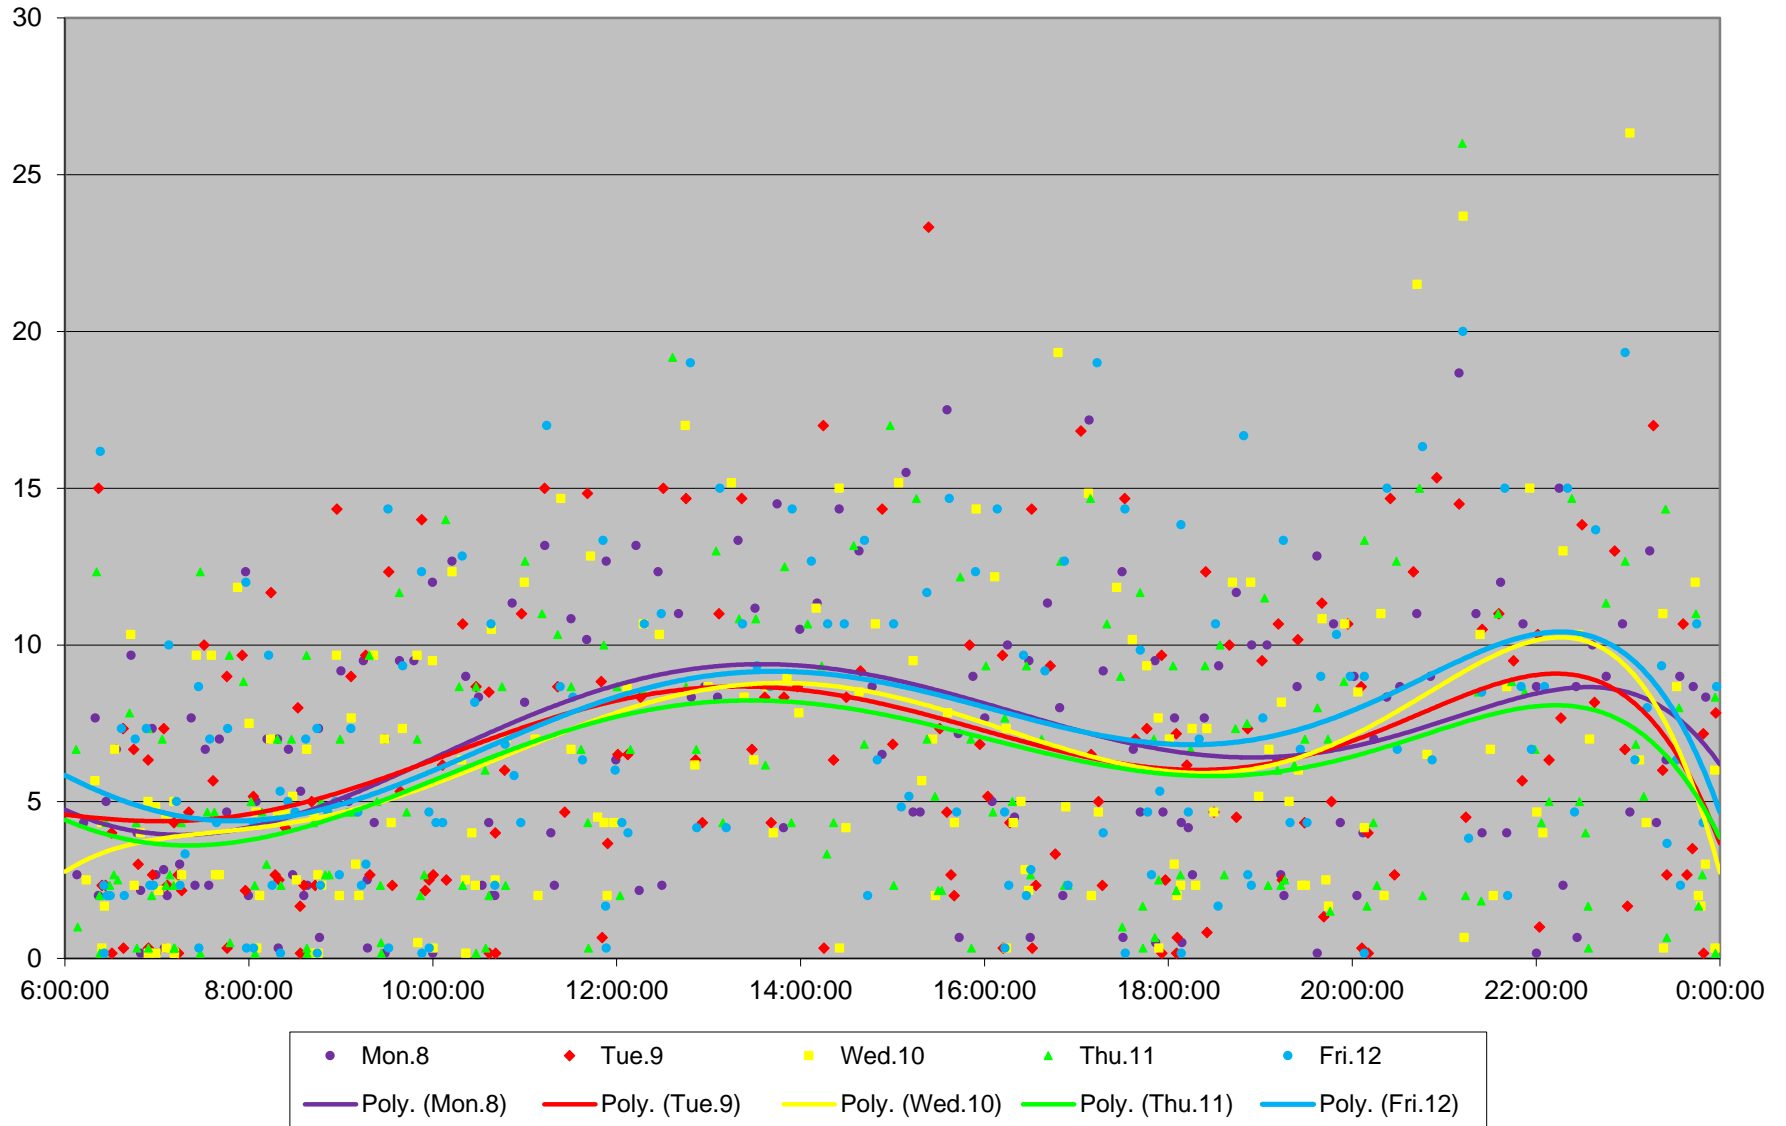

25 Don Mills Headways at York Mills Northbound June 2020