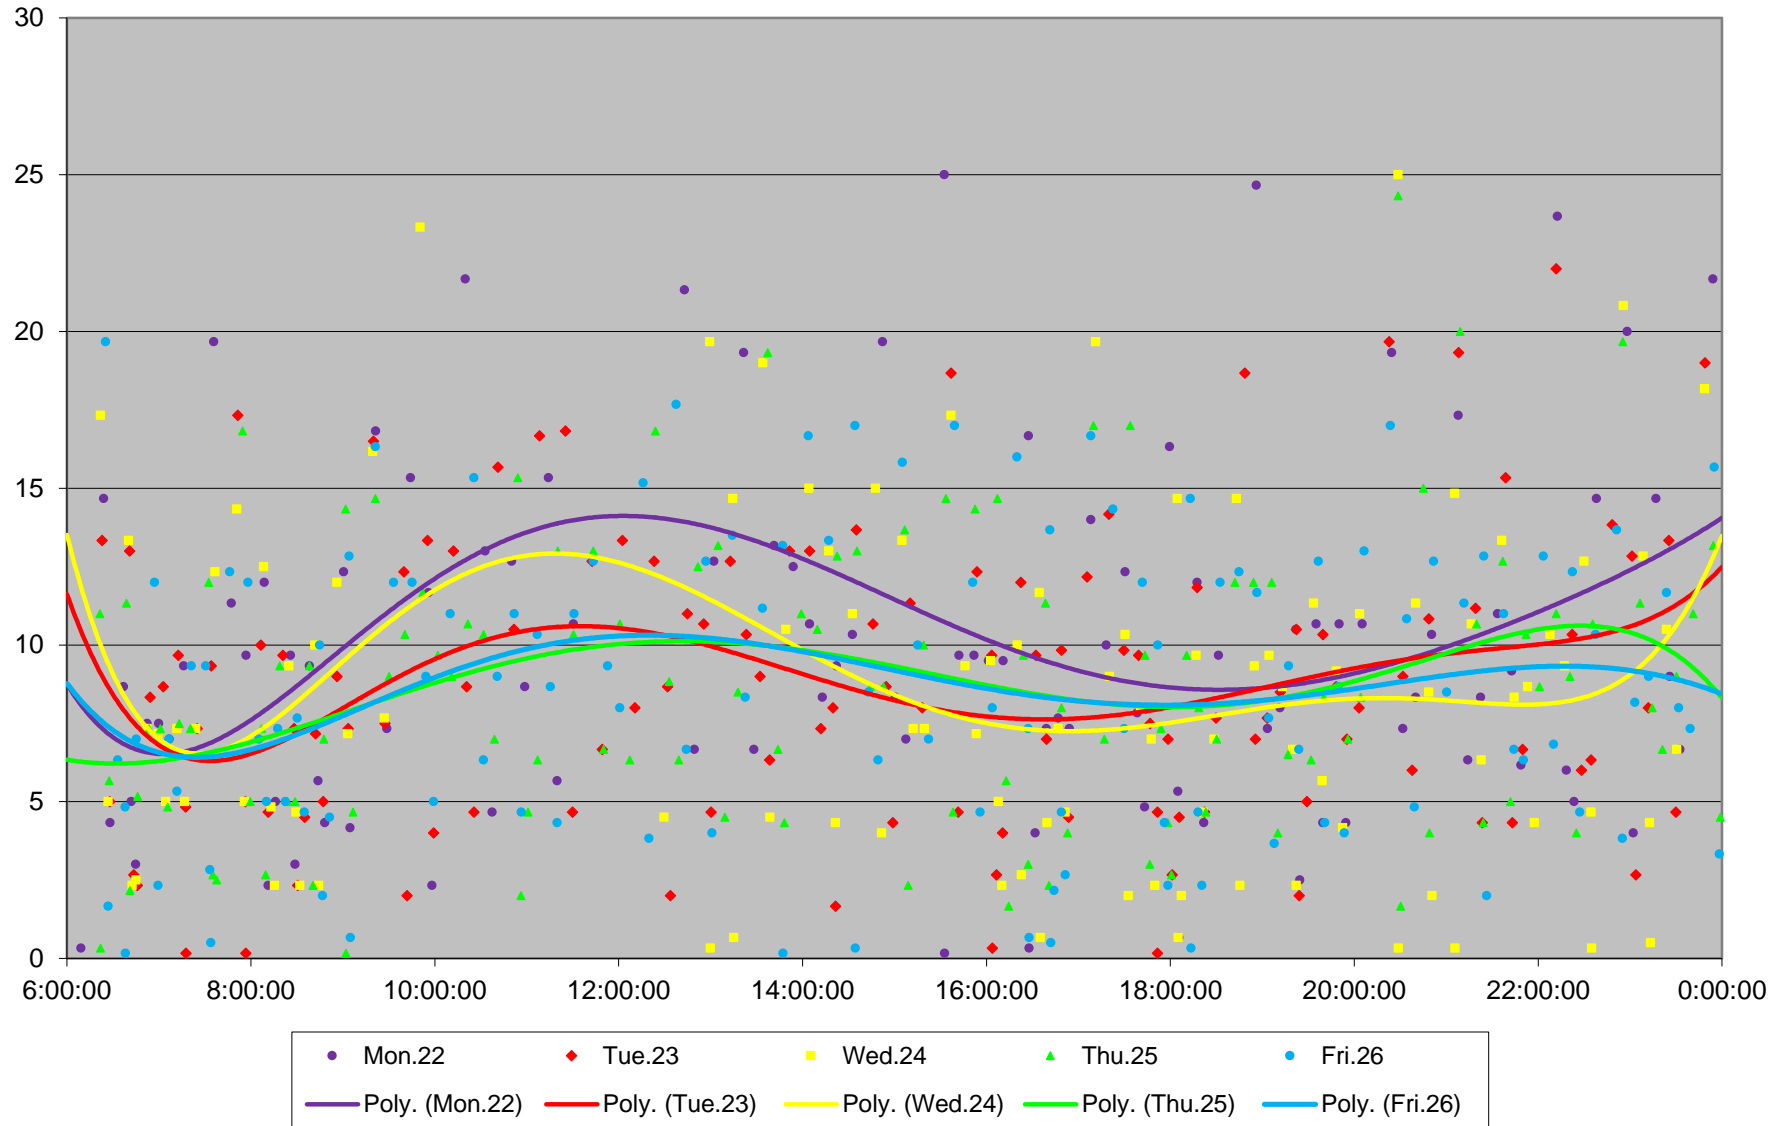

25 Don Mills Headways at York Mills Northbound June 2020