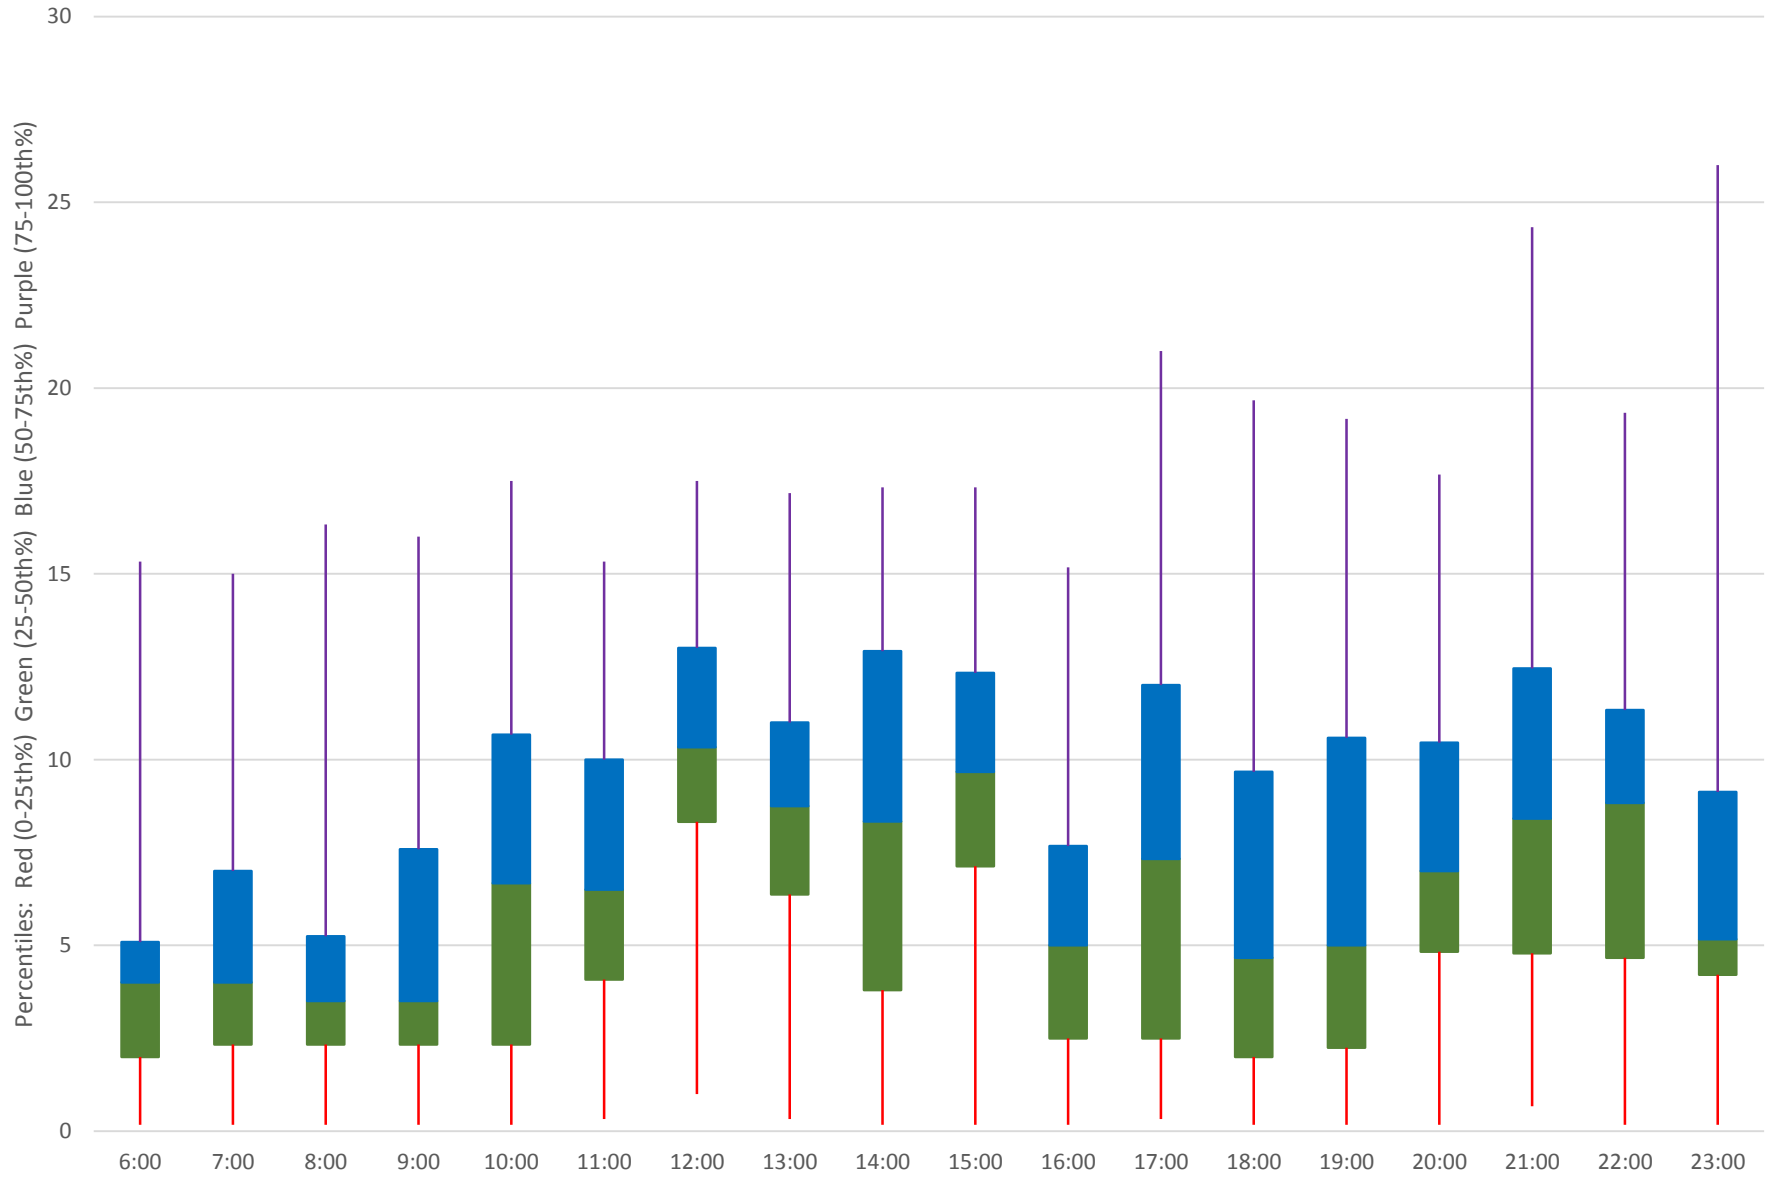

25 Don Mills Headways at York Mills Northbound June 2020

Quartiles Week 1