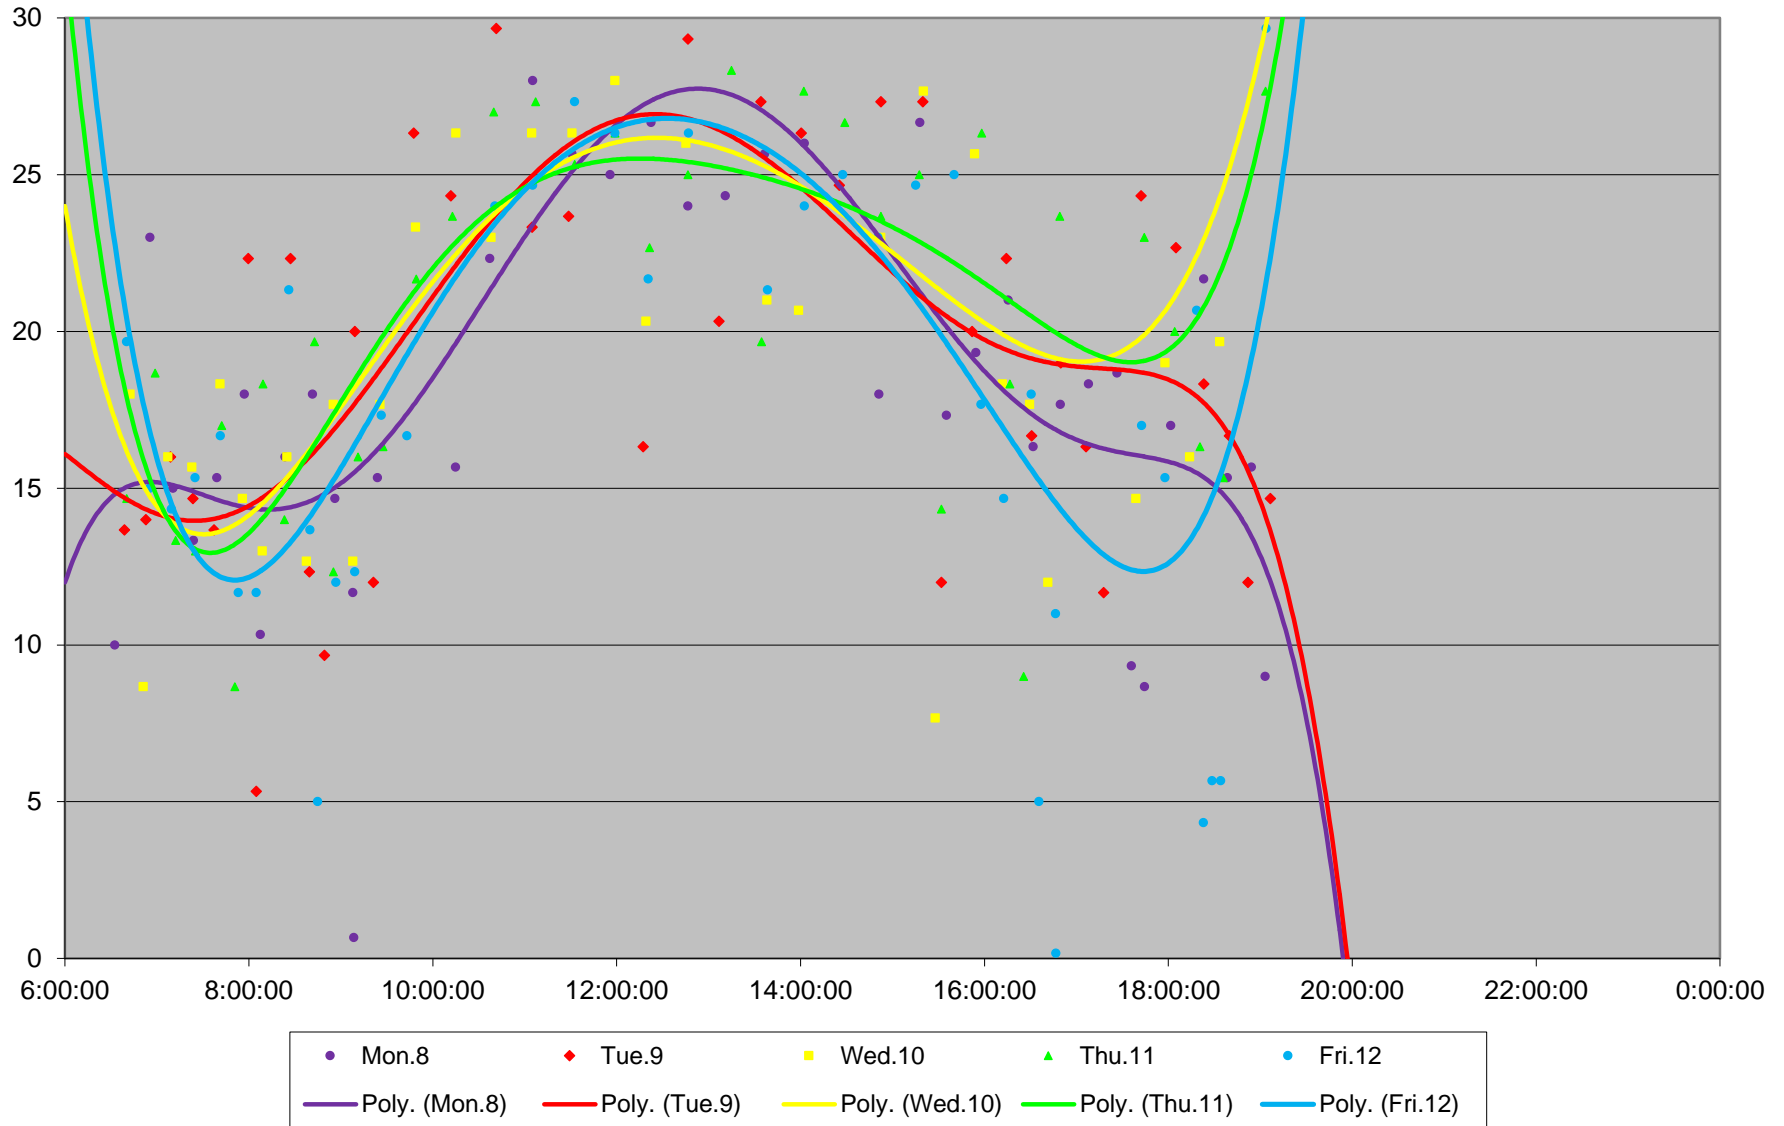

24 Victoria Park Headways at Consumers W of VP Westbound June 2020

24 Victoria Park Headways at Consumers W of VP Westbound June 2020
Quartiles Week 1

24 Victoria Park Headways at Consumers W of VP Westbound June 2020

24 Victoria Park Headways at Consumers W of VP Westbound June 2020
Quartiles Week 2

24 Victoria Park Headways at Consumers W of VP Westbound June 2020

24 Victoria Park Headways at Consumers W of VP Westbound June 2020

Quartiles Week 3

24 Victoria Park Headways at Consumers W of VP Westbound June 2020

24 Victoria Park Headways at Consumers W of VP Westbound June 2020

Quartiles Week 4

24 Victoria Park Headways at Consumers W of VP Westbound June 2020

24 Victoria Park Headways at Consumers W of VP Westbound June 2020

Quartiles Week 5