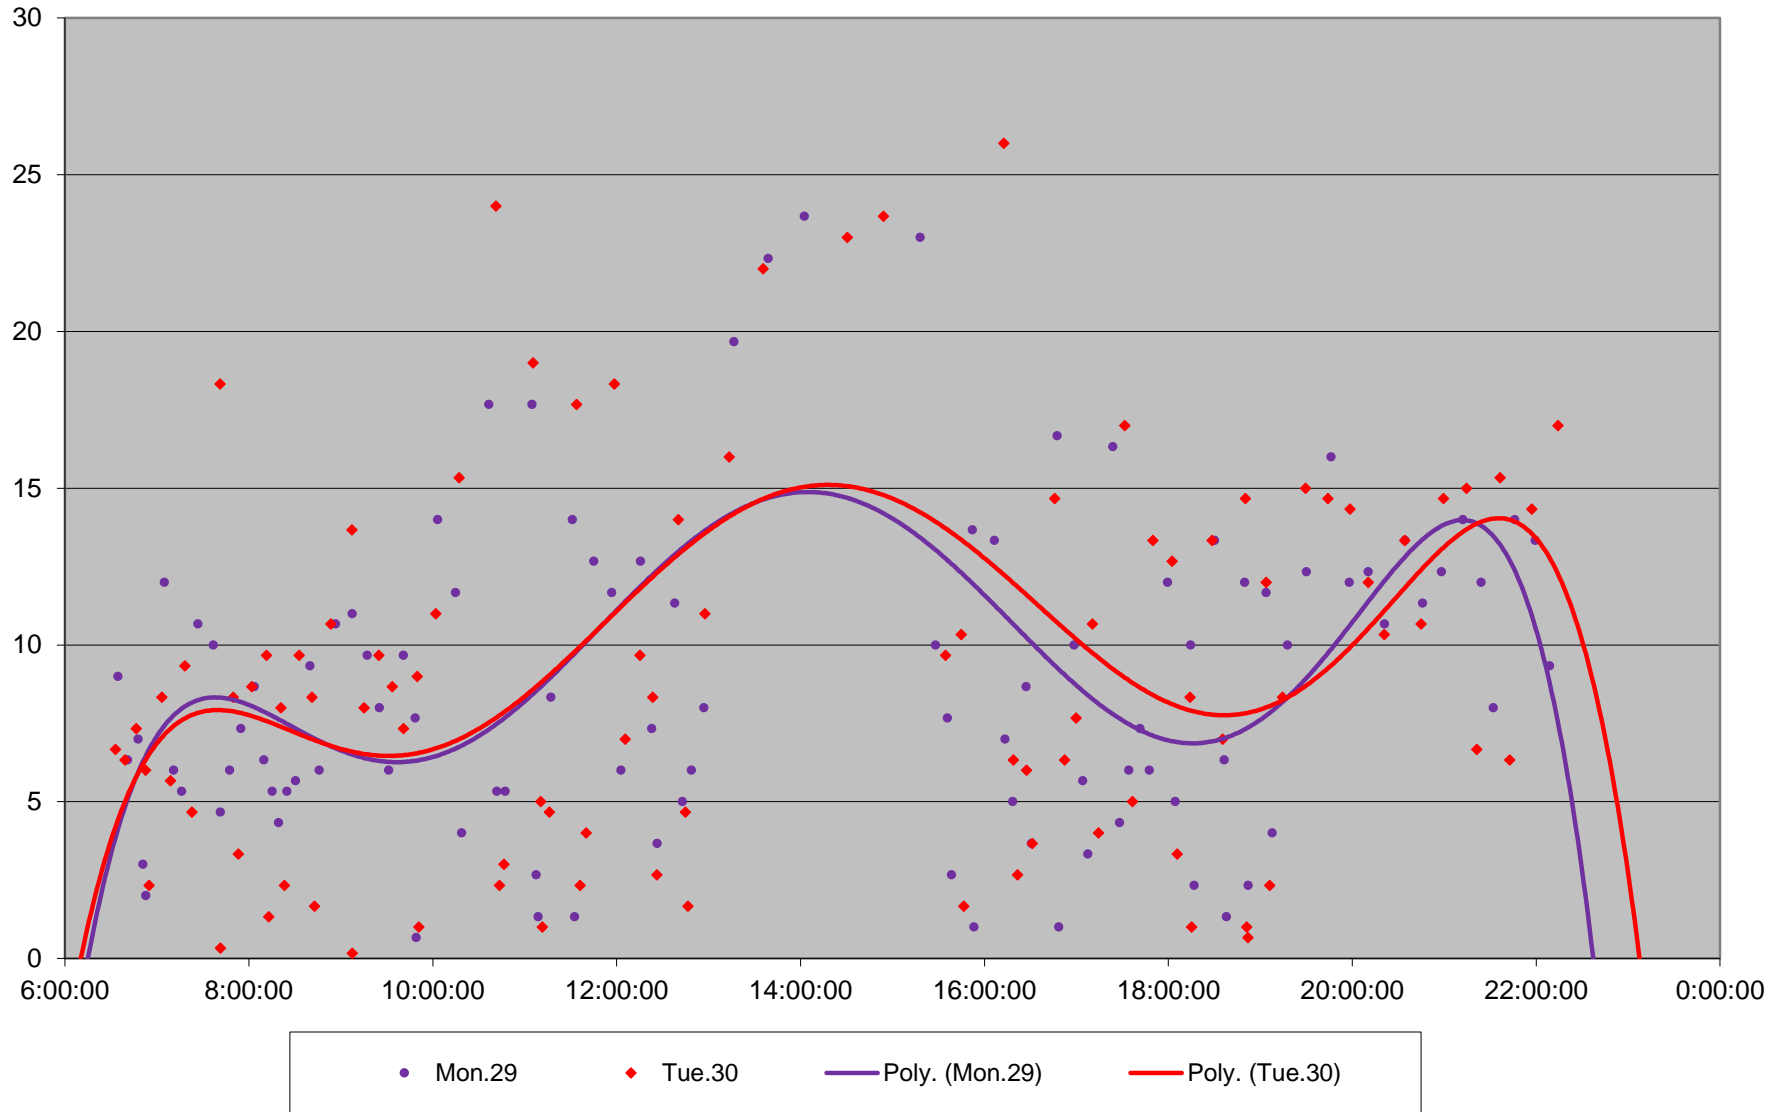

Quartiles Week 3

24 Victoria Park Headways at Consumers W of VP Westbound June 2020

24 Victoria Park Headways at Consumers W of VP Westbound June 2020

Quartiles Week 4

24 Victoria Park Headways at Consumers W of VP Westbound June 2020

24 Victoria Park Headways at Consumers W of VP Westbound June 2020

Quartiles Week 5