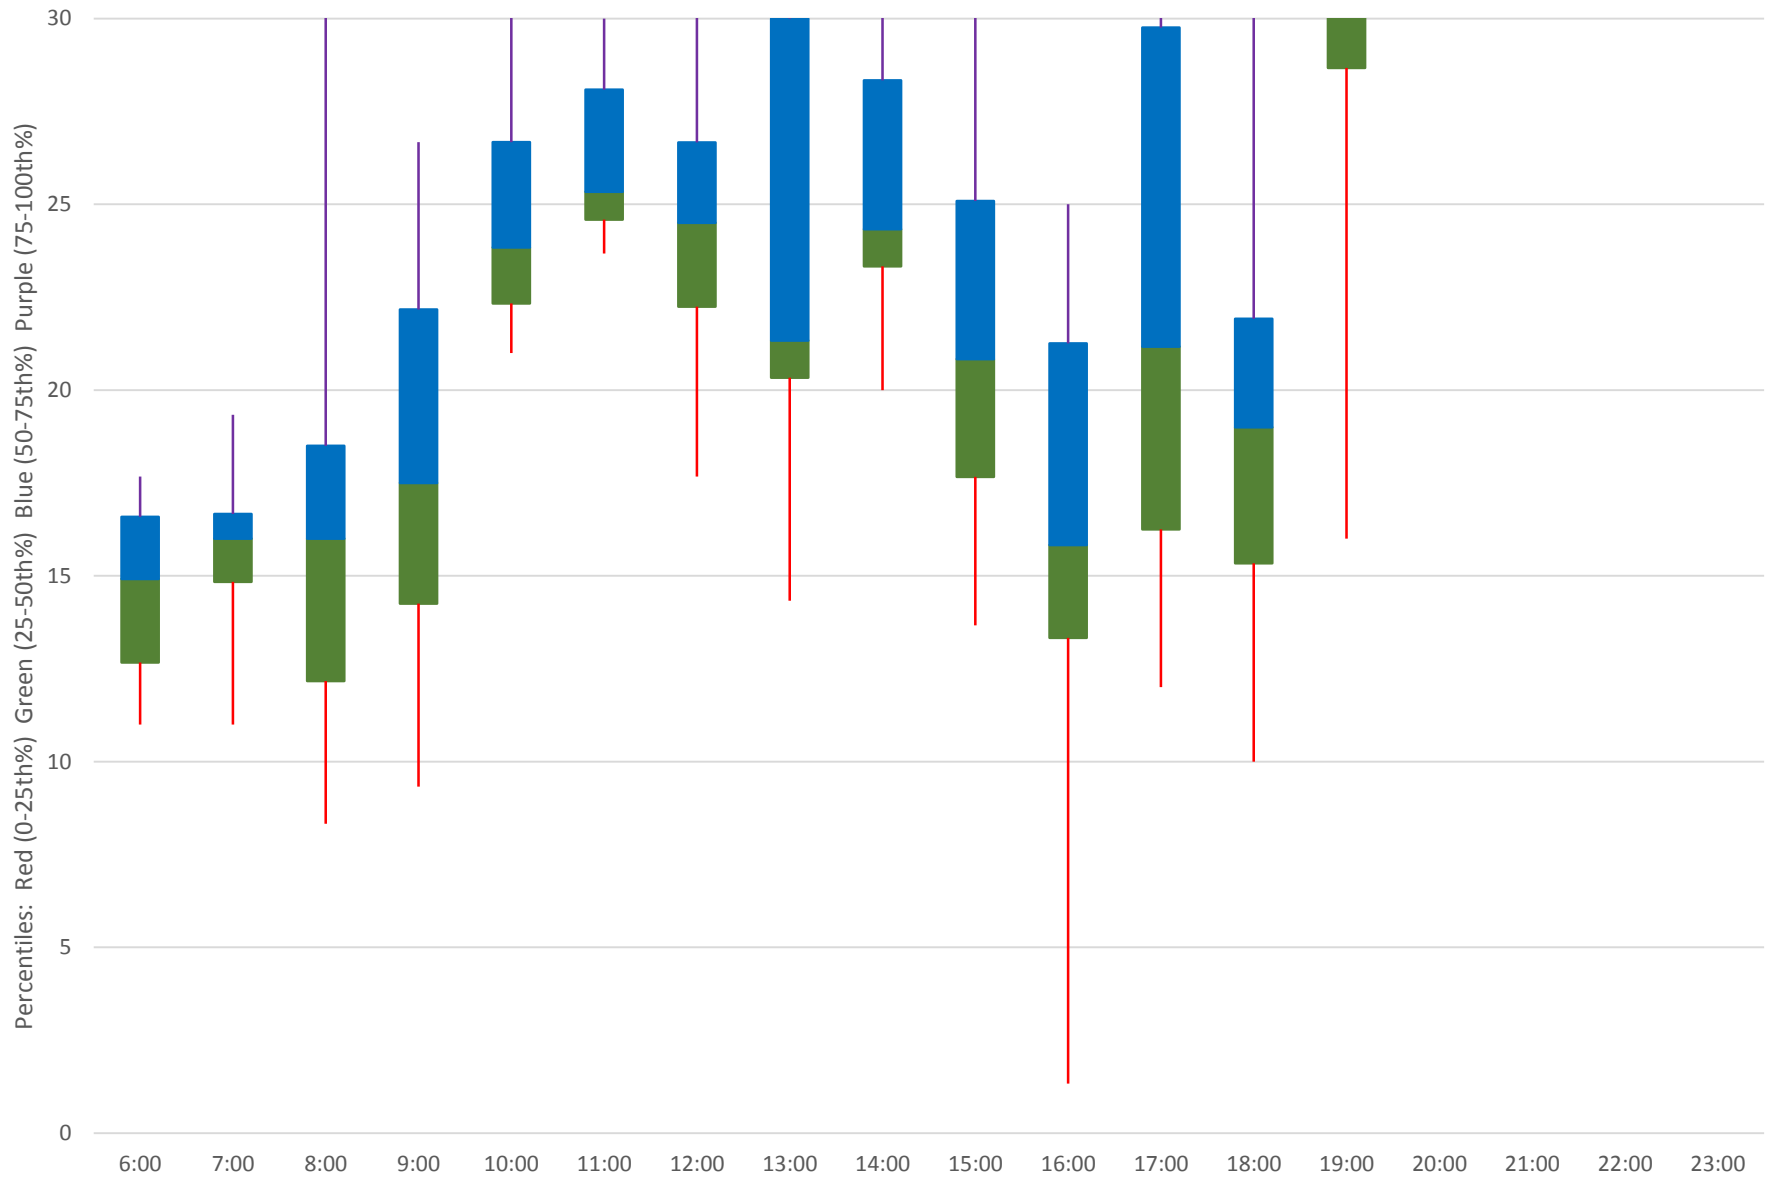

24 Victoria Park Headways at Consumers W of VP Westbound June 2020

24 Victoria Park Headways at Consumers W of VP Westbound June 2020
Quartiles Week 1

24 Victoria Park Headways at Consumers W of VP Westbound June 2020

24 Victoria Park Headways at Consumers W of VP Westbound June 2020
Quartiles Week 2

24 Victoria Park Headways at Consumers W of VP Westbound June 2020

24 Victoria Park Headways at Consumers W of VP Westbound June 2020

Quartiles Week 3

24 Victoria Park Headways at Consumers W of VP Westbound June 2020

24 Victoria Park Headways at Consumers W of VP Westbound June 2020

Quartiles Week 4

24 Victoria Park Headways at Consumers W of VP Westbound June 2020

24 Victoria Park Headways at Consumers W of VP Westbound June 2020

Quartiles Week 5