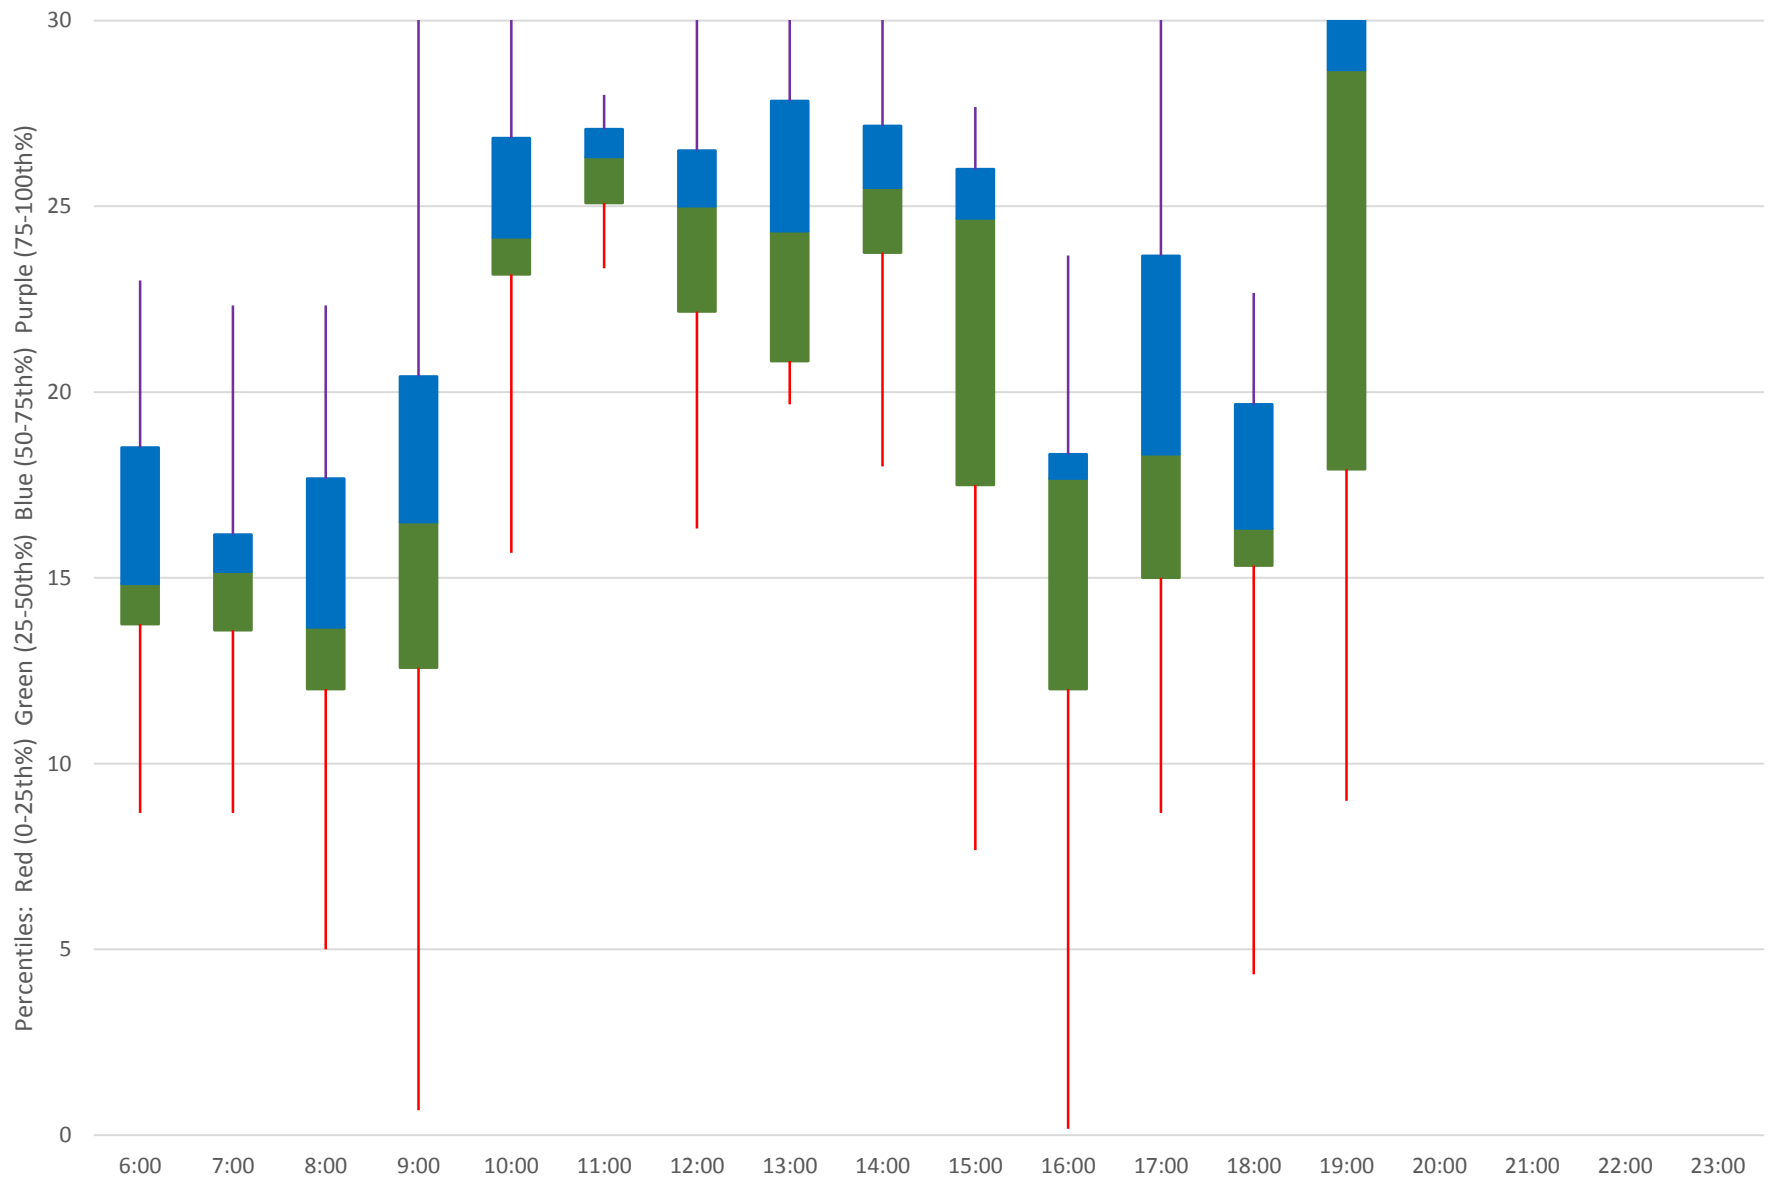

24 Victoria Park Headways at Consumers W of VP Westbound June 2020

24 Victoria Park Headways at Consumers W of VP Westbound June 2020
Quartiles Week 1

24 Victoria Park Headways at Consumers W of VP Westbound June 2020

24 Victoria Park Headways at Consumers W of VP Westbound June 2020
Quartiles Week 2

24 Victoria Park Headways at Consumers W of VP Westbound June 2020

24 Victoria Park Headways at Consumers W of VP Westbound June 2020

Quartiles Week 3

24 Victoria Park Headways at Consumers W of VP Westbound June 2020

24 Victoria Park Headways at Consumers W of VP Westbound June 2020

Quartiles Week 4

24 Victoria Park Headways at Consumers W of VP Westbound June 2020

24 Victoria Park Headways at Consumers W of VP Westbound June 2020

Quartiles Week 5