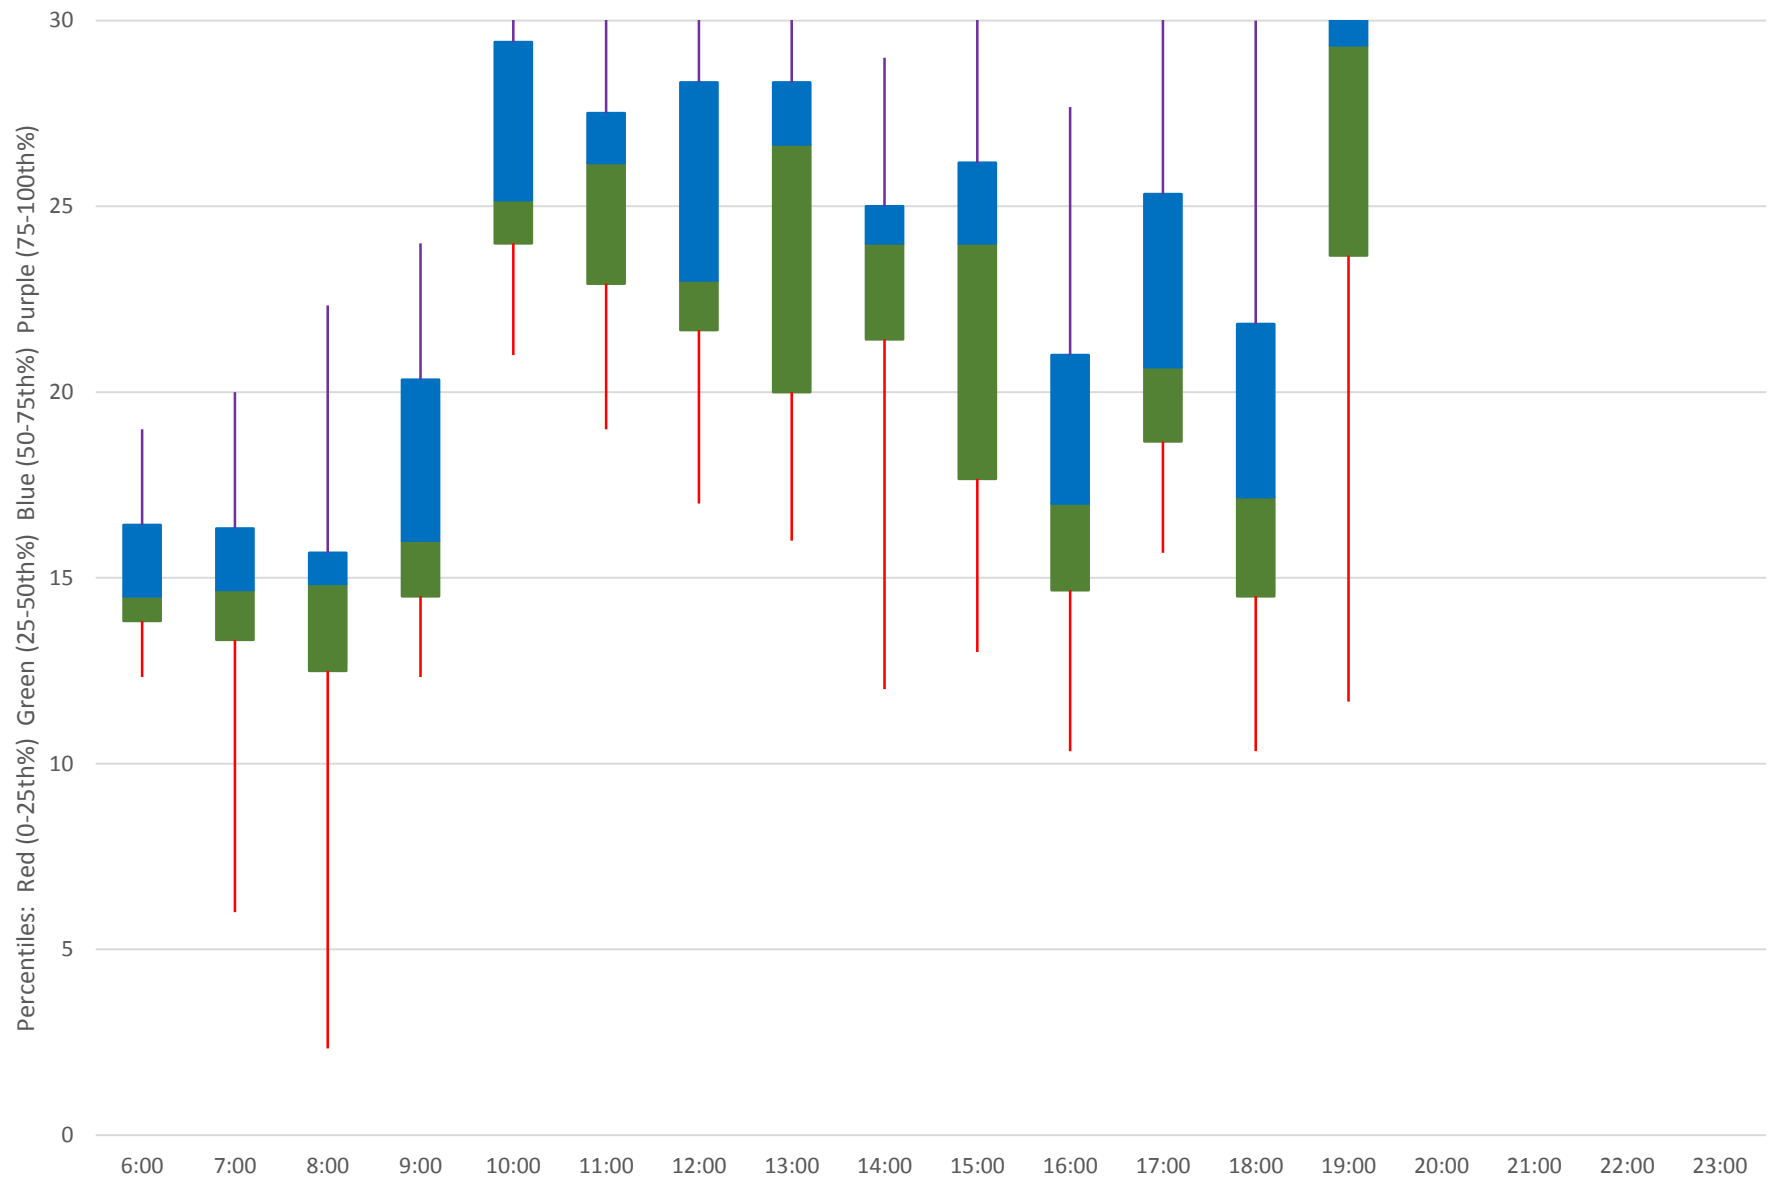

24 Victoria Park Headways at Consumers W of VP Westbound June 2020

24 Victoria Park Headways at Consumers W of VP Westbound June 2020
Quartiles Week 1

24 Victoria Park Headways at Consumers W of VP Westbound June 2020

24 Victoria Park Headways at Consumers W of VP Westbound June 2020
Quartiles Week 2

24 Victoria Park Headways at Consumers W of VP Westbound June 2020

24 Victoria Park Headways at Consumers W of VP Westbound June 2020

Quartiles Week 3

24 Victoria Park Headways at Consumers W of VP Westbound June 2020

24 Victoria Park Headways at Consumers W of VP Westbound June 2020

Quartiles Week 4

24 Victoria Park Headways at Consumers W of VP Westbound June 2020

24 Victoria Park Headways at Consumers W of VP Westbound June 2020

Quartiles Week 5