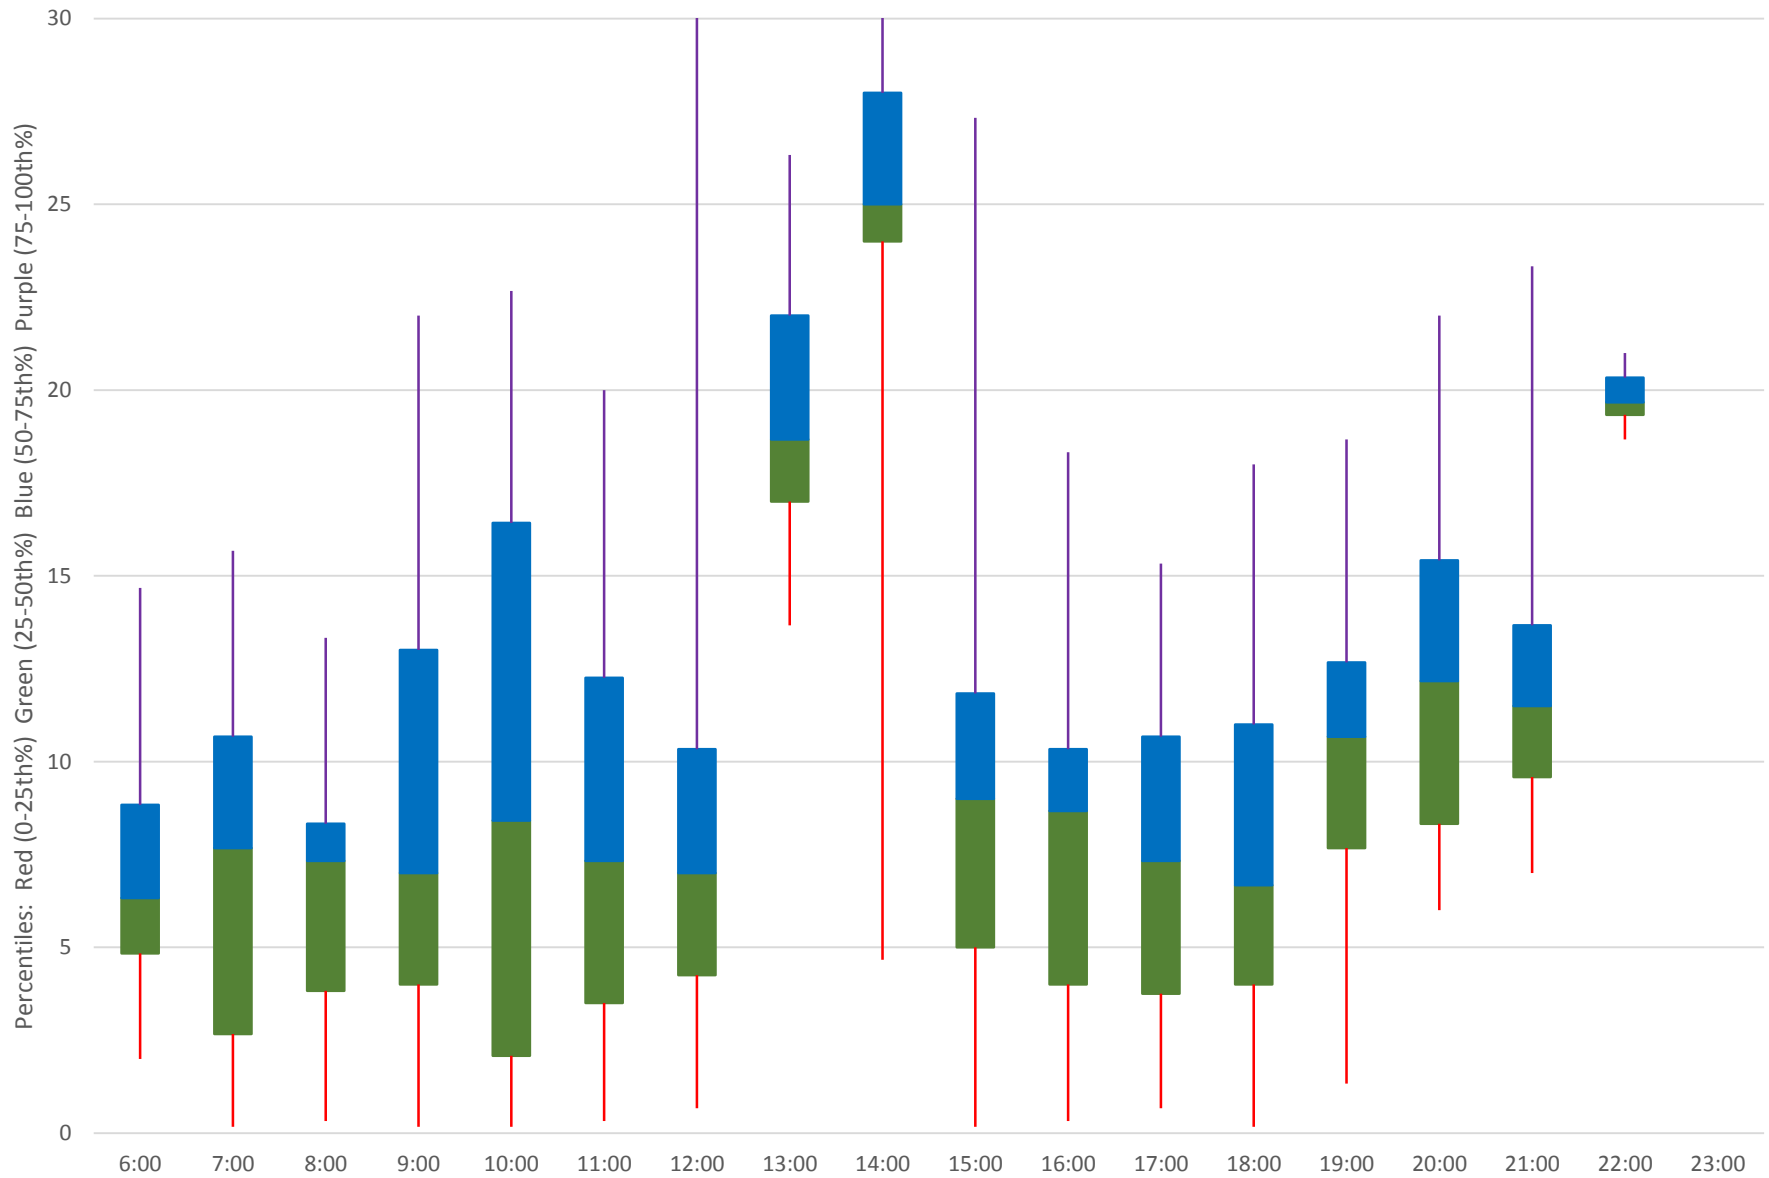

Quartiles Week 3

24 Victoria Park Headways at Consumers W of VP Westbound June 2020

24 Victoria Park Headways at Consumers W of VP Westbound June 2020

Quartiles Week 4

24 Victoria Park Headways at Consumers W of VP Westbound June 2020

24 Victoria Park Headways at Consumers W of VP Westbound June 2020

Quartiles Week 5