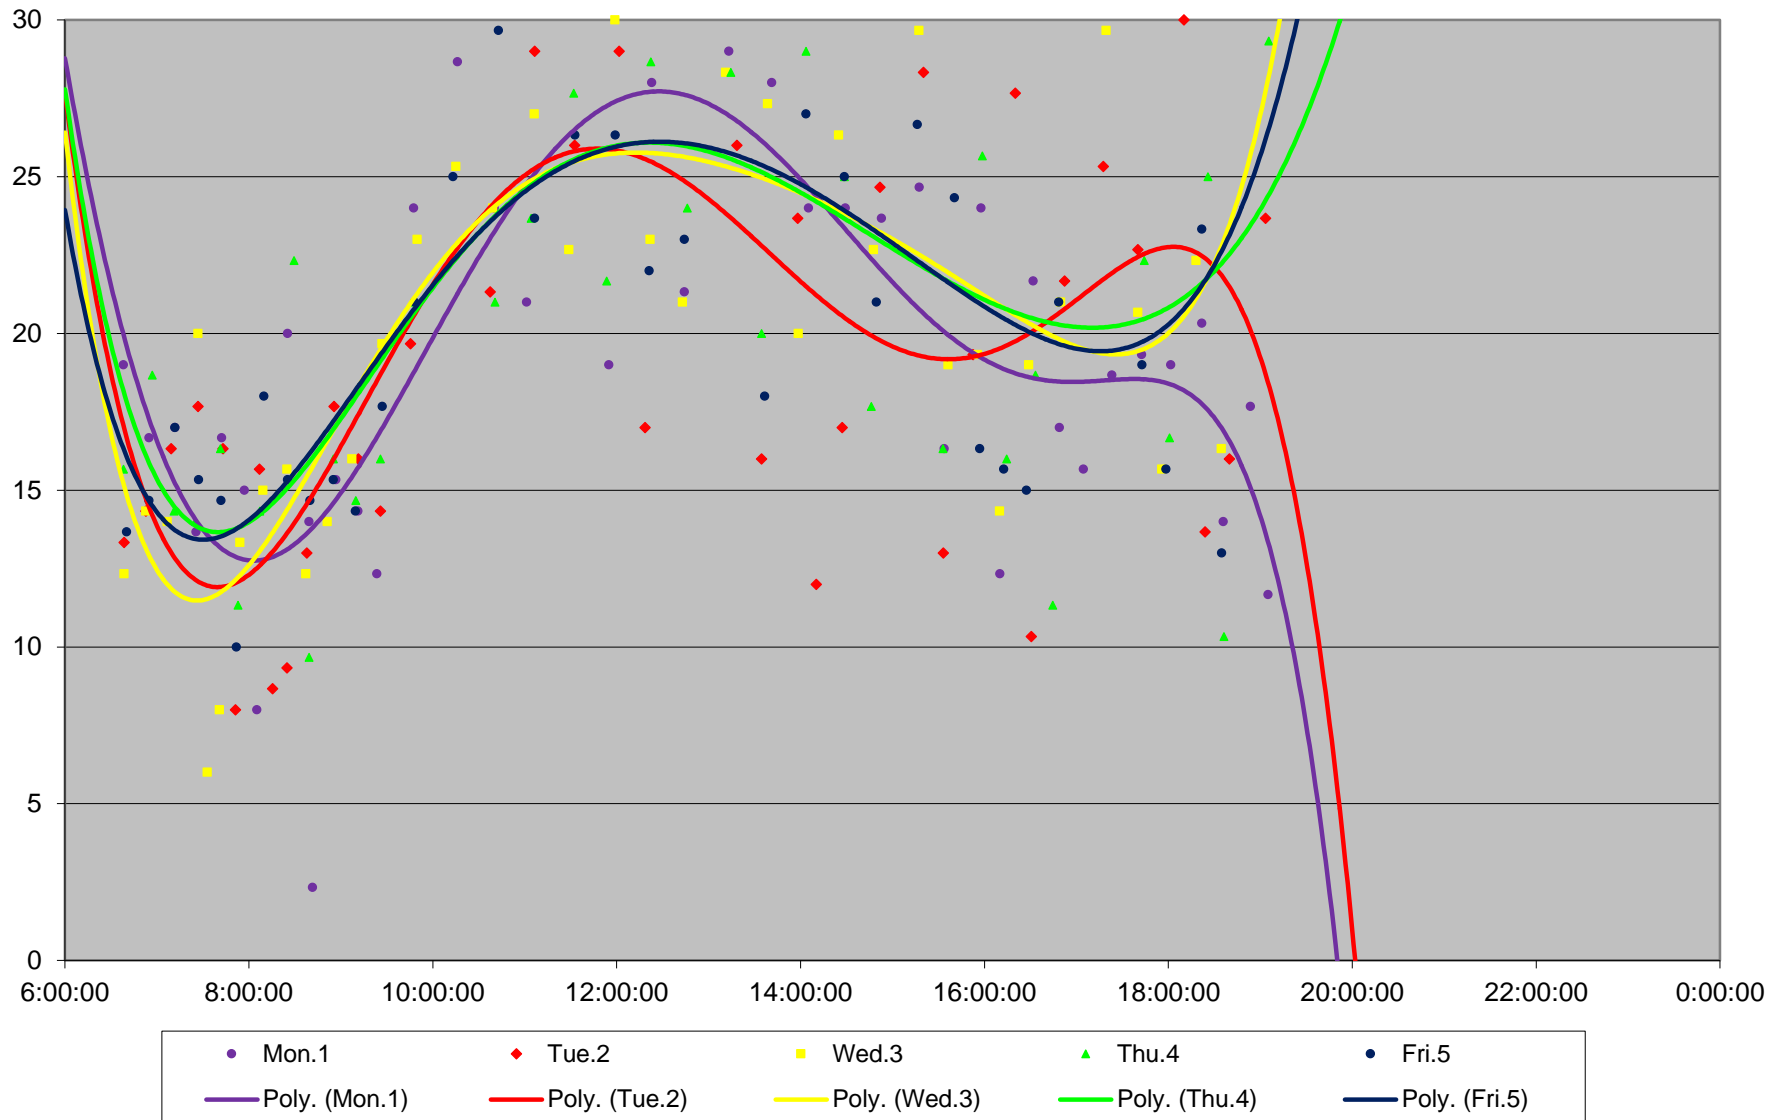

24 Victoria Park Headways at Consumers W of VP Westbound June 2020

24 Victoria Park Headways at Consumers W of VP Westbound June 2020
Quartiles Week 1

24 Victoria Park Headways at Consumers W of VP Westbound June 2020

24 Victoria Park Headways at Consumers W of VP Westbound June 2020
Quartiles Week 2

24 Victoria Park Headways at Consumers W of VP Westbound June 2020

24 Victoria Park Headways at Consumers W of VP Westbound June 2020

Quartiles Week 3

24 Victoria Park Headways at Consumers W of VP Westbound June 2020

24 Victoria Park Headways at Consumers W of VP Westbound June 2020

Quartiles Week 4

24 Victoria Park Headways at Consumers W of VP Westbound June 2020

24 Victoria Park Headways at Consumers W of VP Westbound June 2020

Quartiles Week 5