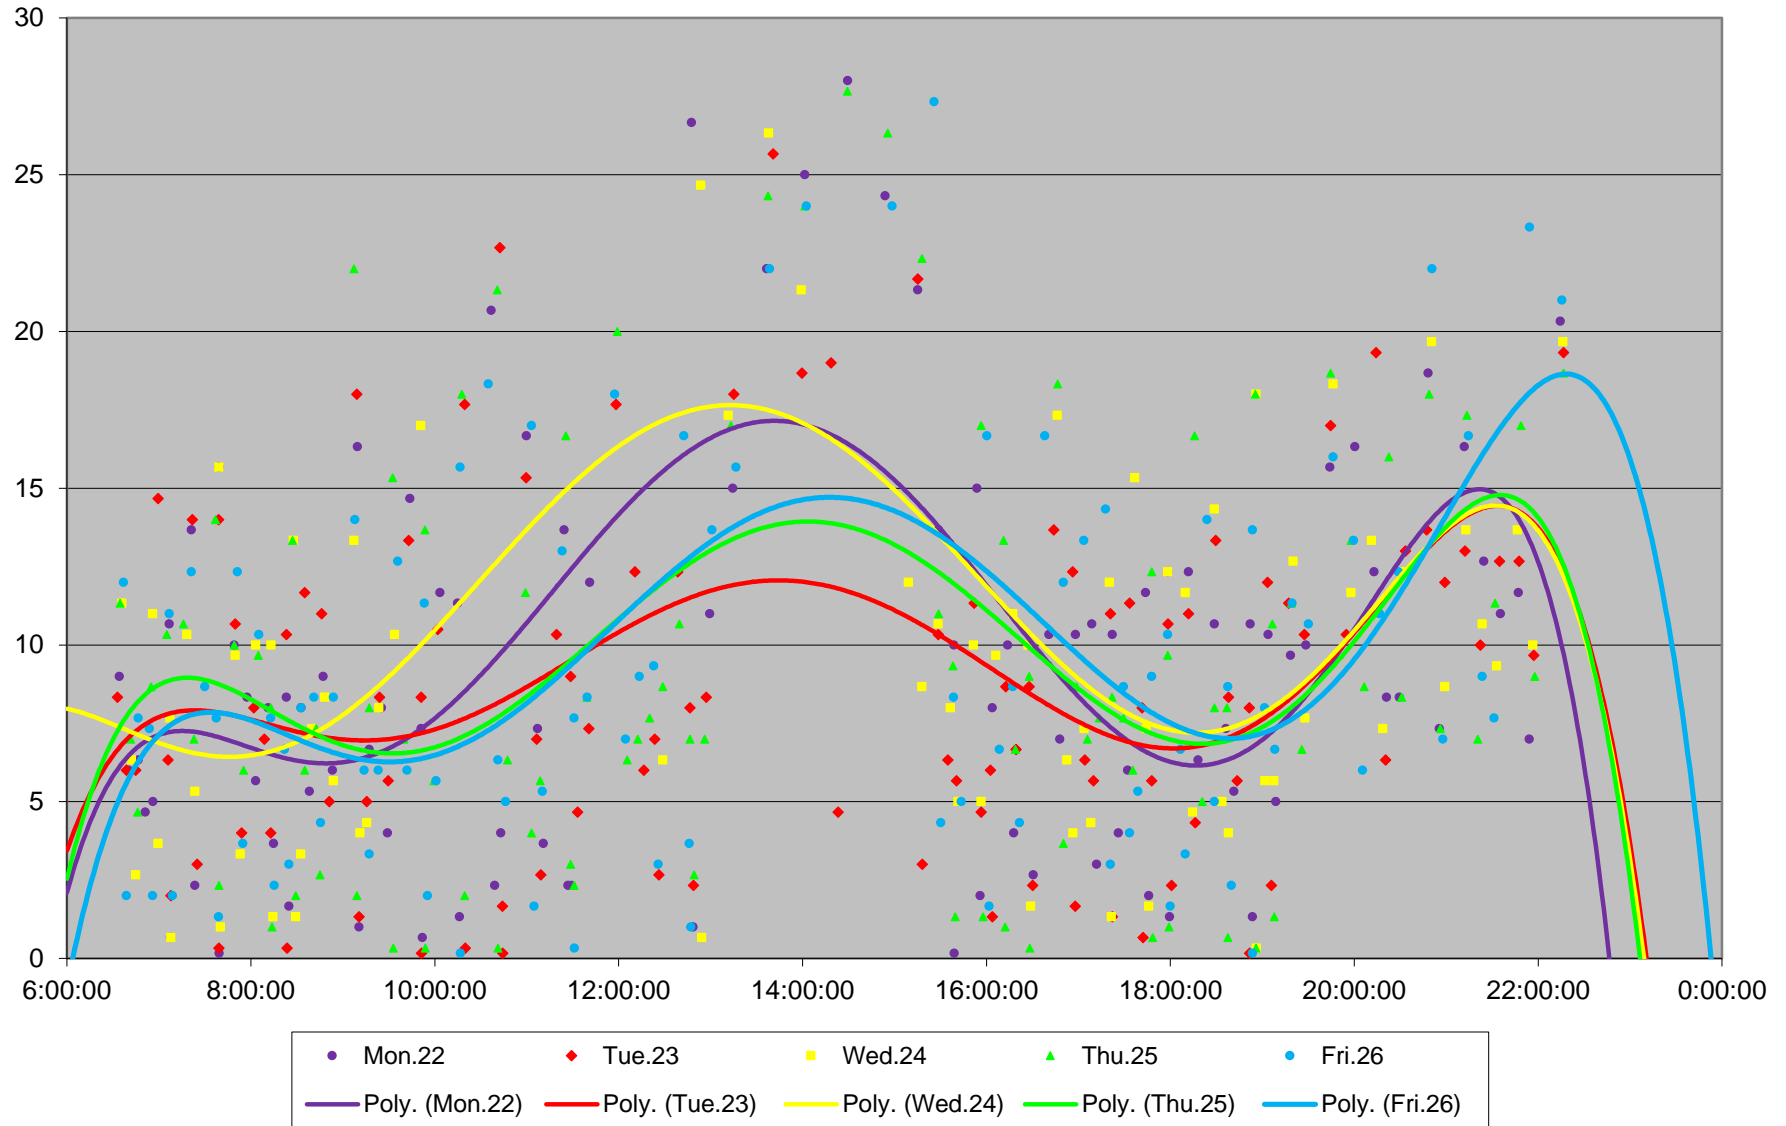

24 Victoria Park Headways at Consumers W of VP Westbound June 2020

24 Victoria Park Headways at Consumers W of VP Westbound June 2020
Quartiles Week 1

24 Victoria Park Headways at Consumers W of VP Westbound June 2020

24 Victoria Park Headways at Consumers W of VP Westbound June 2020
Quartiles Week 2

24 Victoria Park Headways at Consumers W of VP Westbound June 2020

24 Victoria Park Headways at Consumers W of VP Westbound June 2020

Quartiles Week 3

24 Victoria Park Headways at Consumers W of VP Westbound June 2020

24 Victoria Park Headways at Consumers W of VP Westbound June 2020

Quartiles Week 4

24 Victoria Park Headways at Consumers W of VP Westbound June 2020

24 Victoria Park Headways at Consumers W of VP Westbound June 2020

Quartiles Week 5