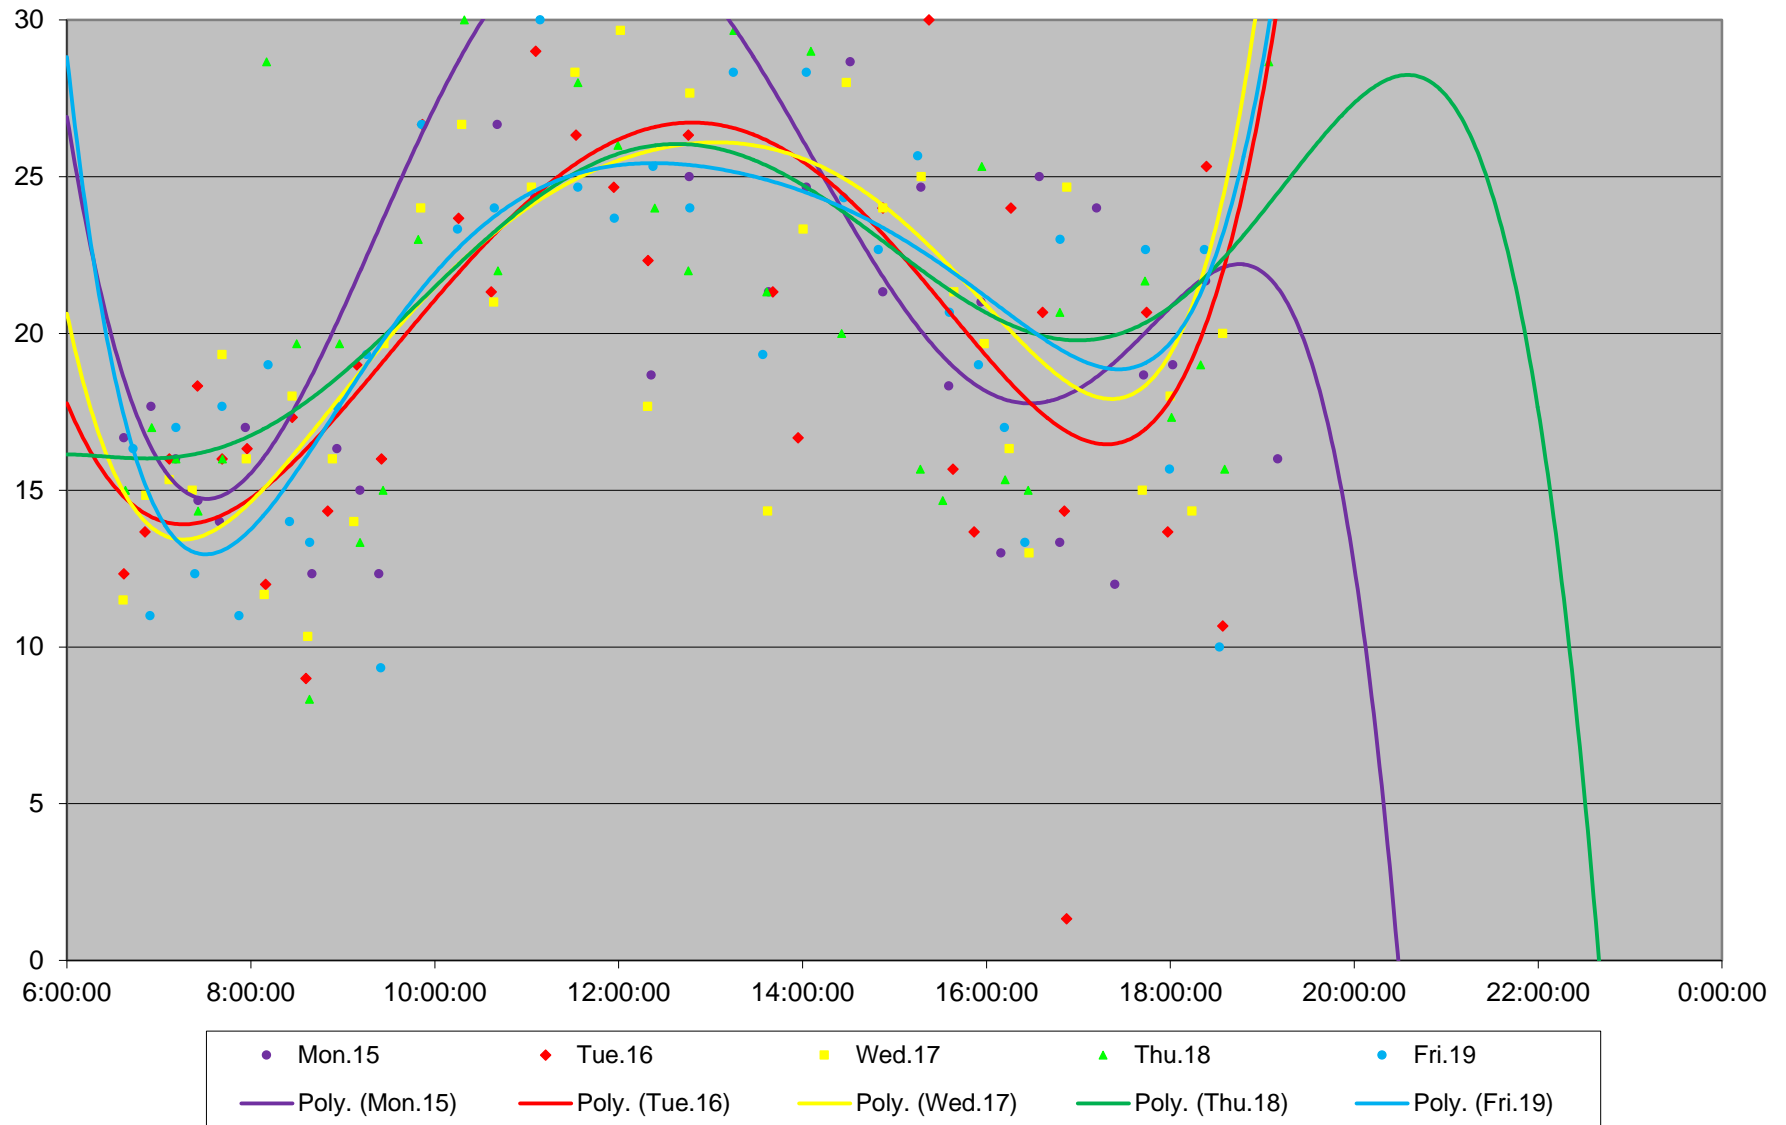

24 Victoria Park Headways at Consumers W of VP Westbound June 2020

24 Victoria Park Headways at Consumers W of VP Westbound June 2020
Quartiles Week 1

24 Victoria Park Headways at Consumers W of VP Westbound June 2020

24 Victoria Park Headways at Consumers W of VP Westbound June 2020
Quartiles Week 2

24 Victoria Park Headways at Consumers W of VP Westbound June 2020

24 Victoria Park Headways at Consumers W of VP Westbound June 2020

Quartiles Week 3

24 Victoria Park Headways at Consumers W of VP Westbound June 2020

24 Victoria Park Headways at Consumers W of VP Westbound June 2020

Quartiles Week 4

24 Victoria Park Headways at Consumers W of VP Westbound June 2020

24 Victoria Park Headways at Consumers W of VP Westbound June 2020

Quartiles Week 5