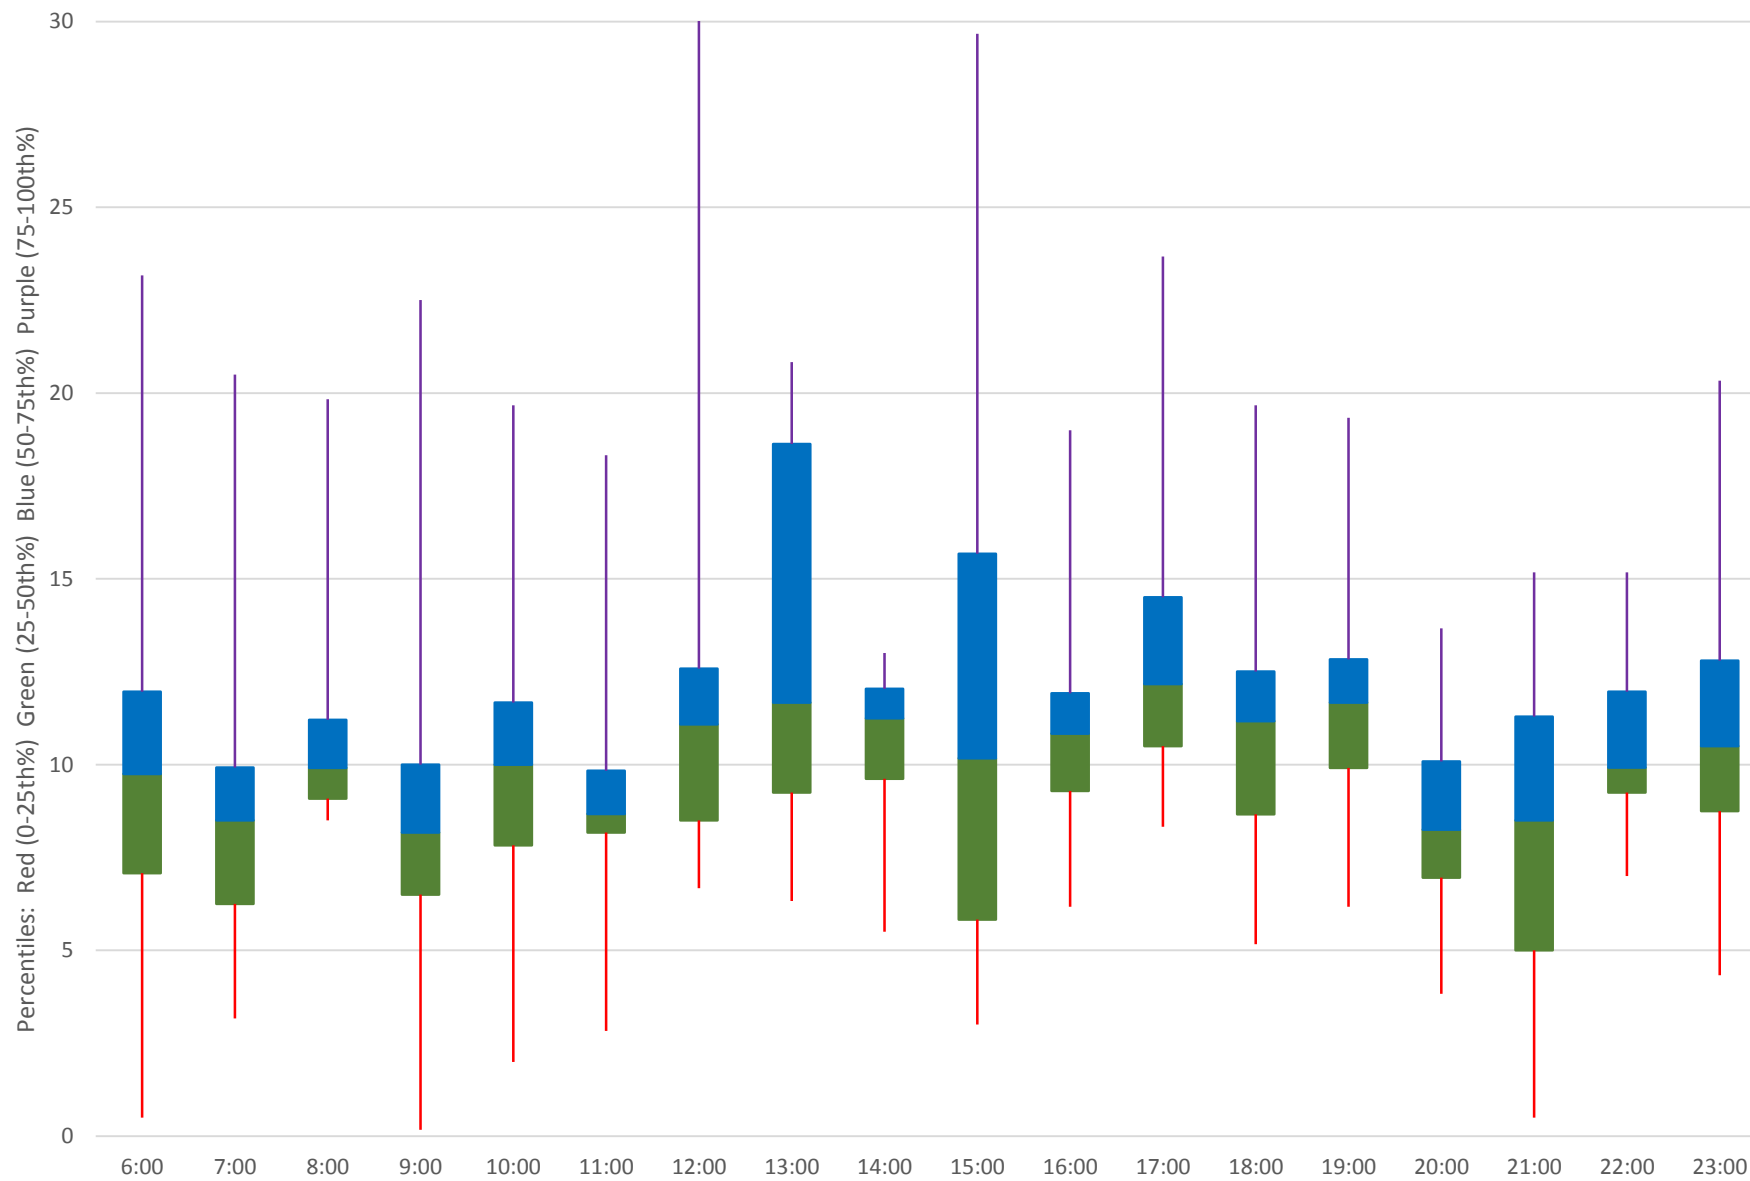

24 Victoria Park Headways at Finch Southbound June 2020 Saturday Statistics

24 Victoria Park Headways at Finch Southbound June 2020

Quartiles Week 5