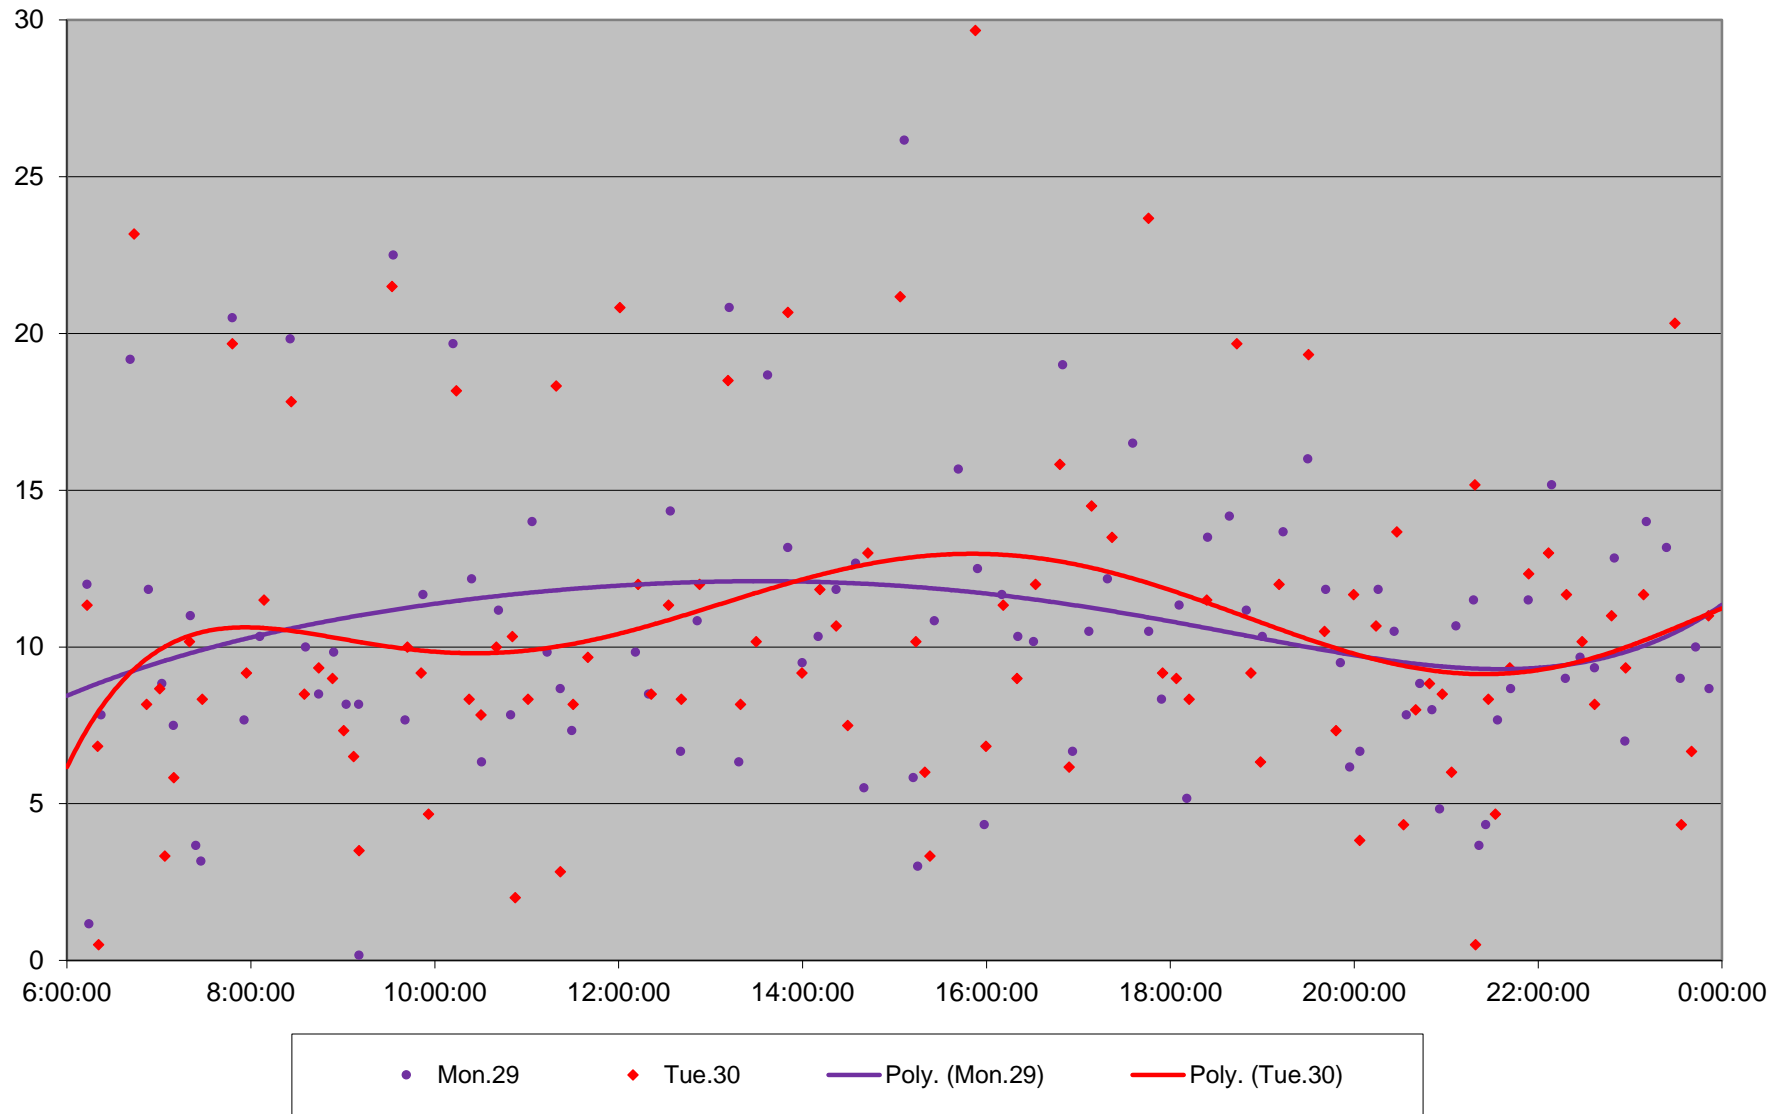

24 Victoria Park Headways at Finch Southbound June 2020