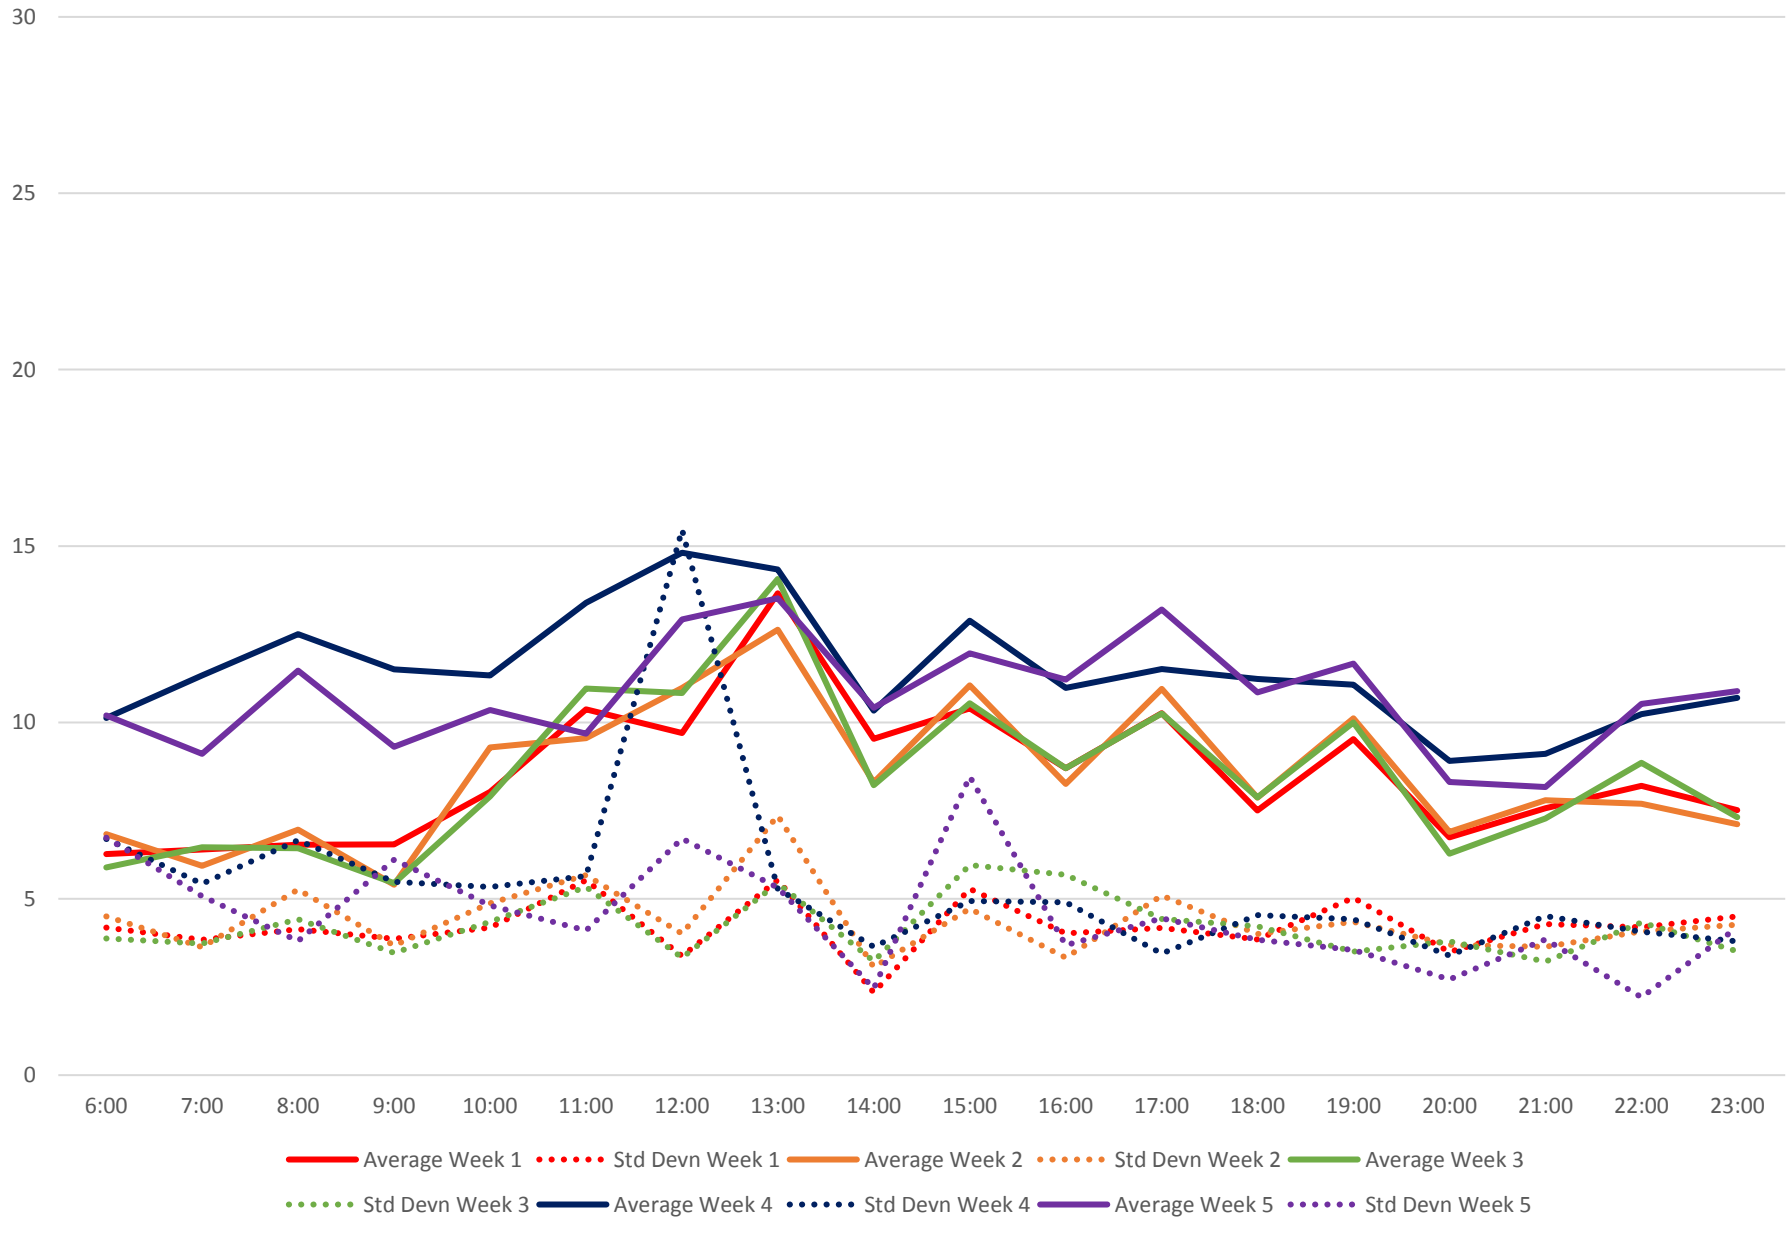

24 Victoria Park Headways at Finch Southbound June 2020 Weekday Statistics