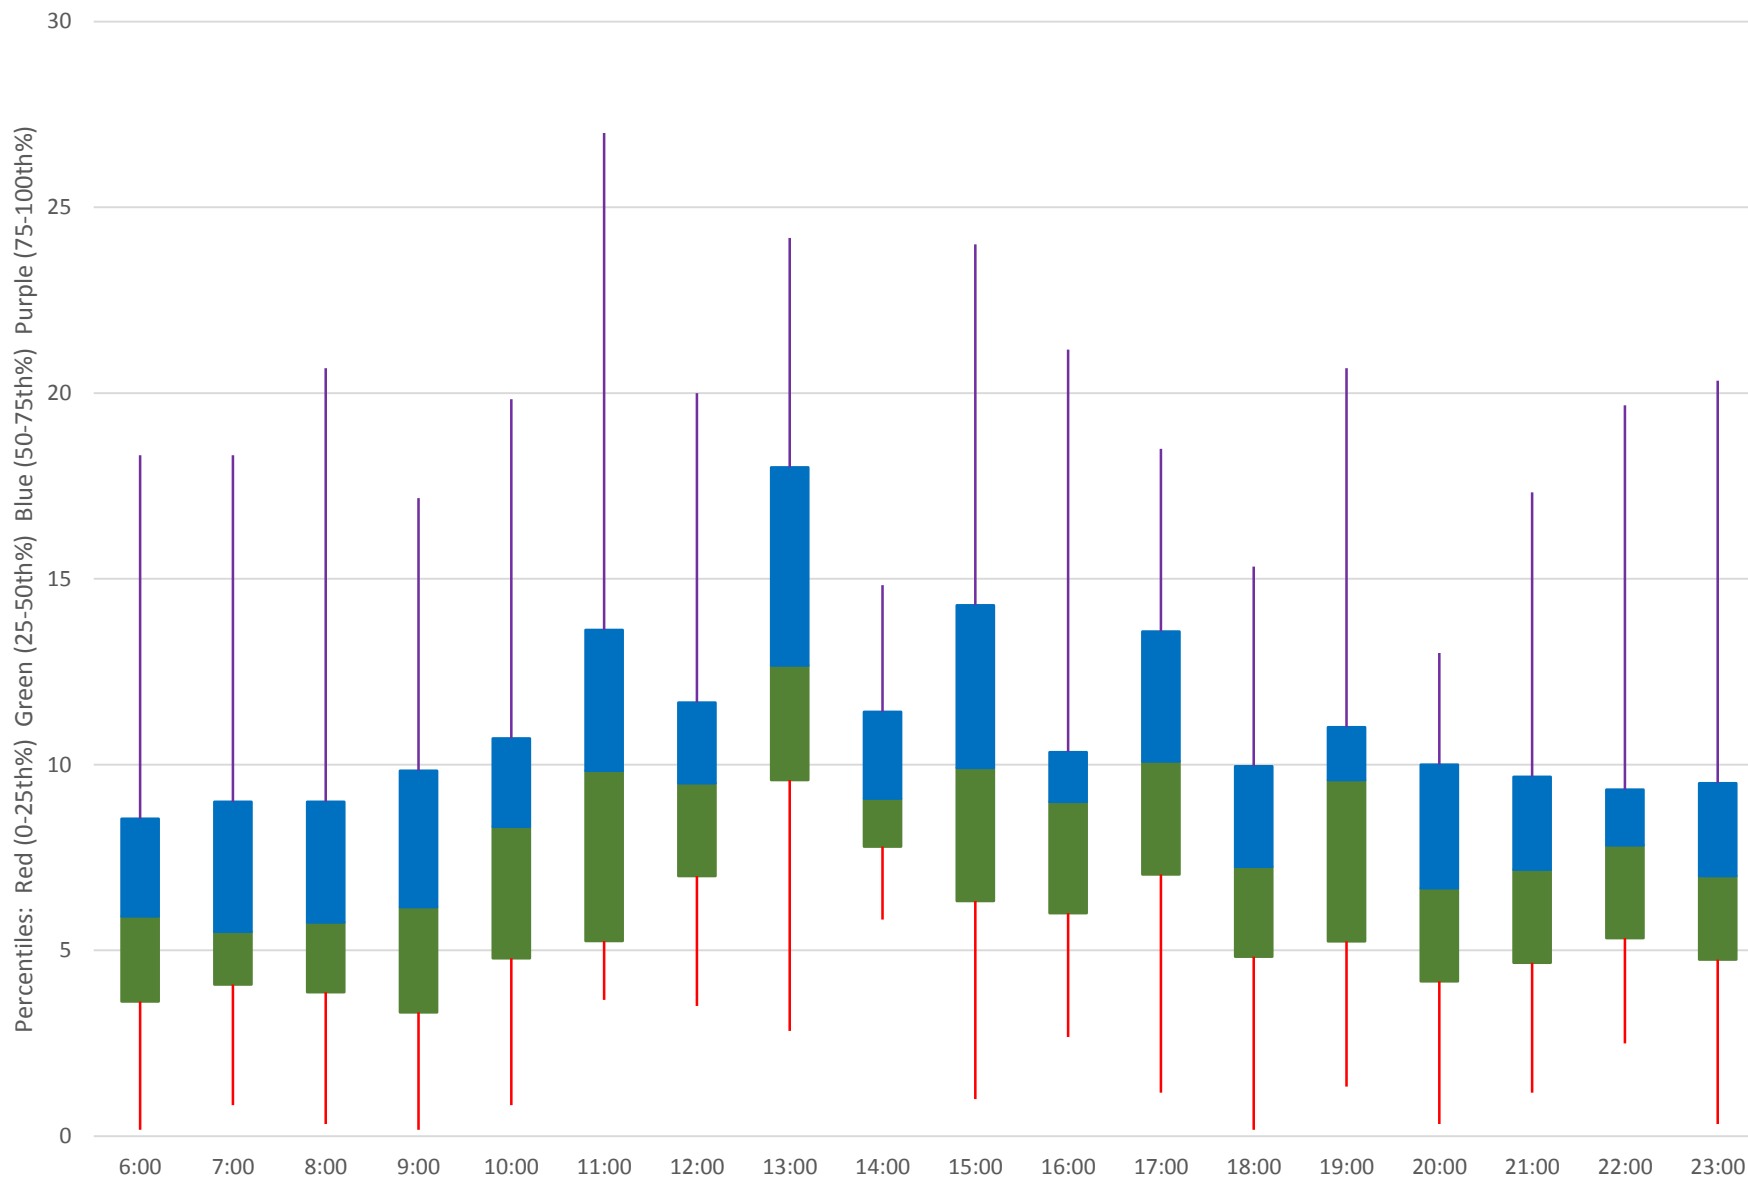

24 Victoria Park Headways at Finch Southbound June 2020

Quartiles Week 1