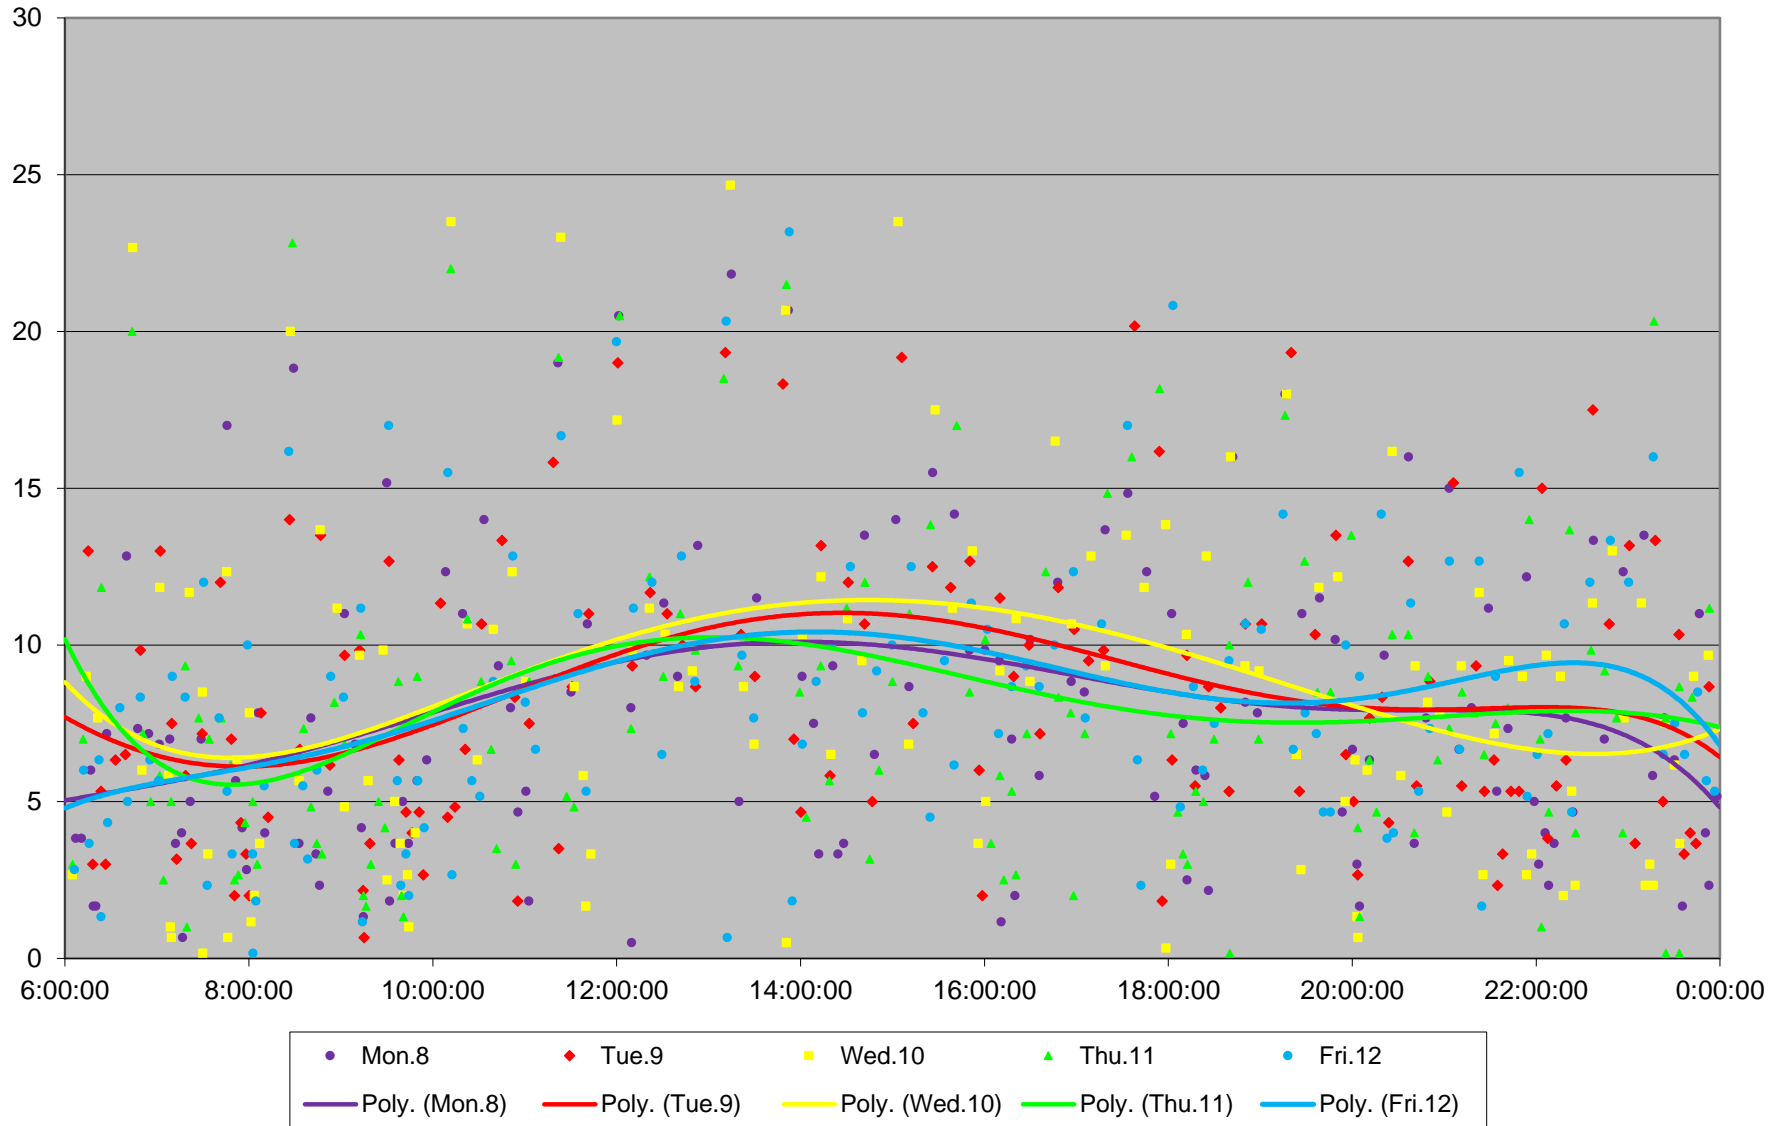

24 Victoria Park Headways at Finch Southbound June 2020