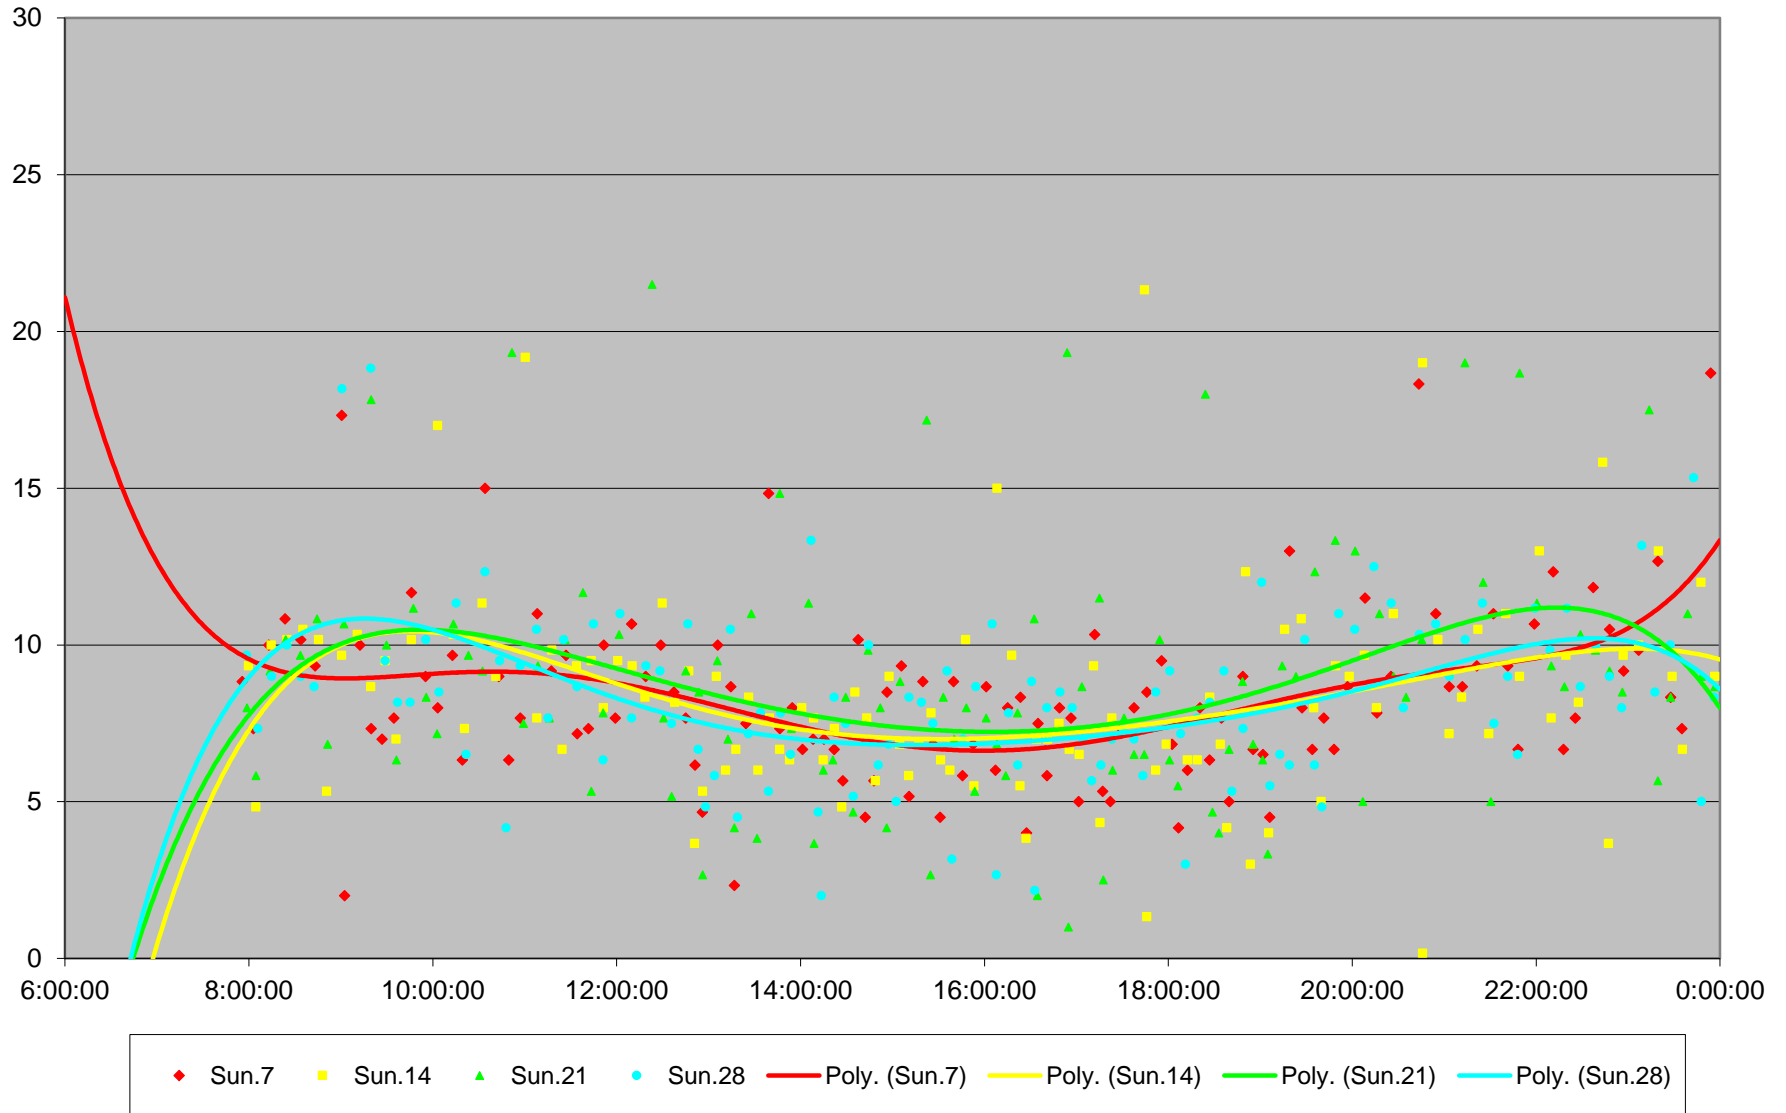

### 24 Victoria Park Headways at Finch Southbound June 2020

# 24 Victoria Park Headways at Finch Southbound June 2020

## Quartiles Saturdays

24 Victoria Park Headways at Finch Southbound June 2020 Sunday Statistics

### 24 Victoria Park Headways at Finch Southbound June 2020

24 Victoria Park Headways at Finch Southbound June 2020  
Quartiles Sundays/Holidays