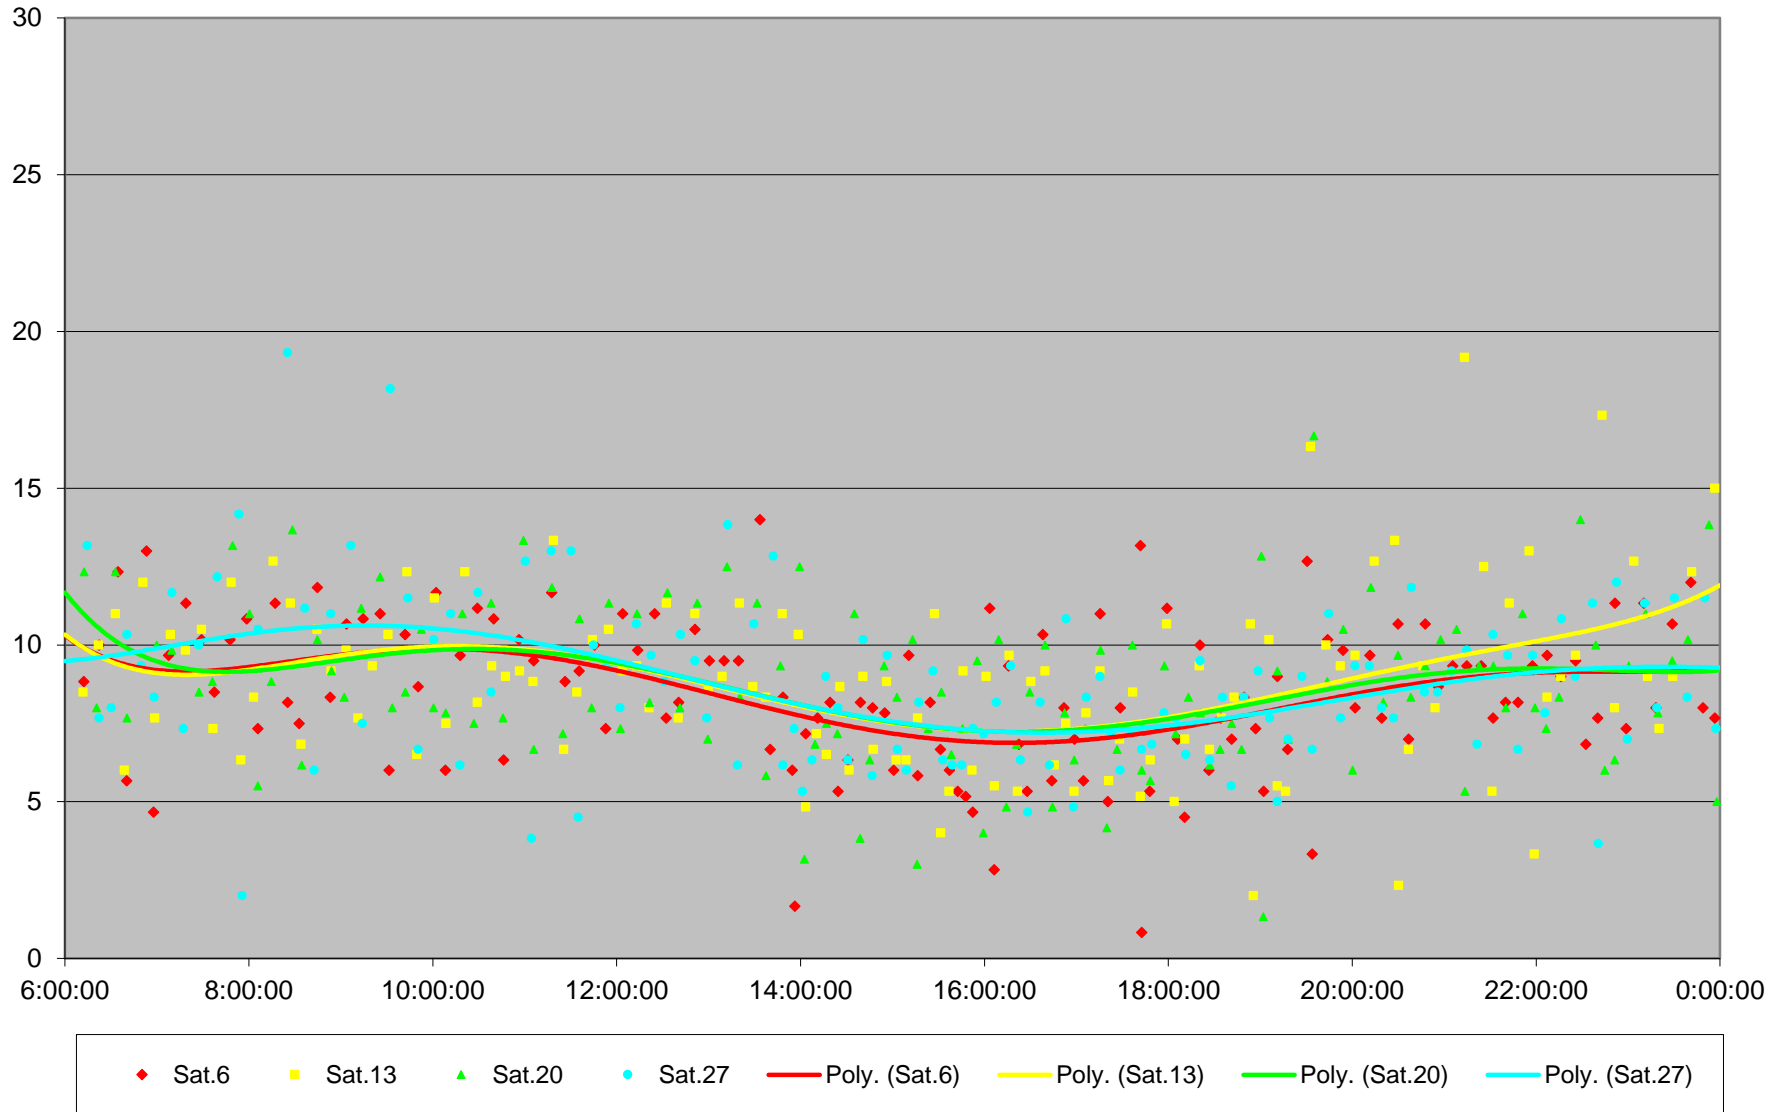

24 Victoria Park Headways at Finch Southbound June 2020