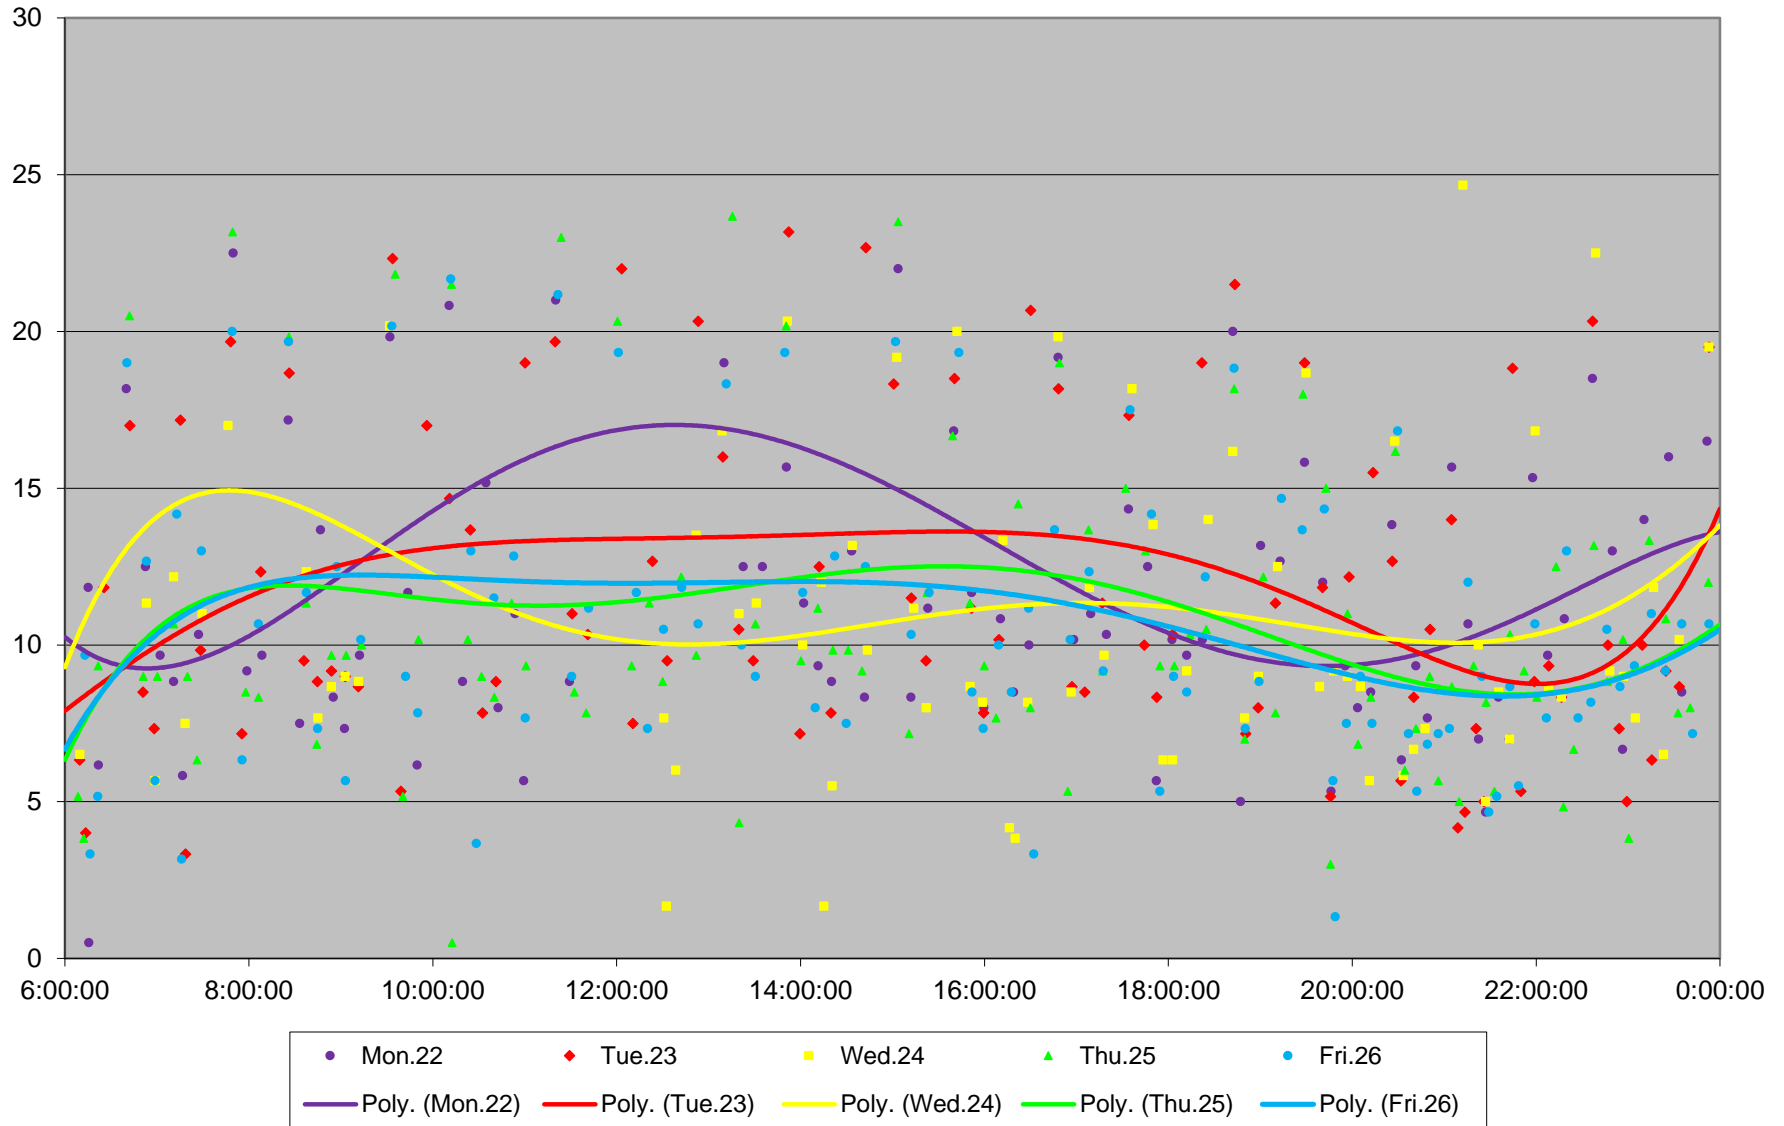

24 Victoria Park Headways at Finch Southbound June 2020