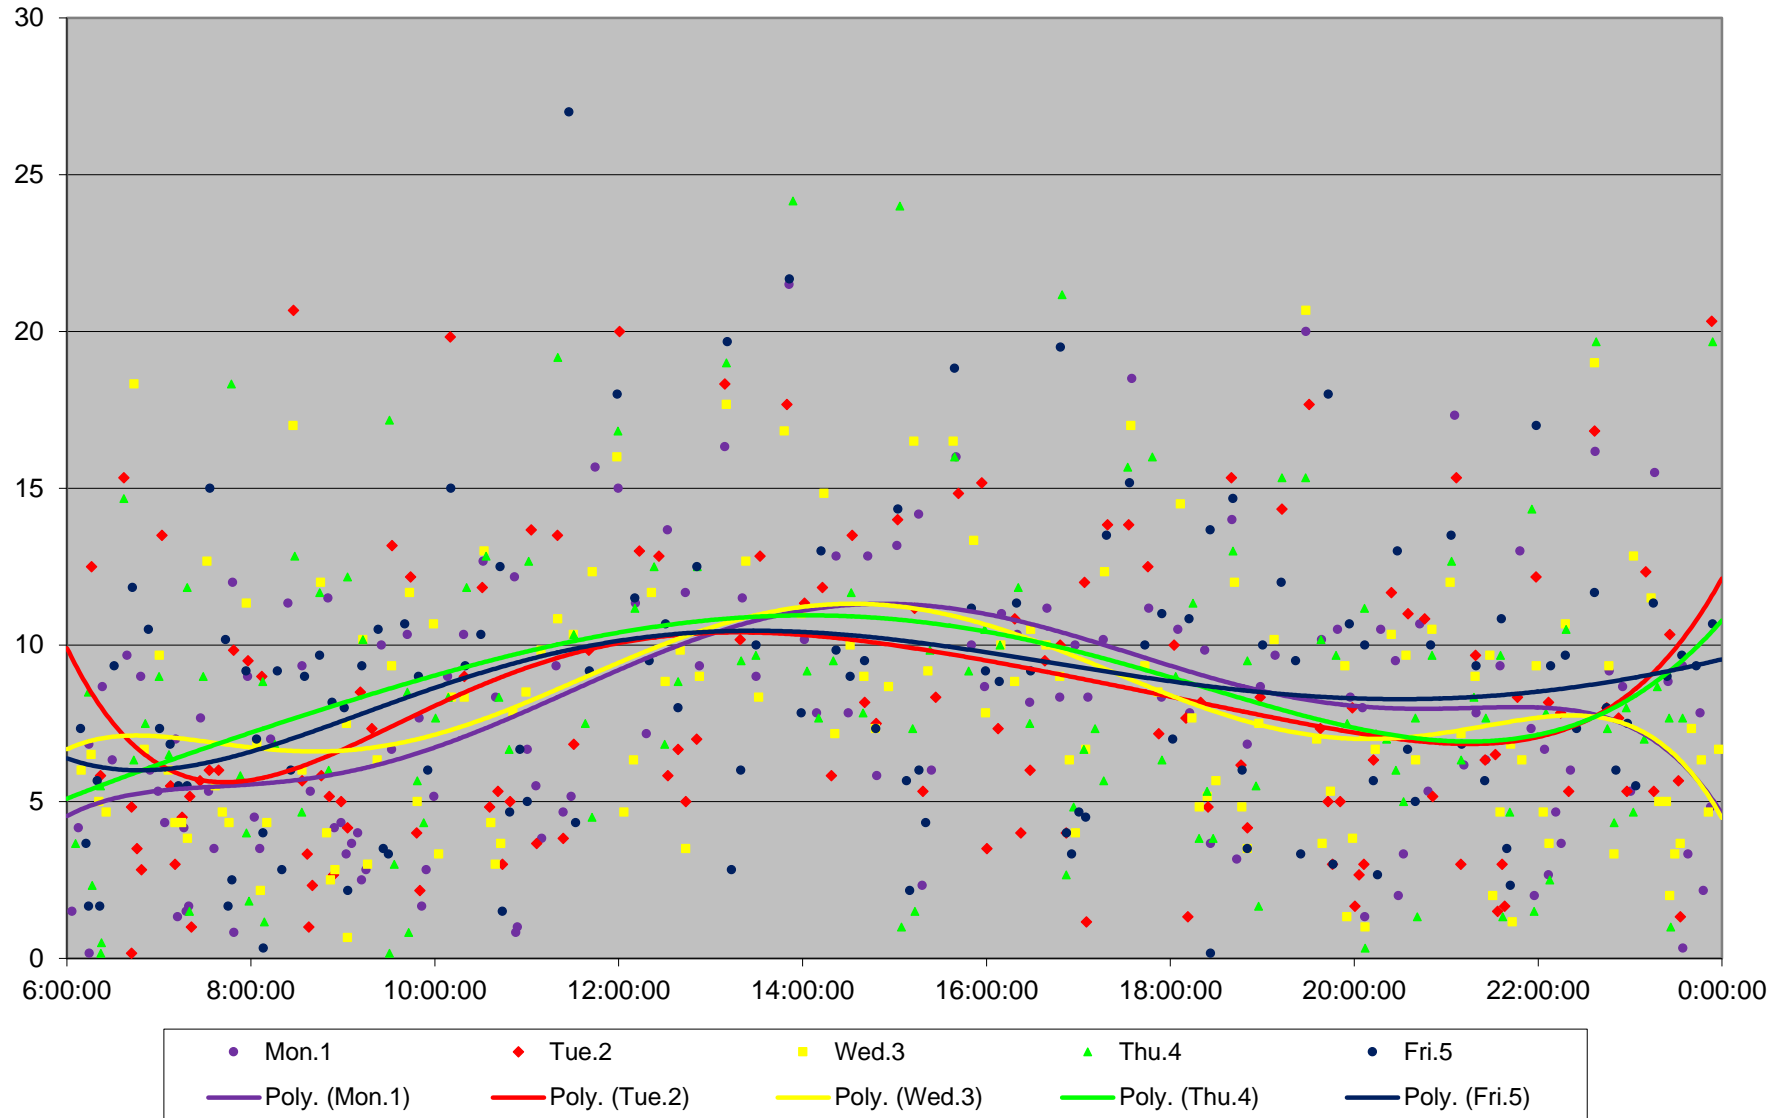

24 Victoria Park Headways at Finch Southbound June 2020