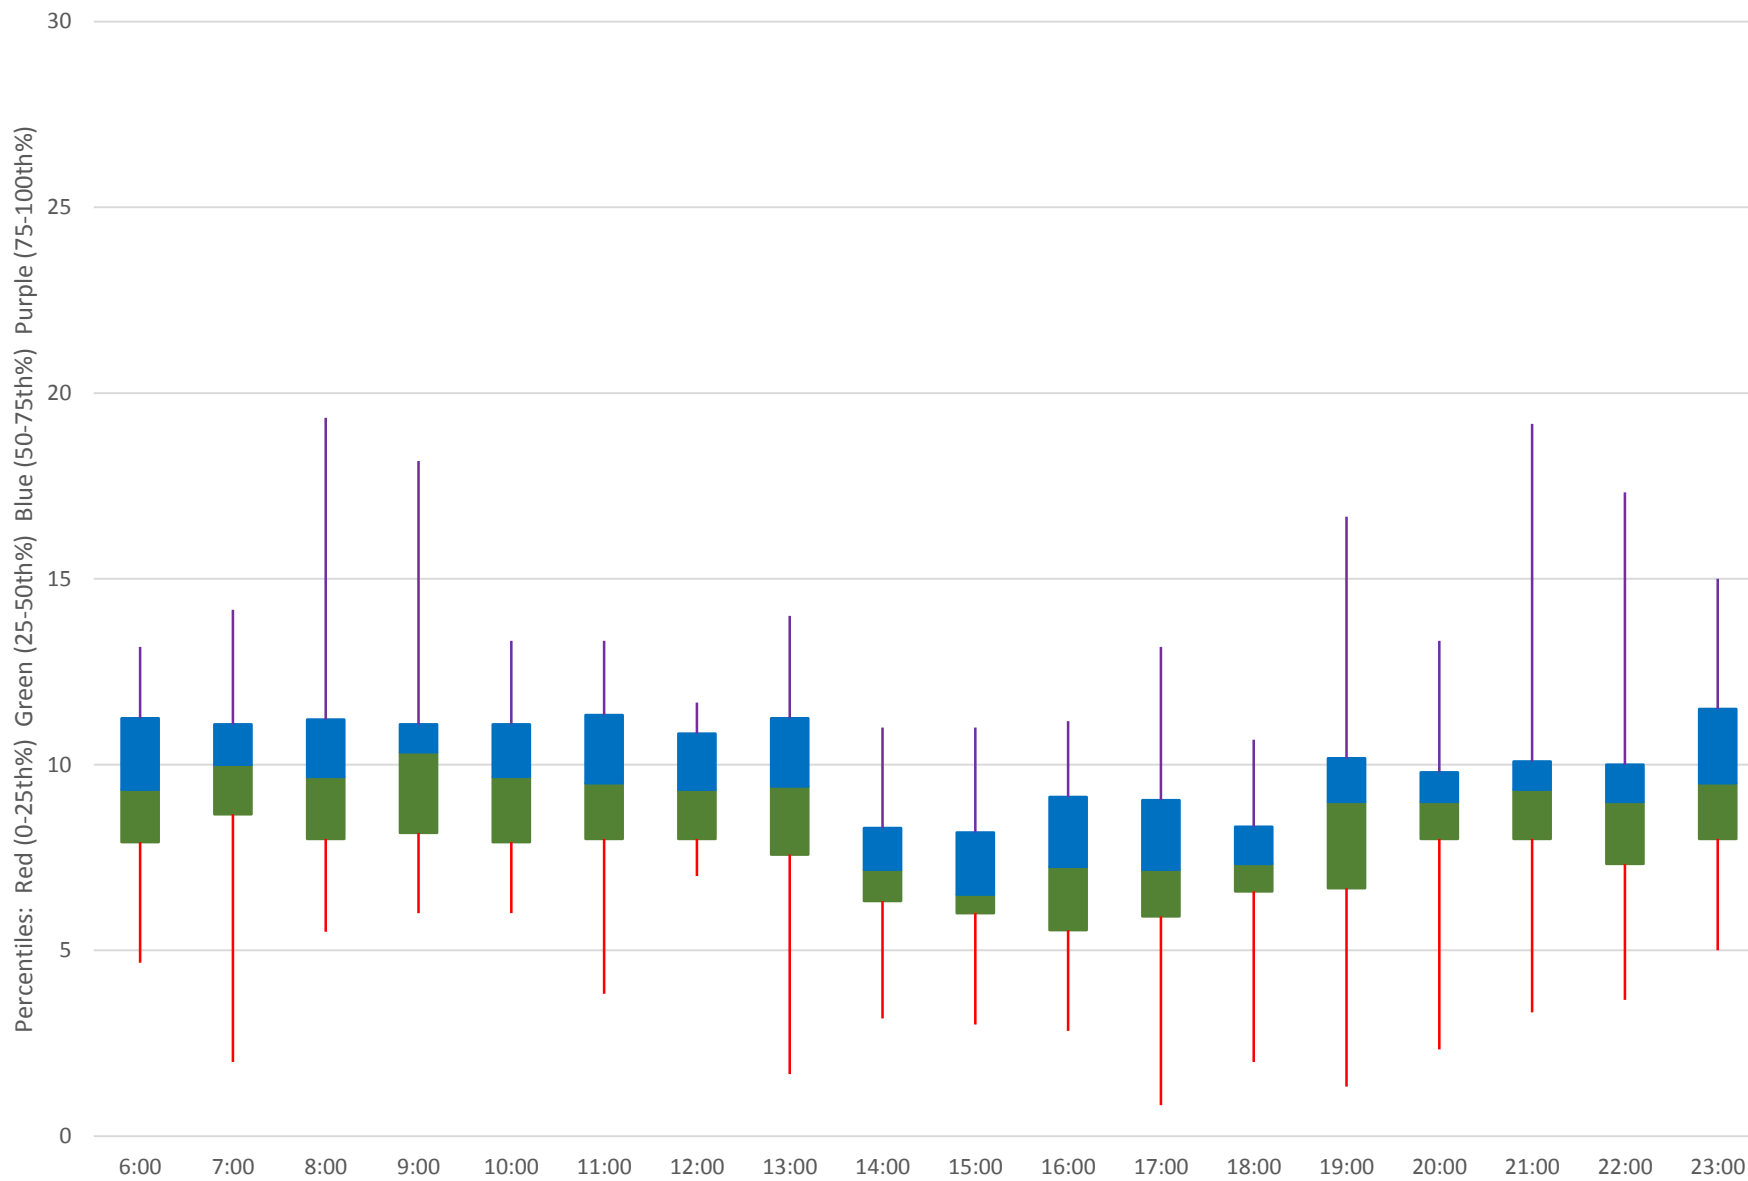

24 Victoria Park Headways at Finch Southbound June 2020 Sunday Statistics

24 Victoria Park Headways at Finch Southbound June 2020

Quartiles Saturdays