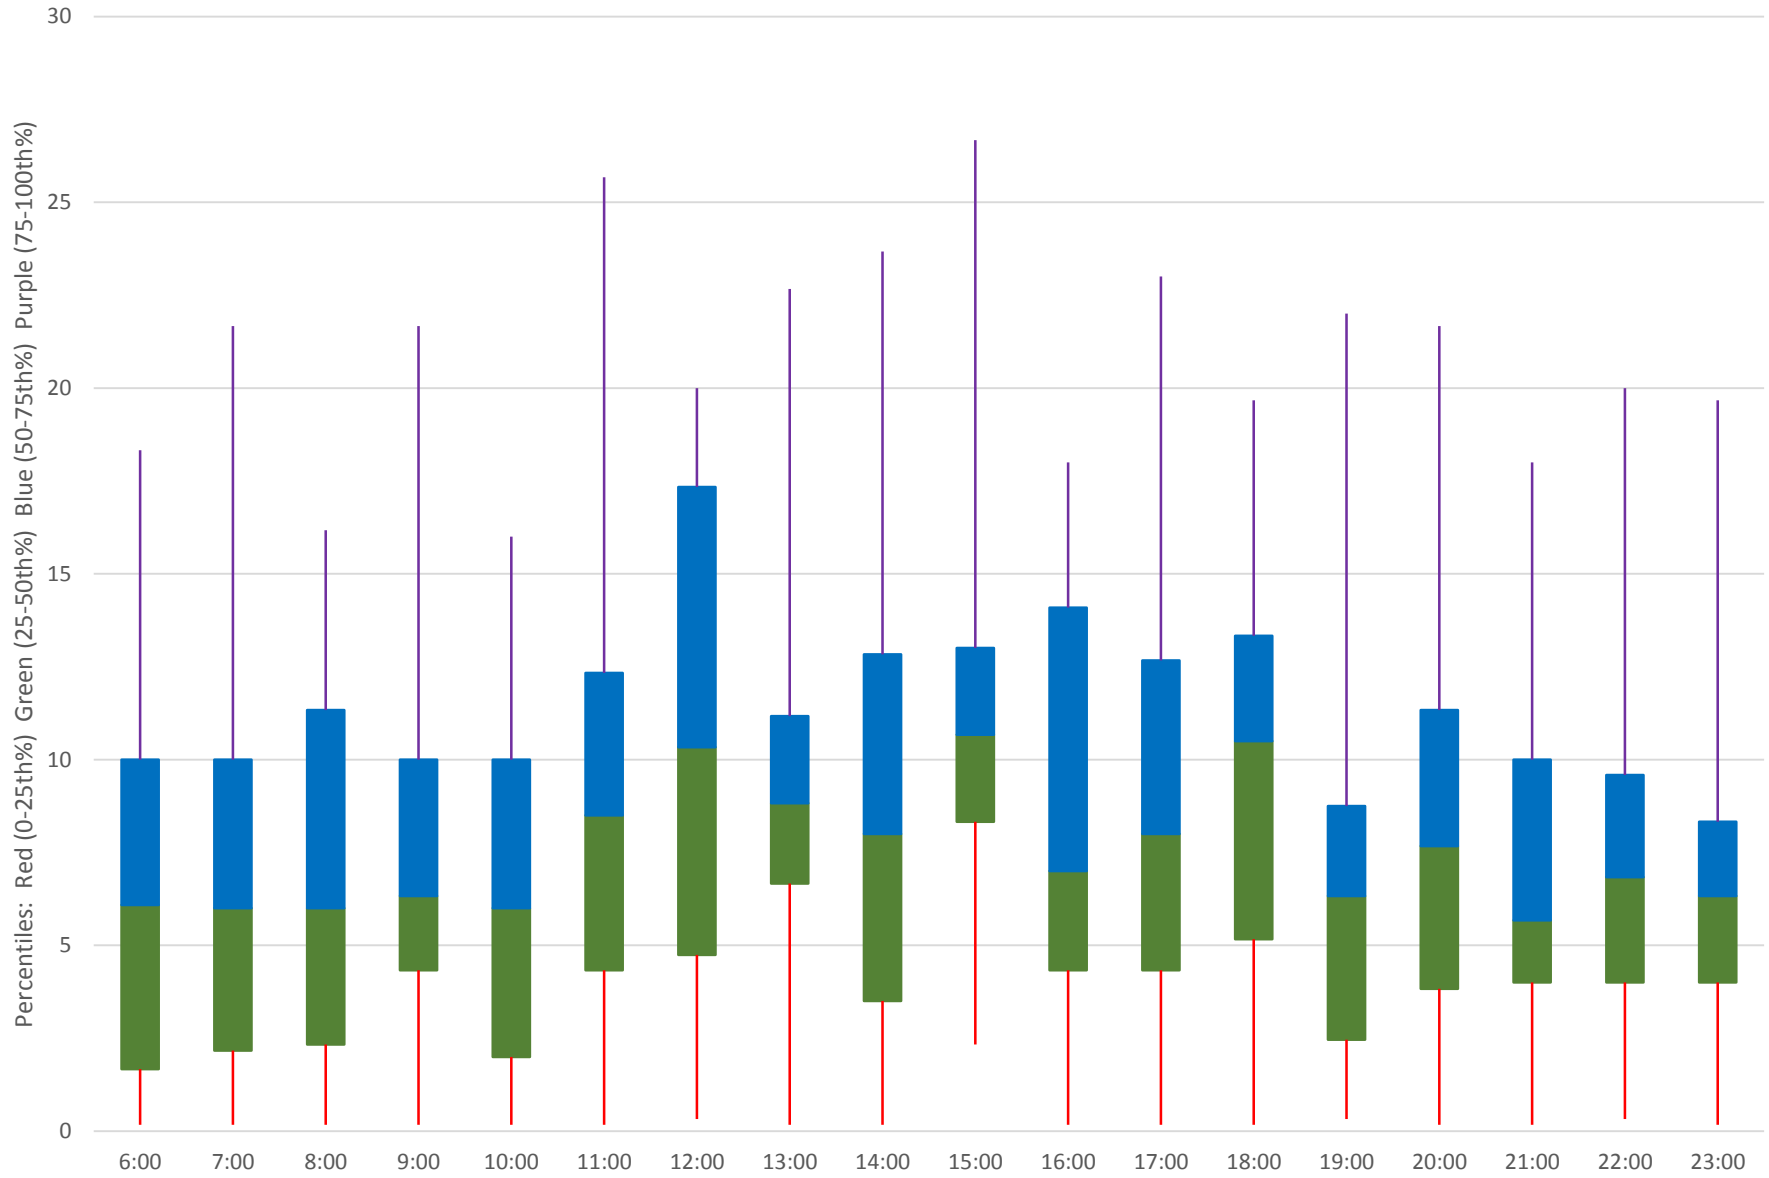

24 Victoria Park Headways at Sheppard Northbound June 2020 Weekday Statistics

24 Victoria Park Headways at Sheppard Northbound June 2020

24 Victoria Park Headways at Sheppard Northbound June 2020

Quartiles Week 1

24 Victoria Park Headways at Sheppard Northbound June 2020

24 Victoria Park Headways at Sheppard Northbound June 2020

Quartiles Week 2

24 Victoria Park Headways at Sheppard Northbound June 2020

24 Victoria Park Headways at Sheppard Northbound June 2020

24 Victoria Park Headways at Sheppard Northbound June 2020 Quartiles Week 5

24 Victoria Park Headways at Sheppard Northbound June 2020 Saturday Statistics

24 Victoria Park Headways at Sheppard Northbound June 2020

24 Victoria Park Headways at Sheppard Northbound June 2020

Quartiles Sundays/Holidays