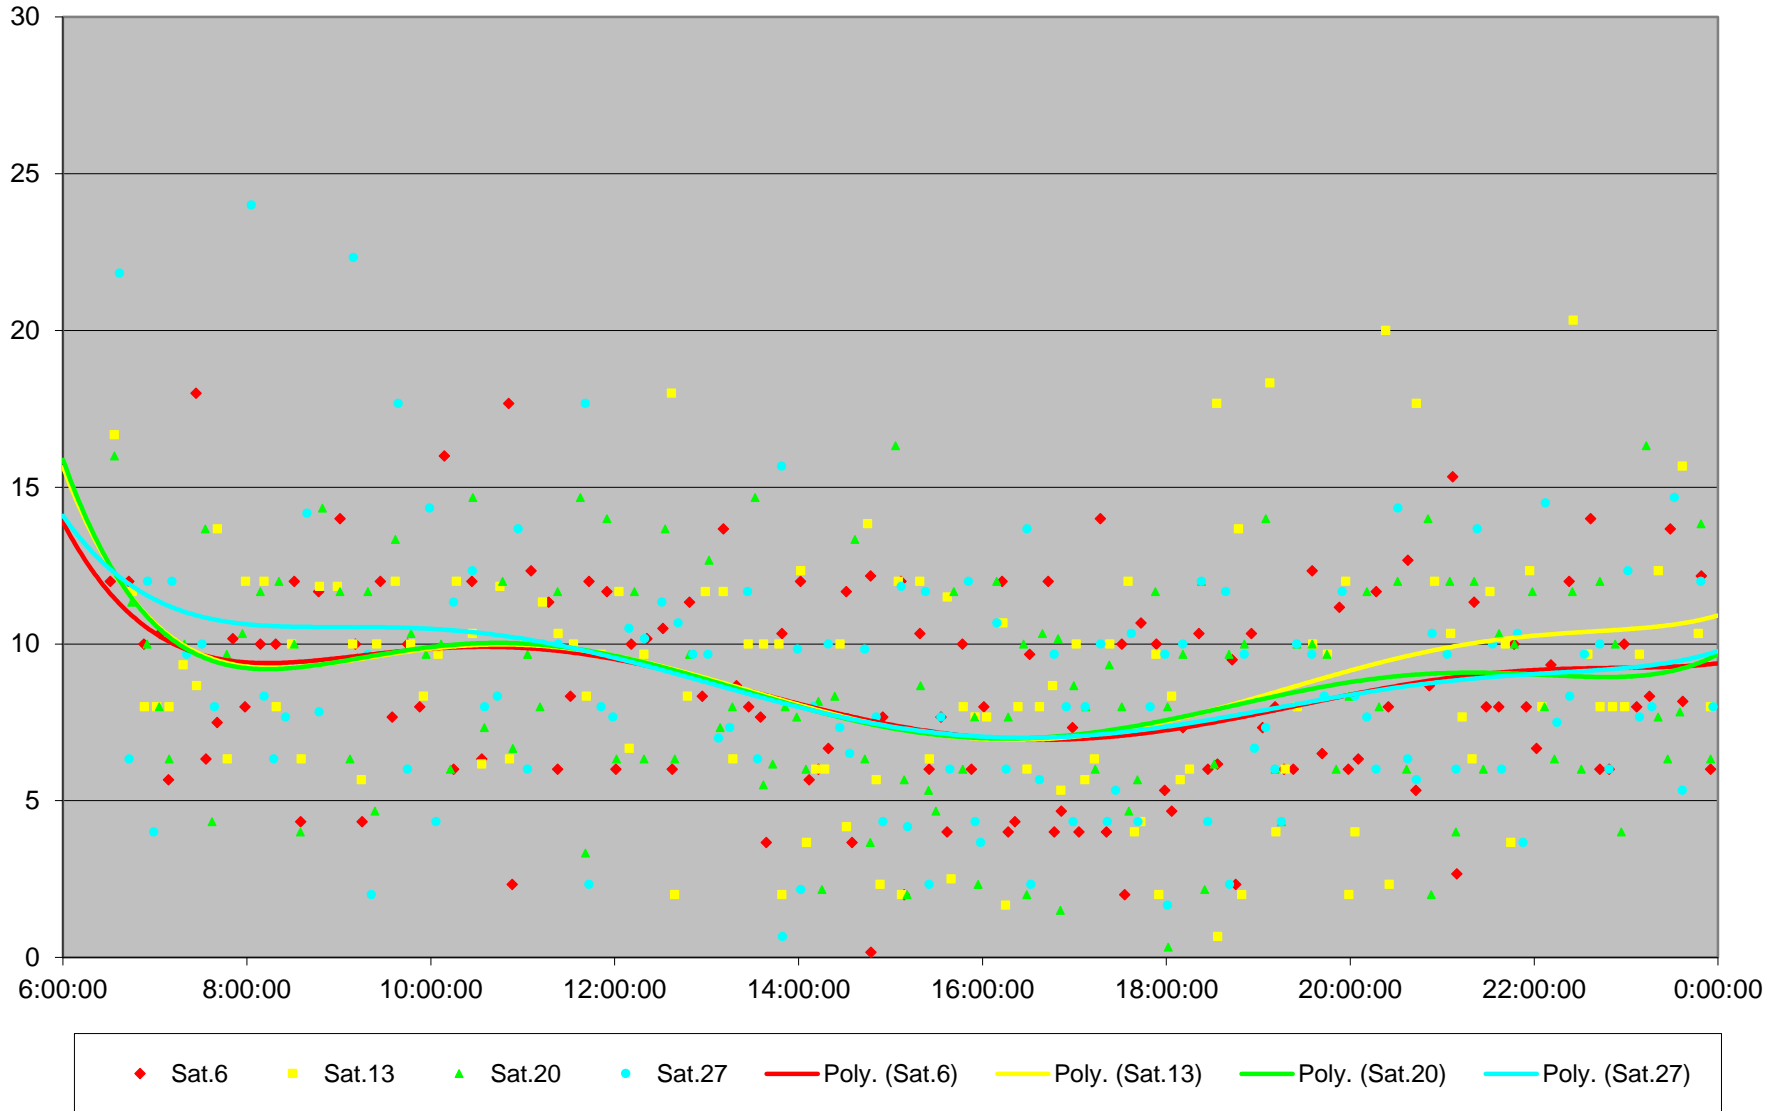

Quartiles Week 3

24 Victoria Park Headways at Sheppard Northbound June 2020

24 Victoria Park Headways at Sheppard Northbound June 2020

Quartiles Week 4

24 Victoria Park Headways at Sheppard Northbound June 2020

24 Victoria Park Headways at Sheppard Northbound June 2020 Quartiles Week 5

24 Victoria Park Headways at Sheppard Northbound June 2020 Saturday Statistics

24 Victoria Park Headways at Sheppard Northbound June 2020

24 Victoria Park Headways at Sheppard Northbound June 2020

Quartiles Saturdays

24 Victoria Park Headways at Sheppard Northbound June 2020 Sunday Statistics

24 Victoria Park Headways at Sheppard Northbound June 2020

24 Victoria Park Headways at Sheppard Northbound June 2020

Quartiles Sundays/Holidays