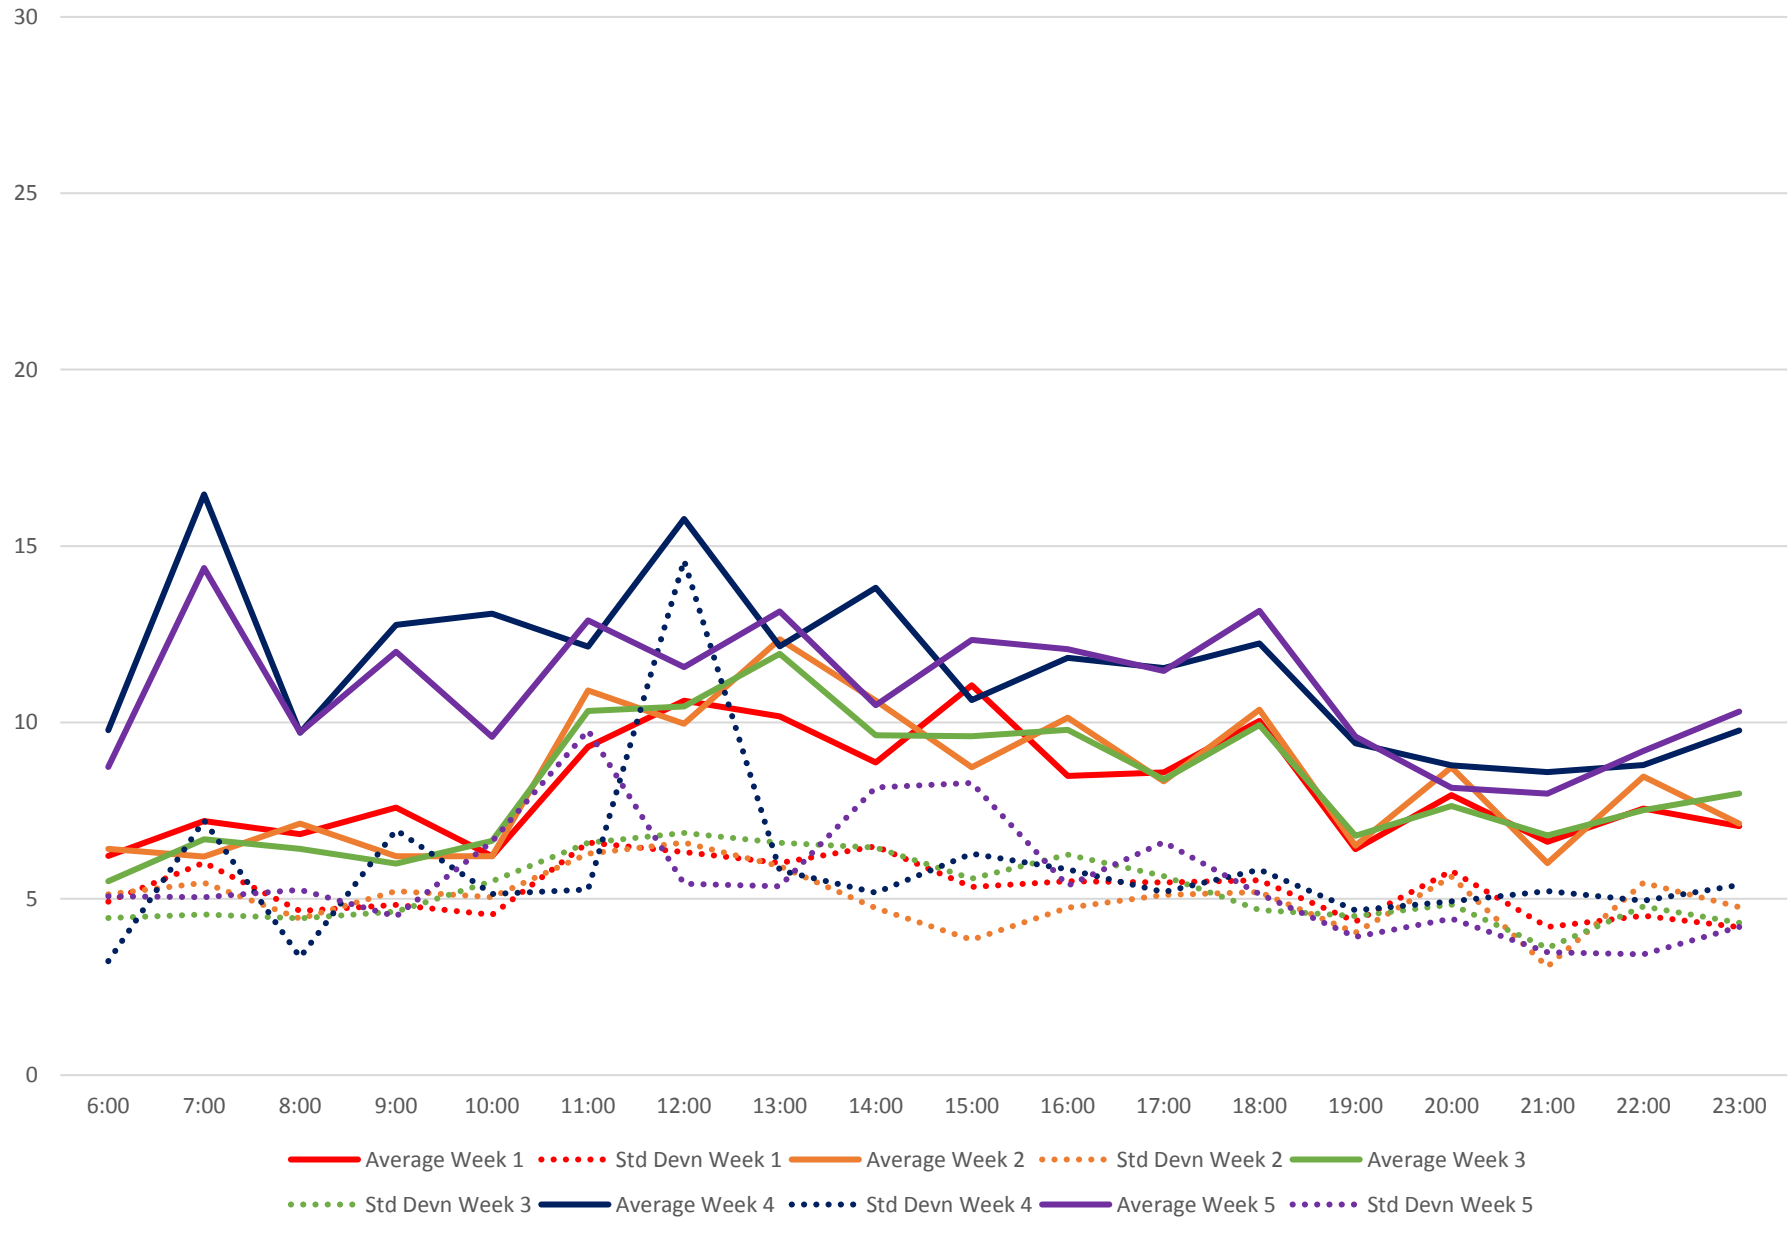

24 Victoria Park Headways at Sheppard Northbound June 2020 Weekday Statistics

24 Victoria Park Headways at Sheppard Northbound June 2020

24 Victoria Park Headways at Sheppard Northbound June 2020

Quartiles Week 1

24 Victoria Park Headways at Sheppard Northbound June 2020

24 Victoria Park Headways at Sheppard Northbound June 2020

Quartiles Week 2

24 Victoria Park Headways at Sheppard Northbound June 2020

24 Victoria Park Headways at Sheppard Northbound June 2020

24 Victoria Park Headways at Sheppard Northbound June 2020 Quartiles Week 5

24 Victoria Park Headways at Sheppard Northbound June 2020 Saturday Statistics

24 Victoria Park Headways at Sheppard Northbound June 2020

24 Victoria Park Headways at Sheppard Northbound June 2020

Quartiles Saturdays

24 Victoria Park Headways at Sheppard Northbound June 2020 Sunday Statistics

24 Victoria Park Headways at Sheppard Northbound June 2020