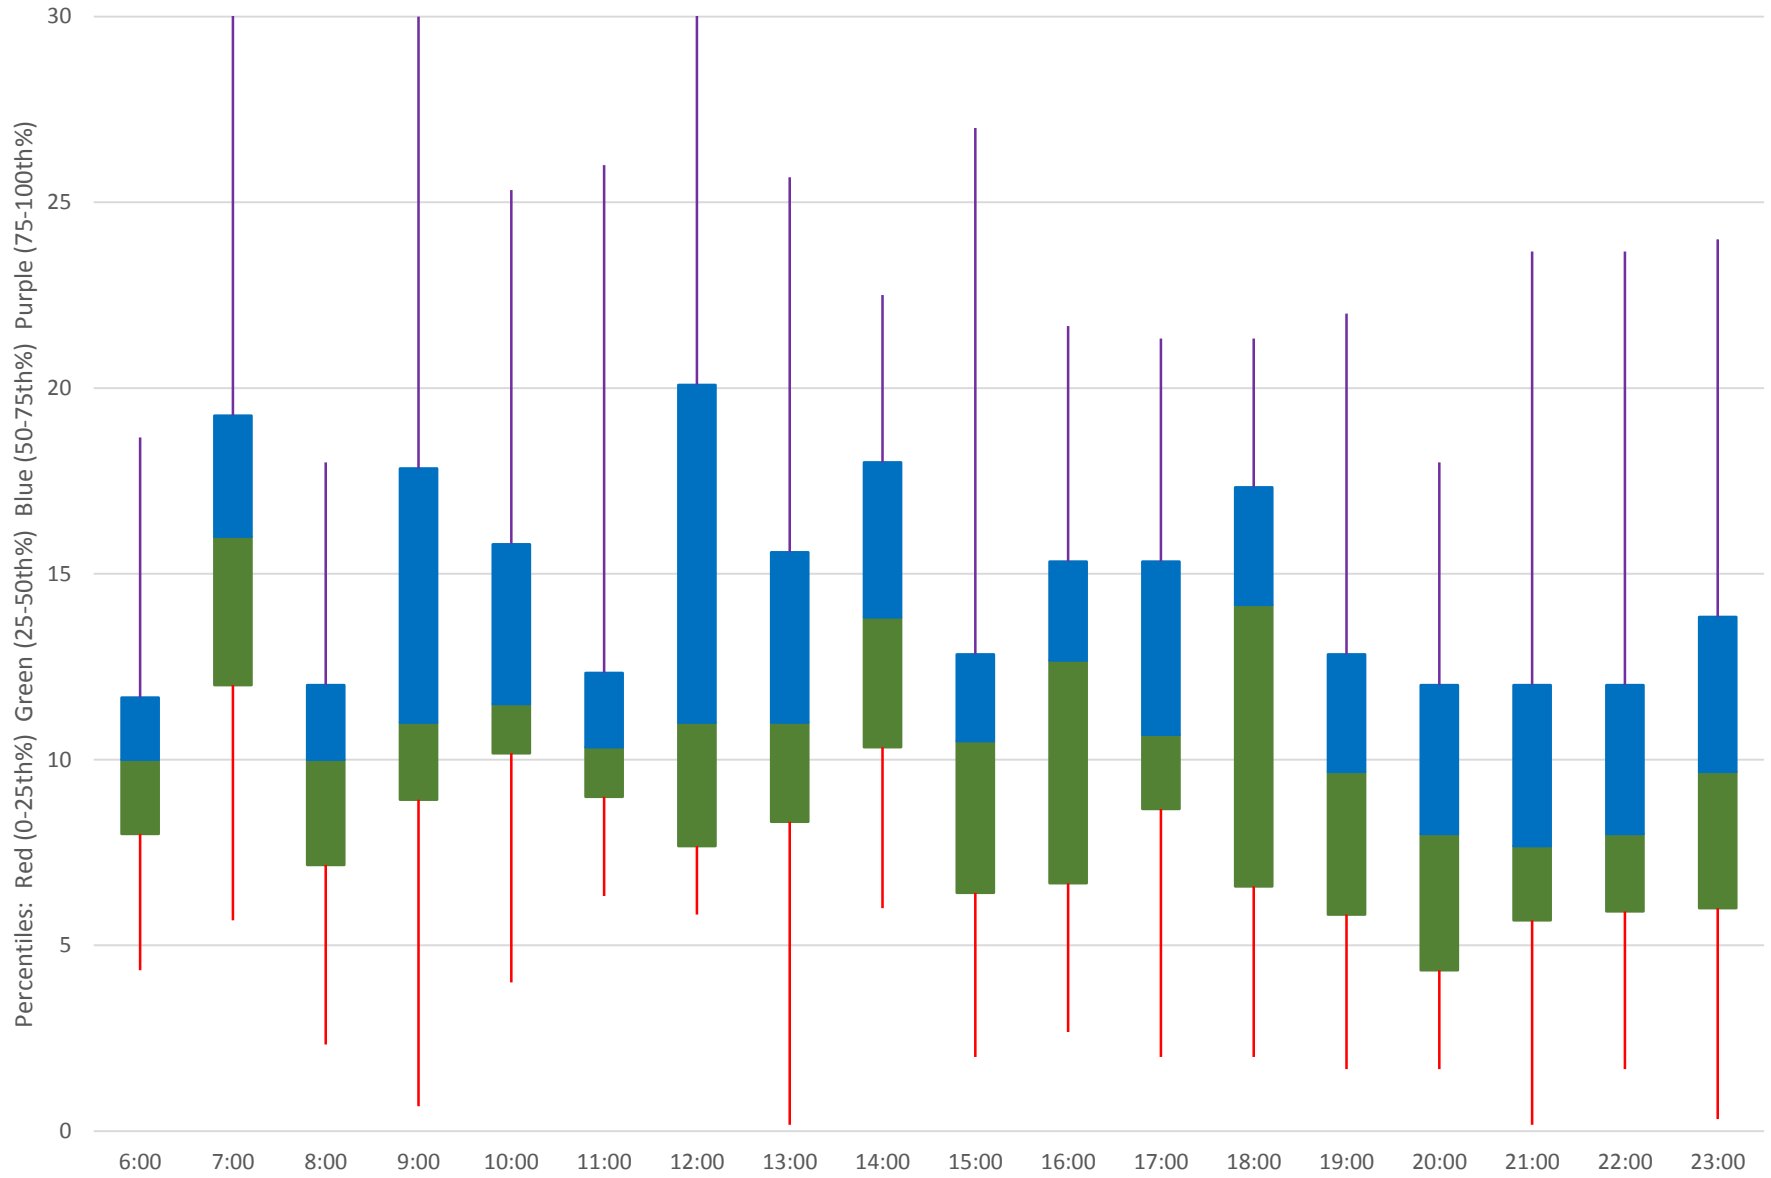

24 Victoria Park Headways at Sheppard Northbound June 2020

Quartiles Week 4