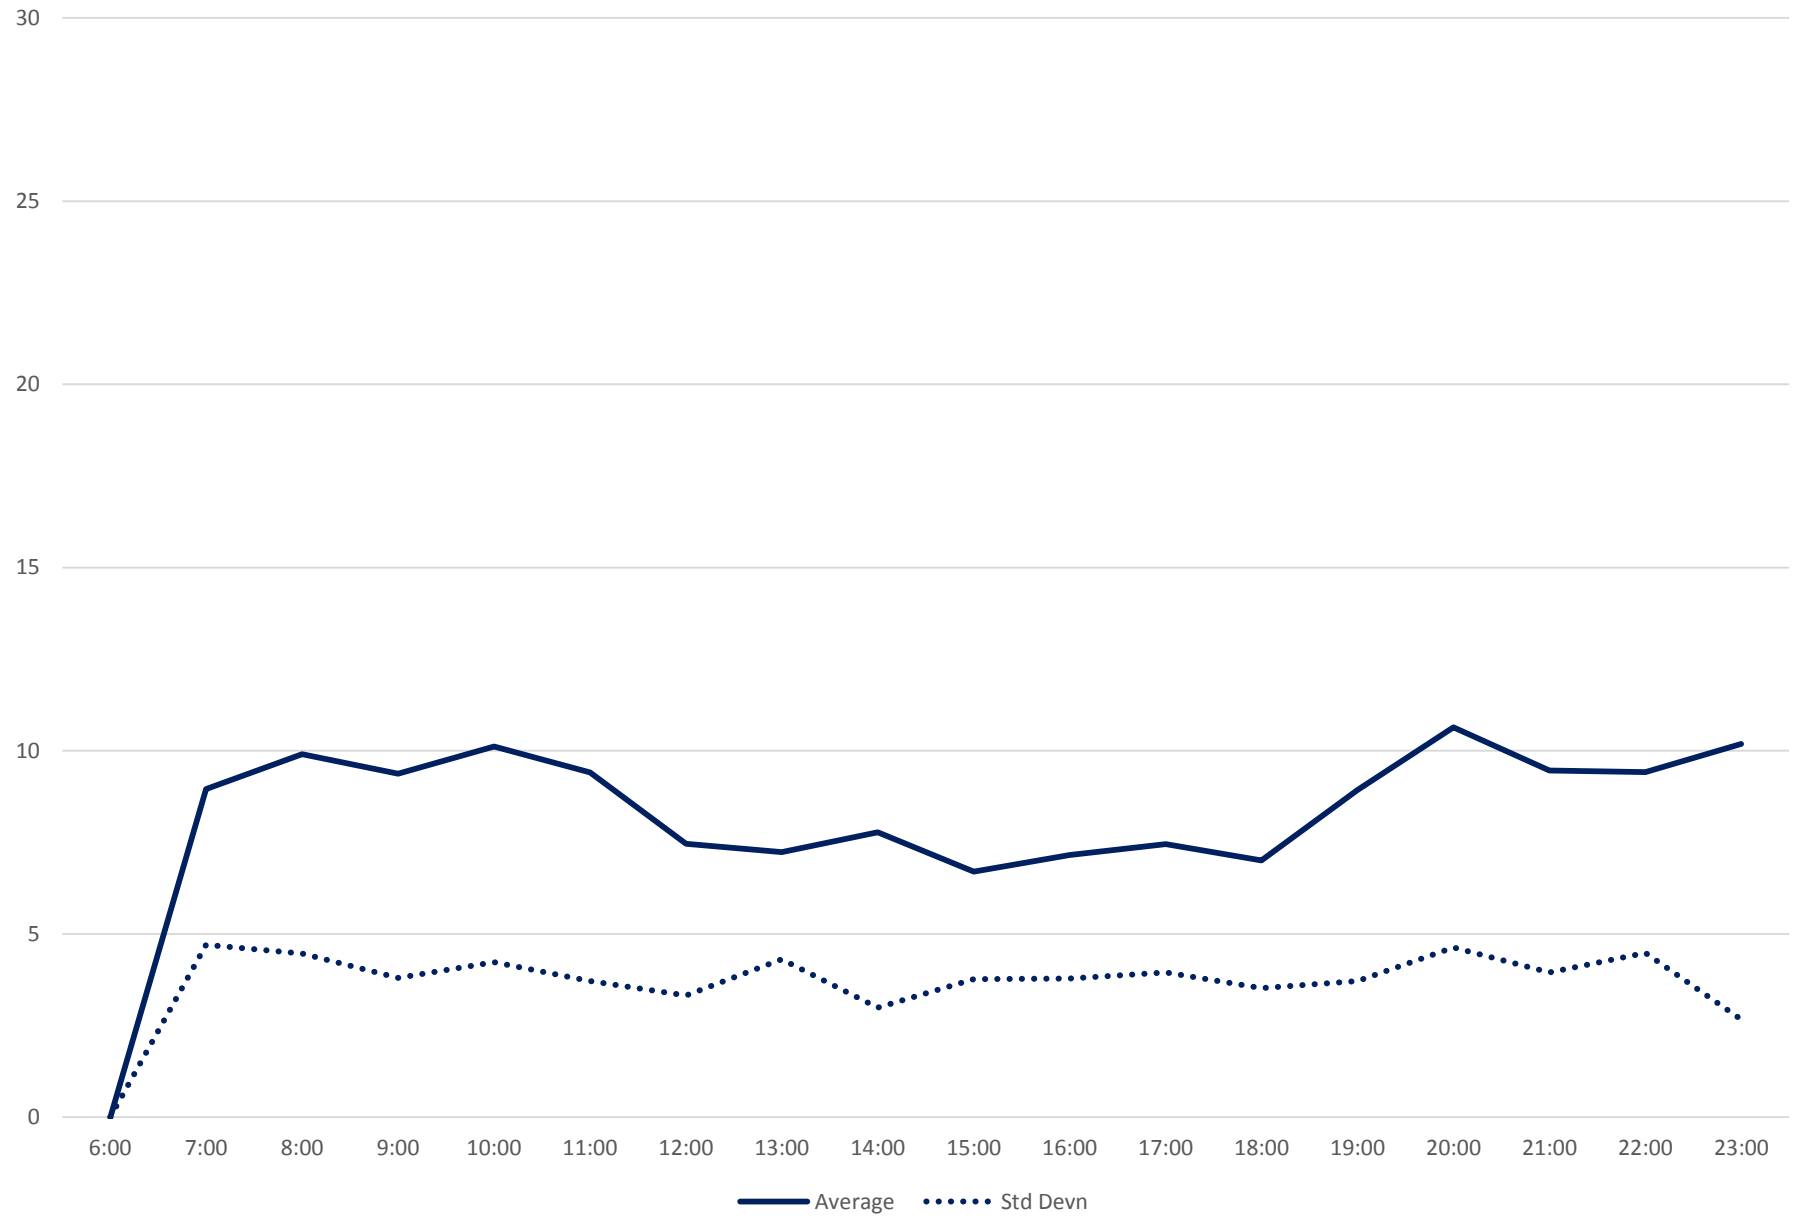

24 Victoria Park Headways at Sheppard Northbound June 2020 Quartiles Week 5

24 Victoria Park Headways at Sheppard Northbound June 2020 Saturday Statistics

24 Victoria Park Headways at Sheppard Northbound June 2020

24 Victoria Park Headways at Sheppard Northbound June 2020

Quartiles Saturdays

24 Victoria Park Headways at Sheppard Northbound June 2020 Sunday Statistics

24 Victoria Park Headways at Sheppard Northbound June 2020

24 Victoria Park Headways at Sheppard Northbound June 2020

Quartiles Sundays/Holidays