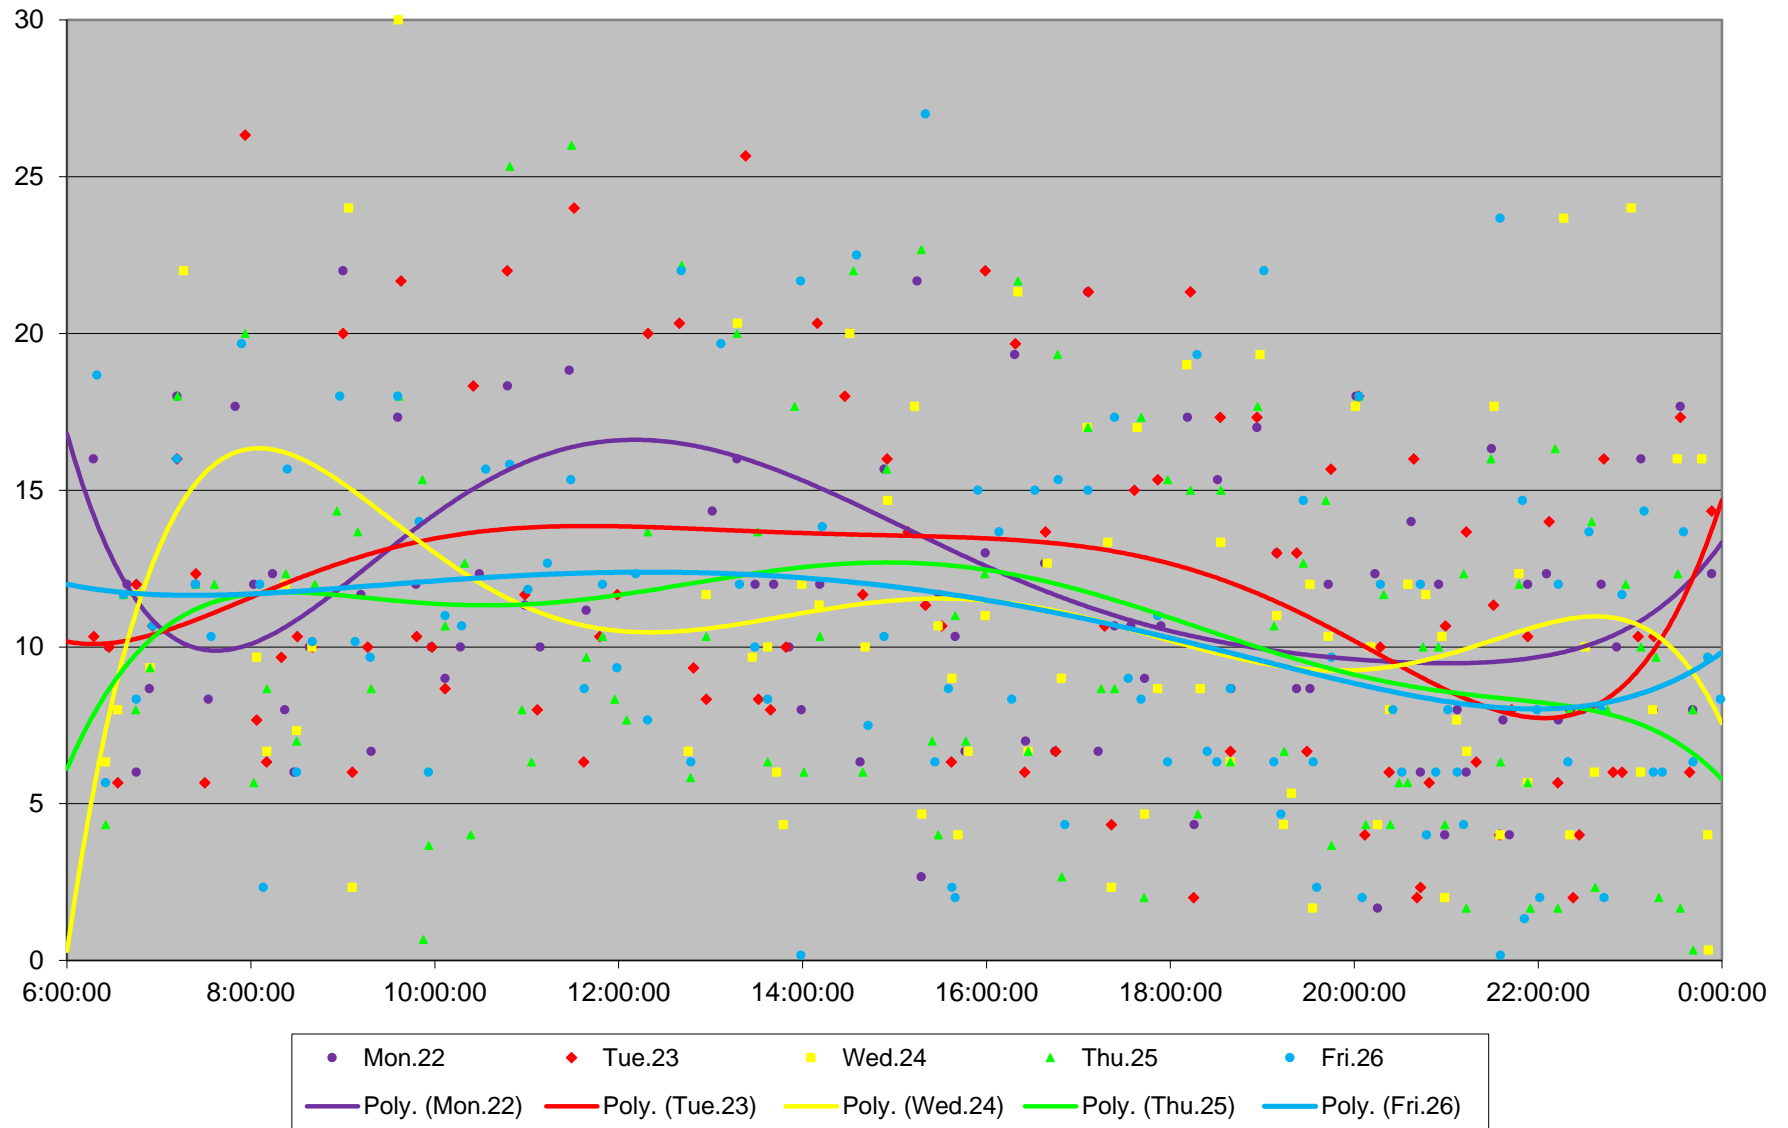

24 Victoria Park Headways at Sheppard Northbound June 2020 Weekday Statistics

24 Victoria Park Headways at Sheppard Northbound June 2020

24 Victoria Park Headways at Sheppard Northbound June 2020

Quartiles Week 1

24 Victoria Park Headways at Sheppard Northbound June 2020

24 Victoria Park Headways at Sheppard Northbound June 2020

Quartiles Week 2

24 Victoria Park Headways at Sheppard Northbound June 2020

24 Victoria Park Headways at Sheppard Northbound June 2020

Quartiles Week 3

24 Victoria Park Headways at Sheppard Northbound June 2020

24 Victoria Park Headways at Sheppard Northbound June 2020

Quartiles Week 4

24 Victoria Park Headways at Sheppard Northbound June 2020

24 Victoria Park Headways at Sheppard Northbound June 2020 Quartiles Week 5

24 Victoria Park Headways at Sheppard Northbound June 2020 Saturday Statistics

24 Victoria Park Headways at Sheppard Northbound June 2020