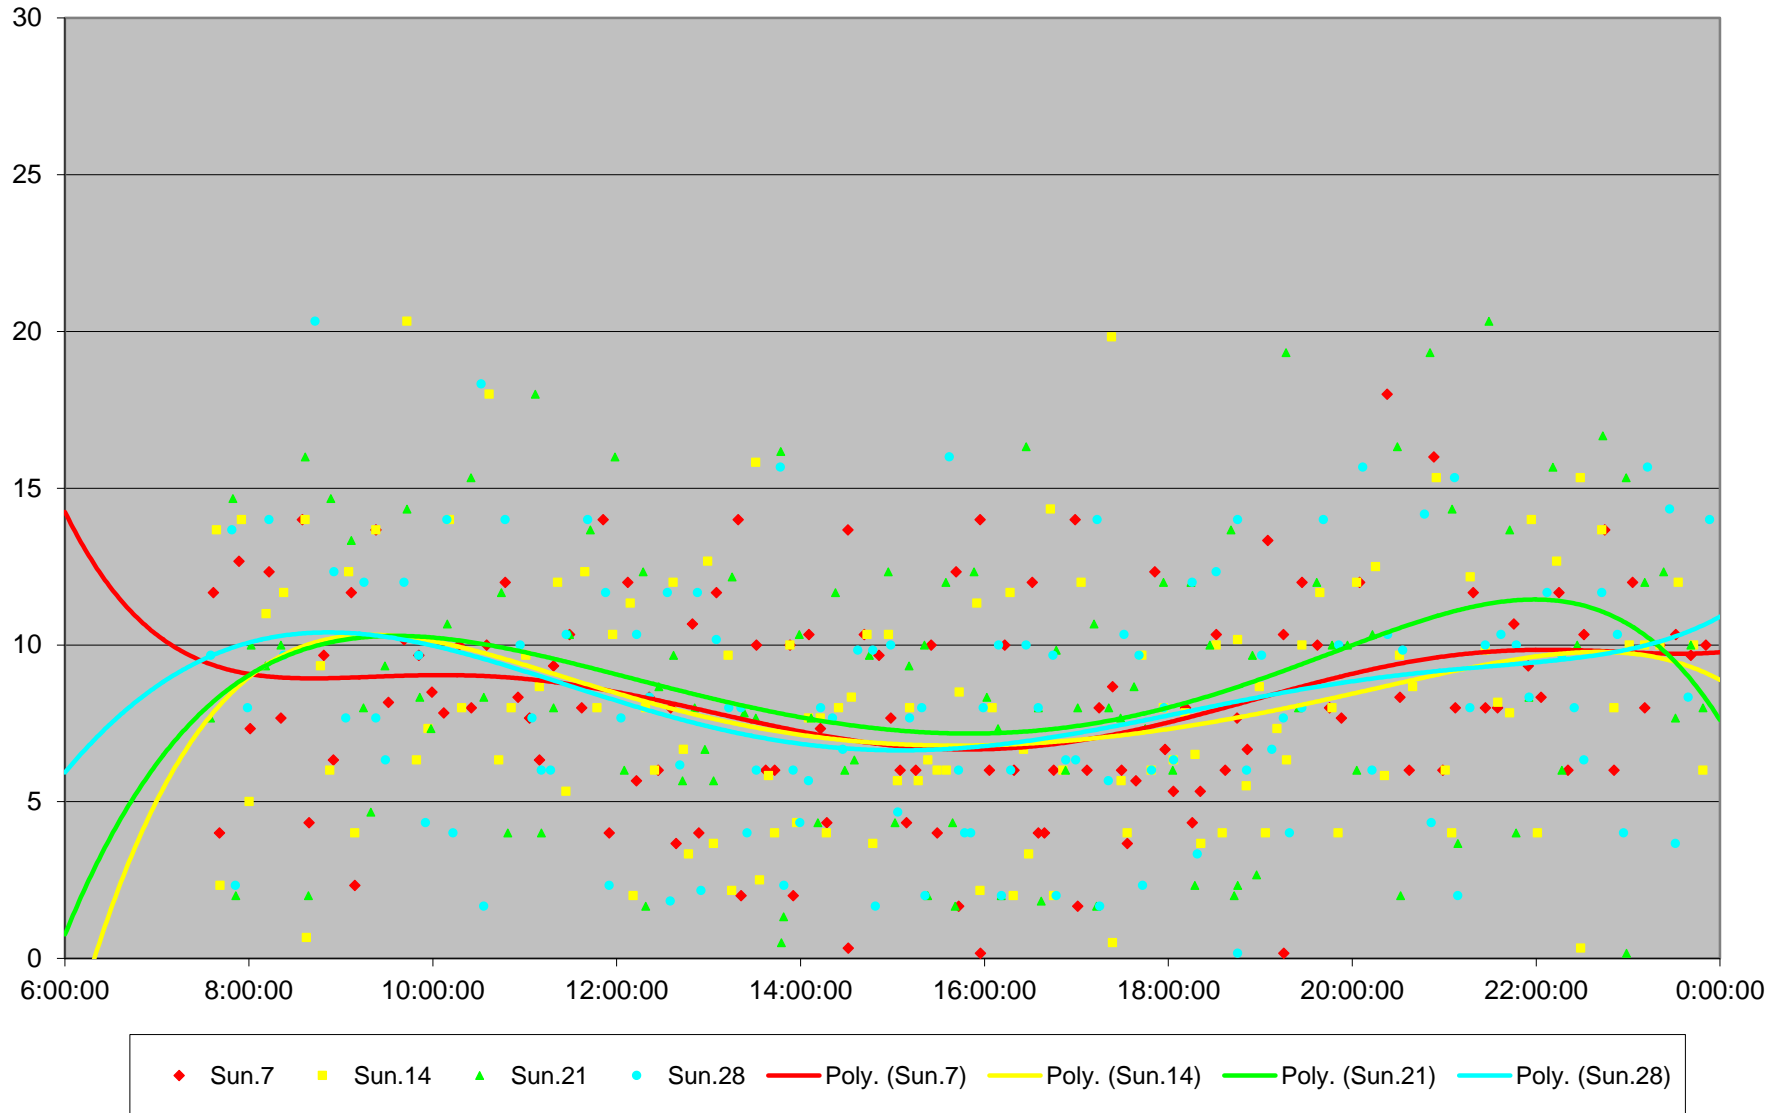

24 Victoria Park Headways at Sheppard Northbound June 2020 Quartiles Week 5

24 Victoria Park Headways at Sheppard Northbound June 2020 Saturday Statistics

24 Victoria Park Headways at Sheppard Northbound June 2020

24 Victoria Park Headways at Sheppard Northbound June 2020

Quartiles Saturdays

24 Victoria Park Headways at Sheppard Northbound June 2020 Sunday Statistics

24 Victoria Park Headways at Sheppard Northbound June 2020

24 Victoria Park Headways at Sheppard Northbound June 2020

Quartiles Sundays/Holidays