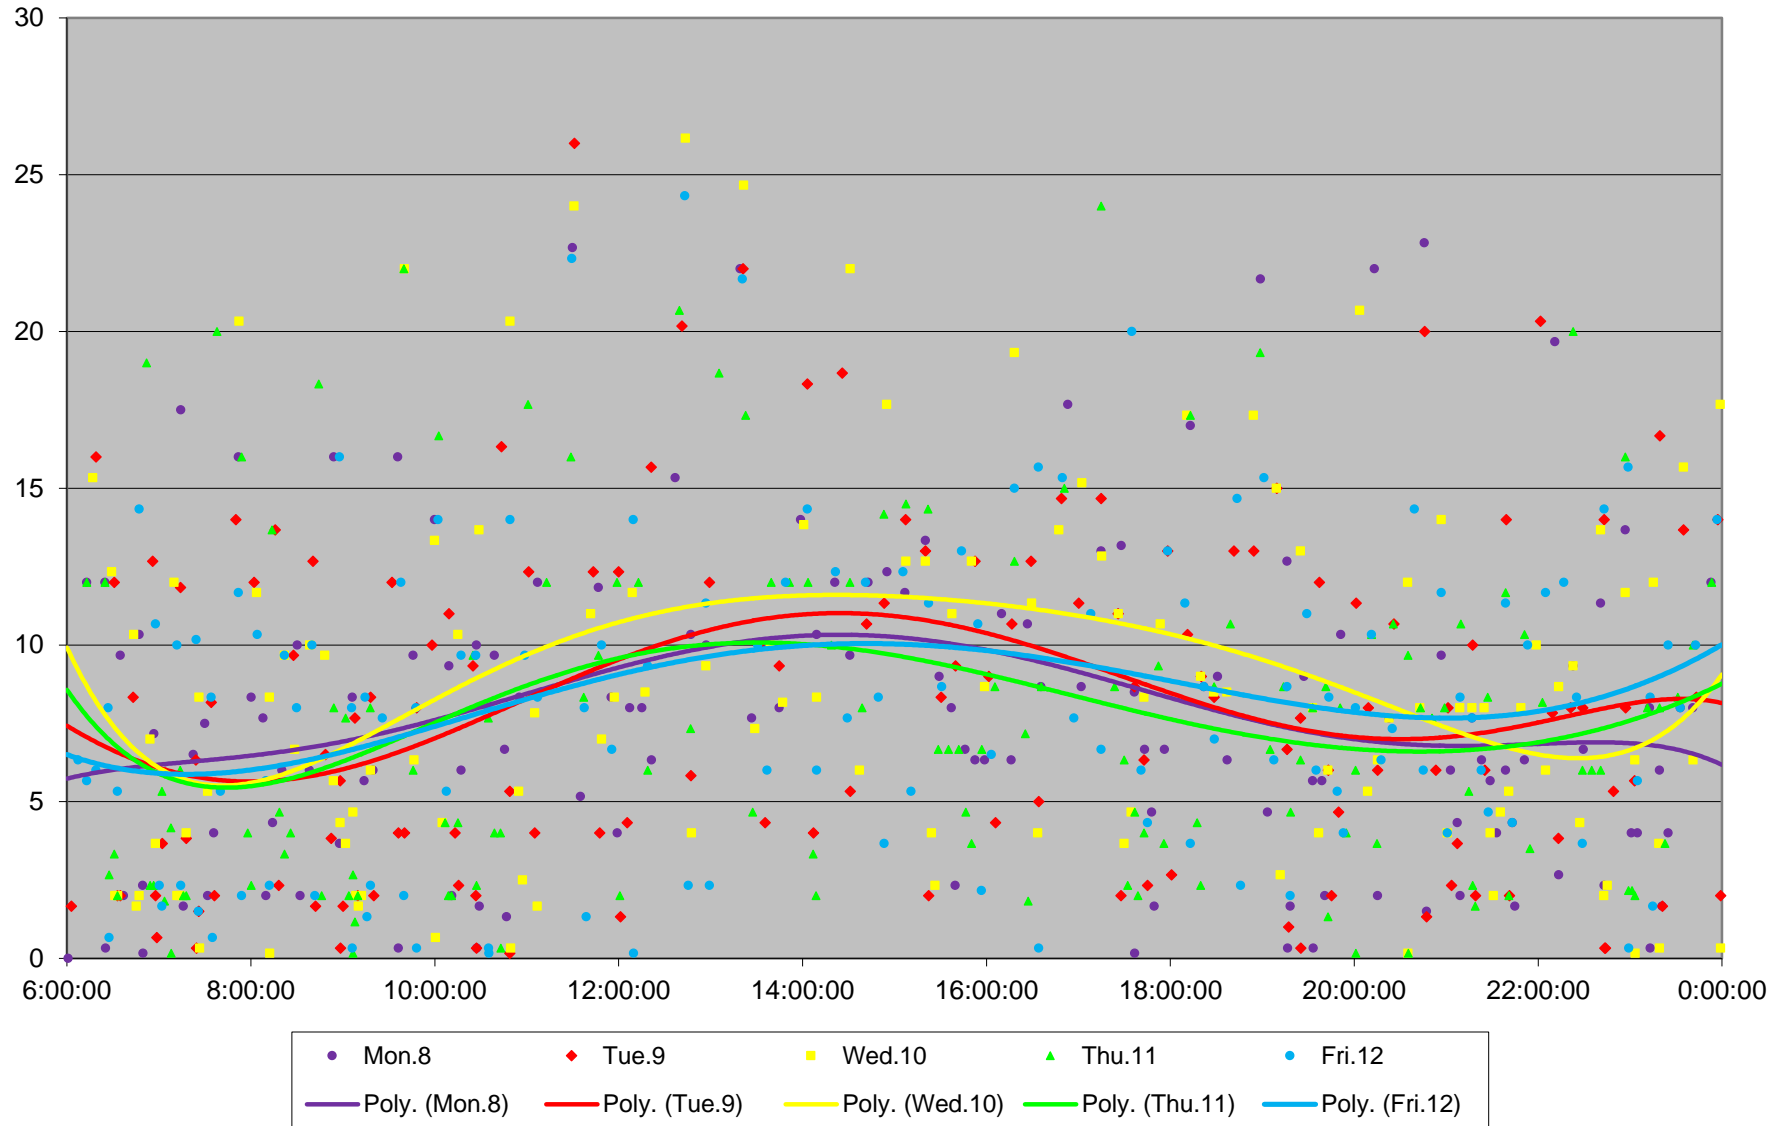

24 Victoria Park Headways at Sheppard Northbound June 2020 Weekday Statistics

24 Victoria Park Headways at Sheppard Northbound June 2020

24 Victoria Park Headways at Sheppard Northbound June 2020

Quartiles Week 1

24 Victoria Park Headways at Sheppard Northbound June 2020

24 Victoria Park Headways at Sheppard Northbound June 2020

Quartiles Week 2

24 Victoria Park Headways at Sheppard Northbound June 2020

24 Victoria Park Headways at Sheppard Northbound June 2020

24 Victoria Park Headways at Sheppard Northbound June 2020 Quartiles Week 5

24 Victoria Park Headways at Sheppard Northbound June 2020 Saturday Statistics

24 Victoria Park Headways at Sheppard Northbound June 2020

24 Victoria Park Headways at Sheppard Northbound June 2020

Quartiles Sundays/Holidays