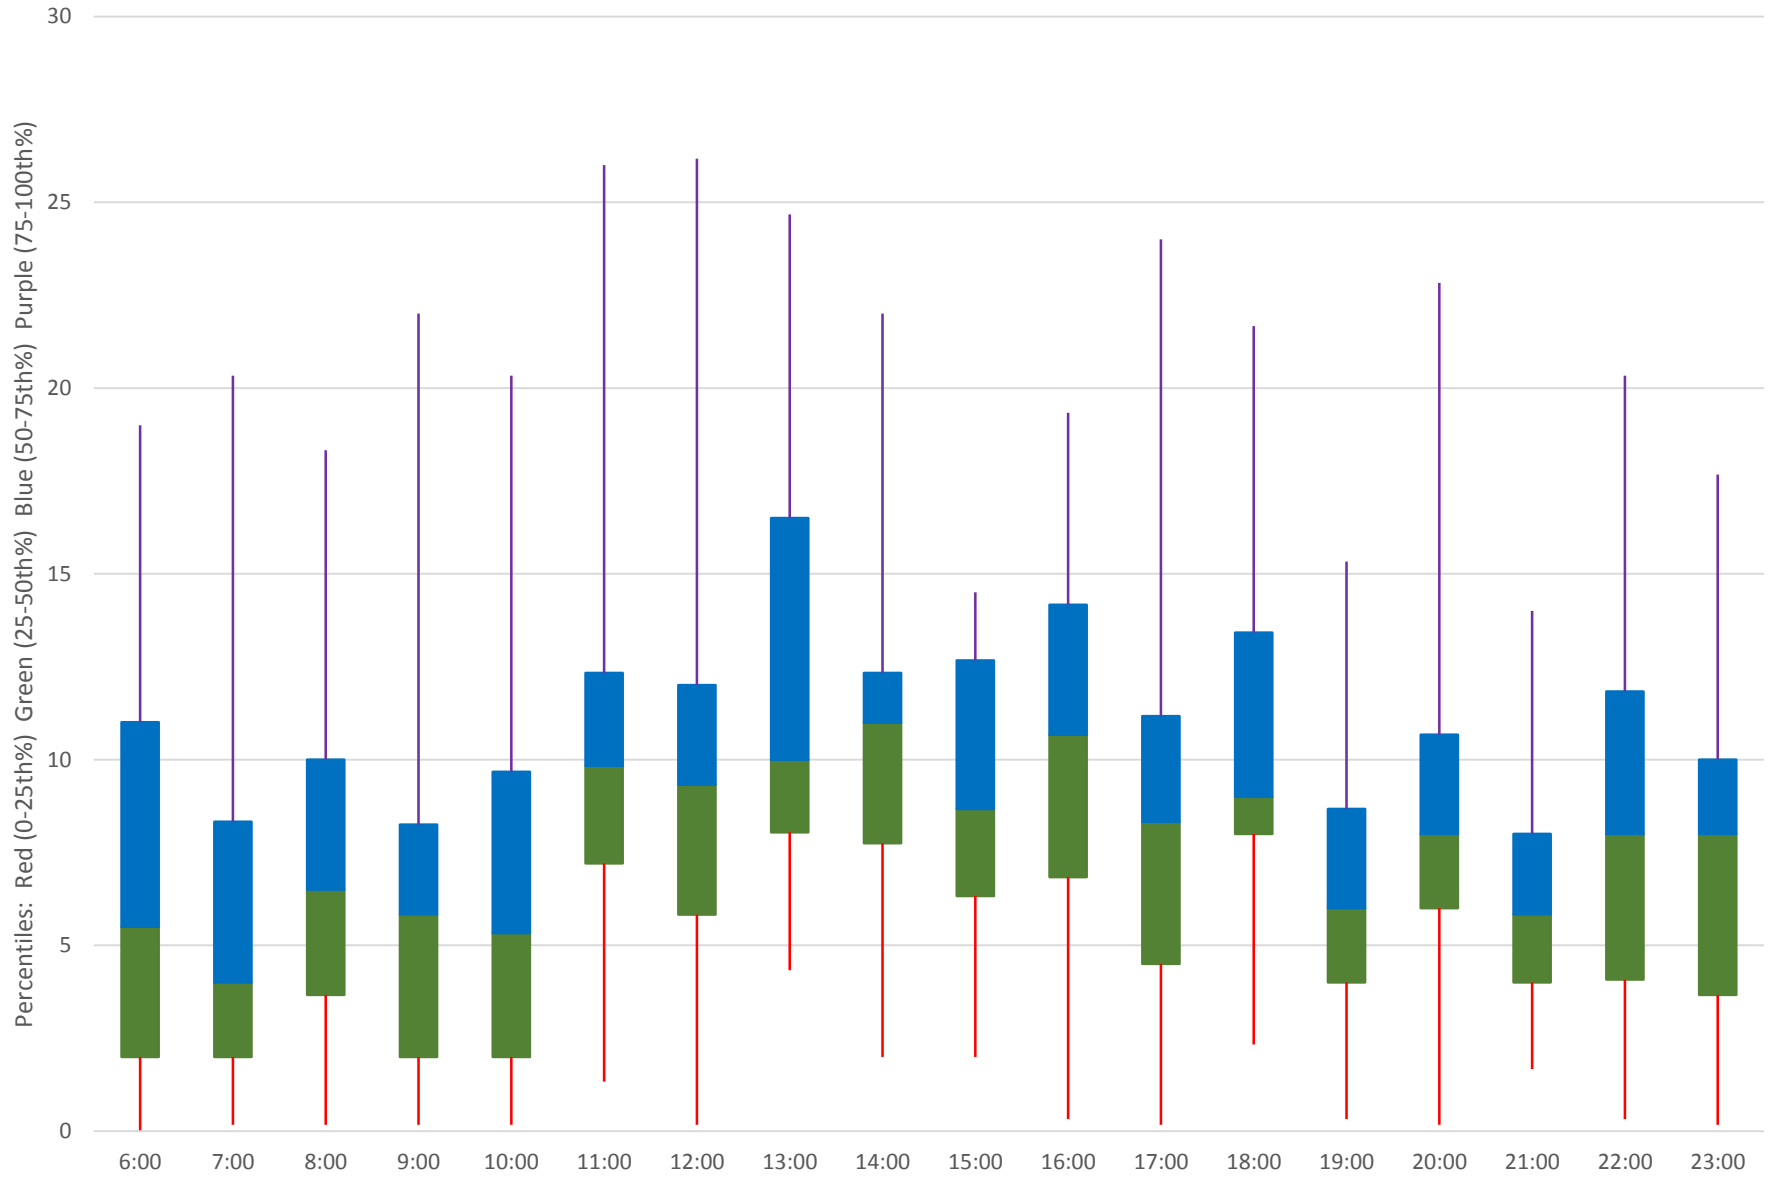

24 Victoria Park Headways at Sheppard Northbound June 2020 Weekday Statistics

24 Victoria Park Headways at Sheppard Northbound June 2020

24 Victoria Park Headways at Sheppard Northbound June 2020

Quartiles Week 1

24 Victoria Park Headways at Sheppard Northbound June 2020

24 Victoria Park Headways at Sheppard Northbound June 2020

Quartiles Week 2

24 Victoria Park Headways at Sheppard Northbound June 2020

24 Victoria Park Headways at Sheppard Northbound June 2020

24 Victoria Park Headways at Sheppard Northbound June 2020 Quartiles Week 5

24 Victoria Park Headways at Sheppard Northbound June 2020 Saturday Statistics

24 Victoria Park Headways at Sheppard Northbound June 2020

24 Victoria Park Headways at Sheppard Northbound June 2020

Quartiles Sundays/Holidays