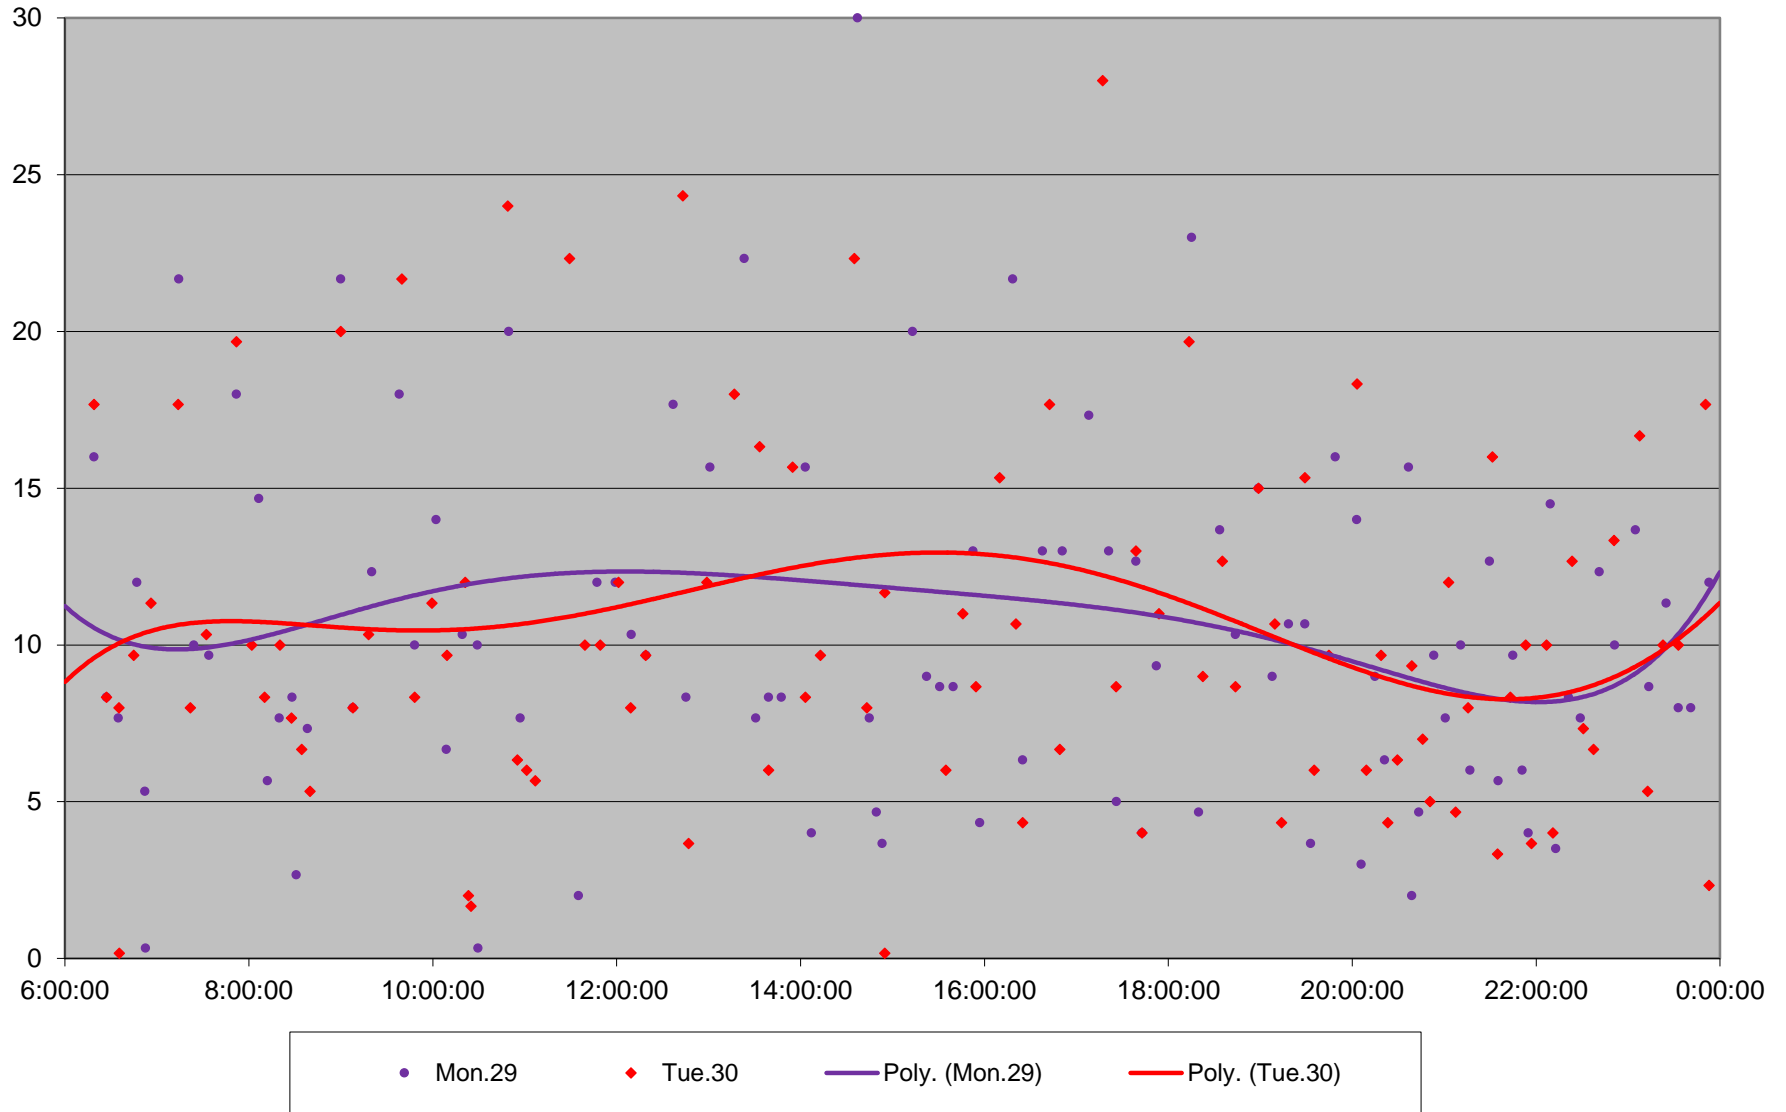

Quartiles Week 3

24 Victoria Park Headways at Sheppard Northbound June 2020

24 Victoria Park Headways at Sheppard Northbound June 2020

Quartiles Week 4

24 Victoria Park Headways at Sheppard Northbound June 2020

24 Victoria Park Headways at Sheppard Northbound June 2020 Quartiles Week 5

24 Victoria Park Headways at Sheppard Northbound June 2020 Saturday Statistics

24 Victoria Park Headways at Sheppard Northbound June 2020

24 Victoria Park Headways at Sheppard Northbound June 2020

Quartiles Saturdays

24 Victoria Park Headways at Sheppard Northbound June 2020 Sunday Statistics

24 Victoria Park Headways at Sheppard Northbound June 2020