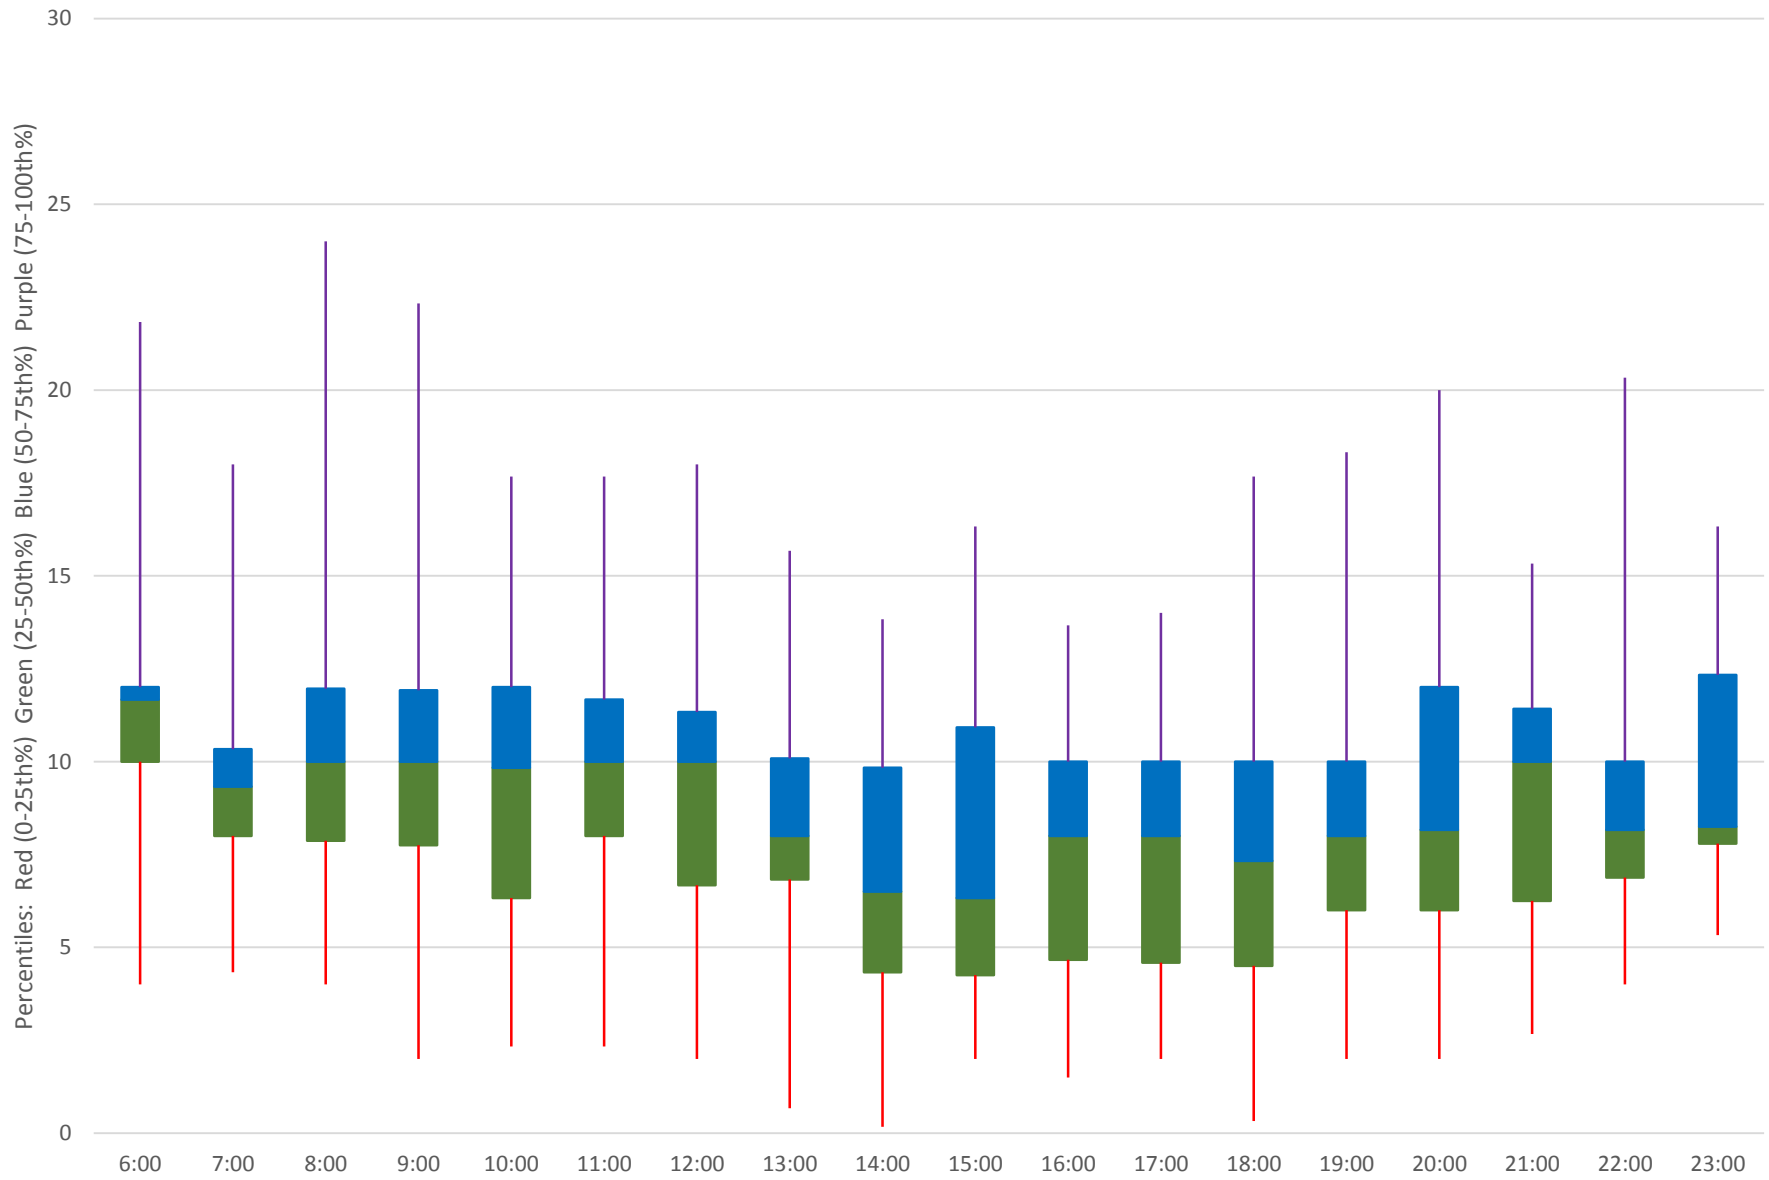

24 Victoria Park Headways at Sheppard Northbound June 2020 Quartiles Week 5

24 Victoria Park Headways at Sheppard Northbound June 2020 Saturday Statistics

24 Victoria Park Headways at Sheppard Northbound June 2020

24 Victoria Park Headways at Sheppard Northbound June 2020

Quartiles Saturdays

24 Victoria Park Headways at Sheppard Northbound June 2020 Sunday Statistics

24 Victoria Park Headways at Sheppard Northbound June 2020

24 Victoria Park Headways at Sheppard Northbound June 2020

Quartiles Sundays/Holidays