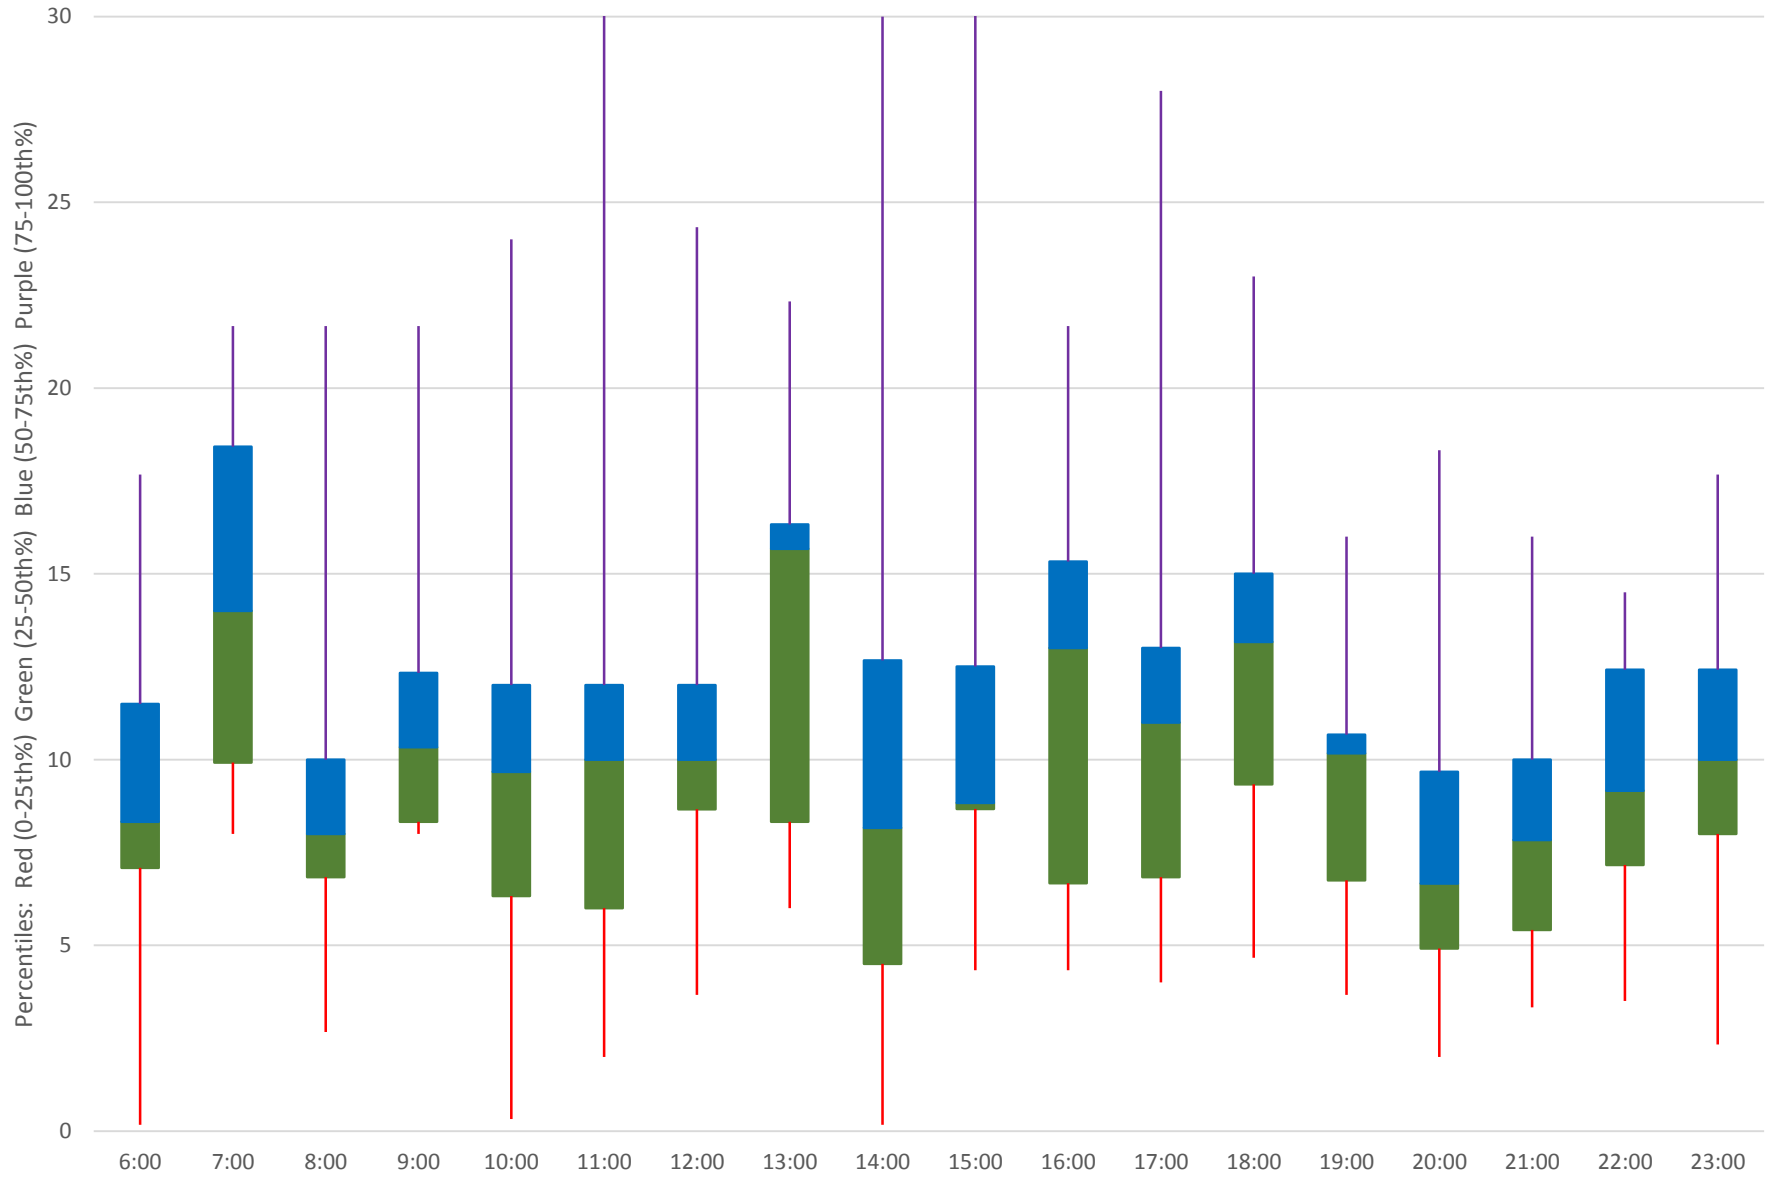

24 Victoria Park Headways at Sheppard Northbound June 2020 Quartiles Week 5

24 Victoria Park Headways at Sheppard Northbound June 2020 Saturday Statistics

24 Victoria Park Headways at Sheppard Northbound June 2020