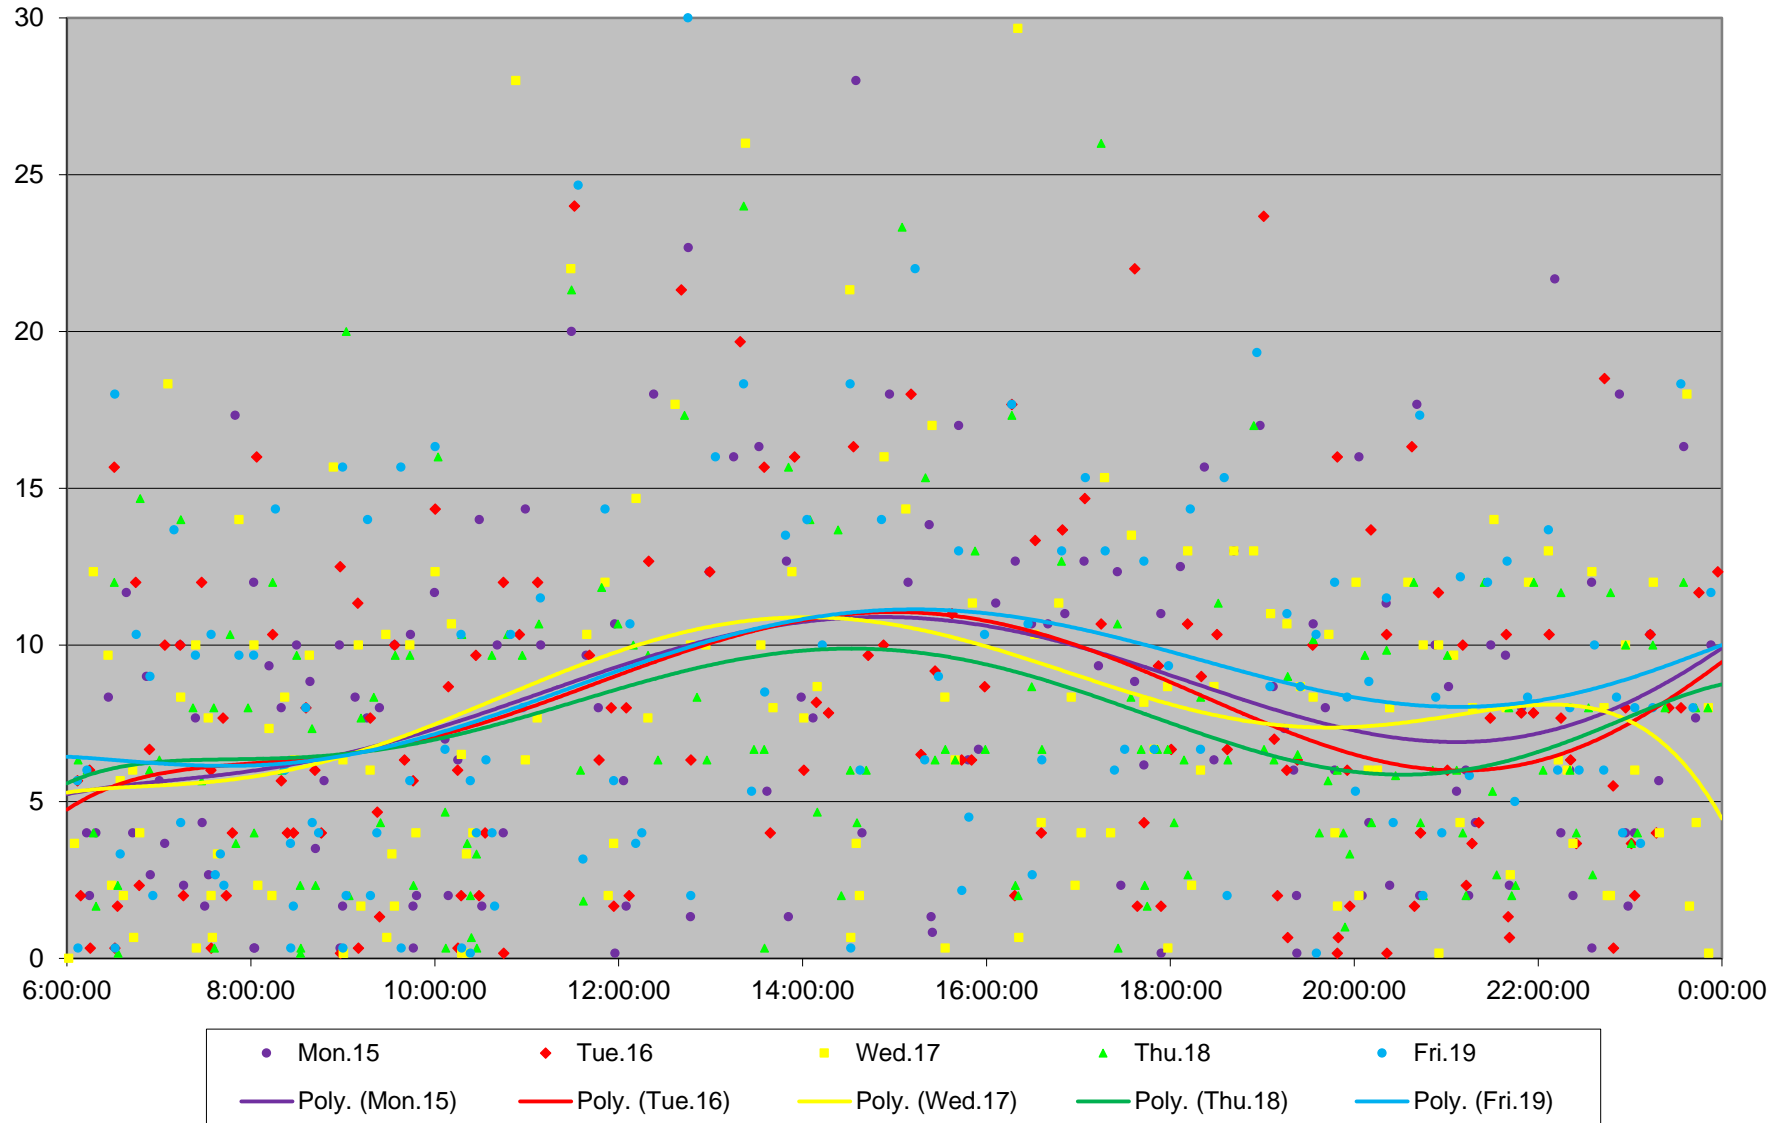

24 Victoria Park Headways at Sheppard Northbound June 2020 Weekday Statistics

24 Victoria Park Headways at Sheppard Northbound June 2020

24 Victoria Park Headways at Sheppard Northbound June 2020

Quartiles Week 1

24 Victoria Park Headways at Sheppard Northbound June 2020

24 Victoria Park Headways at Sheppard Northbound June 2020

Quartiles Week 2

24 Victoria Park Headways at Sheppard Northbound June 2020

24 Victoria Park Headways at Sheppard Northbound June 2020

Quartiles Week 3

24 Victoria Park Headways at Sheppard Northbound June 2020

24 Victoria Park Headways at Sheppard Northbound June 2020

Quartiles Week 4

24 Victoria Park Headways at Sheppard Northbound June 2020

24 Victoria Park Headways at Sheppard Northbound June 2020 Quartiles Week 5

24 Victoria Park Headways at Sheppard Northbound June 2020 Saturday Statistics

24 Victoria Park Headways at Sheppard Northbound June 2020