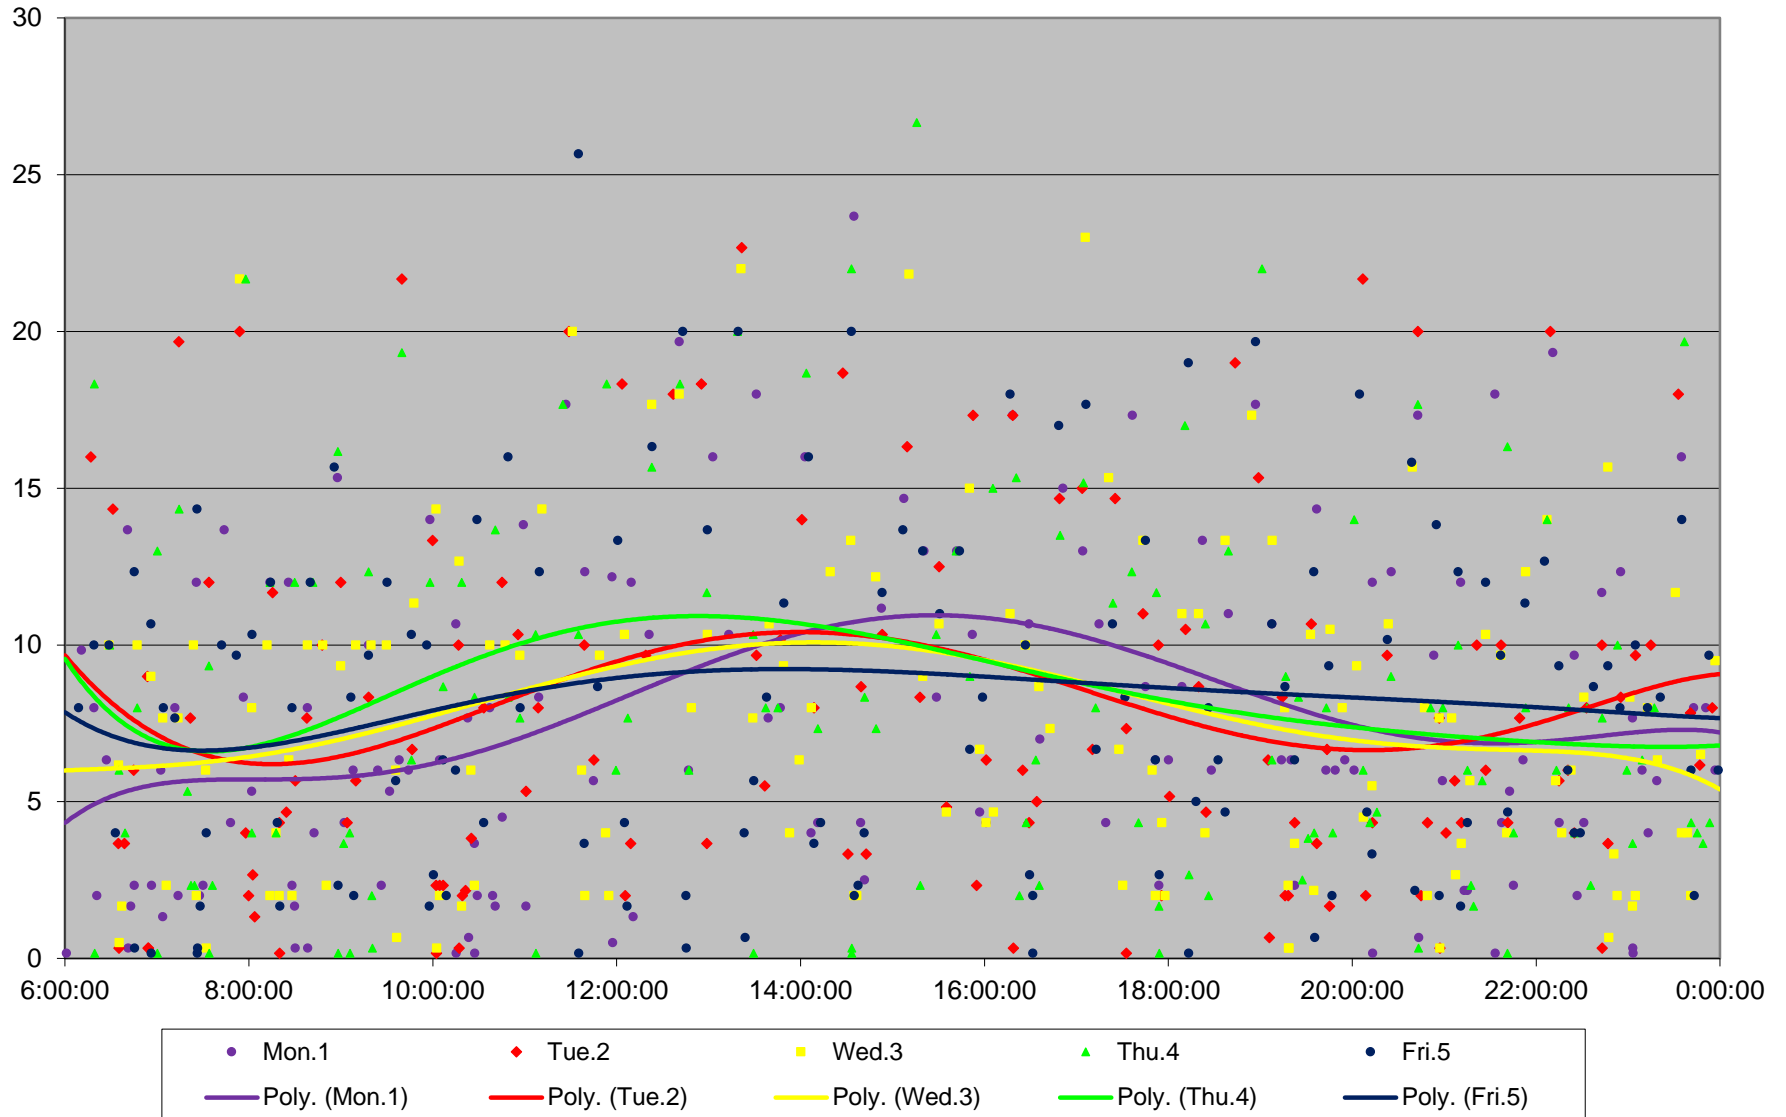

24 Victoria Park Headways at Sheppard Northbound June 2020 Weekday Statistics

24 Victoria Park Headways at Sheppard Northbound June 2020

24 Victoria Park Headways at Sheppard Northbound June 2020

Quartiles Week 1

24 Victoria Park Headways at Sheppard Northbound June 2020

24 Victoria Park Headways at Sheppard Northbound June 2020

Quartiles Week 2

24 Victoria Park Headways at Sheppard Northbound June 2020

24 Victoria Park Headways at Sheppard Northbound June 2020

24 Victoria Park Headways at Sheppard Northbound June 2020 Quartiles Week 5

24 Victoria Park Headways at Sheppard Northbound June 2020 Saturday Statistics

24 Victoria Park Headways at Sheppard Northbound June 2020

24 Victoria Park Headways at Sheppard Northbound June 2020

Quartiles Saturdays

24 Victoria Park Headways at Sheppard Northbound June 2020 Sunday Statistics

24 Victoria Park Headways at Sheppard Northbound June 2020