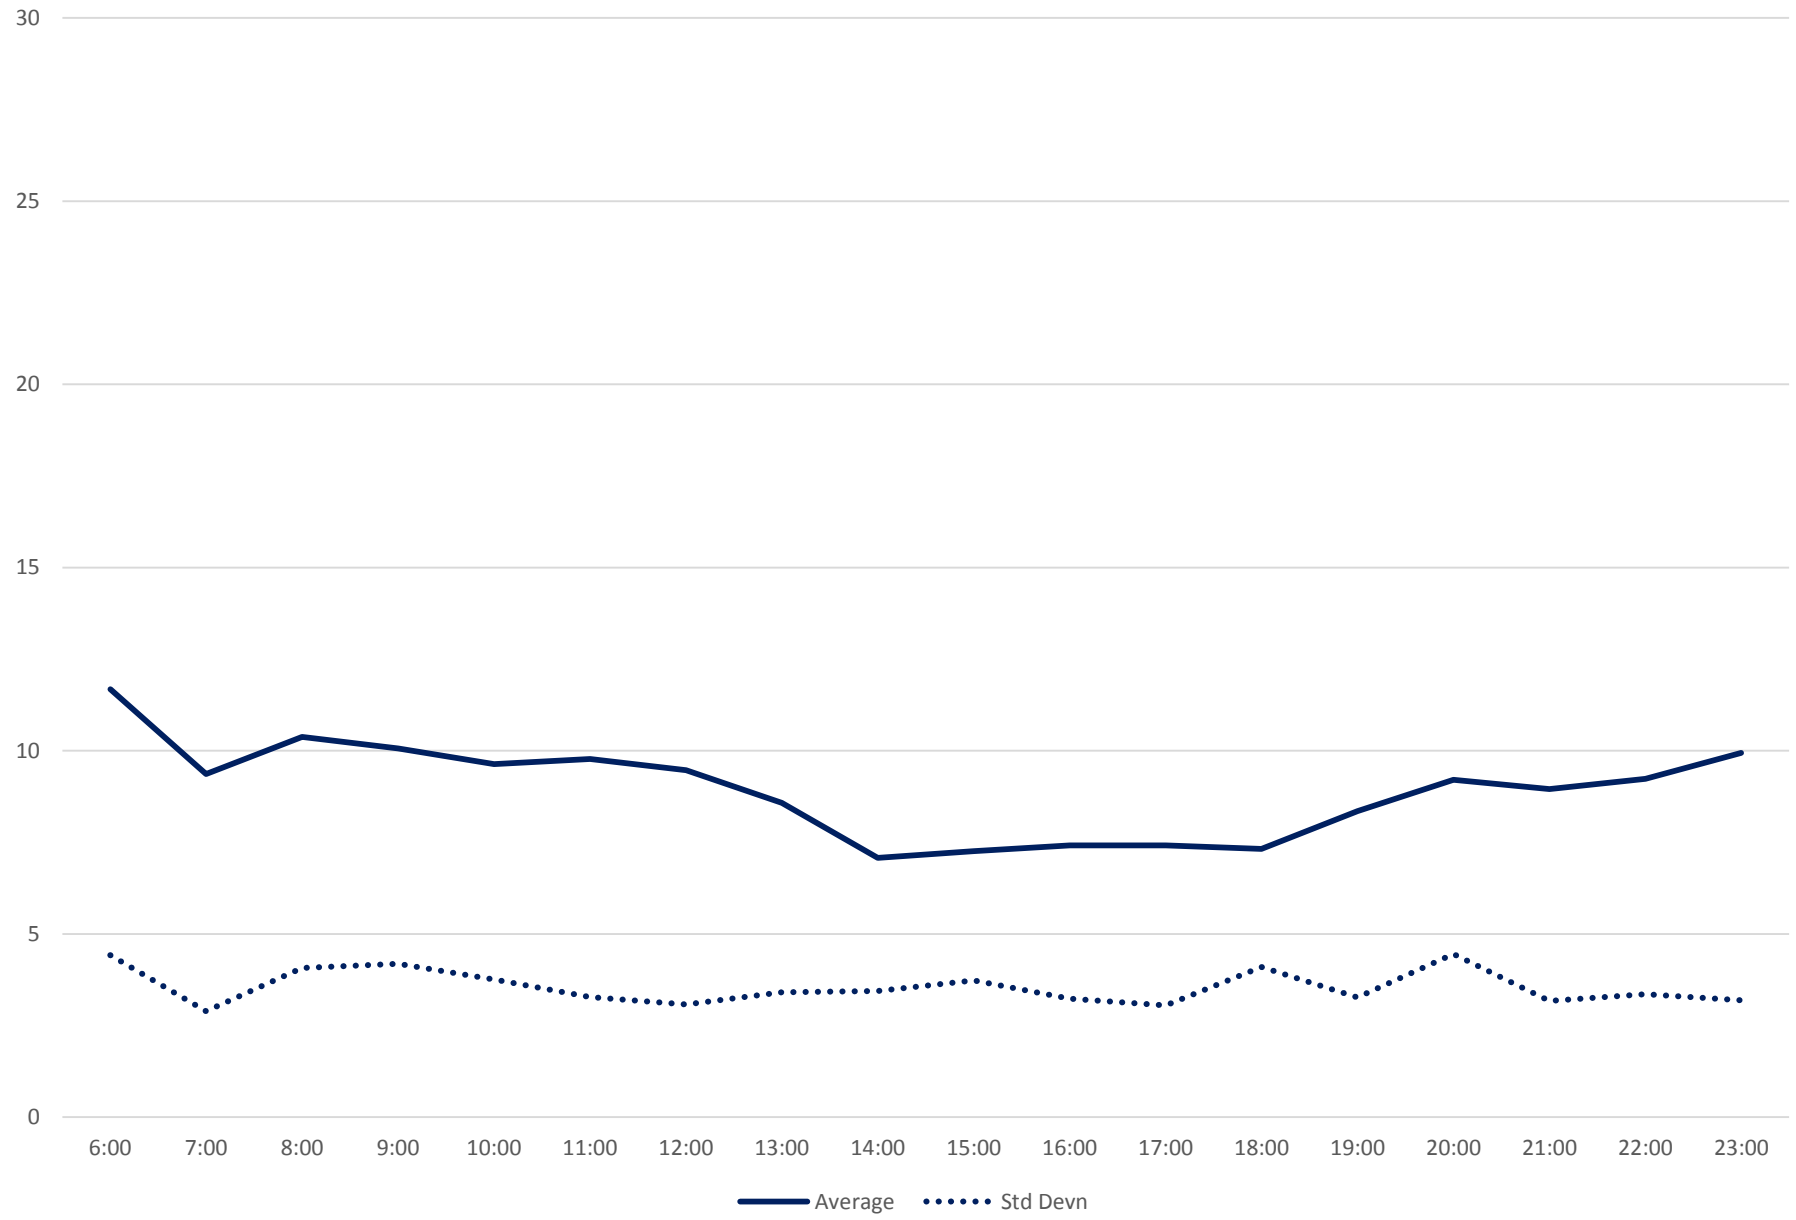

Quartiles Week 3

24 Victoria Park Headways at Sheppard Northbound June 2020

24 Victoria Park Headways at Sheppard Northbound June 2020

Quartiles Week 4

24 Victoria Park Headways at Sheppard Northbound June 2020

24 Victoria Park Headways at Sheppard Northbound June 2020 Quartiles Week 5

24 Victoria Park Headways at Sheppard Northbound June 2020 Saturday Statistics

24 Victoria Park Headways at Sheppard Northbound June 2020

24 Victoria Park Headways at Sheppard Northbound June 2020

Quartiles Saturdays

24 Victoria Park Headways at Sheppard Northbound June 2020 Sunday Statistics

24 Victoria Park Headways at Sheppard Northbound June 2020

24 Victoria Park Headways at Sheppard Northbound June 2020

Quartiles Sundays/Holidays