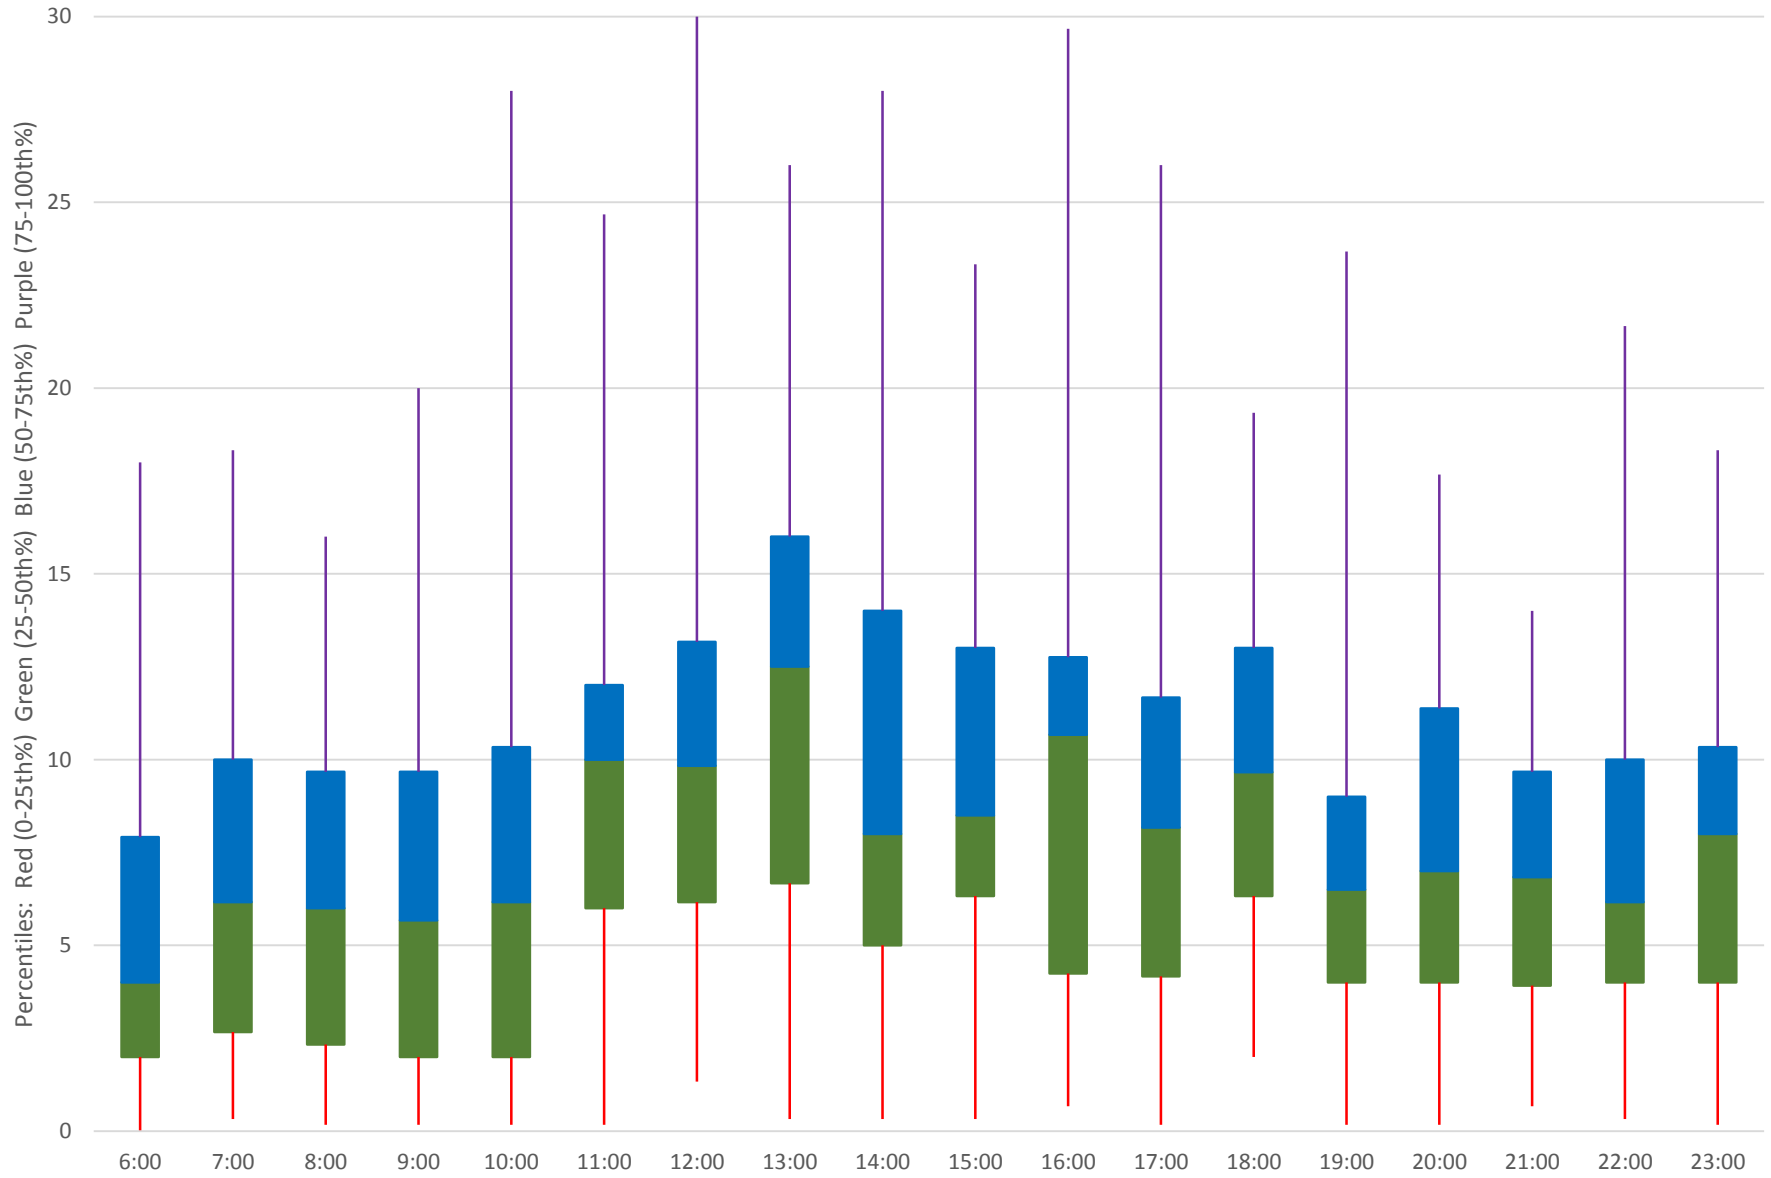

24 Victoria Park Headways at Sheppard Northbound June 2020

Quartiles Week 3