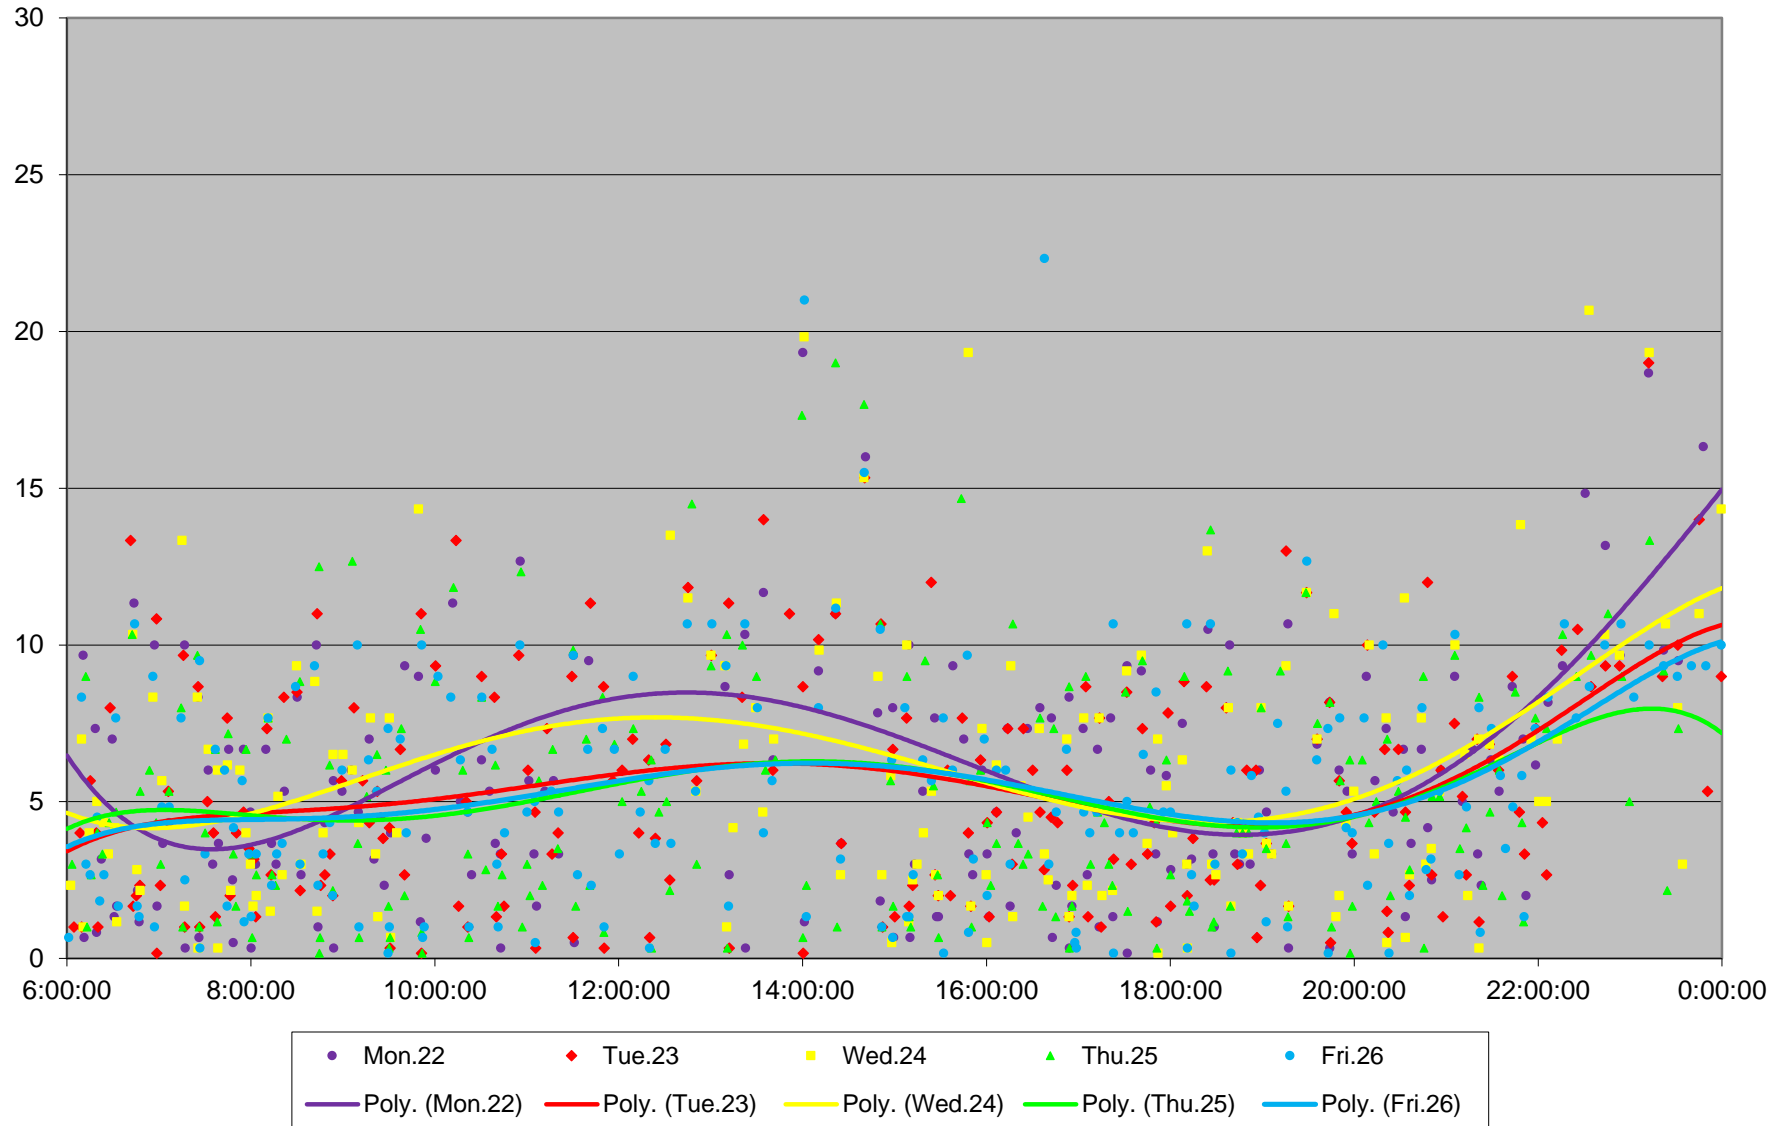

24 Victoria Park Headways at N of Victoria Pk Stn Northbound June 2020 Weekday Statistics

— Average Week 1 Std Devn Week 1 — Average Week 2 Std Devn Week 2 — Average Week 3
..... Std Devn Week 3 — Average Week 4 Std Devn Week 4 — Average Week 5 Std Devn Week 5

24 Victoria Park Headways at N of Victoria Pk Stn Northbound June 2020 Quartiles Week 2

24 Victoria Park Headways at N of Victoria Pk Stn Northbound June 2020

24 Victoria Park Headways at N of Victoria Pk Stn Northbound June 2020

Quartiles Week 3

24 Victoria Park Headways at N of Victoria Pk Stn Northbound June 2020

24 Victoria Park Headways at N of Victoria Pk Stn Northbound June 2020

Quartiles Week 4

24 Victoria Park Headways at N of Victoria Pk Stn Northbound June 2020