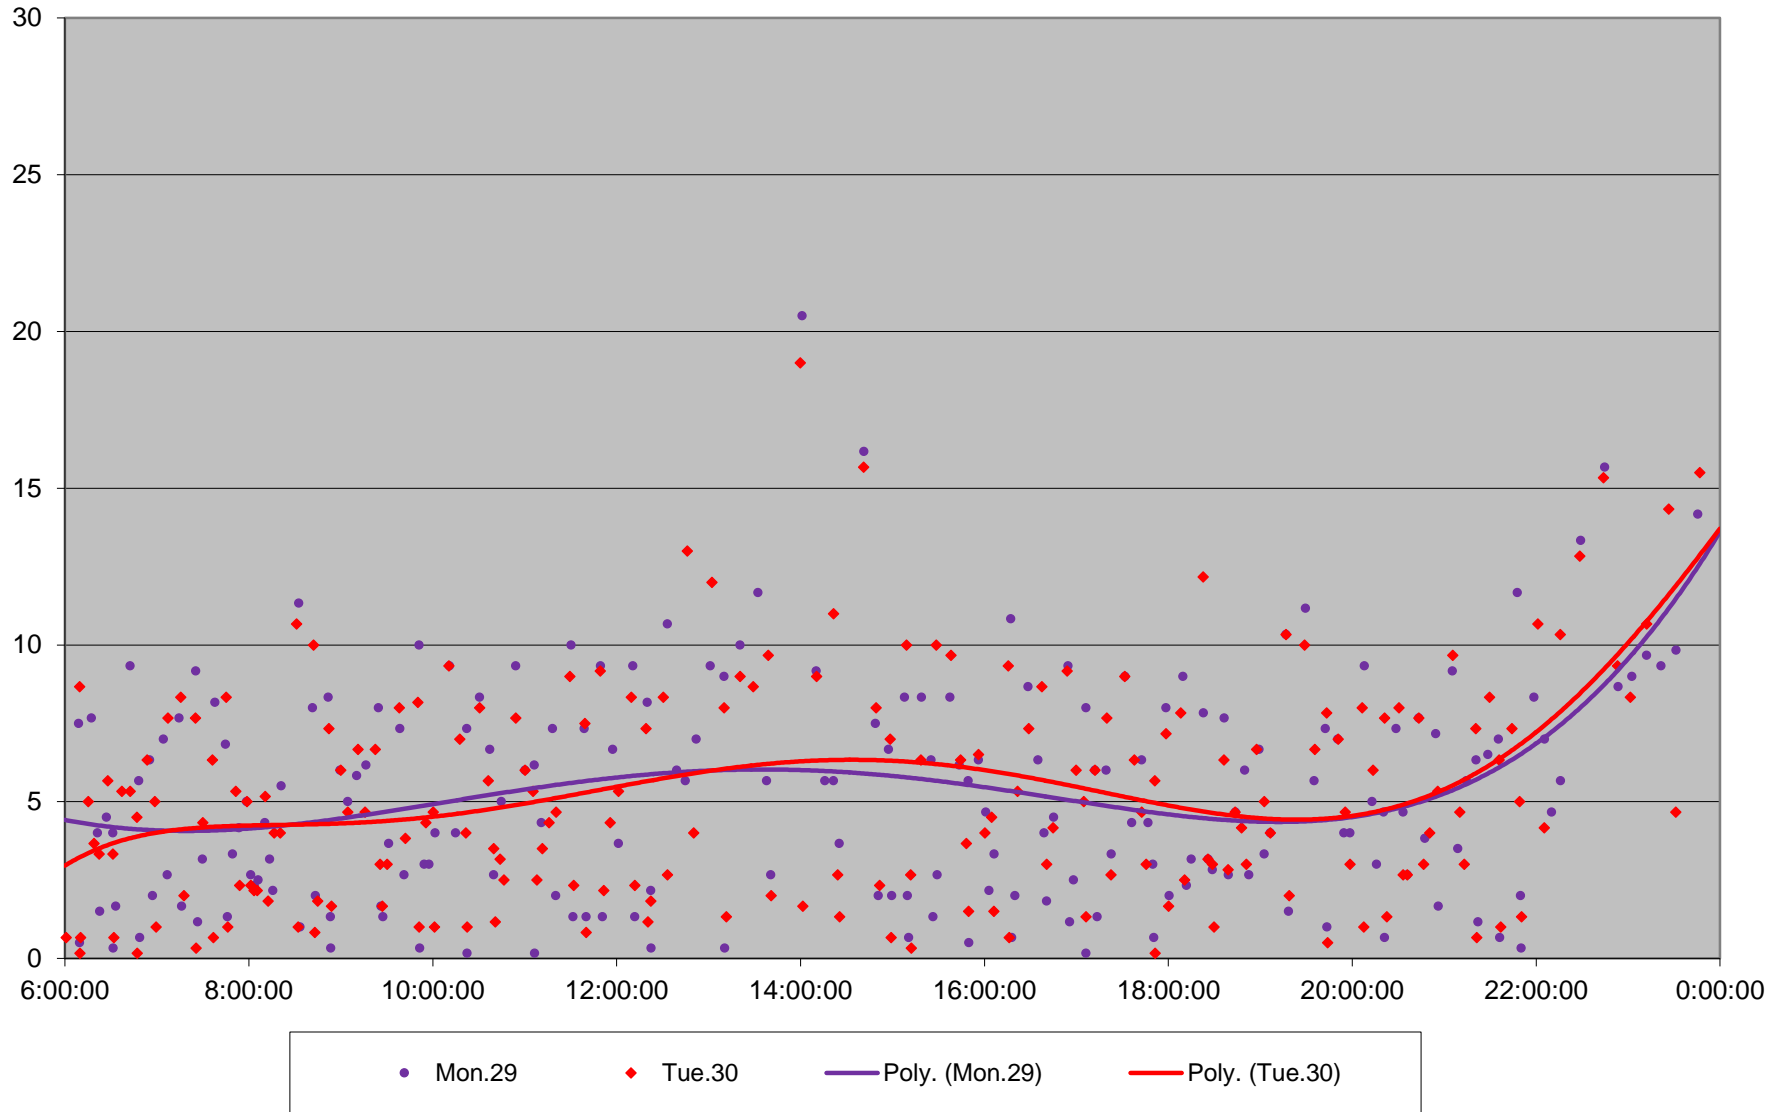

24 Victoria Park Headways at N of Victoria Pk Stn Northbound June 2020 Weekday Statistics

— Average Week 1 Std Devn Week 1 — Average Week 2 Std Devn Week 2 — Average Week 3
..... Std Devn Week 3 — Average Week 4 Std Devn Week 4 — Average Week 5 Std Devn Week 5

Quartiles Week 3

24 Victoria Park Headways at N of Victoria Pk Stn Northbound June 2020

24 Victoria Park Headways at N of Victoria Pk Stn Northbound June 2020

Quartiles Week 4

24 Victoria Park Headways at N of Victoria Pk Stn Northbound June 2020