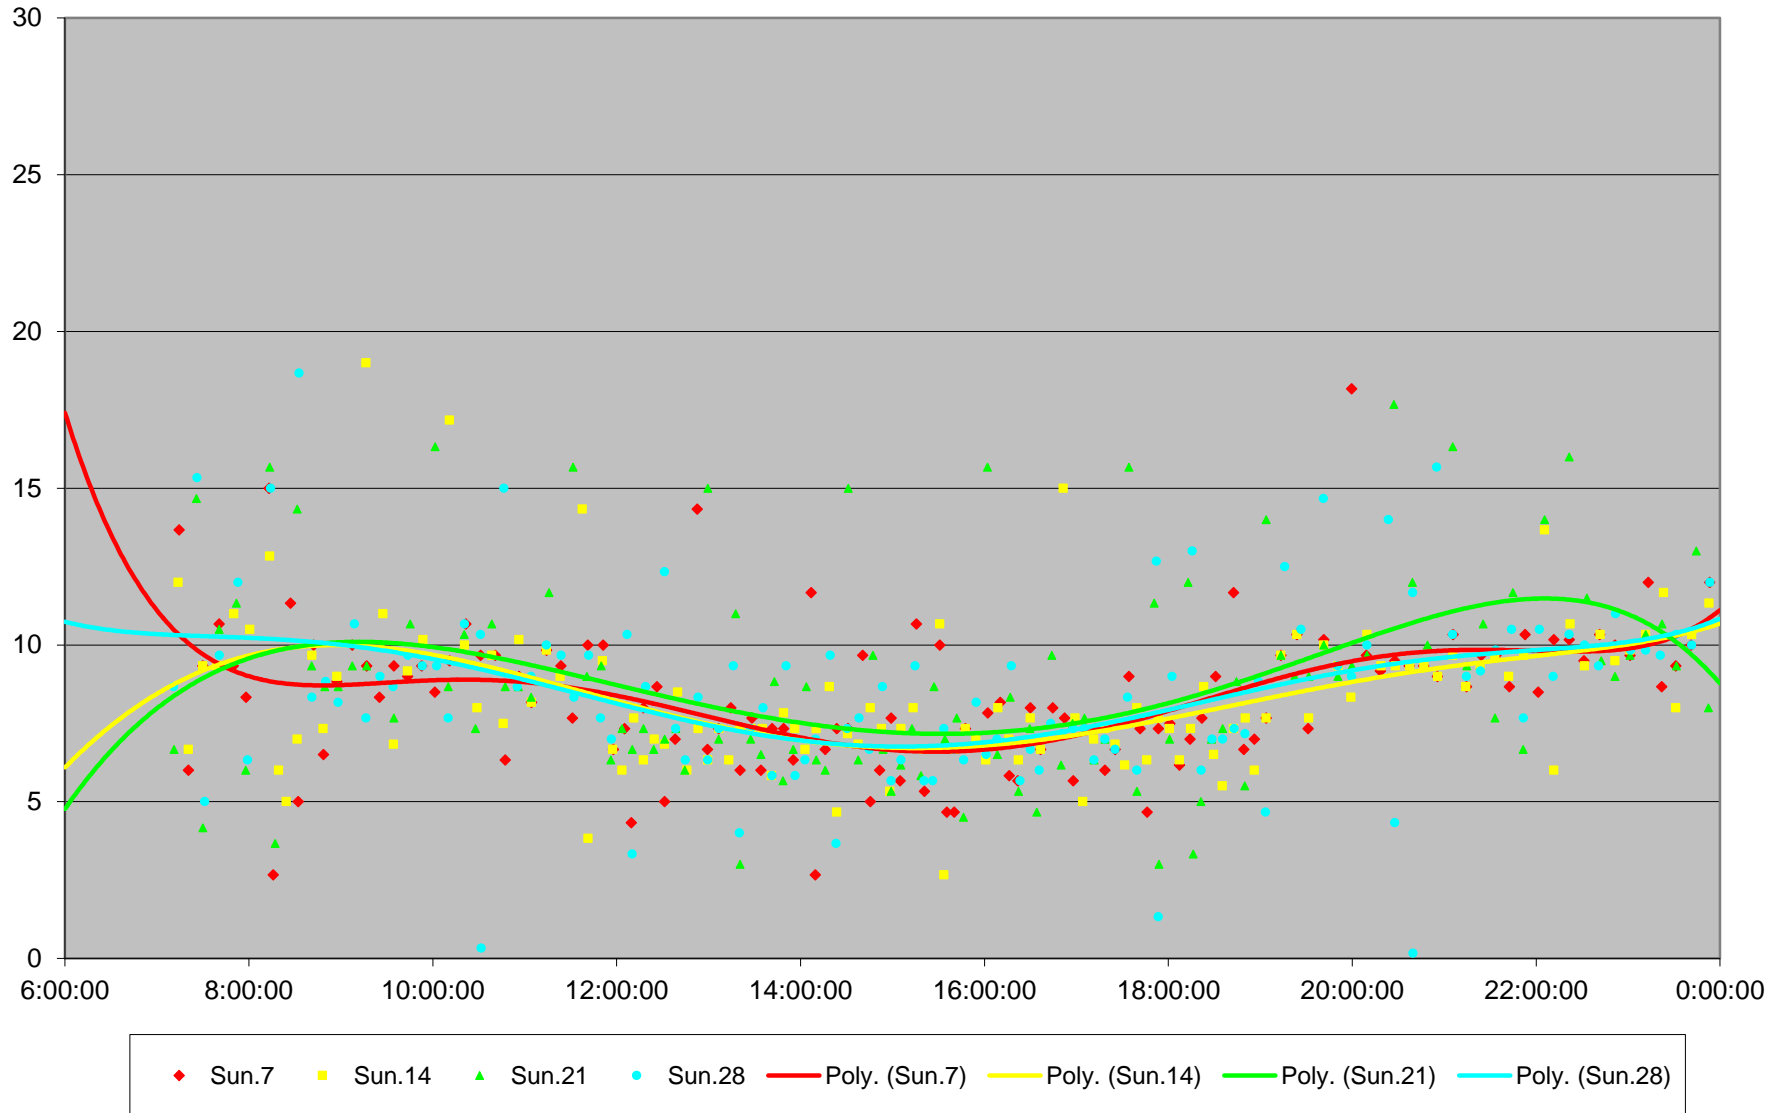

24 Victoria Park Headways at N of Victoria Pk Stn Northbound June 2020 Weekday Statistics

— Average Week 1 Std Devn Week 1 — Average Week 2 Std Devn Week 2 — Average Week 3
..... Std Devn Week 3 — Average Week 4 Std Devn Week 4 — Average Week 5 Std Devn Week 5

24 Victoria Park Headways at N of Victoria Pk Stn Northbound June 2020 Quartiles Week 5

24 Victoria Park Headways at N of Victoria Pk Stn Northbound June 2020 Saturday Statistics

24 Victoria Park Headways at N of Victoria Pk Stn Northbound June 2020

24 Victoria Park Headways at N of Victoria Pk Stn Northbound June 2020 Quartiles Saturdays

24 Victoria Park Headways at N of Victoria Pk Stn Northbound June 2020 Sunday Statistics

24 Victoria Park Headways at N of Victoria Pk Stn Northbound June 2020