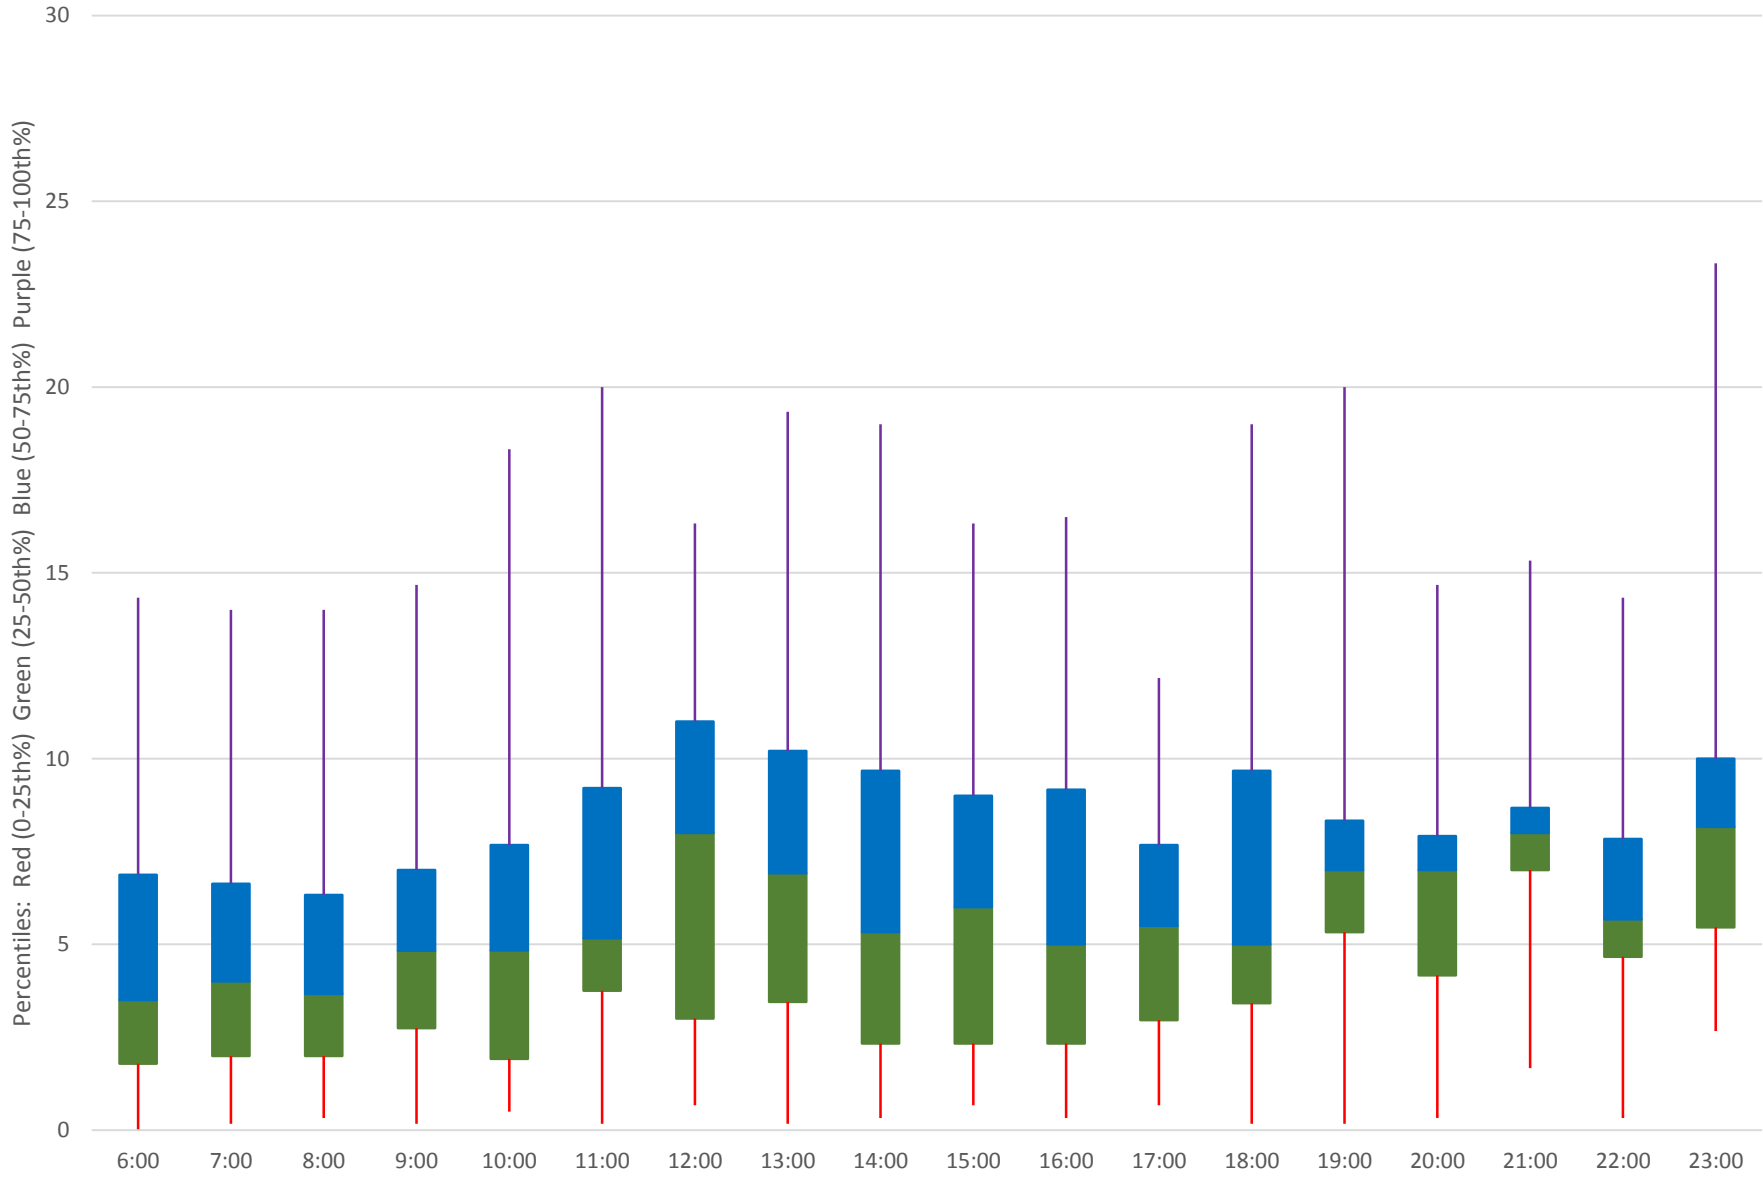

24 Victoria Park Headways at N of Victoria Pk Stn Northbound June 2020 Quartiles Week 1