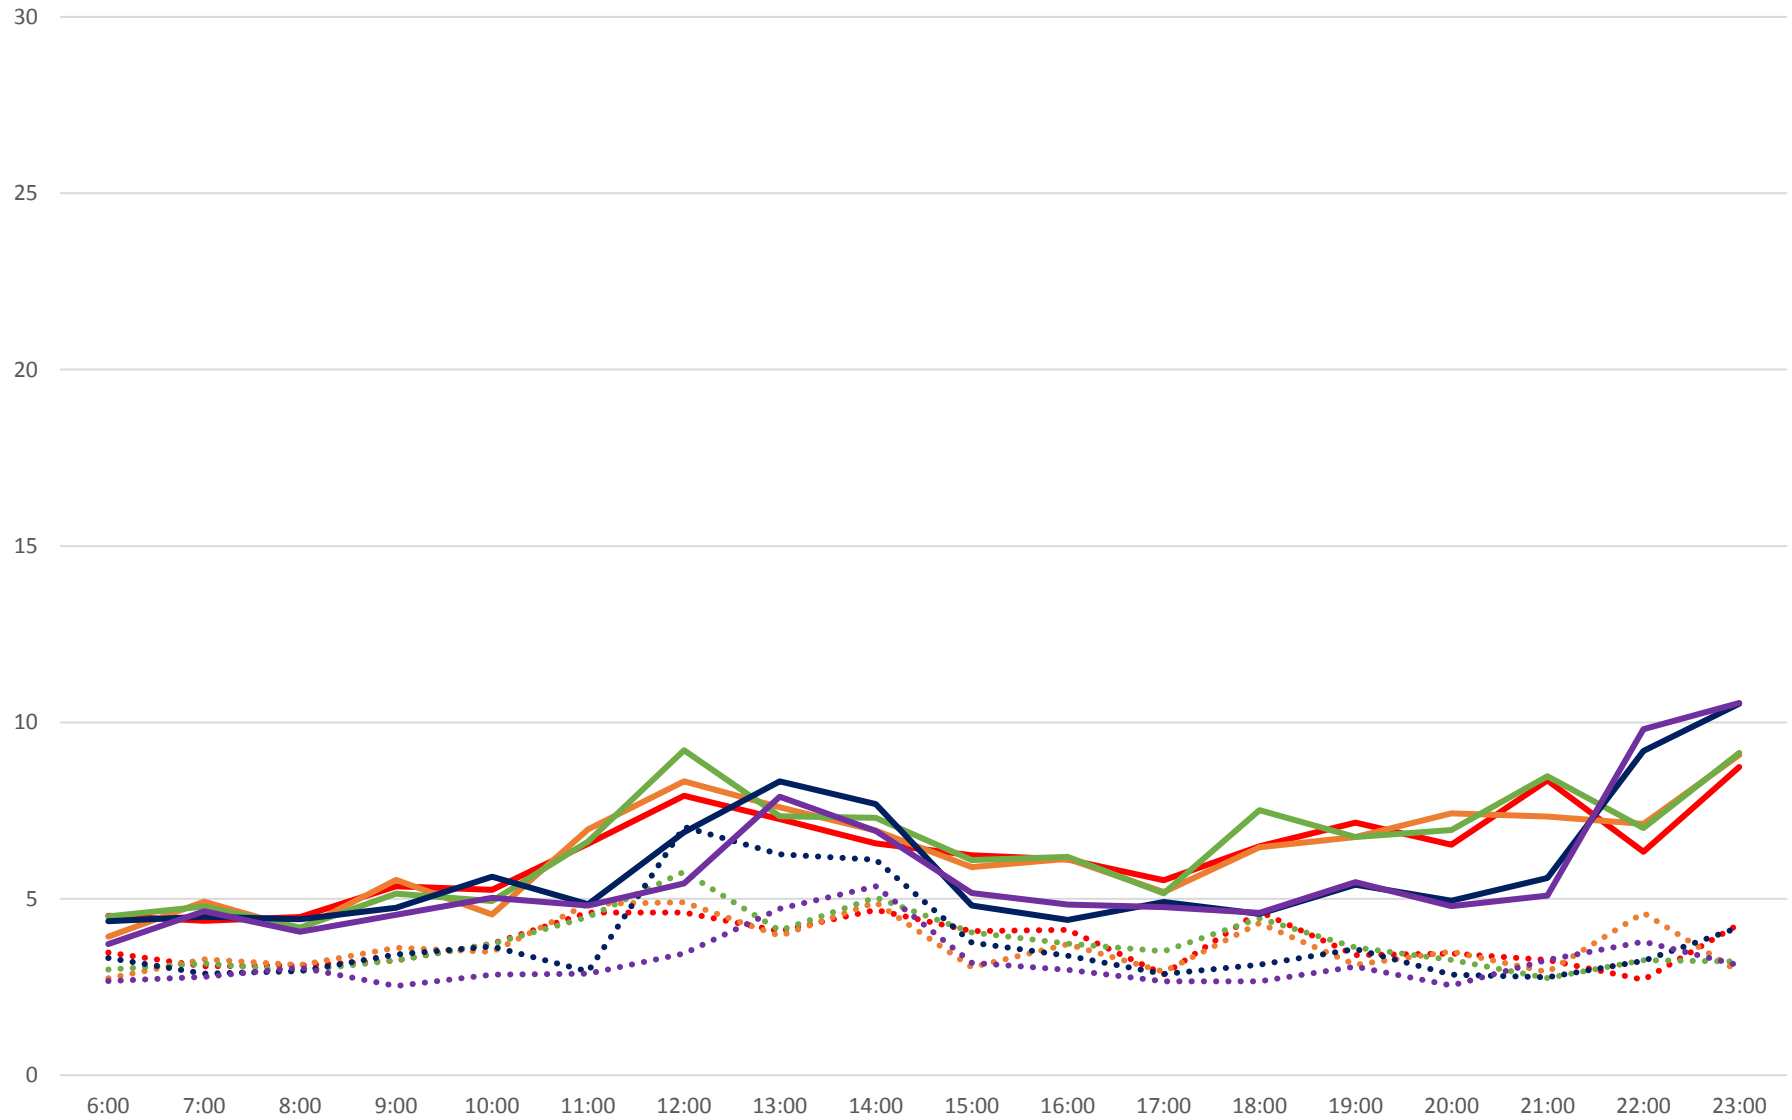

24 Victoria Park Headways at N of Victoria Pk Stn Northbound June 2020 Weekday Statistics

— Average Week 1 Std Devn Week 1 — Average Week 2 Std Devn Week 2 — Average Week 3
..... Std Devn Week 3 — Average Week 4 Std Devn Week 4 — Average Week 5 Std Devn Week 5

24 Victoria Park Headways at N of Victoria Pk Stn Northbound June 2020

24 Victoria Park Headways at N of Victoria Pk Stn Northbound June 2020 Quartiles Week 1

24 Victoria Park Headways at N of Victoria Pk Stn Northbound June 2020

24 Victoria Park Headways at N of Victoria Pk Stn Northbound June 2020 Quartiles Week 2

24 Victoria Park Headways at N of Victoria Pk Stn Northbound June 2020

24 Victoria Park Headways at N of Victoria Pk Stn Northbound June 2020

24 Victoria Park Headways at N of Victoria Pk Stn Northbound June 2020 Quartiles Sundays/Holidays