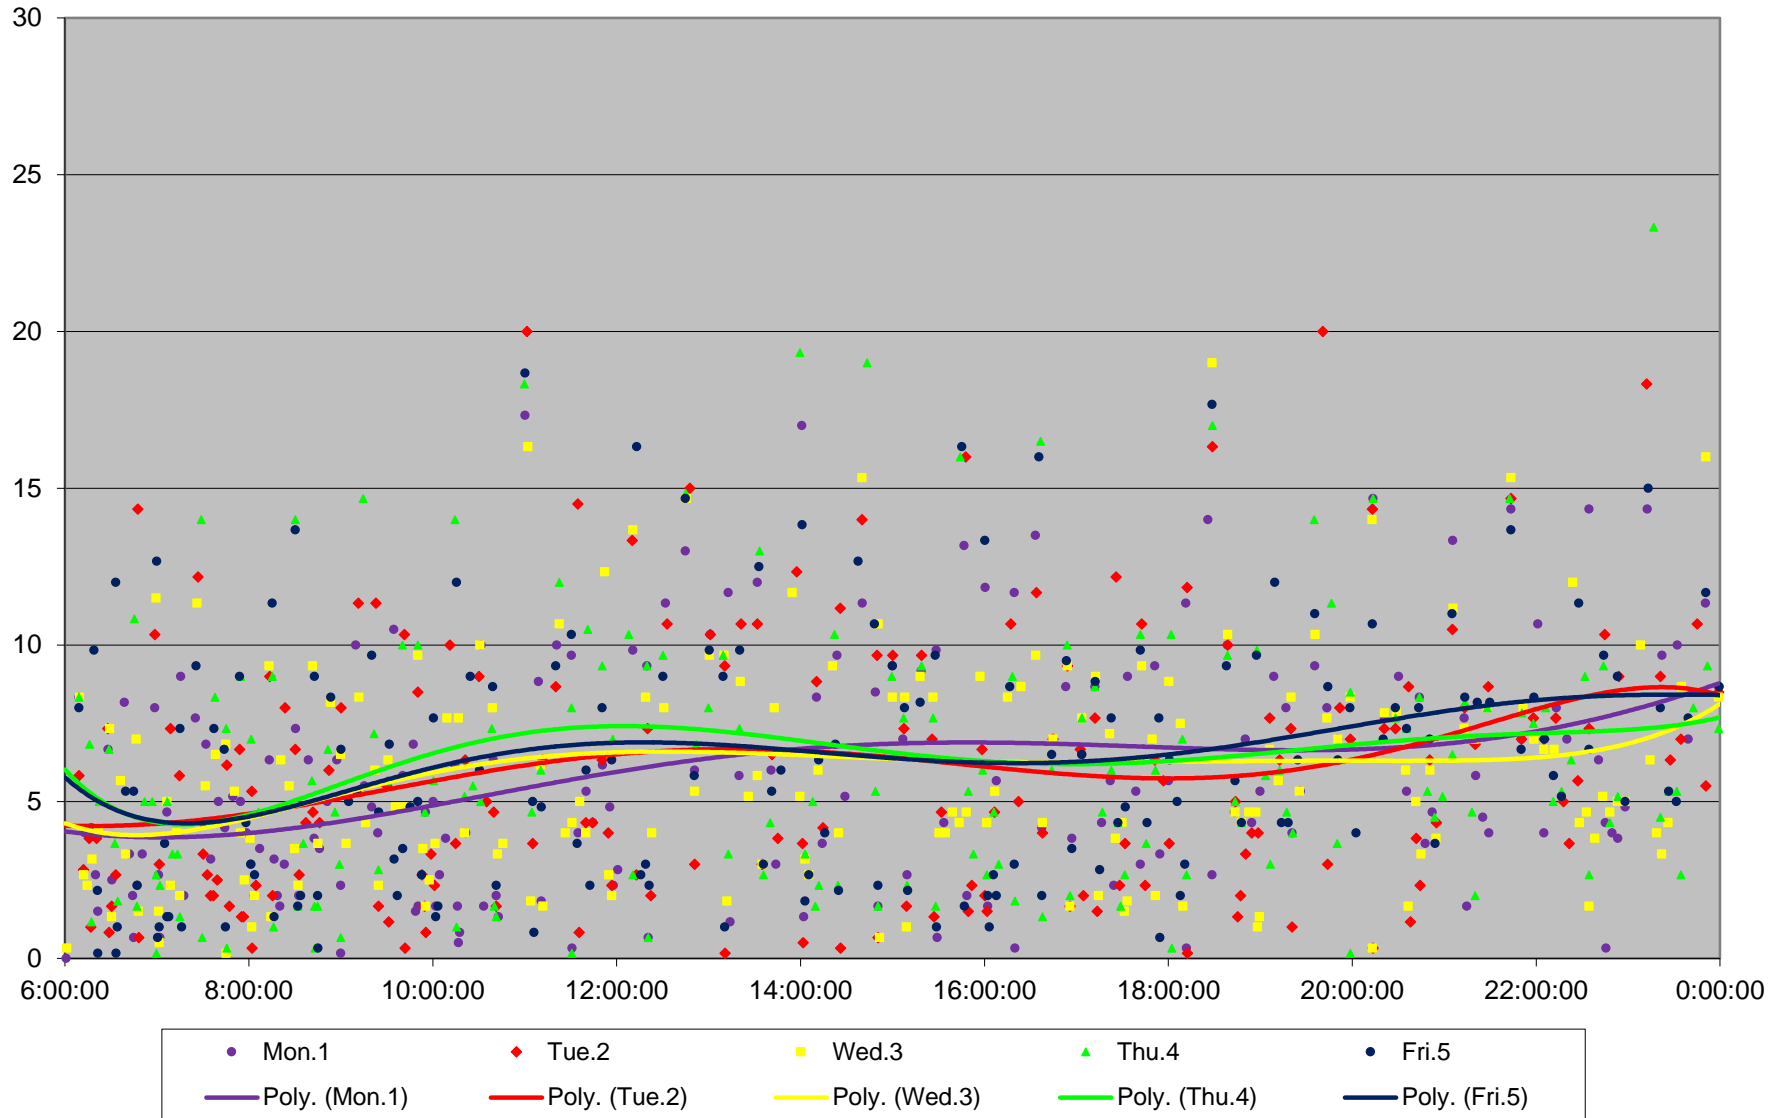

24 Victoria Park Headways at N of Victoria Pk Stn Northbound June 2020 Weekday Statistics

— Average Week 1 Std Devn Week 1 — Average Week 2 Std Devn Week 2 — Average Week 3
..... Std Devn Week 3 — Average Week 4 Std Devn Week 4 — Average Week 5 Std Devn Week 5

24 Victoria Park Headways at N of Victoria Pk Stn Northbound June 2020

24 Victoria Park Headways at N of Victoria Pk Stn Northbound June 2020 Quartiles Week 1

24 Victoria Park Headways at N of Victoria Pk Stn Northbound June 2020