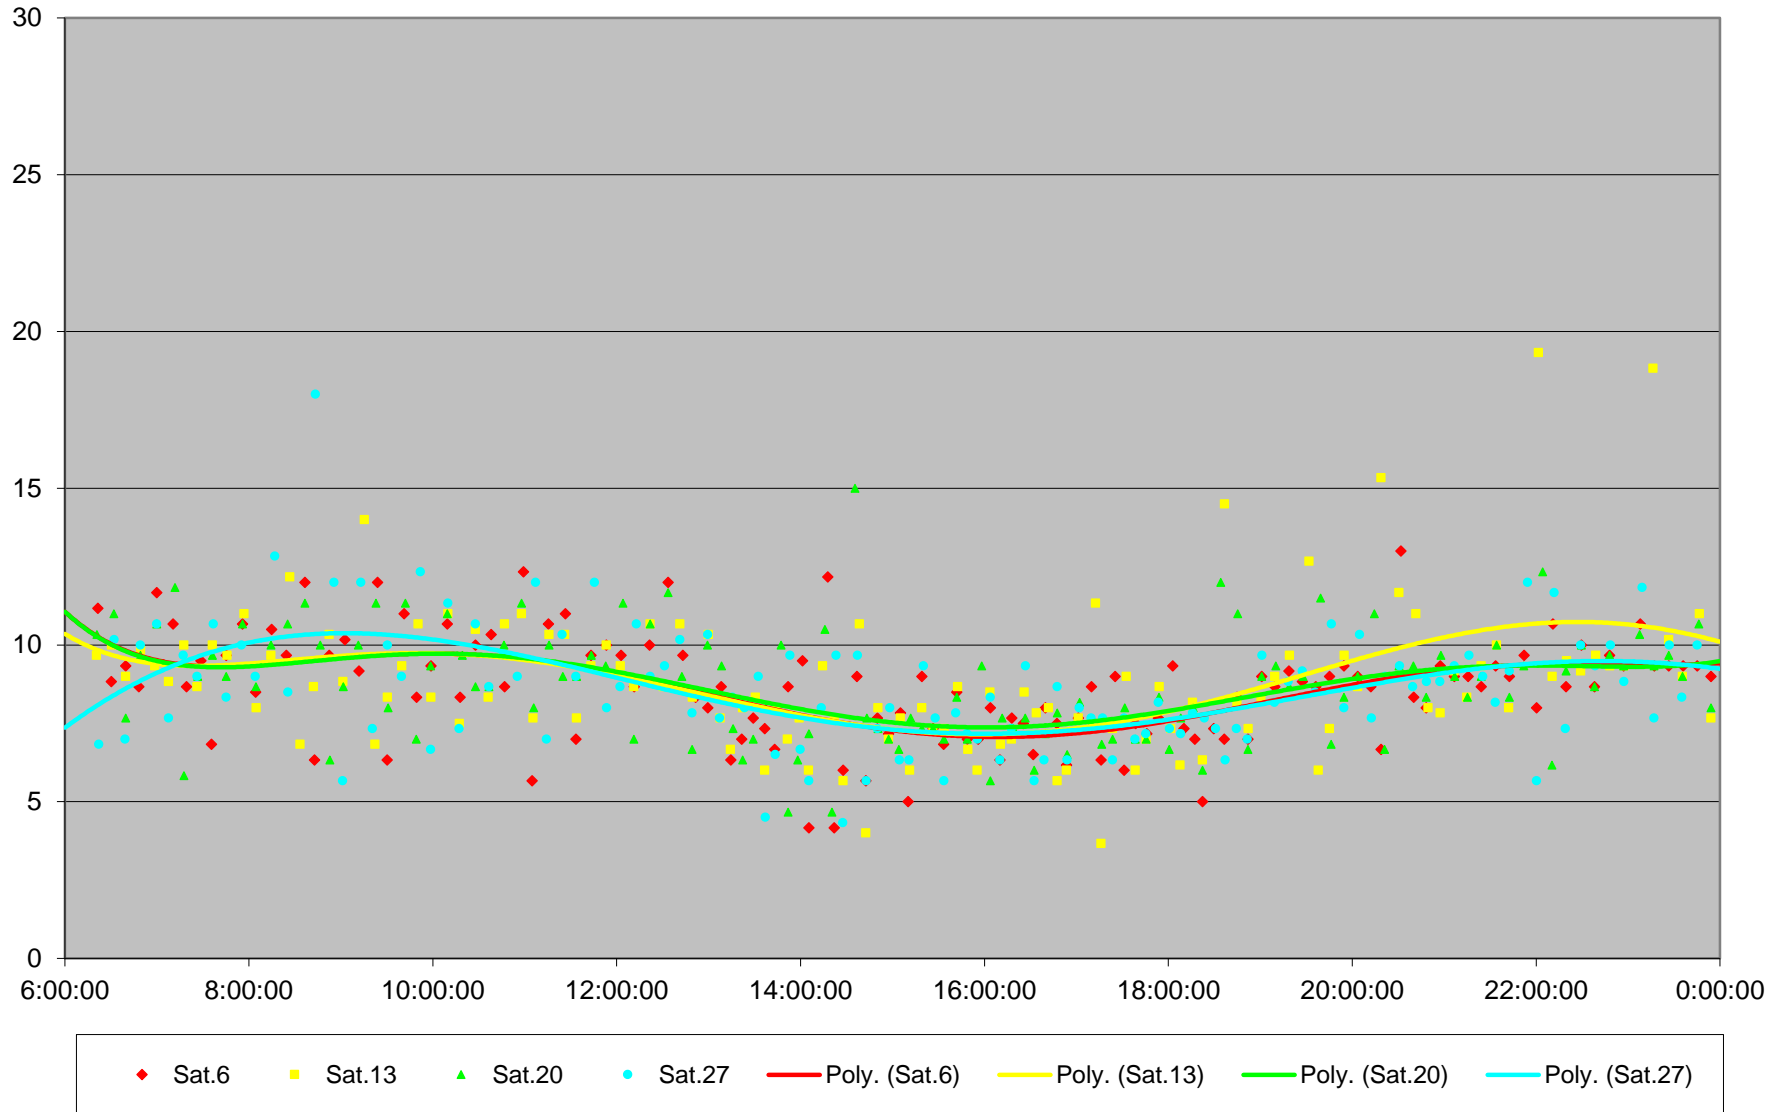

24 Victoria Park Headways at N of Victoria Pk Stn Northbound June 2020