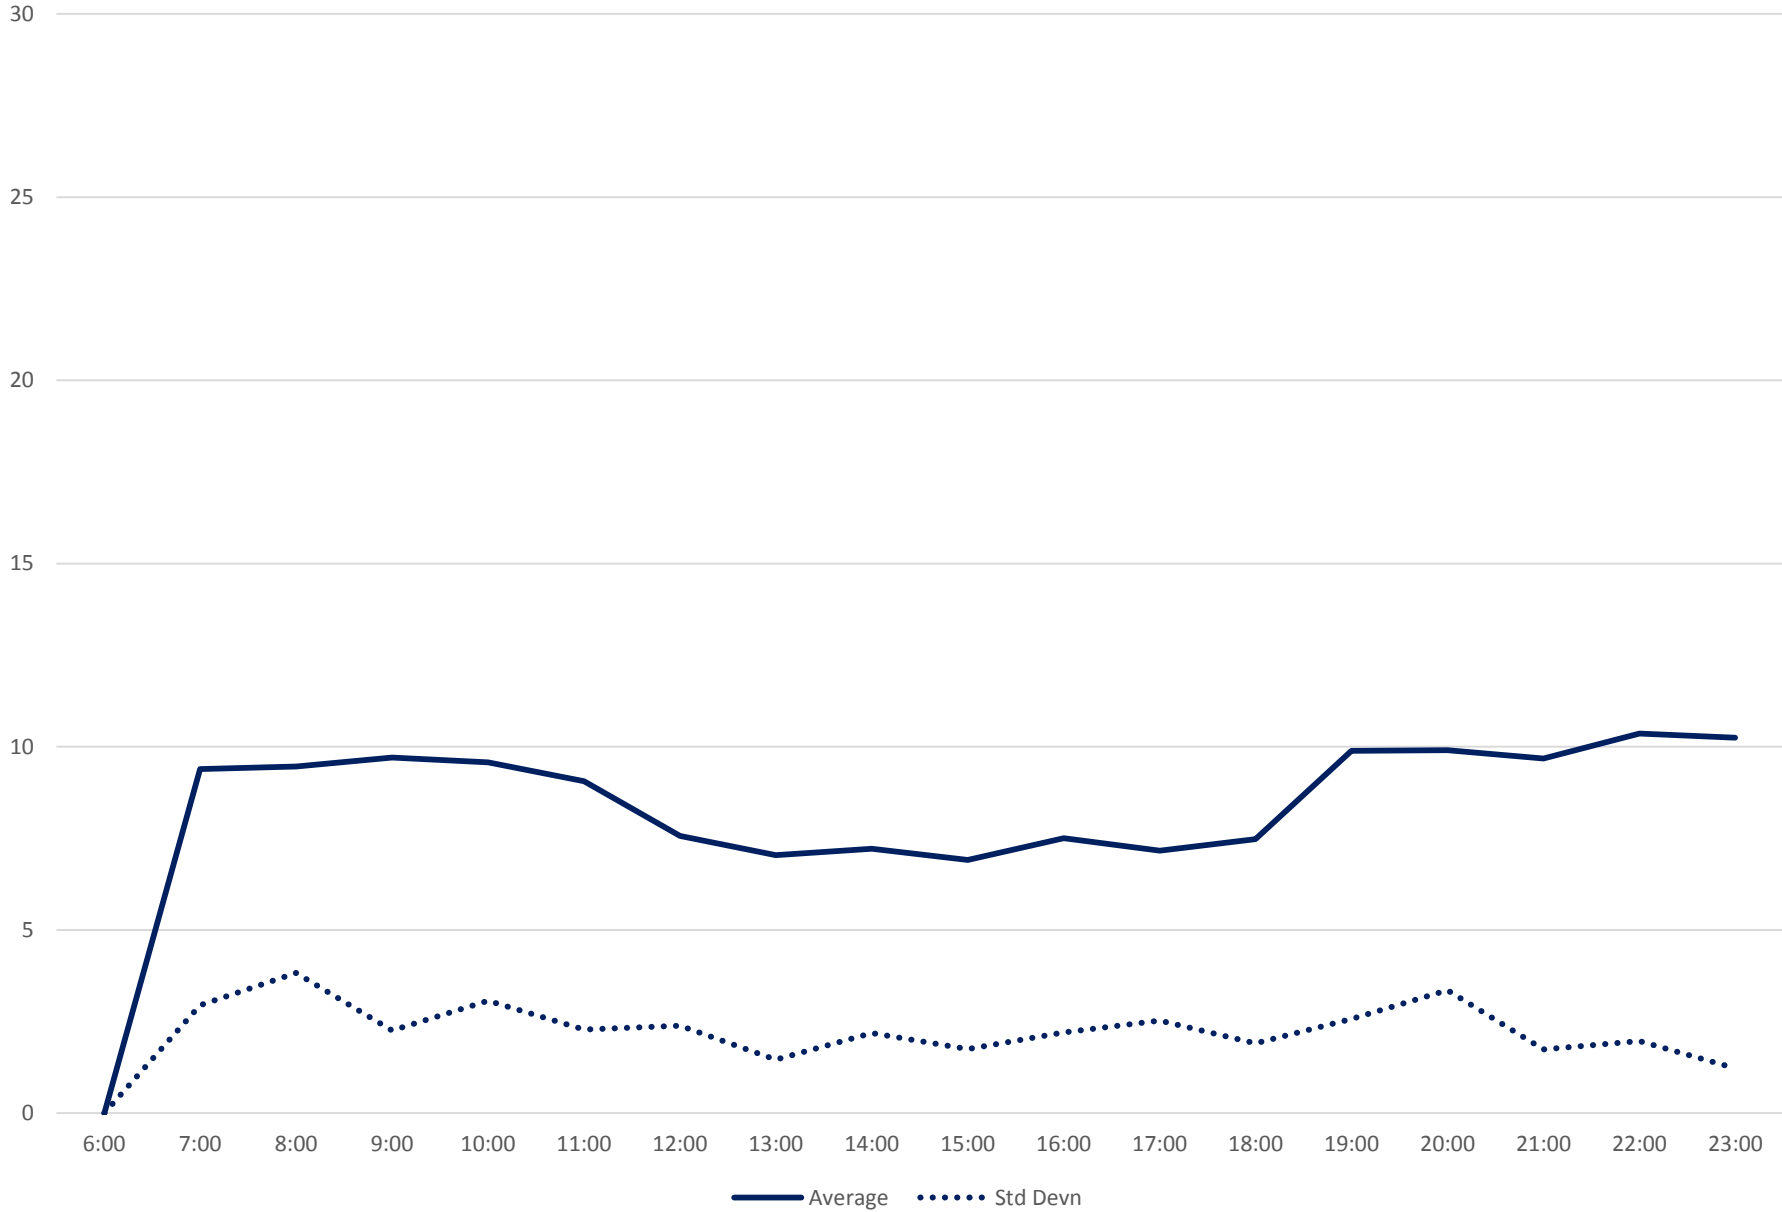

24 Victoria Park Headways at N of Victoria Pk Stn Northbound June 2020 Weekday Statistics

— Average Week 1 Std Devn Week 1 — Average Week 2 Std Devn Week 2 — Average Week 3
..... Std Devn Week 3 — Average Week 4 Std Devn Week 4 — Average Week 5 Std Devn Week 5

24 Victoria Park Headways at N of Victoria Pk Stn Northbound June 2020 Quartiles Week 5

24 Victoria Park Headways at N of Victoria Pk Stn Northbound June 2020 Saturday Statistics

24 Victoria Park Headways at N of Victoria Pk Stn Northbound June 2020

24 Victoria Park Headways at N of Victoria Pk Stn Northbound June 2020 Quartiles Saturdays

24 Victoria Park Headways at N of Victoria Pk Stn Northbound June 2020 Sunday Statistics

24 Victoria Park Headways at N of Victoria Pk Stn Northbound June 2020