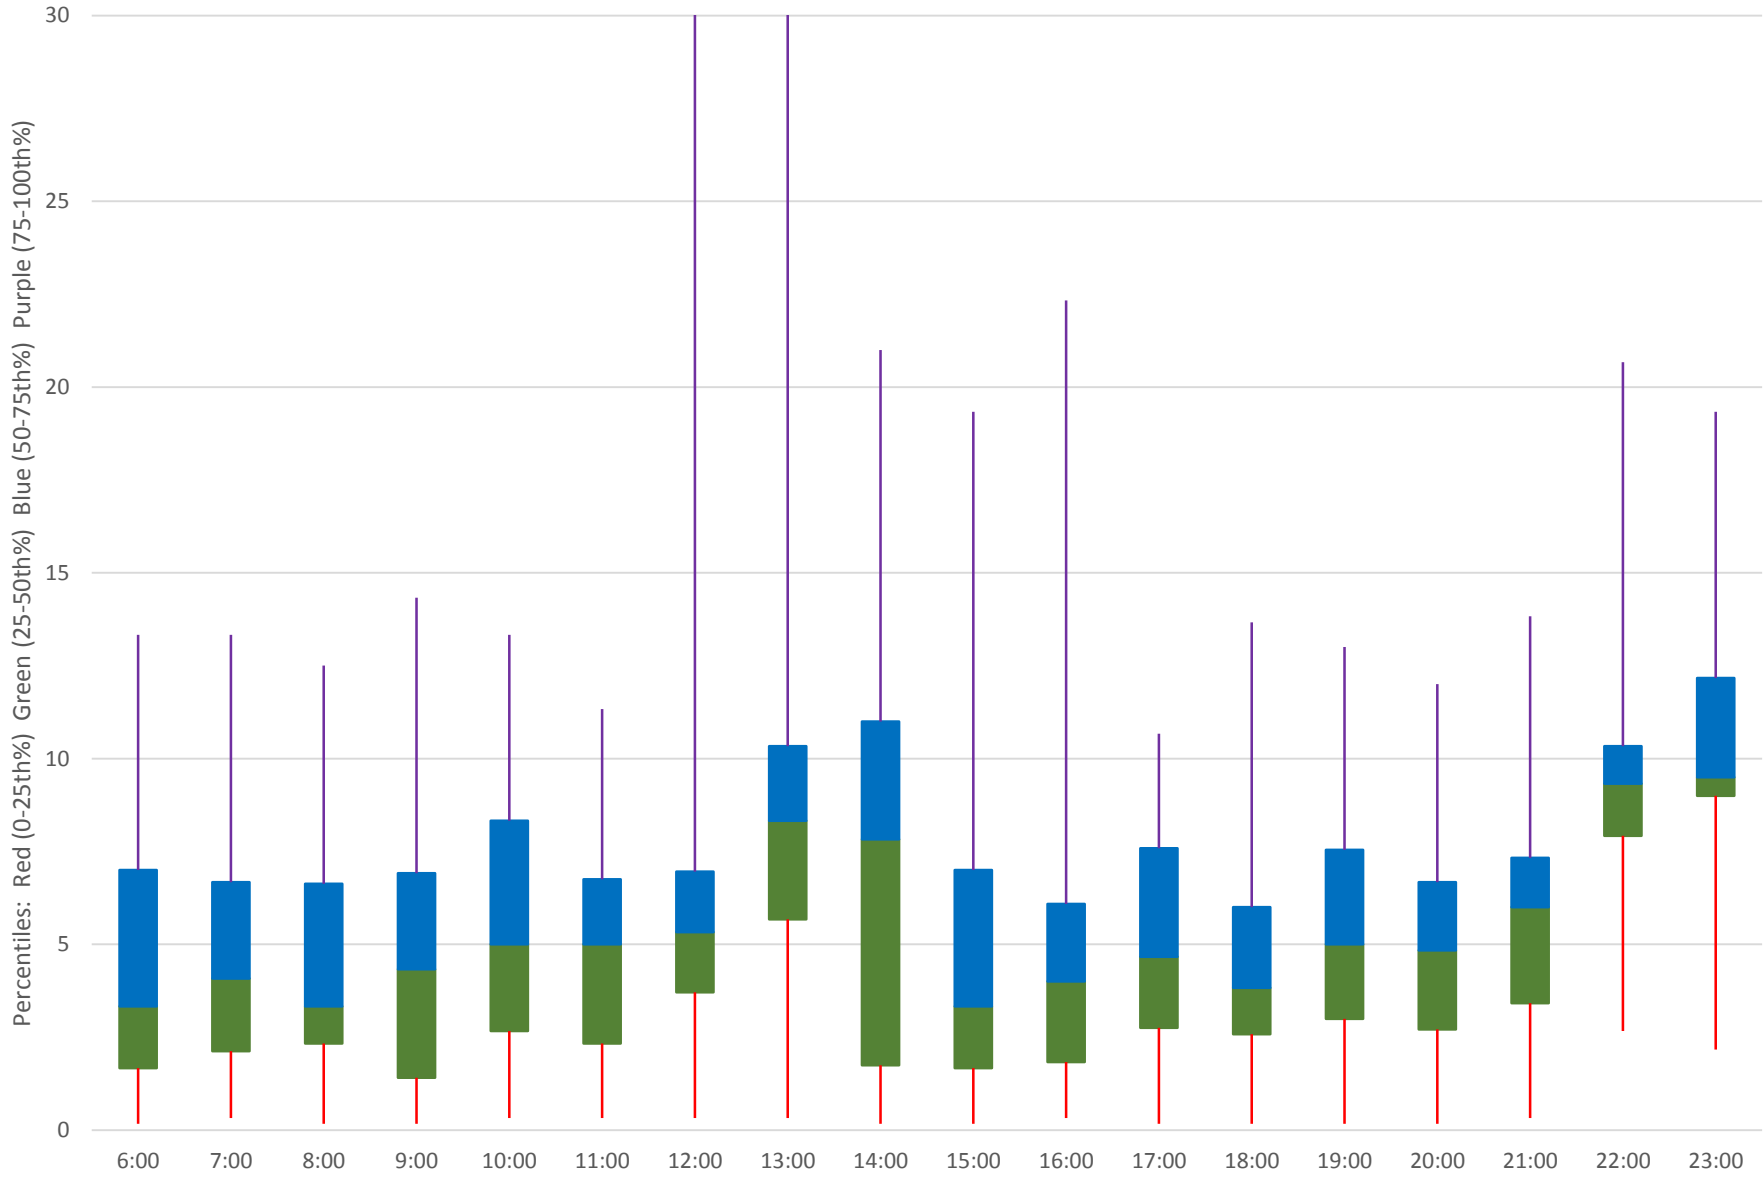

24 Victoria Park Headways at N of Victoria Pk Stn Northbound June 2020

Quartiles Week 4