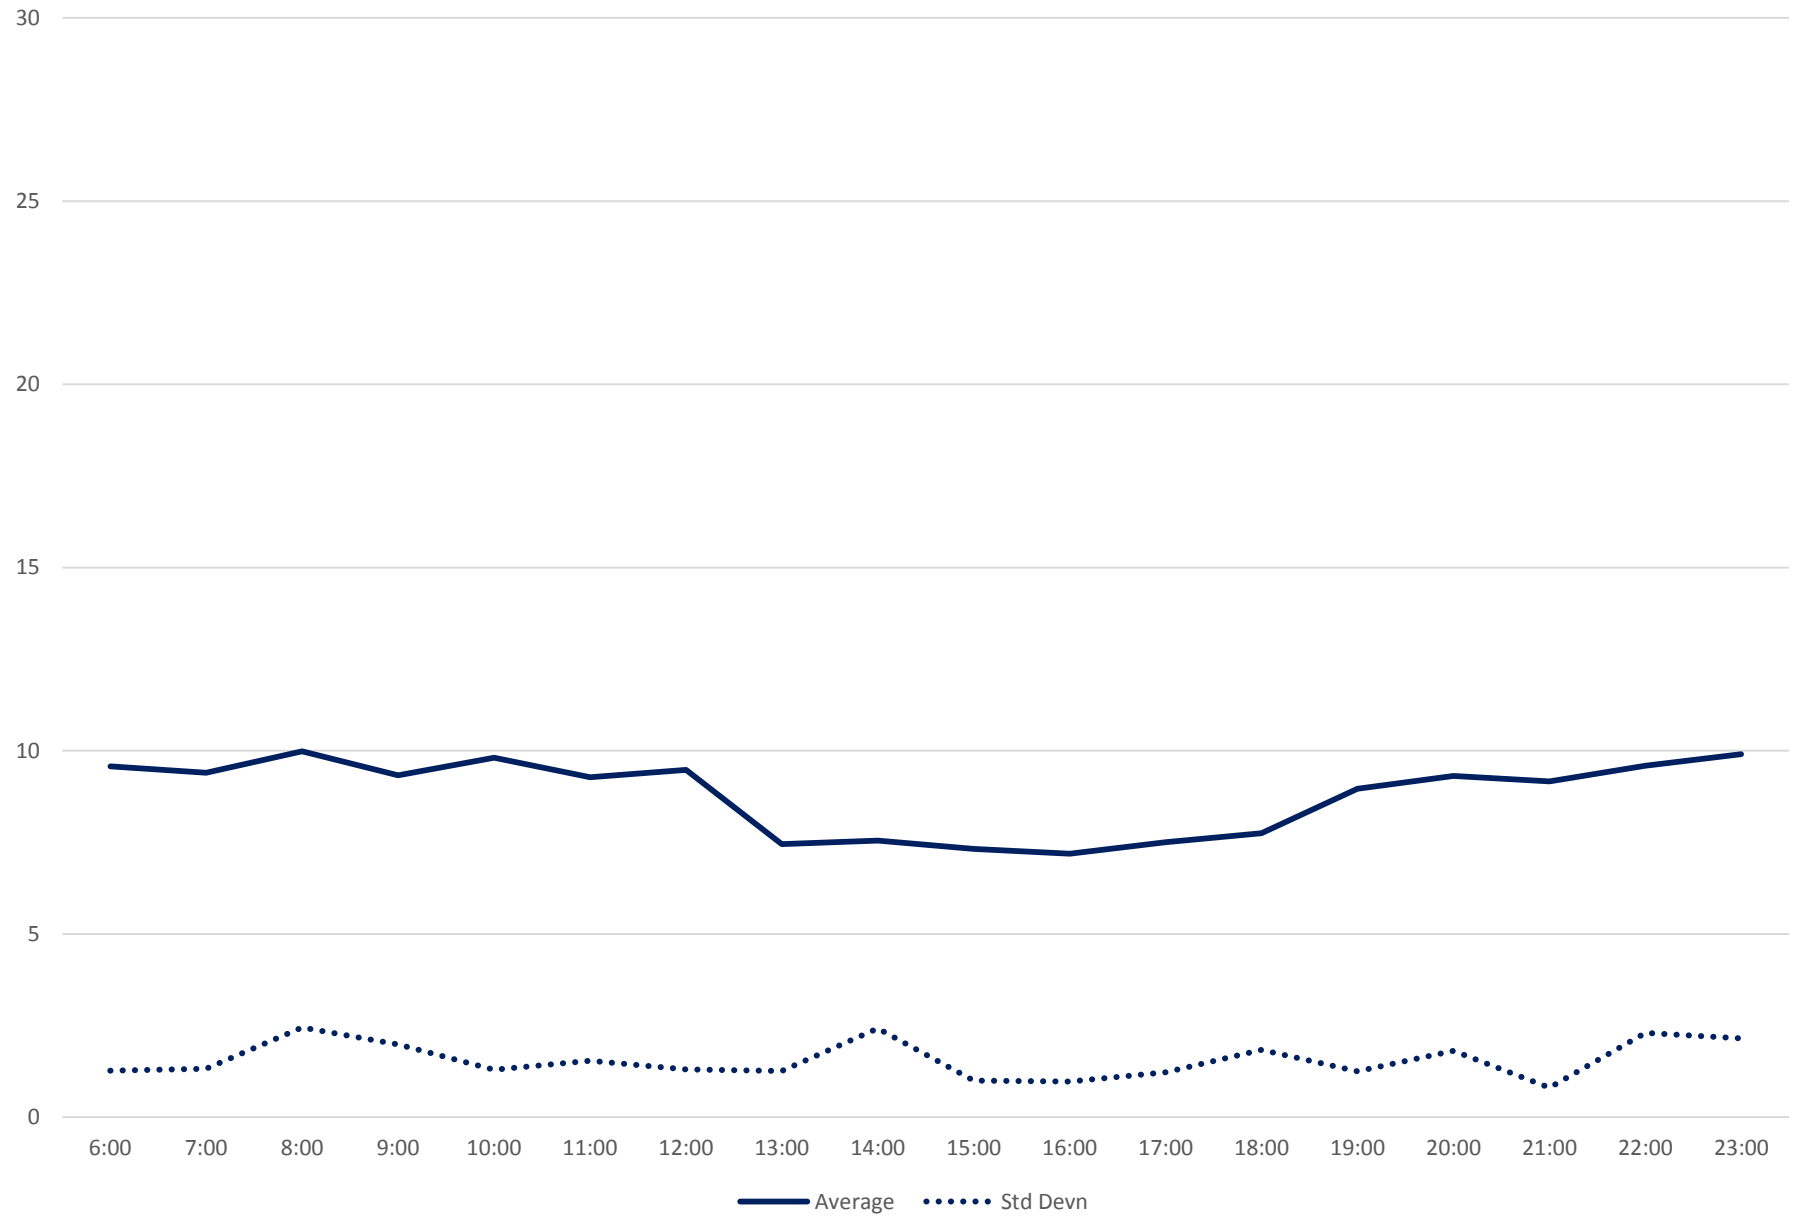

24 Victoria Park Headways at N of Victoria Pk Stn Northbound June 2020 Weekday Statistics

— Average Week 1 Std Devn Week 1 — Average Week 2 Std Devn Week 2 — Average Week 3
..... Std Devn Week 3 — Average Week 4 Std Devn Week 4 — Average Week 5 Std Devn Week 5

Quartiles Week 3

24 Victoria Park Headways at N of Victoria Pk Stn Northbound June 2020

24 Victoria Park Headways at N of Victoria Pk Stn Northbound June 2020

Quartiles Week 4

24 Victoria Park Headways at N of Victoria Pk Stn Northbound June 2020

24 Victoria Park Headways at N of Victoria Pk Stn Northbound June 2020 Quartiles Week 5

24 Victoria Park Headways at N of Victoria Pk Stn Northbound June 2020 Saturday Statistics

24 Victoria Park Headways at N of Victoria Pk Stn Northbound June 2020