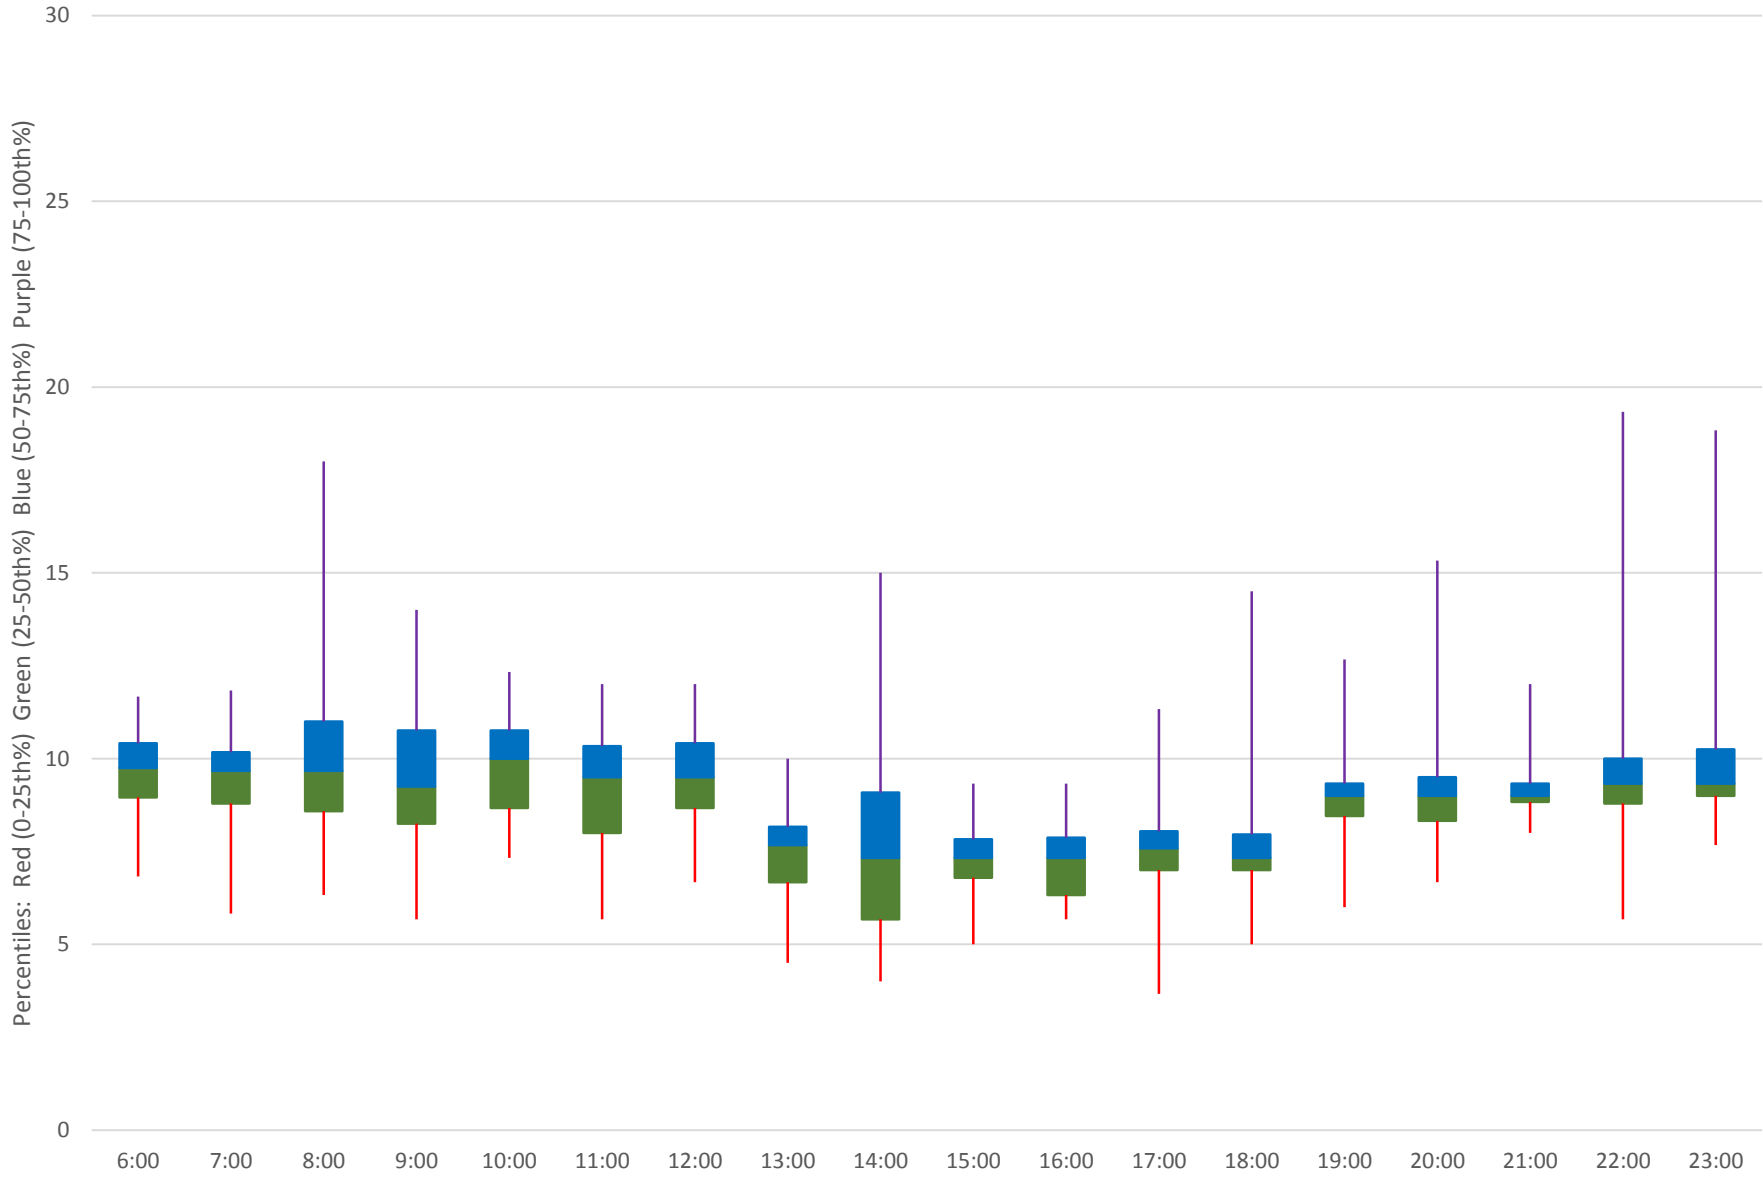

24 Victoria Park Headways at N of Victoria Pk Stn Northbound June 2020 Sunday Statistics

24 Victoria Park Headways at N of Victoria Pk Stn Northbound June 2020 Quartiles Saturdays