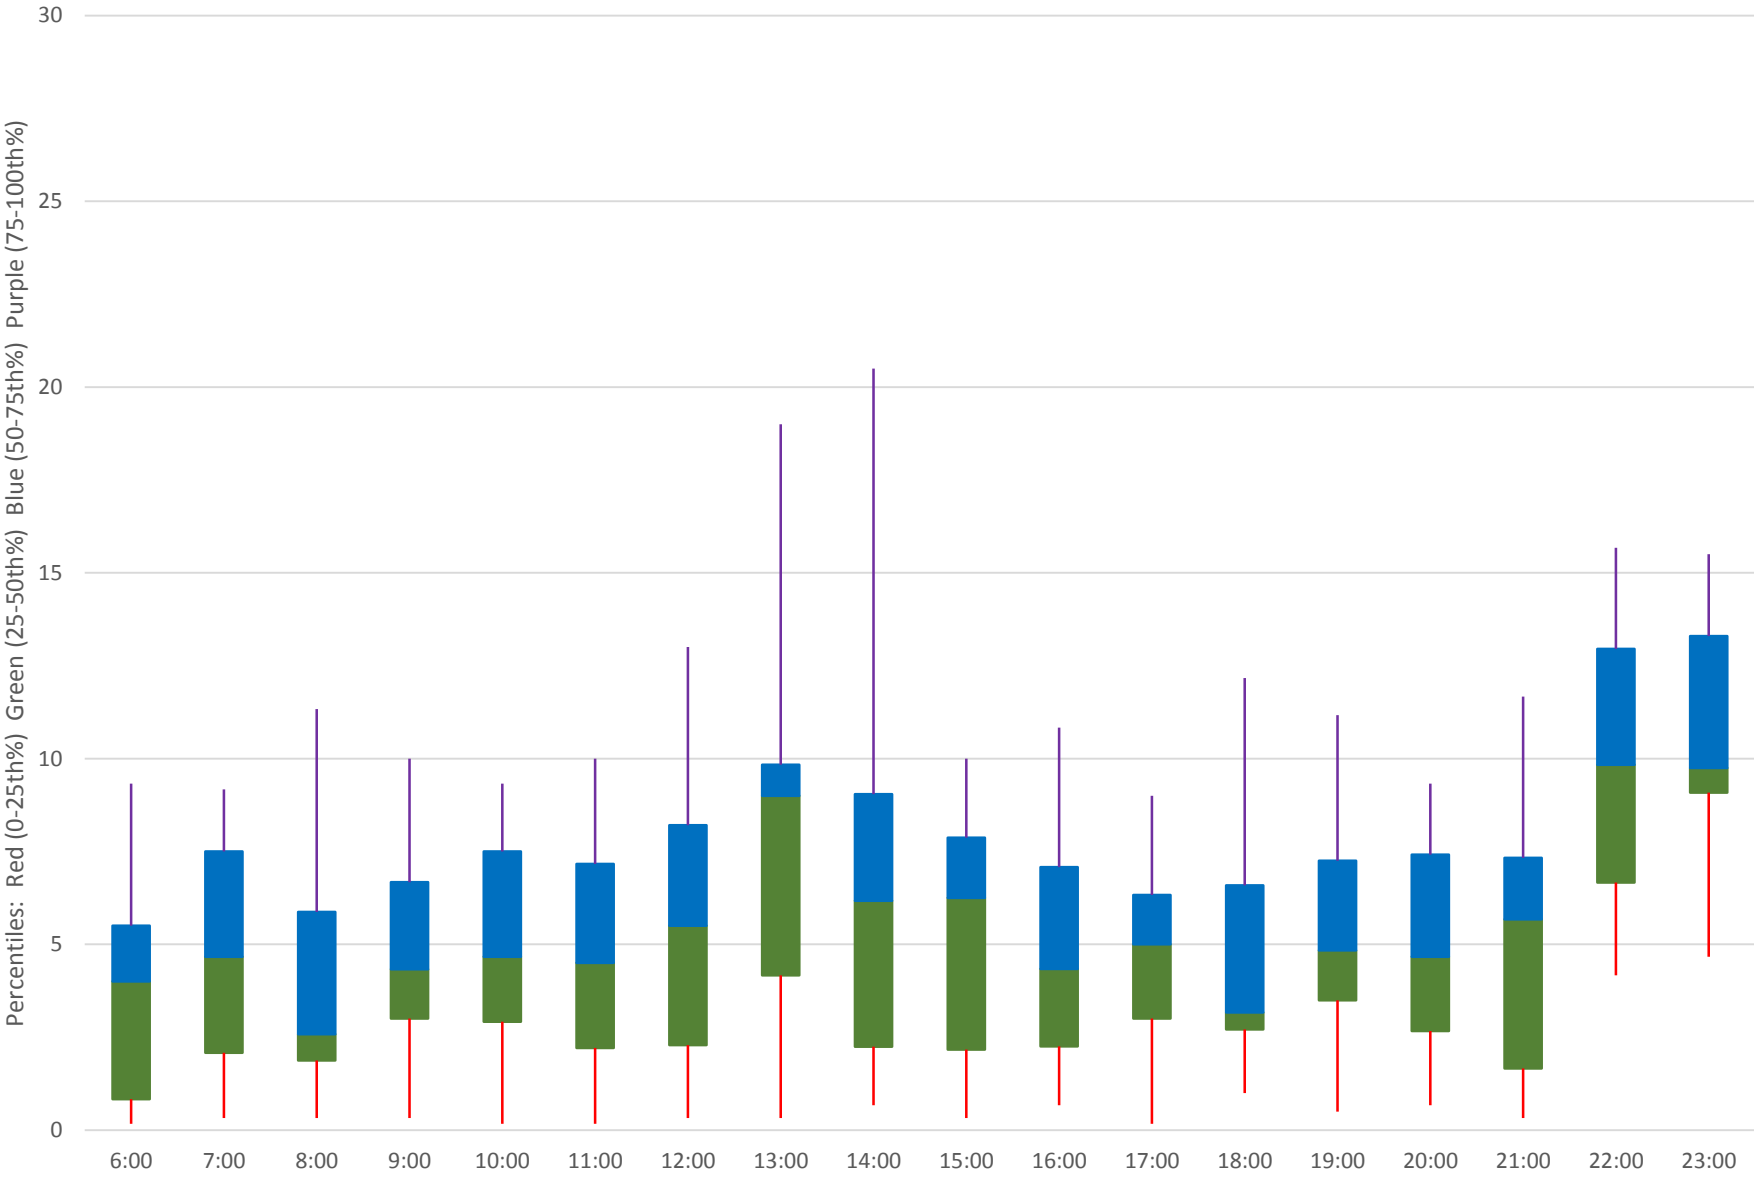

24 Victoria Park Headways at N of Victoria Pk Stn Northbound June 2020 Saturday Statistics

24 Victoria Park Headways at N of Victoria Pk Stn Northbound June 2020 Quartiles Week 5