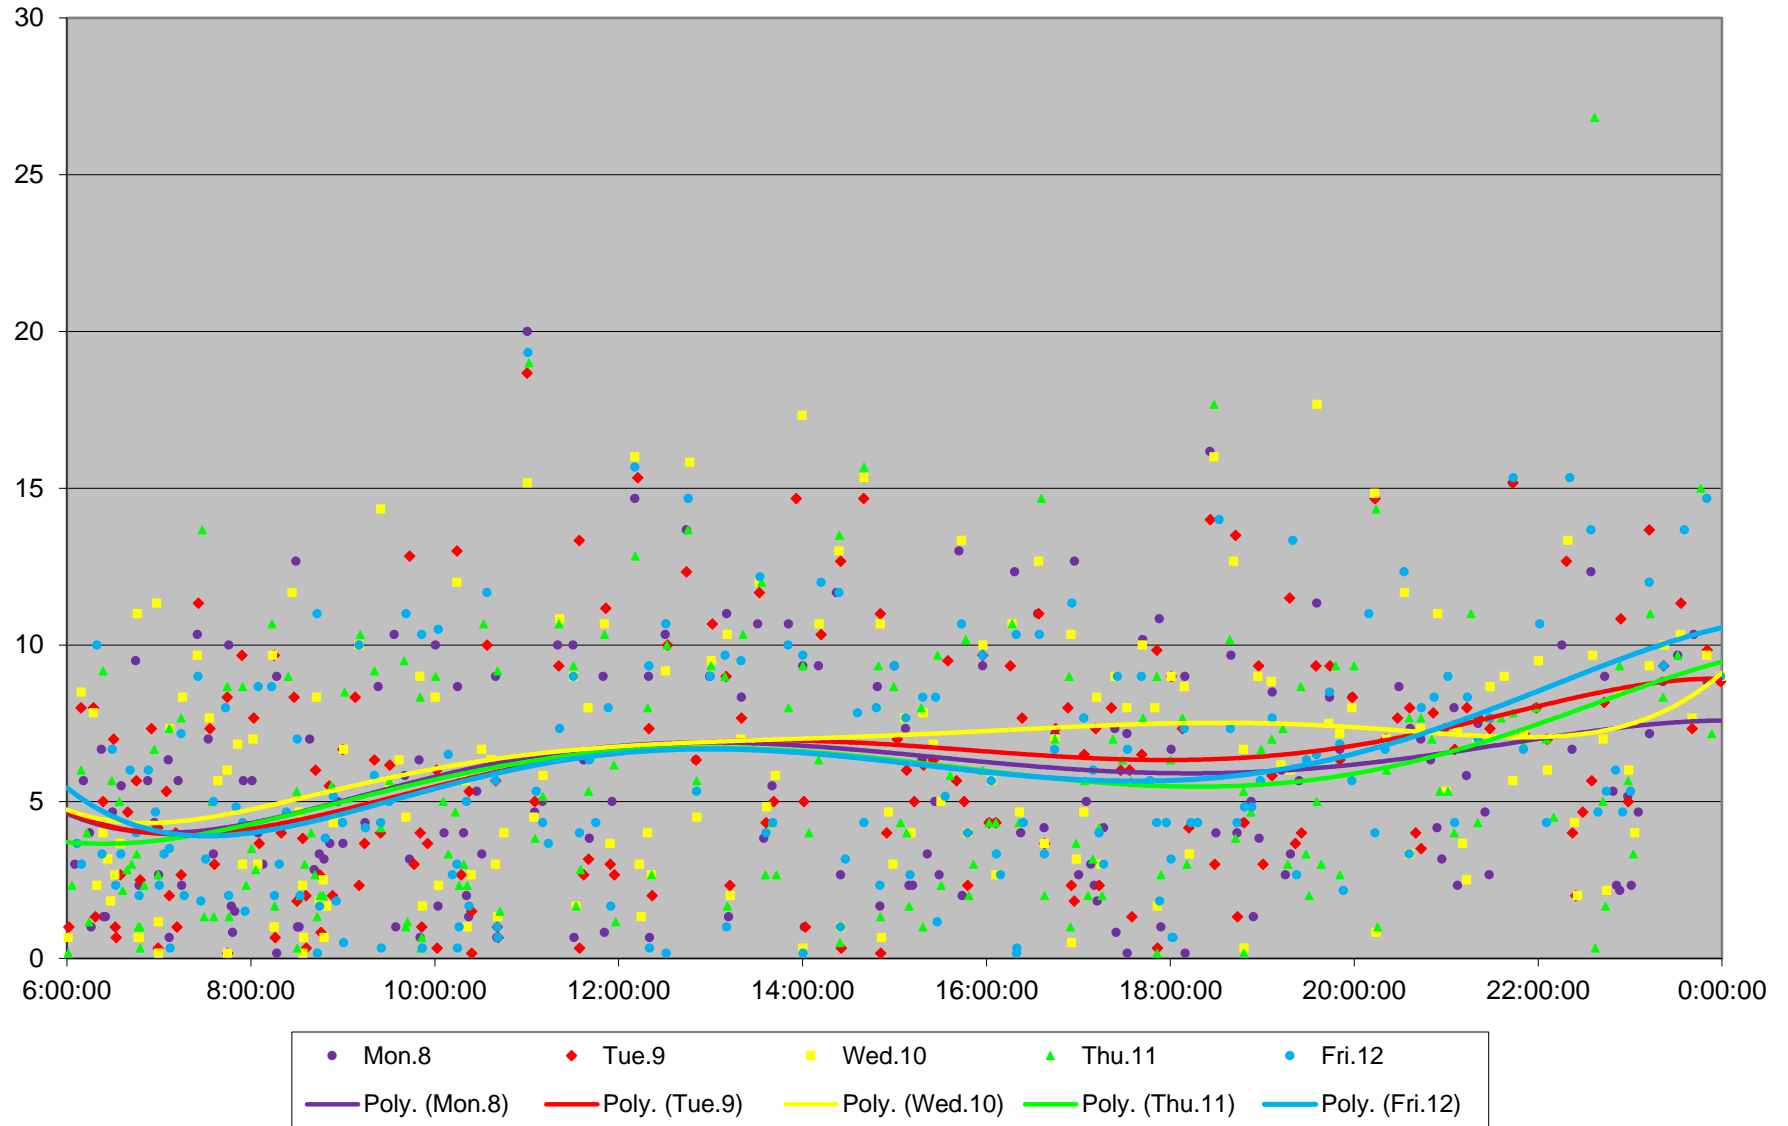

24 Victoria Park Headways at N of Victoria Pk Stn Northbound June 2020 Weekday Statistics

— Average Week 1 Std Devn Week 1 — Average Week 2 Std Devn Week 2 — Average Week 3
..... Std Devn Week 3 — Average Week 4 Std Devn Week 4 — Average Week 5 Std Devn Week 5

24 Victoria Park Headways at N of Victoria Pk Stn Northbound June 2020

24 Victoria Park Headways at N of Victoria Pk Stn Northbound June 2020 Quartiles Week 1

24 Victoria Park Headways at N of Victoria Pk Stn Northbound June 2020