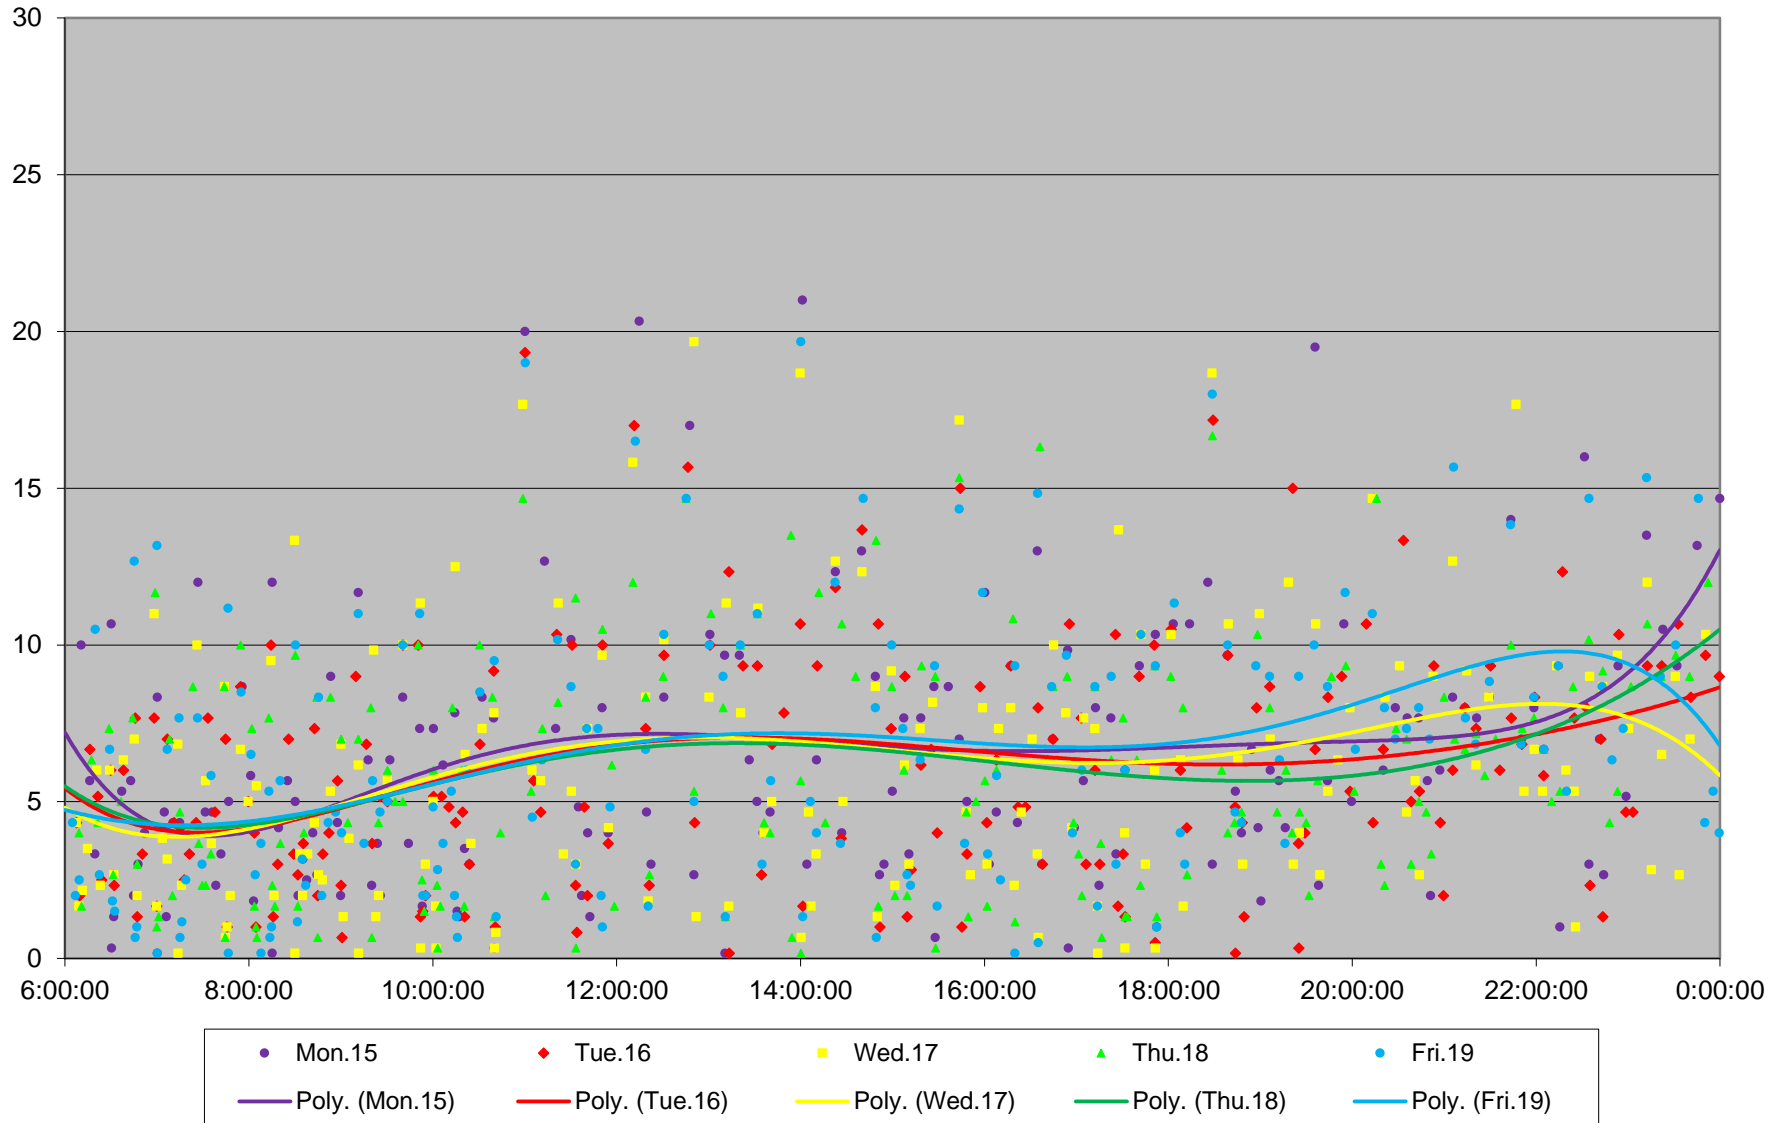

24 Victoria Park Headways at N of Victoria Pk Stn Northbound June 2020