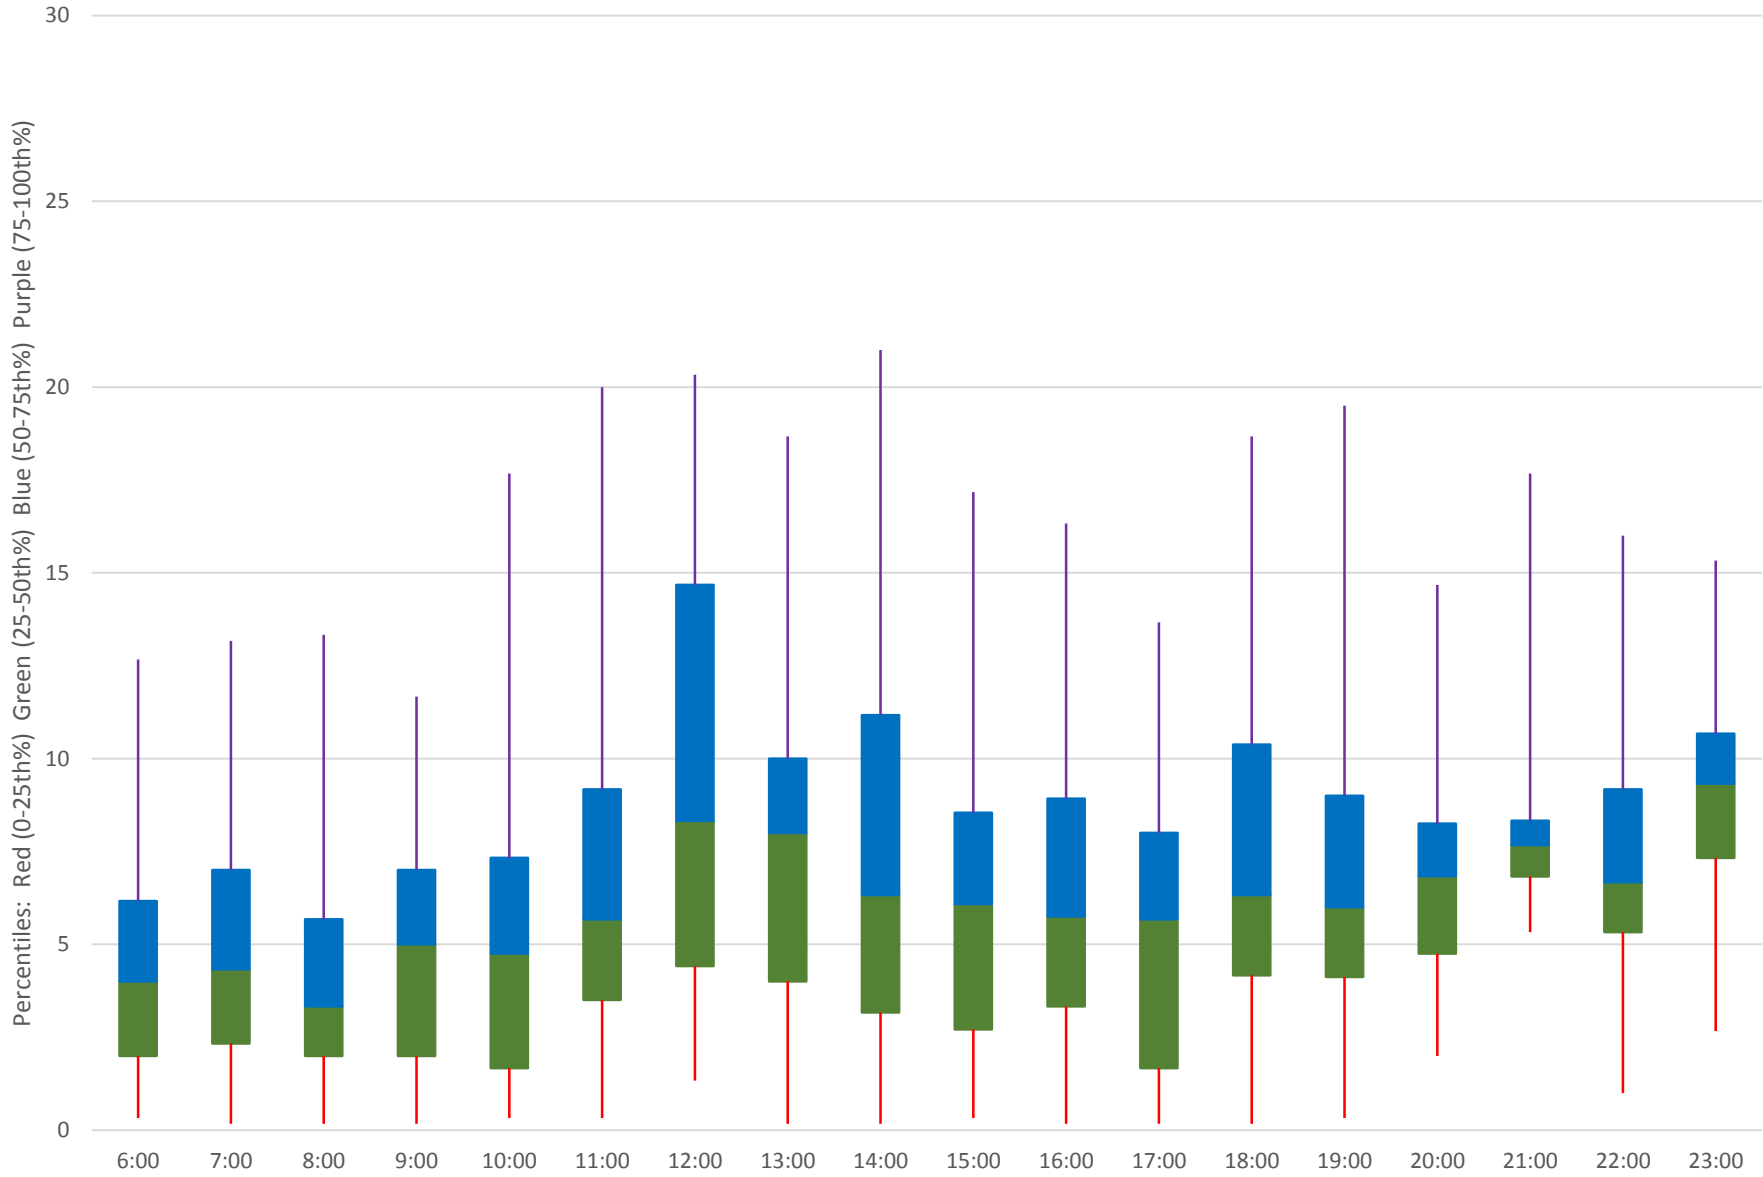

24 Victoria Park Headways at N of Victoria Pk Stn Northbound June 2020

Quartiles Week 3