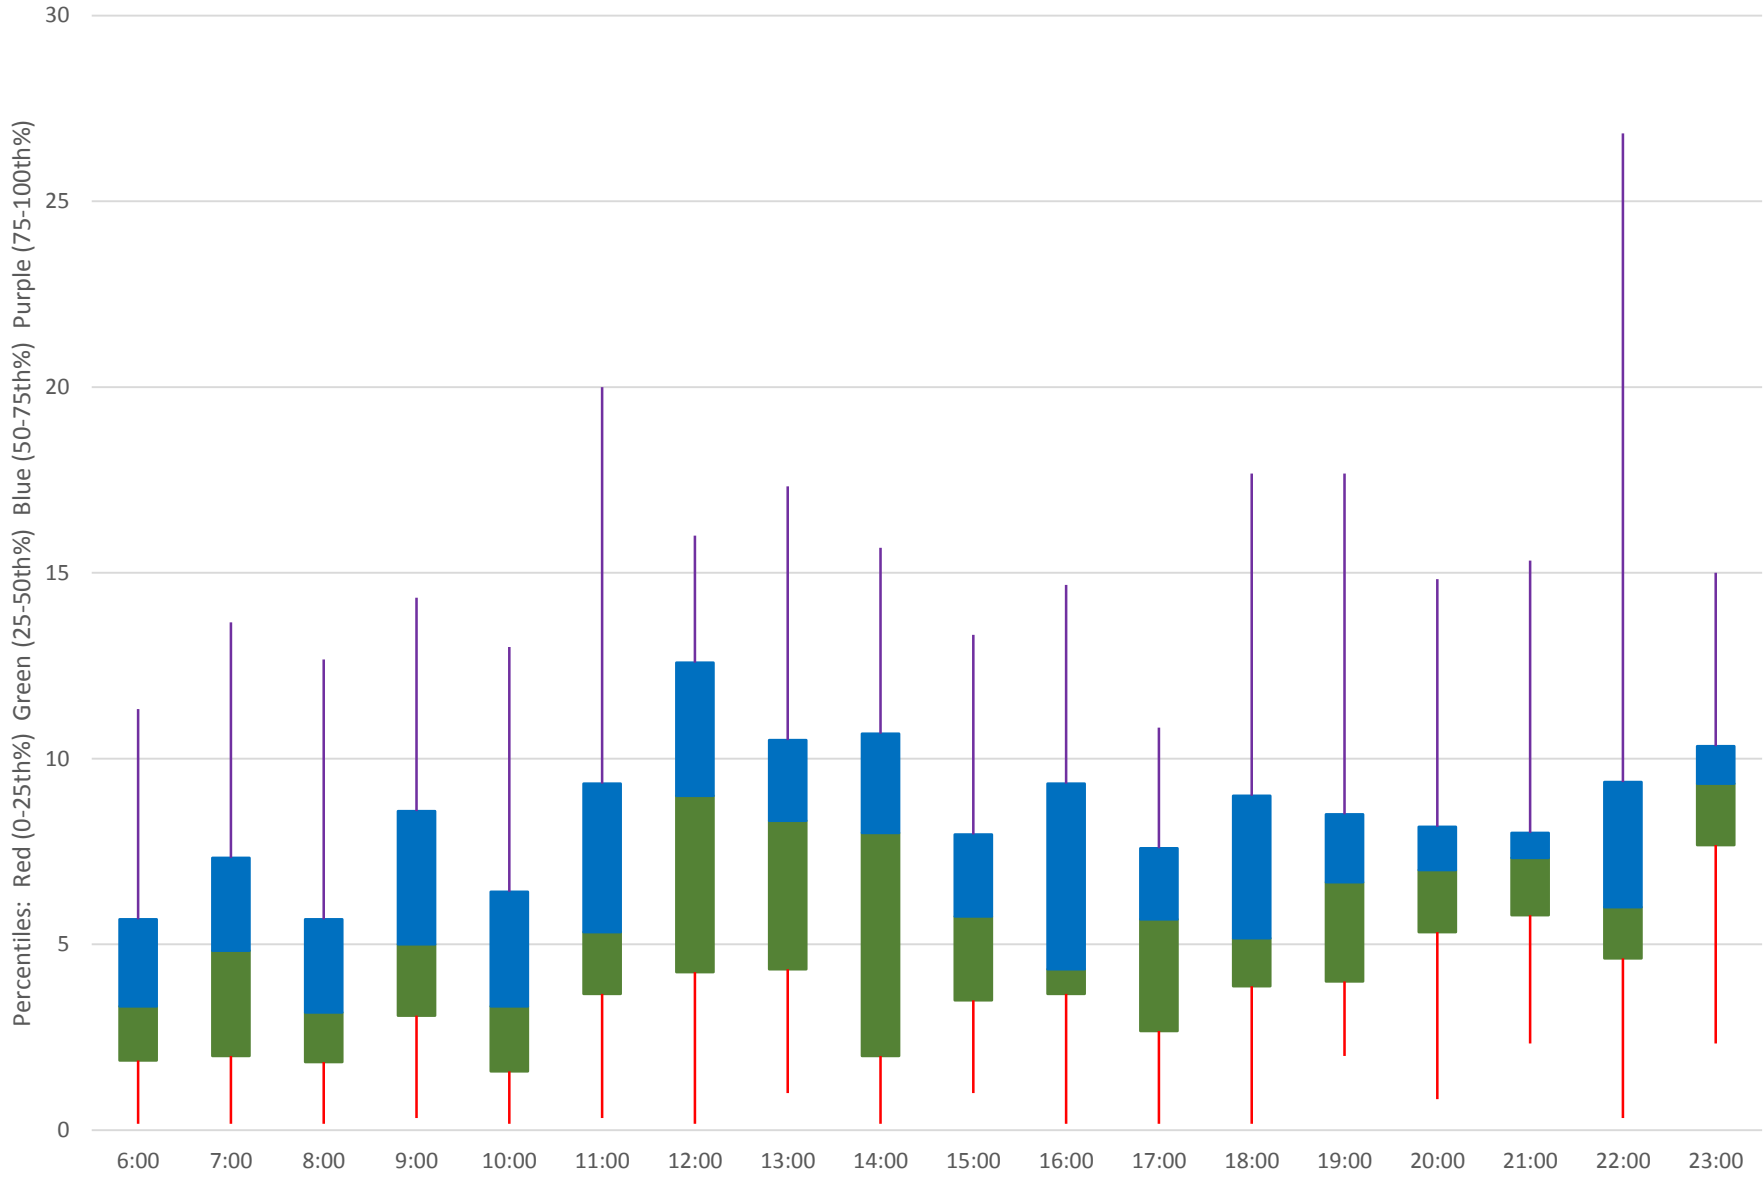

24 Victoria Park Headways at N of Victoria Pk Stn Northbound June 2020 Quartiles Week 2