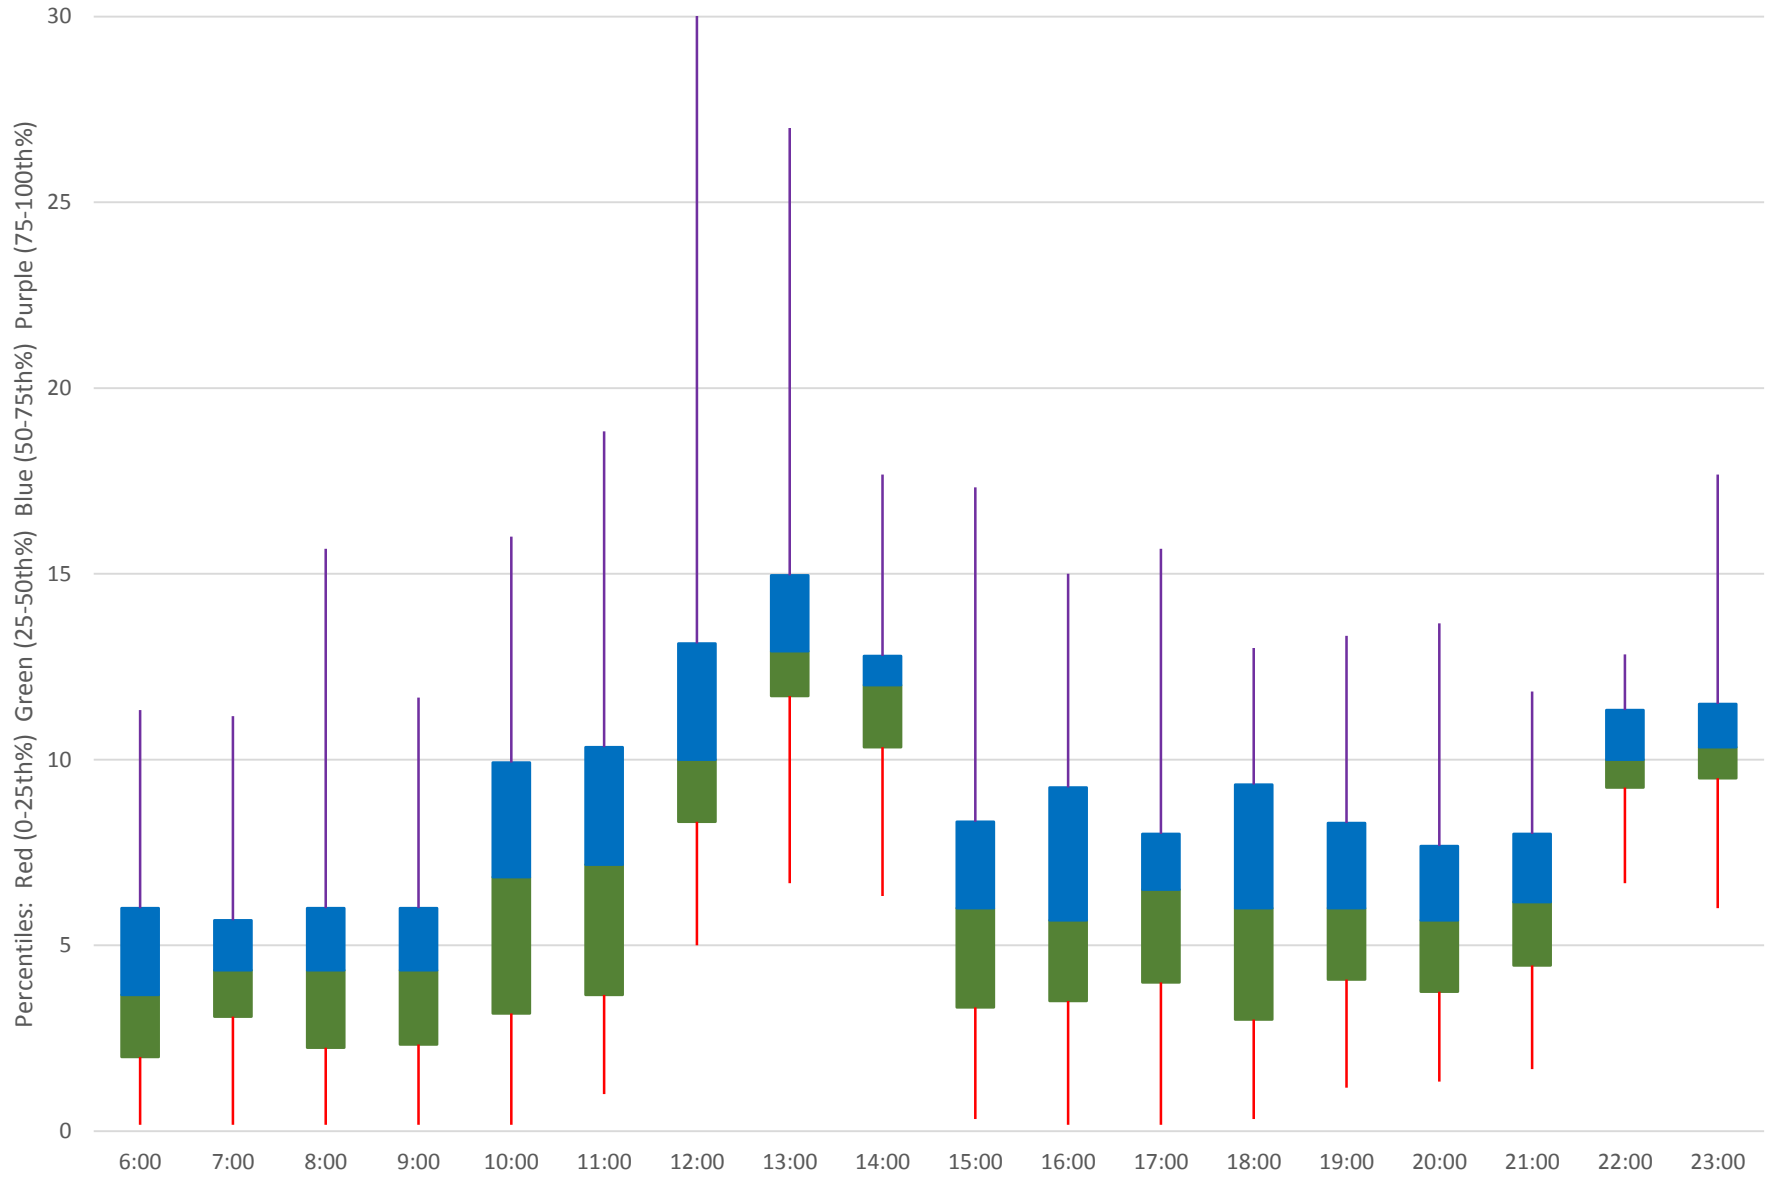

Quartiles Week 4

165 Weston Road North Headways at Finch Ave Southbound June 2020

165 Weston Road North Headways at Finch Ave Southbound June 2020 Quartiles Week 5

165 Weston Road North Headways at Finch Ave Southbound June 2020 Saturday Statistics