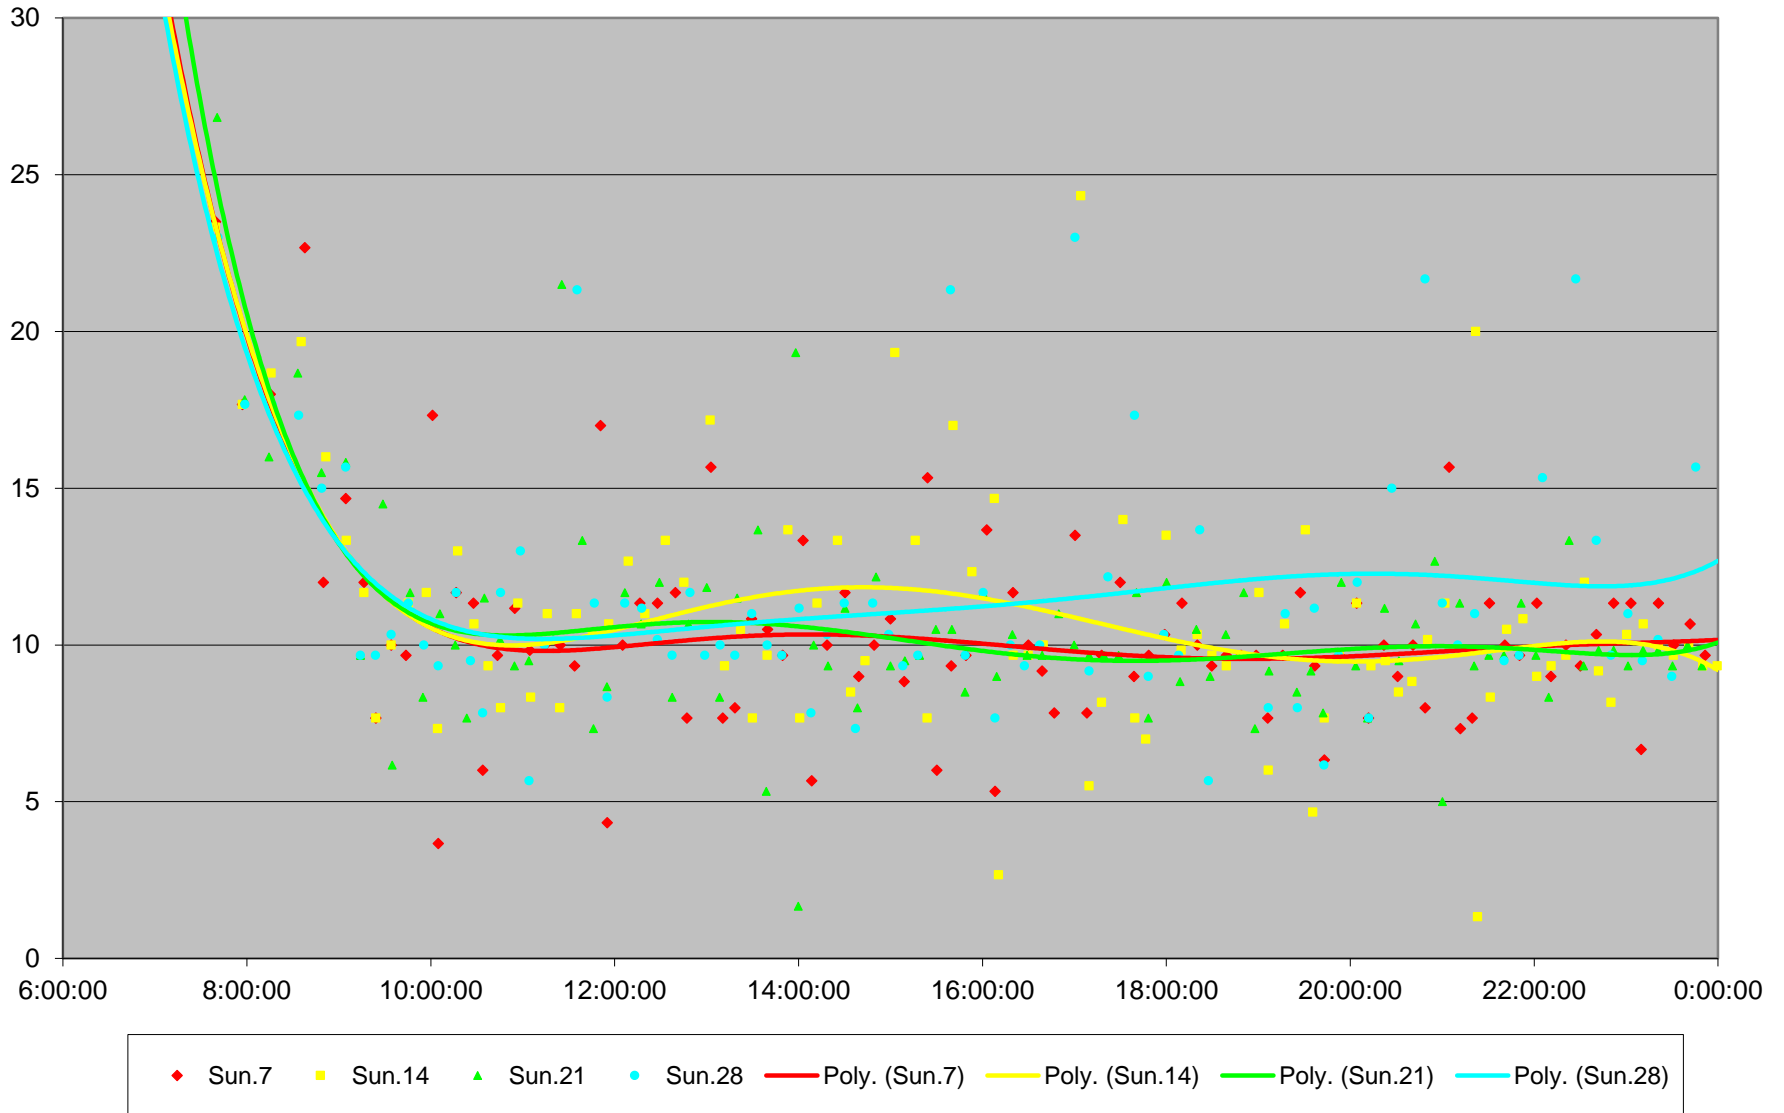

165 Weston Road North Headways at Finch Ave Southbound June 2020