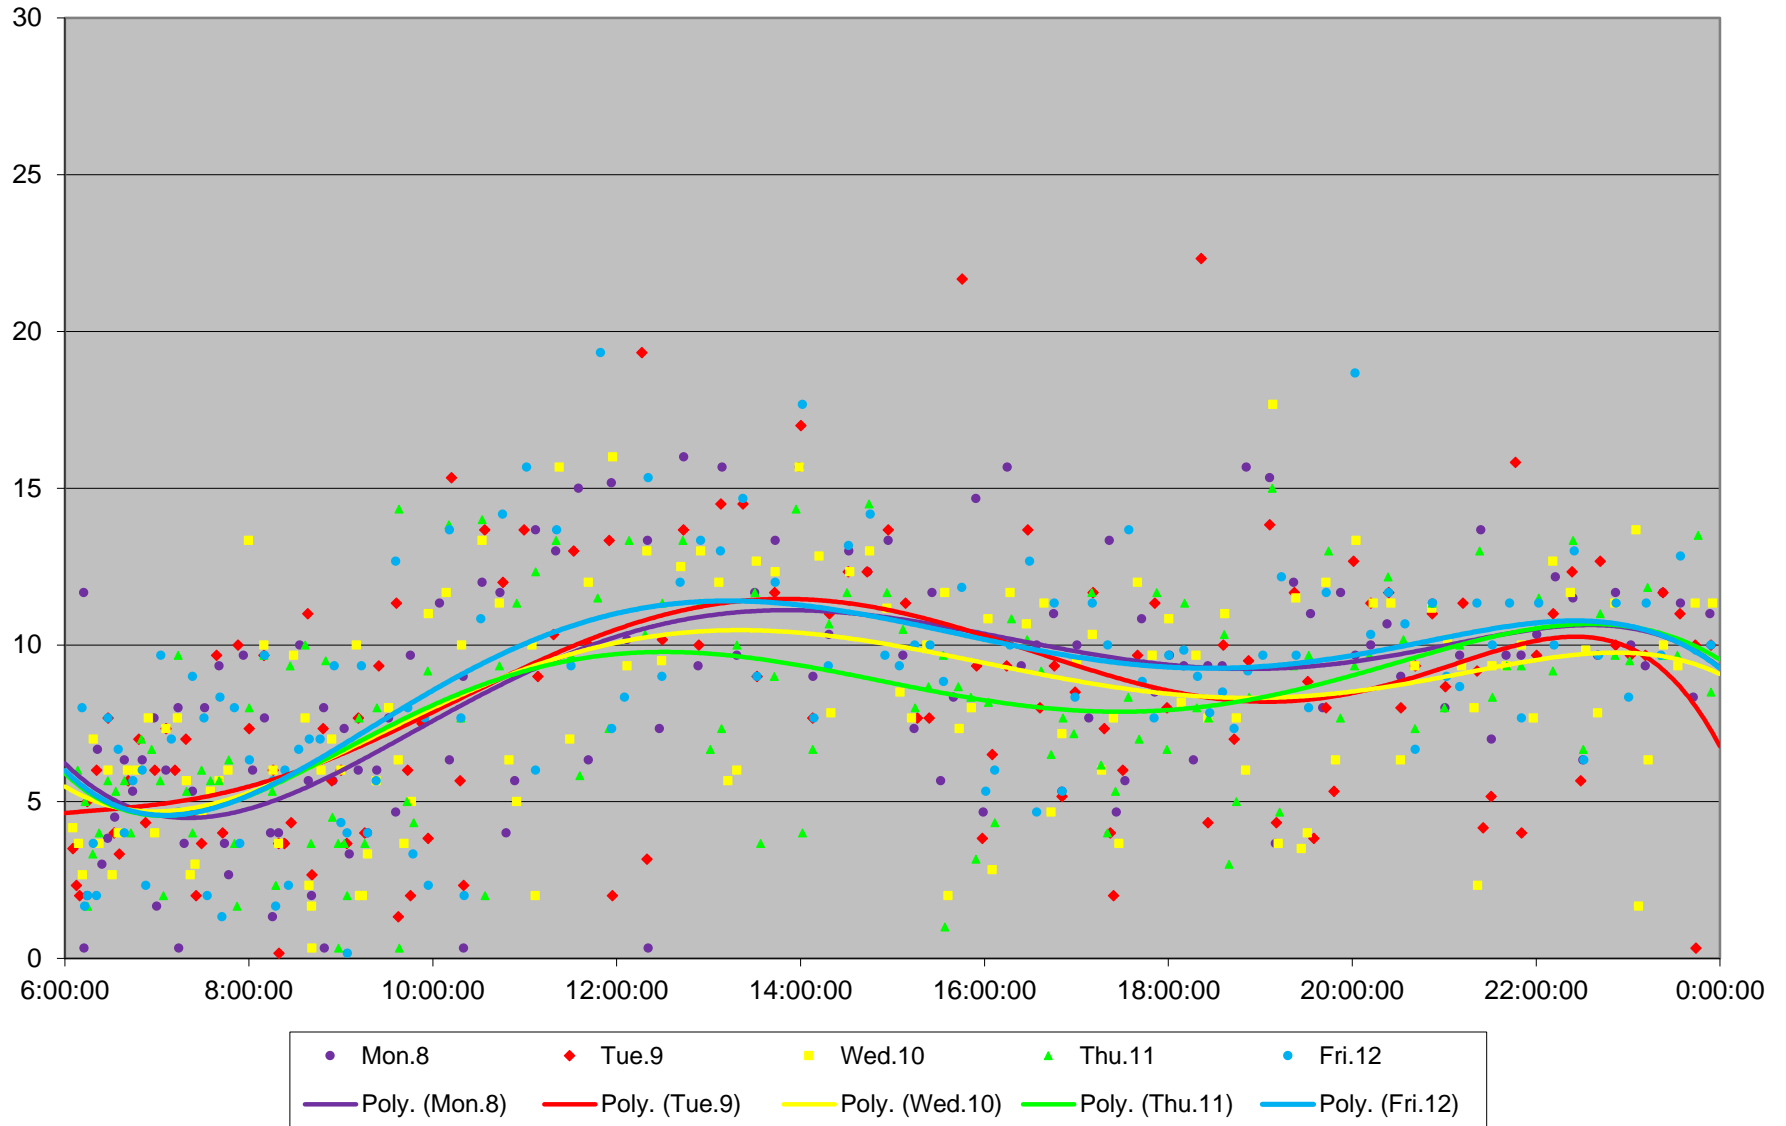

165 Weston Road North Headways at Finch Ave Southbound June 2020