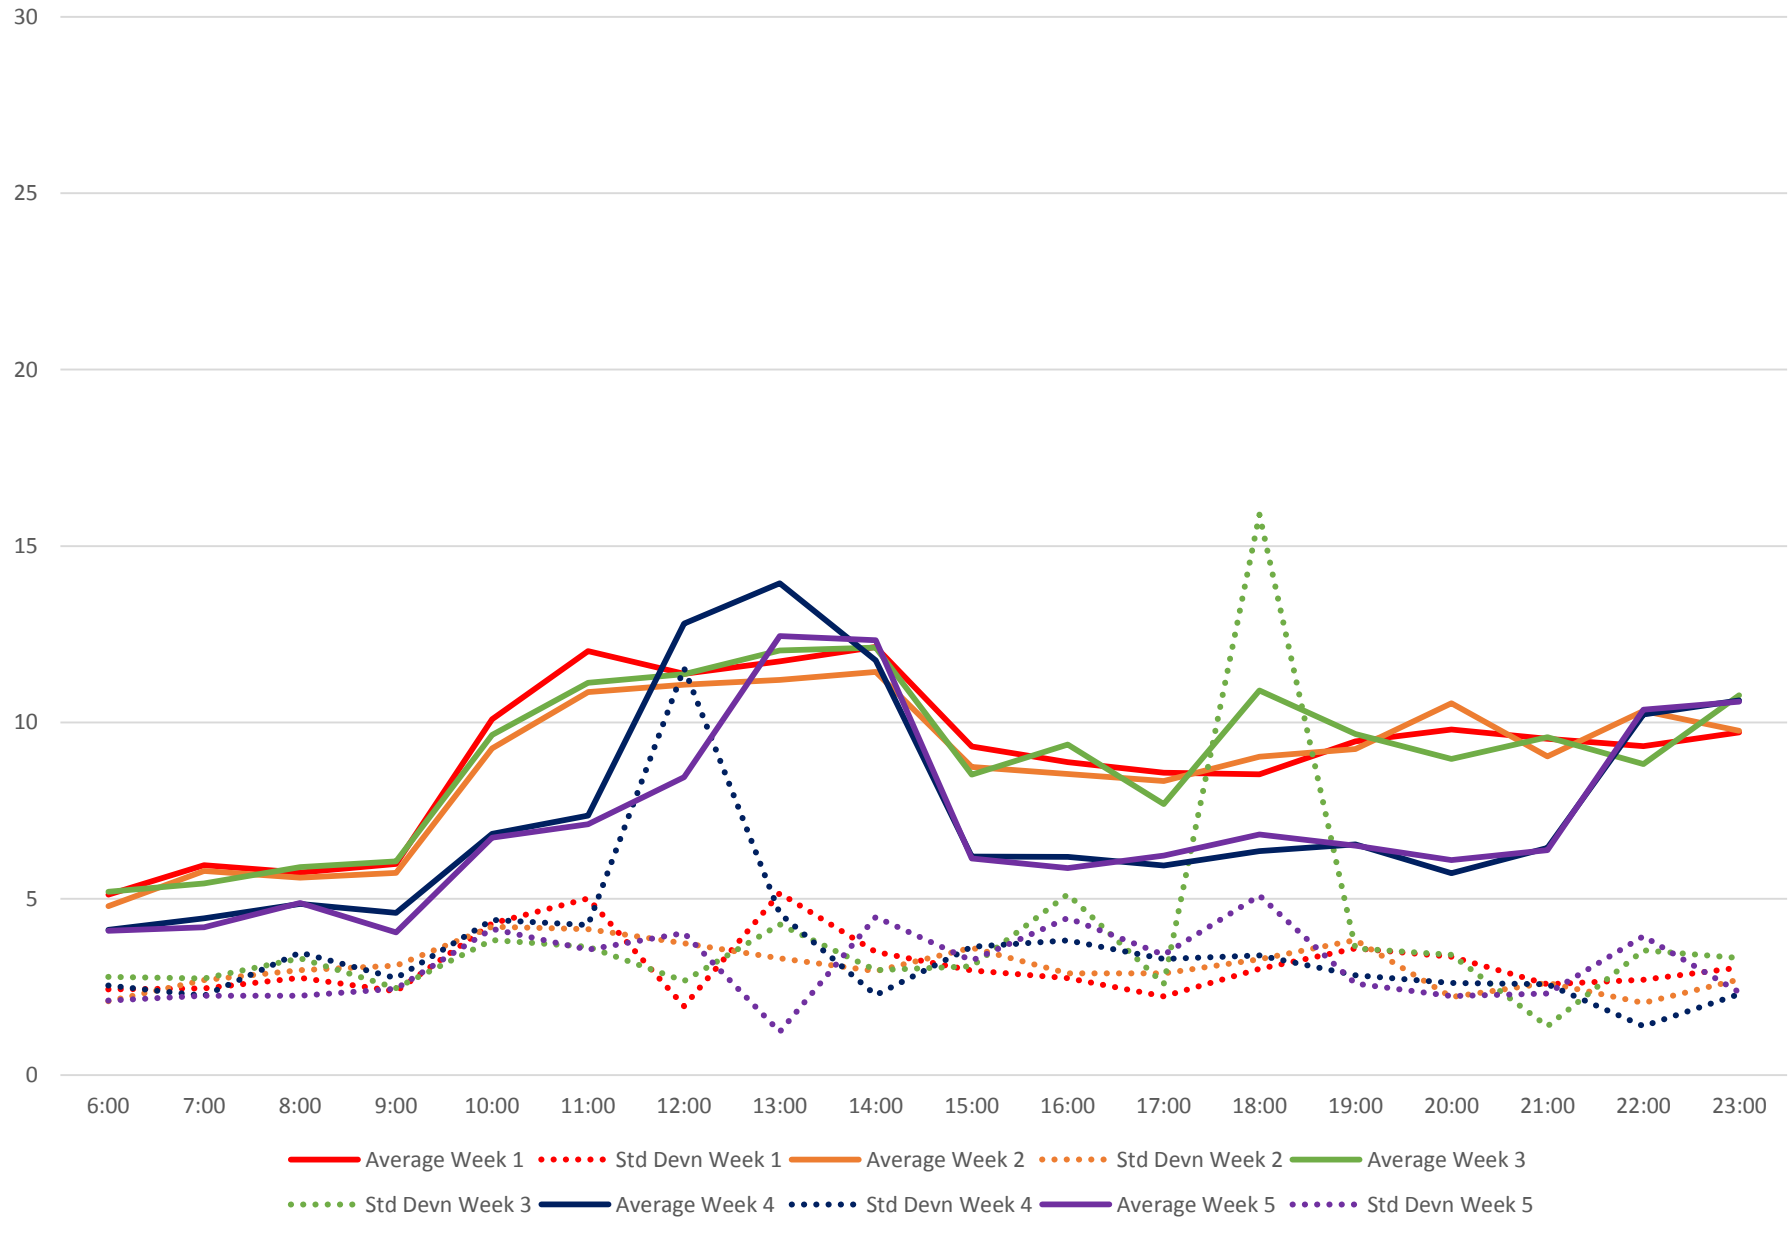

165 Weston Road North Headways at Finch Ave Southbound June 2020 Weekday Statistics

165 Weston Road North Headways at Finch Ave Southbound June 2020

165 Weston Road North Headways at Finch Ave Southbound June 2020 Quartiles Week 1

165 Weston Road North Headways at Finch Ave Southbound June 2020

165 Weston Road North Headways at Finch Ave Southbound June 2020 Quartiles Week 2

165 Weston Road North Headways at Finch Ave Southbound June 2020

165 Weston Road North Headways at Finch Ave Southbound June 2020

Quartiles Week 3

165 Weston Road North Headways at Finch Ave Southbound June 2020

165 Weston Road North Headways at Finch Ave Southbound June 2020