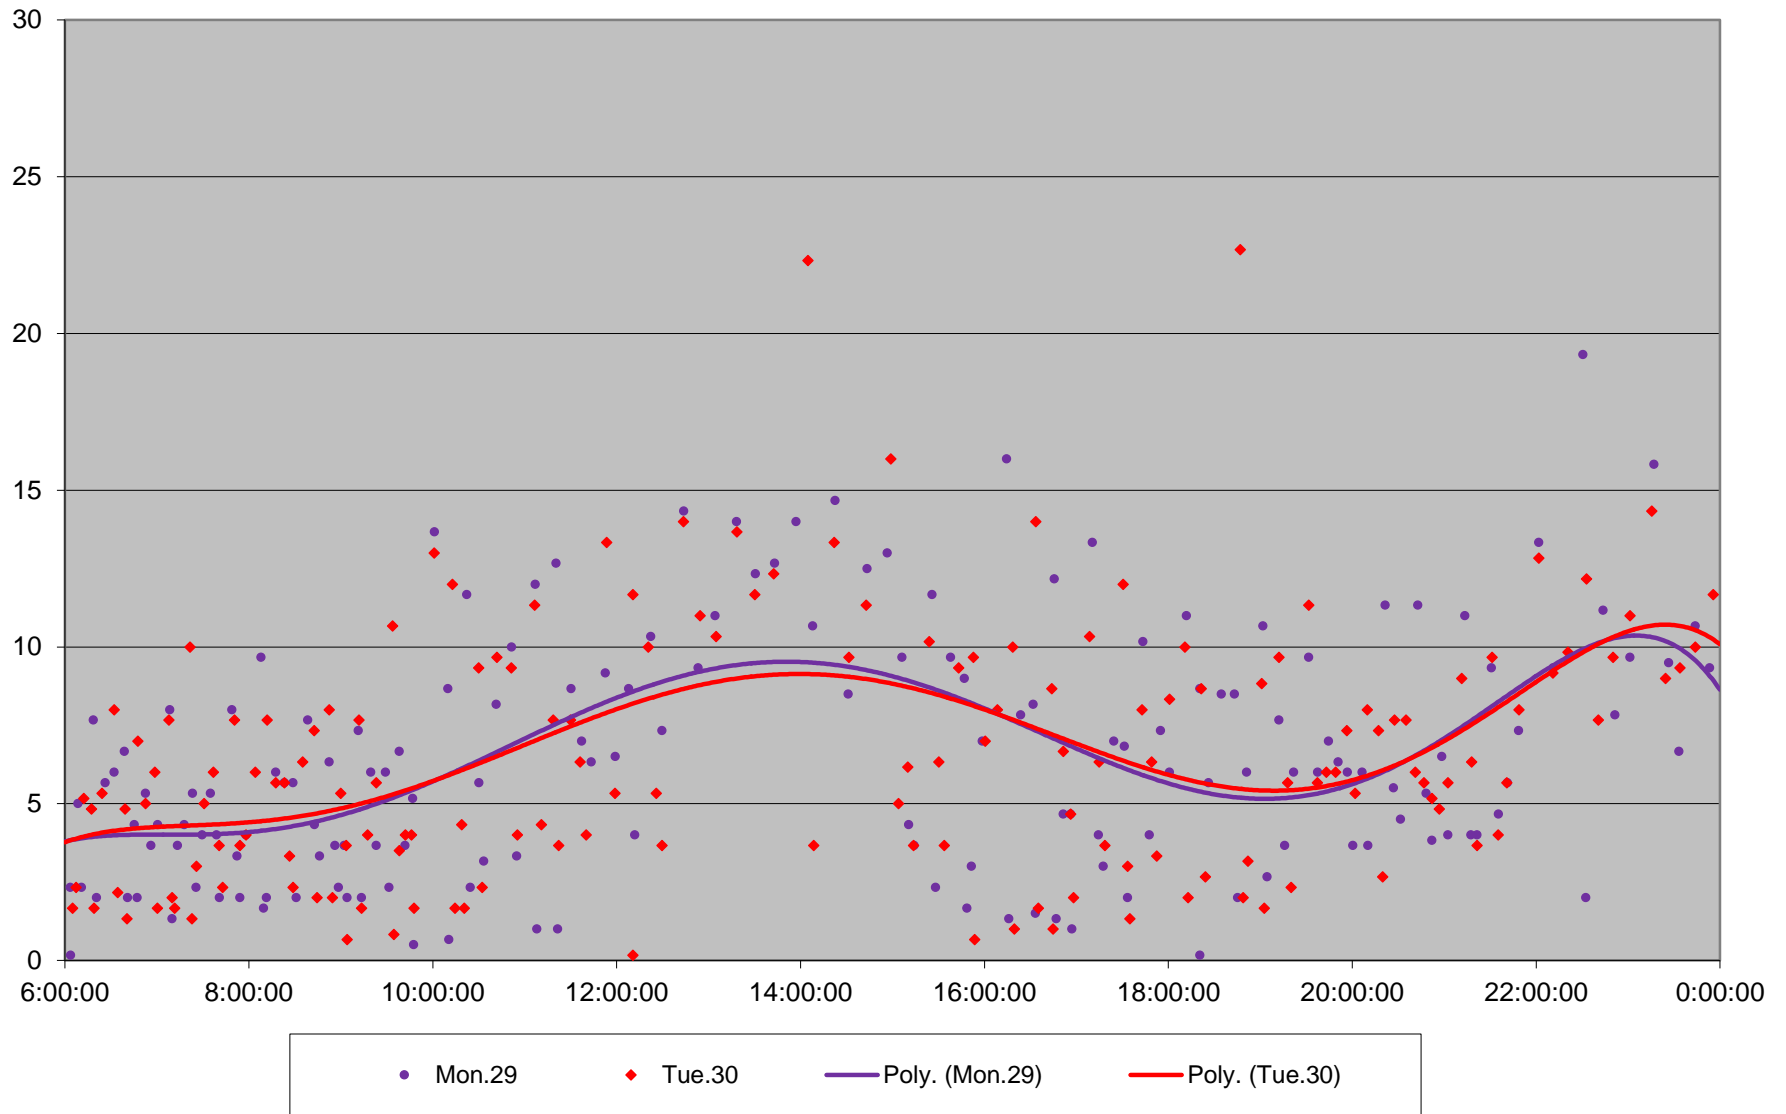

Quartiles Week 4

165 Weston Road North Headways at Finch Ave Southbound June 2020

165 Weston Road North Headways at Finch Ave Southbound June 2020 Quartiles Week 5

165 Weston Road North Headways at Finch Ave Southbound June 2020 Saturday Statistics