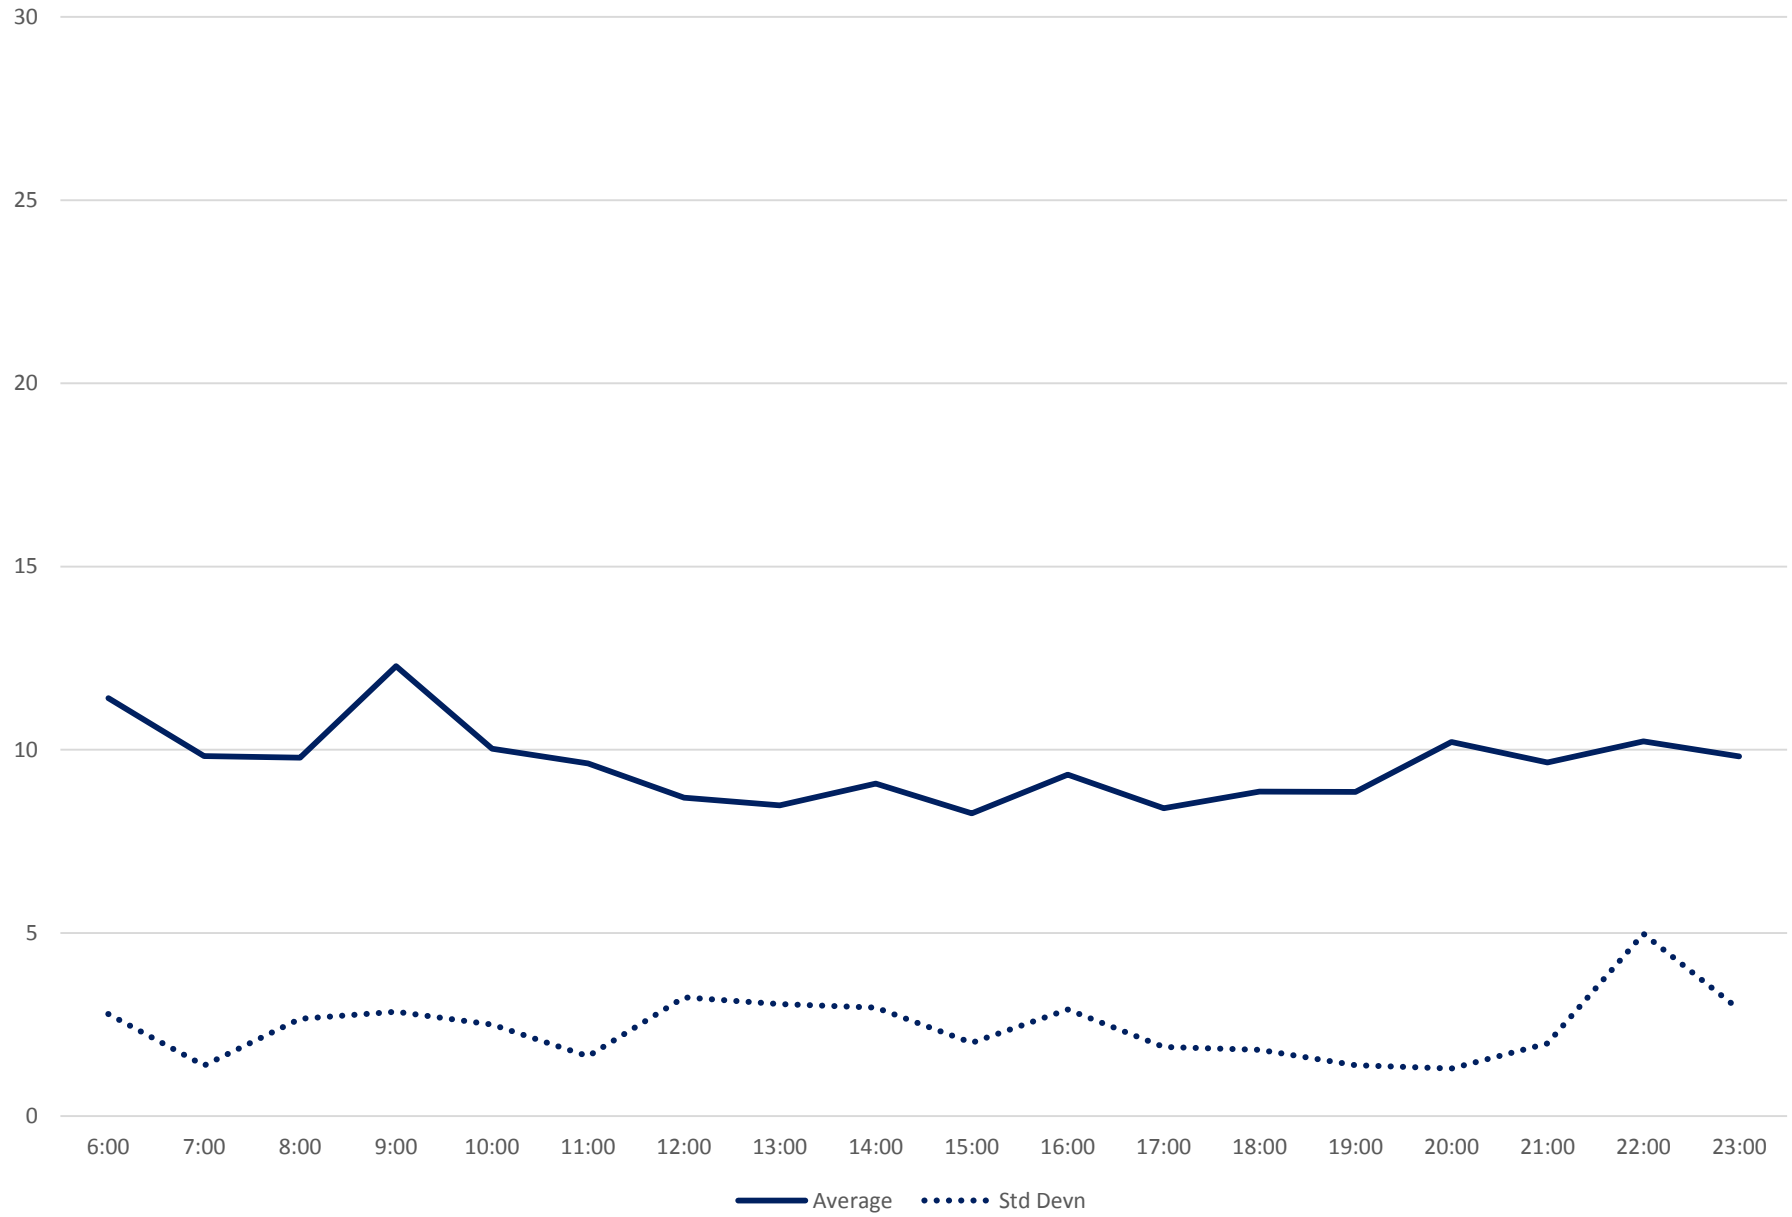

Quartiles Week 4

165 Weston Road North Headways at Finch Ave Southbound June 2020

165 Weston Road North Headways at Finch Ave Southbound June 2020 Quartiles Week 5

165 Weston Road North Headways at Finch Ave Southbound June 2020 Saturday Statistics