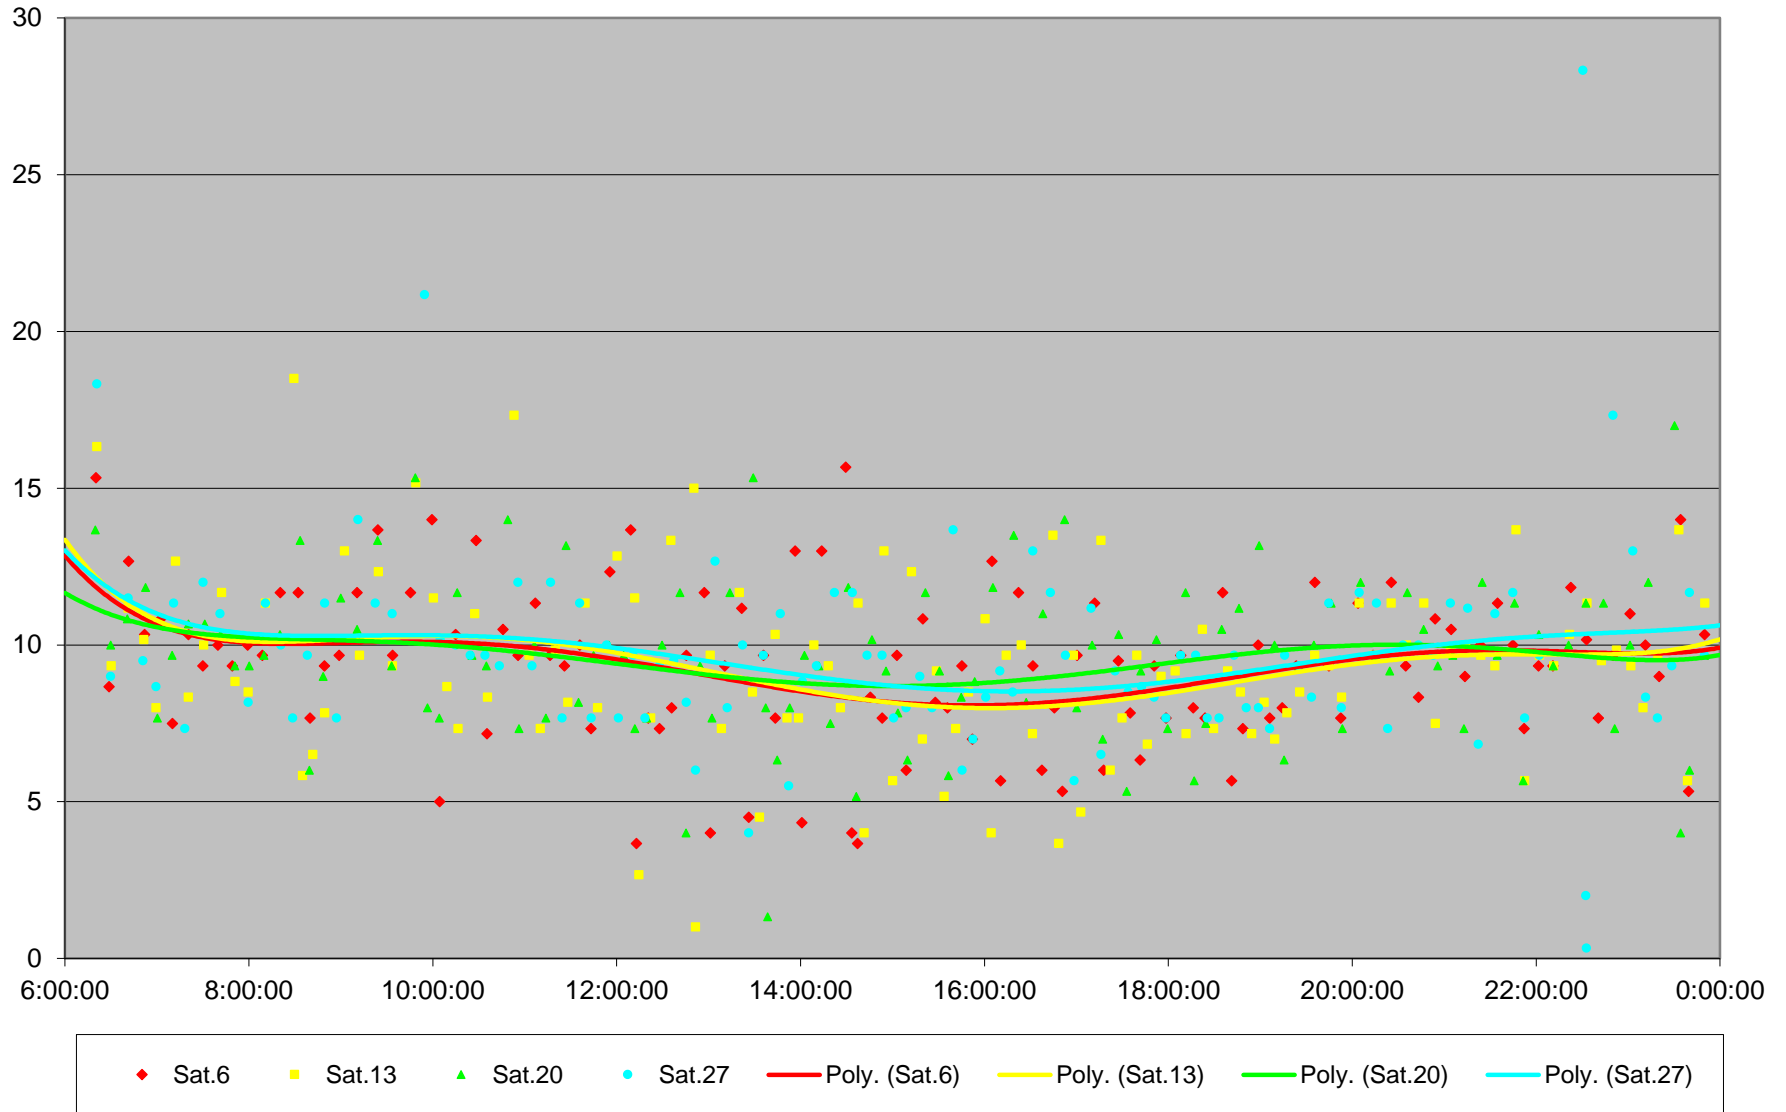

165 Weston Road North Headways at Finch Ave Southbound June 2020