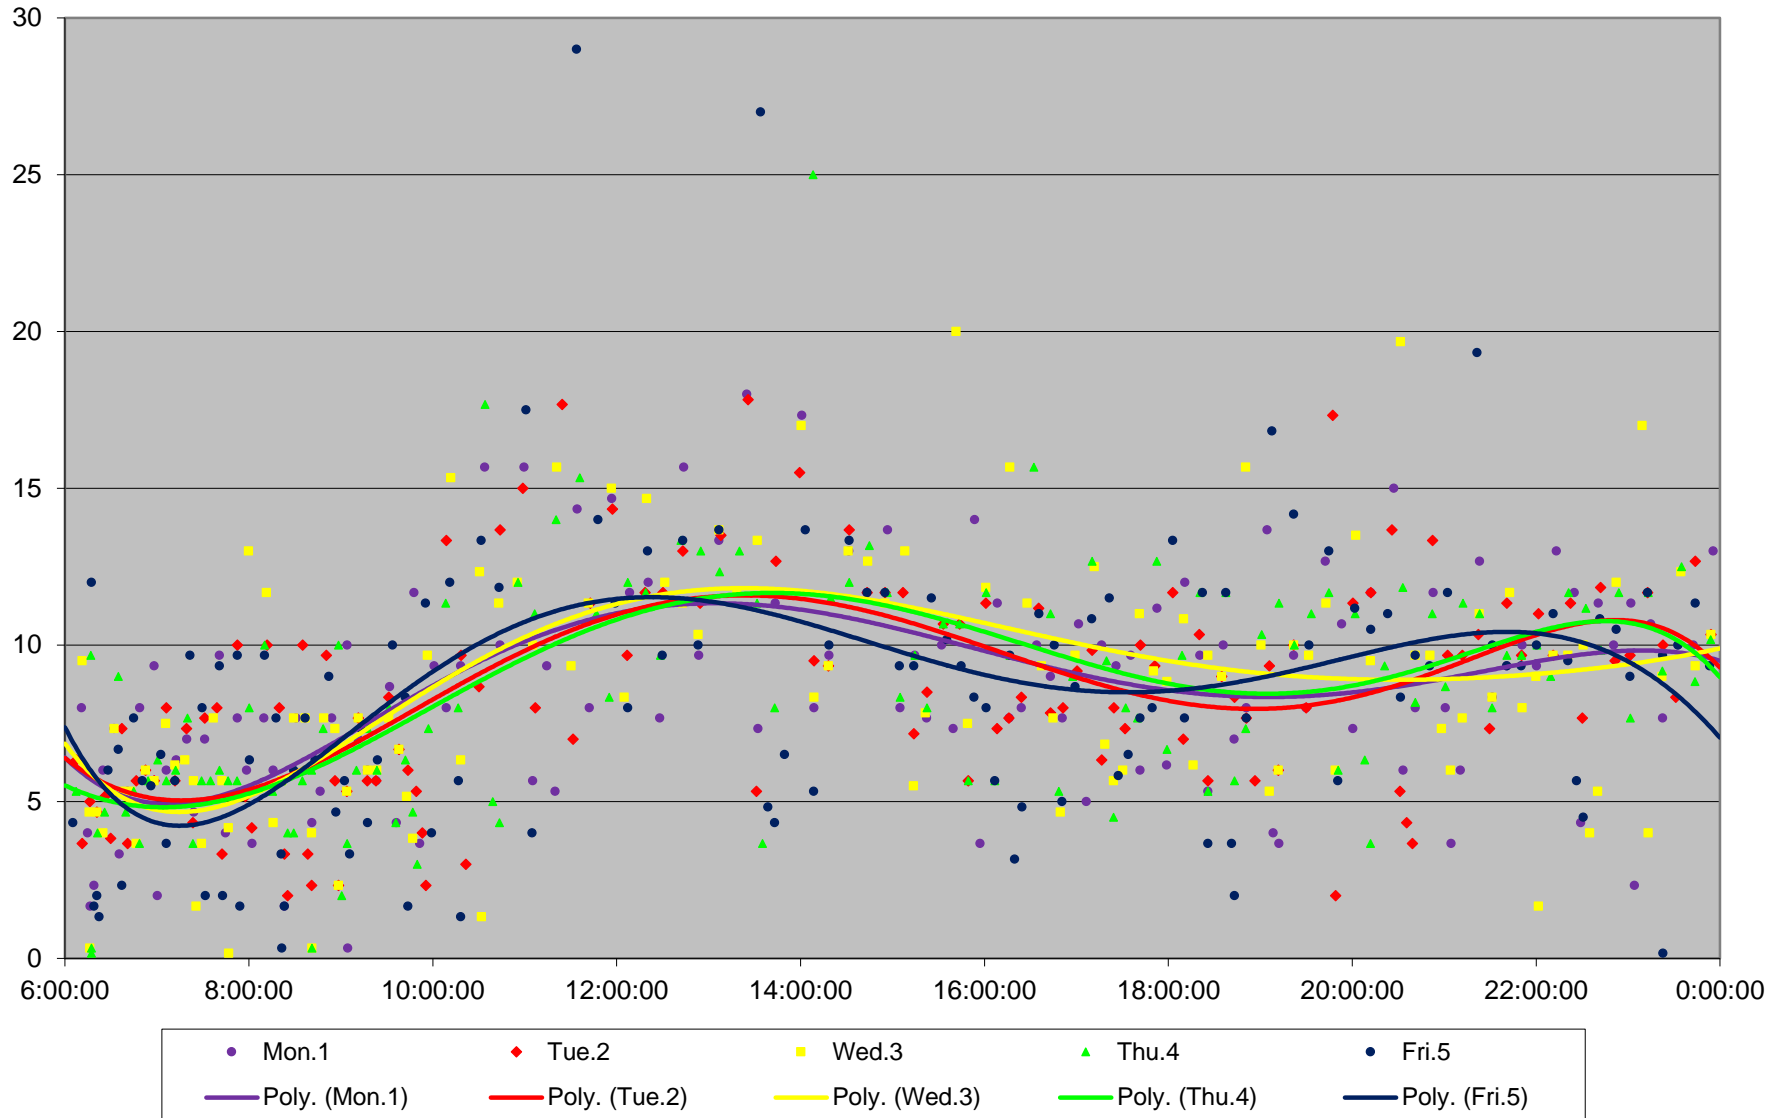

165 Weston Road North Headways at Finch Ave Southbound June 2020 Weekday Statistics

165 Weston Road North Headways at Finch Ave Southbound June 2020

165 Weston Road North Headways at Finch Ave Southbound June 2020 Quartiles Week 1