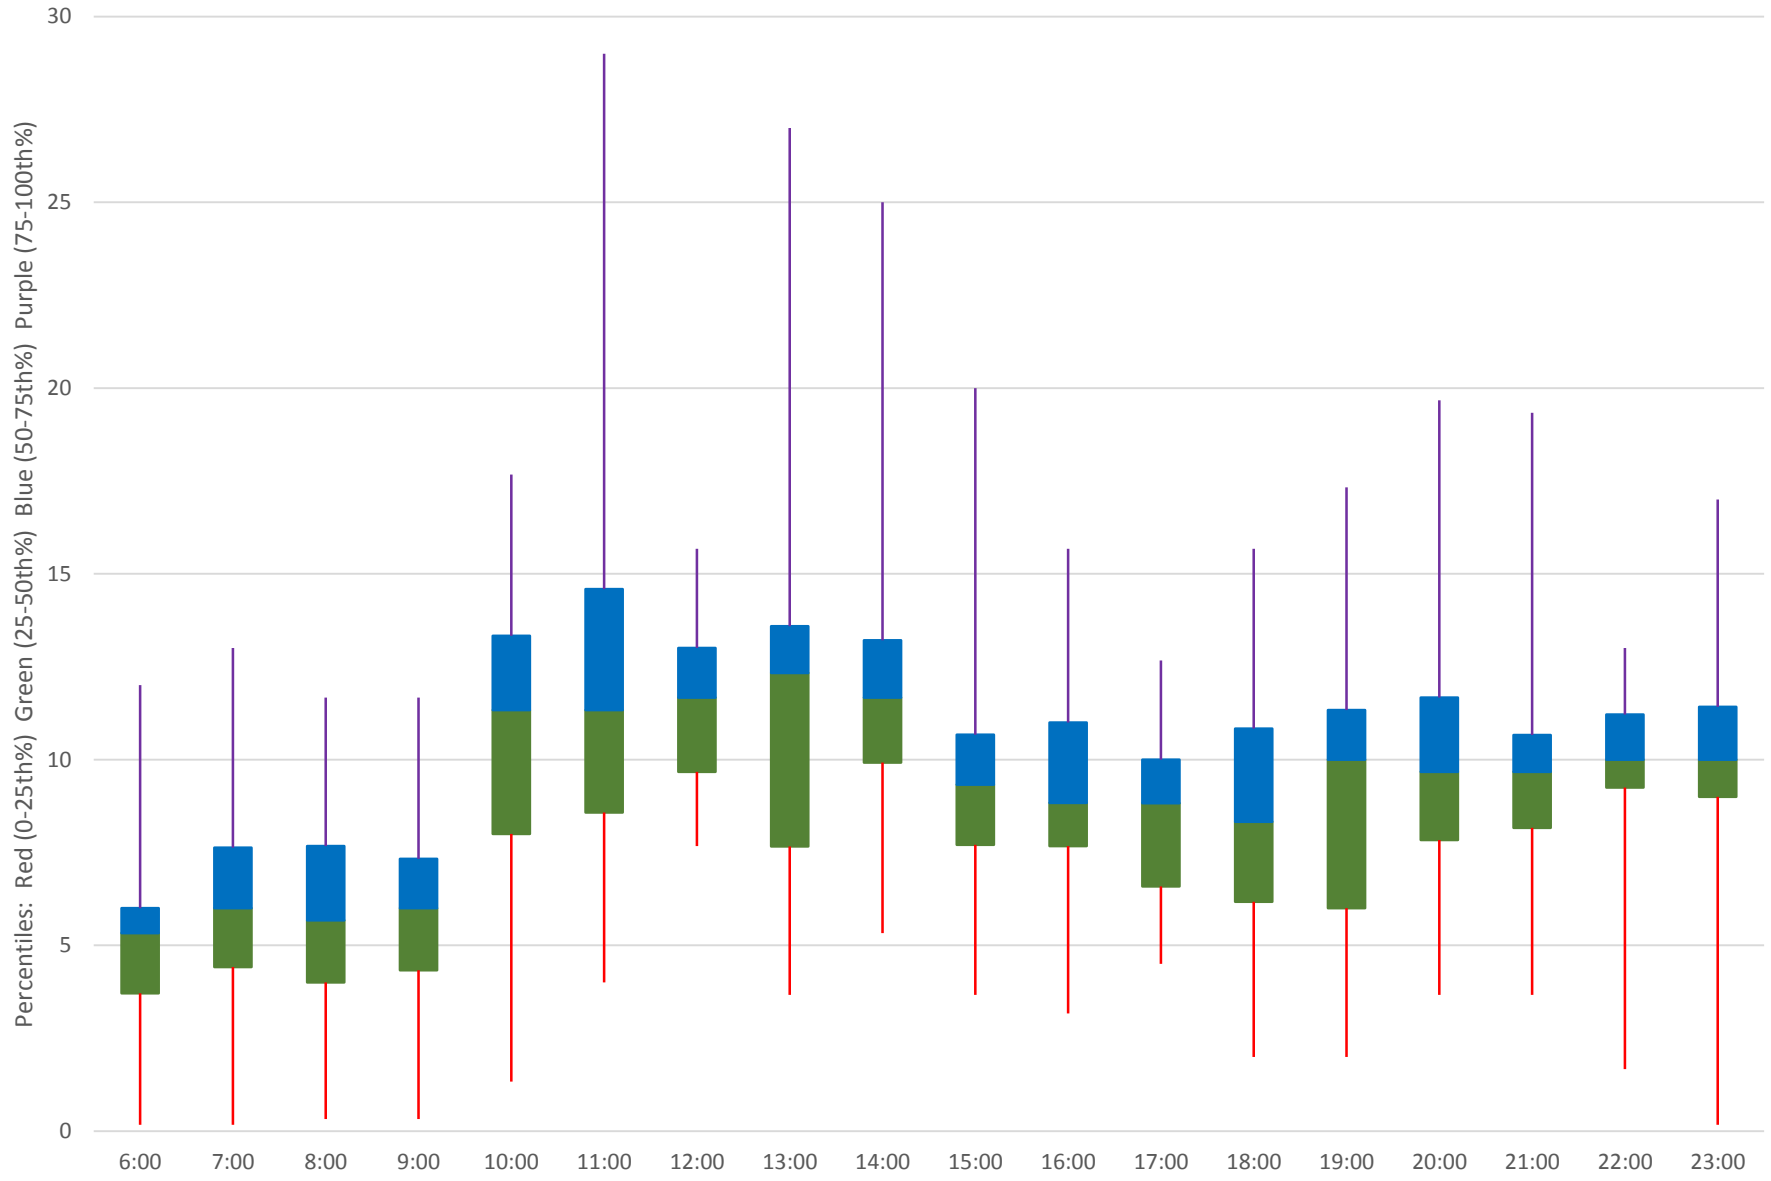

165 Weston Road North Headways at Finch Ave Southbound June 2020 Weekday Statistics

165 Weston Road North Headways at Finch Ave Southbound June 2020

165 Weston Road North Headways at Finch Ave Southbound June 2020 Quartiles Week 1