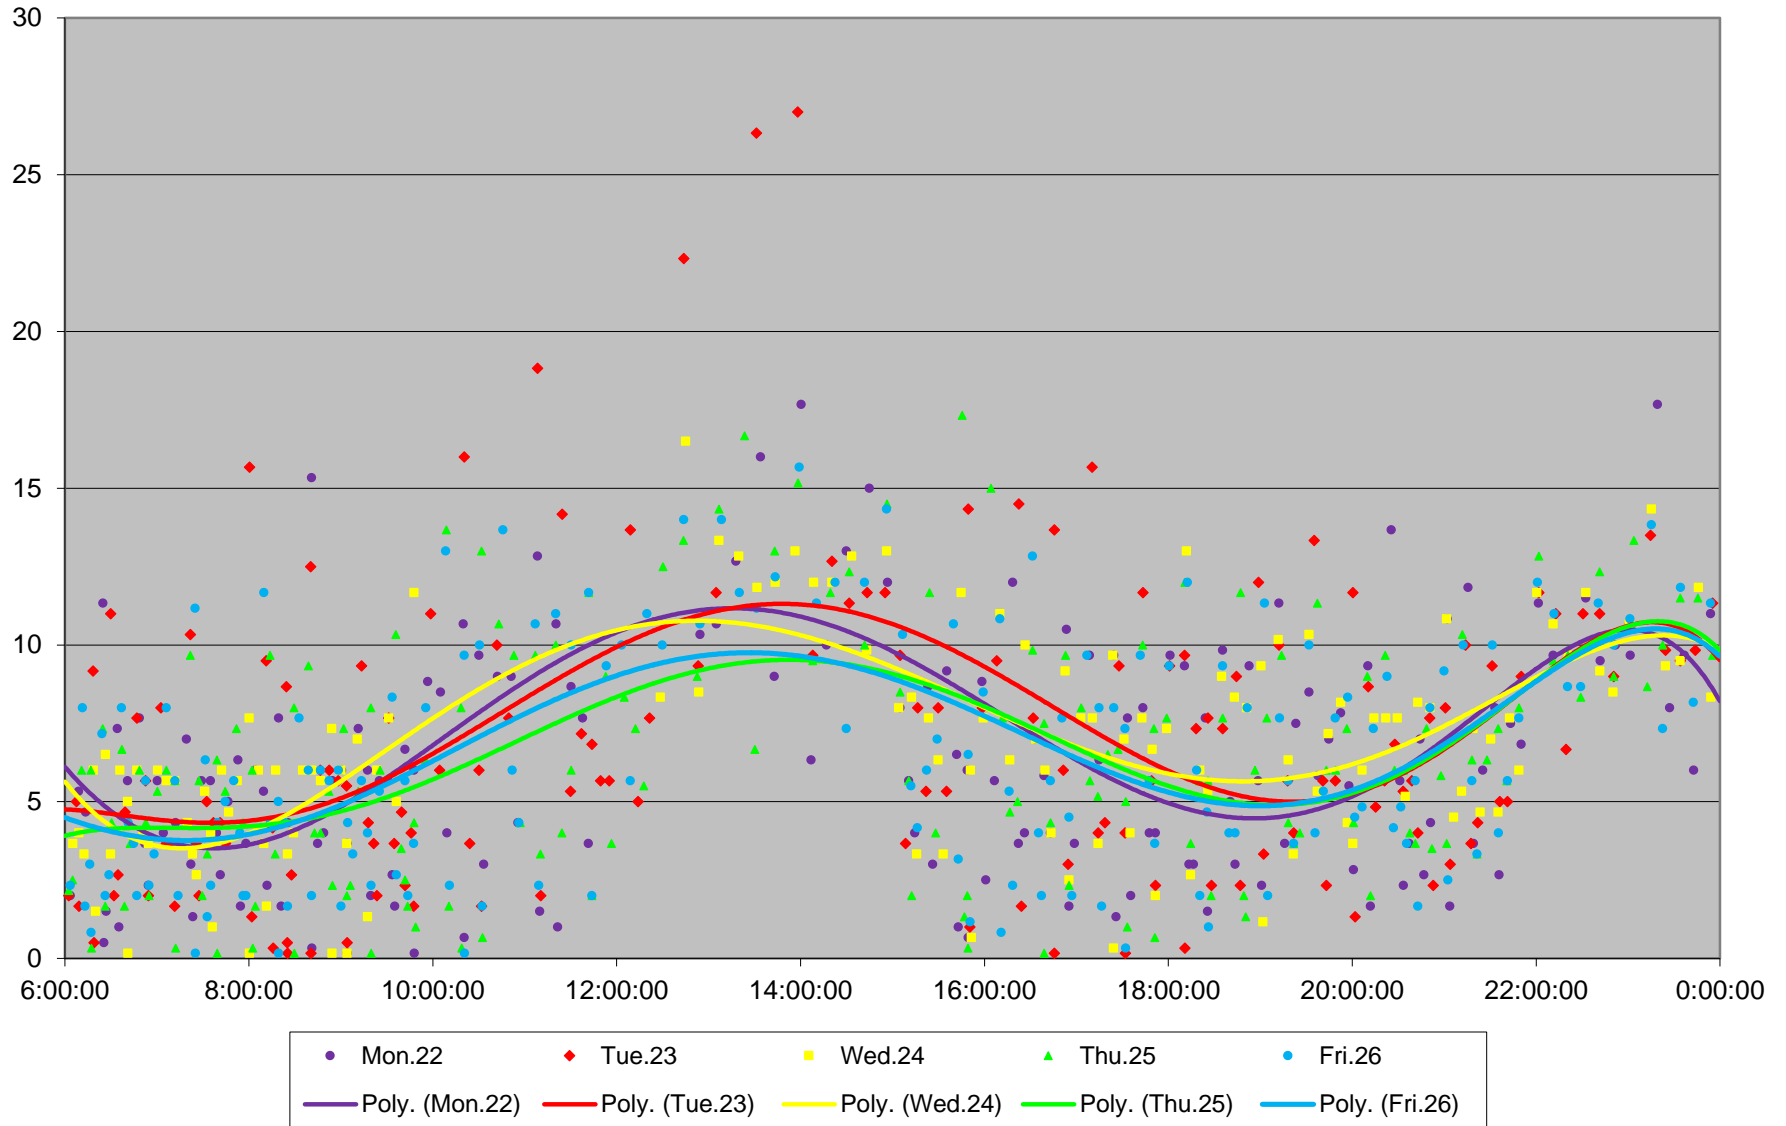

165 Weston Road North Headways at Finch Ave Southbound June 2020