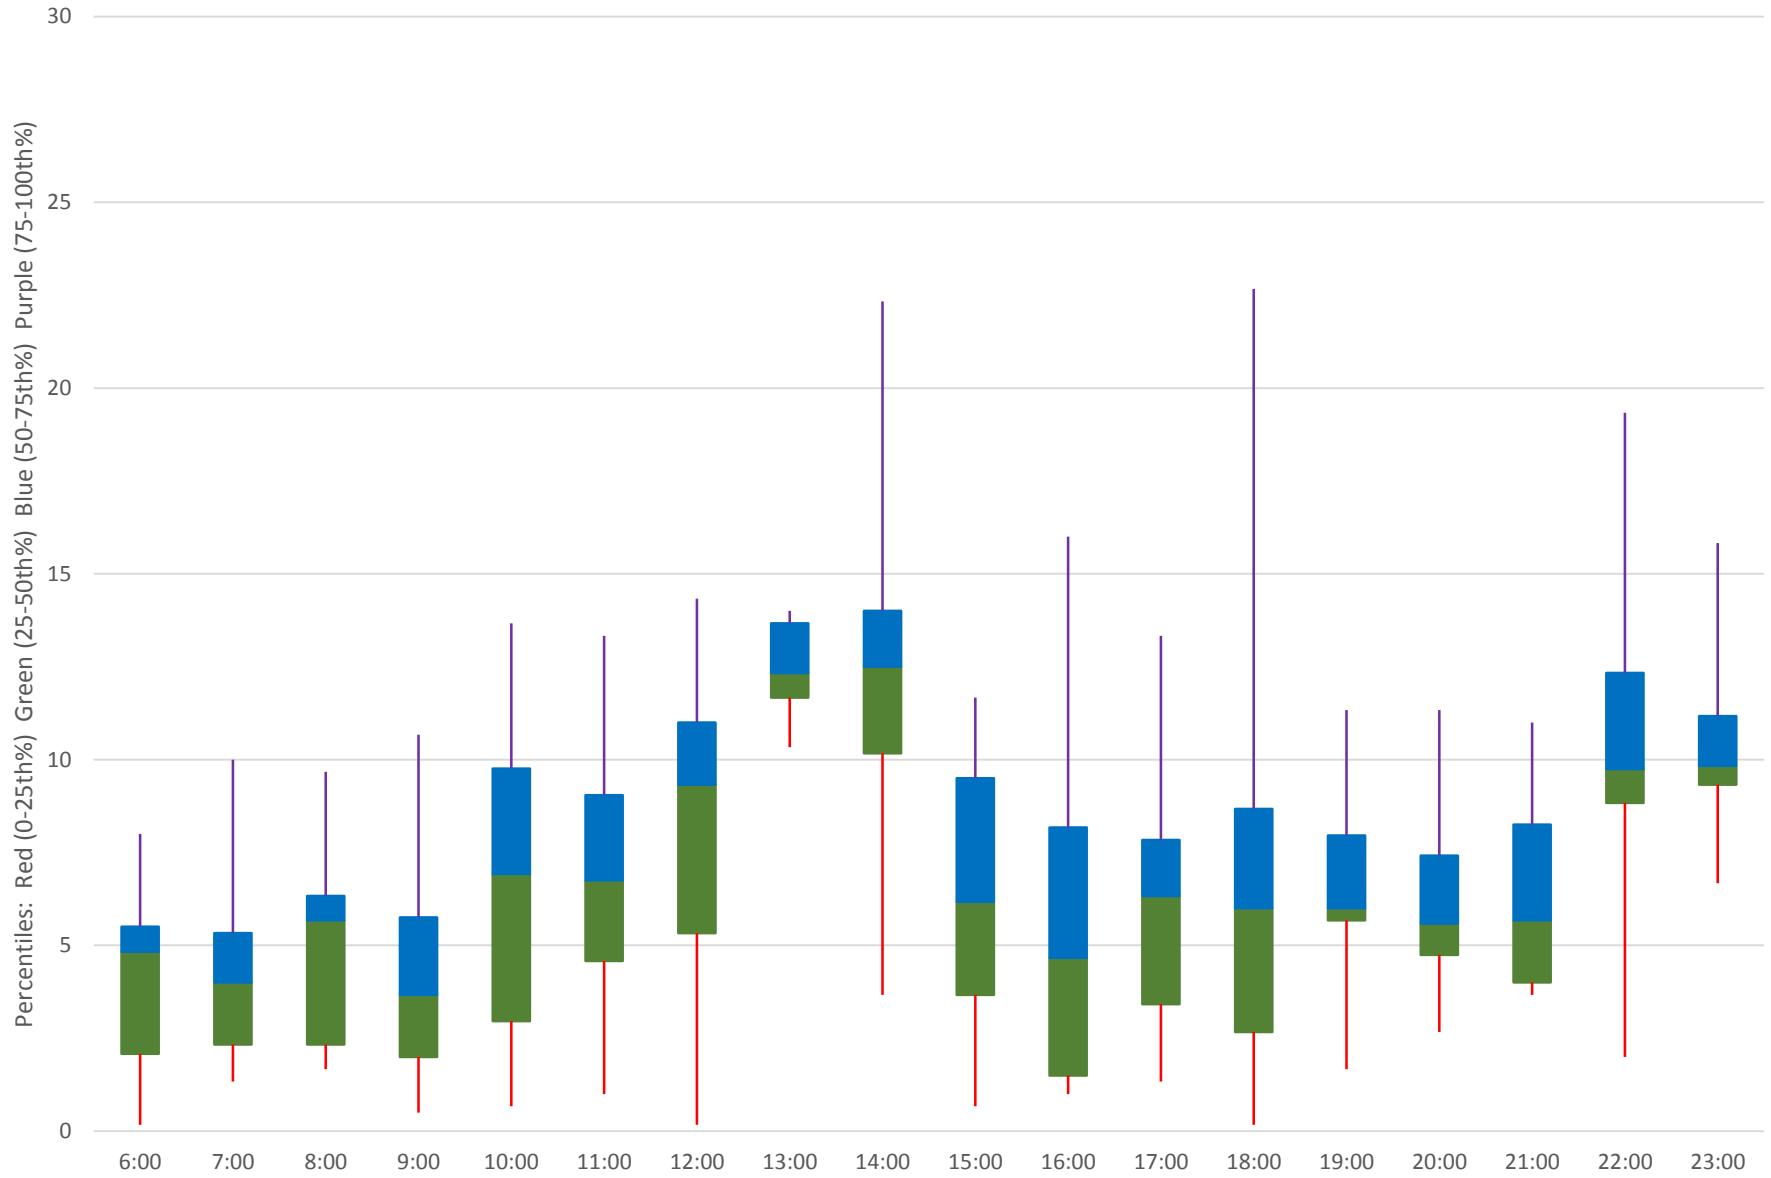

Quartiles Week 4

165 Weston Road North Headways at Finch Ave Southbound June 2020

165 Weston Road North Headways at Finch Ave Southbound June 2020 Quartiles Week 5

165 Weston Road North Headways at Finch Ave Southbound June 2020 Saturday Statistics