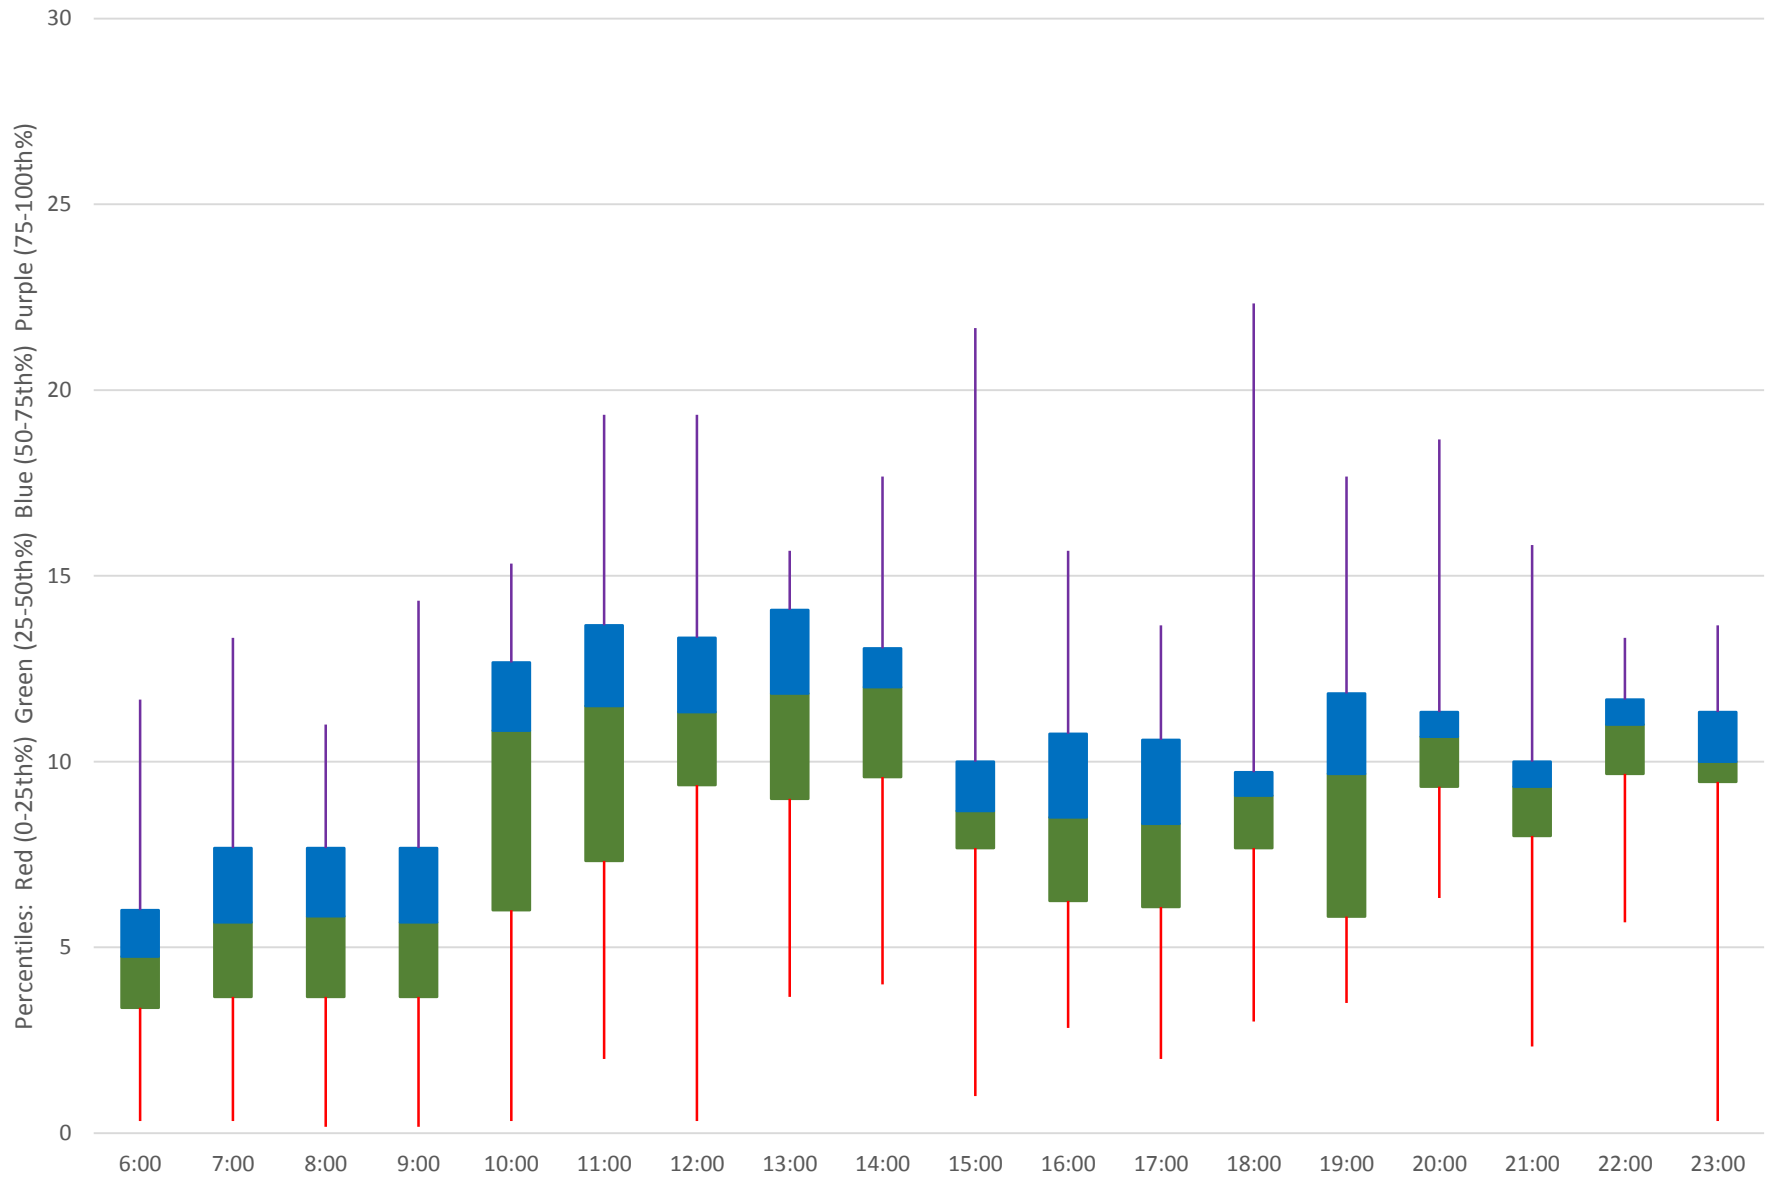

165 Weston Road North Headways at Finch Ave Southbound June 2020 Quartiles Week 2