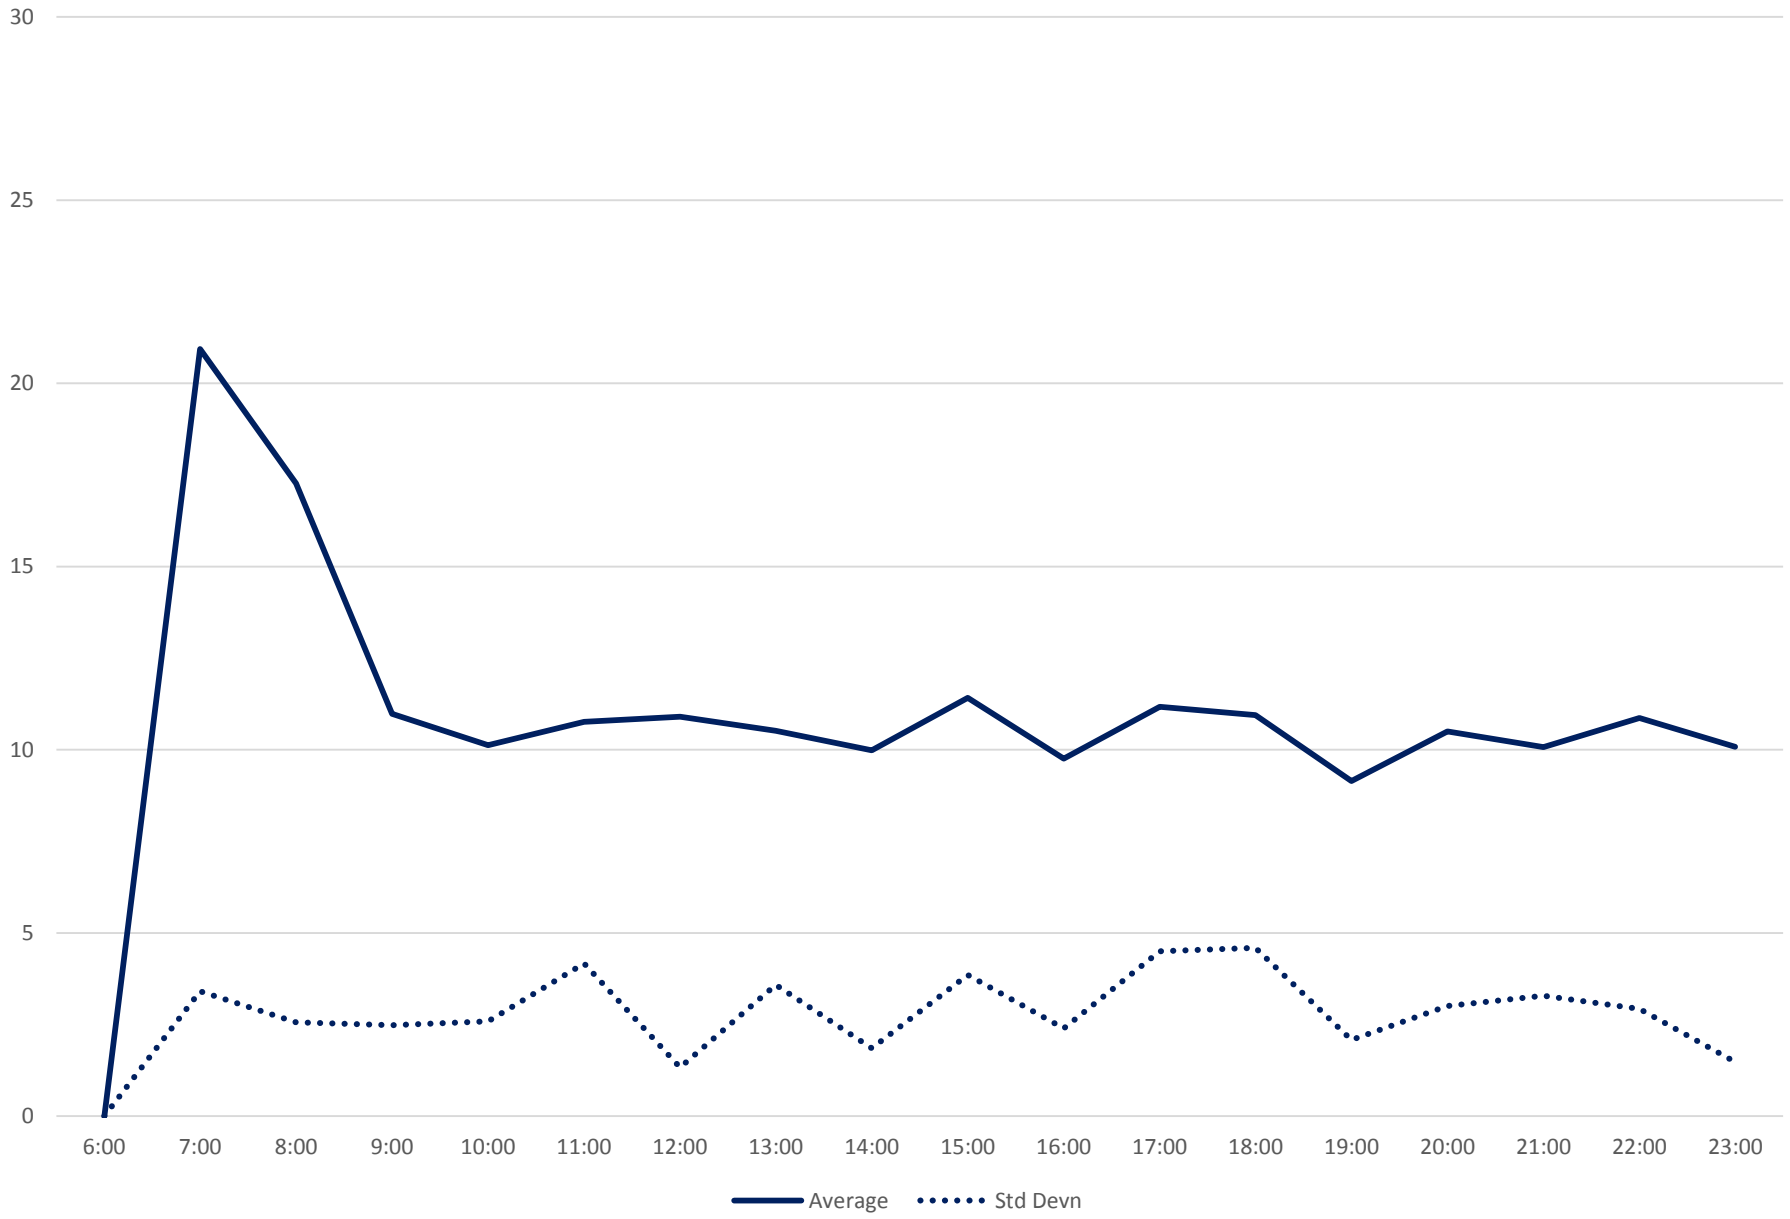

165 Weston Road North Headways at Finch Ave Southbound June 2020

165 Weston Road North Headways at Finch Ave Southbound June 2020

Quartiles Saturdays

165 Weston Road North Headways at Finch Ave Southbound June 2020 Sunday Statistics

165 Weston Road North Headways at Finch Ave Southbound June 2020

165 Weston Road North Headways at Finch Ave Southbound June 2020

Quartiles Sundays/Holidays