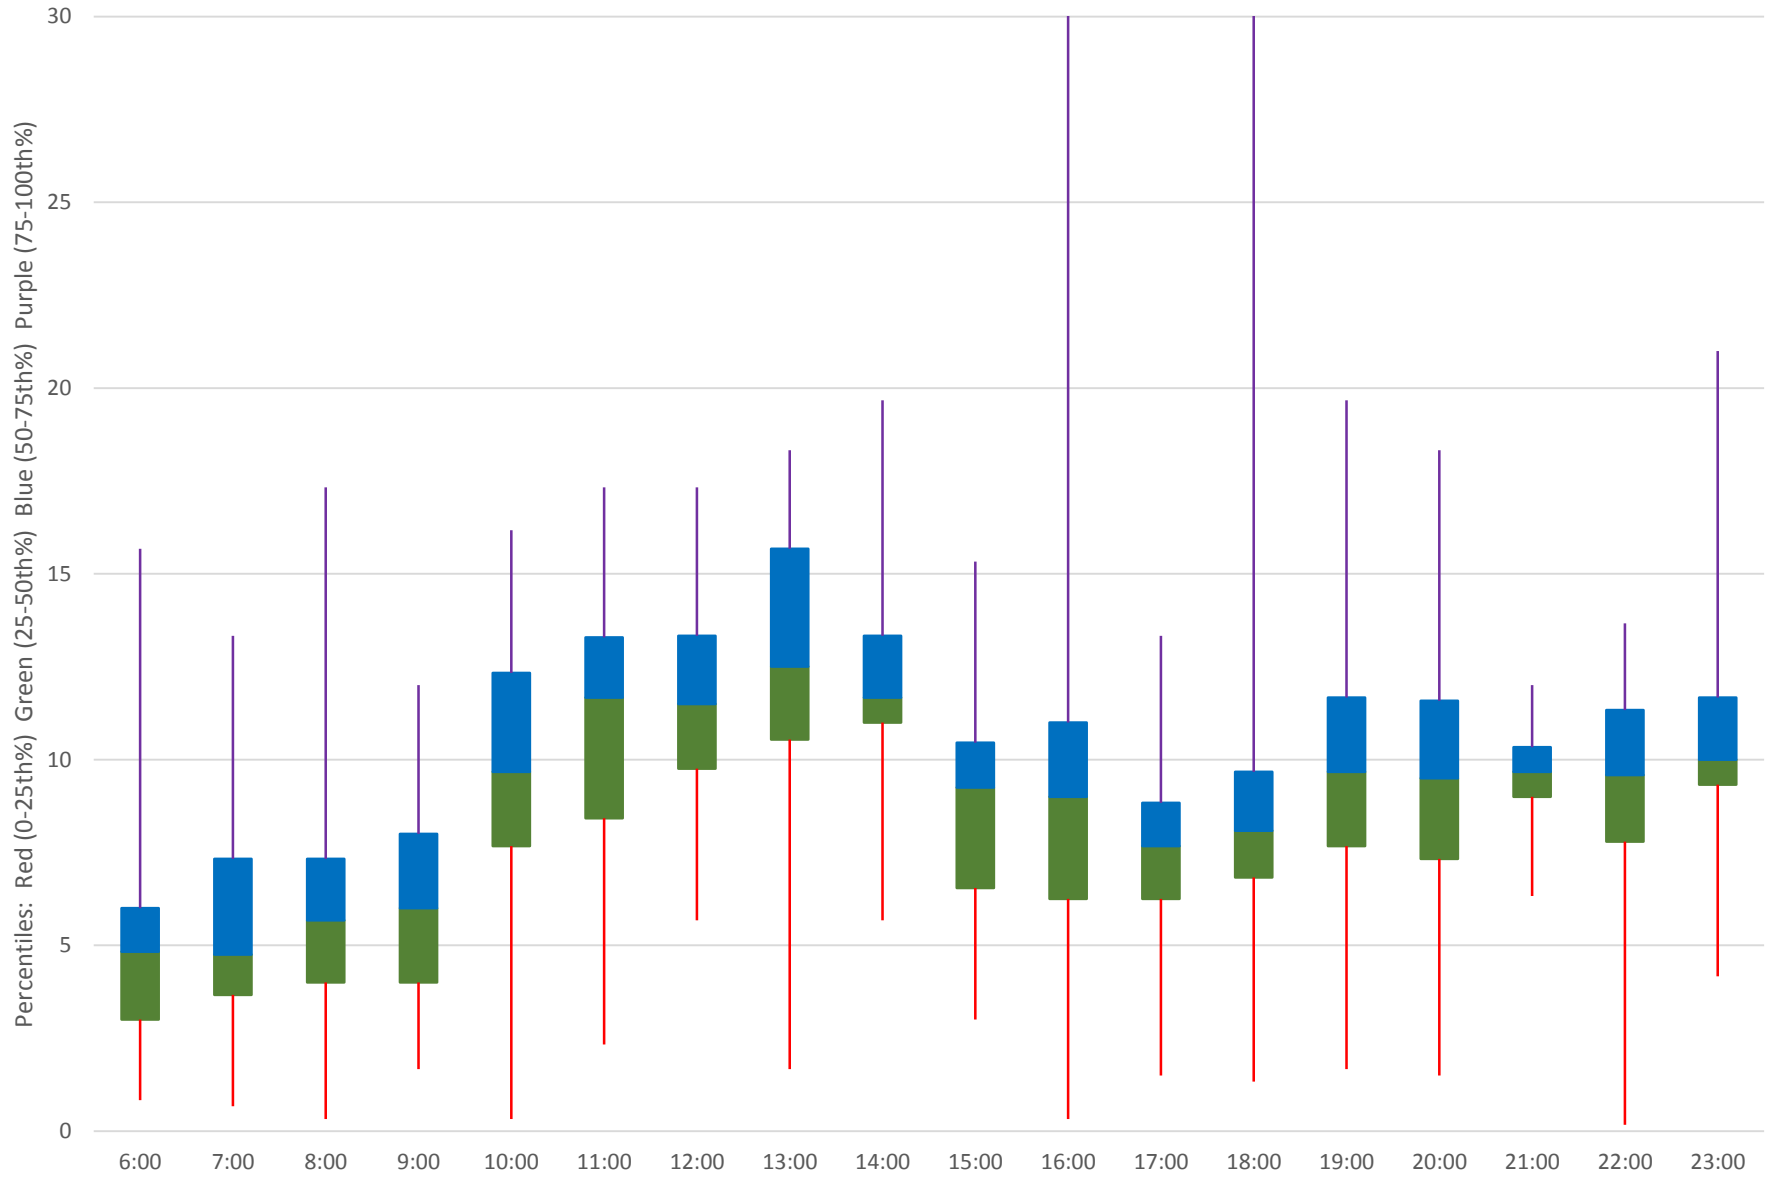

165 Weston Road North Headways at Finch Ave Southbound June 2020

Quartiles Week 3