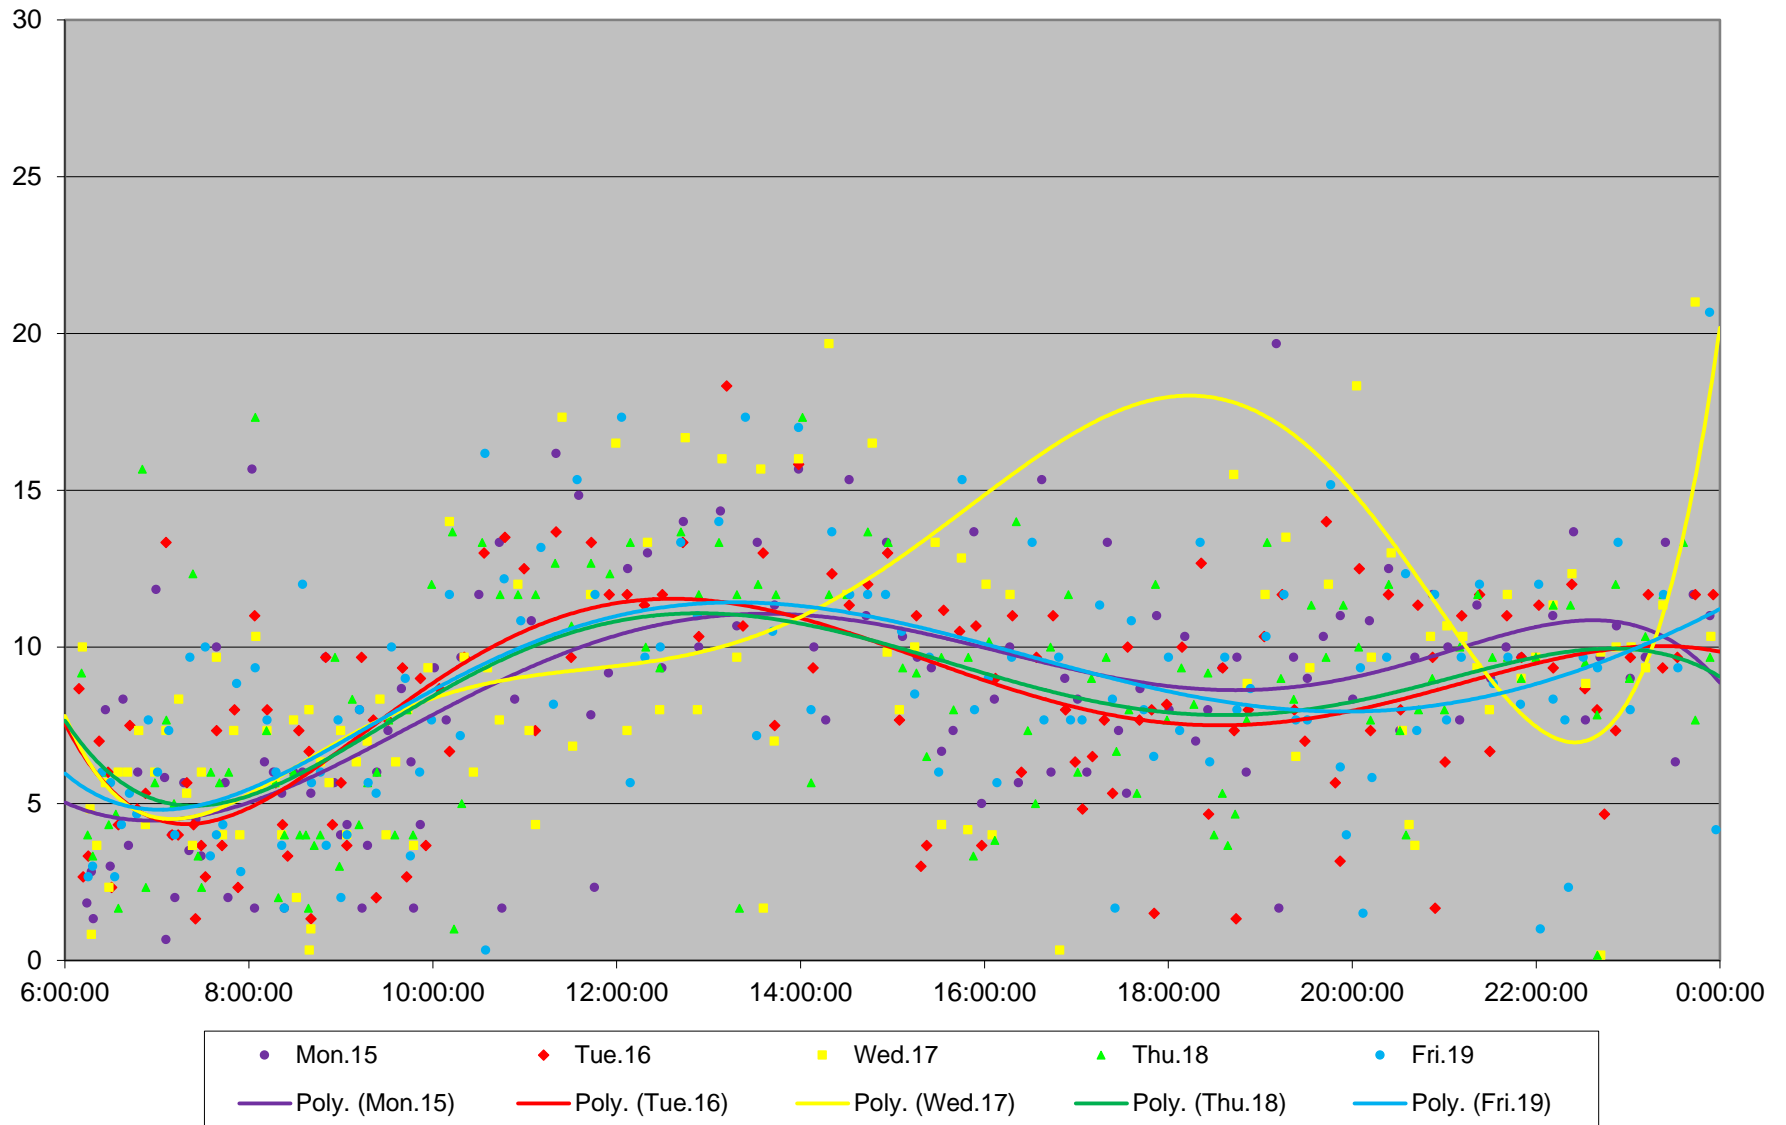

165 Weston Road North Headways at Finch Ave Southbound June 2020