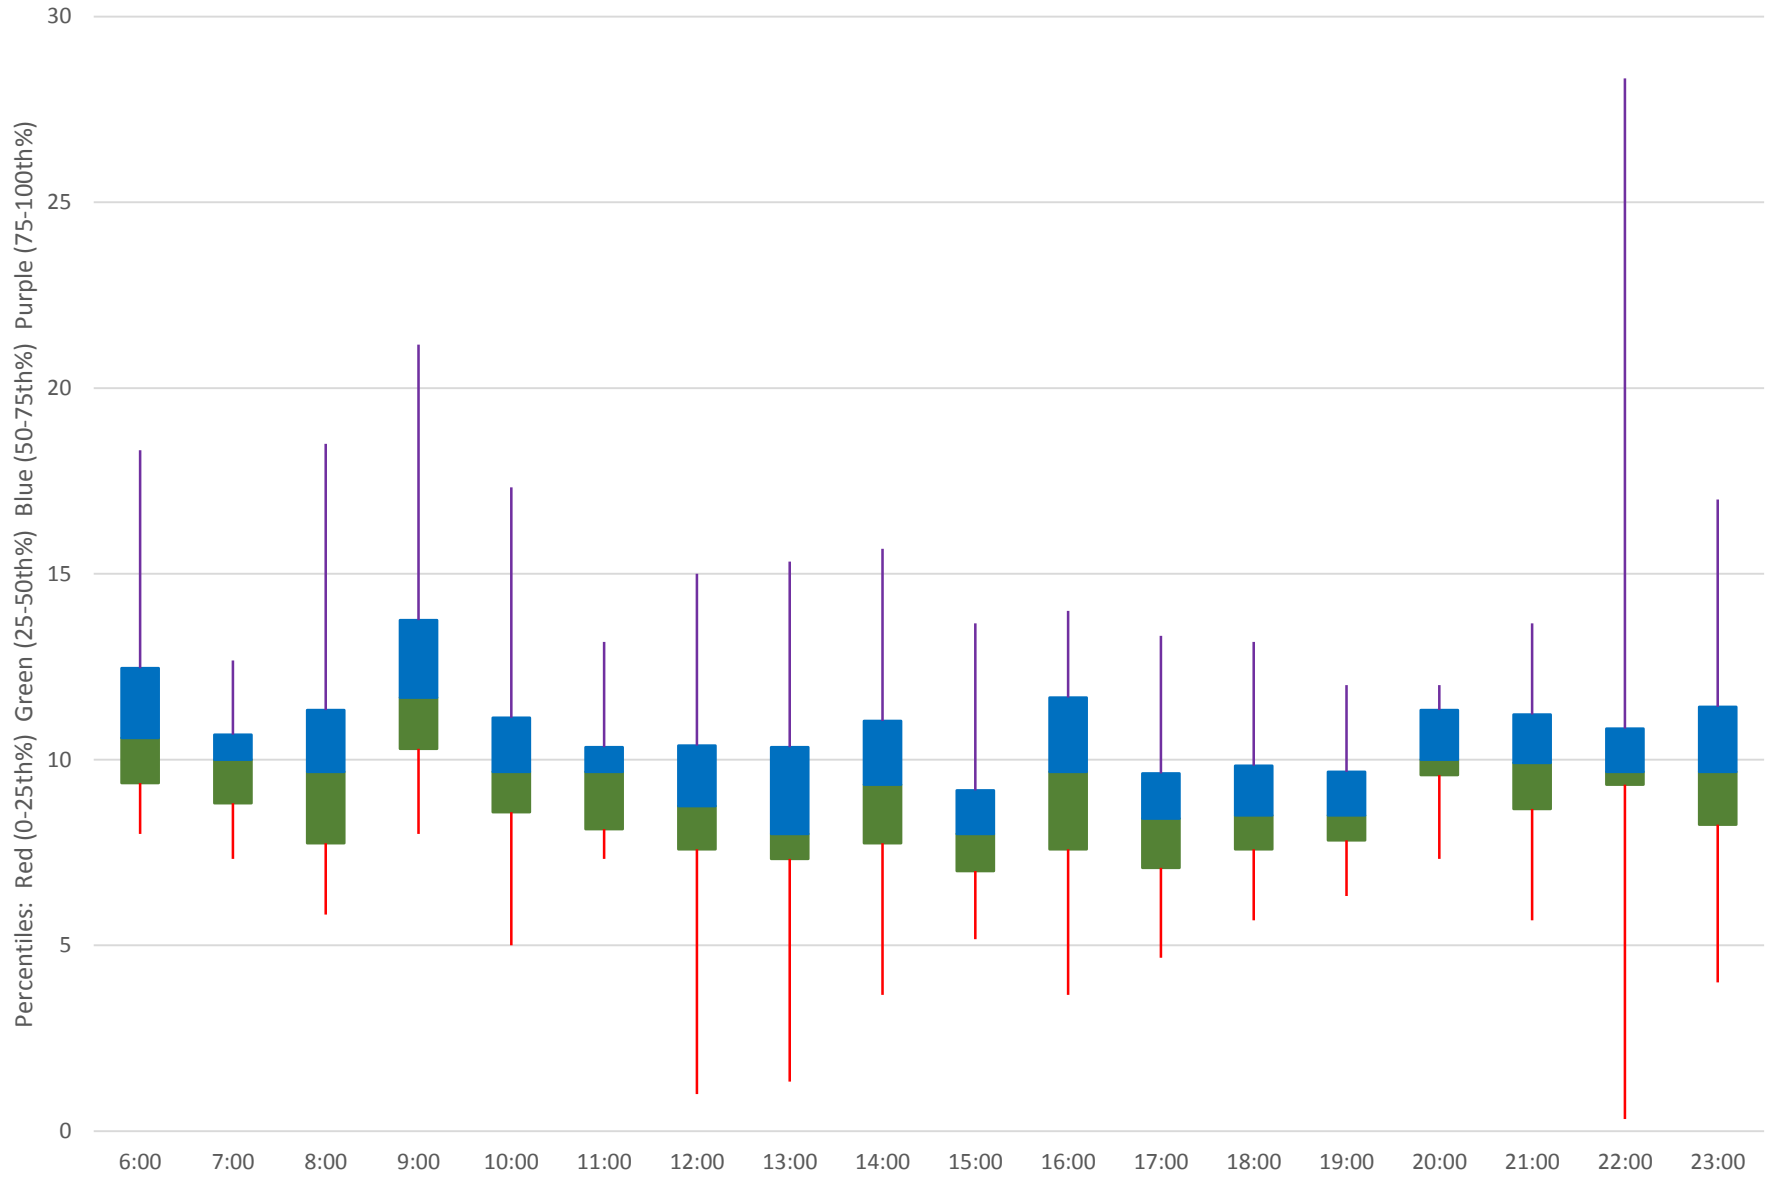

165 Weston Road North Headways at Finch Ave Southbound June 2020

Quartiles Saturdays