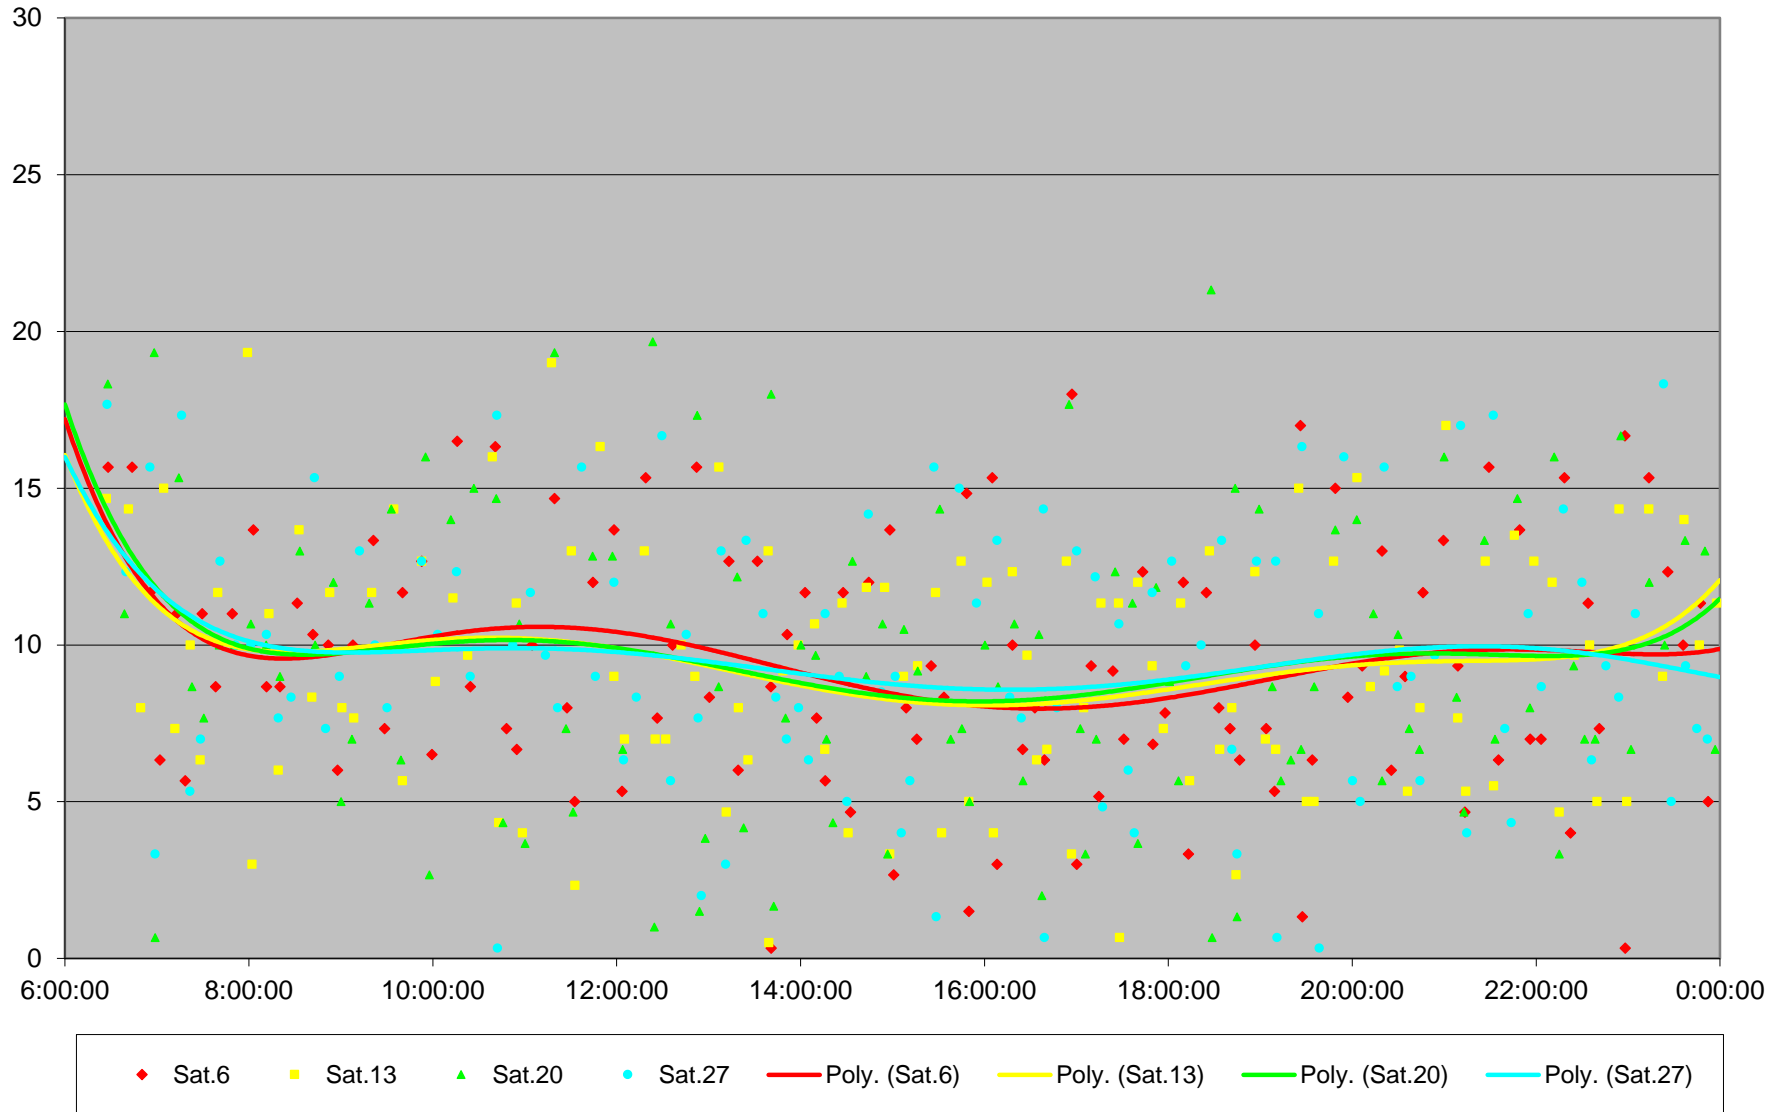

165 Weston Road North Headways at E of Albion Rd Westbound June 2020