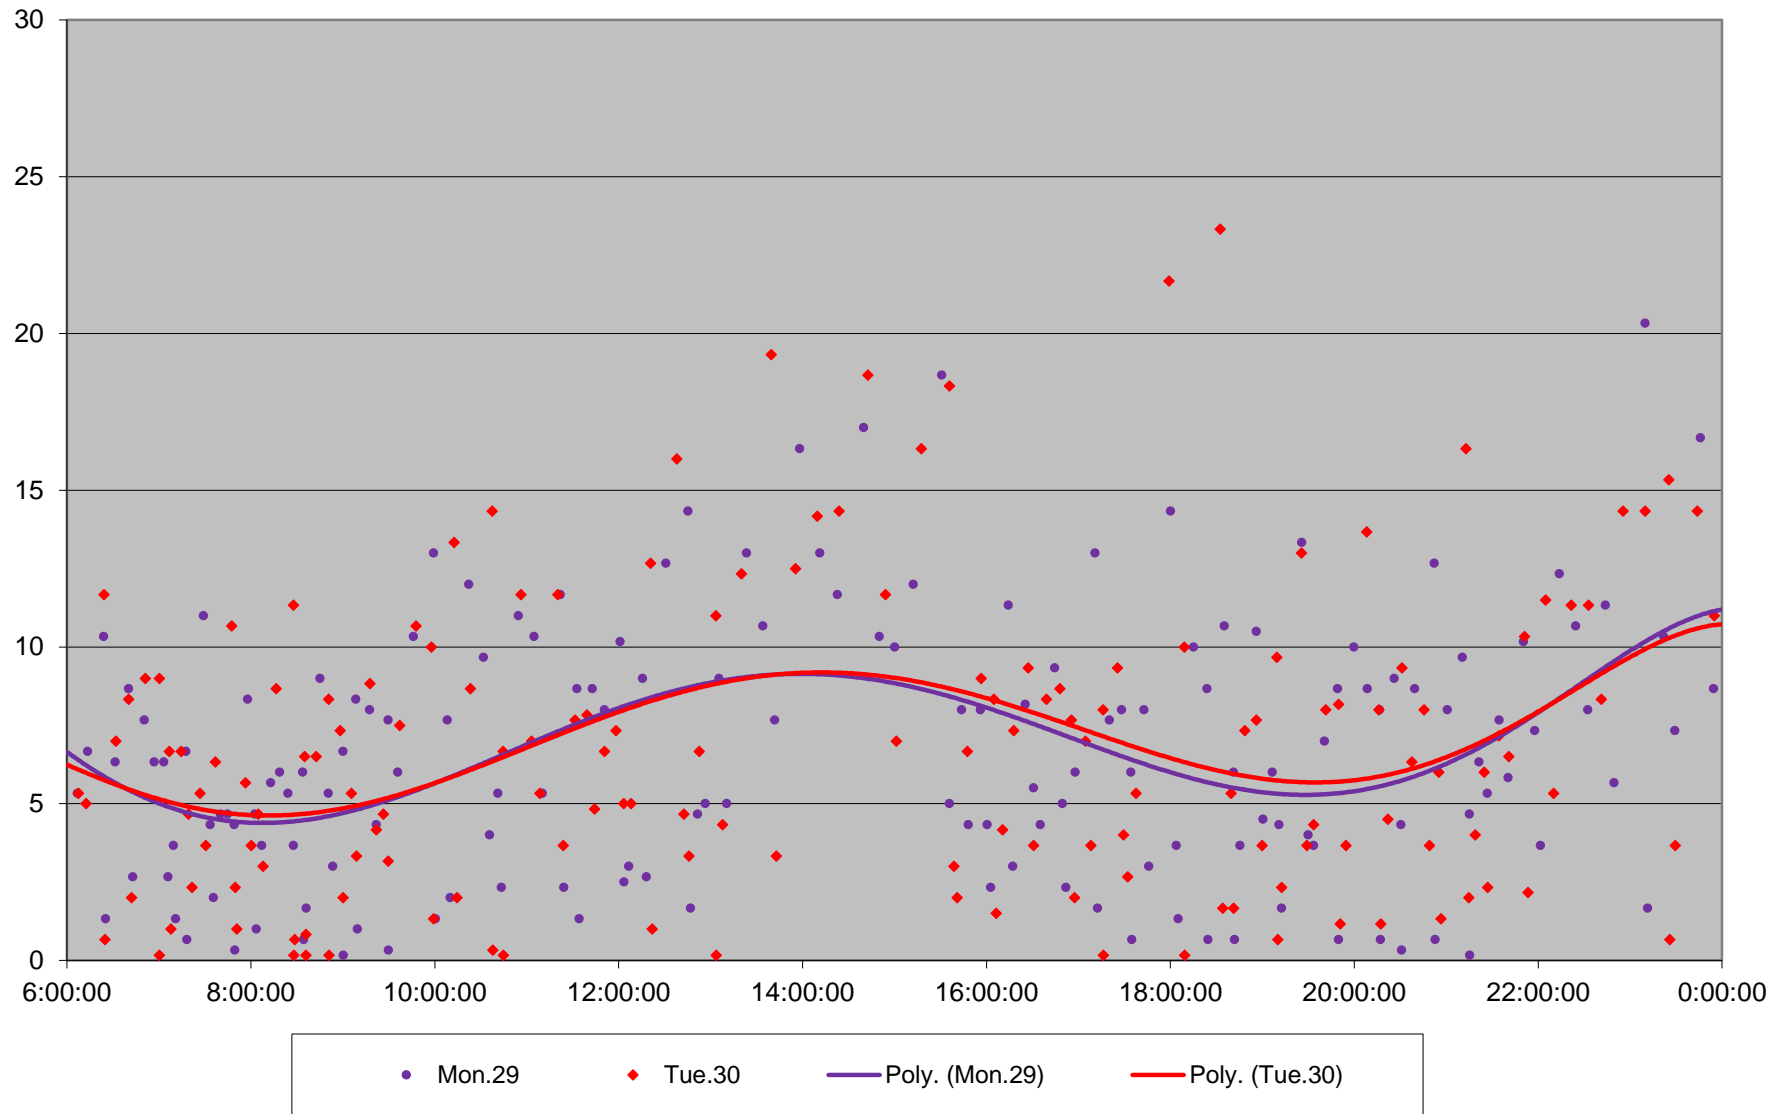

Quartiles Week 3

165 Weston Road North Headways at E of Albion Rd Westbound June 2020

165 Weston Road North Headways at E of Albion Rd Westbound June 2020

Quartiles Week 4

165 Weston Road North Headways at E of Albion Rd Westbound June 2020