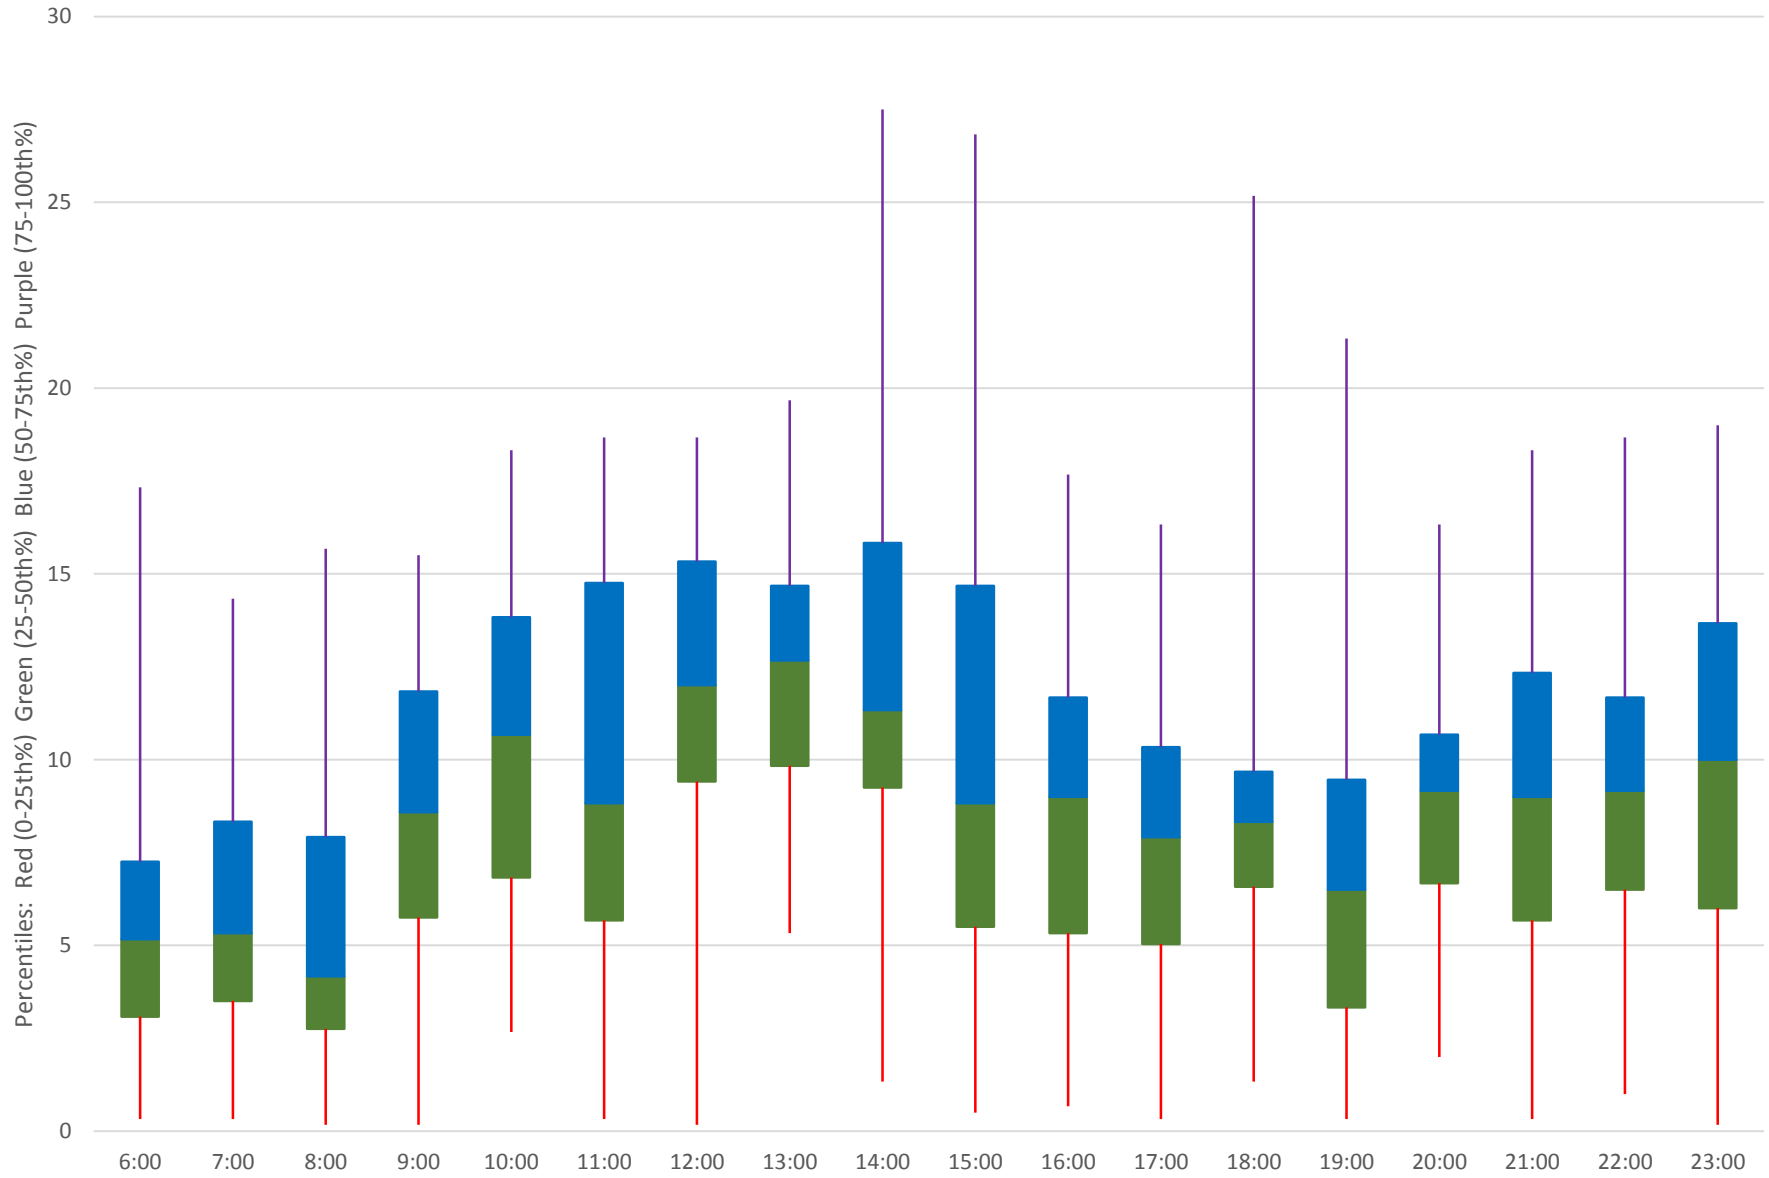

165 Weston Road North Headways at E of Albion Rd Westbound June 2020

Quartiles Week 3