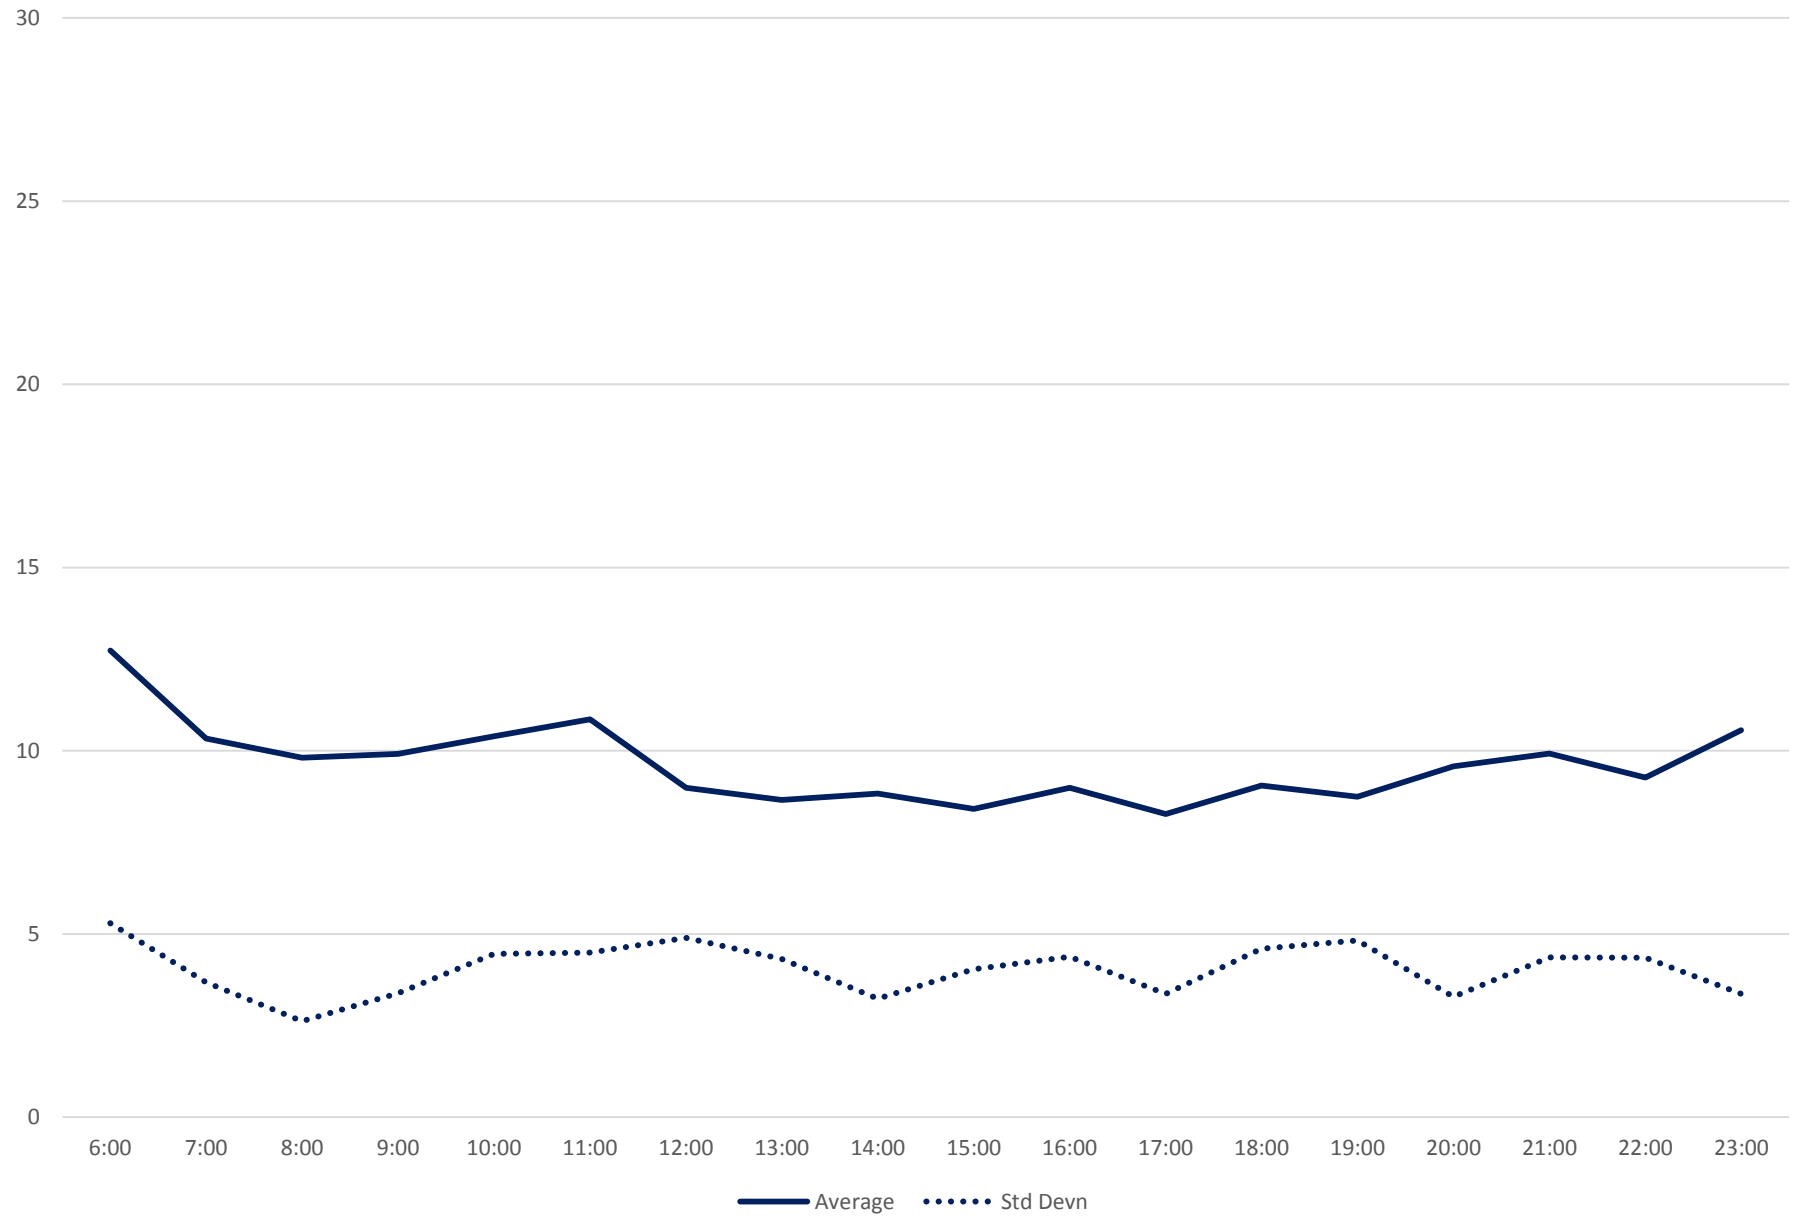

Quartiles Week 3

165 Weston Road North Headways at E of Albion Rd Westbound June 2020

165 Weston Road North Headways at E of Albion Rd Westbound June 2020

Quartiles Week 4

165 Weston Road North Headways at E of Albion Rd Westbound June 2020

165 Weston Road North Headways at E of Albion Rd Westbound June 2020 Quartiles Week 5

165 Weston Road North Headways at E of Albion Rd Westbound June 2020 Saturday Statistics

165 Weston Road North Headways at E of Albion Rd Westbound June 2020