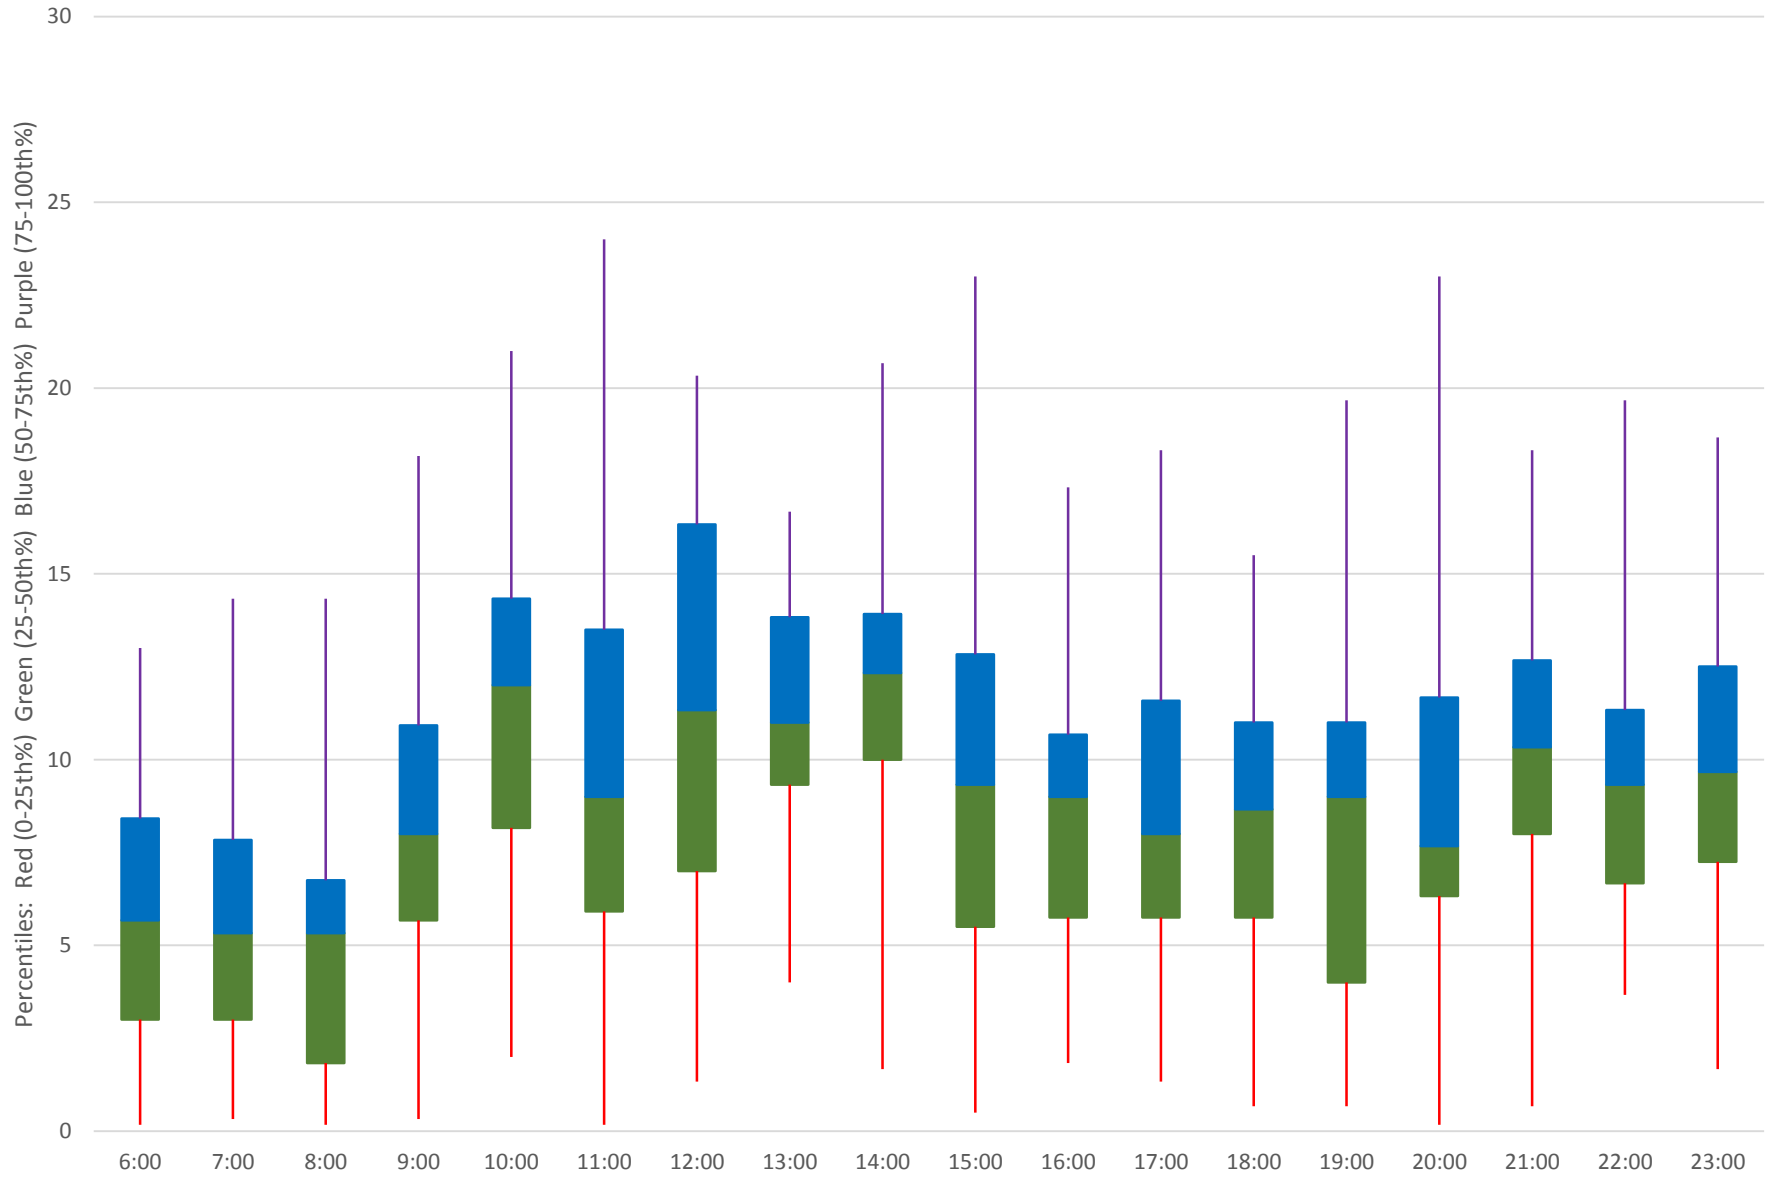

165 Weston Road North Headways at E of Albion Rd Westbound June 2020

Quartiles Week 2