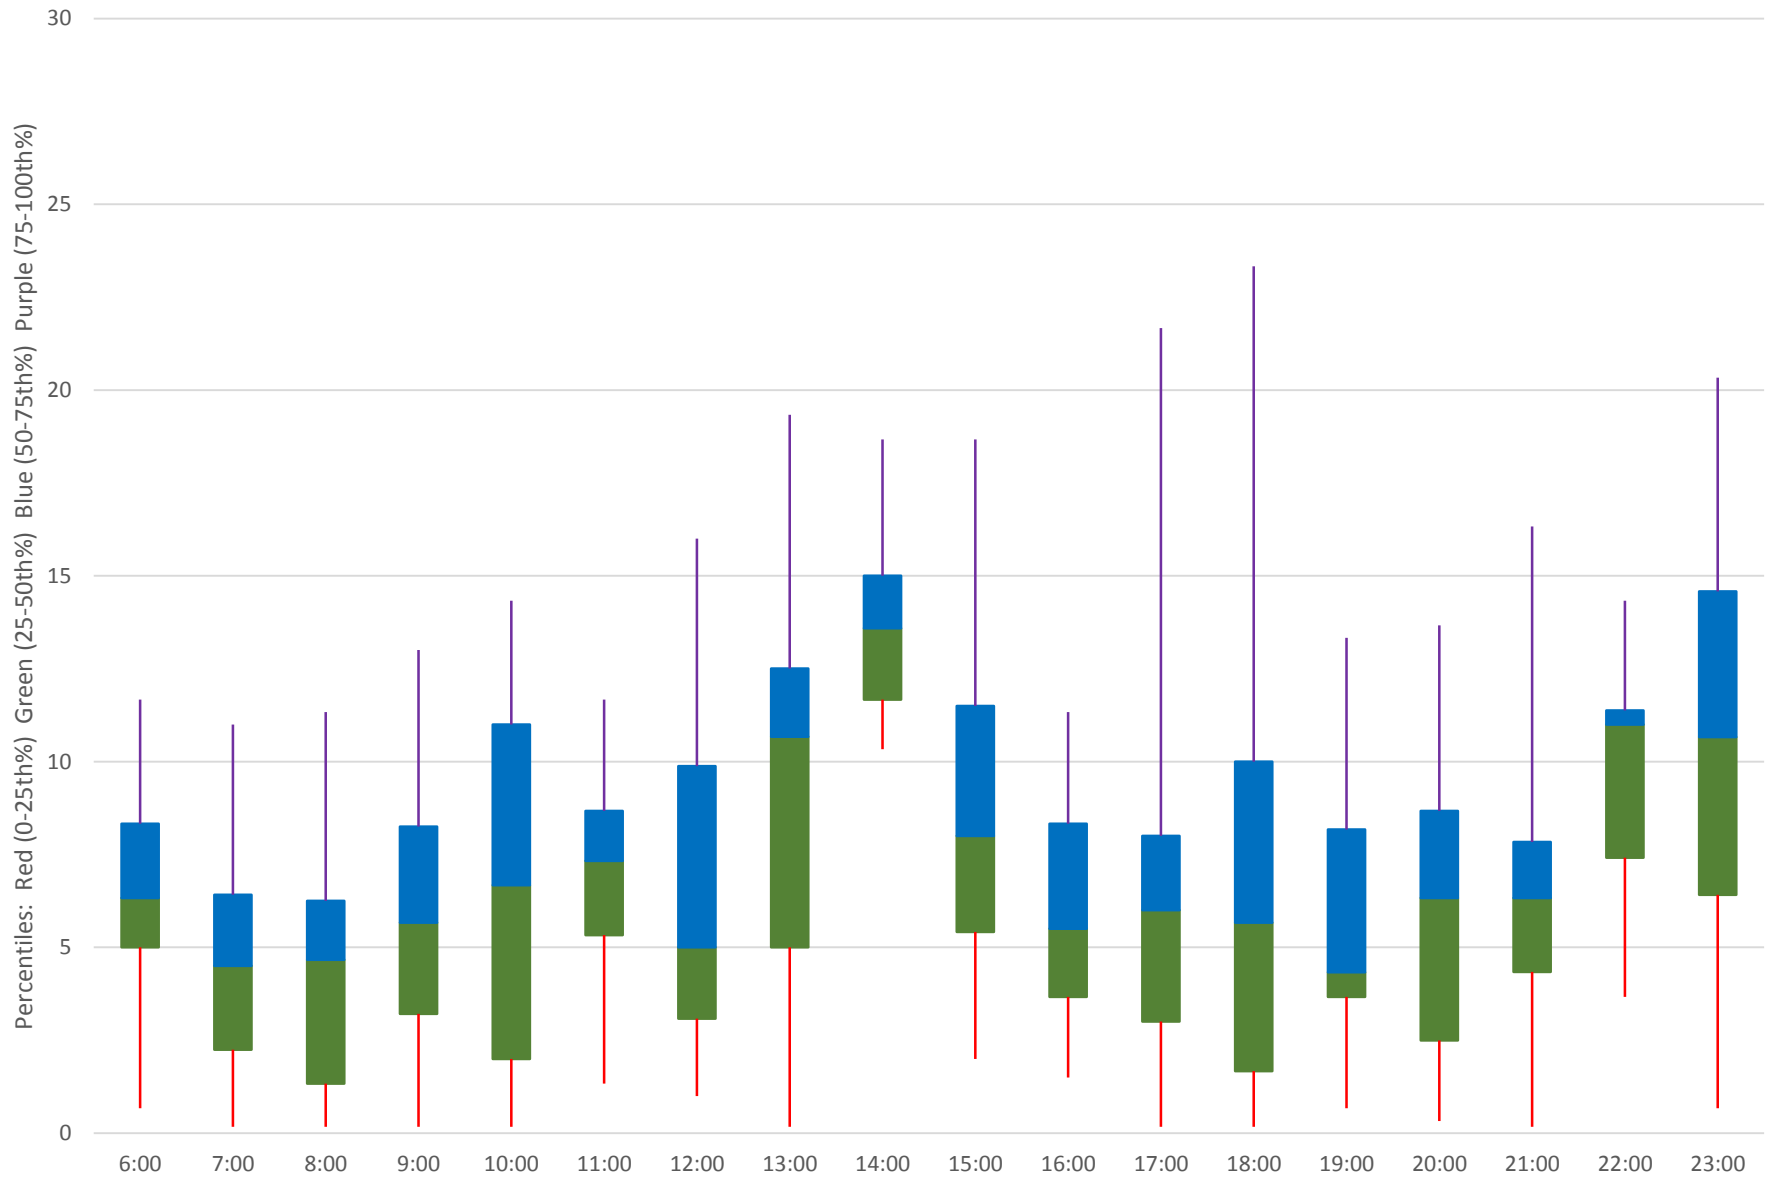

165 Weston Road North Headways at E of Albion Rd Westbound June 2020 Quartiles Week 5