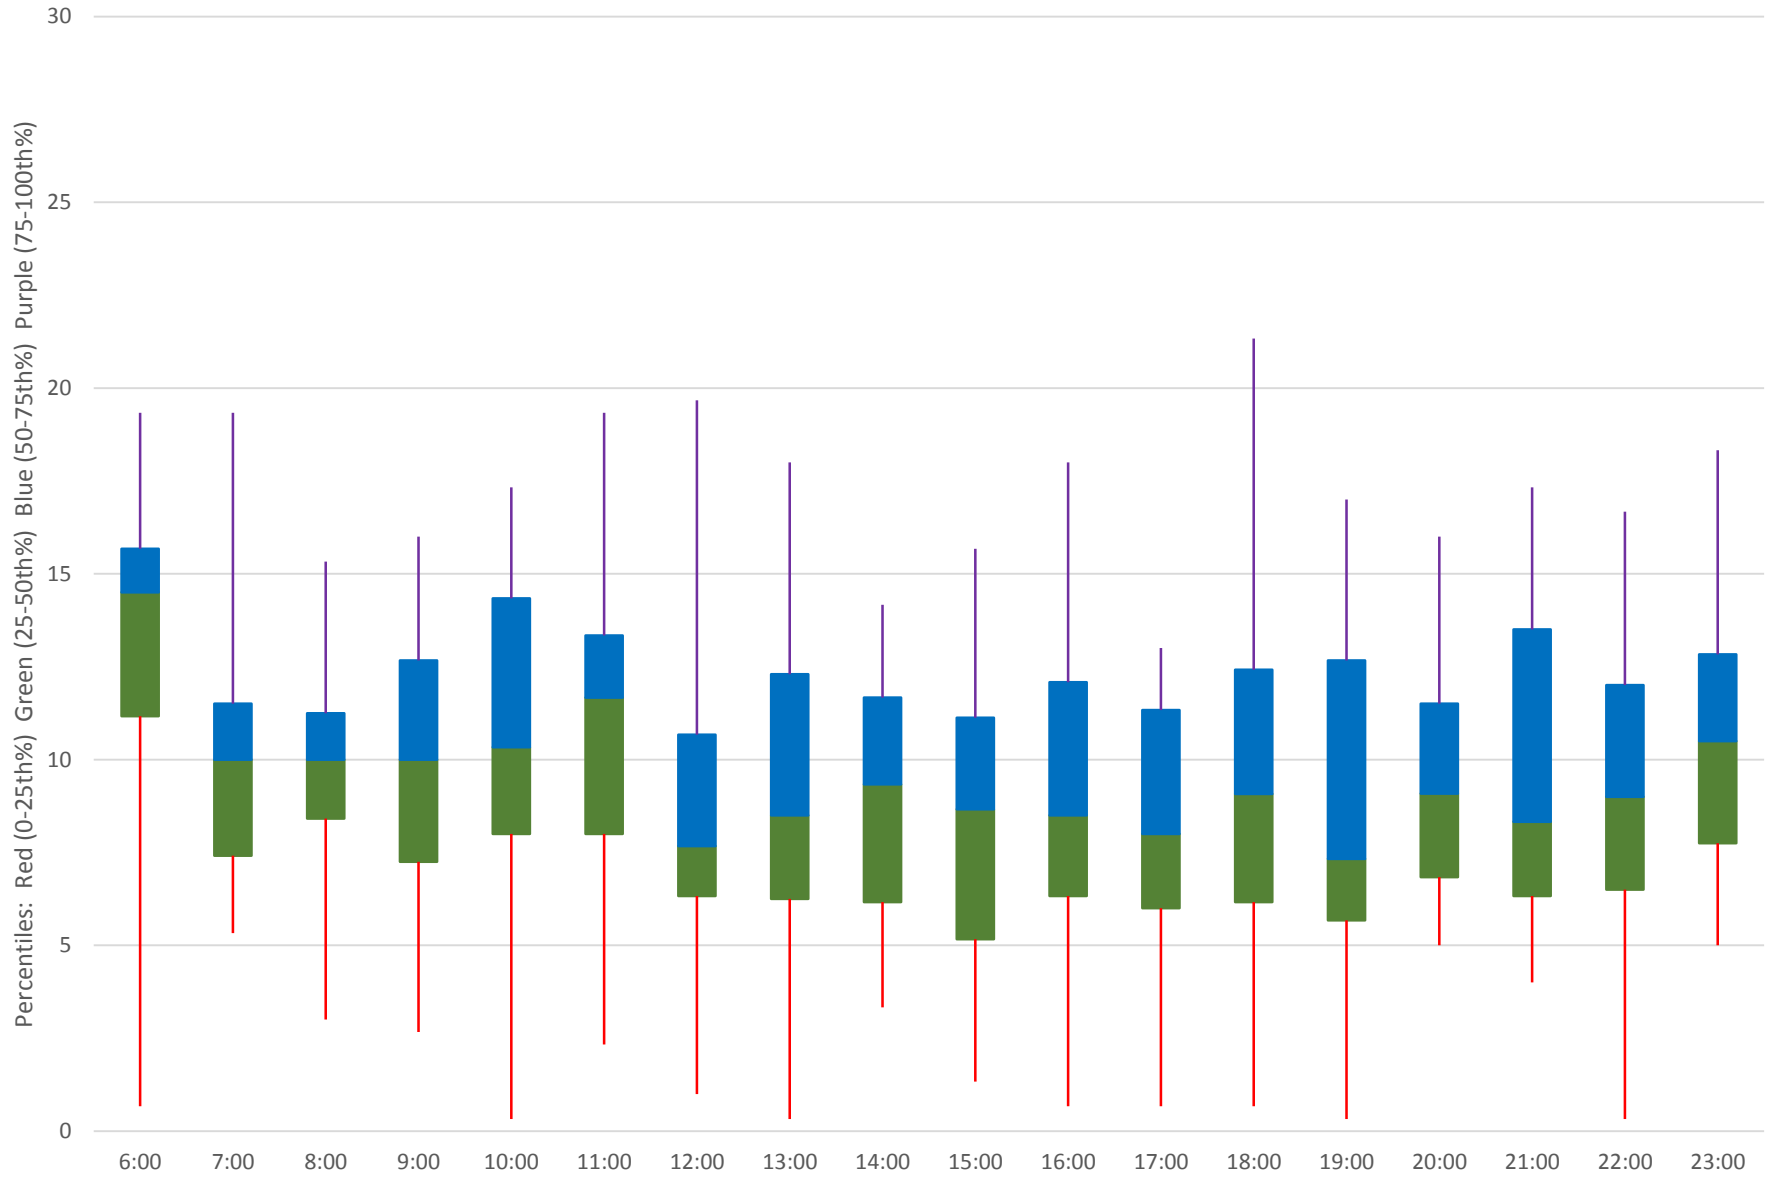

165 Weston Road North Headways at E of Albion Rd Westbound June 2020

Quartiles Saturdays