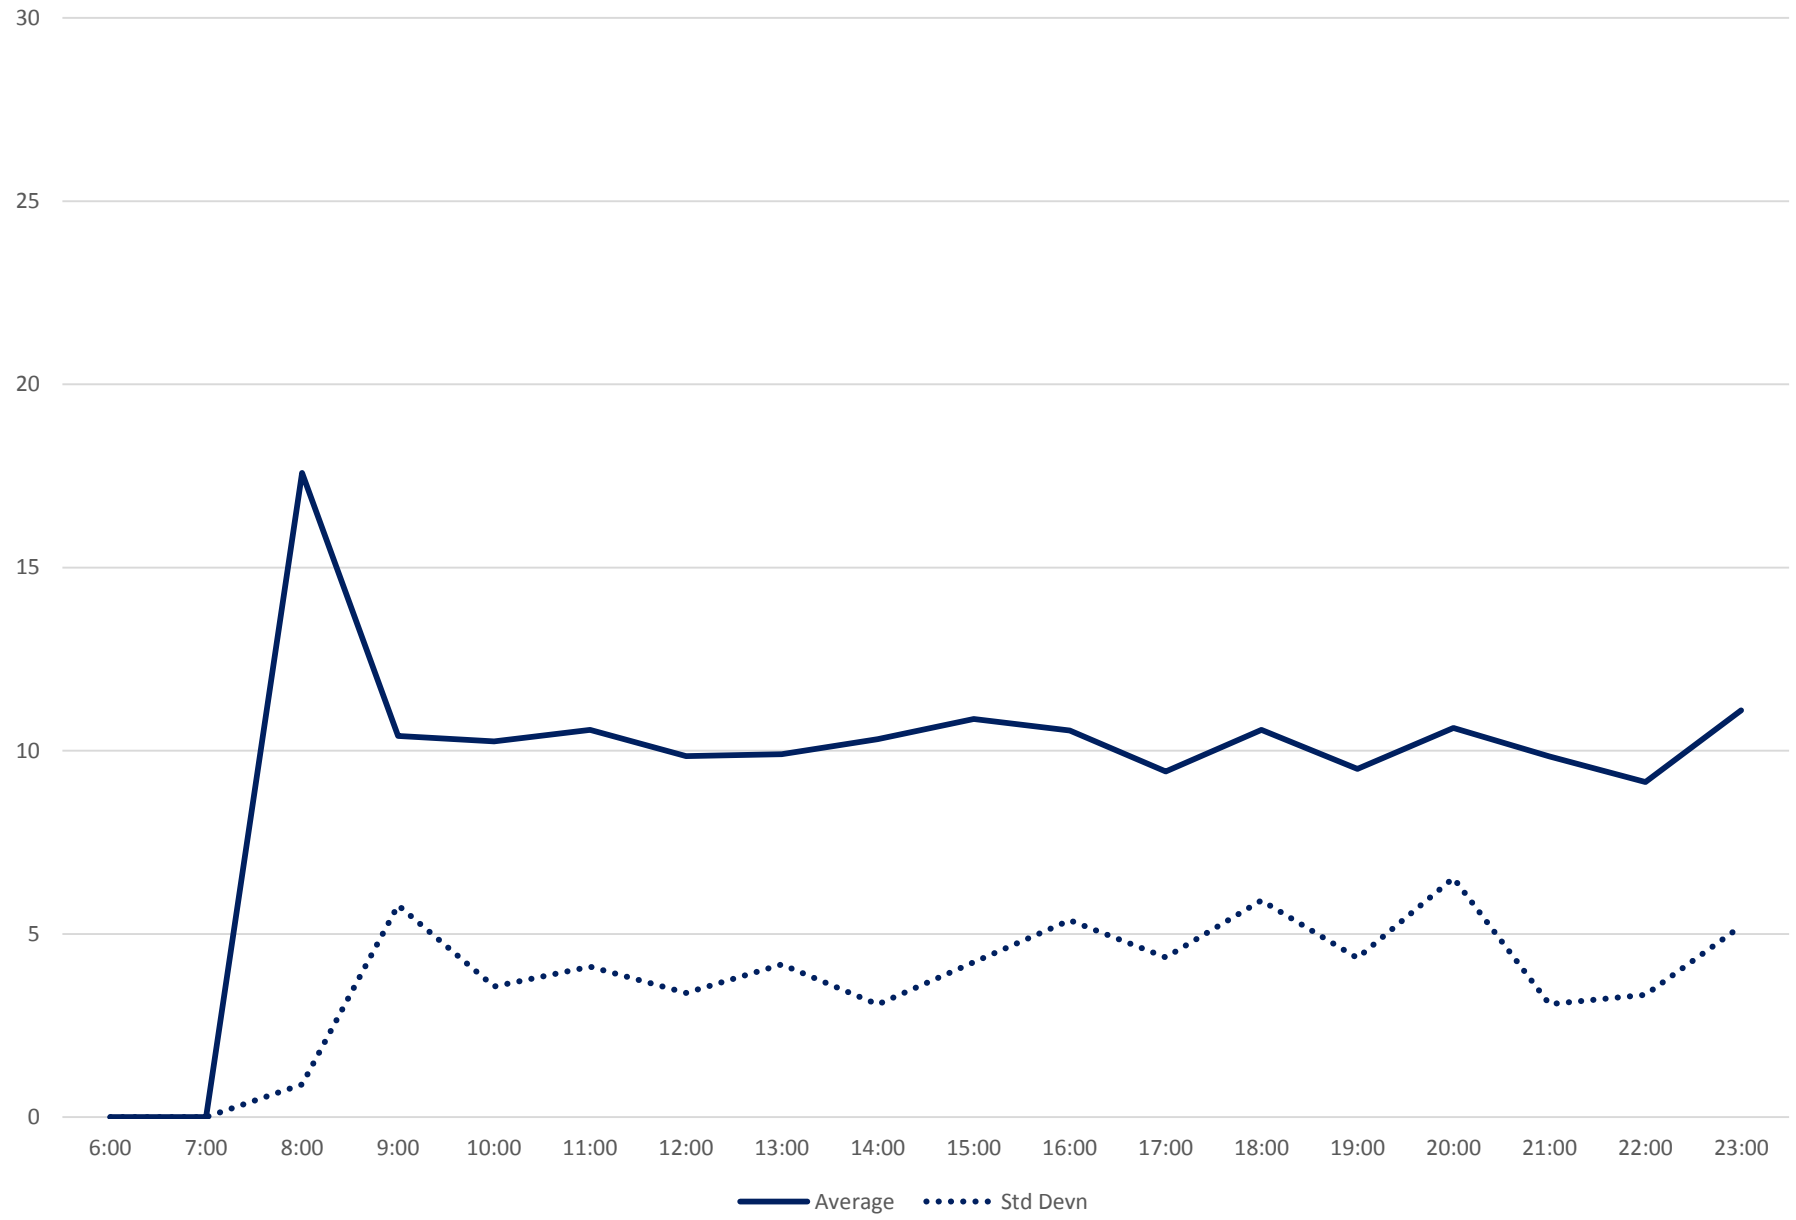

165 Weston Road North Headways at E of Albion Rd Westbound June 2020 Quartiles Week 5

165 Weston Road North Headways at E of Albion Rd Westbound June 2020 Saturday Statistics

165 Weston Road North Headways at E of Albion Rd Westbound June 2020

165 Weston Road North Headways at E of Albion Rd Westbound June 2020

Quartiles Saturdays

165 Weston Road North Headways at E of Albion Rd Westbound June 2020 Sunday Statistics

165 Weston Road North Headways at E of Albion Rd Westbound June 2020