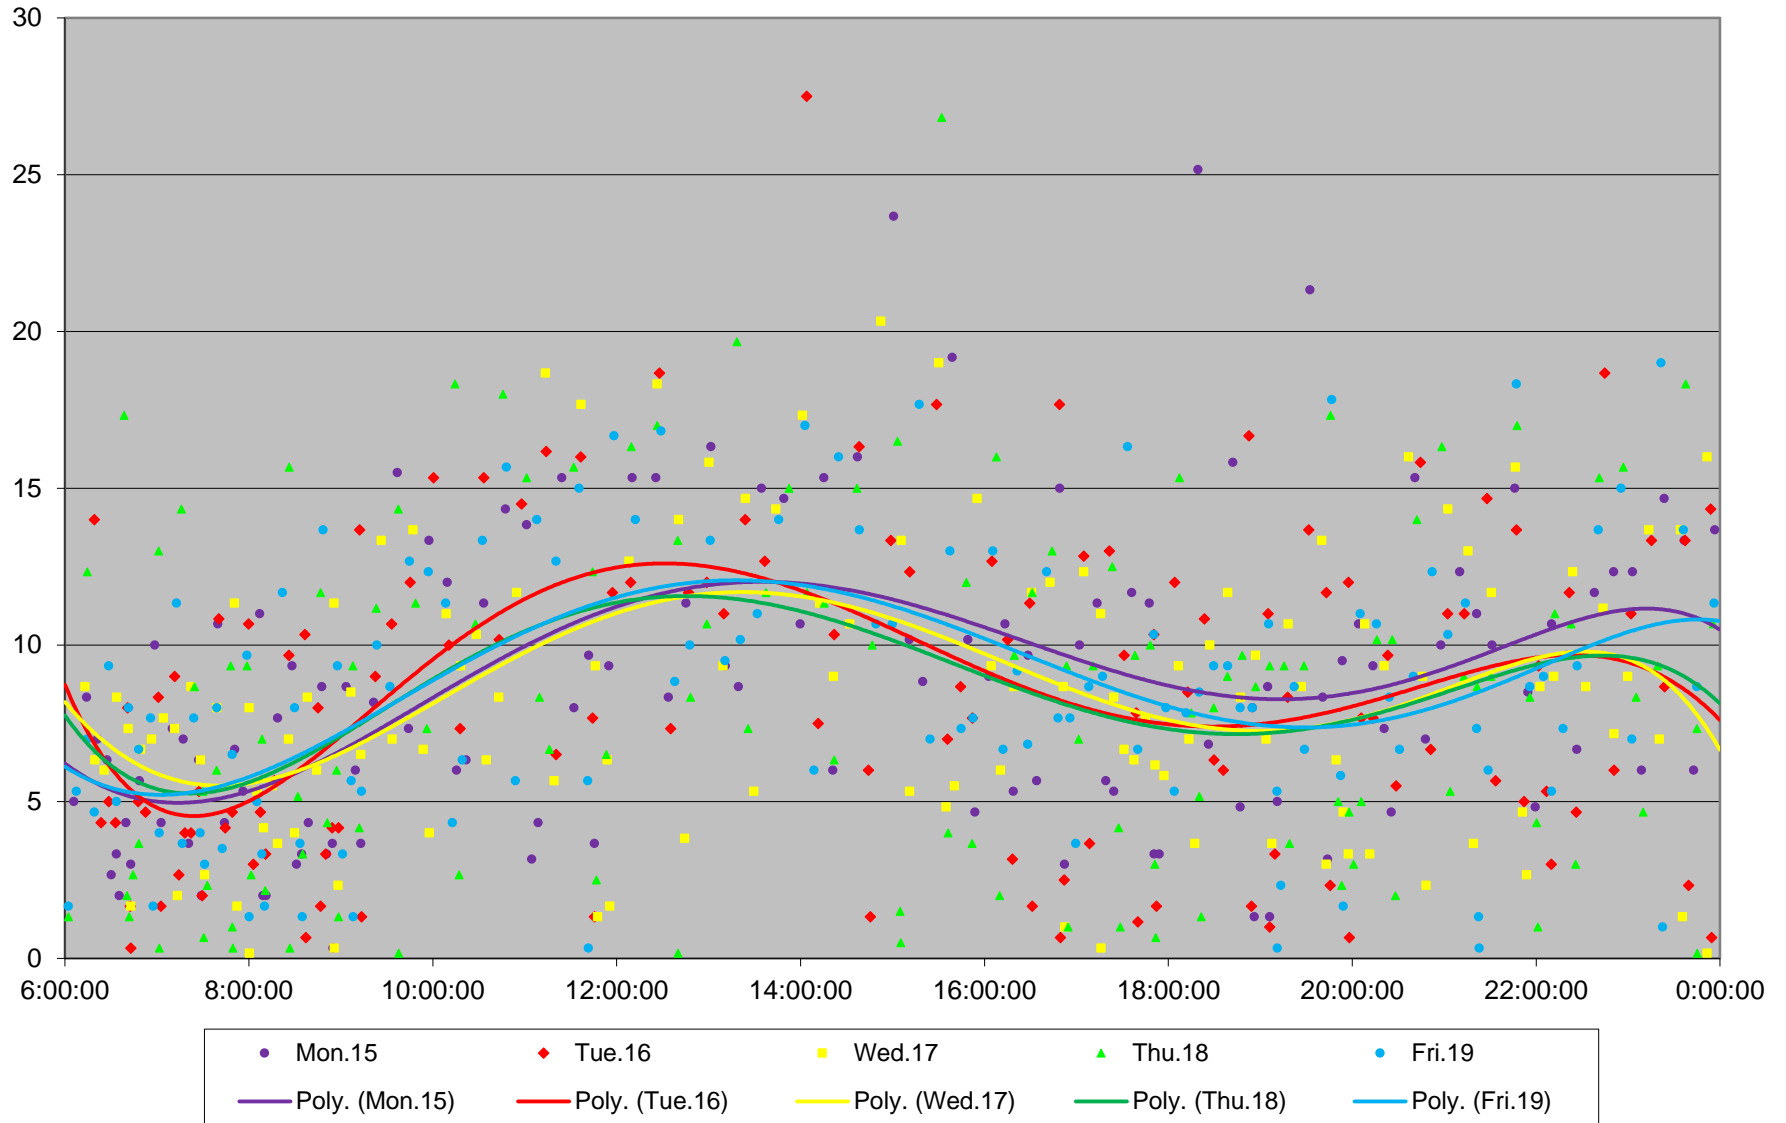

165 Weston Road North Headways at E of Albion Rd Westbound June 2020