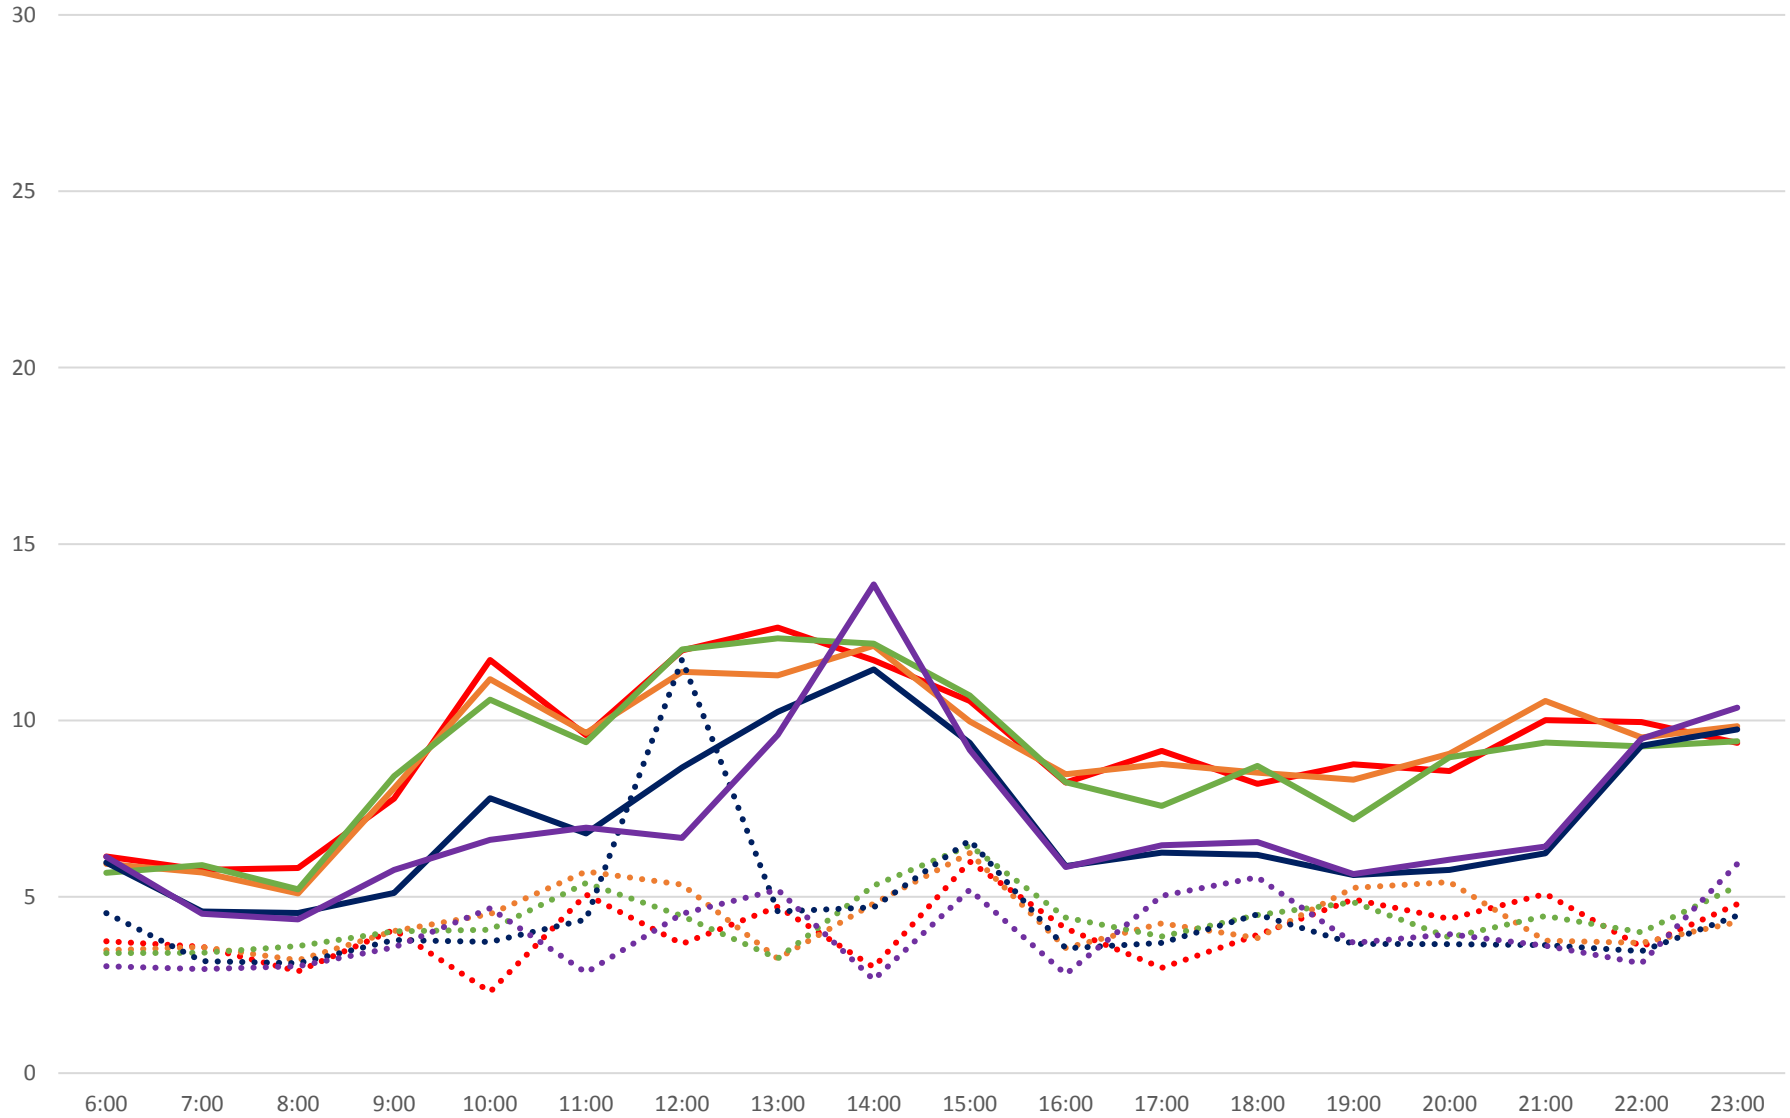

165 Weston Road North Headways at E of Albion Rd Westbound June 2020 Weekday Statistics

— Average Week 1 ···· Std Devn Week 1 — Average Week 2 ···· Std Devn Week 2 — Average Week 3
···· Std Devn Week 3 — Average Week 4 ···· Std Devn Week 4 — Average Week 5 ···· Std Devn Week 5

165 Weston Road North Headways at E of Albion Rd Westbound June 2020

165 Weston Road North Headways at E of Albion Rd Westbound June 2020

Quartiles Week 1

165 Weston Road North Headways at E of Albion Rd Westbound June 2020

165 Weston Road North Headways at E of Albion Rd Westbound June 2020

Quartiles Week 2

165 Weston Road North Headways at E of Albion Rd Westbound June 2020

165 Weston Road North Headways at E of Albion Rd Westbound June 2020