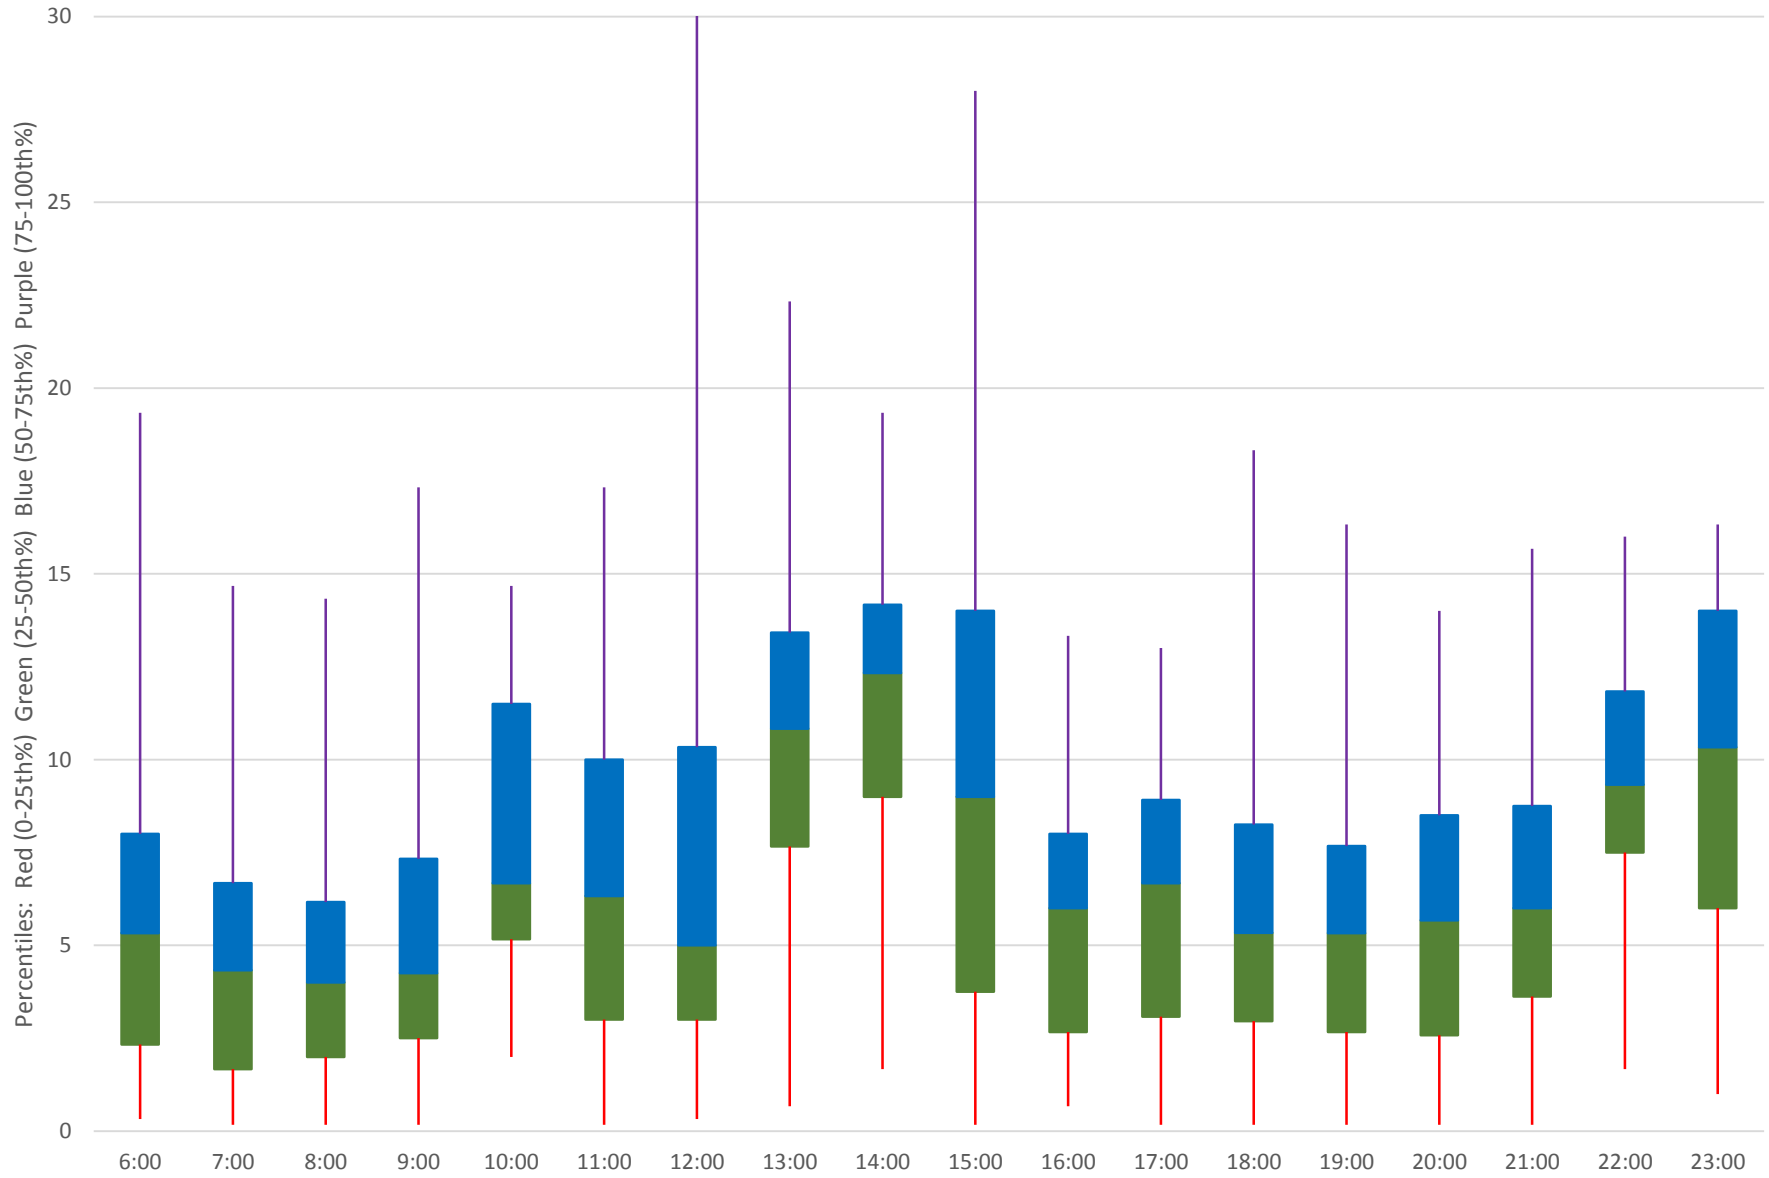

Quartiles Week 3

165 Weston Road North Headways at E of Albion Rd Westbound June 2020

165 Weston Road North Headways at E of Albion Rd Westbound June 2020

Quartiles Week 4

165 Weston Road North Headways at E of Albion Rd Westbound June 2020