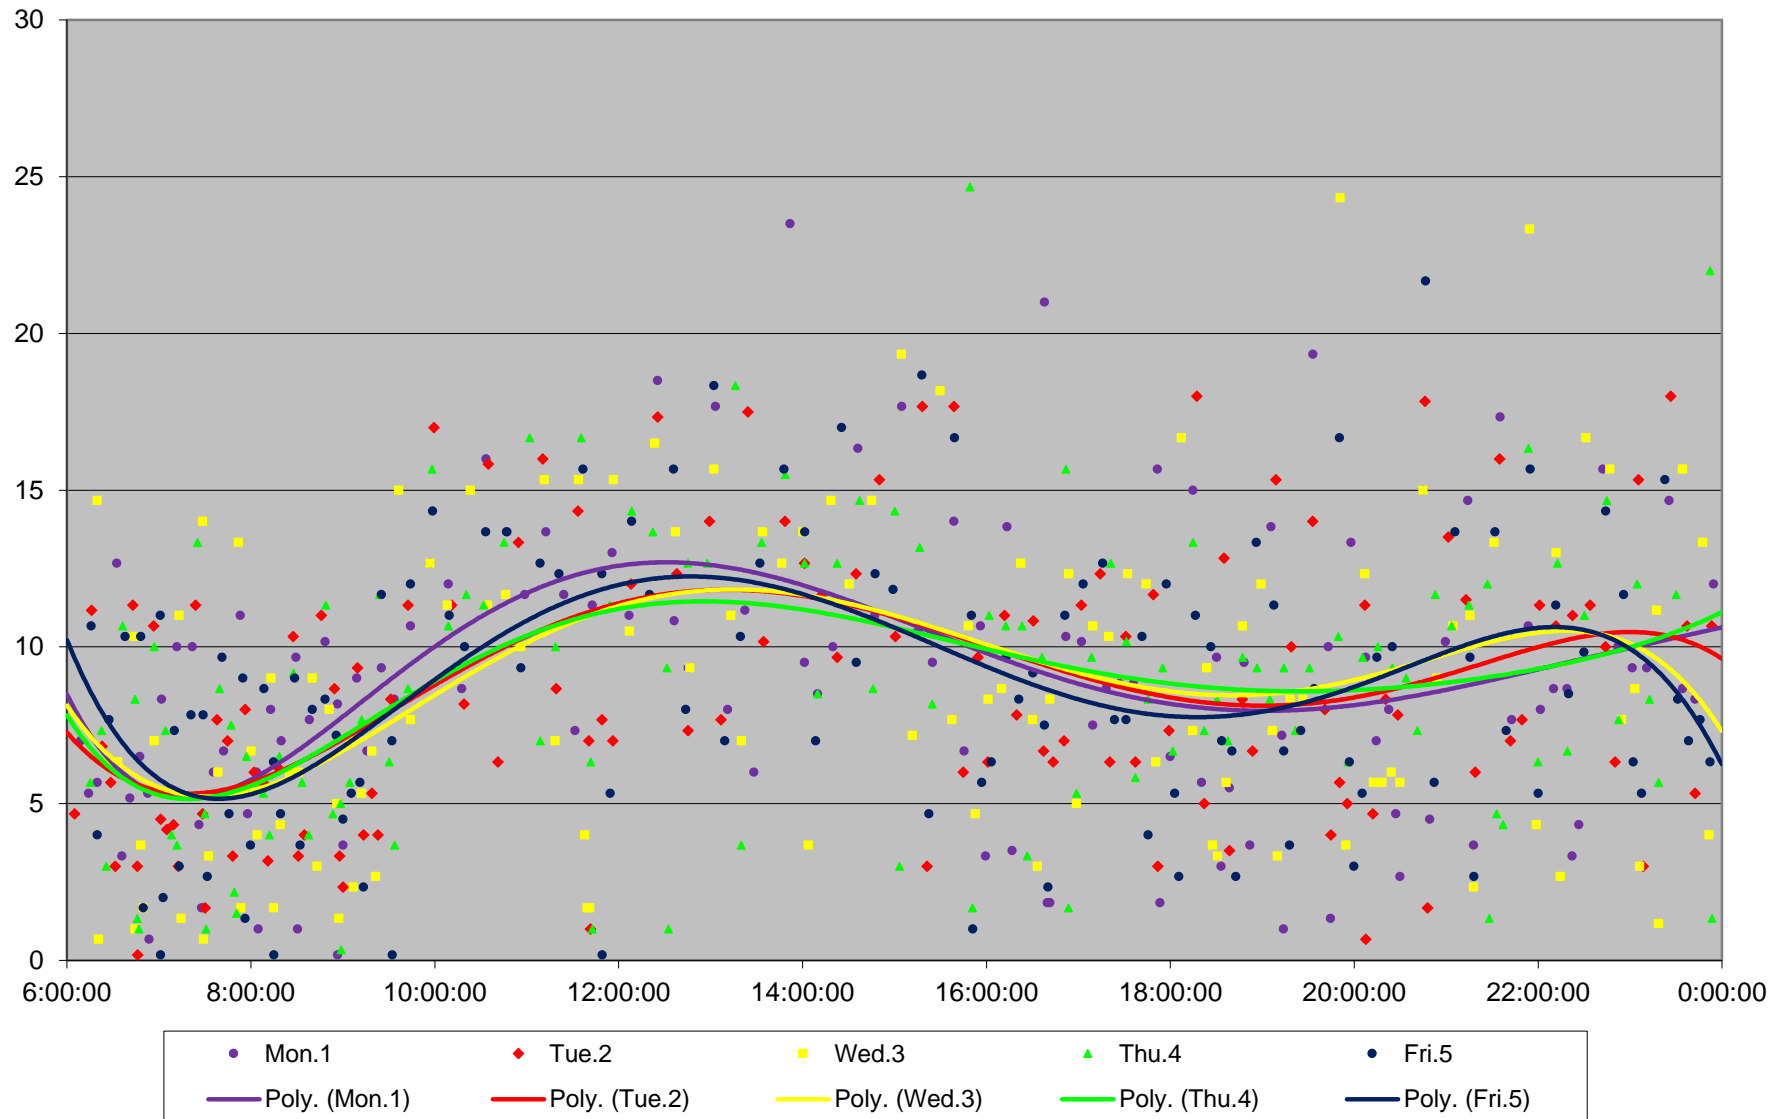

165 Weston Road North Headways at E of Albion Rd Westbound June 2020