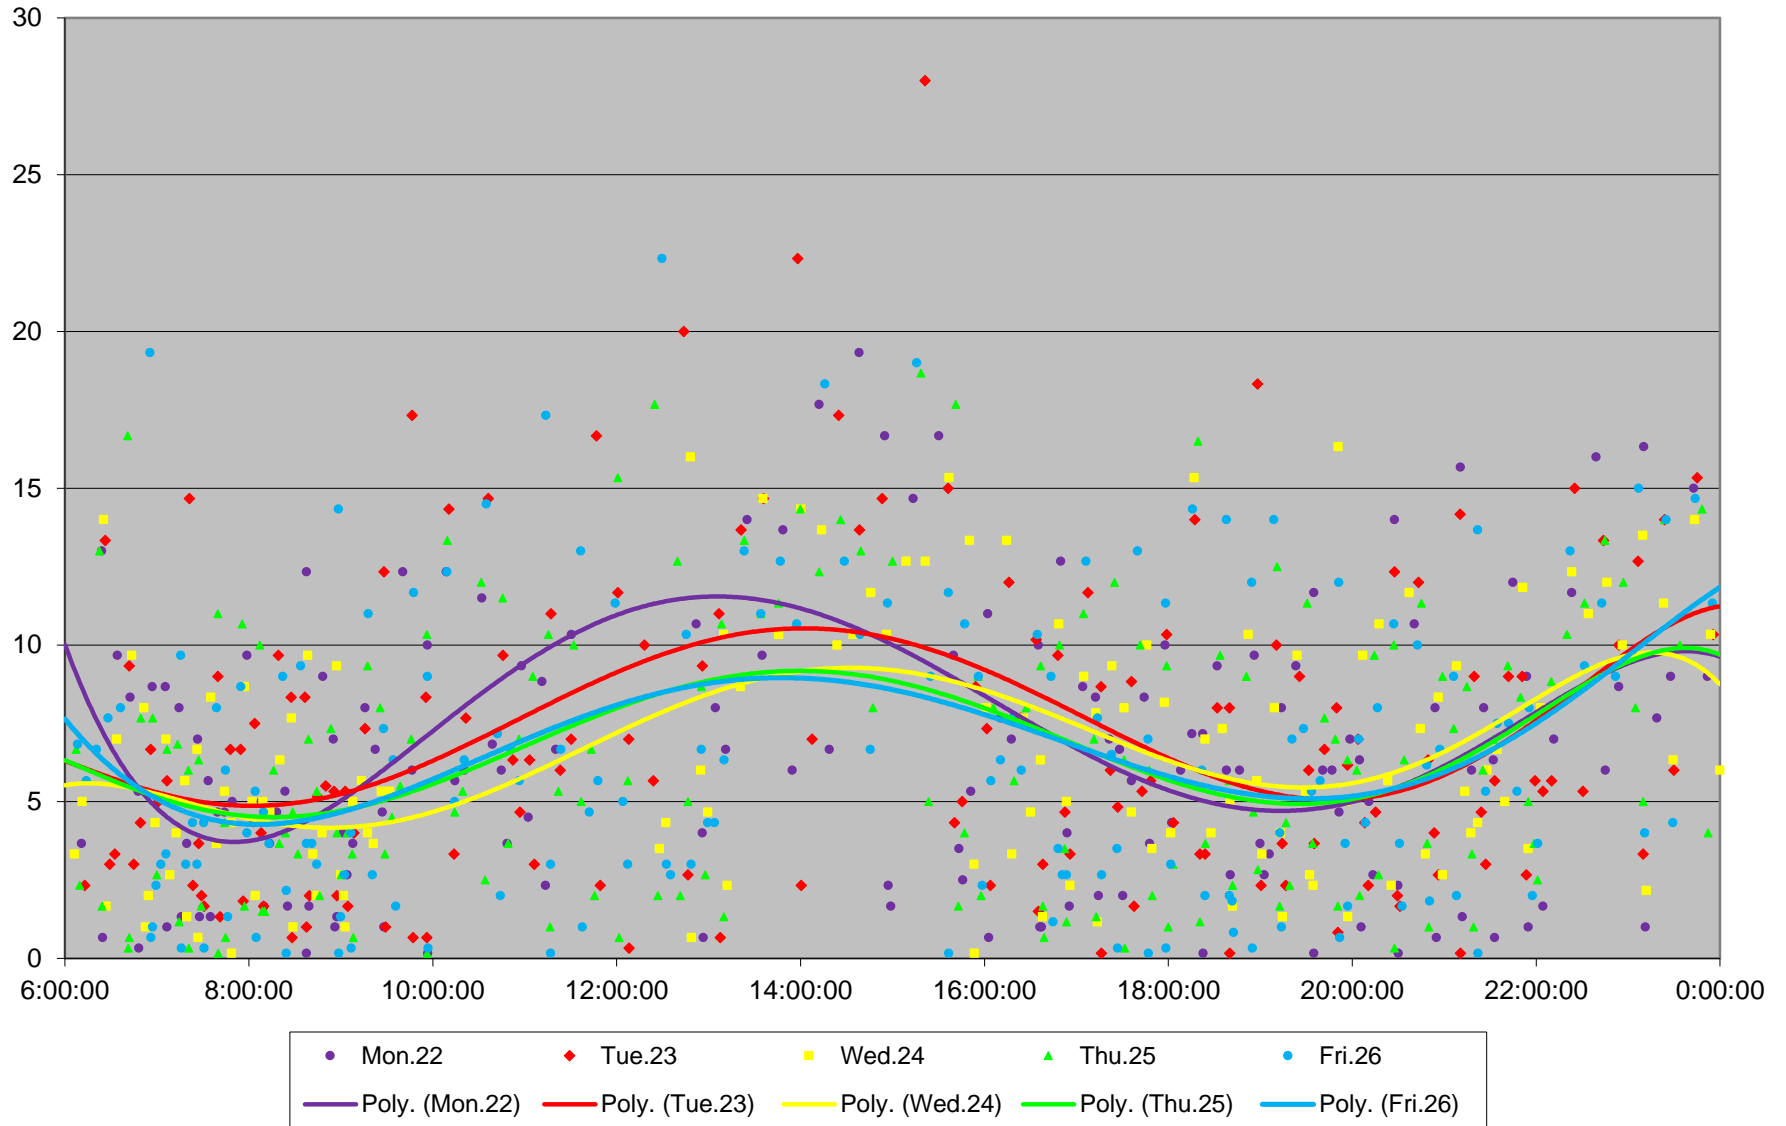

165 Weston Road North Headways at E of Albion Rd Westbound June 2020