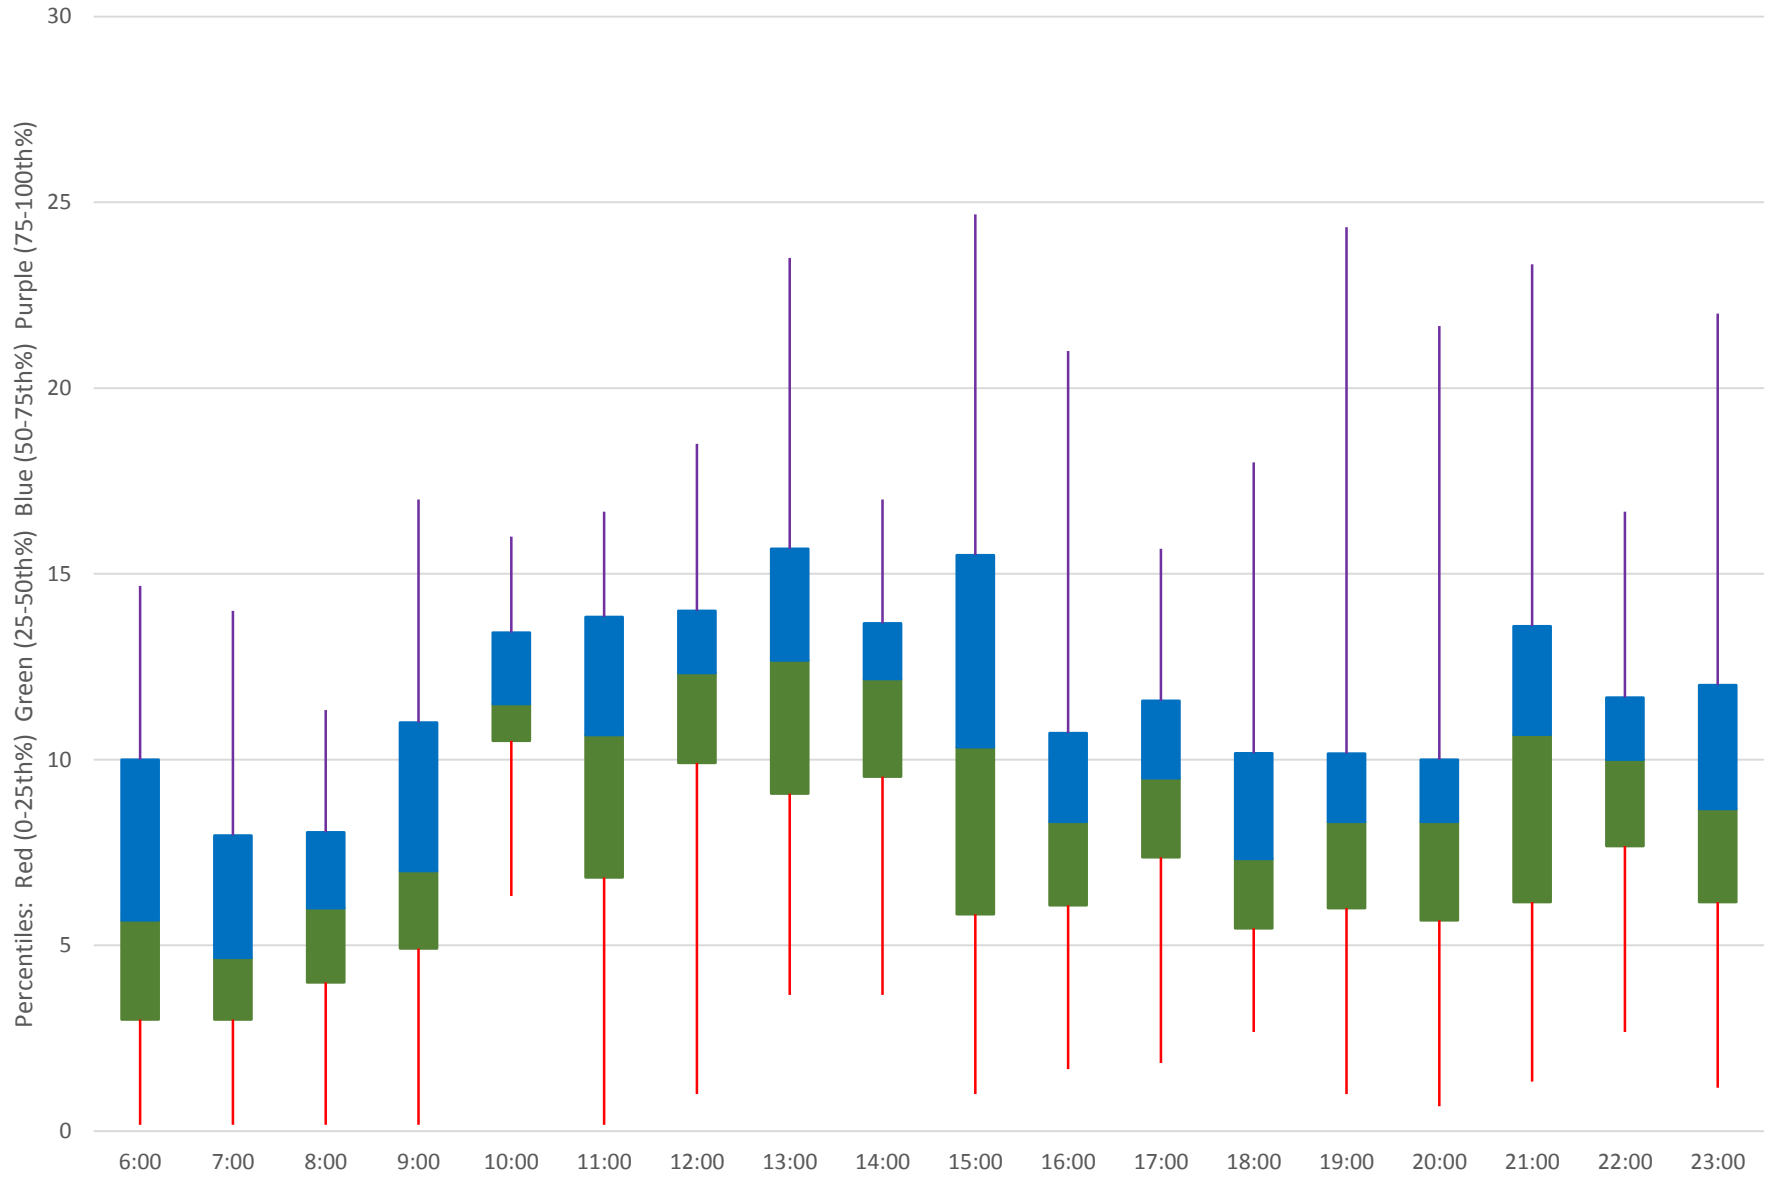

165 Weston Road North Headways at E of Albion Rd Westbound June 2020

Quartiles Week 1