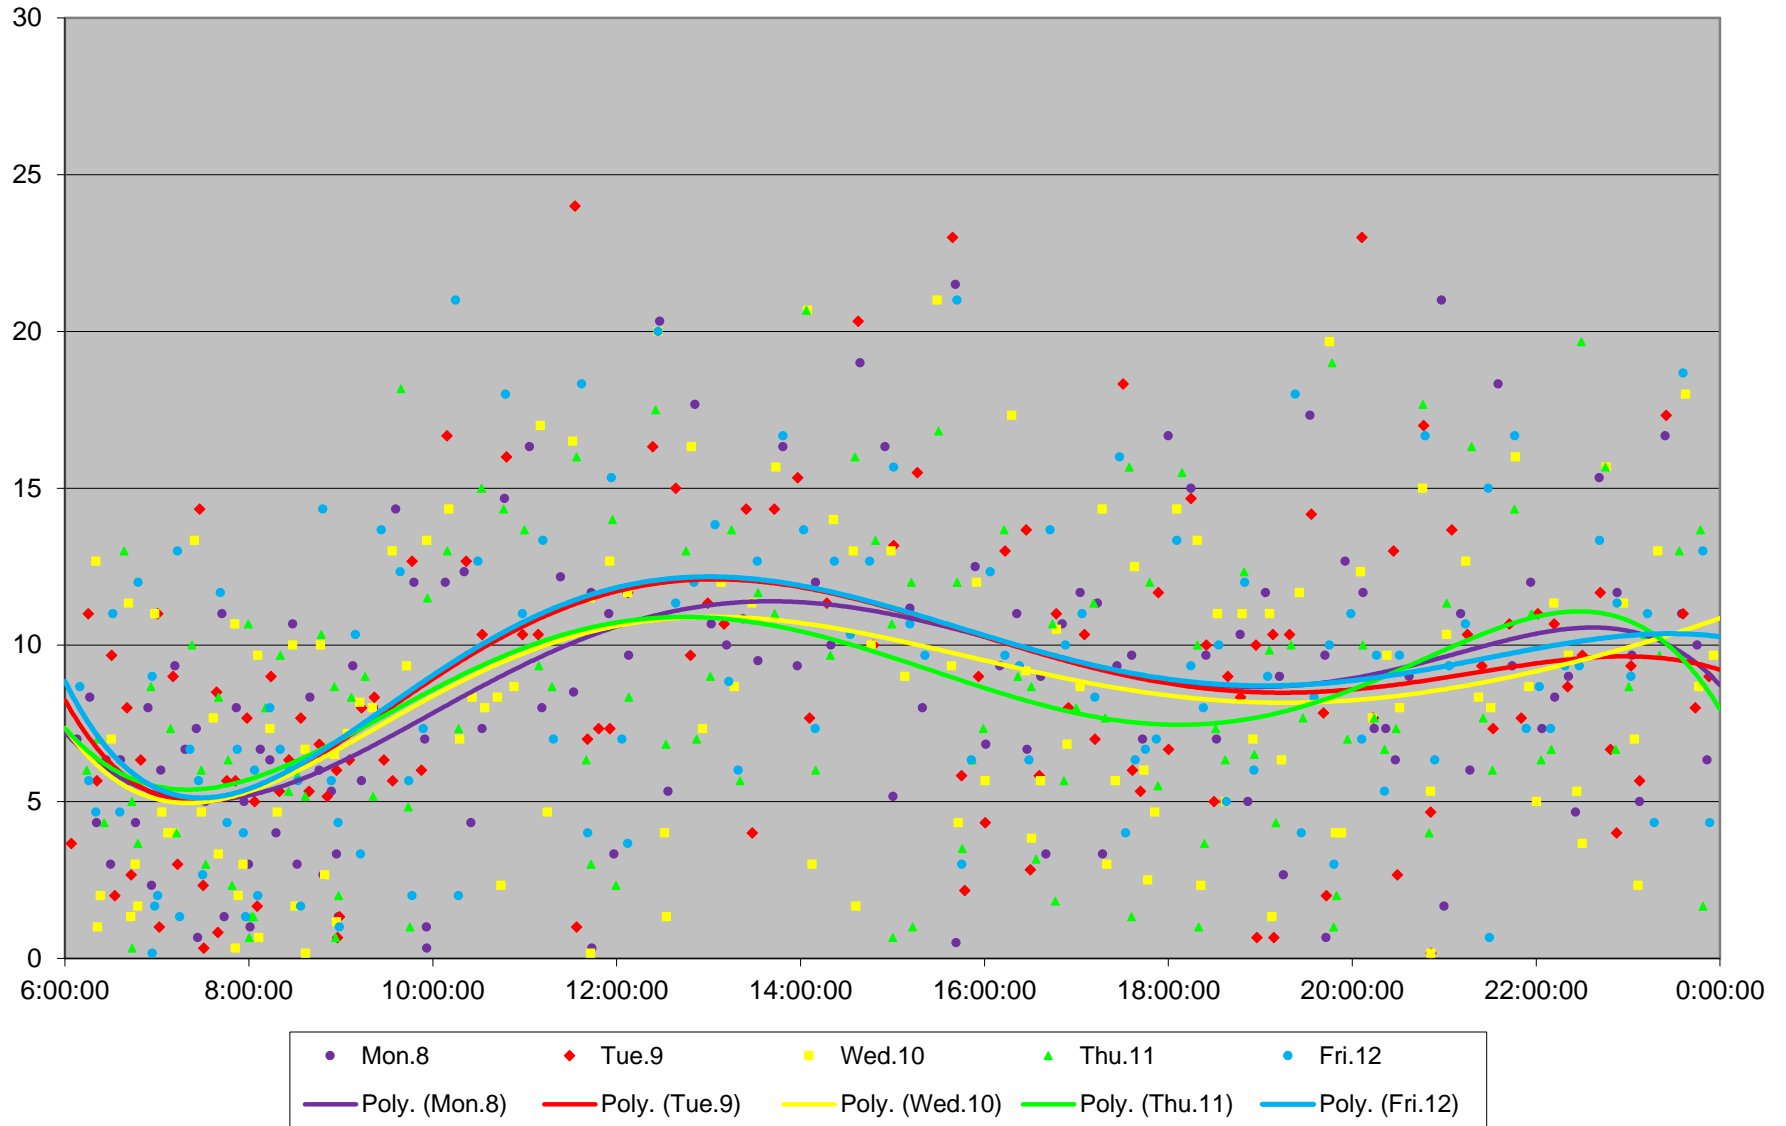

165 Weston Road North Headways at E of Albion Rd Westbound June 2020