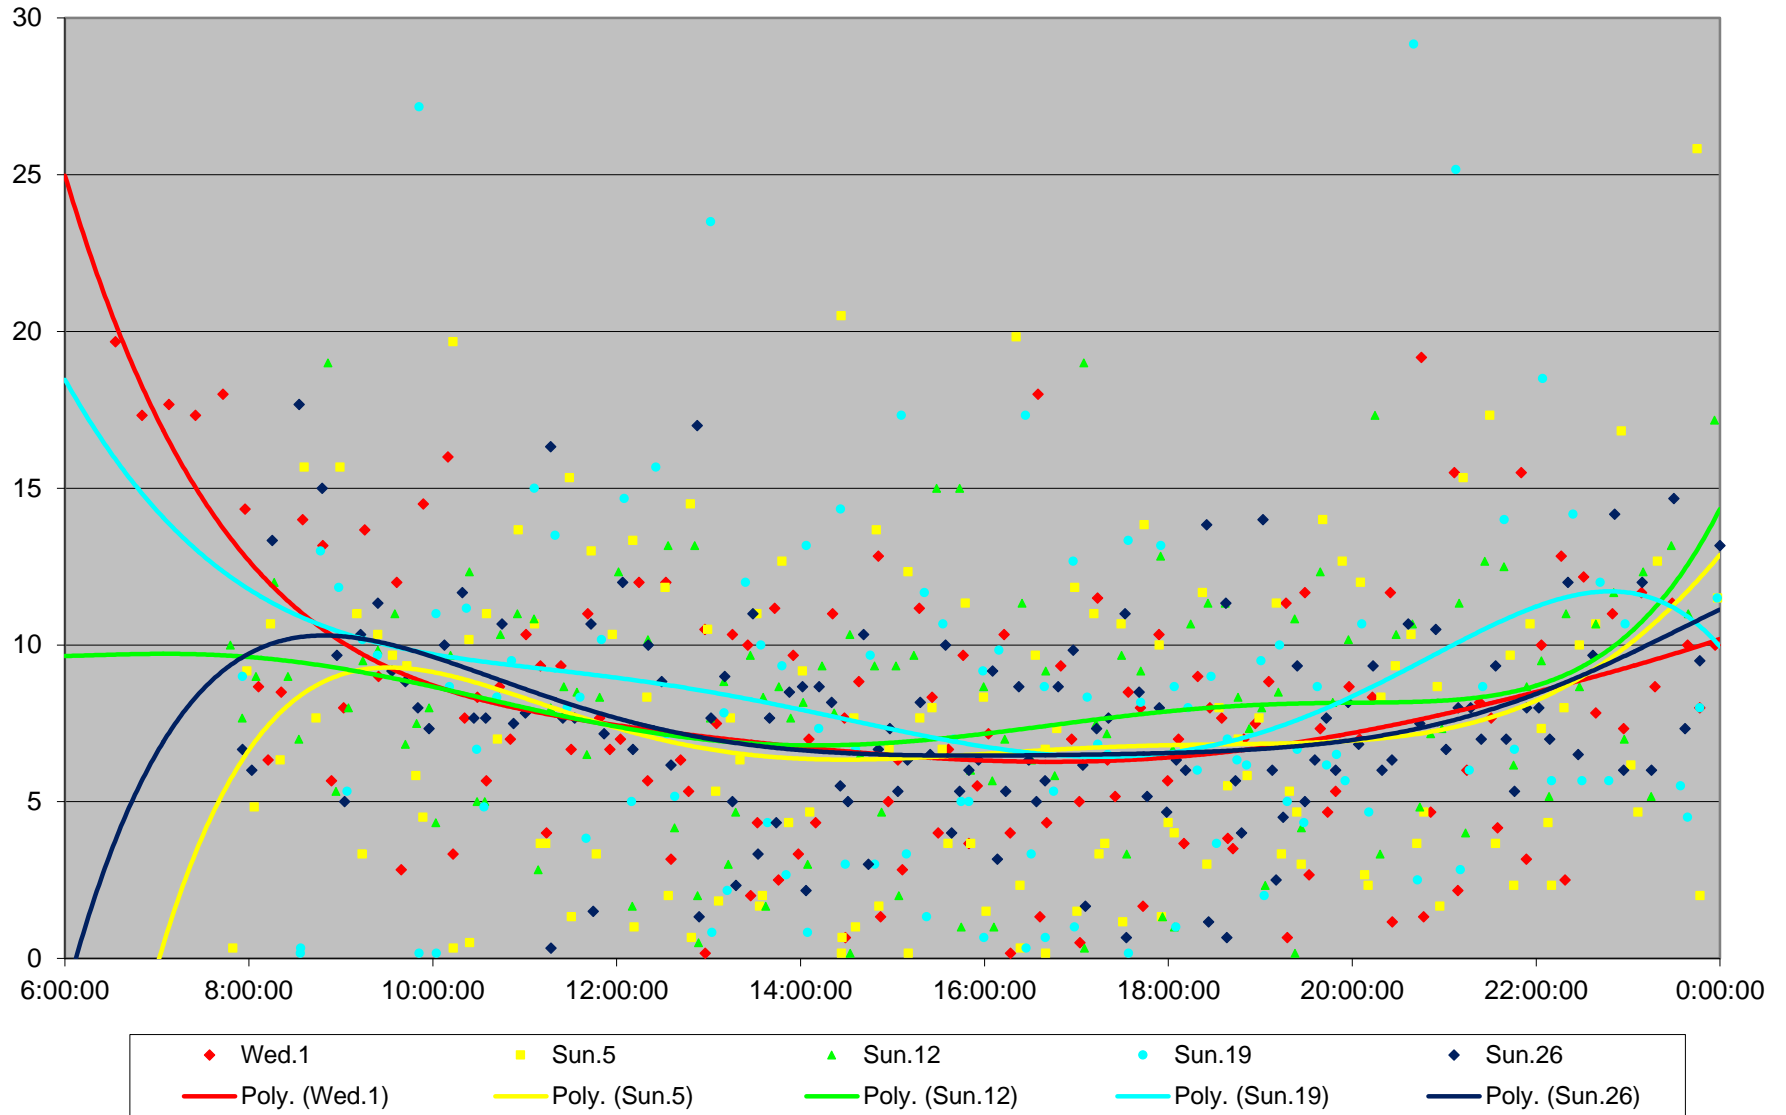

116 Morningside Headways at Morningside Ave Westbound July 2020 Weekday Statistics

— Average Week 1 Std Devn Week 1 — Average Week 2 Std Devn Week 2 — Average Week 3
..... Std Devn Week 3 — Average Week 4 Std Devn Week 4 — Average Week 5 Std Devn Week 5

116 Morningside Headways at Morningside Ave Westbound July 2020

Quartiles Week 5

116 Morningside Headways at Morningside Ave Westbound July 2020 Saturday Statistics

116 Morningside Headways at Morningside Ave Westbound July 2020

116 Morningside Headways at Morningside Ave Westbound July 2020

Quartiles Saturdays

116 Morningside Headways at Morningside Ave Westbound July 2020 Sunday Statistics

116 Morningside Headways at Morningside Ave Westbound July 2020

116 Morningside Headways at Morningside Ave Westbound July 2020 Quartiles Sundays/Holidays