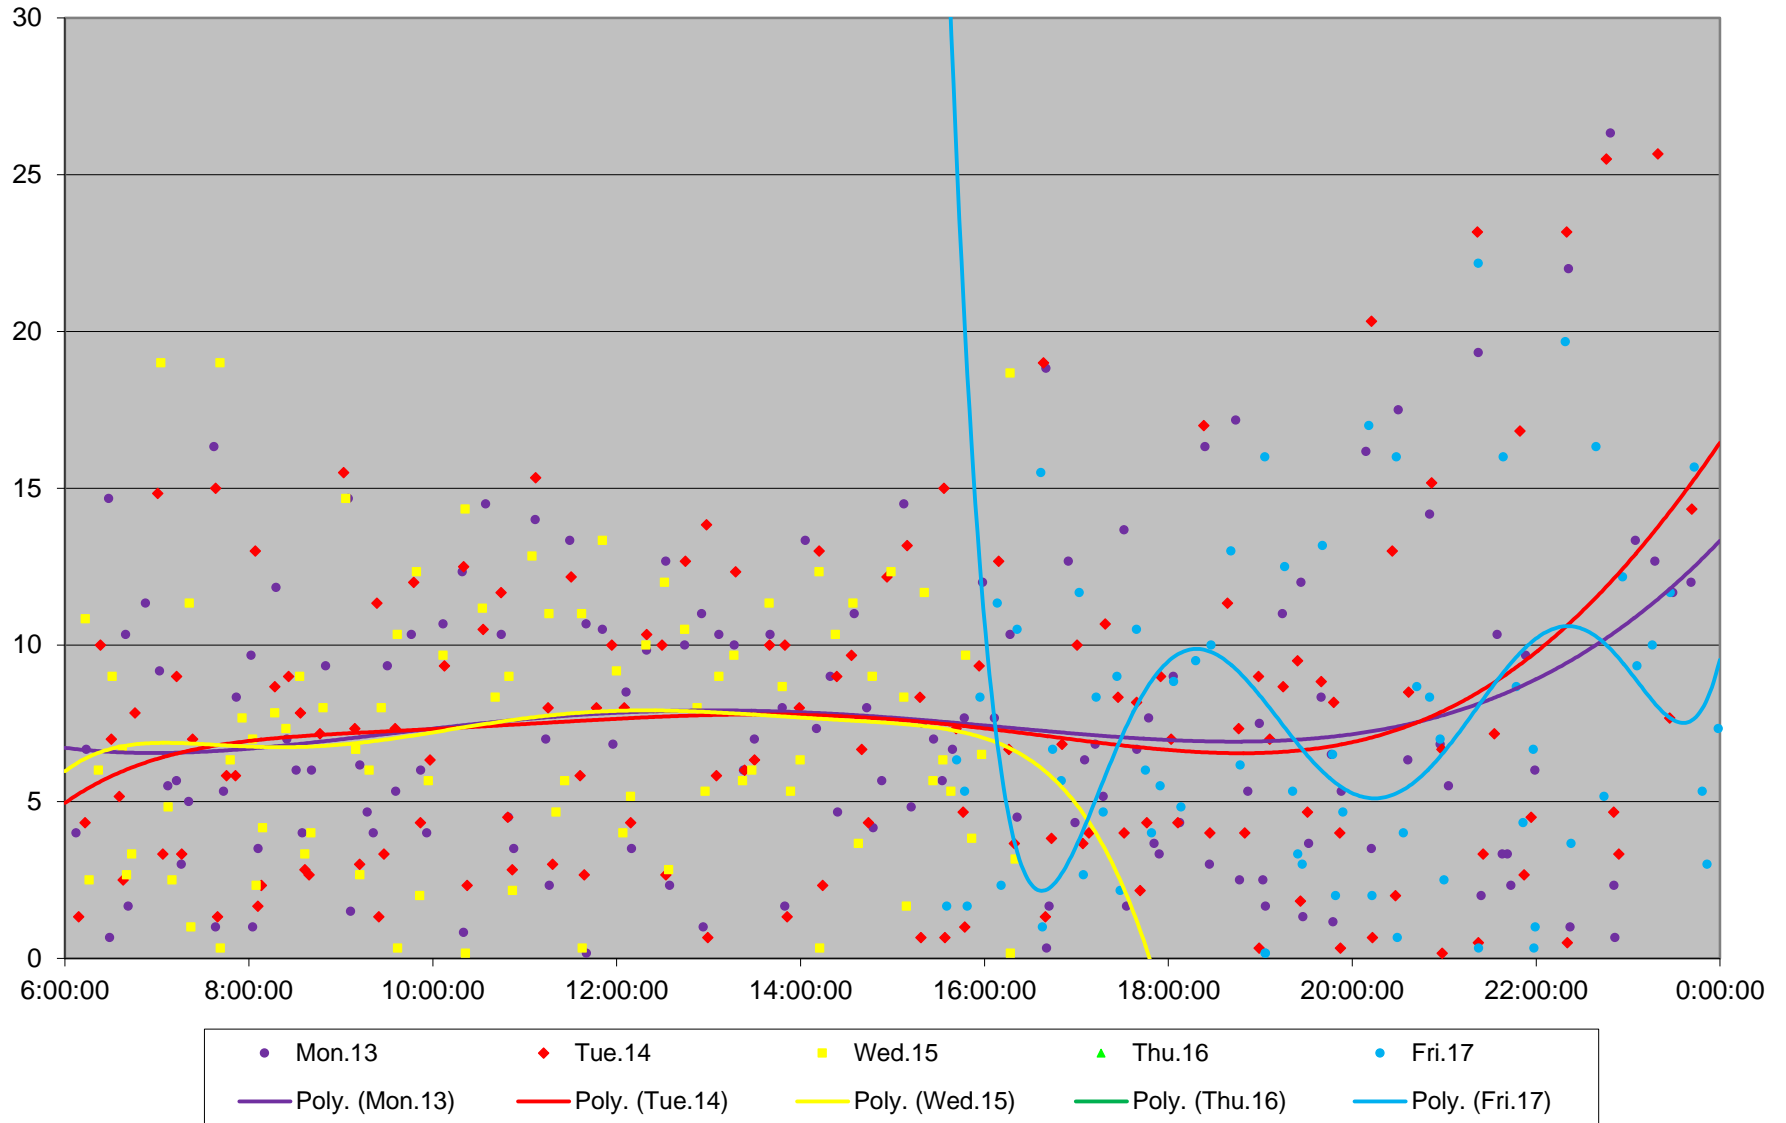

116 Morningside Headways at Morningside Ave Westbound July 2020 Weekday Statistics

— Average Week 1 Std Devn Week 1 — Average Week 2 Std Devn Week 2 — Average Week 3
..... Std Devn Week 3 — Average Week 4 Std Devn Week 4 — Average Week 5 Std Devn Week 5

116 Morningside Headways at Morningside Ave Westbound July 2020

116 Morningside Headways at Morningside Ave Westbound July 2020

Quartiles Week 1

116 Morningside Headways at Morningside Ave Westbound July 2020

116 Morningside Headways at Morningside Ave Westbound July 2020

Quartiles Week 2

116 Morningside Headways at Morningside Ave Westbound July 2020

116 Morningside Headways at Morningside Ave Westbound July 2020