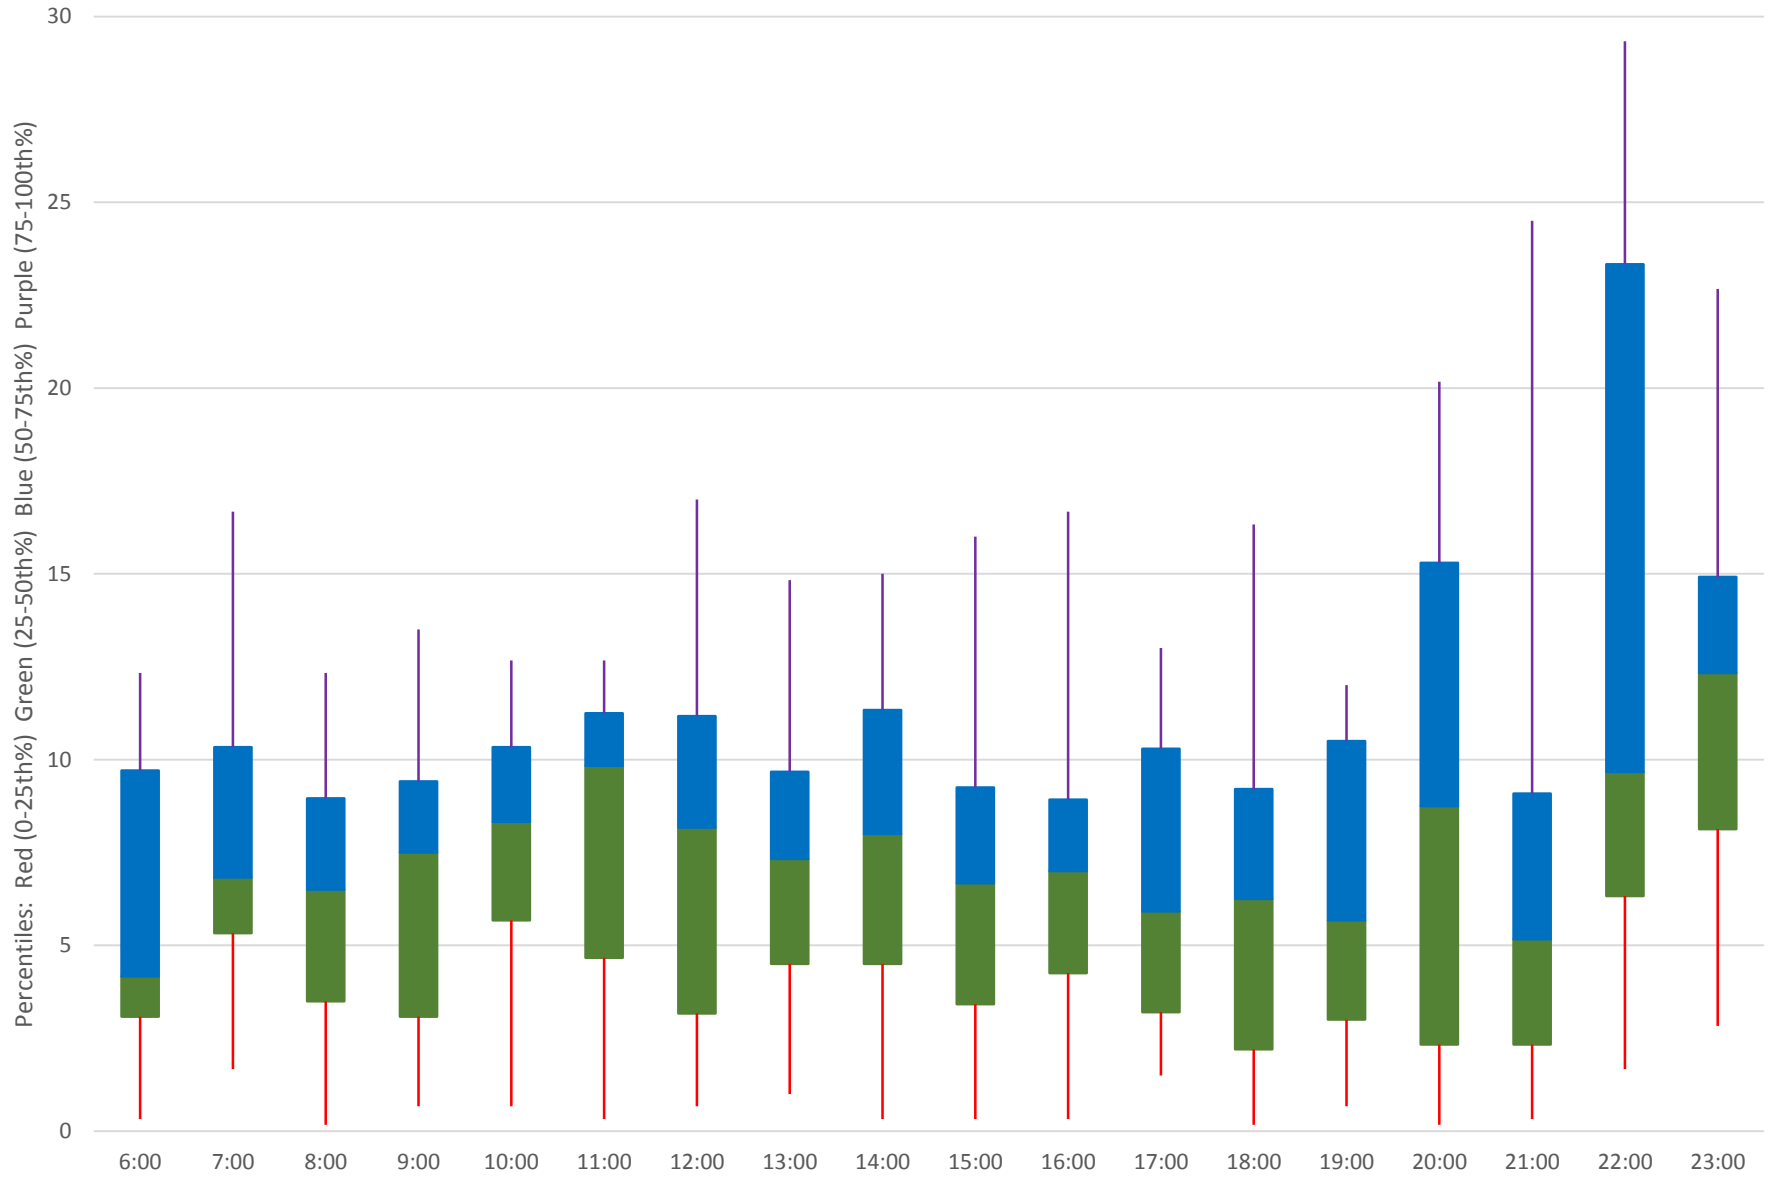

116 Morningside Headways at Morningside Ave Westbound July 2020 Weekday Statistics

— Average Week 1 Std Devn Week 1 — Average Week 2 Std Devn Week 2 — Average Week 3
..... Std Devn Week 3 — Average Week 4 Std Devn Week 4 — Average Week 5 Std Devn Week 5

116 Morningside Headways at Morningside Ave Westbound July 2020

116 Morningside Headways at Morningside Ave Westbound July 2020

Quartiles Week 1

116 Morningside Headways at Morningside Ave Westbound July 2020

116 Morningside Headways at Morningside Ave Westbound July 2020

Quartiles Week 2

116 Morningside Headways at Morningside Ave Westbound July 2020

116 Morningside Headways at Morningside Ave Westbound July 2020