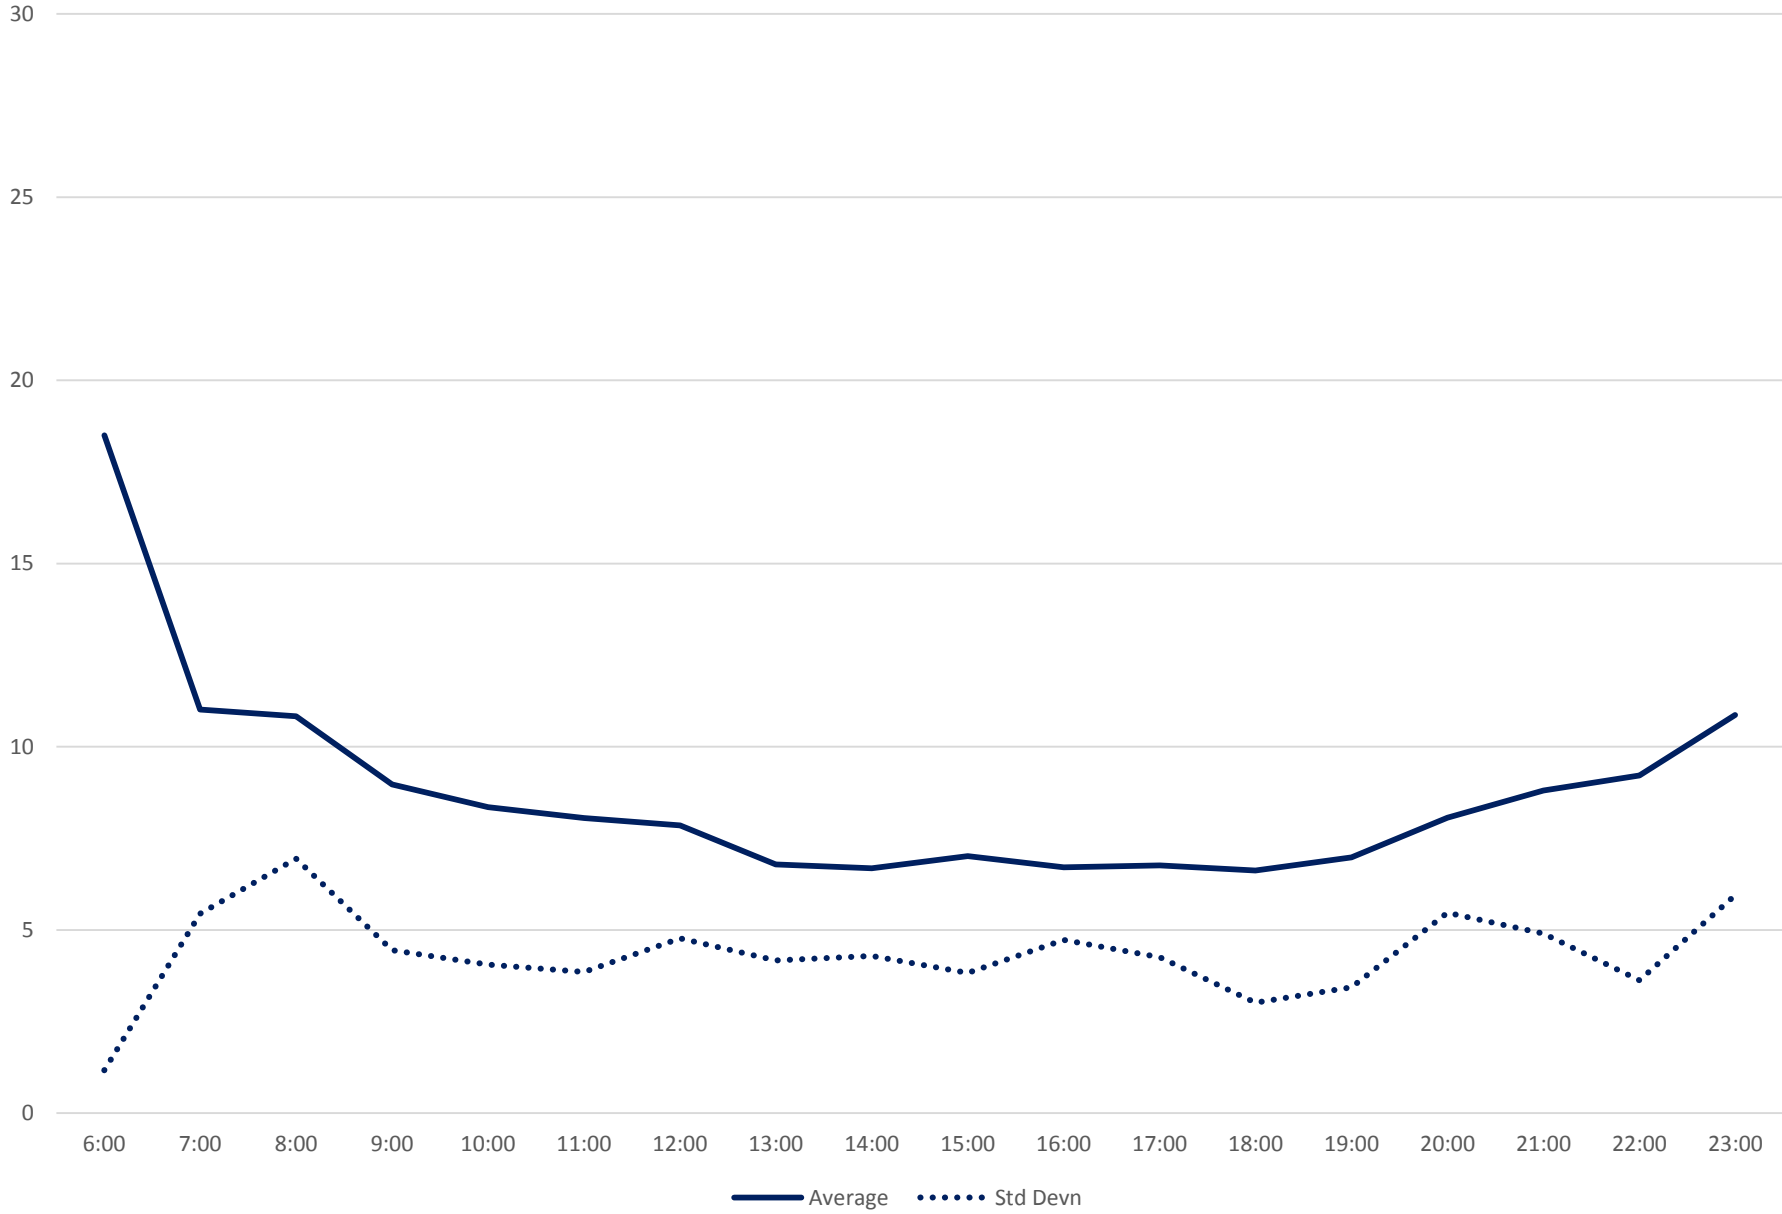

116 Morningside Headways at Morningside Ave Westbound July 2020 Weekday Statistics

— Average Week 1 Std Devn Week 1 — Average Week 2 Std Devn Week 2 — Average Week 3
..... Std Devn Week 3 — Average Week 4 Std Devn Week 4 — Average Week 5 Std Devn Week 5

116 Morningside Headways at Morningside Ave Westbound July 2020

Quartiles Week 5

116 Morningside Headways at Morningside Ave Westbound July 2020 Saturday Statistics

116 Morningside Headways at Morningside Ave Westbound July 2020

116 Morningside Headways at Morningside Ave Westbound July 2020

Quartiles Saturdays

116 Morningside Headways at Morningside Ave Westbound July 2020 Sunday Statistics

116 Morningside Headways at Morningside Ave Westbound July 2020