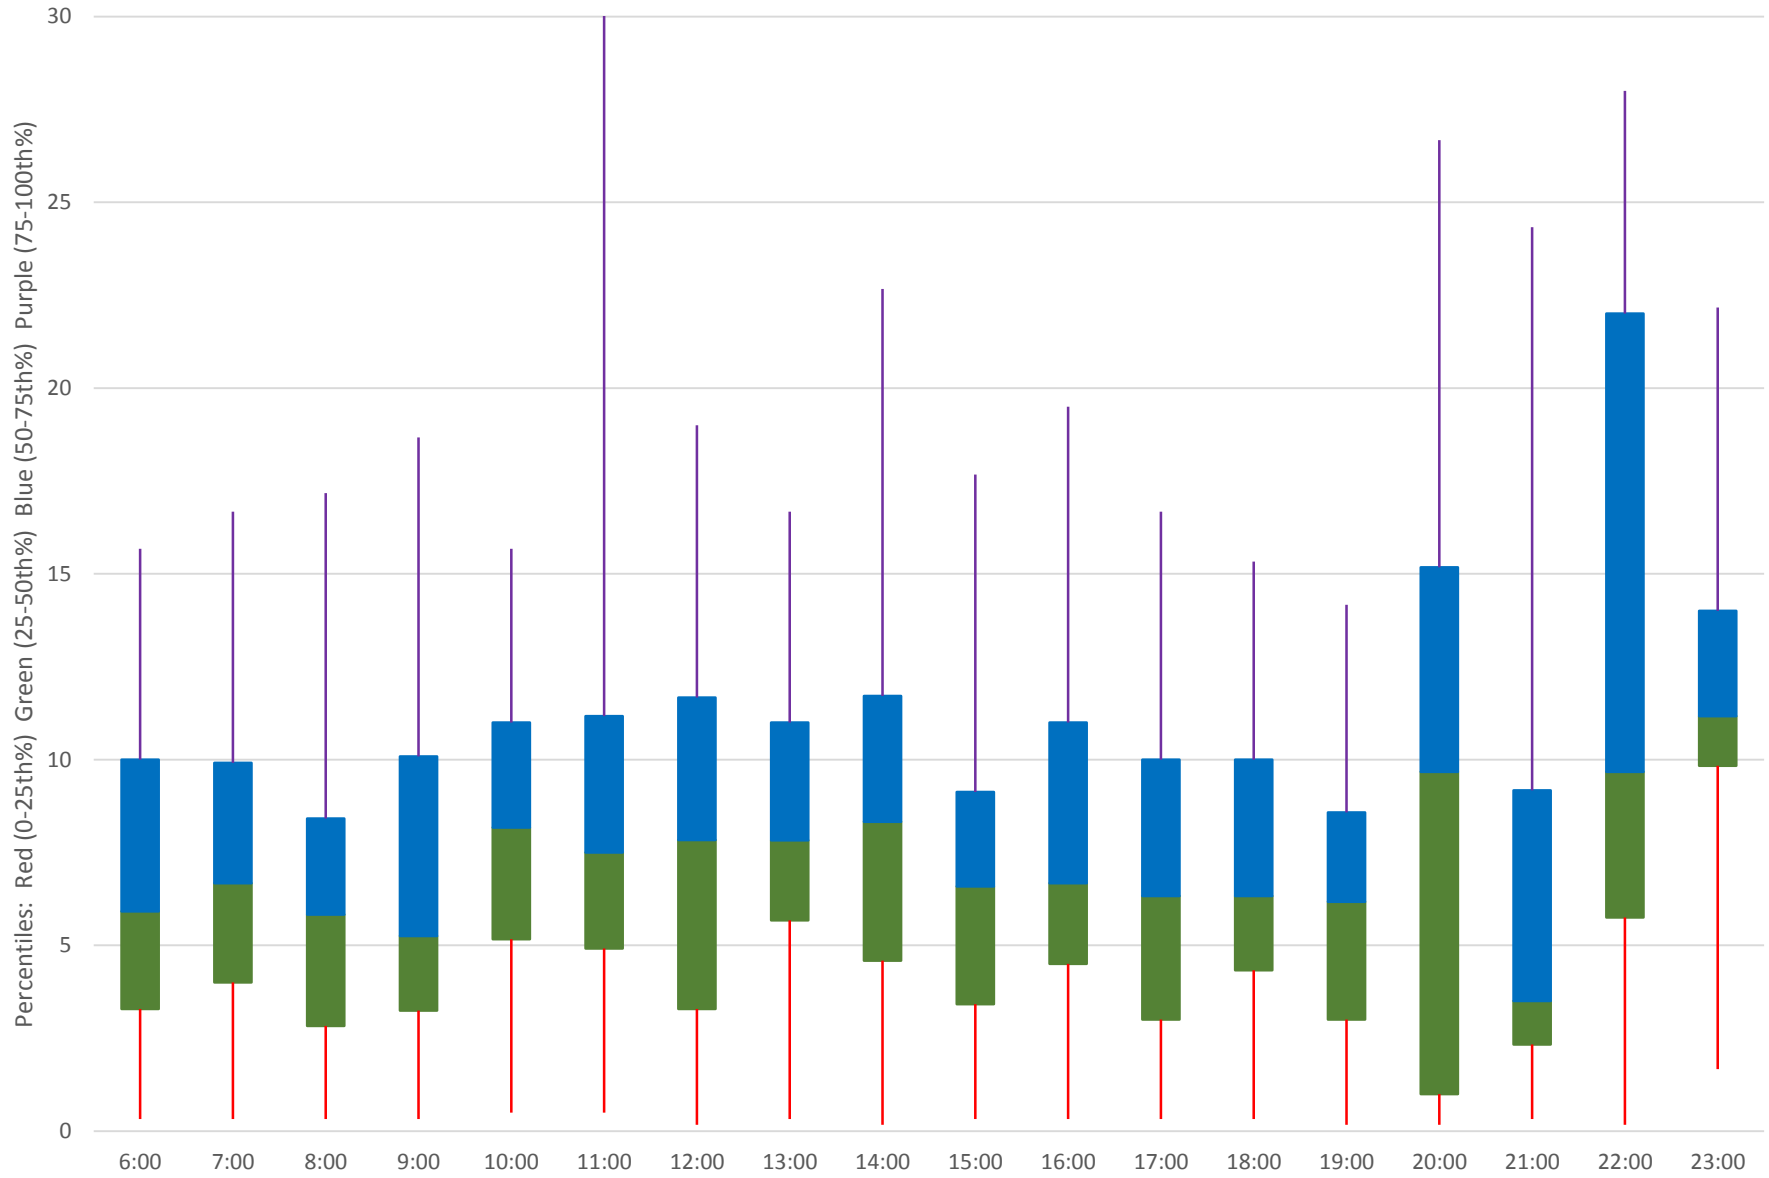

116 Morningside Headways at Morningside Ave Westbound July 2020 Weekday Statistics

— Average Week 1 Std Devn Week 1 — Average Week 2 Std Devn Week 2 — Average Week 3
..... Std Devn Week 3 — Average Week 4 Std Devn Week 4 — Average Week 5 Std Devn Week 5

Quartiles Week 3

116 Morningside Headways at Morningside Ave Westbound July 2020

116 Morningside Headways at Morningside Ave Westbound July 2020

Quartiles Week 4

116 Morningside Headways at Morningside Ave Westbound July 2020

116 Morningside Headways at Morningside Ave Westbound July 2020

Quartiles Week 5

116 Morningside Headways at Morningside Ave Westbound July 2020 Saturday Statistics

116 Morningside Headways at Morningside Ave Westbound July 2020