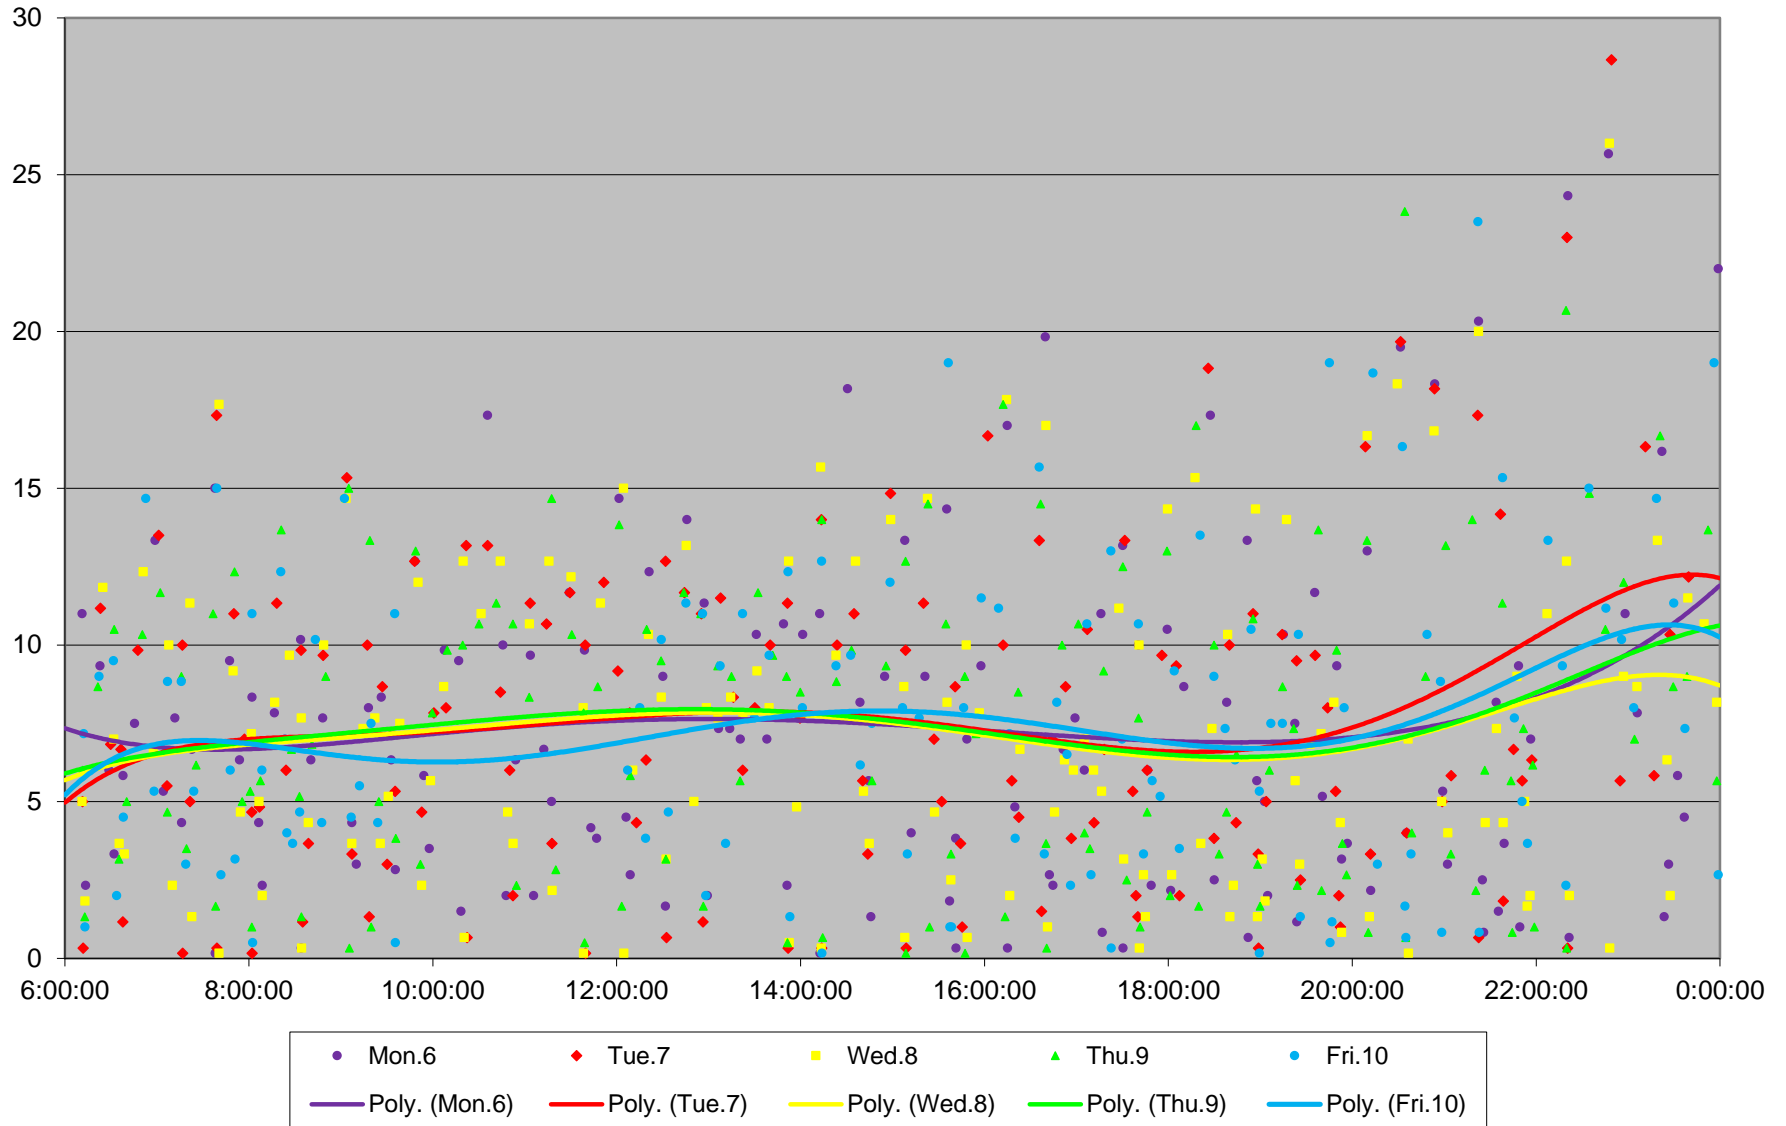

116 Morningside Headways at Morningside Ave Westbound July 2020 Weekday Statistics

— Average Week 1 Std Devn Week 1 — Average Week 2 Std Devn Week 2 — Average Week 3
..... Std Devn Week 3 — Average Week 4 Std Devn Week 4 — Average Week 5 Std Devn Week 5

116 Morningside Headways at Morningside Ave Westbound July 2020

116 Morningside Headways at Morningside Ave Westbound July 2020

Quartiles Week 1

116 Morningside Headways at Morningside Ave Westbound July 2020

116 Morningside Headways at Morningside Ave Westbound July 2020

Quartiles Week 2

116 Morningside Headways at Morningside Ave Westbound July 2020

116 Morningside Headways at Morningside Ave Westbound July 2020