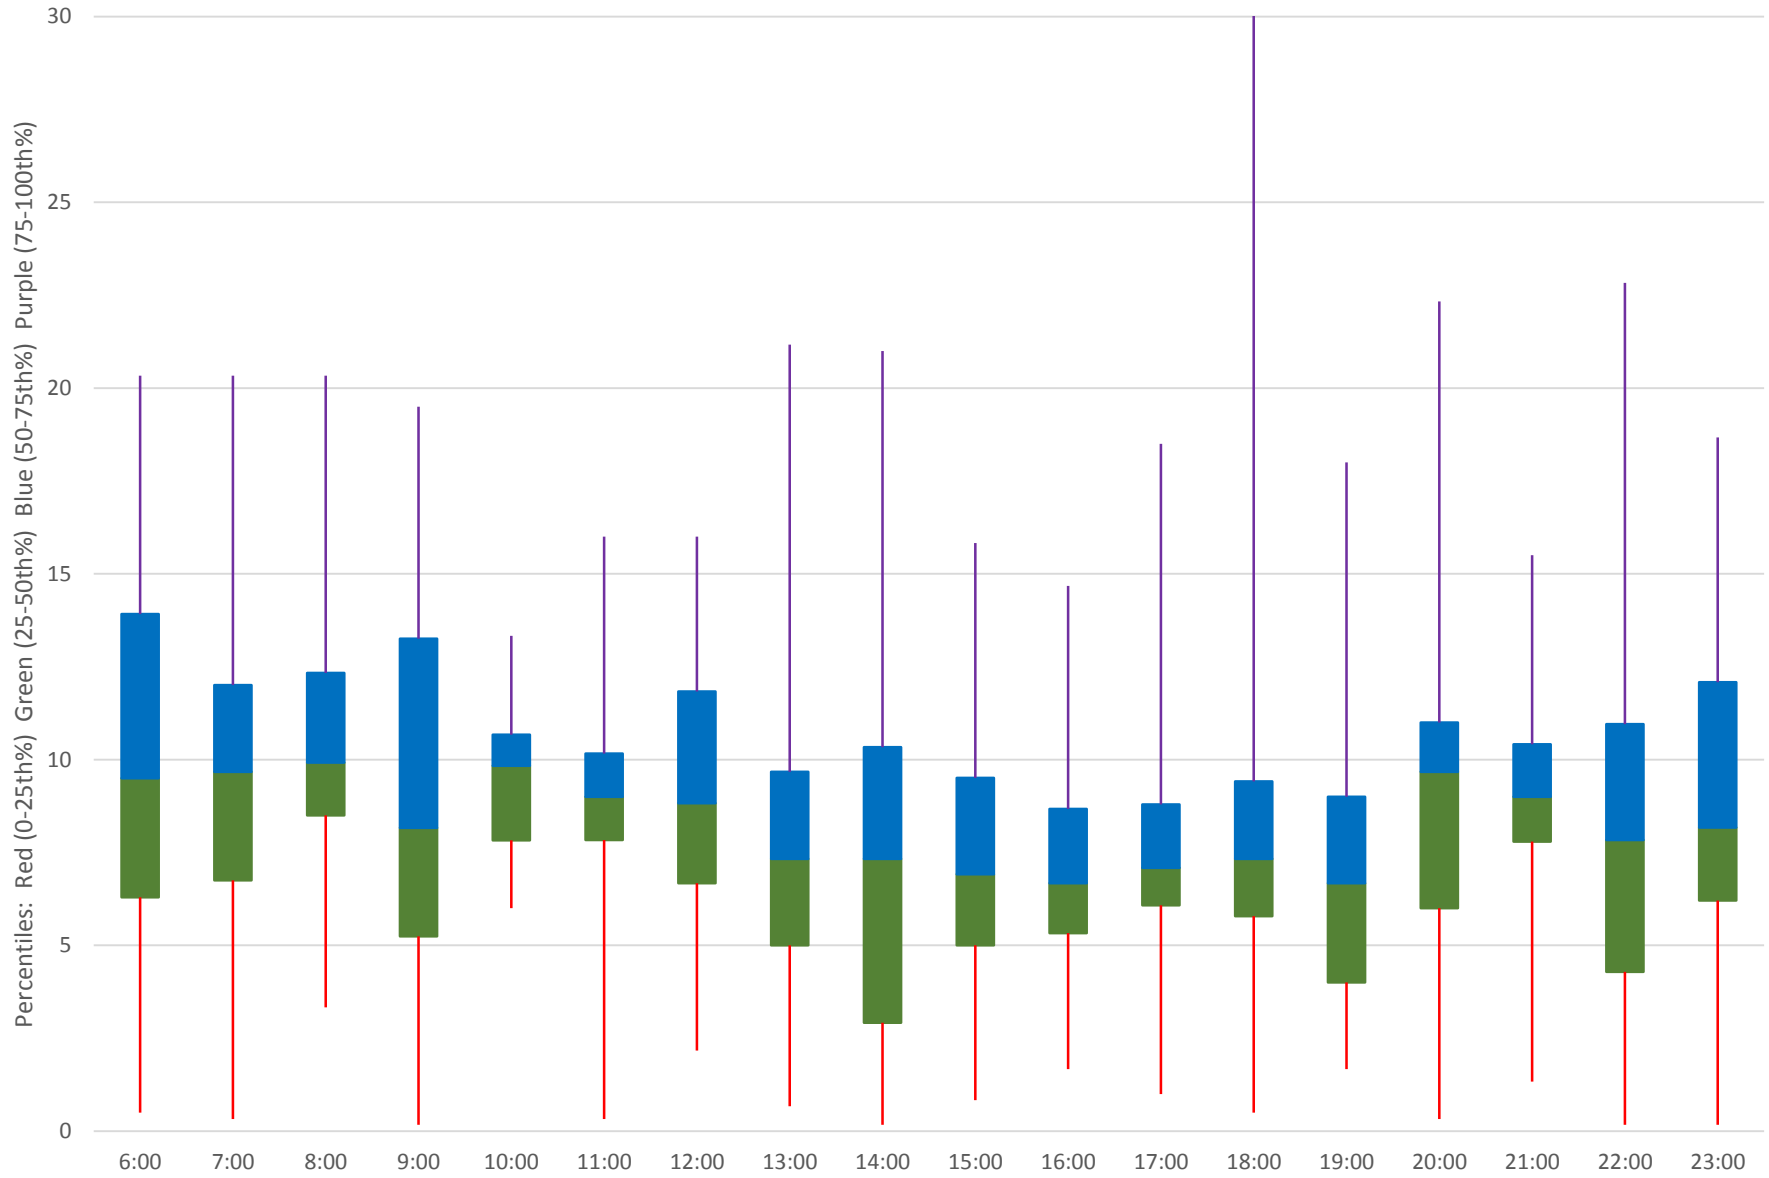

116 Morningside Headways at Morningside Ave Westbound July 2020

Quartiles Week 5

116 Morningside Headways at Morningside Ave Westbound July 2020 Saturday Statistics

116 Morningside Headways at Morningside Ave Westbound July 2020

116 Morningside Headways at Morningside Ave Westbound July 2020

Quartiles Saturdays

116 Morningside Headways at Morningside Ave Westbound July 2020 Sunday Statistics

116 Morningside Headways at Morningside Ave Westbound July 2020