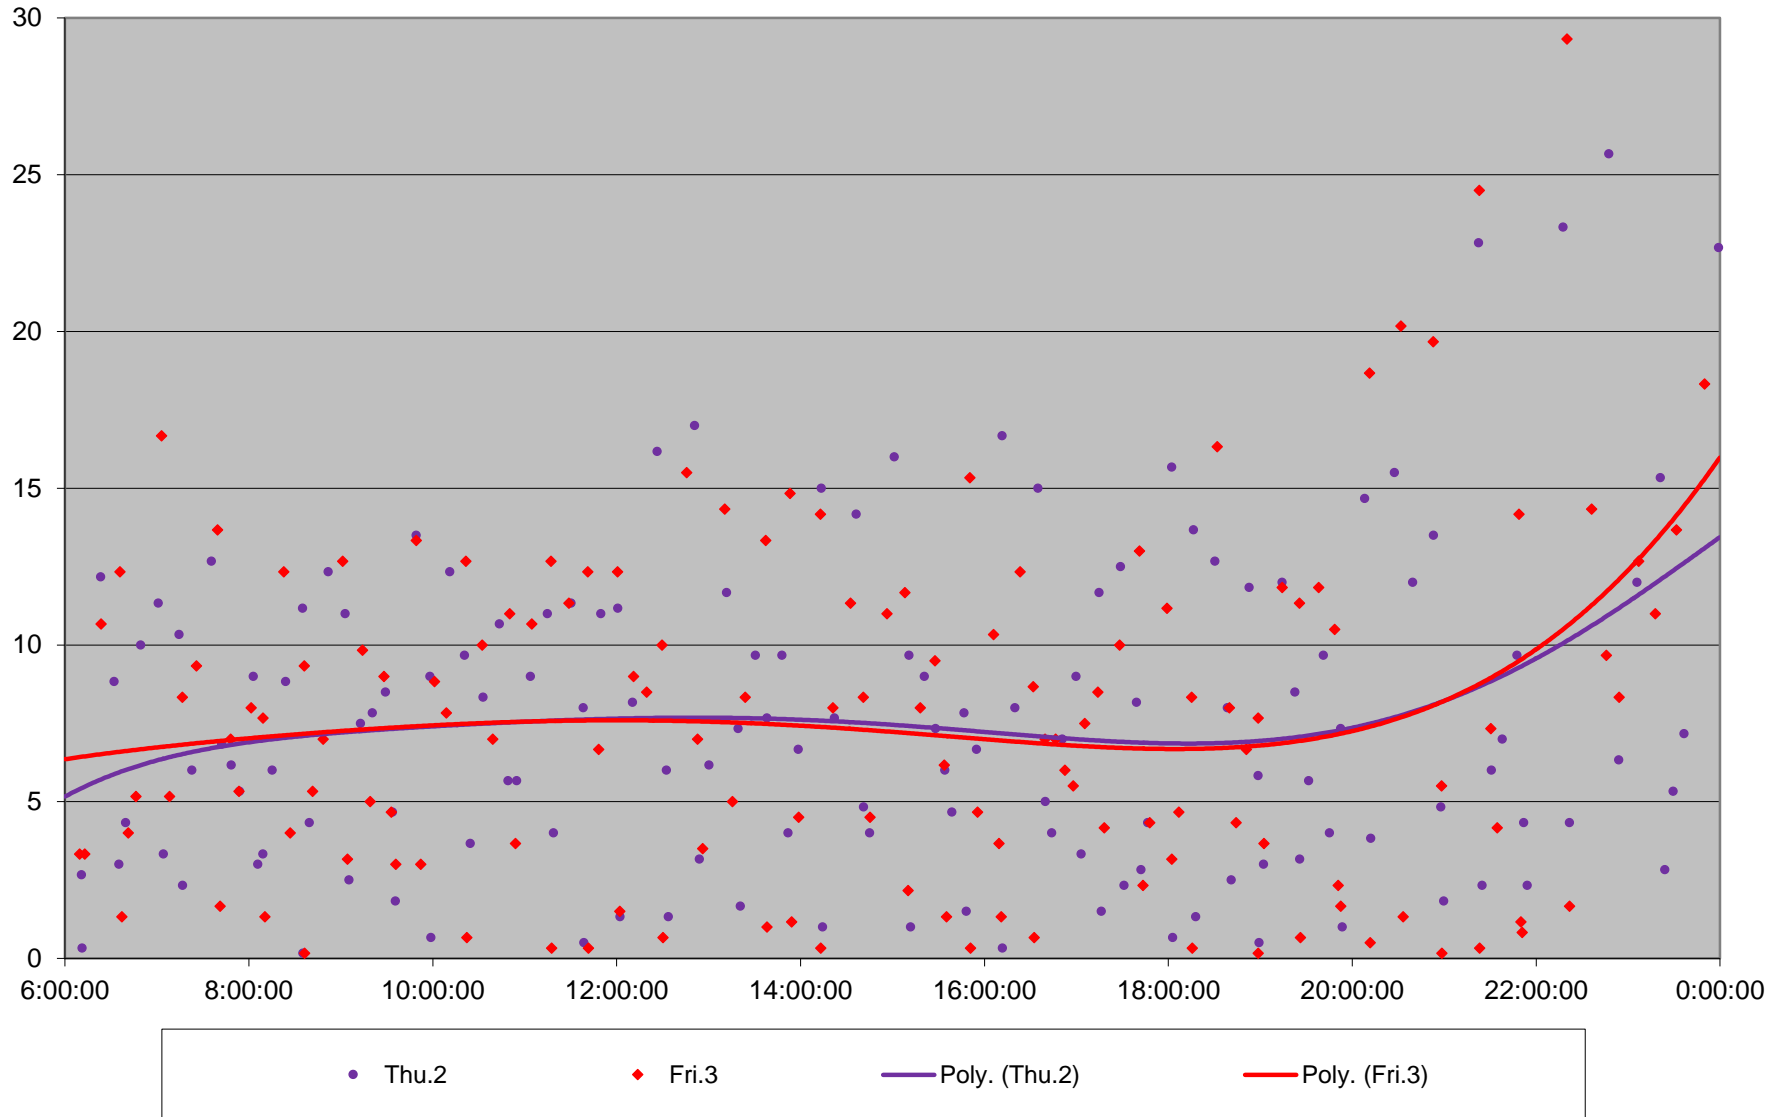

116 Morningside Headways at Morningside Ave Westbound July 2020 Weekday Statistics

— Average Week 1 Std Devn Week 1 — Average Week 2 Std Devn Week 2 — Average Week 3
..... Std Devn Week 3 — Average Week 4 Std Devn Week 4 — Average Week 5 Std Devn Week 5

116 Morningside Headways at Morningside Ave Westbound July 2020

116 Morningside Headways at Morningside Ave Westbound July 2020

Quartiles Week 1

116 Morningside Headways at Morningside Ave Westbound July 2020