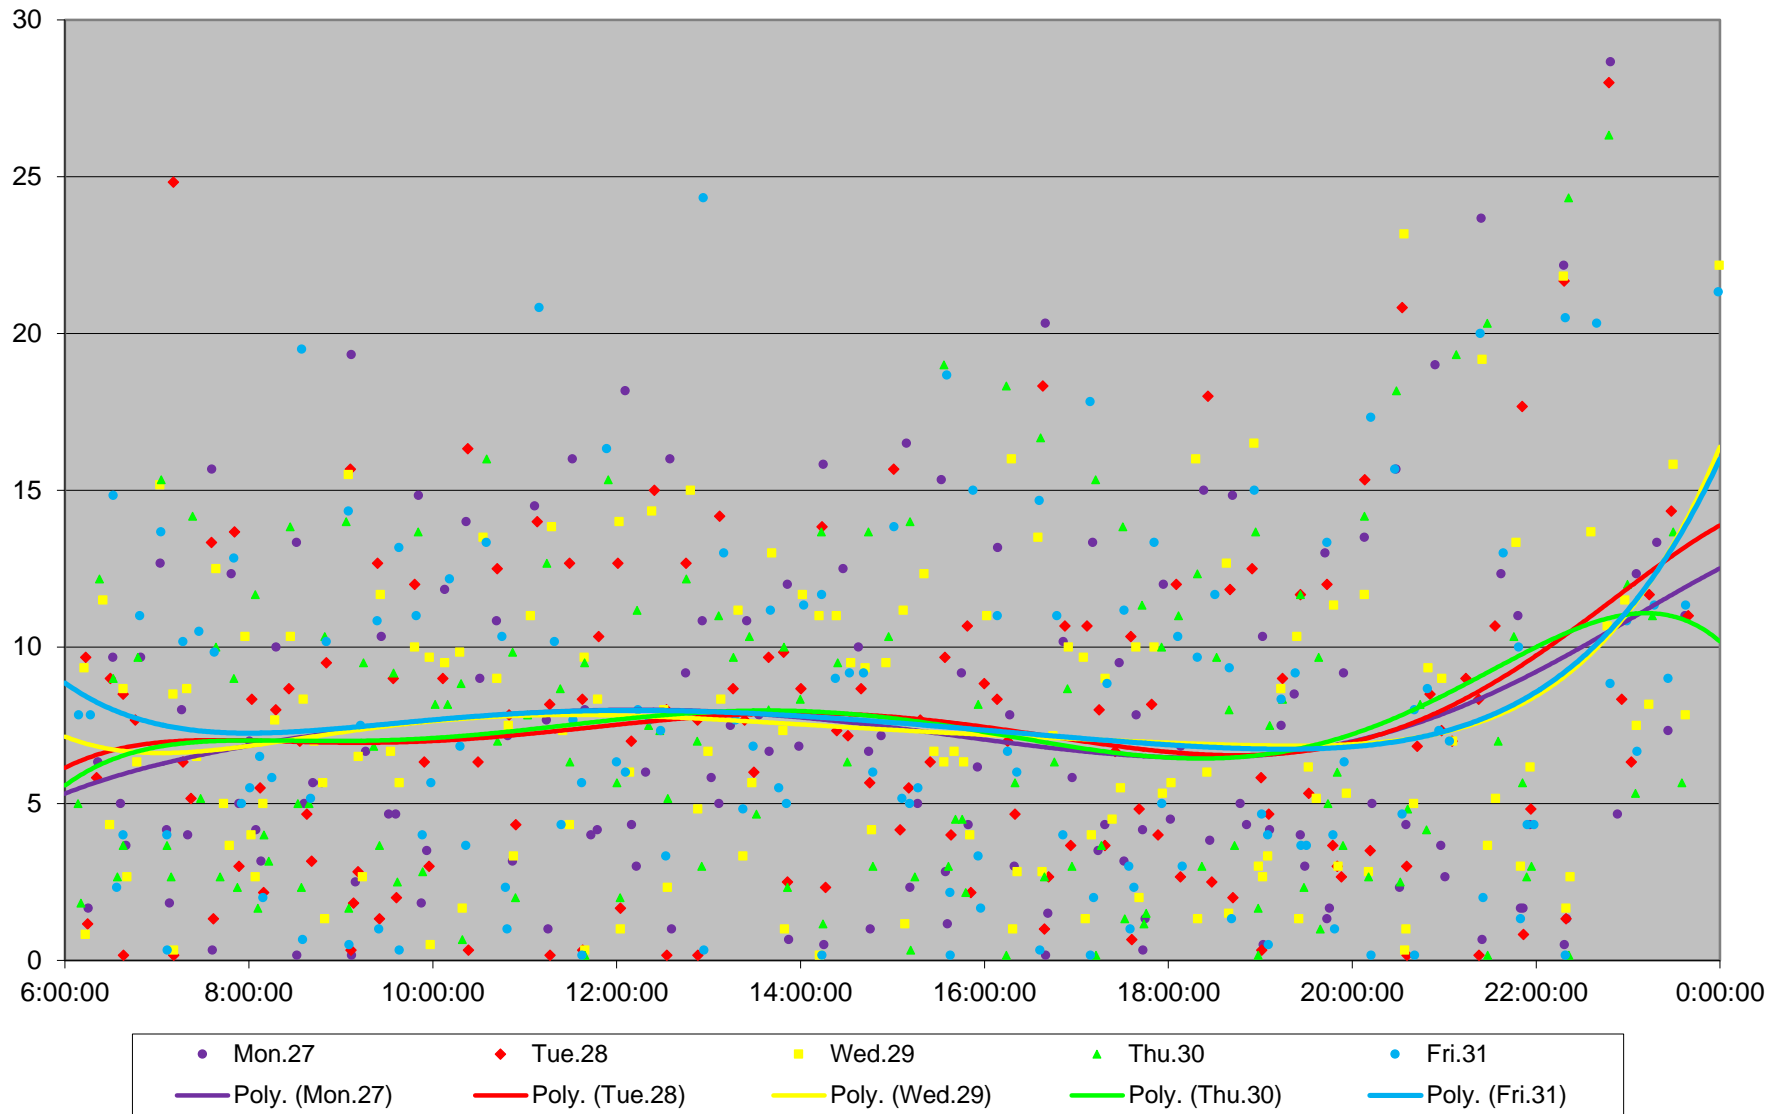

116 Morningside Headways at Morningside Ave Westbound July 2020 Weekday Statistics

— Average Week 1 Std Devn Week 1 — Average Week 2 Std Devn Week 2 — Average Week 3
..... Std Devn Week 3 — Average Week 4 Std Devn Week 4 — Average Week 5 Std Devn Week 5

Quartiles Week 3

116 Morningside Headways at Morningside Ave Westbound July 2020

116 Morningside Headways at Morningside Ave Westbound July 2020

Quartiles Week 4

116 Morningside Headways at Morningside Ave Westbound July 2020

116 Morningside Headways at Morningside Ave Westbound July 2020

Quartiles Week 5

116 Morningside Headways at Morningside Ave Westbound July 2020 Saturday Statistics

116 Morningside Headways at Morningside Ave Westbound July 2020