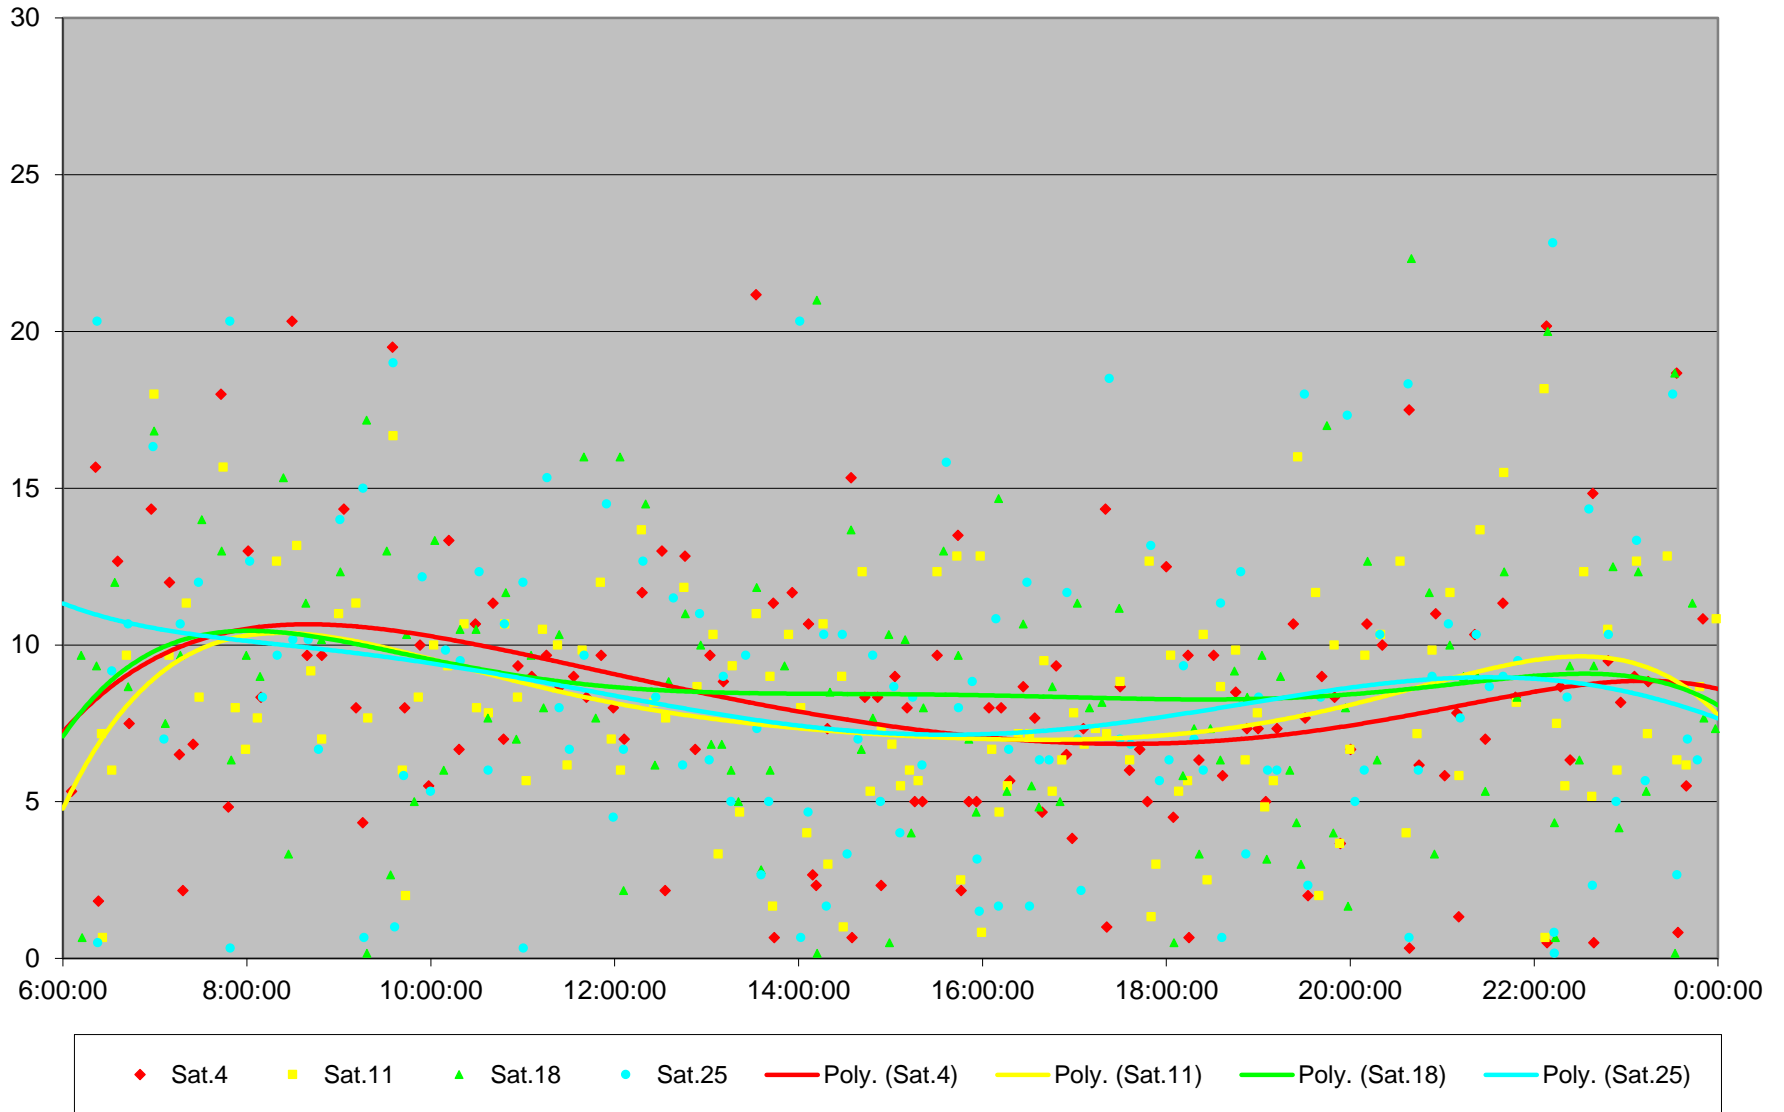

116 Morningside Headways at Morningside Ave Westbound July 2020 Weekday Statistics

— Average Week 1 Std Devn Week 1 — Average Week 2 Std Devn Week 2 — Average Week 3
..... Std Devn Week 3 — Average Week 4 Std Devn Week 4 — Average Week 5 Std Devn Week 5

116 Morningside Headways at Morningside Ave Westbound July 2020

Quartiles Week 5

116 Morningside Headways at Morningside Ave Westbound July 2020 Saturday Statistics

116 Morningside Headways at Morningside Ave Westbound July 2020

116 Morningside Headways at Morningside Ave Westbound July 2020

Quartiles Saturdays

116 Morningside Headways at Morningside Ave Westbound July 2020 Sunday Statistics

116 Morningside Headways at Morningside Ave Westbound July 2020