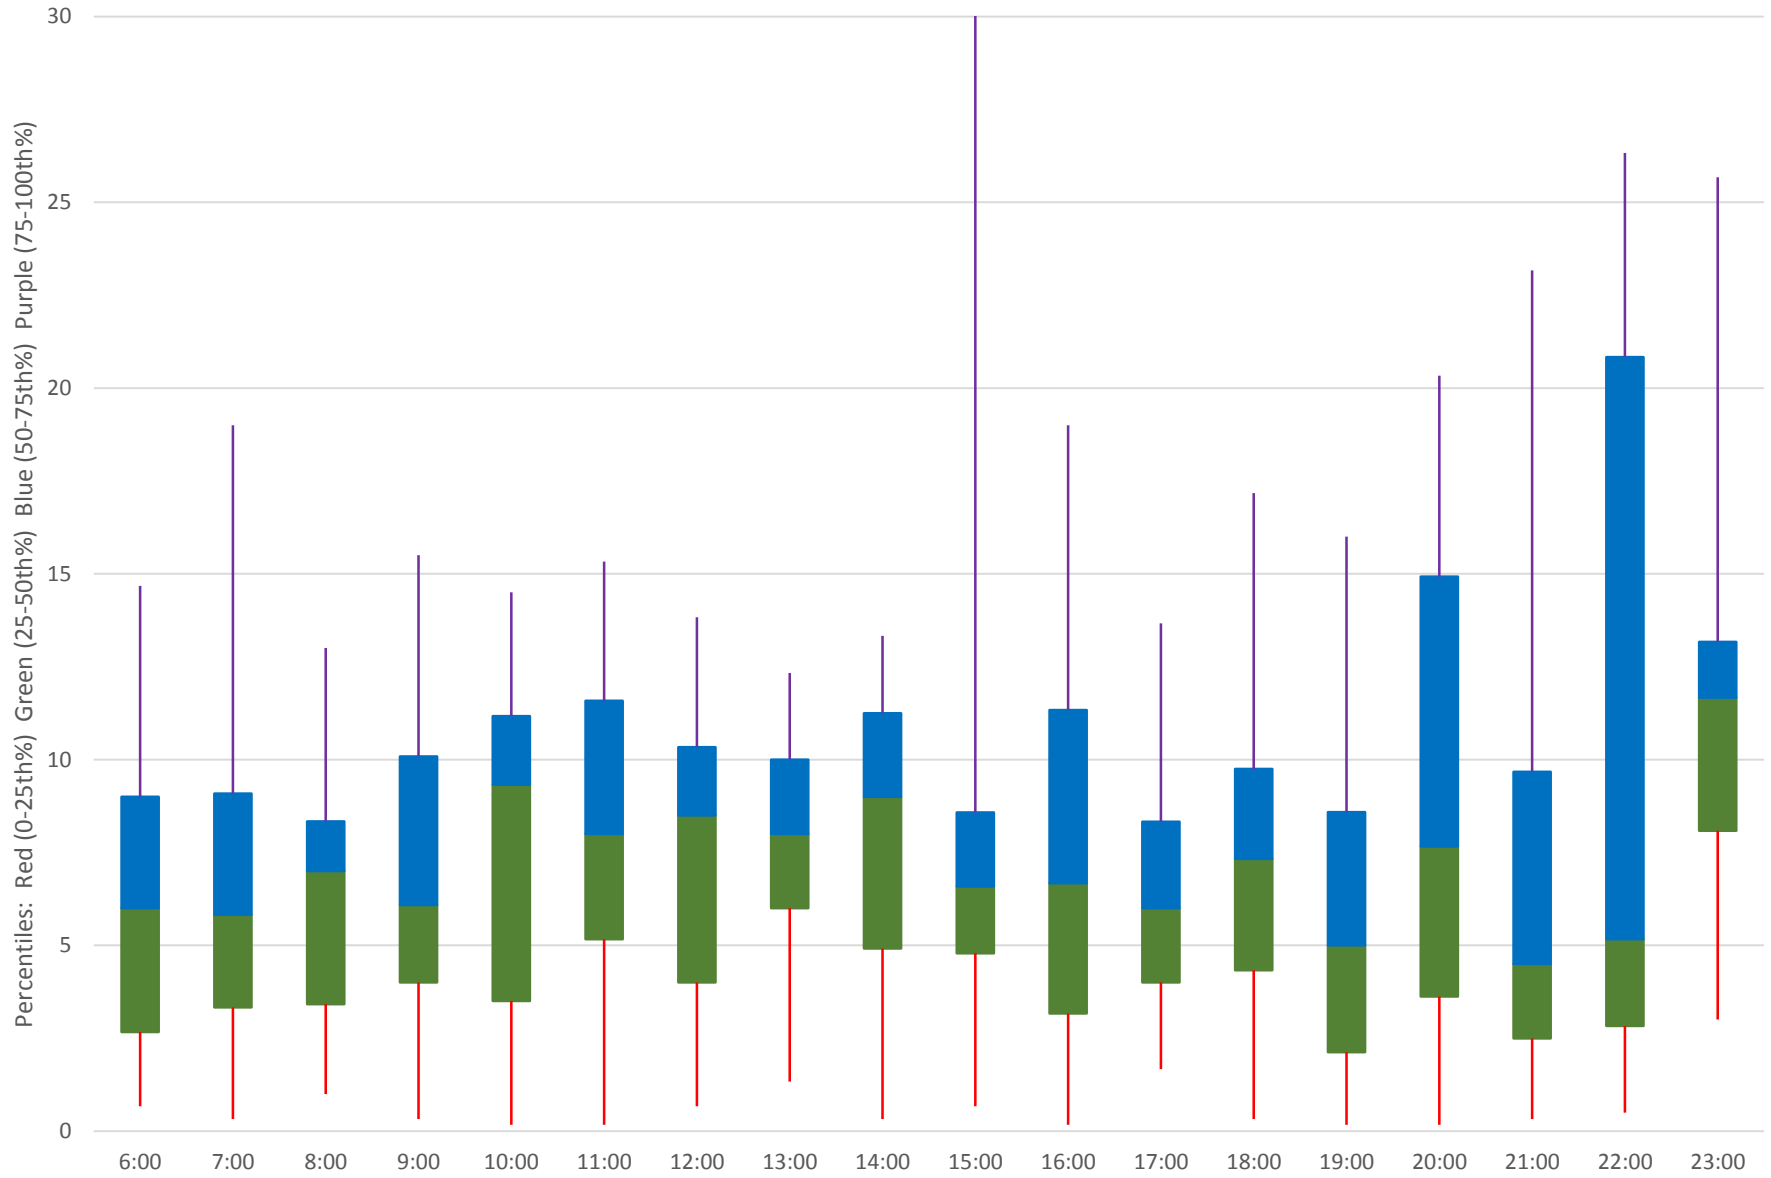

116 Morningside Headways at Morningside Ave Westbound July 2020

Quartiles Week 3