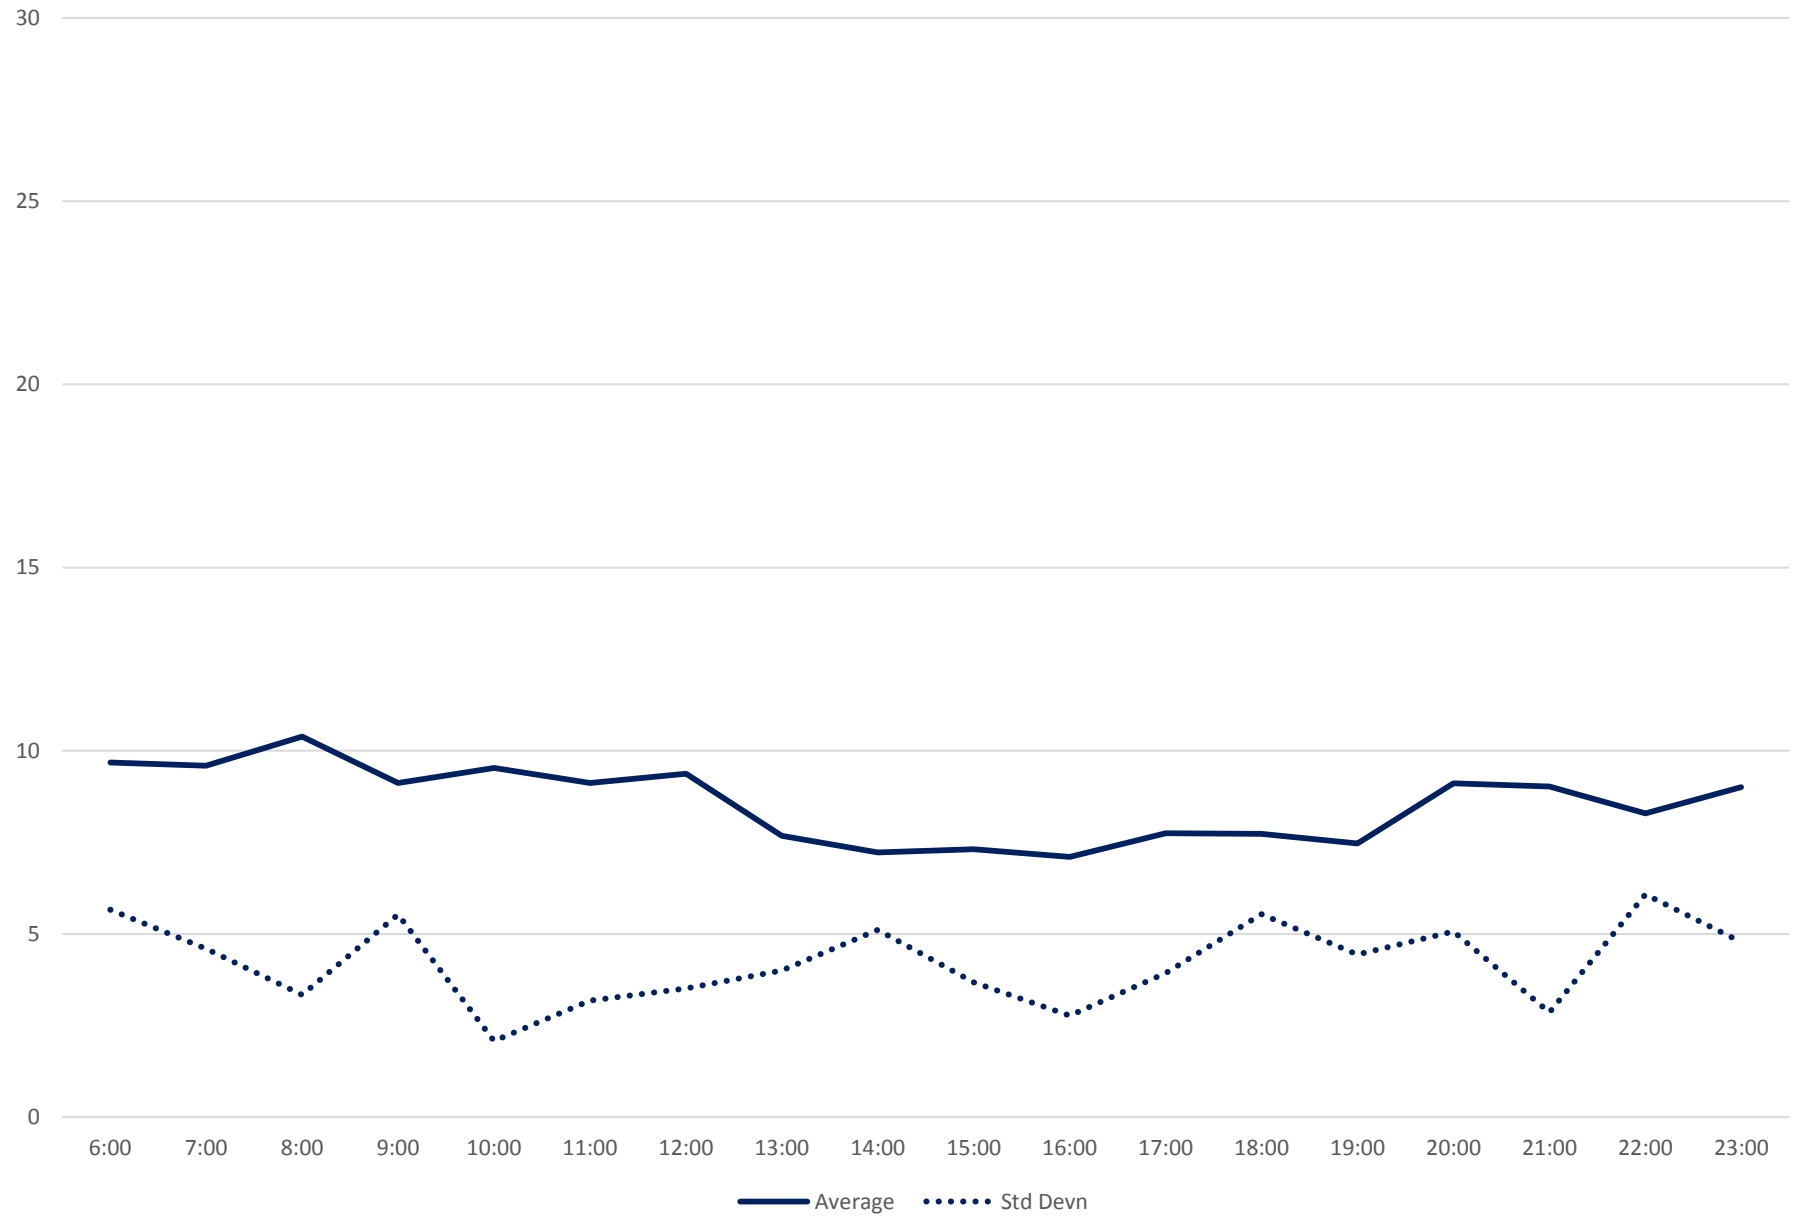

116 Morningside Headways at Morningside Ave Westbound July 2020 Weekday Statistics

— Average Week 1 Std Devn Week 1 — Average Week 2 Std Devn Week 2 — Average Week 3
..... Std Devn Week 3 — Average Week 4 Std Devn Week 4 — Average Week 5 Std Devn Week 5

Quartiles Week 3

116 Morningside Headways at Morningside Ave Westbound July 2020

116 Morningside Headways at Morningside Ave Westbound July 2020

Quartiles Week 4

116 Morningside Headways at Morningside Ave Westbound July 2020

116 Morningside Headways at Morningside Ave Westbound July 2020

Quartiles Week 5

116 Morningside Headways at Morningside Ave Westbound July 2020 Saturday Statistics

116 Morningside Headways at Morningside Ave Westbound July 2020

116 Morningside Headways at Morningside Ave Westbound July 2020

Quartiles Saturdays

116 Morningside Headways at Morningside Ave Westbound July 2020 Sunday Statistics

116 Morningside Headways at Morningside Ave Westbound July 2020