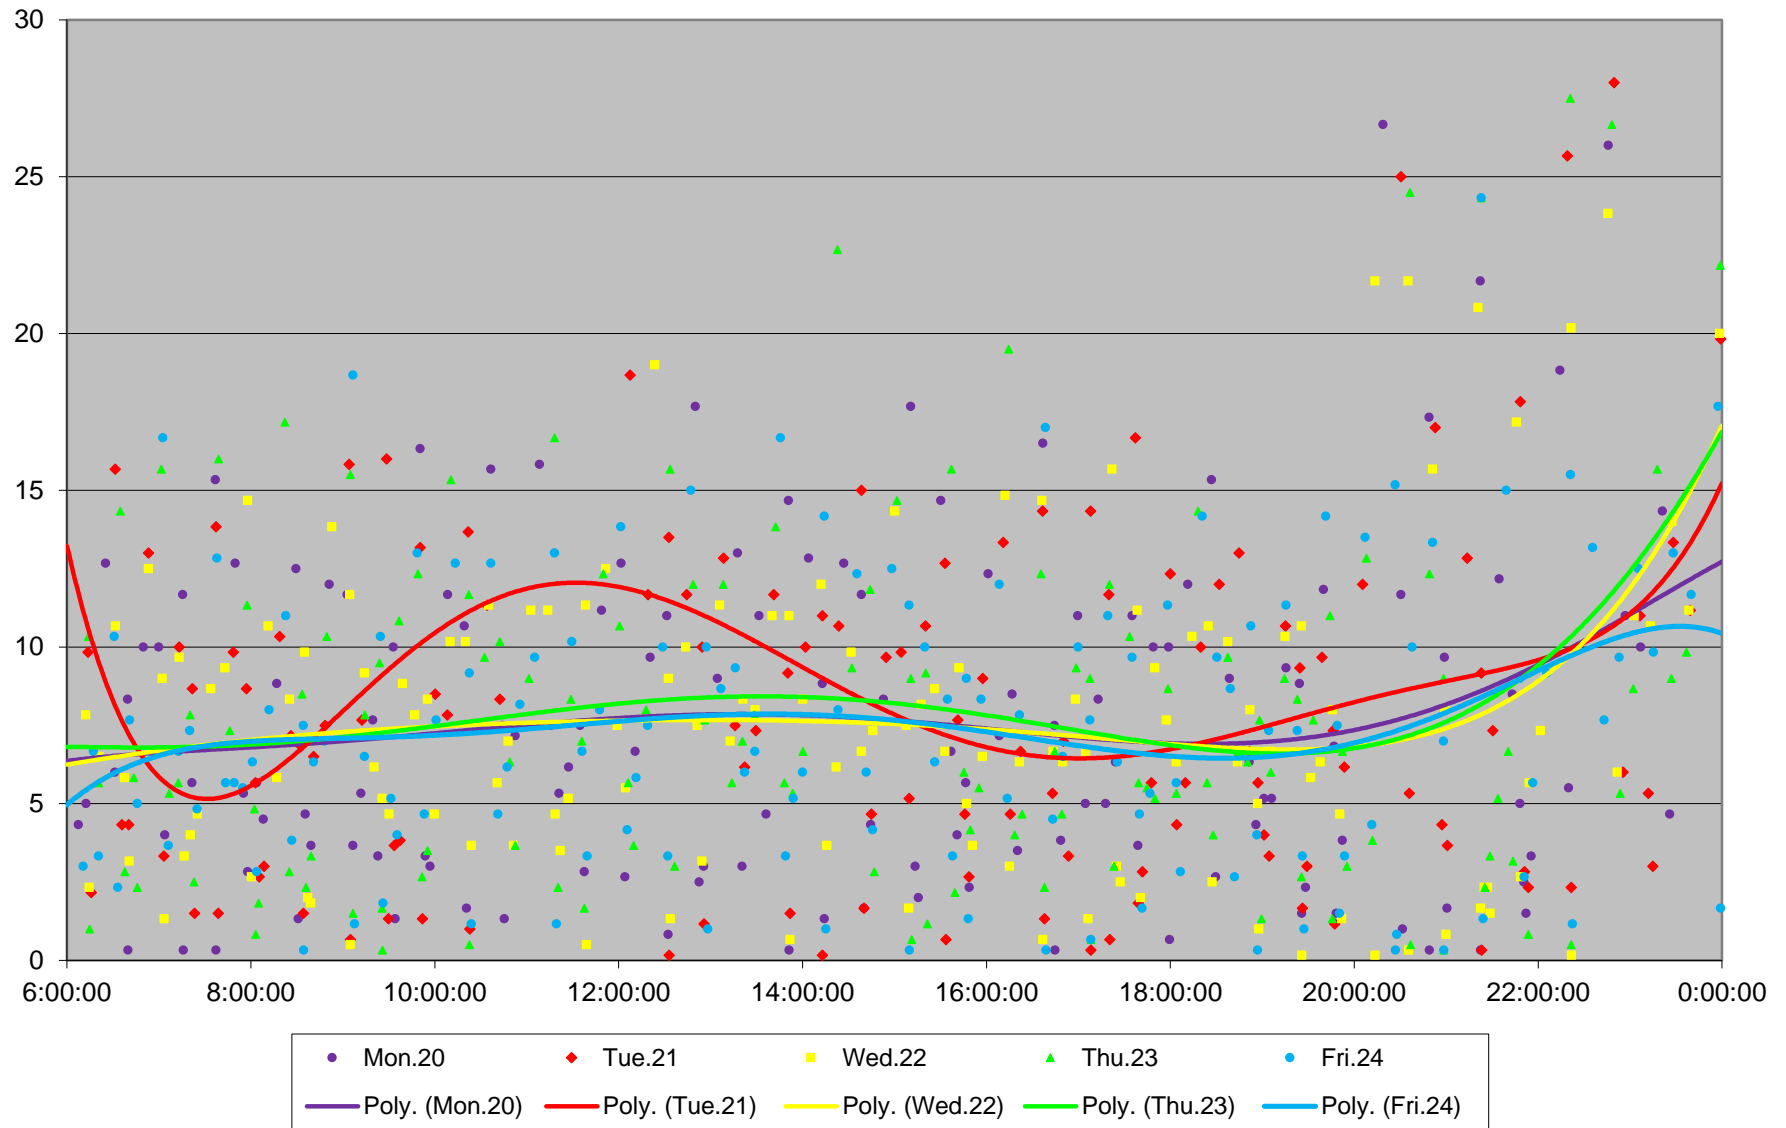

116 Morningside Headways at Morningside Ave Westbound July 2020 Weekday Statistics

— Average Week 1 Std Devn Week 1 — Average Week 2 Std Devn Week 2 — Average Week 3
..... Std Devn Week 3 — Average Week 4 Std Devn Week 4 — Average Week 5 Std Devn Week 5

116 Morningside Headways at Morningside Ave Westbound July 2020

Quartiles Week 2

116 Morningside Headways at Morningside Ave Westbound July 2020

116 Morningside Headways at Morningside Ave Westbound July 2020

Quartiles Week 3

116 Morningside Headways at Morningside Ave Westbound July 2020

116 Morningside Headways at Morningside Ave Westbound July 2020

Quartiles Week 4

116 Morningside Headways at Morningside Ave Westbound July 2020