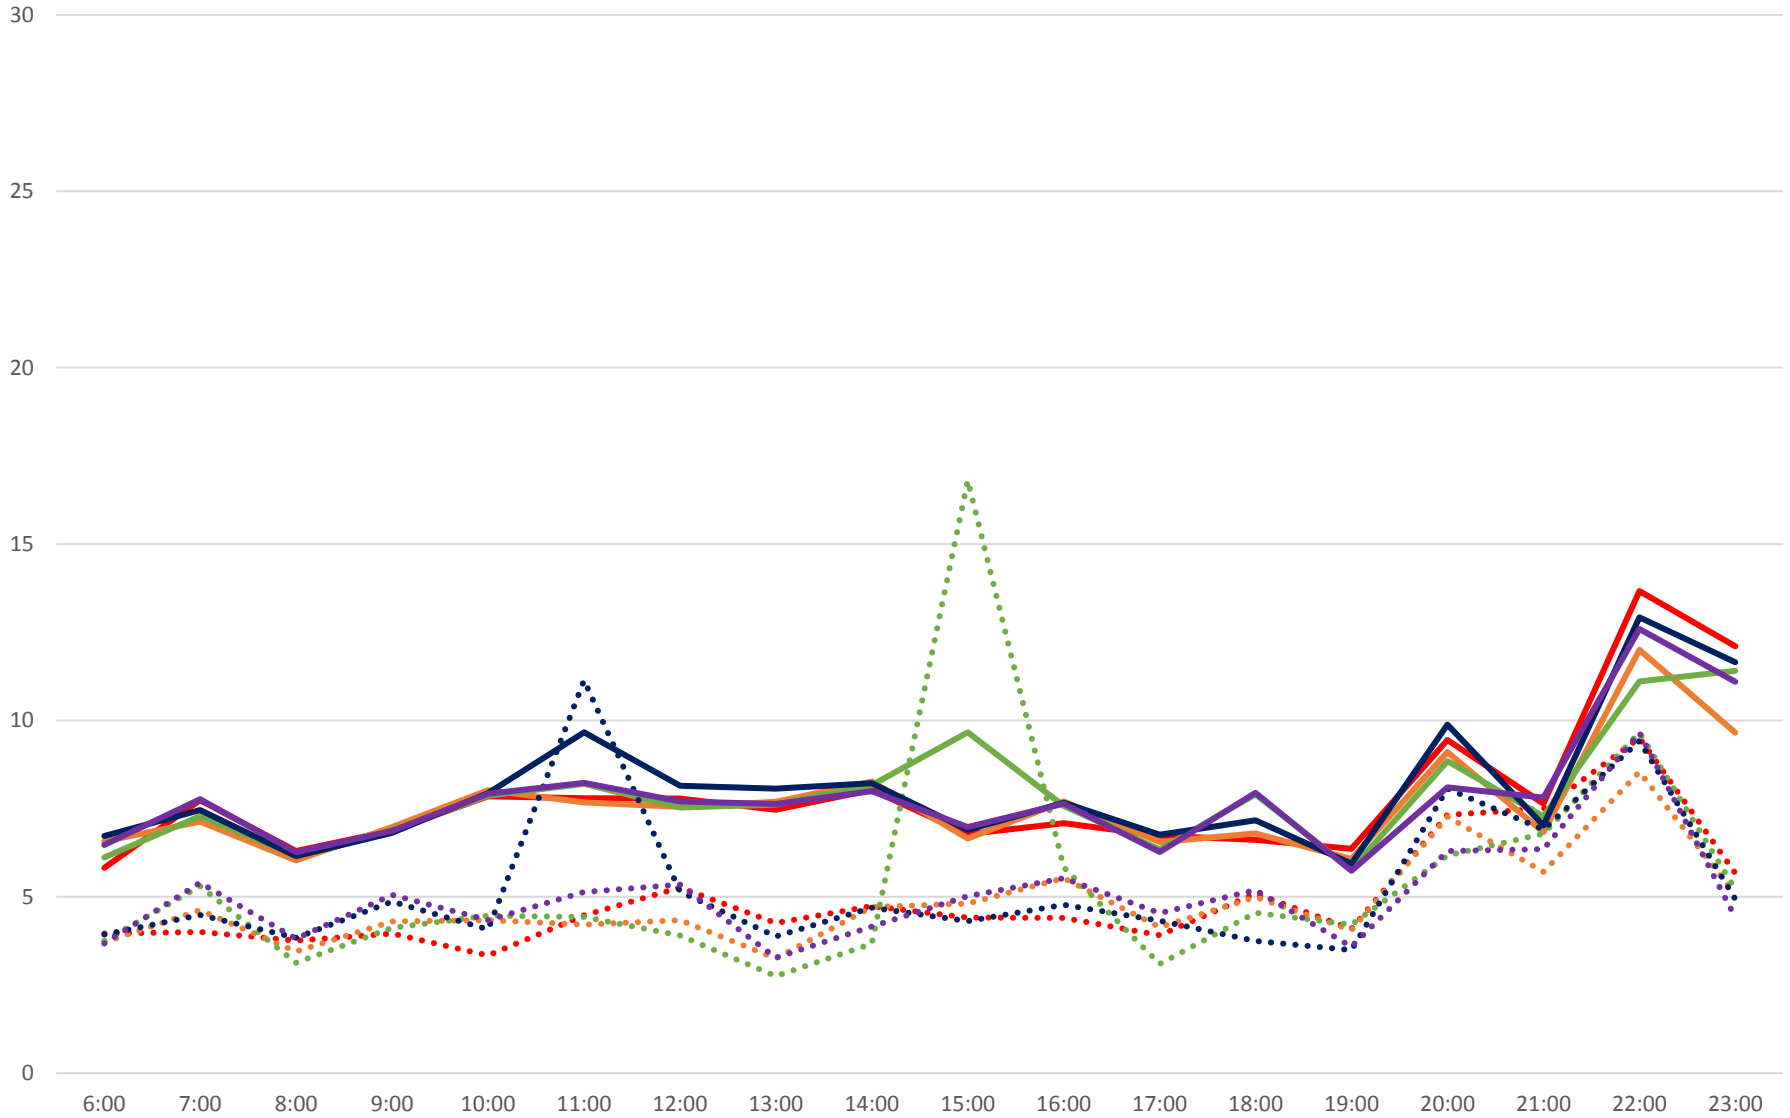

116 Morningside Headways at Morningside Ave Westbound July 2020 Weekday Statistics

— Average Week 1 Std Devn Week 1 — Average Week 2 Std Devn Week 2 — Average Week 3
..... Std Devn Week 3 — Average Week 4 Std Devn Week 4 — Average Week 5 Std Devn Week 5

116 Morningside Headways at Morningside Ave Westbound July 2020

116 Morningside Headways at Morningside Ave Westbound July 2020

Quartiles Week 1

116 Morningside Headways at Morningside Ave Westbound July 2020

116 Morningside Headways at Morningside Ave Westbound July 2020

Quartiles Week 2

116 Morningside Headways at Morningside Ave Westbound July 2020

116 Morningside Headways at Morningside Ave Westbound July 2020

116 Morningside Headways at Morningside Ave Westbound July 2020

Quartiles Week 5

116 Morningside Headways at Morningside Ave Westbound July 2020 Saturday Statistics

116 Morningside Headways at Morningside Ave Westbound July 2020