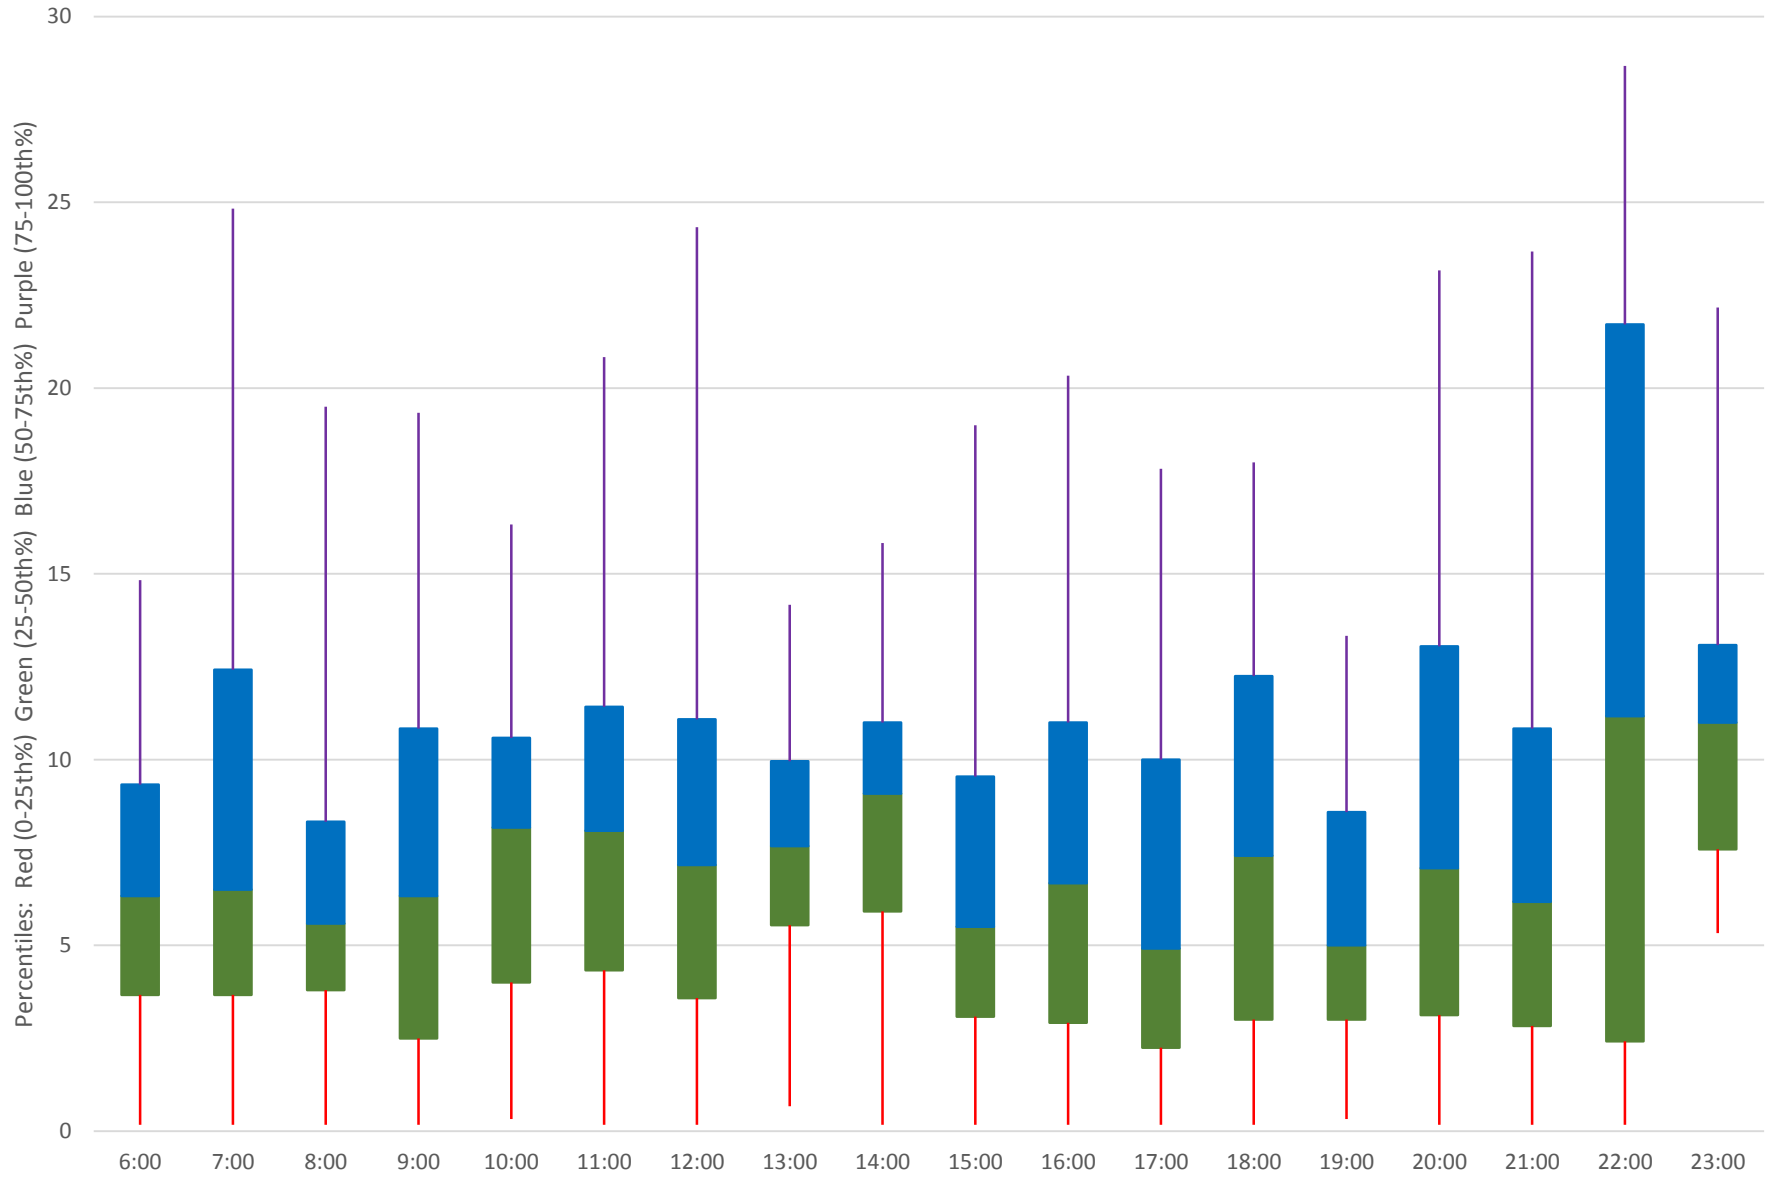

116 Morningside Headways at Morningside Ave Westbound July 2020 Weekday Statistics

— Average Week 1 Std Devn Week 1 — Average Week 2 Std Devn Week 2 — Average Week 3
..... Std Devn Week 3 — Average Week 4 Std Devn Week 4 — Average Week 5 Std Devn Week 5

Quartiles Week 3

116 Morningside Headways at Morningside Ave Westbound July 2020

116 Morningside Headways at Morningside Ave Westbound July 2020

Quartiles Week 4

116 Morningside Headways at Morningside Ave Westbound July 2020

116 Morningside Headways at Morningside Ave Westbound July 2020

Quartiles Week 5

116 Morningside Headways at Morningside Ave Westbound July 2020 Saturday Statistics

116 Morningside Headways at Morningside Ave Westbound July 2020