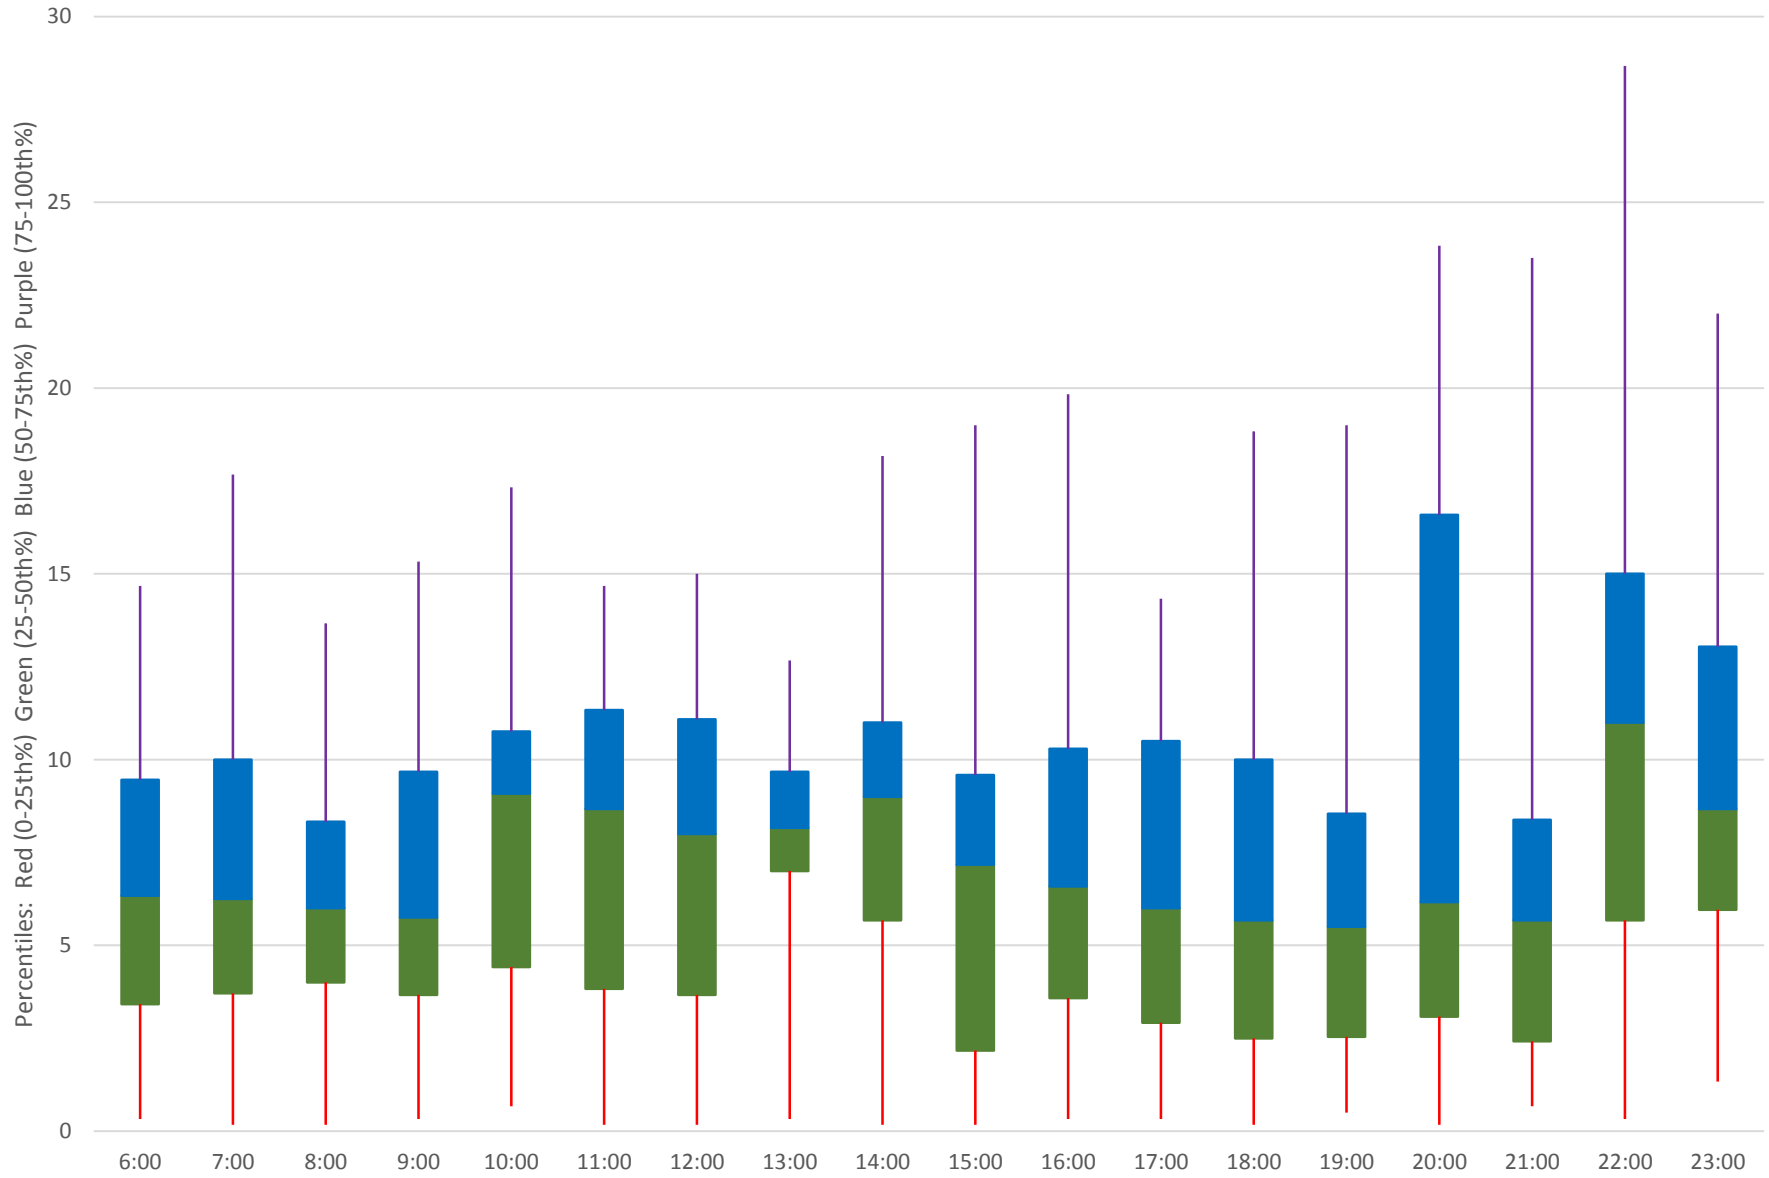

116 Morningside Headways at Morningside Ave Westbound July 2020 Weekday Statistics

— Average Week 1 Std Devn Week 1 — Average Week 2 Std Devn Week 2 — Average Week 3
..... Std Devn Week 3 — Average Week 4 Std Devn Week 4 — Average Week 5 Std Devn Week 5

116 Morningside Headways at Morningside Ave Westbound July 2020

116 Morningside Headways at Morningside Ave Westbound July 2020

Quartiles Week 1

116 Morningside Headways at Morningside Ave Westbound July 2020

116 Morningside Headways at Morningside Ave Westbound July 2020

Quartiles Week 2

116 Morningside Headways at Morningside Ave Westbound July 2020

116 Morningside Headways at Morningside Ave Westbound July 2020