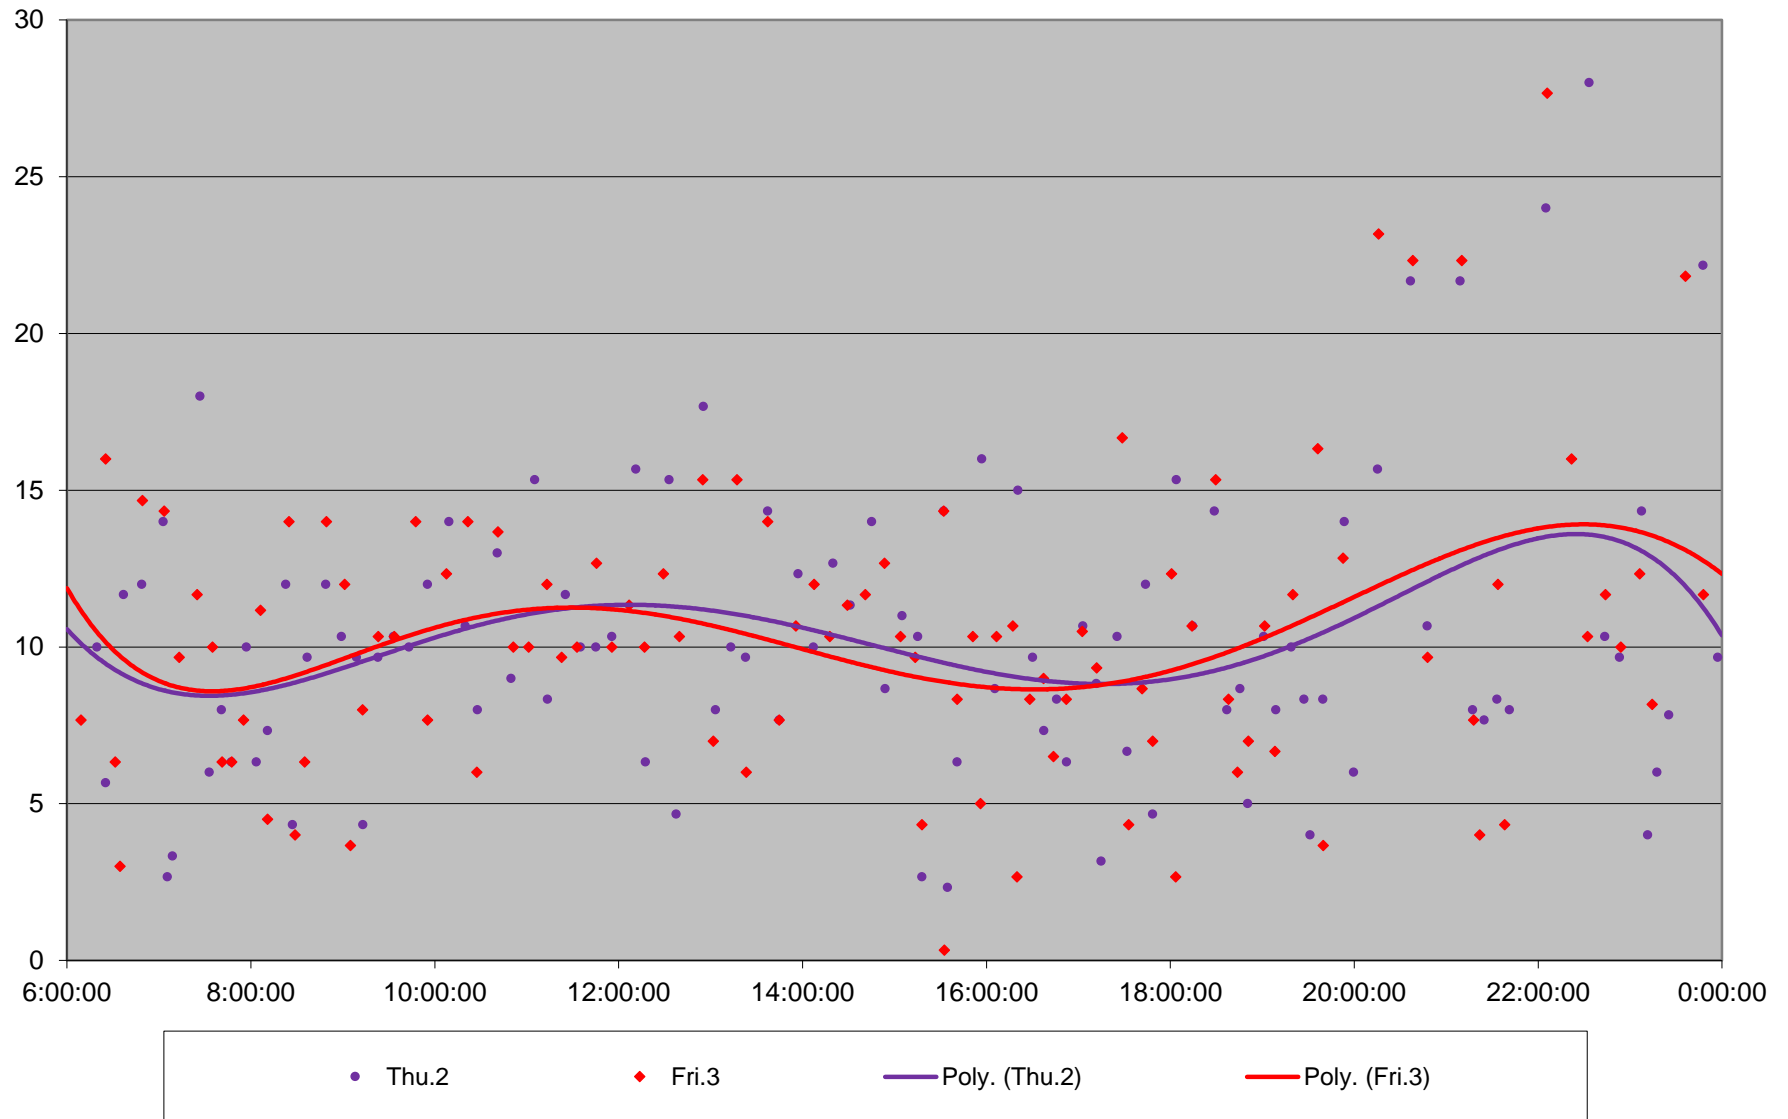

116 Morningside Headways at Sheppard Southbound July 2020 Weekday Statistics

116 Morningside Headways at Sheppard Southbound July 2020

116 Morningside Headways at Sheppard Southbound July 2020

Quartiles Week 1

116 Morningside Headways at Sheppard Southbound July 2020

116 Morningside Headways at Sheppard Southbound July 2020

Quartiles Week 2

116 Morningside Headways at Sheppard Southbound July 2020

116 Morningside Headways at Sheppard Southbound July 2020

116 Morningside Headways at Sheppard Southbound July 2020

Quartiles Week 5

116 Morningside Headways at Sheppard Southbound July 2020 Saturday Statistics

116 Morningside Headways at Sheppard Southbound July 2020

116 Morningside Headways at Sheppard Southbound July 2020

Quartiles Saturdays

116 Morningside Headways at Sheppard Southbound July 2020 Sunday Statistics

116 Morningside Headways at Sheppard Southbound July 2020