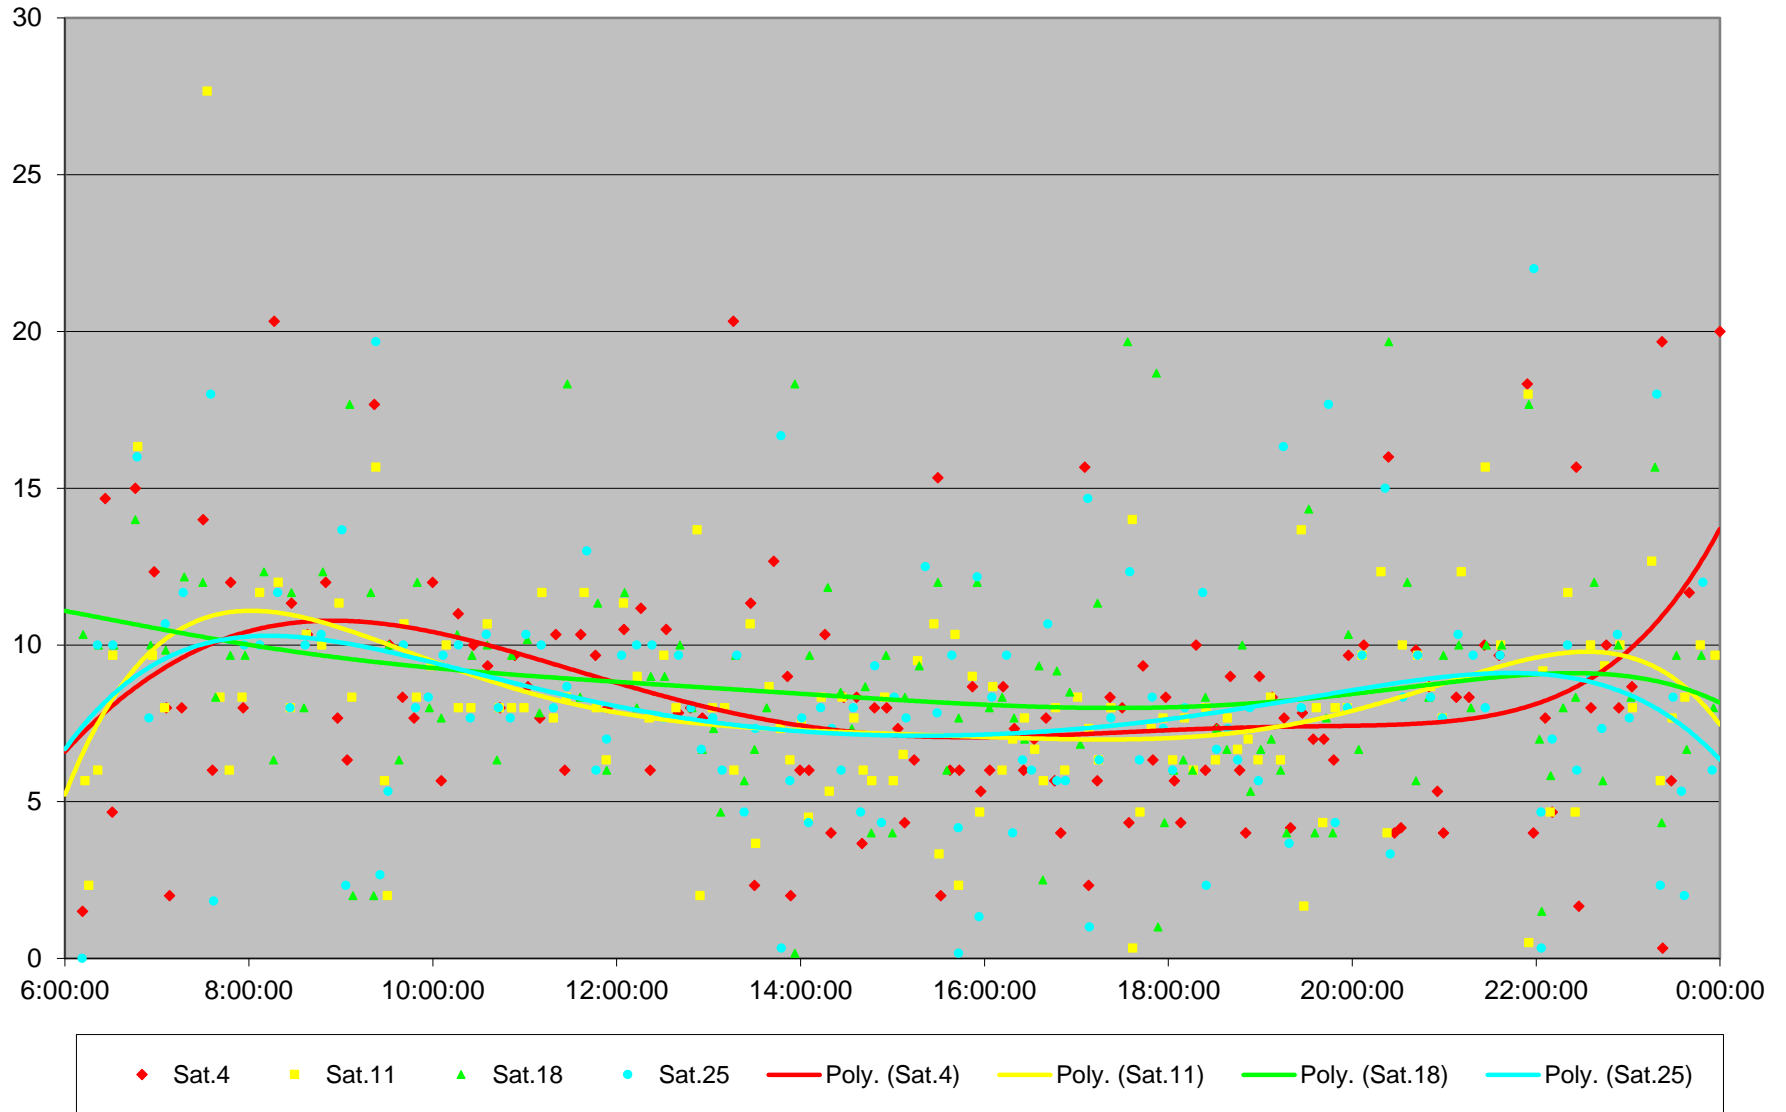

116 Morningside Headways at Sheppard Southbound July 2020

Quartiles Week 5

116 Morningside Headways at Sheppard Southbound July 2020 Saturday Statistics

116 Morningside Headways at Sheppard Southbound July 2020

116 Morningside Headways at Sheppard Southbound July 2020

Quartiles Saturdays

116 Morningside Headways at Sheppard Southbound July 2020 Sunday Statistics

116 Morningside Headways at Sheppard Southbound July 2020

116 Morningside Headways at Sheppard Southbound July 2020

Quartiles Sundays/Holidays