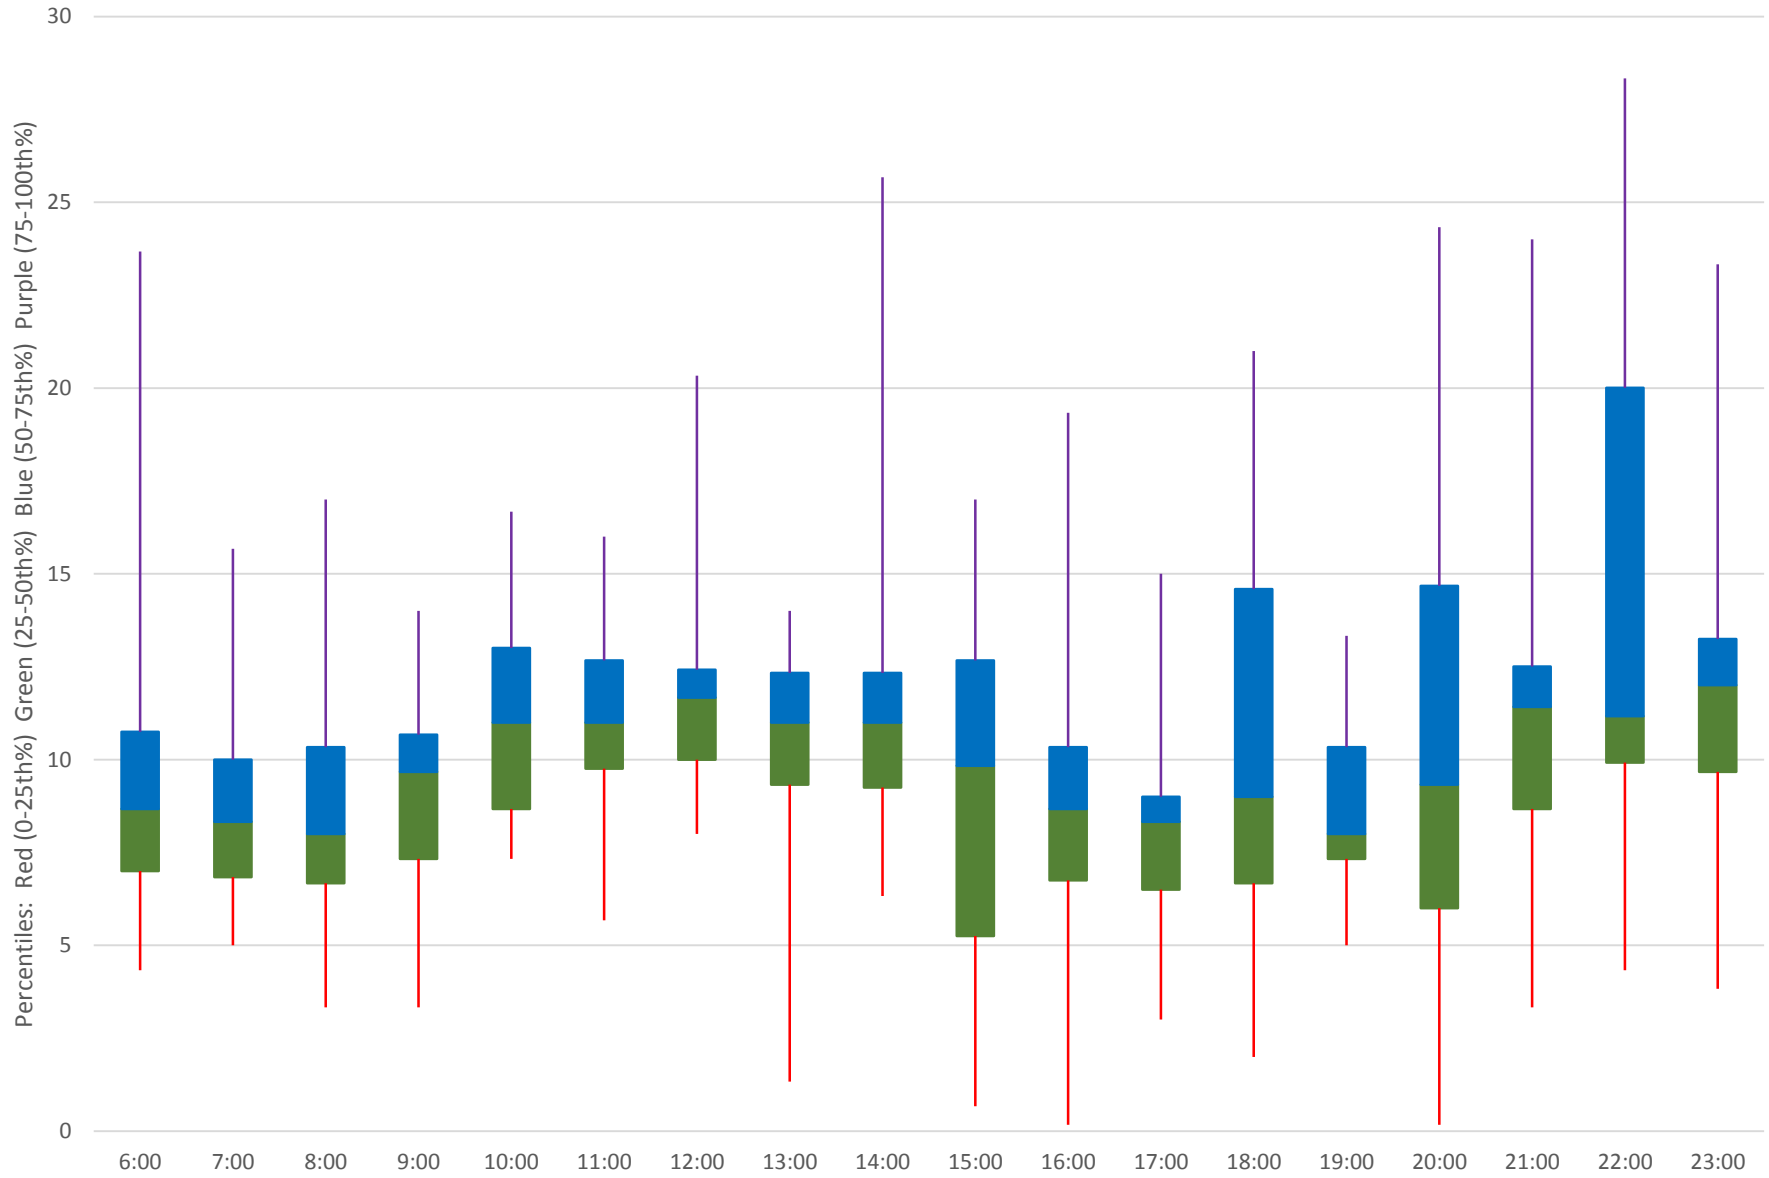

Quartiles Week 3

116 Morningside Headways at Sheppard Southbound July 2020

116 Morningside Headways at Sheppard Southbound July 2020

Quartiles Week 4

116 Morningside Headways at Sheppard Southbound July 2020

116 Morningside Headways at Sheppard Southbound July 2020

Quartiles Week 5

116 Morningside Headways at Sheppard Southbound July 2020 Saturday Statistics

116 Morningside Headways at Sheppard Southbound July 2020

116 Morningside Headways at Sheppard Southbound July 2020

Quartiles Saturdays

116 Morningside Headways at Sheppard Southbound July 2020 Sunday Statistics

116 Morningside Headways at Sheppard Southbound July 2020