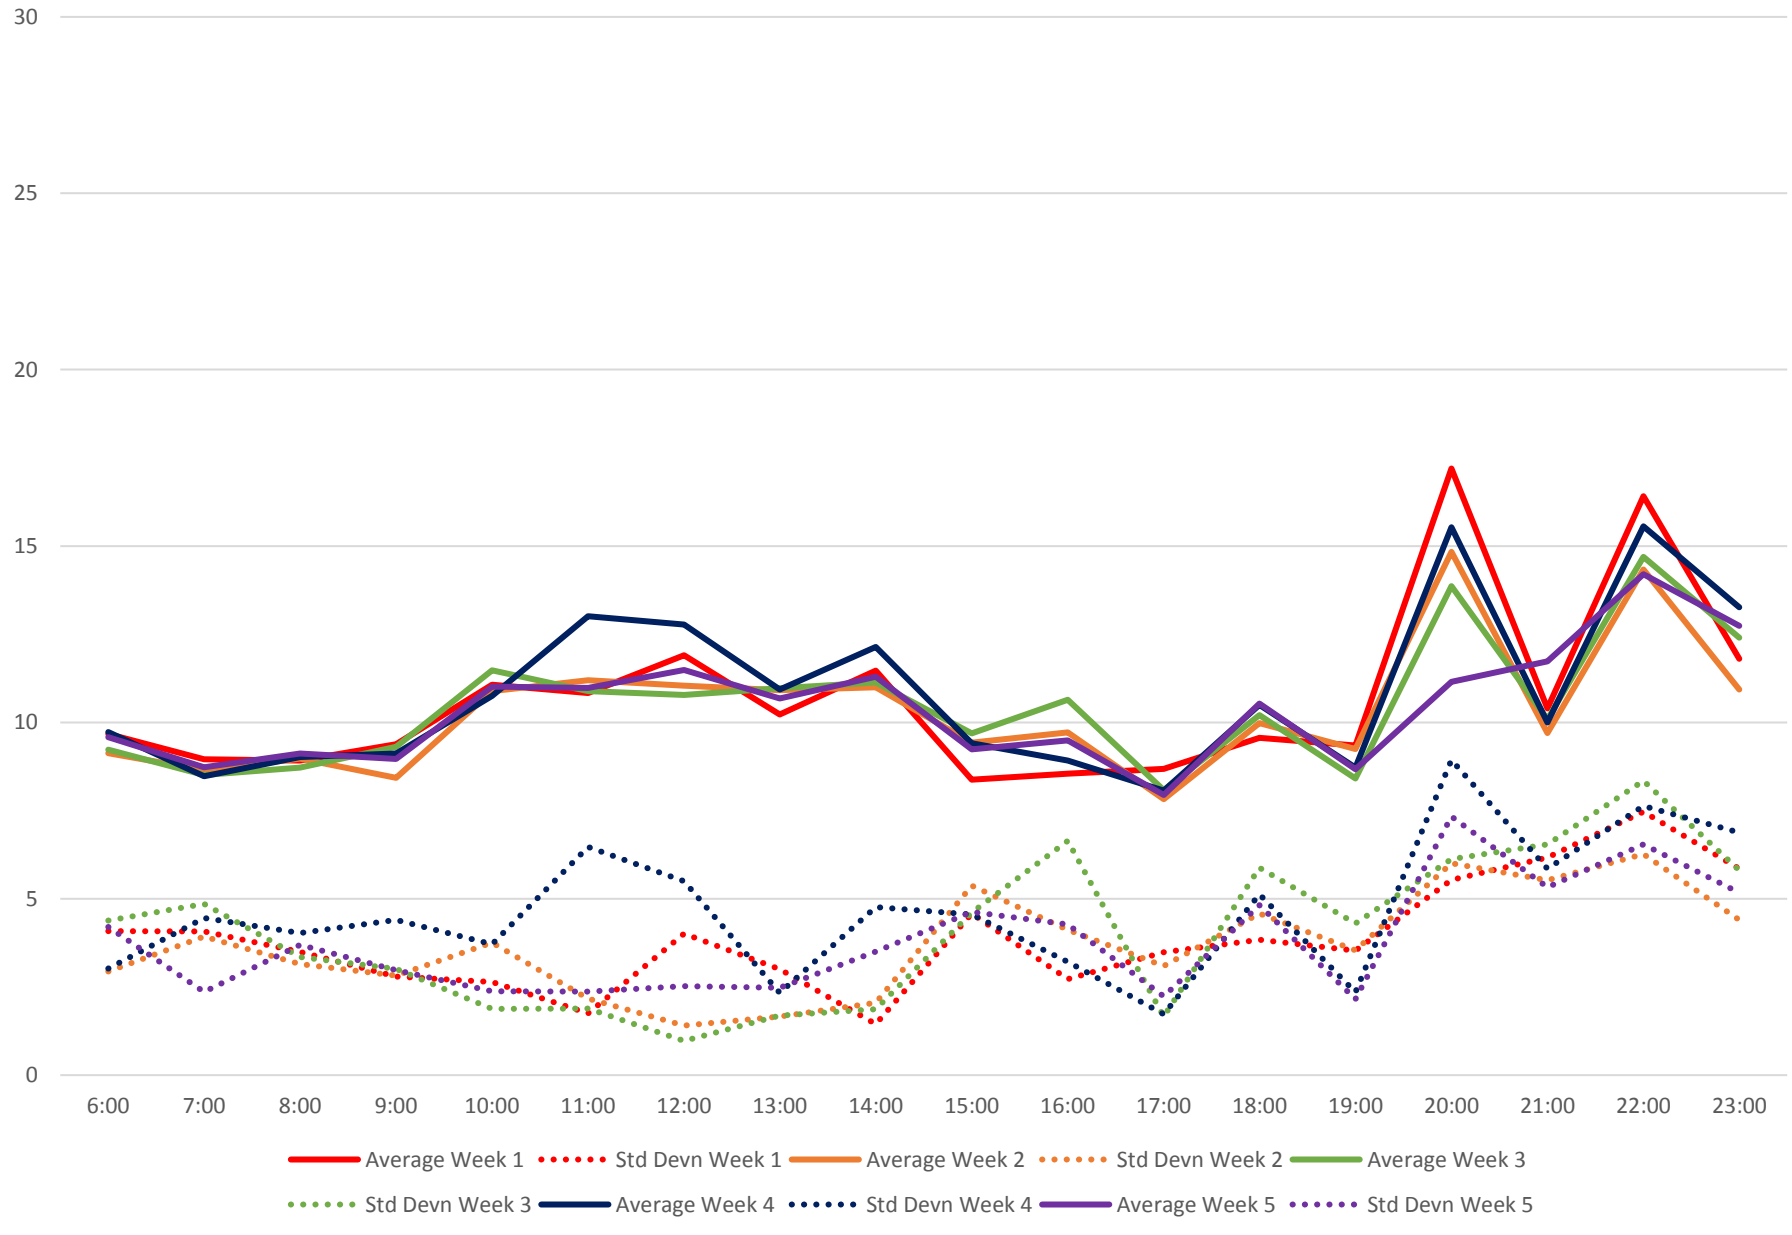

116 Morningside Headways at Sheppard Southbound July 2020 Weekday Statistics

116 Morningside Headways at Sheppard Southbound July 2020

116 Morningside Headways at Sheppard Southbound July 2020

Quartiles Week 1

116 Morningside Headways at Sheppard Southbound July 2020

116 Morningside Headways at Sheppard Southbound July 2020

Quartiles Week 2

116 Morningside Headways at Sheppard Southbound July 2020

116 Morningside Headways at Sheppard Southbound July 2020

116 Morningside Headways at Sheppard Southbound July 2020

Quartiles Week 5

116 Morningside Headways at Sheppard Southbound July 2020 Saturday Statistics

116 Morningside Headways at Sheppard Southbound July 2020

116 Morningside Headways at Sheppard Southbound July 2020

Quartiles Saturdays

116 Morningside Headways at Sheppard Southbound July 2020 Sunday Statistics

116 Morningside Headways at Sheppard Southbound July 2020