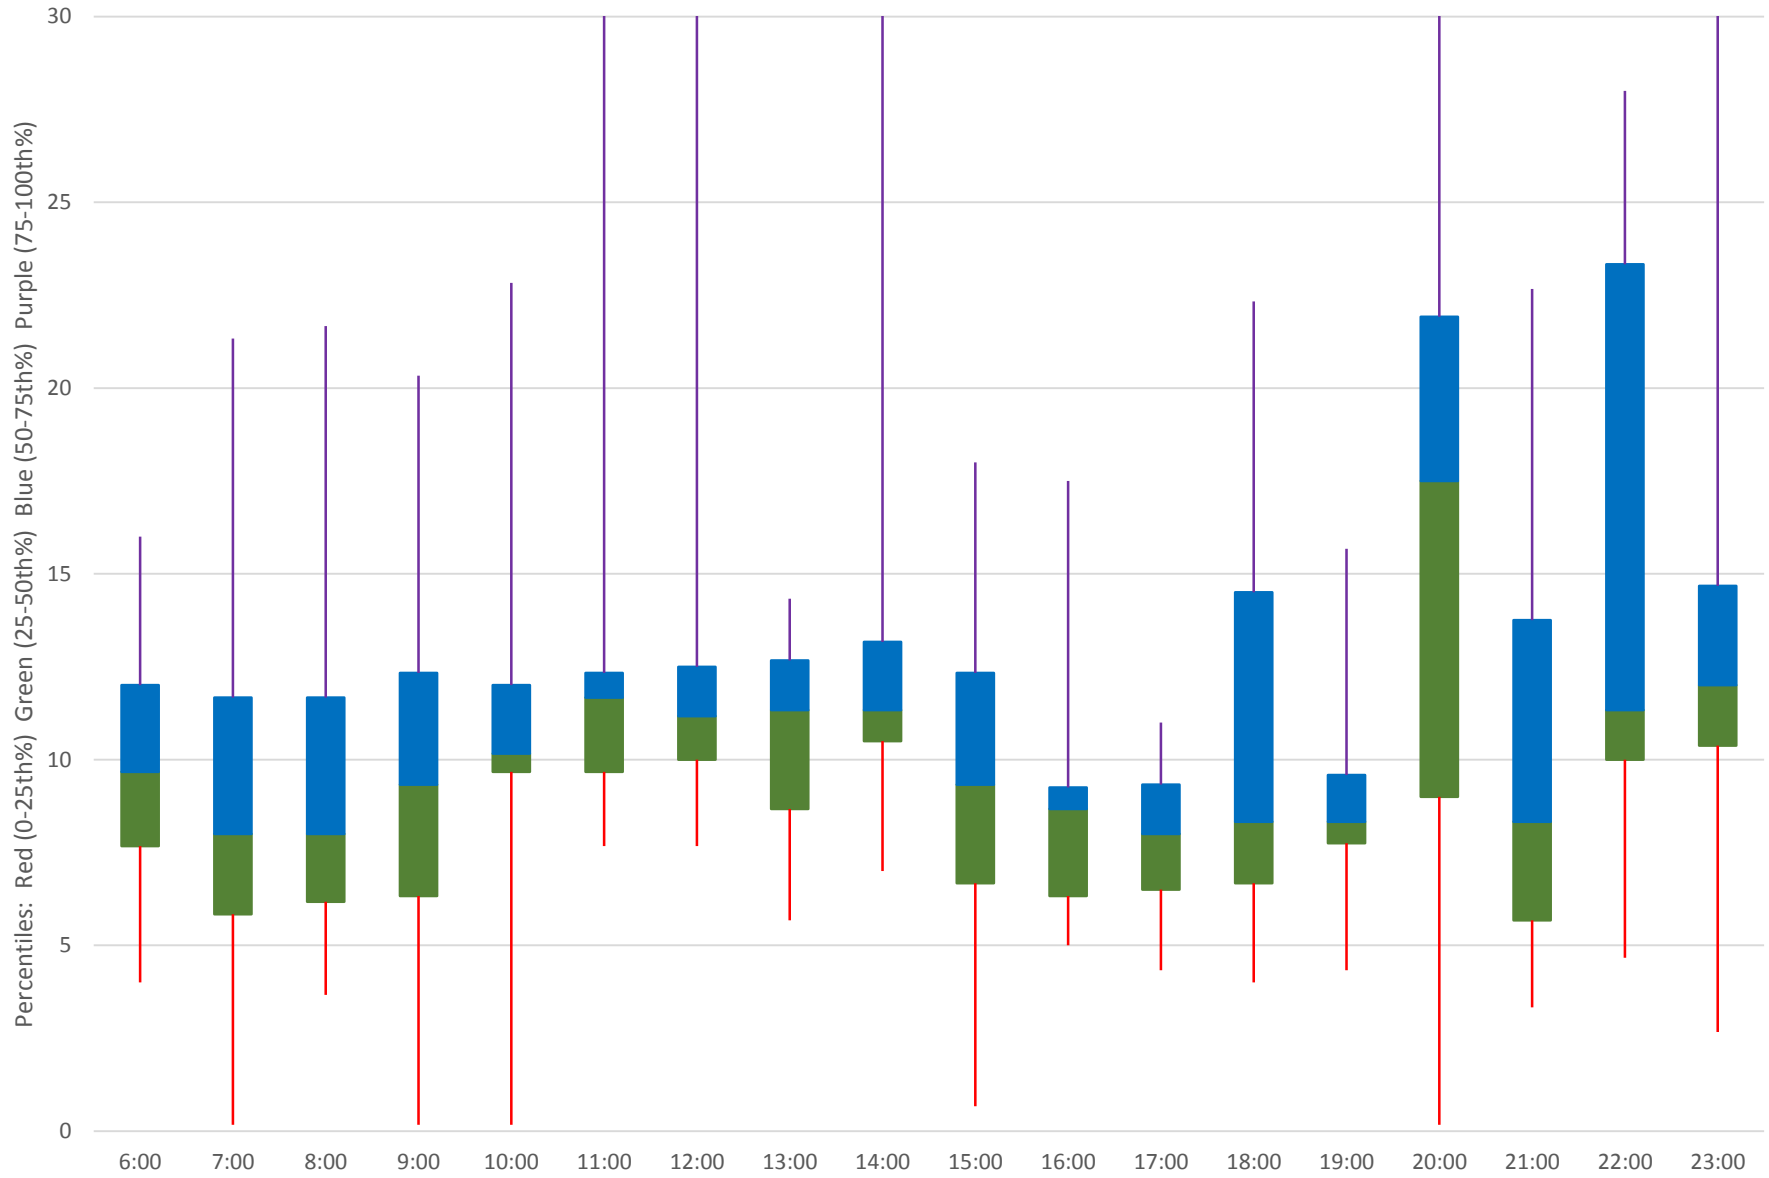

Quartiles Week 3

116 Morningside Headways at Sheppard Southbound July 2020

116 Morningside Headways at Sheppard Southbound July 2020

Quartiles Week 4

116 Morningside Headways at Sheppard Southbound July 2020

116 Morningside Headways at Sheppard Southbound July 2020

Quartiles Week 5

116 Morningside Headways at Sheppard Southbound July 2020 Saturday Statistics

116 Morningside Headways at Sheppard Southbound July 2020

116 Morningside Headways at Sheppard Southbound July 2020

Quartiles Saturdays

116 Morningside Headways at Sheppard Southbound July 2020 Sunday Statistics

116 Morningside Headways at Sheppard Southbound July 2020