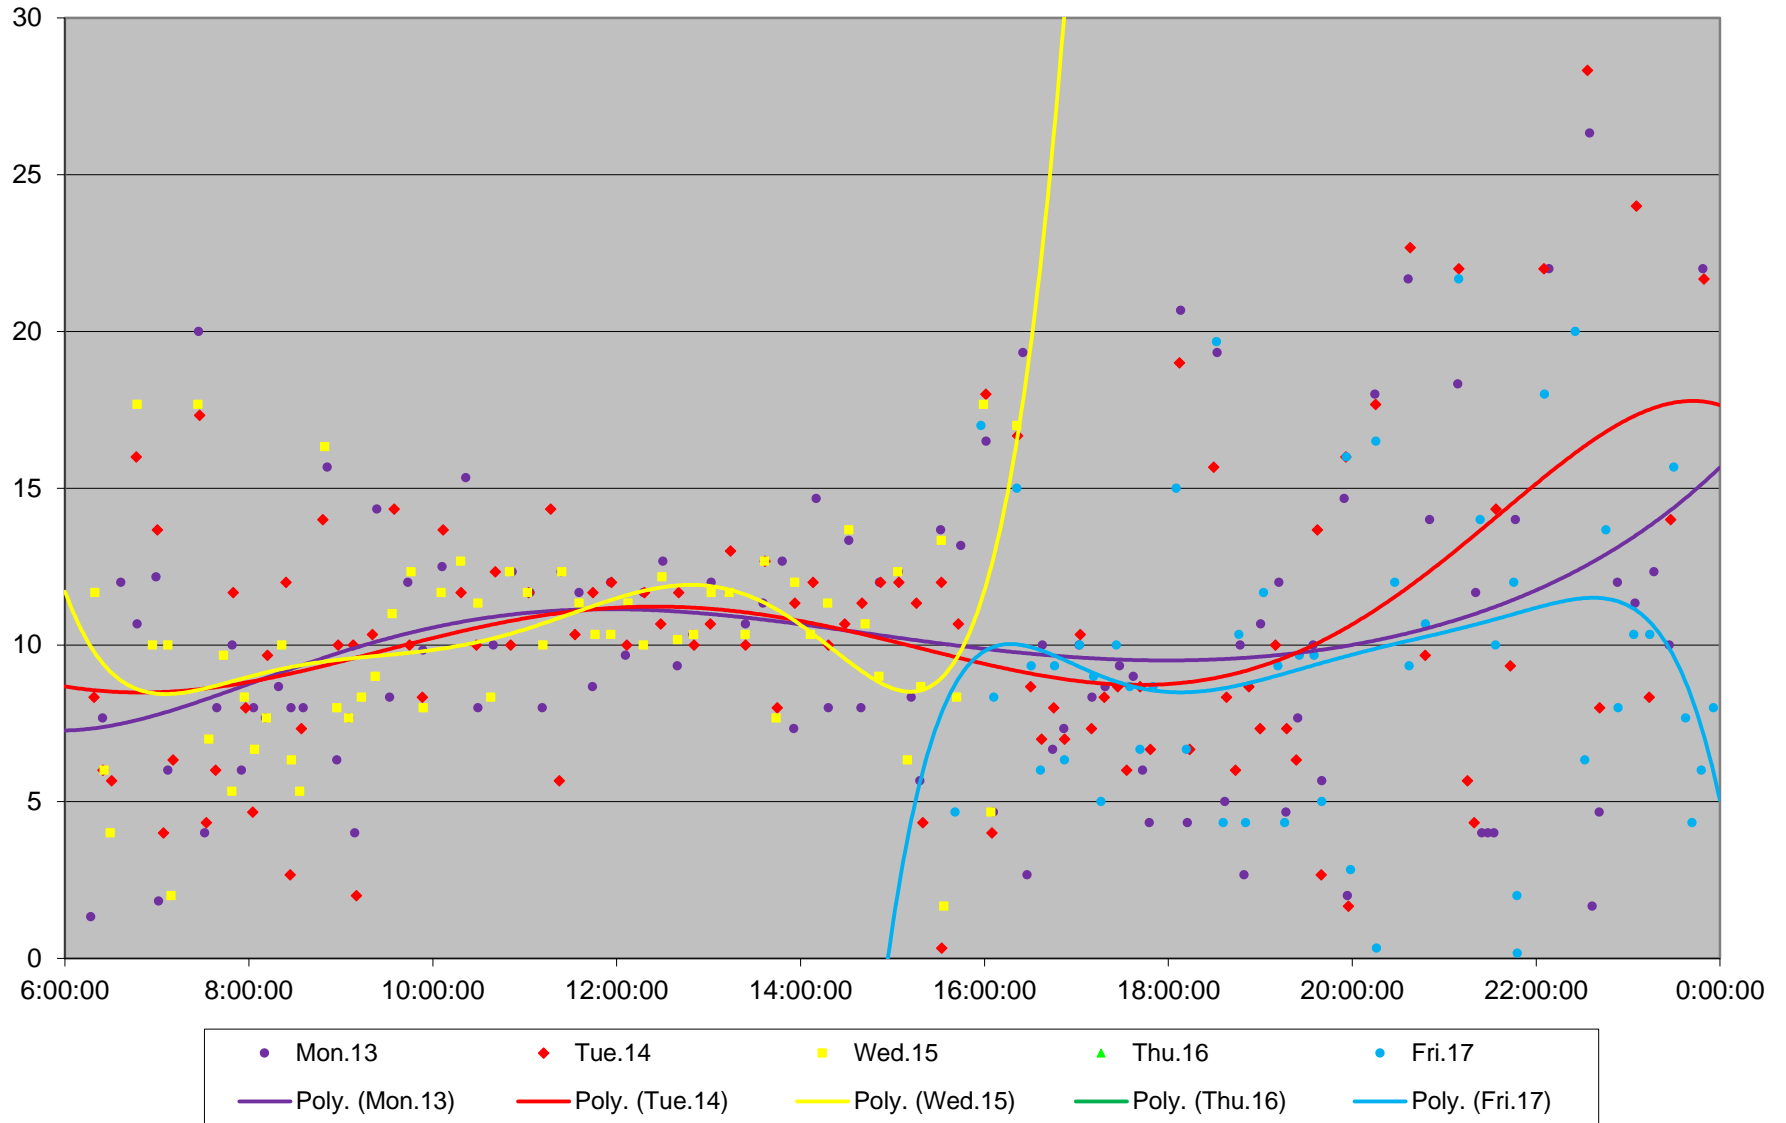

116 Morningside Headways at Sheppard Southbound July 2020 Weekday Statistics

116 Morningside Headways at Sheppard Southbound July 2020

116 Morningside Headways at Sheppard Southbound July 2020

Quartiles Week 1

116 Morningside Headways at Sheppard Southbound July 2020

116 Morningside Headways at Sheppard Southbound July 2020

Quartiles Week 2

116 Morningside Headways at Sheppard Southbound July 2020

116 Morningside Headways at Sheppard Southbound July 2020

116 Morningside Headways at Sheppard Southbound July 2020

Quartiles Week 5

116 Morningside Headways at Sheppard Southbound July 2020 Saturday Statistics

116 Morningside Headways at Sheppard Southbound July 2020

116 Morningside Headways at Sheppard Southbound July 2020

Quartiles Saturdays

116 Morningside Headways at Sheppard Southbound July 2020 Sunday Statistics

116 Morningside Headways at Sheppard Southbound July 2020