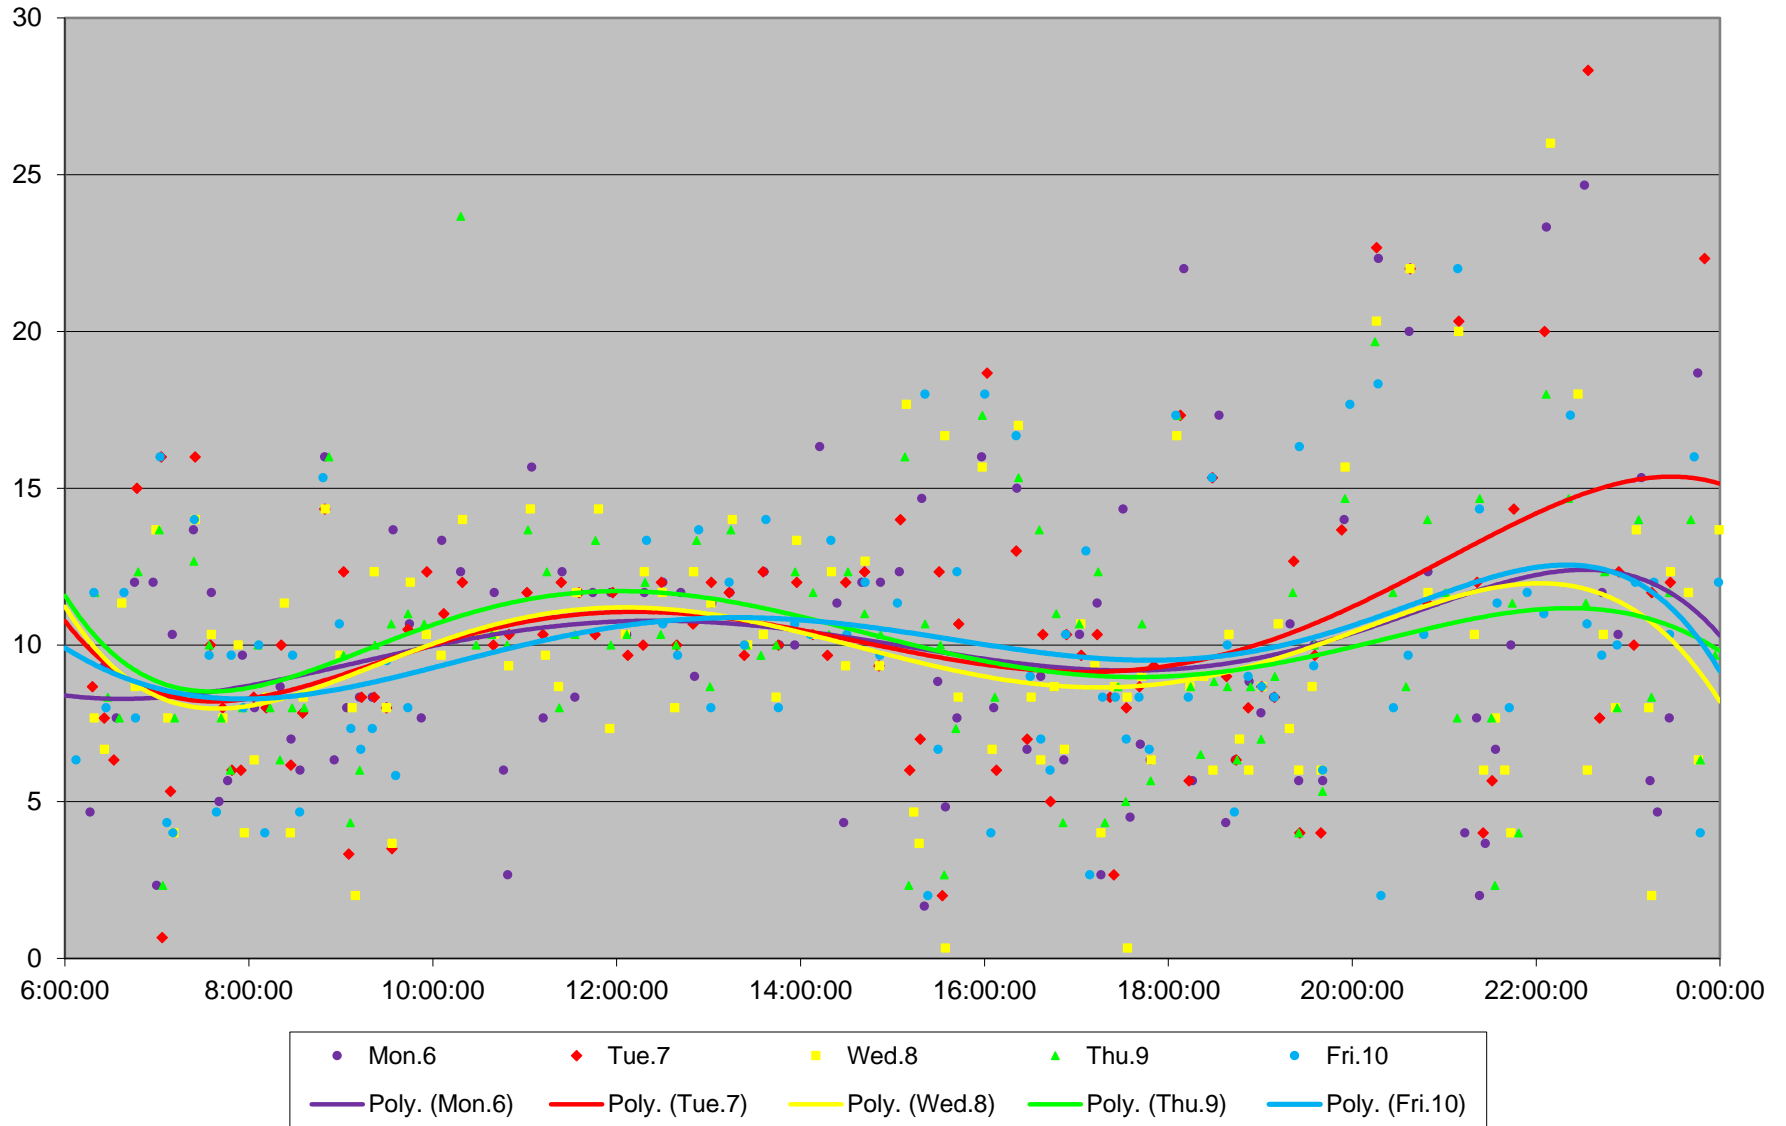

116 Morningside Headways at Sheppard Southbound July 2020 Weekday Statistics

116 Morningside Headways at Sheppard Southbound July 2020

116 Morningside Headways at Sheppard Southbound July 2020

Quartiles Week 1

116 Morningside Headways at Sheppard Southbound July 2020

116 Morningside Headways at Sheppard Southbound July 2020

Quartiles Week 2

116 Morningside Headways at Sheppard Southbound July 2020

116 Morningside Headways at Sheppard Southbound July 2020

116 Morningside Headways at Sheppard Southbound July 2020

Quartiles Week 5

116 Morningside Headways at Sheppard Southbound July 2020 Saturday Statistics

116 Morningside Headways at Sheppard Southbound July 2020

116 Morningside Headways at Sheppard Southbound July 2020

Quartiles Saturdays

116 Morningside Headways at Sheppard Southbound July 2020 Sunday Statistics

116 Morningside Headways at Sheppard Southbound July 2020