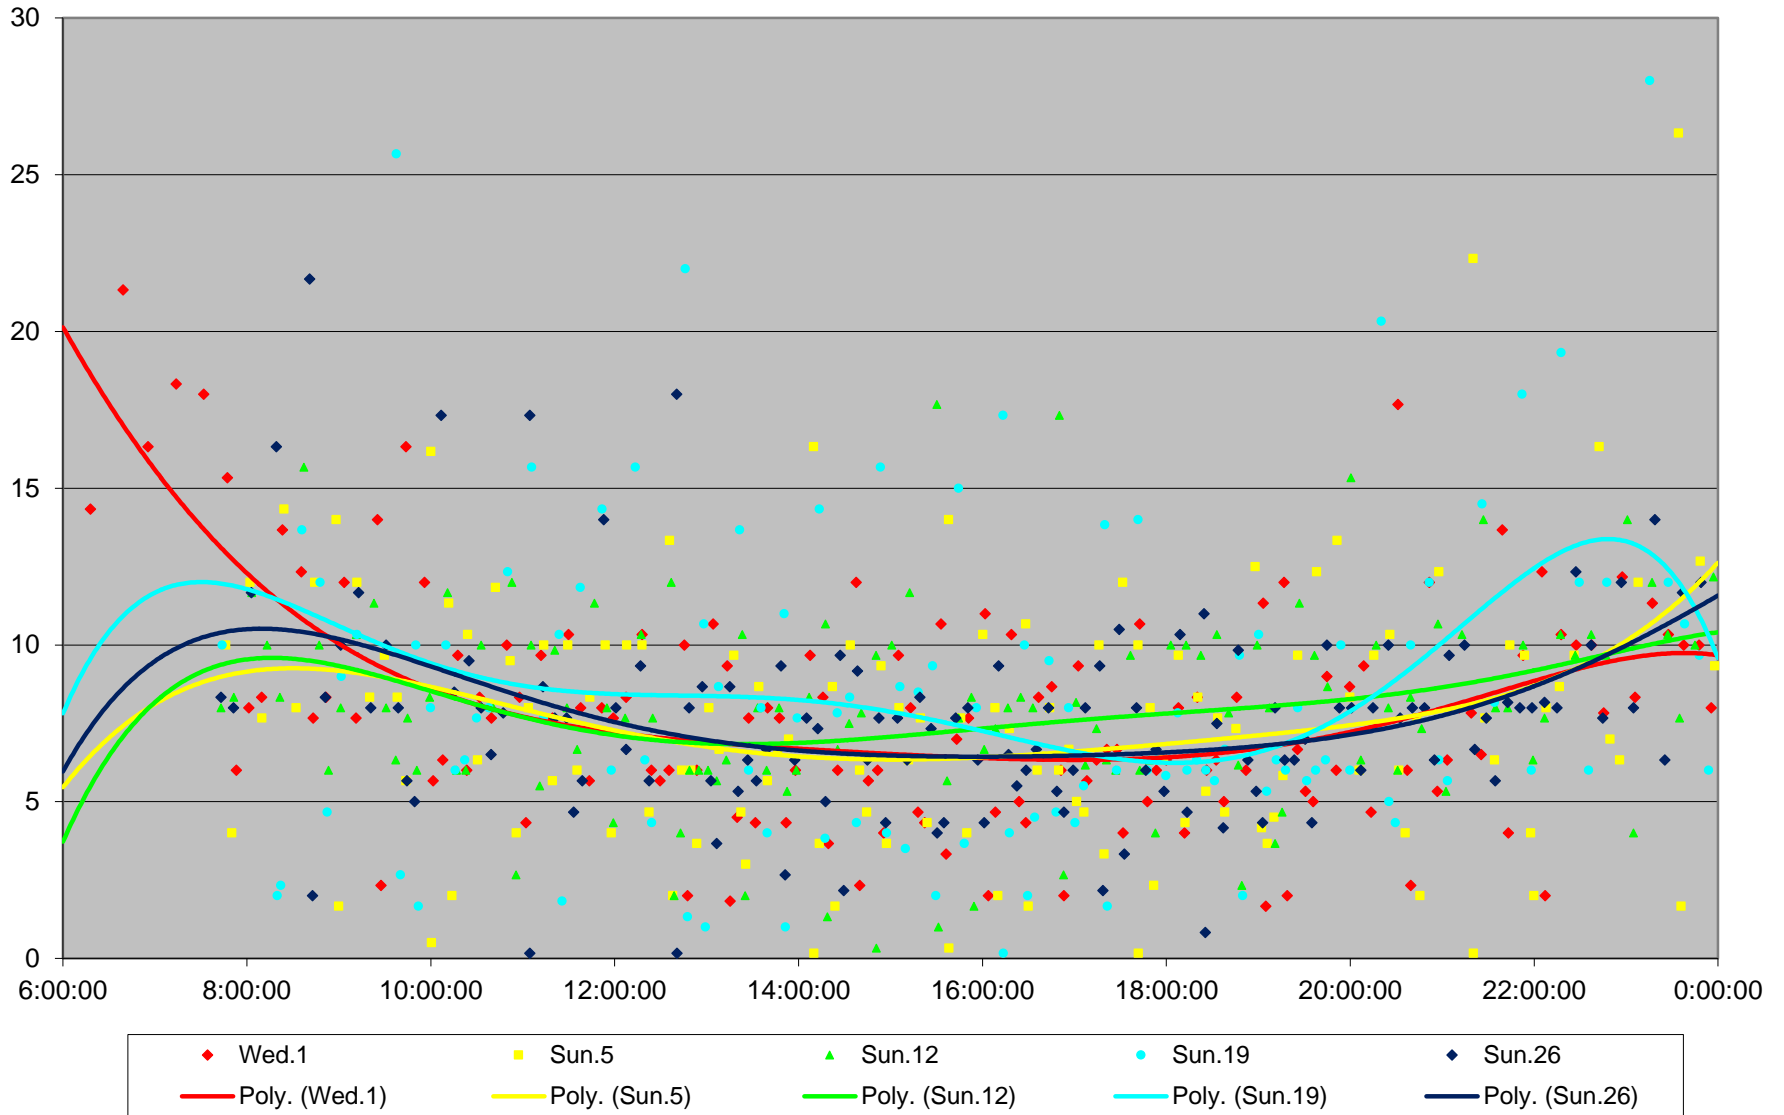

116 Morningside Headways at Sheppard Southbound July 2020

Quartiles Week 5

116 Morningside Headways at Sheppard Southbound July 2020 Saturday Statistics

116 Morningside Headways at Sheppard Southbound July 2020

116 Morningside Headways at Sheppard Southbound July 2020

Quartiles Saturdays

116 Morningside Headways at Sheppard Southbound July 2020 Sunday Statistics

116 Morningside Headways at Sheppard Southbound July 2020

116 Morningside Headways at Sheppard Southbound July 2020

Quartiles Sundays/Holidays