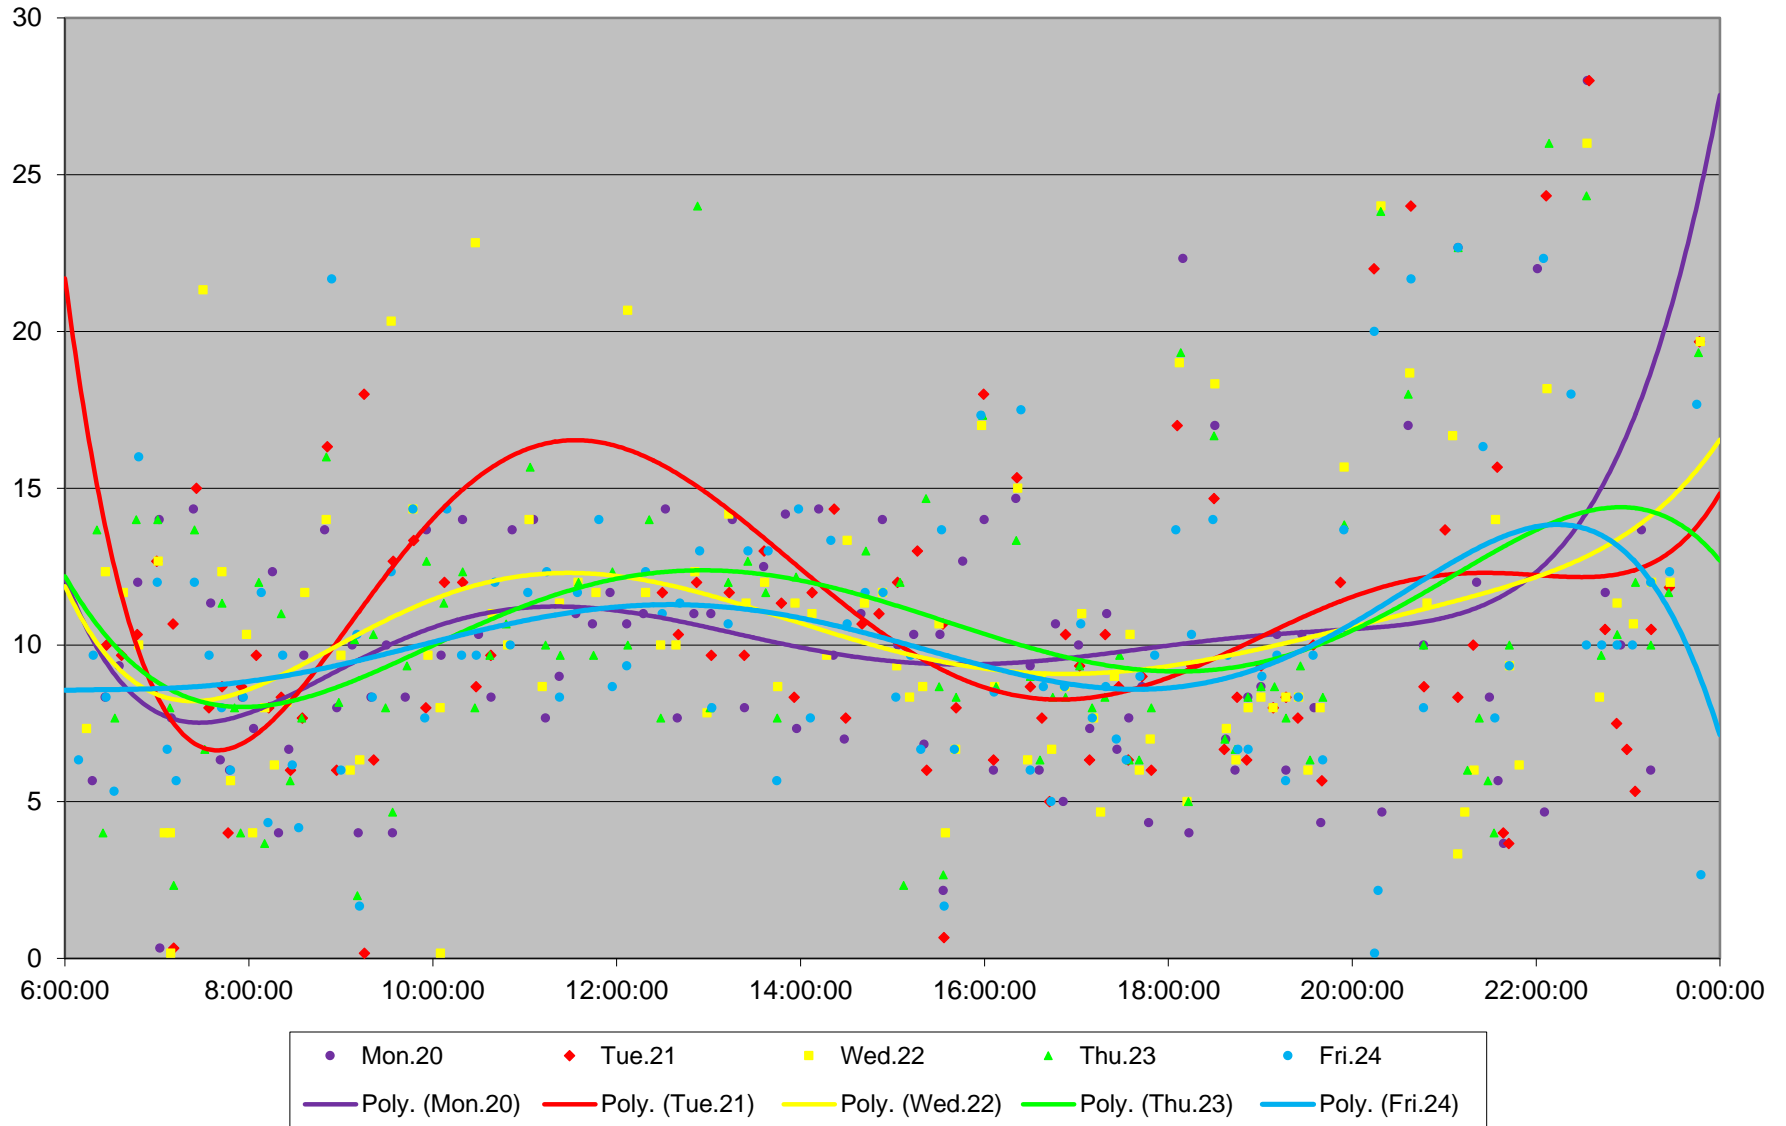

116 Morningside Headways at Sheppard Southbound July 2020