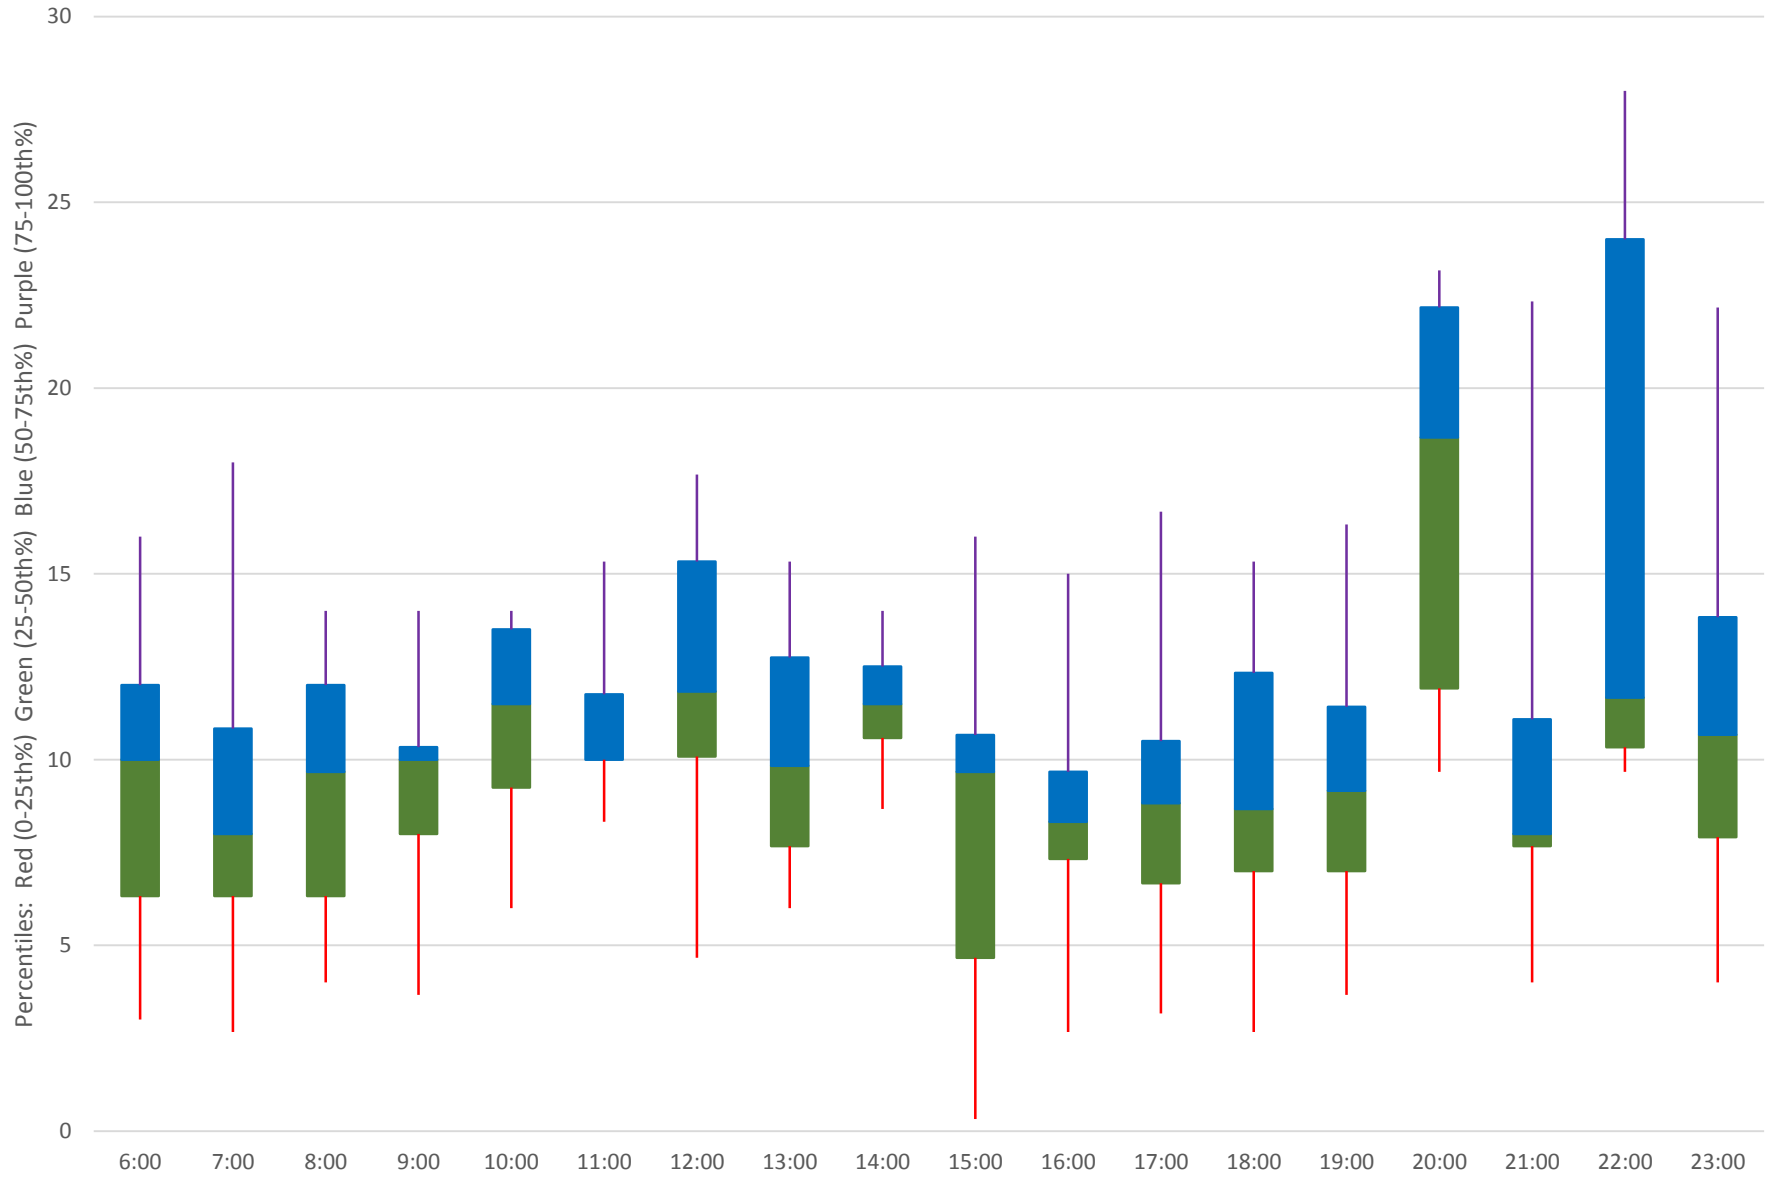

116 Morningside Headways at Sheppard Southbound July 2020 Weekday Statistics

116 Morningside Headways at Sheppard Southbound July 2020

116 Morningside Headways at Sheppard Southbound July 2020

Quartiles Week 1

116 Morningside Headways at Sheppard Southbound July 2020

116 Morningside Headways at Sheppard Southbound July 2020

Quartiles Week 2

116 Morningside Headways at Sheppard Southbound July 2020

116 Morningside Headways at Sheppard Southbound July 2020

116 Morningside Headways at Sheppard Southbound July 2020

Quartiles Week 5

116 Morningside Headways at Sheppard Southbound July 2020 Saturday Statistics

116 Morningside Headways at Sheppard Southbound July 2020

116 Morningside Headways at Sheppard Southbound July 2020

Quartiles Saturdays

116 Morningside Headways at Sheppard Southbound July 2020 Sunday Statistics

116 Morningside Headways at Sheppard Southbound July 2020