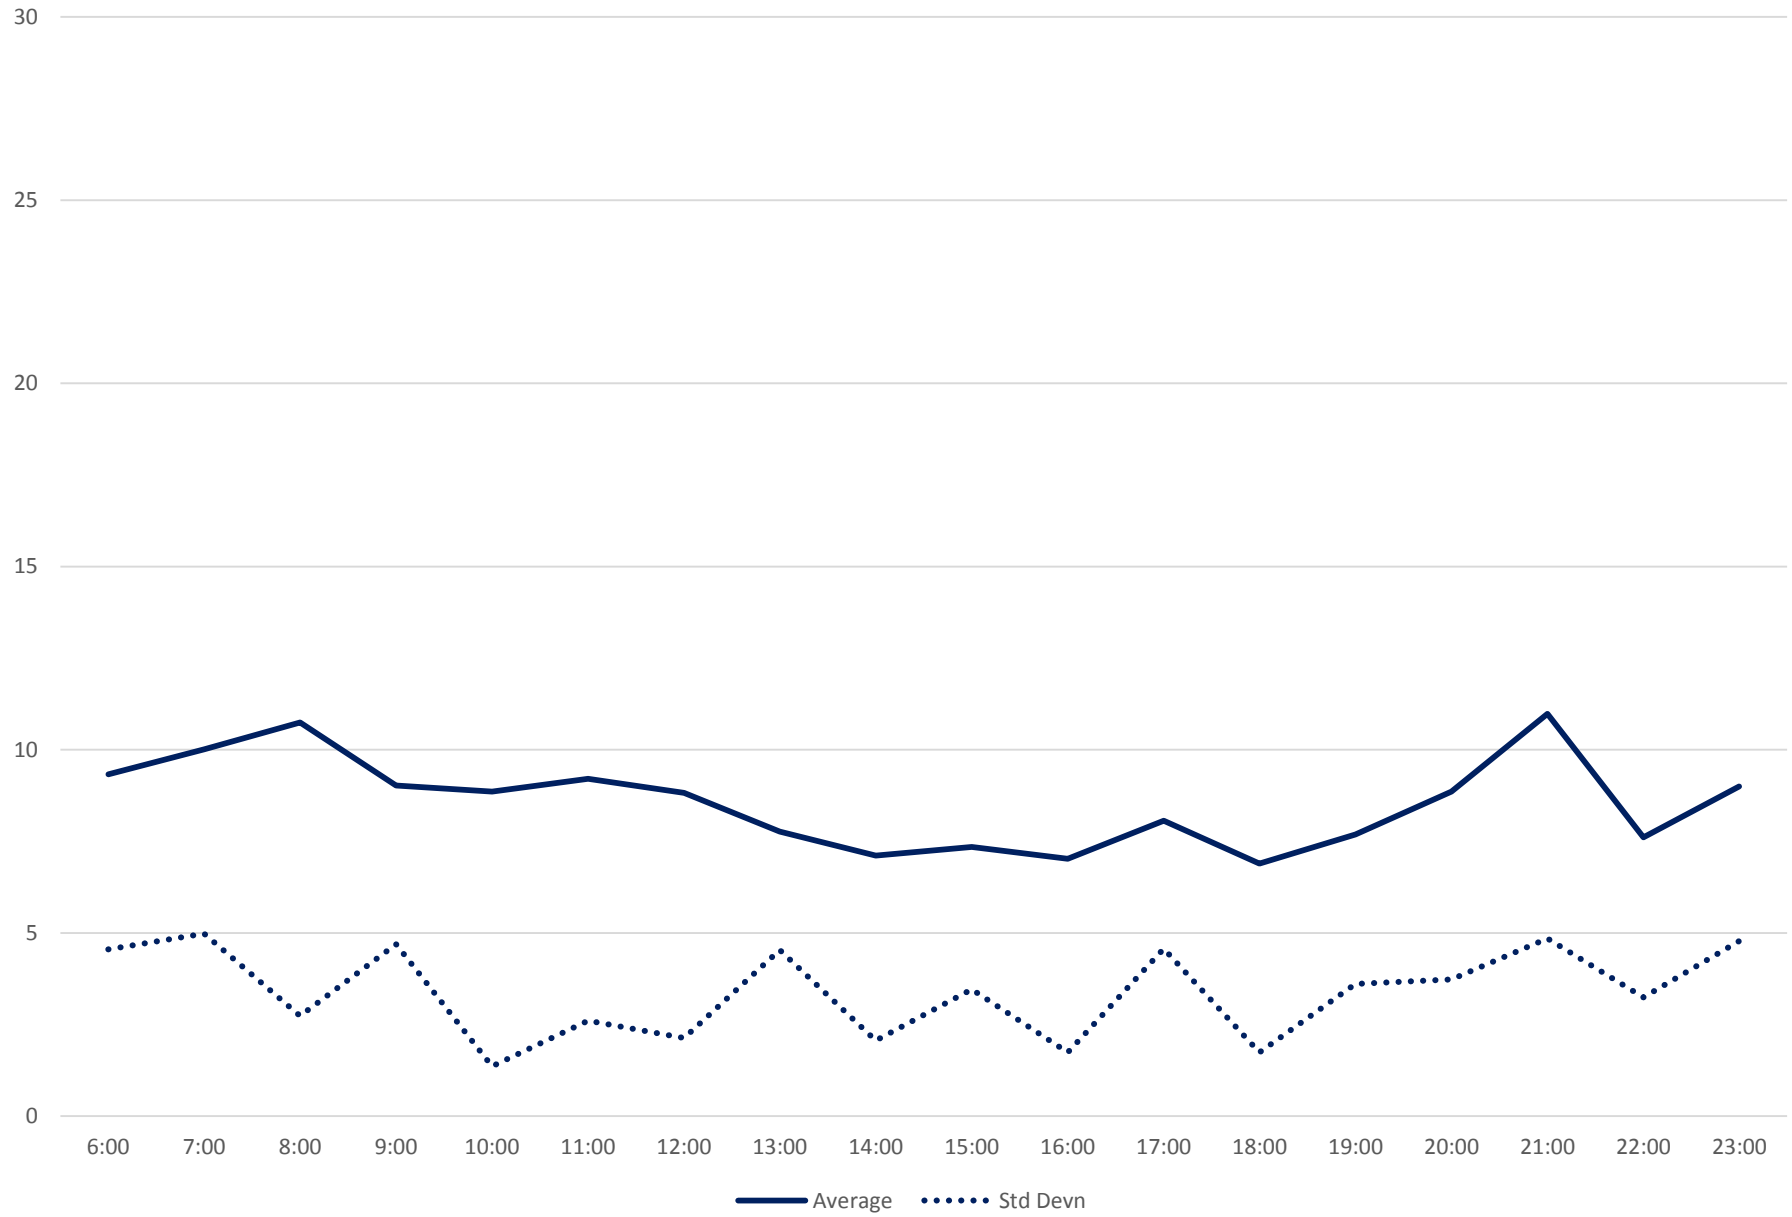

116 Morningside Headways at Sheppard Southbound July 2020 Weekday Statistics

116 Morningside Headways at Sheppard Southbound July 2020

116 Morningside Headways at Sheppard Southbound July 2020

Quartiles Week 1

Quartiles Week 3

116 Morningside Headways at Sheppard Southbound July 2020

116 Morningside Headways at Sheppard Southbound July 2020

Quartiles Week 4

116 Morningside Headways at Sheppard Southbound July 2020

116 Morningside Headways at Sheppard Southbound July 2020

Quartiles Week 5

116 Morningside Headways at Sheppard Southbound July 2020 Saturday Statistics

116 Morningside Headways at Sheppard Southbound July 2020

116 Morningside Headways at Sheppard Southbound July 2020

Quartiles Saturdays

116 Morningside Headways at Sheppard Southbound July 2020 Sunday Statistics

116 Morningside Headways at Sheppard Southbound July 2020