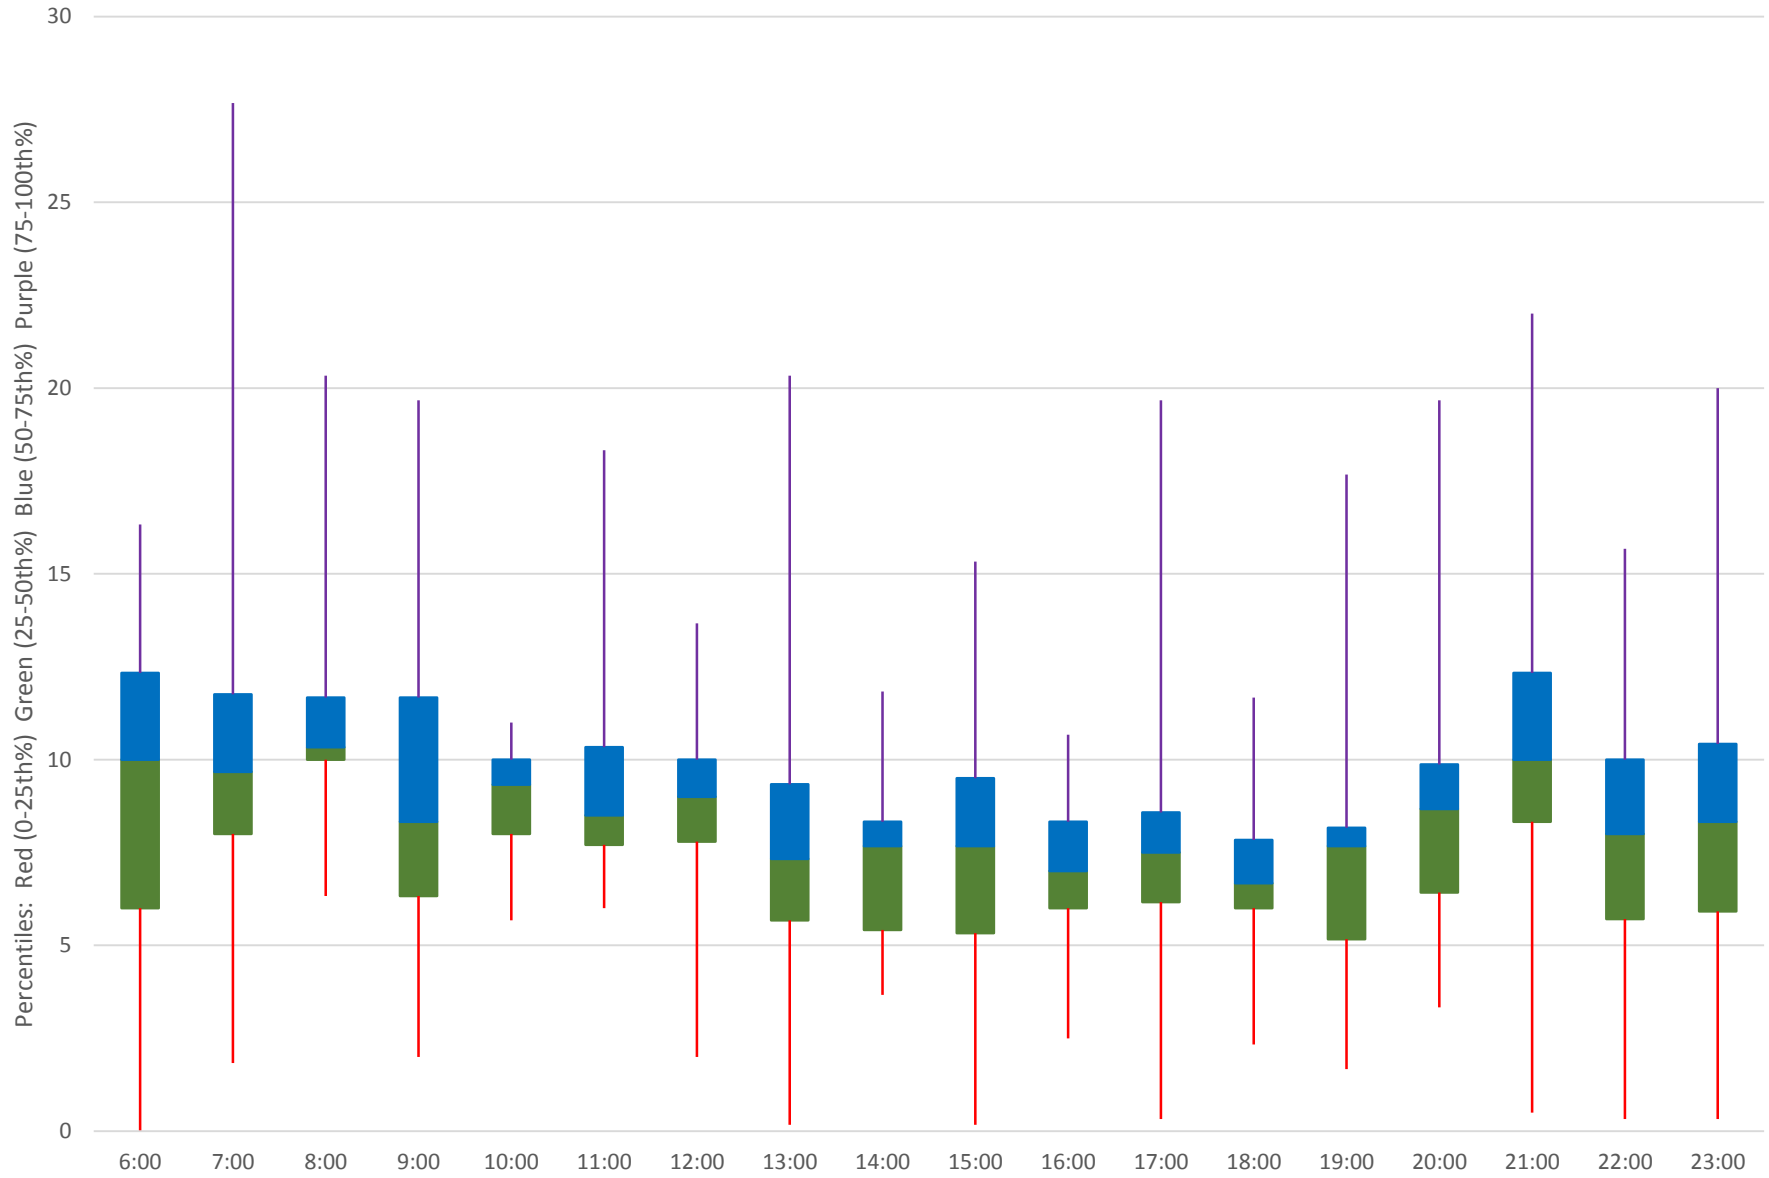

116 Morningside Headways at Sheppard Southbound July 2020

Quartiles Week 5

116 Morningside Headways at Sheppard Southbound July 2020 Saturday Statistics

116 Morningside Headways at Sheppard Southbound July 2020

116 Morningside Headways at Sheppard Southbound July 2020

Quartiles Saturdays

116 Morningside Headways at Sheppard Southbound July 2020 Sunday Statistics

116 Morningside Headways at Sheppard Southbound July 2020

116 Morningside Headways at Sheppard Southbound July 2020

Quartiles Sundays/Holidays