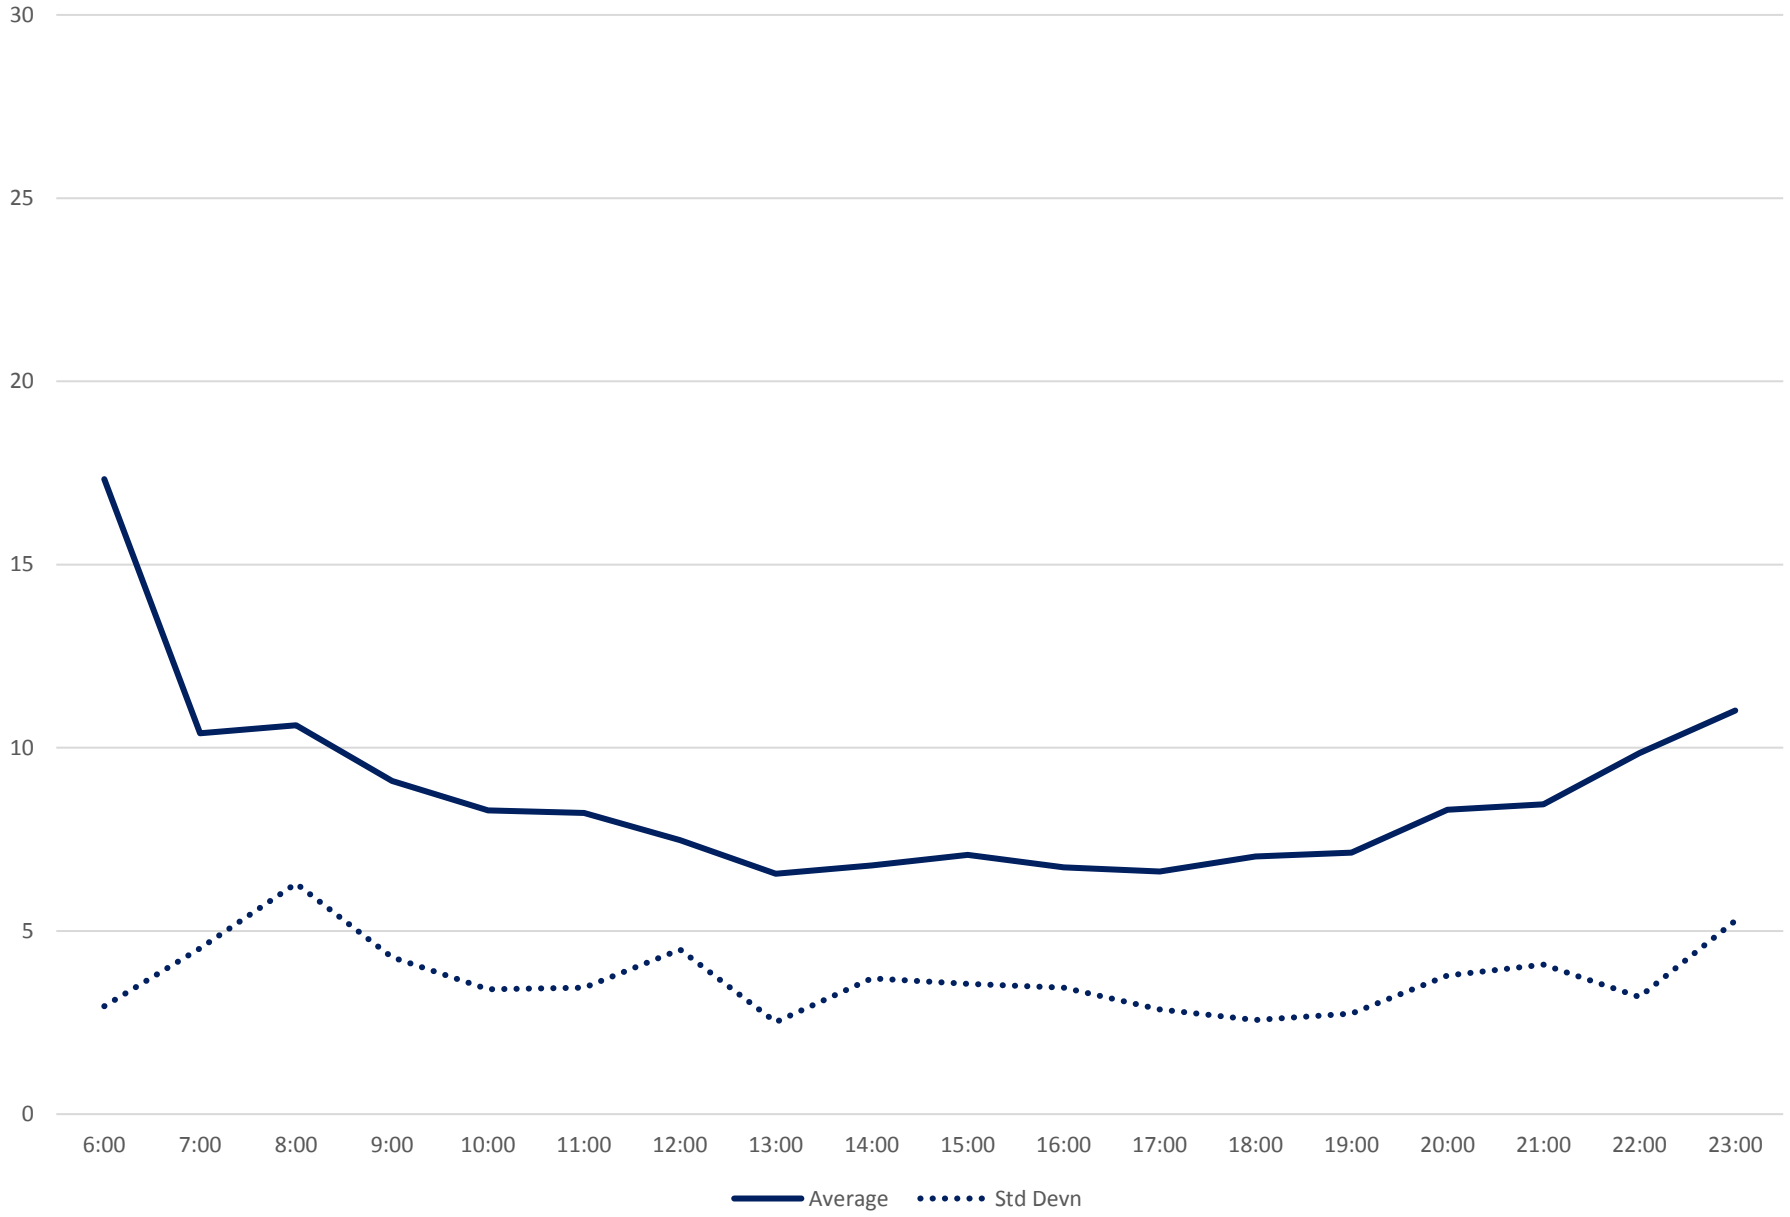

116 Morningside Headways at Sheppard Southbound July 2020

Quartiles Week 5

116 Morningside Headways at Sheppard Southbound July 2020 Saturday Statistics

116 Morningside Headways at Sheppard Southbound July 2020

116 Morningside Headways at Sheppard Southbound July 2020

Quartiles Saturdays

116 Morningside Headways at Sheppard Southbound July 2020 Sunday Statistics

116 Morningside Headways at Sheppard Southbound July 2020

116 Morningside Headways at Sheppard Southbound July 2020

Quartiles Sundays/Holidays