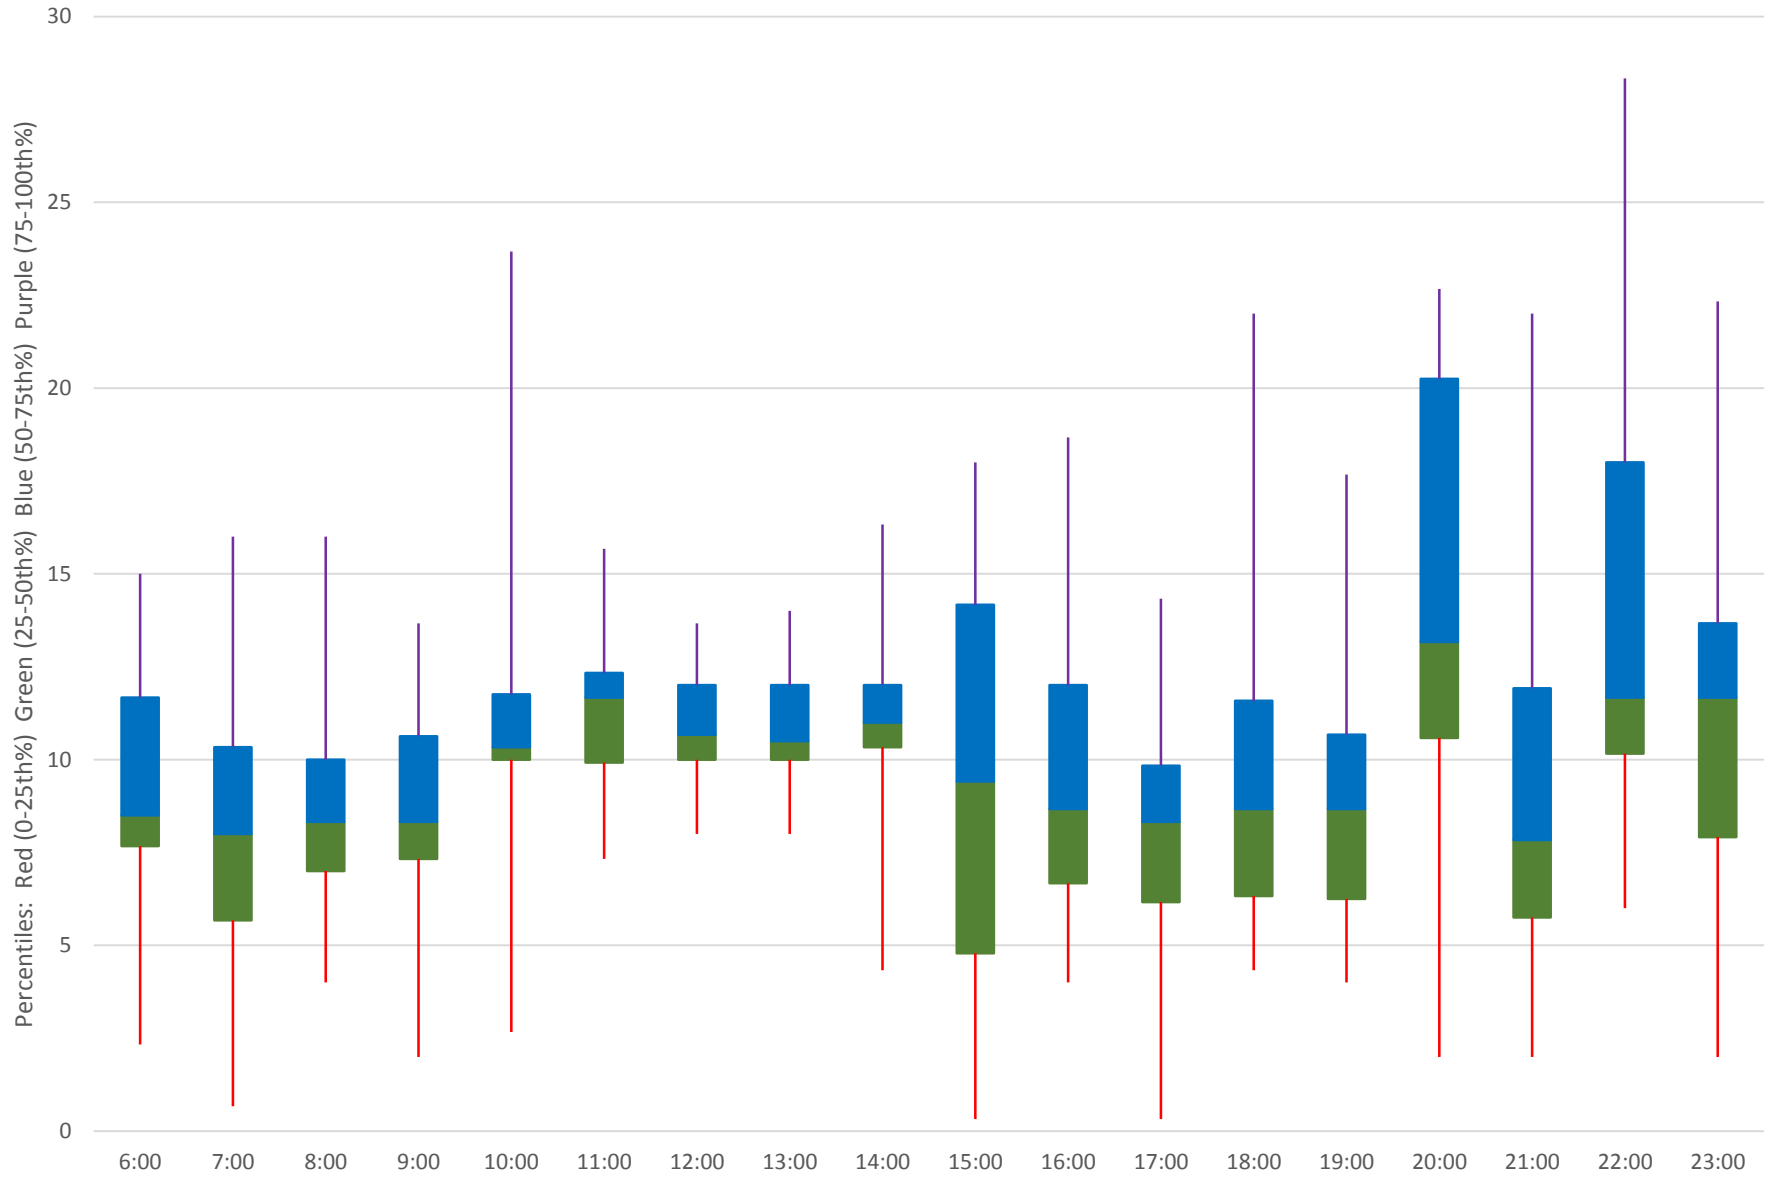

116 Morningside Headways at Sheppard Southbound July 2020 Weekday Statistics

116 Morningside Headways at Sheppard Southbound July 2020

116 Morningside Headways at Sheppard Southbound July 2020

Quartiles Week 1

116 Morningside Headways at Sheppard Southbound July 2020

116 Morningside Headways at Sheppard Southbound July 2020

Quartiles Week 2

116 Morningside Headways at Sheppard Southbound July 2020

116 Morningside Headways at Sheppard Southbound July 2020

116 Morningside Headways at Sheppard Southbound July 2020

Quartiles Week 5

116 Morningside Headways at Sheppard Southbound July 2020 Saturday Statistics

116 Morningside Headways at Sheppard Southbound July 2020

116 Morningside Headways at Sheppard Southbound July 2020

Quartiles Saturdays

116 Morningside Headways at Sheppard Southbound July 2020 Sunday Statistics

116 Morningside Headways at Sheppard Southbound July 2020