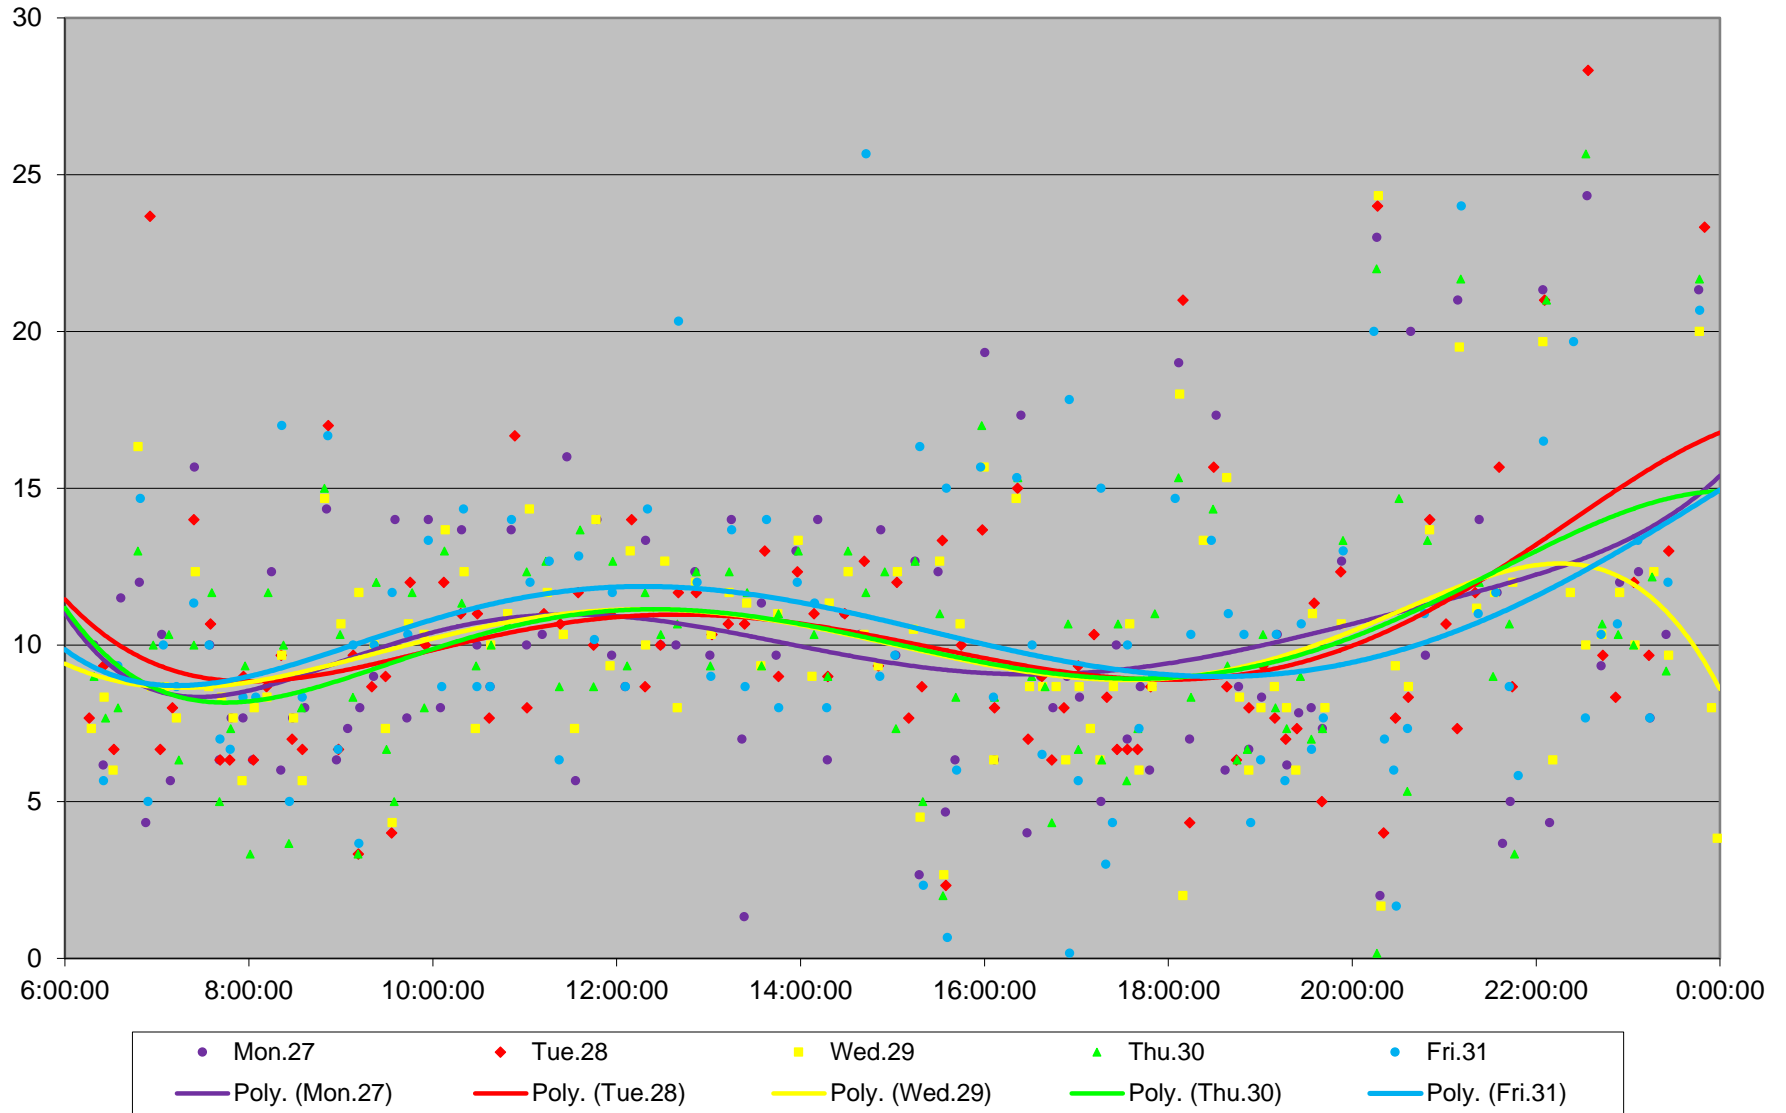

Quartiles Week 3

116 Morningside Headways at Sheppard Southbound July 2020

116 Morningside Headways at Sheppard Southbound July 2020

Quartiles Week 4

116 Morningside Headways at Sheppard Southbound July 2020

116 Morningside Headways at Sheppard Southbound July 2020

Quartiles Week 5

116 Morningside Headways at Sheppard Southbound July 2020 Saturday Statistics

116 Morningside Headways at Sheppard Southbound July 2020

116 Morningside Headways at Sheppard Southbound July 2020

Quartiles Saturdays

116 Morningside Headways at Sheppard Southbound July 2020 Sunday Statistics

116 Morningside Headways at Sheppard Southbound July 2020