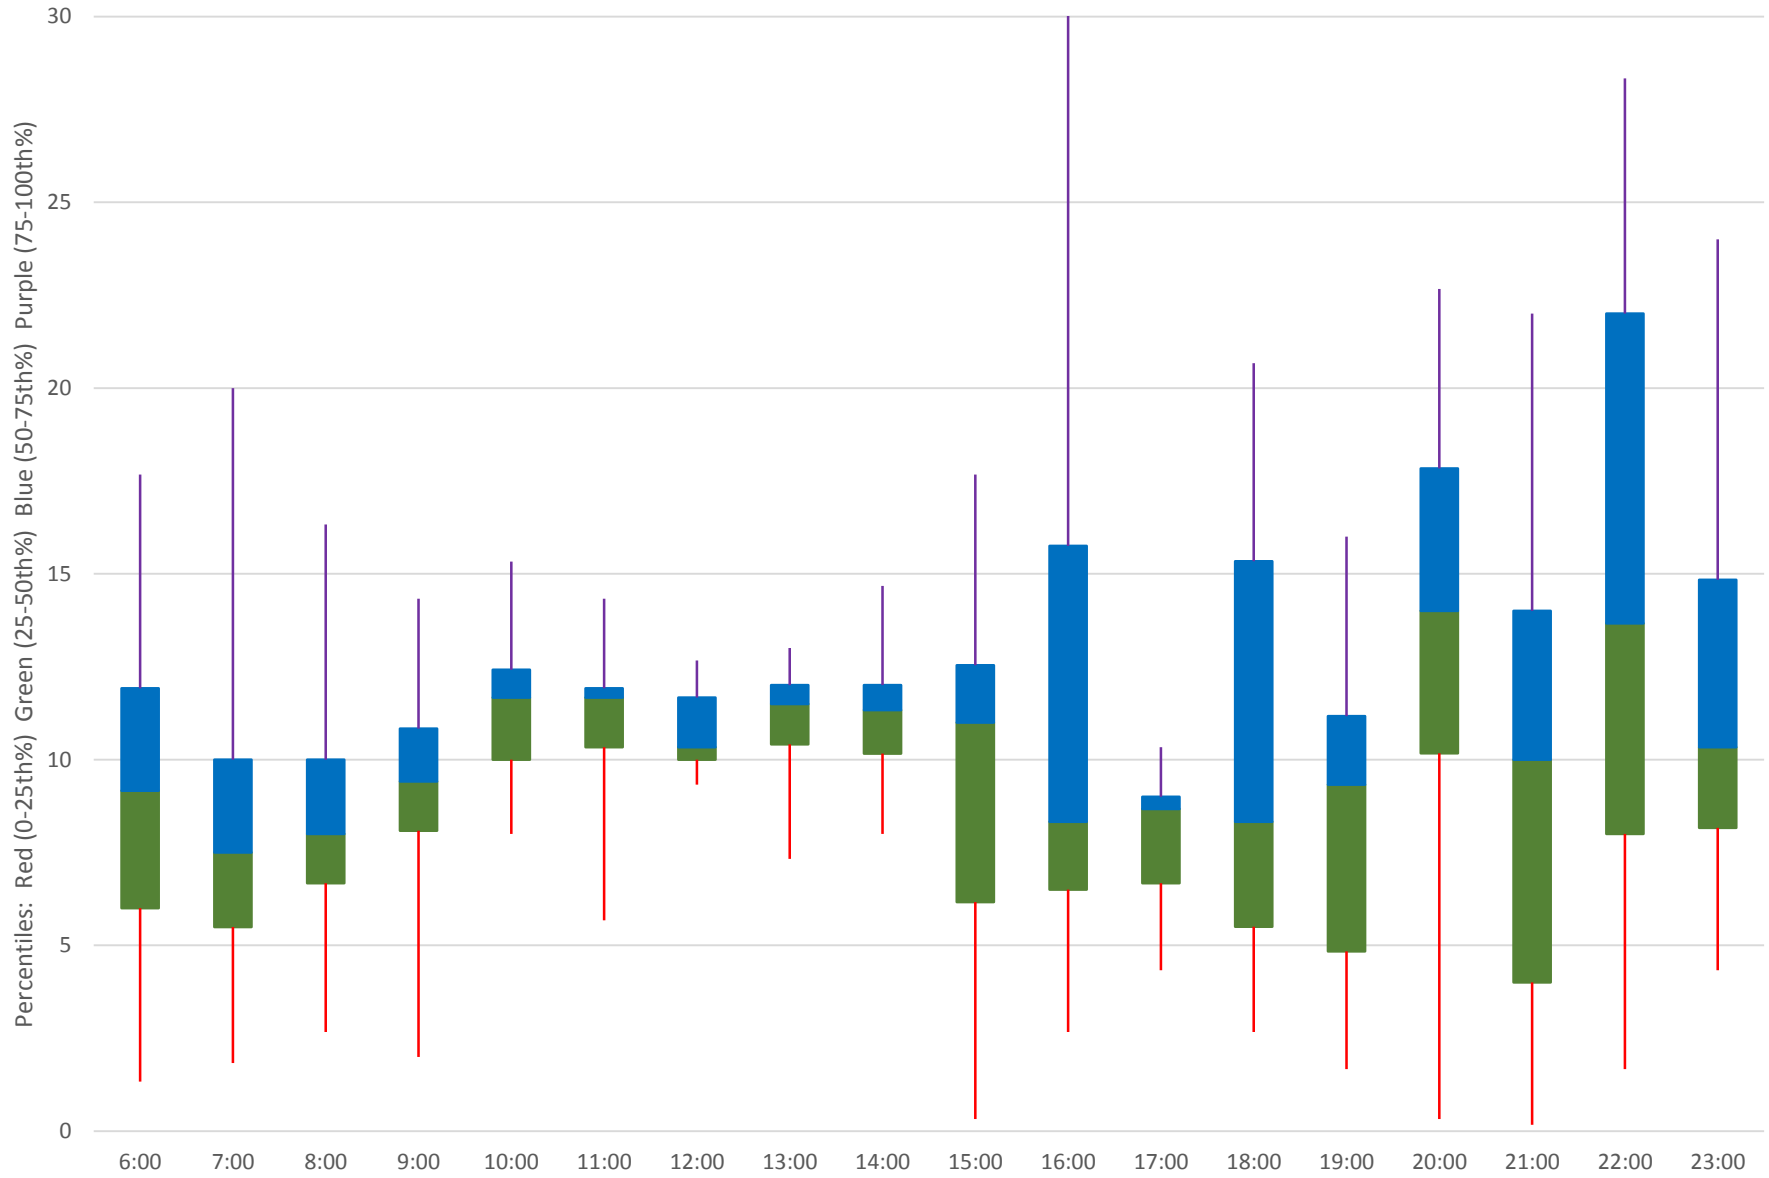

116 Morningside Headways at Sheppard Southbound July 2020

Quartiles Week 3