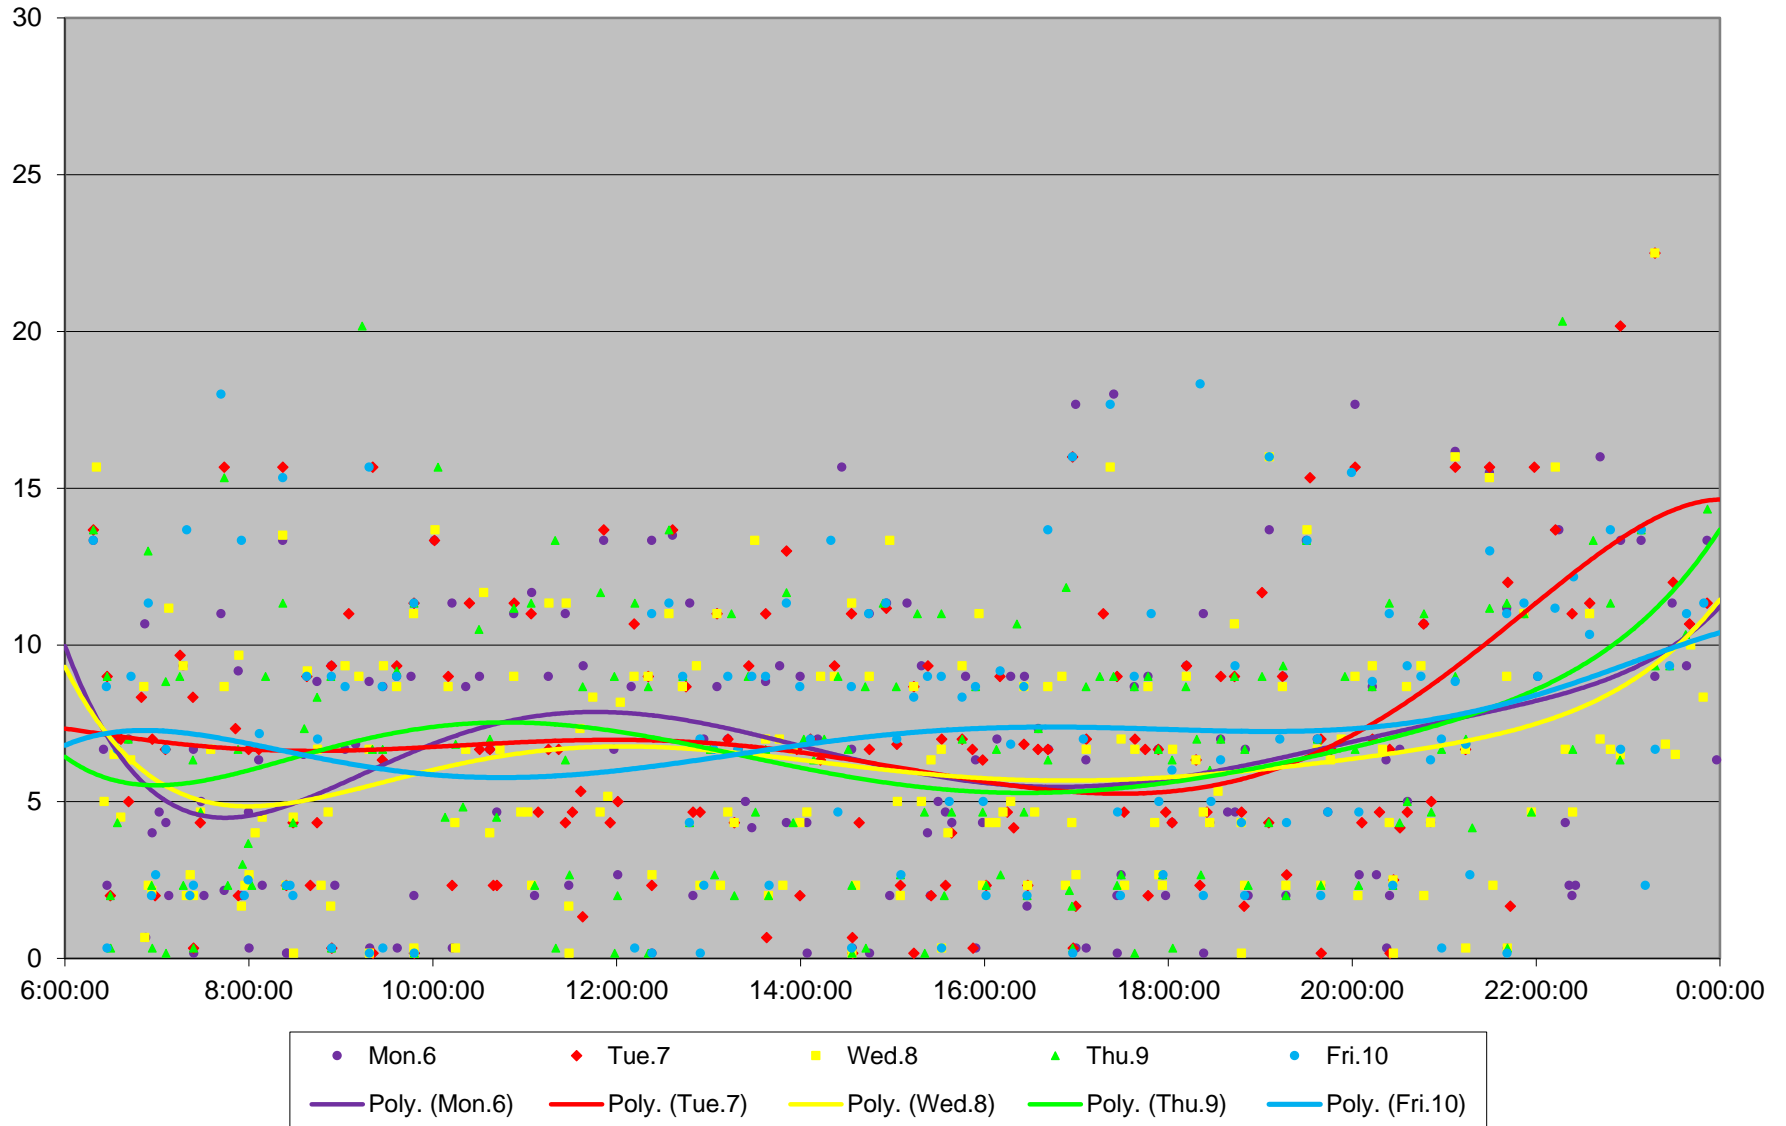

116 Morningside Headways at E of Kennedy Stn Eastbound July 2020 Weekday Statistics

116 Morningside Headways at E of Kennedy Stn Eastbound July 2020

116 Morningside Headways at E of Kennedy Stn Eastbound July 2020 Quartiles Week 1

116 Morningside Headways at E of Kennedy Stn Eastbound July 2020

116 Morningside Headways at E of Kennedy Stn Eastbound July 2020

Quartiles Week 2

116 Morningside Headways at E of Kennedy Stn Eastbound July 2020

116 Morningside Headways at E of Kennedy Stn Eastbound July 2020

Quartiles Week 3

116 Morningside Headways at E of Kennedy Stn Eastbound July 2020

116 Morningside Headways at E of Kennedy Stn Eastbound July 2020

116 Morningside Headways at E of Kennedy Stn Eastbound July 2020

116 Morningside Headways at E of Kennedy Stn Eastbound July 2020

Quartiles Saturdays

116 Morningside Headways at E of Kennedy Stn Eastbound July 2020 Sunday Statistics