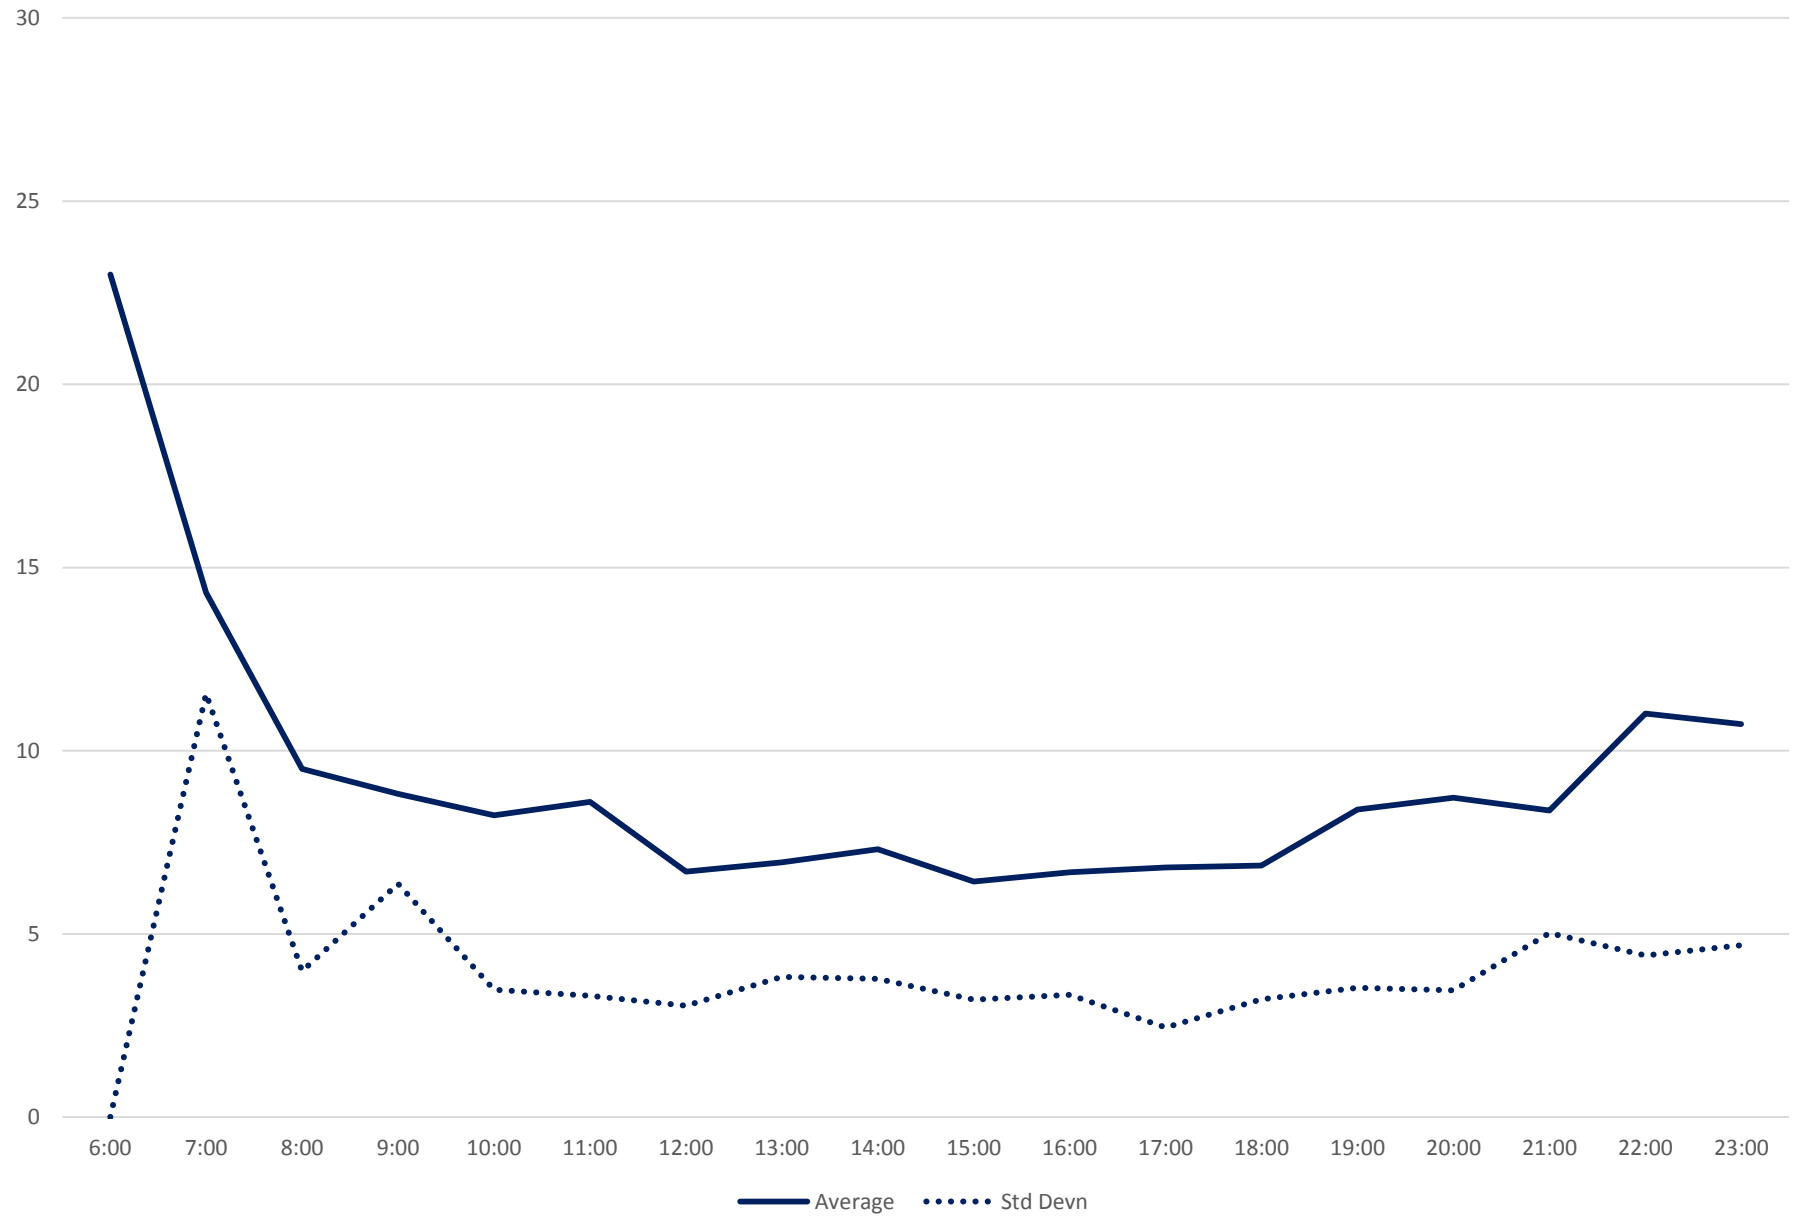

Quartiles Week 4

116 Morningside Headways at E of Kennedy Stn Eastbound July 2020

116 Morningside Headways at E of Kennedy Stn Eastbound July 2020

Quartiles Week 5

116 Morningside Headways at E of Kennedy Stn Eastbound July 2020 Saturday Statistics

116 Morningside Headways at E of Kennedy Stn Eastbound July 2020

116 Morningside Headways at E of Kennedy Stn Eastbound July 2020

Quartiles Saturdays

116 Morningside Headways at E of Kennedy Stn Eastbound July 2020 Sunday Statistics

116 Morningside Headways at E of Kennedy Stn Eastbound July 2020

116 Morningside Headways at E of Kennedy Stn Eastbound July 2020

Quartiles Sundays/Holidays