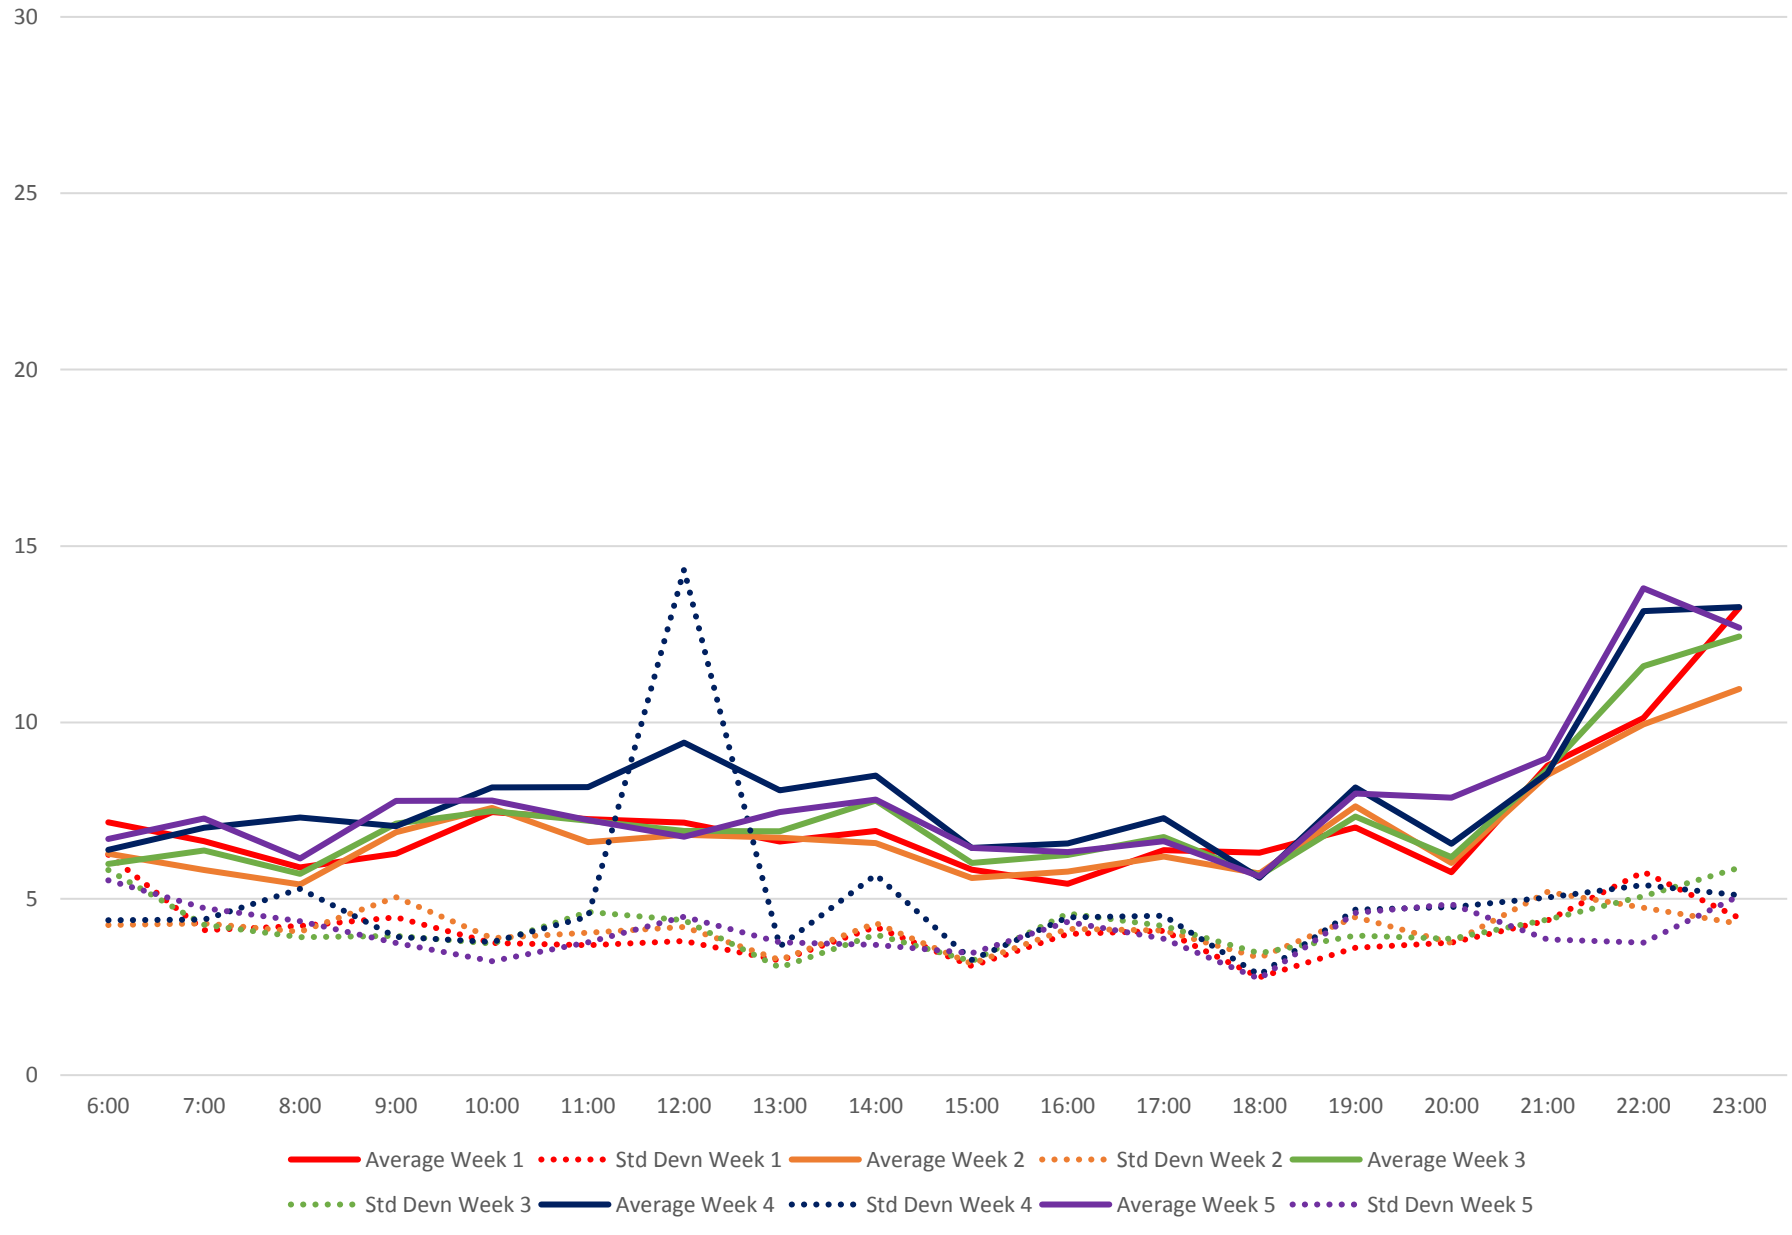

116 Morningside Headways at E of Kennedy Stn Eastbound July 2020 Weekday Statistics

116 Morningside Headways at E of Kennedy Stn Eastbound July 2020

116 Morningside Headways at E of Kennedy Stn Eastbound July 2020 Quartiles Week 1

116 Morningside Headways at E of Kennedy Stn Eastbound July 2020

116 Morningside Headways at E of Kennedy Stn Eastbound July 2020

Quartiles Week 2

116 Morningside Headways at E of Kennedy Stn Eastbound July 2020

116 Morningside Headways at E of Kennedy Stn Eastbound July 2020

Quartiles Week 3

116 Morningside Headways at E of Kennedy Stn Eastbound July 2020

116 Morningside Headways at E of Kennedy Stn Eastbound July 2020

116 Morningside Headways at E of Kennedy Stn Eastbound July 2020

116 Morningside Headways at E of Kennedy Stn Eastbound July 2020

Quartiles Saturdays

116 Morningside Headways at E of Kennedy Stn Eastbound July 2020 Sunday Statistics