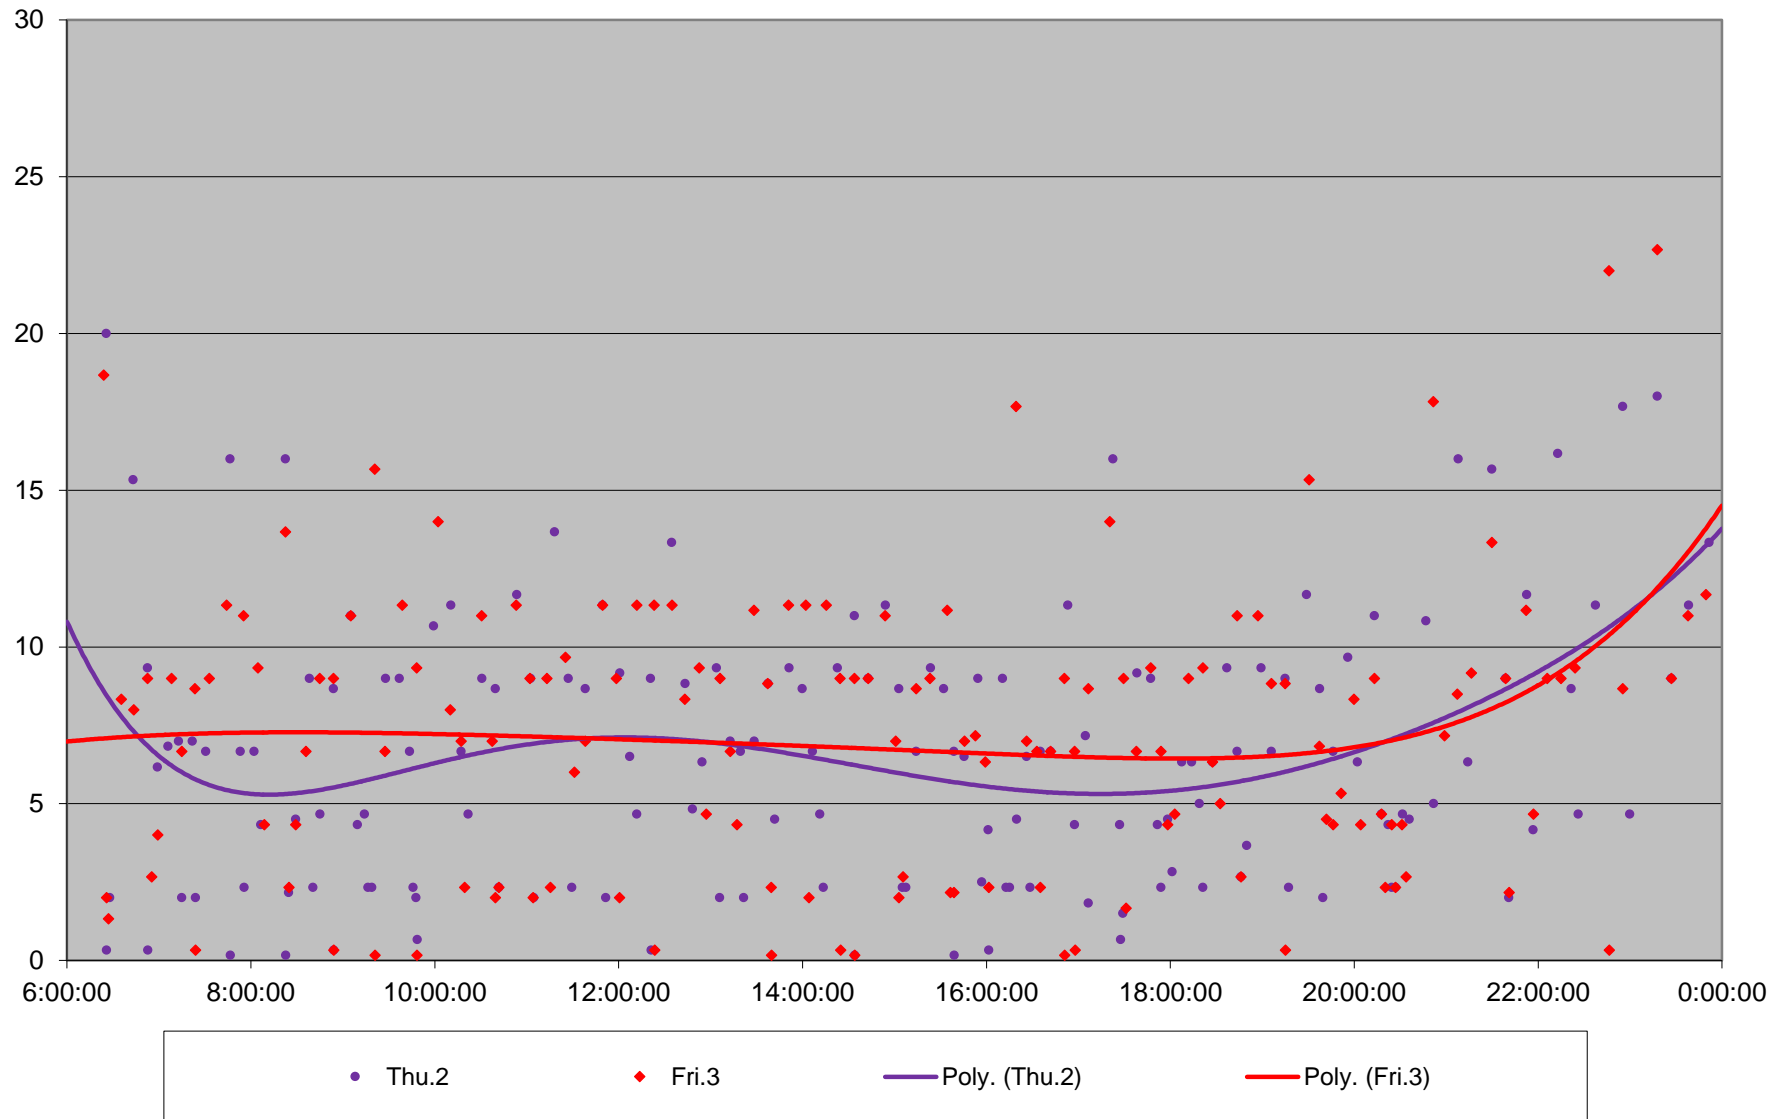

116 Morningside Headways at E of Kennedy Stn Eastbound July 2020 Weekday Statistics

116 Morningside Headways at E of Kennedy Stn Eastbound July 2020

116 Morningside Headways at E of Kennedy Stn Eastbound July 2020 Quartiles Week 1

116 Morningside Headways at E of Kennedy Stn Eastbound July 2020

116 Morningside Headways at E of Kennedy Stn Eastbound July 2020

Quartiles Week 2

116 Morningside Headways at E of Kennedy Stn Eastbound July 2020

116 Morningside Headways at E of Kennedy Stn Eastbound July 2020

Quartiles Week 3

116 Morningside Headways at E of Kennedy Stn Eastbound July 2020

116 Morningside Headways at E of Kennedy Stn Eastbound July 2020

116 Morningside Headways at E of Kennedy Stn Eastbound July 2020

116 Morningside Headways at E of Kennedy Stn Eastbound July 2020

Quartiles Saturdays

116 Morningside Headways at E of Kennedy Stn Eastbound July 2020 Sunday Statistics