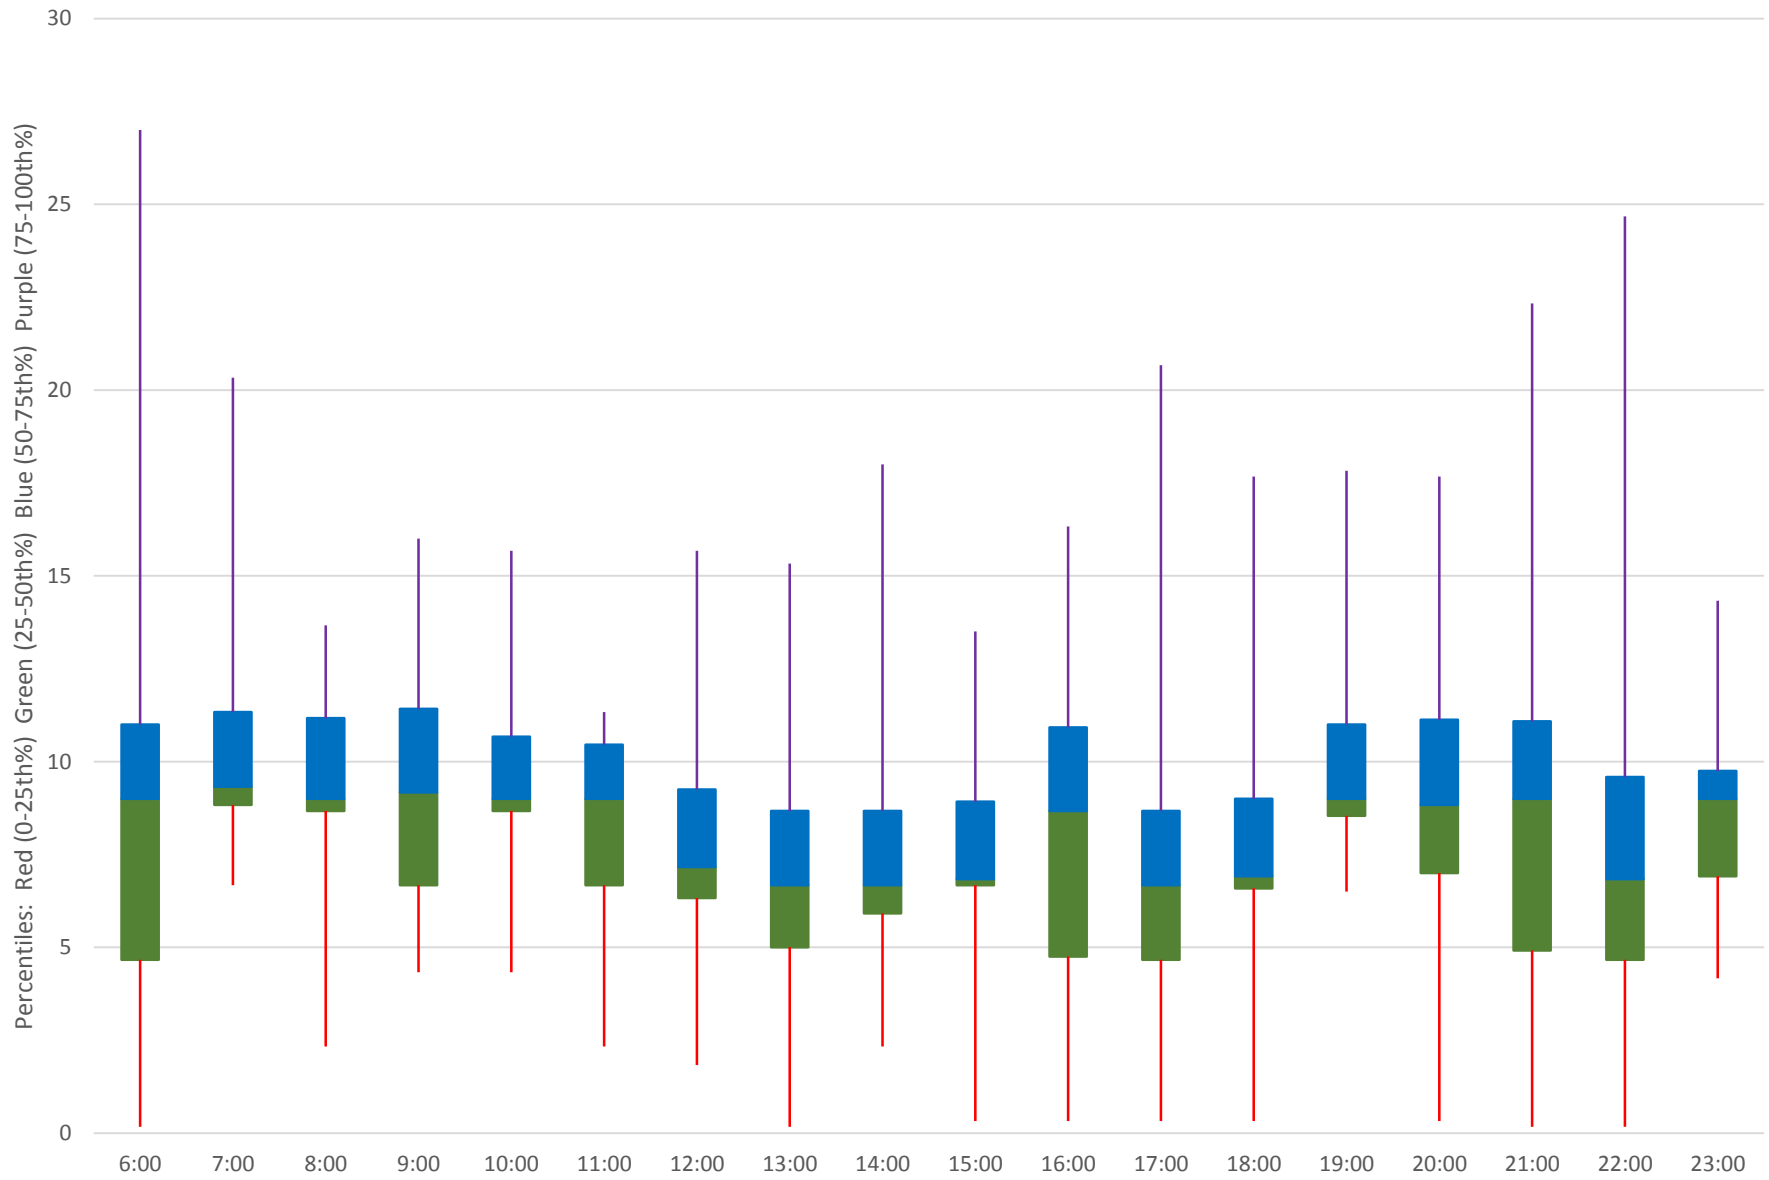

Quartiles Week 4

116 Morningside Headways at E of Kennedy Stn Eastbound July 2020

116 Morningside Headways at E of Kennedy Stn Eastbound July 2020

Quartiles Week 5

116 Morningside Headways at E of Kennedy Stn Eastbound July 2020 Saturday Statistics

116 Morningside Headways at E of Kennedy Stn Eastbound July 2020

116 Morningside Headways at E of Kennedy Stn Eastbound July 2020

Quartiles Saturdays

116 Morningside Headways at E of Kennedy Stn Eastbound July 2020 Sunday Statistics