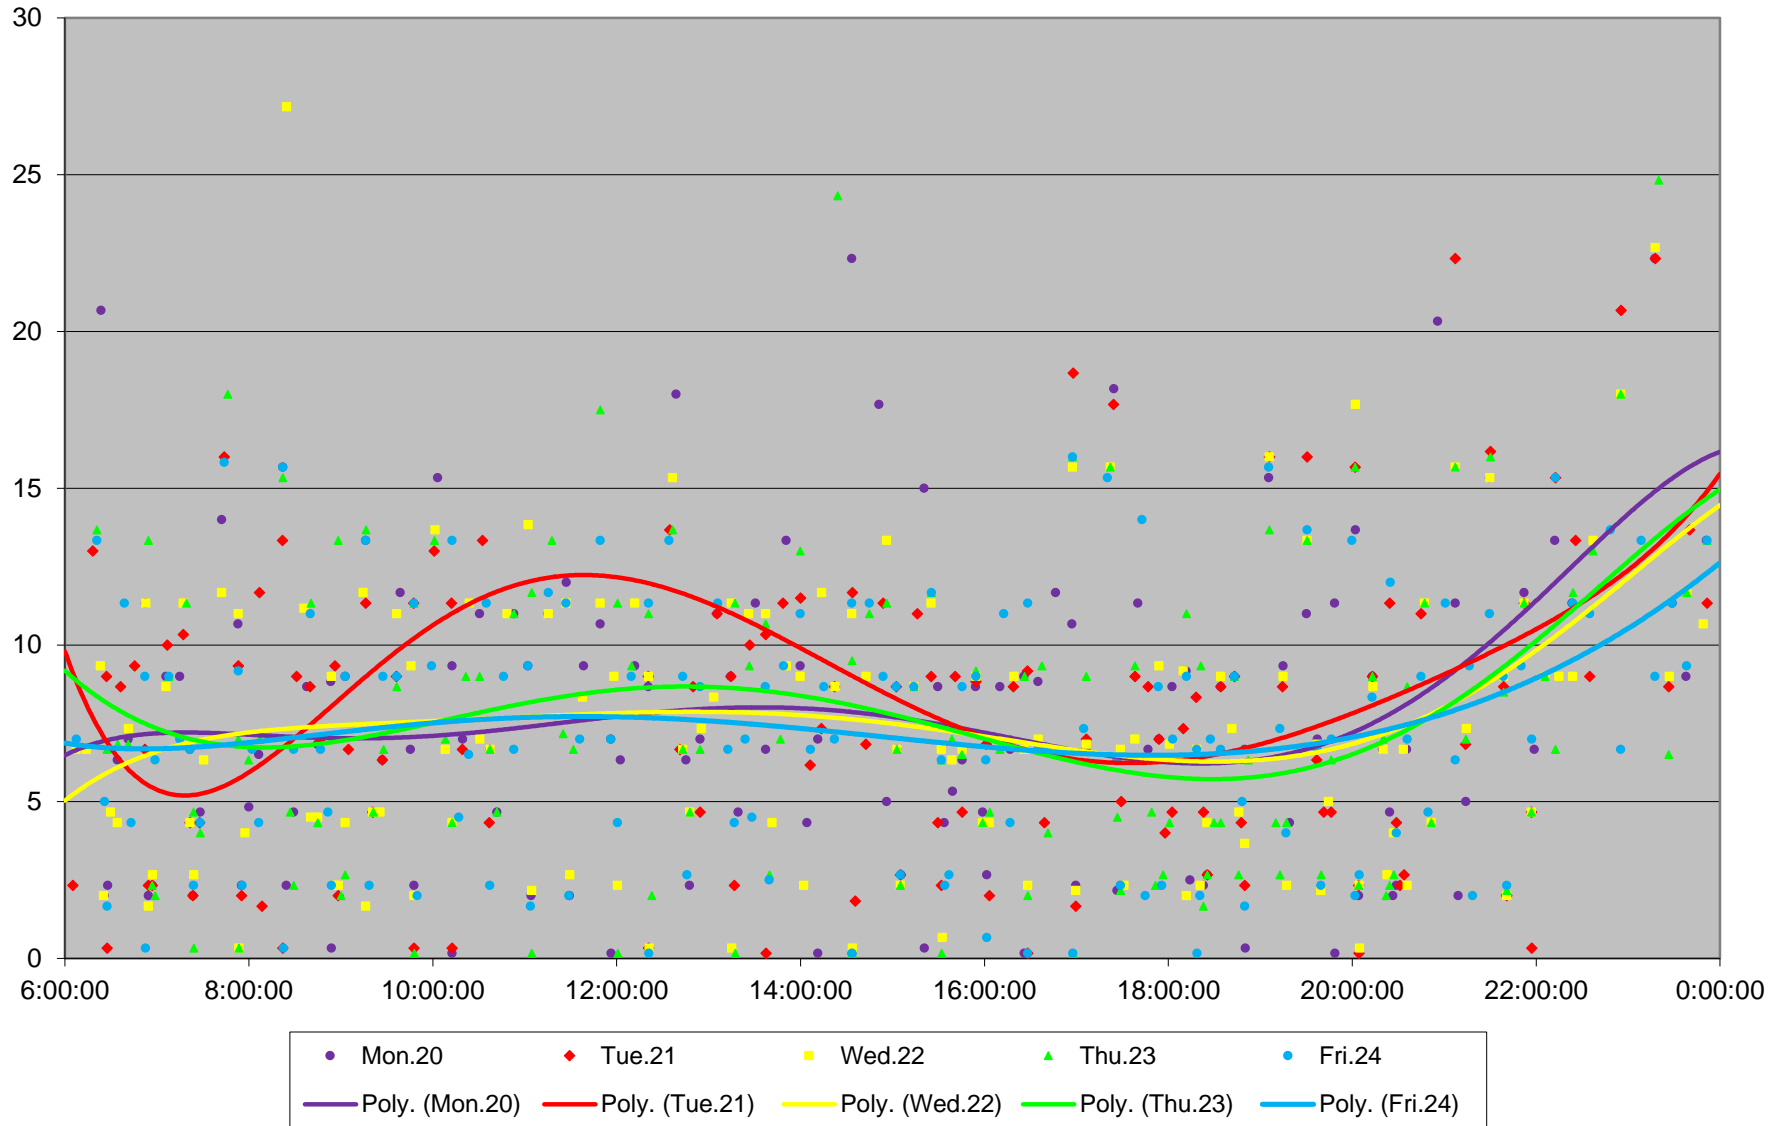

116 Morningside Headways at E of Kennedy Stn Eastbound July 2020 Weekday Statistics

116 Morningside Headways at E of Kennedy Stn Eastbound July 2020

116 Morningside Headways at E of Kennedy Stn Eastbound July 2020 Quartiles Week 1

116 Morningside Headways at E of Kennedy Stn Eastbound July 2020

116 Morningside Headways at E of Kennedy Stn Eastbound July 2020

Quartiles Week 2

116 Morningside Headways at E of Kennedy Stn Eastbound July 2020

116 Morningside Headways at E of Kennedy Stn Eastbound July 2020

Quartiles Week 3

116 Morningside Headways at E of Kennedy Stn Eastbound July 2020

116 Morningside Headways at E of Kennedy Stn Eastbound July 2020

116 Morningside Headways at E of Kennedy Stn Eastbound July 2020

116 Morningside Headways at E of Kennedy Stn Eastbound July 2020

Quartiles Saturdays

116 Morningside Headways at E of Kennedy Stn Eastbound July 2020 Sunday Statistics