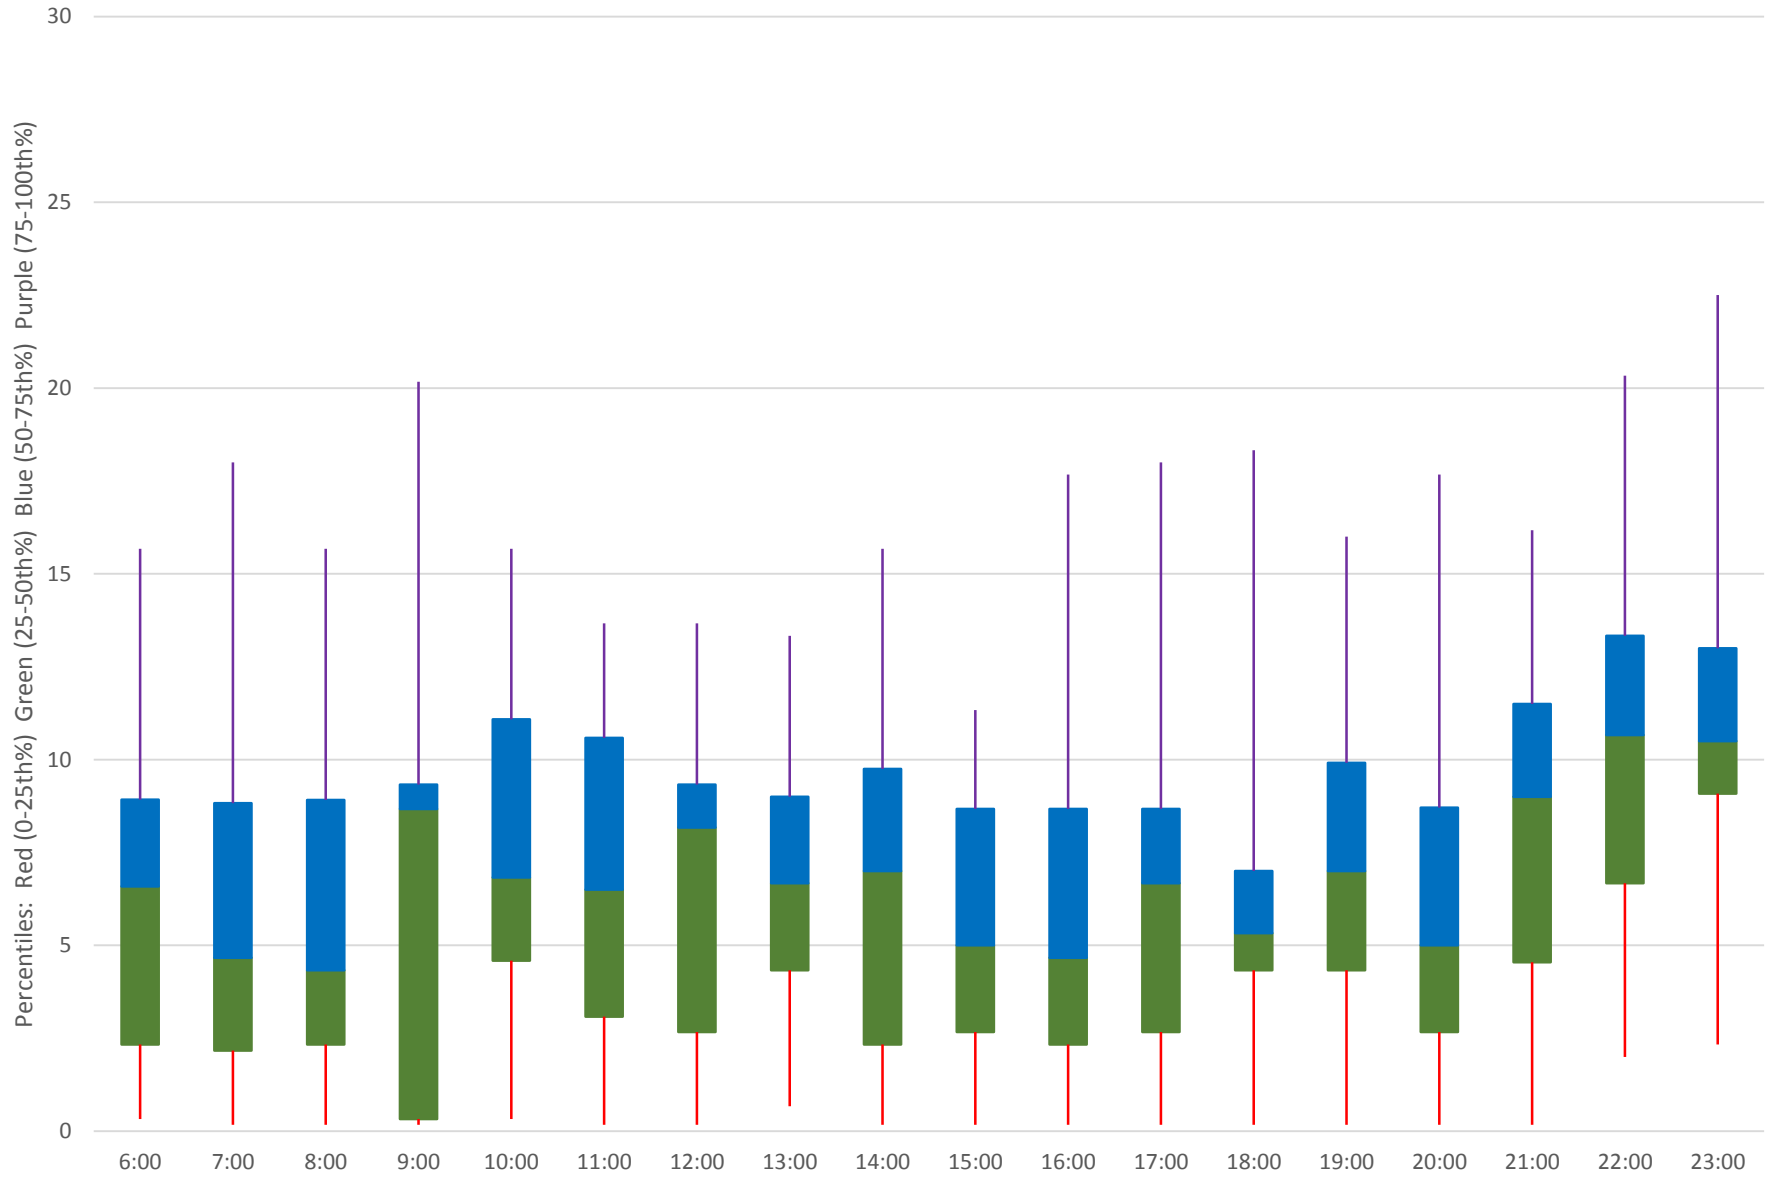

116 Morningside Headways at E of Kennedy Stn Eastbound July 2020 Weekday Statistics

116 Morningside Headways at E of Kennedy Stn Eastbound July 2020

116 Morningside Headways at E of Kennedy Stn Eastbound July 2020 Quartiles Week 1

116 Morningside Headways at E of Kennedy Stn Eastbound July 2020

116 Morningside Headways at E of Kennedy Stn Eastbound July 2020

Quartiles Week 2

116 Morningside Headways at E of Kennedy Stn Eastbound July 2020

116 Morningside Headways at E of Kennedy Stn Eastbound July 2020

Quartiles Week 3

116 Morningside Headways at E of Kennedy Stn Eastbound July 2020

116 Morningside Headways at E of Kennedy Stn Eastbound July 2020

116 Morningside Headways at E of Kennedy Stn Eastbound July 2020

116 Morningside Headways at E of Kennedy Stn Eastbound July 2020

Quartiles Saturdays

116 Morningside Headways at E of Kennedy Stn Eastbound July 2020 Sunday Statistics