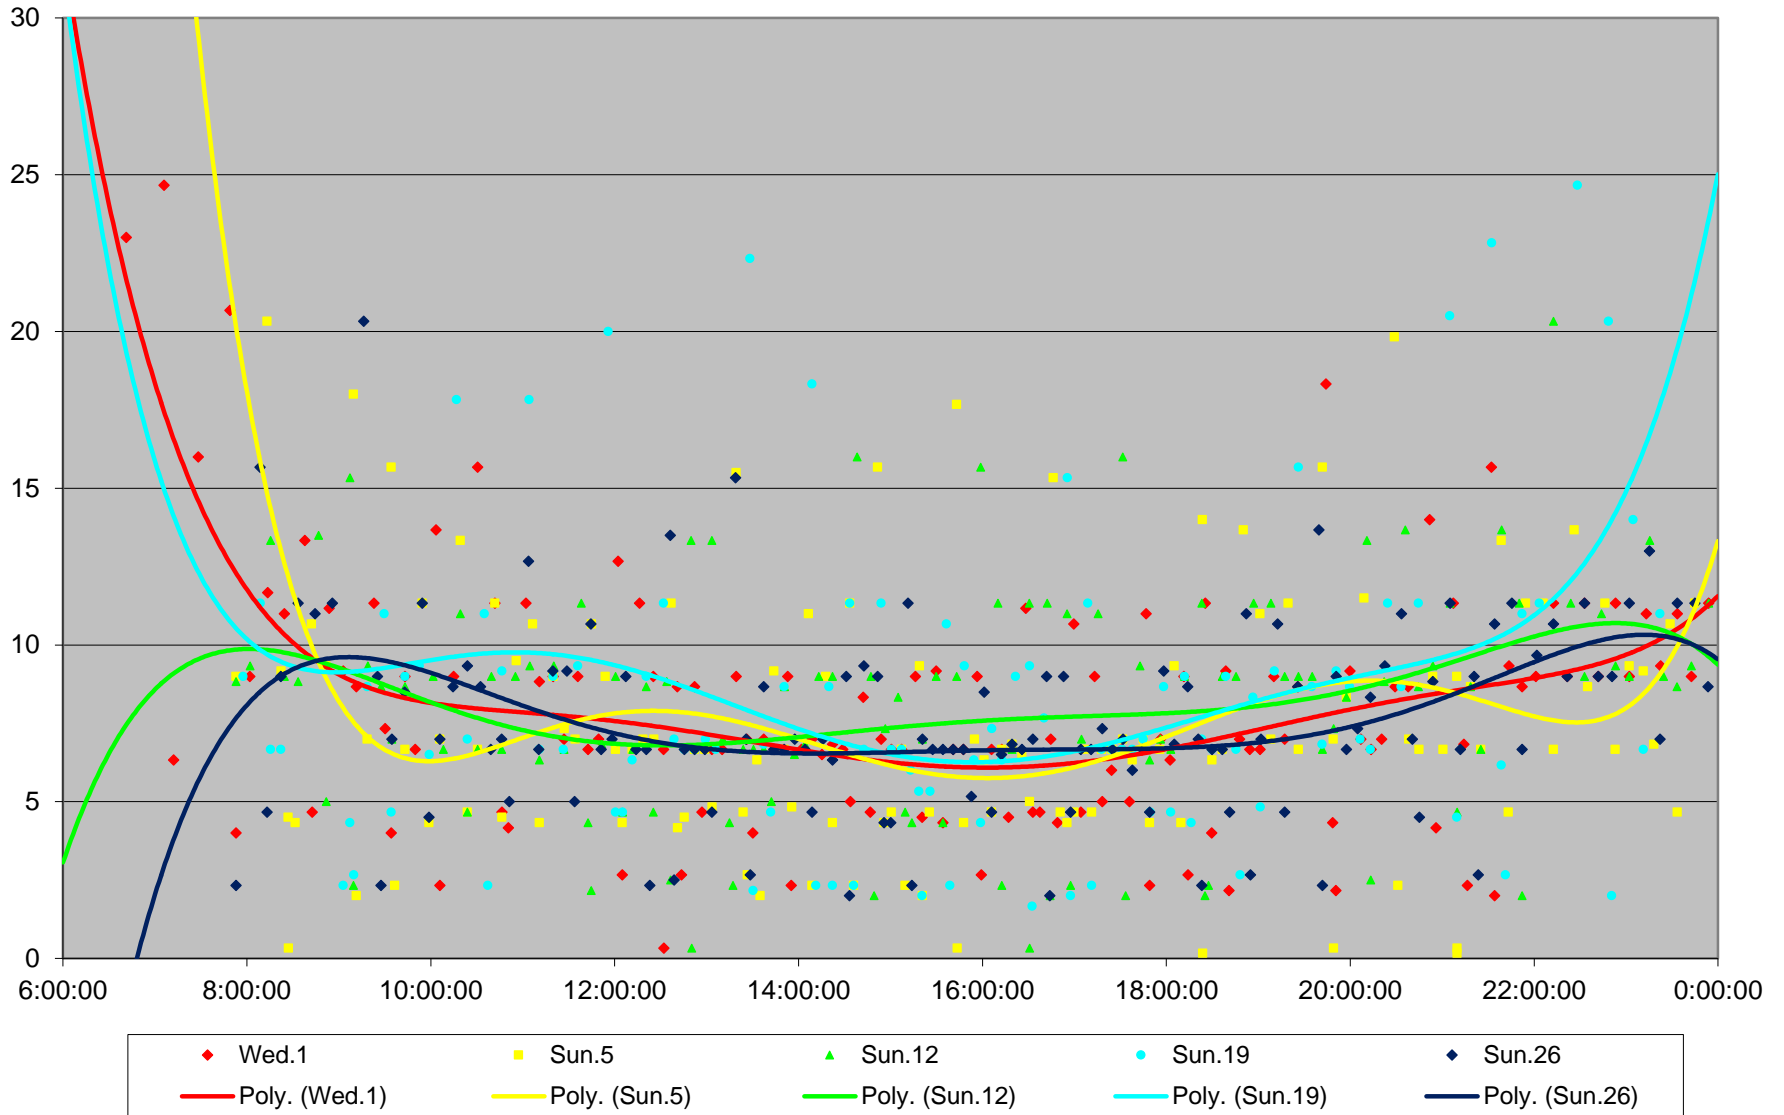

116 Morningside Headways at E of Kennedy Stn Eastbound July 2020

116 Morningside Headways at E of Kennedy Stn Eastbound July 2020

Quartiles Saturdays

116 Morningside Headways at E of Kennedy Stn Eastbound July 2020 Sunday Statistics

116 Morningside Headways at E of Kennedy Stn Eastbound July 2020

116 Morningside Headways at E of Kennedy Stn Eastbound July 2020

Quartiles Sundays/Holidays