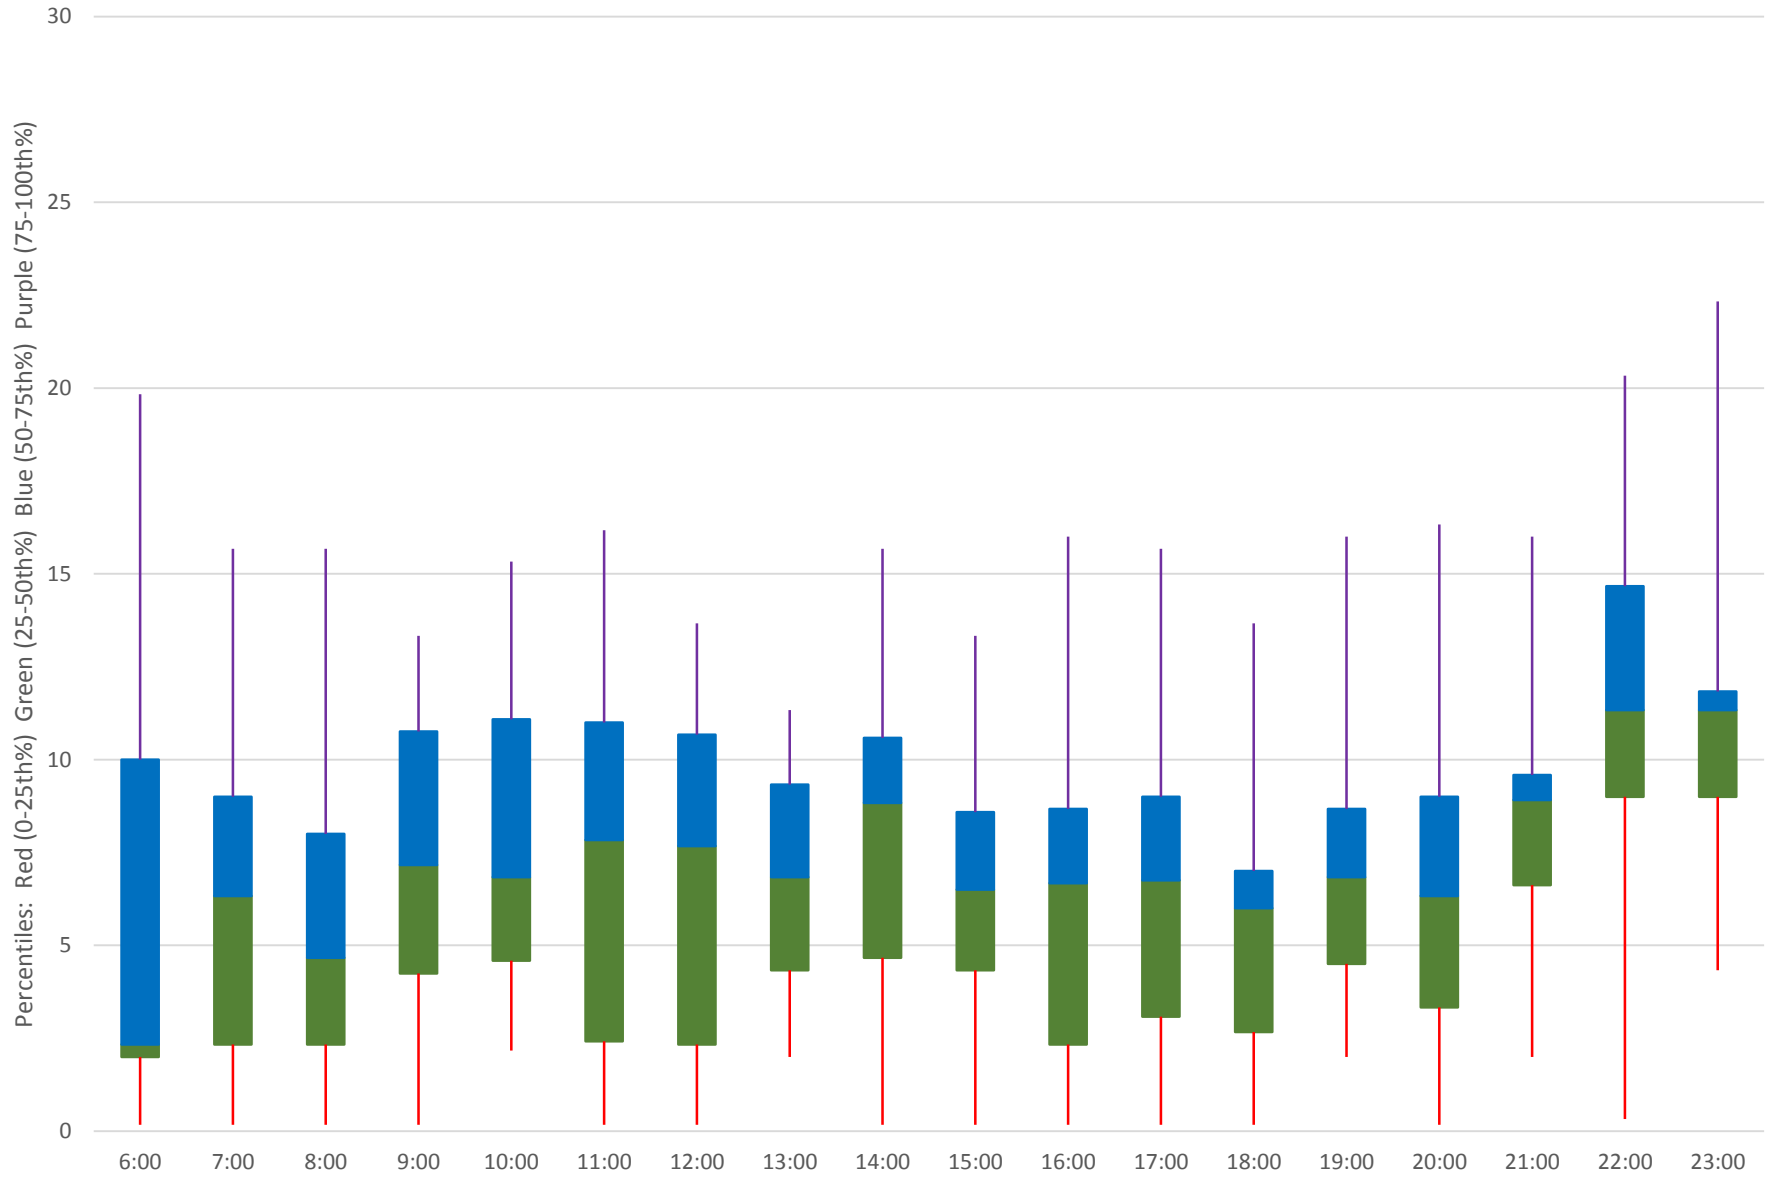

116 Morningside Headways at E of Kennedy Stn Eastbound July 2020 Weekday Statistics

116 Morningside Headways at E of Kennedy Stn Eastbound July 2020

116 Morningside Headways at E of Kennedy Stn Eastbound July 2020 Quartiles Week 1

116 Morningside Headways at E of Kennedy Stn Eastbound July 2020

116 Morningside Headways at E of Kennedy Stn Eastbound July 2020

Quartiles Week 2

116 Morningside Headways at E of Kennedy Stn Eastbound July 2020

116 Morningside Headways at E of Kennedy Stn Eastbound July 2020

Quartiles Week 3

116 Morningside Headways at E of Kennedy Stn Eastbound July 2020

116 Morningside Headways at E of Kennedy Stn Eastbound July 2020

116 Morningside Headways at E of Kennedy Stn Eastbound July 2020

116 Morningside Headways at E of Kennedy Stn Eastbound July 2020

Quartiles Saturdays

116 Morningside Headways at E of Kennedy Stn Eastbound July 2020 Sunday Statistics