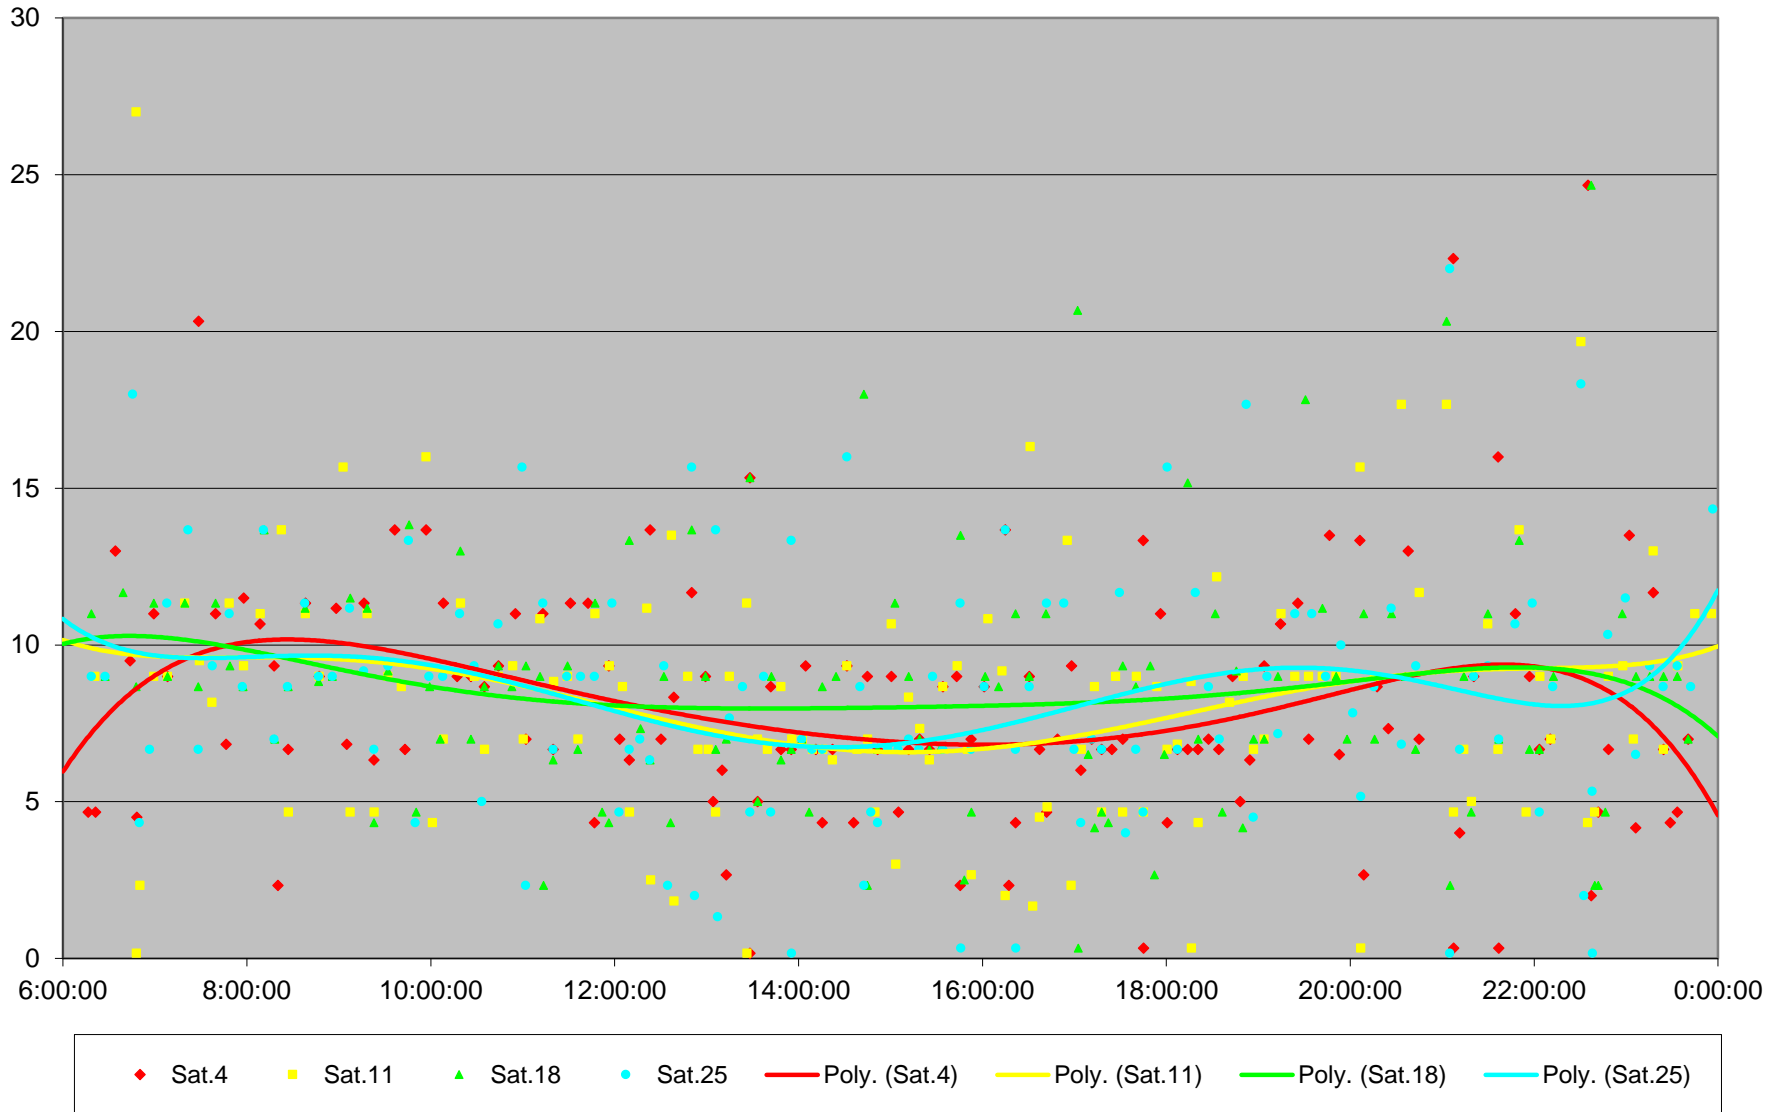

Quartiles Week 4

116 Morningside Headways at E of Kennedy Stn Eastbound July 2020

116 Morningside Headways at E of Kennedy Stn Eastbound July 2020

Quartiles Week 5

116 Morningside Headways at E of Kennedy Stn Eastbound July 2020 Saturday Statistics

116 Morningside Headways at E of Kennedy Stn Eastbound July 2020

116 Morningside Headways at E of Kennedy Stn Eastbound July 2020

Quartiles Saturdays

116 Morningside Headways at E of Kennedy Stn Eastbound July 2020 Sunday Statistics