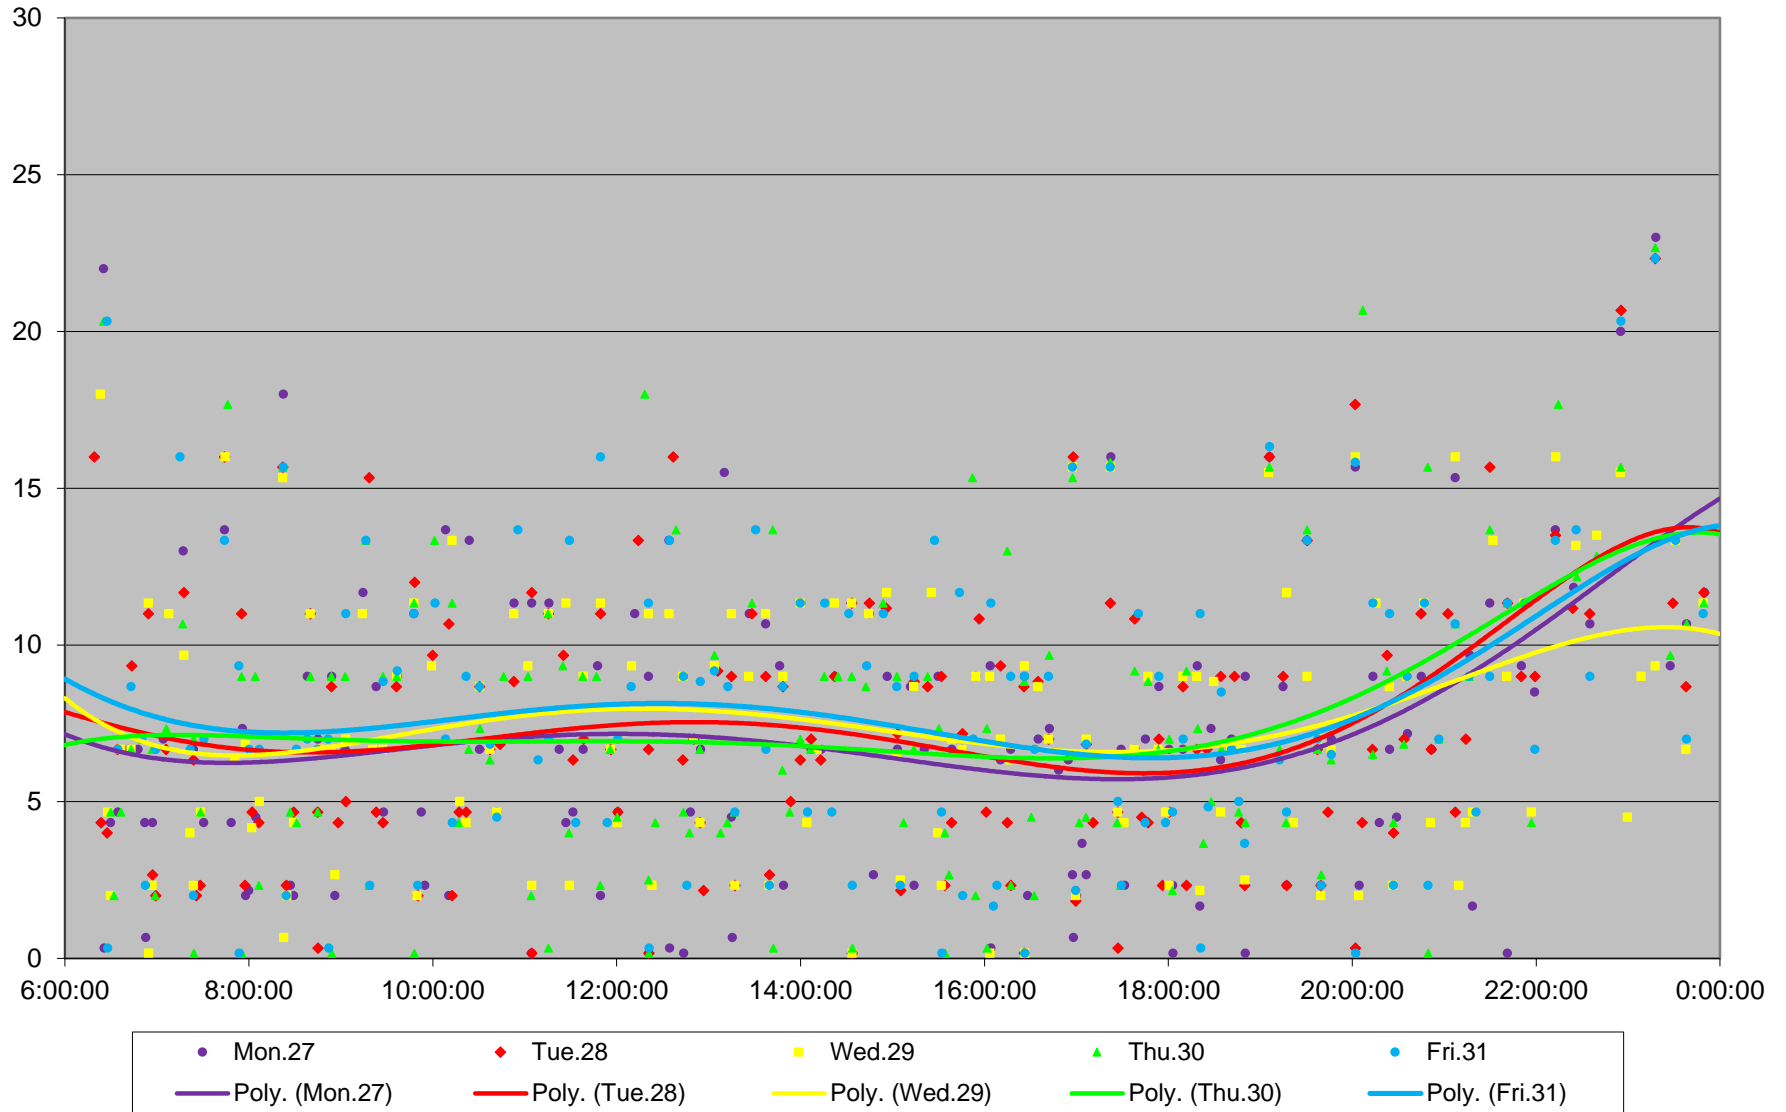

116 Morningside Headways at E of Kennedy Stn Eastbound July 2020

Quartiles Week 3

116 Morningside Headways at E of Kennedy Stn Eastbound July 2020

116 Morningside Headways at E of Kennedy Stn Eastbound July 2020

Quartiles Week 4

116 Morningside Headways at E of Kennedy Stn Eastbound July 2020

116 Morningside Headways at E of Kennedy Stn Eastbound July 2020

Quartiles Week 5

116 Morningside Headways at E of Kennedy Stn Eastbound July 2020 Saturday Statistics

116 Morningside Headways at E of Kennedy Stn Eastbound July 2020

116 Morningside Headways at E of Kennedy Stn Eastbound July 2020

Quartiles Saturdays

116 Morningside Headways at E of Kennedy Stn Eastbound July 2020 Sunday Statistics