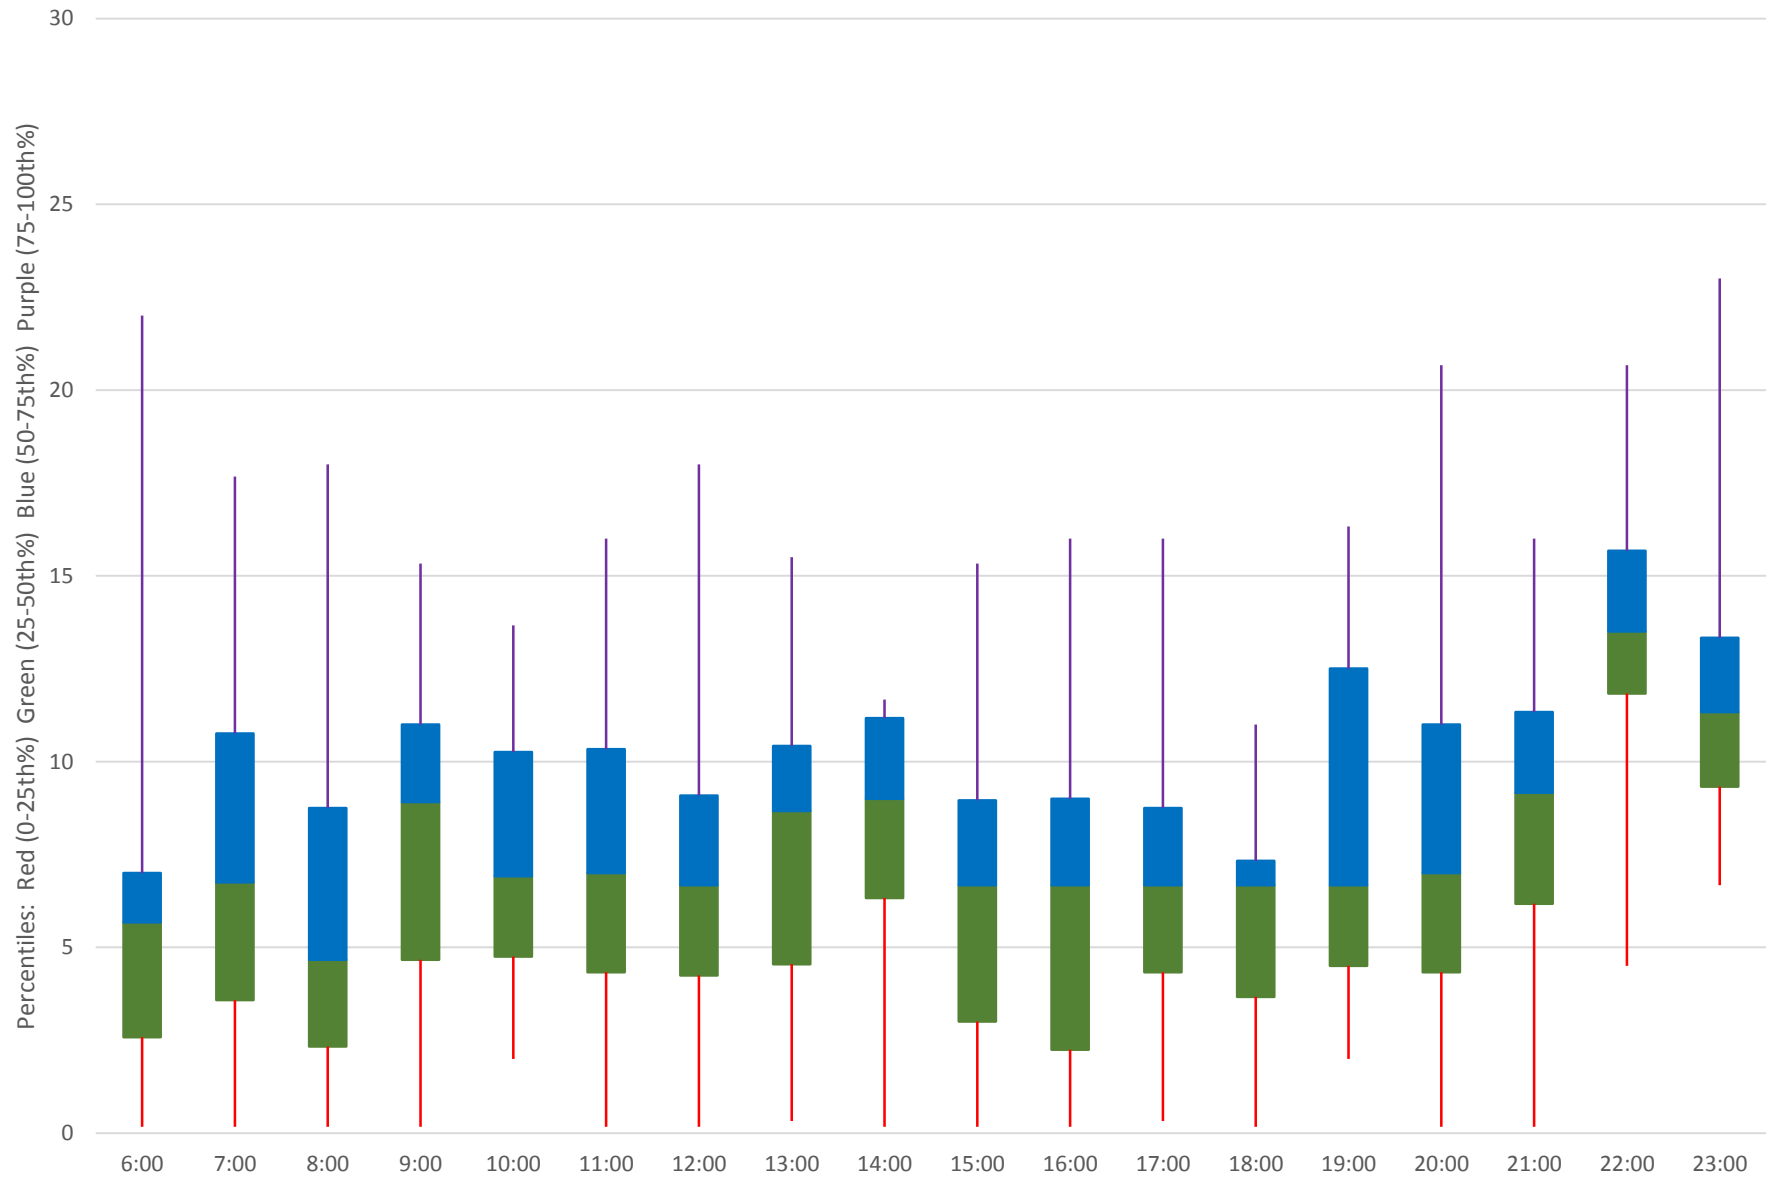

Quartiles Week 4

116 Morningside Headways at E of Kennedy Stn Eastbound July 2020

116 Morningside Headways at E of Kennedy Stn Eastbound July 2020

Quartiles Week 5

116 Morningside Headways at E of Kennedy Stn Eastbound July 2020 Saturday Statistics

116 Morningside Headways at E of Kennedy Stn Eastbound July 2020

116 Morningside Headways at E of Kennedy Stn Eastbound July 2020

Quartiles Saturdays

116 Morningside Headways at E of Kennedy Stn Eastbound July 2020 Sunday Statistics

116 Morningside Headways at E of Kennedy Stn Eastbound July 2020

116 Morningside Headways at E of Kennedy Stn Eastbound July 2020

Quartiles Sundays/Holidays