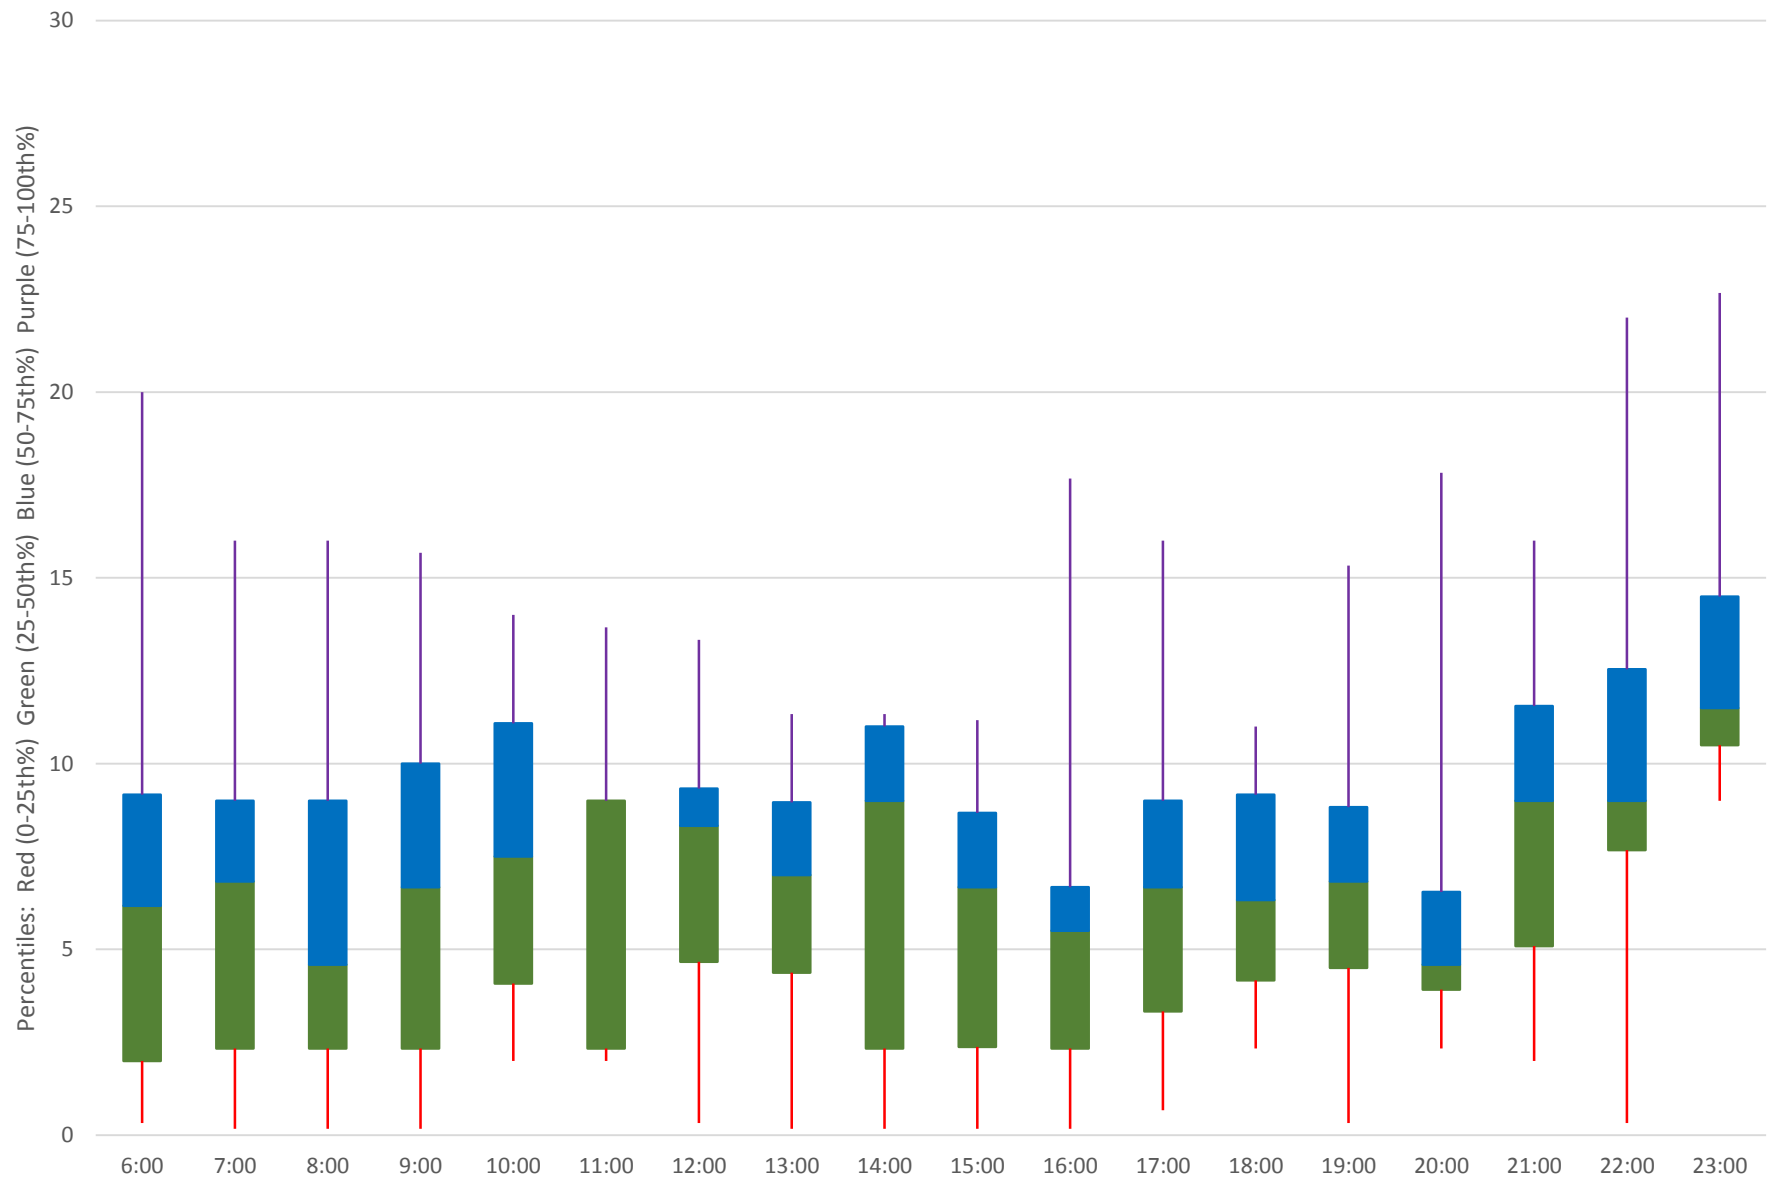

116 Morningside Headways at E of Kennedy Stn Eastbound July 2020 Weekday Statistics

116 Morningside Headways at E of Kennedy Stn Eastbound July 2020

116 Morningside Headways at E of Kennedy Stn Eastbound July 2020 Quartiles Week 1

116 Morningside Headways at E of Kennedy Stn Eastbound July 2020

116 Morningside Headways at E of Kennedy Stn Eastbound July 2020

Quartiles Week 2

116 Morningside Headways at E of Kennedy Stn Eastbound July 2020

116 Morningside Headways at E of Kennedy Stn Eastbound July 2020

Quartiles Week 3

116 Morningside Headways at E of Kennedy Stn Eastbound July 2020

116 Morningside Headways at E of Kennedy Stn Eastbound July 2020

116 Morningside Headways at E of Kennedy Stn Eastbound July 2020

116 Morningside Headways at E of Kennedy Stn Eastbound July 2020

Quartiles Saturdays

116 Morningside Headways at E of Kennedy Stn Eastbound July 2020 Sunday Statistics