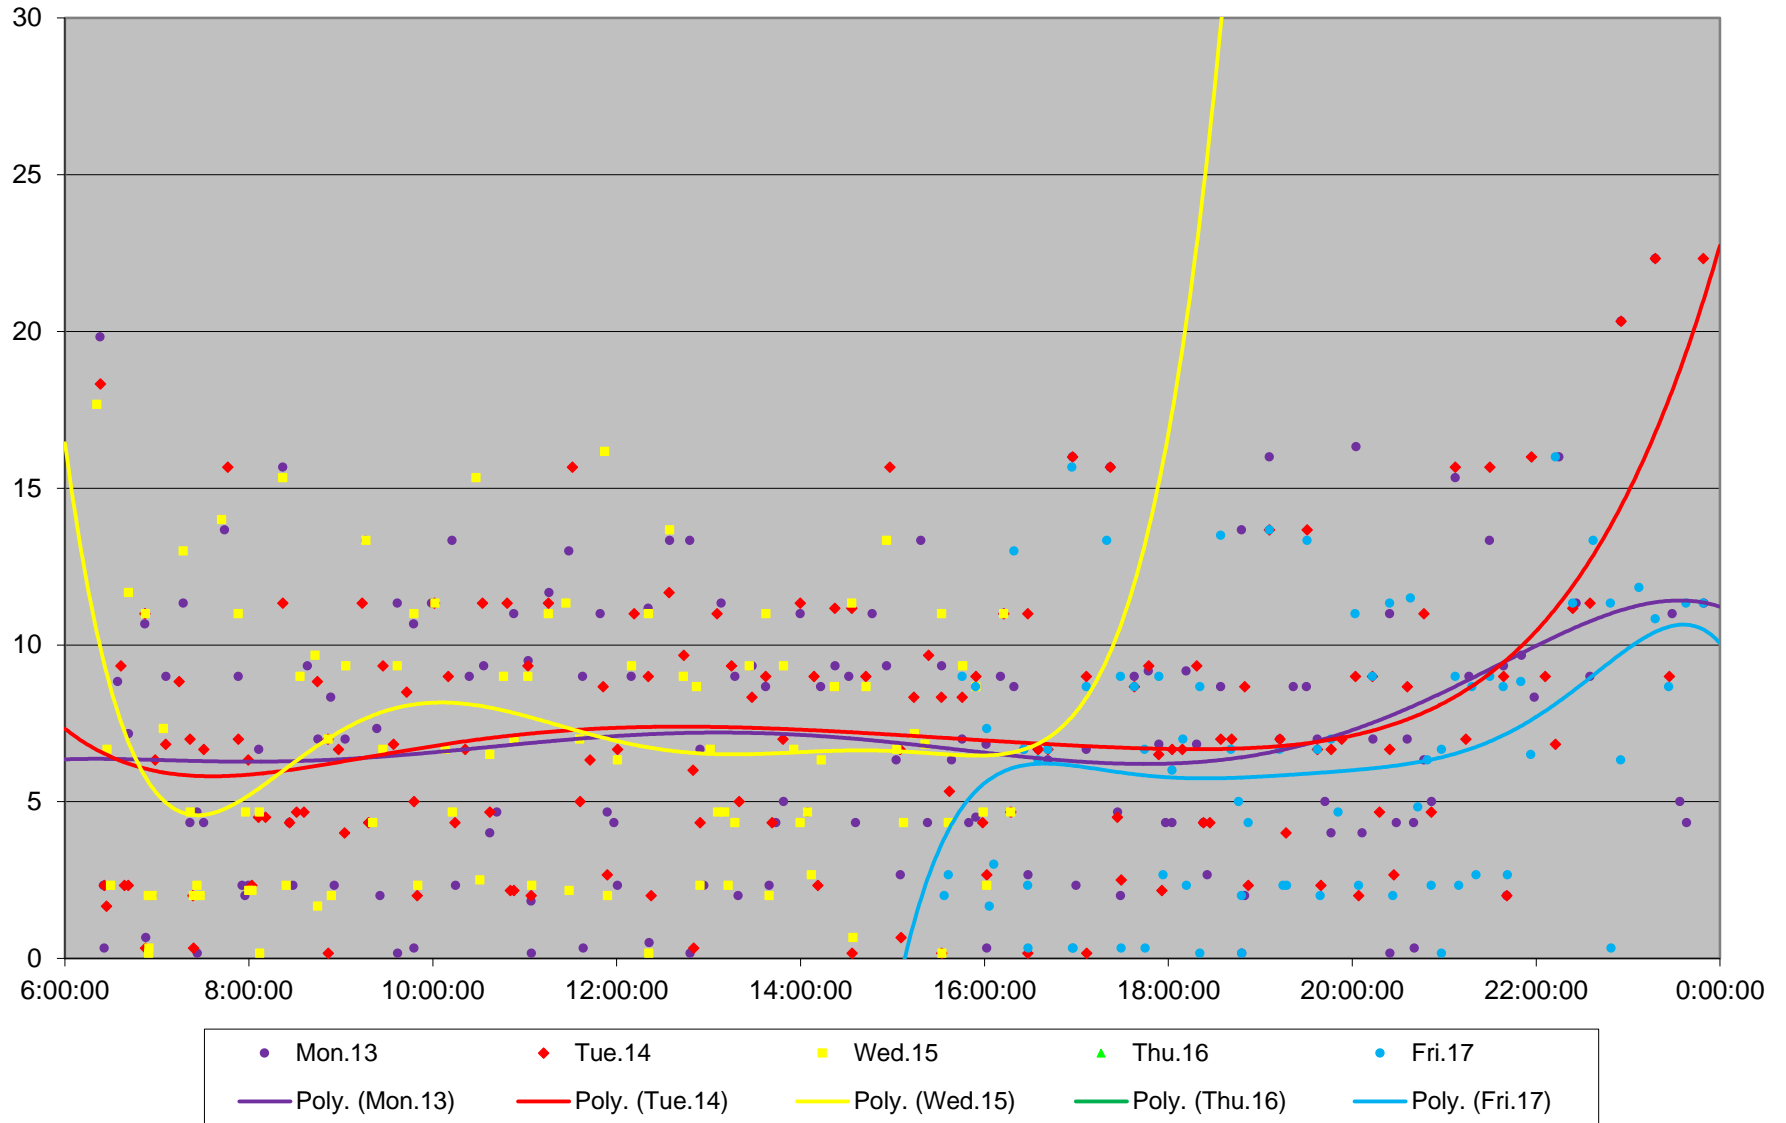

116 Morningside Headways at E of Kennedy Stn Eastbound July 2020 Weekday Statistics

116 Morningside Headways at E of Kennedy Stn Eastbound July 2020

116 Morningside Headways at E of Kennedy Stn Eastbound July 2020 Quartiles Week 1

116 Morningside Headways at E of Kennedy Stn Eastbound July 2020

116 Morningside Headways at E of Kennedy Stn Eastbound July 2020

Quartiles Week 2

116 Morningside Headways at E of Kennedy Stn Eastbound July 2020

116 Morningside Headways at E of Kennedy Stn Eastbound July 2020

Quartiles Week 3

116 Morningside Headways at E of Kennedy Stn Eastbound July 2020

116 Morningside Headways at E of Kennedy Stn Eastbound July 2020