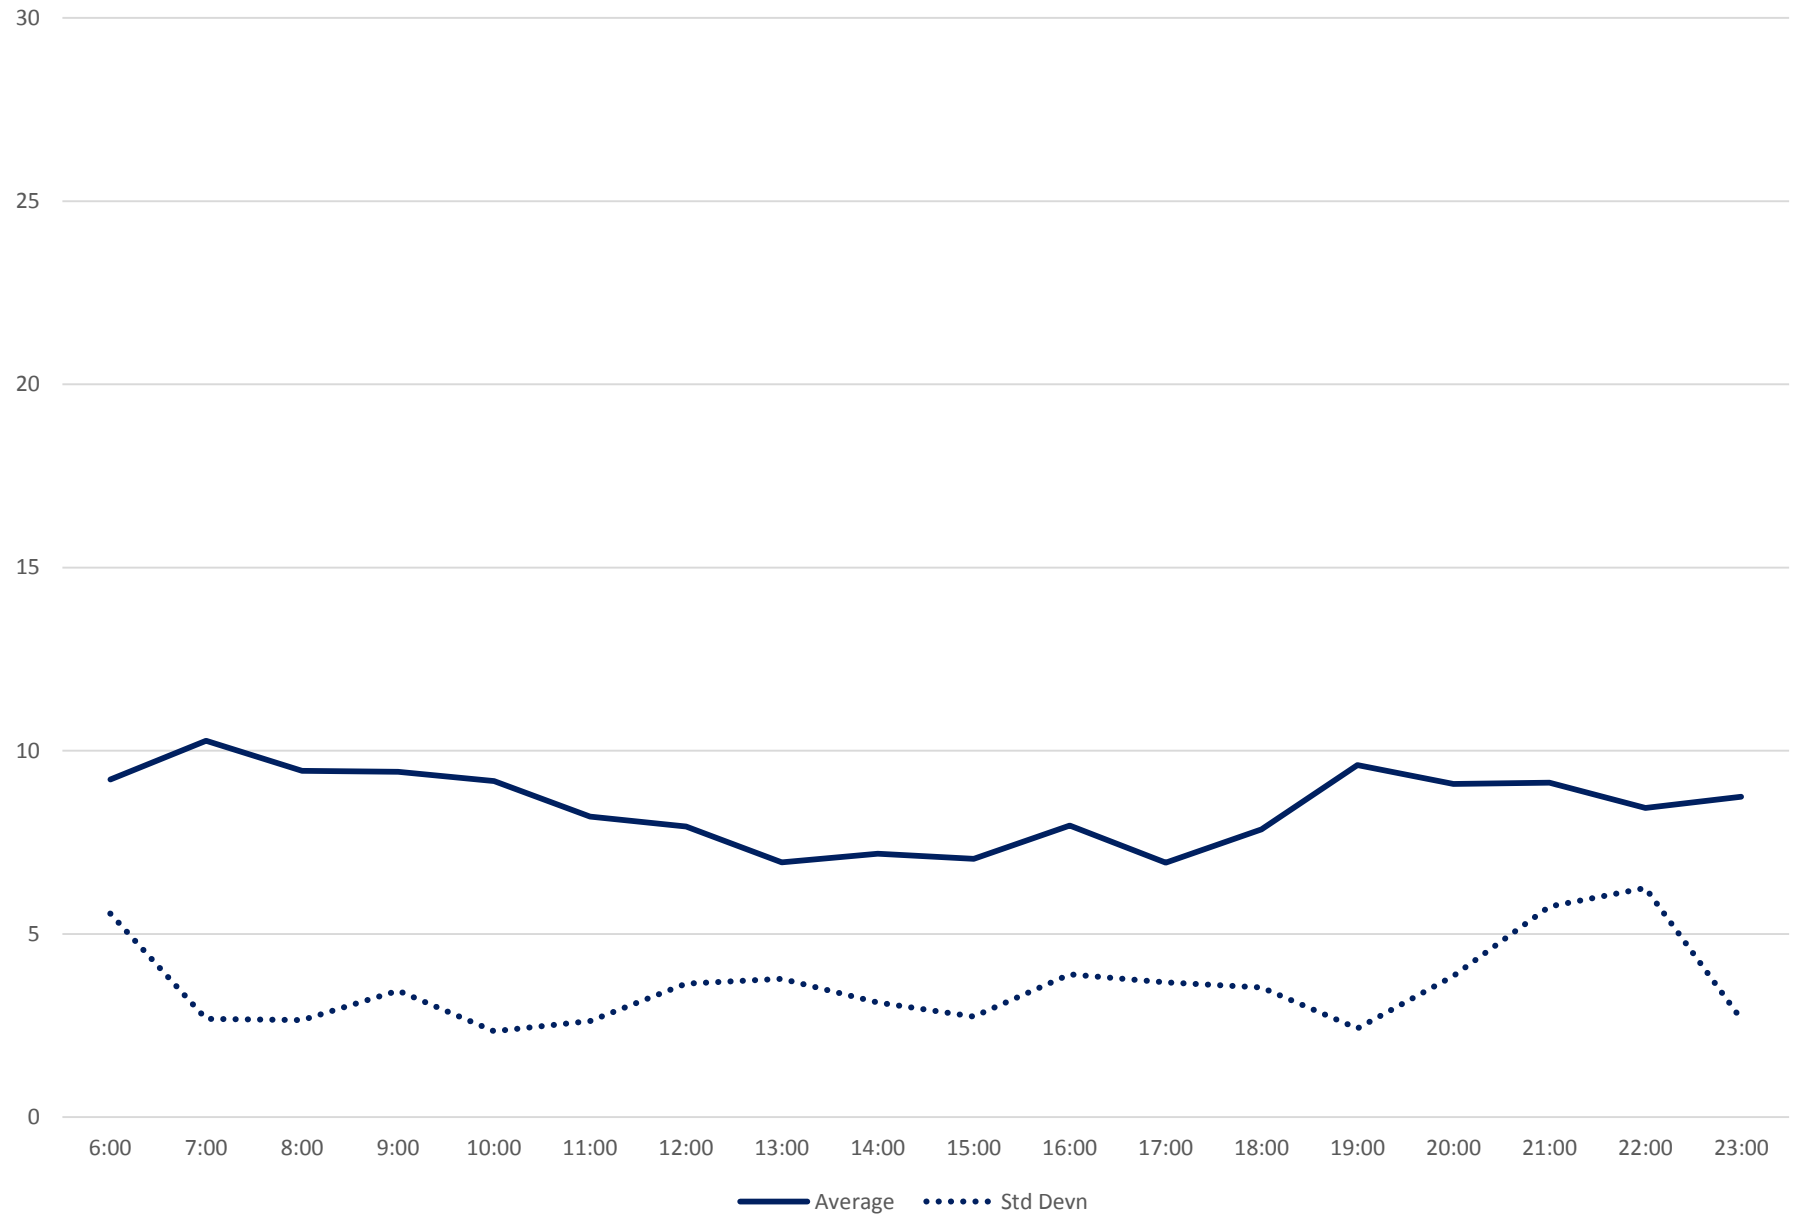

116 Morningside Headways at E of Kennedy Stn Eastbound July 2020

Quartiles Week 3

116 Morningside Headways at E of Kennedy Stn Eastbound July 2020

116 Morningside Headways at E of Kennedy Stn Eastbound July 2020

Quartiles Week 4

116 Morningside Headways at E of Kennedy Stn Eastbound July 2020

116 Morningside Headways at E of Kennedy Stn Eastbound July 2020

Quartiles Week 5

116 Morningside Headways at E of Kennedy Stn Eastbound July 2020 Saturday Statistics

116 Morningside Headways at E of Kennedy Stn Eastbound July 2020

116 Morningside Headways at E of Kennedy Stn Eastbound July 2020

Quartiles Saturdays

116 Morningside Headways at E of Kennedy Stn Eastbound July 2020 Sunday Statistics

116 Morningside Headways at E of Kennedy Stn Eastbound July 2020

116 Morningside Headways at E of Kennedy Stn Eastbound July 2020

Quartiles Sundays/Holidays