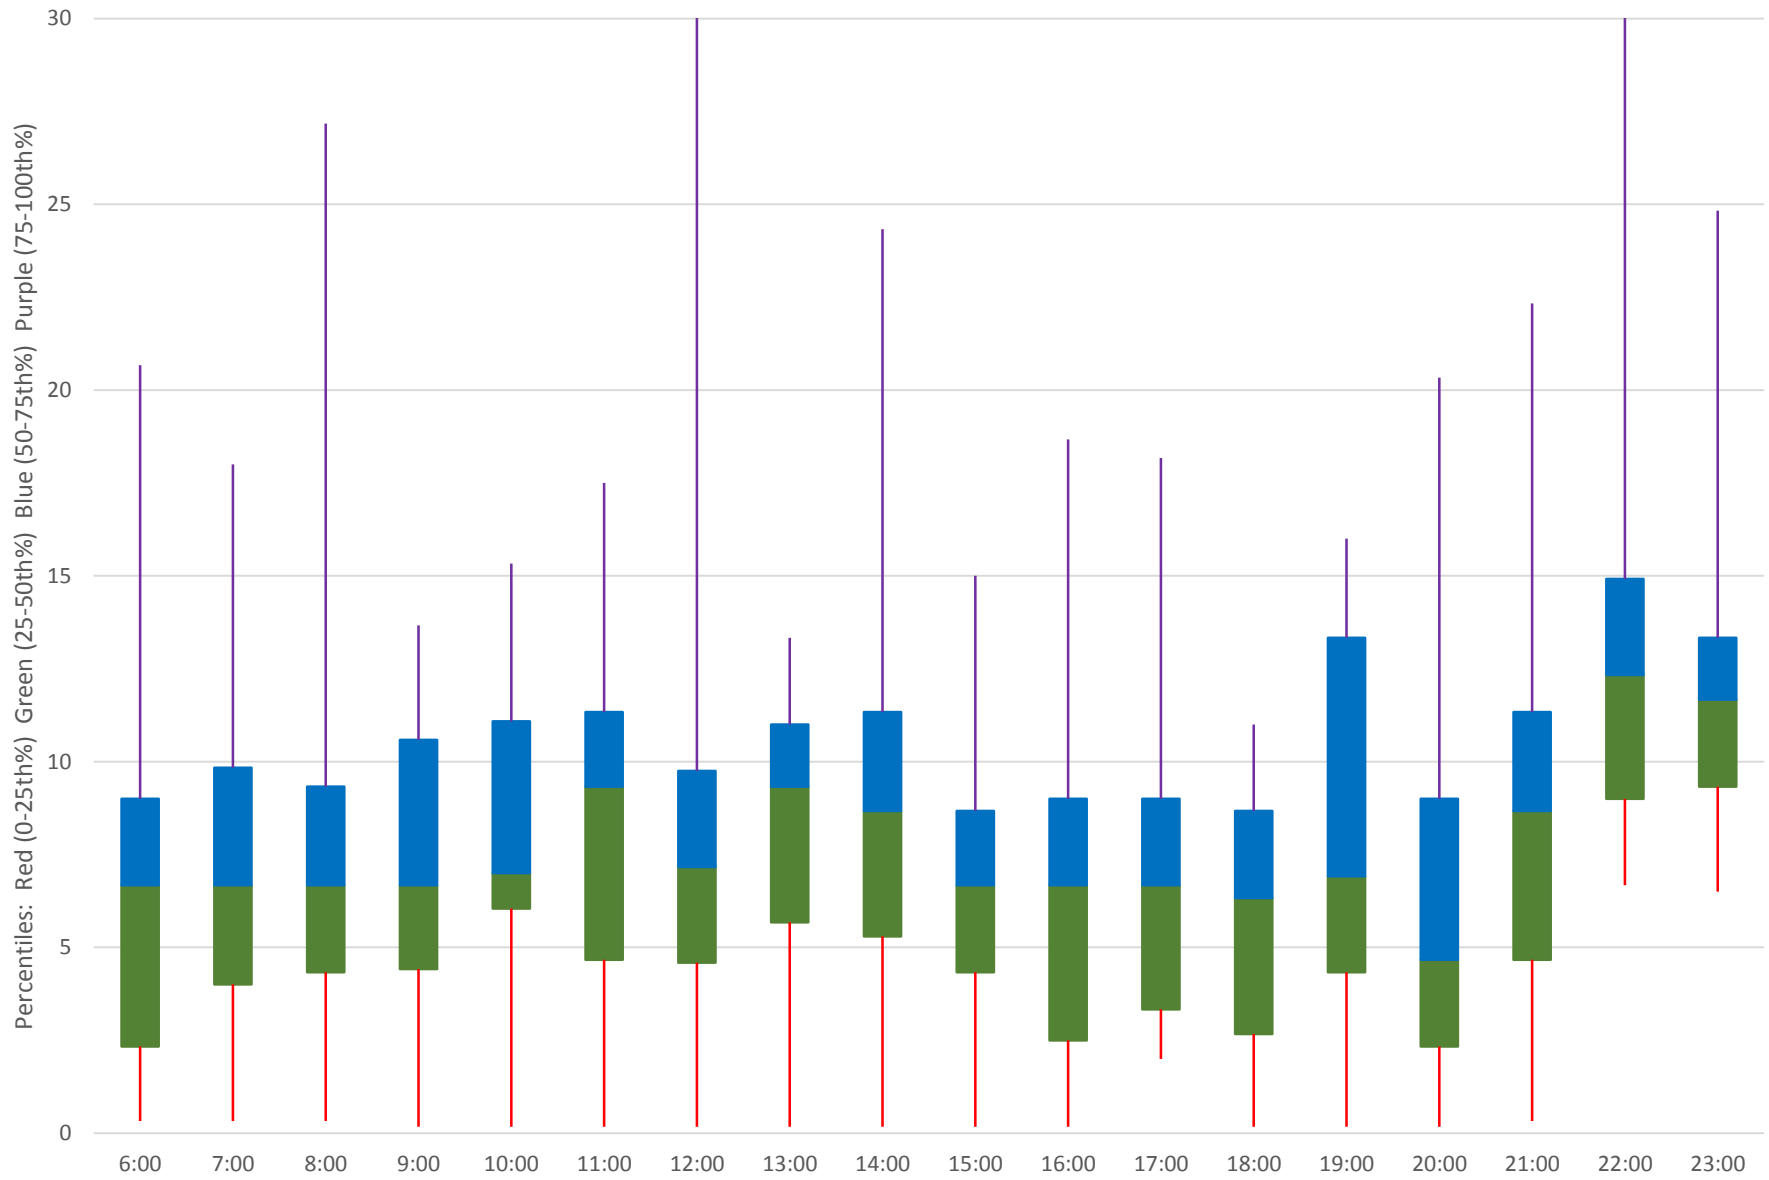

116 Morningside Headways at E of Kennedy Stn Eastbound July 2020

Quartiles Week 3

116 Morningside Headways at E of Kennedy Stn Eastbound July 2020

116 Morningside Headways at E of Kennedy Stn Eastbound July 2020

Quartiles Week 4

116 Morningside Headways at E of Kennedy Stn Eastbound July 2020

116 Morningside Headways at E of Kennedy Stn Eastbound July 2020

Quartiles Week 5

116 Morningside Headways at E of Kennedy Stn Eastbound July 2020 Saturday Statistics

116 Morningside Headways at E of Kennedy Stn Eastbound July 2020

116 Morningside Headways at E of Kennedy Stn Eastbound July 2020

Quartiles Saturdays

116 Morningside Headways at E of Kennedy Stn Eastbound July 2020 Sunday Statistics