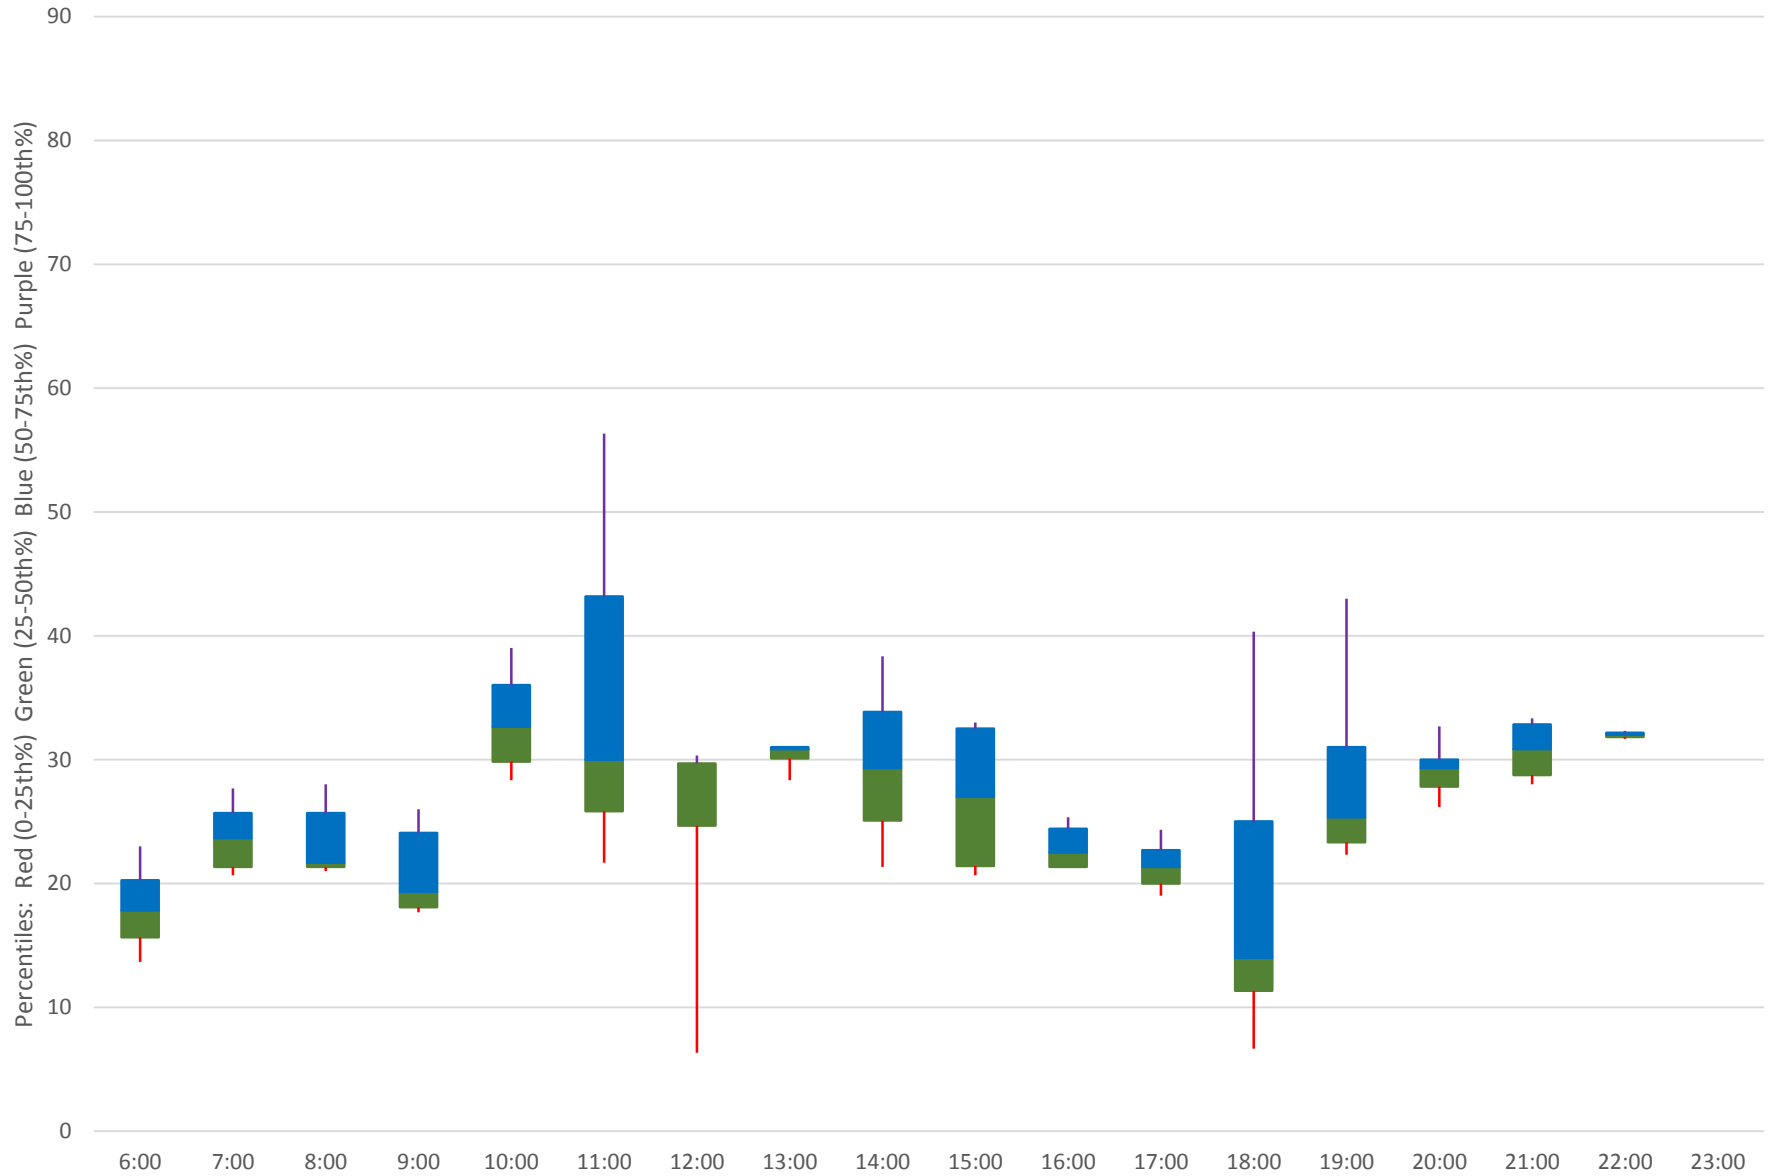

102 Markham Road Headways at S of Castlemore Southbound June 2020

102 Markham Road Headways at S of Castlemore Southbound June 2020 Quartiles Week 5

102 Markham Road Headways at S of Castlemore Southbound June 2020 Saturday Statistics