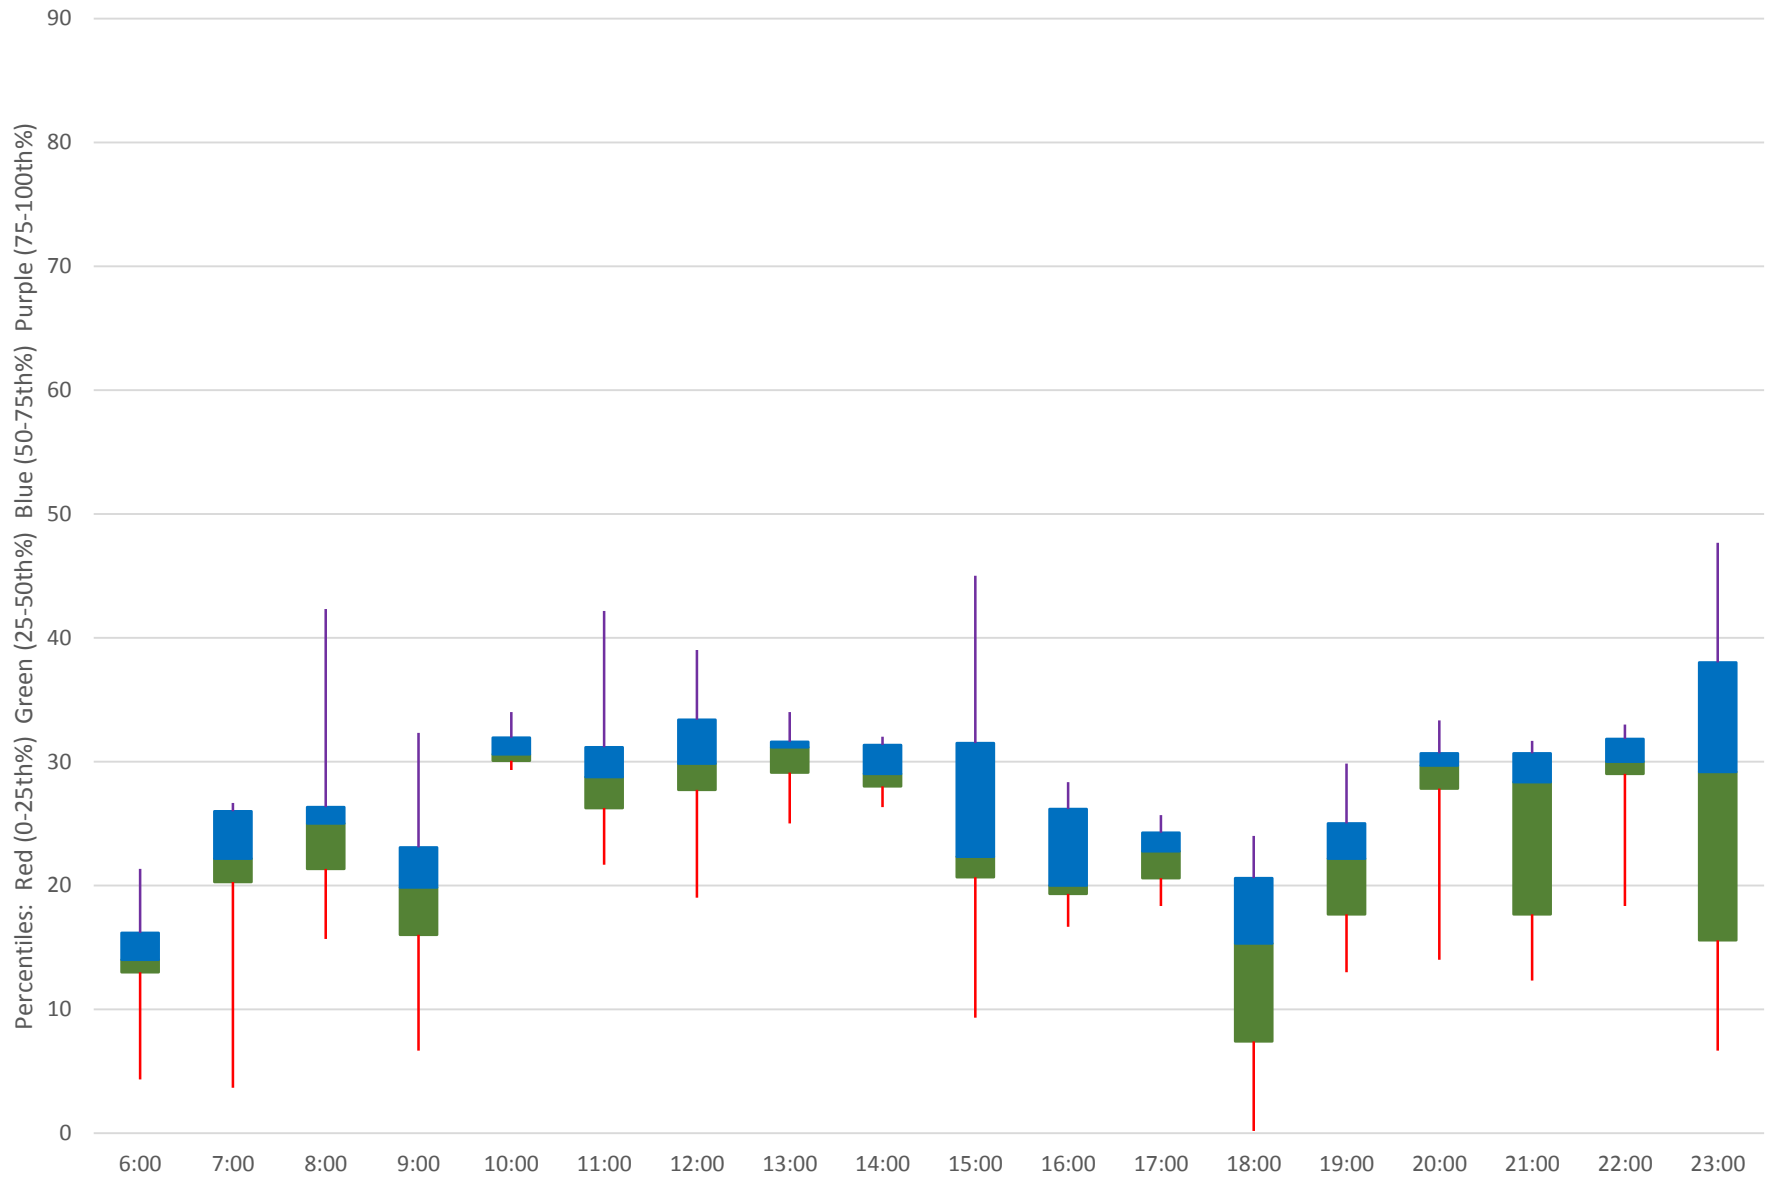

102 Markham Road Headways at S of Castlemore Southbound June 2020 Quartiles Week 3