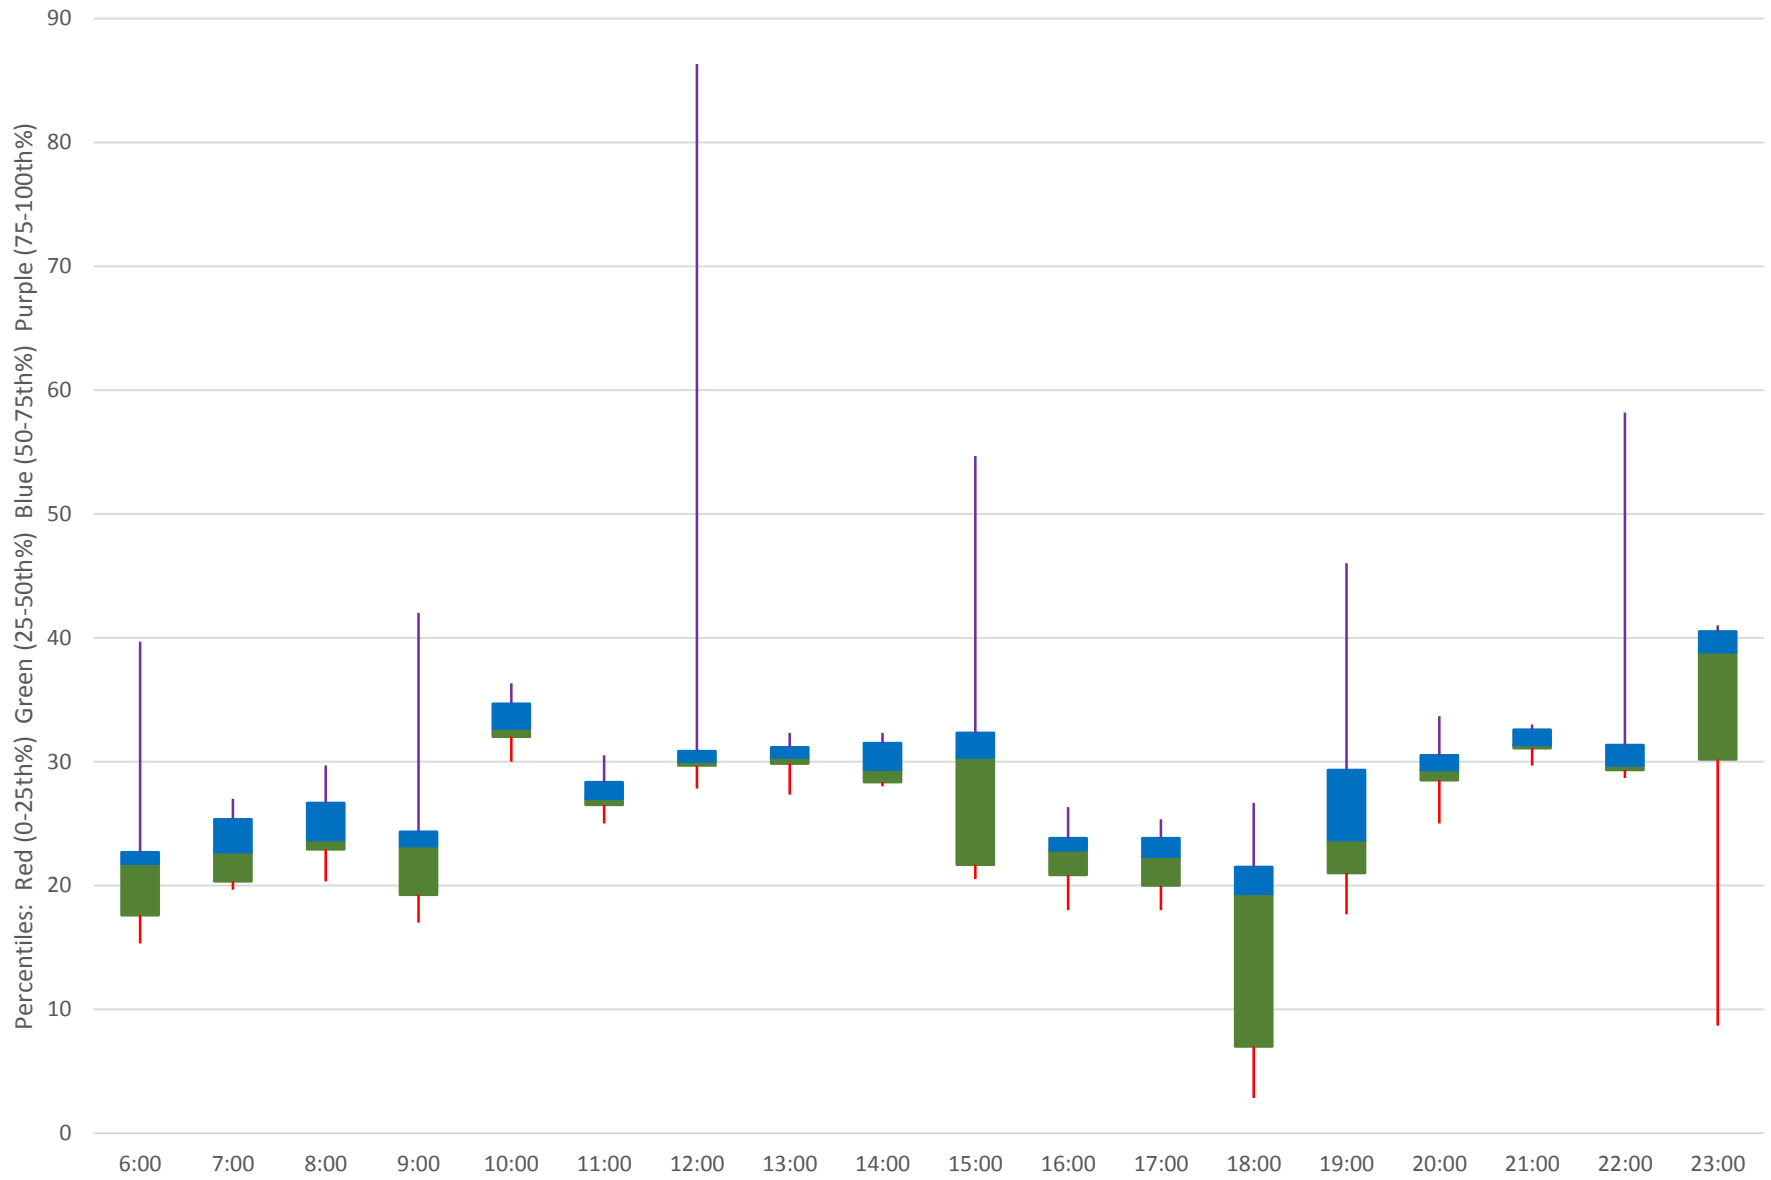

102 Markham Road Headways at S of Castlemore Southbound June 2020 Quartiles Week 4