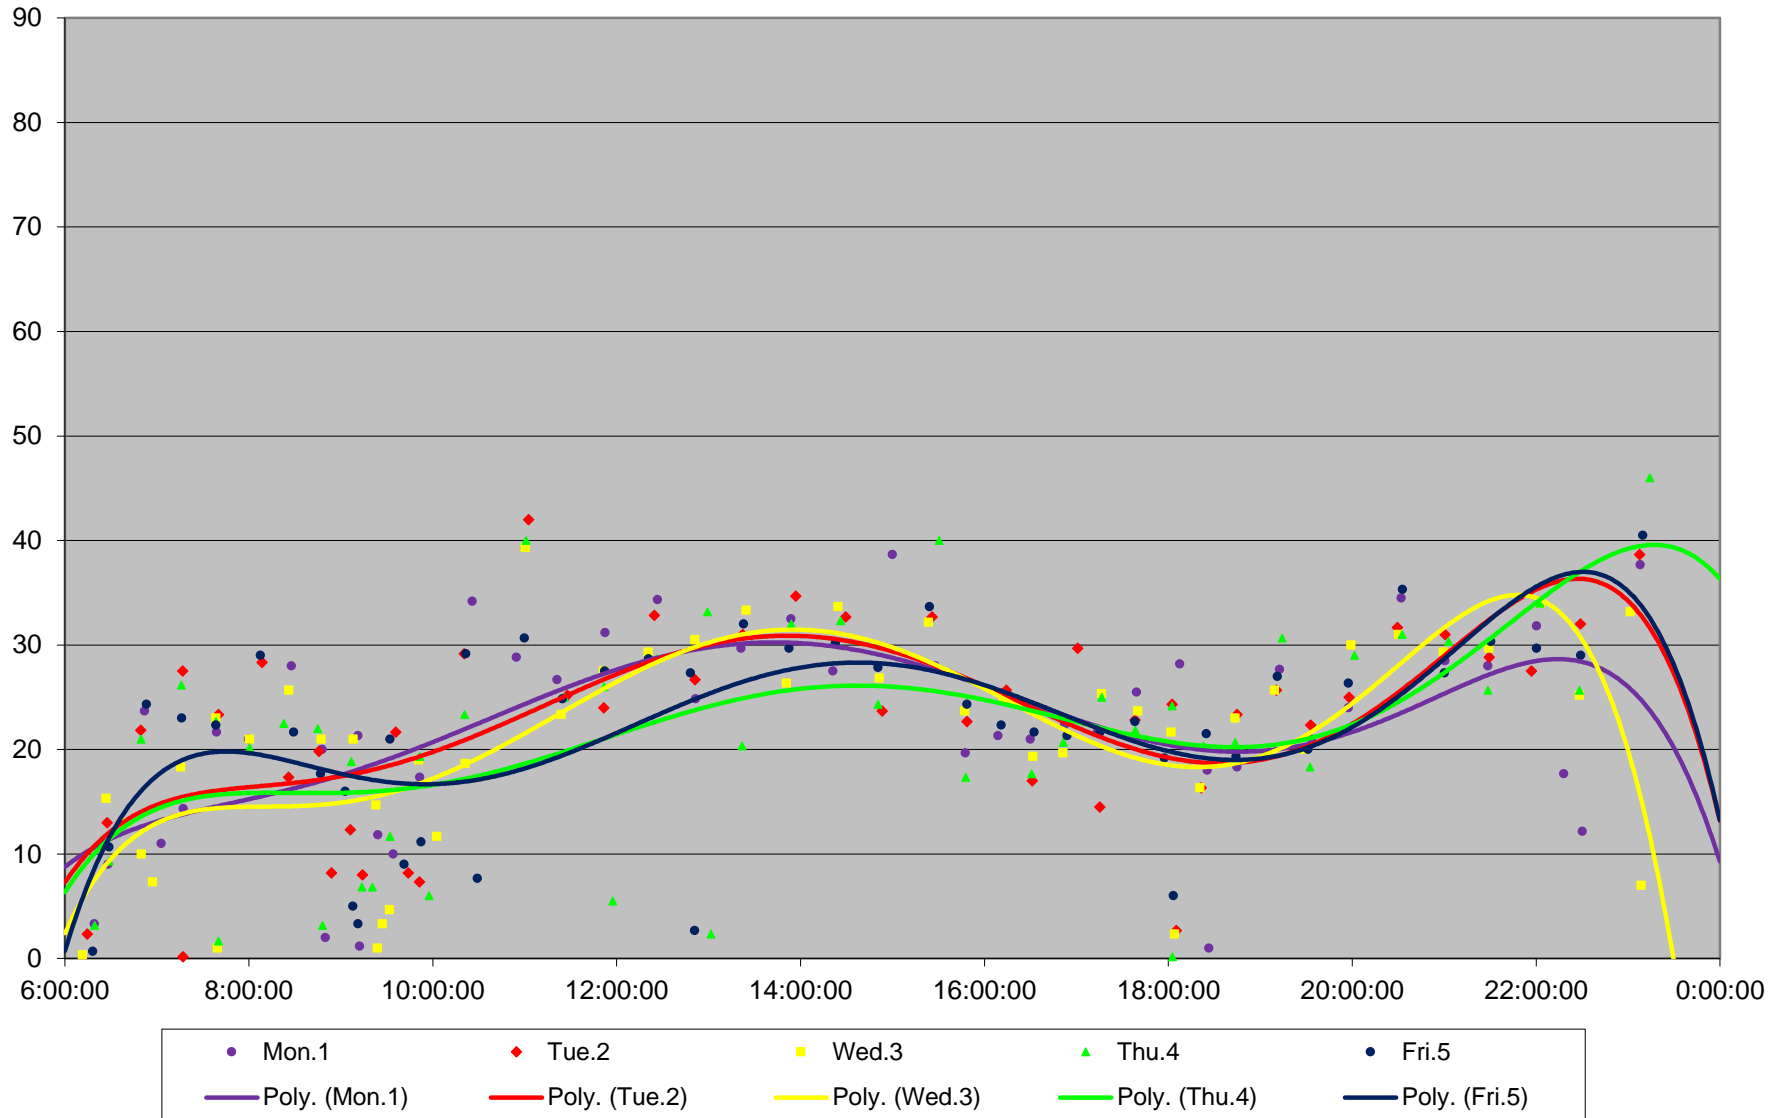

102 Markham Road Headways at S of Castlemore Southbound June 2020 Weekday Statistics

102 Markham Road Headways at S of Castlemore Southbound June 2020

102 Markham Road Headways at S of Castlemore Southbound June 2020 Quartiles Week 1