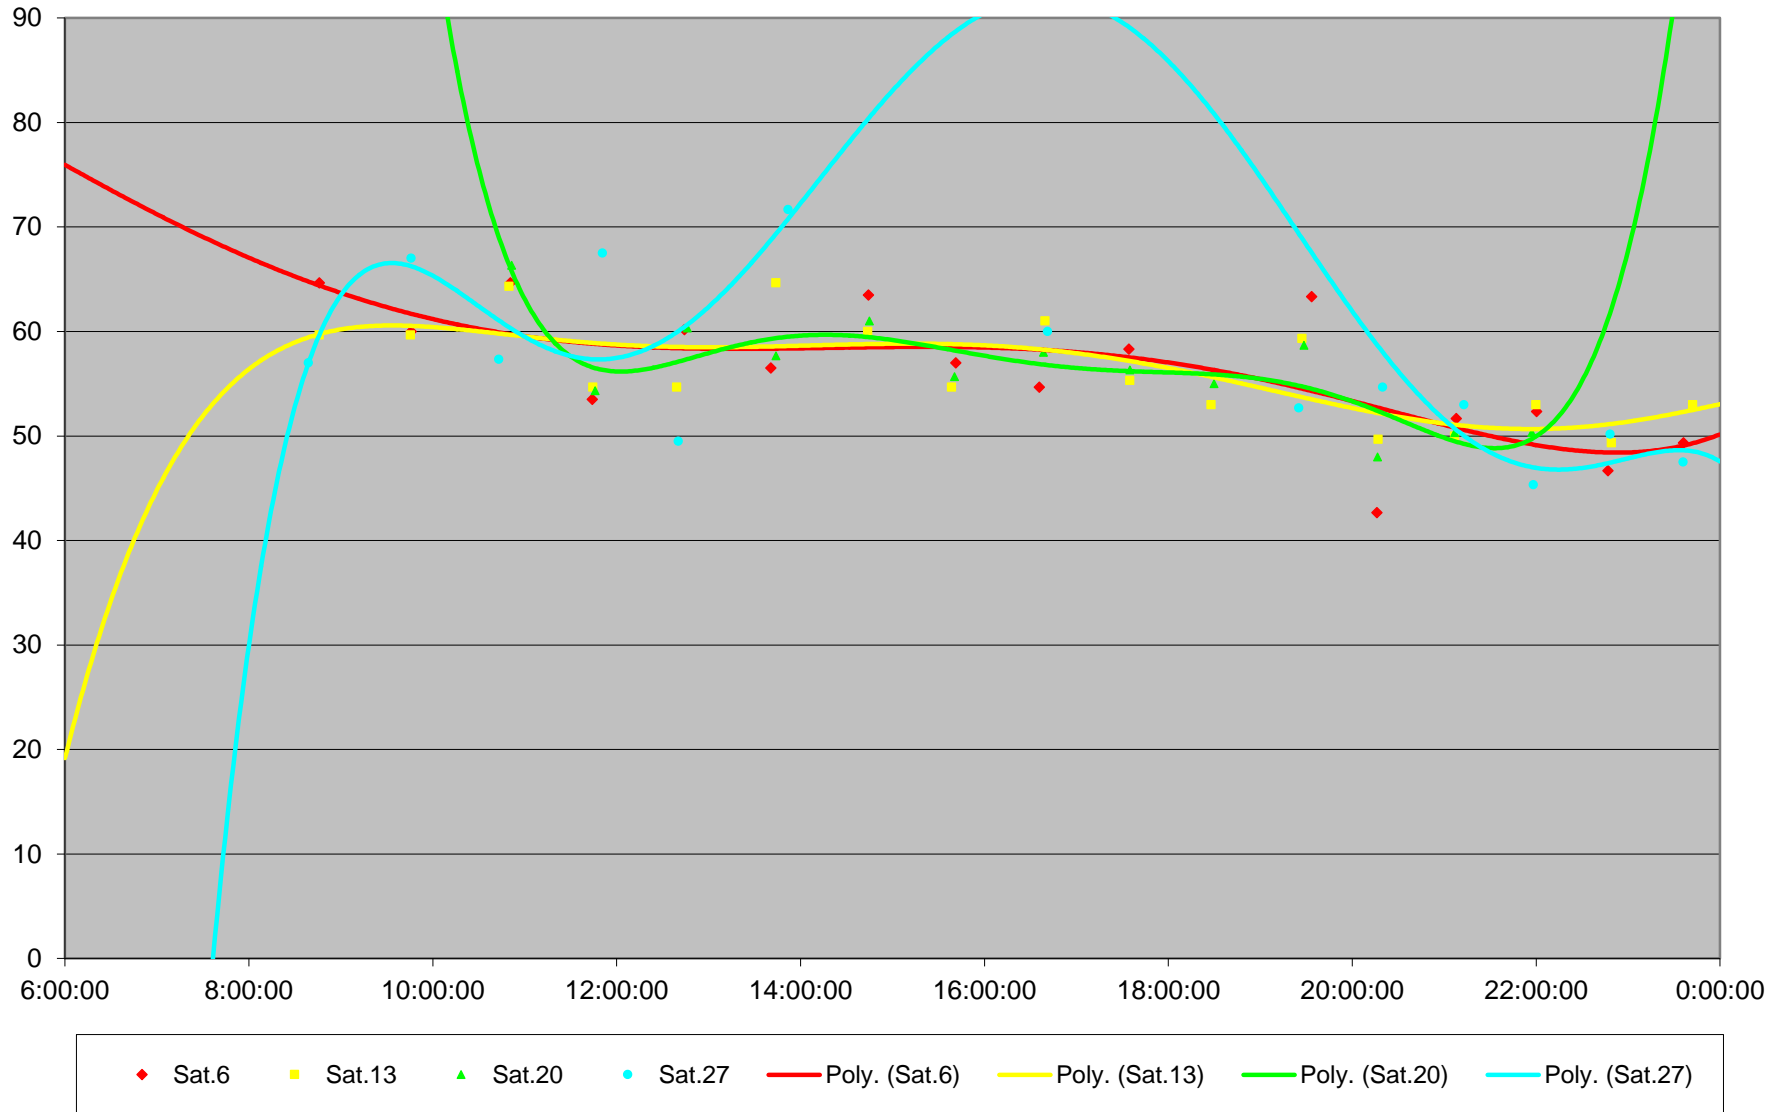

102 Markham Road Headways at S of Castlemore Southbound June 2020