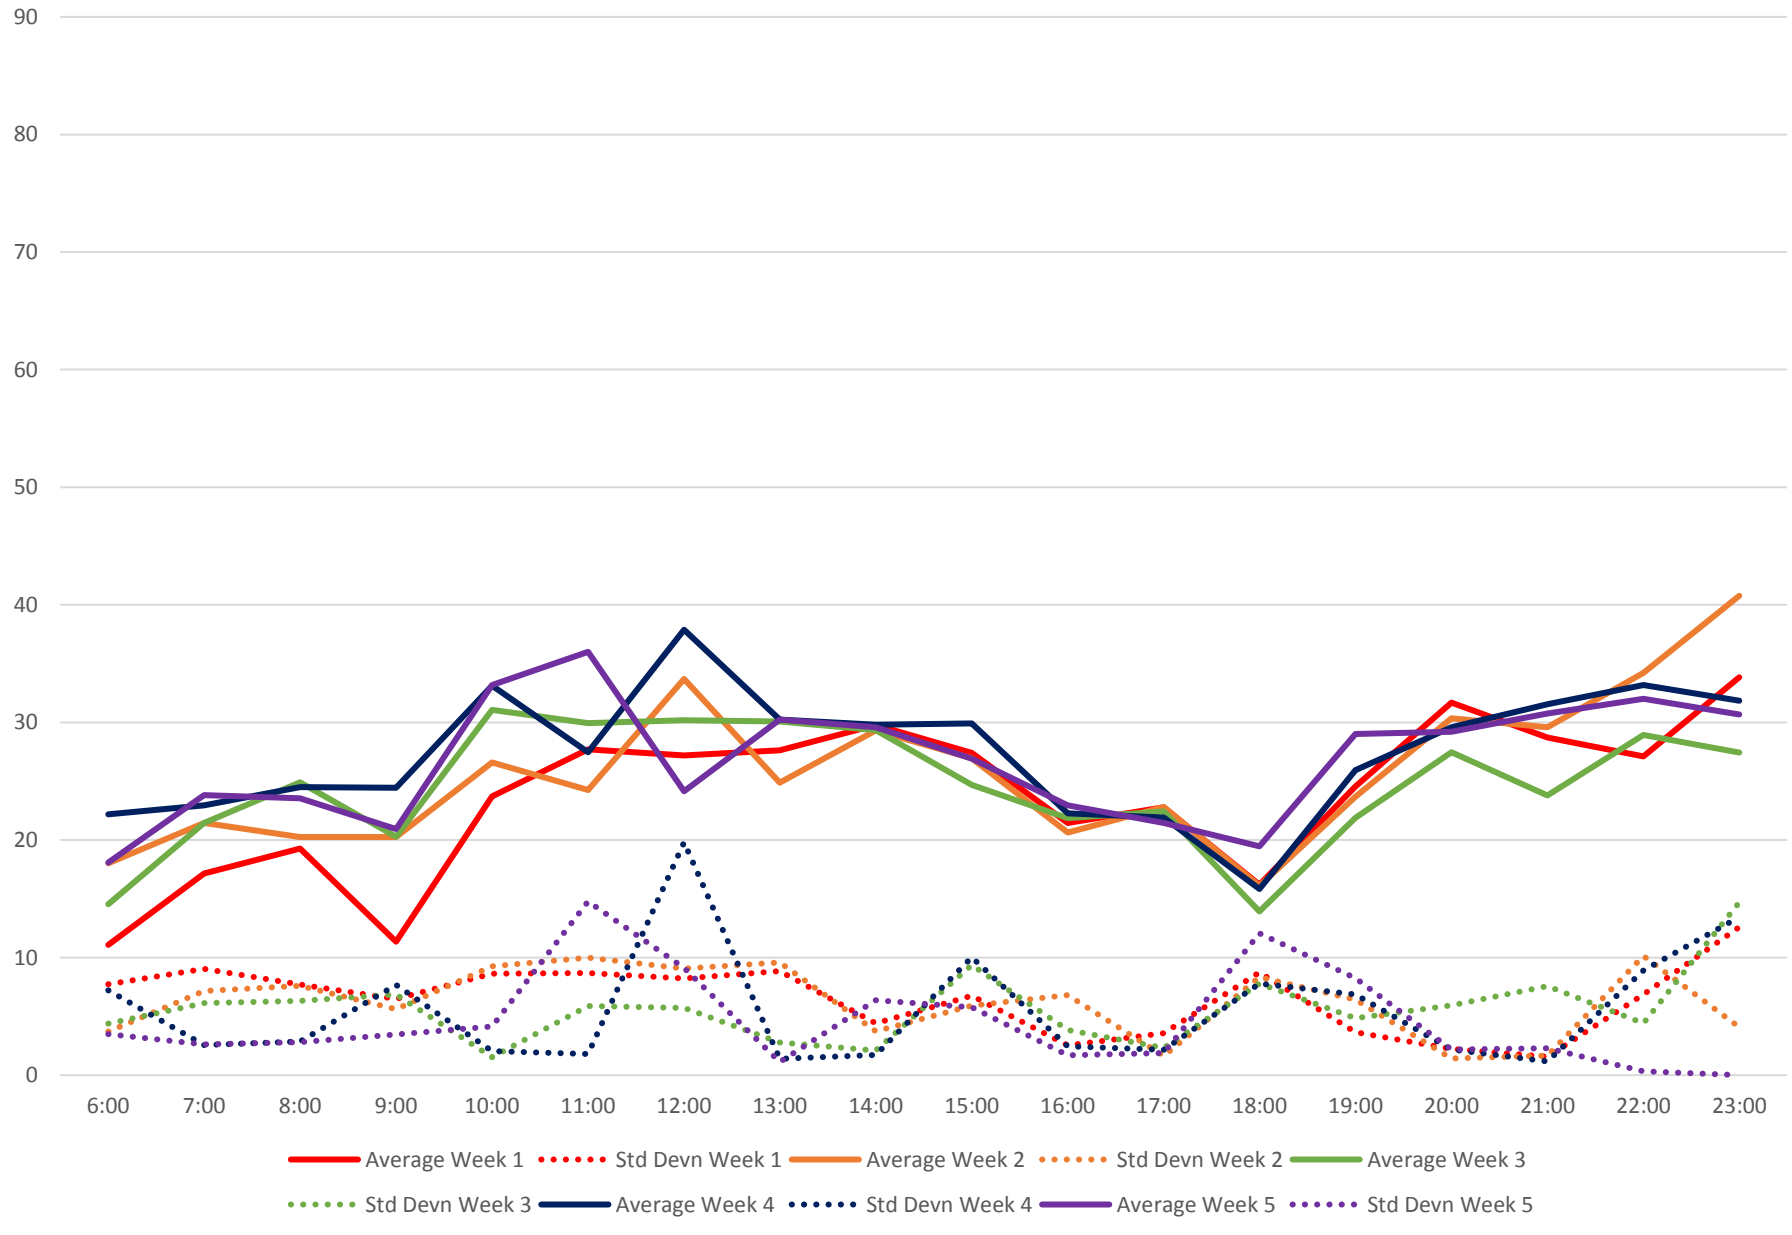

102 Markham Road Headways at S of Castlemore Southbound June 2020 Weekday Statistics

102 Markham Road Headways at S of Castlemore Southbound June 2020

102 Markham Road Headways at S of Castlemore Southbound June 2020 Quartiles Week 1

102 Markham Road Headways at S of Castlemore Southbound June 2020

102 Markham Road Headways at S of Castlemore Southbound June 2020 Quartiles Week 2

102 Markham Road Headways at S of Castlemore Southbound June 2020

102 Markham Road Headways at S of Castlemore Southbound June 2020 Quartiles Week 3

102 Markham Road Headways at S of Castlemore Southbound June 2020

102 Markham Road Headways at S of Castlemore Southbound June 2020 Quartiles Week 4

102 Markham Road Headways at S of Castlemore Southbound June 2020

102 Markham Road Headways at S of Castlemore Southbound June 2020 Quartiles Week 5

102 Markham Road Headways at S of Castlemore Southbound June 2020 Saturday Statistics