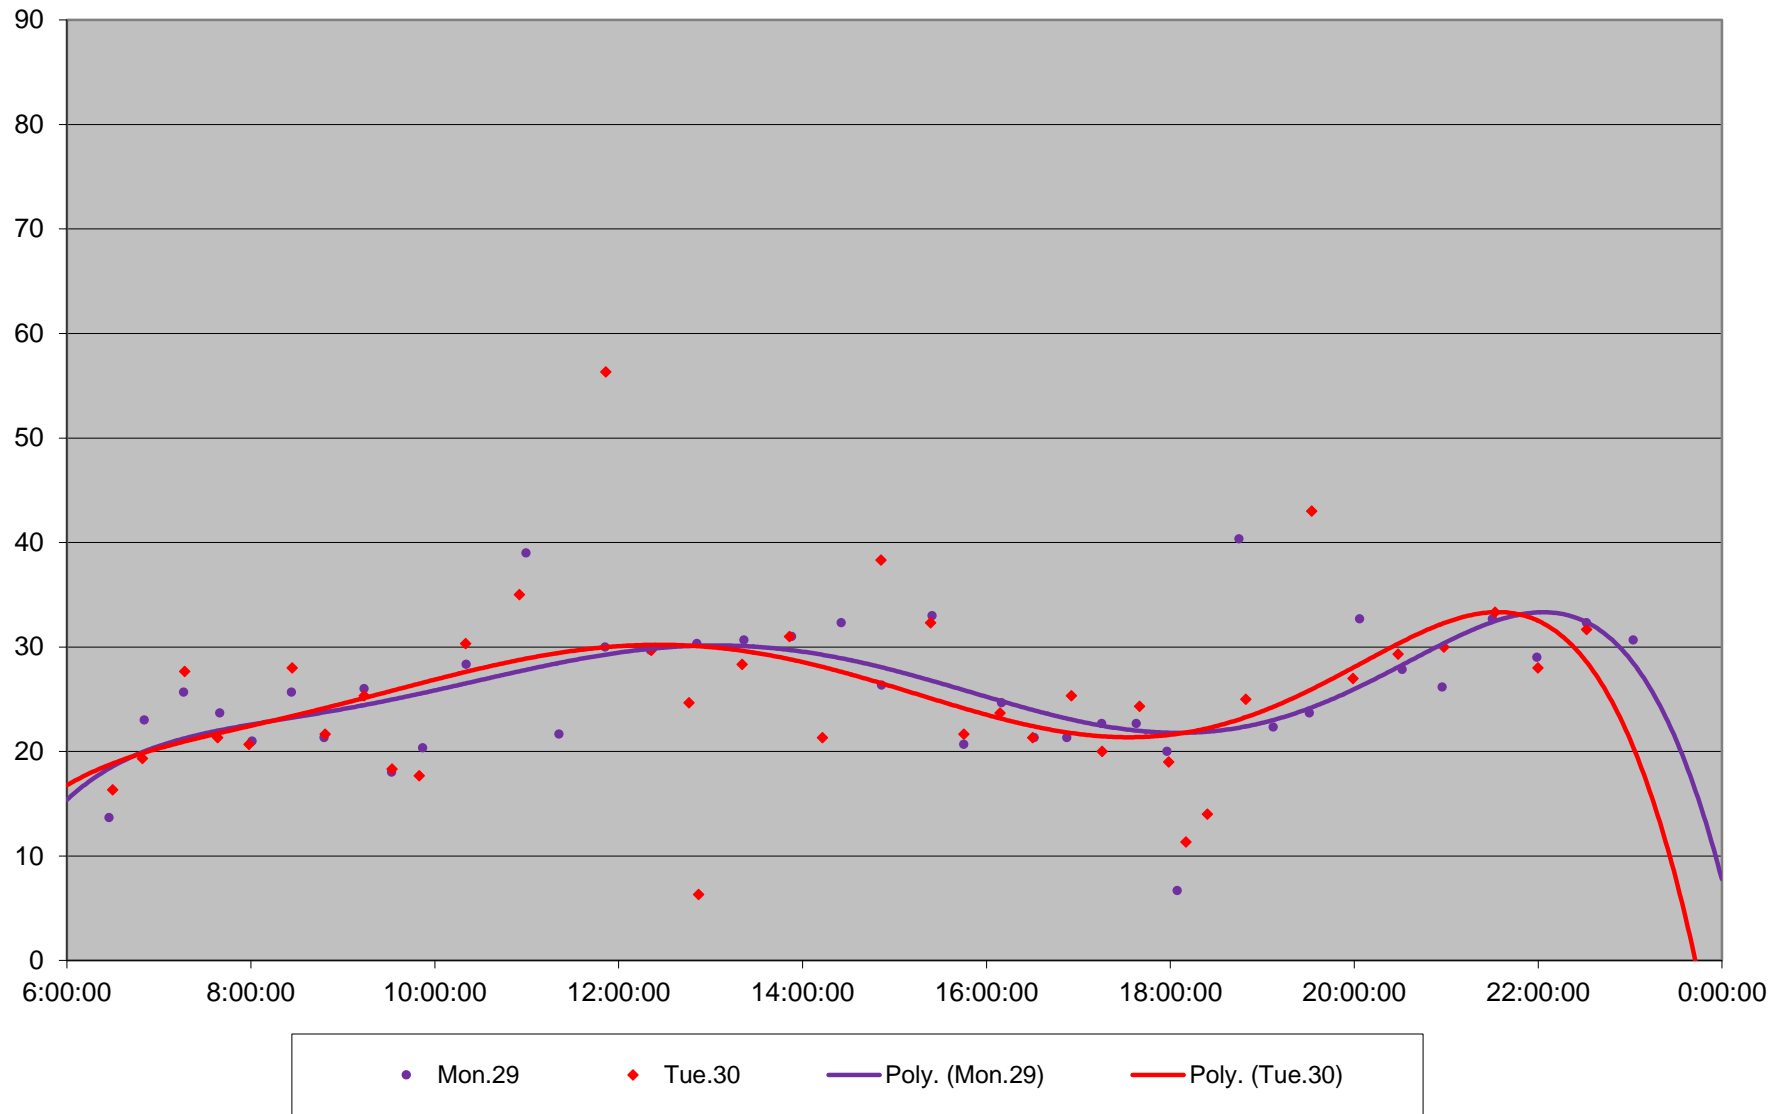

102 Markham Road Headways at S of Castlemore Southbound June 2020

102 Markham Road Headways at S of Castlemore Southbound June 2020 Quartiles Week 5

102 Markham Road Headways at S of Castlemore Southbound June 2020 Saturday Statistics