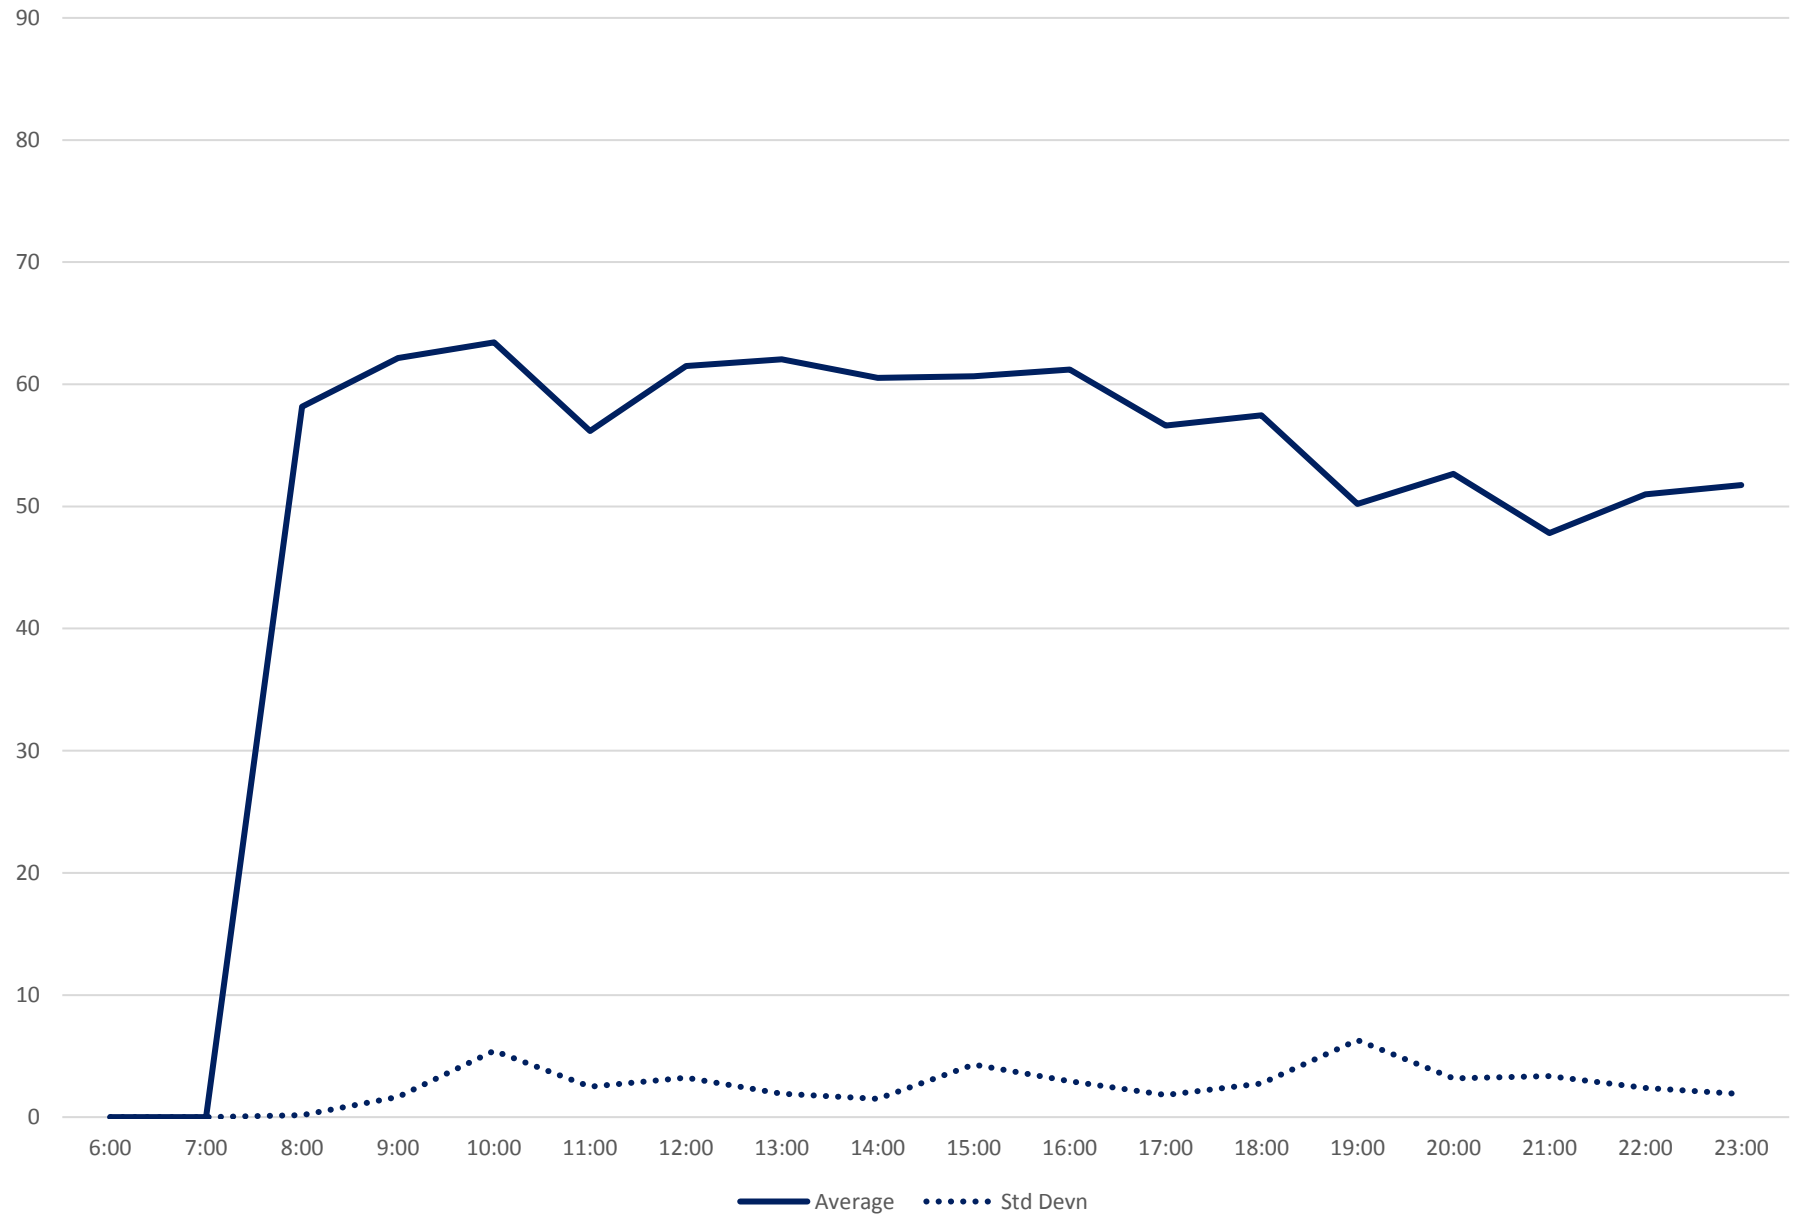

102 Markham Road Headways at S of Castlemore Southbound June 2020

102 Markham Road Headways at S of Castlemore Southbound June 2020

Quartiles Saturdays

102 Markham Road Headways at S of Castlemore Southbound June 2020 Sunday Statistics

102 Markham Road Headways at S of Castlemore Southbound June 2020

102 Markham Road Headways at S of Castlemore Southbound June 2020

Quartiles Sundays/Holidays