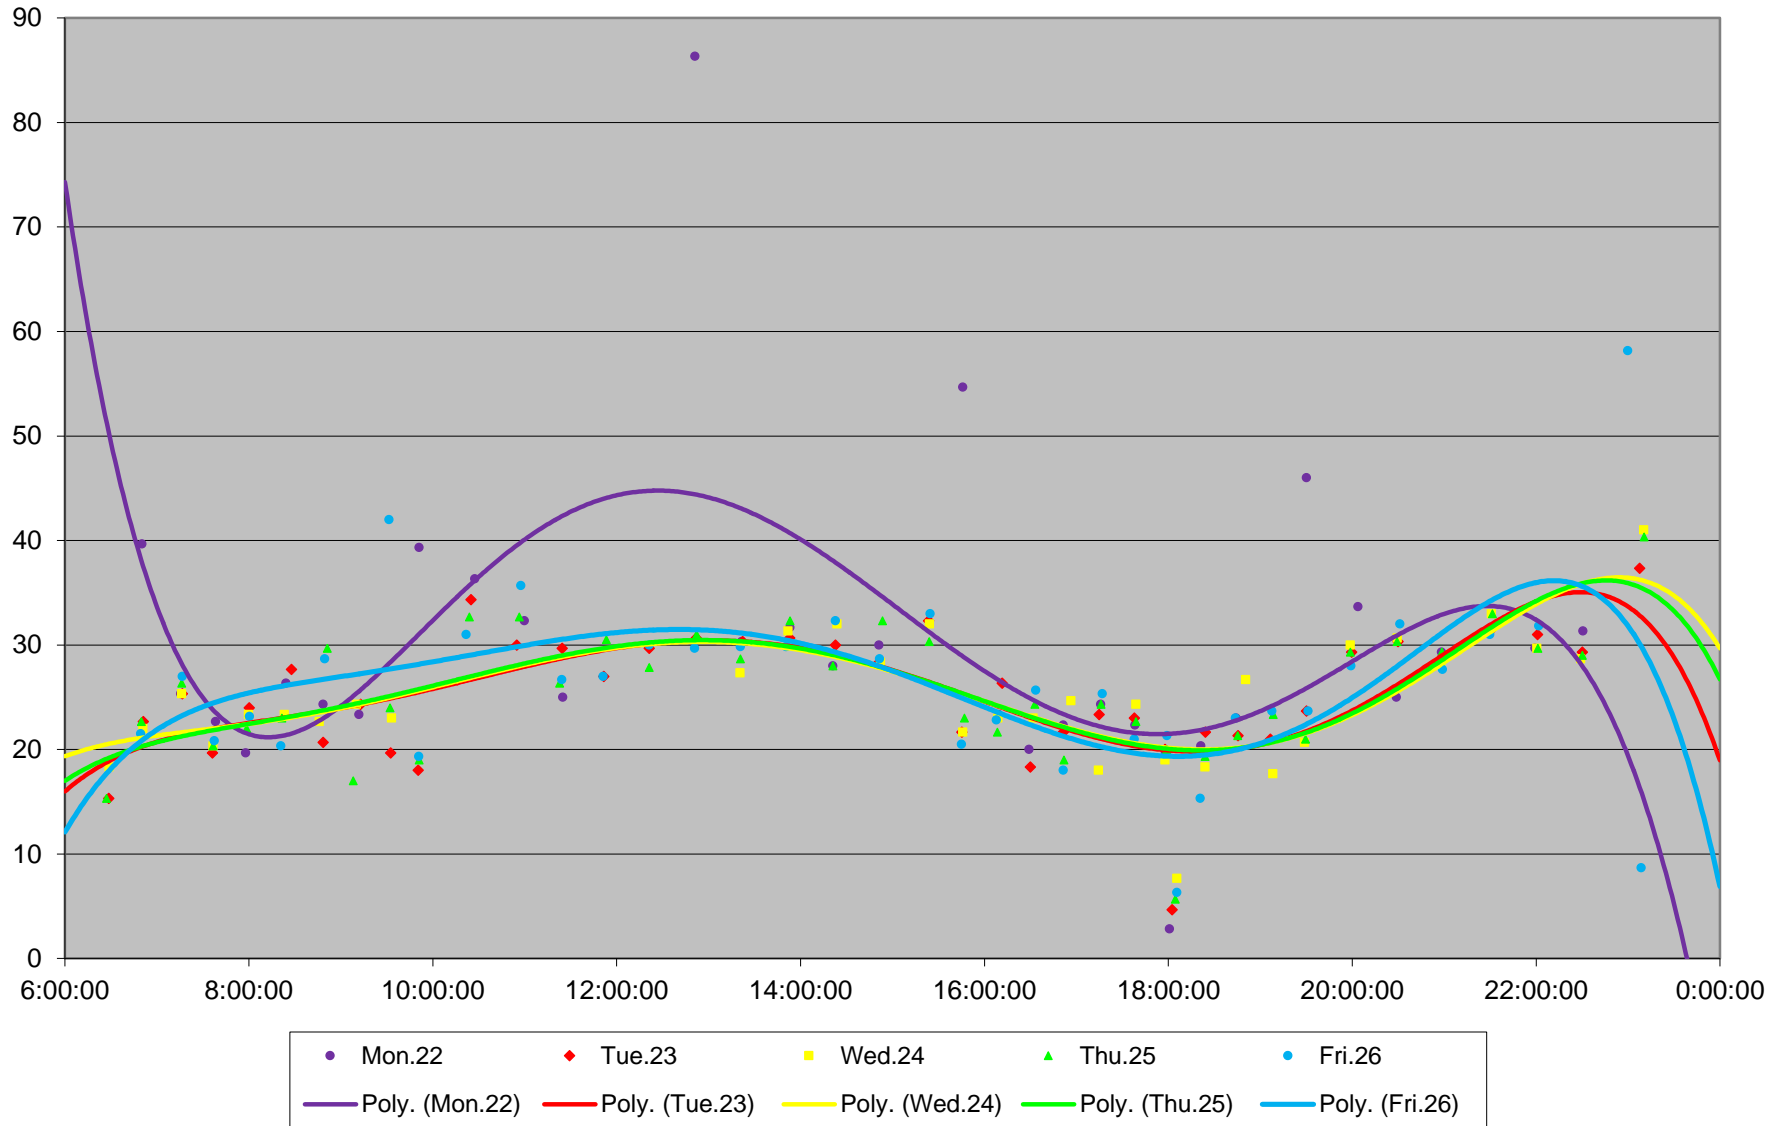

102 Markham Road Headways at S of Castlemore Southbound June 2020