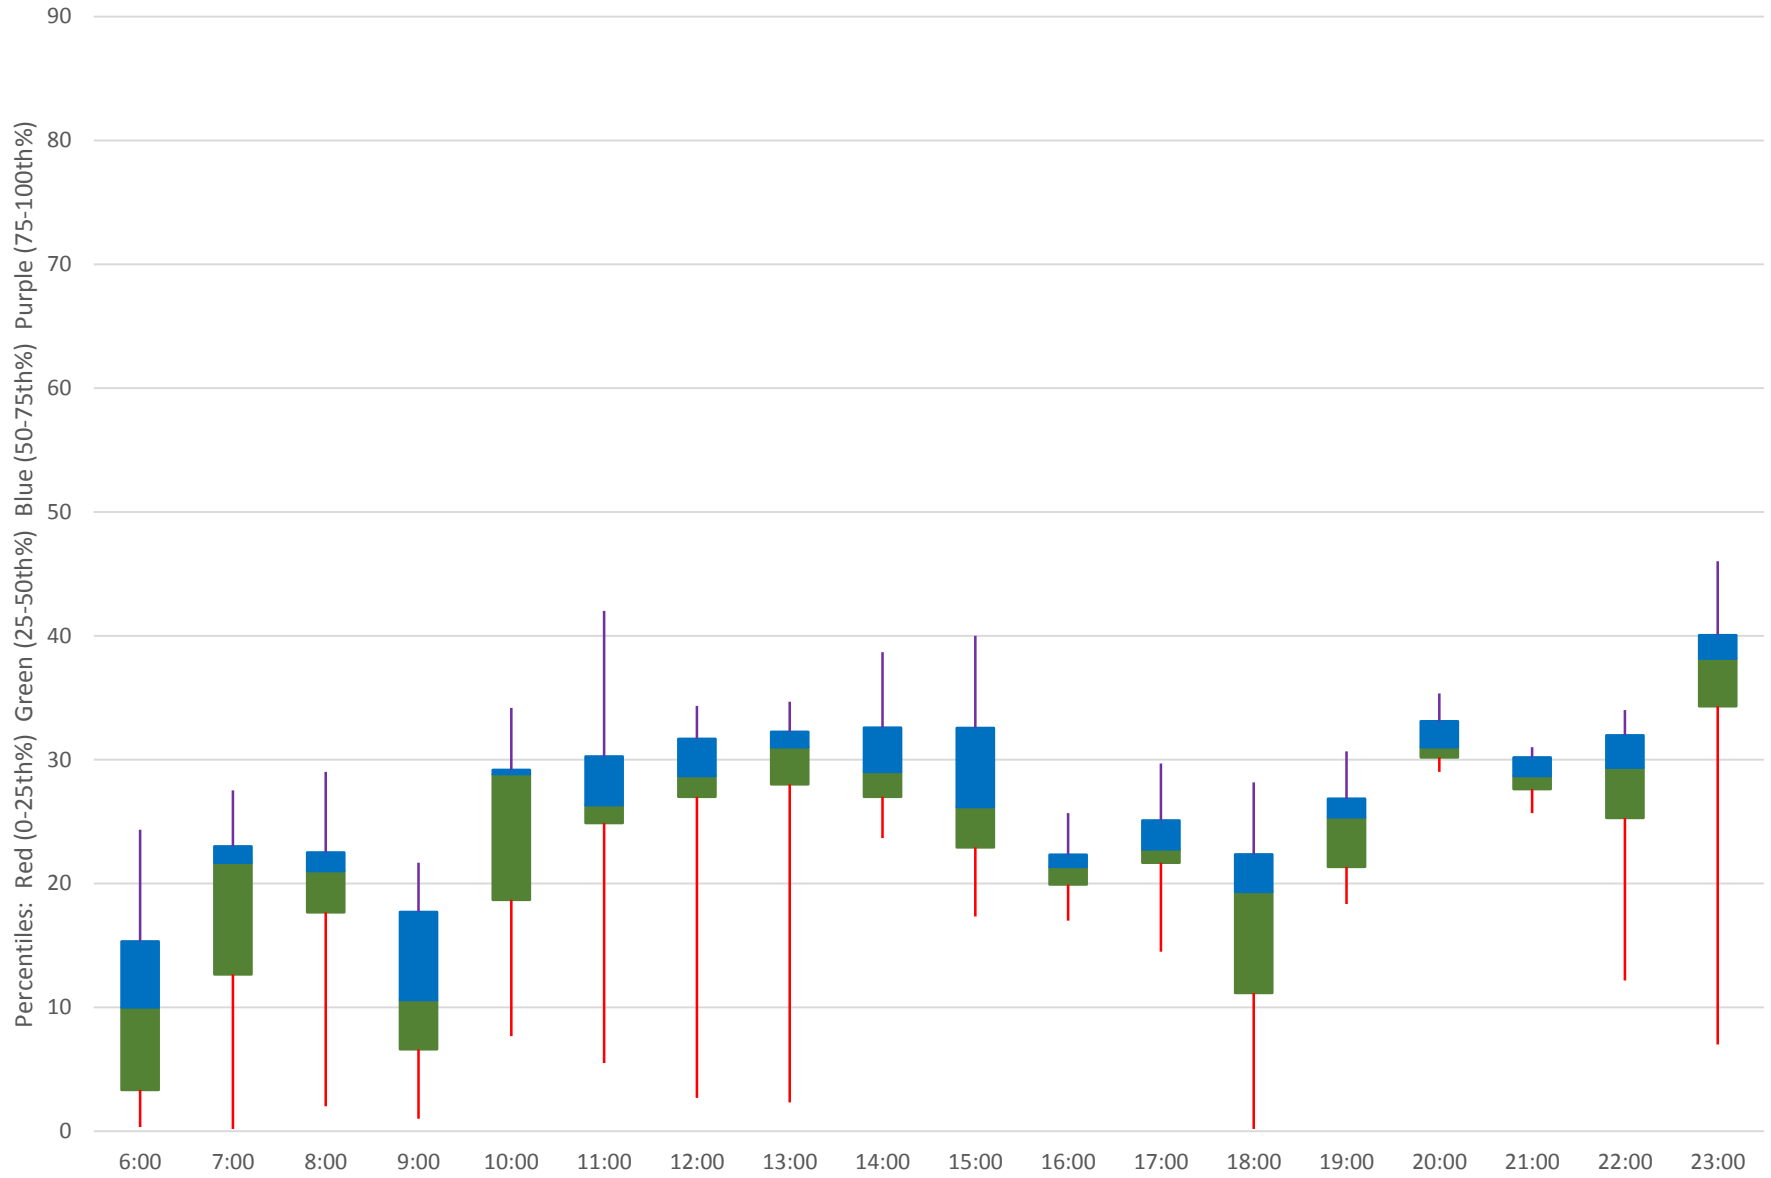

102 Markham Road Headways at S of Castlemore Southbound June 2020 Weekday Statistics

102 Markham Road Headways at S of Castlemore Southbound June 2020

102 Markham Road Headways at S of Castlemore Southbound June 2020 Quartiles Week 1