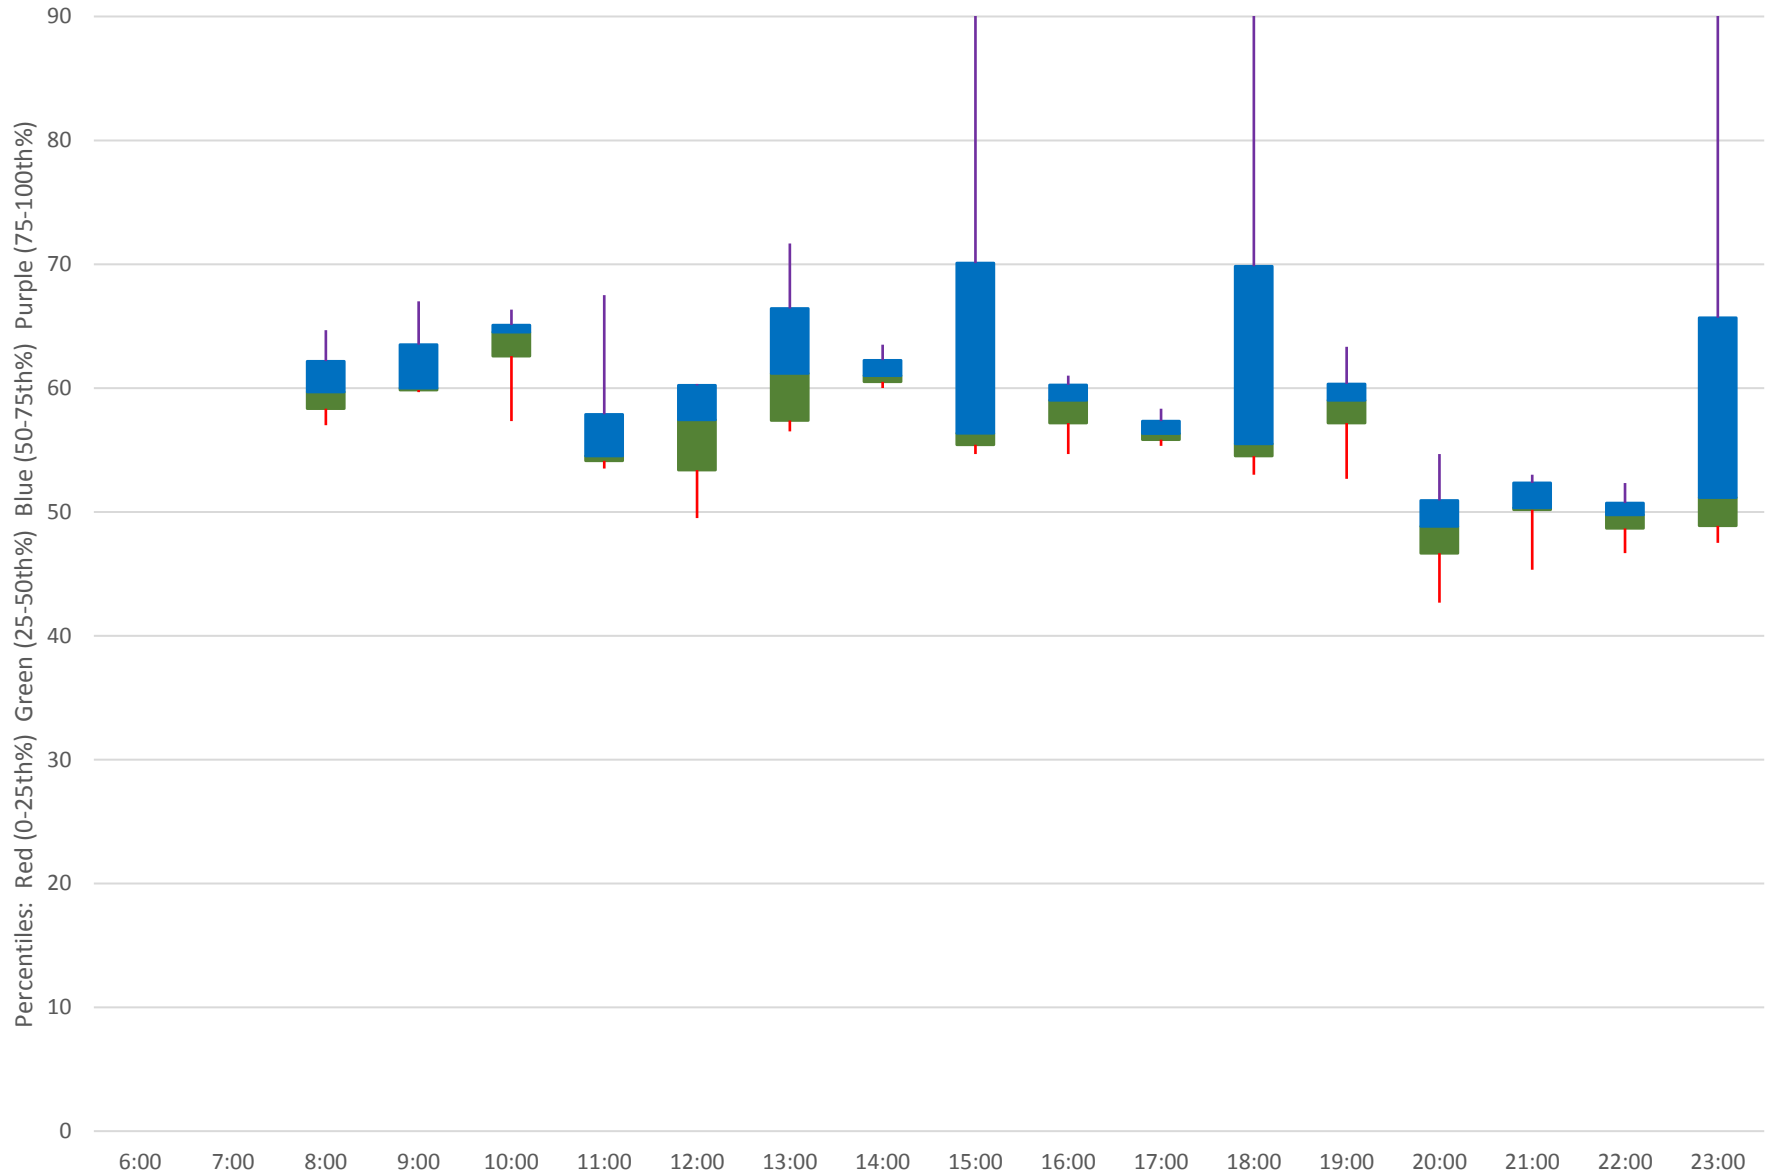

102 Markham Road Headways at S of Castlemore Southbound June 2020

Quartiles Saturdays