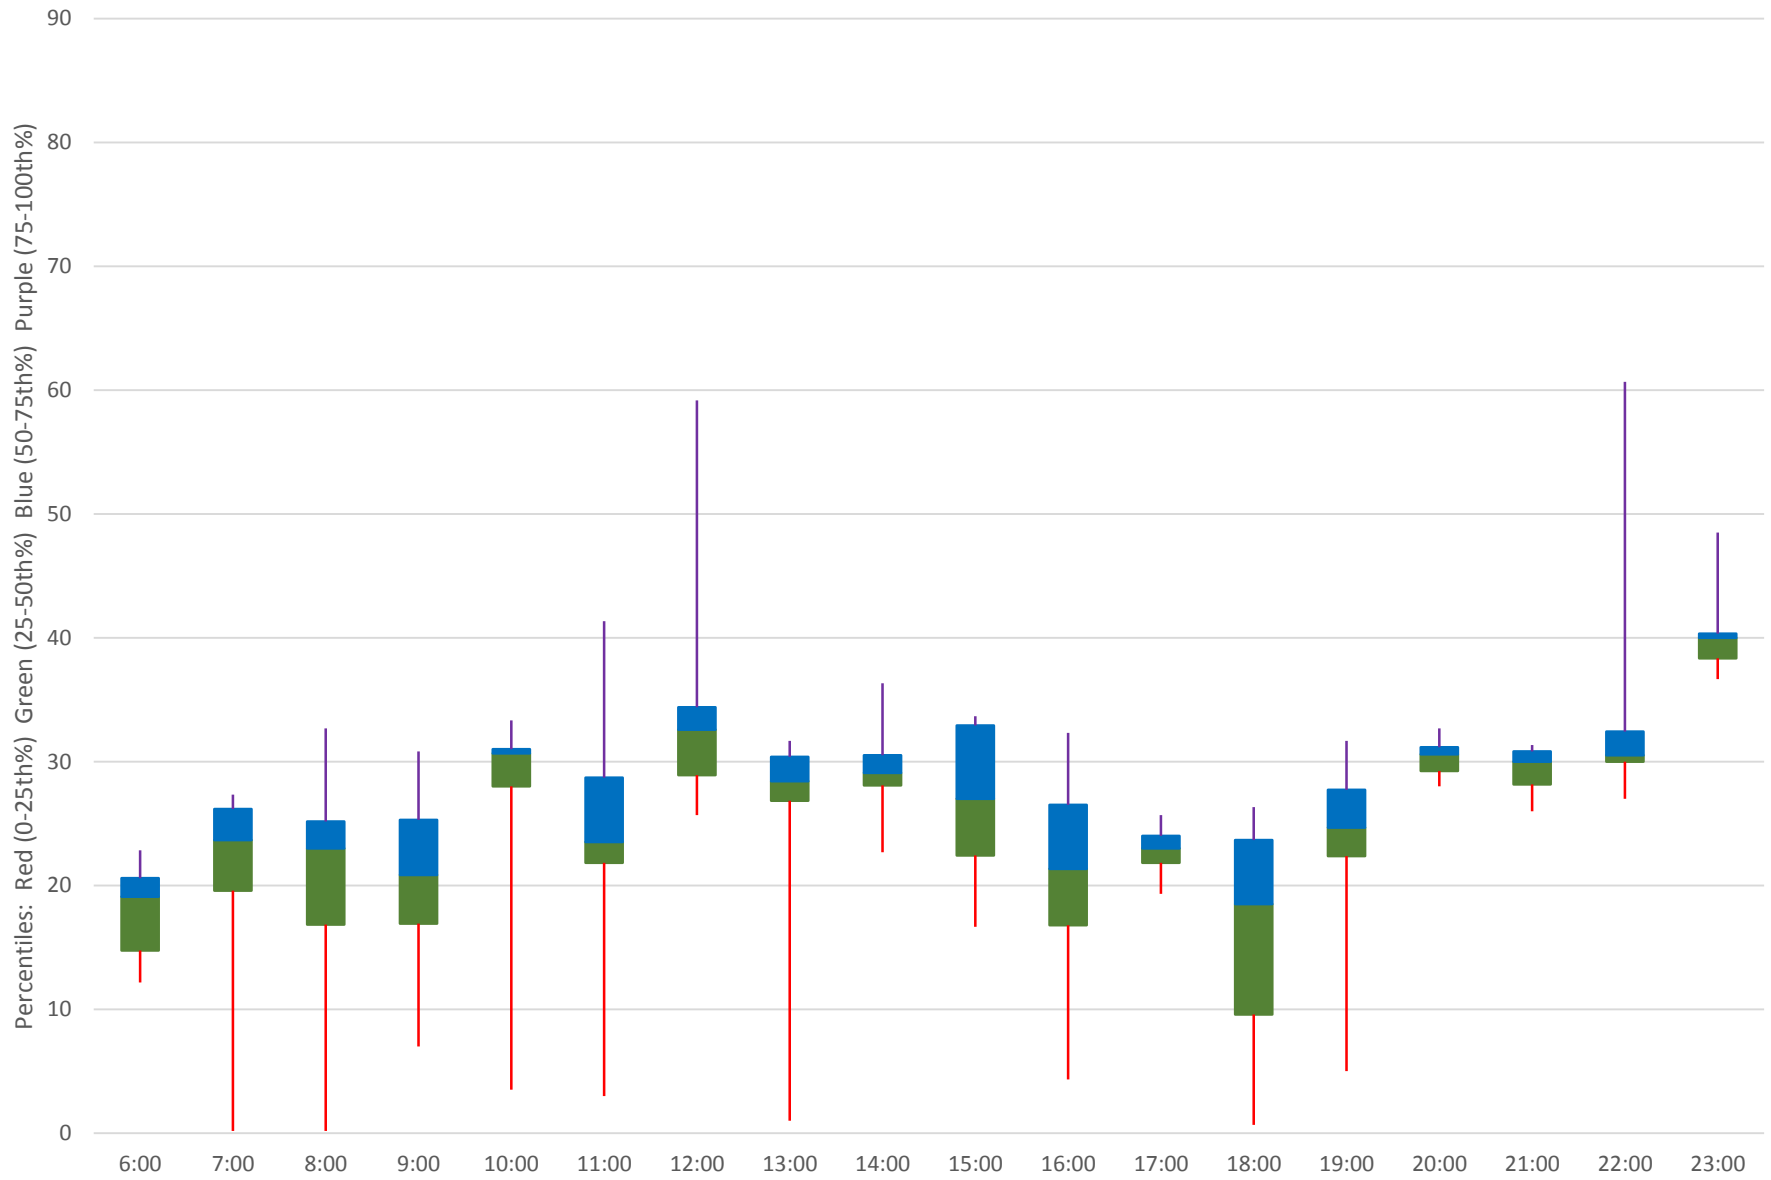

102 Markham Road Headways at S of Castlemore Southbound June 2020 Quartiles Week 2