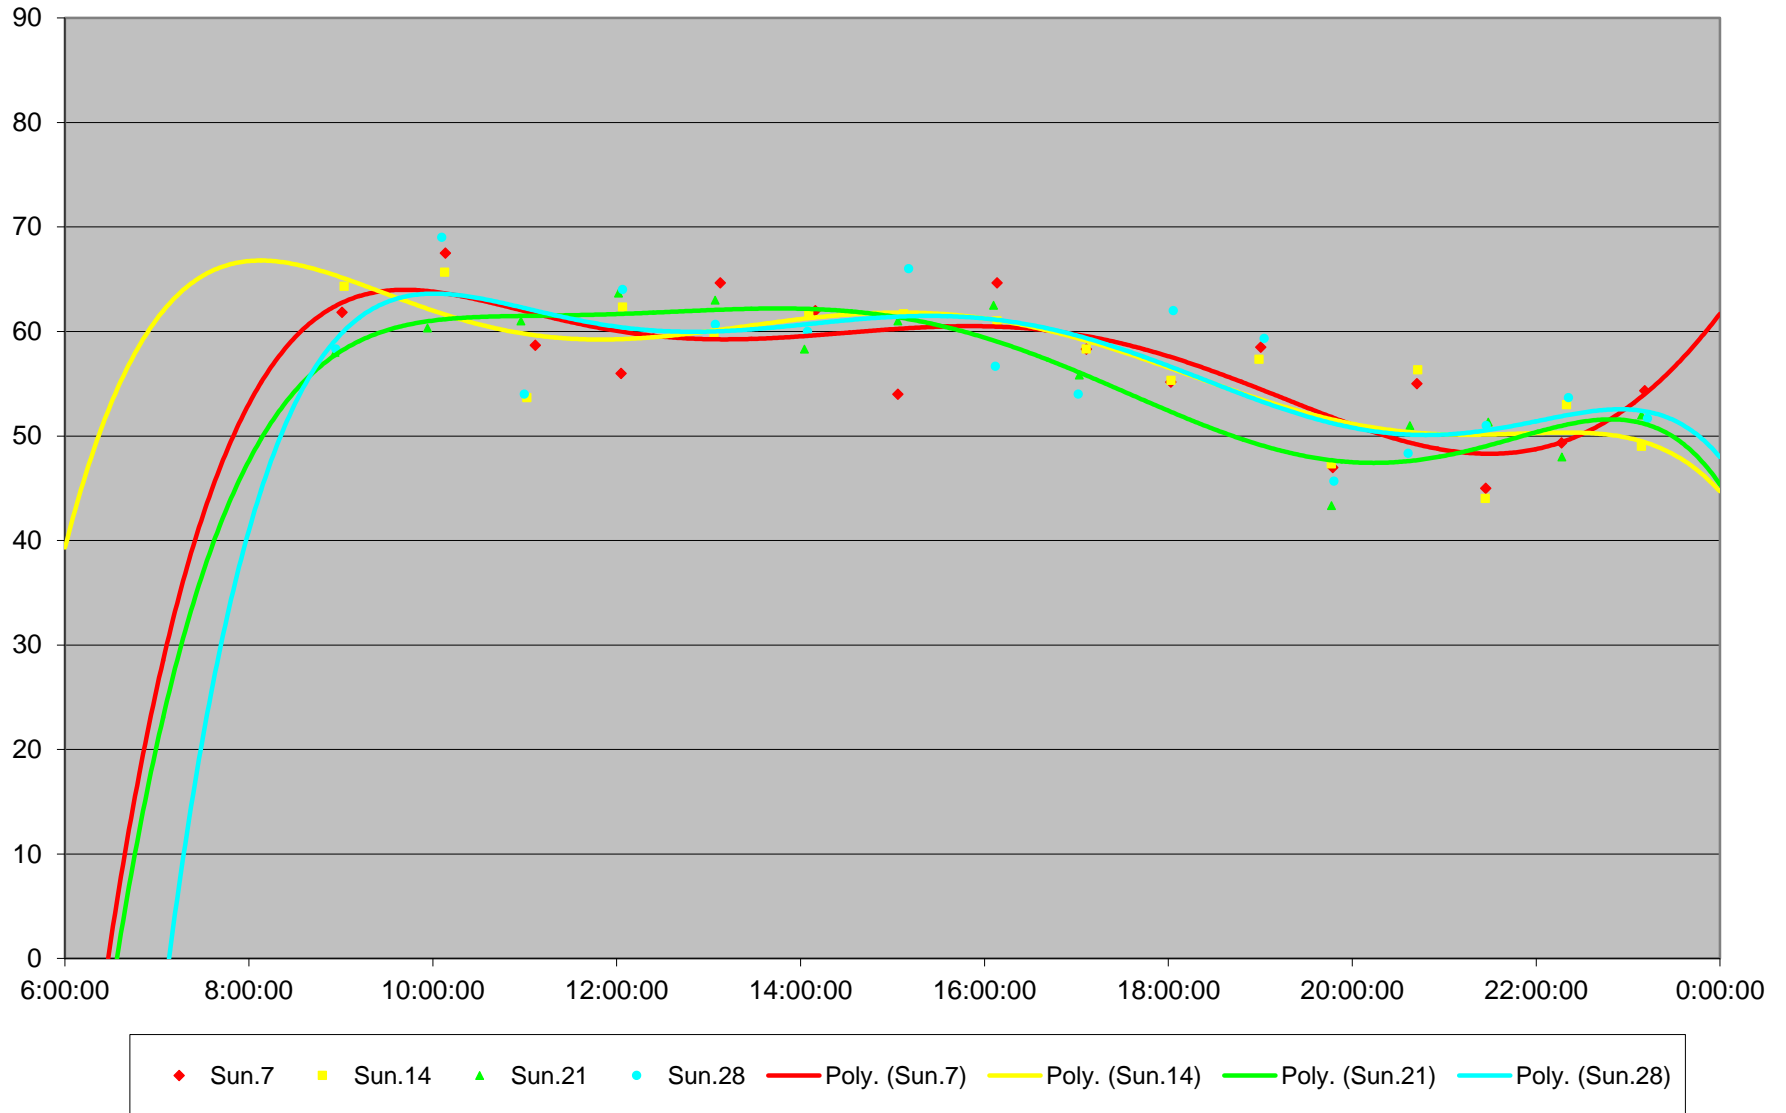

102 Markham Road Headways at S of Castlemore Southbound June 2020