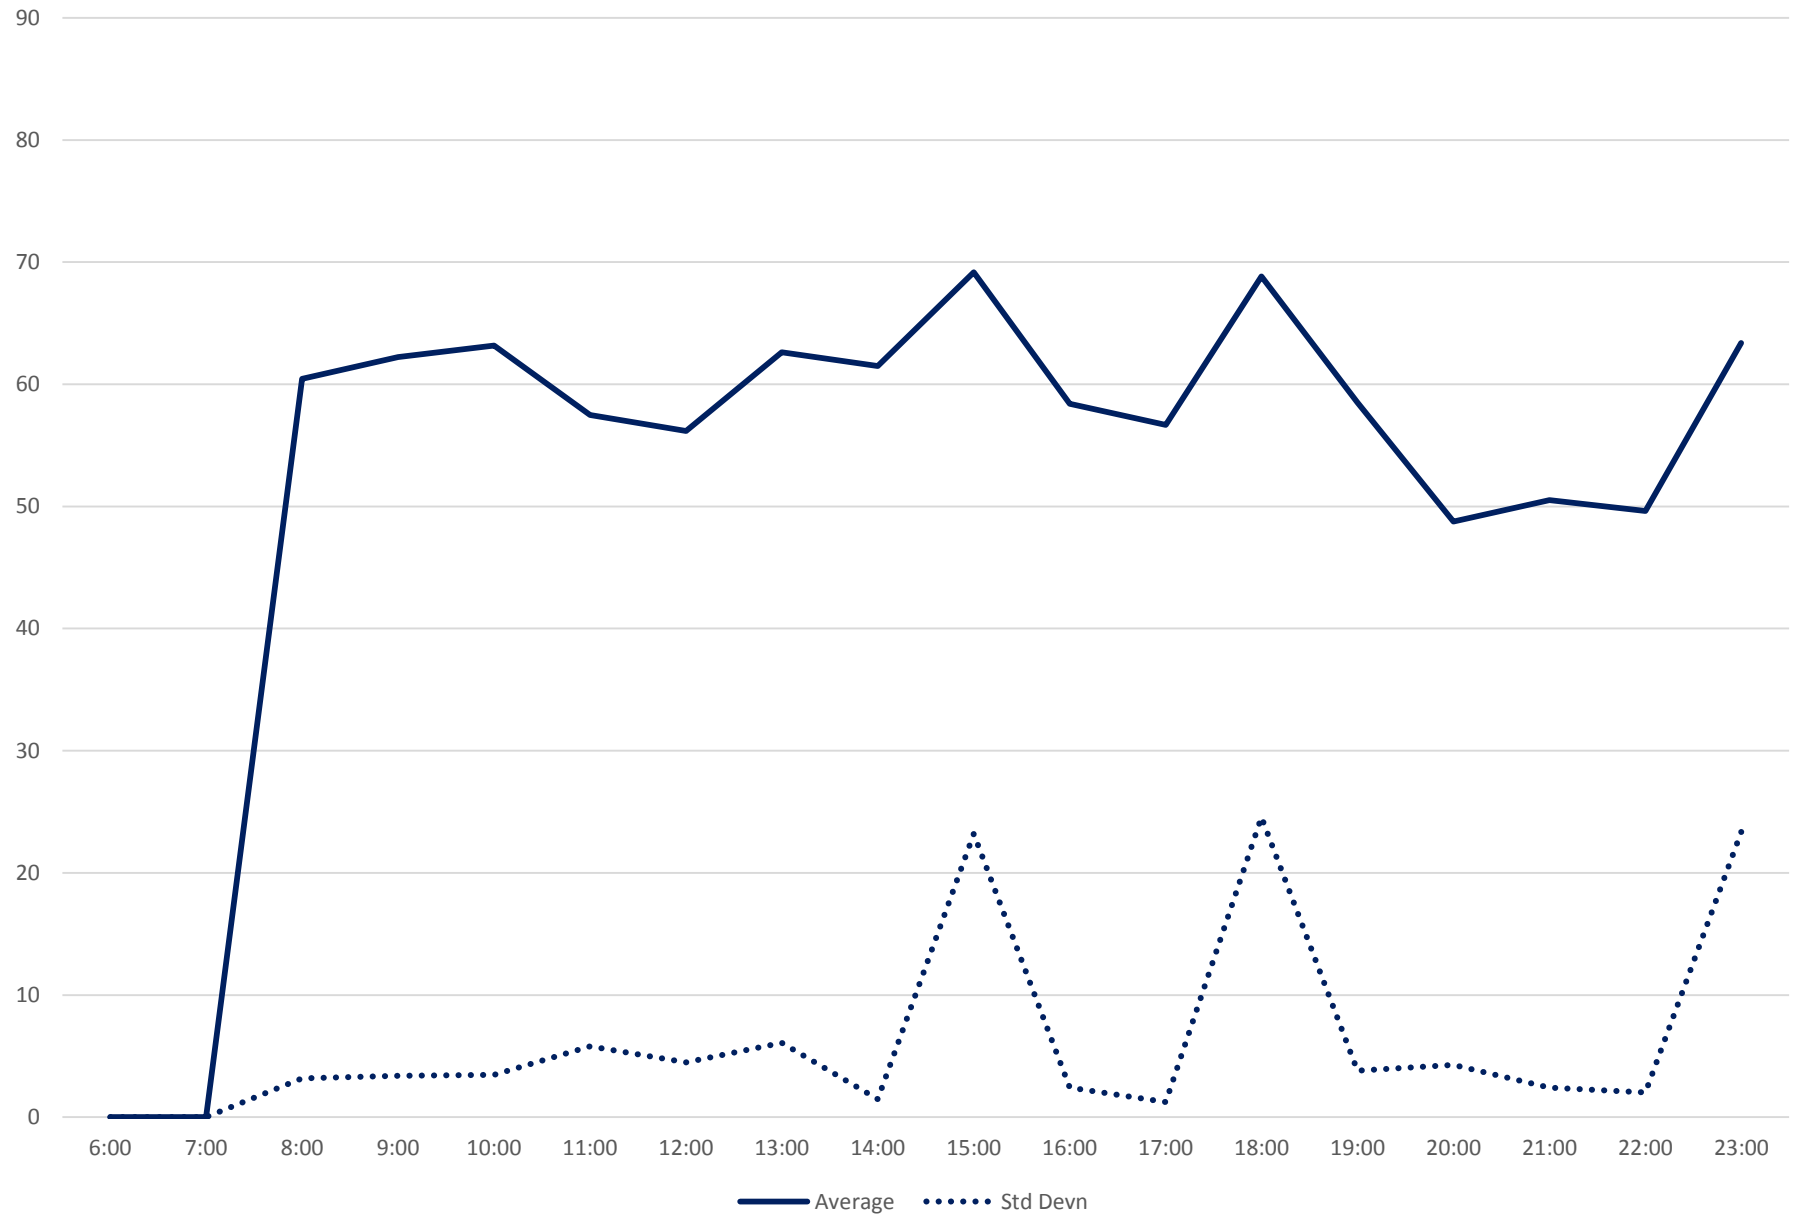

102 Markham Road Headways at S of Castlemore Southbound June 2020

102 Markham Road Headways at S of Castlemore Southbound June 2020 Quartiles Week 5

102 Markham Road Headways at S of Castlemore Southbound June 2020 Saturday Statistics