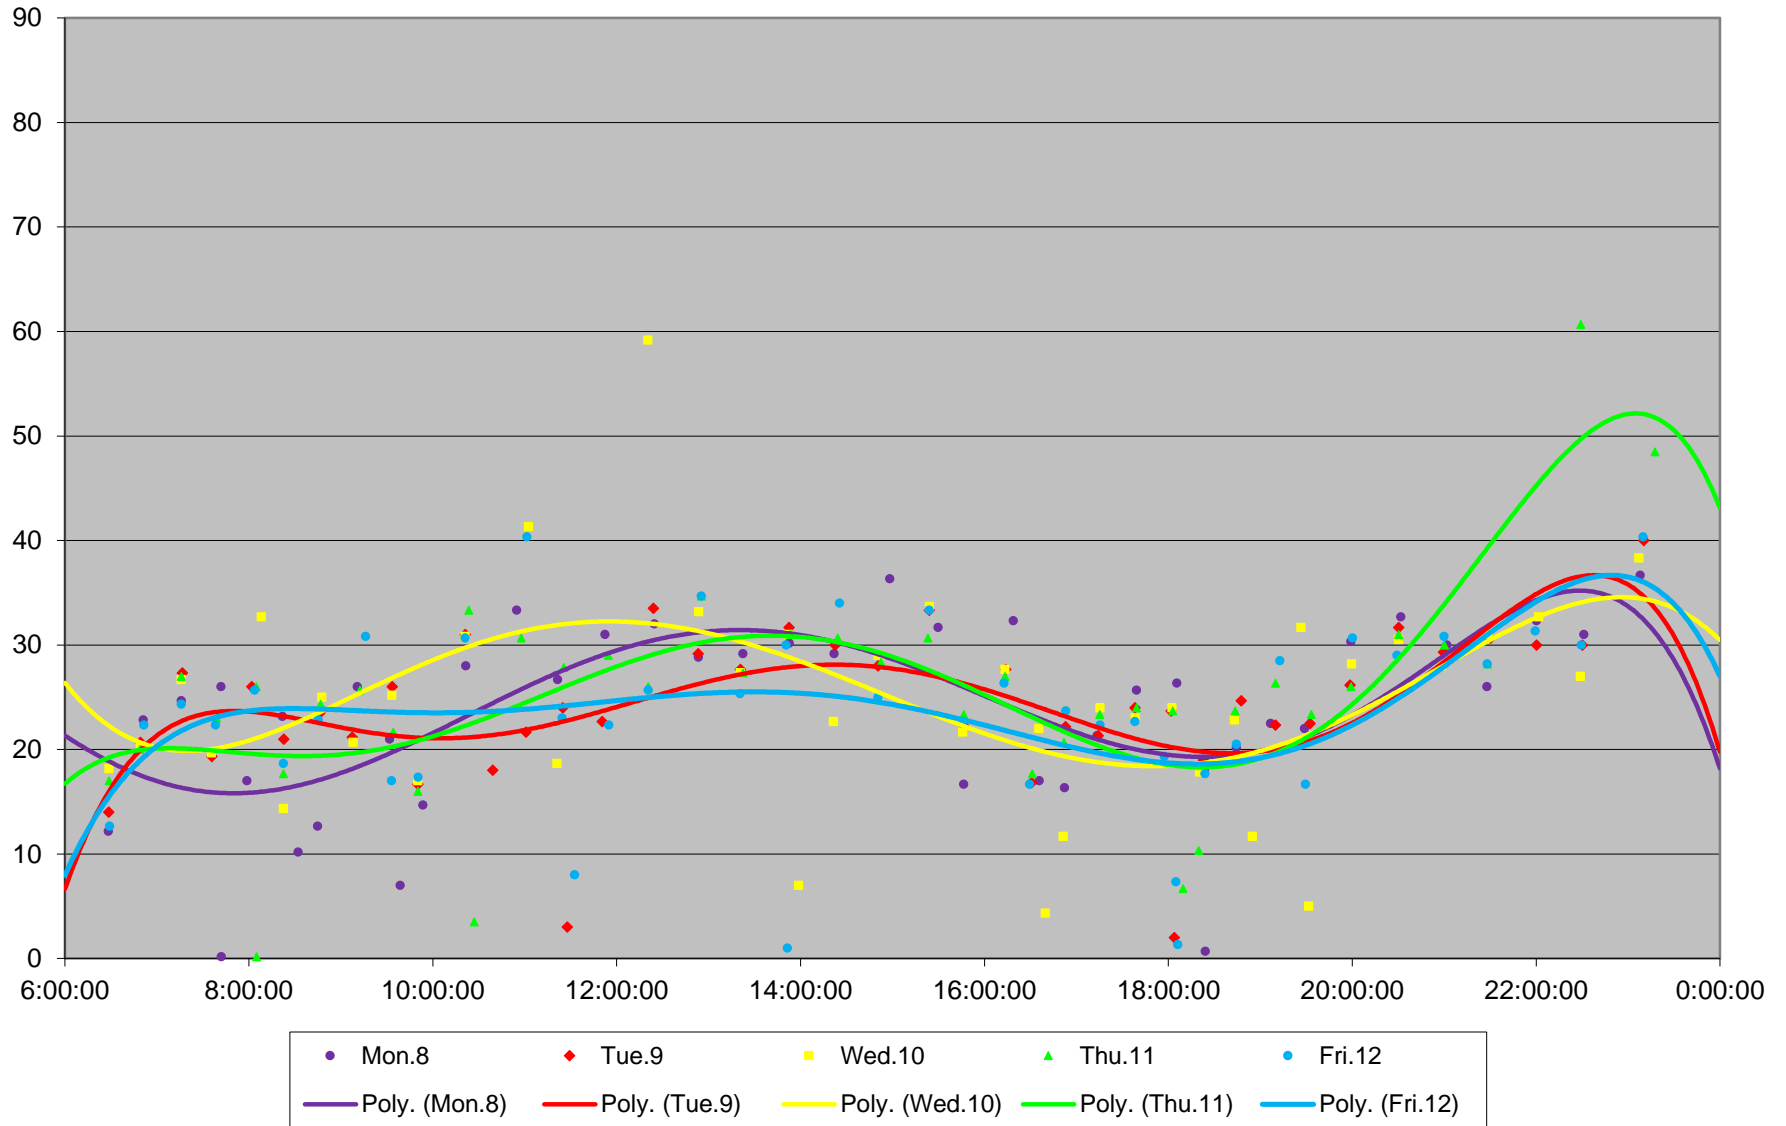

102 Markham Road Headways at S of Castlemore Southbound June 2020