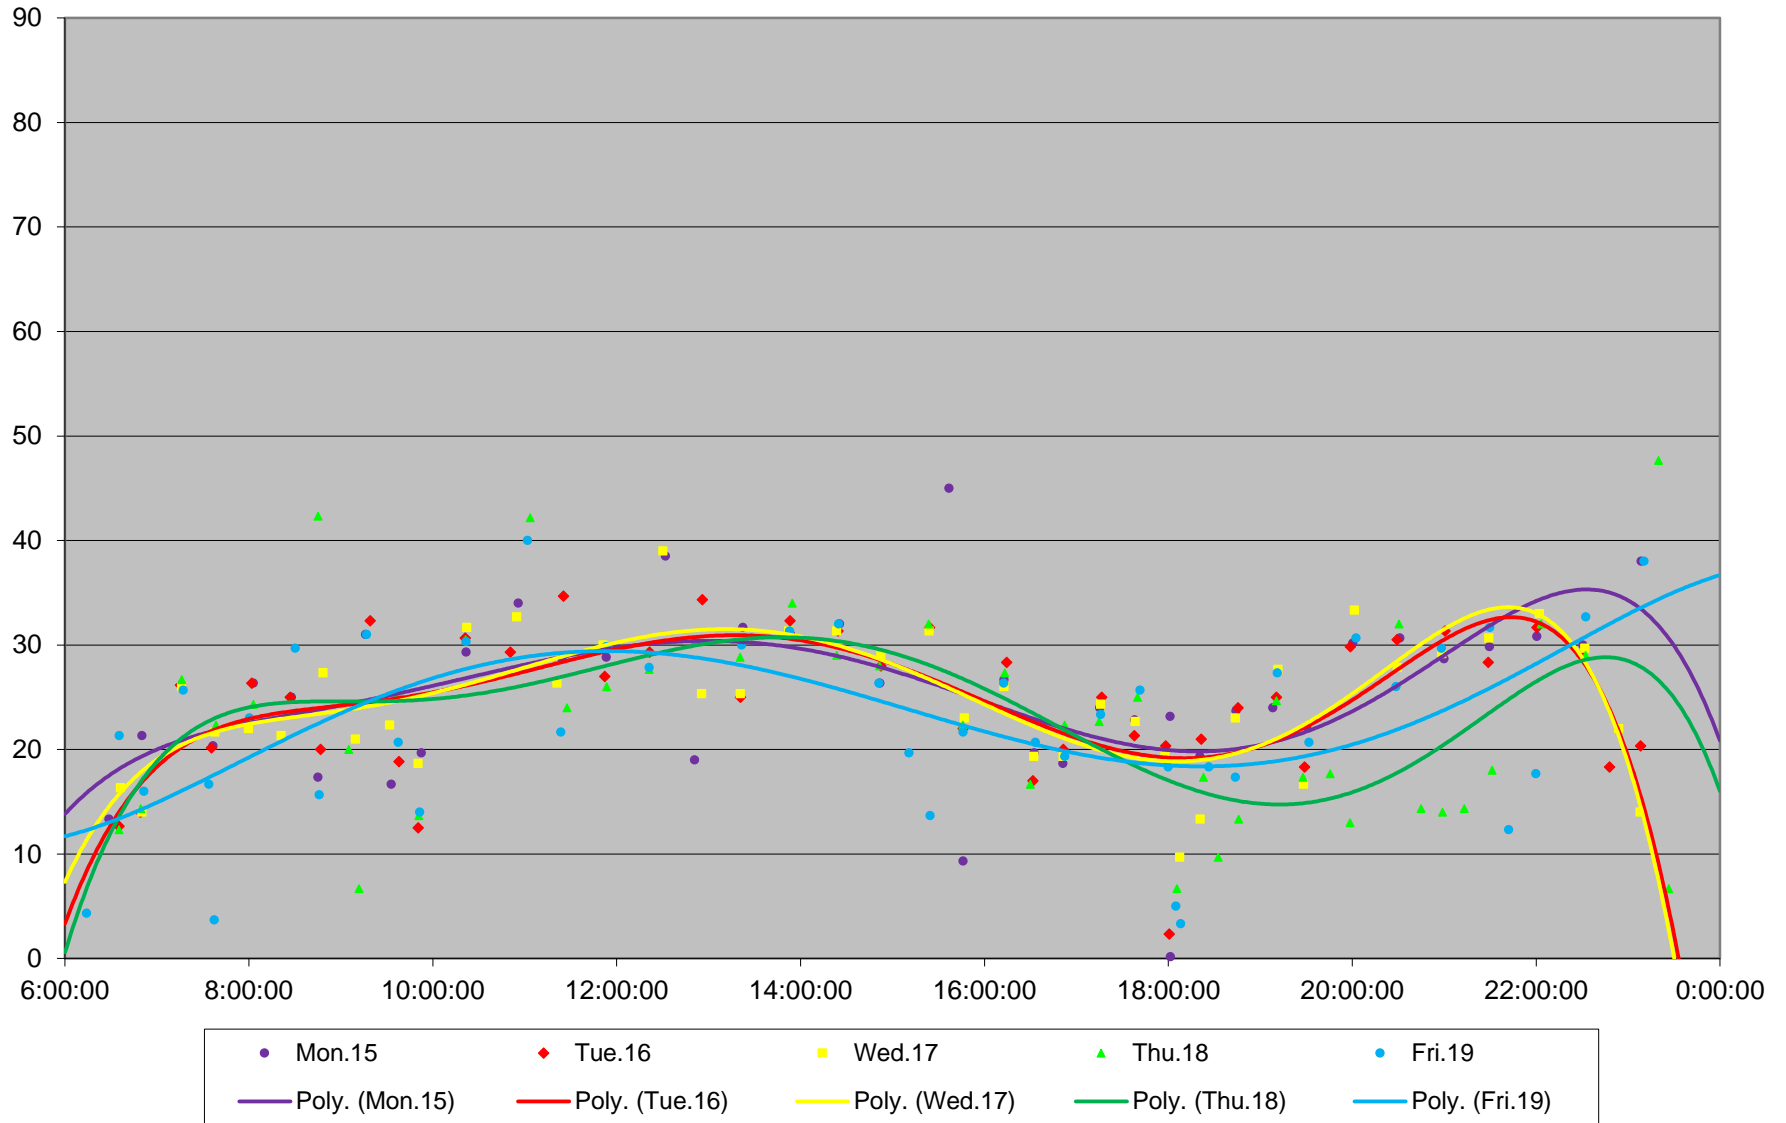

102 Markham Road Headways at S of Castlemore Southbound June 2020