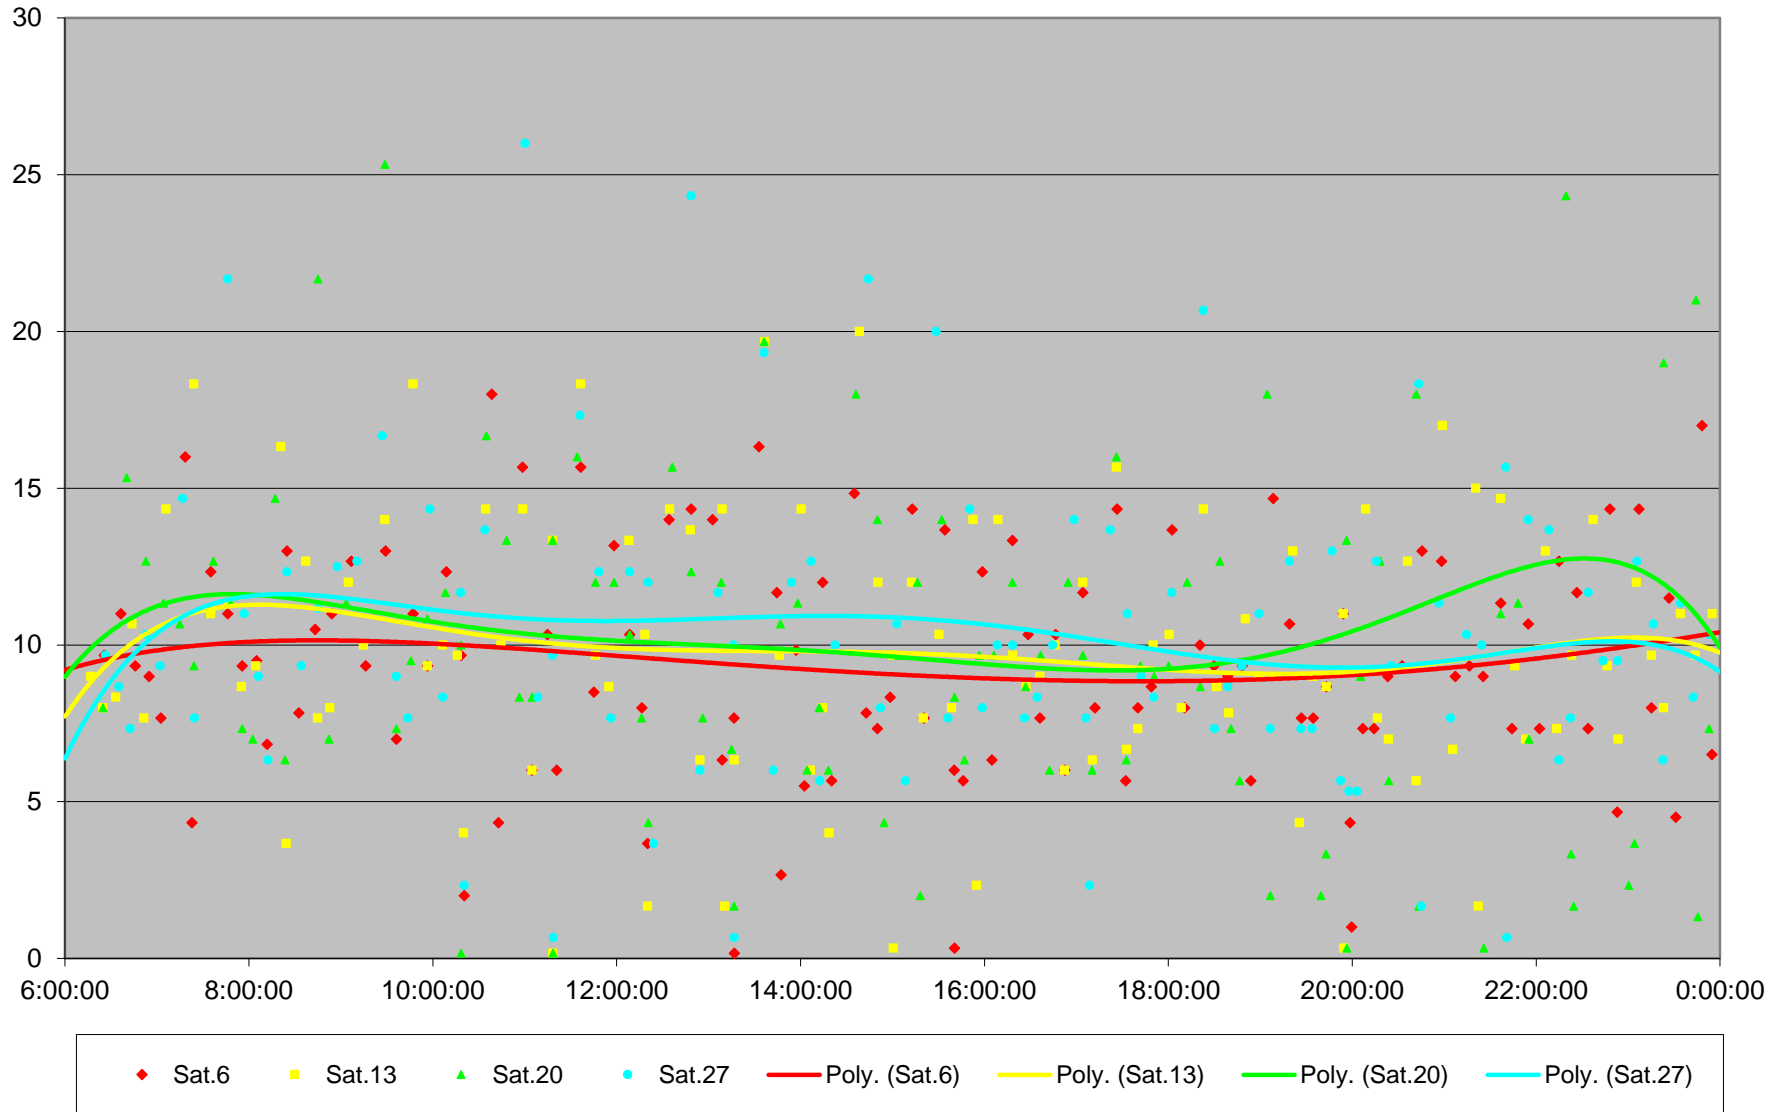

102 Markham Road Headways at Sheppard Southbound June 2020