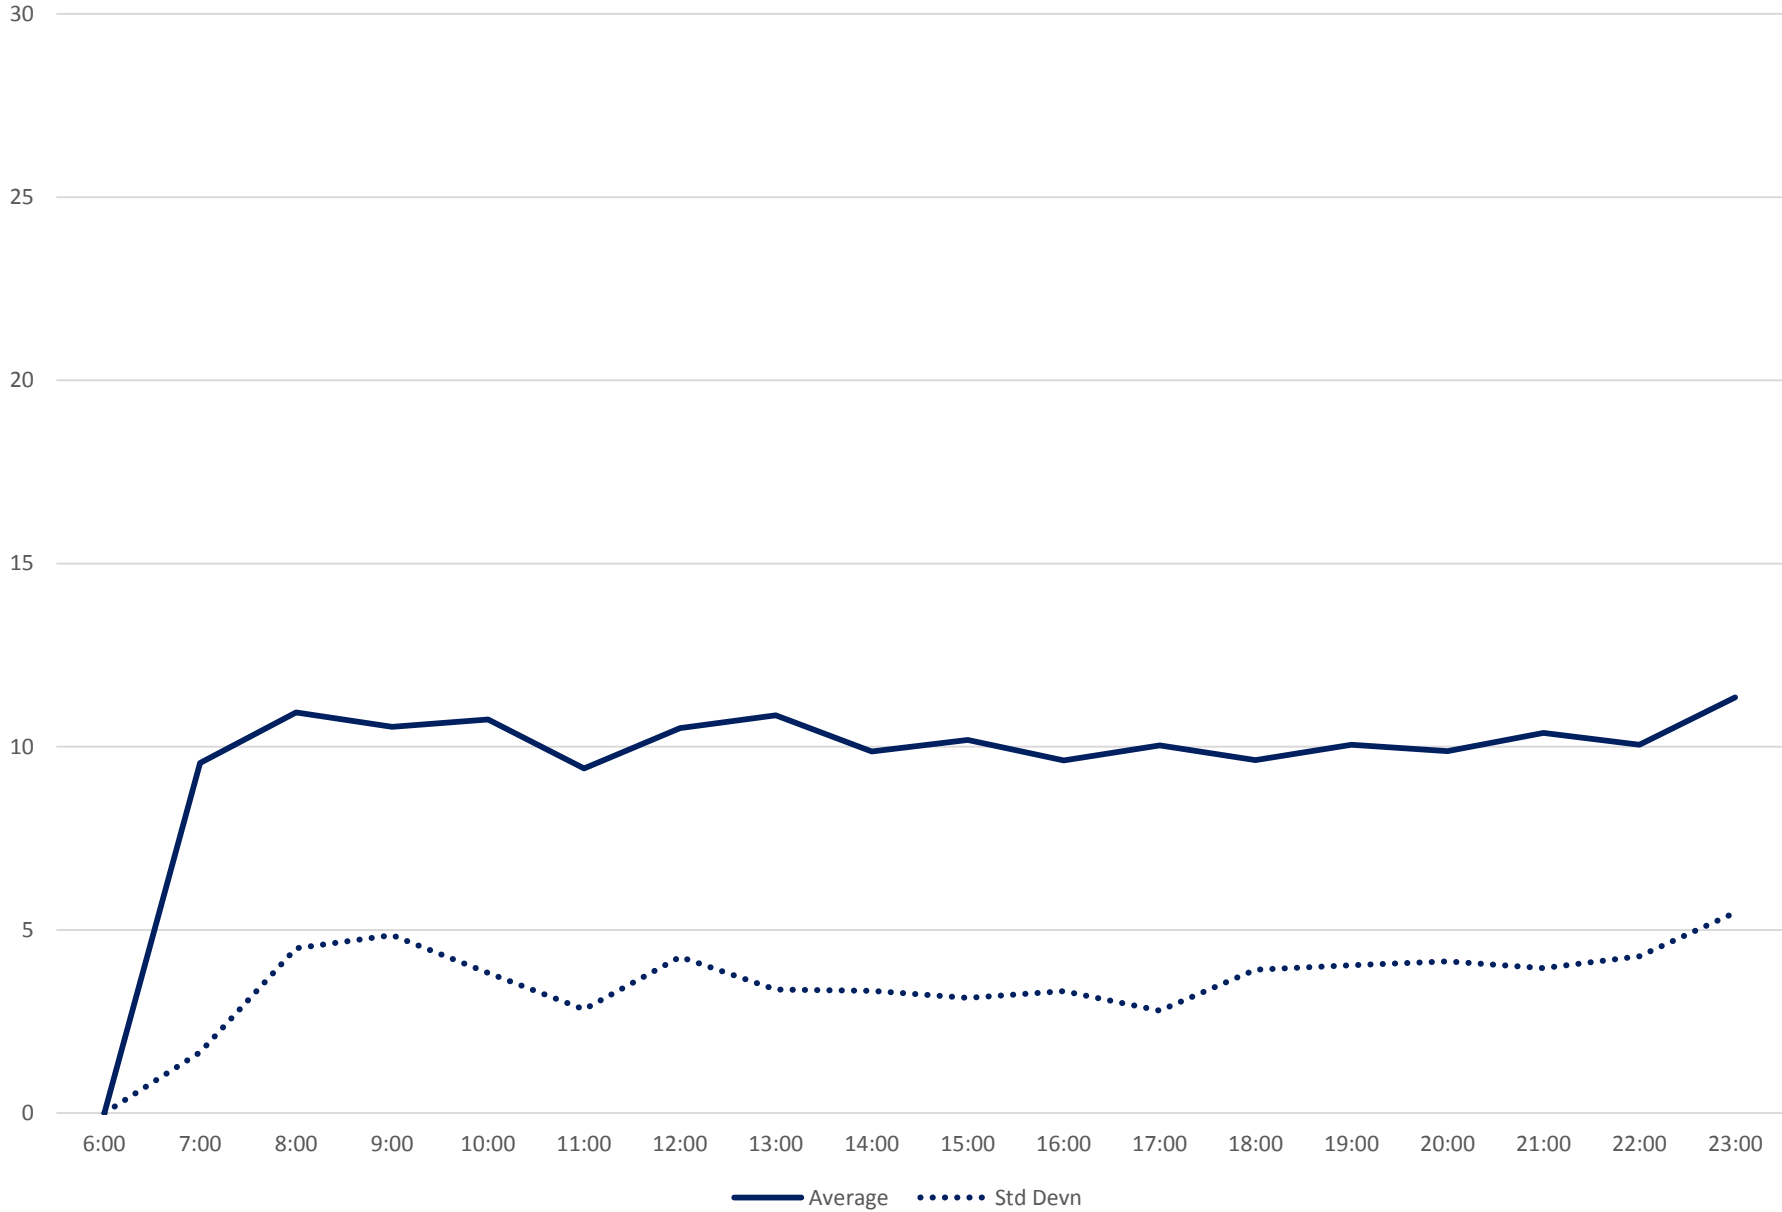

# 102 Markham Road Headways at Sheppard Southbound June 2020

## Quartiles Saturdays

102 Markham Road Headways at Sheppard Southbound June 2020 Sunday Statistics