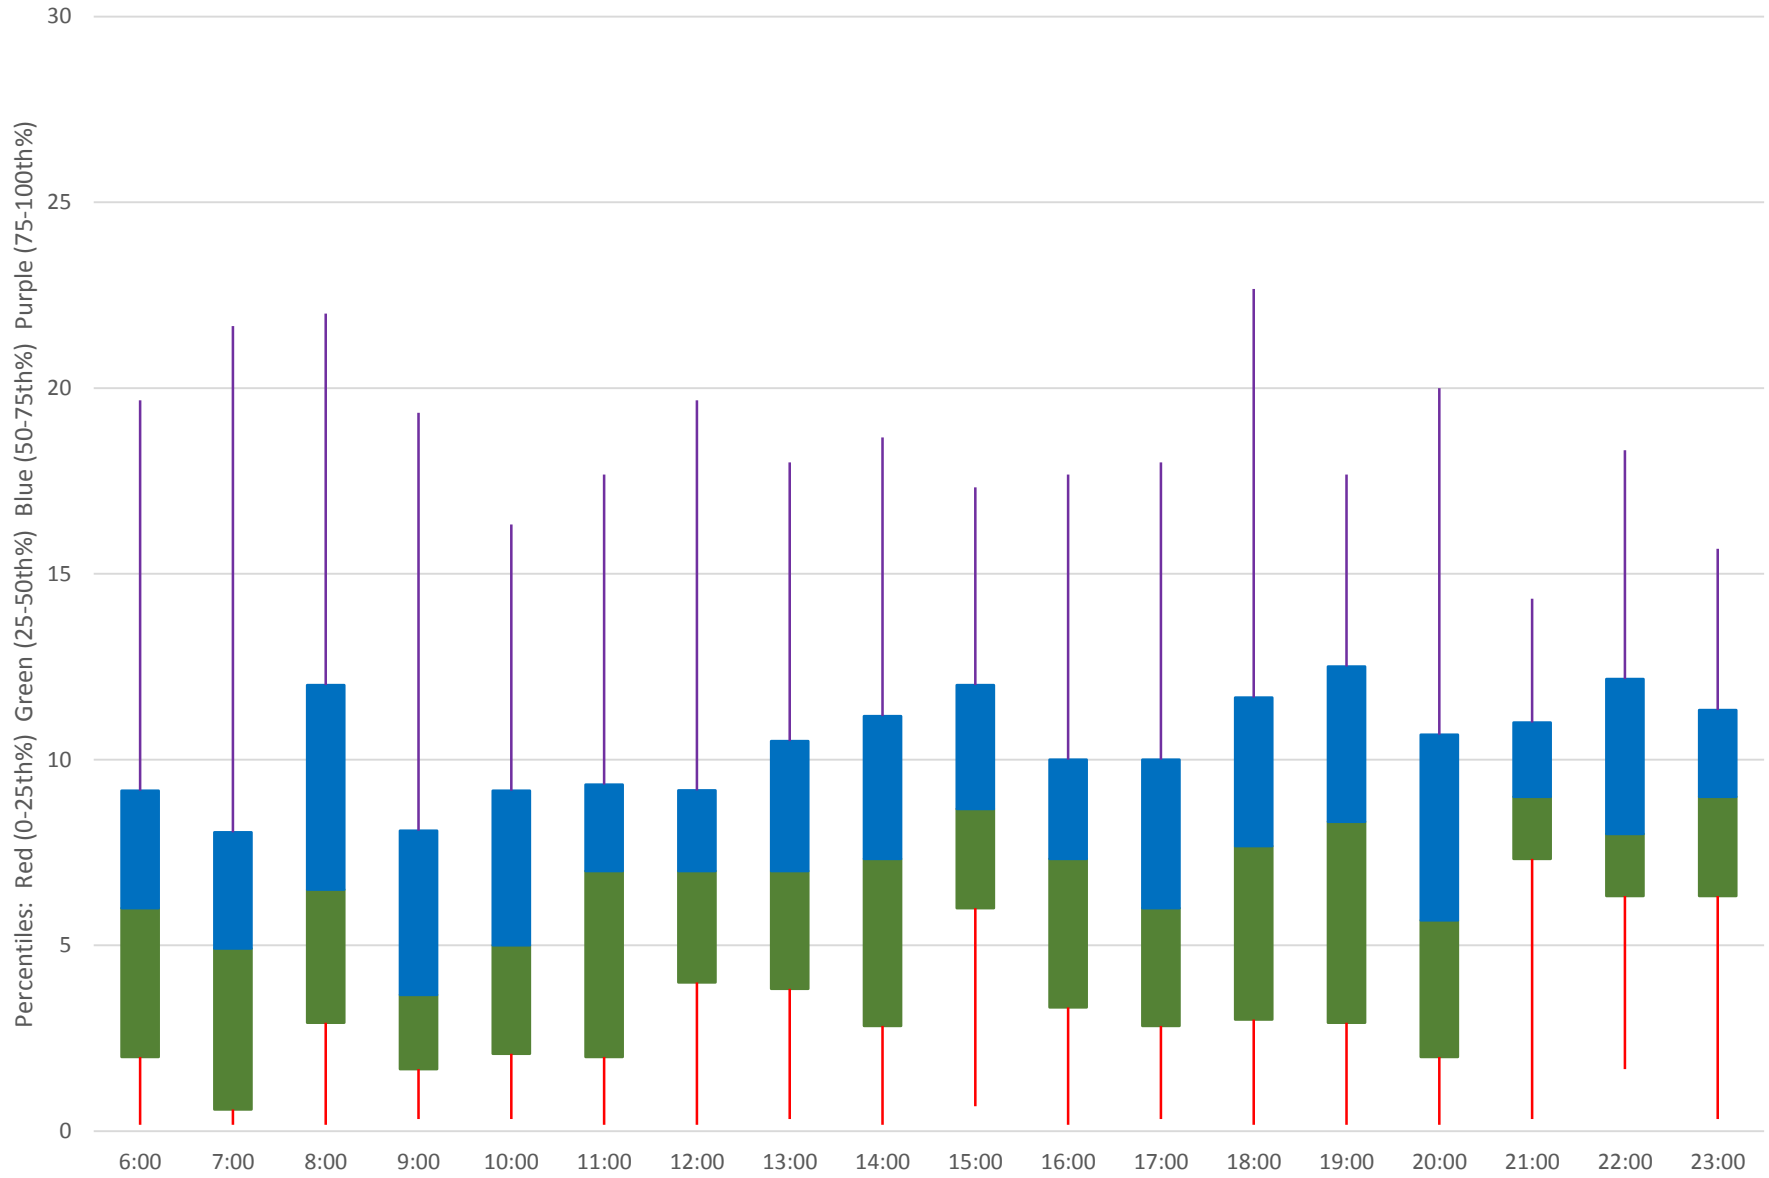

102 Markham Road Headways at Sheppard Southbound June 2020

Quartiles Week 1