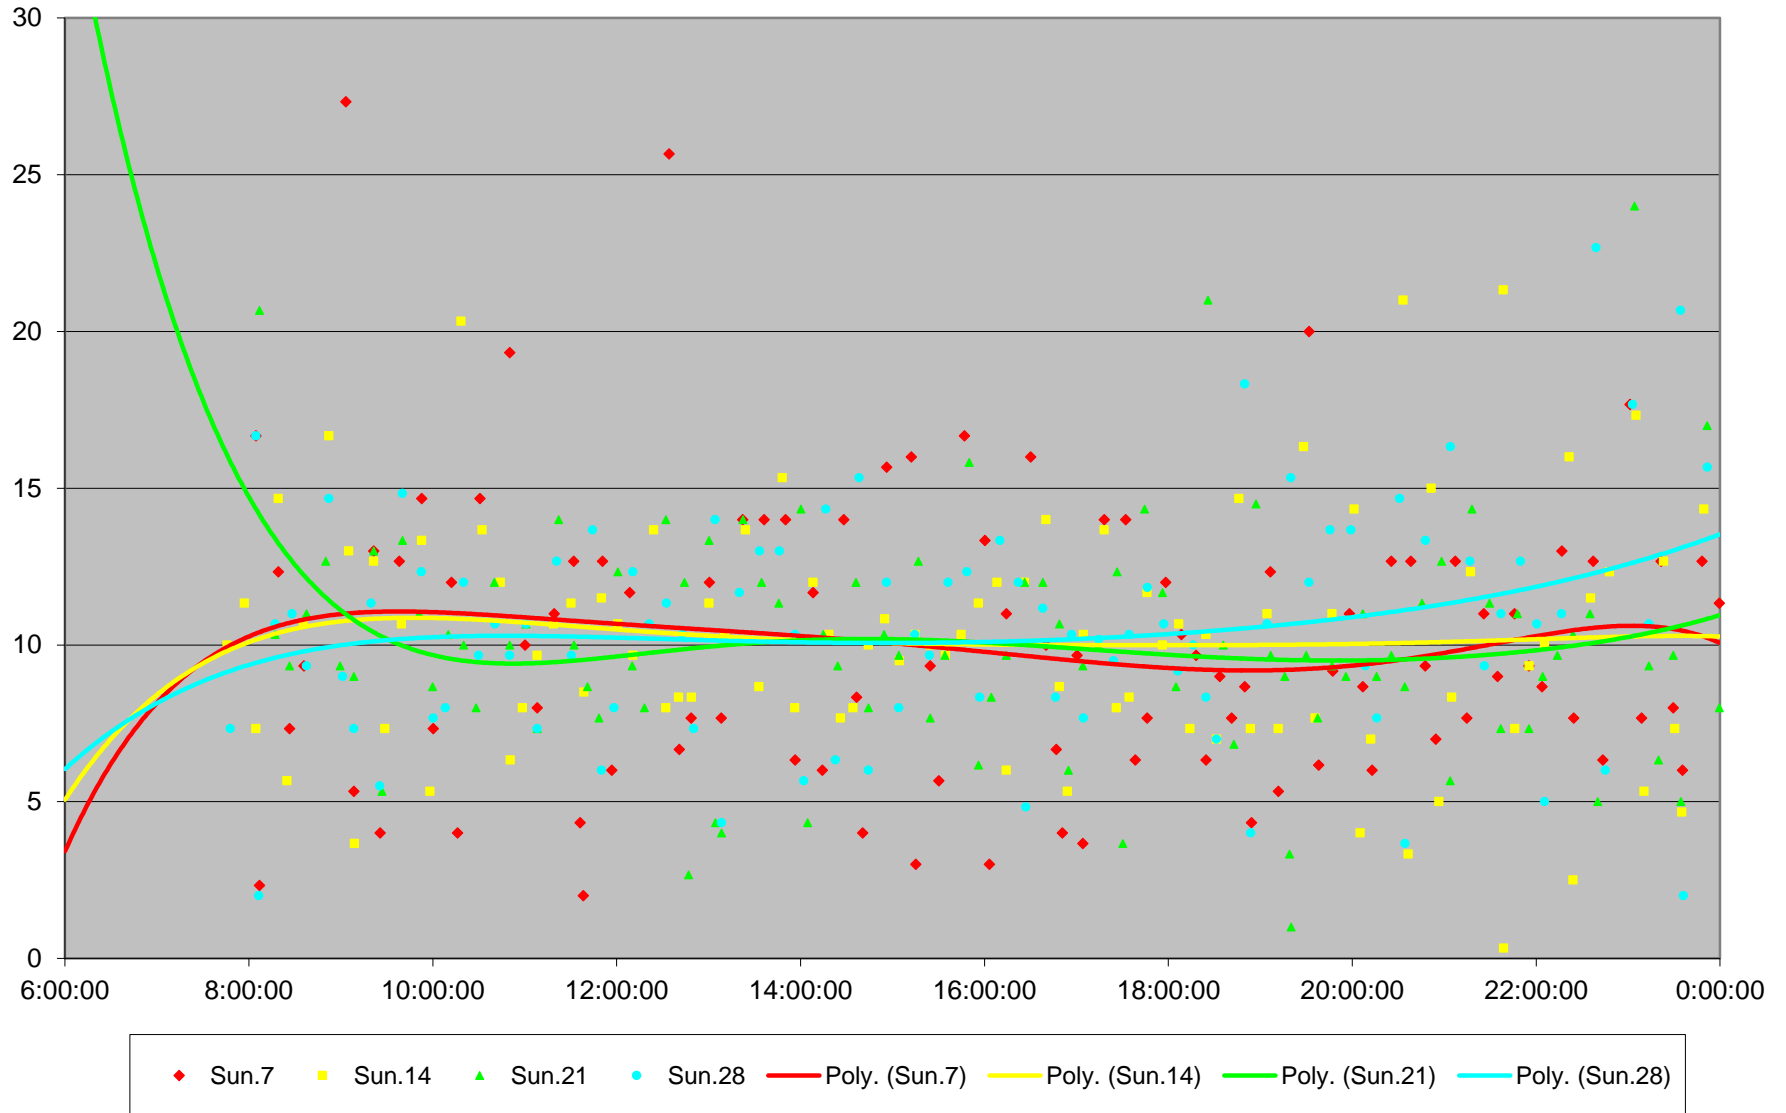

102 Markham Road Headways at Sheppard Southbound June 2020