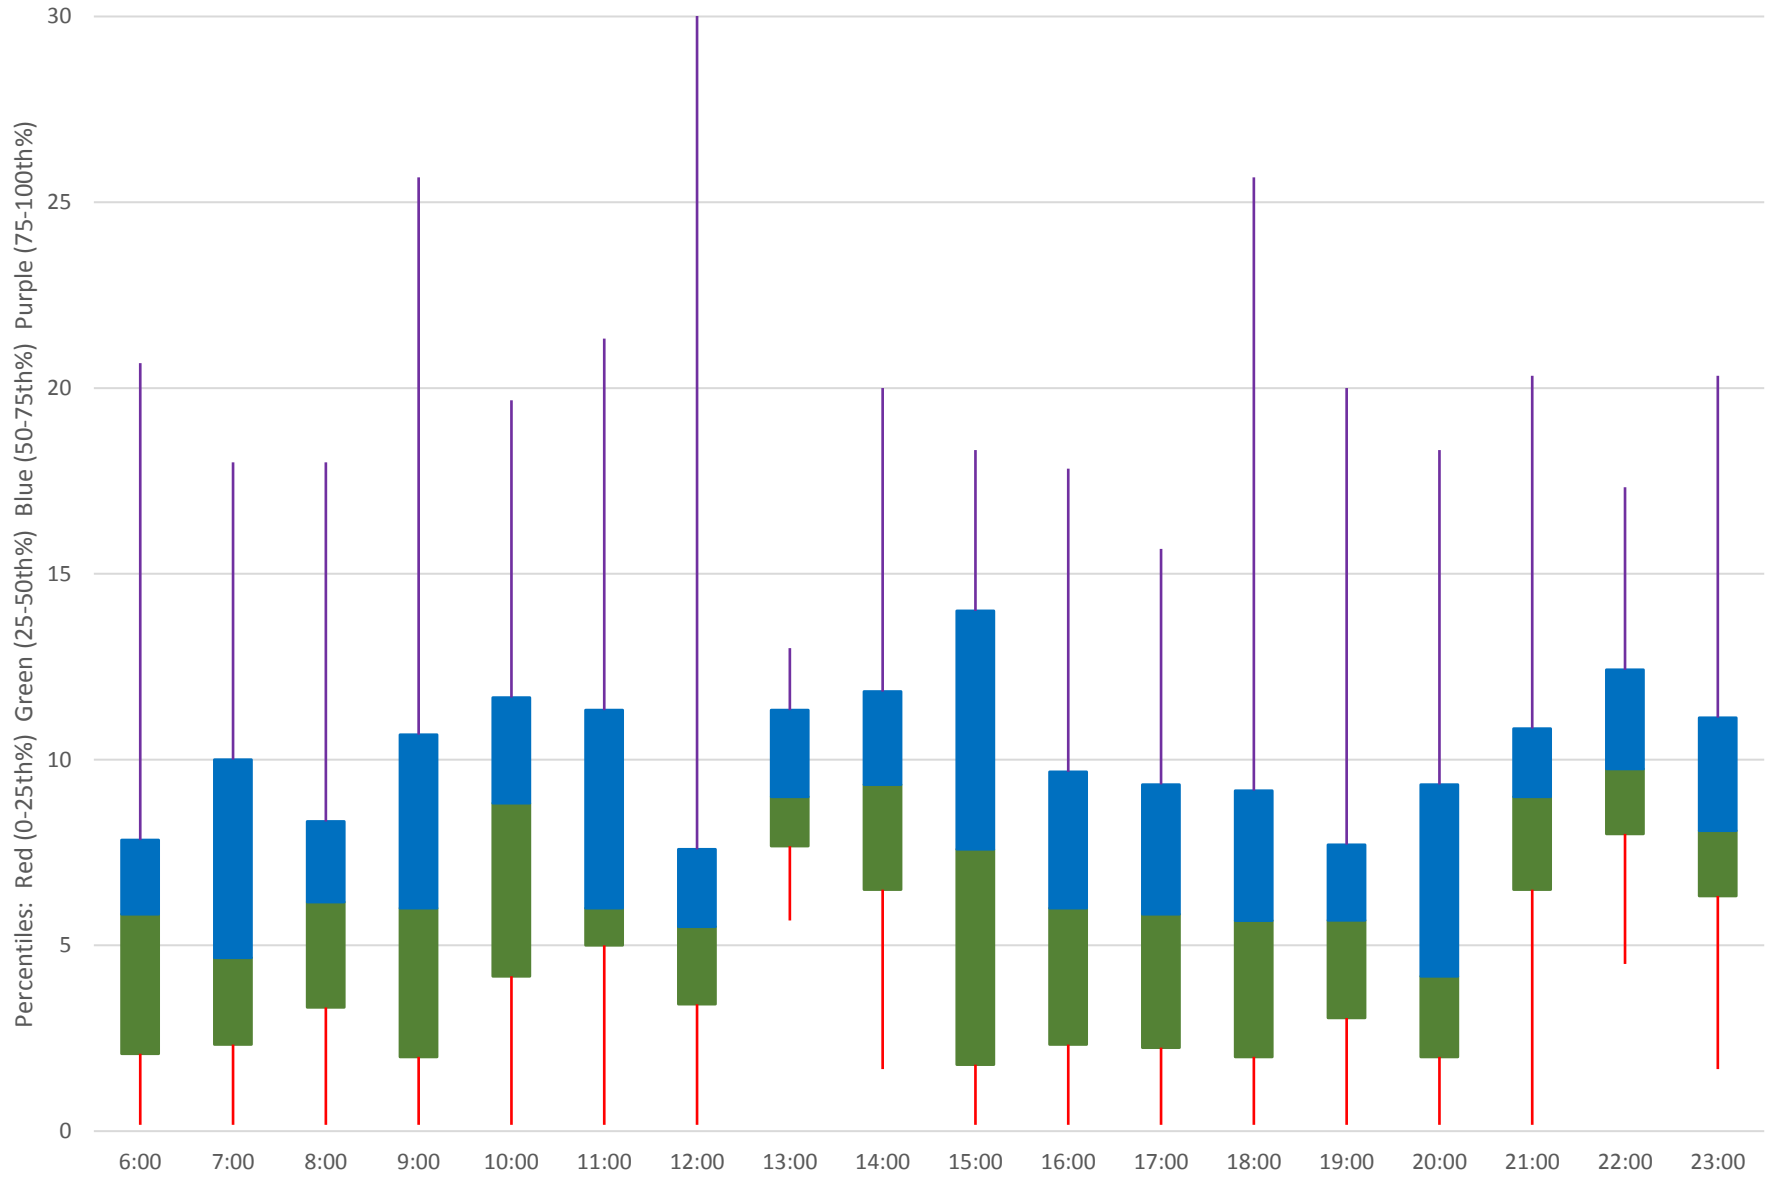

102 Markham Road Headways at Sheppard Southbound June 2020 Quartiles Week 4