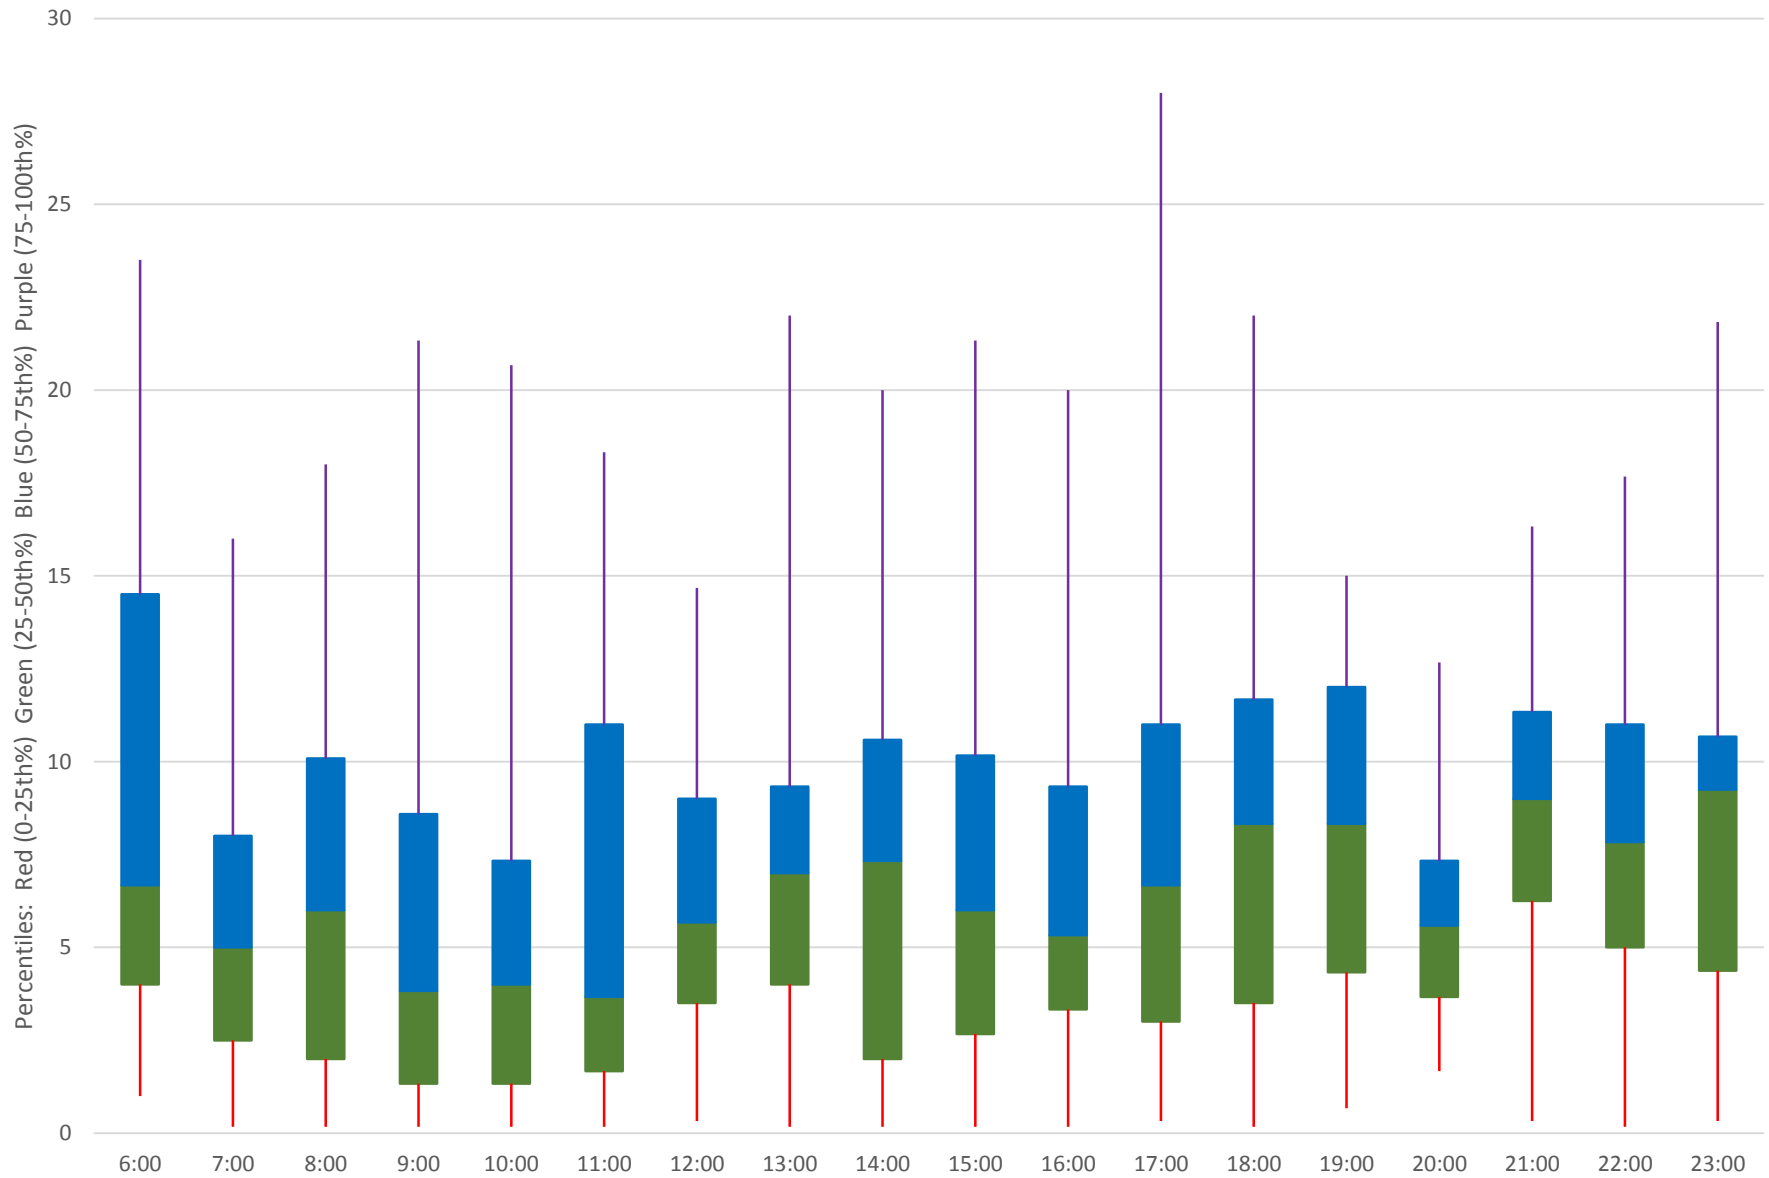

102 Markham Road Headways at Sheppard Southbound June 2020 Quartiles Week 3