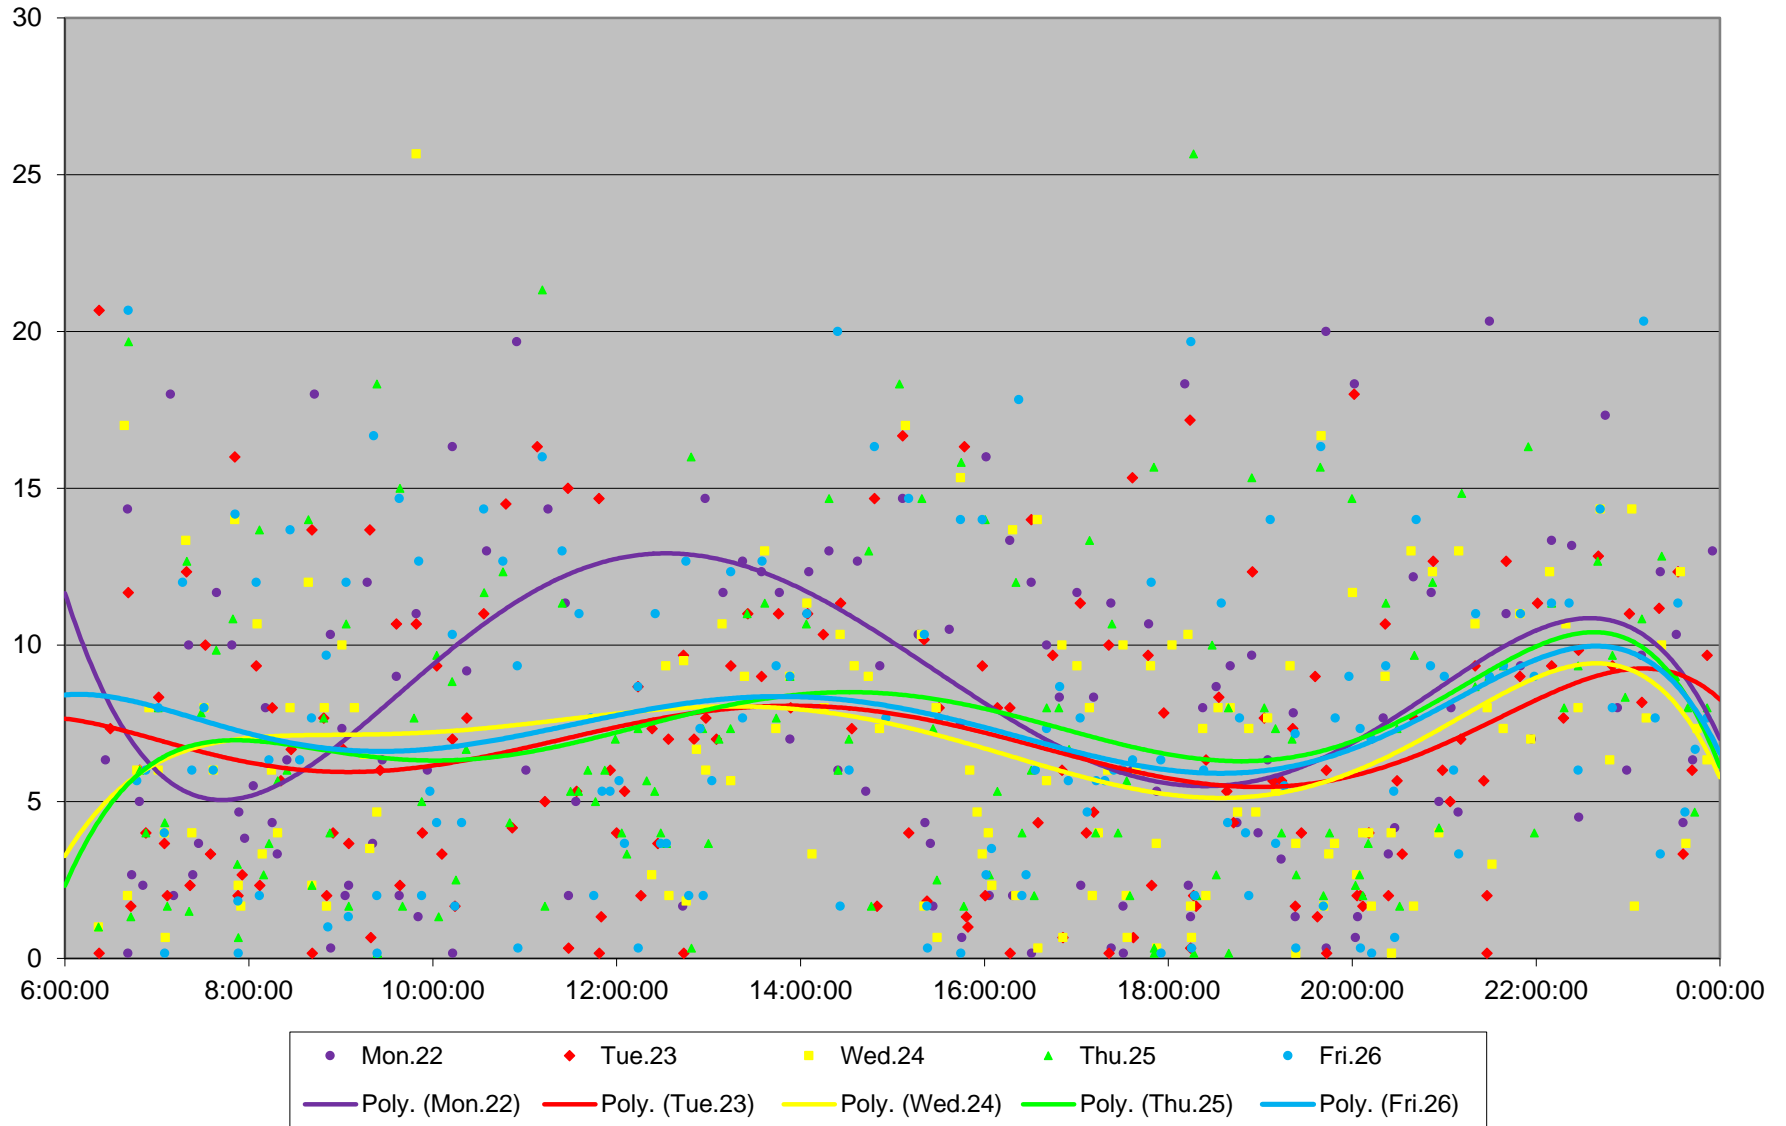

102 Markham Road Headways at Sheppard Southbound June 2020