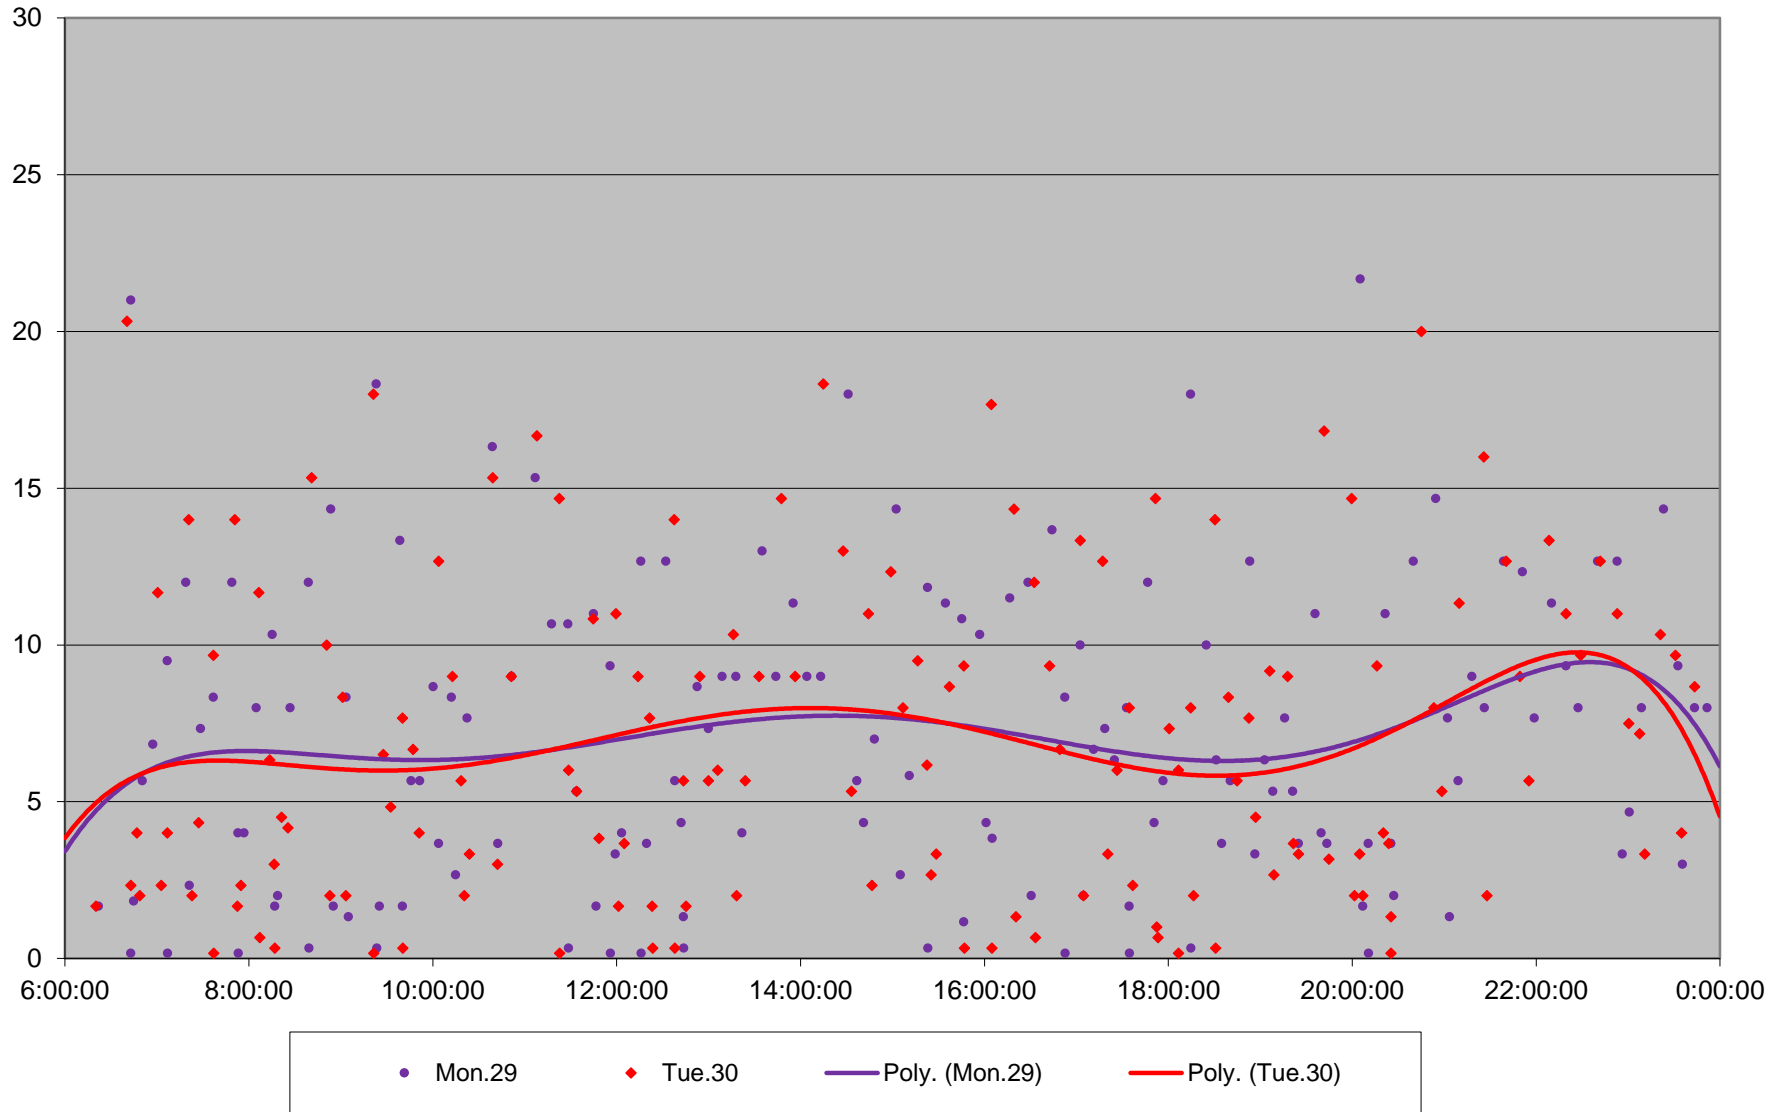

102 Markham Road Headways at Sheppard Southbound June 2020