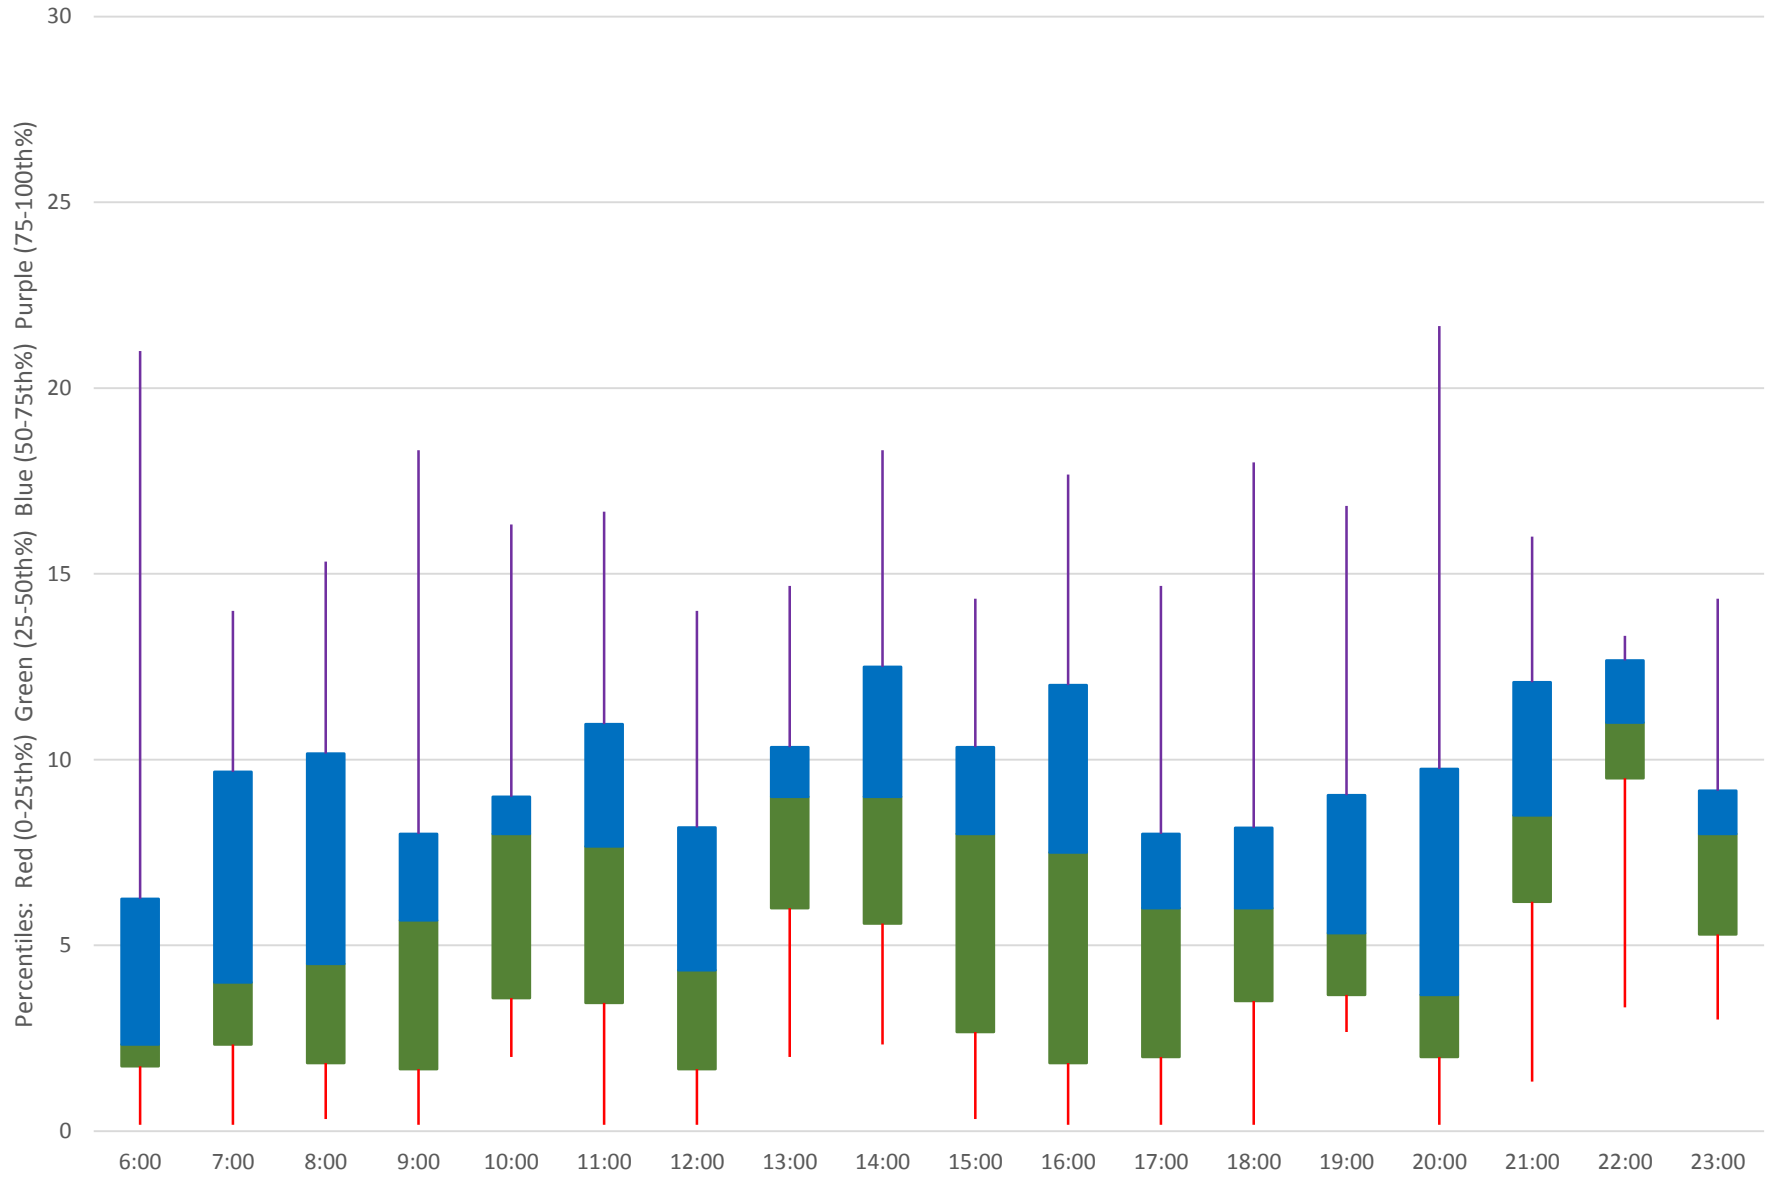

102 Markham Road Headways at Sheppard Southbound June 2020 Saturday Statistics

102 Markham Road Headways at Sheppard Southbound June 2020 Quartiles Week 5