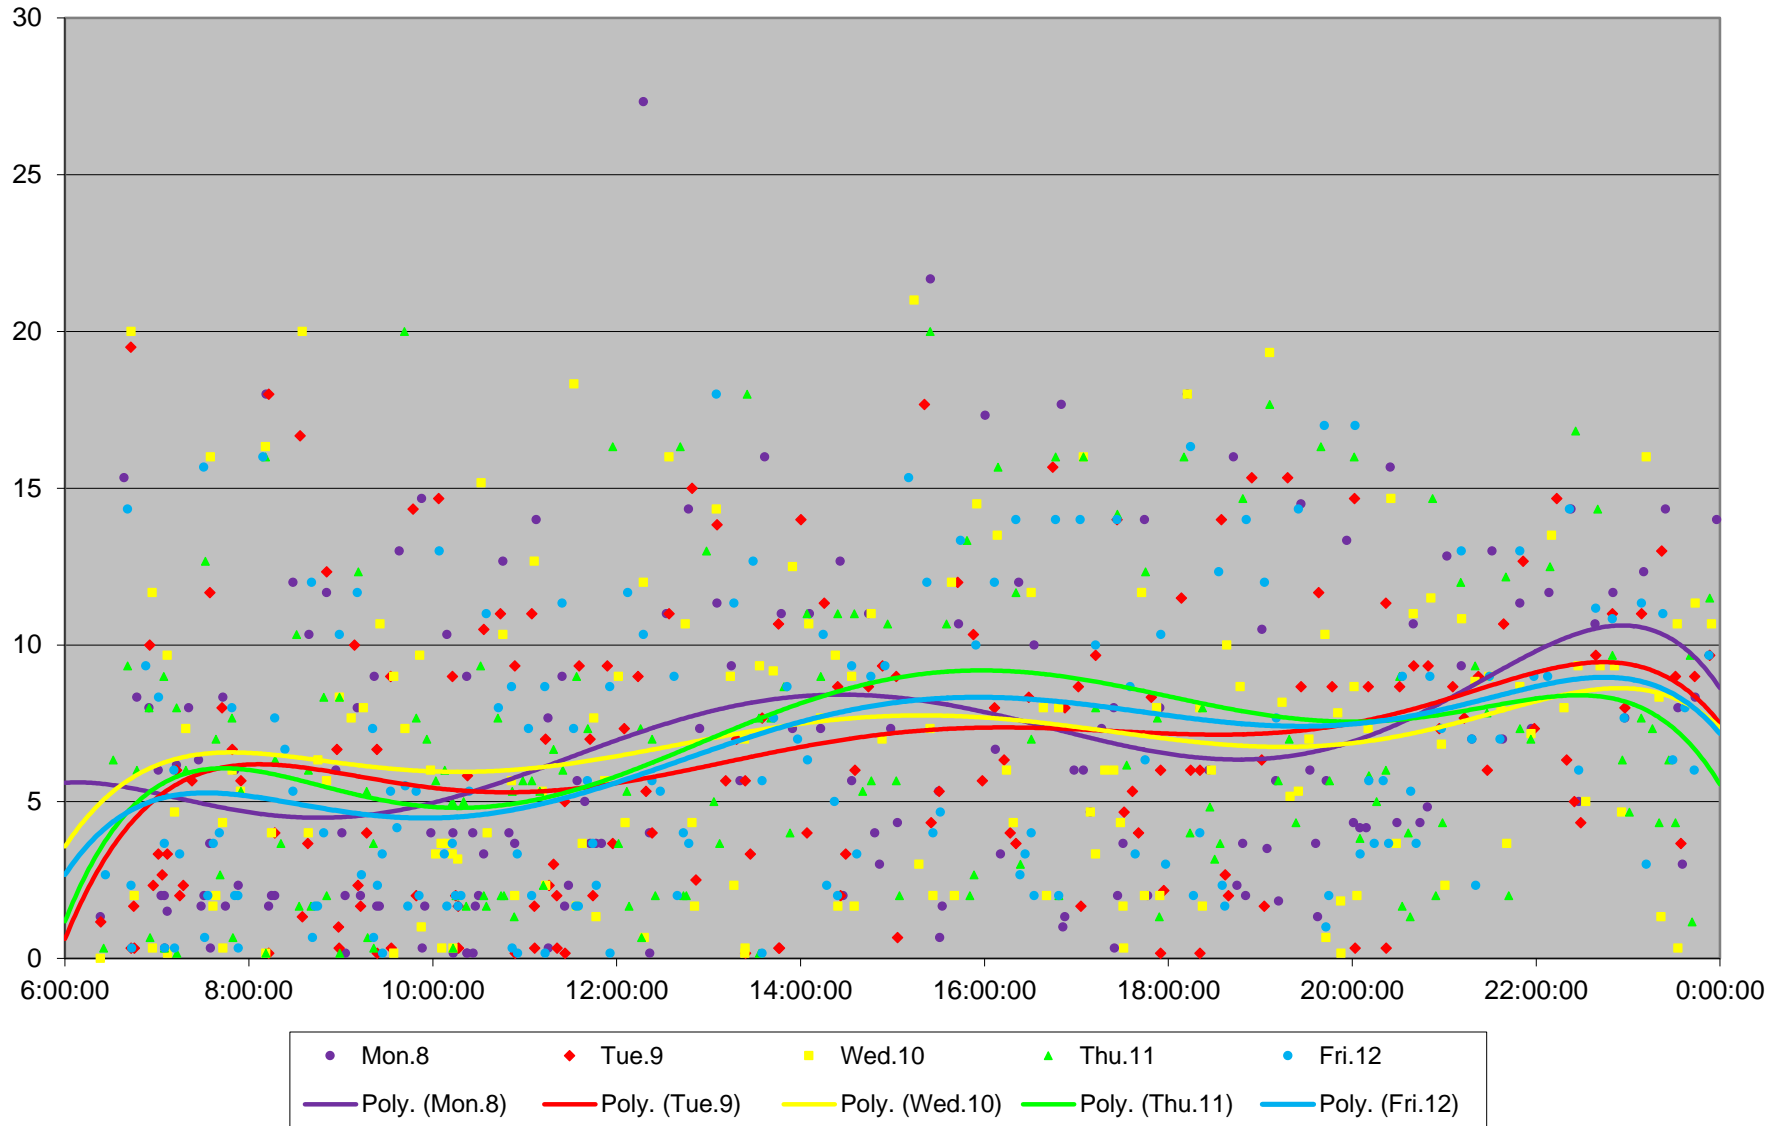

102 Markham Road Headways at Sheppard Southbound June 2020