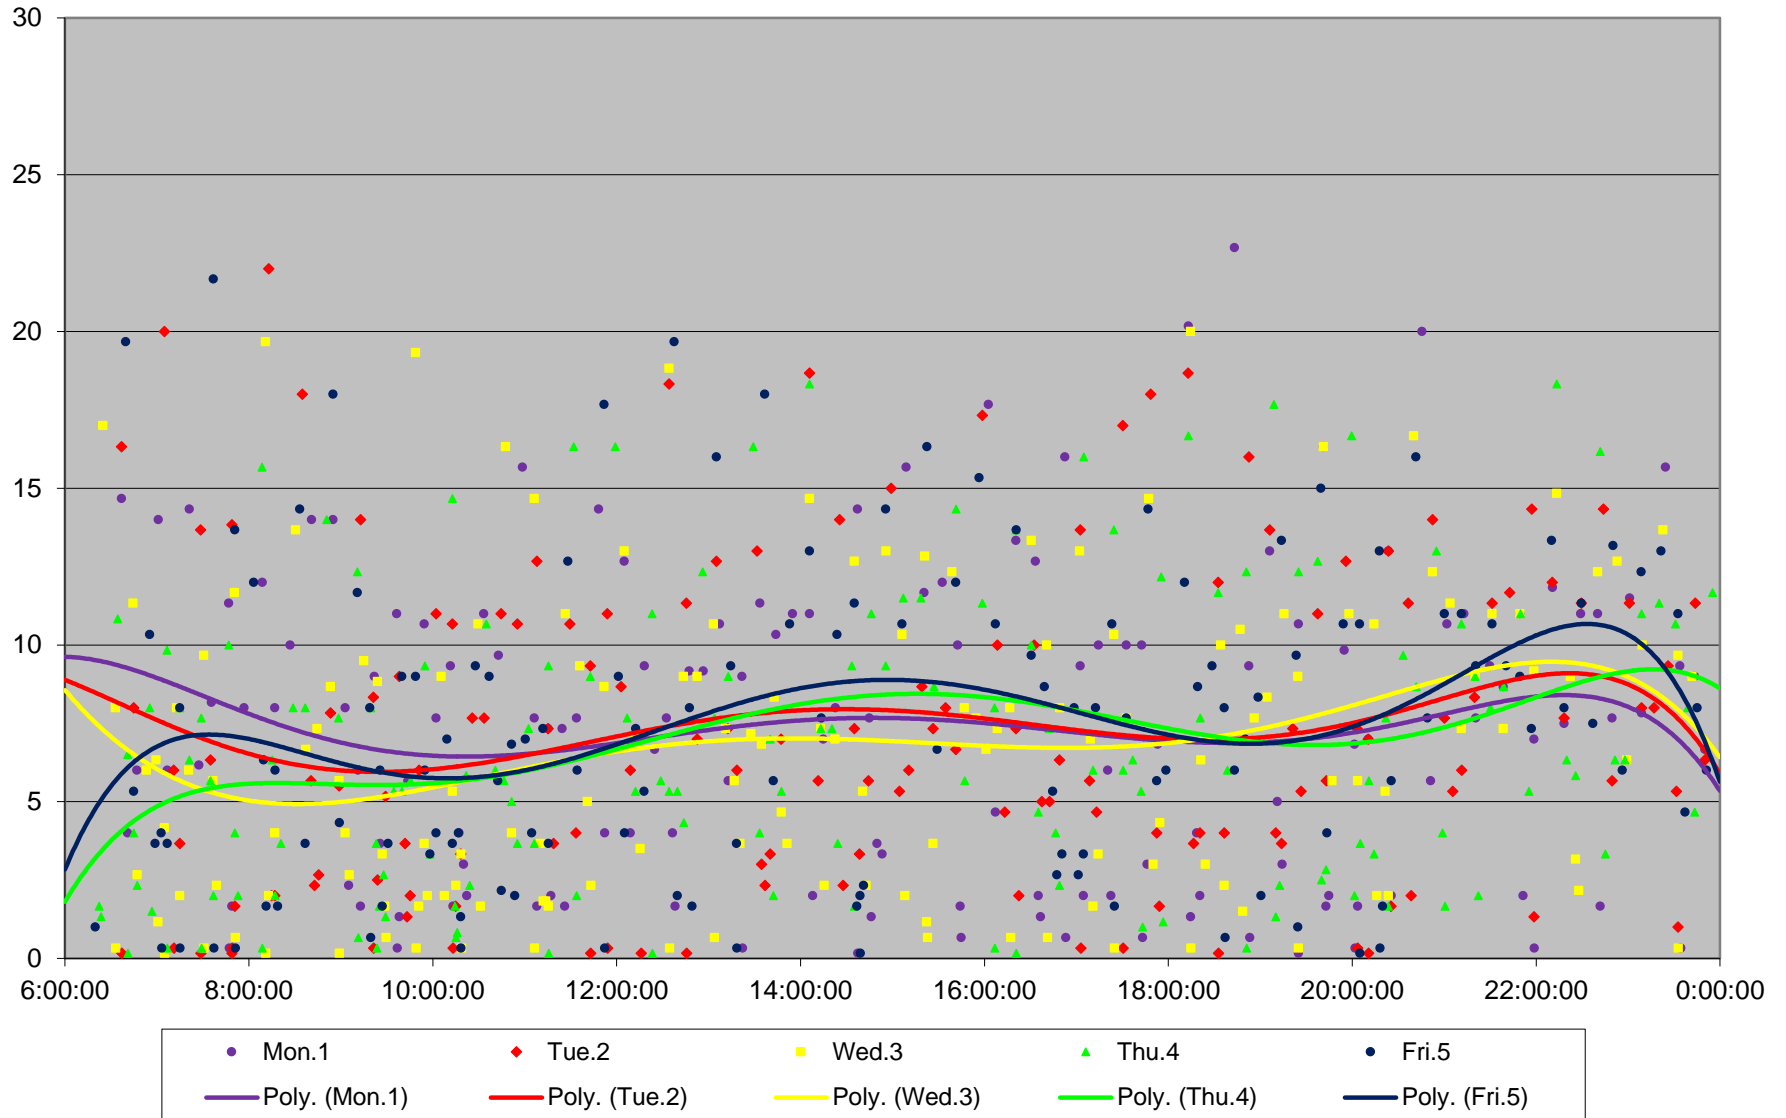

102 Markham Road Headways at Sheppard Southbound June 2020