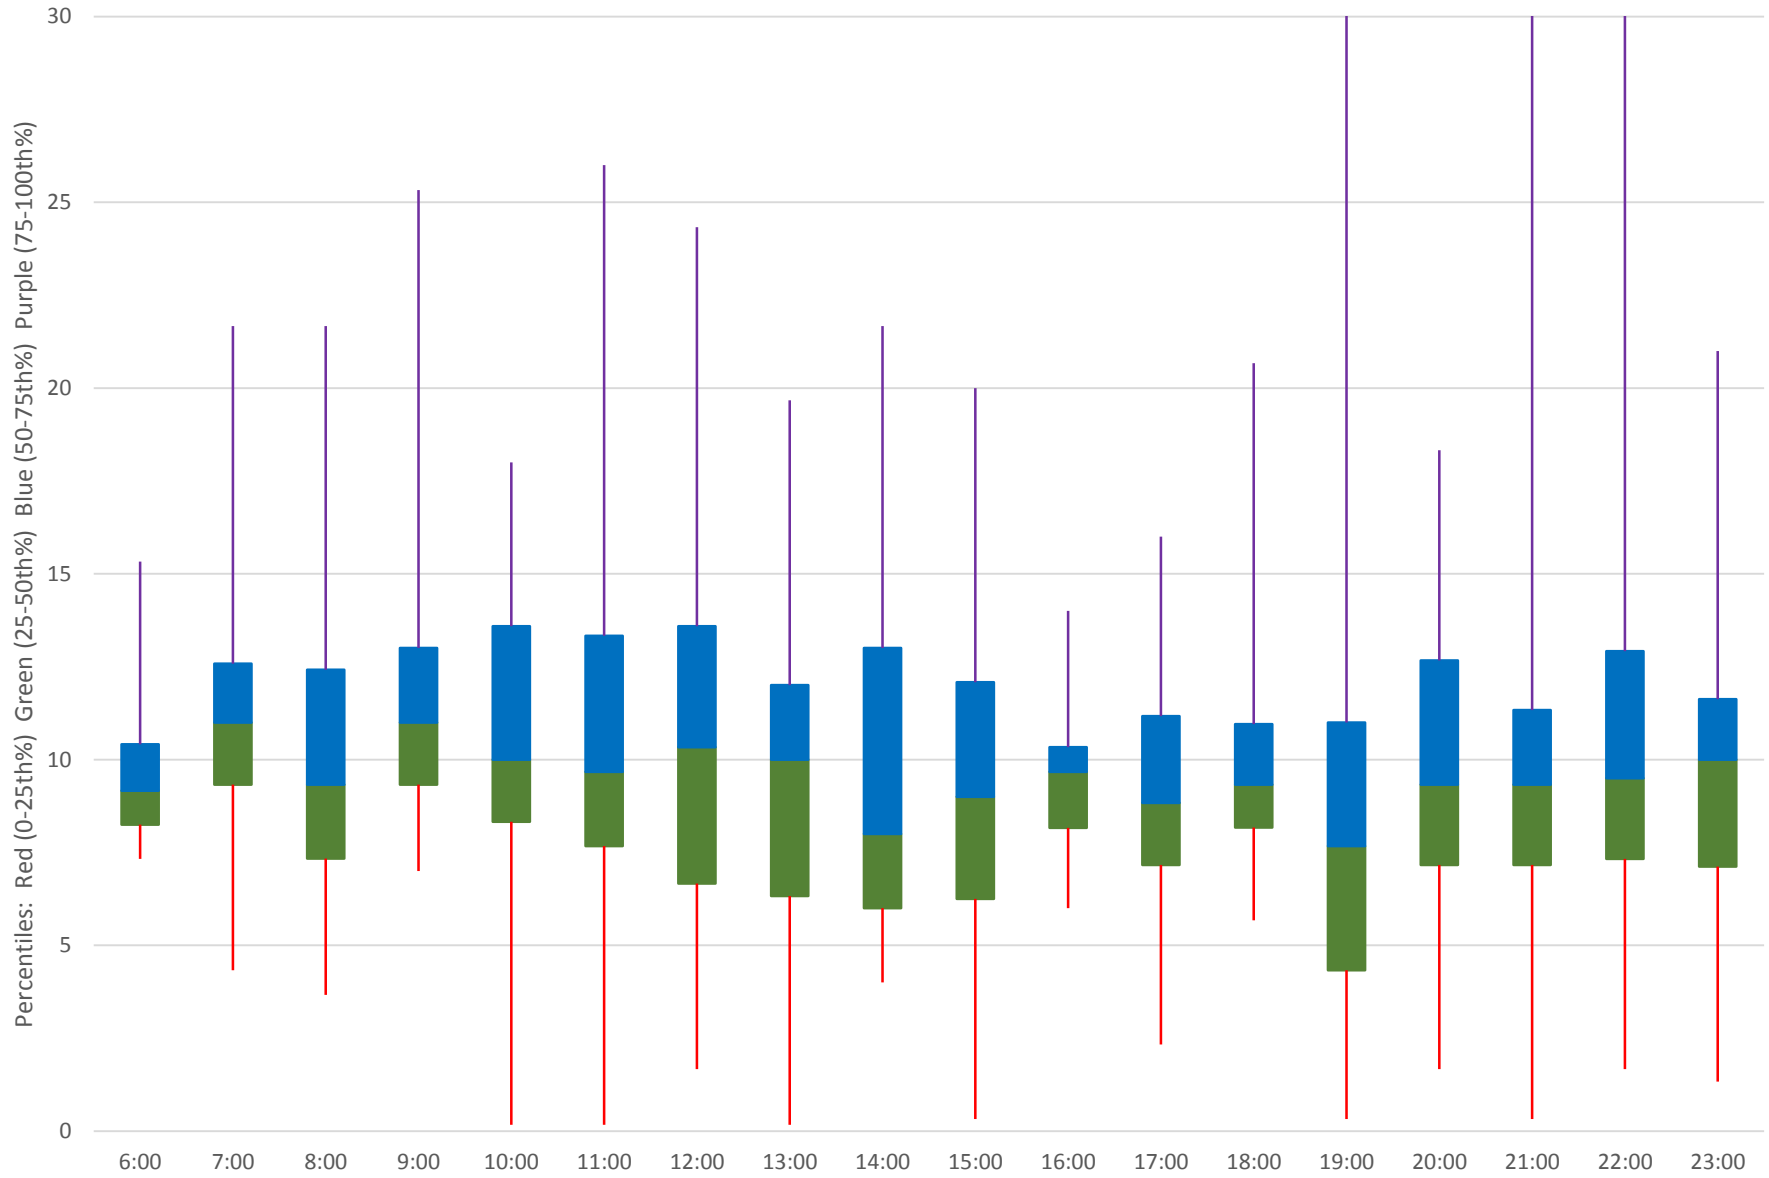

102 Markham Road Headways at Sheppard Southbound June 2020 Sunday Statistics

102 Markham Road Headways at Sheppard Southbound June 2020

Quartiles Saturdays