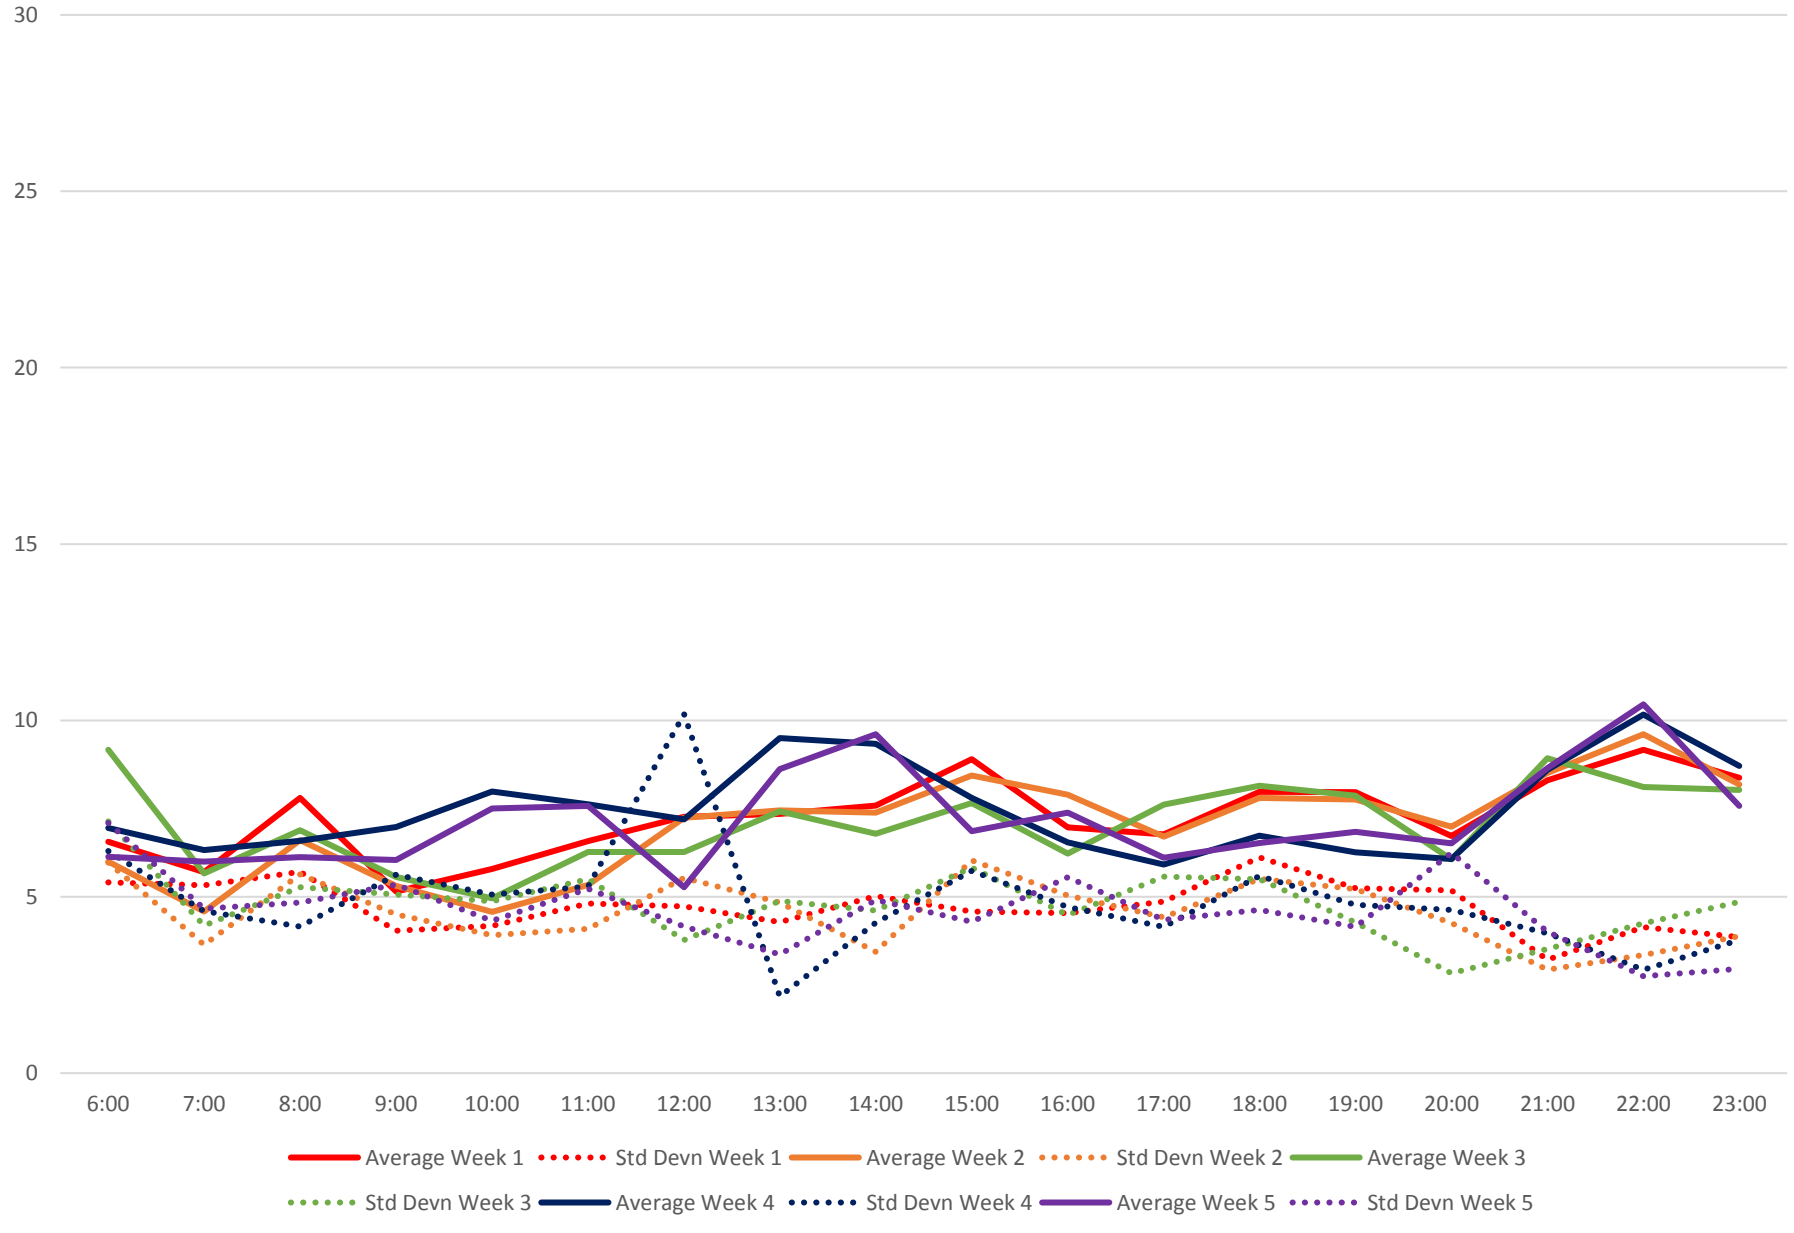

102 Markham Road Headways at Sheppard Southbound June 2020 Weekday Statistics