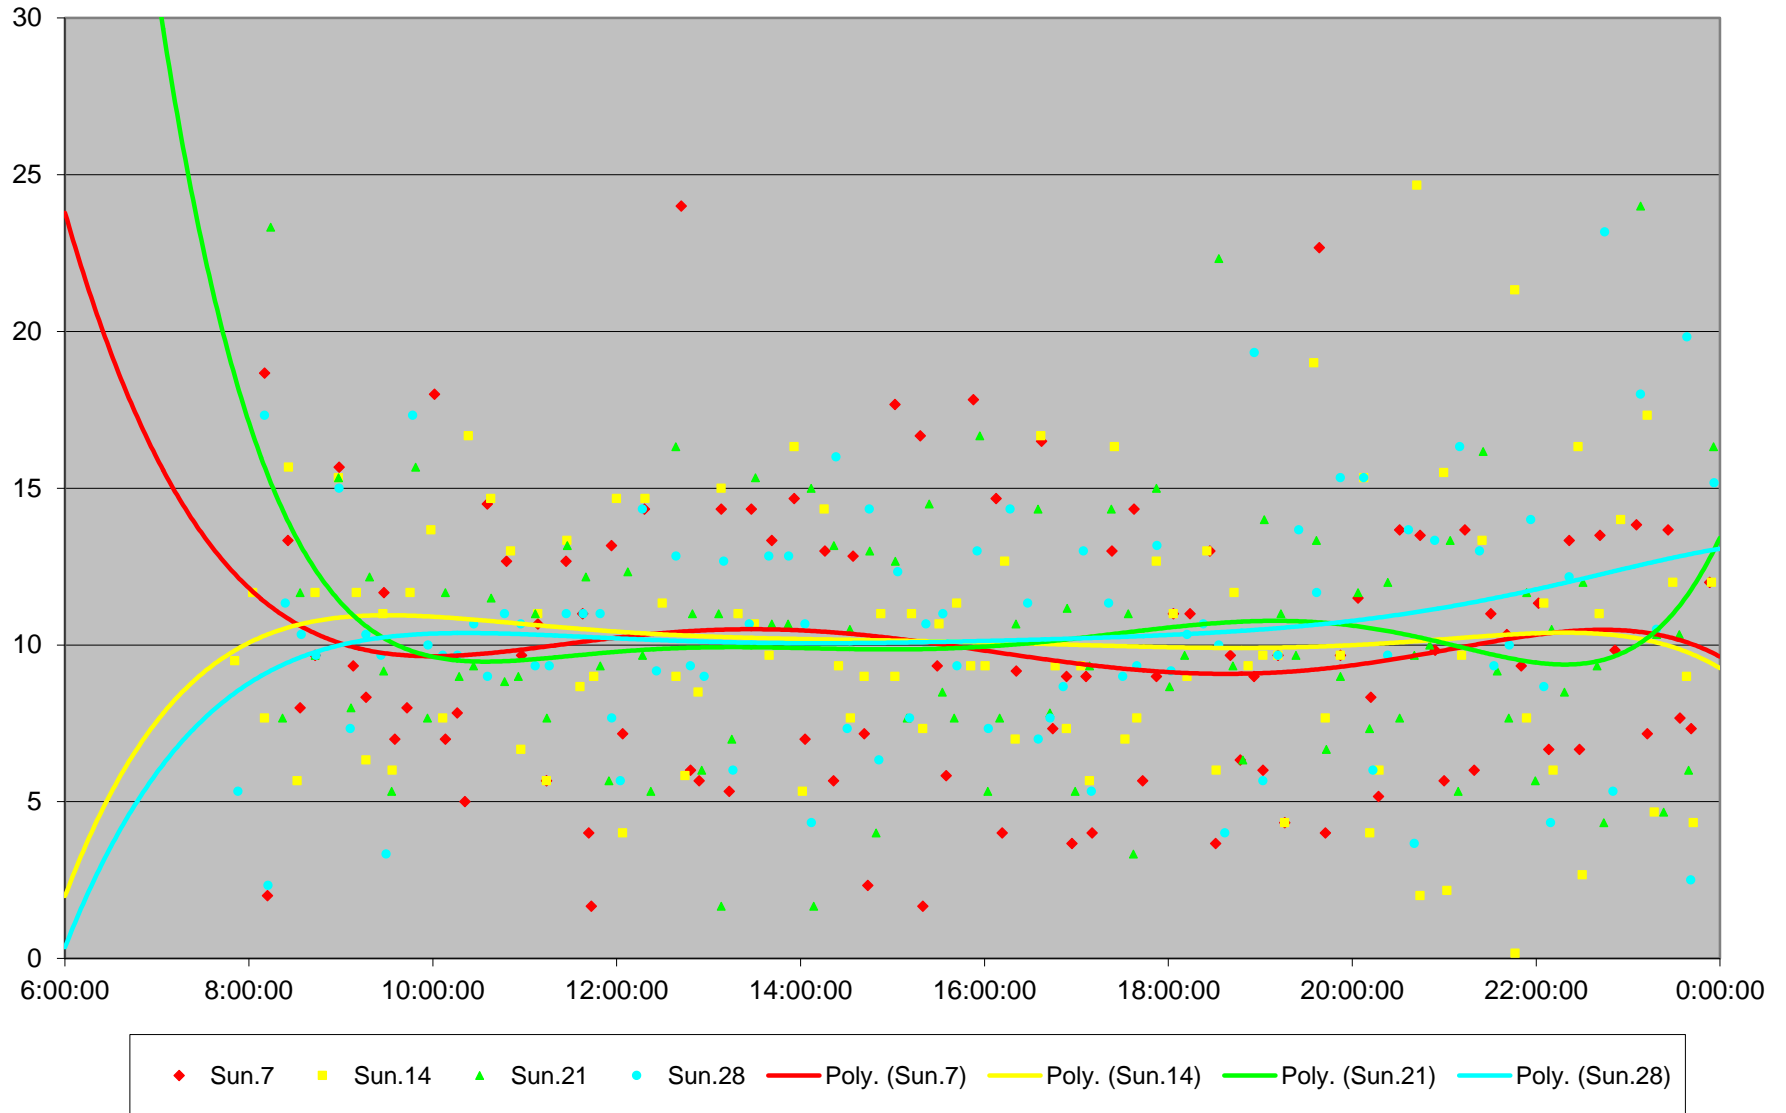

102 Markham Road Headways at Ellesmere Southbound June 2020

Quartiles Saturdays

102 Markham Road Headways at Ellesmere Southbound June 2020 Sunday Statistics

102 Markham Road Headways at Ellesmere Southbound June 2020