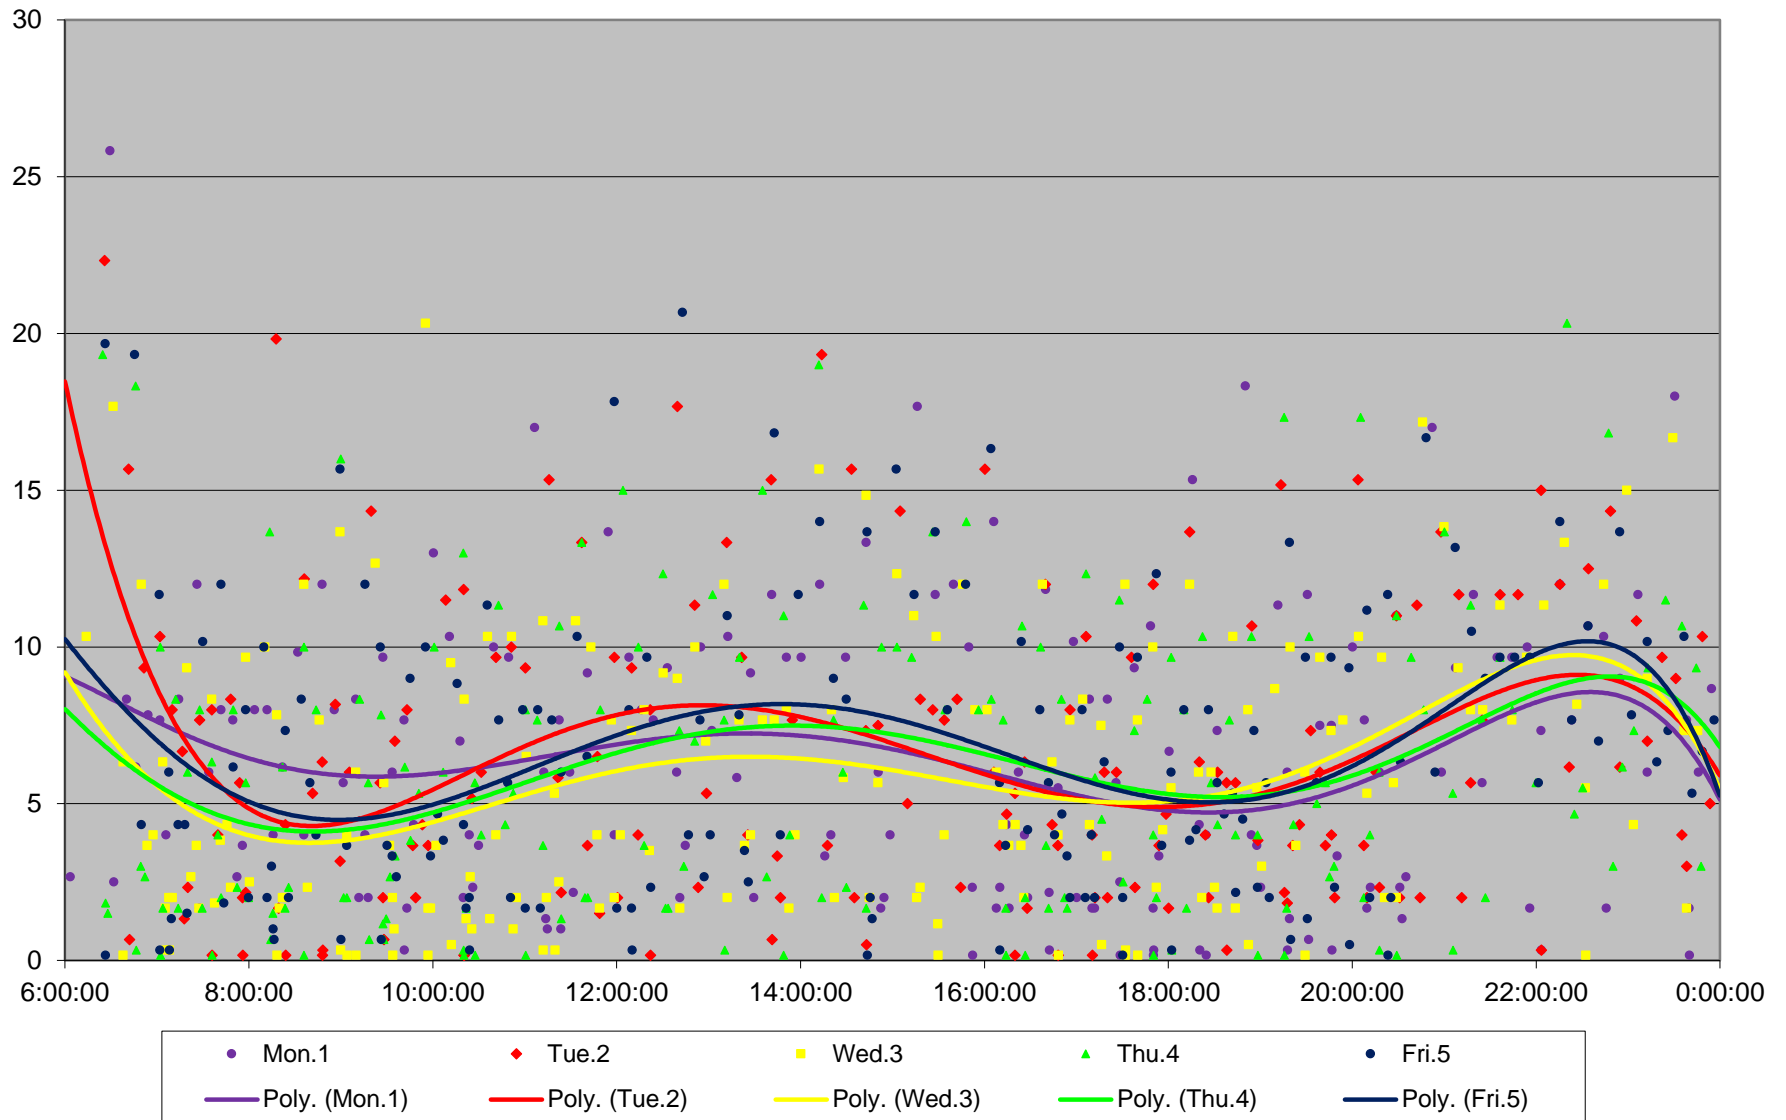

102 Markham Road Headways at Ellesmere Southbound June 2020 Weekday Statistics

102 Markham Road Headways at Ellesmere Southbound June 2020

102 Markham Road Headways at Ellesmere Southbound June 2020

Quartiles Week 1