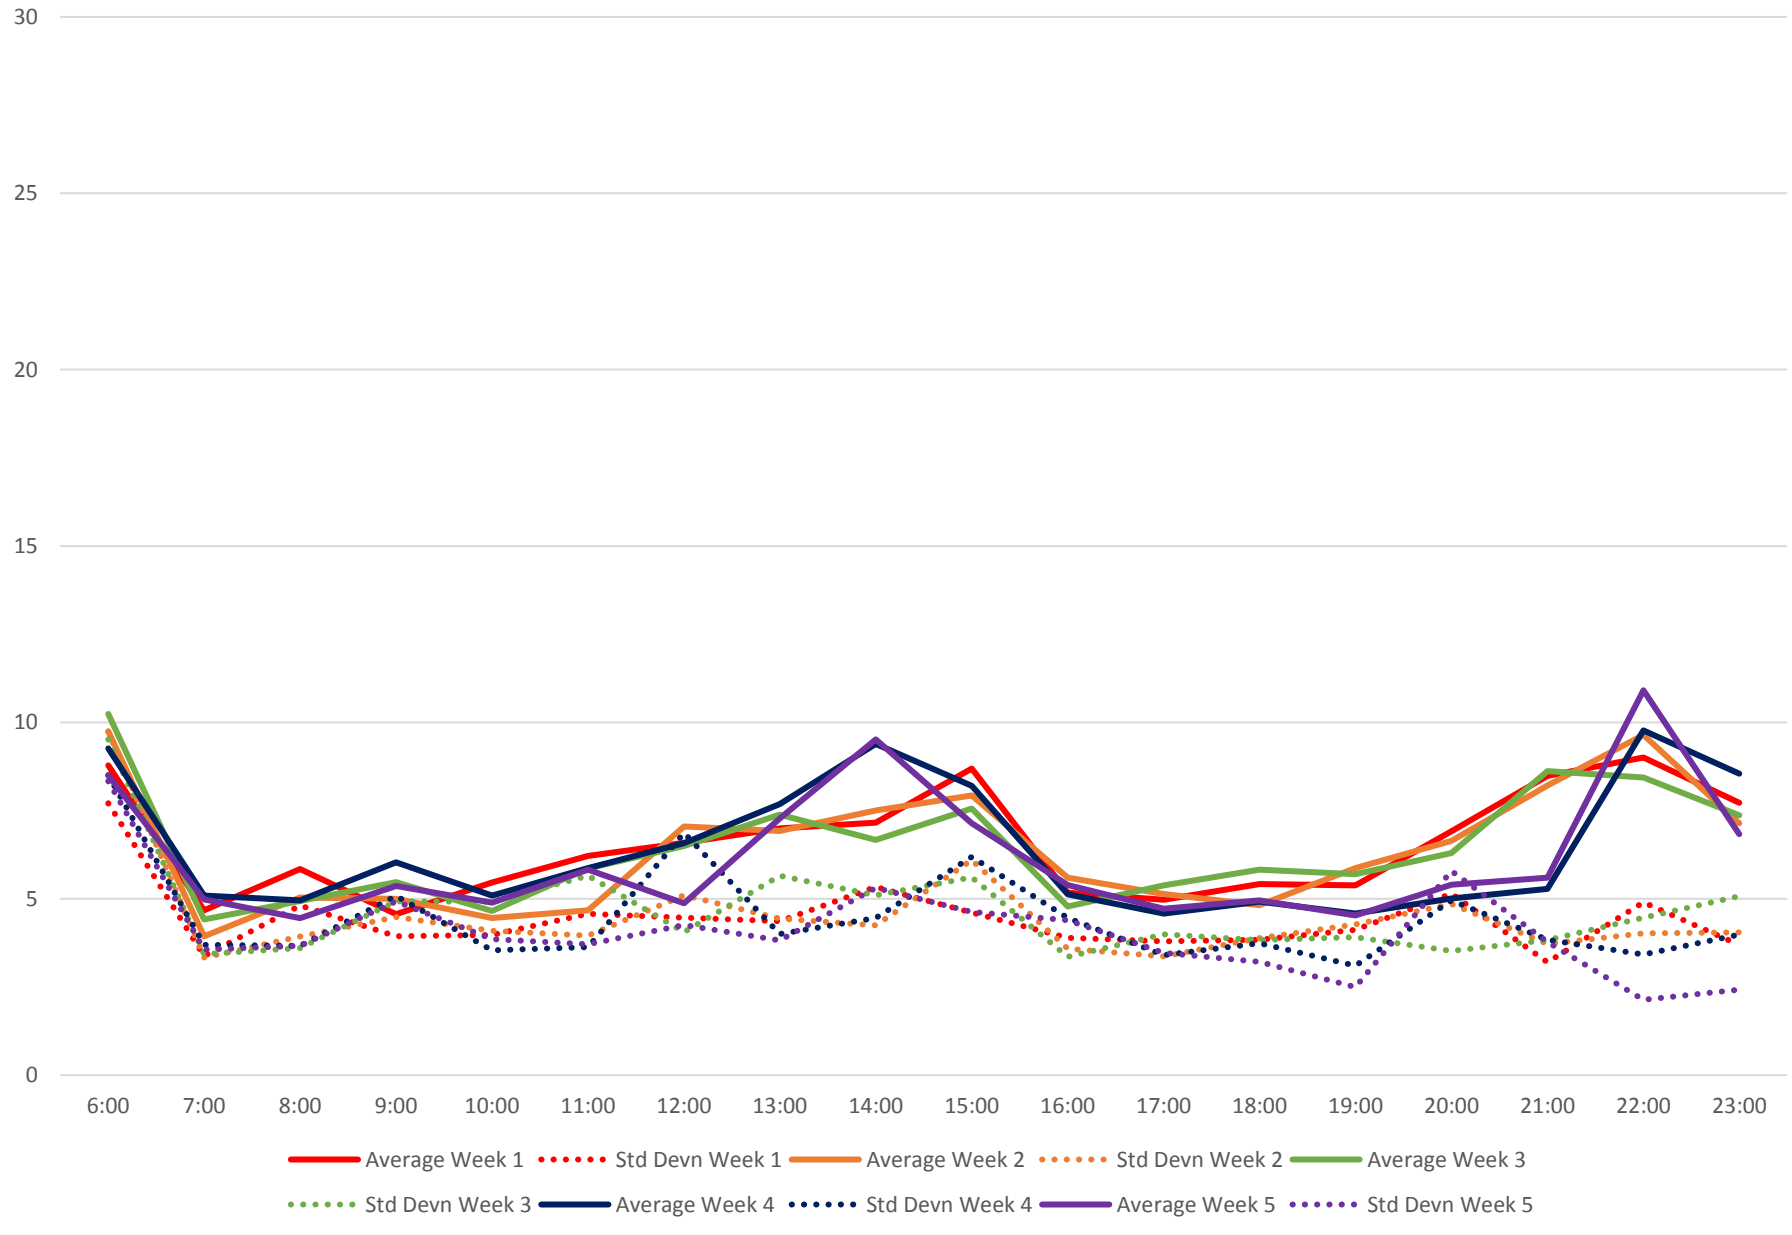

102 Markham Road Headways at Ellesmere Southbound June 2020 Weekday Statistics

102 Markham Road Headways at Ellesmere Southbound June 2020

102 Markham Road Headways at Ellesmere Southbound June 2020

Quartiles Week 1

102 Markham Road Headways at Ellesmere Southbound June 2020

102 Markham Road Headways at Ellesmere Southbound June 2020

Quartiles Week 2

102 Markham Road Headways at Ellesmere Southbound June 2020

102 Markham Road Headways at Ellesmere Southbound June 2020

Quartiles Week 3

102 Markham Road Headways at Ellesmere Southbound June 2020

102 Markham Road Headways at Ellesmere Southbound June 2020

Quartiles Week 4

102 Markham Road Headways at Ellesmere Southbound June 2020

102 Markham Road Headways at Ellesmere Southbound June 2020

Quartiles Week 5

102 Markham Road Headways at Ellesmere Southbound June 2020 Saturday Statistics

102 Markham Road Headways at Ellesmere Southbound June 2020