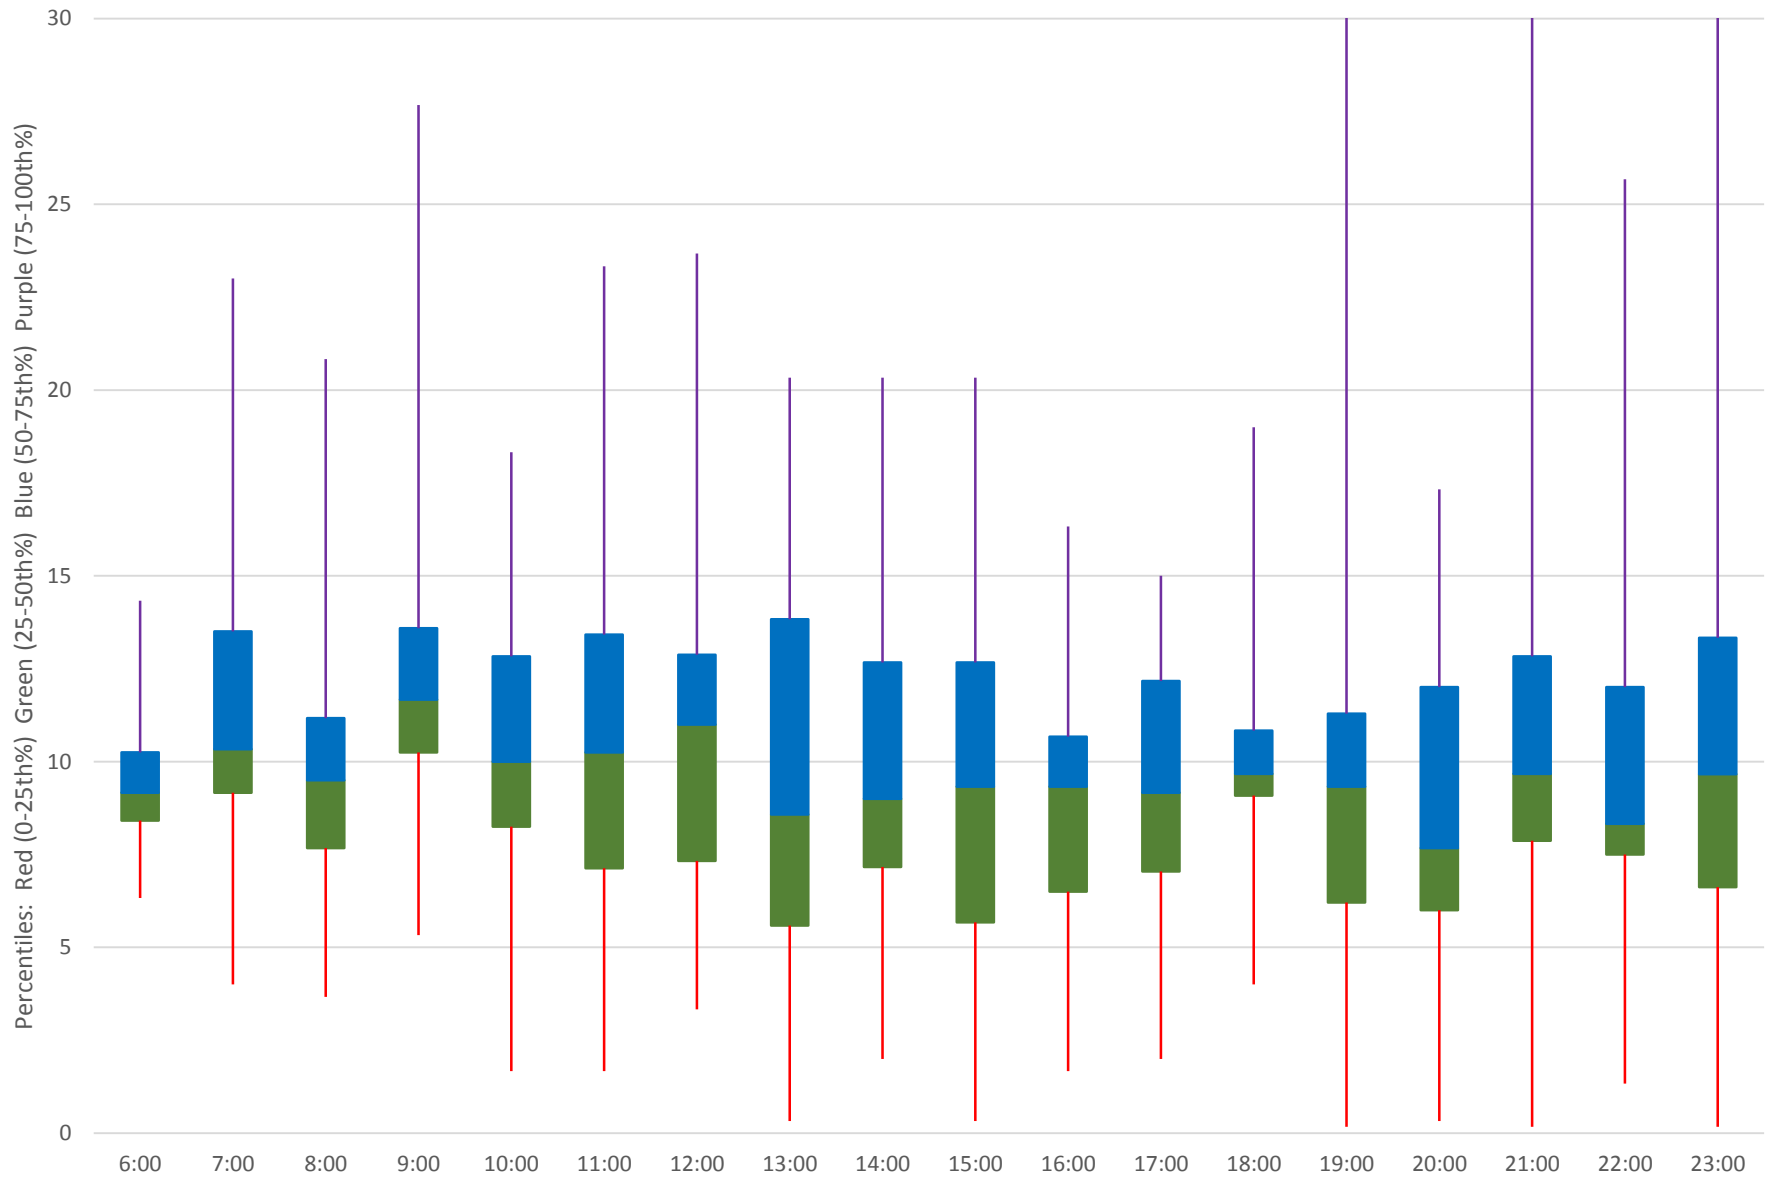

102 Markham Road Headways at Ellesmere Southbound June 2020 Sunday Statistics

102 Markham Road Headways at Ellesmere Southbound June 2020

Quartiles Saturdays