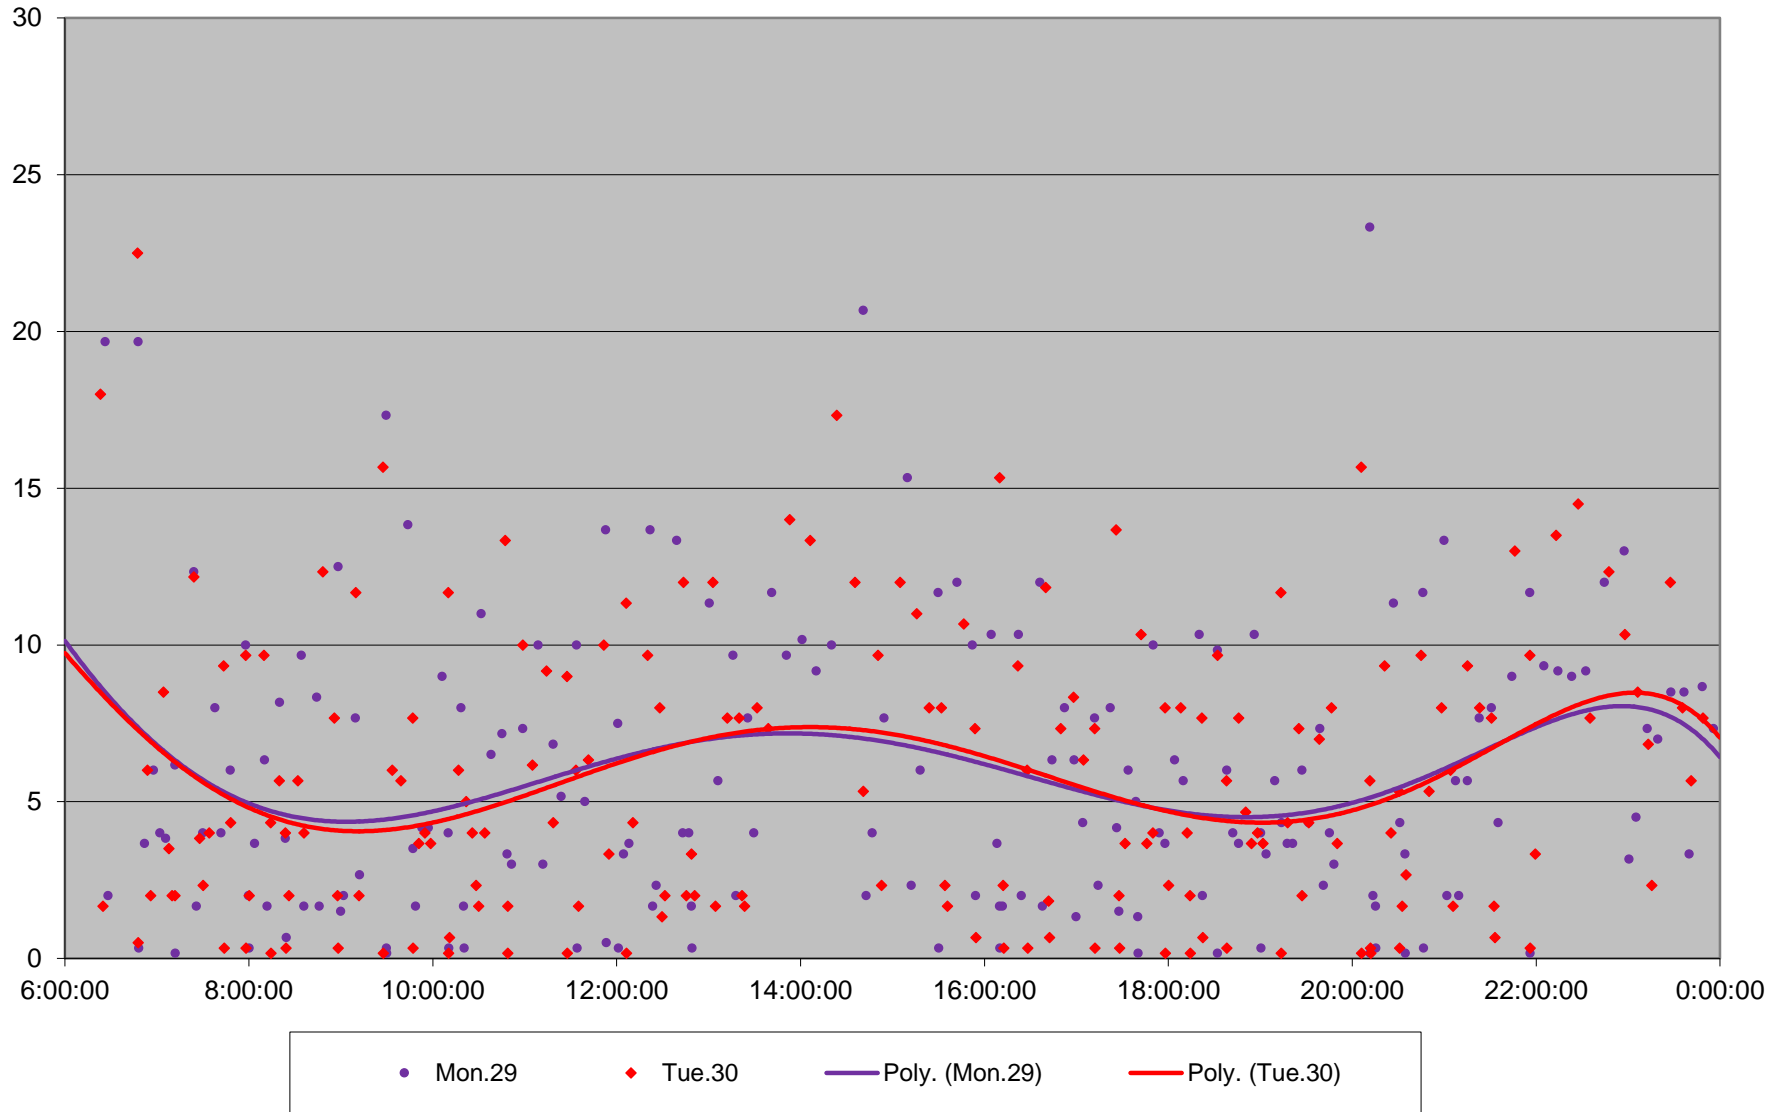

102 Markham Road Headways at Ellesmere Southbound June 2020

Quartiles Week 5

102 Markham Road Headways at Ellesmere Southbound June 2020 Saturday Statistics

102 Markham Road Headways at Ellesmere Southbound June 2020