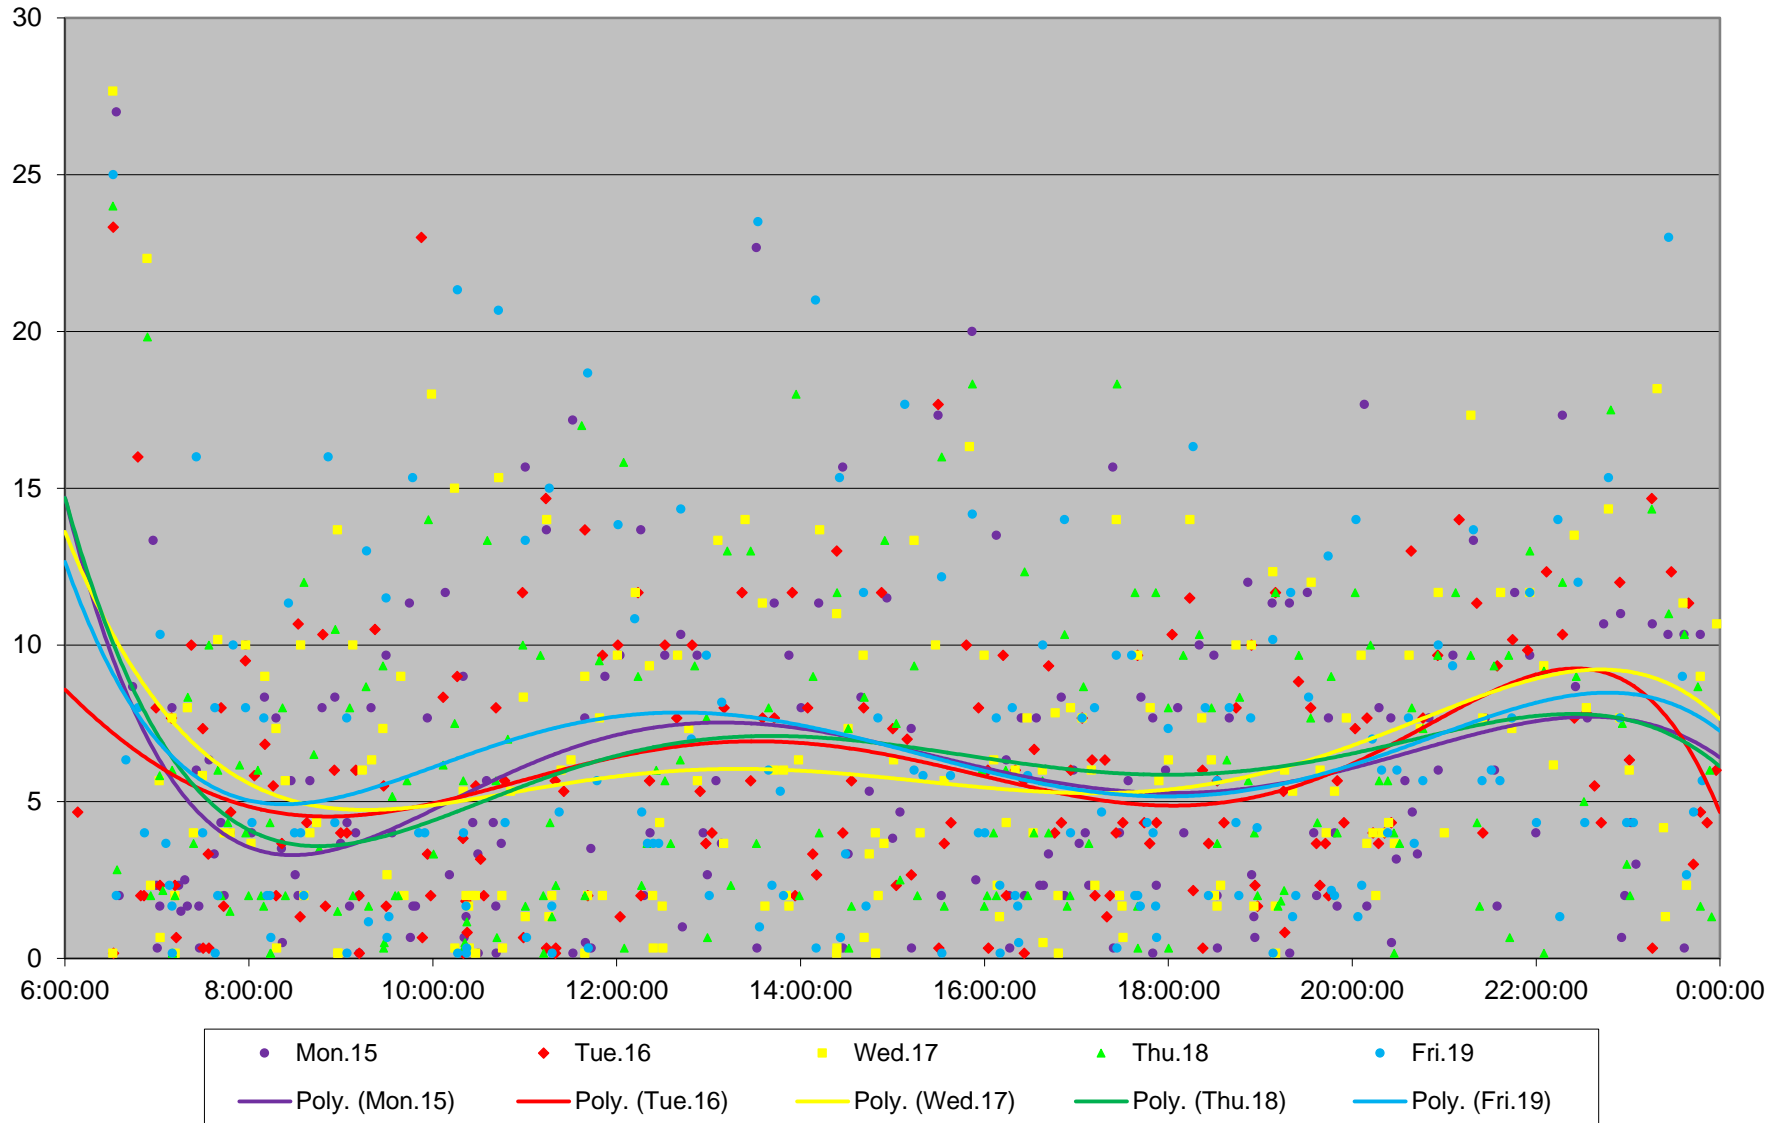

102 Markham Road Headways at Ellesmere Southbound June 2020

102 Markham Road Headways at Ellesmere Southbound June 2020

Quartiles Week 2

102 Markham Road Headways at Ellesmere Southbound June 2020

102 Markham Road Headways at Ellesmere Southbound June 2020