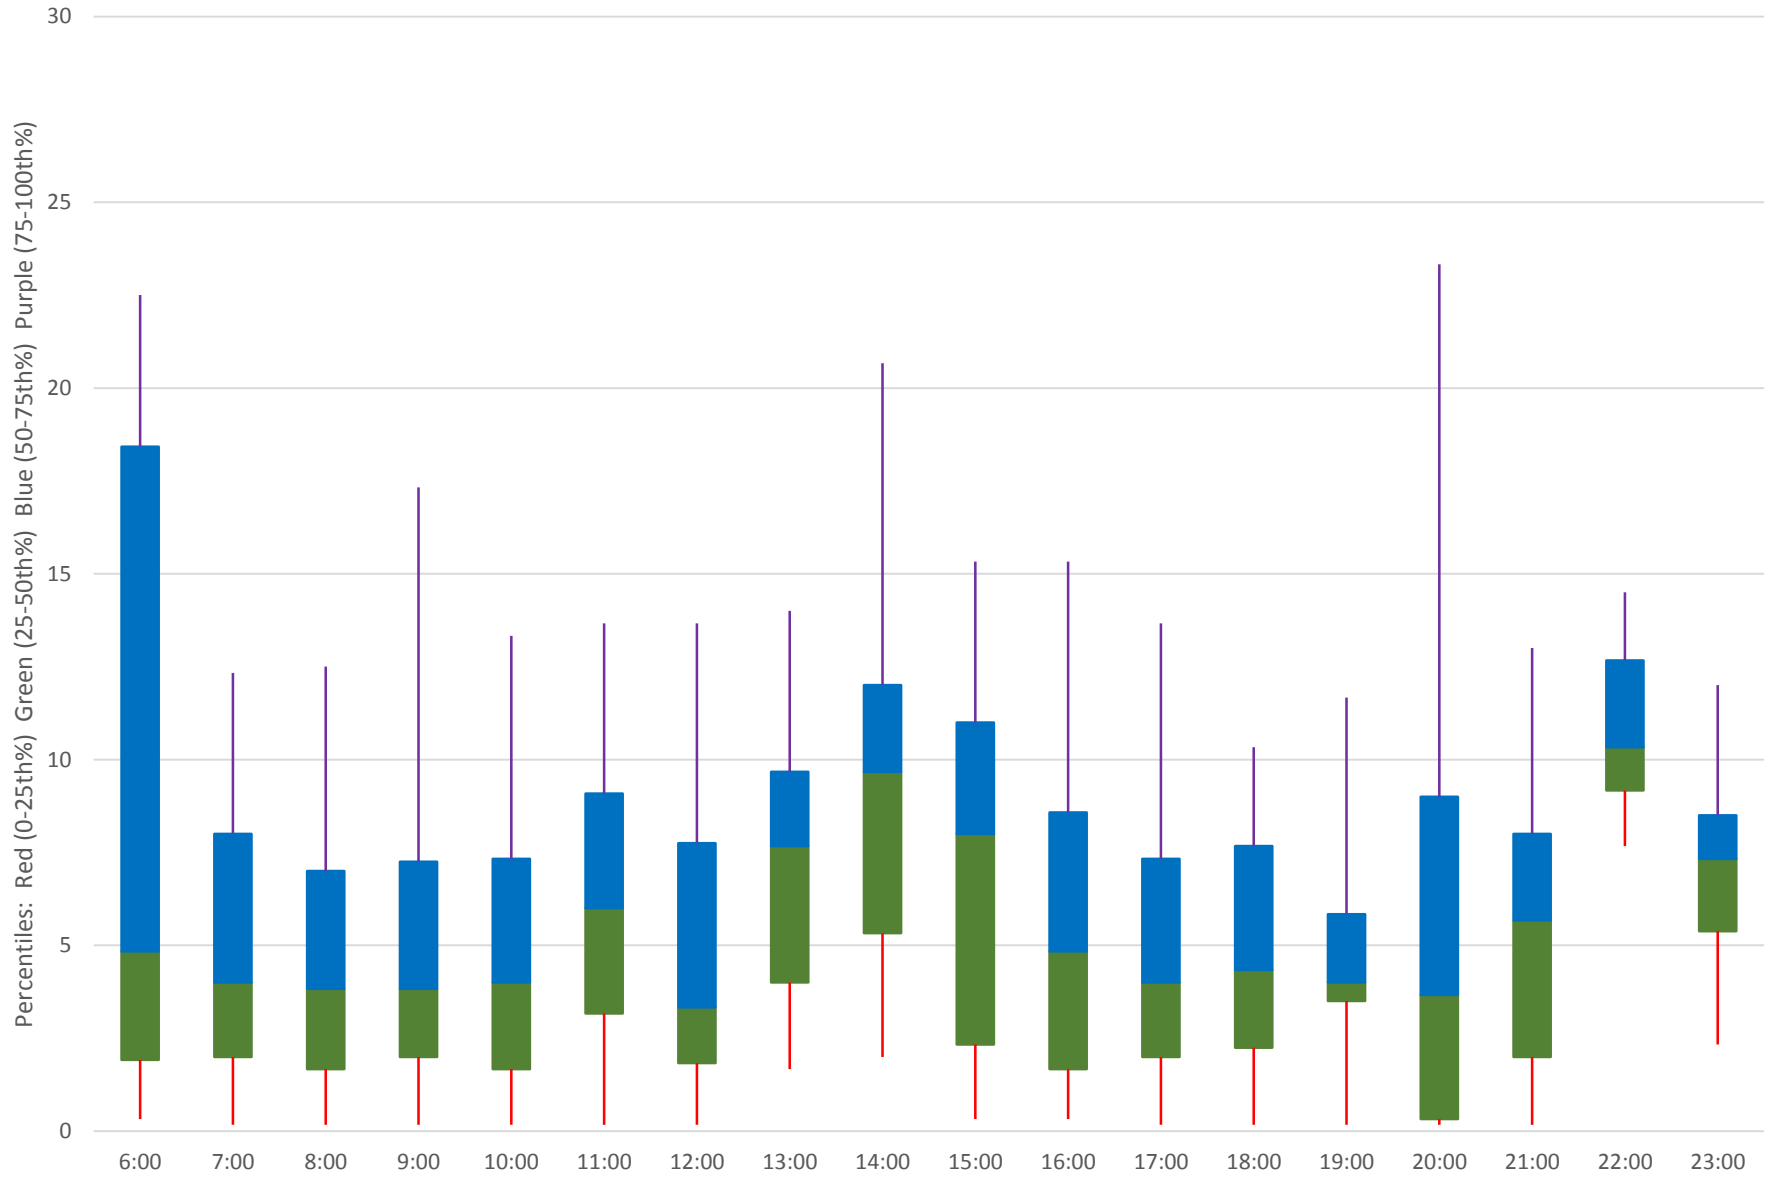

102 Markham Road Headways at Ellesmere Southbound June 2020

Quartiles Week 5

102 Markham Road Headways at Ellesmere Southbound June 2020 Saturday Statistics

102 Markham Road Headways at Ellesmere Southbound June 2020