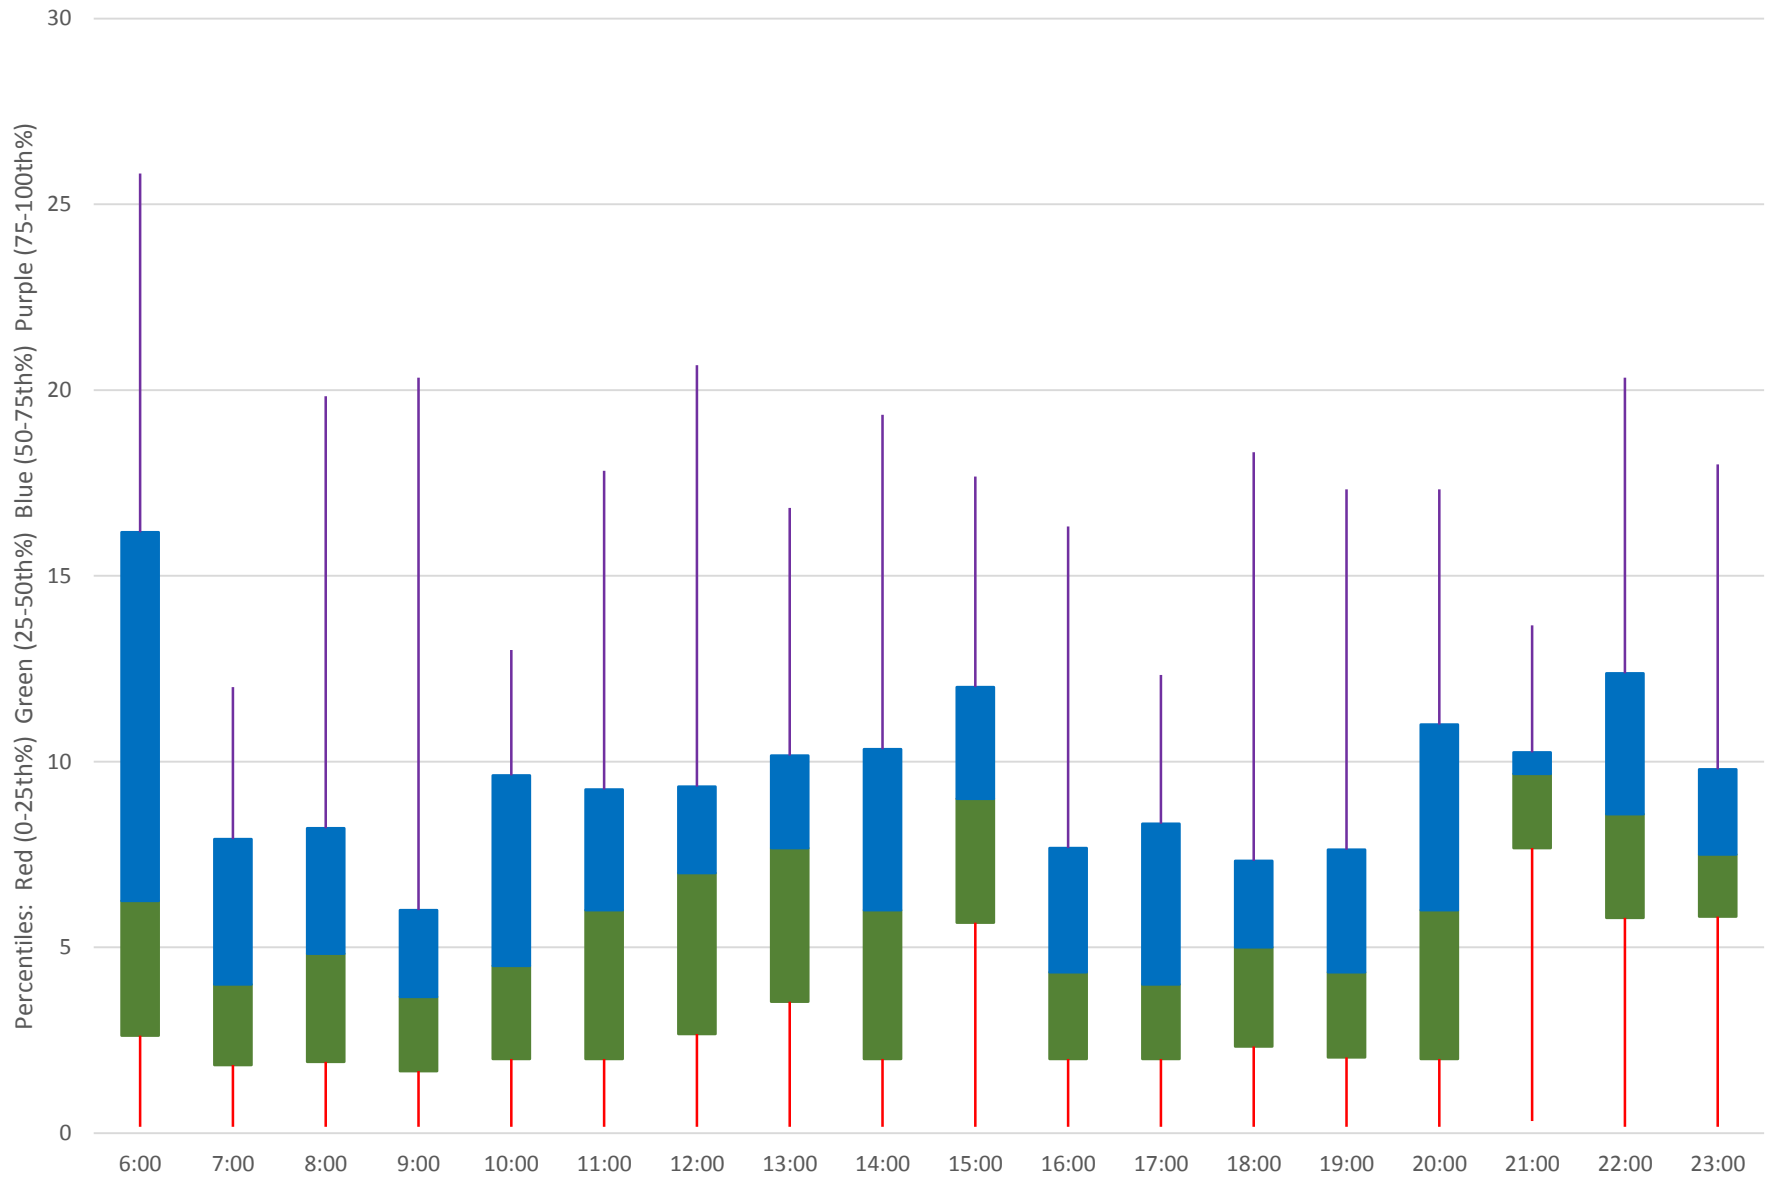

102 Markham Road Headways at Ellesmere Southbound June 2020 Weekday Statistics

102 Markham Road Headways at Ellesmere Southbound June 2020

102 Markham Road Headways at Ellesmere Southbound June 2020

Quartiles Week 1