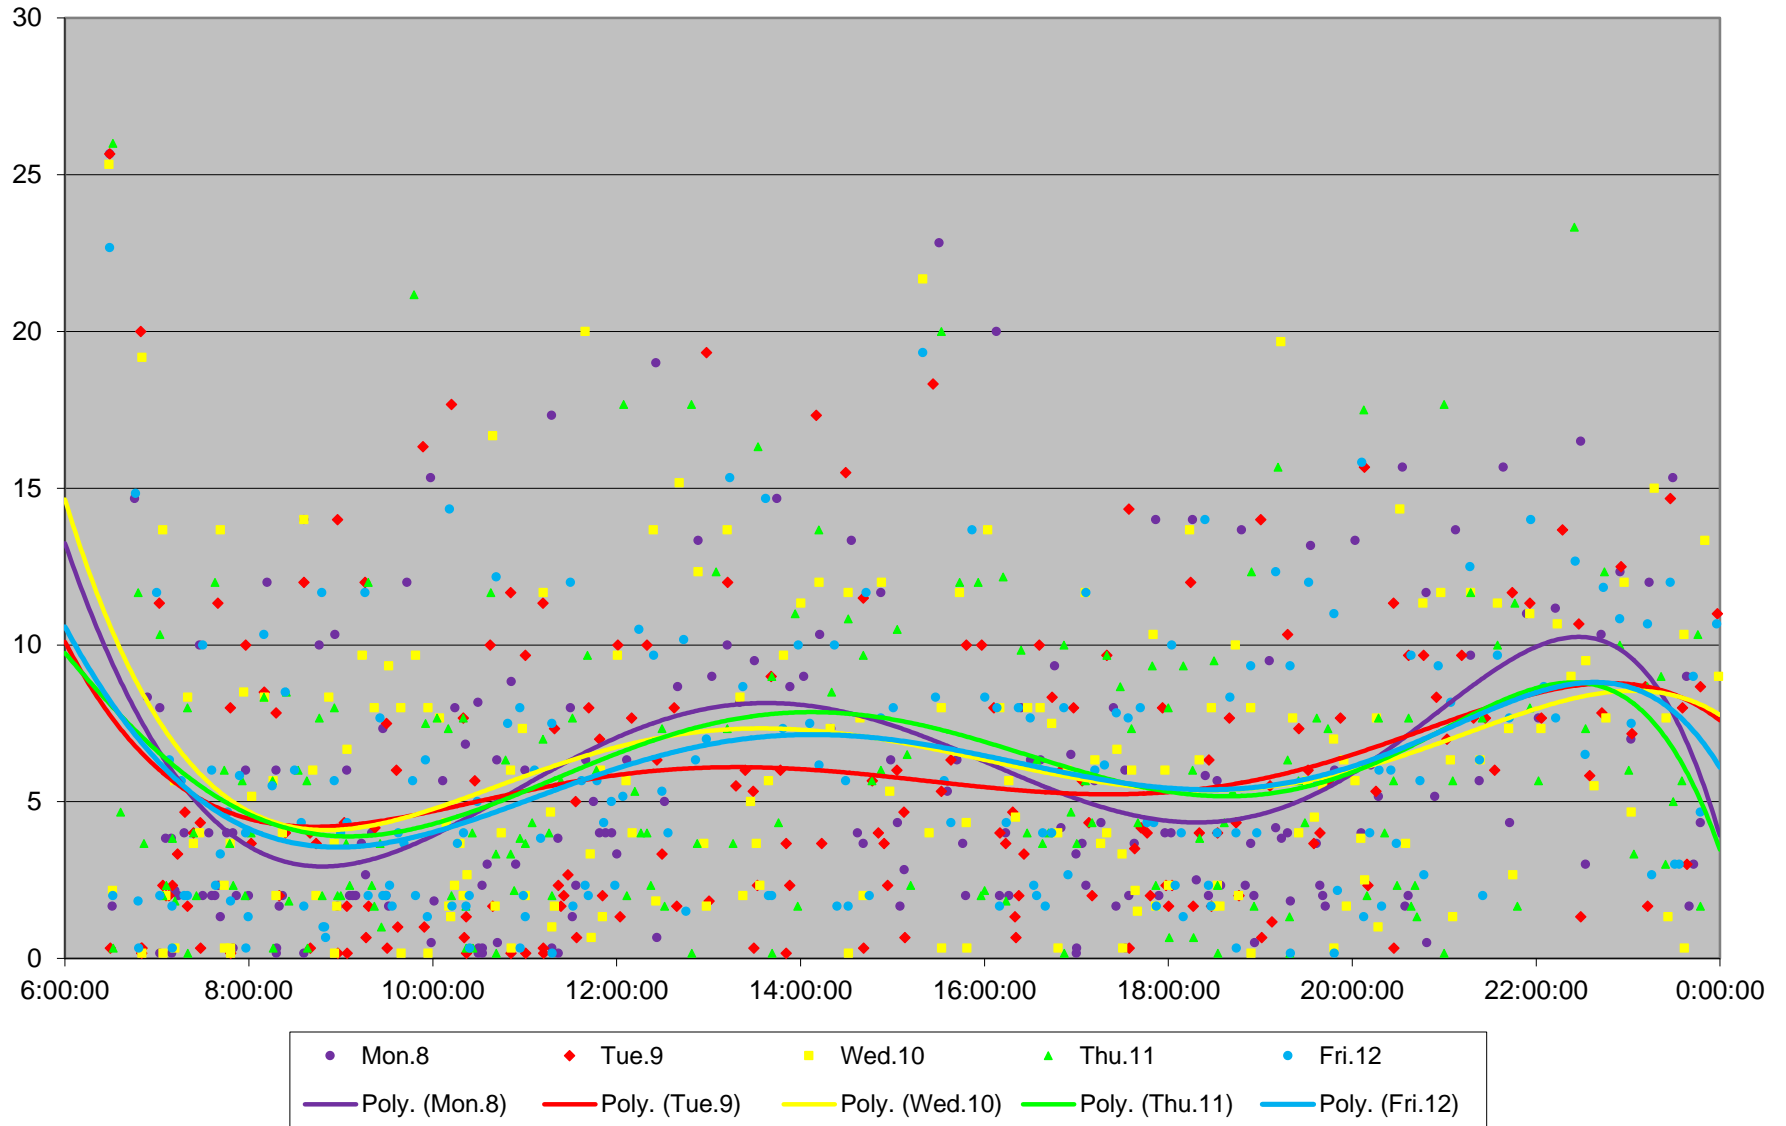

102 Markham Road Headways at Ellesmere Southbound June 2020