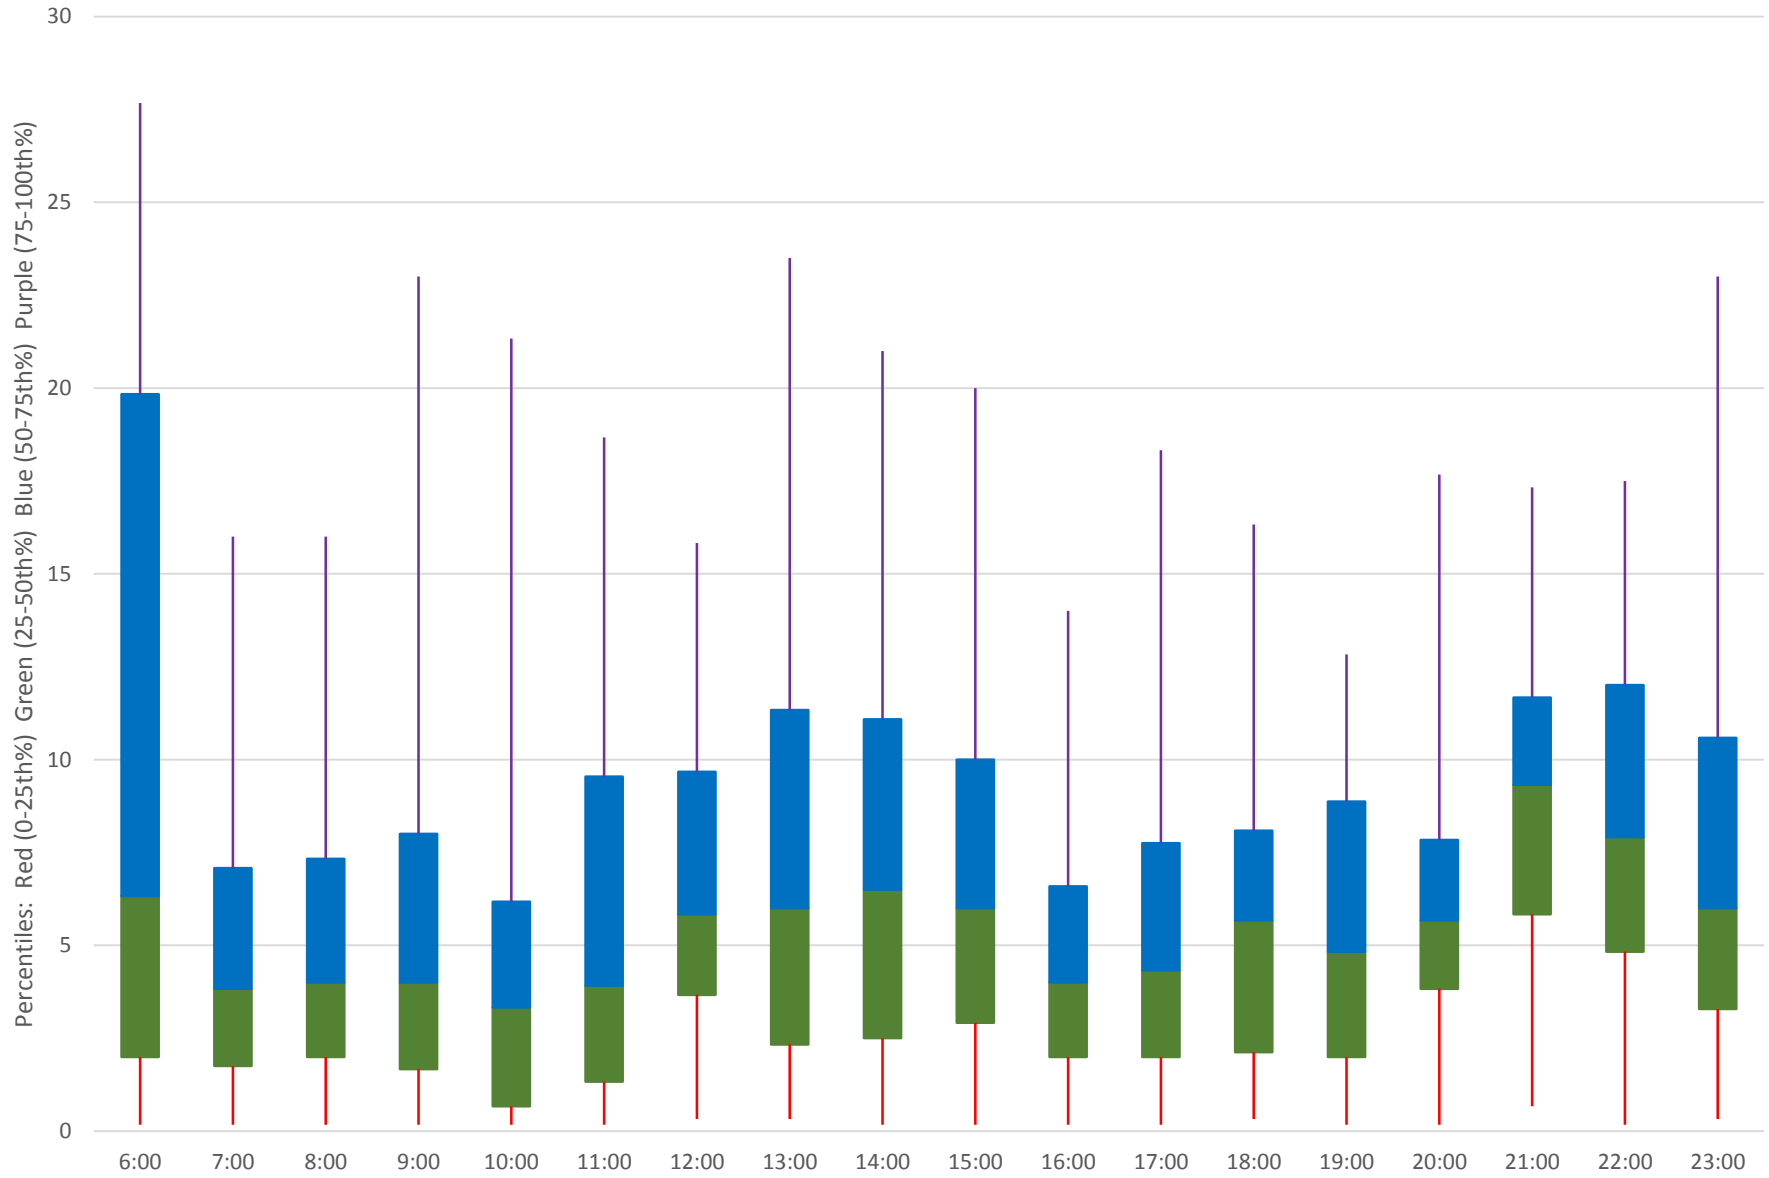

102 Markham Road Headways at Ellesmere Southbound June 2020

Quartiles Week 3