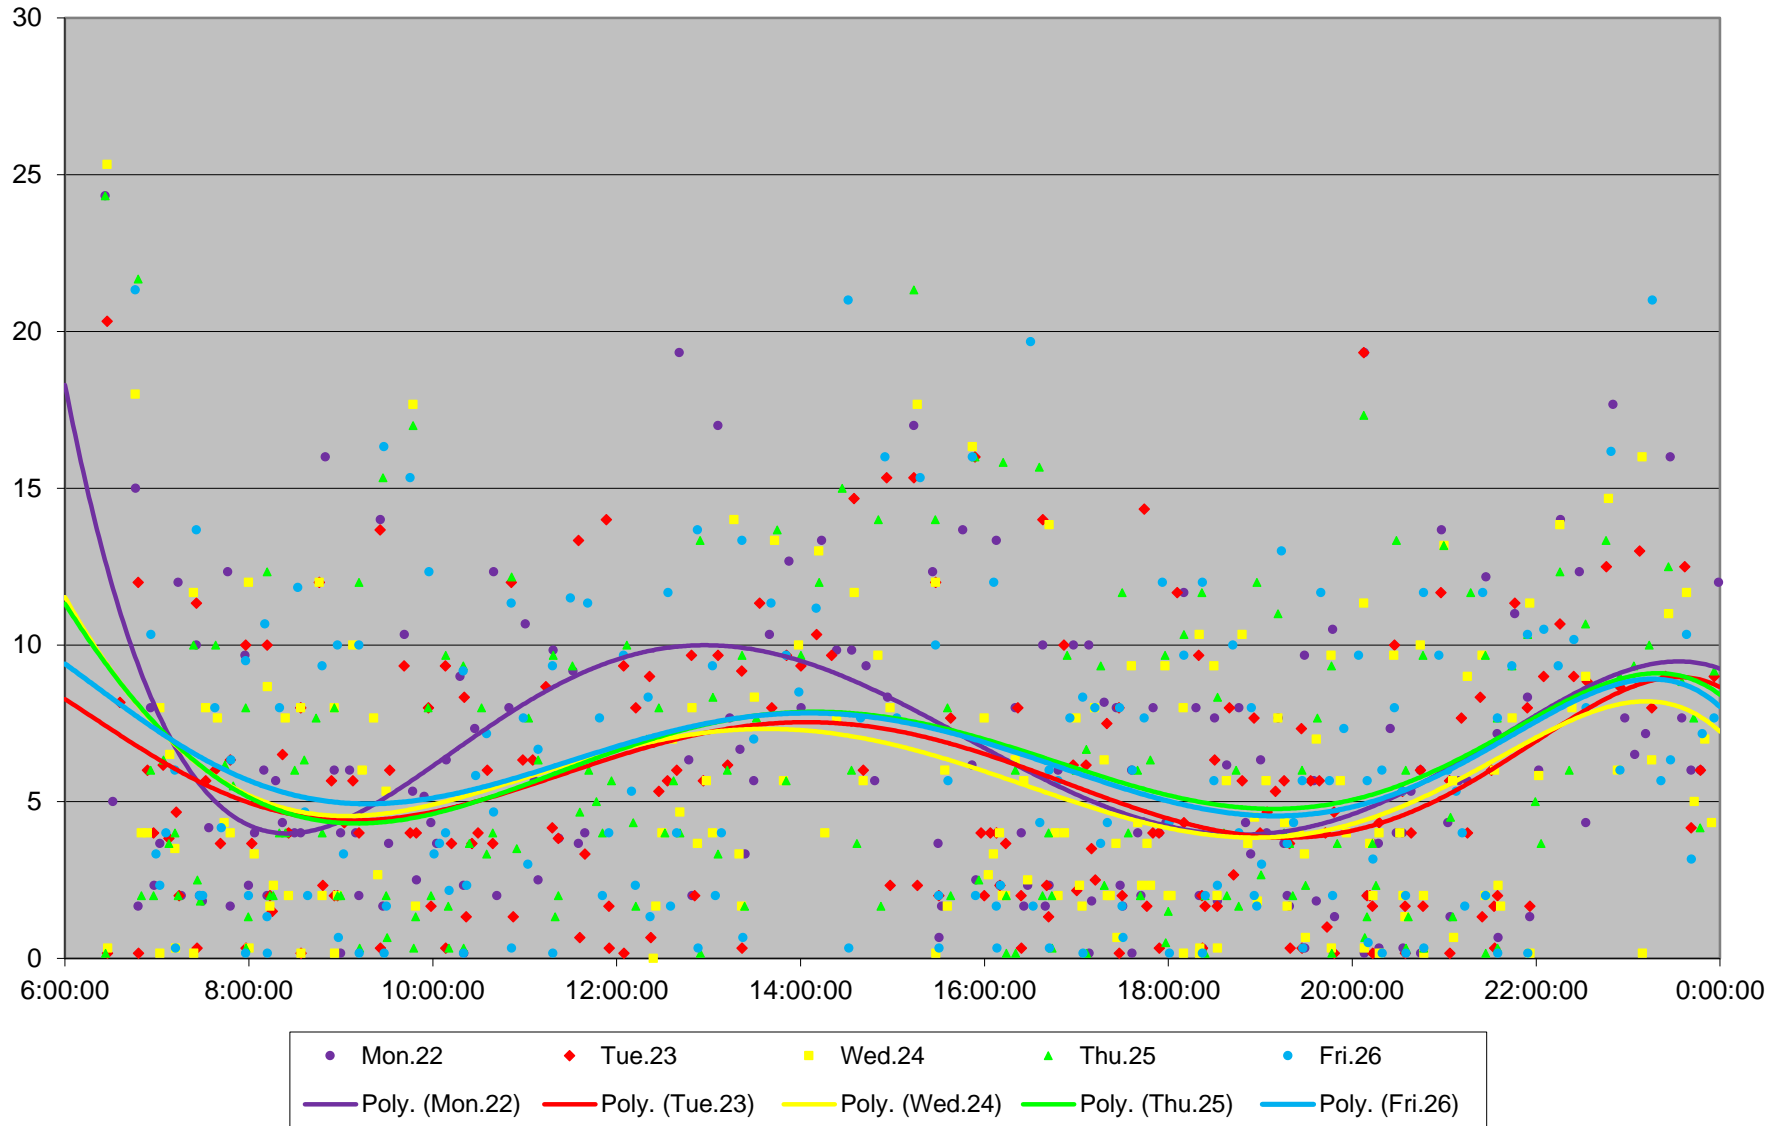

102 Markham Road Headways at Ellesmere Southbound June 2020