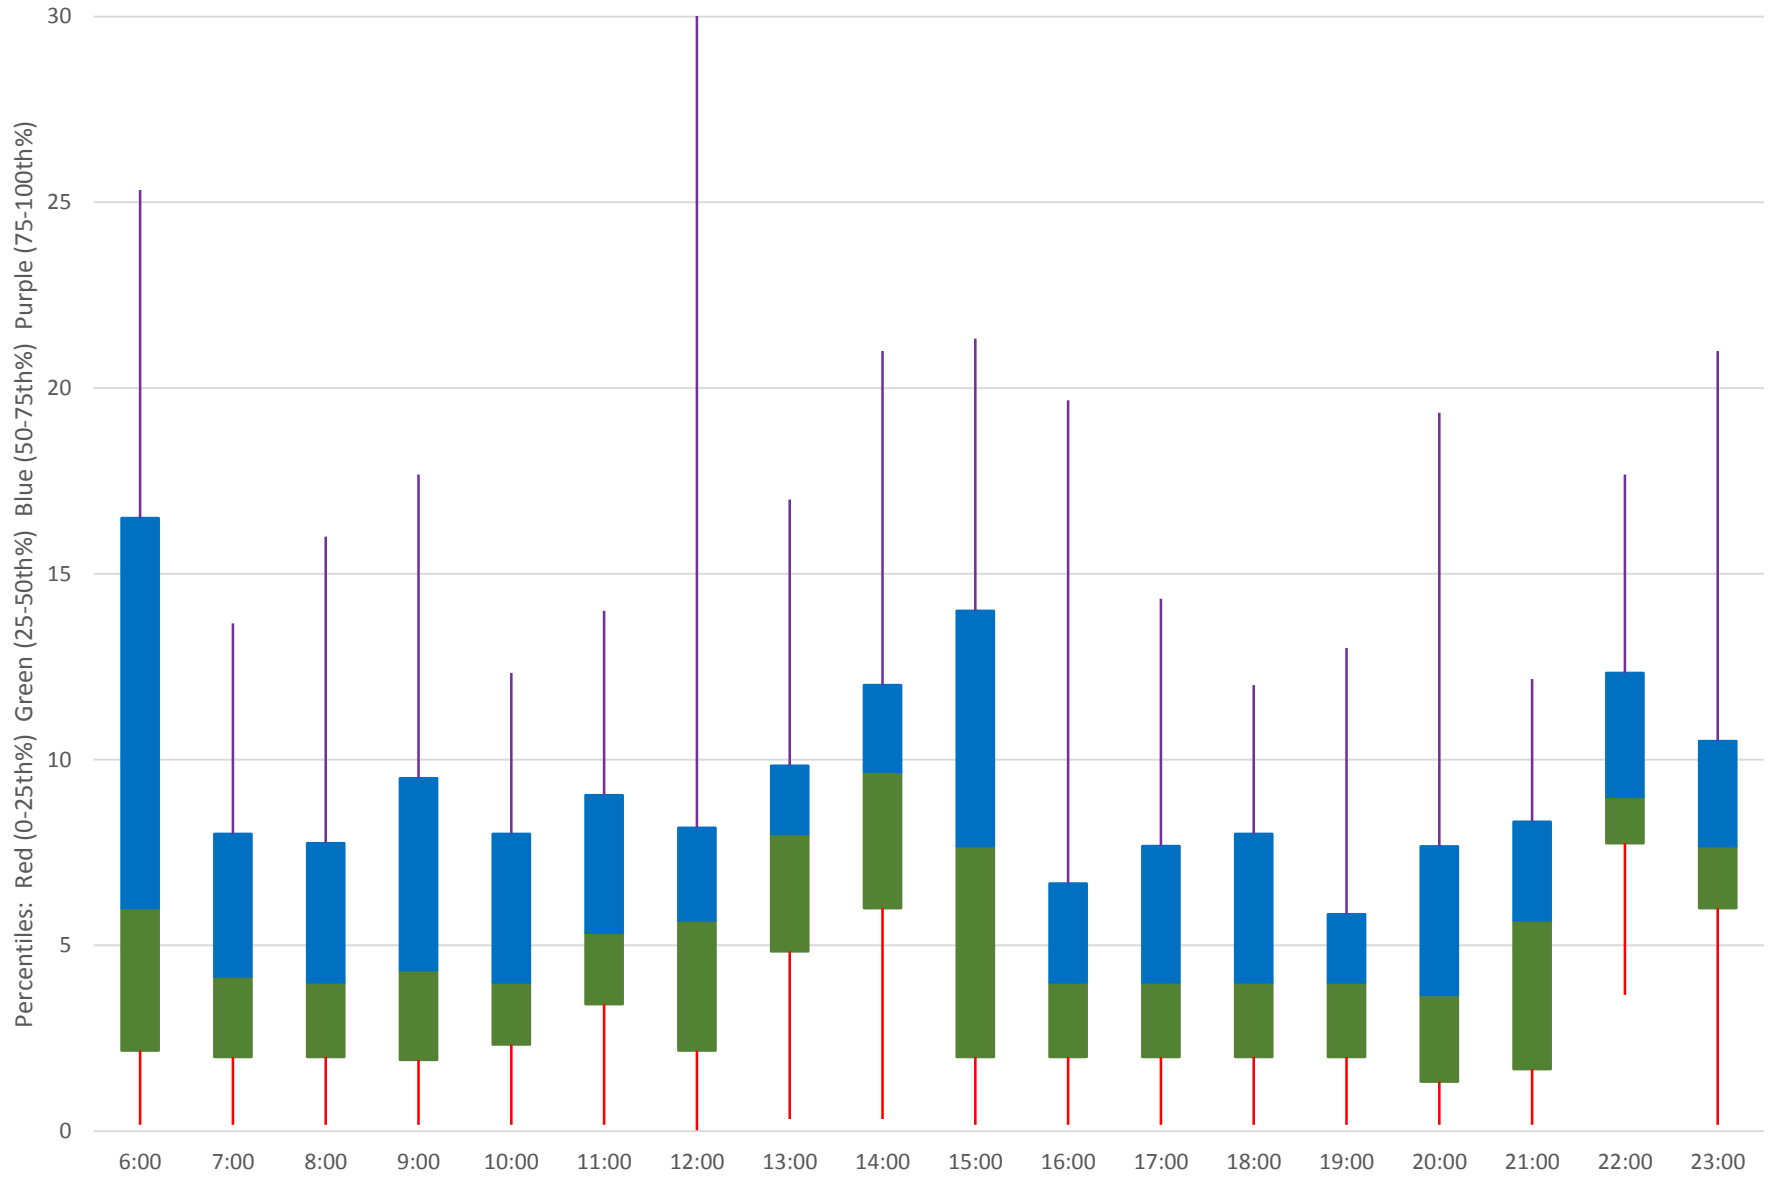

102 Markham Road Headways at Ellesmere Southbound June 2020

Quartiles Week 4