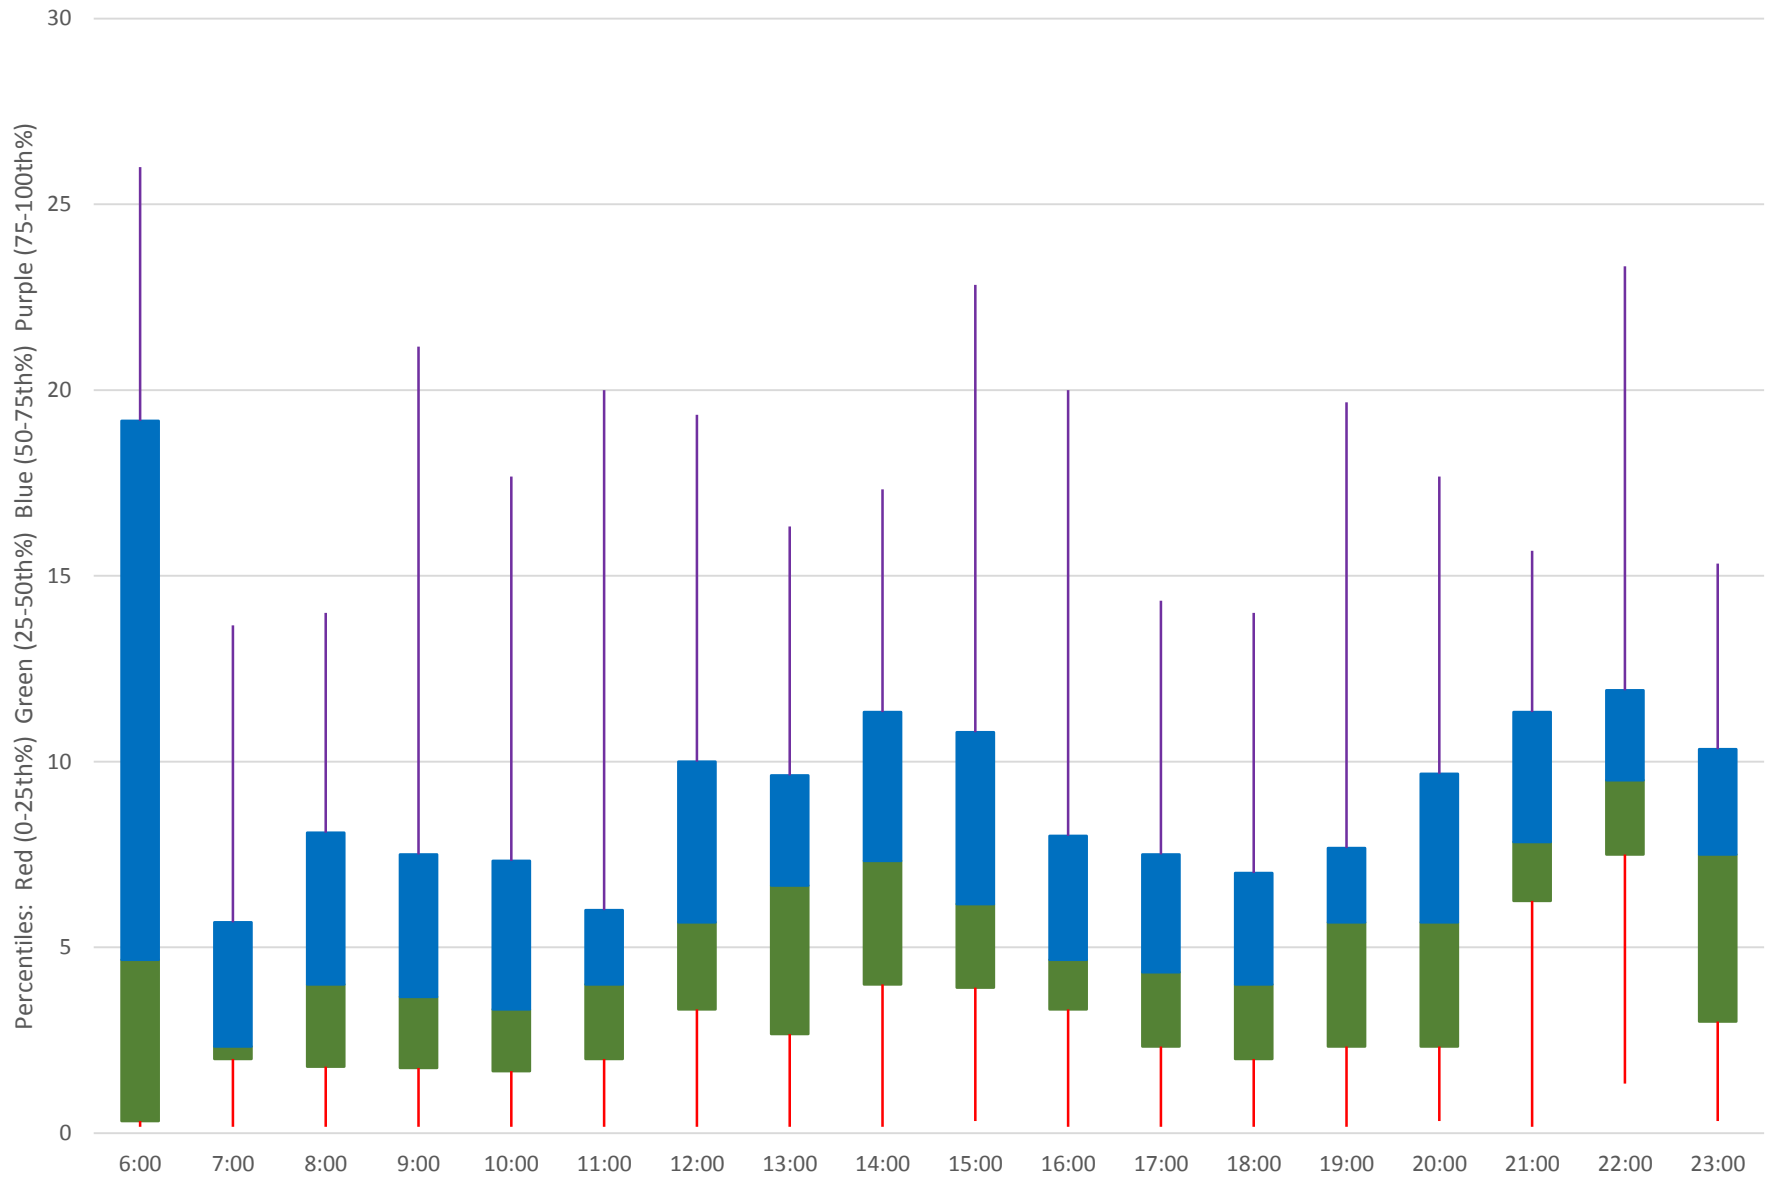

102 Markham Road Headways at Ellesmere Southbound June 2020

Quartiles Week 2