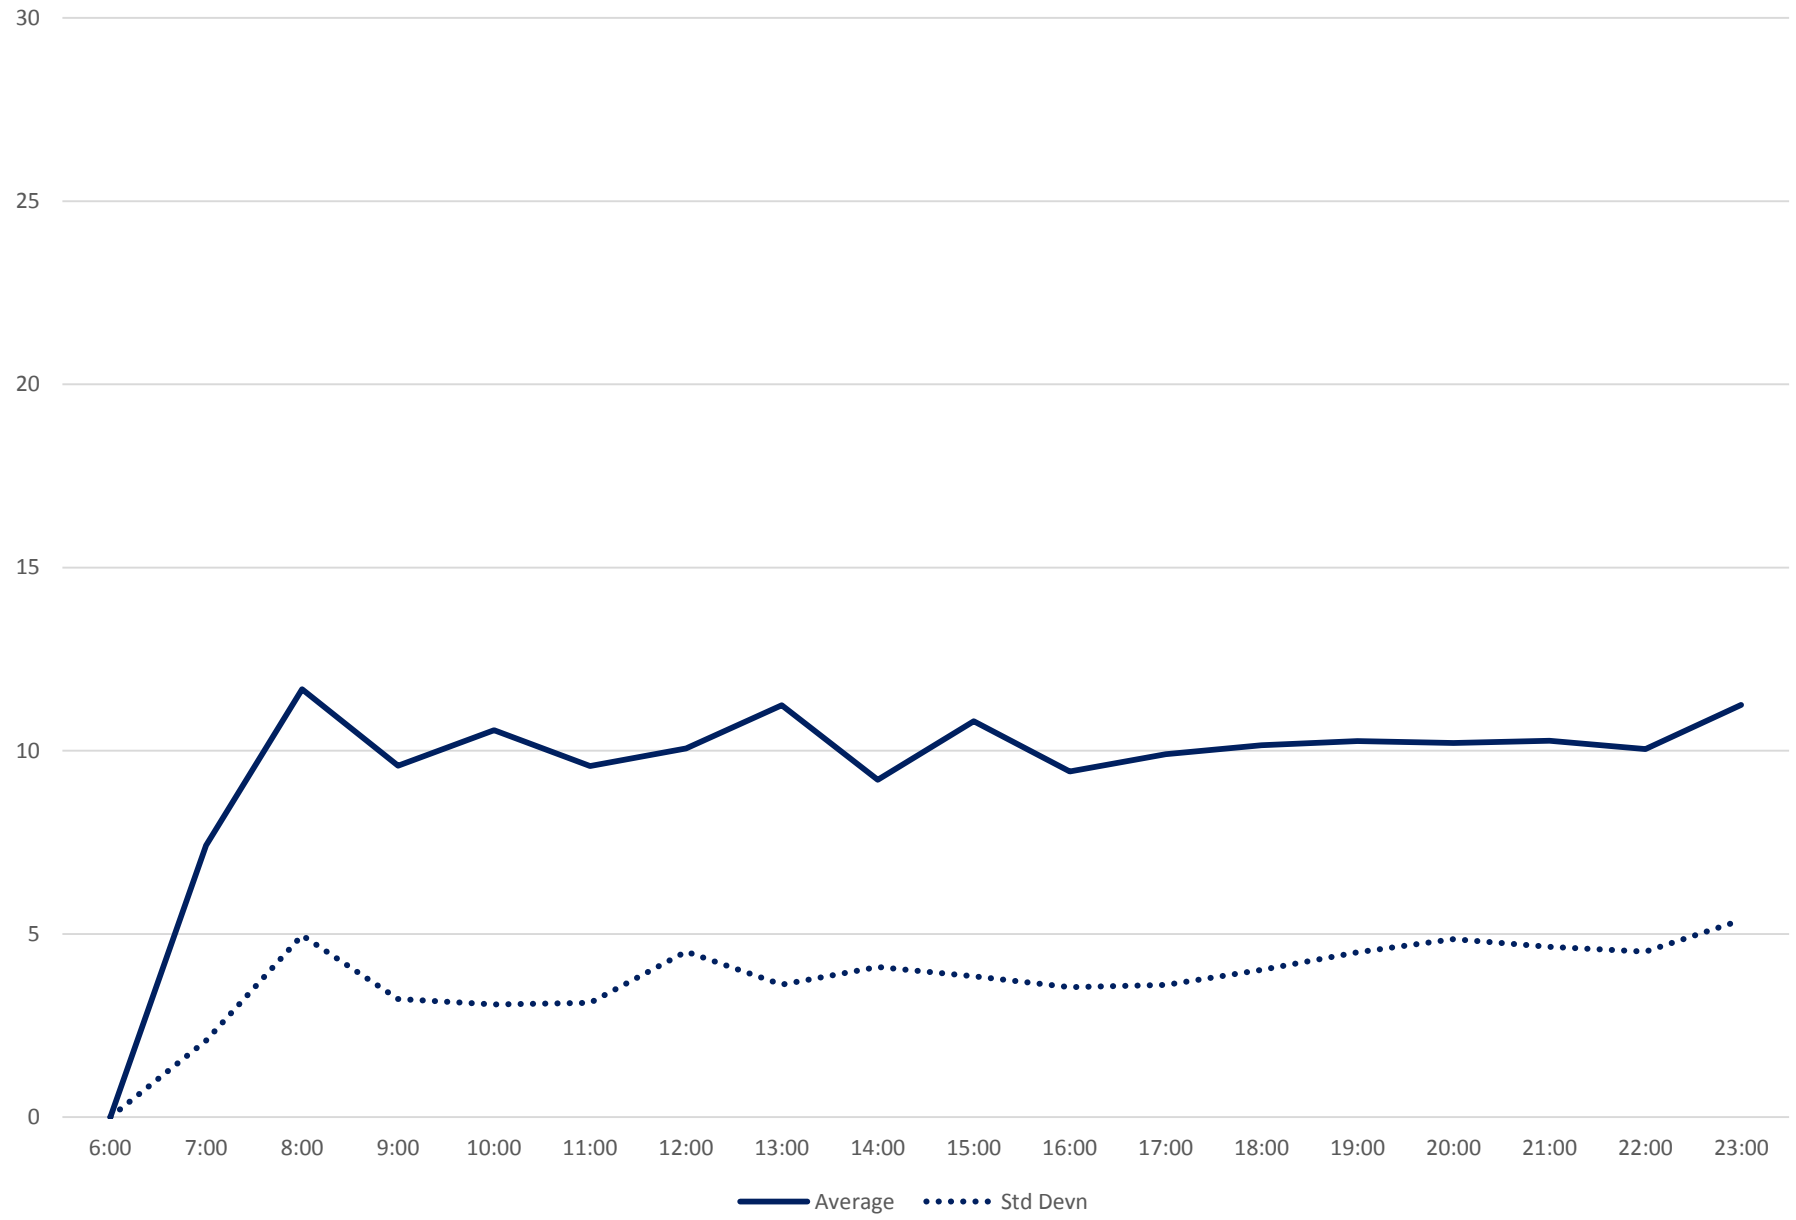

102 Markham Road Headways at Ellesmere Southbound June 2020

Quartiles Week 5

102 Markham Road Headways at Ellesmere Southbound June 2020 Saturday Statistics

102 Markham Road Headways at Ellesmere Southbound June 2020

102 Markham Road Headways at Ellesmere Southbound June 2020

Quartiles Saturdays

102 Markham Road Headways at Ellesmere Southbound June 2020 Sunday Statistics

102 Markham Road Headways at Ellesmere Southbound June 2020