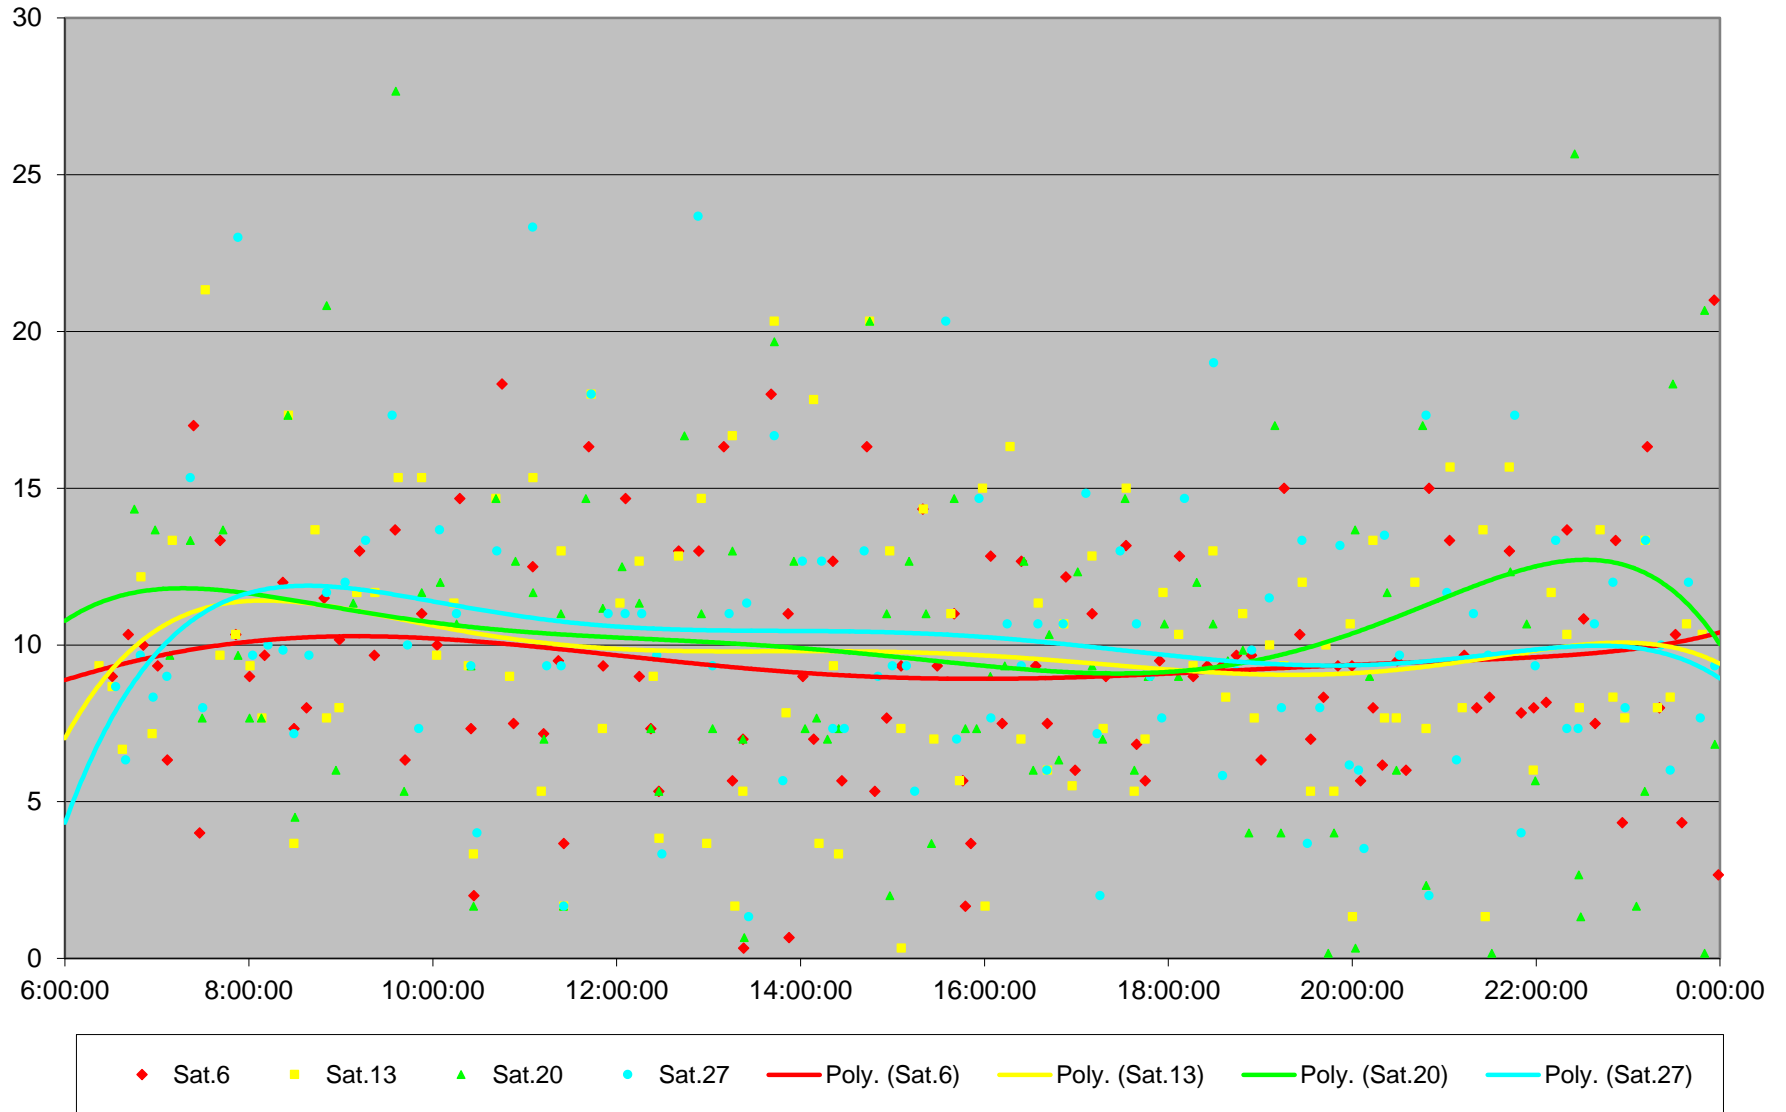

102 Markham Road Headways at Ellesmere Southbound June 2020

Quartiles Week 5

102 Markham Road Headways at Ellesmere Southbound June 2020 Saturday Statistics

102 Markham Road Headways at Ellesmere Southbound June 2020