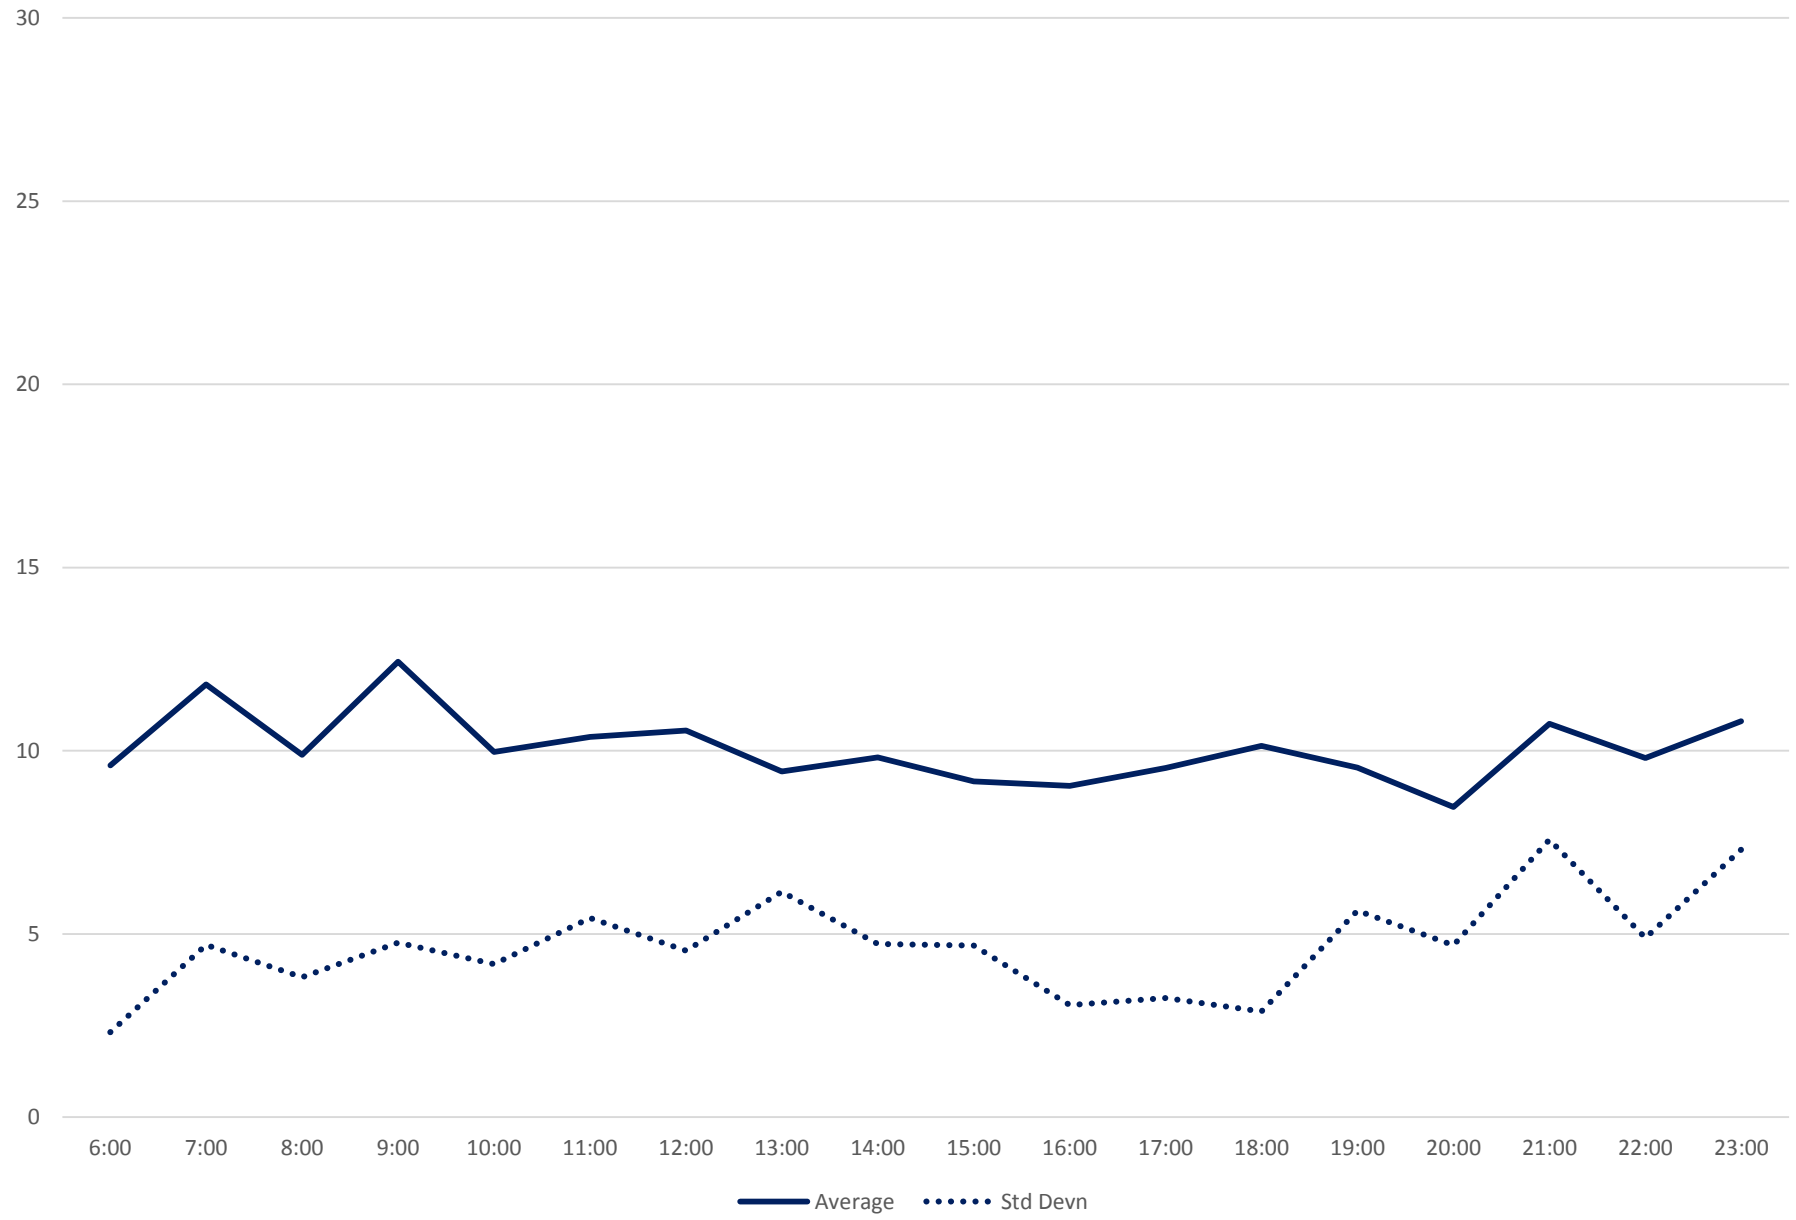

102 Markham Road Headways at Ellesmere Southbound June 2020

Quartiles Week 5

102 Markham Road Headways at Ellesmere Southbound June 2020 Saturday Statistics

102 Markham Road Headways at Ellesmere Southbound June 2020