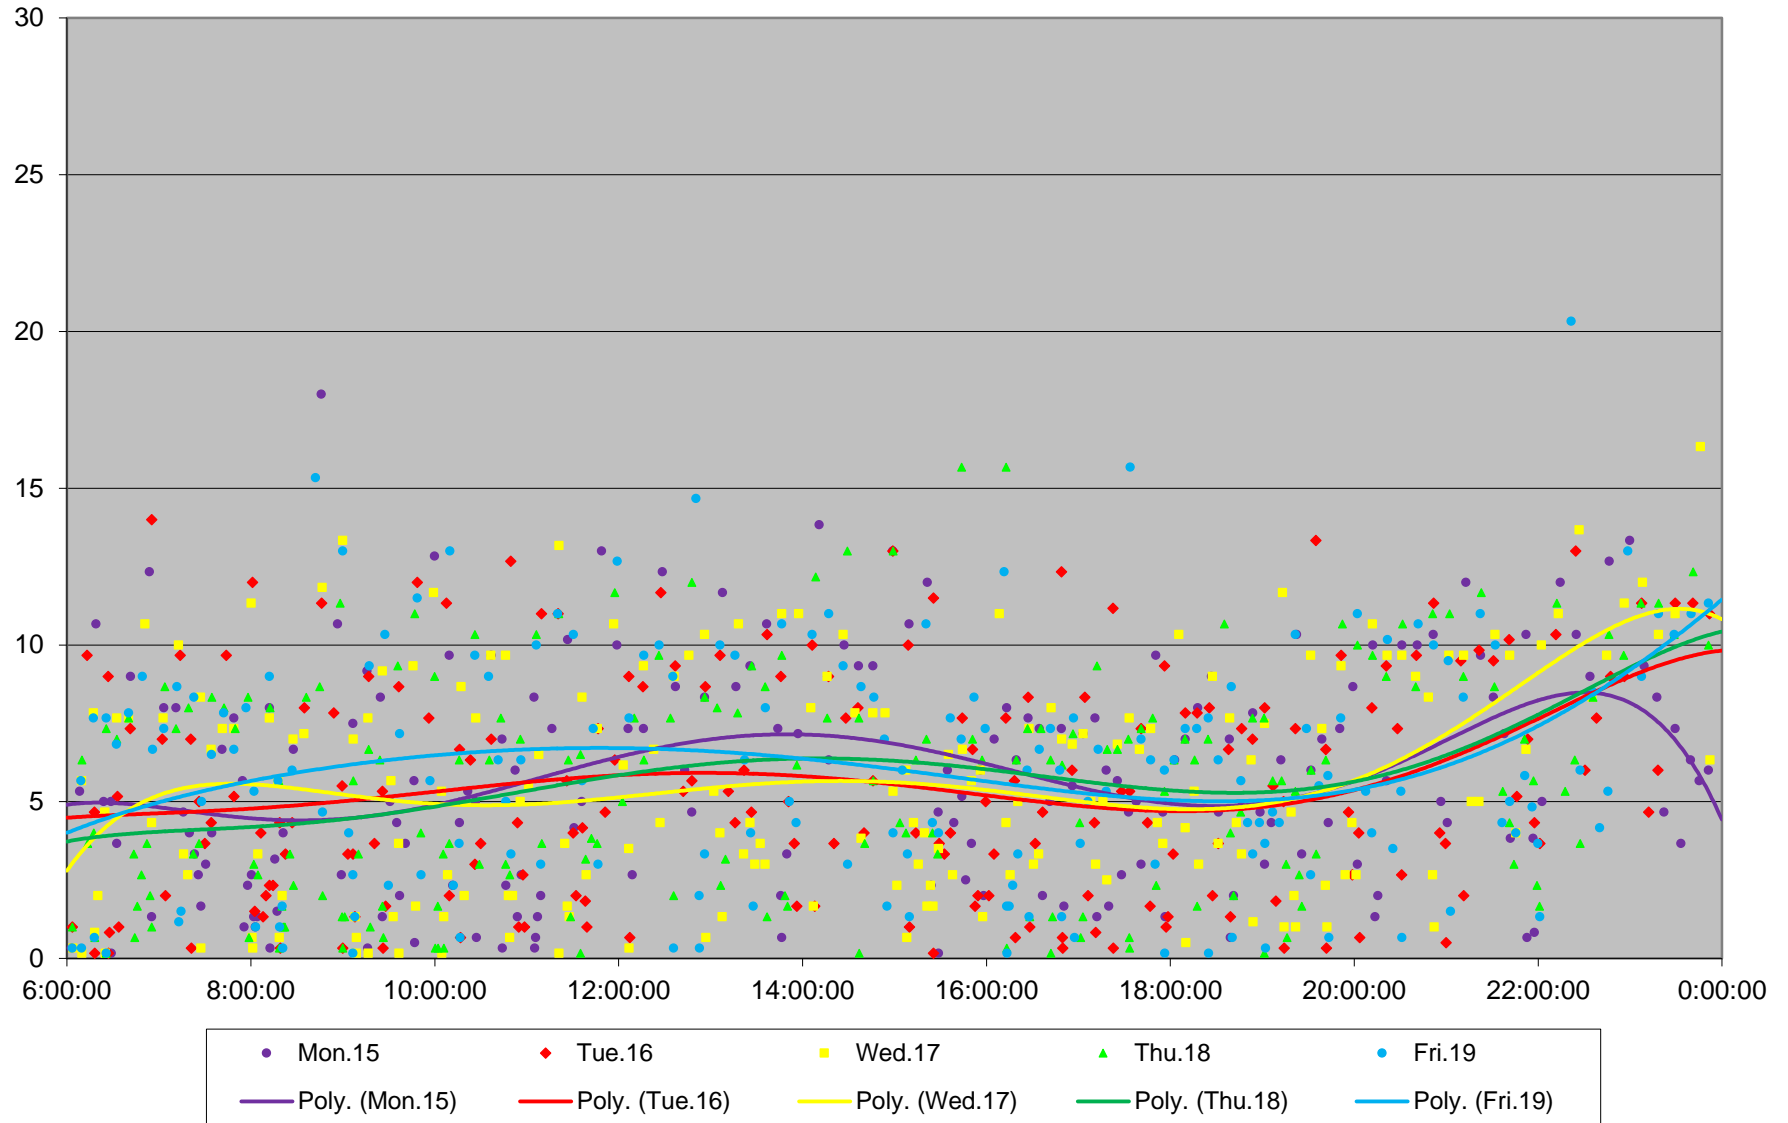

Quartiles Week 1

102 Markham Road Headways at E of Warden Stn Eastbound June 2020

102 Markham Road Headways at E of Warden Stn Eastbound June 2020

Quartiles Week 2

102 Markham Road Headways at E of Warden Stn Eastbound June 2020