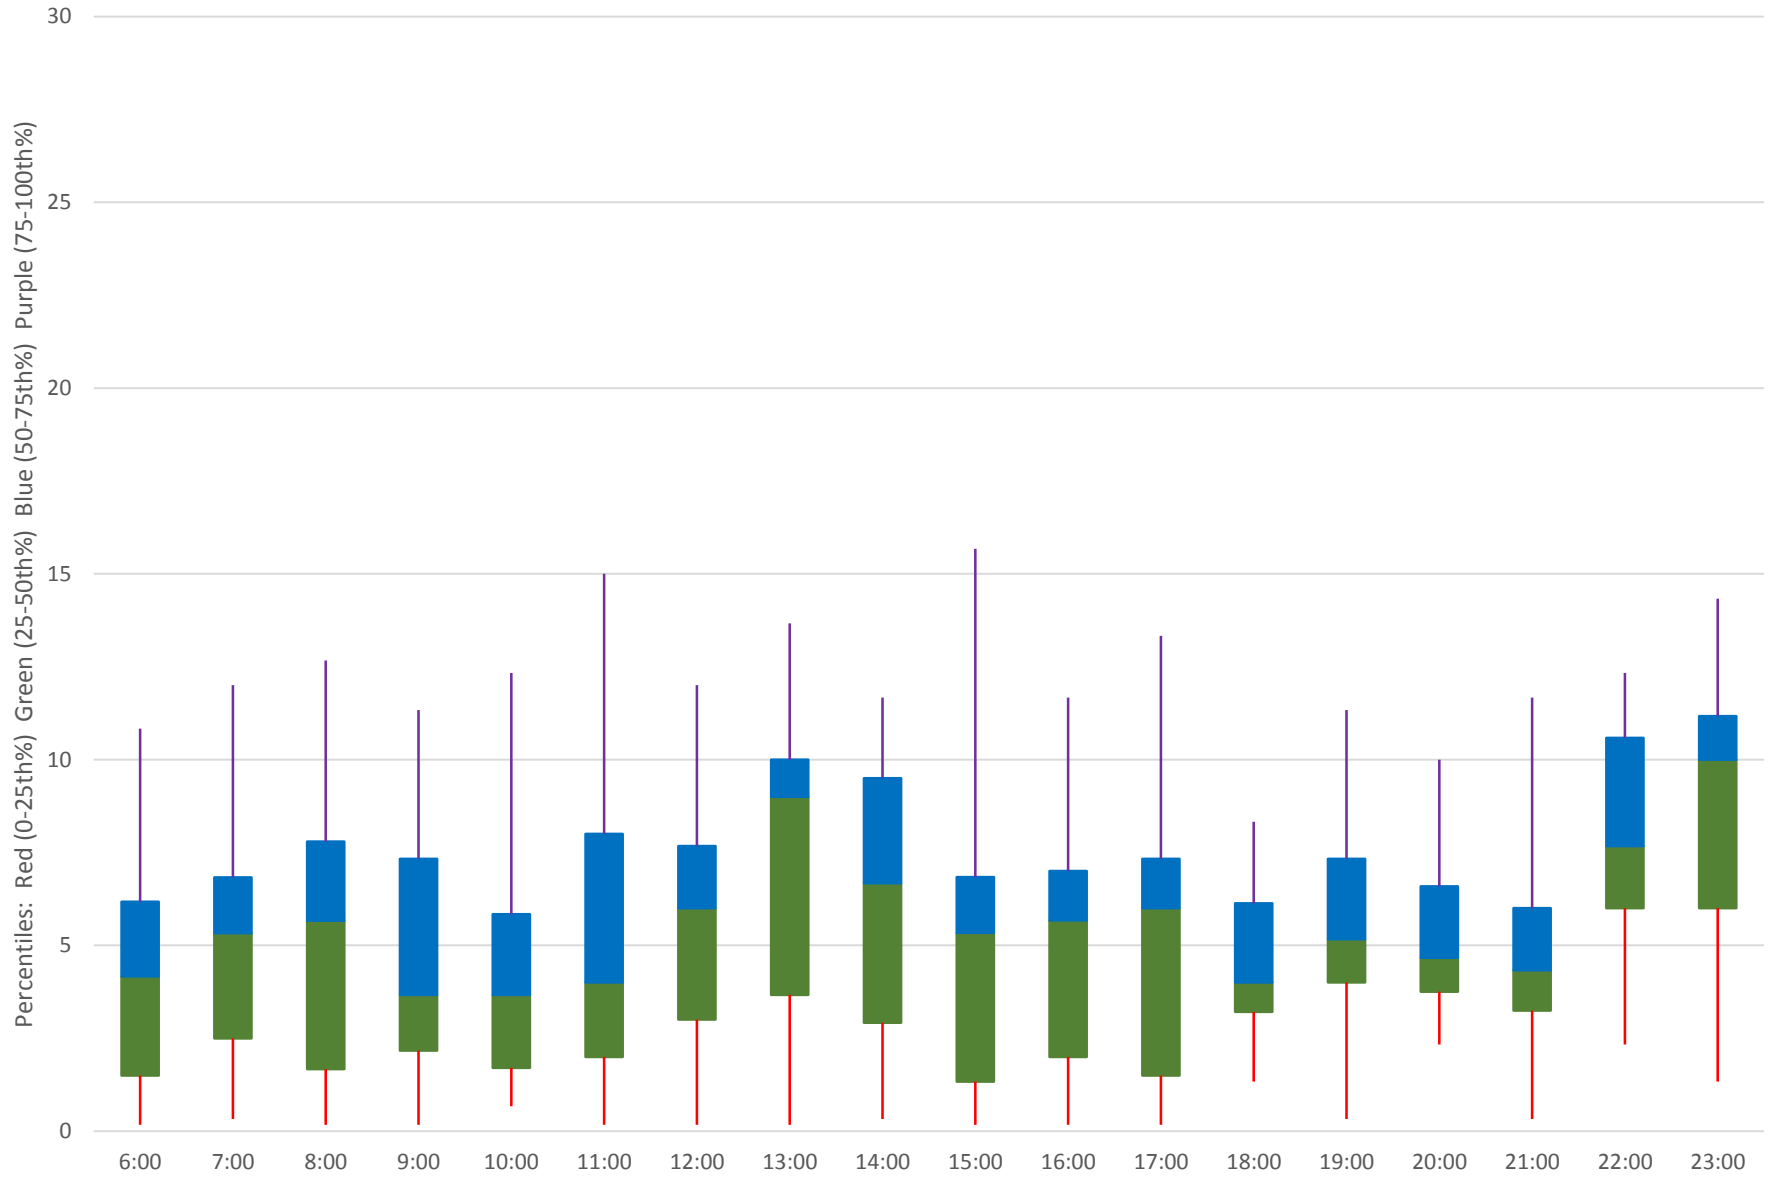

Quartiles Week 4

102 Markham Road Headways at E of Warden Stn Eastbound June 2020

102 Markham Road Headways at E of Warden Stn Eastbound June 2020

Quartiles Week 5

102 Markham Road Headways at E of Warden Stn Eastbound June 2020 Saturday Statistics