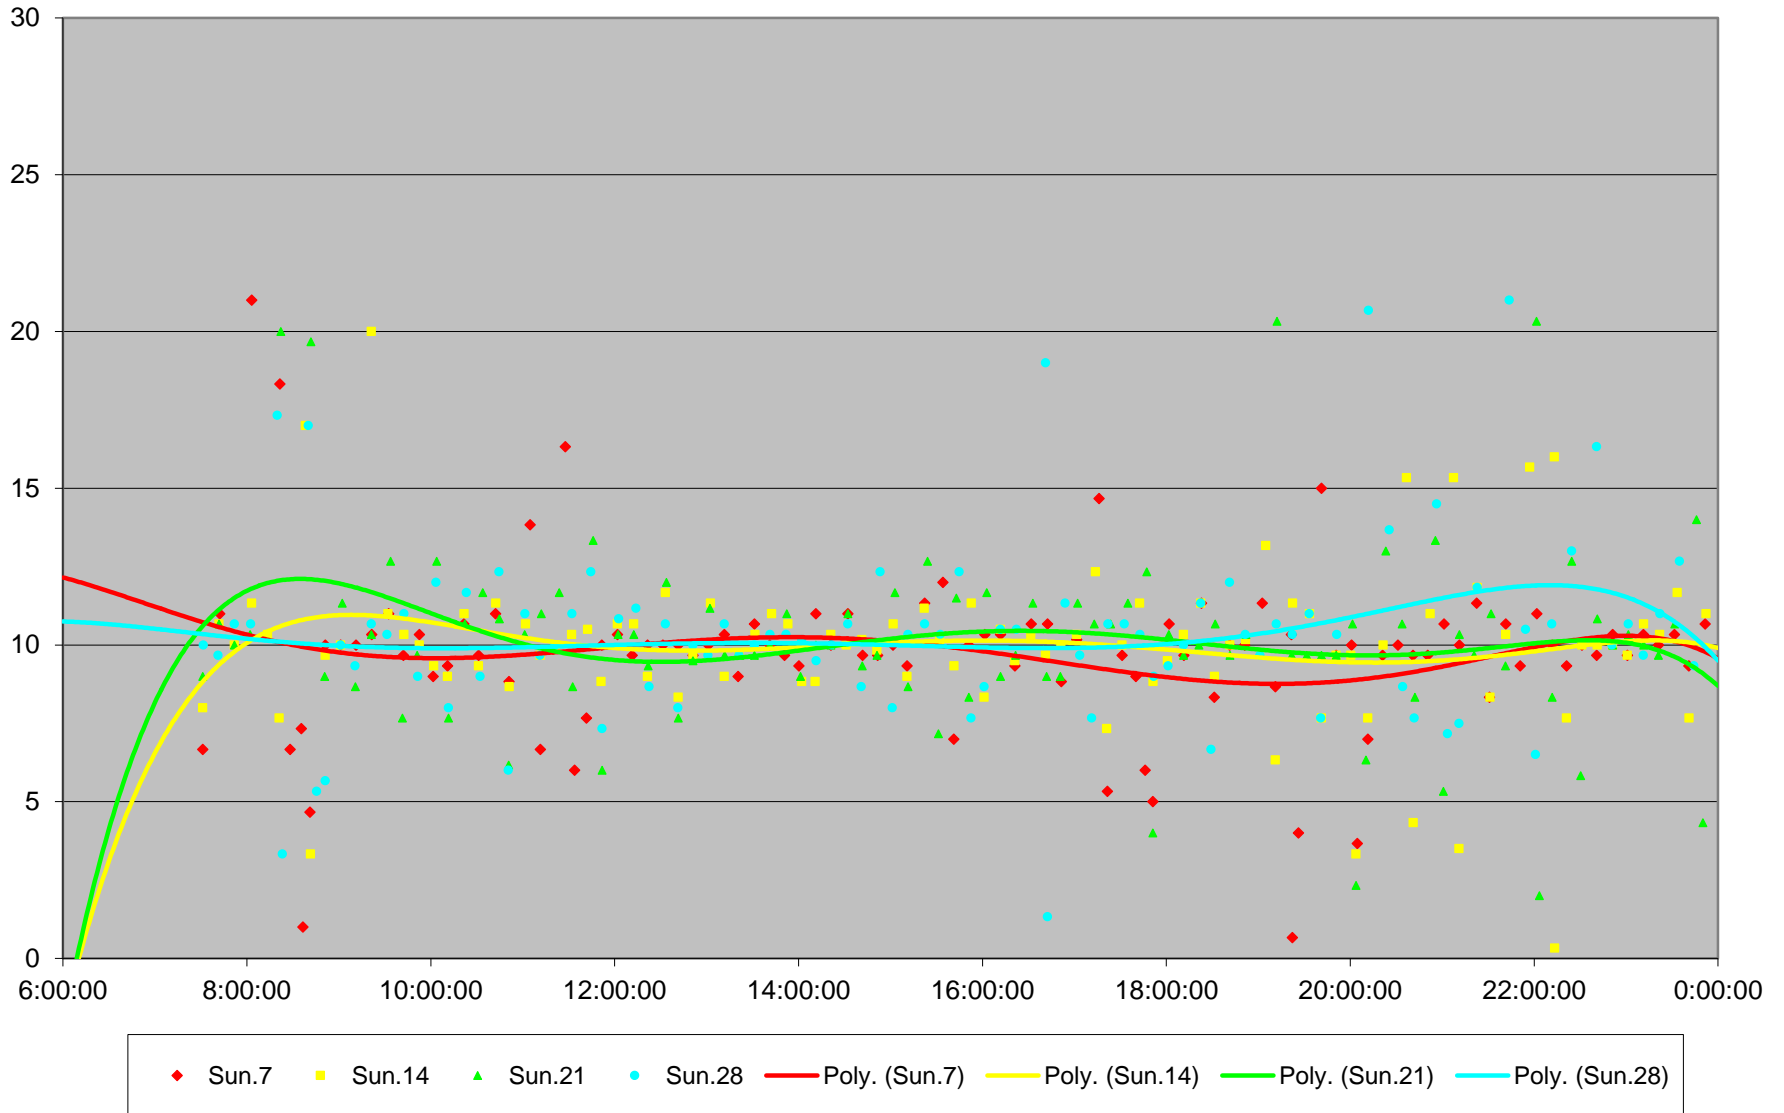

102 Markham Road Headways at E of Warden Stn Eastbound June 2020

102 Markham Road Headways at E of Warden Stn Eastbound June 2020

Quartiles Saturdays

102 Markham Road Headways at E of Warden Stn Eastbound June 2020 Sunday Statistics

102 Markham Road Headways at E of Warden Stn Eastbound June 2020

102 Markham Road Headways at E of Warden Stn Eastbound June 2020

Quartiles Sundays/Holidays