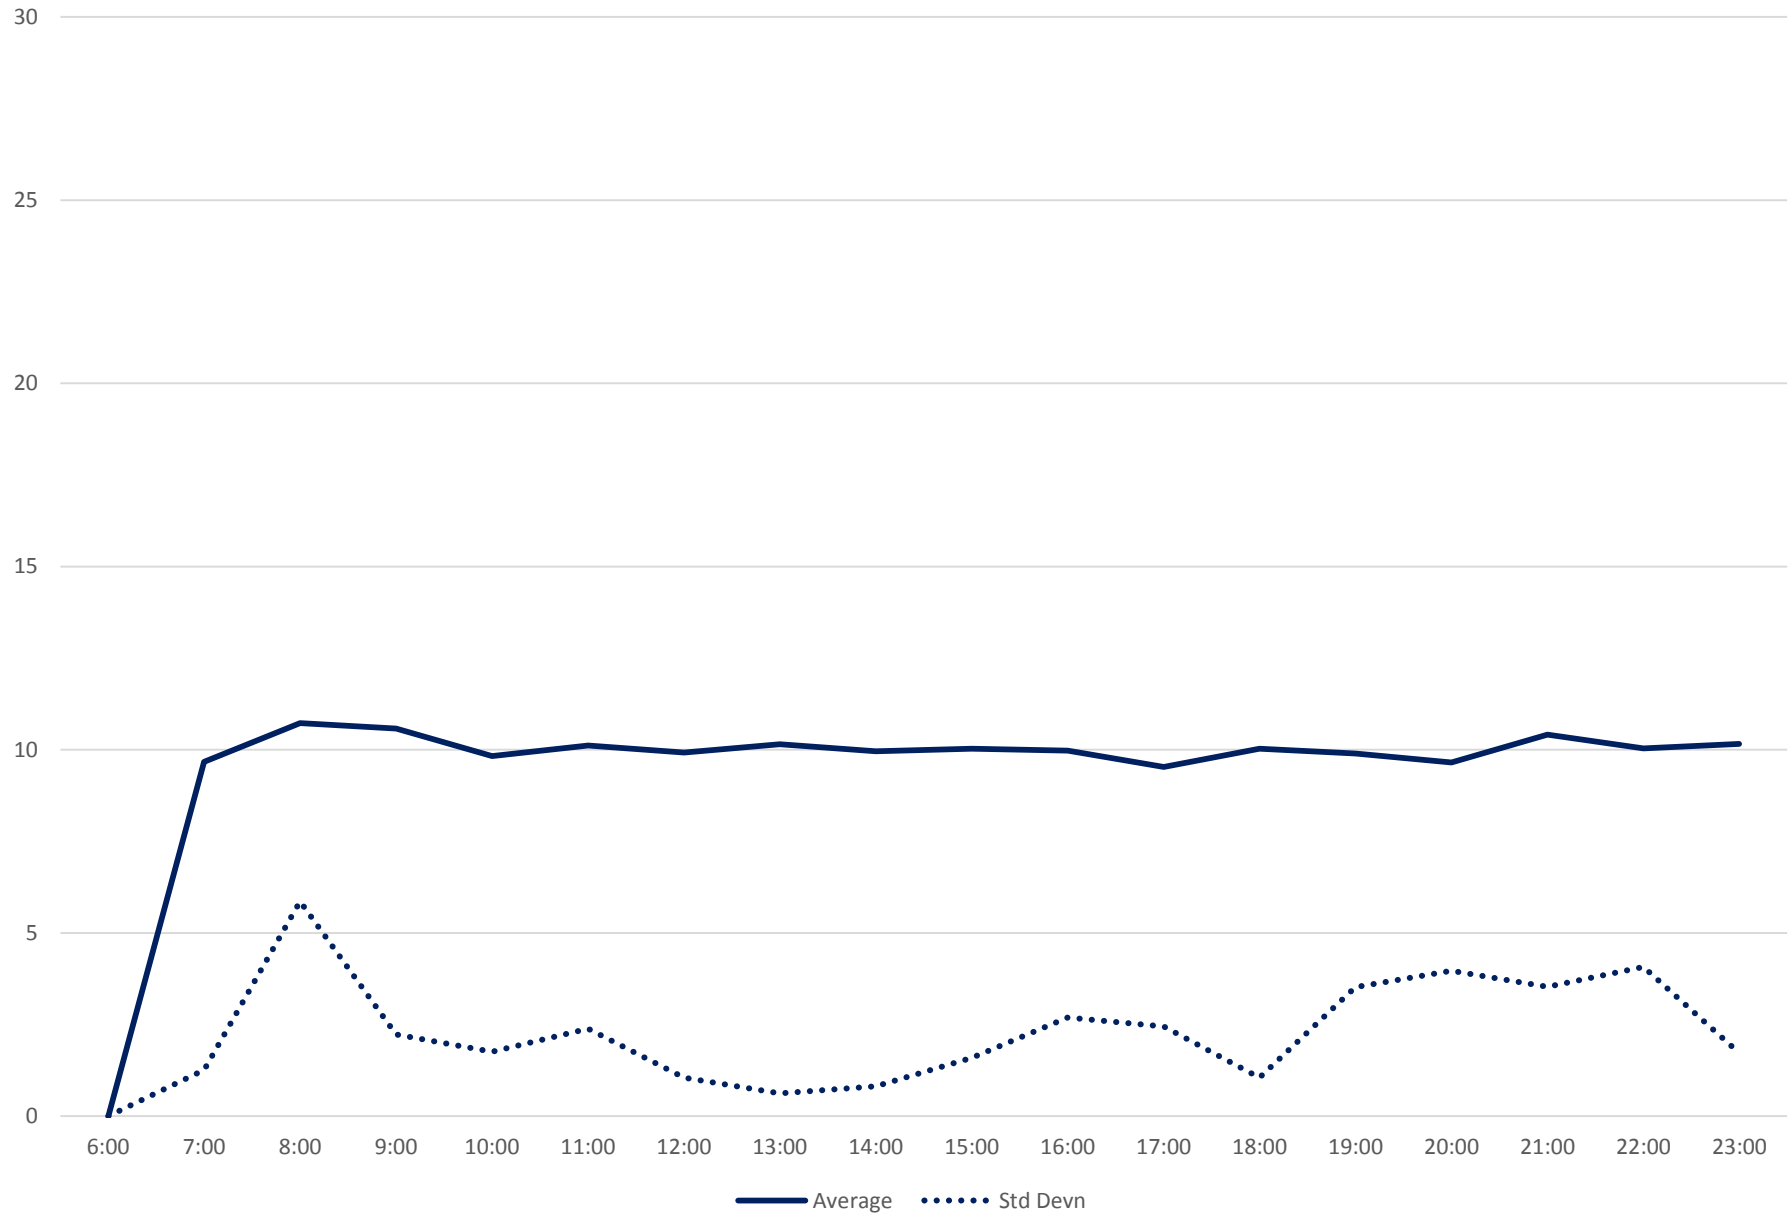

102 Markham Road Headways at E of Warden Stn Eastbound June 2020

102 Markham Road Headways at E of Warden Stn Eastbound June 2020

Quartiles Saturdays

102 Markham Road Headways at E of Warden Stn Eastbound June 2020 Sunday Statistics

102 Markham Road Headways at E of Warden Stn Eastbound June 2020

102 Markham Road Headways at E of Warden Stn Eastbound June 2020

Quartiles Sundays/Holidays