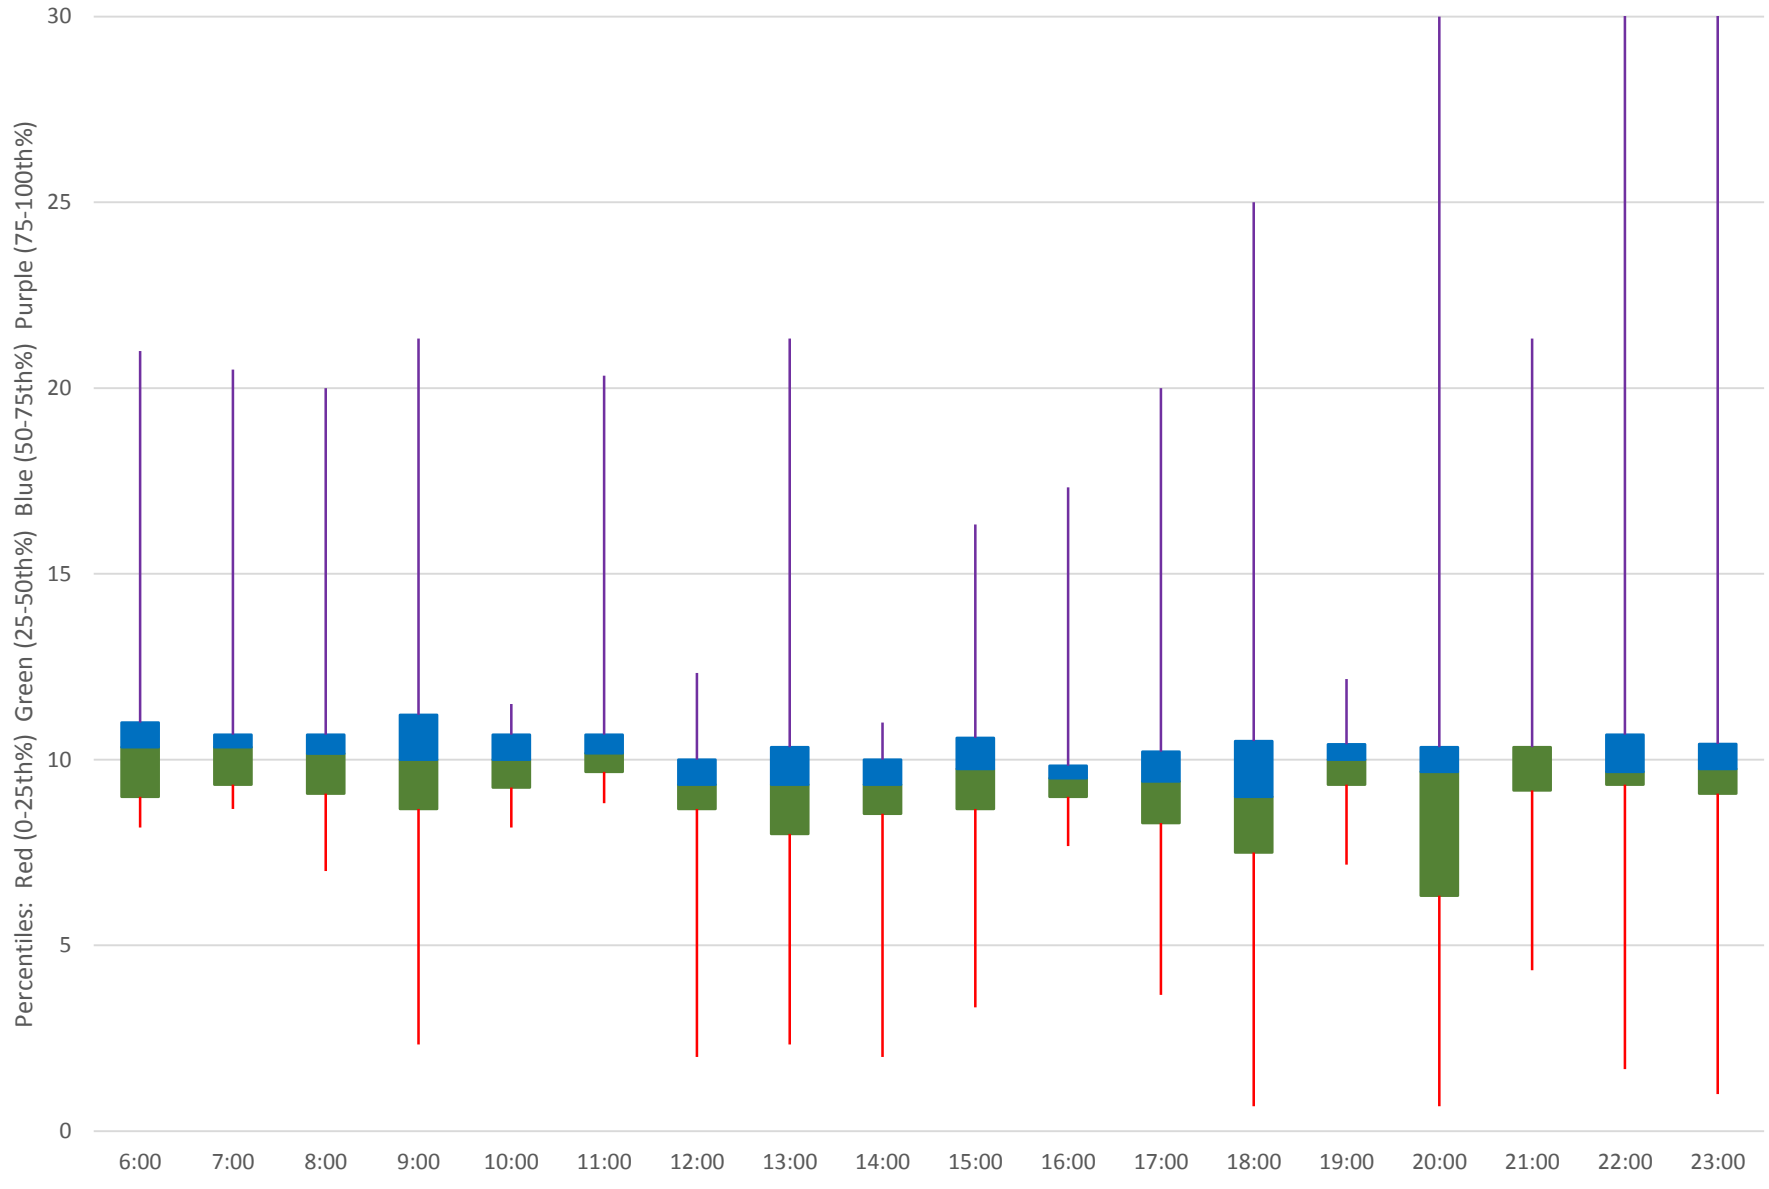

102 Markham Road Headways at E of Warden Stn Eastbound June 2020

Quartiles Saturdays