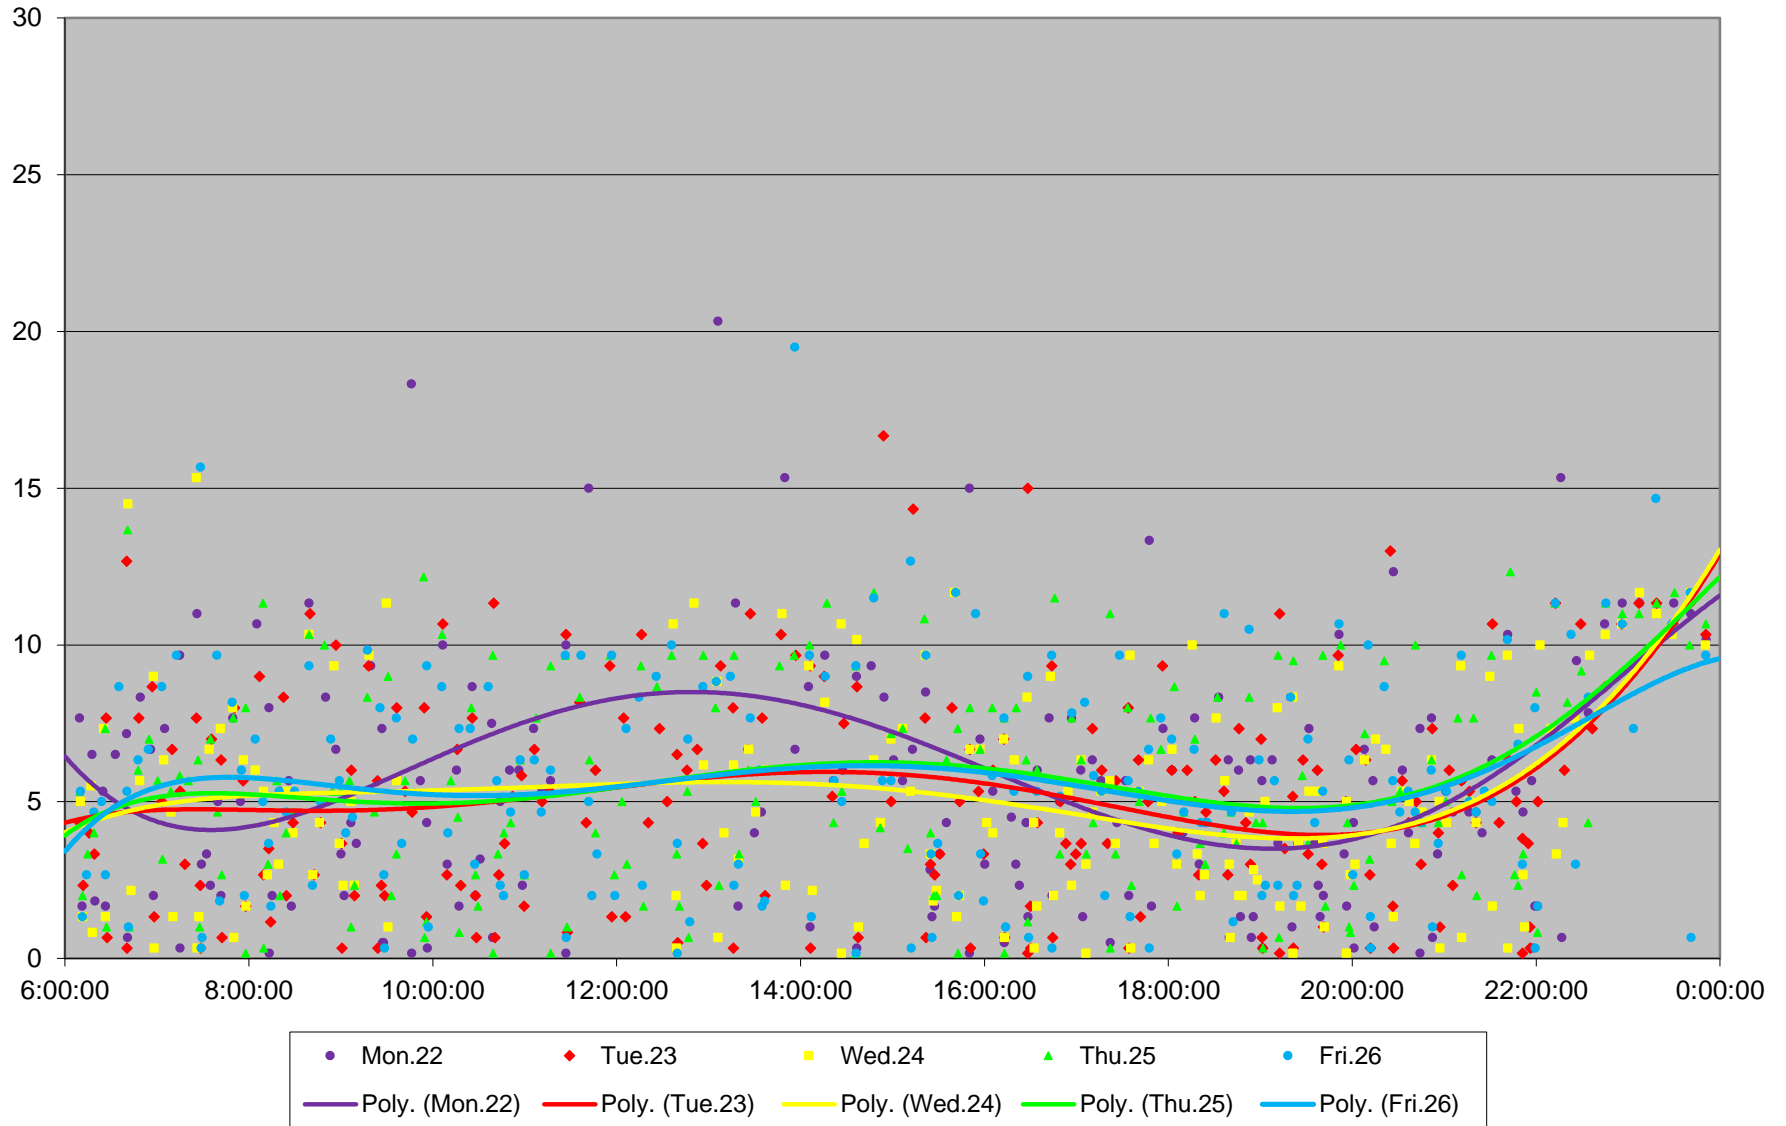

Quartiles Week 1

102 Markham Road Headways at E of Warden Stn Eastbound June 2020

102 Markham Road Headways at E of Warden Stn Eastbound June 2020

Quartiles Week 2

102 Markham Road Headways at E of Warden Stn Eastbound June 2020

102 Markham Road Headways at E of Warden Stn Eastbound June 2020

Quartiles Week 3

102 Markham Road Headways at E of Warden Stn Eastbound June 2020

102 Markham Road Headways at E of Warden Stn Eastbound June 2020