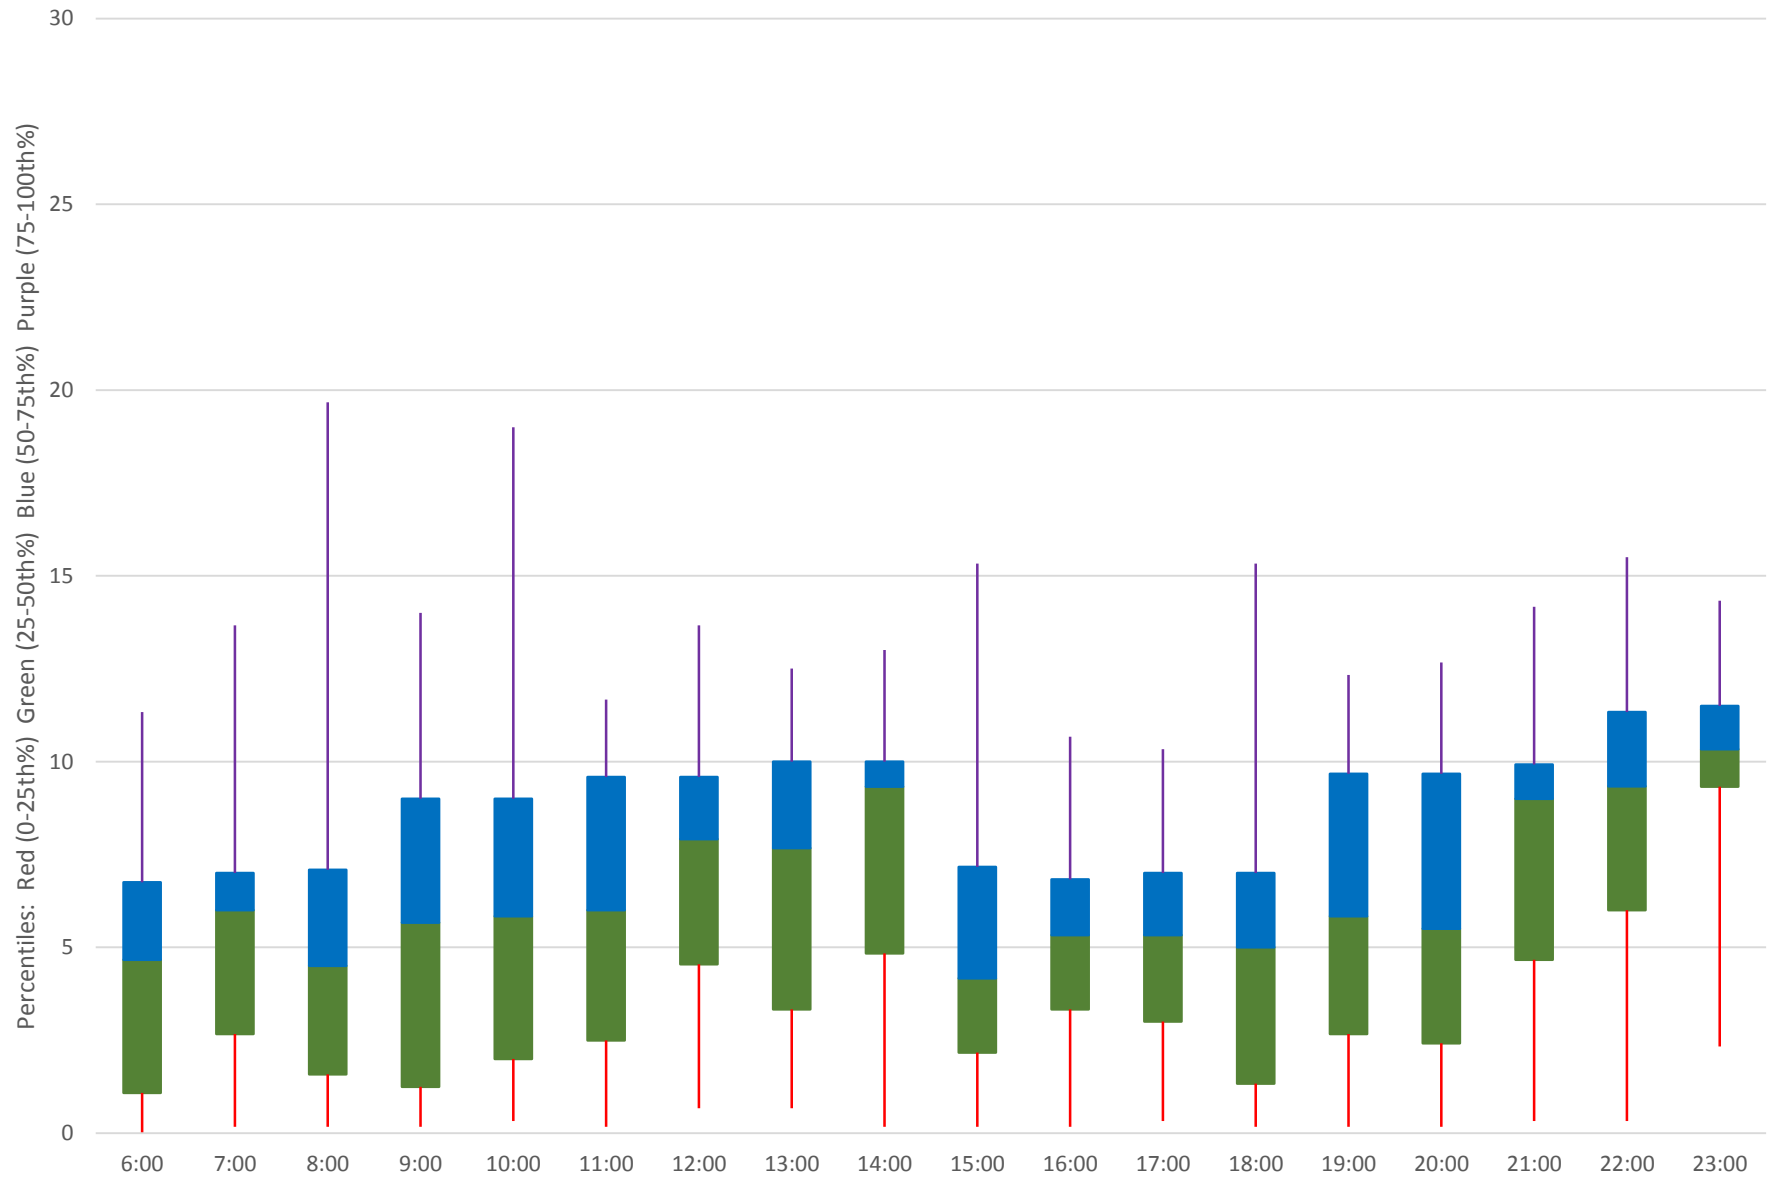

102 Markham Road Headways at E of Warden Stn Eastbound June 2020 Weekday Statistics

102 Markham Road Headways at E of Warden Stn Eastbound June 2020

102 Markham Road Headways at E of Warden Stn Eastbound June 2020

Quartiles Week 1

102 Markham Road Headways at E of Warden Stn Eastbound June 2020

102 Markham Road Headways at E of Warden Stn Eastbound June 2020

Quartiles Week 2

102 Markham Road Headways at E of Warden Stn Eastbound June 2020