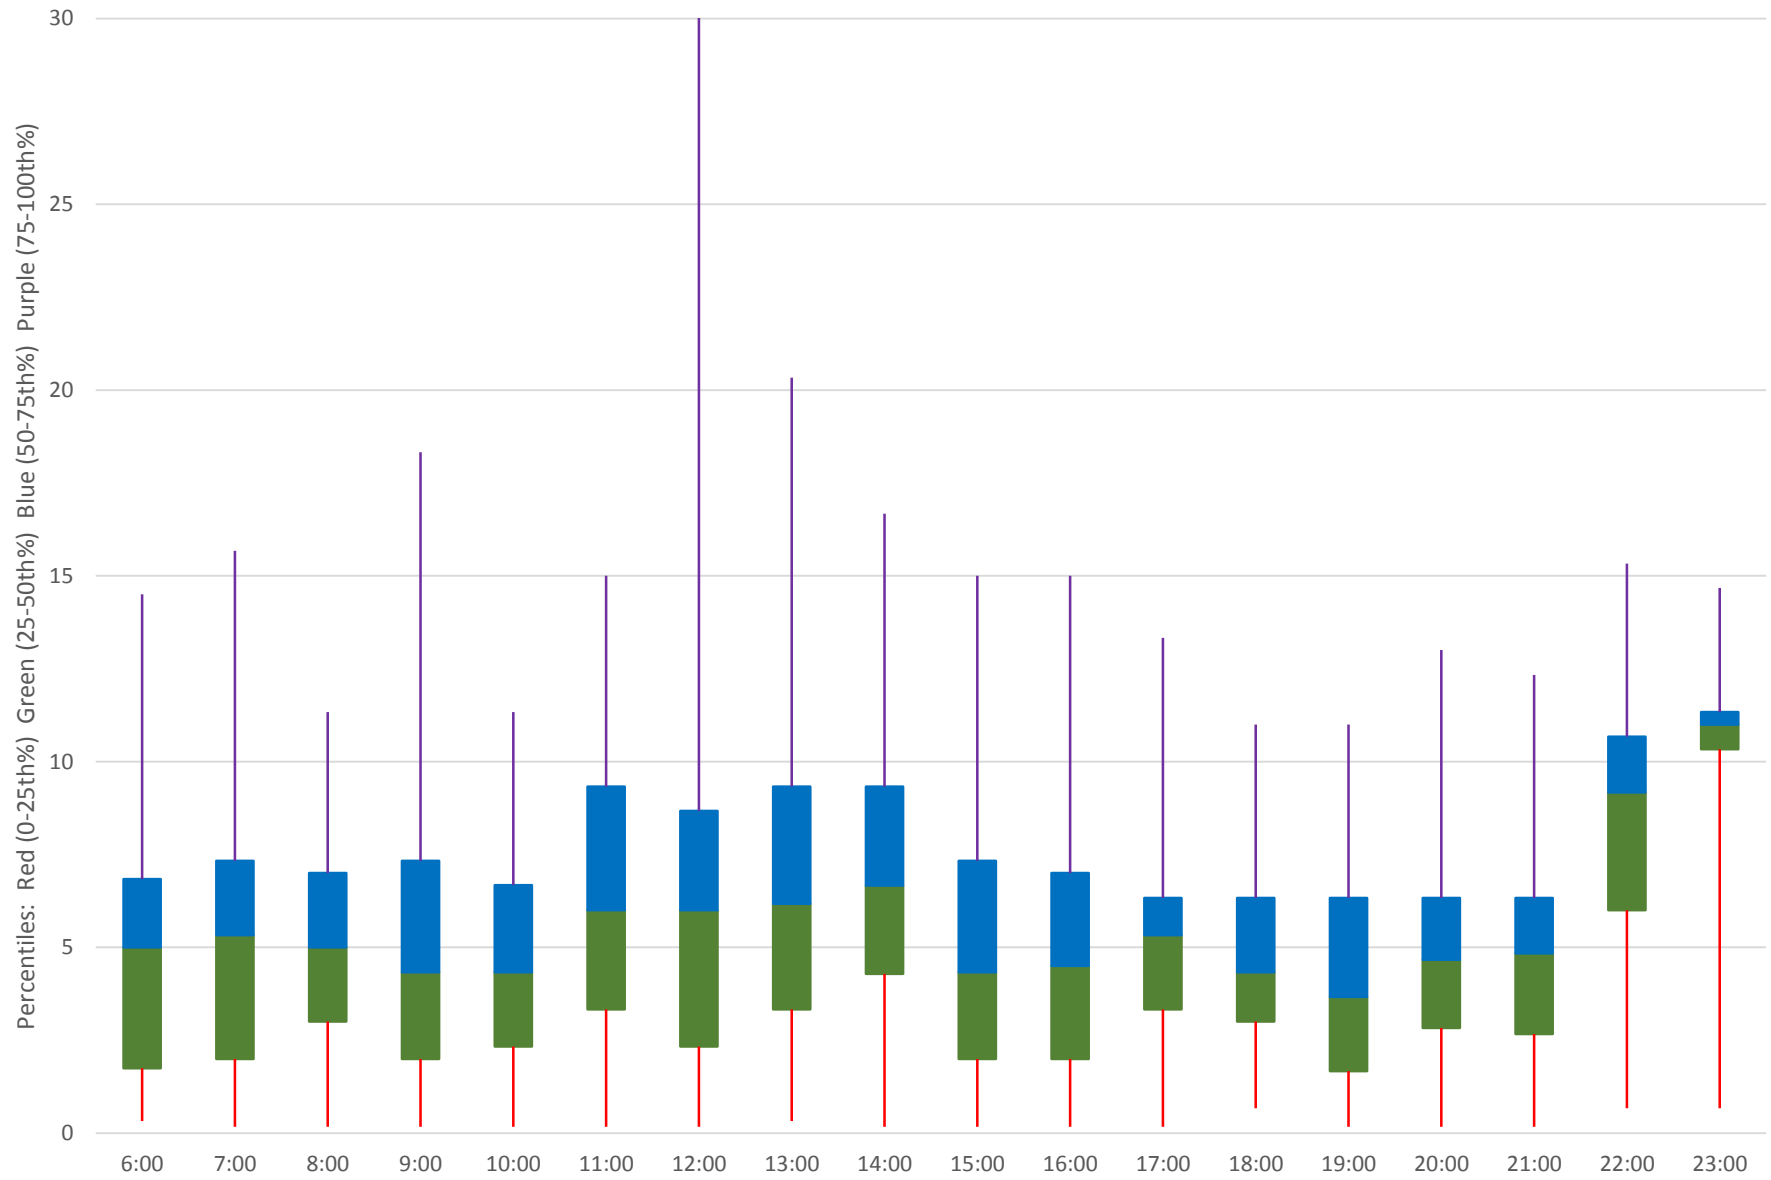

102 Markham Road Headways at E of Warden Stn Eastbound June 2020

Quartiles Week 4