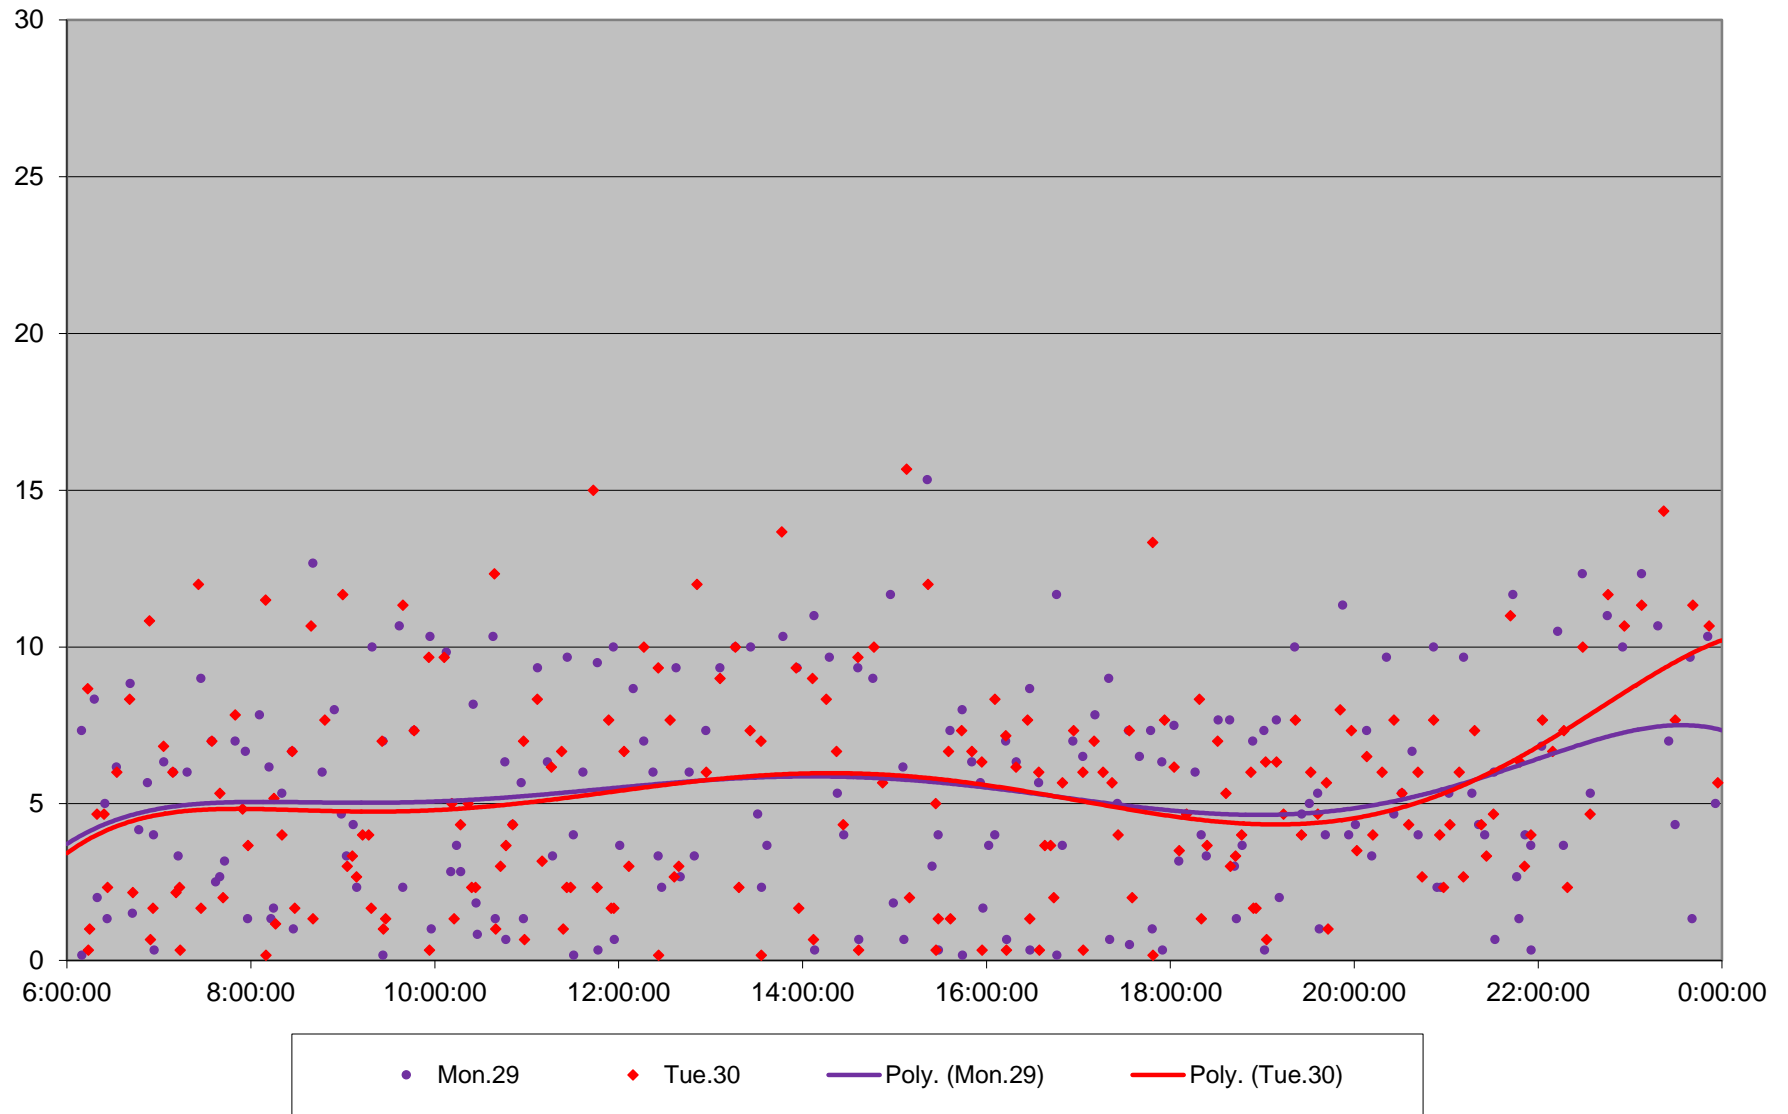

Quartiles Week 4

102 Markham Road Headways at E of Warden Stn Eastbound June 2020

102 Markham Road Headways at E of Warden Stn Eastbound June 2020

Quartiles Week 5

102 Markham Road Headways at E of Warden Stn Eastbound June 2020 Saturday Statistics