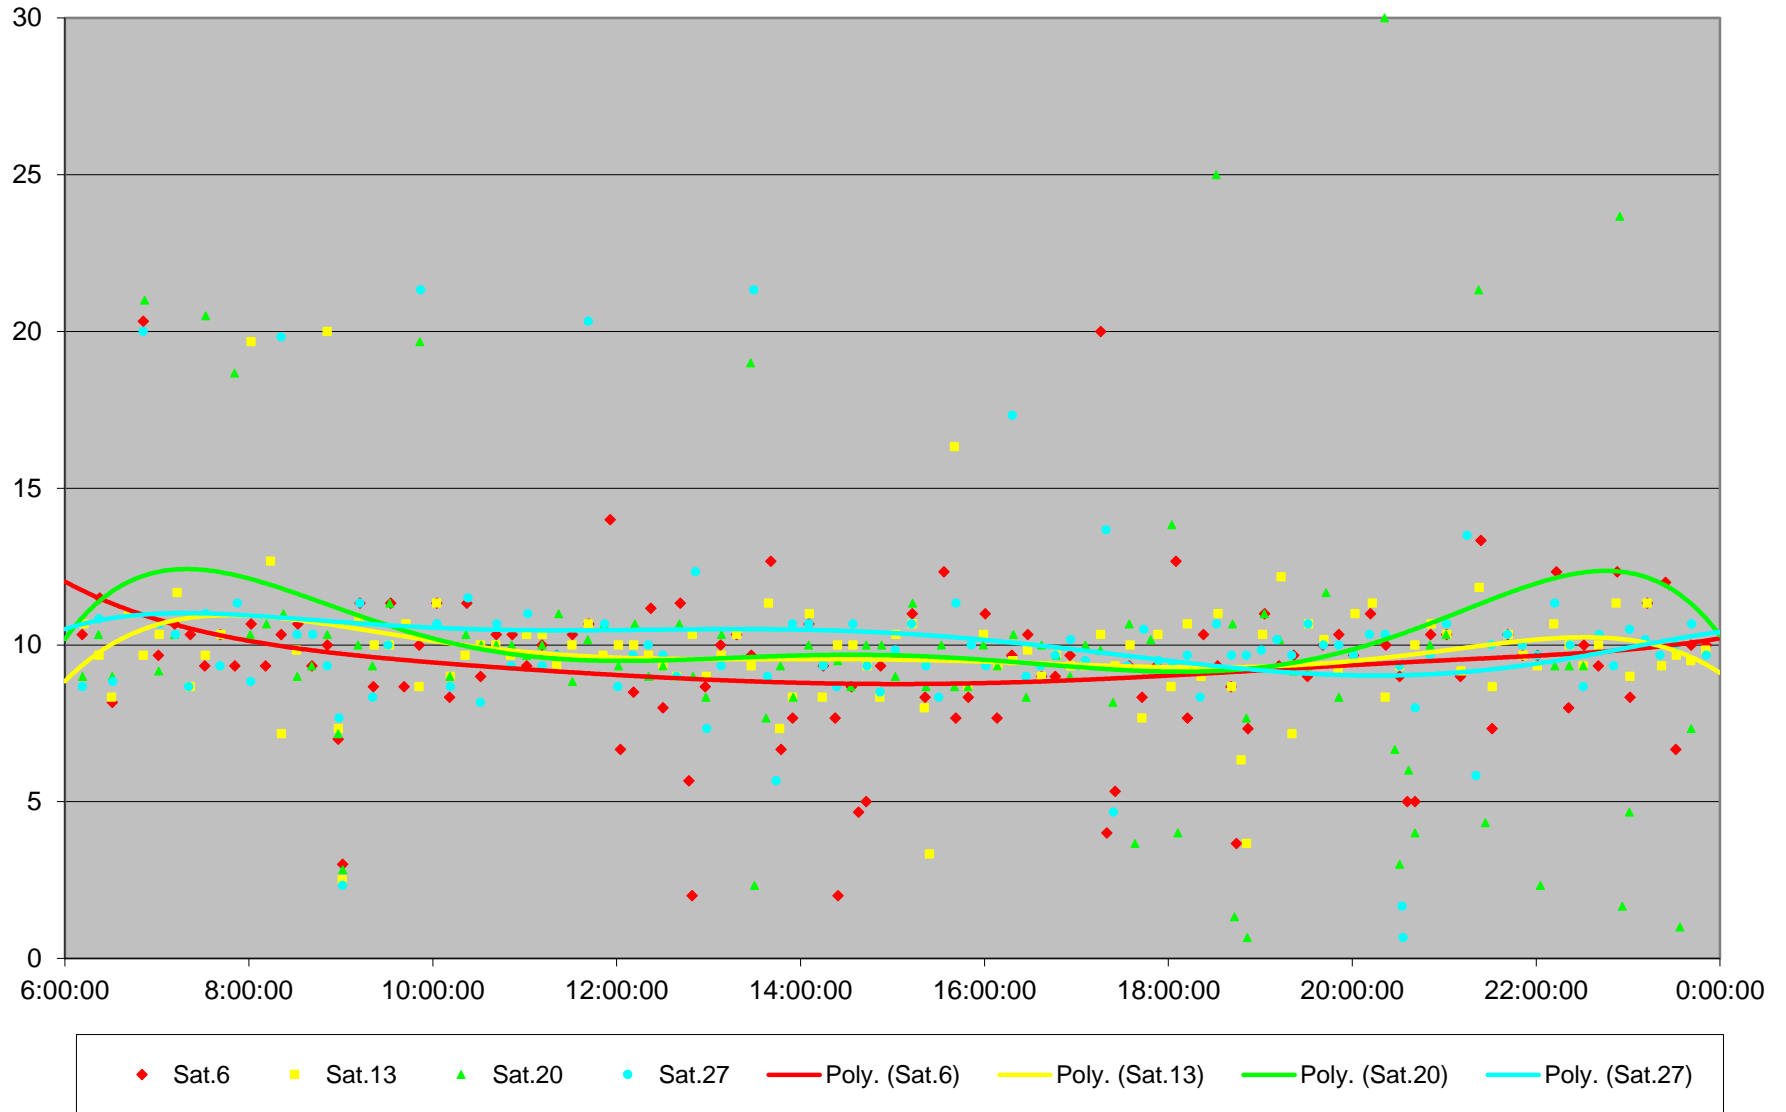

102 Markham Road Headways at E of Warden Stn Eastbound June 2020