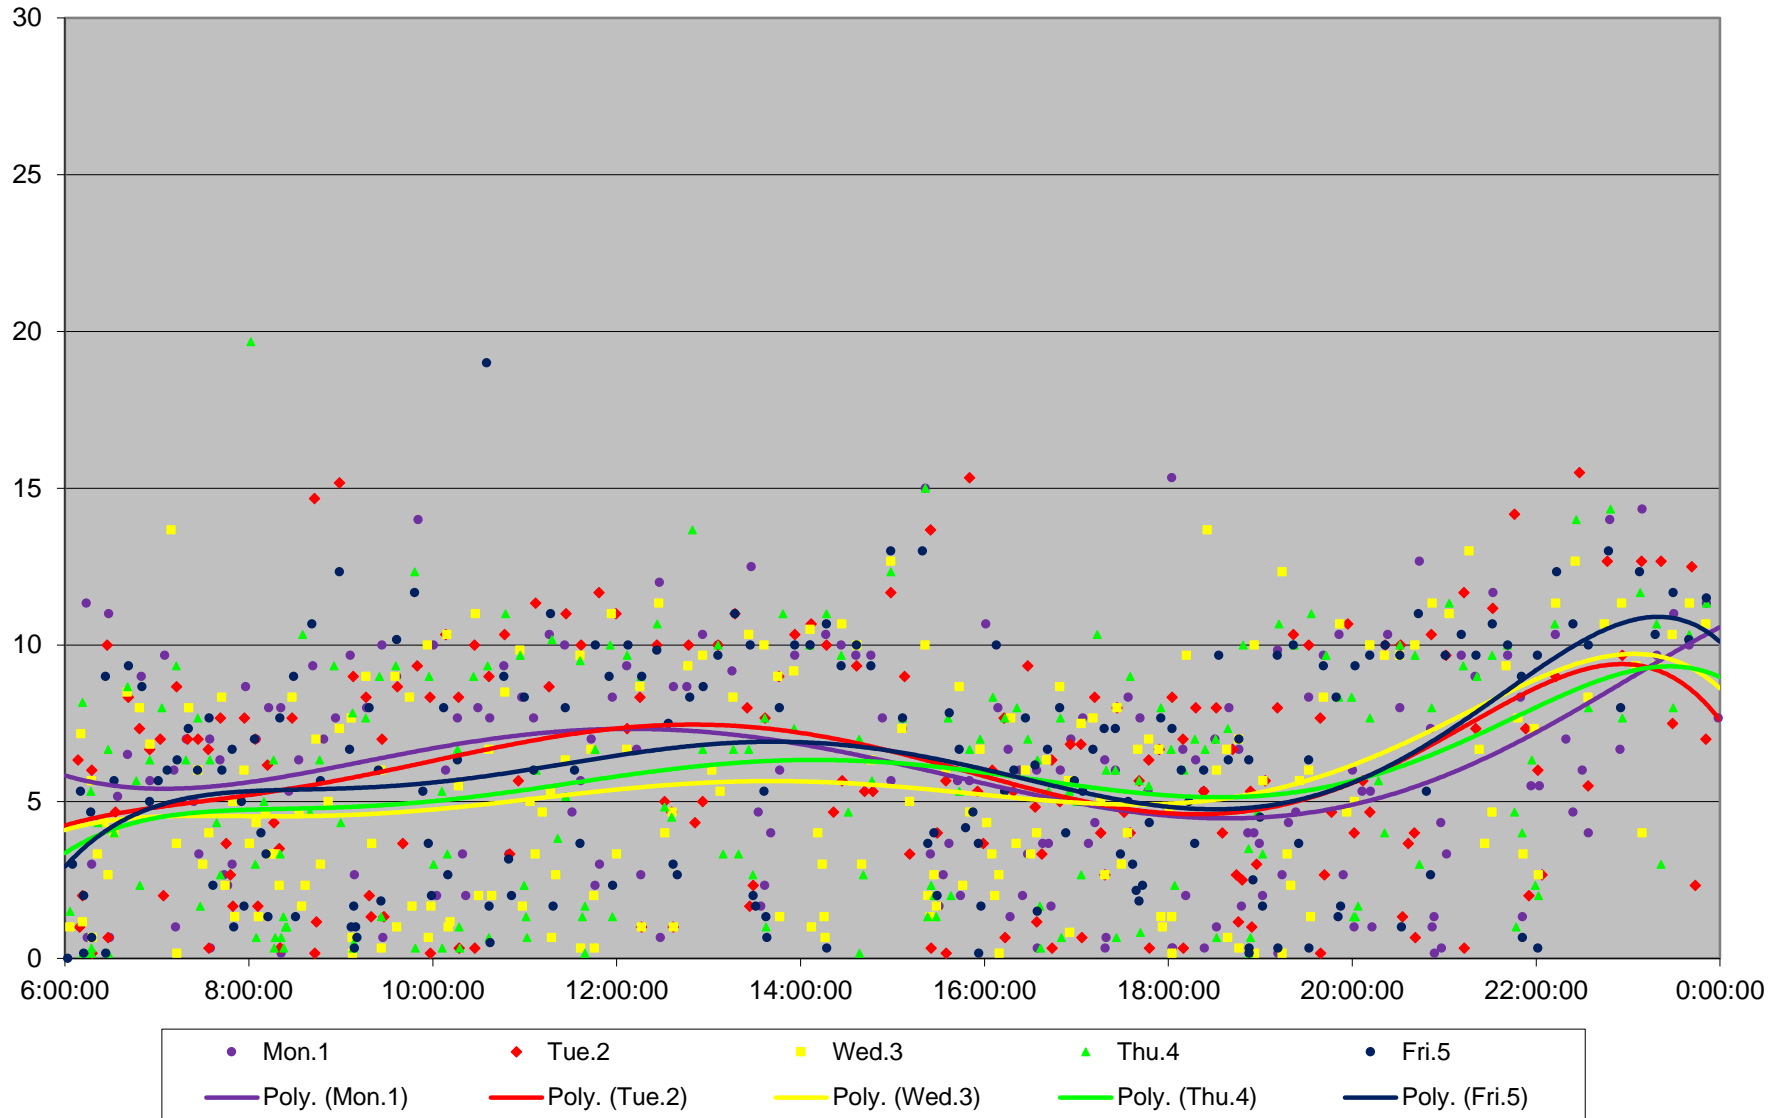

102 Markham Road Headways at E of Warden Stn Eastbound June 2020 Weekday Statistics

102 Markham Road Headways at E of Warden Stn Eastbound June 2020

102 Markham Road Headways at E of Warden Stn Eastbound June 2020

Quartiles Week 1

102 Markham Road Headways at E of Warden Stn Eastbound June 2020

102 Markham Road Headways at E of Warden Stn Eastbound June 2020

Quartiles Week 2

102 Markham Road Headways at E of Warden Stn Eastbound June 2020