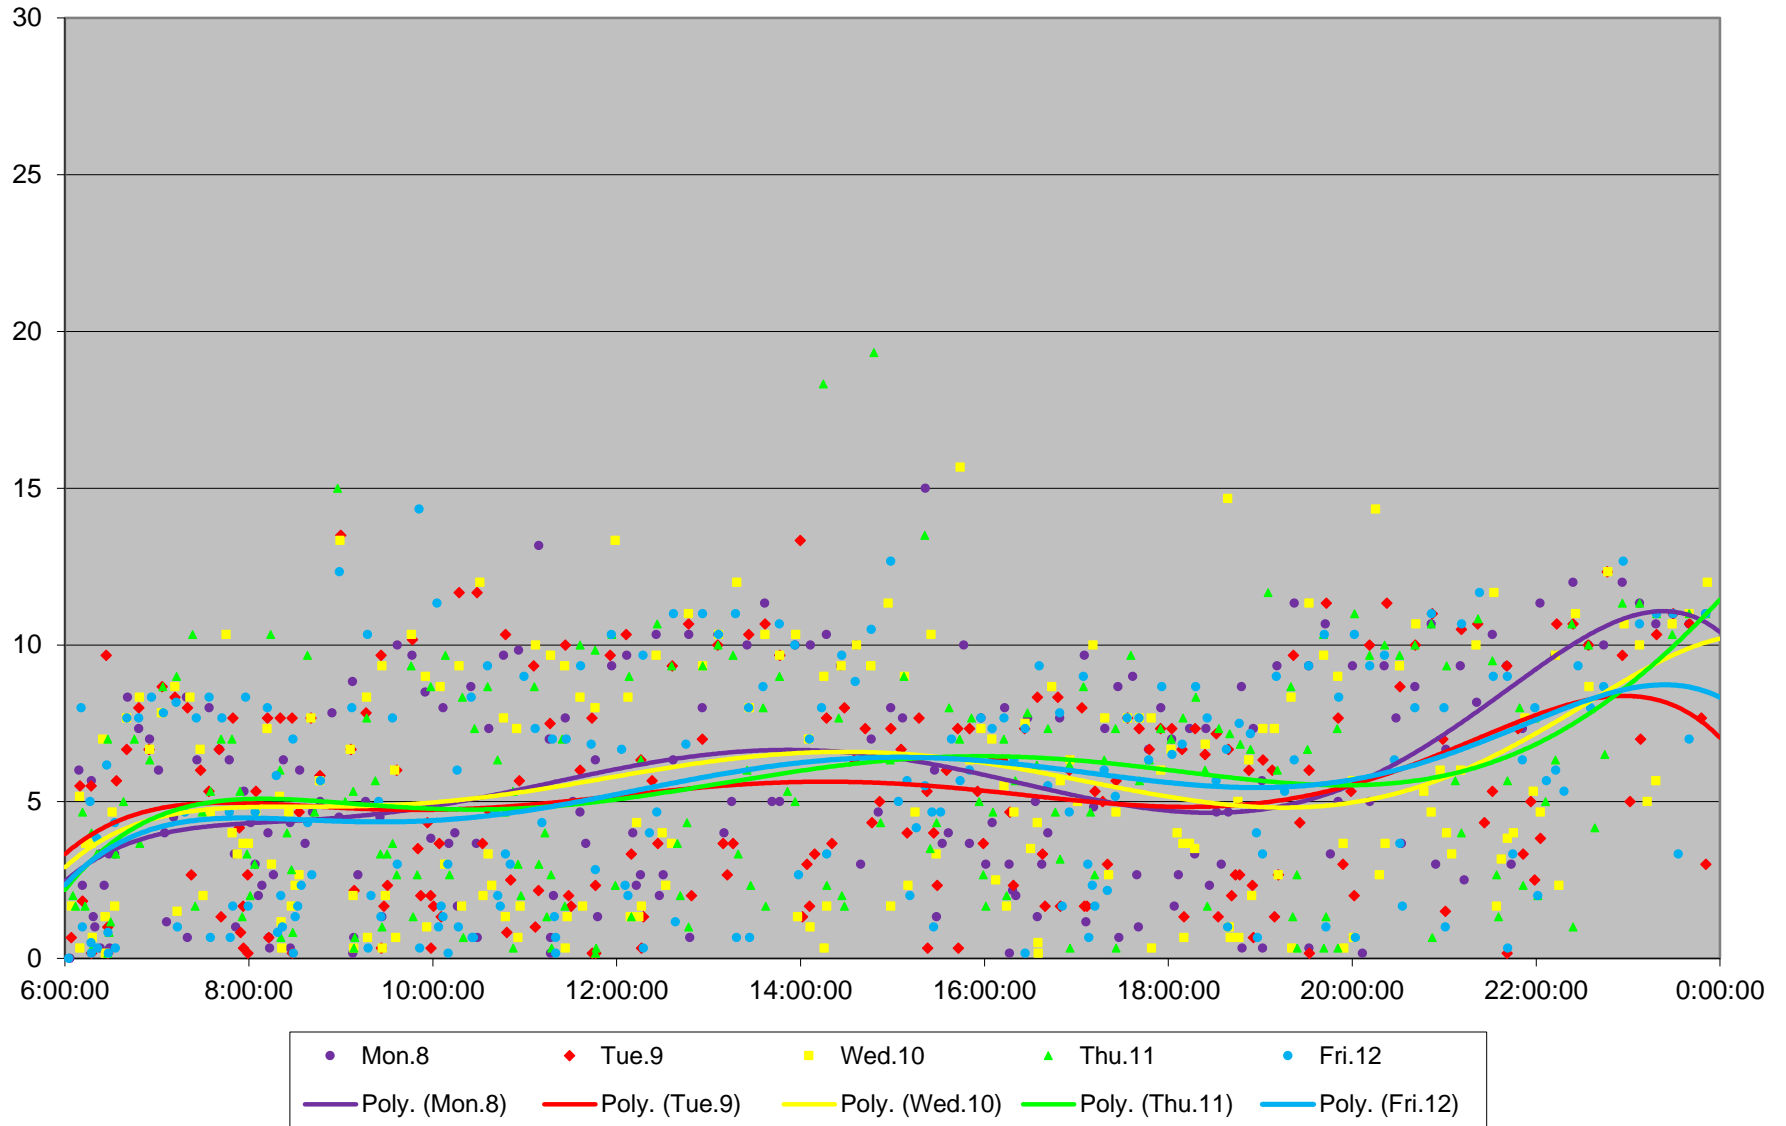

102 Markham Road Headways at E of Warden Stn Eastbound June 2020 Weekday Statistics

102 Markham Road Headways at E of Warden Stn Eastbound June 2020

102 Markham Road Headways at E of Warden Stn Eastbound June 2020

Quartiles Week 1

102 Markham Road Headways at E of Warden Stn Eastbound June 2020

102 Markham Road Headways at E of Warden Stn Eastbound June 2020

Quartiles Week 2

102 Markham Road Headways at E of Warden Stn Eastbound June 2020