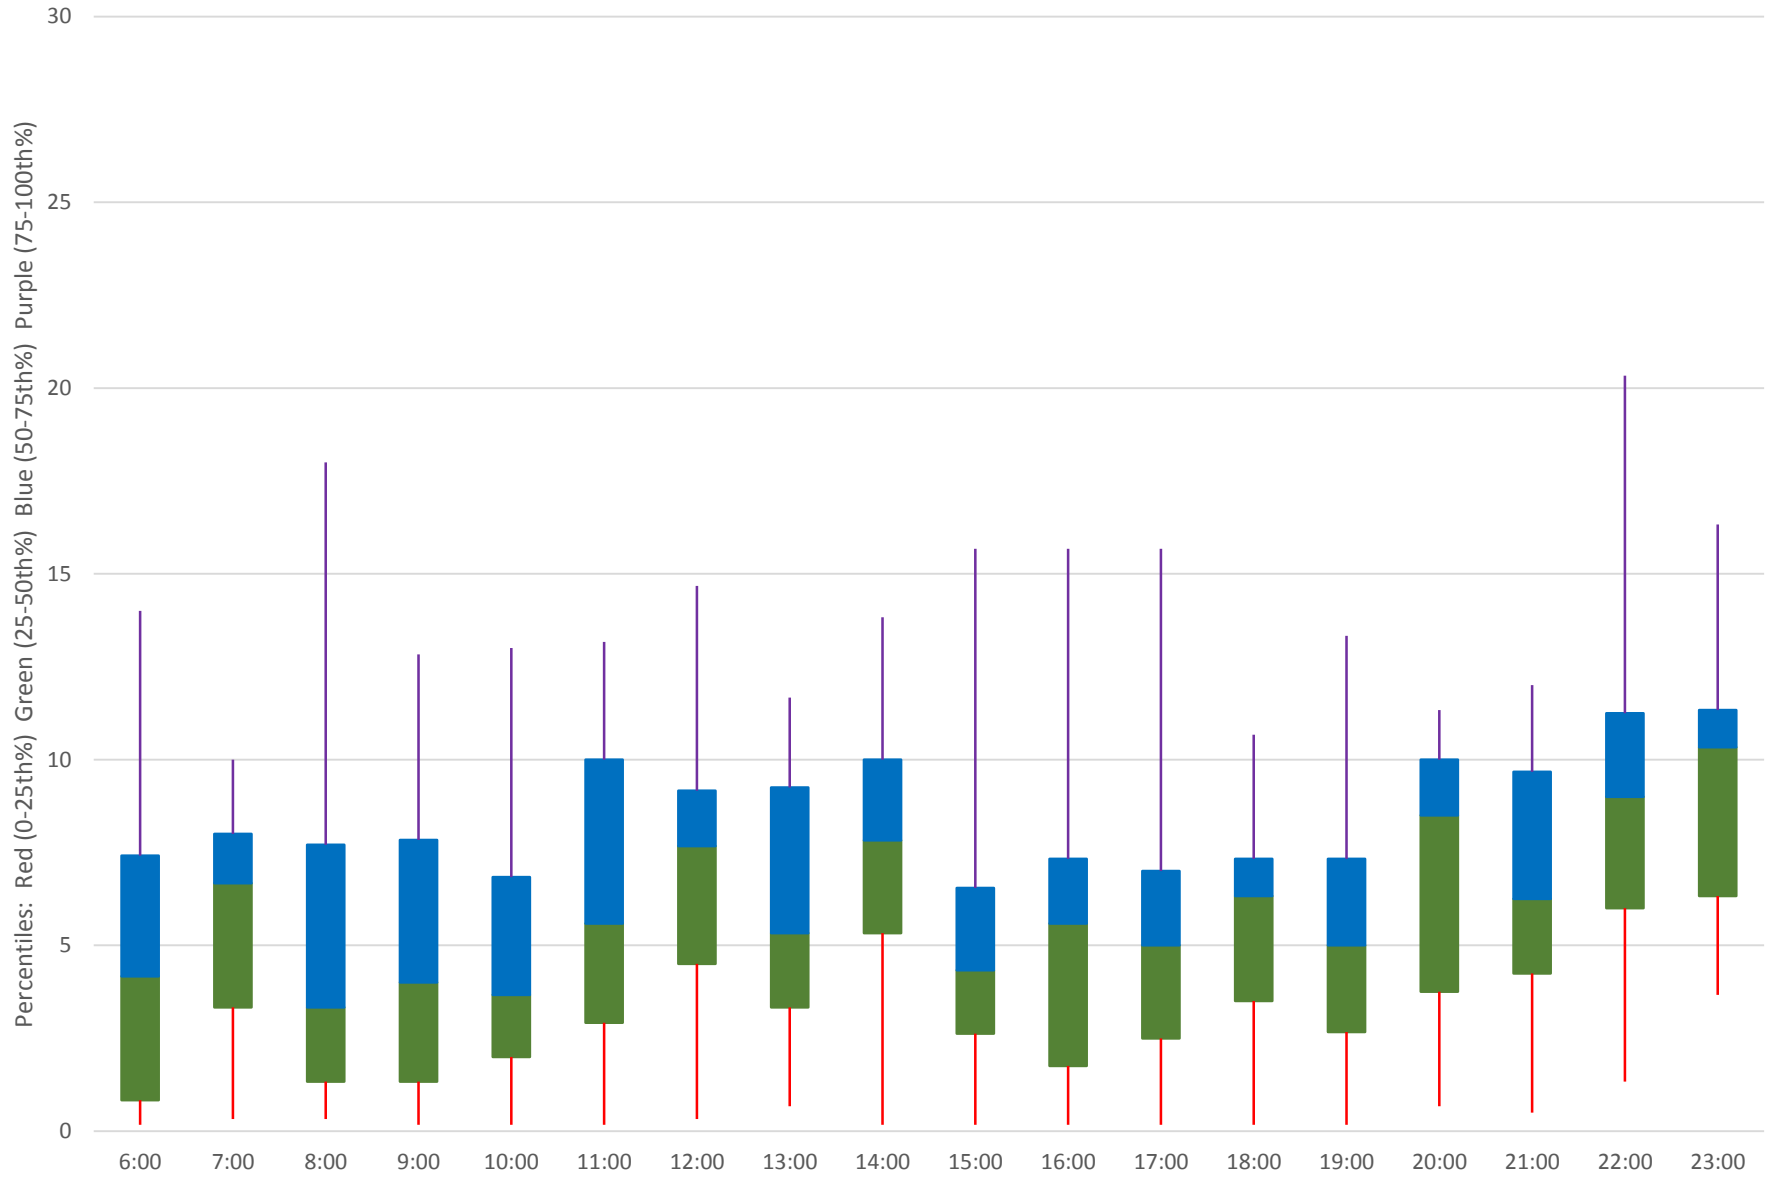

102 Markham Road Headways at E of Warden Stn Eastbound June 2020

Quartiles Week 3