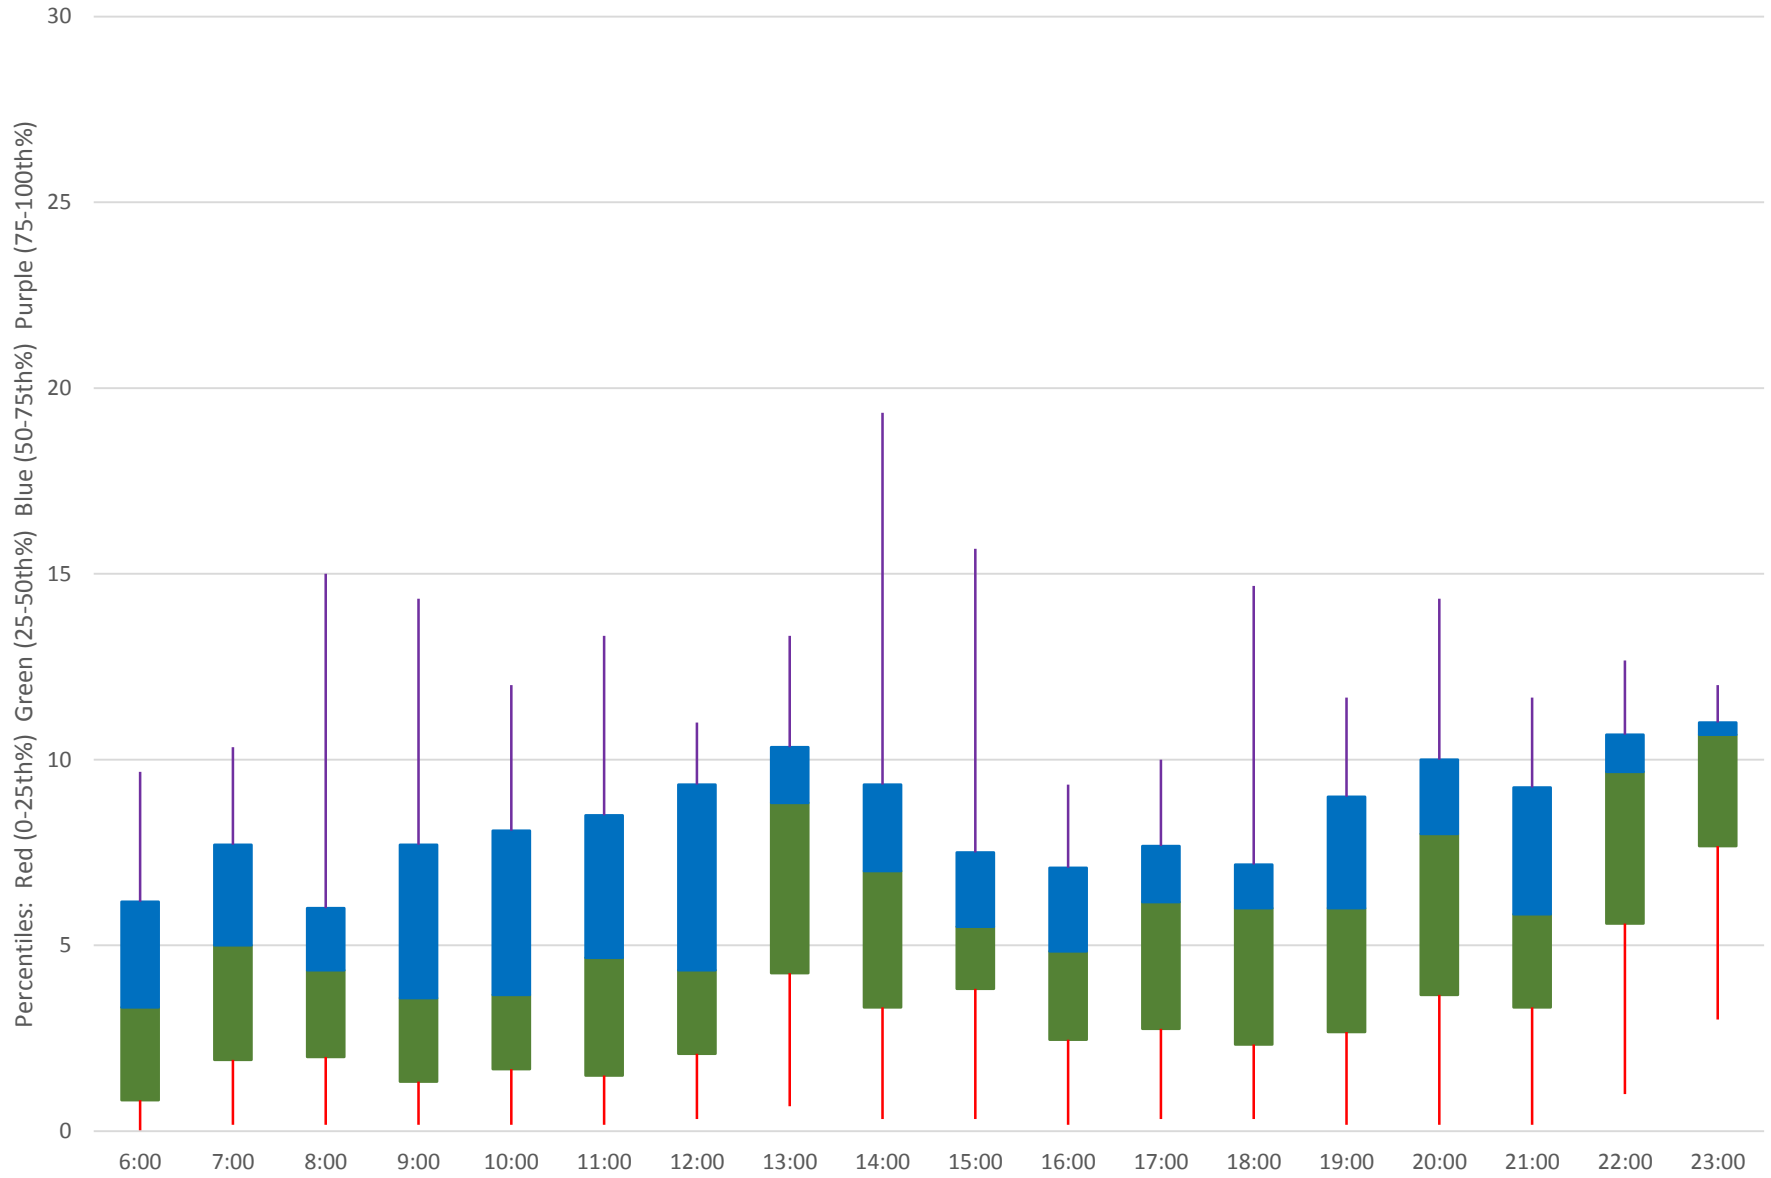

Quartiles Week 1

102 Markham Road Headways at E of Warden Stn Eastbound June 2020

102 Markham Road Headways at E of Warden Stn Eastbound June 2020

Quartiles Week 2

102 Markham Road Headways at E of Warden Stn Eastbound June 2020