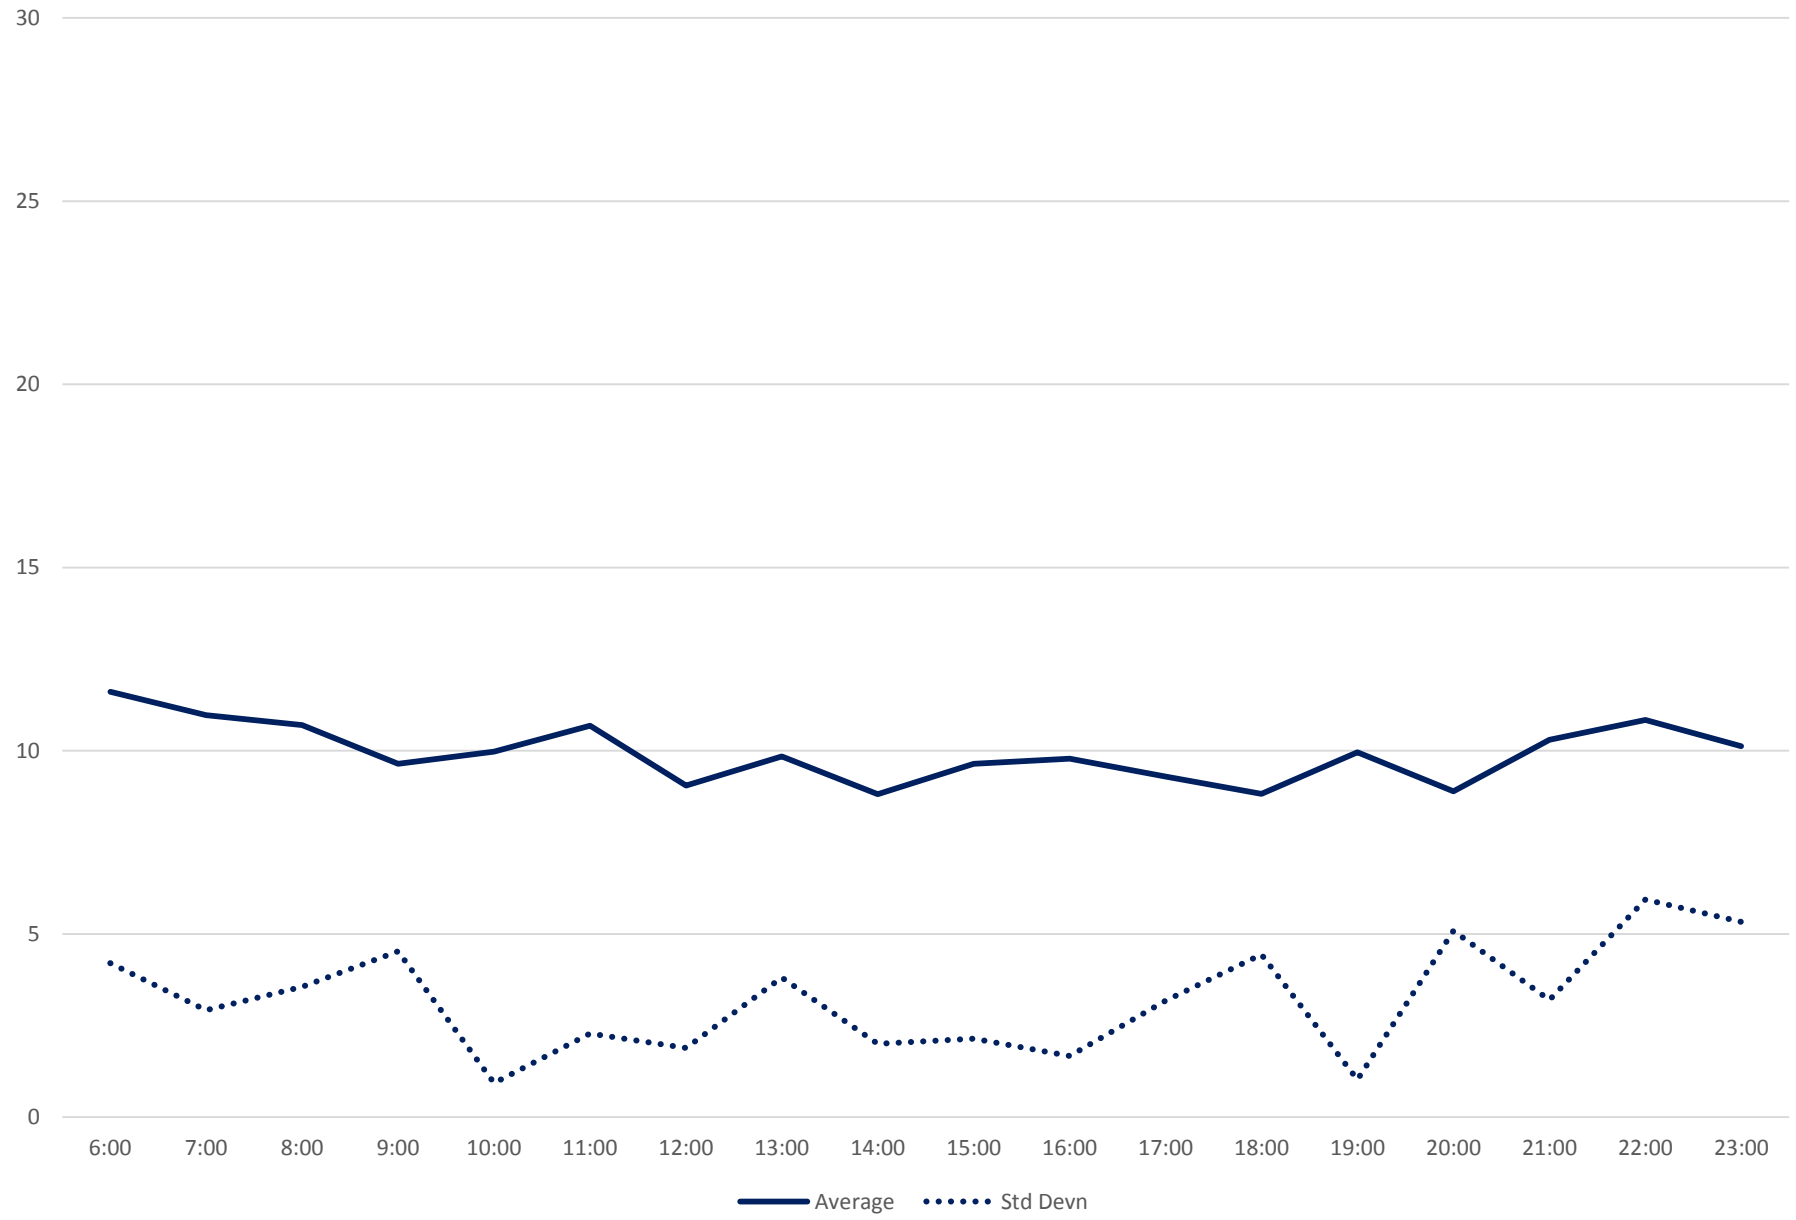

Quartiles Week 4

102 Markham Road Headways at E of Warden Stn Eastbound June 2020

102 Markham Road Headways at E of Warden Stn Eastbound June 2020

Quartiles Week 5

102 Markham Road Headways at E of Warden Stn Eastbound June 2020 Saturday Statistics

102 Markham Road Headways at E of Warden Stn Eastbound June 2020

102 Markham Road Headways at E of Warden Stn Eastbound June 2020

Quartiles Saturdays

102 Markham Road Headways at E of Warden Stn Eastbound June 2020 Sunday Statistics