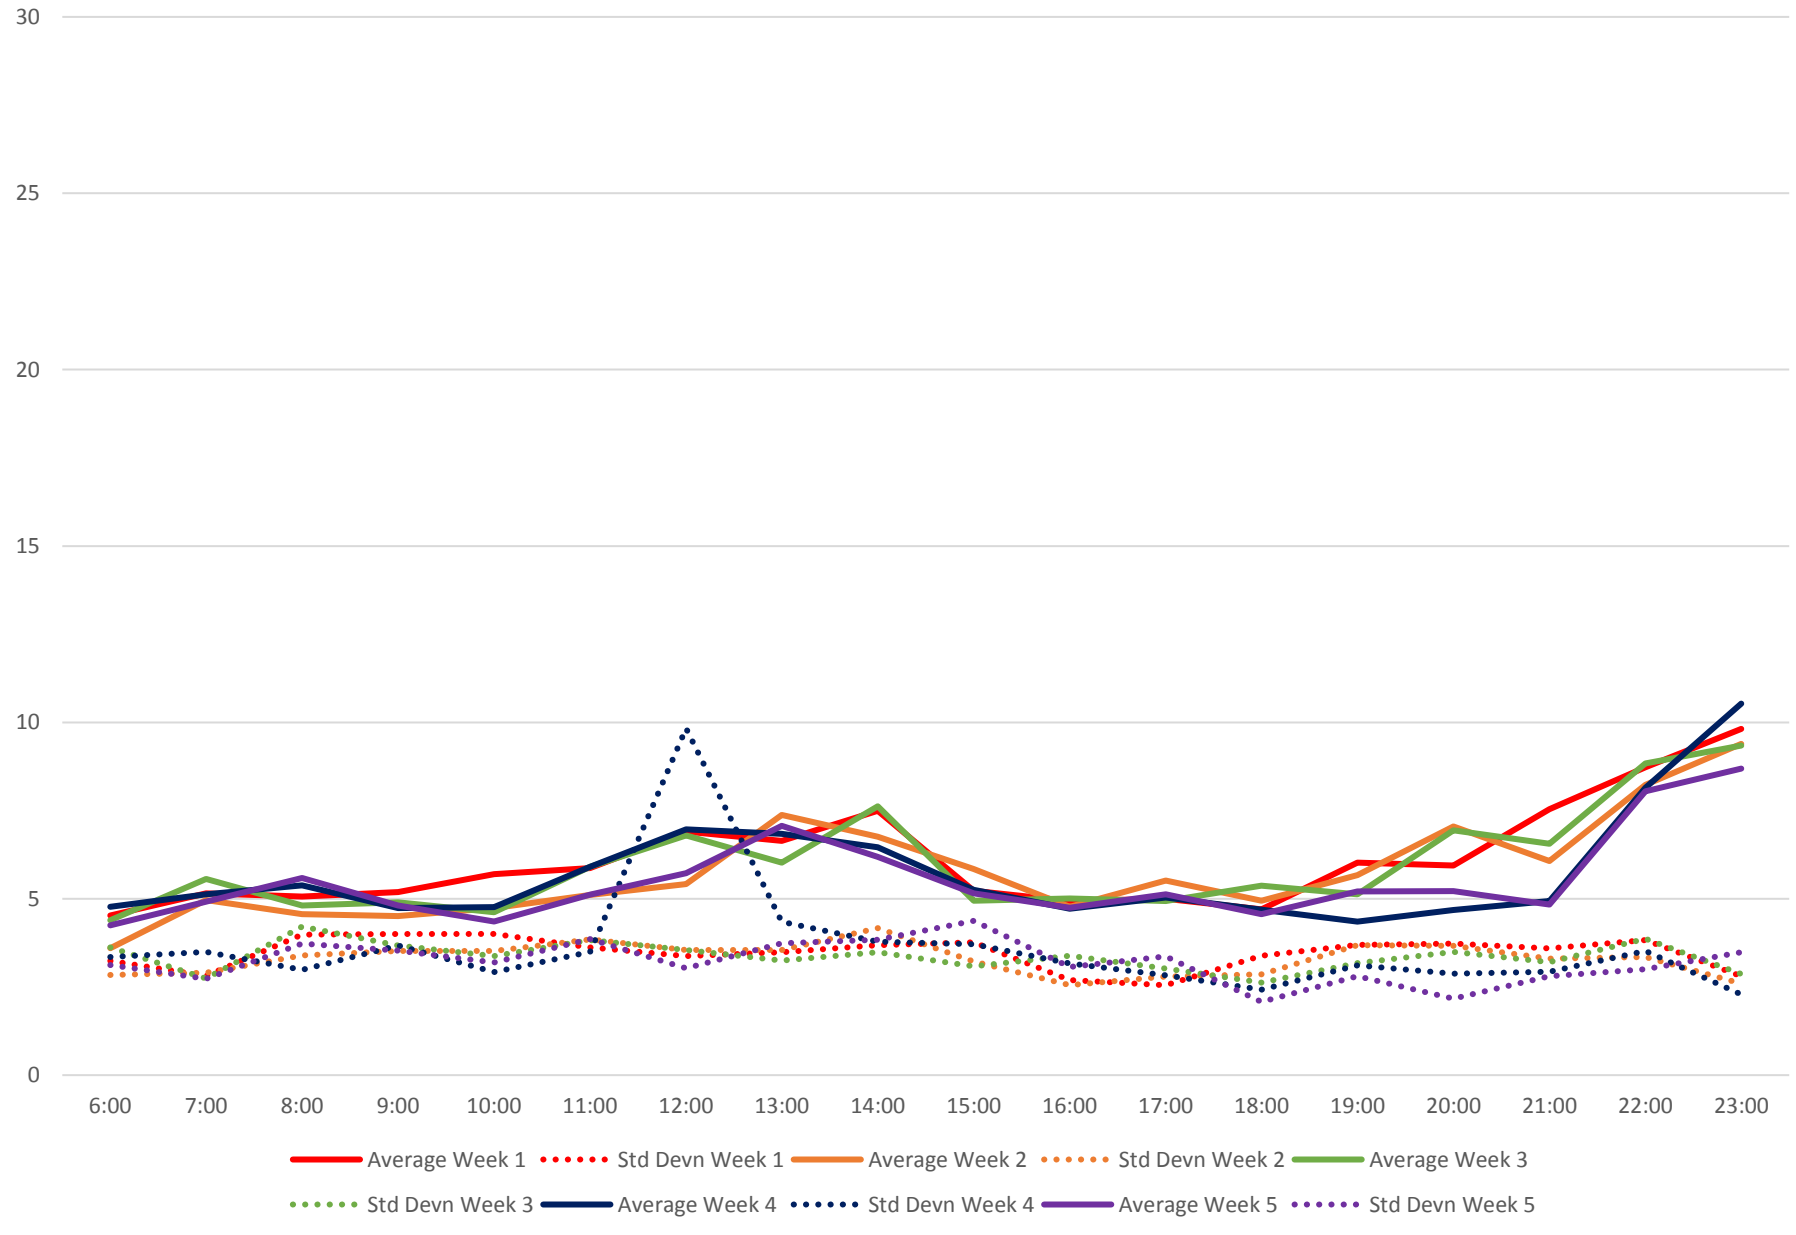

102 Markham Road Headways at E of Warden Stn Eastbound June 2020 Weekday Statistics

102 Markham Road Headways at E of Warden Stn Eastbound June 2020

102 Markham Road Headways at E of Warden Stn Eastbound June 2020

Quartiles Week 1

102 Markham Road Headways at E of Warden Stn Eastbound June 2020

102 Markham Road Headways at E of Warden Stn Eastbound June 2020

Quartiles Week 2

102 Markham Road Headways at E of Warden Stn Eastbound June 2020

102 Markham Road Headways at E of Warden Stn Eastbound June 2020

Quartiles Week 3

102 Markham Road Headways at E of Warden Stn Eastbound June 2020

102 Markham Road Headways at E of Warden Stn Eastbound June 2020