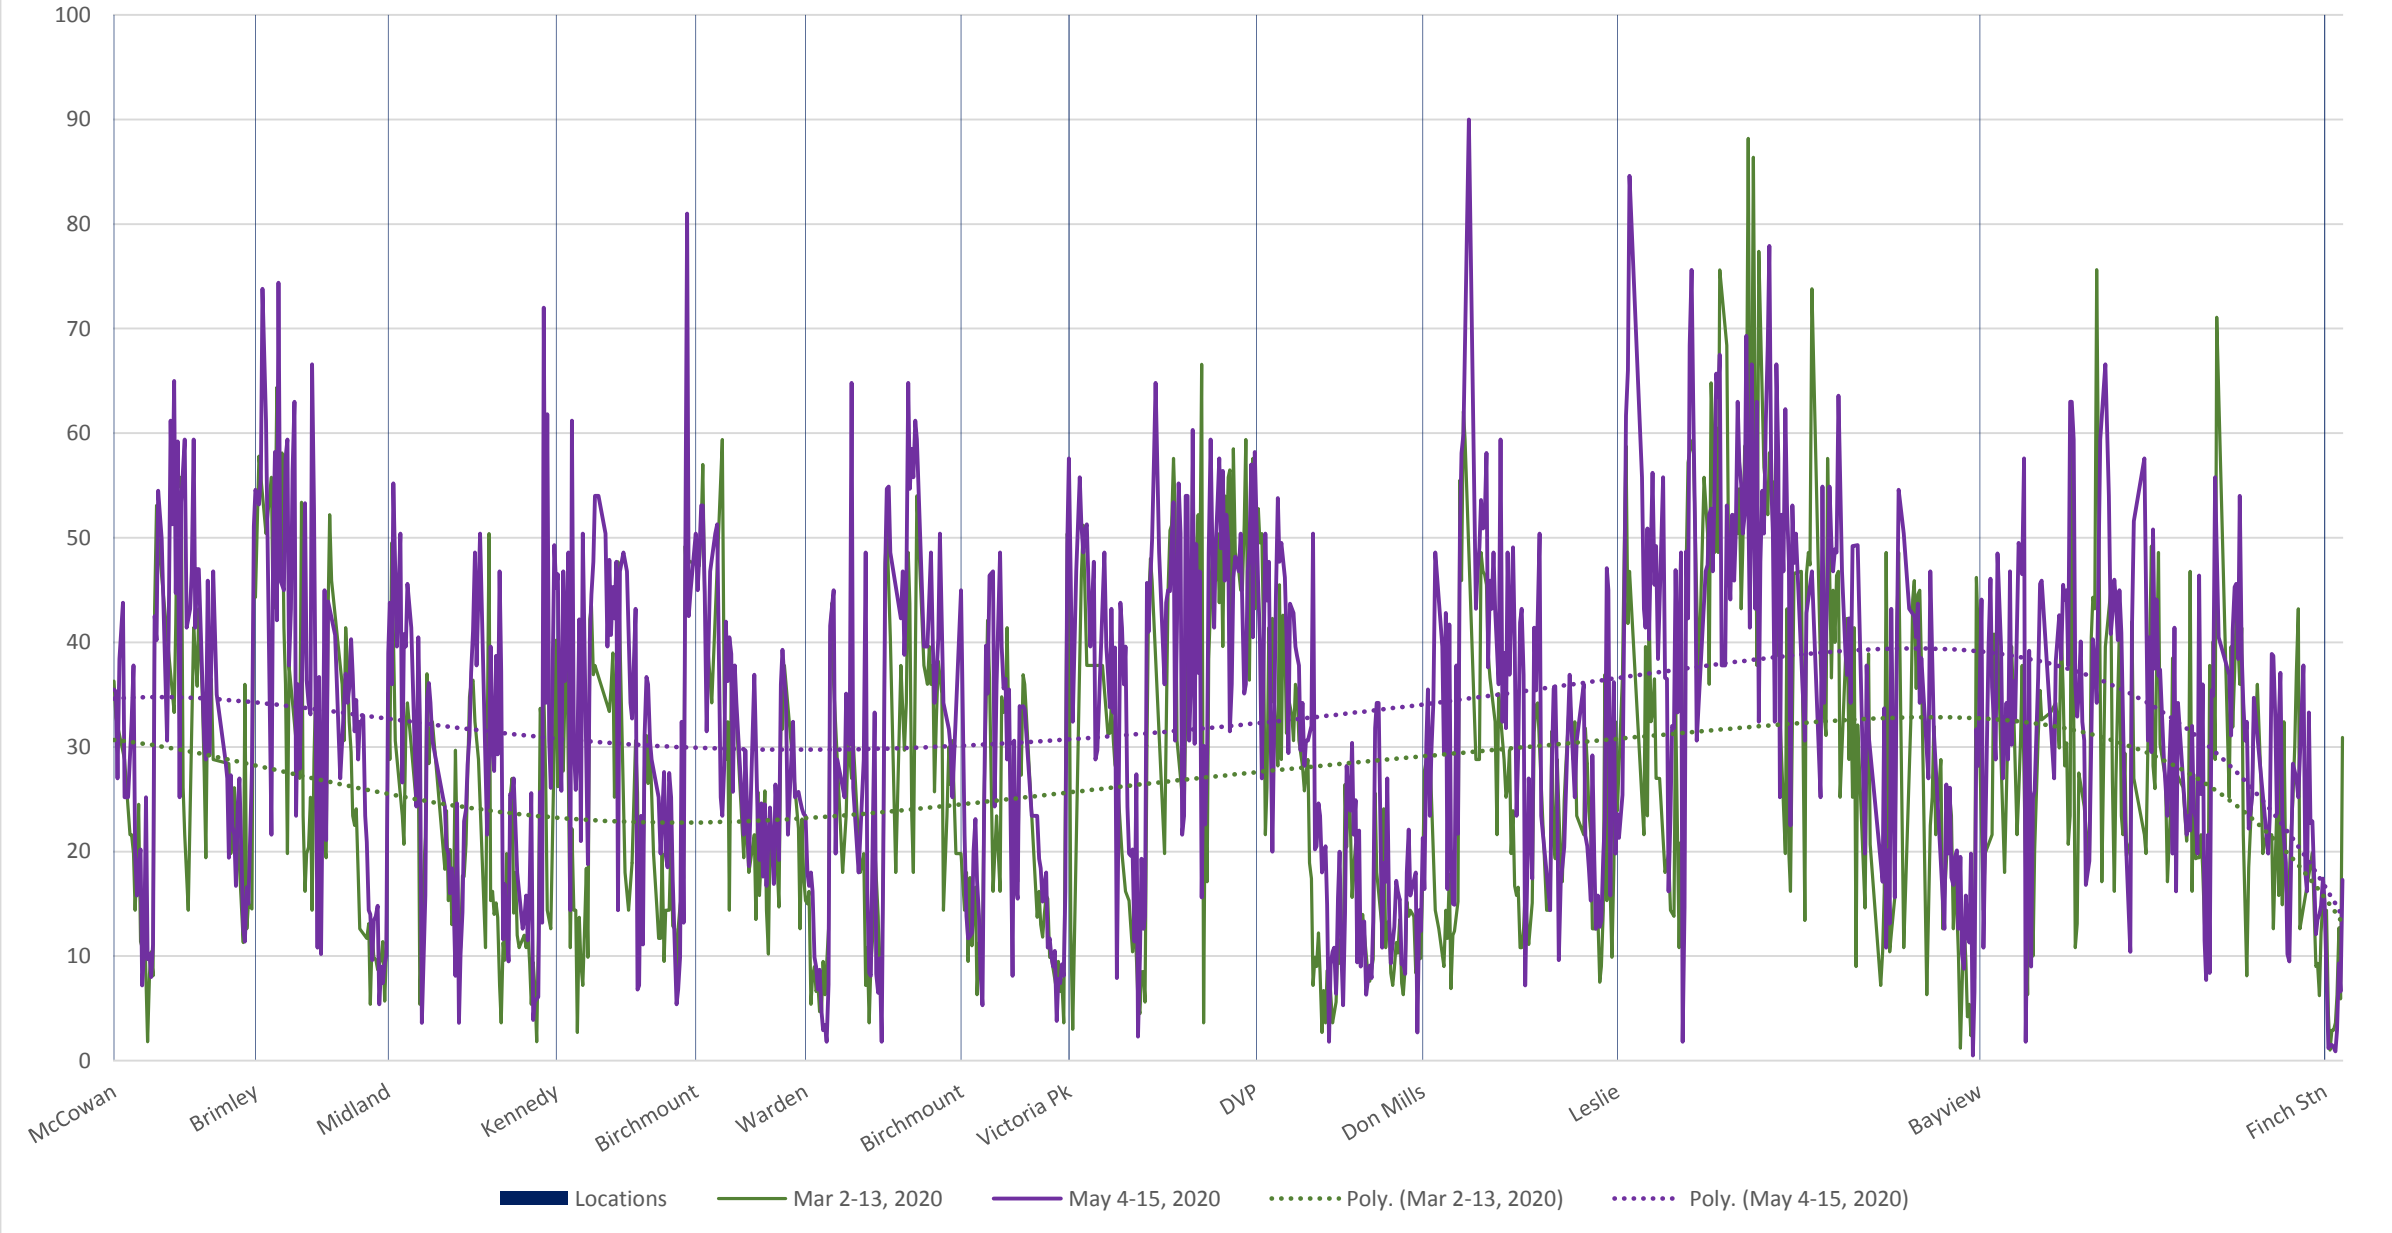

39 Finch East Westbound March-May 2020 Average Speed 600 to 700

█ Locations    — Mar 2-13, 2020    — May 4-15, 2020    ..... Poly. (Mar 2-13, 2020)    ..... Poly. (May 4-15, 2020)

39 Finch East Westbound March-May 2020 Average Speed 700 to 800

39 Finch East Westbound March-May 2020 Average Speed 800 to 900

█ Locations    — Mar 2-13, 2020    — May 4-15, 2020    ..... Poly. (Mar 2-13, 2020)    ..... Poly. (May 4-15, 2020)

39 Finch East Westbound March-May 2020 Average Speed 900 to 1000

39 Finch East Westbound March-May 2020 Average Speed 1000 to 1100

█ Locations    — Mar 2-13, 2020    — May 4-15, 2020    ..... Poly. (Mar 2-13, 2020)    ..... Poly. (May 4-15, 2020)

39 Finch East Westbound March-May 2020 Average Speed 1100 to 1200

39 Finch East Westbound March-May 2020 Average Speed 1200 to 1300

█ Locations    — Mar 2-13, 2020    — May 4-15, 2020    ..... Poly. (Mar 2-13, 2020)    ..... Poly. (May 4-15, 2020)

39 Finch East Westbound March-May 2020 Average Speed 1300 to 1400