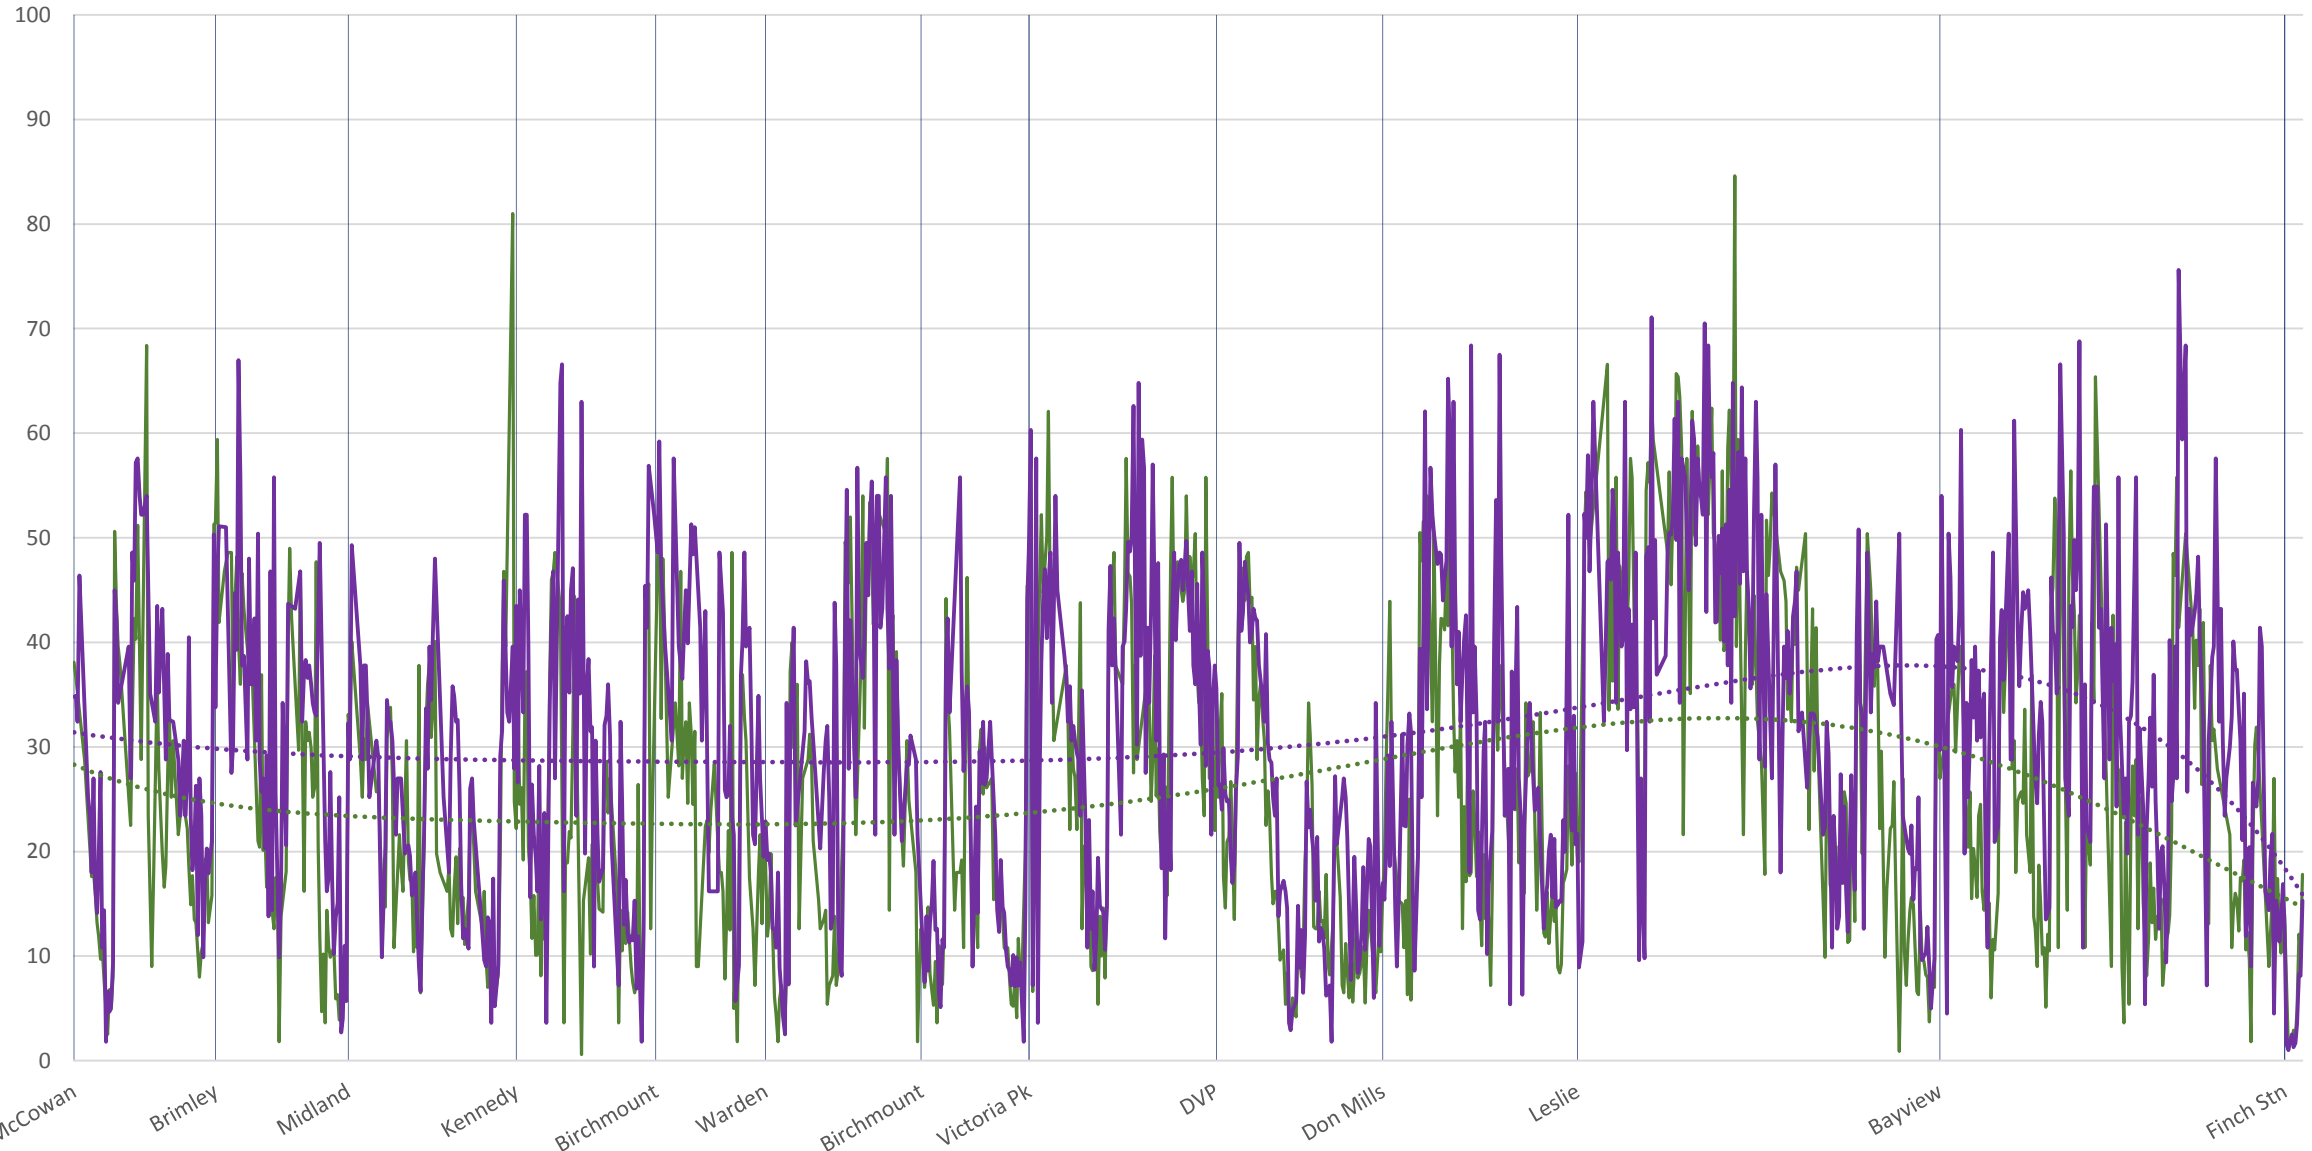

39 Finch East Westbound March-May 2020 Average Speed 1200 to 1300

█ Locations    — Mar 2-13, 2020    — May 4-15, 2020    ..... Poly. (Mar 2-13, 2020)    ..... Poly. (May 4-15, 2020)

39 Finch East Westbound March-May 2020 Average Speed 1300 to 1400

39 Finch East Westbound March-May 2020 Average Speed 1400 to 1500

█ Locations    — Mar 2-13, 2020    — May 4-15, 2020    ..... Poly. (Mar 2-13, 2020)    ..... Poly. (May 4-15, 2020)

39 Finch East Westbound March-May 2020 Average Speed 1500 to 1600

█ Locations    — Mar 2-13, 2020    — May 4-15, 2020    ..... Poly. (Mar 2-13, 2020)    ..... Poly. (May 4-15, 2020)

39 Finch East Westbound March-May 2020 Average Speed 1600 to 1700

█ Locations    — Mar 2-13, 2020    — May 4-15, 2020    ..... Poly. (Mar 2-13, 2020)    ..... Poly. (May 4-15, 2020)