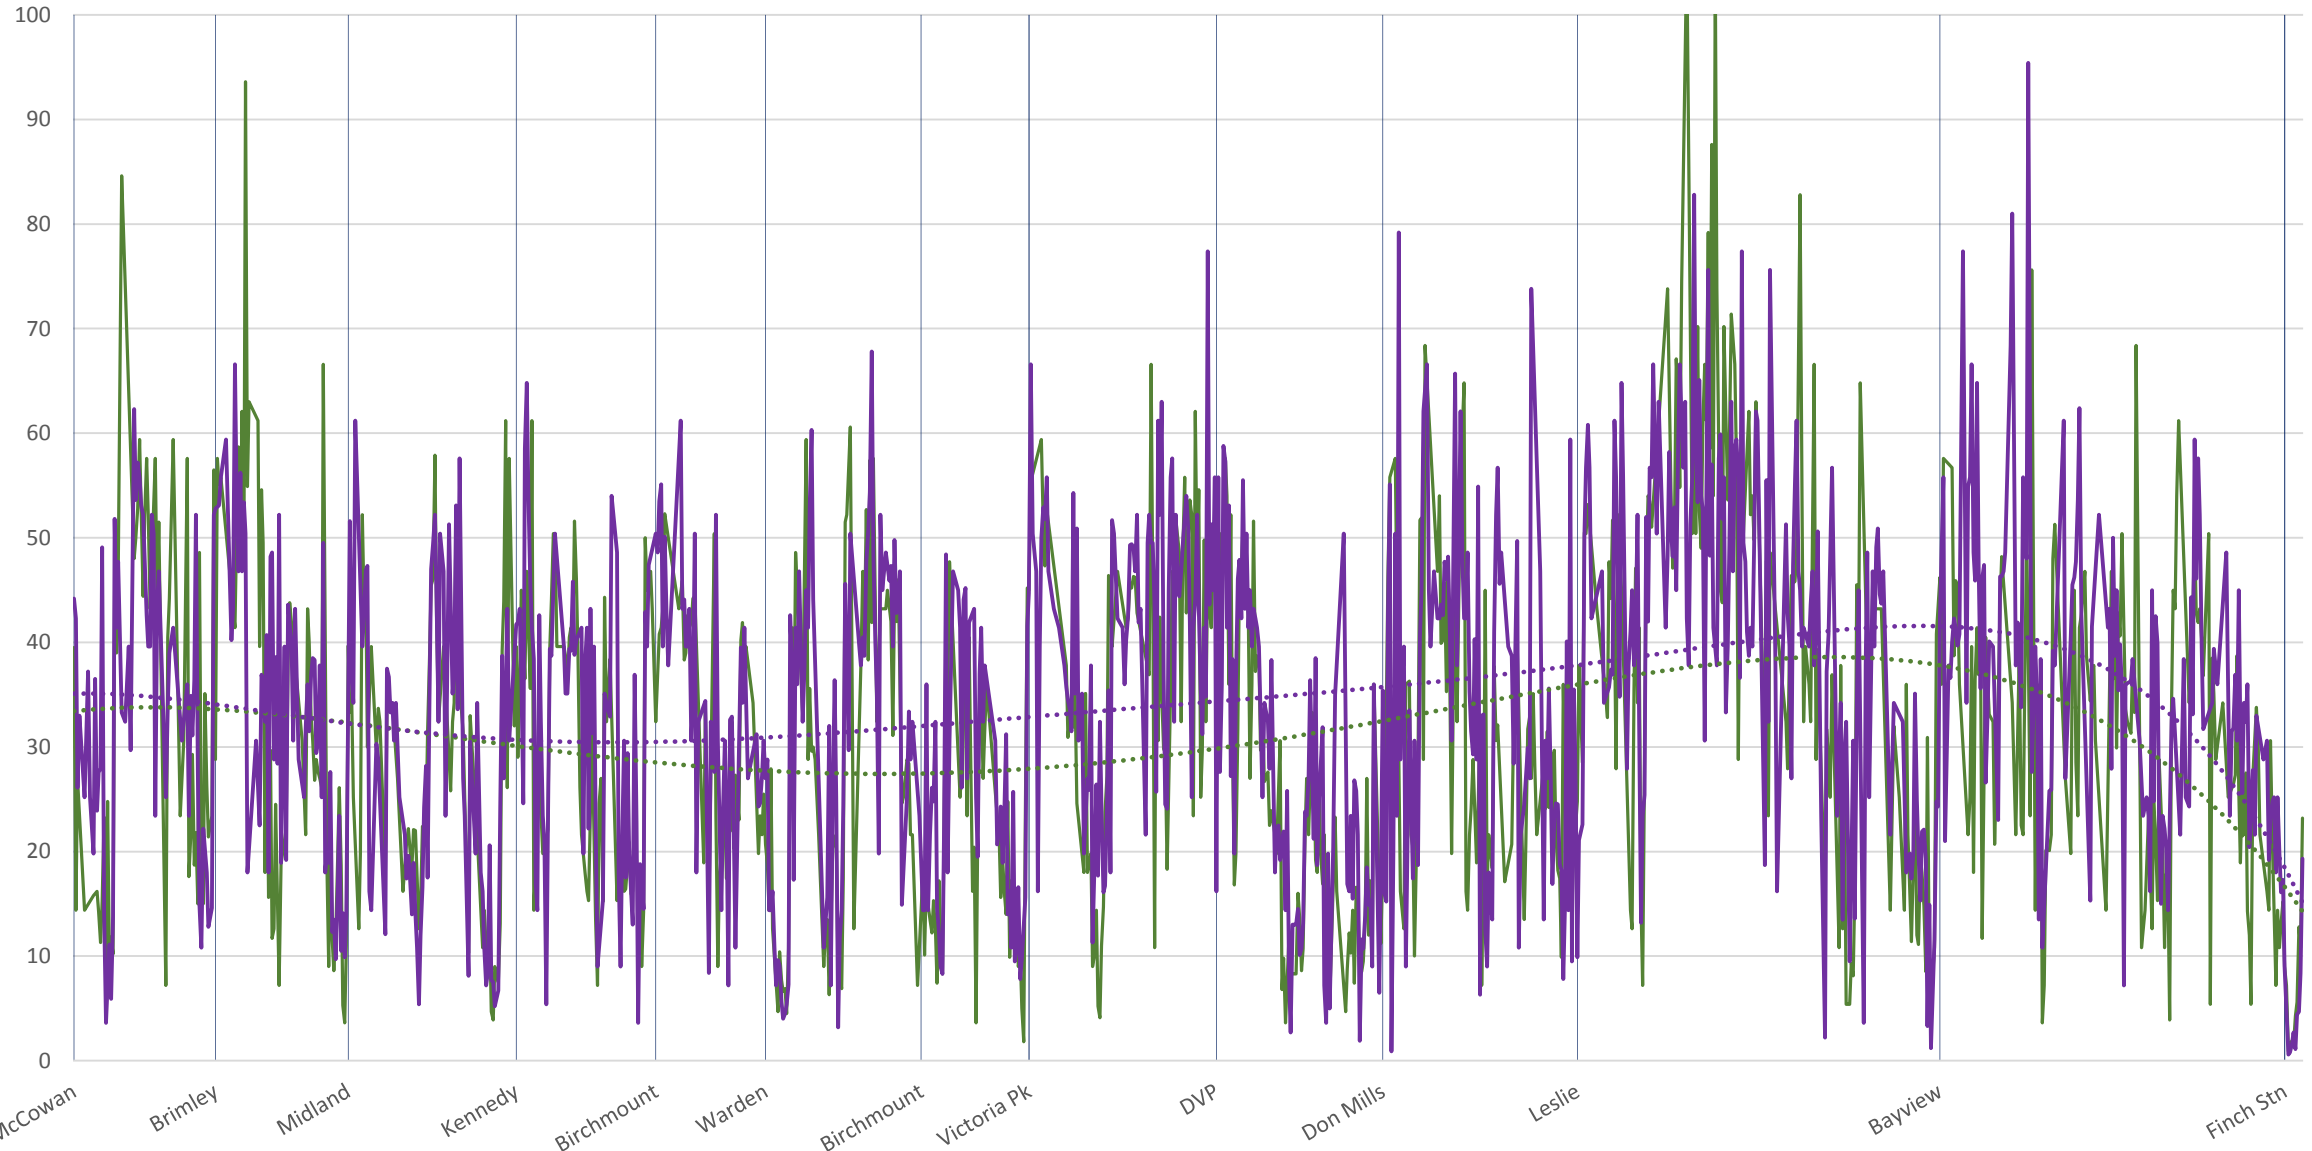

█ Locations    — Mar 2-13, 2020    — May 4-15, 2020    ..... Poly. (Mar 2-13, 2020)    ..... Poly. (May 4-15, 2020)

39 Finch East Westbound March-May 2020 Average Speed 1600 to 1700

█ Locations    — Mar 2-13, 2020    — May 4-15, 2020    ..... Poly. (Mar 2-13, 2020)    ..... Poly. (May 4-15, 2020)

39 Finch East Westbound March-May 2020 Average Speed 1700 to 1800

█ Locations    — Mar 2-13, 2020    — May 4-15, 2020    ..... Poly. (Mar 2-13, 2020)    ..... Poly. (May 4-15, 2020)

39 Finch East Westbound March-May 2020 Average Speed 1800 to 1900

39 Finch East Westbound March-May 2020 Average Speed 1900 to 2000

█ Locations    — Mar 2-13, 2020    — May 4-15, 2020    ..... Poly. (Mar 2-13, 2020)    ..... Poly. (May 4-15, 2020)

39 Finch East Westbound March-May 2020 Average Speed 2000 to 2100

█ Locations    — Mar 2-13, 2020    — May 4-15, 2020    ..... Poly. (Mar 2-13, 2020)    ..... Poly. (May 4-15, 2020)

39 Finch East Westbound March-May 2020 Average Speed 2300 to 2400

█ Locations    — Mar 2-13, 2020    — May 4-15, 2020    ..... Poly. (Mar 2-13, 2020)    ..... Poly. (May 4-15, 2020)