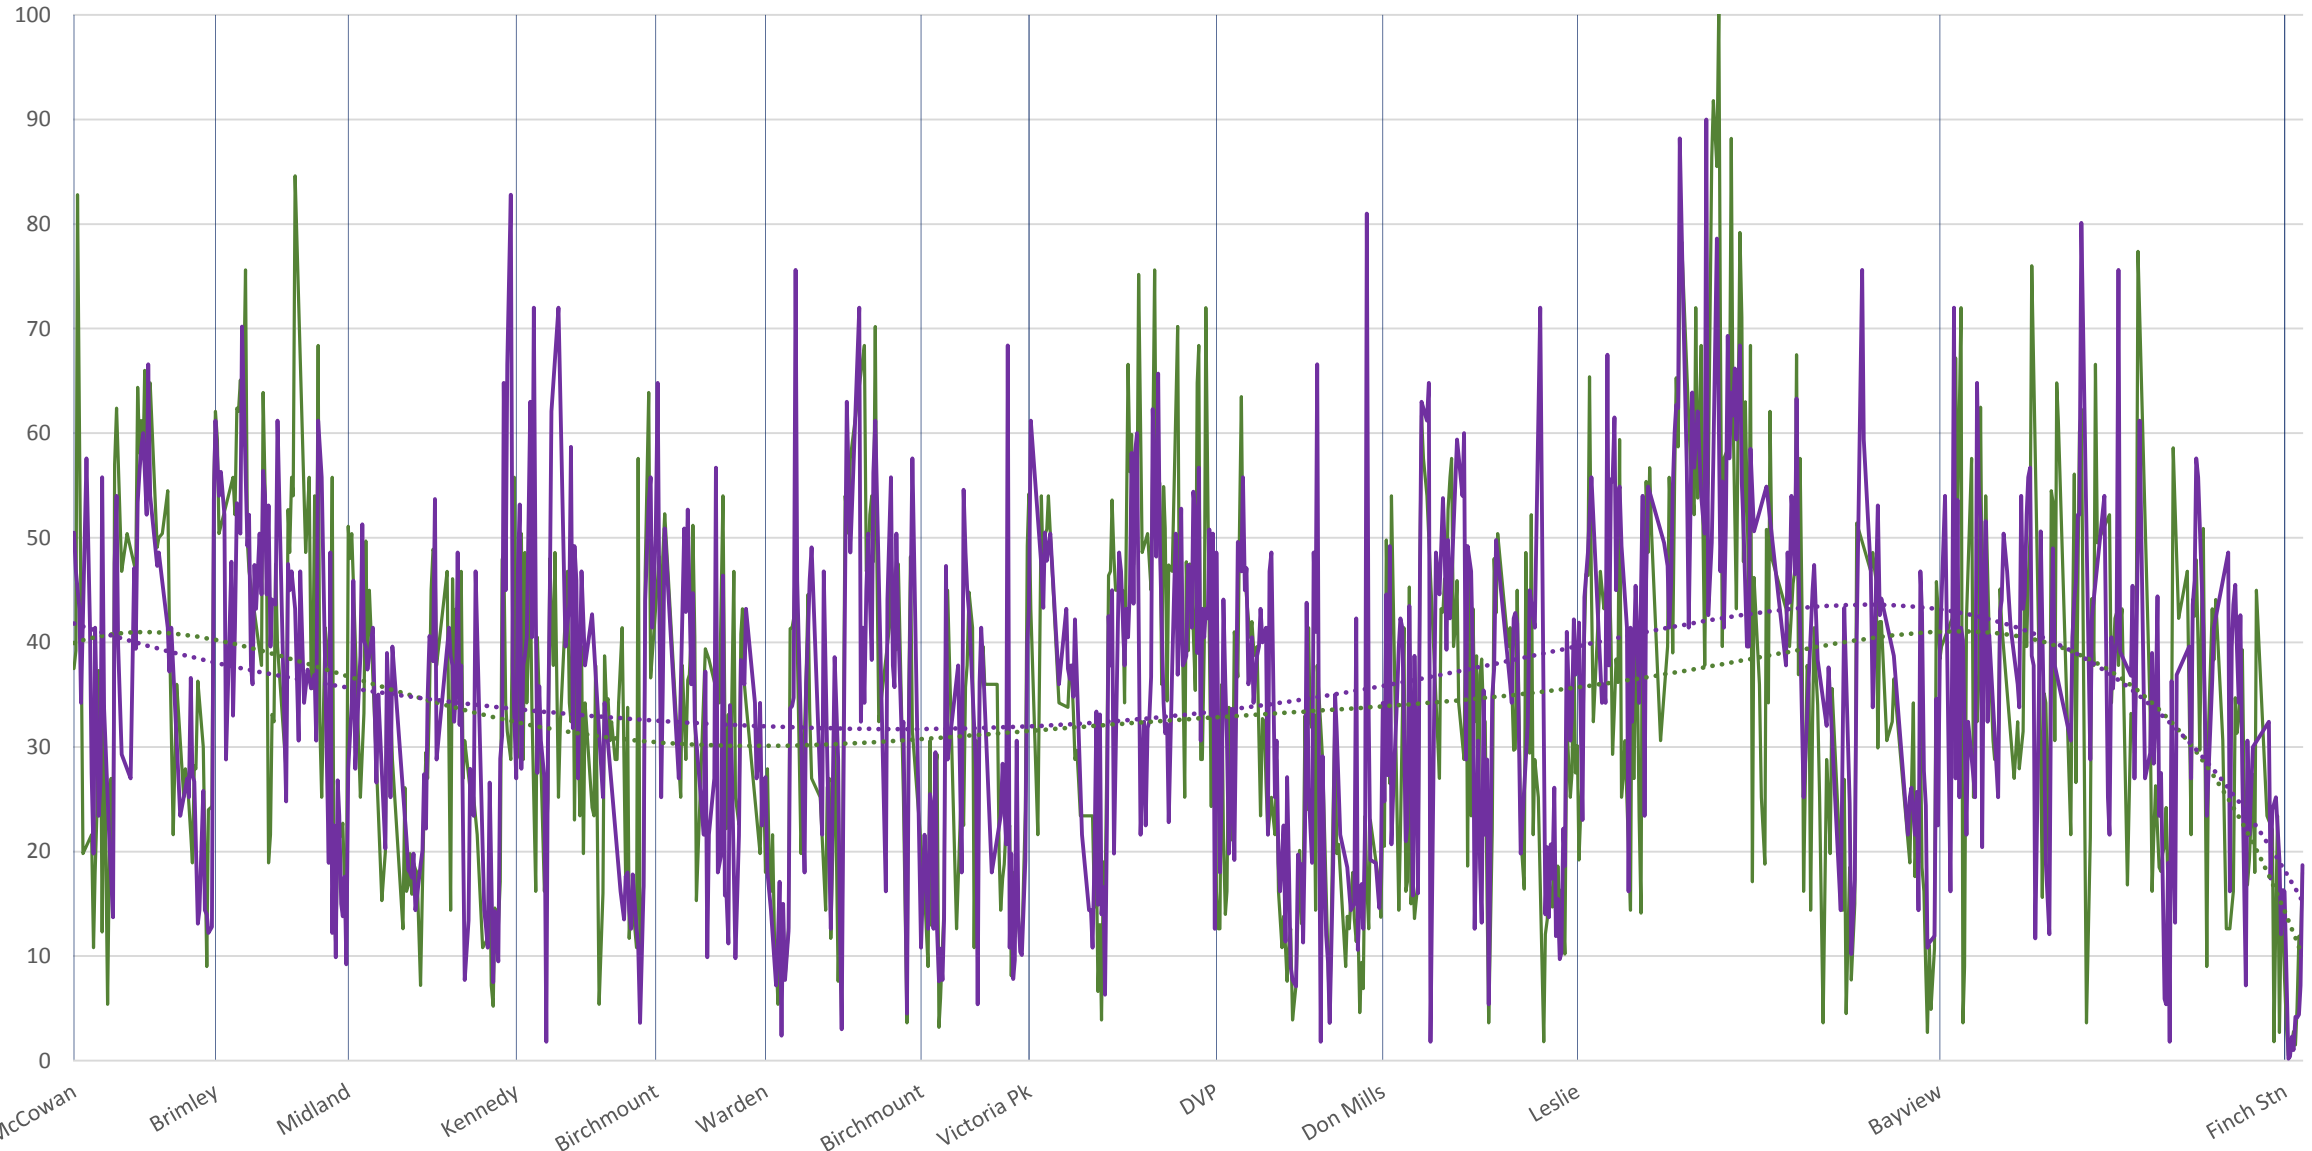

39 Finch East Westbound March-May 2020 Average Speed 1700 to 1800

█ Locations    — Mar 2-13, 2020    — May 4-15, 2020    ..... Poly. (Mar 2-13, 2020)    ..... Poly. (May 4-15, 2020)

39 Finch East Westbound March-May 2020 Average Speed 1800 to 1900

39 Finch East Westbound March-May 2020 Average Speed 1900 to 2000

█ Locations    — Mar 2-13, 2020    — May 4-15, 2020    ..... Poly. (Mar 2-13, 2020)    ..... Poly. (May 4-15, 2020)

39 Finch East Westbound March-May 2020 Average Speed 2000 to 2100

█ Locations    — Mar 2-13, 2020    — May 4-15, 2020    ..... Poly. (Mar 2-13, 2020)    ..... Poly. (May 4-15, 2020)

39 Finch East Westbound March-May 2020 Average Speed 2100 to 2200

39 Finch East Westbound March-May 2020 Average Speed 2200 to 2300

█ Locations    — Mar 2-13, 2020    — May 4-15, 2020    ..... Poly. (Mar 2-13, 2020)    ..... Poly. (May 4-15, 2020)

39 Finch East Westbound March-May 2020 Average Speed 2300 to 2400

█ Locations    — Mar 2-13, 2020    — May 4-15, 2020    ..... Poly. (Mar 2-13, 2020)    ..... Poly. (May 4-15, 2020)