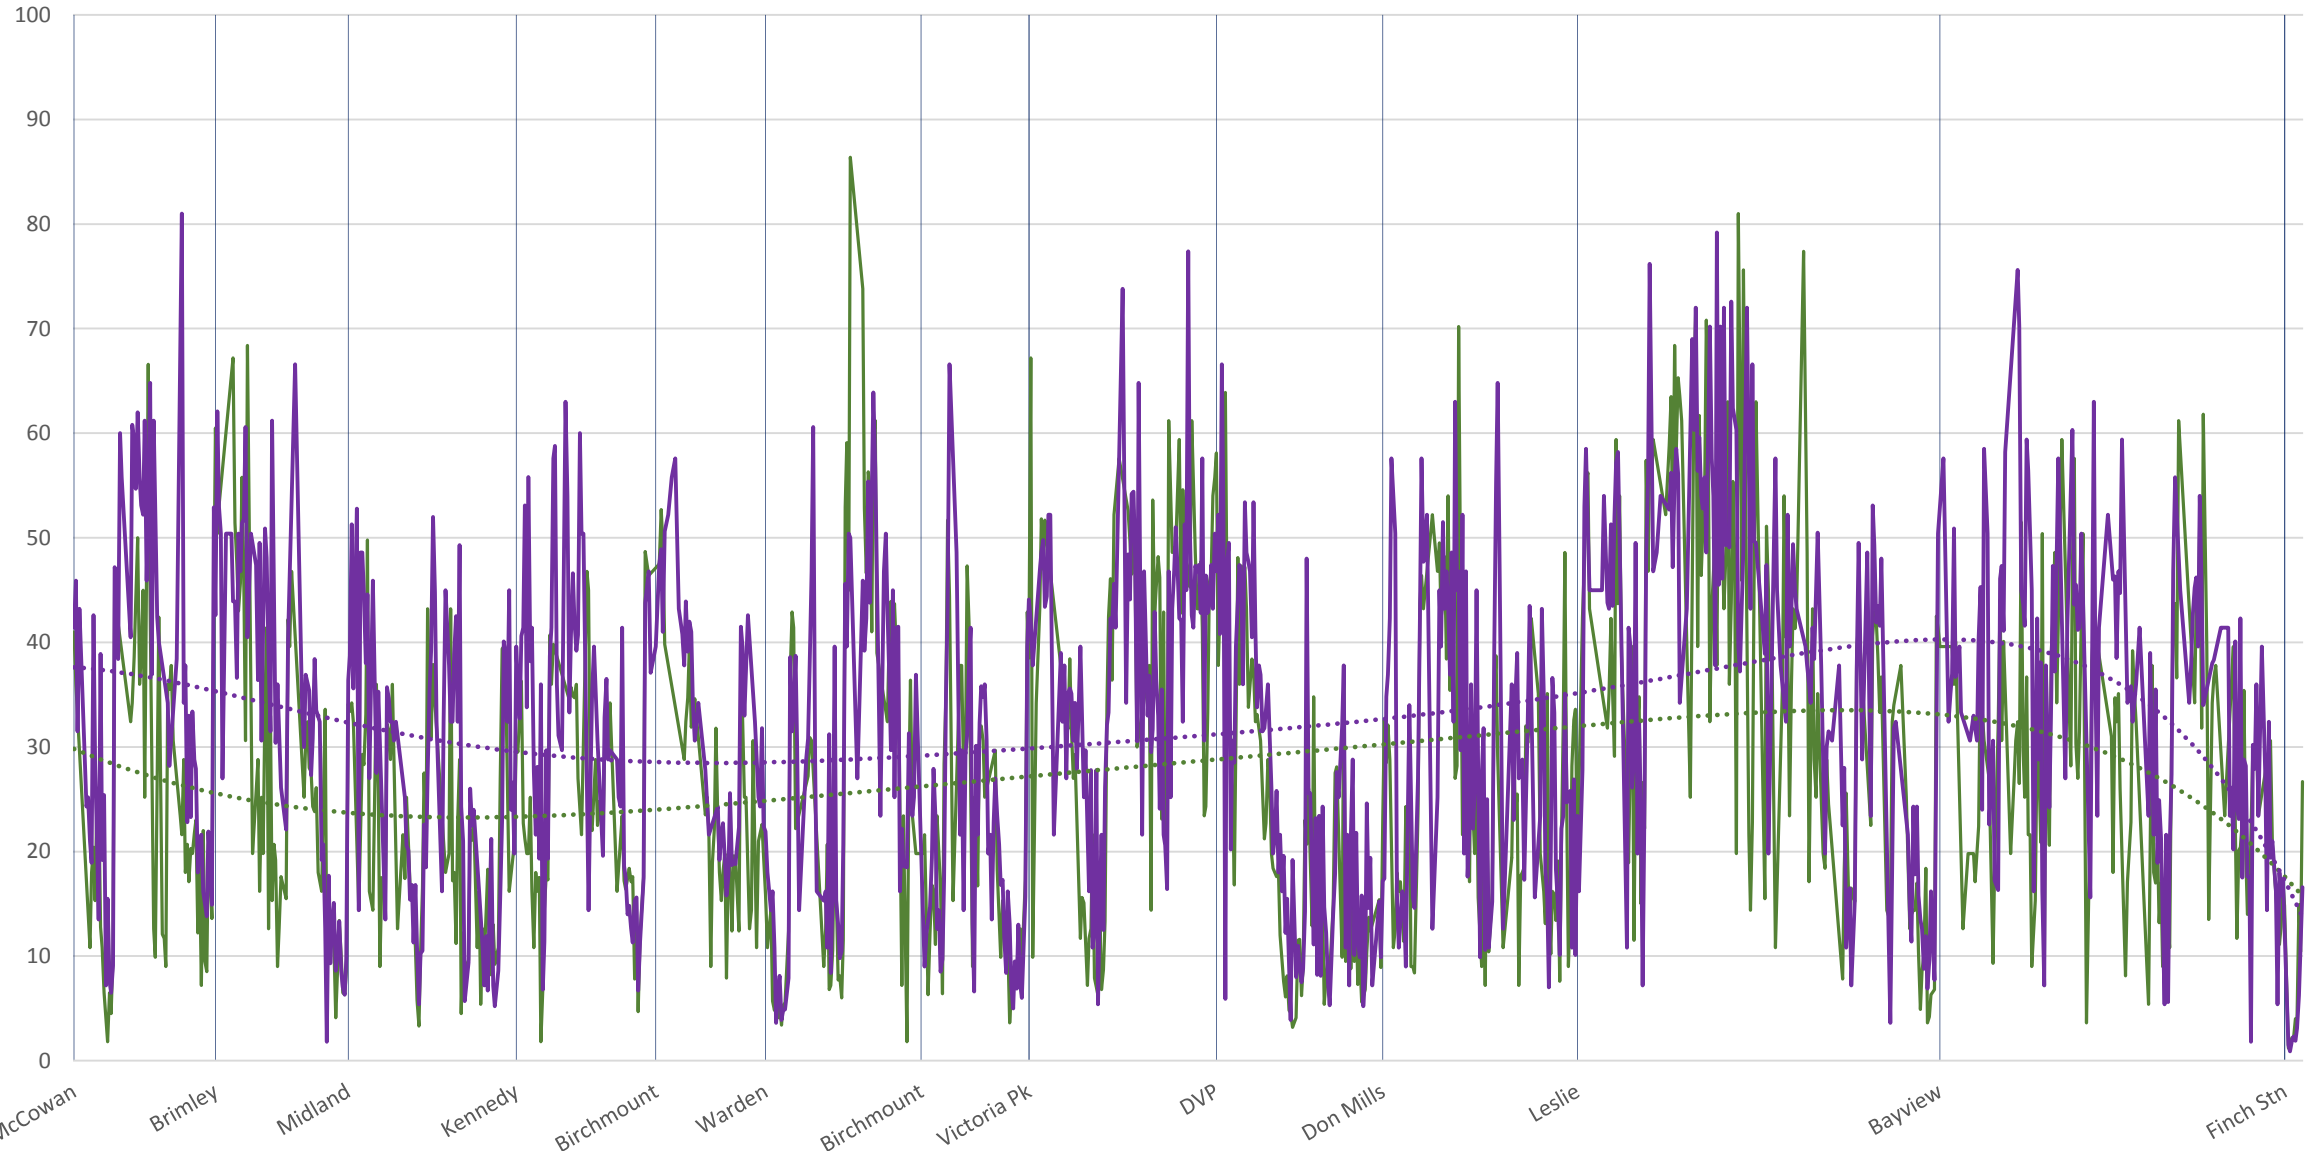

39 Finch East Westbound March-May 2020 Average Speed 1200 to 1300

█ Locations    — Mar 2-13, 2020    — May 4-15, 2020    ..... Poly. (Mar 2-13, 2020)    ..... Poly. (May 4-15, 2020)

39 Finch East Westbound March-May 2020 Average Speed 1300 to 1400

39 Finch East Westbound March-May 2020 Average Speed 1400 to 1500

█ Locations    — Mar 2-13, 2020    — May 4-15, 2020    ..... Poly. (Mar 2-13, 2020)    ..... Poly. (May 4-15, 2020)

39 Finch East Westbound March-May 2020 Average Speed 1500 to 1600

█ Locations    — Mar 2-13, 2020    — May 4-15, 2020    ..... Poly. (Mar 2-13, 2020)    ..... Poly. (May 4-15, 2020)

39 Finch East Westbound March-May 2020 Average Speed 1600 to 1700

█ Locations    — Mar 2-13, 2020    — May 4-15, 2020    ..... Poly. (Mar 2-13, 2020)    ..... Poly. (May 4-15, 2020)