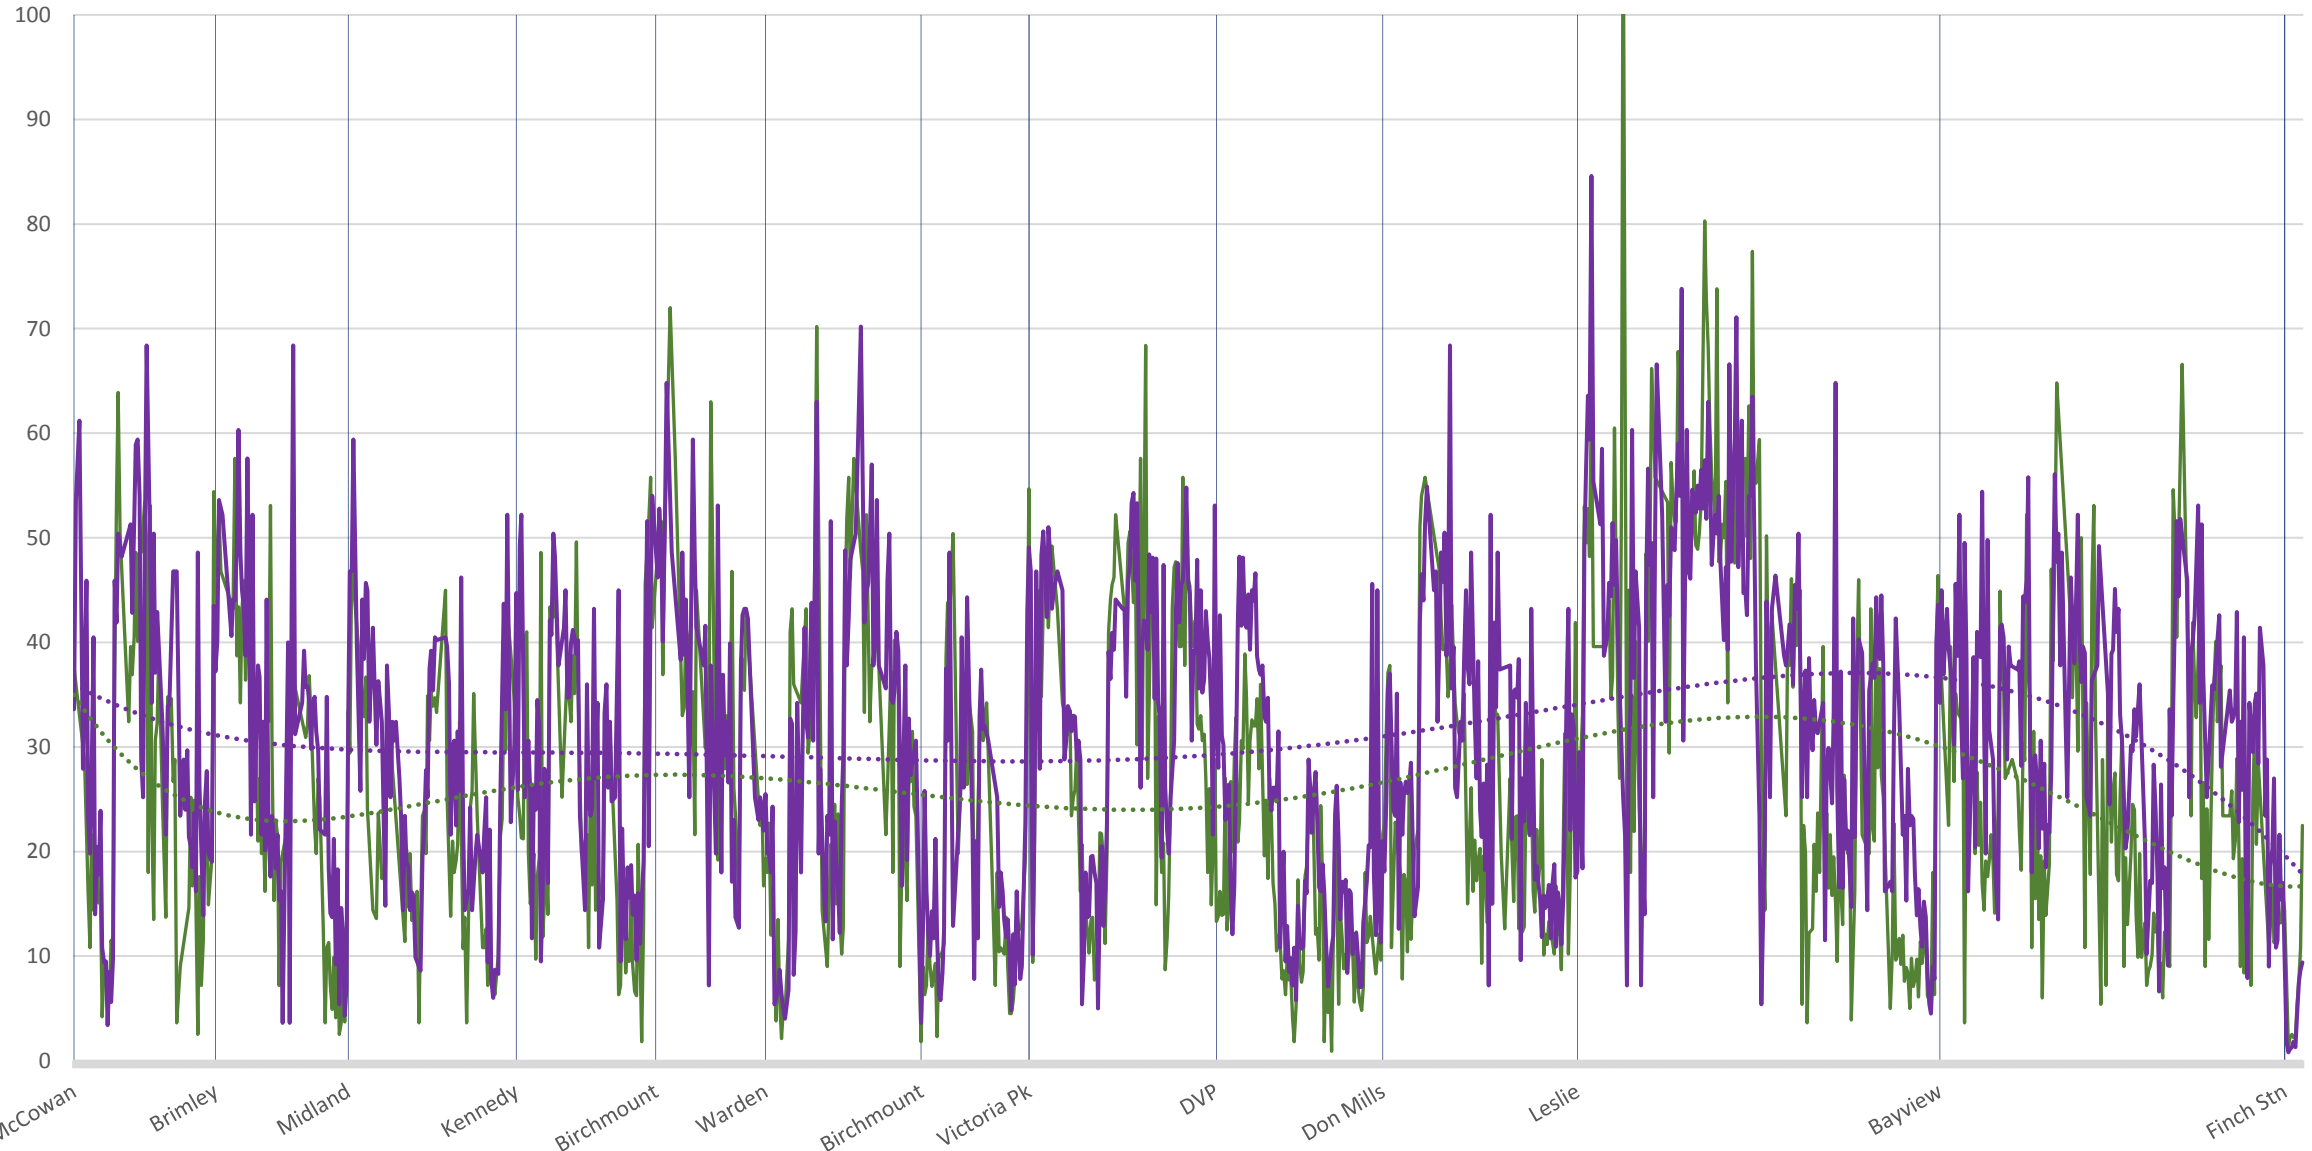

39 Finch East Westbound March-May 2020 Average Speed 1400 to 1500

█ Locations    — Mar 2-13, 2020    — May 4-15, 2020    ..... Poly. (Mar 2-13, 2020)    ..... Poly. (May 4-15, 2020)

39 Finch East Westbound March-May 2020 Average Speed 1500 to 1600

█ Locations    — Mar 2-13, 2020    — May 4-15, 2020    ..... Poly. (Mar 2-13, 2020)    ..... Poly. (May 4-15, 2020)

39 Finch East Westbound March-May 2020 Average Speed 1600 to 1700

█ Locations    — Mar 2-13, 2020    — May 4-15, 2020    ..... Poly. (Mar 2-13, 2020)    ..... Poly. (May 4-15, 2020)

39 Finch East Westbound March-May 2020 Average Speed 1700 to 1800

█ Locations    — Mar 2-13, 2020    — May 4-15, 2020    ..... Poly. (Mar 2-13, 2020)    ..... Poly. (May 4-15, 2020)

39 Finch East Westbound March-May 2020 Average Speed 1800 to 1900