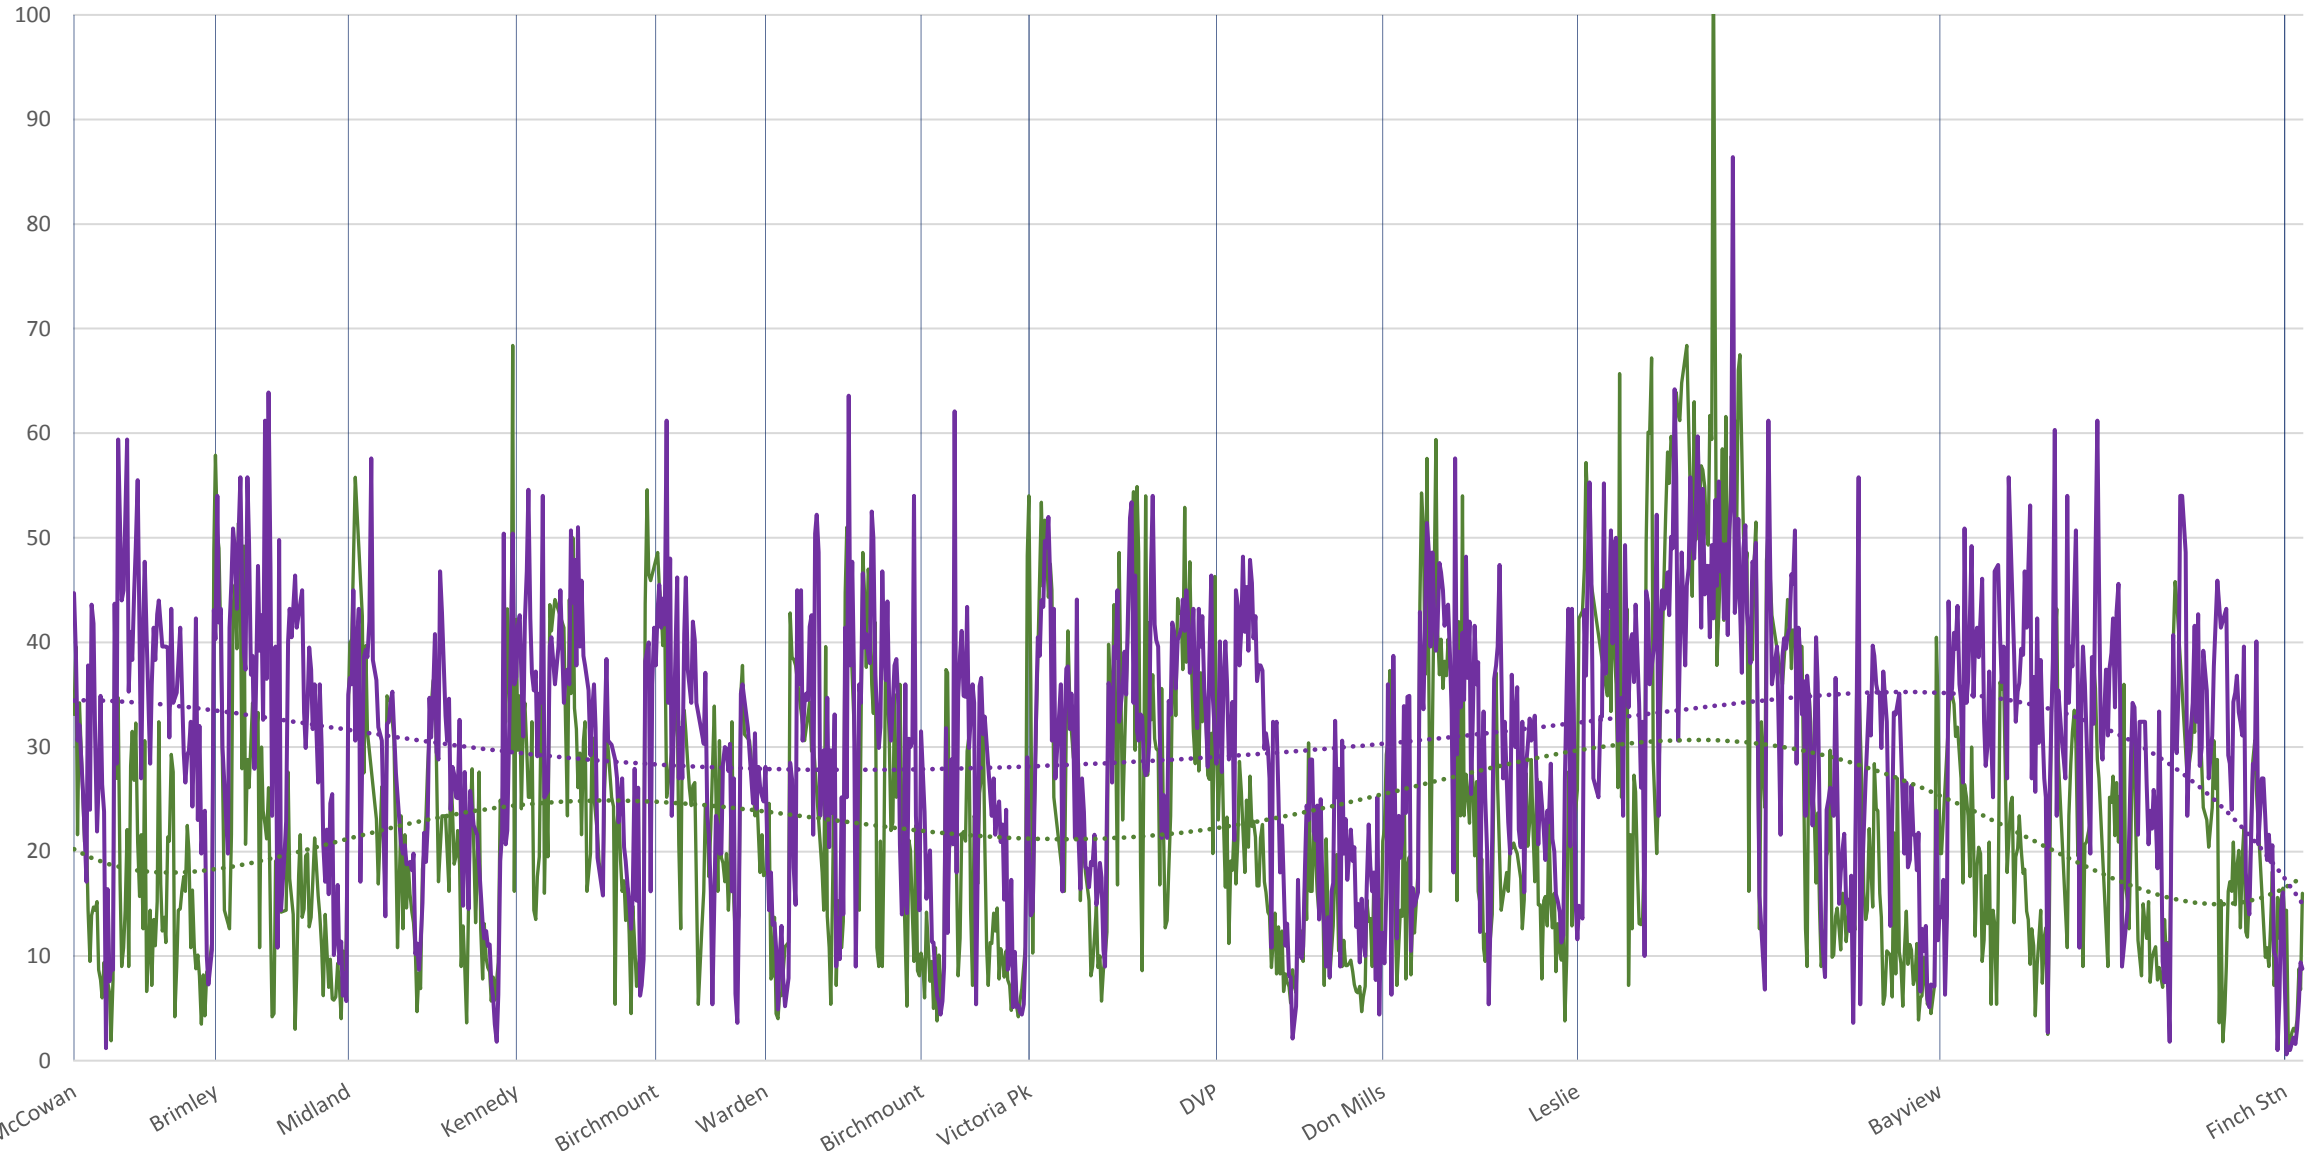

39 Finch East Westbound March-May 2020 Average Speed 600 to 700

█ Locations    — Mar 2-13, 2020    — May 4-15, 2020    ..... Poly. (Mar 2-13, 2020)    ..... Poly. (May 4-15, 2020)

39 Finch East Westbound March-May 2020 Average Speed 700 to 800

39 Finch East Westbound March-May 2020 Average Speed 800 to 900

█ Locations    — Mar 2-13, 2020    — May 4-15, 2020    ..... Poly. (Mar 2-13, 2020)    ..... Poly. (May 4-15, 2020)

39 Finch East Westbound March-May 2020 Average Speed 900 to 1000

39 Finch East Westbound March-May 2020 Average Speed 1000 to 1100

█ Locations    — Mar 2-13, 2020    — May 4-15, 2020    ..... Poly. (Mar 2-13, 2020)    ..... Poly. (May 4-15, 2020)

39 Finch East Westbound March-May 2020 Average Speed 1100 to 1200