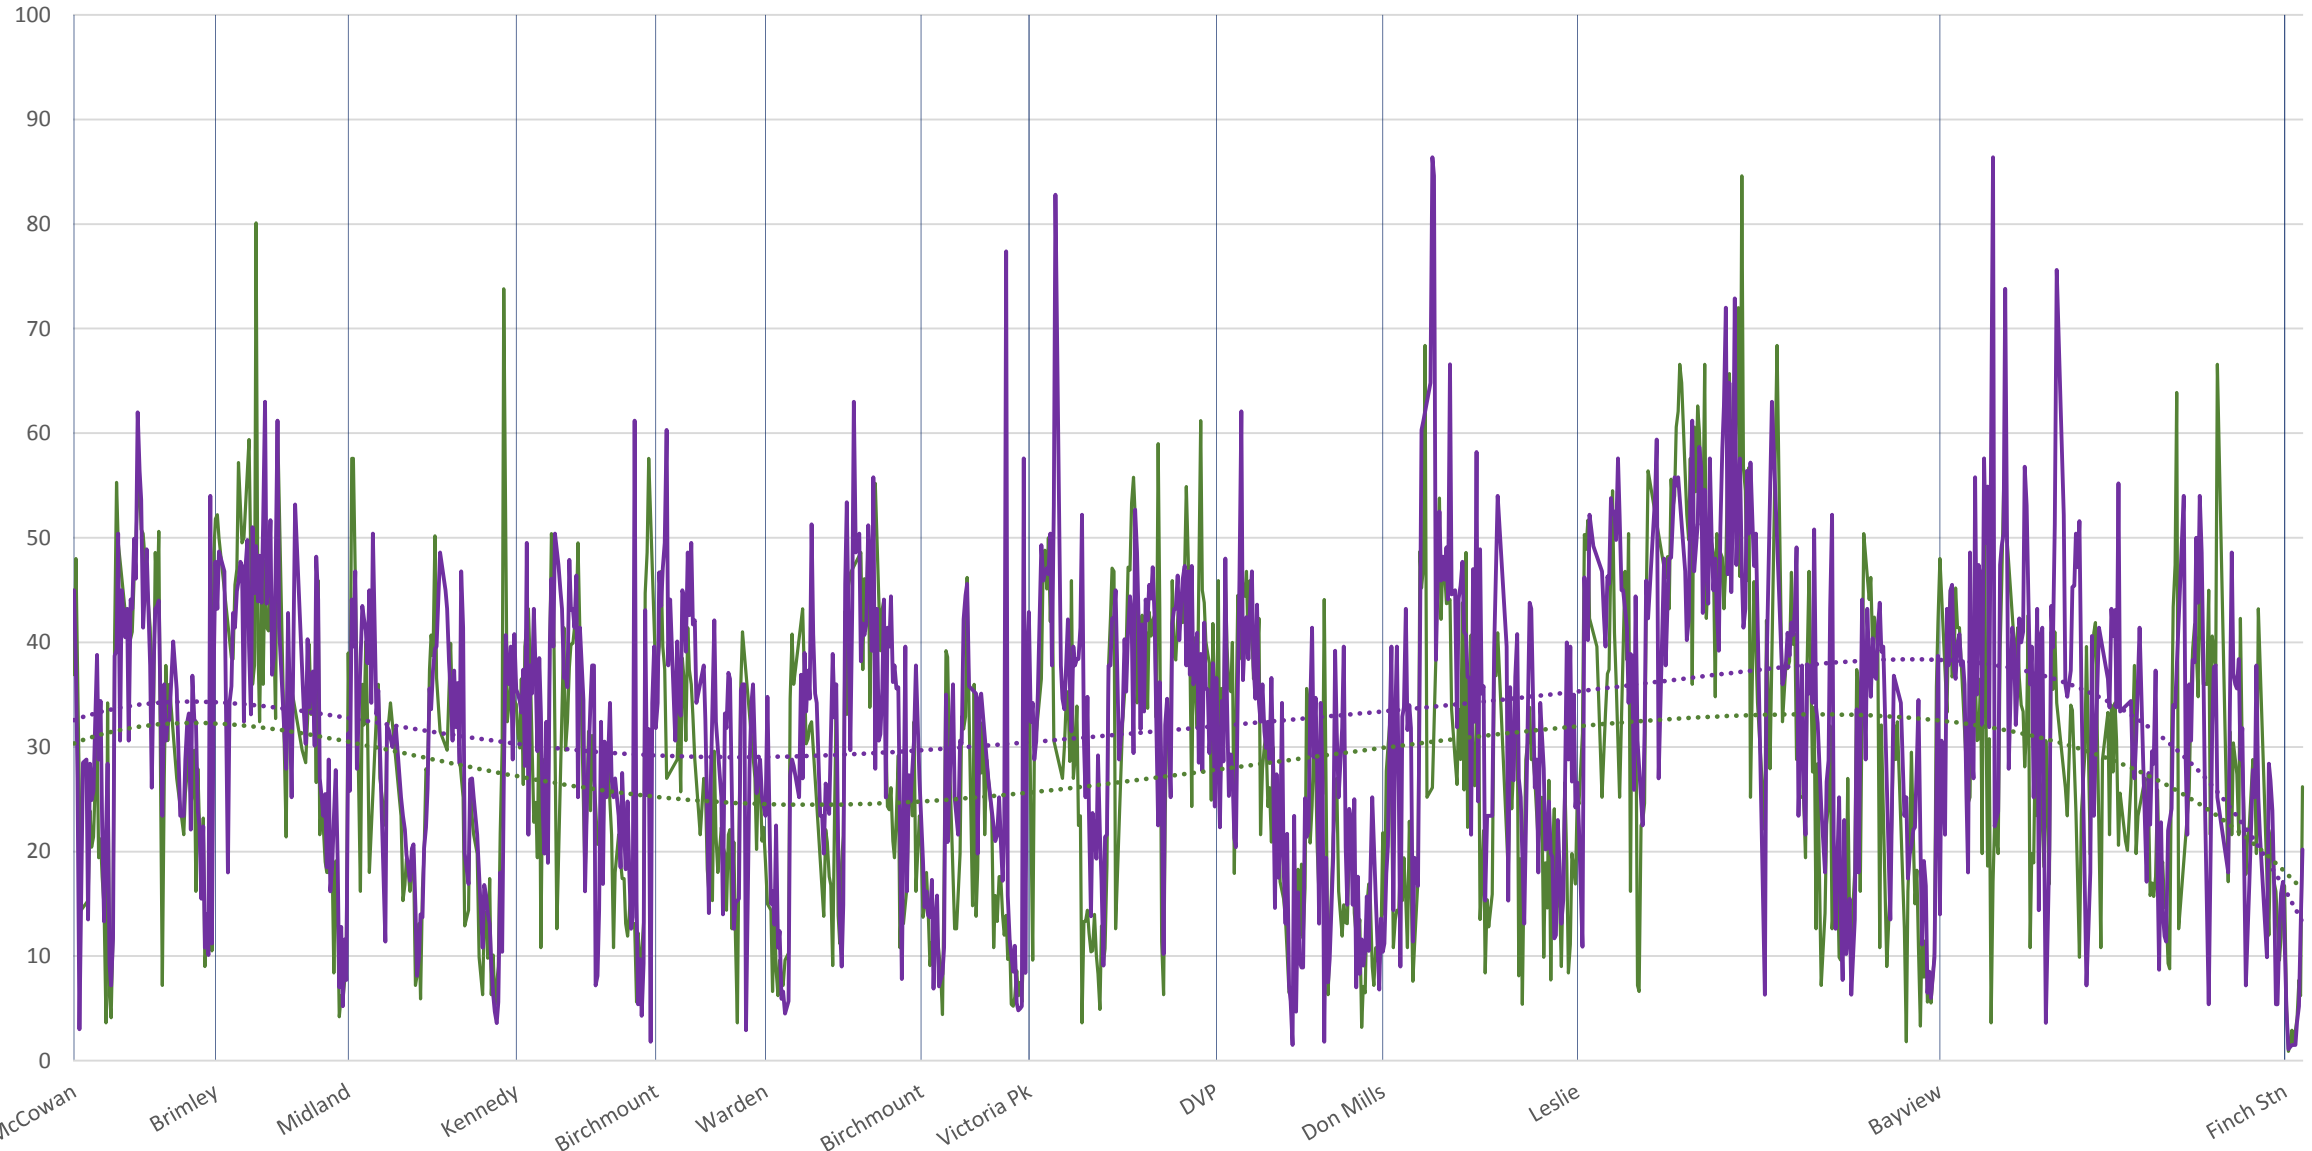

39 Finch East Westbound March-May 2020 Average Speed 600 to 700

█ Locations    — Mar 2-13, 2020    — May 4-15, 2020    ..... Poly. (Mar 2-13, 2020)    ..... Poly. (May 4-15, 2020)

39 Finch East Westbound March-May 2020 Average Speed 700 to 800

39 Finch East Westbound March-May 2020 Average Speed 800 to 900

█ Locations    — Mar 2-13, 2020    — May 4-15, 2020    ..... Poly. (Mar 2-13, 2020)    ..... Poly. (May 4-15, 2020)

39 Finch East Westbound March-May 2020 Average Speed 900 to 1000

39 Finch East Westbound March-May 2020 Average Speed 1000 to 1100

█ Locations    — Mar 2-13, 2020    — May 4-15, 2020    ..... Poly. (Mar 2-13, 2020)    ..... Poly. (May 4-15, 2020)

39 Finch East Westbound March-May 2020 Average Speed 1100 to 1200