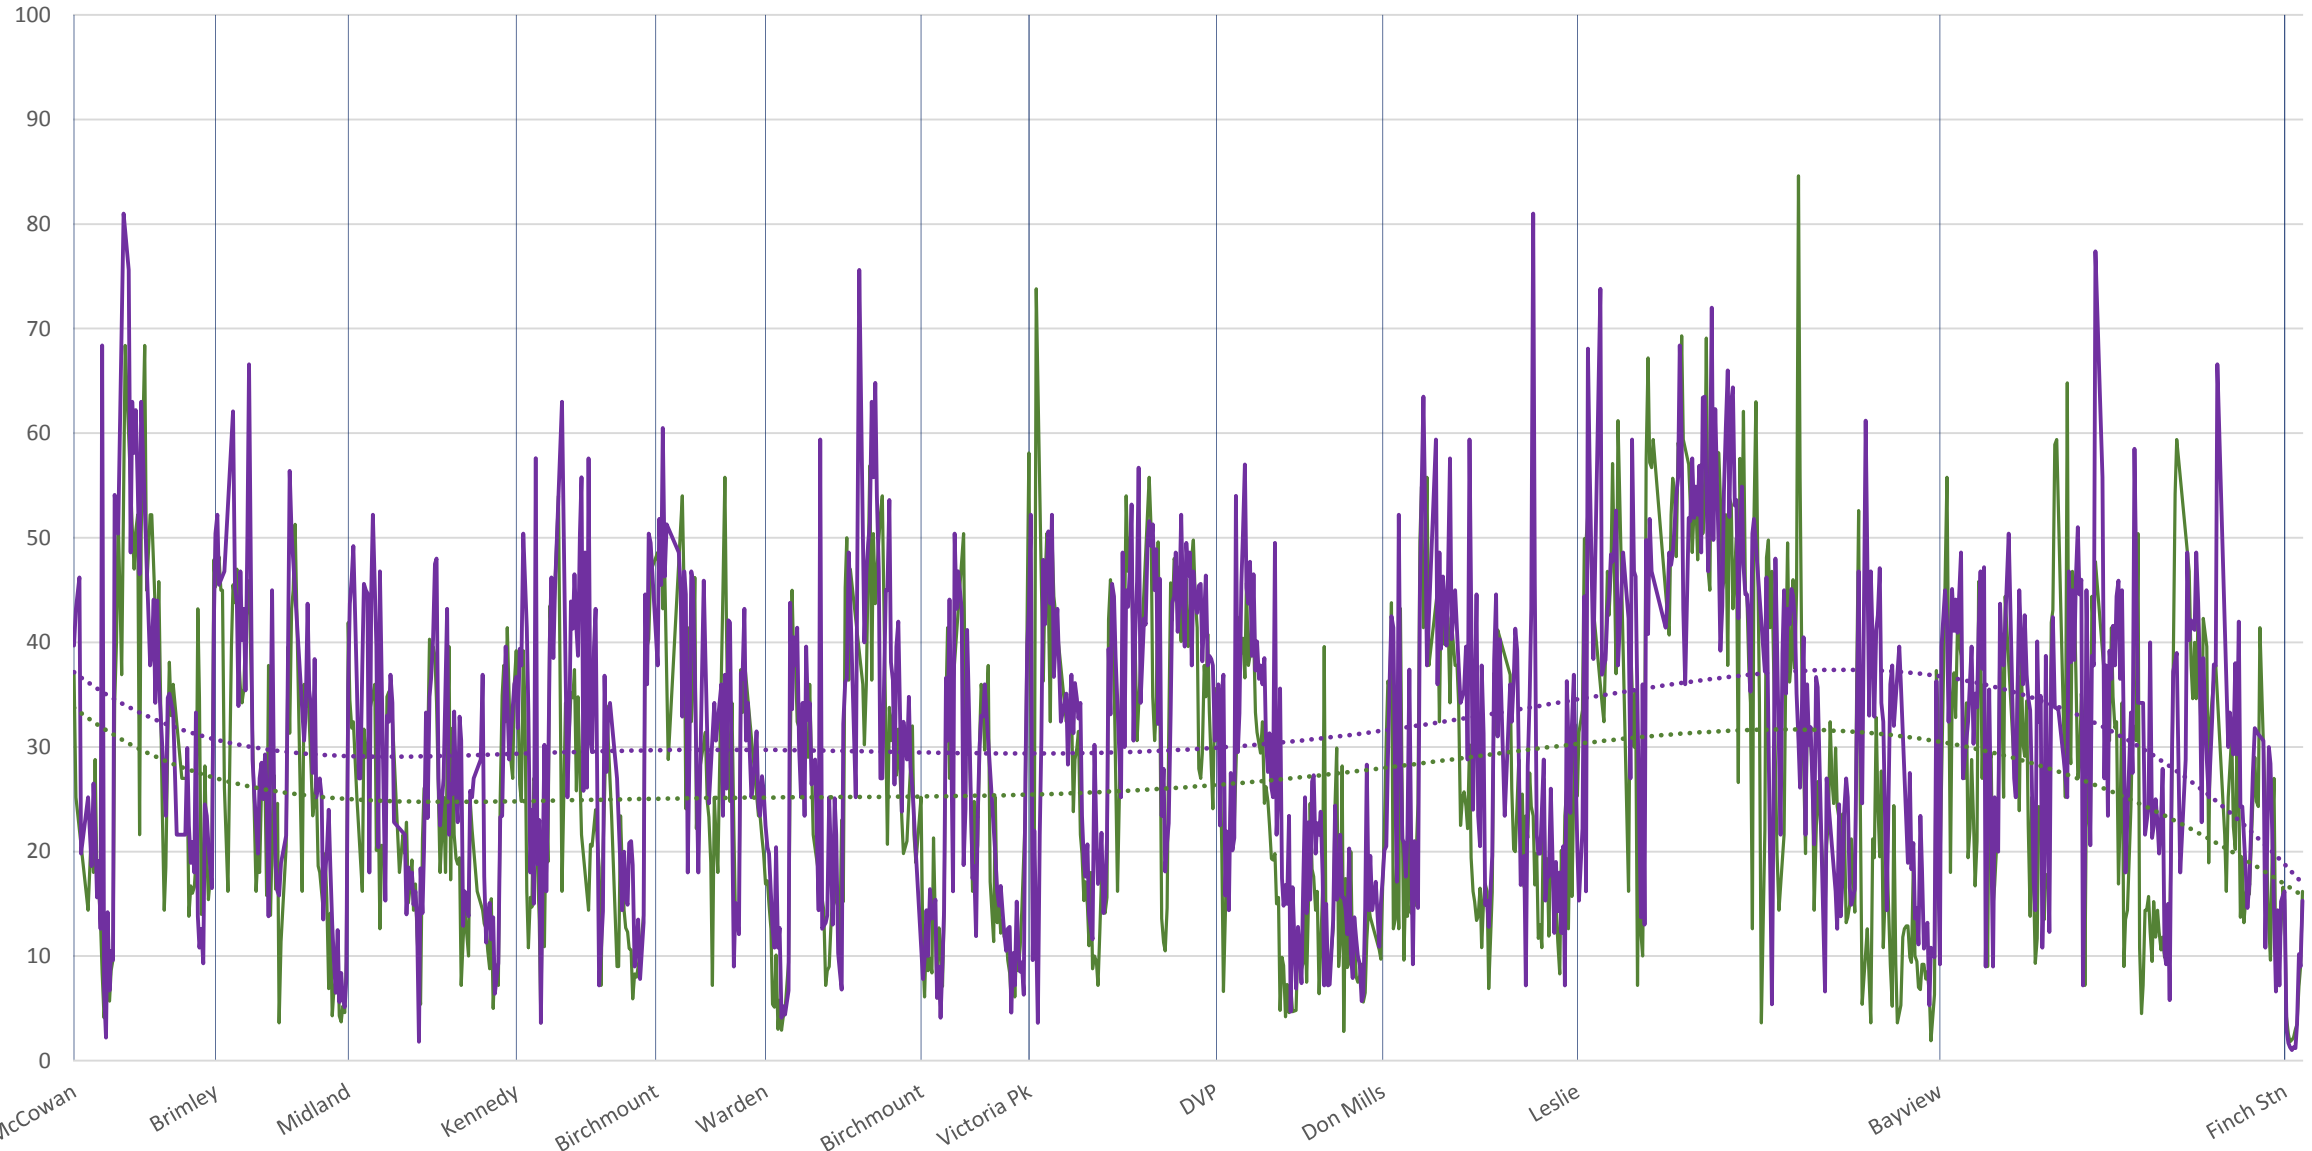

39 Finch East Westbound March-May 2020 Average Speed 1400 to 1500

█ Locations    — Mar 2-13, 2020    — May 4-15, 2020    ..... Poly. (Mar 2-13, 2020)    ..... Poly. (May 4-15, 2020)

39 Finch East Westbound March-May 2020 Average Speed 1500 to 1600

█ Locations    — Mar 2-13, 2020    — May 4-15, 2020    ..... Poly. (Mar 2-13, 2020)    ..... Poly. (May 4-15, 2020)

39 Finch East Westbound March-May 2020 Average Speed 1600 to 1700

█ Locations    — Mar 2-13, 2020    — May 4-15, 2020    ..... Poly. (Mar 2-13, 2020)    ..... Poly. (May 4-15, 2020)

39 Finch East Westbound March-May 2020 Average Speed 1700 to 1800

█ Locations    — Mar 2-13, 2020    — May 4-15, 2020    ..... Poly. (Mar 2-13, 2020)    ..... Poly. (May 4-15, 2020)

39 Finch East Westbound March-May 2020 Average Speed 1800 to 1900