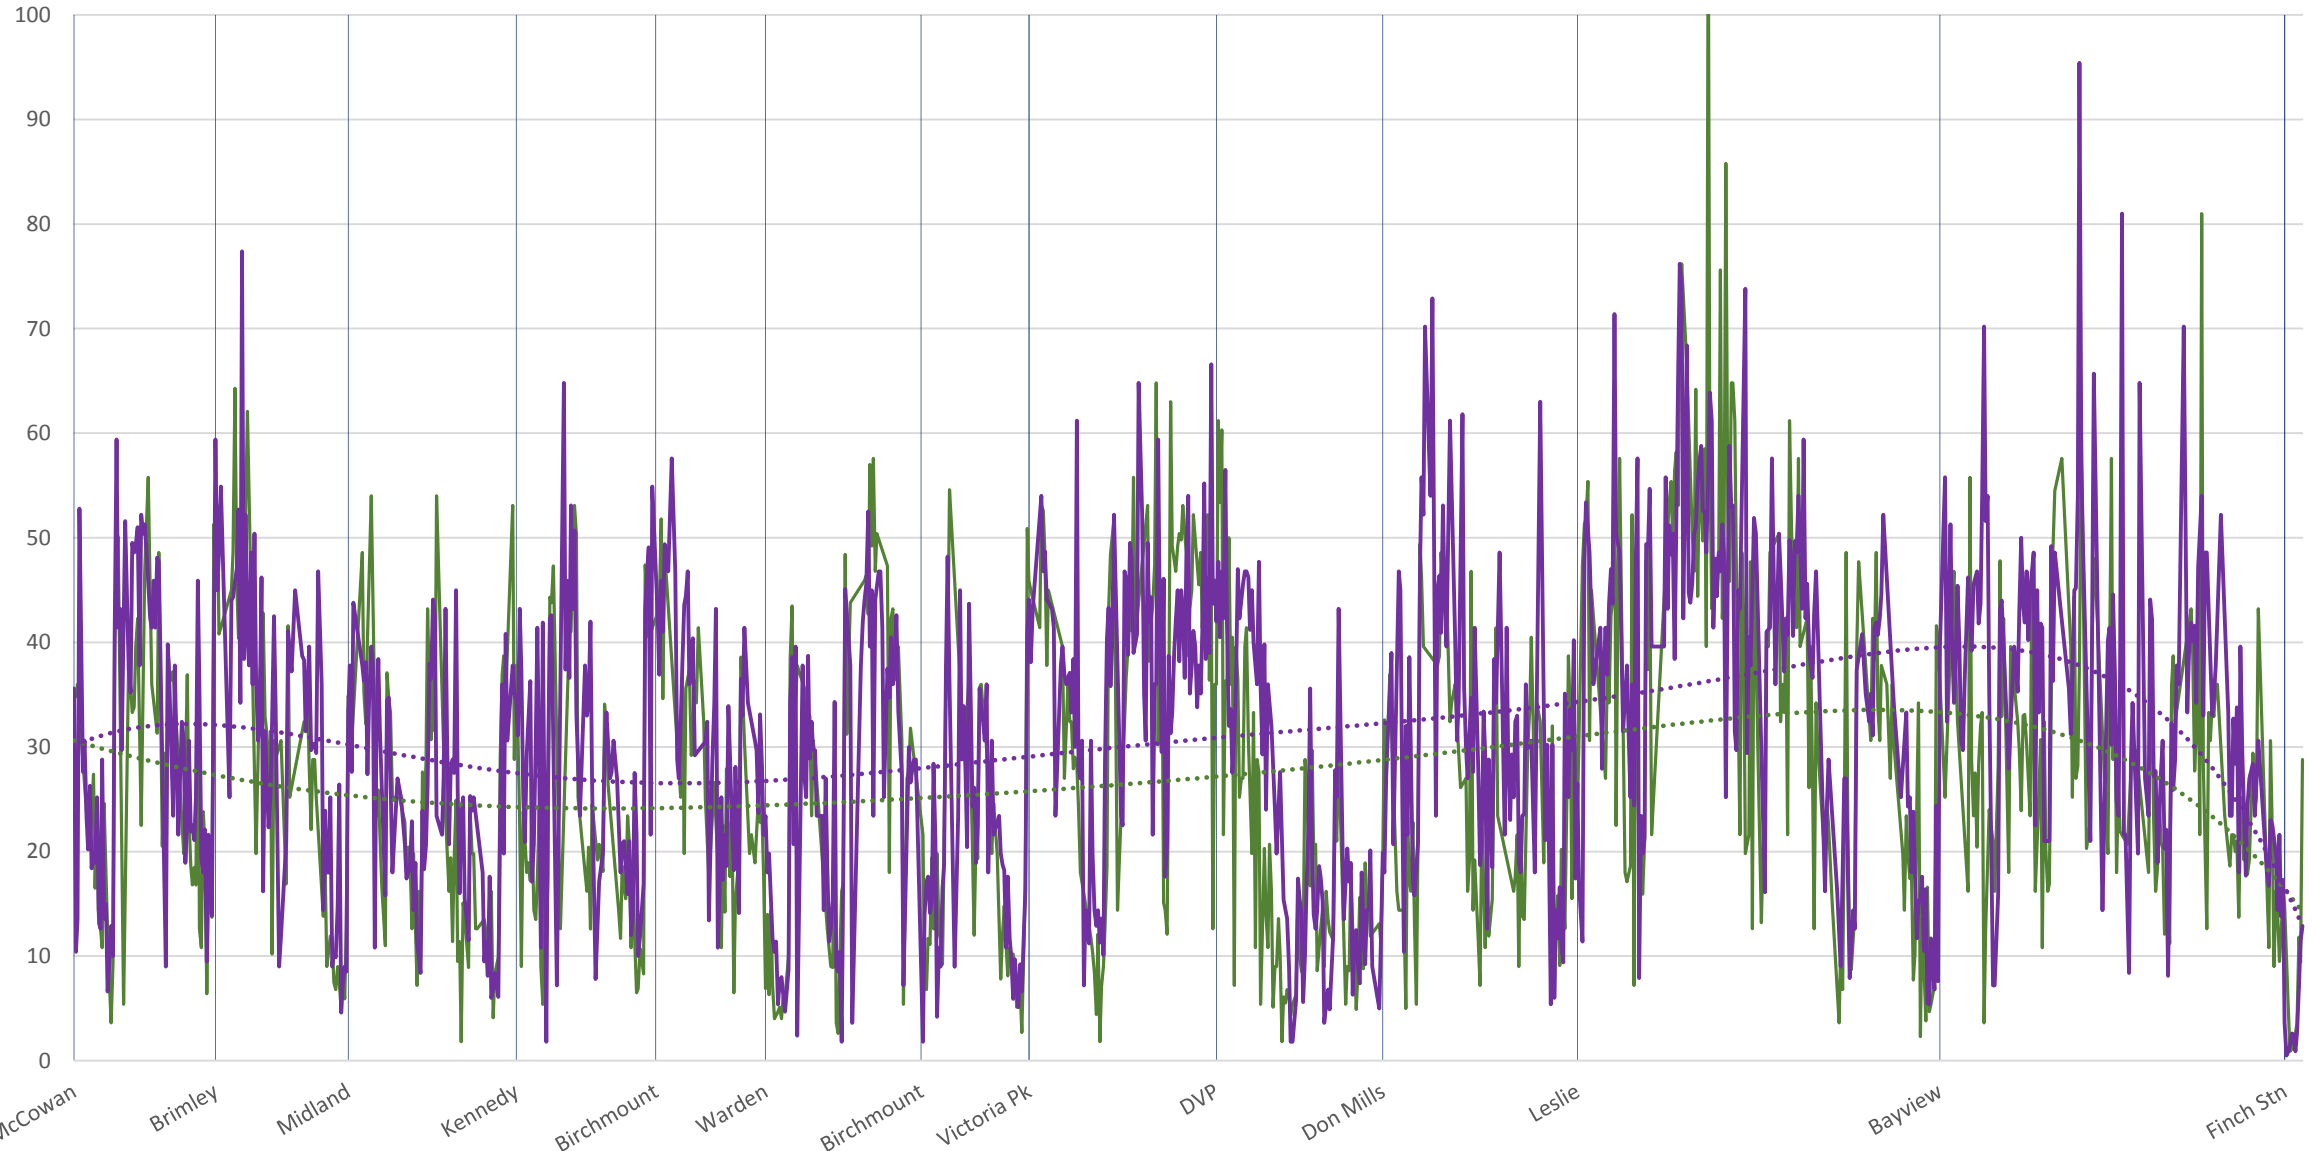

39 Finch East Westbound March-May 2020 Average Speed 600 to 700

█ Locations    — Mar 2-13, 2020    — May 4-15, 2020    ..... Poly. (Mar 2-13, 2020)    ..... Poly. (May 4-15, 2020)

39 Finch East Westbound March-May 2020 Average Speed 700 to 800

39 Finch East Westbound March-May 2020 Average Speed 800 to 900

█ Locations    — Mar 2-13, 2020    — May 4-15, 2020    ..... Poly. (Mar 2-13, 2020)    ..... Poly. (May 4-15, 2020)

39 Finch East Westbound March-May 2020 Average Speed 900 to 1000

39 Finch East Westbound March-May 2020 Average Speed 1000 to 1100

█ Locations    — Mar 2-13, 2020    — May 4-15, 2020    ..... Poly. (Mar 2-13, 2020)    ..... Poly. (May 4-15, 2020)

39 Finch East Westbound March-May 2020 Average Speed 1100 to 1200

39 Finch East Westbound March-May 2020 Average Speed 1200 to 1300

█ Locations    — Mar 2-13, 2020    — May 4-15, 2020    ..... Poly. (Mar 2-13, 2020)    ..... Poly. (May 4-15, 2020)

39 Finch East Westbound March-May 2020 Average Speed 1300 to 1400