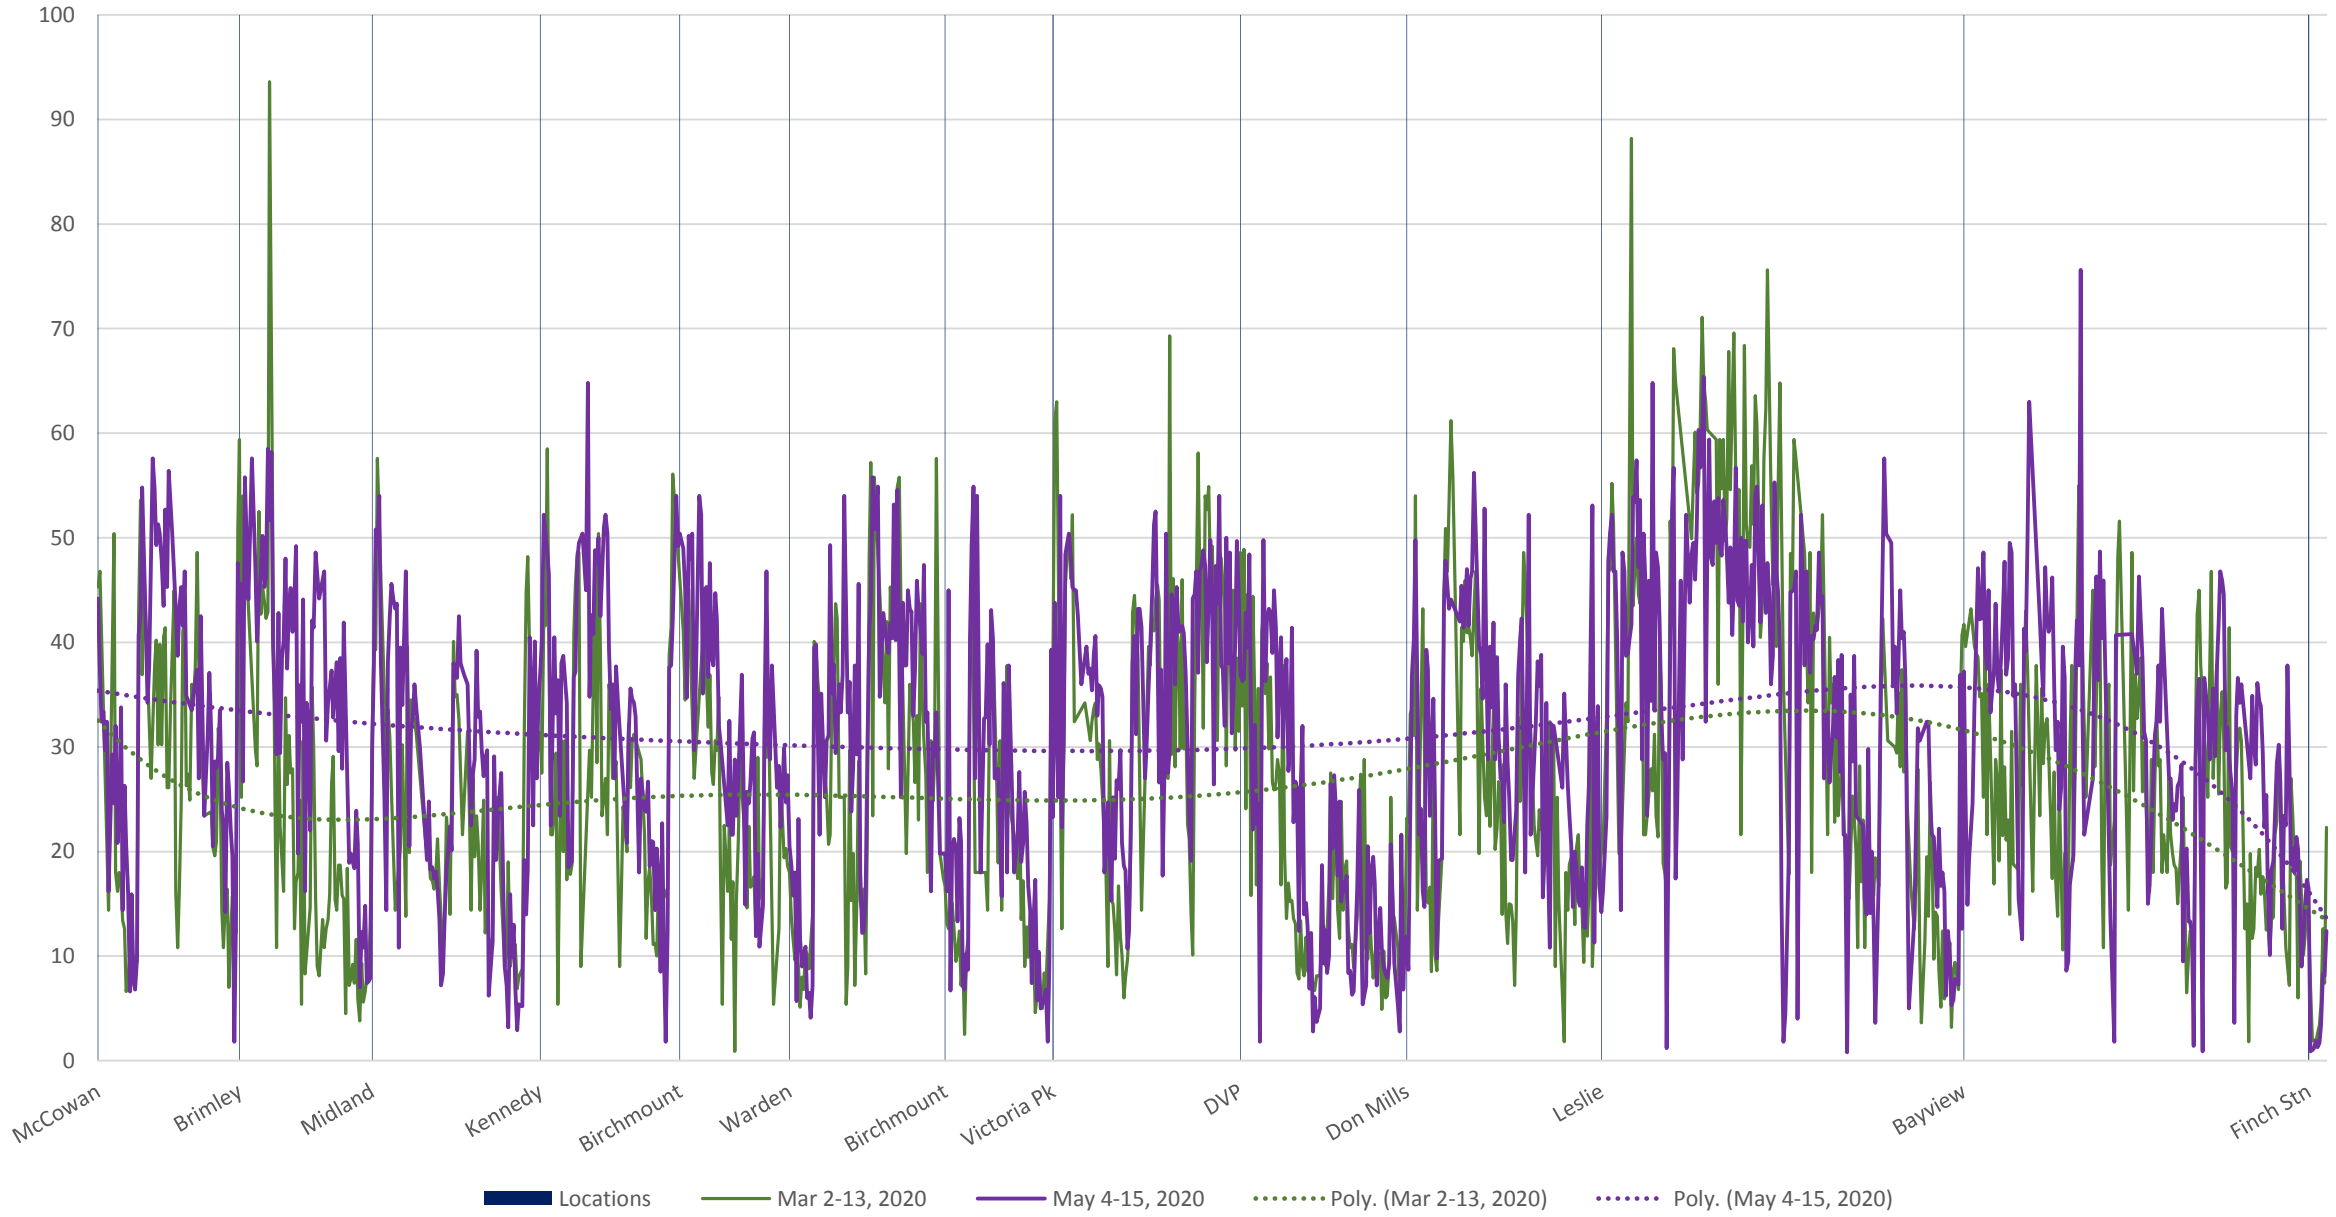

39 Finch East Westbound March-May 2020 Average Speed 600 to 700

█ Locations    — Mar 2-13, 2020    — May 4-15, 2020    ..... Poly. (Mar 2-13, 2020)    ..... Poly. (May 4-15, 2020)

39 Finch East Westbound March-May 2020 Average Speed 700 to 800

39 Finch East Westbound March-May 2020 Average Speed 800 to 900

█ Locations    — Mar 2-13, 2020    — May 4-15, 2020    ..... Poly. (Mar 2-13, 2020)    ..... Poly. (May 4-15, 2020)

39 Finch East Westbound March-May 2020 Average Speed 900 to 1000