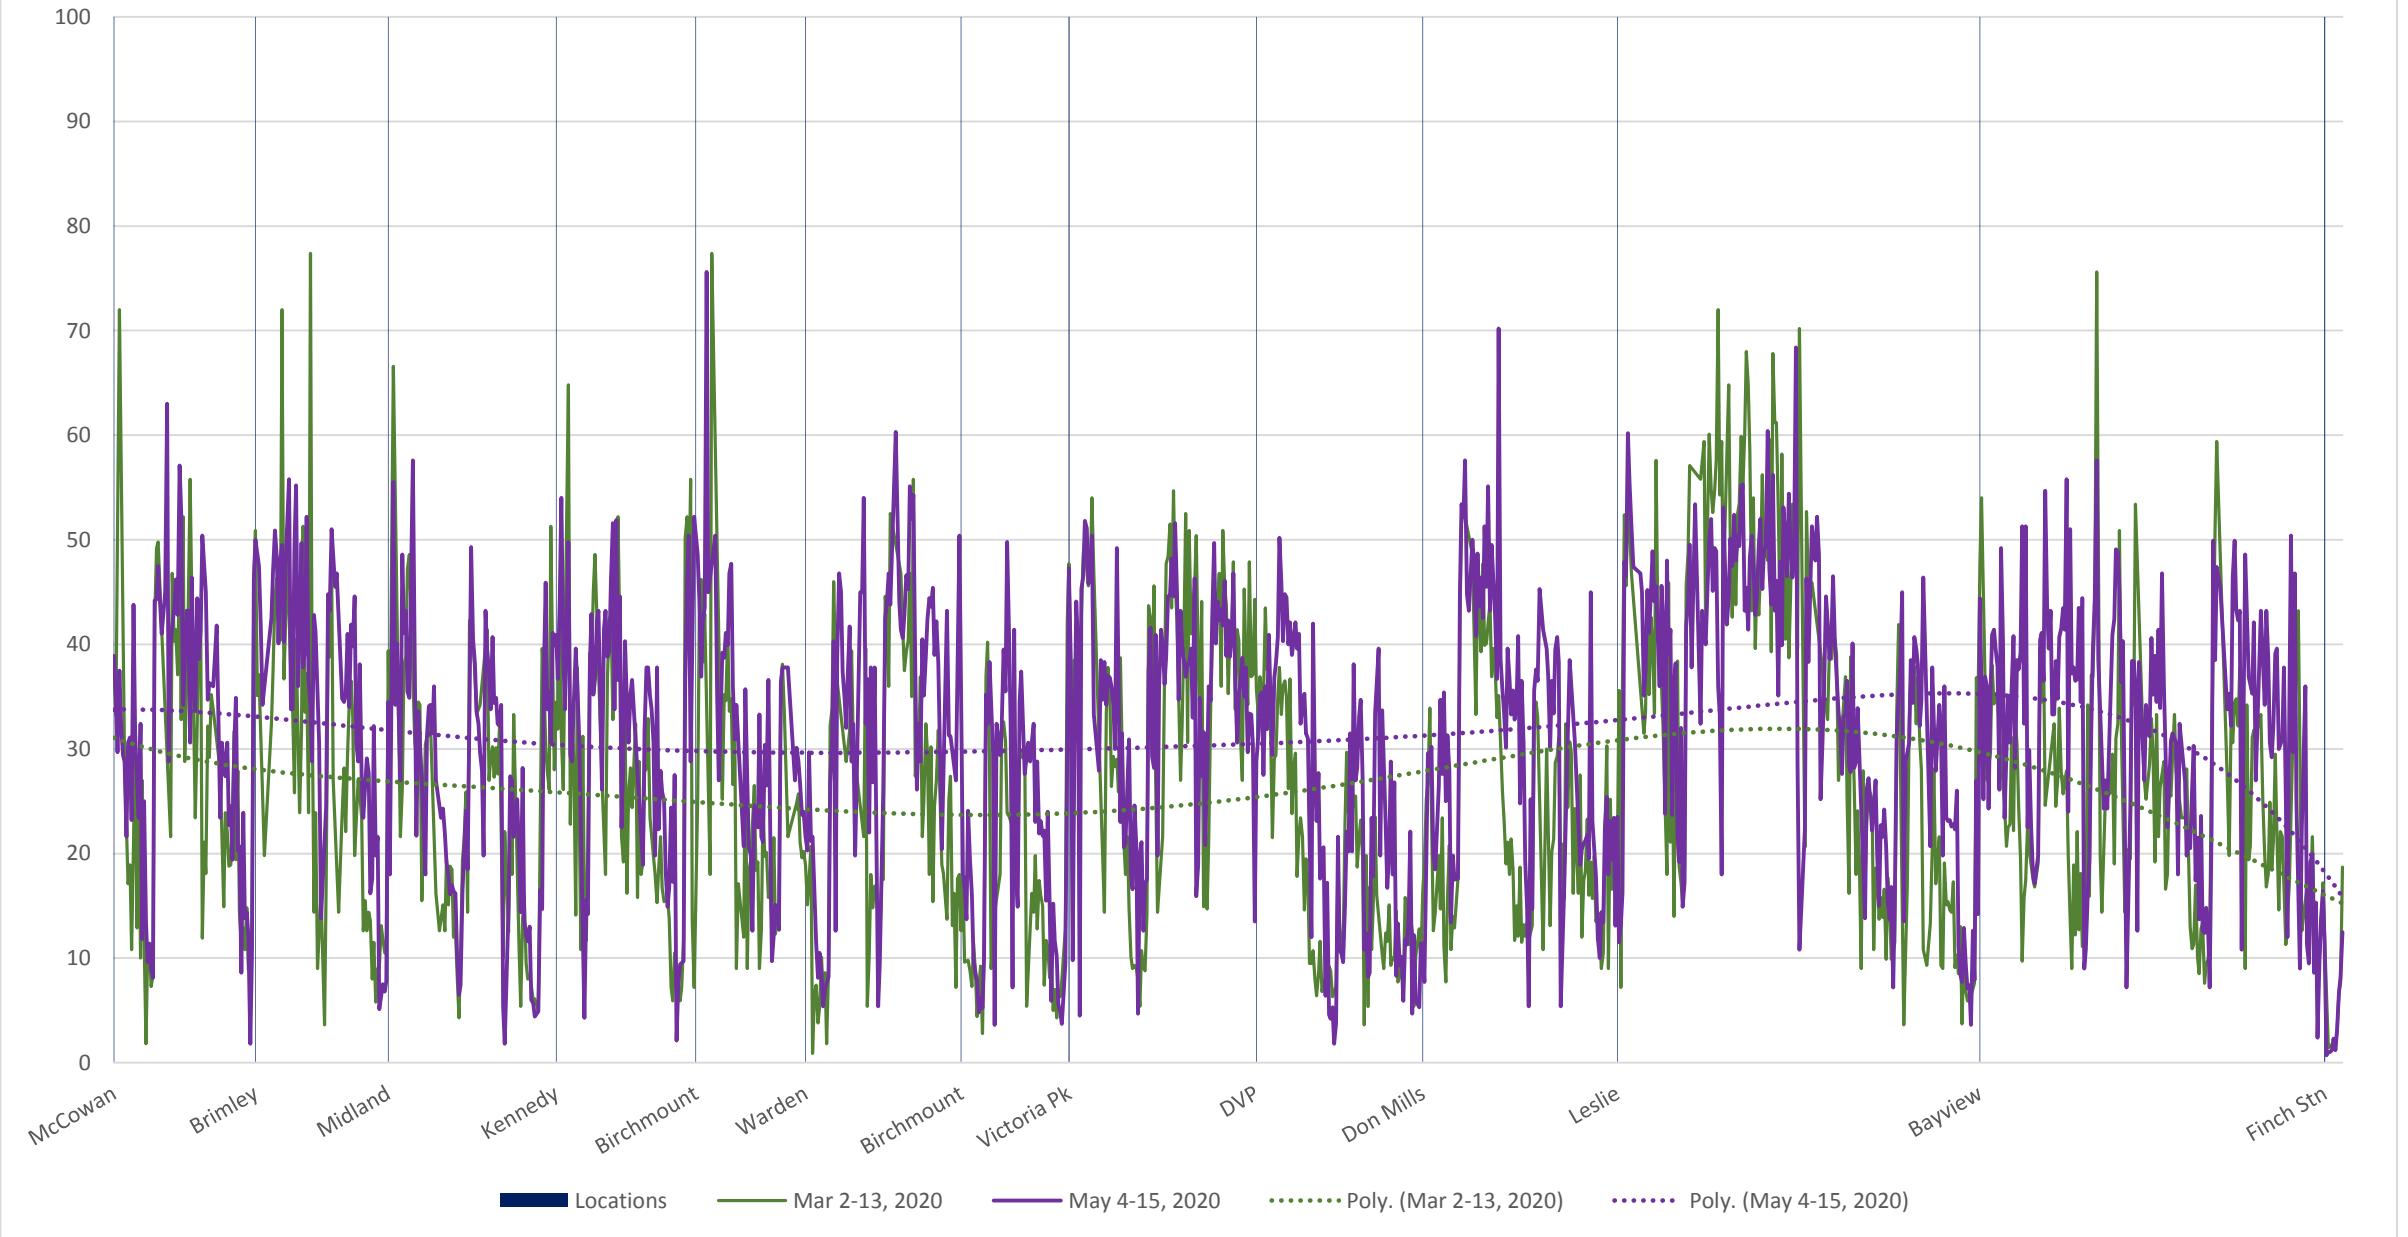

39 Finch East Westbound March-May 2020 Average Speed 600 to 700

█ Locations    — Mar 2-13, 2020    — May 4-15, 2020    ..... Poly. (Mar 2-13, 2020)    ..... Poly. (May 4-15, 2020)

39 Finch East Westbound March-May 2020 Average Speed 700 to 800

39 Finch East Westbound March-May 2020 Average Speed 800 to 900

█ Locations    — Mar 2-13, 2020    — May 4-15, 2020    ..... Poly. (Mar 2-13, 2020)    ..... Poly. (May 4-15, 2020)

39 Finch East Westbound March-May 2020 Average Speed 900 to 1000

39 Finch East Westbound March-May 2020 Average Speed 1000 to 1100

█ Locations    — Mar 2-13, 2020    — May 4-15, 2020    ..... Poly. (Mar 2-13, 2020)    ..... Poly. (May 4-15, 2020)

39 Finch East Westbound March-May 2020 Average Speed 1100 to 1200