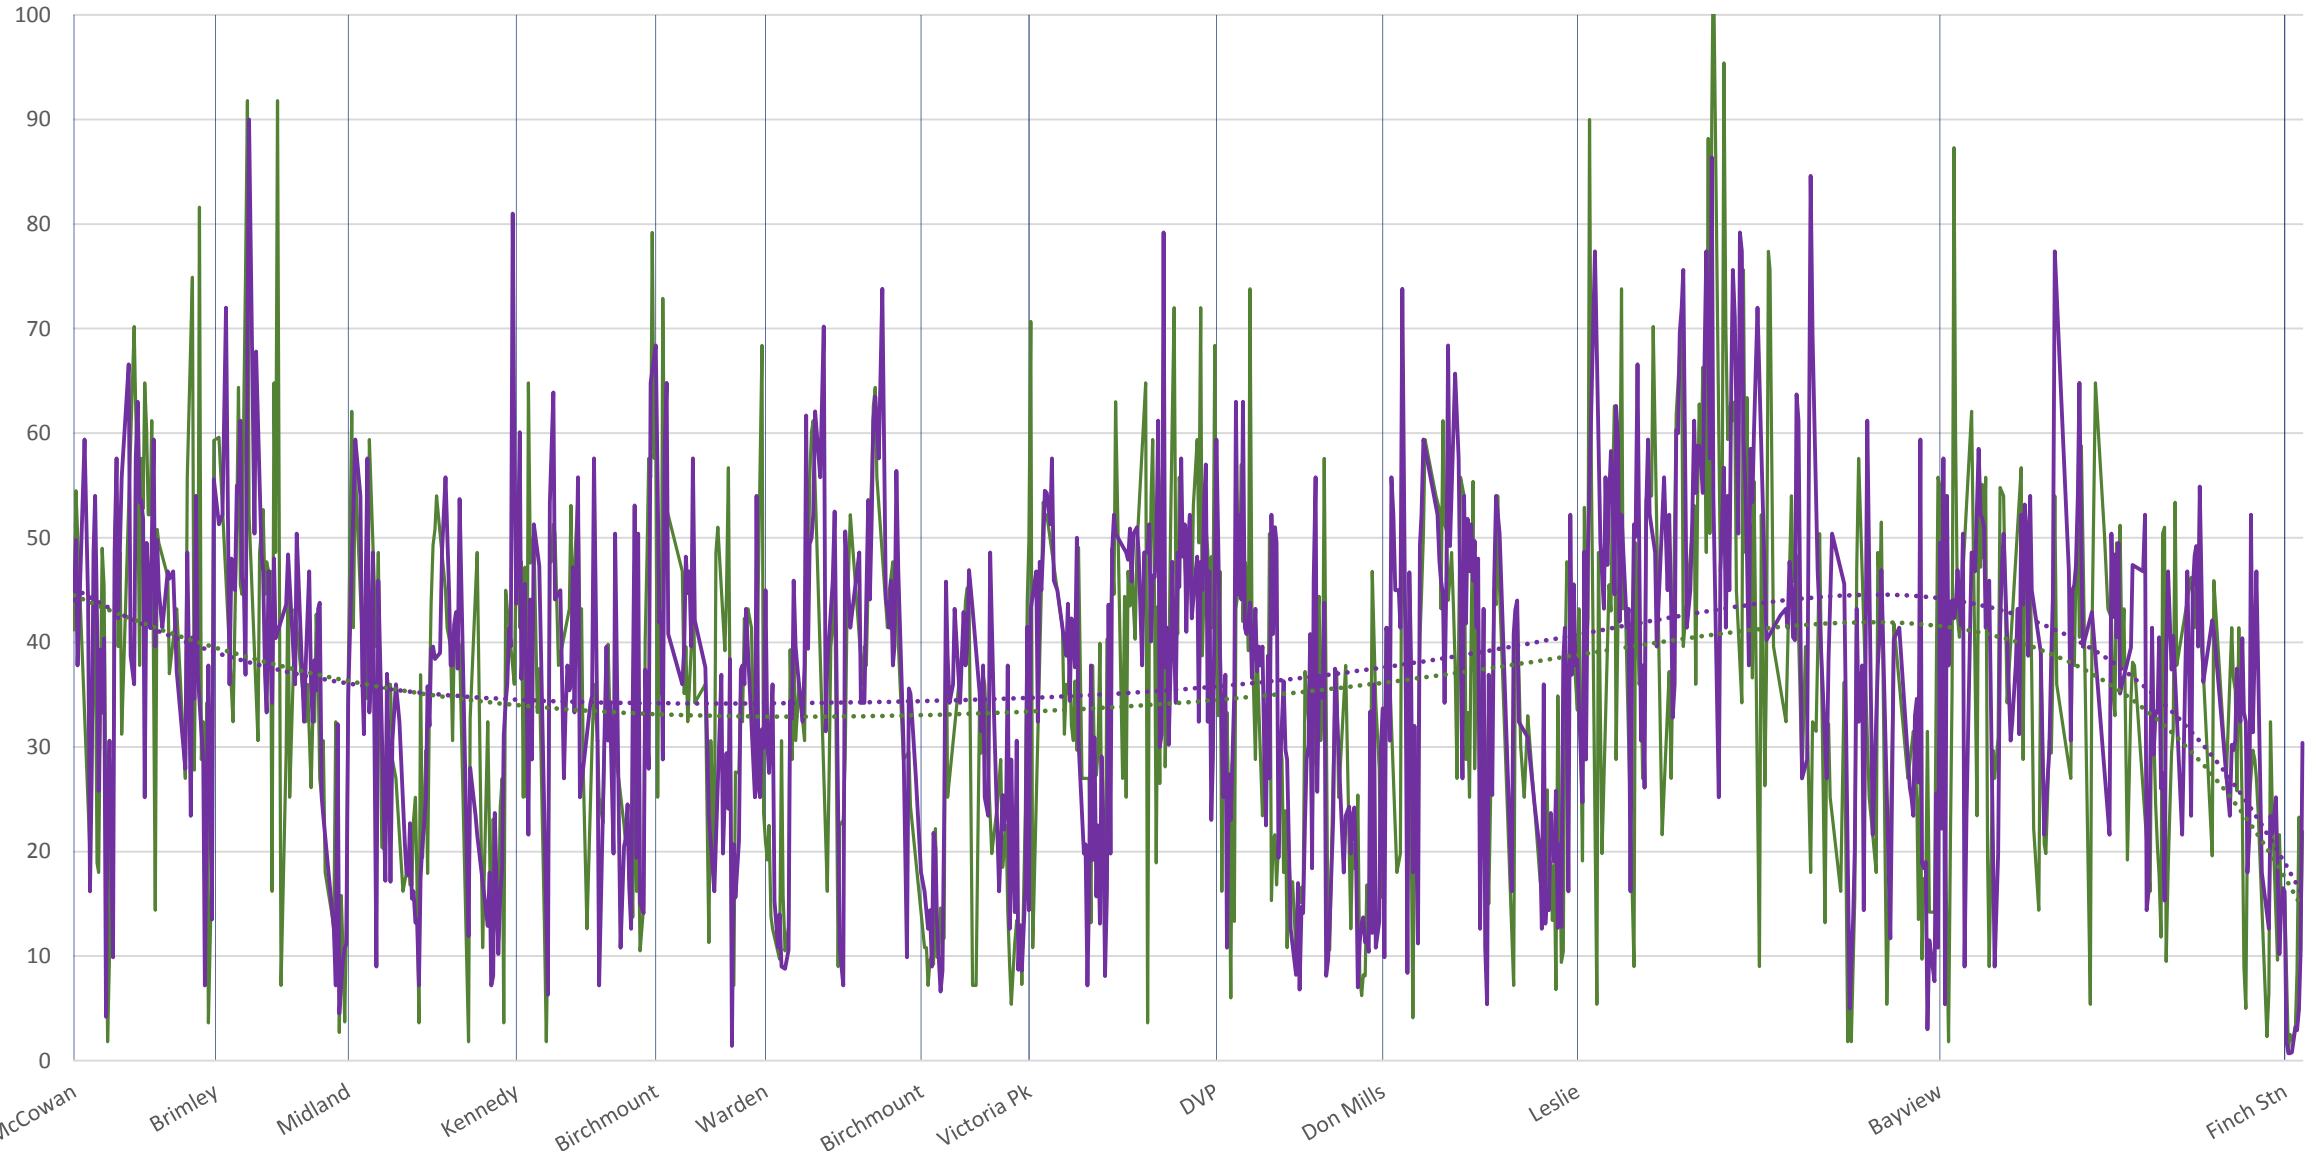

39 Finch East Westbound March-May 2020 Average Speed 1900 to 2000

█ Locations    — Mar 2-13, 2020    — May 4-15, 2020    ..... Poly. (Mar 2-13, 2020)    ..... Poly. (May 4-15, 2020)

39 Finch East Westbound March-May 2020 Average Speed 2000 to 2100

█ Locations    — Mar 2-13, 2020    — May 4-15, 2020    ..... Poly. (Mar 2-13, 2020)    ..... Poly. (May 4-15, 2020)

39 Finch East Westbound March-May 2020 Average Speed 2100 to 2200

39 Finch East Westbound March-May 2020 Average Speed 2200 to 2300

█ Locations    — Mar 2-13, 2020    — May 4-15, 2020    ..... Poly. (Mar 2-13, 2020)    ..... Poly. (May 4-15, 2020)

39 Finch East Westbound March-May 2020 Average Speed 2300 to 2400

█ Locations    — Mar 2-13, 2020    — May 4-15, 2020    ..... Poly. (Mar 2-13, 2020)    ..... Poly. (May 4-15, 2020)