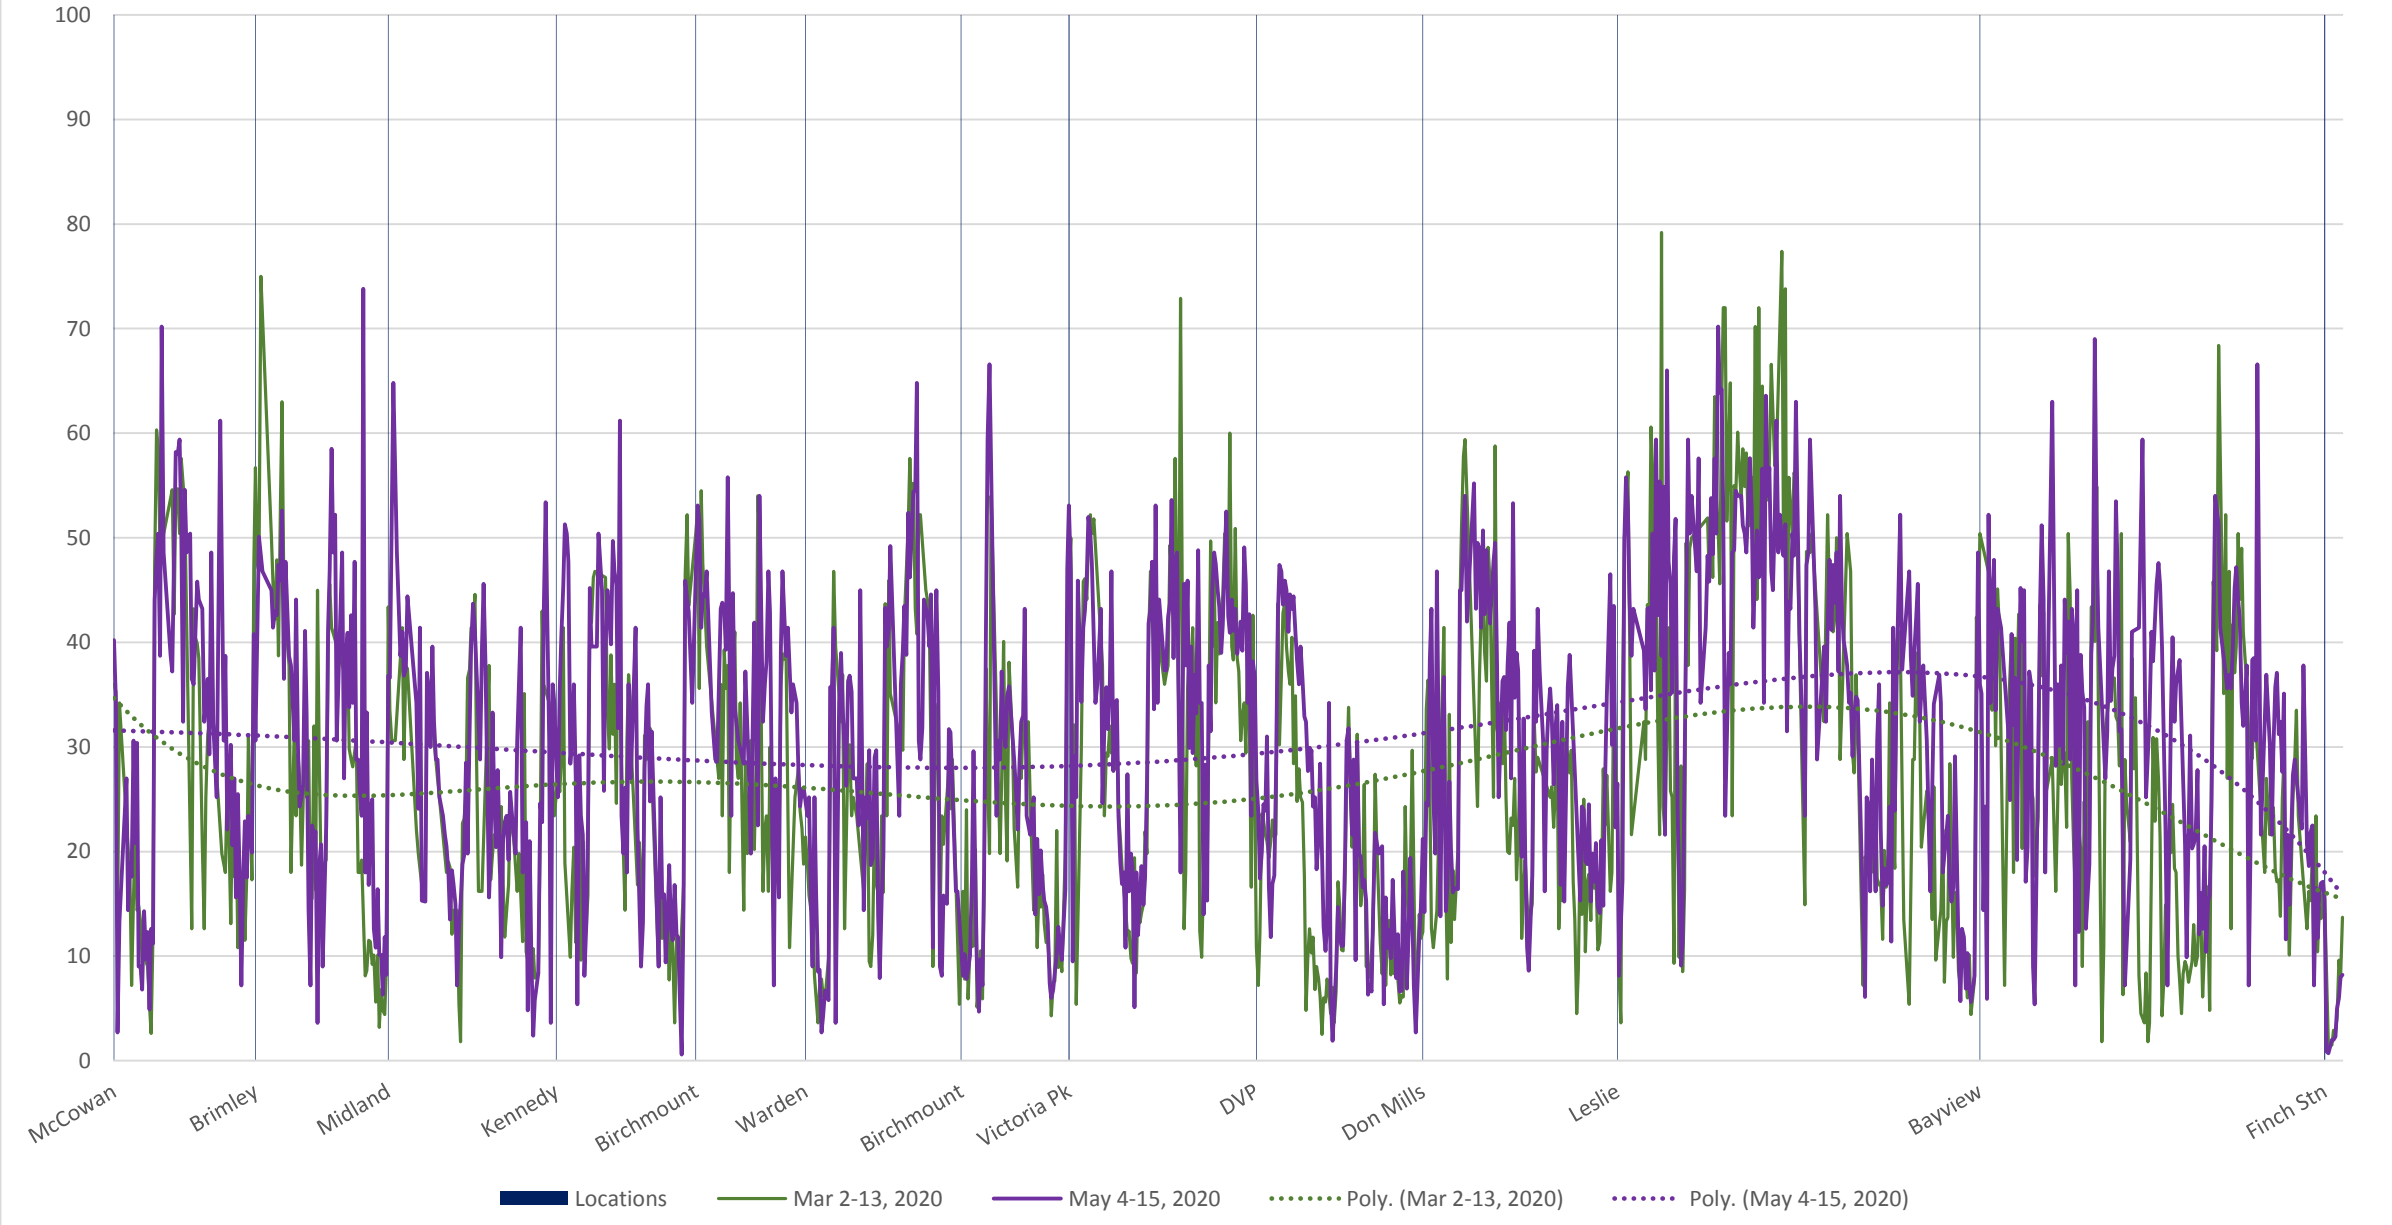

█ Locations    — Mar 2-13, 2020    — May 4-15, 2020    ..... Poly. (Mar 2-13, 2020)    ..... Poly. (May 4-15, 2020)

39 Finch East Westbound March-May 2020 Average Speed 1600 to 1700

█ Locations    — Mar 2-13, 2020    — May 4-15, 2020    ..... Poly. (Mar 2-13, 2020)    ..... Poly. (May 4-15, 2020)

39 Finch East Westbound March-May 2020 Average Speed 1700 to 1800

█ Locations    — Mar 2-13, 2020    — May 4-15, 2020    ..... Poly. (Mar 2-13, 2020)    ..... Poly. (May 4-15, 2020)

39 Finch East Westbound March-May 2020 Average Speed 1800 to 1900