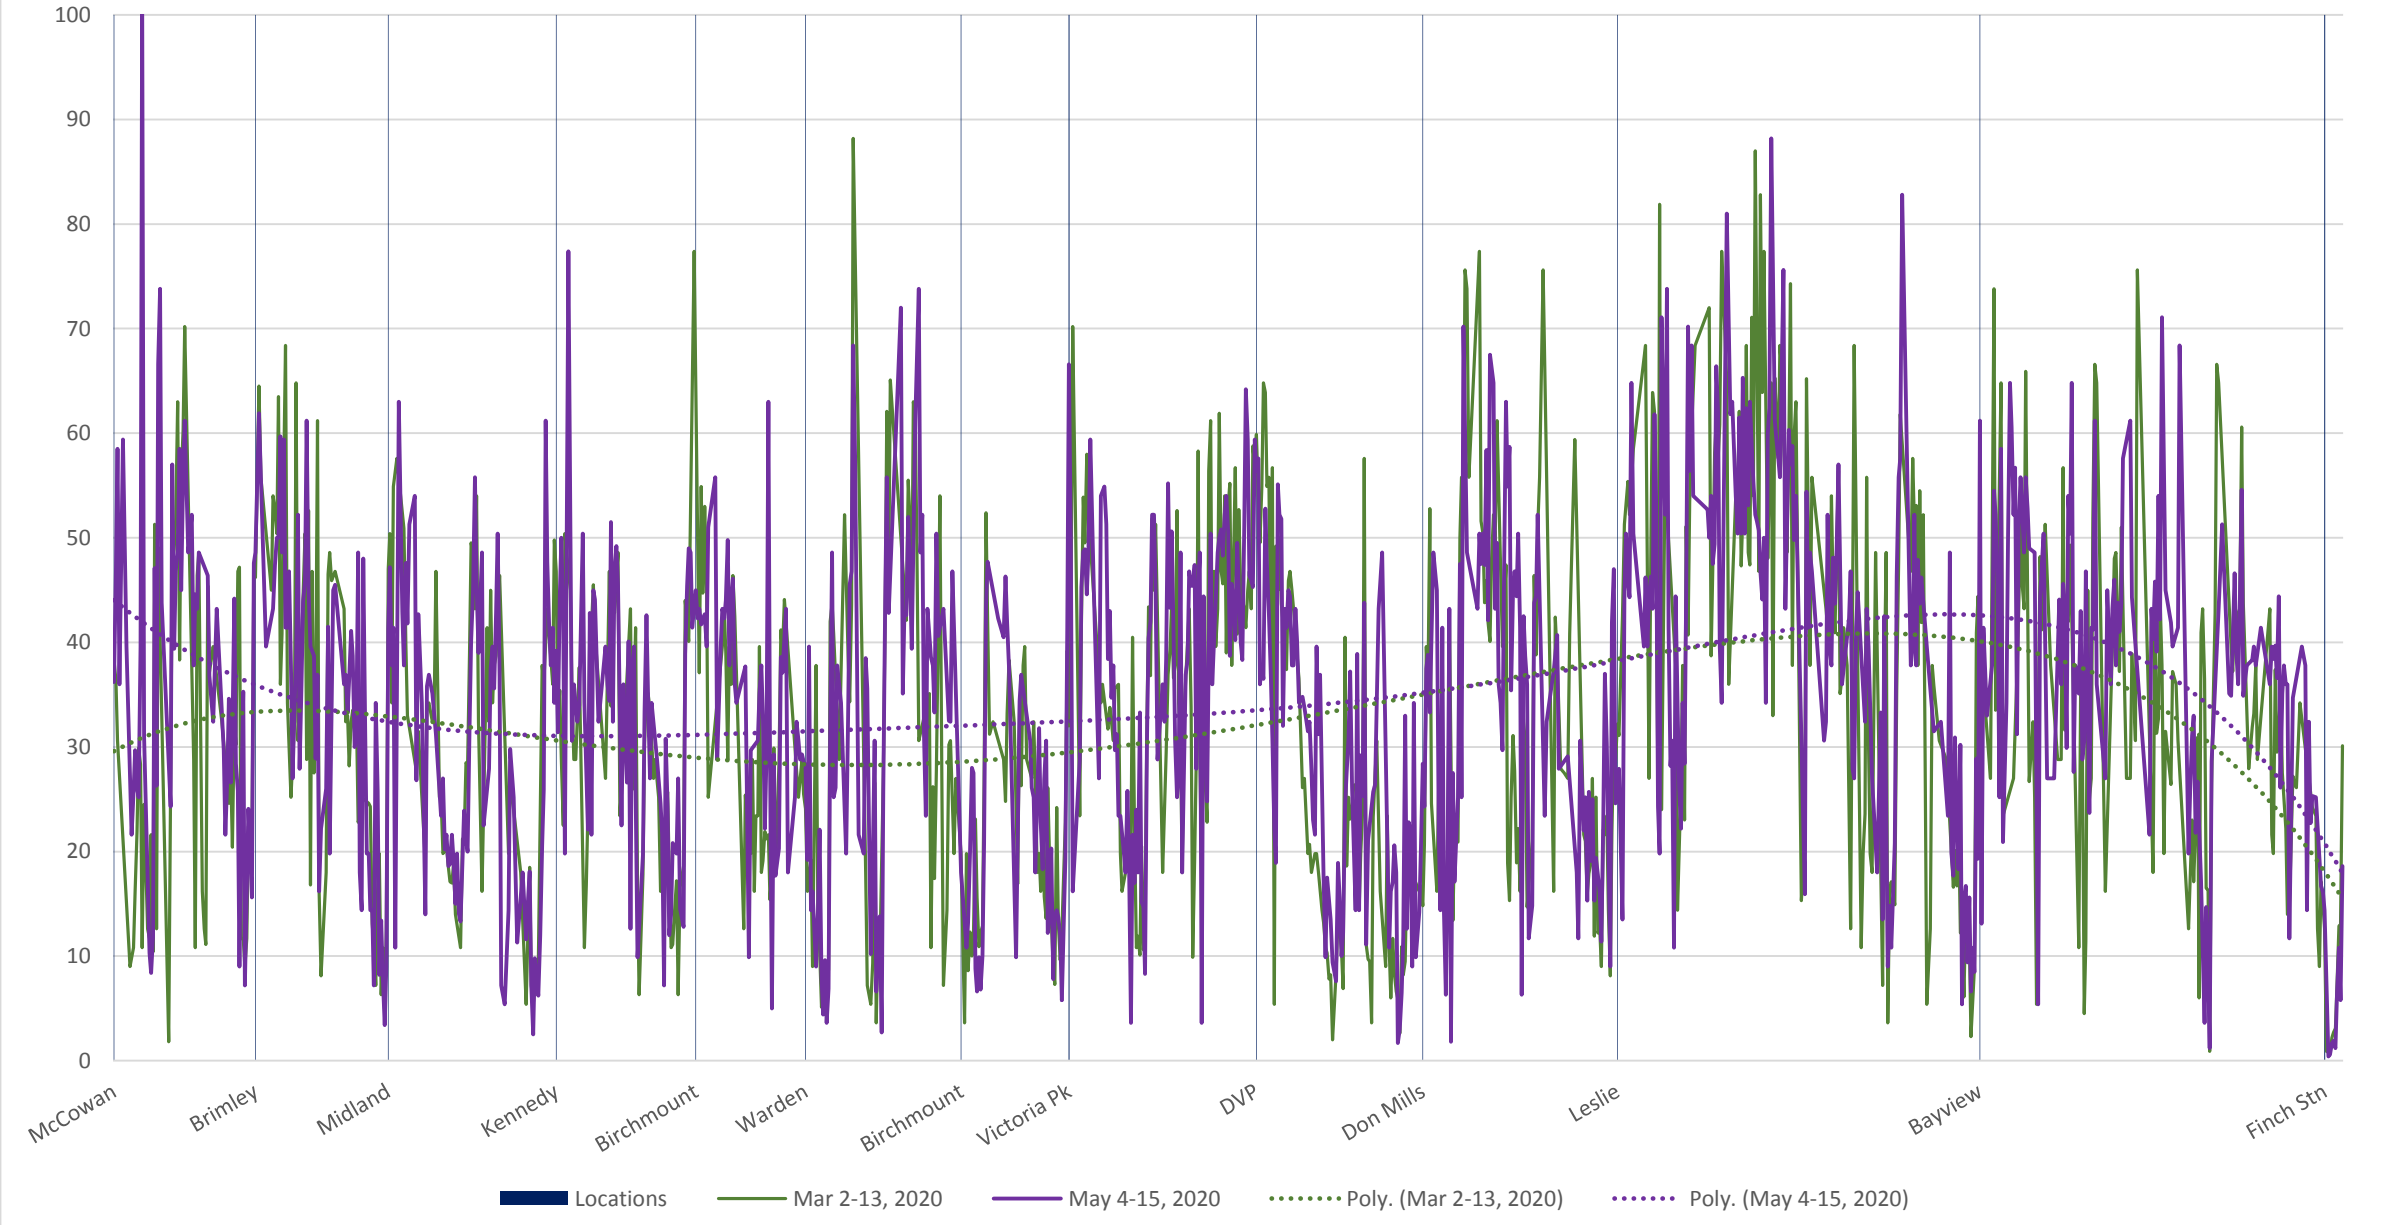

39 Finch East Westbound March-May 2020 Average Speed 1700 to 1800

█ Locations    — Mar 2-13, 2020    — May 4-15, 2020    ..... Poly. (Mar 2-13, 2020)    ..... Poly. (May 4-15, 2020)

39 Finch East Westbound March-May 2020 Average Speed 1800 to 1900

39 Finch East Westbound March-May 2020 Average Speed 1900 to 2000

█ Locations    — Mar 2-13, 2020    — May 4-15, 2020    ..... Poly. (Mar 2-13, 2020)    ..... Poly. (May 4-15, 2020)

39 Finch East Westbound March-May 2020 Average Speed 2000 to 2100

█ Locations    — Mar 2-13, 2020    — May 4-15, 2020    ..... Poly. (Mar 2-13, 2020)    ..... Poly. (May 4-15, 2020)

39 Finch East Westbound March-May 2020 Average Speed 2100 to 2200

39 Finch East Westbound March-May 2020 Average Speed 2200 to 2300

█ Locations    — Mar 2-13, 2020    — May 4-15, 2020    ..... Poly. (Mar 2-13, 2020)    ..... Poly. (May 4-15, 2020)

39 Finch East Westbound March-May 2020 Average Speed 2300 to 2400

█ Locations    — Mar 2-13, 2020    — May 4-15, 2020    ..... Poly. (Mar 2-13, 2020)    ..... Poly. (May 4-15, 2020)