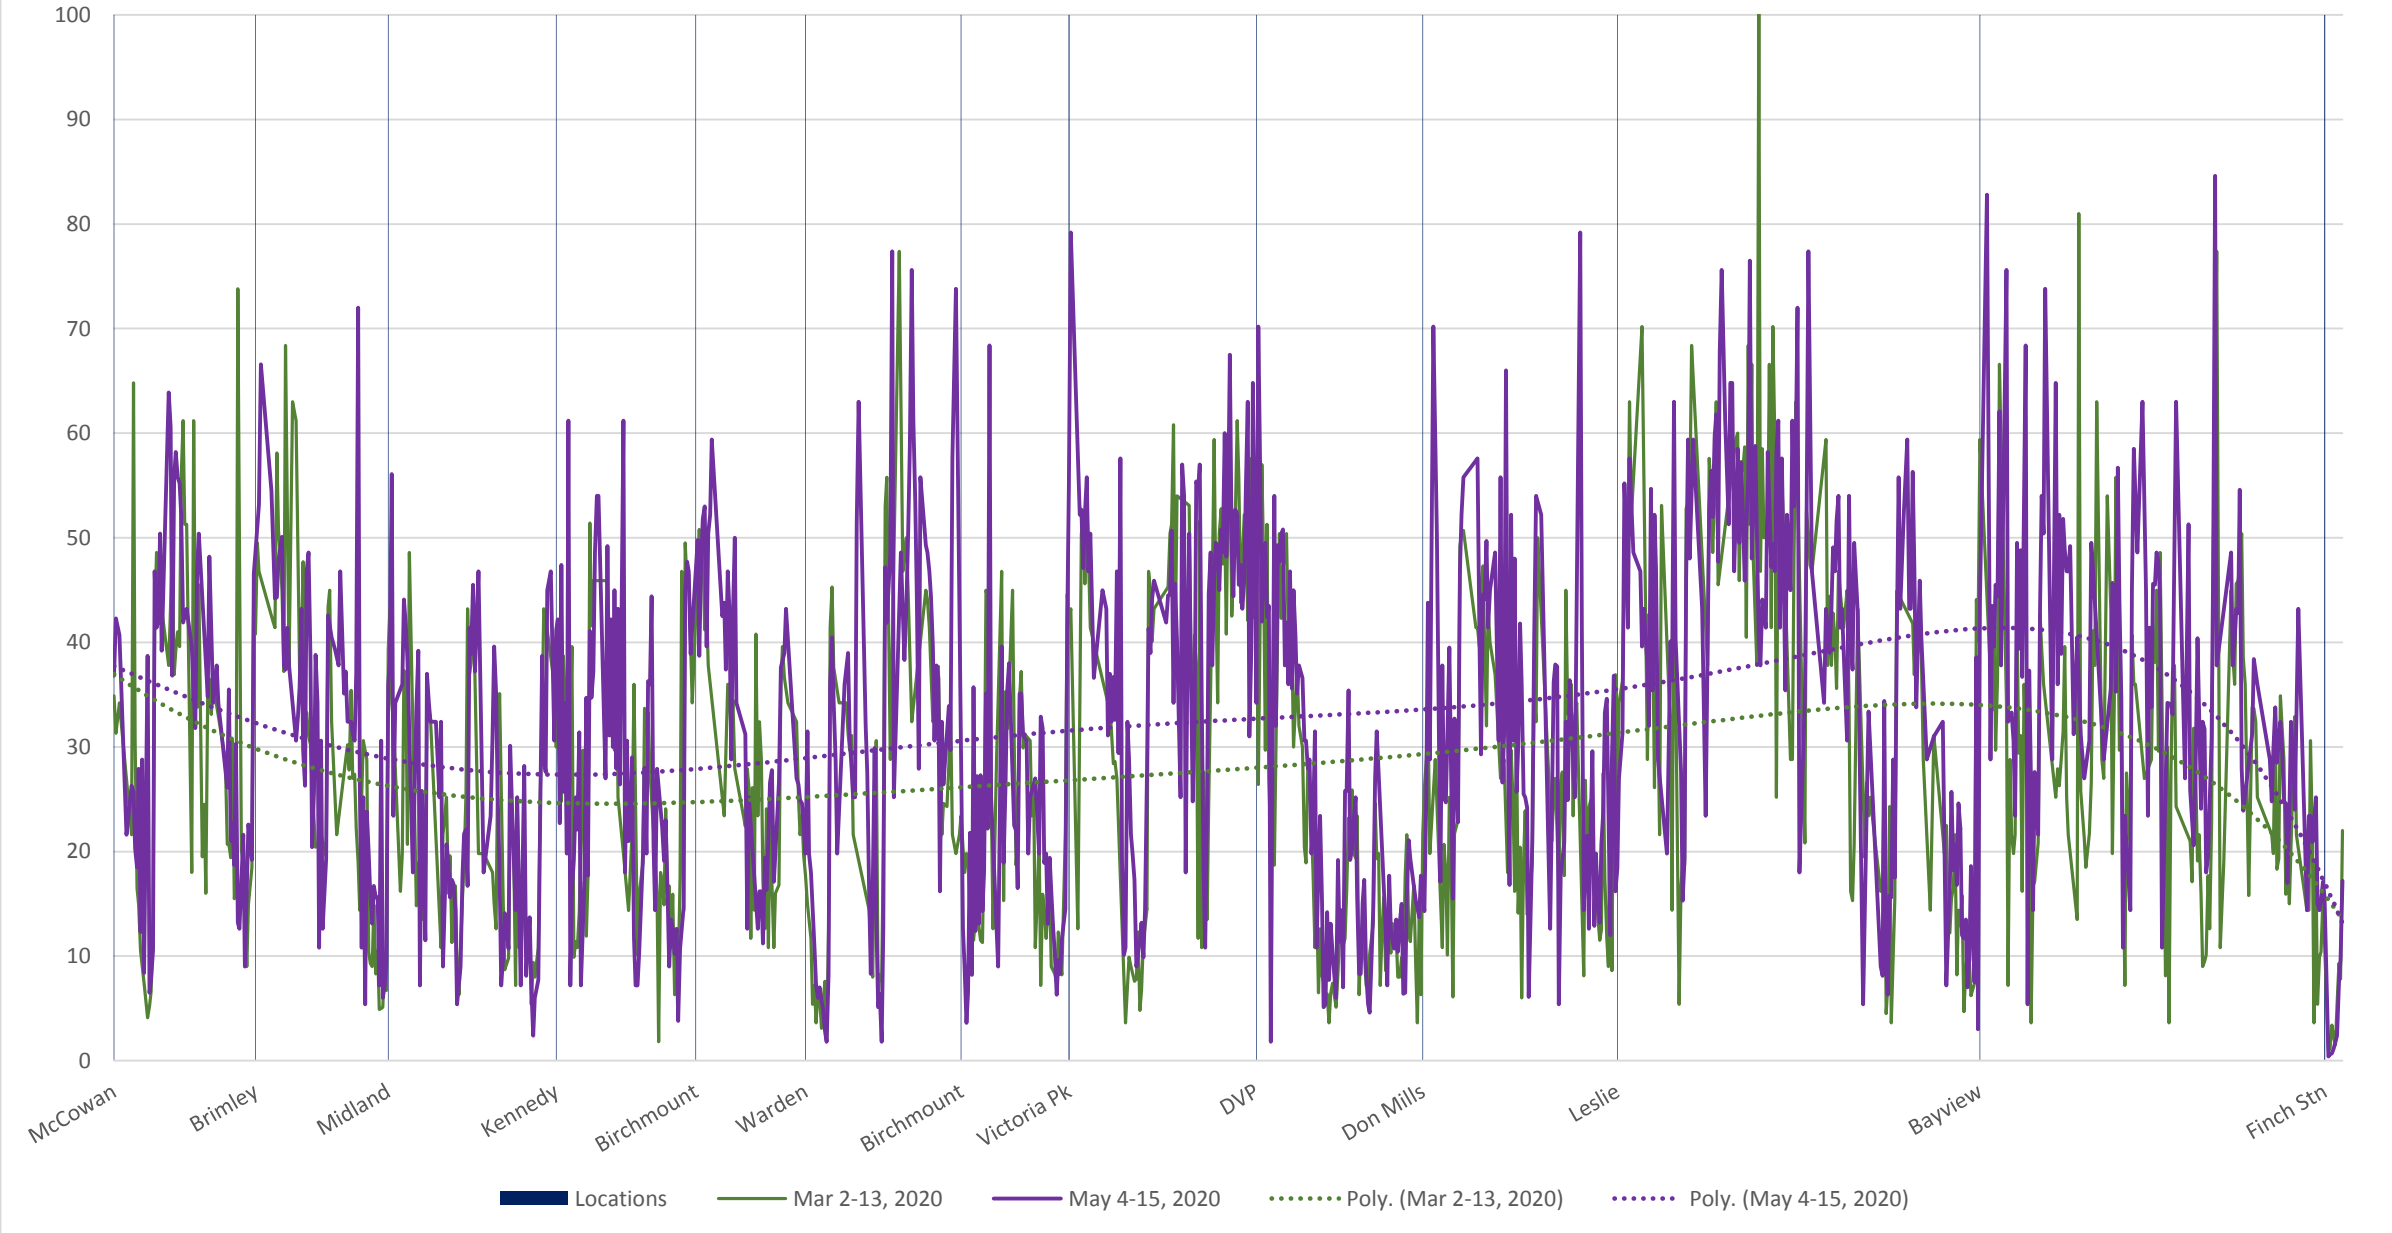

39 Finch East Westbound March-May 2020 Average Speed 800 to 900

█ Locations    — Mar 2-13, 2020    — May 4-15, 2020    ..... Poly. (Mar 2-13, 2020)    ..... Poly. (May 4-15, 2020)

39 Finch East Westbound March-May 2020 Average Speed 900 to 1000

39 Finch East Westbound March-May 2020 Average Speed 1000 to 1100

█ Locations    — Mar 2-13, 2020    — May 4-15, 2020    ..... Poly. (Mar 2-13, 2020)    ..... Poly. (May 4-15, 2020)

39 Finch East Westbound March-May 2020 Average Speed 1100 to 1200

39 Finch East Westbound March-May 2020 Average Speed 1200 to 1300

█ Locations    — Mar 2-13, 2020    — May 4-15, 2020    ..... Poly. (Mar 2-13, 2020)    ..... Poly. (May 4-15, 2020)

39 Finch East Westbound March-May 2020 Average Speed 1300 to 1400