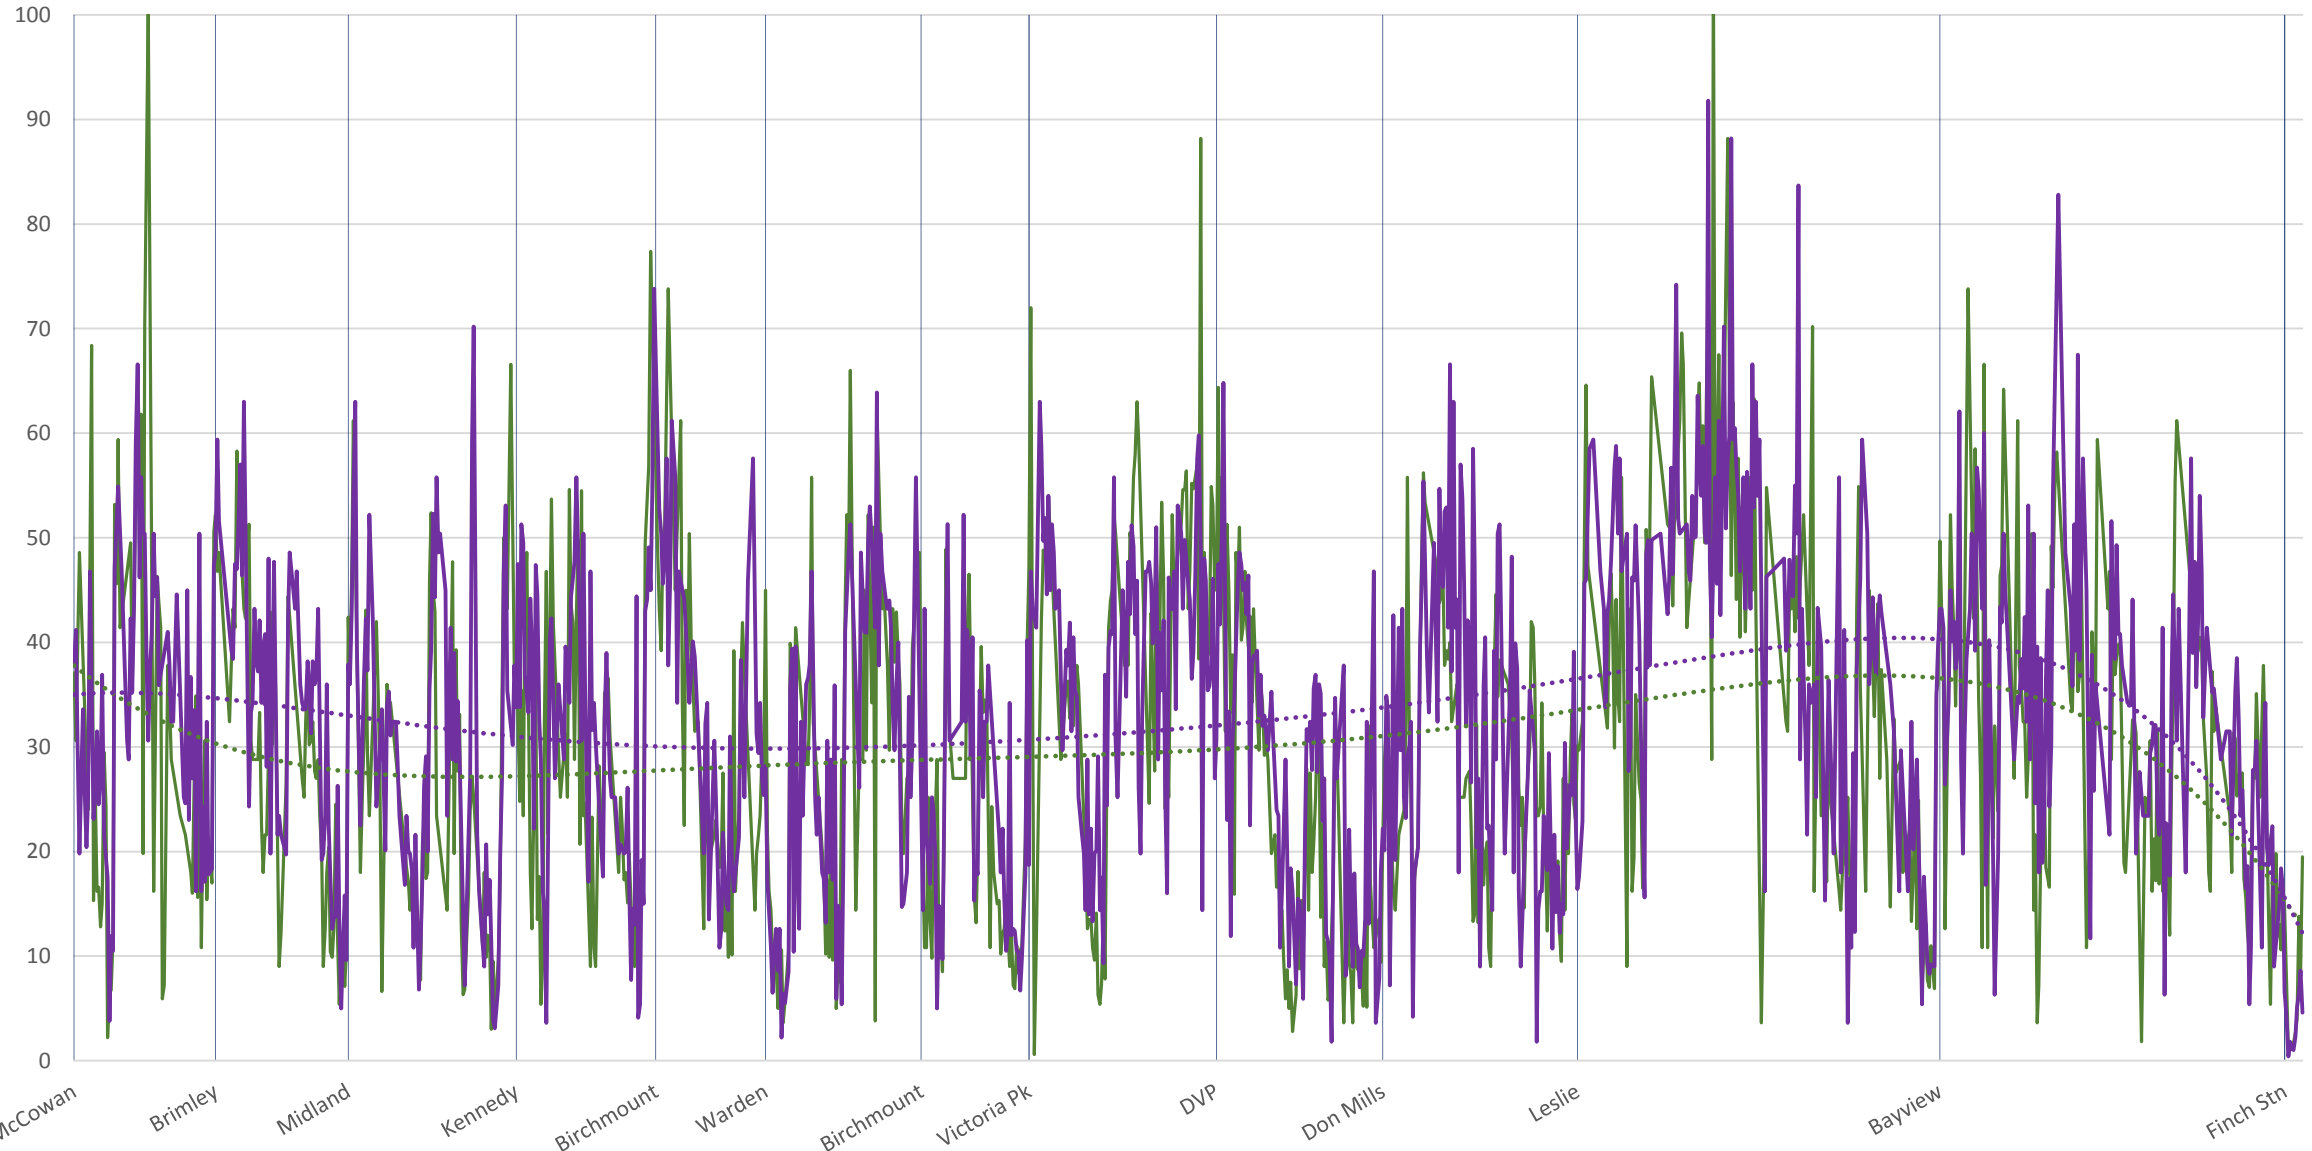

█ Locations    — Mar 2-13, 2020    — May 4-15, 2020    ..... Poly. (Mar 2-13, 2020)    ..... Poly. (May 4-15, 2020)

39 Finch East Westbound March-May 2020 Average Speed 1600 to 1700

█ Locations    — Mar 2-13, 2020    — May 4-15, 2020    ..... Poly. (Mar 2-13, 2020)    ..... Poly. (May 4-15, 2020)

39 Finch East Westbound March-May 2020 Average Speed 1700 to 1800

█ Locations    — Mar 2-13, 2020    — May 4-15, 2020    ..... Poly. (Mar 2-13, 2020)    ..... Poly. (May 4-15, 2020)

39 Finch East Westbound March-May 2020 Average Speed 1800 to 1900

39 Finch East Westbound March-May 2020 Average Speed 1900 to 2000

█ Locations    — Mar 2-13, 2020    — May 4-15, 2020    ..... Poly. (Mar 2-13, 2020)    ..... Poly. (May 4-15, 2020)

39 Finch East Westbound March-May 2020 Average Speed 2000 to 2100

█ Locations    — Mar 2-13, 2020    — May 4-15, 2020    ..... Poly. (Mar 2-13, 2020)    ..... Poly. (May 4-15, 2020)

39 Finch East Westbound March-May 2020 Average Speed 2300 to 2400

█ Locations    — Mar 2-13, 2020    — May 4-15, 2020    ..... Poly. (Mar 2-13, 2020)    ..... Poly. (May 4-15, 2020)