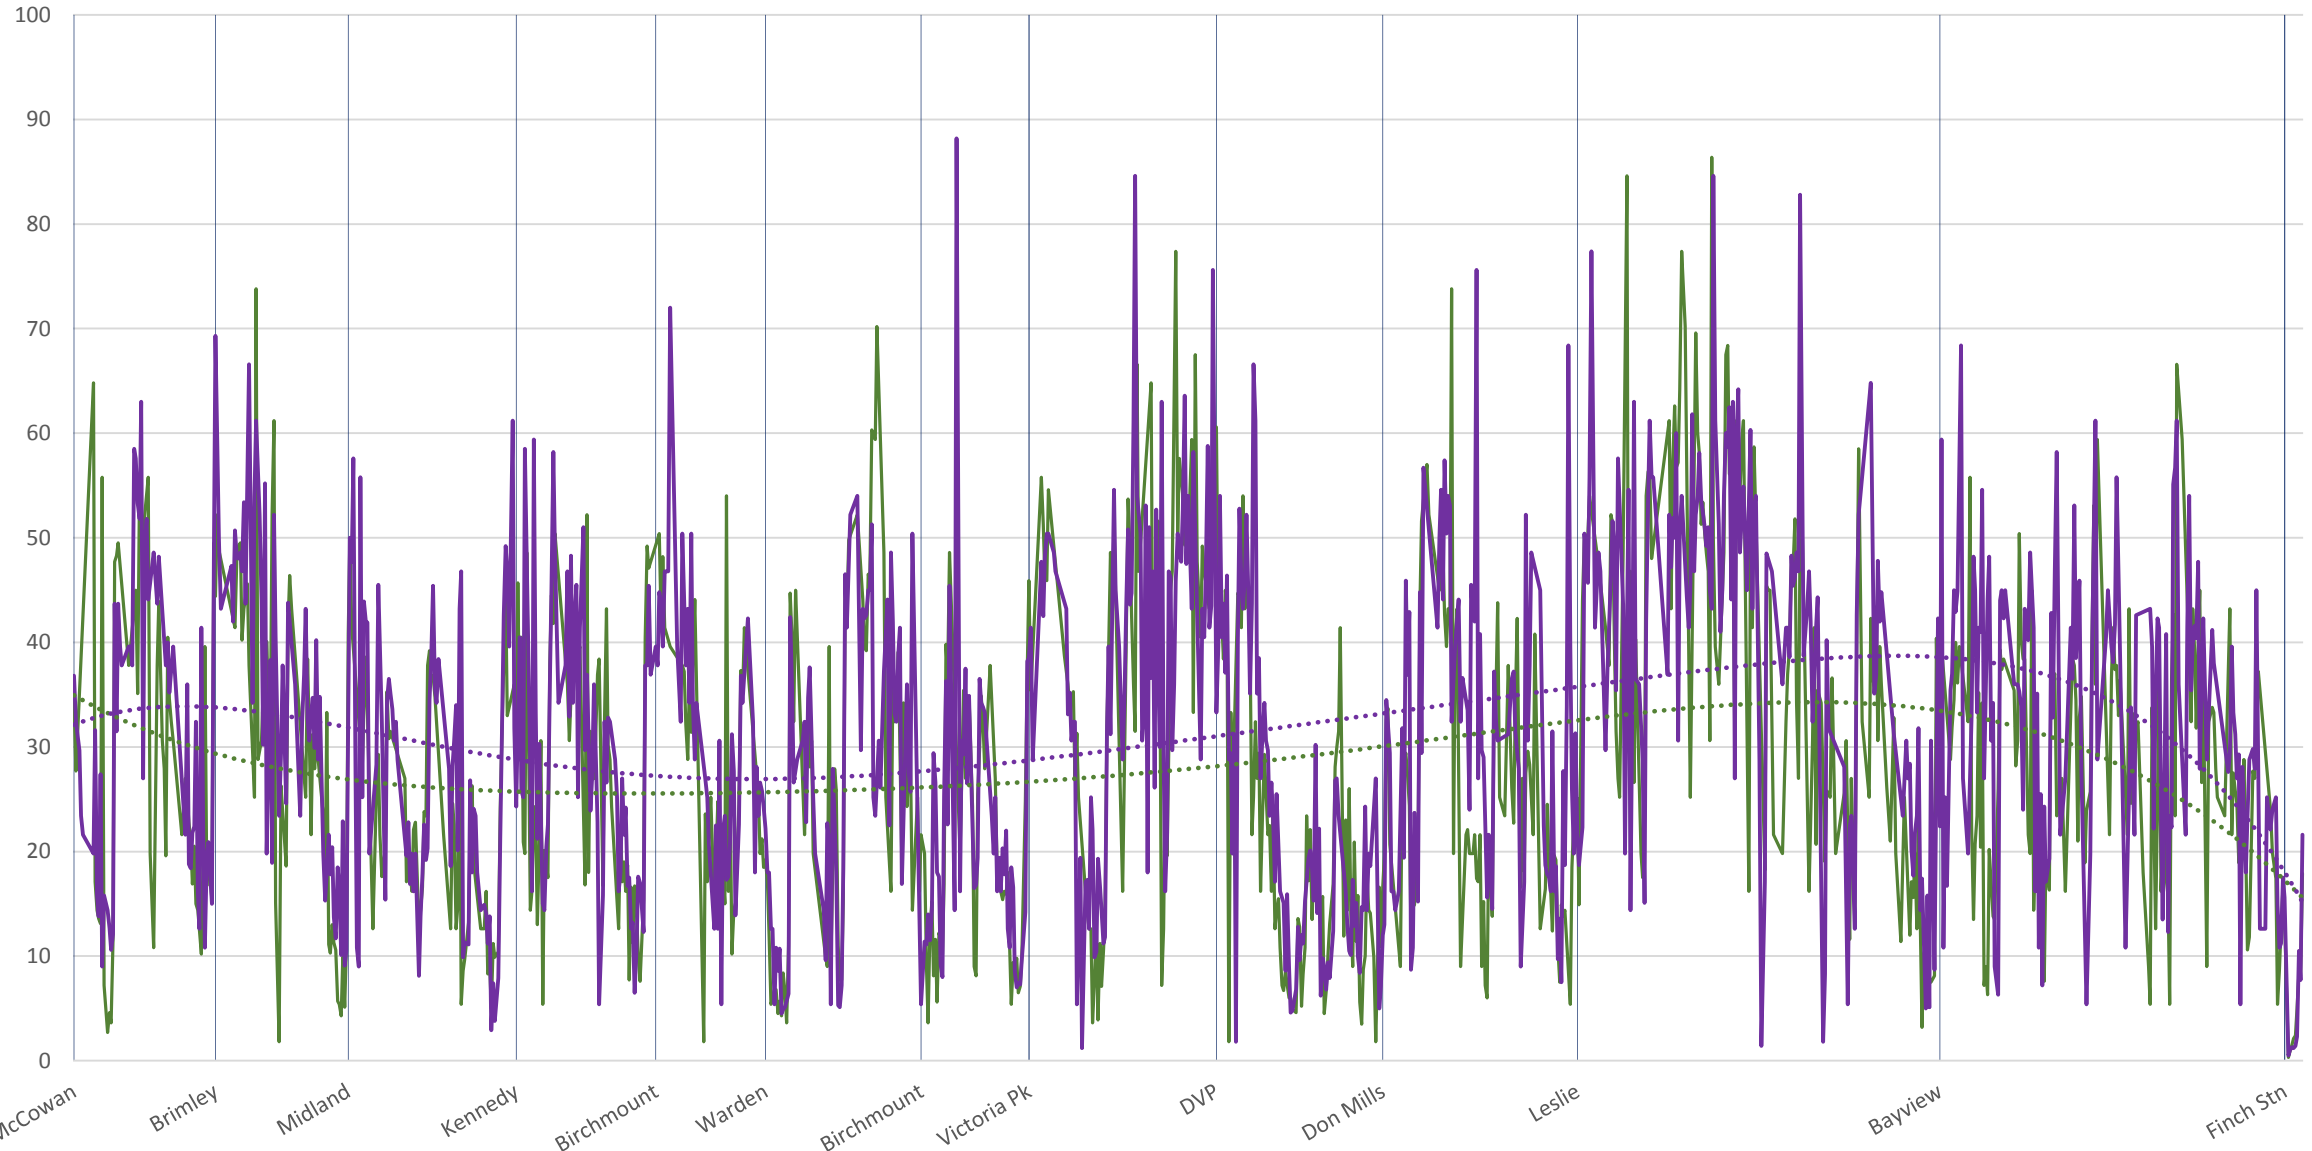

39 Finch East Westbound March-May 2020 Average Speed 1000 to 1100

█ Locations    — Mar 2-13, 2020    — May 4-15, 2020    ..... Poly. (Mar 2-13, 2020)    ..... Poly. (May 4-15, 2020)

39 Finch East Westbound March-May 2020 Average Speed 1100 to 1200

39 Finch East Westbound March-May 2020 Average Speed 1200 to 1300

█ Locations    — Mar 2-13, 2020    — May 4-15, 2020    ..... Poly. (Mar 2-13, 2020)    ..... Poly. (May 4-15, 2020)

39 Finch East Westbound March-May 2020 Average Speed 1300 to 1400