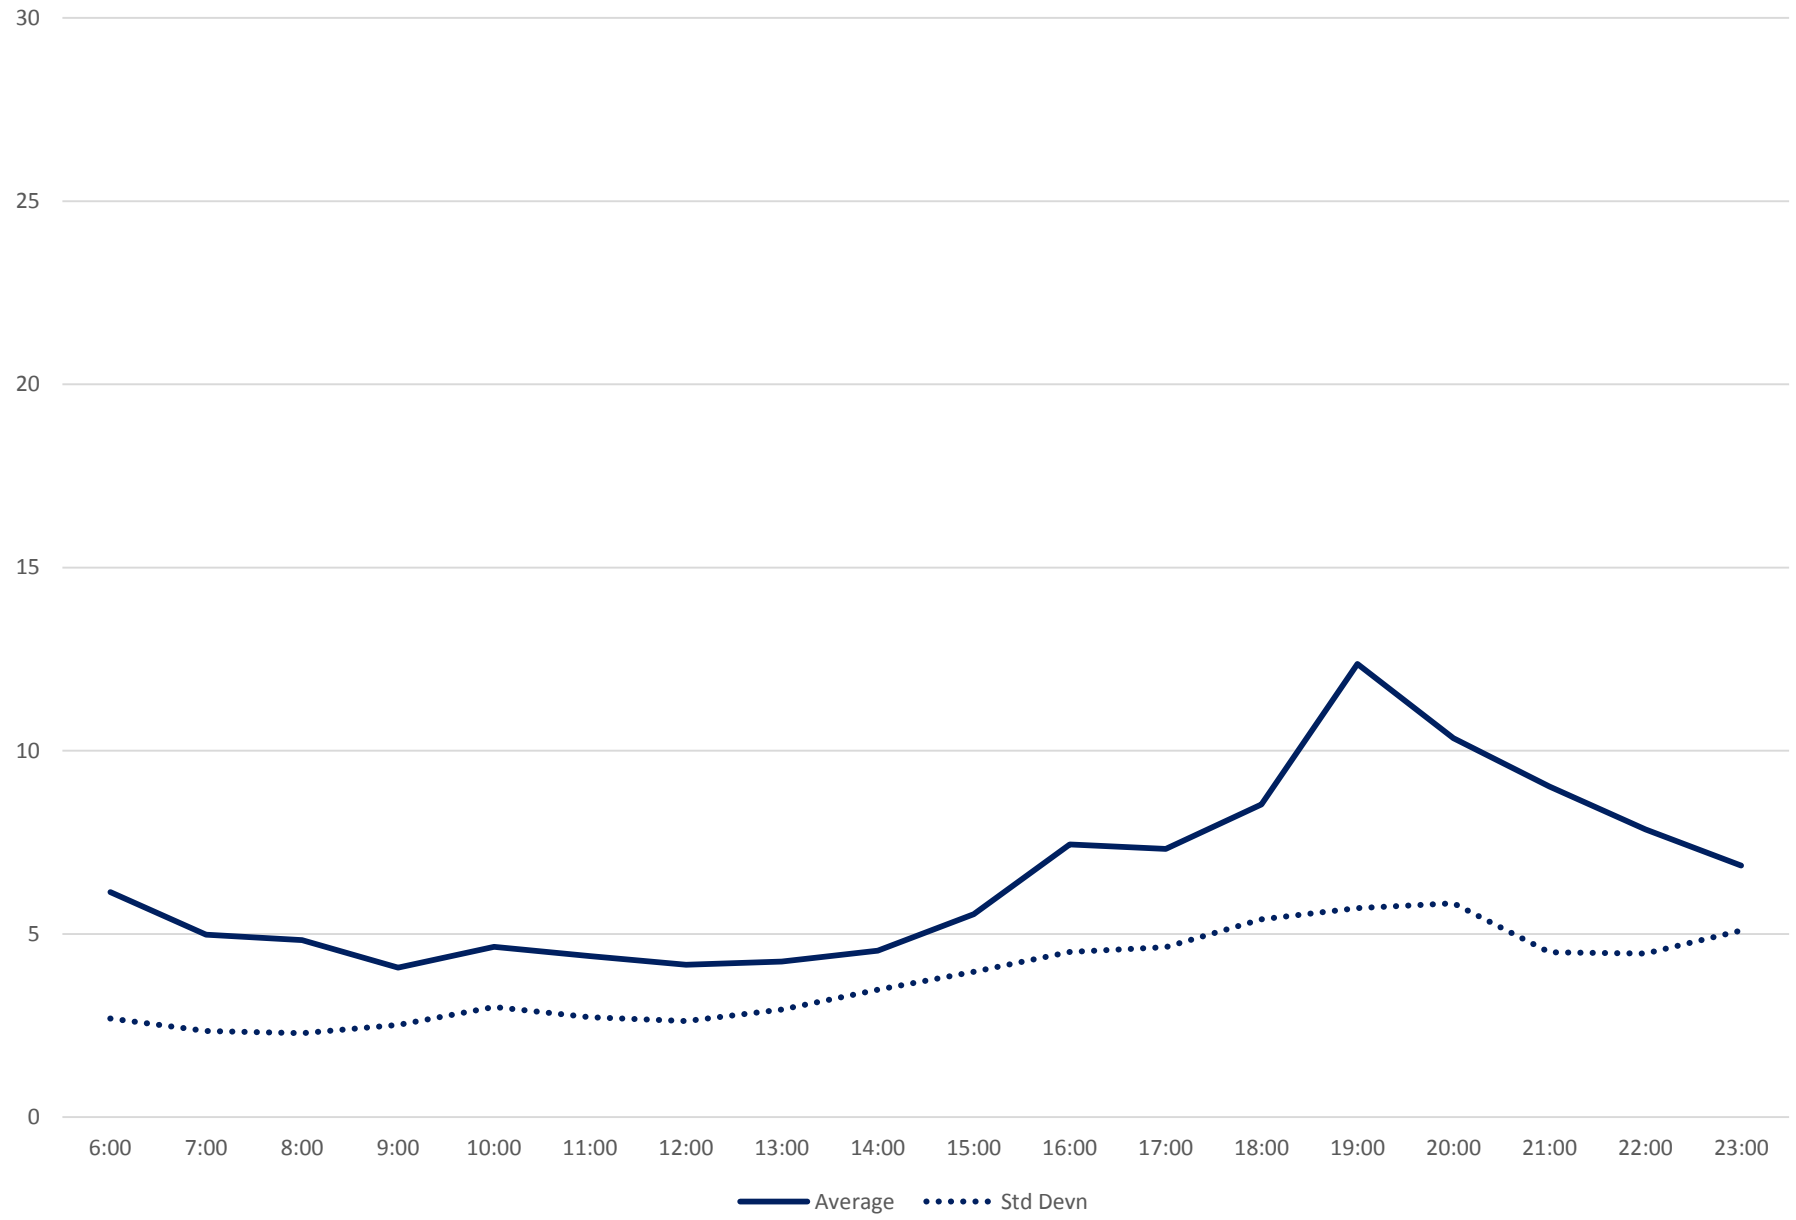

504 King Terminal Round Trip Through Dufferin Loop April 2019

504 King Terminal Round Trip Through Dufferin Loop April 2019

504 King Terminal Round Trip Through Dufferin Loop April 2019

504 King Terminal Round Trip Through Dufferin Loop April 2019

504 King Terminal Round Trip Through Dufferin Loop April 2019

504 King Terminal Round Trip Through Dufferin Loop April 2019

504 King Terminal Round Trip Through Dufferin Loop April 2019 Weekday Statistics

504 King Terminal Round Trip Through Dufferin Loop April 2019 Weekday Statistics

504 King Terminal Round Trip Through Dufferin Loop April 2019

Quartiles Weekday

504 King Terminal Round Trip Through Dufferin Loop April 2019 Quartiles Week 1

504 King Terminal Round Trip Through Dufferin Loop April 2019

Quartiles Sundays/Holidays