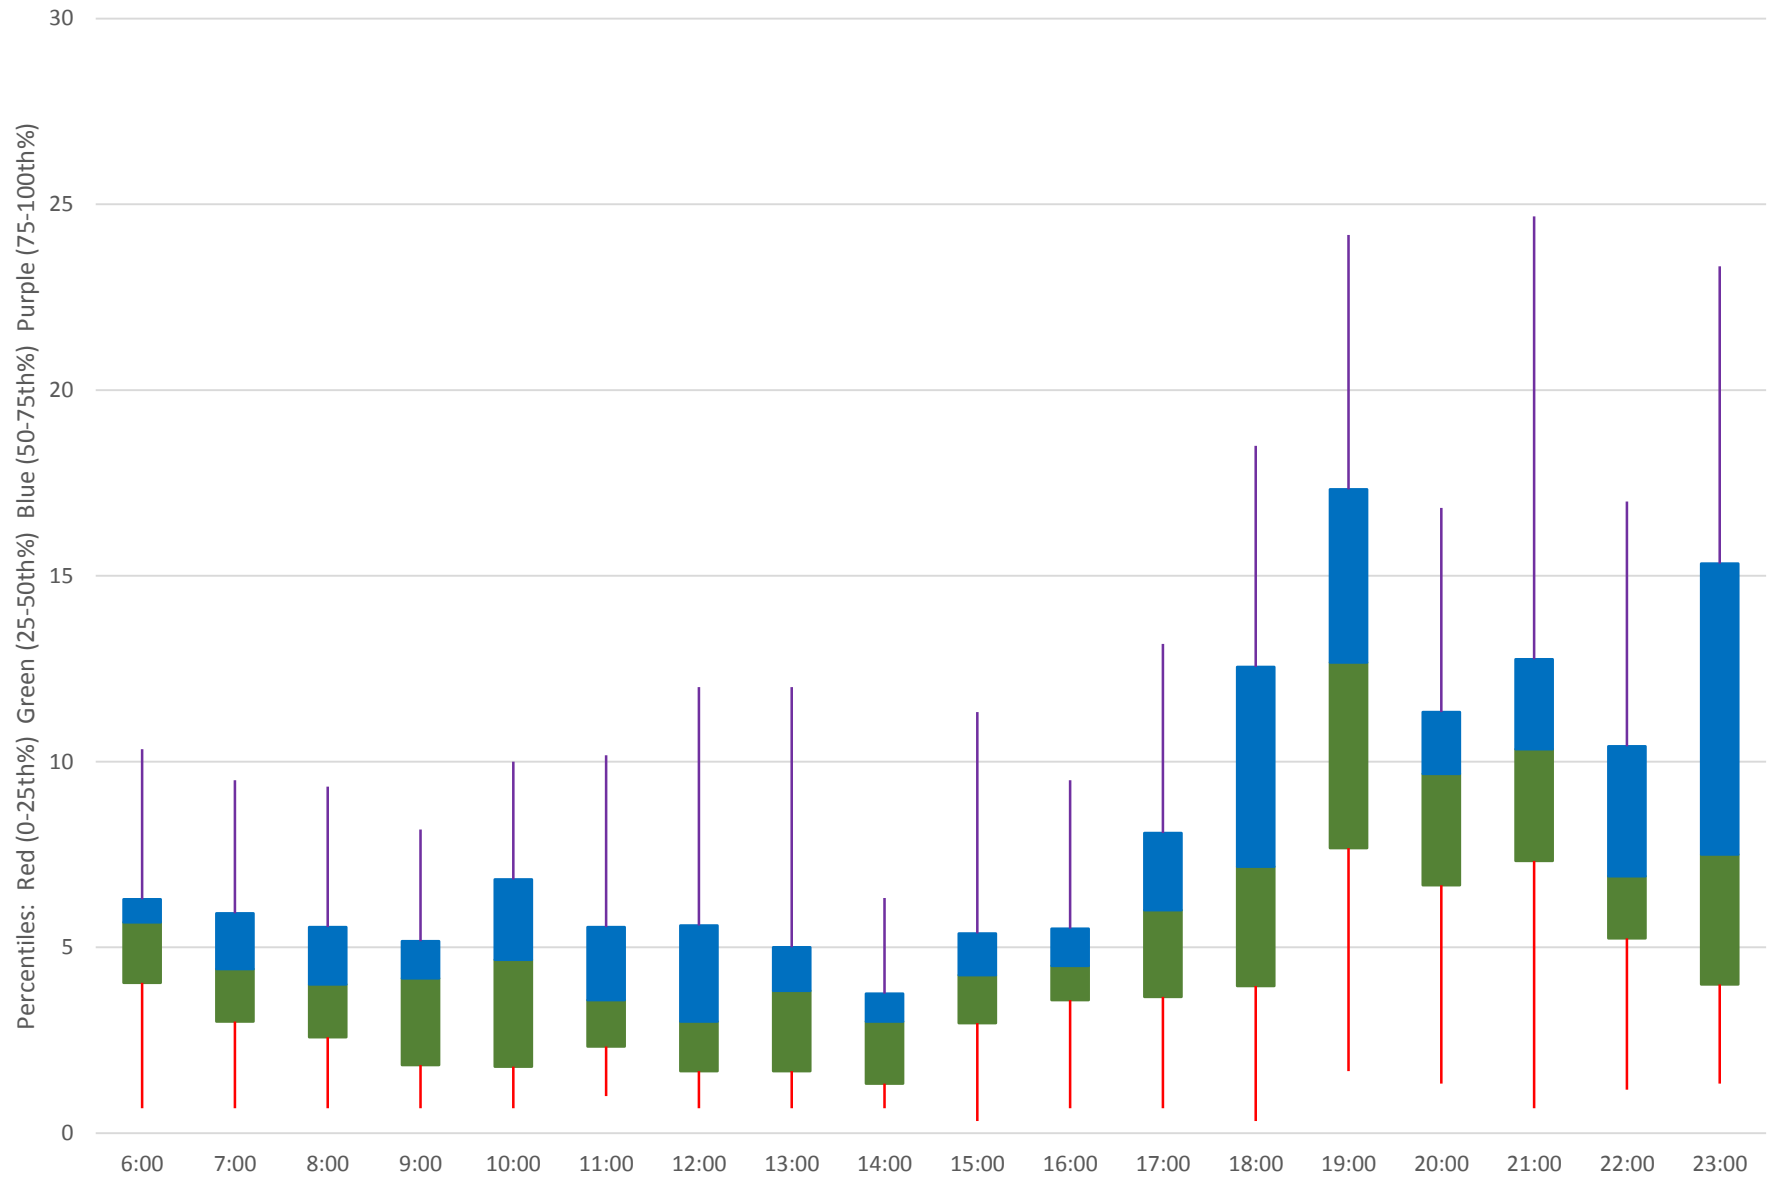

504 King Terminal Round Trip Through Dufferin Loop April 2019 Weekday Statistics

504 King Terminal Round Trip Through Dufferin Loop April 2019

Quartiles Weekday

504 King Terminal Round Trip Through Dufferin Loop April 2019 Quartiles Week 1

504 King Terminal Round Trip Through Dufferin Loop April 2019

Quartiles Week 2

504 King Terminal Round Trip Through Dufferin Loop April 2019

Quartiles Week 3

504 King Terminal Round Trip Through Dufferin Loop April 2019

Quartiles Week 4

504 King Terminal Round Trip Through Dufferin Loop April 2019 Saturday Statistics

504 King Terminal Round Trip Through Dufferin Loop April 2019

Quartiles Saturdays

504 King Terminal Round Trip Through Dufferin Loop April 2019 Sunday Statistics

504 King Terminal Round Trip Through Dufferin Loop April 2019

Quartiles Sundays/Holidays