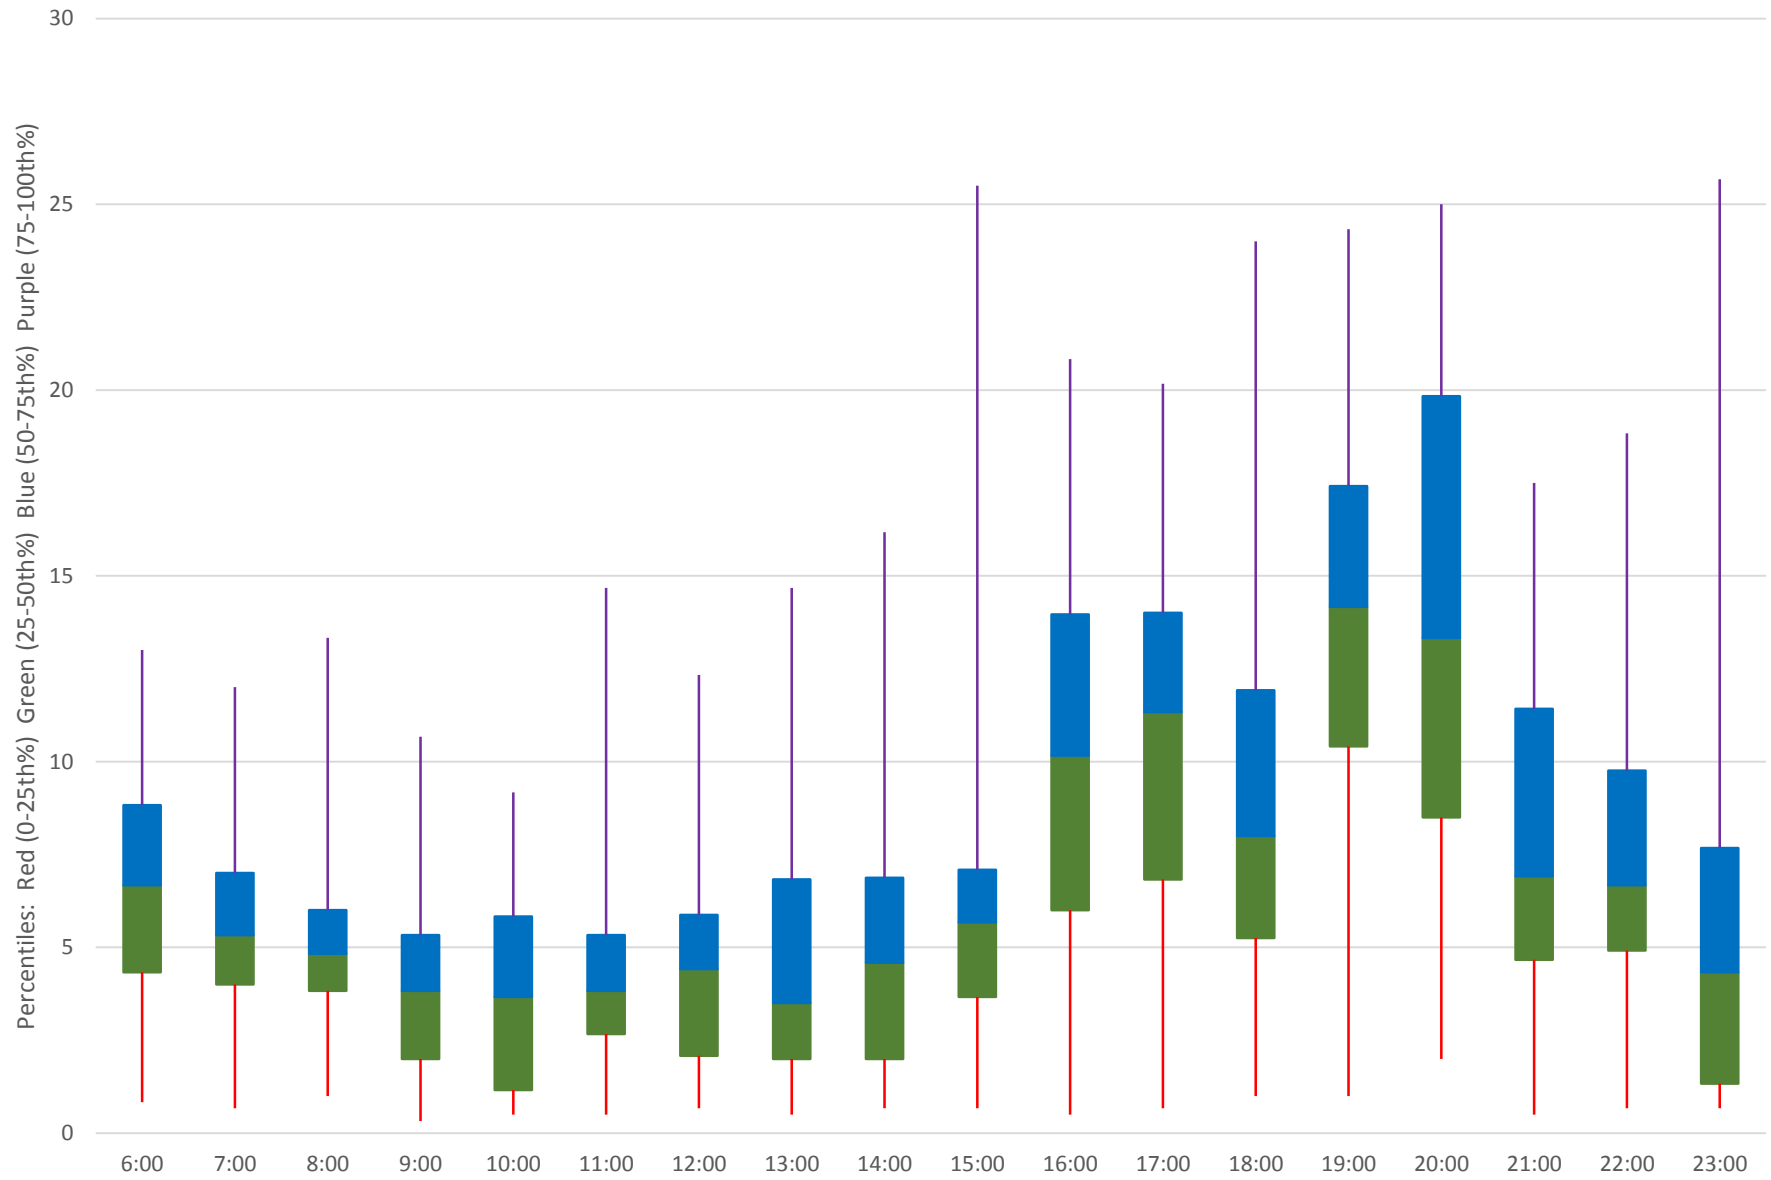

504 King Terminal Round Trip Through Dufferin Loop April 2019 Weekday Statistics

504 King Terminal Round Trip Through Dufferin Loop April 2019

Quartiles Weekday

504 King Terminal Round Trip Through Dufferin Loop April 2019 Quartiles Week 1

504 King Terminal Round Trip Through Dufferin Loop April 2019

Quartiles Week 2

504 King Terminal Round Trip Through Dufferin Loop April 2019

Quartiles Week 3

504 King Terminal Round Trip Through Dufferin Loop April 2019

Quartiles Week 4

504 King Terminal Round Trip Through Dufferin Loop April 2019 Saturday Statistics

504 King Terminal Round Trip Through Dufferin Loop April 2019

Quartiles Saturdays

504 King Terminal Round Trip Through Dufferin Loop April 2019 Sunday Statistics

504 King Terminal Round Trip Through Dufferin Loop April 2019

Quartiles Sundays/Holidays