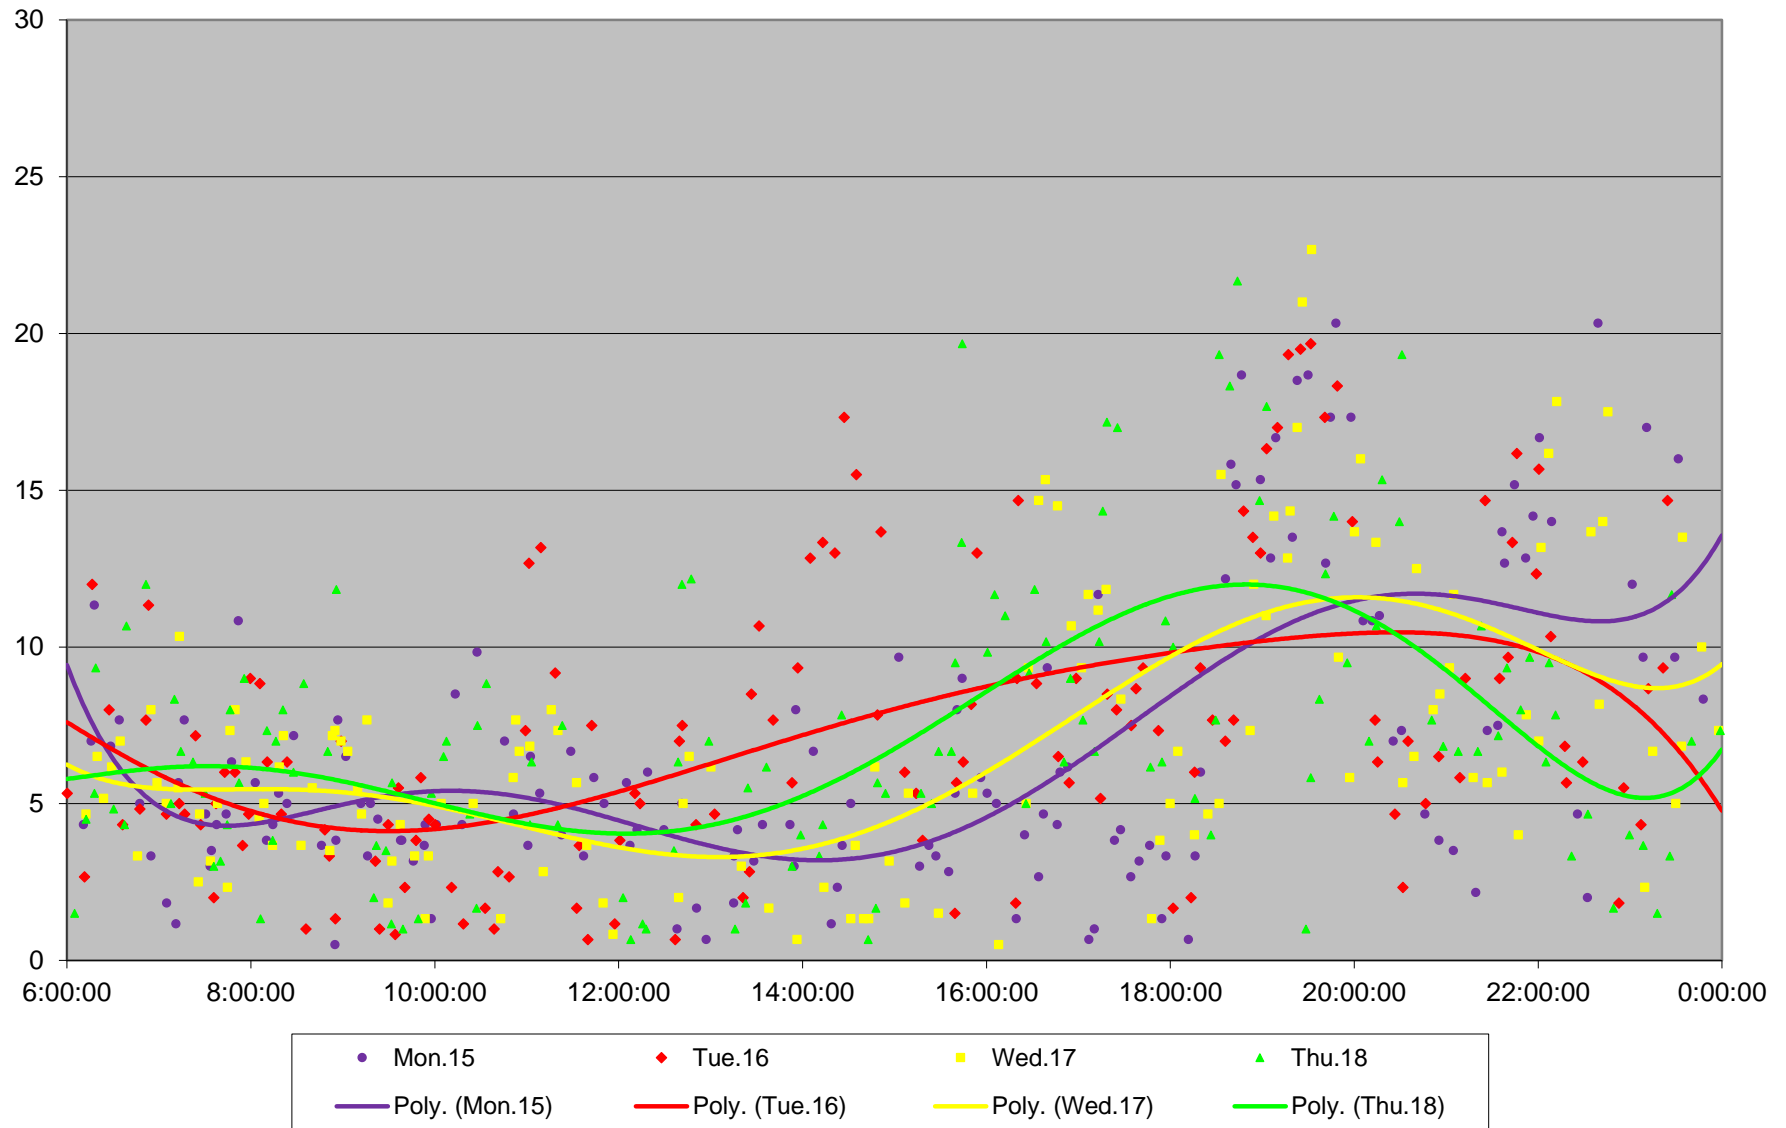

504 King Terminal Round Trip Through Dufferin Loop April 2019

504 King Terminal Round Trip Through Dufferin Loop April 2019

504 King Terminal Round Trip Through Dufferin Loop April 2019

504 King Terminal Round Trip Through Dufferin Loop April 2019

504 King Terminal Round Trip Through Dufferin Loop April 2019

504 King Terminal Round Trip Through Dufferin Loop April 2019

504 King Terminal Round Trip Through Dufferin Loop April 2019 Weekday Statistics

504 King Terminal Round Trip Through Dufferin Loop April 2019 Weekday Statistics

504 King Terminal Round Trip Through Dufferin Loop April 2019

Quartiles Weekday

504 King Terminal Round Trip Through Dufferin Loop April 2019 Quartiles Week 1

Quartiles Week 4

504 King Terminal Round Trip Through Dufferin Loop April 2019 Saturday Statistics

504 King Terminal Round Trip Through Dufferin Loop April 2019

Quartiles Saturdays

504 King Terminal Round Trip Through Dufferin Loop April 2019 Sunday Statistics