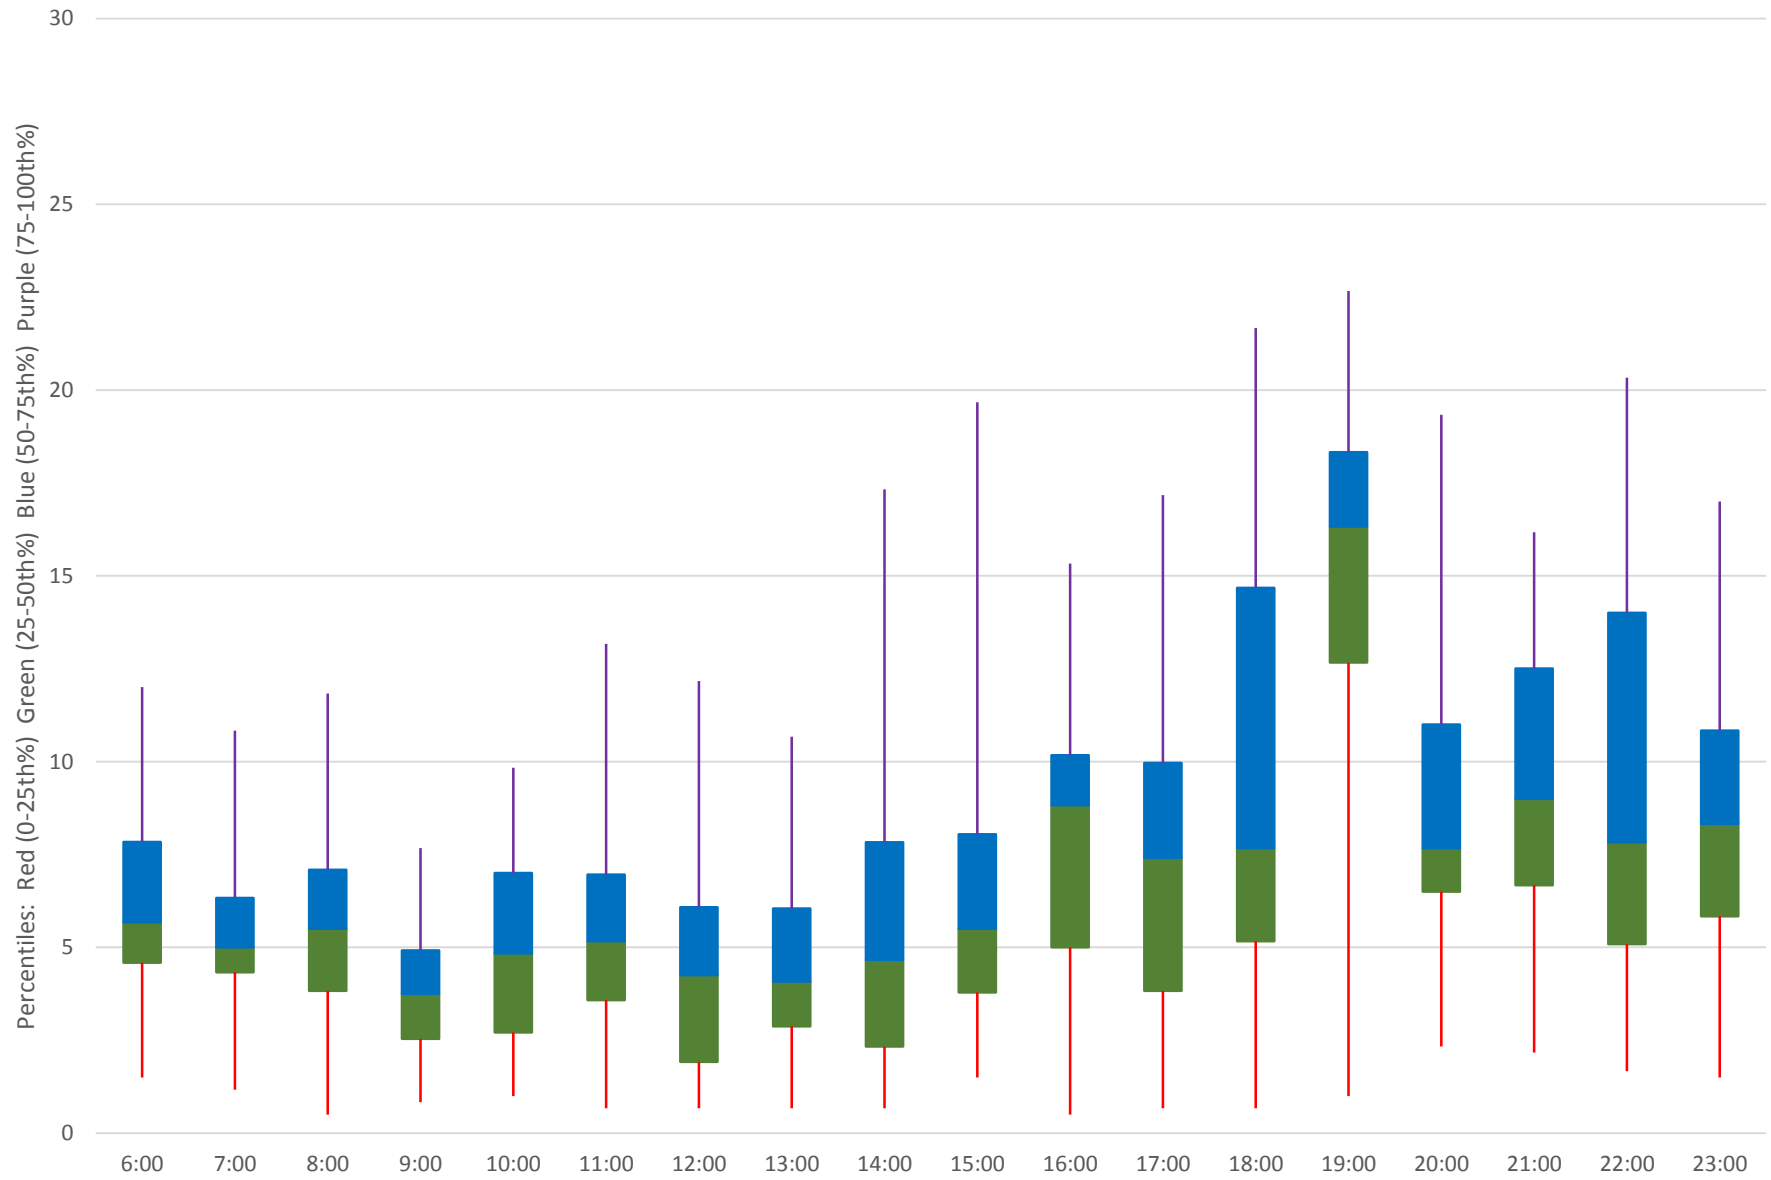

504 King Terminal Round Trip Through Dufferin Loop April 2019 Weekday Statistics

504 King Terminal Round Trip Through Dufferin Loop April 2019

Quartiles Weekday

504 King Terminal Round Trip Through Dufferin Loop April 2019 Quartiles Week 1

504 King Terminal Round Trip Through Dufferin Loop April 2019

Quartiles Week 2

504 King Terminal Round Trip Through Dufferin Loop April 2019

Quartiles Week 3

504 King Terminal Round Trip Through Dufferin Loop April 2019

Quartiles Week 4

504 King Terminal Round Trip Through Dufferin Loop April 2019 Saturday Statistics

504 King Terminal Round Trip Through Dufferin Loop April 2019

Quartiles Saturdays

504 King Terminal Round Trip Through Dufferin Loop April 2019 Sunday Statistics

504 King Terminal Round Trip Through Dufferin Loop April 2019

Quartiles Sundays/Holidays