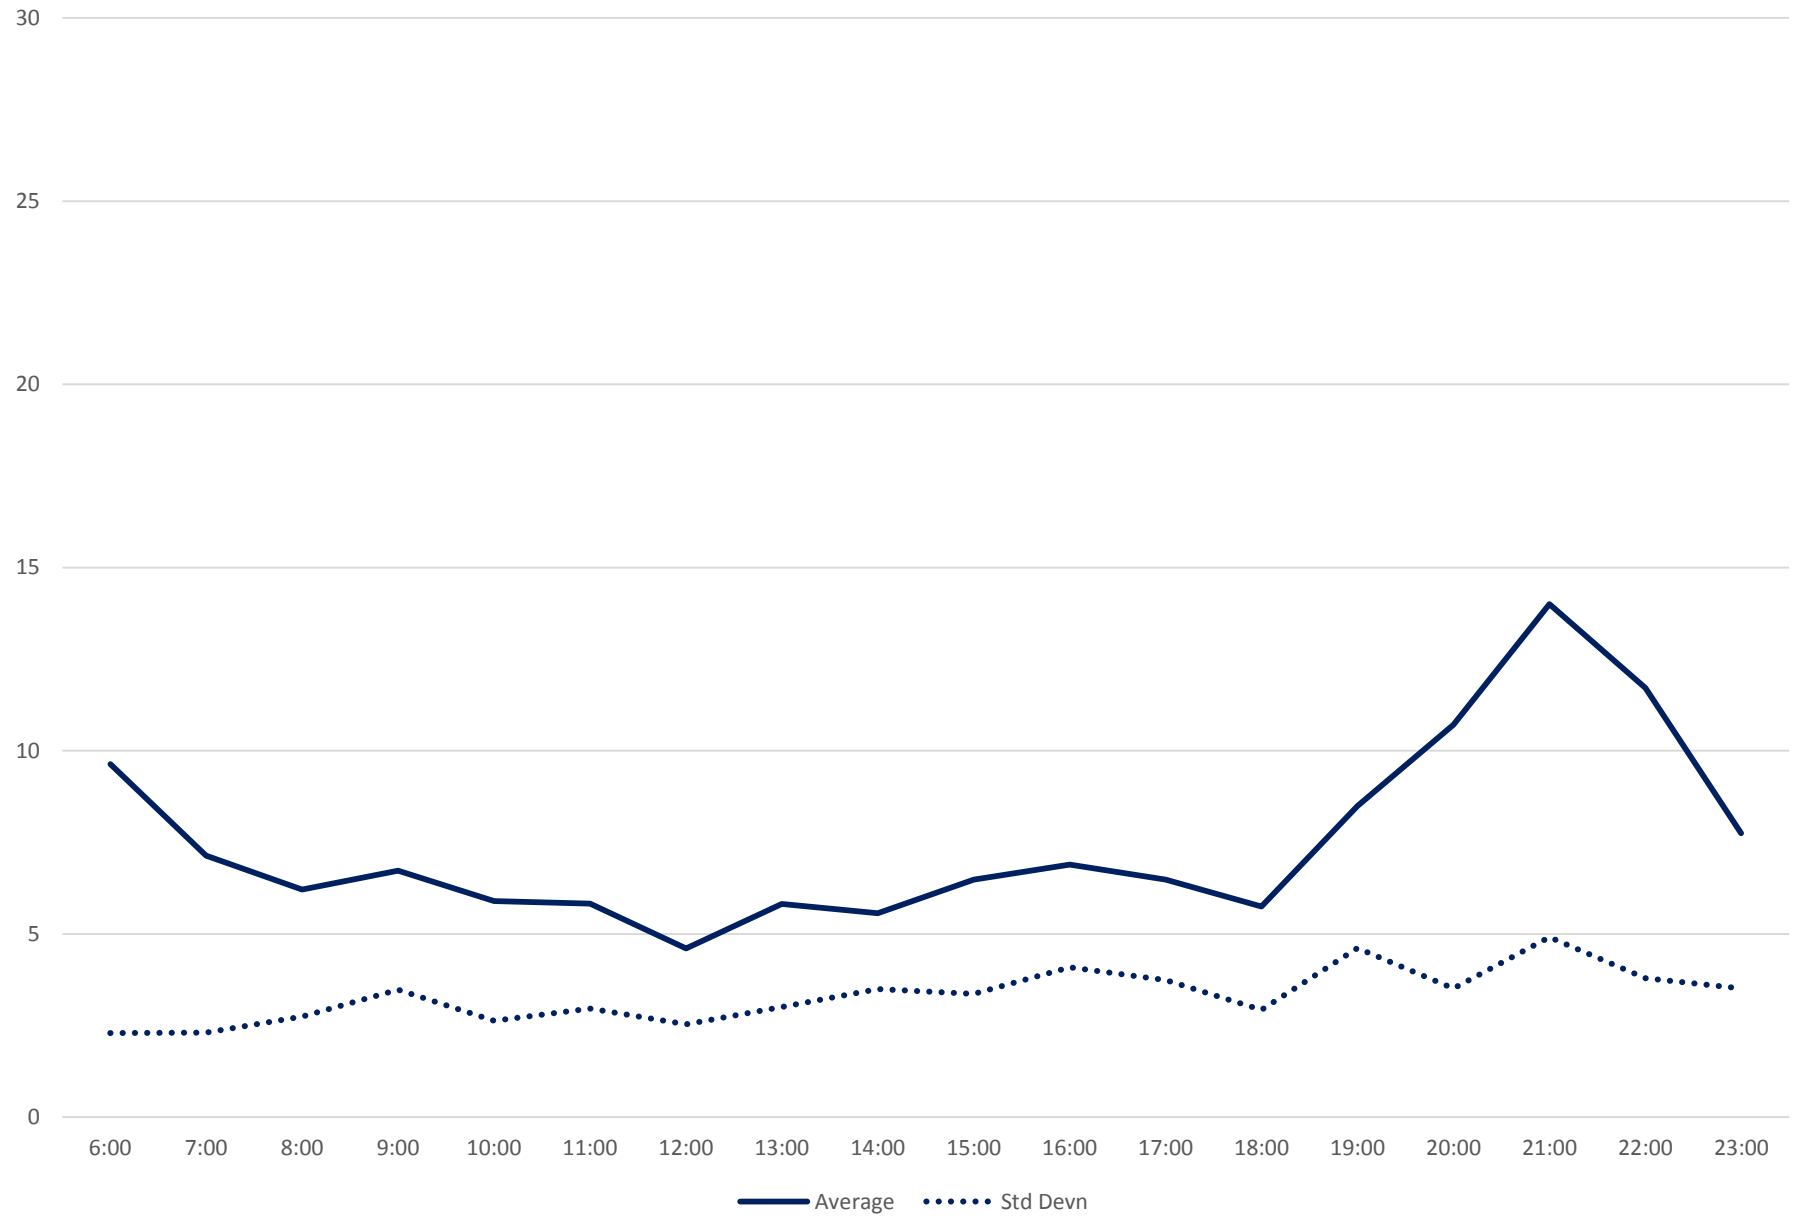

504 King Terminal Round Trip Through Dufferin Loop April 2019 Weekday Statistics

504 King Terminal Round Trip Through Dufferin Loop April 2019

Quartiles Weekday

504 King Terminal Round Trip Through Dufferin Loop April 2019 Quartiles Week 1

504 King Terminal Round Trip Through Dufferin Loop April 2019

Quartiles Week 2

504 King Terminal Round Trip Through Dufferin Loop April 2019

Quartiles Week 3

504 King Terminal Round Trip Through Dufferin Loop April 2019

Quartiles Week 4

504 King Terminal Round Trip Through Dufferin Loop April 2019 Saturday Statistics

504 King Terminal Round Trip Through Dufferin Loop April 2019

Quartiles Saturdays

504 King Terminal Round Trip Through Dufferin Loop April 2019 Sunday Statistics

504 King Terminal Round Trip Through Dufferin Loop April 2019

Quartiles Sundays/Holidays