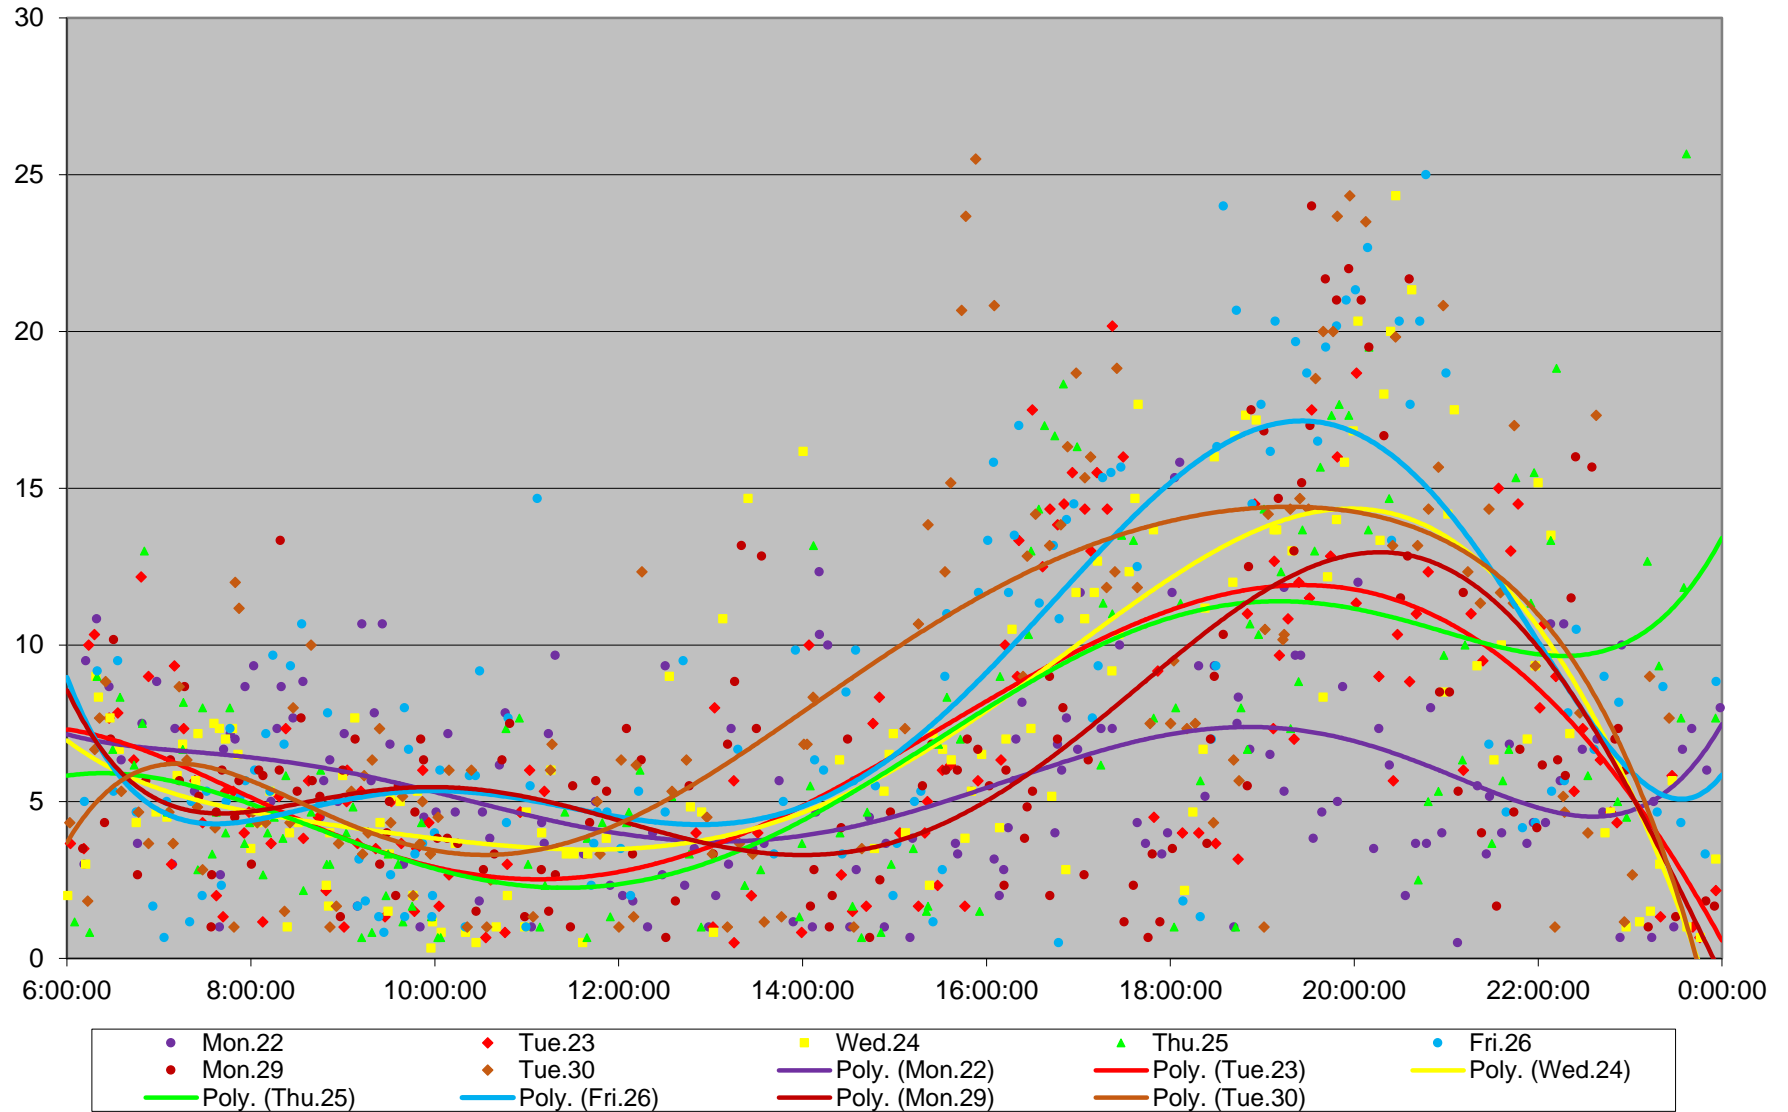

504 King Terminal Round Trip Through Dufferin Loop April 2019

504 King Terminal Round Trip Through Dufferin Loop April 2019

504 King Terminal Round Trip Through Dufferin Loop April 2019

504 King Terminal Round Trip Through Dufferin Loop April 2019

504 King Terminal Round Trip Through Dufferin Loop April 2019

504 King Terminal Round Trip Through Dufferin Loop April 2019

504 King Terminal Round Trip Through Dufferin Loop April 2019 Weekday Statistics

504 King Terminal Round Trip Through Dufferin Loop April 2019 Weekday Statistics

504 King Terminal Round Trip Through Dufferin Loop April 2019

Quartiles Weekday

504 King Terminal Round Trip Through Dufferin Loop April 2019 Quartiles Week 1

Quartiles Week 4

504 King Terminal Round Trip Through Dufferin Loop April 2019 Saturday Statistics

504 King Terminal Round Trip Through Dufferin Loop April 2019

Quartiles Saturdays

504 King Terminal Round Trip Through Dufferin Loop April 2019 Sunday Statistics