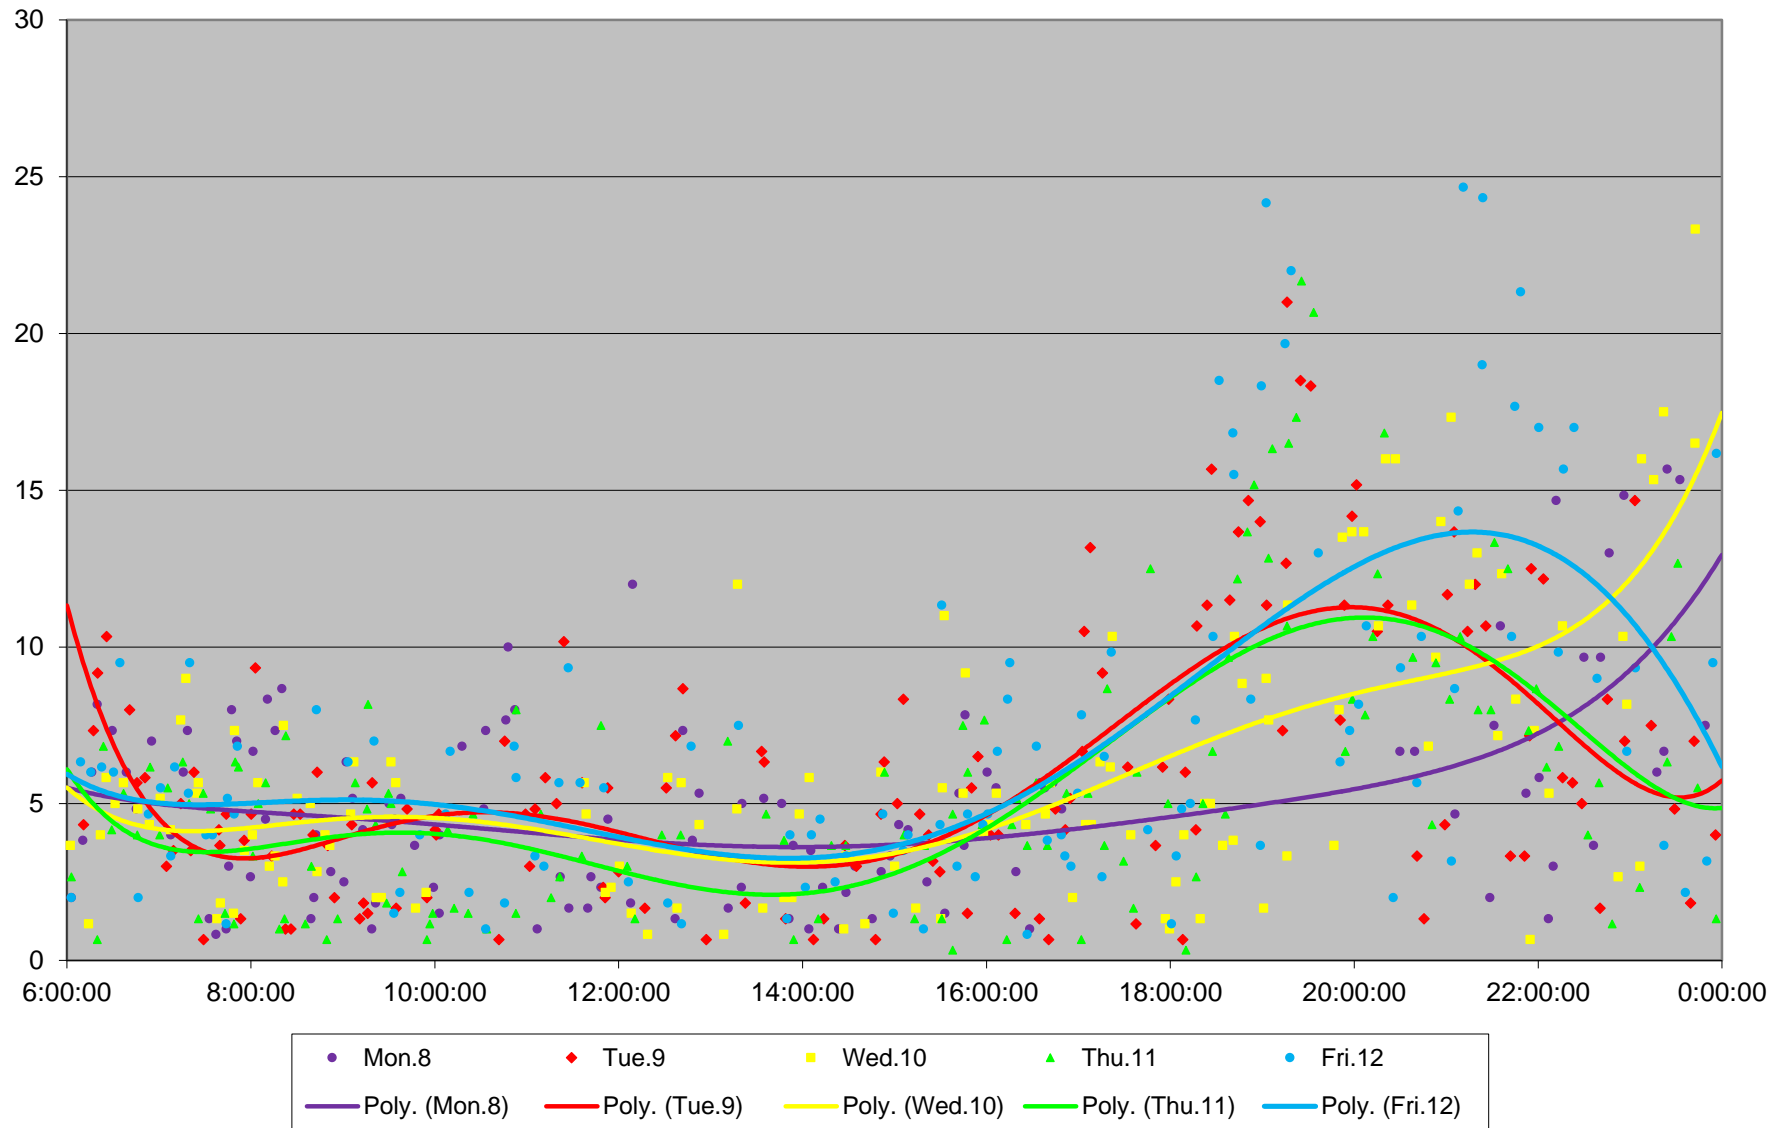

504 King Terminal Round Trip Through Dufferin Loop April 2019

504 King Terminal Round Trip Through Dufferin Loop April 2019

504 King Terminal Round Trip Through Dufferin Loop April 2019

504 King Terminal Round Trip Through Dufferin Loop April 2019

504 King Terminal Round Trip Through Dufferin Loop April 2019

504 King Terminal Round Trip Through Dufferin Loop April 2019

504 King Terminal Round Trip Through Dufferin Loop April 2019 Weekday Statistics

504 King Terminal Round Trip Through Dufferin Loop April 2019 Weekday Statistics

504 King Terminal Round Trip Through Dufferin Loop April 2019

Quartiles Weekday

504 King Terminal Round Trip Through Dufferin Loop April 2019 Quartiles Week 1

Quartiles Week 4

504 King Terminal Round Trip Through Dufferin Loop April 2019 Saturday Statistics

504 King Terminal Round Trip Through Dufferin Loop April 2019

Quartiles Saturdays

504 King Terminal Round Trip Through Dufferin Loop April 2019 Sunday Statistics