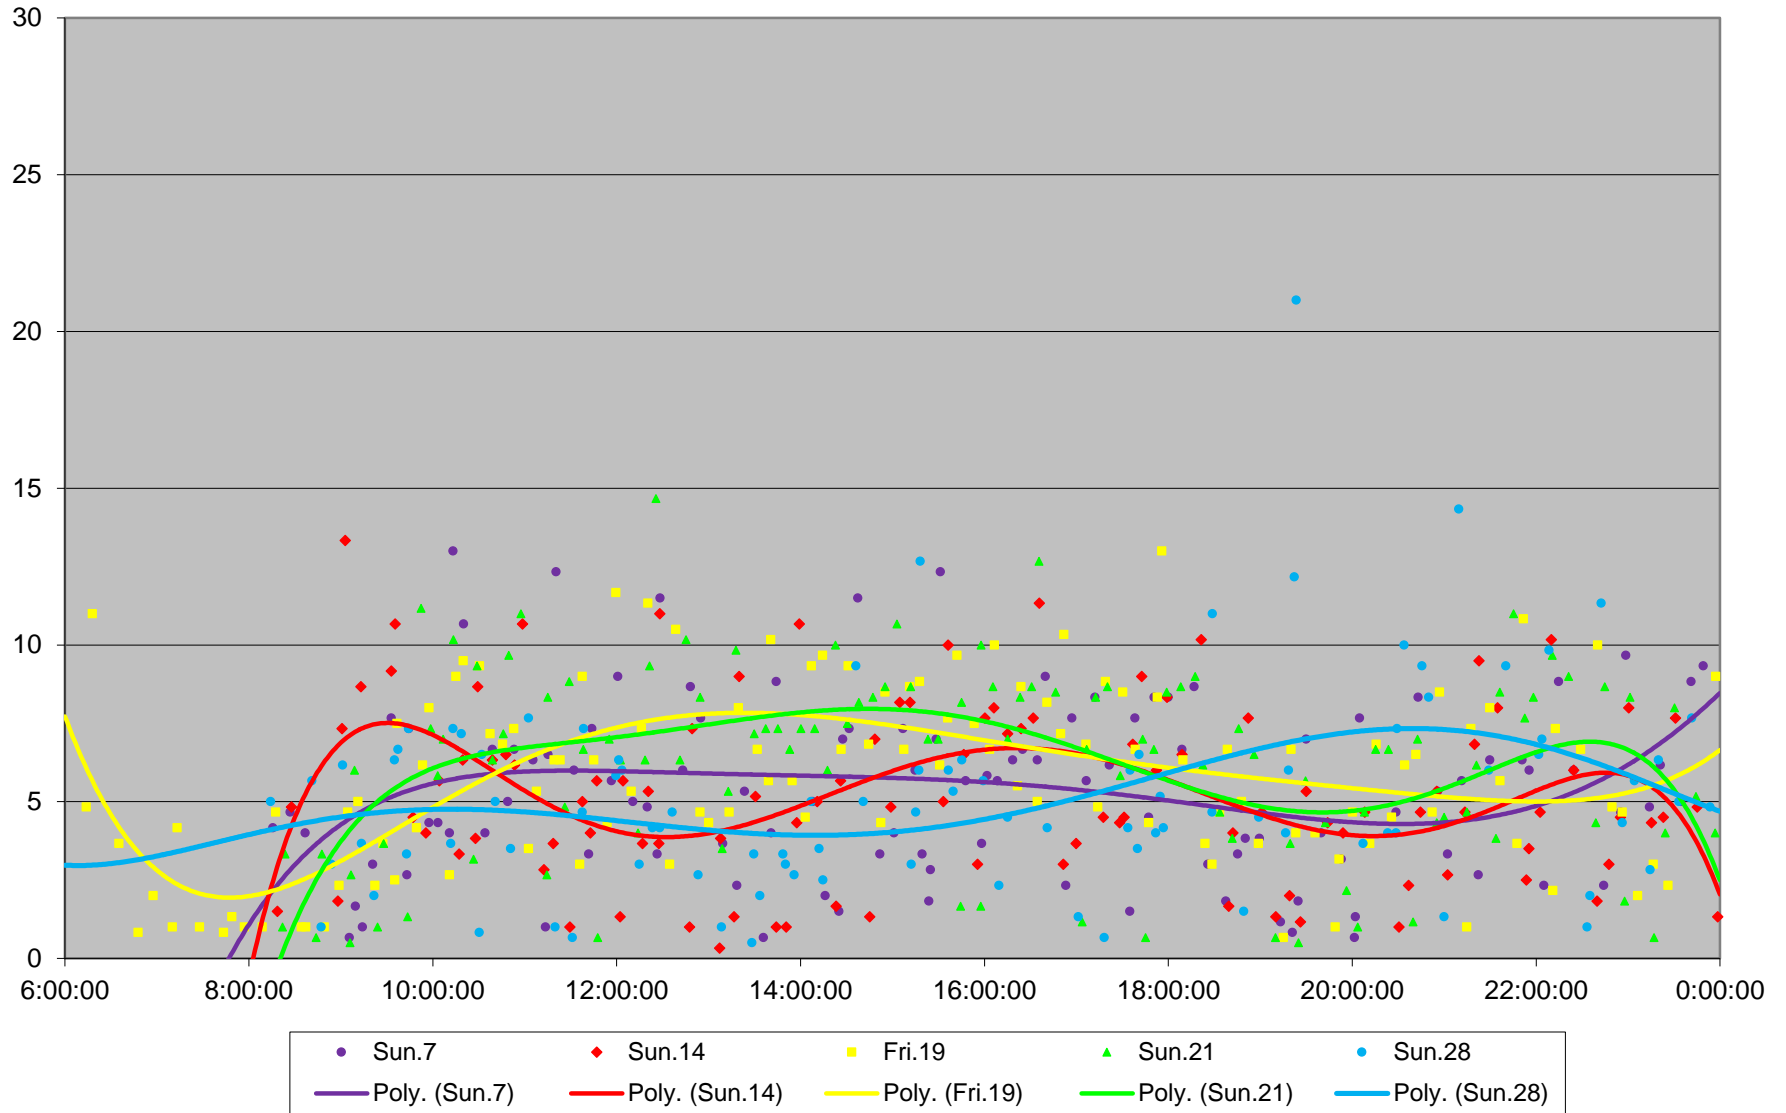

504 King Terminal Round Trip Through Dufferin Loop April 2019

504 King Terminal Round Trip Through Dufferin Loop April 2019

504 King Terminal Round Trip Through Dufferin Loop April 2019

504 King Terminal Round Trip Through Dufferin Loop April 2019

504 King Terminal Round Trip Through Dufferin Loop April 2019

504 King Terminal Round Trip Through Dufferin Loop April 2019

504 King Terminal Round Trip Through Dufferin Loop April 2019 Weekday Statistics

504 King Terminal Round Trip Through Dufferin Loop April 2019 Weekday Statistics

504 King Terminal Round Trip Through Dufferin Loop April 2019

Quartiles Weekday

504 King Terminal Round Trip Through Dufferin Loop April 2019 Quartiles Week 1

Quartiles Week 4

504 King Terminal Round Trip Through Dufferin Loop April 2019 Saturday Statistics

504 King Terminal Round Trip Through Dufferin Loop April 2019

Quartiles Saturdays

504 King Terminal Round Trip Through Dufferin Loop April 2019 Sunday Statistics