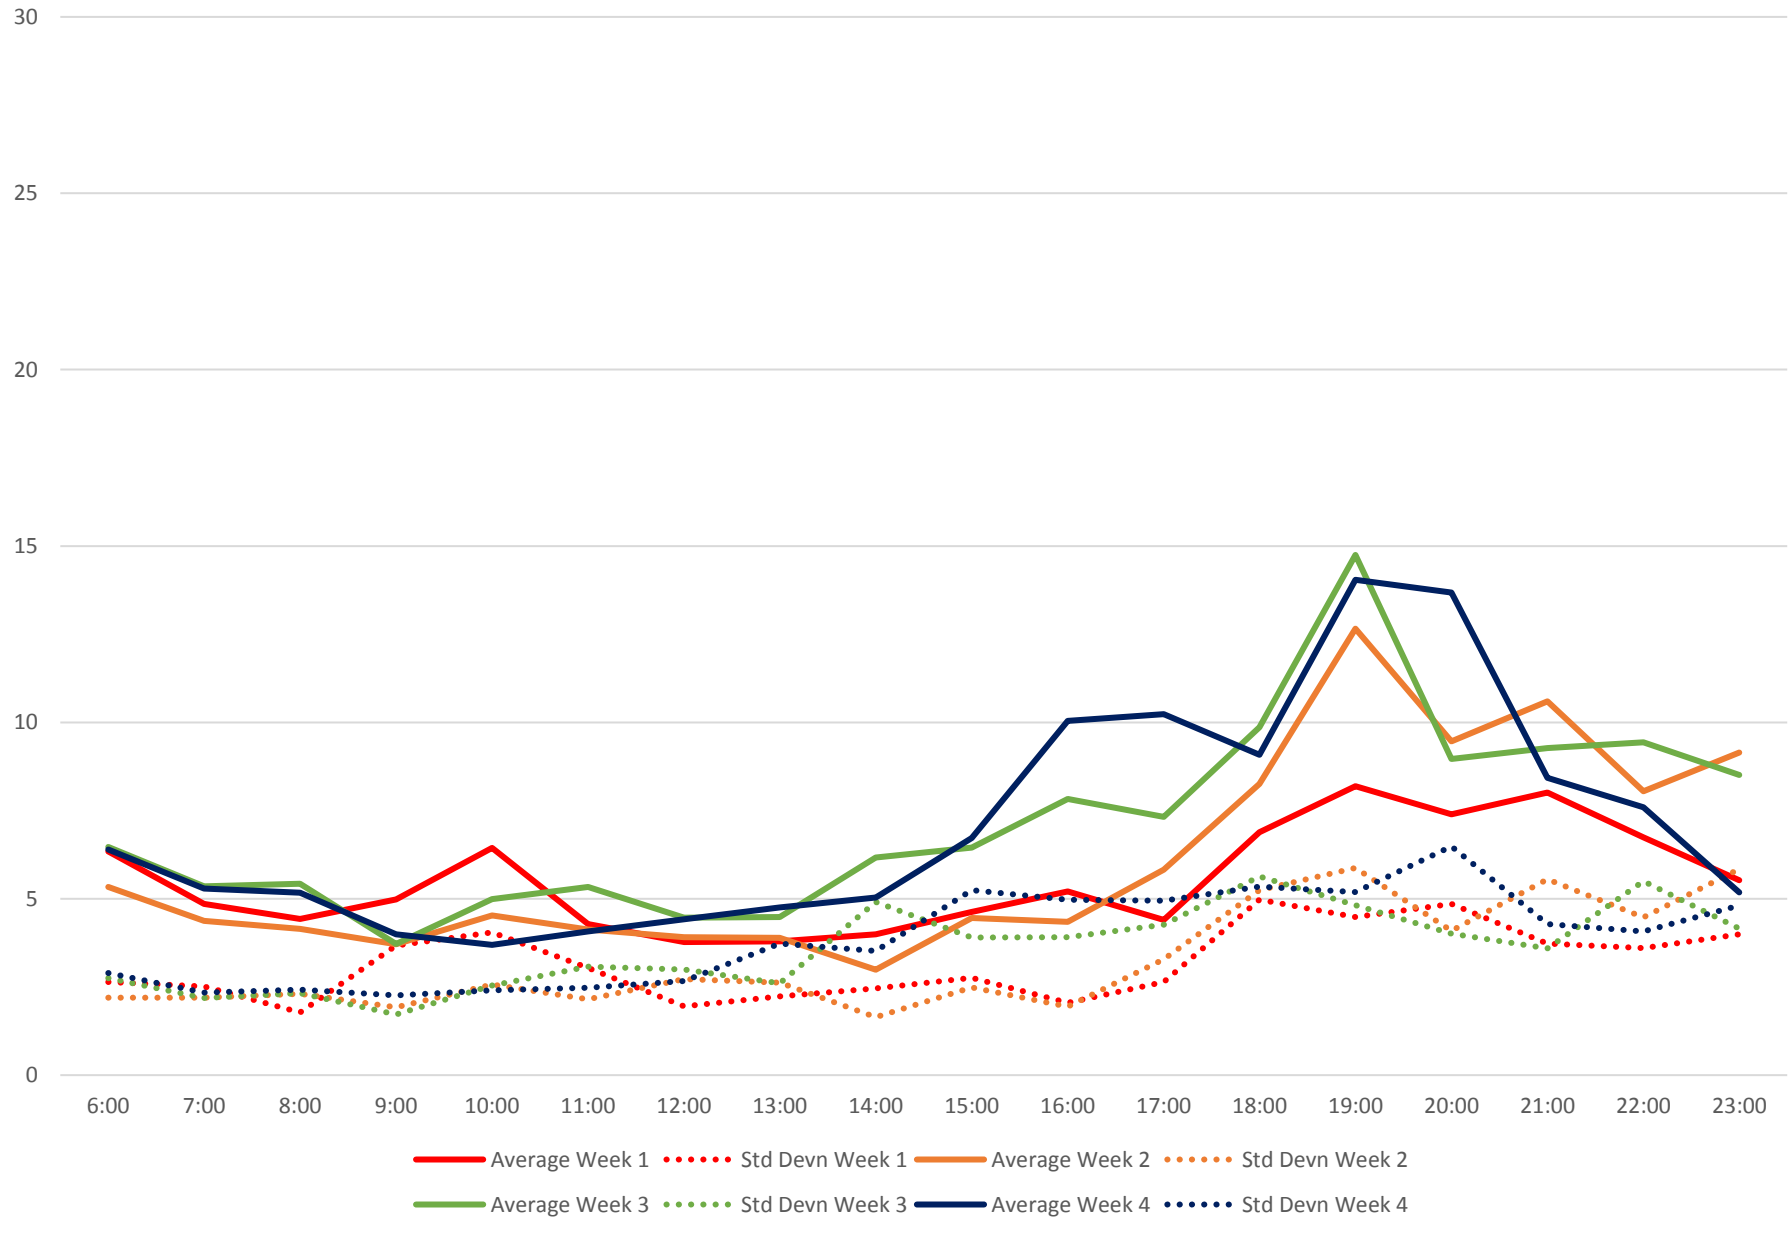

504 King Terminal Round Trip Through Dufferin Loop April 2019

504 King Terminal Round Trip Through Dufferin Loop April 2019

504 King Terminal Round Trip Through Dufferin Loop April 2019 Weekday Statistics

504 King Terminal Round Trip Through Dufferin Loop April 2019 Weekday Statistics

504 King Terminal Round Trip Through Dufferin Loop April 2019

Quartiles Weekday

504 King Terminal Round Trip Through Dufferin Loop April 2019 Quartiles Week 1

504 King Terminal Round Trip Through Dufferin Loop April 2019

Quartiles Week 2

504 King Terminal Round Trip Through Dufferin Loop April 2019

Quartiles Week 3

504 King Terminal Round Trip Through Dufferin Loop April 2019

504 King Terminal Round Trip Through Dufferin Loop April 2019

Quartiles Sundays/Holidays