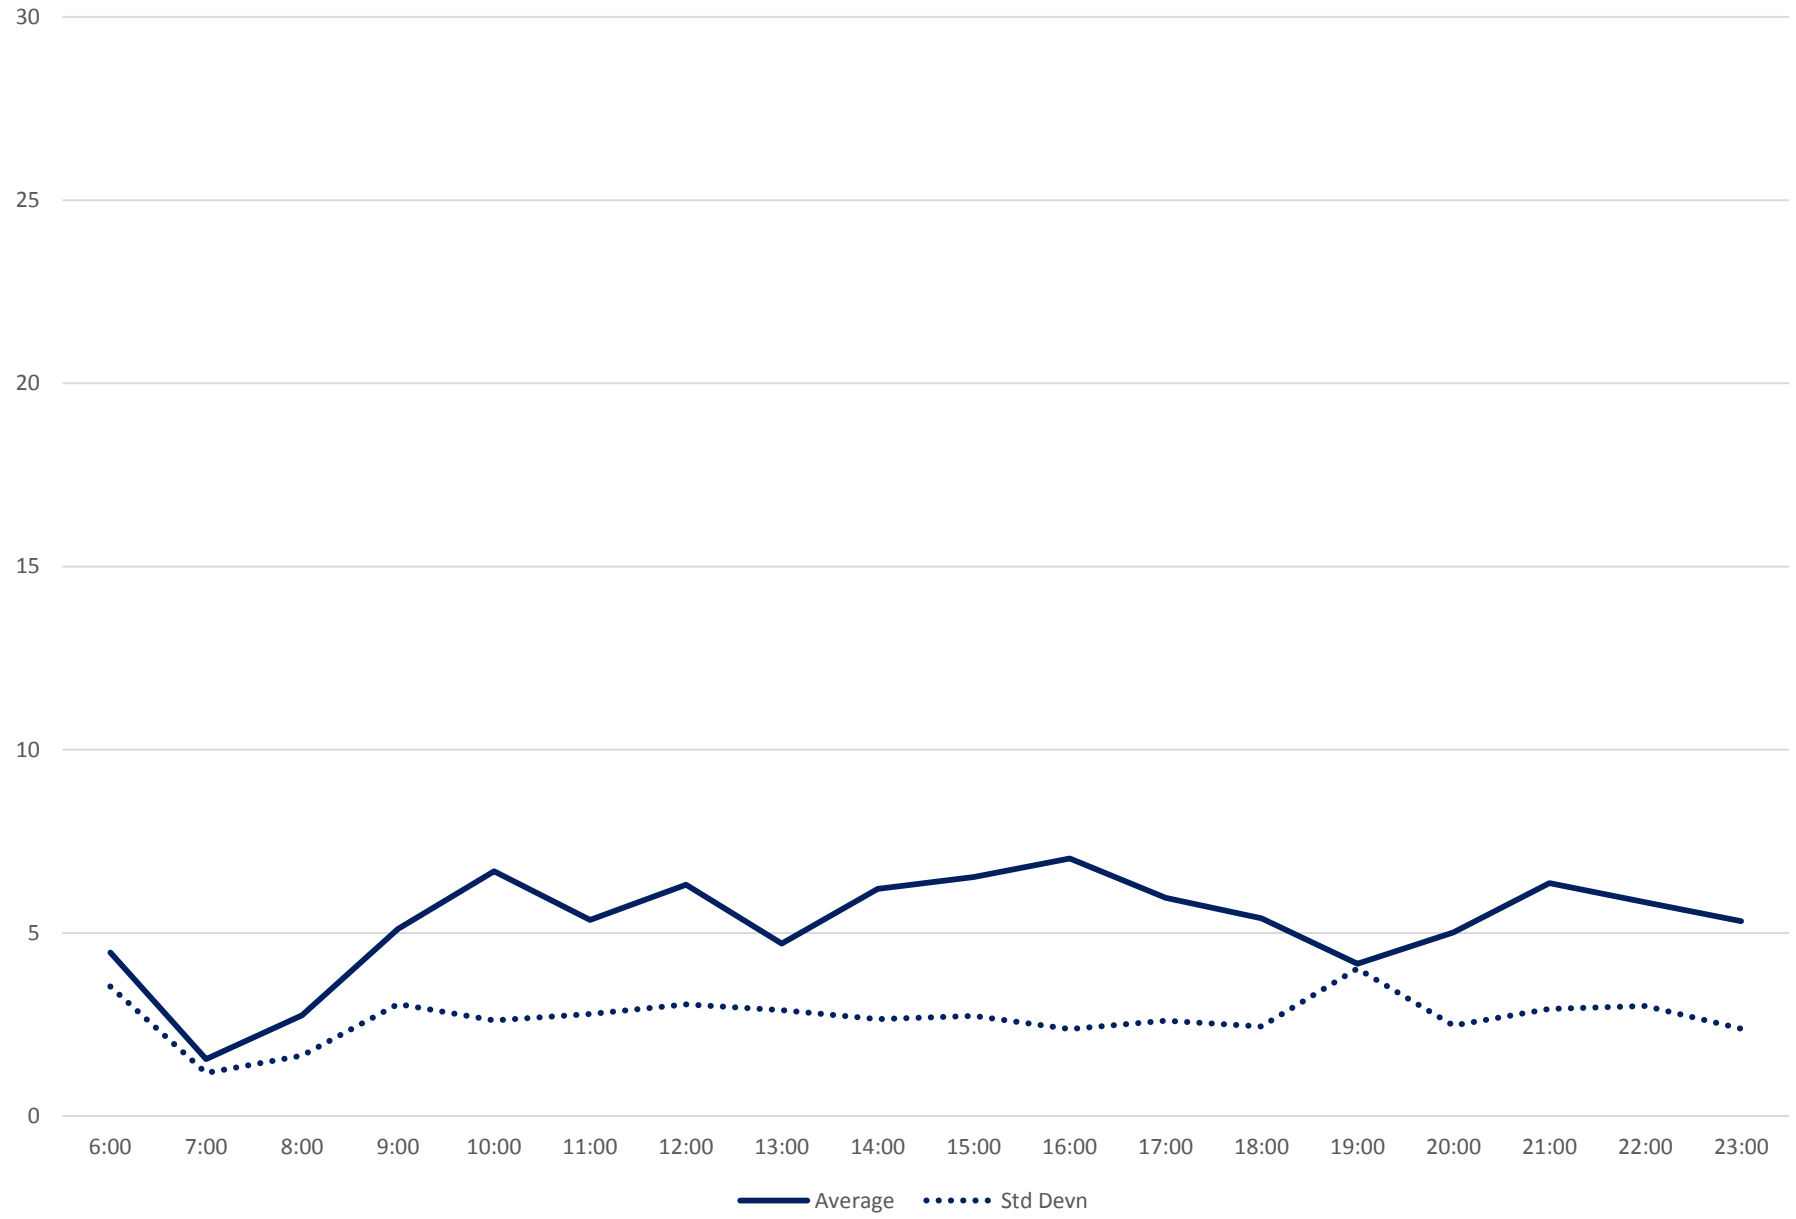

504 King Terminal Round Trip Through Dufferin Loop April 2019 Weekday Statistics

504 King Terminal Round Trip Through Dufferin Loop April 2019

Quartiles Weekday

504 King Terminal Round Trip Through Dufferin Loop April 2019 Quartiles Week 1

504 King Terminal Round Trip Through Dufferin Loop April 2019

Quartiles Week 2

504 King Terminal Round Trip Through Dufferin Loop April 2019

Quartiles Week 3

504 King Terminal Round Trip Through Dufferin Loop April 2019

Quartiles Week 4

504 King Terminal Round Trip Through Dufferin Loop April 2019 Saturday Statistics

504 King Terminal Round Trip Through Dufferin Loop April 2019

Quartiles Saturdays

504 King Terminal Round Trip Through Dufferin Loop April 2019 Sunday Statistics

504 King Terminal Round Trip Through Dufferin Loop April 2019

Quartiles Sundays/Holidays