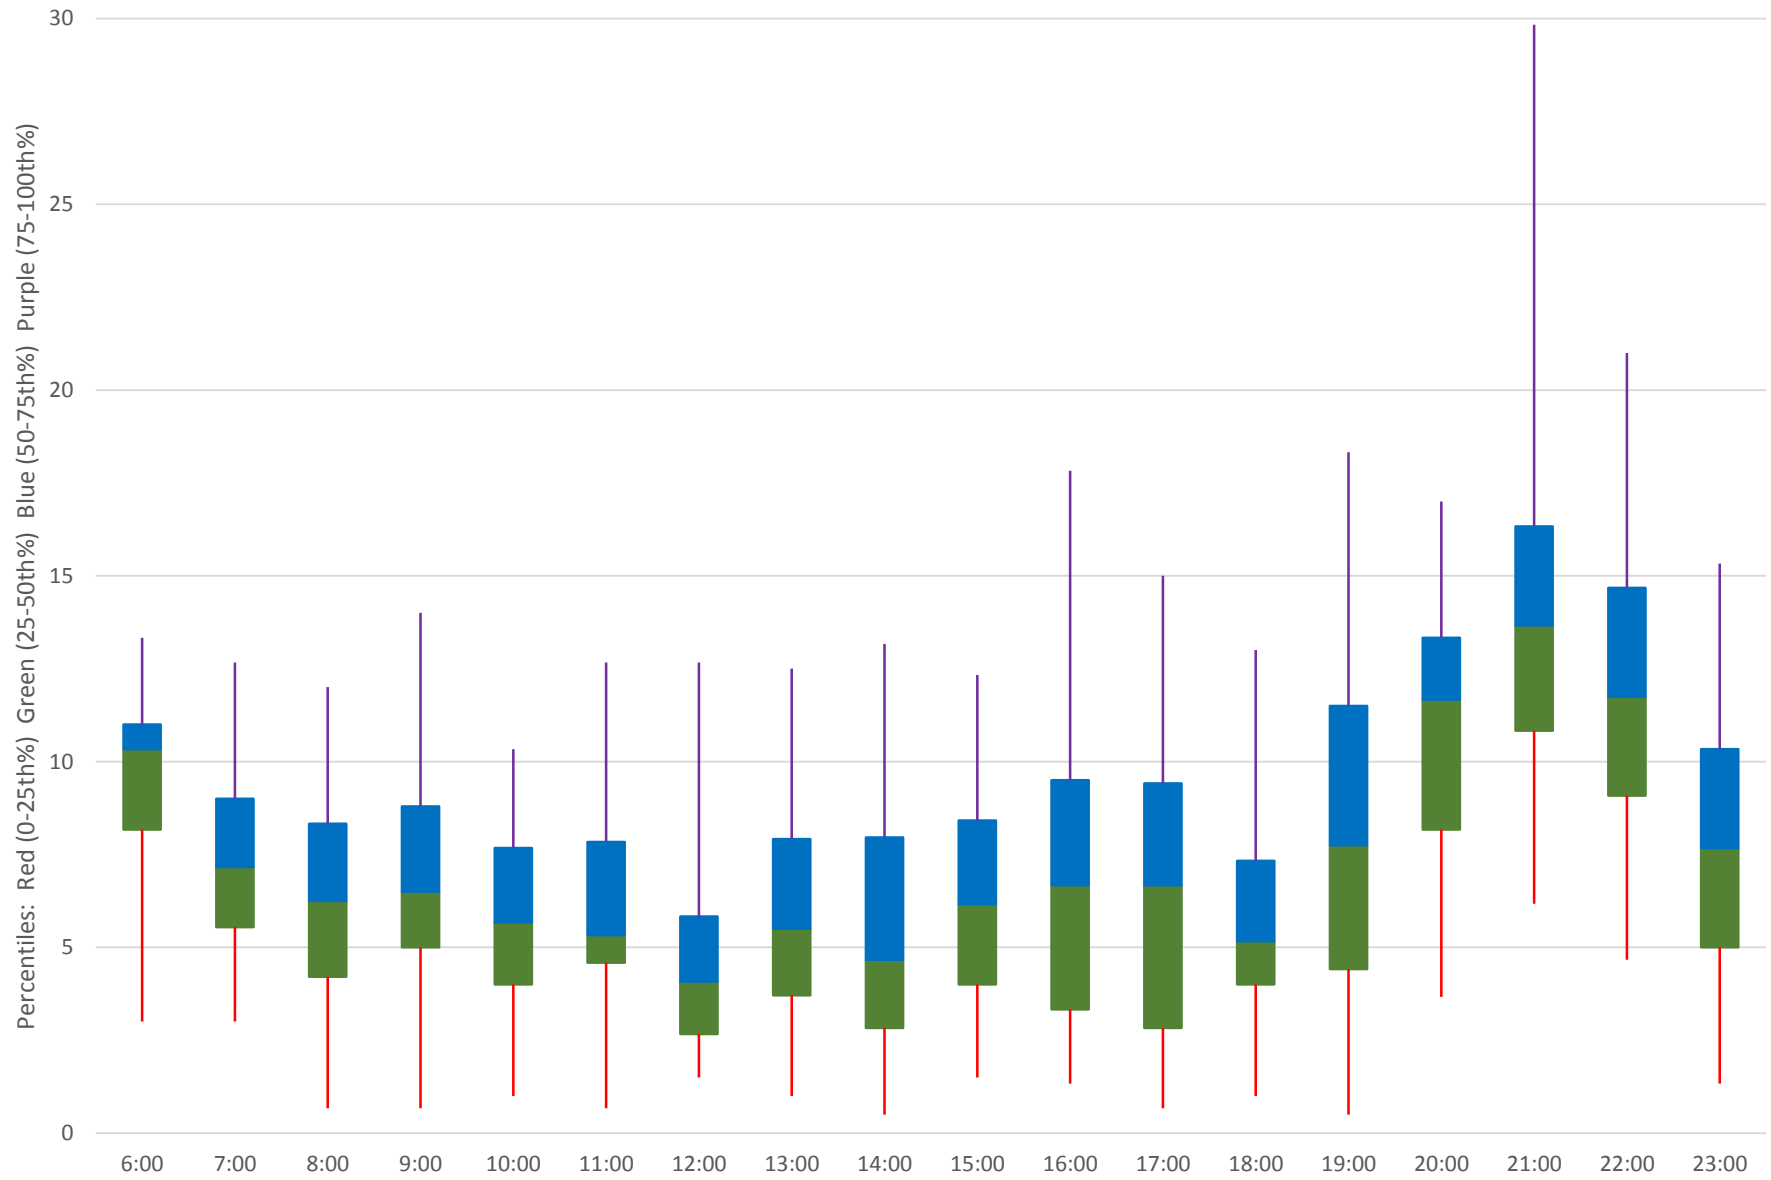

504 King Terminal Round Trip Through Dufferin Loop April 2019

Quartiles Week 2

504 King Terminal Round Trip Through Dufferin Loop April 2019

Quartiles Week 3

504 King Terminal Round Trip Through Dufferin Loop April 2019

Quartiles Week 4

504 King Terminal Round Trip Through Dufferin Loop April 2019 Saturday Statistics

504 King Terminal Round Trip Through Dufferin Loop April 2019

Quartiles Saturdays

504 King Terminal Round Trip Through Dufferin Loop April 2019 Sunday Statistics

504 King Terminal Round Trip Through Dufferin Loop April 2019

Quartiles Sundays/Holidays