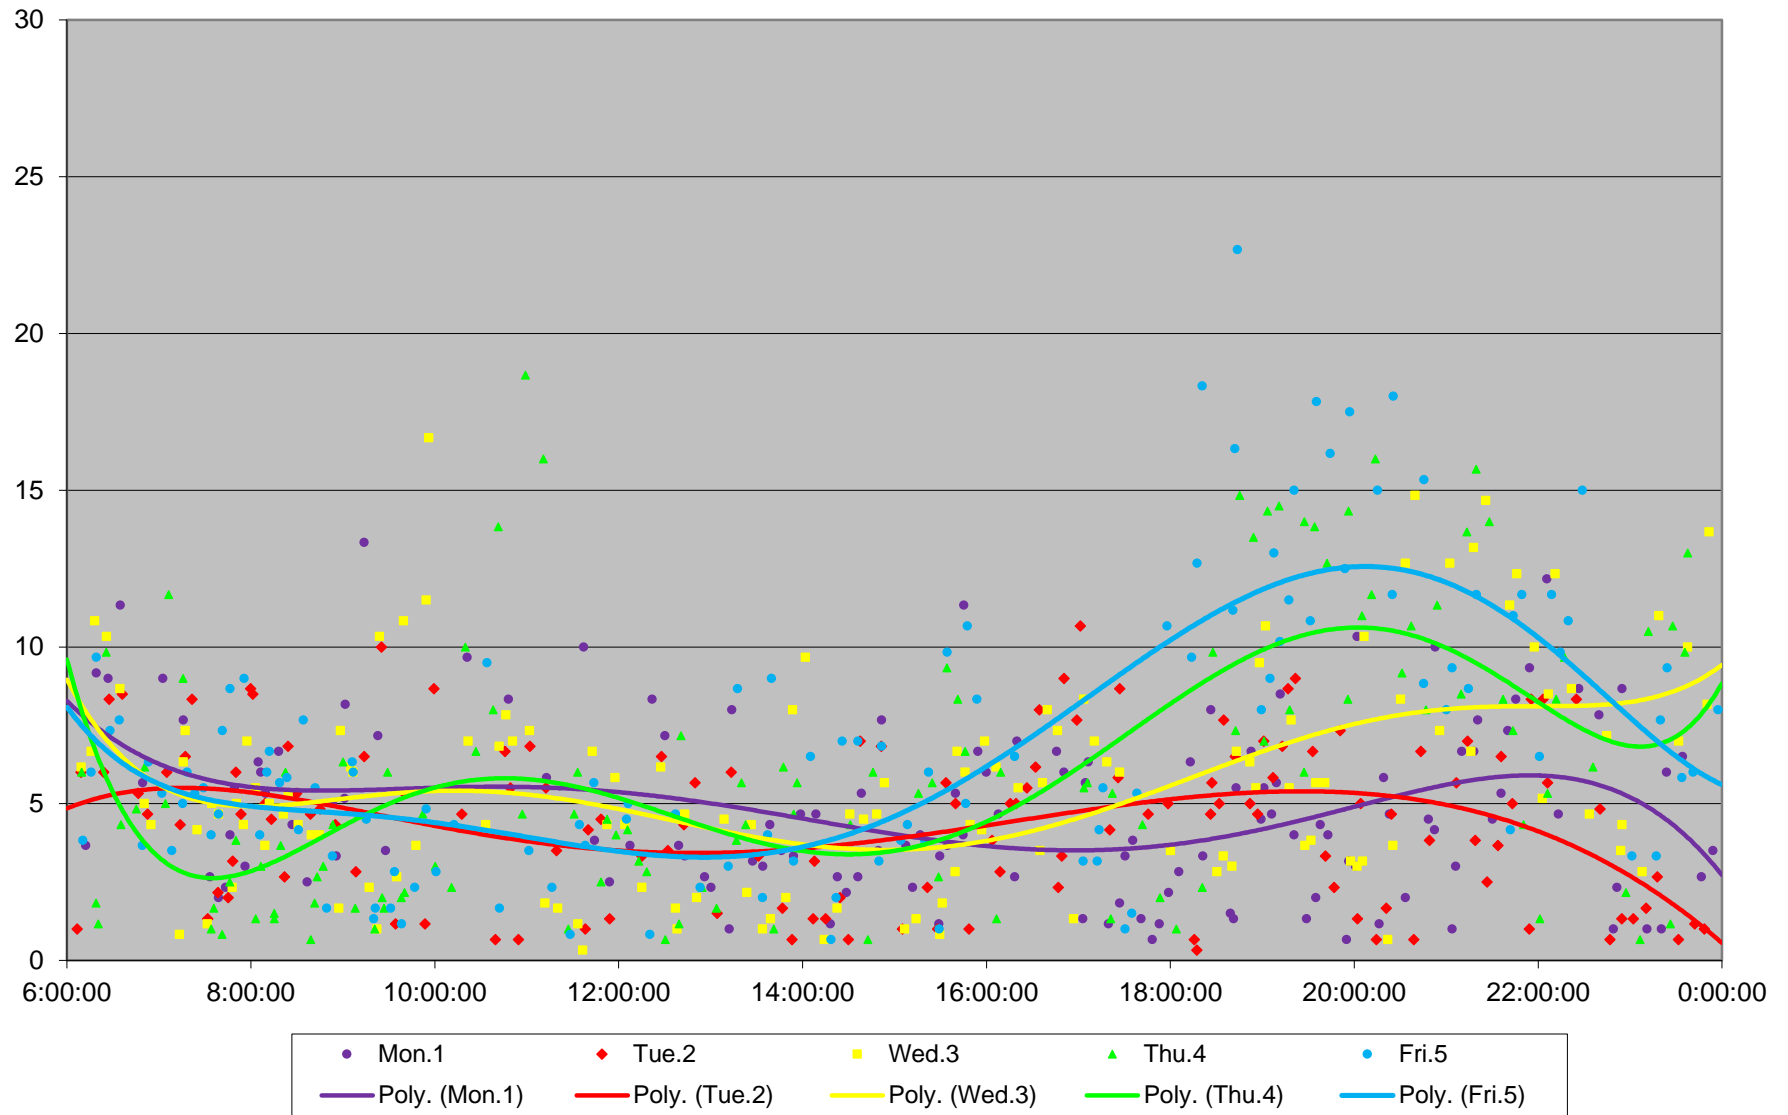

504 King Terminal Round Trip Through Dufferin Loop April 2019

504 King Terminal Round Trip Through Dufferin Loop April 2019

504 King Terminal Round Trip Through Dufferin Loop April 2019

504 King Terminal Round Trip Through Dufferin Loop April 2019

504 King Terminal Round Trip Through Dufferin Loop April 2019

504 King Terminal Round Trip Through Dufferin Loop April 2019

504 King Terminal Round Trip Through Dufferin Loop April 2019 Weekday Statistics

504 King Terminal Round Trip Through Dufferin Loop April 2019 Weekday Statistics

504 King Terminal Round Trip Through Dufferin Loop April 2019

Quartiles Weekday

504 King Terminal Round Trip Through Dufferin Loop April 2019 Quartiles Week 1

Quartiles Week 4

504 King Terminal Round Trip Through Dufferin Loop April 2019 Saturday Statistics

504 King Terminal Round Trip Through Dufferin Loop April 2019

Quartiles Saturdays

504 King Terminal Round Trip Through Dufferin Loop April 2019 Sunday Statistics