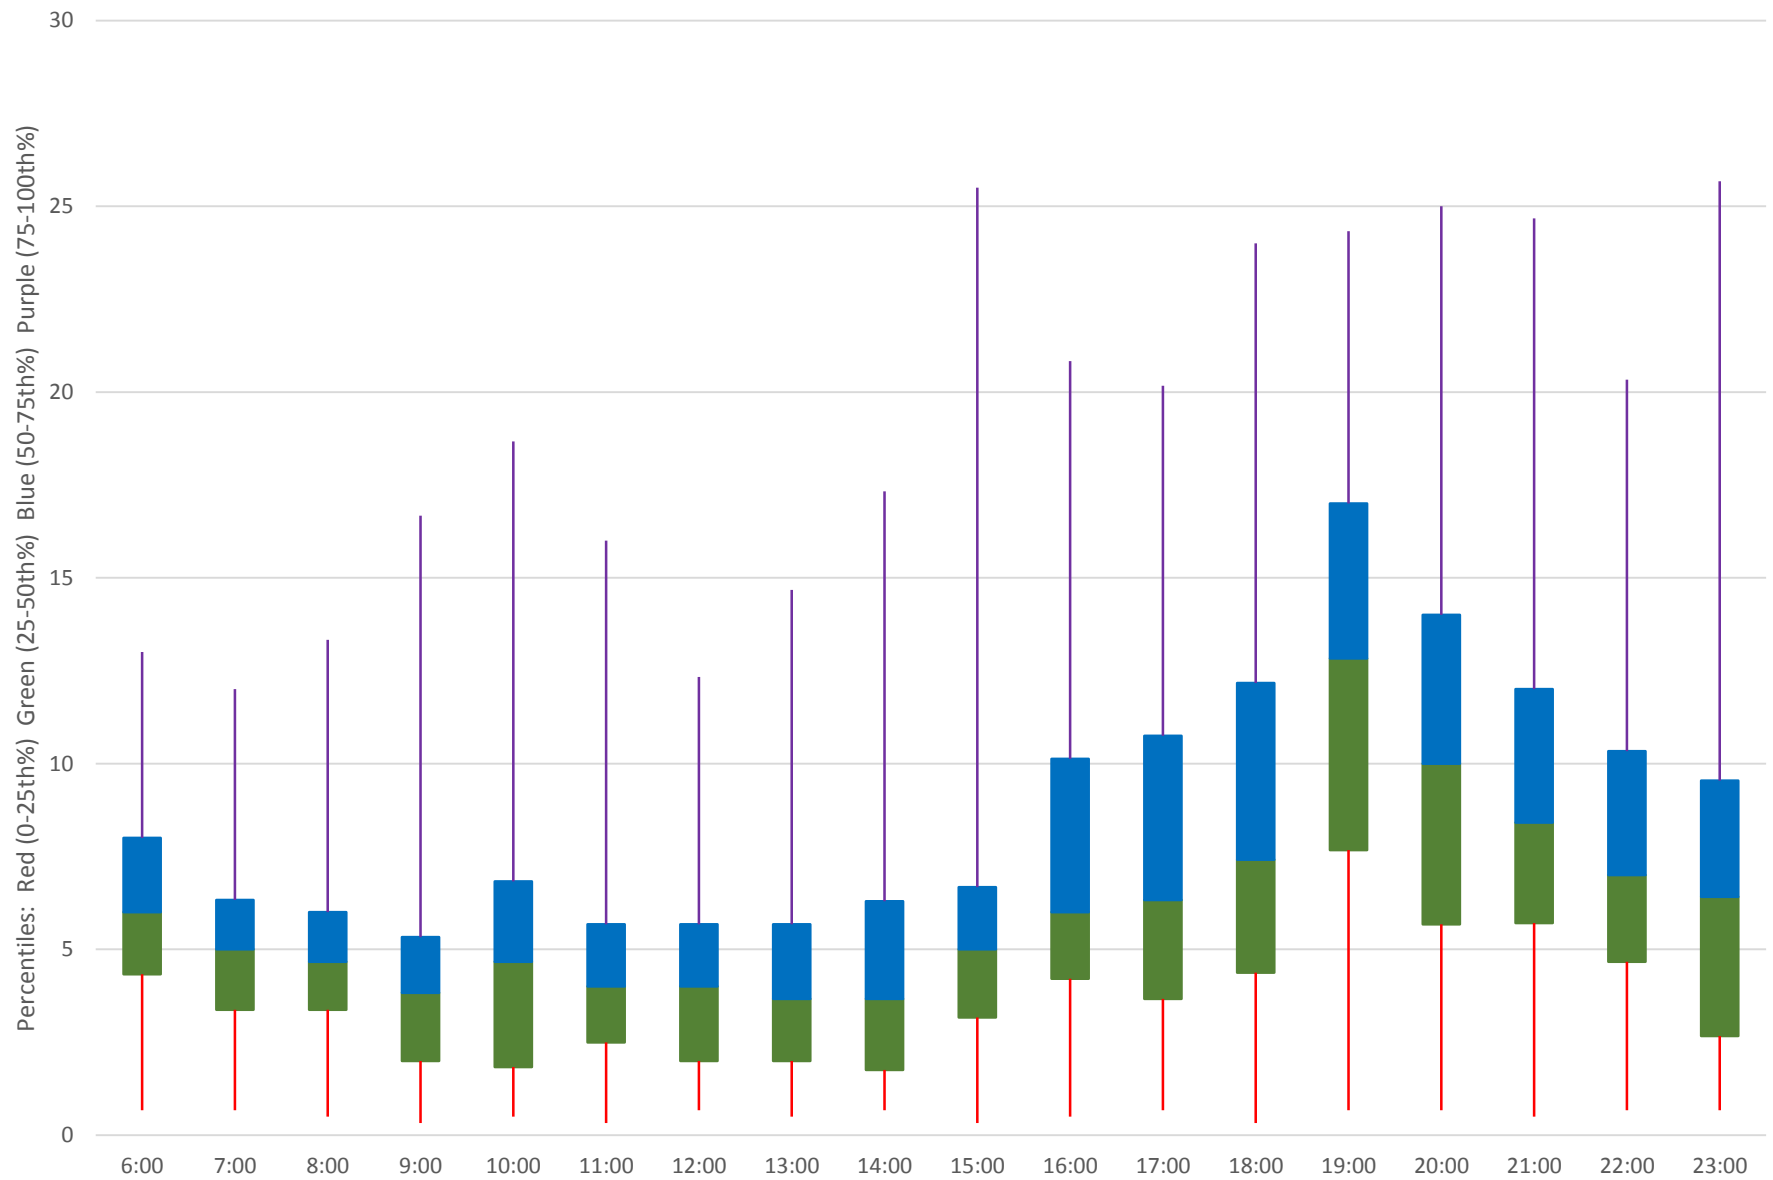

504 King Terminal Round Trip Through Dufferin Loop April 2019

504 King Terminal Round Trip Through Dufferin Loop April 2019

504 King Terminal Round Trip Through Dufferin Loop April 2019 Weekday Statistics

504 King Terminal Round Trip Through Dufferin Loop April 2019 Weekday Statistics

504 King Terminal Round Trip Through Dufferin Loop April 2019

Quartiles Weekday

504 King Terminal Round Trip Through Dufferin Loop April 2019 Quartiles Week 1

504 King Terminal Round Trip Through Dufferin Loop April 2019

Quartiles Week 2

504 King Terminal Round Trip Through Dufferin Loop April 2019

Quartiles Week 3

504 King Terminal Round Trip Through Dufferin Loop April 2019

504 King Terminal Round Trip Through Dufferin Loop April 2019

Quartiles Sundays/Holidays