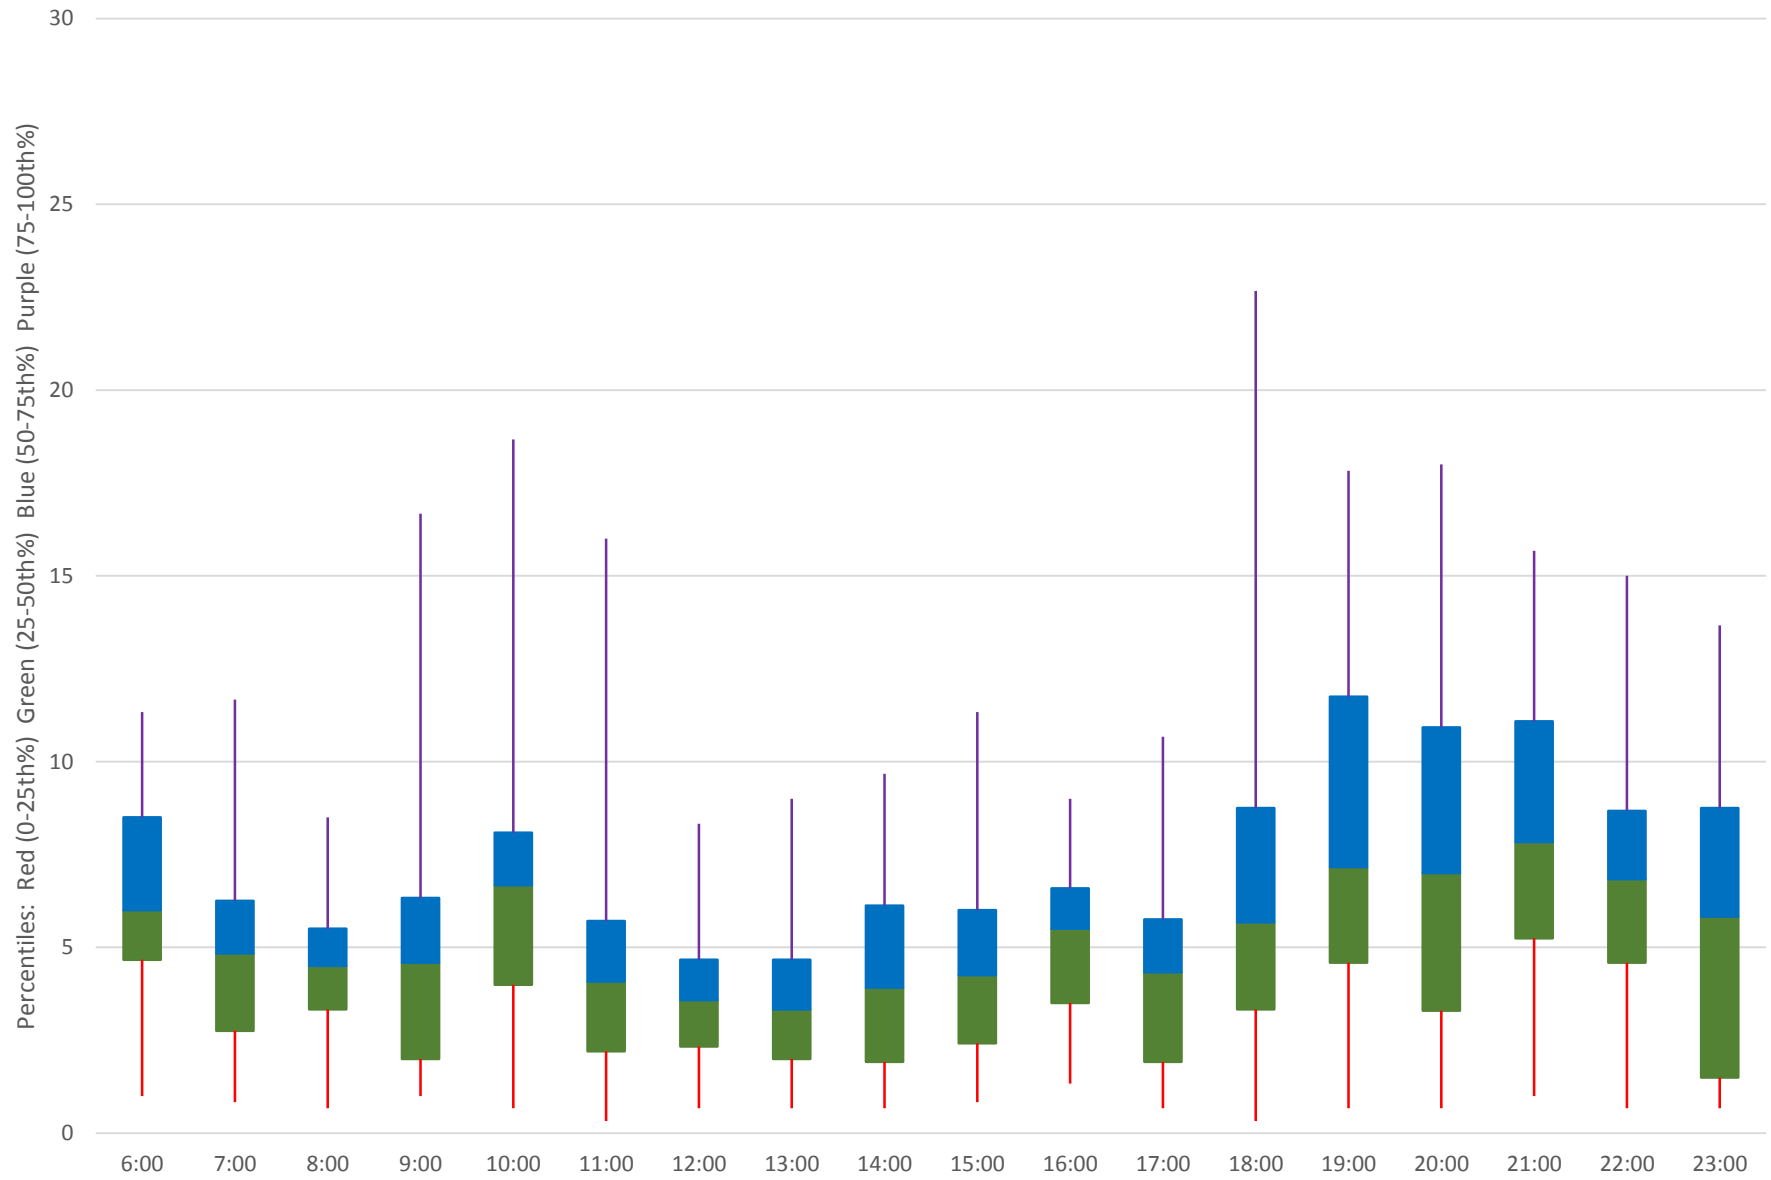

504 King Terminal Round Trip Through Dufferin Loop April 2019 Weekday Statistics

504 King Terminal Round Trip Through Dufferin Loop April 2019

Quartiles Weekday

504 King Terminal Round Trip Through Dufferin Loop April 2019 Quartiles Week 1

504 King Terminal Round Trip Through Dufferin Loop April 2019

Quartiles Week 2

504 King Terminal Round Trip Through Dufferin Loop April 2019

Quartiles Week 3

504 King Terminal Round Trip Through Dufferin Loop April 2019

Quartiles Week 4

504 King Terminal Round Trip Through Dufferin Loop April 2019 Saturday Statistics

504 King Terminal Round Trip Through Dufferin Loop April 2019

Quartiles Saturdays

504 King Terminal Round Trip Through Dufferin Loop April 2019 Sunday Statistics

504 King Terminal Round Trip Through Dufferin Loop April 2019

Quartiles Sundays/Holidays