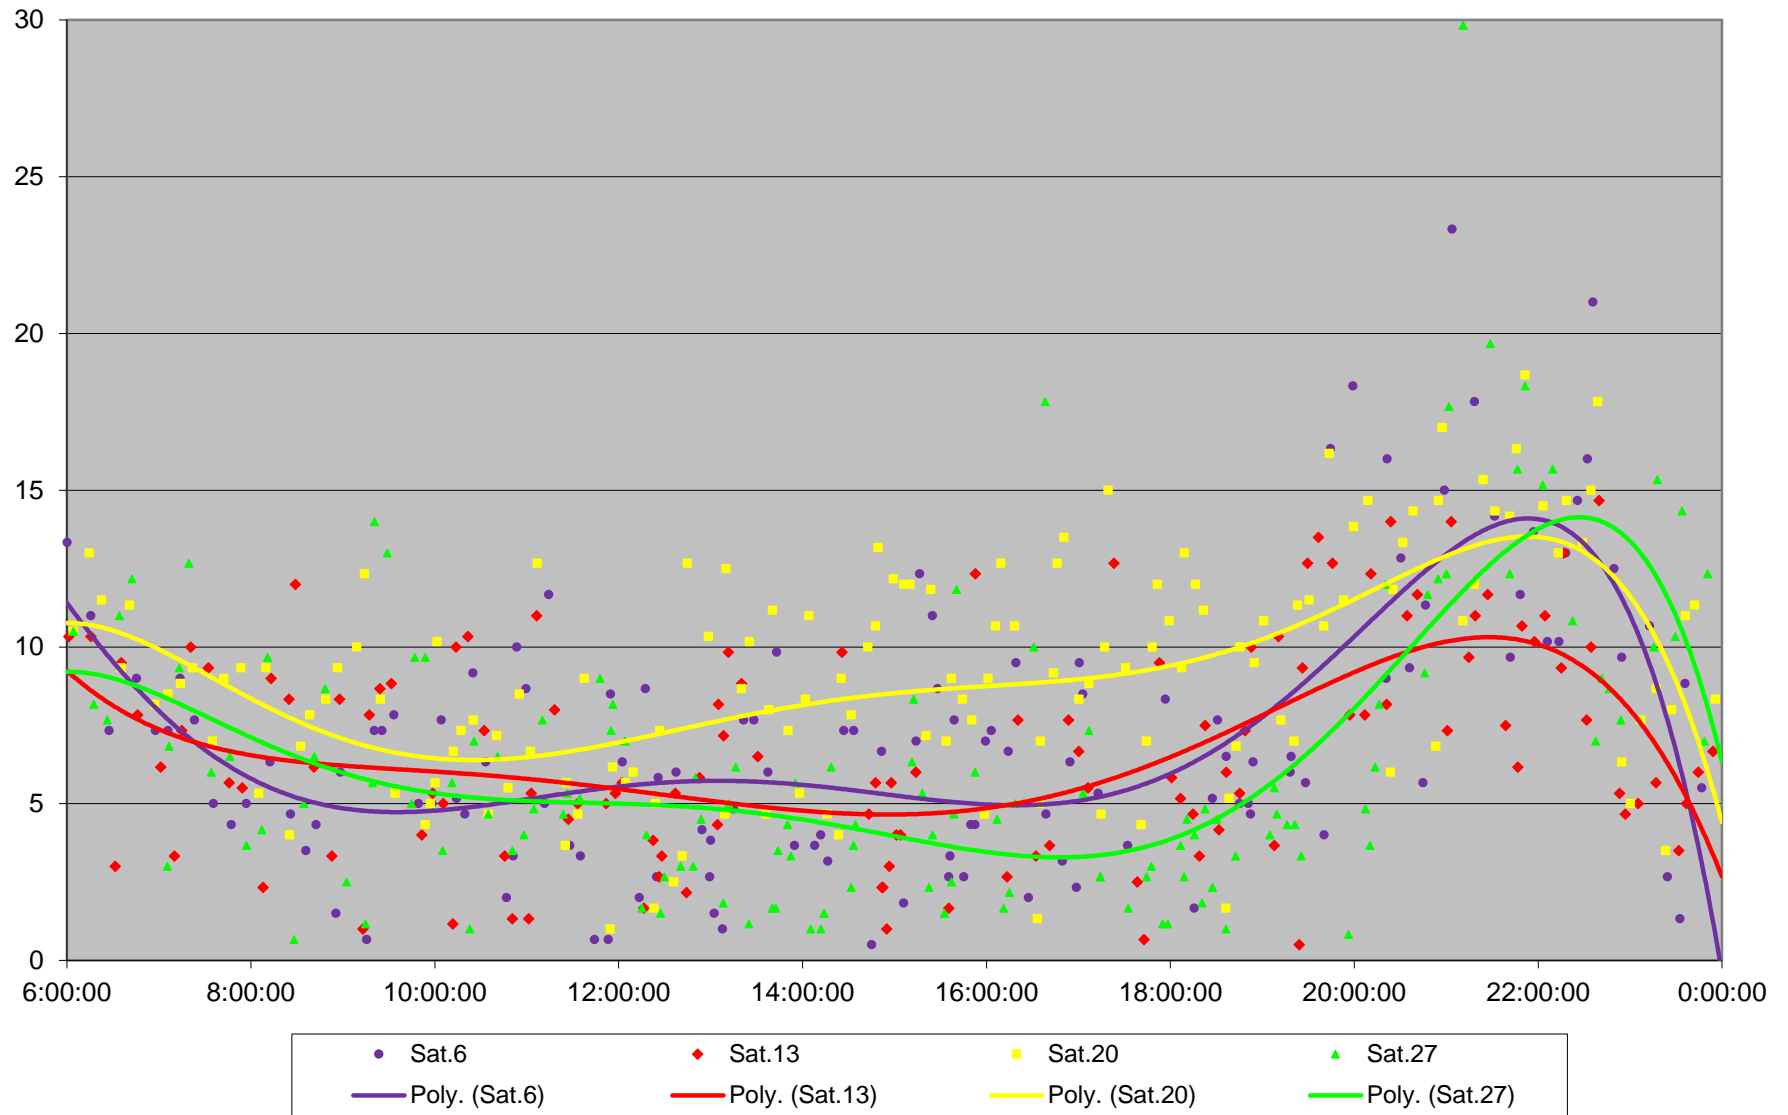

504 King Terminal Round Trip Through Dufferin Loop April 2019

504 King Terminal Round Trip Through Dufferin Loop April 2019

504 King Terminal Round Trip Through Dufferin Loop April 2019

504 King Terminal Round Trip Through Dufferin Loop April 2019

504 King Terminal Round Trip Through Dufferin Loop April 2019

504 King Terminal Round Trip Through Dufferin Loop April 2019

504 King Terminal Round Trip Through Dufferin Loop April 2019 Weekday Statistics

504 King Terminal Round Trip Through Dufferin Loop April 2019 Weekday Statistics

504 King Terminal Round Trip Through Dufferin Loop April 2019

Quartiles Weekday

504 King Terminal Round Trip Through Dufferin Loop April 2019 Quartiles Week 1

Quartiles Week 4

504 King Terminal Round Trip Through Dufferin Loop April 2019 Saturday Statistics

504 King Terminal Round Trip Through Dufferin Loop April 2019

Quartiles Saturdays

504 King Terminal Round Trip Through Dufferin Loop April 2019 Sunday Statistics